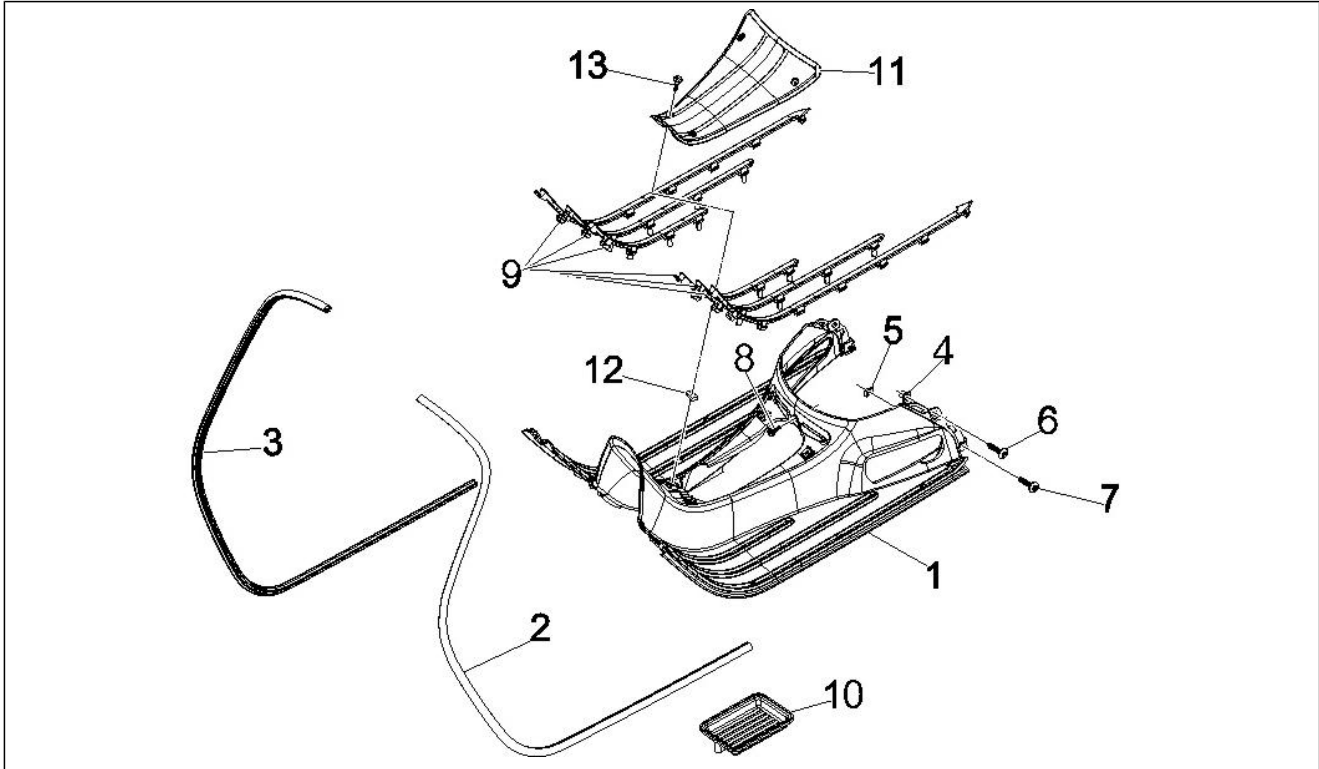

Group	Frame - Plastic parts - Coachwork
Code	02.31
Description	Central cover - Footrests
Service	1

Pos.	Code	Description	Qty	Variants
				Model version:ABS Version[ABS] Colour:Sphere grey[784/B] Model version:ABS Version[ABS] Country:China[CN] Colour:Sphere grey[784/B] Model version:ABS Version[ABS] Country:China[CN] Colour:Green[305/A] Model version:ABS Version[ABS] Country:China[CN] Colour:Green[305/A] Country:United States of America[USA] Model version:ABS Version[ABS] Colour:Sphere grey[784/B] Model version:ABS Version[ABS] Country:China[CN] Colour:Sphere grey[784/B] Model version:ABS Version[ABS] Country:China[CN] Colour:Green[305/A] Model version:ABS Version[ABS] Country:China[CN] Colour:Green[305/A] Country:United States of America[USA] Model version:ABS Version[ABS] Colour:Sphere grey[784/B] Model version:ABS Version[ABS] Country:China[CN] Colour:Sphere grey[784/B] Model version:ABS Version[ABS] Country:China[CN] Colour:Green[305/A] Model version:ABS Version[ABS] Country:China[CN] Colour:Green[305/A] Country:United States of America[USA] Model version:ABS Version[ABS]