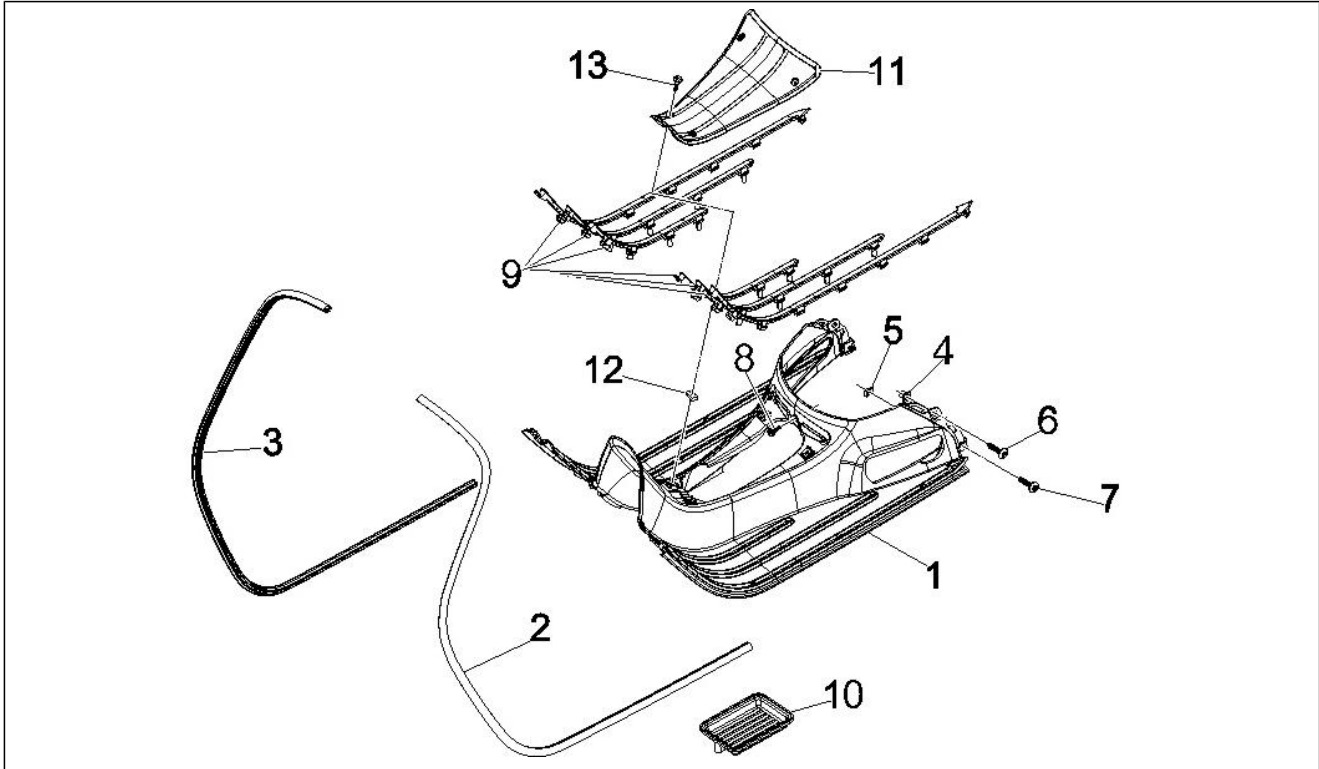

Group	Frame - Plastic parts - Coachwork
Code	02.31
Description	Central cover - Footrests
Service	1

Pos.	Code	Description	Qty	Variants
1	65663700HF	Footrest	1	Colour:Sphere grey[784/B] Model version:ABS Version[ABS] Country:China[CN] Colour:Sphere grey[784/B] Model version:ABS Version[ABS] Country:China[CN] Colour:Sphere grey[784/B] Model version:ABS Version[ABS] Country:China[CN] Colour:Sphere grey[784/B] Model version:ABS Version[ABS] Country:China[CN] Colour:Sphere grey[784/B] Model version:ABS Version[ABS] Country:China[CN]
1	656637	Footrest	1	
1	65663700VG	Footrest	1	Colour:Green[305/A] Model version:No ABS Version[No ABS] Country:United States of America[USA] Colour:Green[305/A] Model version:No ABS Version[No ABS] Country:United States of America[USA] Colour:Green[305/A] Model version:No ABS Version[No ABS] Country:United States of America[USA] Colour:Green[305/A] Model version:No ABS Version[No ABS] Country:United States of America[USA] Colour:Green[305/A] Model version:ABS Version[ABS] Country:China[CN] Colour:Green[305/A] Country:United States of America[USA] Model version:ABS Version[ABS] Colour:Green[305/A] Model version:No ABS Version[No ABS] Country:United States of America[USA] Colour:Green[305/A] Model version:No ABS Version[No ABS] Country:United States of America[USA] Colour:Green[305/A] Model version:No ABS Version[No ABS] Country:United States of America[USA]