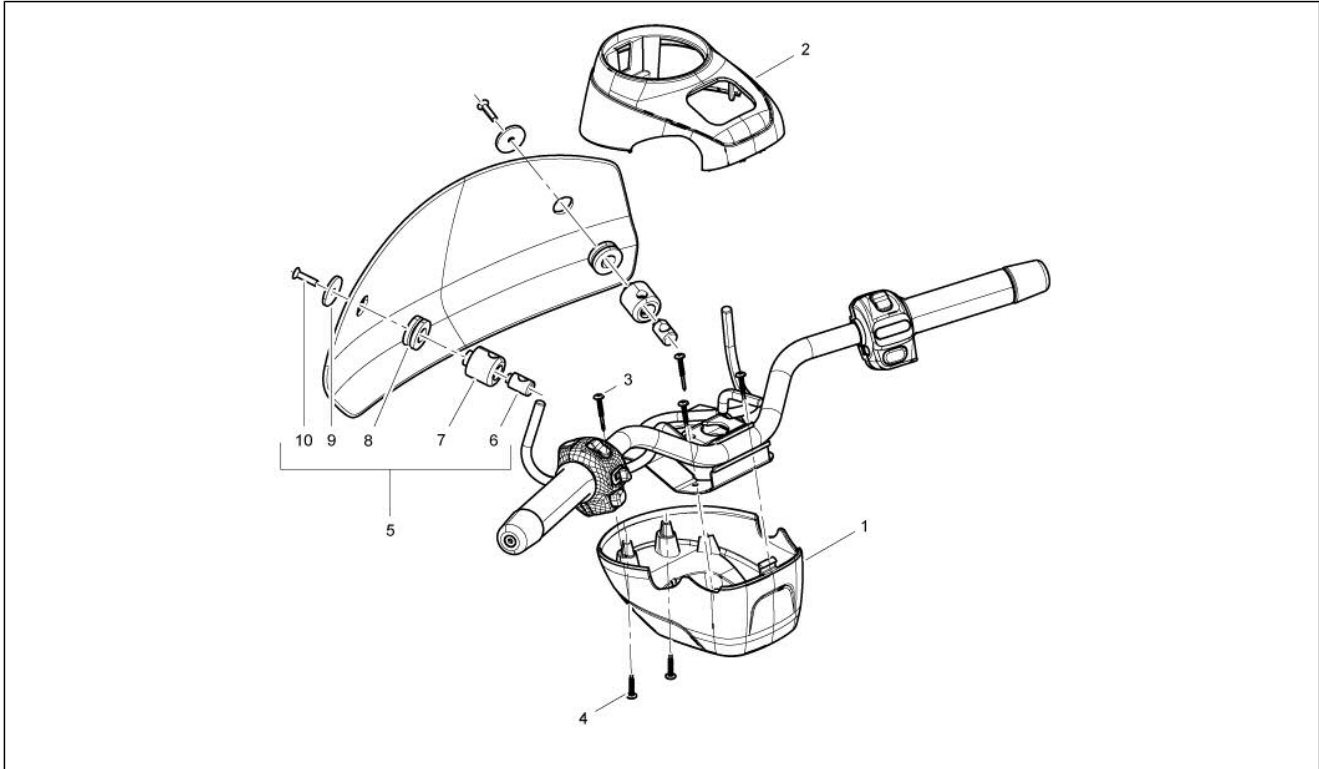

Group	Handlebars/Steering
Code	03.01
Description	Handlebars coverages
Service	1

Pos.	Code	Description	Qty	Variants
				Country:United States of America[USA] Colour:Sphere grey[784/B] Model version:ABS Version[ABS] Country:China[CN] Colour:Brown metallic[112/A] Model version:No ABS Version[No ABS] Country:United States of America[USA] Colour:Sphere grey[784/B] Model version:ABS Version[ABS] Country:China[CN] Colour:Green[305/A] Model version:ABS Version[ABS] Country:China[CN] Colour:Green[305/A] Country:United States of America[USA] Model version:ABS Version[ABS]
5	624701	Complete handlebar spoiler	1	Colour:Green[305/A] Model version:No ABS Version[No ABS] Country:United States of America[USA] Colour:Pastel ivory[552] Model version:No ABS Version[No ABS] Country:United States of America[USA] Colour:Green[305/A] Model version:No ABS Version[No ABS] Country:United States of America[USA] Colour:Pastel ivory[552] Model version:No ABS Version[No ABS] Country:United States of America[USA]
6	269781	Windshield lower bushing	2	
7	269785	Connection lower windshield	2	
8	560173	Rubber spacer	2	
9	562366	Chromed large washer	2	
10	255638	screw	2