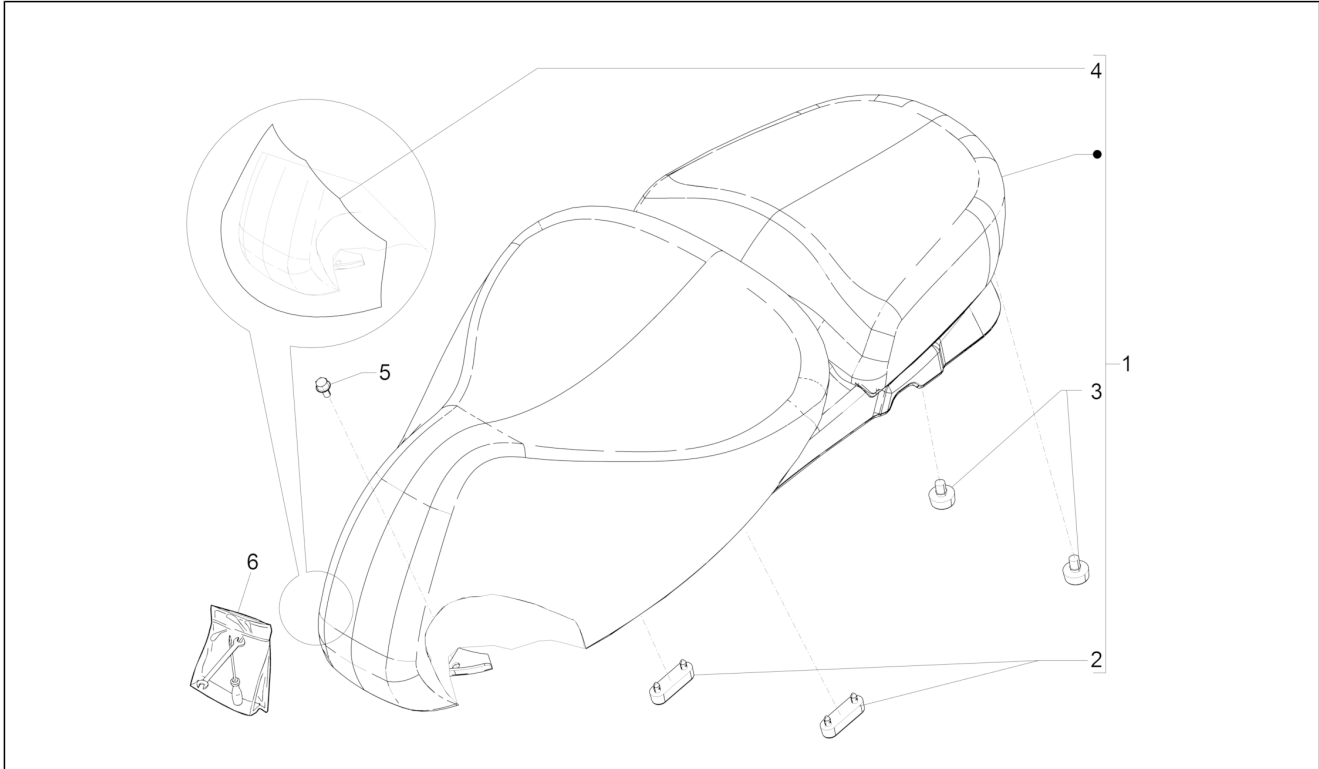

Group	Frame - Plastic parts - Coachwork
Code	02.39
Description	Saddle/seats
Service	1

Pos.	Code	Description	Qty	Variants
1	624966	Two-seat saddle	1	
1	1B001051	Saddle assembly	1	Colour:Sphere grey[784/B] Model version:ABS Version[ABS] Country:China[CN] Colour:Sphere grey[784/B] Model version:ABS Version[ABS] Country:China[CN] Colour:Green[305/A] Model version:ABS Version[ABS] Country:China[CN] Colour:Green[305/A] Country:United States of America[USA] Model version:ABS Version[ABS] Colour:Sphere grey[784/B] Model version:ABS Version[ABS] Country:China[CN] Colour:Sphere grey[784/B] Model version:ABS Version[ABS] Country:China[CN] Colour:Green[305/A] Model version:ABS Version[ABS] Country:China[CN] Colour:Green[305/A] Country:United States of America[USA] Model version:ABS Version[ABS] Colour:Sphere grey[784/B] Model version:ABS Version[ABS] Country:China[CN] Colour:Sphere grey[784/B] Model version:ABS Version[ABS] Country:China[CN] Colour:Green[305/A] Model version:ABS Version[ABS] Country:China[CN] Colour:Green[305/A] Country:United States of America[USA] Model version:ABS Version[ABS]