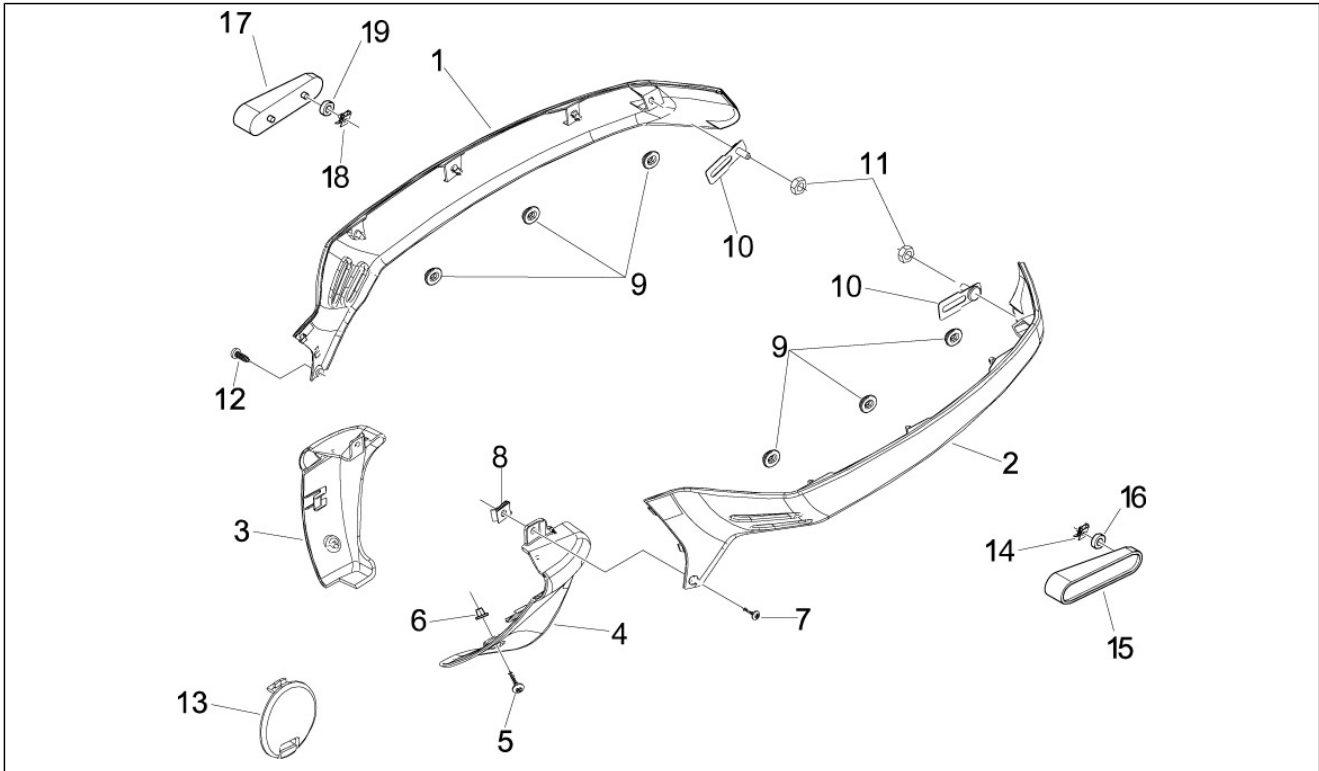

Group	Frame - Plastic parts - Coachwork
Code	02.32
Description	Side cover - Spoiler
Service	1

Pos.	Code	Description	Qty	Variants
				Colour:Green[305/A] Model version:No ABS Version[No ABS] Country:United States of America[USA] Colour:Brown metallic[112/A] Model version:No ABS Version[No ABS] Country:United States of America[USA] Colour:Green[305/A] Model version:No ABS Version[No ABS] Country:United States of America[USA] Colour:Brown metallic[112/A] Model version:No ABS Version[No ABS] Country:United States of America[USA] Colour:Pastel ivory[552] Model version:No ABS Version[No ABS] Country:United States of America[USA] Colour:Brown metallic[112/A] Model version:No ABS Version[No ABS] Country:United States of America[USA] Colour:Pastel ivory[552] Model version:No ABS Version[No ABS] Colour:Sphere grey[784/B] Model version:ABS Version[ABS] Country:China[CN] Colour:Sphere grey[784/B] Model version:ABS Version[ABS] Country:China[CN] Colour:Green[305/A] Model version:ABS Version[ABS] Country:China[CN] Colour:Green[305/A] Model version:No ABS Version[No ABS] Country:United States of America[USA] Colour:Green[305/A] Model version:No ABS Version[No ABS] Country:United States of America[USA] Colour:Brown metallic[112/A] Model version:No ABS Version[No ABS] Country:United States of America[USA]