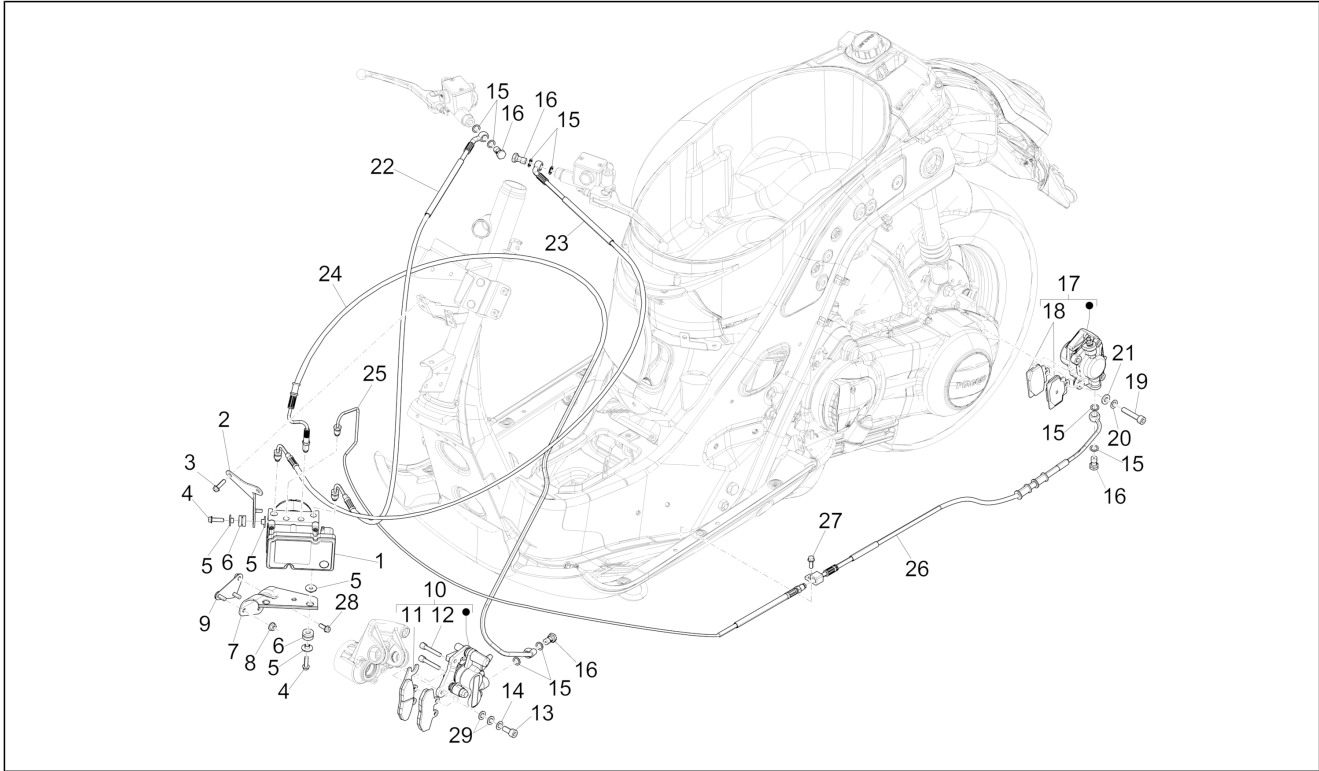

Group	Braking system - Transmissions
Code	05.06
Description	ABS Brake system
Service	1

Pos.	Code	Description	Qty	Variants
29	828961	Flat washer 8,2x17x2,5	2	Model version:ABS Version[ABS]

Group	Electrical system
Code	06.01
Description	Selectors - Switches - Buttons
Service	1