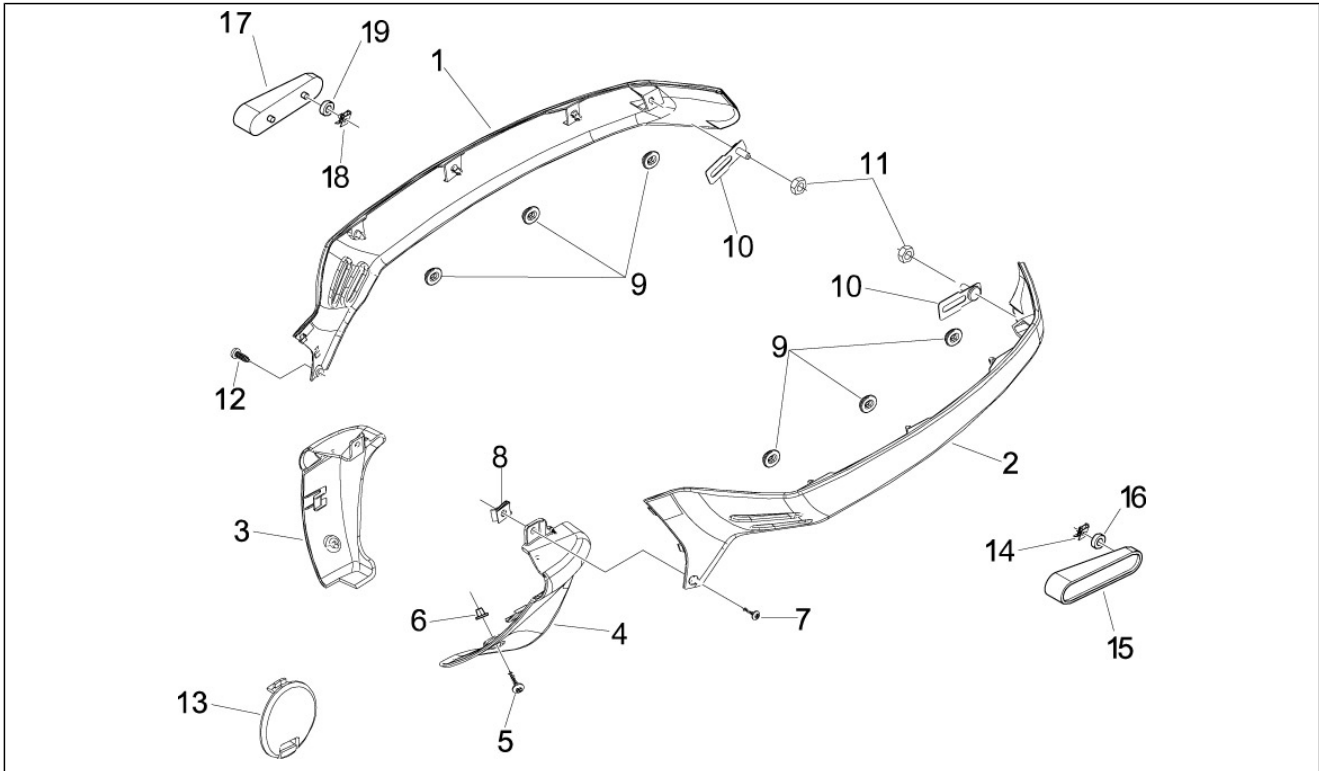

Group	Frame - Plastic parts - Coachwork
Code	02.32
Description	Side cover - Spoiler
Service	1

Pos.	Code	Description	Qty	Variants
				Country:China[CN] Colour:Green[305/A] Country:United States of America[USA] Model version:ABS Version[ABS] Colour:Green[305/A] Model version:No ABS Version[No ABS] Country:United States of America[USA] Colour:Green[305/A] Model version:No ABS Version[No ABS] Country:United States of America[USA] Colour:Green[305/A] Model version:No ABS Version[No ABS] Country:United States of America[USA] Colour:Green[305/A] Model version:ABS Version[ABS] Country:China[CN] Colour:Green[305/A] Country:United States of America[USA] Model version:ABS Version[ABS] Colour:Green[305/A] Model version:No ABS Version[No ABS] Country:United States of America[USA] Colour:Green[305/A] Model version:No ABS Version[No ABS] Country:United States of America[USA] Colour:Green[305/A] Model version:No ABS Version[No ABS] Country:United States of America[USA] Colour:Green[305/A] Model version:ABS Version[ABS] Country:China[CN] Colour:Green[305/A] Country:United States of America[USA] Model version:ABS Version[ABS] Colour:Green[305/A] Model version:No ABS Version[No ABS] Country:United States of America[USA] Colour:Green[305/A]