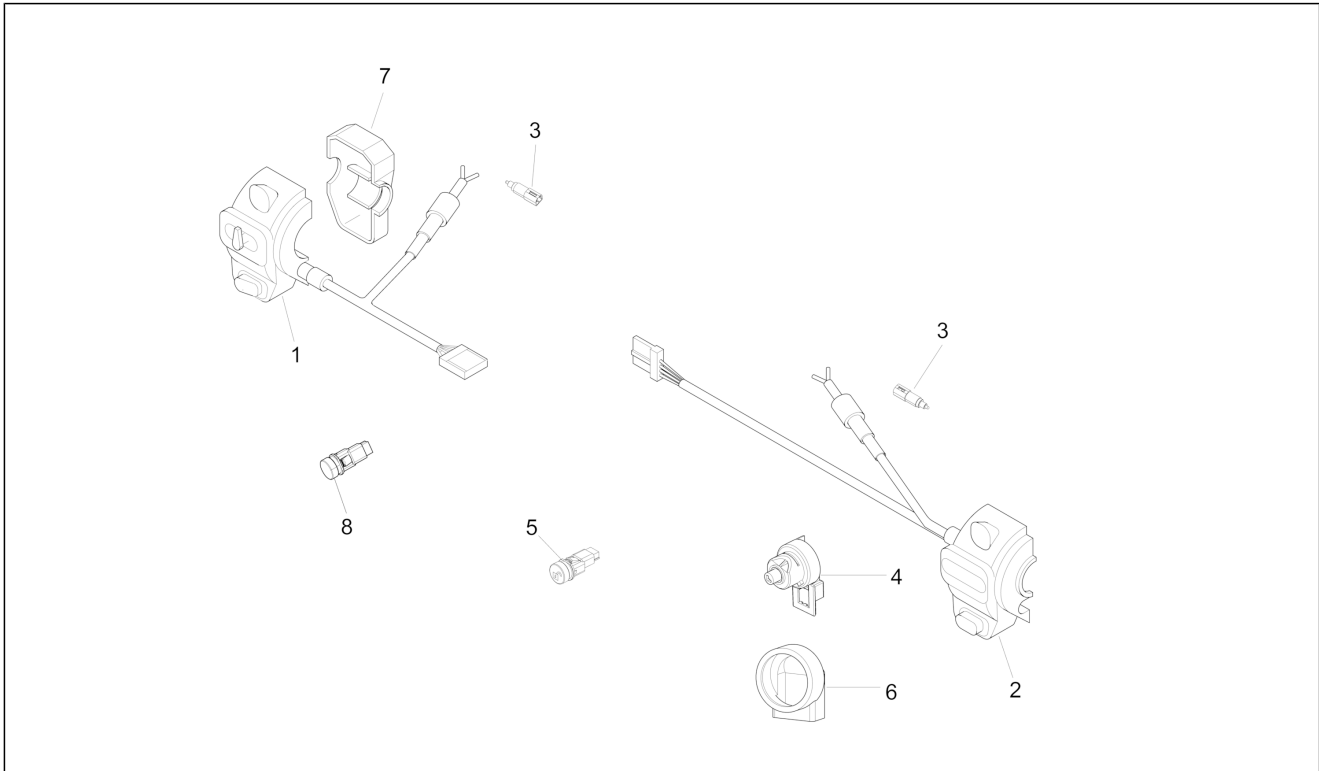

Group	Electrical system
Code	06.01
Description	Selectors - Switches - Buttons
Service	1

Pos.	Code	Description	Qty	Variants
				Model version:No ABS Version[No ABS] Country:United States of America[USA] Colour:Brown metallic[112/A] Model version:No ABS Version[No ABS] Country:United States of America[USA] Colour:Brown metallic[112/A] Model version:No ABS Version[No ABS] Country:United States of America[USA] Colour:Brown metallic[112/A] Model version:No ABS Version[No ABS] Country:United States of America[USA] Colour:Brown metallic[112/A] Model version:No ABS Version[No ABS] Country:United States of America[USA] Colour:Brown metallic[112/A] Model version:No ABS Version[No ABS] Country:United States of America[USA] Colour:Brown metallic[112/A] Model version:No ABS Version[No ABS] Country:United States of America[USA] Colour:Brown metallic[112/A] Model version:No ABS Version[No ABS] Country:United States of America[USA] Colour:Brown metallic[112/A]
2	64017100HF	Right electric device	1	Colour:Sphere grey[784/B] Model version:ABS Version[ABS] Country:China[CN]
2	64017100M4	Right electric device	1	Colour:Green[305/A] Model version:No ABS Version[No ABS] Country:United States of America[USA] Colour:Pastel ivory[552] Model version:No ABS Version[No ABS] Colour:Green[305/A] Model version:No ABS Version[No ABS] Country:United States of America[USA] Colour:Pastel ivory[552] Model version:No ABS Version[No ABS]
2	6401710090	Right electric device	1	Colour:Green[305/A]