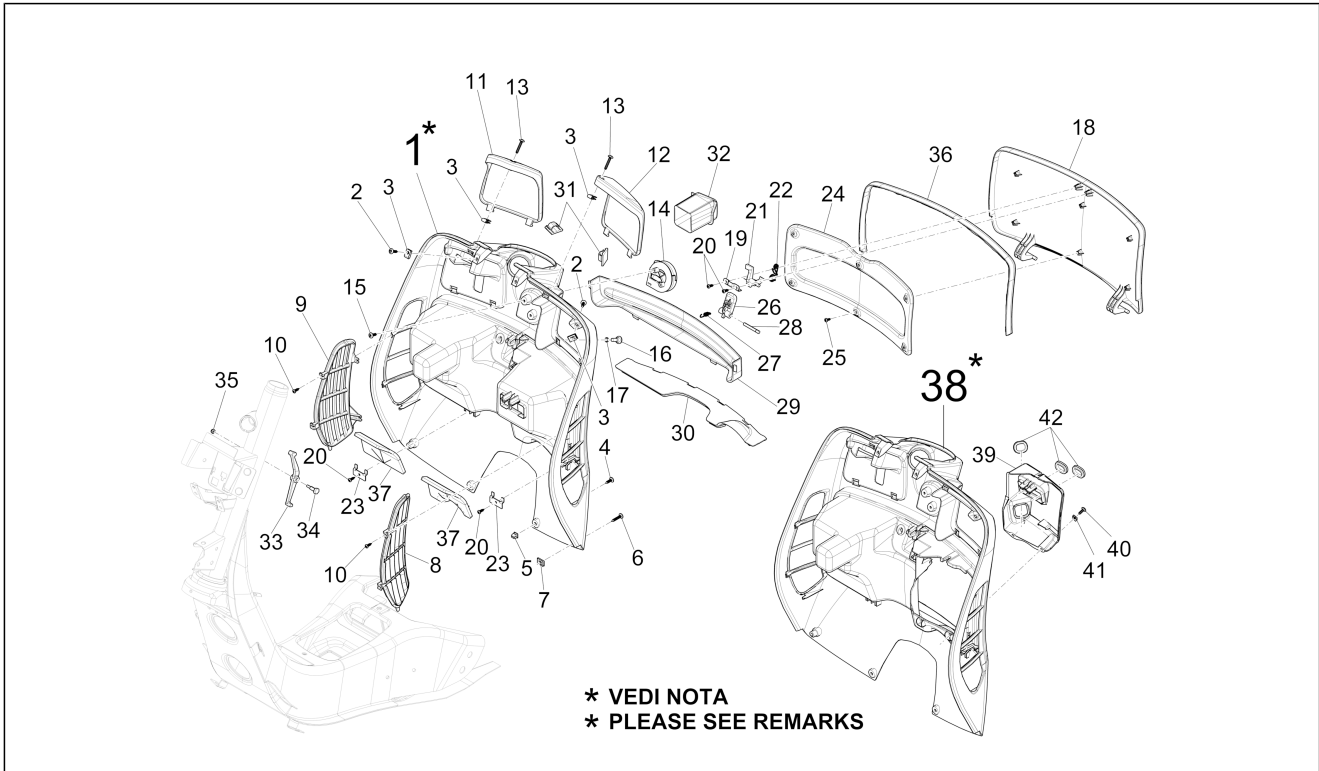

Group	Frame - Plastic parts - Coachwork
Code	02.30
Description	Front glove-box - Knee-guard panel
Service	1

Pos.	Code	Description	Qty	Variants
				Model version:ABS Version[ABS] Colour:Pastel ivory[552] Model version:No ABS Version[No ABS] Colour:Brown metallic[112/A] Model version:No ABS Version[No ABS] Country:United States of America[USA] Colour:Green[305/A] Model version:No ABS Version[No ABS] Country:United States of America[USA] Colour:Brown metallic[112/A] Model version:No ABS Version[No ABS] Country:United States of America[USA] Colour:Green[305/A] Model version:No ABS Version[No ABS] Country:United States of America[USA] Colour:Pastel ivory[552] Model version:No ABS Version[No ABS] Country:United States of America[USA] Colour:Brown metallic[112/A] Model version:No ABS Version[No ABS] Country:United States of America[USA] Colour:Green[305/A] Model version:No ABS Version[No ABS] Country:United States of America[USA] Colour:Sphere grey[784/B] Model version:ABS Version[ABS] Country:China[CN] Colour:Sphere grey[784/B] Model version:ABS Version[ABS] Country:China[CN] Colour:Green[305/A] Model version:ABS Version[ABS] Country:China[CN] Colour:Green[305/A] Country:United States of America[USA] Model version:ABS Version[ABS] Colour:Pastel ivory[552] Model version:No ABS Version[No ABS]