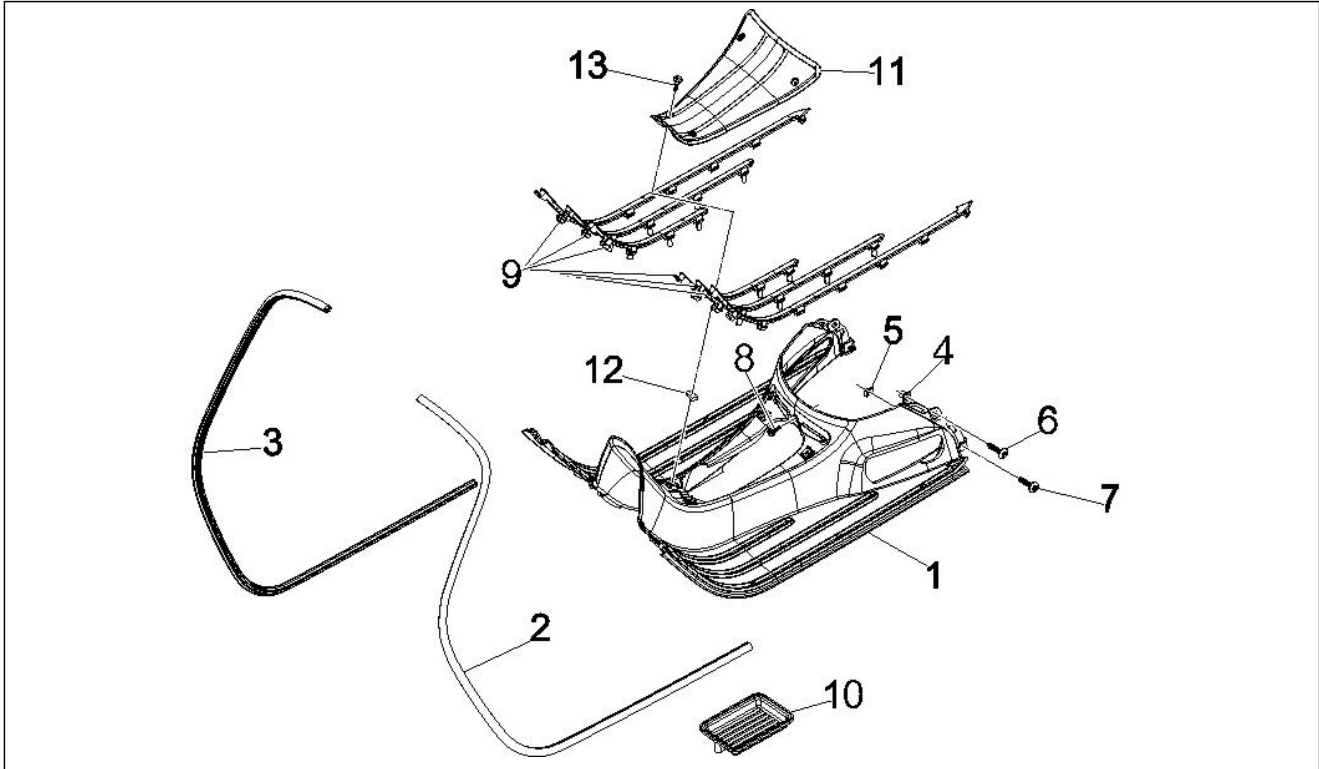

Group	Frame - Plastic parts - Coachwork
Code	02.31
Description	Central cover - Footrests
Service	1

Pos.	Code	Description	Qty	Variants
				Country:United States of America[USA] Colour:Green[305/A] Model version:No ABS Version[No ABS] Country:United States of America[USA] Colour:Green[305/A] Model version:No ABS Version[No ABS] Country:United States of America[USA] Colour:Green[305/A] Model version:ABS Version[ABS] Country:China[CN] Colour:Green[305/A] Country:United States of America[USA] Model version:ABS Version[ABS]
1	65663700M4	Footrest	1	Colour:Pastel ivory[552] Model version:No ABS Version[No ABS] Country:United States of America[USA] Colour:Pastel ivory[552] Model version:No ABS Version[No ABS] Colour:Pastel ivory[552] Model version:No ABS Version[No ABS] Country:United States of America[USA] Colour:Pastel ivory[552] Model version:No ABS Version[No ABS]
1	65663700M5	Footrest	1	Colour:Brown metallic[112/A] Model version:No ABS Version[No ABS] Country:United States of America[USA] Colour:Brown metallic[112/A] Model version:No ABS Version[No ABS] Country:United States of America[USA] Colour:Brown metallic[112/A] Model version:No ABS Version[No ABS] Country:United States of America[USA] Colour:Brown metallic[112/A] Model version:No ABS Version[No ABS] Country:United States of America[USA] Colour:Brown metallic[112/A] Model version:No ABS Version[No ABS]