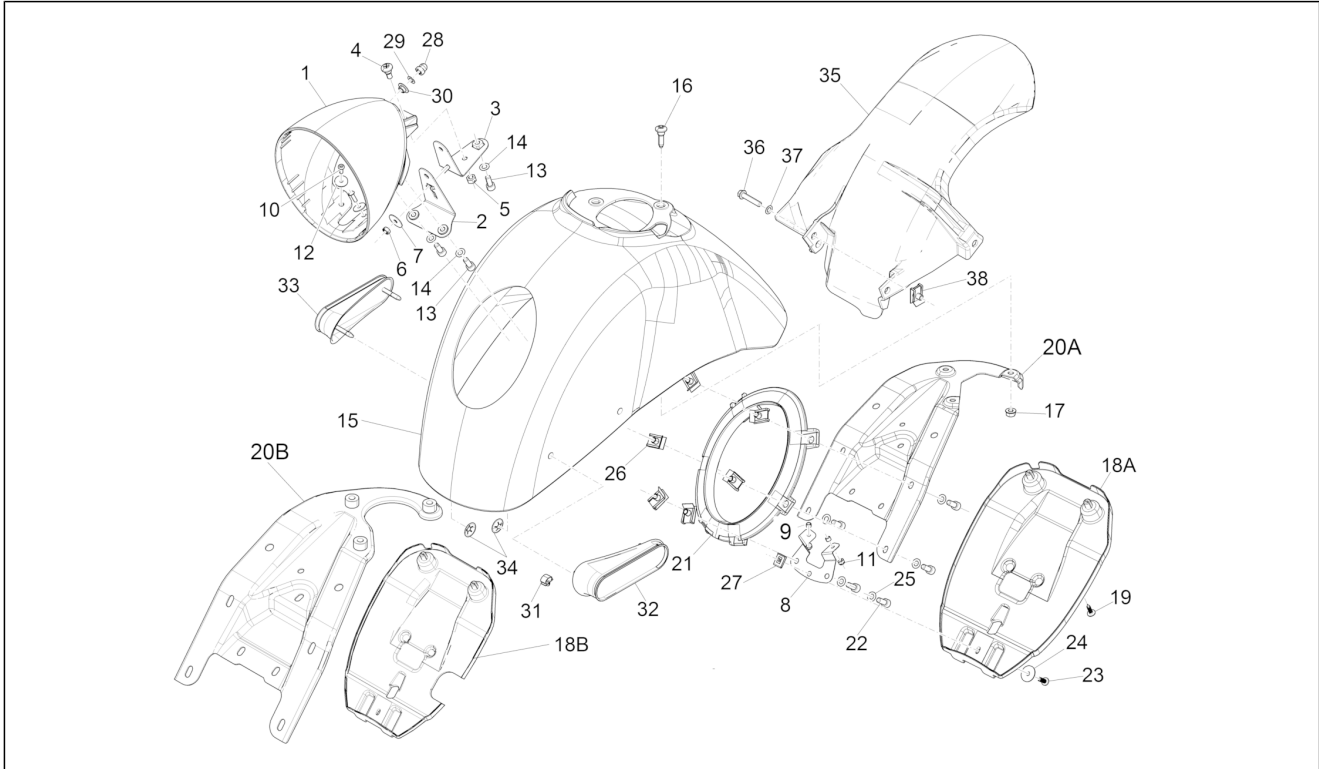

Group	Frame - Plastic parts - Coachwork
Code	02.33
Description	Wheel huosing - Mudguard
Service	1

Pos.	Code	Description	Qty	Variants
				Country:United States of America[USA] Colour:Brown metallic[112/A] Model version:No ABS Version[No ABS] Country:United States of America[USA] Colour:Brown metallic[112/A] Model version:No ABS Version[No ABS] Country:United States of America[USA] Colour:Brown metallic[112/A] Model version:No ABS Version[No ABS] Country:United States of America[USA] Colour:Brown metallic[112/A] Model version:No ABS Version[No ABS] Country:United States of America[USA] Colour:Brown metallic[112/A] Model version:No ABS Version[No ABS] Country:United States of America[USA] Colour:Brown metallic[112/A] Model version:No ABS Version[No ABS] Country:United States of America[USA] Colour:Brown metallic[112/A] Model version:No ABS Version[No ABS] Country:United States of America[USA]
15	64789100M4	Front mudguard	1	Colour:Pastel ivory[552] Model version:No ABS Version[No ABS] Country:United States of America[USA] Colour:Pastel ivory[552] Model version:No ABS Version[No ABS] Country:United States of America[USA] Colour:Pastel ivory[552] Model version:No ABS Version[No ABS]
15	64789100VG	Front mudguard	1	Colour:Green[305/A] Model version:No ABS Version[No ABS] Country:United States of America[USA] Colour:Green[305/A] Model version:No ABS Version[No ABS]