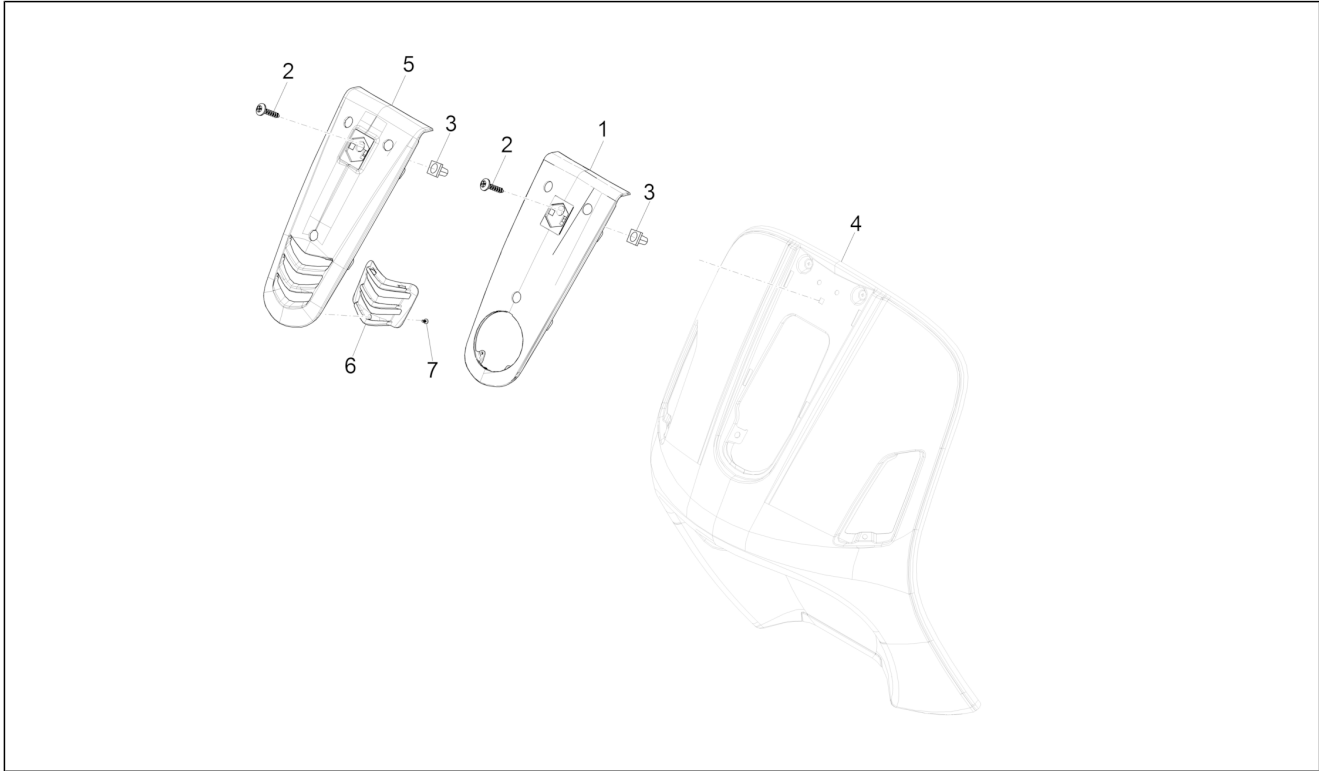

Group	Frame - Plastic parts - Coachwork
Code	02.26
Description	Front shield
Service	1

Pos.	Code	Description	Qty	Variants
				Country:United States of America[USA] Model version:ABS Version[ABS] Colour:Green[305/A] Model version:ABS Version[ABS] Country:China[CN] Colour:Sphere grey[784/B] Model version:ABS Version[ABS] Country:China[CN] Colour:Sphere grey[784/B] Model version:ABS Version[ABS] Country:China[CN] Colour:Green[305/A] Country:United States of America[USA] Model version:ABS Version[ABS] Colour:Green[305/A] Model version:ABS Version[ABS] Country:China[CN] Colour:Sphere grey[784/B] Model version:ABS Version[ABS] Country:China[CN] Colour:Sphere grey[784/B] Model version:ABS Version[ABS] Country:China[CN] Colour:Green[305/A] Country:United States of America[USA] Model version:ABS Version[ABS]
7	008432	screw M3,5x9,5	1	Colour:Sphere grey[784/B] Model version:ABS Version[ABS] Country:China[CN] Colour:Green[305/A] Model version:ABS Version[ABS] Country:China[CN] Colour:Sphere grey[784/B] Model version:ABS Version[ABS] Country:China[CN] Colour:Sphere grey[784/B] Model version:ABS Version[ABS]