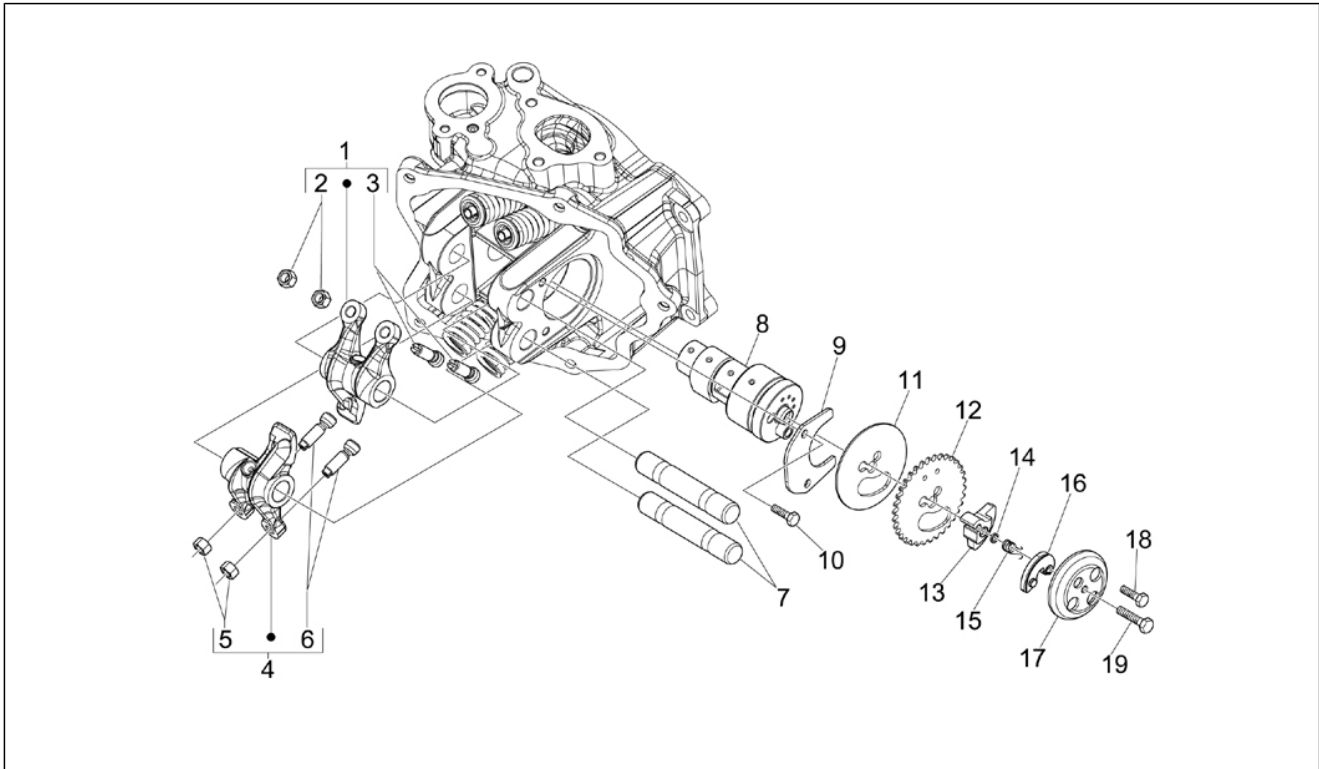

Group	Engine
Code	01.11
Description	Rocking levers support unit
Service	1

Pos.	Code	Description	Qty	Variants
8	8759585	Camshaft axle with U.P.	1	
9	877309	Camshaft plate	1	
10	484123	Screw w/ flange	2	
11	877310	Washer	1	
12	877308	Timing system gear	1	
13	880650	Decompressor counterweight	1	
14	487833	Gasket	1	
15	486974	Spring	1	
16	8291395	Decompression counterweight	1	
17	880651	Decompression bell	1	
18	1A003053	Hex socket screw M5x30	1	
19	414838	screw M6x35	1