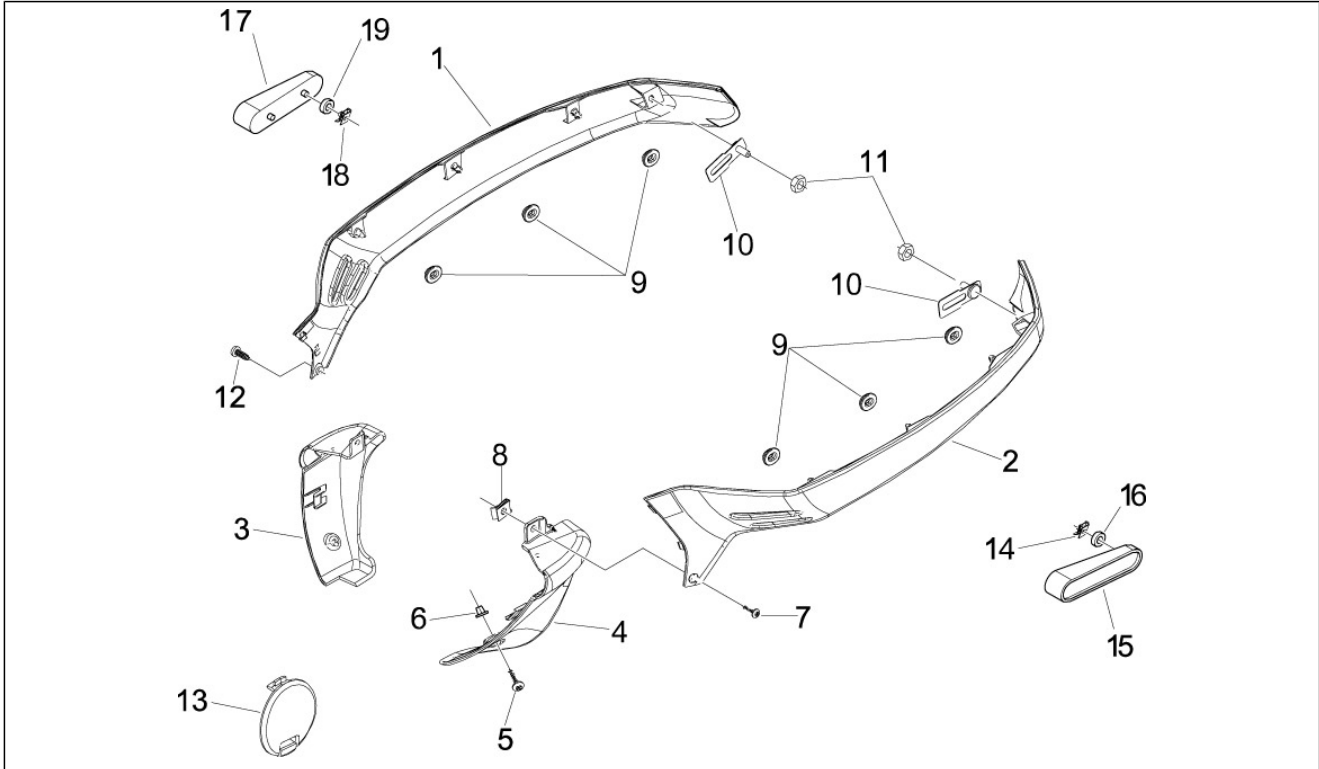

Group	Frame - Plastic parts - Coachwork
Code	02.32
Description	Side cover - Spoiler
Service	1

Pos.	Code	Description	Qty	Variants
1	62113800VG	Right side cover	1	Colour:Green[305/A] Model version:No ABS Version[No ABS] Country:United States of America[USA] Colour:Green[305/A] Model version:No ABS Version[No ABS] Country:United States of America[USA] Colour:Green[305/A] Model version:No ABS Version[No ABS] Country:United States of America[USA] Colour:Green[305/A] Model version:ABS Version[ABS] Country:China[CN] Colour:Green[305/A] Country:United States of America[USA] Model version:ABS Version[ABS] Colour:Green[305/A] Model version:No ABS Version[No ABS] Country:United States of America[USA] Colour:Green[305/A] Model version:No ABS Version[No ABS] Country:United States of America[USA] Colour:Green[305/A] Model version:No ABS Version[No ABS] Country:United States of America[USA] Colour:Green[305/A] Model version:ABS Version[ABS] Country:China[CN] Colour:Green[305/A] Country:United States of America[USA] Model version:ABS Version[ABS] Colour:Green[305/A] Model version:No ABS Version[No ABS] Country:United States of America[USA] Colour:Green[305/A] Model version:No ABS Version[No ABS] Country:United States of America[USA] Colour:Green[305/A] Model version:No ABS Version[No ABS] Country:United States of America[USA]