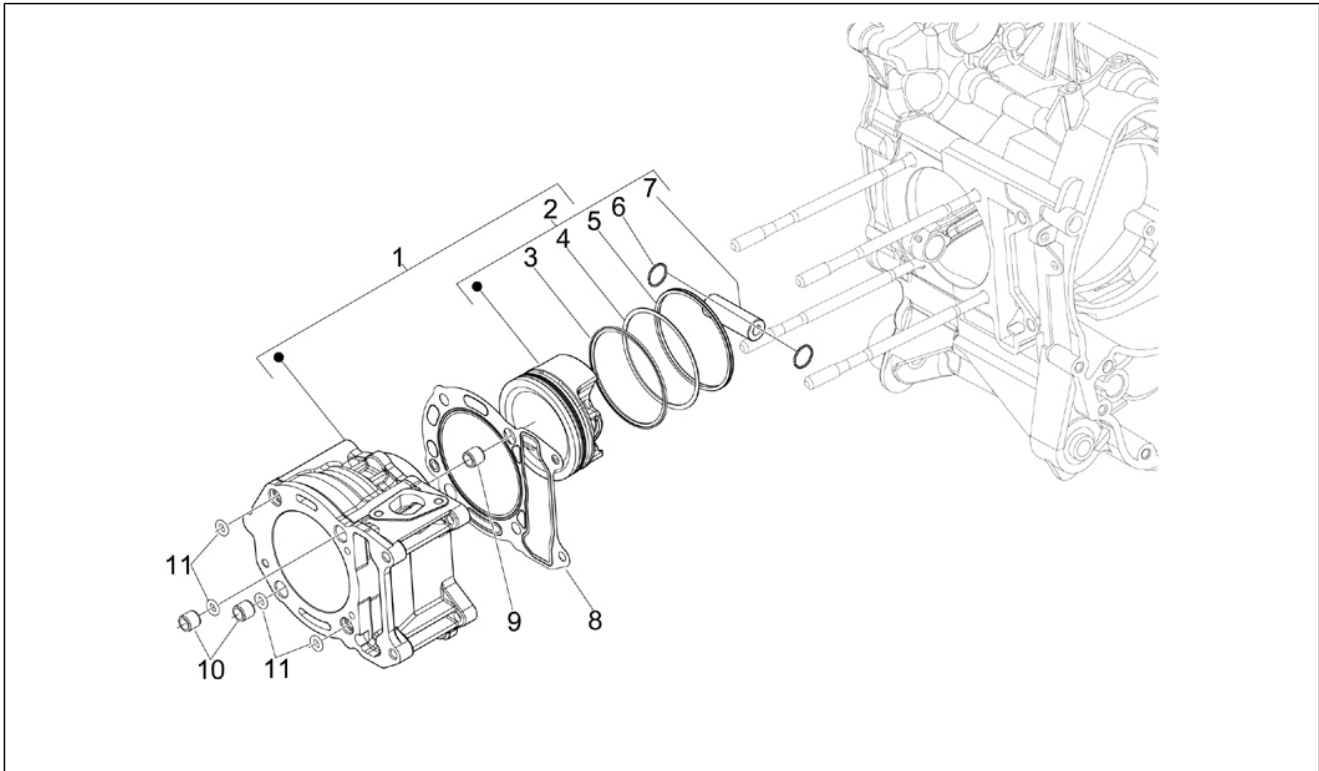

Group	Engine
Code	01.07
Description	Cylinder-piston-wrist pin unit
Service	1

Pos.	Code	Description	Qty	Variants
1	876457	Cyl.pist.-wrist pin assy unit	1	
2	8764580002	Piston + piston pin Cat.2 "N"	1	
2	8764580001	Piston + piston pin Cat.1 "M"	1	
2	8764580004	Piston + piston pin Cat.4 "P"	1	
2	8764580003	Piston + piston pin Cat.3 "O"	1	
3	874958	Compression ring $\varnothing$ 75x1,5	1	
4	874960	Oil scraper ring $\varnothing$ 75x1,2	1	
5	876367	Oil scraper ring $\varnothing$ 75x2,5	1	
6	875096	Snap ring	2	
7	875005	Piston pin	1	
8	875113	Cylinder base gasket 0,6 mm	1	
8	875114	Cylinder base gasket 0,8 mm	1	
8	875112	Cylinder base gasket 0,4 mm	1	
9	277916	Locating dowel $\varnothing$7,5x12	2	
10	B015957	Locating dowel	2	
11	B017342	O-ring	4