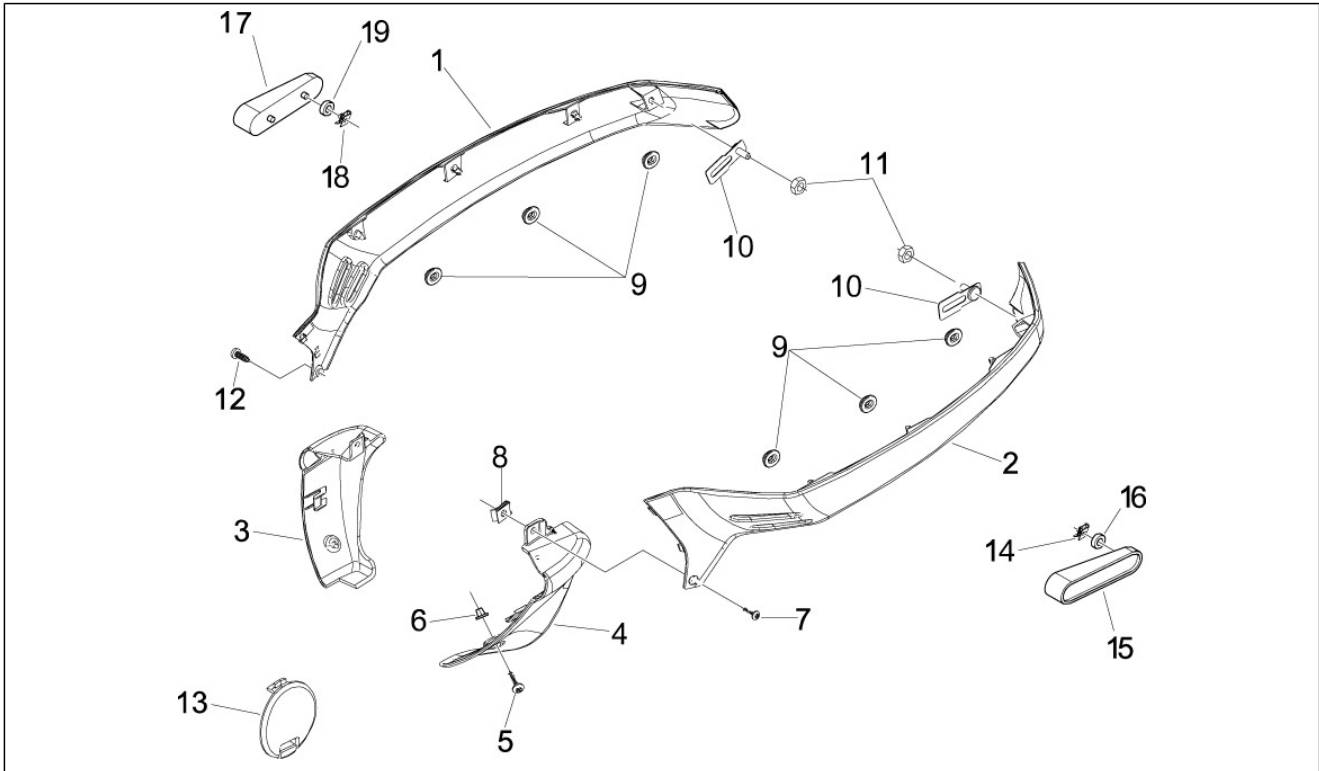

Group	Frame - Plastic parts - Coachwork
Code	02.32
Description	Side cover - Spoiler
Service	1

Pos.	Code	Description	Qty	Variants
				Model version:No ABS Version[No ABS] Country:United States of America[USA]
4	57747300VG	LH terminal	1	Colour:Green[305/A] Model version:No ABS Version[No ABS] Country:United States of America[USA] Colour:Green[305/A] Model version:No ABS Version[No ABS] Country:United States of America[USA] Colour:Green[305/A] Model version:No ABS Version[No ABS] Country:United States of America[USA] Colour:Green[305/A] Model version:ABS Version[ABS] Country:China[CN] Colour:Green[305/A] Country:United States of America[USA] Model version:ABS Version[ABS] Colour:Green[305/A] Model version:No ABS Version[No ABS] Country:United States of America[USA] Colour:Green[305/A] Model version:No ABS Version[No ABS] Country:United States of America[USA] Colour:Green[305/A] Model version:No ABS Version[No ABS] Country:United States of America[USA] Colour:Green[305/A] Model version:ABS Version[ABS] Country:China[CN] Colour:Green[305/A] Country:United States of America[USA] Model version:ABS Version[ABS] Colour:Green[305/A] Model version:No ABS Version[No ABS] Country:United States of America[USA] Colour:Green[305/A] Model version:No ABS Version[No ABS]