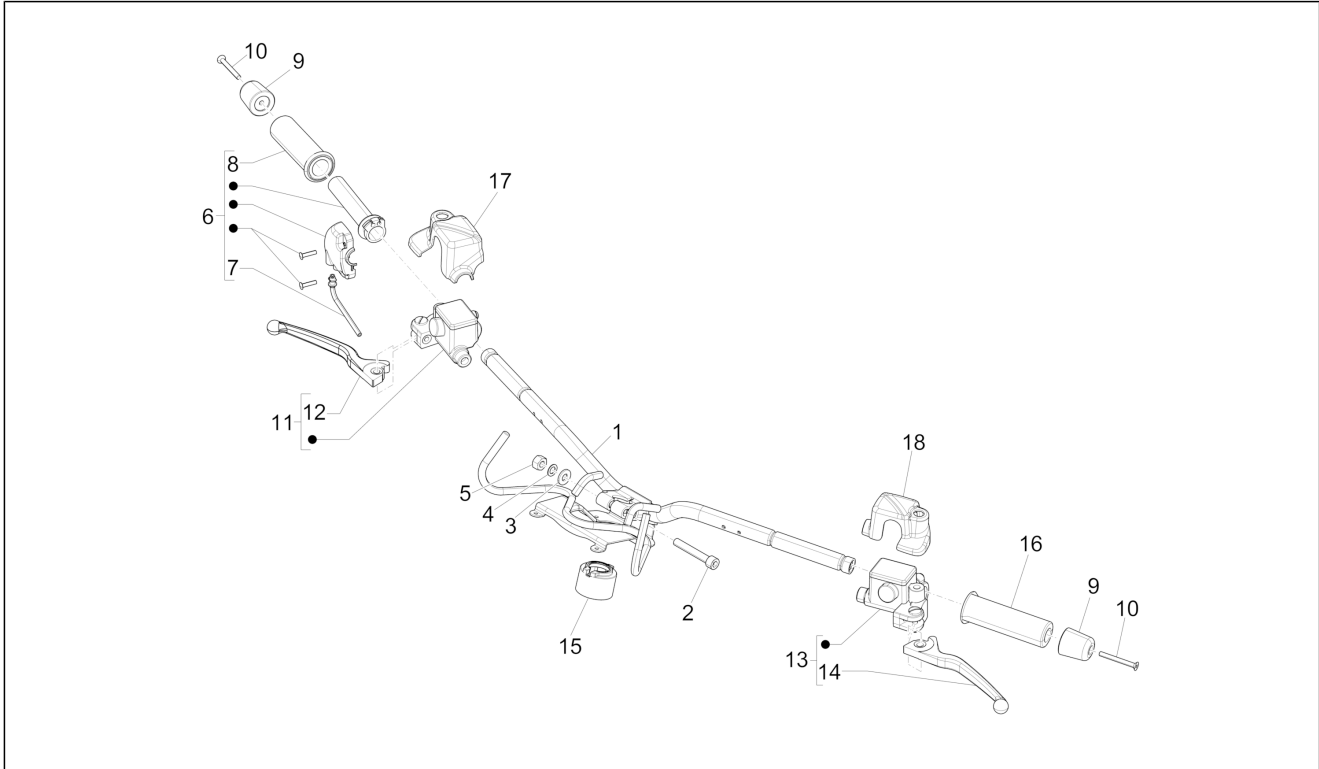

Group	Handlebars/Steering
Code	03.06
Description	Handlebars - Master cil.
Service	1

Pos.	Code	Description	Qty	Variants
				Country:United States of America[USA] Model version:ABS Version[ABS] Colour:Sphere grey[784/B] Model version:ABS Version[ABS] Country:China[CN] Colour:Sphere grey[784/B] Model version:ABS Version[ABS] Country:China[CN] Colour:Green[305/A] Model version:ABS Version[ABS] Country:China[CN] Colour:Green[305/A] Country:United States of America[USA] Model version:ABS Version[ABS] Colour:Sphere grey[784/B] Model version:ABS Version[ABS] Country:China[CN] Colour:Sphere grey[784/B] Model version:ABS Version[ABS] Country:China[CN] Colour:Green[305/A] Model version:ABS Version[ABS] Country:China[CN] Colour:Green[305/A] Country:United States of America[USA] Model version:ABS Version[ABS]
17	667198	RH pump cover	1	
18	1C001256	LH pump cover	1	Colour:Sphere grey[784/B] Model version:ABS Version[ABS] Country:China[CN] Colour:Sphere grey[784/B] Model version:ABS Version[ABS] Country:China[CN] Colour:Green[305/A] Model version:ABS Version[ABS] Country:China[CN] Colour:Green[305/A]