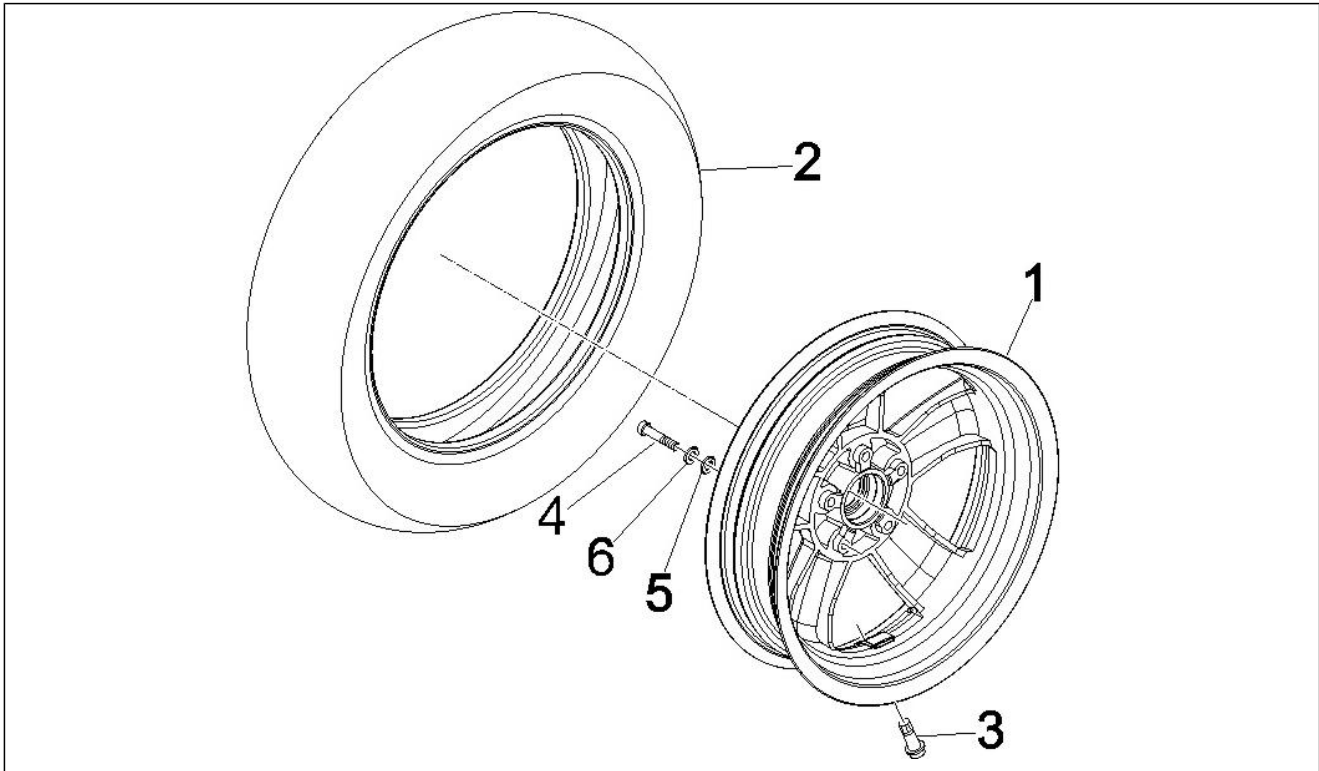

Group	Suspensions - Wheels
Code	04.11
Description	Front wheel
Service	1

Pos.	Code	Description	Qty	Variants
1	647971	Front and rear wheel	1	
2	1C000805	(Michelin) Tyre 120/70-12"	1	Model version:ABS Version[ABS]
2	666404	(Michelin) Tyre 120/70-12"	1	
2	1C000803	Tyre (Sava) 120/70-12"	1	Model version:ABS Version[ABS]
3	597679	Tubeless valve	1	
4	149104	Hex socket screw M8x40	5	
5	709047	Spring washer	5	
6	828961	Flat washer 8,2x17x2,5	5