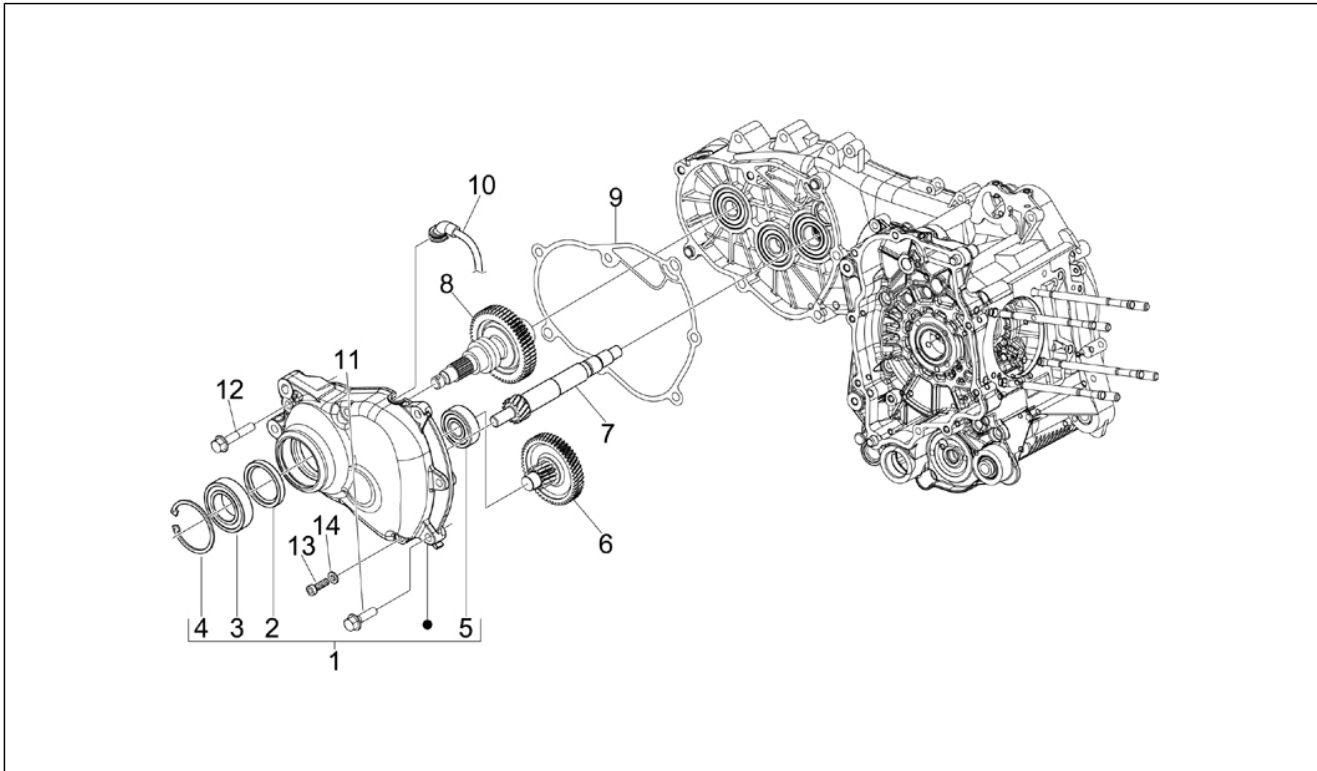

Group	Engine
Code	01.25
Description	Reduction unit
Service	1

Pos.	Code	Description	Qty	Variants
1	8481875	Side cover	1	
2	83082R	Gasket ring 38x50x7	1	
3	83034R	Radial bearing 30x55x13	1	
4	829206	Circlip	1	
5	83018R	Radial ball bearing 15x42x13	1	
6	8410015	Transmission shaft Z=21/50	1	
7	8738755	Driven pulley shaft Z=14	1	
8	B0168895	Rear wheel axle	1	
9	847931	Gasket	1	
10	CM162202	Reduction unit breather pipe assembly	1	
11	B016806	Screw w/ flange M8x40	1	
12	B016805	Screw w/ flange M8x45	6	
13	269755	Hex socket screw M8x12	1	
14	485703	Washer 8.2x12x1	1