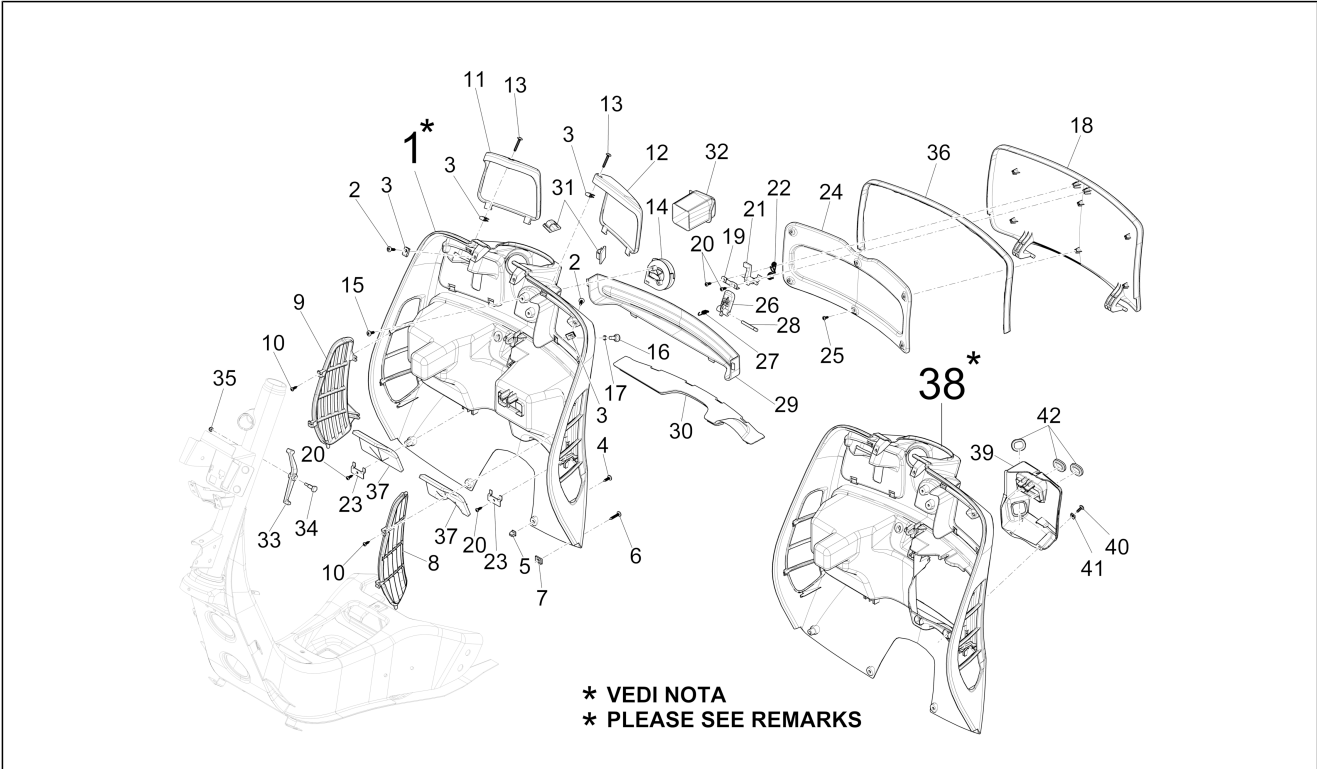

Group	Frame - Plastic parts - Coachwork
Code	02.30
Description	Front glove-box - Knee-guard panel
Service	1

Pos.	Code	Description	Qty	Variants
				Country:China[CN] Colour:Sphere grey[784/B] Model version:ABS Version[ABS] Country:China[CN] Colour:Green[305/A] Model version:ABS Version[ABS] Country:China[CN] Colour:Green[305/A] Country:United States of America[USA] Model version:ABS Version[ABS] Colour:Pastel ivory[552] Model version:No ABS Version[No ABS] Colour:Brown metallic[112/A] Model version:No ABS Version[No ABS] Country:United States of America[USA] Colour:Green[305/A] Model version:No ABS Version[No ABS] Country:United States of America[USA] Colour:Brown metallic[112/A] Model version:No ABS Version[No ABS] Country:United States of America[USA] Colour:Green[305/A] Model version:No ABS Version[No ABS] Country:United States of America[USA] Colour:Pastel ivory[552] Model version:No ABS Version[No ABS] Country:United States of America[USA] Colour:Brown metallic[112/A] Model version:No ABS Version[No ABS] Country:United States of America[USA] Colour:Green[305/A] Model version:No ABS Version[No ABS] Country:United States of America[USA] Colour:Sphere grey[784/B] Model version:ABS Version[ABS] Country:China[CN] Colour:Sphere grey[784/B] Model version:ABS Version[ABS]