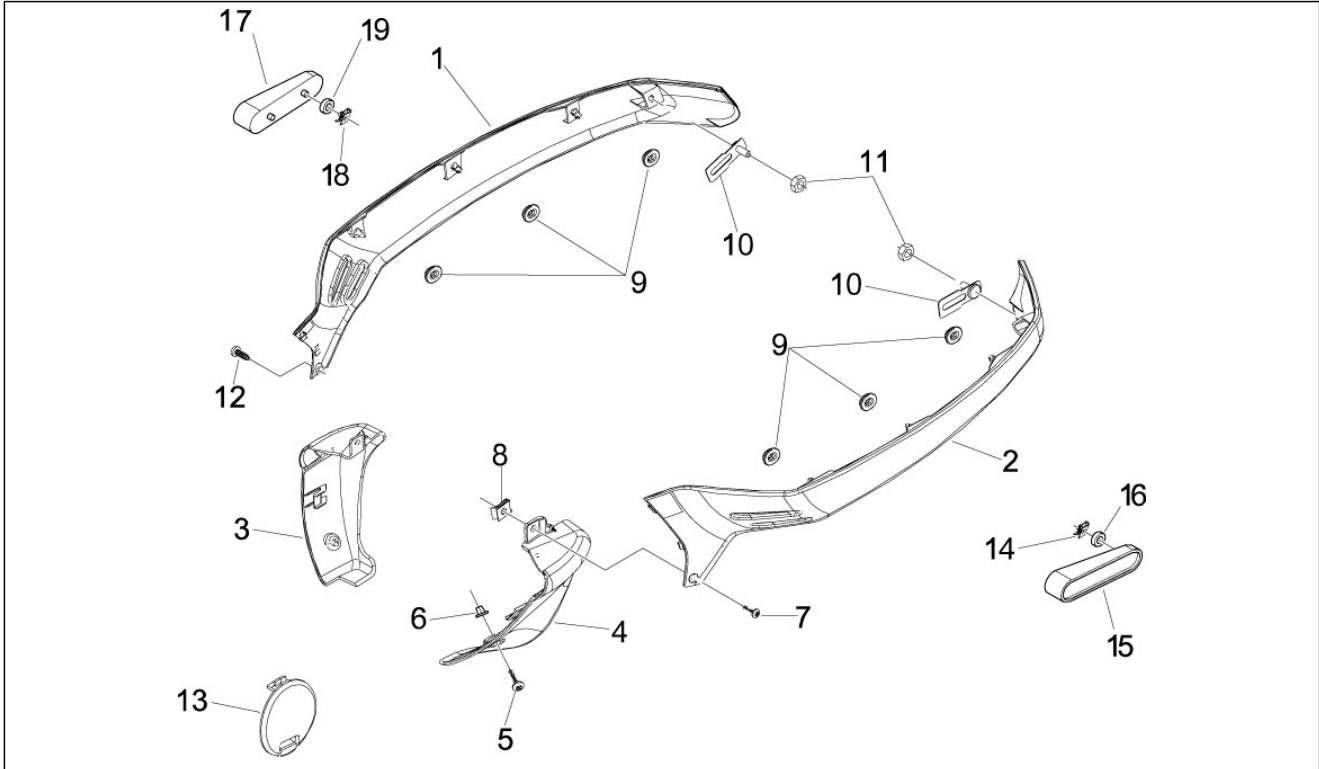

Group	Frame - Plastic parts - Coachwork
Code	02.32
Description	Side cover - Spoiler
Service	1

Pos.	Code	Description	Qty	Variants
				Colour:Pastel ivory[552] Model version:No ABS Version[No ABS] Country:United States of America[USA] Colour:Brown metallic[112/A] Model version:No ABS Version[No ABS] Country:United States of America[USA] Colour:Pastel ivory[552] Model version:No ABS Version[No ABS] Colour:Sphere grey[784/B] Model version:ABS Version[ABS] Country:China[CN] Colour:Sphere grey[784/B] Model version:ABS Version[ABS] Country:China[CN] Colour:Green[305/A] Model version:ABS Version[ABS] Country:China[CN] Colour:Green[305/A] Model version:No ABS Version[No ABS] Country:United States of America[USA] Colour:Green[305/A] Model version:No ABS Version[No ABS] Country:United States of America[USA] Colour:Brown metallic[112/A] Model version:No ABS Version[No ABS] Country:United States of America[USA] Colour:Green[305/A] Model version:No ABS Version[No ABS] Country:United States of America[USA] Colour:Brown metallic[112/A] Model version:No ABS Version[No ABS] Country:United States of America[USA] Colour:Pastel ivory[552] Model version:No ABS Version[No ABS] Country:United States of America[USA] Colour:Brown metallic[112/A] Model version:No ABS Version[No ABS] Country:United States of America[USA]