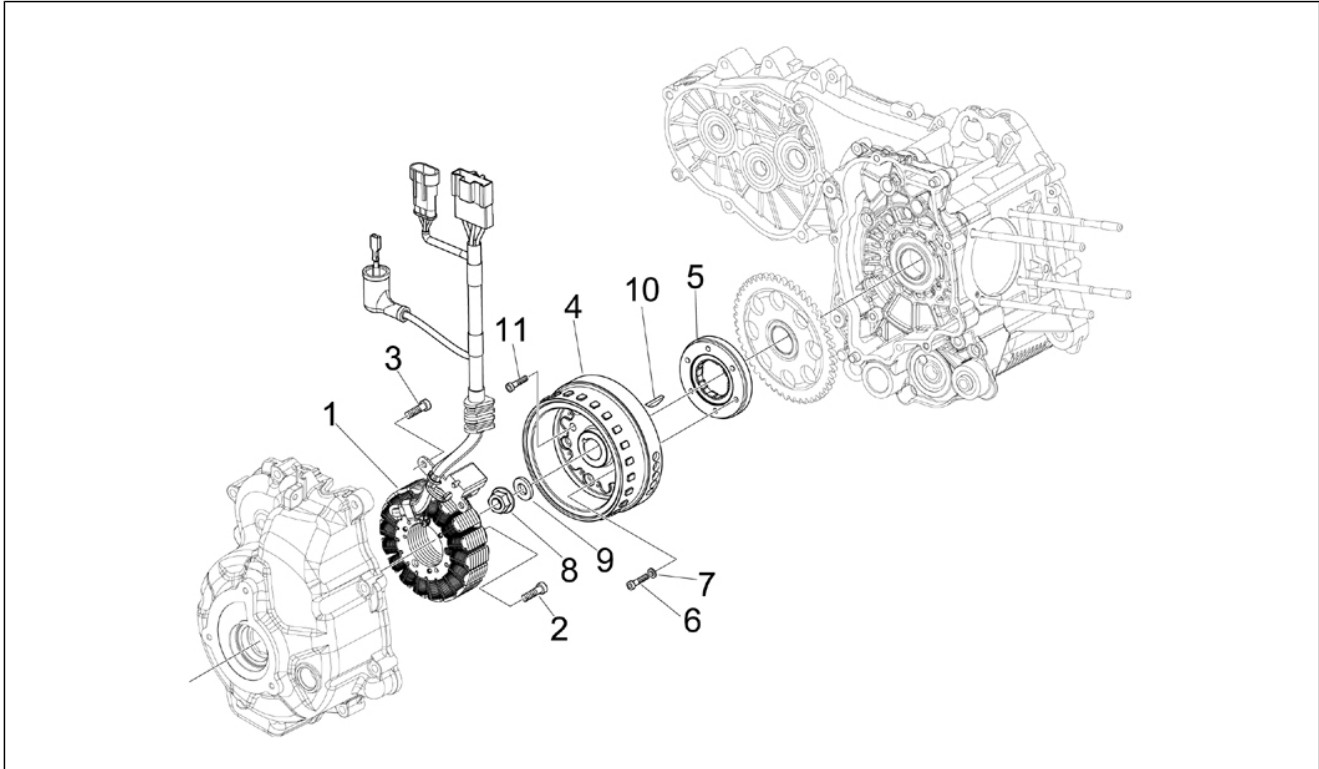

Group	Engine
Code	01.21
Description	Flywheel magneto
Service	1

Pos.	Code	Description	Qty	Variants
				Colour:Sphere grey[784/B] Model version:ABS Version[ABS] Country:China[CN] Colour:Sphere grey[784/B] Model version:ABS Version[ABS] Country:China[CN] Colour:Green[305/A] Model version:ABS Version[ABS] Country:China[CN] Colour:Green[305/A] Country:United States of America[USA] Model version:ABS Version[ABS]
2	597564	screw	3	
3	018575	Screw M5x10	2	
4	58226R	Complete freewheel rotor	1	Colour:Sphere grey[784/B] Model version:ABS Version[ABS] Country:China[CN] Colour:Sphere grey[784/B] Model version:ABS Version[ABS] Country:China[CN] Colour:Green[305/A] Model version:ABS Version[ABS] Country:China[CN] Colour:Green[305/A] Country:United States of America[USA] Model version:ABS Version[ABS] Colour:Sphere grey[784/B] Model version:ABS Version[ABS] Country:China[CN] Colour:Sphere grey[784/B] Model version:ABS Version[ABS] Country:China[CN] Colour:Green[305/A] Model version:ABS Version[ABS] Country:China[CN] Colour:Green[305/A] Country:United States of America[USA]