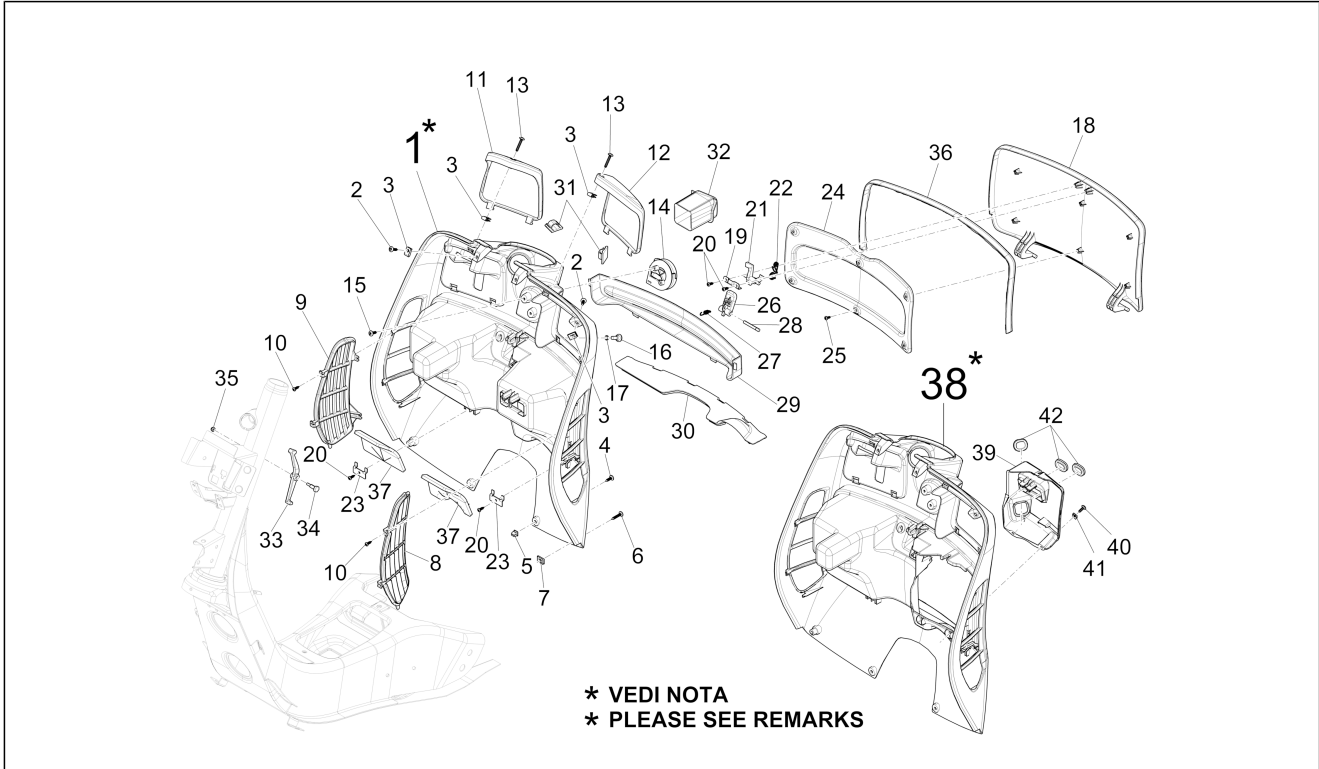

Vespa GTV 300
EVG8000US2 Vespa GTV 300 4T 4V ie NOABS E3 2009-2010
- Touring 2010-2016 (NAFTA, APAC)

Chassis prefix: ZAPM459L
Engine prefix: M456M, M458M

Group	Frame - Plastic parts - Coachwork
Code	02.30
Description	Front glove-box - Knee-guard panel
Service	1

Pos.	Code	Description	Qty	Variants
				Colour:Green[305/A] Model version:No ABS Version[No ABS] Country:United States of America[USA] Colour:Sphere grey[784/B] Model version:ABS Version[ABS] Country:China[CN] Colour:Green[305/A] Model version:ABS Version[ABS] Country:China[CN] Colour:Green[305/A] Country:United States of America[USA] Model version:ABS Version[ABS] Colour:Pastel ivory[552] Model version:No ABS Version[No ABS] Colour:Brown metallic[112/A] Model version:No ABS Version[No ABS] Country:United States of America[USA] Colour:Green[305/A] Model version:No ABS Version[No ABS] Country:United States of America[USA] Colour:Brown metallic[112/A] Model version:No ABS Version[No ABS] Country:United States of America[USA] Colour:Green[305/A] Model version:No ABS Version[No ABS] Country:United States of America[USA] Colour:Pastel ivory[552] Model version:No ABS Version[No ABS] Country:United States of America[USA] Colour:Brown metallic[112/A] Model version:No ABS Version[No ABS] Country:United States of America[USA] Colour:Green[305/A] Model version:No ABS Version[No ABS] Country:United States of America[USA] Colour:Sphere grey[784/B] Model version:ABS Version[ABS] Country:China[CN]