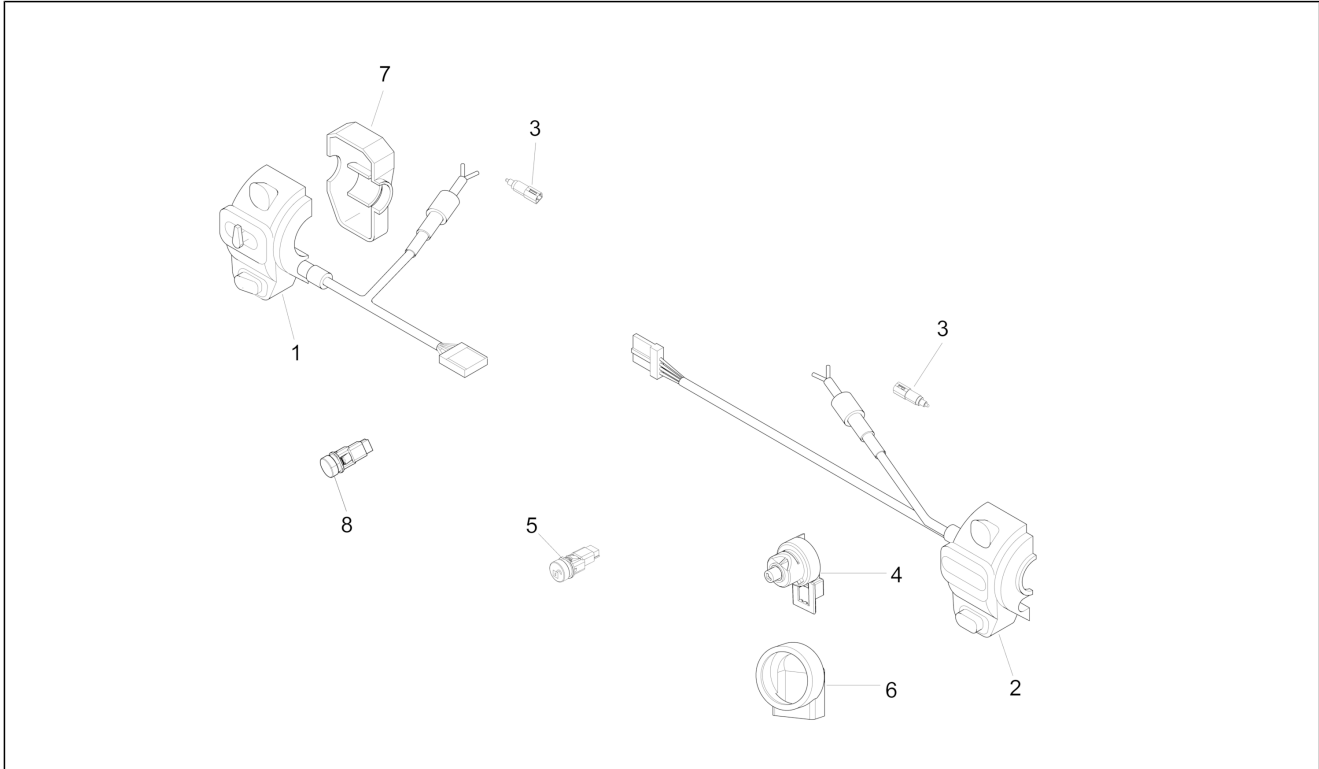

Group	Braking system - Transmissions
Code	05.06
Description	ABS Brake system
Service	1

Pos.	Code	Description	Qty	Variants
29	828961	Flat washer 8,2x17x2,5	2	Model version:ABS Version[ABS]

Group	Electrical system
Code	06.01
Description	Selectors - Switches - Buttons
Service	1