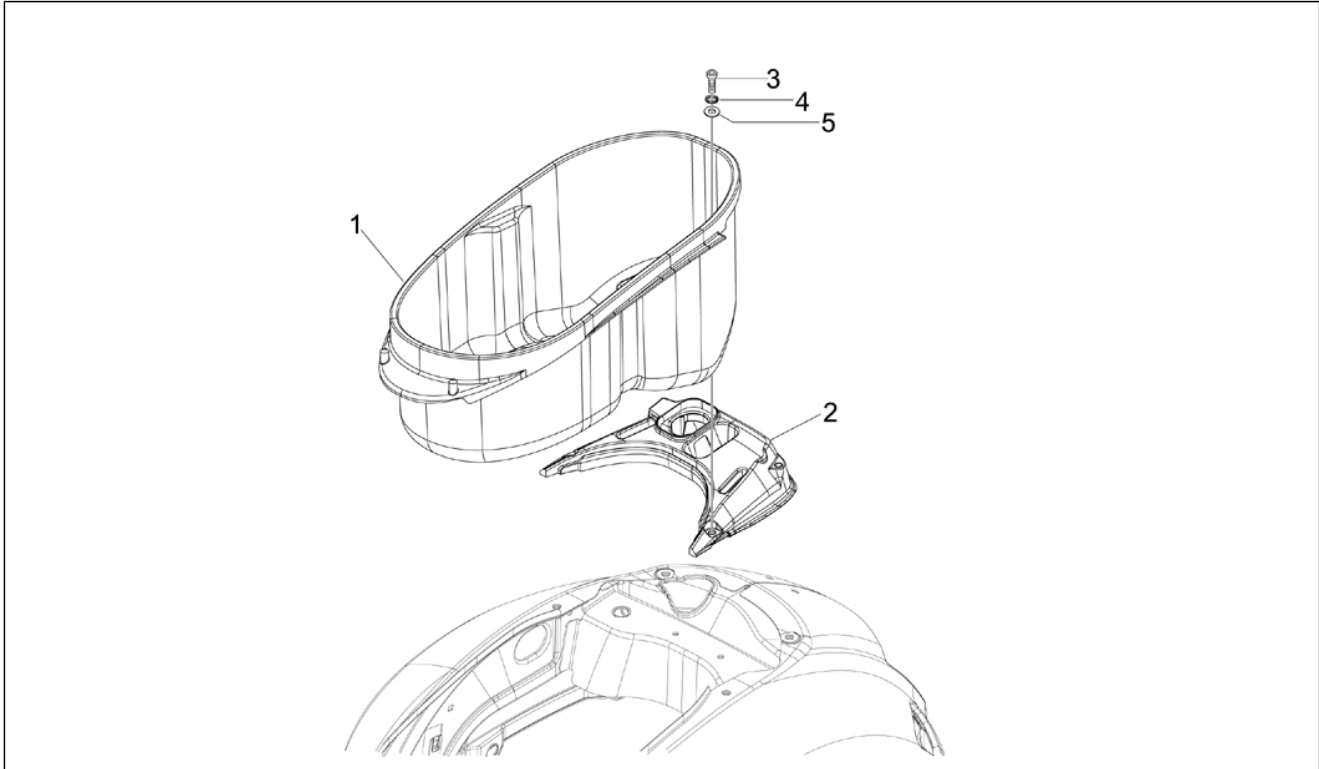

Group	Frame - Plastic parts - Coachwork
Code	02.34
Description	Helmet huosing - Undersaddle
Service	1

Pos.	Code	Description	Qty	Variants
1	1B000860	Helmet huosing	1	Colour:Sphere grey[784/B] Model version:ABS Version[ABS] Country:China[CN] Colour:Sphere grey[784/B] Model version:ABS Version[ABS] Country:China[CN] Colour:Green[305/A] Country:United States of America[USA] Model version:ABS Version[ABS] Colour:Sphere grey[784/B] Model version:ABS Version[ABS] Country:China[CN] Colour:Sphere grey[784/B] Model version:ABS Version[ABS] Country:China[CN] Colour:Green[305/A] Country:United States of America[USA] Model version:ABS Version[ABS] Colour:Sphere grey[784/B] Model version:ABS Version[ABS] Country:China[CN] Colour:Sphere grey[784/B] Model version:ABS Version[ABS] Country:China[CN] Colour:Green[305/A] Country:United States of America[USA] Model version:ABS Version[ABS]
1	621155	Helmet compartment	1	
2	1B001017	Under seat cover	1	Colour:Sphere grey[784/B] Model version:ABS Version[ABS] Country:China[CN] Colour:Sphere grey[784/B] Model version:ABS Version[ABS] Country:China[CN] Colour:Green[305/A] Model version:ABS Version[ABS] Country:China[CN]