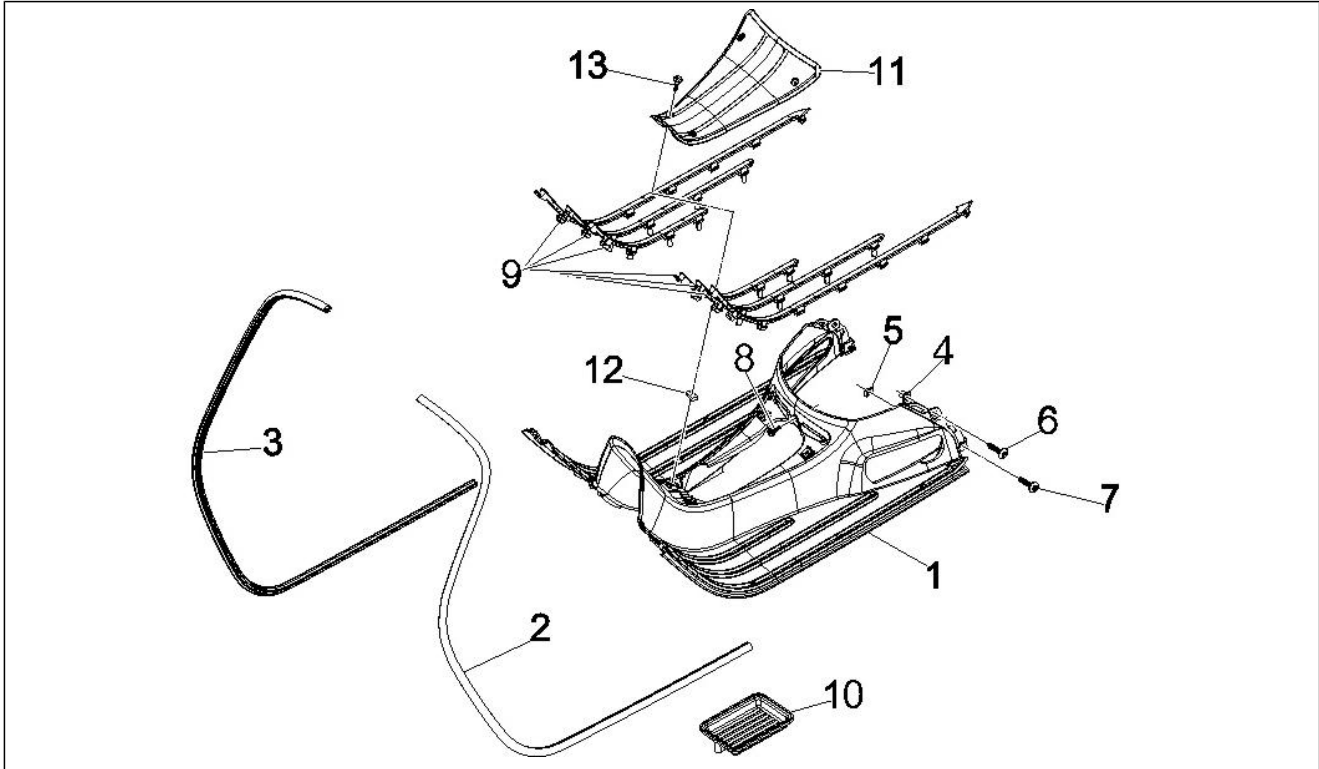

Group	Frame - Plastic parts - Coachwork
Code	02.31
Description	Central cover - Footrests
Service	1

Pos.	Code	Description	Qty	Variants
				Country:United States of America[USA] Colour:Brown metallic[112/A] Model version:No ABS Version[No ABS] Country:United States of America[USA] Colour:Brown metallic[112/A] Model version:No ABS Version[No ABS] Country:United States of America[USA] Colour:Brown metallic[112/A] Model version:No ABS Version[No ABS] Country:United States of America[USA] Colour:Brown metallic[112/A] Model version:No ABS Version[No ABS] Country:United States of America[USA]
2	577180	Left-hand shield edge	1	
3	577181	Right-hand shield edge	1	
4	199190	Expansion plug	6	
5	254485	Spring plate M6	2	
6	258249	screw 4,2x19	6	
7	259830	Metric screw M6x20	2	
8	575249	Metric screw TBC	1	
9	656648	Kit strips, footboard	1	
10	1B003942	Battery float chamber	1	
11	577182	Battery cover	1	
11	1B001014	Battery cover	1	Colour:Sphere grey[784/B] Model version:ABS Version[ABS] Country:China[CN] Colour:Sphere grey[784/B] Model version:ABS Version[ABS] Country:China[CN] Colour:Green[305/A] Model version:ABS Version[ABS] Country:China[CN] Colour:Green[305/A] Country:United States of America[USA]