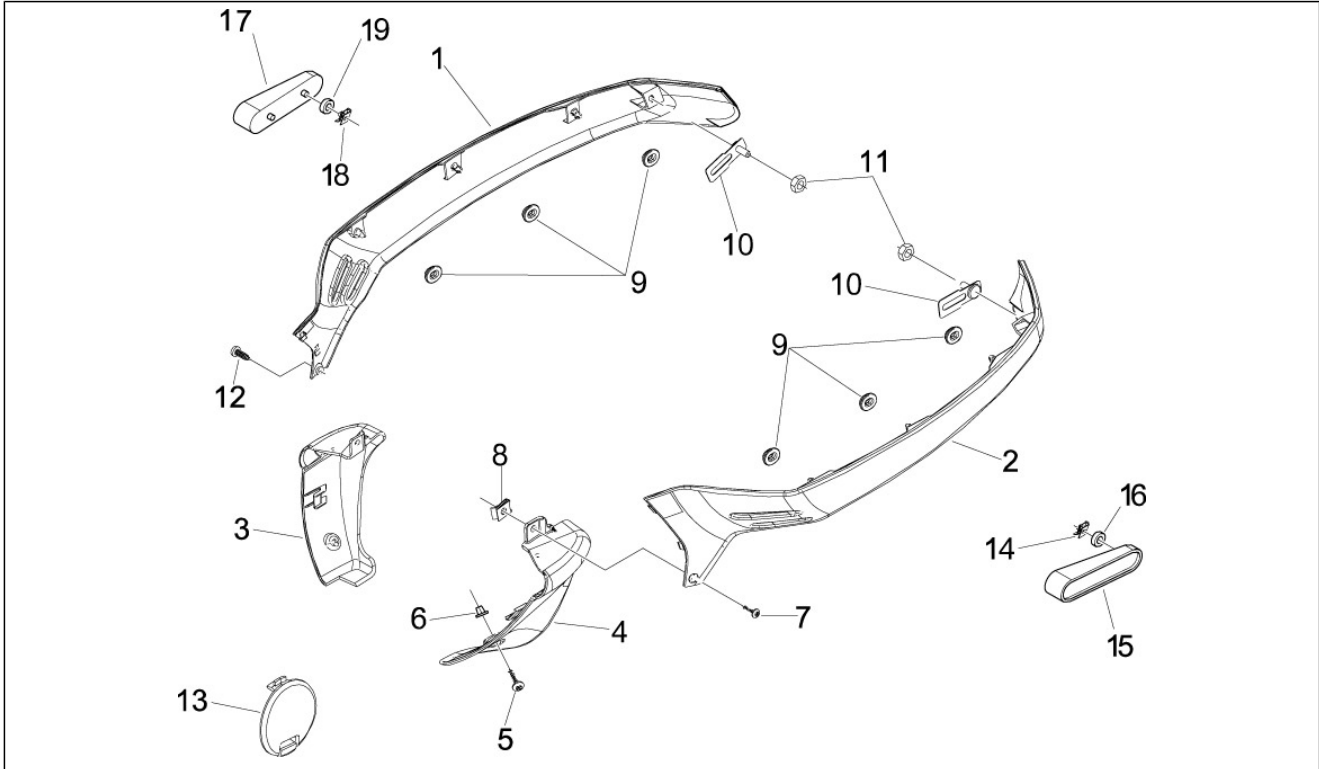

Group	Frame - Plastic parts - Coachwork
Code	02.32
Description	Side cover - Spoiler
Service	1

Pos.	Code	Description	Qty	Variants
				Model version:ABS Version[ABS] Country:China[CN] Colour:Green[305/A] Model version:ABS Version[ABS] Country:China[CN] Colour:Green[305/A] Model version:No ABS Version[No ABS] Country:United States of America[USA] Colour:Green[305/A] Model version:No ABS Version[No ABS] Country:United States of America[USA] Colour:Brown metallic[112/A] Model version:No ABS Version[No ABS] Country:United States of America[USA] Colour:Green[305/A] Model version:No ABS Version[No ABS] Country:United States of America[USA] Colour:Brown metallic[112/A] Model version:No ABS Version[No ABS] Country:United States of America[USA] Colour:Pastel ivory[552] Model version:No ABS Version[No ABS] Country:United States of America[USA] Colour:Brown metallic[112/A] Model version:No ABS Version[No ABS] Country:United States of America[USA] Colour:Pastel ivory[552] Model version:No ABS Version[No ABS] Colour:Sphere grey[784/B] Model version:ABS Version[ABS] Country:China[CN] Colour:Sphere grey[784/B] Model version:ABS Version[ABS] Country:China[CN] Colour:Green[305/A] Model version:ABS Version[ABS] Country:China[CN]