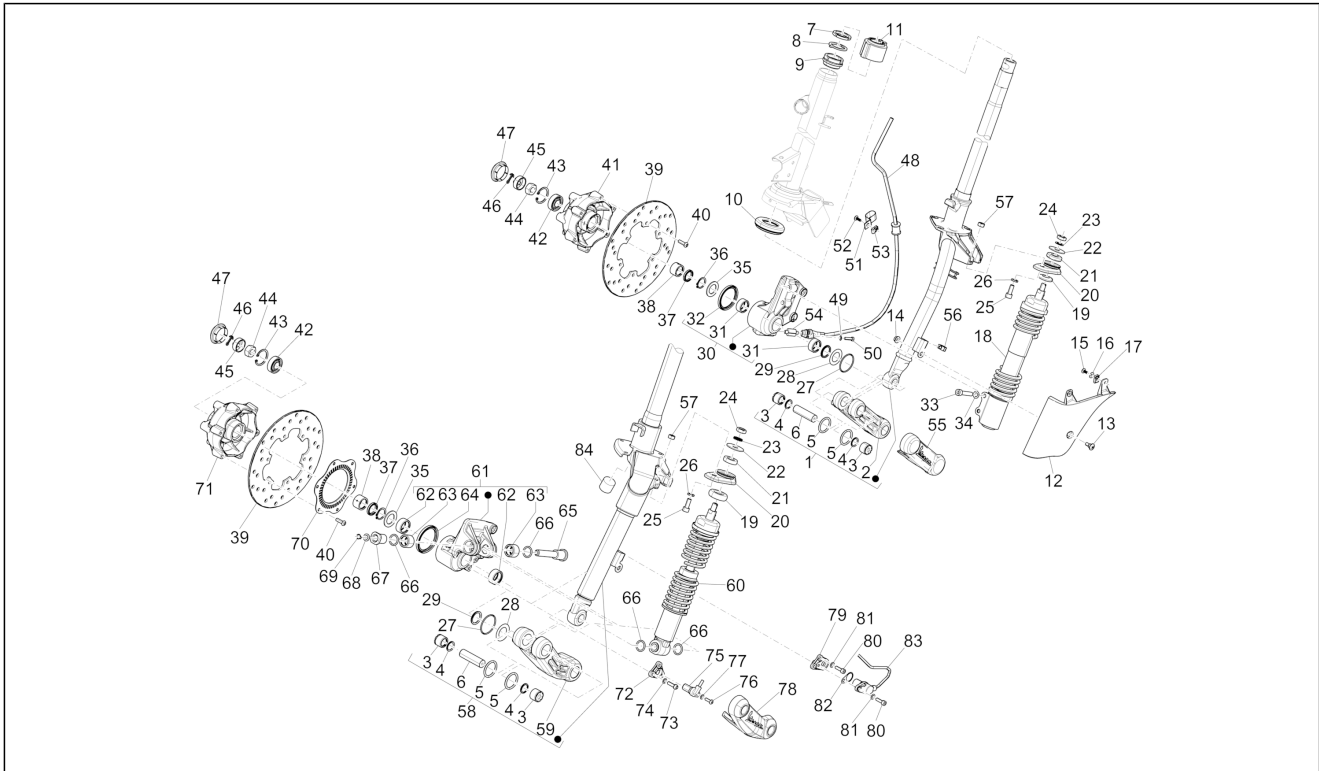

Group	Suspensions - Wheels
Code	04.02
Description	Fork/steering tube - Steering bearing unit
Service	1

Pos.	Code	Description	Qty	Variants
48	650837	Speedometer transmission	1	
49	006975	Washer Ø5,3xØ10x0,5	1	
50	031058	screw M5x16	1	
51	271477	Hose clamp	1	
52	259349	Screw M4,2x13	1	
53	CM017410	Spring plate	1	
54	267819	Pinion	1	
55	561433	Front suspension arm cover	1	
56	231590	Elastic spring	1	
57	020108	Nut M8x6,5	2	
58	1C0006215	Steering tube complete with arm	1	Model version:ABS Version[ABS]
59	6691315	Left suspension arm	1	Model version:ABS Version[ABS]
60	1C000922R	Complete front shock absorber	1	Model version:ABS Version[ABS]
61	1C0011915	Pin and shock absorber support	1	Model version:ABS Version[ABS]
62	177436	Drawn cap	2	Model version:ABS Version[ABS]
63	1C000167	Roller cage	2	Model version:ABS Version[ABS]
64	177494	Ring	1	Model version:ABS Version[ABS]
65	1C000500	Threaded pin	1	Model version:ABS Version[ABS]
66	482302	Gasket ring	4	Model version:ABS Version[ABS]
67	1C000499	Threaded bush	1	Model version:ABS Version[ABS]
68	847183	Washer	1	Model version:ABS Version[ABS]
69	006408	Safety washer	1	Model version:ABS Version[ABS]
70	669115	Front ABS tone wheel	1	Model version:ABS Version[ABS]
71	598715	Rear wheel hub	1	Model version:ABS Version[ABS]
72	1C001251	Support bracket sensor	1	Model version:ABS Version[ABS]
73	880285	Torx Screw	2	Model version:ABS Version[ABS]
74	669282	Flat washer	2	Model version:ABS Version[ABS]
75	1D0001275	ABS sensor	1	Model version:ABS Version[ABS]