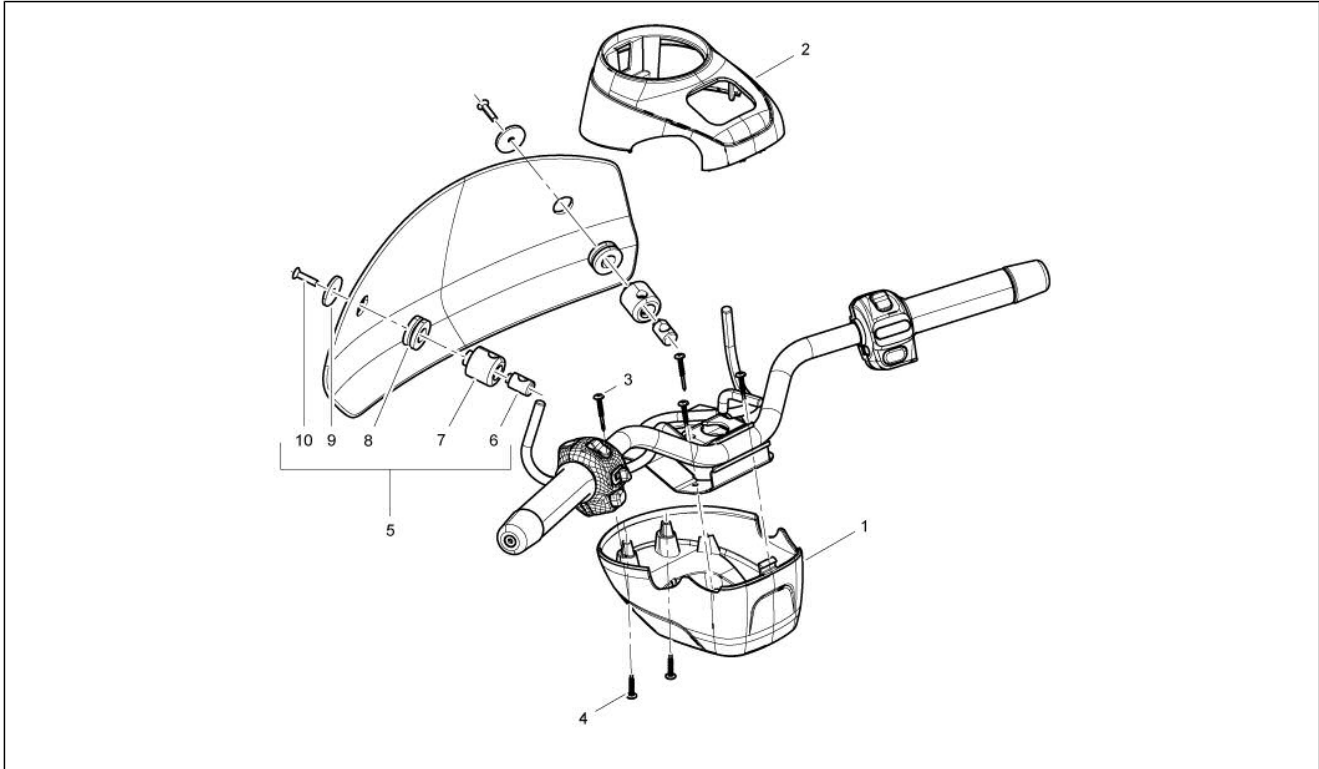

Group	Handlebars/Steering
Code	03.01
Description	Handlebars coverages
Service	1

Pos.	Code	Description	Qty	Variants
				Model version:ABS Version[ABS] Country:China[CN] Colour:Brown metallic[112/A] Model version:No ABS Version[No ABS] Country:United States of America[USA] Colour:Sphere grey[784/B] Model version:ABS Version[ABS] Country:China[CN] Colour:Green[305/A] Model version:ABS Version[ABS] Country:China[CN] Colour:Green[305/A] Country:United States of America[USA] Model version:ABS Version[ABS] Colour:Green[305/A] Model version:No ABS Version[No ABS] Country:United States of America[USA] Colour:Brown metallic[112/A] Model version:No ABS Version[No ABS] Country:United States of America[USA] Colour:Pastel ivory[552] Model version:No ABS Version[No ABS] Colour:Brown metallic[112/A] Model version:No ABS Version[No ABS] Country:United States of America[USA] Colour:Green[305/A] Model version:No ABS Version[No ABS] Country:United States of America[USA] Colour:Sphere grey[784/B] Model version:ABS Version[ABS] Country:China[CN] Colour:Brown metallic[112/A] Model version:No ABS Version[No ABS] Country:United States of America[USA] Colour:Sphere grey[784/B] Model version:ABS Version[ABS] Country:China[CN] Colour:Green[305/A]