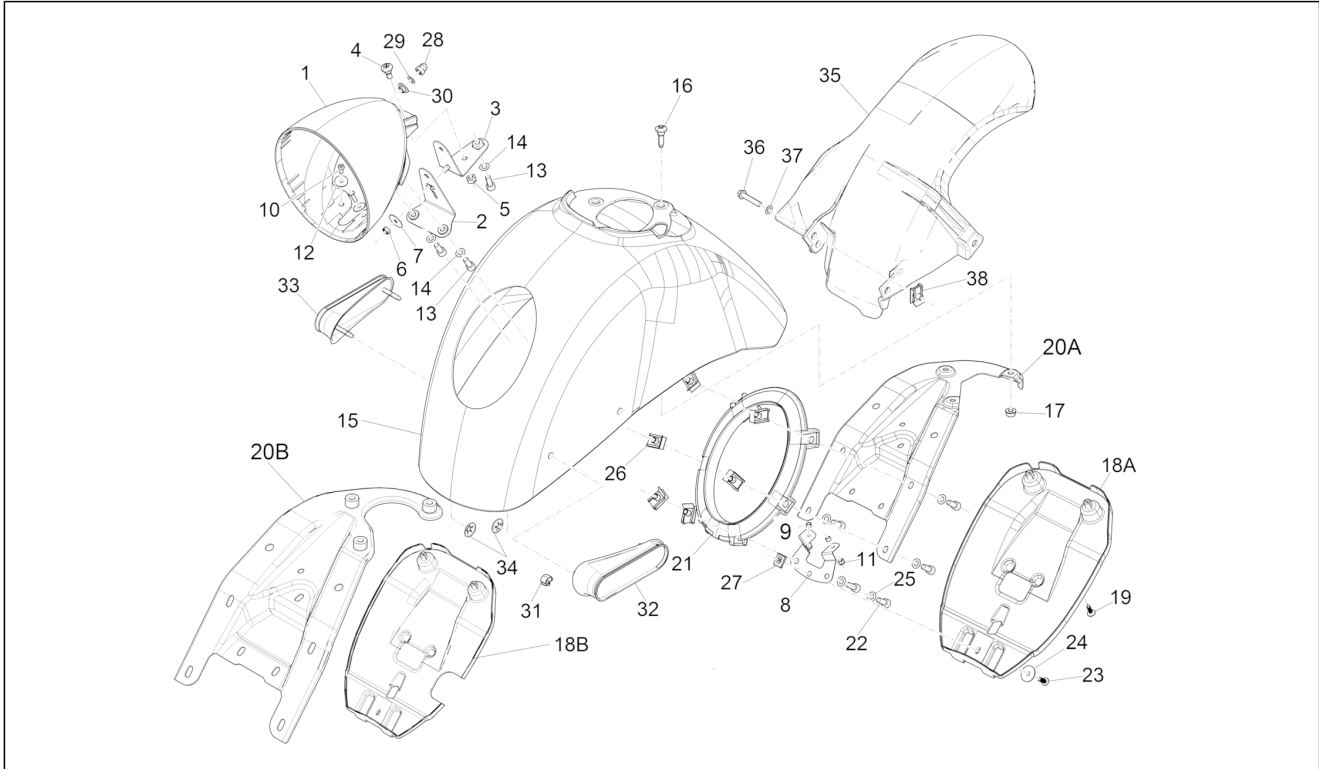

Group	Frame - Plastic parts - Coachwork
Code	02.33
Description	Wheel huosing - Mudguard
Service	1

Pos.	Code	Description	Qty	Variants
				Model version:ABS Version[ABS] Model version:ABS Version[ABS] Colour:Sphere grey[784/B] Model version:ABS Version[ABS] Country:China[CN] Colour:Sphere grey[784/B] Model version:ABS Version[ABS] Country:China[CN] Colour:Green[305/A] Model version:ABS Version[ABS] Country:China[CN] Colour:Green[305/A] Country:United States of America[USA] Model version:ABS Version[ABS] Colour:Sphere grey[784/B] Model version:ABS Version[ABS] Country:China[CN] Colour:Sphere grey[784/B] Model version:ABS Version[ABS] Country:China[CN] Colour:Green[305/A] Model version:ABS Version[ABS] Country:China[CN] Colour:Green[305/A] Country:United States of America[USA] Model version:ABS Version[ABS]
20A	647892	Headlight support clamp	1	
20B	1C001236	Headlight support clamp	1	Model version:ABS Version[ABS] Colour:Sphere grey[784/B] Model version:ABS Version[ABS] Country:China[CN] Colour:Sphere grey[784/B] Model version:ABS Version[ABS] Country:China[CN] Colour:Green[305/A] Model version:ABS Version[ABS]