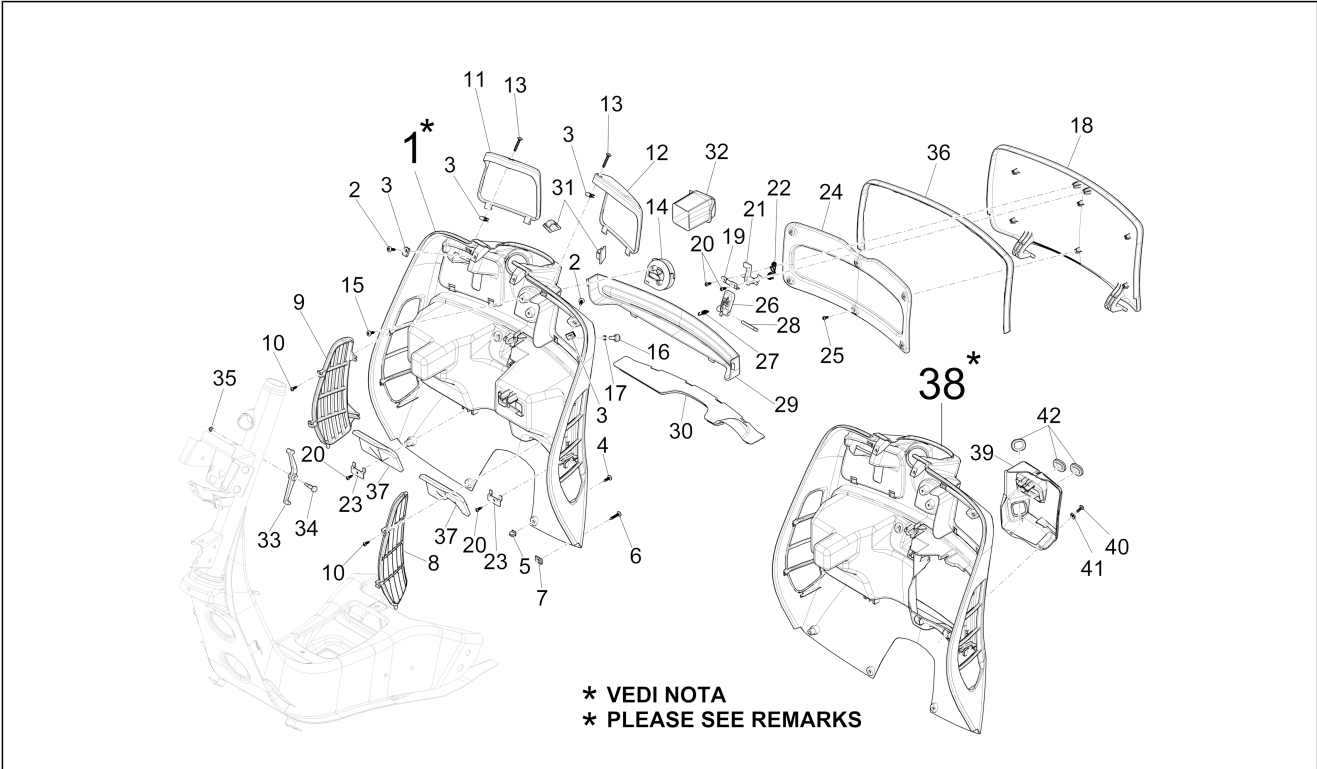

Group	Frame - Plastic parts - Coachwork
Code	02.30
Description	Front glove-box - Knee-guard panel
Service	1

Pos.	Code	Description	Qty	Variants
				Model version:No ABS Version[No ABS]
18	577175	Glove compartment door	1	
18	57717500VG	Glove compartment door	1	Colour:Green[305/A] Model version:No ABS Version[No ABS] Country:United States of America[USA] Colour:Green[305/A] Model version:No ABS Version[No ABS] Country:United States of America[USA] Colour:Green[305/A] Model version:No ABS Version[No ABS] Country:United States of America[USA] Colour:Green[305/A] Model version:ABS Version[ABS] Country:China[CN] Colour:Green[305/A] Country:United States of America[USA] Model version:ABS Version[ABS] Colour:Green[305/A] Model version:No ABS Version[No ABS] Country:United States of America[USA] Colour:Green[305/A] Model version:No ABS Version[No ABS] Country:United States of America[USA] Colour:Green[305/A] Model version:No ABS Version[No ABS] Country:United States of America[USA] Colour:Green[305/A] Model version:ABS Version[ABS] Country:China[CN] Colour:Green[305/A] Country:United States of America[USA] Model version:ABS Version[ABS] Colour:Green[305/A] Model version:No ABS Version[No ABS] Country:United States of America[USA] Colour:Green[305/A] Model version:No ABS Version[No ABS]