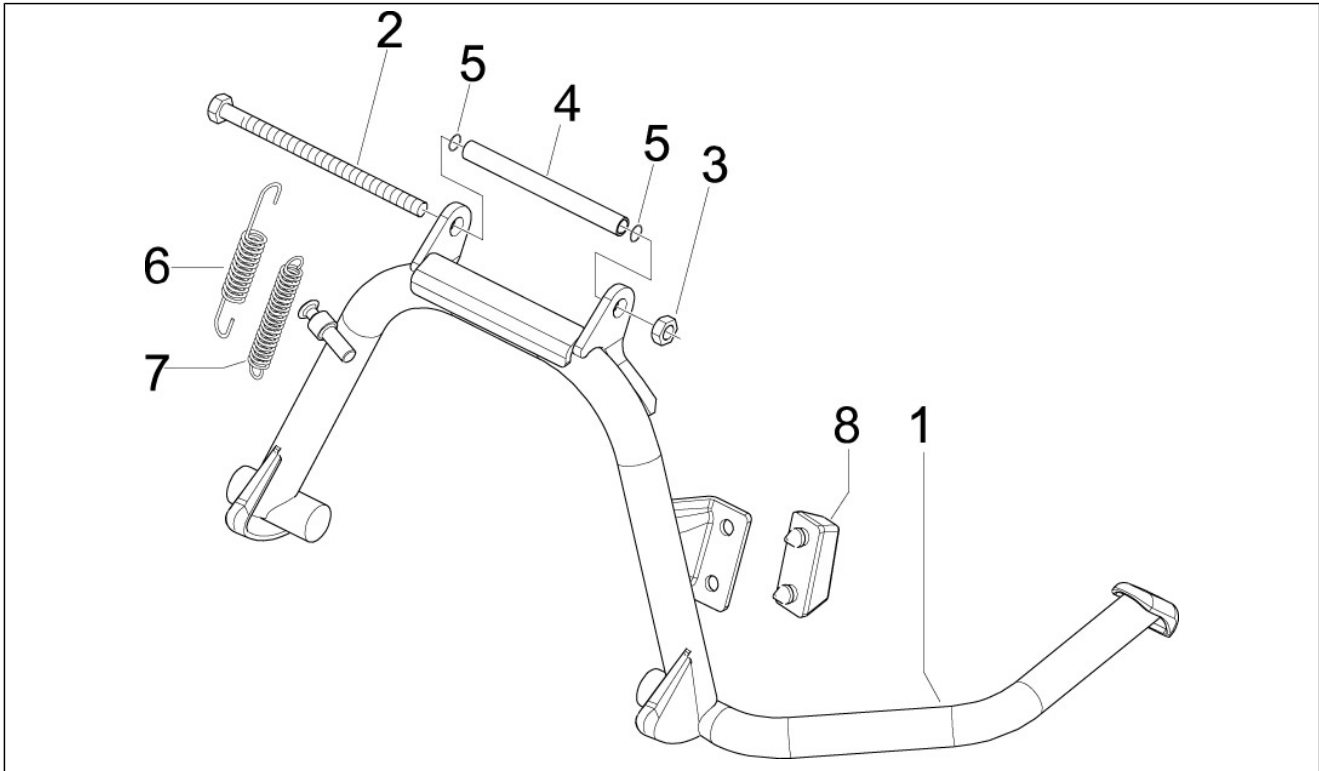

Group	Frame - Plastic parts - Coachwork
Code	02.25
Description	Stand/s
Service	1

Pos.	Code	Description	Qty	Variants
1	665553	Stand with U.P. (unmovable parts)	1	
1	1C0006864	Centre stand with I.P.	1	Colour:Sphere grey[784/B] Model version:ABS Version[ABS] Country:China[CN] Colour:Green[305/A] Model version:ABS Version[ABS] Country:China[CN] Colour:Green[305/A] Country:United States of America[USA] Model version:ABS Version[ABS] Colour:Sphere grey[784/B] Model version:ABS Version[ABS] Country:China[CN] Colour:Green[305/A] Model version:ABS Version[ABS] Country:China[CN] Colour:Green[305/A] Country:United States of America[USA] Model version:ABS Version[ABS] Colour:Sphere grey[784/B] Model version:ABS Version[ABS] Country:China[CN] Colour:Green[305/A] Model version:ABS Version[ABS] Country:China[CN] Colour:Green[305/A] Country:United States of America[USA] Model version:ABS Version[ABS]
2	030115	Hex screw M10x130	1	
3	002440	Self locking nut M10	1	
4	582298	Spacer	1	
5	273754	O-ring	2	
6	582851	Lateral stand spring	1	
7	582850	Internal lateral stand spring	1	
8	272426	Pad	1