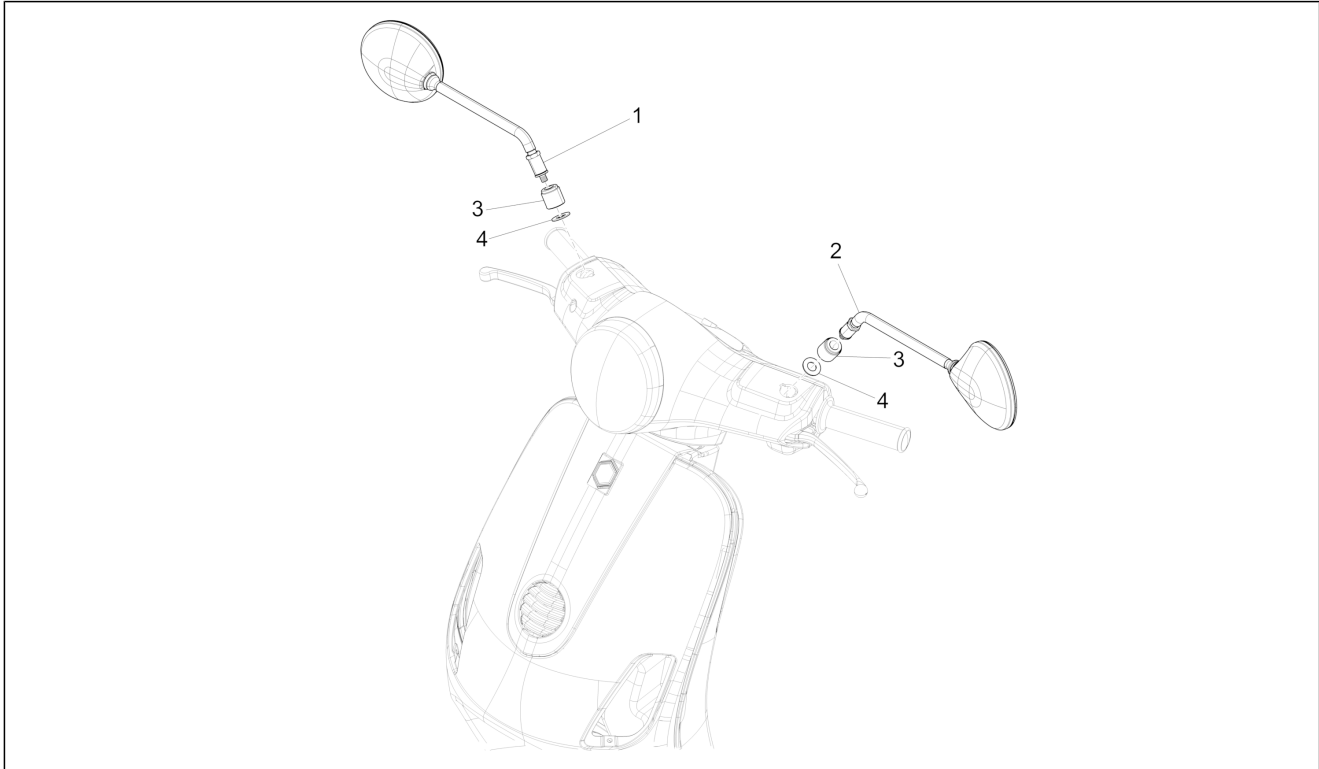

Group	Frame - Plastic parts - Coachwork
Code	02.45
Description	Driving mirror/s
Service	1

Pos.	Code	Description	Qty	Variants
1	CM073414	RH rearview mirror	1	
1	CM073419	RH rearview mirror	1	
2	CM073418	LH rearview mirror	1	
2	CM073413	LH rearview mirror	1	
3	667347	Mirror base spacer	2	
4	667360	Flat washer	2