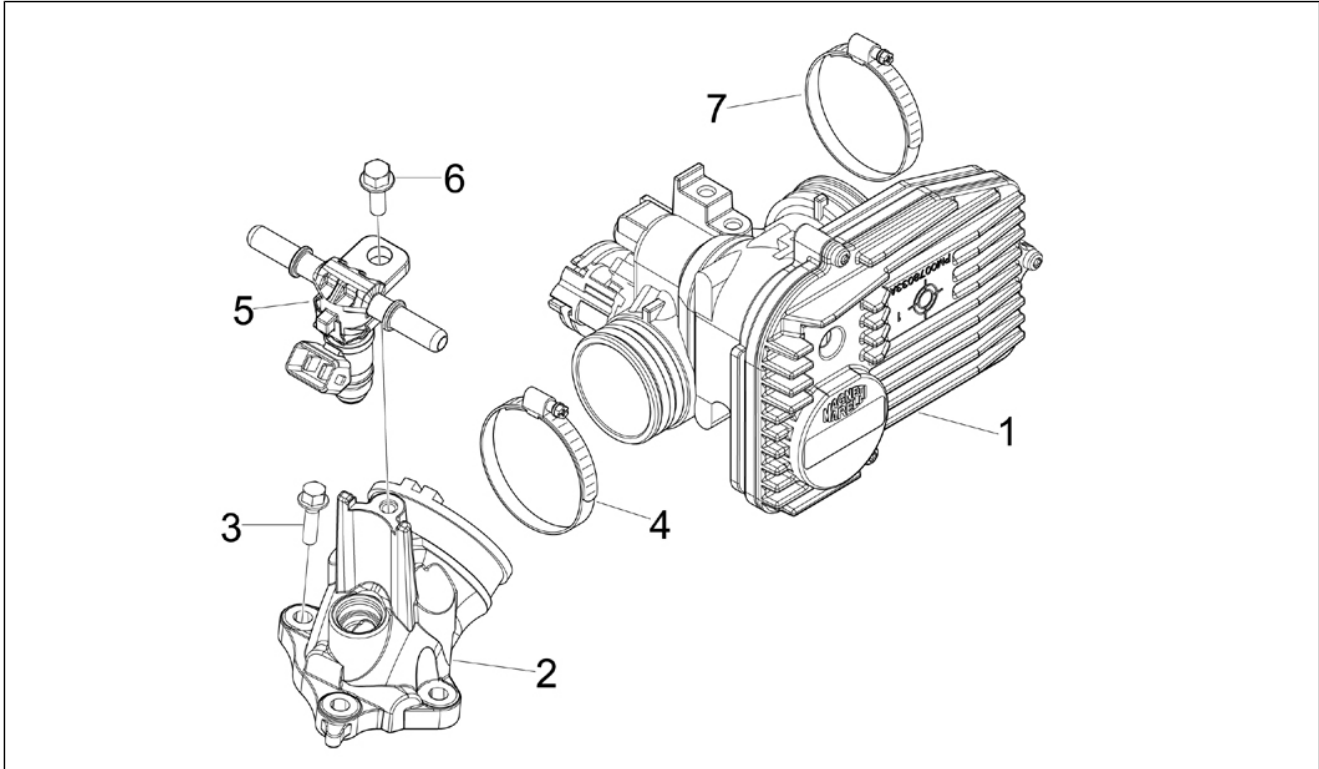

Group	Engine
Code	01.36
Description	Throttle body - Injector - Union pipe
Service	1

Pos.	Code	Description	Qty	Variants
				Country:United States of America[USA] Colour:Green[305/A] Model version:No ABS Version[No ABS] Country:United States of America[USA] Colour:Brown metallic[112/A] Model version:No ABS Version[No ABS] Country:United States of America[USA] Colour:Pastel ivory[552] Model version:No ABS Version[No ABS] Colour:Brown metallic[112/A] Model version:No ABS Version[No ABS] Country:United States of America[USA] Colour:Green[305/A] Model version:No ABS Version[No ABS] Country:United States of America[USA] Colour:Brown metallic[112/A] Model version:No ABS Version[No ABS] Country:United States of America[USA] Colour:Green[305/A] Model version:No ABS Version[No ABS] Country:United States of America[USA] Colour:Pastel ivory[552] Model version:No ABS Version[No ABS] Country:United States of America[USA] Colour:Green[305/A] Model version:No ABS Version[No ABS] Country:United States of America[USA] Colour:Brown metallic[112/A] Model version:No ABS Version[No ABS] Country:United States of America[USA] Colour:Pastel ivory[552] Model version:No ABS Version[No ABS]
1	CM0848335	Throttle body with ECU	1	Colour:Green[305/A] Model version:ABS Version[ABS] Country:China[CN] Colour:Sphere grey[784/B] Model version:ABS Version[ABS]