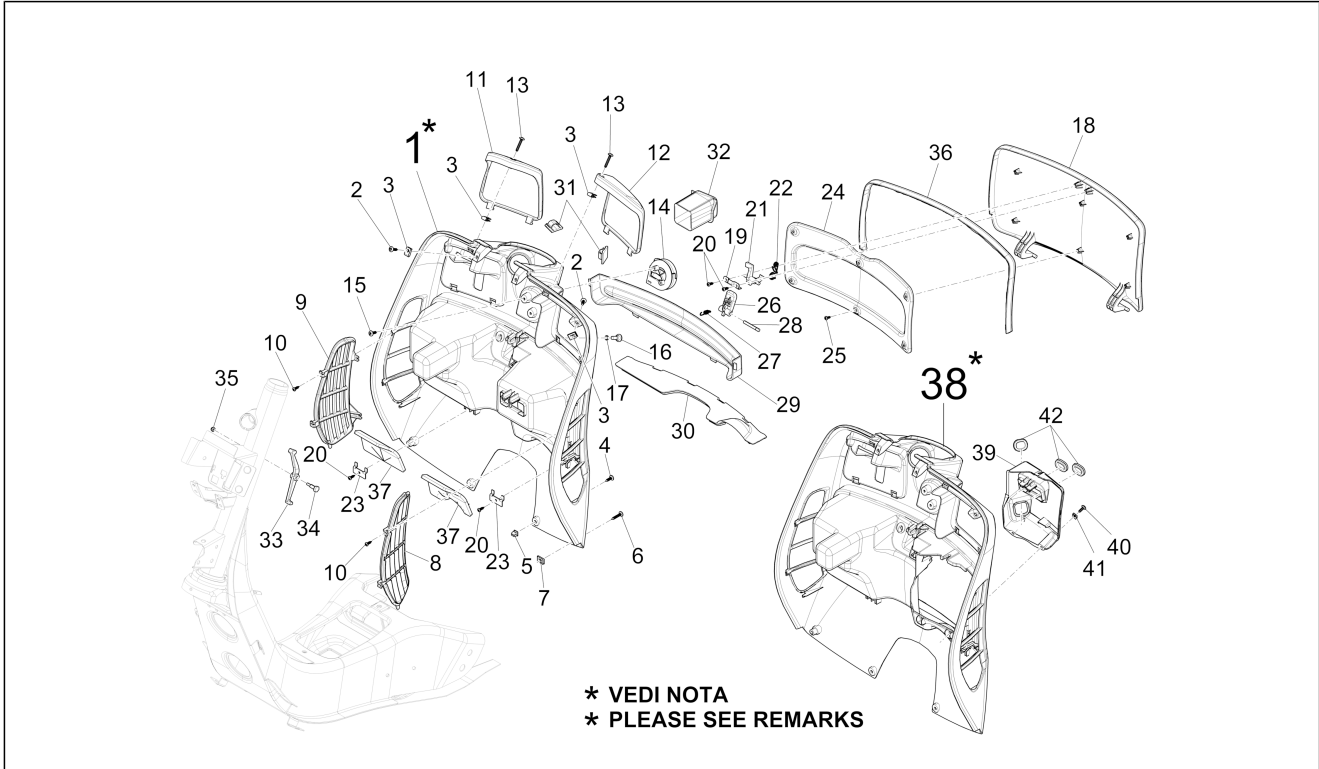

Group	Frame - Plastic parts - Coachwork
Code	02.30
Description	Front glove-box - Knee-guard panel
Service	1

Pos.	Code	Description	Qty	Variants
				Country:United States of America[USA] Colour:Sphere grey[784/B] Model version:ABS Version[ABS] Country:China[CN] Colour:Sphere grey[784/B] Model version:ABS Version[ABS] Country:China[CN] Colour:Green[305/A] Model version:ABS Version[ABS] Country:China[CN] Colour:Green[305/A] Country:United States of America[USA] Model version:ABS Version[ABS] Colour:Pastel ivory[552] Model version:No ABS Version[No ABS] Colour:Brown metallic[112/A] Model version:No ABS Version[No ABS] Country:United States of America[USA] Colour:Green[305/A] Model version:No ABS Version[No ABS] Country:United States of America[USA] Colour:Brown metallic[112/A] Model version:No ABS Version[No ABS] Country:United States of America[USA] Colour:Green[305/A] Model version:No ABS Version[No ABS] Country:United States of America[USA] Colour:Pastel ivory[552] Model version:No ABS Version[No ABS] Country:United States of America[USA] Colour:Brown metallic[112/A] Model version:No ABS Version[No ABS] Country:United States of America[USA] Colour:Green[305/A] Model version:No ABS Version[No ABS] Country:United States of America[USA] Colour:Sphere grey[784/B] Model version:ABS Version[ABS]