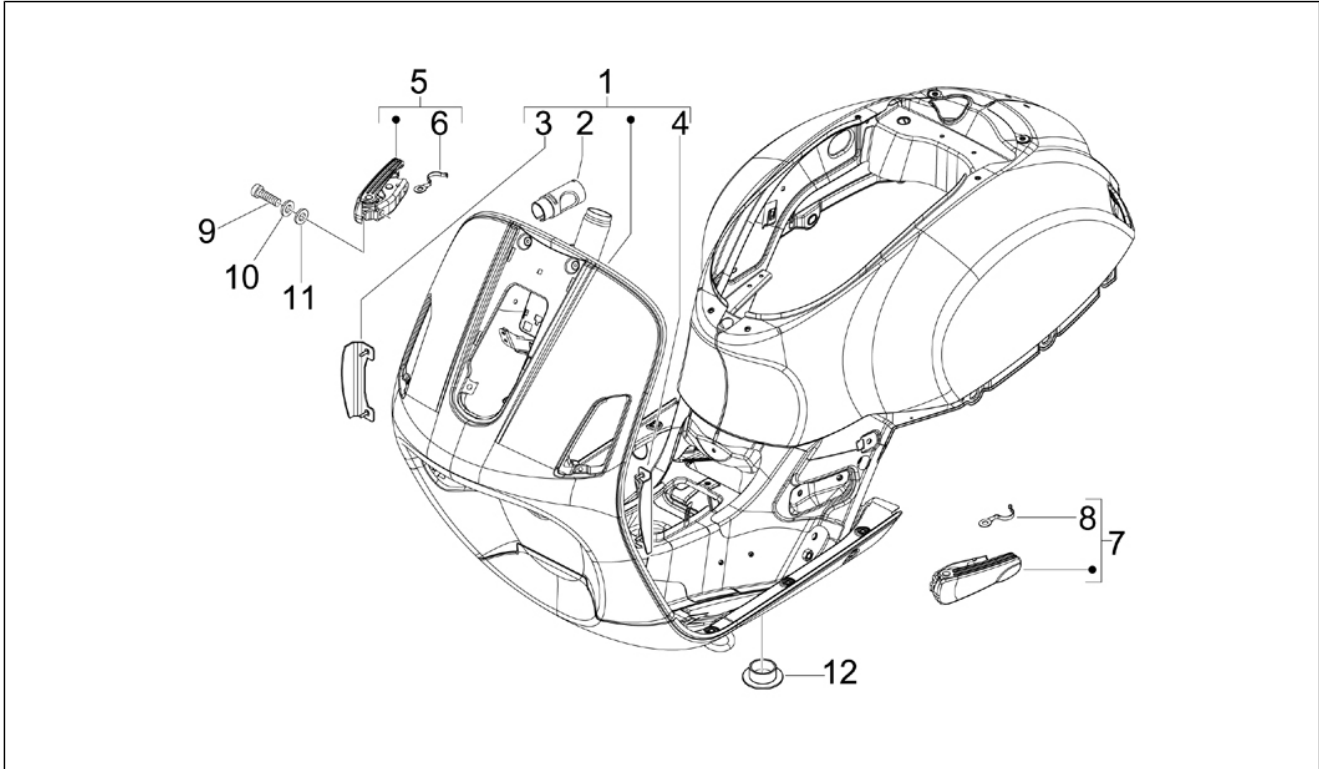

Group	Frame - Plastic parts - Coachwork
Code	02.01
Description	Frame/bodywork
Service	1

Pos.	Code	Description	Qty	Variants
5	57327R	Footrest r.h.	1	
6	620395	Spring	1	
7	57326R	Footrest l.h.	1	
8	620395	Spring	1	
9	975855	screw	4	
10	709047	Spring washer	4	
11	834187	Spring washer 16x8,2x2,2	2	
12	299557	Cover	2