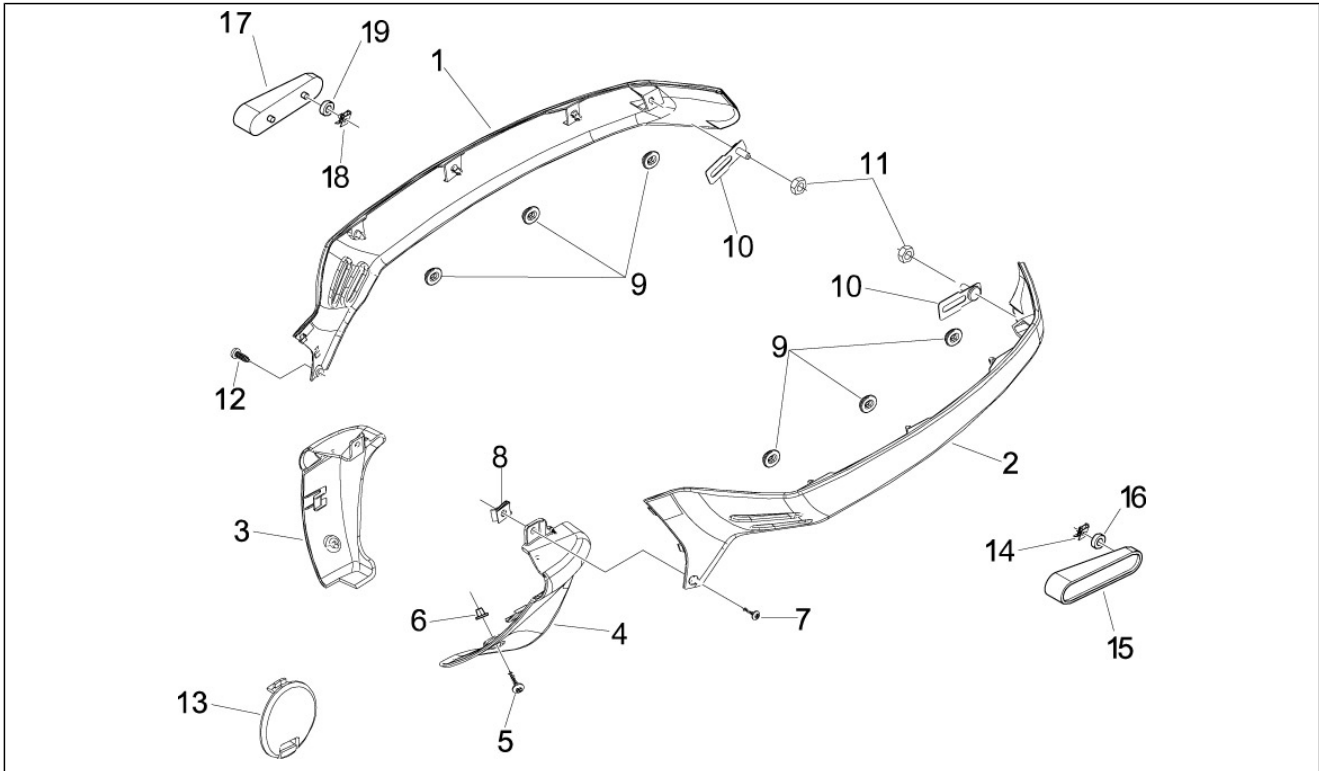

Group	Frame - Plastic parts - Coachwork
Code	02.32
Description	Side cover - Spoiler
Service	1

Pos.	Code	Description	Qty	Variants
				Country:United States of America[USA] Colour:Brown metallic[112/A] Model version:No ABS Version[No ABS] Country:United States of America[USA]
2	62113700M4	Left side cover	1	Colour:Pastel ivory[552] Model version:No ABS Version[No ABS] Country:United States of America[USA] Colour:Pastel ivory[552] Model version:No ABS Version[No ABS] Colour:Pastel ivory[552] Model version:No ABS Version[No ABS] Country:United States of America[USA] Colour:Pastel ivory[552] Model version:No ABS Version[No ABS]
2	62113700HF	Left side cover	1	Colour:Sphere grey[784/B] Model version:ABS Version[ABS] Country:China[CN] Colour:Sphere grey[784/B] Model version:ABS Version[ABS] Country:China[CN] Colour:Sphere grey[784/B] Model version:ABS Version[ABS] Country:China[CN] Colour:Sphere grey[784/B] Model version:ABS Version[ABS] Country:China[CN]
3	57747400M5	RH terminal	1	Colour:Brown metallic[112/A] Model version:No ABS Version[No ABS] Country:United States of America[USA] Colour:Brown metallic[112/A] Model version:No ABS Version[No ABS] Country:United States of America[USA] Colour:Brown metallic[112/A] Model version:No ABS Version[No ABS] Country:United States of America[USA] Colour:Brown metallic[112/A] Model version:No ABS Version[No ABS]