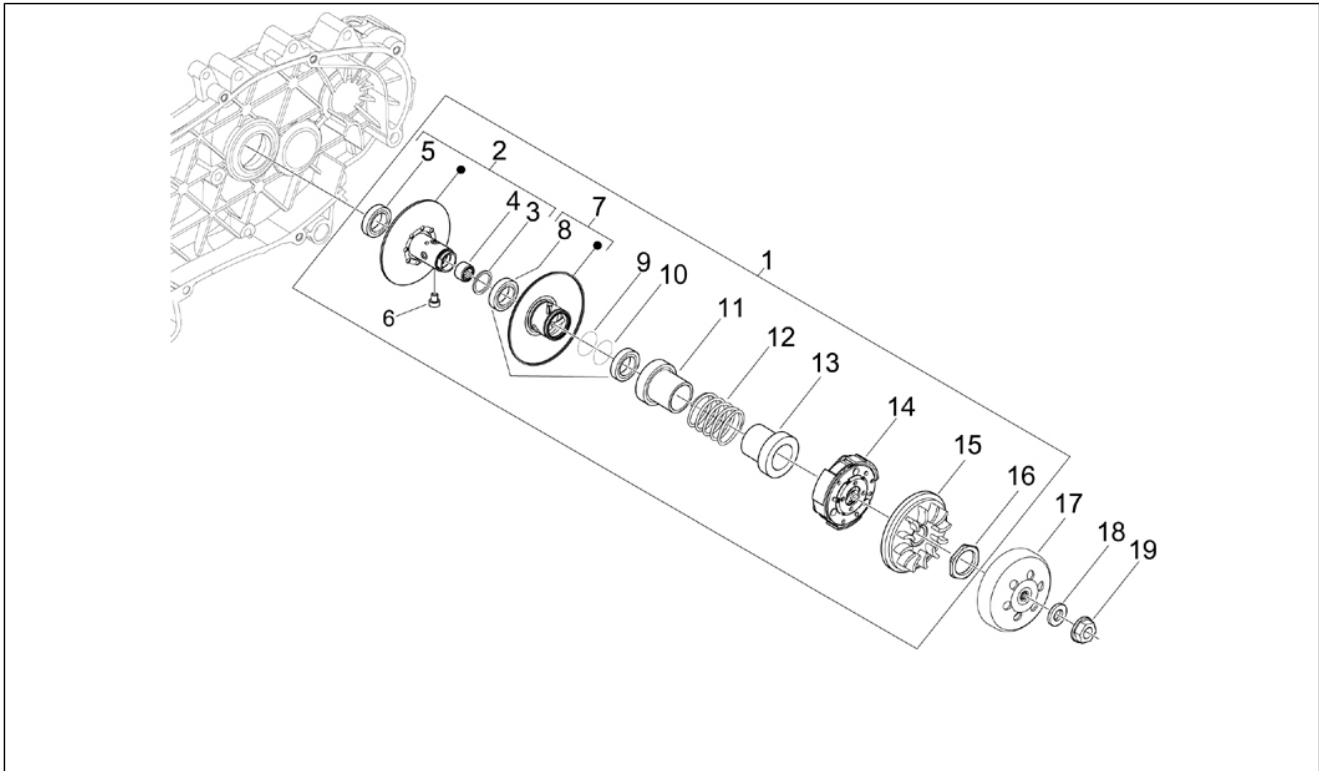

Group	Engine
Code	01.14
Description	Driven pulley
Service	1

Pos.	Code	Description	Qty	Variants
1	CM274603	Secondary pulley	1	
1	CM144134	Secondary pulley	1	
2	878647	Sec. fixed sheave, complete	1	
3	483226	Snap ring	1	
4	82518R	Roller cage 20x29x18	1	
5	82753R	Bearing 17x30x7	1	
6	828717	Guide pin L=12,5	4	
7	878651	Sec. sliding sheave, complete	1	
8	431089	Gasket ring	2	
9	430585	Gasket	1	
10	834044	O-ring	1	
11	833674	Cup	1	
12	833673	Variator spring	1	
13	487936	Clutch side cap	1	
14	8722515	Centrifugal clutch assembly	1	
14	CM274703	Centrifugal clutch assembly	1	
15	482305	Fan	1	
16	433232	Ring nut	1	
17	8440494	Clutch drum	1	
17	1A003991	Clutch drum	1	
18	274246	Flat washer 22x12,1x1	1	
19	486324	Nut M12x1.25	1