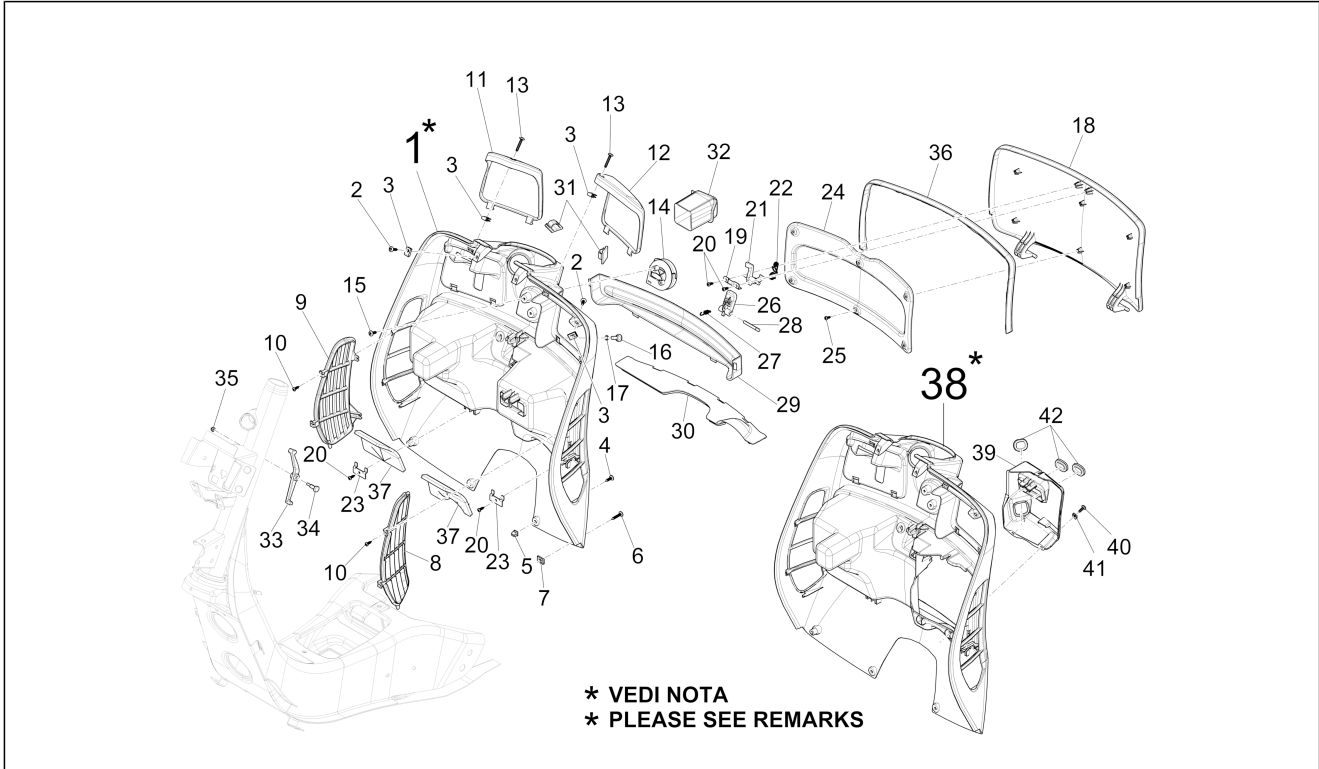

Group	Frame - Plastic parts - Coachwork
Code	02.30
Description	Front glove-box - Knee-guard panel
Service	1

Pos.	Code	Description	Qty	Variants
				Colour:Green[305/A] Model version:No ABS Version[No ABS] Country:United States of America[USA] Colour:Brown metallic[112/A] Model version:No ABS Version[No ABS] Country:United States of America[USA] Colour:Green[305/A] Model version:No ABS Version[No ABS] Country:United States of America[USA] Colour:Pastel ivory[552] Model version:No ABS Version[No ABS] Country:United States of America[USA] Colour:Brown metallic[112/A] Model version:No ABS Version[No ABS] Country:United States of America[USA] Colour:Green[305/A] Model version:No ABS Version[No ABS] Country:United States of America[USA] Colour:Sphere grey[784/B] Model version:ABS Version[ABS] Country:China[CN] Colour:Sphere grey[784/B] Model version:ABS Version[ABS] Country:China[CN] Colour:Green[305/A] Model version:ABS Version[ABS] Country:China[CN] Colour:Green[305/A] Country:United States of America[USA] Model version:ABS Version[ABS] Colour:Pastel ivory[552] Model version:No ABS Version[No ABS] Colour:Brown metallic[112/A] Model version:No ABS Version[No ABS] Country:United States of America[USA] Colour:Green[305/A] Model version:No ABS Version[No ABS] Country:United States of America[USA]