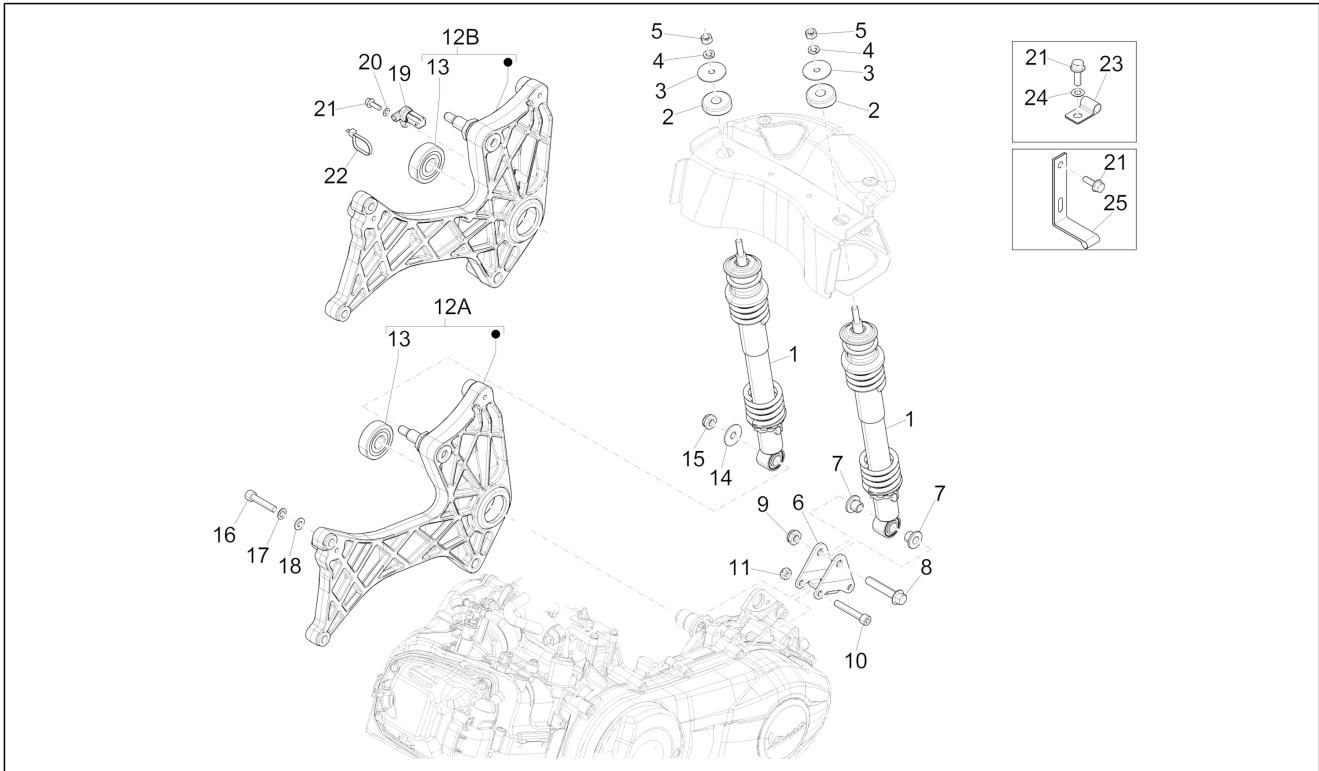

Group	Suspensions - Wheels
Code	04.10
Description	Rear suspension - Shock absorber/s
Service	1

Pos.	Code	Description	Qty	Variants
1	58503R5	Complete rear shock absorber	2	
2	178150	Upper buffer	2	
3	267038	Flat washer	2	
4	016408	Spring washer 13,75x8,15x4,5	2	
5	021108	Nut M8	2	
6	598143	Rear Shock absorber fixing bracket	1	
7	597149	Bush	2	
8	268158	Screw w/ flange M10	1	
9	002440	Self locking nut M10	1	
10	844483	Hex socket screw M8x50	2	
11	020008	Nut M8	2	
13	82545R	Ball bearing	1	
14	013962	Washer	1	
15	002440	Self locking nut M10	1	
16	149104	Hex socket screw M8x40	2	
17	709047	Spring washer	2	
18	003058	Flat washer 15x8,4x1,5	2	
19	859792	Sensor ABS	1	Model version:ABS Version[ABS]
20	669282	Flat washer	1	Model version:ABS Version[ABS]
21	830061	Screw w/ flange M5x16	3	Model version:ABS Version[ABS]
22	145298	Lock-strap L=180mm	1	Model version:ABS Version[ABS]
23	643413	Hose clamp	1	Model version:ABS Version[ABS]
24	006975	Washer $\varnothing 5,3 \times \varnothing 10 \times 0,5$	1	Model version:ABS Version[ABS]
25	9004461229000	Hose clamp	1	Model version:ABS Version[ABS]
12A	599593	Right arm	1	Model version:No ABS Version[No ABS]
12B	1A001903	Right arm	1	Model version:ABS Version[ABS]