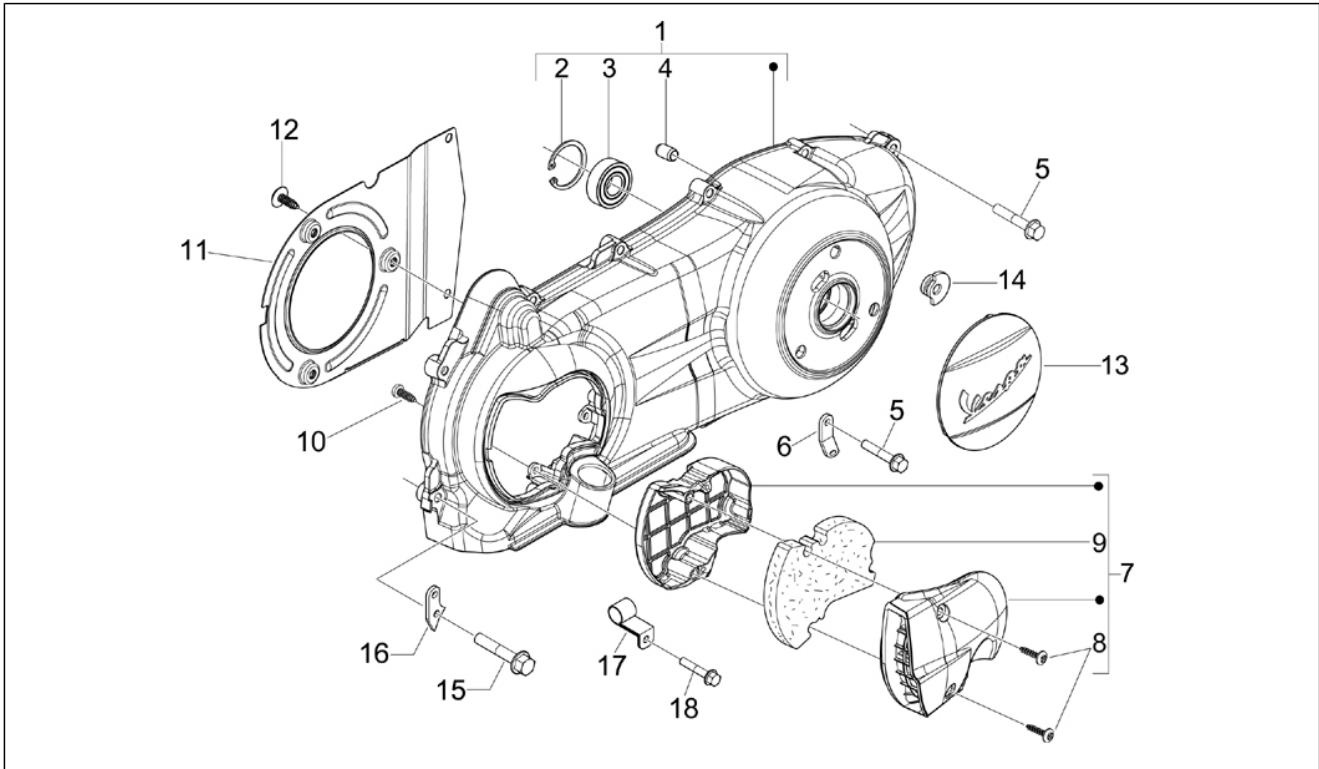

Group	Engine
Code	01.15
Description	Crankcase cover - Crankcase cooling
Service	1

Pos.	Code	Description	Qty	Variants
1	8714725	Transmission cover with U.P.	1	
2	006635	Snap ring	1	
3	4789853	Radial bearing 15x35x11	1	
4	B015956	Pin d.9,5 h=15	2	
5	B016792	Screw w/ flange M6x30	8	
6	844964	Hose clamp	1	
7	842090	Cooling Cover	1	
8	258146	Self-tap screw M3x20	2	
9	842093	Filtering element	1	
10	270793	TBCIC Screw	3	
11	834266	Air deflector	1	
12	430264	Self-tapping screw	1	
13	CM155107	""Vespa"" transmission small cover"	1	
14	871458	Retainer buffer	3	
15	B016792	Screw w/ flange M6x30	1	
16	872493	Plate	1	
17	597418	Hose clamp	1	
18	B016792	Screw w/ flange M6x30	1