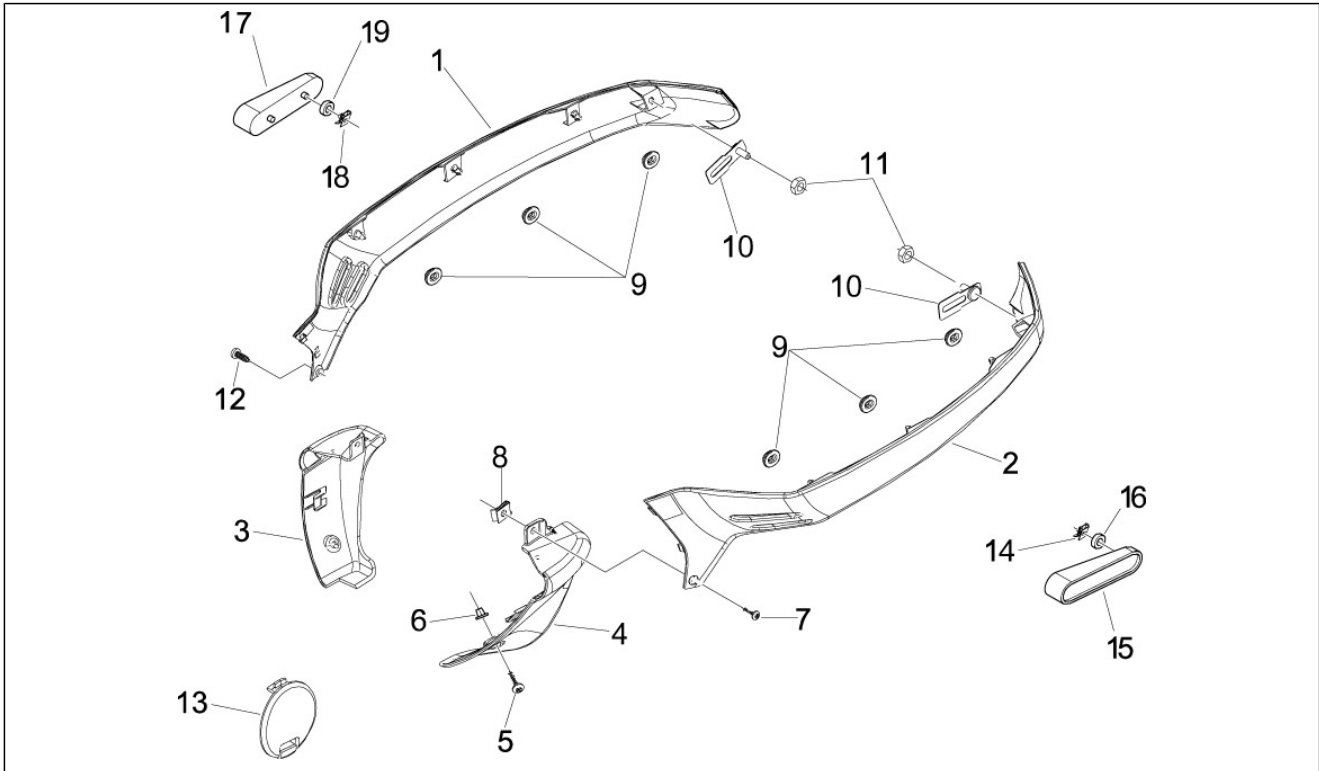

Group	Frame - Plastic parts - Coachwork
Code	02.32
Description	Side cover - Spoiler
Service	1

Pos.	Code	Description	Qty	Variants
14	181351	Spring plate	2	
15	58232R	Lh reflector	1	
16	584995	Gasket	2	
17	58234R5	Rh reflector	1	
18	181351	Spring plate	2	
19	584995	Gasket	2