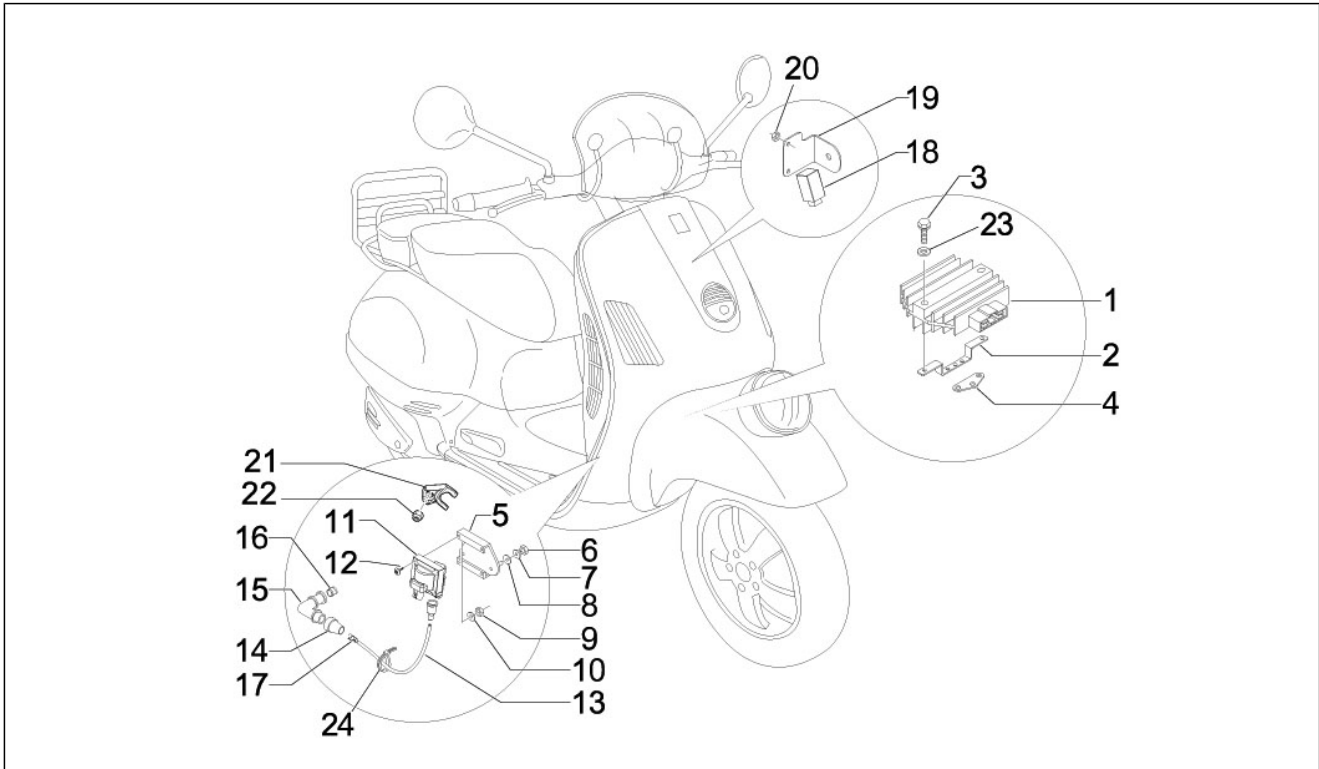

Group	Electrical system
Code	06.06
Description	Voltage Regulators - Electronic Control Units (ecu) - H.T. Coil
Service	1

Pos.	Code	Description	Qty	Variants
1	641709	Voltage regulator	1	
2	621157	Voltage regulator support bracket	1	
3	B016792	Screw w/ flange M6x30	2	
4	622838	Regulator retainer plate	1	
5	641105	AT coil support bracket	1	
9	020003	Nut M 3	4	
10	012554	Washer 3.2x5.7x0.9	4	
11	58120R	HT coil	1	
12	583236	screw M3x20	4	
13	080341	H.V. cable	1	
14	071671	Insulating cap	1	
15	969348	Screened cap	1	
16	641643	Spark.plug protection clamp	1	
17	015014	End cap	1	
18	640289	Turn indicator control	1	
19	652706	Bulb device bracket	1	
20	969224	Nut	2	
21	641521	Hood retainer	1	
22	810511	Nut	1	
23	270216	Flat washer	1	
24	145298	Lock-strap L=180mm	1