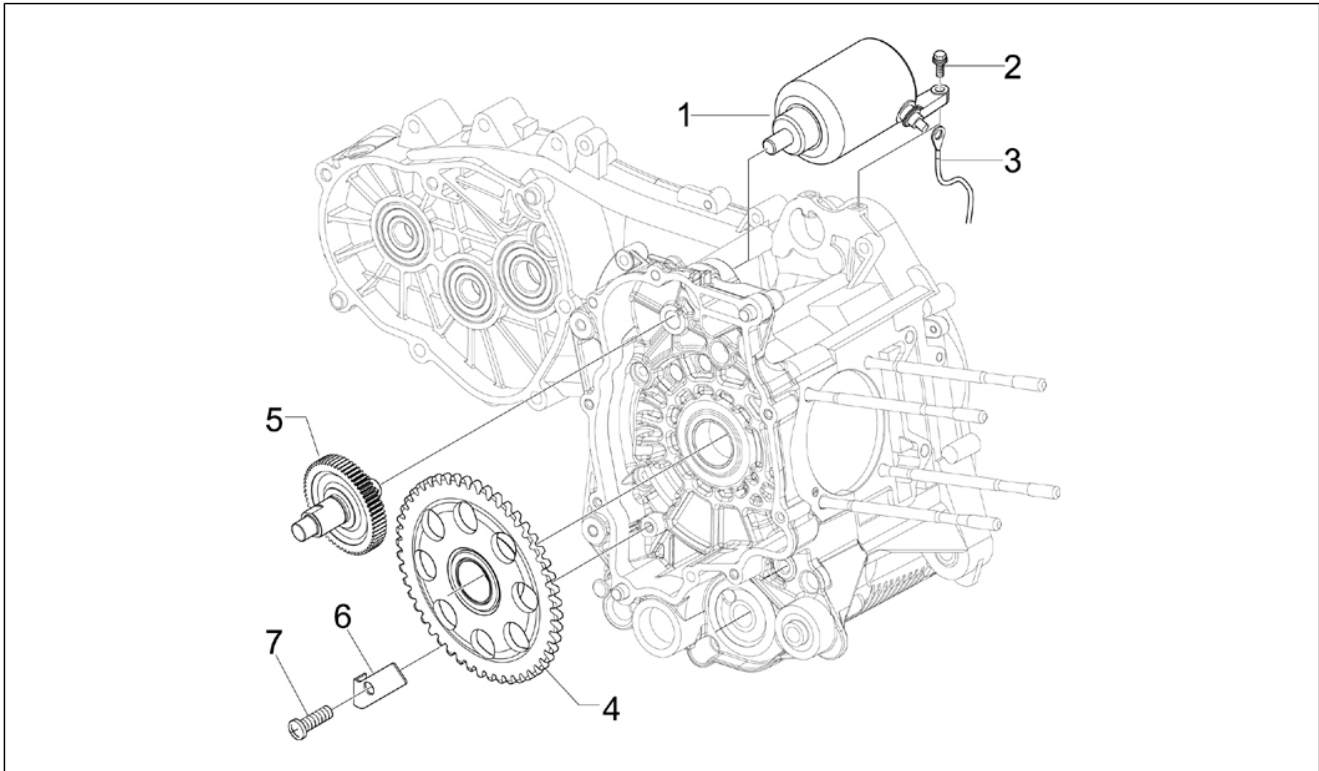

Group	Engine
Code	01.20
Description	Stater - Electric starter
Service	1

Pos.	Code	Description	Qty	Variants
1	58142R5	Starter motor	1	
2	B016774	Screw w/ flange M6x25	2	
3	639028	Starter cable	1	
4	82737R	Starter motor gear	1	
5	8427035	Starter motor gear	1	
6	1A000235	Ring container lamination	1	
7	008375	screw M6x14	1