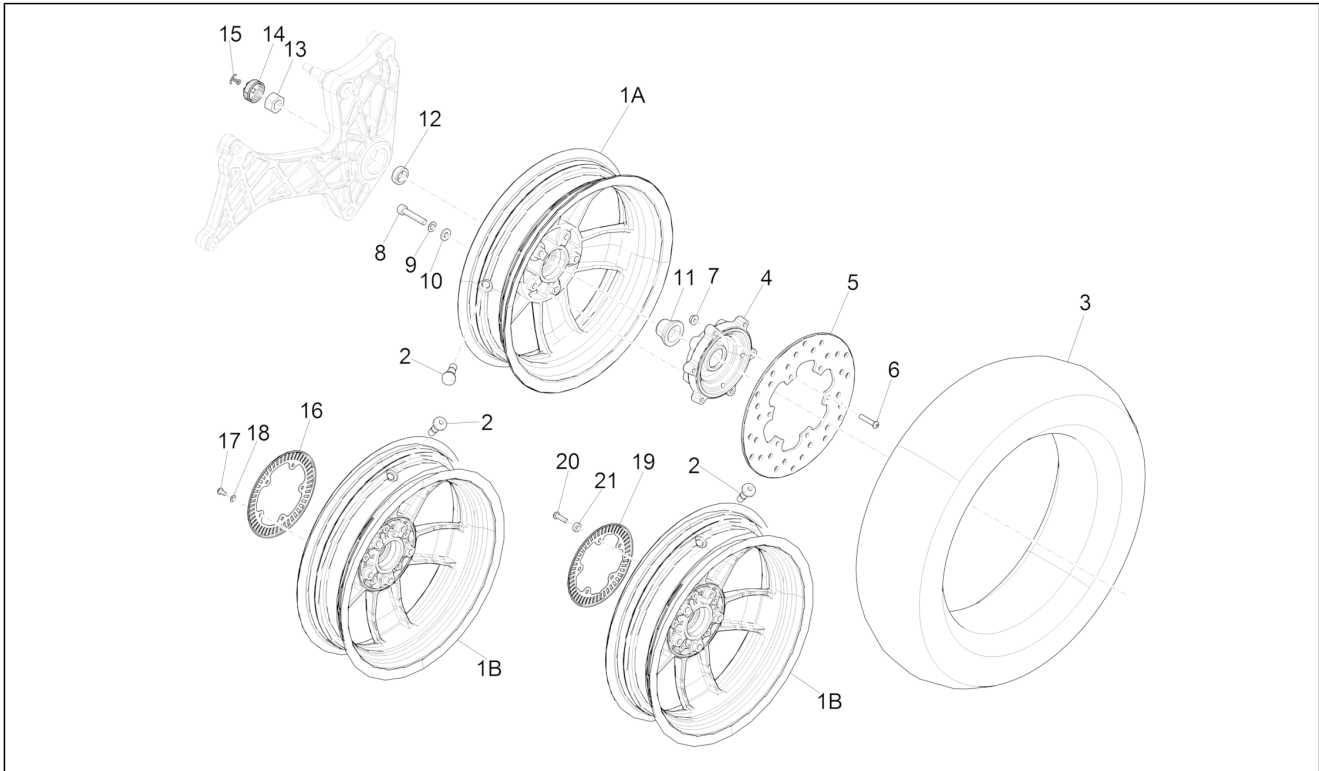

Group	Suspensions - Wheels
Code	04.12
Description	Rear wheel
Service	1

Pos.	Code	Description	Qty	Variants
2	597679	Tubeless valve	1	
3	1C000805	(Michelin) Tyre 120/70-12"	1	
3	1C000743	(Michelin) Tyre 130/70-12"	1	
3	1C000803	Tyre (Sava) 120/70-12"	1	
4	598715	Rear wheel hub	1	
5	56484R	Brake disc	1	
6	597564	screw	6	
7	597565	Self locking nut	6	
8	149104	Hex socket screw M8x40	5	
9	709047	Spring washer	5	
10	828961	Flat washer 8,2x17x2,5	5	
11	848039	Wheel spacer	1	
12	597528	Spacer	1	
13	563728	Nut M16x13	1	
14	194423	Nut hold cap	1	
15	012789	Split pin	1	
16	1C000615	ABS rear tone wheel	1	Model version:ABS Version[ABS]
17	842908	screw M5x10	5	Model version:ABS Version[ABS]
18	006965	Washer 5.3x10x10	5	Model version:ABS Version[ABS]
19	1C001043	ABS rear tone wheel	1	Model version:ABS Version[ABS]
1A	647971	Front and rear wheel	1	Model version:No ABS Version[No ABS]
1B	1C001204	Rear wheel 3.00x12"	1	Model version:ABS Version[ABS]
20	667152	Hex socket screw M6x20	5	Model version:ABS Version[ABS]
21	1C001044	Spacer	5	Model version:ABS Version[ABS]