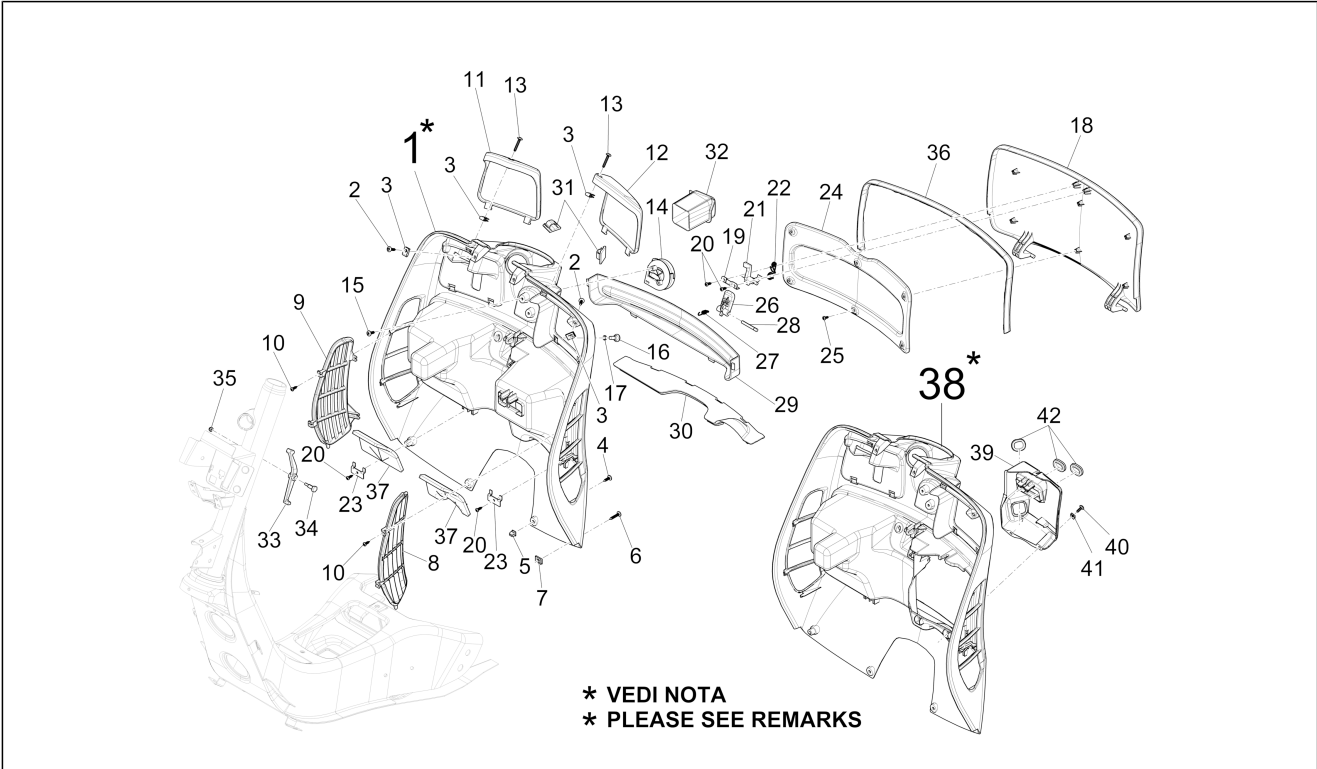

Vespa GTV 300
EVG8000US2 Vespa GTV 300 4T 4V ie NOABS E3 2009-2010
- Touring 2010-2016 (NAFTA, APAC)

Chassis prefix: ZAPM459L
Engine prefix: M456M, M458M

Group	Frame - Plastic parts - Coachwork
Code	02.30
Description	Front glove-box - Knee-guard panel
Service	1

Pos.	Code	Description	Qty	Variants
				Country:China[CN] Colour:Green[305/A] Country:United States of America[USA] Model version:ABS Version[ABS] Colour:Pastel ivory[552] Model version:No ABS Version[No ABS] Colour:Brown metallic[112/A] Model version:No ABS Version[No ABS] Country:United States of America[USA] Colour:Green[305/A] Model version:No ABS Version[No ABS] Country:United States of America[USA] Colour:Brown metallic[112/A] Model version:No ABS Version[No ABS] Country:United States of America[USA] Colour:Green[305/A] Model version:No ABS Version[No ABS] Country:United States of America[USA] Colour:Pastel ivory[552] Model version:No ABS Version[No ABS] Country:United States of America[USA] Colour:Brown metallic[112/A] Model version:No ABS Version[No ABS] Country:United States of America[USA] Colour:Green[305/A] Model version:No ABS Version[No ABS] Country:United States of America[USA] Colour:Sphere grey[784/B] Model version:ABS Version[ABS] Country:China[CN] Colour:Sphere grey[784/B] Model version:ABS Version[ABS] Country:China[CN] Colour:Green[305/A] Model version:ABS Version[ABS] Country:China[CN] Colour:Green[305/A] Country:United States of America[USA]