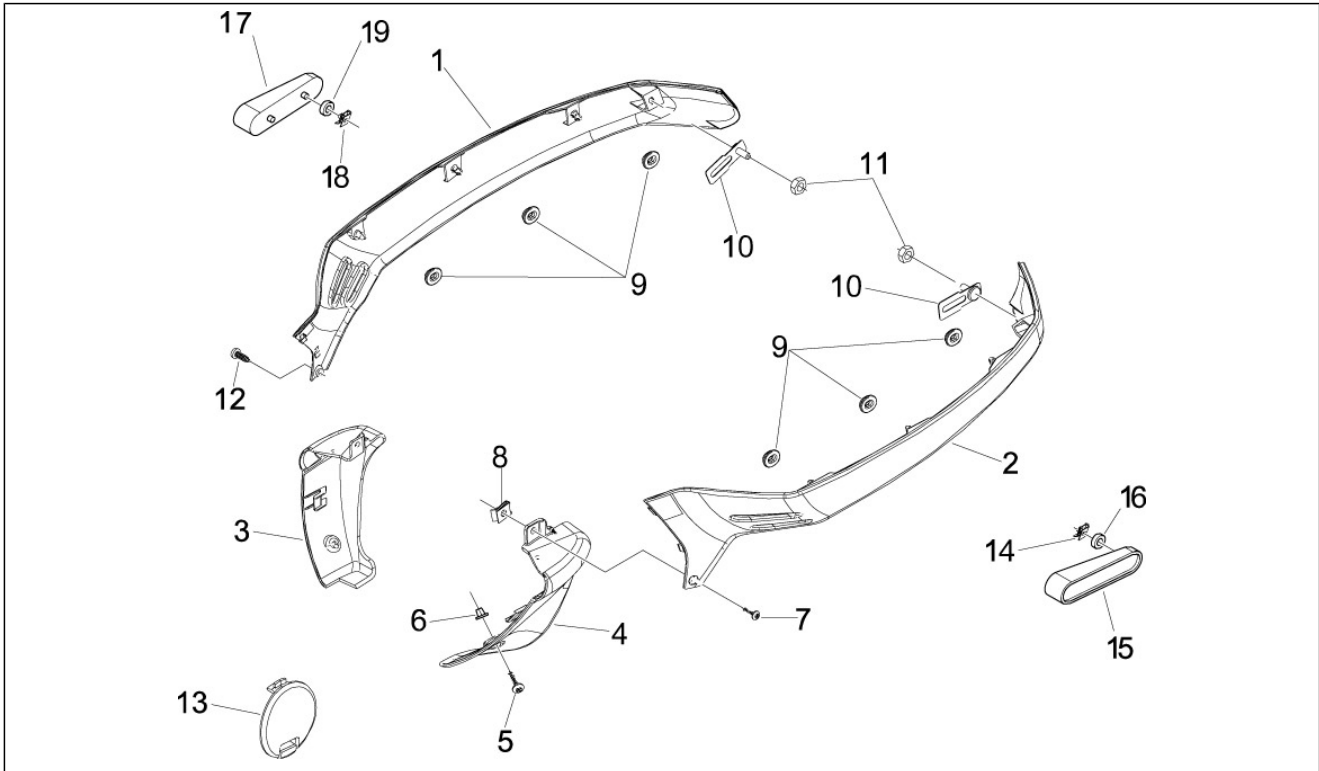

Group	Frame - Plastic parts - Coachwork
Code	02.32
Description	Side cover - Spoiler
Service	1

Pos.	Code	Description	Qty	Variants
				Colour:Pastel ivory[552] Model version:No ABS Version[No ABS] Colour:Sphere grey[784/B] Model version:ABS Version[ABS] Country:China[CN] Colour:Sphere grey[784/B] Model version:ABS Version[ABS] Country:China[CN] Colour:Green[305/A] Model version:ABS Version[ABS] Country:China[CN] Colour:Green[305/A] Model version:No ABS Version[No ABS] Country:United States of America[USA] Colour:Green[305/A] Model version:No ABS Version[No ABS] Country:United States of America[USA] Colour:Brown metallic[112/A] Model version:No ABS Version[No ABS] Country:United States of America[USA] Colour:Green[305/A] Model version:No ABS Version[No ABS] Country:United States of America[USA] Colour:Brown metallic[112/A] Model version:No ABS Version[No ABS] Country:United States of America[USA] Colour:Pastel ivory[552] Model version:No ABS Version[No ABS] Country:United States of America[USA] Colour:Brown metallic[112/A] Model version:No ABS Version[No ABS] Country:United States of America[USA] Colour:Pastel ivory[552] Model version:No ABS Version[No ABS] Colour:Sphere grey[784/B] Model version:ABS Version[ABS] Country:China[CN] Colour:Sphere grey[784/B]