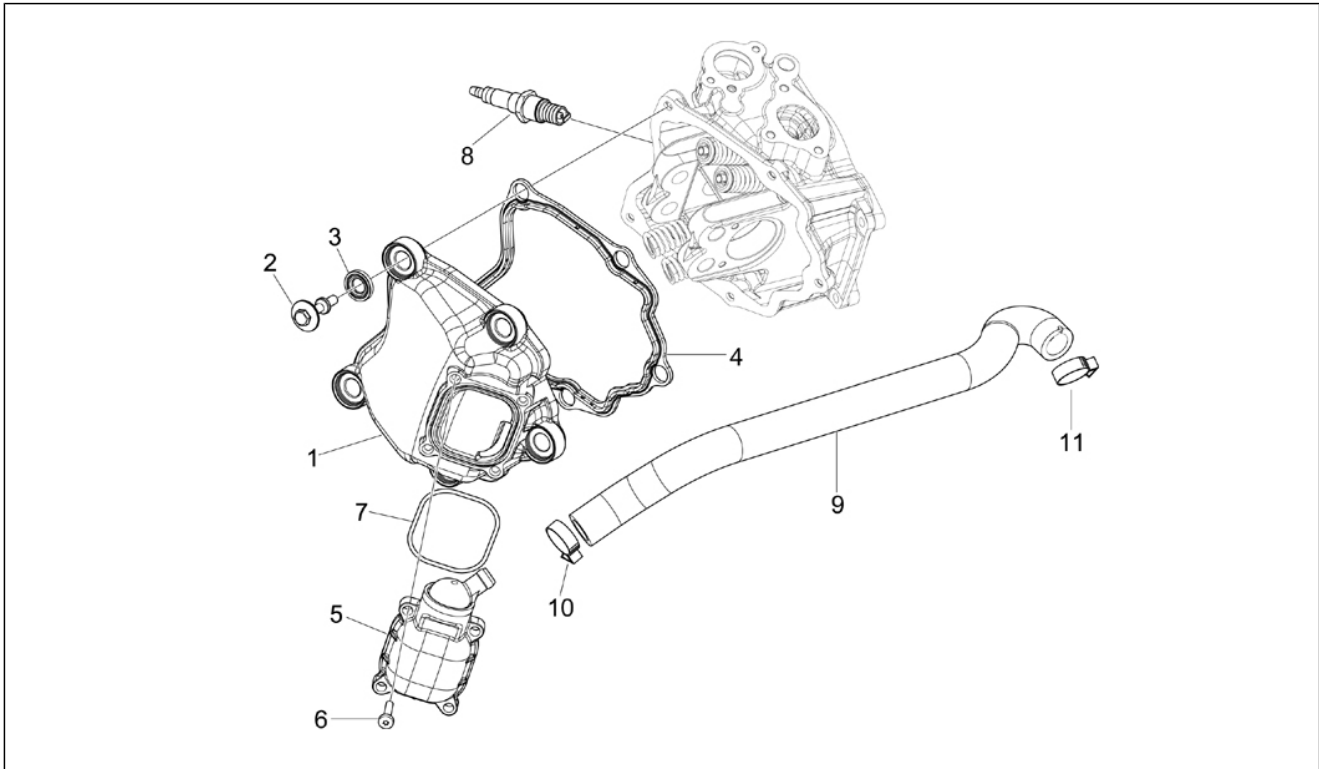

Group	Engine
Code	01.12
Description	Cylinder head cover
Service	1

Pos.	Code	Description	Qty	Variants
1	829534	Head cover	1	
2	872635	Special screw	5	
3	830249	Damper drift	5	
4	829536	Head cover gasket	1	
5	828421	Oil breather valve	1	
6	877136	Self tapping screw M5x20	4	
7	1A003985	Gasket	1	
7	487989	Gasket	1	
8	639687	Spark plug CR8EKB	1	
9	844094	Engine oil breather pipe	1	
10	CM001904	Hose clamp	1	
11	CM001904	Hose clamp	1