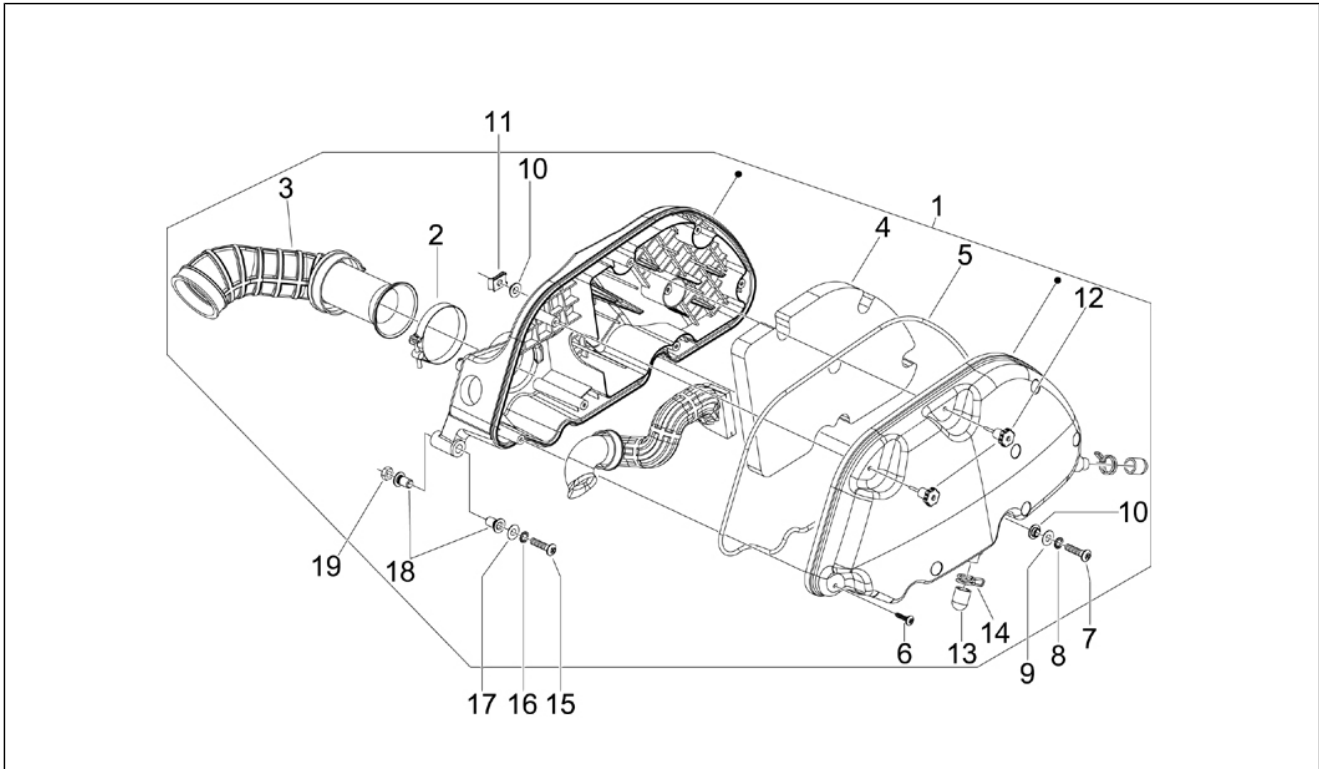

Group	Engine
Code	01.45
Description	Air filter
Service	1

Pos.	Code	Description	Qty	Variants
1	847266	Air.cl.case	1	
2	260918	Hose clamp	1	
3	844758	Air cleaner sleeve / throttle body	1	
4	831997	Air filter	1	
5	831995	Packing	1	
6	258146	Self-tap screw M3x20	6	
7	018640	Special cap screw M6x50	2	
8	012533	Notched washer 6,6x11x0	2	
9	003056	Flat washer 6,4x12x1	2	
10	830056	Knurled bushing	4	
11	254485	Spring plate M6	2	
12	479132	Air filter closing knob	2	
13	827831	Cap	2	
14	CM002910	Hose clamp	2	
15	259166	screw	1	
16	012533	Notched washer 6,6x11x0	1	
17	003056	Flat washer 6,4x12x1	1	
18	830057	Bushing	2	
19	288245	Self locking nut M6	1