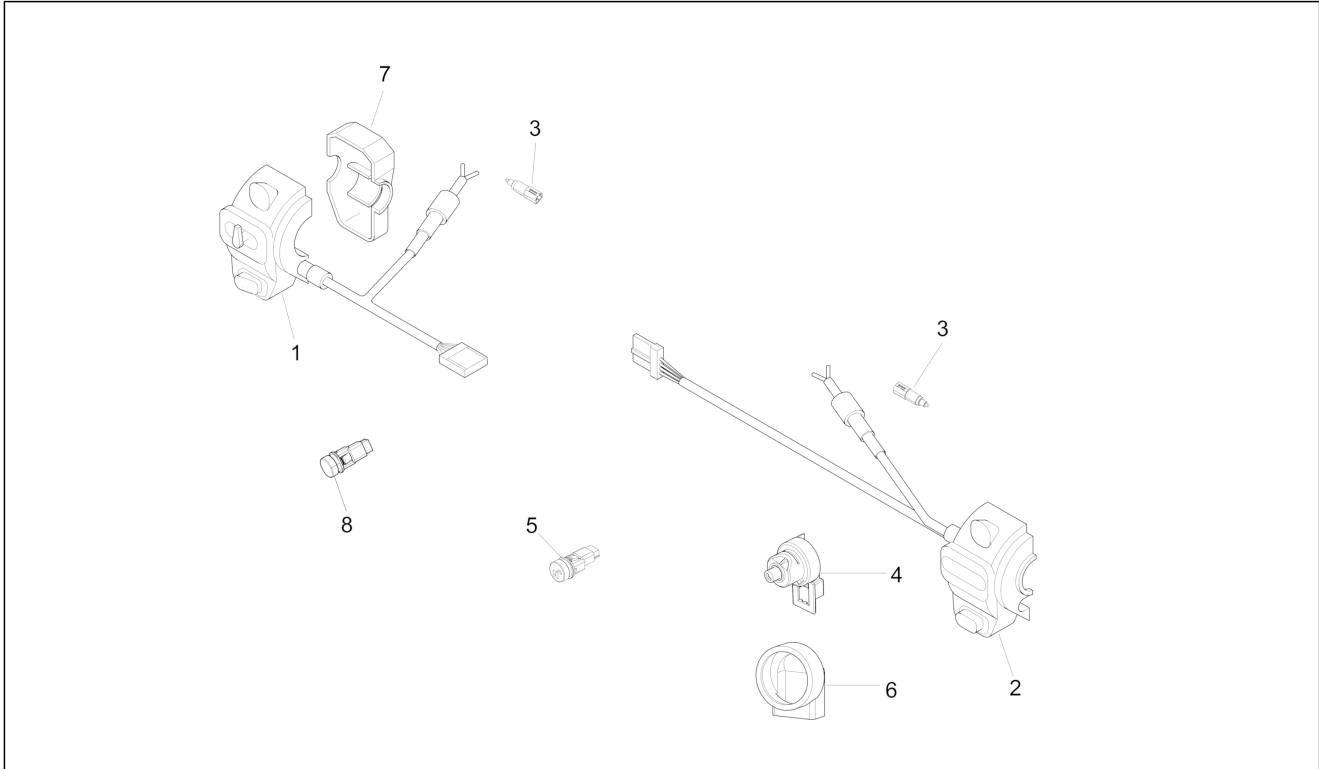

Group	Electrical system
Code	06.01
Description	Selectors - Switches - Buttons
Service	1

Pos.	Code	Description	Qty	Variants
				Colour:Green[305/A] Country:United States of America[USA] Model version:ABS Version[ABS]
7	63985800VG	Left device port	1	Colour:Green[305/A] Model version:No ABS Version[No ABS] Country:United States of America[USA] Colour:Green[305/A] Model version:No ABS Version[No ABS] Country:United States of America[USA] Colour:Green[305/A] Model version:No ABS Version[No ABS] Country:United States of America[USA] Colour:Green[305/A] Model version:No ABS Version[No ABS] Country:United States of America[USA] Colour:Green[305/A] Model version:No ABS Version[No ABS] Country:United States of America[USA] Colour:Green[305/A] Model version:No ABS Version[No ABS] Country:United States of America[USA] Colour:Green[305/A] Model version:No ABS Version[No ABS] Country:United States of America[USA] Colour:Green[305/A] Model version:No ABS Version[No ABS] Country:United States of America[USA]
7	63985800M5	Left device port	1	Colour:Brown metallic[112/A] Model version:No ABS Version[No ABS] Country:United States of America[USA] Colour:Brown metallic[112/A] Model version:No ABS Version[No ABS] Country:United States of America[USA] Colour:Brown metallic[112/A]