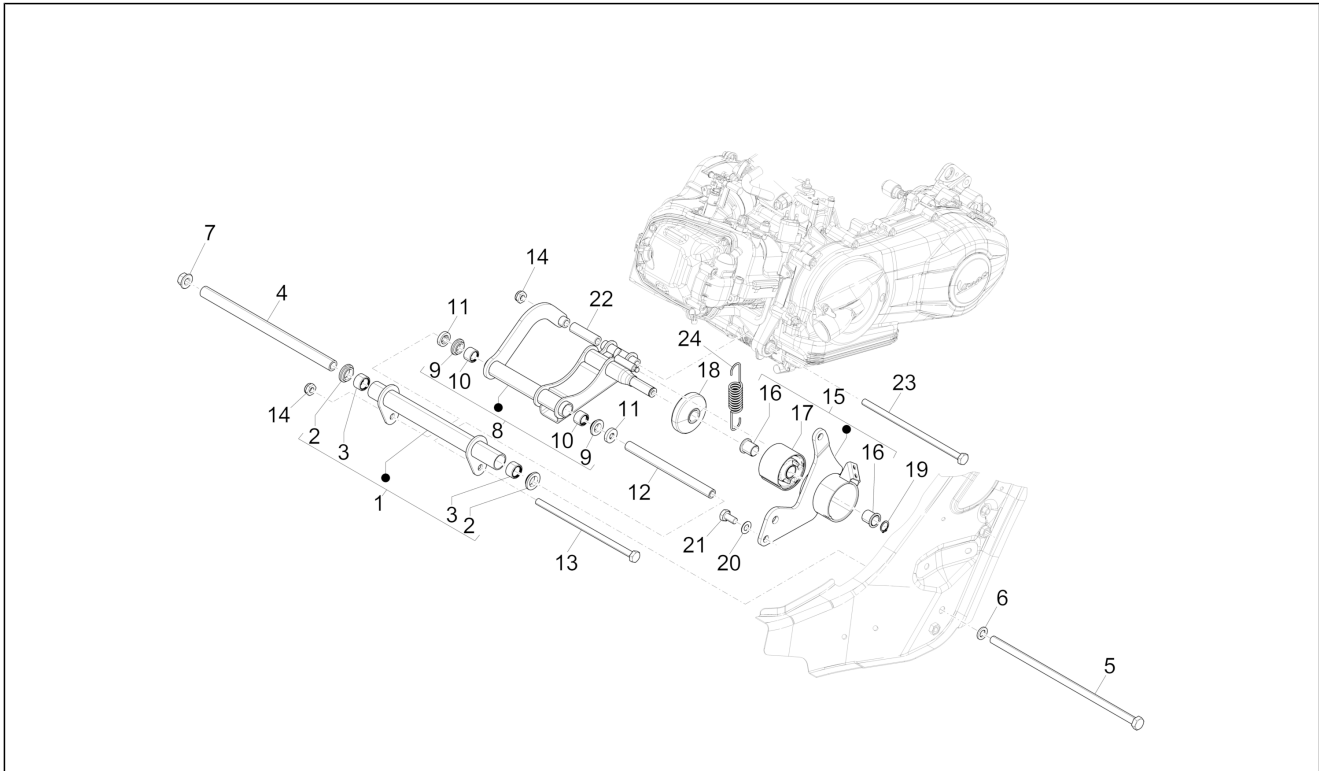

Group	Suspensions - Wheels
Code	04.01
Description	Swinging arm
Service	1

Pos.	Code	Description	Qty	Variants
1	56474R	Chassis side swinging arm	1	
2	598917	Bush	2	
3	600161	Roller cage	2	
4	597857	Spacer 290.00 mm	1	
5	597914	Hex socket screw M12x324	1	
6	266845	Washer	1	
7	271740	Nut M12	1	
8	5992465	Engine side swinging arm	1	
9	56127R	Roller cage	2	
10	597317	Bush	2	
11	650755	Spacer	2	
12	CM067806	Spacer 189.00 mm	1	
13	271779	Hex socket screw M10x215	1	
14	002440	Self locking nut M10	2	
15	601815	Silentblock support bracket	1	
16	273460	Bush	2	
17	272750	Silent-block	1	
18	599250	Silent-block	1	
19	006416	Circlip	1	
20	012535	Washer	2	
21	031153	Bolt	2	
22	599077	Spacer	1	
23	598237	screw M10x220	1	
24	599059	Spring	1