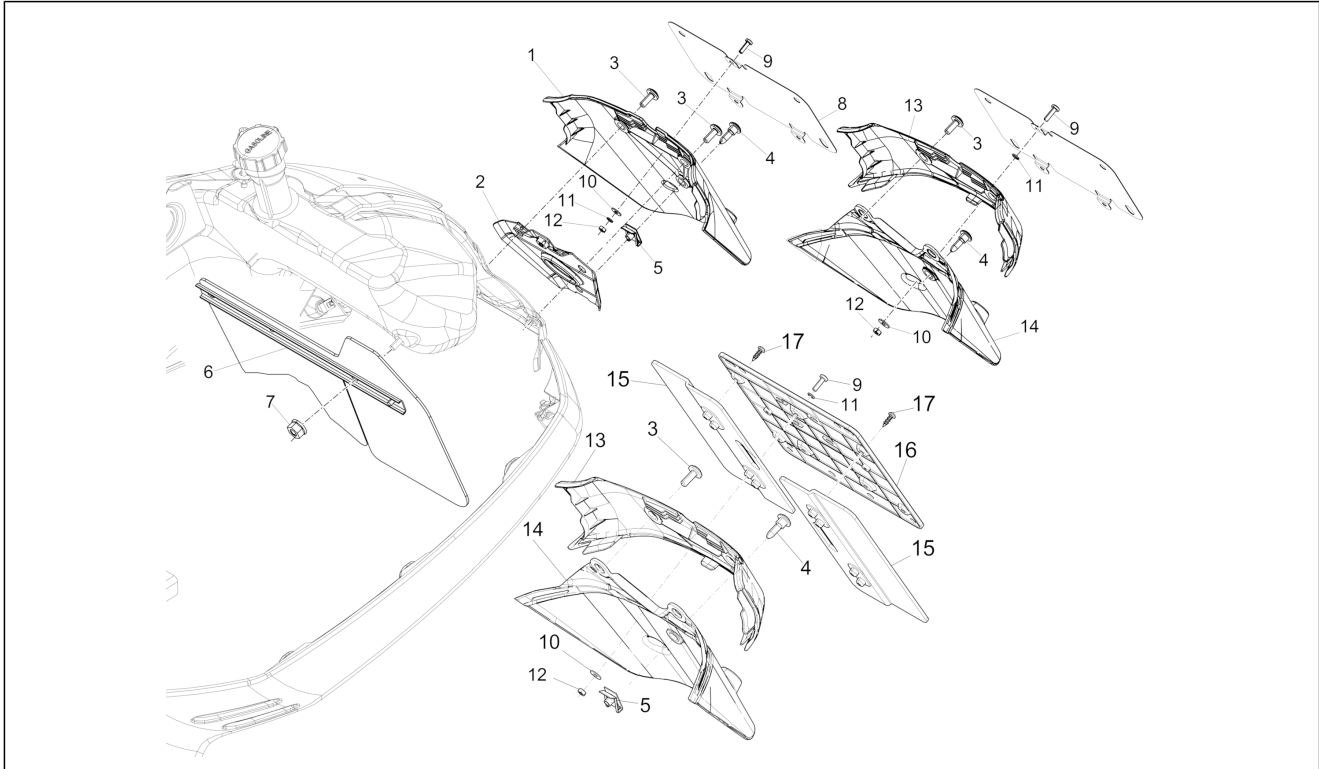

Group	Frame - Plastic parts - Coachwork
Code	02.37
Description	Rear cover - Splash guard
Service	1

Pos.	Code	Description	Qty	Variants
				Country:United States of America[USA] Model version:ABS Version[ABS]
15	584877	Number-plate extension	2	Colour:Sphere grey[784/B] Model version:ABS Version[ABS] Country:China[CN]
16	584884	License plate	1	Colour:Sphere grey[784/B] Model version:ABS Version[ABS] Country:China[CN]
17	268596	Plug screw	4	Colour:Sphere grey[784/B] Model version:ABS Version[ABS] Country:China[CN]