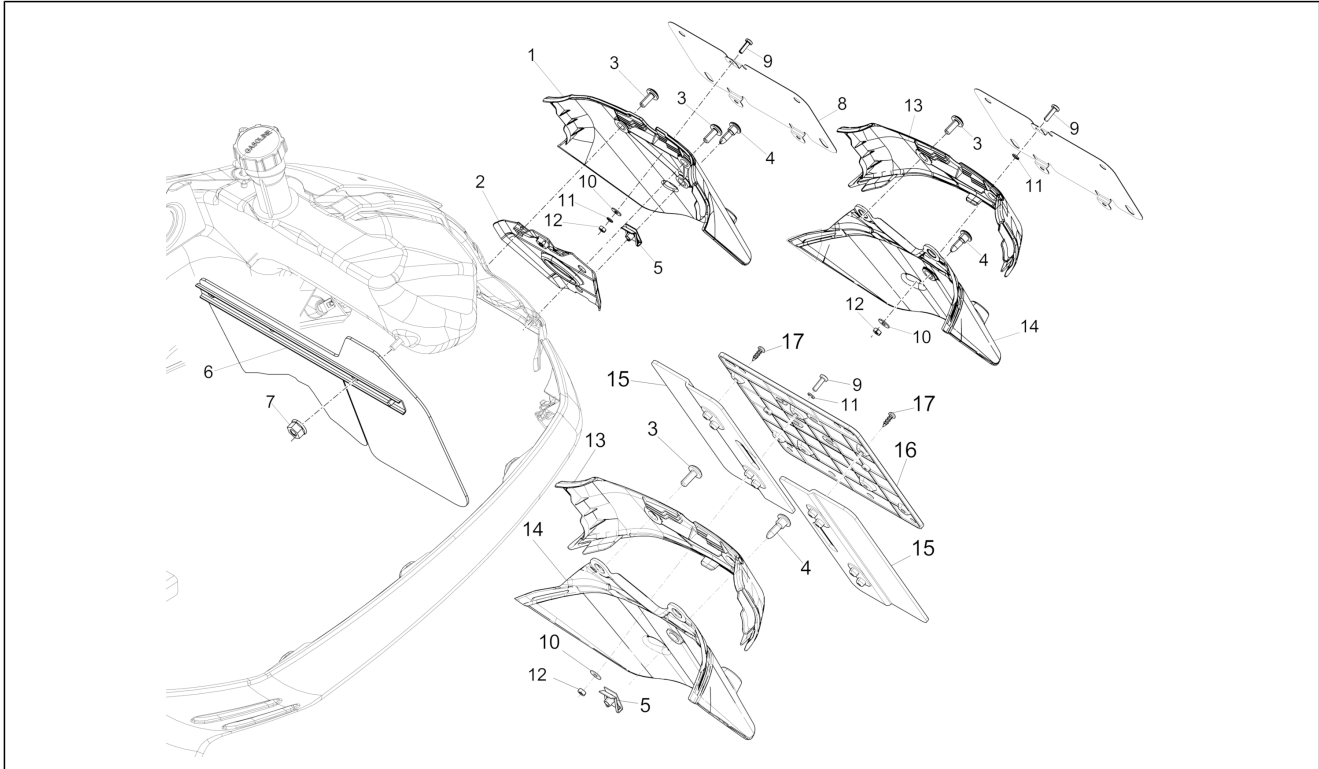

Group	Frame - Plastic parts - Coachwork
Code	02.37
Description	Rear cover - Splash guard
Service	1

Pos.	Code	Description	Qty	Variants
9	015996	Screw M4x12	3	
10	013763	Flat washer 4,2x12x1	3	
11	016404	Flat washer 4,2x7,6x0,9	3	
12	020104	Nut M4	3	
13	1B000881000VG	Splash guard upper closing	1	Colour:Green[305/A] Model version:ABS Version[ABS] Country:China[CN] Colour:Green[305/A] Country:United States of America[USA] Model version:ABS Version[ABS] Colour:Green[305/A] Model version:ABS Version[ABS] Country:China[CN] Colour:Green[305/A] Country:United States of America[USA] Model version:ABS Version[ABS]
13	1B000881000HF	Splash guard upper closing	1	Colour:Sphere grey[784/B] Model version:ABS Version[ABS] Country:China[CN] Colour:Sphere grey[784/B] Model version:ABS Version[ABS] Country:China[CN] Colour:Sphere grey[784/B] Model version:ABS Version[ABS] Country:China[CN] Colour:Sphere grey[784/B] Model version:ABS Version[ABS] Country:China[CN]
14	1B0008830000C	Rear splash guard	1	Colour:Sphere grey[784/B] Model version:ABS Version[ABS] Country:China[CN] Colour:Sphere grey[784/B] Model version:ABS Version[ABS] Country:China[CN] Colour:Green[305/A] Model version:ABS Version[ABS]