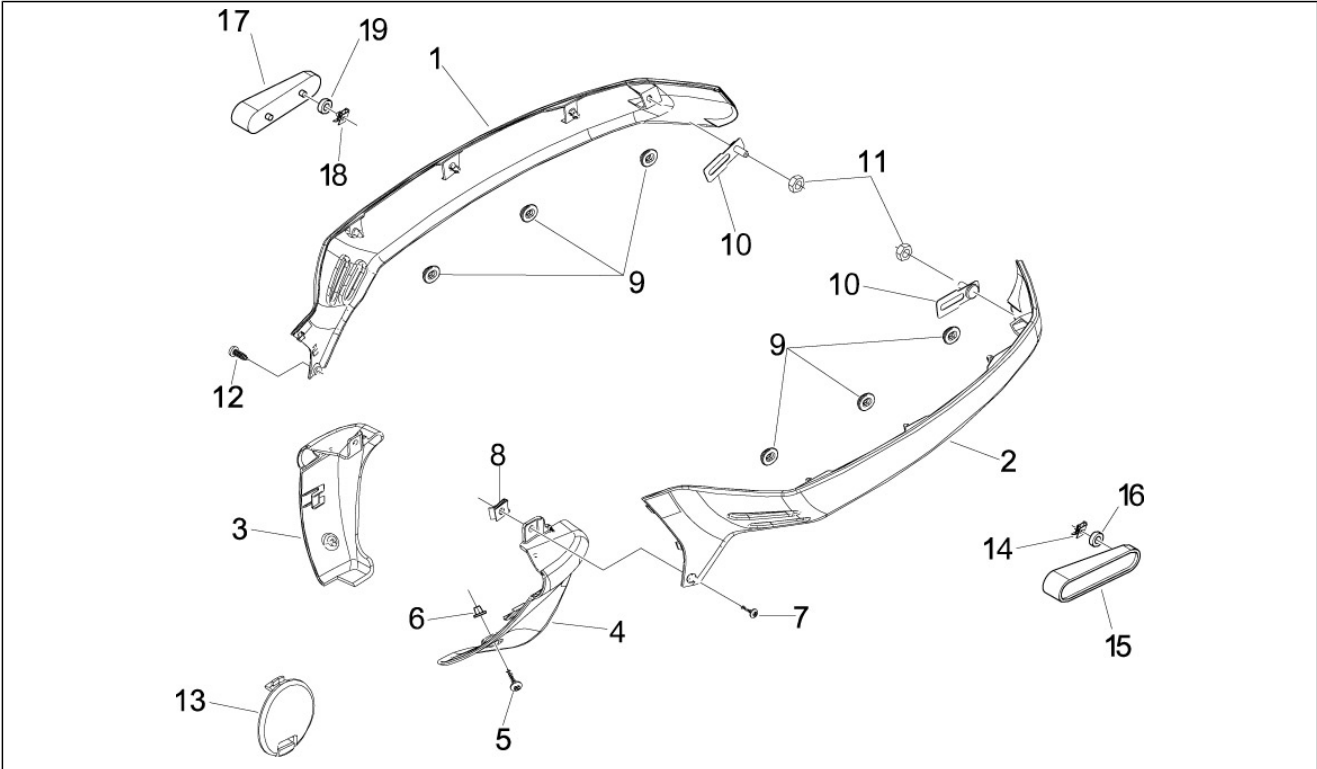

Group	Frame - Plastic parts - Coachwork
Code	02.32
Description	Side cover - Spoiler
Service	1

Pos.	Code	Description	Qty	Variants
				Model version:No ABS Version[No ABS] Country:United States of America[USA] Colour:Green[305/A] Model version:No ABS Version[No ABS] Country:United States of America[USA] Colour:Green[305/A] Model version:ABS Version[ABS] Country:China[CN] Colour:Green[305/A] Country:United States of America[USA] Model version:ABS Version[ABS] Colour:Green[305/A] Model version:No ABS Version[No ABS] Country:United States of America[USA] Colour:Green[305/A] Model version:No ABS Version[No ABS] Country:United States of America[USA] Colour:Green[305/A] Model version:No ABS Version[No ABS] Country:United States of America[USA] Colour:Green[305/A] Model version:ABS Version[ABS] Country:China[CN] Colour:Green[305/A] Country:United States of America[USA] Model version:ABS Version[ABS]
3	577474	RH terminal	1	
3	57747400HF	RH terminal	1	Colour:Sphere grey[784/B] Model version:ABS Version[ABS] Country:China[CN] Colour:Sphere grey[784/B] Model version:ABS Version[ABS] Country:China[CN] Colour:Sphere grey[784/B] Model version:ABS Version[ABS] Country:China[CN] Colour:Sphere grey[784/B]