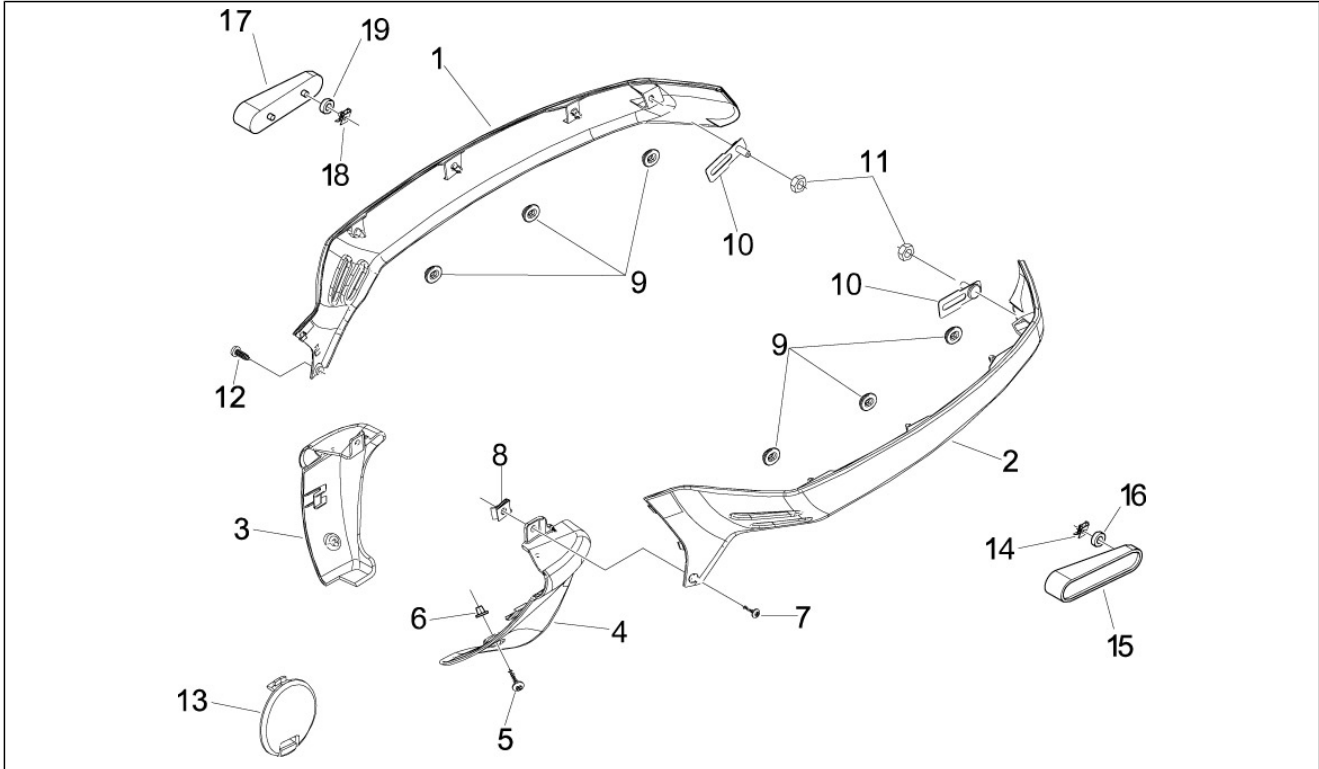

Group	Frame - Plastic parts - Coachwork
Code	02.32
Description	Side cover - Spoiler
Service	1

Pos.	Code	Description	Qty	Variants
1	62113800HF	Right side cover	1	Colour:Sphere grey[784/B] Model version:ABS Version[ABS] Country:China[CN] Colour:Sphere grey[784/B] Model version:ABS Version[ABS] Country:China[CN] Colour:Sphere grey[784/B] Model version:ABS Version[ABS] Country:China[CN] Colour:Sphere grey[784/B] Model version:ABS Version[ABS] Country:China[CN] Colour:Sphere grey[784/B] Model version:ABS Version[ABS] Country:China[CN]
1	621138	Right side cover	1	
2	621137	Left side cover	1	
2	62113700VG	Left side cover	1	Colour:Green[305/A] Model version:No ABS Version[No ABS] Country:United States of America[USA] Colour:Green[305/A] Model version:No ABS Version[No ABS] Country:United States of America[USA] Colour:Green[305/A] Model version:No ABS Version[No ABS] Country:United States of America[USA] Colour:Green[305/A] Model version:No ABS Version[No ABS] Country:United States of America[USA] Colour:Green[305/A] Model version:ABS Version[ABS] Country:China[CN] Colour:Green[305/A] Country:United States of America[USA] Model version:ABS Version[ABS] Colour:Green[305/A] Model version:No ABS Version[No ABS] Country:United States of America[USA] Colour:Green[305/A] Model version:No ABS Version[No ABS] Country:United States of America[USA] Colour:Green[305/A] Model version:No ABS Version[No ABS]