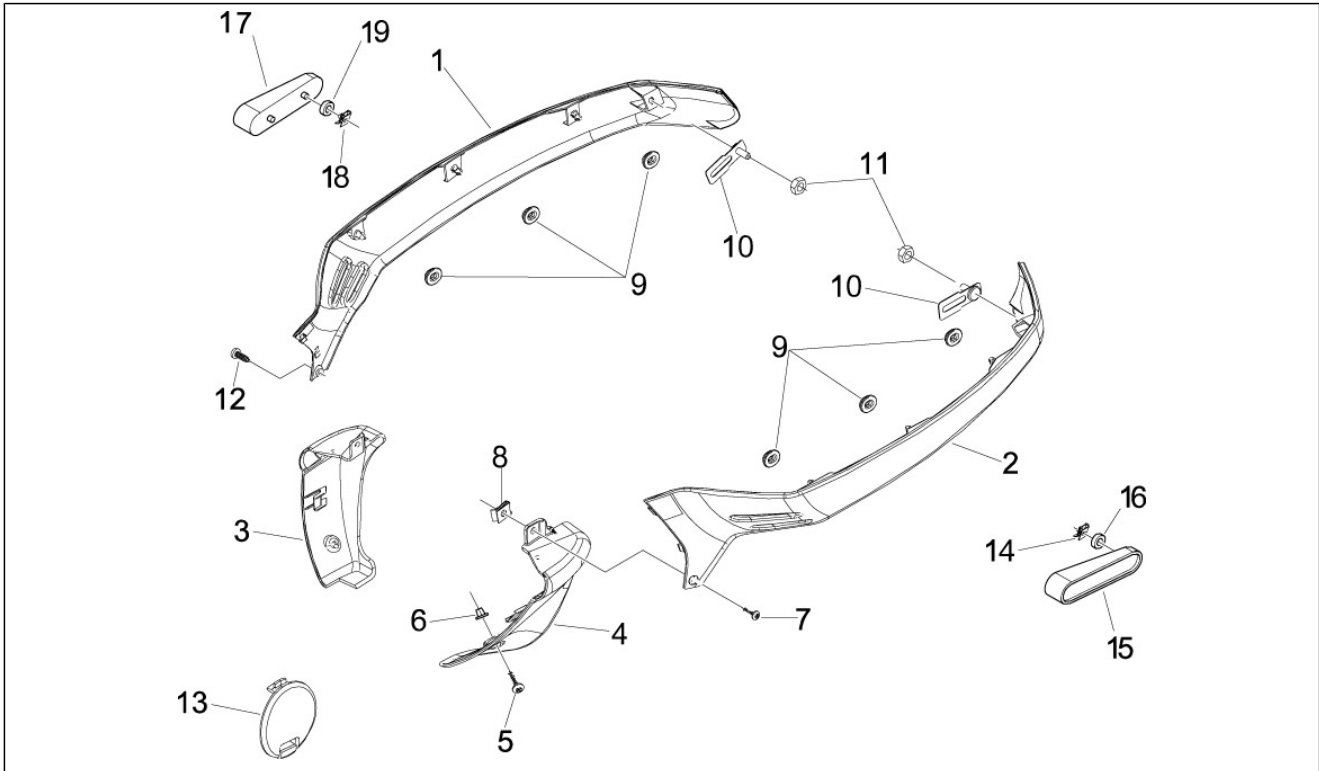

Group	Frame - Plastic parts - Coachwork
Code	02.32
Description	Side cover - Spoiler
Service	1

Pos.	Code	Description	Qty	Variants
				Country:United States of America[USA] Colour:Brown metallic[112/A] Model version:No ABS Version[No ABS] Country:United States of America[USA] Colour:Pastel ivory[552] Model version:No ABS Version[No ABS] Colour:Sphere grey[784/B] Model version:ABS Version[ABS] Country:China[CN] Colour:Sphere grey[784/B] Model version:ABS Version[ABS] Country:China[CN] Colour:Green[305/A] Model version:ABS Version[ABS] Country:China[CN] Colour:Green[305/A] Model version:No ABS Version[No ABS] Country:United States of America[USA] Colour:Green[305/A] Model version:No ABS Version[No ABS] Country:United States of America[USA] Colour:Brown metallic[112/A] Model version:No ABS Version[No ABS] Country:United States of America[USA] Colour:Green[305/A] Model version:No ABS Version[No ABS] Country:United States of America[USA] Colour:Brown metallic[112/A] Model version:No ABS Version[No ABS] Country:United States of America[USA] Colour:Pastel ivory[552] Model version:No ABS Version[No ABS] Country:United States of America[USA] Colour:Brown metallic[112/A] Model version:No ABS Version[No ABS] Country:United States of America[USA] Colour:Pastel ivory[552] Model version:No ABS Version[No ABS]