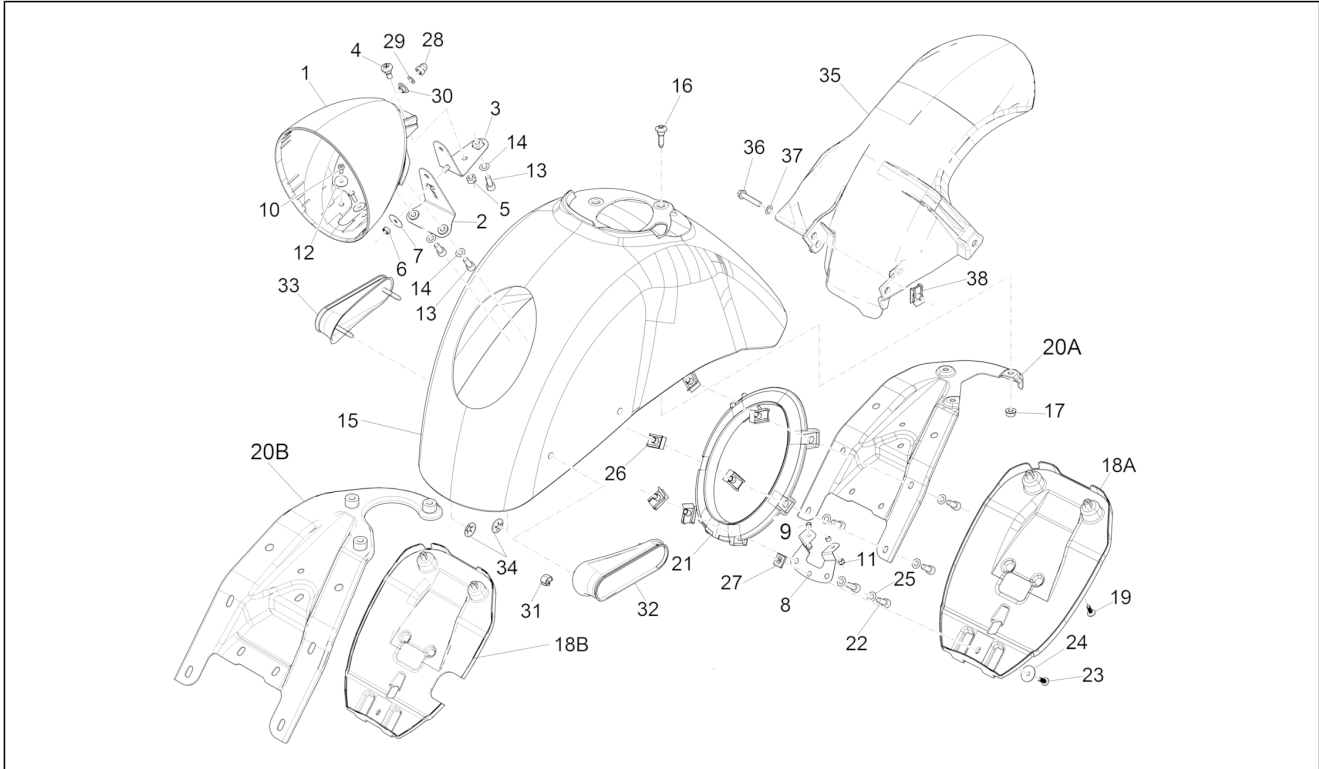

Group	Frame - Plastic parts - Coachwork
Code	02.33
Description	Wheel huosing - Mudguard
Service	1

Pos.	Code	Description	Qty	Variants
				Country:United States of America[USA] Model version:ABS Version[ABS]
1	647846	Headlight cover	1	
1	64784600M4	Headlight cover	1	Colour:Pastel ivory[552] Model version:No ABS Version[No ABS] Colour:Pastel ivory[552] Model version:No ABS Version[No ABS] Country:United States of America[USA] Colour:Pastel ivory[552] Model version:No ABS Version[No ABS] Colour:Pastel ivory[552] Model version:No ABS Version[No ABS] Country:United States of America[USA]
2	647886	Bracket with up	1	
3	647887	Headlight anchoring bracket	1	
4	259348	Metric screw TBC	1	
5	195482	Self locking nut M6	1	
5	006966	Spring washer 6,4x11x0,5	1	
6	012112	Nut	1	
7	004021	Washer	1	
8	648060	Anchoring bracket	1	
9	648059	Spacer	2	
10	621914	screw	2	
11	577620	Self locking nut	2	
12	013963	Washer	2	
13	239687	screw	3	
14	006976	Spring washer 12x6,4x0,5	3	
15	64789100M5	Front mudguard	1	Colour:Brown metallic[112/A] Model version:No ABS Version[No ABS] Country:United States of America[USA] Colour:Brown metallic[112/A] Model version:No ABS Version[No ABS]