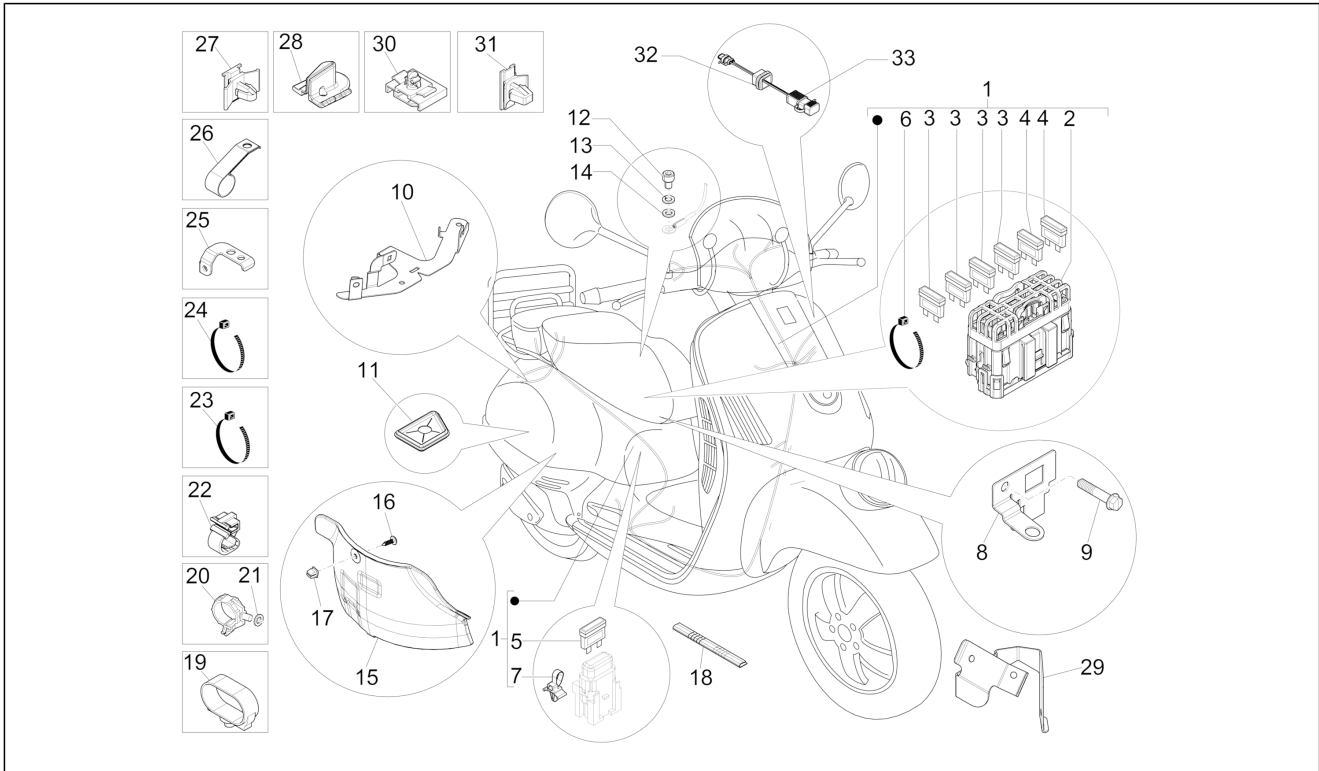

Group	Electrical system
Code	06.08
Description	Main cable harness
Service	1

Pos.	Code	Description	Qty	Variants
25	639843	Bracket	1	
26	638792	Hose clamp	1	
27	584520	Connector spring	1	
28	656656	Guard	1	
29	1D000979	Connectors support bracket	1	
29	624998	Connectors support bracket	1	
30	641599	Plugs spring	1	
31	641599	Plugs spring	1	
31	639560	Spring for connector	1	
32	1B001591	Fairlead	1	Model version: ABS Version[ABS]
33	1D001377	USB port	1	Model version: ABS Version[ABS]