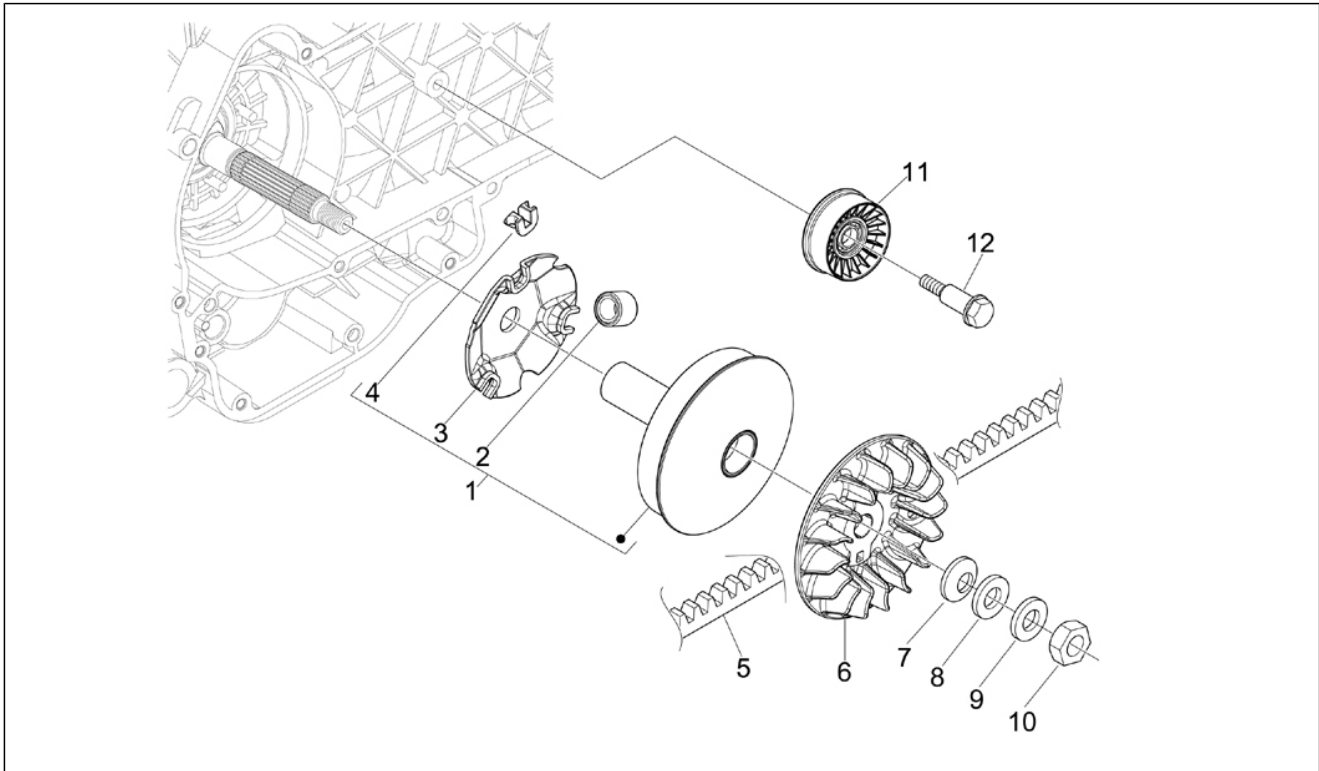

Group	Engine
Code	01.13
Description	Driving pulley
Service	1

Pos.	Code	Description	Qty	Variants
1	CM1444085	Complete roller housing	1	
2	849480	Pin roller	6	
3	842204	Roller contrast	1	
4	843028	Sliding block	3	
5	82941R	V-belt	1	
6	840193	Fixed pulley	1	
7	880950	Belleville spring	1	
8	840533	Flat washer 12.1x36x2	1	
9	434885	Plain washer 17x32x1	1	
10	486324	Nut M12x1.25	1	
11	833989	Toothed pulley	1	
12	828217	Special screw	1