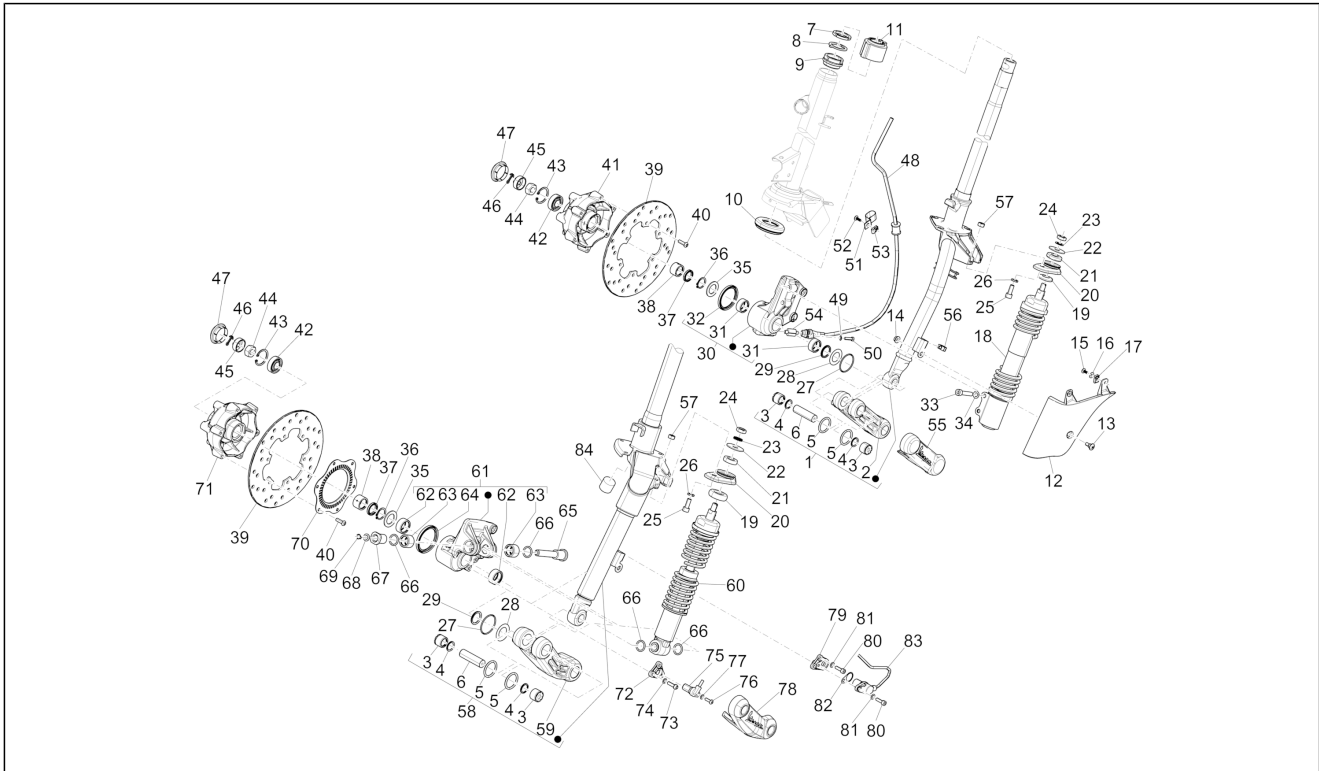

Group	Suspensions - Wheels
Code	04.02
Description	Fork/steering tube - Steering bearing unit
Service	1

Pos.	Code	Description	Qty	Variants
76	880285	Torx Screw	1	Model version:ABS Version[ABS]
77	006975	Washer Ø5,3xØ10x0,5	1	Model version:ABS Version[ABS]
78	1C000835	Swinging arm cover	1	Model version:ABS Version[ABS]
79	1D0001275	ABS sensor	1	Model version:ABS Version[ABS]
80	709674	Hex socket screw M6x20	3	Model version:ABS Version[ABS]
81	006976	Spring washer 12x6,4x0,5	3	Model version:ABS Version[ABS]
82	668780	Flat washer	5	Model version:ABS Version[ABS]
83	1D0007655	Speed sensor	1	Model version:ABS Version[ABS]
84	601026	Cover	1	Model version:ABS Version[ABS]