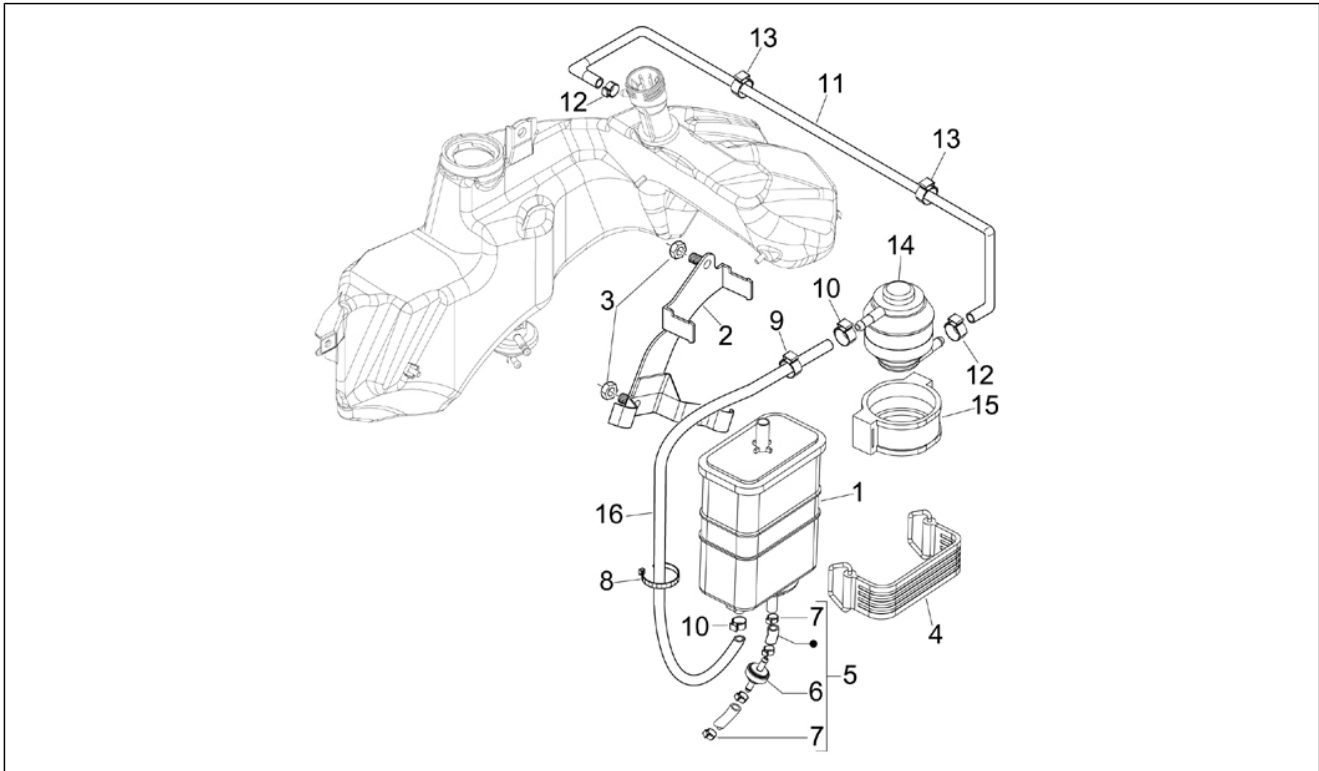

Group	Frame - Plastic parts - Coachwork
Code	02.61
Description	Anti-percolation system
Service	1

Pos.	Code	Description	Qty	Variants
1	1B0045715	Canister complete with adhesive label	1	
2	620966	Bracket	1	
3	288245	Self locking nut M6	2	
4	583921	Belt	1	
5	657446	Induction joint canister pipe	1	
6	624384	Safety valve	1	
7	CM001914	Hose clamp	2	
8	145298	Lock-strap L=180mm	1	
9	CM013201	Spring	1	
10	CM001914	Hose clamp	4	
11	1R000162	pipe	1	
12	CM001914	Hose clamp	2	
13	CM013201	Spring	2	
14	CM028201	Volet	1	
15	576454	Maintenance	1