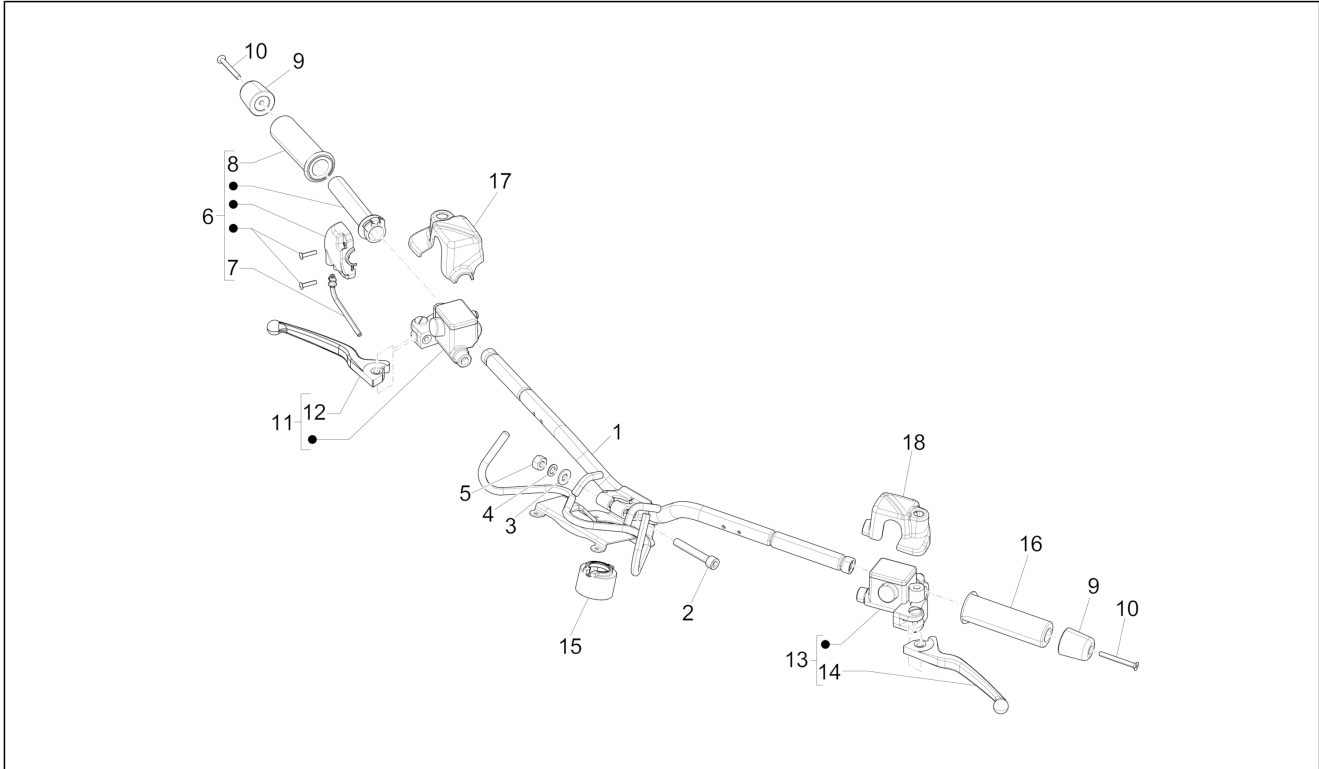

Group	Handlebars/Steering
Code	03.06
Description	Handlebars - Master cil.
Service	1

Pos.	Code	Description	Qty	Variants
				Country:United States of America[USA] Model version:ABS Version[ABS] Colour:Sphere grey[784/B] Model version:ABS Version[ABS] Country:China[CN] Colour:Sphere grey[784/B] Model version:ABS Version[ABS] Country:China[CN] Colour:Green[305/A] Model version:ABS Version[ABS] Country:China[CN] Colour:Green[305/A] Country:United States of America[USA] Model version:ABS Version[ABS] Colour:Sphere grey[784/B] Model version:ABS Version[ABS] Country:China[CN] Colour:Sphere grey[784/B] Model version:ABS Version[ABS] Country:China[CN] Colour:Green[305/A] Model version:ABS Version[ABS] Country:China[CN] Colour:Green[305/A] Country:United States of America[USA] Model version:ABS Version[ABS] Colour:Sphere grey[784/B] Model version:ABS Version[ABS] Country:China[CN] Colour:Sphere grey[784/B] Model version:ABS Version[ABS] Country:China[CN] Colour:Green[305/A] Model version:ABS Version[ABS] Country:China[CN] Colour:Green[305/A] Country:United States of America[USA] Model version:ABS Version[ABS]