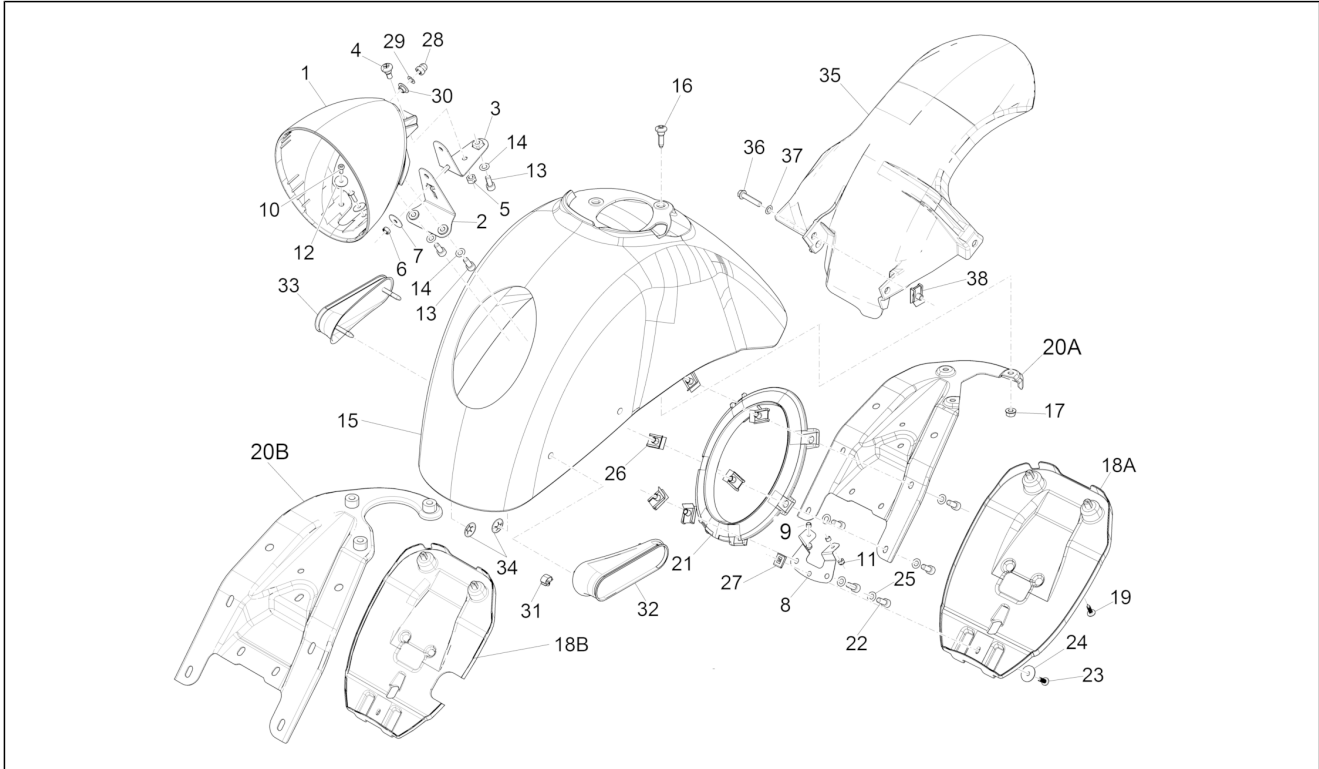

Group	Frame - Plastic parts - Coachwork
Code	02.33
Description	Wheel huosing - Mudguard
Service	1

Pos.	Code	Description	Qty	Variants
				Country:China[CN] Colour:Green[305/A] Country:United States of America[USA] Model version:ABS Version[ABS] Model version:ABS Version[ABS] Colour:Sphere grey[784/B] Model version:ABS Version[ABS] Country:China[CN] Colour:Sphere grey[784/B] Model version:ABS Version[ABS] Country:China[CN] Colour:Green[305/A] Model version:ABS Version[ABS] Country:China[CN] Colour:Green[305/A] Country:United States of America[USA] Model version:ABS Version[ABS] Model version:ABS Version[ABS] Colour:Sphere grey[784/B] Model version:ABS Version[ABS] Country:China[CN] Colour:Sphere grey[784/B] Model version:ABS Version[ABS] Country:China[CN] Colour:Green[305/A] Model version:ABS Version[ABS] Country:China[CN] Colour:Green[305/A] Country:United States of America[USA] Model version:ABS Version[ABS] Model version:ABS Version[ABS] Colour:Sphere grey[784/B] Model version:ABS Version[ABS] Country:China[CN] Colour:Sphere grey[784/B] Model version:ABS Version[ABS] Country:China[CN] Colour:Green[305/A]