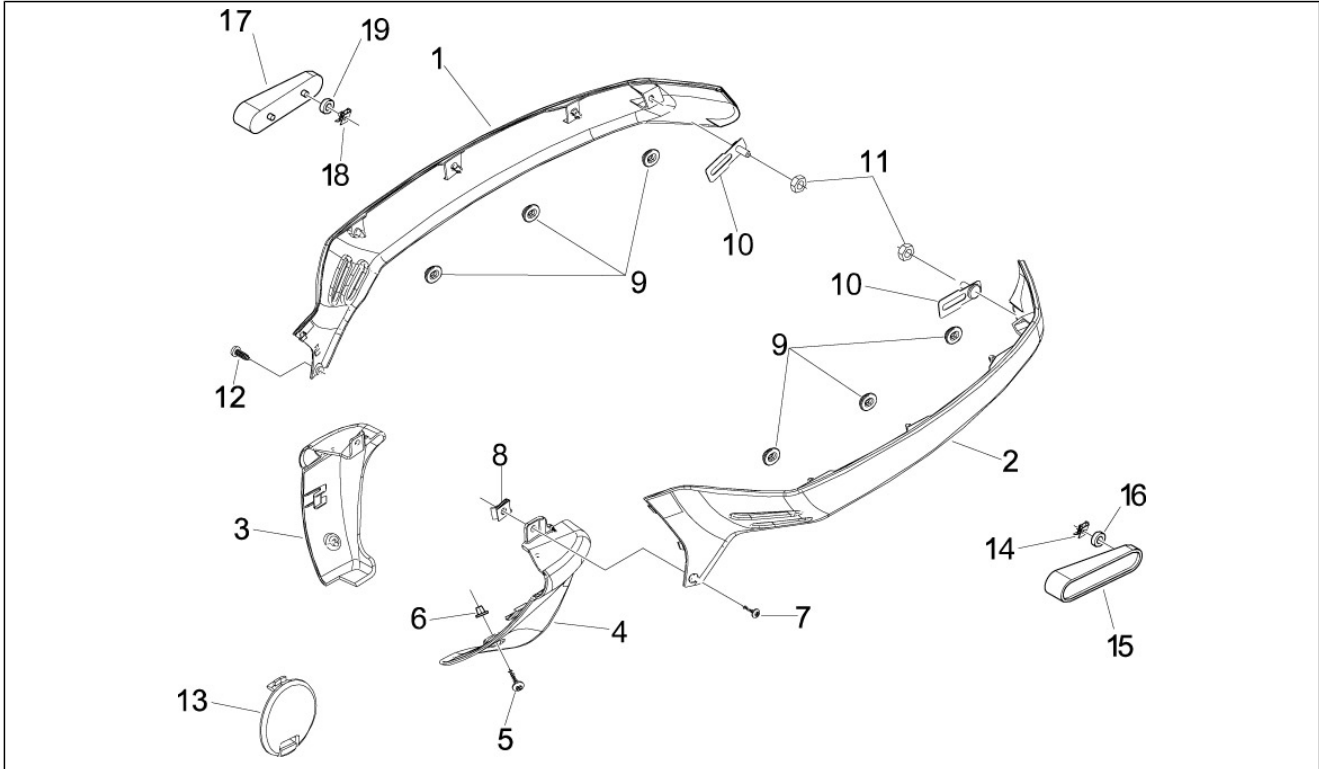

Group	Frame - Plastic parts - Coachwork
Code	02.32
Description	Side cover - Spoiler
Service	1

Pos.	Code	Description	Qty	Variants
				Country:United States of America[USA] Model version:ABS Version[ABS]
4	57747300HF	LH terminal	1	Colour:Sphere grey[784/B] Model version:ABS Version[ABS] Country:China[CN] Colour:Sphere grey[784/B] Model version:ABS Version[ABS] Country:China[CN] Colour:Sphere grey[784/B] Model version:ABS Version[ABS] Country:China[CN] Colour:Sphere grey[784/B] Model version:ABS Version[ABS] Country:China[CN]
4	577473	LH terminal	1	
5	CM178601	Self tapping screw D4.2x16	2	
6	199190	Expansion plug	2	
7	CM178609	Self-tap screw	1	
8	CM017410	Spring plate	1	
9	1B000888	Pad	6	
10	623575	Fairing fixing plate	2	
11	288245	Self locking nut M6	2	
12	CM179101	Self-tapping screw	1	
13	577405000C	Spoiler cover	2	Colour:Green[305/A] Model version:No ABS Version[No ABS] Country:United States of America[USA] Colour:Green[305/A] Model version:No ABS Version[No ABS] Country:United States of America[USA] Colour:Brown metallic[112/A] Model version:No ABS Version[No ABS] Country:United States of America[USA] Colour:Green[305/A] Model version:No ABS Version[No ABS]