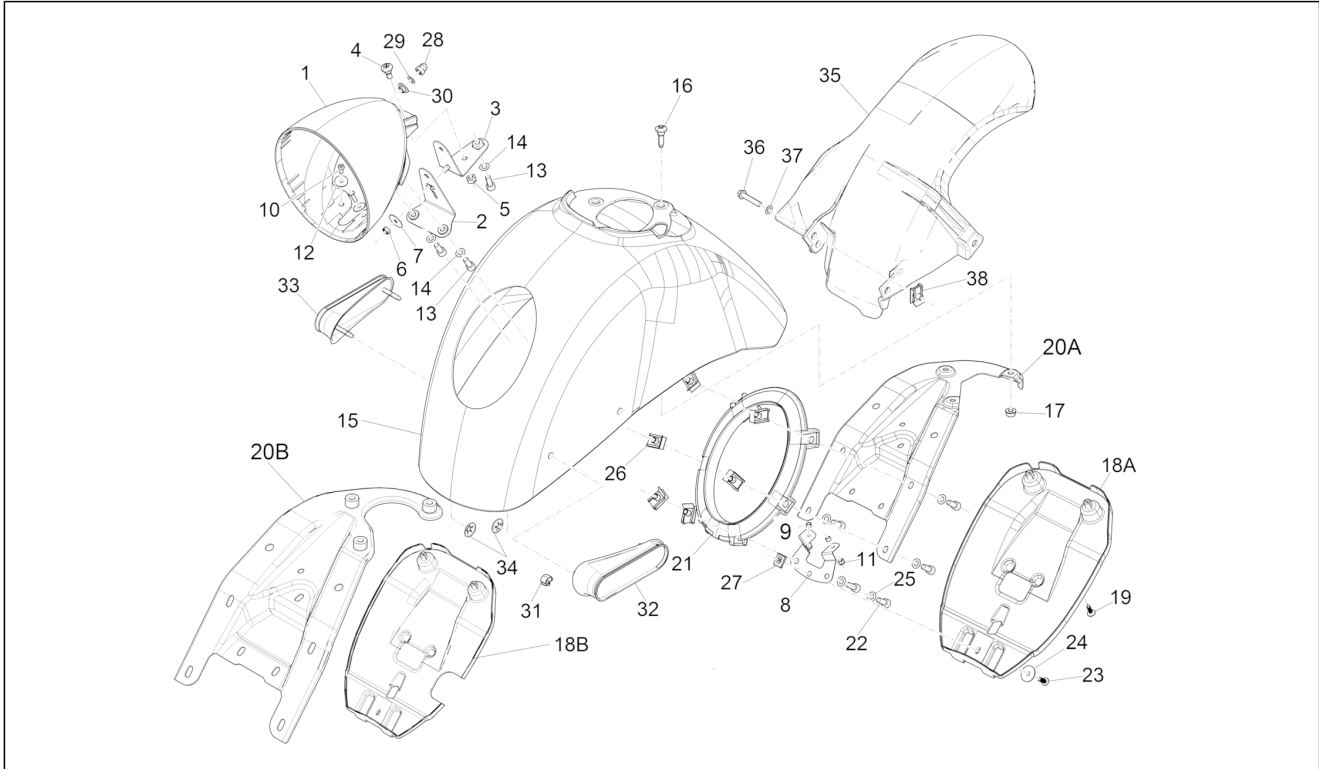

Group	Frame - Plastic parts - Coachwork
Code	02.33
Description	Wheel huosing - Mudguard
Service	1

Pos.	Code	Description	Qty	Variants
1	64784600VG	Headlight cover	1	Model version:No ABS Version[No ABS] Country:United States of America[USA] Colour:Green[305/A] Model version:No ABS Version[No ABS] Country:United States of America[USA] Colour:Green[305/A] Model version:No ABS Version[No ABS] Country:United States of America[USA] Colour:Green[305/A] Model version:No ABS Version[No ABS] Country:United States of America[USA] Colour:Green[305/A] Model version:ABS Version[ABS] Country:China[CN] Colour:Green[305/A] Country:United States of America[USA] Model version:ABS Version[ABS] Colour:Green[305/A] Model version:No ABS Version[No ABS] Country:United States of America[USA] Colour:Green[305/A] Model version:No ABS Version[No ABS] Country:United States of America[USA] Colour:Green[305/A] Model version:No ABS Version[No ABS] Country:United States of America[USA] Colour:Green[305/A] Model version:ABS Version[ABS] Country:China[CN] Colour:Green[305/A] Country:United States of America[USA] Model version:ABS Version[ABS] Colour:Green[305/A] Model version:No ABS Version[No ABS] Country:United States of America[USA] Colour:Green[305/A] Model version:No ABS Version[No ABS]