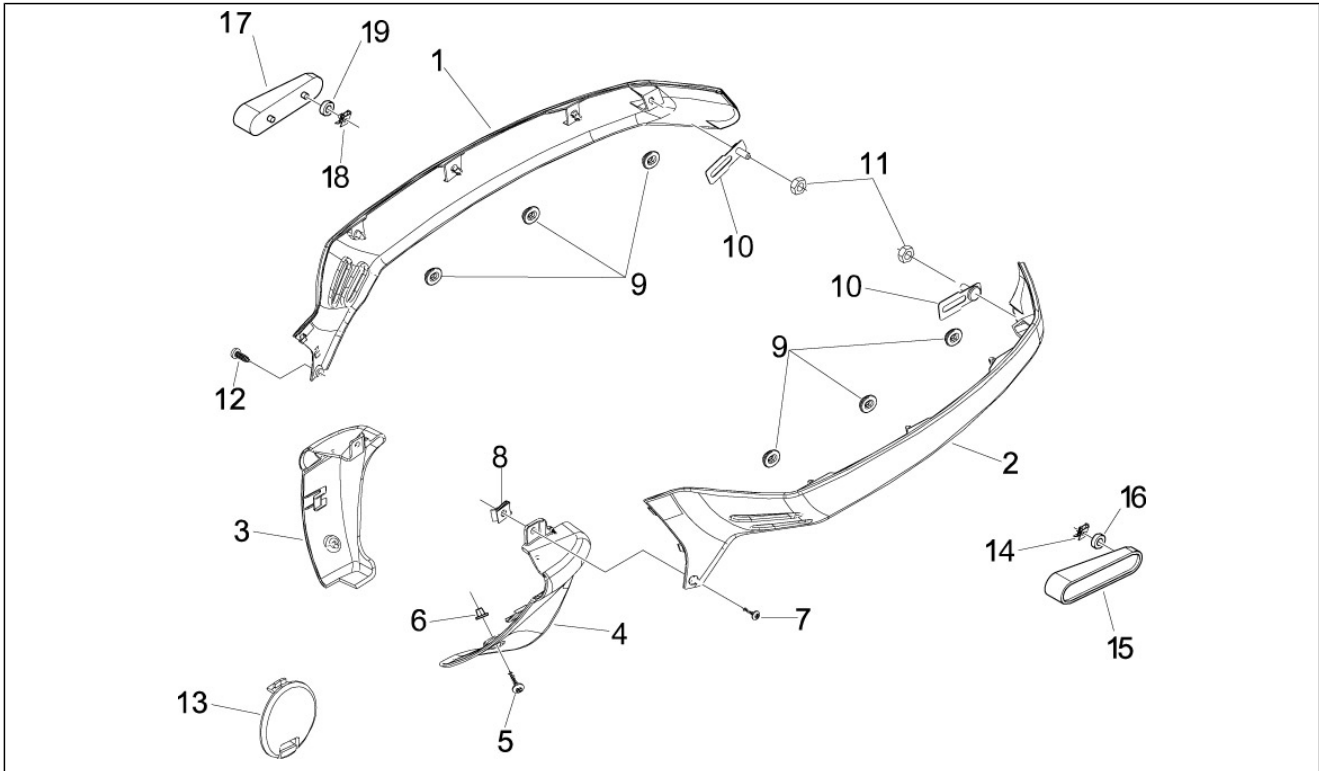

Group	Frame - Plastic parts - Coachwork
Code	02.32
Description	Side cover - Spoiler
Service	1

Pos.	Code	Description	Qty	Variants
1	62113800M4	Right side cover	1	Colour:Pastel ivory[552] Model version:No ABS Version[No ABS] Country:United States of America[USA] Colour:Pastel ivory[552] Model version:No ABS Version[No ABS] Colour:Pastel ivory[552] Model version:No ABS Version[No ABS] Country:United States of America[USA] Colour:Pastel ivory[552] Model version:No ABS Version[No ABS]
1	62113800M5	Right side cover	1	Colour:Brown metallic[112/A] Model version:No ABS Version[No ABS] Country:United States of America[USA] Colour:Brown metallic[112/A] Model version:No ABS Version[No ABS] Country:United States of America[USA] Colour:Brown metallic[112/A] Model version:No ABS Version[No ABS] Country:United States of America[USA] Colour:Brown metallic[112/A] Model version:No ABS Version[No ABS] Country:United States of America[USA] Colour:Brown metallic[112/A] Model version:No ABS Version[No ABS] Country:United States of America[USA] Colour:Brown metallic[112/A] Model version:No ABS Version[No ABS] Country:United States of America[USA] Colour:Brown metallic[112/A] Model version:No ABS Version[No ABS] Country:United States of America[USA] Colour:Brown metallic[112/A] Model version:No ABS Version[No ABS] Country:United States of America[USA]