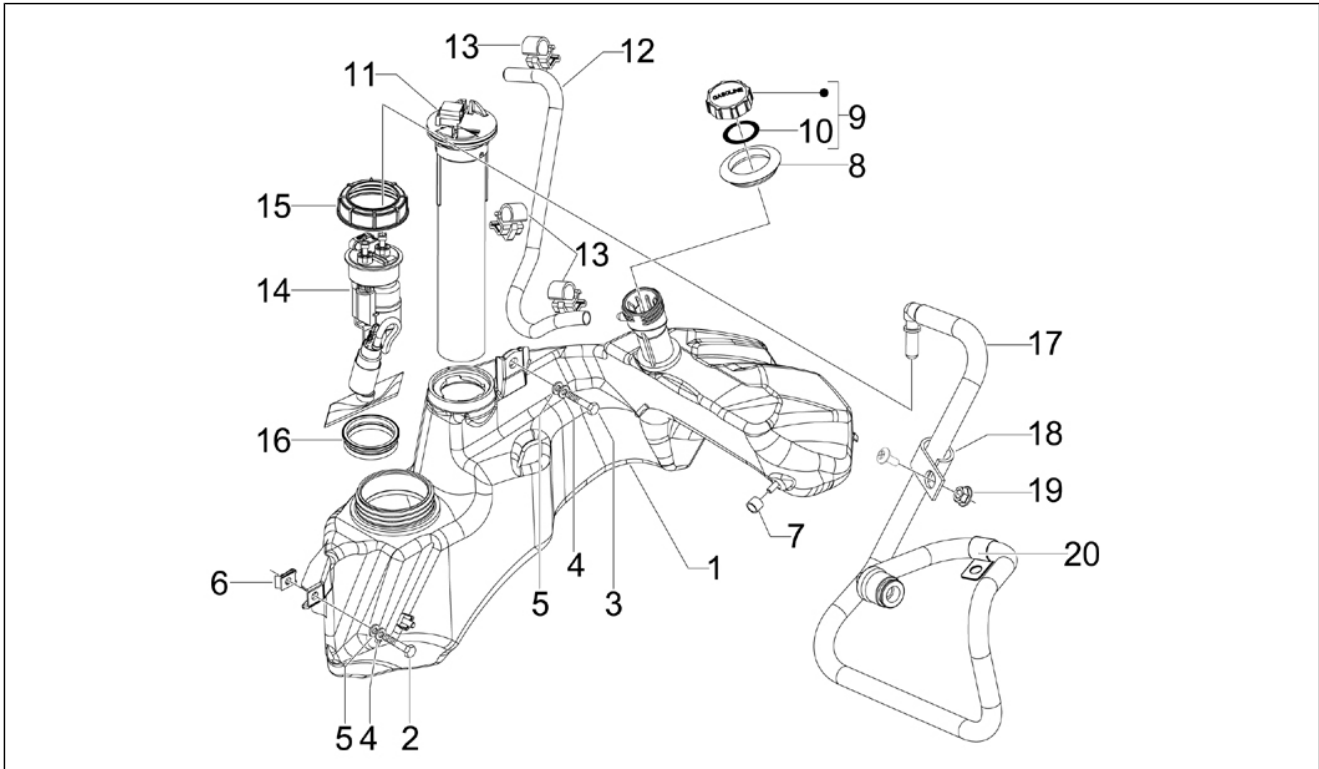

Group	Frame - Plastic parts - Coachwork
Code	02.47
Description	Fuel tank
Service	1

Pos.	Code	Description	Qty	Variants
1	656010	Fuel tank	1	
2	018639	Hex screw M6x20	2	
3	414838	screw M6x35	1	
4	016406	Spring washer 6,4x11,8x1	3	
5	013880	Flat washer 16x6,5x1,5	3	
6	254485	Spring plate M6	2	
7	623162	Spacer	2	
8	620737	Fuel tank gasket	1	
9	656022	Plug	1	
10	656021	Tank cover gasket	1	
11	CM025707	Indicator fuel level	1	
12	CM001432	Tank breather pipe Ø5x10 L.1060	1	
13	CM013201	Spring	3	
14	643034	Complete fuel pump assembly	1	
15	576546	Ring nut	1	
16	656003	Gasket	1	
17	654222	Fuel delivery pipe complete with joints	1	
18	573918	Hose clamp	1	
19	969224	Nut	1	
20	675510	Hose clamp	1