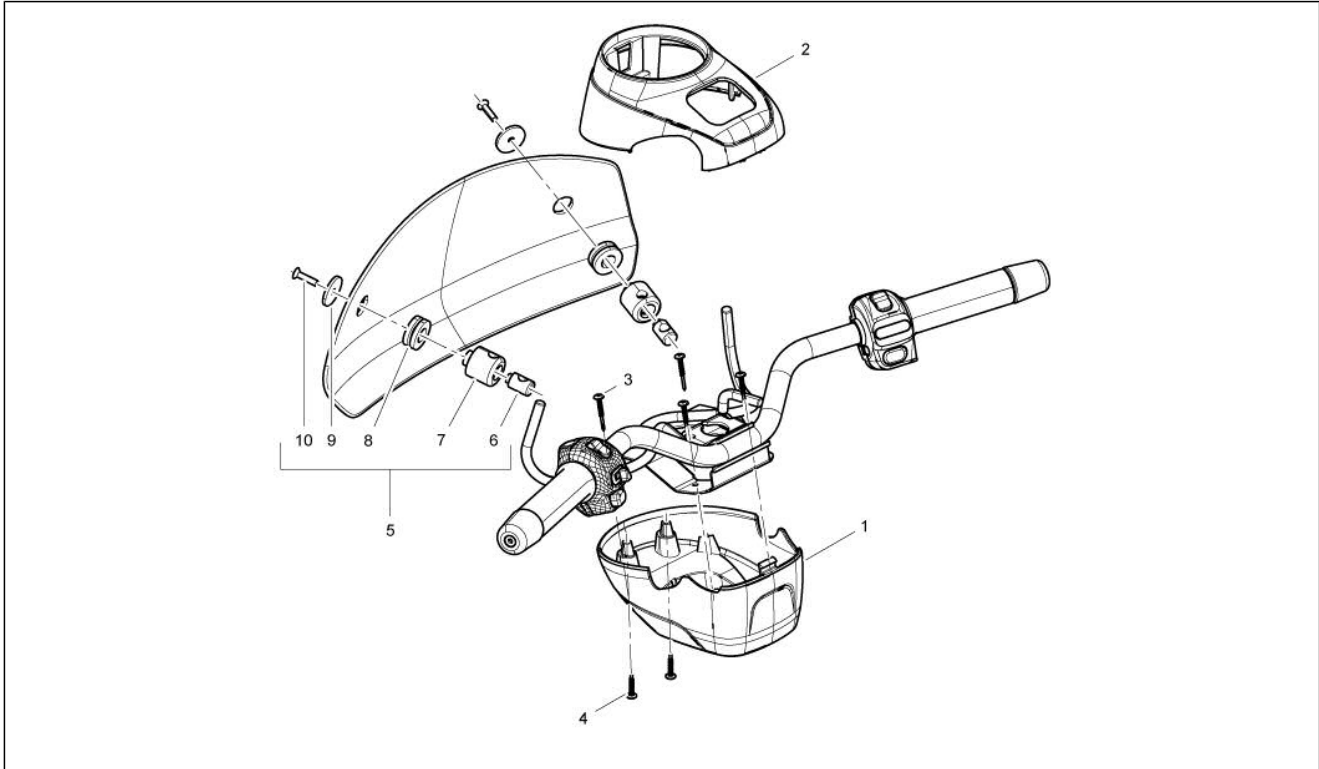

Group	Handlebars/Steering
Code	03.01
Description	Handlebars coverages
Service	1

Pos.	Code	Description	Qty	Variants
				Country:United States of America[USA] Colour:Green[305/A] Model version:No ABS Version[No ABS] Country:United States of America[USA] Colour:Green[305/A] Model version:No ABS Version[No ABS] Country:United States of America[USA] Colour:Green[305/A] Model version:ABS Version[ABS] Country:China[CN] Colour:Green[305/A] Country:United States of America[USA] Model version:ABS Version[ABS] Colour:Green[305/A] Model version:No ABS Version[No ABS] Country:United States of America[USA] Colour:Green[305/A] Model version:No ABS Version[No ABS] Country:United States of America[USA] Colour:Green[305/A] Model version:No ABS Version[No ABS] Country:United States of America[USA] Colour:Green[305/A] Model version:ABS Version[ABS] Country:China[CN] Colour:Green[305/A] Country:United States of America[USA] Model version:ABS Version[ABS]
1	62468200M4	Lower part handlebar cover	1	Colour:Pastel ivory[552] Model version:No ABS Version[No ABS] Country:United States of America[USA] Colour:Pastel ivory[552] Model version:No ABS Version[No ABS] Colour:Pastel ivory[552] Model version:No ABS Version[No ABS] Country:United States of America[USA] Colour:Pastel ivory[552]