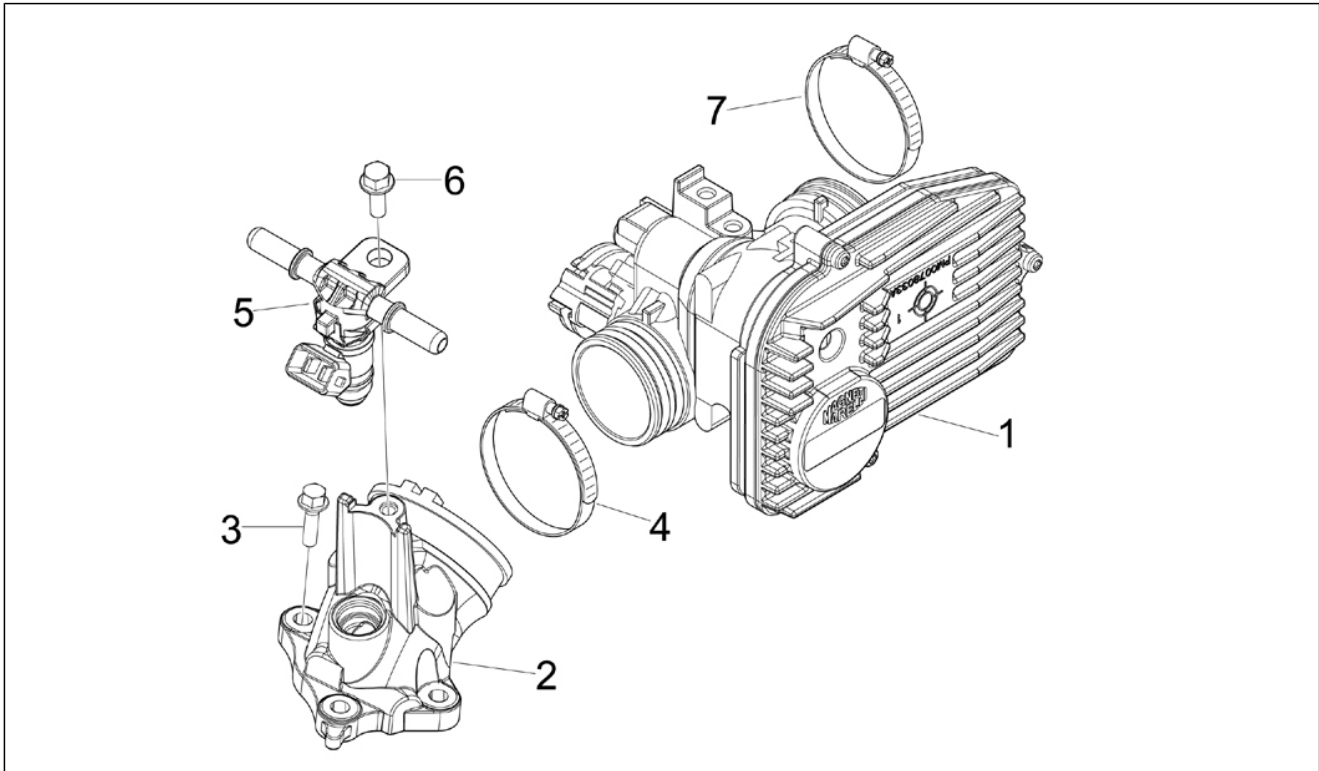

Group	Engine
Code	01.36
Description	Throttle body - Injector - Union pipe
Service	1

Pos.	Code	Description	Qty	Variants
				Model version:ABS Version[ABS] Country:China[CN] Colour:Green[305/A] Country:United States of America[USA] Model version:ABS Version[ABS]
2	877930	Intake fitting with depression intake	1	
3	018639	Hex screw M6x20	3	
4	709532	Hose clamp	1	
5	8732885	Complete injector	1	
6	018639	Hex screw M6x20	1	
7	260918	Hose clamp	1