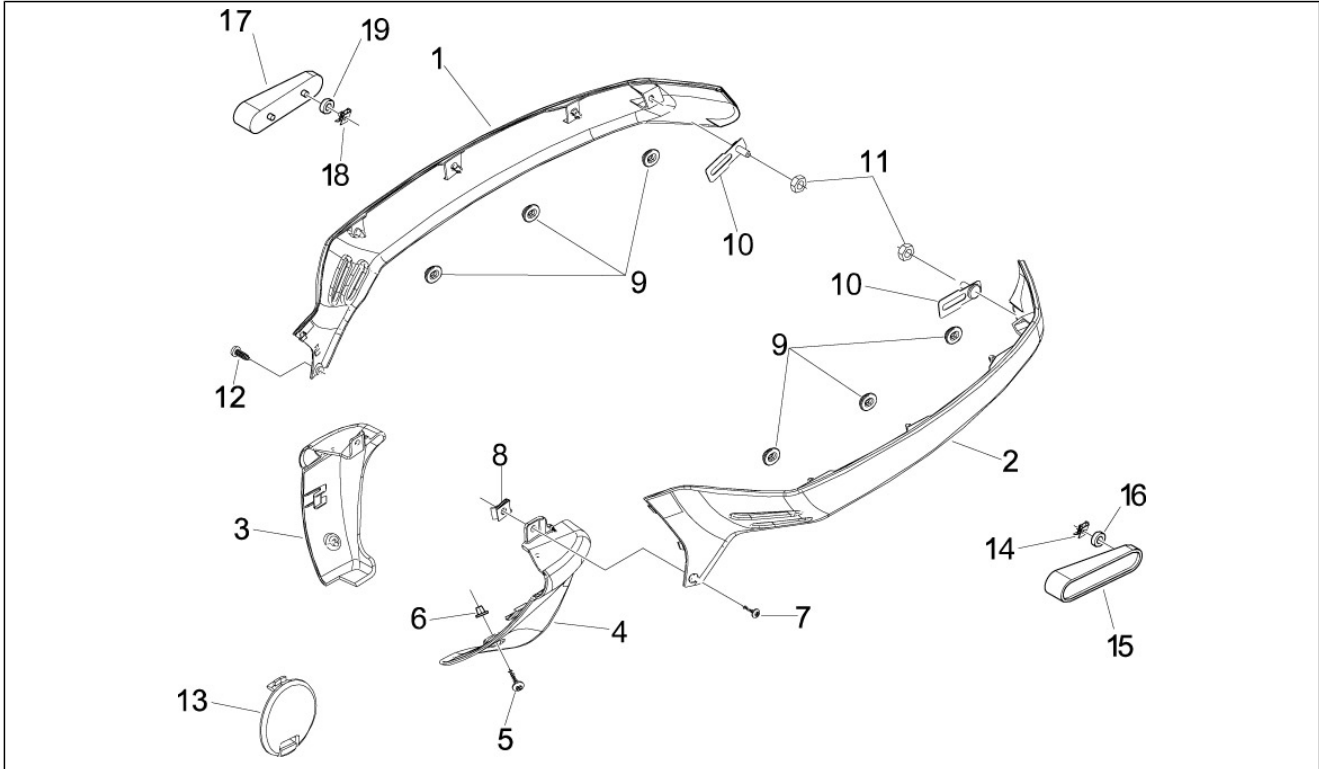

Group	Frame - Plastic parts - Coachwork
Code	02.32
Description	Side cover - Spoiler
Service	1

Pos.	Code	Description	Qty	Variants
				Colour:Sphere grey[784/B] Model version:ABS Version[ABS] Country:China[CN] Colour:Sphere grey[784/B] Model version:ABS Version[ABS] Country:China[CN] Colour:Green[305/A] Model version:ABS Version[ABS] Country:China[CN] Colour:Green[305/A] Model version:No ABS Version[No ABS] Country:United States of America[USA] Colour:Green[305/A] Model version:No ABS Version[No ABS] Country:United States of America[USA] Colour:Brown metallic[112/A] Model version:No ABS Version[No ABS] Country:United States of America[USA] Colour:Green[305/A] Model version:No ABS Version[No ABS] Country:United States of America[USA] Colour:Brown metallic[112/A] Model version:No ABS Version[No ABS] Country:United States of America[USA] Colour:Pastel ivory[552] Model version:No ABS Version[No ABS] Country:United States of America[USA] Colour:Brown metallic[112/A] Model version:No ABS Version[No ABS] Country:United States of America[USA] Colour:Pastel ivory[552] Model version:No ABS Version[No ABS] Colour:Sphere grey[784/B] Model version:ABS Version[ABS] Country:China[CN] Colour:Sphere grey[784/B] Model version:ABS Version[ABS] Country:China[CN]