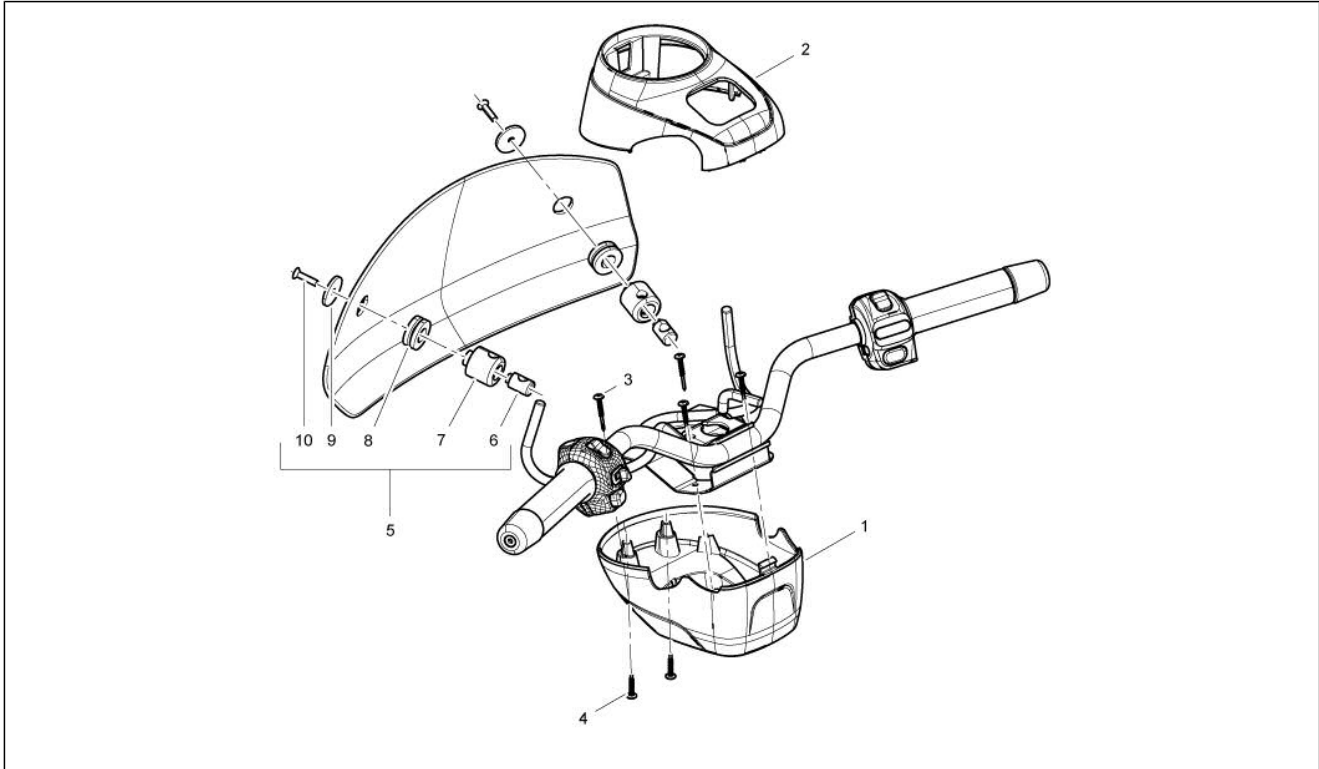

Group	Handlebars/Steering
Code	03.01
Description	Handlebars coverages
Service	1

Pos.	Code	Description	Qty	Variants
				Colour:Green[305/A] Country:United States of America[USA] Model version:ABS Version[ABS] Colour:Green[305/A] Model version:No ABS Version[No ABS] Country:United States of America[USA] Colour:Brown metallic[112/A] Model version:No ABS Version[No ABS] Country:United States of America[USA] Colour:Pastel ivory[552] Model version:No ABS Version[No ABS] Colour:Brown metallic[112/A] Model version:No ABS Version[No ABS] Country:United States of America[USA] Colour:Green[305/A] Model version:No ABS Version[No ABS] Country:United States of America[USA] Colour:Sphere grey[784/B] Model version:ABS Version[ABS] Country:China[CN] Colour:Brown metallic[112/A] Model version:No ABS Version[No ABS] Country:United States of America[USA] Colour:Sphere grey[784/B] Model version:ABS Version[ABS] Country:China[CN] Colour:Green[305/A] Model version:ABS Version[ABS] Country:China[CN] Colour:Green[305/A] Country:United States of America[USA] Model version:ABS Version[ABS] Colour:Green[305/A] Model version:No ABS Version[No ABS] Country:United States of America[USA] Colour:Brown metallic[112/A] Model version:No ABS Version[No ABS] Country:United States of America[USA]