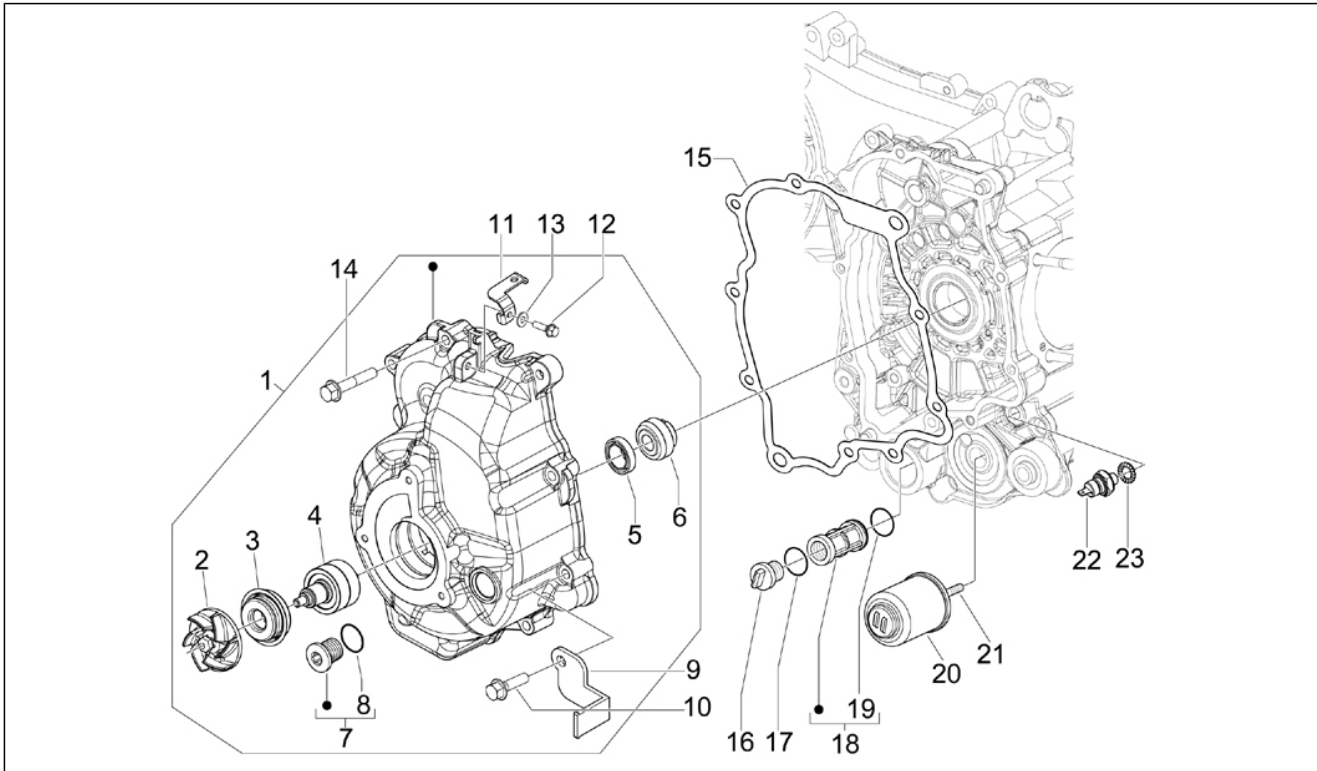

Group	Engine
Code	01.23
Description	Flywheel magneto cover - Oil filter
Service	1

Pos.	Code	Description	Qty	Variants
1	8798315	Flywheel cover cpl.	1	
2	844730	Water pump impeller cpl.	1	
3	82991R	Gasket ring	1	
4	8447595	Water pump shaft assy.	1	
5	82897R	Gasket ring 20x30x5	1	
6	842389	Pump impeller drive key	1	
7	8290405	Timing plug assembly	1	
8	479986	O-ring	1	
9	847716	Lambda probe plate	1	
10	B016807	screw M6x112,5	1	
11	847717	Cable retainer plate	1	
12	484123	Screw w/ flange	1	
13	012528	Washer	1	
14	414838	screw M6x35	9	
15	840504	Flywheel housing cover gasket	1	
16	826165	Oil filter plug	1	
17	285536	O-ring 31,47x1,78	1	
18	843568	Intake oil filter	1	
19	288474	O-ring 20,35x1,78	1	
20	82635R	Oil filter	1	
21	840507	Oil filter special screw	1	
22	1D001138	Minimum oil pressure sensor	1	
23	486075	Washer 10.5X16X2.5	1