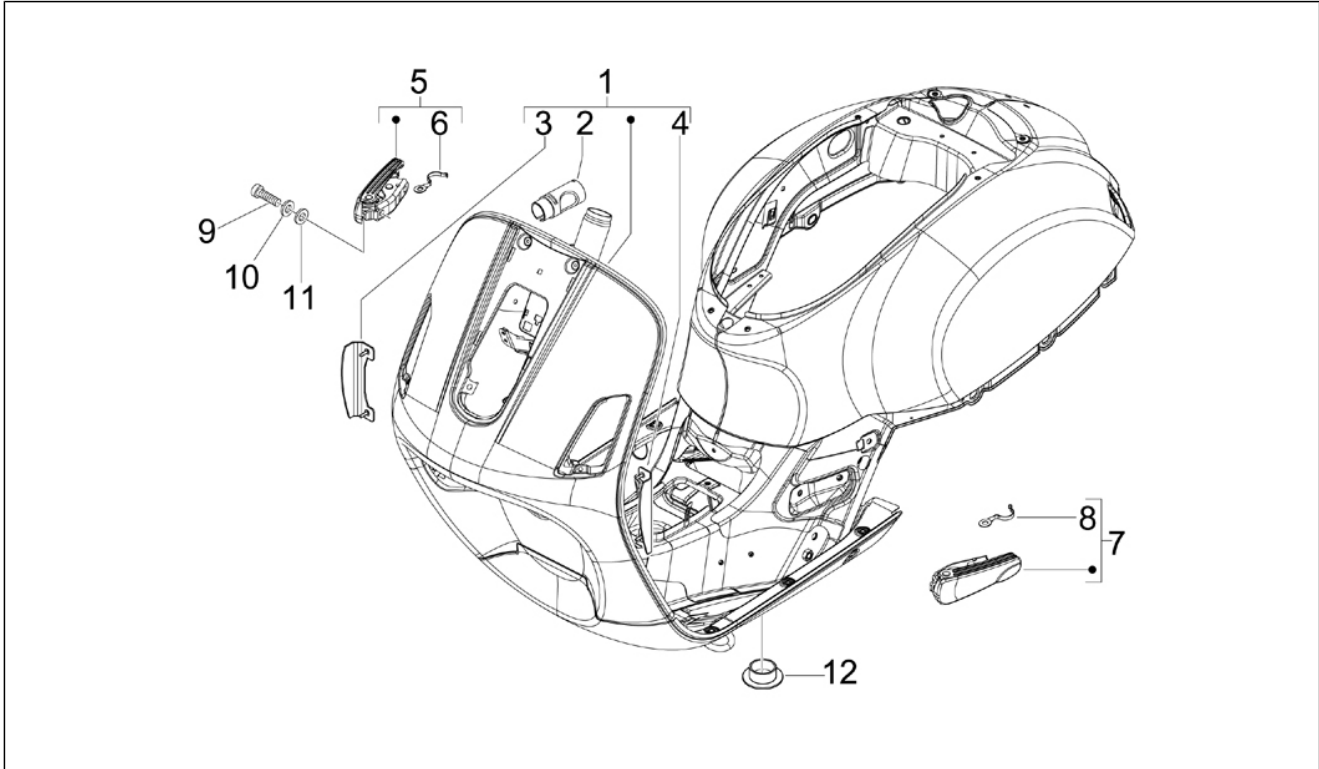

Group	Frame - Plastic parts - Coachwork
Code	02.01
Description	Frame/bodywork
Service	1

Pos.	Code	Description	Qty	Variants
1	67228450VG	Complete body	1	Colour:Green[305/A] Model version:No ABS Version[No ABS] Country:United States of America[USA] Colour:Green[305/A] Model version:No ABS Version[No ABS] Country:United States of America[USA] Colour:Green[305/A] Model version:No ABS Version[No ABS] Country:United States of America[USA] Colour:Green[305/A] Model version:No ABS Version[No ABS] Country:United States of America[USA] Colour:Green[305/A] Model version:No ABS Version[No ABS] Country:United States of America[USA] Colour:Green[305/A] Model version:No ABS Version[No ABS] Country:United States of America[USA] Colour:Green[305/A] Model version:No ABS Version[No ABS] Country:United States of America[USA] Colour:Green[305/A] Model version:No ABS Version[No ABS] Country:United States of America[USA] Colour:Green[305/A] Model version:No ABS Version[No ABS] Country:United States of America[USA]
1	1B000863500VG	[...]	1	Colour:Green[305/A] Model version:ABS Version[ABS] Country:China[CN]
1	1B000837600HF	Complete body	1	Colour:Sphere grey[784/B] Model version:ABS Version[ABS] Country:China[CN]
1	1B000837600HF	Complete body	1	Colour:Sphere grey[784/B] Model version:ABS Version[ABS] Country:China[CN]