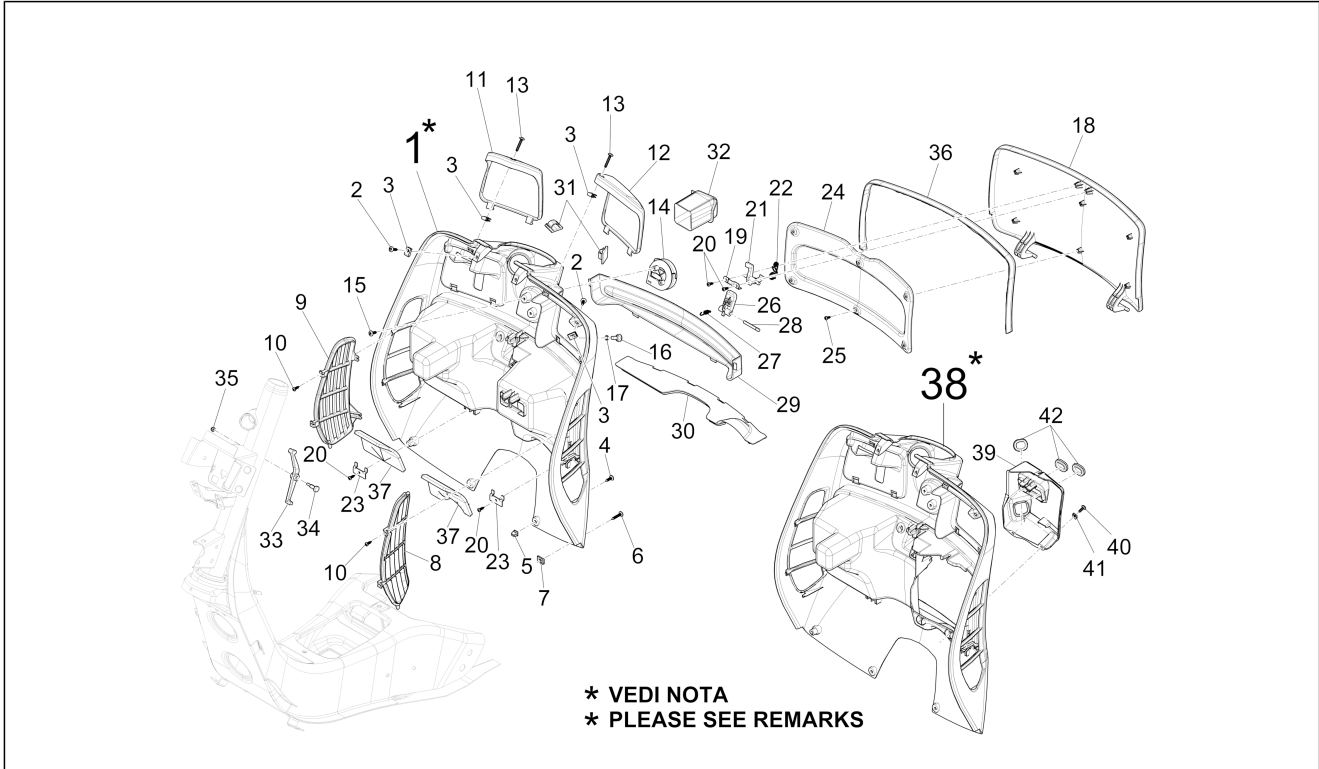

Group	Frame - Plastic parts - Coachwork
Code	02.30
Description	Front glove-box - Knee-guard panel
Service	1

Pos.	Code	Description	Qty	Variants
				Model version:ABS Version[ABS] Country:China[CN] Colour:Sphere grey[784/B] Model version:ABS Version[ABS] Country:China[CN] Colour:Green[305/A] Model version:ABS Version[ABS] Country:China[CN] Colour:Sphere grey[784/B] Model version:ABS Version[ABS] Country:China[CN] Colour:Sphere grey[784/B] Model version:ABS Version[ABS] Country:China[CN] Colour:Green[305/A] Model version:ABS Version[ABS] Country:China[CN] Colour:Sphere grey[784/B] Model version:ABS Version[ABS] Country:China[CN] Colour:Sphere grey[784/B] Model version:ABS Version[ABS] Country:China[CN] Colour:Green[305/A] Model version:ABS Version[ABS] Country:China[CN]
9	577857000C	Net panel (r)	1	Colour:Sphere grey[784/B] Model version:ABS Version[ABS] Country:China[CN] Colour:Sphere grey[784/B] Model version:ABS Version[ABS] Country:China[CN] Colour:Green[305/A] Model version:ABS Version[ABS] Country:China[CN] Colour:Sphere grey[784/B] Model version:ABS Version[ABS]