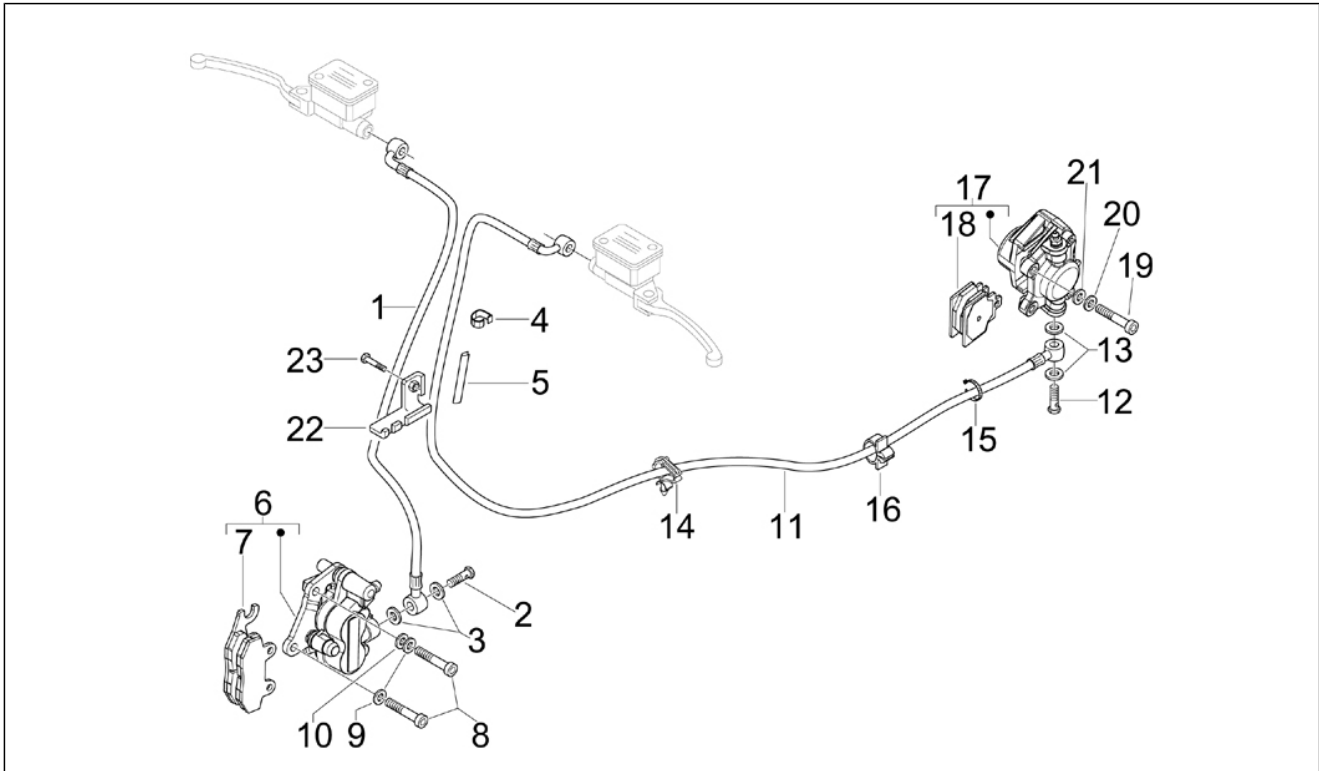

Group	Braking system - Transmissions
Code	05.01
Description	Brakes pipes - Calipers
Service	1

Pos.	Code	Description	Qty	Variants
1	648162	Rear brake hydraulic piping	1	
2	265451	Oil pipe screw M10x18	1	
3	127927	Gasket	2	
4	564761	Hose clamp	1	
5	656656	Guard	1	
6	CM068301	Brake caliper Heng Tong	1	
7	647078	Brake pads couple Heng Tong	1	
8	319532	screw	2	
9	709047	Spring washer	2	
10	003058	Flat washer 15x8,4x1,5	2	
11	647975	Rear brake hydraulic piping.	1	
12	648336	screw	1	
13	127927	Gasket	2	
14	597418	Hose clamp	1	
15	257134	Lock-strap L=277	1	
16	CM006910	Molletta	1	
17	CM074101	Heng Tong brake calliper	1	
18	647161	Rear Brake pads couple.	1	
19	149104	Hex socket screw M8x40	2	
20	709047	Spring washer	2	
21	828961	Flat washer 8,2x17x2,5	2	
22	649635	Bracket with up	1	
23	272836	Screw M6x16	1