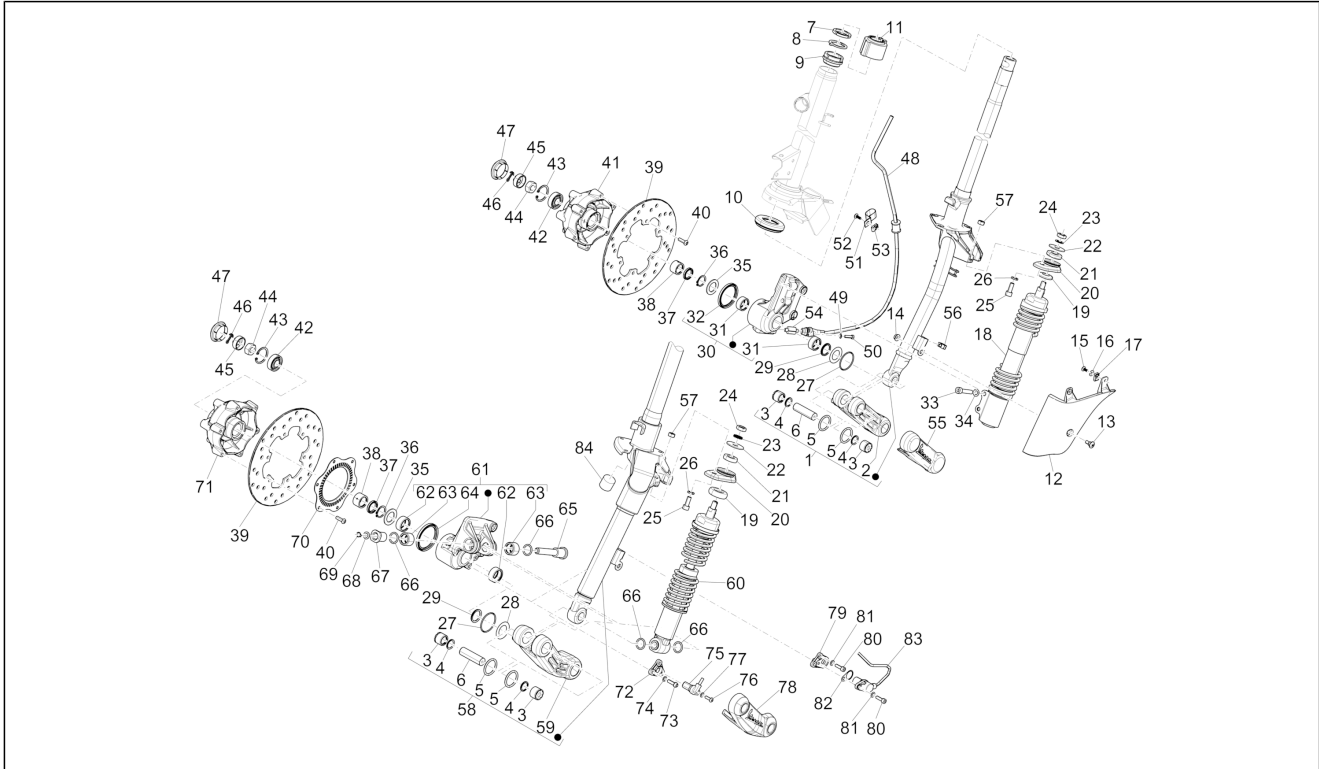

Group	Suspensions - Wheels
Code	04.02
Description	Fork/steering tube - Steering bearing unit
Service	1

Pos.	Code	Description	Qty	Variants
1	1C0006215	Steering tube complete with arm	1	Colour:Sphere grey[784/B] Model version:ABS Version[ABS] Country:China[CN]
1	1U0000765	Arm complete steering tube	1	
2	6691315	Left suspension arm	1	Colour:Sphere grey[784/B] Model version:ABS Version[ABS] Country:China[CN]
2	6483975	Left suspension arm	1	
3	198513	Roller cage	2	
4	119219	Gasket ring	2	
5	006731	Gasket	2	
6	177451	Piston pin	1	
7	0111094	Steering tube ring nut	1	
8	582787	Guard washer	1	
9	650693	Upper thrust ring	1	
10	650075	Lower steering bearing	1	
11	582828	Collar	1	
12	1C001153	Front suspension cover	1	Colour:Sphere grey[784/B] Model version:ABS Version[ABS] Country:China[CN] Colour:Green[305/A] Model version:ABS Version[ABS] Country:China[CN] Colour:Sphere grey[784/B] Model version:ABS Version[ABS] Country:China[CN] Colour:Green[305/A] Model version:ABS Version[ABS] Country:China[CN]
12	598615	Front suspension cover	1	
12	59861500M5	Front suspension cover	1	Colour:Brown metallic[112/A] Model version:No ABS Version[No ABS]