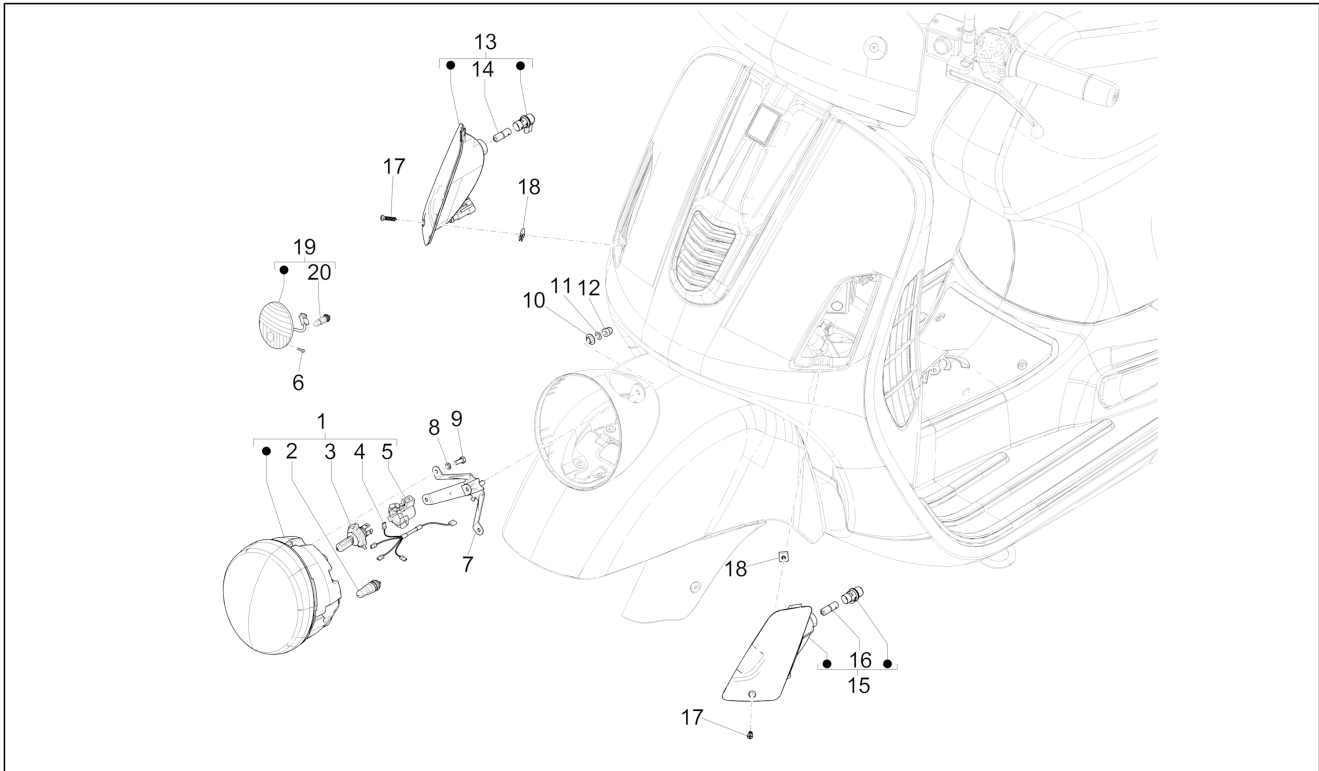

Group	Electrical system
Code	06.03
Description	Front headlamps - Turn signal lamps
Service	1

Pos.	Code	Description	Qty	Variants
1	639846	Reflector, assy.	1	
2	2920225	12V-5W bulb	1	
3	640280	Halogen Lamp H4 12V-60/55W	1	
4	638563	Headlamp cable harness	1	
5	253327	Lampholder	1	
6	297498	Self tapping screw	2	
7	648297	Headlight support bracket	1	
8	016405	Spring washer 8,5x5,1x1,5	4	
9	031056	screw M5x12	4	
10	830056	Knurled bushing	1	
11	006966	Spring washer 6,4x11x0,5	1	
12	648349	Nut	1	
13	638715	RH front turn indicator	1	
14	584332	Lamp 12V-10W	2	
15	638716	LH front turn indicator	1	
16	584332	Lamp 12V-10W	2	
17	008457	Self-tap screw M4,2x19	2	
18	CM017406	Plate	2	
19	584726	Front position light.	1	
20	2920225	12V-5W bulb	1