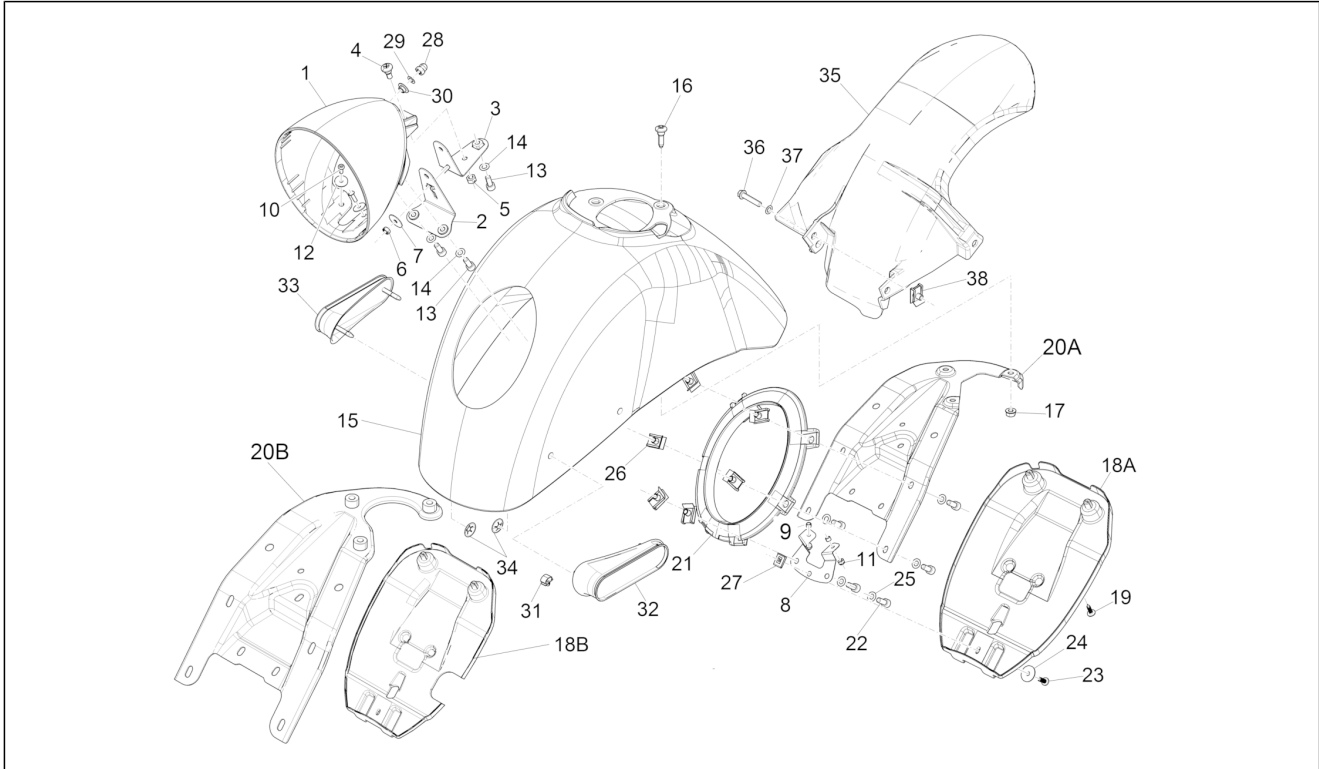

Group	Frame - Plastic parts - Coachwork
Code	02.33
Description	Wheel huosing - Mudguard
Service	1

Pos.	Code	Description	Qty	Variants
1	64784600HF	Headlight cap	1	Colour:Sphere grey[784/B] Model version:ABS Version[ABS] Country:China[CN] Colour:Sphere grey[784/B] Model version:ABS Version[ABS] Country:China[CN] Colour:Sphere grey[784/B] Model version:ABS Version[ABS] Country:China[CN] Colour:Sphere grey[784/B] Model version:ABS Version[ABS] Country:China[CN]
1	64784600M5	Headlight cover	1	Colour:Brown metallic[112/A] Model version:No ABS Version[No ABS] Country:United States of America[USA] Colour:Brown metallic[112/A] Model version:No ABS Version[No ABS] Country:United States of America[USA] Colour:Brown metallic[112/A] Model version:No ABS Version[No ABS] Country:United States of America[USA] Colour:Brown metallic[112/A] Model version:No ABS Version[No ABS] Country:United States of America[USA] Colour:Brown metallic[112/A] Model version:No ABS Version[No ABS] Country:United States of America[USA] Colour:Brown metallic[112/A] Model version:No ABS Version[No ABS] Country:United States of America[USA] Colour:Brown metallic[112/A] Model version:No ABS Version[No ABS] Country:United States of America[USA] Colour:Brown metallic[112/A] Model version:No ABS Version[No ABS] Country:United States of America[USA] Colour:Brown metallic[112/A] Model version:No ABS Version[No ABS] Country:United States of America[USA] Colour:Brown metallic[112/A] Model version:No ABS Version[No ABS] Country:United States of America[USA]