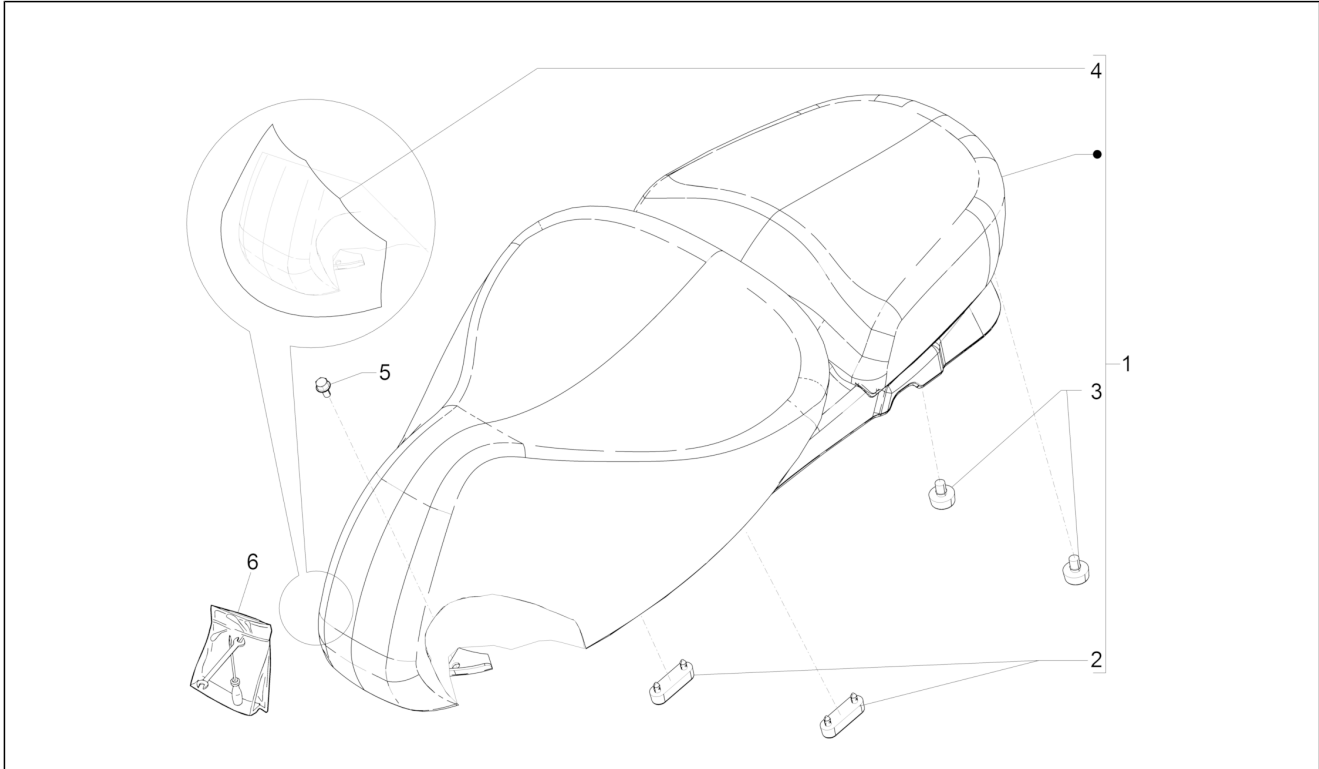

Group	Frame - Plastic parts - Coachwork
Code	02.39
Description	Saddle/seats
Service	1

Pos.	Code	Description	Qty	Variants
				Colour:Sphere grey[784/B] Model version:ABS Version[ABS] Country:China[CN] Colour:Green[305/A] Model version:ABS Version[ABS] Country:China[CN] Colour:Green[305/A] Country:United States of America[USA] Model version:ABS Version[ABS] Colour:Sphere grey[784/B] Model version:ABS Version[ABS] Country:China[CN] Colour:Green[305/A] Model version:ABS Version[ABS] Country:China[CN] Colour:Green[305/A] Country:United States of America[USA] Model version:ABS Version[ABS]
6	651028	Tool set, standard l/jack	1	Colour:Sphere grey[784/B] Model version:ABS Version[ABS] Country:China[CN]