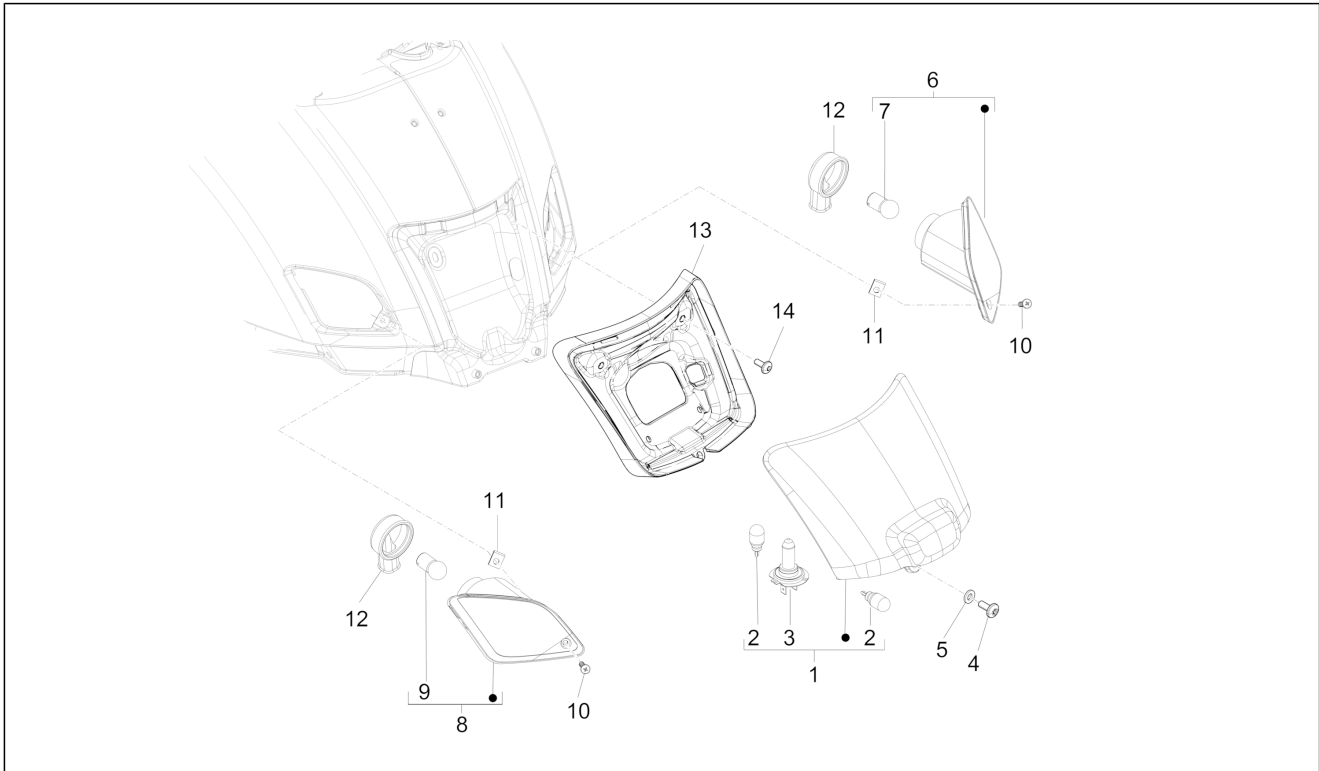

Group	Electrical system
Code	06.04
Description	Rear headlamps - Turn signal lamps
Service	1

Pos.	Code	Description	Qty	Variants
1	639682	Rear light assembly	1	
1	58266R	Rear light assembly	1	
1	1D000570	Taillight with reflector	1	Model version:ABS Version[ABS]
2	2920225	12V-5W bulb	2	
3	638536	Lamp 12V-16W	1	
4	CM179301	Screw M6x16	1	
5	006976	Spring washer 12x6,4x0,5	1	
6	584972	Right rear turn indicator	1	
7	181746	Lamp 12V-10W	1	Model version:ABS Version[ABS]
7	584332	Lamp 12V-10W	1	
8	584973	Left rear turn indicator	1	
9	584332	Lamp 12V-10W	1	
9	181746	Lamp 12V-10W	1	Model version:ABS Version[ABS]
10	008457	Self-tap screw M4,2x19	2	
11	CM017406	Plate	2	
12	250522	Cap	2	
13	1B000959	Light frame	1	
14	CM179301	Screw M6x16	2