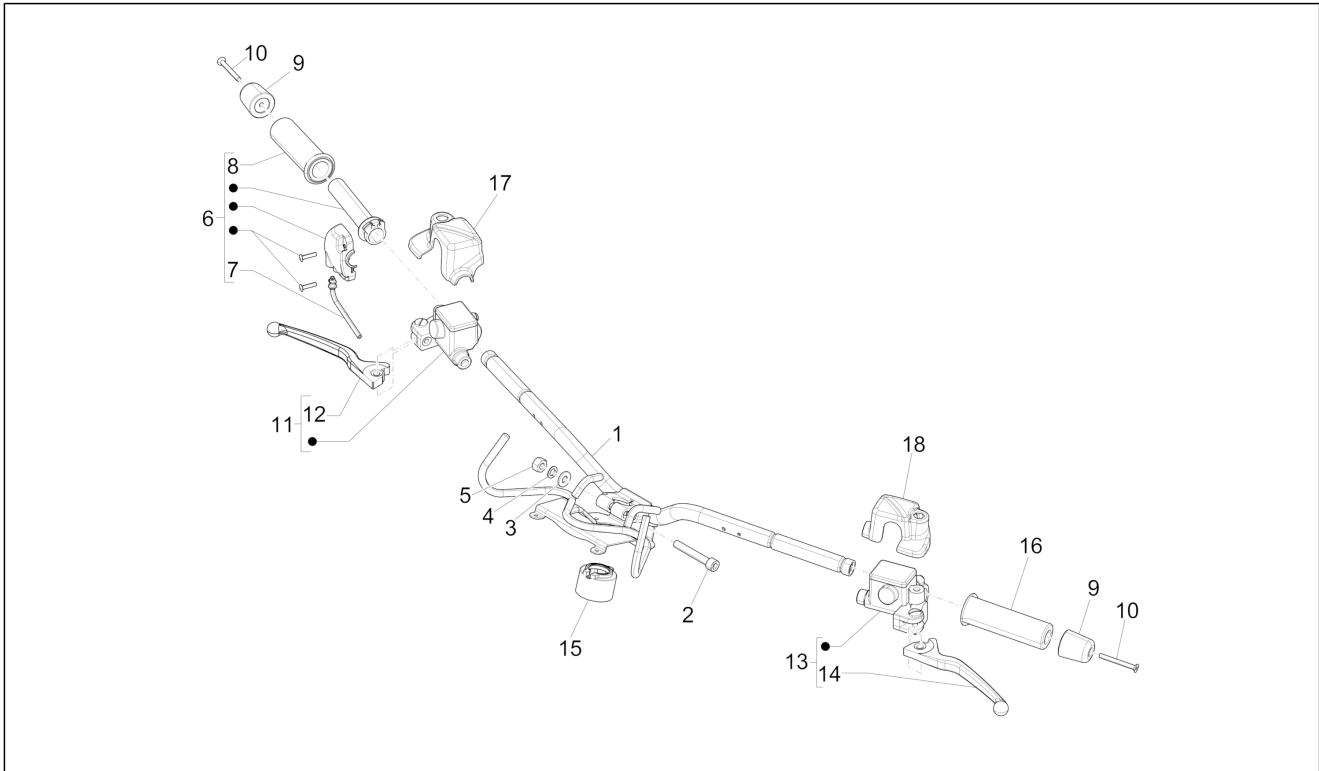

Group	Handlebars/Steering
Code	03.06
Description	Handlebars - Master cil.
Service	1

Pos.	Code	Description	Qty	Variants
18	667199	LH pump cover	1