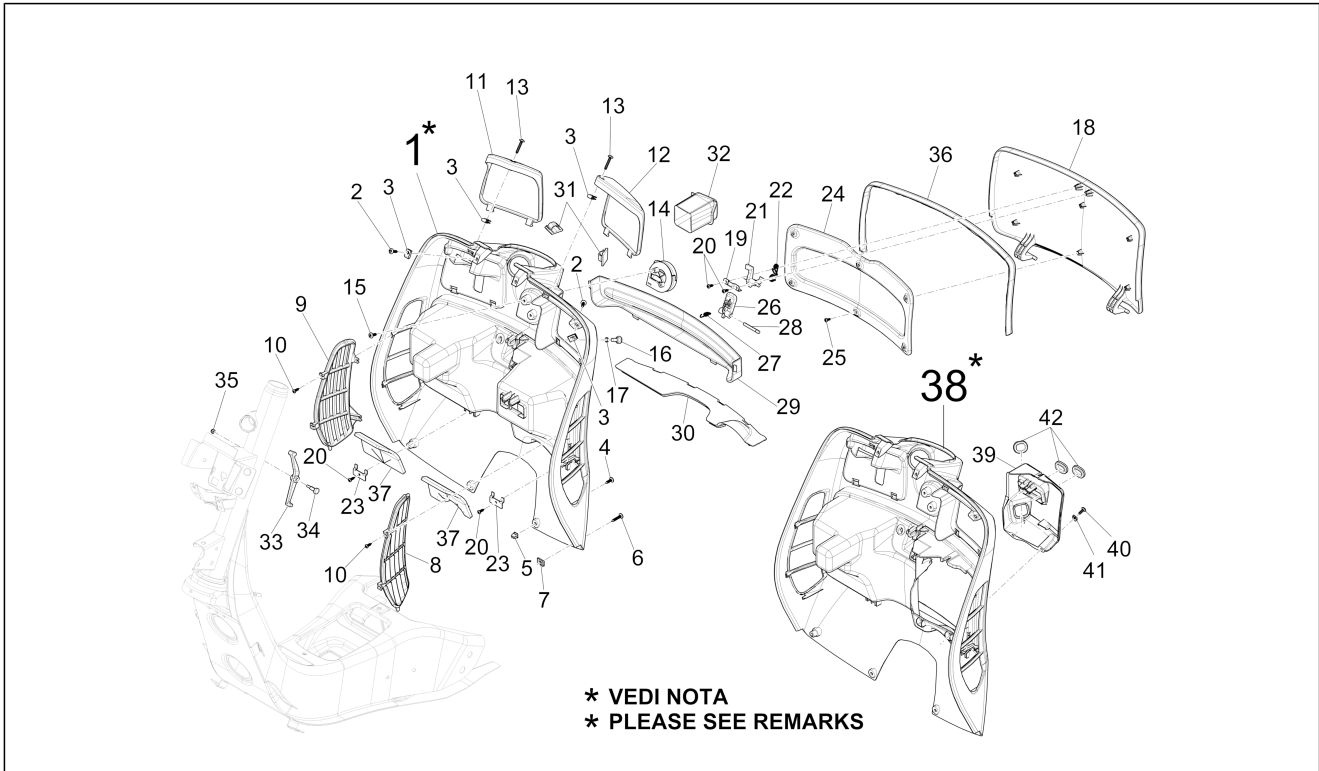

Vespa GTV 300
EVG8000US2 Vespa GTV 300 4T 4V ie NOABS E3 2009-2010
- Touring 2010-2016 (NAFTA, APAC)

Chassis prefix: ZAPM459L
Engine prefix: M456M, M458M

Group	Frame - Plastic parts - Coachwork
Code	02.30
Description	Front glove-box - Knee-guard panel
Service	1

Pos.	Code	Description	Qty	Variants
				Country:United States of America[USA] Colour:Green[305/A] Model version:No ABS Version[No ABS] Country:United States of America[USA] Colour:Sphere grey[784/B] Model version:ABS Version[ABS] Country:China[CN] Colour:Sphere grey[784/B] Model version:ABS Version[ABS] Country:China[CN] Colour:Green[305/A] Model version:ABS Version[ABS] Country:China[CN] Colour:Green[305/A] Country:United States of America[USA] Model version:ABS Version[ABS] Colour:Pastel ivory[552] Model version:No ABS Version[No ABS] Colour:Brown metallic[112/A] Model version:No ABS Version[No ABS] Country:United States of America[USA] Colour:Green[305/A] Model version:No ABS Version[No ABS] Country:United States of America[USA] Colour:Brown metallic[112/A] Model version:No ABS Version[No ABS] Country:United States of America[USA] Colour:Green[305/A] Model version:No ABS Version[No ABS] Country:United States of America[USA] Colour:Pastel ivory[552] Model version:No ABS Version[No ABS] Country:United States of America[USA] Colour:Brown metallic[112/A] Model version:No ABS Version[No ABS] Country:United States of America[USA] Colour:Green[305/A] Model version:No ABS Version[No ABS]