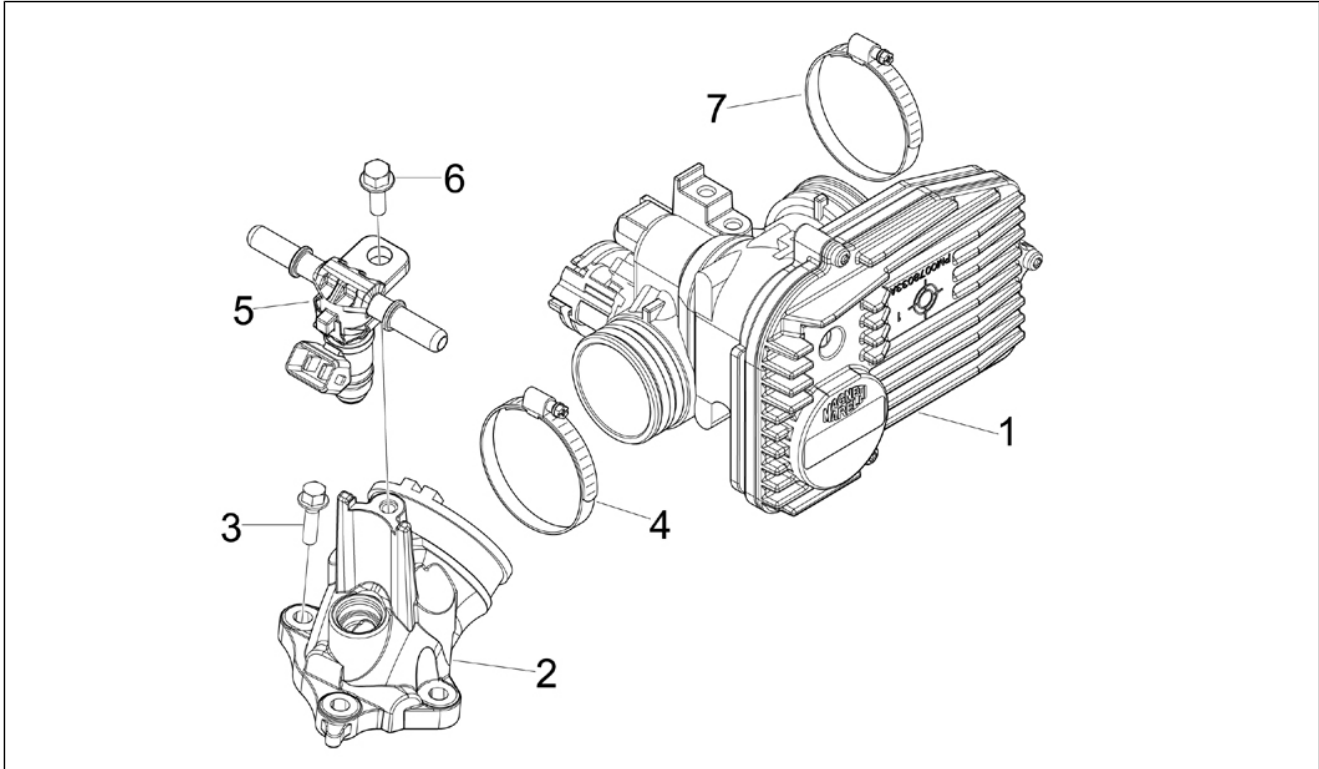

Group	Engine
Code	01.36
Description	Throttle body - Injector - Union pipe
Service	1

Pos.	Code	Description	Qty	Variants
1	CM081701	Throttle body with electronic control unit	1	Colour:Brown metallic[112/A] Model version:No ABS Version[No ABS] Country:United States of America[USA] Colour:Green[305/A] Model version:No ABS Version[No ABS] Country:United States of America[USA] Colour:Brown metallic[112/A] Model version:No ABS Version[No ABS] Country:United States of America[USA] Colour:Green[305/A] Model version:No ABS Version[No ABS] Country:United States of America[USA] Colour:Pastel ivory[552] Model version:No ABS Version[No ABS] Country:United States of America[USA] Colour:Green[305/A] Model version:No ABS Version[No ABS] Country:United States of America[USA] Colour:Brown metallic[112/A] Model version:No ABS Version[No ABS] Country:United States of America[USA] Colour:Pastel ivory[552] Model version:No ABS Version[No ABS] Colour:Brown metallic[112/A] Model version:No ABS Version[No ABS] Country:United States of America[USA] Colour:Green[305/A] Model version:No ABS Version[No ABS] Country:United States of America[USA] Colour:Brown metallic[112/A] Model version:No ABS Version[No ABS] Country:United States of America[USA] Colour:Green[305/A] Model version:No ABS Version[No ABS] Country:United States of America[USA] Colour:Pastel ivory[552] Model version:No ABS Version[No ABS] Country:United States of America[USA]