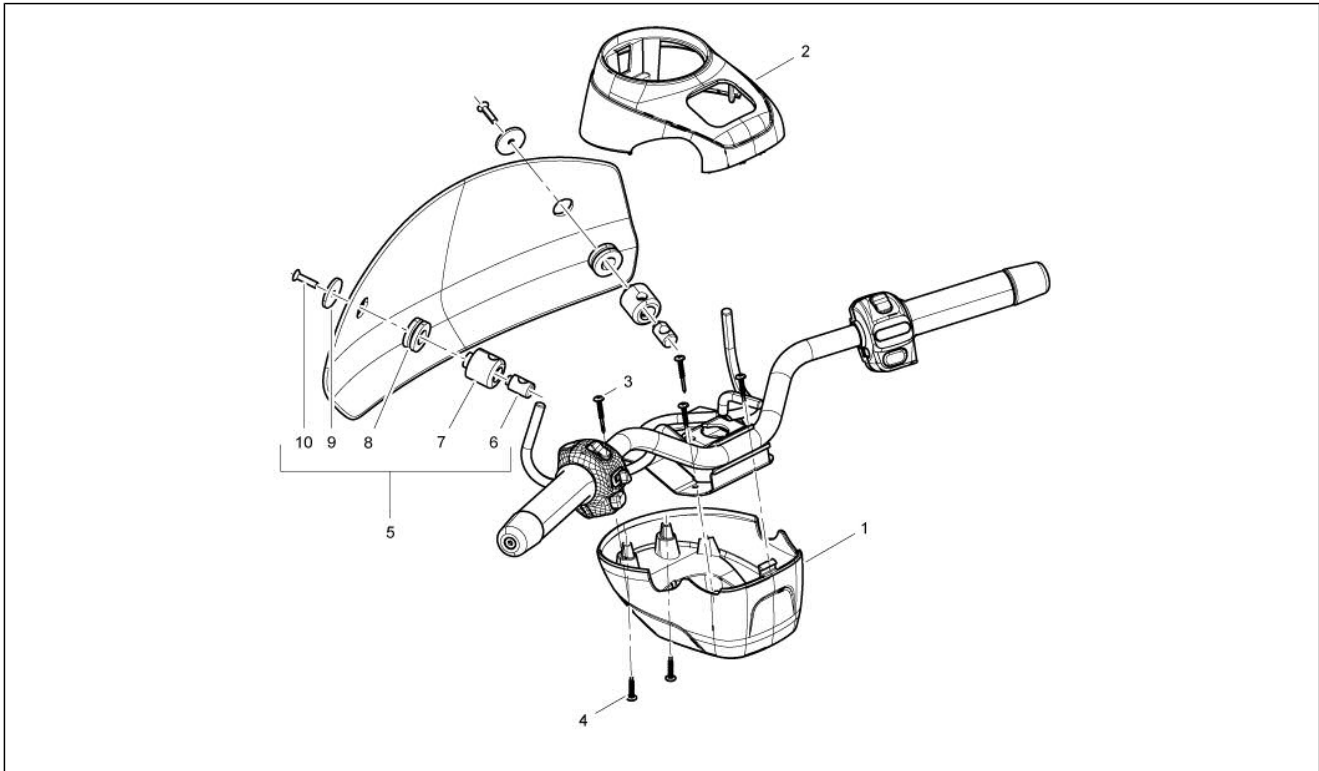

Group	Handlebars/Steering
Code	03.01
Description	Handlebars coverages
Service	1

Pos.	Code	Description	Qty	Variants
				Model version:No ABS Version[No ABS]
1	62468200HF	Lower handlebar cover	1	Colour:Sphere grey[784/B] Model version:ABS Version[ABS] Country:China[CN] Colour:Sphere grey[784/B] Model version:ABS Version[ABS] Country:China[CN] Colour:Sphere grey[784/B] Model version:ABS Version[ABS] Country:China[CN] Colour:Sphere grey[784/B] Model version:ABS Version[ABS] Country:China[CN]
2	62468300HF	Upper part handlebar cover	1	Colour:Sphere grey[784/B] Model version:ABS Version[ABS] Country:China[CN] Colour:Sphere grey[784/B] Model version:ABS Version[ABS] Country:China[CN] Colour:Sphere grey[784/B] Model version:ABS Version[ABS] Country:China[CN] Colour:Sphere grey[784/B] Model version:ABS Version[ABS] Country:China[CN]
2	62468300M4	Upper part handlebar cover	1	Colour:Pastel ivory[552] Model version:No ABS Version[No ABS] Country:United States of America[USA] Colour:Pastel ivory[552] Model version:No ABS Version[No ABS] Country:United States of America[USA] Colour:Pastel ivory[552] Model version:No ABS Version[No ABS] Country:United States of America[USA] Colour:Pastel ivory[552] Model version:No ABS Version[No ABS]
2	624683	Upper part handlebar cover	1