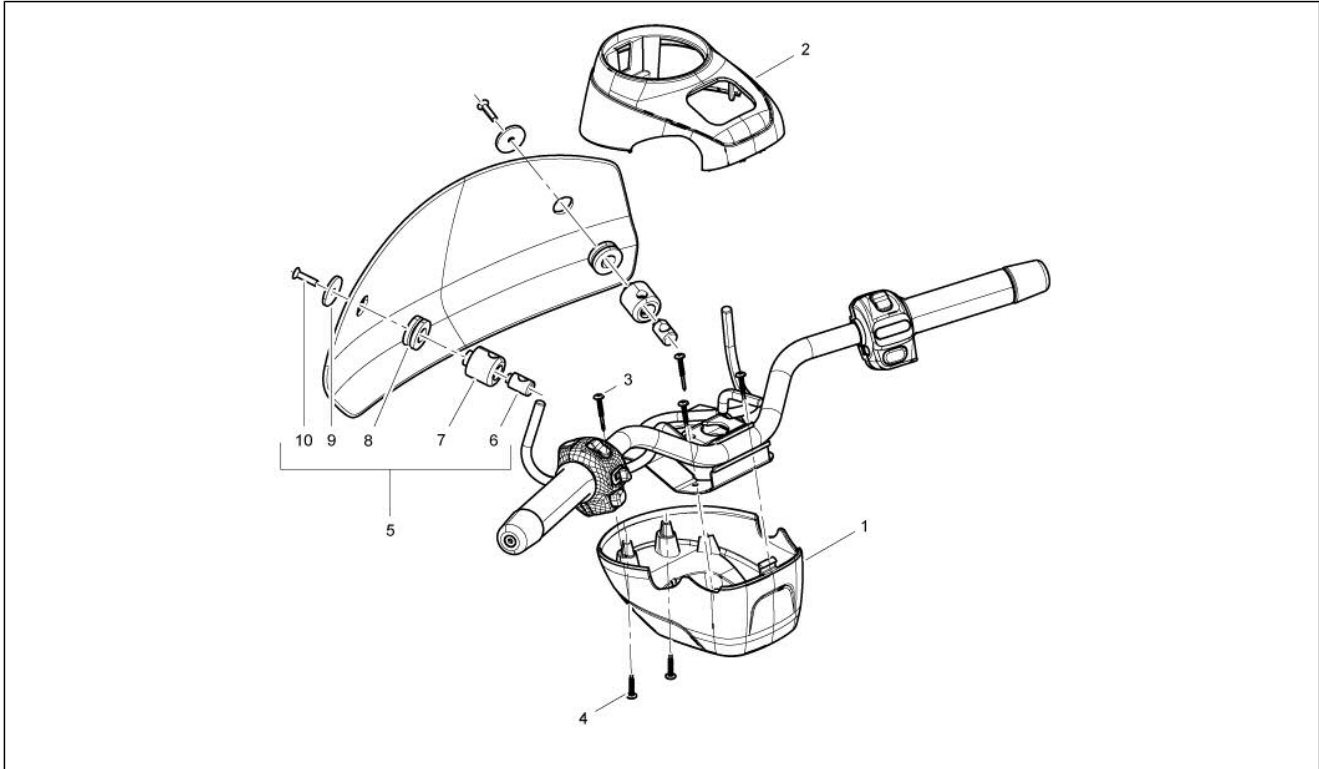

Group	Handlebars/Steering
Code	03.01
Description	Handlebars coverages
Service	1

Pos.	Code	Description	Qty	Variants
				Colour:Green[305/A] Model version:No ABS Version[No ABS] Country:United States of America[USA] Colour:Green[305/A] Model version:No ABS Version[No ABS] Country:United States of America[USA] Colour:Green[305/A] Model version:ABS Version[ABS] Country:China[CN] Colour:Green[305/A] Country:United States of America[USA] Model version:ABS Version[ABS] Colour:Green[305/A] Model version:No ABS Version[No ABS] Country:United States of America[USA] Colour:Green[305/A] Model version:No ABS Version[No ABS] Country:United States of America[USA] Colour:Green[305/A] Model version:No ABS Version[No ABS] Country:United States of America[USA] Colour:Green[305/A] Model version:ABS Version[ABS] Country:China[CN] Colour:Green[305/A] Country:United States of America[USA] Model version:ABS Version[ABS]
3	270793	TBCIC Screw	4	
4	259577	screw	2	
5	672056	Complete handlebar spoiler	1	Colour:Green[305/A] Model version:No ABS Version[No ABS] Country:United States of America[USA] Colour:Brown metallic[112/A] Model version:No ABS Version[No ABS] Country:United States of America[USA] Colour:Pastel ivory[552] Model version:No ABS Version[No ABS]