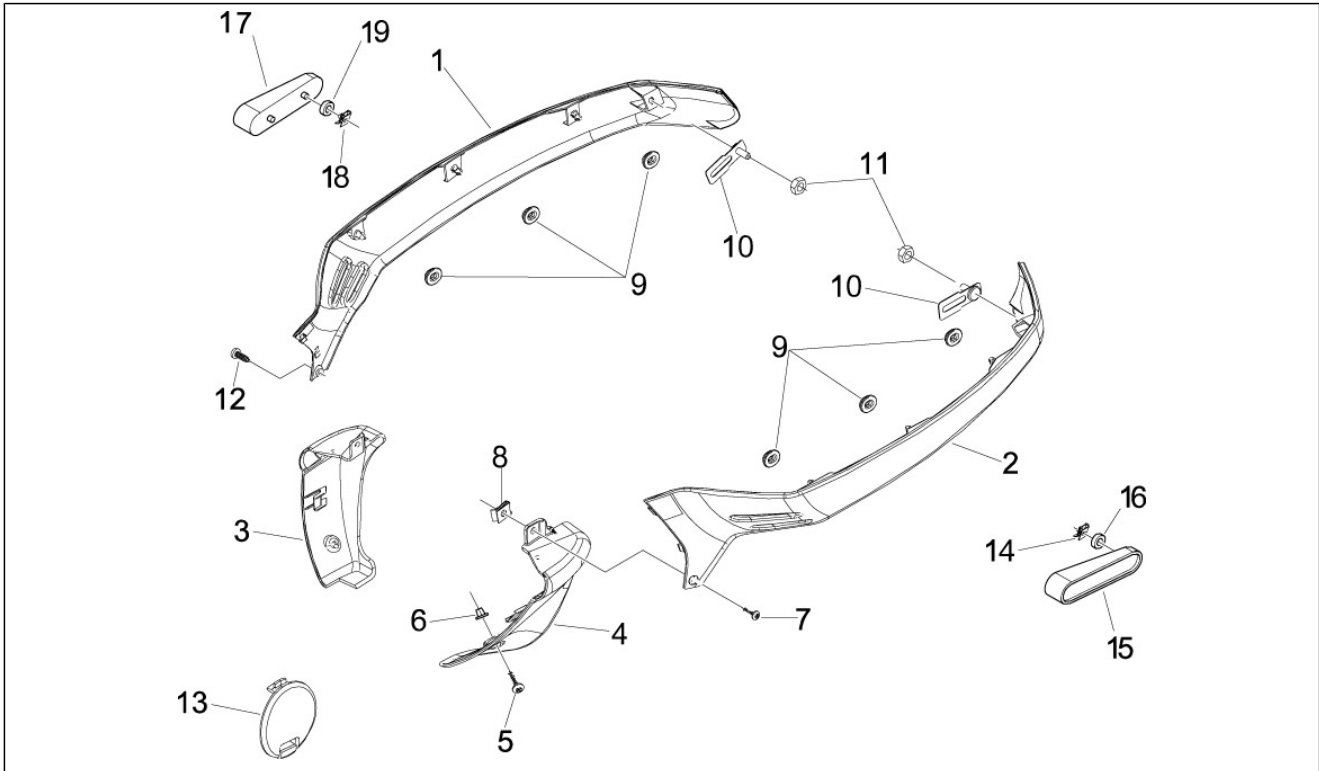

Group	Frame - Plastic parts - Coachwork
Code	02.32
Description	Side cover - Spoiler
Service	1

Pos.	Code	Description	Qty	Variants
				Country:United States of America[USA] Colour:Brown metallic[112/A] Model version:No ABS Version[No ABS] Country:United States of America[USA] Colour:Brown metallic[112/A] Model version:No ABS Version[No ABS] Country:United States of America[USA] Colour:Brown metallic[112/A] Model version:No ABS Version[No ABS] Country:United States of America[USA] Colour:Brown metallic[112/A] Model version:No ABS Version[No ABS] Country:United States of America[USA] Colour:Brown metallic[112/A] Model version:No ABS Version[No ABS] Country:United States of America[USA] Colour:Brown metallic[112/A] Model version:No ABS Version[No ABS] Country:United States of America[USA]
3	57747400M4	RH terminal	1	Colour:Pastel ivory[552] Model version:No ABS Version[No ABS] Country:United States of America[USA] Colour:Pastel ivory[552] Model version:No ABS Version[No ABS] Colour:Pastel ivory[552] Model version:No ABS Version[No ABS] Country:United States of America[USA] Colour:Pastel ivory[552] Model version:No ABS Version[No ABS]
3	57747400VG	RH terminal	1	Colour:Green[305/A] Model version:No ABS Version[No ABS] Country:United States of America[USA] Colour:Green[305/A] Model version:No ABS Version[No ABS] Country:United States of America[USA] Colour:Green[305/A] Model version:No ABS Version[No ABS] Country:United States of America[USA] Colour:Green[305/A] Model version:ABS Version[ABS]