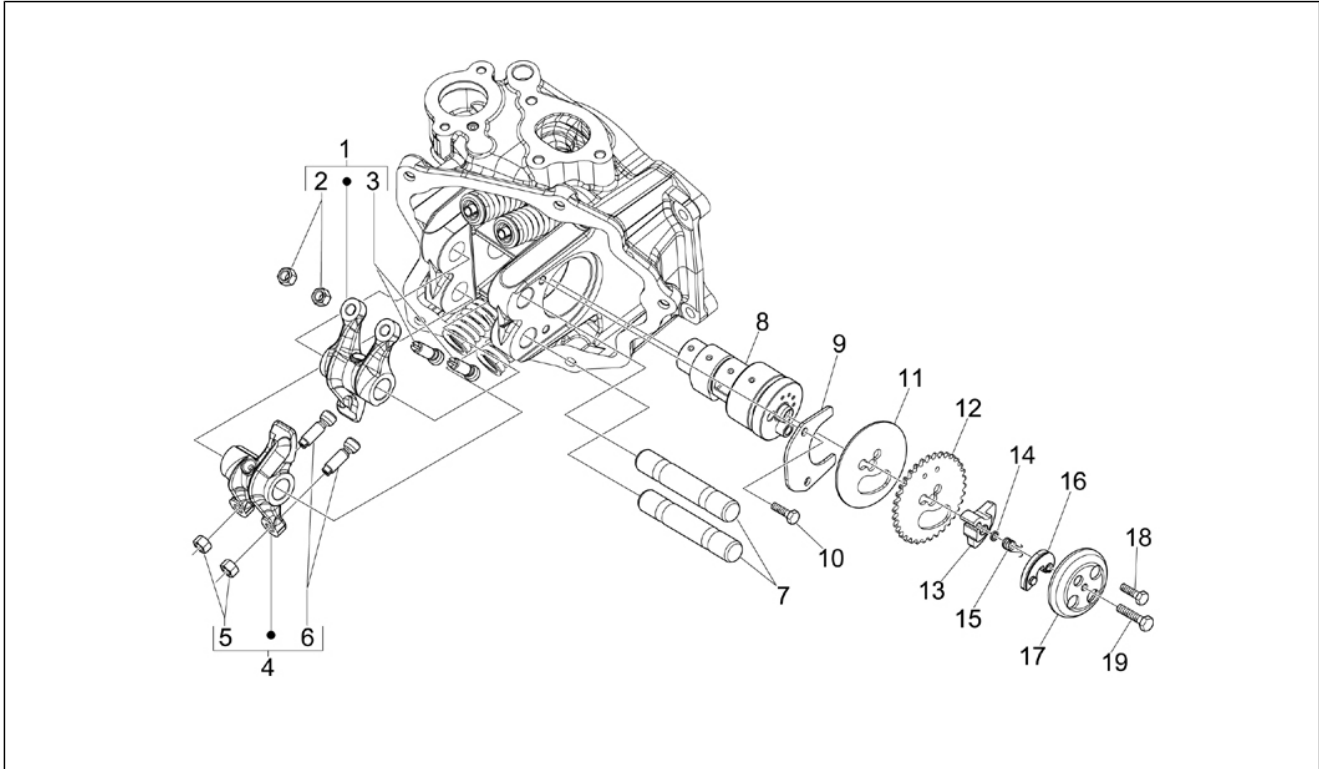

Group	Engine
Code	01.11
Description	Rocking levers support unit
Service	1

Pos.	Code	Description	Qty	Variants
1	B019352	Intake rocker with roller	1	Colour:Sphere grey[784/B] Model version:ABS Version[ABS] Country:China[CN]
1	B0184835	Intake rocker with shoe	1	Colour:Green[305/A] Model version:ABS Version[ABS] Country:China[CN] Colour:Green[305/A] Country:United States of America[USA] Model version:ABS Version[ABS] Colour:Green[305/A] Model version:ABS Version[ABS] Country:China[CN] Colour:Green[305/A] Country:United States of America[USA] Model version:ABS Version[ABS]
2	484819	Nut	2	
3	82817R	Adjuster screw	2	
4	B0184845	Exhaust rocker with shoe	1	Colour:Green[305/A] Model version:ABS Version[ABS] Country:China[CN] Colour:Green[305/A] Country:United States of America[USA] Model version:ABS Version[ABS] Colour:Green[305/A] Model version:ABS Version[ABS] Country:China[CN] Colour:Green[305/A] Country:United States of America[USA] Model version:ABS Version[ABS]
4	B019354	Exhaust rocker with roller	1	Colour:Sphere grey[784/B] Model version:ABS Version[ABS] Country:China[CN]
5	484819	Nut	2	
6	82817R	Adjuster screw	2	
7	486343	Rocker arms axis	2