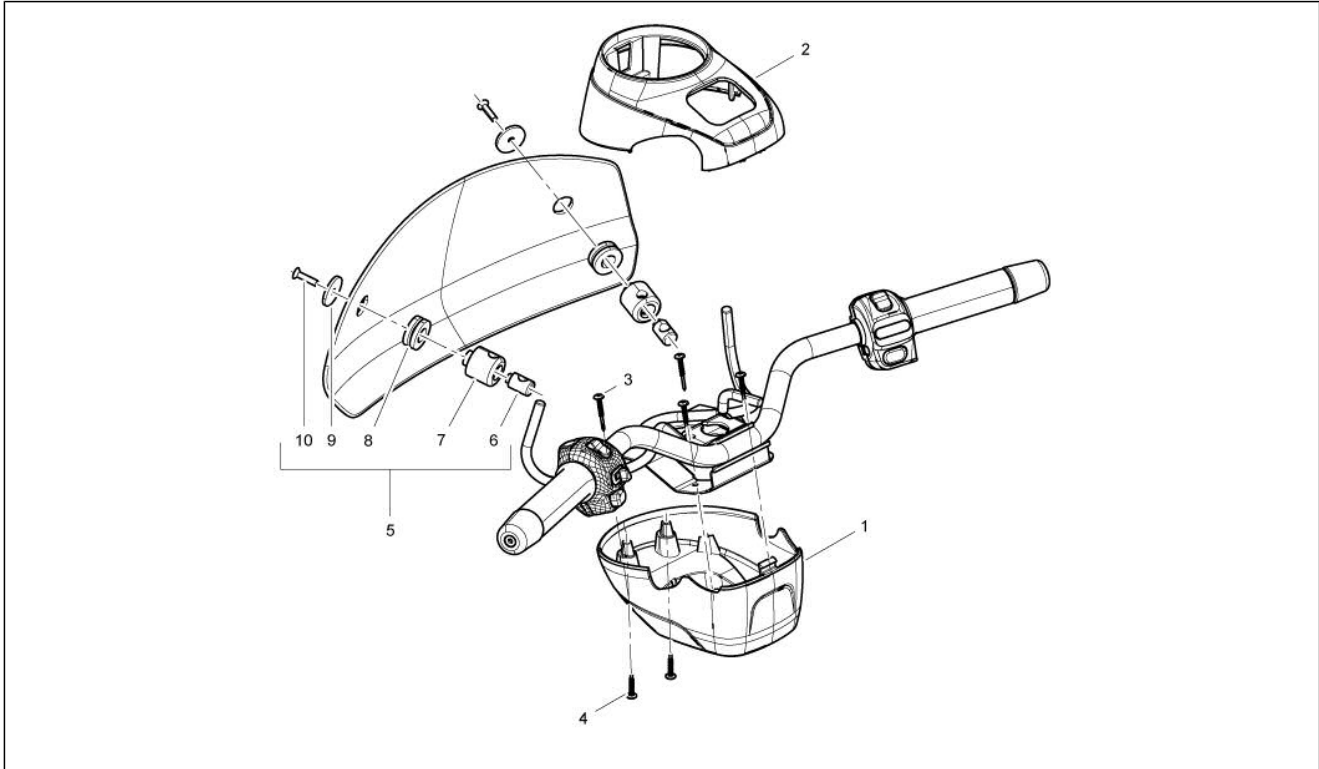

Group	Handlebars/Steering
Code	03.01
Description	Handlebars coverages
Service	1

Pos.	Code	Description	Qty	Variants
				Colour:Green[305/A] Model version:ABS Version[ABS] Country:China[CN] Colour:Green[305/A] Country:United States of America[USA] Model version:ABS Version[ABS] Colour:Green[305/A] Model version:No ABS Version[No ABS] Country:United States of America[USA] Colour:Green[305/A] Model version:No ABS Version[No ABS] Country:United States of America[USA] Colour:Green[305/A] Model version:No ABS Version[No ABS] Country:United States of America[USA] Colour:Green[305/A] Model version:ABS Version[ABS] Country:China[CN] Colour:Green[305/A] Country:United States of America[USA] Model version:ABS Version[ABS] Colour:Green[305/A] Model version:No ABS Version[No ABS] Country:United States of America[USA] Colour:Green[305/A] Model version:No ABS Version[No ABS] Country:United States of America[USA] Colour:Green[305/A] Model version:No ABS Version[No ABS] Country:United States of America[USA] Colour:Green[305/A] Model version:ABS Version[ABS] Country:China[CN] Colour:Green[305/A] Country:United States of America[USA] Model version:ABS Version[ABS] Colour:Green[305/A] Model version:No ABS Version[No ABS]