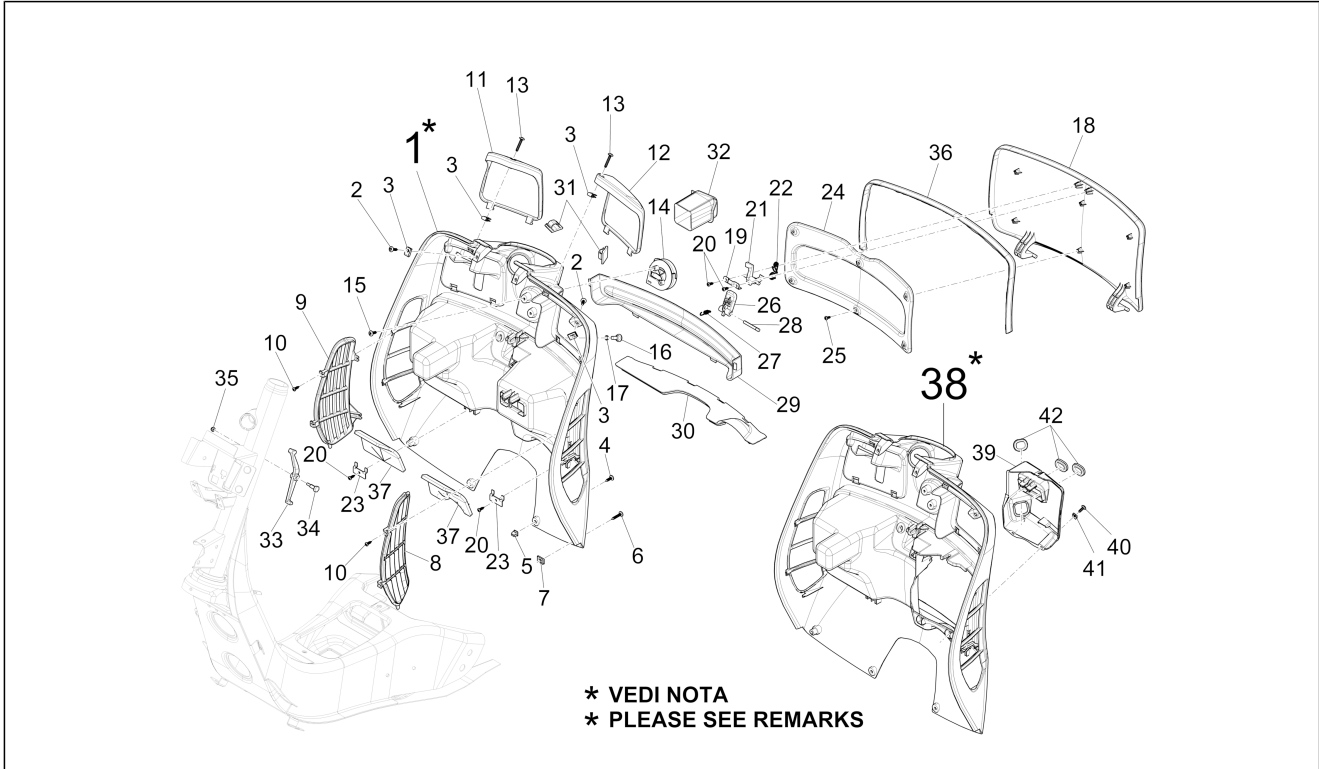

Vespa GTV 300
EVG8000US2 Vespa GTV 300 4T 4V ie NOABS E3 2009-2010
- Touring 2010-2016 (NAFTA, APAC)

Chassis prefix: ZAPM459L
Engine prefix: M456M, M458M

Group	Frame - Plastic parts - Coachwork
Code	02.30
Description	Front glove-box - Knee-guard panel
Service	1

Pos.	Code	Description	Qty	Variants
				Country:United States of America[USA] Colour:Brown metallic[112/A] Model version:No ABS Version[No ABS] Country:United States of America[USA] Colour:Green[305/A] Model version:No ABS Version[No ABS] Country:United States of America[USA] Colour:Sphere grey[784/B] Model version:ABS Version[ABS] Country:China[CN] Colour:Green[305/A] Model version:ABS Version[ABS] Country:China[CN] Colour:Green[305/A] Country:United States of America[USA] Model version:ABS Version[ABS] Colour:Pastel ivory[552] Model version:No ABS Version[No ABS] Colour:Brown metallic[112/A] Model version:No ABS Version[No ABS] Country:United States of America[USA] Colour:Green[305/A] Model version:No ABS Version[No ABS] Country:United States of America[USA] Colour:Brown metallic[112/A] Model version:No ABS Version[No ABS] Country:United States of America[USA] Colour:Green[305/A] Model version:No ABS Version[No ABS] Country:United States of America[USA] Colour:Pastel ivory[552] Model version:No ABS Version[No ABS] Country:United States of America[USA] Colour:Brown metallic[112/A] Model version:No ABS Version[No ABS] Country:United States of America[USA] Colour:Green[305/A] Model version:No ABS Version[No ABS]