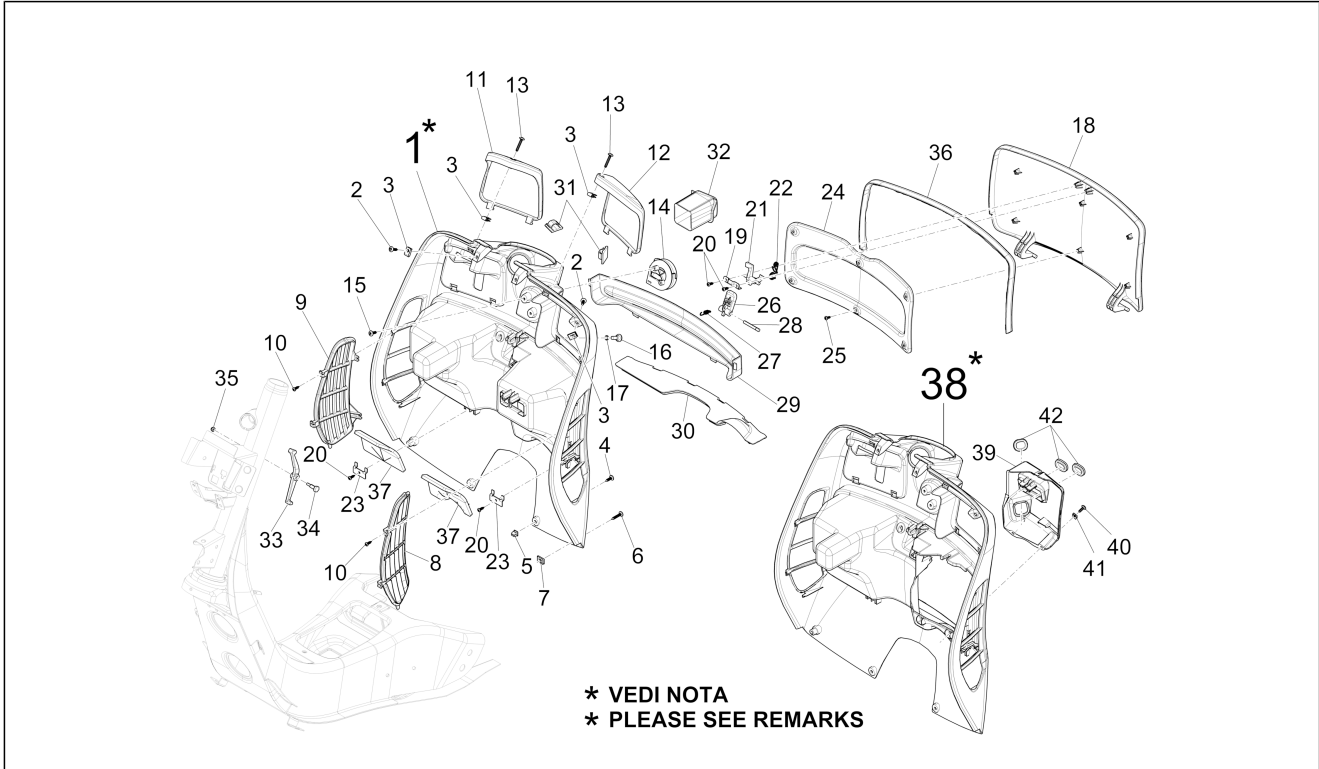

Vespa GTV 300
EVG8000US2 Vespa GTV 300 4T 4V ie NOABS E3 2009-2010
- Touring 2010-2016 (NAFTA, APAC)

Chassis prefix: ZAPM459L
Engine prefix: M456M, M458M

Group	Frame - Plastic parts - Coachwork
Code	02.30
Description	Front glove-box - Knee-guard panel
Service	1

Pos.	Code	Description	Qty	Variants
				Colour:Green[305/A] Model version:No ABS Version[No ABS] Country:United States of America[USA] Colour:Pastel ivory[552] Model version:No ABS Version[No ABS] Country:United States of America[USA] Colour:Brown metallic[112/A] Model version:No ABS Version[No ABS] Country:United States of America[USA] Colour:Green[305/A] Model version:No ABS Version[No ABS] Country:United States of America[USA] Colour:Sphere grey[784/B] Model version:ABS Version[ABS] Country:China[CN] Colour:Sphere grey[784/B] Model version:ABS Version[ABS] Country:China[CN] Colour:Green[305/A] Model version:ABS Version[ABS] Country:China[CN] Colour:Green[305/A] Country:United States of America[USA] Model version:ABS Version[ABS] Colour:Pastel ivory[552] Model version:No ABS Version[No ABS] Colour:Brown metallic[112/A] Model version:No ABS Version[No ABS] Country:United States of America[USA] Colour:Green[305/A] Model version:No ABS Version[No ABS] Country:United States of America[USA] Colour:Brown metallic[112/A] Model version:No ABS Version[No ABS] Country:United States of America[USA] Colour:Green[305/A] Model version:No ABS Version[No ABS] Country:United States of America[USA]