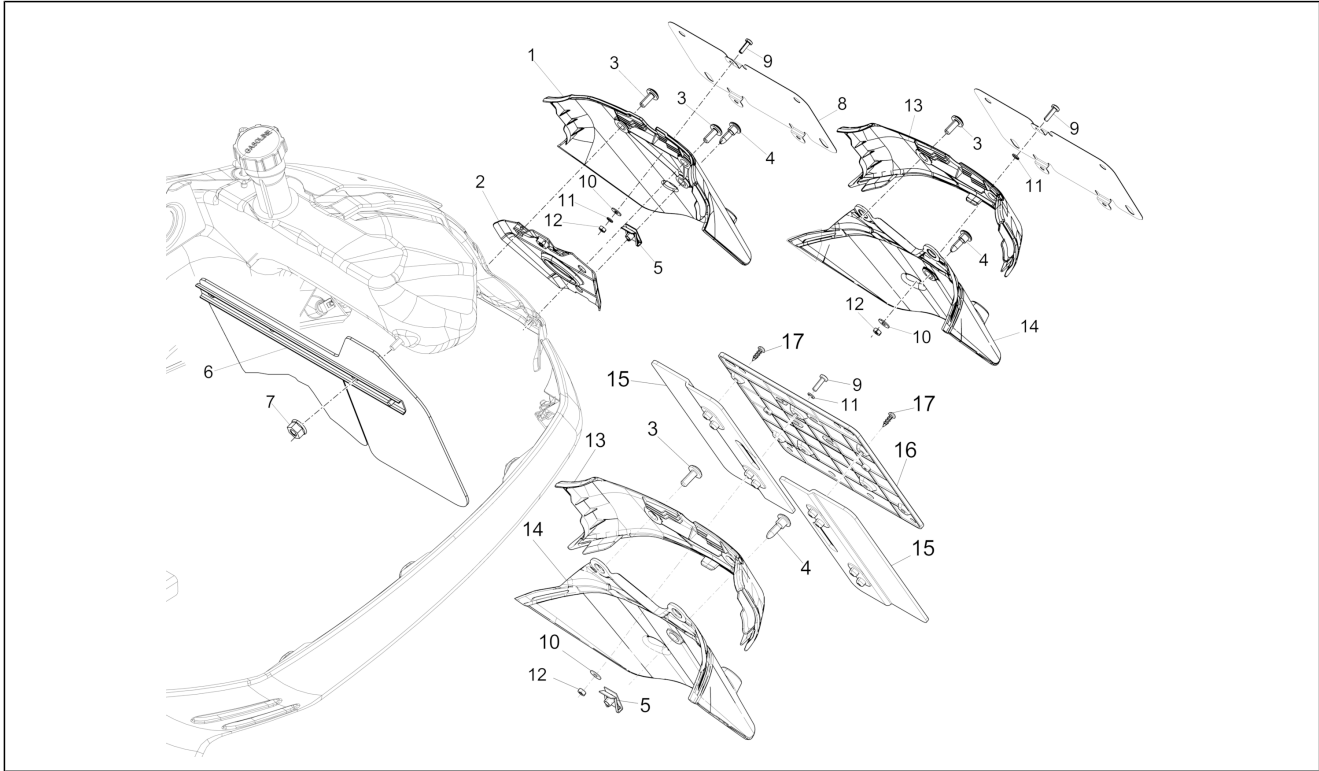

Group	Frame - Plastic parts - Coachwork
Code	02.37
Description	Rear cover - Splash guard
Service	1

Pos.	Code	Description	Qty	Variants
				Colour:Brown metallic[112/A] Model version:No ABS Version[No ABS] Country:United States of America[USA] Colour:Brown metallic[112/A] Model version:No ABS Version[No ABS] Country:United States of America[USA] Colour:Brown metallic[112/A] Model version:No ABS Version[No ABS] Country:United States of America[USA] Colour:Brown metallic[112/A] Model version:No ABS Version[No ABS] Country:United States of America[USA] Colour:Brown metallic[112/A] Model version:No ABS Version[No ABS] Country:United States of America[USA] Colour:Brown metallic[112/A] Model version:No ABS Version[No ABS] Country:United States of America[USA] Colour:Brown metallic[112/A] Model version:No ABS Version[No ABS] Country:United States of America[USA]
1	62282400M4	Rear protection	1	Colour:Pastel ivory[552] Model version:No ABS Version[No ABS] Country:United States of America[USA] Colour:Pastel ivory[552] Model version:No ABS Version[No ABS] Country:United States of America[USA] Colour:Pastel ivory[552] Model version:No ABS Version[No ABS] Country:United States of America[USA] Colour:Pastel ivory[552] Model version:No ABS Version[No ABS]
2	6235635	Rear protection support	1	
3	CM179301	Screw M6x16	2	
4	CM179201	Metric screw M6x22	1	
5	254485	Spring plate M6	1	
6	620236	Splash guard	1	
7	288245	Self locking nut M6	2	
8	582691	License plate	1