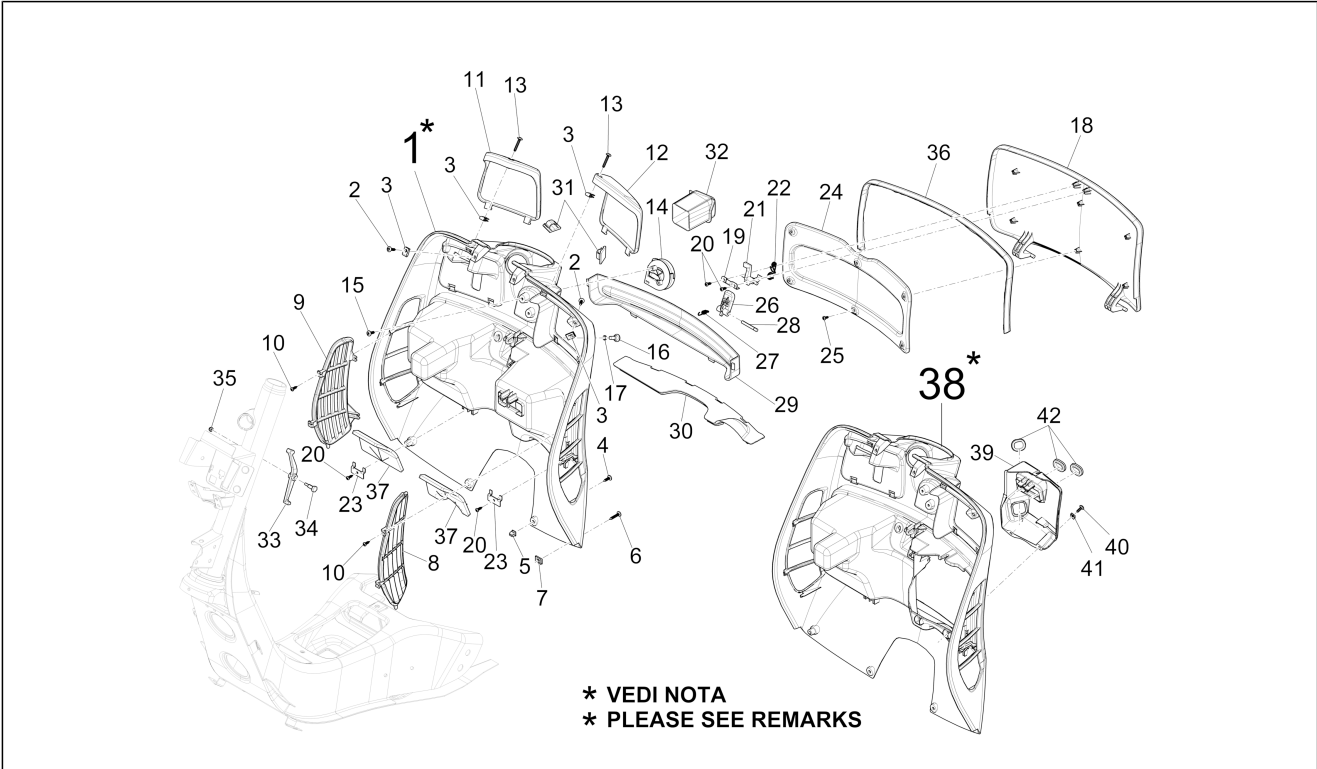

Group	Frame - Plastic parts - Coachwork
Code	02.30
Description	Front glove-box - Knee-guard panel
Service	1

Pos.	Code	Description	Qty	Variants
1	65281200M4	Complete front top box	1	Colour:Pastel ivory[552] Model version:No ABS Version[No ABS] Country:United States of America[USA] Colour:Pastel ivory[552] Model version:No ABS Version[No ABS] Colour:Pastel ivory[552] Model version:No ABS Version[No ABS] Country:United States of America[USA] Colour:Pastel ivory[552] Model version:No ABS Version[No ABS]
1	65281200VG	Complete front top box	1	Colour:Green[305/A] Model version:No ABS Version[No ABS] Country:United States of America[USA] Colour:Green[305/A] Model version:No ABS Version[No ABS] Country:United States of America[USA] Colour:Green[305/A] Model version:No ABS Version[No ABS] Country:United States of America[USA] Colour:Green[305/A] Model version:No ABS Version[No ABS] Country:United States of America[USA] Colour:Green[305/A] Model version:No ABS Version[No ABS] Country:United States of America[USA] Colour:Green[305/A] Model version:No ABS Version[No ABS] Country:United States of America[USA] Colour:Green[305/A] Model version:No ABS Version[No ABS] Country:United States of America[USA] Colour:Green[305/A] Model version:No ABS Version[No ABS] Country:United States of America[USA]