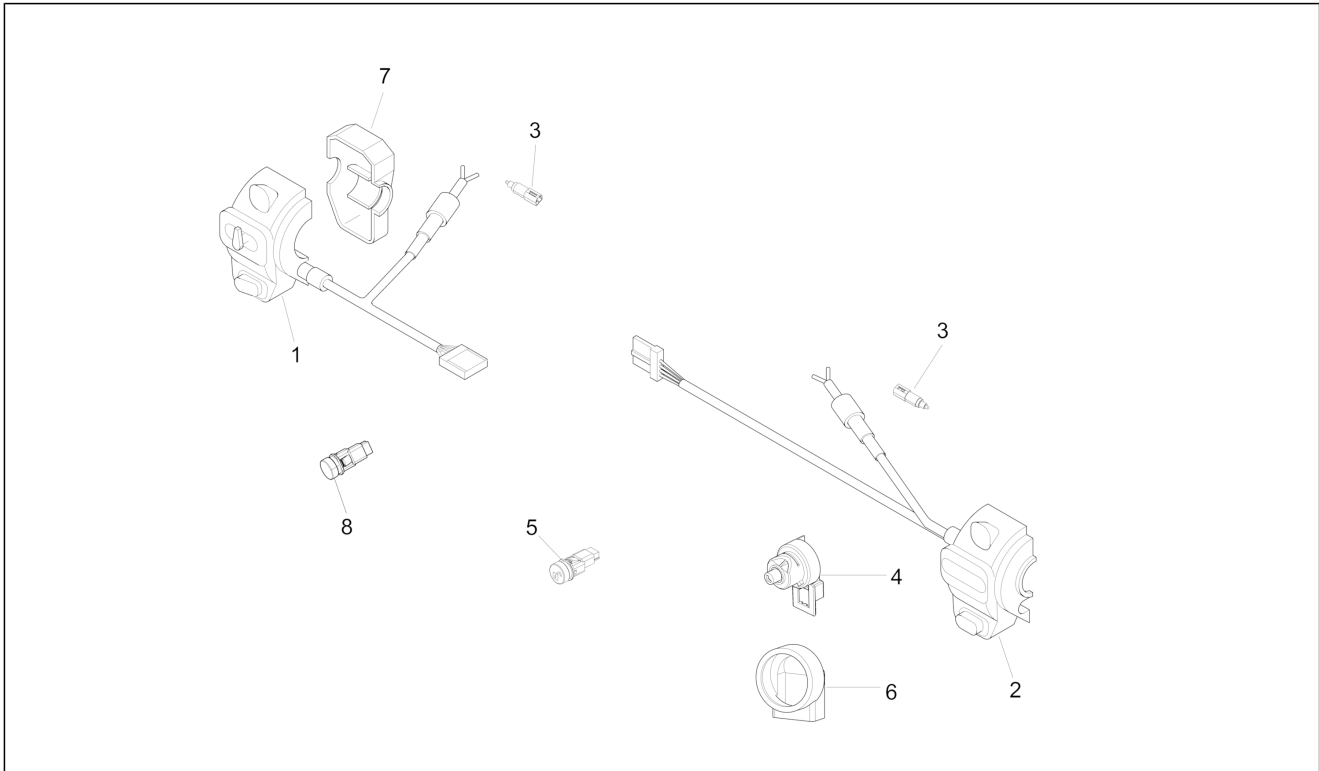

Group	Electrical system
Code	06.01
Description	Selectors - Switches - Buttons
Service	1

Pos.	Code	Description	Qty	Variants
				Colour:Green[305/A] Model version:ABS Version[ABS] Country:China[CN] Colour:Green[305/A] Country:United States of America[USA] Model version:ABS Version[ABS]
2	64017100VG	Right electric device	1	Colour:Green[305/A] Model version:No ABS Version[No ABS] Country:United States of America[USA] Colour:Green[305/A] Model version:No ABS Version[No ABS] Country:United States of America[USA] Colour:Green[305/A] Model version:No ABS Version[No ABS] Country:United States of America[USA] Colour:Green[305/A] Model version:No ABS Version[No ABS] Country:United States of America[USA] Colour:Green[305/A] Model version:No ABS Version[No ABS] Country:United States of America[USA] Colour:Green[305/A] Model version:No ABS Version[No ABS] Country:United States of America[USA] Colour:Green[305/A] Model version:No ABS Version[No ABS] Country:United States of America[USA] Colour:Green[305/A] Model version:No ABS Version[No ABS] Country:United States of America[USA]
2	64017100M5	Right electric device	1	Colour:Brown metallic[112/A] Model version:No ABS Version[No ABS] Country:United States of America[USA] Colour:Brown metallic[112/A]