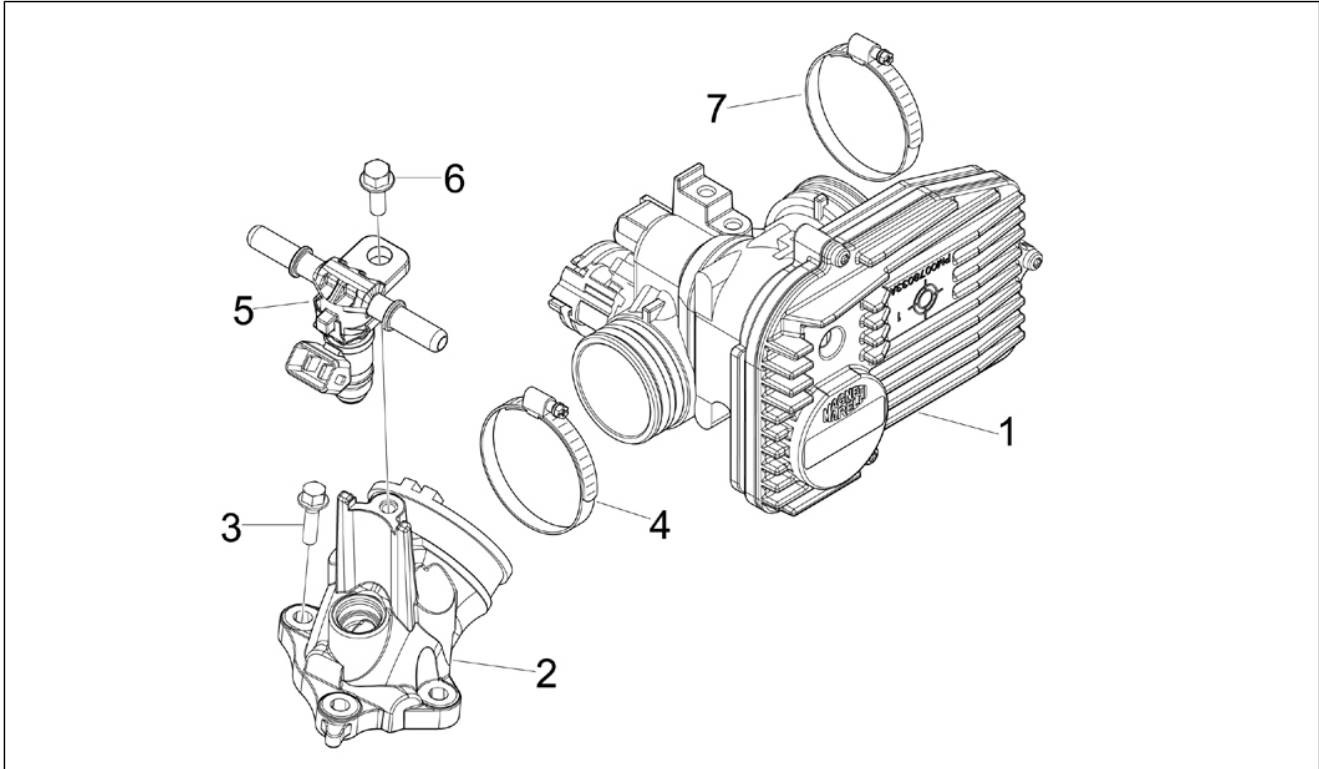

Group	Engine
Code	01.36
Description	Throttle body - Injector - Union pipe
Service	1

Pos.	Code	Description	Qty	Variants
				Country:China[CN] Colour:Sphere grey[784/B] Model version:ABS Version[ABS] Country:China[CN] Colour:Green[305/A] Country:United States of America[USA] Model version:ABS Version[ABS] Colour:Green[305/A] Model version:ABS Version[ABS] Country:China[CN] Colour:Sphere grey[784/B] Model version:ABS Version[ABS] Country:China[CN] Colour:Sphere grey[784/B] Model version:ABS Version[ABS] Country:China[CN] Colour:Green[305/A] Country:United States of America[USA] Model version:ABS Version[ABS] Colour:Green[305/A] Model version:ABS Version[ABS] Country:China[CN] Colour:Sphere grey[784/B] Model version:ABS Version[ABS] Country:China[CN] Colour:Sphere grey[784/B] Model version:ABS Version[ABS] Country:China[CN] Colour:Green[305/A] Country:United States of America[USA] Model version:ABS Version[ABS] Colour:Green[305/A] Model version:ABS Version[ABS] Country:China[CN] Colour:Sphere grey[784/B] Model version:ABS Version[ABS] Country:China[CN] Colour:Sphere grey[784/B]