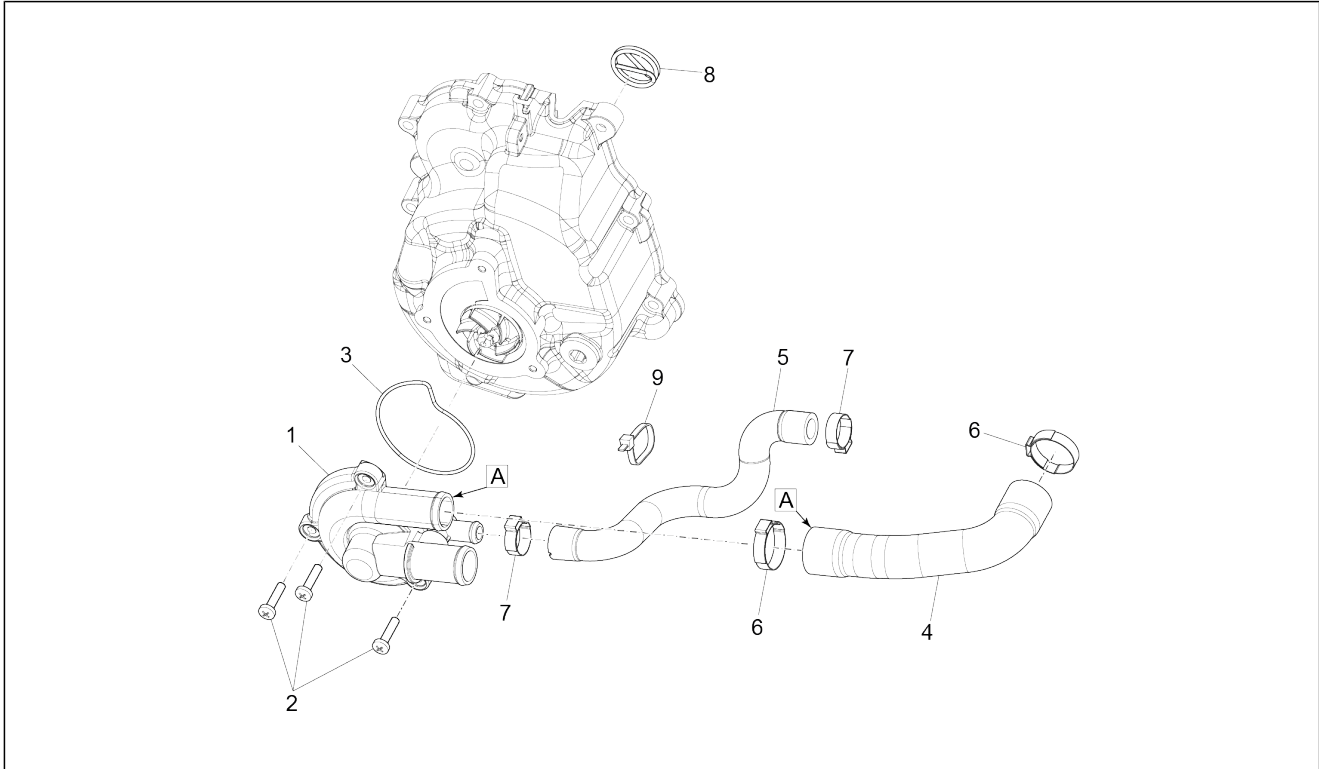

Group	Engine
Code	01.19
Description	Cooler pump
Service	1

Pos.	Code	Description	Qty	Variants
1	877528	Water pump cover	1	
2	828662	Screw M5x22	3	
3	485080	O-ring	1	
4	878626	Pump-cylinder hose	1	
5	878940	By-pass pipe	1	
6	CM001922	Hose clamp	2	
7	CM001904	Hose clamp	2	
8	842390	Drive key	1	
9	145298	Lock-strap L=180mm	1