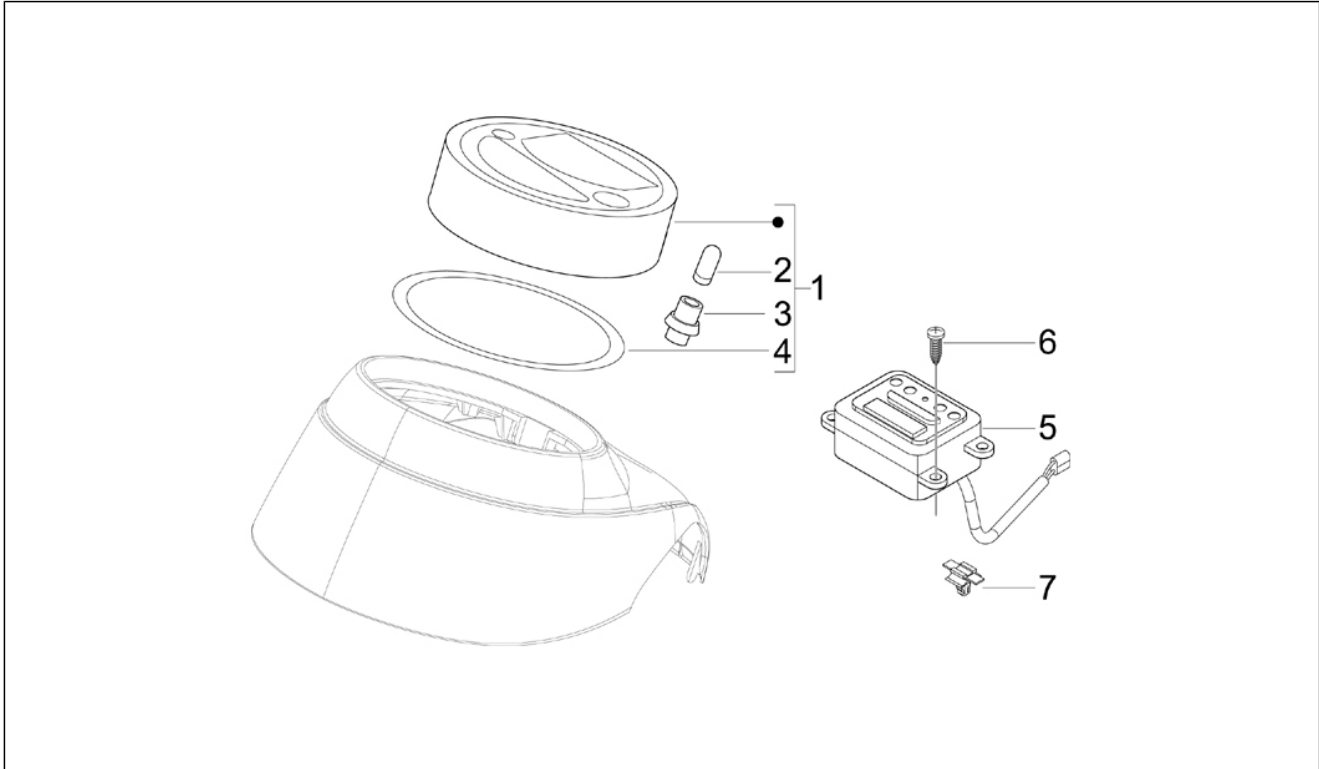

Group	Handlebars/Steering
Code	03.02
Description	Meter combination - Cruscotto
Service	1

Pos.	Code	Description	Qty	Variants
				Country:China[CN] Colour:Green[305/A] Model version:ABS Version[ABS] Country:China[CN] Colour:Green[305/A] Country:United States of America[USA] Model version:ABS Version[ABS] Colour:Sphere grey[784/B] Model version:ABS Version[ABS] Country:China[CN] Colour:Sphere grey[784/B] Model version:ABS Version[ABS] Country:China[CN] Colour:Green[305/A] Model version:ABS Version[ABS] Country:China[CN] Colour:Green[305/A] Country:United States of America[USA] Model version:ABS Version[ABS] Colour:Sphere grey[784/B] Model version:ABS Version[ABS] Country:China[CN] Colour:Sphere grey[784/B] Model version:ABS Version[ABS] Country:China[CN] Colour:Green[305/A] Model version:ABS Version[ABS] Country:China[CN] Colour:Green[305/A] Country:United States of America[USA] Model version:ABS Version[ABS]
6	018603	screw TBC 3,6x12	4	
7	584002	Maintenance	4