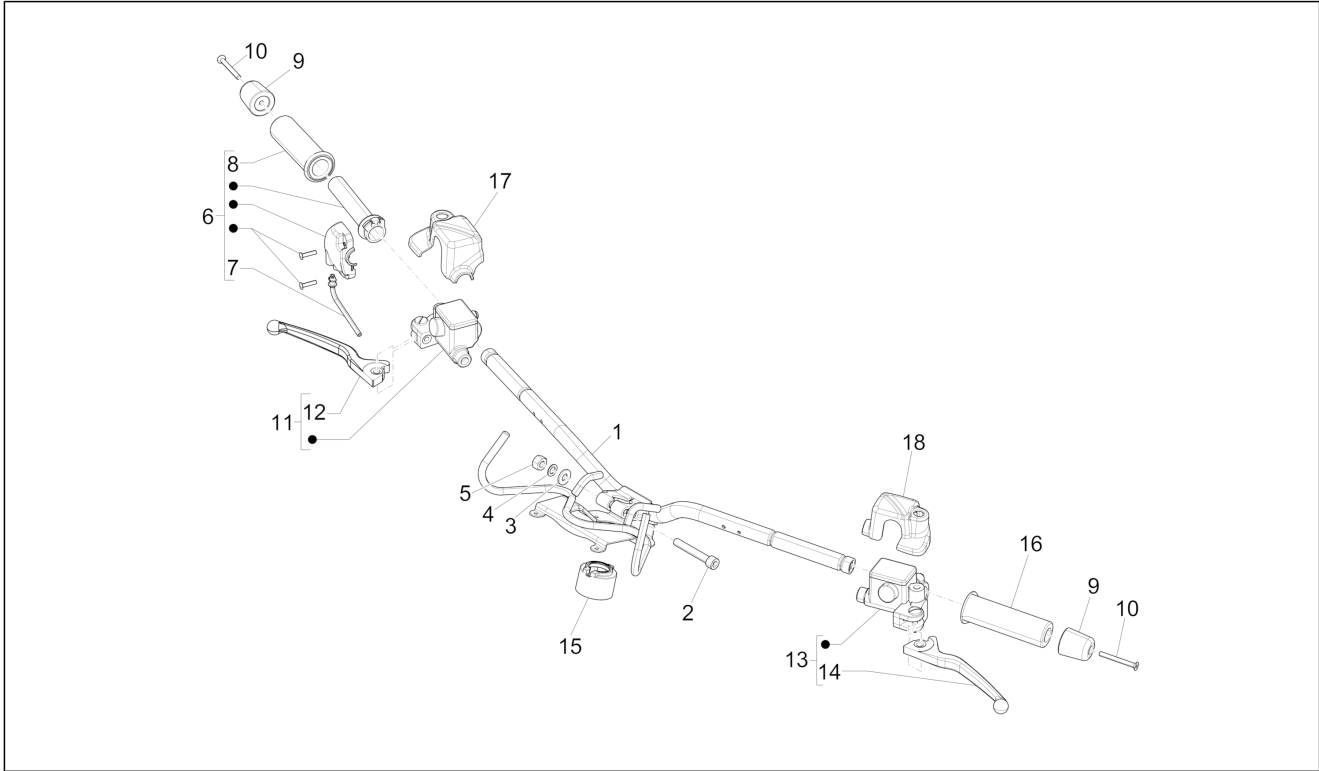

Vespa GTV 300
EVG8000US2 Vespa GTV 300 4T 4V ie NOABS E3 2009-2010
- Touring 2010-2016 (NAFTA, APAC)

Chassis prefix: ZAPM459L
Engine prefix: M456M, M458M

Group	Handlebars/Steering
Code	03.06
Description	Handlebars - Master cil.
Service	1

Pos.	Code	Description	Qty	Variants
1	624685	Handlebar with U.P.	1	
1	1B001759	Handlebar with U.P.	1	Colour:Sphere grey[784/B] Model version:ABS Version[ABS] Country:China[CN] Colour:Sphere grey[784/B] Model version:ABS Version[ABS] Country:China[CN] Colour:Green[305/A] Model version:ABS Version[ABS] Country:China[CN] Colour:Green[305/A] Country:United States of America[USA] Model version:ABS Version[ABS] Colour:Sphere grey[784/B] Model version:ABS Version[ABS] Country:China[CN] Colour:Sphere grey[784/B] Model version:ABS Version[ABS] Country:China[CN] Colour:Green[305/A] Model version:ABS Version[ABS] Country:China[CN] Colour:Green[305/A] Country:United States of America[USA] Model version:ABS Version[ABS] Colour:Sphere grey[784/B] Model version:ABS Version[ABS] Country:China[CN] Colour:Sphere grey[784/B] Model version:ABS Version[ABS] Country:China[CN] Colour:Green[305/A] Model version:ABS Version[ABS] Country:China[CN] Colour:Green[305/A] Country:United States of America[USA] Model version:ABS Version[ABS]