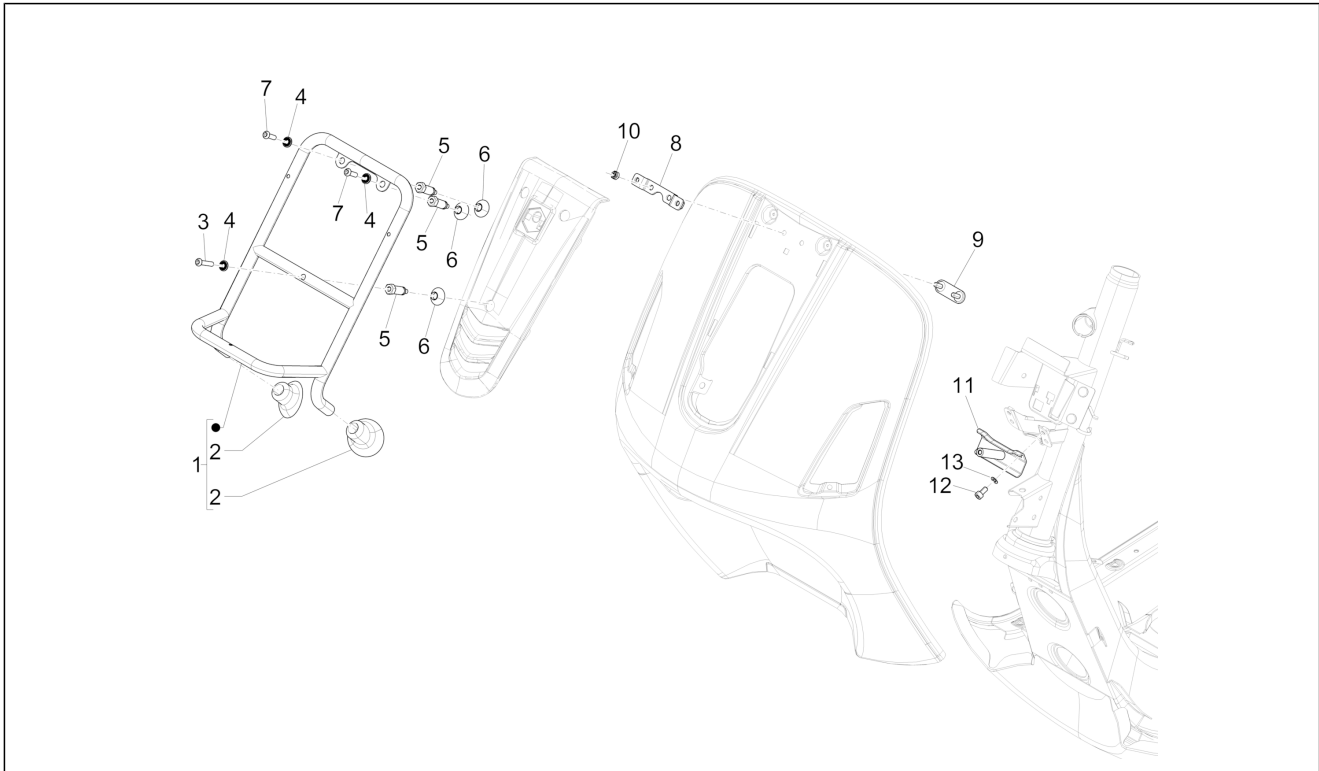

Group	Frame - Plastic parts - Coachwork
Code	02.43
Description	Front luggage rack
Service	1

Pos.	Code	Description	Qty	Variants
1	672310	Complete front luggage carrier	1	
2	672066	Rubber sucker cup for luggage carrier	2	
3	672340	screw	1	
4	834951	Conical washer	3	
5	672320	Spacer	3	
6	672330	Gasket	3	
7	672380	screw	2	
8	672290	Support clamp	1	
9	672319	Bracket with up	1	
10	709116	Nut	2	
11	672317	Centre bracket	1	
12	122675	Hex socket screw	2	
13	012536	Notched washer 11x6,3	2