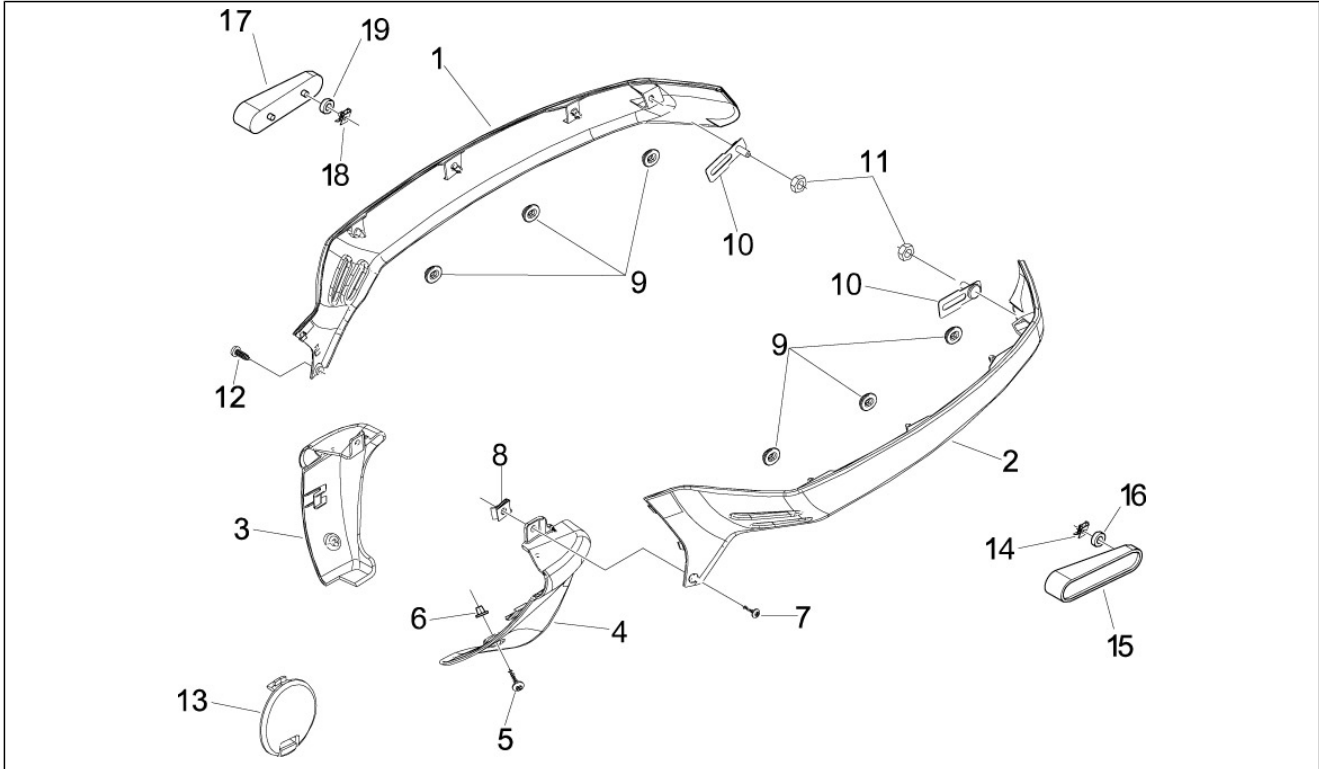

Group	Frame - Plastic parts - Coachwork
Code	02.32
Description	Side cover - Spoiler
Service	1

Pos.	Code	Description	Qty	Variants
				Model version:No ABS Version[No ABS] Country:United States of America[USA] Colour:Green[305/A] Model version:No ABS Version[No ABS] Country:United States of America[USA] Colour:Green[305/A] Model version:No ABS Version[No ABS] Country:United States of America[USA] Colour:Green[305/A] Model version:ABS Version[ABS] Country:China[CN] Colour:Green[305/A] Country:United States of America[USA] Model version:ABS Version[ABS]
2	62113700M5	Left side cover	1	Colour:Brown metallic[112/A] Model version:No ABS Version[No ABS] Country:United States of America[USA] Colour:Brown metallic[112/A] Model version:No ABS Version[No ABS] Country:United States of America[USA] Colour:Brown metallic[112/A] Model version:No ABS Version[No ABS] Country:United States of America[USA] Colour:Brown metallic[112/A] Model version:No ABS Version[No ABS] Country:United States of America[USA] Colour:Brown metallic[112/A] Model version:No ABS Version[No ABS] Country:United States of America[USA] Colour:Brown metallic[112/A] Model version:No ABS Version[No ABS] Country:United States of America[USA] Colour:Brown metallic[112/A] Model version:No ABS Version[No ABS] Country:United States of America[USA] Colour:Brown metallic[112/A] Model version:No ABS Version[No ABS] Country:United States of America[USA] Colour:Brown metallic[112/A] Model version:No ABS Version[No ABS]