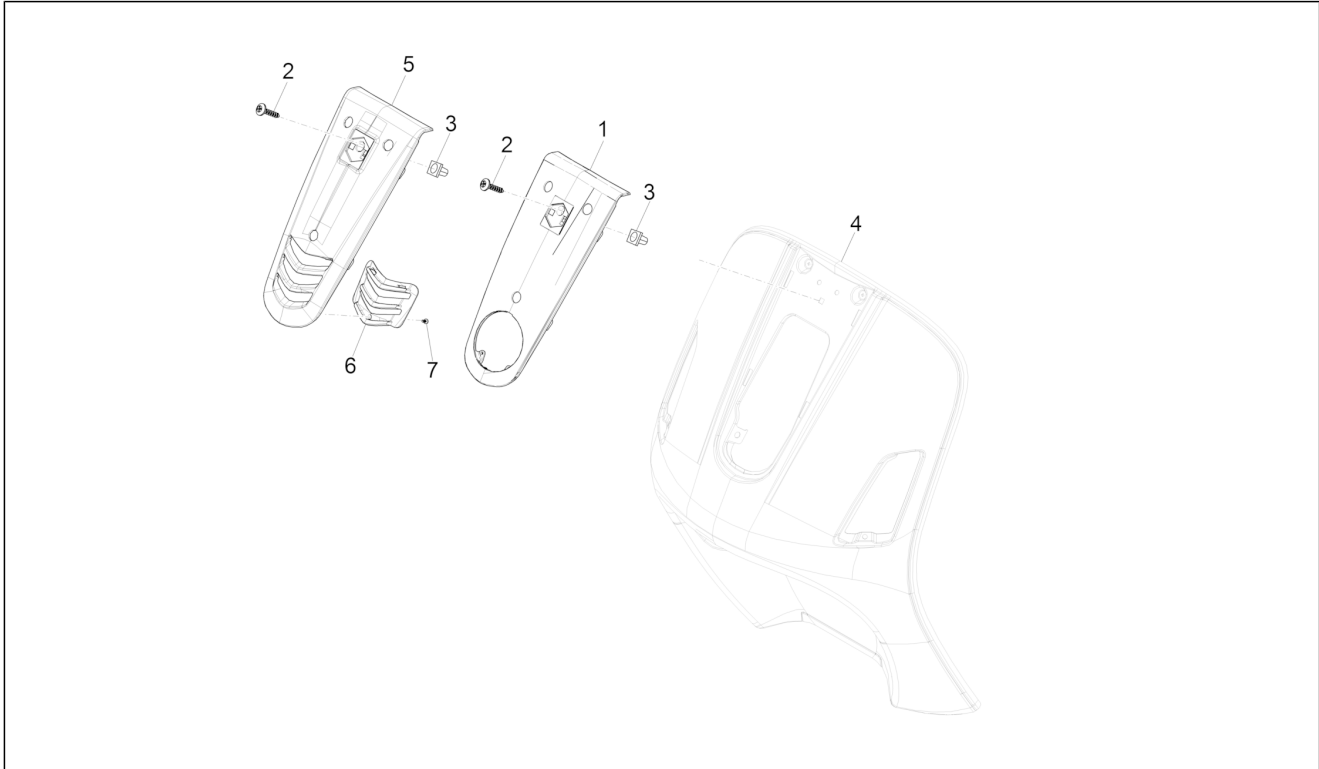

Group	Frame - Plastic parts - Coachwork
Code	02.26
Description	Front shield
Service	1

Pos.	Code	Description	Qty	Variants
1	6722855	Steering column cover	1	
1	67228500VG	Steering column cover	1	Colour:Green[305/A] Model version:No ABS Version[No ABS] Country:United States of America[USA] Colour:Green[305/A] Model version:No ABS Version[No ABS] Country:United States of America[USA] Colour:Green[305/A] Model version:No ABS Version[No ABS] Country:United States of America[USA] Colour:Green[305/A] Model version:No ABS Version[No ABS] Country:United States of America[USA] Colour:Green[305/A] Model version:No ABS Version[No ABS] Country:United States of America[USA] Colour:Green[305/A] Model version:No ABS Version[No ABS] Country:United States of America[USA] Colour:Green[305/A] Model version:No ABS Version[No ABS] Country:United States of America[USA] Colour:Green[305/A] Model version:No ABS Version[No ABS] Country:United States of America[USA] Colour:Green[305/A] Model version:No ABS Version[No ABS] Country:United States of America[USA]
1	67228500M4	Steering column cover	1	Colour:Pastel ivory[552] Model version:No ABS Version[No ABS]
1	62114350M4	Steering column cover	1	Colour:Pastel ivory[552] Model version:No ABS Version[No ABS] Country:United States of America[USA]
1	67228500M5	Steering column cover	1	Colour:Brown metallic[112/A] Model version:No ABS Version[No ABS] Country:United States of America[USA]