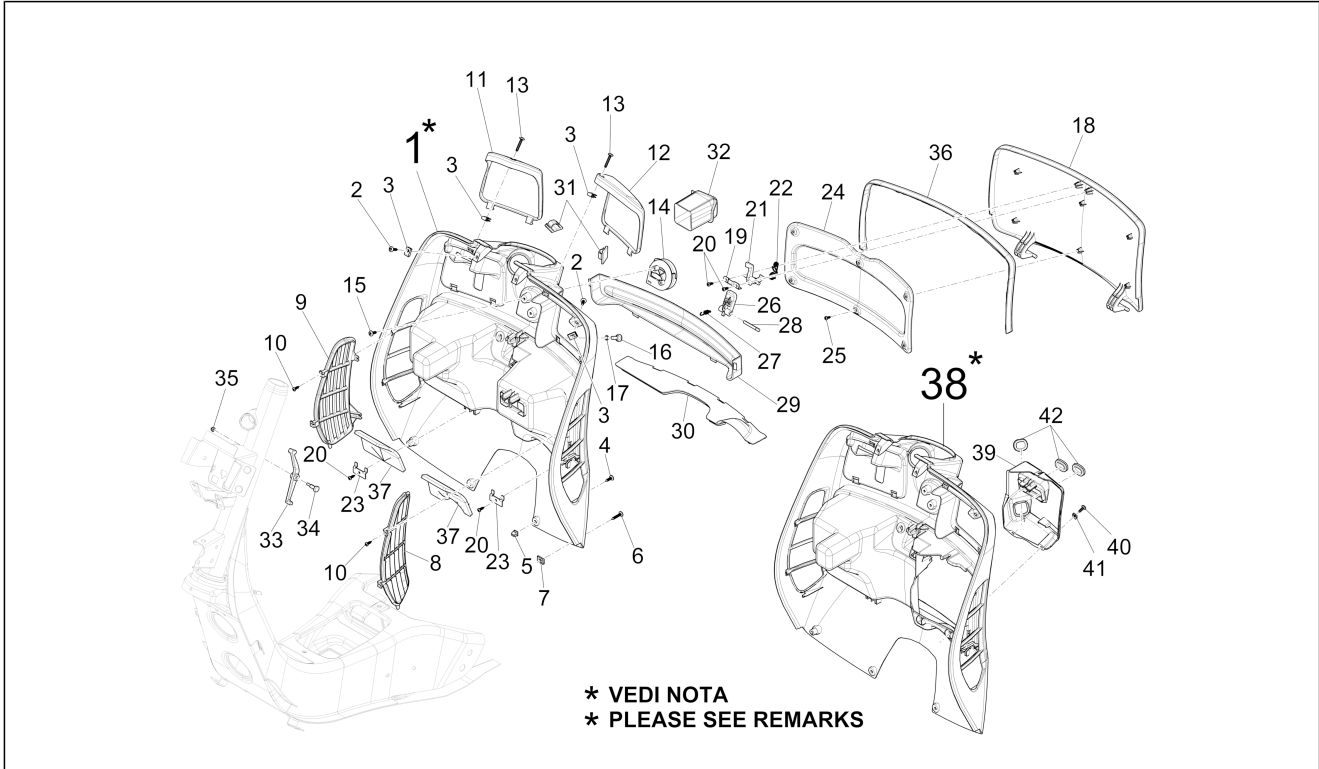

Group	Frame - Plastic parts - Coachwork
Code	02.30
Description	Front glove-box - Knee-guard panel
Service	1

Pos.	Code	Description	Qty	Variants
				Country:United States of America[USA] Model version:ABS Version[ABS]
18	57717500HF	Glove compartment door	1	Colour:Sphere grey[784/B] Model version:ABS Version[ABS] Country:China[CN] Colour:Sphere grey[784/B] Model version:ABS Version[ABS] Country:China[CN] Colour:Sphere grey[784/B] Model version:ABS Version[ABS] Country:China[CN] Colour:Sphere grey[784/B] Model version:ABS Version[ABS] Country:China[CN]
19	252420	Square	1	
20	268596	Plug screw	4	
21	575607	Pawl	1	
22	577005	Spring	1	
23	257614	Door fixing bracket	2	
24	577468	Counter flap	1	
25	297498	Self tapping screw	6	
26	577861	Lever	1	
27	577399	Spring	1	
28	577400	Pin	1	
29	577447	Rim	1	
30	623776	paratia interna bauletto	1	
31	577594	Spring clamp	2	
32	620452	Cover	1	
33	299972	Special screw	1	
34	577453	Lock lever	1	
35	577620	Self locking nut	1