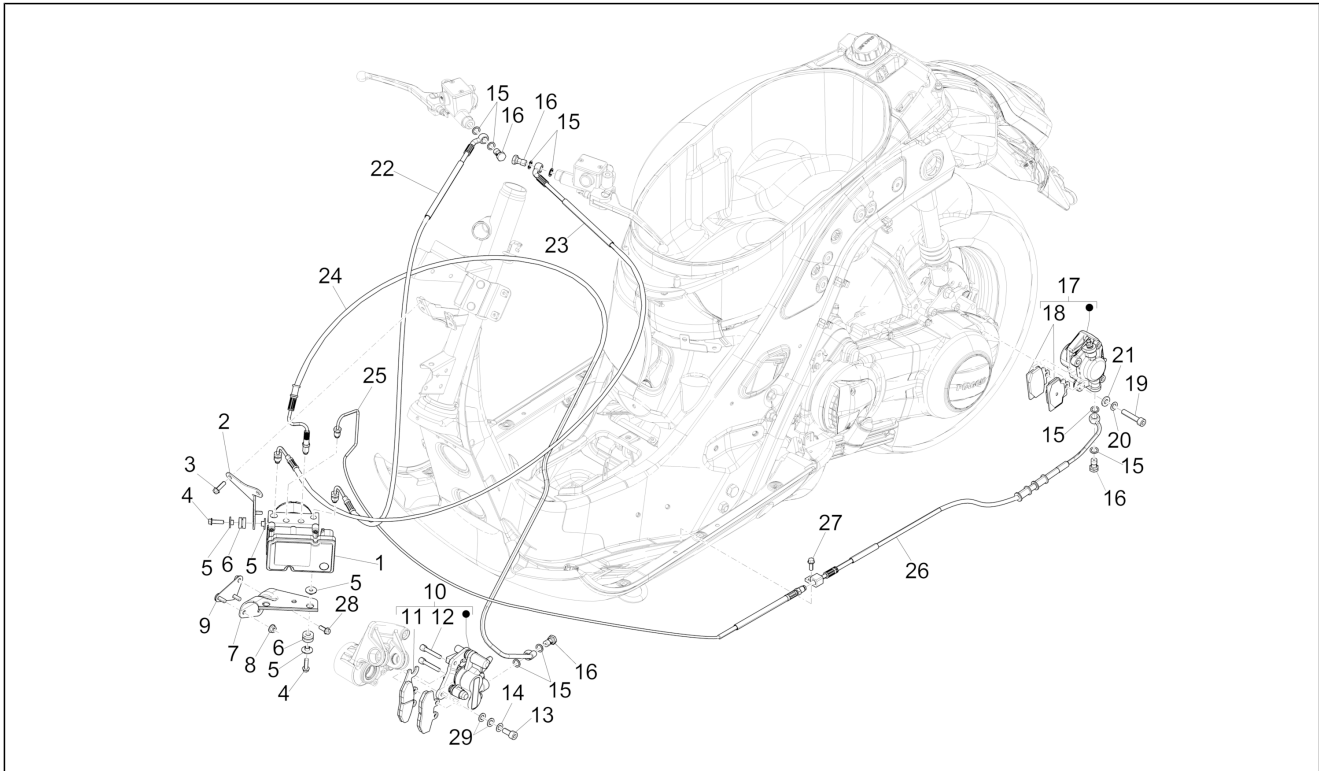

Group	Braking system - Transmissions
Code	05.06
Description	ABS Brake system
Service	1

Pos.	Code	Description	Qty	Variants
1	1C001631	ABS electro-hydraulic control unit	1	Model version:ABS Version[ABS]
2	1C000266	Support clamp ABS	1	Model version:ABS Version[ABS]
3	018639	Hex screw M6x20	2	Model version:ABS Version[ABS]
4	018639	Hex screw M6x20	3	Model version:ABS Version[ABS]
5	1C000253	Spacer	6	Model version:ABS Version[ABS]
6	939278	Pad	3	Model version:ABS Version[ABS]
7	1C000171	Fixture rod	1	Model version:ABS Version[ABS]
8	969224	Nut	2	Model version:ABS Version[ABS]
9	1C000890	Complete bracket	1	Model version:ABS Version[ABS]
10	CM068320	Front brake caliper	1	Model version:ABS Version[ABS]
11	668021	Brake pads couple	1	Model version:ABS Version[ABS]
12	666139	Brake supp. plate pin	2	Model version:ABS Version[ABS]
13	149104	Hex socket screw M8x40	2	Model version:ABS Version[ABS]
14	709047	Spring washer	2	Model version:ABS Version[ABS]
15	127927	Gasket	8	Model version:ABS Version[ABS]
16	265451	Oil pipe screw M10x18	4	Model version:ABS Version[ABS]
17	CM074101	Heng Tong brake calliper	1	Model version:ABS Version[ABS]
18	647161	Rear Brake pads couple.	1	Model version:ABS Version[ABS]
19	319532	screw	2	Model version:ABS Version[ABS]
20	709047	Spring washer	2	Model version:ABS Version[ABS]
21	003058	Flat washer 15x8,4x1,5	2	Model version:ABS Version[ABS]
22	1C001255	ABS unit right brake pump pipe	1	Model version:ABS Version[ABS]
23	1C001254	ABS unit right brake pump pipe	1	Model version:ABS Version[ABS]
24	1C000272	ABS unit brake pipe - front brake pin	1	Model version:ABS Version[ABS]
25	1C000630	Rear brake - junction - ABS unit pip	1	Model version:ABS Version[ABS]
26	1C000677	Rear brake pipe	1	Model version:ABS Version[ABS]
27	B016777	Screw w/ flange M6x16	1	Model version:ABS Version[ABS]
28	B016777	Screw w/ flange M6x16	1	Model version:ABS Version[ABS]