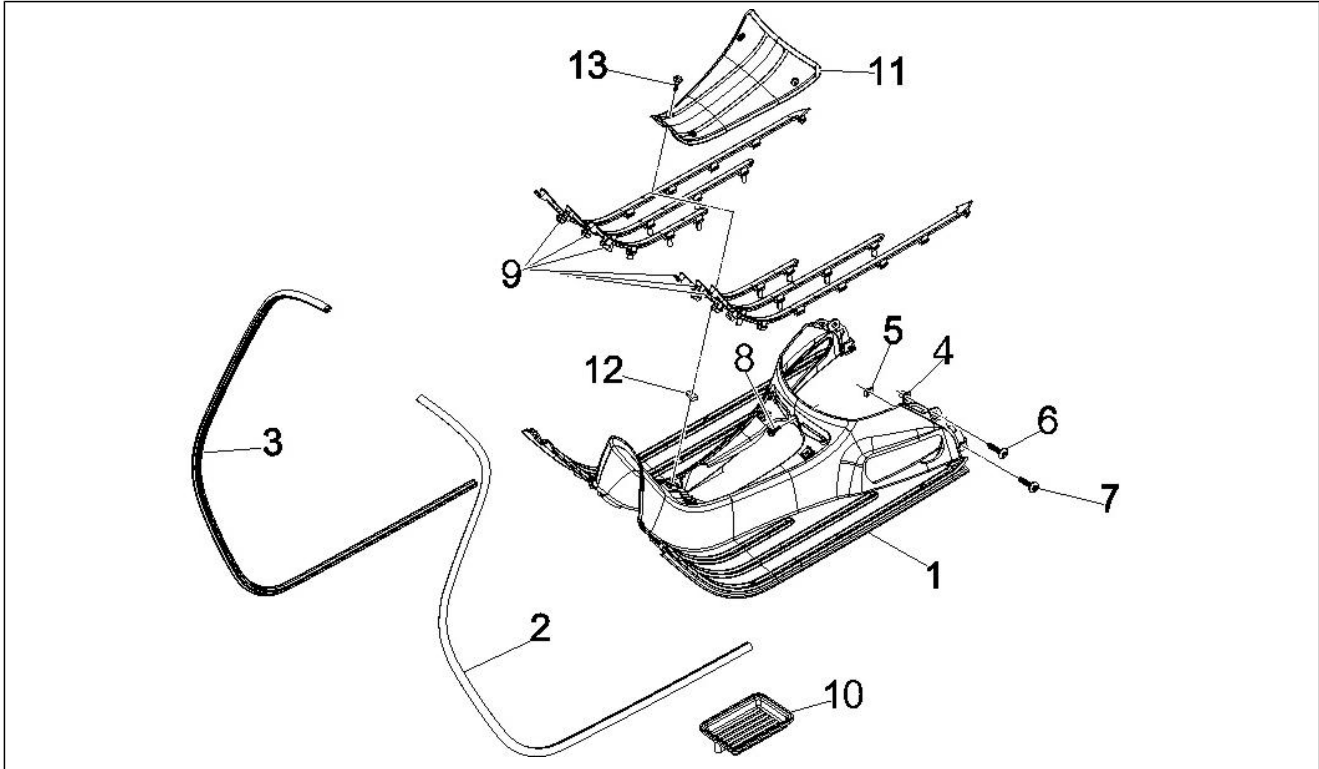

Group	Frame - Plastic parts - Coachwork
Code	02.31
Description	Central cover - Footrests
Service	1

Pos.	Code	Description	Qty	Variants
12	CM017410	Spring plate	4	
13	CM178601	Self tapping screw D4.2x16	4