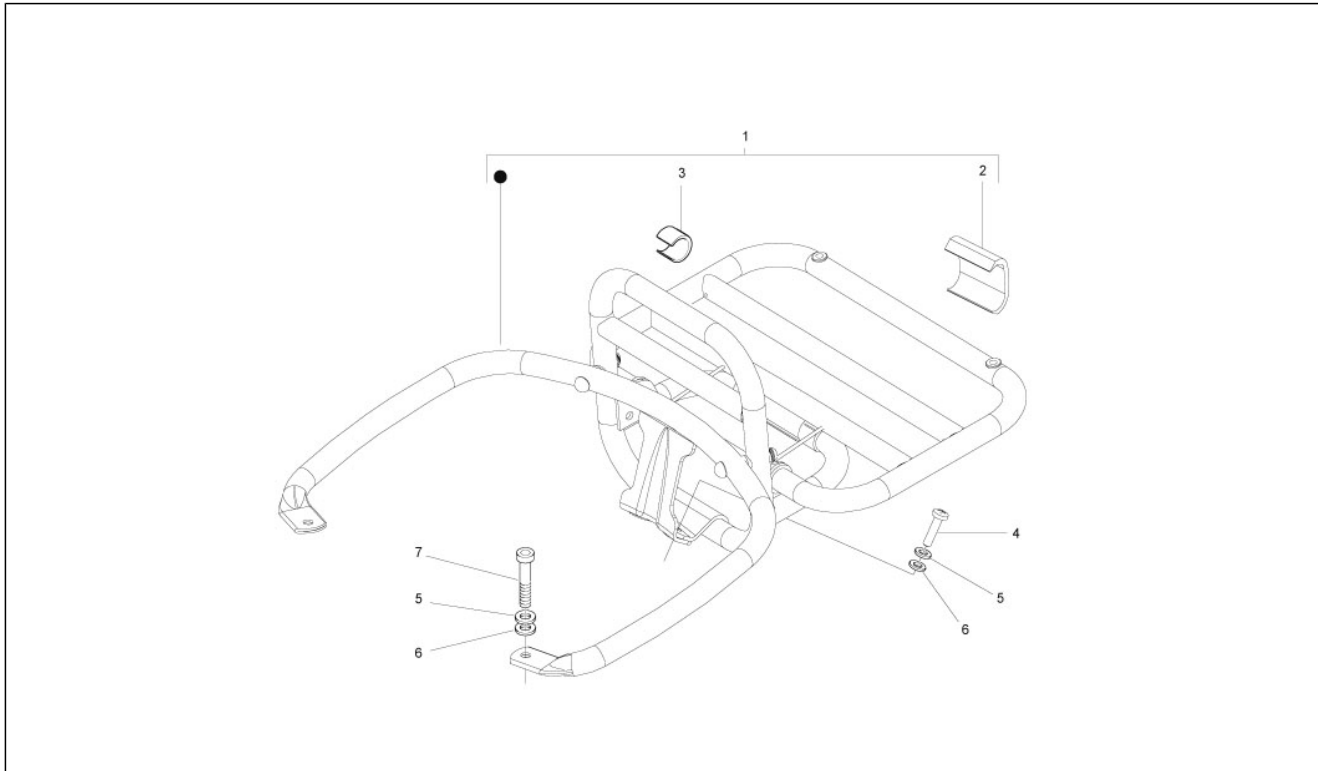

Group	Frame - Plastic parts - Coachwork
Code	02.44
Description	Rear luggage rack
Service	1

Pos.	Code	Description	Qty	Variants
1	623977	Complete rear luggage rack	1	
1	1B002106	Complete rear luggage rack	1	
2	623576	Retainer flap	1	
3	622554	Buffer for luggage carrier	3	
4	623920	screw torx	4	
4	623920	screw torx	2	
5	012533	Notched washer 6,6x11x0	4	
6	013777	Washer 6.4x13x1.5	4	
7	975669	screw TBEI M6 L60	2