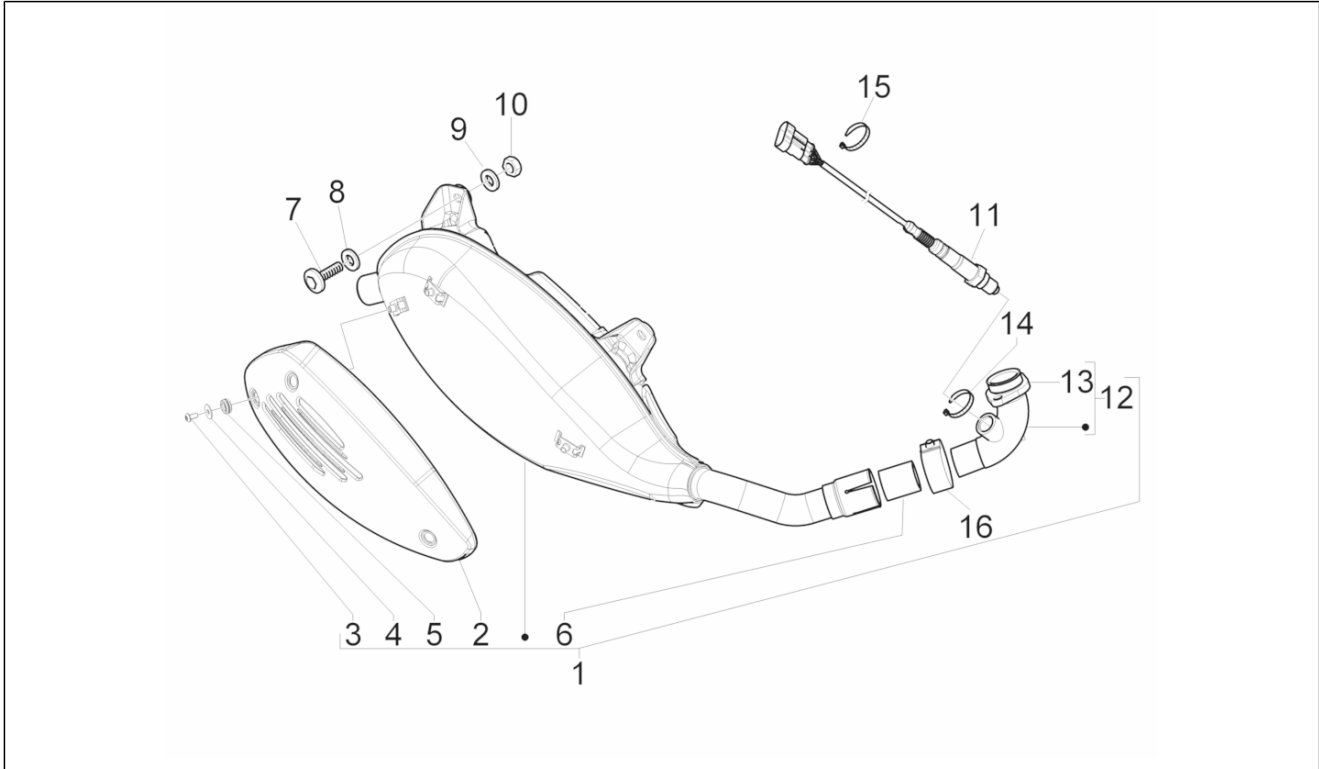

Group	Engine
Code	01.42
Description	Silencer
Service	1

Pos.	Code	Description	Qty	Variants
				Model version:No ABS Version[No ABS] Country:United States of America[USA] Colour:Green[305/A] Model version:ABS Version[ABS] Country:United States of America[USA] Colour:Brown metallic[112/A] Model version:No ABS Version[No ABS] Country:United States of America[USA] Colour:Brown metallic[112/A] Model version:No ABS Version[No ABS] Country:United States of America[USA] Colour:Green[305/A] Model version:No ABS Version[No ABS] Country:United States of America[USA] Colour:Sphere grey[784/B] Model version:ABS Version[ABS] Country:China[CN] Colour:Pastel ivory[552] Model version:No ABS Version[No ABS] Colour:Brown metallic[112/A] Model version:No ABS Version[No ABS] Country:United States of America[USA] Colour:Green[305/A] Model version:No ABS Version[No ABS] Country:United States of America[USA] Colour:Green[305/A] Model version:No ABS Version[No ABS] Country:United States of America[USA] Colour:Pastel ivory[552] Model version:No ABS Version[No ABS] Country:United States of America[USA] Colour:Green[305/A] Country:United States of America[USA] Model version:ABS Version[ABS] Colour:Brown metallic[112/A] Model version:No ABS Version[No ABS] Country:United States of America[USA] Colour:Brown metallic[112/A]