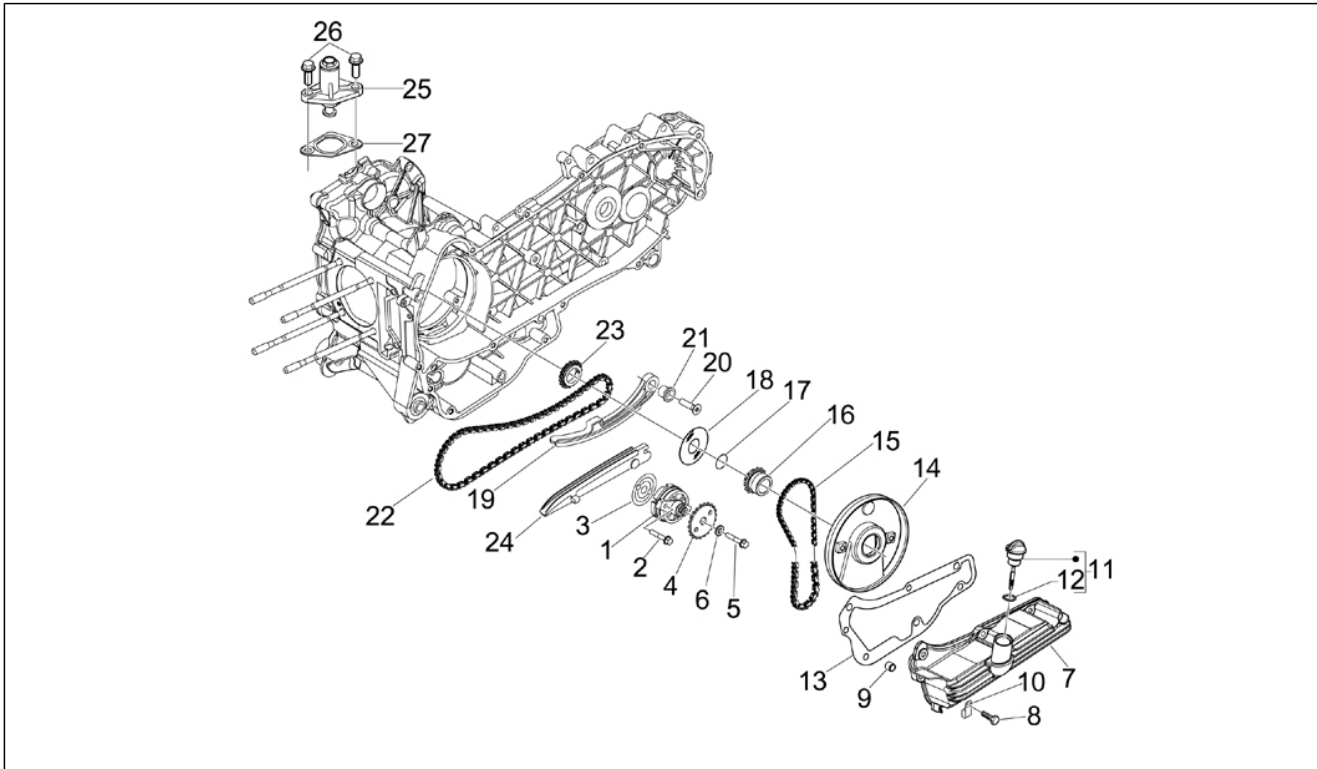

Group	Engine
Code	01.18
Description	Oil pump
Service	1

Pos.	Code	Description	Qty	Variants
1	82948R	Oil pump assembly	1	
2	829593	Screw w/ flange M5x35	2	
3	847929	Carter-oil pump gasket	1	
4	287913	Oil pump gear	1	
5	B016426	Screw w/ flange M6x14	1	
6	436695	Belleville spring Ø6,4xØ20x2	1	
7	846096	Motor oil cup	1	
8	B016792	Screw w/ flange M6x30	7	
9	277916	Locating dowel Ø7,5x12	3	
10	564629	Hose clamp	2	
11	843364	Oil plug assembly	1	
12	479986	O-ring	1	
13	846098	Gasket	1	
14	847116	Timing system cover	1	
15	82649R	Oil pump chain	1	
16	82783R	Oil pump control pinion	1	
17	825952	O-Ring seal ring	1	
18	483918	Oil seal washer	1	
19	1A005929	Chain tensioner rod	1	
20	B016774	Screw w/ flange M6x25	1	
21	485868	Chain tensioner rod spacer	1	
22	82723R	Camshaft chain	1	
23	82782R	Timing chain pinion	1	
24	847516	Chain tensioner sliding block	1	
25	289919	Chain tensioner bracket	1	
26	B016777	Screw w/ flange M6x16	2	
27	847928	Cylinder/chain tensioner gasket	1	