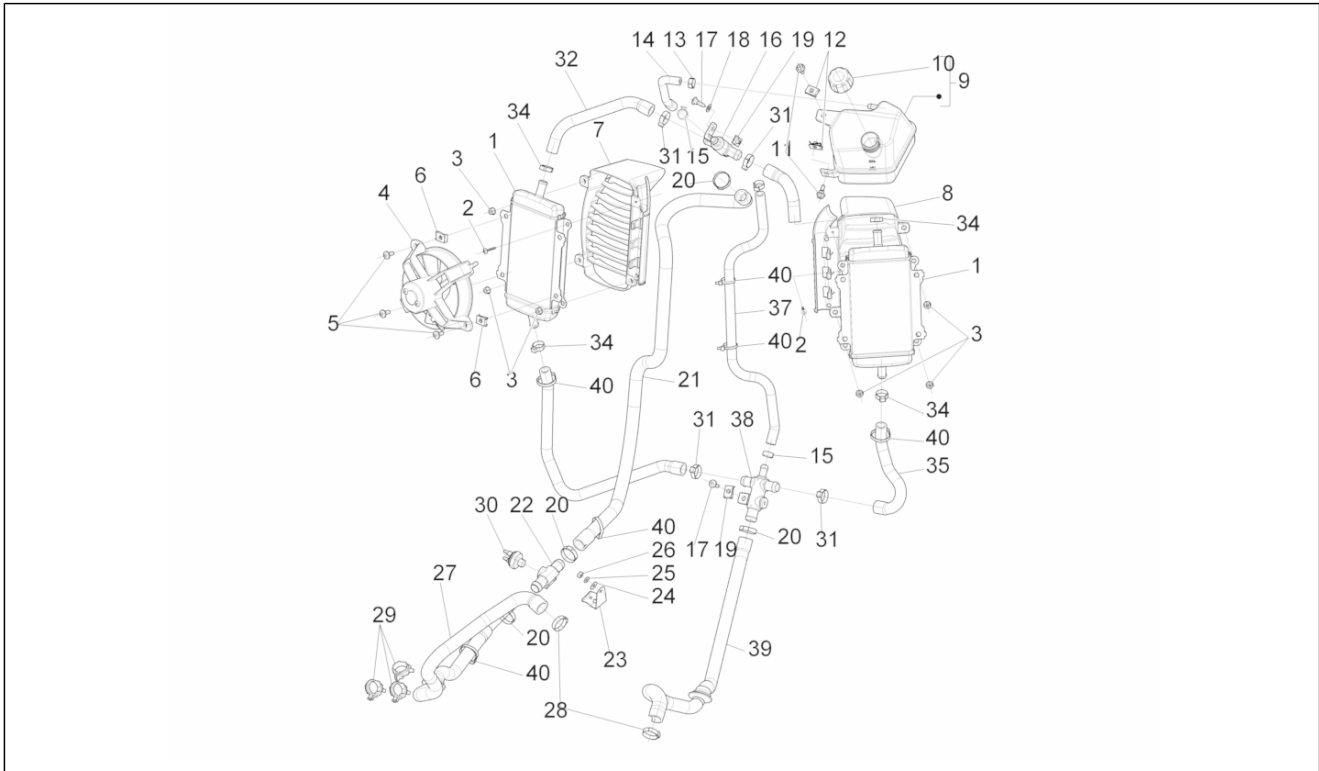

Group	Frame - Plastic parts - Coachwork
Code	02.55
Description	Cooling system
Service	1

Pos.	Code	Description	Qty	Variants
1	577183	Water cooler	2	
2	CM178606	Self tapping screw 4,2x16	2	
2	270793	TBCIC Screw	2	
3	288245	Self locking nut M6	6	
4	584669	Fan engine	1	
5	CM179301	Screw M6x16	3	
6	254485	Spring plate M6	3	
7	577187	Left air duct	1	
8	622839	Right air duct	1	
9	657110	Coolant tank	1	
10	623673	Expansion tank plug	1	
11	257404	screw	2	
12	254485	Spring plate M6	1	
13	CM001903	Hose clamp	1	
14	577433	pipe	1	
15	CM001904	Hose clamp	3	
16	577195	Joint	1	
17	CM179201	Metric screw M6x22	2	
18	709047	Spring washer	1	
19	254485	Spring plate M6	2	
20	CM001915	Hose clamp	4	
21	624703	Upper joint pipe	1	
21	57333R	Upper connection joint pipe	1	Colour:Sphere grey[784/B] Model version:ABS Version[ABS] Country:China[CN]
22	949625	Thermal switch joint	1	
23	624702	Fitting support bracket	1	
24	013880	Flat washer 16x6,5x1,5	1