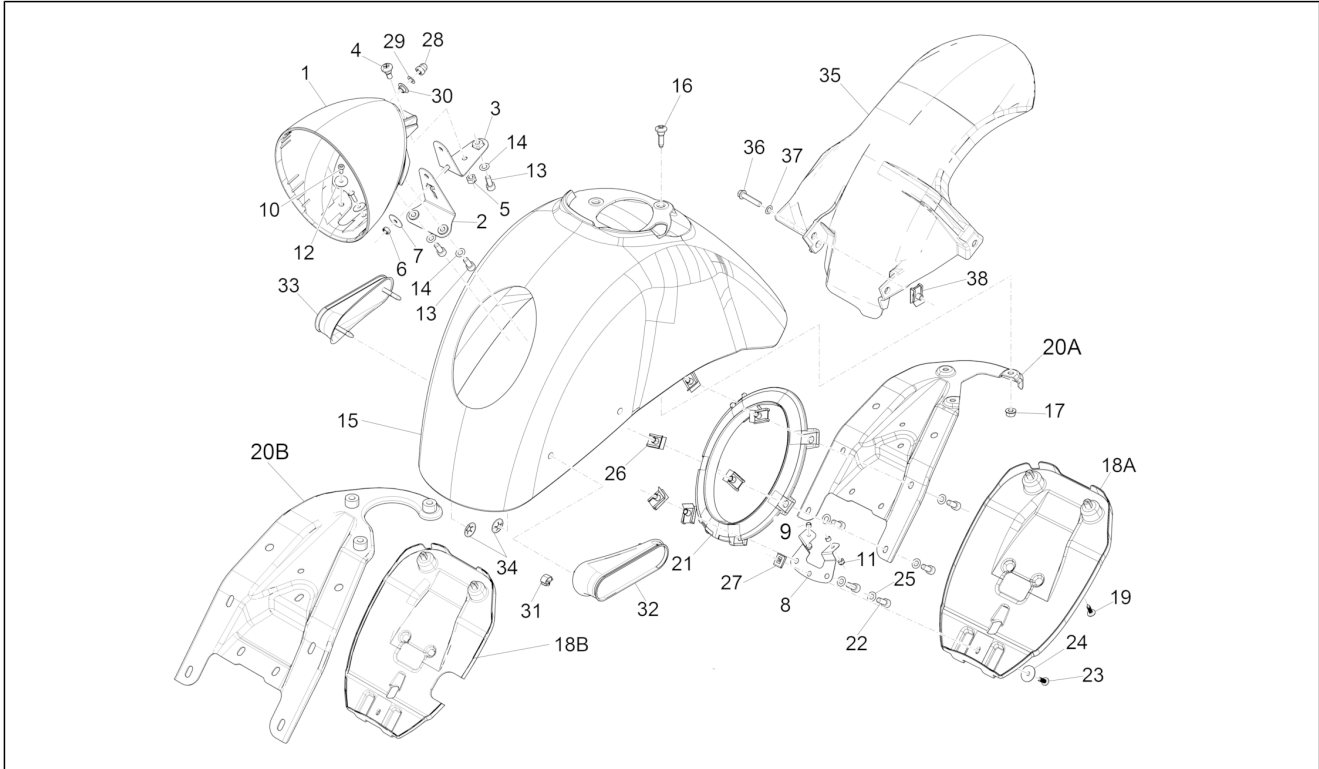

Group	Frame - Plastic parts - Coachwork
Code	02.33
Description	Wheel huosing - Mudguard
Service	1

Pos.	Code	Description	Qty	Variants
				Country:United States of America[USA] Colour:Green[305/A] Model version:No ABS Version[No ABS] Country:United States of America[USA] Colour:Green[305/A] Model version:ABS Version[ABS] Country:China[CN] Colour:Green[305/A] Country:United States of America[USA] Model version:ABS Version[ABS] Colour:Green[305/A] Model version:No ABS Version[No ABS] Country:United States of America[USA] Colour:Green[305/A] Model version:No ABS Version[No ABS] Country:United States of America[USA] Colour:Green[305/A] Model version:No ABS Version[No ABS] Country:United States of America[USA] Colour:Green[305/A] Model version:ABS Version[ABS] Country:China[CN] Colour:Green[305/A] Country:United States of America[USA] Model version:ABS Version[ABS] Colour:Green[305/A] Model version:No ABS Version[No ABS] Country:United States of America[USA] Colour:Green[305/A] Model version:No ABS Version[No ABS] Country:United States of America[USA] Colour:Green[305/A] Model version:No ABS Version[No ABS] Country:United States of America[USA] Colour:Green[305/A] Model version:ABS Version[ABS] Country:China[CN] Colour:Green[305/A]