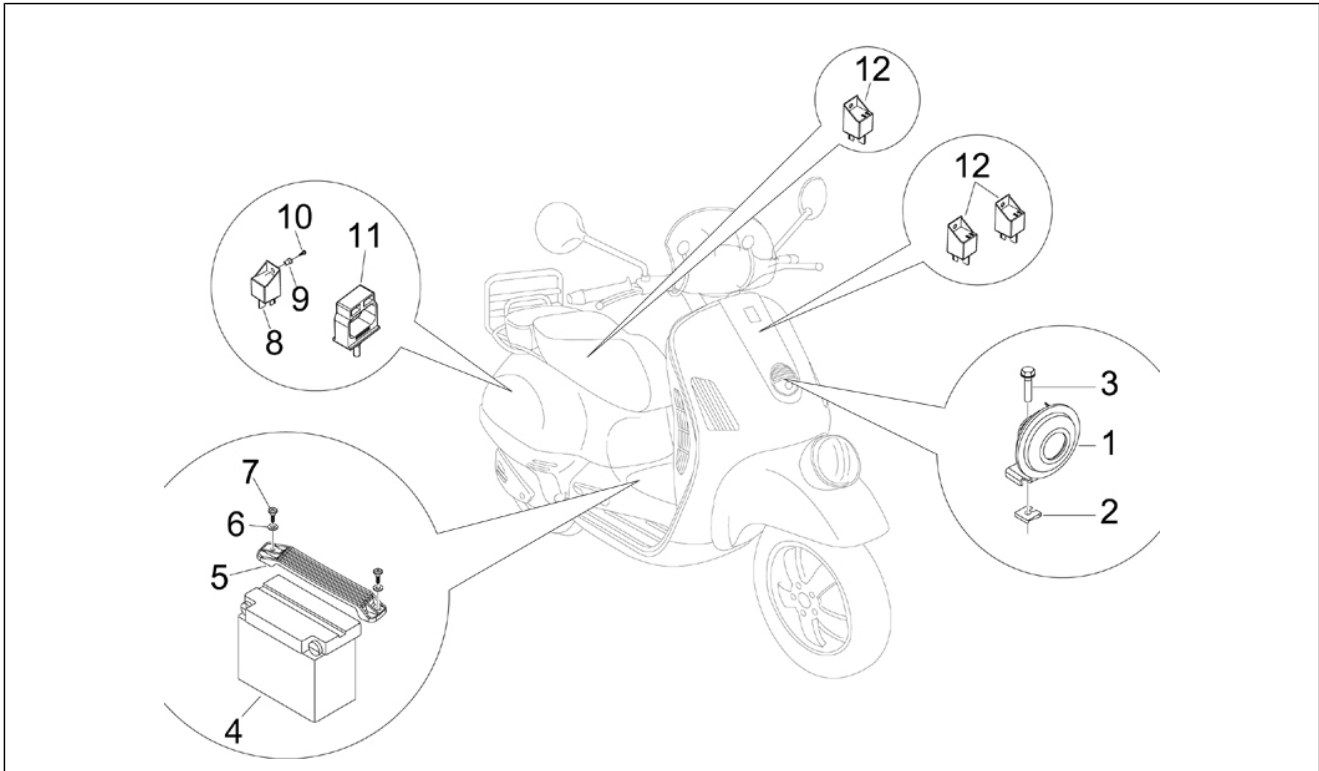

Group	Electrical system
Code	06.05
Description	Remote control switches - Battery - Horn
Service	1

Pos.	Code	Description	Qty	Variants
1	58093R	Horn	1	
2	254485	Spring plate M6	1	
3	B016777	Screw w/ flange M6x16	1	
4	1R000318	Battery PTX12-BS 12V-10Ah (Piaggio)	1	
4	583158	Battery (Yuasa) 12V-10Ah	1	
5	621830	Battery bracket	1	
6	016406	Spring washer 6,4x11,8x1	2	
7	259830	Metric screw M6x20	2	
8	58115R	Starter relay 12V-80A	1	
9	157716	Expansion plug	1	
10	259349	Screw M4,2x13	1	
11	291017	Flexible support	1	
12	639679	Starter relay 12V-80A (Italmecc)	1	
12	641933	Relay with resistance 12V-30A	4