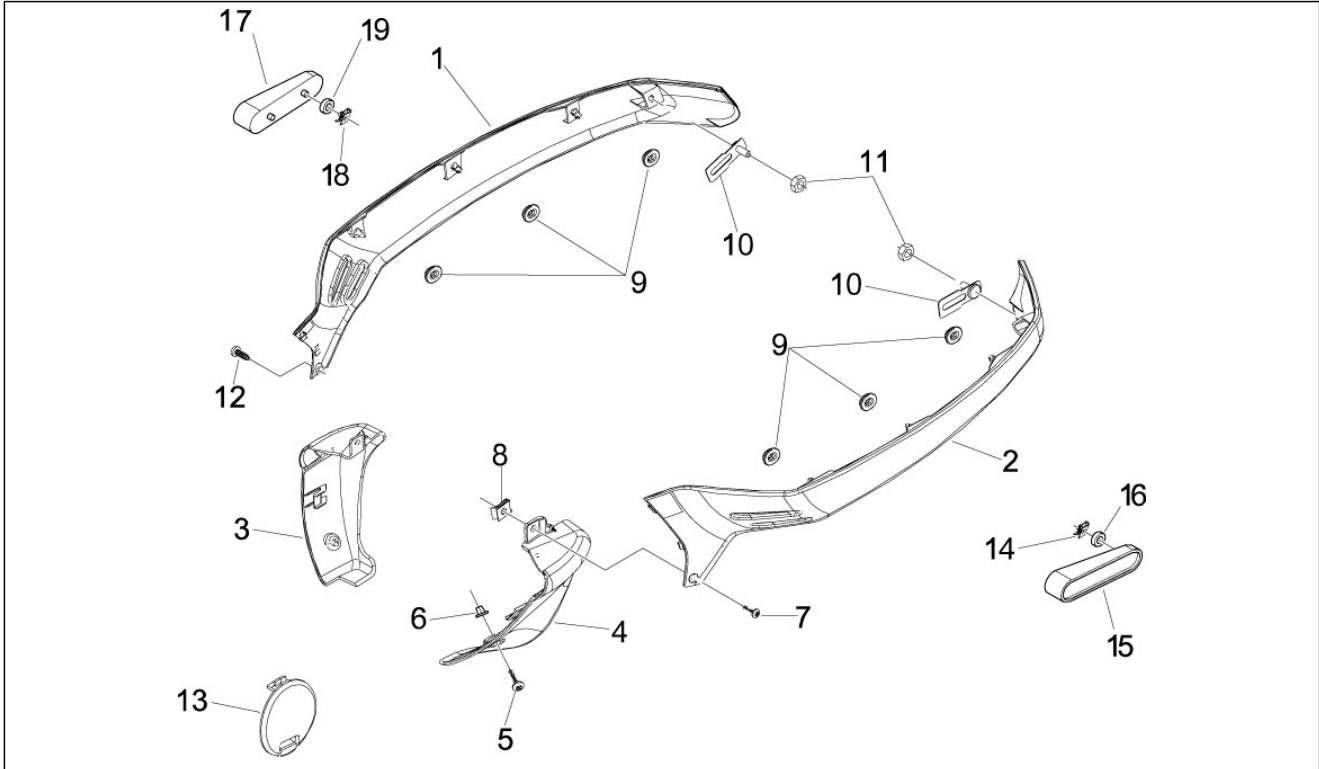

Group	Frame - Plastic parts - Coachwork
Code	02.32
Description	Side cover - Spoiler
Service	1

Pos.	Code	Description	Qty	Variants
				Country:United States of America[USA] Colour:Green[305/A] Model version:ABS Version[ABS] Country:China[CN] Colour:Green[305/A] Country:United States of America[USA] Model version:ABS Version[ABS] Colour:Green[305/A] Model version:No ABS Version[No ABS] Country:United States of America[USA] Colour:Green[305/A] Model version:No ABS Version[No ABS] Country:United States of America[USA] Colour:Green[305/A] Model version:No ABS Version[No ABS] Country:United States of America[USA] Colour:Green[305/A] Model version:ABS Version[ABS] Country:China[CN] Colour:Green[305/A] Country:United States of America[USA] Model version:ABS Version[ABS] Colour:Green[305/A] Model version:No ABS Version[No ABS] Country:United States of America[USA] Colour:Green[305/A] Model version:No ABS Version[No ABS] Country:United States of America[USA] Colour:Green[305/A] Model version:No ABS Version[No ABS] Country:United States of America[USA] Colour:Green[305/A] Model version:ABS Version[ABS] Country:China[CN] Colour:Green[305/A] Country:United States of America[USA] Model version:ABS Version[ABS] Colour:Green[305/A]