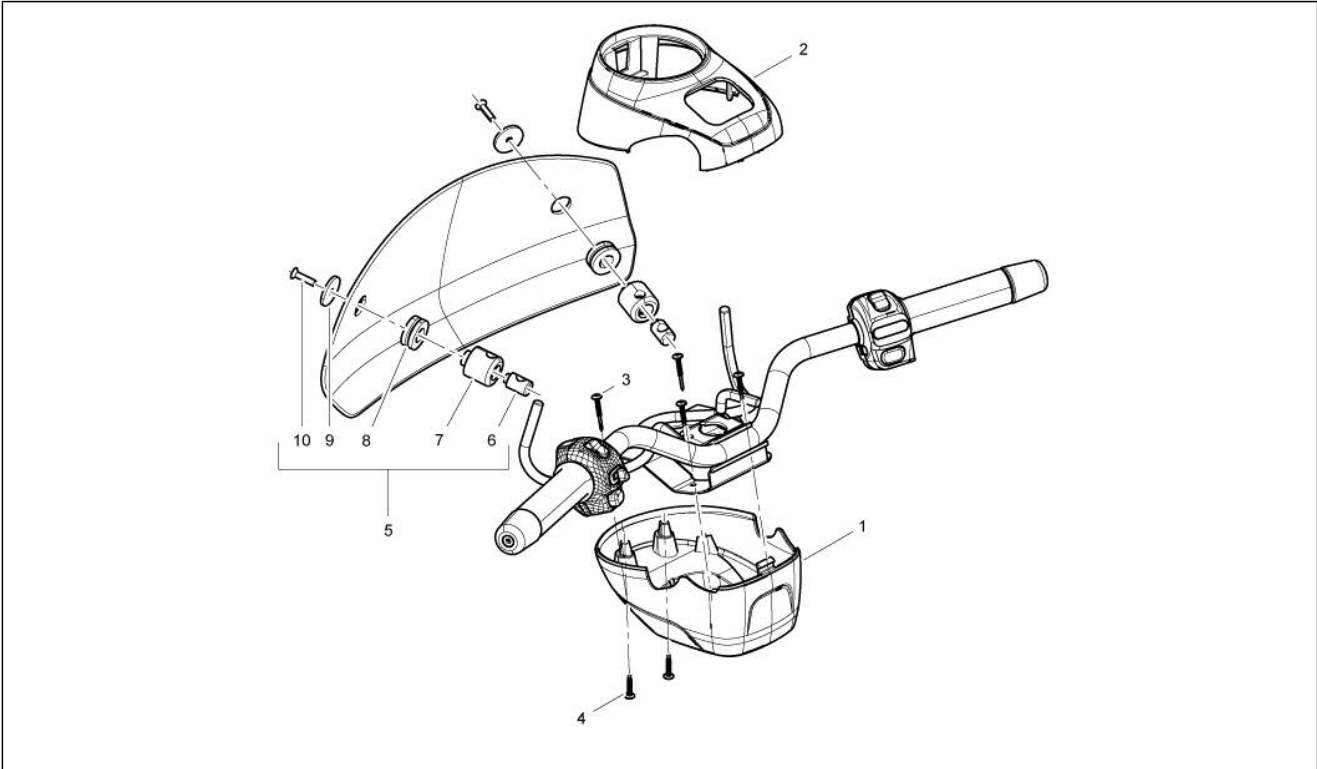

Group	Handlebars/Steering
Code	03.01
Description	Handlebars coverages
Service	1

Pos.	Code	Description	Qty	Variants
				Model version:No ABS Version[No ABS] Country:United States of America[USA] Colour:Pastel ivory[552] Model version:No ABS Version[No ABS] Colour:Brown metallic[112/A] Model version:No ABS Version[No ABS] Country:United States of America[USA] Colour:Green[305/A] Model version:No ABS Version[No ABS] Country:United States of America[USA] Colour:Sphere grey[784/B] Model version:ABS Version[ABS] Country:China[CN] Colour:Brown metallic[112/A] Model version:No ABS Version[No ABS] Country:United States of America[USA] Colour:Sphere grey[784/B] Model version:ABS Version[ABS] Country:China[CN] Colour:Green[305/A] Model version:ABS Version[ABS] Country:China[CN] Colour:Green[305/A] Country:United States of America[USA] Model version:ABS Version[ABS] Colour:Green[305/A] Model version:No ABS Version[No ABS] Country:United States of America[USA] Colour:Brown metallic[112/A] Model version:No ABS Version[No ABS] Country:United States of America[USA] Colour:Pastel ivory[552] Model version:No ABS Version[No ABS] Colour:Brown metallic[112/A] Model version:No ABS Version[No ABS] Country:United States of America[USA] Colour:Green[305/A] Model version:No ABS Version[No ABS]