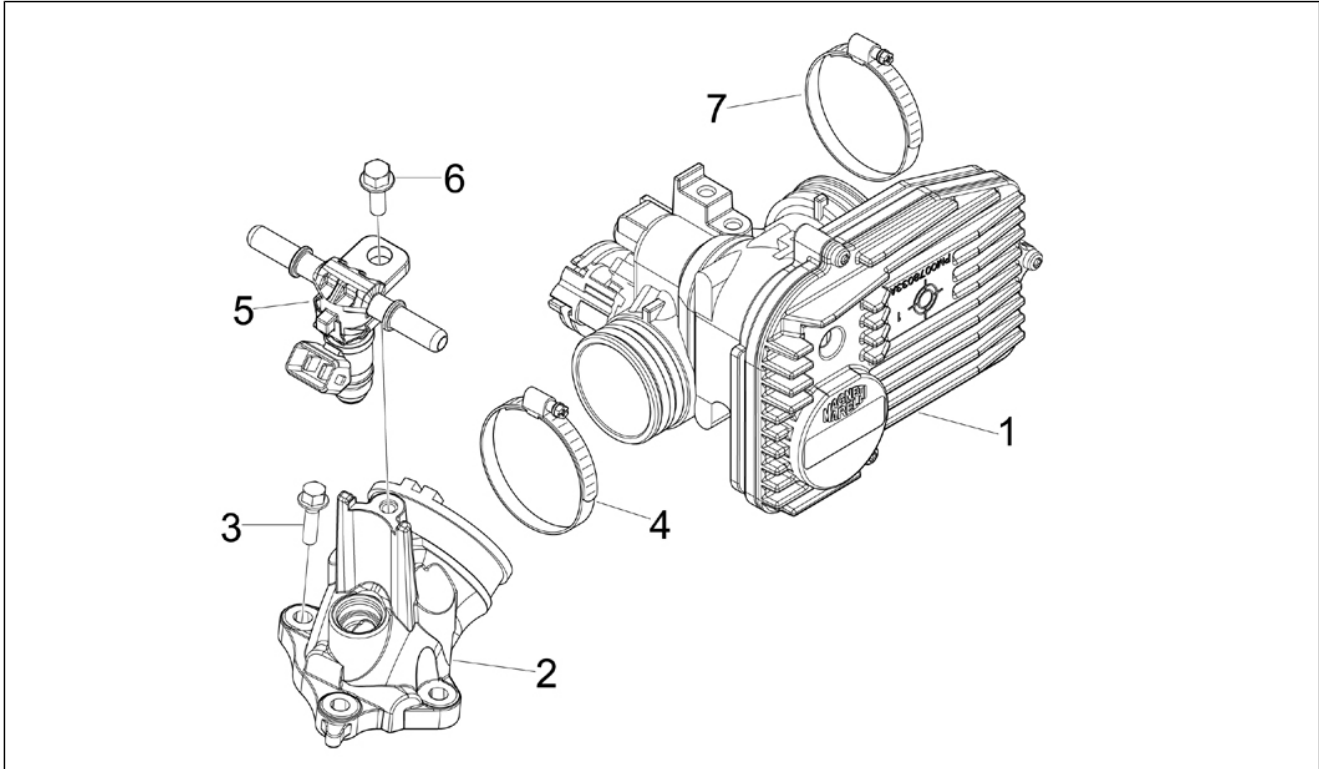

Group	Engine
Code	01.36
Description	Throttle body - Injector - Union pipe
Service	1

Pos.	Code	Description	Qty	Variants
				Colour:Green[305/A] Model version:No ABS Version[No ABS] Country:United States of America[USA] Colour:Brown metallic[112/A] Model version:No ABS Version[No ABS] Country:United States of America[USA] Colour:Pastel ivory[552] Model version:No ABS Version[No ABS] Colour:Brown metallic[112/A] Model version:No ABS Version[No ABS] Country:United States of America[USA] Colour:Green[305/A] Model version:No ABS Version[No ABS] Country:United States of America[USA] Colour:Brown metallic[112/A] Model version:No ABS Version[No ABS] Country:United States of America[USA] Colour:Green[305/A] Model version:No ABS Version[No ABS] Country:United States of America[USA] Colour:Pastel ivory[552] Model version:No ABS Version[No ABS] Country:United States of America[USA] Colour:Green[305/A] Model version:No ABS Version[No ABS] Country:United States of America[USA] Colour:Brown metallic[112/A] Model version:No ABS Version[No ABS] Country:United States of America[USA] Colour:Pastel ivory[552] Model version:No ABS Version[No ABS] Colour:Brown metallic[112/A] Model version:No ABS Version[No ABS] Country:United States of America[USA] Colour:Green[305/A] Model version:No ABS Version[No ABS] Country:United States of America[USA] Colour:Brown metallic[112/A]