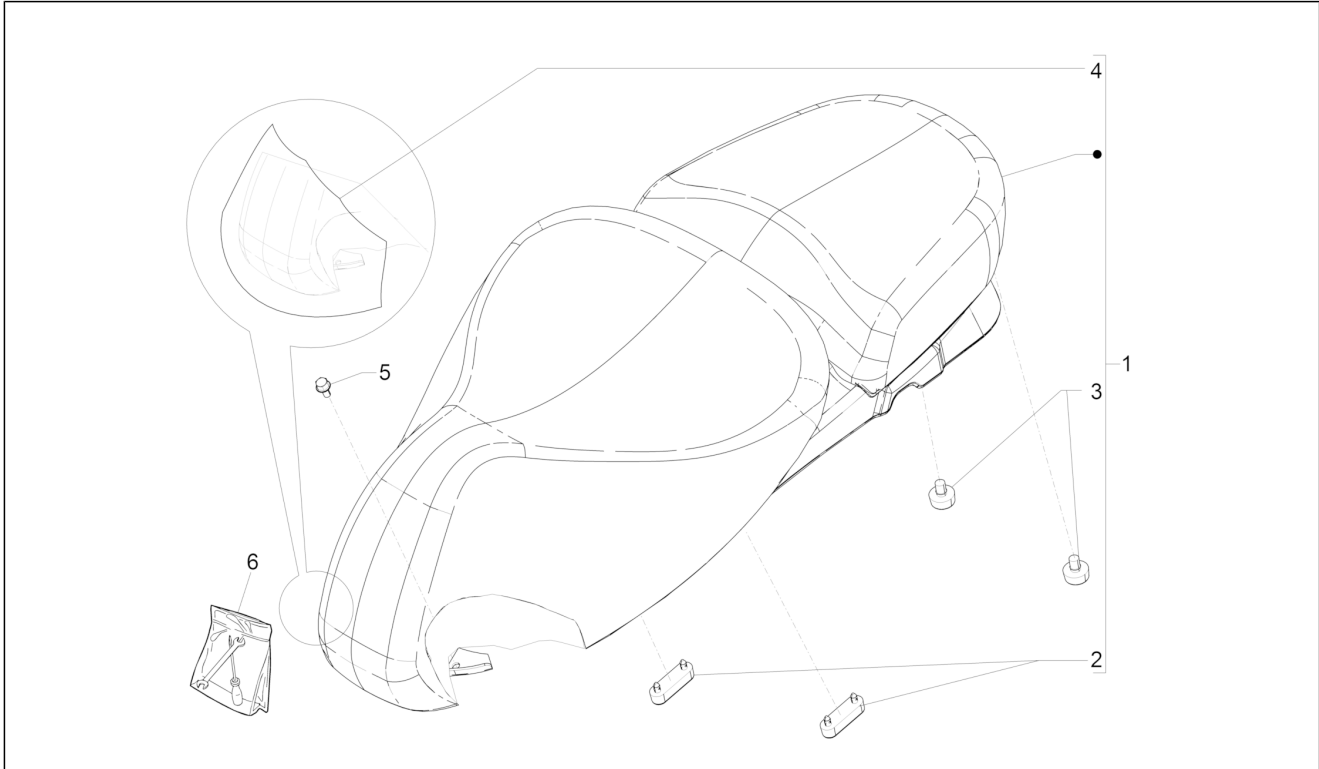

Group	Frame - Plastic parts - Coachwork
Code	02.39
Description	Saddle/seats
Service	1

Pos.	Code	Description	Qty	Variants
				Country:United States of America[USA] Model version:ABS Version[ABS] Colour:Sphere grey[784/B] Model version:ABS Version[ABS] Country:China[CN] Colour:Sphere grey[784/B] Model version:ABS Version[ABS] Country:China[CN] Colour:Green[305/A] Model version:ABS Version[ABS] Country:China[CN] Colour:Green[305/A] Country:United States of America[USA] Model version:ABS Version[ABS] Colour:Sphere grey[784/B] Model version:ABS Version[ABS] Country:China[CN] Colour:Sphere grey[784/B] Model version:ABS Version[ABS] Country:China[CN] Colour:Green[305/A] Model version:ABS Version[ABS] Country:China[CN]
2	296456	Stop buffer	2	
3	577492	Pad	2	
4	621498	Saddle guard cooling hood	1	
5	B016426	Screw w/ flange M6x14	2	
6	651173	Tool set, standard l/jack	1	Colour:Sphere grey[784/B] Model version:ABS Version[ABS] Country:China[CN] Colour:Green[305/A] Model version:ABS Version[ABS] Country:China[CN] Colour:Green[305/A] Country:United States of America[USA] Model version:ABS Version[ABS]