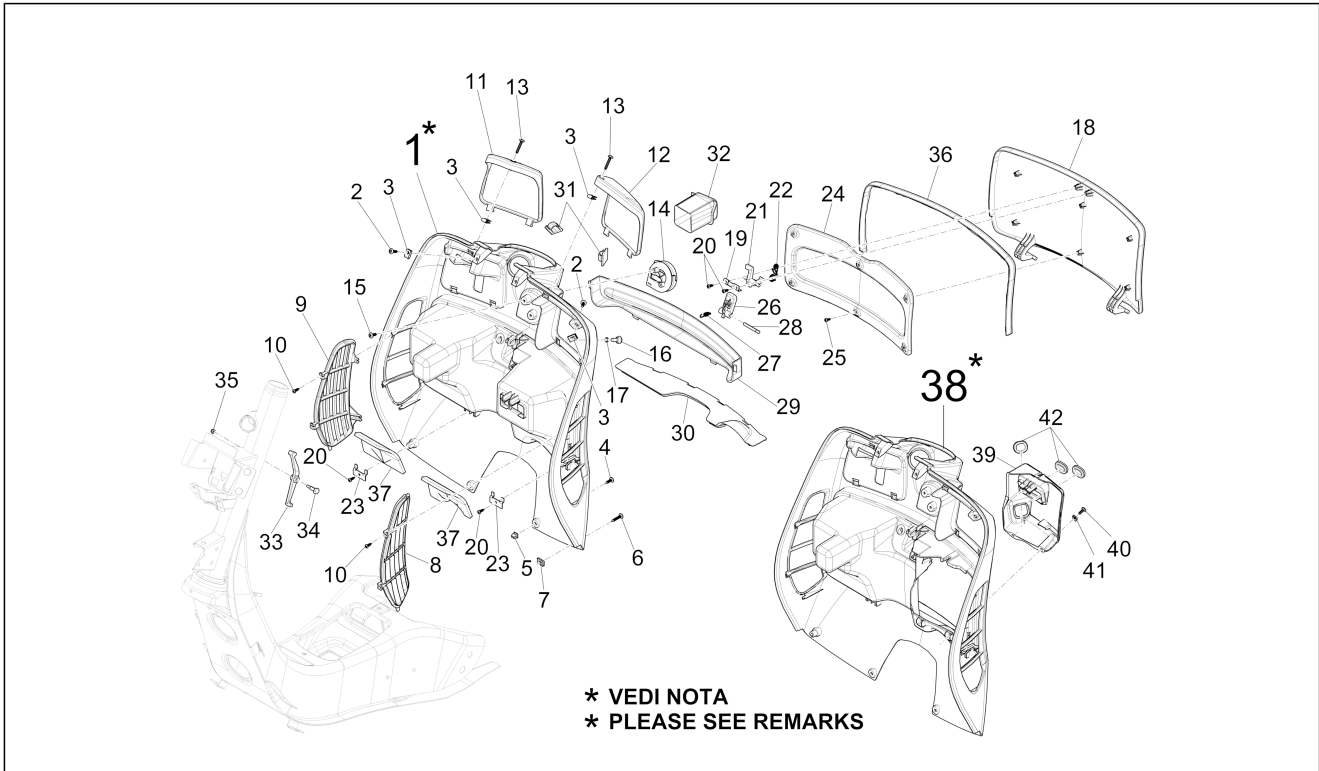

Group	Frame - Plastic parts - Coachwork
Code	02.30
Description	Front glove-box - Knee-guard panel
Service	1

Pos.	Code	Description	Qty	Variants
				Country:United States of America[USA] Colour:Green[305/A] Model version:No ABS Version[No ABS] Country:United States of America[USA] Colour:Green[305/A] Model version:ABS Version[ABS] Country:China[CN] Colour:Green[305/A] Country:United States of America[USA] Model version:ABS Version[ABS] Colour:Green[305/A] Model version:No ABS Version[No ABS] Country:United States of America[USA] Colour:Green[305/A] Model version:No ABS Version[No ABS] Country:United States of America[USA] Colour:Green[305/A] Model version:No ABS Version[No ABS] Country:United States of America[USA] Colour:Green[305/A] Model version:ABS Version[ABS] Country:China[CN] Colour:Green[305/A] Country:United States of America[USA] Model version:ABS Version[ABS] Colour:Green[305/A] Model version:No ABS Version[No ABS] Country:United States of America[USA] Colour:Green[305/A] Model version:No ABS Version[No ABS] Country:United States of America[USA] Colour:Green[305/A] Model version:No ABS Version[No ABS] Country:United States of America[USA] Colour:Green[305/A] Model version:ABS Version[ABS] Country:China[CN] Colour:Green[305/A]