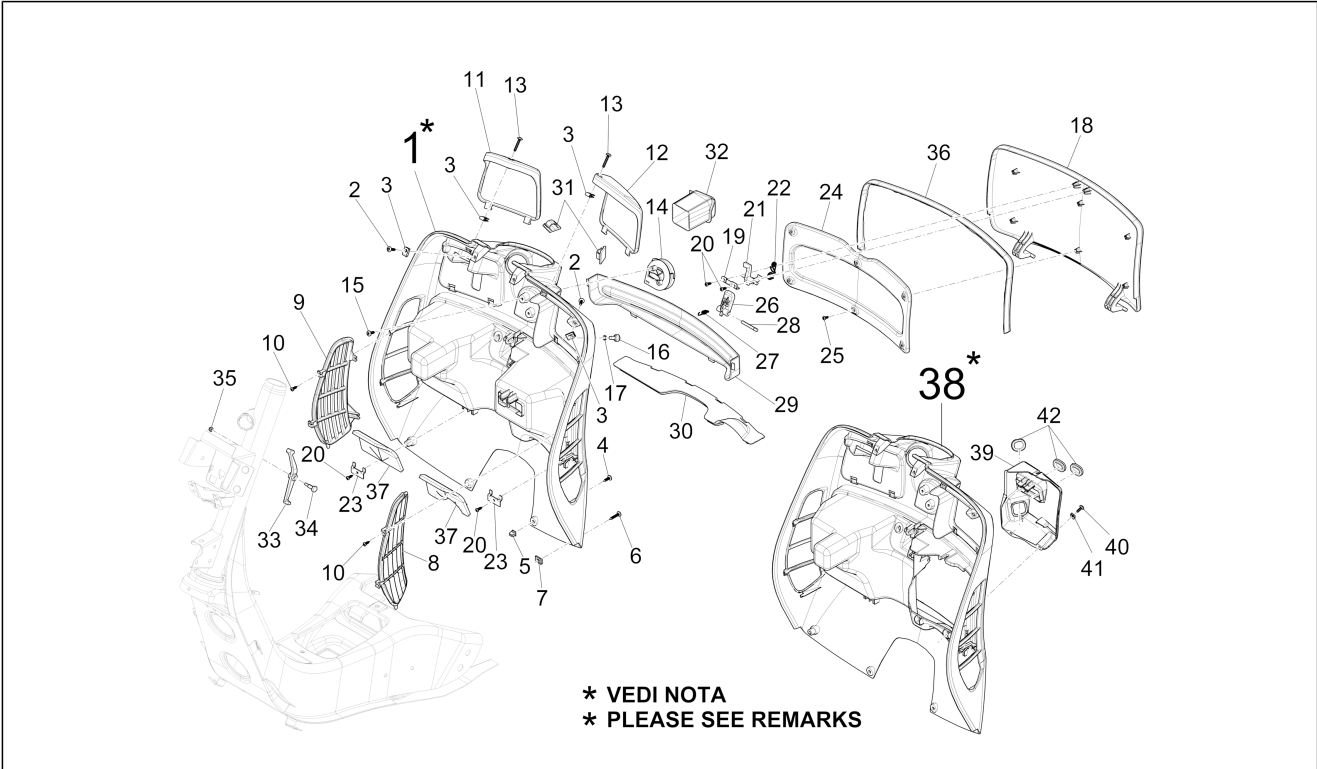

Group	Frame - Plastic parts - Coachwork
Code	02.30
Description	Front glove-box - Knee-guard panel
Service	1

Pos.	Code	Description	Qty	Variants
				Colour:Pastel ivory[552] Model version:No ABS Version[No ABS] Country:United States of America[USA] Colour:Brown metallic[112/A] Model version:No ABS Version[No ABS] Country:United States of America[USA] Colour:Green[305/A] Model version:No ABS Version[No ABS] Country:United States of America[USA] Colour:Sphere grey[784/B] Model version:ABS Version[ABS] Country:China[CN] Colour:Green[305/A] Model version:ABS Version[ABS] Country:China[CN] Colour:Green[305/A] Country:United States of America[USA] Model version:ABS Version[ABS] Colour:Pastel ivory[552] Model version:No ABS Version[No ABS] Colour:Brown metallic[112/A] Model version:No ABS Version[No ABS] Country:United States of America[USA] Colour:Green[305/A] Model version:No ABS Version[No ABS] Country:United States of America[USA] Colour:Brown metallic[112/A] Model version:No ABS Version[No ABS] Country:United States of America[USA] Colour:Green[305/A] Model version:No ABS Version[No ABS] Country:United States of America[USA] Colour:Pastel ivory[552] Model version:No ABS Version[No ABS] Country:United States of America[USA] Colour:Brown metallic[112/A] Model version:No ABS Version[No ABS] Country:United States of America[USA]