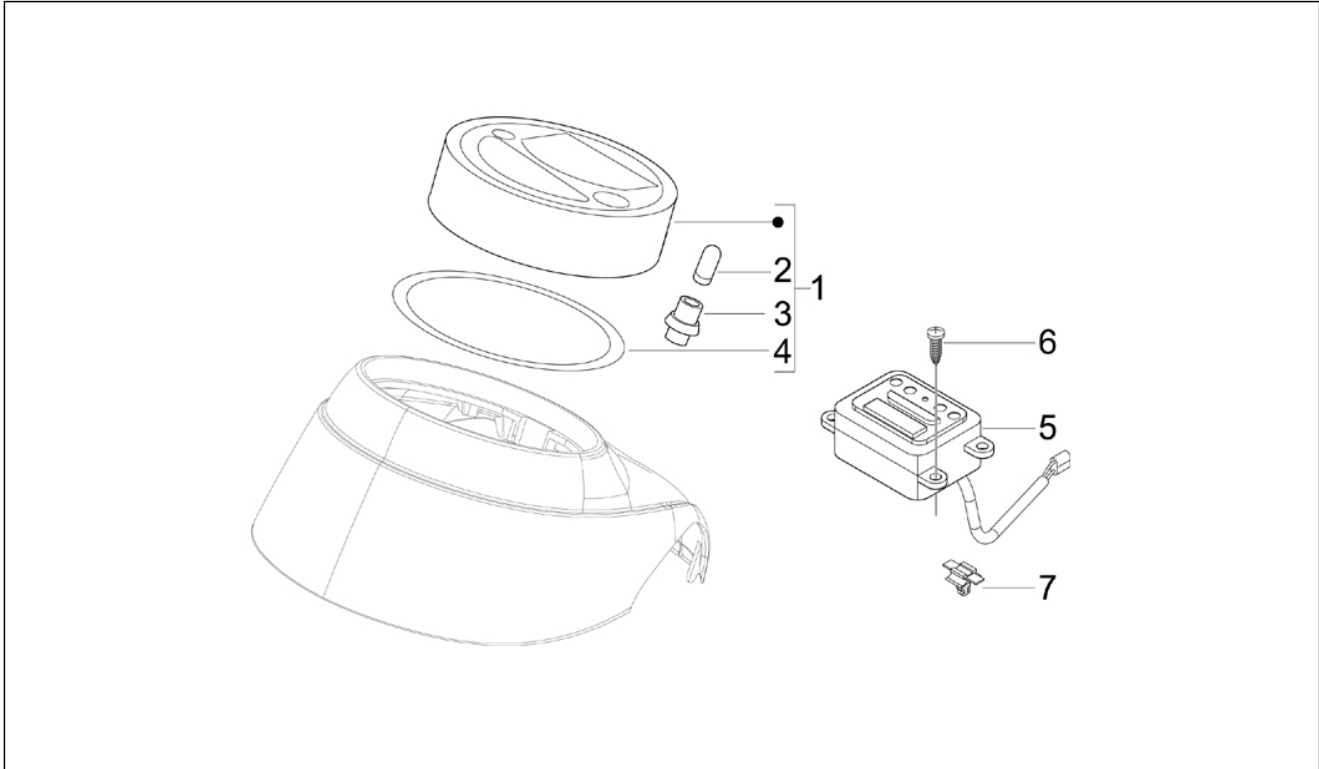

Group	Handlebars/Steering
Code	03.02
Description	Meter combination - Cruscotto
Service	1

Pos.	Code	Description	Qty	Variants
1	642622	Meter combination	1	Colour:Sphere grey[784/B] Model version:ABS Version[ABS] Country:China[CN] Colour:Green[305/A] Model version:ABS Version[ABS] Country:China[CN] Colour:Sphere grey[784/B] Model version:ABS Version[ABS] Country:China[CN] Colour:Green[305/A] Model version:ABS Version[ABS] Country:China[CN]
1	640183	Meter combination	1	
1	639838	Meter combination	1	
2	164634	12v-1.2w bulb	5	
3	214191	Lampholder	5	
4	179230	Gasket	1	
5	640530	Warning lights unit with clock	1	
5	1D000939	Warning lights unit with clock	1	Colour:Sphere grey[784/B] Model version:ABS Version[ABS] Country:China[CN] Colour:Sphere grey[784/B] Model version:ABS Version[ABS] Country:China[CN] Colour:Green[305/A] Model version:ABS Version[ABS] Country:China[CN] Colour:Green[305/A] Model version:ABS Version[ABS] Country:United States of America[USA] Model version:ABS Version[ABS] Colour:Sphere grey[784/B] Model version:ABS Version[ABS] Country:China[CN] Colour:Sphere grey[784/B] Model version:ABS Version[ABS]