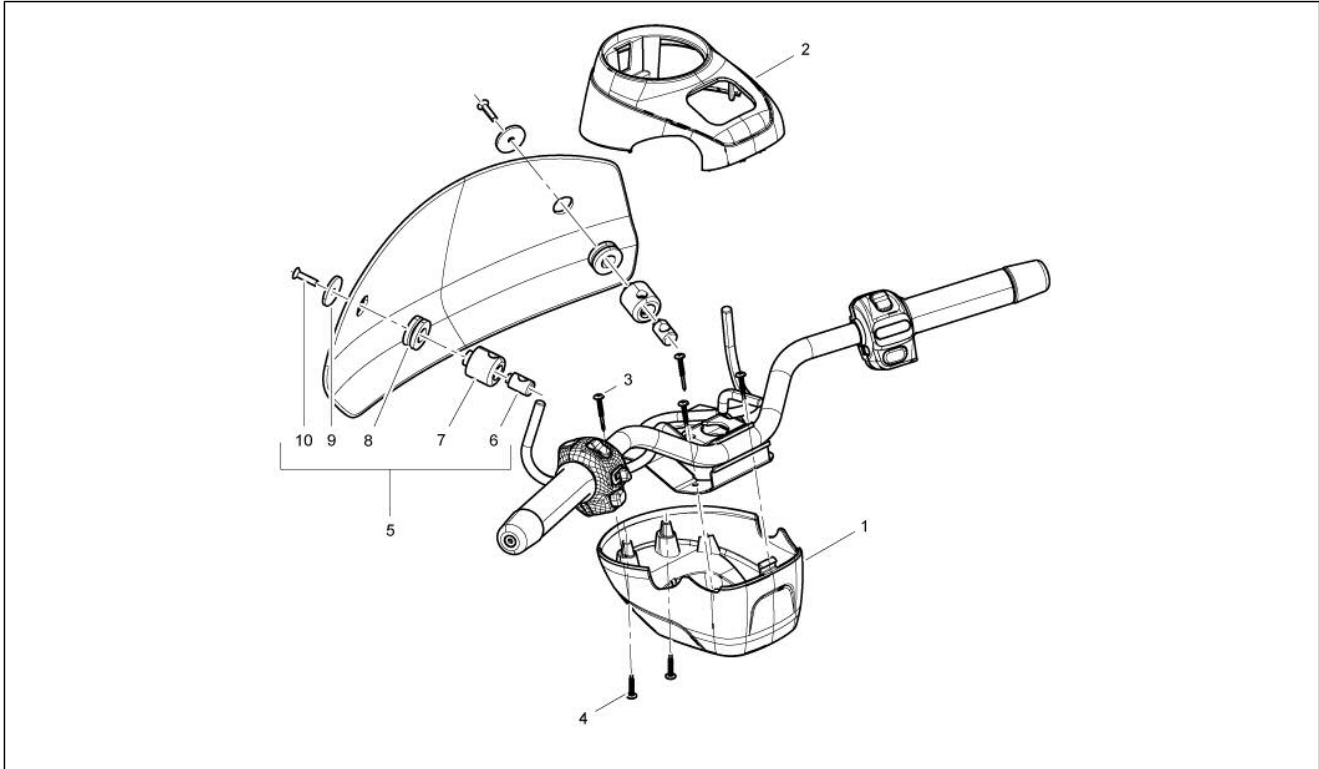

Group	Handlebars/Steering
Code	03.01
Description	Handlebars coverages
Service	1

Pos.	Code	Description	Qty	Variants
				Model version:ABS Version[ABS] Country:China[CN] Colour:Green[305/A] Country:United States of America[USA] Model version:ABS Version[ABS] Colour:Green[305/A] Model version:No ABS Version[No ABS] Country:United States of America[USA] Colour:Green[305/A] Model version:No ABS Version[No ABS] Country:United States of America[USA] Colour:Green[305/A] Model version:No ABS Version[No ABS] Country:United States of America[USA] Colour:Green[305/A] Model version:ABS Version[ABS] Country:China[CN] Colour:Green[305/A] Country:United States of America[USA] Model version:ABS Version[ABS] Colour:Green[305/A] Model version:No ABS Version[No ABS] Country:United States of America[USA] Colour:Green[305/A] Model version:No ABS Version[No ABS] Country:United States of America[USA] Colour:Green[305/A] Model version:No ABS Version[No ABS] Country:United States of America[USA] Colour:Green[305/A] Model version:ABS Version[ABS] Country:China[CN] Colour:Green[305/A] Country:United States of America[USA] Model version:ABS Version[ABS] Colour:Green[305/A] Model version:No ABS Version[No ABS] Country:United States of America[USA]