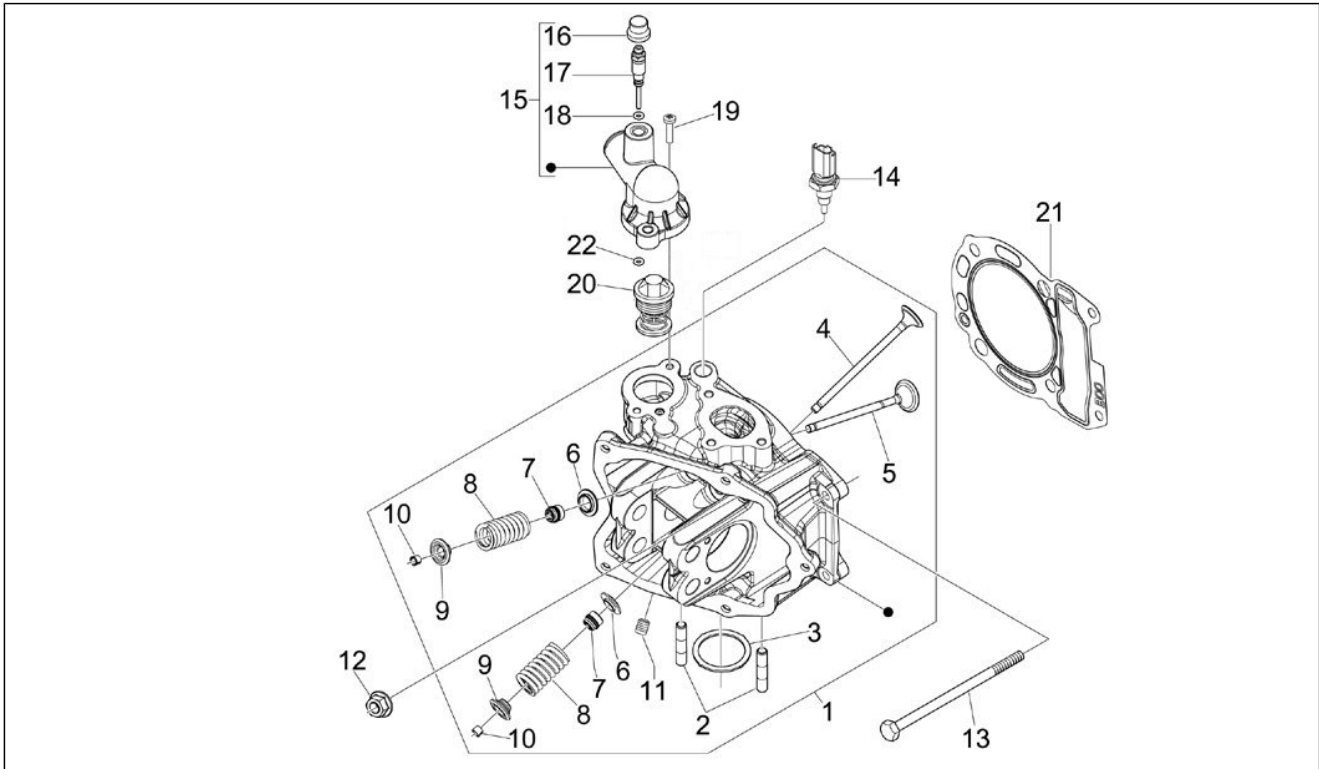

Group	Engine
Code	01.10
Description	Head unit - Valve
Service	1

Pos.	Code	Description	Qty	Variants
1	8800506	Cylinder head assembly	1	
2	435629	Stud bolt M7	2	
3	480853	Exhaust pipe gasket	1	
4	873009	Exhaust valve	2	
5	872999	Intake valve	2	
6	483711	Lower cap	4	
7	436438	Valve gasket ring	4	
8	828480	Spring	4	
9	483914	Upper cap	4	
10	285846	Valve half-cone	8	
11	877432	Plug	1	
12	411296	Nut M8x1,25	4	
13	B016807	screw M6x112,5	2	
14	640485	Temperature gauge	1	
15	B018147	Thermostat cover	1	
16	063435	Bleed valve cap	1	
17	845605	Bleed screw	1	
18	297027	Gasket	1	
19	B016808	Torx Screw M5x20	2	
20	82831R5	Thermostat	1	
21	848168	Cylinder head gasket 0,3 mm	1	
22	878906	Packing	1