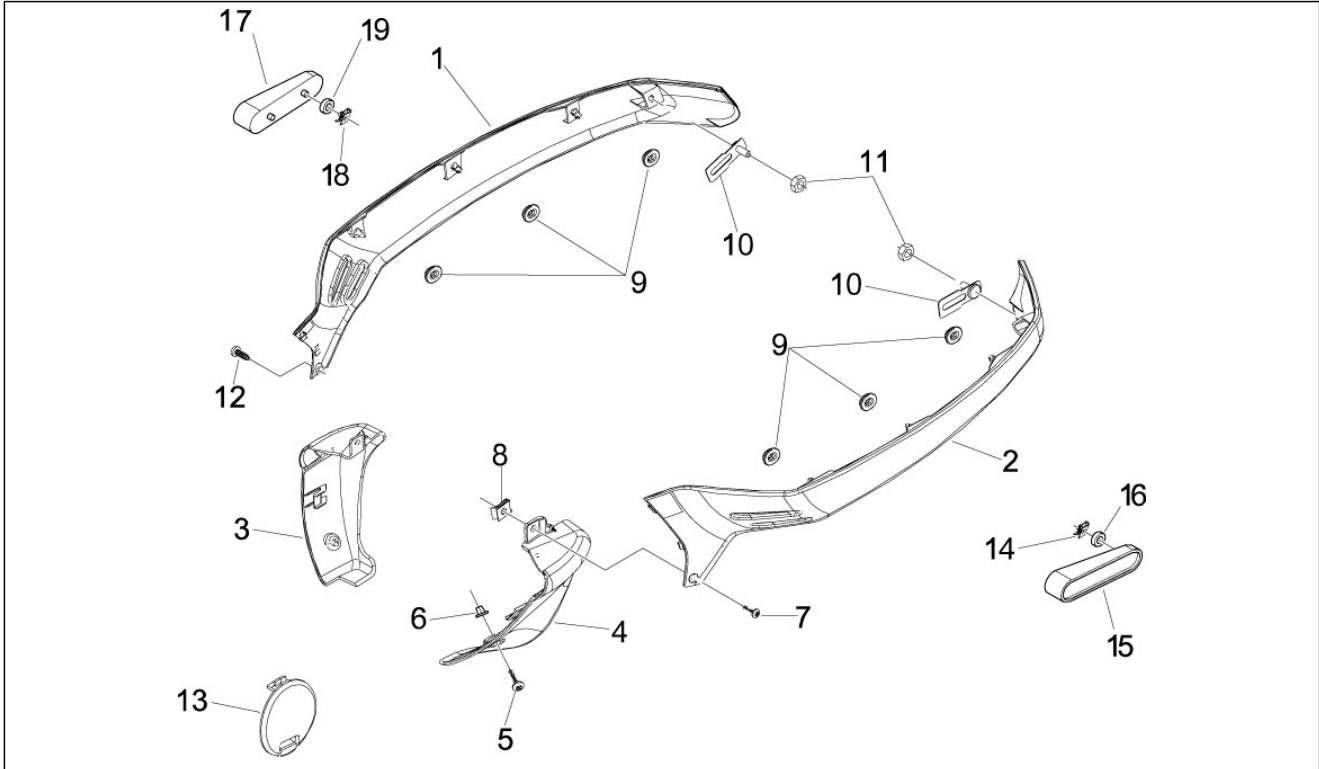

Group	Frame - Plastic parts - Coachwork
Code	02.32
Description	Side cover - Spoiler
Service	1

Pos.	Code	Description	Qty	Variants
				Country:United States of America[USA] Colour:Green[305/A] Model version:No ABS Version[No ABS] Country:United States of America[USA] Colour:Green[305/A] Model version:ABS Version[ABS] Country:China[CN] Colour:Green[305/A] Country:United States of America[USA] Model version:ABS Version[ABS] Colour:Green[305/A] Model version:No ABS Version[No ABS] Country:United States of America[USA] Colour:Green[305/A] Model version:No ABS Version[No ABS] Country:United States of America[USA] Colour:Green[305/A] Model version:No ABS Version[No ABS] Country:United States of America[USA] Colour:Green[305/A] Model version:ABS Version[ABS] Country:China[CN] Colour:Green[305/A] Country:United States of America[USA] Model version:ABS Version[ABS] Colour:Green[305/A] Model version:No ABS Version[No ABS] Country:United States of America[USA] Colour:Green[305/A] Model version:No ABS Version[No ABS] Country:United States of America[USA] Colour:Green[305/A] Model version:No ABS Version[No ABS] Country:United States of America[USA] Colour:Green[305/A] Model version:ABS Version[ABS] Country:China[CN] Colour:Green[305/A]