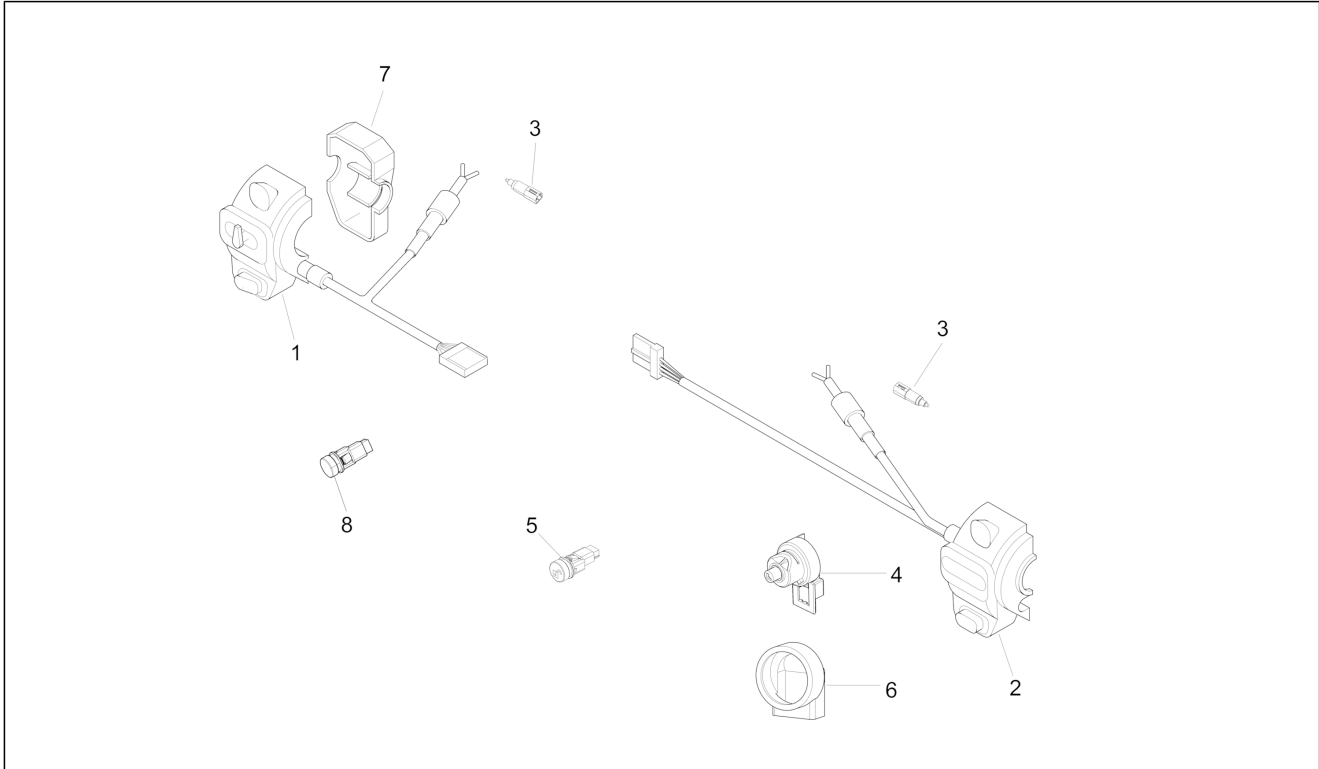

Group	Electrical system
Code	06.01
Description	Selectors - Switches - Buttons
Service	1

Pos.	Code	Description	Qty	Variants
				Model version:No ABS Version[No ABS] Country:United States of America[USA] Colour:Brown metallic[112/A] Model version:No ABS Version[No ABS] Country:United States of America[USA] Colour:Brown metallic[112/A] Model version:No ABS Version[No ABS] Country:United States of America[USA] Colour:Brown metallic[112/A] Model version:No ABS Version[No ABS] Country:United States of America[USA] Colour:Brown metallic[112/A] Model version:No ABS Version[No ABS] Country:United States of America[USA] Colour:Brown metallic[112/A] Model version:No ABS Version[No ABS] Country:United States of America[USA] Colour:Brown metallic[112/A] Model version:No ABS Version[No ABS] Country:United States of America[USA] Colour:Brown metallic[112/A]
7	63985800HF	Left device port	1	Colour:Sphere grey[784/B] Model version:ABS Version[ABS] Country:China[CN] Colour:Sphere grey[784/B] Model version:ABS Version[ABS] Country:China[CN] Colour:Sphere grey[784/B] Model version:ABS Version[ABS] Country:China[CN] Colour:Sphere grey[784/B] Model version:ABS Version[ABS] Country:China[CN]
8	641859	Pulsante Mode	1	Colour:Sphere grey[784/B] Model version:ABS Version[ABS] Country:China[CN]