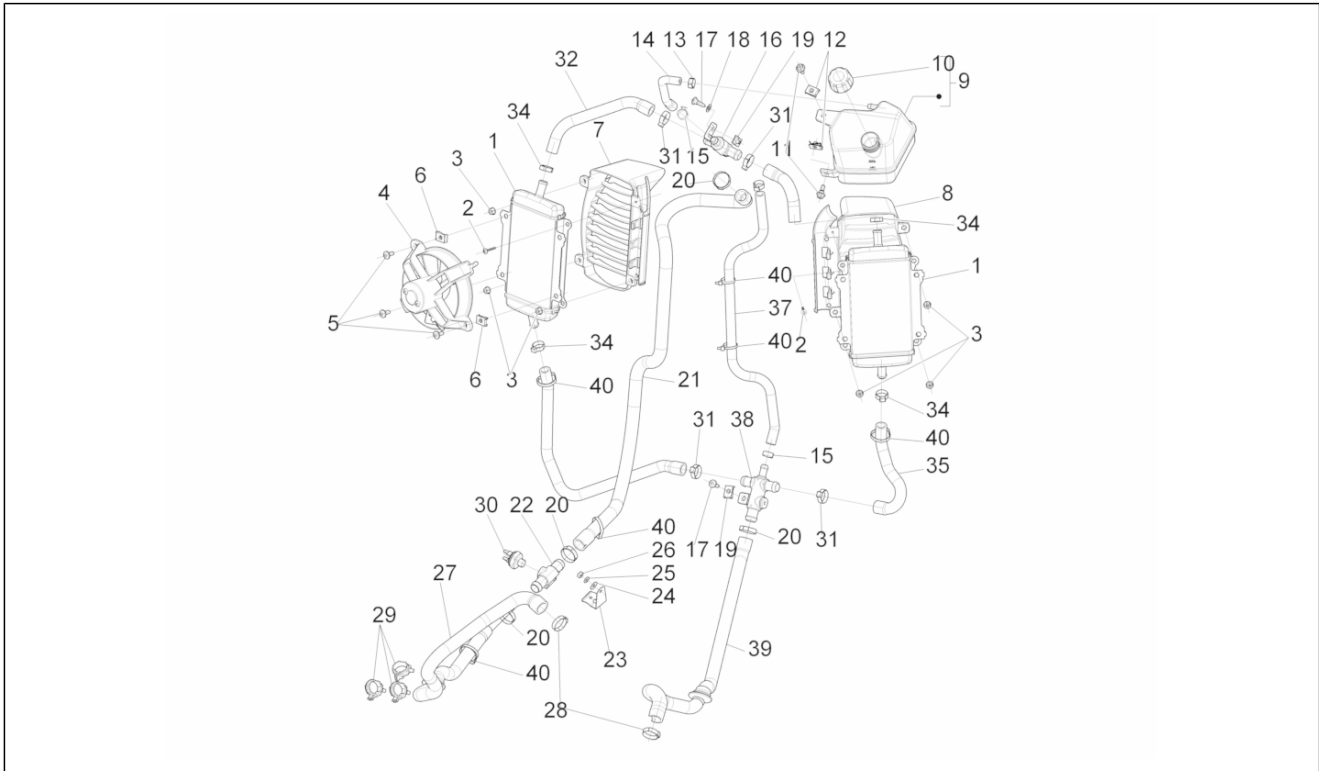

Group	Frame - Plastic parts - Coachwork
Code	02.55
Description	Cooling system
Service	1

Pos.	Code	Description	Qty	Variants
25	016406	Spring washer 6,4x11,8x1	2	
26	020106	Nut M6	2	
27	653501	Head coupling tube	1	
28	CM001922	Hose clamp	2	
29	CM006903	Pipes/cables retainer spring	3	
30	640017	Thermal switch	1	
31	CM001907	Hose clamp	4	
32	577384	pipe	1	
34	CM001905	Hose clamp	4	
35	577201	Lower joint-right radiator connection pipe	1	
37	57314R	pipe	1	
38	656449	Joint for water pipes	1	
39	656437	Lower joint pipe	1	
40	145298	Lock-strap L=180mm	6