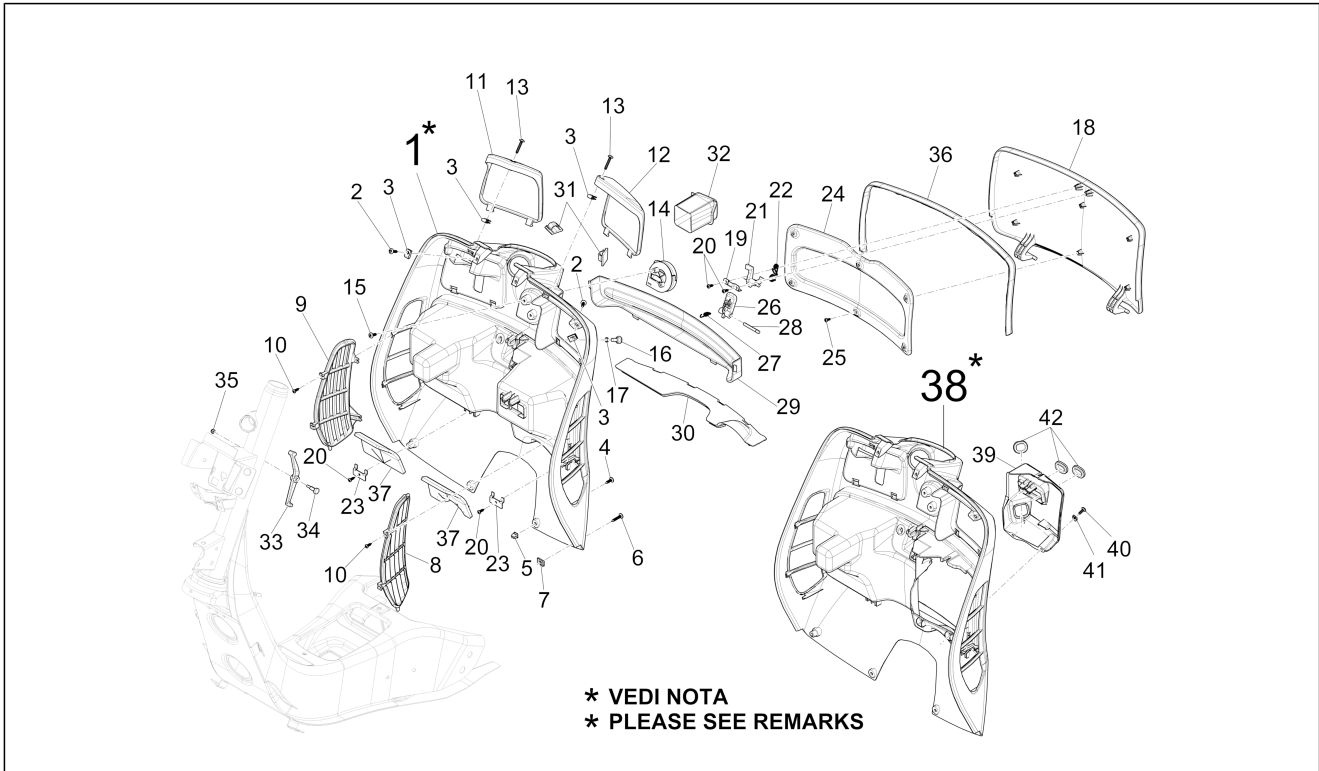

Group	Frame - Plastic parts - Coachwork
Code	02.30
Description	Front glove-box - Knee-guard panel
Service	1

Pos.	Code	Description	Qty	Variants
36	CM006311	Flap packing	1	
37	620693	Sound proof panel	2	
38	1B001758000VG	Complete front top box	1	Colour:Green[305/A] Model version:ABS Version[ABS] Country:China[CN] Colour:Green[305/A] Country:United States of America[USA] Model version:ABS Version[ABS] Colour:Green[305/A] Model version:ABS Version[ABS] Country:China[CN] Colour:Green[305/A] Country:United States of America[USA] Model version:ABS Version[ABS]
38	1B001758000HF	Complete front top box	1	Colour:Sphere grey[784/B] Model version:ABS Version[ABS] Country:China[CN] Colour:Sphere grey[784/B] Model version:ABS Version[ABS] Country:China[CN] Colour:Sphere grey[784/B] Model version:ABS Version[ABS] Country:China[CN] Colour:Sphere grey[784/B] Model version:ABS Version[ABS] Country:China[CN]
38	641548	Washer 8,6x6,2x1	1	
39	1B001752	Top box cover	1	
40	CM178603	Self tapping screw D4.2x13	3	
41	CM017410	Spring plate	3	
42	1B000306	Cover	3