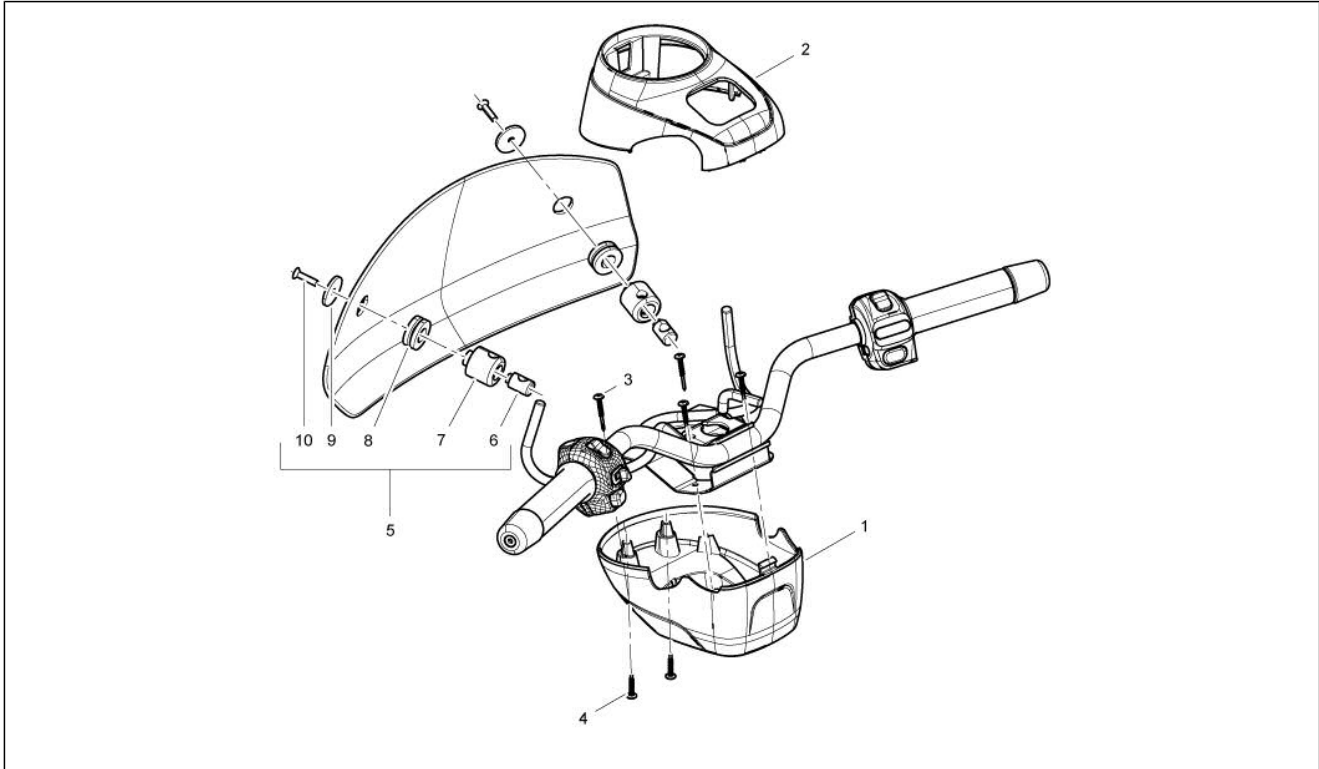

Group	Handlebars/Steering
Code	03.01
Description	Handlebars coverages
Service	1

Pos.	Code	Description	Qty	Variants
				Colour:Brown metallic[112/A] Model version:No ABS Version[No ABS] Country:United States of America[USA] Colour:Sphere grey[784/B] Model version:ABS Version[ABS] Country:China[CN] Colour:Green[305/A] Model version:ABS Version[ABS] Country:China[CN] Colour:Green[305/A] Country:United States of America[USA] Model version:ABS Version[ABS] Colour:Green[305/A] Model version:No ABS Version[No ABS] Country:United States of America[USA] Colour:Brown metallic[112/A] Model version:No ABS Version[No ABS] Country:United States of America[USA] Colour:Pastel ivory[552] Model version:No ABS Version[No ABS] Colour:Brown metallic[112/A] Model version:No ABS Version[No ABS] Country:United States of America[USA] Colour:Green[305/A] Model version:No ABS Version[No ABS] Country:United States of America[USA] Colour:Sphere grey[784/B] Model version:ABS Version[ABS] Country:China[CN] Colour:Brown metallic[112/A] Model version:No ABS Version[No ABS] Country:United States of America[USA] Colour:Sphere grey[784/B] Model version:ABS Version[ABS] Country:China[CN] Colour:Green[305/A] Model version:ABS Version[ABS] Country:China[CN]