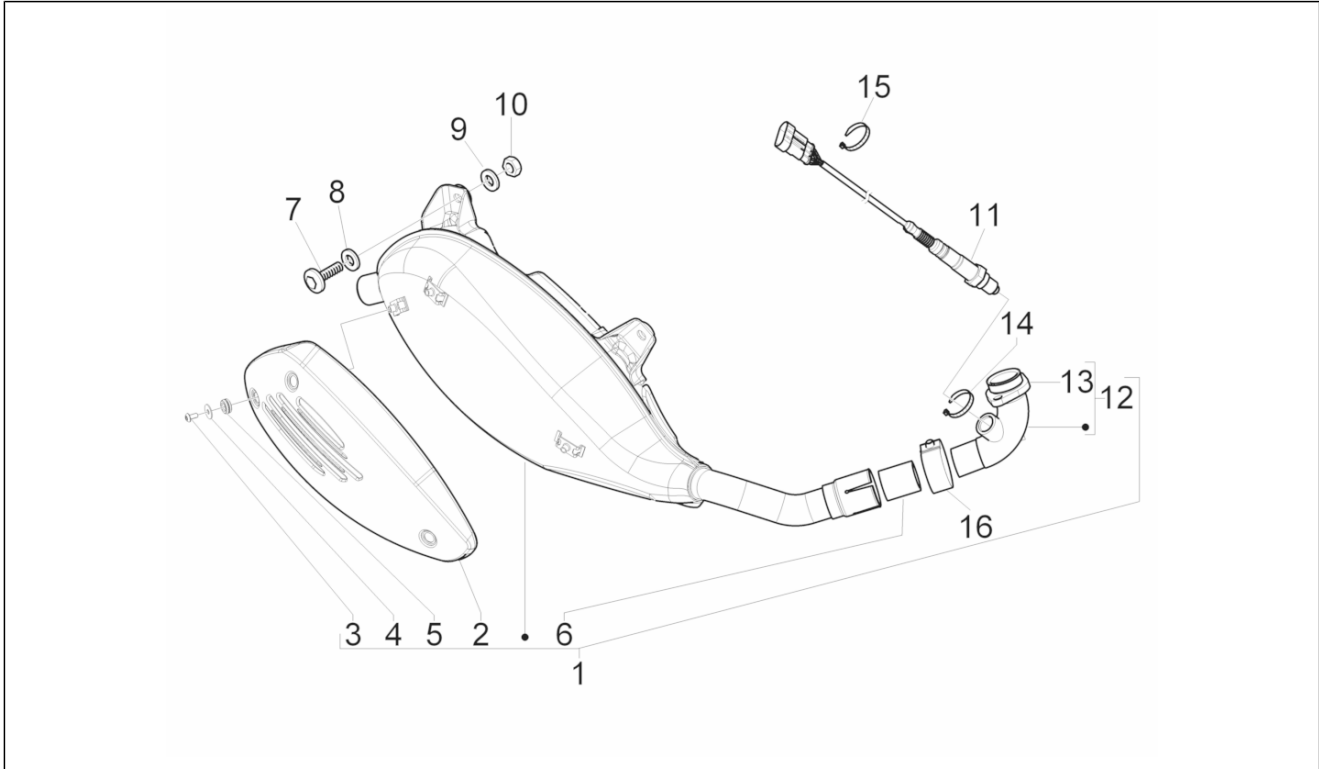

Group	Engine
Code	01.42
Description	Silencer
Service	1

Pos.	Code	Description	Qty	Variants
				Colour:Green[305/A] Model version:No ABS Version[No ABS] Country:United States of America[USA] Colour:Sphere grey[784/B] Model version:ABS Version[ABS] Country:China[CN] Colour:Pastel ivory[552] Model version:No ABS Version[No ABS] Colour:Brown metallic[112/A] Model version:No ABS Version[No ABS] Country:United States of America[USA] Colour:Green[305/A] Model version:No ABS Version[No ABS] Country:United States of America[USA] Colour:Green[305/A] Model version:No ABS Version[No ABS] Country:United States of America[USA] Colour:Pastel ivory[552] Model version:No ABS Version[No ABS] Country:United States of America[USA] Colour:Green[305/A] Country:United States of America[USA] Model version:ABS Version[ABS] Colour:Brown metallic[112/A] Model version:No ABS Version[No ABS] Country:United States of America[USA] Colour:Brown metallic[112/A] Model version:No ABS Version[No ABS] Country:United States of America[USA] Colour:Green[305/A] Model version:No ABS Version[No ABS] Country:United States of America[USA] Colour:Sphere grey[784/B] Model version:ABS Version[ABS] Country:China[CN] Colour:Pastel ivory[552] Model version:No ABS Version[No ABS] Colour:Brown metallic[112/A]