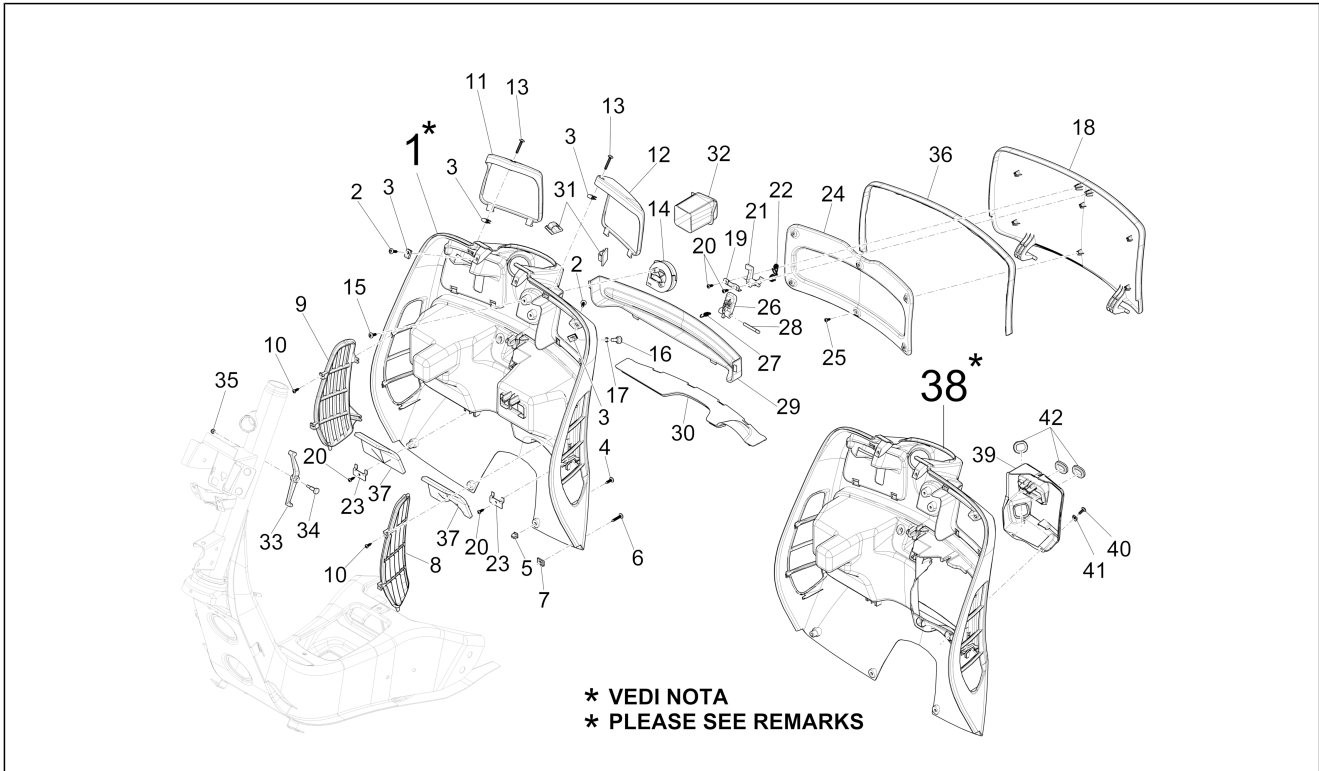

Group	Frame - Plastic parts - Coachwork
Code	02.30
Description	Front glove-box - Knee-guard panel
Service	1

Pos.	Code	Description	Qty	Variants
				Colour:Brown metallic[112/A] Model version:No ABS Version[No ABS] Country:United States of America[USA] Colour:Green[305/A] Model version:No ABS Version[No ABS] Country:United States of America[USA] Colour:Pastel ivory[552] Model version:No ABS Version[No ABS] Country:United States of America[USA] Colour:Brown metallic[112/A] Model version:No ABS Version[No ABS] Country:United States of America[USA] Colour:Green[305/A] Model version:No ABS Version[No ABS] Country:United States of America[USA] Colour:Sphere grey[784/B] Model version:ABS Version[ABS] Country:China[CN] Colour:Green[305/A] Model version:ABS Version[ABS] Country:China[CN] Colour:Green[305/A] Country:United States of America[USA] Model version:ABS Version[ABS] Colour:Pastel ivory[552] Model version:No ABS Version[No ABS] Colour:Brown metallic[112/A] Model version:No ABS Version[No ABS] Country:United States of America[USA] Colour:Green[305/A] Model version:No ABS Version[No ABS] Country:United States of America[USA] Colour:Brown metallic[112/A] Model version:No ABS Version[No ABS] Country:United States of America[USA] Colour:Green[305/A] Model version:No ABS Version[No ABS] Country:United States of America[USA]