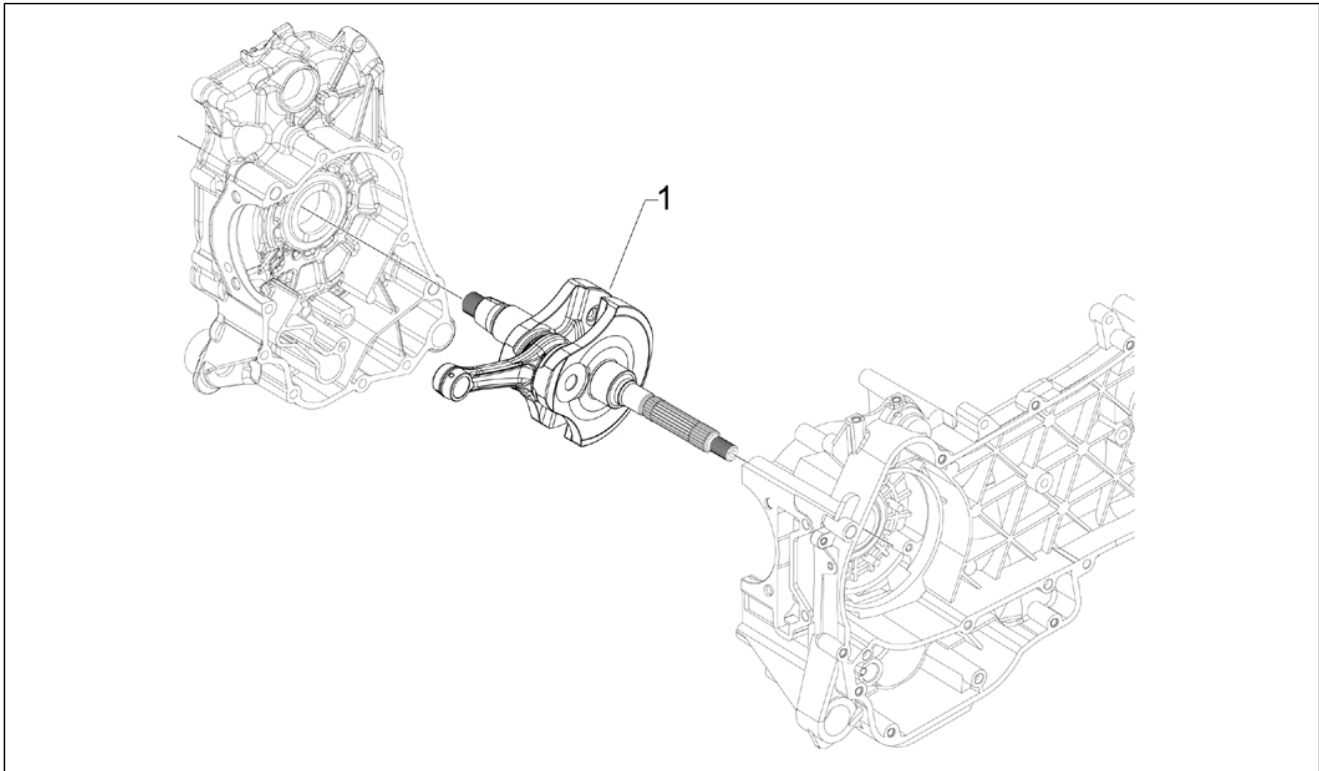

Group	Engine
Code	01.06
Description	Crankshaft
Service	1

Pos.	Code	Description	Qty	Variants
1	83050R0B	Crankshaft, assy. class 2	1	
1	83050R0A	Crankshaft, assy. class 1	1