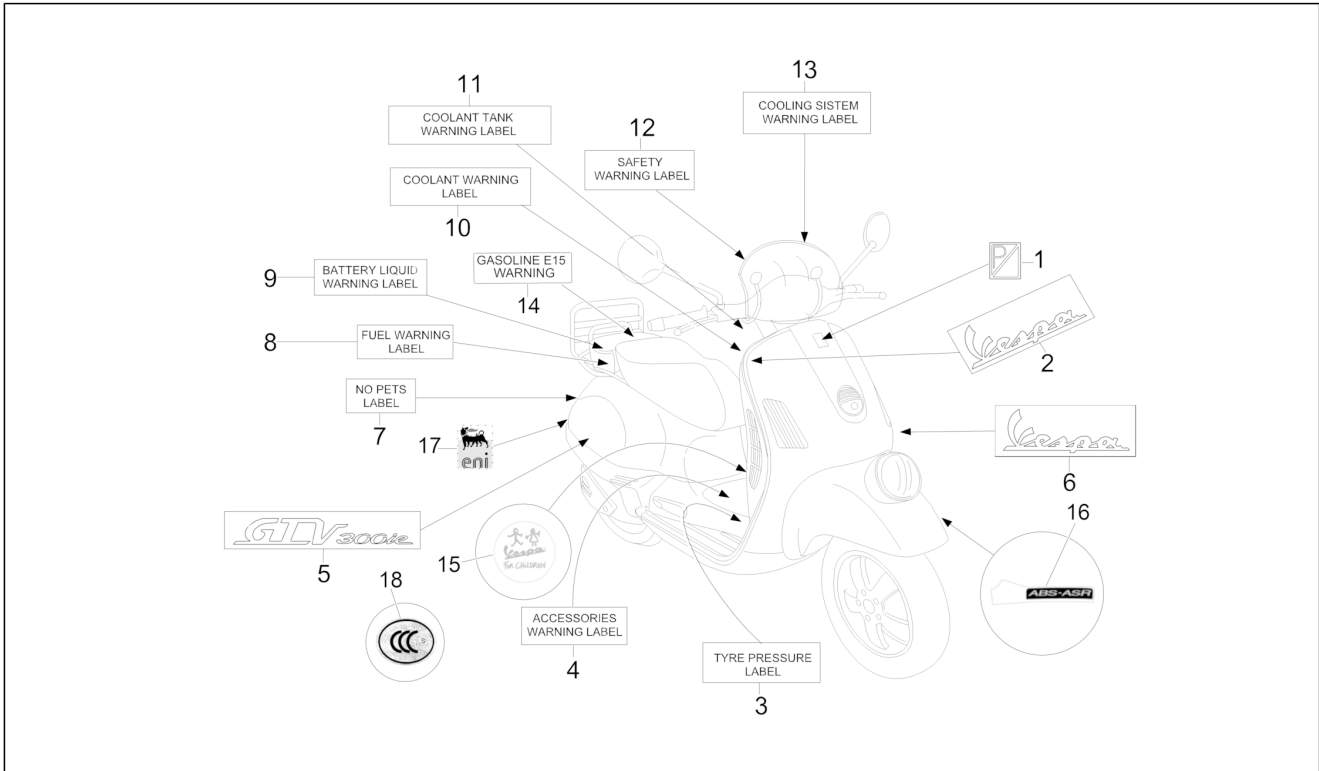

Group	Frame - Plastic parts - Coachwork
Code	02.38
Description	Plates - Emblems
Service	1

Pos.	Code	Description	Qty	Variants
1	576464	Shield "Piaggio"	1	Country:China[CN] United States of America[USA]
2	656219	""Vespa"" front label"	1	Country:China[CN] United States of America[USA]
3	670641	Tyre pressure label	1	Country:United States of America[USA]
4	576708	Accessories sticker	1	Country:United States of America[USA]
5	657137	(GTV 300ie) Label	1	Country:China[CN] United States of America[USA]
6	656220	""Vespa"" lateral label"	1	Country:China[CN] United States of America[USA]
7	576953	Name plate "No pets"	1	Country:United States of America[USA]
8	576705	Fuel warning plate	1	Country:United States of America[USA]
9	576702	Battery decal	1	Country:United States of America[USA]
10	620334	Coolant warning plate	1	Country:United States of America[USA]
11	620333	Expansion tank warning plate	1	Country:United States of America[USA]
12	576704	"Safety" plate	1	Country:United States of America[USA]
13	620335	Cooling system warning plate	1	Country:United States of America[USA]
14	18001420	Fuel decal E15	1	Country:United States of America[USA]
15	18001078	Name plate "Vespa For children"	1	Country:United States of America[USA] China[CN]
16	18001417	Adhesive dataplate ABS-ASR	1	Country:United States of America[USA] China[CN]
17	895839	""Eni"" label"	1	Country:China[CN] United States of America[USA]
18	672551	Name plate CCC	1	Country:China[CN]