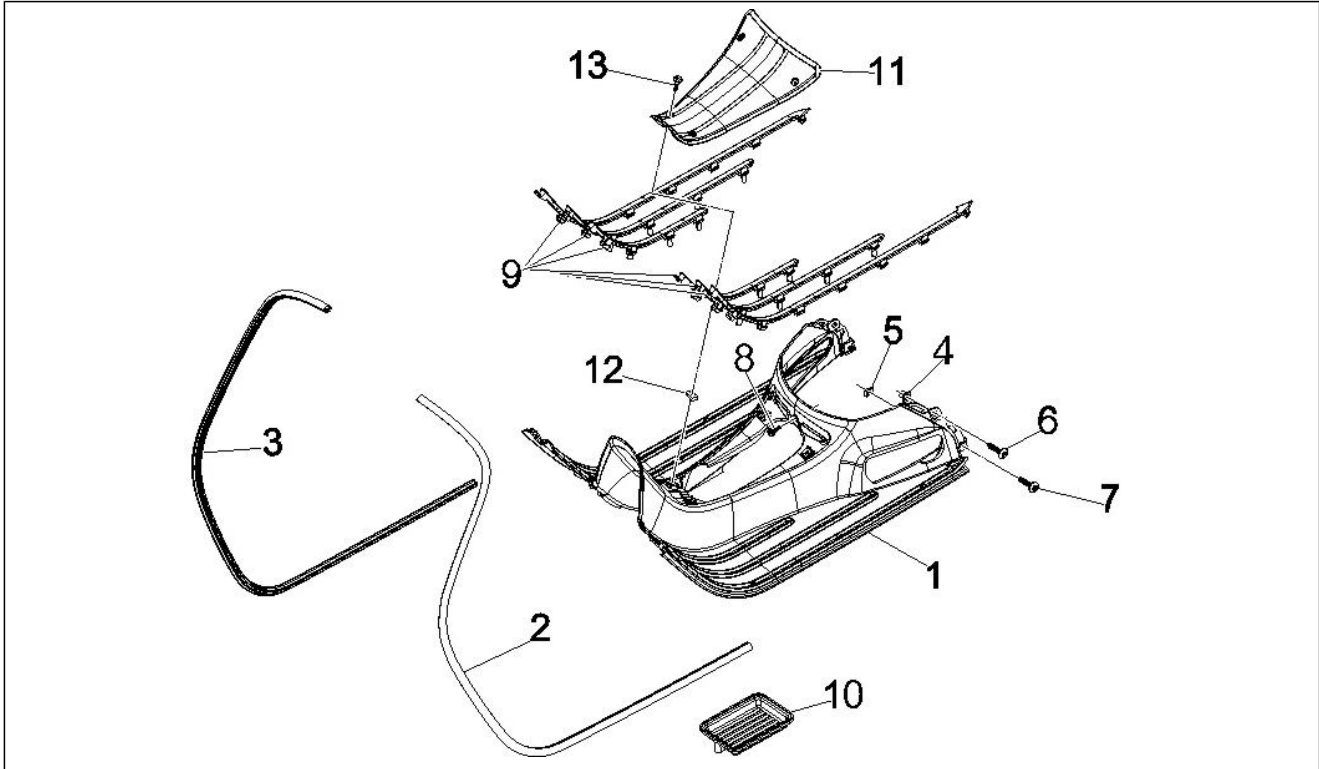

Group	Frame - Plastic parts - Coachwork
Code	02.31
Description	Central cover - Footrests
Service	1

Pos.	Code	Description	Qty	Variants
				Colour:Green[305/A] Model version:ABS Version[ABS] Country:China[CN] Colour:Green[305/A] Country:United States of America[USA] Model version:ABS Version[ABS] Colour:Green[305/A] Model version:No ABS Version[No ABS] Country:United States of America[USA] Colour:Green[305/A] Model version:No ABS Version[No ABS] Country:United States of America[USA] Colour:Green[305/A] Model version:No ABS Version[No ABS] Country:United States of America[USA] Colour:Green[305/A] Model version:ABS Version[ABS] Country:China[CN] Colour:Green[305/A] Country:United States of America[USA] Model version:ABS Version[ABS] Colour:Green[305/A] Model version:No ABS Version[No ABS] Country:United States of America[USA] Colour:Green[305/A] Model version:No ABS Version[No ABS] Country:United States of America[USA] Colour:Green[305/A] Model version:No ABS Version[No ABS] Country:United States of America[USA] Colour:Green[305/A] Model version:ABS Version[ABS] Country:China[CN] Colour:Green[305/A] Country:United States of America[USA] Model version:ABS Version[ABS] Colour:Green[305/A] Model version:No ABS Version[No ABS]