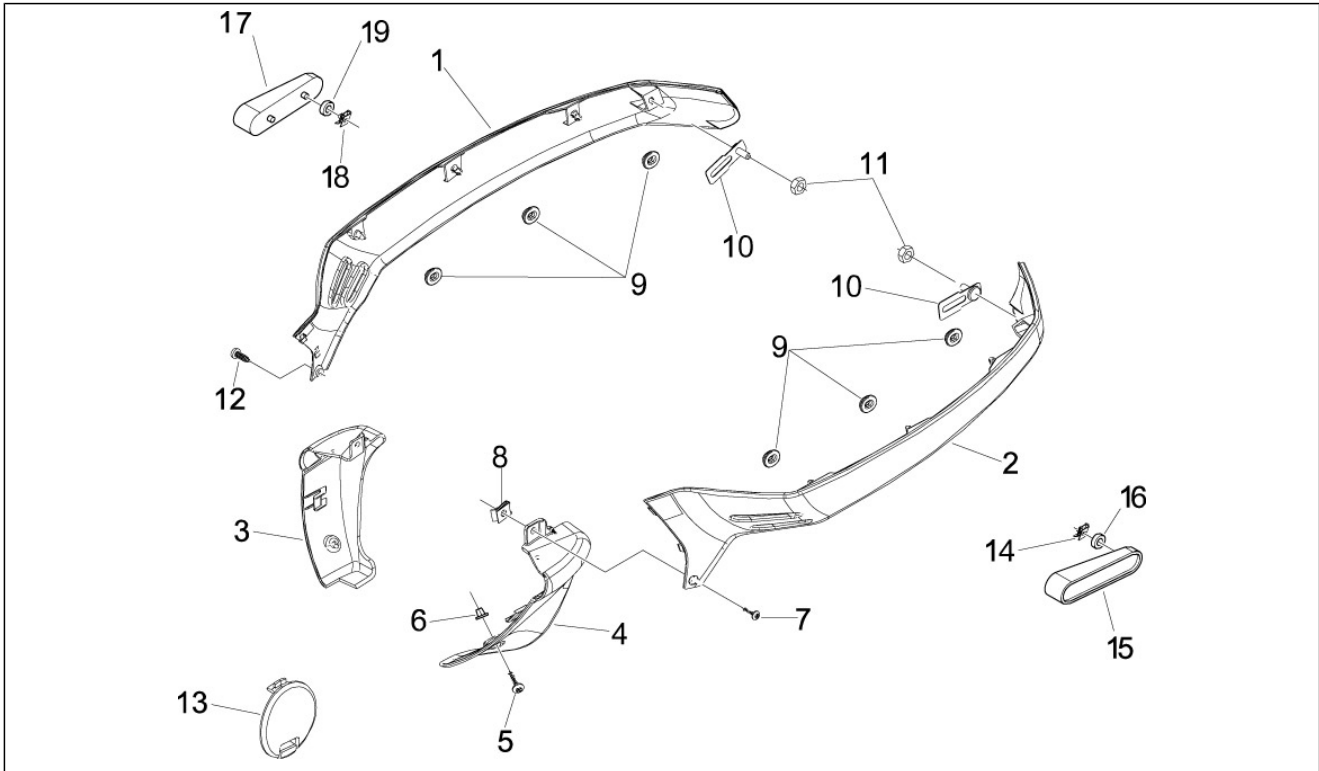

Group	Frame - Plastic parts - Coachwork
Code	02.32
Description	Side cover - Spoiler
Service	1

Pos.	Code	Description	Qty	Variants
				Colour:Green[305/A] Model version:ABS Version[ABS] Country:China[CN] Colour:Green[305/A] Model version:No ABS Version[No ABS] Country:United States of America[USA] Colour:Green[305/A] Model version:No ABS Version[No ABS] Country:United States of America[USA] Colour:Brown metallic[112/A] Model version:No ABS Version[No ABS] Country:United States of America[USA] Colour:Green[305/A] Model version:No ABS Version[No ABS] Country:United States of America[USA] Colour:Brown metallic[112/A] Model version:No ABS Version[No ABS] Country:United States of America[USA] Colour:Pastel ivory[552] Model version:No ABS Version[No ABS] Country:United States of America[USA] Colour:Brown metallic[112/A] Model version:No ABS Version[No ABS] Country:United States of America[USA] Colour:Pastel ivory[552] Model version:No ABS Version[No ABS] Colour:Sphere grey[784/B] Model version:ABS Version[ABS] Country:China[CN] Colour:Sphere grey[784/B] Model version:ABS Version[ABS] Country:China[CN] Colour:Green[305/A] Model version:ABS Version[ABS] Country:China[CN] Colour:Green[305/A] Model version:No ABS Version[No ABS] Country:United States of America[USA]