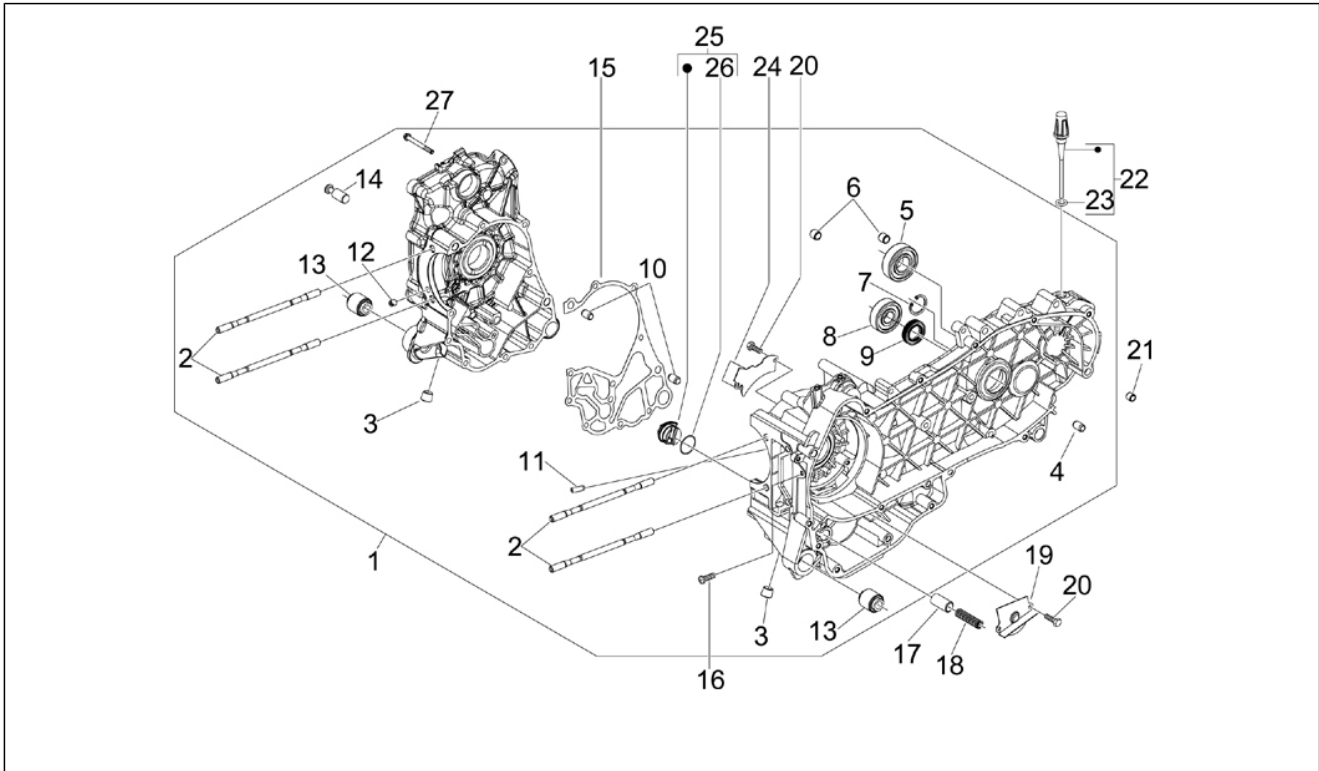

Group	Engine
Code	01.05
Description	Crankcase
Service	1

Pos.	Code	Description	Qty	Variants
24	485047	Upper oil bulkhead	1	
25	845861	Filter door insert	1	
26	431065	Gasket	1	
27	B016425	Screw w/ flange M6x60	10