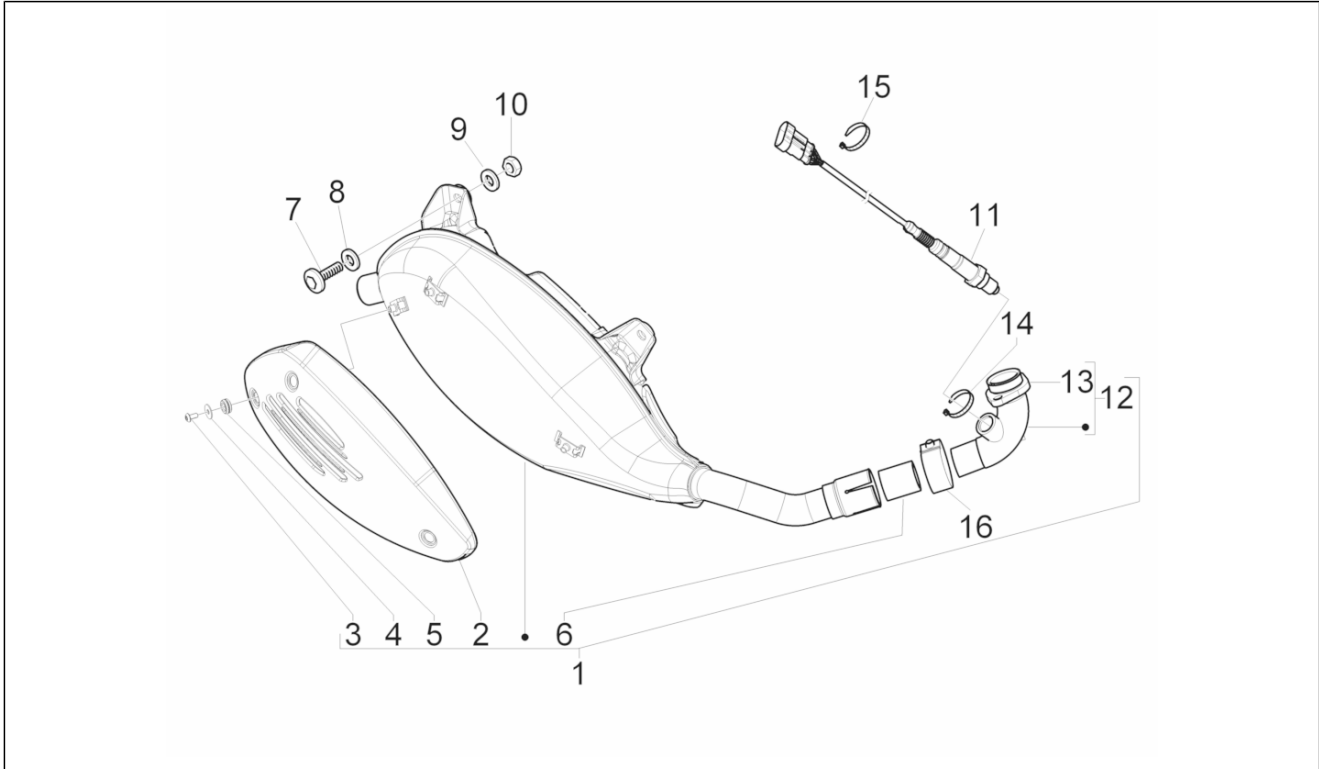

Group	Engine
Code	01.42
Description	Silencer
Service	1

Pos.	Code	Description	Qty	Variants
1	1A0022795	Silencer complete with protection	1	Colour:Green[305/A] Country:United States of America[USA] Model version:ABS Version[ABS] Colour:Brown metallic[112/A] Model version:No ABS Version[No ABS] Country:United States of America[USA] Colour:Brown metallic[112/A] Model version:No ABS Version[No ABS] Country:United States of America[USA] Colour:Green[305/A] Model version:No ABS Version[No ABS] Country:United States of America[USA] Colour:Sphere grey[784/B] Model version:ABS Version[ABS] Country:China[CN] Colour:Pastel ivory[552] Model version:No ABS Version[No ABS] Colour:Brown metallic[112/A] Model version:No ABS Version[No ABS] Country:United States of America[USA] Colour:Green[305/A] Model version:No ABS Version[No ABS] Country:United States of America[USA] Colour:Green[305/A] Model version:No ABS Version[No ABS] Country:United States of America[USA] Colour:Pastel ivory[552] Model version:No ABS Version[No ABS] Country:United States of America[USA] Colour:Green[305/A] Country:United States of America[USA] Model version:ABS Version[ABS] Colour:Brown metallic[112/A] Model version:No ABS Version[No ABS] Country:United States of America[USA] Colour:Brown metallic[112/A] Model version:No ABS Version[No ABS] Country:United States of America[USA]