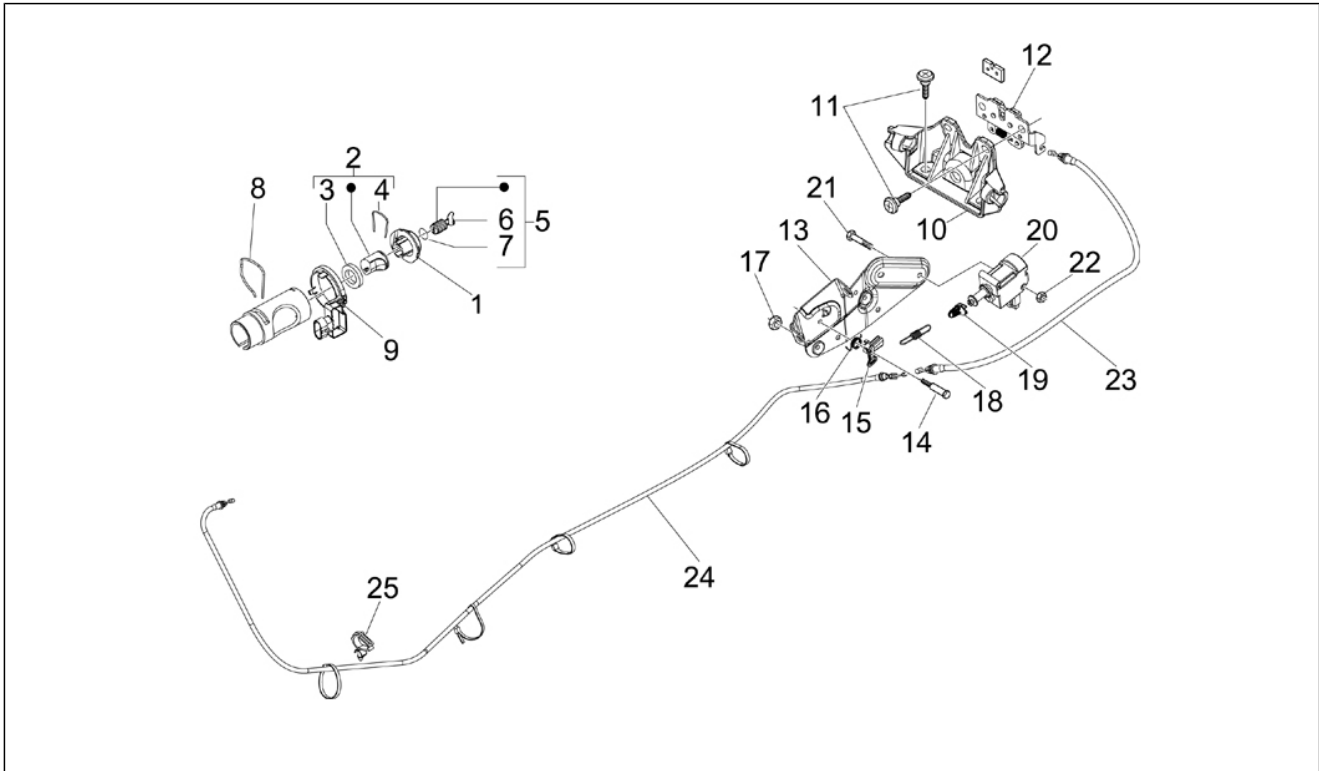

Group	Frame - Plastic parts - Coachwork
Code	02.46
Description	Locks
Service	1

Pos.	Code	Description	Qty	Variants
1	18002607	Lock body	1	
2	298903	Complete lock block	1	
3	298594	Flat washer	1	
4	298838	Cylinder retainer spring	1	
5	577454	Cylinder with keys	1	
6	573426	Hewn key with transponder Giobert	1	
7	298731	Gasket ring	1	
8	253937	Spring	1	
9	638534	Immobilizer antenna	1	
10	577456	Bracket	1	
11	575249	Metric screw TBC	4	
12	CM023703	Saddle lock	1	
13	577471	plate	1	
14	299972	Special screw	1	
15	577129	Lever	1	
16	577131	Spring	1	
17	288245	Self locking nut M6	2	
18	620415	Spring	1	
19	577128	Joint	1	
20	582990	Solenoid valve	1	
21	584121	Hexagonal-head screw	2	
22	577620	Self locking nut	2	
23	CM012813	Seat emergency opening transmission	1	
24	CM012811	Saddle cable	1	
25	145298	Lock-strap L=180mm	1	