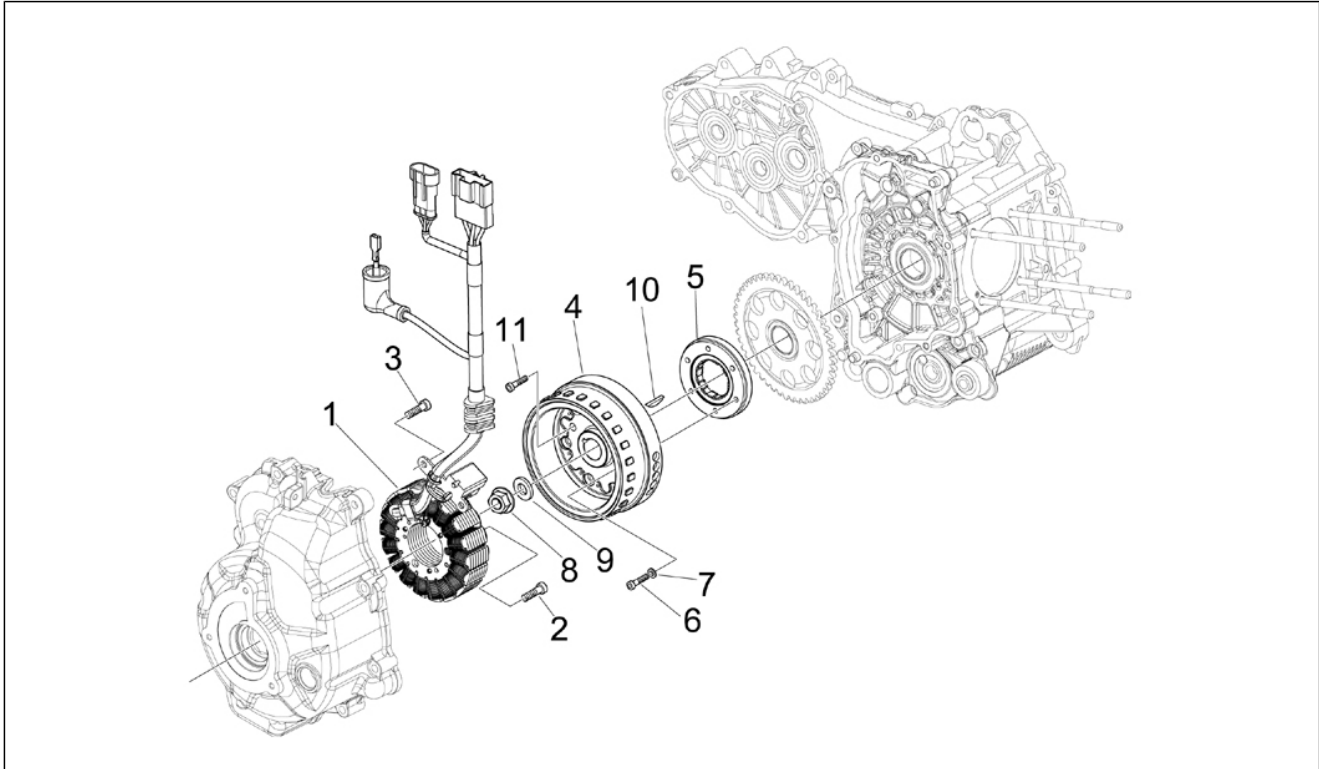

Group	Engine
Code	01.21
Description	Flywheel magneto
Service	1

Pos.	Code	Description	Qty	Variants
1	58202R	Stator	1	
1	642054	Stator (Kokusan)	1	Colour:Sphere grey[784/B] Model version:ABS Version[ABS] Country:China[CN] Colour:Sphere grey[784/B] Model version:ABS Version[ABS] Country:China[CN] Colour:Green[305/A] Model version:ABS Version[ABS] Country:China[CN] Colour:Green[305/A] Country:United States of America[USA] Model version:ABS Version[ABS] Colour:Sphere grey[784/B] Model version:ABS Version[ABS] Country:China[CN] Colour:Sphere grey[784/B] Model version:ABS Version[ABS] Country:China[CN] Colour:Green[305/A] Model version:ABS Version[ABS] Country:China[CN] Colour:Green[305/A] Country:United States of America[USA] Model version:ABS Version[ABS] Colour:Sphere grey[784/B] Model version:ABS Version[ABS] Country:China[CN] Colour:Sphere grey[784/B] Model version:ABS Version[ABS] Country:China[CN] Colour:Green[305/A] Model version:ABS Version[ABS] Country:China[CN] Colour:Green[305/A] Country:United States of America[USA] Model version:ABS Version[ABS]