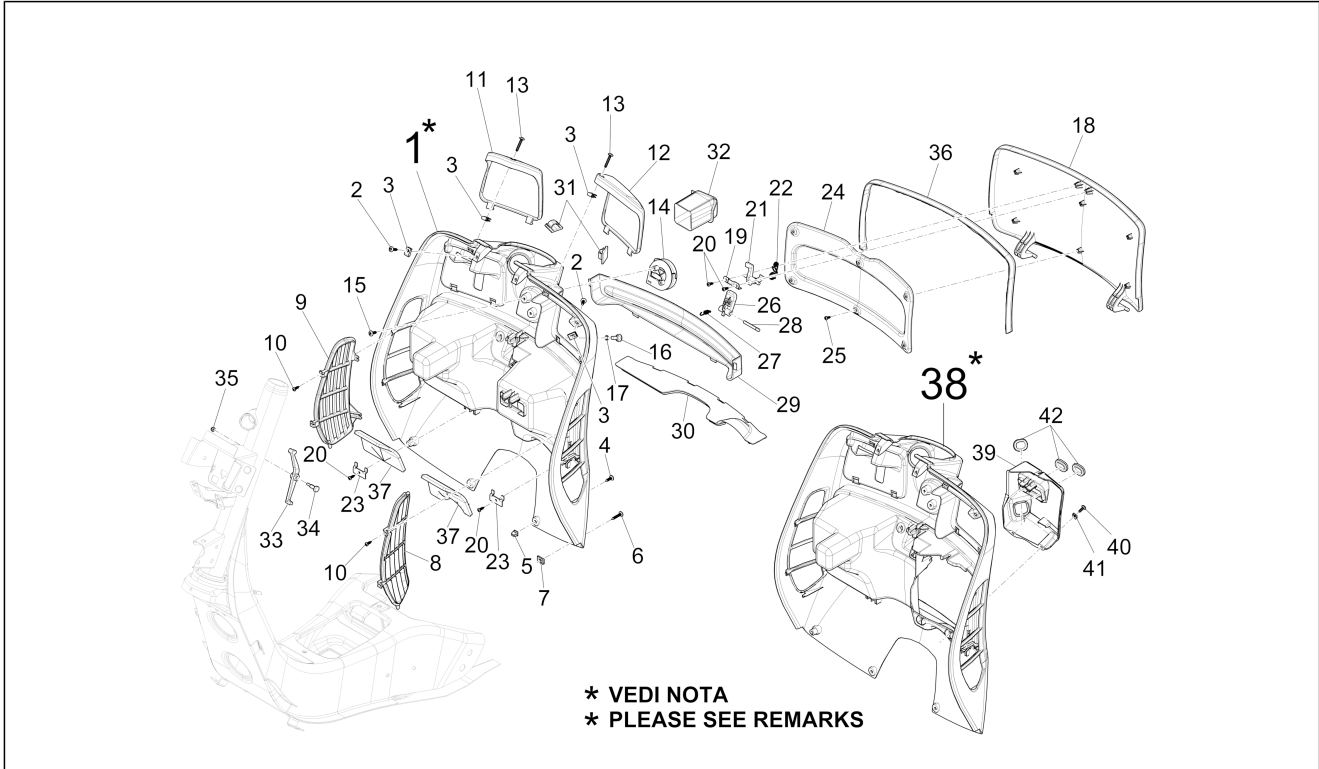

Group	Frame - Plastic parts - Coachwork
Code	02.30
Description	Front glove-box - Knee-guard panel
Service	1

Pos.	Code	Description	Qty	Variants
				Colour:Brown metallic[112/A] Model version:No ABS Version[No ABS] Country:United States of America[USA] Colour:Green[305/A] Model version:No ABS Version[No ABS] Country:United States of America[USA] Colour:Brown metallic[112/A] Model version:No ABS Version[No ABS] Country:United States of America[USA] Colour:Green[305/A] Model version:No ABS Version[No ABS] Country:United States of America[USA] Colour:Pastel ivory[552] Model version:No ABS Version[No ABS] Country:United States of America[USA] Colour:Brown metallic[112/A] Model version:No ABS Version[No ABS] Country:United States of America[USA] Colour:Green[305/A] Model version:No ABS Version[No ABS] Country:United States of America[USA] Colour:Sphere grey[784/B] Model version:ABS Version[ABS] Country:China[CN] Colour:Green[305/A] Model version:ABS Version[ABS] Country:China[CN] Colour:Green[305/A] Country:United States of America[USA] Model version:ABS Version[ABS] Colour:Pastel ivory[552] Model version:No ABS Version[No ABS] Colour:Brown metallic[112/A] Model version:No ABS Version[No ABS] Country:United States of America[USA] Colour:Green[305/A] Model version:No ABS Version[No ABS] Country:United States of America[USA]