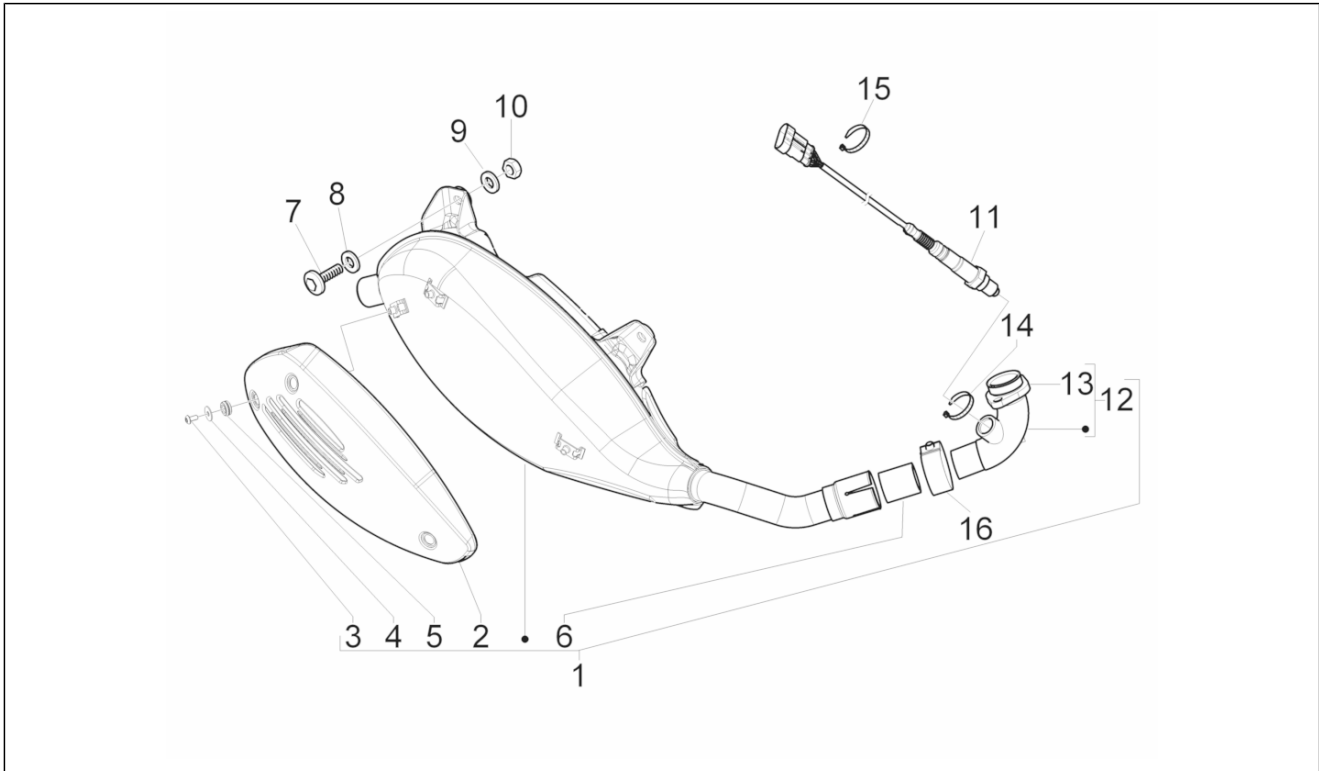

Group	Engine
Code	01.42
Description	Silencer
Service	1

Pos.	Code	Description	Qty	Variants
				Country:United States of America[USA] Colour:Brown metallic[112/A] Model version:No ABS Version[No ABS] Country:United States of America[USA] Colour:Green[305/A] Model version:No ABS Version[No ABS] Country:United States of America[USA] Colour:Sphere grey[784/B] Model version:ABS Version[ABS] Country:China[CN] Colour:Pastel ivory[552] Model version:No ABS Version[No ABS] Colour:Brown metallic[112/A] Model version:No ABS Version[No ABS] Country:United States of America[USA] Colour:Green[305/A] Model version:No ABS Version[No ABS] Country:United States of America[USA] Colour:Green[305/A] Model version:No ABS Version[No ABS] Country:United States of America[USA] Colour:Pastel ivory[552] Model version:No ABS Version[No ABS] Country:United States of America[USA]
1	8774465	Muffler, assy. kat	1	Colour:Sphere grey[784/B] Model version:ABS Version[ABS] Country:China[CN] Colour:Green[305/A] Model version:ABS Version[ABS] Country:China[CN] Colour:Sphere grey[784/B] Model version:ABS Version[ABS] Country:China[CN] Colour:Green[305/A] Model version:ABS Version[ABS] Country:China[CN]
2	844864	Protection	1	Country:China[CN]