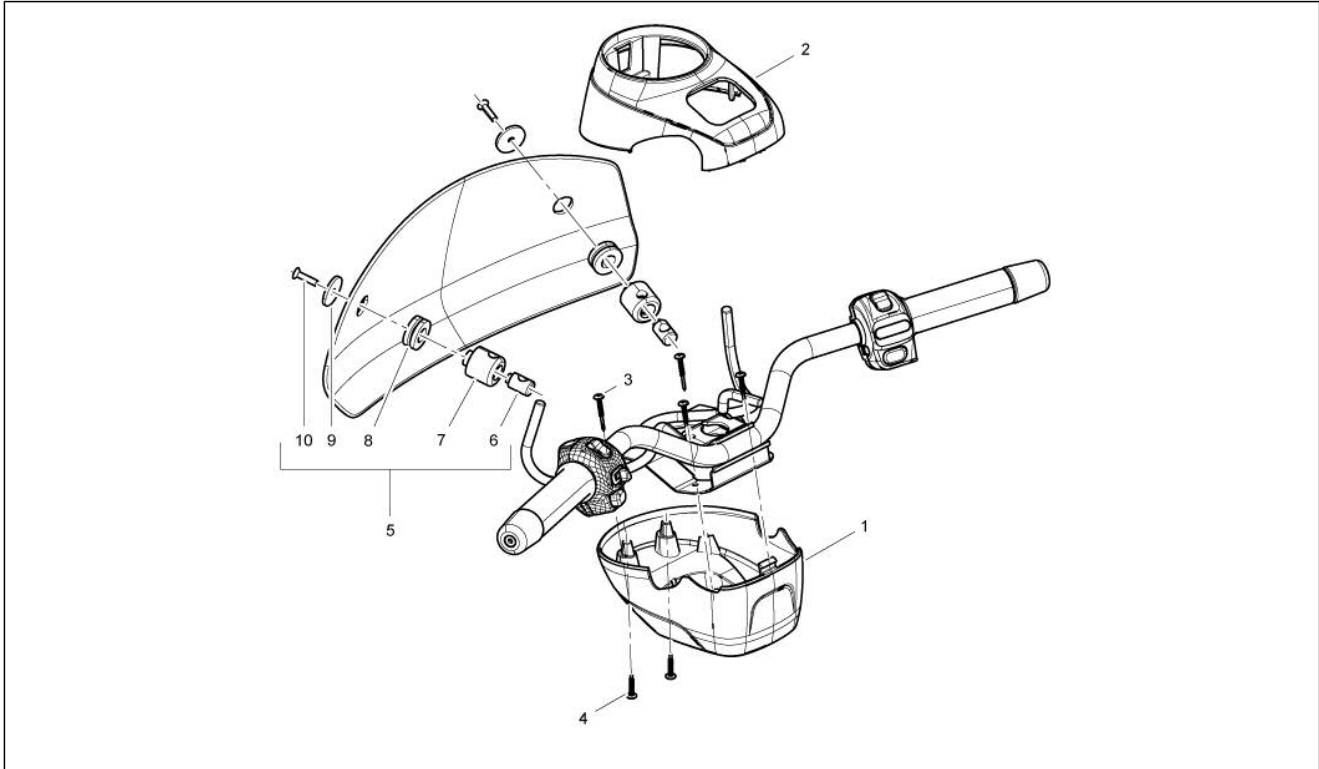

Group	Handlebars/Steering
Code	03.01
Description	Handlebars coverages
Service	1

Pos.	Code	Description	Qty	Variants
				Model version:ABS Version[ABS] Country:China[CN] Colour:Green[305/A] Country:United States of America[USA] Model version:ABS Version[ABS] Colour:Green[305/A] Model version:No ABS Version[No ABS] Country:United States of America[USA] Colour:Brown metallic[112/A] Model version:No ABS Version[No ABS] Country:United States of America[USA] Colour:Pastel ivory[552] Model version:No ABS Version[No ABS] Colour:Brown metallic[112/A] Model version:No ABS Version[No ABS] Country:United States of America[USA] Colour:Green[305/A] Model version:No ABS Version[No ABS] Country:United States of America[USA] Colour:Sphere grey[784/B] Model version:ABS Version[ABS] Country:China[CN] Colour:Brown metallic[112/A] Model version:No ABS Version[No ABS] Country:United States of America[USA] Colour:Sphere grey[784/B] Model version:ABS Version[ABS] Country:China[CN] Colour:Green[305/A] Model version:ABS Version[ABS] Country:China[CN] Colour:Green[305/A] Country:United States of America[USA] Model version:ABS Version[ABS] Colour:Green[305/A] Model version:No ABS Version[No ABS] Country:United States of America[USA] Colour:Brown metallic[112/A]