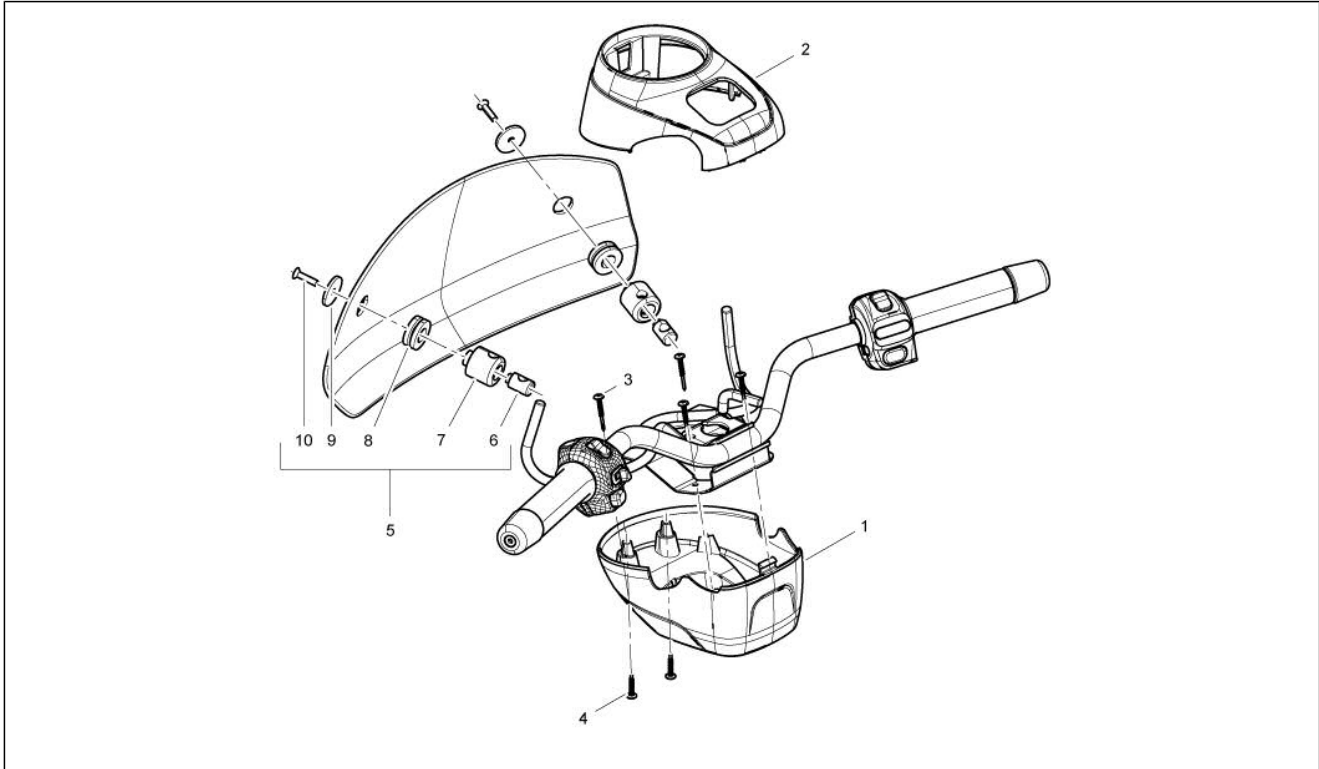

Group	Handlebars/Steering
Code	03.01
Description	Handlebars coverages
Service	1

Pos.	Code	Description	Qty	Variants
				Colour:Pastel ivory[552] Model version:No ABS Version[No ABS] Colour:Brown metallic[112/A] Model version:No ABS Version[No ABS] Country:United States of America[USA] Colour:Green[305/A] Model version:No ABS Version[No ABS] Country:United States of America[USA] Colour:Sphere grey[784/B] Model version:ABS Version[ABS] Country:China[CN] Colour:Brown metallic[112/A] Model version:No ABS Version[No ABS] Country:United States of America[USA] Colour:Sphere grey[784/B] Model version:ABS Version[ABS] Country:China[CN] Colour:Green[305/A] Model version:ABS Version[ABS] Country:China[CN] Colour:Green[305/A] Country:United States of America[USA] Model version:ABS Version[ABS] Colour:Green[305/A] Model version:No ABS Version[No ABS] Country:United States of America[USA] Colour:Brown metallic[112/A] Model version:No ABS Version[No ABS] Country:United States of America[USA] Colour:Pastel ivory[552] Model version:No ABS Version[No ABS] Colour:Brown metallic[112/A] Model version:No ABS Version[No ABS] Country:United States of America[USA] Colour:Green[305/A] Model version:No ABS Version[No ABS] Country:United States of America[USA] Colour:Sphere grey[784/B]