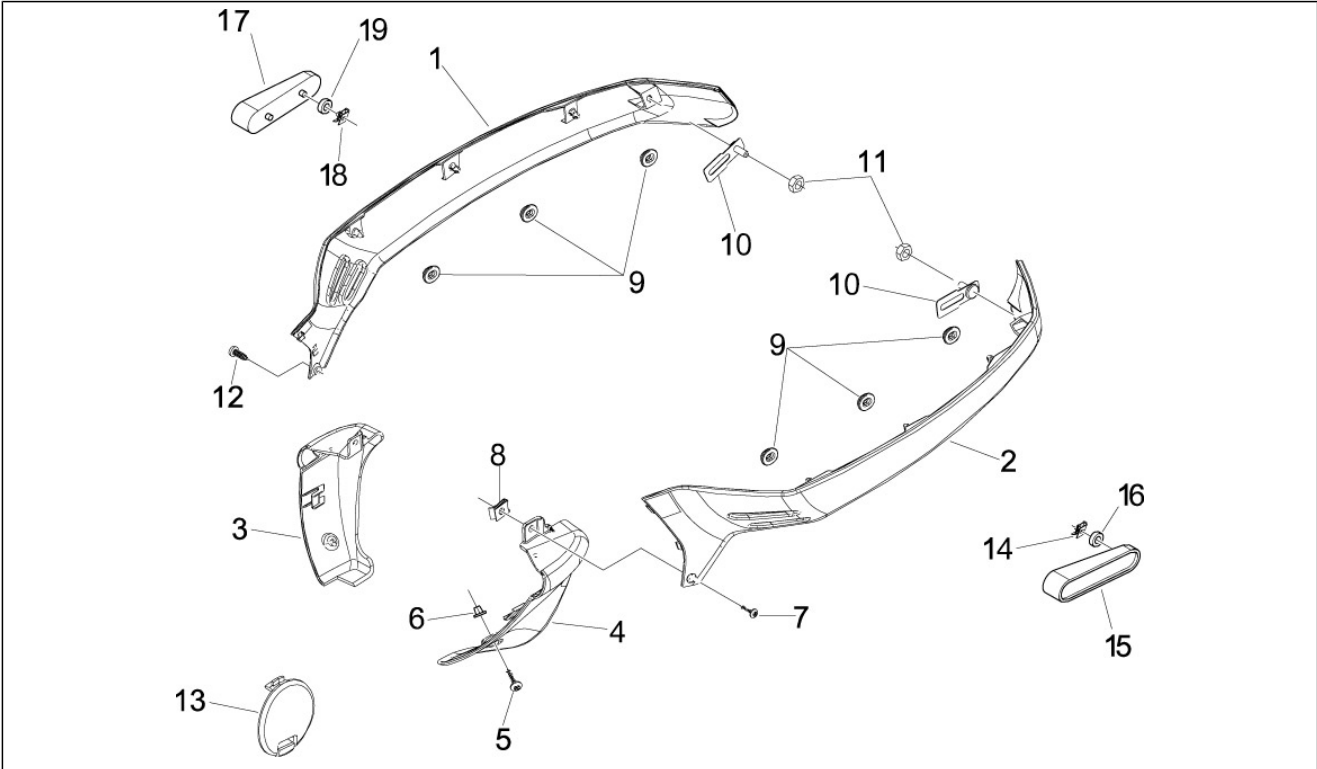

Group	Frame - Plastic parts - Coachwork
Code	02.32
Description	Side cover - Spoiler
Service	1

Pos.	Code	Description	Qty	Variants
				Country:United States of America[USA] Colour:Brown metallic[112/A] Model version:No ABS Version[No ABS] Country:United States of America[USA] Colour:Pastel ivory[552] Model version:No ABS Version[No ABS] Country:United States of America[USA] Colour:Brown metallic[112/A] Model version:No ABS Version[No ABS] Country:United States of America[USA] Colour:Pastel ivory[552] Model version:No ABS Version[No ABS] Colour:Sphere grey[784/B] Model version:ABS Version[ABS] Country:China[CN] Colour:Sphere grey[784/B] Model version:ABS Version[ABS] Country:China[CN] Colour:Green[305/A] Model version:ABS Version[ABS] Country:China[CN] Colour:Green[305/A] Model version:No ABS Version[No ABS] Country:United States of America[USA] Colour:Green[305/A] Model version:No ABS Version[No ABS] Country:United States of America[USA] Colour:Brown metallic[112/A] Model version:No ABS Version[No ABS] Country:United States of America[USA] Colour:Green[305/A] Model version:No ABS Version[No ABS] Country:United States of America[USA] Colour:Brown metallic[112/A] Model version:No ABS Version[No ABS] Country:United States of America[USA] Colour:Pastel ivory[552] Model version:No ABS Version[No ABS]