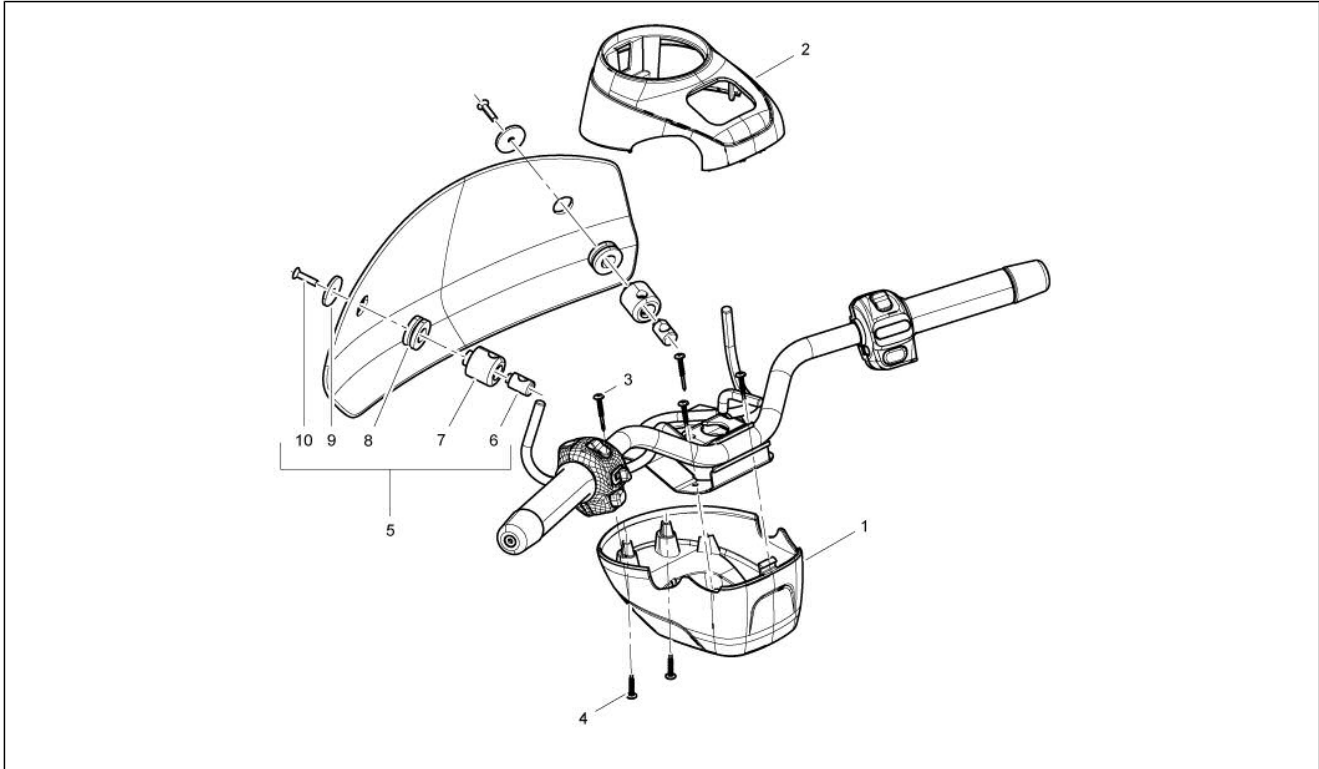

Group	Handlebars/Steering
Code	03.01
Description	Handlebars coverages
Service	1

Pos.	Code	Description	Qty	Variants
				Colour:Brown metallic[112/A] Model version:No ABS Version[No ABS] Country:United States of America[USA] Colour:Green[305/A] Model version:No ABS Version[No ABS] Country:United States of America[USA] Colour:Sphere grey[784/B] Model version:ABS Version[ABS] Country:China[CN] Colour:Brown metallic[112/A] Model version:No ABS Version[No ABS] Country:United States of America[USA] Colour:Sphere grey[784/B] Model version:ABS Version[ABS] Country:China[CN] Colour:Green[305/A] Model version:ABS Version[ABS] Country:China[CN] Colour:Green[305/A] Country:United States of America[USA] Model version:ABS Version[ABS] Colour:Green[305/A] Model version:No ABS Version[No ABS] Country:United States of America[USA] Colour:Brown metallic[112/A] Model version:No ABS Version[No ABS] Country:United States of America[USA] Colour:Pastel ivory[552] Model version:No ABS Version[No ABS] Colour:Brown metallic[112/A] Model version:No ABS Version[No ABS] Country:United States of America[USA] Colour:Green[305/A] Model version:No ABS Version[No ABS] Country:United States of America[USA] Colour:Sphere grey[784/B] Model version:ABS Version[ABS] Country:China[CN]