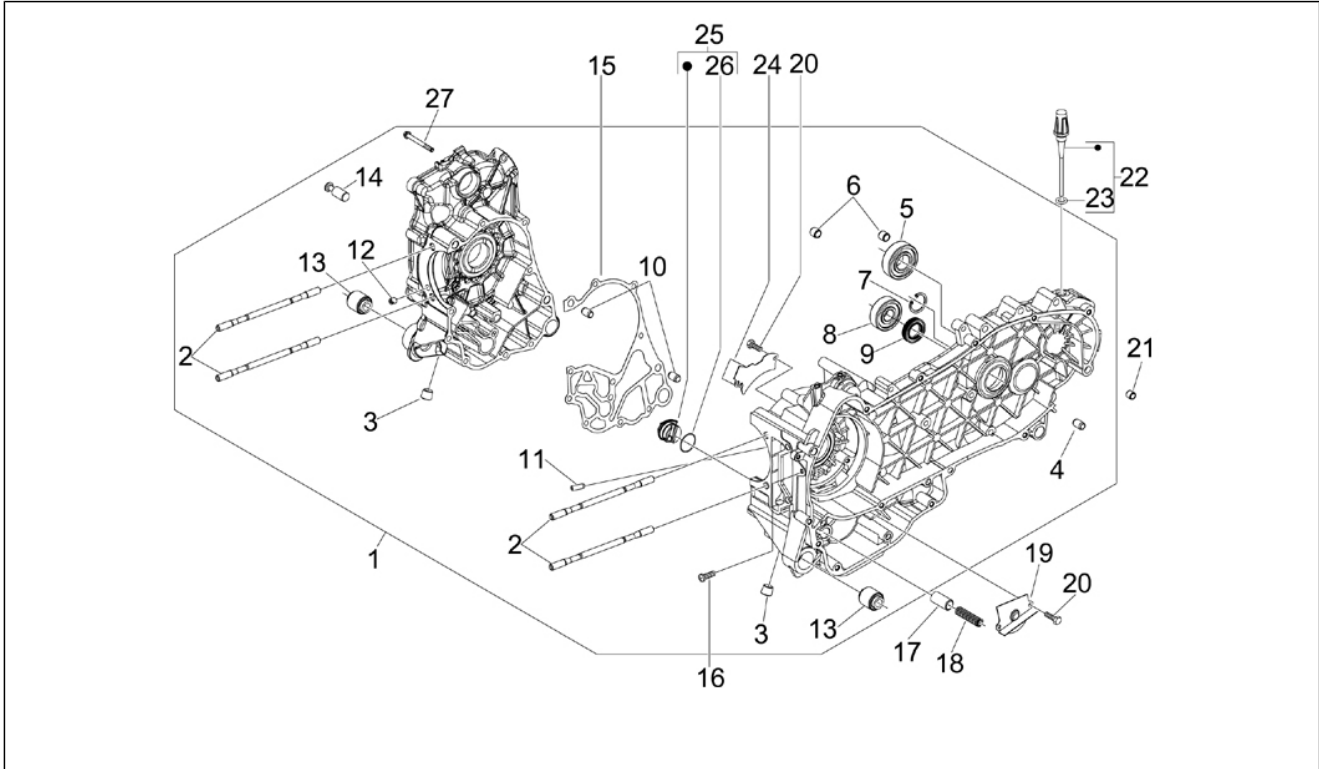

Group	Engine
Code	01.05
Description	Crankcase
Service	1

Pos.	Code	Description	Qty	Variants
1	8786935001	Crankcase assembly 1° cat	1	
1	8786935002	Crankcase assembly 2° cat	1	
1	1A0009740A	Crankcase assembly 1° cat	1	
1	1A0009740B	Crankcase assembly 2° cat	1	
2	1A003628R	Stud bolt	4	
3	411311	Plug M12x1,5	2	
4	B015956	Pin d.9,5 h=15	2	
5	83018R	Radial ball bearing 15x42x13	2	
6	B015957	Locating dowel	2	
7	B015959	Circlip 25x26,9x1,2	1	
8	833701	Radial ball bearing 20x47x14	1	
8	833701	Radial ball bearing 20x47x14	1	
9	82878R	Gasket ring 20-32-7	1	
10	B015956	Pin d.9,5 h=15	2	
11	484034	Nozzle	1	
12	844582	Nozzle D 1.1	1	
13	486081	Silent-block	2	
14	483785	Springs fixing pin	1	
15	875111	Gasket	1	
16	847233	screw	1	
16	018575	Screw M5x10	1	
17	829661	Oil pressure valve	1	
18	485655	Spring	1	
19	483767	Lower oil bulkhead	1	
20	830061	Screw w/ flange M5x16	4	
21	277916	Locating dowel Ø7,5x12	1	
22	832130	Complete oil level dipstick	1	
23	827085	Gasket ring 14,43x9,19x2,62	1