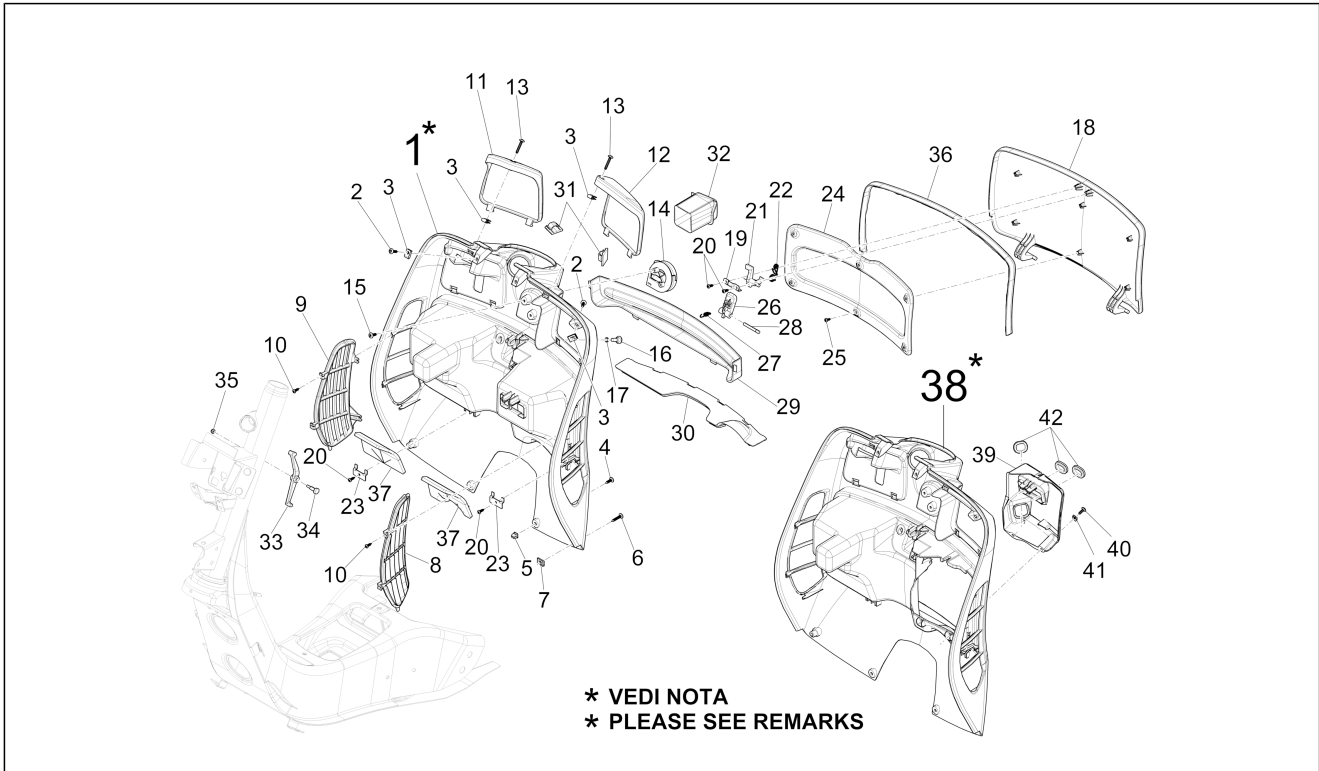

Group	Frame - Plastic parts - Coachwork
Code	02.30
Description	Front glove-box - Knee-guard panel
Service	1

Pos.	Code	Description	Qty	Variants
				Country:China[CN] Colour:Green[305/A] Model version:ABS Version[ABS] Country:China[CN] Colour:Green[305/A] Country:United States of America[USA] Model version:ABS Version[ABS] Colour:Pastel ivory[552] Model version:No ABS Version[No ABS] Colour:Brown metallic[112/A] Model version:No ABS Version[No ABS] Country:United States of America[USA] Colour:Green[305/A] Model version:No ABS Version[No ABS] Country:United States of America[USA] Colour:Brown metallic[112/A] Model version:No ABS Version[No ABS] Country:United States of America[USA] Colour:Green[305/A] Model version:No ABS Version[No ABS] Country:United States of America[USA] Colour:Pastel ivory[552] Model version:No ABS Version[No ABS] Country:United States of America[USA] Colour:Brown metallic[112/A] Model version:No ABS Version[No ABS] Country:United States of America[USA] Colour:Green[305/A] Model version:No ABS Version[No ABS] Country:United States of America[USA] Colour:Sphere grey[784/B] Model version:ABS Version[ABS] Country:China[CN] Colour:Sphere grey[784/B] Model version:ABS Version[ABS] Country:China[CN] Colour:Green[305/A] Model version:ABS Version[ABS]