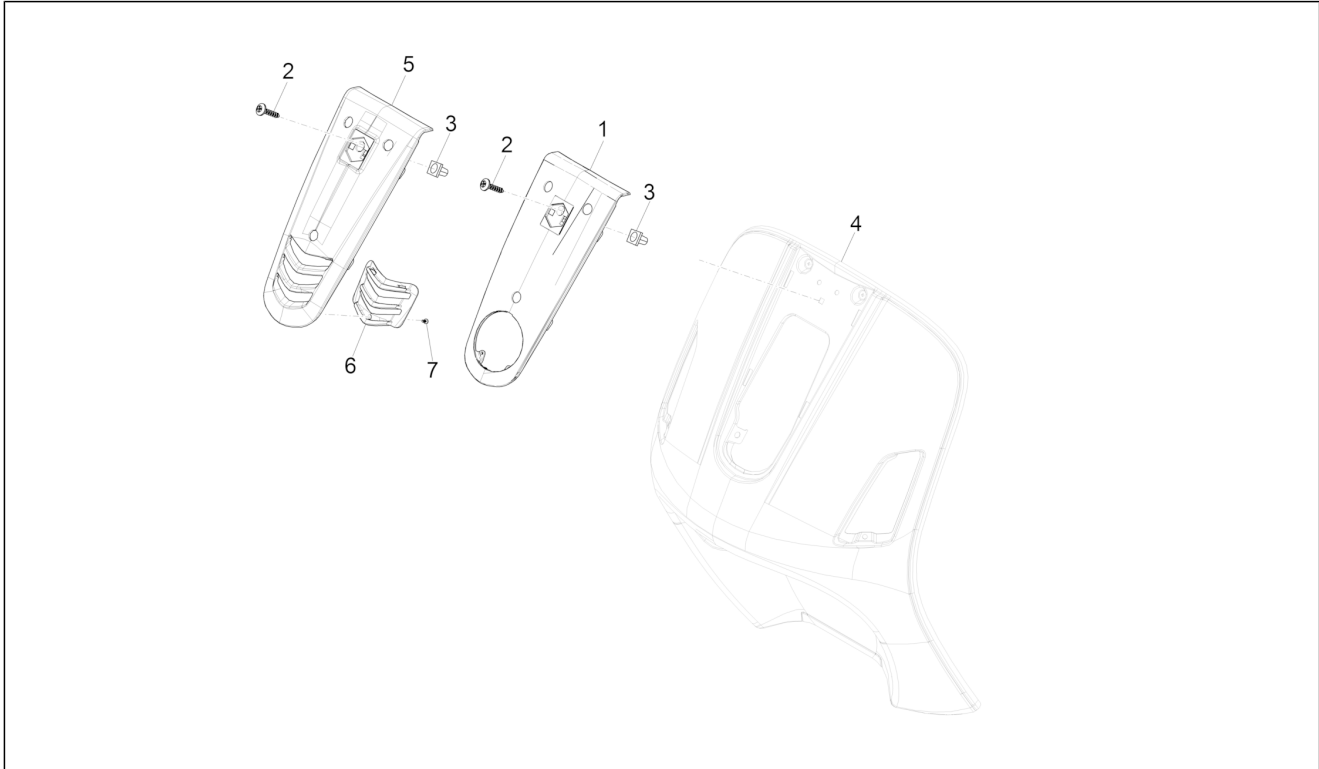

Group	Frame - Plastic parts - Coachwork
Code	02.26
Description	Front shield
Service	1

Pos.	Code	Description	Qty	Variants
				Country:China[CN] Colour:Green[305/A] Model version:ABS Version[ABS] Country:China[CN] Colour:Sphere grey[784/B] Model version:ABS Version[ABS] Country:China[CN] Colour:Sphere grey[784/B] Model version:ABS Version[ABS] Country:China[CN] Colour:Green[305/A] Model version:ABS Version[ABS] Country:China[CN] Colour:Sphere grey[784/B] Model version:ABS Version[ABS] Country:China[CN]