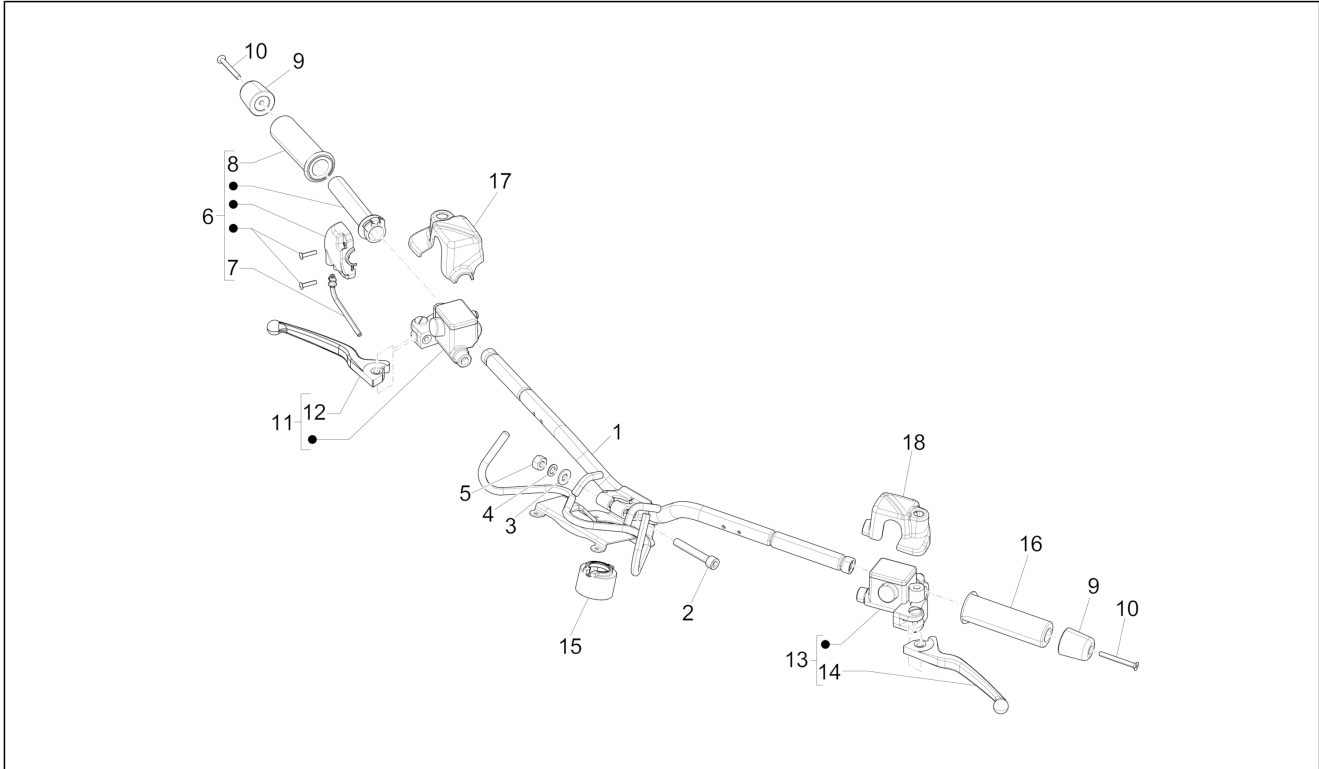

Group	Handlebars/Steering
Code	03.06
Description	Handlebars - Master cil.
Service	1

Pos.	Code	Description	Qty	Variants
				Colour: Sphere grey[784/B] Model version: ABS Version[ABS] Country: China[CN] Colour: Sphere grey[784/B] Model version: ABS Version[ABS] Country: China[CN] Colour: Green[305/A] Model version: ABS Version[ABS] Country: China[CN] Colour: Green[305/A] Country: United States of America[USA] Model version: ABS Version[ABS]
2	655554	Hex socket screw	1	
3	012543	Flat elastic washer with internal tothing 17x10,3x2	1	
4	178790	Flat washer	1	
5	015330	Nut M10	1	
6	64831100M4	Device port complete gas com. sleeve.	1	Colour: Pastel ivory[552] Model version: No ABS Version[No ABS] Country: United States of America[USA] Colour: Pastel ivory[552] Model version: No ABS Version[No ABS] Colour: Pastel ivory[552] Model version: No ABS Version[No ABS] Country: United States of America[USA] Colour: Pastel ivory[552] Model version: No ABS Version[No ABS]
6	6483110090	Device port complete gas com. sleeve.	1	Colour: Green[305/A] Model version: ABS Version[ABS] Country: China[CN] Colour: Green[305/A] Country: United States of America[USA] Model version: ABS Version[ABS] Colour: Green[305/A] Model version: ABS Version[ABS] Country: China[CN] Colour: Green[305/A]