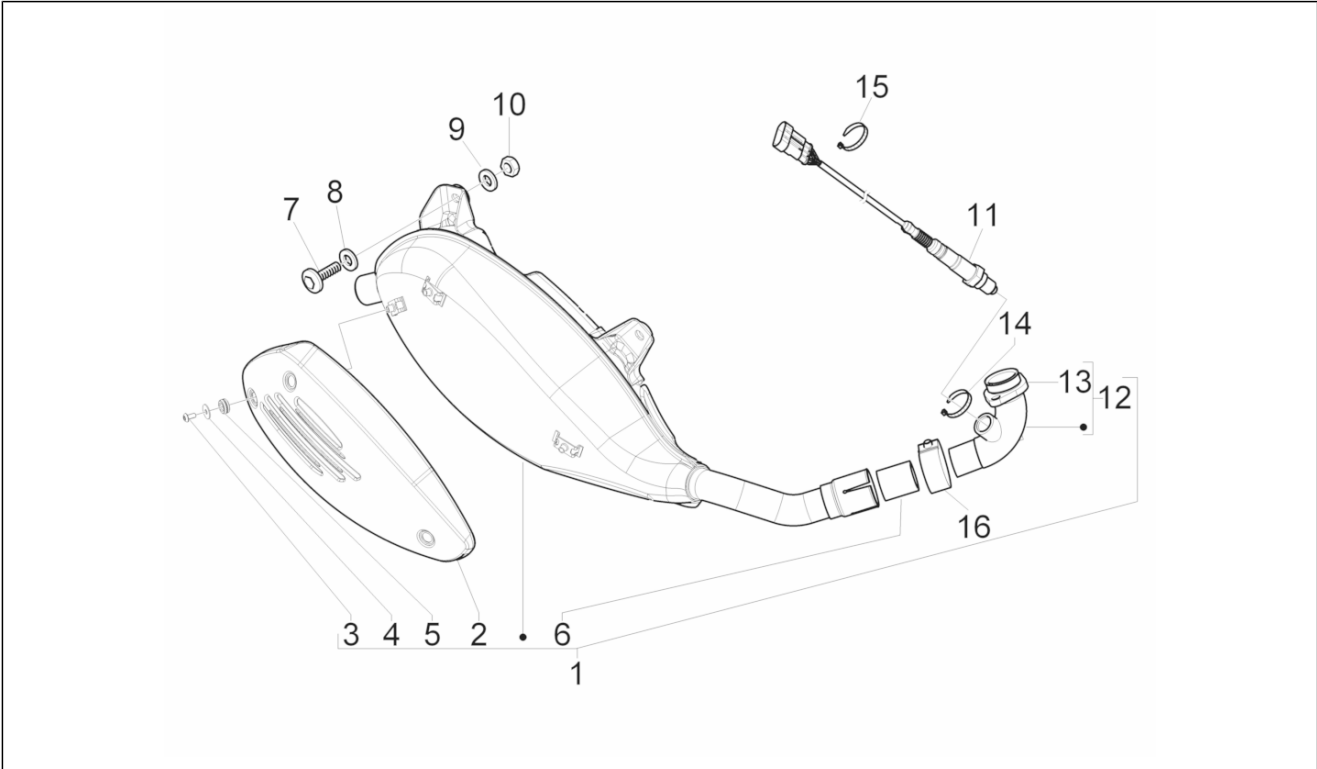

Group	Engine
Code	01.42
Description	Silencer
Service	1

Pos.	Code	Description	Qty	Variants
				Model version:No ABS Version[No ABS] Country:United States of America[USA] Colour:Green[305/A] Model version:No ABS Version[No ABS] Country:United States of America[USA] Colour:Sphere grey[784/B] Model version:ABS Version[ABS] Country:China[CN] Colour:Pastel ivory[552] Model version:No ABS Version[No ABS] Colour:Brown metallic[112/A] Model version:No ABS Version[No ABS] Country:United States of America[USA] Colour:Green[305/A] Model version:No ABS Version[No ABS] Country:United States of America[USA] Colour:Green[305/A] Model version:No ABS Version[No ABS] Country:United States of America[USA] Colour:Pastel ivory[552] Model version:No ABS Version[No ABS] Country:United States of America[USA] Colour:Green[305/A] Country:United States of America[USA] Model version:ABS Version[ABS] Colour:Brown metallic[112/A] Model version:No ABS Version[No ABS] Country:United States of America[USA] Colour:Brown metallic[112/A] Model version:No ABS Version[No ABS] Country:United States of America[USA] Colour:Green[305/A] Model version:No ABS Version[No ABS] Country:United States of America[USA] Colour:Sphere grey[784/B] Model version:ABS Version[ABS] Country:China[CN] Colour:Pastel ivory[552]