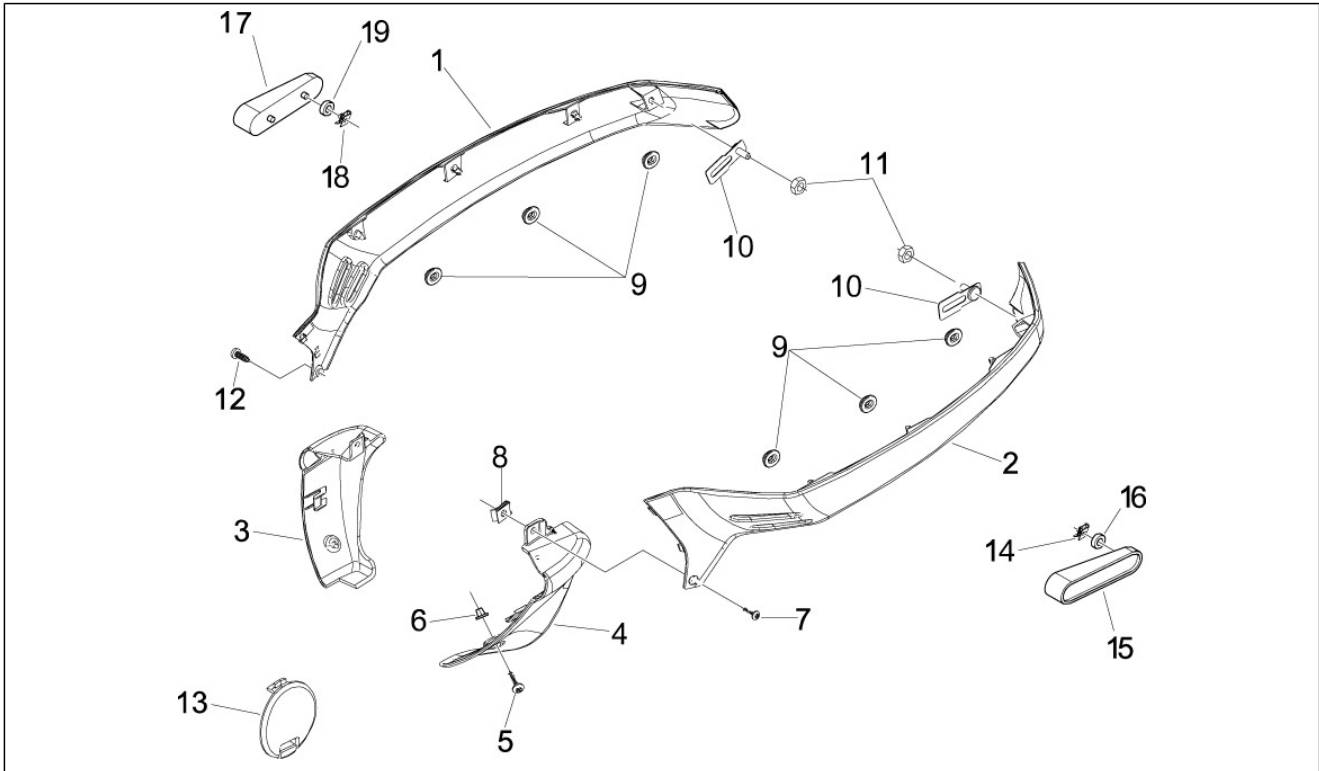

Group	Frame - Plastic parts - Coachwork
Code	02.32
Description	Side cover - Spoiler
Service	1

Pos.	Code	Description	Qty	Variants
				Colour:Green[305/A] Model version:No ABS Version[No ABS] Country:United States of America[USA] Colour:Brown metallic[112/A] Model version:No ABS Version[No ABS] Country:United States of America[USA] Colour:Pastel ivory[552] Model version:No ABS Version[No ABS] Country:United States of America[USA] Colour:Brown metallic[112/A] Model version:No ABS Version[No ABS] Country:United States of America[USA] Colour:Pastel ivory[552] Model version:No ABS Version[No ABS] Colour:Sphere grey[784/B] Model version:ABS Version[ABS] Country:China[CN] Colour:Sphere grey[784/B] Model version:ABS Version[ABS] Country:China[CN] Colour:Green[305/A] Model version:ABS Version[ABS] Country:China[CN] Colour:Green[305/A] Model version:No ABS Version[No ABS] Country:United States of America[USA] Colour:Green[305/A] Model version:No ABS Version[No ABS] Country:United States of America[USA] Colour:Brown metallic[112/A] Model version:No ABS Version[No ABS] Country:United States of America[USA] Colour:Green[305/A] Model version:No ABS Version[No ABS] Country:United States of America[USA] Colour:Brown metallic[112/A] Model version:No ABS Version[No ABS] Country:United States of America[USA]