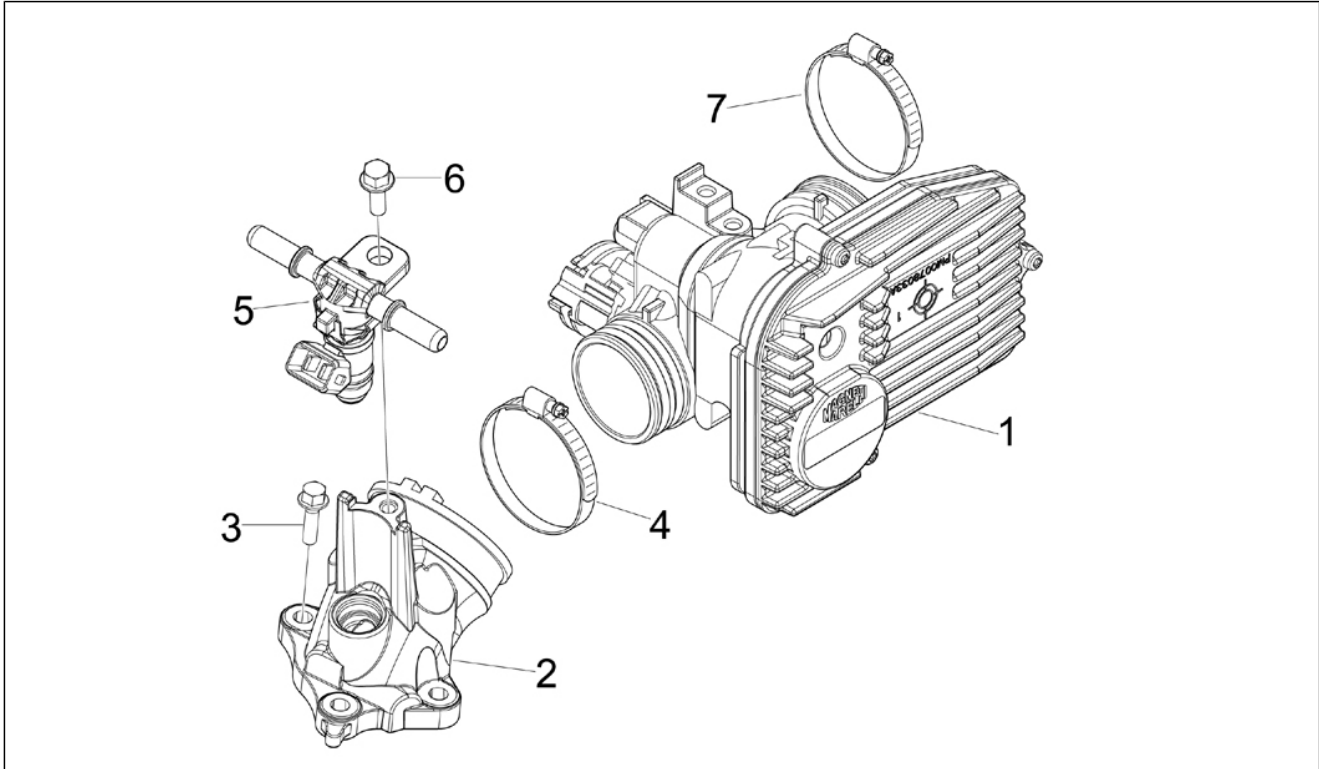

Group	Engine
Code	01.36
Description	Throttle body - Injector - Union pipe
Service	1

Pos.	Code	Description	Qty	Variants
				Model version:No ABS Version[No ABS] Colour:Brown metallic[112/A] Model version:No ABS Version[No ABS] Country:United States of America[USA] Colour:Green[305/A] Model version:No ABS Version[No ABS] Country:United States of America[USA] Colour:Brown metallic[112/A] Model version:No ABS Version[No ABS] Country:United States of America[USA] Colour:Green[305/A] Model version:No ABS Version[No ABS] Country:United States of America[USA] Colour:Pastel ivory[552] Model version:No ABS Version[No ABS] Country:United States of America[USA] Colour:Green[305/A] Model version:No ABS Version[No ABS] Country:United States of America[USA] Colour:Brown metallic[112/A] Model version:No ABS Version[No ABS] Country:United States of America[USA] Colour:Pastel ivory[552] Model version:No ABS Version[No ABS] Colour:Brown metallic[112/A] Model version:No ABS Version[No ABS] Country:United States of America[USA] Colour:Green[305/A] Model version:No ABS Version[No ABS] Country:United States of America[USA] Colour:Brown metallic[112/A] Model version:No ABS Version[No ABS] Country:United States of America[USA] Colour:Green[305/A] Model version:No ABS Version[No ABS] Country:United States of America[USA] Colour:Pastel ivory[552] Model version:No ABS Version[No ABS]