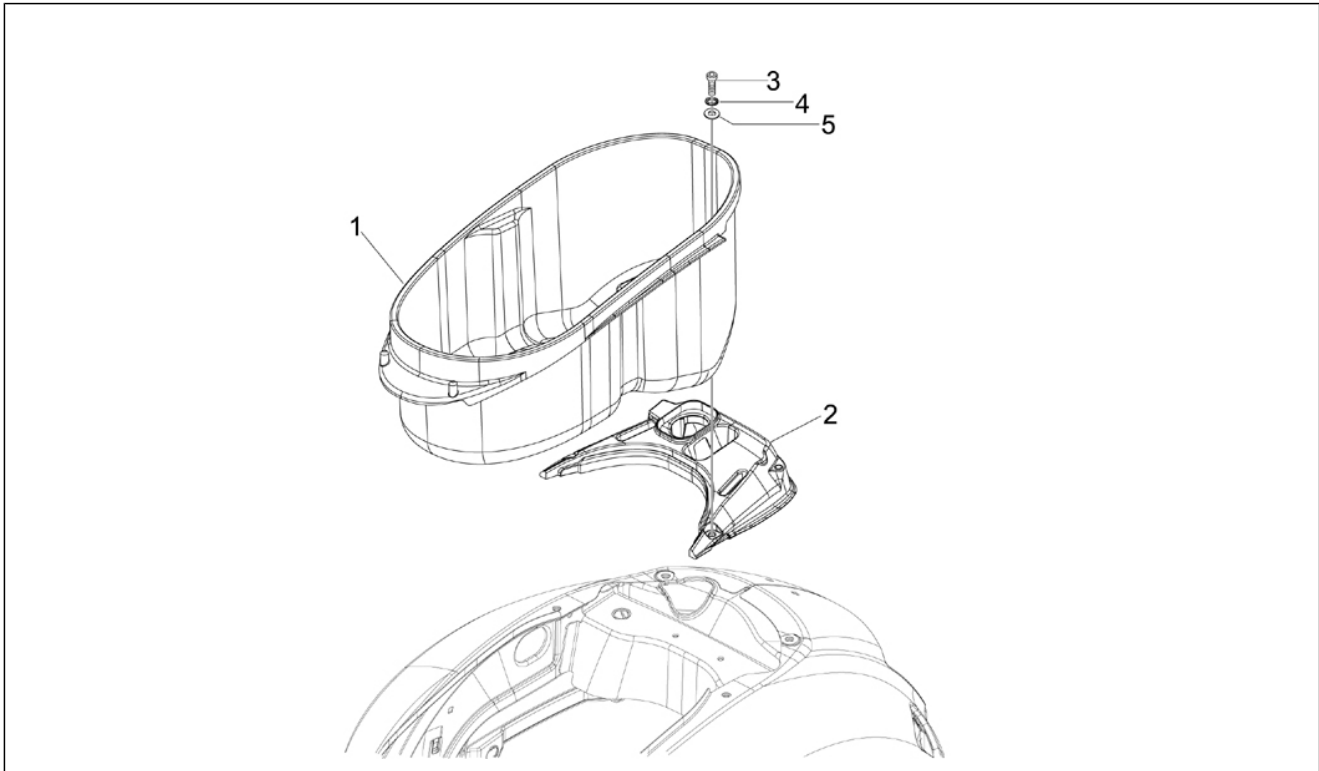

Group	Frame - Plastic parts - Coachwork
Code	02.34
Description	Helmet huosing - Undersaddle
Service	1

Pos.	Code	Description	Qty	Variants
				Colour:Sphere grey[784/B] Model version:ABS Version[ABS] Country:China[CN] Colour:Sphere grey[784/B] Model version:ABS Version[ABS] Country:China[CN] Colour:Green[305/A] Model version:ABS Version[ABS] Country:China[CN] Colour:Sphere grey[784/B] Model version:ABS Version[ABS] Country:China[CN] Colour:Sphere grey[784/B] Model version:ABS Version[ABS] Country:China[CN] Colour:Green[305/A] Model version:ABS Version[ABS] Country:China[CN]
2	621141	Under seat cover	1	
3	951685	screw	2	
4	012533	Notched washer 6,6x11x0	2	
5	013777	Washer 6.4x13x1.5	2