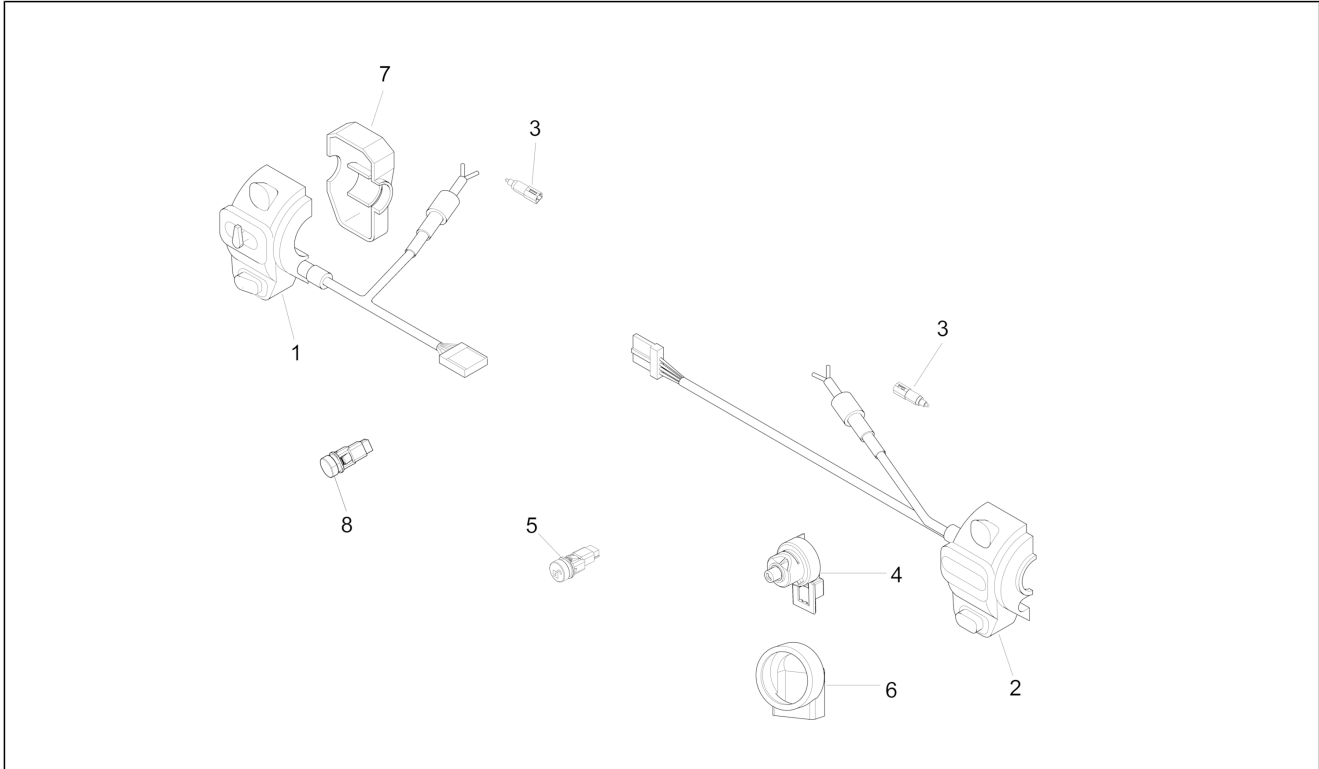

Group	Electrical system
Code	06.01
Description	Selectors - Switches - Buttons
Service	1

Pos.	Code	Description	Qty	Variants
				Model version:ABS Version[ABS] Country:China[CN] Colour:Green[305/A] Country:United States of America[USA] Model version:ABS Version[ABS] Colour:Green[305/A] Model version:ABS Version[ABS] Country:China[CN] Colour:Green[305/A] Country:United States of America[USA] Model version:ABS Version[ABS]
3	642032	Button	2	Model version:ABS Version[ABS]
3	580953	stop Button	2	
4	643132	Key switch	1	
5	582041	Commutator cap	1	
6	582988	Saddle opening button	1	
7	63985800M4	Left device port	1	Colour:Pastel ivory[552] Model version:No ABS Version[No ABS] Country:United States of America[USA] Colour:Pastel ivory[552] Model version:No ABS Version[No ABS] Colour:Pastel ivory[552] Model version:No ABS Version[No ABS] Country:United States of America[USA] Colour:Pastel ivory[552] Model version:No ABS Version[No ABS]
7	6398580090	Left device port	1	Colour:Green[305/A] Model version:ABS Version[ABS] Country:China[CN] Colour:Green[305/A] Country:United States of America[USA] Model version:ABS Version[ABS] Colour:Green[305/A] Model version:ABS Version[ABS] Country:China[CN]