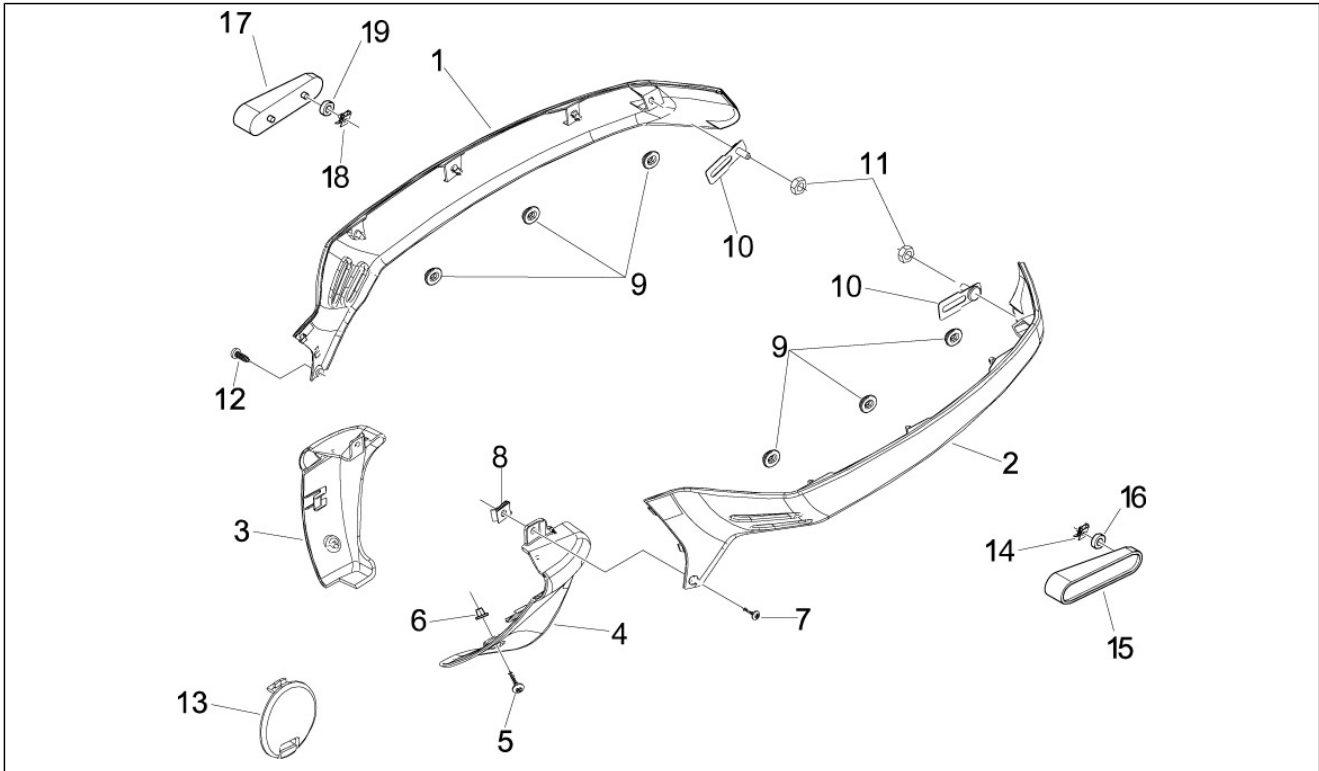

Group	Frame - Plastic parts - Coachwork
Code	02.32
Description	Side cover - Spoiler
Service	1

Pos.	Code	Description	Qty	Variants
				Country:United States of America[USA] Colour:Green[305/A] Model version:ABS Version[ABS] Country:China[CN] Colour:Green[305/A] Country:United States of America[USA] Model version:ABS Version[ABS] Colour:Green[305/A] Model version:No ABS Version[No ABS] Country:United States of America[USA] Colour:Green[305/A] Model version:No ABS Version[No ABS] Country:United States of America[USA] Colour:Green[305/A] Model version:No ABS Version[No ABS] Country:United States of America[USA] Colour:Green[305/A] Model version:ABS Version[ABS] Country:China[CN] Colour:Green[305/A] Country:United States of America[USA] Model version:ABS Version[ABS] Colour:Green[305/A] Model version:No ABS Version[No ABS] Country:United States of America[USA] Colour:Green[305/A] Model version:No ABS Version[No ABS] Country:United States of America[USA] Colour:Green[305/A] Model version:No ABS Version[No ABS] Country:United States of America[USA] Colour:Green[305/A] Model version:ABS Version[ABS] Country:China[CN] Colour:Green[305/A] Country:United States of America[USA] Model version:ABS Version[ABS]