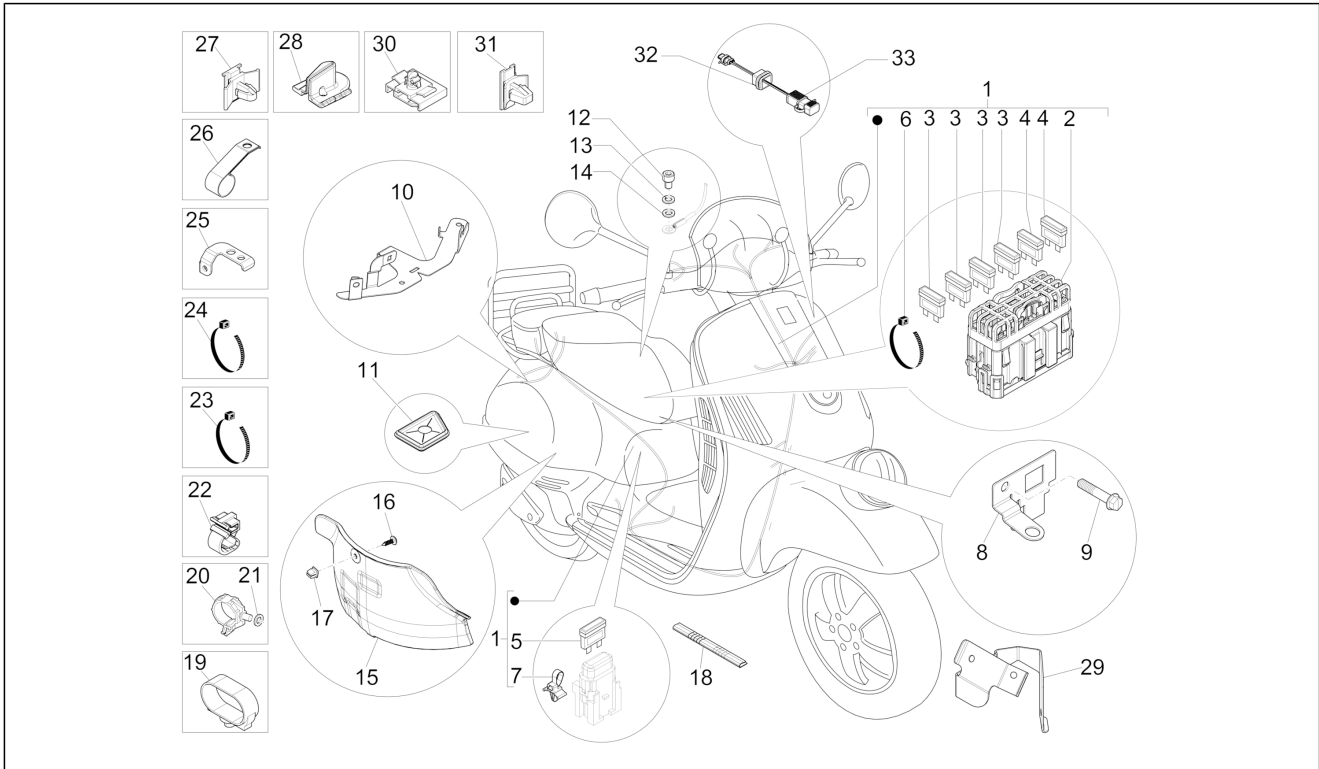

Group	Electrical system
Code	06.08
Description	Main cable harness
Service	1

Pos.	Code	Description	Qty	Variants
1	641864	Frame harness	1	
1	1D000902	Chassis wire unit	1	Model version:ABS Version[ABS]
2	584211	Fuse holder box	1	
3	252945	Fuse 7,5A	4	
4	290860	Fuse 15A	2	
5	CM225730	Fuse 30A	1	
6	145298	Lock-strap L=180mm	1	
7	640879	Hose clamp 2,7x132	1	
8	641532	Fusebox bracket	1	
9	969296	Screw w/ flange M6x10	1	
10	656331	Connectors support bracket	1	
11	641547	Cover	2	
12	641204	Tri/lobed hexagonal self-tapping screw	2	
13	016406	Spring washer 6,4x11,8x1	2	
14	003056	Flat washer 6,4x12x1	2	
15	656332	Electrical system cover	1	
16	CM178601	Self tapping screw D4.2x16	1	
17	199190	Expansion plug	1	
18	CM077703	Guard	4	
19	CM006904	Non return spring l=27	4	
19	CM006902	Non return spring	2	
20	CM006903	Pipes/cables retainer spring	2	
20	CM006911	Non return spring	1	
20	CM006907	Pipes/cables retainer spring L=16	1	
21	097734	Washer	1	
22	CM013202	Pipes/cables retainer spring	1	
23	145298	Lock-strap L=180mm	6	
24	257134	Lock-strap L=277	3