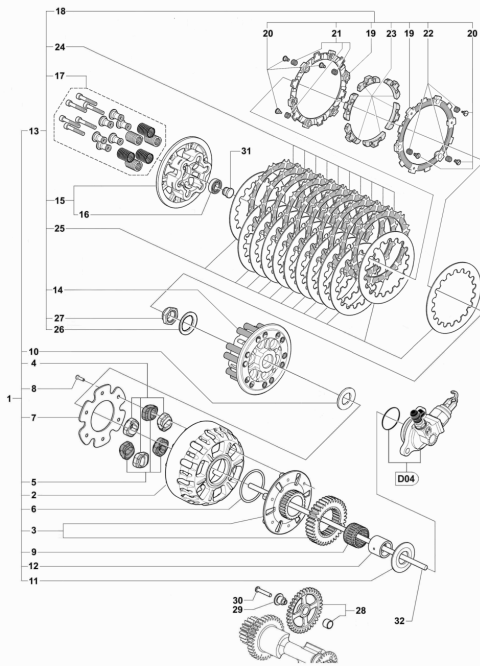

Pos	Part Number	Description	Additional Text	Quantity
1	SPMV8A00C7898	PRIMARY GEAR AND CLUTCH	RC SCS	1,00
1	SPMV8B00C7898	PRIMARY GEAR AND CLUTCH	SCS	1,00
2	SPMV8000C7900	CLUTCH BELL		1,00
3	SPMV8000C4381	FLANGE GEAR	MY17 DRAGSTER RR/DRAGSTER RC	1,00
4	SPMV8000B6484	RUBBER GASKET	MY14/20 F3 675	3,00
5	SPMV8A00B6484	FLEXIBLE COUPLING	MY14/20 F3 675	3,00
6	SPMV8000B3996	OR164 T3,53-D60,33	MY14/20 F3 675	1,00
7	SPMV8000B1727	SPROCKET RETAINING DISC	MY14/20 F3 675	1,00
8	SPMV60NDB4391	Screw TSCE M6x1-L182	F3 800-AGO-RC	6,00
9	SPMV8000B3997	ROLL BEARING K35X42X30	MY14/20 F3 675	1,00
10	SPMV8000B4997	WASHER CLUTCH, SP2.6		1,00
11	SPMV8000B3018	WASHER FOR DRIVER GEAR SP3	MY14/20 F3 675	1,00
12	SPMV8000B3989	DRIVER GEAR SPACER	MY14/20 F3 675	1,00
13	SPMV8A00C7904	CLUTCH REKLUSE	RC SCS	1,00
13	SPMV8B00C7904	CLUTCH REKLUSE	SCS	1,00
14	SPMV8000C5716	DISC HOLDER HUB		1,00
15	SPMV8B00C8211	PUSH PLATE		1,00
16	SPMV8000C5722	RADIAL BEARING 6001 -		1,00
17	SPMV8000C5723	CLUTCH SPRING KIT		1,00
18	SPMV8000C7905	EXP 3.0 CLUTCH DISC ASSEMBLY		1,00
19	SPMV8000C7906	EXP 3.0 CLUTCH DISC BODY		2,00
20	SPMV8000C5729	EXP 3.0 MOUNTING PIN - 14		6,00
21	SPMV8000C5730	EXP 3.0 GOLD ADJUSTMENT SPRING		3,00
22	SPMV8000C5731	EXP 3.0 ADJUSTMENT SPRING		3,00
23	SPMV8000C8087	MASSES EXP 3.0 - LIGHT		6,00
24	SPMV8000C7907	GARNISHED CLUTCH DISC		10,00
25	SPMV8000C5734	PLAIN CLUTCH DISC		12,00