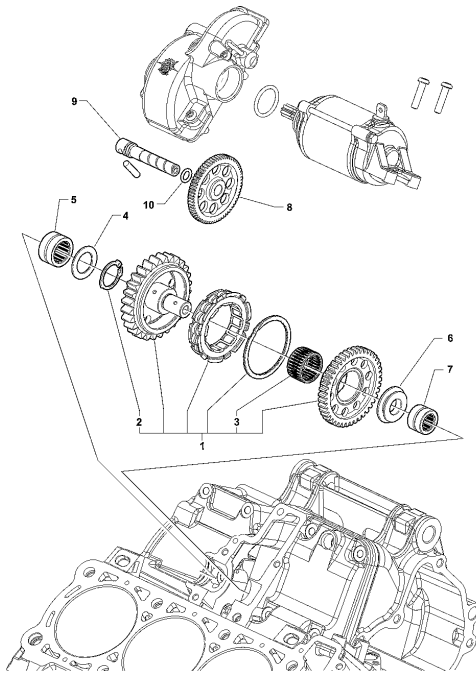

Pos	Part Number	Description	Additional Text	Quantity
1	SPMV8000C4242	COMPLETE SHAFT START ASSY		1,00
2	SPMV8000B7302	CIRCLIP		1,00
3	SPMV8A0065795	NEEDLE BEARING, D25xD29xSP17		1,00
4	SPMV8000B7288	SHIM		1,00
5	SPMV800039538	ROLL BEARING 20X28X16		1,00
6	SPMV8000B2794	SPACER WASHER		1,00
7	SPMV8000B2791	ROLL BEARING 15X23X16		1,00
8	SPMV8000B5000	STARTER REDUCTION GEAR		1,00
9	SPMV8000B5225	STARTING REDUCTION GEAR PIN		1,00
10	SPMV800023108	OR2037 T1		1,00