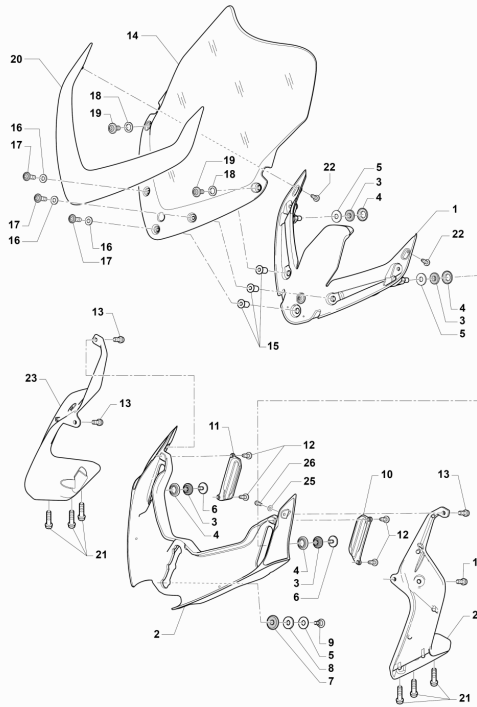

Pos	Part Number	Description	Additional Text	Quantity
1	SPMV8000C0300	Slide support complete		1,00
2	SPMV8000C0307	SUPPORT		1,00
3	SPMV8000C0308	T VIBRATION DAMPER D8-D19-SP6		4,00
4	SPMV8000C0309	CUP FOR VIBRATION DAMPER		4,00
5	SPMV8000B2725	WASHER D20-D8.5 -SP1.2		3,00
6	SPMV8000B9790	M5 SPECIAL SCREW		2,00
7	SPMV8000C0311	DISCHARGE		1,00
8	SPMV8000C0312	RUBBER WASHER D20-D8.2-SP3		1,00
9	SPMV8A00B5920	Screw	AGO	1,00
10	SPMV8000C2144	RIGHT CLOSURE FOR SLOTTING GLASS		1,00
11	SPMV8000C2143	LEFT FASTENER FOR GLASS SLOT		1,00
12	SPMV8AA0B2777	Screw PH-AB 2.9x9,5	DRAGSTER RR LH OPT DRAGSTER RC	4,00
13	SPMV8B00B2687	SCREW, TCEIF M5x12	B4 RR-B4 NURBURGRING-RUSH	4,00
14	SPMV8000C9570	FAIRING GLASS		1,00
15	SPMV800063150	SPRING NUT M5		3,00
16	SPMV8000B5958	WASHER D10,5 D5 SP0,5 IN NYLON	B4 RS-B4 RR-B4 NURBURGRING	3,00
17	SPMV8000B5919	Screw	MY15/17 F3 675 RC-F3 800 RC	3,00
18	SPMV8000B5959	WASHER D12 D7,8 SP0,5 IN NYLON	MY14/20 EXCEPT F3 ORO	2,00
19	SPMV8000B5920	Screw	MY12/13 F3 675-F3 ORO- F3 800	2,00
20	SPMV8000D1000	FRIEZE FOR SLIDE COMPL.	MY22 RC SCS	1,00
20	SPMV80D0C0315	FRIEZE FOR WINDOW FINISHED	ROSSO LUSO-SCS BLACK/GRAY	1,00
20	SPMV80H0C0315	FRIEZE FOR FINISHED WINDSHIELD	MY18/20 SCS RED/GRAY MY18/20 LUSO RED/GRAY	1,00
20	SPMV80N0C0315	FRIEZE FOR WINDOW FINISHED	LUSO-SCS GRAPHITE/GRAY	1,00