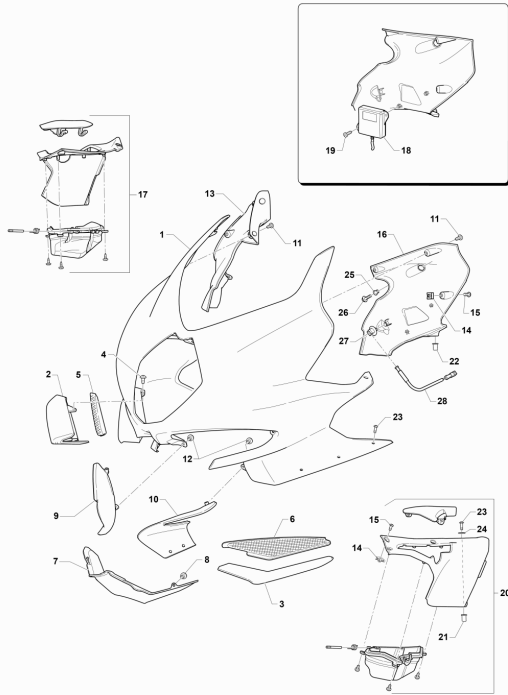

Pos	Part Number	Description	Additional Text	Quantity
1	SPMV8000D1004	WINDSHIELD COMPL.	MY22 RC SCS	1,00
1	SPMV80D0C0319	FINISHED WINDSHIELD	MY17 800 BLACK/GRAY	1,00
1	SPMV80H0C0319	FINISHED DOME	LUSO-SCS RED/GRAY	1,00
1	SPMV80N0C0319	FINISHED DOME	LUSO-SCS GRAPHITE/GRAY	1,00
1	SPMV80P0C0319	DOME COMPL.	LUSO-SCS BLACK/GRAY	1,00
1	SPMV80S0C0319	FINISHED WINDSHIELD	R, RED	1,00
2	SPMV8000D1010	RIGHT SIDE FAIRING MUSTACHE COMPL.	MY22 RC SCS	1,00
2	SPMV80D0C0320	RIGHT MUSTACHE ON FINISHED WINDSHIELD	MY17 800 BLACK/GRAY MY20 800 RED/GRAY (TV ROSSO)	1,00
2	SPMV80G0C0320	RIGHT MUSTACHE FINISHED WINDSHIELD	MY18/19 SCS RED/GRAY MY18/19 LUSO RED/GRAY	1,00
2	SPMV80J0C0320	RIGHT MUSTACHE FINISHED WINDSHIELD	LUSO-SCS GRAPHITE/GRAY	1,00
3	SPMV8000D1011	LEFT MUSTACHE DOME COMPL.	MY22 RC SCS	1,00
3	SPMV80D0C0321	Decal windshield left	MY20 800 RED/GRAY (TV ROSSO) MY17 800 BLACK/GRAY	1,00
3	SPMV80G0C0321	Decal windshield left	MY18/19 LUSO RED/GRAY MY18/19 SCS RED/GRAY	1,00
3	SPMV80J0C0321	LEFT WHISKER FINISHED WINDSHIELD	LUSO-SCS GRAPHITE/GRAY	1,00
4	SPMV8AB0B6742	SCREW AUTOFIL. PH-AB 3.5X9.5	DRAGSTER RR LH OPT	4,00
5	SPMV80A0C0322	RIGHT DOME SCREEN	MY17/19 RC MY18/20 800-LUSO, SCS	1,00
6	SPMV80A0C0323	LEFT DOME SCREEN	MY17/19 RC MY18/20 800-LUSO, SCS	1,00
7	SPMV8000C0317	CENTRAL CONVEYOR FOR		1,00
8	SPMV8AB0B6742	SCREW AUTOFIL. PH-AB 3.5X9.5	DRAGSTER RR LH OPT	2,00
9	SPMV8000C0324	RIGHT INNER FLAP DOME		1,00
10	SPMV8000C0325	LEFT INNER FLAP DOME		1,00