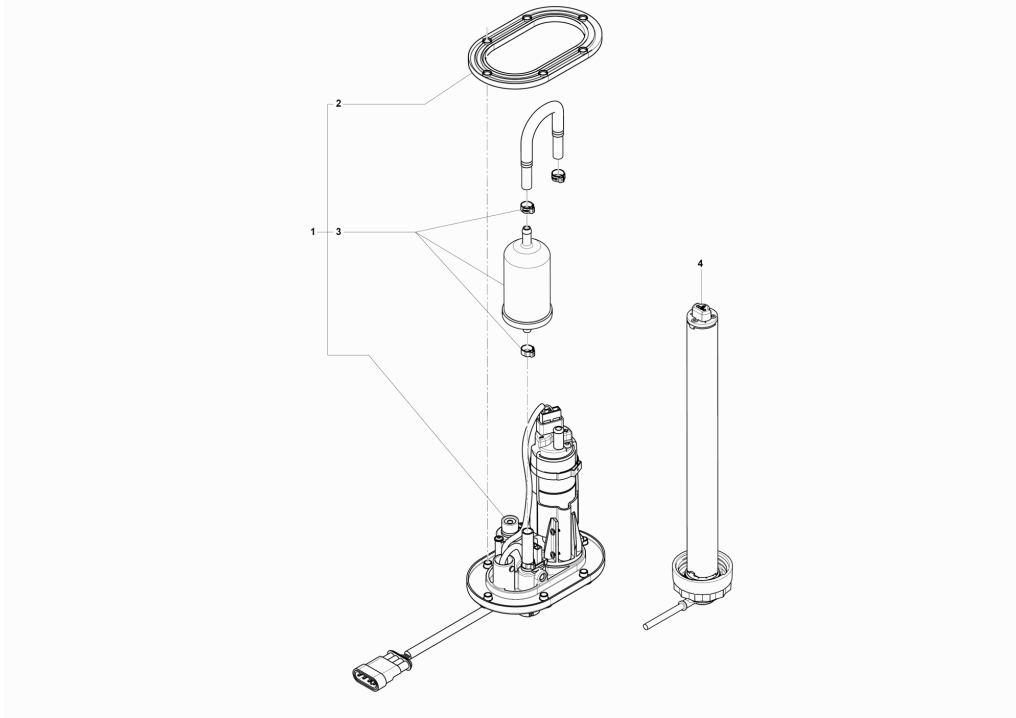

Pos	Part Number	Description	Additional Text	Quantity
1	SPMV8000C8721	FUEL INTAKE ASSEMBLY		1,00
2	SPMV8000B8612	SEALING GASKET G.A.C.		1,00
3	SPMV8000B4278	FUEL FILTER		1,00
4	SPMV8000B9950	FUEL LEVEL PROBE		1,00