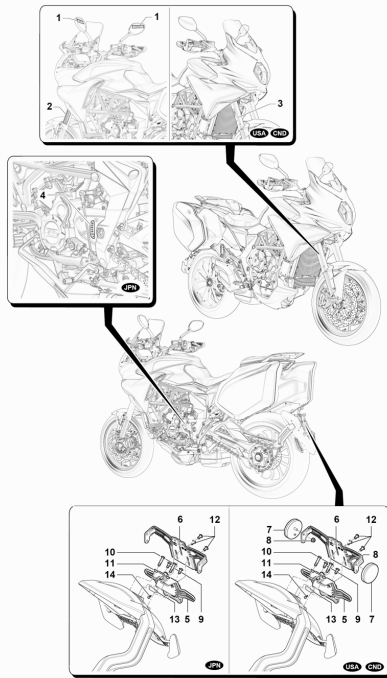

Pos	Part Number	Description	Additional Text	Quantity
1	SPMV800094019	DECAL MIRROR		2,00
2	SPMV8000D0365	LEVEL CONTROL PLATE	USA, CND	1,00
3	SPMV8000D0366	EMISSION CONTROL PLATE	USA, CND	1,00
4	SPMV800095842	GEARS DATA PLATE		1,00
5	SPMV8000B8896	LOWER FLANGE PLATEHOLDER USAC		1,00
6	SPMV8A00B8897	FLANGE SUP. LICENSE PLATE HOLDERCATADI		1,00
7	SPMV8000B4964	RETROREFLECTOR	990R-1090RR 002105> USA BRUTALE 920 USA	2,00
8	SPMV8000B2707	NUT, M5x0,8xE6 CH8 PARLOCK	990R-1090RR 002105> USA BRUTALE 920 USA	2,00
9	SPMV8A00B9347	Screw TBEI M5x0,8-CH3-L12 UNI		2,00
10	SPMV8F00B9347	SCREW TBEI M5X0,8-CH3-L25 UNI		2,00
11	SPMV8000B2798	WASHER, ESPAÇADORA	MY18/20 F3 675 RC-F3 800 RC	2,00
12	SPMV8000B9347	VITE TBEI M5X0,8-CH3-L10 UNI		3,00
13	SPMV8000B8251	CABLE GUIDE		1,00
14	SPMV8AA0B6742	SCREW PH-AB 3,5X9,5		1,00