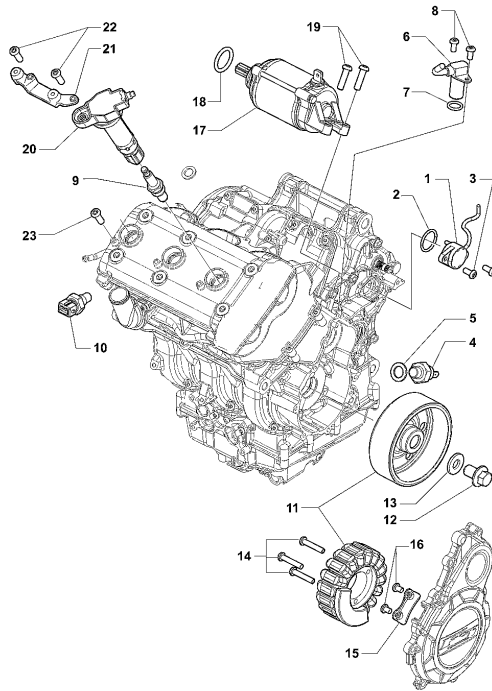

Pos	Part Number	Description	Additional Text	Quantity
1	SPMV8000C9872	GEAR SENSOR FOR 3 CYLINDERS E		1,00
2	SPMV8A0042700	OR2093 T1		1,00
3	SPMV60NDB2734	Screw TBCE M5x0,8-L12	800	2,00
4	SPMV8000A7862	MINIUMUM PRESSURE SWITCH		1,00
5	SPMV62N015676	WASHER D17-D10		1,00
6	SPMV800090184	RPM ENGINE SENSOR		1,00
7	SPMV800022551	OR2056 T1		1,00
8	SPMV60NDB2734	Screw TBCE M5x0,8-L12	800	2,00
9	SPMV8000B7884	SPARK PLUG NGK CR9EIB-9	OPT	3,00
10	SPMV8000B5422	WATER TEMPERATURE SENSOR		1,00
11	SPMV8000C0107	SHIHLIN 450W GENERATOR		1,00
12	SPMV8F00B2790	SCREW TEF M12X1.25 L20 SX		1,00
13	SPMV800064846	ROSETTA D12.5-D25-SP2.5		1,00
14	SPMV60NDB4867	Screw TBCE M5x0,8-L30		3,00
15	SPMV8000B4383	GENERATOR CABLE RETAIN PLATE		1,00
16	SPMV60NDB4395	Screw TBCE M5x0,8-L8		2,00
17	SPMV8000B4334	STARTER MOTOR		1,00
18	SPMV800091597	GROMMET		1,00
19	SPMV60NDB2737	SCREW TBCE M6X1-L25	F3 ORO-F3 AGO	2,00
20	SPMV8000C8985	ELDOR COIL		3,00
21	SPMV8000B6056	FRONT AIRBOX SUPPORT		1,00
22	SPMV60NDB2737	SCREW TBCE M6X1-L25	F3 ORO-F3 AGO	2,00
23	SPMV60NDB2735	SCREW TBCE M6X1-L16	MY15/17 F3 675 RC-F3 800 RC	1,00