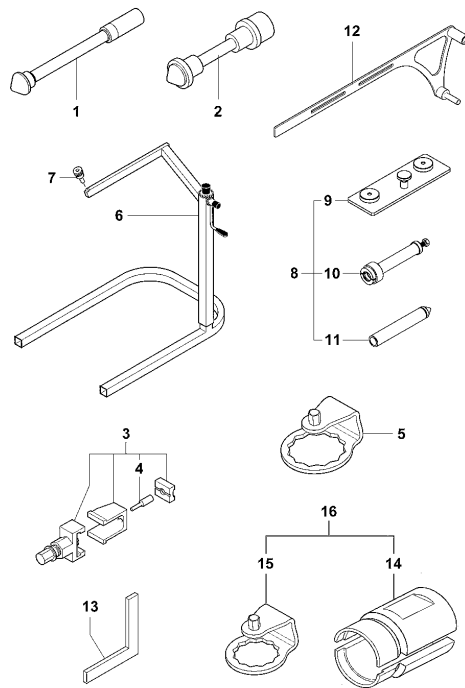

Pos	Part Number	Description	Additional Text	Quantity
1	SPMV8000B6782	TOOL		1,00
2	SPMV8000B4421	FRONT WHEEL BEARINGS		1,00
3	SPMV800095389	CHAIN TOOL PITCH 520 532		1,00
4	SPMV800095390	PIN CHAIN CUTTING 520-532		1,00
5	SPMV8000C0967	WRENCH FOR CARBU LEVEL PROBE		1,00
6	SPMV800095807	ANT. STAND COMPLETE		1,00
7	SPMV8000B7340	PIN FOR FRONT STAND		1,00
8	SPMV8000B6779	TOOL		1,00
9	SPMV8000B6780	STEERING HEAD PLATE		1,00
10	SPMV8000B6781	STEERING BEARING		1,00
11	SPMV800097890	STEERING BEARING		1,00
12	SPMV8000C0962	Special tool rear shock		1,00
13	SPMV8000B9372	HANDLEBARS SCREW TIMING TOOL		1,00
14	SPMV8000C8896	Tool for fork oil seal		1,00
15	SPMV8000C7470	Tool for fork cap		1,00
16	SPMV8000C8897	Fork tool kit		1,00