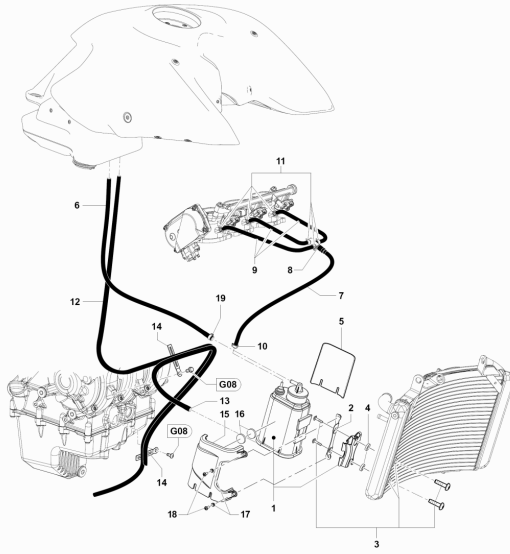

Pos	Part Number	Description	Additional Text	Quantity
1	SPMV800097083	CANISTER COMPLETE	008836-008839 & 009155> B4 910 S/910 R, USA	1,00
2	SPMV8000C4209	CANISTER CENTERING PLATE	MY17/20	1,00
3	SPMV8000B8644	CANISTER FIXING KIT		1,00
4	SPMV8000B8494	SPACER SP2,5		2,00
5	SPMV8000D0404	ADHESIVE PROTECTION FOR CANISTE		1,00
6	SPMV8E0098714	TUBE 5.5X9.5 L=500 WITH PORT		1,00
7	SPMV8B0097089	TUBE D3,5-D9-L250		1,00
8	SPMV8000B6733	4-WAY CONNECTOR	MY12/16 USA CND CN	1,00
9	SPMV800091037	HOSE, RUBBER 4X9	MY12/16 USA CND CN	3,00
10	SPMV800096458	CLAMP, METAL, 55 90	MY17/20 F3 675-800-RC	1,00
11	SPMV8AA091634	CLAMP, METAL, SHORT	MY12/16 USA CND CN	6,00
12	SPMV8C00B6216	Rubber tube d5-d8 epichlorohydrin l=10		1,00
13	SPMV8T0066179	PIPE RUBBER D6,5X10,5-L310		1,00
14	SPMV8000A1792	CLAMP, SPECIAL		2,00
15	SPMV8000C3257	CANISTER COVER		1,00
16	SPMV8000C4210	ADHESIVE DISK DUAL LOCK		2,00
17	SPMV8000C2104	SPACER D7.5 D6 D4 SP3.5		2,00
18	SPMV98C0090901	SCREW M4X10	B4 RS-B4 RR-B4 NURBURGRING	2,00
19	SPMV8A00B9346	HOSE CLAMP D9.3X8	MY12/16 USA CND CN	1,00