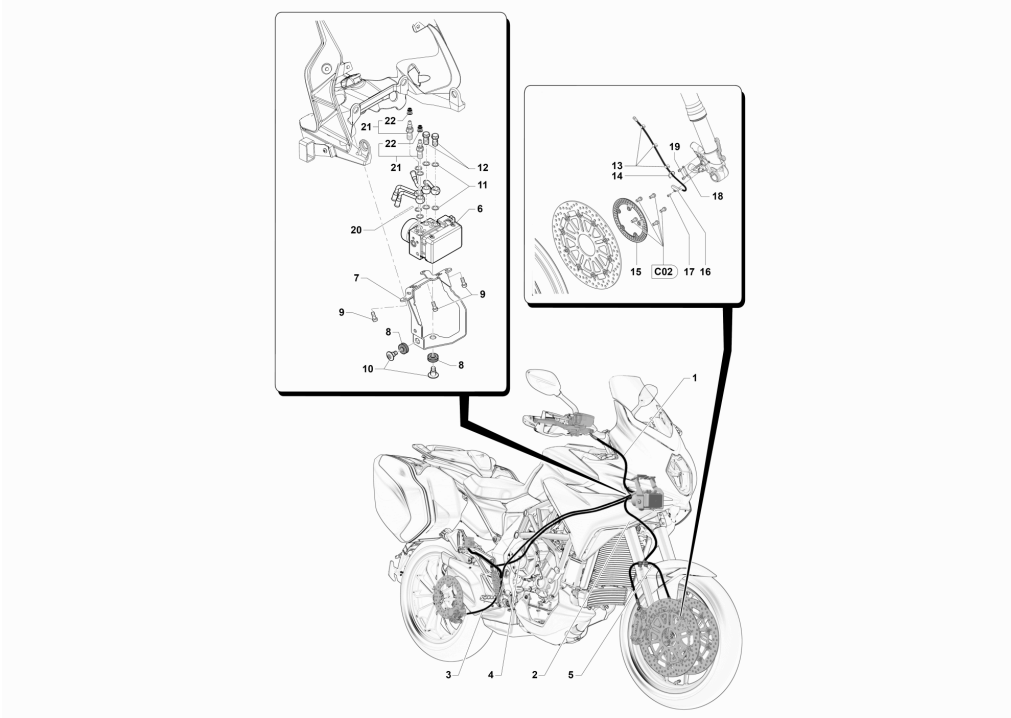

Pos	Part Number	Description	Additional Text	Quantity
1	SPMV8000C9005	FRONT BRAKE MASTER CYLINDER OIL HOSE		1,00
2	SPMV8000C9006	OIL HOSE ABS-CLAMP MODULE		1,00
3	SPMV8000C9004	OIL HOSE ABS MODULE CLAMP		1,00
4	SPMV8000C9003	REAR BRAKE MASTER CYLINDER OIL HOSE		1,00
5	SPMV8000C1615	CALIPER CONNECTION OIL HOSE	800, ED.1	1,00
5	SPMV8000C1617	CALIPER CONNECTION OIL HOSE	LUSO, RC, SCS	1,00
6	SPMV8000C8262	'ABS MODULE "CONTINENTAL" WET"		1,00
7	SPMV8000C9002	ABS MODULE SUPPORT		1,00
8	SPMV800089293	CUSHION, D18xD8xE7,5	MY14/20 F3 675-F3 800	2,00
9	SPMV8C00B2681	SCREW, TEF M6x1 CH8 L14		3,00
10	SPMV8000B8602	Screw	MY14/20 F3 675-F3 800	2,00
11	SPMV800021480	WASHER, COPPER, D14xD10,2xE1	MY12/14 F3 675	8,00
12	SPMV8000A8947	TUBO OIL PIPE UNION	F4RR	2,00
13	SPMV8000C2960	DOUBLE SEAT CABLE CLAMP 13.5X9.5		3,00
14	SPMV800056783	CLAMP, PLASTIC, L142	MY17/20 F3 675-F3 800	1,00
15	SPMV8000B9516	FRONT PHONIC WHEEL	MY14/20 F3 675-F3 800	1,00
16	SPMV8000B7768	SENSOR, SPEED	F3 AGO-F3 675 RC-F3 800 RC	1,00
17	SPMV800090901	Screw M4	750 ORO	1,00
18	SPMV8000B9412	POSITIONING BRACKET FOR ABS SE	F3 675 RC-F3 800 RC	1,00
19	SPMV8A00A5257	Screw M5x0,8-CH3-L10	MY16	2,00
20	SPMV8000C8771	ADHESIVE FOR ABS MODULE		1,00
21	SPMV8000A3975	DRAIN VALVE	MY18/20 F3 675-F3 800	1,00
22	SPMV800053259	COVER, RUBBER	1000 VIN <008064 1000 USA	1,00