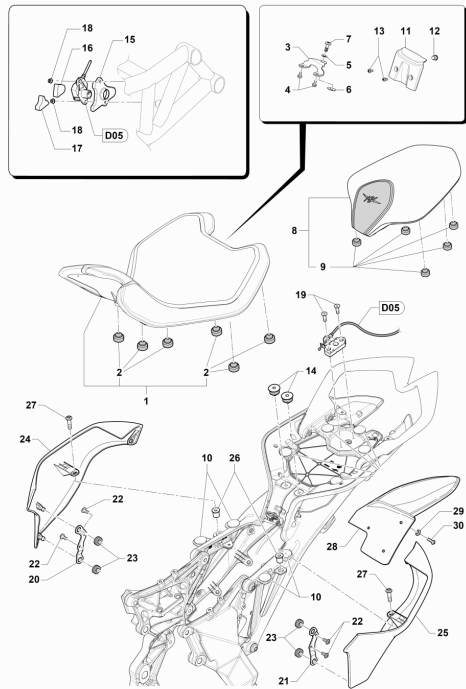

Pos	Part Number	Description	Additional Text	Quantity
1	SPMV8000C3671	COMPLETE RIDER SEAT	ROSSO, LUSSO, SCS	1,00
1	SPMV80C0C3671	COMPLETE RIDER SEAT	MY22 RC SCS	1,00
2	SPMV800041039	CUSHION, SEAT D25xD18xL19		6,00
3	SPMV8000C3673	SADDLE REAR FIXING PLATE		1,00
4	SPMV8B00B2680	SCREW, TEF M5x0,8x8 CH10	USA, CAN	2,00
5	SPMV800063161	NYLON WASHER		1,00
6	SPMV8000C0249	NYLON WASHER D17-D5.2-SP0,		1,00
7	SPMV8000C0155	PIN FOR RECEPTACLE		1,00
8	SPMV8000C4089	COMPLETE PASSENGER SEAT	MY17/20 800-LUSSO, SCS	1,00
8	SPMV80A0C7893	COMPLETE PASSENGER SEAT	MY22 RC SCS	1,00
9	SPMV800041039	CUSHION, SEAT D25xD18xL19		5,00
10	SPMV8A0092663	PAD D30		9,00
11	SPMV8000C7635	SADDLE FIXING COVER		1,00
12	SPMV800090978	CUSHION, FUEL TANK FAIRING SID		1,00
13	SPMV98C0090901	SCREW M4X10	B4 RS-B4 RR-B4 NURBURGRING	2,00
14	SPMV8000C1962	PEG HOOKING FRONT SADDLE		2,00
15	SPMV8000B8579	BRACKET, LOCKER SEAT		1,00
16	SPMV8000B8580	REAR CUSHION, LOCKER SEAT		1,00
17	SPMV8000B8581	FRONT CUSHION, LOCKER SEAT		1,00
18	SPMV8C00B2680	SCREW, TEF M5x0,8x12 CH8 RT		2,00
19	SPMV8B00B5919	SCREW M5 L20	RR, MY22 RC	2,00
20	SPMV8000C0282	RIGHT SIDE PANEL PLATE		1,00
21	SPMV8000C0283	LEFT SIDE PANEL PLATE		1,00
22	SPMV8A00B5919	SCREW M5 L12	MY17 DRAGSTER RR/DRAGSTER RC	4,00
23	SPMV800089293	CUSHION, D18xD8xE7,5	MY14/20 F3 675-F3 800	4,00
24	SPMV8000D1034	RIGHT SIDE PANEL SEAT COMPL.	MY22 RC SCS	1,00
24	SPMV80B0C3664	FINISHED RIGHT SIDE SADDLE	LUSSO-SCS RED/GRAY	1,00