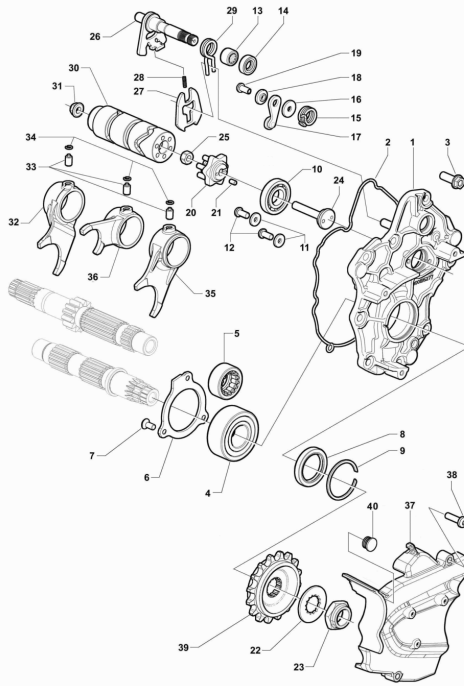

Pos	Part Number	Description	Additional Text	Quantity
1	SPMV8A00B9476	COMPLETE CLUTCH COVER	MY17 DRAGSTER RR/DRAGSTER RC	1,00
2	SPMV8000B2639	COVER GEARSHIFT GASKET		1,00
3	SPMV8M00B2683	SCREW TEF M8X1		8,00
4	SPMV8000A2318	OBLIQUE BEARING 2 ROWS SF. D28	BRUTALE S,09192>,<10409,10968>	1,00
5	SPMV8000A1086	ROLLER BEARING D24-D40-SP1	BRUTALE S,09192>,<10409,10968>	1,00
6	SPMV800086114	BEARING LOCKING PLATE		1,00
7	SPMV60NDB4389	Screw TSCE M6x1-L14		3,00
8	SPMV800089410	GASKET RING D35-D47-SP7		1,00
9	SPMV800091603	SEEGER RING SB 48		1,00
10	SPMV8B0014258	BEARING		1,00
11	SPMV8000A0901	WASHER D15-D6		2,00
12	SPMV60NDB2780	Screw TBCE M6x1-L14	EXCEPT ROSSO	2,00
13	SPMV800051191	ROLL BEARING D12-D18-SP1		1,00
14	SPMV8A0028855	RING CORCOS BA-B-SL D22-D12-		1,00
15	SPMV8000B5284	CLAMP SPEED CLICK SPRING		1,00
16	SPMV800086107	SPACING WASHER D6.2-D20-		1,00
17	SPMV8000B5285	CLAMP SPEED CLICK		1,00
18	SPMV800085493	SPEED CLICK PING		1,00
19	SPMV60NDB2780	Screw TBCE M6x1-L14	EXCEPT ROSSO	1,00
20	SPMV8000B5339	SELECTOR DRUM WITH PINS		1,00
21	SPMV800038520	ROLL D4-L8		1,00
22	SPMV8000B3312	SECURE WASHER		1,00
23	SPMV8000B2716	BOLT M22X1	MY12/13 VIN >001264 F3 675-ORO	1,00
24	SPMV8000B5283	Pin gearshift drum		1,00
25	SPMV61NE15035	EXAGONAL STD NUT M8X1		1,00
26	SPMV8000B5446	SELECTOR SHAFT		1,00