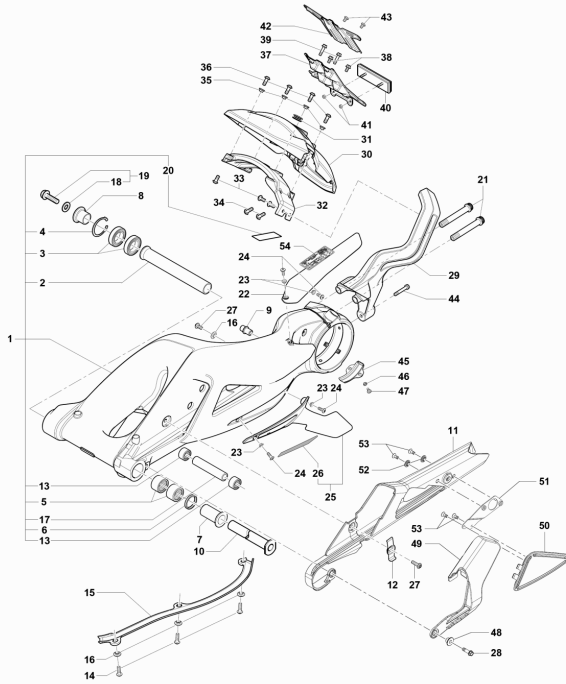

Pos	Part Number	Description	Additional Text	Quantity
1	SPMV8000B9833	Finished rear swingarm with bearings		1,00
2	SPMV800084872	SPACER, SWINGARM BEARING		1,00
3	SPMV800084938	BALL BEARING, SWINGARM, RIGH S		2,00
4	SPMV800084939	CIRCLIP, J42x1,75 V		1,00
5	SPMV800084936	NEEDLE BEARING, SWINGARM, LEFT		2,00
6	SPMV800084937	RETAINER, SWINGARM, FRONT SIDE		1,00
7	SPMV800084859	BUSH, SWINGARM, LEFT SIDE		1,00
8	SPMV800084873	FORK RH BUSH		1,00
9	SPMV8000B2762	BRACKET, REAR BRAKE, SCREW		1,00
10	SPMV8000D2213	SWINGARM PIVOT PIN		1,00
11	SPMV8A00C1468	CHAIN PAD	MY17/20 800-LUSSO, RC, SCS	1,00
12	SPMV8000B5786	CHAIN SLIDING BLOCK CLIP		1,00
13	SPMV8000B5875	NEEDLE BEARING HK1814L3AS		2,00
14	SPMV8D00B2672	SCREW	RR-RUSH	3,00
15	SPMV8000B9836	LOWER CLOSING TILE FOR SWINGAR		1,00
16	SPMV800090391	SPACER, D15,5xD8xD6,2xE3,8		4,00
17	SPMV8A00B5824	PIN D18-D12-L87		1,00
18	SPMV8000C0852	WASHER		1,00
19	SPMV8000C0928	SCREW AND ROSETTE KIT FOR PIN		1,00
20	SPMV8000D1528	REAR HUB WARNING DECAL		1,00
21	SPMV8A00B2752	SCREW SWINGARM	DRAGSTER, DRAGSTER RR/RR LH/RC	2,00
22	SPMV8000B5449	UPPER CHAIN COVER	EXCEPT F3 ORO	1,00
23	SPMV8000B2798	WASHER, ESPAÇADORA	MY18/20 F3 675 RC-F3 800 RC	4,00
24	SPMV8B00B4221	Screw M5x0,8-CH3-L14	MY18/20 F3 675 RC-F3 800 RC	4,00
25	SPMV8000C1141	LOWER CHAIN COVER		1,00
26	SPMV8000C1140	ADHESIVE PLATE "CATEN ADJUSTER		1,00