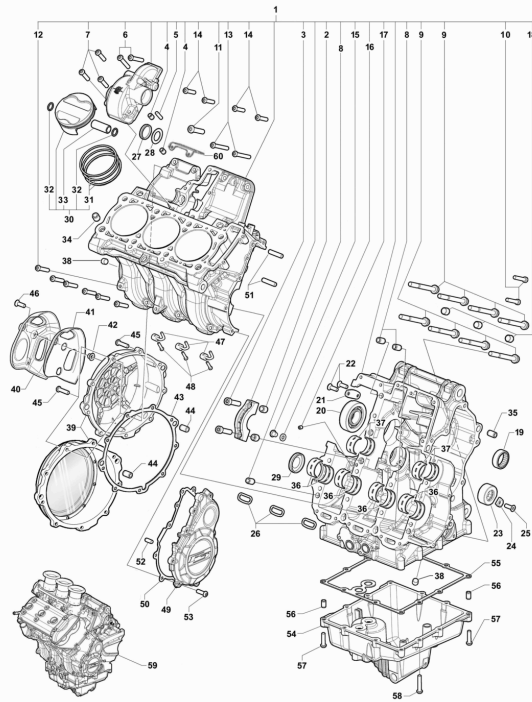

Pos	Part Number	Description	Additional Text	Quantity
1	SPMV8A00C3686	COUPLED CRANKCASE	MY17/20 F3 675-F3 800	1,00
2	SPMV8B0086119	CYLINDRICAL PLUG DIN 908-M16X1		2,00
3	SPMV60NAB4274	Screw TCCE M8x1,25-L35		2,00
4	SPMV800051549	PIN D8-D6		2,00
5	SPMV6BN0B5226	ROLLER D5 SP23.8		1,00
6	SPMV60NDB2740	SCREW TBCE M6X1-L40	AGO	2,00
7	SPMV60NDB2738	SCREW TBCE M6X1-L30		3,00
8	SPMV800007719	PIN D10-D7		3,00
9	SPMV8C00B4272	Screw TCCEF M8x1,25-L85		8,00
10	SPMV60NEB4273	SCREW TCBCCE M6X1-L35		2,00
11	SPMV60NDB4246	Screw TBCE M8x1,25-L40		1,00
12	SPMV60NDB2739	SCREW TBCE M6X1-L35		6,00
13	SPMV60NDB2741	SCREW TBCE M6X1-L50		2,00
14	SPMV60NDB2738	SCREW TBCE M6X1-L30		4,00
15	SPMV8000B2746	CILINDRICAL PLUG DIN 908-M16X1		3,00
16	SPMV800089426	WASHER D16		3,00
17	SPMV8B00B4324	LUBRICATING JET		1,00
18	SPMV8B00B3024	CONICAL PLUG DIN 906-M12X1		3,00
19	SPMV8000B4775	ROLLER PIN BEARING 30X37X12		1,00
20	SPMV8000B2610	BALL BEARING D62-D27-SP1		1,00
21	SPMV8000B2611	BALL BEARING RETAIN		1,00
22	SPMV60NDB4392	Screw TSCE M6x1-L20		2,00
23	SPMV8000A1086	ROLLER BEARING D24-D40-SP1	BRUTALE S,09192>,<10409,10968>	1,00
24	SPMV8000B2612	BALL BEARING RETAIN		1,00
25	SPMV60NDB4392	Screw TSCE M6x1-L20		1,00
26	SPMV8000B4371	OR3093 T2		3,00
27	SPMV8000B2613	SHAFT CAP		1,00
28	SPMV8E0006115	SPACER WASHER		1,00