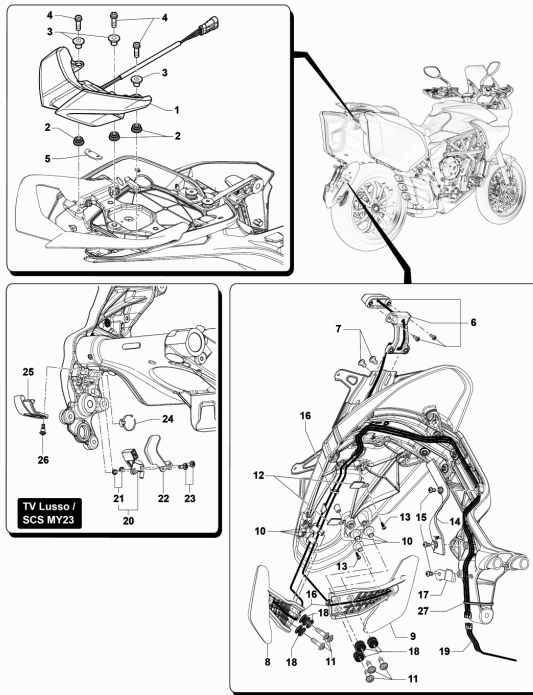

Pos	Part Number	Description	Additional Text	Quantity
1	SPMV8000C0149	TAIL LIGHT		1,00
2	SPMV800090239	CUSHION, RUBBER, 2	B4 RS-B4 RR-B4 NURBURGRING	3,00
3	SPMV8000A1873	BUSH, SPACER, D16xD8xD6,2X10	BRUTALE S	3,00
4	SPMV8C00B2688	SCREW, TCEIF M6x18 RT	ED.1, LUSSO, RC, SCS	3,00
5	SPMV8000C1961	PAD FOR REAR LIGHT.		1,00
6	SPMV8000B8969	LAMP, LICENSE PLATE		1,00
7	SPMV8000B9347	VITE TBEI M5X0,8-CH3-L10 UNI		2,00
8	SPMV8000C8744	REAR DIRECTION INDICATOR		1,00
9	SPMV8000C8745	LEFT REAR DIRECTION INDICATOR		1,00
10	SPMV8000B9340	SPACER D14-D7-D5,2-SP10,3		6,00
11	SPMV8000B5919	Screw	MY15/17 F3 675 RC-F3 800 RC	6,00
12	SPMV8000B8251	CABLE GUIDE		2,00
13	SPMV8AA0B6742	SCREW PH-AB 3,5X9,5		2,00
14	SPMV8000B9307	INSIDE COVER		1,00
15	SPMV98B0090901	Special screw M4x8	TAMBURINI	3,00
16	SPMV800092661	CLAMP 2.4X92	MY14/20 F3 675-F3 800	3,00
17	SPMV8000B9316	WIRES STOP PLATE		1,00
18	SPMV8000B9341	ANTI VIBRATION D14-D7-SP10		6,00
19	SPMV8A00C8350	REAR GROUP WIRING HARNESS		1,00
20	SPMV8000B9740	SWINGARM SENSOR		1,00
21	SPMV8000C0413	CENTERING SPACER		2,00
22	SPMV8000C0414	PROTECTION FOR POSITION SENSOR		1,00
23	SPMV8B00B5919	SCREW M5 L20	RR, MY22 RC	2,00
24	SPMV8000C1561	FIXING CLAMP WITH		1,00
25	SPMV8000B9741	MAGNETS SUPPORT		1,00
26	SPMV8000C1801	Screw		1,00
27	SPMV800056444	CLAMP, PLASTIC		1,00