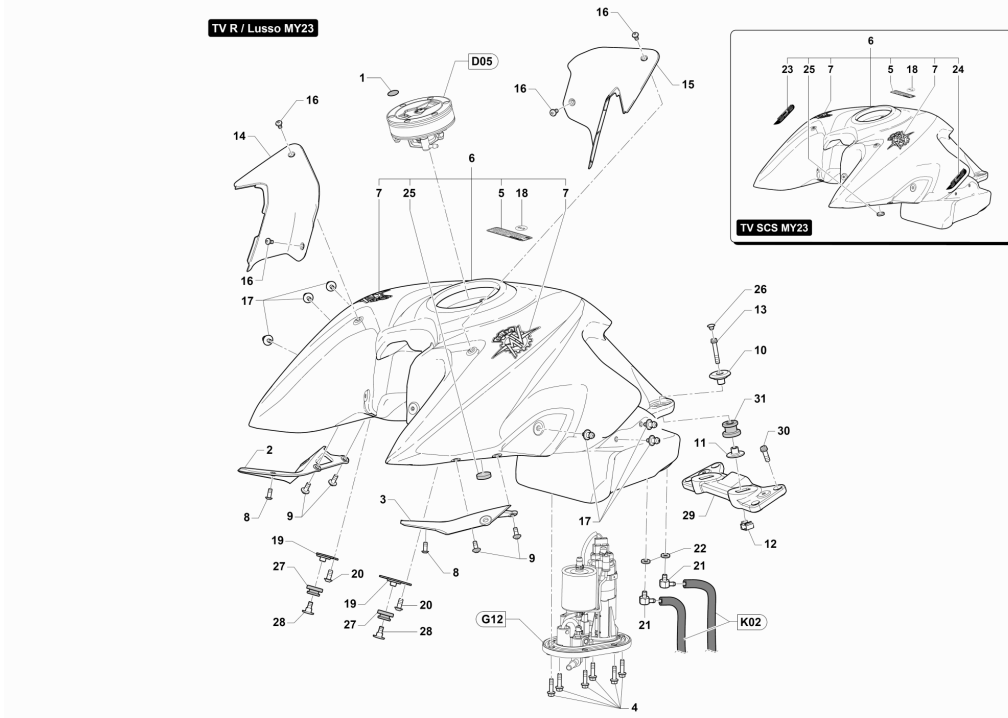

Pos	Part Number	Description	Additional Text	Quantity
1	SPMV800092664	DECAL		1,00
2	SPMV8000C0276	RIGHT FLANGE FOR FAIRING SUPPORT		1,00
3	SPMV8000C0277	LEFT FLANGE SUPP.CUPOLA		1,00
4	SPMV8000B5919	Screw	MY15/17 F3 675 RC-F3 800 RC	6,00
5	SPMV8000A9698	PLATE AVVERTENZA DOCUMENT		1,00
6	SPMV8000D1043	COMPLETE FUEL TANK	MY22 RC SCS	1,00
6	SPMV80A0C9015	FULL FUEL TANK	LUSSO RED/GRAY	1,00
6	SPMV80A0C9035	COMPLETE FUEL TANK	SCS GRAPHITE/GRAY	1,00
6	SPMV80B0C9015	FUEL TANK	LUSSO GRAPHITE/GRAY	1,00
6	SPMV80B0C9035	COMPLETE FUEL TANK	SCS BLACK/GRAY	1,00
6	SPMV80D0C9015	FULL FUEL TANK	R, RED	1,00
6	SPMV80E0C9015	FULL FUEL TANK	R, BLACK	1,00
6	SPMV80C0C9015	COMPLETE FUEL TANK	LUSSO BLACK/GRAY	1,00
7	SPMV8000C3051	'DECAL "MV" FOR TANK'	DRAGSTER RR YELLOW/BLACK MY16 DRAGSTER WHITE MY17 DRAGSTER RR	2,00
7	SPMV80H0C5048	DECAL "MV" FOR TANK	MY22 RC SCS	2,00
8	SPMV8A0090901	SCREW, M4x13,7	750S, 750S 1+1	2,00
9	SPMV8A00B5919	SCREW M5 L12	MY17 DRAGSTER RR/DRAGSTER RC	4,00
10	SPMV8000C0262	UPPER SPACER FIX.		2,00
11	SPMV8000C0263	LOWER SPACER FIX.		2,00
12	SPMV8B00B5762	SQUARE CAGE NUT M6		2,00
13	SPMV8H00B2688	Screw M6x35	RR-RUSH	2,00
14	SPMV8000C0278	RIGHT FRONT TANK COVER		1,00
15	SPMV8000C0279	LEFT FRONT TANK COVER		1,00
16	SPMV98B0090901	Special screw M4x8	TAMBURINI	4,00
17	SPMV8000B5985	FIXING PIN		6,00