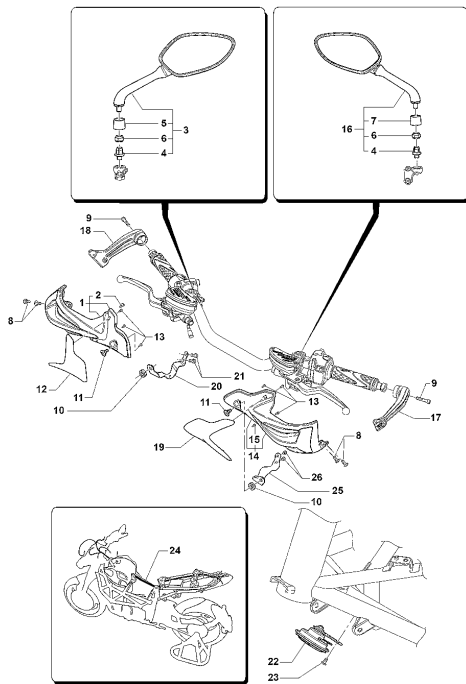

Pos	Part Number	Description	Additional Text	Quantity
1	SPMV8000C0162	Handguard RH with indicator		1,00
2	SPMV80A0B2778	Screw PH-AB 3,9x9,5		4,00
3	SPMV8A00C1134	RIGHT MIRROR		1,00
4	SPMV8000B6169	PIVOT, MIRROR		2,00
5	SPMV8000B6168	PROTECTION RUBBER MIRROR RH		1,00
6	SPMV8000B6170	NUT, CONICAL		2,00
7	SPMV8000B6167	PROTECTION RUBBER MIRROR LH		1,00
8	SPMV8A00B4221	Screw M5x0,8 CH3-L12		4,00
9	SPMV8G00B2688	Screw TCEIF M6x30	EXCEPT ORO	1,00
10	SPMV800089293	CUSHION, D18xD8xE7,5	MY14/20 F3 675-F3 800	2,00
11	SPMV8000B8602	Screw	MY14/20 F3 675-F3 800	2,00
12	SPMV80A0B8506	RIGHT HAND GUARD BADGE	MY14/16 RED/SILVER	1,00
12	SPMV80H0B8506	FRIEZE FOR RIGHT HAND GUARD COMPL.	MY17 800 BLACK/GRAY	1,00
12	SPMV80L0B8506	FRIEZE FOR RIGHT HAND GUARD FINISHED	MY18/20 SCS RED/GRAY MY18/20 LUSO RED/GRAY	1,00
12	SPMV80S0B8506	RIGHT HANDGUARD FRIEZE	LUSO-SCS GRAPHITE/GRAY	1,00
12	SPMV80T0B8506	FRIEZE FOR RIGHT HAND GUARD FINISHED	R, RED	1,00
13	SPMV8AA0B2777	Screw PH-AB 2.9x9,5	DRAGSTER RR LH OPT DRAGSTER RC	6,00
14	SPMV8000C0161	LH FRONT INDICATOR		1,00
15	SPMV80A0B2778	Screw PH-AB 3,9x9,5		4,00
16	SPMV8A00C1135	LEFT MIRROR		1,00
17	SPMV8A00B9511	LEFT HAND MIRROR BRAKET		1,00
18	SPMV8A00B9512	INDICATOR SUPPORT BRACKET		1,00
19	SPMV80A0B8505	LEFT HAND GUARD BADGE	MY14/16 RED/SILVER	1,00
19	SPMV80H0B8505	FRIEZE FOR LEFT HAND GUARD FINISHED	MY17 800 BLACK/GRAY	1,00
19	SPMV80L0B8505	FRIEZE FOR LEFT HANDGUARD FINISHED	MY18/20 LUSO RED/GRAY MY18/20 SCS RED/GRAY	1,00