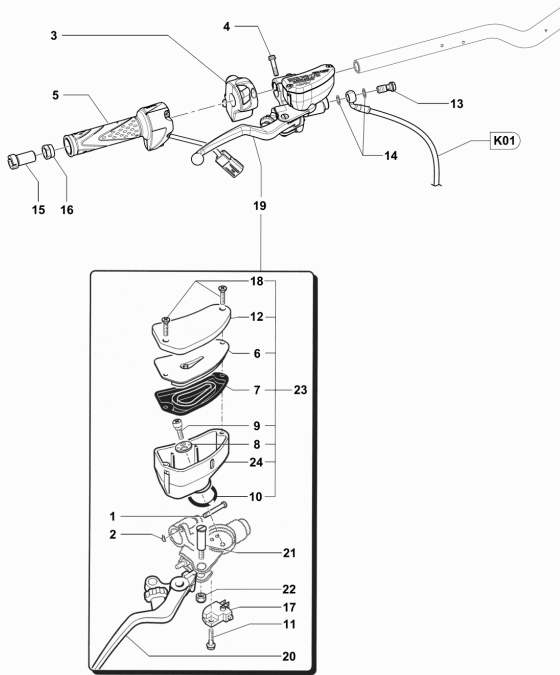

Pos	Part Number	Description	Additional Text	Quantity
1	SPMV800082695	PIN, SUPPORT		1,00
2	SPMV800094643	WASHER, SPECIAL, D3,4		1,00
3	SPMV8000C7784	RIGHT SWITCH	ROSSO	1,00
3	SPMV8A00C7784	RIGHT SWITCH	USA-CND-AUS ROSSO	1,00
4	SPMV8F00B2688	Screw TCEIF M6x25 RP	800RR, DRAGSTER RR, DRAG.RR LH	1,00
5	SPMV8000D1105	THROTTLE CONTROL NEGATIVE STROKE-MAN	R	1,00
5	SPMV8000D1106	THROTTLE CONTROL NEGATIVE STROKE-MAN	LUSO-SCS-RC SCS	1,00
6	SPMV800093302	DIAPHRAGM		1,00
7	SPMV800093303	GASKET		1,00
8	SPMV800098962	SEPARATOR		1,00
9	SPMV8000A1295	SEPARATOR SCREW	F4S, F4R, F4 FRECCIE TRICOLORI	1,00
10	SPMV800093306	GROMMET		1,00
11	SPMV800070865	Screw		1,00
12	SPMV80A082728	PLUG	1090, 1090R, 1090RR	1,00
13	SPMV80A091692	SPECIAL SCREW, OIL BRAKE PIPE,	F4S, F4R, F4 FRECCIE TRICOLORI	1,00
14	SPMV800021480	WASHER, COPPER, D14xD10,2xE1	MY12/14 F3 675	2,00
15	SPMV8000B8465	Screw mirror support		1,00
16	SPMV8000B8467	LOCKER, PIN HANDLEBAR		1,00
17	SPMV800070864	STOP SWITCH	F4S, F4R, F4 FRECCIE TRICOLORI	1,00
18	SPMV800093313	SCREW M4X16		2,00
19	SPMV8000B9501	FRONT BRAKE PUMP		1,00
20	SPMV8000B9498	ANT.BRAKE LEVER COMPL.	EXCEPT 675	1,00
21	SPMV800093299	LEVER PIN	F4S, F4R, F4 FRECCIE TRICOLORI	1,00
22	SPMV800093300	LEVER NUT		1,00
23	SPMV80A098722	COMPLETE OIL TANK		1,00