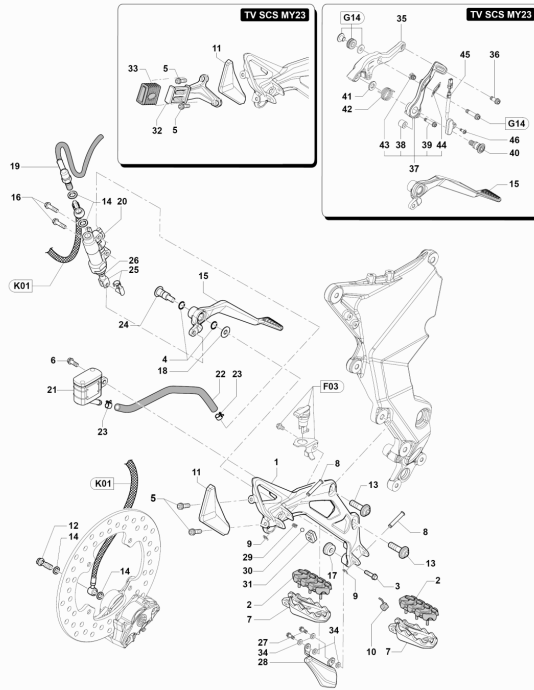

Pos	Part Number	Description	Additional Text	Quantity
1	SPMV80A0B9934	RIGHT PEDESTAL SUPPORT	MY18/20 800-LUSSO, SCS, RC	1,00
2	SPMV8000B8210	RIGHT RUBBER FOOTPEG		2,00
3	SPMV8E00B2690	Screw M8 L=35	RR-RUSH	1,00
4	SPMV800001199	RING, RUBBER, D11,11x1,78		2,00
5	SPMV8C00B2688	SCREW, TCEIF M6x18 RT	ED.1, LUSSO, RC, SCS	2,00
5	SPMV8R00B2688	Screw TCEIF M6x12 RT	EXCEPT F3 ORO	2,00
6	SPMV8D00B2681	SCREW, M6x1x16 CH8	MY12/16 F3 675-F3 800	1,00
7	SPMV80A0B8208	FRONT PEDEST. RIGHT	MY18/20 800-LUSSO, SCS, RC	2,00
8	SPMV8A00B2769	PIN, DRIVER FOOTREST SUPPORT	F4S, F4R	2,00
9	SPMV800090429	LOCK RING, FOOTREST		2,00
10	SPMV80A090418	SPRING, DRIVER FOOTREST SUPPOR		1,00
11	SPMV80A0B9610	REAR FOOTBOARD PROTECTION. RIGHT	MY18/20 800-LUSSO, SCS, RC	1,00
12	SPMV8000A8947	TUBO OIL PIPE UNION	F4RR	1,00
13	SPMV8000C0156	SPECIAL SCREW M10X1,25-L25		2,00
14	SPMV800021480	WASHER, COPPER, D14xD10,2xE1	MY12/14 F3 675	4,00
15	SPMV80A0B8212	POST.COMP. BRAKE CONTROL PEDAL	MY18/20 800-LUSSO, MY17/18 RC	1,00
15	SPMV8AA0B8212	POST.COMP BRAKE CONTROL PEDAL	SCS, MY19/20 RC	1,00
16	SPMV8F00B2681	SCREW, M6x1 CH8 L22		2,00
17	SPMV8000C0164	SPACER D8.2 D22 SP10		1,00
18	SPMV8000B2723	WASHER, D8,2xD20xE1		1,00
19	SPMV8000C1852	STOP PEDAL SWITCH	MY17/20 F3 675-F3 800	1,00
20	SPMV800089313	REAR BRAKE PUMP	F3 ORO-F3 AGO	1,00
21	SPMV800090315	REAR BRAKE FLUID		1,00
22	SPMV8C0070266	BRAKE HOSE		1,00
23	SPMV800070700	SPRING CLAMP		2,00
24	SPMV8A00C9331	PIN M8-CH6-L22, 2		1,00