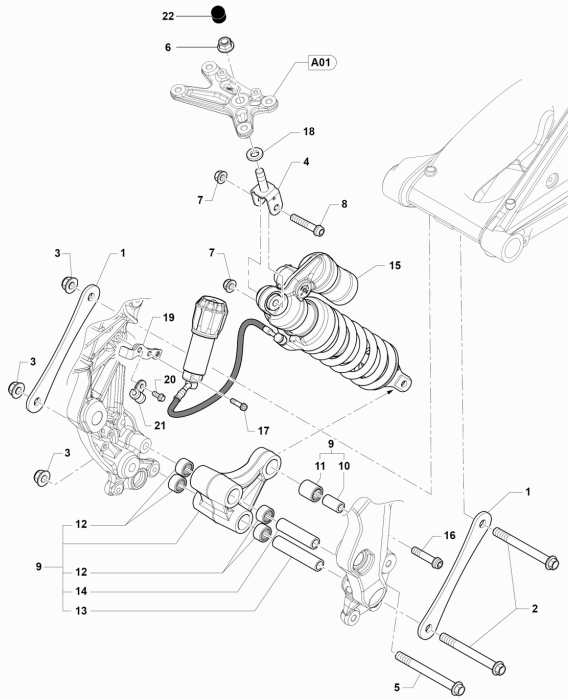

Pos	Part Number	Description	Additional Text	Quantity
1	SPMV8000C0187	TIE ROD FOR REAR SUSPENSION		2,00
2	SPMV8000B5645	SCREW M12X1,25-CH14-L112		2,00
3	SPMV8000B2715	NUT, M12x1,25x12,5 CH17		3,00
4	SPMV8A00B5790	FORK ADAPTER	675, 800, 800RR	1,00
5	SPMV8D00B5645	SCREW M12X1.25-CH14-L155		1,00
6	SPMV8000B2715	NUT, M12x1,25x12,5 CH17		1,00
7	SPMV8000B6064	NUT M10X1,25-CH14-SP8		2,00
8	SPMV8G00B2691	Screw TCEIF M10x1,25-L45	EXCEPT 675	1,00
9	SPMV8000C0188	Rocker arm for rear suspension		1,00
10	SPMV8000B5823	PIN D16-D10-L30		1,00
11	SPMV8000B5876	BEARING HMK1626LL3		1,00
12	SPMV8000B5875	NEEDLE BEARING HK1814L3AS		4,00
13	SPMV8A00B5824	PIN D18-D12-L87		1,00
14	SPMV8B00B5824	PIN D18-D12-L111		1,00
15	SPMV8000C8470	REAR SHOCK ABSORBER. COMPLETE	ROSSO	1,00
15	SPMV8000C8471	REAR SHOCK ABSORBER. ELECTRONICS	LUSSO, SCS, RC SCS	1,00
16	SPMV8H00B2691	Screw TCEIF M10x1,25 L50	675	1,00
17	SPMV8F00B2688	Screw TCEIF M6x25 RP	800RR, DRAGSTER RR, DRAG.RR LH	2,00
18	SPMV8000B5791	SPACER D24-D12-SP4	MY13 F3 800	1,00
19	SPMV8000C3196	SUPP. MOL PRELOAD ADJUSTER		1,00
20	SPMV8E00B2681	Screw M6x1-CH8-L20	MY17/20 F3 675 RC-F3 800 RC	1,00
20	SPMV8G00B2681	Screw M6x1 CH8	LUSSO, RC, SCS	1,00
21	SPMV8A0068690	CLAMP		1,00
22	SPMV8000B9342	CAP PROTECTION		1,00