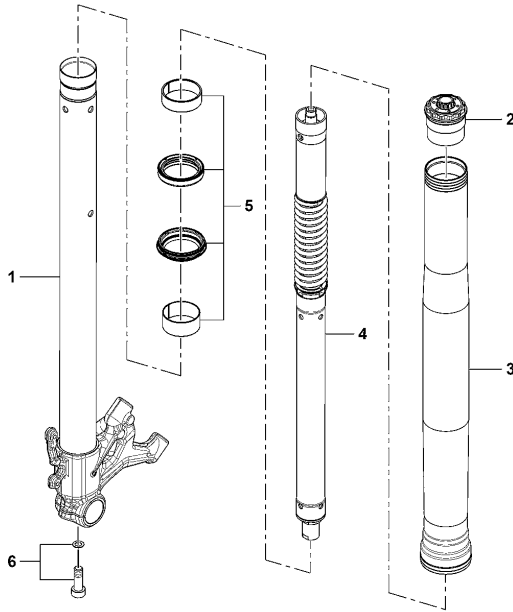

Pos	Part Number	Description	Additional Text	Quantity
1	SPMV8000C8888	RIGHT STEM COMPL.		1,00
2	SPMV8000C8890	RIGHT FORK CAP		1,00
3	SPMV8000C8892	COMPLETE CHAINSTAY		1,00
4	SPMV8000C8893	EXTENSION CARTRIDGE		1,00
5	SPMV8000C8891	BUSHING-WASHER KIT		1,00
6	SPMV8000C8895	SCREW-WASHER KIT		1,00