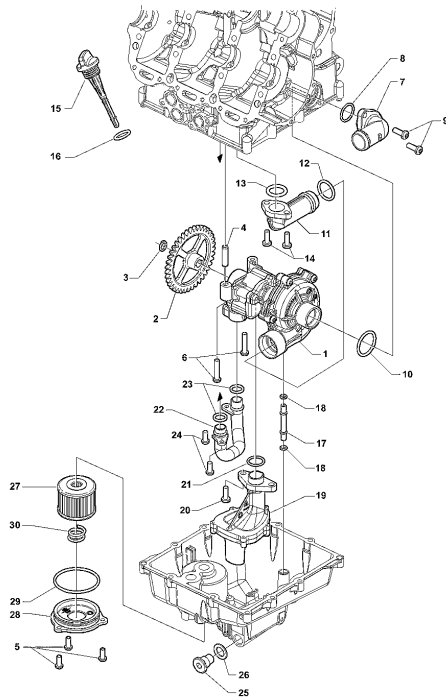

Pos	Part Number	Description	Additional Text	Quantity
1	SPMV8000B2644	PUMP GROUP		1,00
2	SPMV8000C4386	OIL PUMP GEAR	MY17/20 F3 675-800-RC	1,00
3	SPMV66N021202	RETAIN RING D12-D11		1,00
4	SPMV8000B3232	PIN		1,00
5	SPMV60NDB2735	SCREW TBCE M6X1-L16	MY15/17 F3 675 RC-F3 800 RC	3,00
6	SPMV60NDB3397	SCREW TBCE M6X1-L45		2,00
7	SPMV8000B4099	INLET WATER PIPE		1,00
8	SPMV800023110	OR2100 T1		1,00
9	SPMV60NDB4719	SCREW TCBC M6X1-L20		2,00
10	SPMV800035809	OR3137 T2		1,00
11	SPMV8000B4626	INLET WATER PIPE		1,00
12	SPMV800023120	OR3106 T2		1,00
13	SPMV8000B3233	OR4093 T3		1,00
14	SPMV60NDB2736	SCREW TBCE M6X1-L20	MY18/20 F3 675 RC-F3 800 RC	2,00
15	SPMV8000B4021	OIL CUP		1,00
16	SPMV800029074	OR128 T2		1,00
17	SPMV8000B3234	OUTLET WATER PIPE		1,00
18	SPMV8000B6928	ORM 5		2,00
19	SPMV8000B4691	OIL SUCTION PUMP		1,00
20	SPMV60NDB4719	SCREW TCBC M6X1-L20		2,00
21	SPMV800041693	OR2087 T1		1,00
22	SPMV8000B4195	INLET OIL TUBE		1,00
23	SPMV800025593	OR119 T2		2,00
24	SPMV60NDB2735	SCREW TBCE M6X1-L16	MY15/17 F3 675 RC-F3 800 RC	2,00
25	SPMV800073011	OIL PLUG ASSEMBLY		1,00
26	SPMV62N015679	ALUMINIUM WASHER D24-D16		1,00