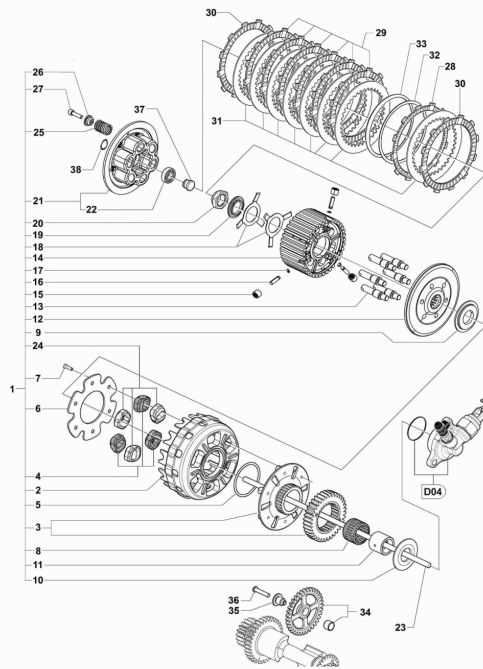

Pos	Part Number	Description	Additional Text	Quantity
1	SPMV8000C8676	Primary and clutch gear		1,00
2	SPMV8000B9716	CLUTCH BELL	MY14/20 F3 675	1,00
3	SPMV8000C4381	FLANGE GEAR	MY17 DRAGSTER RR/DRAGSTER RC	1,00
4	SPMV8A00B6484	FLEXIBLE COUPLING	MY14/20 F3 675	3,00
5	SPMV8000B3996	OR164 T3,53-D60,33	MY14/20 F3 675	1,00
6	SPMV8000B1727	SPROCKET RETAINING DISC	MY14/20 F3 675	1,00
7	SPMV60NDB4391	Screw TSCE M6x1-L182	F3 800-AGO-RC	6,00
8	SPMV8000B3997	ROLL BEARING K35X42X30	MY14/20 F3 675	1,00
9	SPMV8000B8198	DRIVING GEAR WASHER	MY14/20 F3 675	1,00
10	SPMV8000B3018	WASHER FOR DRIVER GEAR SP3	MY14/20 F3 675	1,00
11	SPMV8000B3989	DRIVER GEAR SPACER	MY14/20 F3 675	1,00
12	SPMV8000B1014	DRIVE FLANGE	MY14/20 F3 675	1,00
13	SPMV8000B8243	SPRING COLUMN	F3 800-AGO-RC	6,00
14	SPMV8000C8677	DISC HOLDER HUB		1,00
15	SPMV8000B0066	PIN BEARING 12X10X6 NK6	MY14/20 F3 675	3,00
16	SPMV8000B0067	BEARING PIN D6-L20	MY14/20 F3 675	3,00
17	SPMV66N021306	RETAIN RING D3.2	MY14/20 F3 675	3,00
18	SPMV8000B0071	SPRING JUDDER	MY14/20 F3 675	2,00
19	SPMV8000B0072	SPRING SUPPORT	MY14/20 F3 675	1,00
20	SPMV8000B8199	NUT M22X1	MY14/20 F3 675	1,00
21	SPMV8000C8678	Push plate		1,00
22	SPMV8000A2565	RADIAL BEARING 12X28X7	MY14/20 F3 675	1,00
23	SPMV8A00B9469	CONTROL ROD		1,00
24	SPMV8000B6484	RUBBER GASKET	MY14/20 F3 675	3,00
25	SPMV8000A0730	CLUTCH SPRING	MY14/20 F3 675	6,00
26	SPMV8000B4721	SPRING DRIVER WASHER	MY14/20 F3 675	6,00
27	SPMV60ND02509	Screw M6x1-CH5-L20	F3 800-AGO-RC	6,00
28	SPMV8000A6915	Lining plate	MY14/20 F3 675	1,00