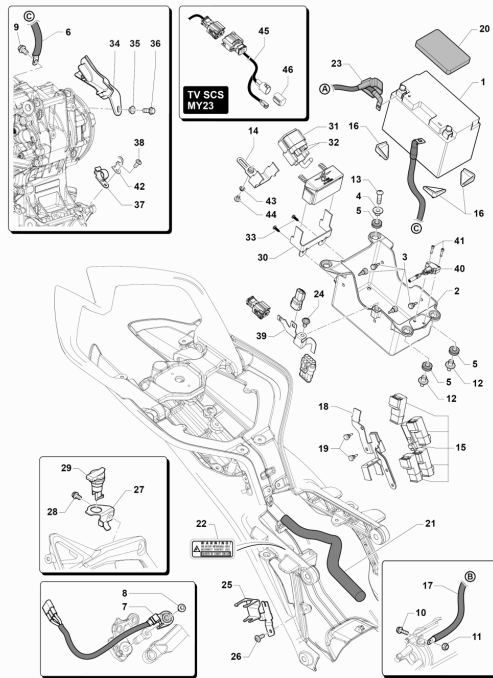

Pos	Part Number	Description	Additional Text	Quantity
1	SPMV8000C0228	BTZ12S-BS BATTERY		1,00
2	SPMV8000C3665	BATTERY SUPPORT		1,00
3	SPMV800095828	CUSION		4,00
4	SPMV8000B2799	WASHER, SPACER, D8xD6,2xL8,5	MY12/16 F3 675-F3 800	2,00
5	SPMV800089293	CUSHION, D18xD8xE7,5	MY14/20 F3 675-F3 800	4,00
6	SPMV8A00B8095	ENGINE GROUND CABLE		1,00
7	SPMV8A00B5428	SIDE STAND SWITCH	MY15/20 F3 675-F3 800	1,00
8	SPMV8000C1356	SCREW M6X1 L16 WITH LOCTITE		1,00
9	SPMV60NDB3397	SCREW TBCE M6X1-L45		1,00
10	SPMV8A00B2680	Screw TEF M5x0,8x6 CH8 RT	MY12/16 USA CND CN	1,00
11	SPMV8000B2708	NUT, M5x0,8	VIN >000710 F3 675	1,00
12	SPMV8000C0223	M6 THREADED PEG		2,00
13	SPMV8B00B2672	SCREW, M6x11,7x21	DRAGSTER	2,00
14	SPMV8000D0373	PLATE SUPP. TELERUTTOR		1,00
15	SPMV8000A6749	RELAY		5,00
16	SPMV800066339	CUSHION, BATTERY	BRUTALE S <10760	4,00
17	SPMV8000B8096	CABLE, START ENGINE		1,00
18	SPMV8000C3668	RELAY FIXING PLATE		1,00
19	SPMV800095828	CUSION		2,00
20	SPMV8000C2165	BATTERY PAD		1,00
21	SPMV8000C1397	REAR FRAME WIRING HARNESS		1,00
22	SPMV800092257	BATTERY DATA PLATE		1,00
23	SPMV8000B3109	WIRE HARNESS, BATTERY		1,00
24	SPMV8C00B5919	SCREW M5	F3 ORO-F3 AGO	1,00
25	SPMV8000C0231	12V FUSE SUPP.PLATE		1,00
26	SPMV8A00B5919	SCREW M5 L12	MY17 DRAGSTER RR/DRAGSTER RC	1,00
27	SPMV8000C0163	12V SOCKET REAR SUPPORT		1,00
28	SPMV8A00B2681	SCREW, M6x1	990R-1090RR <000640	1,00