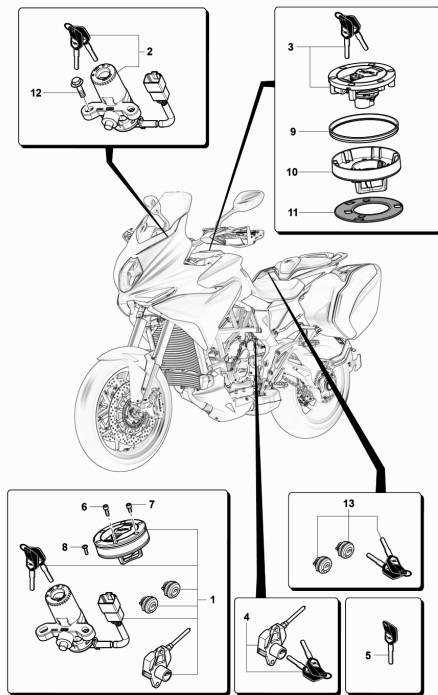

Pos	Part Number	Description	Additional Text	Quantity
1	SPMV8000C9317	SUPPLY LOCKS		1,00
2	SPMV8000C9251	IGNITION SWITCH WITH		1,00
3	SPMV8000B5411	FUEL TANK CAP WITH		1,00
4	SPMV8B00B5412	SADDLE LOCK COMPLETE WITH		1,00
5	SPMV8000C9252	SPARE KEY		1,00
6	SPMV800066531	Screw plug		3,00
7	SPMV8C0066531	Screw TCEI M5x0,8-L10 INOX		3,00
8	SPMV8B00B4221	Screw M5x0,8-CH3-L14	MY18/20 F3 675 RC-F3 800 RC	1,00
9	SPMV8000B5216	GASKET		1,00
10	SPMV8A00B5214	CARBURETOR CAP UNION	JPN UP TO VIN 002901	1,00
11	SPMV8A00B5215	GASKET		1,00
12	SPMV8000C0258	SWITCH FIXING SCREW		2,00
13	SPMV8000B9255	POCKET LOCK KIT WITH KEYS		1,00