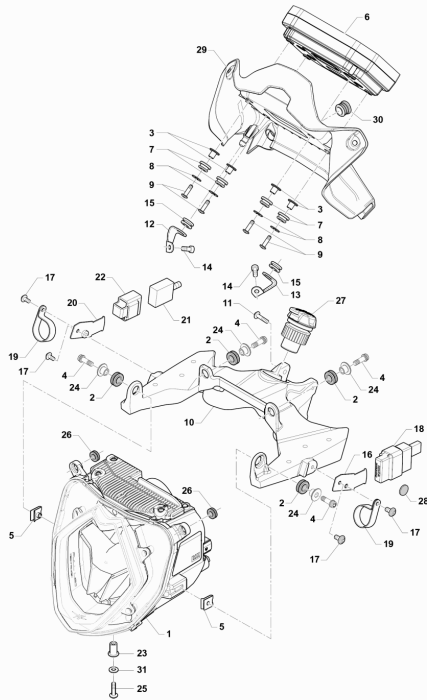

Pos	Part Number	Description	Additional Text	Quantity
1	SPMV8000C0241	COMPLETE FRONT HEADLIGHT		1,00
2	SPMV8A00B3600	CUSHION, D20xD10xE7,5	B4 RS-B4 RR-B4 NURBURGRING	4,00
3	SPMV8A00C6230	SPACER D16-D8-D5.2-SP10.5		4,00
4	SPMV8F00B2672	Screw M6x1-D11,7-L18	RR-PIRELLI-RC-LH44-SCS MY18 AMERICA	4,00
5	SPMV800046893	NUT M6X1	F3 ORO-F3 AGO	2,00
6	SPMV8000C8799	COMPLETE DASHBOARD		1,00
7	SPMV800090239	CUSHION, RUBBER, 2	B4 RS-B4 RR-B4 NURBURGRING	4,00
8	SPMV62ND15548	WASHER, D15x5,2xE1	B4 RS-B4 RR-B4 NURBURGRING	4,00
9	SPMV8C00B4221	TBEI SCREW M5X0.8 CH3 L18	B4 RS-B4 RR-B4 NURBURGRING	4,00
10	SPMV80A0C0238	FRONT HEADLAMP SUPPORT		1,00
11	SPMV60ND02518	Screw M6x1-L65		2,00
12	SPMV8000C0252	RIGHT PLATE FOR FIXING DASHBOARD SUPPORT		1,00
13	SPMV8000C0251	LEFT PLATE FIX.SUPP.CRUSCOT		1,00
14	SPMV8R00B2688	Screw TCEIF M6x12 RT	EXCEPT F3 ORO	2,00
15	SPMV800089293	CUSHION, D18xD8xE7,5	MY14/20 F3 675-F3 800	2,00
16	SPMV8000C0237	INTERMITTENCE SUPPORT		1,00
17	SPMV8C00B5919	SCREW M5	F3 ORO-F3 AGO	4,00
18	SPMV8000B9739	RELE	USA-CND	1,00
18	SPMV8000C9870	TEMP VOLTAGE INTERMITTENT	USA-CND EXCEPT ROSSO	1,00
19	SPMV8000C1427	CABLE CLAMP		2,00
20	SPMV8000C1467	SUPPORT FOR MANOPO CONTROL UNIT		1,00
21	SPMV8000B9618	CONTROL UNIT FOR RISCAL KNOBS		1,00
22	SPMV8000C1321	SUPP. ELASTIC BAND FOR CONTROL UNIT		1,00
23	SPMV800063150	SPRING NUT M5		1,00
24	SPMV8000B3764	SPACER, DASHBOARD, D18xD10xL9	MY17/20 F3 675-800-RC	4,00