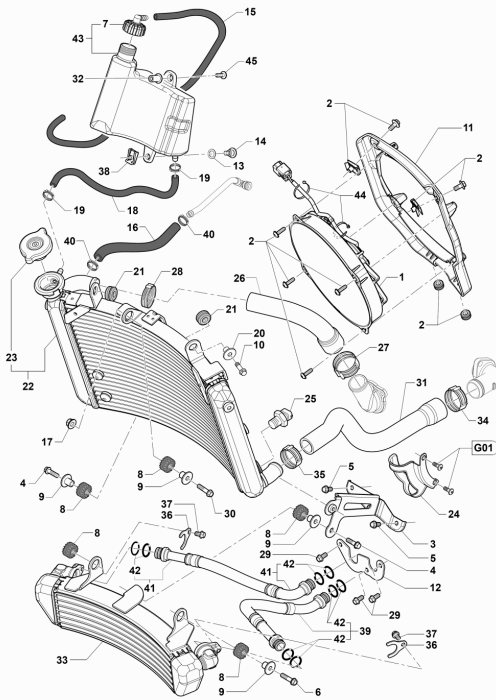

Pos	Part Number	Description	Additional Text	Quantity
1	SPMV8000D1388	RADIATOR FAN SPAL VA75-A1		1,00
2	SPMV8000B6058	FIXING KIT ELECTRIC VALVE		1,00
3	SPMV8000B7720	FIXING PLATE, RADIATOR	ROSSO	1,00
4	SPMV8D00B2688	Screw TCEIF M6x20 RT	RR-RUSH	2,00
5	SPMV8B00B2681	Screw M6x1-CH8-L12	F4S, F4 FRECCE TRICOLORI	2,00
6	SPMV8F00B2688	Screw TCEIF M6x25 RP	800RR, DRAGSTER RR, DRAG.RR LH	1,00
7	SPMV8000C2225	CAP FOR RECOVERY TANK		1,00
8	SPMV800062651	VIBRATION REDUCER D22-D10-SP12		5,00
9	SPMV800062652	SPACER D10-D6	FOR COOLER 800084917	4,00
10	SPMV8E00B2681	Screw M6x1-CH8-L20	MY17/20 F3 675 RC-F3 800 RC	1,00
11	SPMV8000B7354	CONVEYOR FAN		1,00
12	SPMV8000B7719	OIL TUBE FIXING PLATE		1,00
13	SPMV8000B5959	WASHER D12 D7,8 SP0,5 IN NYLON	MY14/20 EXCEPT F3 ORO	1,00
14	SPMV8A00B5920	Screw	AGO	1,00
15	SPMV8W0066179	Rubber hose d6.5x10.5-11410		1,00
16	SPMV8000B6026	AIRING HOSE RADIATOR		1,00
17	SPMV8000B2710	NUT, M6x1 CH10 E7 PARLOCK	EXCEPT ORO	1,00
18	SPMV8T0066179	PIPE RUBBER D6,5X10,5-L310		1,00
19	SPMV8A0092256	CLAMP CLIC R 66 10 MM		2,00
20	SPMV8000B7541	SPACER D21-D9,25-D6,2-L13		1,00
21	SPMV8000B6022	CUSHION D21-D9-SP11		2,00
22	SPMV8000C0254	WATER RADIATOR		1,00
23	SPMV8A00B6019	PLUG, RADIATOR		1,00
24	SPMV8A00B6059	RADIATED TUBE RETAINING PLATE		1,00
25	SPMV8000B5422	WATER TEMPERATURE SENSOR		1,00
26	SPMV8000B6023	WATER HOSE		1,00