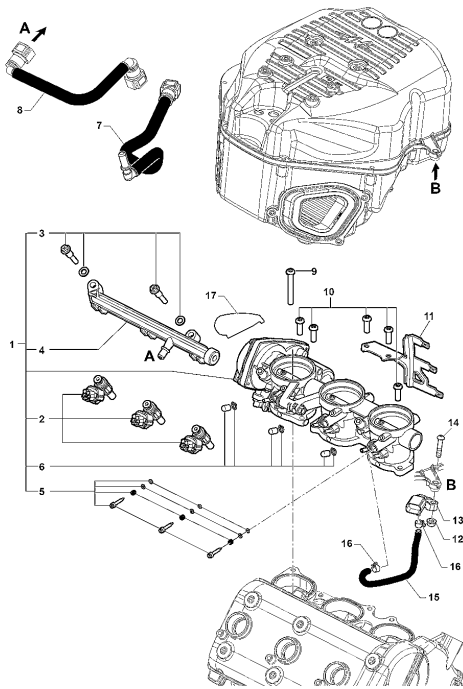

Pos	Part Number	Description	Additional Text	Quantity
1	SPMV8000B5349	THROTTLE BODY (MIKUNI)	675, 800, DRAGSTER	1,00
2	SPMV8000B6933	INJECTOR THROTTLE BODY		1,00
3	SPMV8000B6934	WASHER AND SCREW KIT		1,00
4	SPMV8000B6935	INSIDE LINK FUEL TANK		1,00
5	SPMV8000B6936	Screw kit		1,00
6	SPMV8000B6937	CAP-SPRING KIT		1,00
7	SPMV8000C0265	MAIN FUEL PIPE OF		1,00
8	SPMV8000B6336	FUEL PIPE	675, 800, DRAGSTER	1,00
9	SPMV8L00B2688	SCREW TCEIF M6X50		1,00
10	SPMV8D00B2688	Screw TCEIF M6x20 RT	RR-RUSH	5,00
11	SPMV8000B7018	CONNECTOR PLATE		1,00
12	SPMV8000B2710	NUT, M6x1 CH10 E7 PARLOCK	EXCEPT ORO	1,00
13	SPMV8000B3432	SENSOR, PRESSURE		1,00
14	SPMV8F00B2677	SCREW TBEI M6X1-L30		1,00
15	SPMV8A00C6926	RUBBER HOSE D4-D9-L110		1,00
16	SPMV8B0096458	CLAMP, METAL, 55-85		2,00
17	SPMV8000C3033	ADHESIVE DECAL FOR PROTECTION		1,00