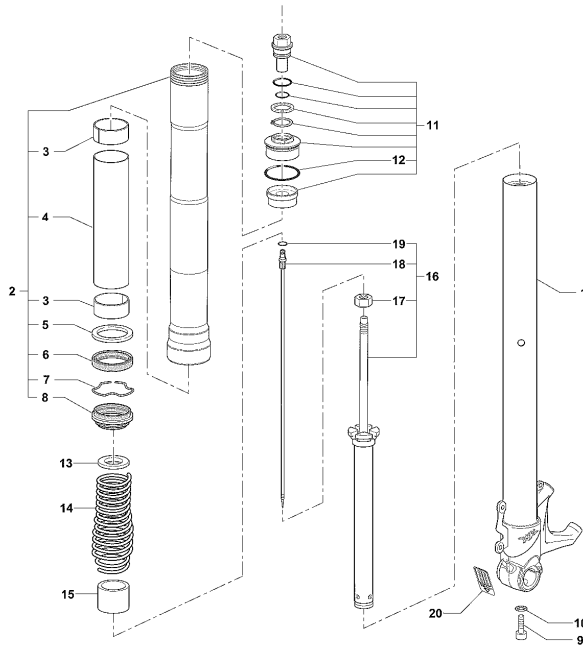

Pos	Part Number	Description	Additional Text	Quantity
1	SPMV8000C2201	LEFT STEM COMPL.		1,00
2	SPMV8000C2204	COMPLETE CHAINSTAY		1,00
3	SPMV800097550	BUSH		2,00
4	SPMV8000C2205	SPACER FOR BUSHING		1,00
5	SPMV800097551	WASHER		1,00
6	SPMV8000B8388	O'RING	F3 800-F3 AGO-F3 800 RC	1,00
7	SPMV800097553	STOP RING		1,00
8	SPMV8000B8389	DUST SCRAPER	VIN 001015> F3 675	1,00
9	SPMV800097784	SCREW M10X25		1,00
10	SPMV800046511	WASHER		1,00
11	SPMV8000C2203	LEFT FORK CAP		1,00
12	SPMV800097557	O RING		1,00
13	SPMV8000B7139	CUSHION SPRING		1,00
14	SPMV8000C0842	FORK SPRING		1,00
15	SPMV8000C2207	SPACER FOR SPRING		1,00
16	SPMV8000C2209	COMPRESSION ADJUSTMENT CARTRIDGE		1,00
17	SPMV61ND15352	NUT M12X1,25 UNI 5587		1,00
18	SPMV8000B7143	GAS RING		1,00
19	SPMV8000A0817	GROMMET		1,00
20	SPMV8000B7206	DECAL -AVVERTENZA-		1,00