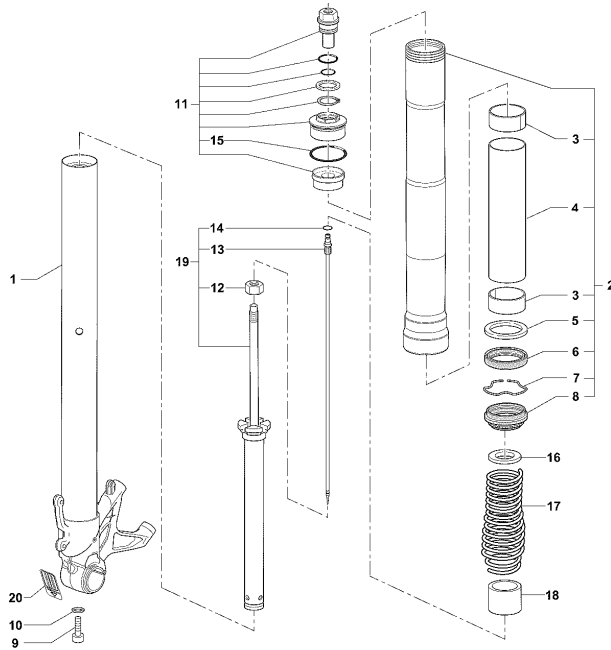

Pos	Part Number	Description	Additional Text	Quantity
1	SPMV8000C2200	RIGHT STEM COMPL.		1,00
2	SPMV8000C2204	COMPLETE CHAINSTAY		1,00
3	SPMV800097550	BUSH		2,00
4	SPMV8000C2205	SPACER FOR BUSHING		1,00
5	SPMV800097551	WASHER		1,00
6	SPMV8000B8388	O'RING	F3 800-F3 AGO-F3 800 RC	1,00
7	SPMV800097553	STOP RING		1,00
8	SPMV8000B8389	DUST SCRAPER	VIN 001015> F3 675	1,00
9	SPMV800097784	SCREW M10X25		1,00
10	SPMV800046511	WASHER		1,00
11	SPMV8000C2202	RIGHT FORK CAP		1,00
12	SPMV61ND15352	NUT M12X1,25 UNI 5587		1,00
13	SPMV8000B7143	GAS RING		1,00
14	SPMV8000A0817	GROMMET		1,00
15	SPMV800097557	O RING		1,00
16	SPMV8000B7139	CUSHION SPRING		1,00
17	SPMV8000C0842	FORK SPRING		1,00
18	SPMV8000C2207	SPACER FOR SPRING		1,00
19	SPMV8000C2208	EXTENSION ADJUSTMENT CARTRIDGE		1,00
20	SPMV8000B7206	DECAL -AVVERTENZA-		1,00