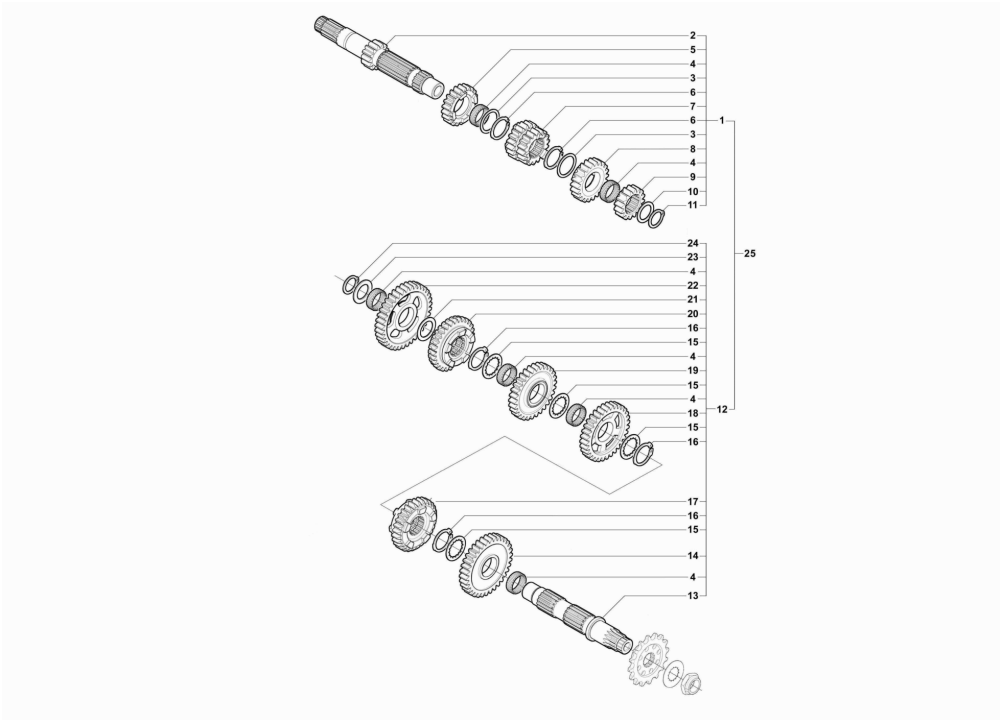

Pos	Part Number	Description	Additional Text	Quantity
2	SPMV8000C8363	PRIMARY SHAFT WITH BUSHINGS		1,00
3	SPMV8000A0973	WASHER	ENGINE 6540-6742 & 7236>	2,00
4	SPMV8000A0370	BUSH	ENGINE 6540-6742 & 7236>	6,00
5	SPMV8000C8365	INGR. 5 ON PRIM.Z=23		1,00
6	SPMV8000A0975	SNAP RING	ENGINE 6540-6742 & 7236>	2,00
7	SPMV8000C8366	INGR.SLIDING 3-4 ON PRIM.		1,00
8	SPMV8000C8367	INGR. 6 VEL ON THE PRIM Z=27		1,00
9	SPMV8000B1023	DRIVEN GEAR 2 Z-16		1,00
10	SPMV8D0081569	WASHER	1.0 MM	1,00
11	SPMV8000B7876	ELASTIC LOWERED RING 24		1,00
13	SPMV8000B1030	COUNTER SHAFT		1,00
14	SPMV8000C7098	INGR. 2ND SPEED ON SECONDARY Z	800-LUSSO ENGINE 25604> RC-SCS ENGINE 25627>	1,00
15	SPMV8000A4196	WASHER	BRUTALE S,09192>,<10409,10968>	4,00
16	SPMV8000A0990	SNAP RING	ENGINE 6540-6742 & 7236>	3,00
17	SPMV8000C8369	INGR. 6 VEL ON THE SECONDARY		1,00
18	SPMV8000C8370	INGR. 3 ON SEC. Z=30		1,00
19	SPMV8000C8371	INGR. 4ON THE SECONDARY Z=29		1,00
20	SPMV8000C8372	INGR.SLIDING 5ON THE SEC Z=28		1,00
21	SPMV8000A0987	WASHER	ENGINE 6540-6742 & 7236>	1,00
22	SPMV8000C8373	INGR. 1 ON SEC. Z=40		1,00
23	SPMV8000A4780	WASHER	BRUTALE S,09192>,<10409,10968>	1,00
24	SPMV66N021210	CIRCLIP		1,00
25	SPMV8000C8361	PRIMARY AND SECONDARY SHAFT		1,00