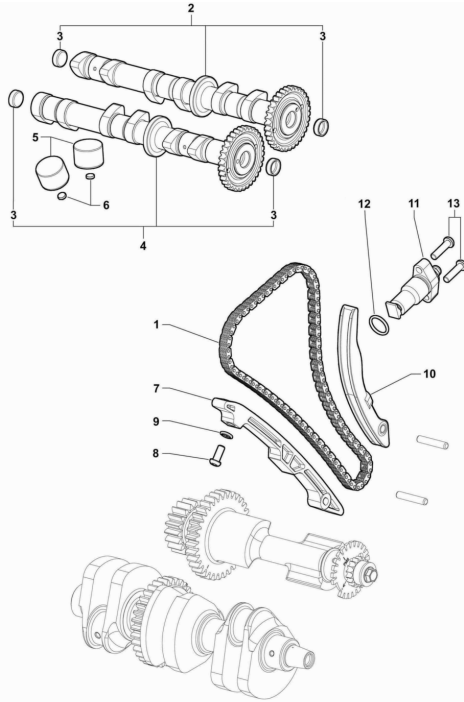

Pos	Part Number	Description	Additional Text	Quantity
1	SPMV8000B2629	Timing chain		1,00
2	SPMV8G00B2630	Intake camshaft compl	675-800 MY17 AMERICA	1,00
3	SPMV8C0057196	STABLE PLUG D16-SP6-10		4,00
4	SPMV8E00B2631	Full exhaust camshaft	675-800 MY17 AMERICA	1,00
5	SPMV8000C8680	TUMBLER D28 DLC		12,00
6	SPMV800084182	CLEARANCE ADJUSTING	1.60 MM	12,00
6	SPMV8A0084182	CLEARANCE ADJUSTING	1.65 MM	12,00
6	SPMV8B0084182	CLEARANCE ADJUSTING	1.70 MM	12,00
6	SPMV8C0084182	CLEARANCE ADJUSTING	1.75 MM	12,00
6	SPMV8D0084182	CLEARANCE ADJUSTING	1.80 MM	12,00
6	SPMV8E0084182	CLEARANCE ADJUSTING	1.85 MM	12,00
6	SPMV8F0084182	CLEARANCE ADJUSTING	1.90 MM	12,00
6	SPMV8G0084182	CLEARANCE ADJUSTING	1.95 MM	12,00
6	SPMV8H0084182	CLEARANCE ADJUSTING	2.00 MM	12,00
6	SPMV8J0084182	GAP SPACER	2.05 MM	12,00
6	SPMV8K0084182	CLEARANCE ADJUSTING	2.10 MM	12,00
6	SPMV8L0084182	CLEARANCE ADJUSTING	2.15 MM	12,00
6	SPMV8M0084182	CLEARANCE ADJUSTING	2.20 MM	12,00
6	SPMV8N0084182	CLEARANCE ADJUSTING	2.25 MM	12,00
6	SPMV8P0084182	CLEARANCE ADJUSTING	2.30 MM	12,00
6	SPMV8R0084182	CLEARANCE ADJUSTING	2.35 MM	12,00
6	SPMV8S0084182	CLEARANCE ADJUSTING	2.40 MM	12,00
6	SPMV8T0084182	CLEARANCE ADJUSTING	2.45 MM	12,00
6	SPMV8U0084182	CLEARANCE ADJUSTING	2.50 MM	12,00
6	SPMV8V0084182	CLEARANCE ADJUSTING	2.55 MM	12,00
6	SPMV8W0084182	CLEARANCE ADJUSTING	2.60 MM	12,00
7	SPMV8000B7019	FIXED TIMING SYSTEM SLIDER		1,00
8	SPMV60NDB2736	SCREW TBCE M6X1-L20	MY18/20 F3 675 RC-F3 800 RC	1,00