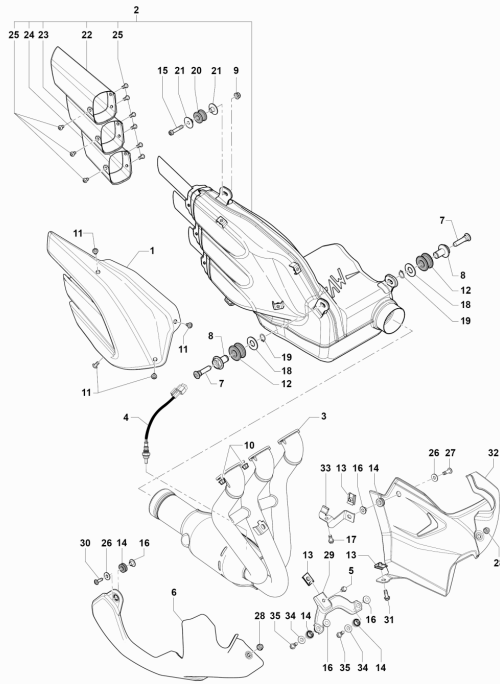

Pos	Part Number	Description	Additional Text	Quantity
1	SPMV80A0B9616	EXHAUST PROTECTION	MY18/20 800-LUSSO, SCS, RC	1,00
2	SPMV8D00B9417	SILENCER		1,00
3	SPMV8C00C8462	EXHAUST MANIFOLD CATALIZZ		1,00
4	SPMV8000C8432	"LAMBDA" NGK PROBE"		1,00
5	SPMV8A00B2681	SCREW, M6x1	990R-1090RR <000640	1,00
6	SPMV80B0B8414	RIGHT HAND SIDE EXHAUST PROTECTION	MY18/20 800-LUSSO, SCS MY20 RC	1,00
7	SPMV8000A9999	SCREW, SPECIAL, MUFFLER, M10x1		2,00
8	SPMV8000C0206	SPACER M10X1 SUPPORT		2,00
9	SPMV8000B2710	NUT, M6x1 CH10 E7 PARLOCK	EXCEPT ORO	1,00
10	SPMV8000B2710	NUT, M6x1 CH10 E7 PARLOCK	EXCEPT ORO	6,00
11	SPMV8C00B5919	SCREW M5	F3 ORO-F3 AGO	4,00
12	SPMV800089302	CUSHION, D30 D22 D12 L3	B4 NURBURGRING-RUSH	2,00
13	SPMV800046893	NUT M6X1	F3 ORO-F3 AGO	3,00
14	SPMV80A089293	CUSHION D18-D8-SP7,5	MY12/16 F3 675-F3 800	4,00
15	SPMV8G00B2688	Screw TCEIF M6x30	EXCEPT ORO	1,00
16	SPMV8000B2799	WASHER, SPACER, D8xD6,2xL8,5	MY12/16 F3 675-F3 800	4,00
17	SPMV8C00B2681	SCREW, TEF M6x1 CH8 L14		1,00
18	SPMV8000B0000	WASHER, D26 D12,3 E1,5		2,00
19	SPMV66N021202	RETAIN RING D12-D11		2,00
20	SPMV8000B3677	CUSION, MUFFLER		1,00
21	SPMV8000B3678	WASHER, SPACER, MUFFLER COLECT	VIN: >001581, 001614/001644 VIN: 001655/001669 VIN: 001685/001744 VIN: 001778/002055	2,00
22	SPMV80A0B9418	UPPER EXHAUST MUFFLER		1,00
23	SPMV80A0B9419	CENTAL EXHAUST MUFFLER		1,00
24	SPMV80A0B9420	LOWER EXHAUST MUFFLER		1,00
25	SPMV8A00B9421	Screw silencer tube		9,00