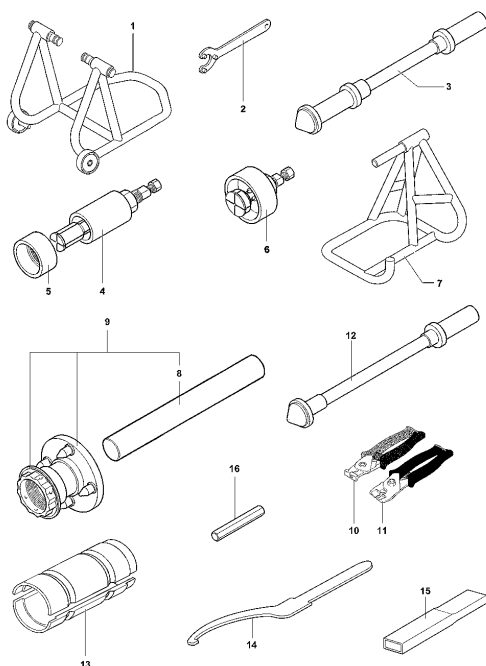

Pos	Part Number	Description	Additional Text	Quantity
1	SPMV800095830	FRONT STAND		1,00
2	SPMV800091645	Holding wrench		1,00
3	SPMV8000B6920	TOOL FRONT WHEEL BEARING		1,00
4	SPMV800092860	FORK BEARING		1,00
5	SPMV800092861	BEARING EXTRACTOR		1,00
6	SPMV8000B4416	FRONT WHEEL BEARING		1,00
7	SPMV8000B9312	REAR STAND		1,00
8	SPMV8000A1953	PIN FOR CENTERING		1,00
9	SPMV800092865	Special tool rear wheel		1,00
10	SPMV800095850	Tool for pliers clic clamps		1,00
11	SPMV800098321	Tool for tilted pliers clic clamps		1,00
12	SPMV800092866	FORK PACK TOOL		1,00
13	SPMV8000B6785	Tool dust cover and oil seal		1,00
14	SPMV800092854	Hook wrench		1,00
15	SPMV800092855	Hook wrench extension		1,00