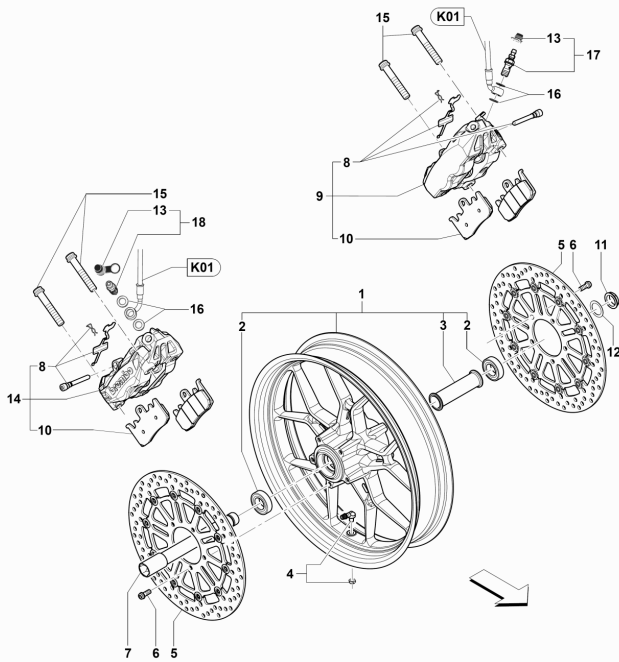

Pos	Part Number	Description	Additional Text	Quantity
1	SPMV8000D1060	FRONT WHEEL RIM.17 "X3,50"+CU	MY22 RC SCS	1,00
1	SPMV80A0B5894	FRONT WHEEL 17"X3,50"	MY17/20 F3 675	1,00
1	SPMV80E0B5894	FRONT WHEEL RIM 17 "X3.50"+CU	LUSSO, SCS	1,00
2	SPMV8A0026846	RADIAL BEARING		2,00
3	SPMV8000B3200	SPACER	F4S, F4R	1,00
4	SPMV8000B3195	VALVE, WHEEL	675,800,800RR,DRAG., DRAG. RC	1,00
5	SPMV8000B4450	FRONT DISC D320 SP4,5	F3 675-800-RC	2,00
6	SPMV8A00B2690	SCREW, TCEIF M8x20 RT	EXCEPT PIRELLI-LH44	10,00
7	SPMV8000B5931	FRONT WHEEL PIN	EXCEPT AGO	1,00
8	SPMV8000B9026	KIT SPRING-PIN-	RR, SCS	2,00
9	SPMV8000B8527	BRAKE CALIPER, REAR, LH	MY14	1,00
10	SPMV8000B9025	FRONT BRAKE PADS	MY14	2,00
11	SPMV8A00B9883	NUT M25X1,25-CH28-SP9,5	EXCEPT AGO	1,00
12	SPMV8000B2730	WASHER D33,5-D25,3-SP1		1,00
13	SPMV800053259	COVER, RUBBER	1000 VIN <008064 1000 USA	2,00
14	SPMV8000B8526	BRAKE CALIPER, REAR, RH	MY14	1,00
15	SPMV8K00B2691	Screw TCEIF M10x1,25xL58	DRAGSTER, DRAGSTER RR/RR LH/RC	4,00
16	SPMV800021480	WASHER, COPPER, D14xD10,2xE1	MY12/14 F3 675	5,00
17	SPMV8000A3975	DRAIN VALVE	MY18/20 F3 675-F3 800	1,00
18	SPMV8000B5900	COMPLETE PIPE	MY12/14 F3 675	1,00
19	SPMV8000D0890	"DECAL "TRICOLOR" X RIM RU"	MY22 RC	2,00