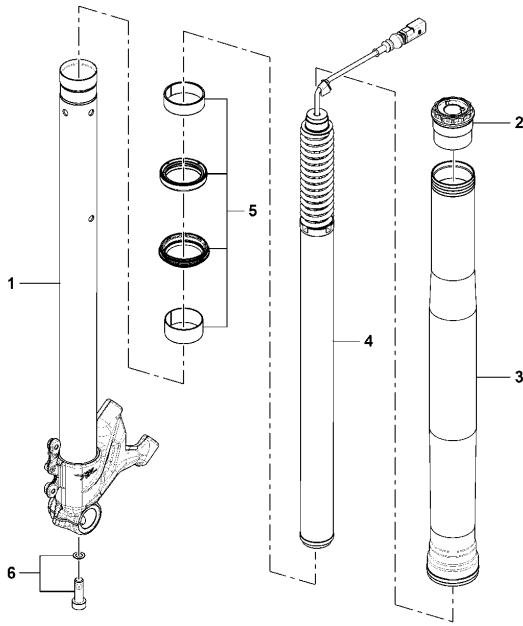

Pos	Part Number	Description	Additional Text	Quantity
1	SPMV8000C8887	LEFT STEM COMPL.		1,00
2	SPMV8000C8889	LEFT FORK CAP		1,00
3	SPMV8000C8892	COMPLETE CHAINSTAY		1,00
4	SPMV8000C8894	COMPRESSION CARTRIDGE		1,00
5	SPMV8000C8891	BUSHING-WASHER KIT		1,00
6	SPMV8000C8895	SCREW-WASHER KIT		1,00