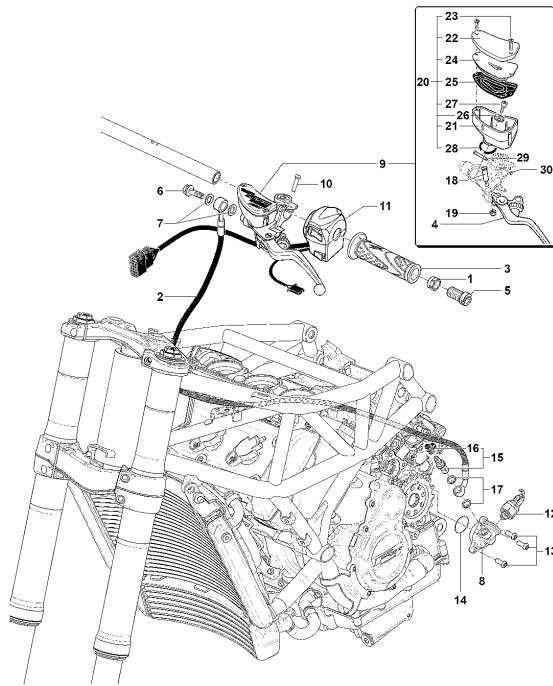

Pos	Part Number	Description	Additional Text	Quantity
1	SPMV8000B8467	LOCKER, PIN HANDLEBAR		1,00
2	SPMV8000B9613	MC CLUTCH CYLINDER OIL TUBE		1,00
3	SPMV8000B5683	LEFT HANDLEBAR GRIP	800	1,00
3	SPMV8000B9495	HEATED LEFT KNOB	ED.1, LUSSO, RC, SCS	1,00
4	SPMV8000B9502	COMPLETE CLUTCH LEVEL		1,00
5	SPMV8000B8465	Screw mirror support		1,00
6	SPMV80A091692	SPECIAL SCREW, OIL BRAKE PIPE,	F4S, F4R, F4 FRECCIE TRICOLORI	1,00
7	SPMV800021480	WASHER, COPPER, D14xD10,2xE1	MY12/14 F3 675	2,00
8	SPMV8000B9467	SLAVE CYLINDER	800, ED.1, LUSSO, MY17/18 RC	1,00
8	SPMV8000C5801	HYDRAULIC CLUTCH ACTUATOR	SCS, MY19/20 RC	1,00
9	SPMV8000B9506	CLUTCH PUMP		1,00
10	SPMV8F00B2688	Screw TCEIF M6x25 RP	800RR, DRAGSTER RR, DRAG.RR LH	1,00
11	SPMV8000B9497	LEFT SWITCH		1,00
12	SPMV8B00B9621	CLUTCH PRESSURE SENSOR		1,00
13	SPMV60NDB2736	SCREW TBCE M6X1-L20	MY18/20 F3 675 RC-F3 800 RC	3,00
14	SPMV8A0023111	OR2106 T1		1,00
15	SPMV8000A3975	DRAIN VALVE	MY18/20 F3 675-F3 800	1,00
16	SPMV800053259	COVER, RUBBER	1000 VIN <008064 1000 USA	1,00
17	SPMV800021480	WASHER, COPPER, D14xD10,2xE1	MY12/14 F3 675	2,00
18	SPMV800093299	LEVER PIN	F4S, F4R, F4 FRECCIE TRICOLORI	1,00
19	SPMV800093300	LEVER NUT		1,00
20	SPMV80A098723	COMPLETE OIL TANK		1,00
21	SPMV800097122	CLUTCH PUMP OIL TANK		1,00
22	SPMV80A093310	PLUG	1090, 1090R, 1090RR	1,00
23	SPMV800093313	SCREW M4X16		2,00