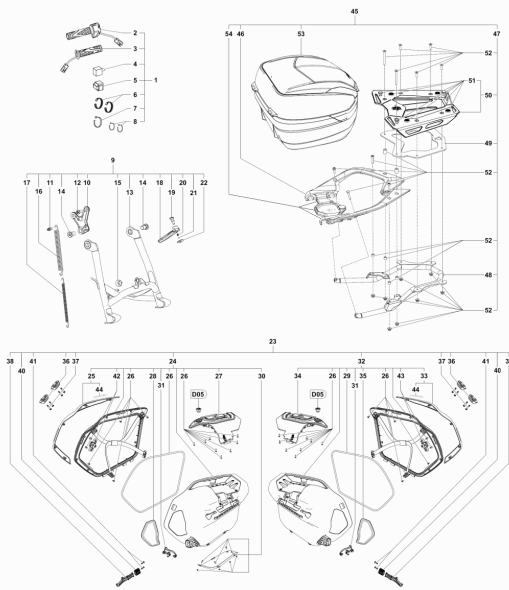

Pos	Part Number	Description	Additional Text	Quantity
1	SPMV8000D1264	HEATED GRIPS KIT TURISM		1,00
2	SPMV8000D1106	THROTTLE CONTROL NEGATIVE STROKE-MAN	LUSSO-SCS-RC SCS	1,00
3	SPMV8000B9495	HEATED LEFT KNOB	ED.1, LUSSO, RC, SCS	1,00
4	SPMV8000B9618	CONTROL UNIT FOR RISCAL KNOBS		1,00
5	SPMV8000C1321	SUPP. ELASTIC BAND FOR CONTROL UNIT		1,00
6	SPMV800053724	BELT, RUBBER, SHORT	MY12/16 USA CND CN	2,00
7	SPMV800056783	CLAMP, PLASTIC, L142	MY17/20 F3 675-F3 800	1,00
8	SPMV800092661	CLAMP 2.4X92	MY14/20 F3 675-F3 800	2,00
9	SPMV98000C1969	CENTRAL STAND KIT		1,00
10	SPMV8000B9930	RIGHT SIDE STAND ATTACHMENT PLATE		1,00
11	SPMV8000B9174	SPRING COUPLING PIN		1,00
12	SPMV8000D0571	SPECIAL SCREW M8X1.25-L22		1,00
13	SPMV8000B9155	CENTRAL SUPPORT TV ED+ANTRAC		1,00
14	SPMV8000B9171	PIVOT PIN		2,00
15	SPMV8000B9175	CEN KICKSTAND STOP PAD		1,00
16	SPMV8000B9172	OUTER SPRING RETURN MARES		1,00
17	SPMV8000B9173	INNER RETURN SPRING		1,00
18	SPMV8000C0587	LIFTING HANDLE	MY15/17 LUSSO-ED.1	1,00
19	SPMV8A00C9331	PIN M8-CH6-L22, 2		1,00
20	SPMV800094170	SPRING, FOOTREST		1,00
21	SPMV6BN021507	BALL, FOOTREST		1,00
22	SPMV8000C0588	HANDLE TIMING PLATE		1,00
23	SPMV98000C5608	Case set Turismo Veloce	MY18/20 800	1,00
24	SPMV8000C5644	Case right Turismo Veloce	MY18/20 LUSSO-SCS	1,00
25	SPMV8000C5646	FRIEZE FOR RIGHT BAG COMPL.	MY18/20 LUSSO-SCS	1,00
26	SPMV8000C2403	BAG FIXING KIT		2,00
27	SPMV8000C2406	LOCK HOLDER ASSEMBLY FOR BORS		1,00
28	SPMV8000C1012	RIGHT HANDBAG FRIEZE		1,00