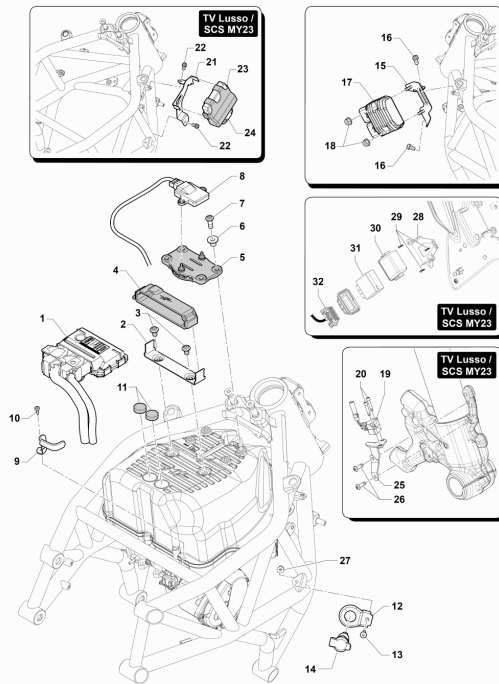

Pos	Part Number	Description	Additional Text	Quantity
1	SPMV8000D1279	IGNITION CONTROL UNIT	R-LUSSO	1,00
1	SPMV8000D1288	IGNITION CONTROL UNIT	SCS-RC SCS	1,00
1	SPMV8B00D1279	ELDOR INJECTION IGNITION CONTROL UNIT	R-LUSSO, USA/CND	1,00
1	SPMV8B00D1288	ELDOR INJECTION IGNITION CONTROL UNIT	SCS-RC SCS, USA/CND	1,00
1	SPMV8E00D1288	INJECTION IGNITION CONTROL UNIT	SCS-RC SCS, SG	1,00
2	SPMV8000C0232	CONTROL UNIT SUPPORT PLATE		1,00
3	SPMV8A00B2677	Screw M6x1-L10		2,00
4	SPMV8000C0233	CONTROL UNIT ELASTIC SUPPORT		1,00
5	SPMV8000C0921	ELASTIC SUPPORT FOR SENSOR	RR-PIRELLI-RC-LH44-SCS MY18 AMERICA	1,00
6	SPMV8000A1873	BUSH, SPACER, D16xD8xD6,2X10	BRUTALE S	4,00
7	SPMV8F00B2672	Screw M6x1-D11,7-L18	RR-PIRELLI-RC-LH44-SCS MY18 AMERICA	4,00
8	SPMV8000C8747	TRIM SENSOR		1,00
9	SPMV8000C0243	CABLE RETAINER PLATE		1,00
10	SPMV80A084658	Screw M5x16		1,00
11	SPMV8A0095500	CUSHION RUBBER	SR1+1	2,00
12	SPMV8000C0433	12V SOCKET FRONT SUPPORT		1,00
13	SPMV8000B5919	Screw	MY15/17 F3 675 RC-F3 800 RC	1,00
14	SPMV8000C0434	POWER SOCHET		1,00
15	SPMV8000C0259	VOLTAGE REGULATOR SUPPORT		1,00
16	SPMV8000B2688	Screw TCEIF M6x10	675-800 MY17 AMERICA	2,00
17	SPMV8000C0217	VOLTAGE TENSIONER		1,00
18	SPMV8000B2710	NUT, M6x1 CH10 E7 PARLOCK	EXCEPT ORO	2,00
19	SPMV8000B9875	SPEED UP METER		1,00
20	SPMV60ND07305	TCEI SCREW M3X0.5-CH2.5-L12		2,00
21	SPMV8000C0408	SUPP.SCU ELDOR		1,00
22	SPMV8000B2688	Screw TCEIF M6x10	675-800 MY17 AMERICA	2,00