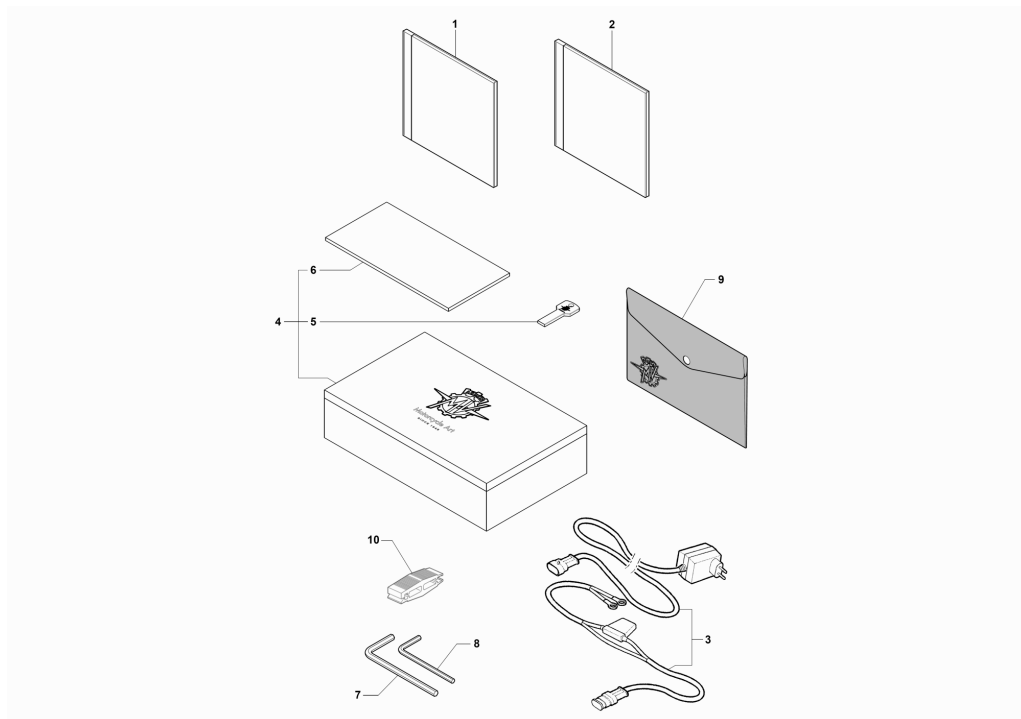

Pos	Part Number	Description	Additional Text	Quantity
1	SPMV8000D0987	CD MANUAL OFFIC.MOTOTELAIO		1,00
2	SPMV8000B6231	ENGINE WORKSHOP MANUAL CD		1,00
3	SPMV8000B7923	BATTERY CHARGER KIT	MY15 RC	1,00
3	SPMV8A00B7923	CHARGER KIT	USA CND	1,00
3	SPMV8B00B7923	KIT BATTERY CHARGER JPN	JPN	1,00
4	SPMV8000D1897	PRODUCT DOCUMENTATION MV TOURISM	R	1,00
4	SPMV8000D1900	PRODUCT DOCUMENTATION MV TOURISM	R, USA/CND	1,00
4	SPMV8000D1989	DOCUMENTAZ.PRODOTTO TV L SCS	LUSSO-SCS	1,00
4	SPMV8000D1990	DOCUMENTAZ.PRODUCT TV L SCS	LUSSO-SCS, USA/CND	1,00
4	SPMV80A0D1989	DOCUMENTAZ.PRODUCT TV L SCS	RC SCS	1,00
4	SPMV80A0D1990	DOCUMENTAZ.PRODUCT TV L SCS	RC SCS, USA/CND	1,00
5	SPMV8000C5468	HI-SPEED USB 2.0 KEY 4GB	MY18/20 800-LUSSO-RC, SCS	1,00
6	SPMV8000C4965	MV WARRANTY BOOKLET	MY17/20 F3 675-800-RC	1,00
7	SPMV800039383	HEXAGON WRENCH KEY 4MM		1,00
8	SPMV800092856	TOOL		1,00
9	SPMV8000C8011	COMPLETE DOCUMENT HOLDER	MY20 F3 675-F3 800-F3 800 RC	1,00
10	SPMV800099275	TOOL FUSE		1,00
11	SPMV8000D0114	Document bag		1,00