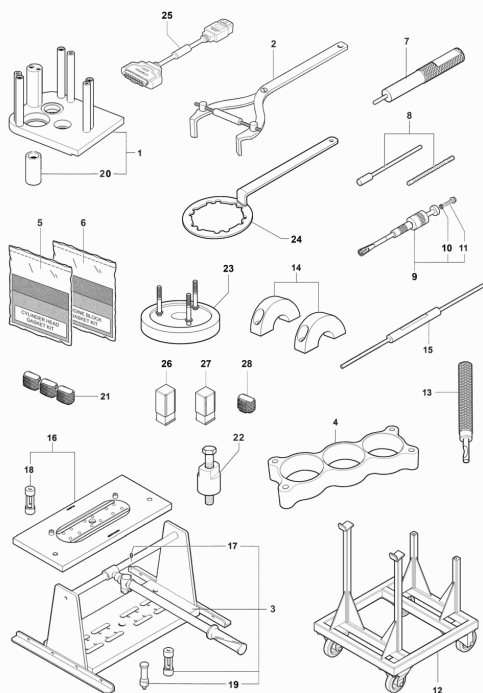

Pos	Part Number	Description	Additional Text	Quantity
1	SPMV8000B7177	Setting gauge gearbox		1,00
2	SPMV800079015	CLUTCH BLOCKING TOOL		1,00
3	SPMV800094796	VALVES ASSEMBLY		1,00
4	SPMV8000B7207	PISTON ASSEMBLING PLATE		1,00
5	SPMV8000B7295	HEAD GASKET KIT		1,00
6	SPMV8000B7296	WASHER KIT		1,00
7	SPMV800095581	VALVE SEAL ASSEMBLY		1,00
8	SPMV8000A2625	BROACH FOR VALVE GUIDE		1,00
9	SPMV800094798	GOMMIN DISASSEMBLY EQUIPMENT		1,00
10	SPMV62N115538	SPRING WASHER		1,00
11	SPMV8C0069056	TEF SCREW M8X1.25 CH12-L30		3,00
12	SPMV8000C2372	SUPP.FOR DISASSEMBLYASSEMBLY		1,00
13	SPMV8000B7299	TOOLS		1,00
14	SPMV8000B7214	CAMSHAFT TOOL ASSEMBLING		2,00
15	SPMV800095429	CONTROL PAD		1,00
16	SPMV8000B7254	F3 PLATE		1,00
17	SPMV800051521	SCREW M4X6		2,00
18	SPMV8000B7255	CONE MOUNTING PART		1,00
19	SPMV800095179	HALF-CONES		1,00
20	SPMV8A00B2859	PIPE		1,00
21	SPMV8000B7036	COVER CONNECTION		2,00
22	SPMV8000B9720	Puller rotor		1,00
23	SPMV8000C6941	Tool for clusch setting		1,00
24	SPMV8000C7261	Holding wrench		1,00
25	SPMV8000C3198	OBD ADAPTER CABLE		1,00
26	SPMV8000C9048	CONNECTOR END CAP		1,00
27	SPMV8000C9046	CONNECTOR END CAP		1,00
28	SPMV8000C9589	CONNECTOR END CAP		1,00