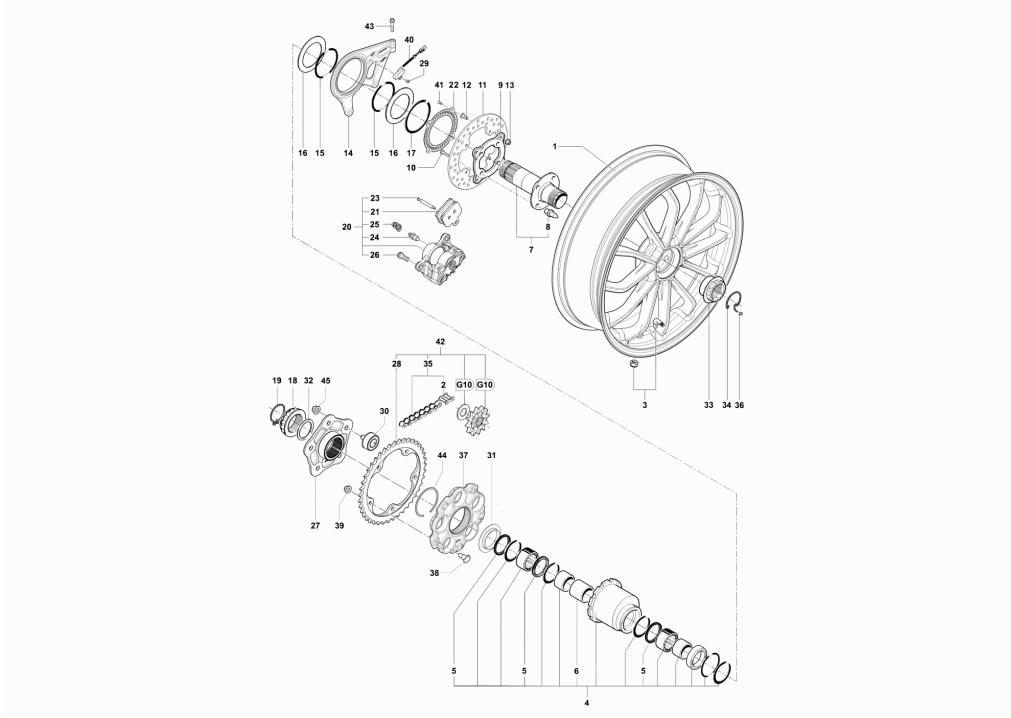

Pos	Part Number	Description	Additional Text	Quantity
1	SPMV8000D1057	REAR WHEEL RIM.17 "X5,50 "FI	MY22 RC SCS	1,00
1	SPMV80B0B9132	REAR WHEEL 17"	800, ED.1, MY15/17 LUSSO	1,00
1	SPMV80E0B9132	REAR WHEEL RIM. 17"X6,00"	LUSSO, SCS	1,00
2	SPMV8000C6985	CHAIN LINK	MY20 675-800- 800 RC	1,00
3	SPMV8000B3195	VALVE, WHEEL	675,800,800RR,DRAG., DRAG. RC	1,00
4	SPMV8000C4104	REAR ECCENTRIC HUB	MY17/20 F3 675-F3 800	1,00
5	SPMV800084909	GROMMET		3,00
6	SPMV8000C3429	INTERNAL SPACER FOR	MY17/20 F3 675-F3 800	1,00
7	SPMV8000B3198	HUB, REAR WHEEL, INNER SIDE		1,00
8	SPMV8000B5947	PLUG FOR REAR WHEEL		4,00
9	SPMV800084890	FLANGE, REAR WHEEL HUB, INNER	1000S, 1000S1+1	1,00
10	SPMV80A084902	SCREW, FLANGE PIN		4,00
11	SPMV8000B5926	REAR BRAKE DISC		1,00
12	SPMV8A00B5927	Screw HEX M7x17 8.8 ZB	CORSA	4,00
13	SPMV800084891	NUT, M7		4,00
14	SPMV8A00B5928	BRACKET CALIPER BRAKE, REAR	F3 AGO-F3 675 RC-F3 800 RC	1,00
15	SPMV800086702	RUBBER RING, 3325 D82,22x2,62		2,00
16	SPMV800084893	WASHER, D81xD93xE0,7		2,00
17	SPMV800084913	CIRCLIP, F80		1,00
18	SPMV800084904	SPECIAL NUT, REAR WHEEL AXLE,	EXCEPT RC LH	1,00
19	SPMV800084898	STEEL RING, REAR WHEEL, LEFT S		1,00
20	SPMV80A0B5204	CALIPER BRAKE REAR	F3 800-AGO-RC	1,00
21	SPMV8000B5975	REAR BRAKE PADS PAIR		1,00
22	SPMV8000B5899	REAR PHONIC WHEEL		1,00
23	SPMV800095277	PIN		1,00
24	SPMV800095278	BLEED NIPPLE		1,00