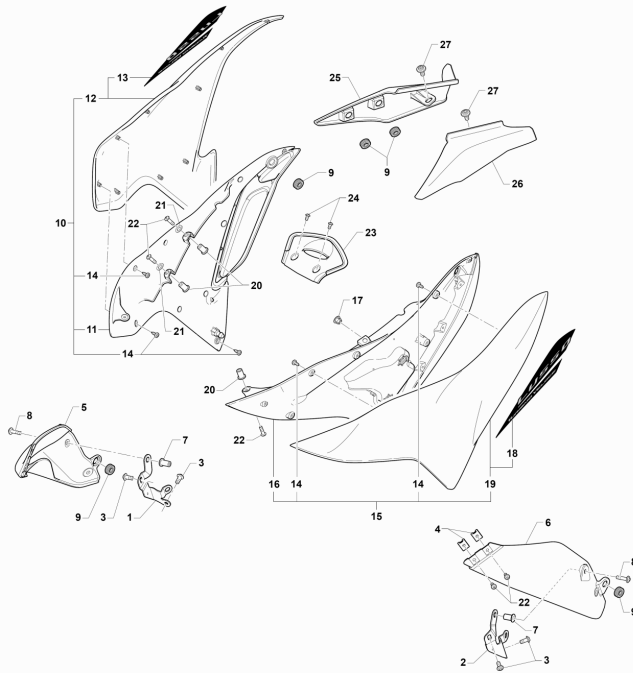

Pos	Part Number	Description	Additional Text	Quantity
1	SPMV8000C0272	PLATE FOR RIGHT COVER		1,00
2	SPMV8000C0273	PLATE FOR LEFT COVER		1,00
3	SPMV8A00B2672	SCREW, M6x11,7x12	MY18 RC, MY19 RC, RC LH	4,00
4	SPMV8000B4560	NUT, FAIRING,	B4 RS	4,00
5	SPMV8000C0274	RIGHT RADIATOR COVER		1,00
6	SPMV8000C0275	LEFT RADIATOR COVER		1,00
7	SPMV800063150	SPRING NUT M5		4,00
8	SPMV8000B5919	Screw	MY15/17 F3 675 RC-F3 800 RC	4,00
9	SPMV800089293	CUSHION, D18xD8xE7,5	MY14/20 F3 675-F3 800	8,00
10	SPMV8000C9998	RIGHT SIDE TANK	LUSSO, SCS	1,00
10	SPMV8000D1016	RIGHT SIDE TANK	MY22 RC SCS	1,00
10	SPMV8000D1902	RIGHT SIDE TANK	R, RED	1,00
10	SPMV80A0D1902	RIGHT SIDE TANK	R, BLACK	1,00
11	SPMV80A0C0342	INSIDE RIGHT SIDE TANK	MY18/20 800-LUSSO, SCS	1,00
12	SPMV8000D0000	RIGHT SIDE TANK COMPL.	LUSSO, SCS	1,00
12	SPMV8000D1018	RIGHT SIDE TANK COMPL.	MY22 RC SCS	1,00
12	SPMV8000D1904	RIGHT SIDE FAIRING TANK COMPL.	R, RED	1,00
12	SPMV80A0D1904	RIGHT SIDE TANK COMPL.	R, BLACK	1,00
13	SPMV8000D0002	'DECAL "LUSSO-TV" X RIGHT SIDE'	LUSSO, SCS	1,00
13	SPMV8000D1024	DECAL "RACING DEPARTMENT+FREGIO "X	MY22 RC SCS	1,00
13	SPMV8000D1896	DECAL "FREGIO TOURISM FAST R	R, RED	1,00
13	SPMV80A0D1896	DECAL "FREGIO FAST TOURISM R	R, BLACK	1,00
14	SPMV8AB0B6742	SCREW AUTOFIL. PH-AB 3.5X9.5	DRAGSTER RR LH OPT	20,00
15	SPMV8000C9997	LEFT SIDE TANK	LUSSO, SCS	1,00
15	SPMV8000D1015	LEFT SIDE TANK COMPL.	MY22 RC SCS	1,00
15	SPMV8000D1903	LEFT SIDE TANK	R, RED	1,00
15	SPMV80A0D1903	LEFT SIDE TANK	R, BLACK	1,00