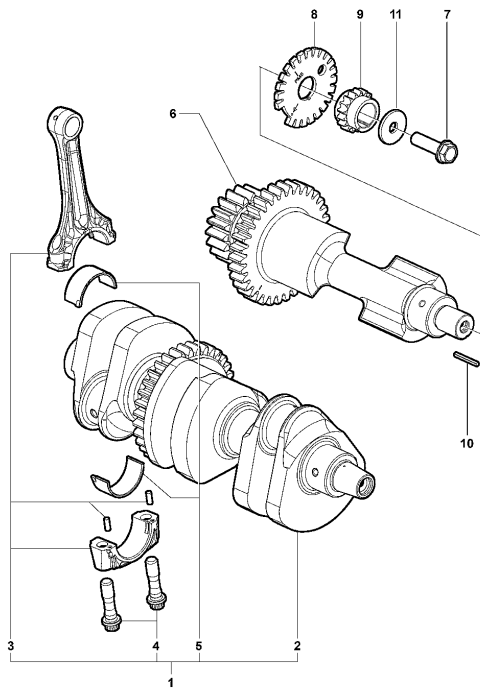

Pos	Part Number	Description	Additional Text	Quantity
1	SPMV8000C9741	Crankshaft compl. of connecting rods		1,00
2	SPMV8000B1364	NAKED CRANKSHAFT	F3 800-F3 AGO-F3 800 RC	1,00
3	SPMV8000C9742X	OMPLETE CONNECTING ROD 800		3,00
3	SPMV8000C9742Y	COMPLETE CONNECTING ROD 800		3,00
3	SPMV8000C9742Z	COMPLETE CONNECTING ROD 800		3,00
4	SPMV8000B4100	SCREW		6,00
5	SPMV8000C5592	CONNECTING ROD HALF-BEARING		6,00
5	SPMV8A00C5592	CONNECTING ROD HALF-BEARING BLUE		6,00
6	SPMV8000C4374	COMPLETE COUNTERSHAFT	MY17/20 F3 800 RC	1,00
7	SPMV8A00B2683	Screw M8x1,25-L30	EXCEPT MY 15 RC	1,00
8	SPMV8000B1933	PHONIC WEEL		1,00
9	SPMV8000B2627	TIMING SYSTEM GEAR		1,00
10	SPMV8000B2643	SLIDE A UNI 6604-69 2X2X22		1,00
11	SPMV8000B6497	WASHER D24-D8.5 SP.4		1,00