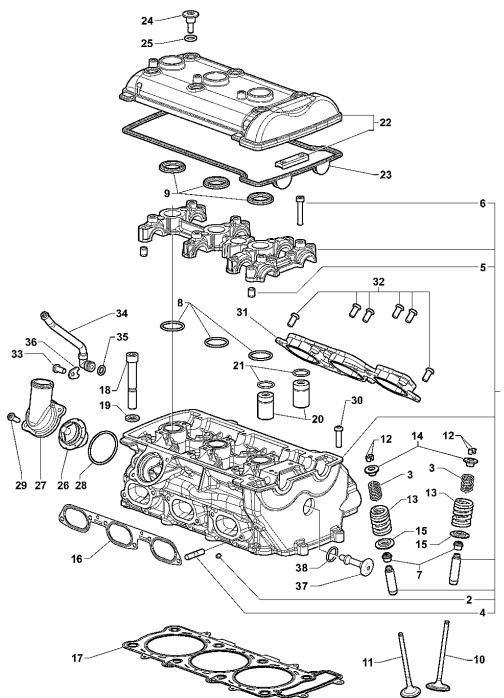

Pos	Part Number	Description	Additional Text	Quantity
1	SPMV8B00C8694	COMPLETE CYLINDER HEAD		1,00
2	SPMV800069769	CONICAL PLUG EI M14X1		2,00
3	SPMV800098671	INTERNAL VALVE SPRING	750S, 750S1+1, SENNA	12,00
4	SPMV8000B4234	EXHAUST TRAPED SCREW		6,00
5	SPMV800051549	PIN D8-D6		2,00
6	SPMV60NAB4273	SCREW TCBC E M6X1 - L35		16,00
7	SPMV800065814	INTAKE AND EXHAUST GASKET		12,00
8	SPMV8A0023111	OR2106 T1		3,00
9	SPMV8000B4285	Candle shaft gasket		3,00
10	SPMV8000B1445	INTAKE VAVE		6,00
11	SPMV8000B1446	EXHAUST VALVE		6,00
12	SPMV800092433	COTTER VALVE 15JAP	ENGINE 01801>	24,00
13	SPMV800098670	EXTERNAL VALVE SPRING	750S, 750S1+1, SENNA	12,00
14	SPMV8000A3732	UPPER CAP	BRUTALE S, 10761>	12,00
15	SPMV8000A3733	LOWER CAP	BRUTALE S, 10761>	12,00
16	SPMV8000B4242	Manifold gasket		1,00
17	SPMV8000B2179	HEAD GASKET		1,00
18	SPMV8000B4247	Screw TCCEI M10x1,5		8,00
19	SPMV8000B4269	WASHER D18-D11		8,00
20	SPMV8000B2782	HOLE SERVICE PLUG		2,00
21	SPMV800023108	OR2037 T1		2,00
22	SPMV8C00B2623	Head cover	MY16/20 F3 675-800-RC	1,00
23	SPMV8000B4284	HEAD COVER GASKET		1,00
24	SPMV8000B2759	Screw valve cover		6,00
25	SPMV800023113	OR3043 T2	008836-008839 & 009155> B4 910 S/910 R	6,00
26	SPMV800081283	BEHR-THOMPSON THERMOSTAT		1,00
27	SPMV80B0B2626	WATER OUTLET PIPE	MY16/20 F3 675-800-RC	1,00
28	SPMV8000B4638	OR 2175 T1		1,00