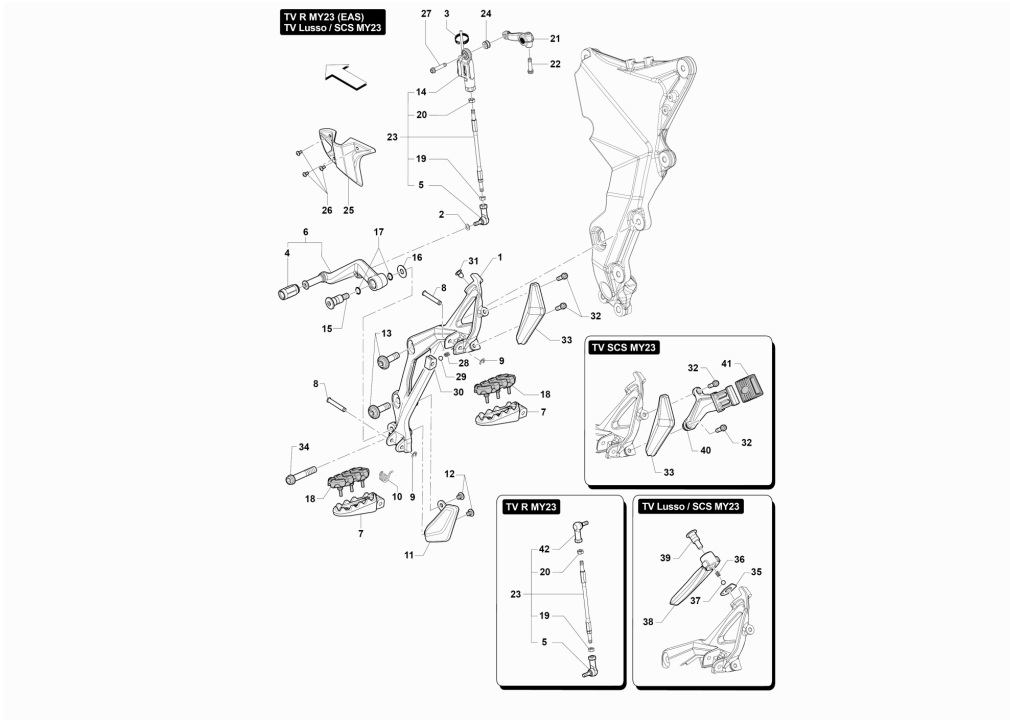

Pos	Part Number	Description	Additional Text	Quantity
1	SPMV80A0B9935	ANODIZED LEFT FOOTPEG SUPPORT	MY18/20 800-LUSSO, SCS, RC	1,00
2	SPMV62ND15504	WAHSER DE12xDI6.4xE1, AÇO		1,00
3	SPMV800092668	CLAMP, RUBBER	PER EAS F3 675	1,00
4	SPMV800089298	RUBBER COVER		1,00
5	SPMV8A00B8219	LINK, AXLE GEARSHIFT, LH		1,00
6	SPMV80A0B8214	COMPLETE CHANGE PEDAL	MY18/20 800-LUSSO, SCS, RC	1,00
7	SPMV80A0B8207	BLACK ANODIZED FRONT LEFT FOOTPEG	MY18/20 800-LUSSO, SCS, RC	1,00
8	SPMV8A00B2769	PIN, DRIVER FOOTREST SUPPORT	F4S, F4R	2,00
9	SPMV800090429	LOCK RING, FOOTREST		2,00
10	SPMV80A090418	SPRING, DRIVER FOOTREST SUPPOR		1,00
11	SPMV80A0B9607	FRONT FOOTPEG PROTECTION SX	MY18/20 800-LUSSO, SCS, RC	1,00
12	SPMV8000B2688	Screw TCEIF M6x10	675-800 MY17 AMERICA	2,00
13	SPMV8000C0156	SPECIAL SCREW M10X1,25-L25		2,00
14	SPMV8000C8746	DOMINO QUICK SHIFT SENSOR		1,00
15	SPMV8A00C9331	PIN M8-CH6-L22, 2		1,00
16	SPMV8000B2723	WASHER, D8,2xD20xE1		1,00
17	SPMV800001199	RING, RUBBER, D11,11x1,78		2,00
18	SPMV8000B8209	LEFT RUBBER FOOTPEG		2,00
19	SPMV8000B6751	NUT M6X1 SIN-CH10-SP5		1,00
20	SPMV61ND15033	NUT M6X1-CH10-SP5		1,00
21	SPMV8AA0B5692	GEAR SHIFT LEVER	MY18/20 800-LUSSO, RC, SCS	1,00
22	SPMV8F00B2688	Screw TCEIF M6x25 RP	800RR, DRAGSTER RR, DRAG.RR LH	1,00
23	SPMV8000B8217	GEAR ROD	ROSSO	1,00
23	SPMV8000C9007	Electronic gearbox rod compl.	EAS	1,00
24	SPMV8000C9008	SPACER D14-D6.2-SP7.5		1,00