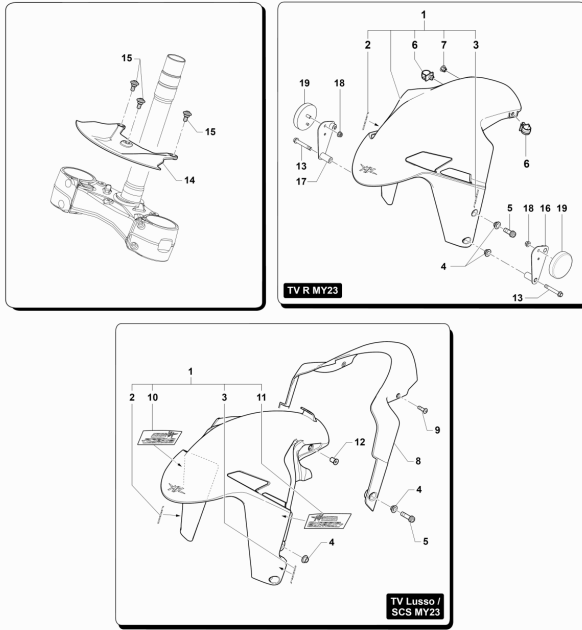

Pos	Part Number	Description	Additional Text	Quantity
1	SPMV8000C0415	FRONT FENDER COMPL.FENDER	LUSSO, SCS	1,00
1	SPMV8000D0999	FRONT FENDER COMPLETE	MY22 RC SCS	1,00
1	SPMV80B0C0298	COMPL.FRONT FENDER ABS	MY15 675-800	1,00
2	SPMV8000C0436	RIGHT "ABS" DECAL FOR FRONT FENDER	LUSSO, SCS	1,00
2	SPMV80B0C0296	RIGHT FENDER ABS DECAL	MY15 675-800	1,00
3	SPMV8000C0437	LEFT "ABS" DECAL FOR FENDER	LUSSO, SCS	1,00
3	SPMV80B0C0297	LEFT FENDER ABS DECAL	MY15 675-800	1,00
4	SPMV80A090392	SPACER	B4 RS-B4 RR-B4 NURBURGRING	4,00
5	SPMV8B00B2688	Screw TCEIF M6x1x16	EXCEPT F3 ORO	2,00
5	SPMV8E00B2688	Screw TCEIF M6x22 RP	F3 ORO	2,00
6	SPMV8000B5952	FAIRLEAD BREAK PIPE		2,00
7	SPMV800094895	PLUG 6MM	MY15/20 F3 675	1,00
8	SPMV80C0B3767	SPOILER FOR FRONT FENDER	MY18/20 SCS RED/GRAY MY18/20 LUSSO RED/GRAY	1,00
8	SPMV80E0B3767	FRONT FENDER SPOILER	LUSSO-SCS GRAPHITE/GRAY	1,00
8	SPMV80F0B3767	SPOILER FOR FRONT FENDER	LUSSO-SCS BLACK/GRAY	1,00
8	SPMV80G0B3767	SPOILER FOR FRONT FENDER	MY22 RC SCS	1,00
9	SPMV8A0090901	SCREW, M4x13,7	750S, 750S 1+1	2,00
10	SPMV8000C0416	RIGHT DECAL FOR FRONT FENDER		1,00
11	SPMV8000C0417	LEFT DECAL FOR FRONT FENDER		1,00
12	SPMV800091022	BUSH, SCREW, M4x0,7	F4S, F4R, F4RR	2,00
13	SPMV8K00B2681	Screw M6x1-CH8-L40		2,00
14	SPMV8000C0361	CONVEYOR FOR STER BASE		1,00
15	SPMV8A00B5919	SCREW M5 L12	MY17 DRAGSTER RR/DRAGSTER RC	3,00
16	SPMV8000B4973	L.H. REFLECTOR	MY11-12 USA	1,00
16	SPMV8B00B4973	LEFT BRACKET FOR LATE REFLECTOR	MY16 USA-CAN-CHN-RC	1,00