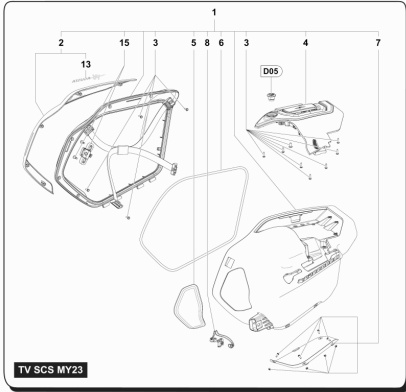

Pos	Part Number	Description	Additional Text	Quantity
1	SPMV8000C5644	Case right Turismo Veloce	MY18/20 LUSO-SCS	1,00
1	SPMV8000D1038	RIGHT BAG	MY22 RC SCS	1,00
2	SPMV8000C5646	FRIEZE FOR RIGHT BAG COMPL.	MY18/20 LUSO-SCS	1,00
2	SPMV8000D1040	FRIEZE FOR RIGHT BAG COMPL.	MY22 RC SCS	1,00
3	SPMV8000C2403	BAG FIXING KIT		2,00
4	SPMV8000C2406	LOCK HOLDER ASSEMBLY FOR BORS		1,00
5	SPMV8000C1012	RIGHT HANDBAG FRIEZE		1,00
6	SPMV8000C2408	GASKET FOR BAG		2,00
7	SPMV8000C2407	EXHAUST PROTECTION COMPL.DI		1,00
8	SPMV8000C2404	SAFETY PIN KIT FOR BAG		2,00
9	SPMV8000C5643	Case left Turismo Veloce	MY18/20 LUSO-SCS	1,00
9	SPMV8000D1037	LEFT BAG	MY22 RC SCS	1,00
10	SPMV8000C5645	FRIEZE FOR LEFT BAG COMPL.	MY18/20 LUSO-SCS	1,00
10	SPMV8000D1039	FRIEZE FOR LEFT BAG COMPL.	MY22 RC SCS	1,00
11	SPMV8000C2405	BACK LOCK HOLDER GROUP		1,00
12	SPMV8000C1013	LEFT HANDBAG GUARD		1,00
13	SPMV8000C5647	DECAL "MV AGUSTA" FOR BAG	MY18/20 LUSO-SCS	1,00
13	SPMV8000D1042	TRICOLOR-MV AGUSTA" DECAL PE	MY22 RC SCS	1,00
14	SPMV8000C5647	DECAL "MV AGUSTA" FOR BAG	MY18/20 LUSO-SCS	1,00
14	SPMV8000D1041	DECAL "TRICOLOR-MV AGUSTA" PE	MY22 RC SCS	1,00
15	SPMV8000C4894	FRONT COUPLING KIT COVER		1,00
16	SPMV8000C4893	DOCKING KIT FRONT COVER		1,00