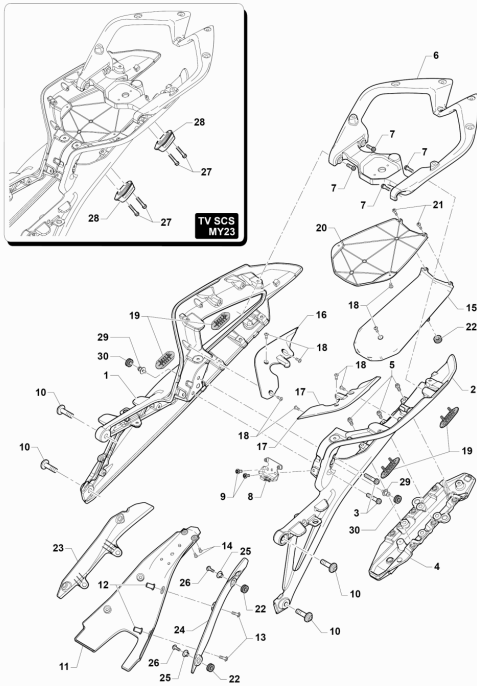

Pos	Part Number	Description	Additional Text	Quantity
1	SPMV80B0C0128	Finished gt frame with bearings	MY18/20 800-LUSSO, SCS	1,00
2	SPMV8000B4784	STEERING BEARING		2,00
3	SPMV8000B9926	UPPER CROSS MEMBER FOR		1,00
4	SPMV8D00B2691	SCREW, TCEIF M10x1,25x31	RR-RUSH	4,00
5	SPMV8000C1142	DECAL REFERENCE FOR CLAMPS		1,00
6	SPMV8000C3696	FRONT SCREW FIX. ENGINE	MY17/20 F3 800-RC-675	2,00
7	SPMV8000B5644	LOWER CHAIN SLIDING BLOCK		1,00
8	SPMV80A0B9925	LEFT SWINGARM FULCRUM PLATE		1,00
9	SPMV80A0B9924	RIGHT SWINGARM FULCRUM PLATE		1,00
10	SPMV8000B3559	SLIDER CHAIN		1,00
11	SPMV80A090392	SPACER	B4 RS-B4 RR-B4 NURBURGRING	2,00
12	SPMV8E00B2681	Screw M6x1-CH8-L20	MY17/20 F3 675 RC-F3 800 RC	1,00
13	SPMV8B0084857	ENGINE FIXING BUSH		1,00
14	SPMV8B00B5645	SCREW TEF M12X1,25-L238		1,00
15	SPMV8B00B5645	SCREW TEF M12X1,25-L238		1,00
16	SPMV8000B2715	NUT, M12x1,25x12,5 CH17		2,00
17	SPMV8000B2750	Screw TEF M12x1,25-L30		2,00
18	SPMV8000B9929	SX PLATE CRUTCH MOUNT		1,00
19	SPMV80A0C0098	Side stand	MY18/20 800-LUSSO, RC, SCS	1,00
20	SPMV8000C0096	CRUTCH ROTATION PIN	MY15/20 F3 675-F3 800	1,00
21	SPMV80A090432	NUT, PARLOCK M8x1,25		1,00
22	SPMV8000B5667	DEFLECTOR PLATE SPRING		1,00
23	SPMV8A00B2691	Screw TCEIF M10 L25		1,00
24	SPMV8000B5922	SCREW TFEI M5X0,8		1,00
25	SPMV8C0084857	ENGINE FIXING BUSH		1,00
26	SPMV8E00B2690	Screw M8 L=35	RR-RUSH	1,00

27	SPMV8000B4536	STICKER, PROTECTION		1,00
28	SPMV8000B3986	INNER SPRING		1,00
29	SPMV8000B3987	OUTER SPRING		1,00
30	SPMV8000B9927	LOWER CROSS PIECE FOR		1,00
31	SPMV8G00B2691	Screw TCEIF M10x1,25-L45	EXCEPT 675	1,00
32	SPMV800094895	PLUG 6MM	MY15/20 F3 675	1,00
33	SPMV8000B9930	RIGHT SIDE STAND ATTACHMENT PLATE		1,00
34	SPMV8000B9174	SPRING COUPLING PIN		1,00
35	SPMV8000D0571	SPECIAL SCREW M8X1.25-L22		1,00
36	SPMV80B0B9155	CENTRAL SUPPORT TV ED+ANTRAC		1,00
37	SPMV8000B9171	PIVOT PIN		2,00
38	SPMV8000B9172	OUTER SPRING RETURN MARES		1,00
39	SPMV8000B9173	INNER RETURN SPRING		1,00
40	SPMV8000B9175	CEN KICKSTAND STOP PAD		1,00