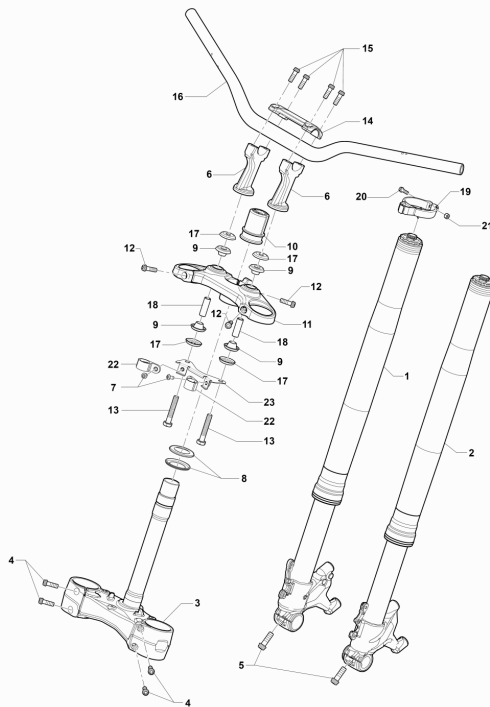

Pos	Part Number	Description	Additional Text	Quantity
1	SPMV8000C0520	RIGHT LEG ANT.ELECTRON FORK	LUSSO, RC, SCS	1,00
1	SPMV8000C9798	RIGHT LEG COMPL.	ROSSO	1,00
2	SPMV8000C0519	LEFT LEG ANT.ELETTRON FORK	LUSSO, RC, SCS	1,00
2	SPMV8000C9799	LEG SX COMPL.	ROSSO	1,00
3	SPMV8000C0180	STEERING BASE WITH PIN		1,00
4	SPMV8C00B2690	SCREW, TCEIF M8x25 RP	MY12/16 JPN F3 675-F3 800	4,00
5	SPMV8C00B2690	SCREW, TCEIF M8x25 RP	MY12/16 JPN F3 675-F3 800	2,00
6	SPMV8000C0186	LOWER HANDLEBAR U-BOLT		2,00
7	SPMV8A00B2672	SCREW, M6x11,7x12	MY18 RC, MY19 RC, RC LH	2,00
8	SPMV800090897	DUST COVER, STEERING STEM		2,00
9	SPMV8000B6249	VIBRATION DAMPER HANDLEBAR		4,00
10	SPMV8000C0183	GEAR		1,00
11	SPMV8000C0185	STEERING HEAD		1,00
12	SPMV8C00B2690	SCREW, TCEIF M8x25 RP	MY12/16 JPN F3 675-F3 800	3,00
13	SPMV8A00B9319	SCREW TE M10X1,25 L65 UNI 5738		2,00
14	SPMV8000B8228	UPPER GUIDE BLOCK HANDLEBAR	800, ED.1, LUSSO, SCS	1,00
14	SPMV8A00B8228	UPPER HANDLEBAR U-BOLT	RC	1,00
15	SPMV8C00B2690	SCREW, TCEIF M8x25 RP	MY12/16 JPN F3 675-F3 800	4,00
16	SPMV8000D0739	HANDLEBARS		1,00
17	SPMV8000B6248	CAP VIBRATION DAMPER		4,00
18	SPMV8B00B6250	SPACER FOR VIBRATION DAMPER		2,00
19	SPMV8000B5906	REAR BRAKE TUBE CLAMP	F4RR	1,00
20	SPMV8C00B2687	SCREW, M5x14	F4RR	1,00
21	SPMV61ND15032	NUT, M5x0,8xE4 CH8		1,00
22	SPMV8000C9773	TUBE RETAINING CLIP		2,00