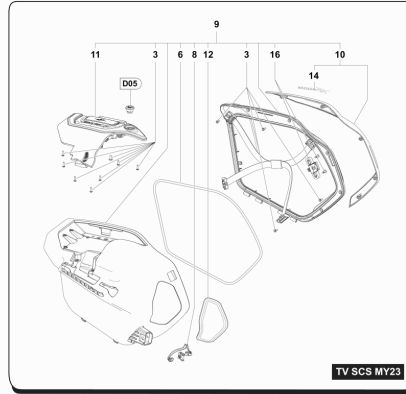

Pos	Part Number	Description	Additional Text	Quantity
1	SPMV8000C5644	Case right Turismo Veloce	MY18/20 LUSO-SCS	1,00
1	SPMV8000D1038	RIGHT BAG	MY22 RC SCS	1,00
2	SPMV8000C5646	FRIEZE FOR RIGHT BAG COMPL.	MY18/20 LUSO-SCS	1,00
2	SPMV8000D1040	FRIEZE FOR RIGHT BAG COMPL.	MY22 RC SCS	1,00
3	SPMV8000C2403	BAG FIXING KIT		2,00
4	SPMV8000C2406	LOCK HOLDER ASSEMBLY FOR BORS		1,00
5	SPMV8000C1012	RIGHT HANDBAG FRIEZE		1,00
6	SPMV8000C2408	GASKET FOR BAG		2,00
7	SPMV8000C2407	EXHAUST PROTECTION COMPL.DI		1,00
8	SPMV8000C2404	SAFETY PIN KIT FOR BAG		2,00
9	SPMV8000C5643	Case left Turismo Veloce	MY18/20 LUSO-SCS	1,00
9	SPMV8000D1037	LEFT BAG	MY22 RC SCS	1,00
10	SPMV8000C5645	FRIEZE FOR LEFT BAG COMPL.	MY18/20 LUSO-SCS	1,00
10	SPMV8000D1039	FRIEZE FOR LEFT BAG COMPL.	MY22 RC SCS	1,00
11	SPMV8000C2405	BACK LOCK HOLDER GROUP		1,00
12	SPMV8000C1013	LEFT HANDBAG GUARD		1,00
13	SPMV8000C5647	DECAL "MV AGUSTA" FOR BAG	MY18/20 LUSO-SCS	1,00
13	SPMV8000D1042	TRICOLOR-MV AGUSTA" DECAL PE	MY22 RC SCS	1,00
14	SPMV8000C5647	DECAL "MV AGUSTA" FOR BAG	MY18/20 LUSO-SCS	1,00
14	SPMV8000D1041	DECAL "TRICOLOR-MV AGUSTA" PE	MY22 RC SCS	1,00
15	SPMV8000C4894	FRONT COUPLING KIT COVER		1,00
16	SPMV8000C4893	DOCKING KIT FRONT COVER		1,00