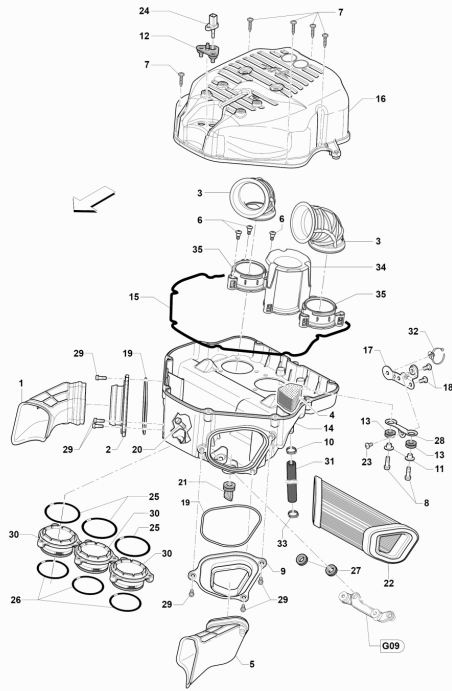

Pos	Part Number	Description	Additional Text	Quantity
1	SPMV8000C0268	RIGHT AIR INLET SLEEVE		1,00
2	SPMV8000B6338	FLANGE, SLEEVE RH		1,00
3	SPMV8000B7220	UPPER ASPIRATION HORN	675, 800, DRAGSTER	2,00
4	SPMV8000B6003	SPONGE AIRBOX		1,00
5	SPMV8000C0269	LEFT AIR INLET SLEEVE		1,00
6	SPMV8000B5999	SPECIAL SCREW M5		9,00
7	SPMV8BA084658	TAPPING SCREW		9,00
8	SPMV8B00B2688	Screw TCEIF M6x1x16	EXCEPT F3 ORO	2,00
9	SPMV8000B6339	FLANGE, SLEEVE LH		1,00
10	SPMV8J0092249	CLAMP		1,00
11	SPMV8000B2799	WASHER, SPACER, D8xD6,2xL8,5	MY12/16 F3 675-F3 800	2,00
12	SPMV8000B3219	CUSHION, SENSOR AIR TEMPERATUR		1,00
13	SPMV800089293	CUSHION, D18xD8xE7,5	MY14/20 F3 675-F3 800	2,00
14	SPMV8000C0266	AIRBOX INF.RAW		1,00
15	SPMV8000B5992	AIRBOX WASHER		1,00
16	SPMV8B00C0267	AIRBOX SUP.		1,00
17	SPMV8000C0245	PLATE SUPP.REAR AIRB		1,00
18	SPMV8A00B2677	Screw M6x1-L10		2,00
19	SPMV8000B6285	WASHER		2,00
20	SPMV8000B3763	SCREW, ESPECIAL M6 DO FAROL D		2,00
21	SPMV800048971	RUBBER		1,00
22	SPMV8A00B5993	AIR FILTER		1,00
23	SPMV8A00B2677	Screw M6x1-L10		1,00
24	SPMV8000B3207	SENSOR, AIR TEMPERATURE		1,00
25	SPMV8000B5998	OR3231 T2,6-D58,42 VITON		3,00
26	SPMV800081304	ORING, OR2187 T1,78 D47,35 VI		3,00
27	SPMV8A00B3600	CUSHION, D20xD10xE7,5	B4 RS-B4 RR-B4 NURBURGRING	2,00
28	SPMV8000C0244	REAR AIRB FIX.PLATE		1,00