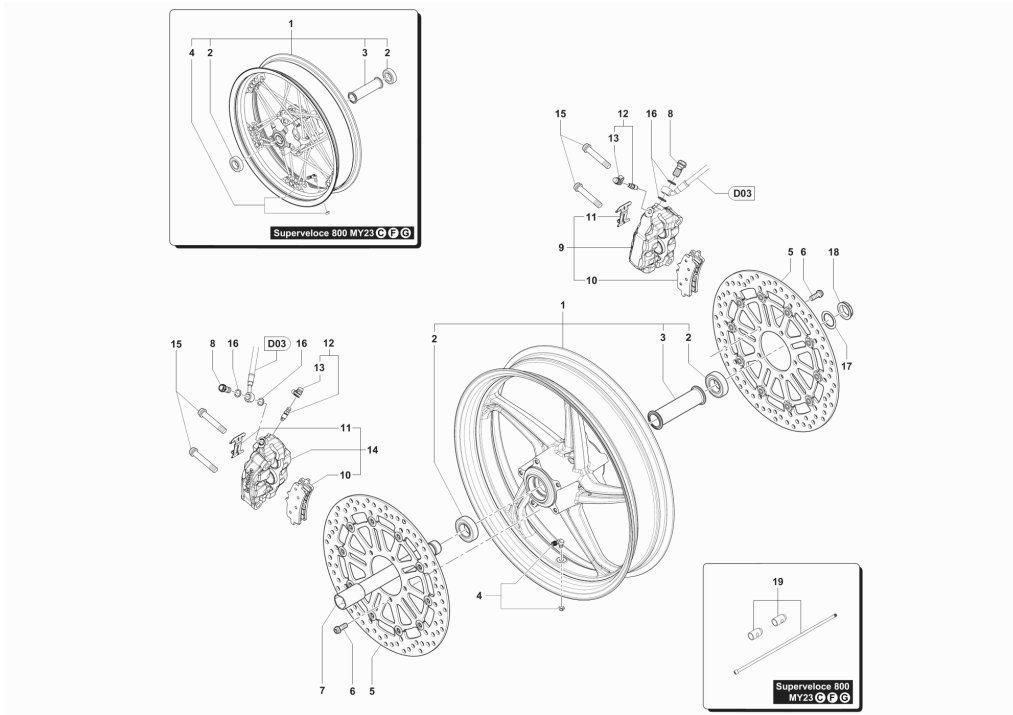

Pos	Part Number	Description	Additional Text	Quantity
1	SPMV8000B9736	FRONT WHEEL RIM 17X3.50"	MY20 F3 800	1,00
1	SPMV8000C9767	'FRONT WHEEL RIM.SPOKES 17 "X"	800 WHITE/GOLD 800 BLACK/BLACK MATT	1,00
1	SPMV80B0B9736	FRONT WHEEL RIM 17 "X3.50"	800 RED/SILVER FRAME GOLD 800 YELLOW/GRAPHIT FRAME GOLD	1,00
2	SPMV8A0026846	RADIAL BEARING		2,00
3	SPMV8000B3200	SPACER	F4S, F4R	1,00
3	SPMV8000C0592	FRONT WHEEL INNER SPACER	DRAGSTER RR, DRAGSTER RR LH	1,00
4	SPMV8000B3195	VALVE, WHEEL	675,800,800RR,DRAG., DRAG. RC	1,00
4	SPMV80A0C0589	INFLATION VALVE	DRAGSTER RR RED/BLACK DRAGSTER RR YELLOW/BLACK	1,00
5	SPMV8000B4450	FRONT DISC D320 SP4,5	F3 675-800-RC	2,00
6	SPMV8A00B2690	SCREW, TCEIF M8x20 RT	EXCEPT PIRELLI-LH44	10,00
7	SPMV8000B5931	FRONT WHEEL PIN	EXCEPT AGO	1,00
8	SPMV8000A8947	TUBO OIL PIPE UNION	F4RR	2,00
9	SPMV8000C6253	LEFT FRONT BRAKE CALIPER		1,00
10	SPMV8000B8563	FRONT BRAKE PAD COUPLE	F4RR	2,00
11	SPMV8000C7690	SPRING		1,00
12	SPMV8000A2041	DRAIN SCREW	MY15/20 F3 675	2,00
13	SPMV8000A2042	DUST COVER	1000 VIN 008065> & 1078	2,00
14	SPMV8000C6252	RIGHT FRONT BRAKE CALIPER		1,00
15	SPMV8H00B2691	Screw TCEIF M10x1,25 L50	675	4,00
16	SPMV800021480	WASHER, COPPER, D14xD10,2xE1	MY12/14 F3 675	4,00
17	SPMV8000B2730	WASHER D33,5-D25,3-SP1		1,00
18	SPMV8A00B9883	NUT M25X1,25-CH28-SP9,5	EXCEPT AGO	1,00
19	SPMV80A0C9678	RADIUS KIT FRONT WHEEL NIPPLES	800 WHITE/GOLD 800 BLACK/BLACK MATT	1,00