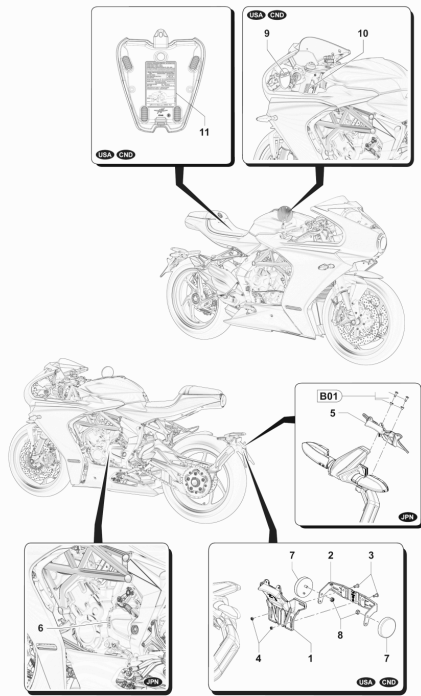

Pos	Part Number	Description	Additional Text	Quantity
1	SPMV8000C2152	UPPER FLANGE PLATE HOLDERCATADIO		1,00
2	SPMV8000C2153	UPPER PLATECATADIUM FLANGE		1,00
3	SPMV8A00B9347	Screw TBEI M5x0,8-CH3-L12 UNI		2,00
4	SPMV8000B2706	NUT, PARLOCK M4	990R-1090RR <002104 USA	2,00
5	SPMV8A00C2147	LICENSE PLATEREFLECTOR FLANGE		1,00
6	SPMV800095842	GEARS DATA PLATE		1,00
7	SPMV8000B4964	RETROREFLECTOR	990R-1090RR 002105> USA BRUTALE 920 USA	2,00
8	SPMV8000B2707	NUT, M5x0,8xE6 CH8 PARLOCK	990R-1090RR 002105> USA BRUTALE 920 USA	2,00
9	SPMV800094019	DECAL MIRROR		2,00
10	SPMV8000D0097	SO LEVEL CONTROL PLATE	USA-CND	1,00
11	SPMV8000D1125	EMISSION CONTROL PLATE	USA/CND	1,00