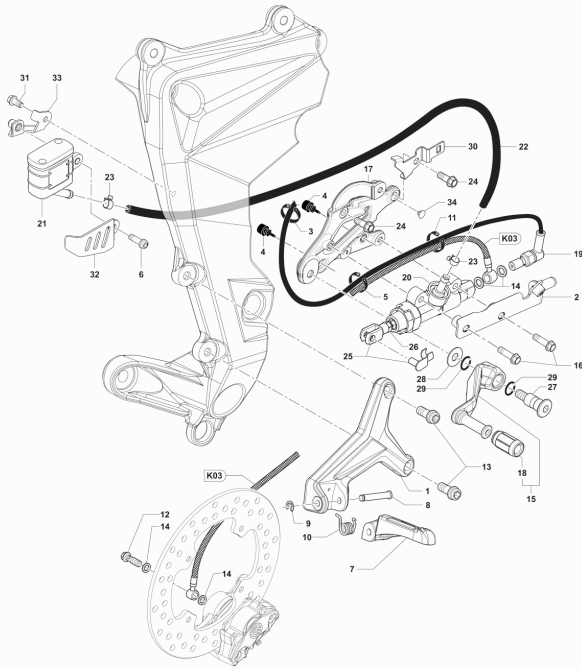

Pos	Part Number	Description	Additional Text	Quantity
1	SPMV8A00C3591	RIGHT FRONT FOOTREST SUPPORT		1,00
2	SPMV8A00C7376	PLATE FIX. RIGHT UNDERCARENA		1,00
3	SPMV800053724	BELT, RUBBER, SHORT	MY12/16 USA CND CN	1,00
4	SPMV800066308	VIBRATION-DAMPER	1000S, AGO	2,00
5	SPMV800053724	BELT, RUBBER, SHORT	MY12/16 USA CND CN	1,00
6	SPMV8C00B2688	SCREW, TCEIF M6x18 RT	ED.1, LUSSO, RC, SCS	1,00
7	SPMV8000D0006	FRONT PEDEST. RIGHT	B$ RS-RR-NURBURGRING	1,00
8	SPMV8A00B2769	PIN, DRIVER FOOTREST SUPPORT	F4S, F4R	1,00
9	SPMV800090429	LOCK RING, FOOTREST		1,00
10	SPMV80A090418	SPRING, DRIVER FOOTREST SUPPOR		1,00
11	SPMV800053724	BELT, RUBBER, SHORT	MY12/16 USA CND CN	1,00
12	SPMV8000A8947	TUBO OIL PIPE UNION	F4RR	1,00
13	SPMV8B00B2690	Screw TCEIF M8x22 RP	EXCEPT F3 ORO	2,00
14	SPMV800021480	WASHER, COPPER, D14xD10,2xE1	MY12/14 F3 675	4,00
15	SPMV8000D1217	REAR BRAKE CONTROL PEDAL		1,00
16	SPMV8J00B2681	Screw M6x1 L35 CH8	675-800 MY17 AMERICA	2,00
17	SPMV8A00C2423	REAR BRAKE MASTER CYLINDER SUPPORT.		1,00
18	SPMV800089298	RUBBER COVER		1,00
19	SPMV8000C1852	STOP PEDAL SWITCH	MY17/20 F3 675-F3 800	1,00
20	SPMV8000C2438	REAR BRAKE MASTER CYLINDERD12.7	MY17/20 F3 675-F3 800	1,00
21	SPMV800090315	REAR BRAKE FLUID		1,00
22	SPMV8S0070266	OIL TANK-PUMP REAR OIL HOSE		1,00
23	SPMV800070700	SPRING CLAMP		2,00
24	SPMV60NDB2736	SCREW TBCE M6X1-L20	MY18/20 F3 675 RC-F3 800 RC	2,00
25	SPMV8000B2800	STOPPER, MASTER CYLINDER, REAR		1,00
26	SPMV61ND15062	NUT, M6x1x4 CH10		1,00
27	SPMV8A00C9331	PIN M8-CH6-L22, 2		1,00
28	SPMV8000B2723	WASHER, D8,2xD20xE1		1,00