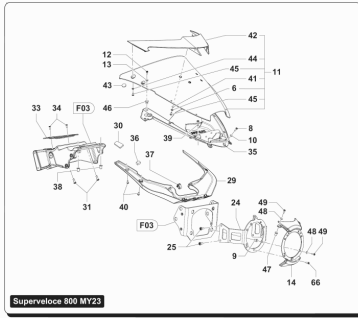

Pos	Part Number	Description	Additional Text	Quantity
1	SPMV80A0C8146	FRONT MUDGUARD	800 RED/SILVER FRAME GOLD 800 RED/SILVER FRAME BLACK	1,00
1	SPMV80B0C8146	FRONT MUDGUARD	800 BLACK/BLACK MATT	1,00
1	SPMV80E0C8146	FRONT FENDER FINI	800 WHITE/GOLD	1,00
1	SPMV80F0C8146	FINISHED FRONT FENDER	800 YELLOW/GRAPHIT FRAME GOLD 800 YELLOW/GRAPHIT FRAME BLACK	1,00
1	SPMV80H0C8146	FRONT FENDER FINISHED	GRAY IRIDIUM	1,00
1	SPMV80J0C8146	FINISHED FRONT FENDER	GRAY/BLACK	1,00
2	SPMV80C045495	BUSHING D14-D8-D6.25-SP4		3,00
3	SPMV8B00B2688	Screw TCEIF M6x1x16	EXCEPT F3 ORO	2,00
4	SPMV8D00B5919	M5 SCREW FOR BODYWORK L14		3,00
5	SPMV8000B5811	NUT M5	MY12/13 F3 675-F3 ORO- F3 800	3,00
6	SPMV8000C9587	SPACER D10-D6-D4-SP5.1		4,00
7	SPMV8A00C2084	SPOILER FOR FRONT FENDER	800	1,00
8	SPMV8A0090901	SCREW, M4x13,7	750S, 750S 1+1	1,00
9	SPMV800091022	BUSH, SCREW, M4x0,7	F4S, F4R, F4RR	8,00
10	SPMV800092882	WASHER, PLASTIC, FAIRING, M		1,00
11	SPMV8BA0C7386	WINDSHIELD WINDOW COMPL. OF	800 RED/SILVER FRAME GOLD 800 RED/SILVER FRAME BLACK	1,00
11	SPMV8BB0C7386	WINDSHIELD SLIDE COMPL. OF	800 BLACK/BLACK MATT	1,00
12	SPMV8A0090901	SCREW, M4x13,7	750S, 750S 1+1	6,00
13	SPMV800092882	WASHER, PLASTIC, FAIRING, M		6,00
14	SPMV80B0C7387	CENTRAL DOME FRIEZE	800 RED/SILVER FRAME GOLD 800 RED/SILVER FRAME BLACK	1,00
14	SPMV80C0C7387	CENTRAL DOME FRIEZE	800 BLACK/BLACK MATT	1,00
14	SPMV80F0C7387	CENTRAL FRIEZE DOME	800 WHITE/GOLD	1,00