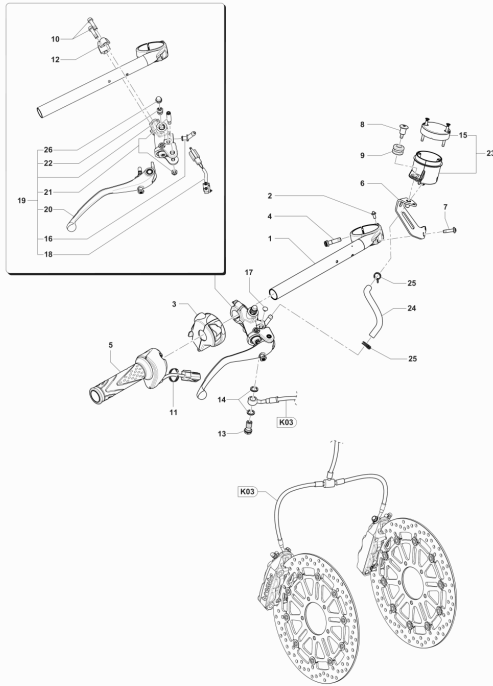

Pos	Part Number	Description	Additional Text	Quantity
1	SPMV8A00C7364	COMPOUND RIGHT HALF HANDLEBAR		1,00
2	SPMV80A0A5823	REFERENCE PIN		1,00
3	SPMV8A00C6399	RIGHT-HAND SWITCH USACANADAJAP	ORO-RR USA-CND-JPN-AUS RUSH	1,00
4	SPMV8000B2689	Screw TCEIF M7x1x25		1,00
5	SPMV8A00D1105	THROTTLE CONTROL NEGATIVE-MAN STROKE	B4 RS-B4 RR, RUSH MY23	1,00
6	SPMV8000D1221	BRAKE PUMP TANK SUPPORT		1,00
7	SPMV8B00B5919	SCREW M5 L20	RR, MY22 RC	1,00
8	SPMV8000A1189	Screw TTEI M5-D16-D	F4RR	1,00
9	SPMV8000B0908	RUBBER		1,00
10	SPMV8F00B2688	Screw TCEIF M6x25 RP	800RR, DRAGSTER RR, DRAG.RR LH	2,00
11	SPMV800053724	BELT, RUBBER, SHORT	MY12/16 USA CND CN	1,00
12	SPMV8000B4921	BRACKET, LEVER	B4 RR-B4 NURBURGRING-RUSH	1,00
13	SPMV8000A8947	TUBO OIL PIPE UNION	F4RR	1,00
14	SPMV800021480	WASHER, COPPER, D14xD10,2xE1	MY12/14 F3 675	2,00
15	SPMV800068490	GR.REV.CAP GASKET.	F4RR	1,00
16	SPMV8000B6807	CONNECTOR		1,00
17	SPMV8B0070695	PLASTIC CAP, FRAME HOLE		1,00
18	SPMV8A00B6804	MICROSWITCH		1,00
19	SPMV8A00C3344	FRONT BRAKE MASTER CYLINDER RADIAL		1,00
20	SPMV8000C3343	FRONT BRAKE LEVER	MY15 F4RR	1,00
21	SPMV8000B6805	LEVER PIN	F4RR	1,00
22	SPMV8000B6810	PURGE CAP		1,00
23	SPMV80A066181	FRONT OIL RESERVOIR		1,00
24	SPMV8B00D0016	Rubber tube d6.5x10.5-1115		1,00
25	SPMV8000B0906	CLAMP		2,00
26	SPMV8000B6802	DUST CUFF		1,00