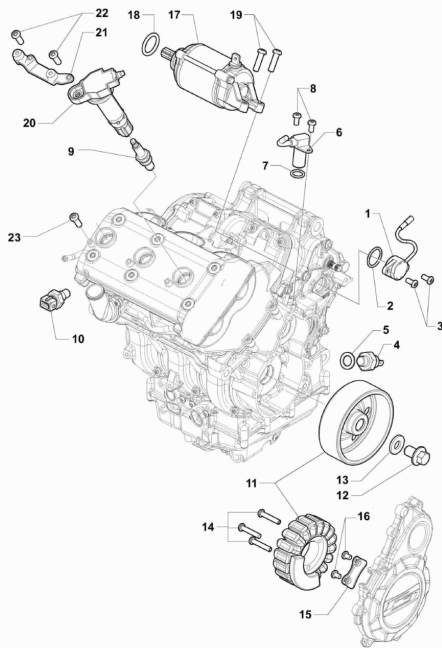

Pos	Part Number	Description	Additional Text	Quantity
1	SPMV8000C9872	GEAR SENSOR FOR 3 CYLINDERS E		1,00
2	SPMV8A0042700	OR2093 T1		1,00
3	SPMV60NDB2734	Screw TBCE M5x0,8-L12	800	2,00
4	SPMV8000A7862	MINIUMUM PRESSURE SWITCH		1,00
5	SPMV62N015676	WASHER D17-D10		1,00
6	SPMV800090184	RPM ENGINE SENSOR		1,00
7	SPMV800022551	OR2056 T1		1,00
8	SPMV60NDB2734	Screw TBCE M5x0,8-L12	800	2,00
9	SPMV8000B7884	SPARK PLUG NGK CR9EIB-9	OPT	3,00
10	SPMV8000B5422	WATER TEMPERATURE SENSOR		1,00
11	SPMV8000B8312	SHIHLIN GENERATOR		1,00
12	SPMV8F00B2790	SCREW TEF M12X1.25 L20 SX		1,00
13	SPMV800064846	ROSETTA D12.5-D25-SP2.5		1,00
14	SPMV60NDB4867	Screw TBCE M5x0,8-L30		3,00
15	SPMV8000B4383	GENERATOR CABLE RETAIN PLATE		1,00
16	SPMV60NDB4395	Screw TBCE M5x0,8-L8		2,00
17	SPMV8000B4334	STARTER MOTOR		1,00
18	SPMV800091597	GROMMET		1,00
19	SPMV60NDB2737	SCREW TBCE M6X1-L25	F3 ORO-F3 AGO	2,00
20	SPMV8000C8985	ELDOR COIL		3,00
21	SPMV8000B6056	FRONT AIRBOX SUPPORT		1,00
22	SPMV60NDB2737	SCREW TBCE M6X1-L25	F3 ORO-F3 AGO	2,00
23	SPMV60NDB2735	SCREW TBCE M6X1-L16	MY15/17 F3 675 RC-F3 800 RC	1,00