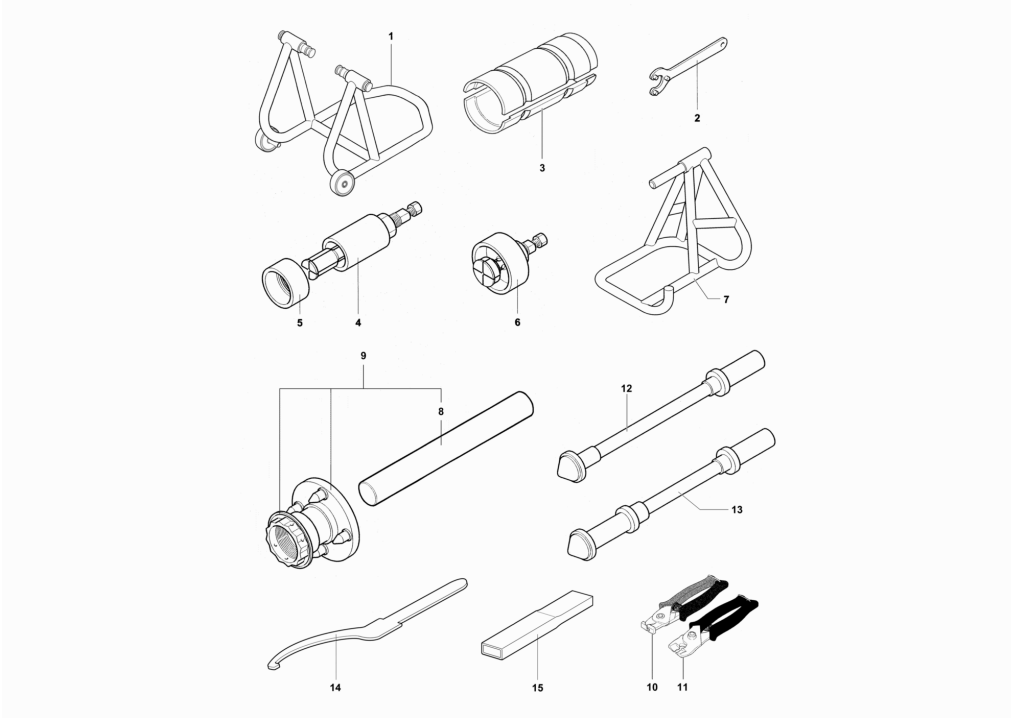

Pos	Part Number	Description	Additional Text	Quantity
1	SPMV800095830	FRONT STAND		1,00
2	SPMV800091645	Holding wrench		1,00
3	SPMV8000B6785	Tool dust cover and oil seal		1,00
4	SPMV800092860	FORK BEARING		1,00
5	SPMV800092861	BEARING EXTRACTOR		1,00
6	SPMV8000B4416	FRONT WHEEL BEARING		1,00
7	SPMV8000B9312	REAR STAND		1,00
8	SPMV8000A1953	PIN FOR CENTERING		1,00
9	SPMV800092865	Special tool rear wheel		1,00
10	SPMV800095850	Tool for pliers clic clamps		1,00
11	SPMV800098321	Tool for tilted pliers clic clamps		1,00
12	SPMV800092866	FORK PACK TOOL		1,00
13	SPMV8000B6920	TOOL FRONT WHEEL BEARING		1,00
14	SPMV800092854	Hook wrench		1,00
15	SPMV800092855	Hook wrench extension		1,00