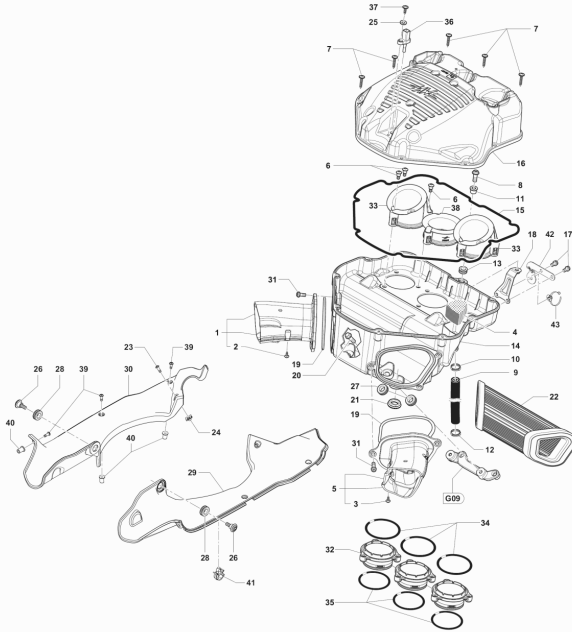

Pos	Part Number	Description	Additional Text	Quantity
1	SPMV8000C7390	RIGHT INTAKE DUCT		1,00
2	SPMV8000B6286	Screw D4x16	B4 RS-B4 RR-B4 NURBURGRING	7,00
3	SPMV8000B6286	Screw D4x16	B4 RS-B4 RR-B4 NURBURGRING	7,00
4	SPMV8000B6003	SPONGE AIRBOX		1,00
5	SPMV8000C7389	LEFT INTAKE DUCT		1,00
6	SPMV8000B5999	SPECIAL SCREW M5		9,00
7	SPMV8BA084658	TAPPING SCREW		9,00
8	SPMV8B00B2688	Screw TCEIF M6x1x16	EXCEPT F3 ORO	1,00
9	SPMV8000B6004	PIPE, OIL FUME		1,00
10	SPMV8J0092249	CLAMP		1,00
11	SPMV8000B2799	WASHER, SPACER, D8xD6,2xL8,5	MY12/16 F3 675-F3 800	1,00
12	SPMV8Q0092249	CLAMP, STEEL, R96xD18,5		1,00
13	SPMV800089293	CUSHION, D18xD8xE7,5	MY14/20 F3 675-F3 800	1,00
14	SPMV8000B5482	LOWER RAW AIRBOX		1,00
15	SPMV8000B5992	AIRBOX WASHER		1,00
16	SPMV8B00B5481	AIRBOX SUP. ROUGH	MY17/20 F3 675-F3 800	1,00
17	SPMV8R00B2688	Screw TCEIF M6x12 RT	EXCEPT F3 ORO	2,00
18	SPMV8000B5918	REAR AIRBOX PLATE		1,00
19	SPMV8000B6285	WASHER		2,00
20	SPMV8000B3763	SCREW, ESPECIAL M6 DO FAROL D		2,00
21	SPMV800048971	RUBBER		1,00
22	SPMV8A00B5993	AIR FILTER		1,00
23	SPMV8A0090901	SCREW, M4x13,7	750S, 750S 1+1	2,00
24	SPMV8000B4560	NUT, FAIRING,	B4 RS	2,00
25	SPMV62ND15635	WASHER D9,7-D		1,00
26	SPMV8000B3763	SCREW, ESPECIAL M6 DO FAROL D		2,00