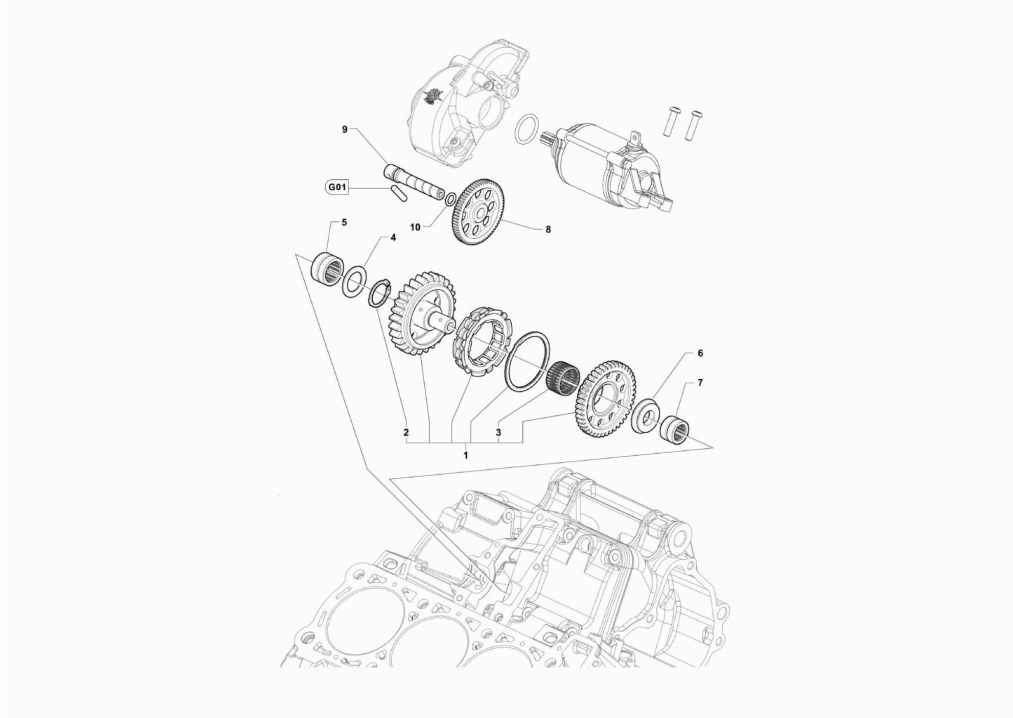

Pos	Part Number	Description	Additional Text	Quantity
1	SPMV8000C4242	COMPLETE SHAFT START ASSY		1,00
2	SPMV8000B7302	CIRCLIP		1,00
3	SPMV8A0065795	NEEDLE BEARING, D25xD29xSP17		1,00
4	SPMV8000B7288	SHIM		1,00
5	SPMV800039538	ROLL BEARING 20X28X16		1,00
6	SPMV8000B2794	SPACER WASHER		1,00
7	SPMV8000B2791	ROLL BEARING 15X23X16		1,00
8	SPMV8000B5000	STARTER REDUCTION GEAR		1,00
9	SPMV8000B5225	STARTING REDUCTION GEAR PIN		1,00
10	SPMV800023108	OR2037 T1		1,00