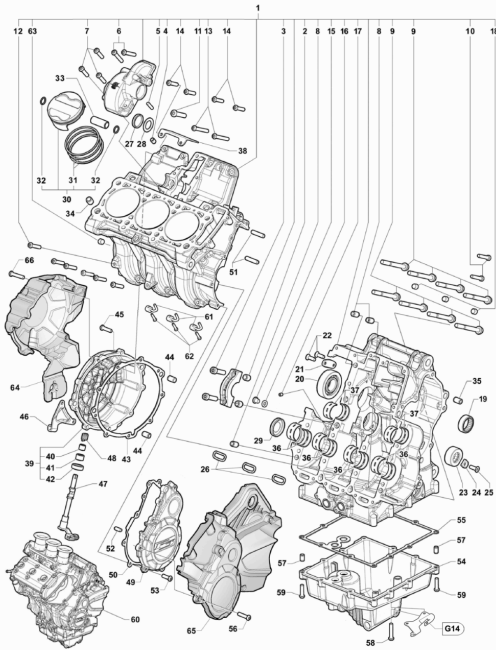

Pos	Part Number	Description	Additional Text	Quantity
1	SPMV8A00C3686	COUPLED CRANKCASE	MY17/20 F3 675-F3 800	1,00
2	SPMV8B0086119	CYLINDRICAL PLUG DIN 908-M16X1		2,00
3	SPMV60NAB4274	Screw TCCE M8x1,25-L35		2,00
4	SPMV800051549	PIN D8-D6		2,00
5	SPMV6BN0B5226	ROLLER D5 SP23.8		1,00
6	SPMV60NDB2740	SCREW TBCE M6X1-L40	AGO	2,00
7	SPMV60NDB2738	SCREW TBCE M6X1-L30		3,00
8	SPMV800007719	PIN D10-D7		3,00
9	SPMV8C00B4272	Screw TCCEF M8x1,25-L85		8,00
10	SPMV60NEB4273	SCREW TCBCCE M6X1-L35		2,00
11	SPMV60NDB4246	Screw TBCE M8x1,25-L40		1,00
12	SPMV60NDB2739	SCREW TBCE M6X1-L35		6,00
13	SPMV60NDB2741	SCREW TBCE M6X1-L50		2,00
14	SPMV60NDB2738	SCREW TBCE M6X1-L30		4,00
15	SPMV8000B2746	CILINDRICAL PLUG DIN 908-M16X1		3,00
16	SPMV800089426	WASHER D16		3,00
17	SPMV8B00B4324	LUBRICATING JET		1,00
18	SPMV8B00B3024	CONICAL PLUG DIN 906-M12X1		3,00
19	SPMV8000B4775	ROLLER PIN BEARING 30X37X12		1,00
20	SPMV8000B2610	BALL BEARING D62-D27-SP1		1,00
21	SPMV8000B2611	BALL BEARING RETAIN		1,00
22	SPMV60NDB4392	Screw TSCE M6x1-L20		2,00
23	SPMV8000A1086	ROLLER BEARING D24-D40-SP1	BRUTALE S,09192>,<10409,10968>	1,00
24	SPMV8000B2612	BALL BEARING RETAIN		1,00
25	SPMV60NDB4392	Screw TSCE M6x1-L20		1,00
26	SPMV8000B4371	OR3093 T2		3,00
27	SPMV8000B2613	SHAFT CAP		1,00
28	SPMV8E0006115	SPACER WASHER		1,00