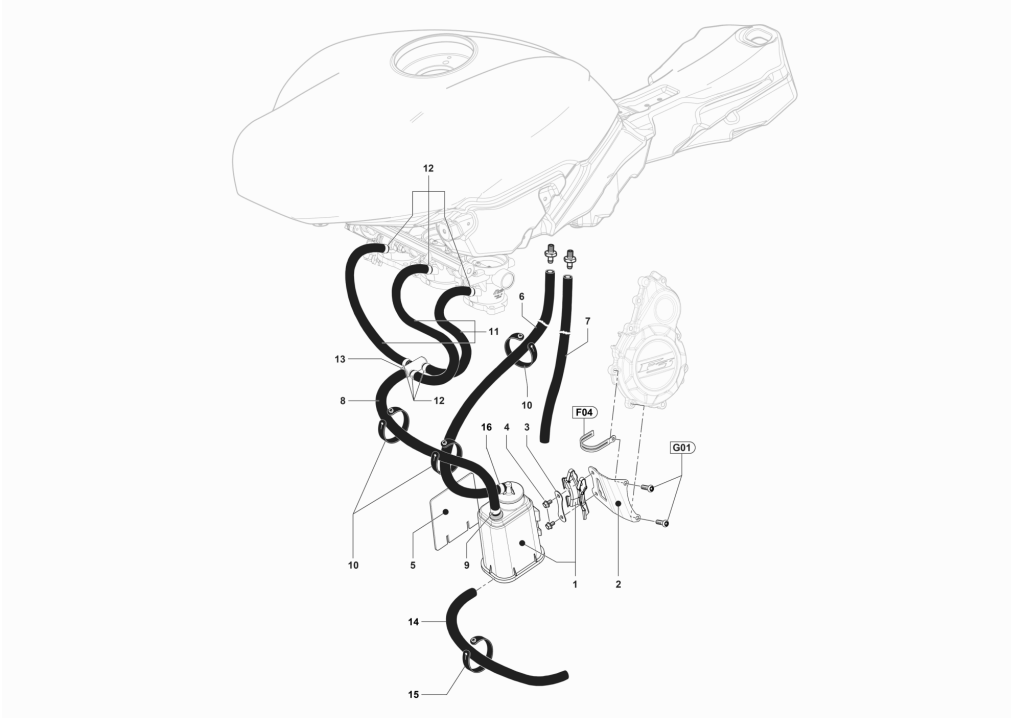

Pos	Part Number	Description	Additional Text	Quantity
1	SPMV800097083	CANISTER COMPLETE	008836-008839 & 009155> B4 910 S/910 R, USA	1,00
2	SPMV8000C9390	SUPP. FOR PLATE FIX. DOGS		1,00
3	SPMV80A097086	CANISTER CENTERING	MY12/16 USA CND CN	1,00
4	SPMV8A00B2680	Screw TEF M5x0,8x6 CH8 RT	MY12/16 USA CND CN	2,00
5	SPMV8000D0404	ADHESIVE PROTECTION FOR CANISTE		1,00
6	SPMV8B0098714	HOSE 5,5X9,5 WITH INLET	MY12/16 USA CND CN	1,00
7	SPMV8000B6216	HOSE D5-D8 EPICLORID	MY12/16 USA CND CN	1,00
8	SPMV8C0097089	PIPE D3.5-D9-L455 WITH INLET		1,00
9	SPMV800096458	CLAMP, METAL, 55 90	MY17/20 F3 675-800-RC	1,00
10	SPMV800053724	BELT, RUBBER, SHORT	MY12/16 USA CND CN	2,00
11	SPMV800091037	HOSE, RUBBER 4X9	MY12/16 USA CND CN	3,00
12	SPMV8AA091634	CLAMP, METAL, SHORT	MY12/16 USA CND CN	6,00
13	SPMV8000B6733	4-WAY CONNECTOR	MY12/16 USA CND CN	1,00
14	SPMV8000B3443	HOSE		1,00
15	SPMV800092247	CLAMP, RUBBER, L62	F3 ORO-F3 AGO	1,00
16	SPMV8A00B9346	HOSE CLAMP D9.3X8	MY12/16 USA CND CN	1,00