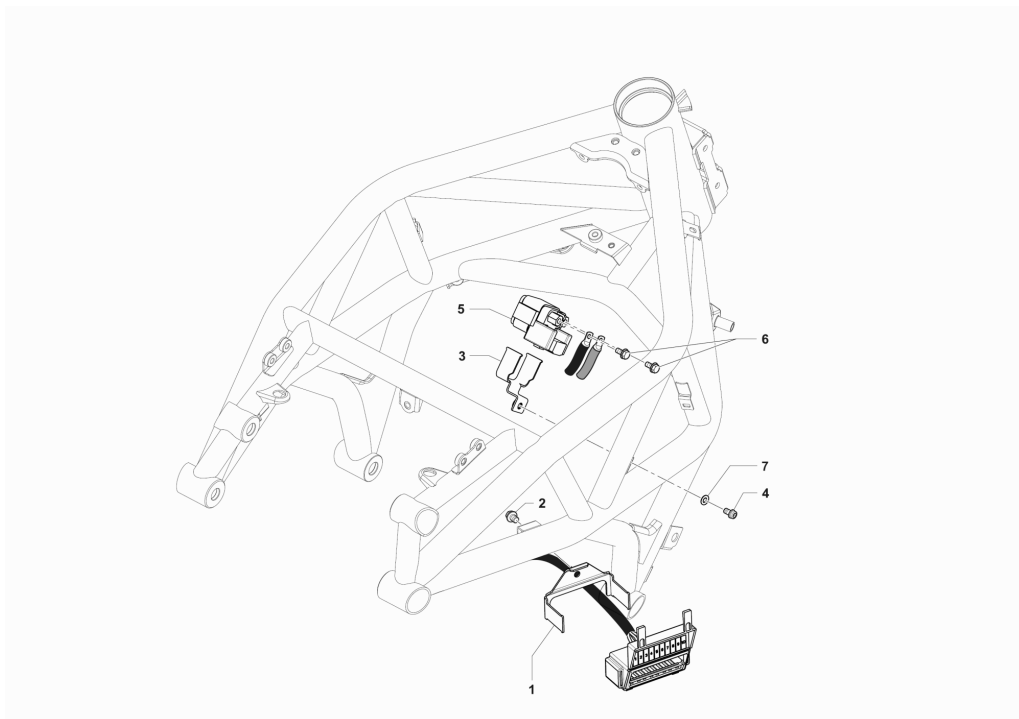

Pos	Part Number	Description	Additional Text	Quantity
1	SPMV8000B8821	BRACKET FUSE	F3 AGO-F3 675 RC-F3 800 RC	1,00
2	SPMV8A00B2677	Screw M6x1-L10		1,00
3	SPMV8000B5915	PLATE	675, 800, 800RR	1,00
4	SPMV8C00B5919	SCREW M5	F3 ORO-F3 AGO	1,00
5	SPMV800091115	SWITCH, STARTER		1,00
6	SPMV8000B2681	Screw TEF M6x0,8x8 CH8 RT	990R-1090RR 000641> BRUTALE 920	2,00
7	SPMV8000B5958	WASHER D10,5 D5 SP0,5 IN NYLON	B4 RS-B4 RR-B4 NURBURGRING	1,00