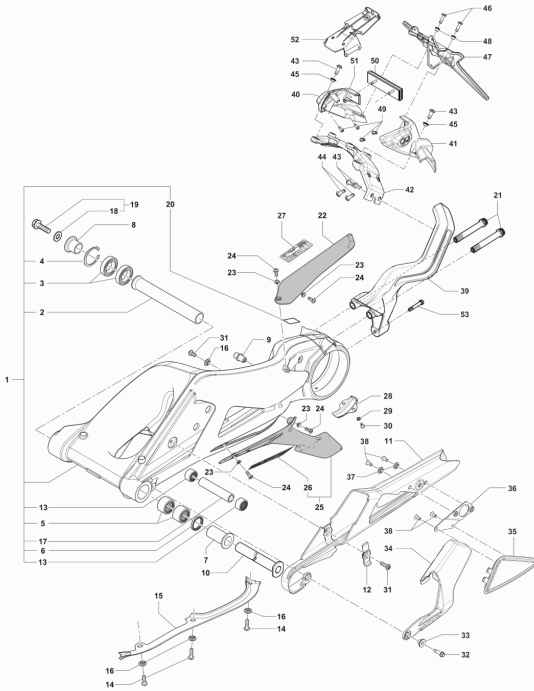

Pos	Part Number	Description	Additional Text	Quantity
1	SPMV8D00B5783	REAR SWINGARM. WITH BEARINGS	MY19/20 F3 675-F3 800	1,00
2	SPMV800084872	SPACER, SWINGARM BEARING		1,00
3	SPMV800084938	BALL BEARING, SWINGARM, RIGH S		2,00
4	SPMV800084939	CIRCLIP, J42x1,75 V		1,00
5	SPMV800084936	NEEDLE BEARING, SWINGARM, LEFT		2,00
6	SPMV800084937	RETAINER, SWINGARM, FRONT SIDE		1,00
7	SPMV800084859	BUSH, SWINGARM, LEFT SIDE		1,00
8	SPMV800084873	FORK RH BUSH		1,00
9	SPMV8000B2762	BRACKET, REAR BRAKE, SCREW		1,00
10	SPMV800091655	AXLE, SWINGARM	750S, 750S 1+1	1,00
11	SPMV8A00B5785	CHAIN SLIDING BLOCK	MY17/20 F3 675-F3 800	1,00
12	SPMV8000B5786	CHAIN SLIDING BLOCK CLIP		1,00
13	SPMV8000B5875	NEEDLE BEARING HK1814L3AS		2,00
14	SPMV8D00B2672	SCREW	RR-RUSH	3,00
15	SPMV8000B8471	LOWER REAR TAIL	DRAGSTER, DRAGSTER RR/RR LH/RC	1,00
16	SPMV800090391	SPACER, D15,5xD8xD6,2xE3,8		4,00
17	SPMV8A00B5824	PIN D18-D12-L87		1,00
18	SPMV8000C0852	WASHER		1,00
19	SPMV8000C0928	SCREW AND ROSETTE KIT FOR PIN		1,00
20	SPMV8000D1528	REAR HUB WARNING DECAL		1,00
21	SPMV8A00B2752	SCREW SWINGARM	DRAGSTER, DRAGSTER RR/RR LH/RC	2,00
22	SPMV8000B5449	UPPER CHAIN COVER	EXCEPT F3 ORO	1,00
23	SPMV8000B2798	WASHER, ESPAÇADORA	MY18/20 F3 675 RC-F3 800 RC	4,00
24	SPMV8B00B4221	Screw M5x0,8-CH3-L14	MY18/20 F3 675 RC-F3 800 RC	4,00
25	SPMV8000B8342	COMPLETE LOWER CHAIN COVER	MY17/20 F3 800-F3 800 RC	1,00
26	SPMV8000B8341	ADHESIVE TAG REGOLAZ.CATENA	MY17/20 F3 800-F3 800 RC	1,00