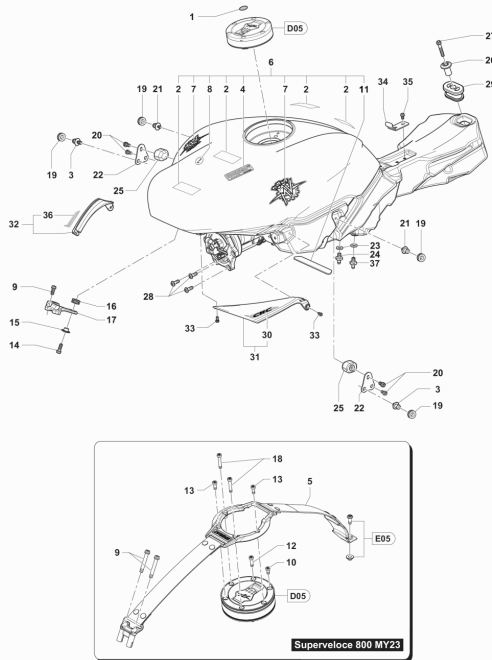

Pos	Part Number	Description	Additional Text	Quantity
1	SPMV800092664	DECAL		1,00
2	SPMV8000C8853	ADHESIVE PROTECTION FOR		4,00
3	SPMV8000C7433	PEG FOR FIXING FRONT		2,00
4	SPMV8000A9698	PLATE AVVERTENZA DOCUMENT		1,00
5	SPMV8000C8669	RING NUT FOR CAP COMPLETE		1,00
6	SPMV8000D0145	COMPLETE FUEL TANK	800 YELLOW/GRAPHIT FRAME GOLD 800 YELLOW/GRAPHIT FRAME BLACK	1,00
6	SPMV80A0C7431	FUEL TANK COMPL.	800 RED/SILVER FRAME GOLD 800 RED/SILVER FRAME BLACK	1,00
6	SPMV80A0D0145	COMPLETE FUEL TANK	800 WHITE/GOLD	1,00
6	SPMV80B0D0145	COMPLETE FUEL TANK	800 BLACK/BLACK MATT	1,00
6	SPMV80C0D0145	COMPLETE FUEL TANK	GRAY IRIDIUM	1,00
6	SPMV80D0D0145	COMPLETE FUEL TANK	GRAY/BLACK	1,00
7	SPMV80A0C3050	MV" DECAL FOR TANK	MY19/20 RED/SILVER F3 800	2,00
7	SPMV80C0C5048	DECAL "MV" FOR TANK	800 YELLOW/GRAPHIT FRAME GOLD 800 YELLOW/GRAPHIT FRAME BLACK	2,00
7	SPMV80D0C5048	DECAL "MV" FOR TANK	800 WHITE/GOLD	2,00
7	SPMV80E0C5048	DECAL "MV" FOR TANK	RR MAT RED/MAT GRAY	2,00
7	SPMV80G0C5048	MV" DECAL FOR TANK	800 BLACK/BLACK MATT	2,00
7	SPMV80J0C5048	MV" DECAL FOR TANK	GRAY/BLACK	2,00
8	SPMV8000C6925	'PLATE "E10" FOR TANK"	MY19/20 F3 675-F3 800	1,00
9	SPMV8J00B2688	SCREW TCEIF M6X40	F3 ORO	2,00
10	SPMV8000C8689	TCBCE SCREW M5X0.8-L10 STAINLESS		1,00
11	SPMV8000B7044	RUBBER DAMPER FUEL TANK		1,00
12	SPMV8B00C8689	Screw TCBCE M5x0,8-L30 INOX		1,00
13	SPMV8A00C8689	TCBCE SCREW M5X0.8-L20 STAINLESS STEEL		2,00