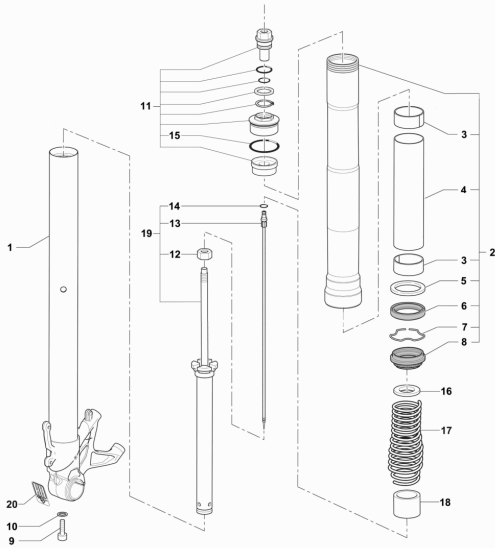

Pos	Part Number	Description	Additional Text	Quantity
1	SPMV80A0B7132	RIGHT LEG LEG COMPL.	MY22 RC	1,00
2	SPMV8000B8387	COMPLETE STEM	VIN 001015> F3 675	1,00
3	SPMV800097550	BUSH		2,00
4	SPMV8000B7135	SPACER		1,00
5	SPMV800097551	WASHER		1,00
6	SPMV8000B8388	O'RING	F3 800-F3 AGO-F3 800 RC	1,00
7	SPMV800097553	STOP RING		1,00
8	SPMV8000B8389	DUST SCRAPER	VIN 001015> F3 675	1,00
9	SPMV800097784	SCREW M10X25		1,00
10	SPMV800046511	WASHER		1,00
11	SPMV8000B7138	RIGHT COVER FORK	800	1,00
12	SPMV61ND15352	NUT M12X1,25 UNI 5587		1,00
13	SPMV8000B7143	GAS RING		1,00
14	SPMV8000A0817	GROMMET		1,00
15	SPMV800097557	O RING		1,00
16	SPMV8000B7139	CUSHION SPRING		1,00
17	SPMV8000B7140	FORK SPRING		1,00
18	SPMV8000B7141	SPACER		1,00
19	SPMV8000B8984	ADJUSTMENT EXTENSION CARTRIDGE	VIN 001015> F3 675	1,00
20	SPMV8000B7206	DECAL -AVVERTENZA-		1,00