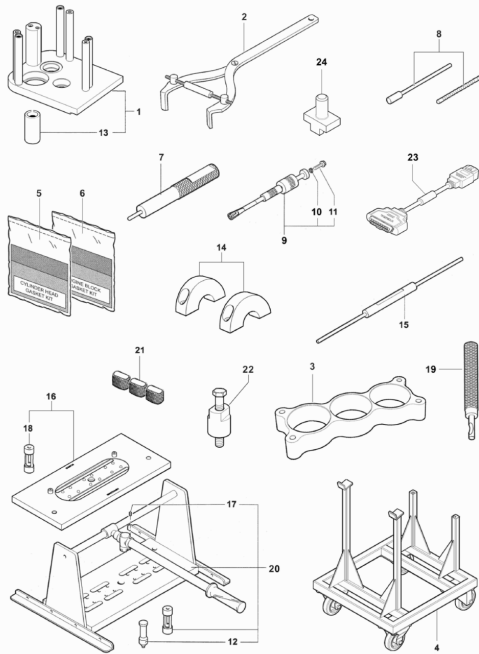

Pos	Part Number	Description	Additional Text	Quantity
1	SPMV8000B7177	Setting gauge gearbox		1,00
2	SPMV800079015	CLUTCH BLOCKING TOOL		1,00
3	SPMV8000B7207	PISTON ASSEMBLING PLATE		1,00
4	SPMV8000C2372	SUPP.FOR DISASSEMBLYASSEMBLY		1,00
5	SPMV8000B7295	HEAD GASKET KIT		1,00
6	SPMV8000B7296	WASHER KIT		1,00
7	SPMV800095581	VALVE SEAL ASSEMBLY		1,00
8	SPMV8000A2625	BROACH FOR VALVE GUIDE		1,00
9	SPMV800094798	GOMMIN DISASSEMBLY EQUIPMENT		1,00
10	SPMV62N115538	SPRING WASHER		1,00
11	SPMV8C0069056	TEF SCREW M8X1.25 CH12-L30		3,00
12	SPMV800095179	HALF-CONES		1,00
13	SPMV8A00B2859	PIPE		1,00
14	SPMV8000B7214	CAMSHAFT TOOL ASSEMBLING		2,00
15	SPMV800095429	CONTROL PAD		1,00
16	SPMV8000B7254	F3 PLATE		1,00
17	SPMV800051521	SCREW M4X6		2,00
18	SPMV8000B7255	CONE MOUNTING PART		1,00
19	SPMV8000B7299	TOOLS		1,00
20	SPMV800094796	VALVES ASSEMBLY		1,00
21	SPMV8000B7036	COVER CONNECTION		2,00
22	SPMV8000B9720	Puller rotor		1,00
23	SPMV8000C3198	OBD ADAPTER CABLE		1,00
24	SPMV8000C7824	Tool for exhaust valve		1,00