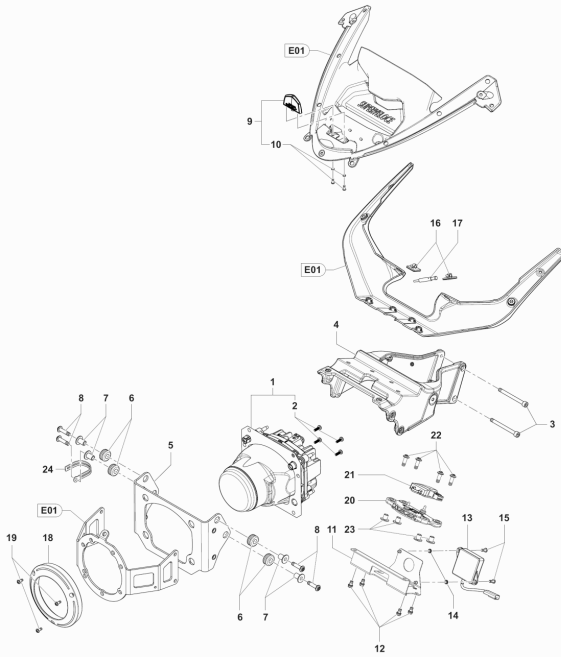

Pos	Part Number	Description	Additional Text	Quantity
1	SPMV8000C7425	COMPLETE HEADLAMP		1,00
1	SPMV8A00C7425	COMPLETE HEADLIGHT UK	GBR-AUS-JPN	1,00
1	SPMV8B00C7425	FULL HEADLIGHT USA	USA-CND	1,00
2	SPMV8000C7426	HEADLAMP FASTENING KIT		1,00
3	SPMV60ND02518	Screw M6x1-L65		2,00
4	SPMV80B0C7352	FINISHED PROJECTOR MOUNT		1,00
5	SPMV8000C7424	PROJECTOR CONNECTION		1,00
6	SPMV8000B6022	CUSHION D21-D9-SP11		4,00
7	SPMV8000B3674	WASHER, SPACER		4,00
8	SPMV8B00B2672	SCREW, M6x11,7x21	DRAGSTER	4,00
9	SPMV8000C7260	POSITION LIGHT COMPLETE		1,00
10	SPMV8000C7427	POSITION LIGHT FASTENING KIT		1,00
11	SPMV8A00C7423	GPS MODULE SUPPORT		1,00
12	SPMV8000B2687	Screw TCEIF M5x8	USA CND CN MY12/16	4,00
13	SPMV8000C9312	GPS MODULE		1,00
14	SPMV8000C6211	SPACER D7-D3.5-SP2		2,00
15	SPMV8B00B2771	TCIC SCREW M3X0.5-L12 DIN 7985		2,00
16	SPMV8000B4426	STICKER, AIR DUCT CUSHION		2,00
17	SPMV8000B9738	AIR SENSOR TEMPERATURE		1,00
18	SPMV8000C7412	PROJECTOR RING NUT		1,00
19	SPMV8D0090901	SPECIAL SCREW M4X30		3,00
20	SPMV8000C0921	ELASTIC SUPPORT FOR SENSOR	RR-PIRELLI-RC-LH44-SCS MY18 AMERICA	1,00
21	SPMV8000C8747	TRIM SENSOR		1,00
22	SPMV8F00B2672	Screw M6x1-D11,7-L18	RR-PIRELLI-RC-LH44-SCS MY18 AMERICA	4,00
23	SPMV8000A1873	BUSH, SPACER, D16xD8xD6,2X10	BRUTALE S	4,00
24	SPMV8000A1792	CLAMP, SPECIAL		1,00