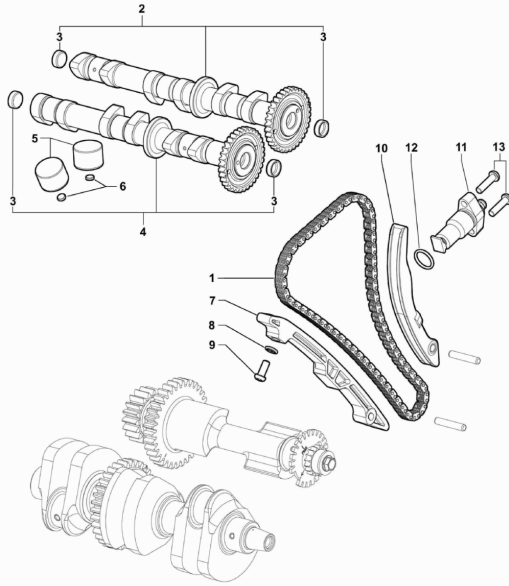

Pos	Part Number	Description	Additional Text	Quantity
1	SPMV8000B2629	Timing chain		1,00
2	SPMV8H00B2630	CAMSHAFT INTAKE COMPL	MY18/20 F3 800 RC	1,00
3	SPMV8C0057196	STABLE PLUG D16-SP6-10		4,00
4	SPMV8F00B2631	Exhaust camshaft complete	MY17/20 F3 800 RC	1,00
5	SPMV8000C8680	TUMBLER D28 DLC		12,00
6	SPMV800084182	CLEARANCE ADJUSTING	1.60 MM	12,00
6	SPMV8A0084182	CLEARANCE ADJUSTING	1.65 MM	12,00
6	SPMV8B0084182	CLEARANCE ADJUSTING	1.70 MM	12,00
6	SPMV8C0084182	CLEARANCE ADJUSTING	1.75 MM	12,00
6	SPMV8D0084182	CLEARANCE ADJUSTING	1.80 MM	12,00
6	SPMV8E0084182	CLEARANCE ADJUSTING	1.85 MM	12,00
6	SPMV8F0084182	CLEARANCE ADJUSTING	1.90 MM	12,00
6	SPMV8G0084182	CLEARANCE ADJUSTING	1.95 MM	12,00
6	SPMV8H0084182	CLEARANCE ADJUSTING	2.00 MM	12,00
6	SPMV8J0084182	GAP SPACER	2.05 MM	12,00
6	SPMV8K0084182	CLEARANCE ADJUSTING	2.10 MM	12,00
6	SPMV8L0084182	CLEARANCE ADJUSTING	2.15 MM	12,00
6	SPMV8M0084182	CLEARANCE ADJUSTING	2.20 MM	12,00
6	SPMV8N0084182	CLEARANCE ADJUSTING	2.25 MM	12,00
6	SPMV8P0084182	CLEARANCE ADJUSTING	2.30 MM	12,00
6	SPMV8R0084182	CLEARANCE ADJUSTING	2.35 MM	12,00
6	SPMV8S0084182	CLEARANCE ADJUSTING	2.40 MM	12,00
6	SPMV8T0084182	CLEARANCE ADJUSTING	2.45 MM	12,00
6	SPMV8U0084182	CLEARANCE ADJUSTING	2.50 MM	12,00
6	SPMV8V0084182	CLEARANCE ADJUSTING	2.55 MM	12,00
6	SPMV8W0084182	CLEARANCE ADJUSTING	2.60 MM	12,00
7	SPMV8000B7019	FIXED TIMING SYSTEM SLIDER		1,00
8	SPMV60NDB2736	SCREW TBCE M6X1-L20	MY18/20 F3 675 RC-F3 800 RC	1,00