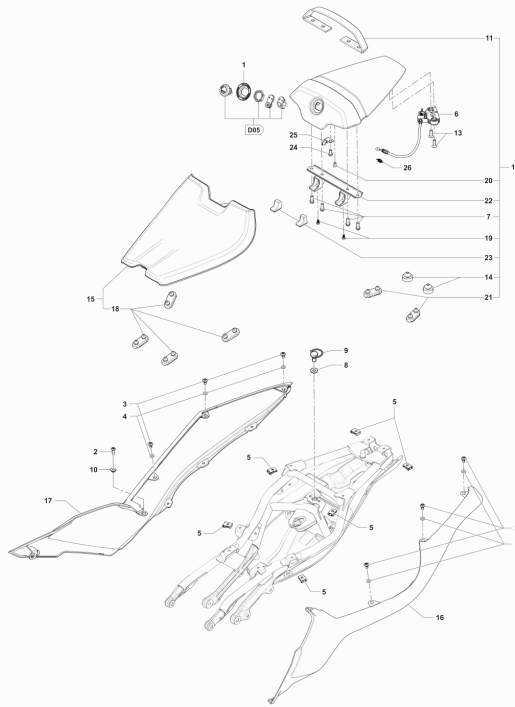

Pos	Part Number	Description	Additional Text	Quantity
1	SPMV8000C8031	FLANGE FOR SADDLE LOCK		1,00
2	SPMV8000B5919	Screw	MY15/17 F3 675 RC-F3 800 RC	1,00
3	SPMV8000B5920	Screw	MY12/13 F3 675-F3 ORO-F3 800	6,00
4	SPMV8000B5959	WASHER D12 D7,8 SP0,5 IN NYLON	MY14/20 EXCEPT F3 ORO	6,00
5	SPMV8000B5811	NUT M5	MY12/13 F3 675-F3 ORO-F3 800	6,00
6	SPMV8000C8423	TRANSMISSION FOR LOCK		1,00
7	SPMV8D00B2681	SCREW, M6x1x16 CH8	MY12/16 F3 675-F3 800	4,00
8	SPMV8000B5543	WASHER D15,8-D8,2-SP0,8		1,00
9	SPMV8000B5542	SEAT PIN		1,00
10	SPMV8000C8124	SPACER D14 D8 D4.2 SP4.7		1,00
11	SPMV80A0C7451	RETAINING BELT	800 RED/SILVER FRAME GOLD 800 RED/SILVER FRAME BLACK	1,00
11	SPMV80B0C7451	RETAINING BELT	800 YELLOW/GRAPHIT FRAME GOLD 800 YELLOW/GRAPHIT FRAME BLACK	1,00
11	SPMV80D0C7451	RETAINING BELT	800 WHITE/GOLD 800 BLACK/BLACK MATT	1,00
12	SPMV80A0C7446	PASSENGER SEAT COMPLETE	800 RED/SILVER FRAME GOLD 800 RED/SILVER FRAME BLACK	1,00
12	SPMV80B0C7446	PASSENGER SEAT COMPLETE	800 YELLOW/GRAPHIT FRAME GOLD 800 YELLOW/GRAPHIT FRAME BLACK	1,00
12	SPMV80D0C7446	COMPLETE PASSENGER SEAT	800 WHITE/GOLD 800 BLACK/BLACK MATT	1,00
12	SPMV80F0C7446	COMPLETE PASSENGER SEAT	GRAY/BLACK	1,00
13	SPMV8E00B2695	SCREW, DA TAMPA DA CARÇAÇA DO		2,00
14	SPMV800041039	CUSHION, SEAT D25xD18xL19		2,00