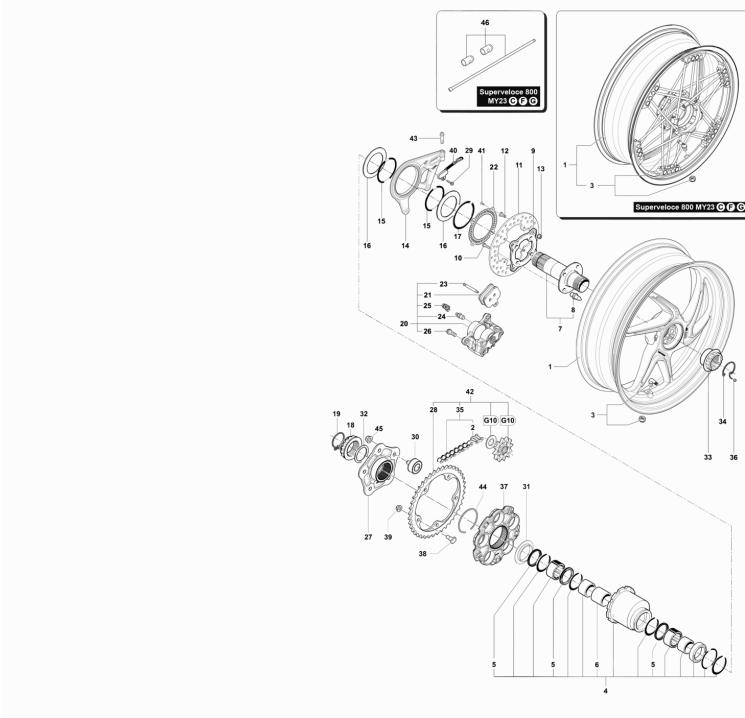

Pos	Part Number	Description	Additional Text	Quantity
1	SPMV8000C9766	REAR WHEEL RIM. SPOKES	800 WHITE/GOLD 800 BLACK/BLACK MATT	1,00
1	SPMV80A0C3289	REAR WHEEL RIM 17"X	MY20 F3 800	1,00
1	SPMV80C0C3289	REAR WHEEL RIM 17"X	800 RED/SILVER FRAME GOLD 800 YELLOW/GRAPHIT FRAME GOLD	1,00
2	SPMV8000C6985	CHAIN LINK	MY20 675-800- 800 RC	1,00
3	SPMV8000B3195	VALVE, WHEEL	675,800,800RR,DRAG., DRAG. RC	1,00
3	SPMV80A0C0589	INFLATION VALVE	DRAGSTER RR RED/BLACK DRAGSTER RR YELLOW/BLACK	1,00
4	SPMV8000C4104	REAR ECCENTRIC HUB	MY17/20 F3 675-F3 800	1,00
5	SPMV800084909	GROMMET		3,00
6	SPMV8000C3429	INTERNAL SPACER FOR	MY17/20 F3 675-F3 800	1,00
7	SPMV8000B3198	HUB, REAR WHEEL, INNER SIDE		1,00
8	SPMV8000B5947	PLUG FOR REAR WHEEL		4,00
9	SPMV800084890	FLANGE, REAR WHEEL HUB, INNER	1000S, 1000S1+1	1,00
10	SPMV80A084902	SCREW, FLANGE PIN		4,00
11	SPMV8000B5926	REAR BRAKE DISC		1,00
12	SPMV8A00B5927	Screw HEX M7x17 8.8 ZB	CORSA	4,00
13	SPMV800084891	NUT, M7		4,00
14	SPMV8A00B5928	BRACKET CALIPER BRAKE, REAR	F3 AGO-F3 675 RC-F3 800 RC	1,00
15	SPMV800086702	RUBBER RING, 3325 D82,22x2,62		2,00
16	SPMV800084893	WASHER, D81xD93xE0,7		2,00
17	SPMV800084913	CIRCLIP, F80		1,00
18	SPMV800084904	SPECIAL NUT, REAR WHEEL AXLE,	EXCEPT RC LH	1,00
19	SPMV800084898	STEEL RING, REAR WHEEL, LEFT S		1,00
20	SPMV80A0B5204	CALIPER BRAKE REAR	F3 800-AGO-RC	1,00
21	SPMV8000B5975	REAR BRAKE PADS PAIR		1,00