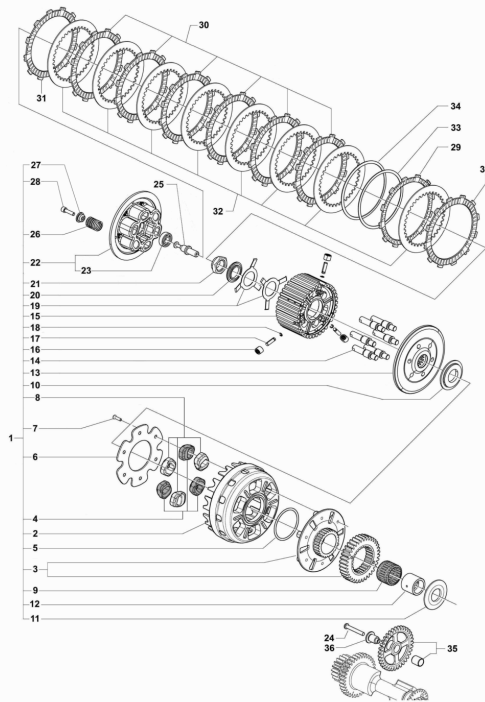

Pos	Part Number	Description	Additional Text	Quantity
1	SPMV8000C8676	Primary and clutch gear		1,00
2	SPMV8000B9716	CLUTCH BELL	MY14/20 F3 675	1,00
3	SPMV8000C4381	FLANGE GEAR	MY17 DRAGSTER RR/DRAGSTER RC	1,00
4	SPMV8A00B6484	FLEXIBLE COUPLING	MY14/20 F3 675	3,00
5	SPMV8000B3996	OR164 T3,53-D60,33	MY14/20 F3 675	1,00
6	SPMV8000B1727	SPROCKET RETAINING DISC	MY14/20 F3 675	1,00
7	SPMV60NDB4391	Screw TSCE M6x1-L182	F3 800-AGO-RC	6,00
8	SPMV8000B6484	RUBBER GASKET	MY14/20 F3 675	3,00
9	SPMV8000B3997	ROLL BEARING K35X42X30	MY14/20 F3 675	1,00
10	SPMV8000B8198	DRIVING GEAR WASHER	MY14/20 F3 675	1,00
11	SPMV8000B3018	WASHER FOR DRIVER GEAR SP3	MY14/20 F3 675	1,00
12	SPMV8000B3989	DRIVER GEAR SPACER	MY14/20 F3 675	1,00
13	SPMV8000B1014	DRIVE FLANGE	MY14/20 F3 675	1,00
14	SPMV8000B8243	SPRING COLUMN	F3 800-AGO-RC	6,00
15	SPMV8000C8677	DISC HOLDER HUB		1,00
16	SPMV8000B0066	PIN BEARING 12X10X6 NK6	MY14/20 F3 675	3,00
17	SPMV8000B0067	BEARING PIN D6-L20	MY14/20 F3 675	3,00
18	SPMV66N021306	RETAIN RING D3.2	MY14/20 F3 675	3,00
19	SPMV8000B0071	SPRING JUDDER	MY14/20 F3 675	2,00
20	SPMV8000B0072	SPRING SUPPORT	MY14/20 F3 675	1,00
21	SPMV8000B8199	NUT M22X1	MY14/20 F3 675	1,00
22	SPMV8000C8678	Push plate		1,00
23	SPMV8000A2565	RADIAL BEARING 12X28X7	MY14/20 F3 675	1,00
24	SPMV60NEC6704	TCBCE SCREW	MY14/15 EXCEPT F3 ORO	1,00
25	SPMV8000B8125	CLUTCH CONTROL PIN	800, DRAGSTER	1,00
26	SPMV8000A0730	CLUTCH SPRING	MY14/20 F3 675	6,00
27	SPMV8000B4721	SPRING DRIVER WASHER	MY14/20 F3 675	6,00
28	SPMV60ND02509	Screw M6x1-CH5-L20	F3 800-AGO-RC	6,00