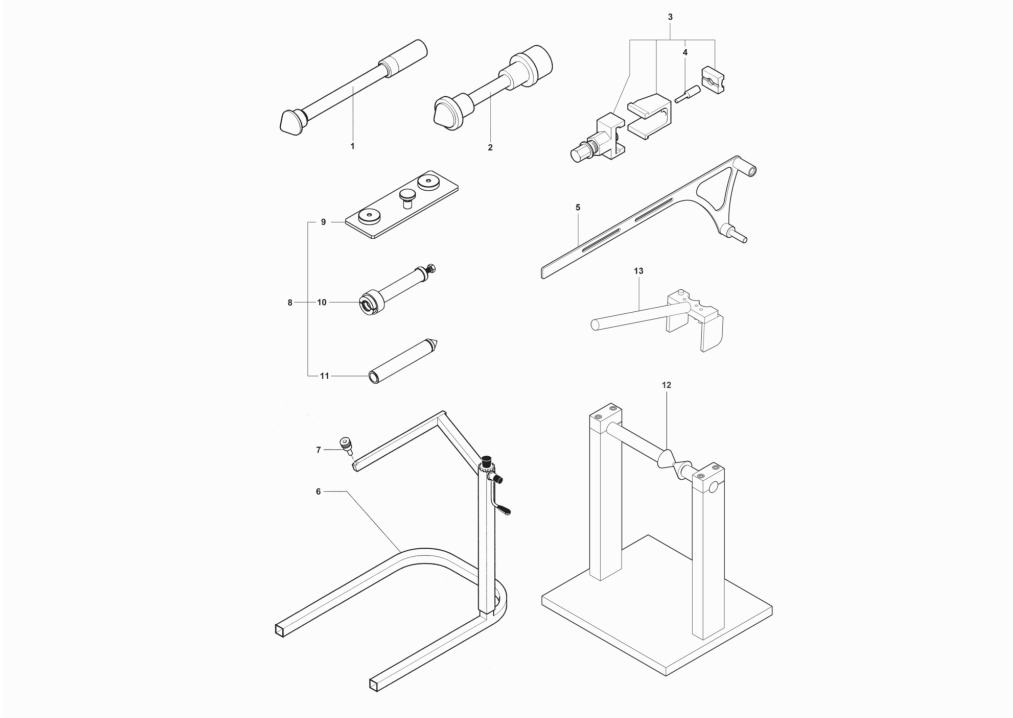

Pos	Part Number	Description	Additional Text	Quantity
1	SPMV8000B6782	TOOL		1,00
2	SPMV8000B4421	FRONT WHEEL BEARINGS		1,00
3	SPMV800095389	CHAIN TOOL PITCH 520 532		1,00
4	SPMV800095390	PIN CHAIN CUTTING 520-532		1,00
5	SPMV8000B6787	REAR SUSPENSION SETTING ROD		1,00
6	SPMV800095807	ANT. STAND COMPLETE		1,00
7	SPMV8000B7340	PIN FOR FRONT STAND		1,00
8	SPMV8000B6779	TOOL		1,00
9	SPMV8000B6780	STEERING HEAD PLATE		1,00
10	SPMV8000B6781	STEERING BEARING		1,00
11	SPMV800097890	STEERING BEARING		1,00
12	SPMV8000C4659	CONTROL EQUIPMENT	DRAGSTER RR, DRAGSTER RR LH	1,00
13	SPMV8000D0611	TOOLING TIMING FITTINGS ON M		1,00