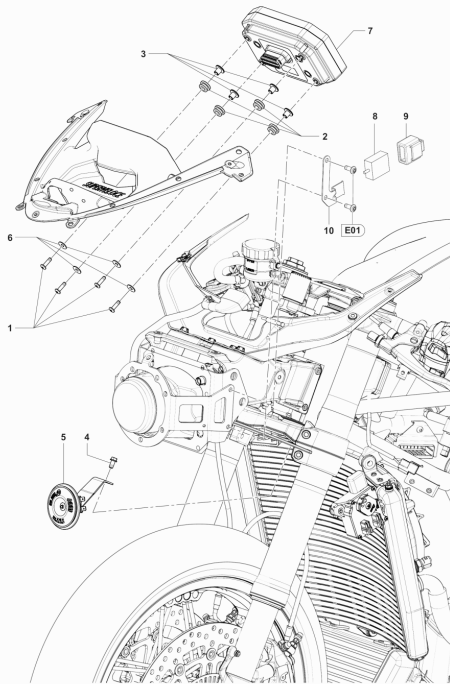

Pos	Part Number	Description	Additional Text	Quantity
1	SPMV8C00B4221	TBEI SCREW M5X0.8 CH3 L18	B4 RS-B4 RR-B4 NURBURGRING	4,00
2	SPMV800090239	CUSHION, RUBBER, 2	B4 RS-B4 RR-B4 NURBURGRING	4,00
3	SPMV8A00C6230	SPACER D16-D8-D5.2-SP10.5		4,00
4	SPMV8B00B2681	Screw M6x1-CH8-L12	F4S, F4 FRECCE TRICOLORI	1,00
5	SPMV8000C7804	HORN COMPL.		1,00
6	SPMV62ND15548	WASHER, D15x5,2xE1	B4 RS-B4 RR-B4 NURBURGRING	4,00
7	SPMV8000C8799	COMPLETE DASHBOARD		1,00
8	SPMV8000C8438	RESERVE PROBE INTERFACE		1,00
9	SPMV8000C1321	SUPP. ELASTIC BAND FOR CONTROL UNIT		1,00
10	SPMV8000C9775	PLATE FOR SOND INTERFACE		1,00