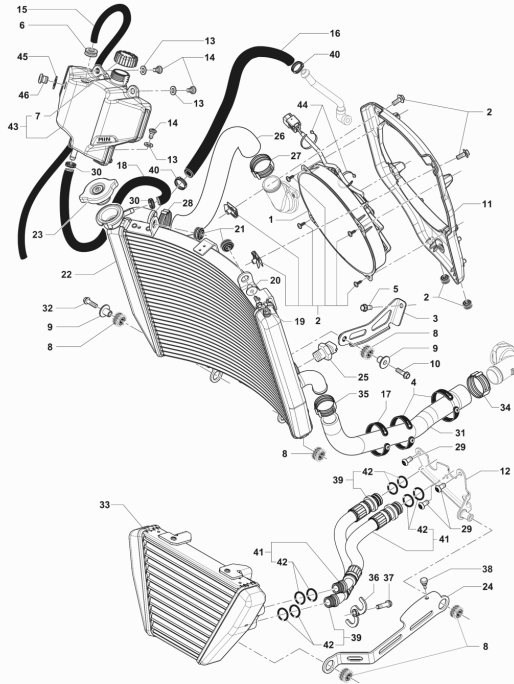

Pos	Part Number	Description	Additional Text	Quantity
1	SPMV8000D1388	RADIATOR FAN SPAL VA75-A1		1,00
2	SPMV8000B6058	FIXING KIT ELECTRIC VALVE		1,00
3	SPMV8000C8886	RADIATOR FIXING BRACKET		1,00
4	SPMV800092248	CLAMP, RUBBER, L82		2,00
5	SPMV8C00B2681	SCREW, TEF M6x1 CH8 L14		1,00
6	SPMV800089293	CUSHION, D18xD8xE7,5	MY14/20 F3 675-F3 800	1,00
7	SPMV8000B7049	PLUG		1,00
8	SPMV800062651	VIBRATION REDUCER D22-D10-SP12		5,00
9	SPMV800062652	SPACER D10-D6	FOR COOLER 800084917	2,00
10	SPMV8D00B2688	Screw TCEIF M6x20 RT	RR-RUSH	1,00
11	SPMV8000B6472	CONVEYOR FAN		1,00
12	SPMV8000D0744	SUPP.FOR BRACKET FIX. RADIATOR		1,00
13	SPMV8000B5959	WASHER D12 D7,8 SP0,5 IN NYLON	MY14/20 EXCEPT F3 ORO	3,00
14	SPMV8000B5920	Screw	MY12/13 F3 675-F3 ORO-F3 800	3,00
15	SPMV8J0091037	HOSE D4-D9 L1100		1,00
16	SPMV8000B6026	AIRING HOSE RADIATOR		1,00
17	SPMV800092247	CLAMP, RUBBER, L62	F3 ORO-F3 AGO	2,00
18	SPMV8A0066179	OIL TUBE		1,00
19	SPMV8E00B2681	Screw M6x1-CH8-L20	MY17/20 F3 675 RC-F3 800 RC	1,00
20	SPMV8000B7541	SPACER D21-D9,25-D6,2-L13		1,00
21	SPMV8000B6022	CUSHION D21-D9-SP11		2,00
22	SPMV8000D0741	WATER COOLER		1,00
23	SPMV8A00B6019	PLUG, RADIATOR		1,00
24	SPMV8000D0743	OIL RADIATOR FIXING BRACKET		1,00
25	SPMV8000B5422	WATER TEMPERATURE SENSOR		1,00
26	SPMV8000B6023	WATER HOSE		1,00
27	SPMV8F0092249	CLAMP		1,00