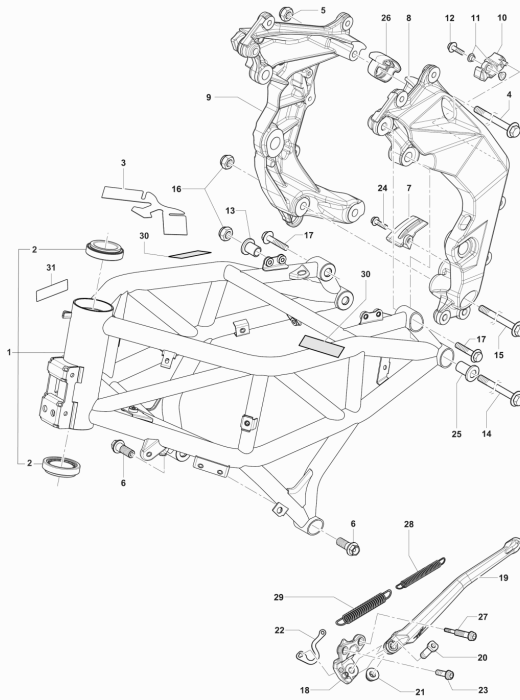

Pos	Part Number	Description	Additional Text	Quantity
1	SPMV80B0C7459	SUPERFAST FINISHED CHASSIS WITH	800 RED/SILVER FRAME GOLD 800 YELLOW/GRAPHIT FRAME GOLD 800 WHITE/GOLD 800 BLACK/BLACK MATT	1,00
1	SPMV80E0C7459	SUPERFAST FINISHED CHASSIS WITH	800 YELLOW/GRAPHIT FRAME BLACK 800 RED/SILVER FRAME BLACK	1,00
2	SPMV8000B4784	STEERING BEARING		2,00
3	SPMV8000B6740	PROTECTION DECAL FRAME		1,00
4	SPMV8A00B2755	TEF SCREW M10X107		1,00
5	SPMV8000B2714	NUT, M10x1,25x10 CH14		1,00
6	SPMV8000C3696	FRONT SCREW FIX. ENGINE	MY17/20 F3 800-RC-675	2,00
7	SPMV8000B5644	LOWER CHAIN SLIDING BLOCK		1,00
8	SPMV80A0C7103	LEFT SWINGARM FULCRUM PLATE	800	1,00
9	SPMV80A0C7104	RIGHT SWINGARM FULCRUM PLATE	800	1,00
10	SPMV8000B3559	SLIDER CHAIN		1,00
11	SPMV80A090392	SPACER	B4 RS-B4 RR-B4 NURBURGRING	2,00
12	SPMV8E00B2681	Screw M6x1-CH8-L20	MY17/20 F3 675 RC-F3 800 RC	1,00
13	SPMV8B0084857	ENGINE FIXING BUSH		1,00
14	SPMV8B00B5645	SCREW TEF M12X1,25-L238		1,00
15	SPMV8A00B5645	SCREW TEF M12X1,25-L202		1,00
16	SPMV8000B2715	NUT, M12x1,25x12,5 CH17		2,00
17	SPMV8000B2750	Screw TEF M12x1,25-L30		2,00
18	SPMV8A00B5662	COMP CRUTCH MOUNT PLATE		1,00
19	SPMV80A0C7361	SIDE CRUTCH		1,00
20	SPMV8000C0096	CRUTCH ROTATION PIN	MY15/20 F3 675-F3 800	1,00
21	SPMV80A090432	NUT, PARLOCK M8x1,25		1,00