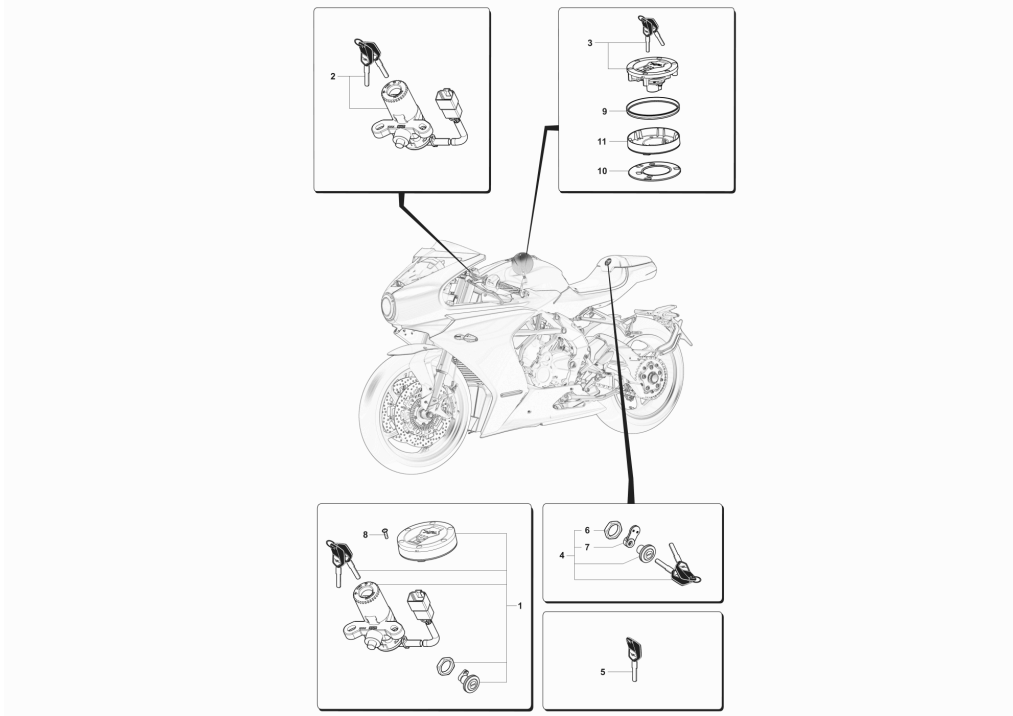

Pos	Part Number	Description	Additional Text	Quantity
1	SPMV8000C7780	Locks		1,00
2	SPMV8000B5410	IGNITION SWITCH WITH		1,00
3	SPMV8000B5411	FUEL TANK CAP WITH		1,00
4	SPMV8000C7782	Seat lock kit with keys		1,00
5	SPMV8000B5413	SPARE PARTS KEY		1,00
6	SPMV8000C8113	NUT FOR SADDLE LOCK		2,00
7	SPMV8000C8420	SADDLE LOCK LEVER		2,00
8	SPMV8B00B4221	Screw M5x0,8-CH3-L14	MY18/20 F3 675 RC-F3 800 RC	1,00
9	SPMV8000B5216	GASKET		1,00
10	SPMV8A00B5215	GASKET		1,00
11	SPMV8000B5214	INLET FUEL TANK		1,00