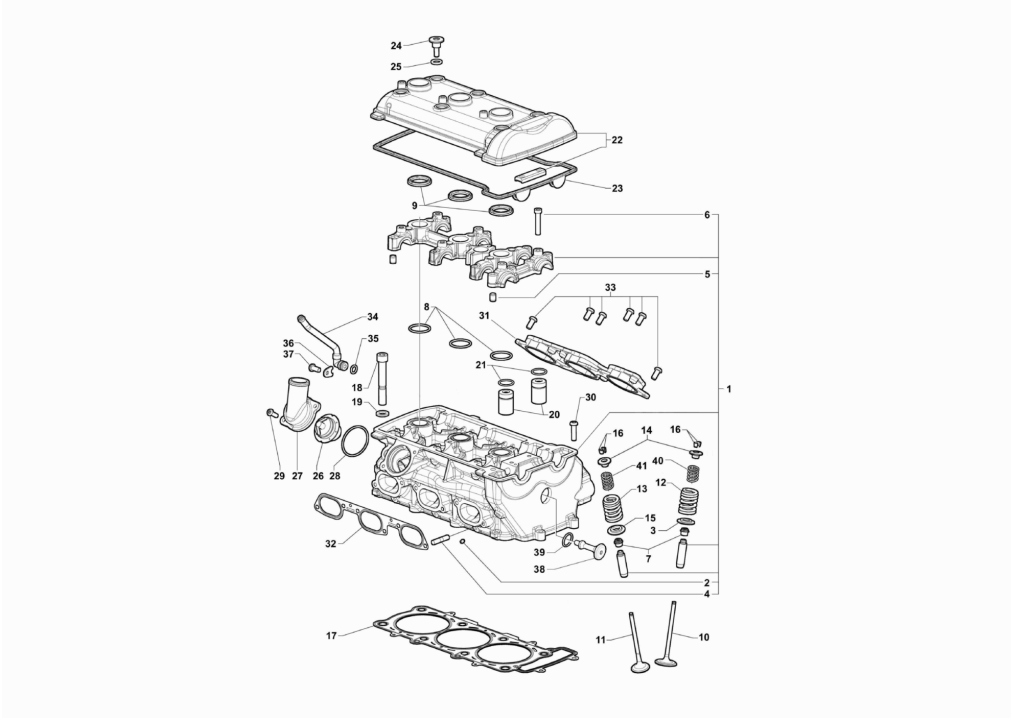

Pos	Part Number	Description	Additional Text	Quantity
1	SPMV8B00C8701	COMPLETE CYLINDER HEAD		1,00
2	SPMV800069769	CONICAL PLUG EI M14X1		2,00
3	SPMV8000B4020	SPRING LOWER CAP	F4R, F4RR	6,00
4	SPMV8000B4234	EXHAUST TRAPED SCREW		6,00
5	SPMV800051549	PIN D8-D6		2,00
6	SPMV60NAB4273	SCREW TCBC E M6X1 - L35		16,00
7	SPMV800065814	INTAKE AND EXHAUST GASKET		12,00
8	SPMV8A0023111	OR2106 T1		3,00
9	SPMV8000B4285	Candle shaft gasket		3,00
10	SPMV8000C3355	TITANIUM INTAKE VALVE	MY16/20 F3 675-800-RC	6,00
11	SPMV8000B3033	TITANIUM EXHAUST VALVE		6,00
12	SPMV8000C8258	INTAKE VALVE SPRING		6,00
13	SPMV8000A9743	SPRING EXHAUST VALVE OUTER	F4R, F4RR	6,00
14	SPMV8000B3526	SPRING RETAINING SUP.PLATE	MY17/20 F3 800-F3 800 RC	12,00
15	SPMV8000B4020	SPRING LOWER CAP	F4R, F4RR	6,00
16	SPMV800092433	COTTER VALVE 15JAP	ENGINE 01801>	24,00
17	SPMV8000B2179	HEAD GASKET		1,00
18	SPMV8000B4247	Screw TCCEI M10x1,5		8,00
19	SPMV8000B4269	WASHER D18-D11		8,00
20	SPMV8000B2782	HOLE SERVICE PLUG		2,00
21	SPMV800023108	OR2037 T1		2,00
22	SPMV8C00B2623	Head cover	MY16/20 F3 675-800-RC	1,00
23	SPMV8000B4284	HEAD COVER GASKET		1,00
24	SPMV8000B2759	Screw valve cover		6,00
25	SPMV800023113	OR3043 T2	008836-008839 & 009155> B4 910 S/910 R	6,00
26	SPMV800081283	BEHR-THOMPSON THERMOSTAT		1,00
27	SPMV80B0B2626	WATER OUTLET PIPE	MY16/20 F3 675-800-RC	1,00
28	SPMV8000B4638	OR 2175 T1		1,00