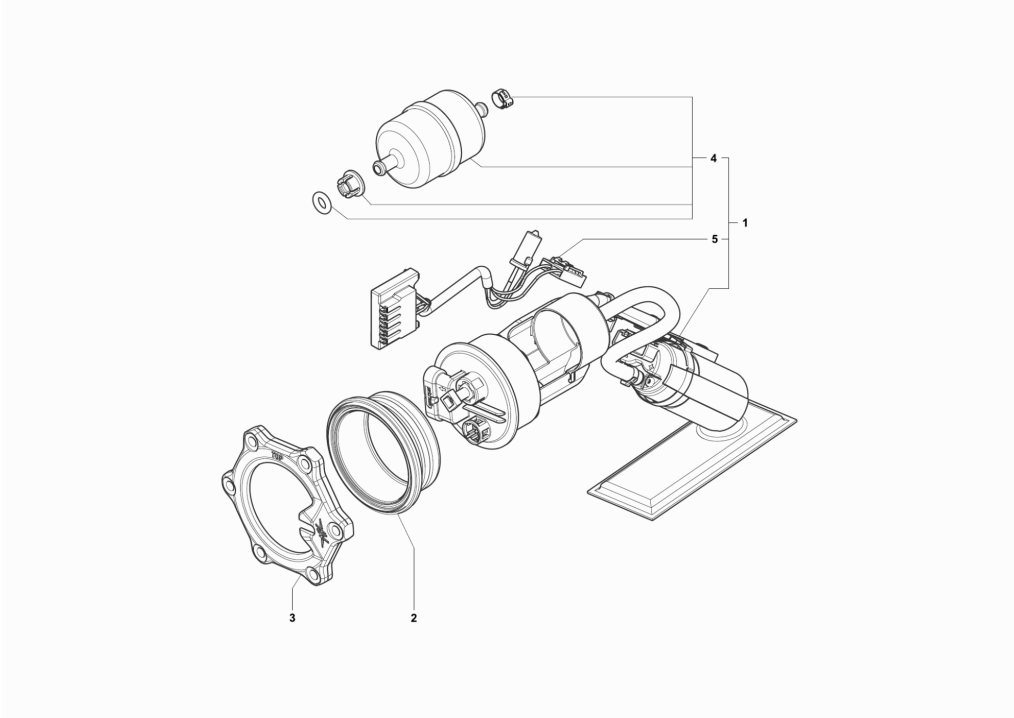

Pos	Part Number	Description	Additional Text	Quantity
1	SPMV8000C8724	FUEL SUCTION UNIT		1,00
2	SPMV8000B5991	WASHER G.A.C		1,00
3	SPMV8000B4723	G.A.C. FIXING FLANGE		1,00
4	SPMV8000B7161	FUEL FILTER		1,00
5	SPMV8000B7162	COMPLETE KIT CABLE		1,00