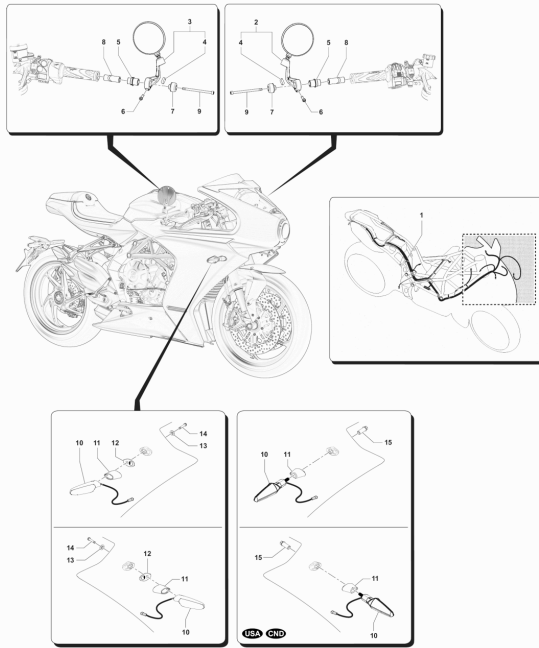

Pos	Part Number	Description	Additional Text	Quantity
1	SPMV8000D1263	MAIN CABLE ASSEMBLY		1,00
2	SPMV8000C8245	LEFT REAR VIEW MIRROR	RUSH	1,00
3	SPMV8000C8246	RIGHT REARVIEWER	RUSH	1,00
4	SPMV8000C8496	RIGHTLEFT CLOSURE FOR REARVIEW MIRROR	RUSH	2,00
5	SPMV8000C8119	REARVIEW ATTACHMENT	RUSH	2,00
6	SPMV8000C9614	LOWERED TCEI SCREW M6X1-L20		2,00
7	SPMV8000C8118	HALF HANDLEBARCAP	RUSH	2,00
8	SPMV8000C6919	ANCORING FOR HALF HANDLEBARCAP	B4 RR-B4 NURBURGRING	2,00
9	SPMV60NF02524	SCREW TCEI M6X1-L95	EXCEPT ORO	2,00
10	SPMV8B00C7051	BLINKER	USA-CND	2,00
10	SPMV8C00C2127	TURN SIGNAL	EXCEPT USA-CND	2,00
11	SPMV8000C2151	REAR SPACER FOR INDICATOR	EXCEPT 675	2,00
11	SPMV8000C7238	ANT.SPACER FOR INDICATOR	USA-CND	2,00
12	SPMV8000C5936	VIBRATION DAMPER D16-D8-SP6.5	800-SCS-RCSCS	2,00
13	SPMV8000C5937	SPACER WITH COLLAR	800-SCS-RCSCS	2,00
14	SPMV60ND02490	TCEI SCREW M5X0, 8-CH4-L35 UNI	USA-CND FRAME >004760	2,00
15	SPMV8A00C7053	THREADED BUSHING		2,00