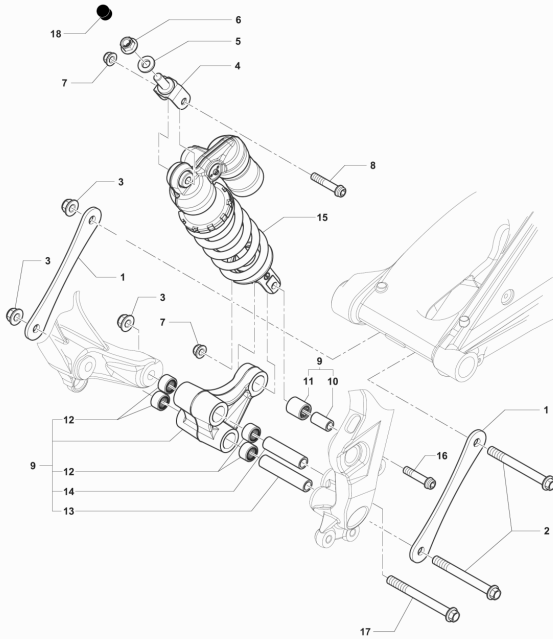

Pos	Part Number	Description	Additional Text	Quantity
1	SPMV8B00B5788	TIE ROD FOR REAR SUSPENSION	MY14/20 VIN 001015> F3 675	2,00
2	SPMV8000B5645	SCREW M12X1,25-CH14-L112		2,00
3	SPMV8000B2715	NUT, M12x1,25x12,5 CH17		3,00
4	SPMV8000B5790	FORK ADAPTER	DRAGSTER, DRAGSTER RR/RR LH/RC	1,00
5	SPMV8000B5791	SPACER D24-D12-SP4	MY13 F3 800	1,00
6	SPMV8000B2715	NUT, M12x1,25x12,5 CH17		1,00
7	SPMV8000B6064	NUT M10X1,25-CH14-SP8		2,00
8	SPMV8G00B2691	Screw TCEIF M10x1,25-L45	EXCEPT 675	1,00
9	SPMV8000C6960	Rocker arm for rear suspension	VIN 001015> F3 675	1,00
10	SPMV8000B5823	PIN D16-D10-L30		1,00
11	SPMV8000B5876	BEARING HMK1626LL3		1,00
12	SPMV8000B5875	NEEDLE BEARING HK1814L3AS		4,00
13	SPMV8A00B5824	PIN D18-D12-L87		1,00
14	SPMV8000B5824	PIN D18-D12-L71		1,00
15	SPMV8000C6999	REAR SHOCK ABSORBER	MY15/20 VIN 001015> F3 675	1,00
16	SPMV8H00B2691	Screw TCEIF M10x1,25 L50	675	1,00
17	SPMV8C00B5645	SCREW M12X1,25-CH14-L122		1,00
18	SPMV8000B9342	CAP PROTECTION		1,00