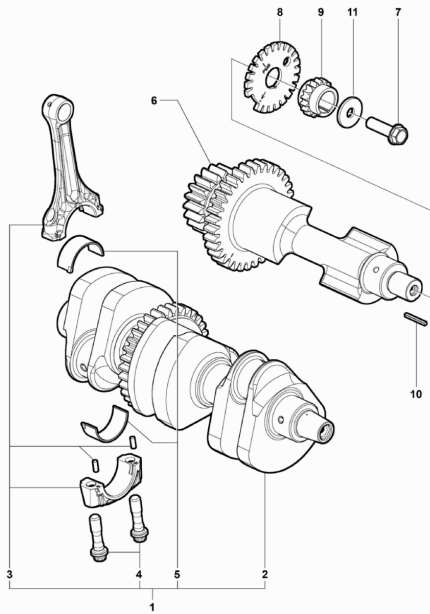

Pos	Part Number	Description	Additional Text	Quantity
1	SPMV8000C9316	Crankshaft compl. of connecting rods	#N/A	1,00
2	SPMV8000B1364	NAKED CRANKSHAFT	F3 800-F3 AGO-F3 800 RC	1,00
3	SPMV8000B1994X	COMPLETE CONNECTING ROD 800 WEIGHT X	F3 800-F3 AGO-F3 800 RC	3,00
3	SPMV8000B1994Y	COMPLETE CONNECTING ROD 800 WEIGHT Y	F3 800-F3 AGO-F3 800 RC	3,00
3	SPMV8000B1994Z	COMPLETE CONNECTING ROD 800 WEIGHT Z	F3 800-F3 AGO-F3 800 RC	3,00
4	SPMV8000B4100	SCREW		6,00
5	SPMV8000C5592	CONNECTING ROD HALF-BEARING		6,00
5	SPMV8A00C5592	CONNECTING ROD HALF-BEARING BLUE		6,00
6	SPMV8000C4374	COMPLETE COUNTERSHAFT	MY17/20 F3 800 RC	1,00
7	SPMV8A00B2683	Screw M8x1,25-L30	EXCEPT MY 15 RC	1,00
8	SPMV8000B1933	PHONIC WEEL		1,00
9	SPMV8000B2627	TIMING SYSTEM GEAR		1,00
10	SPMV8000B2643	SLIDE A UNI 6604-69 2X2X22		1,00
11	SPMV8000B6497	WASHER D24-D8.5 SP.4		1,00