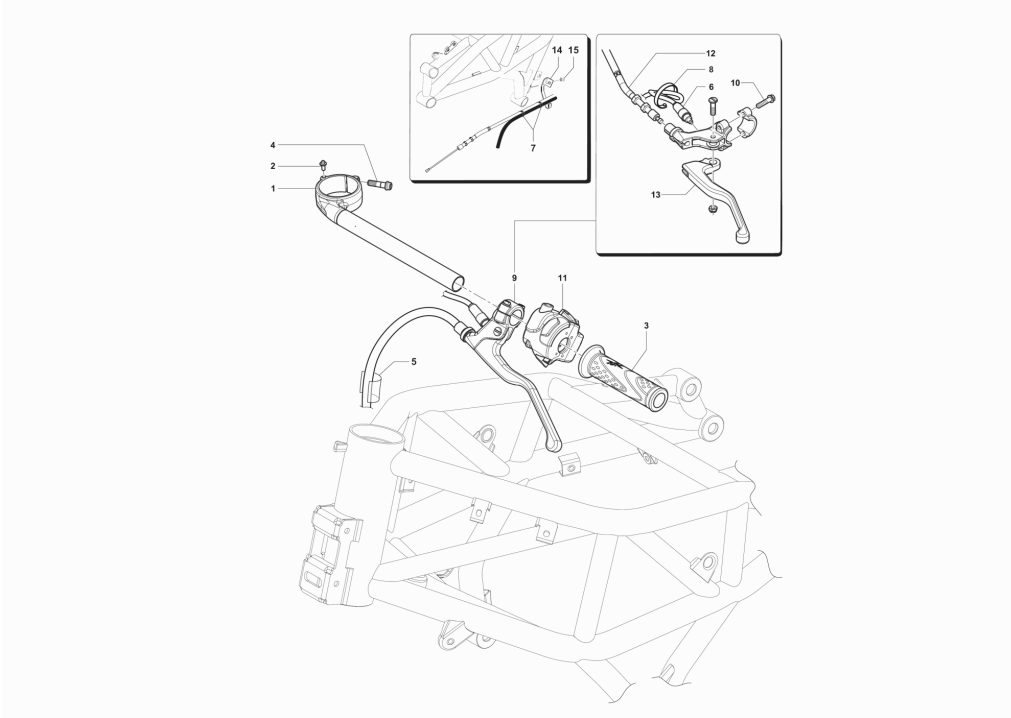

Pos	Part Number	Description	Additional Text	Quantity
1	SPMV8000C7365	LEFT HANDLEBR ASSY		1,00
2	SPMV80A0A5823	REFERENCE PIN		1,00
3	SPMV8000B5683	LEFT HANDLEBAR GRIP	800	1,00
4	SPMV8000B2689	Screw TCEIF M7x1x25		1,00
5	SPMV8000B4536	STICKER, PROTECTION		1,00
6	SPMV8000B6214	CLUTCH SWITCH		1,00
7	SPMV800053724	BELT, RUBBER, SHORT	MY12/16 USA CND CN	2,00
8	SPMV800053724	BELT, RUBBER, SHORT	MY12/16 USA CND CN	1,00
9	SPMV8000B8974	Clutch lever compl.	MY20 F3 800 RC	1,00
10	SPMV8F00B2688	Screw TCEIF M6x25 RP	800RR, DRAGSTER RR, DRAG.RR LH	2,00
11	SPMV8A00B9497	LEFT SWITCH		1,00
12	SPMV8000D1068	TRANSMISSION CLUTCH CONTROL		1,00
13	SPMV8000B8968	CLUTCH LEVEL	MY20 F3 800 RC	1,00
14	SPMV8000C8421	CLUTCH CABLE GUIDE		1,00
15	SPMV8000B2672	SCREW M6	F4R, F4RR	1,00