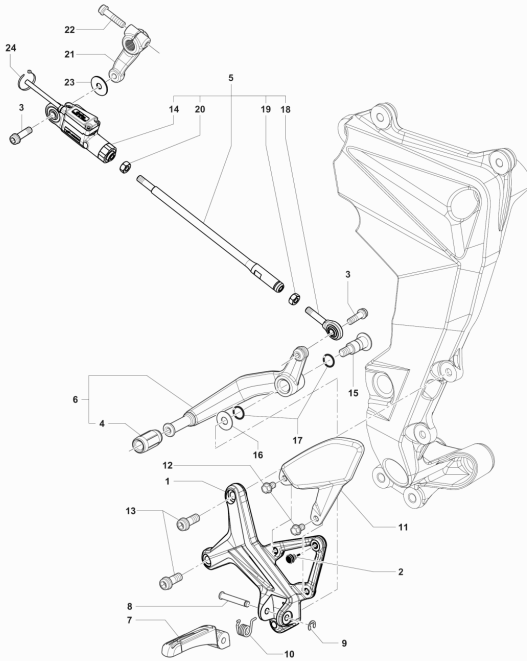

Pos	Part Number	Description	Additional Text	Quantity
1	SPMV80A0B7474	FRONT LEFT FOOTREST SUPPORT	MY17/20 F3 675 RC-F3 800 RC	1,00
2	SPMV800095828	CUSION		1,00
3	SPMV8000D0570	Screw TCEIF M6x1-L20		2,00
4	SPMV800089298	RUBBER COVER		1,00
5	SPMV8A00C8779	Complete rod for electronic gearbox		1,00
6	SPMV8000B5897	GEAR LEVER F3	MY12/19 F3 675-F3 800-F3 AGO	1,00
7	SPMV8000D0007	FRONT PEDESTAL. SX	B4 RS-RR-NURBURGRING	1,00
8	SPMV8A00B2769	PIN, DRIVER FOOTREST SUPPORT	F4S, F4R	1,00
9	SPMV800090429	LOCK RING, FOOTREST		1,00
10	SPMV80A090418	SPRING, DRIVER FOOTREST SUPPOR		1,00
11	SPMV80A0B5656	PROTECTION FOR SUPP. LEFT PEDESTAL	MY20 F3 675-F3 800	1,00
12	SPMV8A00B2681	SCREW, M6x1	990R-1090RR <000640	2,00
13	SPMV8B00B2690	Screw TCEIF M8x22 RP	EXCEPT F3 ORO	2,00
14	SPMV8000C8746	DOMINO QUICK SHIFT SENSOR		1,00
15	SPMV8A00C9331	PIN M8-CH6-L22, 2		1,00
16	SPMV8000B2723	WASHER, D8,2xD20xE1		1,00
17	SPMV800001199	RING, RUBBER, D11,11x1,78		2,00
18	SPMV8A00C7192	LEFT BALL JOINT	VIN 000791> F3 675-800-RC	1,00
19	SPMV8000B6751	NUT M6X1 SIN-CH10-SP5		1,00
20	SPMV61ND15033	NUT M6X1-CH10-SP5		1,00
21	SPMV80A0B5692	GEAR SHIFT LEVER	MY17/20 F3 675 RC-F3 800 RC	1,00
22	SPMV8F00B2688	Screw TCEIF M6x25 RP	800RR, DRAGSTER RR, DRAG.RR LH	1,00
23	SPMV8000C2189	D6.2-D20-SP1 WASHER		1,00
24	SPMV800092661	CLAMP 2.4X92	MY14/20 F3 675-F3 800	1,00