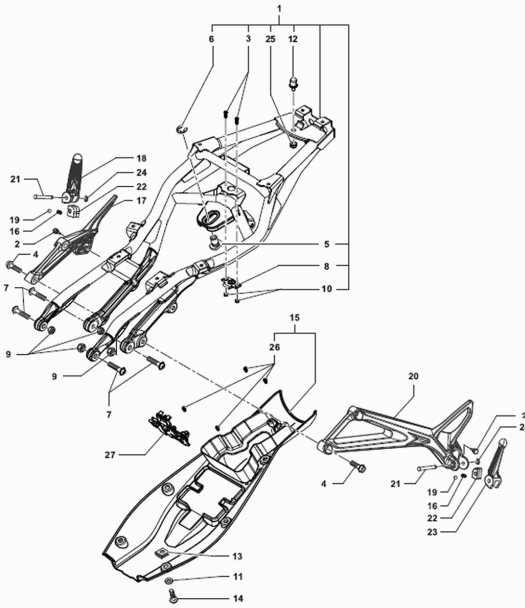

Pos	Part Number	Description	Additional Text	Quantity
1	SPMV8000C7208	SUPERVELO REAR FRAME		1,00
2	SPMV800095828	CUSION		2,00
3	SPMV8AA0B2771	TCIC SCREW M3X0.5-L8 DIN 7985		2,00
4	SPMV8C00B2690	SCREW, TCEIF M8x25 RP	MY12/16 JPN F3 675-F3 800	4,00
5	SPMV8000C7253	BOCCOLA INF. FIX. TANK		1,00
6	SPMV66N021313	CLAMP, GEAR PIN		1,00
7	SPMV8A00B5650	SPECIAL SCREW M8X1,25-L42	MY14/20 EXCEPT F3 ORO	4,00
8	SPMV800069150	SUPPORT, SEAT LOCK, PASSENGER		1,00
9	SPMV8000B2712	NUT, M8x1,25x8,5 CH12	MY15/17 JPN F3 RC	4,00
10	SPMV8000B2705	BRAKED NUT M3X0.5		2,00
11	SPMV8000B5959	WASHER D12 D7,8 SP0,5 IN NYLON	MY14/20 EXCEPT F3 ORO	7,00
12	SPMV8000C9343	PEG FOR LATCH		1,00
13	SPMV8000B5811	NUT M5	MY12/13 F3 675-F3 ORO-F3 800	7,00
14	SPMV8000B5920	Screw	MY12/13 F3 675-F3 ORO-F3 800	7,00
15	SPMV8000C8201	UNDER SEAT BULKHEAD COMPL.	EXCEPT AGO	1,00
16	SPMV800094170	SPRING, FOOTREST		2,00
17	SPMV80A0D0620	REAR FOOTBOARD SUPPORT. RIGHT	EXCEPT ALPINE	1,00
18	SPMV80B0B3578	RIGHT REAR FOOTREST	F3 AGO-F3 675 RC-F3 800 RC	1,00
19	SPMV6BN021507	BALL, FOOTREST		2,00
20	SPMV80A0D0619	REAR FOOTREST SUPPORT. SX	EXCEPT ALPINE	1,00
21	SPMV8B00B2769	PIN, FOOTREST		2,00
22	SPMV800094171	SUPPORT, FIX, FOOTREST		2,00
23	SPMV80B0B3579	LEFT REAR FOOTREST	F3 AGO-F3 675 RC-F3 800 RC	1,00
24	SPMV800090429	LOCK RING, FOOTREST		2,00
25	SPMV8000B2710	NUT, M6x1 CH10 E7 PARLOCK	EXCEPT ORO	1,00