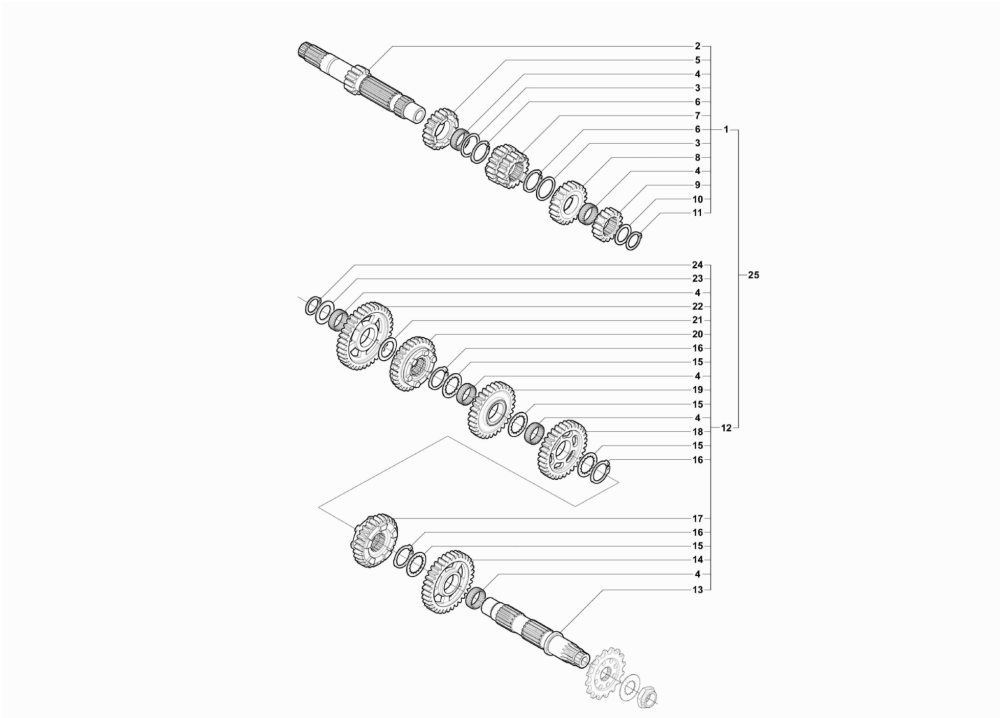

Pos	Part Number	Description	Additional Text	Quantity
2	SPMV8000B4136	PRIMARY GEAR Z=13	675	1,00
3	SPMV8000A0973	WASHER	ENGINE 6540-6742 & 7236>	2,00
4	SPMV8000A0370	BUSH	ENGINE 6540-6742 & 7236>	6,00
5	SPMV8000C3166	ENGINE 5VEL.ON THE PRIM. Z 21	MY17/20 F3 675-800-RC	1,00
6	SPMV8000A0975	SNAP RING	ENGINE 6540-6742 & 7236>	2,00
7	SPMV8000C3167	SLIDING 3RD-4TH GEAR ON PRIMARY	MY17/20 F3 675-800-RC	1,00
8	SPMV8000C3168	6 GEAR	MY17/20 F3 675-800-RC	1,00
9	SPMV8000B1023	DRIVEN GEAR 2 Z-16		1,00
10	SPMV8D0081569	WASHER	1.0 MM	1,00
11	SPMV8000B7876	ELASTIC LOWERED RING 24		1,00
13	SPMV8000B1030	COUNTER SHAFT		1,00
14	SPMV8000C7090	GEAR 2ND VEL. ON	VIN>09321, 09290	1,00
15	SPMV8000A4196	WASHER	BRUTALE S,09192>,<10409,10968>	4,00
16	SPMV8000A0990	SNAP RING	ENGINE 6540-6742 & 7236>	3,00
17	SPMV8000C7091	GEAR 6TH VEL. SUL	VIN>09321, 09290	1,00
18	SPMV8000C3170	INGR. 3 VEL. ON SEC.	MY17/20 F3 675-800-RC	1,00
19	SPMV8000C3171	INGR. 4TH ON SECONDARY	MY17/20 F3 675-800-RC	1,00
20	SPMV8000C7092	GEAR 5TH VEL. ON	VIN>09321, 09290	1,00
21	SPMV8000A0987	WASHER	ENGINE 6540-6742 & 7236>	1,00
22	SPMV8000C7093	INGR. 1 ON SEC.	VIN 09324>	1,00
23	SPMV8000A4780	WASHER	BRUTALE S,09192>,<10409,10968>	1,00
24	SPMV66N021210	CIRCLIP		1,00
25	SPMV8000C7094	PRIMARY AND SECONDARY SHAFT	VIN 09324>	1,00