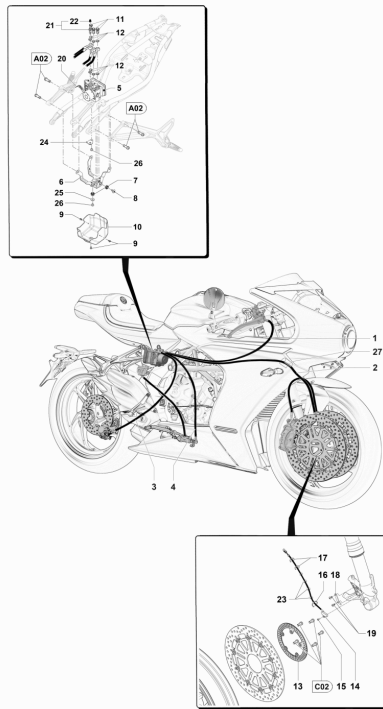

Pos	Part Number	Description	Additional Text	Quantity
1	SPMV8000D1222	FRONT BRAKE MASTER CYLINDER OIL HOSE		1,00
2	SPMV8000D1223	OIL HOSE ABS MODULE CLAMPS		1,00
3	SPMV8000C8877	OIL HOSE ABS MODULE-CLAMP		1,00
4	SPMV8000C8876	REAR BRAKE MASTER CYLINDER OIL HOSE-M		1,00
5	SPMV8000C8262	'ABS MODULE "CONTINENTAL" WET"		1,00
6	SPMV8000C8873	ABS MODULE SUPPORT		1,00
7	SPMV800089293	CUSHION, D18xD8xE7,5	MY14/20 F3 675-F3 800	2,00
8	SPMV8000B8602	Screw	MY14/20 F3 675-F3 800	1,00
9	SPMV98B0090901	Special screw M4x8	TAMBURINI	3,00
10	SPMV8000B8825	PROTECTION ABS MODULE	MY14/20 F3 675-F3 800	1,00
11	SPMV8000A8947	TUBO OIL PIPE UNION	F4RR	3,00
12	SPMV800021480	WASHER, COPPER, D14xD10,2xE1	MY12/14 F3 675	8,00
13	SPMV8000B9516	FRONT PHONIC WHEEL	MY14/20 F3 675-F3 800	1,00
14	SPMV8000B7768	SENSOR, SPEED	F3 AGO-F3 675 RC-F3 800 RC	1,00
15	SPMV800090901	Screw M4	750 ORO	1,00
16	SPMV800056783	CLAMP, PLASTIC, L142	MY17/20 F3 675-F3 800	1,00
17	SPMV800092661	CLAMP 2.4X92	MY14/20 F3 675-F3 800	2,00
18	SPMV8000B9412	POSITIONING BRACKET FOR ABS SE	F3 675 RC-F3 800 RC	1,00
19	SPMV8A00A5257	Screw M5x0,8-CH3-L10	MY16	2,00
20	SPMV8000C8771	ADHESIVE FOR ABS MODULE		1,00
21	SPMV8000A3975	DRAIN VALVE	MY18/20 F3 675-F3 800	1,00
22	SPMV800053259	COVER, RUBBER	1000 VIN <008064 1000 USA	1,00
23	SPMV8000C2960	DOUBLE SEAT CABLE CLAMP 13.5X9.5		4,00
24	SPMV8000C8875	ABS MODULE ADAPTER BRACKET		1,00
25	SPMV8000B2722	WASHER, D16xD6,4xE1,5	B4 RS-B4 RR-B4 NURBURGRING	1,00
26	SPMV8000B2672	SCREW M6	F4R, F4RR	2,00