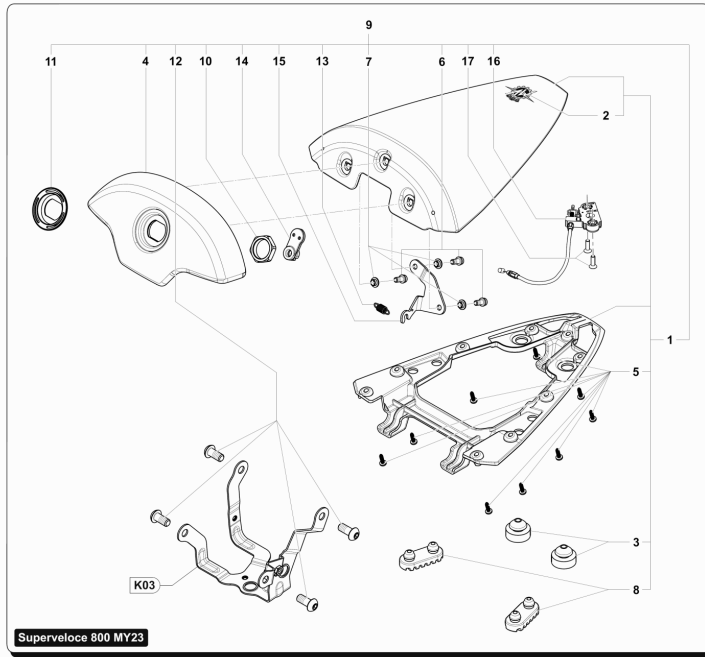

Pos	Part Number	Description	Additional Text	Quantity
1	SPMV8000C9627	Fairing cover tail Superveloce	800 RED/SILVER FRAME GOLD 800 RED/SILVER FRAME BLACK	1,00
1	SPMV80C0C9627	SUPERFAST SINGLE SEAT TAIL	800 WHITE/GOLD	1,00
1	SPMV80D0C9627	Fairing cover tail Superveloce	800 YELLOW/GRAPHIT FRAME GOLD 800 YELLOW/GRAPHIT FRAME BLACK	1,00
1	SPMV80E0C9627	SUPERFAST SINGLE SEAT TAIL	800 BLACK/BLACK MATT	1,00
1	SPMV80F0C9627	SUPERFAST SINGLE SEAT TAIL	GRAY IRIDIUM	1,00
2	SPMV80A0C3053	DECAL "MV" FOR DOME	MY16/17 F3 675 RC-F3 800 RC	1,00
2	SPMV80C0C3053	DECAL "MV" FOR DOME	800 YELLOW/GRAPHIT FRAME GOLD 800 YELLOW/GRAPHIT FRAME BLACK	1,00
2	SPMV80D0C3053	DECAL "MV" FOR FAIRING	800 WHITE/GOLD	1,00
2	SPMV80G0C3053	MV" DECAL FOR WINDSHIELD	800 BLACK/BLACK MATT	1,00
2	SPMV80J0C3053	MV" DECAL FOR WINDSHIELD	GRAY IRIDIUM	1,00
3	SPMV8000C1755	VIBRATION DAMPER FOR SADDLE	B4 NURBURGRING-RUSH	2,00
4	SPMV8AA0C7332	PAD FOR SINGLE SEAT TAIL	800 RED/SILVER FRAME GOLD 800 RED/SILVER FRAME BLACK	1,00
4	SPMV8AB0C7332	SINGLE SEAT TAIL PAD	800 YELLOW/GRAPHIT FRAME GOLD 800 YELLOW/GRAPHIT FRAME BLACK	1,00
4	SPMV8AD0C7332	SINGLE SEAT TAIL PAD	800 WHITE/GOLD 800 BLACK/BLACK MATT	1,00
5	SPMV8000B6742	Screw PH-AB 3,5x13	EXCEPT AGO	9,00
6	SPMV8A00B5919	SCREW M5 L12	MY17 DRAGSTER RR/DRAGSTER RC	3,00
7	SPMV8000B2798	WASHER, ESPAÇADORA	MY18/20 F3 675 RC-F3 800 RC	3,00
8	SPMV800090380	VIBRATION-DAMPER		2,00