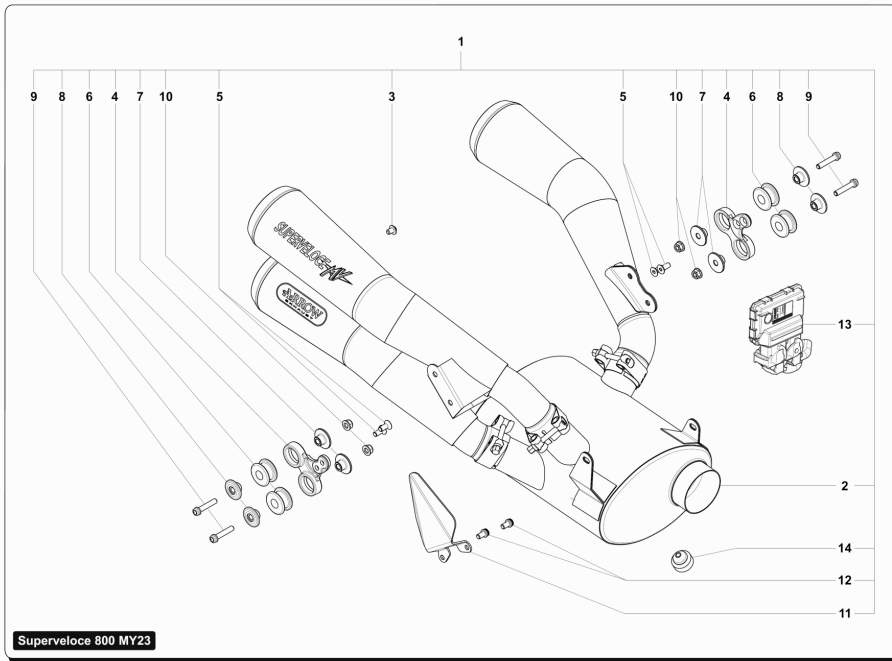

Pos	Part Number	Description	Additional Text	Quantity
1	SPMV8000D1261	RACING EXHAUST KIT SV 800 E52		1,00
2	SPMV8000D1341	SV 800 RACING EXHAUST HOMOLOGATION		1,00
3	SPMV8000B2672	SCREW M6	F4R, F4RR	1,00
4	SPMV8000C8717	RACING EXHAUST CONNECTION		2,00
5	SPMV8B00B2695	SCREW, M6x1 CH4		4,00
6	SPMV800089302	CUSHION, D30 D22 D12 L3	B4 NURBURGRING-RUSH	4,00
7	SPMV8000A1952	INNER SPACER	TAMBURINI	4,00
8	SPMV800089299	EX SPACER	BRUTALE S	4,00
9	SPMV8G00B2688	Screw TCEIF M6x30	EXCEPT ORO	4,00
10	SPMV8000B2710	NUT, M6x1 CH10 E7 PARLOCK	EXCEPT ORO	6,00
11	SPMV80A0C4850	PROTECTION FOR SUPP. RIGHT PEDESTAL		1,00
12	SPMV8000B2688	Screw TCEIF M6x10	675-800 MY17 AMERICA	2,00
13	SPMV8Y00D1254	IGNITION IGNITION CONTROL UNIT ELDOR		1,00
14	SPMV8000B9175	CEN KICKSTAND STOP PAD		1,00