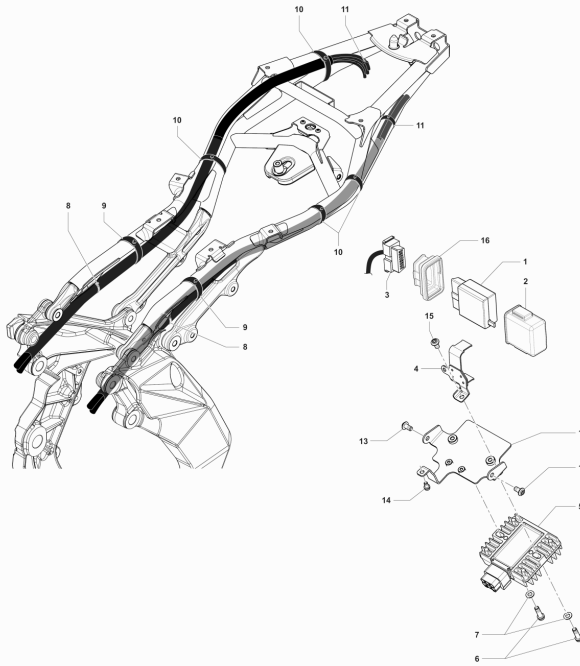

Pos	Part Number	Description	Additional Text	Quantity
1	SPMV8000C9733	FM3001 4G SATELLITE SYSTEM	USA-CND-AUS-JPN-TWN ORO	1,00
2	SPMV8A00C8414	ELASTIC SUPP.X SIST.SAT. FM30		1,00
3	SPMV8000C9045	OBDII ADAPTER CABLE		1,00
4	SPMV8000C8035	PLATE FOR LOCATOR		1,00
5	SPMV8000B3206	RECTIFIER		1,00
6	SPMV8D00B2688	Screw TCEIF M6x20 RT	RR-RUSH	2,00
7	SPMV8C00B2720	WASHER, D12xD6,1xE0,7		2,00
8	SPMV800056444	CLAMP, PLASTIC		2,00
9	SPMV800092247	CLAMP, RUBBER, L62	F3 ORO-F3 AGO	2,00
10	SPMV800092248	CLAMP, RUBBER, L82		4,00
11	SPMV800053724	BELT, RUBBER, SHORT	MY12/16 USA CND CN	2,00
12	SPMV8000C7368	TENSION REGULATOR SUPPORT		1,00
13	SPMV8A00B2672	SCREW, M6x11,7x12	MY18 RC, MY19 RC, RC LH	2,00
14	SPMV8000B2687	Screw TCEIF M5x8	USA CND CN MY12/16	1,00
15	SPMV8A00B2672	SCREW, M6x11,7x12	MY18 RC, MY19 RC, RC LH	1,00
16	SPMV8000D0408	FASTENER FOR ELASTIC SUPP.SIS		1,00