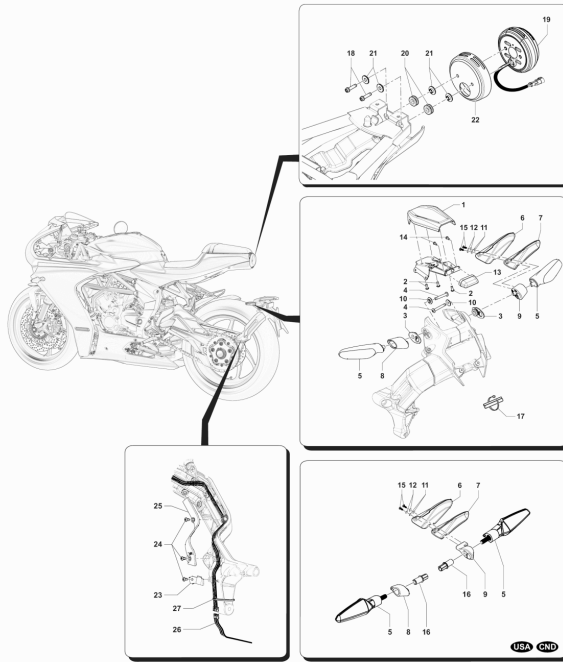

Pos	Part Number	Description	Additional Text	Quantity
1	SPMV8000C2150	UPPER PLATE HOLDER CLOSURE		1,00
2	SPMV98C0090901	SCREW M4X10	B4 RS-B4 RR-B4 NURBURGRING	3,00
3	SPMV8000C5936	VIBRATION DAMPER D16-D8-SP6.5	800-SCS-RCSCS	2,00
4	SPMV60ND02490	TCEI SCREW M5X0, 8-CH4-L35 UNI	USA-CND FRAME >004760	2,00
5	SPMV8000C2127	DIRECTION LIGHT	EXCEPT 675	2,00
5	SPMV8000C7051	KOSO TURN SIGNAL	USA-CND	2,00
6	SPMV8000C2716	PROTECTION FOR INDICATOR OF	EXCEPT 675	1,00
6	SPMV8000C6411	PROTECTION FOR INDICATOR	USA-CND	1,00
7	SPMV8000C2969	THERMAL REFLECTOR FOR INDICATOR	EXCEPT 675	1,00
7	SPMV8000C6412	HEAT REFLECTOR FOR INDICATOR	USA-CND	1,00
8	SPMV8000C2151	REAR SPACER FOR INDICATOR	EXCEPT 675	1,00
8	SPMV8000C7052	REAR SPACER. FOR INDICATOR	USA-CND	1,00
9	SPMV8000C2713	SPACER POST. FOR INDICATOR	EXCEPT 675	1,00
9	SPMV8000C7052	REAR SPACER. FOR INDICATOR	USA-CND	1,00
10	SPMV8000C5937	SPACER WITH COLLAR	800-SCS-RCSCS	2,00
11	SPMV62NF15501	ESCUTCHEON D6-D3.2-SP0.5	USA/CND EXCLUDED	2,00
12	SPMV62NF15533	SPRING WASHER D3.2-D5.5-SP	USA/CND EXCLUDED	2,00
13	SPMV8000B8250	LICENSE PLATE LIGHTING LIGHT		1,00
14	SPMV8AA0B2771	TCIC SCREW M3X0.5-L8 DIN 7985		2,00
15	SPMV8BA0B2777	SCREW AUTOFIL. PH-AB 2.9X13	USA/CND EXCLUDED	2,00
16	SPMV8000C7053	THREADED BUSHING	USA-CND	2,00
17	SPMV800092661	CLAMP 2.4X92	MY14/20 F3 675-F3 800	1,00
18	SPMV8B00B5919	SCREW M5 L20	RR, MY22 RC	3,00
19	SPMV8000C7430	TAILLIGHT		1,00
20	SPMV800089293	CUSHION, D18xD8xE7,5	MY14/20 F3 675-F3 800	2,00
21	SPMV8000C7428	SPACER WITH COLLAR D16-	RUSH	4,00
22	SPMV8000C7429	TUMBLER FOR TAILLIGHT		1,00
23	SPMV8000B9316	WIRES STOP PLATE		1,00