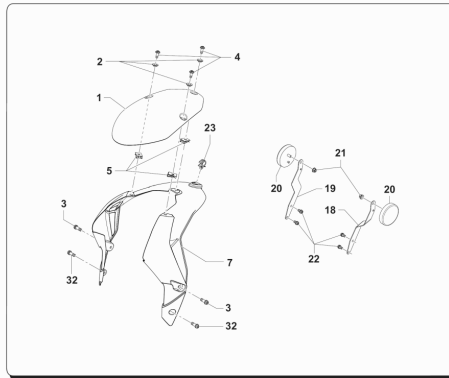

Pos	Part Number	Description	Additional Text	Quantity
1	SPMV80A0C8146	FRONT MUDGUARD	800 RED/SILVER FRAME GOLD 800 RED/SILVER FRAME BLACK	1,00
1	SPMV80B0C8146	FRONT MUDGUARD	800 BLACK/BLACK MATT	1,00
1	SPMV80E0C8146	FRONT FENDER FINI	800 WHITE/GOLD	1,00
1	SPMV80F0C8146	FINISHED FRONT FENDER	800 YELLOW/GRAPHIT FRAME GOLD 800 YELLOW/GRAPHIT FRAME BLACK	1,00
1	SPMV80H0C8146	FRONT FENDER FINISHED	GRAY IRIDIUM	1,00
1	SPMV80J0C8146	FINISHED FRONT FENDER	GRAY/BLACK	1,00
2	SPMV80C045495	BUSHING D14-D8-D6.25-SP4		3,00
3	SPMV8B00B2688	Screw TCEIF M6x1x16	EXCEPT F3 ORO	2,00
4	SPMV8D00B5919	M5 SCREW FOR BODYWORK L14		3,00
5	SPMV8000B5811	NUT M5	MY12/13 F3 675-F3 ORO- F3 800	3,00
6	SPMV8000C9587	SPACER D10-D6-D4-SP5.1		4,00
7	SPMV8A00C2084	SPOILER FOR FRONT FENDER	800	1,00
8	SPMV8A0090901	SCREW, M4x13,7	750S, 750S 1+1	1,00
9	SPMV800091022	BUSH, SCREW, M4x0,7	F4S, F4R, F4RR	8,00
10	SPMV800092882	WASHER, PLASTIC, FAIRING, M		1,00
11	SPMV8BA0C7386	WINDSHIELD WINDOW COMPL. OF	800 RED/SILVER FRAME GOLD 800 RED/SILVER FRAME BLACK	1,00
11	SPMV8BB0C7386	WINDSHIELD SLIDE COMPL. OF	800 BLACK/BLACK MATT	1,00
12	SPMV8A0090901	SCREW, M4x13,7	750S, 750S 1+1	6,00
13	SPMV800092882	WASHER, PLASTIC, FAIRING, M		6,00
14	SPMV80B0C7387	CENTRAL DOME FRIEZE	800 RED/SILVER FRAME GOLD 800 RED/SILVER FRAME BLACK	1,00
14	SPMV80C0C7387	CENTRAL DOME FRIEZE	800 BLACK/BLACK MATT	1,00
14	SPMV80F0C7387	CENTRAL FRIEZE DOME	800 WHITE/GOLD	1,00