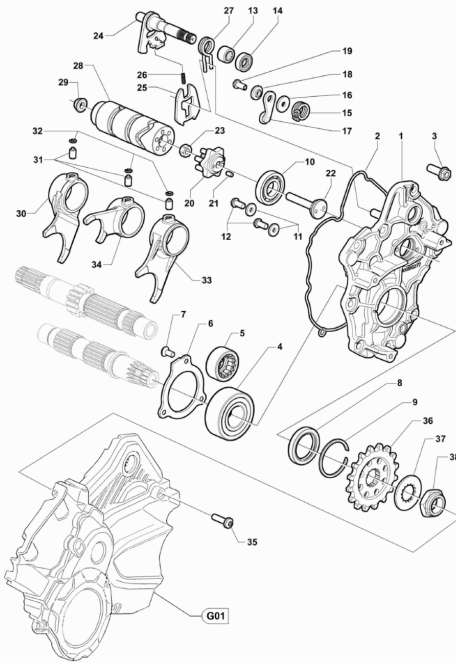

Pos	Part Number	Description	Additional Text	Quantity
1	SPMV8A00B5276	COMPLETE CHANGE COVER	MY16/20 F3 675-800-RC	1,00
2	SPMV8000B2639	COVER GEARSHIFT GASKET		1,00
3	SPMV8M00B2683	SCREW TEF M8X1		8,00
4	SPMV8000A2318	OBLIQUE BEARING 2 ROWS SF. D28	BRUTALE S,09192>,<10409,10968>	1,00
5	SPMV8000A1086	ROLLER BEARING D24-D40-SP1	BRUTALE S,09192>,<10409,10968>	1,00
6	SPMV800086114	BEARING LOCKING PLATE		1,00
7	SPMV60NDB4389	Screw TSCE M6x1-L14		3,00
8	SPMV800089410	GASKET RING D35-D47-SP7		1,00
9	SPMV800091603	SEEGER RING SB 48		1,00
10	SPMV8B0014258	BEARING		1,00
11	SPMV8000A0901	WASHER D15-D6		2,00
12	SPMV60NDB2780	Screw TBCE M6x1-L14	EXCEPT ROSSO	2,00
13	SPMV800051191	ROLL BEARING D12-D18-SP1		1,00
14	SPMV8A0028855	RING CORCOS BA-B-SL D22-D12-		1,00
15	SPMV8000B5284	CLAMP SPEED CLICK SPRING		1,00
16	SPMV800086107	SPACING WASHER D6.2-D20-		1,00
17	SPMV8000B5285	CLAMP SPEED CLICK		1,00
18	SPMV800085493	SPEED CLICK PING		1,00
19	SPMV60NDB2780	Screw TBCE M6x1-L14	EXCEPT ROSSO	1,00
20	SPMV8000B5339	SELECTOR DRUM WITH PINS		1,00
21	SPMV800038520	ROLL D4-L8		1,00
22	SPMV8000B5283	Pin gearshift drum		1,00
23	SPMV61NE15035	EXAGONAL STD NUT M8X1		1,00
24	SPMV8000B5446	SELECTOR SHAFT		1,00
25	SPMV8000B5287	SELECTOR CONTROL PLATE		1,00
26	SPMV8000B5288	SELECTOR PLATE SPRING		1,00
27	SPMV8000B5445	SELECTOR RECALL SPRING		1,00