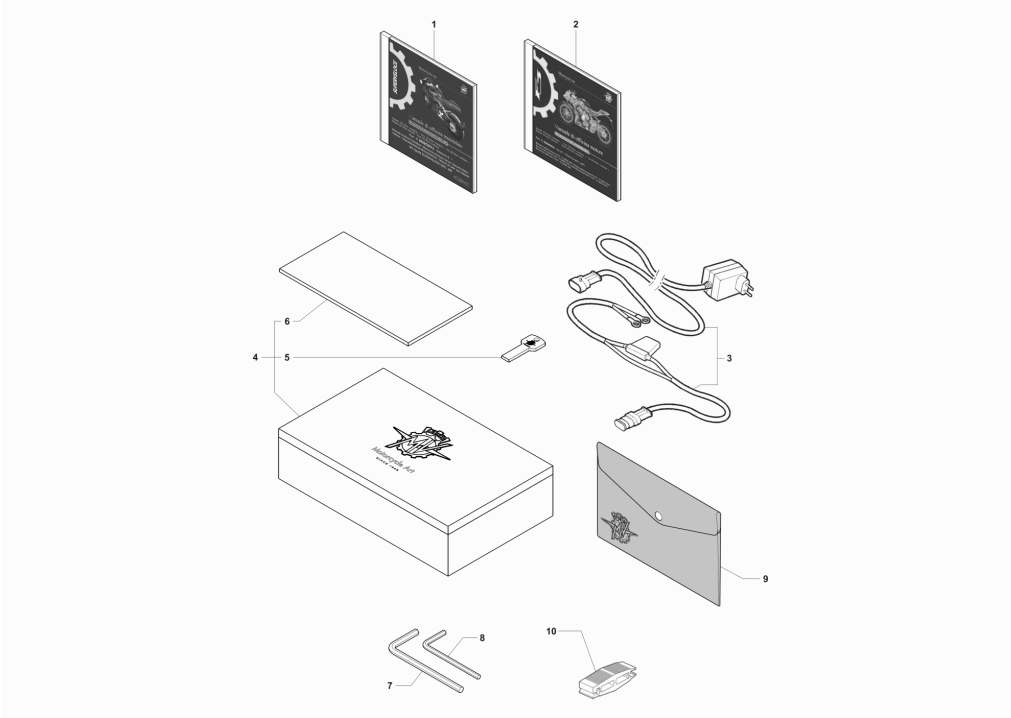

Pos	Part Number	Description	Additional Text	Quantity
2	SPMV8000B6035	MANUAL OFFICE CD MULTILANGUAGE		1,00
3	SPMV8000B7923	BATTERY CHARGER KIT	MY15 RC	1,00
3	SPMV8A00B7923	CHARGER KIT	USA CND	1,00
3	SPMV8B00B7923	KIT BATTERY CHARGER JPN	JPN	1,00
4	SPMV8000D1256	ASS.DOCUMENTAZ.PRODOTTO SV		1,00
4	SPMV8000D1258	SV23 PRODUCT DOCUMENTATION USA	USA/CND	1,00
5	SPMV8000C5468	HI-SPEED USB 2.0 KEY 4GB	MY18/20 800-LUSSO-RC, SCS	1,00
6	SPMV8000C4965	MV WARRANTY BOOKLET	MY17/20 F3 675-800-RC	1,00
7	SPMV800039383	HEXAGON WRENCH KEY 4MM		1,00
8	SPMV800092856	TOOL		1,00
9	SPMV8000C8011	COMPLETE DOCUMENT HOLDER	MY20 F3 675-F3 800-F3 800 RC	1,00
10	SPMV800099275	TOOL FUSE		1,00