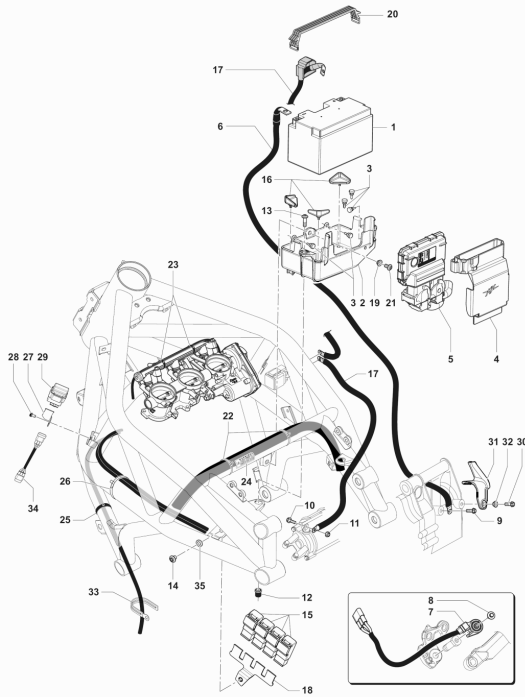

Pos	Part Number	Description	Additional Text	Quantity
1	SPMV8000B8270	BATTERY		1,00
2	SPMV8A00B5478	BATTERY SUPPORT		1,00
3	SPMV800095828	CUSION		5,00
4	SPMV8000B5917	ELASTIC SUPPORT ECU		1,00
5	SPMV8000D1254	INJECTION IGNITION CONTROL UNIT		1,00
5	SPMV8B00D1254	ELDOR INJECTION IGNITION CONTROL UNIT	USA/CND	1,00
6	SPMV8000C8411	BATTERY-ENGINE CABLE		1,00
7	SPMV8A00B5428	SIDE STAND SWITCH	MY15/20 F3 675-F3 800	1,00
8	SPMV8000C1356	SCREW M6X1 L16 WITH LOCTITE		1,00
9	SPMV8B00B2681	Screw M6x1-CH8-L12	F4S, F4 FRECCIE TRICOLORI	1,00
10	SPMV8A00B2680	Screw TEF M5x0,8x6 CH8 RT	MY12/16 USA CND CN	1,00
11	SPMV8000B2708	NUT, M5x0,8	VIN >000710 F3 675	1,00
12	SPMV800048245	CUSHION, SCREW, M6x1 L16	B4 RS	2,00
13	SPMV8B00B2672	SCREW, M6x11,7x21	DRAGSTER	2,00
14	SPMV8000B2672	SCREW M6	F4R, F4RR	1,00
15	SPMV8000A6749	RELAY		4,00
16	SPMV800066339	CUSHION, BATTERY	BRUTALE S <10760	3,00
17	SPMV8000C8412	TELERUT.-MOTOR CABLES AVV.BA		1,00
18	SPMV8000C7801	RELAY FIXING PLATE		1,00
19	SPMV80A090392	SPACER	B4 RS-B4 RR-B4 NURBURGRING	1,00
20	SPMV8000B5921	ELASTIC STRAP HELD		1,00
21	SPMV8A00B2672	SCREW, M6x11,7x12	MY18 RC, MY19 RC, RC LH	1,00
22	SPMV800056444	CLAMP, PLASTIC		2,00
23	SPMV800092661	CLAMP 2.4X92	MY14/20 F3 675-F3 800	2,00
24	SPMV800092257	BATTERY DATA PLATE		1,00
25	SPMV800092247	CLAMP, RUBBER, L62	F3 ORO-F3 AGO	1,00