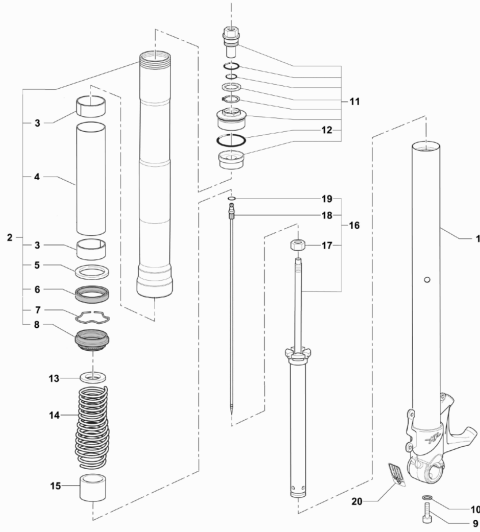

Pos	Part Number	Description	Additional Text	Quantity
1	SPMV8AA0B7133	LEFT STEM COMPL.	MY22 RC	1,00
2	SPMV8000B8387	COMPLETE STEM	VIN 001015> F3 675	1,00
3	SPMV800097550	BUSH		2,00
4	SPMV8000B7135	SPACER		1,00
5	SPMV800097551	WASHER		1,00
6	SPMV8000B8388	O'RING	F3 800-F3 AGO-F3 800 RC	1,00
7	SPMV800097553	STOP RING		1,00
8	SPMV8000B8389	DUST SCRAPER	VIN 001015> F3 675	1,00
9	SPMV800097784	SCREW M10X25		1,00
10	SPMV800046511	WASHER		1,00
11	SPMV8000B7137	LEFT FORK CAP	800	1,00
12	SPMV800097557	O RING		1,00
13	SPMV8000B7139	CUSHION SPRING		1,00
14	SPMV8000B7140	FORK SPRING		1,00
15	SPMV8000B7141	SPACER		1,00
16	SPMV8000B8985	ADJUSTMENT COMPRESSION CARTRID	VIN 001015> F3 675	1,00
17	SPMV61ND15352	NUT M12X1,25 UNI 5587		1,00
18	SPMV8000B7143	GAS RING		1,00
19	SPMV8000A0817	GROMMET		1,00
20	SPMV8000B7206	DECAL -AVVERTENZA-		1,00