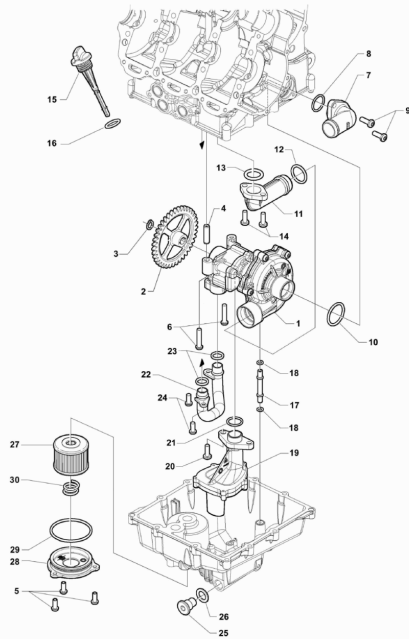

Pos	Part Number	Description	Additional Text	Quantity
1	SPMV8000B2644	PUMP GROUP		1,00
2	SPMV8000C4386	OIL PUMP GEAR	MY17/20 F3 675-800-RC	1,00
3	SPMV66N021202	RETAIN RING D12-D11		1,00
4	SPMV8000B3232	PIN		1,00
5	SPMV60NDB2735	SCREW TBCE M6X1-L16	MY15/17 F3 675 RC-F3 800 RC	3,00
6	SPMV60NDB3397	SCREW TBCE M6X1-L45		2,00
7	SPMV8000B4099	INLET WATER PIPE		1,00
8	SPMV800023110	OR2100 T1		1,00
9	SPMV60NDB4719	SCREW TCBCE M6X1-L20		2,00
10	SPMV800035809	OR3137 T2		1,00
11	SPMV8000B4626	INLET WATER PIPE		1,00
12	SPMV800023120	OR3106 T2		1,00
13	SPMV8000B3233	OR4093 T3		1,00
14	SPMV60NDB2736	SCREW TBCE M6X1-L20	MY18/20 F3 675 RC-F3 800 RC	2,00
15	SPMV8000B4021	OIL CUP		1,00
16	SPMV800029074	OR128 T2		1,00
17	SPMV8000B3234	OUTLET WATER PIPE		1,00
18	SPMV8000B6928	ORM 5		2,00
19	SPMV8000B4691	OIL SUCTION PUMP		1,00
20	SPMV60NDB4719	SCREW TCBCE M6X1-L20		2,00
21	SPMV800041693	OR2087 T1		1,00
22	SPMV8000B4195	INLET OIL TUBE		1,00
23	SPMV800025593	OR119 T2		2,00
24	SPMV60NDB2735	SCREW TBCE M6X1-L16	MY15/17 F3 675 RC-F3 800 RC	2,00
25	SPMV800073011	OIL PLUG ASSEMBLY		1,00
26	SPMV62N015679	ALUMINIUM WASHER D24-D16		1,00