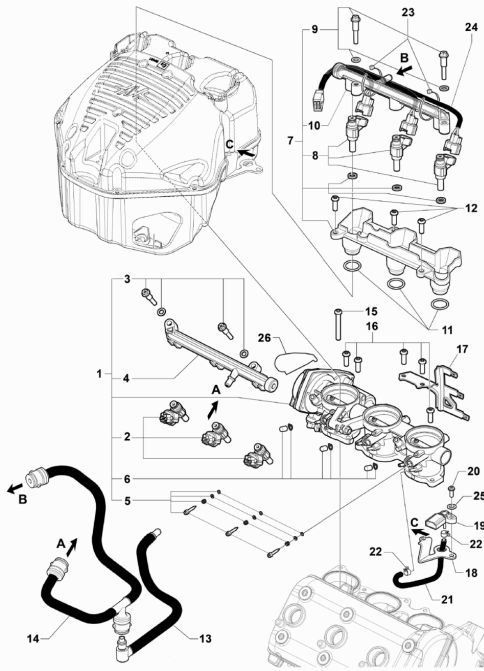

Pos	Part Number	Description	Additional Text	Quantity
1	SPMV8000B5347	MIKUNI THROTTLE BODY	800RR, DRAGSTER RR/RR LH/RC	1,00
2	SPMV8000B6933	INJECTOR THROTTLE BODY		1,00
3	SPMV8000B6934	WASHER AND SCREW KIT		1,00
4	SPMV8000B6935	INSIDE LINK FUEL TANK		1,00
5	SPMV8000B6936	Screw kit		1,00
6	SPMV8000B6937	CAP-SPRING KIT		1,00
7	SPMV8000B8699	INJECTION BANK	F3 800-F3 AGO-F3 800 RC	1,00
8	SPMV8000B8704	SUPERIOR BANK INJECTORS KIT	F3 800-F3 AGO-F3 800 RC	1,00
9	SPMV8000B8705	KIT SCREWS AND WASHERS FOR FLUTE	F3 800-F3 AGO-F3 800 RC	1,00
10	SPMV8000B8706	PETROL FLUTE F3 800	F3 800-F3 AGO-F3 800 RC	1,00
11	SPMV8000B6001	OR4081 T3,53-D20,22 VITON		3,00
12	SPMV8BA084658	TAPPING SCREW		3,00
13	SPMV8000B4901	GASOLINE TUBE		1,00
14	SPMV8000B8702	HOSE PIPE FUEL	F3 800-F3 AGO-F3 800 RC	1,00
15	SPMV8L00B2688	SCREW TCEIF M6X50		1,00
16	SPMV8D00B2688	Screw TCEIF M6x20 RT	RR-RUSH	5,00
17	SPMV8000B7018	CONNECTOR PLATE		1,00
18	SPMV8000B5980	PLATE PRESSURE SENSOR		1,00
19	SPMV8000B3432	SENSOR, PRESSURE		1,00
20	SPMV8D00B2681	SCREW, M6x1x16 CH8	MY12/16 F3 675-F3 800	1,00
21	SPMV8A00C6926	RUBBER HOSE D4-D9-L110		1,00
22	SPMV8B0096458	CLAMP, METAL, 55-85		2,00
23	SPMV800092661	CLAMP 2.4X92	MY14/20 F3 675-F3 800	2,00
24	SPMV8000B6061	WIRE INJECTOR		1,00
25	SPMV62ND15635	WASHER D9,7-D		1,00
26	SPMV8000C3033	ADHESIVE DECAL FOR PROTECTION		1,00