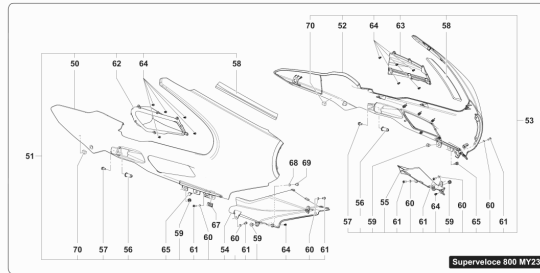

Pos	Part Number	Description	Additional Text	Quantity
1	SPMV80A0C8146	FRONT MUDGUARD	800 RED/SILVER FRAME GOLD 800 RED/SILVER FRAME BLACK	1,00
1	SPMV80B0C8146	FRONT MUDGUARD	800 BLACK/BLACK MATT	1,00
1	SPMV80E0C8146	FRONT FENDER FINI	800 WHITE/GOLD	1,00
1	SPMV80F0C8146	FINISHED FRONT FENDER	800 YELLOW/GRAPHIT FRAME GOLD 800 YELLOW/GRAPHIT FRAME BLACK	1,00
1	SPMV80H0C8146	FRONT FENDER FINISHED	GRAY IRIDIUM	1,00
1	SPMV80J0C8146	FINISHED FRONT FENDER	GRAY/BLACK	1,00
2	SPMV80C045495	BUSHING D14-D8-D6.25-SP4		3,00
3	SPMV8B00B2688	Screw TCEIF M6x1x16	EXCEPT F3 ORO	2,00
4	SPMV8D00B5919	M5 SCREW FOR BODYWORK L14		3,00
5	SPMV8000B5811	NUT M5	MY12/13 F3 675-F3 ORO- F3 800	3,00
6	SPMV8000C9587	SPACER D10-D6-D4-SP5.1		4,00
7	SPMV8A00C2084	SPOILER FOR FRONT FENDER	800	1,00
8	SPMV8A0090901	SCREW, M4x13,7	750S, 750S 1+1	1,00
9	SPMV800091022	BUSH, SCREW, M4x0,7	F4S, F4R, F4RR	8,00
10	SPMV800092882	WASHER, PLASTIC, FAIRING, M		1,00
11	SPMV8BA0C7386	WINDSHIELD WINDOW COMPL. OF	800 RED/SILVER FRAME GOLD 800 RED/SILVER FRAME BLACK	1,00
11	SPMV8BB0C7386	WINDSHIELD SLIDE COMPL. OF	800 BLACK/BLACK MATT	1,00
12	SPMV8A0090901	SCREW, M4x13,7	750S, 750S 1+1	6,00
13	SPMV800092882	WASHER, PLASTIC, FAIRING, M		6,00
14	SPMV80B0C7387	CENTRAL DOME FRIEZE	800 RED/SILVER FRAME GOLD 800 RED/SILVER FRAME BLACK	1,00
14	SPMV80C0C7387	CENTRAL DOME FRIEZE	800 BLACK/BLACK MATT	1,00
14	SPMV80F0C7387	CENTRAL FRIEZE DOME	800 WHITE/GOLD	1,00