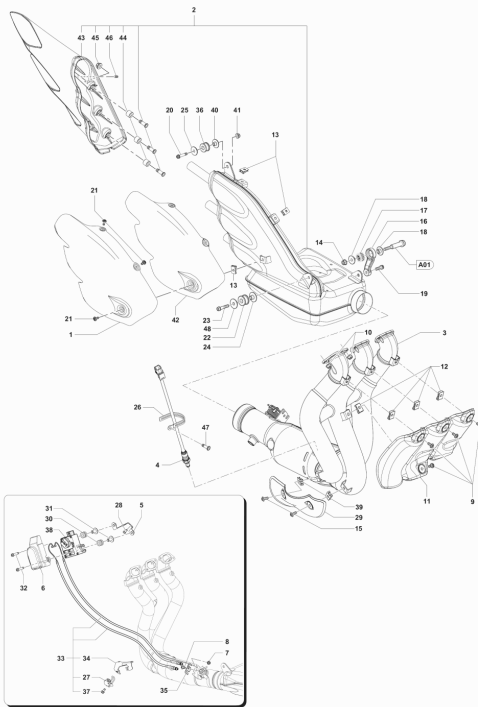

Pos	Part Number	Description	Additional Text	Quantity
1	SPMV8000C3604	SILENCER PROTECTION	MY17/19 F3 675-F3 800	1,00
2	SPMV8AA0C8790	SILENCER		1,00
3	SPMV8A00C8451	EXHAUST MANIFOLD CATALIZZ		1,00
4	SPMV8000C8432	'LAMBDA" NGK PROBE"		1,00
5	SPMV8000C7441	SUPP. ACTUATOR VALVE OF		1,00
6	SPMV8000B6014	EXHAUST VALVE ACTUATOR COVER		1,00
7	SPMV8000B2707	NUT, M5x0,8xE6 CH8 PARLOCK	990R-1090RR 002105> USA BRUTALE 920 USA	1,00
8	SPMV8B00B2680	SCREW, TEF M5x0,8x8 CH10	USA, CAN	1,00
9	SPMV8A00B5919	SCREW M5 L12	MY17 DRAGSTER RR/DRAGSTER RC	4,00
10	SPMV8000B2710	NUT, M6x1 CH10 E7 PARLOCK	EXCEPT ORO	6,00
11	SPMV8000C8884	HEAT PROTECTION FOR RADIATOR		1,00
12	SPMV8000B5811	NUT M5	MY12/13 F3 675-F3 ORO- F3 800	4,00
13	SPMV8000B5811	NUT M5	MY12/13 F3 675-F3 ORO- F3 800	3,00
14	SPMV8000B2710	NUT, M6x1 CH10 E7 PARLOCK	EXCEPT ORO	1,00
15	SPMV8A00B5919	SCREW M5 L12	MY17 DRAGSTER RR/DRAGSTER RC	2,00
16	SPMV8000B9886	SILENCER SUPPORT		1,00
17	SPMV800062651	VIBRATION REDUCER D22-D10-SP12		1,00
18	SPMV800090943	BUSH, SPACER		2,00
19	SPMV8C00B2688	SCREW, TCEIF M6x18 RT	ED.1, LUSSO, RC, SCS	1,00
20	SPMV8G00B2688	Screw TCEIF M6x30	EXCEPT ORO	1,00
21	SPMV8A00B5919	SCREW M5 L12	MY17 DRAGSTER RR/DRAGSTER RC	3,00
22	SPMV8000B3677	CUSION, MUFFLER		1,00
23	SPMV8G00B2688	Screw TCEIF M6x30	EXCEPT ORO	1,00
24	SPMV8000D1069	SPACER FOR EXHAUST	VIN 007658/007721, VIN 007781>	1,00