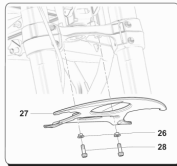

Pos	Part Number	Description	Additional Text	Quantity
1	SPMV80A0C8146	FRONT MUDGUARD	800 RED/SILVER FRAME GOLD 800 RED/SILVER FRAME BLACK	1,00
1	SPMV80B0C8146	FRONT MUDGUARD	800 BLACK/BLACK MATT	1,00
1	SPMV80E0C8146	FRONT FENDER FINI	800 WHITE/GOLD	1,00
1	SPMV80F0C8146	FINISHED FRONT FENDER	800 YELLOW/GRAPHIT FRAME GOLD 800 YELLOW/GRAPHIT FRAME BLACK	1,00
1	SPMV80H0C8146	FRONT FENDER FINISHED	GRAY IRIDIUM	1,00
1	SPMV80J0C8146	FINISHED FRONT FENDER	GRAY/BLACK	1,00
2	SPMV80C045495	BUSHING D14-D8-D6.25-SP4		3,00
3	SPMV8B00B2688	Screw TCEIF M6x1x16	EXCEPT F3 ORO	2,00
4	SPMV8D00B5919	M5 SCREW FOR BODYWORK L14		3,00
5	SPMV8000B5811	NUT M5	MY12/13 F3 675-F3 ORO- F3 800	3,00
6	SPMV8000C9587	SPACER D10-D6-D4-SP5.1		4,00
7	SPMV8A00C2084	SPOILER FOR FRONT FENDER	800	1,00
8	SPMV8A0090901	SCREW, M4x13,7	750S, 750S 1+1	1,00
9	SPMV800091022	BUSH, SCREW, M4x0,7	F4S, F4R, F4RR	8,00
10	SPMV800092882	WASHER, PLASTIC, FAIRING, M		1,00
11	SPMV8BA0C7386	WINDSHIELD WINDOW COMPL. OF	800 RED/SILVER FRAME GOLD 800 RED/SILVER FRAME BLACK	1,00
11	SPMV8BB0C7386	WINDSHIELD SLIDE COMPL. OF	800 BLACK/BLACK MATT	1,00
12	SPMV8A0090901	SCREW, M4x13,7	750S, 750S 1+1	6,00
13	SPMV800092882	WASHER, PLASTIC, FAIRING, M		6,00
14	SPMV80B0C7387	CENTRAL DOME FRIEZE	800 RED/SILVER FRAME GOLD 800 RED/SILVER FRAME BLACK	1,00
14	SPMV80C0C7387	CENTRAL DOME FRIEZE	800 BLACK/BLACK MATT	1,00
14	SPMV80F0C7387	CENTRAL FRIEZE DOME	800 WHITE/GOLD	1,00