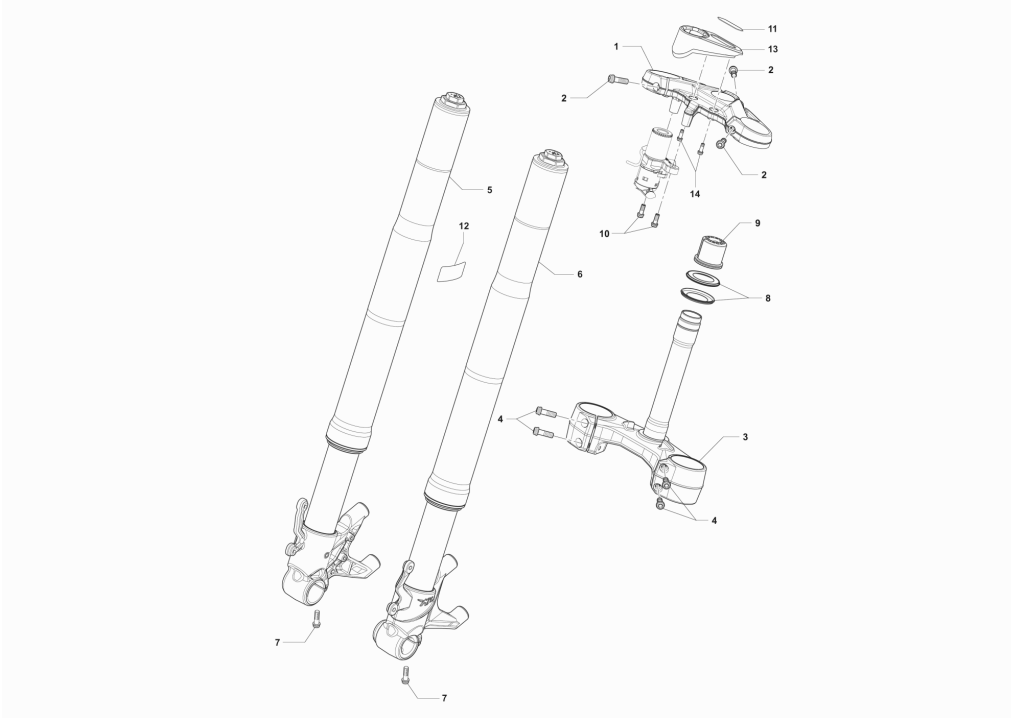

Pos	Part Number	Description	Additional Text	Quantity
1	SPMV8000D0197	STEERING HEAD	800	1,00
2	SPMV8C00B2690	SCREW, TCEIF M8x25 RP	MY12/16 JPN F3 675-F3 800	3,00
3	SPMV8000B5700	STEERING HEAD WITH PIN		1,00
4	SPMV8C00B2690	SCREW, TCEIF M8x25 RP	MY12/16 JPN F3 675-F3 800	4,00
5	SPMV80A0C6996	RIGHT LEG COMPL.	MY22 RC	1,00
6	SPMV80A0C6997	LEFT LEG COMPL.	MY22 RC	1,00
7	SPMV8C00B2690	SCREW, TCEIF M8x25 RP	MY12/16 JPN F3 675-F3 800	2,00
8	SPMV800090897	DUST COVER, STEERING STEM		2,00
9	SPMV8B0090280	CLAMPING GEAR BEARING		1,00
10	SPMV8B00B2688	Screw TCEIF M6x1x16	EXCEPT F3 ORO	2,00
11	SPMV8000D0406	SUPERFAST DECAL FOR COPRIN	AGO	1,00
11	SPMV8000D0649	'DECAL SUPERFAST "S" X COPRIN'	800 WHITE/GOLD 800 BLACK/BLACK MATT	1,00
12	SPMV8000B4536	STICKER, PROTECTION		1,00
13	SPMV8000D0405	IGNITION SWITCH COVER		1,00
14	SPMV8C00B2687	SCREW, M5x14	F4RR	2,00