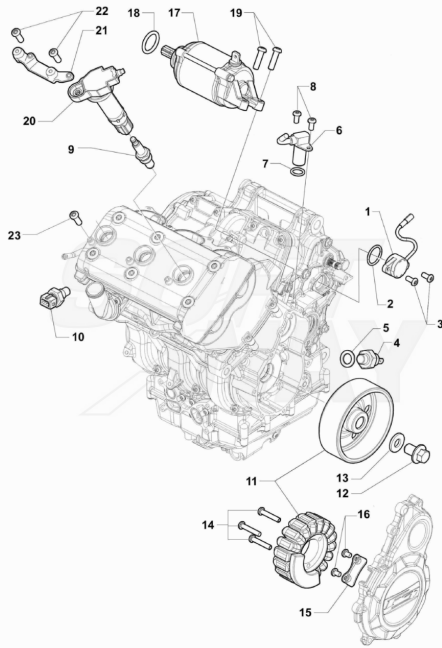

Pos	Part Number	Description	Additional Text	Quantity
1	SPMV8000C9872	GEAR SENSOR FOR 3 CYLINDERS E		1,00
2	SPMV8A0042700	OR2093 T1		1,00
3	SPMV60NDB2734	Screw TBCE M5x0,8-L12	800	2,00
4	SPMV8000A7862	MINIUMUM PRESSURE SWITCH		1,00
5	SPMV62N015676	WASHER D17-D10		1,00
6	SPMV800090184	RPM ENGINE SENSOR		1,00
7	SPMV800022551	OR2056 T1		1,00
8	SPMV60NDB2734	Screw TBCE M5x0,8-L12	800	2,00
9	SPMV8000B7884	SPARK PLUG NGK CR9EIB-9	OPT	3,00
10	SPMV8000B5422	WATER TEMPERATURE SENSOR		1,00
11	SPMV8000B8312	SHIHLIN GENERATOR		1,00
12	SPMV8F00B2790	SCREW TEF M12X1.25 L20 SX		1,00
13	SPMV800064846	ROSETTA D12.5-D25-SP2.5		1,00
14	SPMV60NDB4867	Screw TBCE M5x0,8-L30		3,00
15	SPMV8000B4383	GENERATOR CABLE RETAIN PLATE		1,00
16	SPMV60NDB4395	Screw TBCE M5x0,8-L8		2,00
17	SPMV8000B4334	STARTER MOTOR		1,00
18	SPMV800091597	GROMMET		1,00
19	SPMV60NDB2737	SCREW TBCE M6X1-L25	F3 ORO-F3 AGO	2,00
20	SPMV8000C8985	ELDOR COIL		3,00
21	SPMV8000B6056	FRONT AIRBOX SUPPORT		1,00
22	SPMV60NDB2737	SCREW TBCE M6X1-L25	F3 ORO-F3 AGO	2,00
23	SPMV60NDB2735	SCREW TBCE M6X1-L16	MY15/17 F3 675 RC-F3 800 RC	1,00