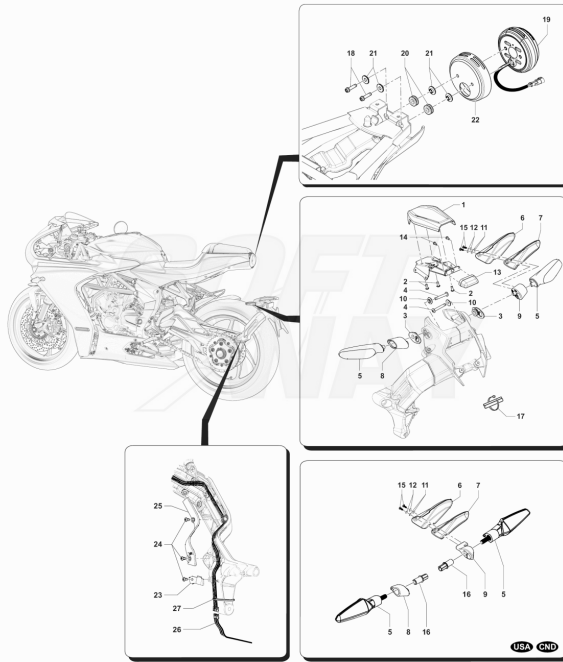

Pos	Part Number	Description	Additional Text	Quantity
1	SPMV8000C2150	UPPER PLATE HOLDER CLOSURE		1,00
2	SPMV98C0090901	SCREW M4X10	B4 RS-B4 RR-B4 NURBURGRING	3,00
3	SPMV8000C5936	VIBRATION DAMPER D16-D8-SP6.5	800-SCS-RCSCS	2,00
4	SPMV60ND02490	TCEI SCREW M5X0, 8-CH4-L35 UNI	USA-CND FRAME >004760	2,00
5	SPMV8000C2127	DIRECTION LIGHT	EXCEPT 675	2,00
5	SPMV8000C7051	KOSO TURN SIGNAL	USA-CND	2,00
6	SPMV8000C2716	PROTECTION FOR INDICATOR OF	EXCEPT 675	1,00
6	SPMV8000C6411	PROTECTION FOR INDICATOR	USA-CND	1,00
7	SPMV8000C2969	THERMAL REFLECTOR FOR INDICATOR	EXCEPT 675	1,00
7	SPMV8000C6412	HEAT REFLECTOR FOR INDICATOR	USA-CND	1,00
8	SPMV8000C2151	REAR SPACER FOR INDICATOR	EXCEPT 675	1,00
8	SPMV8000C7052	REAR SPACER. FOR INDICATOR	USA-CND	1,00
9	SPMV8000C2713	SPACER POST. FOR INDICATOR	EXCEPT 675	1,00
9	SPMV8000C7052	REAR SPACER. FOR INDICATOR	USA-CND	1,00
10	SPMV8000C5937	SPACER WITH COLLAR	800-SCS-RCSCS	2,00
11	SPMV62NF15501	ESCUTCHEON D6-D3.2-SP0.5	USA/CND EXCLUDED	2,00
12	SPMV62NF15533	SPRING WASHER D3.2-D5.5-SP	USA/CND EXCLUDED	2,00
13	SPMV8000B8250	LICENSE PLATE LIGHTING LIGHT		1,00
14	SPMV8AA0B2771	TCIC SCREW M3X0.5-L8 DIN 7985		2,00
15	SPMV8BA0B2777	SCREW AUTOFIL. PH-AB 2.9X13	USA/CND EXCLUDED	2,00
16	SPMV8000C7053	THREADED BUSHING	USA-CND	2,00
17	SPMV800092661	CLAMP 2.4X92	MY14/20 F3 675-F3 800	1,00
18	SPMV8B00B5919	SCREW M5 L20	RR, MY22 RC	2,00
19	SPMV8000C7430	TAILLIGHT		1,00
20	SPMV800089293	CUSHION, D18xD8xE7,5	MY14/20 F3 675-F3 800	2,00
21	SPMV8000C7428	SPACER WITH COLLAR D16-	RUSH	4,00
22	SPMV8000C7429	TUMBLER FOR TAILLIGHT		1,00
23	SPMV8000B9316	WIRES STOP PLATE		1,00