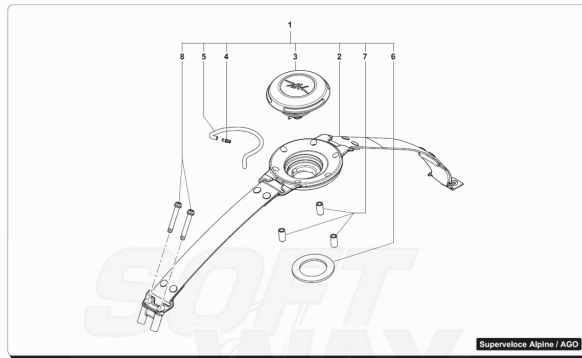

Pos	Part Number	Description	Additional Text	Quantity
1	SPMV8000C9665	SPECIAL CAP WITH "AL" STRAPS	ALPINE	1,00
1	SPMV8000D0175	SPECIAL CAP WITH STRAPS	AGO	1,00
2	SPMV8000C9666	RING NUT FOR SPECIAL CAP	ALPINE	1,00
2	SPMV8000D0176	RING NUT X SPECIAL CAP COMPL.	AGO	1,00
3	SPMV8000C7342	FULL SPECIAL CAP	ALPINE	1,00
3	SPMV8A00C7342	SPECIAL CAP COMPLETE	AGO	1,00
4	SPMV8000C8142	RUBBER HOLDER FOR FERRULE		1,00
5	SPMV8000C9353	'RUBBER HOSE D332"-D316"-'		1,00
6	SPMV8000C8129	GASKET FOR CAP		1,00
7	SPMV8000C8253	SPACER D9 D5.2 SP17.6		3,00
8	SPMV8C00B2687	SCREW, M5x14	F4RR	2,00
8	SPMV8J00B2688	SCREW TCEIF M6X40	F3 ORO	2,00
9	SPMV98000C9785	RACING EXHAUST KIT SV 800 E5	EXCEPT AGO	1,00
9	SPMV8000D0184	SUPERFAST RACING EXHAUST KIT	AGO	1,00
10	SPMV8000C7345	RACING EXHAUST SUPERVELOCE 800	EXCEPT AGO	1,00
10	SPMV8000D0185	EXHAUST RACING SUPERVELOCE 800	AGO	1,00
11	SPMV8000B2672	SCREW M6	F4R, F4RR	1,00
12	SPMV8000C8717	RACING EXHAUST CONNECTION		2,00
13	SPMV8B00B2695	SCREW, M6x1 CH4		4,00
14	SPMV800089302	CUSHION, D30 D22 D12 L3	B4 NURBURGRING-RUSH	4,00
15	SPMV8000A1952	INNER SPACER	TAMBURINI	4,00
16	SPMV800089299	EX SPACER	BRUTALE S	4,00
17	SPMV8G00B2688	Screw TCEIF M6x30	EXCEPT ORO	4,00
18	SPMV8000B2710	NUT, M6x1 CH10 E7 PARLOCK	EXCEPT ORO	6,00
19	SPMV80A0C4850	PROTECTION FOR SUPP. RIGHT PEDESTAL		1,00
20	SPMV8000B2688	Screw TCEIF M6x10	675-800 MY17 AMERICA	2,00
21	SPMV8K00C8882	Injection ignition control unit eldor ra		1,00
21	SPMV8Y00C8882	INJECTION IGNITION CONTROL UNIT	AGO	1,00