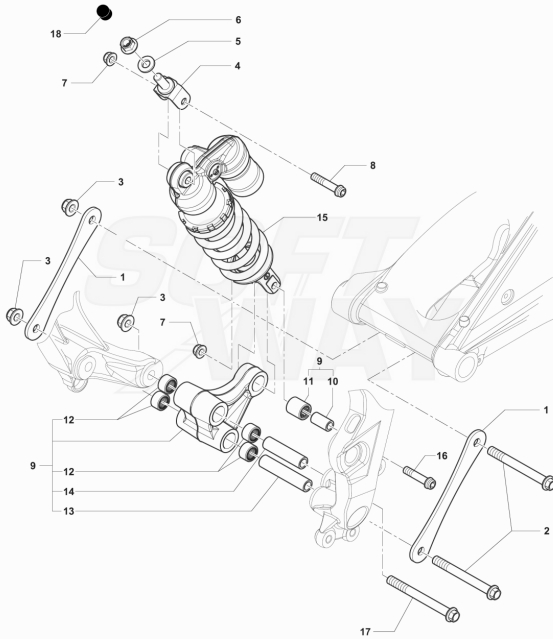

Pos	Part Number	Description	Additional Text	Quantity
1	SPMV8B00B5788	TIE ROD FOR REAR SUSPENSION	MY14/20 VIN 001015> F3 675	2,00
2	SPMV8000B5645	SCREW M12X1,25-CH14-L112		2,00
3	SPMV8000B2715	NUT, M12x1,25x12,5 CH17		3,00
4	SPMV8000B5790	FORK ADAPTER	DRAGSTER, DRAGSTER RR/RR LH/RC	1,00
5	SPMV8000B5791	SPACER D24-D12-SP4	MY13 F3 800	1,00
6	SPMV8000B2715	NUT, M12x1,25x12,5 CH17		1,00
7	SPMV8000B6064	NUT M10X1,25-CH14-SP8		2,00
8	SPMV8G00B2691	Screw TCEIF M10x1,25-L45	EXCEPT 675	1,00
9	SPMV8000C6960	Rocker arm for rear suspension	VIN 001015> F3 675	1,00
10	SPMV8000B5823	PIN D16-D10-L30		1,00
11	SPMV8000B5876	BEARING HMK1626LL3		1,00
12	SPMV8000B5875	NEEDLE BEARING HK1814L3AS		4,00
13	SPMV8A00B5824	PIN D18-D12-L87		1,00
14	SPMV8000B5824	PIN D18-D12-L71		1,00
15	SPMV8000C6999	REAR SHOCK ABSORBER	MY15/20 VIN 001015> F3 675	1,00
15	SPMV8000D0203	REAR SHOCK ABSORBER	AGO	1,00
16	SPMV8H00B2691	Screw TCEIF M10x1,25 L50	675	1,00
17	SPMV8C00B5645	SCREW M12X1,25-CH14-L122		1,00
18	SPMV8000B9342	CAP PROTECTION		1,00