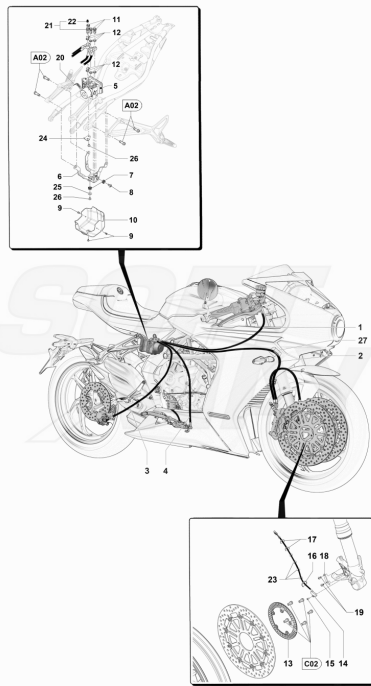

Pos	Part Number	Description	Additional Text	Quantity
1	SPMV8000C8878	FRONT BRAKE MASTER CYLINDER OIL HOSE-MOD		1,00
2	SPMV8000C8879	OIL HOSE ABS MODULE CLAMPS FRE		1,00
3	SPMV8000C8877	OIL HOSE ABS MODULE-CLAMP		1,00
4	SPMV8000C8876	REAR BRAKE MASTER CYLINDER OIL HOSE-M		1,00
5	SPMV8000C8262	'ABS MODULE "CONTINENTAL" WET"		1,00
6	SPMV8000C8873	ABS MODULE SUPPORT		1,00
7	SPMV800089293	CUSHION, D18xD8xE7,5	MY14/20 F3 675-F3 800	2,00
8	SPMV8000B8602	Screw	MY14/20 F3 675-F3 800	1,00
9	SPMV98B0090901	Special screw M4x8	TAMBURINI	3,00
10	SPMV8000B8825	PROTECTION ABS MODULE	MY14/20 F3 675-F3 800	1,00
11	SPMV8000A8947	TUBO OIL PIPE UNION	F4RR	3,00
12	SPMV800021480	WASHER, COPPER, D14xD10,2xE1	MY12/14 F3 675	8,00
13	SPMV8000B9516	FRONT PHONIC WHEEL	MY14/20 F3 675-F3 800	1,00
13	SPMV8000B9517	FRONT PHONIC WHEEL	F3 AGO	1,00
14	SPMV8000B7768	SENSOR, SPEED	F3 AGO-F3 675 RC-F3 800 RC	1,00
15	SPMV800090901	Screw M4	750 ORO	1,00
16	SPMV800056783	Plastic clamp, L142	MY17/20 F3 675-F3 800	1,00
17	SPMV800092661	CLAMP 2.4X92	MY14/20 F3 675-F3 800	2,00
18	SPMV8000B7655	BRACKET, SPEED SENSOR	CORSA	1,00
18	SPMV8000B9412	POSITIONING BRACKET FOR ABS SE	F3 675 RC-F3 800 RC	1,00
19	SPMV800090901	Screw M4	750 ORO	1,00
19	SPMV8A00A5257	Screw M5x0,8-CH3-L10	MY16	2,00
20	SPMV8000C8771	ADHESIVE FOR ABS MODULE		1,00
21	SPMV8000A3975	DRAIN VALVE	MY18/20 F3 675-F3 800	1,00
22	SPMV800053259	COVER, RUBBER	1000 VIN <008064 1000 USA	1,00
23	SPMV8000C2960	DOUBLE SEAT CABLE CLAMP 13.5X9.5		4,00
24	SPMV8000C8875	ABS MODULE ADAPTER BRACKET		1,00