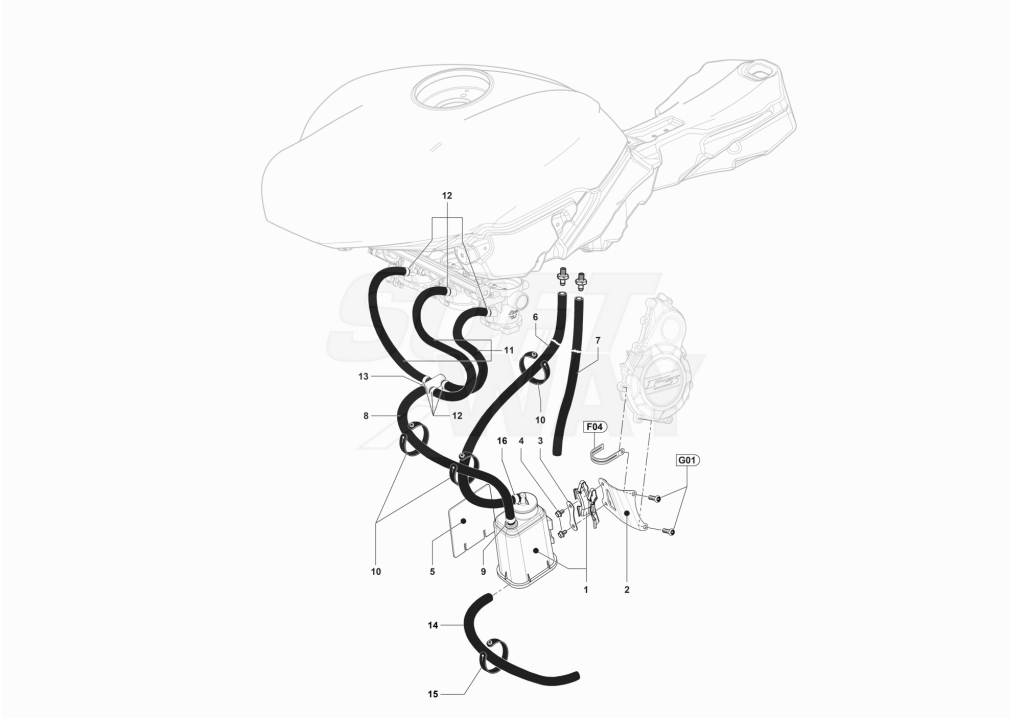

Pos	Part Number	Description	Additional Text	Quantity
1	SPMV800097083	CANISTER COMPLETE	008836-008839 & 009155> B4 910 S/910 R, USA	1,00
2	SPMV8000C9390	SUPP. FOR PLATE FIX. DOGS		1,00
3	SPMV80A097086	CANISTER CENTERING	MY12/16 USA CND CN	1,00
4	SPMV8A00B2680	Screw TEF M5x0,8x6 CH8 RT	MY12/16 USA CND CN	2,00
5	SPMV8000D0404	ADHESIVE PROTECTION FOR CANISTE		1,00
6	SPMV8B0098714	HOSE 5,5X9,5 WITH INLET	MY12/16 USA CND CN	1,00
7	SPMV8000B6216	HOSE D5-D8 EPICLORID	MY12/16 USA CND CN	1,00
8	SPMV8C0097089	PIPE D3.5-D9-L455 WITH INLET		1,00
9	SPMV800096458	CLAMP, METAL, 55 90	MY17/20 F3 675-800-RC	1,00
10	SPMV800053724	BELT, RUBBER, SHORT	MY12/16 USA CND CN	3,00
11	SPMV800091037	HOSE, RUBBER 4X9	MY12/16 USA CND CN	3,00
12	SPMV8AA091634	CLAMP, METAL, SHORT	MY12/16 USA CND CN	6,00
13	SPMV8000B6733	4-WAY CONNECTOR	MY12/16 USA CND CN	1,00
14	SPMV8000B3443	HOSE		1,00
15	SPMV800092247	CLAMP, RUBBER, L62	F3 ORO-F3 AGO	1,00
16	SPMV8A00B9346	HOSE CLAMP D9.3X8	MY12/16 USA CND CN	1,00