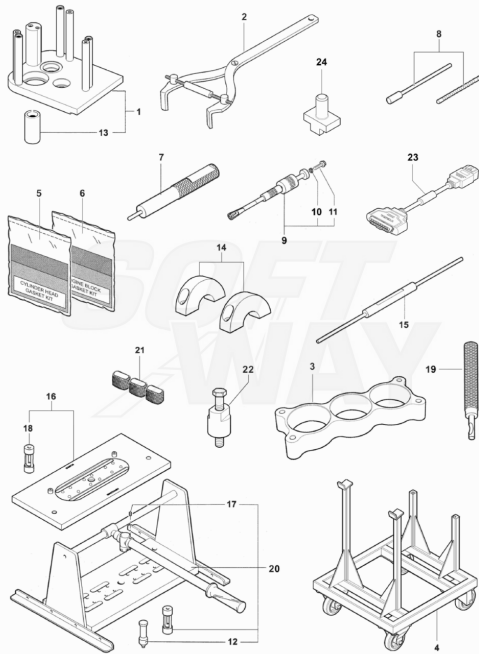

Pos	Part Number	Description	Additional Text	Quantity
1	SPMV8000B7177	Setting gauge gearbox		1,00
2	SPMV800079015	CLUTCH BLOCKING TOOL		1,00
3	SPMV8000B7207	PISTON ASSEMBLING PLATE		1,00
4	SPMV8000C2372	SUPP.FOR DISASSEMBLYASSEMBLY		1,00
5	SPMV8000B7295	HEAD GASKET KIT		1,00
6	SPMV8000B7296	WASHER KIT		1,00
7	SPMV800095581	VALVE SEAL ASSEMBLY		1,00
8	SPMV8000A2625	BROACH FOR VALVE GUIDE		1,00
9	SPMV800094798	GOMMIN DISASSEMBLY EQUIPMENT		1,00
10	SPMV62N115538	SPRING WASHER		1,00
11	SPMV8C0069056	TEF SCREW M8X1.25 CH12-L30		3,00
12	SPMV800095179	HALF-CONES		1,00
13	SPMV8A00B2859	PIPE		1,00
14	SPMV8000B7214	CAMSHAFT TOOL ASSEMBLING		2,00
15	SPMV800095429	CONTROL PAD		1,00
16	SPMV8000B7254	F3 PLATE		1,00
17	SPMV800051521	SCREW M4X6		2,00
18	SPMV8000B7255	CONE MOUNTING PART		1,00
19	SPMV8000B7299	TOOLS		1,00
20	SPMV800094796	VALVES ASSEMBLY		1,00
21	SPMV8000B7036	COVER CONNECTION		2,00
22	SPMV8000B9720	Puller rotor		1,00
23	SPMV8000C3198	OBD ADAPTER CABLE		1,00
24	SPMV8000C7824	Tool for exhaust valve		1,00