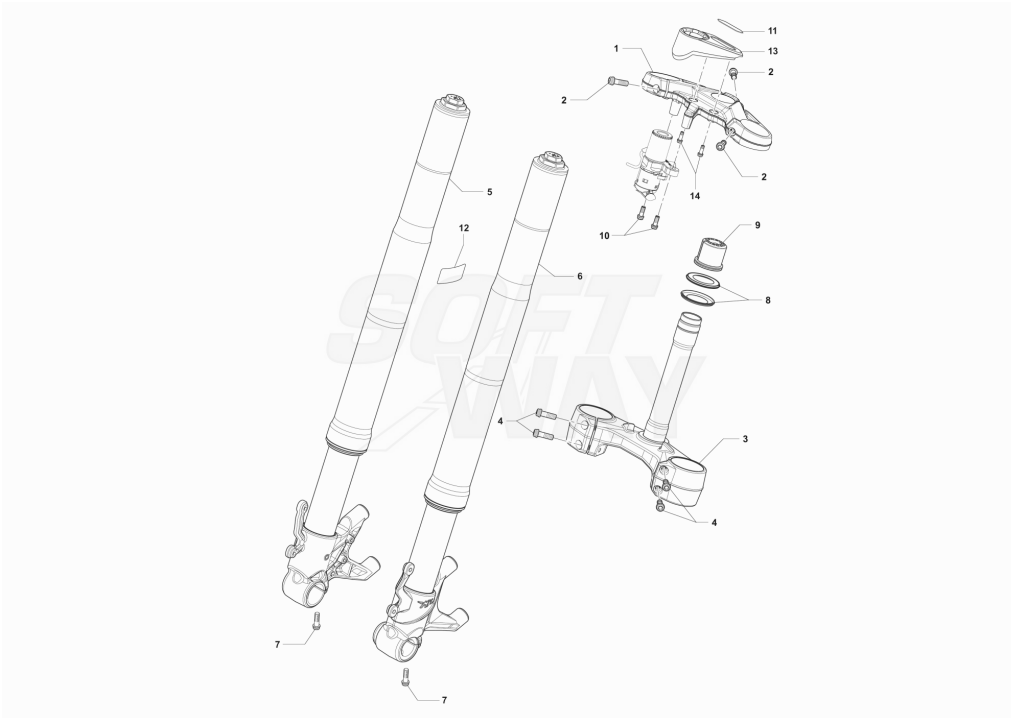

Pos	Part Number	Description	Additional Text	Quantity
1	SPMV8000B5703	STEERING HEAD	F3 675-F3 800	1,00
1	SPMV8000D0197	STEERING HEAD	800	1,00
1	SPMV8AA0D0197	TESTA DI STERZO	AGO	1,00
2	SPMV8C00B2690	SCREW, TCEIF M8x25 RP	MY12/16 JPN F3 675-F3 800	3,00
3	SPMV8000B5700	STEERING HEAD WITH PIN		1,00
4	SPMV8C00B2690	SCREW, TCEIF M8x25 RP	MY12/16 JPN F3 675-F3 800	4,00
5	SPMV8000C6996	RIGHT LEG COMPL.	EXCEPT AGO	1,00
5	SPMV8000D0196	RIGHT LEG COMPL.	AGO	1,00
6	SPMV8000C6997	LEG SX COMPL.	EXCEPT AGO	1,00
6	SPMV8000D0195	LEFT LEG COMPL.	AGO	1,00
7	SPMV8C00B2690	SCREW, TCEIF M8x25 RP	MY12/16 JPN F3 675-F3 800	2,00
8	SPMV800090897	DUST COVER, STEERING STEM		2,00
9	SPMV8B0090280	CLAMPING GEAR BEARING		1,00
10	SPMV8B00B2688	Screw TCEIF M6x1x16	EXCEPT F3 ORO	2,00
11	SPMV8000C9642	'DECAL "ALPINE" FOR HEAD OF'	ALPINE	1,00
11	SPMV8000D0406	SUPERFAST DECAL FOR COPRIN	AGO	1,00
11	SPMV8000D0406	SUPERFAST DECAL FOR COPRIN	AGO	1,00
11	SPMV8000D0649	'DECAL SUPERFAST "S" X COPRIN'	800 WHITE/GOLD 800 BLACK/BLACK MATT	1,00
12	SPMV8000B4536	STICKER, PROTECTION		1,00
13	SPMV8000D0405	IGNITION SWITCH COVER		1,00
14	SPMV8C00B2687	SCREW, M5x14	F4RR	2,00