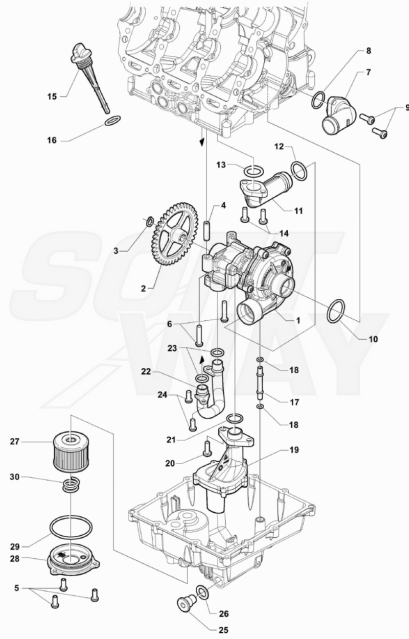

Pos	Part Number	Description	Additional Text	Quantity
1	SPMV8000B2644	PUMP GROUP		1,00
2	SPMV8000C4386	OIL PUMP GEAR	MY17/20 F3 675-800-RC	1,00
3	SPMV66N021202	RETAIN RING D12-D11	ROSSO-RR	1,00
4	SPMV8000B3232	PIN		1,00
5	SPMV60NDB2735	SCREW TBCE M6X1-L16	MY15/17 F3 675 RC-F3 800 RC	3,00
6	SPMV60NDB3397	SCREW TBCE M6X1-L45		2,00
7	SPMV8000B4099	INLET WATER PIPE		1,00
8	SPMV800023110	OR2100 T1		1,00
9	SPMV60NDB4719	SCREW TCBCE M6X1-L20		2,00
10	SPMV800035809	OR3137 T2		1,00
11	SPMV8000B4626	INLET WATER PIPE		1,00
12	SPMV800023120	OR3106 T2		1,00
13	SPMV8000B3233	OR4093 T3		1,00
14	SPMV60NDB2736	SCREW TBCE M6X1-L20	MY18/20 F3 675 RC-F3 800 RC	2,00
15	SPMV8000B4021	OIL CUP		1,00
16	SPMV800029074	OR128 T2		1,00
17	SPMV8000B3234	OUTLET WATER PIPE		1,00
18	SPMV8000B6928	ORM 5		2,00
19	SPMV8000B4691	OIL SUCTION PUMP		1,00
20	SPMV60NDB4719	SCREW TCBCE M6X1-L20		2,00
21	SPMV800041693	OR2087 T1		1,00
22	SPMV8000B4195	INLET OIL TUBE		1,00
23	SPMV800025593	OR119 T2		2,00
24	SPMV60NDB2735	SCREW TBCE M6X1-L16	MY15/17 F3 675 RC-F3 800 RC	2,00
25	SPMV800073011	OIL PLUG ASSEMBLY		1,00
26	SPMV62N015679	ALUMINIUM WASHER D24-D16		1,00