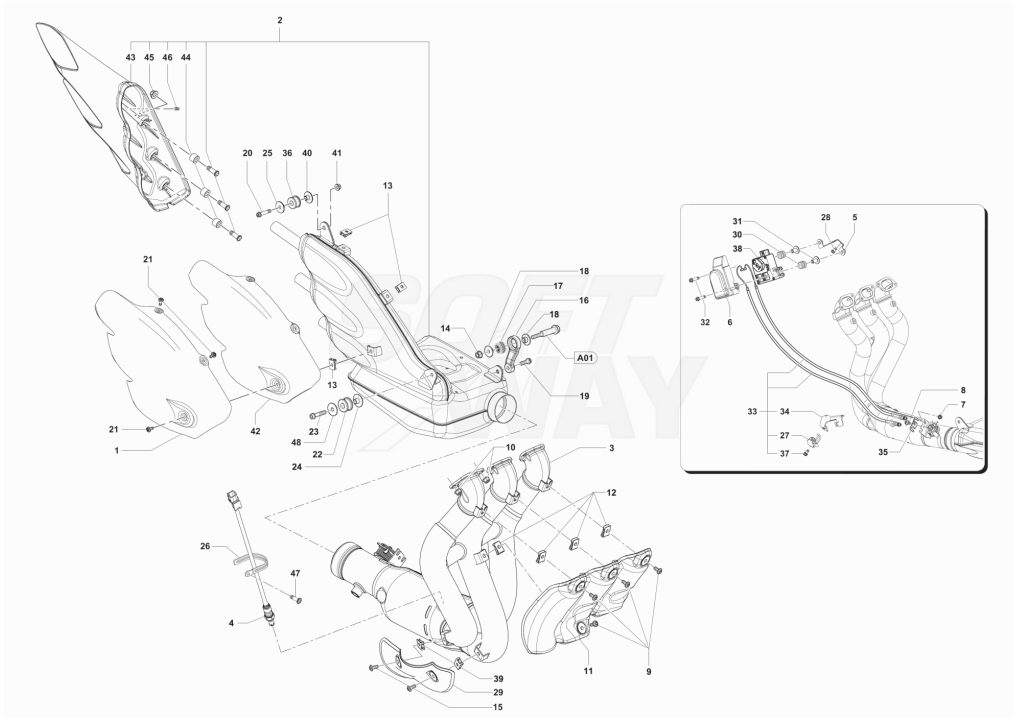

Pos	Part Number	Description	Additional Text	Quantity
1	SPMV8000C3604	SILENCER PROTECTION	MY17/19 F3 675-F3 800	1,00
2	SPMV8AA0C8790	SILENCER		1,00
3	SPMV8000C8451	EXHAUST MANIFOLD CATALIZ		1,00
4	SPMV8000C8432	"LAMBDA" NGK PROBE"		1,00
5	SPMV8000C7441	SUPP. ACTUATOR VALVE OF		1,00
6	SPMV8000B6014	EXHAUST VALVE ACTUATOR COVER		1,00
7	SPMV8000B2707	NUT, M5x0,8xE6 CH8 PARLOCK	990R-1090RR 002105> USA BRUTALE 920 USA	1,00
8	SPMV8B00B2680	SCREW, TEF M5x0,8x8 CH10	USA, CAN	1,00
9	SPMV8A00B5919	SCREW M5 L12	MY17 DRAGSTER RR/DRAGSTER RC	4,00
10	SPMV8000B2710	NUT, M6x1 CH10 E7 PARLOCK	EXCEPT ORO	6,00
11	SPMV8000C8884	HEAT PROTECTION FOR RADIATOR		1,00
12	SPMV8000B5811	NUT M5	MY12/13 F3 675-F3 ORO- F3 800	4,00
13	SPMV8000B5811	NUT M5	MY12/13 F3 675-F3 ORO- F3 800	3,00
14	SPMV8000B2710	NUT, M6x1 CH10 E7 PARLOCK	EXCEPT ORO	1,00
15	SPMV8A00B5919	SCREW M5 L12	MY17 DRAGSTER RR/DRAGSTER RC	2,00
16	SPMV8000B9886	SILENCER SUPPORT		1,00
17	SPMV800062651	VIBRATION REDUCER D22-D10-SP12		1,00
18	SPMV800090943	BUSH, SPACER		2,00
19	SPMV8C00B2688	SCREW, TCEIF M6x18 RT	ED.1, LUSSO, RC, SCS	1,00
20	SPMV8G00B2688	Screw TCEIF M6x30	EXCEPT ORO	1,00
21	SPMV8A00B5919	SCREW M5 L12	MY17 DRAGSTER RR/DRAGSTER RC	3,00
22	SPMV8000B3677	CUSION, MUFFLER		1,00
23	SPMV8G00B2688	Screw TCEIF M6x30	EXCEPT ORO	1,00