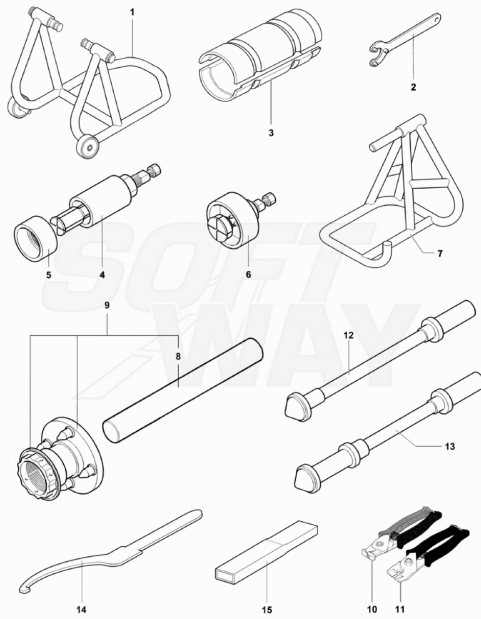

Pos	Part Number	Description	Additional Text	Quantity
1	SPMV800095830	FRONT STAND		2,00
2	SPMV800091645	Holding wrench		1,00
3	SPMV8000B6785	Tool dust cover and oil seal		1,00
4	SPMV800092860	FORK BEARING		1,00
5	SPMV800092861	BEARING EXTRACTOR		1,00
6	SPMV8000B4416	FRONT WHEEL BEARING		1,00
7	SPMV8000B9312	REAR STAND		1,00
8	SPMV8000A1953	PIN FOR CENTERING		1,00
9	SPMV800092865	Special tool rear wheel		1,00
10	SPMV800095850	Tool for pliers clic clamps		1,00
11	SPMV800098321	Tool for tilted pliers clic clamps		1,00
12	SPMV800092866	FORK PACK TOOL		1,00
13	SPMV8000B6920	TOOL FRONT WHEEL BEARING		1,00
14	SPMV800092854	Hook wrench		1,00
15	SPMV800092855	Hook wrench extension		1,00