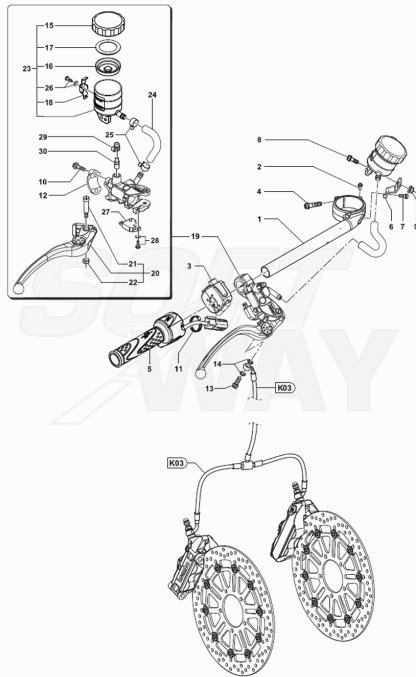

Pos	Part Number	Description	Additional Text	Quantity
1	SPMV8000C7364	RIGHT HANDLEBAR ASSY		1,00
2	SPMV80A0A5823	REFERENCE PIN		1,00
3	SPMV8A00C9848	RIGHT SWITCH	USA-CND-AUS EXCEPT ROSSO	1,00
4	SPMV8000B2689	Screw TCEIF M7x1x25		1,00
5	SPMV8E00B5444	Throttle twist grip	B4 RS-B4 RR, MY21/22 B4 NURBURGRING-RUSH	1,00
6	SPMV8000B5685	TANK SUPPORT PLATE		1,00
7	SPMV8B00B2687	SCREW, TCEIF M5x12	B4 RR-B4 NURBURGRING-RUSH	1,00
8	SPMV8D00B2681	SCREW, M6x1x16 CH8	MY12/16 F3 675-F3 800	1,00
9	SPMV8000B2710	NUT, M6x1 CH10 E7 PARLOCK	EXCEPT ORO	1,00
10	SPMV8F00B2688	Screw TCEIF M6x25 RP	800RR, DRAGSTER RR, DRAG.RR LH	2,00
11	SPMV800053724	BELT, RUBBER, SHORT	MY12/16 USA CND CN	1,00
12	SPMV800070866	U-BOLT		1,00
13	SPMV80A091692	SPECIAL SCREW, OIL BRAKE PIPE,	F4S, F4R, F4 FRECCIE TRICOLORI	1,00
14	SPMV800021480	WASHER, COPPER, D14xD10,2xE1	MY12/14 F3 675	2,00
15	SPMV8000A9266	COVER, BRAKE OIL TANK		1,00
16	SPMV8000A9267	DIAPHRAGM		1,00
17	SPMV8000A9268	RING, DIAPHRAGM		1,00
18	SPMV8000A9269	PLATE, STAY		1,00
19	SPMV8000B5684	FRONT BRAKE PUMP	MY15/16 F3 675 RC-F3 800 RC	1,00
20	SPMV8000B7009	Brake lever compl.	F3 675-F3 ORO-F3 800	1,00
21	SPMV8000B7010	PIN FOR LEVER		1,00
22	SPMV8000B7011	NUT FOR LEVER		1,00
23	SPMV800095535	BRAKE FLUID TANK		1,00
24	SPMV800089309	OIL HOSE		1,00
25	SPMV8000B7013	CLAMP, FRONT BREAK PIPE		2,00