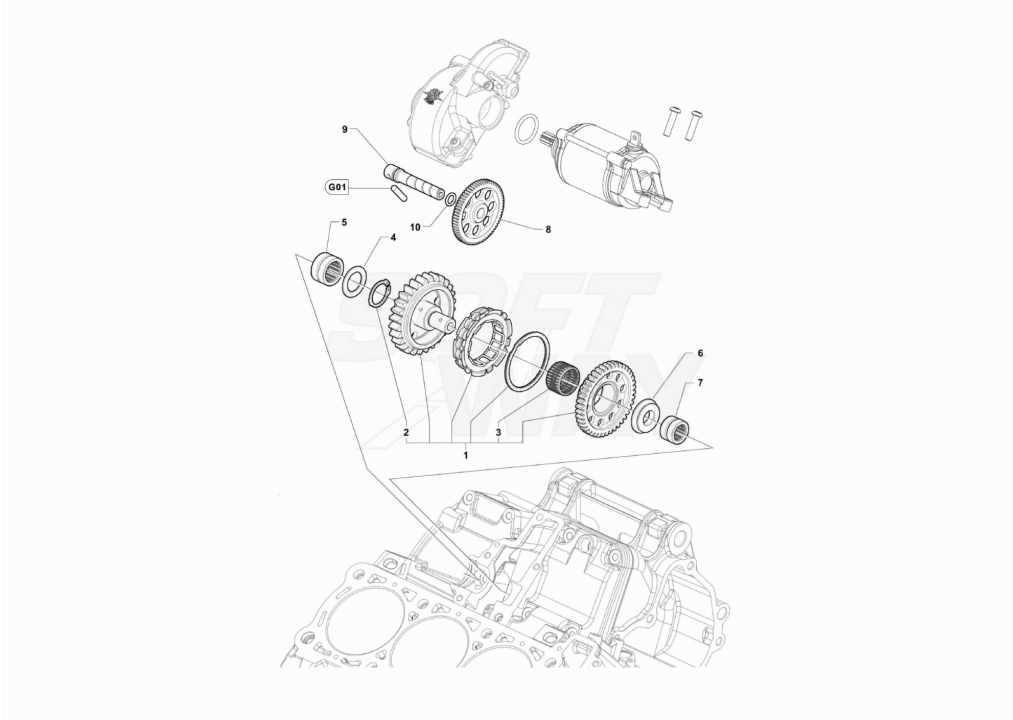

Pos	Part Number	Description	Additional Text	Quantity
1	SPMV8000C4242	COMPLETE SHAFT START ASSY		1,00
2	SPMV8000B7302	CIRCLIP		1,00
3	SPMV8A0065795	NEEDLE BEARING, D25xD29xSP17		1,00
4	SPMV8000B7288	SHIM		1,00
5	SPMV800039538	ROLL BEARING 20X28X16		1,00
6	SPMV8000B2794	SPACER WASHER		1,00
7	SPMV8000B2791	ROLL BEARING 15X23X16		1,00
8	SPMV8000B5000	STARTER REDUCTION GEAR		1,00
9	SPMV8000B5225	STARTING REDUCTION GEAR PIN		1,00
10	SPMV800023108	OR2037 T1		1,00