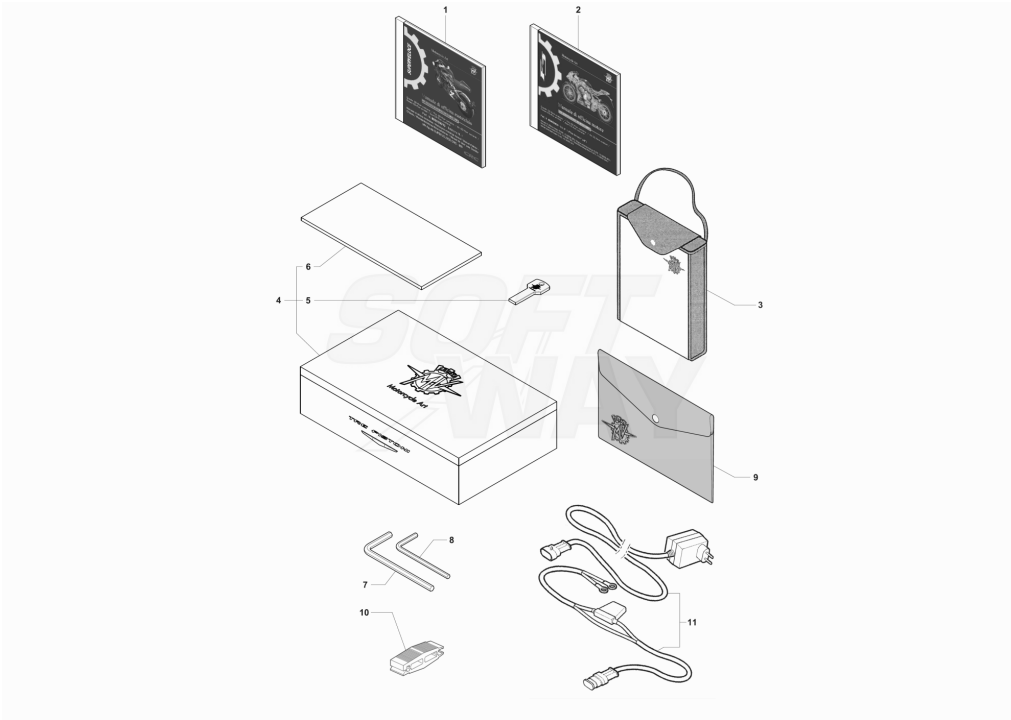

Pos	Part Number	Description	Additional Text	Quantity
2	SPMV8000B6035	MANUAL OFFICE CD MULTILANGUAGE		1,00
3	SPMV8000C9668	MOTORCYCLE COVER SUPERVELOCE 800	ALPINE	1,00
3	SPMV8000D0190	MOTORCYCLE COVER SUPERVELOCE 800	AGO	1,00
4	SPMV8000D0809	DOCUMENTAZ.PRODOTTO SV	EXCEPT AGO	1,00
4	SPMV8000D0810	DOCUMENTAZ.PRODOTTO SVUSACN	USA-CND EXCEPT AGO	1,00
4	SPMV8000D0811	DOCUMENTAZ.PRODOTTO SV NEEDLE	AGO	1,00
4	SPMV8000D0812	DOCUMENTAZ.PRODOTTO SV AGOUS	USA-CND AGO	1,00
5	SPMV8000C5468	HI-SPEED USB 2.0 KEY 4GB	MY18/20 800-LUSSO-RC, SCS	1,00
6	SPMV8000C4965	MV WARRANTY BOOKLET	MY17/20 F3 675-800-RC	1,00
7	SPMV800039383	HEXAGON WRENCH KEY 4MM		1,00
8	SPMV800092856	TOOL		1,00
9	SPMV8000C8011	COMPLETE DOCUMENT HOLDER	MY20 F3 675-F3 800-F3 800 RC	1,00
10	SPMV800099275	TOOL FUSE		1,00
11	SPMV8000B7923	BATTERY CHARGER KIT	MY15 RC	1,00
11	SPMV8A00B7923	CHARGER KIT	USA CND	1,00
11	SPMV8B00B7923	KIT BATTERY CHARGER JPN	JPN	1,00