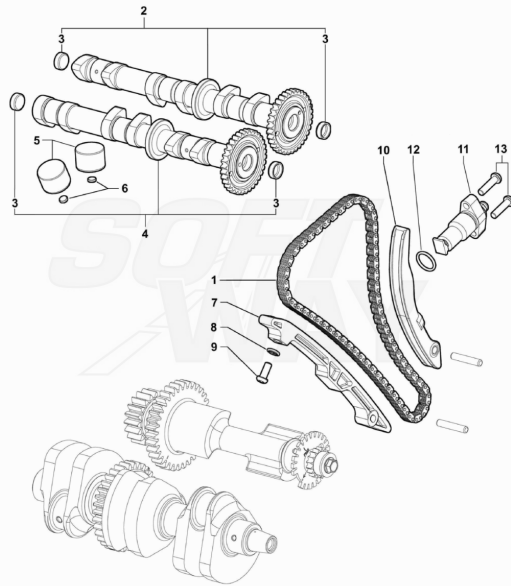

Pos	Part Number	Description	Additional Text	Quantity
1	SPMV8000B2629	Timing chain		1,00
2	SPMV8H00B2630	CAMSHAFT INTAKE COMPL	MY18/20 F3 800 RC	1,00
3	SPMV8C0057196	STABLE PLUG D16-SP6-10		4,00
4	SPMV8F00B2631	Exhaust camshaft complete	MY17/20 F3 800 RC	1,00
5	SPMV8000C8680	TUMBLER D28 DLC		12,00
6	SPMV800084182	CLEARANCE ADJUSTING	1.60 MM	12,00
6	SPMV8A0084182	CLEARANCE ADJUSTING	1.65 MM	12,00
6	SPMV8B0084182	CLEARANCE ADJUSTING	1.70 MM	12,00
6	SPMV8C0084182	CLEARANCE ADJUSTING	1.75 MM	12,00
6	SPMV8D0084182	CLEARANCE ADJUSTING	1.80 MM	12,00
6	SPMV8E0084182	CLEARANCE ADJUSTING	1.85 MM	12,00
6	SPMV8F0084182	CLEARANCE ADJUSTING	1.90 MM	12,00
6	SPMV8G0084182	CLEARANCE ADJUSTING	1.95 MM	12,00
6	SPMV8H0084182	CLEARANCE ADJUSTING	2.00 MM	12,00
6	SPMV8J0084182	GAP SPACER	2.05 MM	12,00
6	SPMV8K0084182	CLEARANCE ADJUSTING	2.10 MM	12,00
6	SPMV8L0084182	CLEARANCE ADJUSTING	2.15 MM	12,00
6	SPMV8M0084182	CLEARANCE ADJUSTING	2.20 MM	12,00
6	SPMV8N0084182	CLEARANCE ADJUSTING	2.25 MM	12,00
6	SPMV8P0084182	CLEARANCE ADJUSTING	2.30 MM	12,00
6	SPMV8R0084182	CLEARANCE ADJUSTING	2.35 MM	12,00
6	SPMV8S0084182	CLEARANCE ADJUSTING	2.40 MM	12,00
6	SPMV8T0084182	CLEARANCE ADJUSTING	2.45 MM	12,00
6	SPMV8U0084182	CLEARANCE ADJUSTING	2.50 MM	12,00
6	SPMV8V0084182	CLEARANCE ADJUSTING	2.55 MM	12,00
6	SPMV8W0084182	CLEARANCE ADJUSTING	2.60 MM	12,00
7	SPMV8000B7019	FIXED TIMING SYSTEM SLIDER		1,00
8	SPMV60NDB2736	SCREW TBCE M6X1-L20	MY18/20 F3 675 RC-F3 800 RC	1,00