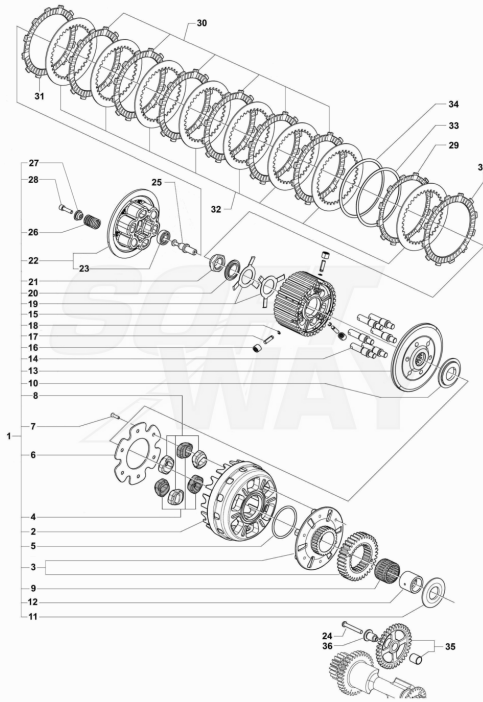

Pos	Part Number	Description	Additional Text	Quantity
1	SPMV8000C8676	Primary and clutch gear	ROSSO-RR	1,00
2	SPMV8000B9716	CLUTCH BELL	MY14/20 F3 675	1,00
3	SPMV8000C4381	FLANGE GEAR	MY17 DRAGSTER RR/DRAGSTER RC	1,00
4	SPMV8A00B6484	FLEXIBLE COUPLING	MY14/20 F3 675	3,00
5	SPMV8000B3996	OR164 T3,53-D60,33	MY14/20 F3 675	1,00
6	SPMV8000B1727	SPROCKET RETAINING DISC	MY14/20 F3 675	1,00
7	SPMV60NDB4391	Screw TSCE M6x1-L182	F3 800-AGO-RC	6,00
8	SPMV8000B6484	RUBBER GASKET	MY14/20 F3 675	3,00
9	SPMV8000B3997	ROLL BEARING K35X42X30	MY14/20 F3 675	1,00
10	SPMV8000B8198	DRIVING GEAR WASHER	MY14/20 F3 675	1,00
11	SPMV8000B3018	WASHER FOR DRIVER GEAR SP3	MY14/20 F3 675	1,00
12	SPMV8000B3989	DRIVER GEAR SPACER	MY14/20 F3 675	1,00
13	SPMV8000B1014	DRIVE FLANGE	MY14/20 F3 675	1,00
14	SPMV8000B8243	SPRING COLUMN	F3 800-AGO-RC	6,00
15	SPMV8000C8677	DISC HOLDER HUB	ROSSO-RR	1,00
16	SPMV8000B0066	PIN BEARING 12X10X6 NK6	MY14/20 F3 675	3,00
17	SPMV8000B0067	BEARING PIN D6-L20	MY14/20 F3 675	3,00
18	SPMV66N021306	RETAIN RING D3.2	MY14/20 F3 675	3,00
19	SPMV8000B0071	SPRING JUDDER	MY14/20 F3 675	2,00
20	SPMV8000B0072	SPRING SUPPORT	MY14/20 F3 675	1,00
21	SPMV8000B8199	NUT M22X1	MY14/20 F3 675	1,00
22	SPMV8000C8678	Push plate	ROSSO-RR	1,00
23	SPMV8000A2565	RADIAL BEARING 12X28X7	MY14/20 F3 675	1,00
24	SPMV60NEC6704	TCBCE SCREW	MY14/15 EXCEPT F3 ORO	1,00
25	SPMV8000B8125	CLUTCH CONTROL PIN	800, DRAGSTER	1,00
26	SPMV8000A0730	CLUTCH SPRING	MY14/20 F3 675	6,00
27	SPMV8000B4721	SPRING DRIVER WASHER	MY14/20 F3 675	6,00
28	SPMV60ND02509	Screw M6x1-CH5-L20	F3 800-AGO-RC	6,00