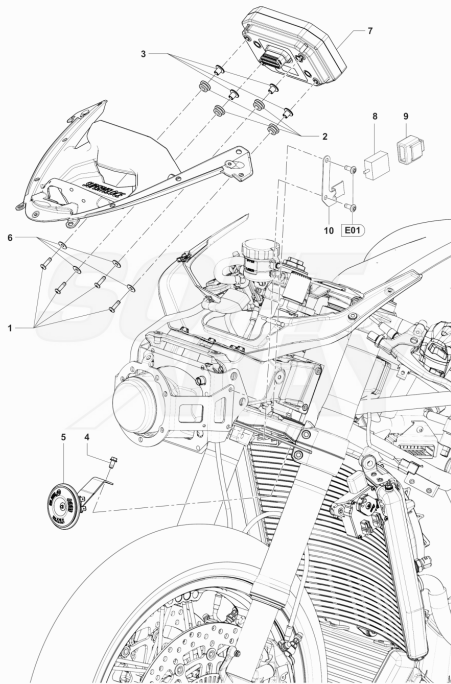

Pos	Part Number	Description	Additional Text	Quantity
1	SPMV8C00B4221	TBEI SCREW M5X0.8 CH3 L18	B4 RS-B4 RR-B4 NURBURGRING	4,00
2	SPMV800090239	CUSHION, RUBBER, 2	B4 RS-B4 RR-B4 NURBURGRING	4,00
3	SPMV8A00C6230	SPACER D16-D8-D5.2-SP10.5		4,00
4	SPMV8B00B2681	Screw M6x1-CH8-L12	F4S, F4 FRECCE TRICOLORI	1,00
5	SPMV8000C7804	HORN COMPL.		1,00
6	SPMV62ND15548	WASHER, D15x5,2xE1	EXCEPT USA-CND	4,00
7	SPMV8000C8799	COMPLETE DASHBOARD		1,00
8	SPMV8000C8438	RESERVE PROBE INTERFACE		1,00
9	SPMV8000C1321	SUPP. ELASTIC BAND FOR CONTROL UNIT		1,00
10	SPMV8000C9775	PLATE FOR SOND INTERFACE		1,00