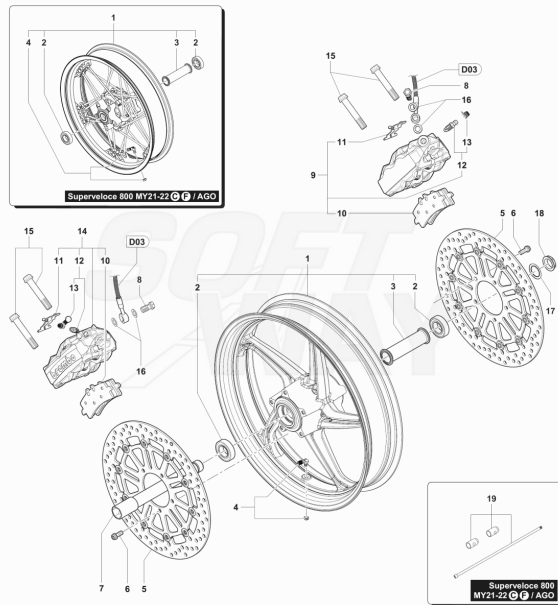

Pos	Part Number	Description	Additional Text	Quantity
1	SPMV8000B9736	FRONT WHEEL RIM 17X3.50"	MY20 F3 800	1,00
1	SPMV8000B9736	FRONT WHEEL RIM 17X3.50"	MY20 F3 800	1,00
1	SPMV8000C9767	'FRONT WHEEL RIM.SPOKES 17 "X"	800 WHITE/GOLD 800 BLACK/BLACK MATT	1,00
1	SPMV8000D0159	'FRONT WHEEL RIM.SPOKES 17 "X"	AGO	1,00
1	SPMV80B0B9736	FRONT WHEEL RIM 17 "X3.50"	800 RED/SILVER FRAME GOLD 800 YELLOW/GRAPHIT FRAME GOLD	1,00
2	SPMV8A0026846	RADIAL BEARING		2,00
3	SPMV8000B3200	SPACER	F4S, F4R	1,00
3	SPMV8000B3200	SPACER	F4S, F4R	1,00
3	SPMV8000C0592	FRONT WHEEL INNER SPACER	DRAGSTER RR, DRAGSTER RR LH	1,00
3	SPMV8A00C0592	FRONT WHEEL INNER SPACER	AGO	1,00
4	SPMV8000B3195	VALVE, WHEEL	675,800,800RR,DRAG., DRAG. RC	1,00
4	SPMV8000B3195	VALVE, WHEEL	675,800,800RR,DRAG., DRAG. RC	1,00
4	SPMV8000C0589	INFLATION VALVE	DRAGSTER RR RED/WHITE DRAGSTER RR LH	1,00
4	SPMV80A0C0589	INFLATION VALVE	DRAGSTER RR RED/BLACK DRAGSTER RR YELLOW/BLACK	1,00
5	SPMV8000B3353	BRAKE DISK, FRON SIDE, D320xE5	F3 AGO	2,00
5	SPMV8000B4450	FRONT DISC D320 SP4,5	F3 675-800-RC	2,00
6	SPMV8A00B2690	SCREW, TCEIF M8x20 RT	EXCEPT PIRELLI-LH44	10,00
7	SPMV8000B5931	FRONT WHEEL PIN	EXCEPT AGO	1,00
7	SPMV8000B6103	FRONT WHEEL PIN	AGO	1,00
8	SPMV8000B1948	SPECIAL SCREW, BRAKE FLUID PIP	1000 VIN 008065> & 1078	2,00
9	SPMV8000B1541	CALIPER, WITH PADS, FRONT LEFT	MY15/20 F3 675	1,00
10	SPMV8000B1663	FRONT BRAKE PADS	1000 VIN 008065> & 1078	2,00