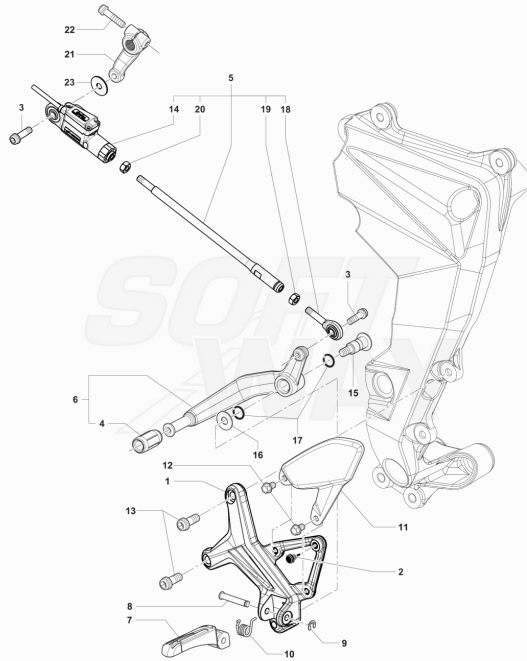

Pos	Part Number	Description	Additional Text	Quantity
1	SPMV8A00B7474	FRONT LEFT FOOTBOARD SUPPORT		1,00
2	SPMV800095828	CUSION		1,00
3	SPMV8000D0570	Screw TCEIF M6x1-L20		2,00
4	SPMV800089298	RUBBER COVER		1,00
5	SPMV8A00C8779	Complete rod for electronic gearbox		1,00
6	SPMV8000B5897	GEAR LEVER F3	MY12/19 F3 675-F3 800-F3 AGO	1,00
7	SPMV8000B6481	FRONT L.H.FOOT REST F3	MY12/19 F3 675-F3 800	1,00
8	SPMV8A00B2769	PIN, DRIVER FOOTREST SUPPORT	F4S, F4R	1,00
9	SPMV800090429	LOCK RING, FOOTREST		1,00
10	SPMV80A090418	SPRING, DRIVER FOOTREST SUPPOR		1,00
11	SPMV8000B5656	PROTECTION FOR UPPER LEFT PEDA	MY12/19 F3 675-F3 800	1,00
12	SPMV8A00B2681	SCREW, M6x1	990R-1090RR <000640	2,00
13	SPMV8B00B2690	Screw TCEIF M8x22 RP	EXCEPT F3 ORO	2,00
14	SPMV8000C8746	DOMINO QUICK SHIFT SENSOR		1,00
15	SPMV8A00C9331	PIN M8-CH6-L22, 2		1,00
16	SPMV8000B2723	WASHER, D8,2xD20xE1		1,00
17	SPMV800001199	RING, RUBBER, D11,11x1,78		2,00
18	SPMV8A00C7192	LEFT BALL JOINT	VIN 000791> F3 675-800-RC	1,00
19	SPMV8000B6751	NUT M6X1 SIN-CH10-SP5		1,00
20	SPMV61ND15033	NUT M6X1-CH10-SP5		1,00
21	SPMV80A0B5692	GEAR SHIFT LEVER	MY17/20 F3 675 RC-F3 800 RC	1,00
22	SPMV8F00B2688	Screw TCEIF M6x25 RP	800RR, DRAGSTER RR, DRAG.RR LH	1,00
23	SPMV8000C2189	D6.2-D20-SP1 WASHER		1,00