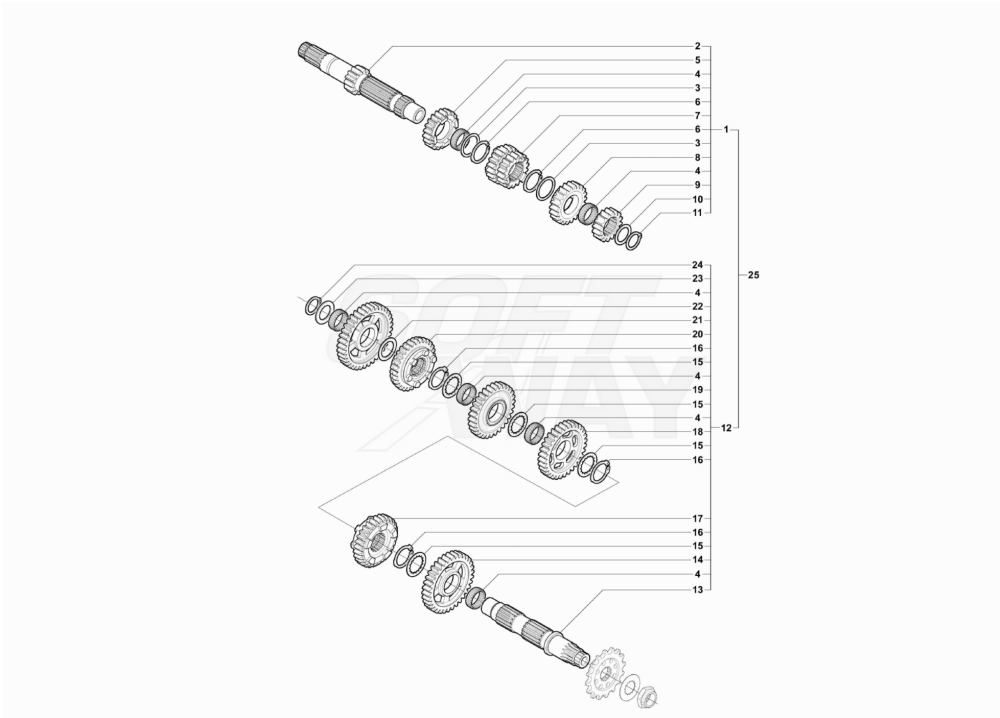

Pos	Part Number	Description	Additional Text	Quantity
2	SPMV8000B4136	PRIMARY GEAR Z=13	675	1,00
3	SPMV8000A0973	WASHER	ENGINE 6540-6742 & 7236>	2,00
4	SPMV8000A0370	BUSH	ENGINE 6540-6742 & 7236>	6,00
5	SPMV8000C3166	ENGINE 5VEL.ON THE PRIM. Z 21	MY17/20 F3 675-800-RC	1,00
6	SPMV8000A0975	SNAP RING	ENGINE 6540-6742 & 7236>	2,00
7	SPMV8000C3167	SLIDING 3RD-4TH GEAR ON PRIMARY	MY17/20 F3 675-800-RC	1,00
8	SPMV8000C3168	6 GEAR	MY17/20 F3 675-800-RC	1,00
9	SPMV8000B1023	DRIVEN GEAR 2 Z-16		1,00
10	SPMV8D0081569	WASHER	1.0 MM	1,00
11	SPMV8000B7876	ELASTIC LOWERED RING 24		1,00
13	SPMV8000B1030	COUNTER SHAFT		1,00
14	SPMV8000C7090	GEAR 2ND VEL. ON	VIN>09321, 09290	1,00
15	SPMV8000A4196	WASHER	BRUTALE S,09192>,<10409,10968>	4,00
16	SPMV8000A0990	SNAP RING	ENGINE 6540-6742 & 7236>	3,00
17	SPMV8000C7091	GEAR 6TH VEL. SUL	VIN>09321, 09290	1,00
18	SPMV8000C3170	INGR. 3 VEL. ON SEC.	MY17/20 F3 675-800-RC	1,00
19	SPMV8000C3171	INGR. 4TH ON SECONDARY	MY17/20 F3 675-800-RC	1,00
20	SPMV8000C7092	GEAR 5TH VEL. ON	VIN>09321, 09290	1,00
21	SPMV8000A0987	WASHER	ENGINE 6540-6742 & 7236>	1,00
22	SPMV8000C7093	INGR. 1 ON SEC.	VIN 09324>	1,00
23	SPMV8000A4780	WASHER	BRUTALE S,09192>,<10409,10968>	1,00
24	SPMV66N021210	CIRCLIP		1,00
25	SPMV8000C7094	PRIMARY AND SECONDARY SHAFT	VIN 09324>	1,00