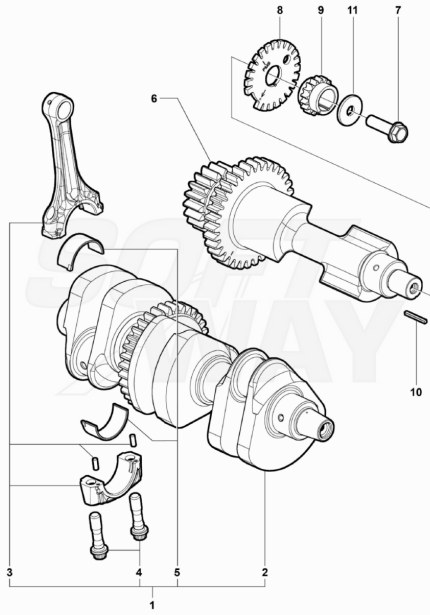

Pos	Part Number	Description	Additional Text	Quantity
1	SPMV8000C9316	Crankshaft compl. of connecting rods	#N/A	1,00
2	SPMV8000B1364	NAKED CRANKSHAFT	F3 800-F3 AGO-F3 800 RC	1,00
3	SPMV8000B1994X	COMPLETE CONNECTING ROD 800 WEIGHT X	F3 800-F3 AGO-F3 800 RC	3,00
3	SPMV8000B1994Y	COMPLETE CONNECTING ROD 800 WEIGHT Y	F3 800-F3 AGO-F3 800 RC	3,00
3	SPMV8000B1994Z	COMPLETE CONNECTING ROD 800 WEIGHT Z	F3 800-F3 AGO-F3 800 RC	3,00
4	SPMV8000B4100	SCREW		6,00
5	SPMV8000C5592	CONNECTING ROD HALF-BEARING		6,00
5	SPMV8A00C5592	CONNECTING ROD HALF-BEARING BLUE		6,00
6	SPMV8000C4374	COMPLETE COUNTERSHAFT	MY17/20 F3 800 RC	1,00
7	SPMV8A00B2683	Screw M8x1,25-L30	EXCEPT MY 15 RC	1,00
8	SPMV8000B1933	PHONIC WEEL		1,00
9	SPMV8000B2627	TIMING SYSTEM GEAR		1,00
10	SPMV8000B2643	SLIDE A UNI 6604-69 2X2X22		1,00
11	SPMV8000B6497	WASHER D24-D8.5 SP.4		1,00