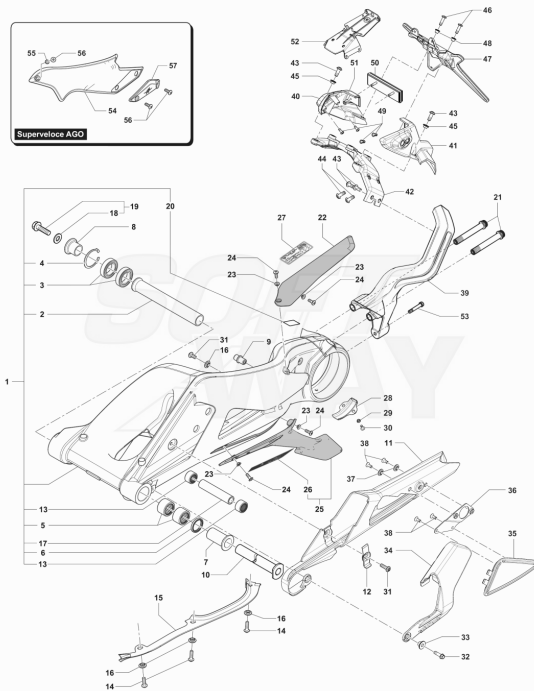

Pos	Part Number	Description	Additional Text	Quantity
1	SPMV8D00B5783	REAR SWINGARM. WITH BEARINGS	MY19/20 F3 675-F3 800	1,00
1	SPMV8DB0B5783	REAR SWINGARM. FINISHED WITH CU	ALPINE	1,00
1	SPMV8EB0B5783	REAR SWING ARM.FINISHED WITH CUS	AGO	1,00
2	SPMV800084872	SPACER, SWINGARM BEARING		1,00
3	SPMV800084938	BALL BEARING, SWINGARM, RIGH S		2,00
4	SPMV800084939	CIRCLIP, J42x1,75 V		1,00
5	SPMV800084936	NEEDLE BEARING, SWINGARM, LEFT		2,00
6	SPMV800084937	RETAINER, SWINGARM, FRONT SIDE		1,00
7	SPMV800084859	BUSH, SWINGARM, LEFT SIDE		1,00
8	SPMV800084873	FORK RH BUSH		1,00
9	SPMV8000B2762	BRACKET, REAR BRAKE, SCREW		1,00
10	SPMV800091655	AXLE, SWINGARM	750S, 750S 1+1	1,00
11	SPMV8A00B5785	CHAIN SLIDING BLOCK	MY17/20 F3 675-F3 800	1,00
12	SPMV8000B5786	CHAIN SLIDING BLOCK CLIP		1,00
13	SPMV8000B5875	NEEDLE BEARING HK1814L3AS		2,00
14	SPMV8D00B2672	SCREW	RR-RUSH	3,00
15	SPMV8000B8471	LOWER REAR TAIL	DRAGSTER, DRAGSTER RR/RR LH/RC	1,00
16	SPMV800090391	SPACER, D15,5xD8xD6,2xE3,8		4,00
17	SPMV8A00B5824	PIN D18-D12-L87		1,00
18	SPMV8000C0852	WASHER		1,00
19	SPMV8000C0928	SCREW AND ROSETTE KIT FOR PIN		1,00
20	SPMV8000B5874	DECAL		1,00
21	SPMV8A00B2752	SCREW SWINGARM	DRAGSTER, DRAGSTER RR/RR LH/RC	2,00
22	SPMV8000B5449	UPPER CHAIN COVER	EXCEPT F3 ORO	1,00
22	SPMV80B0C1104	SUP. CHAIN COVER FINISHED	DRAGSTER RR LH, DRAGSTER RC	1,00
23	SPMV8000B2798	WASHER, ESPAÇADORA	MY18/20 F3 675 RC-F3 800 RC	4,00