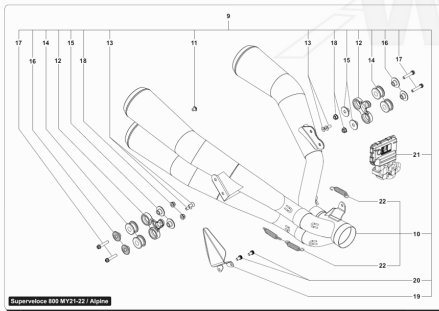

Pos	Part Number	Description	Additional Text	Quantity
1	SPMV8000C9665	SPECIAL CAP WITH "AL" STRAPS	ALPINE	1,00
1	SPMV8000D0175	SPECIAL CAP WITH STRAPS	AGO	1,00
2	SPMV8000C9666	RING NUT FOR SPECIAL CAP	ALPINE	1,00
2	SPMV8000D0176	RING NUT X SPECIAL CAP COMPL.	AGO	1,00
3	SPMV8000C7342	FULL SPECIAL CAP	ALPINE	1,00
3	SPMV8A00C7342	SPECIAL CAP COMPLETE	AGO	1,00
4	SPMV8000C8142	RUBBER HOLDER FOR FERRULE		1,00
5	SPMV8000C9353	'RUBBER HOSE D332"-D316"-'		1,00
6	SPMV8000C8129	GASKET FOR CAP		1,00
7	SPMV8000C8253	SPACER D9 D5.2 SP17.6		3,00
8	SPMV8C00B2687	SCREW, M5x14	F4RR	2,00
8	SPMV8J00B2688	SCREW TCEIF M6X40	F3 ORO	2,00
9	SPMV98000C9785	RACING EXHAUST KIT SV 800 E5	EXCEPT AGO	1,00
9	SPMV8000D0184	SUPERFAST RACING EXHAUST KIT	AGO	1,00
10	SPMV8000C7345	RACING EXHAUST SUPERVELOCE 800	EXCEPT AGO	1,00
10	SPMV8000D0185	EXHAUST RACING SUPERVELOCE 800	AGO	1,00
11	SPMV8000B2672	SCREW M6	F4R, F4RR	1,00
12	SPMV8000C8717	RACING EXHAUST CONNECTION		2,00
13	SPMV8B00B2695	SCREW, M6x1 CH4		4,00
14	SPMV800089302	CUSHION, D30 D22 D12 L3	B4 NURBURGRING-RUSH	4,00
15	SPMV8000A1952	INNER SPACER	TAMBURINI	4,00
16	SPMV800089299	EX SPACER	BRUTALE S	4,00
17	SPMV8G00B2688	Screw TCEIF M6x30	EXCEPT ORO	4,00
18	SPMV8000B2710	NUT, M6x1 CH10 E7 PARLOCK	EXCEPT ORO	6,00
19	SPMV80A0C4850	PROTECTION FOR SUPP. RIGHT PEDESTAL		1,00
20	SPMV8000B2688	Screw TCEIF M6x10	675-800 MY17 AMERICA	2,00
21	SPMV8K00C8882	Injection ignition control unit eldor ra		1,00
21	SPMV8Y00C8882	INJECTION IGNITION CONTROL UNIT	AGO	1,00