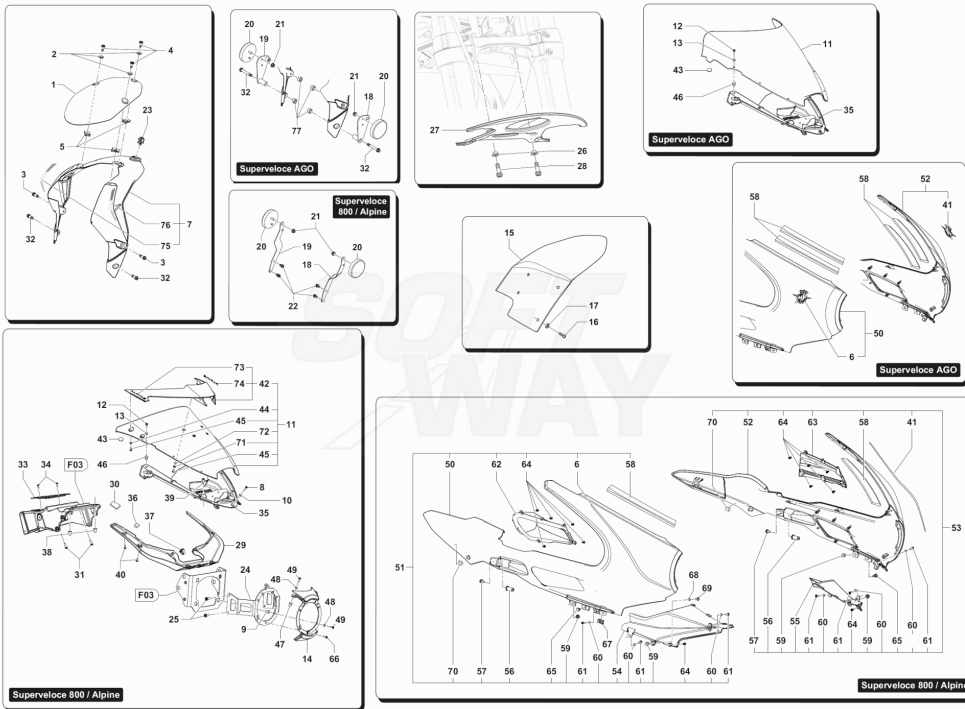

Pos	Part Number	Description	Additional Text	Quantity
1	SPMV80A0C8146	FRONT MUDGUARD	800 RED/SILVER FRAME GOLD 800 RED/SILVER FRAME BLACK	1,00
1	SPMV80B0C8146	FRONT MUDGUARD	800 BLACK/BLACK MATT	1,00
1	SPMV80C0C8146	FINISHED FRONT FENDER	ALPINE	1,00
1	SPMV80E0C8146	FRONT FENDER FINI	800 WHITE/GOLD	1,00
1	SPMV80F0C8146	FINISHED FRONT FENDER	800 YELLOW/GRAPHIT FRAME GOLD 800 YELLOW/GRAPHIT FRAME BLACK	1,00
1	SPMV80G0C8146	FRONT FENDER FINISHED	AGO	1,00
2	SPMV80C045495	BUSHING D14-D8-D6.25-SP4		3,00
3	SPMV8B00B2688	Screw TCEIF M6x1x16	EXCEPT F3 ORO	2,00
3	SPMV8E00B2688	Screw TCEIF M6x22 RP	F3 ORO	2,00
4	SPMV8D00B5919	M5 SCREW FOR BODYWORK L14		3,00
5	SPMV8000B5811	NUT M5	MY12/13 F3 675-F3 ORO- F3 800	3,00
6	SPMV8000C3053	"MV" DECAL FOR DOME"	MY18/20 F3 675 RC-F3 800 RC	1,00
6	SPMV8000C9656	"DECAL "FRIEZE" FOR RIGHT SIDE"	ALPINE	1,00
7	SPMV8000C9644	SPOILER FOR FRONT FENDER. COM	ALPINE	1,00
7	SPMV8A00C2084	SPOILER FOR FRONT FENDER	800	1,00
7	SPMV8AB0C2862	SPOILER FOR FRONT FENDER	AGO	1,00
8	SPMV8A0090901	SCREW, M4x13,7	750S, 750S 1+1	1,00
9	SPMV800091022	BUSH, SCREW, M4x0,7	F4S, F4R, F4RR	8,00
10	SPMV800092882	WASHER, PLASTIC, FAIRING, M		1,00
11	SPMV80A0D0205	FINISHED WINDSHIELD WINDOW		1,00
11	SPMV8BB0C7386	WINDSHIELD SLIDE COMPL. OF	800 BLACK/BLACK MATT	1,00
11	SPMV8BA0C7386	WINDSHIELD WINDOW COMPL. OF	800 RED/SILVER FRAME GOLD 800 RED/SILVER FRAME BLACK	1,00
12	SPMV8A0090901	SCREW, M4x13,7	750S, 750S 1+1	6,00