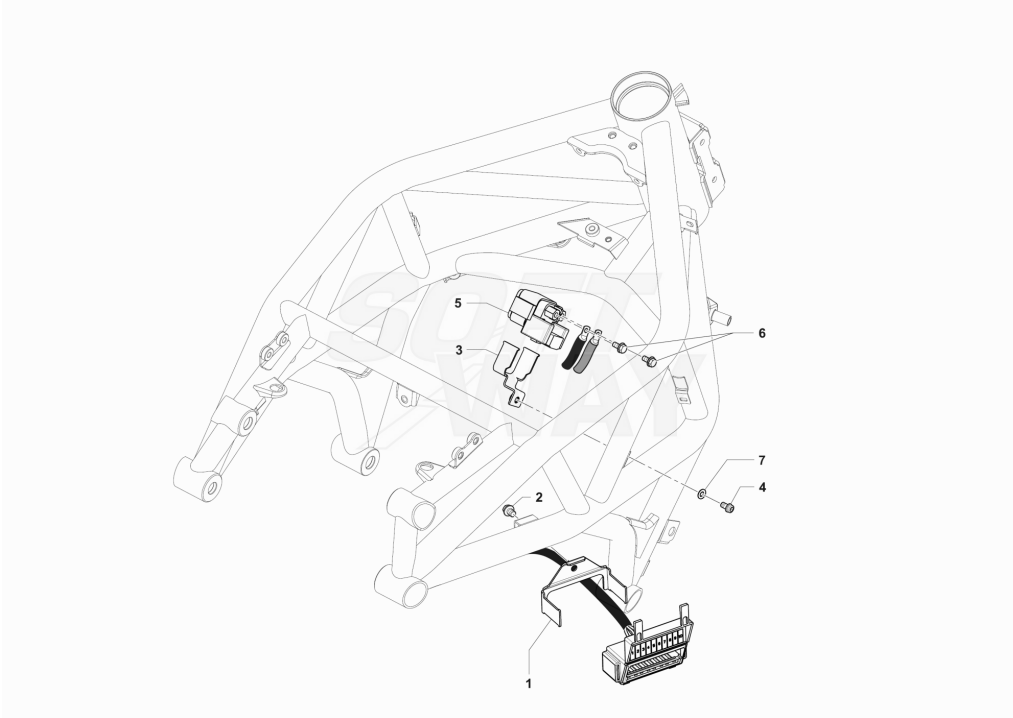

Pos	Part Number	Description	Additional Text	Quantity
1	SPMV8000B8821	BRACKET FUSE	F3 AGO-F3 675 RC-F3 800 RC	1,00
2	SPMV8A00B2677	Screw M6x1-L10		1,00
3	SPMV8000B5915	PLATE	675, 800, 800RR	1,00
4	SPMV8C00B5919	SCREW M5	F3 ORO-F3 AGO	1,00
5	SPMV800091115	SWITCH, STARTER		1,00
6	SPMV8000B2681	Screw TEF M6x0,8x8 CH8 RT	990R-1090RR 000641> BRUTALE 920	2,00
7	SPMV8000B5958	WASHER D10,5 D5 SP0,5 IN NYLON	B4 RS-B4 RR-B4 NURBURGRING	1,00