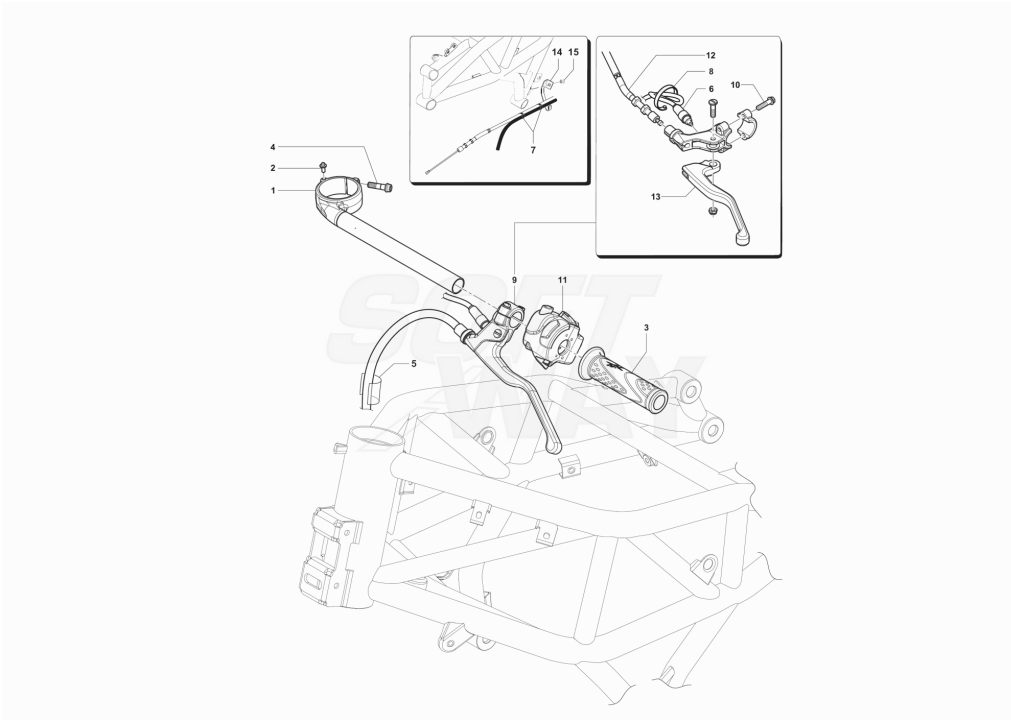

Pos	Part Number	Description	Additional Text	Quantity
1	SPMV8000C7365	LEFT HANDLEBR ASSY		1,00
2	SPMV80A0A5823	REFERENCE PIN		1,00
3	SPMV8000B5683	LEFT HANDLEBAR GRIP	800	1,00
4	SPMV8000B2689	Screw TCEIF M7x1x25		1,00
5	SPMV8000B4536	STICKER, PROTECTION		1,00
6	SPMV8000B6214	CLUTCH SWITCH		1,00
7	SPMV800053724	BELT, RUBBER, SHORT	MY12/16 USA CND CN	2,00
8	SPMV800053724	BELT, RUBBER, SHORT	MY12/16 USA CND CN	1,00
9	SPMV8000B8974	Clutch lever compl.	MY20 F3 800 RC	1,00
10	SPMV8F00B2688	Screw TCEIF M6x25 RP	800RR, DRAGSTER RR, DRAG.RR LH	2,00
11	SPMV8A00B9497	LEFT SWITCH		1,00
12	SPMV8000D1068	TRANSMISSION CLUTCH CONTROL		1,00
13	SPMV8000B8968	CLUTCH LEVEL	MY20 F3 800 RC	1,00
14	SPMV8000C8421	CLUTCH CABLE GUIDE		1,00
15	SPMV8000B2672	SCREW M6	F4R, F4RR	1,00