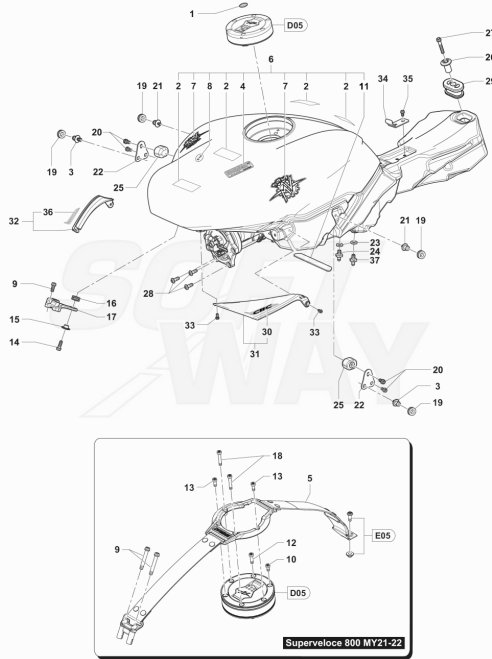

Pos	Part Number	Description	Additional Text	Quantity
1	SPMV800092664	DECAL		1,00
2	SPMV8000C8853	ADHESIVE PROTECTION FOR		4,00
3	SPMV8000C7433	PEG FOR FIXING FRONT		2,00
4	SPMV8000A9698	PLATE AVVERTENZA DOCUMENT		1,00
5	SPMV8000C8669	RING NUT FOR CAP COMPLETE		1,00
6	SPMV8000D0145	COMPLETE FUEL TANK	800 YELLOW/GRAPHIT FRAME GOLD 800 YELLOW/GRAPHIT FRAME BLACK	1,00
6	SPMV8000D0222	COMPLETE FUEL TANK	AGO	1,00
6	SPMV80A0C7431	FUEL TANK COMPL.	800 RED/SILVER FRAME GOLD 800 RED/SILVER FRAME BLACK	1,00
6	SPMV80A0D0145	COMPLETE FUEL TANK	800 WHITE/GOLD	1,00
6	SPMV80B0D0145	COMPLETE FUEL TANK	800 BLACK/BLACK MATT	1,00
6	SPMV80C0C7431	COMPLETE FUEL TANK	ALPINE	1,00
7	SPMV8000C3050	DECAL FOR TANK	MY19 RED/SILVER F3 800	2,00
7	SPMV80A0C3050	MV" DECAL FOR TANK	MY19/20 RED/SILVER F3 800	2,00
7	SPMV80C0C5048	DECAL "MV" FOR TANK	800 YELLOW/GRAPHIT FRAME GOLD 800 YELLOW/GRAPHIT FRAME BLACK	2,00
7	SPMV80D0C5048	DECAL "MV" FOR TANK	800 WHITE/GOLD	2,00
7	SPMV80G0C5048	MV" DECAL FOR TANK	800 BLACK/BLACK MATT	2,00
8	SPMV8000C6925	'PLATE "E10" FOR TANK"	MY19/20 F3 675-F3 800	1,00
9	SPMV60NDB2740	SCREW TBCE M6X1-L40	AGO	2,00
9	SPMV8J00B2688	SCREW TCEIF M6X40	F3 ORO	2,00
9	SPMV8R00B2688	Screw TCEIF M6x12 RT	EXCEPT F3 ORO	2,00
10	SPMV8000C8689	TCBCE SCREW M5X0,8-L10 STAINLESS		1,00
11	SPMV8000B7044	RUBBER DAMPER FUEL TANK		1,00
12	SPMV8B00C8689	Screw TCBCE M5x0,8-L30 INOX		1,00