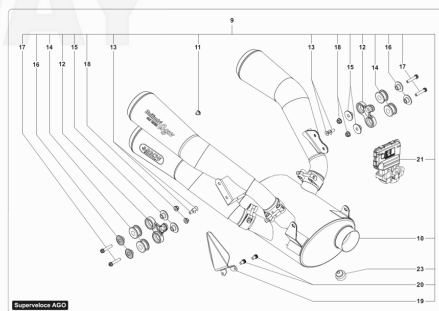

Pos	Part Number	Description	Additional Text	Quantity
1	SPMV8000C9665	SPECIAL CAP WITH "AL" STRAPS	ALPINE	1,00
1	SPMV8000D0175	SPECIAL CAP WITH STRAPS	AGO	1,00
2	SPMV8000C9666	RING NUT FOR SPECIAL CAP	ALPINE	1,00
2	SPMV8000D0176	RING NUT X SPECIAL CAP COMPL.	AGO	1,00
3	SPMV8000C7342	FULL SPECIAL CAP	ALPINE	1,00
3	SPMV8A00C7342	SPECIAL CAP COMPLETE	AGO	1,00
4	SPMV8000C8142	RUBBER HOLDER FOR FERRULE		1,00
5	SPMV8000C9353	'RUBBER HOSE D332"-D316"-'		1,00
6	SPMV8000C8129	GASKET FOR CAP		1,00
7	SPMV8000C8253	SPACER D9 D5.2 SP17.6		3,00
8	SPMV8C00B2687	SCREW, M5x14	F4RR	2,00
8	SPMV8J00B2688	SCREW TCEIF M6X40	F3 ORO	2,00
9	SPMV98000C9785	RACING EXHAUST KIT SV 800 E5	EXCEPT AGO	1,00
9	SPMV8000D0184	SUPERFAST RACING EXHAUST KIT	AGO	1,00
10	SPMV8000C7345	RACING EXHAUST SUPERVELOCE 800	EXCEPT AGO	1,00
10	SPMV8000D0185	EXHAUST RACING SUPERVELOCE 800	AGO	1,00
11	SPMV8000B2672	SCREW M6	F4R, F4RR	1,00
12	SPMV8000C8717	RACING EXHAUST CONNECTION		2,00
13	SPMV8B00B2695	SCREW, M6x1 CH4		4,00
14	SPMV800089302	CUSHION, D30 D22 D12 L3	B4 NURBURGRING-RUSH	4,00
15	SPMV8000A1952	INNER SPACER	TAMBURINI	4,00
16	SPMV800089299	EX SPACER	BRUTALE S	4,00
17	SPMV8G00B2688	Screw TCEIF M6x30	EXCEPT ORO	4,00
18	SPMV8000B2710	NUT, M6x1 CH10 E7 PARLOCK	EXCEPT ORO	6,00
19	SPMV80A0C4850	PROTECTION FOR SUPP. RIGHT PEDESTAL		1,00
20	SPMV8000B2688	Screw TCEIF M6x10	675-800 MY17 AMERICA	2,00
21	SPMV8K00C8882	Injection ignition control unit eldor ra		1,00
21	SPMV8Y00C8882	INJECTION IGNITION CONTROL UNIT	AGO	1,00