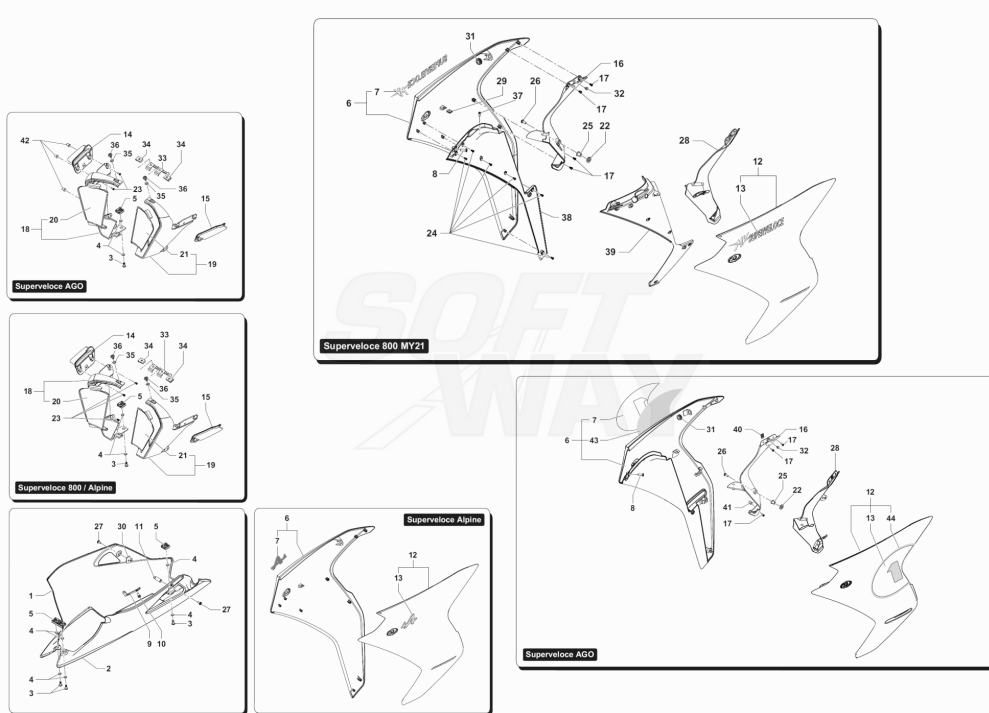

Pos	Part Number	Description	Additional Text	Quantity
1	SPMV8000C8198	RIGHT HULL UNDERCARENA	800	1,00
1	SPMV8000D0216	LASER-PAINTED RIGHT BELLY PAN	AGO	1,00
1	SPMV80B0C9786	RIGHT SUB SCULL FINISHED	ALPINE	1,00
2	SPMV8000C8197	LEFT UNDERTAIL	800	1,00
2	SPMV8000D0217	LASERED LEFT UNDER FAIRING	AGO	1,00
2	SPMV80B0C9787	LEFT SUB SCULL FINISHED	ALPINE	1,00
3	SPMV8000C0155	PIN FOR RECEPTACLE		4,00
4	SPMV800063161	NYLON WASHER		8,00
5	SPMV800090427	Fairing clamp		4,00
6	SPMV8000C9658	RIGHT SIDE FAIRING COMPL.	ALPINE	1,00
6	SPMV8000D0144	RIGHT SIDE FAIRING COMPL.	800 WHITE/GOLD	1,00
6	SPMV8000D0210	RIGHT SIDE FAIRING COMPL.	AGO	1,00
6	SPMV80A0C8188	RIGHT SIDE FAIRING COMPL.	800 RED/SILVER FRAME GOLD 800 RED/SILVER FRAME BLACK	1,00
6	SPMV80A0D0144	RIGHT SIDE FAIRING COMPL.	800 BLACK/BLACK MATT	1,00
6	SPMV80C0C8188	RIGHT SIDE FAIRING COMPL.	800 YELLOW/GRAPHIT FRAME GOLD 800 YELLOW/GRAPHIT FRAME BLACK	1,00
7	SPMV8000C9663	A EMBLEM DECAL FOR SIDE PANEL	ALPINE	1,00
7	SPMV8000D0146	'DECAL "SUPERVELOCE MV S "X SIDES"	800 WHITE/GOLD	1,00
7	SPMV8000D0214	'DECAL "NUMBER HOLDER-1 "X SIDEWALL"	AGO	1,00
7	SPMV80A0C8192	'DECAL "MV SUPERFAST" FOR"	800 RED/SILVER FRAME GOLD 800 RED/SILVER FRAME BLACK	1,00
7	SPMV80A0D0146	DECAL "SUPERFAST MV S "X SIDES	800 BLACK/BLACK MATT	1,00
7	SPMV80B0C8192	DECAL "MV SUPERFAST" FOR FIANC	800 YELLOW/GRAPHIT FRAME GOLD 800 YELLOW/GRAPHIT FRAME BLACK	1,00
8	SPMV8000B5920	Screw	MY12/13 F3 675-F3 ORO- F3 800	2,00