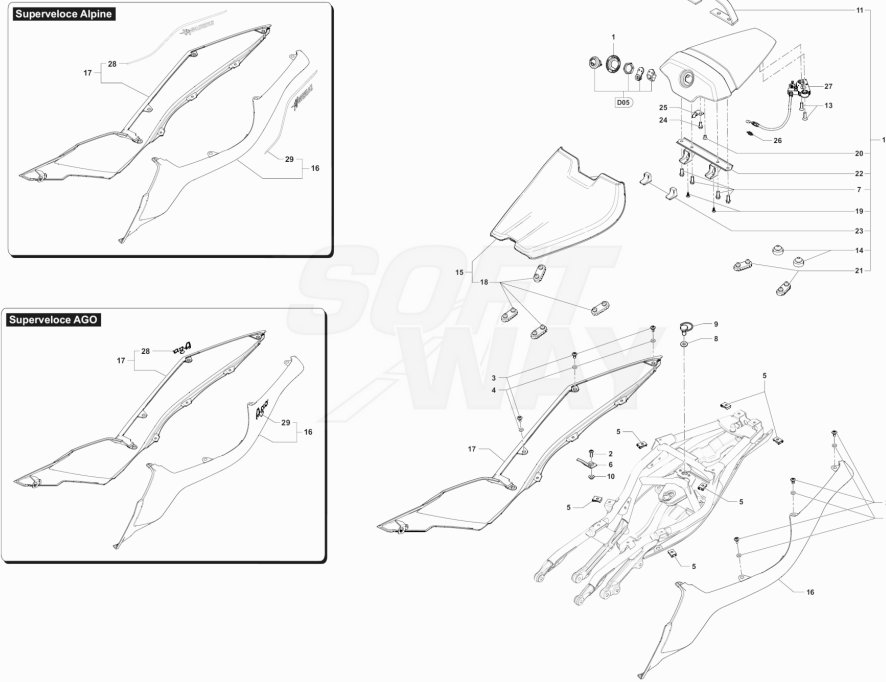

Pos	Part Number	Description	Additional Text	Quantity
1	SPMV8000C8031	FLANGE FOR SADDLE LOCK		1,00
2	SPMV8000B5919	Screw	MY15/17 F3 675 RC-F3 800 RC	1,00
3	SPMV8000B5920	Screw	MY12/13 F3 675-F3 ORO-F3 800	6,00
4	SPMV8000B5959	WASHER D12 D7,8 SP0,5 IN NYLON	MY14/20 EXCEPT F3 ORO	6,00
5	SPMV8000B5811	NUT M5	MY12/13 F3 675-F3 ORO-F3 800	6,00
6	SPMV80D0C7416	SIDE PANEL LINK CLOSURE	ALPINE	1,00
6	SPMV80H0C7416	SIDE PANEL LINK CLOSURE	AGO	1,00
7	SPMV8D00B2681	SCREW, M6x1x16 CH8	MY12/16 F3 675-F3 800	4,00
8	SPMV8000B5543	WASHER D15,8-D8,2-SP0,8		1,00
9	SPMV8000B5542	SEAT PIN		1,00
10	SPMV8000C8124	SPACER D14 D8 D4.2 SP4.7		1,00
11	SPMV80A0C7451	RETAINING BELT	800 RED/SILVER FRAME GOLD 800 RED/SILVER FRAME BLACK	1,00
11	SPMV80B0C7451	RETAINING BELT	800 YELLOW/GRAPHIT FRAME GOLD 800 YELLOW/GRAPHIT FRAME BLACK	1,00
11	SPMV80C0C7451	RETAINING BELT	ALPINE	1,00
11	SPMV80D0C7451	RETAINING BELT	800 WHITE/GOLD 800 BLACK/BLACK MATT	1,00
11	SPMV80E0C7451	RETAINING BELT	AGO	1,00
12	SPMV80A0C7446	PASSENGER SEAT COMPLETE	800 RED/SILVER FRAME GOLD 800 RED/SILVER FRAME BLACK	1,00
12	SPMV80B0C7446	PASSENGER SEAT COMPLETE	800 YELLOW/GRAPHIT FRAME GOLD 800 YELLOW/GRAPHIT FRAME BLACK	1,00
12	SPMV80C0C7446	PASSENGER SEAT COMPLETE	ALPINE	1,00