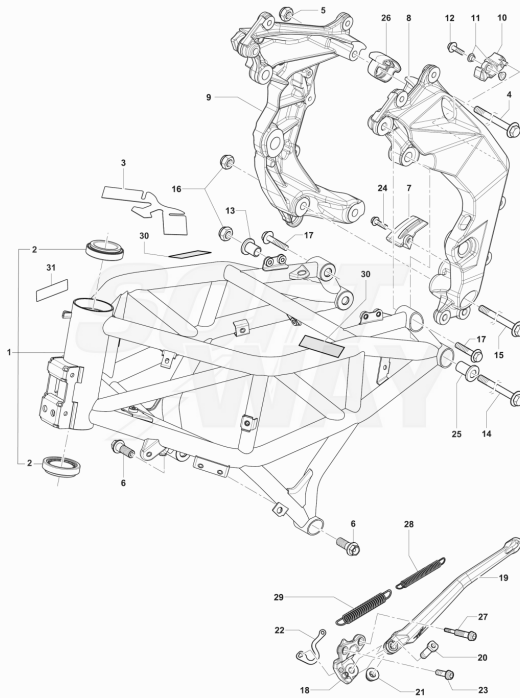

1Frame	3
2RearFrame	5
3Swingarm	7
4Rearshock	9
5FrontFork	10
6RHFork	11
7LHFork	12
8Damper	13
9RearWheel	14
10FrontWheel	16
11LHFootrest	18
12RHFootrest	19
13RhClipon	21
14LHClipon	23
15Locks	24
16FrontFairin	25
17Fairing	29
18Airbox	32
19Fueltank	34
20SeatCoverTAil	36
21WireHarness	38
22Dashbaord	39
23headlight	40
24ECU	41
25StarterRelay	43
26Vreg	44
27taillight	45
28Crankcase	47
29Crankshaft	49
30CylHead	50

Pos	Part Number	Description	Additional Text	Quantity
1	SPMV80B0C7459	SUPERFAST FINISHED CHASSIS WITH	800 RED/SILVER FRAME GOLD 800 YELLOW/GRAPHIT FRAME GOLD 800 WHITE/GOLD 800 BLACK/BLACK MATT	1,00
1	SPMV80C0C7459	SUPERFAST FINISHED FRAME WITH	ALPINE	1,00
1	SPMV80D0C7459	Frame "Superveloce"	AGO	1,00
1	SPMV80E0C7459	FRAME "Superveloce"	800 YELLOW/GRAPHIT FRAME GOLD 800 RED/SILVER FRAME BLACK	1,00
2	SPMV8000B4784	STEERING BEARING		2,00
3	SPMV8000B6740	PROTECTION DECAL FRAME		1,00
4	SPMV8A00B2755	TEF SCREW M10X107		1,00
5	SPMV8000B2714	NUT, M10x1,25x10 CH14		1,00
6	SPMV8000C3696	FRONT SCREW FIX. ENGINE	MY17/20 F3 800-RC-675	2,00
7	SPMV8000B5644	LOWER CHAIN SLIDING BLOCK		1,00
8	SPMV80A0C7103	LEFT SWINGARM FULCRUM PLATE	800	1,00
8	SPMV80C0C7103	SX SWINGARM FULCRUM PLATE	EXCEPT 800	1,00
9	SPMV80A0C7104	RIGHT SWINGARM FULCRUM PLATE	800	1,00
9	SPMV80C0C7104	RIGHT SWINGARM FULCRUM PLATE	EXCEPT 800	1,00
10	SPMV8000B3559	SLIDER CHAIN		1,00
11	SPMV80A090392	SPACER	B4 RS-B4 RR-B4 NURBURGRING	2,00
12	SPMV8E00B2681	Screw M6x1-CH8-L20	MY17/20 F3 675 RC-F3 800 RC	1,00
13	SPMV8B0084857	ENGINE FIXING BUSH		1,00
14	SPMV8B00B5645	SCREW TEF M12X1,25-L238		1,00
15	SPMV8A00B5645	SCREW TEF M12X1,25-L202		1,00
16	SPMV8000B2715	NUT, M12x1,25x12,5 CH17		2,00
17	SPMV8000B2750	Screw TEF M12x1,25-L30		2,00