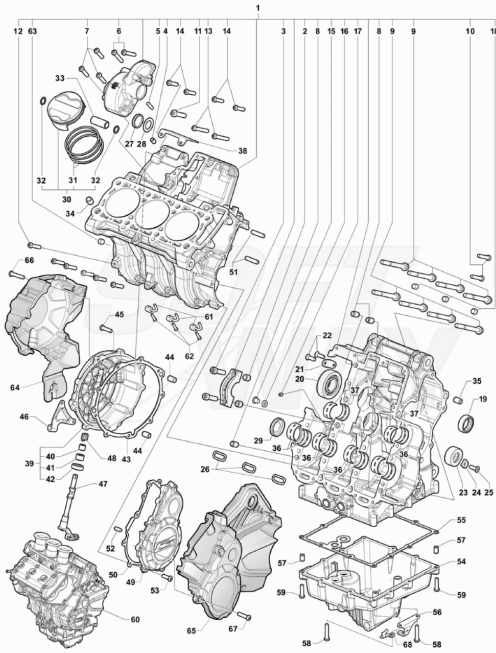

Pos	Part Number	Description	Additional Text	Quantity
1	SPMV8A00C3686	COUPLED CRANKCASE	MY17/20 F3 675-F3 800	1,00
2	SPMV8B0086119	CYLINDRICAL PLUG DIN 908-M16X1		2,00
3	SPMV60NAB4274	Screw TCCE M8x1,25-L35		2,00
4	SPMV800051549	PIN D8-D6		2,00
5	SPMV6BN0B5226	ROLLER D5 SP23.8		1,00
6	SPMV60NDB2740	SCREW TBCE M6X1-L40	AGO	2,00
7	SPMV60NDB2738	SCREW TBCE M6X1-L30	RR-SCS-RC SCS	3,00
8	SPMV800007719	PIN D10-D7		3,00
9	SPMV8C00B4272	Screw TCCEF M8x1,25-L85		8,00
10	SPMV60NEB4273	SCREW TCBCE M6X1-L35		2,00
11	SPMV60NDB4246	Screw TBCE M8x1,25-L40		1,00
12	SPMV60NDB2739	SCREW TBCE M6X1-L35	RR-SCS-RC SCS	6,00
13	SPMV60NDB2741	SCREW TBCE M6X1-L50		2,00
14	SPMV60NDB2738	SCREW TBCE M6X1-L30	RR-SCS-RC SCS	4,00
15	SPMV8000B2746	CILINDRICAL PLUG DIN 908-M16X1		3,00
16	SPMV800089426	WASHER D16		3,00
17	SPMV8B00B4324	LUBRICATING JET		1,00
18	SPMV8B00B3024	CONICAL PLUG DIN 906-M12X1		3,00
19	SPMV8000B4775	ROLLER PIN BEARING 30X37X12		1,00
20	SPMV8000B2610	BALL BEARING D62-D27-SP1		1,00
21	SPMV8000B2611	BALL BEARING RETAIN		1,00
22	SPMV60NDB4392	Screw TSCE M6x1-L20		2,00
23	SPMV8000A1086	ROLLER BEARING D24-D40-SP1	BRUTALE S,09192>,<10409,10968>	1,00
24	SPMV8000B2612	BALL BEARING RETAIN		1,00
25	SPMV60NDB4392	Screw TSCE M6x1-L20		1,00
26	SPMV8000B4371	OR3093 T2		3,00
27	SPMV8000B2613	SHAFT CAP		1,00
28	SPMV8E0006115	SPACER WASHER		1,00