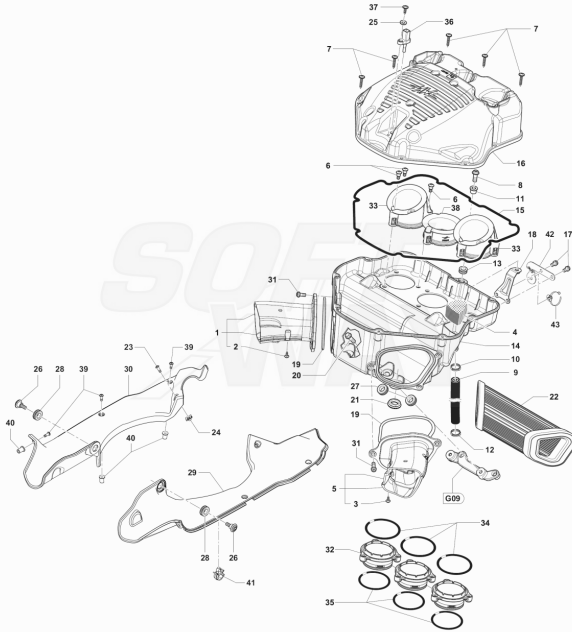

Pos	Part Number	Description	Additional Text	Quantity
1	SPMV8000C7390	RIGHT INTAKE DUCT		1,00
2	SPMV8000B6286	Screw D4x16	B4 RS-B4 RR-B4 NURBURGRING	7,00
3	SPMV8000B6286	Screw D4x16	B4 RS-B4 RR-B4 NURBURGRING	7,00
4	SPMV8000B6003	SPONGE AIRBOX		1,00
5	SPMV8000C7389	LEFT INTAKE DUCT		1,00
6	SPMV8000B5999	SPECIAL SCREW M5		9,00
7	SPMV8BA084658	TAPPING SCREW	RR-SCS-RC SCS	9,00
8	SPMV8B00B2688	Screw TCEIF M6x1x16	EXCEPT F3 ORO	1,00
9	SPMV8000B6004	PIPE, OIL FUME		1,00
10	SPMV8J0092249	CLAMP		1,00
11	SPMV8000B2799	WASHER, SPACER, D8xD6,2xL8,5	MY12/16 F3 675-F3 800	1,00
12	SPMV8Q0092249	CLAMP, STEEL, R96xD18,5		1,00
13	SPMV800089293	CUSHION, D18xD8xE7,5	MY14/20 F3 675-F3 800	1,00
14	SPMV8000B5482	LOWER RAW AIRBOX		1,00
15	SPMV8000B5992	AIRBOX WASHER		1,00
16	SPMV8B00B5481	AIRBOX SUP. ROUGH	MY17/20 F3 675-F3 800	1,00
17	SPMV8R00B2688	Screw TCEIF M6x12 RT	EXCEPT F3 ORO	2,00
18	SPMV8000B5918	REAR AIRBOX PLATE		1,00
19	SPMV8000B6285	WASHER		2,00
20	SPMV8000B3763	SCREW, ESPECIAL M6 DO FAROL D		2,00
21	SPMV800048971	RUBBER		1,00
22	SPMV8000B5993	AIR FILTER F3		1,00
23	SPMV8A0090901	SCREW, M4x13,7	750S, 750S 1+1	2,00
24	SPMV8000B4560	NUT, FAIRING,	B4 RS	2,00
25	SPMV62ND15635	WASHER D9,7-D		1,00
26	SPMV8000B3763	SCREW, ESPECIAL M6 DO FAROL D		2,00