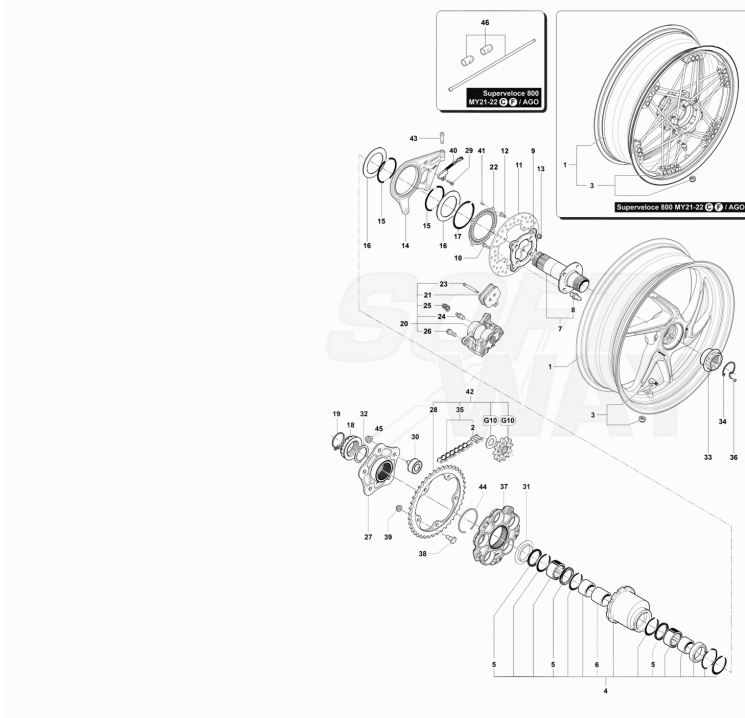

Pos	Part Number	Description	Additional Text	Quantity
1	SPMV8000C9766	REAR WHEEL RIM. SPOKES	800 WHITE/GOLD 800 BLACK/BLACK MATT	1,00
1	SPMV80A0C3289	REAR WHEEL RIM 17"X	MY20 F3 800	1,00
1	SPMV80A0C9766	REAR WHEEL RIM. SPOKES	AGO	1,00
1	SPMV80C0C3289	REAR WHEEL RIM 17"X	800 RED/SILVER FRAME GOLD 800 YELLOW/GRAPHIT FRAME GOLD	1,00
1	SPMV8AB0C3289	17"X REAR WHEEL RIM	ALPINE	1,00
2	SPMV8000B6469	CHAIN LINK	DID 525 ZVM F3 ORO-F3 AGO	1,00
2	SPMV8000C6985	CHAIN LINK	MY20 675-800- 800 RC	1,00
3	SPMV8000B3195	VALVE, WHEEL	675,800,800RR,DRAG., DRAG. RC	1,00
3	SPMV8000B3195	VALVE, WHEEL	675,800,800RR,DRAG., DRAG. RC	1,00
3	SPMV8000C0589	INFLATION VALVE	DRAGSTER RR RED/WHITE DRAGSTER RR LH	1,00
3	SPMV80A0C0589	INFLATION VALVE	DRAGSTER RR RED/BLACK DRAGSTER RR YELLOW/BLACK	1,00
4	SPMV8000C4104	REAR ECCENTRIC HUB	MY17/20 F3 675-F3 800	1,00
5	SPMV800084909	GROMMET		3,00
6	SPMV8000C3429	INTERNAL SPACER FOR	MY17/20 F3 675-F3 800	1,00
7	SPMV8000B3198	HUB, REAR WHEEL, INNER SIDE		1,00
8	SPMV8000B5947	PLUG FOR REAR WHEEL		4,00
9	SPMV800084890	FLANGE, REAR WHEEL HUB, INNER	1000S, 1000S1+1	1,00
10	SPMV80A084902	SCREW, FLANGE PIN		4,00
11	SPMV8000B5926	REAR BRAKE DISC		1,00
12	SPMV8A00B5927	Screw HEX M7x17 8.8 ZB	CORSA	4,00
13	SPMV800084891	NUT, M7		4,00