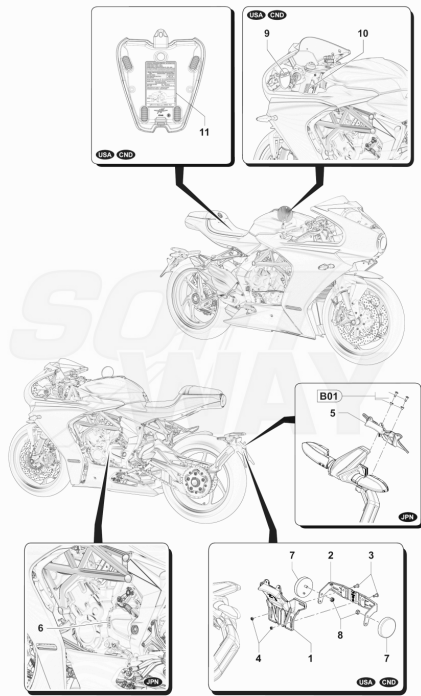

Pos	Part Number	Description	Additional Text	Quantity
1	SPMV8000C2152	UPPER FLANGE PLATE HOLDERCATADIO	USA-CND	1,00
2	SPMV8000C2153	UPPER PLATECATADIUM FLANGE	USA-CND	1,00
3	SPMV8A00B9347	Screw TBEI M5x0,8-CH3-L12 UNI	USA-CND	2,00
4	SPMV8000B2706	NUT, PARLOCK M4	990R-1090RR <002104 USA	2,00
5	SPMV8A00C2147	LICENSE PLATEREFLECTOR FLANGE	JPN	1,00
6	SPMV800095842	GEARS DATA PLATE	JPN	1,00
7	SPMV8000B4964	RETROREFLECTOR	990R-1090RR 002105> USA BRUTALE 920 USA	2,00
8	SPMV8000B2707	NUT, M5x0,8xE6 CH8 PARLOCK	990R-1090RR 002105> USA BRUTALE 920 USA	2,00
9	SPMV800094019	DECAL MIRROR	USA-CND	2,00
10	SPMV8000D0097	SO LEVEL CONTROL PLATE	USA-CND	1,00
11	SPMV8000D0096	EMISSION CONTROL PANEL	USA-CND	1,00