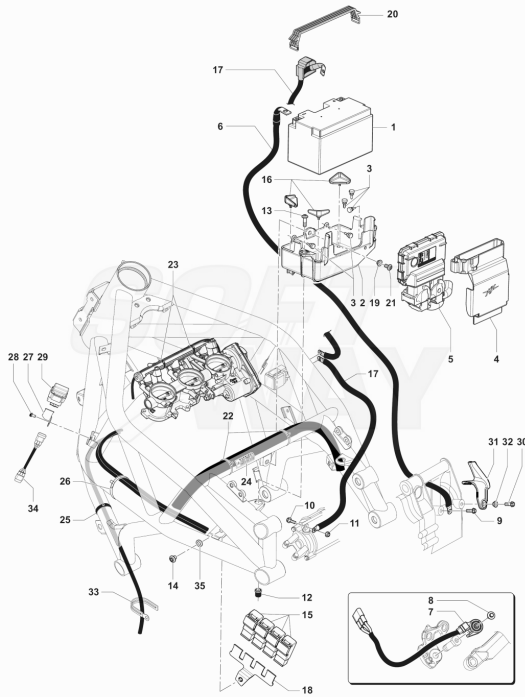

Pos	Part Number	Description	Additional Text	Quantity
1	SPMV8000B8270	BATTERY		1,00
2	SPMV8A00B5478	BATTERY SUPPORT		1,00
3	SPMV800095828	CUSION		5,00
4	SPMV8000B5917	ELASTIC SUPPORT ECU		1,00
5	SPMV8000C8882	IGNITION CONTROL UNIT		1,00
5	SPMV8B00C8882	COMPRESSION IGNITION CONTROL UNIT	USA-CND	1,00
6	SPMV8000C8411	BATTERY-ENGINE CABLE		1,00
7	SPMV8A00B5428	SIDE STAND SWITCH	MY15/20 F3 675-F3 800	1,00
8	SPMV8000C1356	SCREW M6X1 L16 WITH LOCTITE		1,00
9	SPMV8B00B2681	Screw M6x1-CH8-L12	F4S, F4 FRECCIE TRICOLORI	1,00
10	SPMV8A00B2680	Screw TEF M5x0,8x6 CH8 RT	MY12/16 USA CND CN	1,00
11	SPMV8000B2708	NUT, M5x0,8	VIN >000710 F3 675	1,00
12	SPMV800048245	CUSHION, SCREW, M6x1 L16	B4 RS	2,00
13	SPMV8B00B2672	SCREW, M6x11,7x21	DRAGSTER	2,00
14	SPMV8000B2672	SCREW M6	F4R, F4RR	1,00
15	SPMV8000A6749	RELAY	ROSSO	4,00
16	SPMV800066339	CUSHION, BATTERY	BRUTALE S <10760	3,00
17	SPMV8000C8412	TELERUT.-MOTOR CABLES AVV.BA		1,00
18	SPMV8000C7801	RELAY FIXING PLATE		1,00
19	SPMV80A090392	SPACER	B4 RS-B4 RR-B4 NURBURGRING	1,00
20	SPMV8000B5921	ELASTIC STRAP HELD		1,00
21	SPMV8A00B2672	SCREW, M6x11,7x12	MY18 RC, MY19 RC, RC LH	1,00
22	SPMV800056444	CLAMP, PLASTIC		2,00
23	SPMV800092661	CLAMP 2.4X92	MY14/20 F3 675-F3 800	2,00
24	SPMV800092257	BATTERY DATA PLATE		1,00
25	SPMV800092247	CLAMP, RUBBER, L62	F3 ORO-F3 AGO	1,00