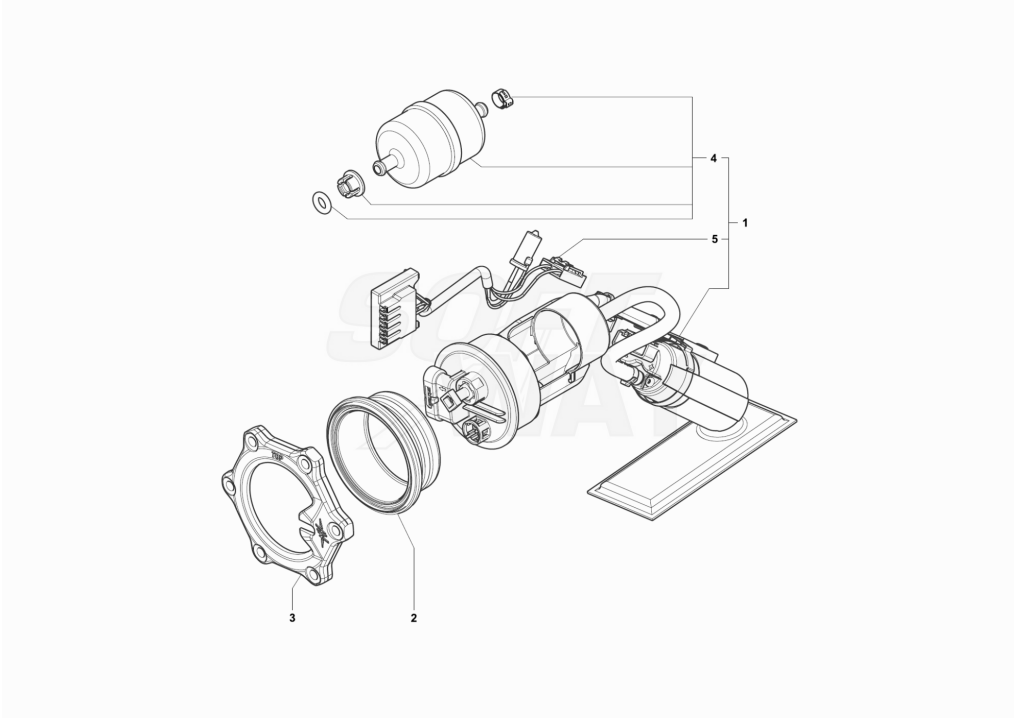

Pos	Part Number	Description	Additional Text	Quantity
1	SPMV8000C8724	FUEL SUCTION UNIT		1,00
2	SPMV8000B5991	WASHER G.A.C		1,00
3	SPMV8000B4723	G.A.C. FIXING FLANGE		1,00
4	SPMV8000B7161	FUEL FILTER		1,00
5	SPMV8000B7162	COMPLETE KIT CABLE		1,00