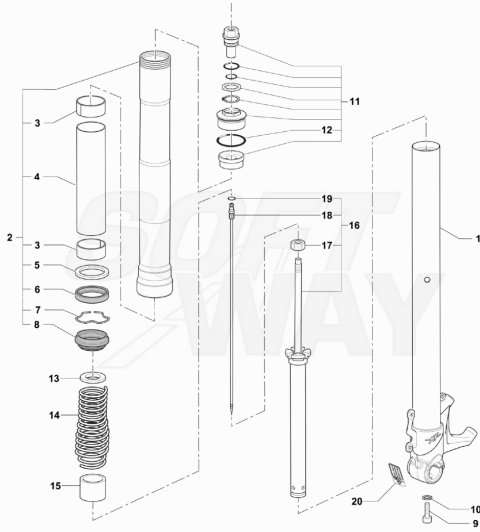

Pos	Part Number	Description	Additional Text	Quantity
1	SPMV8A00B7133	LEFT LEG	800, DRAGSTER	1,00
2	SPMV8000B8387	COMPLETE STEM	VIN 001015> F3 675	1,00
3	SPMV800097550	BUSH		2,00
4	SPMV8000B7135	SPACER		1,00
5	SPMV800097551	WASHER		1,00
6	SPMV8000B8388	O'RING	F3 800-F3 AGO-F3 800 RC	1,00
7	SPMV800097553	STOP RING		1,00
8	SPMV8000B8389	DUST SCRAPER	VIN 001015> F3 675	1,00
9	SPMV800097784	SCREW M10X25		1,00
10	SPMV800046511	WASHER		1,00
11	SPMV8000B7137	LEFT FORK CAP	800	1,00
12	SPMV800097557	O RING		1,00
13	SPMV8000B7139	CUSHION SPRING		1,00
14	SPMV8000B7140	FORK SPRING		1,00
15	SPMV8000B7141	SPACER		1,00
16	SPMV8000B8985	ADJUSTMENT COMPRESSION CARTRID	VIN 001015> F3 675	1,00
17	SPMV61ND15352	NUT M12X1,25 UNI 5587		1,00
18	SPMV8000B7143	GAS RING		1,00
19	SPMV8000A0817	GROMMET		1,00
20	SPMV8000B7206	DECAL -AVVERTENZA-		1,00