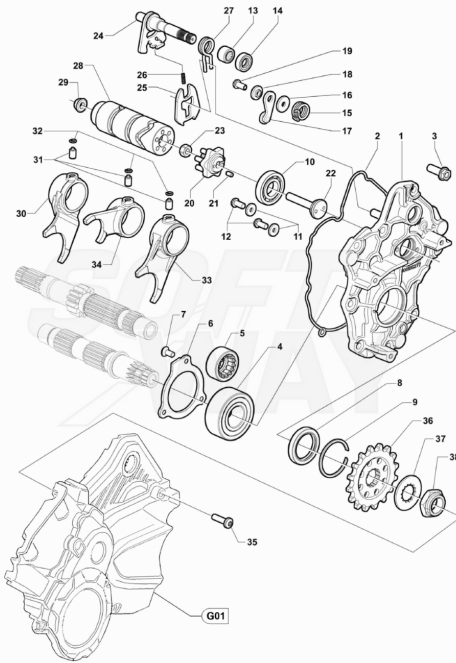

Pos	Part Number	Description	Additional Text	Quantity
1	SPMV8A00B5276	COMPLETE CHANGE COVER	MY16/20 F3 675-800-RC	1,00
2	SPMV8000B2639	COVER GEARSHIFT GASKET		1,00
3	SPMV8M00B2683	SCREW TEF M8X1		8,00
4	SPMV8000A2318	OBLIQUE BEARING 2 ROWS SF. D28	BRUTALE S,09192>,<10409,10968>	1,00
5	SPMV8000A1086	ROLLER BEARING D24-D40-SP1	BRUTALE S,09192>,<10409,10968>	1,00
6	SPMV800086114	BEARING LOCKING PLATE		1,00
7	SPMV60NDB4389	Screw TSCE M6x1-L14		3,00
8	SPMV800089410	GASKET RING D35-D47-SP7		1,00
9	SPMV800091603	SEEGER RING SB 48		1,00
10	SPMV8B0014258	BEARING		1,00
11	SPMV8000A0901	WASHER D15-D6		2,00
12	SPMV60NDB2780	Screw TBCE M6x1-L14	EXCEPT ROSSO	2,00
13	SPMV800051191	ROLL BEARING D12-D18-SP1		1,00
14	SPMV8A0028855	RING CORCOS BA-B-SL D22-D12-		1,00
15	SPMV8000B5284	CLAMP SPEED CLICK SPRING		1,00
16	SPMV800086107	SPACING WASHER D6.2-D20-		1,00
17	SPMV8000B5285	CLAMP SPEED CLICK		1,00
18	SPMV800085493	SPEED CLICK PING		1,00
19	SPMV60NDB2780	Screw TBCE M6x1-L14	EXCEPT ROSSO	1,00
20	SPMV8000B5339	SELECTOR DRUM WITH PINS		1,00
21	SPMV800038520	ROLL D4-L8		1,00
22	SPMV8000B5283	Pin gearshift drum		1,00
23	SPMV61NE15035	EXAGONAL STD NUT M8X1		1,00
24	SPMV8000B5446	SELECTOR SHAFT		1,00
25	SPMV8000B5287	SELECTOR CONTROL PLATE		1,00
26	SPMV8000B5288	SELECTOR PLATE SPRING		1,00
27	SPMV8000B5445	SELECTOR RECALL SPRING		1,00