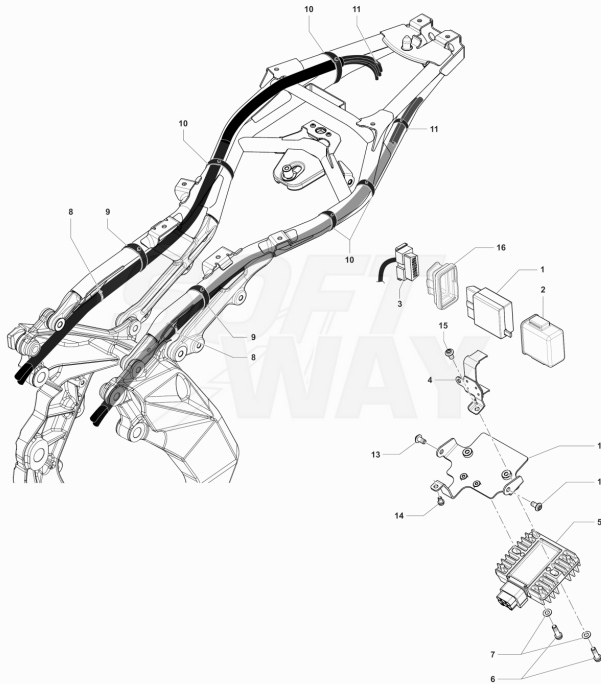

Pos	Part Number	Description	Additional Text	Quantity
1	SPMV8000C9733	FM3001 4G SATELLITE SYSTEM	USA-CND-AUS-JPN-TWN ORO	1,00
2	SPMV8A00C8414	ELASTIC SUPP.X SIST.SAT. FM30	RR-SCS (VIN: >001629) / RC SCS	1,00
3	SPMV8000C9045	OBDII ADAPTER CABLE	RR-SCS (VIN: >001629) / RC SCS	1,00
4	SPMV8000C8035	PLATE FOR LOCATOR		1,00
5	SPMV8000B3206	RECTIFIER		1,00
6	SPMV8D00B2688	Screw TCEIF M6x20 RT	RR-RUSH	2,00
7	SPMV8C00B2720	WASHER, D12xD6,1xE0,7		2,00
8	SPMV800056444	CLAMP, PLASTIC		2,00
9	SPMV800092247	CLAMP, RUBBER, L62	F3 ORO-F3 AGO	2,00
10	SPMV800092248	CLAMP, RUBBER, L82	RR-SCS-RC SCS	4,00
11	SPMV800053724	BELT, RUBBER, SHORT	MY12/16 USA CND CN	2,00
12	SPMV8000C7368	TENSION REGULATOR SUPPORT		1,00
13	SPMV8A00B2672	SCREW, M6x11,7x12	MY18 RC, MY19 RC, RC LH	2,00
14	SPMV8000B2687	Screw TCEIF M5x8	USA CND CN MY12/16	1,00
15	SPMV8A00B2672	SCREW, M6x11,7x12	MY18 RC, MY19 RC, RC LH	1,00
16	SPMV8000D0408	FASTENER FOR ELASTIC SUPP.SIS	RR-SCS (VIN: >001629) / RC SCS	1,00