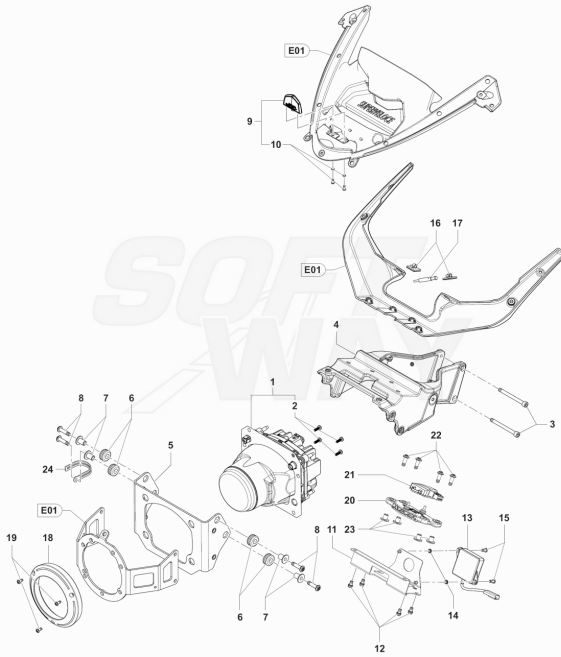

Pos	Part Number	Description	Additional Text	Quantity
1	SPMV8000C7425	COMPLETE HEADLAMP		1,00
1	SPMV8A00C7425	COMPLETE HEADLIGHT UK	GBR-AUS-JPN	1,00
1	SPMV8B00C7425	FULL HEADLIGHT USA	USA-CND	1,00
2	SPMV8000C7426	HEADLAMP FASTENING KIT		1,00
3	SPMV60ND02518	Screw M6x1-L65		2,00
4	SPMV80B0C7352	FINISHED PROJECTOR MOUNT		1,00
5	SPMV8000C7424	PROJECTOR CONNECTION		1,00
6	SPMV8000B6022	CUSHION D21-D9-SP11		4,00
7	SPMV8000B3674	WASHER, SPACER		4,00
8	SPMV8B00B2672	SCREW, M6x11,7x21	DRAGSTER	4,00
9	SPMV8000C7260	POSITION LIGHT COMPLETE		1,00
10	SPMV8000C7427	POSITION LIGHT FASTENING KIT		1,00
11	SPMV8A00C7423	GPS MODULE SUPPORT		1,00
12	SPMV8000B2687	Screw TCEIF M5x8	USA CND CN MY12/16	4,00
13	SPMV8000C9312	GPS MODULE		1,00
14	SPMV8000C6211	SPACER D7-D3.5-SP2		2,00
15	SPMV8B00B2771	TCIC SCREW M3X0.5-L12 DIN 7985		2,00
16	SPMV8000B4426	STICKER, AIR DUCT CUSHION		2,00
17	SPMV8000B9738	AIR SENSOR TEMPERATURE		1,00
18	SPMV8000C7412	PROJECTOR RING NUT		1,00
19	SPMV8D0090901	SPECIAL SCREW M4X30		3,00
20	SPMV8000C0921	ELASTIC SUPPORT FOR SENSOR	RR-PIRELLI-RC-LH44-SCS MY18 AMERICA	1,00
21	SPMV8000C8747	INERTIAL SENSOR		1,00
22	SPMV8F00B2672	Screw M6x1-D11,7-L18	RR-PIRELLI-RC-LH44-SCS MY18 AMERICA	4,00
23	SPMV8000A1873	BUSH, SPACER, D16xD8xD6,2X10	BRUTALE S	4,00
24	SPMV8000A1792	CLAMP, SPECIAL		1,00