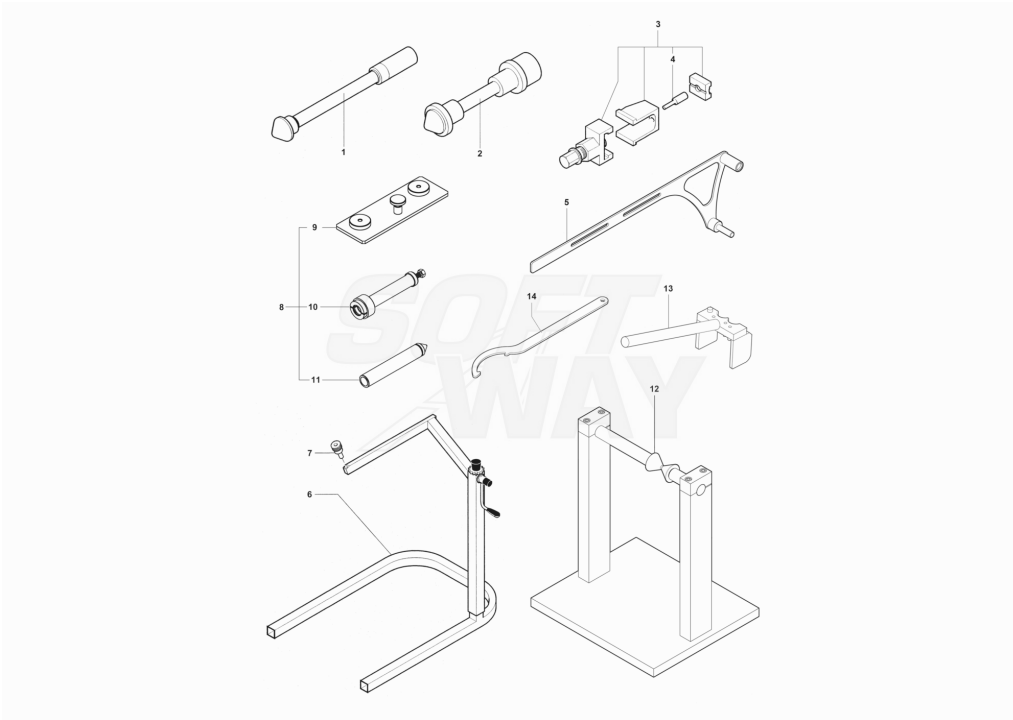

Pos	Part Number	Description	Additional Text	Quantity
1	SPMV8000B6782	TOOL		1,00
2	SPMV8000B4421	FRONT WHEEL BEARINGS		1,00
3	SPMV800095389	CHAIN TOOL PITCH 520 532		1,00
4	SPMV800095390	PIN CHAIN CUTTING 520-532		1,00
5	SPMV8000B6787	REAR SUSPENSION SETTING ROD		1,00
6	SPMV800095807	ANT. STAND COMPLETE		1,00
7	SPMV8000B7340	PIN FOR FRONT STAND		1,00
8	SPMV8000B6779	TOOL		1,00
9	SPMV8000B6780	STEERING HEAD PLATE		1,00
10	SPMV8000B6781	STEERING BEARING		1,00
11	SPMV800097890	STEERING BEARING		1,00
12	SPMV8000C4659	CONTROL EQUIPMENT	DRAGSTER RR, DRAGSTER RR LH	1,00
13	SPMV8000D0611	TOOLING TIMING FITTINGS ON M		1,00
14	SPMV8000B7038	TOOL PRE-LOAD REGULATION		1,00