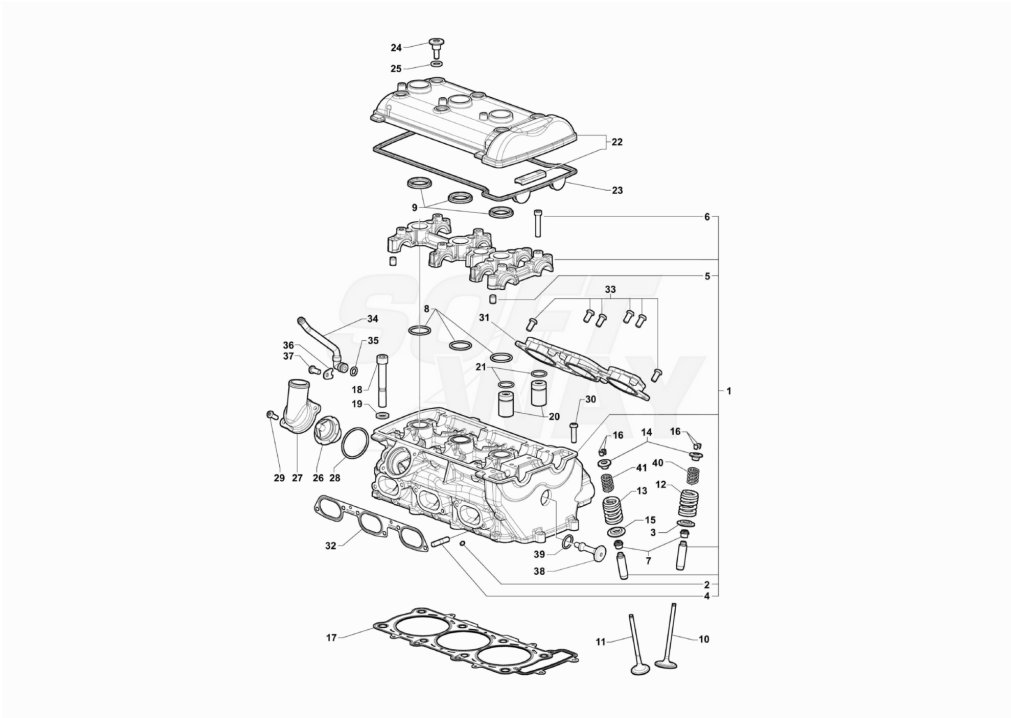

Pos	Part Number	Description	Additional Text	Quantity
1	SPMV8B00C8701	COMPLETE CYLINDER HEAD		1,00
2	SPMV800069769	CONICAL PLUG EI M14X1		2,00
3	SPMV8000B4020	SPRING LOWER CAP	F4R, F4RR	6,00
4	SPMV8000B4234	EXHAUST TRAPED SCREW		6,00
5	SPMV800051549	PIN D8-D6		2,00
6	SPMV60NAB4273	SCREW TCBC E M6X1 - L35		16,00
7	SPMV800065814	INTAKE AND EXHAUST GASKET		12,00
8	SPMV8A0023111	OR2106 T1		3,00
9	SPMV8000B4285	Candle shaft gasket		3,00
10	SPMV8000C3355	TITANIUM INTAKE VALVE	MY16/20 F3 675-800-RC	6,00
11	SPMV8000B3033	TITANIUM EXHAUST VALVE		6,00
12	SPMV8000C8258	INTAKE VALVE SPRING		6,00
13	SPMV8000A9743	SPRING EXHAUST VALVE OUTER	F4R, F4RR	6,00
14	SPMV8000B3526	SPRING RETAINING SUP.PLATE	MY17/20 F3 800-F3 800 RC	12,00
15	SPMV8000B4020	SPRING LOWER CAP	F4R, F4RR	6,00
16	SPMV800092433	COTTER VALVE 15JAP	ENGINE 01801>	24,00
17	SPMV8000B2179	HEAD GASKET		1,00
18	SPMV8000B4247	Screw TCCEI M10x1,5		8,00
19	SPMV8000B4269	WASHER D18-D11		8,00
20	SPMV8000B2782	HOLE SERVICE PLUG		2,00
21	SPMV800023108	OR2037 T1		2,00
22	SPMV8C00B2623	Head cover	MY16/20 F3 675-800-RC	1,00
23	SPMV8000B4284	HEAD COVER GASKET		1,00
24	SPMV8000B2759	Screw valve cover		6,00
25	SPMV800023113	OR3043 T2	008836-008839 & 009155> B4 910 S/910 R	6,00
26	SPMV800081283	BEHR-THOMPSON THERMOSTAT		1,00
27	SPMV80B0B2626	WATER OUTLET PIPE	MY16/20 F3 675-800-RC	1,00
28	SPMV8000B4638	OR 2175 T1		1,00