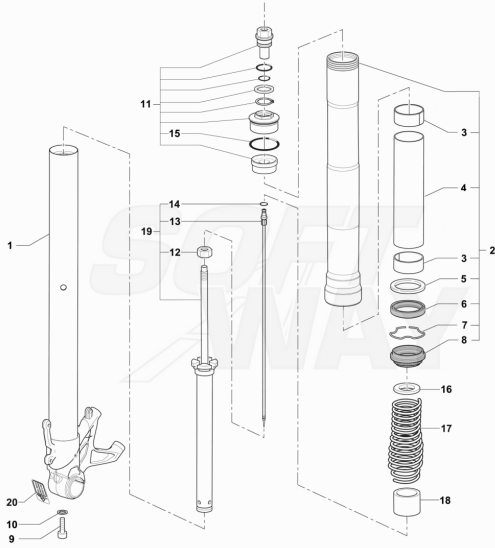

Pos	Part Number	Description	Additional Text	Quantity
1	SPMV8000B7132	RIGHT LEG	800, DRAGSTER	1,00
2	SPMV8000B8387	COMPLETE STEM	VIN 001015> F3 675	1,00
3	SPMV800097550	BUSH		2,00
4	SPMV8000B7135	SPACER		1,00
5	SPMV800097551	WASHER		1,00
6	SPMV8000B8388	O'RING	F3 800-F3 AGO-F3 800 RC	1,00
7	SPMV800097553	STOP RING		1,00
8	SPMV8000B8389	DUST SCRAPER	VIN 001015> F3 675	1,00
9	SPMV800097784	SCREW M10X25		1,00
10	SPMV800046511	WASHER		1,00
11	SPMV8000B7138	RIGHT COVER FORK	800	1,00
12	SPMV61ND15352	NUT M12X1,25 UNI 5587		1,00
13	SPMV8000B7143	GAS RING		1,00
14	SPMV8000A0817	GROMMET		1,00
15	SPMV800097557	O RING		1,00
16	SPMV8000B7139	CUSHION SPRING		1,00
17	SPMV8000B7140	FORK SPRING		1,00
18	SPMV8000B7141	SPACER		1,00
19	SPMV8000B8984	ADJUSTMENT EXTENSION CARTRIDGE	VIN 001015> F3 675	1,00
20	SPMV8000B7206	DECAL -AVVERTENZA-		1,00