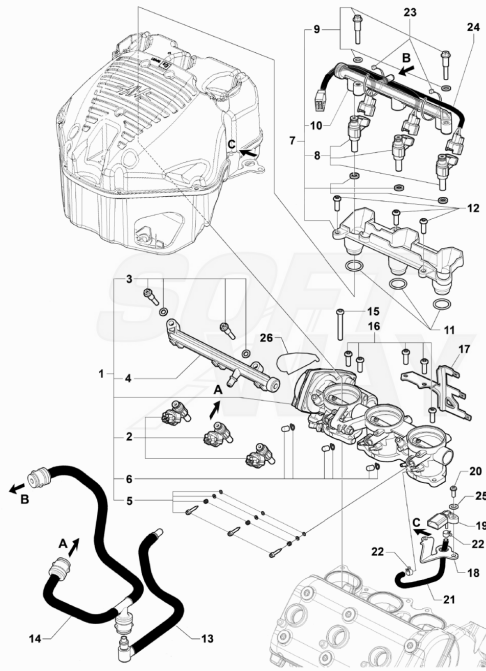

Pos	Part Number	Description	Additional Text	Quantity
1	SPMV8000B5347	MIKUNI THROTTLE BODY	800RR, DRAGSTER RR/RR LH/RC	1,00
2	SPMV8000B6933	INJECTOR THROTTLE BODY		1,00
3	SPMV8000B6934	WASHER AND SCREW KIT		1,00
4	SPMV8000B6935	INSIDE LINK FUEL TANK		1,00
5	SPMV8000B6936	Screw kit		1,00
6	SPMV8000B6937	CAP-SPRING KIT		1,00
7	SPMV8000B8699	INJECTION BANK	F3 800-F3 AGO-F3 800 RC	1,00
8	SPMV8000B8704	SUPERIOR BANK INJECTORS KIT	F3 800-F3 AGO-F3 800 RC	1,00
9	SPMV8000B8705	KIT SCREWS AND WASHERS FOR FLUTE	F3 800-F3 AGO-F3 800 RC	1,00
10	SPMV8000B8706	PETROL FLUTE F3 800	F3 800-F3 AGO-F3 800 RC	1,00
11	SPMV8000B6001	OR4081 T3,53-D20,22 VITON	RR-SCS-RC SCS	3,00
12	SPMV8BA084658	TAPPING SCREW	RR-SCS-RC SCS	3,00
13	SPMV8000B4901	GASOLINE TUBE		1,00
14	SPMV8000B8702	HOSE PIPE FUEL	F3 800-F3 AGO-F3 800 RC	1,00
15	SPMV8L00B2688	SCREW TCEIF M6X50		1,00
16	SPMV8D00B2688	Screw TCEIF M6x20 RT	RR-RUSH	5,00
17	SPMV8000B7018	CONNECTOR PLATE		1,00
18	SPMV8000B5980	PLATE PRESSURE SENSOR		1,00
19	SPMV8000B3432	SENSOR, PRESSURE		1,00
20	SPMV8D00B2681	SCREW, M6x1x16 CH8	MY12/16 F3 675-F3 800	1,00
21	SPMV8A00C6926	RUBBER HOSE D4-D9-L110		1,00
22	SPMV8B0096458	CLAMP, METAL, 55-85		2,00
23	SPMV800092661	CLAMP 2.4X92	MY14/20 F3 675-F3 800	2,00
24	SPMV8000B6061	WIRE INJECTOR	RR-SCS-RC SCS	1,00
25	SPMV62ND15635	WASHER D9,7-D		1,00
26	SPMV8000C3033	ADHESIVE DECAL FOR PROTECTION		1,00