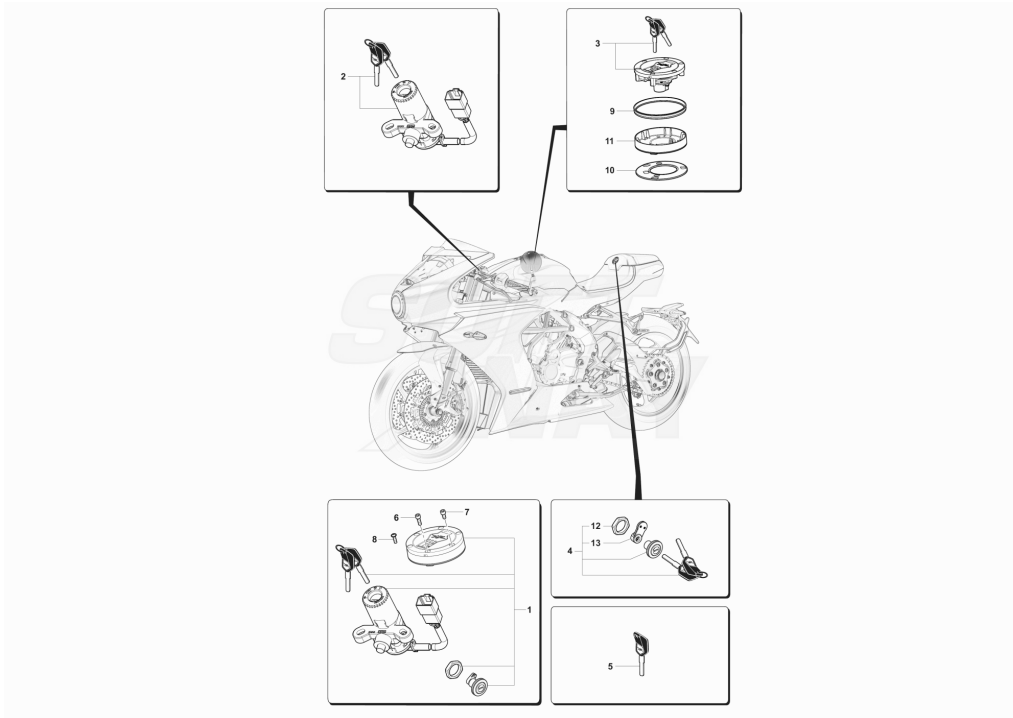

26	SPMV8000A9270	Screw		1,00
27	SPMV8000B7014	STOP SWITCH		1,00
28	SPMV800070865	Screw		1,00
29	SPMV800089491	DUST COVER		1,00
30	SPMV800089484	DRAIN VALVE		1,00

Pos	Part Number	Description	Additional Text	Quantity
1	SPMV8000C7365	LEFT HANDLEBR ASSY		1,00
2	SPMV80A0A5823	REFERENCE PIN		1,00
3	SPMV8000B5683	LEFT HANDLEBAR GRIP	800	1,00
4	SPMV8000B2689	Screw TCEIF M7x1x25		1,00
5	SPMV8000B4536	STICKER, PROTECTION		1,00
6	SPMV8000B6214	CLUTCH SWITCH		1,00
7	SPMV800053724	BELT, RUBBER, SHORT	MY12/16 USA CND CN	2,00
8	SPMV800053724	BELT, RUBBER, SHORT	MY12/16 USA CND CN	1,00
9	SPMV8000B8974	Clutch lever compl.	MY20 F3 800 RC	1,00
10	SPMV8F00B2688	Screw TCEIF M6x25 RP	800RR, DRAGSTER RR, DRAG.RR LH	2,00
11	SPMV8A00B9497	LEFT SWITCH		1,00
12	SPMV8000D1068	TRANSMISSION CLUTCH CONTROL		1,00
13	SPMV8000B8968	CLUTCH LEVEL	MY20 F3 800 RC	1,00
14	SPMV8000C8421	CLUTCH CABLE GUIDE		1,00
15	SPMV8000B2672	SCREW M6	F4R, F4RR	1,00