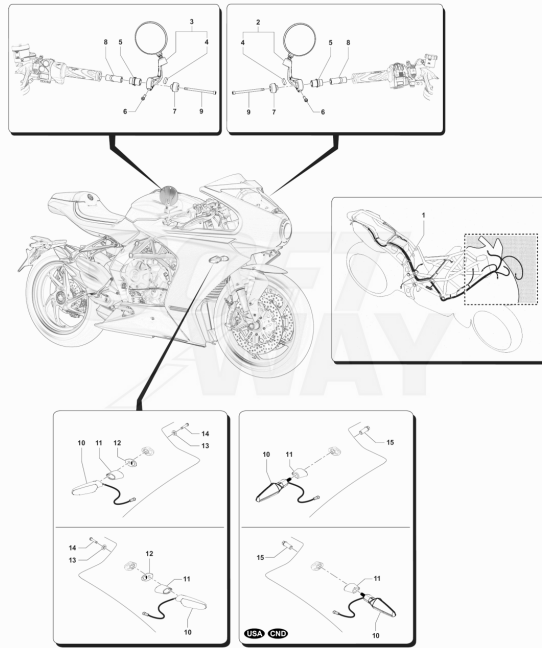

Pos	Part Number	Description	Additional Text	Quantity
1	SPMV8000C8881	MAIN CABLE ASSEMBLY		1,00
2	SPMV8000C8245	LEFT REAR VIEW MIRROR	RUSH	1,00
3	SPMV8000C8246	RIGHT REARVIEWER	RUSH	1,00
4	SPMV8000C8496	RIGHTLEFT CLOSURE FOR REARVIEW MIRROR	RUSH	2,00
5	SPMV8000C8119	REARVIEW ATTACHMENT	RUSH	2,00
6	SPMV8000C9614	LOWERED TCEI SCREW M6X1-L20		2,00
7	SPMV8000C8118	HALF HANDLEBARCAP	RUSH	2,00
8	SPMV8000C6919	ANCORING FOR HALF HANDLEBARCAP	B4 RR-B4 NURBURGRING	2,00
9	SPMV60NF02524	SCREW TCEI M6X1-L95	EXCEPT ORO	2,00
10	SPMV8B00C7051	BLINKER	USA-CND	2,00
10	SPMV8C00C2127	TURN SIGNAL	EXCEPT USA-CND	2,00
11	SPMV8000C2151	REAR SPACER FOR INDICATOR	EXCEPT 675	2,00
11	SPMV8000C7238	ANT.SPACER FOR INDICATOR	USA-CND	2,00
12	SPMV8000C5936	VIBRATION DAMPER D16-D8-SP6.5	800-SCS-RCSCS	2,00
13	SPMV8000C5937	SPACER WITH COLLAR	800-SCS-RCSCS	2,00
14	SPMV60ND02490	TCEI SCREW M5X0, 8-CH4-L35 UNI	USA-CND FRAME >004760	2,00
15	SPMV8A00C7053	THREADED BUSHING		2,00