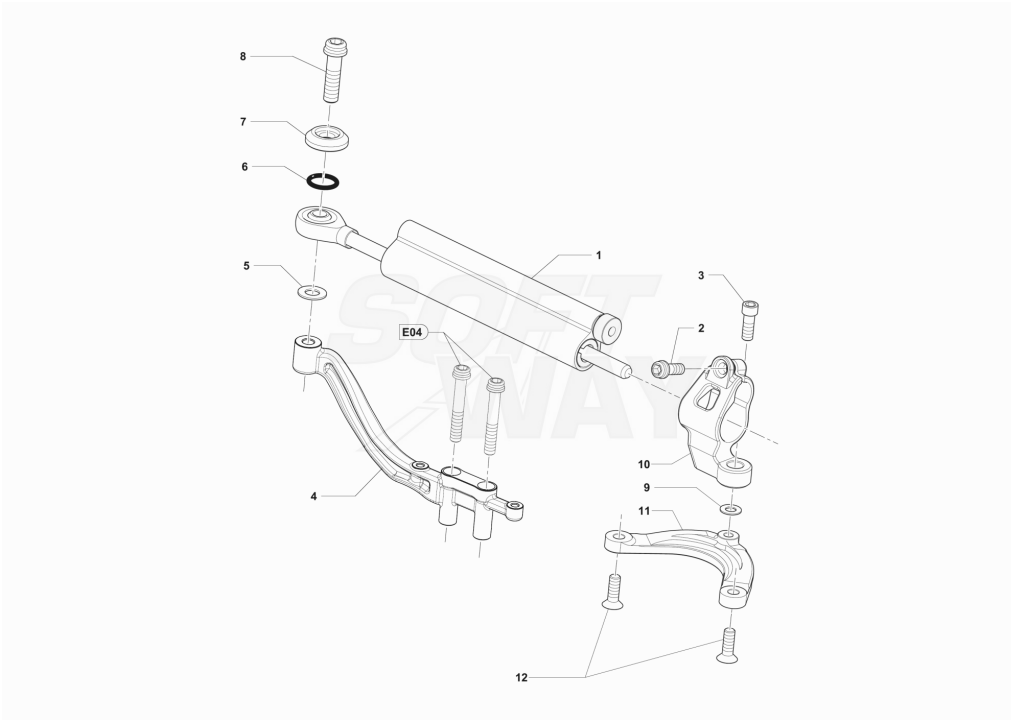

Pos	Part Number	Description	Additional Text	Quantity
1	SPMV8000D0202	STEERING DAMPER		1,00
2	SPMV8B00B2688	Screw TCEIF M6x1x16	EXCEPT F3 ORO	1,00
3	SPMV8A00B2747	Screw shock absorber		1,00
4	SPMV8000D0201	ANCHORAGE FOR AMM. STEERING DRIVE		1,00
5	SPMV8F00B2828	WASHER D16-D8,3-SP1		1,00
6	SPMV800023116	O RING		1,00
7	SPMV8000B6389	ORING CUP		1,00
8	SPMV8D00B2690	SCREW, TCEIF M8x1,25x30 RP	RR-RUSH	1,00
9	SPMV8000B2722	WASHER, D16xD6,4xE1,5	RR-SCS-RC SCS	1,00
10	SPMV8000D0199	Supp. x steering damper compl.		1,00
11	SPMV8000D0198	ATTACHMENT FOR AMM. STEERING DRIVE		1,00
12	SPMV8D00B2695	Screw TSPEI M6x1-L18		2,00