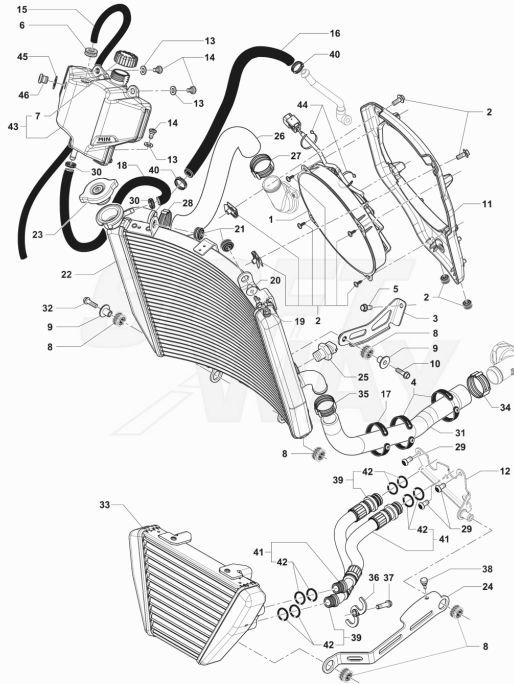

Pos	Part Number	Description	Additional Text	Quantity
1	SPMV8000B5430	RADIATOR FAN		1,00
2	SPMV8000B6058	FIXING KIT ELECTRIC VALVE		1,00
3	SPMV8000C8886	RADIATOR FIXING BRACKET		1,00
4	SPMV800092248	CLAMP, RUBBER, L82	RR-SCS-RC SCS	2,00
5	SPMV8C00B2681	SCREW, TEF M6x1 CH8 L14	RR-SCS-RC SCS	1,00
6	SPMV800089293	CUSHION, D18xD8xE7,5	MY14/20 F3 675-F3 800	1,00
7	SPMV8000B7049	PLUG		1,00
8	SPMV800062651	VIBRATION REDUCER D22-D10-SP12		5,00
9	SPMV800062652	SPACER D10-D6	FOR COOLER 800084917	2,00
10	SPMV8D00B2688	Screw TCEIF M6x20 RT	RR-RUSH	1,00
11	SPMV8000B6472	CONVEYOR FAN		1,00
12	SPMV8000D0744	SUPP.FOR BRACKET FIX. RADIATOR		1,00
13	SPMV8000B5959	WASHER D12 D7,8 SP0,5 IN NYLON	MY14/20 EXCEPT F3 ORO	3,00
14	SPMV8000B5920	Screw	MY12/13 F3 675-F3 ORO-F3 800	3,00
15	SPMV8J0091037	HOSE D4-D9 L1100		1,00
16	SPMV8000B6026	AIRING HOSE RADIATOR		1,00
17	SPMV800092247	CLAMP, RUBBER, L62	F3 ORO-F3 AGO	1,00
18	SPMV8A0066179	OIL TUBE		1,00
19	SPMV8E00B2681	Screw M6x1-CH8-L20	MY17/20 F3 675 RC-F3 800 RC	1,00
20	SPMV8000B7541	SPACER D21-D9,25-D6,2-L13		1,00
21	SPMV8000B6022	CUSHION D21-D9-SP11		2,00
22	SPMV8000D0741	WATER COOLER		1,00
23	SPMV8A00B6019	PLUG, RADIATOR		1,00
24	SPMV8000D0743	OIL RADIATOR FIXING BRACKET		1,00
25	SPMV8000B5422	WATER TEMPERATURE SENSOR		1,00
26	SPMV8000B6023	WATER HOSE		1,00
27	SPMV8F0092249	CLAMP		1,00