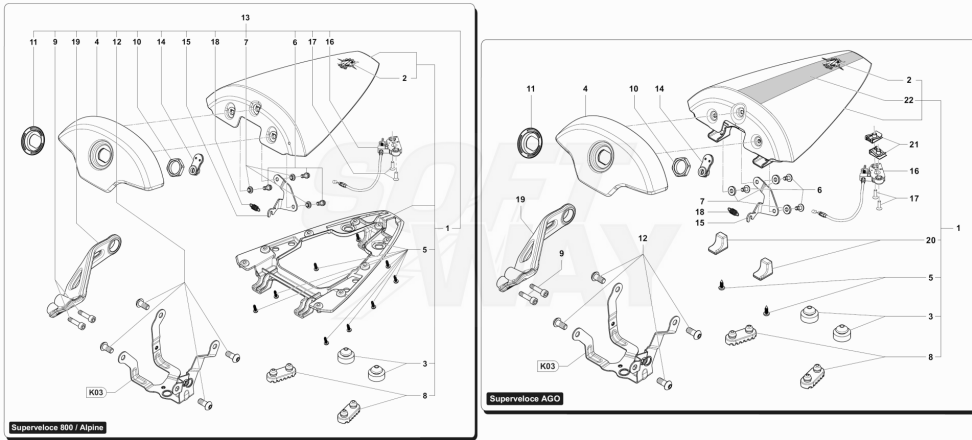

Pos	Part Number	Description	Additional Text	Quantity
1	SPMV8000C9627	Fairing cover tail Superverloce	800 RED/SILVER FRAME GOLD 800 RED/SILVER FRAME BLACK	1,00
1	SPMV80A0C9611	SINGLE SEAT TAIL SV 800 NEEDLE	AGO	1,00
1	SPMV80B0C9627	Fairing cover tail Superverloce Alpine	ALPINE	1,00
1	SPMV80C0C9627	SUPERFAST SINGLE SEAT TAIL	800 WHITE/GOLD	1,00
1	SPMV80D0C9627	Fairing cover tail Superverloce	800 YELLOW/GRAPHIT FRAME GOLD 800 YELLOW/GRAPHIT FRAME BLACK	1,00
1	SPMV80E0C9627	SUPERFAST SINGLE SEAT TAIL	800 BLACK/BLACK MATT	1,00
2	SPMV8000C3053	"MV" DECAL FOR DOME"	MY18/20 F3 675 RC-F3 800 RC	1,00
2	SPMV80A0C3053	DECAL "MV" FOR DOME	MY16/17 F3 675 RC-F3 800 RC	1,00
2	SPMV80C0C3053	DECAL "MV" FOR DOME	800 YELLOW/GRAPHIT FRAME GOLD 800 YELLOW/GRAPHIT FRAME BLACK	1,00
2	SPMV80D0C3053	DECAL "MV" FOR FAIRING	800 WHITE/GOLD	1,00
2	SPMV80G0C3053	MV" DECAL FOR WINDSHIELD	800 BLACK/BLACK MATT	1,00
3	SPMV8000C1755	VIBRATION DAMPER FOR SADDLE	B4 NURBURGRING-RUSH	2,00
4	SPMV8AA0C7332	PAD FOR SINGLE SEAT TAIL	800 RED/SILVER FRAME GOLD 800 RED/SILVER FRAME BLACK	1,00
4	SPMV8AB0C7332	SINGLE SEAT TAIL PAD	800 YELLOW/GRAPHIT FRAME GOLD 800 YELLOW/GRAPHIT FRAME BLACK	1,00
4	SPMV8AC0C7332	SINGLE SEAT TAIL PAD	ALPINE	1,00
4	SPMV8AD0C7332	SINGLE SEAT TAIL PAD	800 WHITE/GOLD 800 BLACK/BLACK MATT	1,00
4	SPMV8AE0C7332	SINGLE SEAT TAIL PAD	AGO	1,00
5	SPMV8000B6742	Screw PH-AB 3,5x13	EXCEPT AGO	9,00
5	SPMV8000C7476	SCREW AUTOFIL. PH-AB 4.2X13	AGO	2,00