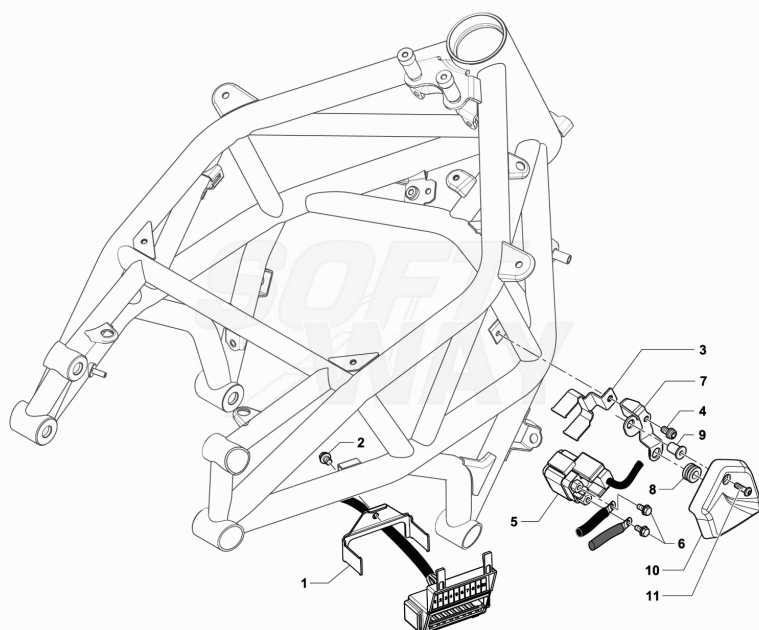

Pos	Part Number	Description	Additional Text	Quantity
1	SPMV8000B8821	BRACKET FUSE	F3 AGO-F3 675 RC-F3 800 RC	1,00
2	SPMV8A00B2677	Screw M6x1-L10		1,00
3	SPMV8000B5915	PLATE	675, 800, 800RR	1,00
4	SPMV8000B2687	Screw TCEIF M5x8	USA CND CN MY12/16	1,00
5	SPMV800091115	SWITCH, STARTER		1,00
6	SPMV8000B2681	Screw TEF M6x0,8x8 CH8 RT	990R-1090RR 000641> BRUTALE 920	2,00
7	SPMV8000B6989	PLATE CONTACTOR COVER		1,00
8	SPMV8000B6507	RUBBER DAMPER D14-D7-SP8		1,00
9	SPMV800091022	BUSH, SCREW, M4x0,7	F4S, F4R, F4RR	1,00
10	SPMV8000B6990	CONTACTOR COVER		1,00
11	SPMV8A0090901	SCREW, M4x13,7	750S, 750S 1+1	1,00