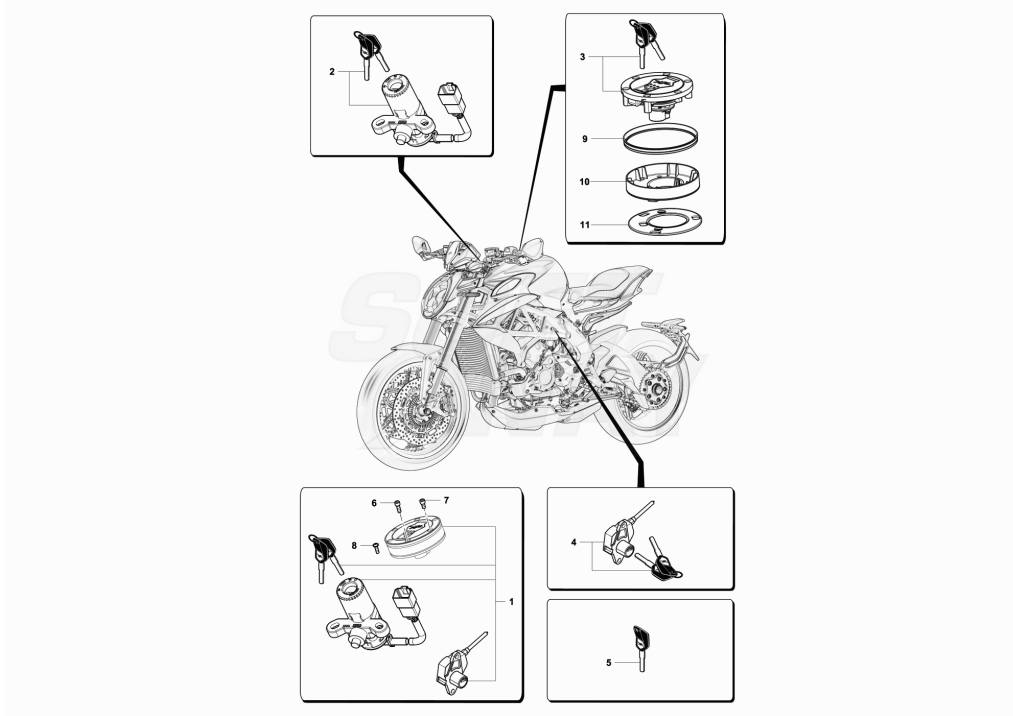

Pos	Part Number	Description	Additional Text	Quantity
1	SPMV8A00C9248	LOCKS SUPPLY		1,00
2	SPMV8000C9251	IGNITION SWITCH WITH		1,00
3	SPMV8000B5411	FUEL TANK CAP WITH		1,00
4	SPMV8D00B5412	SADDLE LOCK COMPLETE WITH		1,00
5	SPMV8000C9252	SPARE KEY		1,00
6	SPMV800066531	Screw plug		3,00
7	SPMV8C0066531	Screw TCEI M5x0,8-L10 INOX		3,00
8	SPMV8B00B4221	Screw M5x0,8-CH3-L14	MY18/20 F3 675 RC-F3 800 RC	1,00
9	SPMV8000B5216	GASKET		1,00
10	SPMV8A00B5214	CARBURETOR CAP UNION	JPN UP TO VIN 002901	1,00
11	SPMV8A00B5215	GASKET		1,00