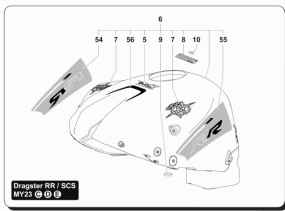

Pos	Part Number	Description	Additional Text	Quantity
1	SPMV8000C2228	COVER	675-800 MY17 AMERICA	1,00
1	SPMV8000C3282	IGNITION SWITCH COVER	RR-PIRELLI-RC-LH44-SCS MY18 AMERICA	1,00
2	SPMV98B0090901	Special screw M4x8	TAMBURINI	2,00
3	SPMV800092664	DECAL		1,00
4	SPMV8000B2710	NUT, M6x1 CH10 E7 PARLOCK	EXCEPT ORO	2,00
5	SPMV8000D0732	DRAGSTER-RR DECAL FOR	RED/BLACK RR-SCS	1,00
5	SPMV8000D0883	DECAL "RC DRAGSTER" FOR TANK	MY22 RC SCS	1,00
5	SPMV8000D1832	DRAGSTER R" DECAL FOR TANK	R, RED/BLACK	1,00
5	SPMV80A0D0732	DRAGSTER-RR" DECAL FOR	YELLOW/BLACK RR-SCS	1,00
5	SPMV80A0D1832	DRAGSTER R" DECAL FOR AMERICAN TANK	R, BLACK	1,00
5	SPMV80B0D0732	DECAL "DRAGSTER-RR FRIEZE" FOR	RR-SCS, BLUE/RED	1,00
6	SPMV8000D0730	FULL FUEL TANK	RED/BLACK RR-SCS	1,00
6	SPMV8000D0880	FUEL TANK COMPL	MY22 RC SCS	1,00
6	SPMV8000D1831	FULL FUEL TANK	R, RED/BLACK	1,00
6	SPMV80A0D0730	FUEL TANK COMPLETE	YELLOW/BLACK RR-SCS	1,00
6	SPMV80A0D1831	COMPLETE FUEL TANK	R, BLACK	1,00
6	SPMV80B0D0730	COMPLETE FUEL TANK	RR-SCS, BLUE/RED	1,00
6	SPMV8000D2673	COMPLETE FUEL TANK	AMERICA, BLUE/RED - USA/CND	1,00
7	SPMV8000C3050	DECAL FOR TANK	MY19 RED/SILVER F3 800	2,00
7	SPMV80A0C3050	MV" DECAL FOR TANK	MY19/20 RED/SILVER F3 800	2,00
7	SPMV80E0C3050	DECAL "MV" FOR TANK	PIRELLI BLACK/RED	2,00
7	SPMV80F0C3050	DECAL "MV" FOR TANK	BLACK-GRAY, EXCEPT ROSSO	2,00
7	SPMV80H0C5048	DECAL "MV" FOR TANK	MY22 RC SCS	2,00
8	SPMV8000A9698	PLATE AVVERTENZA DOCUMENT		1,00
9	SPMV800095500	RUBBER	SR1+1	1,00
10	SPMV8000C6925	'PLATE "E10" FOR TANK"	MY19/20 F3 675-F3 800	1,00