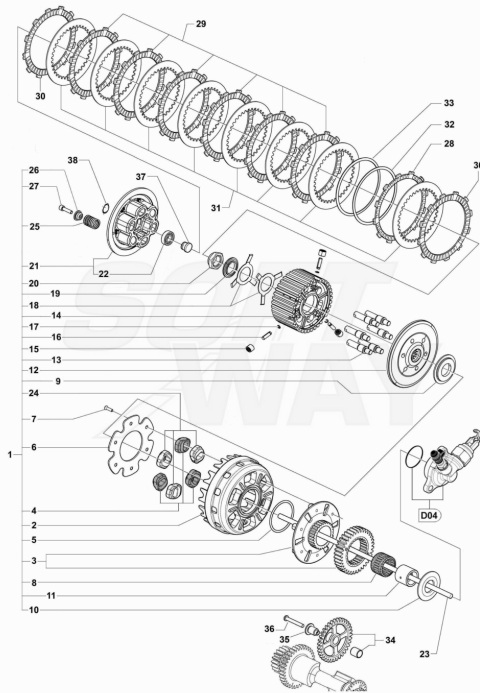

Pos	Part Number	Description	Additional Text	Quantity
1	SPMV8000C8676	Primary and clutch gear		1,00
2	SPMV8000B9716	CLUTCH BELL	MY14/20 F3 675	1,00
3	SPMV8000C4381	FLANGE GEAR	MY17 DRAGSTER RR/DRAGSTER RC	1,00
4	SPMV8A00B6484	FLEXIBLE COUPLING	MY14/20 F3 675	3,00
5	SPMV8000B3996	OR164 T3,53-D60,33	MY14/20 F3 675	1,00
6	SPMV8000B1727	SPROCKET RETAINING DISC	MY14/20 F3 675	1,00
7	SPMV60NDB4391	Screw TSCE M6x1-L182	F3 800-AGO-RC	6,00
8	SPMV8000B3997	ROLL BEARING K35X42X30	MY14/20 F3 675	1,00
9	SPMV8000B8198	DRIVING GEAR WASHER	MY14/20 F3 675	1,00
10	SPMV8000B3018	WASHER FOR DRIVER GEAR SP3	MY14/20 F3 675	1,00
11	SPMV8000B3989	DRIVER GEAR SPACER	MY14/20 F3 675	1,00
12	SPMV8000B1014	DRIVE FLANGE	MY14/20 F3 675	1,00
13	SPMV8000B8243	SPRING COLUMN	F3 800-AGO-RC	6,00
14	SPMV8000C8677	DISC HOLDER HUB		1,00
15	SPMV8000B0066	PIN BEARING 12X10X6 NK6	MY14/20 F3 675	3,00
16	SPMV8000B0067	BEARING PIN D6-L20	MY14/20 F3 675	3,00
17	SPMV66N021306	RETAIN RING D3.2	MY14/20 F3 675	3,00
18	SPMV8000B0071	SPRING JUDDER	MY14/20 F3 675	2,00
19	SPMV8000B0072	SPRING SUPPORT	MY14/20 F3 675	1,00
20	SPMV8000B8199	NUT M22X1	MY14/20 F3 675	1,00
21	SPMV8000C8678	Push plate		1,00
22	SPMV8000A2565	RADIAL BEARING 12X28X7	MY14/20 F3 675	1,00
23	SPMV8A00B9469	CONTROL ROD		1,00
24	SPMV8000B6484	RUBBER GASKET	MY14/20 F3 675	3,00
25	SPMV8000A0730	CLUTCH SPRING	MY14/20 F3 675	6,00
26	SPMV8000B4721	SPRING DRIVER WASHER	MY14/20 F3 675	6,00
27	SPMV60ND02509	Screw M6x1-CH5-L20	F3 800-AGO-RC	6,00
28	SPMV8000A6915	Lining plate	MY14/20 F3 675	1,00