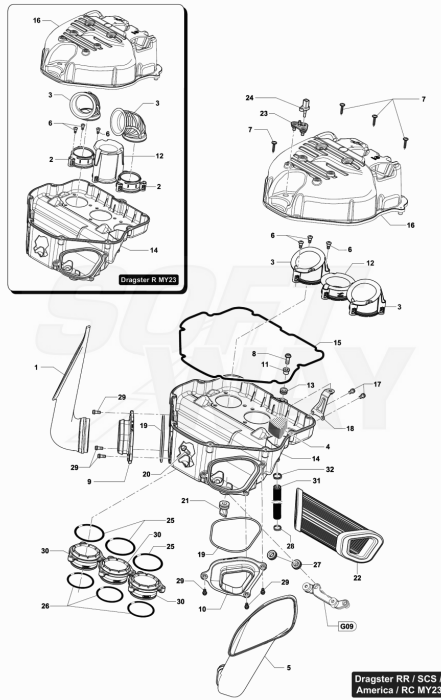

Pos	Part Number	Description	Additional Text	Quantity
1	SPMV8000C1742	RIGHT AIR INLET SLEEVE		1,00
2	SPMV8000B7221	UPPER SIDE INTAKE DUCT		2,00
3	SPMV8000B6927	UPPER ASPIRATION HORN	800RR, DRAGSTER RR/RR LH/RC	2,00
3	SPMV8000B7220	UPPER ASPIRATION HORN	675, 800, DRAGSTER	2,00
4	SPMV8000B6003	SPONGE AIRBOX		1,00
5	SPMV8000C1741	LEFT AIR INLET SLEEVE		1,00
6	SPMV8000B5999	SPECIAL SCREW M5		9,00
7	SPMV8BA084658	TAPPING SCREW		9,00
8	SPMV8B00B2688	Screw TCEIF M6x1x16	EXCEPT F3 ORO	1,00
9	SPMV8000B6338	FLANGE, SLEEVE RH		1,00
10	SPMV8000B6339	FLANGE, SLEEVE LH		1,00
11	SPMV8000B2799	WASHER, SPACER, D8xD6,2xL8,5	MY12/16 F3 675-F3 800	1,00
12	SPMV8000B6334	UPPER ASPIRATION HORN	675, 800, DRAGSTER	1,00
12	SPMV8000B6926	UPPER ASPIRATION HORN	800RR, DRAGSTER RR/RR LH/RC	1,00
13	SPMV800089293	CUSHION, D18xD8xE7,5	MY14/20 F3 675-F3 800	1,00
14	SPMV8000C2370	AIRBOX SUP. GREASE		1,00
15	SPMV8000C2422	GASKET FOR AIRBOX		1,00
16	SPMV8A00C1740	AIRBOX SUP.RAW	ROSSO	1,00
16	SPMV8A00C3235	AIRBOX SUP.RAW	EXCEPT ROSSO	1,00
17	SPMV8R00B2688	Screw TCEIF M6x12 RT	EXCEPT F3 ORO	2,00
18	SPMV8000B5918	REAR AIRBOX PLATE		1,00
19	SPMV8000B6285	WASHER		2,00
20	SPMV8000B3763	SCREW, ESPECIAL M6 DO FAROL D		2,00
21	SPMV800048971	RUBBER		1,00
22	SPMV8A00B5993	AIR FILTER		1,00
23	SPMV8000B3219	CUSHION, SENSOR AIR TEMPERATUR		1,00
24	SPMV8000B3207	SENSOR, AIR TEMPERATURE		1,00