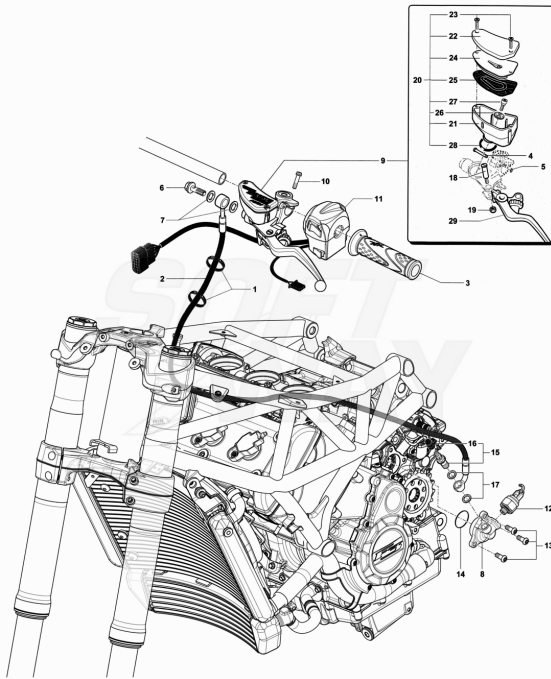

Pos	Part Number	Description	Additional Text	Quantity
1	SPMV800053724	BELT, RUBBER, SHORT	MY12/16 USA CND CN	2,00
2	SPMV8000C2481	OIL HOSE PUMP-ACTUATOR		1,00
3	SPMV8000B5683	LEFT HANDLEBAR GRIP	800	1,00
4	SPMV800082695	PIN, SUPPORT		1,00
5	SPMV800094643	WASHER, SPECIAL, D3,4		1,00
6	SPMV80A091692	SPECIAL SCREW, OIL BRAKE PIPE,	F4S, F4R, F4 FRECCIE TRICOLORI	1,00
7	SPMV800021480	WASHER, COPPER, D14xD10,2xE1	MY12/14 F3 675	2,00
8	SPMV8000B9467	SLAVE CYLINDER	800, ED.1, LUSSO, MY17/18 RC	1,00
8	SPMV8000C5801	HYDRAULIC CLUTCH ACTUATOR	SCS, MY19/20 RC	1,00
9	SPMV8000C3497	Clutch master cylinder		1,00
10	SPMV8F00B2688	Screw TCEIF M6x25 RP	800RR, DRAGSTER RR, DRAG.RR LH	1,00
11	SPMV8000B9497	LEFT SWITCH		1,00
12	SPMV8B00B9621	CLUTCH PRESSURE SENSOR		1,00
13	SPMV60NDB2736	SCREW TBCE M6X1-L20	MY18/20 F3 675 RC-F3 800 RC	3,00
14	SPMV8A0023111	OR2106 T1		1,00
15	SPMV8000A3975	DRAIN VALVE	MY18/20 F3 675-F3 800	1,00
16	SPMV800053259	COVER, RUBBER	1000 VIN <008064 1000 USA	1,00
17	SPMV800021480	WASHER, COPPER, D14xD10,2xE1	MY12/14 F3 675	2,00
18	SPMV800093299	LEVER PIN	F4S, F4R, F4 FRECCIE TRICOLORI	1,00
19	SPMV800093300	LEVER NUT		1,00
20	SPMV80A098723	COMPLETE OIL TANK		1,00
21	SPMV800097122	CLUTCH PUMP OIL TANK		1,00
22	SPMV80A093310	PLUG	1090, 1090R, 1090RR	1,00
23	SPMV800093313	SCREW M4X16		2,00
24	SPMV800093311	DIAPHRAGM		1,00