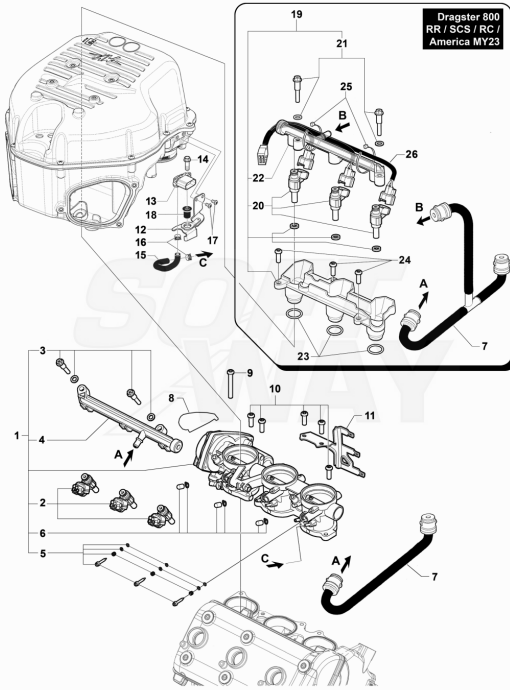

Pos	Part Number	Description	Additional Text	Quantity
1	SPMV8000B5347	MIKUNI THROTTLE BODY	800RR, DRAGSTER RR/RR LH/RC	1,00
1	SPMV8000B5349	THROTTLE BODY (MIKUNI)	675, 800, DRAGSTER	1,00
2	SPMV8000B6933	INJECTOR THROTTLE BODY		1,00
3	SPMV8000B6934	WASHER AND SCREW KIT		1,00
4	SPMV8000B6935	INSIDE LINK FUEL TANK		1,00
5	SPMV8000B6936	Screw kit		1,00
6	SPMV8000B6937	CAP-SPRING KIT		1,00
7	SPMV8000C9965	FUEL HOSE	EXCEPT ROSSO	1,00
7	SPMV8000C9966	FUEL HOSE	ROSSO	1,00
8	SPMV8000C3033	ADHESIVE DECAL FOR PROTECTION		1,00
9	SPMV8L00B2688	SCREW TCEIF M6X50		1,00
10	SPMV8D00B2688	Screw TCEIF M6x20 RT	RR-RUSH	5,00
11	SPMV8000B7018	CONNECTOR PLATE		1,00
12	SPMV8000C3694	SENSOR SUPPORT PLATE		1,00
13	SPMV8000B3432	SENSOR, PRESSURE		1,00
14	SPMV8F00B2681	SCREW, M6x1 CH8 L22		1,00
15	SPMV8000C6926	RUBBER HOSE D4-D9-L75		1,00
16	SPMV8B0096458	CLAMP, METAL, 55-85		2,00
17	SPMV98B0090901	Special screw M4x8	TAMBURINI	2,00
18	SPMV800048245	CUSHION, SCREW, M6x1 L16	B4 RS	1,00
19	SPMV8000B8699	INJECTION BANK	F3 800-F3 AGO-F3 800 RC	1,00
20	SPMV8000B8704	SUPERIOR BANK INJECTORS KIT	F3 800-F3 AGO-F3 800 RC	1,00
21	SPMV8000B8705	KIT SCREWS AND WASHERS FOR FLUTE	F3 800-F3 AGO-F3 800 RC	1,00
22	SPMV8000B8706	PETROL FLUTE F3 800	F3 800-F3 AGO-F3 800 RC	1,00
23	SPMV8000B6001	OR4081 T3,53-D20,22 VITON		3,00
24	SPMV8BA084658	TAPPING SCREW		3,00
25	SPMV800092661	CLAMP 2.4X92	MY14/20 F3 675-F3 800	2,00
26	SPMV8000B6061	WIRE INJECTOR		1,00