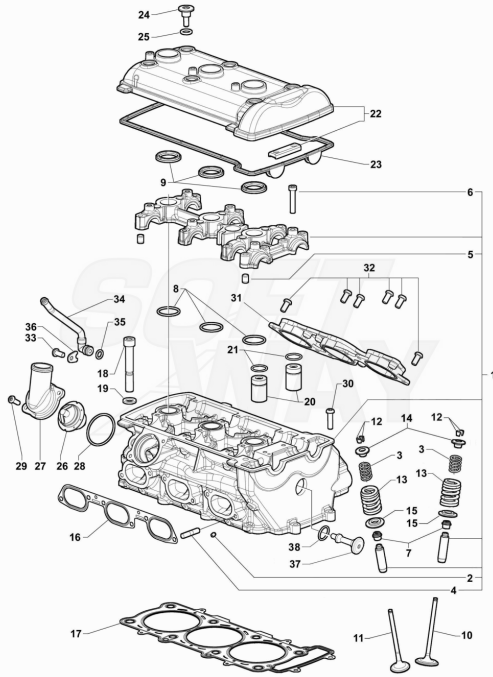

Pos	Part Number	Description	Additional Text	Quantity
1	SPMV8B00C8694	COMPLETE CYLINDER HEAD		1,00
2	SPMV800069769	CONICAL PLUG EI M14X1		2,00
3	SPMV800098671	INTERNAL VALVE SPRING	750S, 750S1+1, SENNA	12,00
4	SPMV8000B4234	EXHAUST TRAPED SCREW		6,00
5	SPMV800051549	PIN D8-D6		2,00
6	SPMV60NAB4273	SCREW TCBC E M6X1 - L35		16,00
7	SPMV800065814	INTAKE AND EXHAUST GASKET		12,00
8	SPMV8A0023111	OR2106 T1		3,00
9	SPMV8000B4285	Candle shaft gasket		3,00
10	SPMV8000B1445	INTAKE VAVE		6,00
11	SPMV8000B1446	EXHAUST VALVE		6,00
12	SPMV800092433	COTTER VALVE 15JAP	ENGINE 01801>	24,00
13	SPMV800098670	EXTERNAL VALVE SPRING	750S, 750S1+1, SENNA	12,00
14	SPMV8000A3732	UPPER CAP	BRUTALE S, 10761>	12,00
15	SPMV8000A3733	LOWER CAP	BRUTALE S, 10761>	12,00
16	SPMV8000B4242	Manifold gasket		1,00
17	SPMV8000B2179	HEAD GASKET		1,00
18	SPMV8000B4247	Screw TCCEI M10x1,5		8,00
19	SPMV8000B4269	WASHER D18-D11		8,00
20	SPMV8000B2782	HOLE SERVICE PLUG		2,00
21	SPMV800023108	OR2037 T1		2,00
22	SPMV8A00B2623	CYLINDER HEAD COVER	F3 ORO	1,00
22	SPMV8C00B2623	Head cover	MY16/20 F3 675-800-RC	1,00
23	SPMV8000B4284	HEAD COVER GASKET		1,00
24	SPMV8000B2759	Screw valve cover		6,00
25	SPMV800023113	OR3043 T2	008836-008839 & 009155> B4 910 S/910 R	6,00
26	SPMV800081283	BEHR-THOMPSON THERMOSTAT		1,00
27	SPMV80B0B2626	WATER OUTLET PIPE	MY16/20 F3 675-800-RC	1,00