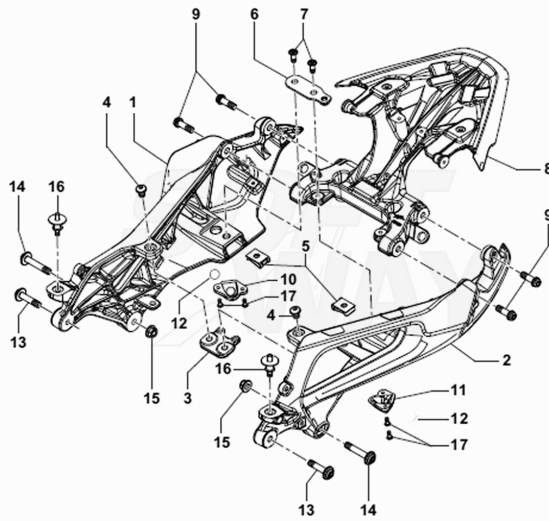

Pos	Part Number	Description	Additional Text	Quantity
1	SPMV8AA0C1678	RIGHT SIDE REAR FRAME	MY20 800	1,00
2	SPMV8AA0C1677	LEFT SIDE REAR FRAME	MY20 800	1,00
3	SPMV8000C1679	FRONT LINK PLATE		1,00
4	SPMV8D00B2676	TBEI SCREW M8X12		2,00
5	SPMV8000C2080	STAPLE NUT M8		2,00
6	SPMV8000C1680	REAR CONNECTION PLATE		1,00
7	SPMV8A00B2676	TBEI SCREW M8X16	B4 NURBURGRING-RUSH	2,00
8	SPMV80A0C3480	MULTIPLE CENTER SUPPORT		1,00
9	SPMV8C00B2690	SCREW, TCEIF M8x25 RP	MY12/16 JPN F3 675-F3 800	4,00
10	SPMV8000C3482	REAR FOOTBOARD RETAINER RIGHT		1,00
11	SPMV8000C3481	POST. FOOTBOARD RETAINER SX		1,00
12	SPMV800089293	CUSHION, D18xD8xE7,5	MY14/20 F3 675-F3 800	2,00
13	SPMV8B00B5650	SPECIAL SCREW M8X1.25-L35	RR-RUSH	2,00
14	SPMV8C00B5650	SPECIAL SCREW M8X1.25-L45		2,00
15	SPMV8000B2712	NUT, M8x1,25x8,5 CH12	MY15/17 JPN F3 RC	2,00
16	SPMV8000C1738	M6 STUD FOR REAR FASTENER		2,00
17	SPMV98C0090901	SCREW M4X10	B4 RS-B4 RR-B4 NURBURGRING	4,00