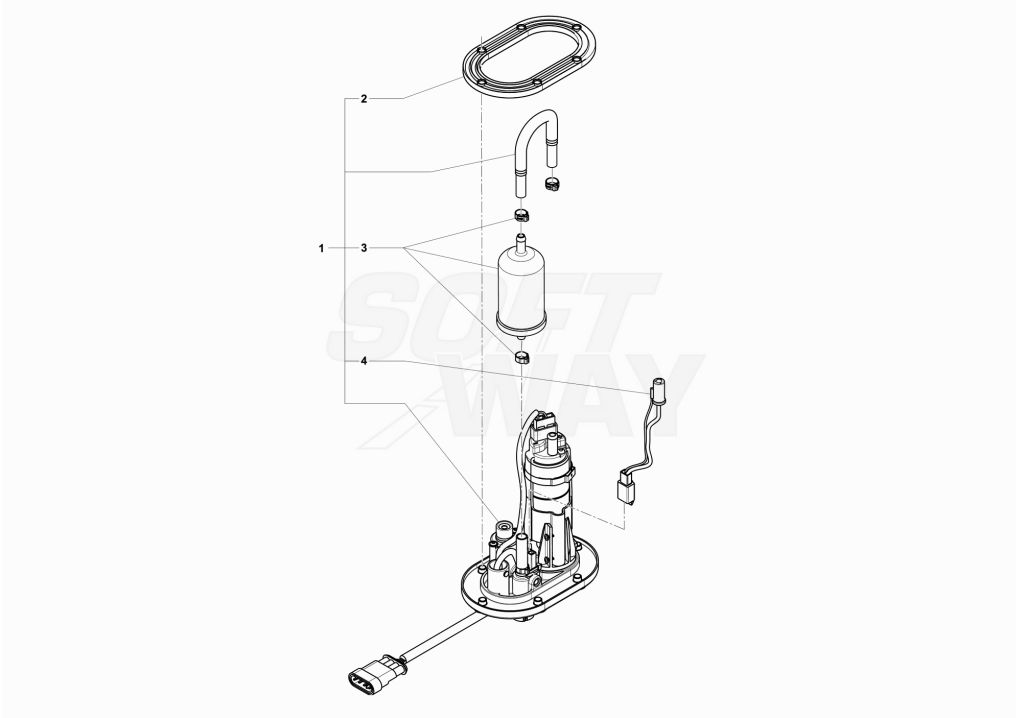

Pos	Part Number	Description	Additional Text	Quantity
1	SPMV8000C8722	FUEL INTAKE ASSEMBLY		1,00
2	SPMV8000B8612	SEALING GASKET G.A.C.		1,00
3	SPMV8000B4278	FUEL FILTER		1,00
4	SPMV8000B4277	THERMISTOR		1,00