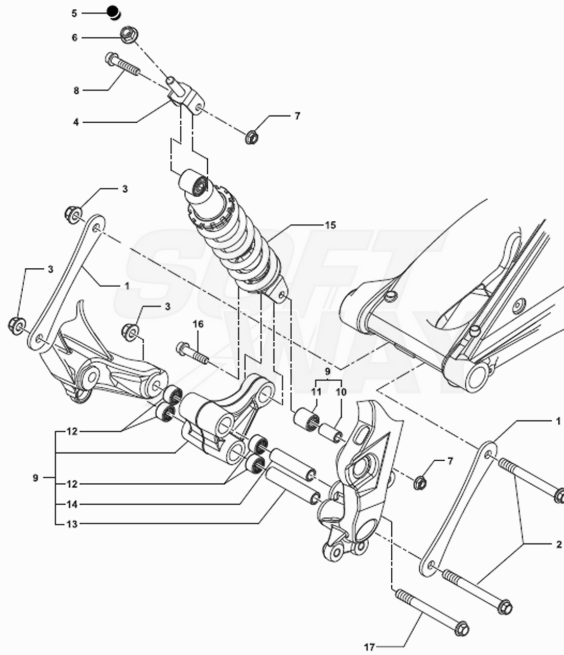

Pos	Part Number	Description	Additional Text	Quantity
1	SPMV8B00B5788	TIE ROD FOR REAR SUSPENSION	MY14/20 VIN 001015> F3 675	2,00
2	SPMV8000B5645	SCREW M12X1,25-CH14-L112		2,00
3	SPMV8000B2715	NUT, M12x1,25x12,5 CH17		3,00
4	SPMV8000B5790	FORK ADAPTER	DRAGSTER, DRAGSTER RR/RR LH/RC	1,00
5	SPMV8000B9342	CAP PROTECTION		1,00
6	SPMV8000B2715	NUT, M12x1,25x12,5 CH17		1,00
7	SPMV8000B6064	NUT M10X1,25-CH14-SP8		2,00
8	SPMV8H00B2691	Screw TCEIF M10x1,25 L50	675	1,00
9	SPMV8000C6960	Rocker arm for rear suspension	VIN 001015> F3 675	1,00
10	SPMV8000B5823	PIN D16-D10-L30		1,00
11	SPMV8000B5876	BEARING HMK1626LL3		1,00
12	SPMV8000B5875	NEEDLE BEARING HK1814L3AS		4,00
13	SPMV8A00B5824	PIN D18-D12-L87		1,00
14	SPMV8000B5824	PIN D18-D12-L71		1,00
15	SPMV8000C9546	REAR SHOCK ABSORBER		1,00
16	SPMV8H00B2691	Screw TCEIF M10x1,25 L50	675	1,00
17	SPMV8C00B5645	SCREW M12X1,25-CH14-L122		1,00