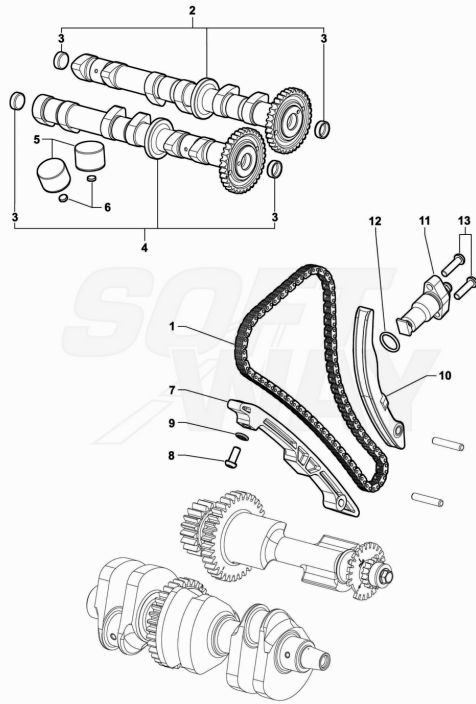

Pos	Part Number	Description	Additional Text	Quantity
1	SPMV8000B2629	Timing chain		1,00
2	SPMV8000B2630	INLET CAMSHAFT	RR-PIRELLI-RC-LH44-SCS MY18 AMERICA	1,00
2	SPMV8G00B2630	Intake camshaft compl	675-800 MY17 AMERICA	1,00
3	SPMV8C0057196	STABLE PLUG D16-SP6-10		4,00
4	SPMV8E00B2631	Full exhaust camshaft	675-800 MY17 AMERICA	1,00
4	SPMV8G00B2631	Exhaust camshaft complete	MY18 AMERICA RR- PIRELLI-RC-LH44-SCS	1,00
5	SPMV8000C8680	TUMBLER D28 DLC		12,00
6	SPMV800084182	CLEARANCE ADJUSTING	1.60 MM	12,00
6	SPMV8A0084182	CLEARANCE ADJUSTING	1.65 MM	12,00
6	SPMV8B0084182	CLEARANCE ADJUSTING	1.70 MM	12,00
6	SPMV8C0084182	CLEARANCE ADJUSTING	1.75 MM	12,00
6	SPMV8D0084182	CLEARANCE ADJUSTING	1.80 MM	12,00
6	SPMV8E0084182	CLEARANCE ADJUSTING	1.85 MM	12,00
6	SPMV8F0084182	CLEARANCE ADJUSTING	1.90 MM	12,00
6	SPMV8G0084182	CLEARANCE ADJUSTING	1.95 MM	12,00
6	SPMV8H0084182	CLEARANCE ADJUSTING	2.00 MM	12,00
6	SPMV8J0084182	GAP SPACER	2.05 MM	12,00
6	SPMV8K0084182	CLEARANCE ADJUSTING	2.10 MM	12,00
6	SPMV8L0084182	CLEARANCE ADJUSTING	2.15 MM	12,00
6	SPMV8M0084182	CLEARANCE ADJUSTING	2.20 MM	12,00
6	SPMV8N0084182	CLEARANCE ADJUSTING	2.25 MM	12,00
6	SPMV8P0084182	CLEARANCE ADJUSTING	2.30 MM	12,00
6	SPMV8R0084182	CLEARANCE ADJUSTING	2.35 MM	12,00
6	SPMV8S0084182	CLEARANCE ADJUSTING	2.40 MM	12,00
6	SPMV8T0084182	CLEARANCE ADJUSTING	2.45 MM	12,00
6	SPMV8U0084182	CLEARANCE ADJUSTING	2.50 MM	12,00
6	SPMV8V0084182	CLEARANCE ADJUSTING	2.55 MM	12,00