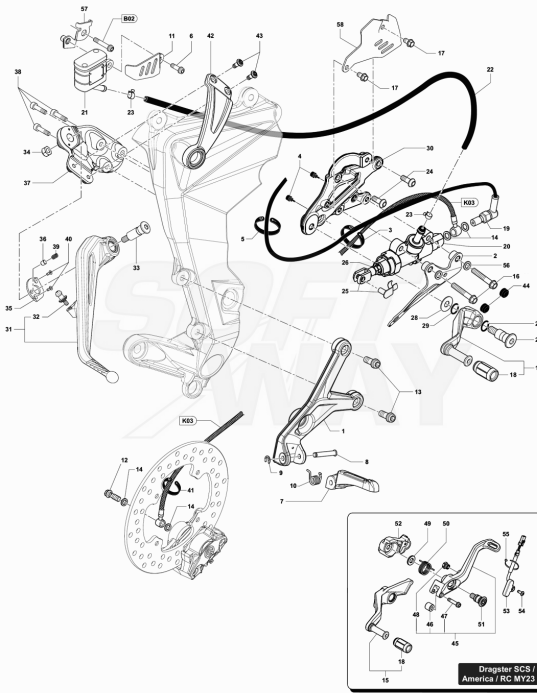

Pos	Part Number	Description	Additional Text	Quantity
1	SPMV80A0D1164	RIGHT FRONT FOOTREST SUPPORT		1,00
2	SPMV8000C8778	RIGHT SIDE SUPPORT PLATE	RR	1,00
2	SPMV80A0B6290	POS BRAKE MASTER CYLINDER PROTECTOR	675-800 MY17 AMERICA	1,00
2	SPMV8A00C8778	RIGHT SIDE PANEL SUPPORT PLATE	SCS	1,00
3	SPMV800053724	BELT, RUBBER, SHORT	MY12/16 USA CND CN	1,00
4	SPMV800066308	VIBRATION-DAMPER	1000S, AGO	2,00
5	SPMV800092247	CLAMP, RUBBER, L62	F3 ORO-F3 AGO	1,00
6	SPMV8C00B2688	SCREW, TCEIF M6x18 RT	ED.1, LUSSO, RC, SCS	1,00
7	SPMV80A0D0006	FRONT RIGHT PEDESTAL	RUSH MY23	1,00
8	SPMV8A00B2769	PIN, DRIVER FOOTREST SUPPORT	F4S, F4R	1,00
9	SPMV800090429	LOCK RING, FOOTREST		1,00
10	SPMV80A090418	SPRING, DRIVER FOOTREST SUPPOR		1,00
11	SPMV8000D1118	OIL TANK PROTECTION		1,00
12	SPMV8000A8947	TUBO OIL PIPE UNION	F4RR	1,00
13	SPMV8C00B2690	SCREW, TCEIF M8x25 RP	MY12/16 JPN F3 675-F3 800	2,00
14	SPMV800021480	WASHER, COPPER, D14xD10,2xE1	MY12/14 F3 675	4,00
15	SPMV80A0B6262	COMPLETE REAR BRAKE PEDAL	DRAGSTER RR YELLOW/BLACK DRAGSTER RR LH, DRAGSTER RC	1,00
15	SPMV80A0C7691	REAR BRAKE CONTROL PEDAL	SCS	1,00
16	SPMV8H00B2681	Screw M6x1 CH8 RP	MY17 DRAGSTER RR/DRAGSTER RC	2,00
16	SPMV8J00B2681	Screw M6x1 L35 CH8	675-800 MY17 AMERICA	2,00
17	SPMV8A00B2681	SCREW, M6x1	990R-1090RR <000640	2,00
18	SPMV800089298	RUBBER COVER		1,00
19	SPMV8000C1852	STOP PEDAL SWITCH	MY17/20 F3 675-F3 800	1,00
20	SPMV8000C2438	REAR BRAKE MASTER CYLINDERD12.7	MY17/20 F3 675-F3 800	1,00
21	SPMV800090315	REAR BRAKE FLUID		1,00