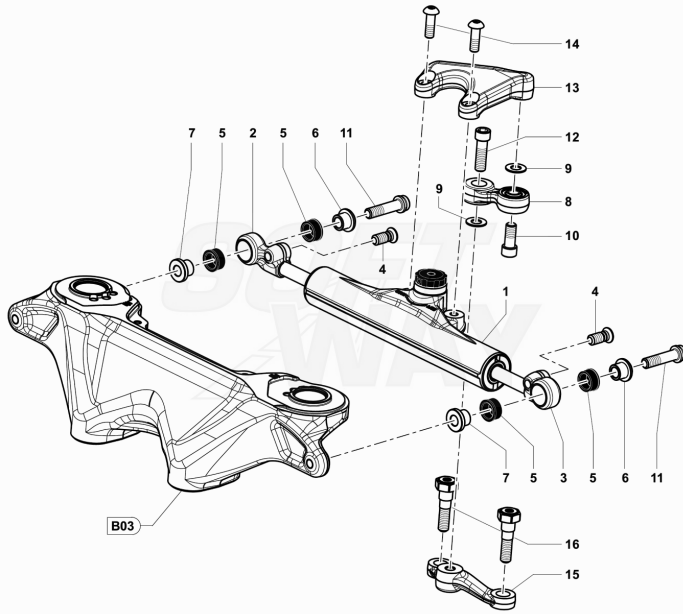

Pos	Part Number	Description	Additional Text	Quantity
1	SPMV8A00C3273	STEERING DAMPER ADJUSTER		1,00
2	SPMV80B082769	TERMIN. RIGHT FOR SHOCK ABSORBER. OF ST	DRAGSTER RR YELLOW/BLACK DRAGSTER RR LH	1,00
3	SPMV80B086408	TERMIN. SX FOR SHOCK ABSORBER. OF ST	DRAGSTER RR YELLOW/BLACK DRAGSTER RR LH	1,00
4	SPMV8000B2758	Screw steering damper		2,00
5	SPMV800082776	BUSH, RUBBER		4,00
6	SPMV800089304	UPPER SPACER, STEERING SHOCK A	1000S, 1000S1+1	2,00
7	SPMV8A0082775	SPACER, STEERING SHOCK ABSORBE		2,00
8	SPMV80A0C3272	Steering damper connecting rod	MY20 RR PIRELLI-LH44- SCS MY19 RC	1,00
9	SPMV8C00B2720	WASHER, D12xD6,1xE0,7		2,00
10	SPMV8000B2747	Screw shock absorber		1,00
11	SPMV8F00B2688	Screw TCEIF M6x25 RP	800RR, DRAGSTER RR, DRAG.RR LH	2,00
12	SPMV8B00B2747	SCREW, STEERING SHOCK ABSORBER		1,00
13	SPMV80A0C3326	SHOCK ABSORBER ARM	MY20 RR SCS-RC-RCSCS	1,00
14	SPMV60NDB2781	Screw TBCE M5x0,8-L16	MY18 AMERICA RR-RC- LH44-SCS	2,00
15	SPMV80A0C3269	SHOCK ABSORBED CONNECTING ROD ANCHOR	MY19RC MY20 RR PIRELLI-LH44 SCS	1,00
16	SPMV8000C3268	SWITCH FIXING SCREW	MY18 AMERICA EXCEPT 675-800-AMERICA	2,00