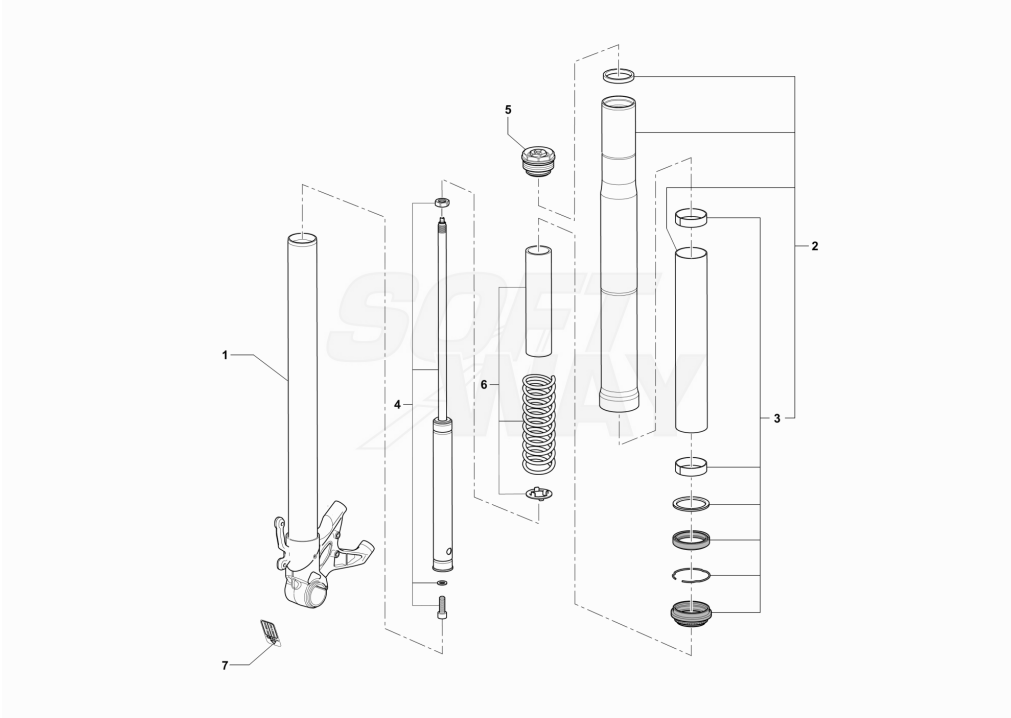

Pos	Part Number	Description	Additional Text	Quantity
1	SPMV8000C3204	RIGHT STEM COMPL.	675 800 FRAME >000874 MY17 AMERICA 800 FRAME 001100> 800 FRAME 001015-001052	1,00
1	SPMV80A0C3204	RIGHT STEM COMPL.	MY22 RC SCS	1,00
1	SPMV80B0C3204	RIGHT STEM COMPL.	RR, SCS	1,00
2	SPMV8000C3210	COMPLETE CHAINSTAY		1,00
3	SPMV8000C3212	FORK SEALS KIT		1,00
4	SPMV8000C3206	EXTENSION ADJUSTER CARTRIDGE		1,00
5	SPMV8000C3208	RIGHT FORK CAP	800 FRAME 001015- 001052 800 FRAME >000874 MY17 AMERICA 800 FRAME 001100>	1,00
6	SPMV8000C3211	FORK SPRING KIT	MY17 AMERICA 800 FRAME 001100> 800 FRAME 001015-001052 800 FRAME >000874	1,00
7	SPMV8000B7206	DECAL -AVVERTENZA-		1,00