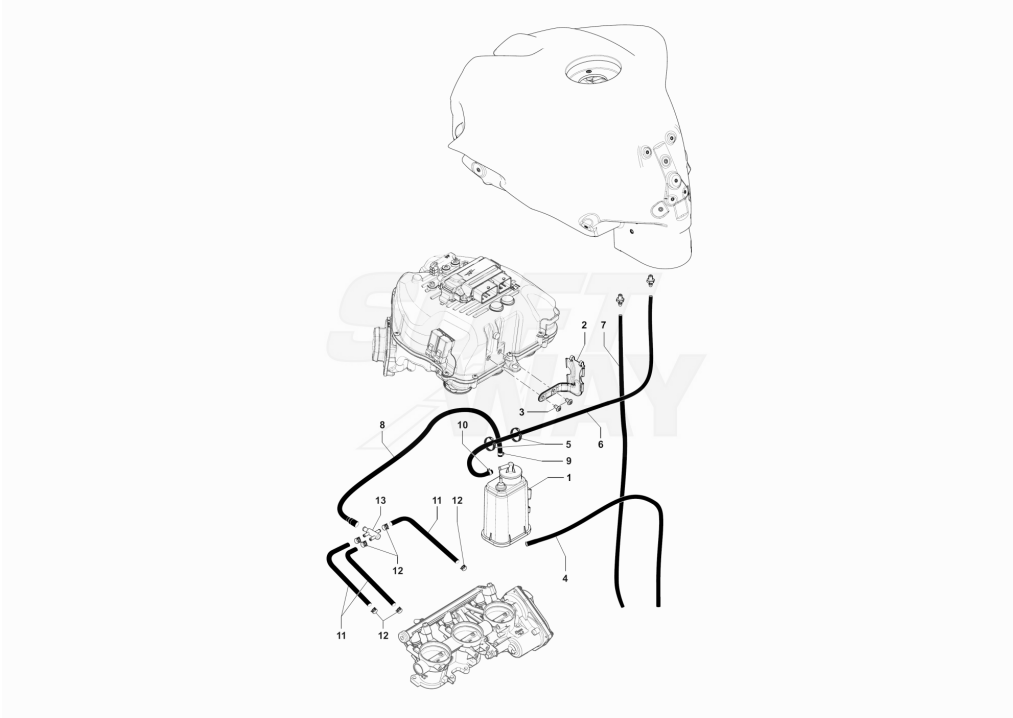

Pos	Part Number	Description	Additional Text	Quantity
1	SPMV800097084	CANISTER FILTER		1,00
2	SPMV8000C4365	CANISTER SUPPORT PLATE		1,00
3	SPMV8000B2672	SCREW M6	F4R, F4RR	2,00
4	SPMV8000C4366	CANISTER AIR INTAKE TUBE		1,00
5	SPMV800053724	BELT, RUBBER, SHORT	MY12/16 USA CND CN	2,00
6	SPMV8F0098714	TUBE 5.5X9.5 L=560 WITH INLET		1,00
7	SPMV8000B6216	HOSE D5-D8 EPICLORID	MY12/16 USA CND CN	1,00
7	SPMV8G00B6216	RUBBER HOSE D5-D8 EPICLORID	RR, SCS	1,00
8	SPMV8A00C2132	PIPE D3.5-D9 PREFORMED WITH	EXCEPT 675-800 675 800 FRAME 000502>	1,00
9	SPMV800096458	CLAMP, METAL, 55 90	MY17/20 F3 675-800-RC	1,00
10	SPMV800096458	CLAMP, METAL, 55 90	MY17/20 F3 675-800-RC	1,00
11	SPMV800091037	HOSE, RUBBER 4X9	MY12/16 USA CND CN	3,00
12	SPMV8AA091634	CLAMP, METAL, SHORT	MY12/16 USA CND CN	6,00
13	SPMV8000B6733	4-WAY CONNECTOR	MY12/16 USA CND CN	1,00