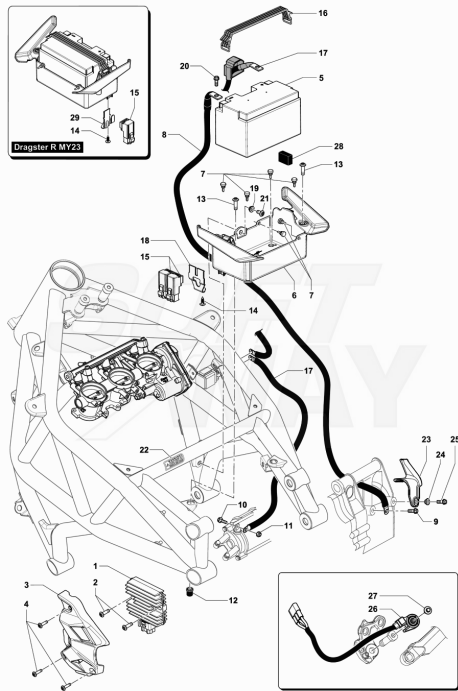

Pos	Part Number	Description	Additional Text	Quantity
1	SPMV8000B3206	RECTIFIER		1,00
2	SPMV8B00B2672	SCREW, M6x11,7x21	DRAGSTER	2,00
3	SPMV8000C2121	Tension regulator cover		1,00
4	SPMV8D00B5919	M5 SCREW FOR BODYWORK L14		3,00
5	SPMV8000B8270	BATTERY		1,00
6	SPMV8000C2114	BATTERY BRACKET		1,00
7	SPMV800095828	CUSION		8,00
8	SPMV8000B5977	BATTERY CABLE		1,00
9	SPMV8B00B2681	Screw M6x1-CH8-L12	F4S, F4 FRECCIE TRICOLORI	1,00
10	SPMV8A00B2680	Screw TEF M5x0,8x6 CH8 RT	MY12/16 USA CND CN	1,00
11	SPMV8000B2708	NUT, M5x0,8	VIN >000710 F3 675	1,00
12	SPMV800048245	CUSHION, SCREW, M6x1 L16	B4 RS	2,00
13	SPMV8B00B2672	SCREW, M6x11,7x21	DRAGSTER	2,00
14	SPMV8AA0B2778	SCREW, PH-AB 3,9x13	EXCEPT AGO	2,00
15	SPMV8000A6749	RELAY		3,00
16	SPMV8000B5921	ELASTIC STRAP HELD		1,00
17	SPMV8A00C3197	CABLES TELERUT.-MOTOR AVV.BA		1,00
18	SPMV8000B5916	SUPPORT RELAY		1,00
19	SPMV80A090392	SPACER	B4 RS-B4 RR-B4 NURBURGRING	1,00
20	SPMV8E00B2672	SCREW TFEI M6X1 D11,7 L14	RR-RUSH	1,00
21	SPMV8A00B2672	SCREW, M6x11,7x12	MY18 RC, MY19 RC, RC LH	1,00
22	SPMV800092257	BATTERY DATA PLATE		1,00
23	SPMV8000B6815	PROTECTION		1,00
24	SPMV80A090392	SPACER	B4 RS-B4 RR-B4 NURBURGRING	1,00
25	SPMV8C00B2681	SCREW, TEF M6x1 CH8 L14		1,00
26	SPMV8A00B5428	SIDE STAND SWITCH	MY15/20 F3 675-F3 800	1,00