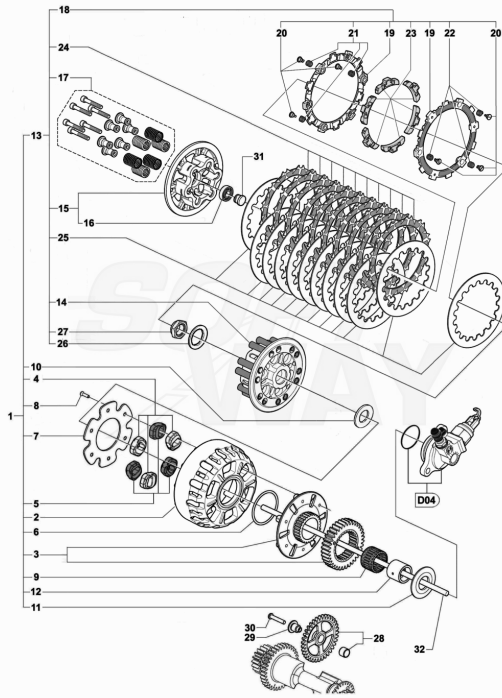

Pos	Part Number	Description	Additional Text	Quantity
1	SPMV8A00C7898	PRIMARY GEAR AND CLUTCH	RC SCS	1,00
2	SPMV8000C7900	CLUTCH BELL		1,00
3	SPMV8000C4381	FLANGE GEAR	MY17 DRAGSTER RR/DRAGSTER RC	1,00
4	SPMV8000B6484	RUBBER GASKET	MY14/20 F3 675	3,00
5	SPMV8A00B6484	FLEXIBLE COUPLING	MY14/20 F3 675	3,00
6	SPMV8000B3996	OR164 T3,53-D60,33	MY14/20 F3 675	1,00
7	SPMV8000B1727	SPROCKET RETAINING DISC	MY14/20 F3 675	1,00
8	SPMV60NDB4391	Screw TSCE M6x1-L182	F3 800-AGO-RC	6,00
9	SPMV8000B3997	ROLL BEARING K35X42X30	MY14/20 F3 675	1,00
10	SPMV8000B4997	WASHER CLUTCH, SP2.6		1,00
11	SPMV8000B3018	WASHER FOR DRIVER GEAR SP3	MY14/20 F3 675	1,00
12	SPMV8000B3989	DRIVER GEAR SPACER	MY14/20 F3 675	1,00
13	SPMV8A00C7904	CLUTCH REKLUSE	RC SCS	1,00
14	SPMV8000C5716	DISC HOLDER HUB		1,00
15	SPMV8B00C8211	PUSH PLATE		1,00
16	SPMV8000C5722	RADIAL BEARING 6001 -		1,00
17	SPMV8000C5723	CLUTCH SPRING KIT		1,00
18	SPMV8000C7905	EXP 3.0 CLUTCH DISC ASSEMBLY		1,00
19	SPMV8000C7906	EXP 3.0 CLUTCH DISC BODY		2,00
20	SPMV8000C5729	EXP 3.0 MOUNTING PIN - 14		6,00
21	SPMV8000C5730	EXP 3.0 GOLD ADJUSTMENT SPRING		3,00
22	SPMV8000C5731	EXP 3.0 ADJUSTMENT SPRING		3,00
23	SPMV8000C8087	MASSES EXP 3.0 - LIGHT		6,00
24	SPMV8000C7907	GARNISHED CLUTCH DISC		10,00
25	SPMV8000C5734	PLAIN CLUTCH DISC		12,00
26	SPMV8000B7308	WASHER	MY12/13 VIN 001265> F3 675	1,00