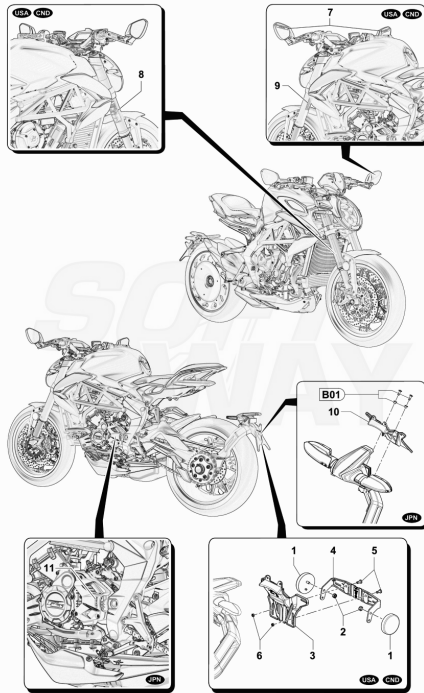

Pos	Part Number	Description	Additional Text	Quantity
1	SPMV8000B4964	RETROREFLECTOR	990R-1090RR 002105> USA BRUTALE 920 USA	2,00
2	SPMV8000B2707	NUT, M5x0,8xE6 CH8 PARLOCK	990R-1090RR 002105> USA BRUTALE 920 USA	2,00
3	SPMV8000C2152	UPPER FLANGE PLATE HOLDERCATADIO		1,00
4	SPMV8000C2153	UPPER PLATECATADIUM FLANGE		1,00
5	SPMV8A00B9347	Screw TBEI M5x0,8-CH3-L12 UNI		2,00
6	SPMV8000B2707	NUT, M5x0,8xE6 CH8 PARLOCK	990R-1090RR 002105> USA BRUTALE 920 USA	2,00
7	SPMV800094019	DECAL MIRROR		2,00
8	SPMV8000D1127	EMISSION CONTROL PLATE	RR/SCS USA/CND	1,00
8	SPMV8000D1139	EMISSION CONTROL PLATE	R USA/CND	1,00
9	SPMV8000C9526	LEVEL CONTROL PLATE	USA-CND EXCEPT ROSSO	1,00
9	SPMV8000D0376	LEVEL CONTROL PLATE	USA-CND ROSSO	1,00
10	SPMV8A00C2147	LICENSE PLATEREFLECTOR FLANGE		1,00
11	SPMV800095842	GEARS DATA PLATE		1,00