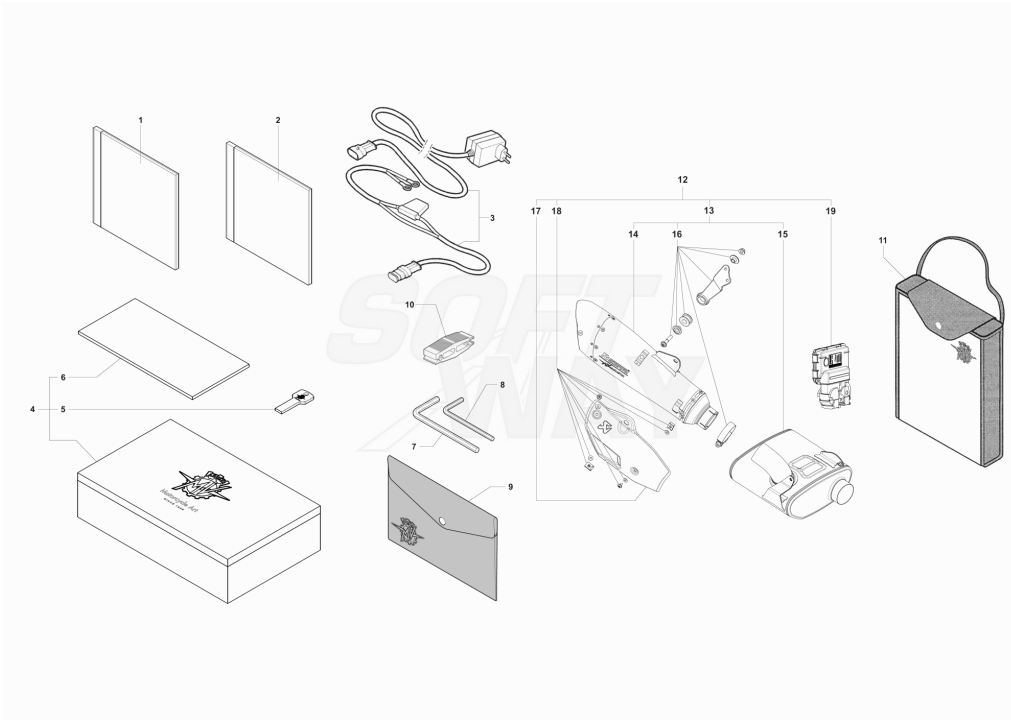

Pos	Part Number	Description	Additional Text	Quantity
2	SPMV8000B6231	ENGINE WORKSHOP MANUAL CD		1,00
3	SPMV8000B7923	BATTERY CHARGER KIT	MY15 RC	1,00
3	SPMV8A00B7923	CHARGER KIT	USA CND	1,00
3	SPMV8B00B7923	KIT BATTERY CHARGER JPN	JPN	1,00
4	SPMV8000D1839	DOCUMENTAZ.PRODOTTO MV DRAGSTE		1,00
4	SPMV8000D1984	PRODUCT DOCUMENTATION DRG RR23	RR-SCS	1,00
4	SPMV8000D1985	PRODUCT DOCUMENTATION DRG RR23	RR-SCS-AMERICA, USA/CND	1,00
4	SPMV80A0D1984	PRODUCT DOCUMENTATION DRG RC23	RC	1,00
4	SPMV80A0D1985	PRODUCT DOCUMENTATION DRG RC23	RC, USA/CND	1,00
4	SPMV8000D1842	PRODUCT DOCUMENTATION MV DRG 800	R, USA/CND	1,00
5	SPMV8000C5468	HI-SPEED USB 2.0 KEY 4GB	MY18/20 800-LUSSO-RC, SCS	1,00
6	SPMV8000C4965	MV WARRANTY BOOKLET	MY17/20 F3 675-800-RC	1,00
7	SPMV800039383	HEXAGON WRENCH KEY 4MM		1,00
8	SPMV800092856	TOOL		1,00
9	SPMV8000C8011	COMPLETE DOCUMENT HOLDER	MY20 F3 675-F3 800-F3 800 RC	1,00
10	SPMV800099275	TOOL FUSE		1,00
11	SPMV8000C9152	BIKE COVER B3 800 DRAGSTER		1,00
11	SPMV8000D2677	MOTORCYCLE COVER B3 800 DRAGSTER	AMERICA	1,00
12	SPMV8000D2291	EXHAUST KIT RACING DRG RR E52		1,00
13	SPMV8000D2292	EXHAUST "AKRAPOVIC" DRGB3 RR		1,00
14	SPMV8A00C9834	AKRAPOVIC" MONO SILENCER		1,00
15	SPMV8000C9835	EXHAUST COMPENSATOR	RR-RC	1,00
16	SPMV8000D2293	KIT HARDWARE FIX.RAC EXHAUST		1,00
17	SPMV8000D2294	SILENCED SIDE PROTECTION		1,00
18	SPMV8000D2296	SMALL PARTS KIT FIX.PROTECTION		1,00
19	SPMV8Y00D1191	INJECTION IGNITION CONTROL UNIT	RR-SCS-AMERICA-RC	1,00