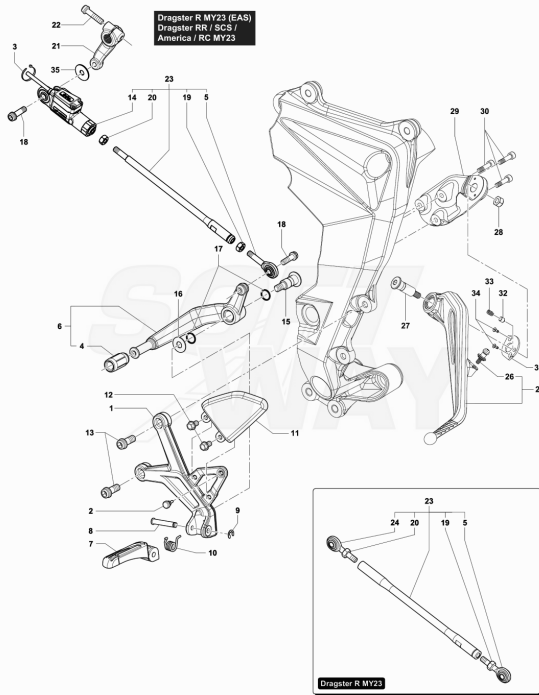

Pos	Part Number	Description	Additional Text	Quantity
1	SPMV80A0B7476	FRONT LEFT FOOTREST SUPPORT		1,00
2	SPMV800095828	CUSION		1,00
3	SPMV800053724	BELT, RUBBER, SHORT	MY12/16 USA CND CN	1,00
3	SPMV800092661	CLAMP 2.4X92	MY14/20 F3 675-F3 800	1,00
4	SPMV800089298	RUBBER COVER		1,00
5	SPMV8A00B6030	BALL JOINT	VIN>000790 675-800-RC	1,00
5	SPMV8A00C7192	LEFT BALL JOINT	VIN 000791> F3 675-800-RC	1,00
6	SPMV80A0B6265	COMPLETE GEARSHIFT PEDAL	DRAGSTER RR YELLOW/BLACK DRAGSTER RR LH, DRAGSTER RC	1,00
7	SPMV80A0D0007	LEFT FRONT FOOTREST	RUSH MY23	1,00
8	SPMV8A00B2769	PIN, DRIVER FOOTREST SUPPORT	F4S, F4R	1,00
9	SPMV800090429	LOCK RING, FOOTREST		1,00
10	SPMV80A090418	SPRING, DRIVER FOOTREST SUPPOR		1,00
11	SPMV80A0B6243	PROTECTION FOR SUPP. LEFT PEDESTAL		1,00
12	SPMV8A00B2681	SCREW, M6x1	990R-1090RR <000640	2,00
13	SPMV8C00B2690	SCREW, TCEIF M8x25 RP	MY12/16 JPN F3 675-F3 800	2,00
14	SPMV8000C8746	DOMINO QUICK SHIFT SENSOR		1,00
15	SPMV8A00C9331	PIN M8-CH6-L22, 2		1,00
16	SPMV8000B2723	WASHER, D8,2xD20xE1		1,00
17	SPMV800001199	RING, RUBBER, D11,11x1,78		2,00
18	SPMV8000D0570	Screw TCEIF M6x1-L20		2,00
19	SPMV8000B6751	NUT M6X1 SIN-CH10-SP5		1,00
20	SPMV61ND15033	NUT M6X1-CH10-SP5		1,00
21	SPMV80A0B5692	GEAR SHIFT LEVER	MY17/20 F3 675 RC-F3 800 RC	1,00
22	SPMV8F00B2688	Screw TCEIF M6x25 RP	800RR, DRAGSTER RR, DRAG.RR LH	1,00