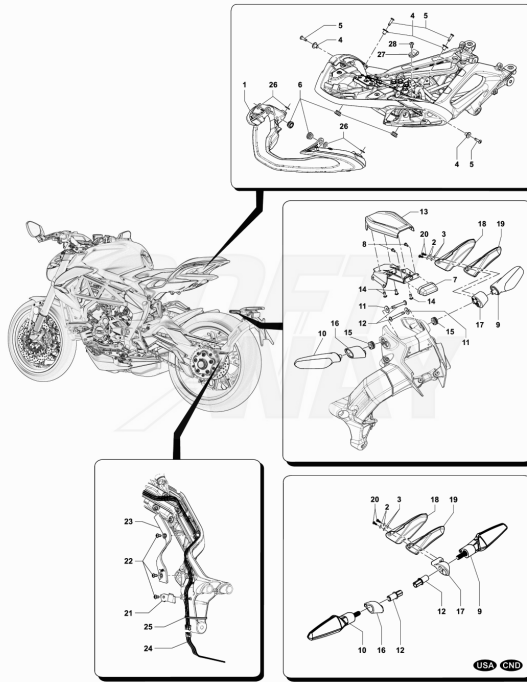

Pos	Part Number	Description	Additional Text	Quantity
1	SPMV8A00C3519	Tail lighth	ORO-RR	1,00
2	SPMV62NF15533	SPRING WASHER D3.2-D5.5-SP	USA/CND EXCLUDED	2,00
3	SPMV62NF15501	ESCUTCHEON D6-D3.2-SP0.5	USA/CND EXCLUDED	2,00
4	SPMV8000A1873	BUSH, SPACER, D16xD8xD6,2X10	BRUTALE S	4,00
5	SPMV8C00B4221	TBEI SCREW M5X0.8 CH3 L18	B4 RS-B4 RR-B4 NURBURGRING	4,00
6	SPMV800090239	CUSHION, RUBBER, 2	B4 RS-B4 RR-B4 NURBURGRING	4,00
7	SPMV8000B8250	LICENSE PLATE LIGHTING LIGHT		1,00
8	SPMV8AA0B2771	TCIC SCREW M3X0.5-L8 DIN 7985		2,00
9	SPMV8000C2127	DIRECTION LIGHT	EXCEPT 675	1,00
9	SPMV8000C7051	KOSO TURN SIGNAL	USA-CND	1,00
10	SPMV8000C2127	DIRECTION LIGHT	EXCEPT 675	1,00
10	SPMV8000C7051	KOSO TURN SIGNAL	USA-CND	1,00
11	SPMV8000C5937	SPACER WITH COLLAR	800-SCS-RCSCS	2,00
12	SPMV60ND02490	TCEI SCREW M5X0, 8-CH4-L35 UNI	USA-CND FRAME >004760	2,00
12	SPMV8000C7053	THREADED BUSHING	USA-CND	2,00
13	SPMV8000C2150	UPPER PLATE HOLDER CLOSURE		1,00
14	SPMV98C0090901	SCREW M4X10	B4 RS-B4 RR-B4 NURBURGRING	3,00
15	SPMV8000C5936	VIBRATION DAMPER D16-D8-SP6.5	800-SCS-RCSCS	2,00
16	SPMV8000C2151	REAR SPACER FOR INDICATOR	EXCEPT 675	1,00
16	SPMV8000C8427	REAR SPACER. FOR INDICATED	USA-CND	1,00
17	SPMV8000C2713	SPACER POST. FOR INDICATOR	EXCEPT 675	1,00
17	SPMV8000C7052	REAR SPACER. FOR INDICATOR	USA-CND	1,00
18	SPMV8000C2716	PROTECTION FOR INDICATOR OF	EXCEPT 675	1,00
18	SPMV8000C6411	PROTECTION FOR INDICATOR	USA-CND	1,00
19	SPMV8000C2969	THERMAL REFLECTOR FOR INDICATOR	EXCEPT 675	1,00
19	SPMV8000C6412	HEAT REFLECTOR FOR INDICATOR	USA-CND	1,00