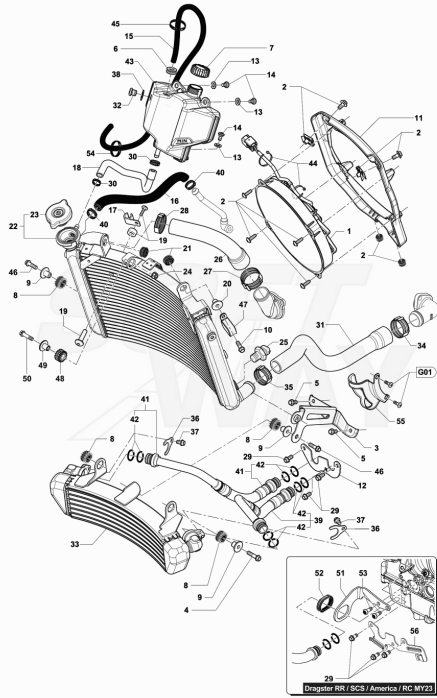

Pos	Part Number	Description	Additional Text	Quantity
1	SPMV8000D1388	RADIATOR FAN SPAL VA75-A1		1,00
2	SPMV8000B6058	FIXING KIT ELECTRIC VALVE		1,00
3	SPMV8000B7720	FIXING PLATE, RADIATOR	ROSSO	1,00
3	SPMV8000C8787	RADIATOR FIXING BRACKET	EXCEPT ROSSO	1,00
4	SPMV8F00B2688	Screw TCEIF M6x25 RP	800RR, DRAGSTER RR, DRAG.RR LH	1,00
5	SPMV8B00B2681	Screw M6x1-CH8-L12	F4S, F4 FRECCE TRICOLORI	2,00
6	SPMV800089293	CUSHION, D18xD8xE7,5	MY14/20 F3 675-F3 800	1,00
7	SPMV8000B7049	PLUG		1,00
8	SPMV800062651	VIBRATION REDUCER D22-D10-SP12		4,00
9	SPMV800062652	SPACER D10-D6	FOR COOLER 800084917	3,00
10	SPMV8G00B2681	Screw M6x1 CH8	LUSSO, RC, SCS	1,00
11	SPMV8000B7354	CONVEYOR FAN		1,00
12	SPMV8000B7719	OIL TUBE FIXING PLATE		1,00
13	SPMV8000B5959	WASHER D12 D7,8 SP0,5 IN NYLON	MY14/20 EXCEPT F3 ORO	3,00
14	SPMV8000B5920	Screw	MY12/13 F3 675-F3 ORO- F3 800	3,00
15	SPMV8H0091037	HOSE D4-D9-L950	RR-PIRELLI-RC-LH44-SCS MY18 AMERICA	1,00
15	SPMV8T0091037	RUBBER HOSE D4-D9-L1000	EXCEPT ROSSO	1,00
16	SPMV8000B6026	AIRING HOSE RADIATOR		1,00
17	SPMV8000B7224	CLIP		1,00
18	SPMV8S0066179	HOSE D6,5X10,5-L260		1,00
19	SPMV8000B7355	FIXING CLIP KIT, CABLE		1,00
20	SPMV8000B7541	SPACER D21-D9,25-D6,2-L13		1,00
21	SPMV8000B6022	CUSHION D21-D9-SP11		2,00
22	SPMV8000C2962	WATER COOLER		1,00
23	SPMV8A00B6019	PLUG, RADIATOR		1,00
24	SPMV8000B2710	NUT, M6x1 CH10 E7 PARLOCK	EXCEPT ORO	1,00