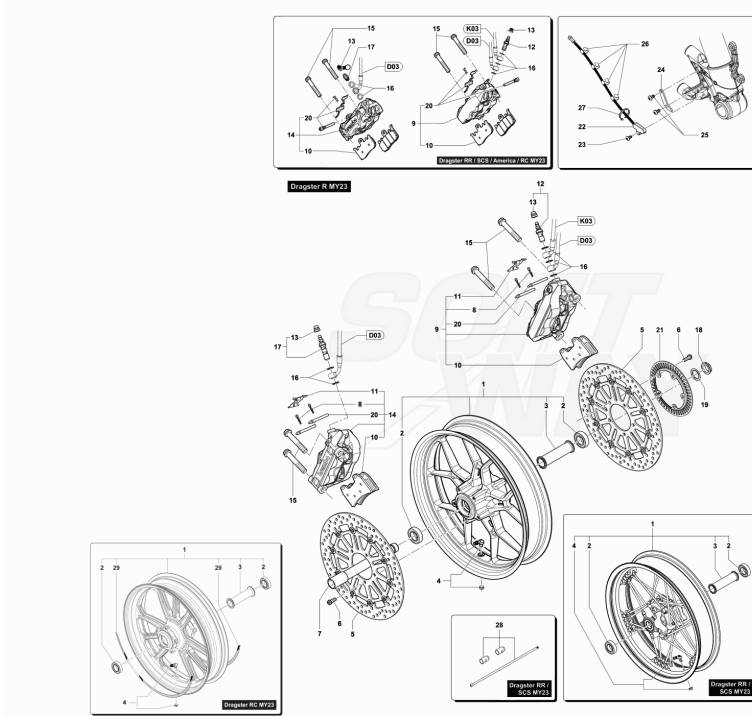

Pos	Part Number	Description	Additional Text	Quantity
1	SPMV8000D0889	WHEEL RIM ANT.17 "X3,50"+CU	MY22 RC SCS	1,00
1	SPMV80A0B5894	FRONT WHEEL 17"X3,50"	MY17/20 F3 675	1,00
1	SPMV80A0C9767	WHEEL RIM ANT.RAGGI 17 "X	RR-SCS-AMERICA	1,00
2	SPMV8A0026846	RADIAL BEARING		2,00
3	SPMV8000B3200	SPACER	F4S, F4R	1,00
3	SPMV8000B3672	SPACER	F4RR, F4 FRECCIE TRICOLORI	1,00
3	SPMV8000C0592	FRONT WHEEL INNER SPACER	DRAGSTER RR, DRAGSTER RR LH	1,00
4	SPMV8000B3195	VALVE, WHEEL	675,800,800RR,DRAG., DRAG. RC	1,00
4	SPMV80A0C0589	INFLATION VALVE	DRAGSTER RR RED/BLACK DRAGSTER RR YELLOW/BLACK	1,00
5	SPMV8000B4450	FRONT DISC D320 SP4,5	F3 675-800-RC	2,00
6	SPMV8A00B2690	SCREW, TCEIF M8x20 RT	EXCEPT PIRELLI-LH44	10,00
7	SPMV8000B5931	FRONT WHEEL PIN	EXCEPT AGO	1,00
8	SPMV800088777	SPLIT PINS		2,00
9	SPMV8000B8527	BRAKE CALIPER, REAR, LH	MY14	1,00
9	SPMV80A0B6713	FRONT LEFT BRAKE CALIPER	MY15 675-800-DRAGSTER 800RR, DRAGSTER RR/RC	1,00
10	SPMV8000B6714	FRONT BRAKE PADS PAIR	MY12/14 F3 675	2,00
10	SPMV8000B9025	FRONT BRAKE PADS	MY14	2,00
11	SPMV800088776	PAD CHECK SPRING	MY12/14 F3 675	2,00
12	SPMV8000B5900	COMPLETE PIPE	MY12/14 F3 675	1,00
13	SPMV800053259	COVER, RUBBER	1000 VIN <008064 1000 USA	2,00
14	SPMV8000B8526	BRAKE CALIPER, REAR, RH	MY14	1,00
14	SPMV80A0B6712	RIGHT FRONT BRAKE CALIPER	MY15 675-800-DRAGSTER 800RR, DRAGSTER RR/RC	1,00