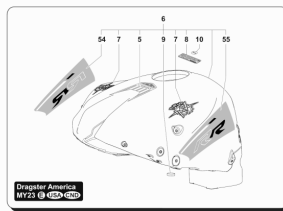

Pos	Part Number	Description	Additional Text	Quantity
1	SPMV8000C2228	COVER	675-800 MY17 AMERICA	1,00
1	SPMV8000C3282	IGNITION SWITCH COVER	RR-PIRELLI-RC-LH44-SCS MY18 AMERICA	1,00
2	SPMV98B0090901	Special screw M4x8	TAMBURINI	2,00
3	SPMV800092664	DECAL		1,00
4	SPMV8000B2710	NUT, M6x1 CH10 E7 PARLOCK	EXCEPT ORO	2,00
5	SPMV8000D0732	DRAGSTER-RR DECAL FOR	RED/BLACK RR-SCS	1,00
5	SPMV8000D0883	DECAL "RC DRAGSTER" FOR TANK	MY22 RC SCS	1,00
5	SPMV8000D1832	DRAGSTER R" DECAL FOR TANK	R, RED/BLACK	1,00
5	SPMV80A0D0732	DRAGSTER-RR" DECAL FOR	YELLOW/BLACK RR-SCS	1,00
5	SPMV80A0D1832	DRAGSTER R" DECAL FOR AMERICAN TANK	R, BLACK	1,00
5	SPMV80B0D0732	DECAL "DRAGSTER-RR FRIEZE" FOR	RR-SCS, BLUE/RED	1,00
6	SPMV8000D0730	FULL FUEL TANK	RED/BLACK RR-SCS	1,00
6	SPMV8000D0880	FUEL TANK COMPL	MY22 RC SCS	1,00
6	SPMV8000D1831	FULL FUEL TANK	R, RED/BLACK	1,00
6	SPMV80A0D0730	FUEL TANK COMPLETE	YELLOW/BLACK RR-SCS	1,00
6	SPMV80A0D1831	COMPLETE FUEL TANK	R, BLACK	1,00
6	SPMV80B0D0730	COMPLETE FUEL TANK	RR-SCS, BLUE/RED	1,00
6	SPMV8000D2673	COMPLETE FUEL TANK	AMERICA, BLUE/RED - USA/CND	1,00
7	SPMV8000C3050	DECAL FOR TANK	MY19 RED/SILVER F3 800	2,00
7	SPMV80A0C3050	MV" DECAL FOR TANK	MY19/20 RED/SILVER F3 800	2,00
7	SPMV80E0C3050	DECAL "MV" FOR TANK	PIRELLI BLACK/RED	2,00
7	SPMV80F0C3050	DECAL "MV" FOR TANK	BLACK-GRAY, EXCEPT ROSSO	2,00
7	SPMV80H0C5048	DECAL "MV" FOR TANK	MY22 RC SCS	2,00
8	SPMV8000A9698	PLATE AVVERTENZA DOCUMENT		1,00
9	SPMV800095500	RUBBER	SR1+1	1,00
10	SPMV8000C6925	'PLATE "E10" FOR TANK"	MY19/20 F3 675-F3 800	1,00