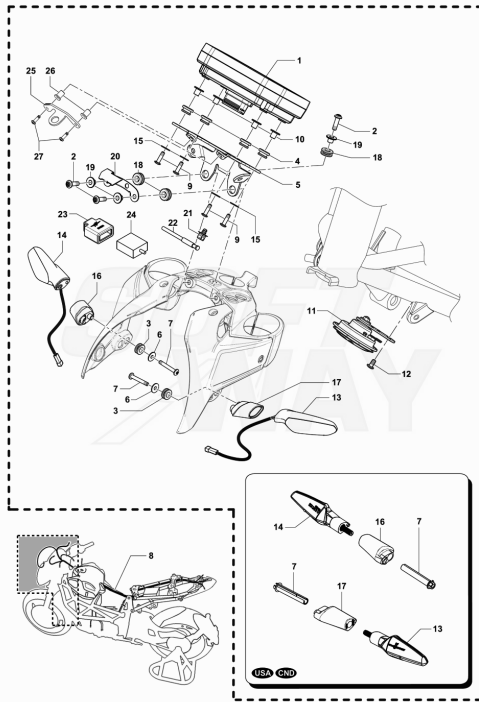

Pos	Part Number	Description	Additional Text	Quantity
1	SPMV8000C8799	COMPLETE DASHBOARD		1,00
2	SPMV8B00B2672	SCREW, M6x11,7x21	DRAGSTER	3,00
3	SPMV8000B3118	CUSHION, D16xD8xE7,5		2,00
4	SPMV800090239	CUSHION, RUBBER, 2	B4 RS-B4 RR-B4 NURBURGRING	4,00
5	SPMV8000C8798	DASHBOARD SUPPORT		1,00
6	SPMV62ND15548	WASHER, D15x5,2xE1	B4 RS-B4 RR-B4 NURBURGRING	2,00
7	SPMV60ND02491	TCEI SCREW M5X0, 8-CH4-L40 UNI	USA-CND FRAME 004761> USA-CND FRAME >004760	2,00
7	SPMV8000C9134	THREADED BUSHING	USA-CND	2,00
8	SPMV8000D1120	MAIN CABLE ASSEMBLY	R	1,00
8	SPMV8000D1154	CABLES MAIN ASSEMBLY	RR, SCS	1,00
9	SPMV8C00B4221	TBEI SCREW M5X0.8 CH3 L18	B4 RS-B4 RR-B4 NURBURGRING	4,00
10	SPMV8A00C6230	SPACER D16-D8-D5.2-SP10.5		4,00
11	SPMV8000B6298	HORN COMPLETE		1,00
12	SPMV8A00B2677	Screw M6x1-L10		1,00
13	SPMV8A00C2127	DIRECTION LIGHT	EXCEPT 675	1,00
13	SPMV8A00C7051	KOSO TURN SIGNAL	USA-CND	1,00
14	SPMV8A00C2127	DIRECTION LIGHT	EXCEPT 675	1,00
14	SPMV8A00C7051	KOSO TURN SIGNAL	USA-CND	1,00
15	SPMV62ND15548	WASHER, D15x5,2xE1	B4 RS-B4 RR-B4 NURBURGRING	4,00
16	SPMV8000C2126	RIGHT FRONT SPACER FOR INDICAT	EXCEPT 675	1,00
16	SPMV8000C8768	FRONT SPACER FOR INDICATOR	USA-CND	1,00
17	SPMV8000C2125	LEFT FRONT SPACER FOR INDICAT	EXCEPT 675	1,00
17	SPMV8000C8768	FRONT SPACER FOR INDICATOR	USA-CND	1,00
18	SPMV800089293	CUSHION, D18xD8xE7,5	MY14/20 F3 675-F3 800	3,00
19	SPMV8000B2799	WASHER, SPACER, D8xD6,2xL8,5	MY12/16 F3 675-F3 800	3,00