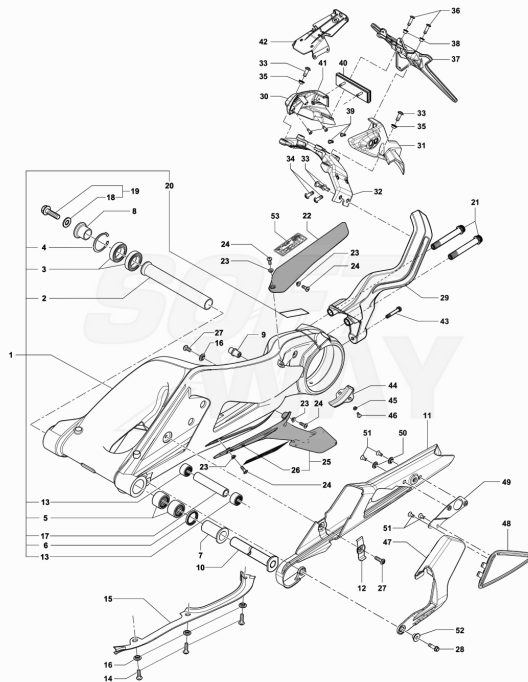

Pos	Part Number	Description	Additional Text	Quantity
1	SPMV8D00B5783	REAR SWINGARM. WITH BEARINGS	MY19/20 F3 675-F3 800	1,00
2	SPMV800084872	SPACER, SWINGARM BEARING		1,00
3	SPMV800084938	BALL BEARING, SWINGARM, RIGH S		2,00
4	SPMV800084939	CIRCLIP, J42x1,75 V		1,00
5	SPMV800084936	NEEDLE BEARING, SWINGARM, LEFT		2,00
6	SPMV800084937	RETAINER, SWINGARM, FRONT SIDE		1,00
7	SPMV800084859	BUSH, SWINGARM, LEFT SIDE		1,00
8	SPMV800084873	FORK RH BUSH		1,00
9	SPMV8000B2762	BRACKET, REAR BRAKE, SCREW		1,00
10	SPMV800091655	AXLE, SWINGARM	750S, 750S 1+1	1,00
11	SPMV8A00B5785	CHAIN SLIDING BLOCK	MY17/20 F3 675-F3 800	1,00
12	SPMV8000B5786	CHAIN SLIDING BLOCK CLIP		1,00
13	SPMV8000B5875	NEEDLE BEARING HK1814L3AS		2,00
14	SPMV8D00B2672	SCREW	RR-RUSH	3,00
15	SPMV8000B8471	LOWER REAR TAIL	DRAGSTER, DRAGSTER RR/RR LH/RC	1,00
16	SPMV800090391	SPACER, D15,5xD8xD6,2xE3,8		4,00
17	SPMV8A00B5824	PIN D18-D12-L87		1,00
18	SPMV8000C0852	WASHER		1,00
19	SPMV8000C0928	SCREW AND ROSETTE KIT FOR PIN		1,00
20	SPMV8000D1528	REAR HUB WARNING DECAL		1,00
21	SPMV8A00B2752	SCREW SWINGARM	DRAGSTER, DRAGSTER RR/RR LH/RC	2,00
22	SPMV8000B5449	UPPER CHAIN COVER	EXCEPT F3 ORO	1,00
23	SPMV8000B2798	WASHER, ESPAÇADORA	MY18/20 F3 675 RC-F3 800 RC	4,00
24	SPMV8B00B4221	Screw M5x0,8-CH3-L14	MY18/20 F3 675 RC-F3 800 RC	4,00
25	SPMV8000B8342	COMPLETE LOWER CHAIN COVER	MY17/20 F3 800-F3 800 RC	1,00
26	SPMV8000B8341	ADHESIVE TAG REGOLAZ.CATENA	MY17/20 F3 800-F3 800 RC	1,00