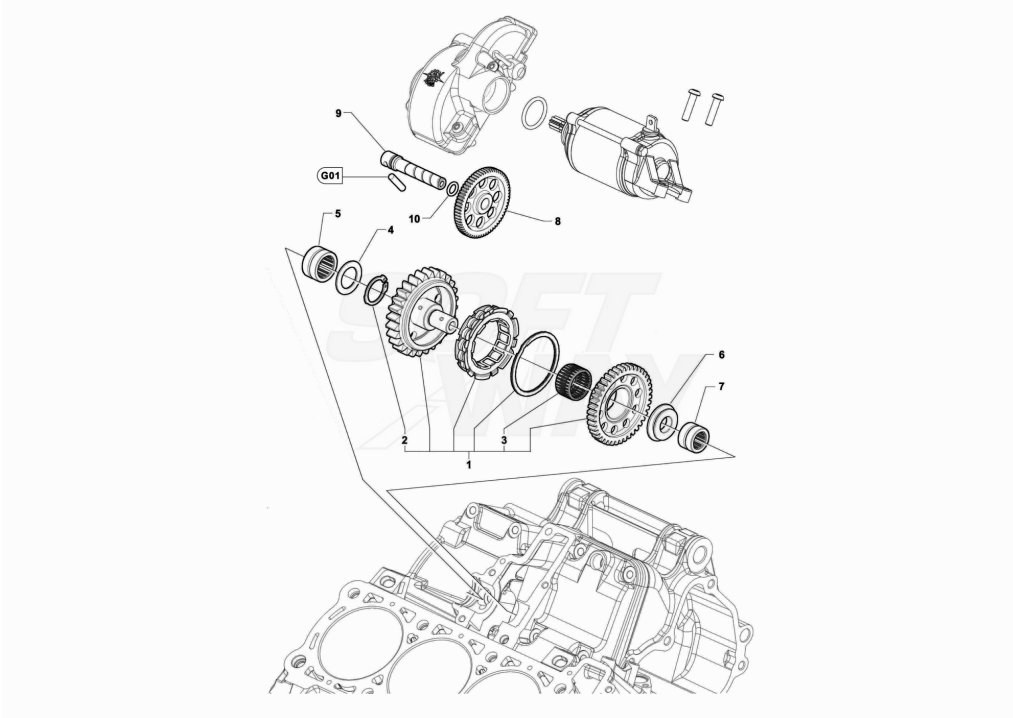

Pos	Part Number	Description	Additional Text	Quantity
1	SPMV8000C4242	COMPLETE SHAFT START ASSY		1,00
2	SPMV8000B7302	CIRCLIP		1,00
3	SPMV8A0065795	NEEDLE BEARING, D25xD29xSP17		1,00
4	SPMV8000B7288	SHIM		1,00
5	SPMV800039538	ROLL BEARING 20X28X16		1,00
6	SPMV8000B2794	SPACER WASHER		1,00
7	SPMV8000B2791	ROLL BEARING 15X23X16		1,00
8	SPMV8000B5000	STARTER REDUCTION GEAR		1,00
9	SPMV8000B5225	STARTING REDUCTION GEAR PIN		1,00
10	SPMV800023108	OR2037 T1		1,00