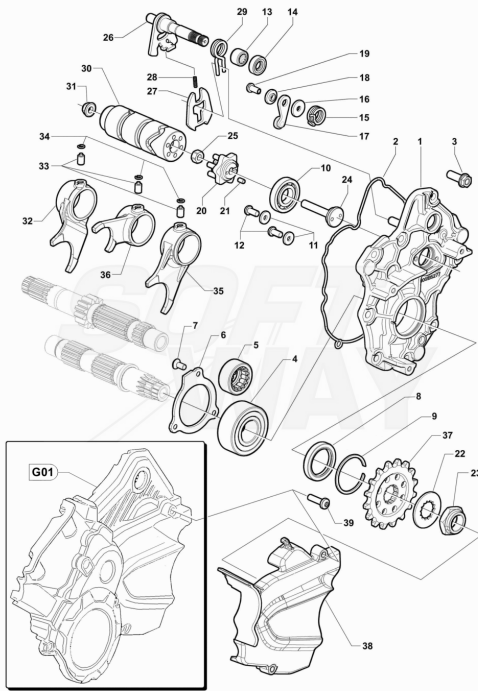

Pos	Part Number	Description	Additional Text	Quantity
1	SPMV8A00B9476	COMPLETE CLUTCH COVER	MY17 DRAGSTER RR/DRAGSTER RC	1,00
2	SPMV8000B2639	COVER GEARSHIFT GASKET		1,00
3	SPMV8M00B2683	SCREW TEF M8X1		8,00
4	SPMV8000A2318	OBLIQUE BEARING 2 ROWS SF. D28	BRUTALE S,09192>,<10409,10968>	1,00
5	SPMV8000A1086	ROLLER BEARING D24-D40-SP1	BRUTALE S,09192>,<10409,10968>	1,00
6	SPMV800086114	BEARING LOCKING PLATE		1,00
7	SPMV60NDB4389	Screw TSCE M6x1-L14		3,00
8	SPMV800089410	GASKET RING D35-D47-SP7		1,00
9	SPMV800091603	SEEGER RING SB 48		1,00
10	SPMV8B0014258	BEARING		1,00
11	SPMV8000A0901	WASHER D15-D6		2,00
12	SPMV60NDB2780	Screw TBCE M6x1-L14	EXCEPT ROSSO	2,00
13	SPMV800051191	ROLL BEARING D12-D18-SP1		1,00
14	SPMV8A0028855	RING CORCOS BA-B-SL D22-D12-		1,00
15	SPMV8000B5284	CLAMP SPEED CLICK SPRING		1,00
16	SPMV800086107	SPACING WASHER D6.2-D20-		1,00
17	SPMV8000B5285	CLAMP SPEED CLICK		1,00
18	SPMV800085493	SPEED CLICK PING		1,00
19	SPMV60NDB2780	Screw TBCE M6x1-L14	EXCEPT ROSSO	1,00
20	SPMV8000B5339	SELECTOR DRUM WITH PINS		1,00
21	SPMV800038520	ROLL D4-L8		1,00
22	SPMV8000B3312	SECURE WASHER		1,00
23	SPMV8000B2716	BOLT M22X1	MY12/13 VIN >001264 F3 675-ORO	1,00
24	SPMV8000B5283	Pin gearshift drum		1,00
25	SPMV61NE15035	EXAGONAL STD NUT M8X1		1,00
26	SPMV8000B5446	SELECTOR SHAFT		1,00