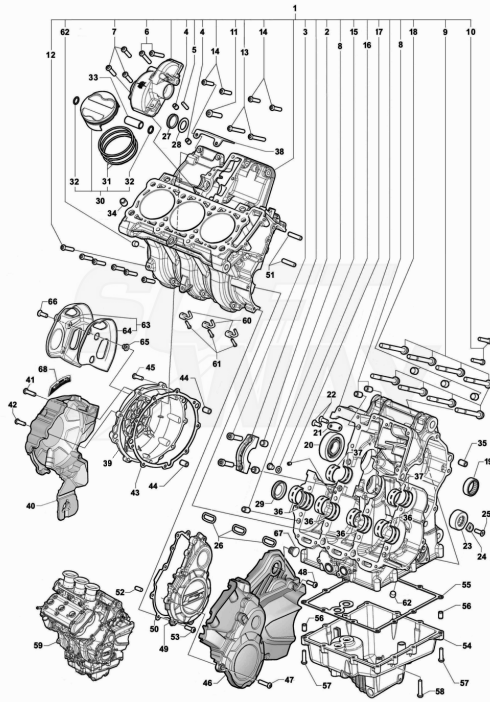

Pos	Part Number	Description	Additional Text	Quantity
1	SPMV8A00C3686	COUPLED CRANKCASE	MY17/20 F3 675-F3 800	1,00
2	SPMV8B0086119	CYLINDRICAL PLUG DIN 908-M16X1		2,00
3	SPMV60NAB4274	Screw TCCE M8x1,25-L35		2,00
4	SPMV800051549	PIN D8-D6		2,00
5	SPMV6BN0B5226	ROLLER D5 SP23.8		1,00
6	SPMV60NDB2740	SCREW TBCE M6X1-L40	AGO	2,00
7	SPMV60NDB2738	SCREW TBCE M6X1-L30		3,00
8	SPMV800007719	PIN D10-D7		3,00
9	SPMV8C00B4272	Screw TCCEF M8x1,25-L85		8,00
10	SPMV60NEB4273	SCREW TCBCCE M6X1-L35		2,00
11	SPMV60NDB4246	Screw TBCE M8x1,25-L40		1,00
12	SPMV60NDB2739	SCREW TBCE M6X1-L35		6,00
13	SPMV60NDB2741	SCREW TBCE M6X1-L50		2,00
14	SPMV60NDB2738	SCREW TBCE M6X1-L30		4,00
15	SPMV8000B2746	CILINDRICAL PLUG DIN 908-M16X1		3,00
16	SPMV800089426	WASHER D16		3,00
17	SPMV8B00B4324	LUBRICATING JET		1,00
18	SPMV8B00B3024	CONICAL PLUG DIN 906-M12X1		3,00
19	SPMV8000B4775	ROLLER PIN BEARING 30X37X12		1,00
20	SPMV8000B2610	BALL BEARING D62-D27-SP1		1,00
21	SPMV8000B2611	BALL BEARING RETAIN		1,00
22	SPMV60NDB4392	Screw TSCE M6x1-L20		2,00
23	SPMV8000A1086	ROLLER BEARING D24-D40-SP1	BRUTALE S,09192>,<10409,10968>	1,00
24	SPMV8000B2612	BALL BEARING RETAIN		1,00
25	SPMV60NDB4392	Screw TSCE M6x1-L20		1,00
26	SPMV8000B4371	OR3093 T2		3,00
27	SPMV8000B2613	SHAFT CAP		1,00
28	SPMV8E0006115	SPACER WASHER		1,00