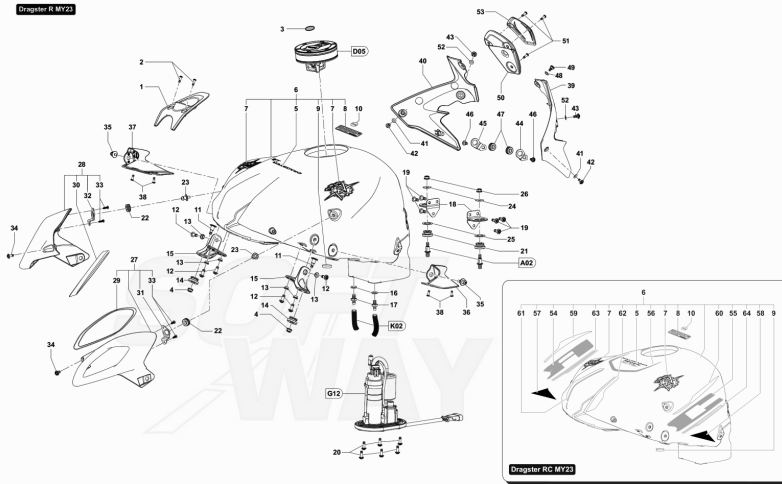

Pos	Part Number	Description	Additional Text	Quantity
1	SPMV8000C2228	COVER	675-800 MY17 AMERICA	1,00
1	SPMV8000C3282	IGNITION SWITCH COVER	RR-PIRELLI-RC-LH44-SCS MY18 AMERICA	1,00
2	SPMV98B0090901	Special screw M4x8	TAMBURINI	2,00
3	SPMV800092664	DECAL		1,00
4	SPMV8000B2710	NUT, M6x1 CH10 E7 PARLOCK	EXCEPT ORO	2,00
5	SPMV8000D0732	DRAGSTER-RR DECAL FOR	RED/BLACK RR-SCS	1,00
5	SPMV8000D0883	DECAL "RC DRAGSTER" FOR TANK	MY22 RC SCS	1,00
5	SPMV8000D1832	DRAGSTER R" DECAL FOR TANK	R, RED/BLACK	1,00
5	SPMV80A0D0732	DRAGSTER-RR" DECAL FOR	YELLOW/BLACK RR-SCS	1,00
5	SPMV80A0D1832	DRAGSTER R" DECAL FOR AMERICAN TANK	R, BLACK	1,00
5	SPMV80B0D0732	DECAL "DRAGSTER-RR FRIEZE" FOR	RR-SCS, BLUE/RED	1,00
6	SPMV8000D0730	FULL FUEL TANK	RED/BLACK RR-SCS	1,00
6	SPMV8000D0880	FUEL TANK COMPL	MY22 RC SCS	1,00
6	SPMV8000D1831	FULL FUEL TANK	R, RED/BLACK	1,00
6	SPMV80A0D0730	FUEL TANK COMPLETE	YELLOW/BLACK RR-SCS	1,00
6	SPMV80A0D1831	COMPLETE FUEL TANK	R, BLACK	1,00
6	SPMV80B0D0730	COMPLETE FUEL TANK	RR-SCS, BLUE/RED	1,00
6	SPMV8000D2673	COMPLETE FUEL TANK	AMERICA, BLUE/RED - USA/CND	1,00
7	SPMV8000C3050	DECAL FOR TANK	MY19 RED/SILVER F3 800	2,00
7	SPMV80A0C3050	MV" DECAL FOR TANK	MY19/20 RED/SILVER F3 800	2,00
7	SPMV80E0C3050	DECAL "MV" FOR TANK	PIRELLI BLACK/RED	2,00
7	SPMV80F0C3050	DECAL "MV" FOR TANK	BLACK-GRAY, EXCEPT ROSSO	2,00
7	SPMV80H0C5048	DECAL "MV" FOR TANK	MY22 RC SCS	2,00
8	SPMV8000A9698	PLATE AVVERTENZA DOCUMENT		1,00
9	SPMV800095500	RUBBER	SR1+1	1,00
10	SPMV8000C6925	'PLATE "E10" FOR TANK"	MY19/20 F3 675-F3 800	1,00