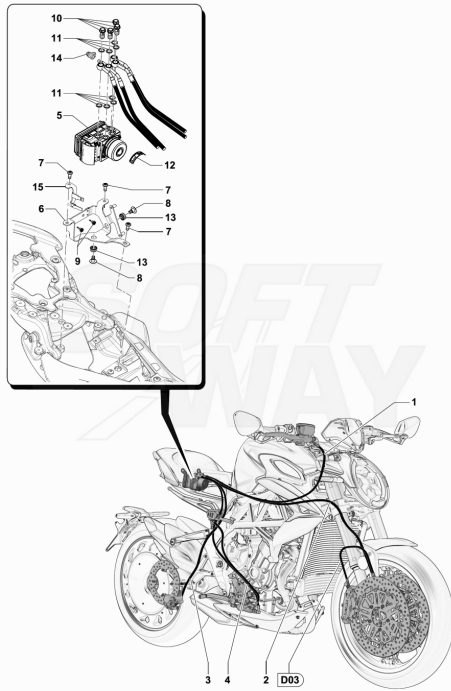

Pos	Part Number	Description	Additional Text	Quantity
1	SPMV8000C8776	FRONT BRAKE MASTER CYLINDER OIL HOSE		1,00
2	SPMV8000C8775	OIL HOSE FOR ABS-CLAMP MODULE	R	1,00
2	SPMV8000D1152	OIL HOSE ABS MODULE BRAKE CALIPER	RR, SCS	1,00
3	SPMV8A00C1708	OIL HOSE ABS-CLAMP MODULE		1,00
4	SPMV8A00C7016	Rear brake master cylinder oil hose - ab		1,00
5	SPMV8000C8262	'ABS MODULE "CONTINENTAL" WET"		1,00
6	SPMV8000C8770	SUPPORT FOR ABS MODULE AND GPS		1,00
7	SPMV8E00B2672	SCREW TFEI M6X1 D11,7 L14	RR-RUSH	3,00
8	SPMV8000B8602	Screw	MY14/20 F3 675-F3 800	2,00
9	SPMV800095828	CUSION		2,00
10	SPMV8000A8947	TUBO OIL PIPE UNION	F4RR	4,00
11	SPMV800021480	WASHER, COPPER, D14xD10,2xE1	MY12/14 F3 675	8,00
12	SPMV8000C8771	ADHESIVE FOR ABS MODULE		1,00
13	SPMV800089293	CUSHION, D18xD8xE7,5	MY14/20 F3 675-F3 800	2,00
14	SPMV800053259	COVER, RUBBER	1000 VIN <008064 1000 USA	1,00
15	SPMV8000C8741	PLATE FIX. CONNECTORS		1,00