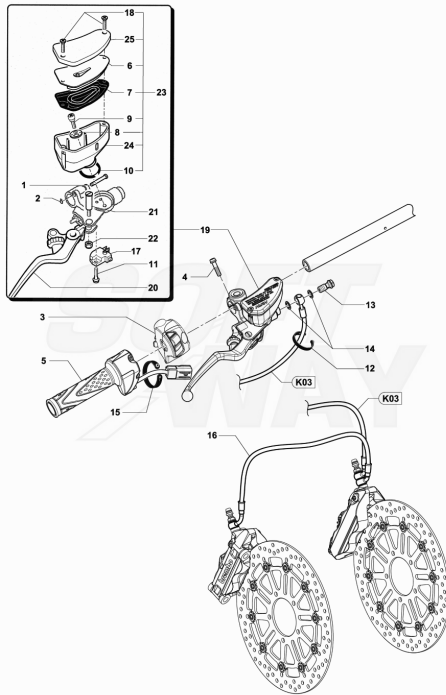

Pos	Part Number	Description	Additional Text	Quantity
1	SPMV800082695	PIN, SUPPORT		1,00
2	SPMV800094643	WASHER, SPECIAL, D3,4		1,00
3	SPMV8000C7784	RIGHT SWITCH	ROSSO	1,00
3	SPMV8000C9848	RIGHT SWITCH	EXCEPT ROSSO	1,00
3	SPMV8A00C7784	RIGHT SWITCH	USA-CND-AUS ROSSO	1,00
3	SPMV8A00C9848	RIGHT SWITCH	USA-CND-AUS EXCEPT ROSSO	1,00
4	SPMV8F00B2688	Screw TCEIF M6x25 RP	800RR, DRAGSTER RR, DRAG.RR LH	1,00
5	SPMV8A00D1105	THROTTLE CONTROL NEGATIVE-MAN STROKE	B4 RS-B4 RR, RUSH MY23	1,00
6	SPMV800093302	DIAPHRAGM		1,00
7	SPMV800093303	GASKET		1,00
8	SPMV800098962	SEPARATOR		1,00
9	SPMV8000A1295	SEPARATOR SCREW	F4S, F4R, F4 FRECCIE TRICOLORI	1,00
10	SPMV800093306	GROMMET		1,00
11	SPMV800070865	Screw		1,00
12	SPMV800053724	BELT, RUBBER, SHORT	MY12/16 USA CND CN	2,00
13	SPMV80A091692	SPECIAL SCREW, OIL BRAKE PIPE,	F4S, F4R, F4 FRECCIE TRICOLORI	1,00
14	SPMV800021480	WASHER, COPPER, D14xD10,2xE1	MY12/14 F3 675	2,00
15	SPMV800092668	CLAMP, RUBBER	PER EAS F3 675	1,00
16	SPMV8000C2426	OIL HOSE CLAMP CONNECTION	R	1,00
16	SPMV8000D1153	OIL HOSE CONNECTION CALIPER F	RR, SCS	1,00
17	SPMV800070864	STOP SWITCH	F4S, F4R, F4 FRECCIE TRICOLORI	1,00
18	SPMV800093313	SCREW M4X16		2,00
19	SPMV8000C3496	Front brake master cylinder		1,00
20	SPMV8000B9498	ANT.BRAKE LEVER COMPL.	EXCEPT 675	1,00
21	SPMV800093299	LEVER PIN	F4S, F4R, F4 FRECCIE TRICOLORI	1,00