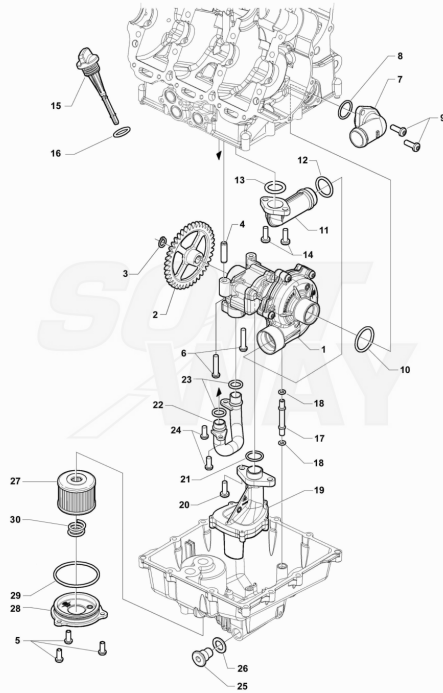

Pos	Part Number	Description	Additional Text	Quantity
1	SPMV8000B2644	PUMP GROUP		1,00
2	SPMV8000C4386	OIL PUMP GEAR	MY17/20 F3 675-800-RC	1,00
3	SPMV66N021202	RETAIN RING D12-D11		1,00
4	SPMV8000B3232	PIN		1,00
5	SPMV60NDB2735	SCREW TBCE M6X1-L16	MY15/17 F3 675 RC-F3 800 RC	3,00
6	SPMV60NDB3397	SCREW TBCE M6X1-L45		2,00
7	SPMV8000B4099	INLET WATER PIPE		1,00
8	SPMV800023110	OR2100 T1		1,00
9	SPMV60NDB4719	SCREW TCBCE M6X1-L20		2,00
10	SPMV800035809	OR3137 T2		1,00
11	SPMV8000B4626	INLET WATER PIPE		1,00
12	SPMV800023120	OR3106 T2		1,00
13	SPMV8000B3233	OR4093 T3		1,00
14	SPMV60NDB2736	SCREW TBCE M6X1-L20	MY18/20 F3 675 RC-F3 800 RC	2,00
15	SPMV8000B4021	OIL CUP		1,00
16	SPMV800029074	OR128 T2		1,00
17	SPMV8000B3234	OUTLET WATER PIPE		1,00
18	SPMV8000B6928	ORM 5		2,00
19	SPMV8000B4691	OIL SUCTION PUMP		1,00
20	SPMV60NDB4719	SCREW TCBCE M6X1-L20		2,00
21	SPMV800041693	OR2087 T1		1,00
22	SPMV8000B4195	INLET OIL TUBE		1,00
23	SPMV800025593	OR119 T2		2,00
24	SPMV60NDB2735	SCREW TBCE M6X1-L16	MY15/17 F3 675 RC-F3 800 RC	2,00
25	SPMV800073011	OIL PLUG ASSEMBLY		1,00
26	SPMV62N015679	ALUMINIUM WASHER D24-D16		1,00