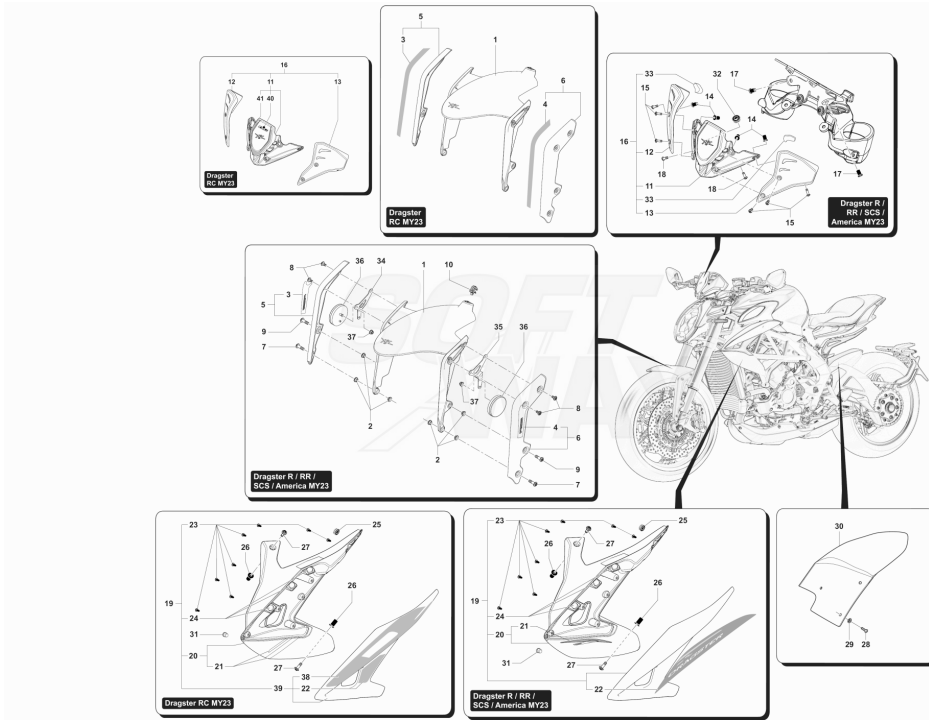

Pos	Part Number	Description	Additional Text	Quantity
1	SPMV8000C3500	FRONT FENDER GUARD.	800-RR-SCS	1,00
1	SPMV80B0C3500	FRONT FENDER FINISHED	AMERICA	1,00
1	SPMV80F0C3500	FRONT MUDGUARD. FINISHED	ROSSO RR	1,00
1	SPMV80N0C3500	FRONT MUDGUARD. FINISHED	RED/BLACK RR-SCS	1,00
1	SPMV80T0C3500	FRONT FANGER. FINISHED	RR-SCS, BLUE/RED AMERICA, BLUE/RED - USA/CND	1,00
2	SPMV80A090392	SPACER	B4 RS-B4 RR-B4 NURBURGRING	6,00
3	SPMV8000C0452	DECAL "ABS" FOR RIGHT SUPPORT	DRAGSTER RR LH DRAGSTER RR RED/BLACK MY15/16 DRAGSTER DRAGSTER RR RED/WHITE	1,00
3	SPMV80A0C9972	DECAL "FRIEZE "FOR RIGHT BRACKET	MY22 RC SCS	1,00
3	SPMV80G0C0452	DECAL "ABS" FOR DX SUPPORT	800	1,00
4	SPMV8000C0451	DECAL "ABS" FOR LEFT SUPPORT	DRAGSTER RR LH DRAGSTER RR RED/BLACK DRAGSTER RR RED/WHITE MY15/16 DRAGSTER	1,00
4	SPMV80A0C9973	DECAL "FRIEZE "FOR SUPP.SX	MY22 RC SCS	1,00
4	SPMV80G0C0451	DECAL "ABS" FOR SUPPORT SX	800	1,00
5	SPMV8000C0450	LEFT FRONT FENDER SUPPORT	DRAGSTER RR RED/WHITE DRAGSTER RR LH DRAGSTER RR RED/BLACK MY15/16 DRAGSTER	1,00
5	SPMV80A0C9968	RIGHT FENDER SUPPORT	MY22 RC SCS	1,00
5	SPMV80H0C0450	SUPPORT RIGHT FRONT FENDER COMPL. COM	800	1,00
6	SPMV8000C0449	LEFT FRONT FENDER SUPPORT	DRAGSTER RR RED/BLACK MY15/16 DRAGSTER DRAGSTER RR RED/WHITE DRAGSTER RR LH	1,00
6	SPMV80A0C9969	LEFT FENDER SUPPORT	MY22 RC SCS	1,00