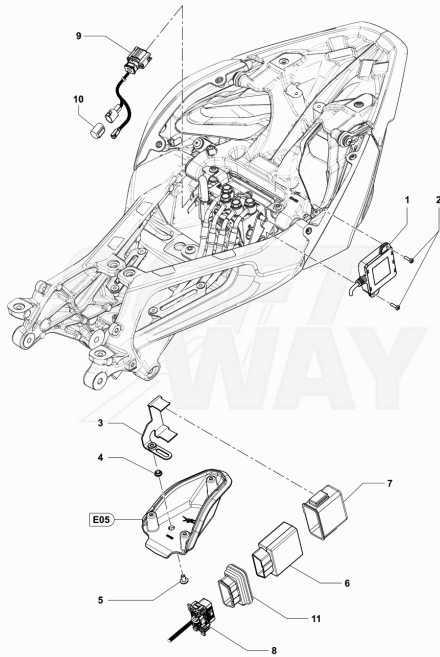

Pos	Part Number	Description	Additional Text	Quantity
1	SPMV8000C9312	GPS MODULE		1,00
2	SPMV8AA0B2771	TCIC SCREW M3X0.5-L8 DIN 7985		2,00
3	SPMV8000C9132	LOCATOR PLATE		1,00
4	SPMV80A092658	WASHER, SPACER, D10xD7,6xD5,2x	B4 RS-B4 RR-B4 NURBURGRING	1,00
5	SPMV8CA0B5919	SCREW M5 FOR BODYWORK L10	RR, MY22 RC	1,00
6	SPMV8000C9733	FM3001 4G SATELLITE SYSTEM	USA-CND-AUS-JPN-TWN ORO	1,00
7	SPMV8A00C8414	ELASTIC SUPP.X SIST.SAT. FM30		1,00
8	SPMV8000C9045	OBDII ADAPTER CABLE		1,00
9	SPMV8000C9047	SCS ADAPTER CABLE		1,00
10	SPMV8000D0403	SADDLE SENSOR CONNECTOR CAP		1,00
11	SPMV8000D0408	FASTENER FOR ELASTIC SUPP.SIS		1,00