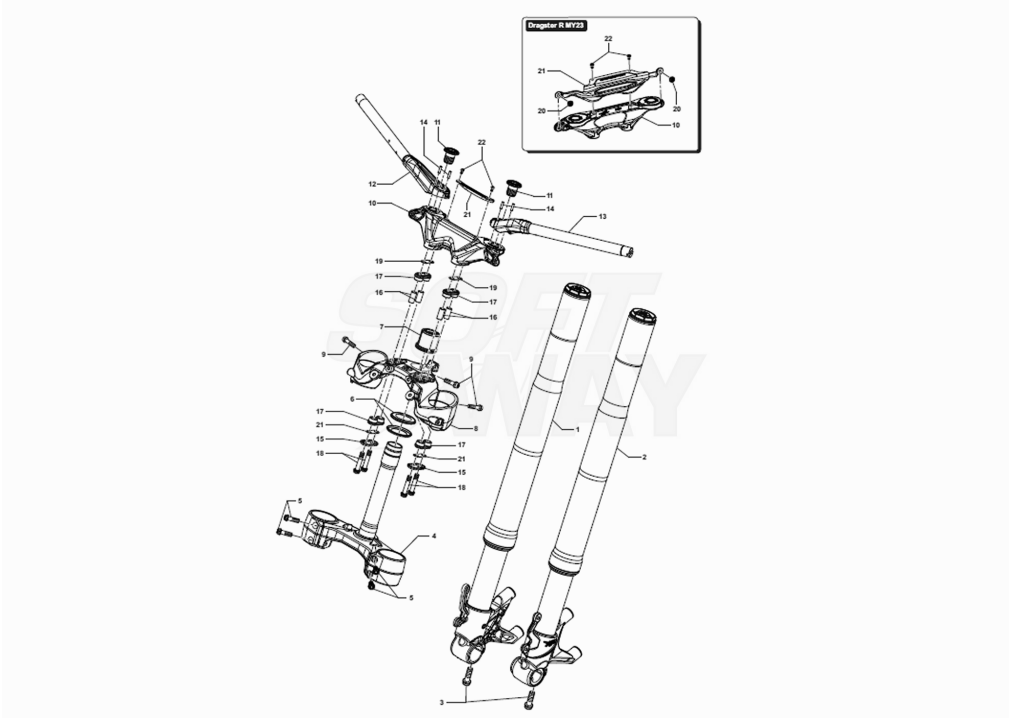

Pos	Part Number	Description	Additional Text	Quantity
1	SPMV8000C9852	RIGHT LEG COMPL.	EXCEPT RC SCS MY21 RC SCS	1,00
1	SPMV80A0C9852	RIGHT LEG COMPL.	MY22 RC SCS	1,00
1	SPMV80B0C9852	RIGHT LEG COMPL.	RR, SCS	1,00
2	SPMV8000C9853	LEFT LEG COMPL.	EXCEPT RC SCS MY21 RC SCS	1,00
2	SPMV80A0C9853	LEFT LEG COMPL.	MY22 RC SCS	1,00
2	SPMV80B0C9853	LEFT LEG COMPL.	RR, SCS	1,00
3	SPMV8C00B2690	SCREW, TCEIF M8x25 RP	MY12/16 JPN F3 675-F3 800	2,00
4	SPMV80A0B6255	STEERING BASE WITH PIN	DRAGSTER RR YELLOW/BLACK	1,00
5	SPMV8C00B2690	SCREW, TCEIF M8x25 RP	MY12/16 JPN F3 675-F3 800	4,00
6	SPMV800090897	DUST COVER, STEERING STEM		2,00
7	SPMV8C0090280	SPECIAL NUT, STEERING STEM, F4		1,00
8	SPMV80A0C1712	STEERING HEAD	MY20 RR PIRELLI-SCS	1,00
9	SPMV8D00B2690	SCREW, TCEIF M8x1,25x30 RP	RR-RUSH	3,00
10	SPMV80A0C3327	SEMIMANUBRI SUPPORT PLATE	800-SCS-RC-RCSCS MY20 RR	1,00
11	SPMV8000C9244	FERRULE FOR HALF HANDLEBAR WITH	800-SCS-RCSCS MY20 RR-RC	2,00
12	SPMV8AA0C3328	Handlebar stub right		1,00
13	SPMV8AA0C3329	Handlebar stub left		1,00
14	SPMV8000C3331	CYLINDRICAL PIN D4-L16 UNI		4,00
15	SPMV8000C1715	CUP FOR VIBRATION DAMPER		2,00
16	SPMV8000C1714	SPACER FOR VIBRATION DAMPER		4,00
17	SPMV8000C1713	VIBRATION DAMPER FOR HANDLEBAR		4,00
18	SPMV8F00B2690	TCEIF SCREW M8X1.25-L40		4,00
19	SPMV8000C2417	PLATE FOR VIBRATION DAMPER		4,00
20	SPMV8000B2672	SCREW M6	F4R, F4RR	2,00