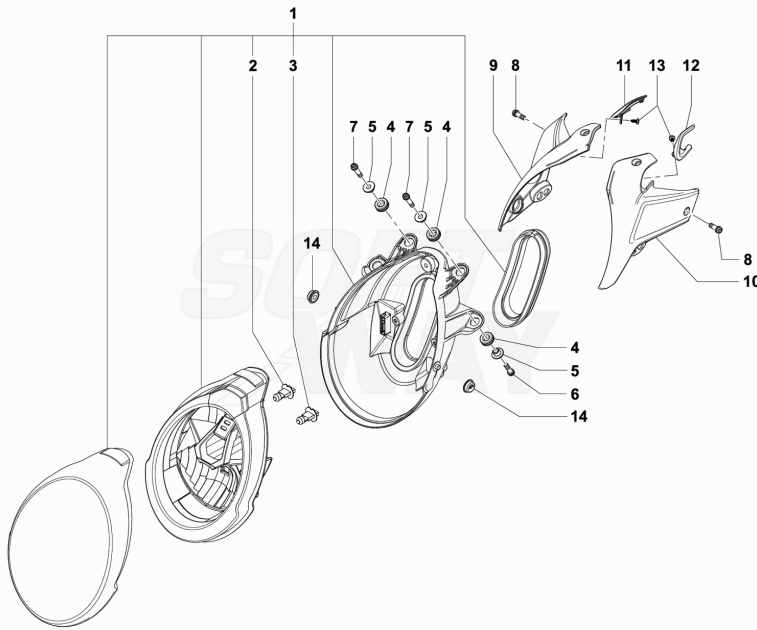

Pos	Part Number	Description	Additional Text	Quantity
1	SPMV8000C1726	COMPLETE HEADLAMP	EXCEPT 675	1,00
1	SPMV8000C9438	COMPLETE FRONT HEADLIGHT	ORO-RR	1,00
2	SPMV8000C3232	LAMP H11B 12V 55W		1,00
3	SPMV8000C3233	LAMP H3 12V 55W		1,00
4	SPMV8A00B3600	CUSHION, D20xD10xE7,5	B4 RS-B4 RR-B4 NURBURGRING	4,00
5	SPMV8A00B3764	SPACER D18-D10-L8	B4 RS-B4 RR-B4 NURBURGRING	4,00
6	SPMV8B00B2688	Screw TCEIF M6x1x16	EXCEPT F3 ORO	2,00
7	SPMV8F00B2688	Screw TCEIF M6x25 RP	800RR, DRAGSTER RR, DRAG.RR LH	2,00
8	SPMV8B00B2688	Screw TCEIF M6x1x16	EXCEPT F3 ORO	2,00
9	SPMV80B0C1728	RIGHT SUPPORT ANT.HEADLAMP	MY19 RC LH44-SCS MY20 800-RR	1,00
10	SPMV80B0C1729	SUPPORT SX HEADLAMP ANT.	MY19 RC MY20 800-RR LH44-SCS	1,00
11	SPMV8000C2124	RIGHT CABLE PROTECTION SKID		1,00
12	SPMV8000C2123	LEFT CABLE PROTECTION SKID		1,00
13	SPMV800027403	Screw RIF.695404.2x9.5-01 AB		2,00
14	SPMV8000C2122	RUBBER SPACER FOR HEADLIGHT	B4 RS	2,00