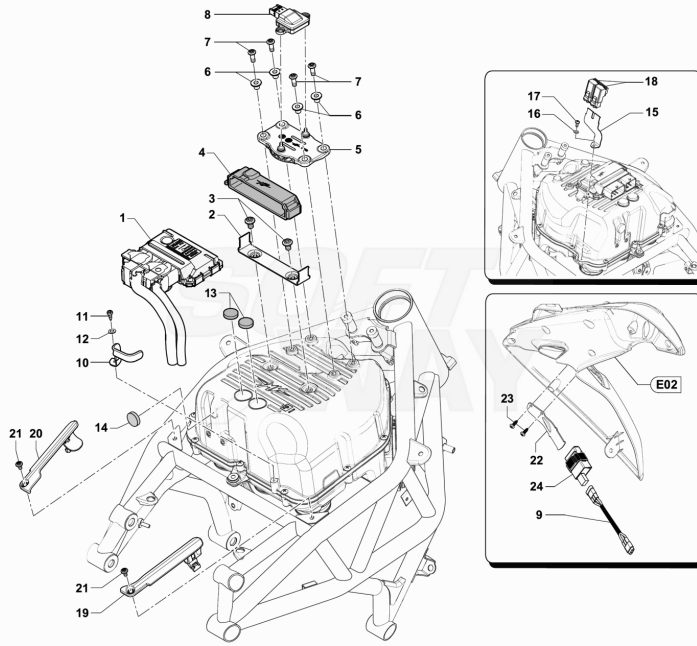

Pos	Part Number	Description	Additional Text	Quantity
1	SPMV8000D1174	IGNITION CONTROL UNIT	R	1,00
1	SPMV8B00D1174	INJECTION IGNITION CONTROL UNIT	R, USA/CND	1,00
1	SPMV8M00D1174	INJECTION IGNITION CONTROL UNIT	RR	1,00
1	SPMV8M00D1191	COMPRESSION IGNITION CONTROL UNIT	SCS-RC	1,00
1	SPMV8P00D1174	INJECTION IGNITION CONTROL UNIT	RR, USA/CND	1,00
1	SPMV8P00D1191	ELDOR INJECTION IGNITION CONTROL UNIT	SCS-RC, USA/CND AMERICA, USA/CND	1,00
1	SPMV8U00D1191	INJECTION IGNITION CONTROL UNIT	SCS-RC, SG	1,00
2	SPMV8000C0232	CONTROL UNIT SUPPORT PLATE		1,00
3	SPMV8A00B2677	Screw M6x1-L10		2,00
4	SPMV8000C0233	CONTROL UNIT ELASTIC SUPPORT		1,00
5	SPMV8000C0921	ELASTIC SUPPORT FOR SENSOR	RR-PIRELLI-RC-LH44-SCS MY18 AMERICA	1,00
6	SPMV8000A1873	BUSH, SPACER, D16xD8xD6,2X10	BRUTALE S	4,00
7	SPMV8F00B2672	Screw M6x1-D11,7-L18	RR-PIRELLI-RC-LH44-SCS MY18 AMERICA	4,00
8	SPMV8000C8747	TRIM SENSOR		1,00
9	SPMV8000C6414	Cable flasher relay		1,00
10	SPMV8000C0243	CABLE RETAINER PLATE		1,00
11	SPMV80A084658	Screw M5x16		1,00
12	SPMV62ND15635	WASHER D9,7-D		1,00
13	SPMV8000B4339	CUSHION, FOAM, FAIRING	RR-PIRELLI-RC-LH44-SCS MY18 AMERICA	1,00
13	SPMV8A0095500	CUSHION RUBBER	SR1+1	2,00
14	SPMV800090979	CAP, UPPER GUIDE CHAIN	SR	1,00
15	SPMV8000C1724	RELAY FIXING PLATE		1,00
16	SPMV62ND15635	WASHER D9,7-D		1,00
17	SPMV80A084658	Screw M5x16		1,00
18	SPMV8000A6749	RELAY		2,00
19	SPMV8000C2260	RIGHT PROTECTION WIRING HARNESS		1,00