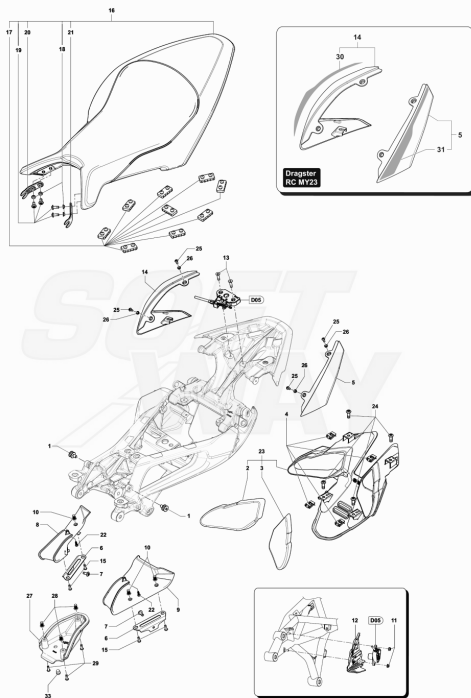

Pos	Part Number	Description	Additional Text	Quantity
1	SPMV8000C2136	PILOT SEAT		2,00
2	SPMV80A0C3512	RIGHT REAR CLOSURE NET.	EXCEPT PIRELLI	1,00
3	SPMV80A0C3511	RETINA SX REAR CLOSURE	EXCEPT PIRELLI	1,00
4	SPMV8000B5811	NUT M5	MY12/13 F3 675-F3 ORO-F3 800	4,00
5	SPMV8000D0867	LEFT SIDE PANEL UNDER SEAT COMPL	MY22 RC SCS	1,00
5	SPMV80C0C3507	LEFT UNDER SEAT SIDE PANEL	AMERICA	1,00
5	SPMV80H0C3507	LEFT UNDER SEAT SIDE PANEL	ROSSO	1,00
5	SPMV80K0C3507	UNDER SEAT LEFT SIDE PANEL	20 RR-SCS GRAY/BLACK/YELLOW	1,00
5	SPMV80S0C3507	LEFT UNDER SEAT SIDE PANEL	RED/BLACK RR-SCS	1,00
6	SPMV8000C2110	PLATE FOR ANT.SUP CLOSURE		2,00
7	SPMV8A00B5919	SCREW M5 L12	MY17 DRAGSTER RR/DRAGSTER RC	2,00
8	SPMV8000C2112	RIGHT ANT.SUP.CLOSURE	800-RR-SCS-AMERICA MY18/19 RC	1,00
8	SPMV80D0C2112	FINISHED RIGHT UPPER FRONT CLOSURE	MY22 RC SCS	1,00
9	SPMV8000C2111	LEFT ANT.SUP.CLOSURE	800-RR-SCS-AMERICA MY18/19 RC	1,00
9	SPMV80D0C2111	FINISHED LEFT FRONT SUP.CLOSURE	MY22 RC SCS	1,00
10	SPMV800091022	BUSH, SCREW, M4x0,7	F4S, F4R, F4RR	4,00
11	SPMV8000B2707	NUT, M5x0,8xE6 CH8 PARLOCK	990R-1090RR 002105> USA BRUTALE 920 USA	2,00
12	SPMV8000C1489	ELET SYSTEM CONNECTOR COVER	FROM FRAME 011386	1,00
13	SPMV8E00B2694	SCREW, TSEI M5x0,8 CH3 L20	990R, 1090RR	2,00
14	SPMV8000D0866	RIGHT SIDE PANEL UNDER SEAT COMPL	MY22 RC SCS	1,00
14	SPMV80C0C3508	RIGHT SIDE PANEL UNDER SEAT	AMERICA	1,00
14	SPMV80H0C3508	RIGHT UNDER SEAT SIDE PANEL	ROSSO	1,00
14	SPMV80K0C3508	RIGHT UNDER SEAT SIDE PANEL	20 RR-SCS GRAY/BLACK/YELLOW	1,00
14	SPMV80S0C3508	RIGHT SIDE PANEL UNDER SEAT	RED/BLACK RR-SCS	1,00