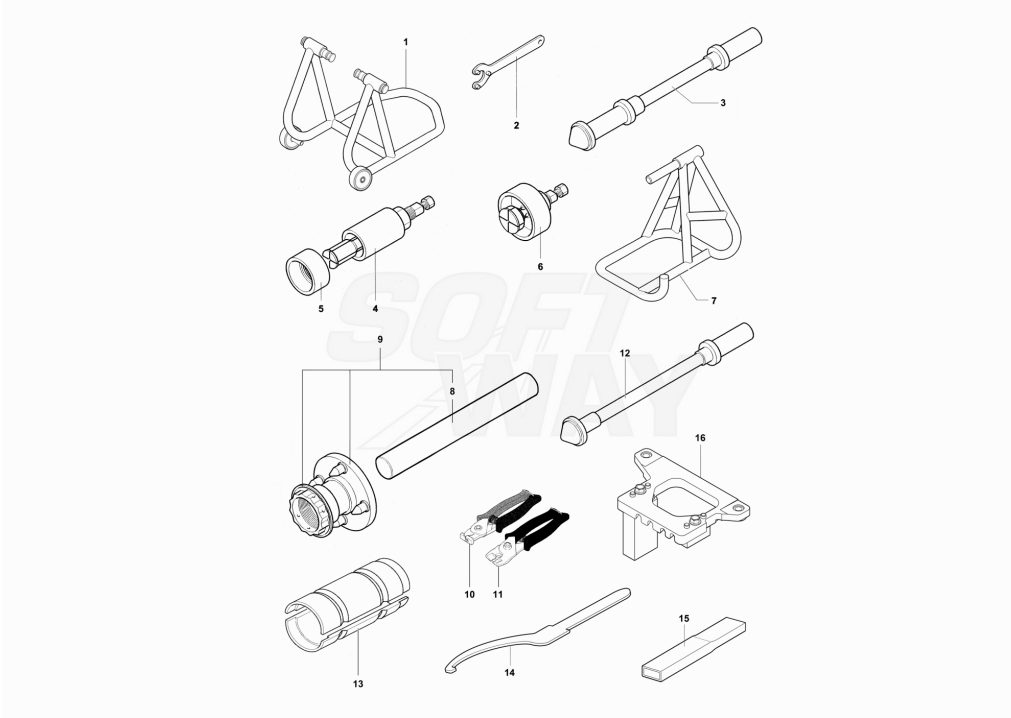

Pos	Part Number	Description	Additional Text	Quantity
1	SPMV800095830	FRONT STAND		1,00
2	SPMV800091645	Holding wrench		1,00
3	SPMV8000B6920	TOOL FRONT WHEEL BEARING		1,00
4	SPMV800092860	FORK BEARING		1,00
5	SPMV800092861	BEARING EXTRACTOR		1,00
6	SPMV8000B4416	FRONT WHEEL BEARING		1,00
7	SPMV8000B9312	REAR STAND		1,00
8	SPMV8000A1953	PIN FOR CENTERING		1,00
9	SPMV800092865	Special tool rear wheel		1,00
10	SPMV800095850	Tool for pliers clic clamps		1,00
11	SPMV800098321	Tool for tilted pliers clic clamps		1,00
12	SPMV800092866	FORK PACK TOOL		1,00
13	SPMV8000B6785	Tool dust cover and oil seal		1,00
14	SPMV800092854	Hook wrench		1,00
15	SPMV800092855	Hook wrench extension		1,00
16	SPMV8000D0608	RACCORDEMENT TIMING TOOL ON M		1,00