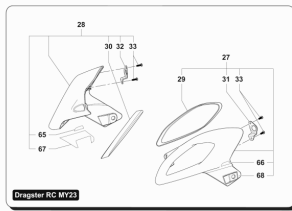

Pos	Part Number	Description	Additional Text	Quantity
1	SPMV8000C2228	COVER	675-800 MY17 AMERICA	1,00
1	SPMV8000C3282	IGNITION SWITCH COVER	RR-PIRELLI-RC-LH44-SCS MY18 AMERICA	1,00
2	SPMV98B0090901	Special screw M4x8	TAMBURINI	2,00
3	SPMV800092664	DECAL		1,00
4	SPMV8000B2710	NUT, M6x1 CH10 E7 PARLOCK	EXCEPT ORO	2,00
5	SPMV8000D0732	DRAGSTER-RR DECAL FOR	RED/BLACK RR-SCS	1,00
5	SPMV8000D0883	DECAL "RC DRAGSTER" FOR TANK	MY22 RC SCS	1,00
5	SPMV8000D1832	DRAGSTER R" DECAL FOR TANK	R, RED/BLACK	1,00
5	SPMV80A0D0732	DRAGSTER-RR" DECAL FOR	YELLOW/BLACK RR-SCS	1,00
5	SPMV80A0D1832	DRAGSTER R" DECAL FOR AMERICAN TANK	R, BLACK	1,00
5	SPMV80B0D0732	DECAL "DRAGSTER-RR FRIEZE" FOR	RR-SCS, BLUE/RED	1,00
6	SPMV8000D0730	FULL FUEL TANK	RED/BLACK RR-SCS	1,00
6	SPMV8000D0880	FUEL TANK COMPL	MY22 RC SCS	1,00
6	SPMV8000D1831	FULL FUEL TANK	R, RED/BLACK	1,00
6	SPMV80A0D0730	FUEL TANK COMPLETE	YELLOW/BLACK RR-SCS	1,00
6	SPMV80A0D1831	COMPLETE FUEL TANK	R, BLACK	1,00
6	SPMV80B0D0730	COMPLETE FUEL TANK	RR-SCS, BLUE/RED	1,00
6	SPMV8000D2673	COMPLETE FUEL TANK	AMERICA, BLUE/RED - USA/CND	1,00
7	SPMV8000C3050	DECAL FOR TANK	MY19 RED/SILVER F3 800	2,00
7	SPMV80A0C3050	MV" DECAL FOR TANK	MY19/20 RED/SILVER F3 800	2,00
7	SPMV80E0C3050	DECAL "MV" FOR TANK	PIRELLI BLACK/RED	2,00
7	SPMV80F0C3050	DECAL "MV" FOR TANK	BLACK-GRAY, EXCEPT ROSSO	2,00
7	SPMV80H0C5048	DECAL "MV" FOR TANK	MY22 RC SCS	2,00
8	SPMV8000A9698	PLATE AVVERTENZA DOCUMENT		1,00
9	SPMV800095500	RUBBER	SR1+1	1,00
10	SPMV8000C6925	'PLATE "E10" FOR TANK"	MY19/20 F3 675-F3 800	1,00