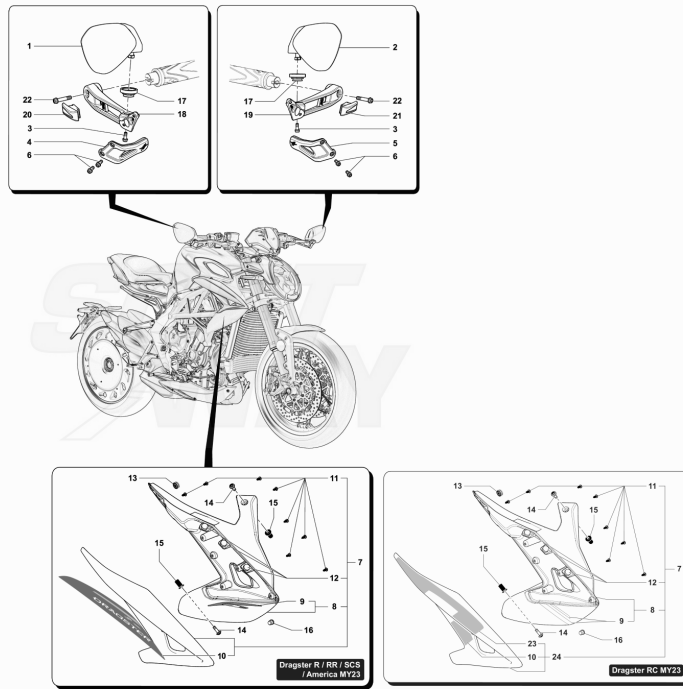

Pos	Part Number	Description	Additional Text	Quantity
1	SPMV8000B8534	RIGHT REARVIEWER	DRAGSTER, DRAGSTER RR/RR LH/RC	1,00
2	SPMV8000B8533	LEFT MIRROR		1,00
3	SPMV8B00B2687	SCREW, TCEIF M5x12	B4 RR-B4 NURBURGRING-RUSH	2,00
4	SPMV8000B8931	FRONT BRAKE LEVER PROTECTION		1,00
5	SPMV8000B8932	CLUTCH LEVER PROTECTION		1,00
6	SPMV8B00B2687	SCREW, TCEIF M5x12	B4 RR-B4 NURBURGRING-RUSH	4,00
7	SPMV8000D0854	RIGHT RADIATOR COVER ASSEMBLY	MY22 RC SCS	1,00
7	SPMV80A0C9698	RIGHT RADIATOR COVER	R, RED/BLACK	1,00
7	SPMV80B0C9682	RIGHT RADIATOR COVER	RED/BLACK RR-SCS	1,00
7	SPMV80B0C9698	RIGHT RADIATOR COVER	R, BLACK	1,00
7	SPMV80C0C9682	RIGHT RADIATOR COVER	YELLOW/BLACK RR-SCS	1,00
7	SPMV80D0C9682	RIGHT RADIATOR COVER	RR-SCS, BLUE/RED AMERICA, BLUE/RED - USA/CND	1,00
8	SPMV8000C2454	INT. RIGHT RADIATOR	675 MY16/17 800 MY18/20 800 RR-PIRELLI-SCS	1,00
8	SPMV8000D0856	COVER INT. RIGHT RADIATOR CO	MY22 RC SCS	1,00
9	SPMV8000C2448	"TRICOLOR" DECAL FOR COVER"	AMERICA	1,00
9	SPMV8000D0858	DECAL "FRIEZE "X COP.INT.	MY22 RC SCS	1,00
10	SPMV8000D0864	DECAL "C PARTIAL LOWER" X COP.E	MY22 RC SCS	1,00
10	SPMV80A0C9702	DECAL "DRAGSTER" FOR COVER	R, RED/BLACK	1,00
10	SPMV80B0C9702	DECAL "DRAGSTER" FOR COVER	R, BLACK	1,00
10	SPMV80B0D0094	DECAL "DRAGSTER FRIEZE "X COVERS	RED/BLACK RR-SCS	1,00
10	SPMV80C0D0094	DECAL "DRAGSTER FRIEZE "X COPER	YELLOW/BLACK RR-SCS	1,00
10	SPMV80D0D0094	DECAL "DRAGSTER FRIEZE "X COPER	RR-SCS, BLUE/RED AMERICA, BLUE/RED - USA/CND	1,00
11	SPMV8AB0B6742	SCREW AUTOFIL. PH-AB 3.5X9.5	DRAGSTER RR LH OPT	8,00
12	SPMV800090979	CAP, UPPER GUIDE CHAIN	SR	3,00