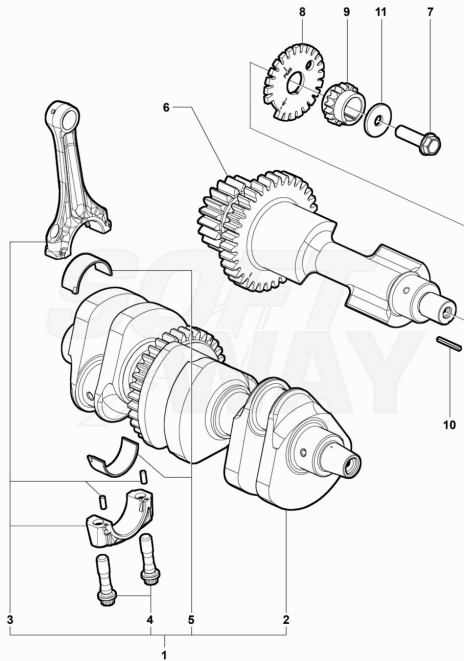

Pos	Part Number	Description	Additional Text	Quantity
1	SPMV8000C9741	Crankshaft compl. of connecting rods		1,00
2	SPMV8000B1364	NAKED CRANKSHAFT	F3 800-F3 AGO-F3 800 RC	1,00
3	SPMV8000C9742X	OMplete CONNECTING ROD 800		3,00
3	SPMV8000C9742Y	COMPLETE CONNECTING ROD 800		3,00
3	SPMV8000C9742Z	COMPLETE CONNECTING ROD 800		3,00
4	SPMV8000B4100	SCREW		6,00
5	SPMV8000C5592	CONNECTING ROD HALF-BEARING		6,00
5	SPMV8A00C5592	CONNECTING ROD HALF-BEARING BLUE		6,00
6	SPMV8000C4374	COMPLETE COUNTERSHAFT	MY17/20 F3 800 RC	1,00
7	SPMV8A00B2683	Screw M8x1,25-L30	EXCEPT MY 15 RC	1,00
8	SPMV8000B1933	PHONIC WEEL		1,00
9	SPMV8000B2627	TIMING SYSTEM GEAR		1,00
10	SPMV8000B2643	SLIDE A UNI 6604-69 2X2X22		1,00
11	SPMV8000B6497	WASHER D24-D8.5 SP.4		1,00