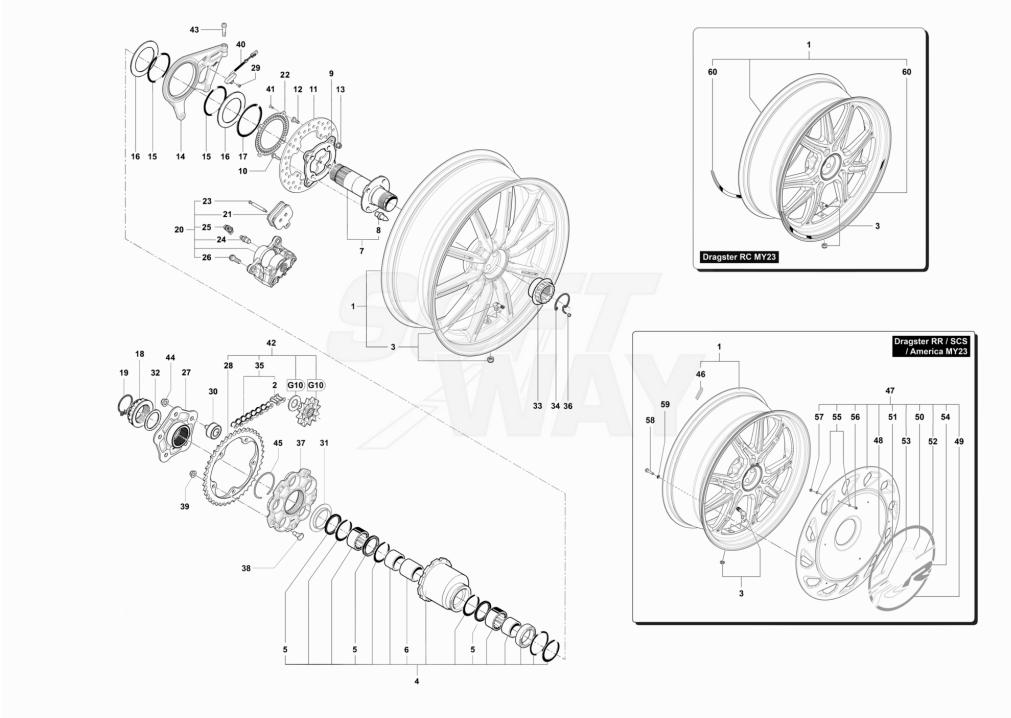

Pos	Part Number	Description	Additional Text	Quantity
1	SPMV8000C9448	'17 "X6,00 "FI REAR WHEEL RIM"	RUSH	1,00
1	SPMV8000D0886	REAR WHEEL RIM 17 "X6,00" F	MY22 RC SCS	1,00
1	SPMV80B0B7245	REAR WHEEL	ROSSO	1,00
2	SPMV8000C6985	CHAIN LINK	MY20 675-800- 800 RC	1,00
3	SPMV8000B3195	VALVE, WHEEL	675,800,800RR,DRAG., DRAG. RC	1,00
4	SPMV8000C4104	REAR ECCENTRIC HUB	MY17/20 F3 675-F3 800	1,00
5	SPMV800084909	GROMMET		3,00
6	SPMV8000C3429	INTERNAL SPACER FOR	MY17/20 F3 675-F3 800	1,00
7	SPMV8000B3198	HUB, REAR WHEEL, INNER SIDE		1,00
8	SPMV8000B5947	PLUG FOR REAR WHEEL		4,00
9	SPMV800084890	FLANGE, REAR WHEEL HUB, INNER	1000S, 1000S1+1	1,00
10	SPMV80A084902	SCREW, FLANGE PIN		4,00
11	SPMV8000B5926	REAR BRAKE DISC		1,00
12	SPMV8A00B5927	Screw HEX M7x17 8.8 ZB	CORSA	4,00
13	SPMV800084891	NUT, M7		4,00
14	SPMV8A00B5928	BRACKET CALIPER BRAKE, REAR	F3 AGO-F3 675 RC-F3 800 RC	1,00
15	SPMV800086702	RUBBER RING, 3325 D82,22x2,62		2,00
16	SPMV800084893	WASHER, D81xD93xE0,7		2,00
17	SPMV800084913	CIRCLIP, F80		1,00
18	SPMV800084904	SPECIAL NUT, REAR WHEEL AXLE,	EXCEPT RC LH	1,00
19	SPMV800084898	STEEL RING, REAR WHEEL, LEFT S		1,00
20	SPMV80A0B5204	CALIPER BRAKE REAR	F3 800-AGO-RC	1,00
21	SPMV8000B5975	REAR BRAKE PADS PAIR		1,00
22	SPMV8000B5899	REAR PHONIC WHEEL		1,00
23	SPMV800095277	PIN		1,00
24	SPMV800095278	BLEED NIPPLE		1,00
25	SPMV800048432	CALIPER DUSTSCRAPER		1,00