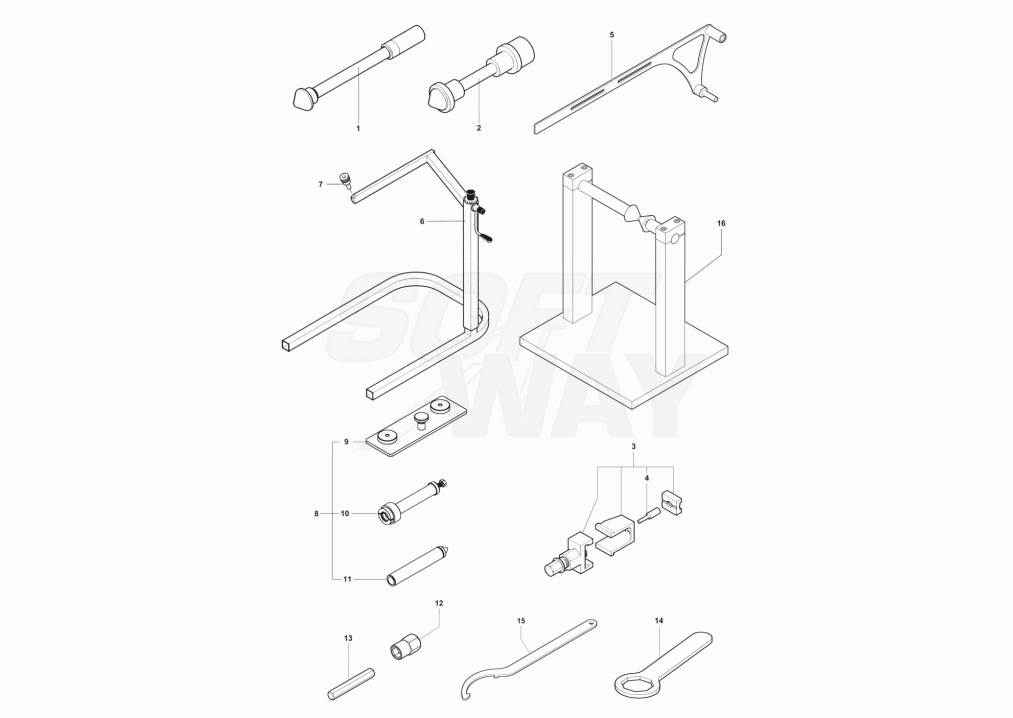

Pos	Part Number	Description	Additional Text	Quantity
1	SPMV8000B6782	TOOL		1,00
2	SPMV8000B4421	FRONT WHEEL BEARINGS		1,00
3	SPMV800095389	CHAIN TOOL PITCH 520 532		1,00
4	SPMV800095390	PIN CHAIN CUTTING 520-532		1,00
5	SPMV8000B6787	REAR SUSPENSION SETTING ROD		1,00
6	SPMV800095807	ANT. STAND COMPLETE		1,00
7	SPMV8000B7340	PIN FOR FRONT STAND		1,00
8	SPMV8000B6779	TOOL		1,00
9	SPMV8000B6780	STEERING HEAD PLATE		1,00
10	SPMV8000B6781	STEERING BEARING		1,00
11	SPMV800097890	STEERING BEARING		1,00
14	SPMV8000C3353	Tool for fork cap		1,00
15	SPMV8000B7038	TOOL PRE-LOAD REGULATION		1,00
16	SPMV8000C4659	CONTROL EQUIPMENT	DRAGSTER RR, DRAGSTER RR LH	1,00