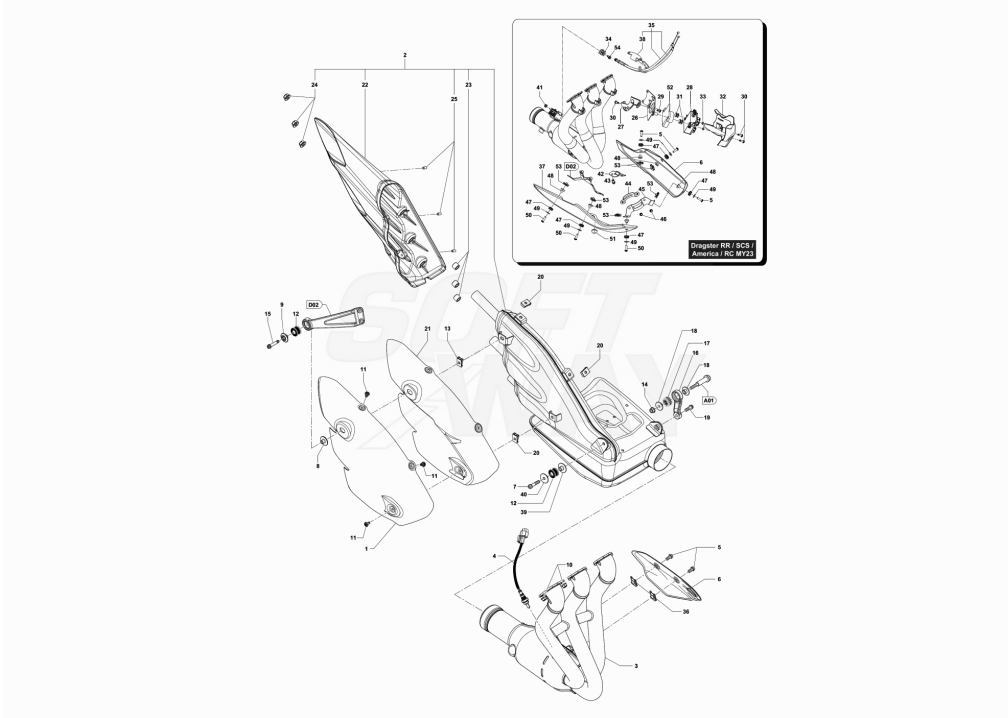

Pos	Part Number	Description	Additional Text	Quantity
1	SPMV80A0C2972	MUFFLER PROTECTOR	MY17 DRAGSTER RR/DRAGSTER RC	1,00
2	SPMV8000C8790	Silencer	RR-SCS	1,00
2	SPMV8000C8968	SILENCER	ROSSO	1,00
2	SPMV80A0C8790	SILENCER	RR-SCS-AMERICA	1,00
3	SPMV8000C8439	EXHAUST MANIFOLD CATALIZZ	RR-SCS	1,00
3	SPMV8000C8462	CATALIZ EXHAUST MANIFOLD	ROSSO	1,00
3	SPMV8A00C8439	EXHAUST MANIFOLD CATALIZZ	RC	1,00
4	SPMV8000C8432	'LAMBDA" NGK PROBE"		1,00
5	SPMV8A00B2672	SCREW, M6x11,7x12	MY18 RC, MY19 RC, RC LH	2,00
5	SPMV8C00B2672	SCREW, M6x11,7x25 RP	MY18 AMERICA PIRELLI- RC-LH44-SCS	3,00
6	SPMV8000B6659	PROTECTION, CATALYZER	675, 800	1,00
6	SPMV8A00C8795	LEFT SIDE EXHAUST PROTECTION	RR-SCS-AMERICA	1,00
6	SPMV8AA0C8795	LEFT SIDE EXHAUST PROTECTION	RR, SCS	1,00
7	SPMV8G00B2688	Screw TCEIF M6x30	EXCEPT ORO	1,00
8	SPMV8000B3678	WASHER, SPACER, MUFFLER COLECT	VIN: >001581, 001614/001644 VIN: 001655/001669 VIN: 001685/001744 VIN: 001778/002055	1,00
9	SPMV8000D0090	EXTERNAL SPACER		1,00
10	SPMV8000B2710	NUT, M6x1 CH10 E7 PARLOCK	EXCEPT ORO	6,00
11	SPMV8A00B5919	SCREW M5 L12	MY17 DRAGSTER RR/DRAGSTER RC	3,00
12	SPMV8000B3677	CUSION, MUFFLER		2,00
13	SPMV800046893	NUT M6X1	F3 ORO-F3 AGO	1,00
14	SPMV8000B2710	NUT, M6x1 CH10 E7 PARLOCK	EXCEPT ORO	1,00
15	SPMV8G00B2688	Screw TCEIF M6x30	EXCEPT ORO	1,00
16	SPMV8000B9886	SILENCER SUPPORT		1,00
17	SPMV800062651	VIBRATION REDUCER D22-D10-SP12		1,00