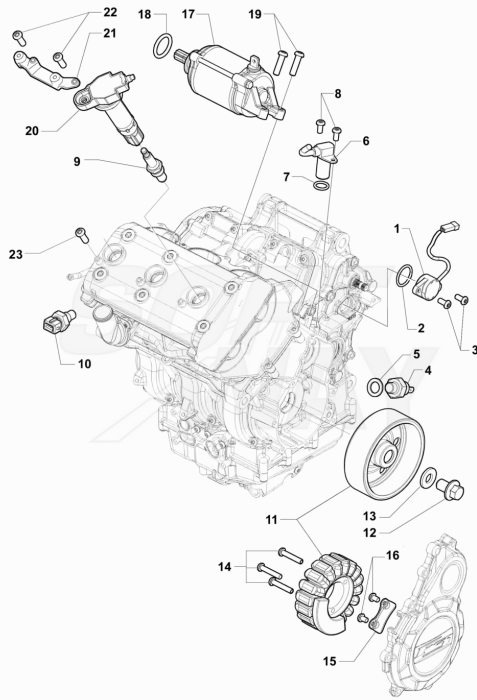

Pos	Part Number	Description	Additional Text	Quantity
1	SPMV8000C9872	GEAR SENSOR FOR 3 CYLINDERS E		1,00
2	SPMV8A0042700	OR2093 T1		1,00
3	SPMV60NDB2734	Screw TBCE M5x0,8-L12	800	2,00
4	SPMV8000A7862	MINIUMUM PRESSURE SWITCH		1,00
5	SPMV62N015676	WASHER D17-D10		1,00
6	SPMV800090184	RPM ENGINE SENSOR		1,00
7	SPMV800022551	OR2056 T1		1,00
8	SPMV60NDB2734	Screw TBCE M5x0,8-L12	800	2,00
9	SPMV8000B7884	SPARK PLUG NGK CR9EIB-9	OPT	3,00
10	SPMV8000B5422	WATER TEMPERATURE SENSOR		1,00
11	SPMV8000B8312	SHIHLIN GENERATOR		1,00
12	SPMV8F00B2790	SCREW TEF M12X1.25 L20 SX		1,00
13	SPMV800064846	ROSETTA D12.5-D25-SP2.5		1,00
14	SPMV60NDB4867	Screw TBCE M5x0,8-L30		3,00
15	SPMV8000B4383	GENERATOR CABLE RETAIN PLATE		1,00
16	SPMV60NDB4395	Screw TBCE M5x0,8-L8		2,00
17	SPMV8000C8285	STARTER MOTOR		1,00
18	SPMV800091597	GROMMET		1,00
19	SPMV60NDB2737	SCREW TBCE M6X1-L25	F3 ORO-F3 AGO	2,00
20	SPMV8000C8985	ELDOR COIL		3,00
21	SPMV8000B6056	FRONT AIRBOX SUPPORT		1,00
22	SPMV60NDB2737	SCREW TBCE M6X1-L25	F3 ORO-F3 AGO	2,00
23	SPMV60NDB2735	SCREW TBCE M6X1-L16	MY15/17 F3 675 RC-F3 800 RC	1,00