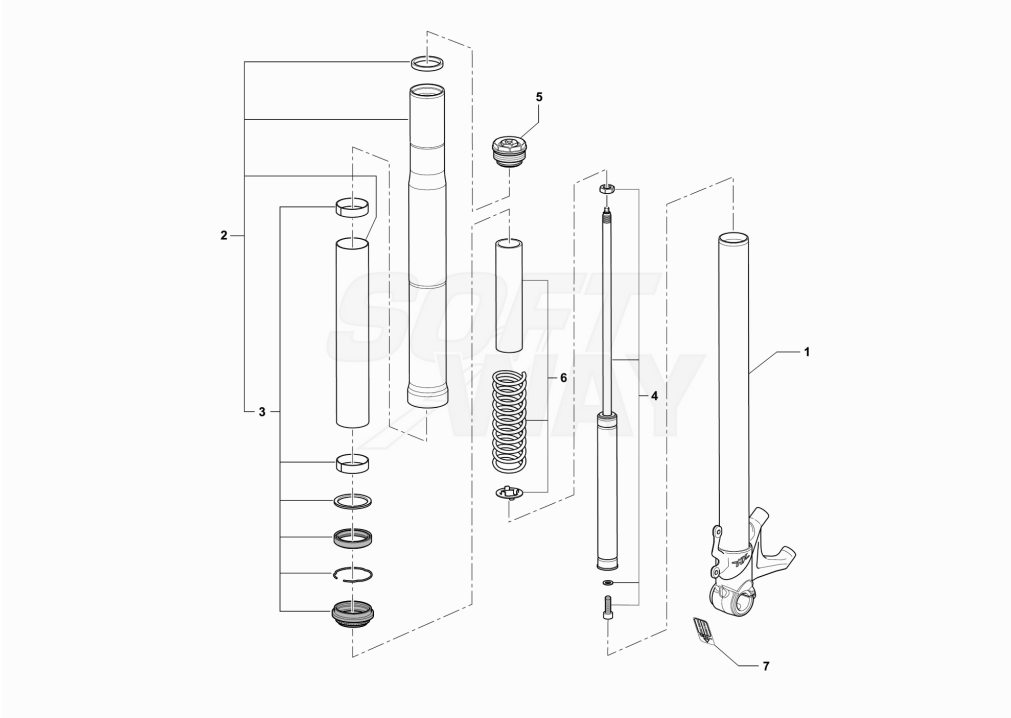

Pos	Part Number	Description	Additional Text	Quantity
1	SPMV8000C3205	LEFT STEM COMPL.	800 FRAME 001100> 675 800 FRAME >000874 MY17 AMERICA 800 FRAME 001015-001052	1,00
1	SPMV80A0C3205	LEFT STEM COMPL.	MY22 RC SCS	1,00
1	SPMV80B0C3205	LEFT STEM COMPL.	RR, SCS	1,00
2	SPMV8000C3210	COMPLETE CHAINSTAY		1,00
3	SPMV8000C3212	FORK SEALS KIT		1,00
4	SPMV8000C3207	CARTRIDGE COMPRESSION ADJUSTER		1,00
5	SPMV8000C3209	LEFT FORK CAP	800 FRAME 001015- 001052 800 FRAME 001100> 800 FRAME >000874 MY17 AMERICA	1,00
6	SPMV8000C3211	FORK SPRING KIT	MY17 AMERICA 800 FRAME 001100> 800 FRAME 001015-001052 800 FRAME >000874	1,00
7	SPMV8000B7206	DECAL -AVVERTENZA-		1,00