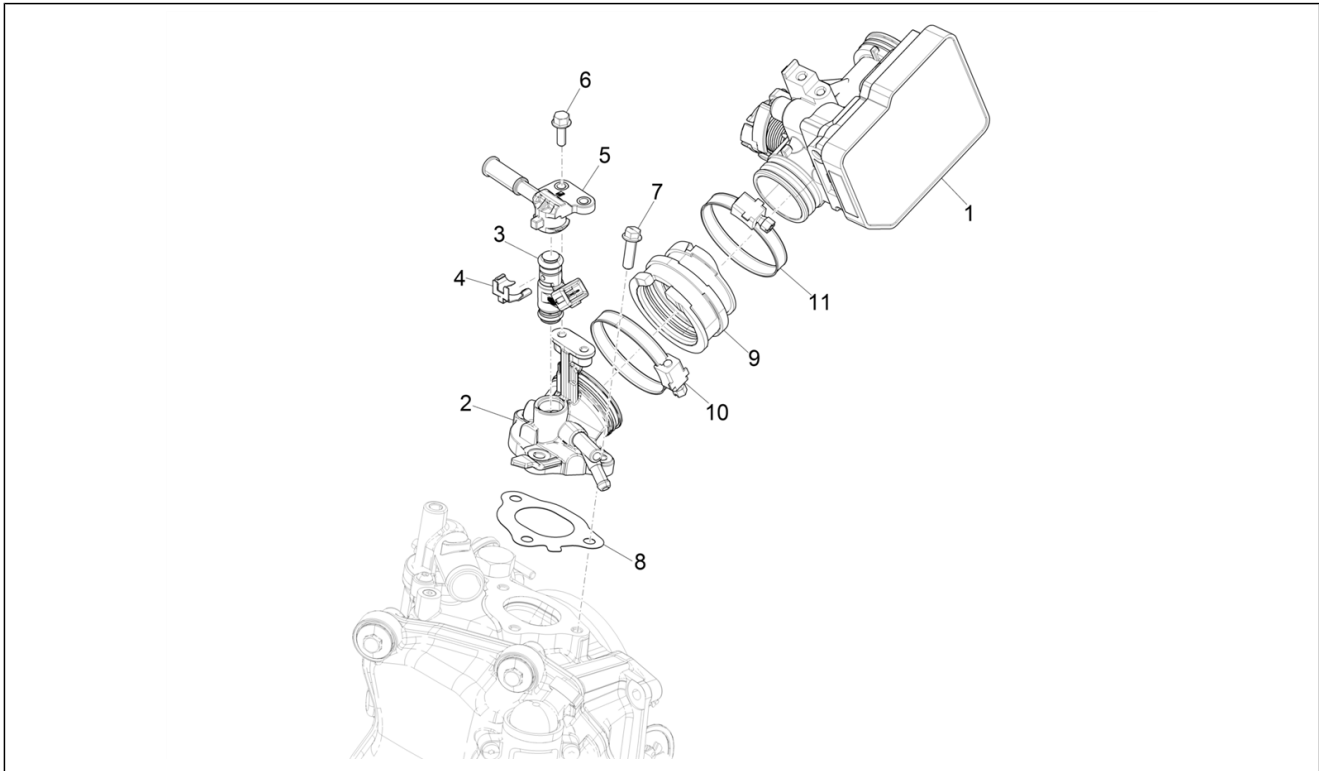

<b>Group</b>	Engine
<b>Code</b>	01.36
<b>Description</b>	Throttle body - Injector - Induction joint
<b>Service</b>	1

Pos.	Code	Description	Qty	Variants
1	CM316201	Throttle body with E.C.U.	1	
2	1A018515	Induction joint with U.P.	1	
3	CM291201	Injector	1	
4	849898	Spring	1	
5	1A013640	Injector support	1	
6	1A015812	Flanged hexagon screw	2	
7	018639	Hexagon head screw M6x20	3	
8	1A009942	Induction joint gasket	1	
9	1A018283	Throttle body hose	1	
10	614188	Hose clamp Ø40-60	1	
11	1A000833	Hose clamp Ø32-50	1	