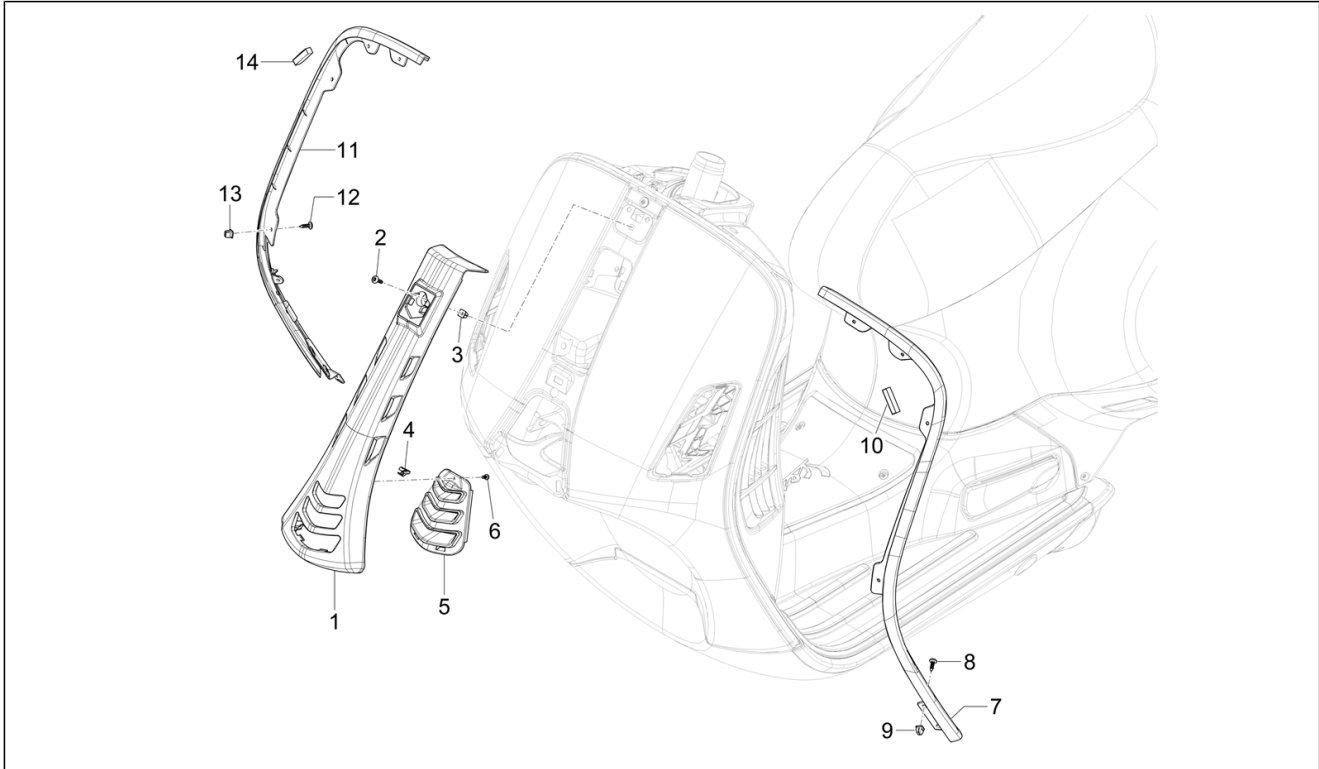

Group	Frame - Plastic parts - Coachwork
Code	02.26
Description	Front shield
Service	1

Pos.	Code	Description	Qty	Variants
1	1B010957400Q03	Painted steering cover	1	Country:USA Version[US] Colour:Beige[598] Country:Canada Version[CA] Colour:Beige[598]
1	1B010957400XN2	Painted steering cover	1	Country:USA Version[US] Colour:Black[98/A] Country:Canada Version[CA] Colour:Black[98/A]
1	1B010957	Steering cover	1	
2	CM179101	Self-tapping screw	1	
3	157716	Expansion plug	1	
4	D9004468091	Gripper clip	3	
5	1B011020000A17	Steering cover grille	1	
6	008432	Cross head cylinder head screw 3,5x9,5	1	
7	1B009644000NU	Left-hand shield edge	1	
8	CM178601	Self tapping screw D4.2x16	7	
9	157716	Expansion plug	7	
10	1B011049	Pad	1	
11	1B009645000NU	Right-hand shield edge	1	
12	CM178601	Self tapping screw D4.2x16	7	
13	157716	Expansion plug	7	
14	1B011049	Pad	1