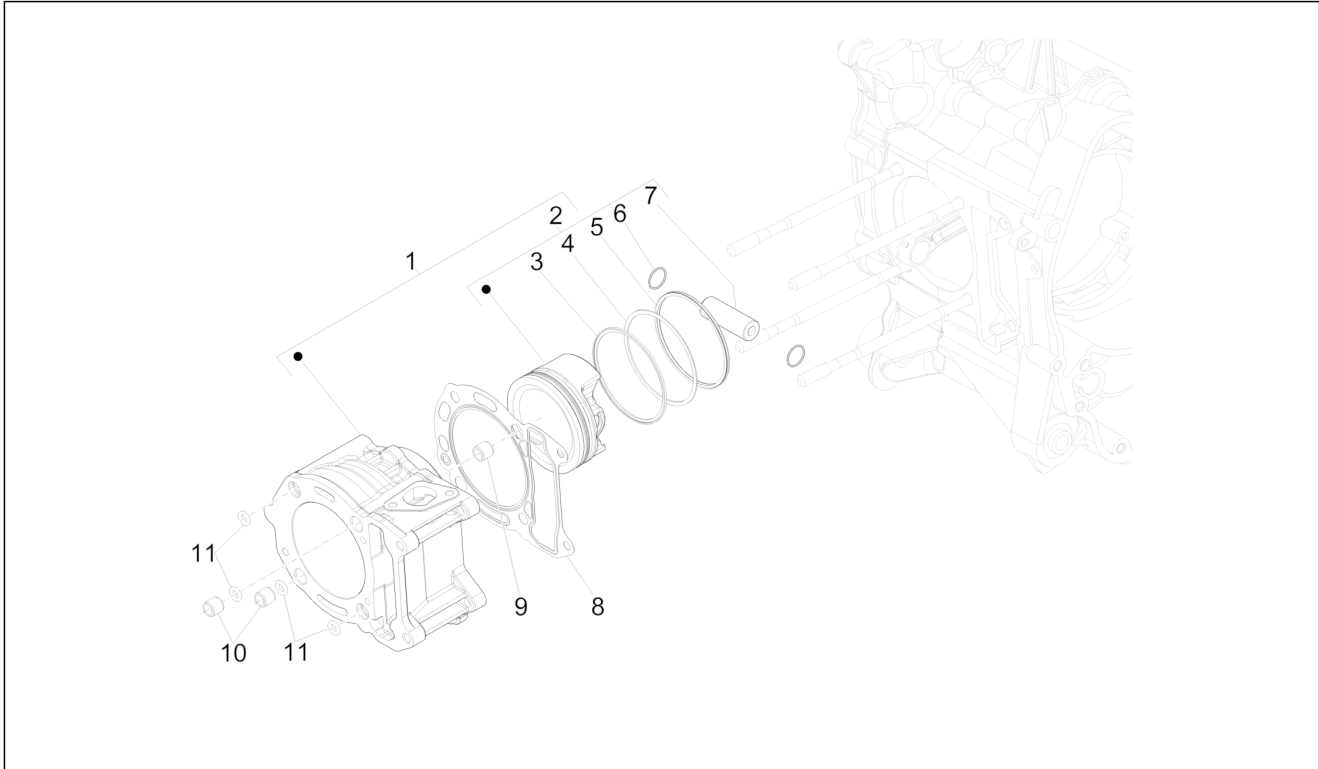

Group	Engine
Code	01.07
Description	Cylinder-piston-wrist pin unit
Service	1

Pos.	Code	Description	Qty	Variants
1	1A0214314	Cylinder - piston - pin - parts- rings assembly	1	
2	1A0133640M	Piston + piston pin Cat. 1 "M"	1	
2	1A0133640N	Piston + piston pin Cat. 2 "N"	1	
2	1A0133640O	Piston + piston pin Cat. 3 "O"	1	
2	1A0133640P	Piston + piston pin Cat. 4 "P"	1	
3	1A011379	Compression ring	1	
4	1A013666	Oil scraper section	1	
5	1A013667	Oil scraper section	1	
6	875096	Snap ring	2	
7	875005	Piston pin	1	
8	875113	Cylinder base gasket 0,6 mm	1	
9	277916	Locating dowel Ø7,5x12	2	
10	B015957	Locating dowel	2	
11	B017342	O-ring	4