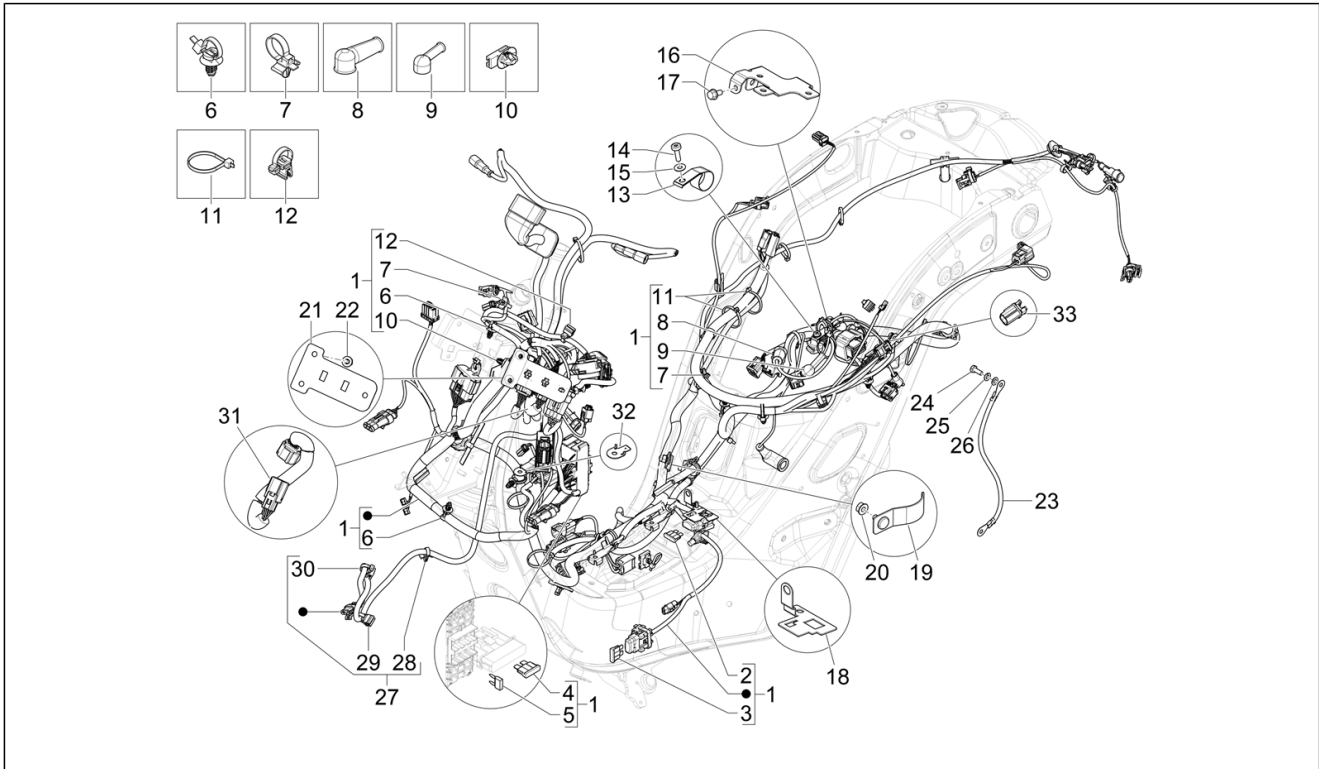

Group	Electrical system
Code	06.08
Description	Main cable harness
Service	1

Pos.	Code	Description	Qty	Variants
26	003056	Flat washer 6,4x12x1	1	
27	1D004473	Headlight cable assembly	1	
28	640879	Hose clamp 2,7x132	1	
29	1D002511	Hose clamp	1	
30	1D003458	Hose clamp	1	
31	1D004836	Cable with resistance	1	
32	1D003687	Tab terminal for faston 9.5	1	
33	1D002384	Connector cover	1