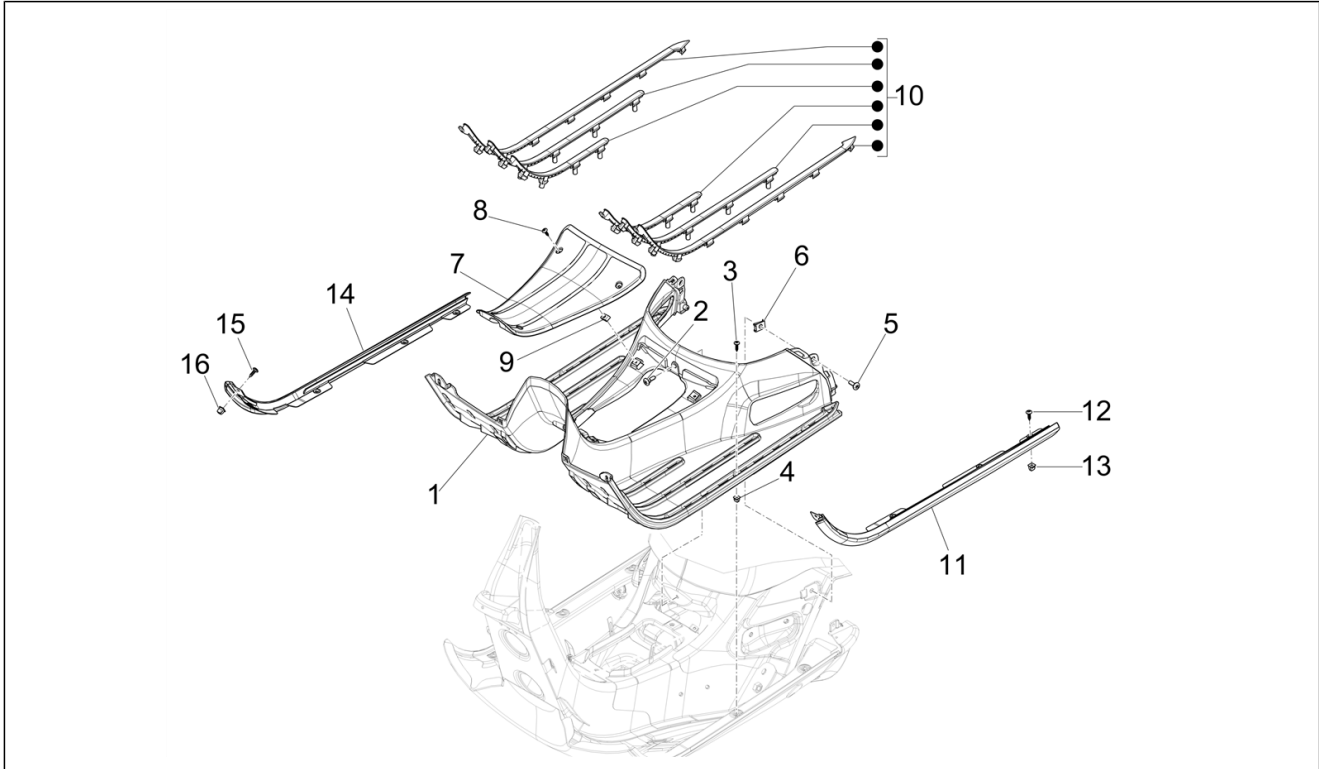

Group	Frame - Plastic parts - Coachwork
Code	02.31
Description	Central cover - Footrests
Service	1

Pos.	Code	Description	Qty	Variants
1	1B009618400Q03	Painted footrest	1	Country:USA Version[US] Colour:Beige[598] Country:Canada Version[CA] Colour:Beige[598]
1	1B009618000XN2	Painted footrest	1	Country:USA Version[US] Colour:Black[98/A] Country:Canada Version[CA] Colour:Black[98/A]
1	1B009618	Unfinished foot board	1	
2	CM179201	Torx head cylinder head screw M6x22	1	
3	CM178604	TORX head self-tapping screw	6	
4	157716	Expansion plug	6	
5	CM179302	Torx head cylinder head screw L=22 mm	2	
6	254485	Spring plate M6	2	
7	1B0106370000C	Battery box cover	1	
8	CM178601	Self tapping screw D4.2x16	4	
9	CM017410	Spring plate	4	
10	1B0106310000C	Kit strips, footboard	1	
11	1B009646000NU	Left part footpeg	1	
12	CM178601	Self tapping screw D4.2x16	4	
13	157716	Expansion plug	5	
14	1B009647000NU	Right part footpeg	1	
15	CM178601	Self tapping screw D4.2x16	4	
16	157716	Expansion plug	5