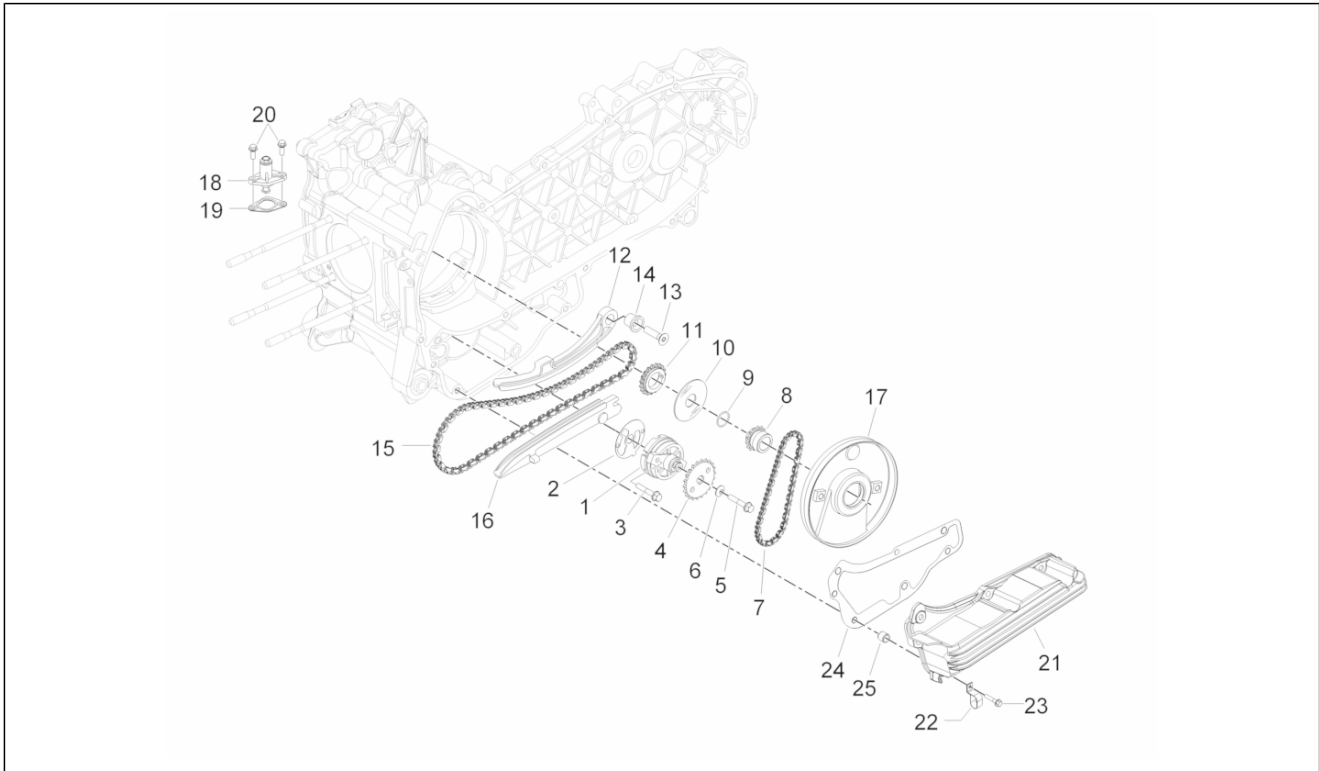

Group	Engine
Code	01.18
Description	Oil pump
Service	1

Pos.	Code	Description	Qty	Variants
1	82948R	Oil pump assembly	1	
2	847929	Carter-oil pump gasket	1	
3	829593	Flanged hexagon screw M5x35	2	
4	287913	Oil pump gear	1	
5	B016426	Flanged hexagon screw M6x14	1	
6	436695	Belleville spring $\varnothing 6,4 \times \varnothing 20 \times 2$	1	
7	82649R	Oil pump chain	1	
8	82783R	Oil pump control pinion	1	
9	825952	O-Ring seal ring	1	
10	483918	Oil seal washer	1	
11	82782R	Timing chain pinion	1	
12	1A011207	Chain tensioner rod	1	
13	B016774	Flanged hexagon screw M6x25	1	
14	485868	Chain tensioner rod spacer	1	
15	82723R	Camshaft chain	1	
16	847516	Chain tensioner sliding block	1	
17	847116	Timing system cover	1	
18	1A019253	Chain tensioner bracket	1	
19	847928	Cylinder/chain tensioner gasket	1	
20	B016777	Flanged hexagon screw M6x16	2	
21	1A012834	Motor oil cup	1	
22	564629	Hose clamp	1	
23	B016792	Flanged hexagon screw M6x30	7	
24	846098	Gasket	1	
25	277916	Locating dowel $\varnothing 7,5 \times 12$	3