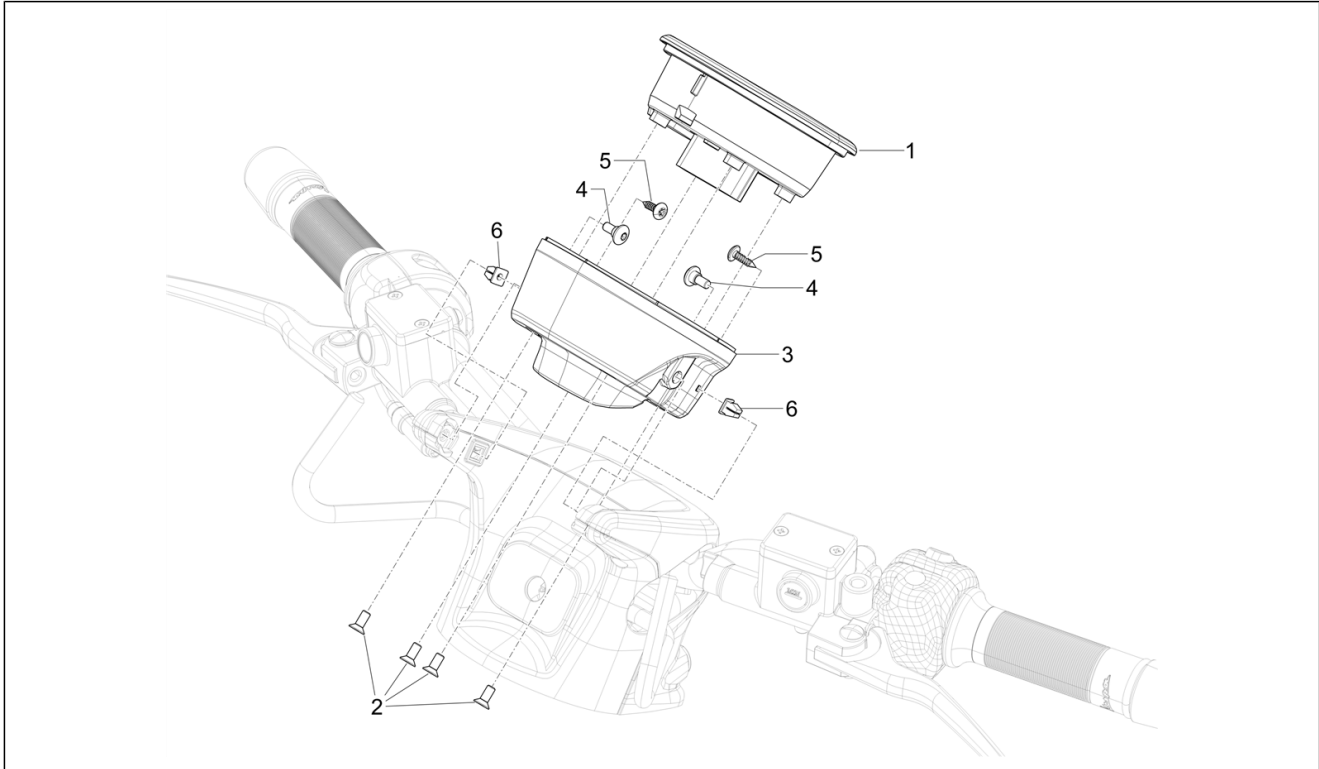

Group	Handlebars/Steering
Code	03.02
Description	Meter combination - Cruscotto
Service	1

Pos.	Code	Description	Qty	Variants
1	1D004269	Instrument cluster	1	
2	2B004800	Countersunk screw with hexagon socket M5x12	4	
3	1B010972	Instrument clusters box	1	
4	2B009423	Covex head screw with torx M5x12	2	
5	CM178601	Self tapping screw D4.2x16	2	
6	157716	Expansion plug	2