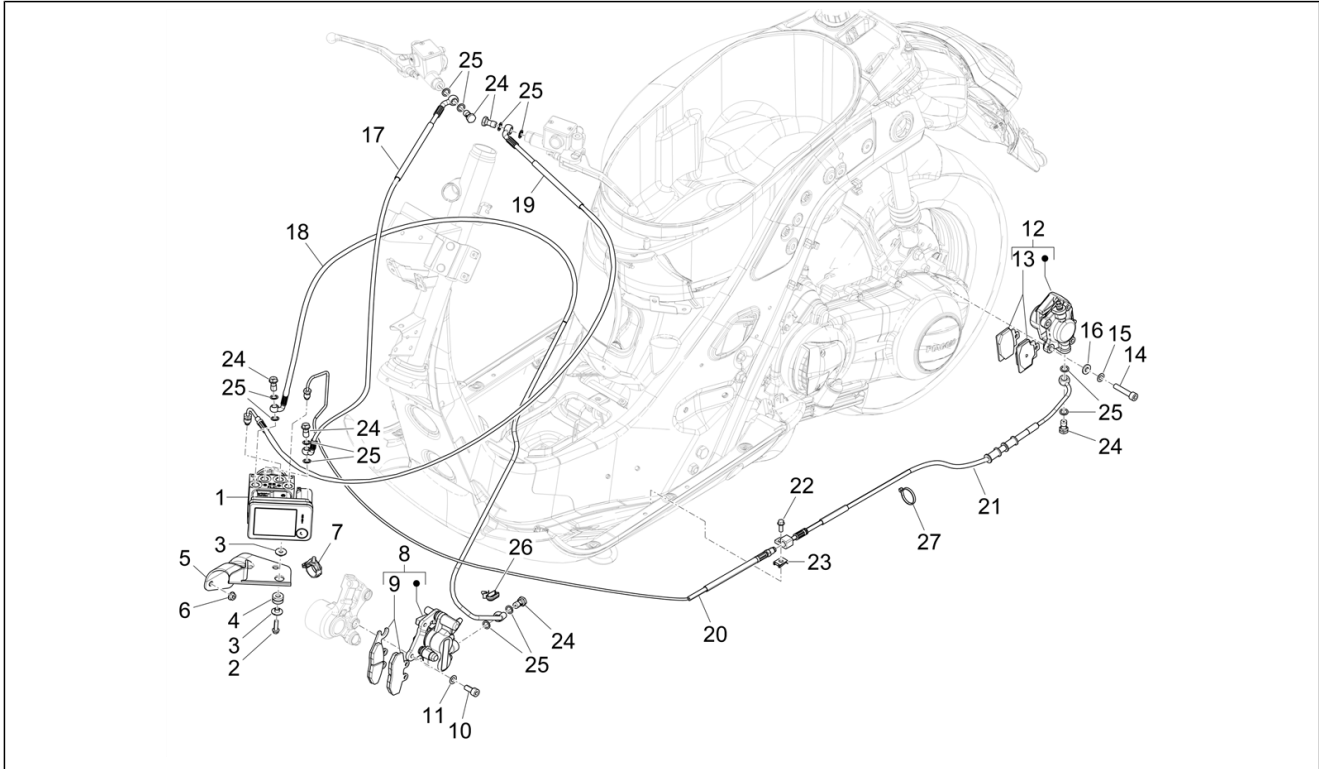

Group	Braking system - Transmissions
Code	05.02
Description	Brakes pipes - Calipers (ABS)
Service	1

Pos.	Code	Description	Qty	Variants
1	1C002747	ABS electro-hydraulic control unit	1	
2	018639	Hexagon head screw M6x20	2	
3	1C000870	Spacer	4	
4	939278	Pad	2	
5	1C002710	Fixture rod	1	
6	241936	Self locking nut M6	2	
7	CM006908	Non return spring L=23	1	
8	CM294418	Heng Tong brake calliper	1	
9	668021	Pair of front brake pads	1	
10	1C006162	Countersunk cylindrical hex head screw M8x18	2	
11	709047	Spring washer 8,6x15x0,8	2	
12	CM294808	Heng Tong brake calliper	1	
13	1C006586	Brake pads couple	1	
14	1C006164	Countersunk cylindrical hex head screw M8x40	2	
15	709047	Spring washer 8,6x15x0,8	2	
16	828961	Flat washer 8,2x17x2,5	2	
17	1C007197	ABS unit right brake pump pipe	1	
18	1C007196	ABS unit brake pipe - front brake pin	1	
19	1C007198	LH brake pump - ABS unit pipe	1	
20	1C007195	Rear brake - junction - ABS unit pip	1	
21	1C006498	Rear brake pipe	1	
22	B016777	Flanged hexagon screw M6x16	1	
23	254485	Spring plate M6	1	
24	1C002059R	Special screw	6	
25	127927	Washer	12	
26	298729	Dismantled clamp	1	
27	145298	Lock-strap L=180 mm	4