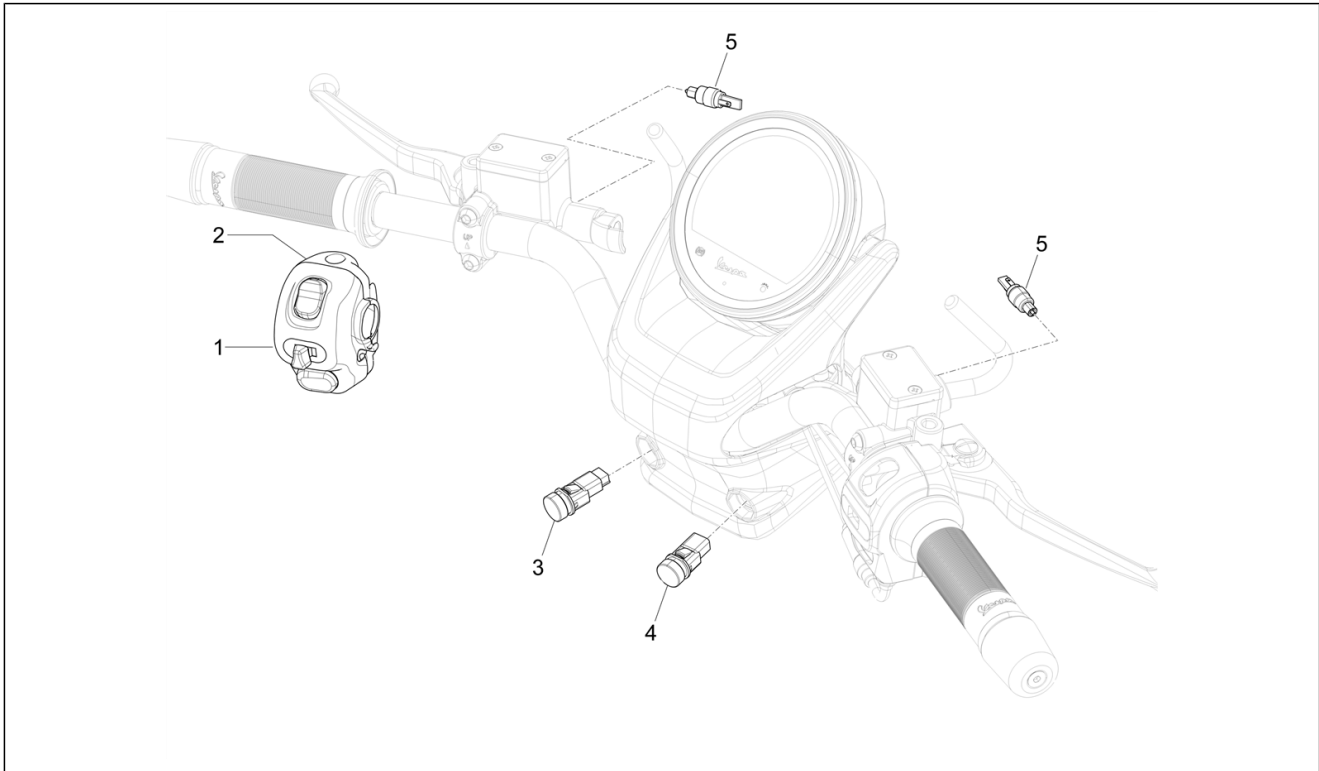

Group	Electrical system
Code	06.01
Description	Selectors - Switches - Buttons
Service	1

Pos.	Code	Description	Qty	Variants
1	1D004454000XNM	Left electrical device	1	
2	63985800XNM	Left device port	1	
3	641859	Pulsante Mode	1	
4	1D001533	Saddle opening button	1	
5	642032	stop Button	2