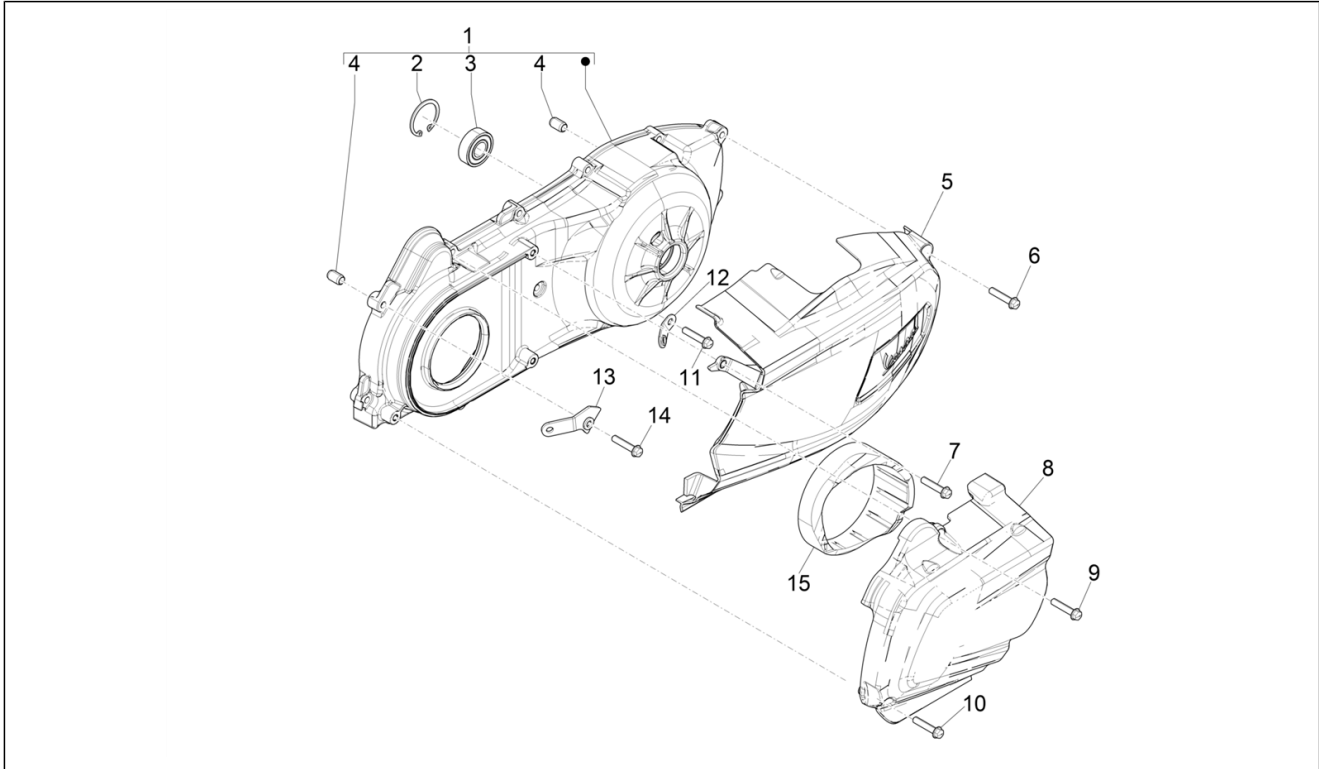

Group	Engine
Code	01.15
Description	Crankcase cover - Crankcase cooling
Service	1

Pos.	Code	Description	Qty	Variants
1	1A013051	Transmission cover with U.P.	1	
2	006635	Snap ring	1	
3	4789853	Radial bearing 15x35x11	1	
4	B015956	Pin d.9,5 h=15	2	
5	1A024621	Cover soundproofing material	1	
6	874549	Flanged hexagon screw M6x25	1	
7	414838	Flanged hexagon screw M6x35	2	
8	1A014961	Cooling Cover	1	
9	414838	Flanged hexagon screw M6x35	1	
10	874549	Flanged hexagon screw M6x25	1	
11	B016792	Flanged hexagon screw M6x30	7	
12	844964	Hose clamp	1	
13	877790	Bracket with U.P.	1	
14	414838	Flanged hexagon screw M6x35	1	
15	1A011977	Air filter	1