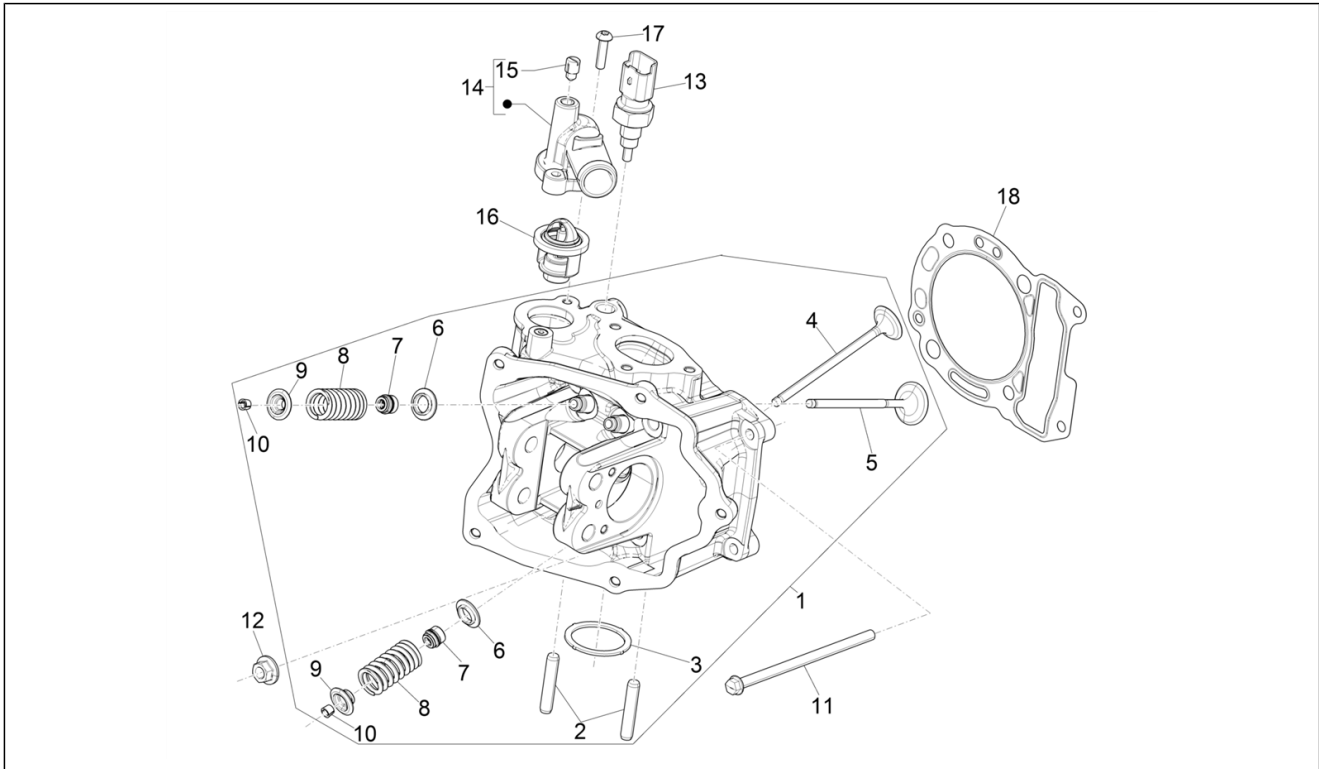

Group	Engine
Code	01.10
Description	Head unit - Valve
Service	1

Pos.	Code	Description	Qty	Variants
1	1A0134325	Cylinder head assembly	1	
2	435629	Stud bolt M7	2	
3	480853	Exhaust pipe gasket	1	
4	1A014447	Exhaust valve $\varnothing$ 22.2 mm	2	
5	1A009730	Valve, in $\varnothing$ 25 mm	2	
6	483711	Lower cap	4	
7	436438	Valve gasket ring	4	
8	1A009718	Spring	4	
9	483914	Upper cap	4	
10	285846	Valve half-cone	8	
11	B016807	screw M6x112,5	2	
12	1A010537	Nut M8 x 1.25	4	
13	1A023021R	Temperature gauge	1	
14	1A011220	Water outlet union	1	
15	1A011176	Bleed screw	1	
16	82831R5	Thermostat	1	
17	B016808	Covex head screw with torx M5x20	2	
18	1A014002	Cylinder head gasket 0,3 mm	1