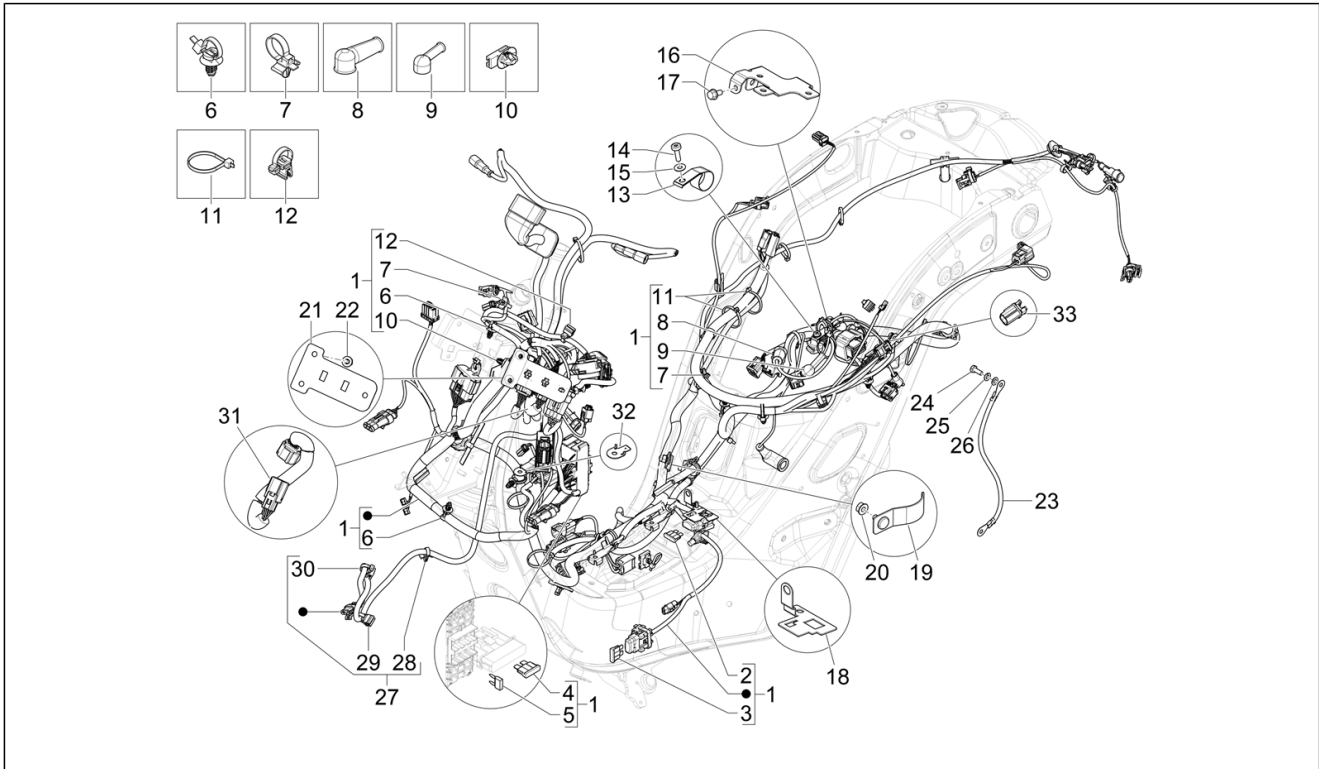

Group	Electrical system
Code	06.08
Description	Main cable harness
Service	1

Pos.	Code	Description	Qty	Variants
1	1D004431	Chassis cables unit	1	
2	CM225730	Fuse 30A	1	
3	292507	Reed fuse 10A	1	
4	291570	Reed fuse 25A	1	
5	CM080904	Mini fuse 5A	4	
5	CM080905	Mini fuse 7,5A	1	
5	CM080906	Mini fuse 10A	2	
5	CM080907	Mini fuse 15A	1	
6	1D001143	Wiring clip	9	
7	640879	Hose clamp 2,7x132	9	
8	581061	Cap	1	
9	583971	Cap	1	
10	1D000129	Plugs spring	3	
11	145298	Lock-strap L=180 mm	3	
12	1D002511	Hose clamp	1	
13	642044	Metallic clamp	1	
14	873653	Torx head cylinder head screw M5x15	1	
15	012528	Washer	1	
16	1B003953	Connectors support bracket	1	
17	484123	Flanged hexagon screw	1	
18	641532	Fusebox bracket	1	
19	1D002123	Hose clamp	1	
20	241936	Self locking nut M6	1	
21	1D004516	Connectors support bracket	1	
22	241936	Self locking nut M6	2	
23	584843	Engine ground lead	1	
24	641204	Three-lobed hex head screw	1	
25	016406	Spring washer 6,4x11,8x1	1