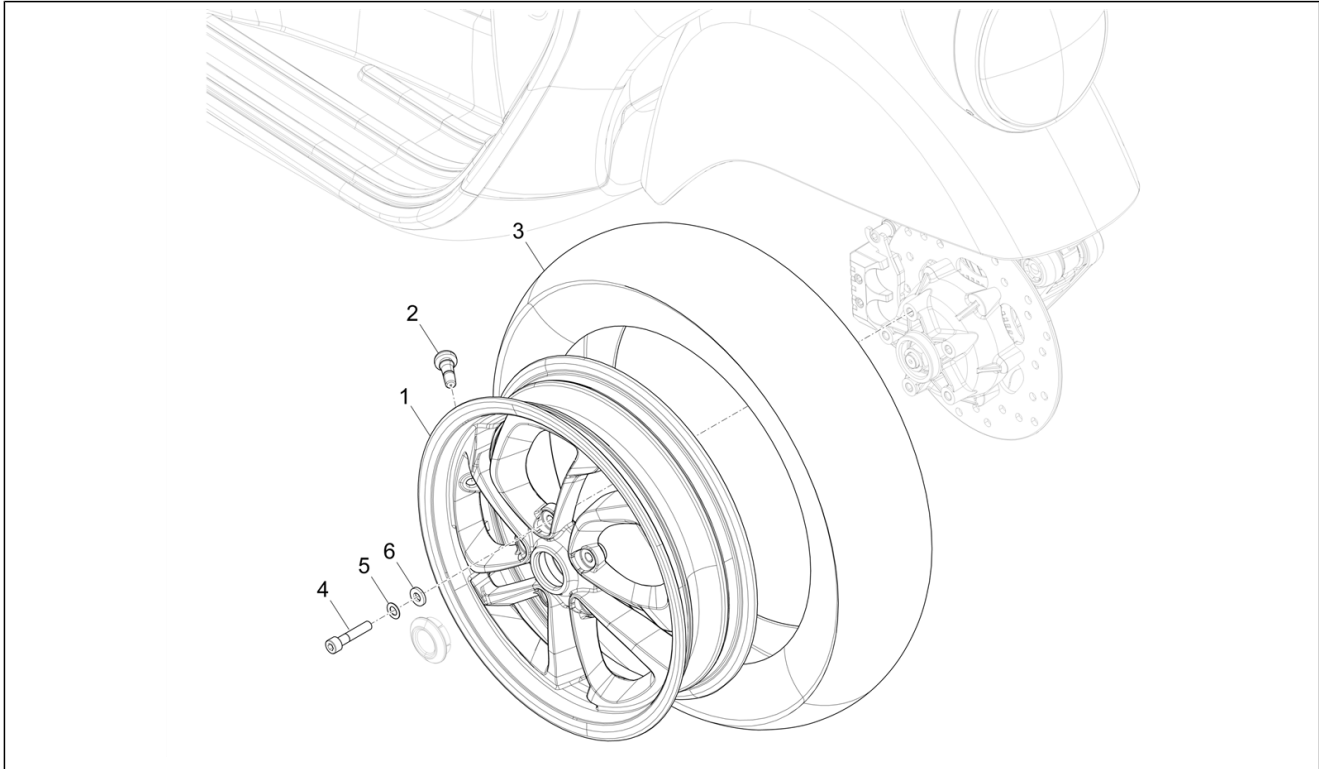

Group	Suspensions - Wheels
Code	04.11
Description	Front wheel
Service	1

Pos.	Code	Description	Qty	Variants
1	1C007148000XNM	Front wheel 3.00 x 12"	1	
2	597679	Tubeless valve	1	
3	1C006433	Front tyre 120/70-12" (Michelin)	1	
4	149104	Countersunk cylindrical hex head screw M8x40	5	
5	709047	Spring washer 8,6x15x0,8	5	
6	828961	Flat washer 8,2x17x2,5	5