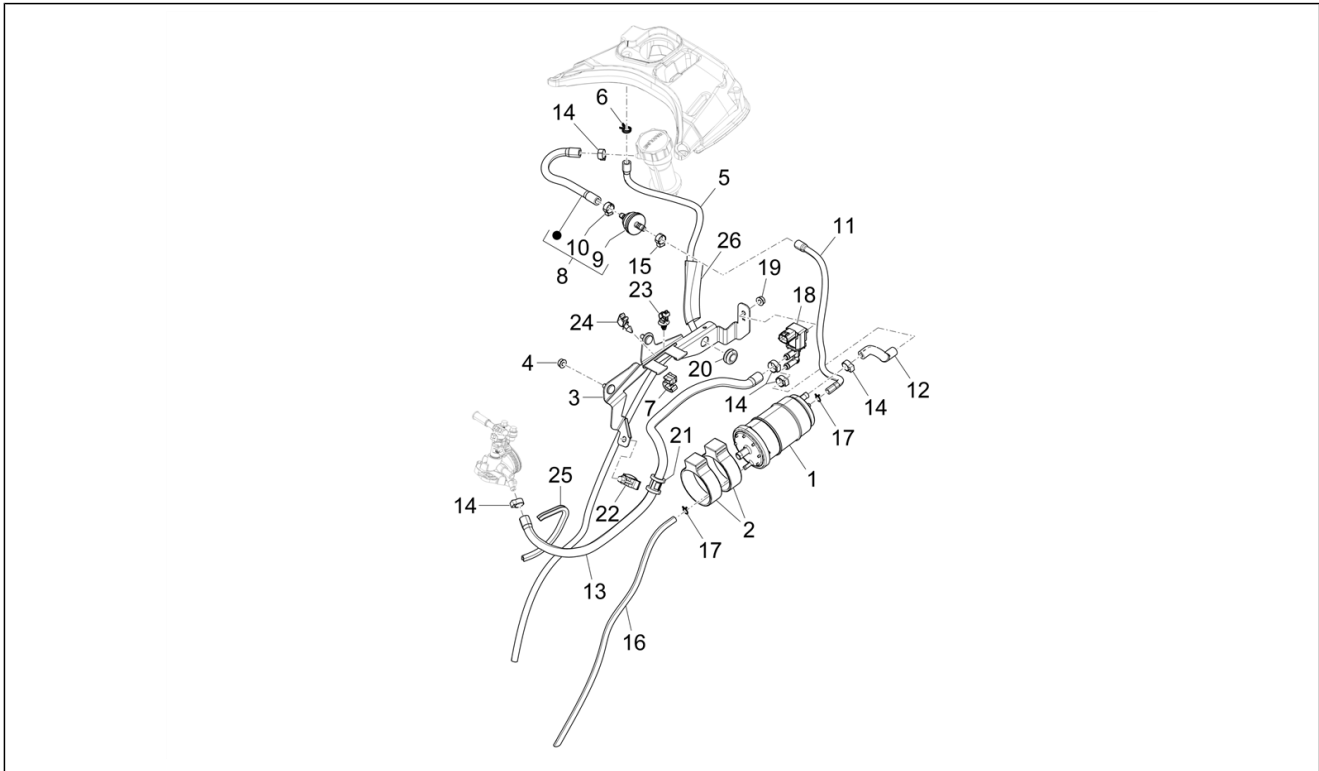

Group	Frame - Plastic parts - Coachwork
Code	02.61
Description	Anti-percolation system
Service	1

Pos.	Code	Description	Qty	Variants
1	1B003695	Canister	1	
2	1B003721	Canister support	2	
3	1B009846	Canister bracket	1	
4	241936	Self locking nut M6	2	
5	CM001449	Fuel tube	1	
6	CM002905	Hose clamp	1	
7	CM013201	Non return spring	1	
8	1B008392	Complete breather pipe	1	
9	CM292102	Safety valve	1	
10	CM001914	Hose clamp	1	
11	CM283451	Canister pipe	1	
12	CM177992	Tube	1	
13	CM177923	Sae j30 pipe L=1125 mm	1	
14	CM001914	Hose clamp	5	
15	CM002905	Hose clamp	1	
16	CM283427	Fuel tube	1	
17	CM283701	Hose clamp	2	
18	1B008603	Solenoid valve	1	
19	241936	Self locking nut M6	1	
20	702195	Fairlead	1	
21	1B001631	Fairlead	1	
22	CM006905	Non return spring L=12	1	
23	1D001143	Wiring clip	1	
24	298729	Dismantled clamp	1	
25	CM023904	Edge protection L=150 mm	1	
26	CM007495	Sheath	1