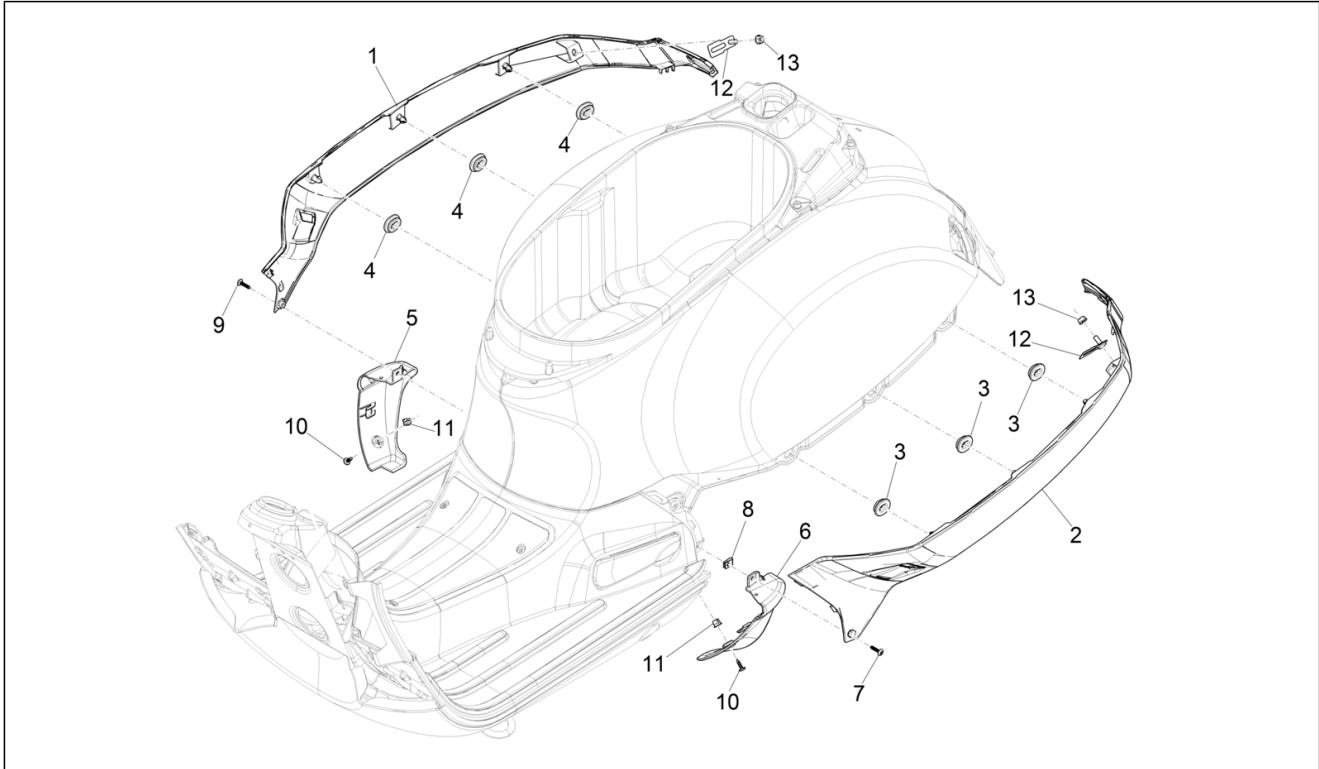

Group	Frame - Plastic parts - Coachwork
Code	02.32
Description	Side cover - Spoiler
Service	1

Pos.	Code	Description	Qty	Variants
6	1B009630000XN2	Spoiler left terminal	1	Country:USA Version[US] Colour:Black[98/A] Country:Canada Version[CA] Colour:Black[98/A]
6	1B009630	Spoiler left terminal raw (unpainted)	1	
7	CM178609	Self-tap screw	1	
8	CM017410	Spring plate	1	
9	CM179101	Self-tapping screw	1	
10	CM178601	Self tapping screw D4.2x16	2	
11	157716	Expansion plug	2	
12	623575	Fairing fixing plate	2	
13	288245	Self locking nut M6	2