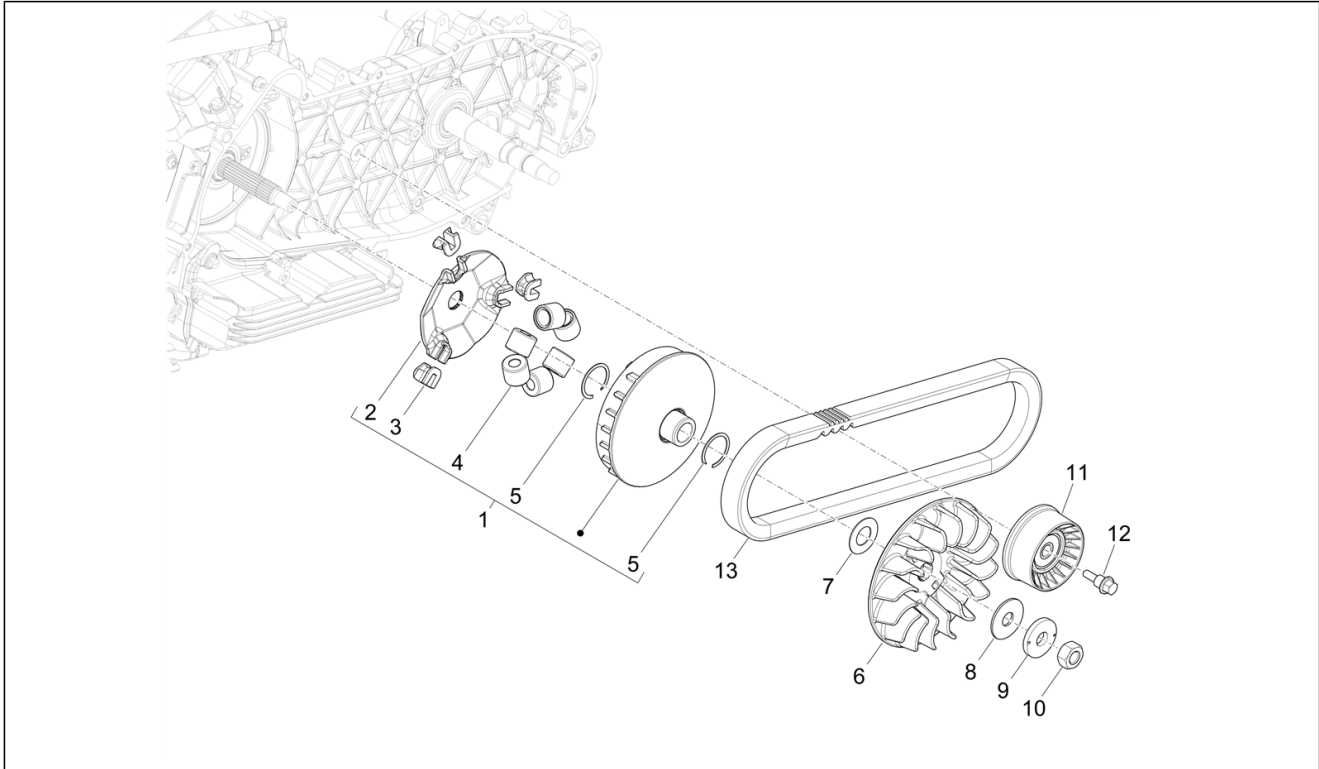

Group	Engine
Code	01.13
Description	Driving pulley
Service	1

Pos.	Code	Description	Qty	Variants
1	CM294702	Complete roller housing	1	
2	1A012079	Roller contrast	1	
3	1A012092	Sliding block	3	
4	CM294902	roller complete	6	
5	1A008144	Circlip	1	
6	1A012937	Fixed driving half pulley	1	
7	434885	Plain washer 17x32x1	1	
8	840533	Flat washer 12.1x36x2	1	
9	880950	Belleville spring	1	
10	486324	Nut M12x1.25	1	
11	1A012076	Toothed pulley	1	
12	828217	Special screw	1	
13	1A009598	V-belt	1