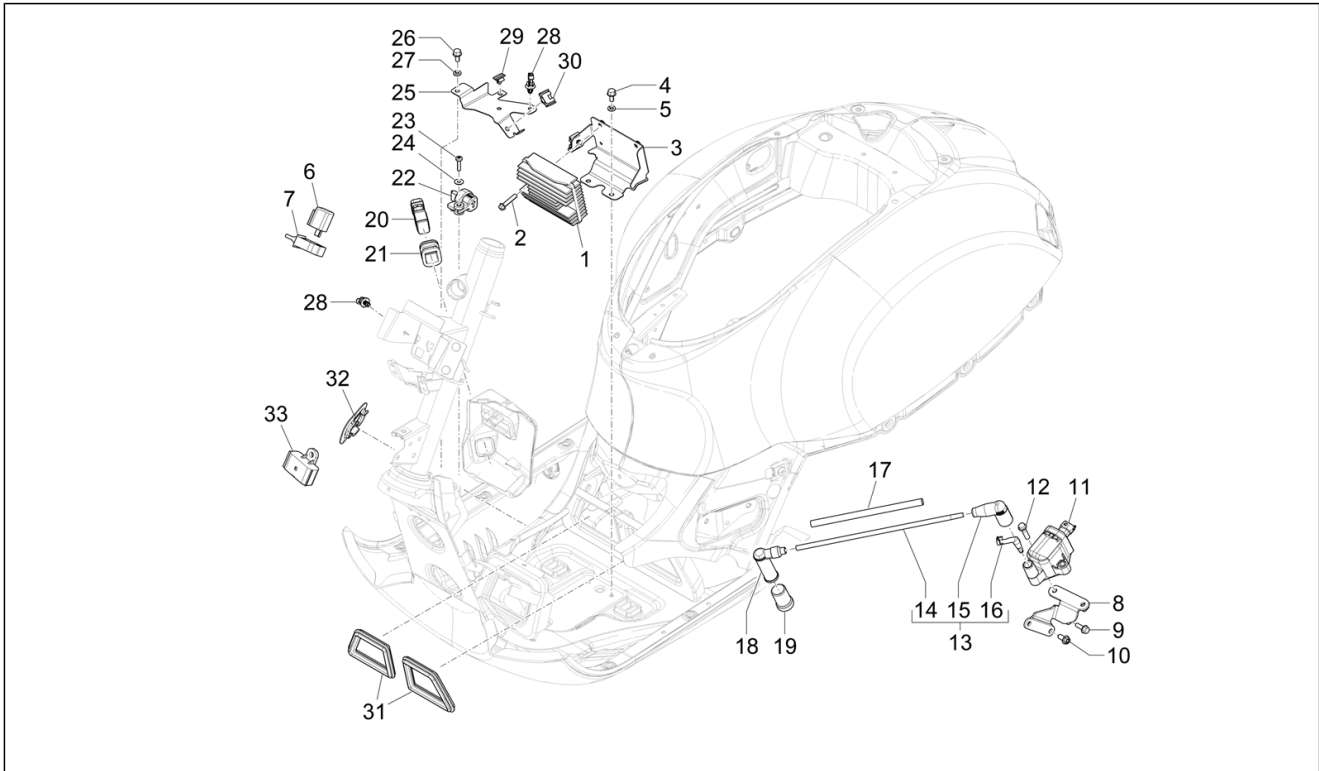

Group	Electrical system
Code	06.06
Description	Voltage Regulators - Electronic Control Units (ecu) - H.T. Coil
Service	1

Pos.	Code	Description	Qty	Variants
29	639560	Spring for connector	1	
30	641599	Plugs spring	1	
31	1B003958	Diaphragm protection	2	
32	1B003939	RH frame protection	1	
33	1D002621	Cover	1