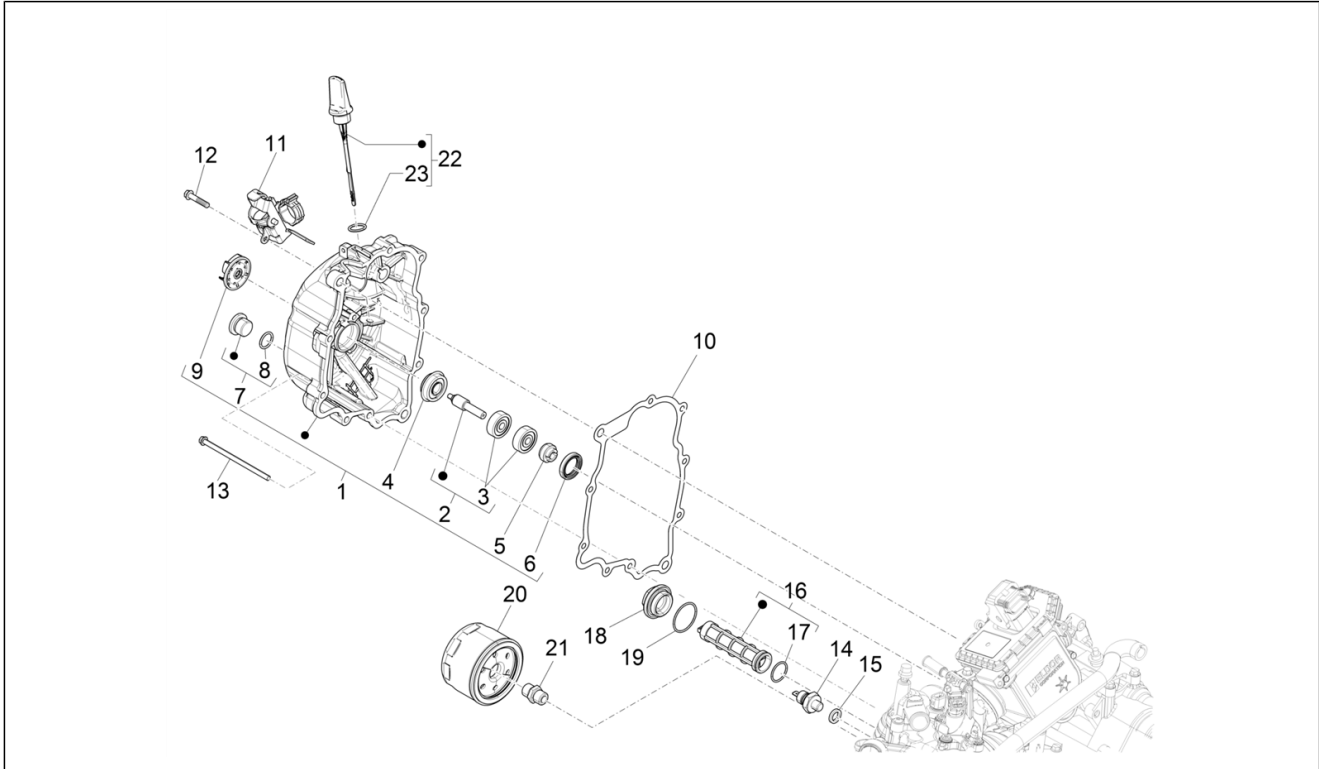

Group	Engine
Code	01.23
Description	Flywheel magneto cover - Oil filter
Service	1

Pos.	Code	Description	Qty	Variants
1	1A0128565	Flywheel cover	1	
2	8447595	Water pump shaft assy.	1	
3	82755R	Bearing 28x8x9	2	
4	82991R	Oil seal	1	
5	842389	Pump impeller drive key	1	
6	82897R	Oil seal 20x30x5	1	
7	8290405	Timing plug assembly	1	
8	1A009397	Packing	1	
9	844730	Water pump impeller cpl.	1	
10	840504	Flywheel housing cover gasket	1	
11	1A0183125	Cable support bracket	1	
12	414838	Flanged hexagon screw M6x35	9	
13	B016807	screw M6x112,5	1	
14	1A024308R	Minimum oil pressure sensor	1	
15	1A011500	Washer 10,5X17X1,5	1	
16	843568	Intake oil filter	1	
17	288474	O-ring 20,35x1,78	1	
18	826165	Oil filter plug	1	
19	285536	O-ring 31,47x1,78	1	
20	82635R	Oil filter	1	
21	840507	Oil filter special screw	1	
22	879081	Oil dipstick	1	
23	1A009397	Packing	1