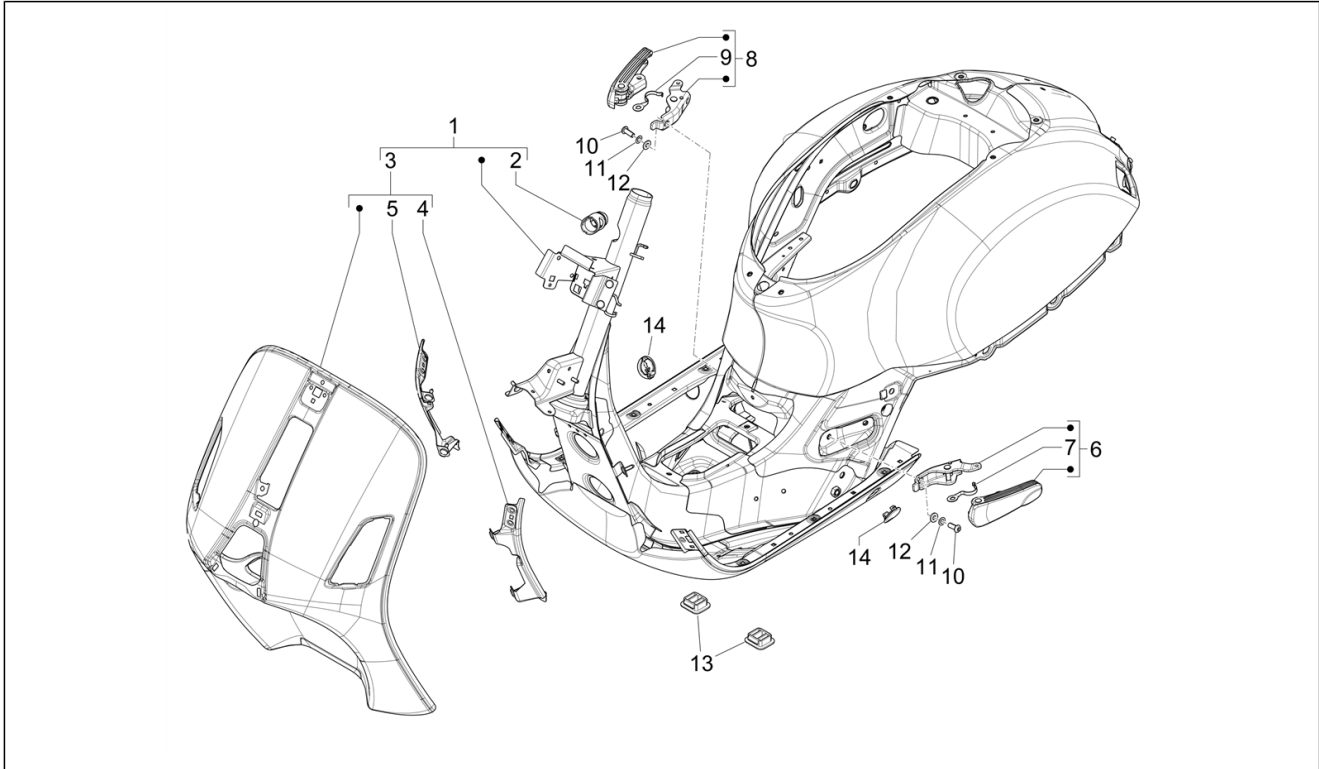

Group	Frame - Plastic parts - Coachwork
Code	02.01
Description	Frame/bodywork
Service	1

Pos.	Code	Description	Qty	Variants
1	1B009461000Q03	Painted body with u.p.	1	Country:USA Version[US] Colour:Beige[598] Country:Canada Version[CA] Colour:Beige[598]
1	1B009461500XN2	Painted body with u.p.	1	Country:USA Version[US] Colour:Black[98/A] Country:Canada Version[CA] Colour:Black[98/A]
1	1B0094615	Body with U.P.	1	
2	1B009464	Lock support	1	
3	1B0094464	Body shield	1	
4	1B009901	Left radiator attachment bracket	1	
5	1B009902	Right radiator attachment bracket	1	
6	CM017208	Left rear footrest	1	
7	620395	Spring	1	
8	CM017209	Right rear footrest	1	
9	620395	Spring	1	
10	975855	screw	4	
11	709047	Spring washer 8,6x15x0,8	4	
12	828961	Flat washer 8,2x17x2,5	4	
13	299557	Cover	2	
14	577405000C	Spoiler cover	2