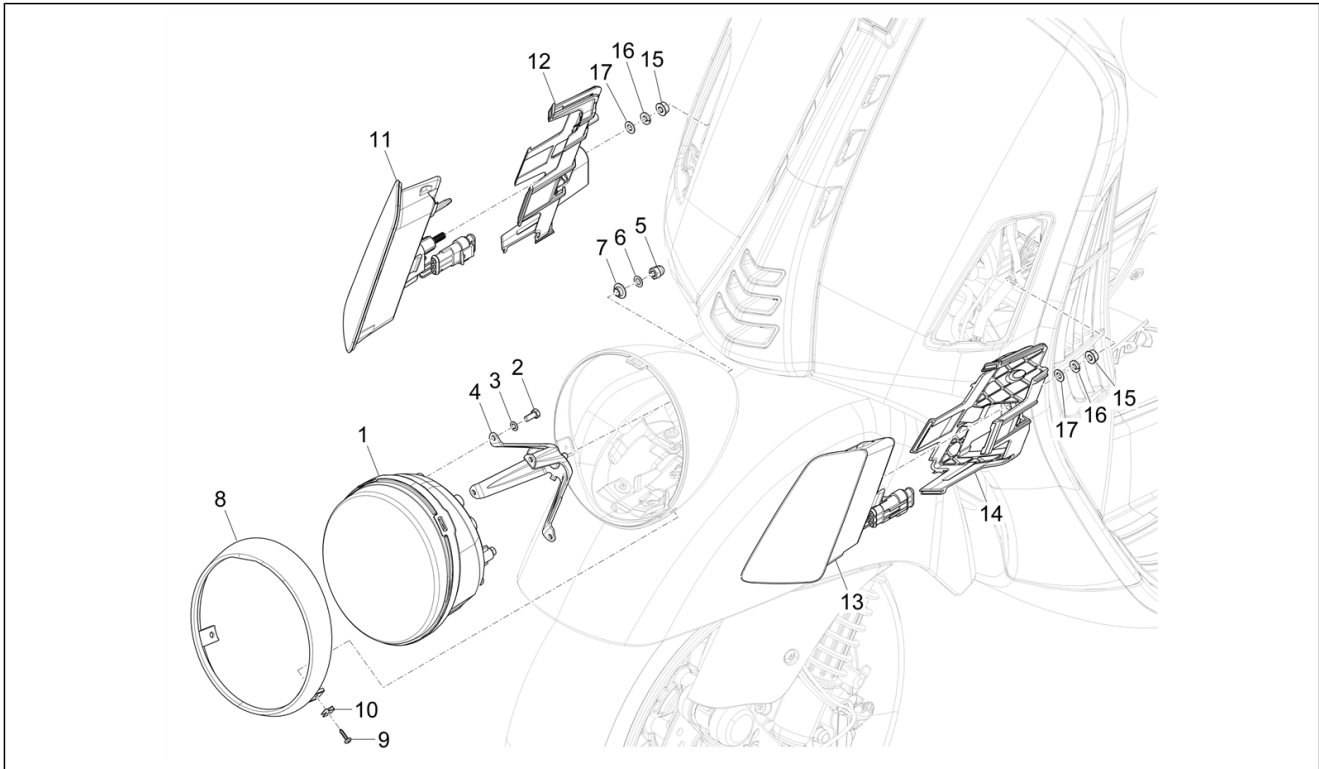

Group	Electrical system
Code	06.03
Description	Front headlamps - Turn signal lamps
Service	1

Pos.	Code	Description	Qty	Variants
1	1D003891	Headlamp, assy	1	
2	031056	Hexagon head screw M5x12	4	
3	016405	Spring washer 8,5x5,1x1,5	4	
4	1B010788	Headlight support bracket	1	
5	648349	Nut	1	
6	006966	Spring washer 6,4x11x0,5	1	
7	830056	Knurled bushing	1	
8	1B010802000NU	Headlight frame	1	
9	018536	Self tapping screw 3,5x13	2	
10	CM017403	Spring plate	2	
11	1D003884	Front right turn indicator	1	
12	1B009810	Right direction indicator fixing support	1	
13	1D003885	Front left turn indicator	1	
14	1B009809	Left direction indicator fixing support	1	
15	241936	Self locking nut M6	2	
16	016406	Spring washer 6,4x11,8x1	2	
17	003056	Flat washer 6,4x12x1	2