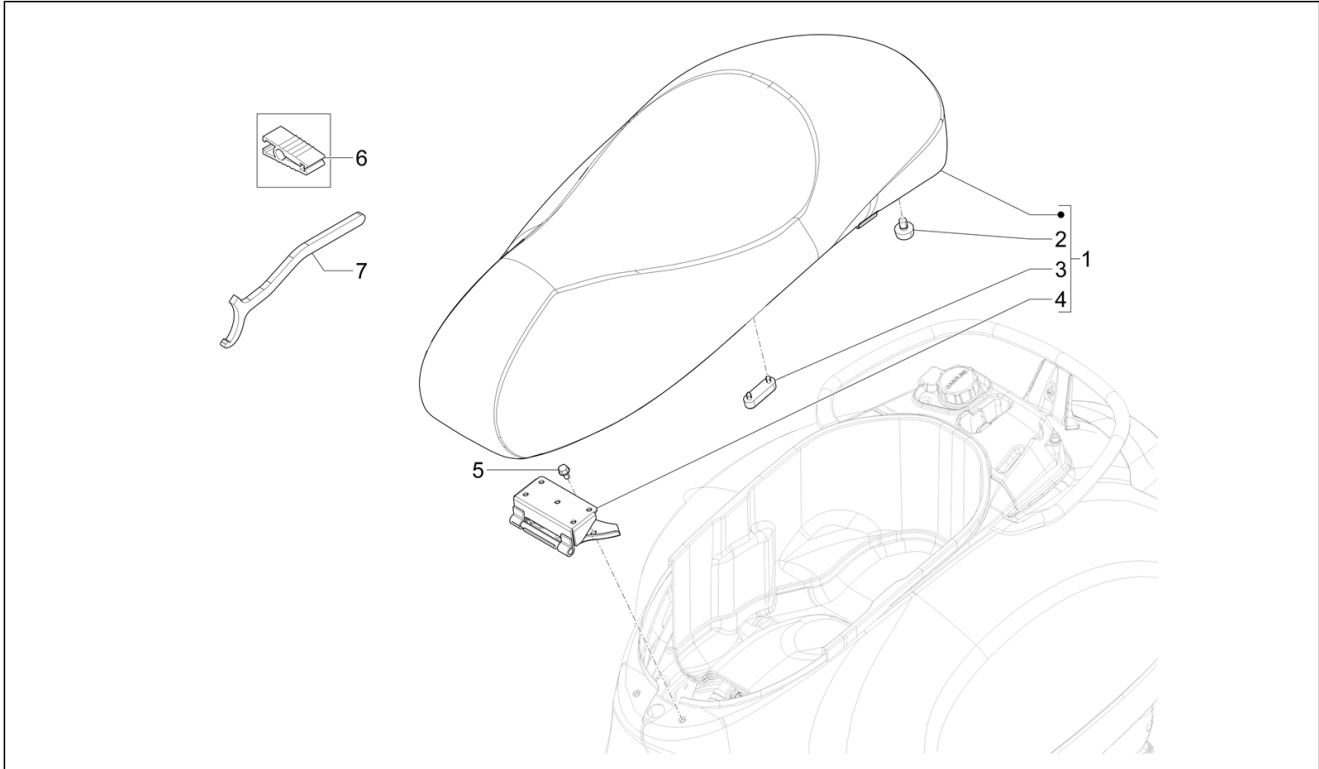

Group	Frame - Plastic parts - Coachwork
Code	02.39
Description	Saddle/seats
Service	1

Pos.	Code	Description	Qty	Variants
1	1B011228000C1	Saddle assembly	1	
2	577492	Pad	2	
3	296456	Stop buffer	2	
4	1B001069	Saddle hinge	1	
5	B016426	Flanged hexagon screw M6x14	2	
6	584654	Fuse puller tool	1	
7	598358	Shock absorber tool	1