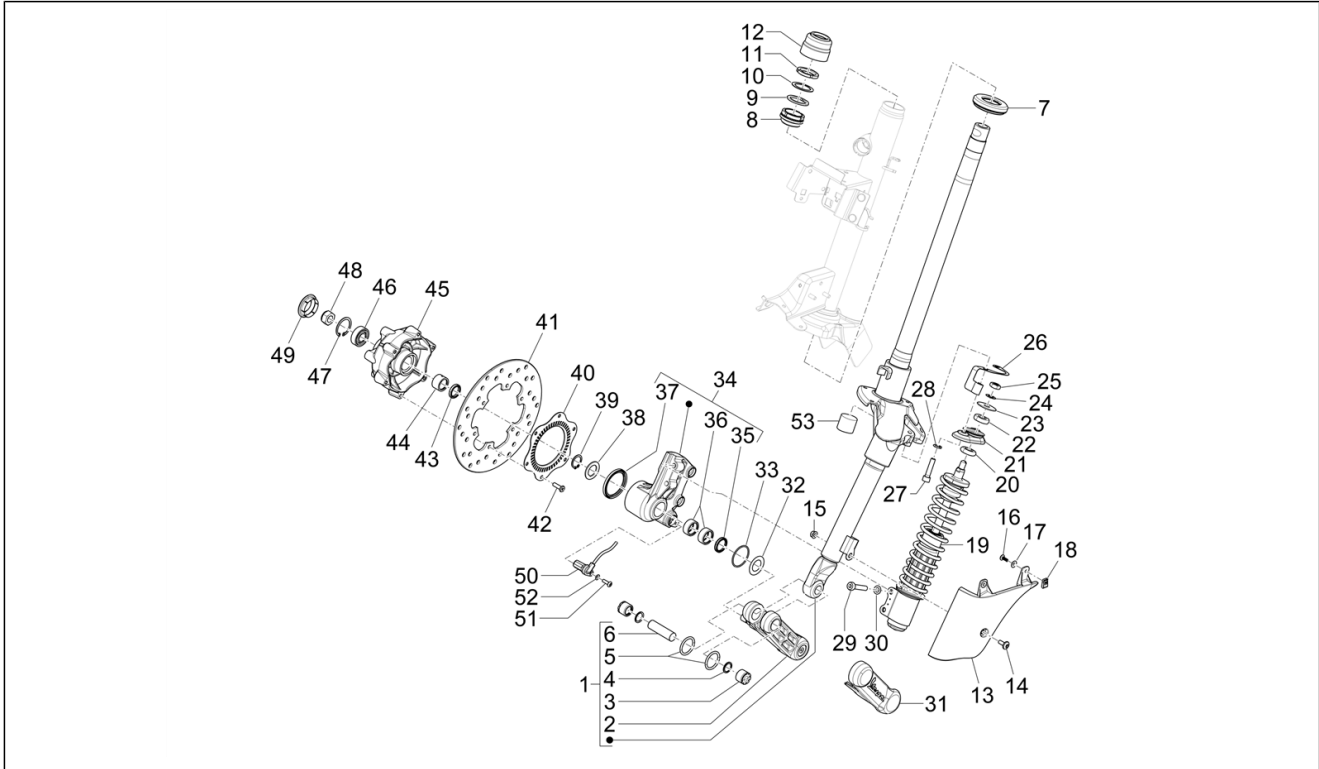

Group	Suspensions - Wheels
Code	04.02
Description	Fork/steering tube - Steering bearing unit
Service	1

Pos.	Code	Description	Qty	Variants
29	1C006164	Countersunk cylindrical hex head screw M8x40	2	
30	709047	Spring washer 8,6x15x0,8	2	
31	1B011333000XNM	Front suspension arm cover	1	
32	177445	Washer	1	
33	177408	O-ring	1	
34	1C0025295	Pin and shock absorber support	1	
35	1C001969	Oil seal	1	
36	177436	Drawn cap	2	
37	177494	Ring	1	
38	177414	Washer	1	
39	006422	Circlip	1	
40	669115	Front ABS tone wheel	1	
41	56484R	Brake disc	1	
42	5A000656	Torx head cylinder head screw	6	
43	177443	Oil seal	1	
44	177442	Drawn cap	1	
45	650907	Front wheel hub	1	
46	177610	Bearing	1	
47	006635	Snap ring	1	
48	668001	Self-locking nut	1	
49	1C000523	Axle plug	1	
50	1D003747	ABS sensor	1	
51	1C005394	Covex head screw with torx	1	
52	669282	Flat washer	1	
53	601026	Cover	1