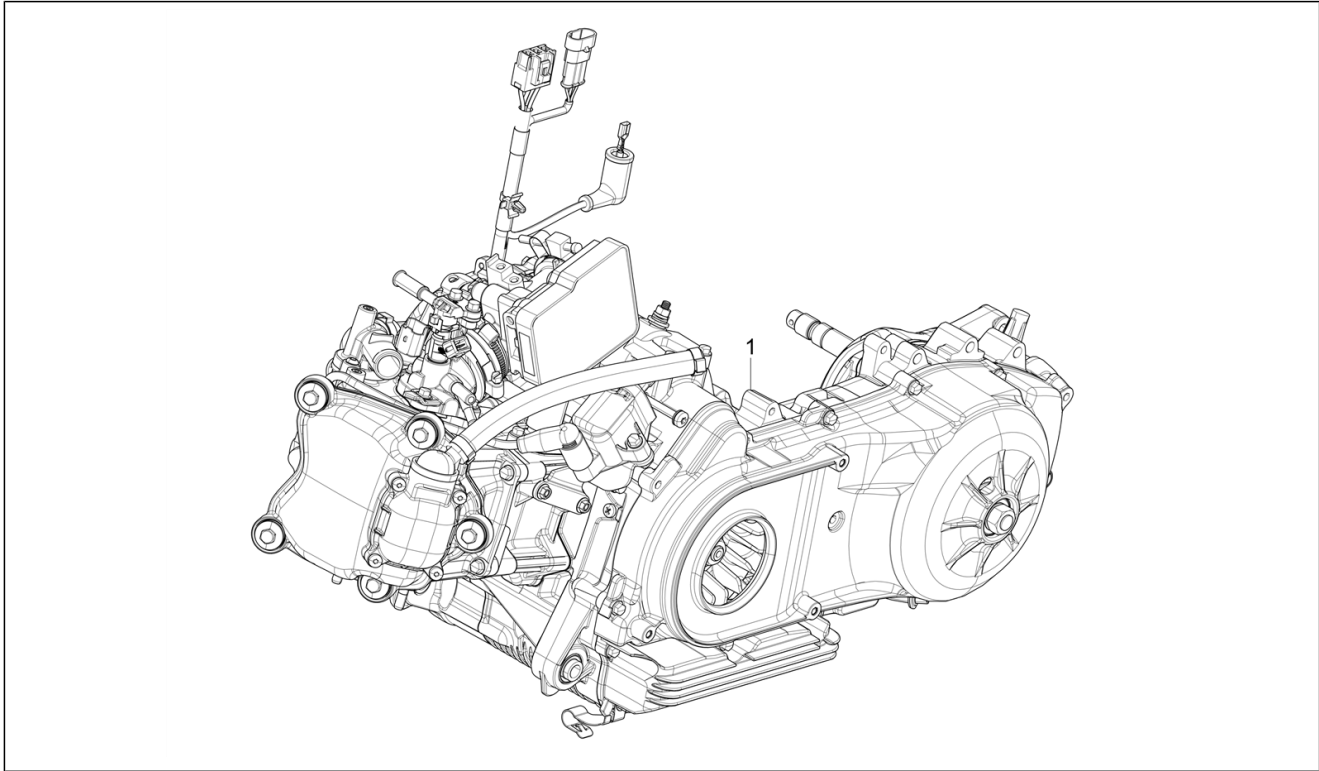

Group	Engine
Code	01.02
Description	Engine assembly
Service	1

Pos.	Code	Description	Qty	Variants
1	CM2930325	Complete engine 300 4T/4V E5	1