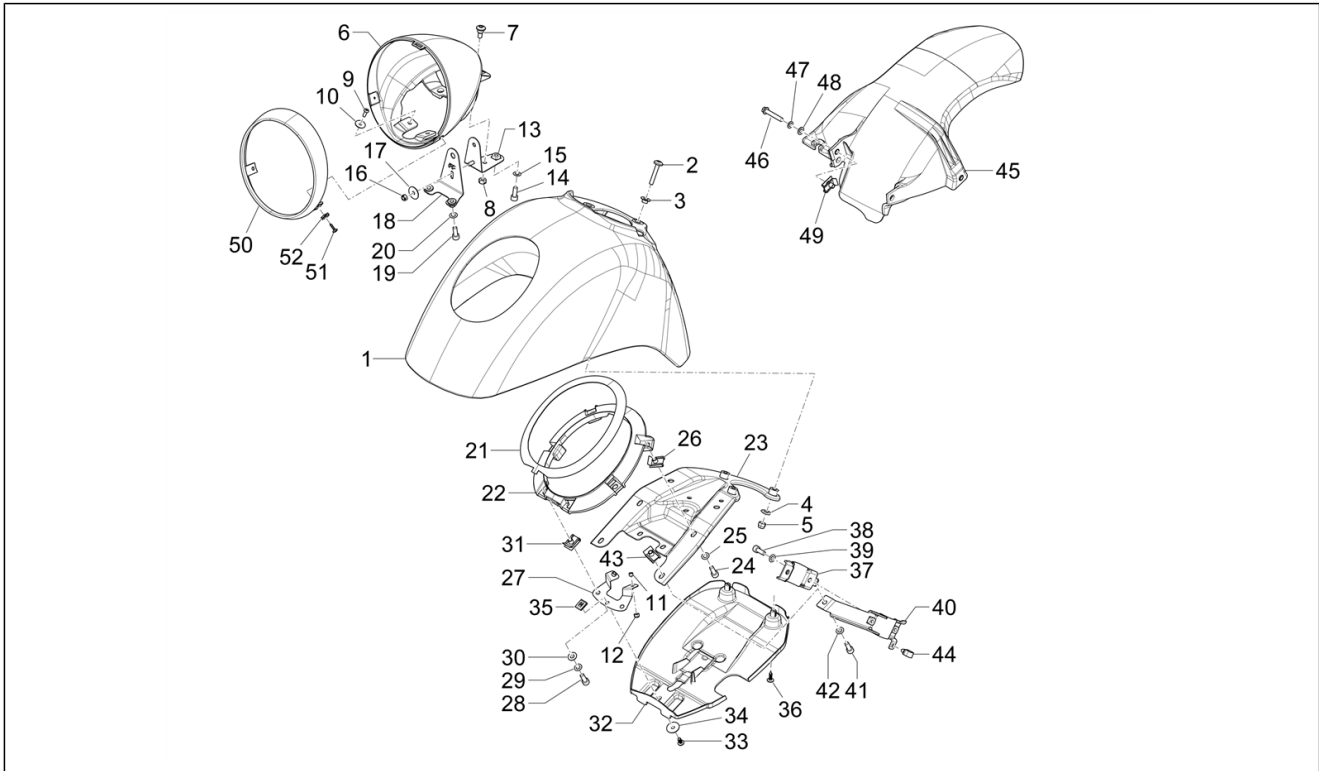

Group	Frame - Plastic parts - Coachwork
Code	02.33
Description	Wheel huosing - Mudguard
Service	1

Pos.	Code	Description	Qty	Variants
45	1B005489	Rear mudguard	1	
46	414838	Flanged hexagon screw M6x35	1	
47	012533	Notched washer 6,6x11x0	1	
48	003056	Flat washer 6,4x12x1	1	
49	254485	Spring plate M6	1	
50	1B010802000NU	Headlight frame	1	
51	018536	Self tapping screw 3,5x13	2	
52	CM017403	Spring plate	2