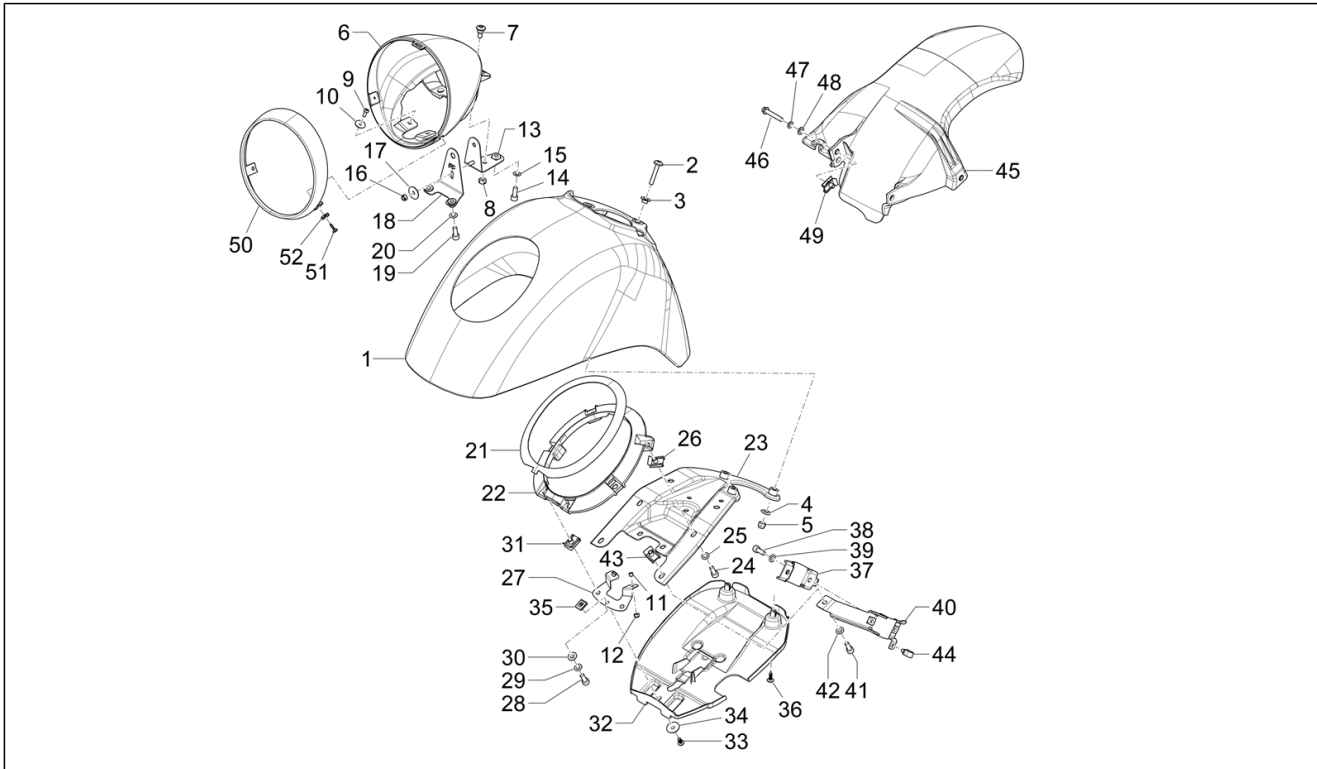

Group	Frame - Plastic parts - Coachwork
Code	02.33
Description	Wheel huosing - Mudguard
Service	1

Pos.	Code	Description	Qty	Variants
17	004021	Washer	1	
18	1B010969	Bracket with U.P.	1	
19	709099	Countersunk cylindrical hex head screw M6x16	2	
20	006976	Spring washer 12x6,4x0,5	2	
21	1B011199	Gasket	1	
22	1B011198	Suspension flange	1	
23	1B010866	Headlight support bracket	1	
24	709099	Countersunk cylindrical hex head screw M6x16	3	
25	006976	Spring washer 12x6,4x0,5	3	
26	254485	Spring plate M6	3	
27	648060	Anchoring bracket	1	
28	709099	Countersunk cylindrical hex head screw M6x16	2	
29	006976	Spring washer 12x6,4x0,5	2	
30	097734	Washer	2	
31	254485	Spring plate M6	2	
32	1B011161	Front splash guard	1	
33	268418	screw	1	
34	004021	Washer	1	
35	CM017413	Flanged plate	1	
36	259349	Cross head cylinder head screw M4,2x13	2	
37	1C001828	Bracket	1	
38	709099	Countersunk cylindrical hex head screw M6x16	2	
39	006976	Spring washer 12x6,4x0,5	2	
40	1C007436	Bracket with U.P.	1	
41	709099	Countersunk cylindrical hex head screw M6x16	1	
42	006976	Spring washer 12x6,4x0,5	1	
43	254485	Spring plate M6	1	
44	231590	Elastic spring L.17 mm	1