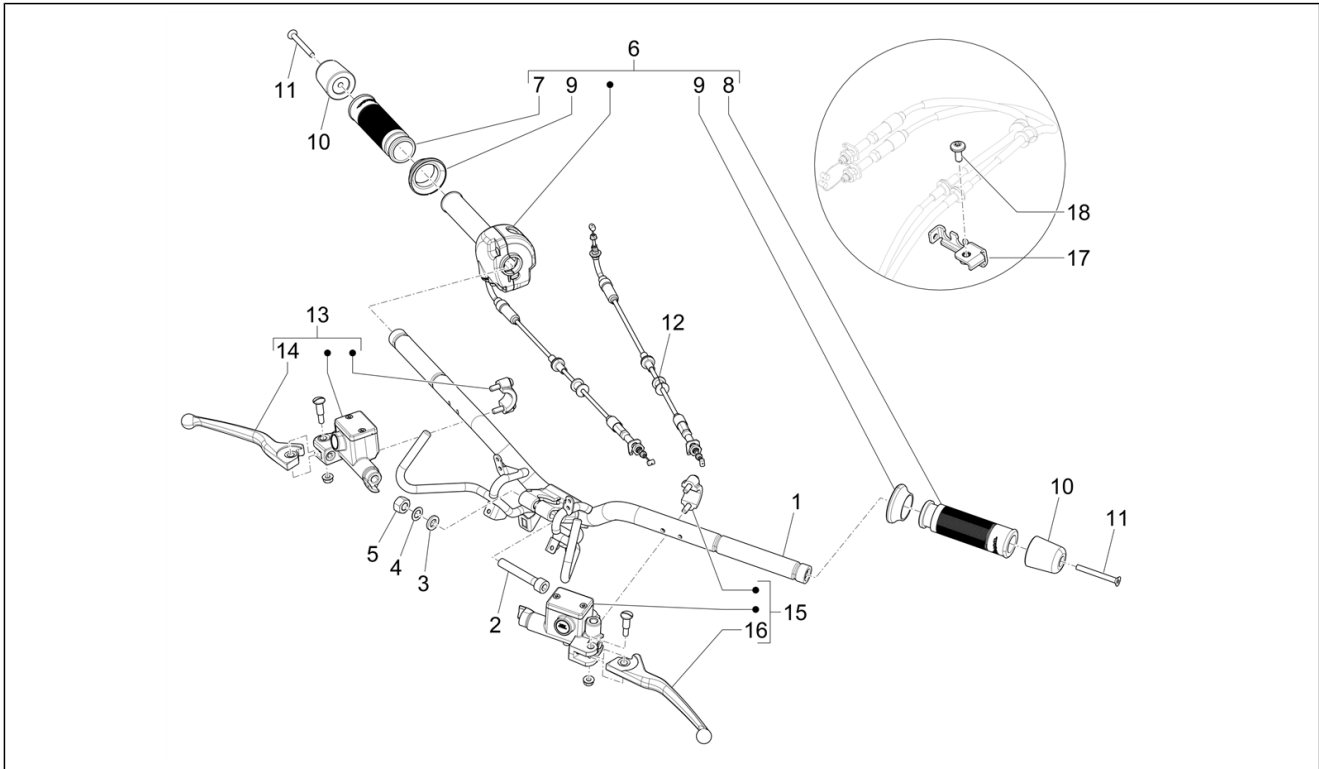

Group	Handlebars/Steering
Code	03.06
Description	Handlebars - Master cil.
Service	1

Pos.	Code	Description	Qty	Variants
1	1B010837	Handlebar with U.P.	1	
2	668874	Countersunk cylindrical hex head screw	1	
3	267917	Flat washer 18x10,2x2,5	1	
4	012543	Flat elastic washer with internal tothing 17x10,3x2	1	
5	015330	Nut M10	1	
6	1C007188000XNM	Throttle control sleeve assembly	1	
7	CM3275030000C	Grip, r.h.	1	
8	CM3275040000C	Grip, l.h.	1	
9	1C007038000XNM	Grip ring	2	
10	1B011452	Handlebar terminal	2	
11	1B006376	Torx countersunk head screw M6x55	2	
12	1C004597	Transmission	1	
13	CM322108	Fr. brake master cylinder	1	
14	1C006083	RH brake lever	1	
15	CM322006	Rear master cylinder	1	
16	1C006083	RH brake lever	1	
17	649635	Bracket with up	1	
18	CM179301	Torx head cylinder head screw M6x16	1