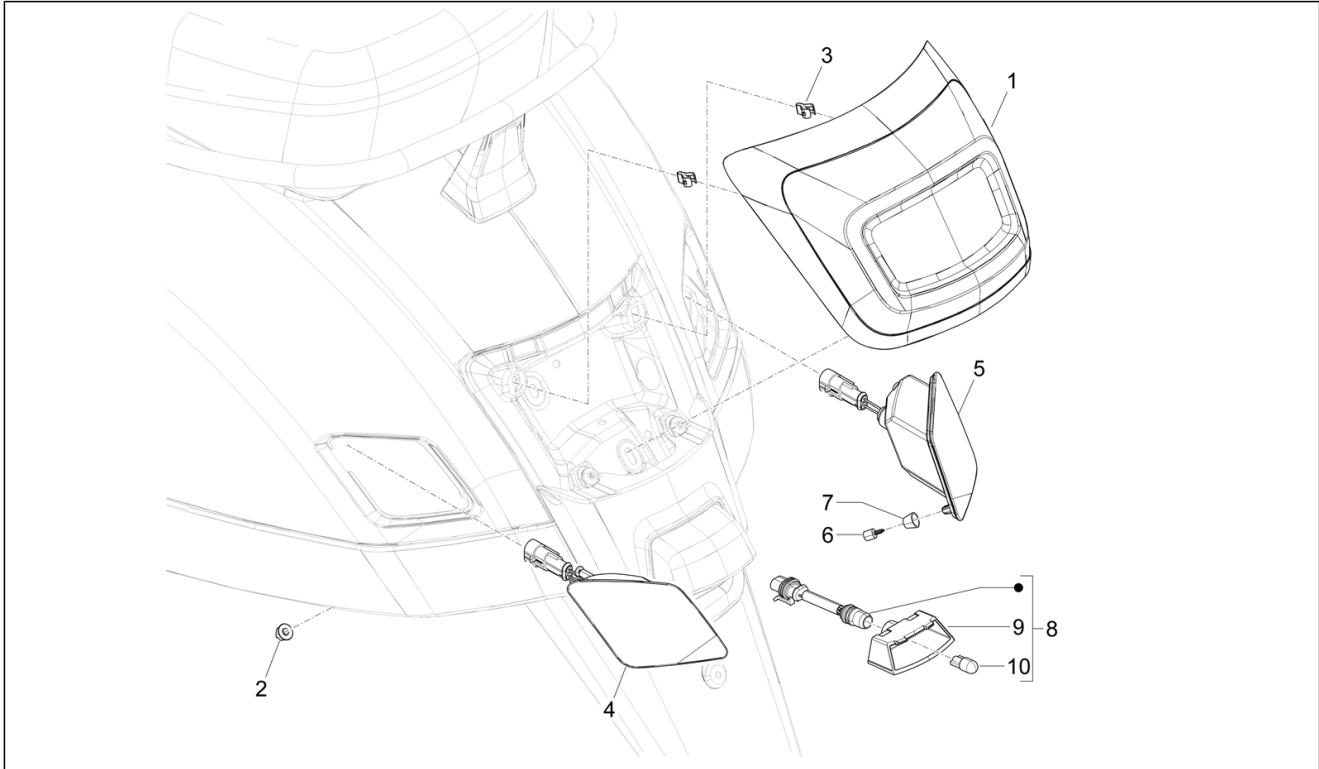

Group	Electrical system
Code	06.04
Description	Rear headlamps - Turn signal lamps
Service	1

Pos.	Code	Description	Qty	Variants
1	1D004593	Taillight	1	
2	241936	Self locking nut M6	1	
3	D9004468091	Gripper clip	2	
4	1D003887	Left rear turn indicator	1	
5	1D003886	Right rear turn indicator	1	
6	1B010290	Hexagon head screw	2	
7	192598	Cap	2	
8	1D000085	Complete license plate light	1	
9	1D000314	Rear licence plate light	1	
10	2920225	12V-5W bulb	1