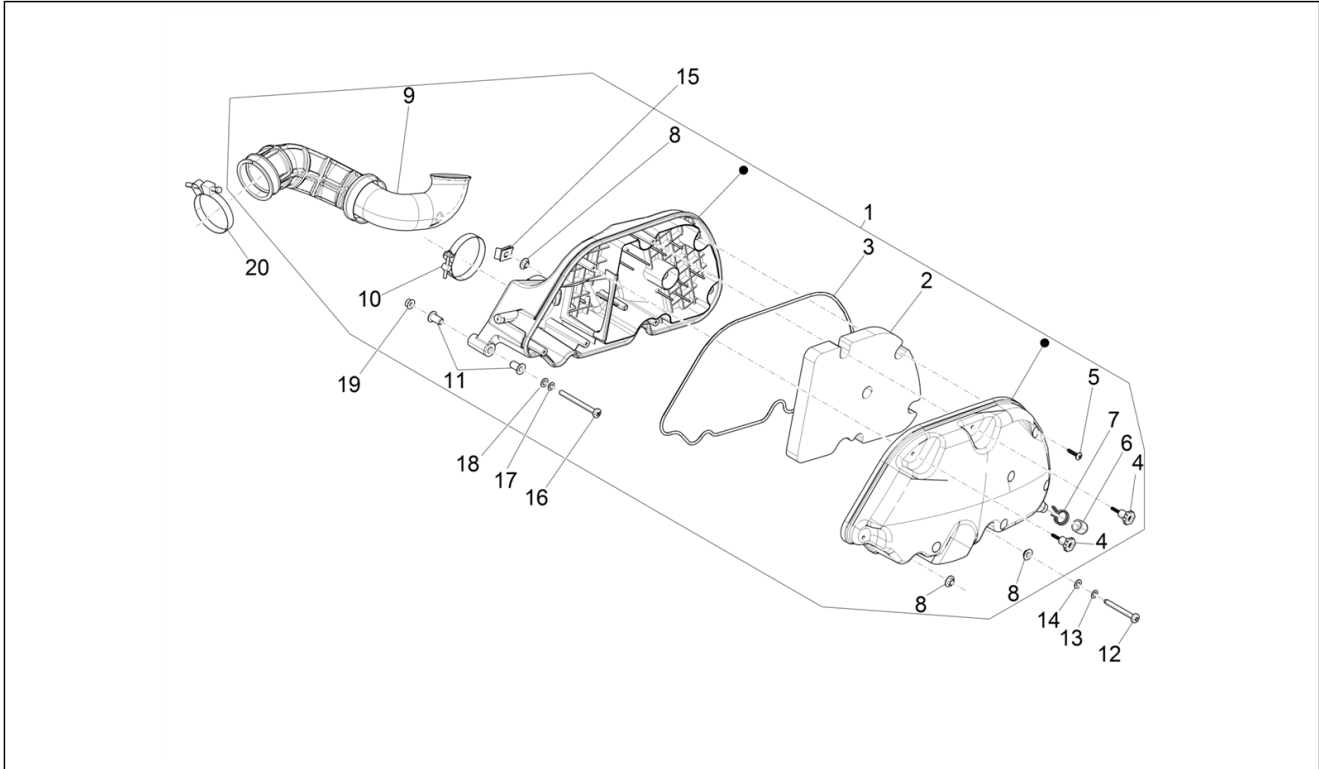

Group	Engine
Code	01.45
Description	Air filter
Service	1

Pos.	Code	Description	Qty	Variants
1	1A011905	Air cleaner case	1	
2	8319970P	Air filter PREMIUM	1	
3	831995	Packing	1	
4	479132	Air filter closing knob	2	
5	258146	Self tapping screw M3x20	6	
6	827831	Cap	1	
7	CM002910	Hose clamp	1	
8	830056	Knurled bushing	4	
9	1A011902	Air cleaner sleeve / throttle body	1	
10	260918	Hose clamp	1	
11	830057	Bushing	2	
12	1B000678	Torx head cylinder head screw M6x55	2	
13	012533	Notched washer 6,6x11x0	2	
14	003056	Flat washer 6,4x12x1	2	
15	254485	Spring plate M6	2	
16	1B000678	Torx head cylinder head screw M6x55	1	
17	012533	Notched washer 6,6x11x0	1	
18	003056	Flat washer 6,4x12x1	1	
19	288245	Self locking nut M6	1	
20	260918	Hose clamp	1