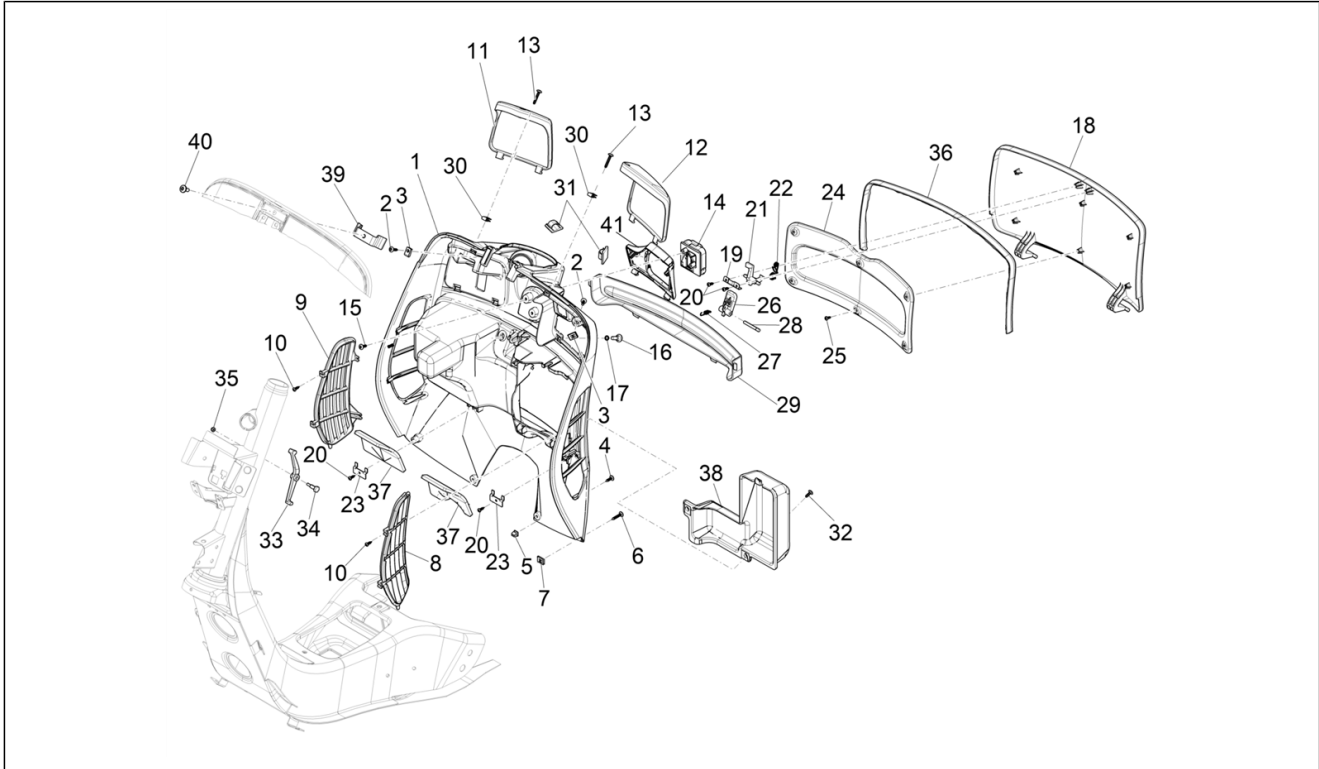

Group	Frame - Plastic parts - Coachwork
Code	02.30
Description	Front glove-box - Knee-guard panel
Service	1

Pos.	Code	Description	Qty	Variants
				Country:Canada Version[CA] Colour:Black[98/A]
18	577175	Glove compartment door, unpainted	1	
19	252420	Square	1	
20	268596	Self tapping screw 13x4	4	
21	575607	Pawl	1	
22	1B003658	Spring	1	
23	257614	Door fixing bracket	2	
24	577468	Counter flap	1	
25	296141	Self tapping screw	6	
26	577861	Lever	1	
27	577399	Spring	1	
28	577400	Pin	1	
29	1B009427	Rim	1	
30	CM017410	Spring plate	2	
31	577594	Spring clamp	2	
32	CM178603	Self tapping screw D4.2x13	2	
33	577453	Lock lever	1	
34	299972	Special screw	1	
35	577620	Self locking nut	1	
36	CM006311	Flap packing	1	
37	620693	Sound proof panel	2	
38	1B009743	Top box internal cover	1	
39	1B006769	Plate with IP	1	
40	CM179301	Torx head cylinder head screw M6x16	1	
41	1B0097440000C	Central flap	1