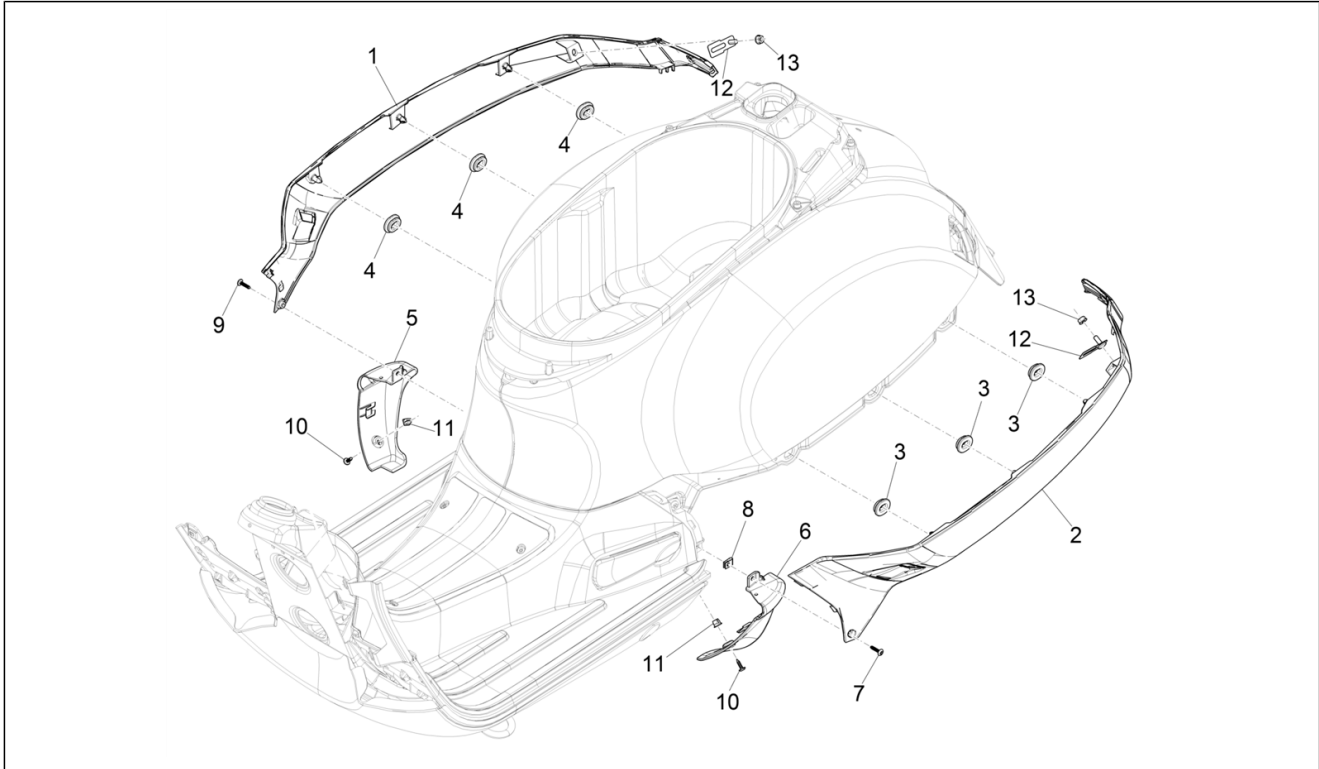

Group	Frame - Plastic parts - Coachwork
Code	02.32
Description	Side cover - Spoiler
Service	1

Pos.	Code	Description	Qty	Variants
1	1B009633400Q03	Right side cover	1	Country:USA Version[US] Colour:Beige[598] Country:Canada Version[CA] Colour:Beige[598]
1	1B009633000XN2	Right side cover	1	Country:USA Version[US] Colour:Black[98/A] Country:Canada Version[CA] Colour:Black[98/A]
1	1B009633	Right side cover raw (unpainted)	1	
2	1B009632400Q03	Left side cover	1	Country:USA Version[US] Colour:Beige[598] Country:Canada Version[CA] Colour:Beige[598]
2	1B009632000XN2	Left side cover	1	Country:USA Version[US] Colour:Black[98/A] Country:Canada Version[CA] Colour:Black[98/A]
2	1B009632	Left side cover raw (unpainted)	1	
3	1B000888	Pad	3	
4	1B000888	Pad	3	
5	1B009631400Q03	Spoiler right terminal	1	Country:USA Version[US] Colour:Beige[598] Country:Canada Version[CA] Colour:Beige[598]
5	1B009631000XN2	Spoiler right terminal	1	Country:USA Version[US] Colour:Black[98/A] Country:Canada Version[CA] Colour:Black[98/A]
5	1B009631	Spoiler right terminal raw (unpainted)	1	
6	1B009630400Q03	Spoiler left terminal	1	Country:USA Version[US] Colour:Beige[598] Country:Canada Version[CA] Colour:Beige[598]