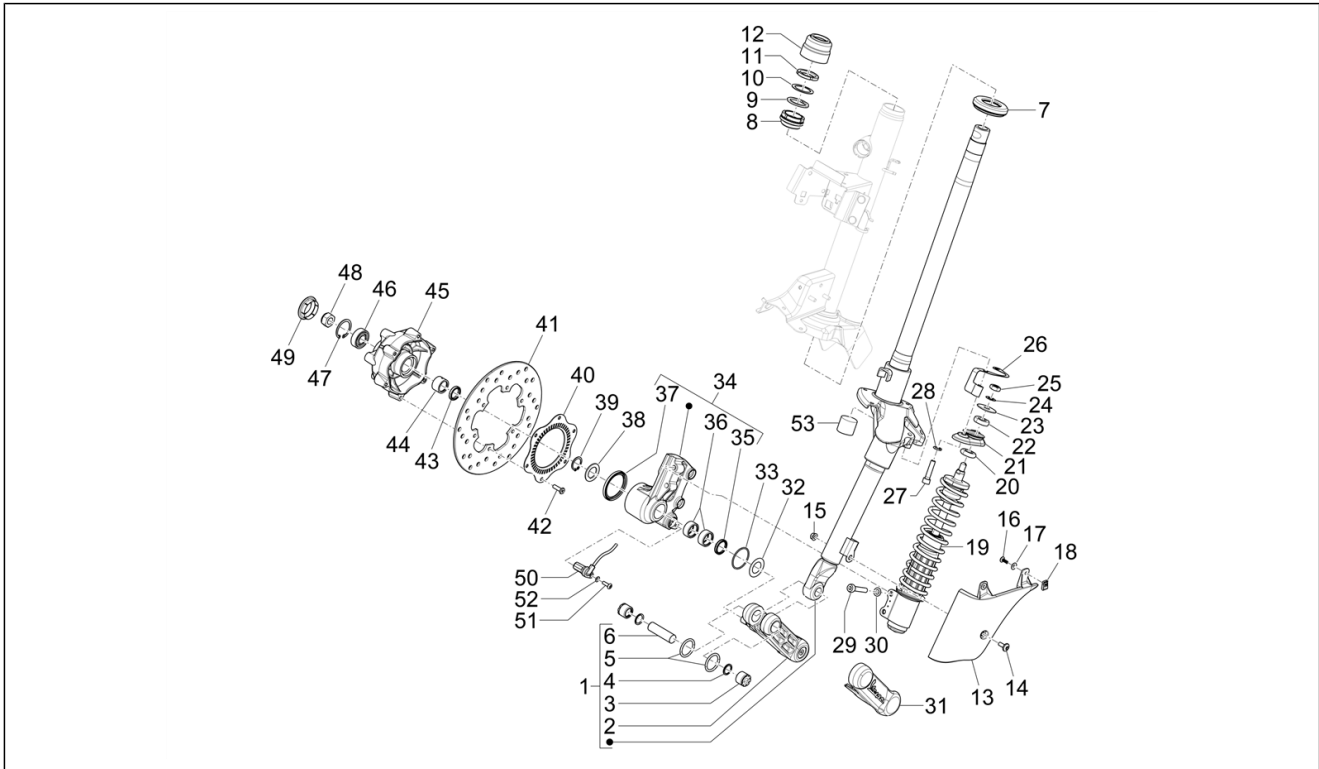

Group	Suspensions - Wheels
Code	04.02
Description	Fork/steering tube - Steering bearing unit
Service	1

Pos.	Code	Description	Qty	Variants
1	1C0072595	Steering tube complete with arm	1	
2	1C0016555	Front suspension arm	1	
3	198513	Roller cage	2	
4	119219	Oil seal	2	
5	006731	Gasket	2	
6	177451	Piston pin	1	
7	65007545	Lower steering bearing	1	
8	65069345	Upper thrust ring	1	
9	0037514	Washer of the steering	1	
10	482620	Belleville spring	1	
11	0111094	Steering tube ring nut	1	
12	1B004779	Bearing protection hood	1	
13	1C001153	Front suspension cover	1	
14	CM179301	Torx head cylinder head screw M6x16	1	
15	241936	Self locking nut M6	1	
16	259349	Cross head cylinder head screw M4,2x13	2	
17	012528	Washer	2	
18	CM017410	Spring plate	2	
19	1C004639	Complete front shock absorber	1	
20	174874	Pad	1	
21	1C007400	Shock absorber connection bracket	1	
22	174085	Pad	1	
23	174088	Washer	1	
24	012535	Washer	1	
25	021210	Nut	1	
26	1C001228	Brake pipe support bracket	1	
27	1C001492	Cylindrical screw with hexagon socket M8x35	2	
28	016408	Spring washer 13,75x8,15x4,5	2