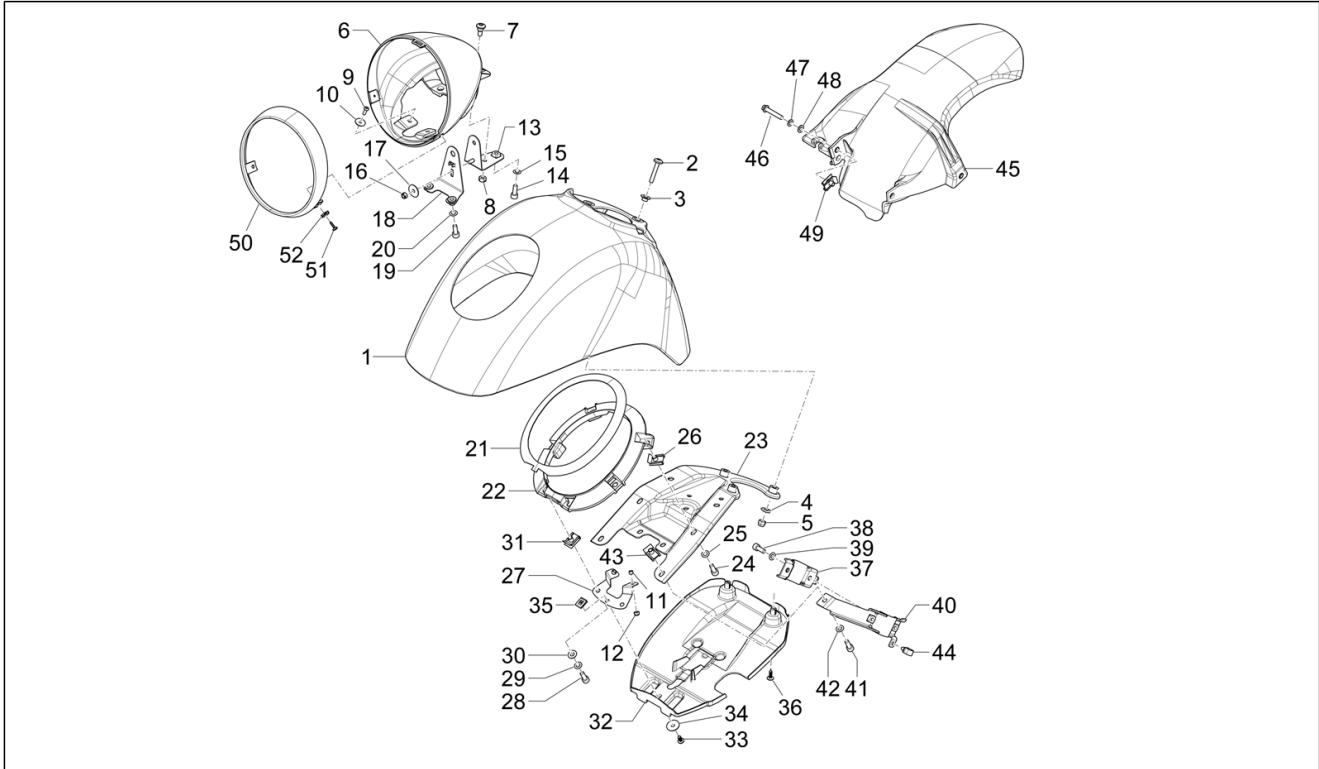

Group	Frame - Plastic parts - Coachwork
Code	02.33
Description	Wheel huosing - Mudguard
Service	1

Pos.	Code	Description	Qty	Variants
1	1B011190400Q03	Front mudguard	1	Country:USA Version[US] Colour:Beige[598] Country:Canada Version[CA] Colour:Beige[598]
1	1B011190400XN2	Front mudguard	1	Country:USA Version[US] Colour:Black[98/A] Country:Canada Version[CA] Colour:Black[98/A]
2	CM179307	Torx head cylinder head screw	3	
3	1C001238	Bush	3	
4	006175	Plain washer	3	
5	012138	Self locking nut M6-6H (CH10)	3	
6	1B010801		1	
6	1B010801400Q03	Headlight cap	1	Country:USA Version[US] Colour:Beige[598] Country:Canada Version[CA] Colour:Beige[598]
6	1B010801400XN2	Headlight cap	1	Country:USA Version[US] Colour:Black[98/A] Country:Canada Version[CA] Colour:Black[98/A]
7	CM179202	Torx head cylinder head screw	1	
8	195482	Self locking nut M6	1	
9	581957	Hexagon convex big end screw	2	
10	013963	Washer	2	
11	648059	Spacer	2	
12	577620	Self locking nut	2	
13	647887	Headlight anchoring bracket	1	
14	709099	Countersunk cylindrical hex head screw M6x16	1	
15	006976	Spring washer 12x6,4x0,5	1	
16	012112	Nut	1