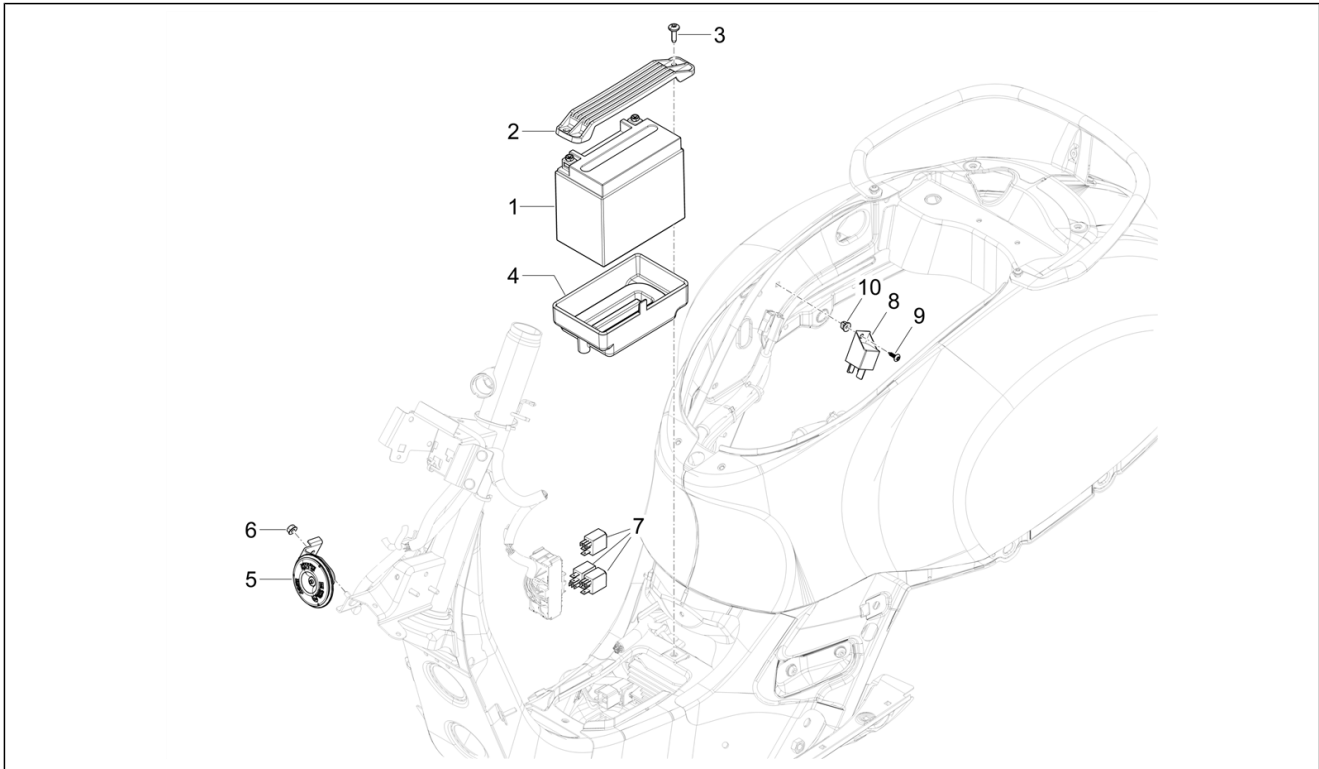

Group	Electrical system
Code	06.05
Description	Remote control switches - Battery - Horn
Service	1

Pos.	Code	Description	Qty	Variants
1	583158	Battery (Yuasa) 12V-10Ah	1	
1	1R000318	Battery PTX12-BS 12V-10Ah (Piaggio)	1	
2	6218305	Battery bracket	1	
3	CM179302	Torx head cylinder head screw L=22 mm	2	
4	1B003942	Battery float chamber	1	
5	CM071822	Horn 12v cc	1	
6	241936	Self locking nut M6	1	
7	1D001636	Microrelay with resistance 12V 30A/10A	3	
8	58115R	Starter relay 12V-80A	1	
9	CM178601	Self tapping screw D4.2x16	1	
10	157716	Expansion plug	1