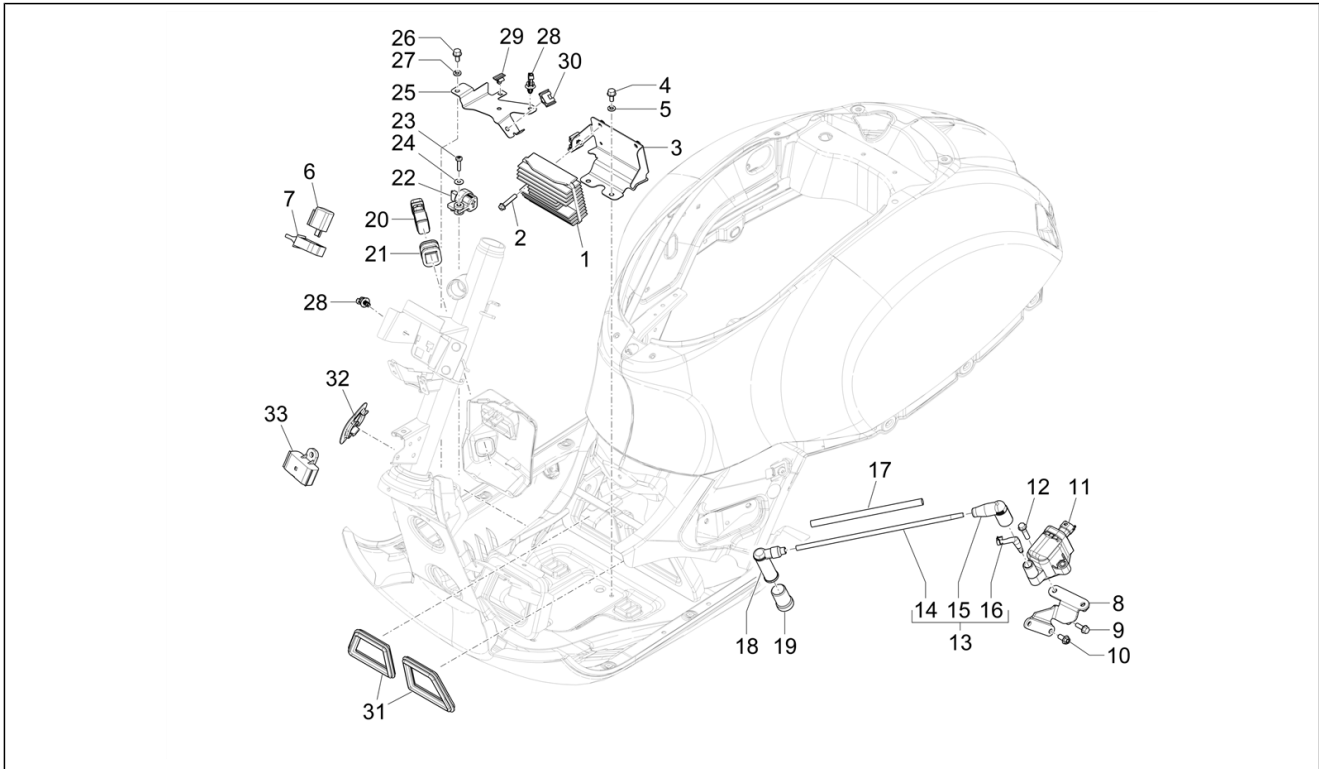

Group	Electrical system
Code	06.06
Description	Voltage Regulators - Electronic Control Units (ecu) - H.T. Coil
Service	1

Pos.	Code	Description	Qty	Variants
1	641709	Voltage regulator	1	
2	B016792	Flanged hexagon screw M6x30	2	
3	1B003878	Voltage regulator support	1	
4	B016426	Flanged hexagon screw M6x14	2	
5	016406	Spring washer 6,4x11,8x1	2	
6	1D004022	Turn indicator control device	1	
7	291017	Flexible support	1	
8	1A014318	H.V. coil support bracket	1	
9	830061	Flanged hexagon screw M5x16	1	
10	878872	Flanged hexagon screw	2	
11	641901	HT coil	1	
12	B016774	Flanged hexagon screw M6x25	2	
13	CM083306	HT wire cpl.	1	
14	080341	H.V. cable	1	
15	641040	Insulating cap	1	
16	1A024520	HV terminal	1	
17	CM079401	H.T. wiring sheath	1	
18	969348	Screened cap	1	
19	641643	Spark.plug protection clamp	1	
20	1D003323	USB port	1	
21	1B001591	Cable grommet for USB port	1	
22	2D000473	Fall sensor	1	
23	015597	Cross oval head screw M5x25	1	
24	224664	Washer 5,2X15X1,5	1	
25	1B003943	Connectors support bracket	1	
26	B016426	Flanged hexagon screw M6x14	1	
27	016406	Spring washer 6,4x11,8x1	1	
28	1D001143	Wiring clip	6