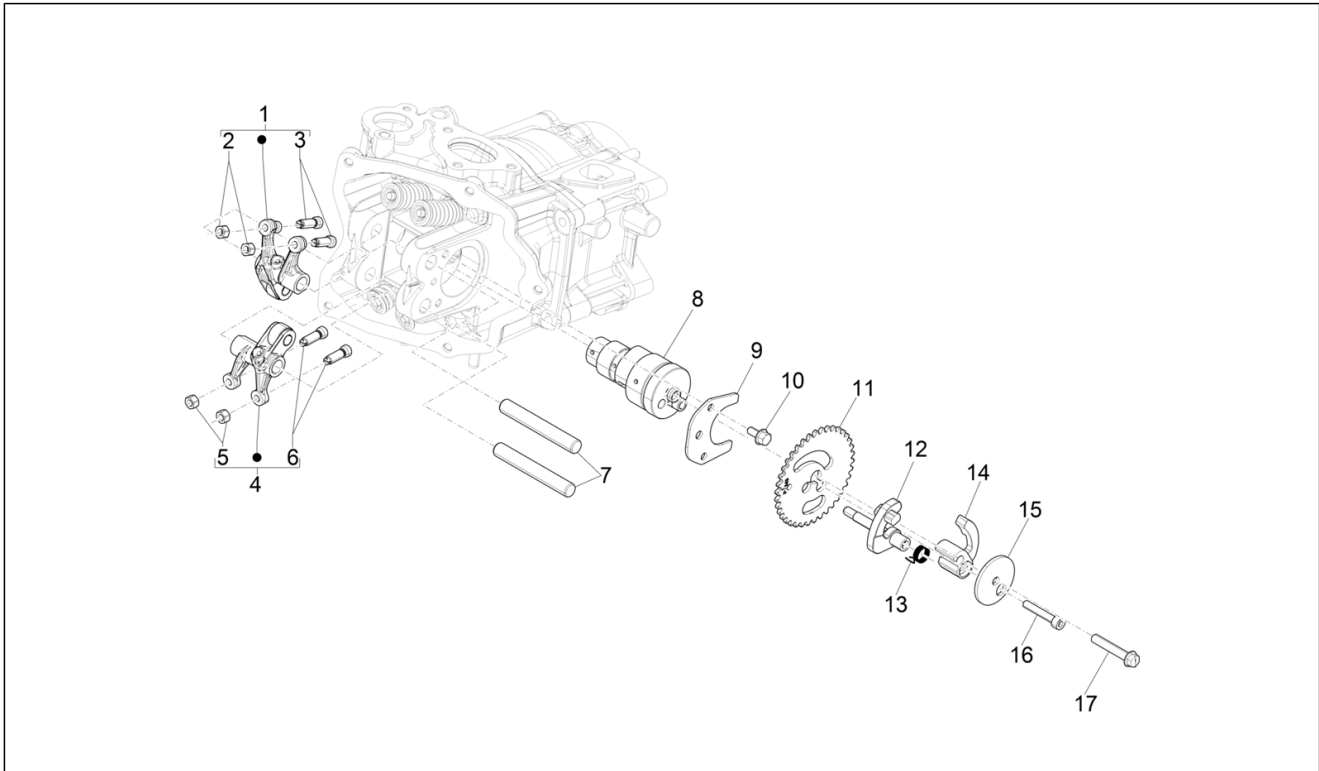

Group	Engine
Code	01.11
Description	Rocking levers support unit
Service	1

Pos.	Code	Description	Qty	Variants
1	1A021575	Intake rocker with roller	1	
2	1A021306	Rocker arm adjuster nut	2	
3	1A021303	Valve adjuster screw	2	
4	1A021577	Exhaust rocker with roller	1	
5	1A021306	Rocker arm adjuster nut	2	
6	1A021303	Valve adjuster screw	2	
7	1A013022	Rocker arms axis	2	
8	1A0143690A	Camshaft with i.p. A	1	
8	1A0143690B	Camshaft with i.p. B	1	
8	1A0143690C	Camshaft with i.p. C	1	
9	877309	Camshaft plate	1	
10	484123	Flanged hexagon screw	2	
11	B014970	Timing system gear	1	
12	CM295801	Decompressor counter weight A	1	
12	CM295802	Decompressor counter weight B	1	
12	CM295803	Decompressor counter weight C	1	
13	B014925	Decompression spring	1	
14	880893	Decompression counter weight	1	
15	B013841	Washer	1	
16	1A003053	Countersunk cylindrical hex head screw M5x30	1	
17	414838	Flanged hexagon screw M6x35	1