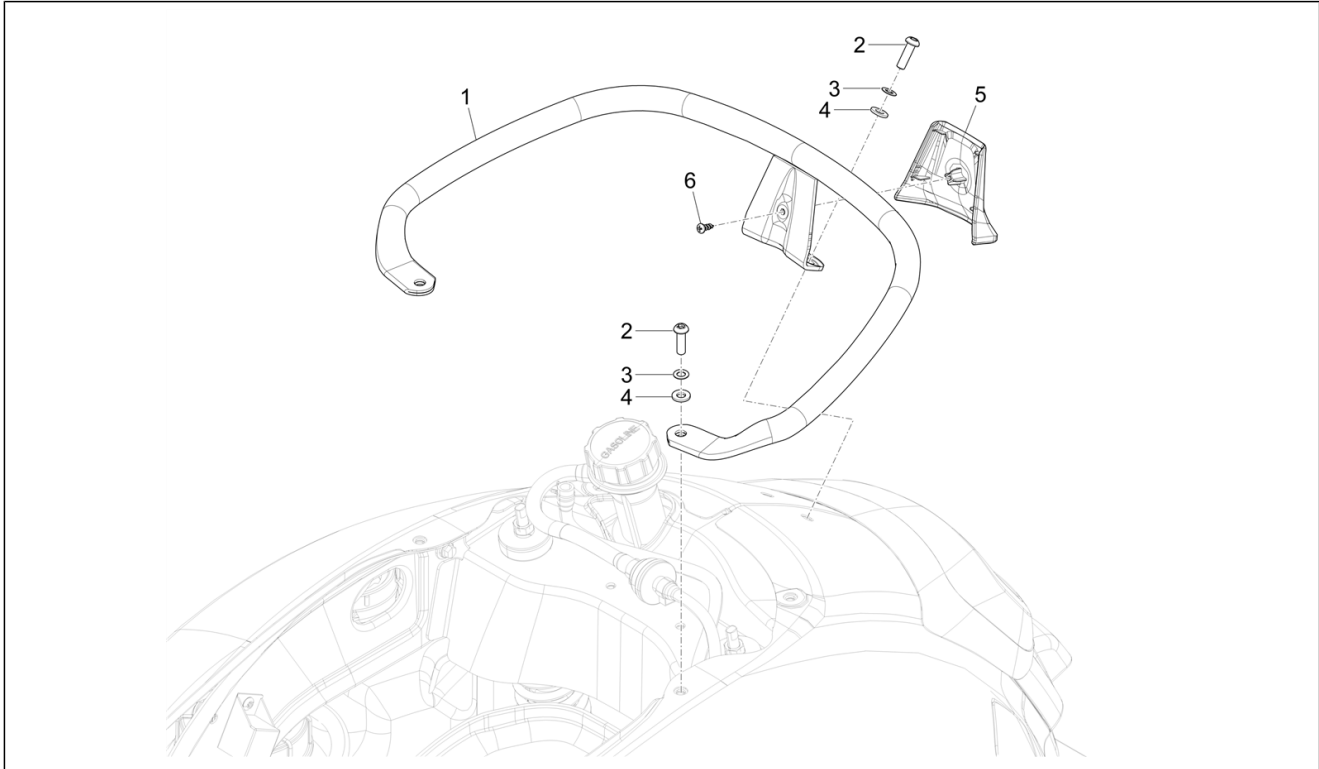

Group	Frame - Plastic parts - Coachwork
Code	02.44
Description	Rear luggage rack
Service	1

Pos.	Code	Description	Qty	Variants
1	1B011454	Rear handle	1	
2	623920	Covex head screw with torx	4	
3	012533	Notched washer 6,6x11x0	4	
4	013777	Washer 6.4x13x1.5	4	
5	1B011462	Plug	1	
6	268596	Self tapping screw 13x4	1