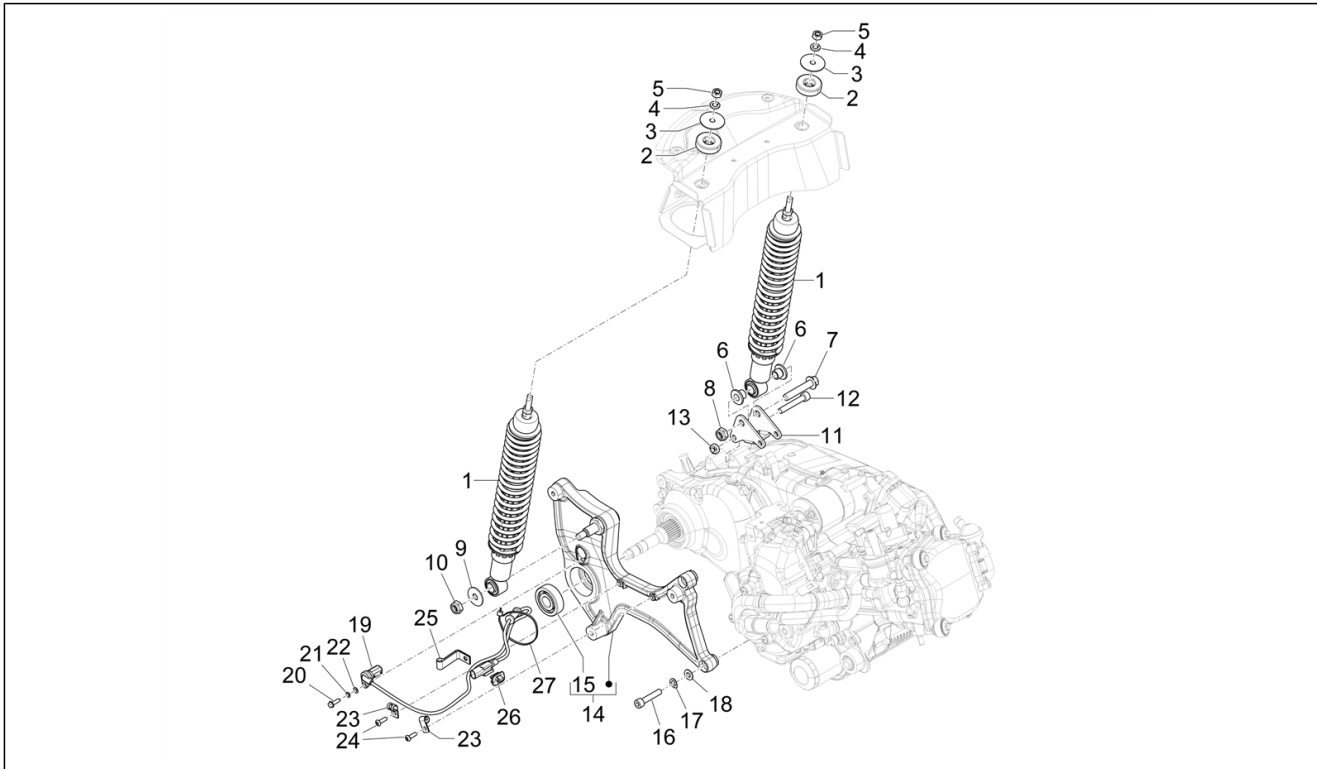

Group	Suspensions - Wheels
Code	04.10
Description	Rear suspension - Shock absorber/s
Service	1

Pos.	Code	Description	Qty	Variants
1	1C006341	Complete rear shock absorber	2	
2	178150	Upper buffer	2	
3	267038	Flat washer	2	
4	016408	Spring washer 13,75x8,15x4,5	2	
5	021108	Nut M8	2	
6	597149	Bush	2	
7	268158	Hexagonal-head screw M10-6Gx55 fil.26 (CH17)	1	
8	002440	Self locking nut M10-6H (CH17)	1	
9	1C001145	Flat washer 30x10,2x2	1	
10	002440	Self locking nut M10-6H (CH17)	1	
11	598143	Rear Shock absorber fixing bracket	1	
12	844483	Countersunk cylindrical hex head screw M8x50	2	
13	020008	Nut M8-6H (CH13)	2	
14	1A019545	Complete right suspension arm	1	
15	82545R	Ball bearing	1	
16	149104	Countersunk cylindrical hex head screw M8x40	2	
17	709047	Spring washer 8,6x15x0,8	2	
18	003058	Flat washer 15x8,4x1,5	2	
19	1D003828	ABS rear sensor	1	
20	830061	Flanged hexagon screw M5x16	1	
21	006975	Washer Ø5,3xØ10x0,5	1	
22	669282	Flat washer	1	
23	643451	Strap	2	
24	B0167965	Torx convex big end screw M5x16	2	
25	9004461229000	Hose clamp	1	
26	B005629	Spring	1	
27	145298	Lock-strap L=180 mm	1