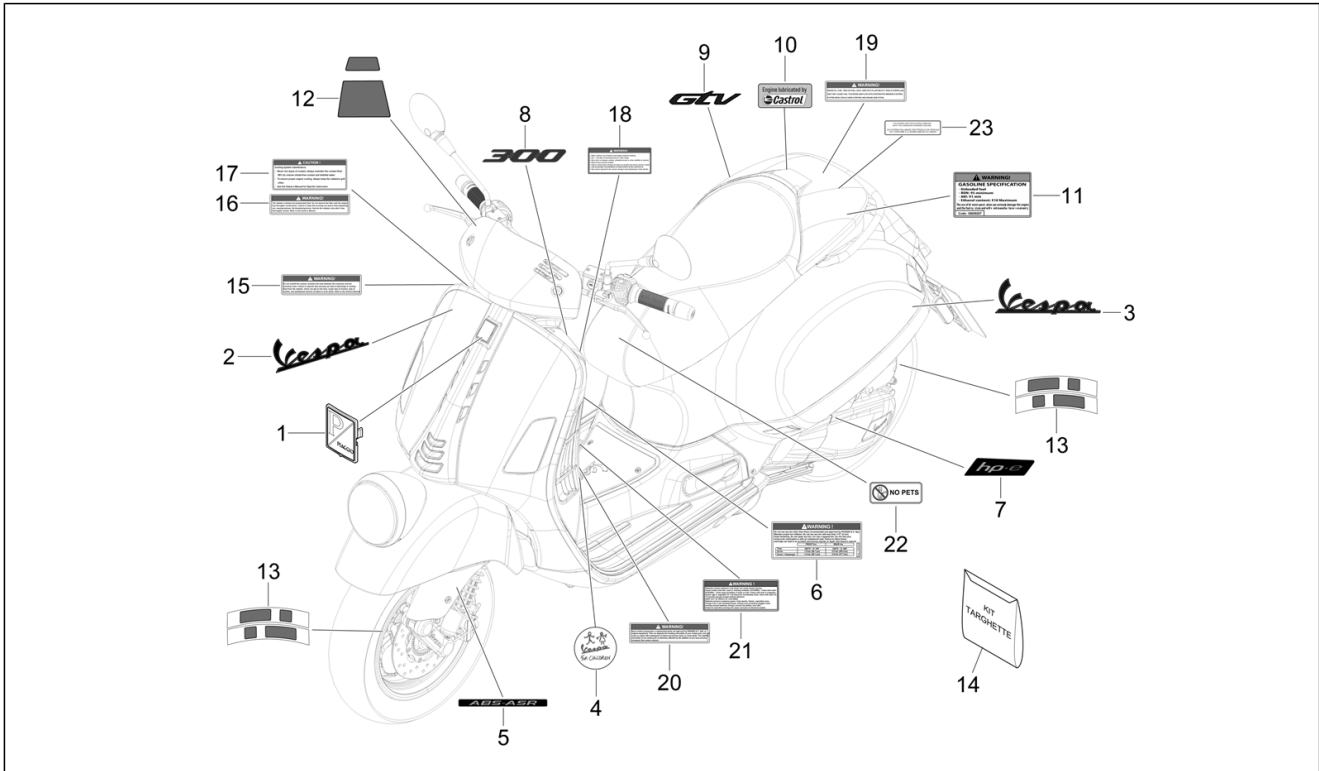

Group	Frame - Plastic parts - Coachwork
Code	02.38
Description	Plates - Emblems
Service	1

Pos.	Code	Description	Qty	Variants
1	576464	Shield "Piaggio"	1	
2	2H005863	Matt black "Vespa" shield plate	1	
3	2H005862	Matte black "Vespa" plate on the side	1	
4	1B001078	Name plate "Vespa For children"	1	
5	2H005313	Decal "ABS-ASR"	1	
6	1G000425	Tyre pressure label	1	
7	2H003939	Adhesive dataplate "Hpe"	1	
8	2H005864	Matte black "300" nameplate	1	
9	2H005807	Name plate "Gtv"	1	
10	2H002046	Decal "Castrol"	1	
11	1B009257	Fuel decal	1	
12	2H005897000A1	Windshield decal "Vespa Gtv"	1	
13	2H005809000A1	Wheel rim decal "Vespa Gtv"	2	
14	2H006099000A1	Trimmings kit "Vespa Gtv"	1	
15	620334	Coolant warning plate	1	
16	620333	Expansion tank warning plate	1	
17	620335	Cooling system warning plate	1	
18	576704	"Safety" plate	1	
19	576705	Fuel warning plate	1	
20	576708	Accessories sticker	1	
21	576702	Battery acid sticker	1	
22	576953	Name plate "No pets"	1	
23	672381	Name plate ices-002	1	Country:Canada Version[CA] Colour:Beige[598] Country:Canada Version[CA] Colour:Black[98/A]