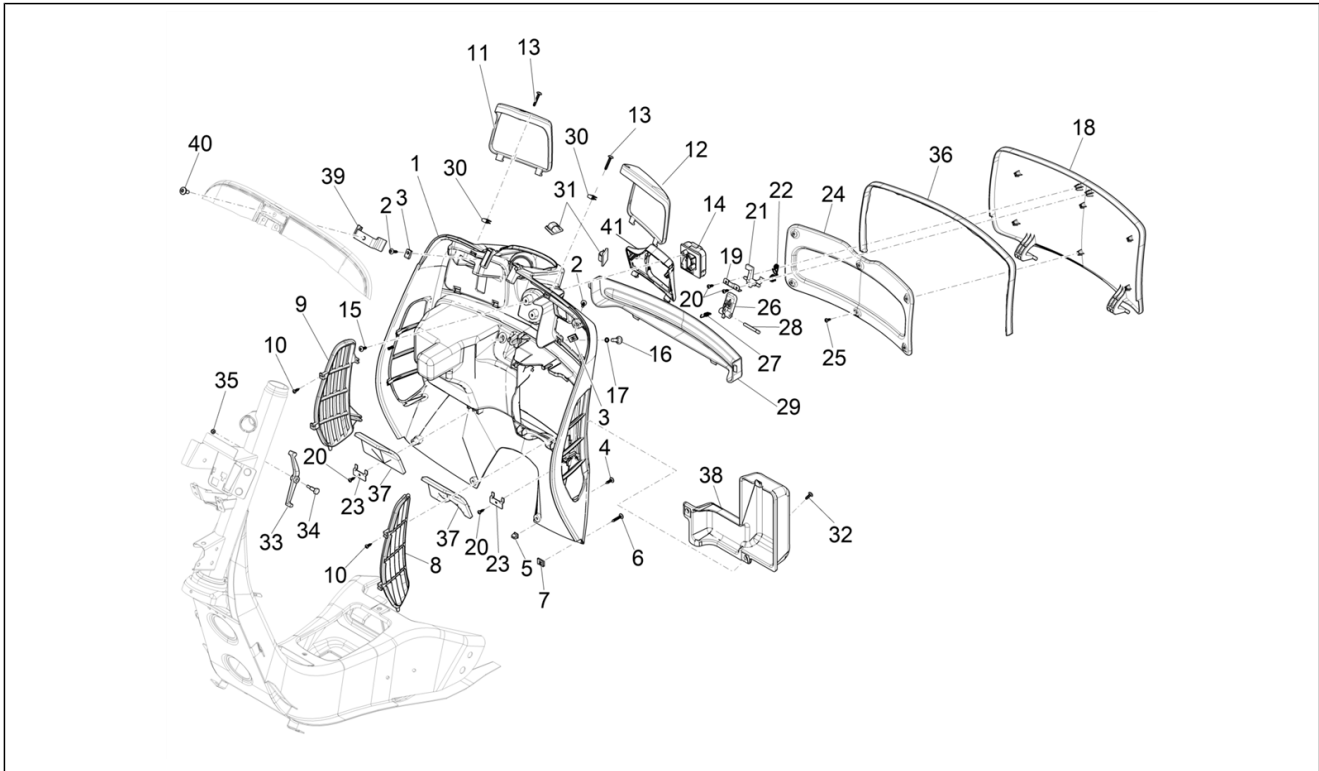

Group	Frame - Plastic parts - Coachwork
Code	02.30
Description	Front glove-box - Knee-guard panel
Service	1

Pos.	Code	Description	Qty	Variants
1	1B009609400Q03	Painted front top box	1	Country:USA Version[US] Colour:Beige[598] Country:Canada Version[CA] Colour:Beige[598]
1	1B009609000XN2	Painted front top box	1	Country:USA Version[US] Colour:Black[98/A] Country:Canada Version[CA] Colour:Black[98/A]
1	1B009609	Unfinished front top box	1	
2	CM178604	TORX head self-tapping screw	4	
3	CM017408	Plate	2	
4	CM178601	Self tapping screw D4.2x16	2	
5	199190	Expansion plug	2	
6	CM178610	Self-tapping screw	2	
7	CM017410	Spring plate	4	
8	1B009610	LH Net panel	1	
9	1B009611	RH Net panel	1	
10	268596	Self tapping screw 13x4	8	
11	1B0094360000C	Right flap	1	
12	1B0094350000C	Left flap	1	
13	CM178607	Self tapping screw	2	
14	1B009428	Bag holder hook	1	
15	259349	Cross head cylinder head screw M4,2x13	2	
16	CM179201	Torx head cylinder head screw M6x22	1	
17	641548	Washer 8,6x6,2x1	1	
18	57717540Q03	Glove compartment door, painted	1	Country:USA Version[US] Colour:Beige[598] Country:Canada Version[CA] Colour:Beige[598]
18	57717500XN2	Glove compartment door, painted	1	Country:USA Version[US] Colour:Black[98/A]