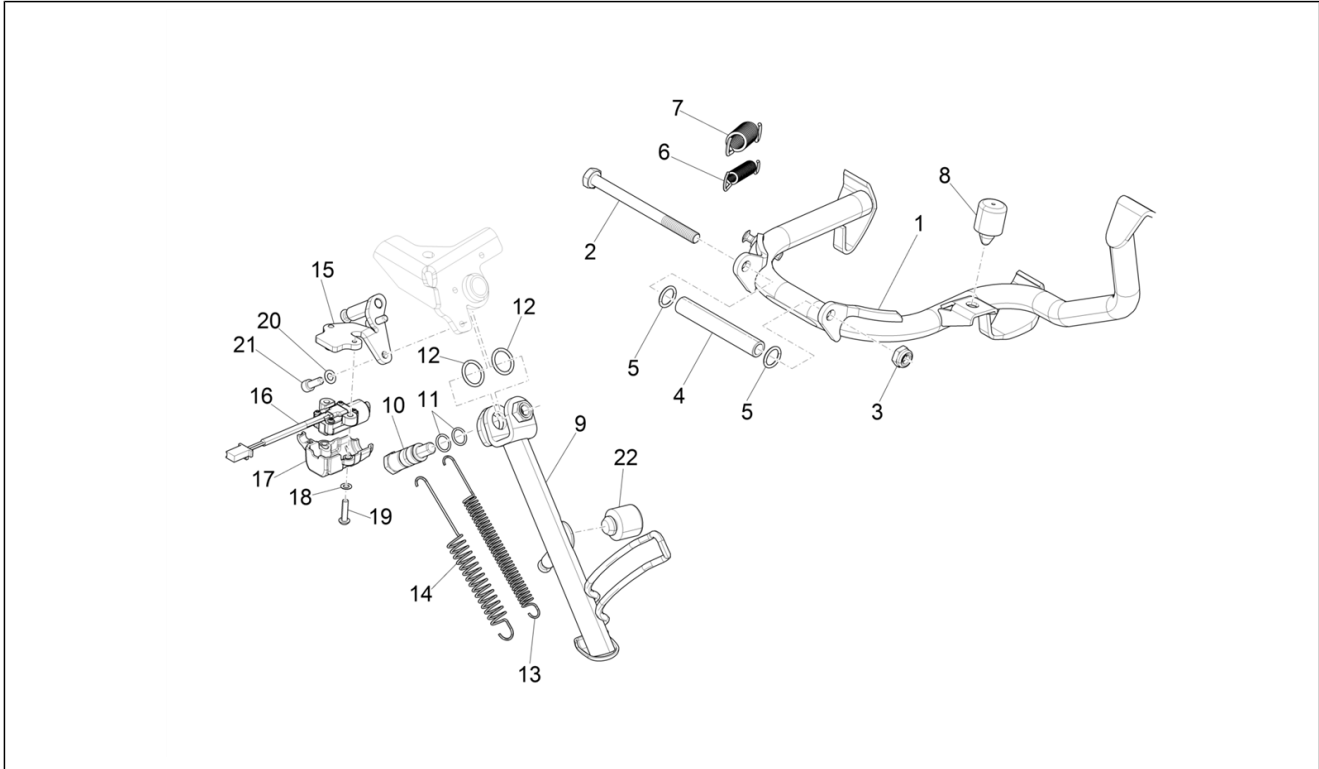

Group	Frame - Plastic parts - Coachwork
Code	02.25
Description	Stand/s
Service	1

Pos.	Code	Description	Qty	Variants
1	1C003936	Centre stand with U.P.	1	
2	668187	SCREW BOLT SHANK THREADED PART	1	
3	002440	Self locking nut M10-6H (CH17)	1	
4	1C004537	Spacer	1	
5	273754	O-ring	2	
6	582850	Internal lateral stand spring	1	
7	582851	Lateral stand spring	1	
8	1C002702	Stop buffer	1	
9	1C003398	Side Stand with i.p.	1	
10	1C000384	Stand pin	1	
11	434947	O-ring 12,42x1	2	
12	191189	Gasket	2	
13	599561	Spring	1	
14	295789	Spring	1	
15	1C000368	Support bracket sensor	1	
16	1D0019356	Side stand switch	1	
17	1C000518	Guard	1	
18	016343	Washer	2	
19	B016808	Covex head screw with torx M5x20	2	
20	006976	Spring washer 12x6,4x0,5	2	
21	709099	Countersunk cylindrical hex head screw M6x16	2	
22	967351	Pad	1