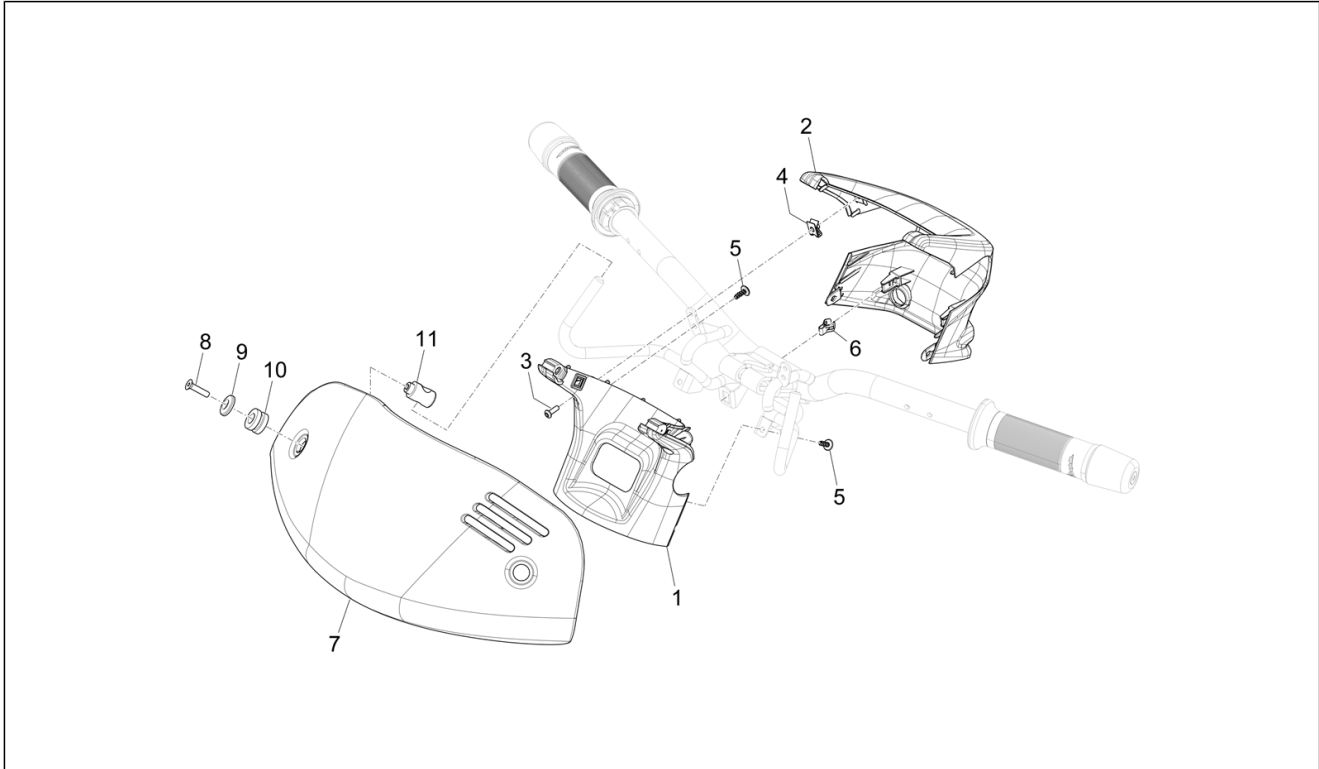

Group	Handlebars/Steering
Code	03.01
Description	Handlebars coverages
Service	1

Pos.	Code	Description	Qty	Variants
1	1B010973000NU	Front handlebar cover	1	
2	1B010975000NU	Handlebar rear cover	1	
3	1A004525	Covex head screw with torx	2	
4	AP8102381	Spring plate M4	2	
5	CM178601	Self tapping screw D4.2x16	4	
6	D9004468091	Gripper clip	2	
7	1B010971	Headlight windshield blank	1	
7	1B010971400Q03	Windshield	1	Country:USA Version[US] Colour:Beige[598] Country:Canada Version[CA] Colour:Beige[598]
7	1B010971400XN2	Windshield	1	Country:USA Version[US] Colour:Black[98/A] Country:Canada Version[CA] Colour:Black[98/A]
8	1B011226	Countersunk screw with hexagon socket	2	
9	1B011220	Washer	2	
10	576565	Cylindrical cable grommet	2	
11	1B011219	Fastening bushing	2