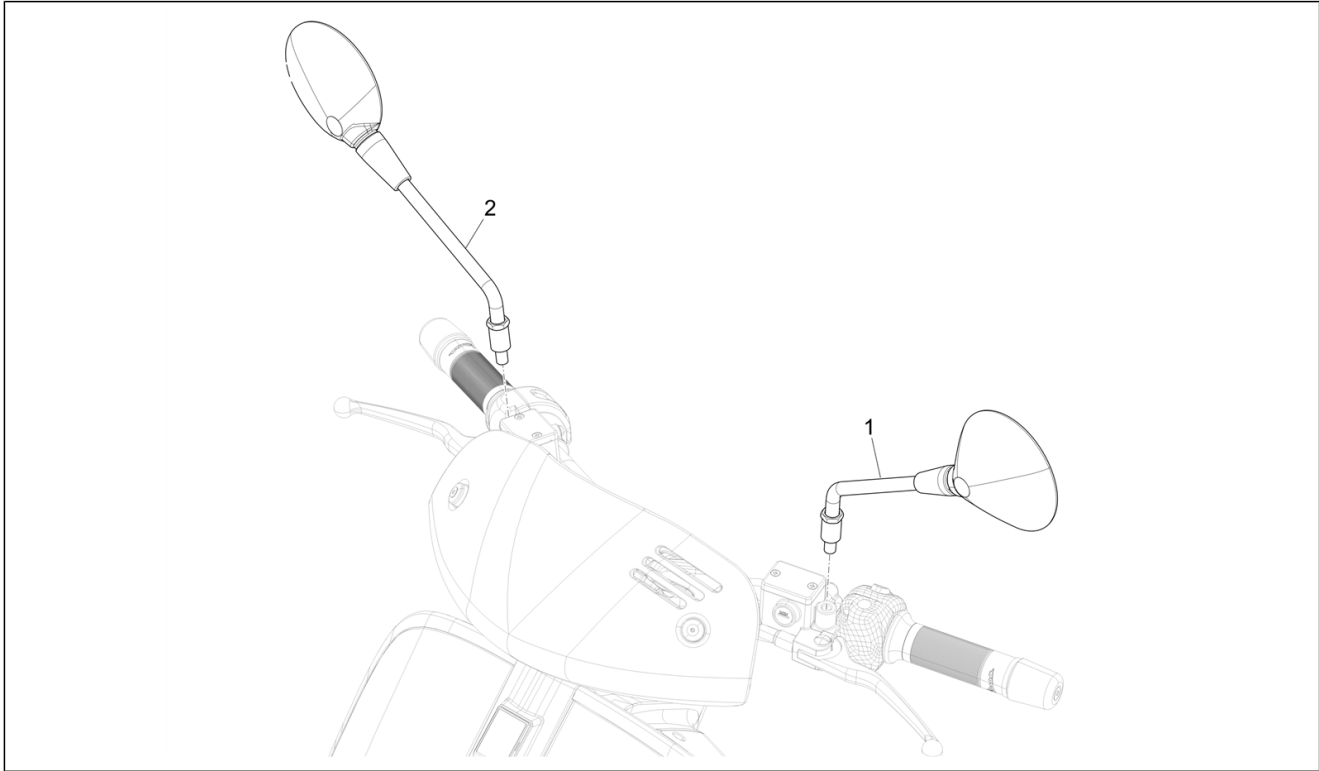

Group	Frame - Plastic parts - Coachwork
Code	02.45
Description	Driving mirror/s
Service	1

Pos.	Code	Description	Qty	Variants
1	CM337401	Lh side mirror	1	
2	CM337402	Rh side mirror	1