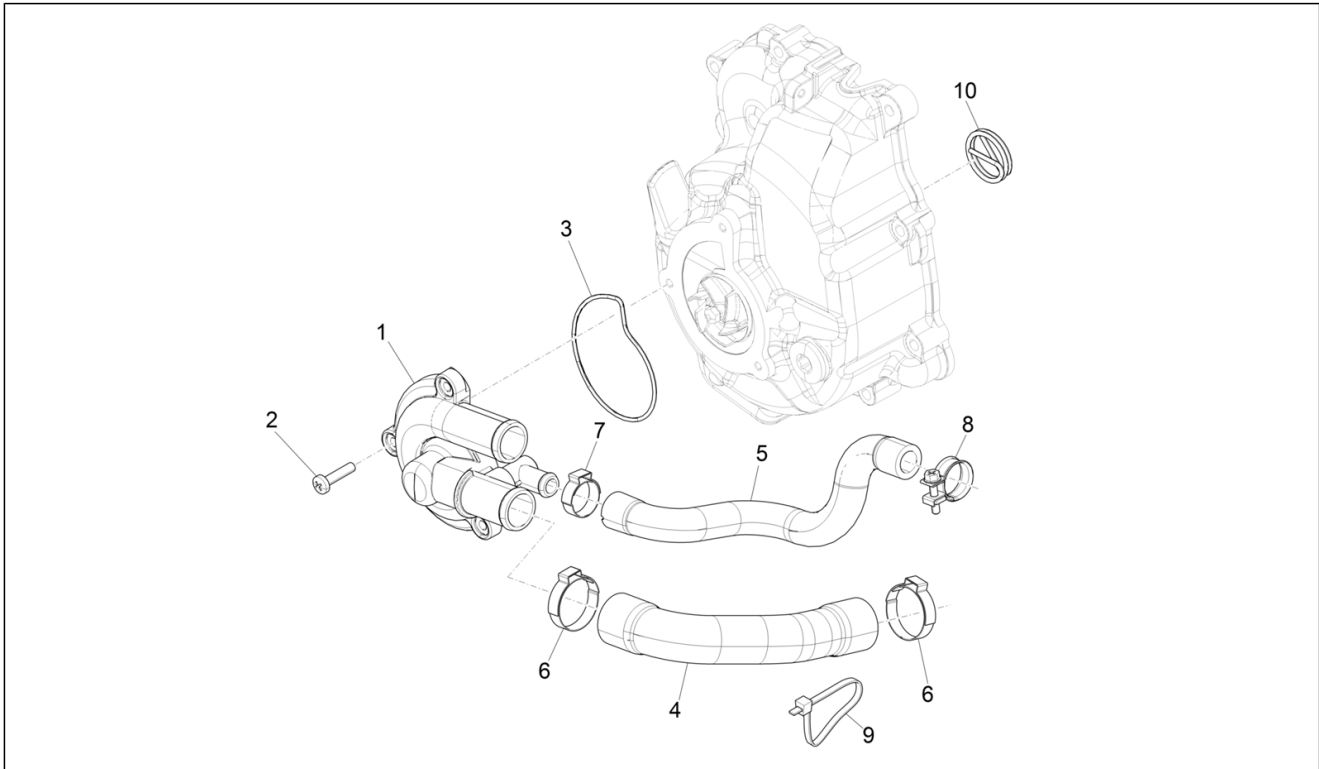

Group	Engine
Code	01.19
Description	Cooler pump
Service	1

Pos.	Code	Description	Qty	Variants
1	877528	Water pump cover	1	
2	828662	Cross head cylinder head screw M5x22	3	
3	485080	O-ring	1	
4	878626	Pump-cylinder hose	1	
5	878940	By-pass pipe	1	
6	CM001922	Hose clamp	2	
7	CM001904	Hose clamp	1	
8	B018417	Fastening clamp	1	
9	145298	Lock-strap L=180 mm	1	
10	842390	Drive key	1