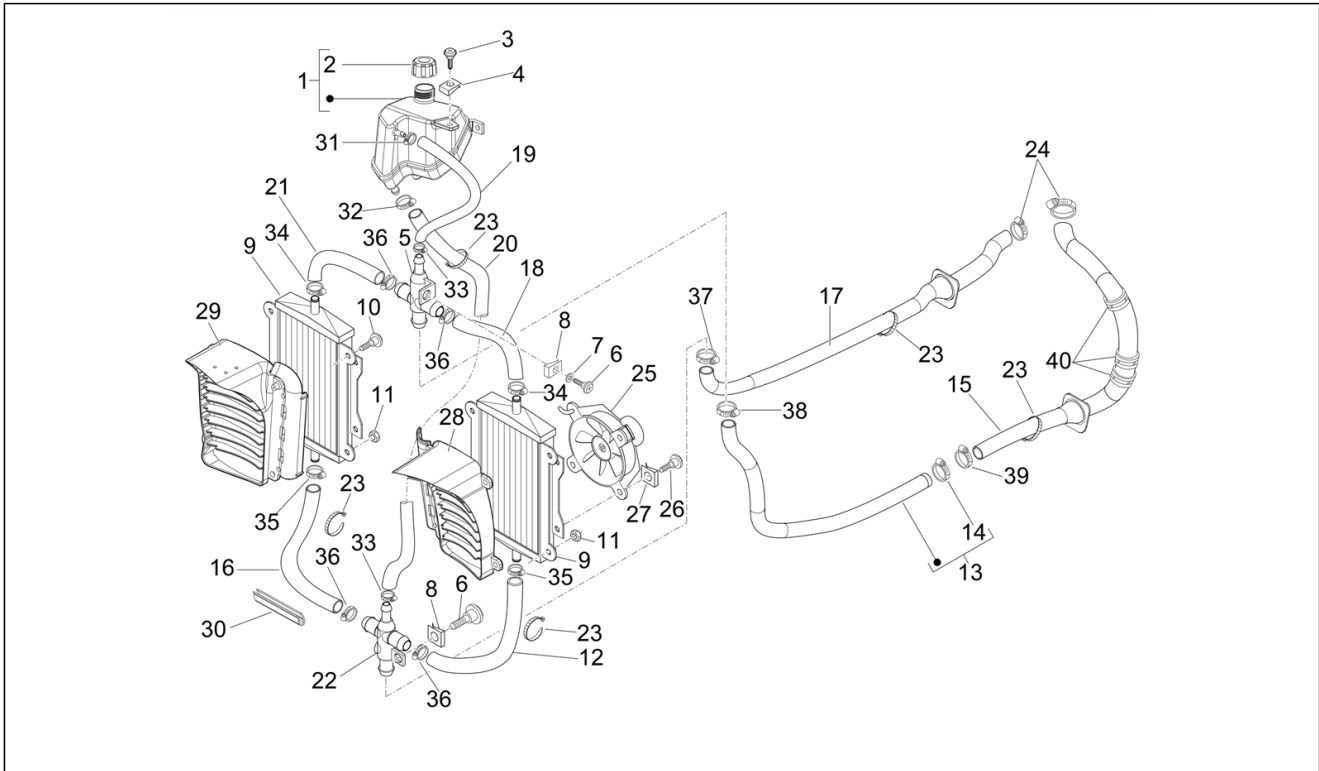

Group	Frame - Plastic parts - Coachwork
Code	02.55
Description	Cooling system
Service	1

Pos.	Code	Description	Qty	Variants
29	622839	Right air duct	1	
30	CM077703	Guard	1	
31	CM001902	Hose clamp	1	
32	CM001904	Hose clamp	1	
33	CM226913	Spring clamp 18/12	2	
34	CM001905	Hose clamp	2	
35	CM226912	Spring clamp 21/12	2	
36	CM226910	Spring clamp 24/12	4	
37	CM226914	Spring clamp 26/12	1	
38	CM226911	Spring clamp 26/12	1	
39	CM226915	Spring clamp 28/12	1	
40	CM006903	Pipes/cables retainer spring	3