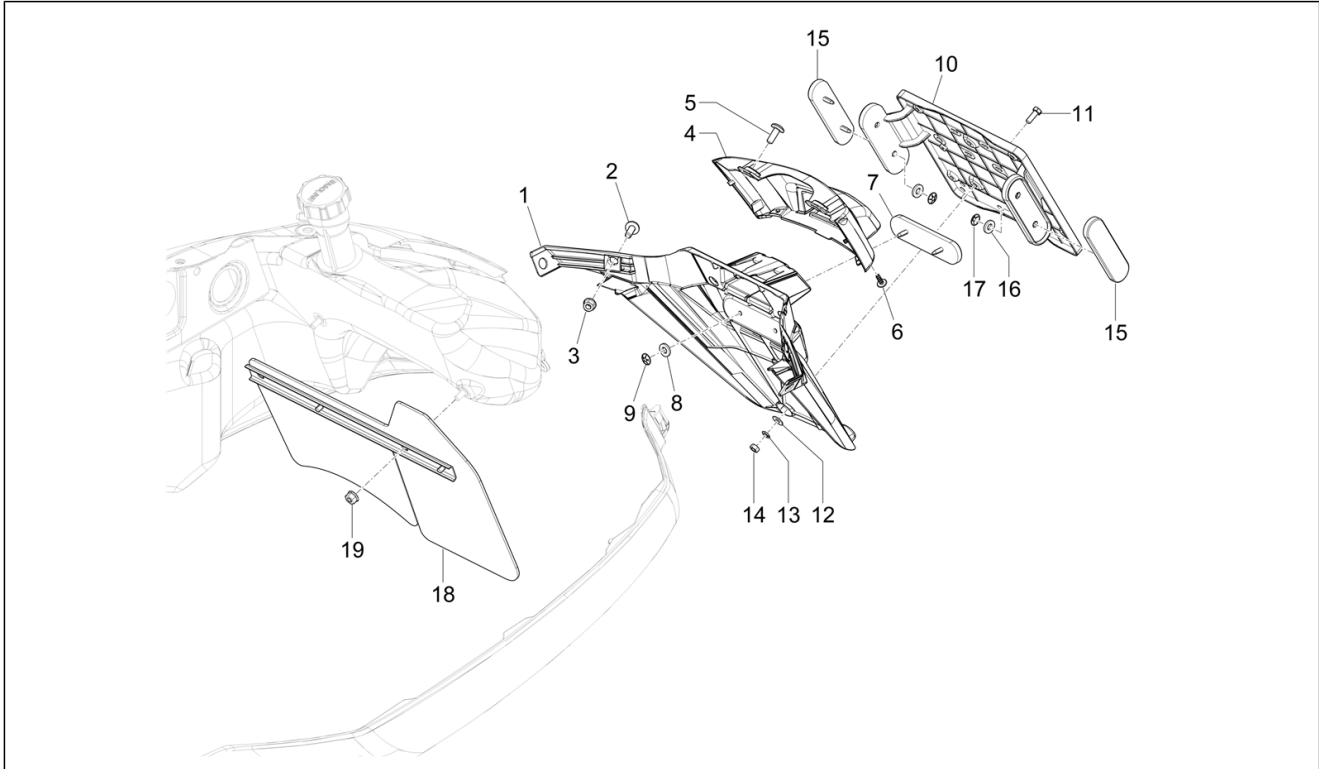

Group	Frame - Plastic parts - Coachwork
Code	02.37
Description	Rear cover - Splash guard
Service	1

Pos.	Code	Description	Qty	Variants
1	1B010105	Full rear splash guard	1	
2	CM179301	Torx head cylinder head screw M6x16	2	
3	012138	Self locking nut M6-6H (CH10)	2	
4	1B009635400Q03	License plate light small cover	1	Country:USA Version[US] Colour:Beige[598] Country:Canada Version[CA] Colour:Beige[598]
4	1B009635000XN2	License plate light small cover	1	Country:USA Version[US] Colour:Black[98/A] Country:Canada Version[CA] Colour:Black[98/A]
4	1B009635	Raw license plate light small cover	1	
5	CM179301	Torx head cylinder head screw M6x16	2	
6	CM178601	Self tapping screw D4.2x16	2	
7	5A000498	Rear retroreflector	1	
8	479882	Spacer	2	
9	181351	Spring plate	2	
10	1B010041	License plate	1	
11	031057	screw M5x14	3	
12	003055	Plain washer 5,4x10x0,8	3	
13	016405	Spring washer 8,5x5,1x1,5	3	
14	020105	Nut M5	3	
15	294519	Rear retroreflector	2	
16	479882	Spacer	4	
17	181351	Spring plate	4	
18	620236	Splash guard	1	
19	288245	Self locking nut M6	2