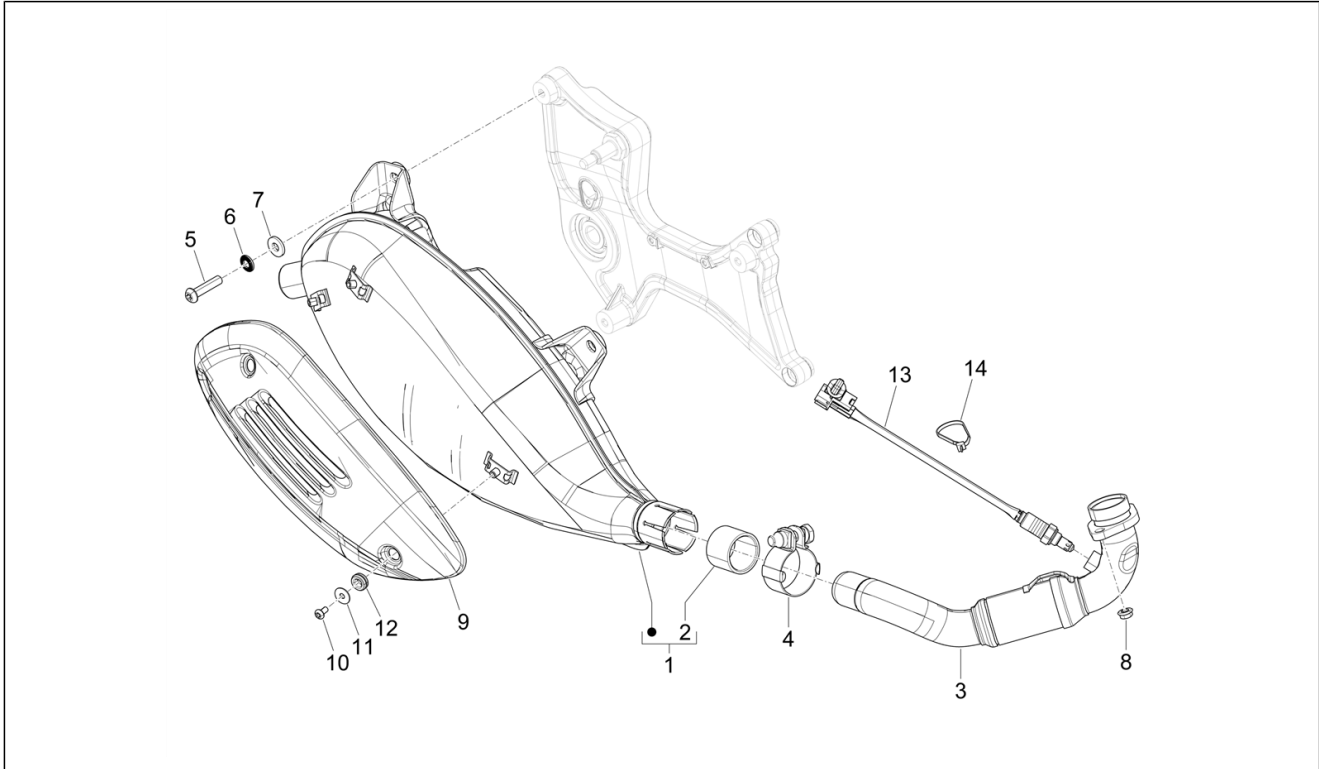

Group	Engine
Code	01.42
Description	Silencer
Service	1

Pos.	Code	Description	Qty	Variants
1	1A022446	Silencer complete with brackets	1	
2	8263885	Graphite bushing	1	
3	1A017571	Exhaust manifold	1	
4	1A017625	Hose clamp	1	
5	599208	Screw M8x30	3	
6	834187	Spring washer 16x8,2x2,2	3	
7	848452	Flat washer 19,3x8,2x2,5	3	
8	436947	Flanged hexagon nut M7x1 H=8	2	
9	1A021643	Protection	1	
10	651014	Hexagon convex big end screw M5x10	3	
11	827526	Flat washer	3	
12	841782	Rubber spacer	3	
13	1A014335	Lambda sensor	1	
14	145298	Lock-strap L=180 mm	1