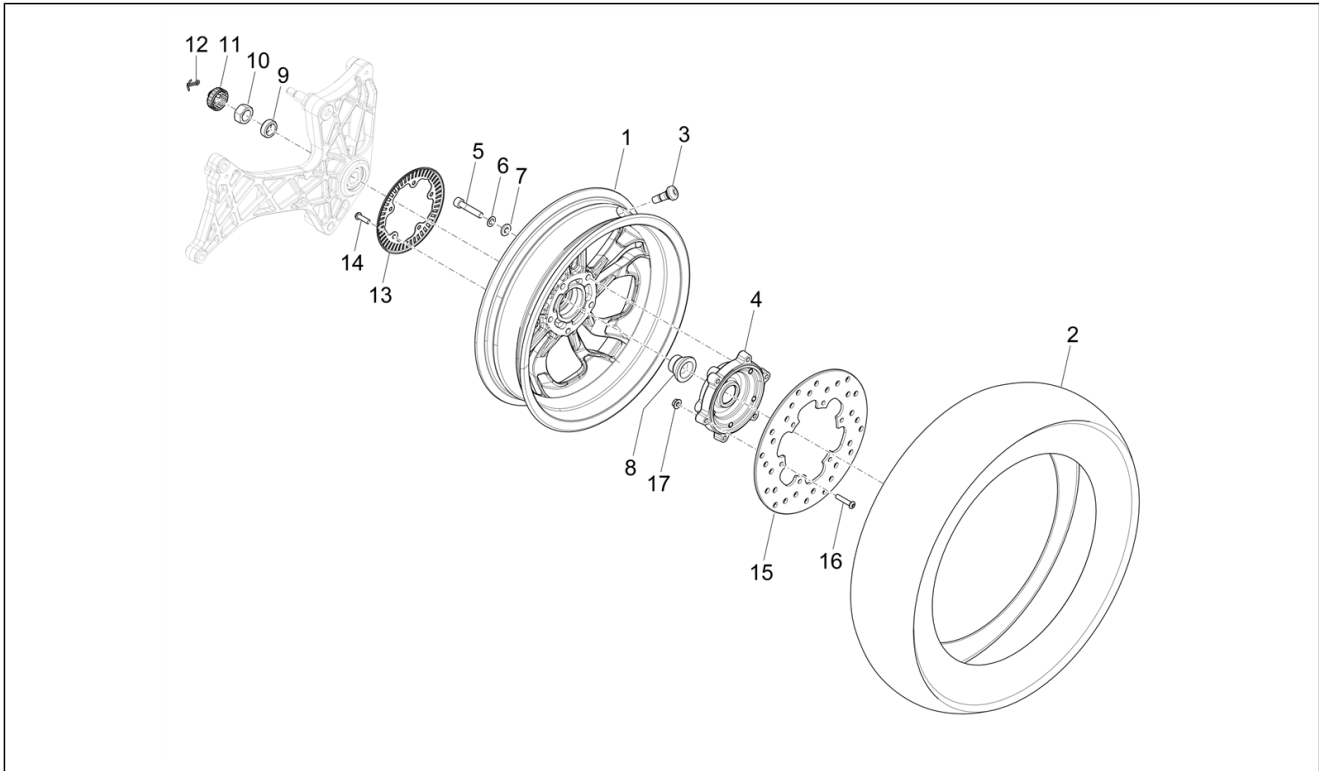

Group	Suspensions - Wheels
Code	04.12
Description	Rear wheel
Service	1

Pos.	Code	Description	Qty	Variants
1	1C007149000XNM	Rear wheel 3.00 x 12"	1	
2	1C006434	Rear tyre 130/70-12" (Michelin)	1	
3	597679	Tubeless valve	1	
4	598715	Rear wheel hub	1	
5	149104	Countersunk cylindrical hex head screw M8x40	5	
6	709047	Spring washer 8,6x15x0,8	5	
7	828961	Flat washer 8,2x17x2,5	5	
8	1C002344	Rear wheel spacer	1	
9	1C002175	Spacer	1	
10	563728	Nut M16x13	1	
11	1C004746	Nut hold cap	1	
12	012789	Split pin	1	
13	1C003698R	ABS rear tone wheel	1	
14	5A000656	Torx head cylinder head screw	5	
15	56484R	Brake disc	1	
16	597564	Hexagon convex big end screw	6	
17	597565	Self locking nut	6