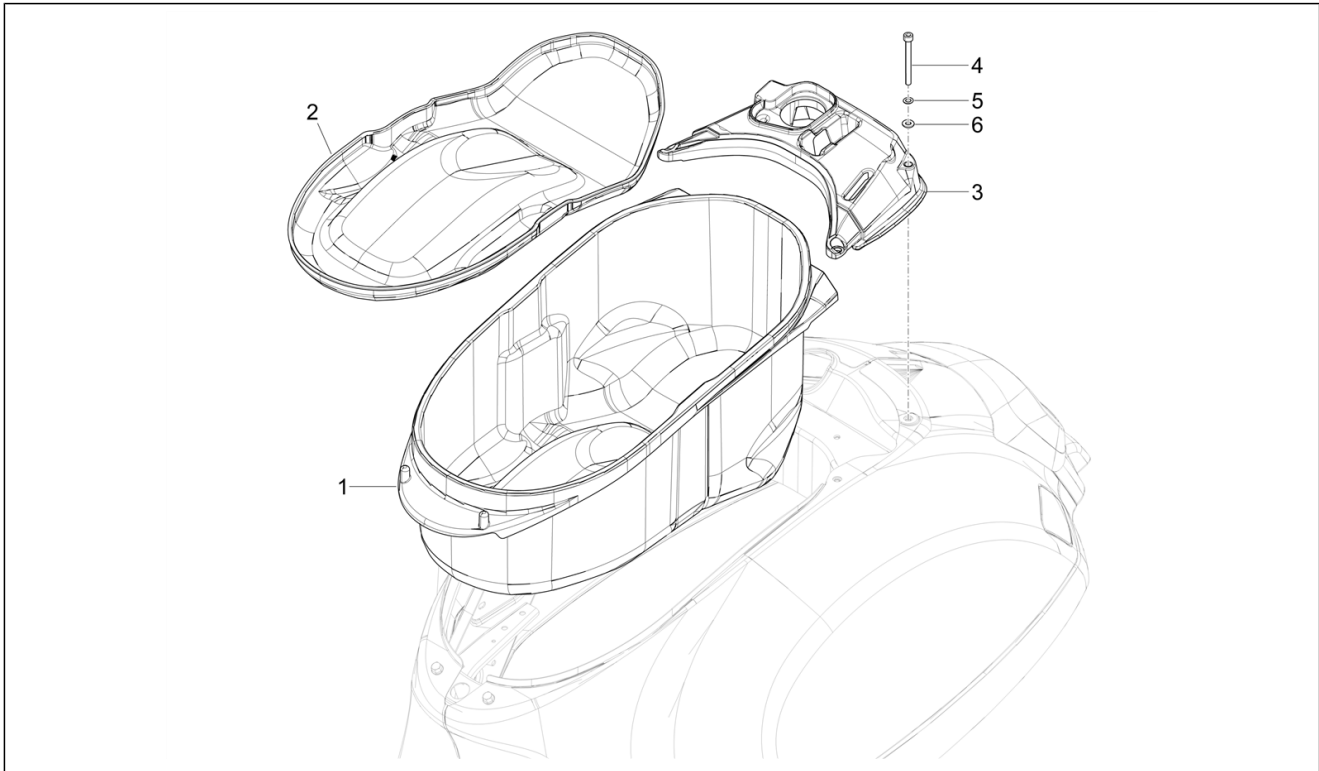

Group	Frame - Plastic parts - Coachwork
Code	02.34
Description	Helmet huosing - Undersaddle
Service	1

Pos.	Code	Description	Qty	Variants
1	1B000860	Helmet huosing	1	
2	1B009335	Helmet compartment mat	1	
3	1B006218	Under seat cover	1	
4	951685	Countersunk cylindrical hex head screw M6x60	2	
5	012533	Notched washer 6,6x11x0	2	
6	013777	Washer 6.4x13x1.5	2