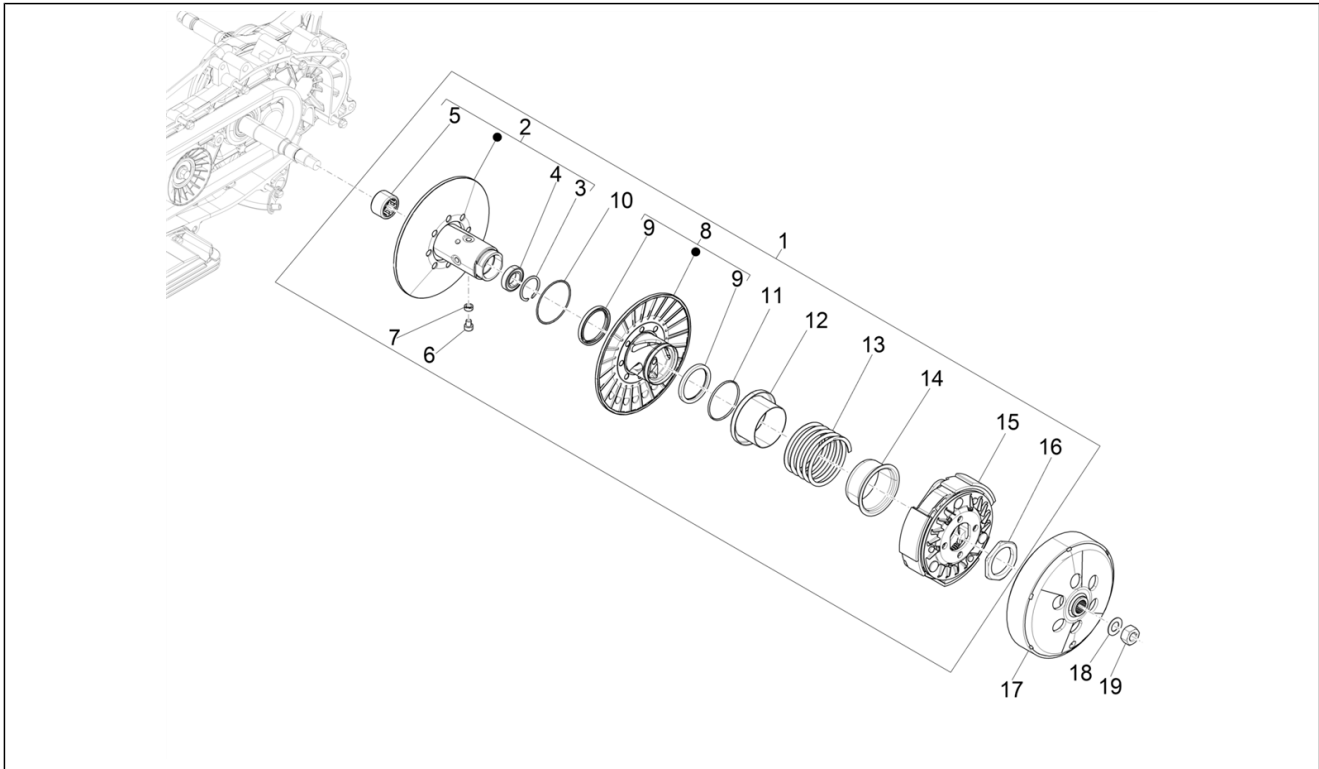

Group	Engine
Code	01.14
Description	Driven pulley
Service	1

Pos.	Code	Description	Qty	Variants
1	CM316301	Driven pulley complete with clutch	1	
2	1A013202	Sec. fixed sheave	1	
3	483226	Snap ring	1	
4	82518R	Roller cage 20x29x18	1	
5	82753R	Bearing 17x30x7	1	
6	1A013269	Guide pin	4	
7	1A013271	Roller	4	
8	1A013204	Sec.sliding sheave	1	
9	431089	Oil seal	2	
10	430585	Gasket	1	
11	855636	Gasket ring 50,52x1,78	1	
12	833674	Cup	1	
13	833673	Variator spring	1	
14	487936	Clutch side cap	1	
15	CM3117015	Centrifugal clutch assembly	1	
16	433232	Ring nut	1	
17	1A003991	Clutch drum	1	
18	274246	Flat washer 22x12,1x1	1	
19	486324	Nut M12x1.25	1