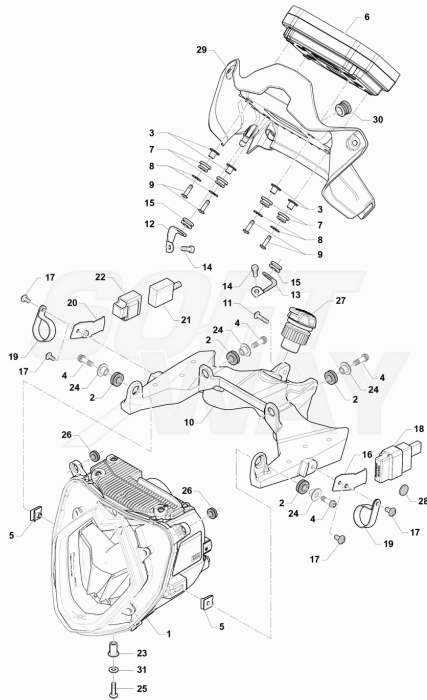

Pos	Part Number	Description	Additional Text	Quantity
1	SPMV8000C0241	COMPLETE FRONT HEADLIGHT		1,00
2	SPMV8A00B3600	CUSHION, D20xD10xE7,5	B4 RS-B4 RR-B4 NURBURGRING	4,00
3	SPMV8A00C6230	SPACER D16-D8-D5.2-SP10.5		4,00
4	SPMV8F00B2672	Screw M6x1-D11,7-L18	RR-PIRELLI-RC-LH44-SCS MY18 AMERICA	4,00
5	SPMV800046893	NUT M6X1	F3 ORO-F3 AGO	2,00
6	SPMV8000C8799	COMPLETE DASHBOARD		1,00
7	SPMV800090239	CUSHION, RUBBER, 2	B4 RS-B4 RR-B4 NURBURGRING	4,00
8	SPMV62ND15548	WASHER, D15x5,2xE1	EXCEPT USA-CND	4,00
9	SPMV8C00B4221	TBEI SCREW M5X0.8 CH3 L18	B4 RS-B4 RR-B4 NURBURGRING	4,00
10	SPMV80A0C0238	FRONT HEADLAMP SUPPORT		1,00
11	SPMV60ND02518	Screw M6x1-L65		2,00
12	SPMV8000C0252	RIGHT PLATE FOR FIXING DASHBOARD SUPPORT		1,00
13	SPMV8000C0251	LEFT PLATE FIX.SUPP.CRUSCOT		1,00
14	SPMV8R00B2688	Screw TCEIF M6x12 RT	EXCEPT F3 ORO	2,00
15	SPMV800089293	CUSHION, D18xD8xE7,5	MY14/20 F3 675-F3 800	2,00
16	SPMV8000C0237	INTERMITTENCE SUPPORT		1,00
17	SPMV8C00B5919	SCREW M5	F3 ORO-F3 AGO	4,00
18	SPMV8000B9739	RELE	USA-CND	1,00
18	SPMV8000C9870	TEMP VOLTAGE INTERMITTENT	USA-CND EXCEPT ROSSO	1,00
19	SPMV8000C1427	CABLE CLAMP		2,00
20	SPMV8000C1467	SUPPORT FOR MANOPO CONTROL UNIT		1,00
21	SPMV8000B9618	CONTROL UNIT FOR RISCAL KNOBS		1,00
22	SPMV8000C1321	SUPP. ELASTIC BAND FOR CONTROL UNIT		1,00
23	SPMV800063150	SPRING NUT M5		1,00
24	SPMV8000B3764	SPACER, DASHBOARD, D18xD10xL9	MY17/20 F3 675-800-RC	4,00