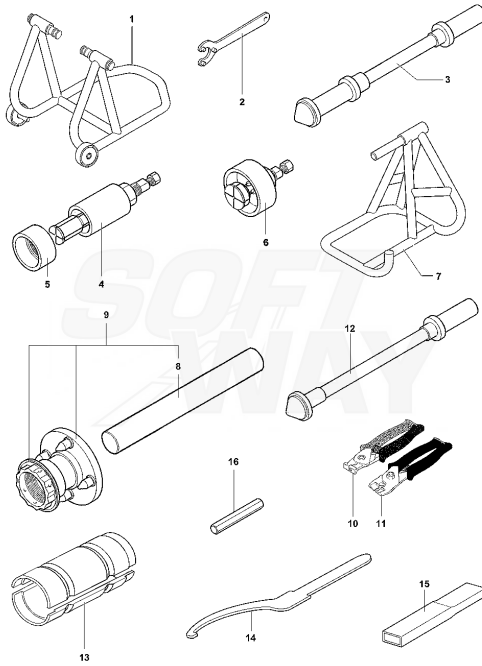

Pos	Part Number	Description	Additional Text	Quantity
1	SPMV800095830	FRONT STAND		1,00
2	SPMV800091645	Holding wrench		1,00
3	SPMV8000B6920	TOOL FRONT WHEEL BEARING		1,00
4	SPMV800092860	FORK BEARING		1,00
5	SPMV800092861	BEARING EXTRACTOR		1,00
6	SPMV8000B4416	FRONT WHEEL BEARING		1,00
7	SPMV8000B9312	REAR STAND		1,00
8	SPMV8000A1953	PIN FOR CENTERING		1,00
9	SPMV800092865	Special tool rear wheel		1,00
10	SPMV800095850	Tool for pliers clic clamps		1,00
11	SPMV800098321	Tool for tilted pliers clic clamps		1,00
12	SPMV800092866	FORK PACK TOOL		1,00
13	SPMV8000B6785	Tool dust cover and oil seal		1,00
14	SPMV800092854	Hook wrench		1,00
15	SPMV800092855	Hook wrench extension		1,00