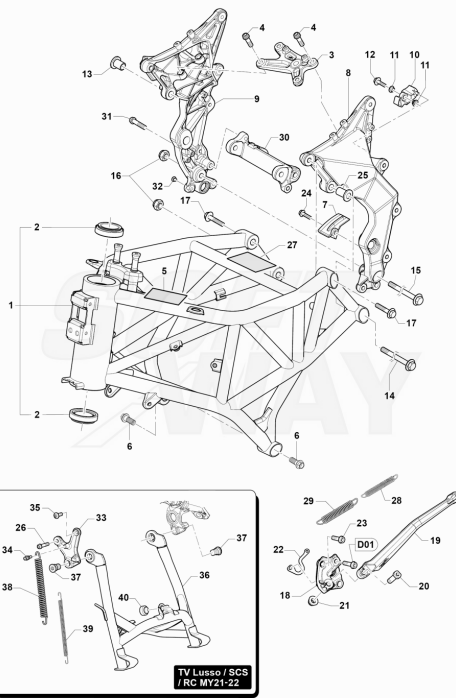

1.Frame	3
2.RearFrame	5
3.Swingarm	7
4.RearShock	9
5.FrontForkHBar	10
6.RHForkLegRosso	12
7.LHForkLegRosso	13
8.RHForkLegLussoRC	14
9.LHForkLegLussoRC	15
10.RearWheel	16
11.FrontWheel	18
12.LHRearset	19
13.RHRearset	21
14.FrontBrakeMasterCyl	23
15.ClutchLever	25
16.Locks	27
17.Cowling	28
19.Intake	30
20.FuelTank	32
21.Saddle	34
22.FrontFender	36
23.Windshield	38
24.SideBags	40
25.WireharnessFrontIndicators	41
26.Headlight	43
27.ElectricalDevices	45
28.TailLight	47
29.ECY	48
30.Crankcase	50
31.Crankshaft	52

Pos	Part Number	Description	Additional Text	Quantity
1	SPMV80A0C0128	Finished gt frame with bearings	MY17/18 RC, MY20 RC MY15/17 LUSO WHITE/GRAY MY17 800 BLACK/GRAY MY15/17 800-ED.1 SILVER/GRAY	1,00
1	SPMV80B0C0128	Finished gt frame with bearings	MY18/20 800-LUSO, SCS	1,00
2	SPMV8000B4784	STEERING BEARING		2,00
3	SPMV8000B9926	UPPER CROSS MEMBER FOR		1,00
4	SPMV8D00B2691	SCREW, TCEIF M10x1,25x31	RR-RUSH	4,00
5	SPMV8000C1142	DECAL REFERENCE FOR CLAMPS		1,00
6	SPMV8000C3696	FRONT SCREW FIX. ENGINE	MY17/20 F3 800-RC-675	1,00
7	SPMV8000B5644	LOWER CHAIN SLIDING BLOCK		1,00
8	SPMV80A0B9925	LEFT SWINGARM FULCRUM PLATE		1,00
9	SPMV80A0B9924	RIGHT SWINGARM FULCRUM PLATE		1,00
10	SPMV8000B3559	SLIDER CHAIN		1,00
11	SPMV80A090392	SPACER	B4 RS-B4 RR-B4 NURBURGRING	2,00
12	SPMV8E00B2681	Screw M6x1-CH8-L20	MY17/20 F3 675 RC-F3 800 RC	1,00
13	SPMV8B0084857	ENGINE FIXING BUSH		1,00
14	SPMV8B00B5645	SCREW TEF M12X1,25-L238		1,00
15	SPMV8B00B5645	SCREW TEF M12X1,25-L238		1,00
16	SPMV8000B2715	NUT, M12x1,25x12,5 CH17		2,00
17	SPMV8000B2750	Screw TEF M12x1,25-L30		2,00
18	SPMV8000B9929	SX PLATE CRUTCH MOUNT		1,00
19	SPMV80A0C0098	Side stand	MY18/20 800-LUSO, RC, SCS	1,00
20	SPMV8000C0096	CRUTCH ROTATION PIN	MY15/20 F3 675-F3 800	1,00
21	SPMV80A090432	NUT, PARLOCK M8x1,25		1,00
22	SPMV8000B5667	DEFLECTOR PLATE SPRING		1,00
23	SPMV8A00B2691	Screw TCEIF M10 L25		1,00