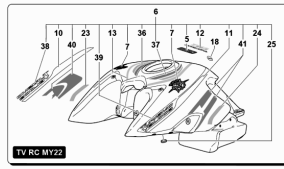

Pos	Part Number	Description	Additional Text	Quantity
1	SPMV800092664	DECAL		1,00
2	SPMV8000C0276	RIGHT FLANGE FOR FAIRING SUPPORT		1,00
3	SPMV8000C0277	LEFT FLANGE SUPP.CUPOLA		1,00
4	SPMV8000B5919	Screw	MY15/17 F3 675 RC-F3 800 RC	6,00
5	SPMV8000A9698	PLATE AVVERTENZA DOCUMENT		1,00
6	SPMV8000C9015	COMPLETE FUEL TANK	ROSSO	1,00
6	SPMV8000C9035	COMPLETE FUEL TANK	SCS RED/GRAY	1,00
6	SPMV8000C9421	COMPLETE FUEL TANK	MY21 RC SCS	1,00
6	SPMV8000D1043	COMPLETE FUEL TANK	MY22 RC SCS	1,00
6	SPMV80A0C9015	FULL FUEL TANK	LUSSO RED/GRAY	1,00
6	SPMV80A0C9035	COMPLETE FUEL TANK	SCS GRAPHITE/GRAY	1,00
6	SPMV80B0C9015	FUEL TANK	LUSSO GRAPHITE/GRAY	1,00
6	SPMV80B0C9035	COMPLETE FUEL TANK	SCS BLACK/GRAY	1,00
6	SPMV80C0C9015	COMPLETE FUEL TANK	LUSSO BLACK/GRAY	1,00
7	SPMV8000C3051	'DECAL "MV" FOR TANK'	DRAGSTER RR YELLOW/BLACK MY16 DRAGSTER WHITE MY17 DRAGSTER RR	2,00
7	SPMV80A0C3051	DECAL 'MV' FOR TANK	DRAGSTER RC	2,00
7	SPMV80H0C5048	DECAL "MV" FOR TANK	MY22 RC SCS	2,00
8	SPMV8A0090901	SCREW, M4x13,7	750S, 750S 1+1	2,00
9	SPMV8A00B5919	SCREW M5 L12	MY17 DRAGSTER RR/DRAGSTER RC	4,00
10	SPMV8000D0042	'DECAL "FRIEZE" RIGHT FOR TANKS'	MY21 RC SCS	1,00
10	SPMV8000D1050	DECAL "FREGIO" LAT.SUP.DX FOR	MY22 RC SCS	1,00
11	SPMV8000D0043	'LEFT "FRIEZE" DECAL FOR TANKS'	MY21 RC SCS	1,00
11	SPMV8000D1051	DECAL "FREGIO" LAT.SUP.SX FOR	MY22 RC SCS	1,00
12	SPMV8000D0039	CENTER TANK DECAL	MY21 RC SCS	1,00
12	SPMV8000D1061	DECAL "TURISMO VELOCE-RC" FOR	MY22 RC SCS	1,00