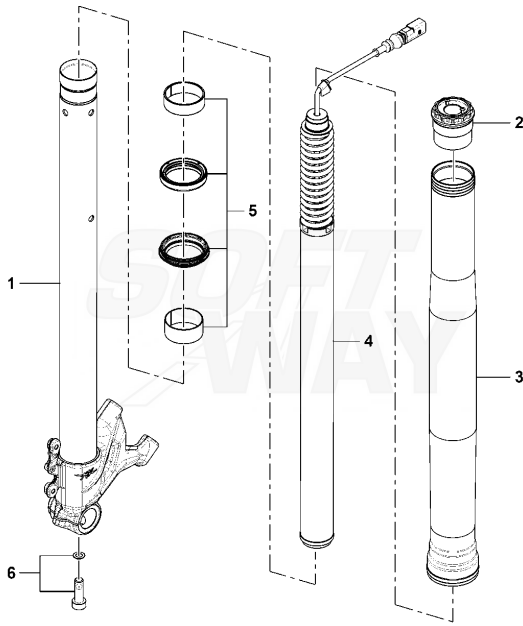

22	SPMV8000D0997	'NAMEPLATE "L.E." FOR"	MY22 RC SCS	1,00
23	SPMV8000C9772	COMMU WIRING GUIDE PLATE		1,00
24	SPMV8000C9773	TUBE RETAINING CLIP		2,00

Pos	Part Number	Description	Additional Text	Quantity
1	SPMV8000C2200	RIGHT STEM COMPL.		1,00
2	SPMV8000C2204	COMPLETE CHAINSTAY		1,00
3	SPMV800097550	BUSH		2,00
4	SPMV8000C2205	SPACER FOR BUSHING		1,00
5	SPMV800097551	WASHER		1,00
6	SPMV8000B8388	O'RING	F3 800-F3 AGO-F3 800 RC	1,00
7	SPMV800097553	STOP RING		1,00
8	SPMV8000B8389	DUST SCRAPER	VIN 001015> F3 675	1,00
9	SPMV800097784	SCREW M10X25		1,00
10	SPMV800046511	WASHER		1,00
11	SPMV8000C2202	RIGHT FORK CAP		1,00
12	SPMV61ND15352	NUT M12X1,25 UNI 5587		1,00
13	SPMV8000B7143	GAS RING		1,00
14	SPMV8000A0817	GROMMET		1,00
15	SPMV800097557	O RING		1,00
16	SPMV8000B7139	CUSHION SPRING		1,00
17	SPMV8000C0842	FORK SPRING		1,00
18	SPMV8000C2207	SPACER FOR SPRING		1,00
19	SPMV8000C2208	EXTENSION ADJUSTMENT CARTRIDGE		1,00
20	SPMV8000B7206	DECAL -AVVERTENZA-		1,00

Pos	Part Number	Description	Additional Text	Quantity
1	SPMV8000C8888	RIGHT STEM COMPL.		1,00
2	SPMV8000C8890	RIGHT FORK CAP		1,00
3	SPMV8000C8892	COMPLETE CHAINSTAY		1,00
4	SPMV8000C8893	EXTENSION CARTRIDGE		1,00
5	SPMV8000C8891	BUSHING-WASHER KIT		1,00
6	SPMV8000C8895	SCREW-WASHER KIT		1,00