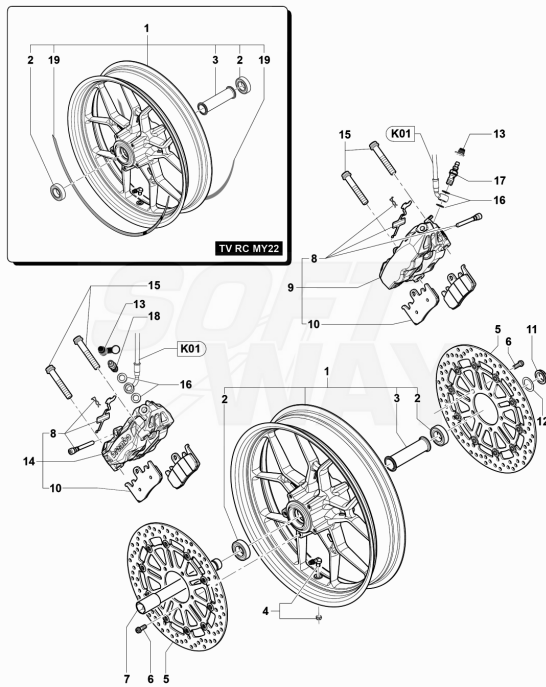

Pos	Part Number	Description	Additional Text	Quantity
1	SPMV8000D1060	FRONT WHEEL RIM.17 "X3,50"+CU	MY22 RC SCS	1,00
1	SPMV80A0B5894	FRONT WHEEL 17"X3,50"	MY17/20 F3 675	1,00
1	SPMV80B0B5894	FRONT WHEEL RIM 17 "X3,50 "WITH	MY20 RC	1,00
1	SPMV80E0B5894	FRONT WHEEL RIM 17 "X3.50"+CU	LUSSO, SCS	1,00
2	SPMV8A0026846	RADIAL BEARING		2,00
3	SPMV8000B3200	SPACER	F4S, F4R	1,00
4	SPMV8000B3195	VALVE, WHEEL	675,800,800RR,DRAG., DRAG. RC	1,00
5	SPMV8000B4450	FRONT DISC D320 SP4,5	F3 675-800-RC	2,00
6	SPMV8A00B2690	SCREW, TCEIF M8x20 RT	EXCEPT PIRELLI-LH44	10,00
7	SPMV8000B5931	FRONT WHEEL PIN	EXCEPT AGO	1,00
8	SPMV8000B9026	KIT SPRING-PIN-	RR, SCS	2,00
9	SPMV8000B8527	BRAKE CALIPER, REAR, LH	MY14	1,00
10	SPMV8000B9025	FRONT BRAKE PADS	MY14	2,00
11	SPMV8A00B9883	NUT M25X1,25-CH28-SP9,5	EXCEPT AGO	1,00
12	SPMV8000B2730	WASHER D33,5-D25,3-SP1		1,00
13	SPMV800053259	COVER, RUBBER	1000 VIN <008064 1000 USA	2,00
14	SPMV8000B8526	BRAKE CALIPER, REAR, RH	MY14	1,00
15	SPMV8K00B2691	Screw TCEIF M10x1,25xL58	DRAGSTER, DRAGSTER RR/RR LH/RC	4,00
16	SPMV800021480	WASHER, COPPER, D14xD10,2xE1	MY12/14 F3 675	5,00
17	SPMV8000A3975	DRAIN VALVE	MY18/20 F3 675-F3 800	1,00
18	SPMV8000B5900	COMPLETE PIPE	MY12/14 F3 675	1,00
19	SPMV8000D0890	'DECAL "TRICOLOR" X RIM RU"	MY22 RC SCS	2,00