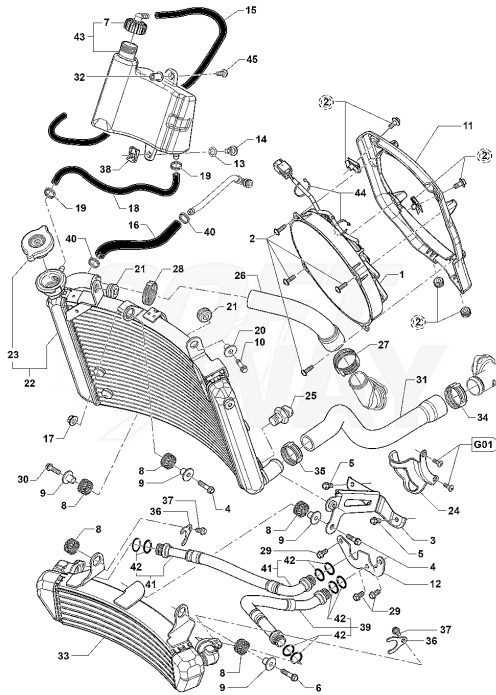

Pos	Part Number	Description	Additional Text	Quantity
1	SPMV8000B5430	RADIATOR FAN		1,00
2	SPMV8000B6058	FIXING KIT ELECTRIC VALVE		1,00
3	SPMV8000B7720	FIXING PLATE, RADIATOR	ROSSO	1,00
4	SPMV8D00B2688	Screw TCEIF M6x20 RT	RR-RUSH	2,00
5	SPMV8B00B2681	Screw M6x1-CH8-L12	F4S, F4 FRECCIE TRICOLORI	2,00
6	SPMV8F00B2688	Screw TCEIF M6x25 RP	800RR, DRAGSTER RR, DRAG.RR LH	1,00
7	SPMV8000C2225	CAP FOR RECOVERY TANK		1,00
8	SPMV800062651	VIBRATION REDUCER D22-D10-SP12		5,00
9	SPMV800062652	SPACER D10-D6	FOR COOLER 800084917	4,00
10	SPMV8E00B2681	Screw M6x1-CH8-L20	MY17/20 F3 675 RC-F3 800 RC	1,00
11	SPMV8000B7354	CONVEYOR FAN		1,00
12	SPMV8000B7719	OIL TUBE FIXING PLATE		1,00
13	SPMV8000B5959	WASHER D12 D7,8 SP0,5 IN NYLON	MY14/20 EXCEPT F3 ORO	1,00
14	SPMV8A00B5920	Screw	AGO	1,00
15	SPMV8W0066179	Rubber hose d6.5x10.5-l1410		1,00
16	SPMV8000B6026	AIRING HOSE RADIATOR		1,00
17	SPMV8000B2710	NUT, M6x1 CH10 E7 PARLOCK	EXCEPT ORO	1,00
18	SPMV8T0066179	PIPE RUBBER D6,5X10,5-L310		1,00
19	SPMV8A0092256	CLAMP CLIC R 66 10 MM		2,00
20	SPMV8000B7541	SPACER D21-D9,25-D6,2-L13		1,00
21	SPMV8000B6022	CUSHION D21-D9-SP11		2,00
22	SPMV8000C0254	WATER RADIATOR		1,00
23	SPMV8A00B6019	PLUG, RADIATOR		1,00
24	SPMV8A00B6059	RADIATED TUBE RETAINING PLATE	ROSSO	1,00
25	SPMV8000B5422	WATER TEMPERATURE SENSOR		1,00
26	SPMV8000B6023	WATER HOSE		1,00