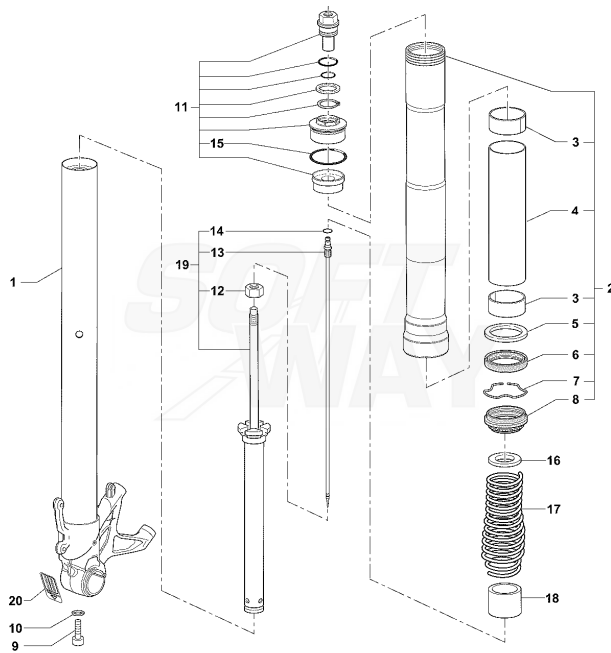

Pos	Part Number	Description	Additional Text	Quantity
1	SPMV8000C2200	RIGHT STEM COMPL.		1,00
2	SPMV8000C2204	COMPLETE CHAINSTAY		1,00
3	SPMV800097550	BUSH		2,00
4	SPMV8000C2205	SPACER FOR BUSHING		1,00
5	SPMV800097551	WASHER		1,00
6	SPMV8000B8388	O'RING	F3 800-F3 AGO-F3 800 RC	1,00
7	SPMV800097553	STOP RING		1,00
8	SPMV8000B8389	DUST SCRAPER	VIN 001015> F3 675	1,00
9	SPMV800097784	SCREW M10X25		1,00
10	SPMV800046511	WASHER		1,00
11	SPMV8000C2202	RIGHT FORK CAP		1,00
12	SPMV61ND15352	NUT M12X1,25 UNI 5587		1,00
13	SPMV8000B7143	GAS RING		1,00
14	SPMV8000A0817	GROMMET		1,00
15	SPMV800097557	O RING		1,00
16	SPMV8000B7139	CUSHION SPRING		1,00
17	SPMV8000C0842	FORK SPRING		1,00
18	SPMV8000C2207	SPACER FOR SPRING		1,00
19	SPMV8000C2208	EXTENSION ADJUSTMENT CARTRIDGE		1,00
20	SPMV8000B7206	DECAL -AVVERTENZA-		1,00