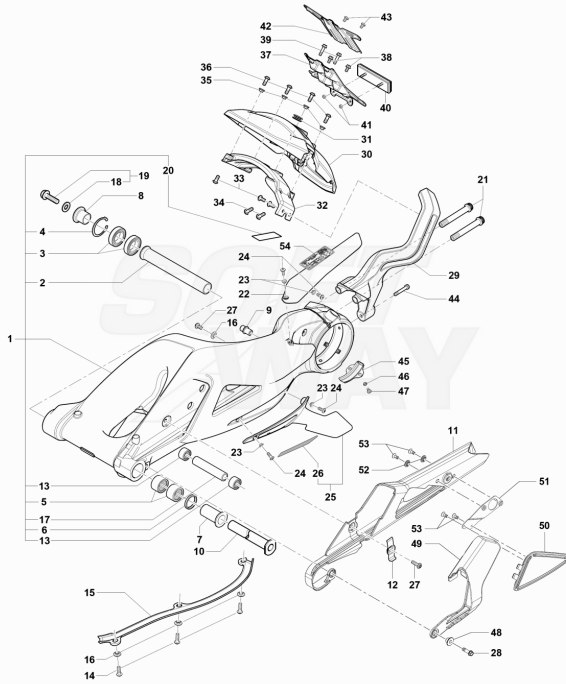

Pos	Part Number	Description	Additional Text	Quantity
1	SPMV8000B9833	Finished rear swingarm with bearings		1,00
2	SPMV800084872	SPACER, SWINGARM BEARING		1,00
3	SPMV800084938	BALL BEARING, SWINGARM, RIGH S		2,00
4	SPMV800084939	CIRCLIP, J42x1,75 V		1,00
5	SPMV800084936	NEEDLE BEARING, SWINGARM, LEFT		2,00
6	SPMV800084937	RETAINER, SWINGARM, FRONT SIDE		1,00
7	SPMV800084859	BUSH, SWINGARM, LEFT SIDE		1,00
8	SPMV800084873	FORK RH BUSH		1,00
9	SPMV8000B2762	BRACKET, REAR BRAKE, SCREW		1,00
10	SPMV800091655	AXLE, SWINGARM	750S, 750S 1+1	1,00
11	SPMV8A00C1468	CHAIN PAD	MY17/20 800-LUSSO, RC, SCS	1,00
12	SPMV8000B5786	CHAIN SLIDING BLOCK CLIP		1,00
13	SPMV8000B5875	NEEDLE BEARING HK1814L3AS		2,00
14	SPMV8D00B2672	SCREW	RR-RUSH	3,00
15	SPMV8000B9836	LOWER CLOSING TILE FOR SWINGAR		1,00
16	SPMV800090391	SPACER, D15,5xD8xD6,2xE3,8		4,00
17	SPMV8A00B5824	PIN D18-D12-L87		1,00
18	SPMV8000C0852	WASHER		1,00
19	SPMV8000C0928	SCREW AND ROSETTE KIT FOR PIN		1,00
20	SPMV8000B5874	DECAL		1,00
21	SPMV8A00B2752	SCREW SWINGARM	DRAGSTER, DRAGSTER RR/RR LH/RC	2,00
22	SPMV8000B5449	UPPER CHAIN COVER	EXCEPT F3 ORO	1,00
23	SPMV8000B2798	WASHER, ESPAÇADORA	MY18/20 F3 675 RC-F3 800 RC	4,00
24	SPMV8B00B4221	Screw M5x0,8-CH3-L14	MY18/20 F3 675 RC-F3 800 RC	4,00
25	SPMV8000C1141	LOWER CHAIN COVER		1,00
26	SPMV8000C1140	ADHESIVE PLATE "CATEN ADJUSTER		1,00