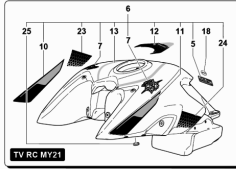

Pos	Part Number	Description	Additional Text	Quantity
1	SPMV800092664	DECAL		1,00
2	SPMV8000C0276	RIGHT FLANGE FOR FAIRING SUPPORT		1,00
3	SPMV8000C0277	LEFT FLANGE SUPP.CUPOLA		1,00
4	SPMV8000B5919	Screw	MY15/17 F3 675 RC-F3 800 RC	6,00
5	SPMV8000A9698	PLATE AVVERTENZA DOCUMENT		1,00
6	SPMV8000C9015	COMPLETE FUEL TANK	ROSSO	1,00
6	SPMV8000C9035	COMPLETE FUEL TANK	SCS RED/GRAY	1,00
6	SPMV8000C9421	COMPLETE FUEL TANK	MY21 RC SCS	1,00
6	SPMV8000D1043	COMPLETE FUEL TANK	MY22 RC SCS	1,00
6	SPMV80A0C9015	FULL FUEL TANK	LUSSO RED/GRAY	1,00
6	SPMV80A0C9035	COMPLETE FUEL TANK	SCS GRAPHITE/GRAY	1,00
6	SPMV80B0C9015	FUEL TANK	LUSSO GRAPHITE/GRAY	1,00
6	SPMV80B0C9035	COMPLETE FUEL TANK	SCS BLACK/GRAY	1,00
6	SPMV80C0C9015	COMPLETE FUEL TANK	LUSSO BLACK/GRAY	1,00
7	SPMV8000C3051	'DECAL "MV" FOR TANK'	DRAGSTER RR YELLOW/BLACK MY16 DRAGSTER WHITE MY17 DRAGSTER RR	2,00
7	SPMV80A0C3051	DECAL 'MV' FOR TANK	DRAGSTER RC	2,00
7	SPMV80H0C5048	DECAL "MV" FOR TANK	MY22 RC SCS	2,00
8	SPMV8A0090901	SCREW, M4x13,7	750S, 750S 1+1	2,00
9	SPMV8A00B5919	SCREW M5 L12	MY17 DRAGSTER RR/DRAGSTER RC	4,00
10	SPMV8000D0042	'DECAL "FRIEZE" RIGHT FOR TANKS'	MY21 RC SCS	1,00
10	SPMV8000D1050	DECAL "FREGIO" LAT.SUP.DX FOR	MY22 RC SCS	1,00
11	SPMV8000D0043	'LEFT "FRIEZE" DECAL FOR TANKS'	MY21 RC SCS	1,00
11	SPMV8000D1051	DECAL "FREGIO" LAT.SUP.SX FOR	MY22 RC SCS	1,00
12	SPMV8000D0039	CENTER TANK DECAL	MY21 RC SCS	1,00
12	SPMV8000D1061	DECAL "TURISMO VELOCE-RC" FOR	MY22 RC SCS	1,00