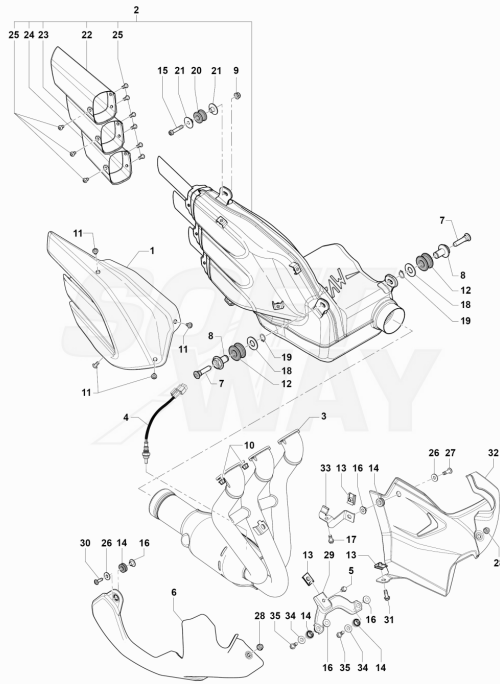

Pos	Part Number	Description	Additional Text	Quantity
1	SPMV80A0B9616	EXHAUST PROTECTION	MY18/20 800-LUSSO, SCS, RC	1,00
2	SPMV8D00B9417	SILENCER		1,00
3	SPMV8A00C8462	CATALYTIC EXHAUST MANIFOLD		1,00
4	SPMV8000C8432	"LAMBDA" NGK PROBE"		1,00
5	SPMV8A00B2681	SCREW, M6x1	990R-1090RR <000640	1,00
6	SPMV80B0B8414	RIGHT HAND SIDE EXHAUST PROTECTION	MY18/20 800-LUSSO, SCS MY20 RC	1,00
7	SPMV8000A9999	SCREW, SPECIAL, MUFFLER, M10x1		2,00
8	SPMV8000C0206	SPACER M10X1 SUPPORT		2,00
9	SPMV8000B2710	NUT, M6x1 CH10 E7 PARLOCK	EXCEPT ORO	1,00
10	SPMV8000B2710	NUT, M6x1 CH10 E7 PARLOCK	EXCEPT ORO	6,00
11	SPMV8C00B5919	SCREW M5	F3 ORO-F3 AGO	4,00
12	SPMV800089302	CUSHION, D30 D22 D12 L3	B4 NURBURGRING-RUSH	2,00
13	SPMV800046893	NUT M6X1	F3 ORO-F3 AGO	3,00
14	SPMV80A089293	CUSHION D18-D8-SP7,5	MY12/16 F3 675-F3 800	4,00
15	SPMV8G00B2688	Screw TCEIF M6x30	EXCEPT ORO	1,00
16	SPMV8000B2799	WASHER, SPACER, D8xD6,2xL8,5	MY12/16 F3 675-F3 800	4,00
17	SPMV8C00B2681	SCREW, TEF M6x1 CH8 L14	RR-SCS-RC SCS	1,00
18	SPMV8000B0000	WASHER, D26 D12,3 E1,5		2,00
19	SPMV66N021202	RETAIN RING D12-D11	ROSSO-RR	2,00
20	SPMV8000B3677	CUSION, MUFFLER		1,00
21	SPMV8000B3678	WASHER, SPACER, MUFFLER COLECT	VIN: >001581, 001614/001644 VIN: 001655/001669 VIN: 001685/001744 VIN: 001778/002055	2,00
22	SPMV80A0B9418	UPPER EXHAUST MUFFLER		1,00
23	SPMV80A0B9419	CENTAL EXHAUST MUFFLER		1,00
24	SPMV80A0B9420	LOWER EXHAUST MUFFLER		1,00
25	SPMV8A00B9421	Screw silencer tube		9,00