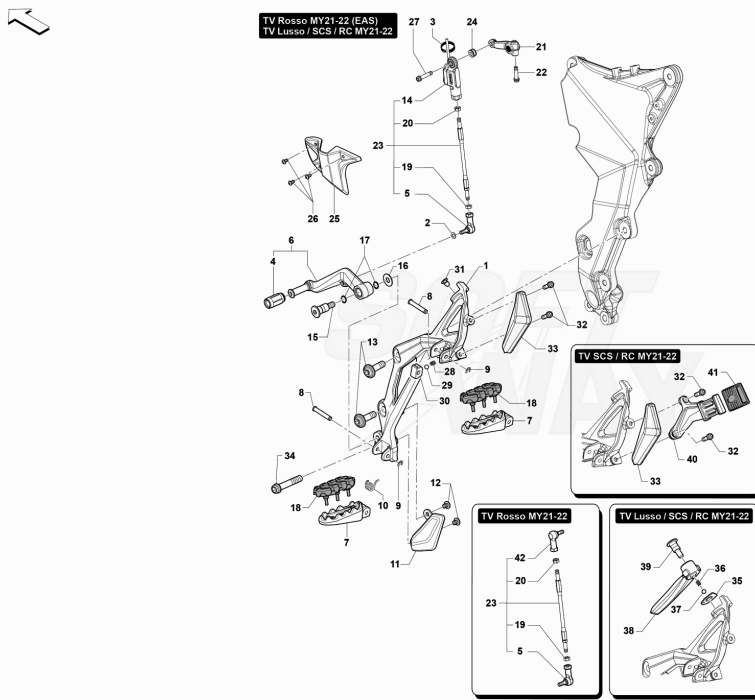

Pos	Part Number	Description	Additional Text	Quantity
1	SPMV80A0B9935	ANODIZED LEFT FOOTPEG SUPPORT	MY18/20 800-LUSSO, SCS, RC	1,00
2	SPMV62ND15504	WAHSER DE12xDI6.4xE1, AÇO		1,00
3	SPMV800092668	CLAMP, RUBBER	PER EAS F3 675	1,00
4	SPMV800089298	RUBBER COVER		1,00
5	SPMV8A00B8219	LINK, AXLE GEARSHIFT, LH		1,00
6	SPMV80A0B8214	COMPLETE CHANGE PEDAL	MY18/20 800-LUSSO, SCS, RC	1,00
7	SPMV80A0B8207	BLACK ANODIZED FRONT LEFT FOOTPEG	MY18/20 800-LUSSO, SCS, RC	2,00
8	SPMV8A00B2769	PIN, DRIVER FOOTREST SUPPORT	F4S, F4R	2,00
9	SPMV800090429	LOCK RING, FOOTREST		2,00
10	SPMV80A090418	SPRING, DRIVER FOOTREST SUPPOR		1,00
11	SPMV80A0B9607	FRONT FOOTPEG PROTECTION SX	MY18/20 800-LUSSO, SCS, RC	1,00
12	SPMV8000B2688	Screw TCEIF M6x10	675-800 MY17 AMERICA	2,00
13	SPMV8000C0156	SPECIAL SCREW M10X1,25-L25		2,00
14	SPMV8000C8746	DOMINO QUICK SHIFT SENSOR		1,00
15	SPMV8A00C9331	PIN M8-CH6-L22, 2		1,00
16	SPMV8000B2723	WASHER, D8,2xD20xE1		1,00
17	SPMV800001199	RING, RUBBER, D11,11x1,78		2,00
18	SPMV8000B8209	LEFT RUBBER FOOTPEG		2,00
19	SPMV8000B6751	NUT M6X1 SIN-CH10-SP5		1,00
20	SPMV61ND15033	NUT M6X1-CH10-SP5		1,00
21	SPMV8AA0B5692	GEAR SHIFT LEVER	MY18/20 800-LUSSO, RC, SCS	1,00
22	SPMV8F00B2688	Screw TCEIF M6x25 RP	800RR, DRAGSTER RR, DRAG.RR LH	1,00
23	SPMV8000B8217	GEAR ROD	ROSSO	1,00
23	SPMV8000C9007	Electronic gearbox rod compl.	EAS	1,00
24	SPMV8000C9008	SPACER D14-D6.2-SP7.5		1,00