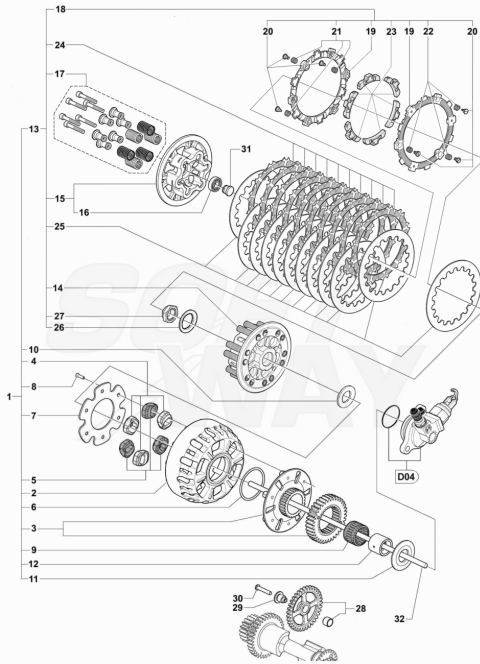

Pos	Part Number	Description	Additional Text	Quantity
1	SPMV8A00C7898	PRIMARY GEAR AND CLUTCH	SCS-RC SCS	1,00
2	SPMV8000C7900	CLUTCH BELL	SCS-RC SCS	1,00
3	SPMV8000C4381	FLANGE GEAR	MY17 DRAGSTER RR/DRAGSTER RC	1,00
4	SPMV8000B6484	RUBBER GASKET	MY14/20 F3 675	3,00
5	SPMV8A00B6484	FLEXIBLE COUPLING	MY14/20 F3 675	3,00
6	SPMV8000B3996	OR164 T3,53-D60,33	MY14/20 F3 675	1,00
7	SPMV8000B1727	SPROCKET RETAINING DISC	MY14/20 F3 675	1,00
8	SPMV60NDB4391	Screw TSCE M6x1-L182	F3 800-AGO-RC	6,00
9	SPMV8000B3997	ROLL BEARING K35X42X30	MY14/20 F3 675	1,00
10	SPMV8000B4997	WASHER CLUTCH, SP2.6	SCS-RC SCS	1,00
11	SPMV8000B3018	WASHER FOR DRIVER GEAR SP3	MY14/20 F3 675	1,00
12	SPMV8000B3989	DRIVER GEAR SPACER	MY14/20 F3 675	1,00
13	SPMV8A00C7904	CLUTCH REKLUSE	SCS-RC SCS	1,00
14	SPMV8000C5716	DISC HOLDER HUB	SCS-RC SCS	1,00
15	SPMV8A00C8211	WHEEL PUSHER PLATE	SCS	1,00
16	SPMV8000C5722	RADIAL BEARING 6001 -	SCS-RC SCS	1,00
17	SPMV8000C5723	CLUTCH SPRING KIT	SCS-RC SCS	1,00
18	SPMV8000C7905	EXP 3.0 CLUTCH DISC ASSEMBLY	SCS-RC SCS	1,00
19	SPMV8000C7906	EXP 3.0 CLUTCH DISC BODY	SCS-RC SCS	2,00
20	SPMV8000C5729	EXP 3.0 MOUNTING PIN - 14	SCS-RC SCS	6,00
21	SPMV8000C5730	EXP 3.0 GOLD ADJUSTMENT SPRING	SCS-RC SCS	3,00
22	SPMV8000C5731	EXP 3.0 ADJUSTMENT SPRING	SCS-RC SCS	3,00
23	SPMV8000C8087	MASSES EXP 3.0 - LIGHT	SCS-RC SCS	6,00
24	SPMV8000C7907	GARNISHED CLUTCH DISC	SCS-RC SCS	10,00
25	SPMV8000C5734	PLAIN CLUTCH DISC	SCS-RC SCS	12,00
26	SPMV8000B7308	WASHER	MY12/13 VIN 001265> F3 675	1,00