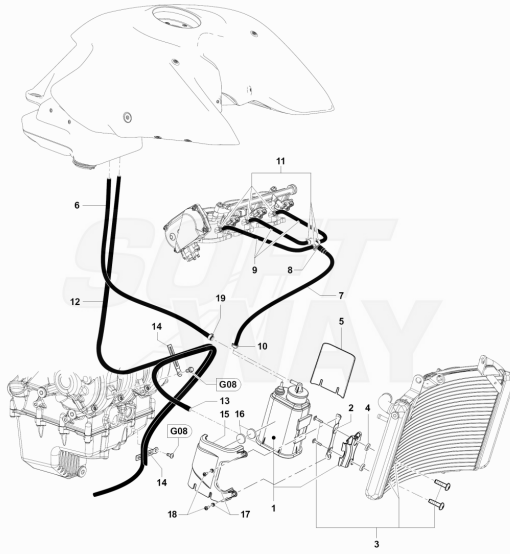

Pos	Part Number	Description	Additional Text	Quantity
1	SPMV800097083	CANISTER COMPLETE	008836-008839 & 009155> B4 910 S/910 R, USA	1,00
2	SPMV8000C4209	CANISTER CENTERING PLATE	MY17/20	1,00
3	SPMV8000B8644	CANISTER FIXING KIT		1,00
4	SPMV8000B8494	SPACER SP2,5		2,00
5	SPMV8000D0404	ADHESIVE PROTECTION FOR CANISTE		1,00
6	SPMV8E0098714	TUBE 5.5X9.5 L=500 WITH PORT		1,00
7	SPMV8B0097089	TUBE D3,5-D9-L250		1,00
8	SPMV8000B6733	4-WAY CONNECTOR	MY12/16 USA CND CN	1,00
9	SPMV800091037	HOSE, RUBBER 4X9	MY12/16 USA CND CN	3,00
10	SPMV800096458	CLAMP, METAL, 55 90	MY17/20 F3 675-800-RC	1,00
11	SPMV8AA091634	CLAMP, METAL, SHORT	MY12/16 USA CND CN	6,00
12	SPMV8C00B6216	Rubber tube d5-d8 epichlorohydrin l=10		1,00
13	SPMV8T0066179	PIPE RUBBER D6,5X10,5-L310		1,00
14	SPMV8000A1792	CLAMP, SPECIAL		2,00
15	SPMV8000C3257	CANISTER COVER		1,00
16	SPMV8000C4210	ADHESIVE DISK DUAL LOCK		2,00
17	SPMV8000C2104	SPACER D7.5 D6 D4 SP3.5		2,00
18	SPMV98C0090901	SCREW M4X10	B4 RS-B4 RR-B4 NURBURGRING	2,00
19	SPMV8A00B9346	HOSE CLAMP D9.3X8	MY12/16 USA CND CN	1,00