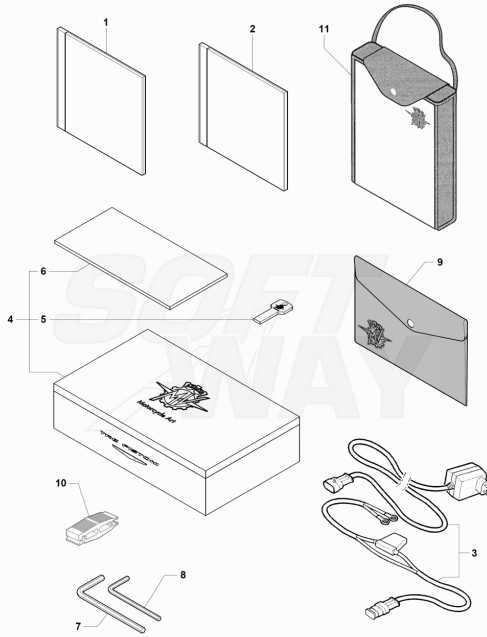

Pos	Part Number	Description	Additional Text	Quantity
1	SPMV8000D0987	CD MANUAL OFFIC.MOTOTELAIO		1,00
2	SPMV8000B6231	ENGINE WORKSHOP MANUAL CD		1,00
3	SPMV8000B7923	BATTERY CHARGER KIT	MY15 RC	1,00
3	SPMV8A00B7923	CHARGER KIT	USA CND	1,00
3	SPMV8B00B7923	KIT BATTERY CHARGER JPN	JPN	1,00
4	SPMV8000C8993	DOCUMENTAZ.PRODOTTO MV TURISMO	ROSSO	1,00
4	SPMV8000C8999	DOCUMENTAZ.PRODOTTO MV TURISMO	ROSSO USA-CND	1,00
4	SPMV8000D0813	DOCUMENTAZ.PRODUCT TV L SCS	LUSSO, SCS	1,00
4	SPMV8000D0814	DOCUMENTAZ.PRODUCT TV L SCS	LUSSO-SCS USA-CND	1,00
4	SPMV80A0D0813	DOCUMENTAZ.PRODUCT TV SCS RC	RC SCS	1,00
4	SPMV80A0D0814	DOCUMENTAZ.PRODUCT TV SCS RC	RC SCS USA-CND	1,00
5	SPMV8000C5468	HI-SPEED USB 2.0 KEY 4GB	MY18/20 800-LUSSO-RC, SCS	1,00
6	SPMV8000C4965	MV WARRANTY BOOKLET	MY17/20 F3 675-800-RC	1,00
7	SPMV800039383	HEXAGON WRENCH KEY 4MM		1,00
8	SPMV800092856	TOOL		1,00
9	SPMV8000C8011	COMPLETE DOCUMENT HOLDER	MY20 F3 675-F3 800-F3 800 RC	1,00
10	SPMV800099275	TOOL FUSE		1,00
11	SPMV8000D0114	Document bag		1,00