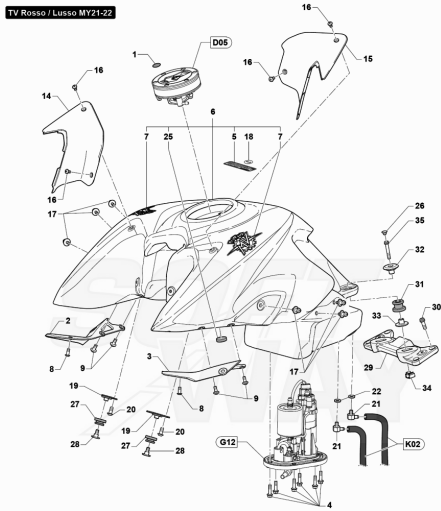

Pos	Part Number	Description	Additional Text	Quantity
1	SPMV800092664	DECAL		1,00
2	SPMV8000C0276	RIGHT FLANGE FOR FAIRING SUPPORT		1,00
3	SPMV8000C0277	LEFT FLANGE SUPP.CUPOLA		1,00
4	SPMV8000B5919	Screw	MY15/17 F3 675 RC-F3 800 RC	6,00
5	SPMV8000A9698	PLATE AVVERTENZA DOCUMENT		1,00
6	SPMV8000C9015	COMPLETE FUEL TANK	ROSSO	1,00
6	SPMV8000C9035	COMPLETE FUEL TANK	SCS RED/GRAY	1,00
6	SPMV8000C9421	COMPLETE FUEL TANK	MY21 RC SCS	1,00
6	SPMV8000D1043	COMPLETE FUEL TANK	MY22 RC SCS	1,00
6	SPMV80A0C9015	FULL FUEL TANK	LUSSO RED/GRAY	1,00
6	SPMV80A0C9035	COMPLETE FUEL TANK	SCS GRAPHITE/GRAY	1,00
6	SPMV80B0C9015	FUEL TANK	LUSSO GRAPHITE/GRAY	1,00
6	SPMV80B0C9035	COMPLETE FUEL TANK	SCS BLACK/GRAY	1,00
6	SPMV80C0C9015	COMPLETE FUEL TANK	LUSSO BLACK/GRAY	1,00
7	SPMV8000C3051	'DECAL "MV" FOR TANK'	DRAGSTER RR YELLOW/BLACK MY16 DRAGSTER WHITE MY17 DRAGSTER RR	2,00
7	SPMV80A0C3051	DECAL 'MV' FOR TANK	DRAGSTER RC	2,00
7	SPMV80H0C5048	DECAL "MV" FOR TANK	MY22 RC SCS	2,00
8	SPMV8A0090901	SCREW, M4x13,7	750S, 750S 1+1	2,00
9	SPMV8A00B5919	SCREW M5 L12	MY17 DRAGSTER RR/DRAGSTER RC	4,00
10	SPMV8000D0042	'DECAL "FRIEZE" RIGHT FOR TANKS'	MY21 RC SCS	1,00
10	SPMV8000D1050	DECAL "FREGIO" LAT.SUP.DX FOR	MY22 RC SCS	1,00
11	SPMV8000D0043	'LEFT "FRIEZE" DECAL FOR TANKS'	MY21 RC SCS	1,00
11	SPMV8000D1051	DECAL "FREGIO" LAT.SUP.SX FOR	MY22 RC SCS	1,00
12	SPMV8000D0039	CENTER TANK DECAL	MY21 RC SCS	1,00
12	SPMV8000D1061	DECAL "TURISMO VELOCE-RC" FOR	MY22 RC SCS	1,00