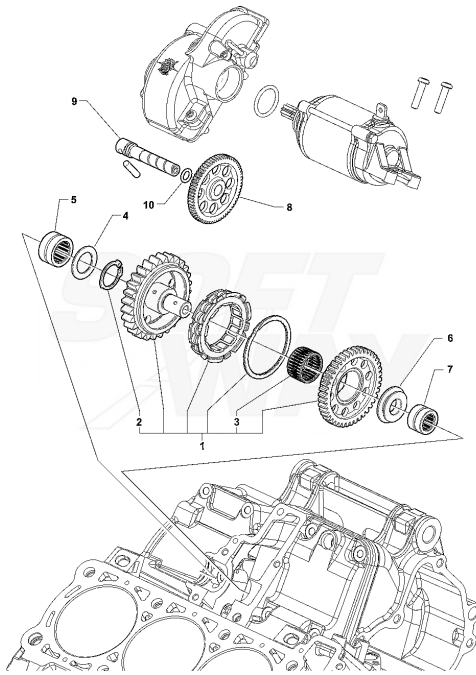

Pos	Part Number	Description	Additional Text	Quantity
1	SPMV8000C4242	COMPLETE SHAFT START ASSY		1,00
2	SPMV8000B7302	CIRCLIP		1,00
3	SPMV8A0065795	NEEDLE BEARING, D25xD29xSP17		1,00
4	SPMV8000B7288	SHIM		1,00
5	SPMV800039538	ROLL BEARING 20X28X16		1,00
6	SPMV8000B2794	SPACER WASHER		1,00
7	SPMV8000B2791	ROLL BEARING 15X23X16		1,00
8	SPMV8000B5000	STARTER REDUCTION GEAR		1,00
9	SPMV8000B5225	STARTING REDUCTION GEAR PIN		1,00
10	SPMV800023108	OR2037 T1		1,00