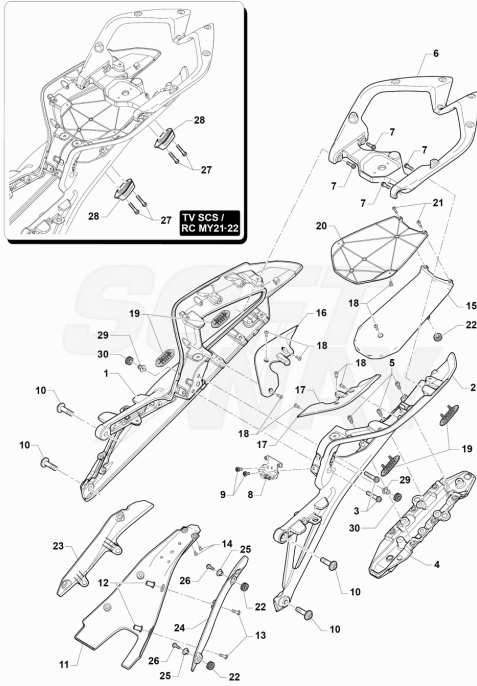

Pos	Part Number	Description	Additional Text	Quantity
1	SPMV80D0C0146	RIGHT SIDE REAR FRAME	MY18/20 800 002934>, MY20 RC MY18/20 LUSO-SCS 002934>	1,00
2	SPMV80D0C0147	LEFT SIDE REAR FRAME.	MY18/20 LUSO-SCS 002934> MY20 RC MY18/20 800 002934>	1,00
3	SPMV8E00B2690	Screw M8 L=35	RR-RUSH	2,00
4	SPMV80A0C0145	CENTER FLANGE FOR FRAME		1,00
5	SPMV8B00B2688	Screw TCEIF M6x1x16	EXCEPT F3 ORO	6,00
6	SPMV80B0C0148	FINISHED HANDLEBAR	MY18/20 800-LUSO, SCS MY19 RC	1,00
7	SPMV8C00B2690	SCREW, TCEIF M8x25 RP	MY12/16 JPN F3 675-F3 800	4,00
8	SPMV8000C3659	PLATE FIX. PILOT SADDLE		1,00
9	SPMV8E00B2672	SCREW TFEI M6X1 D11,7 L14	RR-RUSH	2,00
10	SPMV8A00C0156	SPECIAL SCREW M10X1,25-L35		4,00
11	SPMV8B00C0294	CENTER FRAME BULKHEAD		1,00
12	SPMV800063150	SPRING NUT M5		4,00
13	SPMV80A0B5919	M5 SCREW FOR BODYWORK L16		4,00
14	SPMV98C0090901	SCREW M4X10	B4 RS-B4 RR-B4 NURBURGRING	2,00
15	SPMV8000C0289	FRAME LOWER CLOSING		1,00
16	SPMV8000C0287	RIGHT FRAME CLOSING		1,00
17	SPMV8000C0773	LEFT FRAME CLOSING FRAME		1,00
18	SPMV98C0090901	SCREW M4X10	B4 RS-B4 RR-B4 NURBURGRING	9,00
19	SPMV8000C0292	END CAP		4,00
20	SPMV8000C0288	UPPER FRAME CLOSING		1,00
21	SPMV8B00B2777	SCREW PH-AB 2,9X13		2,00
22	SPMV800089293	CUSHION, D18xD8xE7,5	MY14/20 F3 675-F3 800	6,00
23	SPMV8000C0290	RIGHT FLAP FOR BULKHEAD		1,00
24	SPMV8000C0291	LEFT FLAP FOR BULKHEAD		1,00