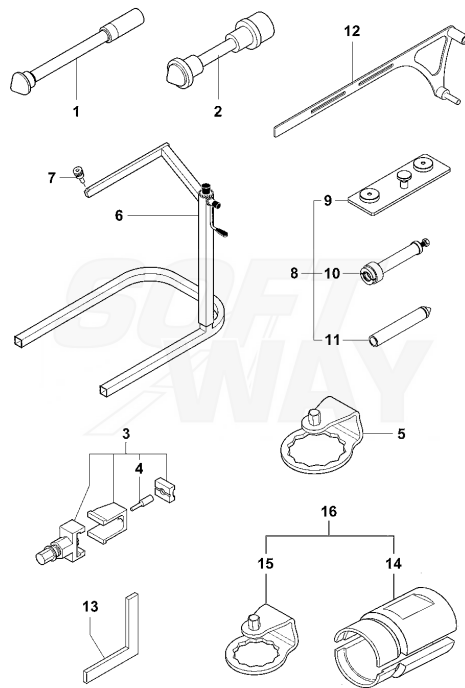

Pos	Part Number	Description	Additional Text	Quantity
1	SPMV8000B6782	TOOL		1,00
2	SPMV8000B4421	FRONT WHEEL BEARINGS		1,00
3	SPMV800095389	CHAIN TOOL PITCH 520 532		1,00
4	SPMV800095390	PIN CHAIN CUTTING 520-532		1,00
5	SPMV8000C0967	WRENCH FOR CARBU LEVEL PROBE		1,00
6	SPMV800095807	ANT. STAND COMPLETE		1,00
7	SPMV8000B7340	PIN FOR FRONT STAND		1,00
8	SPMV8000B6779	TOOL		1,00
9	SPMV8000B6780	STEERING HEAD PLATE		1,00
10	SPMV8000B6781	STEERING BEARING		1,00
11	SPMV800097890	STEERING BEARING		1,00
12	SPMV8000C0962	Special tool rear shock		1,00
13	SPMV8000B9372	HANDLEBARS SCREW TIMING TOOL		1,00
14	SPMV8000C8896	Tool for fork oil seal		1,00
15	SPMV8000C7470	Tool for fork cap		1,00
16	SPMV8000C8897	Fork tool kit		1,00