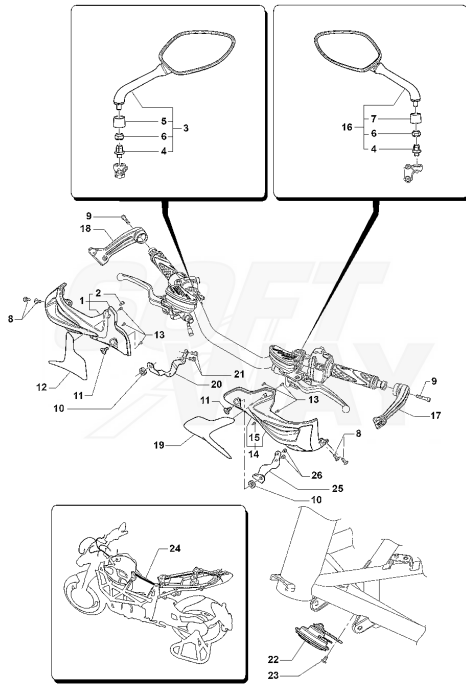

Pos	Part Number	Description	Additional Text	Quantity
1	SPMV8000C0162	Handguard RH with indicator		1,00
2	SPMV80A0B2778	Screw PH-AB 3,9x9,5		4,00
3	SPMV8A00C1134	RIGHT MIRROR		1,00
4	SPMV8000B6169	PIVOT, MIRROR		2,00
5	SPMV8000B6168	PROTECTION RUBBER MIRROR RH		1,00
6	SPMV8000B6170	NUT, CONICAL		2,00
7	SPMV8000B6167	PROTECTION RUBBER MIRROR LH		1,00
8	SPMV8A00B4221	Screw M5x0,8 CH3-L12		4,00
9	SPMV8G00B2688	Screw TCEIF M6x30	EXCEPT ORO	2,00
10	SPMV800089293	CUSHION, D18xD8xE7,5	MY14/20 F3 675-F3 800	2,00
11	SPMV8000B8602	Screw	MY14/20 F3 675-F3 800	2,00
12	SPMV80A0B8506	RIGHT HAND GUARD BADGE	MY14/16 RED/SILVER	1,00
12	SPMV80H0B8506	FRIEZE FOR RIGHT HAND GUARD COMPL.	MY17 800 BLACK/GRAY	1,00
12	SPMV80L0B8506	FRIEZE FOR RIGHT HAND GUARD FINISHED	MY18/20 SCS RED/GRAY MY18/20 LUSO RED/GRAY	1,00
12	SPMV80S0B8506	RIGHT HANDGUARD FRIEZE	LUSO-SCS GRAPHITE/GRAY	1,00
13	SPMV8AA0B2777	Screw PH-AB 2.9x9,5	DRAGSTER RR LH OPT DRAGSTER RC	6,00
14	SPMV8000C0161	LH FRONT INDICATOR		1,00
15	SPMV80A0B2778	Screw PH-AB 3,9x9,5		4,00
16	SPMV8A00C1135	LEFT MIRROR		1,00
17	SPMV8A00B9511	LEFT HAND MIRROR BRAKET		1,00
18	SPMV8A00B9512	INDICATOR SUPPORT BRACKET		1,00
19	SPMV80A0B8505	LEFT HAND GUARD BADGE	MY14/16 RED/SILVER	1,00
19	SPMV80H0B8505	FRIEZE FOR LEFT HAND GUARD FINISHED	MY17 800 BLACK/GRAY	1,00
19	SPMV80L0B8505	FRIEZE FOR LEFT HANDGUARD FINISHED	MY18/20 LUSO RED/GRAY MY18/20 SCS RED/GRAY	1,00