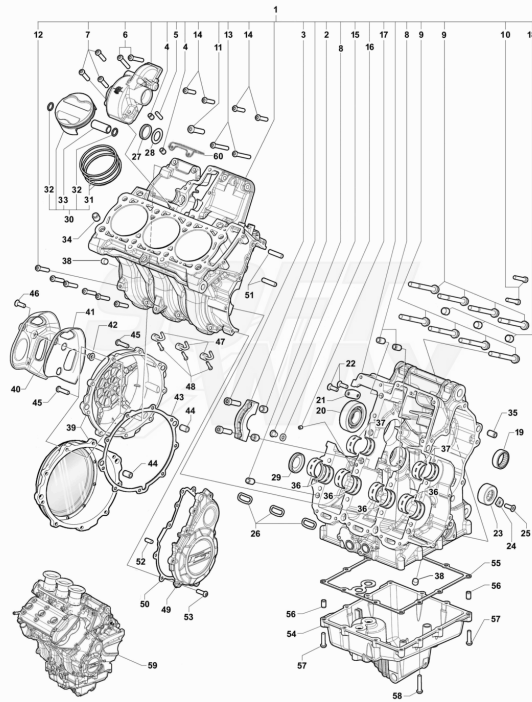

Pos	Part Number	Description	Additional Text	Quantity
1	SPMV8A00C3686	COUPLED CRANKCASE	MY17/20 F3 675-F3 800	1,00
2	SPMV8B0086119	CYLINDRICAL PLUG DIN 908-M16X1		2,00
3	SPMV60NAB4274	Screw TCCE M8x1,25-L35		2,00
4	SPMV800051549	PIN D8-D6		2,00
5	SPMV6BN0B5226	ROLLER D5 SP23.8		1,00
6	SPMV60NDB2740	SCREW TBCE M6X1-L40	AGO	1,00
7	SPMV60NDB2738	SCREW TBCE M6X1-L30	RR-SCS-RC SCS	3,00
8	SPMV800007719	PIN D10-D7		3,00
9	SPMV8C00B4272	Screw TCCEF M8x1,25-L85		8,00
10	SPMV60NEB4273	SCREW TCBCE M6X1-L35		2,00
11	SPMV60NDB4246	Screw TBCE M8x1,25-L40		1,00
12	SPMV60NDB2739	SCREW TBCE M6X1-L35	RR-SCS-RC SCS	6,00
13	SPMV60NDB2741	SCREW TBCE M6X1-L50		2,00
14	SPMV60NDB2738	SCREW TBCE M6X1-L30	RR-SCS-RC SCS	4,00
15	SPMV8000B2746	CILINDRICAL PLUG DIN 908-M16X1		3,00
16	SPMV800089426	WASHER D16		3,00
17	SPMV8B00B4324	LUBRICATING JET		1,00
18	SPMV8B00B3024	CONICAL PLUG DIN 906-M12X1		3,00
19	SPMV8000B4775	ROLLER PIN BEARING 30X37X12		1,00
20	SPMV8000B2610	BALL BEARING D62-D27-SP1		1,00
21	SPMV8000B2611	BALL BEARING RETAIN		1,00
22	SPMV60NDB4392	Screw TSCE M6x1-L20		2,00
23	SPMV8000A1086	ROLLER BEARING D24-D40-SP1	BRUTALE S,09192>,<10409,10968>	1,00
24	SPMV8000B2612	BALL BEARING RETAIN		1,00
25	SPMV60NDB4392	Screw TSCE M6x1-L20		1,00
26	SPMV8000B4371	OR3093 T2		3,00
27	SPMV8000B2613	SHAFT CAP		1,00
28	SPMV8E0006115	SPACER WASHER		1,00