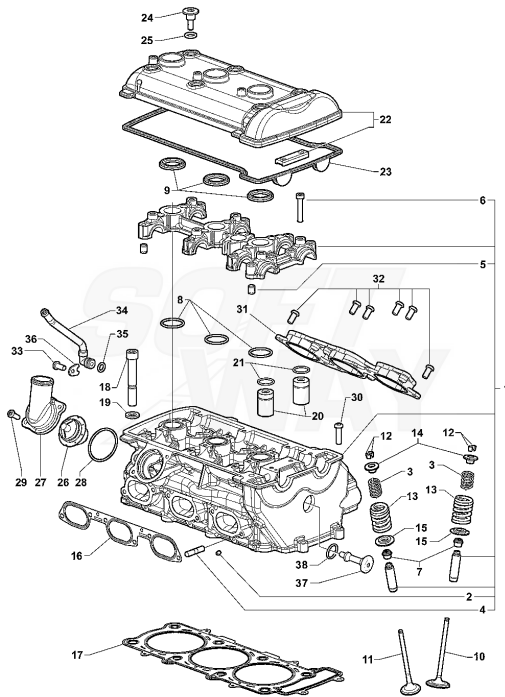

Pos	Part Number	Description	Additional Text	Quantity
1	SPMV8B00C8694	COMPLETE CYLINDER HEAD		1,00
2	SPMV800069769	CONICAL PLUG EI M14X1		2,00
3	SPMV800098671	INTERNAL VALVE SPRING	750S, 750S1+1, SENNA	12,00
4	SPMV8000B4234	EXHAUST TRAPED SCREW		6,00
5	SPMV800051549	PIN D8-D6		2,00
6	SPMV60NAB4273	SCREW TCBC E M6X1 - L35		16,00
7	SPMV800065814	INTAKE AND EXHAUST GASKET		12,00
8	SPMV8A0023111	OR2106 T1		3,00
9	SPMV8000B4285	Candle shaft gasket		3,00
10	SPMV8000B1445	INTAKE VAVE		6,00
11	SPMV8000B1446	EXHAUST VALVE		6,00
12	SPMV800092433	COTTER VALVE 15JAP	ENGINE 01801>	24,00
13	SPMV800098670	EXTERNAL VALVE SPRING	750S, 750S1+1, SENNA	12,00
14	SPMV800098761	RETAING SPRING UPPER	BRUTALE S <10760	12,00
15	SPMV800098681	LOWER SPRING PLATE	BRUTALE S <10760	12,00
16	SPMV8000B4242	Manifold gasket		1,00
17	SPMV8000B2179	HEAD GASKET		1,00
18	SPMV8000B4247	Screw TCCEI M10x1,5		8,00
19	SPMV8000B4269	WASHER D18-D11		8,00
20	SPMV8000B2782	HOLE SERVICE PLUG		2,00
21	SPMV800023108	OR2037 T1		2,00
22	SPMV8C00B2623	Head cover	MY16/20 F3 675-800-RC	1,00
23	SPMV8000B4284	HEAD COVER GASKET		1,00
24	SPMV8000B2759	Screw valve cover		6,00
25	SPMV800023113	OR3043 T2	008836-008839 & 009155> B4 910 S/910 R	6,00
26	SPMV800081283	BEHR-THOMPSON THERMOSTAT		1,00
27	SPMV80B0B2626	WATER OUTLET PIPE	MY16/20 F3 675-800-RC	1,00
28	SPMV8000B4638	OR 2175 T1		1,00