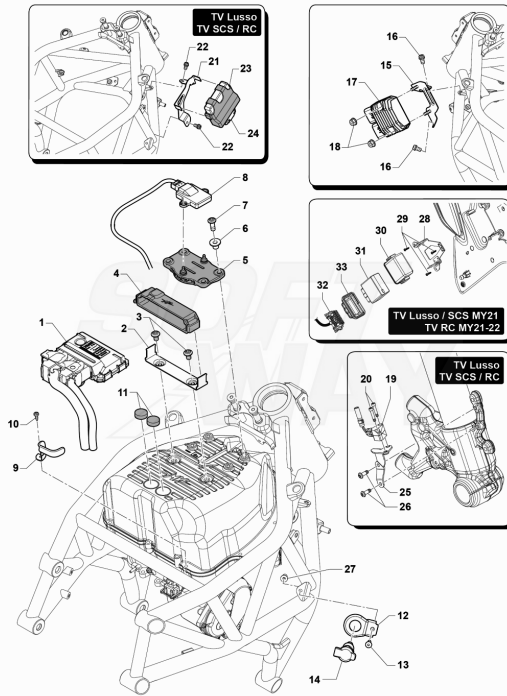

Pos	Part Number	Description	Additional Text	Quantity
1	SPMV8000C9033	Ignition control unit injection eldor		1,00
1	SPMV8B00C9013	INJECTION IGNITION CONTROL UNIT	ROSSO-LUSSO USA-CND	1,00
1	SPMV8B00C9033	IGNITION CONTROL UNIT	SCS-RC SCS USA-CND	1,00
1	SPMV8000C9013	INJECTION IGNITION CONTROL UNIT	ROSSO, LUSSO	1,00
2	SPMV8000C0232	CONTROL UNIT SUPPORT PLATE		1,00
3	SPMV8A00B2677	Screw M6x1-L10		2,00
4	SPMV8000C0233	CONTROL UNIT ELASTIC SUPPORT		1,00
5	SPMV8000C0921	ELASTIC SUPPORT FOR SENSOR	RR-PIRELLI-RC-LH44-SCS MY18 AMERICA	1,00
6	SPMV8000A1873	BUSH, SPACER, D16xD8xD6,2X10	BRUTALE S	4,00
7	SPMV8F00B2672	Screw M6x1-D11,7-L18	RR-PIRELLI-RC-LH44-SCS MY18 AMERICA	4,00
8	SPMV8000C8747	INERTIAL SENSOR		1,00
9	SPMV8000C0243	CABLE RETAINER PLATE		1,00
10	SPMV80A084658	Screw M5x16		1,00
11	SPMV8A0095500	CUSHION RUBBER	SR1+1	2,00
12	SPMV8000C0433	12V SOCKET FRONT SUPPORT		1,00
13	SPMV8000B5919	Screw	MY15/17 F3 675 RC-F3 800 RC	1,00
14	SPMV8000C0434	POWER SOCHET		1,00
15	SPMV8000C0259	VOLTAGE REGULATOR SUPPORT		1,00
16	SPMV8000B2688	Screw TCEIF M6x10	675-800 MY17 AMERICA	2,00
17	SPMV8000C0217	VOLTAGE TENSIONER		1,00
18	SPMV8000B2710	NUT, M6x1 CH10 E7 PARLOCK	EXCEPT ORO	2,00
19	SPMV8000B9875	SPEED UP METER		1,00
20	SPMV60ND07305	TCEI SCREW M3X0.5-CH2.5-L12		2,00
21	SPMV8000C0408	SUPP.SCU ELDOR		1,00
22	SPMV8000B2688	Screw TCEIF M6x10	675-800 MY17 AMERICA	2,00
23	SPMV8000C0409	ELASTIC SUPP.FOR SCU ELDOR		1,00