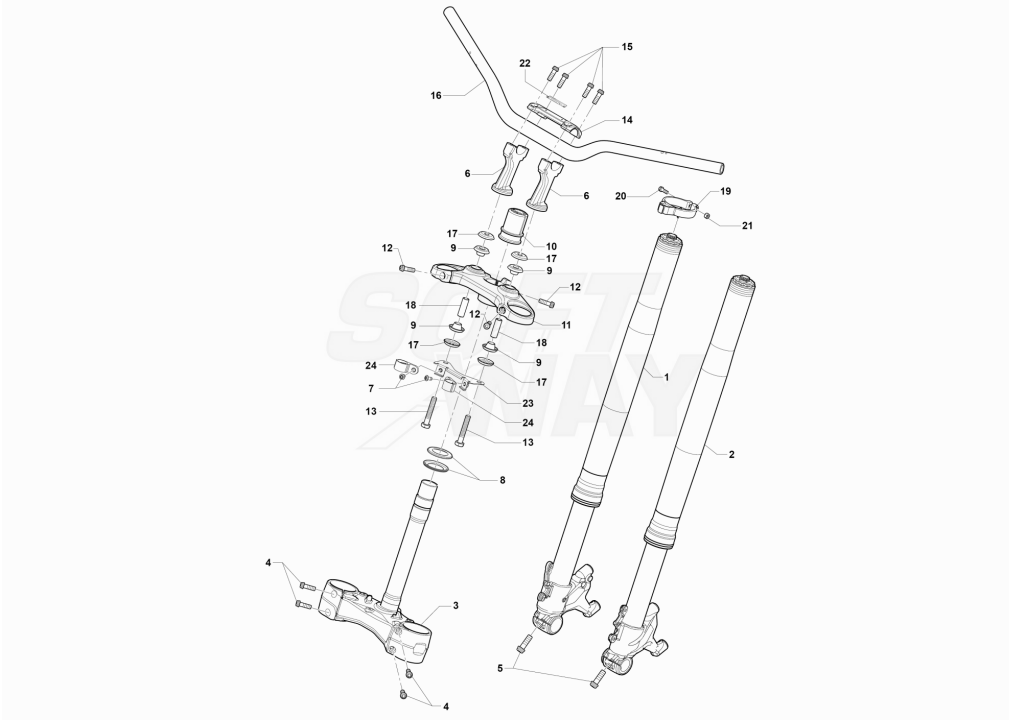

Pos	Part Number	Description	Additional Text	Quantity
1	SPMV8000C0520	RIGHT LEG ANT.ELECTRON FORK	LUSO, RC, SCS	1,00
1	SPMV8000C9798	RIGHT LEG COMPL.	ROSSO	1,00
2	SPMV8000C0519	LEFT LEG ANT.ELETTRON FORK	LUSO, RC, SCS	1,00
2	SPMV8000C9799	LEG SX COMPL.	ROSSO	1,00
3	SPMV8000C0180	STEERING BASE WITH PIN		1,00
4	SPMV8C00B2690	SCREW, TCEIF M8x25 RP	MY12/16 JPN F3 675-F3 800	4,00
5	SPMV8C00B2690	SCREW, TCEIF M8x25 RP	MY12/16 JPN F3 675-F3 800	2,00
6	SPMV8000C0186	LOWER HANDLEBAR U-BOLT		2,00
7	SPMV8A00B2672	SCREW, M6x11,7x12	MY18 RC, MY19 RC, RC LH	2,00
8	SPMV800090897	DUST COVER, STEERING STEM		2,00
9	SPMV8000B6249	VIBRATION DAMPER HANDLEBAR		4,00
10	SPMV8000C0183	GEAR		1,00
11	SPMV8000C0185	STEERING HEAD		1,00
12	SPMV8C00B2690	SCREW, TCEIF M8x25 RP	MY12/16 JPN F3 675-F3 800	3,00
13	SPMV8A00B9319	SCREW TE M10X1,25 L65 UNI 5738		2,00
14	SPMV8000B8228	UPPER GUIDE BLOCK HANDLEBAR	800, ED.1, LUSO, SCS	1,00
14	SPMV8A00B8228	UPPER HANDLEBAR U-BOLT	RC	1,00
15	SPMV8C00B2690	SCREW, TCEIF M8x25 RP	MY12/16 JPN F3 675-F3 800	4,00
16	SPMV8000D0739	HANDLEBARS		1,00
17	SPMV8000B6248	CAP VIBRATION DAMPER		4,00
18	SPMV8B00B6250	SPACER FOR VIBRATION DAMPER		2,00
19	SPMV8000B5906	REAR BRAKE TUBE CLAMP	F4RR	1,00
20	SPMV8C00B2687	SCREW, M5x14	F4RR	1,00
21	SPMV61ND15032	NUT, M5x0,8xE4 CH8		1,00
22	SPMV8000C9404	LIMITED EDITION NAMEPLATE	MY21 RC SCS	1,00