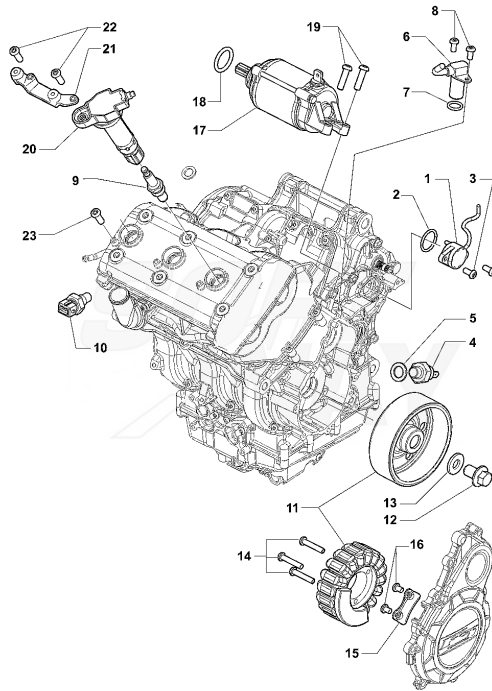

Pos	Part Number	Description	Additional Text	Quantity
1	SPMV8000C9872	GEAR SENSOR FOR 3 CYLINDERS E		1,00
2	SPMV8A0042700	OR2093 T1		1,00
3	SPMV60NDB2734	Screw TBCE M5x0,8-L12	800	2,00
4	SPMV8000A7862	MINIUMUM PRESSURE SWITCH		1,00
5	SPMV62N015676	WASHER D17-D10		1,00
6	SPMV800090184	RPM ENGINE SENSOR		1,00
7	SPMV800022551	OR2056 T1		1,00
8	SPMV60NDB2734	Screw TBCE M5x0,8-L12	800	2,00
9	SPMV8000B7884	SPARK PLUG NGK CR9EIB-9	OPT	3,00
10	SPMV8000B5422	WATER TEMPERATURE SENSOR		1,00
11	SPMV8000C0107	SHIHLIN 450W GENERATOR		1,00
12	SPMV8F00B2790	SCREW TEF M12X1.25 L20 SX		1,00
13	SPMV800064846	ROSETTA D12.5-D25-SP2.5		1,00
14	SPMV60NDB4867	Screw TBCE M5x0,8-L30		3,00
15	SPMV8000B4383	GENERATOR CABLE RETAIN PLATE		1,00
16	SPMV60NDB4395	Screw TBCE M5x0,8-L8		2,00
17	SPMV8000B4334	STARTER MOTOR		1,00
18	SPMV800091597	GROMMET		1,00
19	SPMV60NDB2737	SCREW TBCE M6X1-L25	F3 ORO-F3 AGO	2,00
20	SPMV8000C8985	ELDOR COIL		3,00
21	SPMV8000B6056	FRONT AIRBOX SUPPORT		1,00
22	SPMV60NDB2737	SCREW TBCE M6X1-L25	F3 ORO-F3 AGO	2,00
23	SPMV60NDB2735	SCREW TBCE M6X1-L16	MY15/17 F3 675 RC-F3 800 RC	1,00