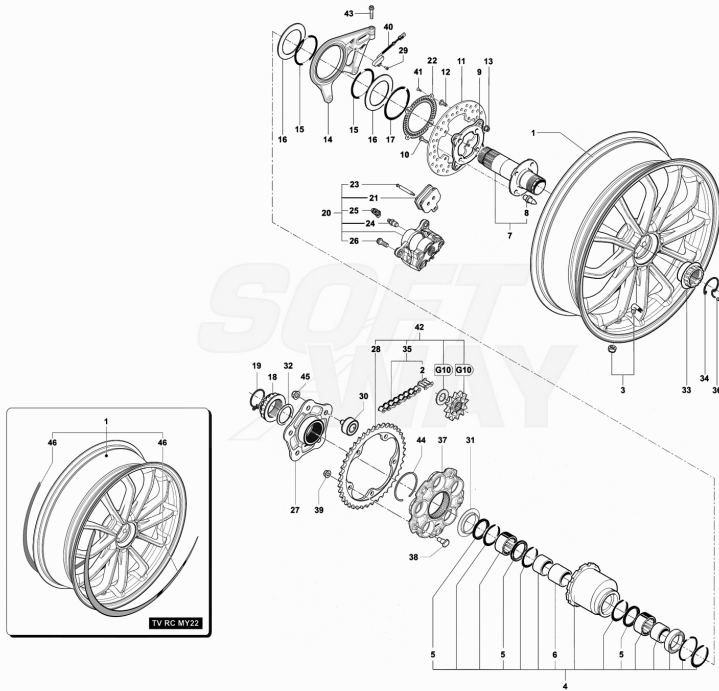

Pos	Part Number	Description	Additional Text	Quantity
1	SPMV8000D1057	REAR WHEEL RIM.17 "X5,50 "FI	MY22 RC SCS	1,00
1	SPMV80B0B9132	REAR WHEEL 17"	800, ED.1, MY15/17 LUSSO	1,00
1	SPMV80D0B9132	REAR WHEEL RIM 17"X	MY20 RC	1,00
1	SPMV80E0B9132	REAR WHEEL RIM. 17"X6,00"	LUSSO, SCS	1,00
2	SPMV8000C6985	CHAIN LINK	MY20 675-800- 800 RC	1,00
3	SPMV8000B3195	VALVE, WHEEL	675,800,800RR,DRAG., DRAG. RC	1,00
4	SPMV8000C4104	REAR ECCENTRIC HUB	MY17/20 F3 675-F3 800	1,00
5	SPMV800084909	GROMMET		3,00
6	SPMV8000C3429	INTERNAL SPACER FOR	MY17/20 F3 675-F3 800	1,00
7	SPMV8000B3198	HUB, REAR WHEEL, INNER SIDE		1,00
8	SPMV8000B5947	PLUG FOR REAR WHEEL		4,00
9	SPMV800084890	FLANGE, REAR WHEEL HUB, INNER	1000S, 1000S1+1	1,00
10	SPMV80A084902	SCREW, FLANGE PIN		4,00
11	SPMV8000B5926	REAR BRAKE DISC		1,00
12	SPMV8A00B5927	Screw HEX M7x17 8.8 ZB	CORSA	4,00
13	SPMV800084891	NUT, M7		4,00
14	SPMV8A00B5928	BRACKET CALIPER BRAKE, REAR	F3 AGO-F3 675 RC-F3 800 RC	1,00
15	SPMV800086702	RUBBER RING, 3325 D82,22x2,62		2,00
16	SPMV800084893	WASHER, D81xD93xE0,7		2,00
17	SPMV800084913	CIRCLIP, F80		1,00
18	SPMV800084904	SPECIAL NUT, REAR WHEEL AXLE,	EXCEPT RC LH	1,00
19	SPMV800084898	STEEL RING, REAR WHEEL, LEFT S		1,00
20	SPMV80A0B5204	CALIPER BRAKE REAR	F3 800-AGO-RC	1,00
21	SPMV8000B5975	REAR BRAKE PADS PAIR		1,00
22	SPMV8000B5899	REAR PHONIC WHEEL		1,00
23	SPMV800095277	PIN		1,00