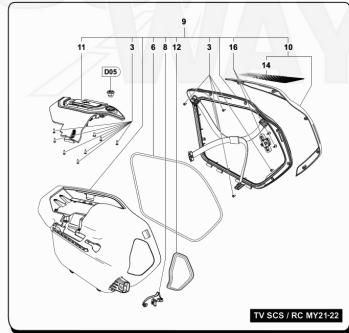

Pos	Part Number	Description	Additional Text	Quantity
1	SPMV8000C5644	Case right Turismo Veloce	MY18/20 LUSO-SCS	1,00
1	SPMV8000C9430	RIGHT BAG	MY21 RC SCS	1,00
1	SPMV8000D1038	RIGHT BAG	MY22 RC SCS	1,00
2	SPMV8000C5646	FRIEZE FOR RIGHT BAG COMPL.	MY18/20 LUSO-SCS	1,00
2	SPMV8000C9432	FRIEZE FOR BAG DX COMPL.	MY21 RC SCS	1,00
2	SPMV8000D1040	FRIEZE FOR RIGHT BAG COMPL.	MY22 RC SCS	1,00
3	SPMV8000C2403	BAG FIXING KIT		2,00
4	SPMV8000C2406	LOCK HOLDER ASSEMBLY FOR BORS		1,00
5	SPMV8000C1012	RIGHT HANDBAG FRIEZE		1,00
6	SPMV8000C2408	GASKET FOR BAG		2,00
7	SPMV8000C2407	EXHAUST PROTECTION COMPL.DI		1,00
8	SPMV8000C2404	SAFETY PIN KIT FOR BAG		2,00
9	SPMV8000C5643	Case left Turismo Veloce	MY18/20 LUSO-SCS	1,00
9	SPMV8000C9431	LEFT BAG	MY21 RC SCS	1,00
9	SPMV8000D1037	LEFT BAG	MY22 RC SCS	1,00
10	SPMV8000C5645	FRIEZE FOR LEFT BAG COMPL.	MY18/20 LUSO-SCS	1,00
10	SPMV8000C9433	FRIEZE FOR BAG SX COMPL.	MY21 RC SCS	1,00
10	SPMV8000D1039	FRIEZE FOR LEFT BAG COMPL.	MY22 RC SCS	1,00
11	SPMV8000C2405	BACK LOCK HOLDER GROUP		1,00
12	SPMV8000C1013	LEFT HANDBAG GUARD		1,00
13	SPMV8000C5647	DECAL "MV AGUSTA" FOR BAG	MY18/20 LUSO-SCS	1,00
13	SPMV8000C9434	'DECAL "FRIEZE-HEXAGONS-MOTUL" P"	MY21 RC SCS	1,00
13	SPMV8000D1042	TRICOLOR-MV AGUSTA" DECAL PE	MY22 RC SCS	1,00
14	SPMV8000C5647	DECAL "MV AGUSTA" FOR BAG	MY18/20 LUSO-SCS	1,00
14	SPMV8000C9435	'DECAL "FRIEZE-HEXAGONS-MOTUL" P"	MY21 RC SCS	1,00
14	SPMV8000D1041	DECAL "TRICOLOR-MV AGUSTA" PE	MY22 RC SCS	1,00
15	SPMV8000C4894	FRONT COUPLING KIT COVER		1,00
16	SPMV8000C4893	DOCKING KIT FRONT COVER		1,00