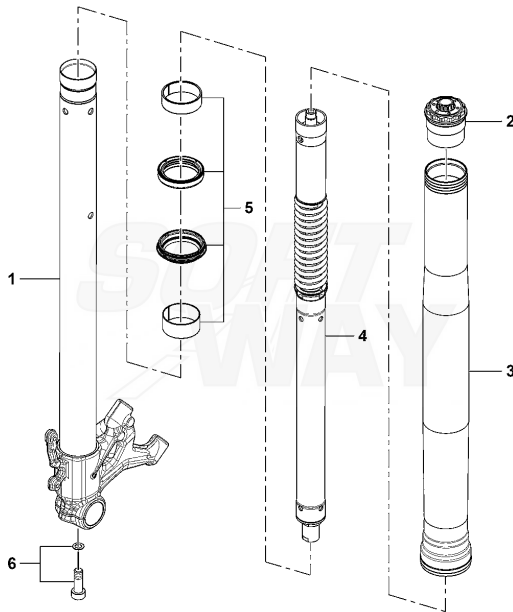

Pos	Part Number	Description	Additional Text	Quantity
1	SPMV8000C8888	RIGHT STEM COMPL.		1,00
2	SPMV8000C8890	RIGHT FORK CAP		1,00
3	SPMV8000C8892	COMPLETE CHAINSTAY		1,00
4	SPMV8000C8893	EXTENSION CARTRIDGE		1,00
5	SPMV8000C8891	BUSHING-WASHER KIT		1,00
6	SPMV8000C8895	SCREW-WASHER KIT		1,00