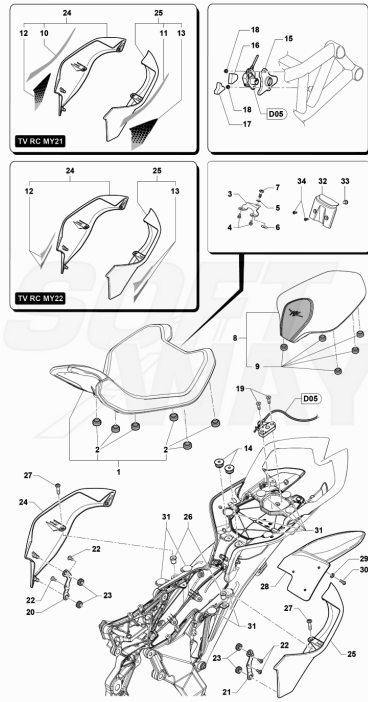

Pos	Part Number	Description	Additional Text	Quantity
1	SPMV8000C3671	COMPLETE RIDER SEAT	ROSSO, LUSSO, SCS	1,00
1	SPMV80B0C3671	COMPLETE PILOT SEAT	MY21 RC SCS	1,00
1	SPMV80C0C3671	COMPLETE RIDER SEAT	MY22 RC SCS	1,00
2	SPMV800041039	CUSHION, SEAT D25xD18xL19		6,00
3	SPMV8000C3673	SADDLE REAR FIXING PLATE		1,00
4	SPMV8B00B2680	SCREW, TEF M5x0,8x8 CH10	USA, CAN	2,00
5	SPMV800063161	NYLON WASHER		1,00
6	SPMV8000C0249	NYLON WASHER D17-D5.2-SP0,		1,00
7	SPMV8000C0155	PIN FOR RECEPTACLE		1,00
8	SPMV8000C4089	COMPLETE PASSENGER SEAT	MY17/20 800-LUSSO, SCS	1,00
8	SPMV8000C7893	COMPLETE PASSENGER SEAT	MY20 RC	1,00
8	SPMV80A0C7893	COMPLETE PASSENGER SEAT	MY22 RC SCS	1,00
9	SPMV800041039	CUSHION, SEAT D25xD18xL19		5,00
10	SPMV8000D0066	'FRIEZE" DECAL FOR SIDE PANEL"		1,00
11	SPMV8000D0067	'FRIEZE" DECAL FOR SIDE PANEL"		1,00
12	SPMV8000D0068	'DECAL "HEXAGONS" FOR SIDE PANEL"	MY21 RC SCS	1,00
12	SPMV8000D1036	TRICOLOR" DECAL FOR SIDE PANEL	MY22 RC SCS	1,00
13	SPMV8000D0069	'DECAL "HEXAGONS" FOR SIDE PANEL"	MY21 RC SCS	1,00
13	SPMV8000D1035	TRICOLOR" DECAL FOR SIDE PANEL	MY22 RC SCS	1,00
14	SPMV8000C1962	PEG HOOKING FRONT SADDLE		2,00
15	SPMV8000B8579	BRACKET, LOCKER SEAT		1,00
16	SPMV8000B8580	REAR CUSHION, LOCKER SEAT		1,00
17	SPMV8000B8581	FRONT CUSHION, LOCKER SEAT		1,00
18	SPMV8C00B2680	SCREW, TEF M5x0,8x12 CH8 RT		2,00
19	SPMV8B00B5919	SCREW M5 L20	RR, MY22 RC	2,00
20	SPMV8000C0282	RIGHT SIDE PANEL PLATE		1,00
21	SPMV8000C0283	LEFT SIDE PANEL PLATE		1,00
22	SPMV8A00B5919	SCREW M5 L12	MY17 DRAGSTER RR/DRAGSTER RC	4,00