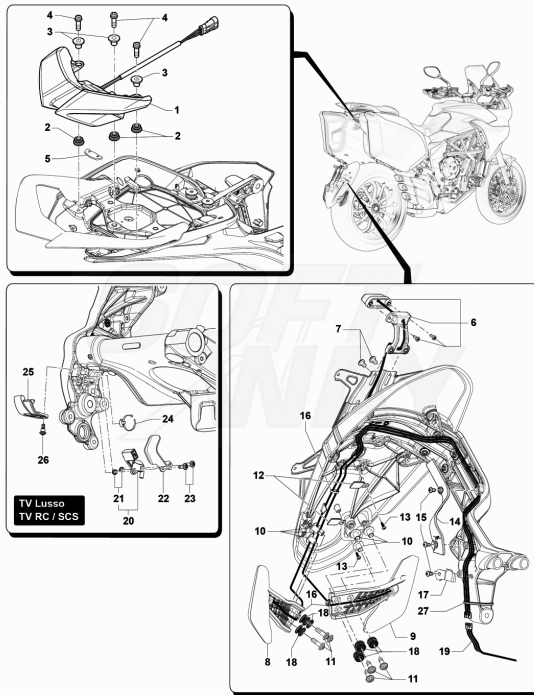

Pos	Part Number	Description	Additional Text	Quantity
1	SPMV8000C0149	TAIL LIGHT		1,00
2	SPMV800090239	CUSHION, RUBBER, 2	B4 RS-B4 RR-B4 NURBURGRING	3,00
3	SPMV8000A1873	BUSH, SPACER, D16xD8xD6,2X10	BRUTALE S	3,00
4	SPMV8C00B2688	SCREW, TCEIF M6x18 RT	ED.1, LUSSO, RC, SCS	3,00
5	SPMV8000C1961	PAD FOR REAR LIGHT.		1,00
6	SPMV8000B8969	LAMP, LICENSE PLATE		1,00
7	SPMV8000B9347	VITE TBEI M5X0,8-CH3-L10 UNI		2,00
8	SPMV8000C8744	REAR DIRECTION INDICATOR		1,00
9	SPMV8000C8745	LEFT REAR DIRECTION INDICATOR		1,00
10	SPMV8000B9340	SPACER D14-D7-D5,2-SP10,3		6,00
11	SPMV8000B5919	Screw	MY15/17 F3 675 RC-F3 800 RC	6,00
12	SPMV8000B8251	CABLE GUIDE		2,00
13	SPMV8AA0B6742	SCREW PH-AB 3,5X9,5		2,00
14	SPMV8000B9307	INSIDE COVER		1,00
15	SPMV98B0090901	Special screw M4x8	TAMBURINI	3,00
16	SPMV800092661	CLAMP 2.4X92	MY14/20 F3 675-F3 800	3,00
17	SPMV8000B9316	WIRES STOP PLATE		1,00
18	SPMV8000B9341	ANTI VIBRATION D14-D7-SP10		6,00
19	SPMV8A00C8350	REAR GROUP WIRING HARNESS		1,00
20	SPMV8000B9740	SWINGARM SENSOR		1,00
21	SPMV8000C0413	CENTERING SPACER		2,00
22	SPMV8000C0414	PROTECTION FOR POSITION SENSOR		1,00
23	SPMV8B00B5919	SCREW M5 L20	RR, MY22 RC	2,00
24	SPMV8000C1561	FIXING CLAMP WITH		1,00
25	SPMV8000B9741	MAGNETS SUPPORT		1,00
26	SPMV8000C1801	Screw		1,00
27	SPMV800056444	CLAMP, PLASTIC		1,00