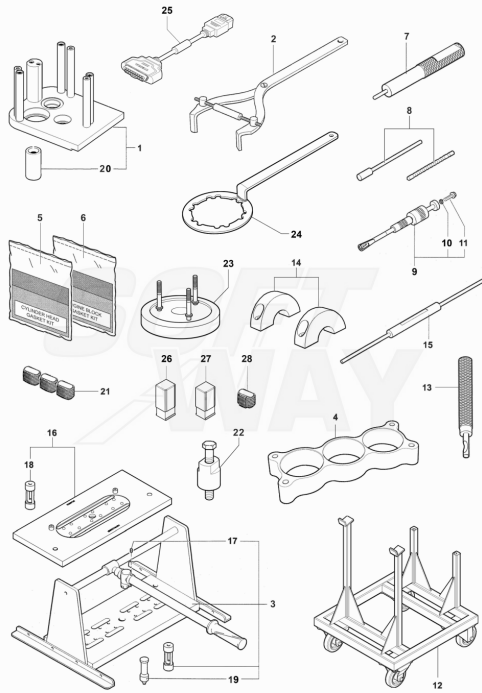

Pos	Part Number	Description	Additional Text	Quantity
1	SPMV8000B7177	Setting gauge gearbox		1,00
2	SPMV800079015	CLUTCH BLOCKING TOOL		1,00
3	SPMV800094796	VALVES ASSEMBLY		1,00
4	SPMV8000B7207	PISTON ASSEMBLING PLATE		1,00
5	SPMV8000B7295	HEAD GASKET KIT		1,00
6	SPMV8000B7296	WASHER KIT		1,00
7	SPMV800095581	VALVE SEAL ASSEMBLY		1,00
8	SPMV8000A2625	BROACH FOR VALVE GUIDE		1,00
9	SPMV800094798	GOMMIN DISASSEMBLY EQUIPMENT		1,00
10	SPMV62N115538	SPRING WASHER		1,00
11	SPMV8C0069056	TEF SCREW M8X1.25 CH12-L30		3,00
12	SPMV8000C2372	SUPP.FOR DISASSEMBLYASSEMBLY		1,00
13	SPMV8000B7299	TOOLS		1,00
14	SPMV8000B7214	CAMSHAFT TOOL ASSEMBLING		2,00
15	SPMV800095429	CONTROL PAD		1,00
16	SPMV8000B7254	F3 PLATE		1,00
17	SPMV800051521	SCREW M4X6		2,00
18	SPMV8000B7255	CONE MOUNTING PART		1,00
19	SPMV800095179	HALF-CONES		1,00
20	SPMV8A00B2859	PIPE		1,00
21	SPMV8000B7036	COVER CONNECTION		2,00
22	SPMV8000B9720	Puller rotor		1,00
23	SPMV8000C6941	Tool for cluch setting	SCS - RC SCS	1,00
24	SPMV8000C7261	Holding wrench	SCS - RC SCS	1,00
25	SPMV8000C3198	OBD ADAPTER CABLE		1,00
26	SPMV8000C9048	CONNECTOR END CAP	ROSSO / RC-SCS, MY22	1,00
27	SPMV8000C9046	CONNECTOR END CAP	RR	1,00
28	SPMV8000C9589	CONNECTOR END CAP		1,00