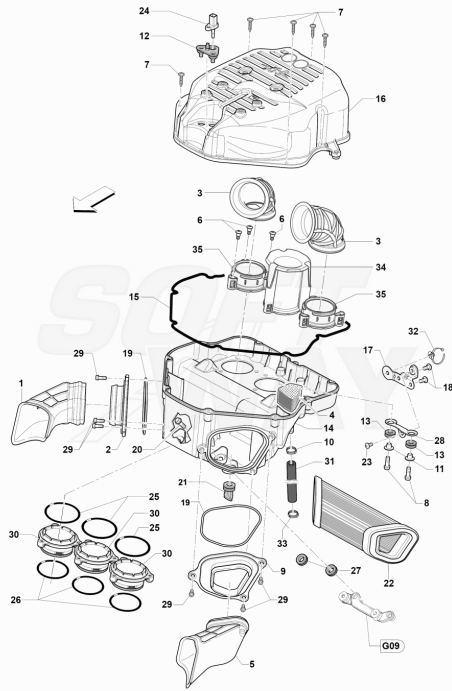

Pos	Part Number	Description	Additional Text	Quantity
1	SPMV8000C0268	RIGHT AIR INLET SLEEVE		1,00
2	SPMV8000B6338	FLANGE, SLEEVE RH		1,00
3	SPMV8000B7220	UPPER ASPIRATION HORN	675, 800, DRAGSTER	2,00
4	SPMV8000B6003	SPONGE AIRBOX		1,00
5	SPMV8000C0269	LEFT AIR INLET SLEEVE		1,00
6	SPMV8000B5999	SPECIAL SCREW M5		9,00
7	SPMV8BA084658	TAPPING SCREW	RR-SCS-RC SCS	9,00
8	SPMV8B00B2688	Screw TCEIF M6x1x16	EXCEPT F3 ORO	2,00
9	SPMV8000B6339	FLANGE, SLEEVE LH		1,00
10	SPMV8J0092249	CLAMP		1,00
11	SPMV8000B2799	WASHER, SPACER, D8xD6,2xL8,5	MY12/16 F3 675-F3 800	2,00
12	SPMV8000B3219	CUSHION, SENSOR AIR TEMPERATUR		1,00
13	SPMV800089293	CUSHION, D18xD8xE7,5	MY14/20 F3 675-F3 800	2,00
14	SPMV8000C0266	AIRBOX INF.RAW		1,00
15	SPMV8000B5992	AIRBOX WASHER		1,00
16	SPMV8B00C0267	AIRBOX SUP.		1,00
17	SPMV8000C0245	PLATE SUPP.REAR AIRB		1,00
18	SPMV8A00B2677	Screw M6x1-L10		2,00
19	SPMV8000B6285	WASHER		2,00
20	SPMV8000B3763	SCREW, ESPECIAL M6 DO FAROL D		2,00
21	SPMV800048971	RUBBER		1,00
22	SPMV8000B5993	AIR FILTER F3		1,00
23	SPMV8A00B2677	Screw M6x1-L10		1,00
24	SPMV8000B3207	SENSOR, AIR TEMPERATURE		1,00
25	SPMV8000B5998	OR3231 T2,6-D58,42 VITON		3,00
26	SPMV800081304	ORING, OR2187 T1,78 D47,35 VI		3,00
27	SPMV8A00B3600	CUSHION, D20xD10xE7,5	B4 RS-B4 RR-B4 NURBURGRING	2,00
28	SPMV8000C0244	REAR AIRB FIX.PLATE		1,00