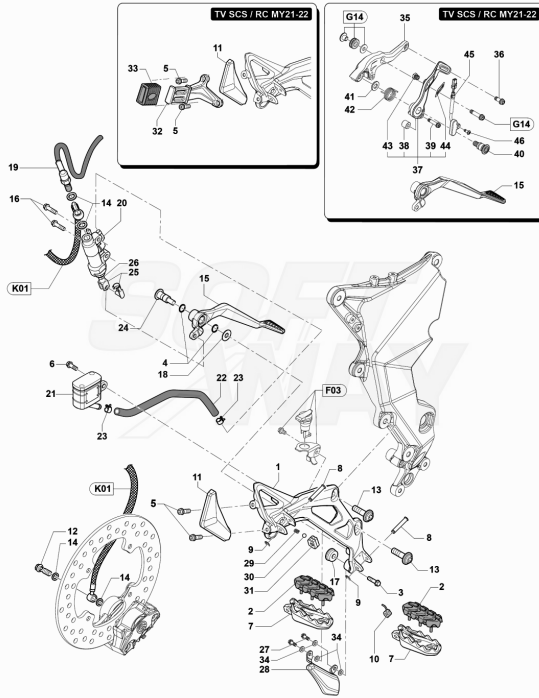

Pos	Part Number	Description	Additional Text	Quantity
1	SPMV80A0B9934	RIGHT PEDESTAL SUPPORT	MY18/20 800-LUSSO, SCS, RC	1,00
2	SPMV8000B8210	RIGHT RUBBER FOOTPEG		2,00
3	SPMV8E00B2690	Screw M8 L=35	RR-RUSH	1,00
4	SPMV800001199	RING, RUBBER, D11,11x1,78		2,00
5	SPMV8C00B2688	SCREW, TCEIF M6x18 RT	ED.1, LUSSO, RC, SCS	2,00
5	SPMV8R00B2688	Screw TCEIF M6x12 RT	EXCEPT F3 ORO	2,00
6	SPMV8D00B2681	SCREW, M6x1x16 CH8	MY12/16 F3 675-F3 800	1,00
7	SPMV80A0B8208	FRONT PEDEST. RIGHT	MY18/20 800-LUSSO, SCS, RC	2,00
8	SPMV8A00B2769	PIN, DRIVER FOOTREST SUPPORT	F4S, F4R	2,00
9	SPMV800090429	LOCK RING, FOOTREST		2,00
10	SPMV80A090418	SPRING, DRIVER FOOTREST SUPPOR		1,00
11	SPMV80A0B9610	REAR FOOTBOARD PROTECTION. RIGHT	MY18/20 800-LUSSO, SCS, RC	1,00
12	SPMV8000A8947	TUBO OIL PIPE UNION	F4RR	1,00
13	SPMV8000C0156	SPECIAL SCREW M10X1,25-L25		2,00
14	SPMV800021480	WASHER, COPPER, D14xD10,2xE1	MY12/14 F3 675	4,00
15	SPMV80A0B8212	POST.COMP. BRAKE CONTROL PEDAL	MY18/20 800-LUSSO, MY17/18 RC	1,00
15	SPMV8AA0B8212	POST.COMP BRAKE CONTROL PEDAL	SCS, MY19/20 RC	1,00
16	SPMV8F00B2681	SCREW, M6x1 CH8 L22		2,00
17	SPMV8000C0164	SPACER D8.2 D22 SP10		1,00
18	SPMV8000B2723	WASHER, D8,2xD20xE1		1,00
19	SPMV8000C1852	STOP PEDAL SWITCH	MY17/20 F3 675-F3 800	1,00
20	SPMV800089313	REAR BRAKE PUMP	F3 ORO-F3 AGO	1,00
21	SPMV800090315	REAR BRAKE FLUID		1,00
22	SPMV8C0070266	BRAKE HOSE		1,00
23	SPMV800070700	SPRING CLAMP		2,00
24	SPMV8A00C9331	PIN M8-CH6-L22, 2		1,00