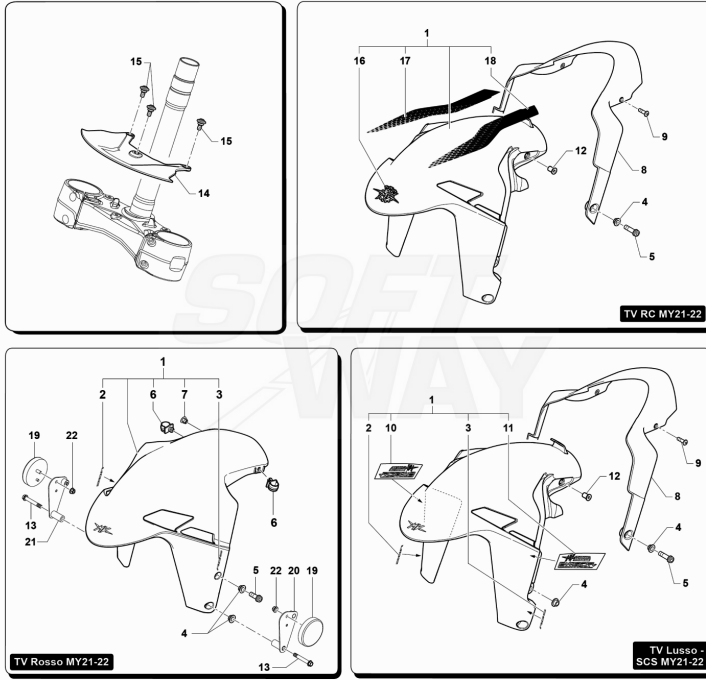

Pos	Part Number	Description	Additional Text	Quantity
1	SPMV8000C0415	FRONT FENDER COMPL.FENDER	LUSO, SCS	1,00
1	SPMV8000D0044	FRONT FENDER COMPLETE	MY21 RC SCS	1,00
1	SPMV8000D0999	FRONT FENDER COMPLETE	MY22 RC SCS	1,00
1	SPMV80B0C0298	COMPL.FRONT FENDER ABS	MY15 675-800	1,00
2	SPMV8000C0436	RIGHT "ABS" DECAL FOR FRONT FENDER	LUSO, SCS	1,00
2	SPMV80B0C0296	RIGHT FENDER ABS DECAL	MY15 675-800	1,00
3	SPMV8000C0437	LEFT "ABS" DECAL FOR FENDER	LUSO, SCS	1,00
3	SPMV80B0C0297	LEFT FENDER ABS DECAL	MY15 675-800	1,00
4	SPMV80A090392	SPACER	B4 RS-B4 RR-B4 NURBURGRING	4,00
5	SPMV8B00B2688	Screw TCEIF M6x1x16	EXCEPT F3 ORO	2,00
5	SPMV8E00B2688	Screw TCEIF M6x22 RP	F3 ORO	2,00
6	SPMV8000B5952	FAIRLLEAD BREAK PIPE		2,00
7	SPMV800094895	PLUG 6MM	MY15/20 F3 675	1,00
8	SPMV80A0B3767	SPOILER FOR FRONT FENDER COMPL.	MY15/17 LUSO RED/SILVER	1,00
8	SPMV80C0B3767	SPOILER FOR FRONT FENDER	MY18/20 SCS RED/GRAY MY18/20 LUSO RED/GRAY	1,00
8	SPMV80E0B3767	FRONT FENDER SPOILER	LUSO-SCS GRAPHITE/GRAY	1,00
8	SPMV80F0B3767	SPOILER FOR FRONT FENDER	LUSO-SCS BLACK/GRAY	1,00
8	SPMV80G0B3767	SPOILER FOR FRONT FENDER	MY22 RC SCS	1,00
9	SPMV8A0090901	SCREW, M4x13,7	750S, 750S 1+1	2,00
10	SPMV8000C0416	RIGHT DECAL FOR FRONT FENDER		1,00
11	SPMV8000C0417	LEFT DECAL FOR FRONT FENDER		1,00
12	SPMV800091022	BUSH, SCREW, M4x0,7	F4S, F4R, F4RR	2,00
13	SPMV8K00B2681	Screw M6x1-CH8-L40		2,00
14	SPMV8000C0361	CONVEYOR FOR STER BASE		1,00
15	SPMV8A00B5919	SCREW M5 L12	MY17 DRAGSTER RR/DRAGSTER RC	3,00