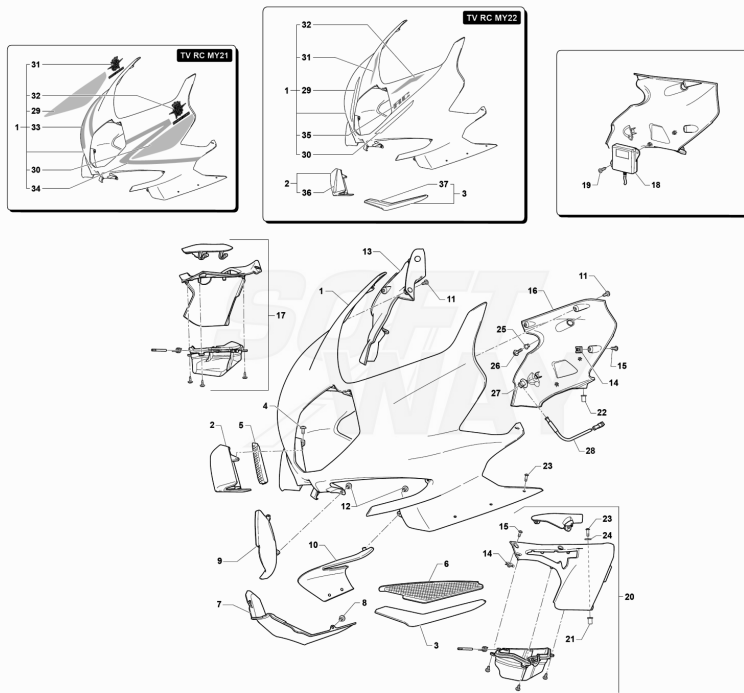

Pos	Part Number	Description	Additional Text	Quantity
1	SPMV8000C9420	COMPLETE WINDSHIELD	MY21 RC SCS	1,00
1	SPMV8000D1004	WINDSHIELD COMPL.	MY22 RC SCS	1,00
1	SPMV80A0C0319	COWLING	MY20 800 RED/GRAY (TV ROSSO) MY15/17 LUSSO RED/SILVER MY15/17 800-ED.1 RED/SILVER	1,00
1	SPMV80H0C0319	FINISHED DOME	LUSSO-SCS RED/GRAY	1,00
1	SPMV80N0C0319	FINISHED DOME	LUSSO-SCS GRAPHITE/GRAY	1,00
1	SPMV80P0C0319	DOME COMPL.	LUSSO-SCS BLACK/GRAY	1,00
2	SPMV8000D1010	RIGHT SIDE FAIRING MUSTACHE COMPL.	MY22 RC SCS	1,00
2	SPMV80A0C0320	Decal side fairing right	MY17/18 RC MY15/17 800-ED.1 RED/SILVER MY18/19 800 RED/GRAY MY15/17 LUSSO RED/SILVER MY20 RC	1,00
2	SPMV80D0C0320	RIGHT MUSTACHE ON FINISHED WINDSHIELD	MY17 800 BLACK/GRAY MY20 800 RED/GRAY (TV ROSSO)	1,00
2	SPMV80G0C0320	RIGHT MUSTACHE FINISHED WINDSHIELD	MY18/19 SCS RED/GRAY MY18/19 LUSSO RED/GRAY	1,00
2	SPMV80J0C0320	RIGHT MUSTACHE FINISHED WINDSHIELD	LUSSO-SCS GRAPHITE/GRAY	1,00
3	SPMV8000D1011	LEFT MUSTACHE DOME COMPL.	MY22 RC SCS	1,00
3	SPMV80A0C0321	LEFT MUSTACHE FINISHED WINDSHIELD	MY15/17 800-ED.1 RED/SILVER MY15/17 LUSSO RED/SILVER MY17/18 RC, MY20 RC MY18/19 800 RED/GRAY	1,00
3	SPMV80D0C0321	Decal windshield left	MY20 800 RED/GRAY (TV ROSSO) MY17 800 BLACK/GRAY	1,00
3	SPMV80G0C0321	Decal windshield left	MY18/19 LUSSO RED/GRAY MY18/19 SCS RED/GRAY	1,00