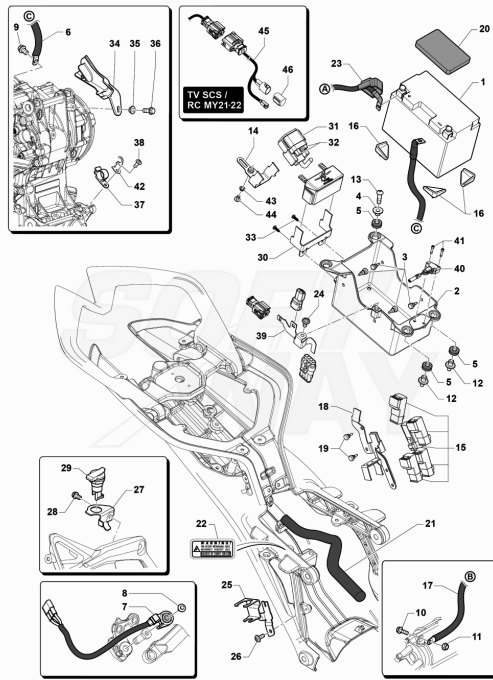

Pos	Part Number	Description	Additional Text	Quantity
1	SPMV8000C0228	BTZ12S-BS BATTERY		1,00
2	SPMV8000C3665	BATTERY SUPPORT		1,00
3	SPMV800095828	CUSION		4,00
4	SPMV8000B2799	WASHER, SPACER, D8xD6,2xL8,5	MY12/16 F3 675-F3 800	2,00
5	SPMV800089293	CUSHION, D18xD8xE7,5	MY14/20 F3 675-F3 800	4,00
6	SPMV8A00B8095	ENGINE GROUND CABLE		1,00
7	SPMV8A00B5428	SIDE STAND SWITCH	MY15/20 F3 675-F3 800	1,00
8	SPMV8000C1356	SCREW M6X1 L16 WITH LOCTITE		1,00
9	SPMV60NDB3397	SCREW TBCE M6X1-L45		1,00
10	SPMV8A00B2680	Screw TEF M5x0,8x6 CH8 RT	MY12/16 USA CND CN	1,00
11	SPMV8000B2708	NUT, M5x0,8	VIN >000710 F3 675	1,00
12	SPMV8000C0223	M6 THREADED PEG		2,00
13	SPMV8B00B2672	SCREW, M6x11,7x21	DRAGSTER	2,00
14	SPMV8000D0373	PLATE SUPP. TELERUTTOR		1,00
15	SPMV8000A6749	RELAY	ROSSO	4,00
16	SPMV800066339	CUSHION, BATTERY	BRUTALE S <10760	4,00
17	SPMV8000B8096	CABLE, START ENGINE		1,00
18	SPMV8000C3668	RELAY FIXING PLATE		1,00
19	SPMV800095828	CUSION		2,00
20	SPMV8000C2165	BATTERY PAD		1,00
21	SPMV8000C1397	REAR FRAME WIRING HARNESS		1,00
22	SPMV800092257	BATTERY DATA PLATE		1,00
23	SPMV8000B3109	WIRE HARNESS, BATTERY		1,00
24	SPMV8C00B5919	SCREW M5	F3 ORO-F3 AGO	1,00
25	SPMV8000C0231	12V FUSE SUPP.PLATE		1,00
26	SPMV8A00B5919	SCREW M5 L12	MY17 DRAGSTER RR/DRAGSTER RC	1,00
27	SPMV8000C0163	12V SOCKET REAR SUPPORT		1,00
28	SPMV8A00B2681	SCREW, M6x1	990R-1090RR <000640	1,00