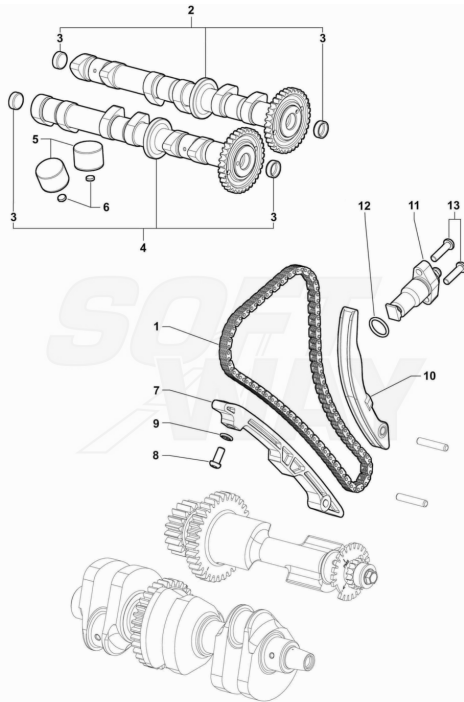

Pos	Part Number	Description	Additional Text	Quantity
1	SPMV8000B2629	Timing chain		1,00
2	SPMV8G00B2630	Intake camshaft compl	675-800 MY17 AMERICA	1,00
3	SPMV8C0057196	STABLE PLUG D16-SP6-10		4,00
4	SPMV8E00B2631	Full exhaust camshaft	675-800 MY17 AMERICA	1,00
5	SPMV8000C8680	TUMBLER D28 DLC		12,00
6	SPMV800084182	CLEARANCE ADJUSTING	1.60 MM	12,00
6	SPMV8A0084182	CLEARANCE ADJUSTING	1.65 MM	12,00
6	SPMV8B0084182	CLEARANCE ADJUSTING	1.70 MM	12,00
6	SPMV8C0084182	CLEARANCE ADJUSTING	1.75 MM	12,00
6	SPMV8D0084182	CLEARANCE ADJUSTING	1.80 MM	12,00
6	SPMV8E0084182	CLEARANCE ADJUSTING	1.85 MM	12,00
6	SPMV8F0084182	CLEARANCE ADJUSTING	1.90 MM	12,00
6	SPMV8G0084182	CLEARANCE ADJUSTING	1.95 MM	12,00
6	SPMV8H0084182	CLEARANCE ADJUSTING	2.00 MM	12,00
6	SPMV8J0084182	GAP SPACER	2.05 MM	12,00
6	SPMV8K0084182	CLEARANCE ADJUSTING	2.10 MM	12,00
6	SPMV8L0084182	CLEARANCE ADJUSTING	2.15 MM	12,00
6	SPMV8M0084182	CLEARANCE ADJUSTING	2.20 MM	12,00
6	SPMV8N0084182	CLEARANCE ADJUSTING	2.25 MM	12,00
6	SPMV8P0084182	CLEARANCE ADJUSTING	2.30 MM	12,00
6	SPMV8R0084182	CLEARANCE ADJUSTING	2.35 MM	12,00
6	SPMV8S0084182	CLEARANCE ADJUSTING	2.40 MM	12,00
6	SPMV8T0084182	CLEARANCE ADJUSTING	2.45 MM	12,00
6	SPMV8U0084182	CLEARANCE ADJUSTING	2.50 MM	12,00
6	SPMV8V0084182	CLEARANCE ADJUSTING	2.55 MM	12,00
6	SPMV8W0084182	CLEARANCE ADJUSTING	2.60 MM	12,00
7	SPMV8000B7019	FIXED TIMING SYSTEM SLIDER		1,00
8	SPMV60NDB2736	SCREW TBCE M6X1-L20	MY18/20 F3 675 RC-F3 800 RC	1,00