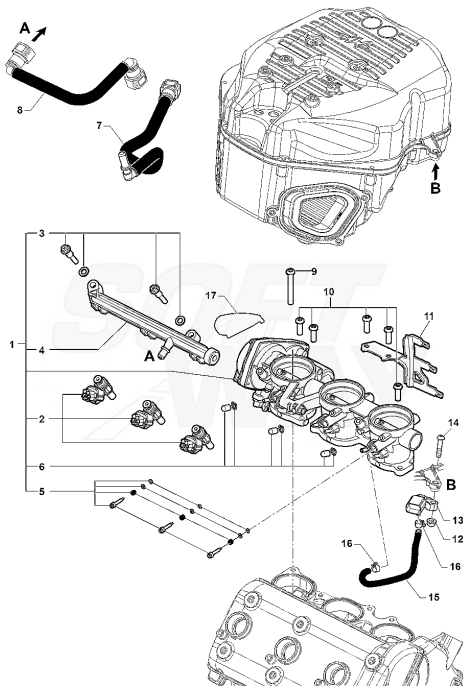

Pos	Part Number	Description	Additional Text	Quantity
1	SPMV8000B5349	THROTTLE BODY (MIKUNI)	675, 800, DRAGSTER	1,00
2	SPMV8000B6933	INJECTOR THROTTLE BODY		1,00
3	SPMV8000B6934	WASHER AND SCREW KIT		1,00
4	SPMV8000B6935	INSIDE LINK FUEL TANK		1,00
5	SPMV8000B6936	Screw kit		1,00
6	SPMV8000B6937	CAP-SPRING KIT		1,00
7	SPMV8000C0265	MAIN FUEL PIPE OF		1,00
8	SPMV8000B6336	FUEL PIPE	675, 800, DRAGSTER	1,00
9	SPMV8L00B2688	SCREW TCEIF M6X50		1,00
10	SPMV8D00B2688	Screw TCEIF M6x20 RT	RR-RUSH	5,00
11	SPMV8000B7018	CONNECTOR PLATE		1,00
12	SPMV8000B2710	NUT, M6x1 CH10 E7 PARLOCK	EXCEPT ORO	1,00
13	SPMV8000B3432	SENSOR, PRESSURE		1,00
14	SPMV8F00B2677	SCREW TBEI M6X1-L30		1,00
15	SPMV8A00C6926	RUBBER HOSE D4-D9-L110		1,00
16	SPMV8B0096458	CLAMP, METAL, 55-85		2,00
17	SPMV8000C3033	ADHESIVE DECAL FOR PROTECTION		1,00