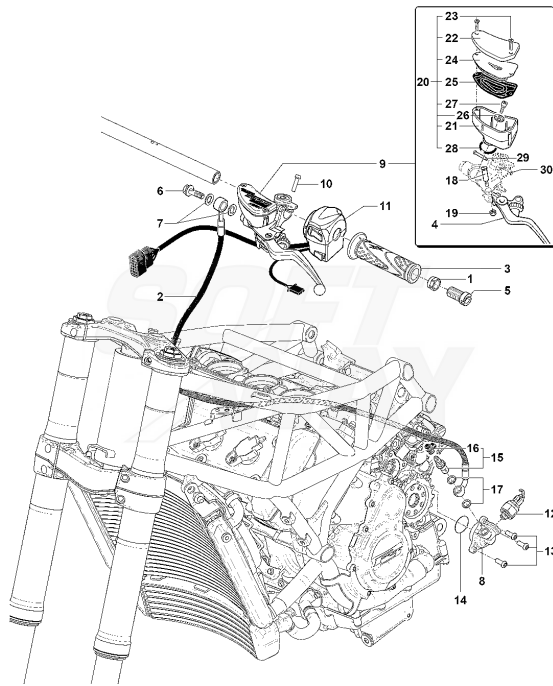

Pos	Part Number	Description	Additional Text	Quantity
1	SPMV8000B8467	LOCKER, PIN HANDLEBAR		1,00
2	SPMV8000B9613	MC CLUTCH CYLINDER OIL TUBE		1,00
3	SPMV8000B5683	LEFT HANDLEBAR GRIP	800	1,00
3	SPMV8000B9495	HEATED LEFT KNOB	ED.1, LUSSO, RC, SCS	1,00
4	SPMV8000B9502	COMPLETE CLUTCH LEVEL		1,00
5	SPMV8000B8465	Screw mirror support		1,00
6	SPMV80A091692	SPECIAL SCREW, OIL BRAKE PIPE,	F4S, F4R, F4 FRECCIE TRICOLORI	1,00
7	SPMV800021480	WASHER, COPPER, D14xD10,2xE1	MY12/14 F3 675	2,00
8	SPMV8000B9467	SLAVE CYLINDER	800, ED.1, LUSSO, MY17/18 RC	1,00
8	SPMV8000C5801	HYDRAULIC CLUTCH ACTUATOR	SCS, MY19/20 RC	1,00
9	SPMV8000B9506	CLUTCH PUMP		1,00
10	SPMV8F00B2688	Screw TCEIF M6x25 RP	800RR, DRAGSTER RR, DRAG.RR LH	1,00
11	SPMV8000B9497	LEFT SWITCH		1,00
12	SPMV8B00B9621	CLUTCH PRESSURE SENSOR		1,00
13	SPMV60NDB2736	SCREW TBCE M6X1-L20	MY18/20 F3 675 RC-F3 800 RC	3,00
14	SPMV8A0023111	OR2106 T1		1,00
15	SPMV8000A3975	DRAIN VALVE	MY18/20 F3 675-F3 800	1,00
16	SPMV800053259	COVER, RUBBER	1000 VIN <008064 1000 USA	1,00
17	SPMV800021480	WASHER, COPPER, D14xD10,2xE1	MY12/14 F3 675	2,00
18	SPMV800093299	LEVER PIN	F4S, F4R, F4 FRECCIE TRICOLORI	1,00
19	SPMV800093300	LEVER NUT		1,00
20	SPMV80A098723	COMPLETE OIL TANK		1,00
21	SPMV800097122	CLUTCH PUMP OIL TANK		1,00
22	SPMV80A093310	PLUG	1090, 1090R, 1090RR	1,00
23	SPMV800093313	SCREW M4X16		2,00