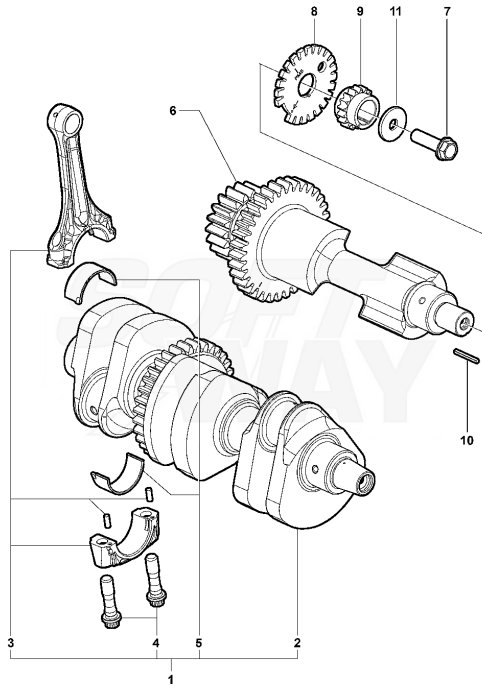

Pos	Part Number	Description	Additional Text	Quantity
1	SPMV8000C9741	Crankshaft compl. of connecting rods		1,00
2	SPMV8000B1364	NAKED CRANKSHAFT	F3 800-F3 AGO-F3 800 RC	1,00
3	SPMV8000C9742X	OMplete CONNECTING ROD 800		3,00
3	SPMV8000C9742Y	COMPLETE CONNECTING ROD 800		3,00
3	SPMV8000C9742Z	COMPLETE CONNECTING ROD 800		3,00
4	SPMV8000B4100	SCREW		6,00
5	SPMV8000C5592	CONNECTING ROD HALF-BEARING		6,00
5	SPMV8A00C5592	CONNECTING ROD HALF-BEARING BLUE		6,00
6	SPMV8000C4374	COMPLETE COUNTERSHAFT	MY17/20 F3 800 RC	1,00
7	SPMV8A00B2683	Screw M8x1,25-L30	EXCEPT MY 15 RC	1,00
8	SPMV8000B1933	PHONIC WEEL		1,00
9	SPMV8000B2627	TIMING SYSTEM GEAR		1,00
10	SPMV8000B2643	SLIDE A UNI 6604-69 2X2X22		1,00
11	SPMV8000B6497	WASHER D24-D8.5 SP.4		1,00