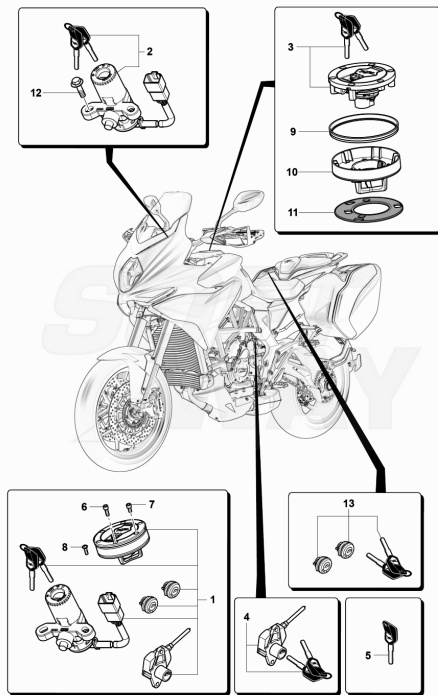

Pos	Part Number	Description	Additional Text	Quantity
1	SPMV8000C9317	SUPPLY LOCKS		1,00
2	SPMV8000C9251	IGNITION SWITCH WITH		1,00
3	SPMV8000B5411	FUEL TANK CAP WITH		1,00
4	SPMV8B00B5412	SADDLE LOCK COMPLETE WITH		1,00
5	SPMV8000C9252	SPARE KEY		1,00
6	SPMV800066531	Screw plug		3,00
7	SPMV8C0066531	Screw TCEI M5x0,8-L10 INOX		3,00
8	SPMV8B00B4221	Screw M5x0,8-CH3-L14	MY18/20 F3 675 RC-F3 800 RC	1,00
9	SPMV8000B5216	GASKET		1,00
10	SPMV8A00B5214	CARBURETOR CAP UNION	JPN UP TO VIN 002901	1,00
11	SPMV8A00B5215	GASKET		1,00
12	SPMV8000C0258	SWITCH FIXING SCREW		2,00
13	SPMV8000B9255	POCKET LOCK KIT WITH KEYS		1,00