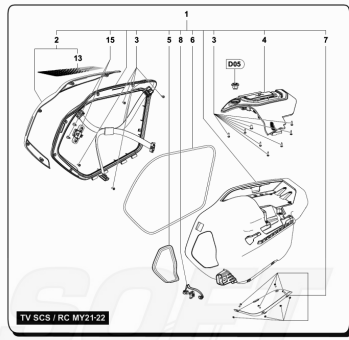

Pos	Part Number	Description	Additional Text	Quantity
1	SPMV8000C5644	Case right Turismo Veloce	MY18/20 LUSO-SCS	1,00
1	SPMV8000C9430	RIGHT BAG	MY21 RC SCS	1,00
1	SPMV8000D1038	RIGHT BAG	MY22 RC SCS	1,00
2	SPMV8000C5646	FRIEZE FOR RIGHT BAG COMPL.	MY18/20 LUSO-SCS	1,00
2	SPMV8000C9432	FRIEZE FOR BAG DX COMPL.	MY21 RC SCS	1,00
2	SPMV8000D1040	FRIEZE FOR RIGHT BAG COMPL.	MY22 RC SCS	1,00
3	SPMV8000C2403	BAG FIXING KIT		2,00
4	SPMV8000C2406	LOCK HOLDER ASSEMBLY FOR BORS		1,00
5	SPMV8000C1012	RIGHT HANDBAG FRIEZE		1,00
6	SPMV8000C2408	GASKET FOR BAG		2,00
7	SPMV8000C2407	EXHAUST PROTECTION COMPL.DI		1,00
8	SPMV8000C2404	SAFETY PIN KIT FOR BAG		2,00
9	SPMV8000C5643	Case left Turismo Veloce	MY18/20 LUSO-SCS	1,00
9	SPMV8000C9431	LEFT BAG	MY21 RC SCS	1,00
9	SPMV8000D1037	LEFT BAG	MY22 RC SCS	1,00
10	SPMV8000C5645	FRIEZE FOR LEFT BAG COMPL.	MY18/20 LUSO-SCS	1,00
10	SPMV8000C9433	FRIEZE FOR BAG SX COMPL.	MY21 RC SCS	1,00
10	SPMV8000D1039	FRIEZE FOR LEFT BAG COMPL.	MY22 RC SCS	1,00
11	SPMV8000C2405	BACK LOCK HOLDER GROUP		1,00
12	SPMV8000C1013	LEFT HANDBAG GUARD		1,00
13	SPMV8000C5647	DECAL "MV AGUSTA" FOR BAG	MY18/20 LUSO-SCS	1,00
13	SPMV8000C9434	'DECAL "FRIEZE-HEXAGONS-MOTUL" P"	MY21 RC SCS	1,00
13	SPMV8000D1042	TRICOLOR-MV AGUSTA" DECAL PE	MY22 RC SCS	1,00
14	SPMV8000C5647	DECAL "MV AGUSTA" FOR BAG	MY18/20 LUSO-SCS	1,00
14	SPMV8000C9435	'DECAL "FRIEZE-HEXAGONS-MOTUL" P"	MY21 RC SCS	1,00
14	SPMV8000D1041	DECAL "TRICOLOR-MV AGUSTA" PE	MY22 RC SCS	1,00
15	SPMV8000C4894	FRONT COUPLING KIT COVER		1,00
16	SPMV8000C4893	DOCKING KIT FRONT COVER		1,00