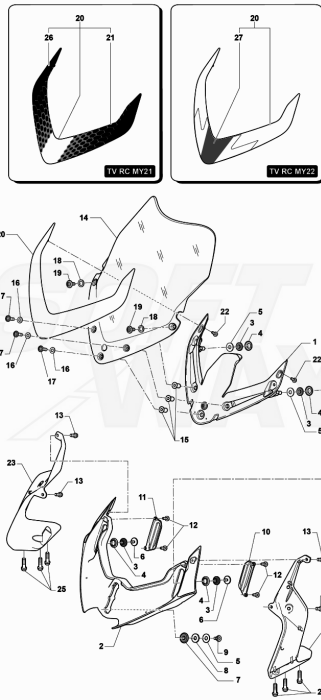

Pos	Part Number	Description	Additional Text	Quantity
1	SPMV8000C0300	Slide support complete		1,00
2	SPMV8000C0307	SUPPORT		1,00
3	SPMV8000C0308	T VIBRATION DAMPER D8-D19-SP6		4,00
4	SPMV8000C0309	CUP FOR VIBRATION DAMPER		4,00
5	SPMV8000B2725	WASHER D20-D8.5 -SP1.2		3,00
6	SPMV8000B9790	M5 SPECIAL SCREW		2,00
7	SPMV8000C0311	DISCHARGE		1,00
8	SPMV8000C0312	RUBBER WASHER D20-D8.2-SP3		1,00
9	SPMV8A00B5920	Screw	AGO	1,00
10	SPMV8000C2144	RIGHT CLOSURE FOR SLOTTING GLASS		1,00
11	SPMV8000C2143	LEFT FASTENER FOR GLASS SLOT		1,00
12	SPMV8AA0B2777	Screw PH-AB 2.9x9,5	DRAGSTER RR LH OPT DRAGSTER RC	4,00
13	SPMV8B00B2687	SCREW, TCEIF M5x12	B4 RR-B4 NURBURGRING-RUSH	4,00
14	SPMV8000C9570	FAIRING GLASS		1,00
15	SPMV800063150	SPRING NUT M5		3,00
16	SPMV8000B5958	WASHER D10,5 D5 SP0,5 IN NYLON	B4 RS-B4 RR-B4 NURBURGRING	3,00
17	SPMV8000B5919	Screw	MY15/17 F3 675 RC-F3 800 RC	3,00
18	SPMV8000B5959	WASHER D12 D7,8 SP0,5 IN NYLON	MY14/20 EXCEPT F3 ORO	2,00
19	SPMV8000B5920	Screw	MY12/13 F3 675-F3 ORO- F3 800	2,00
20	SPMV8000C9411	FRIEZE FOR WINDOW COMPL.	MY21 RC SCS	1,00
20	SPMV8000D1000	FRIEZE FOR SLIDE COMPL.	MY22 RC SCS	1,00
20	SPMV80D0C0315	FRIEZE FOR WINDOW FINISHED	ROSSO LUSSO-SCS BLACK/GRAY	1,00
20	SPMV80H0C0315	FRIEZE FOR FINISHED WINDSHIELD	MY18/20 SCS RED/GRAY MY18/20 LUSSO RED/GRAY	1,00