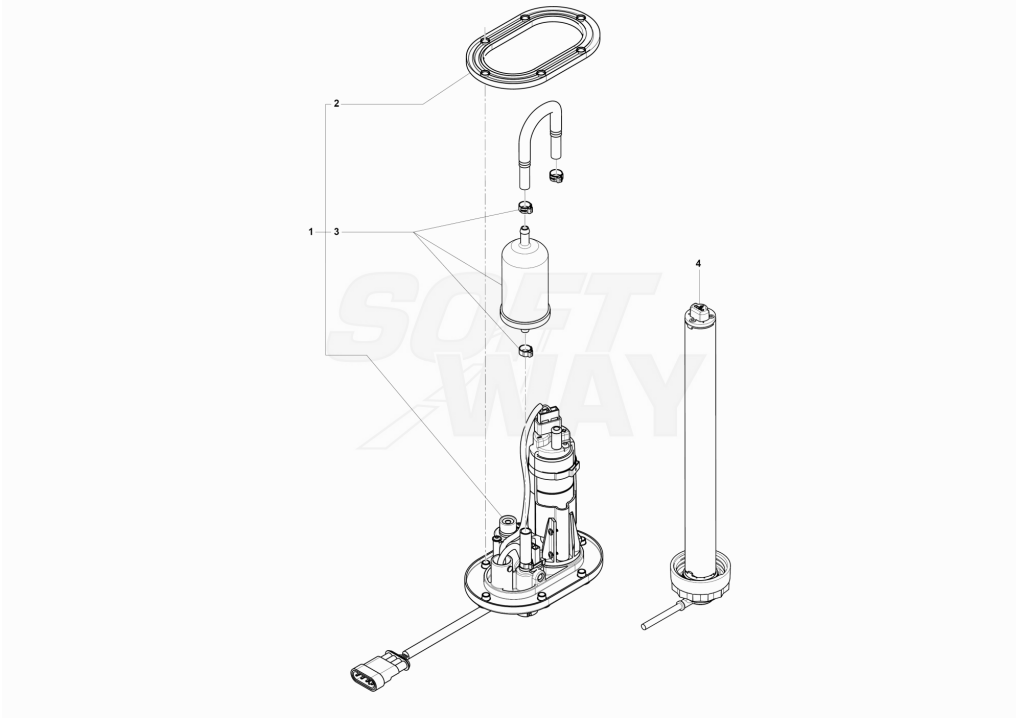

Pos	Part Number	Description	Additional Text	Quantity
1	SPMV8000C8721	FUEL INTAKE ASSEMBLY		1,00
2	SPMV8000B8612	SEALING GASKET G.A.C.		1,00
3	SPMV8000B4278	FUEL FILTER		1,00
4	SPMV8000B9950	FUEL LEVEL PROBE		1,00