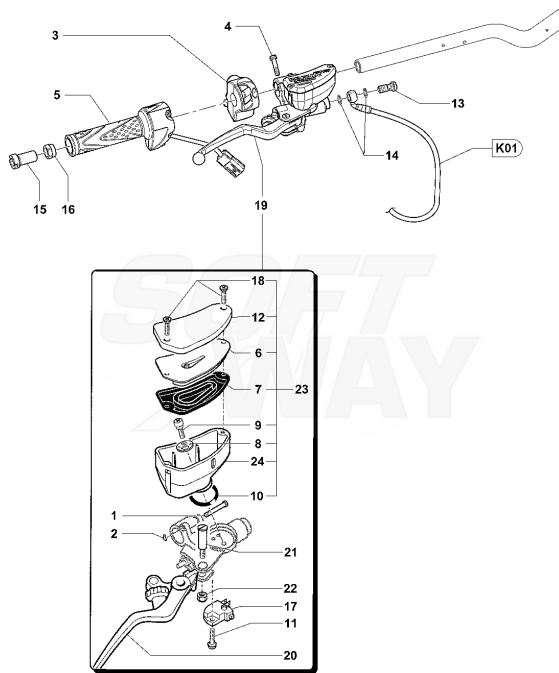

Pos	Part Number	Description	Additional Text	Quantity
1	SPMV800082695	PIN, SUPPORT		1,00
2	SPMV800094643	WASHER, SPECIAL, D3,4		1,00
3	SPMV8000C7784	RIGHT SWITCH	ROSSO	1,00
3	SPMV8A00C7784	RIGHT SWITCH	USA-CND-AUS ROSSO	1,00
4	SPMV8F00B2688	Screw TCEIF M6x25 RP	800RR, DRAGSTER RR, DRAG.RR LH	1,00
5	SPMV8D00B5444	THROTTLE CONTROL D.B.W.	800	1,00
5	SPMV8D00B9492	THROTTLE CONTROL D.B.W.	ED.1, LUSSO, RC, SCS	1,00
6	SPMV800093302	DIAPHRAGM		1,00
7	SPMV800093303	GASKET		1,00
8	SPMV800098962	SEPARATOR		1,00
9	SPMV8000A1295	SEPARATOR SCREW	F4S, F4R, F4 FRECCIE TRICOLORI	1,00
10	SPMV800093306	GROMMET		1,00
11	SPMV800070865	Screw		1,00
12	SPMV80A082728	PLUG	1090, 1090R, 1090RR	1,00
13	SPMV80A091692	SPECIAL SCREW, OIL BRAKE PIPE,	F4S, F4R, F4 FRECCIE TRICOLORI	1,00
14	SPMV800021480	WASHER, COPPER, D14xD10,2xE1	MY12/14 F3 675	2,00
15	SPMV8000B8465	Screw mirror support		1,00
16	SPMV8000B8467	LOCKER, PIN HANDLEBAR		1,00
17	SPMV800070864	STOP SWITCH	F4S, F4R, F4 FRECCIE TRICOLORI	1,00
18	SPMV800093313	SCREW M4X16		2,00
19	SPMV8000B9501	FRONT BRAKE PUMP		1,00
20	SPMV8000B9498	ANT.BRAKE LEVER COMPL.	EXCEPT 675	1,00
21	SPMV800093299	LEVER PIN	F4S, F4R, F4 FRECCIE TRICOLORI	1,00
22	SPMV800093300	LEVER NUT		1,00
23	SPMV80A098722	COMPLETE OIL TANK		1,00