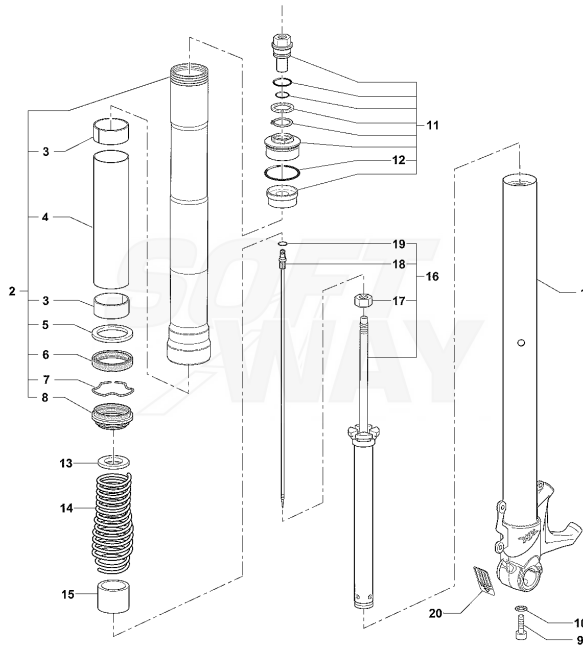

Pos	Part Number	Description	Additional Text	Quantity
1	SPMV8000C2201	LEFT STEM COMPL.		1,00
2	SPMV8000C2204	COMPLETE CHAINSTAY		1,00
3	SPMV800097550	BUSH		2,00
4	SPMV8000C2205	SPACER FOR BUSHING		1,00
5	SPMV800097551	WASHER		1,00
6	SPMV8000B8388	O'RING	F3 800-F3 AGO-F3 800 RC	1,00
7	SPMV800097553	STOP RING		1,00
8	SPMV8000B8389	DUST SCRAPER	VIN 001015> F3 675	1,00
9	SPMV800097784	SCREW M10X25		1,00
10	SPMV800046511	WASHER		1,00
11	SPMV8000C2203	LEFT FORK CAP		1,00
12	SPMV800097557	O RING		1,00
13	SPMV8000B7139	CUSHION SPRING		1,00
14	SPMV8000C0842	FORK SPRING		1,00
15	SPMV8000C2207	SPACER FOR SPRING		1,00
16	SPMV8000C2209	COMPRESSION ADJUSTMENT CARTRIDGE		1,00
17	SPMV61ND15352	NUT M12X1,25 UNI 5587		1,00
18	SPMV8000B7143	GAS RING		1,00
19	SPMV8000A0817	GROMMET		1,00
20	SPMV8000B7206	DECAL -AVVERTENZA-		1,00