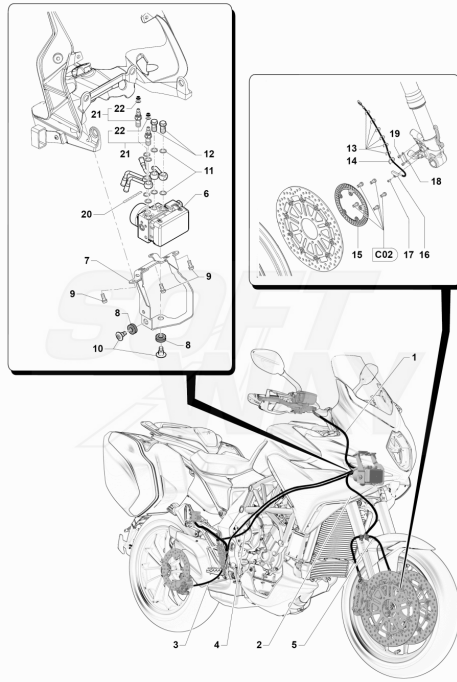

Pos	Part Number	Description	Additional Text	Quantity
1	SPMV8000C9005	FRONT BRAKE MASTER CYLINDER OIL HOSE		1,00
2	SPMV8000C9006	OIL HOSE ABS-CLAMP MODULE		1,00
3	SPMV8000C9004	OIL HOSE ABS MODULE CLAMP		1,00
4	SPMV8000C9003	REAR BRAKE MASTER CYLINDER OIL HOSE		1,00
5	SPMV8000C1615	CALIPER CONNECTION OIL HOSE	800, ED.1	1,00
5	SPMV8000C1617	CALIPER CONNECTION OIL HOSE	LUSO, RC, SCS	1,00
6	SPMV8000C8262	'ABS MODULE "CONTINENTAL" WET"		1,00
7	SPMV8000C9002	ABS MODULE SUPPORT		1,00
8	SPMV800089293	CUSHION, D18xD8xE7,5	MY14/20 F3 675-F3 800	2,00
9	SPMV8C00B2681	SCREW, TEF M6x1 CH8 L14	RR-SCS-RC SCS	3,00
10	SPMV8000B8602	Screw	MY14/20 F3 675-F3 800	2,00
11	SPMV800021480	WASHER, COPPER, D14xD10,2xE1	MY12/14 F3 675	8,00
12	SPMV8000A8947	TUBO OIL PIPE UNION	F4RR	2,00
13	SPMV8000C2960	DOUBLE SEAT CABLE CLAMP 13.5X9.5		3,00
14	SPMV800056783	Plastic clamp, L142	MY17/20 F3 675-F3 800	1,00
15	SPMV8000B9516	FRONT PHONIC WHEEL	MY14/20 F3 675-F3 800	1,00
16	SPMV8000B7768	SENSOR, SPEED	F3 AGO-F3 675 RC-F3 800 RC	1,00
17	SPMV800090901	Screw M4	750 ORO	1,00
18	SPMV8000B9412	POSITIONING BRACKET FOR ABS SE	F3 675 RC-F3 800 RC	1,00
19	SPMV8A00A5257	Screw M5x0,8-CH3-L10	MY16	2,00
20	SPMV8000C8771	ADHESIVE FOR ABS MODULE		1,00
21	SPMV8000A3975	DRAIN VALVE	MY18/20 F3 675-F3 800	2,00
22	SPMV800053259	COVER, RUBBER	1000 VIN <008064 1000 USA	2,00