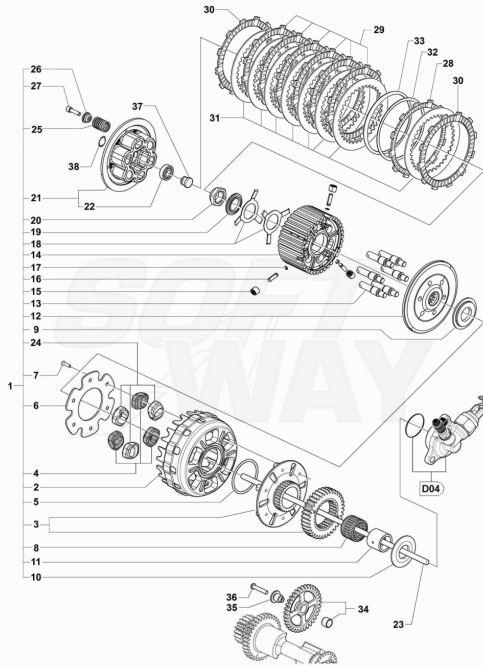

Pos	Part Number	Description	Additional Text	Quantity
1	SPMV8000C8676	Primary and clutch gear	ROSSO-RR	1,00
2	SPMV8000B9716	CLUTCH BELL	MY14/20 F3 675	1,00
3	SPMV8000C4381	FLANGE GEAR	MY17 DRAGSTER RR/DRAGSTER RC	1,00
4	SPMV8A00B6484	FLEXIBLE COUPLING	MY14/20 F3 675	3,00
5	SPMV8000B3996	OR164 T3,53-D60,33	MY14/20 F3 675	1,00
6	SPMV8000B1727	SPROCKET RETAINING DISC	MY14/20 F3 675	1,00
7	SPMV60NDB4391	Screw TSCE M6x1-L182	F3 800-AGO-RC	6,00
8	SPMV8000B3997	ROLL BEARING K35X42X30	MY14/20 F3 675	1,00
9	SPMV8000B8198	DRIVING GEAR WASHER	MY14/20 F3 675	1,00
10	SPMV8000B3018	WASHER FOR DRIVER GEAR SP3	MY14/20 F3 675	1,00
11	SPMV8000B3989	DRIVER GEAR SPACER	MY14/20 F3 675	1,00
12	SPMV8000B1014	DRIVE FLANGE	MY14/20 F3 675	1,00
13	SPMV8000B8243	SPRING COLUMN	F3 800-AGO-RC	6,00
14	SPMV8000C8677	DISC HOLDER HUB	ROSSO-RR	1,00
15	SPMV8000B0066	PIN BEARING 12X10X6 NK6	MY14/20 F3 675	3,00
16	SPMV8000B0067	BEARING PIN D6-L20	MY14/20 F3 675	3,00
17	SPMV66N021306	RETAIN RING D3.2	MY14/20 F3 675	3,00
18	SPMV8000B0071	SPRING JUDDER	MY14/20 F3 675	2,00
19	SPMV8000B0072	SPRING SUPPORT	MY14/20 F3 675	1,00
20	SPMV8000B8199	NUT M22X1	MY14/20 F3 675	1,00
21	SPMV8000C8678	Push plate	ROSSO-RR	1,00
22	SPMV8000A2565	RADIAL BEARING 12X28X7	MY14/20 F3 675	1,00
23	SPMV8A00B9469	CONTROL ROD	ROSSO-RR	1,00
24	SPMV8000B6484	RUBBER GASKET	MY14/20 F3 675	3,00
25	SPMV8000A0730	CLUTCH SPRING	MY14/20 F3 675	6,00
26	SPMV8000B4721	SPRING DRIVER WASHER	MY14/20 F3 675	6,00
27	SPMV60ND02509	Screw M6x1-CH5-L20	F3 800-AGO-RC	6,00
28	SPMV8000A6915	Lining plate	MY14/20 F3 675	1,00