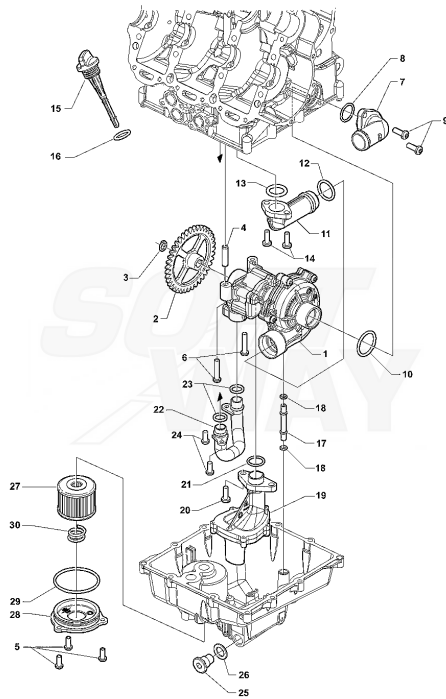

Pos	Part Number	Description	Additional Text	Quantity
1	SPMV8000B2644	PUMP GROUP		1,00
2	SPMV8000C4386	OIL PUMP GEAR	MY17/20 F3 675-800-RC	1,00
3	SPMV66N021202	RETAIN RING D12-D11	ROSSO-RR	1,00
4	SPMV8000B3232	PIN		1,00
5	SPMV60NDB2735	SCREW TBCE M6X1-L16	MY15/17 F3 675 RC-F3 800 RC	3,00
6	SPMV60NDB3397	SCREW TBCE M6X1-L45		2,00
7	SPMV8000B4099	INLET WATER PIPE		1,00
8	SPMV800023110	OR2100 T1		1,00
9	SPMV60NDB4719	SCREW TCBC M6X1-L20		2,00
10	SPMV800035809	OR3137 T2		1,00
11	SPMV8000B4626	INLET WATER PIPE		1,00
12	SPMV800023120	OR3106 T2		1,00
13	SPMV8000B3233	OR4093 T3		1,00
14	SPMV60NDB2736	SCREW TBCE M6X1-L20	MY18/20 F3 675 RC-F3 800 RC	2,00
15	SPMV8000B4021	OIL CUP		1,00
16	SPMV800029074	OR128 T2		1,00
17	SPMV8000B3234	OUTLET WATER PIPE		1,00
18	SPMV8000B6928	ORM 5		2,00
19	SPMV8000B4691	OIL SUCTION PUMP		1,00
20	SPMV60NDB4719	SCREW TCBC M6X1-L20		2,00
21	SPMV800041693	OR2087 T1		1,00
22	SPMV8000B4195	INLET OIL TUBE		1,00
23	SPMV800025593	OR119 T2		2,00
24	SPMV60NDB2735	SCREW TBCE M6X1-L16	MY15/17 F3 675 RC-F3 800 RC	2,00
25	SPMV800073011	OIL PLUG ASSEMBLY		1,00
26	SPMV62N015679	ALUMINIUM WASHER D24-D16		1,00