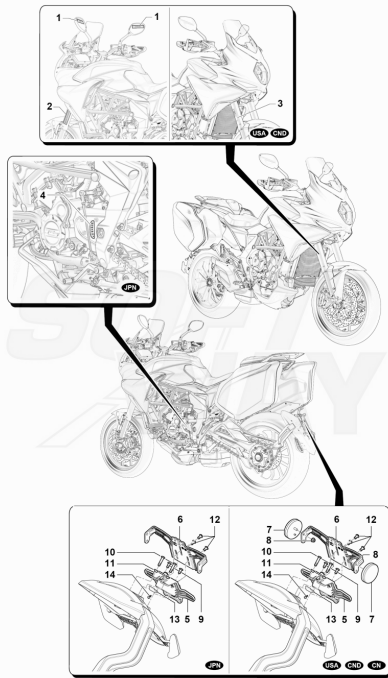

Pos	Part Number	Description	Additional Text	Quantity
1	SPMV800094019	DECAL MIRROR	USA-CND	2,00
2	SPMV8000D0365	LEVEL CONTROL PLATE	USA, CND	1,00
3	SPMV8000D0366	EMISSION CONTROL PLATE	USA, CND	1,00
4	SPMV800095842	GEARS DATA PLATE	JPN	1,00
5	SPMV8000B8896	LOWER FLANGE PLATEHOLDER USAC		1,00
6	SPMV8A00B8897	FLANGE SUP. LICENSE PLATE HOLDERCATADI		1,00
7	SPMV8000B4964	RETROREFLECTOR	990R-1090RR 002105> USA BRUTALE 920 USA	2,00
8	SPMV8000B2707	NUT, M5x0,8xE6 CH8 PARLOCK	990R-1090RR 002105> USA BRUTALE 920 USA	2,00
9	SPMV8A00B9347	Screw TBEI M5x0,8-CH3-L12 UNI	USA-CND	2,00
10	SPMV8F00B9347	SCREW TBEI M5X0,8-CH3-L25 UNI		2,00
11	SPMV8000B2798	WASHER, ESPAÇADORA	MY18/20 F3 675 RC-F3 800 RC	2,00
12	SPMV8000B9347	VITE TBEI M5X0,8-CH3-L10 UNI		3,00
13	SPMV8000B8251	CABLE GUIDE		1,00
14	SPMV8AA0B6742	SCREW PH-AB 3,5X9,5		1,00