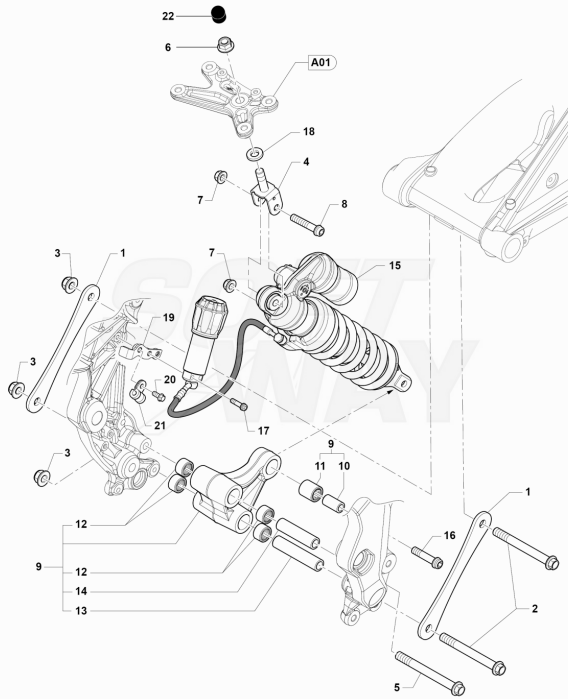

Pos	Part Number	Description	Additional Text	Quantity
1	SPMV8000C0187	TIE ROD FOR REAR SUSPENSION		2,00
2	SPMV8000B5645	SCREW M12X1,25-CH14-L112		2,00
3	SPMV8000B2715	NUT, M12x1,25x12,5 CH17		3,00
4	SPMV8A00B5790	FORK ADAPTER	675, 800, 800RR	1,00
5	SPMV8D00B5645	SCREW M12X1.25-CH14-L155		1,00
6	SPMV8000B2715	NUT, M12x1,25x12,5 CH17		1,00
7	SPMV8000B6064	NUT M10X1,25-CH14-SP8		2,00
8	SPMV8G00B2691	Screw TCEIF M10x1,25-L45	EXCEPT 675	1,00
9	SPMV8000C0188	Rocker arm for rear suspension		1,00
10	SPMV8000B5823	PIN D16-D10-L30		1,00
11	SPMV8000B5876	BEARING HMK1626LL3		1,00
12	SPMV8000B5875	NEEDLE BEARING HK1814L3AS		4,00
13	SPMV8A00B5824	PIN D18-D12-L87		1,00
14	SPMV8B00B5824	PIN D18-D12-L111		1,00
15	SPMV8000C8470	REAR SHOCK ABSORBER. COMPLETE	ROSSO	1,00
15	SPMV8000C8471	REAR SHOCK ABSORBER. ELECTRONICS	LUSSO, SCS, RC SCS	1,00
16	SPMV8H00B2691	Screw TCEIF M10x1,25 L50	675	1,00
17	SPMV8F00B2688	Screw TCEIF M6x25 RP	800RR, DRAGSTER RR, DRAG.RR LH	2,00
18	SPMV8000B5791	SPACER D24-D12-SP4	MY13 F3 800	1,00
19	SPMV8000C3196	SUPP. MOL PRELOAD ADJUSTER		1,00
20	SPMV8E00B2681	Screw M6x1-CH8-L20	MY17/20 F3 675 RC-F3 800 RC	1,00
20	SPMV8G00B2681	Screw M6x1 CH8	LUSSO, RC, SCS	1,00
21	SPMV8A0068690	CLAMP		1,00
22	SPMV8000B9342	CAP PROTECTION		1,00