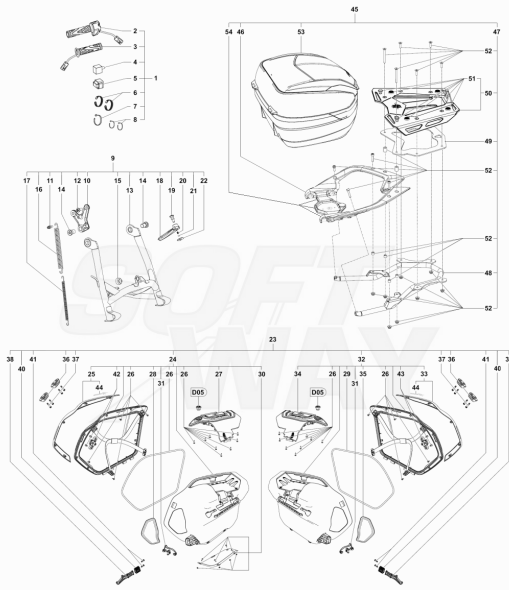

Pos	Part Number	Description	Additional Text	Quantity
1	SPMV98000C1967	HEATED GRIPS KIT TURISMO VELOC		1,00
2	SPMV8D00B9492	THROTTLE CONTROL D.B.W.	ED.1, LUSO, RC, SCS	1,00
3	SPMV8000B9495	HEATED LEFT KNOB	ED.1, LUSO, RC, SCS	1,00
4	SPMV8000B9618	CONTROL UNIT FOR RISCAL KNOBS		1,00
5	SPMV8000C1321	SUPP. ELASTIC BAND FOR CONTROL UNIT		1,00
6	SPMV800053724	BELT, RUBBER, SHORT	MY12/16 USA CND CN	2,00
7	SPMV800056783	Plastic clamp, L142	MY17/20 F3 675-F3 800	1,00
8	SPMV800092661	CLAMP 2.4X92	MY14/20 F3 675-F3 800	2,00
9	SPMV98000C1969	CENTRAL STAND KIT		1,00
10	SPMV8000B9930	RIGHT SIDE STAND ATTACHMENT PLATE		1,00
11	SPMV8000B9174	SPRING COUPLING PIN		1,00
12	SPMV8000D0571	SPECIAL SCREW M8X1.25-L22		1,00
13	SPMV8000B9155	CENTRAL SUPPORT TV ED+ANTRAC		1,00
14	SPMV8000B9171	PIVOT PIN		2,00
15	SPMV8000B9175	CEN KICKSTAND STOP PAD		1,00
16	SPMV8000B9172	OUTER SPRING RETURN MARES		1,00
17	SPMV8000B9173	INNER RETURN SPRING		1,00
18	SPMV8000C0587	LIFTING HANDLE	MY15/17 LUSO-ED.1	1,00
19	SPMV8A00C9331	PIN M8-CH6-L22, 2		1,00
20	SPMV800094170	SPRING, FOOTREST		1,00
21	SPMV6BN021507	BALL, FOOTREST		1,00
22	SPMV8000C0588	HANDLE TIMING PLATE		1,00
23	SPMV98000C5608	Case set Turismo Veloce	MY18/20 800	1,00
24	SPMV8000C5644	Case right Turismo Veloce	MY18/20 LUSO-SCS	1,00
25	SPMV8000C5646	FRIEZE FOR RIGHT BAG COMPL.	MY18/20 LUSO-SCS	1,00
26	SPMV8000C2403	BAG FIXING KIT		2,00
27	SPMV8000C2406	LOCK HOLDER ASSEMBLY FOR BORS		1,00
28	SPMV8000C1012	RIGHT HANDBAG FRIEZE		1,00