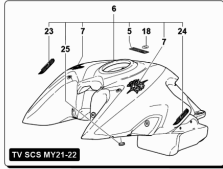

Pos	Part Number	Description	Additional Text	Quantity
1	SPMV800092664	DECAL		1,00
2	SPMV8000C0276	RIGHT FLANGE FOR FAIRING SUPPORT		1,00
3	SPMV8000C0277	LEFT FLANGE SUPP.CUPOLA		1,00
4	SPMV8000B5919	Screw	MY15/17 F3 675 RC-F3 800 RC	6,00
5	SPMV8000A9698	PLATE AVVERTENZA DOCUMENT		1,00
6	SPMV8000C9015	COMPLETE FUEL TANK	ROSSO	1,00
6	SPMV8000C9035	COMPLETE FUEL TANK	SCS RED/GRAY	1,00
6	SPMV8000C9421	COMPLETE FUEL TANK	MY21 RC SCS	1,00
6	SPMV8000D1043	COMPLETE FUEL TANK	MY22 RC SCS	1,00
6	SPMV80A0C9015	FULL FUEL TANK	LUSSO RED/GRAY	1,00
6	SPMV80A0C9035	COMPLETE FUEL TANK	SCS GRAPHITE/GRAY	1,00
6	SPMV80B0C9015	FUEL TANK	LUSSO GRAPHITE/GRAY	1,00
6	SPMV80B0C9035	COMPLETE FUEL TANK	SCS BLACK/GRAY	1,00
6	SPMV80C0C9015	COMPLETE FUEL TANK	LUSSO BLACK/GRAY	1,00
7	SPMV8000C3051	'DECAL "MV" FOR TANK'	DRAGSTER RR YELLOW/BLACK MY16 DRAGSTER WHITE MY17 DRAGSTER RR	2,00
7	SPMV80A0C3051	DECAL 'MV' FOR TANK	DRAGSTER RC	2,00
7	SPMV80H0C5048	DECAL "MV" FOR TANK	MY22 RC SCS	2,00
8	SPMV8A0090901	SCREW, M4x13,7	750S, 750S 1+1	2,00
9	SPMV8A00B5919	SCREW M5 L12	MY17 DRAGSTER RR/DRAGSTER RC	4,00
10	SPMV8000D0042	'DECAL "FRIEZE" RIGHT FOR TANKS'	MY21 RC SCS	1,00
10	SPMV8000D1050	DECAL "FREGIO" LAT.SUP.DX FOR	MY22 RC SCS	1,00
11	SPMV8000D0043	'LEFT "FRIEZE" DECAL FOR TANKS'	MY21 RC SCS	1,00
11	SPMV8000D1051	DECAL "FREGIO" LAT.SUP.SX FOR	MY22 RC SCS	1,00
12	SPMV8000D0039	CENTER TANK DECAL	MY21 RC SCS	1,00
12	SPMV8000D1061	DECAL "TURISMO VELOCE-RC" FOR	MY22 RC SCS	1,00