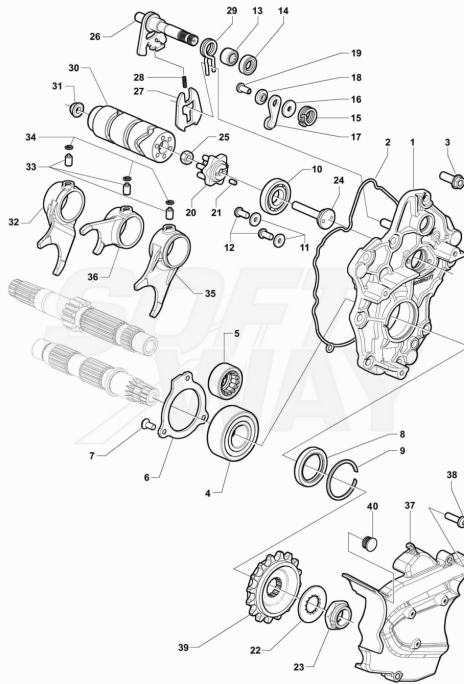

Pos	Part Number	Description	Additional Text	Quantity
1	SPMV8A00B9476	COMPLETE CLUTCH COVER	MY17 DRAGSTER RR/DRAGSTER RC	1,00
2	SPMV8000B2639	COVER GEARSHIFT GASKET		1,00
3	SPMV8M00B2683	SCREW TEF M8X1		8,00
4	SPMV8000A2318	OBLIQUE BEARING 2 ROWS SF. D28	BRUTALE S,09192>,<10409,10968>	1,00
5	SPMV8000A1086	ROLLER BEARING D24-D40-SP1	BRUTALE S,09192>,<10409,10968>	1,00
6	SPMV800086114	BEARING LOCKING PLATE		1,00
7	SPMV60NDB4389	Screw TSCE M6x1-L14		3,00
8	SPMV800089410	GASKET RING D35-D47-SP7		1,00
9	SPMV800091603	SEEGER RING SB 48		1,00
10	SPMV8B0014258	BEARING		1,00
11	SPMV8000A0901	WASHER D15-D6		2,00
12	SPMV60NDB2780	Screw TBCE M6x1-L14	EXCEPT ROSSO	2,00
13	SPMV800051191	ROLL BEARING D12-D18-SP1		1,00
14	SPMV8A0028855	RING CORCOS BA-B-SL D22-D12-		1,00
15	SPMV8000B5284	CLAMP SPEED CLICK SPRING		1,00
16	SPMV800086107	SPACING WASHER D6.2-D20-		1,00
17	SPMV8000B5285	CLAMP SPEED CLICK		1,00
18	SPMV800085493	SPEED CLICK PING		1,00
19	SPMV60NDB2780	Screw TBCE M6x1-L14	EXCEPT ROSSO	1,00
20	SPMV8000B5339	SELECTOR DRUM WITH PINS		1,00
21	SPMV800038520	ROLL D4-L8		1,00
22	SPMV8000B3312	SECURE WASHER		1,00
23	SPMV8000B2716	BOLT M22X1	MY12/13 VIN >001264 F3 675-ORO	1,00
24	SPMV8000B5283	Pin gearshift drum		1,00
25	SPMV61NE15035	EXAGONAL STD NUT M8X1		1,00
26	SPMV8000B5446	SELECTOR SHAFT		1,00