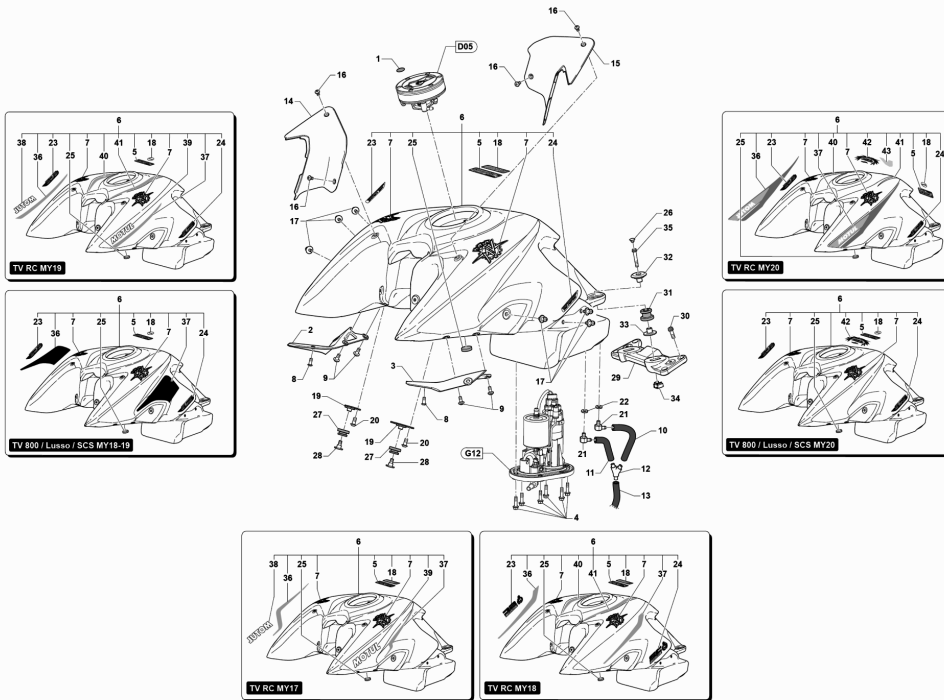

Pos	Part Number	Description	Additional Text	Quantity
1	SPMV800092664	DECAL		1,00
2	SPMV8000C0276	RIGHT FLANGE FOR FAIRING SUPPORT		1,00
3	SPMV8000C0277	LEFT FLANGE SUPP.CUPOLA		1,00
4	SPMV8000B5919	Screw	MY15/17 F3 675 RC-F3 800 RC	6,00
5	SPMV8000A9698	PLATE AVVERTENZA DOCUMENT		1,00
6	SPMV8000C0248	COMPLETE FUEL TANK	MY15/16 LUSSO RED/SILVER MY15/16 800- ED.1 RED/SILVER	1,00
6	SPMV8000C3666	COMPLETE FUEL TANK	MY17 800 RED/SILVER MY17 LUSSO RED/SILVER	1,00
6	SPMV8000C4201	COMPLETE FUEL TANK	MY17 RC	1,00
6	SPMV8000C5307	FUEL TANK COMPL.	MY18 RC	1,00
6	SPMV8000C5626	COMPLETE FUEL TANK	MY18/19 800 BLUE/GRAY	1,00
6	SPMV8000C6004	COMPLETE FUEL TANK	MY19 RC	1,00
6	SPMV8000C6384	COMPLETE FUEL TANK	MY19 SCS RED/GRAY	1,00
6	SPMV8000C7889	FUEL TANK COMPLETE	MY20 RC	1,00
6	SPMV8000C7939	FUEL TANK COMPLETE	MY20 800 RED/GRAY (TV ROSSO)	1,00
6	SPMV8000C8105	COMPLETE FUEL TANK	MY20 SCS RED/GRAY	1,00
6	SPMV80A0C0248	COMPLETE FUEL TANK	MY15/16 800-ED.1 SILVER/GRAY	1,00
6	SPMV80A0C3666	FUEL TANK COMPLETE	MY17 LUSSO WHITE/GRAY	1,00
6	SPMV80A0C5626	COMPLETE FUEL TANK	MY18/19 800 GRAY NARDO/GRAY	1,00
6	SPMV80A0C6384	COMPLETE FUEL TANK	MY19 SCS WHITE/GRAY	1,00
6	SPMV80A0C7939	COMPLETE FUEL TANK	MY20 LUSSO RED/GRAY	1,00
6	SPMV80A0C8105	COMPLETE FUEL TANK	MY20 SCS WHITE/GRAY	1,00
6	SPMV80B0C0248	COMPLETE FUEL TANK	MY15/16 LUSSO WHITE/GRAY	1,00
6	SPMV80B0C3666	FUEL TANK	MY17 800 BLACK/GRAY	1,00