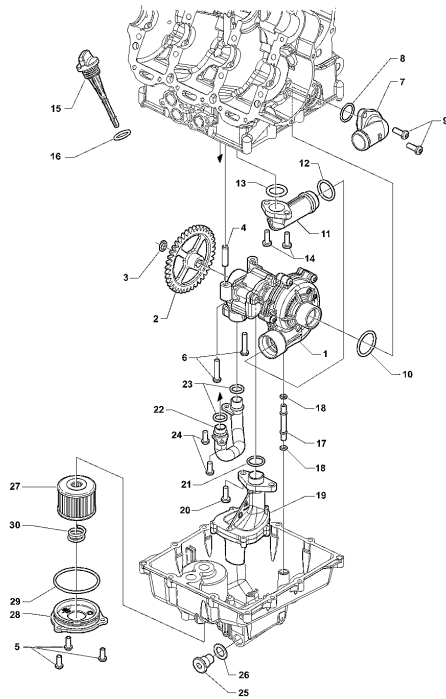

Pos	Part Number	Description	Additional Text	Quantity
1	SPMV8000B2644	PUMP GROUP		1,00
2	SPMV8000B2555	GEAR OIL PUMP	MY12/16	1,00
2	SPMV8000C4386	OIL PUMP GEAR	MY17/20 F3 675-800-RC	1,00
3	SPMV66N021202	RETAIN RING D12-D11	ROSSO-RR	1,00
4	SPMV8000B3232	PIN		1,00
5	SPMV60NDB2735	SCREW TBCE M6X1-L16	MY15/17 F3 675 RC-F3 800 RC	3,00
6	SPMV60NDB3397	SCREW TBCE M6X1-L45		2,00
7	SPMV8000B4099	INLET WATER PIPE		1,00
8	SPMV800023110	OR2100 T1		1,00
9	SPMV60NDB4719	SCREW TCBCE M6X1-L20		2,00
10	SPMV800035809	OR3137 T2		1,00
11	SPMV8000B4626	INLET WATER PIPE		1,00
12	SPMV800023120	OR3106 T2		1,00
13	SPMV8000B3233	OR4093 T3		1,00
14	SPMV60NDB2736	SCREW TBCE M6X1-L20	MY18/20 F3 675 RC-F3 800 RC	2,00
15	SPMV8000B4021	OIL CUP		1,00
16	SPMV800029074	OR128 T2		1,00
17	SPMV8000B3234	OUTLET WATER PIPE		1,00
18	SPMV8000B6928	ORM 5		2,00
19	SPMV8000B4691	OIL SUCTION PUMP		1,00
20	SPMV60NDB4719	SCREW TCBCE M6X1-L20		2,00
21	SPMV800041693	OR2087 T1		1,00
22	SPMV8000B4195	INLET OIL TUBE		1,00
23	SPMV800025593	OR119 T2		2,00
24	SPMV60NDB2735	SCREW TBCE M6X1-L16	MY15/17 F3 675 RC-F3 800 RC	2,00
25	SPMV800073011	OIL PLUG ASSEMBLY		1,00