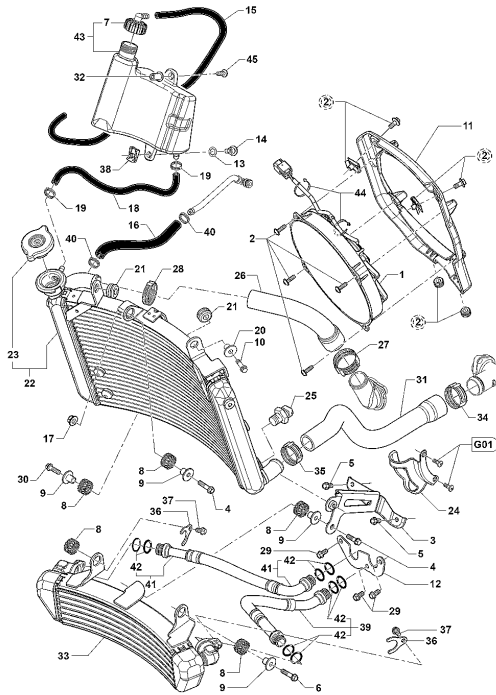

Pos	Part Number	Description	Additional Text	Quantity
1	SPMV8000B5430	RADIATOR FAN		1,00
2	SPMV8000B6058	FIXING KIT ELECTRIC VALVE		1,00
3	SPMV8000B7720	FIXING PLATE, RADIATOR	ROSSO	1,00
4	SPMV8D00B2688	Screw TCEIF M6x20 RT	RR-RUSH	2,00
5	SPMV8B00B2681	Screw M6x1-CH8-L12	F4S, F4 FRECCE TRICOLORI	2,00
6	SPMV8F00B2688	Screw TCEIF M6x25 RP	800RR, DRAGSTER RR, DRAG.RR LH	1,00
7	SPMV8000C2225	CAP FOR RECOVERY TANK		1,00
8	SPMV800062651	VIBRATION REDUCER D22-D10-SP12		5,00
9	SPMV800062652	SPACER D10-D6	FOR COOLER 800084917	4,00
10	SPMV8E00B2681	Screw M6x1-CH8-L20	MY17/20 F3 675 RC-F3 800 RC	1,00
11	SPMV8000B7354	CONVEYOR FAN		1,00
12	SPMV8000B7719	OIL TUBE FIXING PLATE		1,00
13	SPMV8000B5959	WASHER D12 D7,8 SP0,5 IN NYLON	MY14/20 EXCEPT F3 ORO	1,00
14	SPMV8A00B5920	Screw	AGO	1,00
15	SPMV8W0066179	Rubber hose d6.5x10.5-l1410		1,00
16	SPMV8000B6026	AIRING HOSE RADIATOR		1,00
17	SPMV8000B2710	NUT, M6x1 CH10 E7 PARLOCK	EXCEPT ORO	1,00
18	SPMV8T0066179	PIPE RUBBER D6,5X10,5-L310		1,00
19	SPMV8A0092256	CLAMP CLIC R 66 10 MM		2,00
20	SPMV8000B7541	SPACER D21-D9,25-D6,2-L13		1,00
21	SPMV8000B6022	CUSHION D21-D9-SP11		2,00
22	SPMV8000C0254	WATER RADIATOR		1,00
23	SPMV8A00B6019	PLUG, RADIATOR		1,00
24	SPMV8000B6059	DOWNHOLDER		1,00
25	SPMV8000B5422	WATER TEMPERATURE SENSOR		1,00
26	SPMV8000B6023	WATER HOSE		1,00