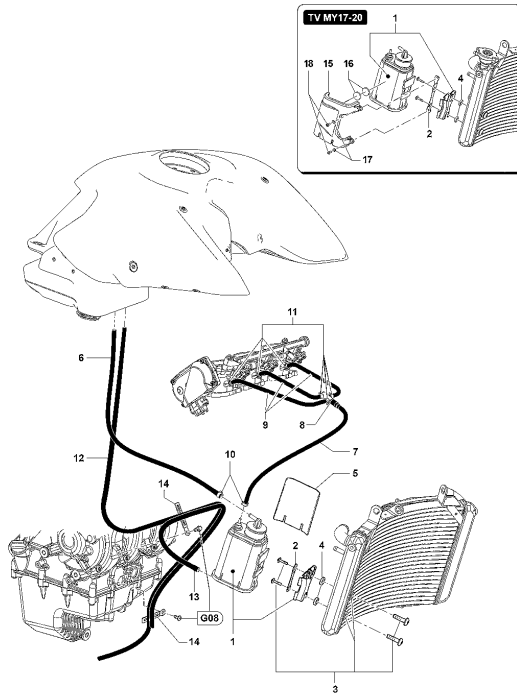

Pos	Part Number	Description	Additional Text	Quantity
1	SPMV800097083	CANISTER COMPLETE	008836-008839 & 009155> B4 910 S/910 R, USA	1,00
2	SPMV8000B8646	CANISTER PLATE	MY15/16 USA-CAN-CHN- THA	1,00
2	SPMV8000C4209	CANISTER CENTERING PLATE	MY17/20	1,00
3	SPMV8000B8644	CANISTER FIXING KIT		1,00
4	SPMV8000B8494	SPACER SP2,5		2,00
5	SPMV8000B7186	ADHESIVE PROTECTION FOR CANISTE	MY12/16 USA CND CN	1,00
6	SPMV8E0098714	TUBE 5.5X9.5 L=500 WITH PORT		1,00
7	SPMV8B0097089	TUBE D3,5-D9-L250		1,00
8	SPMV8000B6733	4-WAY CONNECTOR	MY12/16 USA CND CN	1,00
9	SPMV800091037	HOSE, RUBBER 4X9	MY12/16 USA CND CN	3,00
10	SPMV800096458	CLAMP, METAL, 55 90	MY17/20 F3 675-800-RC	2,00
11	SPMV8AA091634	CLAMP, METAL, SHORT	MY12/16 USA CND CN	6,00
12	SPMV8C00B6216	Rubber tube d5-d8 epichlorohydrin l=10		1,00
13	SPMV8T0066179	PIPE RUBBER D6,5X10,5-L310		1,00
14	SPMV8000A1792	CLAMP, SPECIAL		2,00
15	SPMV8000C3257	CANISTER COVER		1,00
16	SPMV8000C4210	ADHESIVE DISK DUAL LOCK		2,00
17	SPMV8000C2104	SPACER D7.5 D6 D4 SP3.5		2,00
18	SPMV98C0090901	SCREW M4X10	B4 RS-B4 RR-B4 NURBURGRING	2,00