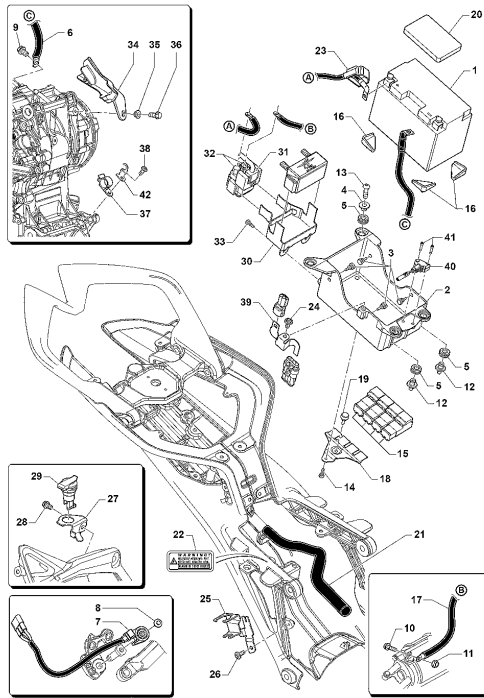

Pos	Part Number	Description	Additional Text	Quantity
1	SPMV8000C0228	BTZ12S-BS BATTERY		1,00
2	SPMV8000C0222	BATTERY SUPPORT		1,00
3	SPMV800095828	CUSION		4,00
4	SPMV8000B2799	WASHER, SPACER, D8xD6,2xL8,5	MY12/16 F3 675-F3 800	2,00
5	SPMV800089293	CUSHION, D18xD8xE7,5	MY14/20 F3 675-F3 800	4,00
6	SPMV8A00B8095	ENGINE GROUND CABLE		1,00
7	SPMV8A00B5428	SIDE STAND SWITCH	MY15/20 F3 675-F3 800	1,00
8	SPMV8000C1356	SCREW M6X1 L16 WITH LOCTITE		1,00
9	SPMV60NDB3397	SCREW TBCE M6X1-L45		1,00
10	SPMV8A00B2680	Screw TEF M5x0,8x6 CH8 RT	MY12/16 USA CND CN	1,00
11	SPMV8000B2708	NUT, M5x0,8	VIN >000710 F3 675	1,00
12	SPMV8000C0223	M6 THREADED PEG		2,00
13	SPMV8B00B2672	SCREW, M6x11,7x21	DRAGSTER	2,00
14	SPMV8A00B2778	SCREW, PH-AB 3,9x13	990R, 1090RR	1,00
15	SPMV8000A6749	RELAY	ROSSO	4,00
16	SPMV800066339	CUSHION, BATTERY	BRUTALE S <10760	4,00
17	SPMV8000B8096	CABLE, START ENGINE		1,00
18	SPMV8000C0229	RELAIS FIXING PLATE		1,00
19	SPMV800099419	PIN, CUSHION	TAMBURINI	1,00
20	SPMV8000C2165	BATTERY PAD		1,00
21	SPMV8000C1397	REAR FRAME WIRING HARNESS		1,00
22	SPMV800092257	BATTERY DATA PLATE		1,00
23	SPMV8000B3109	WIRE HARNESS, BATTERY		1,00
24	SPMV8C00B5919	SCREW M5	F3 ORO-F3 AGO	1,00
25	SPMV8000C0231	12V FUSE SUPP.PLATE		1,00
26	SPMV8A00B5919	SCREW M5 L12	MY17 DRAGSTER RR/DRAGSTER RC	1,00
27	SPMV8000C0163	12V SOCKET REAR SUPPORT		1,00
28	SPMV8A00B2681	SCREW, M6x1	990R-1090RR <000640	1,00