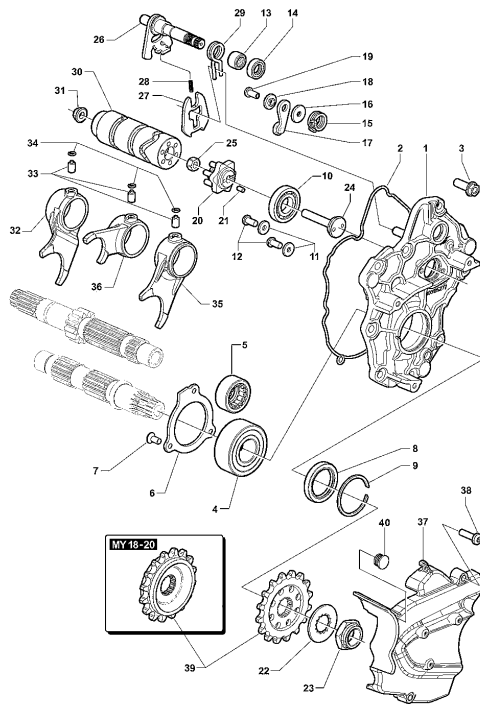

Pos	Part Number	Description	Additional Text	Quantity
1	SPMV8000B9476	GEARBOX COVER COMPLETE	MY15	1,00
1	SPMV8A00B9476	COMPLETE CLUTCH COVER	MY17 DRAGSTER RR/DRAGSTER RC	1,00
2	SPMV8000B2639	COVER GEARSHIFT GASKET		1,00
3	SPMV8M00B2683	SCREW TEF M8X1		8,00
4	SPMV8000A2318	OBLIQUE BEARING 2 ROWS SF. D28	BRUTALE S,09192>,<10409,10968>	1,00
5	SPMV8000A1086	ROLLER BEARING D24-D40-SP1	BRUTALE S,09192>,<10409,10968>	1,00
6	SPMV800086114	BEARING LOCKING PLATE		1,00
7	SPMV60NDB4389	Screw TSCE M6x1-L14		3,00
8	SPMV800089410	GASKET RING D35-D47-SP7		1,00
9	SPMV800091603	SEEGER RING SB 48		1,00
10	SPMV8B0014258	BEARING		1,00
11	SPMV8000A0901	WASHER D15-D6		2,00
12	SPMV60NDB2780	Screw TBCE M6x1-L14	EXCEPT ROSSO	2,00
13	SPMV800051191	ROLL BEARING D12-D18-SP1		1,00
14	SPMV8A0028855	RING CORCOS BA-B-SL D22-D12-		1,00
15	SPMV8000B5284	CLAMP SPEED CLICK SPRING		1,00
16	SPMV800086107	SPACING WASHER D6.2-D20-		1,00
17	SPMV8000B5285	CLAMP SPEED CLICK		1,00
18	SPMV800085493	SPEED CLICK PING		1,00
19	SPMV60NDB2780	Screw TBCE M6x1-L14	EXCEPT ROSSO	1,00
20	SPMV8000B5339	SELECTOR DRUM WITH PINS		1,00
21	SPMV800038520	ROLL D4-L8		1,00
22	SPMV8000B3312	SECURE WASHER		1,00
23	SPMV8000B2716	BOLT M22X1	MY12/13 VIN >001264 F3 675-ORO	1,00
24	SPMV8000B5283	Pin gearshift drum		1,00
25	SPMV61NE15035	EXAGONAL STD NUT M8X1		1,00