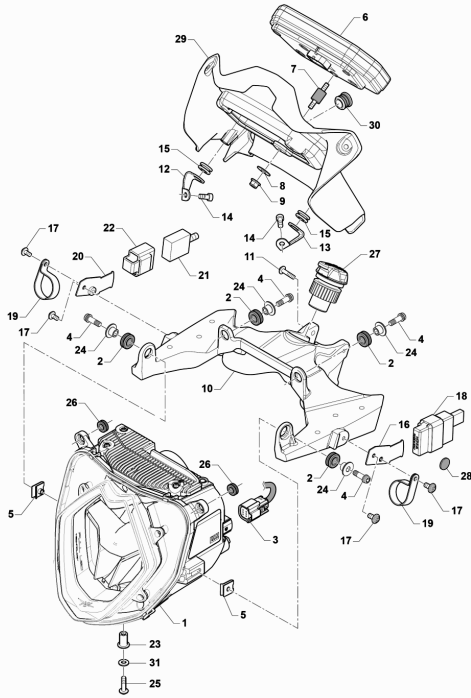

Pos	Part Number	Description	Additional Text	Quantity
1	SPMV8000C0241	COMPLETE FRONT HEADLIGHT		1,00
2	SPMV8A00B3600	CUSHION, D20xD10xE7,5	B4 RS-B4 RR-B4 NURBURGRING	4,00
3	SPMV98000C2766	HEADLIGHT CABLE ADAPTOR EUROPE		1,00
3	SPMV98000C2767	TV HEADLIGHT CABLE ADAPTOR	USA, CAN, JPN, AUS	1,00
4	SPMV8F00B2672	Screw M6x1-D11,7-L18	RR-PIRELLI-RC-LH44-SCS MY18 AMERICA	4,00
5	SPMV800046893	NUT M6X1	F3 ORO-F3 AGO	2,00
6	SPMV8000B9620	DASHBOARD COMPLETE		1,00
7	SPMV800056752	SILENT-BLOCK		3,00
8	SPMV62ND15635	WASHER D9,7-D		3,00
9	SPMV8000B2708	NUT, M5x0,8	VIN >000710 F3 675	3,00
10	SPMV80A0C0238	FRONT HEADLAMP SUPPORT		1,00
11	SPMV60ND02518	Screw M6x1-L65		2,00
12	SPMV8000C0252	RIGHT PLATE FOR FIXING DASHBOARD SUPPORT		1,00
13	SPMV8000C0251	LEFT PLATE FIX.SUPP.CRUSCOT		1,00
14	SPMV8R00B2688	Screw TCEIF M6x12 RT	EXCEPT F3 ORO	2,00
15	SPMV800089293	CUSHION, D18xD8xE7,5	MY14/20 F3 675-F3 800	2,00
16	SPMV8000C0237	INTERMITTENCE SUPPORT		1,00
17	SPMV8C00B5919	SCREW M5	F3 ORO-F3 AGO	4,00
18	SPMV8000B9739	RELE	USA-CND	1,00
19	SPMV8000C1427	CABLE CLAMP		2,00
20	SPMV8000C1467	SUPPORT FOR MANOPO CONTROL UNIT		1,00
21	SPMV8000B9618	CONTROL UNIT FOR RISCAL KNOBS		1,00
22	SPMV8000C1321	SUPP. ELASTIC BAND FOR CONTROL UNIT		1,00
23	SPMV800063150	SPRING NUT M5		1,00
24	SPMV8000B3764	SPACER, DASHBOARD, D18xD10xL9	MY17/20 F3 675-800-RC	4,00
25	SPMV8B00B5919	SCREW M5 L20	RR, MY22 RC	1,00
26	SPMV8A00B6507	CUSHIOM D14-D7-SP8		2,00