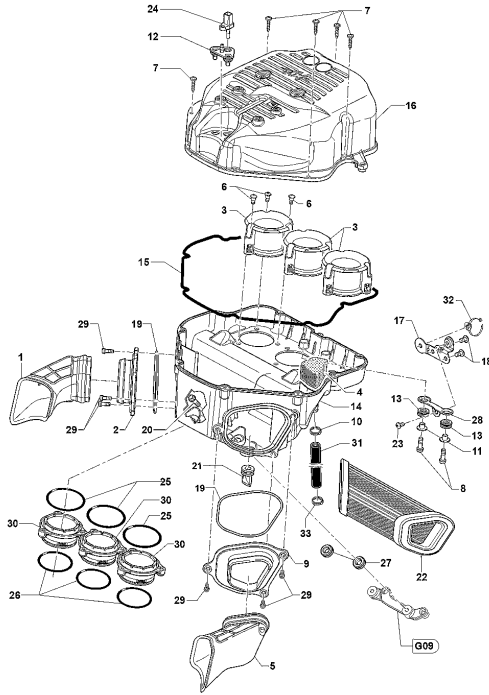

Pos	Part Number	Description	Additional Text	Quantity
1	SPMV8000C0268	RIGHT AIR INLET SLEEVE		1,00
2	SPMV8000B6338	FLANGE, SLEEVE RH		1,00
3	SPMV8000C0468	INTAKE HORN SUP.		3,00
4	SPMV8000B6003	SPONGE AIRBOX		1,00
5	SPMV8000C0269	LEFT AIR INLET SLEEVE		1,00
6	SPMV8000B5999	SPECIAL SCREW M5		9,00
7	SPMV8BA084658	TAPPING SCREW	RR-SCS-RC SCS	9,00
8	SPMV8B00B2688	Screw TCEIF M6x1x16	EXCEPT F3 ORO	2,00
9	SPMV8000B6339	FLANGE, SLEEVE LH		1,00
10	SPMV8J0092249	CLAMP		1,00
11	SPMV8000B2799	WASHER, SPACER, D8xD6,2xL8,5	MY12/16 F3 675-F3 800	2,00
12	SPMV8000B3219	CUSHION, SENSOR AIR TEMPERATUR		1,00
13	SPMV800089293	CUSHION, D18xD8xE7,5	MY14/20 F3 675-F3 800	2,00
14	SPMV8000C0266	AIRBOX INF.RAW		1,00
15	SPMV8000B5992	AIRBOX WASHER		1,00
16	SPMV8000C0267	AIRBOX SUP.	MY15/16 800-LUSSO, ED.1	1,00
16	SPMV8A00C0267	AIRBOX SUP.	MY17/20 800-LUSSO, RC, SCS	1,00
17	SPMV8000C0245	PLATE SUPP.REAR AIRB		1,00
18	SPMV8A00B2677	Screw M6x1-L10		2,00
19	SPMV8000B6285	WASHER		2,00
20	SPMV8000B3763	SCREW, ESPECIAL M6 DO FAROL D		2,00
21	SPMV800048971	RUBBER		1,00
22	SPMV8000B5993	AIR FILTER F3		1,00
23	SPMV8A00B2677	Screw M6x1-L10		1,00
24	SPMV8000B3207	SENSOR, AIR TEMPERATURE		1,00
25	SPMV8000B5998	OR3231 T2,6-D58,42 VITON		3,00
26	SPMV800081304	ORING, OR2187 T1,78 D47,35 VI		3,00