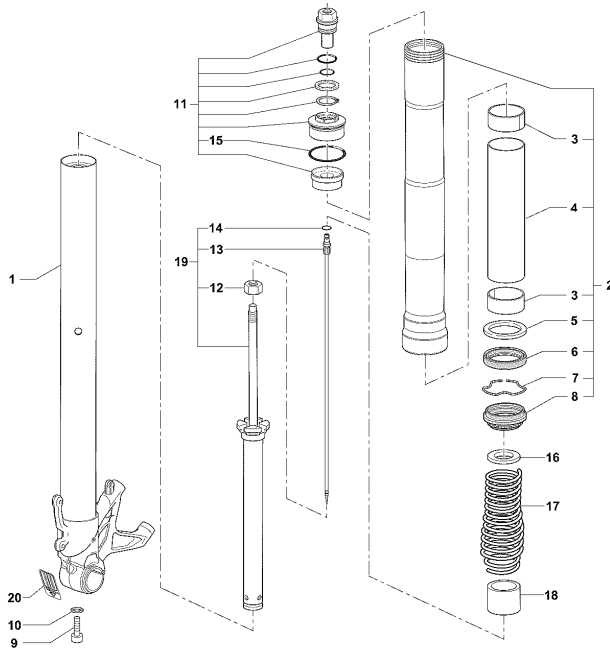

Pos	Part Number	Description	Additional Text	Quantity
1	SPMV8000C2200	RIGHT STEM COMPL.		1,00
2	SPMV8000C2204	COMPLETE CHAINSTAY		1,00
3	SPMV800097550	BUSH		2,00
4	SPMV8000C2205	SPACER FOR BUSHING		1,00
5	SPMV800097551	WASHER		1,00
6	SPMV8000B8388	O'RING	F3 800-F3 AGO-F3 800 RC	1,00
7	SPMV800097553	STOP RING		1,00
8	SPMV8000B8389	DUST SCRAPER	VIN 001015> F3 675	1,00
9	SPMV800097784	SCREW M10X25		1,00
10	SPMV800046511	WASHER		1,00
11	SPMV8000C2202	RIGHT FORK CAP		1,00
12	SPMV61ND15352	NUT M12X1,25 UNI 5587		1,00
13	SPMV8000B7143	GAS RING		1,00
14	SPMV8000A0817	GROMMET		1,00
15	SPMV800097557	O RING		1,00
16	SPMV8000B7139	CUSHION SPRING		1,00
17	SPMV8000C0842	FORK SPRING		1,00
18	SPMV8000C2207	SPACER FOR SPRING		1,00
19	SPMV8000C2208	EXTENSION ADJUSTMENT CARTRIDGE		1,00
20	SPMV8000B7206	DECAL -AVVERTENZA-		1,00