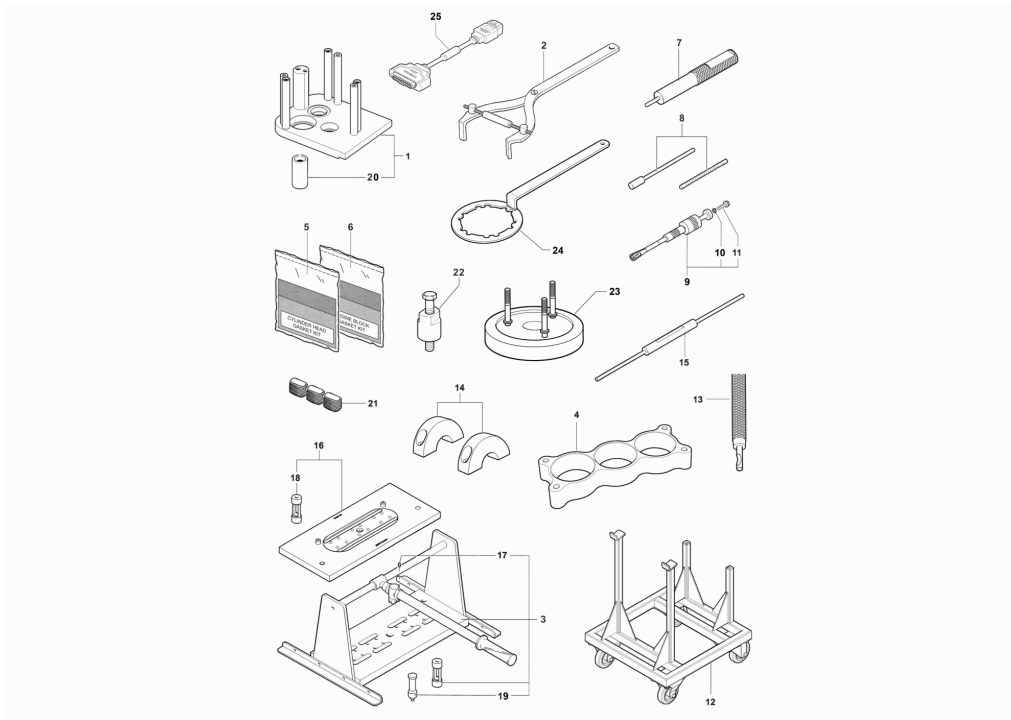

Pos	Part Number	Description	Additional Text	Quantity
1	SPMV8000B7177	Setting gauge gearbox		1,00
2	SPMV800079015	CLUTCH BLOCKING TOOL		1,00
3	SPMV800094796	VALVES ASSEMBLY		1,00
4	SPMV8000B7207	PISTON ASSEMBLING PLATE		1,00
5	SPMV8000B7295	HEAD GASKET KIT		1,00
6	SPMV8000B7296	WASHER KIT		1,00
7	SPMV800095581	VALVE SEAL ASSEMBLY		1,00
8	SPMV8000A2625	BROACH FOR VALVE GUIDE		1,00
9	SPMV800094798	GOMMIN DISASSEMBLY EQUIPMENT		1,00
10	SPMV62N115538	SPRING WASHER		1,00
11	SPMV8C0069056	TEF SCREW M8X1.25 CH12-L30		3,00
12	SPMV8000C2372	SUPP.FOR DISASSEMBLYASSEMBLY		1,00
13	SPMV8000B7299	TOOLS		1,00
14	SPMV8000B7214	CAMSHAFT TOOL ASSEMBLING		2,00
15	SPMV800095429	CONTROL PAD		1,00
16	SPMV8000B7254	F3 PLATE		1,00
17	SPMV800051521	SCREW M4X6		2,00
18	SPMV8000B7255	CONE MOUNTING PART		1,00
19	SPMV800095179	HALF-CONES		1,00
20	SPMV8A00B2859	PIPE		1,00
21	SPMV8000B7036	COVER CONNECTION		2,00
22	SPMV8000B9720	Puller rotor		1,00
23	SPMV8000C6941	Tool for clusch setting	SCS - RC SCS	1,00
24	SPMV8000C7261	Holding wrench	SCS - RC SCS	1,00
25	SPMV8000C3198	OBD ADAPTER CABLE		1,00