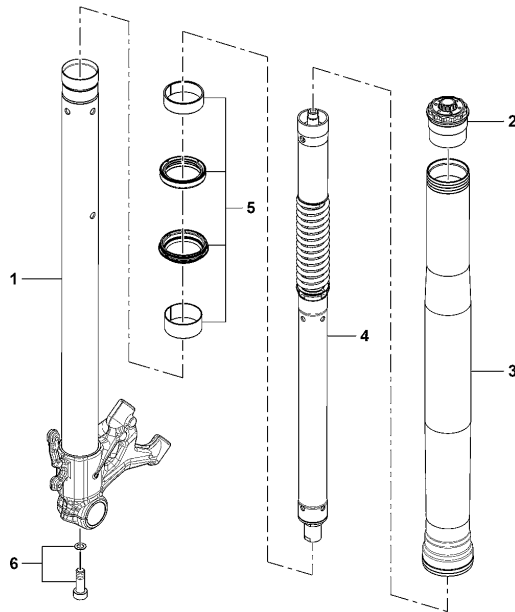

Pos	Part Number	Description	Additional Text	Quantity
1	SPMV8000C8888	RIGHT STEM COMPL.		1,00
2	SPMV8000C8890	RIGHT FORK CAP		1,00
3	SPMV8000C8892	COMPLETE CHAINSTAY		1,00
4	SPMV8000C8893	EXTENSION CARTRIDGE		1,00
5	SPMV8000C8891	BUSHING-WASHER KIT		1,00
6	SPMV8000C8895	SCREW-WASHER KIT		1,00