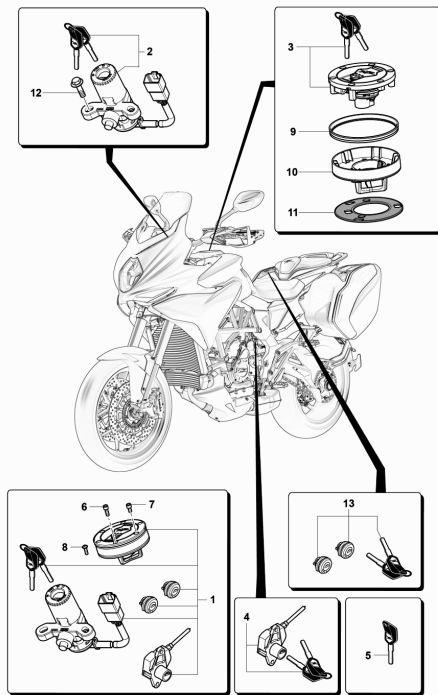

Pos	Part Number	Description	Additional Text	Quantity
1	SPMV8000C0165	KEY LOCKS ASSEMBLY		1,00
2	SPMV8000C0168	IGNITION SWITCH WITH		1,00
3	SPMV8000B5411	FUEL TANK CAP WITH		1,00
4	SPMV8B00B5412	SADDLE LOCK COMPLETE WITH		1,00
5	SPMV8000C0170	SPARE KEY		1,00
6	SPMV800066531	Screw plug		3,00
7	SPMV8C0066531	Screw TCEI M5x0,8-L10 INOX		3,00
8	SPMV8B00B4221	Screw M5x0,8-CH3-L14	MY18/20 F3 675 RC-F3 800 RC	1,00
9	SPMV8000B5216	GASKET		1,00
10	SPMV8A00B5214	CARBURETOR CAP UNION	JPN UP TO VIN 002901	1,00
11	SPMV8A00B5215	GASKET		1,00
12	SPMV8000C0258	SWITCH FIXING SCREW		2,00
13	SPMV8000B9255	POCKET LOCK KIT WITH KEYS		1,00