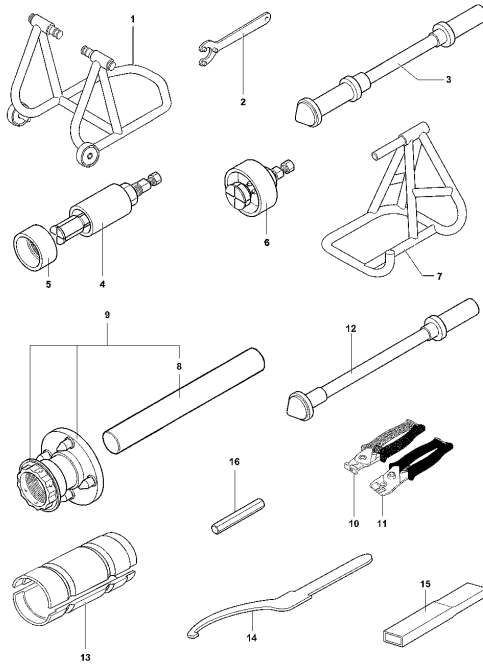

Pos	Part Number	Description	Additional Text	Quantity
1	SPMV800095830	FRONT STAND		1,00
2	SPMV800091645	Holding wrench		1,00
3	SPMV8000B6920	TOOL FRONT WHEEL BEARING		1,00
4	SPMV800092860	FORK BEARING		1,00
5	SPMV800092861	BEARING EXTRACTOR		1,00
6	SPMV8000B4416	FRONT WHEEL BEARING		1,00
7	SPMV8000B9312	REAR STAND		1,00
8	SPMV8000A1953	PIN FOR CENTERING		1,00
9	SPMV800092865	Special tool rear wheel		1,00
10	SPMV800095850	Tool for pliers clic clamps		1,00
11	SPMV800098321	Tool for tilted pliers clic clamps		1,00
12	SPMV800092866	FORK PACK TOOL		1,00
13	SPMV8000B6785	Tool dust cover and oil seal		1,00
14	SPMV800092854	Hook wrench		1,00
15	SPMV800092855	Hook wrench extension		1,00