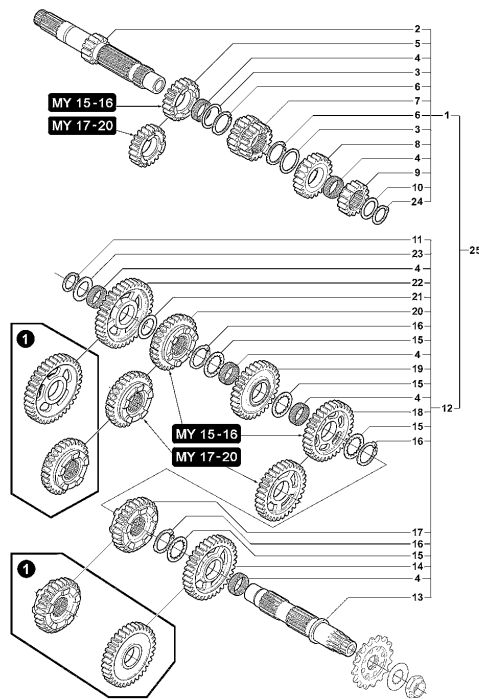

Pos	Part Number	Description	Additional Text	Quantity
1	SPMV8000B9480	PRIMARY SHAFT	MY16 800	1,00
2	SPMV8000B9873	PRIMARY SHAFT WITH BUSHINGS	MY17 DRAGSTER RR/DRAGSTER RC	1,00
3	SPMV8000A0973	WASHER	ENGINE 6540-6742 & 7236>	2,00
4	SPMV8000A0370	BUSH	ENGINE 6540-6742 & 7236>	6,00
5	SPMV8000C3179	INGR. 5 ON PRIM.Z 22	ENGINE 22153>	1,00
5	SPMV8A00A2630	INGR. 5 ON PRIM.Z=22	ENGINE <22152	1,00
6	SPMV8000A0975	SNAP RING	ENGINE 6540-6742 & 7236>	2,00
7	SPMV8000C3180	INGR.SLIDING 3-4 ON PRIM	ENGINE 22153>	1,00
7	SPMV8A00A2631	INGR.SLIDING 3-4 ON PRIM.	ENGINE <22152	1,00
8	SPMV8000B9683	INGR. 6 VEL. ON PRIM. Z=21	ENGINE <22152	1,00
8	SPMV8000C3181	6 GEAR ON THE PRIM Z 21	ENGINE 22153>	1,00
9	SPMV8000B1023	DRIVEN GEAR 2 Z-16		1,00
10	SPMV8D0081569	WASHER	1.0 MM	1,00
11	SPMV66N021210	CIRCLIP		1,00
12	SPMV8000B9640	SECOND SHAFT.	MY16 800	1,00
13	SPMV8000B1030	COUNTER SHAFT		1,00
14	SPMV8000B9887	INGR. 2ND VEL. ON SECONDARY	RC-SCS ENGINE <25626 800-LUSSO-ED.1 ENGINE <25603	1,00
14	SPMV8000C7098	INGR. 2ND SPEED ON SECONDARY Z	800-LUSSO ENGINE 25604> RC-SCS ENGINE 25627>	1,00
15	SPMV8000A4196	WASHER	BRUTALE S,09192>,<10409,10968>	4,00
16	SPMV8000A0990	SNAP RING	ENGINE 6540-6742 & 7236>	3,00
17	SPMV8000B9684	INGR. 6TH VEL. ON SECONDARY.	800-ED.1-LUSSO ENGINE <22152	1,00