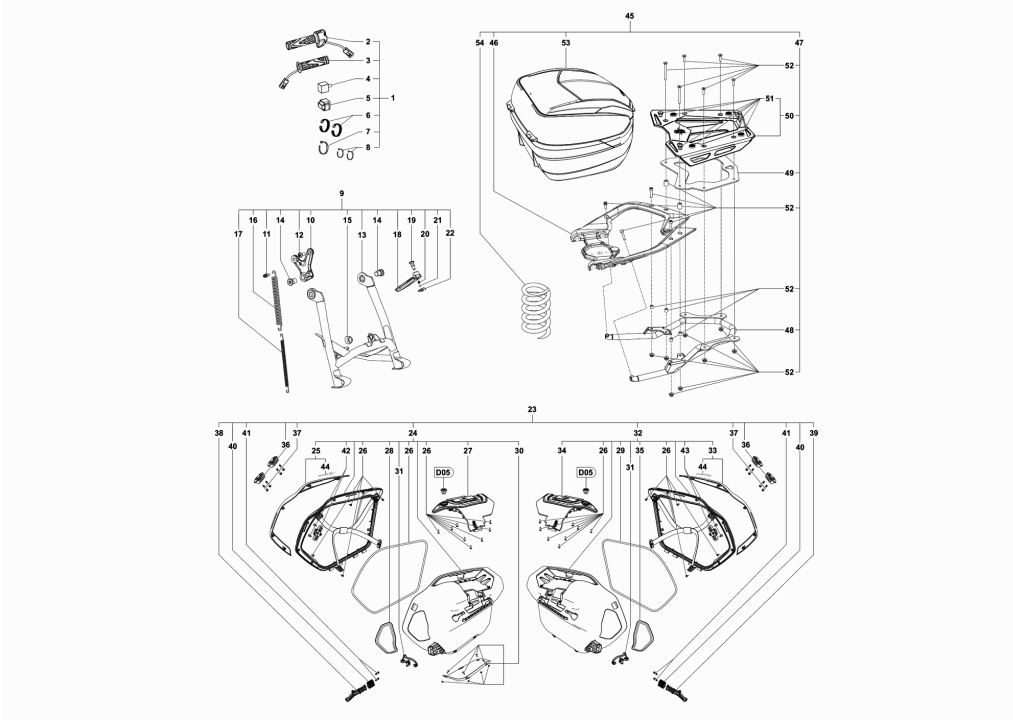

Pos	Part Number	Description	Additional Text	Quantity
1	SPMV98000C1967	HEATED GRIPS KIT TURISMO VELOC		1,00
2	SPMV8D00B9492	THROTTLE CONTROL D.B.W.	ED.1, LUSO, RC, SCS	1,00
3	SPMV8000B9495	HEATED LEFT KNOB	ED.1, LUSO, RC, SCS	1,00
4	SPMV8000B9618	CONTROL UNIT FOR RISCAL KNOBS		1,00
5	SPMV8000C1321	SUPP. ELASTIC BAND FOR CONTROL UNIT		1,00
6	SPMV800053724	BELT, RUBBER, SHORT	MY12/16 USA CND CN	2,00
7	SPMV800056783	Plastic clamp, L142	MY17/20 F3 675-F3 800	1,00
8	SPMV800092661	CLAMP 2.4X92	MY14/20 F3 675-F3 800	2,00
9	SPMV98000C1969	CENTRAL STAND KIT		1,00
10	SPMV8000B9930	RIGHT SIDE STAND ATTACHMENT PLATE		1,00
11	SPMV8000B9174	SPRING COUPLING PIN		1,00
12	SPMV8000C0435	SPECIAL SCREW M8X1.25-L22		1,00
13	SPMV80B0B9155	CENTRAL SUPPORT TV ED+ANTRAC		1,00
14	SPMV8000B9171	PIVOT PIN		2,00
15	SPMV8000B9175	CEN KICKSTAND STOP PAD		1,00
16	SPMV8000B9172	OUTER SPRING RETURN MARES		1,00
17	SPMV8000B9173	INNER RETURN SPRING		1,00
18	SPMV8000C0587	LIFTING HANDLE	MY15/17 LUSO-ED.1	1,00
19	SPMV8A00B2802	PIN M8-CH6-L22.2	800	1,00
20	SPMV800094170	SPRING, FOOTREST		1,00
21	SPMV6BN021507	BALL, FOOTREST		1,00
22	SPMV8000C0588	HANDLE TIMING PLATE		1,00
23	SPMV8000C1971	SIDE BAGS KIT TURISMO VELOCE	MY15/17 800 RED/SILVER	1,00
23	SPMV98000C5608	Case set Turismo Veloce	MY18/20 800	1,00
23	SPMV80A0C1971	SIDE BAGS SET GREYSILVER	MY15/17 800 SILVER/GRAY	1,00
23	SPMV80C0C1971	KIT BAGS FAST TOURISM	MY17 800 BLACK/GRAY	1,00