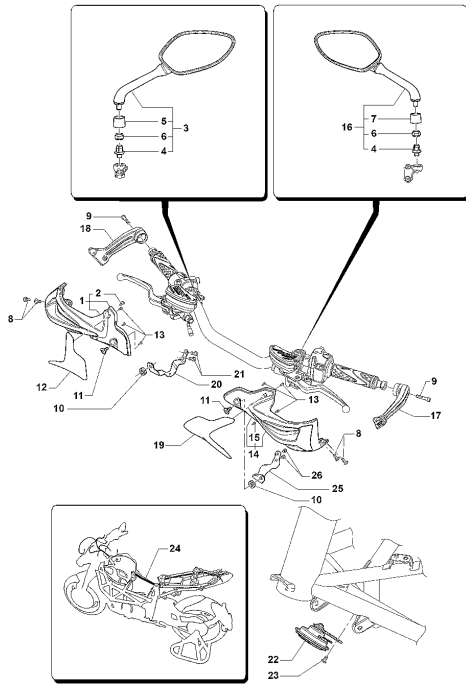

Pos	Part Number	Description	Additional Text	Quantity
1	SPMV8000C0162	Handguard RH with indicator		1,00
2	SPMV80A0B2778	Screw PH-AB 3,9x9,5		4,00
3	SPMV8A00C1134	RIGHT MIRROR		1,00
4	SPMV8000B6169	PIVOT, MIRROR		2,00
5	SPMV8000B6168	PROTECTION RUBBER MIRROR RH		1,00
6	SPMV8000B6170	NUT, CONICAL		2,00
7	SPMV8000B6167	PROTECTION RUBBER MIRROR LH		1,00
8	SPMV8A00B4221	Screw M5x0,8 CH3-L12		4,00
9	SPMV8G00B2688	Screw TCEIF M6x30	EXCEPT ORO	2,00
10	SPMV800089293	CUSHION, D18xD8xE7,5	MY14/20 F3 675-F3 800	2,00
11	SPMV8000B8602	Screw	MY14/20 F3 675-F3 800	2,00
12	SPMV80A0B8506	RIGHT HAND GUARD BADGE	MY14/16 RED/SILVER	1,00
12	SPMV80D0B8506	LEDGE FOR RIGHT HAND GUARD	WHITE/GRAY	1,00
12	SPMV80F0B8506	FRIEZE FOR RIGHT HAND GUARD FINISHED	MY15/17 800-ED.1 SILVER/GRAY	1,00
12	SPMV80H0B8506	FRIEZE FOR RIGHT HAND GUARD COMPL.	MY17 800 BLACK/GRAY	1,00
12	SPMV80J0B8506	FRIEZE FOR RIGHT HAND GUARD FINISHED	MY18/19 800 BLUE/GRAY	1,00
12	SPMV80K0B8506	FINISHED FRIEZE FOR RIGHT HAND GUARD	MY18/19 800 GRAY NARDO/GRAY	1,00
12	SPMV80L0B8506	FRIEZE FOR RIGHT HAND GUARD FINISHED	MY18/20 SCS RED/GRAY MY18/20 LUSO RED/GRAY	1,00
12	SPMV80M0B8506	FINISHED FRIEZE FOR RIGHT HAND GUARD	MY18/20 LUSO WHITE/GRAY MY18/20 SCS WHITE/GRAY	1,00
12	SPMV80N0B8506	FRIEZE FOR RIGHT HAND GUARD FINISHED	MY19 RC	1,00
13	SPMV8AA0B2777	Screw PH-AB 2.9x9,5	DRAGSTER RR LH OPT DRAGSTER RC	6,00
14	SPMV8000C0161	LH FRONT INDICATOR		1,00
15	SPMV80A0B2778	Screw PH-AB 3,9x9,5		4,00
16	SPMV8A00C1135	LEFT MIRROR		1,00