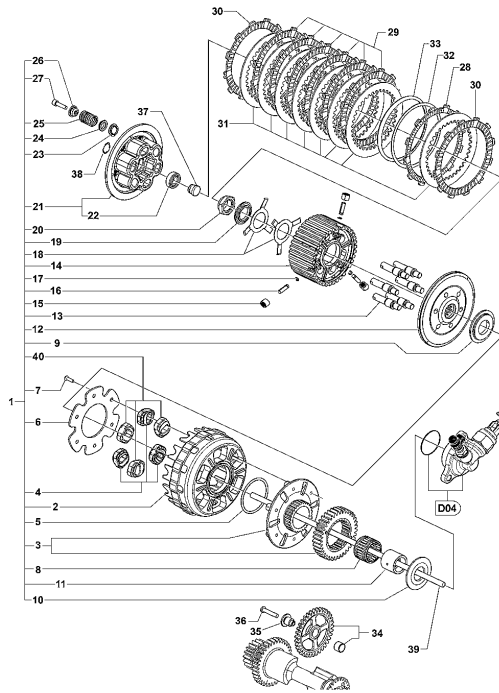

Pos	Part Number	Description	Additional Text	Quantity
1	SPMV8000B8202	CLUTCH AND PRIMARY GEAR	MY13/16 F3 800-AGO-800 RC	1,00
1	SPMV8000C4420	PRIMARY AND CLUTCH GEAR	MY17 DRAGSTER RR/DRAGSTER RC	1,00
1	SPMV8000C3319	PRIMARY GEAR AND CLUTCH	MY17/19 800-LUSO ENG. <22343 MY17/18 RC ENGINE <22343	1,00
2	SPMV8000B9716	CLUTCH BELL	MY14/20 F3 675	1,00
3	SPMV8000B9916	Primary wheel compl.	800RR, DRAGSTER RR LH MY15/16 DRAGSTER RR/DRAG. RC	1,00
3	SPMV8000C4381	FLANGE GEAR	MY17 DRAGSTER RR/DRAGSTER RC	1,00
4	SPMV8A00B6484	FLEXIBLE COUPLING	MY14/20 F3 675	3,00
5	SPMV8000B3996	OR164 T3,53-D60,33	MY14/20 F3 675	1,00
6	SPMV8000B1727	SPROCKET RETAINING DISC	MY14/20 F3 675	1,00
7	SPMV60NDB4391	Screw TSCE M6x1-L182	F3 800-AGO-RC	6,00
8	SPMV8000B3997	ROLL BEARING K35X42X30	MY14/20 F3 675	1,00
9	SPMV8000B8198	DRIVING GEAR WASHER	MY14/20 F3 675	1,00
10	SPMV8000B3018	WASHER FOR DRIVER GEAR SP3	MY14/20 F3 675	1,00
11	SPMV8000B3989	DRIVER GEAR SPACER	MY14/20 F3 675	1,00
12	SPMV8000B1014	DRIVE FLANGE	MY14/20 F3 675	1,00
13	SPMV8000B8243	SPRING COLUMN	F3 800-AGO-RC	6,00
14	SPMV8000B8196	DISC HUB	MY14/20 F3 675	1,00
15	SPMV8000B0066	PIN BEARING 12X10X6 NK6	MY14/20 F3 675	3,00
16	SPMV8000B0067	BEARING PIN D6-L20	MY14/20 F3 675	3,00
17	SPMV66N021306	RETAIN RING D3.2	MY14/20 F3 675	3,00
18	SPMV8000B0071	SPRING JUDDER	MY14/20 F3 675	2,00
19	SPMV8000B0072	SPRING SUPPORT	MY14/20 F3 675	1,00
20	SPMV8000B8199	NUT M22X1	MY14/20 F3 675	1,00
21	SPMV8000B8200	PRESSURE PLATE	F3 800-AGO-RC	1,00