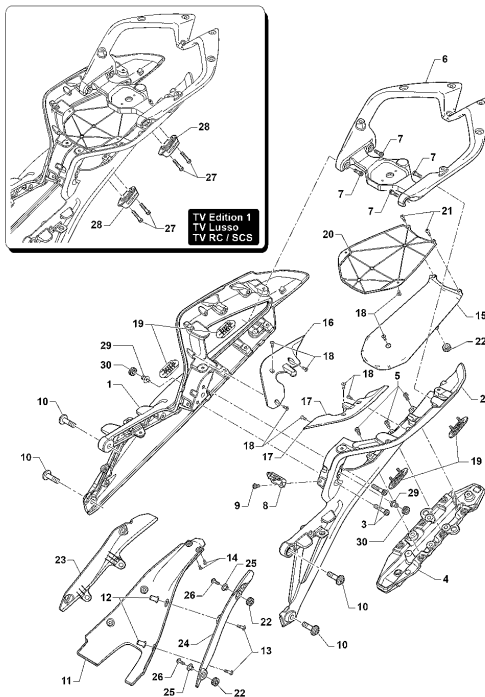

Pos	Part Number	Description	Additional Text	Quantity
1	SPMV80A0C0146	RIGHT SIDE REAR FRAME	MY17/18 RC MY15/16 800-ED.1 SILVER/GRAY	1,00
1	SPMV80B0C0146	RIGHT SIDE FOR POST FRAME	MY17 800 SILVER/GRAY MY17 800 BLACK/GRAY MY15/17 LUSO MY15/17 800-ED.1 RED/SILVER	1,00
1	SPMV80C0C0146	RIGHT SIDE REAR FRAME.	MY19 RC MY18/20 LUSO-SCS <002933 MY18/20 800 <002933	1,00
1	SPMV80D0C0146	RIGHT SIDE REAR FRAME	MY18/20 800 002934>, MY20 RC MY18/20 LUSO-SCS 002934>	1,00
2	SPMV80A0C0147	LH SIDE FRAME POST.	MY15/16 800-ED.1 SILVER/GRAY MY17/18 RC	1,00
2	SPMV80B0C0147	LEFT SIDE REAR FRAME	MY15/17 800-ED.1 RED/SILVER MY17 800 BLACK/GRAY MY17 800 SILVER/GRAY MY15/17 LUSO	1,00
2	SPMV80C0C0147	LEFT SIDE POST FRAME.	MY19 RC MY18/20 LUSO-SCS <002933 MY18/20 800 <002933	1,00
2	SPMV80D0C0147	LEFT SIDE REAR FRAME.	MY18/20 LUSO-SCS 002934> MY20 RC MY18/20 800 002934>	1,00
3	SPMV8E00B2690	Screw M8 L=35	RR-RUSH	2,00
4	SPMV80A0C0145	CENTER FLANGE FOR FRAME		1,00
5	SPMV8B00B2688	Screw TCEIF M6x1x16	EXCEPT F3 ORO	6,00
6	SPMV80A0C0148	FINISHED HANDLEBAR	MY15/17 800-LUSO, ED.1 MY17/18 RC	1,00
6	SPMV80B0C0148	FINISHED HANDLEBAR	MY18/20 800-LUSO, SCS MY19 RC	1,00
6	SPMV8AB0C0148	Rear hand grip	MY20 RC	1,00
7	SPMV8C00B2690	SCREW, TCEIF M8x25 RP	MY12/16 JPN F3 675-F3 800	4,00
8	SPMV8000C0153	RIDER SEAT FIXING PLATE		1,00