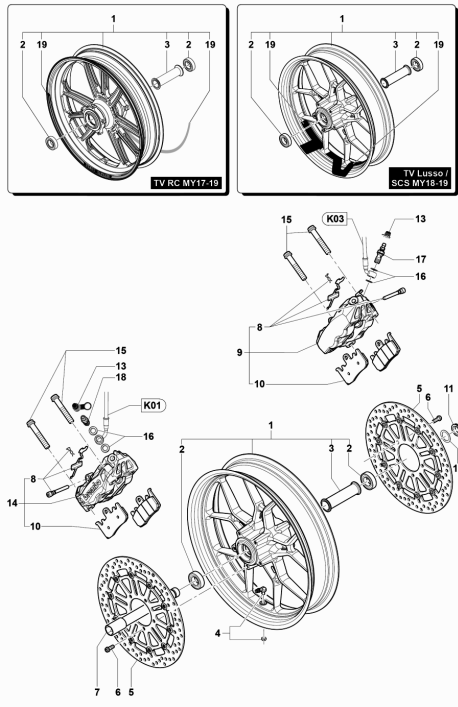

Pos	Part Number	Description	Additional Text	Quantity
1	SPMV8000C5653	FRONT WHEEL RIM 17 "X3.50"	MY18/19 LUSO-SCS	1,00
1	SPMV80A0B5894	FRONT WHEEL 17"X3,50"	MY17/20 F3 675	1,00
1	SPMV80B0B5894	FRONT WHEEL RIM 17 "X3,50 "WITH	MY20 RC	1,00
1	SPMV80C0B5894	FRONT WHEEL RIM 17 "X3,50 "WITH	MY20 LUSO-SCS	1,00
1	SPMV8A00C3928	17 "X3.50 "FRONT WHEEL RIM WITH	MY16 DRAGSTER RC	1,00
1	SPMV8AA0C3928	Front wheel rim 17 "x3.50 "conuscin. an	MY17 DRAGSTER RC	1,00
1	SPMV8AB0C3928	Front wheel rim.17 "x3.50 "cuscin. and r	MY19 RC	1,00
2	SPMV8A0026846	RADIAL BEARING		2,00
3	SPMV8000B3200	SPACER	F4S, F4R	1,00
3	SPMV8000B3672	SPACER	F4RR, F4 FRECCIE TRICOLORI	1,00
4	SPMV8000B3195	VALVE, WHEEL	675,800,800RR,DRAG., DRAG. RC	1,00
5	SPMV8000B4450	FRONT DISC D320 SP4,5	F3 675-800-RC	2,00
6	SPMV8A00B2690	SCREW, TCEIF M8x20 RT	EXCEPT PIRELLI-LH44	10,00
7	SPMV8000B5931	FRONT WHEEL PIN	EXCEPT AGO	1,00
8	SPMV8000B9026	KIT SPRING-PIN-	RR, SCS	2,00
9	SPMV8000B8527	BRAKE CALIPER, REAR, LH	MY14	1,00
10	SPMV8000B9025	FRONT BRAKE PADS	MY14	2,00
11	SPMV8A00B9883	NUT M25X1,25-CH28-SP9,5	EXCEPT AGO	1,00
12	SPMV8000B2730	WASHER D33,5-D25,3-SP1		1,00
13	SPMV800053259	COVER, RUBBER	1000 VIN <008064 1000 USA	2,00
14	SPMV8000B8526	BRAKE CALIPER, REAR, RH	MY14	1,00
15	SPMV8K00B2691	Screw TCEIF M10x1,25xL58	DRAGSTER, DRAGSTER RR/RR LH/RC	4,00
16	SPMV800021480	WASHER, COPPER, D14xD10,2xE1	MY12/14 F3 675	5,00
17	SPMV8000A3975	DRAIN VALVE	MY18/20 F3 675-F3 800	1,00
18	SPMV8000B5900	COMPLETE PIPE	MY12/14 F3 675	1,00