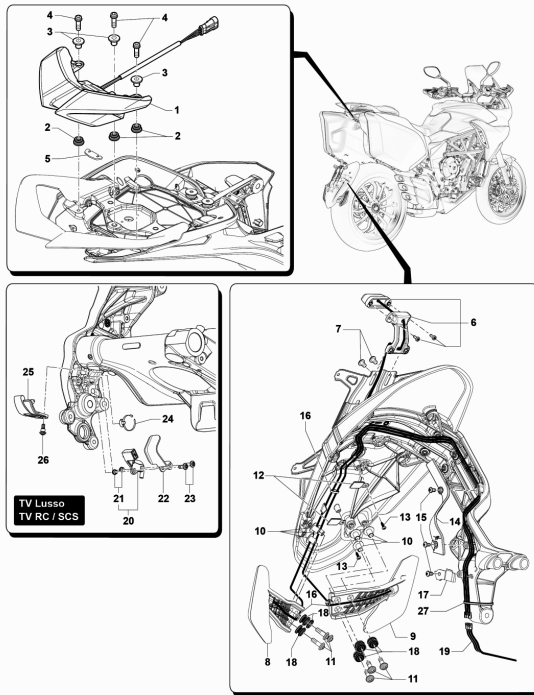

Pos	Part Number	Description	Additional Text	Quantity
1	SPMV8000C0149	TAIL LIGHT		1,00
2	SPMV800090239	CUSHION, RUBBER, 2	B4 RS-B4 RR-B4 NURBURGRING	3,00
3	SPMV8000A1873	BUSH, SPACER, D16xD8xD6,2X10	BRUTALE S	3,00
4	SPMV8C00B2688	SCREW, TCEIF M6x18 RT	ED.1, LUSSO, RC, SCS	3,00
5	SPMV8000C1961	PAD FOR REAR LIGHT.		1,00
6	SPMV8000B8969	LAMP, LICENSE PLATE		1,00
7	SPMV8000B9347	VITE TBEI M5X0,8-CH3-L10 UNI		2,00
8	SPMV8000C8744	REAR DIRECTION INDICATOR		1,00
9	SPMV8000C8745	LEFT REAR DIRECTION INDICATOR		1,00
10	SPMV8000B9340	SPACER D14-D7-D5,2-SP10,3		6,00
11	SPMV8000B5919	Screw	MY15/17 F3 675 RC-F3 800 RC	6,00
12	SPMV8000B8251	CABLE GUIDE		2,00
13	SPMV8AA0B6742	SCREW PH-AB 3,5X9,5		2,00
14	SPMV8000B9307	INSIDE COVER		1,00
15	SPMV98B0090901	Special screw M4x8	TAMBURINI	3,00
16	SPMV800092661	CLAMP 2.4X92	MY14/20 F3 675-F3 800	3,00
17	SPMV8000B9316	WIRES STOP PLATE		1,00
18	SPMV8000B9341	ANTI VIBRATION D14-D7-SP10		6,00
19	SPMV8A00B8094	REAR WIRING		1,00
20	SPMV8000B9740	SWINGARM SENSOR		1,00
21	SPMV8000C0413	CENTERING SPACER		2,00
22	SPMV8000C0414	PROTECTION FOR POSITION SENSOR		1,00
23	SPMV8B00B5919	SCREW M5 L20	RR, MY22 RC	2,00
24	SPMV8000C1561	FIXING CLAMP WITH		1,00
25	SPMV8000B9741	MAGNETS SUPPORT		1,00
26	SPMV8000C1801	Screw		1,00
27	SPMV800056444	CLAMP, PLASTIC		1,00