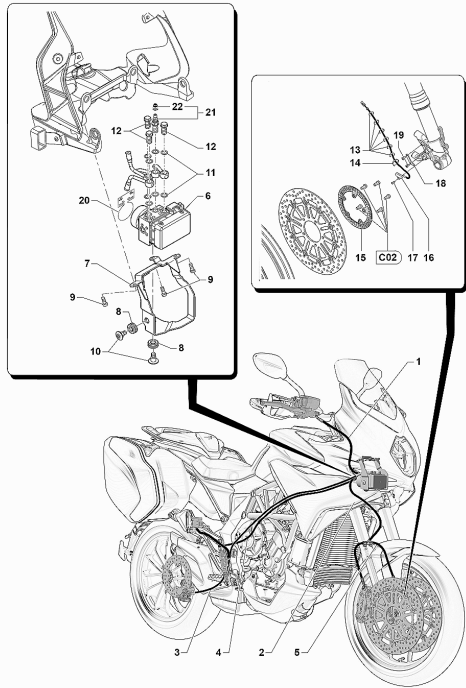

Pos	Part Number	Description	Additional Text	Quantity
1	SPMV8000C0177	FRONT BRAKE MASTER CYLINDER OIL HOSE		1,00
2	SPMV8000C0178	OIL HOSE ABS-CLAMP MODULE		1,00
3	SPMV8000C0176	OIL HOSE ABS MODULE CLAMP		1,00
4	SPMV8000C0175	REAR BRAKE MASTER CYLINDER OIL HOSE		1,00
5	SPMV8000C1615	CALIPER CONNECTION OIL HOSE	800, ED.1	1,00
5	SPMV8000C1617	CALIPER CONNECTION OIL HOSE	LUSO, RC, SCS	1,00
6	SPMV8000B9885	ABS MODULE WET	MY14/20 F3 675-F3 800	1,00
7	SPMV8000C0174	ABS MODULE SUPPORT		1,00
8	SPMV800089293	CUSHION, D18xD8xE7,5	MY14/20 F3 675-F3 800	2,00
9	SPMV8C00B2681	SCREW, TEF M6x1 CH8 L14	RR-SCS-RC SCS	3,00
10	SPMV8000B8602	Screw	MY14/20 F3 675-F3 800	2,00
11	SPMV800021480	WASHER, COPPER, D14xD10,2xE1	MY12/14 F3 675	8,00
12	SPMV8000A8947	TUBO OIL PIPE UNION	F4RR	3,00
13	SPMV800092661	CLAMP 2.4X92	MY14/20 F3 675-F3 800	6,00
14	SPMV800056783	Plastic clamp, L142	MY17/20 F3 675-F3 800	1,00
15	SPMV8000B9516	FRONT PHONIC WHEEL	MY14/20 F3 675-F3 800	1,00
16	SPMV8000B7768	SENSOR, SPEED	F3 AGO-F3 675 RC-F3 800 RC	1,00
17	SPMV800090901	Screw M4	750 ORO	1,00
18	SPMV8000B9412	POSITIONING BRACKET FOR ABS SE	F3 675 RC-F3 800 RC	1,00
19	SPMV8A00A5257	Screw M5x0,8-CH3-L10	MY16	2,00
20	SPMV8000C2959	ADHESIVE FOR ABS MODULE	MY14/20 F3 675-F3 800	1,00
21	SPMV8000A3975	DRAIN VALVE	MY18/20 F3 675-F3 800	1,00
21	SPMV8000A8947	TUBO OIL PIPE UNION	F4RR	1,00
22	SPMV800053259	COVER, RUBBER	1000 VIN <008064 1000 USA	1,00