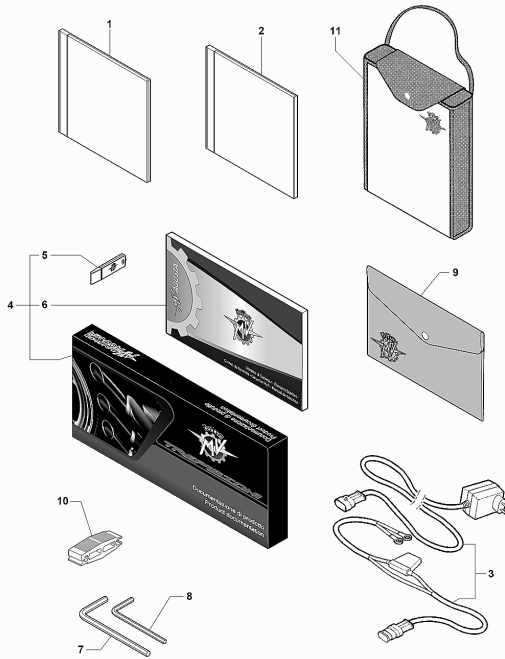

Pos	Part Number	Description	Additional Text	Quantity
1	SPMV8000C0126	CD MANUAL OFFIC.MOTOFRAME		1,00
2	SPMV8000B6231	ENGINE WORKSHOP MANUAL CD		1,00
3	SPMV8000B7923	BATTERY CHARGER KIT	MY15 RC	1,00
3	SPMV8A00B7923	CHARGER KIT	USA CND	1,00
3	SPMV8B00B7923	KIT BATTERY CHARGER JPN	JPN	1,00
4	SPMV8000C0117	MV TV 800 OWNERS MANUAL	MY15/16 800-ED.1-LUSSO	1,00
4	SPMV8000C0123	DOCUMENTAZ.PRODOTTO MV TV 800	MY15/16 800-ED.1-LUSSO USA-CAN	1,00
4	SPMV8000C3654	DOCUMENTAZ.PRODOTTO MV TV 800	MY17 800-LUSSO-RC	1,00
4	SPMV8000C3657	DOCUMENTAZ.PRODOTTO MV TV 800	MY17 800-LUSSO-RC USA-CAN	1,00
4	SPMV8000C5609	DOCUMENTAZ.PRODOTTO MV TURISMO	MY18/20 LUSSO-SCS, MY18/19 800	1,00
4	SPMV8000C5611	DOCUMENTAZ.PRODOTTO MV TURISMO	MY18/20 LUSSO-SCS USA-CAN MY18/19 800 USA-CAN	1,00
4	SPMV8000C5986	DOCUMENTAZ.PRODOTTO MV TURISMO	MY18/20 RC	1,00
4	SPMV8000C5987	DOCUMENTAZ.PRODOTTO MV TURISMO	MY18/20 RC USA-CAN	1,00
4	SPMV8000C8948	PRODUCT DOCUMENTAZ.PRODOTTO MV TURISMO	MY20 800	1,00
4	SPMV8000C8949	DOCUMENTAZ.PRODOTTO MV TURISMO	MY20 800 USA-CAN	1,00
5	SPMV8000C4964	USB KEY DOCUMENTATION OF	MY17 800-LUSSO-RC	1,00
5	SPMV8000C5468	HI-SPEED USB 2.0 KEY 4GB	MY18/20 800-LUSSO-RC, SCS	1,00
5	SPMV8000B3250	USB KEY DOCUMENTATION OF	F3 ORO-F3 AGO	1,00
6	SPMV8000C2041	MV WARRANTY BOOKLET	MY17 DRAGSTER RR/DRAGSTER RC	1,00
6	SPMV8000C4965	MV WARRANTY BOOKLET	MY17/20 F3 675-800-RC	1,00
7	SPMV800039383	HEXAGON WRENCH KEY 4MM		1,00
8	SPMV800092856	TOOL		1,00
9	SPMV800093414	CASE, DOCUMENTS	MY12/16 F3 675-800-RC	1,00
9	SPMV8000C8011	COMPLETE DOCUMENT HOLDER	MY20 F3 675-F3 800-F3 800 RC	1,00