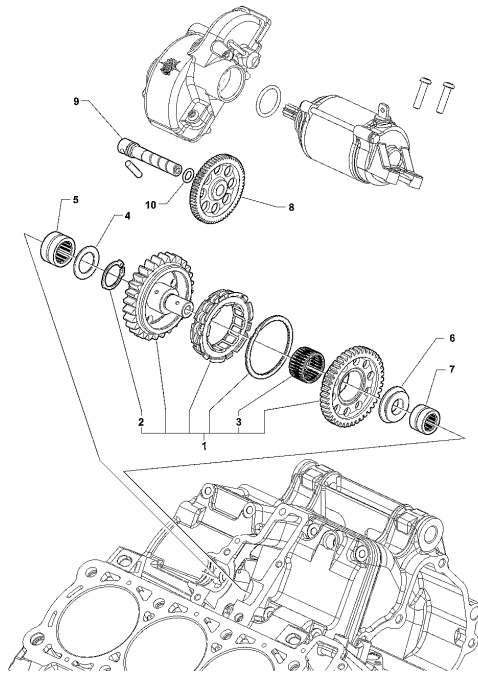

Pos	Part Number	Description	Additional Text	Quantity
1	SPMV8000C4242	COMPLETE SHAFT START ASSY		1,00
2	SPMV8000B7302	CIRCLIP		1,00
3	SPMV8A0065795	NEEDLE BEARING, D25xD29xSP17		1,00
4	SPMV8000B7288	SHIM		1,00
5	SPMV800039538	ROLL BEARING 20X28X16		1,00
6	SPMV8000B2794	SPACER WASHER		1,00
7	SPMV8000B2791	ROLL BEARING 15X23X16		1,00
8	SPMV8000B5000	STARTER REDUCTION GEAR		1,00
9	SPMV8000B5225	STARTING REDUCTION GEAR PIN		1,00
10	SPMV800023108	OR2037 T1		1,00