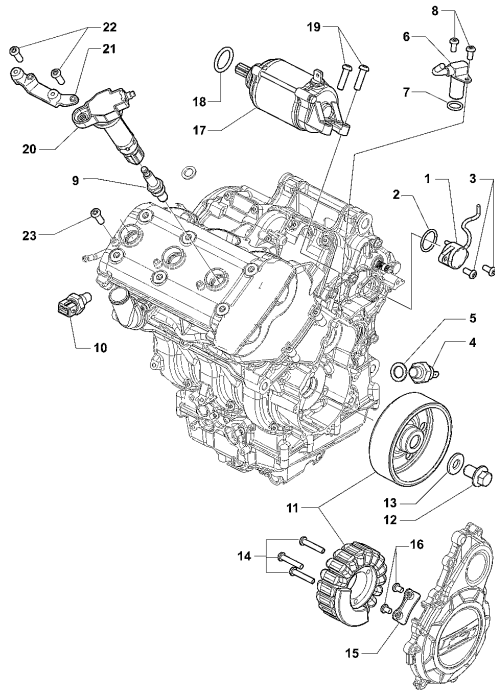

Pos	Part Number	Description	Additional Text	Quantity
1	SPMV8000B8763	HALL SENSOR	F3 AGO-F3 675 RC-F3 800 RC	1,00
2	SPMV8A0042700	OR2093 T1		1,00
3	SPMV60NDB2734	Screw TBCE M5x0,8-L12	800	2,00
4	SPMV8000A7862	MINIUMUM PRESSURE SWITCH		1,00
5	SPMV62N015676	WASHER D17-D10		1,00
6	SPMV800090184	RPM ENGINE SENSOR		1,00
7	SPMV800022551	OR2056 T1		1,00
8	SPMV60NDB2734	Screw TBCE M5x0,8-L12	800	2,00
9	SPMV8000B7884	SPARK PLUG NGK CR9EIB-9	OPT	3,00
10	SPMV8000B5422	WATER TEMPERATURE SENSOR		1,00
11	SPMV8000C0107	SHIHLIN 450W GENERATOR		1,00
12	SPMV8F00B2790	SCREW TEF M12X1.25 L20 SX		1,00
13	SPMV800064846	ROSETTA D12.5-D25-SP2.5		1,00
14	SPMV60NDB4867	Screw TBCE M5x0,8-L30		3,00
15	SPMV8000B4383	GENERATOR CABLE RETAIN PLATE		1,00
16	SPMV60NDB4395	Screw TBCE M5x0,8-L8		2,00
17	SPMV8000B4334	STARTER MOTOR		1,00
18	SPMV800091597	GROMMET		1,00
19	SPMV60NDB2737	SCREW TBCE M6X1-L25	F3 ORO-F3 AGO	2,00
20	SPMV8000B2787	ELDOR COIL PLUG		3,00
21	SPMV8000B6056	FRONT AIRBOX SUPPORT		1,00
22	SPMV60NDB2737	SCREW TBCE M6X1-L25	F3 ORO-F3 AGO	2,00
23	SPMV60NDB2735	SCREW TBCE M6X1-L16	MY15/17 F3 675 RC-F3 800 RC	1,00