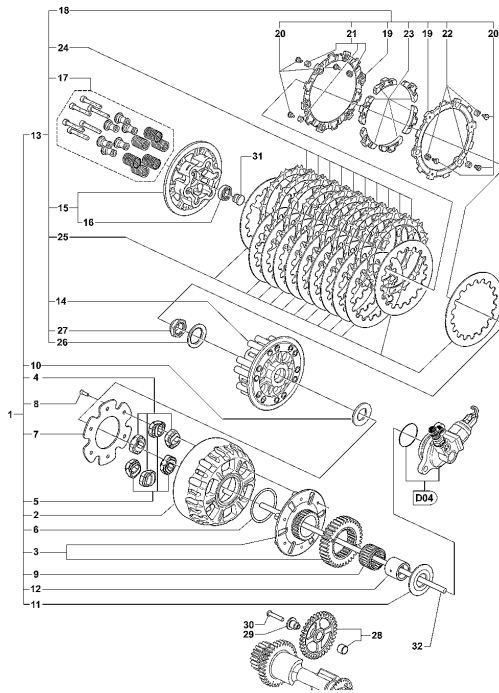

Pos	Part Number	Description	Additional Text	Quantity
1	SPMV8000C7898	PRIMARY GEAR AND CLUTCH		1,00
2	SPMV8000C7900	CLUTCH BELL	SCS-RC SCS	1,00
3	SPMV8000C4381	FLANGE GEAR	MY17 DRAGSTER RR/DRAGSTER RC	1,00
4	SPMV8000B6484	RUBBER GASKET	MY14/20 F3 675	3,00
5	SPMV8A00B6484	FLEXIBLE COUPLING	MY14/20 F3 675	3,00
6	SPMV8000B3996	OR164 T3,53-D60,33	MY14/20 F3 675	1,00
7	SPMV8000B1727	SPROCKET RETAINING DISC	MY14/20 F3 675	1,00
8	SPMV60NDB4391	Screw TSCE M6x1-L182	F3 800-AGO-RC	6,00
9	SPMV8000B3997	ROLL BEARING K35X42X30	MY14/20 F3 675	1,00
10	SPMV8000B4997	WASHER CLUTCH, SP2.6	SCS-RC SCS	1,00
11	SPMV8000B3018	WASHER FOR DRIVER GEAR SP3	MY14/20 F3 675	1,00
12	SPMV8000B3989	DRIVER GEAR SPACER	MY14/20 F3 675	1,00
13	SPMV8000C7904	REKLUSE CLUTCH		1,00
14	SPMV8000C5716	DISC HOLDER HUB	SCS-RC SCS	1,00
15	SPMV8000C8211	DISC PUSHER PLATE		1,00
16	SPMV8000C5722	RADIAL BEARING 6001 -	SCS-RC SCS	1,00
17	SPMV8000C5723	CLUTCH SPRING KIT	SCS-RC SCS	1,00
18	SPMV8000C7905	EXP 3.0 CLUTCH DISC ASSEMBLY	SCS-RC SCS	1,00
19	SPMV8000C7906	EXP 3.0 CLUTCH DISC BODY	SCS-RC SCS	2,00
20	SPMV8000C5729	EXP 3.0 MOUNTING PIN - 14	SCS-RC SCS	6,00
21	SPMV8000C5730	EXP 3.0 GOLD ADJUSTMENT SPRING	SCS-RC SCS	3,00
22	SPMV8000C5731	EXP 3.0 ADJUSTMENT SPRING	SCS-RC SCS	3,00
23	SPMV8000C8087	MASSES EXP 3.0 - LIGHT	SCS-RC SCS	6,00
24	SPMV8000C7907	GARNISHED CLUTCH DISC	SCS-RC SCS	10,00
25	SPMV8000C5734	PLAIN CLUTCH DISC	SCS-RC SCS	12,00
26	SPMV8000B7308	WASHER	MY12/13 VIN 001265> F3 675	1,00