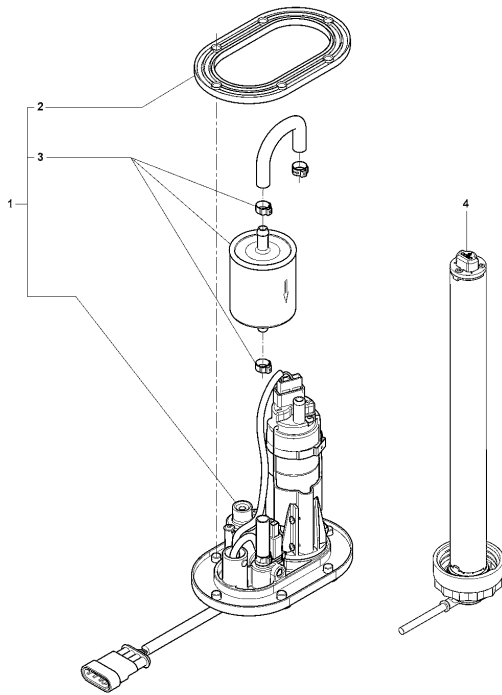

Pos	Part Number	Description	Additional Text	Quantity
1	SPMV8000B9648	LOWER FLANGE ASSY FOR FUEL TAN		1,00
2	SPMV8000B8612	SEALING GASKET G.A.C.		1,00
3	SPMV8000B4278	FUEL FILTER		1,00
4	SPMV8000B9950	FUEL LEVEL PROBE		1,00