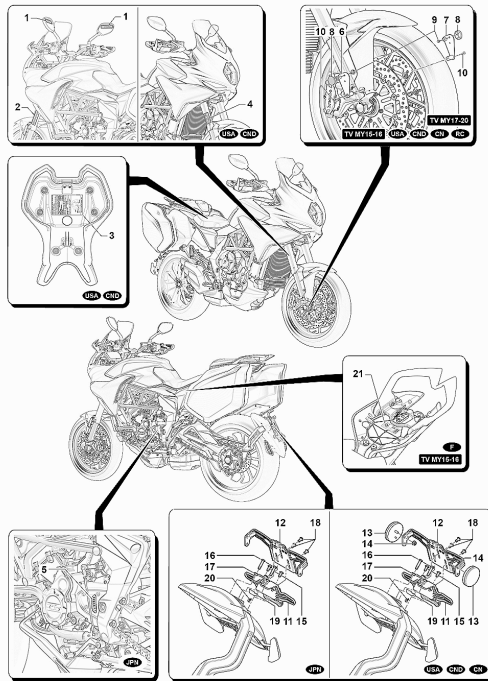

Pos	Part Number	Description	Additional Text	Quantity
1	SPMV800094019	DECAL MIRROR	USA-CND	2,00
2	SPMV8000C0382	LEVEL CONTROL PLATE		1,00
3	SPMV8000C0383	EMISSION CONTROL PLATE		1,00
4	SPMV8000C0381	TIRE PLATE USACANA		1,00
5	SPMV800095842	GEARS DATA PLATE	JPN	1,00
6	SPMV8000B4972	R.H. REFLECTOR	MY11-12 USA	1,00
6	SPMV8B00B4972	RIGHT BRACKET FOR LATE REFLECTOR	MY16 USA-CAN-CHN-RC	1,00
7	SPMV8000B4973	L.H. REFLECTOR	MY11-12 USA	1,00
7	SPMV8B00B4973	LEFT BRACKET FOR LATE REFLECTOR	MY16 USA-CAN-CHN-RC	1,00
8	SPMV80A0B4964	RETROREFLECTOR	990R-1090RR 002105> USA BRUTALE 920 USA	2,00
9	SPMV8000B2707	NUT, M5x0,8xE6 CH8 PARLOCK	990R-1090RR 002105> USA BRUTALE 920 USA	2,00
10	SPMV8K00B2681	Screw M6x1-CH8-L40		2,00
11	SPMV8000B8896	LOWER FLANGE PLATEHOLDER USAC		1,00
12	SPMV8A00B8897	FLANGE SUP. LICENSE PLATE HOLDERCATADI		1,00
13	SPMV8000B4964	RETROREFLECTOR	990R-1090RR 002105> USA BRUTALE 920 USA	2,00
14	SPMV8000B2707	NUT, M5x0,8xE6 CH8 PARLOCK	990R-1090RR 002105> USA BRUTALE 920 USA	2,00
15	SPMV8A00B9347	Screw TBEI M5x0,8-CH3-L12 UNI	USA-CND	2,00
16	SPMV8F00B9347	SCREW TBEI M5X0,8-CH3-L25 UNI		2,00
17	SPMV8000B2798	WASHER, ESPAÇADORA	MY18/20 F3 675 RC-F3 800 RC	2,00
18	SPMV8000B9347	VITE TBEI M5X0,8-CH3-L10 UNI		3,00
19	SPMV8000B8251	CABLE GUIDE		1,00
20	SPMV8AA0B6742	SCREW PH-AB 3,5X9,5		1,00
21	SPMV8000C0384	ANTI-MANIPULATION PLATE	MY15/16 FRA	1,00