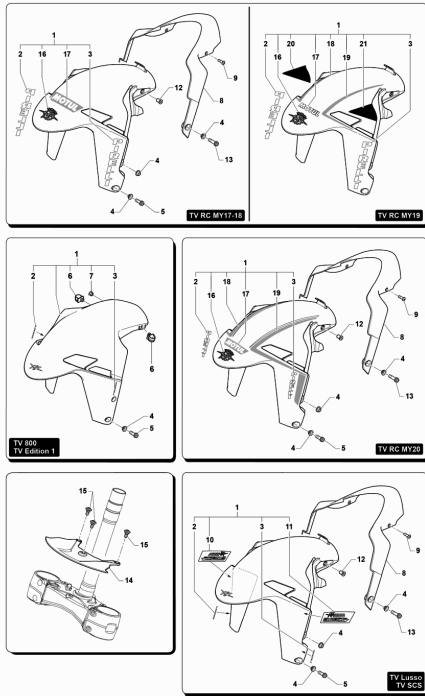

Pos	Part Number	Description	Additional Text	Quantity
1	SPMV8000C0415	FRONT FENDER COMPL.FENDER	LUSO, SCS	1,00
1	SPMV8000C3865	COMPLETE FRONT FENDER	MY17 RC	1,00
1	SPMV8000C5877	COMPLETE FRONT FENDER	MY19 RC	1,00
1	SPMV8000C7877	FRONT FENDER COMPL.	MY20 RC	1,00
1	SPMV80A0C0298	FRONT FENDER COMPL.FENDER	ED.1 SILVER/GRAY	1,00
1	SPMV80A0C3865	FRONT MUDGUARD COMPLETE	MY18 RC	1,00
1	SPMV80B0C0298	COMPL.FRONT FENDER ABS	MY15 675-800	1,00
2	SPMV8000C0436	RIGHT "ABS" DECAL FOR FRONT FENDER	LUSO, SCS	1,00
2	SPMV8000C1424	DECAL PIRELLI VERTICAL RIGHT	MY17/18 RC	1,00
2	SPMV8000C6724	RIGHT VERTICAL PIRELLI DECAL	MY19 RC	1,00
2	SPMV8000C8374	'DECAL "PIRELLI VERTICAL" RIGHT'	MY20 RC	1,00
2	SPMV80B0C0296	RIGHT FENDER ABS DECAL	MY15 675-800	1,00
2	SPMV80C0C0296	DECAL "ABS" RIGHT FOR FENDER	ED.1 SILVER/GRAY	1,00
3	SPMV8000C0437	LEFT "ABS" DECAL FOR FENDER	LUSO, SCS	1,00
3	SPMV8000C1423	DECAL PIRELLI VERTICAL LEFT	MY17/18 RC	1,00
3	SPMV8000C6725	LEFT VERTICAL PIRELLI DECAL	MY19 RC	1,00
3	SPMV8000C8375	'DECAL "PIRELLI VERTICAL" LEFT'	MY20 RC	1,00
3	SPMV80B0C0297	LEFT FENDER ABS DECAL	MY15 675-800	1,00
3	SPMV80C0C0297	DECAL "ABS" LEFT FOR FENDER	ED.1 SILVER/GRAY	1,00
4	SPMV80A090392	SPACER	B4 RS-B4 RR-B4 NURBURGRING	4,00
5	SPMV8B00B2688	Screw TCEIF M6x1x16	EXCEPT F3 ORO	4,00
5	SPMV8E00B2688	Screw TCEIF M6x22 RP	F3 ORO	2,00
6	SPMV8000B5952	FAIRLLEAD BREAK PIPE		2,00
7	SPMV800094895	PLUG 6MM	MY15/20 F3 675	1,00
8	SPMV80A0B3767	SPOILER FOR FRONT FENDER COMPL.	MY15/17 LUSO RED/SILVER	1,00
8	SPMV980A0C0799	FRONT FENDER SPOILER	RC	1,00