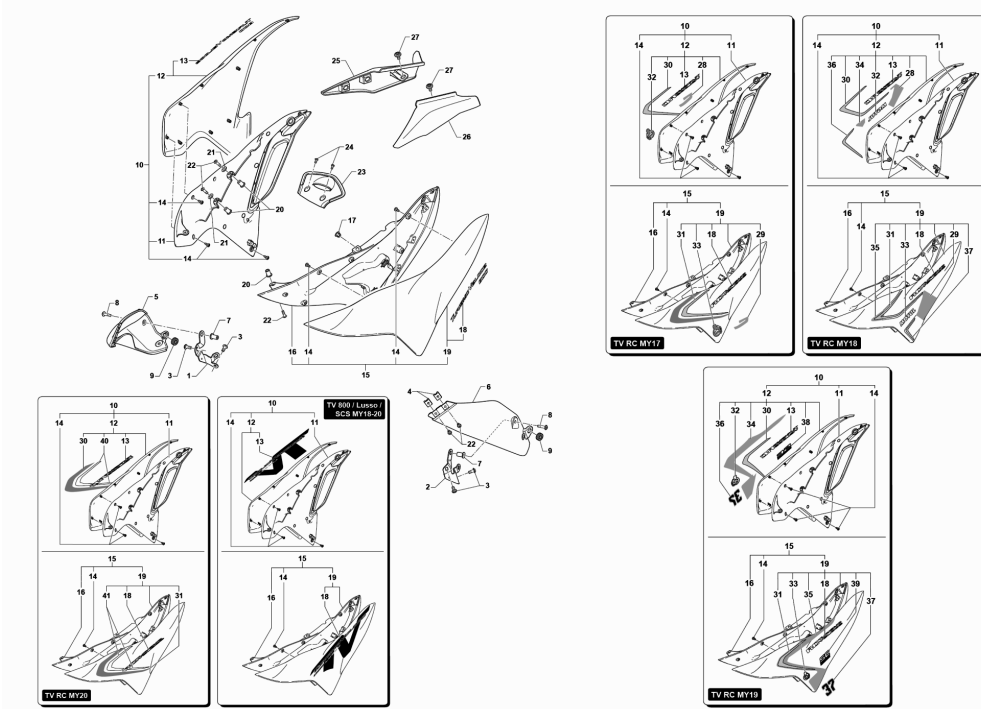

Pos	Part Number	Description	Additional Text	Quantity
1	SPMV8000C0272	PLATE FOR RIGHT COVER		1,00
2	SPMV8000C0273	PLATE FOR LEFT COVER		1,00
3	SPMV8A00B2672	SCREW, M6x11,7x12	MY18 RC, MY19 RC, RC LH	4,00
4	SPMV8000B4560	NUT, FAIRING,	B4 RS	4,00
5	SPMV8000C0274	RIGHT RADIATOR COVER		1,00
6	SPMV8000C0275	LEFT RADIATOR COVER		1,00
7	SPMV800063150	SPRING NUT M5		4,00
8	SPMV8000B5919	Screw	MY15/17 F3 675 RC-F3 800 RC	4,00
9	SPMV800089293	CUSHION, D18xD8xE7,5	MY14/20 F3 675-F3 800	2,00
10	SPMV8000C0340	RIGHT SIDE TANK	MY15/17 800-ED.1 RED/SILVER	1,00
10	SPMV8000C0424	Fuel Tank Fairing Assy RH	MY15/17 LUSSO RED/SILVER	1,00
10	SPMV8000C4170	RIGHT SIDE TANK	MY17 RC	1,00
10	SPMV8000C5312	RIGHT SIDE TANK	MY18 RC	1,00
10	SPMV8000C5618	RIGHT SIDE TANK	MY18/19 800 BLUE/GRAY	1,00
10	SPMV8000C5638	RIGHT SIDE TANK	MY18/20 LUSSO-SCS	1,00
10	SPMV8000C5996	RIGHT TANK SIDE	MY19 RC	1,00
10	SPMV8000C7882	RIGHT SIDE TANK	MY20 RC	1,00
10	SPMV80A0C0340	RIGHT SIDE TANK	MY15/17 800-ED.1 SILVER/GRAY	1,00
10	SPMV80A0C0424	RIGHT SIDE TANK	MY15/17 LUSSO WHITE/GRAY	1,00
10	SPMV80A0C5618	RIGHT SIDE TANK	MY18/19 800 GRAY NARDO/GRAY	1,00
10	SPMV80B0C0340	RIGHT SIDE TANK	MY17 800 BLACK/GRAY	1,00
10	SPMV80B0C5618	RIGHT SIDE TANK	MY18/19 800 RED/GRAY	1,00
10	SPMV80C0C5618	RIGHT SIDE TANK	MY20 800 RED/GRAY (TV ROSSO)	1,00