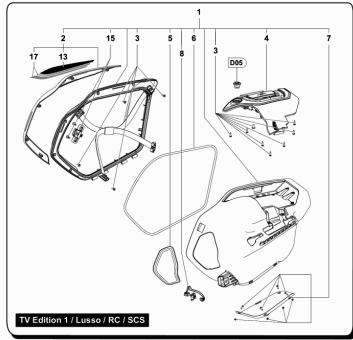

Pos	Part Number	Description	Additional Text	Quantity
1	SPMV8000C0428	RIGHT SIDE BAG	ED.1 RED/SILVER MY15/17 LUSO RED/SILVER	1,00
1	SPMV8000C4186	RIGHT BAG	MY17 RC	1,00
1	SPMV8000C5644	Case right Turismo Veloce	MY18/20 LUSO-SCS	1,00
1	SPMV8000C6776	RIGHT BAG	MY19 RC	1,00
1	SPMV8000C7886	RIGHT BAG	MY20 RC	1,00
1	SPMV80A0C0428	RIGHT BAG	MY15/17 LUSO WHITE/GRAY	1,00
1	SPMV80A0C4186	RIGHT BAG	MY18 RC	1,00
1	SPMV80B0C0428	RIGHT BAG	ED.1 SILVER/GRAY	1,00
2	SPMV8000C4188	FRIEZE FOR RIGHT BAG COMPL.	MY17 RC	1,00
2	SPMV8000C5646	FRIEZE FOR RIGHT BAG COMPL.	MY18/20 LUSO-SCS	1,00
2	SPMV8000C6774	FRIEZE FOR RIGHT BAG COMPL.	MY19 RC	1,00
2	SPMV8000C7888	FRIEZE FOR RIGHT BAG COMPL.	MY20 RC	1,00
2	SPMV80A0C0430	FRIEZE FOR RIGHT BAG FINISHED	ED.1 RED/SILVER MY15/17 LUSO RED/SILVER	1,00
2	SPMV80A0C4188	FRIEZE FOR BAG DX COMPL.	MY18 RC	1,00
2	SPMV80B0C0430	Frieze for right bag finished	MY15/17 LUSO WHITE/GRAY	1,00
2	SPMV80C0C0430	FRIEZE FOR RIGHT BAG FINISHED	ED.1 SILVER/GRAY	1,00
3	SPMV8000C2403	BAG FIXING KIT		2,00
4	SPMV8000C2406	LOCK HOLDER ASSEMBLY FOR BORS		1,00
5	SPMV8000C1012	RIGHT HANDBAG FRIEZE		1,00
6	SPMV8000C2408	GASKET FOR BAG		2,00
7	SPMV8000C2407	EXHAUST PROTECTION COMPL.DI		1,00
8	SPMV8000C2404	SAFETY PIN KIT FOR BAG		2,00
9	SPMV8000C0429	LEFT SIDE BAG	MY15/17 LUSO RED/SILVER ED.1 RED/SILVER	1,00
9	SPMV8000C4185	LEFT BAG	MY17 RC	1,00