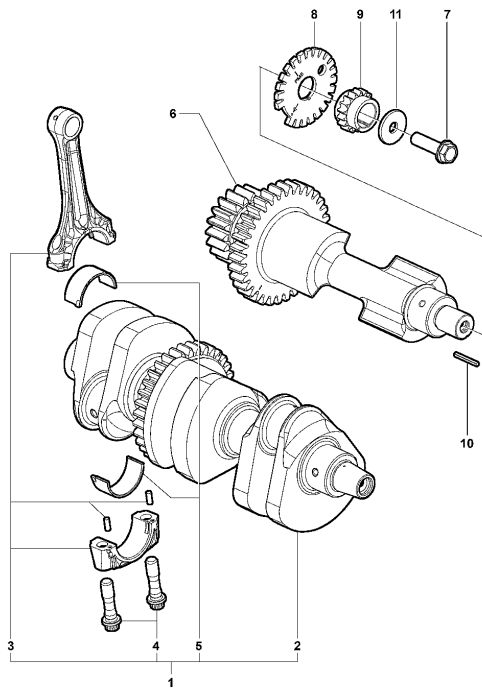

Pos	Part Number	Description	Additional Text	Quantity
1	SPMV8000B7326	CRANKSHAFT COMPL. OF LINKS	F3 800-F3 AGO-F3 800 RC	1,00
2	SPMV8000B1364	NAKED CRANKSHAFT	F3 800-F3 AGO-F3 800 RC	1,00
3	SPMV8000B1994X	COMPLETE CONNECTING ROD 800 WEIGHT X	F3 800-F3 AGO-F3 800 RC	3,00
3	SPMV8000B1994Y	COMPLETE CONNECTING ROD 800 WEIGHT Y	F3 800-F3 AGO-F3 800 RC	3,00
3	SPMV8000B1994Z	COMPLETE CONNECTING ROD 800 WEIGHT Z	F3 800-F3 AGO-F3 800 RC	3,00
4	SPMV8000B4100	SCREW		6,00
5	SPMV8000B1932	ROD BEARING		6,00
5	SPMV8A00B1932	BUSHING		6,00
6	SPMV8000B7328	FULL COUNTERSHAFT	MY15/16 F3 800 RC	1,00
6	SPMV8000C4374	COMPLETE COUNTERSHAFT	MY17/20 F3 800 RC	1,00
7	SPMV8A00B2683	Screw M8x1,25-L30	EXCEPT MY 15 RC	1,00
8	SPMV8000B1933	PHONIC WEEL		1,00
9	SPMV8000B2627	TIMING SYSTEM GEAR		1,00
10	SPMV8000B2643	SLIDE A UNI 6604-69 2X2X22		1,00
11	SPMV8000B6497	WASHER D24-D8.5 SP.4		1,00