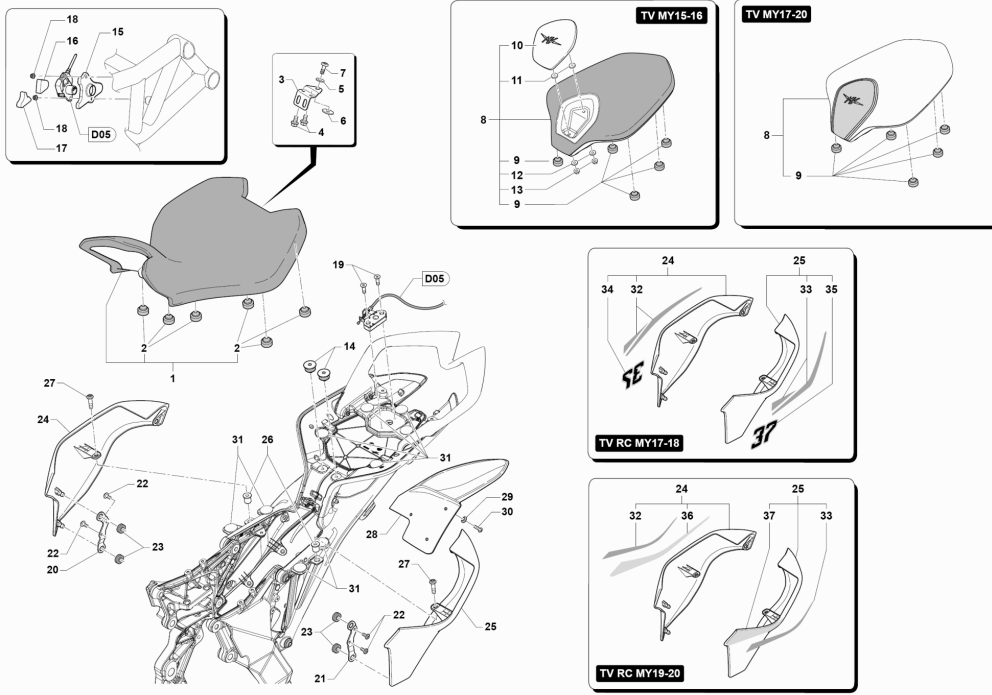

Pos	Part Number	Description	Additional Text	Quantity
1	SPMV8000C0192	COMPLETE PILOT SEAT	MY15/17 ED.1-LUSO RED/SILVER MY18/20 LUSO, SCS MY15/17 800 RED/SILVER MY18/20 800	1,00
1	SPMV8000C4199	COMPLETE RIDER SEAT	MY17/18 RC	1,00
1	SPMV8000C6712	COMPLETE RIDER SADDLE	MY19 RC	1,00
1	SPMV80A0C0192	COMPLETE PILOT SEAT	MY15/17 LUSO WHITE/GRAY MY15/17 800 SILVER/GRAY MY15/17 ED.1 SILVER/GRAY MY17 800 BLACK/GRAY	1,00
1	SPMV80A0C4199	COMPLETE RIDER SEAT	MY20 RC	1,00
2	SPMV800041039	CUSHION, SEAT D25xD18xL19		6,00
3	SPMV8000C0194	PLATE FIX.POST.SADDLE		1,00
4	SPMV8B00B2680	SCREW, TEF M5x0,8x8 CH10	USA, CAN	2,00
5	SPMV800063161	NYLON WASHER		1,00
6	SPMV8000C0249	NYLON WASHER D17-D5.2-SP0,		1,00
7	SPMV8000C0155	PIN FOR RECEPTACLE		1,00
8	SPMV8000C0195	COMPLETE PASSENGER SEAT	MY15/16 800-LUSO, ED.1	1,00
8	SPMV8000C4089	COMPLETE PASSENGER SEAT	MY17/20 800-LUSO, SCS	1,00
8	SPMV8000C4200	COMPLETE PASSENGER SEAT	MY17/18 RC	1,00
8	SPMV8000C6713	COMPLETE PASSENGER SEAT	MY19 RC	1,00
8	SPMV8000C7893	COMPLETE PASSENGER SEAT	MY20 RC	1,00
9	SPMV800041039	CUSHION, SEAT D25xD18xL19		5,00
10	SPMV8000C0198	PASSENGER SEAT PAD COMPL		1,00
11	SPMV8000C0216	RUBBER WASHER D15-D4.5 SP2		2,00
12	SPMV62ND15548	WASHER, D15x5,2xE1	EXCEPT USA-CND	2,00
13	SPMV8000B2708	NUT, M5x0,8	VIN >000710 F3 675	2,00
14	SPMV8000C1962	PEG HOOKING FRONT SADDLE		2,00
15	SPMV8000B8579	BRACKET, LOCKER SEAT		1,00
16	SPMV8000B8580	REAR CUSHION, LOCKER SEAT		1,00