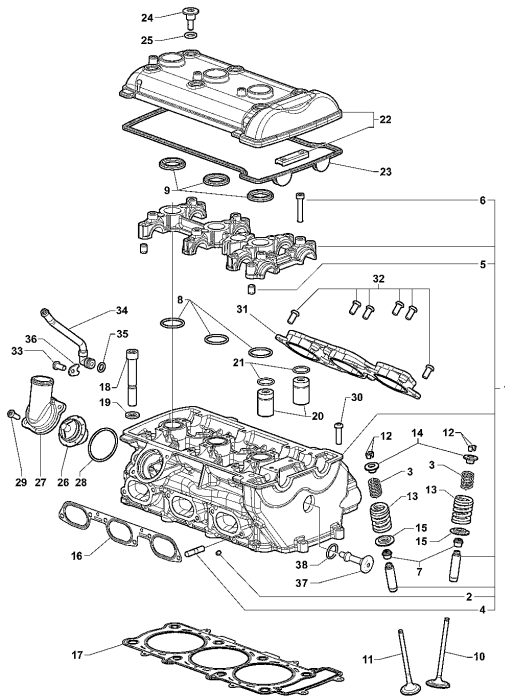

Pos	Part Number	Description	Additional Text	Quantity
1	SPMV8000B9941	COMPLETE CYLINDER HEAD	MY15 675-800-DRAGSTER MY16 DRAGSTER	1,00
1	SPMV8B00B9941	CYLINDER HEAD	MY15/16 DRAGSTER RR/DRAG. RC 800RR, DRAGSTER RR LH	1,00
1	SPMV8B00C3707	CYLINDER HEAD COMPLETE	MY17 DRAGSTER RR/DRAGSTER RC	1,00
2	SPMV800069769	CONICAL PLUG EI M14X1		2,00
3	SPMV800098671	INTERNAL VALVE SPRING	750S, 750S1+1, SENNA	12,00
4	SPMV8000B4234	EXHAUST TRAPED SCREW		6,00
5	SPMV800051549	PIN D8-D6		2,00
6	SPMV60NAB4273	SCREW TCBC E M6X1 - L35		16,00
7	SPMV800065814	INTAKE AND EXHAUST GASKET		12,00
8	SPMV8A0023111	OR2106 T1		3,00
9	SPMV8000B4285	Candle shaft gasket		3,00
10	SPMV8000B1445	INTAKE VAVE		6,00
11	SPMV8000B1446	EXHAUST VALVE		6,00
12	SPMV800092433	COTTER VALVE 15JAP	ENGINE 01801>	24,00
13	SPMV800098670	EXTERNAL VALVE SPRING	750S, 750S1+1, SENNA	12,00
14	SPMV800098761	RETAING SPRING UPPER	BRUTALE S <10760	12,00
15	SPMV800098681	LOWER SPRING PLATE	BRUTALE S <10760	12,00
16	SPMV8000B4242	Manifold gasket		1,00
17	SPMV8000B2179	HEAD GASKET		1,00
18	SPMV8000B4247	Screw TCCEI M10x1,5		8,00
19	SPMV8000B4269	WASHER D18-D11		8,00
20	SPMV8000B2782	HOLE SERVICE PLUG		2,00
21	SPMV800023108	OR2037 T1		2,00
22	SPMV8000B2623	HEAD COVER	F3 AGO	1,00
22	SPMV8C00B2623	Head cover	MY16/20 F3 675-800-RC	1,00
23	SPMV8000B4284	HEAD COVER GASKET		1,00