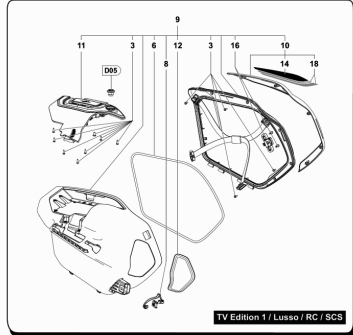

Pos	Part Number	Description	Additional Text	Quantity
1	SPMV8000C0428	RIGHT SIDE BAG	ED.1 RED/SILVER MY15/17 LUSO RED/SILVER	1,00
1	SPMV8000C4186	RIGHT BAG	MY17 RC	1,00
1	SPMV8000C5644	Case right Turismo Veloce	MY18/20 LUSO-SCS	1,00
1	SPMV8000C6776	RIGHT BAG	MY19 RC	1,00
1	SPMV8000C7886	RIGHT BAG	MY20 RC	1,00
1	SPMV80A0C0428	RIGHT BAG	MY15/17 LUSO WHITE/GRAY	1,00
1	SPMV80A0C4186	RIGHT BAG	MY18 RC	1,00
1	SPMV80B0C0428	RIGHT BAG	ED.1 SILVER/GRAY	1,00
2	SPMV8000C4188	FRIEZE FOR RIGHT BAG COMPL.	MY17 RC	1,00
2	SPMV8000C5646	FRIEZE FOR RIGHT BAG COMPL.	MY18/20 LUSO-SCS	1,00
2	SPMV8000C6774	FRIEZE FOR RIGHT BAG COMPL.	MY19 RC	1,00
2	SPMV8000C7888	FRIEZE FOR RIGHT BAG COMPL.	MY20 RC	1,00
2	SPMV80A0C0430	FRIEZE FOR RIGHT BAG FINISHED	ED.1 RED/SILVER MY15/17 LUSO RED/SILVER	1,00
2	SPMV80A0C4188	FRIEZE FOR BAG DX COMPL.	MY18 RC	1,00
2	SPMV80B0C0430	Frieze for right bag finished	MY15/17 LUSO WHITE/GRAY	1,00
2	SPMV80C0C0430	FRIEZE FOR RIGHT BAG FINISHED	ED.1 SILVER/GRAY	1,00
3	SPMV8000C2403	BAG FIXING KIT		2,00
4	SPMV8000C2406	LOCK HOLDER ASSEMBLY FOR BORS		1,00
5	SPMV8000C1012	RIGHT HANDBAG FRIEZE		1,00
6	SPMV8000C2408	GASKET FOR BAG		2,00
7	SPMV8000C2407	EXHAUST PROTECTION COMPL.DI		1,00
8	SPMV8000C2404	SAFETY PIN KIT FOR BAG		2,00
9	SPMV8000C0429	LEFT SIDE BAG	MY15/17 LUSO RED/SILVER ED.1 RED/SILVER	1,00
9	SPMV8000C4185	LEFT BAG	MY17 RC	1,00