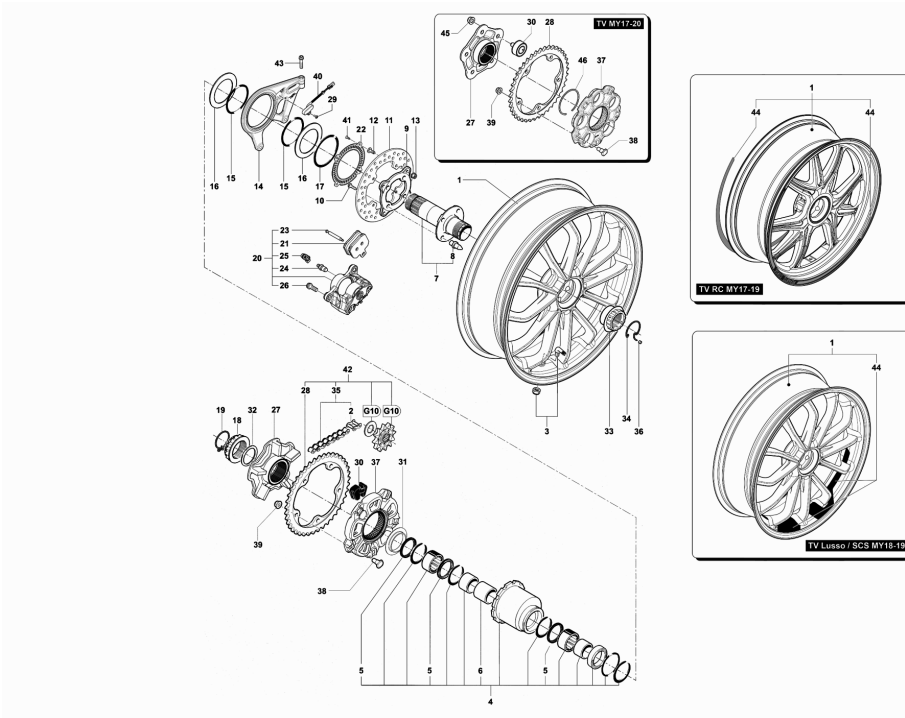

Pos	Part Number	Description	Additional Text	Quantity
1	SPMV8000C3937	REAR WHEEL RIM. 17 "X6.00"	MY16 DRAGSTER RC	1,00
1	SPMV8000C5649	REAR WHEEL RIM. 17" X	MY18/19 LUSO-SCS	1,00
1	SPMV80A0C3937	REAR WHEEL RIM. 17 "X6.00"	MY17 DRAGSTER RC	1,00
1	SPMV80B0B9132	REAR WHEEL 17"	800, ED.1, MY15/17 LUSO	1,00
1	SPMV80B0C3937	WHEEL RIM POST. 17 "X6.00"	MY19 RC	1,00
1	SPMV80C0B9132	17"X REAR WHEEL RIM	MY20 LUSO-SCS	1,00
1	SPMV80D0B9132	REAR WHEEL RIM 17"X	MY20 RC	1,00
2	SPMV8000B5930	CHAIN LINK	BRUTALE 920	1,00
2	SPMV8000C6985	CHAIN LINK	MY20 675-800- 800 RC	1,00
3	SPMV8000B3195	VALVE, WHEEL	675,800,800RR,DRAG., DRAG. RC	1,00
4	SPMV8000C4104	REAR ECCENTRIC HUB	MY17/20 F3 675-F3 800	1,00
5	SPMV800084909	GROMMET		3,00
6	SPMV8000C3429	INTERNAL SPACER FOR	MY17/20 F3 675-F3 800	1,00
7	SPMV8000B3198	HUB, REAR WHEEL, INNER SIDE		1,00
8	SPMV8000B5947	PLUG FOR REAR WHEEL		4,00
9	SPMV800084890	FLANGE, REAR WHEEL HUB, INNER	1000S, 1000S1+1	1,00
10	SPMV80A084902	SCREW, FLANGE PIN		4,00
11	SPMV8000B5926	REAR BRAKE DISC		1,00
12	SPMV8A00B5927	Screw HEX M7x17 8.8 ZB	CORSA	4,00
13	SPMV800084891	NUT, M7		4,00
14	SPMV8A00B5928	BRACKET CALIPER BRAKE, REAR	F3 AGO-F3 675 RC-F3 800 RC	1,00
15	SPMV800086702	RUBBER RING, 3325 D82,22x2,62		2,00
16	SPMV800084893	WASHER, D81xD93xE0,7		2,00
17	SPMV800084913	CIRCLIP, F80		1,00
18	SPMV800084904	SPECIAL NUT, REAR WHEEL AXLE,	EXCEPT RC LH	1,00
19	SPMV800084898	STEEL RING, REAR WHEEL, LEFT S		1,00