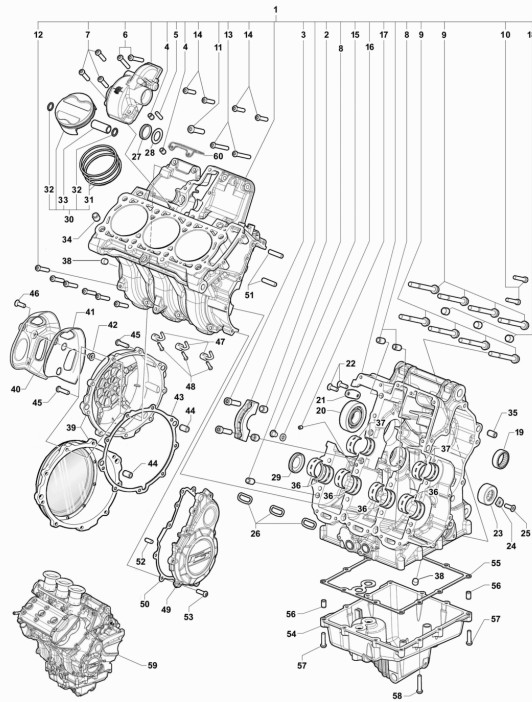

Pos	Part Number	Description	Additional Text	Quantity
1	SPMV8000B1981	CRANK CASES	MY12/15 F3 675-F3 800	1,00
1	SPMV80A0B1981	CRANKCASE	MY17 F3 675 RC-F3 800 RC	1,00
1	SPMV8A00C3686	COUPLED CRANKCASE	MY17/20 F3 675-F3 800	1,00
2	SPMV8B0086119	CYLINDRICAL PLUG DIN 908-M16X1		2,00
3	SPMV60NAB4274	Screw TCCE M8x1,25-L35		2,00
4	SPMV800051549	PIN D8-D6		2,00
5	SPMV6BN0B5226	ROLLER D5 SP23.8		1,00
6	SPMV60NDB2740	SCREW TBCE M6X1-L40	AGO	1,00
7	SPMV60NDB2738	SCREW TBCE M6X1-L30	RR-SCS-RC SCS	3,00
8	SPMV800007719	PIN D10-D7		3,00
9	SPMV8C00B4272	Screw TCCEF M8x1,25-L85		8,00
10	SPMV60NEB4273	SCREW TCBCE M6X1-L35		2,00
11	SPMV60NDB4246	Screw TBCE M8x1,25-L40		1,00
12	SPMV60NDB2739	SCREW TBCE M6X1-L35	RR-SCS-RC SCS	6,00
13	SPMV60NDB2741	SCREW TBCE M6X1-L50		2,00
14	SPMV60NDB2738	SCREW TBCE M6X1-L30	RR-SCS-RC SCS	4,00
15	SPMV8000B2746	CILINDRICAL PLUG DIN 908-M16X1		3,00
16	SPMV800089426	WASHER D16		3,00
17	SPMV8B00B4324	LUBRICATING JET		1,00
18	SPMV8B00B3024	CONICAL PLUG DIN 906-M12X1		3,00
19	SPMV8000B4775	ROLLER PIN BEARING 30X37X12		1,00
20	SPMV8000B2610	BALL BEARING D62-D27-SP1		1,00
21	SPMV8000B2611	BALL BEARING RETAIN		1,00
22	SPMV60NDB4392	Screw TSCE M6x1-L20		2,00
23	SPMV8000A1086	ROLLER BEARING D24-D40-SP1	BRUTALE S,09192>,<10409,10968>	1,00
24	SPMV8000B2612	BALL BEARING RETAIN		1,00
25	SPMV60NDB4392	Screw TSCE M6x1-L20		1,00