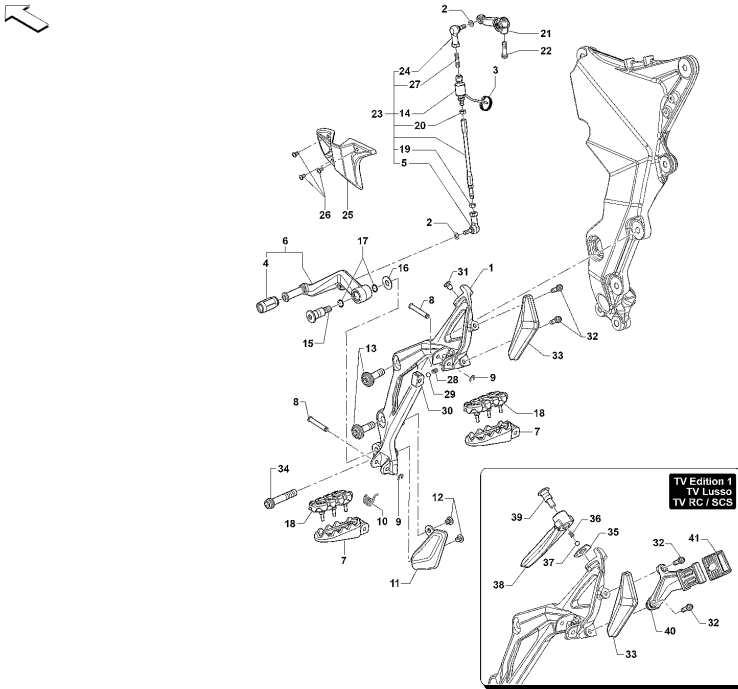

Pos	Part Number	Description	Additional Text	Quantity
1	SPMV8000B9935	LEFT FOOTPLATE SUPPORT	MY15/17 800-LUSSO, ED.1	1,00
1	SPMV80A0B9935	ANODIZED LEFT FOOTPEG SUPPORT	MY18/20 800-LUSSO, SCS, RC	1,00
2	SPMV62ND15504	WAHSER DE12xDI6.4xE1, AÇO		2,00
3	SPMV800092668	CLAMP, RUBBER	PER EAS F3 675	1,00
4	SPMV800089298	RUBBER COVER		1,00
5	SPMV8A00B8219	LINK, AXLE GEARSHIFT, LH		1,00
6	SPMV8000B8214	FULL GEARS PEDAL	MY15/17 800-LUSSO, ED.1	1,00
6	SPMV80A0B8214	COMPLETE CHANGE PEDAL	MY18/20 800-LUSSO, SCS, RC	1,00
7	SPMV8000B8207	LEFT FRONT FOOT REST	MY15/17 800-LUSSO, ED.1	2,00
7	SPMV80A0B8207	BLACK ANODIZED FRONT LEFT FOOTPEG	MY18/20 800-LUSSO, SCS, RC	2,00
8	SPMV8A00B2769	PIN, DRIVER FOOTREST SUPPORT	F4S, F4R	2,00
9	SPMV800090429	LOCK RING, FOOTREST		2,00
10	SPMV80A090418	SPRING, DRIVER FOOTREST SUPPOR		1,00
11	SPMV8000B9607	FRONT SAFEGUARD FOR LEFT FOOT	MY15/17 800-LUSSO, ED.1	1,00
11	SPMV80A0B9607	FRONT FOOTPEG PROTECTION SX	MY18/20 800-LUSSO, SCS, RC	1,00
12	SPMV8000B2688	Screw TCEIF M6x10	675-800 MY17 AMERICA	2,00
13	SPMV8000C0156	SPECIAL SCREW M10X1,25-L25		2,00
14	SPMV8000C7184	DOWN SHIFT SENSOR	VIN 000791> F3 RC	1,00
14	SPMV8000B9611	DOWN SHIFT SENSOR	MY15/20 VIN >000790 F3 800	1,00
15	SPMV8A00B2802	PIN M8-CH6-L22.2	800	1,00
16	SPMV8000B2723	WASHER, D8,2xD20xE1		1,00
17	SPMV800001199	RING, RUBBER, D11,11x1,78		2,00
18	SPMV8000B8209	LEFT RUBBER FOOTPEG		2,00
19	SPMV8000B6751	NUT M6X1 SIN-CH10-SP5		1,00
20	SPMV61ND15033	NUT M6X1-CH10-SP5		1,00