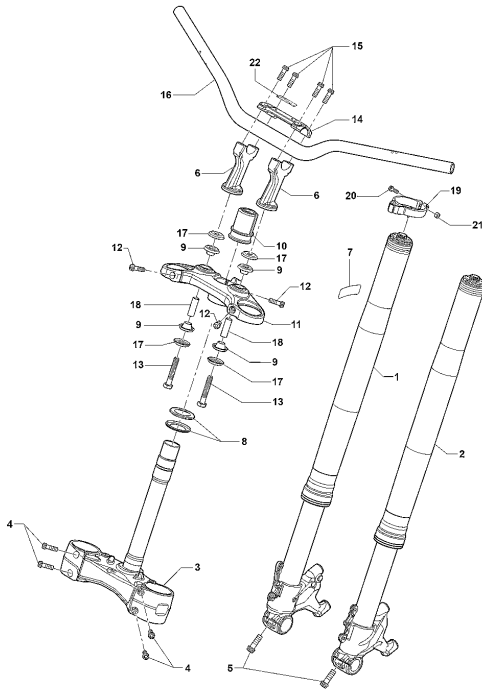

Pos	Part Number	Description	Additional Text	Quantity
1	SPMV8000C0520	RIGHT LEG ANT.ELECTRON FORK	LUSO, RC, SCS	1,00
1	SPMV8000C1252	RIGHT LEG COMPL.	800, ED.1	1,00
2	SPMV8000C0519	LEFT LEG ANT.ELETTRON FORK	LUSO, RC, SCS	1,00
2	SPMV8000C1251	LEFT LEG COMPL.	800, ED.1	1,00
3	SPMV8000C0180	STEERING BASE WITH PIN		1,00
4	SPMV8C00B2690	SCREW, TCEIF M8x25 RP	MY12/16 JPN F3 675-F3 800	4,00
5	SPMV8C00B2690	SCREW, TCEIF M8x25 RP	MY12/16 JPN F3 675-F3 800	2,00
6	SPMV8000C0186	LOWER HANDLEBAR U-BOLT		2,00
7	SPMV8000C0562	STICKER PLATE "PRESS. PNEU	MY15/16 800-LUSO, ED.1 MY17 RC	1,00
7	SPMV8000C4130	ADHESIVE PLATE	MY17 800-LUSO	1,00
7	SPMV8000C5696	ADHESIVE PLATE	MY18/20 800-LUSO, SCS MY18/20 RC	1,00
8	SPMV800090897	DUST COVER, STEERING STEM		2,00
9	SPMV8000B6249	VIBRATION DAMPER HANDLEBAR		4,00
10	SPMV8000C0183	GEAR		1,00
11	SPMV8000C0185	STEERING HEAD		1,00
12	SPMV8C00B2690	SCREW, TCEIF M8x25 RP	MY12/16 JPN F3 675-F3 800	3,00
13	SPMV8A00B9319	SCREW TE M10X1,25 L65 UNI 5738		2,00
14	SPMV8000B8228	UPPER GUIDE BLOCK HANDLEBAR	800, ED.1, LUSO, SCS	1,00
14	SPMV8A00B8228	UPPER HANDLEBAR U-BOLT	RC	1,00
15	SPMV8C00B2690	SCREW, TCEIF M8x25 RP	MY12/16 JPN F3 675-F3 800	4,00
16	SPMV8000B9491	HANDLEBARS		1,00
17	SPMV8000B6248	CAP VIBRATION DAMPER		4,00
18	SPMV8B00B6250	SPACER FOR VIBRATION DAMPER		2,00
19	SPMV8000B5906	REAR BRAKE TUBE CLAMP	F4RR	1,00
20	SPMV8C00B2687	SCREW, M5x14	F4RR	1,00