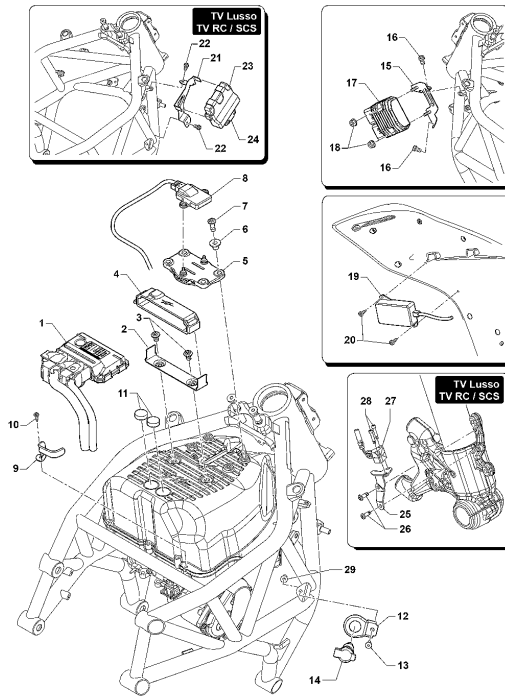

Pos	Part Number	Description	Additional Text	Quantity
1	SPMV8000B9366	IGNITION CONTROL UNIT	MY15/16 800-ED.1-LUSSO	1,00
1	SPMV8000C3669	COMPRESSION IGNITION CONTROL UNIT	MY17/20 800-LUSSO FRA MY17/20 800-LUSSO, MY17/18 RC	1,00
1	SPMV8A00B9366	INJECTION IGNITION CONTROL UNIT	MY15/16 800-ED.1-LUSSO FRA	1,00
1	SPMV8B00B9366	INJECTION IGNITION CONTROL UNIT	MY15/16 800-ED.1-LUSSO USA-CAN	1,00
1	SPMV8C00B9366	IGNITION CONTROL UNIT INJECTION	MY15/16 800-ED.1-LUSSO JPN	1,00
1	SPMV8C00C3669	COMPRESSION IGNITION CONTROL UNIT	MY17/18 RC JPN MY17/20 800-LUSSO JPN	1,00
1	SPMV8D00C3669	INJECTION IGNITION CONTROL UNIT	MY17/20 800-LUSSO TWN MY17/18 RC TWN	1,00
1	SPMV8P00B9366	INJECTION IGNITION CONTROL UNIT	MY17/18 RC USA-CAN MY17/20 800-LUSSO USA- CAN	1,00
1	SPMV8G00B9366	INJECTION IGNITION CONTROL UNIT	MY15/16 800-ED.1-LUSSO CHN	1,00
1	SPMV8G00C3669	INJECTION IGNITION CONTROL UNIT	MY17/18 RC CHN MY17/20 800-LUSSO CHN	1,00
1	SPMV8M00C3669	INJECTION IGNITION CONTROL UNIT	MY19/20 RC, SCS	1,00
1	SPMV8P00C3669	INJECTION IGNITION CONTROL UNIT	MY19/20 RC USA-CAN SCS USA-CAN	1,00
1	SPMV8R00C3669	AIR IGNITION CONTROL BOX	MY19/20 RC JPN SCS JPN	1,00
1	SPMV8T00C3669	AIR IGNITION CONTROL BOX	MY19/20 RC TWN SCS TWN	1,00
1	SPMV8V00C3669	INJECTION IGNITION CONTROL UNIT	SCS CHN MY19/20 RC CHN	1,00
1	SPMV8D00B9366	IGNITION CONTROL UNIT INJECTION	MY15/16 800-ED.1-LUSSO TWN	1,00
2	SPMV8000C0232	CONTROL UNIT SUPPORT PLATE		1,00
3	SPMV8A00B2677	Screw M6x1-L10		2,00
4	SPMV8000C0233	CONTROL UNIT ELASTIC SUPPORT		1,00