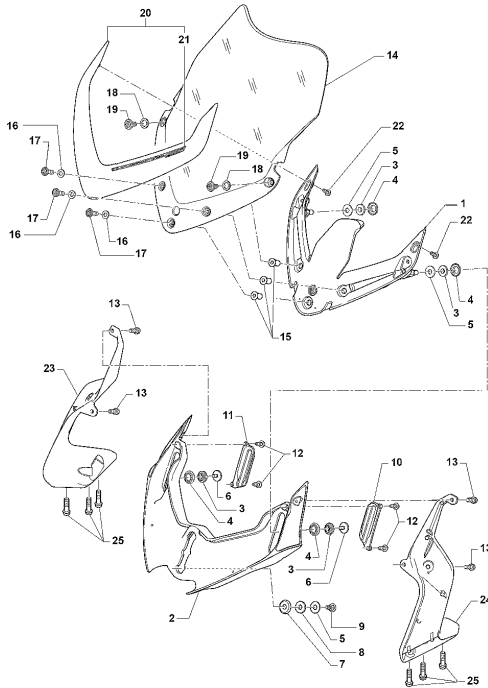

Pos	Part Number	Description	Additional Text	Quantity
1	SPMV8000C0300	Slide support complete		1,00
2	SPMV8000C0307	SUPPORT		1,00
3	SPMV8000C0308	T VIBRATION DAMPER D8-D19-SP6		4,00
4	SPMV8000C0309	CUP FOR VIBRATION DAMPER		4,00
5	SPMV8000B2725	WASHER D20-D8.5 -SP1.2		3,00
6	SPMV8000B9790	M5 SPECIAL SCREW		2,00
7	SPMV8000C0311	DISCHARGE		1,00
8	SPMV8000C0312	RUBBER WASHER D20-D8.2-SP3		1,00
9	SPMV8A00B5920	Screw	AGO	1,00
10	SPMV8000C2144	RIGHT CLOSURE FOR SLOTTING GLASS		1,00
11	SPMV8000C2143	LEFT FASTENER FOR GLASS SLOT		1,00
12	SPMV8AA0B2777	Screw PH-AB 2.9x9,5	DRAGSTER RR LH OPT DRAGSTER RC	4,00
13	SPMV8B00B2687	SCREW, TCEIF M5x12	B4 RR-B4 NURBURGRING-RUSH	4,00
14	SPMV8000C0313	WINDSHIELD SLIDE		1,00
15	SPMV800063150	SPRING NUT M5		3,00
16	SPMV8000B5958	WASHER D10,5 D5 SP0,5 IN NYLON	B4 RS-B4 RR-B4 NURBURGRING	3,00
17	SPMV8000B5919	Screw	MY15/17 F3 675 RC-F3 800 RC	3,00
18	SPMV8000B5959	WASHER D12 D7,8 SP0,5 IN NYLON	MY14/20 EXCEPT F3 ORO	2,00
19	SPMV8000B5920	Screw	MY12/13 F3 675-F3 ORO- F3 800	2,00
20	SPMV8000C0314	COVER	MY15/17 800-ED.1 RED/SILVER	1,00
20	SPMV8000C0418	FRIEZE FOR WINDOW COMPL.	MY15/17 LUSO RED/SILVER	1,00
20	SPMV8000C4157	FRIEZE FOR SLIDE COMPL.	MY17 RC	1,00
20	SPMV8000C7937	FRIEZE FOR SLIDE COMPL.	MY20 800 RED/GRAY (TV ROSSO)	1,00