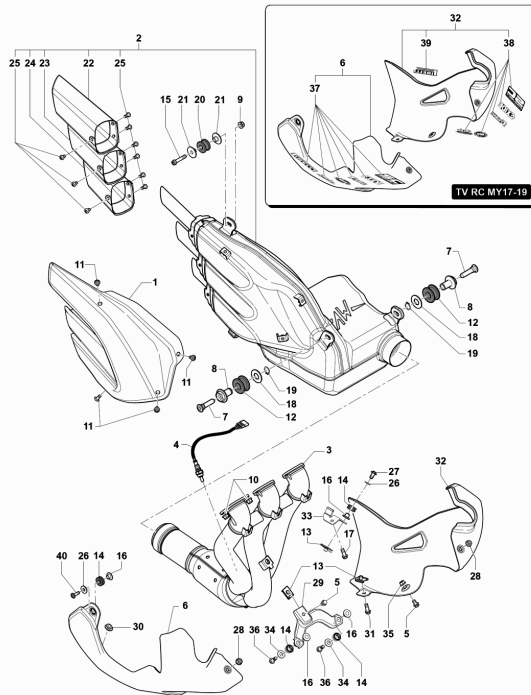

Pos	Part Number	Description	Additional Text	Quantity
1	SPMV8000B9616	EXHAUST PROTECTION	MY15/17 800-LUSO, ED.1	1,00
1	SPMV80A0B9616	EXHAUST PROTECTION	MY18/20 800-LUSO, SCS, RC	1,00
2	SPMV8000B9417	Muffler	MY15/16 800-LUSO, ED.1	1,00
2	SPMV8B00B9417	SILENCER	MY17/20 800-LUSO, SCS, RC	1,00
3	SPMV8000C0201	EXHAUST MANIFOLD CATALIZZ	MY15/16 800-LUSO, ED.1	1,00
3	SPMV8A00C0201	CAT EXHAUST MANIFOLD	MY17/20 800-LUSO, SCS, RC	1,00
4	SPMV8A00B9339	Lambda probe		1,00
5	SPMV8A00B2681	SCREW, M6x1	990R-1090RR <000640	2,00
6	SPMV8000B8414	COVER MUFFLER, RH	MY15/17 800-LUSO, ED.1	1,00
6	SPMV8000C4196	RIGHT SIDE EXHAUST PROTECTION	MY17 RC	1,00
6	SPMV8000C5324	RIGHT SIDE EXHAUST PROTECTION	MY18 RC	1,00
6	SPMV8000C6000	RIGHT SIDE EXHAUST PROTECTION	MY19 RC	1,00
6	SPMV80B0B8414	RIGHT HAND SIDE EXHAUST PROTECTION	MY18/20 800-LUSO, SCS MY20 RC	1,00
7	SPMV8000A9999	SCREW, SPECIAL, MUFFLER, M10x1		2,00
8	SPMV8000C0206	SPACER M10X1 SUPPORT		2,00
9	SPMV8000B2710	NUT, M6x1 CH10 E7 PARLOCK	EXCEPT ORO	1,00
10	SPMV8000B2710	NUT, M6x1 CH10 E7 PARLOCK	EXCEPT ORO	6,00
11	SPMV8C00B5919	SCREW M5	F3 ORO-F3 AGO	4,00
12	SPMV800089302	CUSHION, D30 D22 D12 L3	B4 NURBURGRING-RUSH	2,00
13	SPMV800046893	NUT M6X1	F3 ORO-F3 AGO	3,00
14	SPMV80A089293	CUSHION D18-D8-SP7,5	MY12/16 F3 675-F3 800	4,00
15	SPMV8G00B2688	Screw TCEIF M6x30	EXCEPT ORO	1,00
16	SPMV8000B2799	WASHER, SPACER, D8xD6,2xL8,5	MY12/16 F3 675-F3 800	4,00
17	SPMV8C00B2681	SCREW, TEF M6x1 CH8 L14	RR-SCS-RC SCS	1,00
18	SPMV8000B0000	WASHER, D26 D12,3 E1,5		2,00
19	SPMV66N021202	RETAIN RING D12-D11	ROSSO-RR	2,00