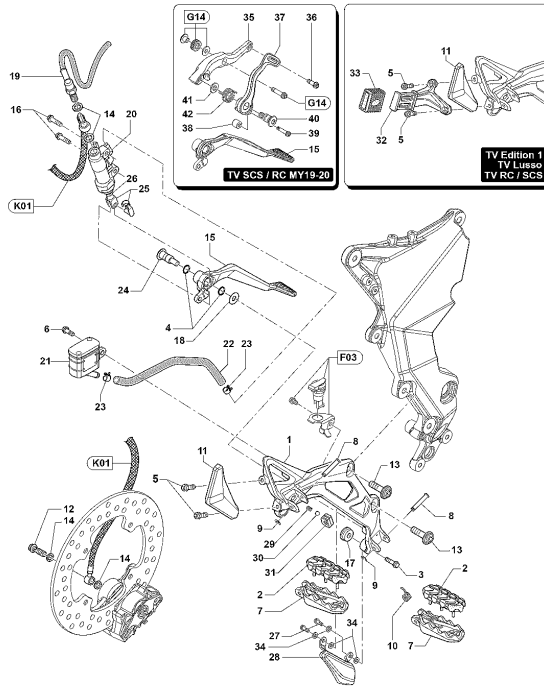

Pos	Part Number	Description	Additional Text	Quantity
1	SPMV8000B9934	RIGHT FOOTPEG SUPPORT	MY15/17 800-LUSSO, ED.1	1,00
1	SPMV80A0B9934	RIGHT PEDESTAL SUPPORT	MY18/20 800-LUSSO, SCS, RC	1,00
2	SPMV8000B8210	RIGHT RUBBER FOOTPEG		2,00
3	SPMV8E00B2690	Screw M8 L=35	RR-RUSH	1,00
4	SPMV800001199	RING, RUBBER, D11,11x1,78		2,00
5	SPMV8C00B2688	SCREW, TCEIF M6x18 RT	ED.1, LUSSO, RC, SCS	2,00
5	SPMV8R00B2688	Screw TCEIF M6x12 RT	EXCEPT F3 ORO	2,00
6	SPMV8D00B2681	SCREW, M6x1x16 CH8	MY12/16 F3 675-F3 800	1,00
7	SPMV8000B8208	RIGHT FRONT FOOTREST	MY15/17 800-LUSSO, ED.1	2,00
7	SPMV80A0B8208	FRONT PEDEST. RIGHT	MY18/20 800-LUSSO, SCS, RC	2,00
8	SPMV8A00B2769	PIN, DRIVER FOOTREST SUPPORT	F4S, F4R	2,00
9	SPMV800090429	LOCK RING, FOOTREST		2,00
10	SPMV80A090418	SPRING, DRIVER FOOTREST SUPPOR		1,00
11	SPMV8000B9610	REAR SAFEGUARD FOR RIGHT FOOT	MY15/17 800-LUSSO, ED.1	1,00
11	SPMV80A0B9610	REAR FOOTBOARD PROTECTION. RIGHT	MY18/20 800-LUSSO, SCS, RC	1,00
12	SPMV8000A8947	TUBO OIL PIPE UNION	F4RR	1,00
13	SPMV8000C0156	SPECIAL SCREW M10X1,25-L25		2,00
14	SPMV800021480	WASHER, COPPER, D14xD10,2xE1	MY12/14 F3 675	4,00
15	SPMV8000B8212	FULL REAR BRAKE PEDAL	MY15/17 800-LUSSO, ED.1	1,00
15	SPMV80A0B8212	POST.COMP. BRAKE CONTROL PEDAL	MY18/20 800-LUSSO, MY17/18 RC	1,00
15	SPMV8AA0B8212	POST.COMP BRAKE CONTROL PEDAL	SCS, MY19/20 RC	1,00
16	SPMV8F00B2681	SCREW, M6x1 CH8 L22		2,00
17	SPMV8000C0164	SPACER D8.2 D22 SP10		1,00
18	SPMV8000B2723	WASHER, D8,2xD20xE1		1,00
19	SPMV8000C1852	STOP PEDAL SWITCH	MY17/20 F3 675-F3 800	1,00
20	SPMV800089313	REAR BRAKE PUMP	F3 ORO-F3 AGO	1,00