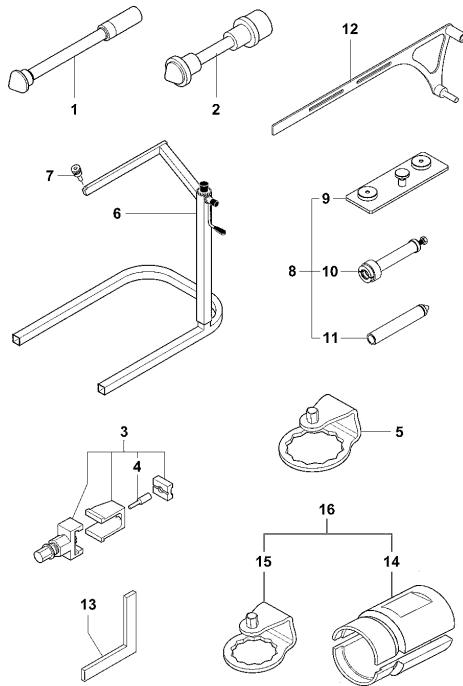

Pos	Part Number	Description	Additional Text	Quantity
1	SPMV8000B6782	TOOL		1,00
2	SPMV8000B4421	FRONT WHEEL BEARINGS		1,00
3	SPMV800095389	CHAIN TOOL PITCH 520 532		1,00
4	SPMV800095390	PIN CHAIN CUTTING 520-532		1,00
5	SPMV8000C0967	WRENCH FOR CARBU LEVEL PROBE		1,00
6	SPMV800095807	ANT. STAND COMPLETE		1,00
7	SPMV8000B7340	PIN FOR FRONT STAND		1,00
8	SPMV8000B6779	TOOL		1,00
9	SPMV8000B6780	STEERING HEAD PLATE		1,00
10	SPMV8000B6781	STEERING BEARING		1,00
11	SPMV800097890	STEERING BEARING		1,00
12	SPMV8000C0962	Special tool rear shock		1,00
13	SPMV8000B9372	HANDLEBARS SCREW TIMING TOOL		1,00
14	SPMV8000C8896	Tool for fork oil seal		1,00
15	SPMV8000C7470	Tool for fork cap		1,00
16	SPMV8000C8897	Fork tool kit		1,00