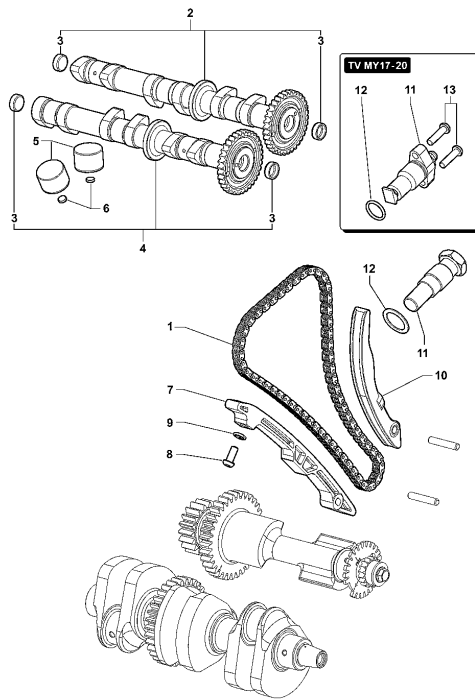

Pos	Part Number	Description	Additional Text	Quantity
1	SPMV8000B2629	Timing chain		1,00
2	SPMV8G00B2630	Intake camshaft compl	675-800 MY17 AMERICA	1,00
3	SPMV8C0057196	STABLE PLUG D16-SP6-10		4,00
4	SPMV8E00B2631	Full exhaust camshaft	675-800 MY17 AMERICA	1,00
5	SPMV8000B1448	TAPPET D28		12,00
6	SPMV800084182	CLEARANCE ADJUSTING	1.60 MM	12,00
6	SPMV8A0084182	CLEARANCE ADJUSTING	1.65 MM	12,00
6	SPMV8B0084182	CLEARANCE ADJUSTING	1.70 MM	12,00
6	SPMV8C0084182	CLEARANCE ADJUSTING	1.75 MM	12,00
6	SPMV8D0084182	CLEARANCE ADJUSTING	1.80 MM	12,00
6	SPMV8E0084182	CLEARANCE ADJUSTING	1.85 MM	12,00
6	SPMV8F0084182	CLEARANCE ADJUSTING	1.90 MM	12,00
6	SPMV8G0084182	CLEARANCE ADJUSTING	1.95 MM	12,00
6	SPMV8H0084182	CLEARANCE ADJUSTING	2.00 MM	12,00
6	SPMV8J0084182	GAP SPACER	2.05 MM	12,00
6	SPMV8K0084182	CLEARANCE ADJUSTING	2.10 MM	12,00
6	SPMV8L0084182	CLEARANCE ADJUSTING	2.15 MM	12,00
6	SPMV8M0084182	CLEARANCE ADJUSTING	2.20 MM	12,00
6	SPMV8N0084182	CLEARANCE ADJUSTING	2.25 MM	12,00
6	SPMV8P0084182	CLEARANCE ADJUSTING	2.30 MM	12,00
6	SPMV8R0084182	CLEARANCE ADJUSTING	2.35 MM	12,00
6	SPMV8S0084182	CLEARANCE ADJUSTING	2.40 MM	12,00
6	SPMV8T0084182	CLEARANCE ADJUSTING	2.45 MM	12,00
6	SPMV8U0084182	CLEARANCE ADJUSTING	2.50 MM	12,00
6	SPMV8V0084182	CLEARANCE ADJUSTING	2.55 MM	12,00
6	SPMV8W0084182	CLEARANCE ADJUSTING	2.60 MM	12,00
7	SPMV8000B7019	FIXED TIMING SYSTEM SLIDER		1,00
8	SPMV60NDB2736	SCREW TBCE M6X1-L20	MY18/20 F3 675 RC-F3 800 RC	1,00