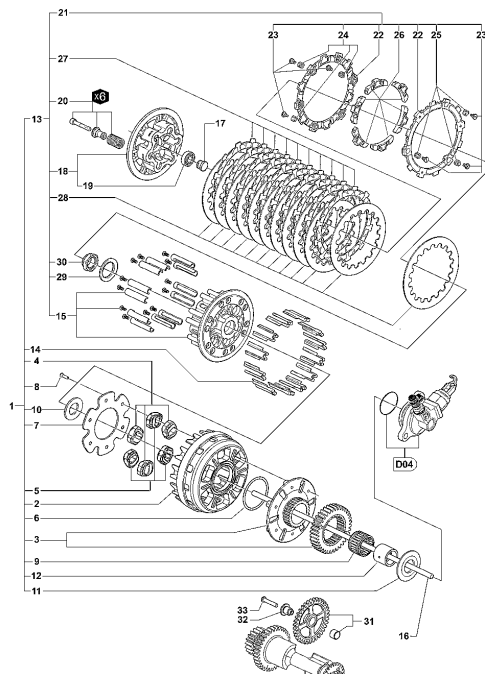

Pos	Part Number	Description	Additional Text	Quantity
1	SPMV8000C5762	PRIMARY AND CLUTCH GEAR		1,00
2	SPMV8000B9716	CLUTCH BELL	MY14/20 F3 675	1,00
3	SPMV8000C4381	FLANGE GEAR	MY17 DRAGSTER RR/DRAGSTER RC	1,00
4	SPMV8000B6484	RUBBER GASKET	MY14/20 F3 675	3,00
5	SPMV8A00B6484	FLEXIBLE COUPLING	MY14/20 F3 675	3,00
6	SPMV8000B3996	OR164 T3,53-D60,33	MY14/20 F3 675	1,00
7	SPMV8000B1727	SPROCKET RETAINING DISC	MY14/20 F3 675	1,00
8	SPMV60NDB4391	Screw TSCE M6x1-L182	F3 800-AGO-RC	6,00
9	SPMV8000B3997	ROLL BEARING K35X42X30	MY14/20 F3 675	1,00
10	SPMV8000B4997	WASHER CLUTCH, SP2.6	SCS-RC SCS	1,00
11	SPMV8000B3018	WASHER FOR DRIVER GEAR SP3	MY14/20 F3 675	1,00
12	SPMV8000B3989	DRIVER GEAR SPACER	MY14/20 F3 675	1,00
13	SPMV8000C5737	REKLUSE CLUTCH		1,00
14	SPMV8000C6720	Peened bellhousing skid x 12		12,00
15	SPMV8000C5716	DISC HOLDER HUB	SCS-RC SCS	1,00
16	SPMV8000C0594	AUCTION GEAR SHIFT	SCS-RC SCS	1,00
17	SPMV8000B1947	CLUTCH DRIVING PIN	MY17 DRAGSTER RR/DRAGSTER RC	1,00
18	SPMV8000C5720	HUB PUSHER PLATE		1,00
19	SPMV8000C5722	RADIAL BEARING 6001 -	SCS-RC SCS	1,00
20	SPMV8000C5723	CLUTCH SPRING KIT	SCS-RC SCS	1,00
21	SPMV8000C5763	Clutch plate pack		1,00
22	SPMV8000C5728	EXP 3.0 CLUTCH DISC BODY -		2,00
23	SPMV8000C5729	EXP 3.0 MOUNTING PIN - 14	SCS-RC SCS	6,00
24	SPMV8000C5730	EXP 3.0 GOLD ADJUSTMENT SPRING	SCS-RC SCS	3,00
25	SPMV8000C5731	EXP 3.0 ADJUSTMENT SPRING	SCS-RC SCS	3,00
26	SPMV8000C5732	MASSES EXP 3.0 - HEAVY DUTY		6,00
27	SPMV8000C5733	CLUTCH DISC		10,00