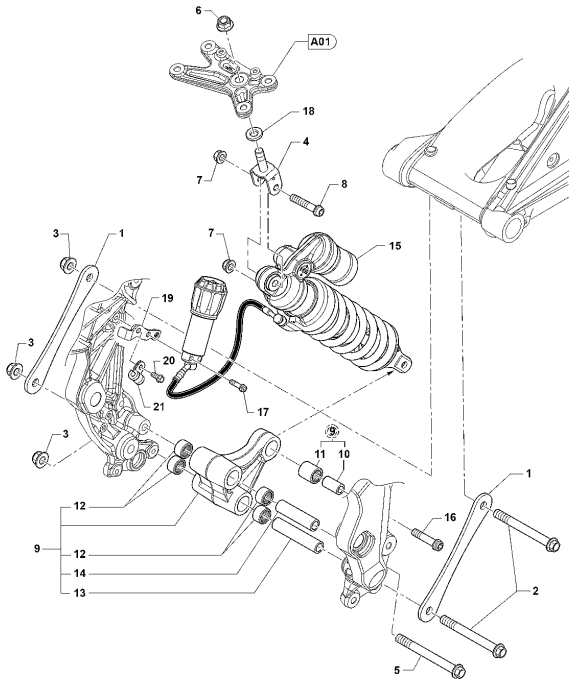

Pos	Part Number	Description	Additional Text	Quantity
1	SPMV8000C0187	TIE ROD FOR REAR SUSPENSION		2,00
2	SPMV8000B5645	SCREW M12X1,25-CH14-L112		2,00
3	SPMV8000B2715	NUT, M12x1,25x12,5 CH17		3,00
4	SPMV8A00B5790	FORK ADAPTER	675, 800, 800RR	1,00
5	SPMV8D00B5645	SCREW M12X1.25-CH14-L155		1,00
6	SPMV8000B2715	NUT, M12x1,25x12,5 CH17		1,00
7	SPMV8000B6064	NUT M10X1,25-CH14-SP8		2,00
8	SPMV8G00B2691	Screw TCEIF M10x1,25-L45	EXCEPT 675	1,00
9	SPMV8000C0188	Rocker arm for rear suspension		1,00
10	SPMV8000B5823	PIN D16-D10-L30		1,00
11	SPMV8000B5876	BEARING HMK1626LL3		1,00
12	SPMV8000B5875	NEEDLE BEARING HK1814L3AS		4,00
13	SPMV8A00B5824	PIN D18-D12-L87		1,00
14	SPMV8B00B5824	PIN D18-D12-L111		1,00
15	SPMV8000C0190	COMPLETE REAR SHOCK ABSORBER	800, ED.1	1,00
15	SPMV8000C0407	ELECTRONIC REAR SHOCK ABSORBER	LUSO, RC, SCS	1,00
16	SPMV8H00B2691	Screw TCEIF M10x1,25 L50	675	1,00
17	SPMV8F00B2688	Screw TCEIF M6x25 RP	800RR, DRAGSTER RR, DRAG.RR LH	2,00
18	SPMV8000B5791	SPACER D24-D12-SP4	MY13 F3 800	1,00
19	SPMV8000C3196	SUPP. MOL PRELOAD ADJUSTER		1,00
20	SPMV8E00B2681	Screw M6x1-CH8-L20	MY17/20 F3 675 RC-F3 800 RC	1,00
20	SPMV8G00B2681	Screw M6x1 CH8	LUSO, RC, SCS	1,00
21	SPMV8A0068690	CLAMP		1,00