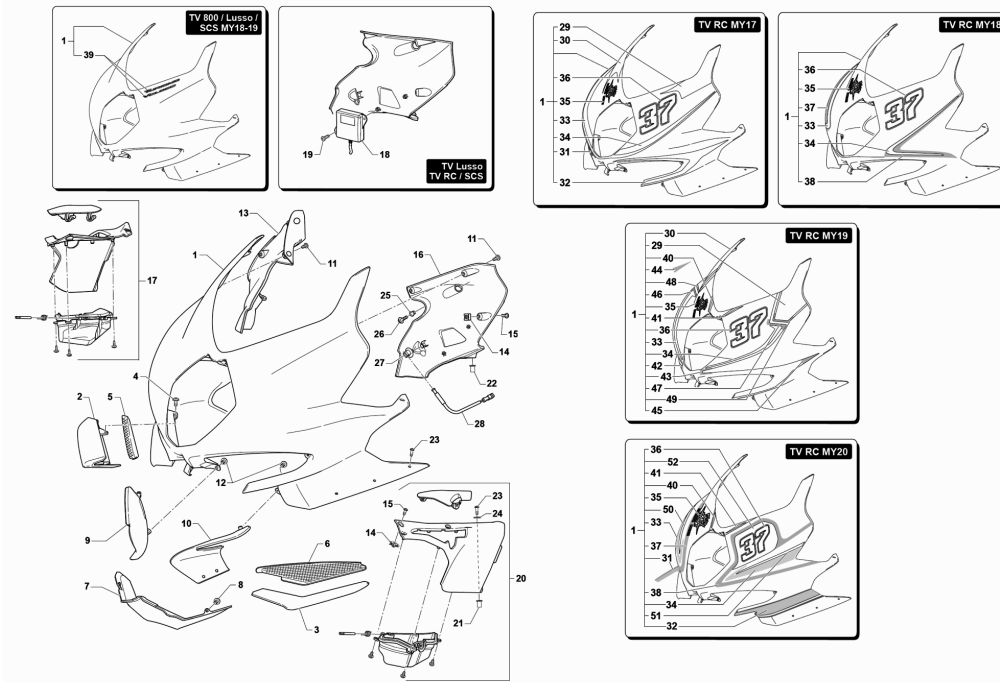

Pos	Part Number	Description	Additional Text	Quantity
1	SPMV8000C4161	COMPLETE WINDSHIELD	MY17 RC	1,00
1	SPMV8000C5470	COMPLETE WINDSHIELD	MY18 RC	1,00
1	SPMV8000C5616	COMPLETE WINDSHIELD	MY18/19 800 BLUE/GRAY	1,00
1	SPMV8000C5995	COMPLETE COWLING	MY19 RC	1,00
1	SPMV8000C7880	COMPLETE COWLING	MY20 RC	1,00
1	SPMV80A0C0319	COWLING	MY20 800 RED/GRAY (TV ROSSO) MY15/17 LUSSO RED/SILVER MY15/17 800-ED.1 RED/SILVER	1,00
1	SPMV80A0C5616	COMPLETE WINDSHIELD	MY18/19 800 GRAY NARDO/GRAY	1,00
1	SPMV80B0C0319	FINISHED FAIRING	MY15/17 800-ED.1 SILVER/GRAY	1,00
1	SPMV80B0C5616	COMPLETE WINDSHIELD	MY18/20 SCS RED/GRAY MY18/20 LUSSO RED/GRAY	1,00
1	SPMV80C0C0319	FINISHED WINDSHIELD	MY15/17 LUSSO WHITE/GRAY	1,00
1	SPMV80C0C5616	COMPLETE WINDSHIELD	MY18/20 LUSSO WHITE/GRAY MY18/20 SCS WHITE/GRAY	1,00
1	SPMV80D0C0319	FINISHED WINDSHIELD	MY17 800 BLACK/GRAY	1,00
1	SPMV80D0C5616	COMPLETE WINDSHIELD	MY18/19 800 RED/GRAY	1,00
2	SPMV80A0C0320	Decal side fairing right	MY17/18 RC MY15/17 800-ED.1 RED/SILVER MY18/19 800 RED/GRAY MY15/17 LUSSO RED/SILVER MY20 RC	1,00
2	SPMV80B0C0320	Decal side panel right	MY15/17 800-ED.1 SILVER/GRAY	1,00
2	SPMV80C0C0320	RIGHT SPOILER FINISHED WINDSHIELD	MY15/17 LUSSO WHITE/GRAY	1,00
2	SPMV80D0C0320	RIGHT MUSTACHE ON FINISHED WINDSHIELD	MY17 800 BLACK/GRAY MY20 800 RED/GRAY (TV ROSSO)	1,00
2	SPMV80E0C0320	Decal windshield left	MY18/19 800 BLUE/GRAY	1,00