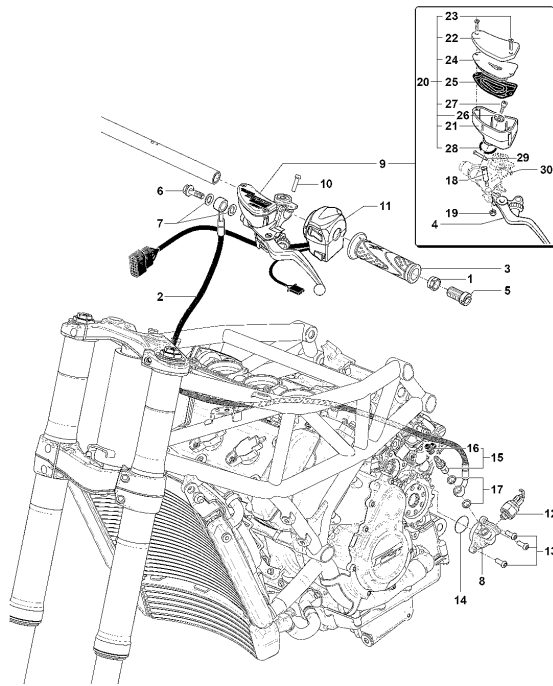

Pos	Part Number	Description	Additional Text	Quantity
1	SPMV8000B8467	LOCKER, PIN HANDLEBAR		1,00
2	SPMV8000B9613	MC CLUTCH CYLINDER OIL TUBE		1,00
3	SPMV8000B5683	LEFT HANDLEBAR GRIP	800	1,00
3	SPMV8000B9495	HEATED LEFT KNOB	ED.1, LUSSO, RC, SCS	1,00
4	SPMV8000B9502	COMPLETE CLUTCH LEVEL		1,00
5	SPMV8000B8465	Screw mirror support		1,00
6	SPMV80A091692	SPECIAL SCREW, OIL BRAKE PIPE,	F4S, F4R, F4 FRECCIE TRICOLORI	1,00
7	SPMV800021480	WASHER, COPPER, D14xD10,2xE1	MY12/14 F3 675	2,00
8	SPMV8000B9467	SLAVE CYLINDER	800, ED.1, LUSSO, MY17/18 RC	1,00
8	SPMV8000C5801	HYDRAULIC CLUTCH ACTUATOR	SCS, MY19/20 RC	1,00
9	SPMV8000B9506	CLUTCH PUMP		1,00
10	SPMV8F00B2688	Screw TCEIF M6x25 RP	800RR, DRAGSTER RR, DRAG.RR LH	1,00
11	SPMV8000B9497	LEFT SWITCH		1,00
12	SPMV8A00B9621	CLUTCH PRESSURE SENSOR		1,00
13	SPMV60NDB2736	SCREW TBCE M6X1-L20	MY18/20 F3 675 RC-F3 800 RC	3,00
14	SPMV8A0023111	OR2106 T1		1,00
15	SPMV8000A3975	DRAIN VALVE	MY18/20 F3 675-F3 800	1,00
16	SPMV800053259	COVER, RUBBER	1000 VIN <008064 1000 USA	1,00
17	SPMV800021480	WASHER, COPPER, D14xD10,2xE1	MY12/14 F3 675	2,00
18	SPMV800093299	LEVER PIN	F4S, F4R, F4 FRECCIE TRICOLORI	1,00
19	SPMV800093300	LEVER NUT		1,00
20	SPMV80A098723	COMPLETE OIL TANK		1,00
21	SPMV800097122	CLUTCH PUMP OIL TANK		1,00
22	SPMV80A093310	PLUG	1090, 1090R, 1090RR	1,00
23	SPMV800093313	SCREW M4X16		2,00