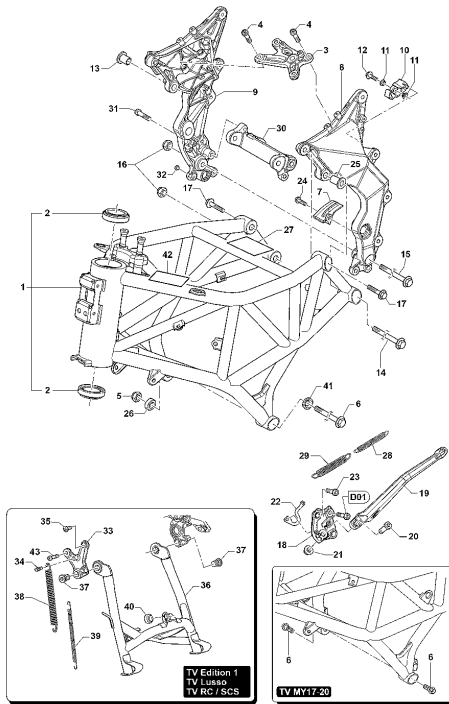

1.Frame	3
2.RearFrame	5
3.Swingarm	7
4.RearShock	9
5.Handlebar	10
6.RHForkLeg	12
7.LHFork	13
8.RHFork2	14
9.LHFork2	15
10.RearWheel	16
11.FrontWheel	18
12.LhFootRest	20
13.RhFootRest	22
14.FrontMasterCylinder	24
15.ClutchLever	26
16.Locks	28
17.FrontFairing	29
18.LowerFairing	32
19.Airbox	36
20.FuelTank	38
21.SeatCoverTail	41
22.FrontFender	44
23.Windshield	46
24.SideCasesEd1	48
25.WiringHarness	50
26.HeadlightDashboard	52
27.Electronics	54
28.TailLight	56
29.ECU	57
30.Crankcase	59

Pos	Part Number	Description	Additional Text	Quantity
1	SPMV8000C0128	Frame finished gt with bearings	MY15/17 800-ED.1 RED/SILVER MY15/17 LUSSO RED/SILVER	1,00
1	SPMV80A0C0128	Finished gt frame with bearings	MY17/18 RC, MY20 RC MY15/17 LUSSO WHITE/GRAY MY17 800 BLACK/GRAY MY15/17 800-ED.1 SILVER/GRAY	1,00
1	SPMV80B0C0128	Finished gt frame with bearings	MY18/20 800-LUSSO, SCS	1,00
1	SPMV80C0C0128	GT FINISHED FRAME WITH CUSHIONING	MY19 RC	1,00
2	SPMV8000B4784	STEERING BEARING		2,00
3	SPMV8000B9926	UPPER CROSS MEMBER FOR		1,00
4	SPMV8D00B2691	SCREW, TCEIF M10x1,25x31	RR-RUSH	4,00
5	SPMV8000B2715	NUT, M12x1,25x12,5 CH17		1,00
6	SPMV8000C1948	MOTOR FRONT FIXING SCREW	MY15/16 800-LUSSO, ED.1	1,00
6	SPMV8000C3696	FRONT SCREW FIX. ENGINE	MY17/20 F3 800-RC-675	1,00
7	SPMV8000B5644	LOWER CHAIN SLIDING BLOCK		1,00
8	SPMV80A0B9925	LEFT SWINGARM FULCRUM PLATE		1,00
9	SPMV80A0B9924	RIGHT SWINGARM FULCRUM PLATE		1,00
10	SPMV8000B3559	SLIDER CHAIN		1,00
11	SPMV80A090392	SPACER	B4 RS-B4 RR-B4 NURBURGRING	2,00
12	SPMV8E00B2681	Screw M6x1-CH8-L20	MY17/20 F3 675 RC-F3 800 RC	1,00
13	SPMV8B0084857	ENGINE FIXING BUSH		1,00
14	SPMV8B00B5645	SCREW TEF M12X1,25-L238		1,00
15	SPMV8B00B5645	SCREW TEF M12X1,25-L238		1,00
16	SPMV8000B2715	NUT, M12x1,25x12,5 CH17		2,00
17	SPMV8000B2750	Screw TEF M12x1,25-L30		2,00
18	SPMV8000B9929	SX PLATE CRUTCH MOUNT		1,00
19	SPMV8000C0098	SIDE CRUTCH	MY16	1,00