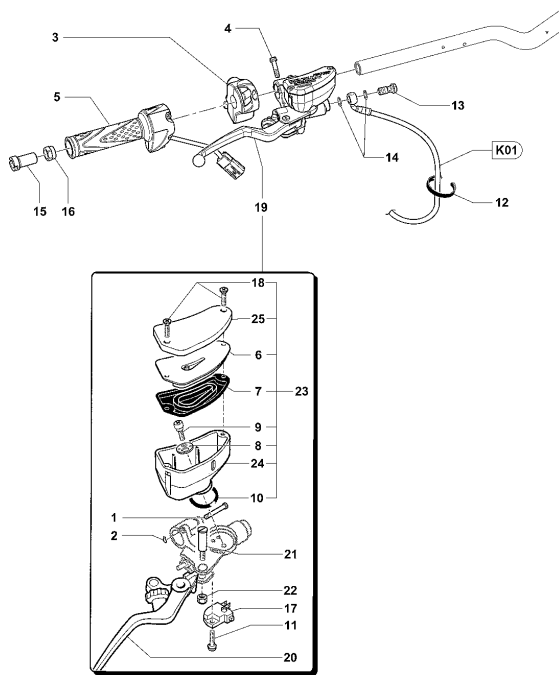

Pos	Part Number	Description	Additional Text	Quantity
1	SPMV800082695	PIN, SUPPORT		1,00
2	SPMV800094643	WASHER, SPECIAL, D3,4		1,00
3	SPMV8000B9496	RIGHT SWITCH		1,00
3	SPMV8A00B9496	SWITCH RIGHT (USA,CAN)	USA, CAN, JPN, AUS	1,00
4	SPMV8F00B2688	Screw TCEIF M6x25 RP	800RR, DRAGSTER RR, DRAG.RR LH	1,00
5	SPMV8D00B5444	THROTTLE CONTROL D.B.W.	800	1,00
5	SPMV8D00B9492	THROTTLE CONTROL D.B.W.	ED.1, LUSO, RC, SCS	1,00
6	SPMV800093302	DIAPHRAGM		1,00
7	SPMV800093303	GASKET		1,00
8	SPMV800098962	SEPARATOR		1,00
9	SPMV8000A1295	SEPARATOR SCREW	F4S, F4R, F4 FRECCIE TRICOLORI	1,00
10	SPMV800093306	GROMMET		1,00
11	SPMV800070865	Screw		1,00
12	SPMV800053724	BELT, RUBBER, SHORT	MY12/16 USA CND CN	2,00
13	SPMV80A091692	SPECIAL SCREW, OIL BRAKE PIPE,	F4S, F4R, F4 FRECCIE TRICOLORI	1,00
14	SPMV800021480	WASHER, COPPER, D14xD10,2xE1	MY12/14 F3 675	2,00
15	SPMV8000B8465	Screw mirror support		1,00
16	SPMV8000B8467	LOCKER, PIN HANDLEBAR		1,00
17	SPMV800070864	STOP SWITCH	F4S, F4R, F4 FRECCIE TRICOLORI	1,00
18	SPMV800093313	SCREW M4X16		2,00
19	SPMV8000B9501	FRONT BRAKE PUMP		1,00
20	SPMV8000B9498	ANT.BRAKE LEVER COMPL.	EXCEPT 675	1,00
21	SPMV800093299	LEVER PIN	F4S, F4R, F4 FRECCIE TRICOLORI	1,00
22	SPMV800093300	LEVER NUT		1,00
23	SPMV80A098722	COMPLETE OIL TANK		1,00