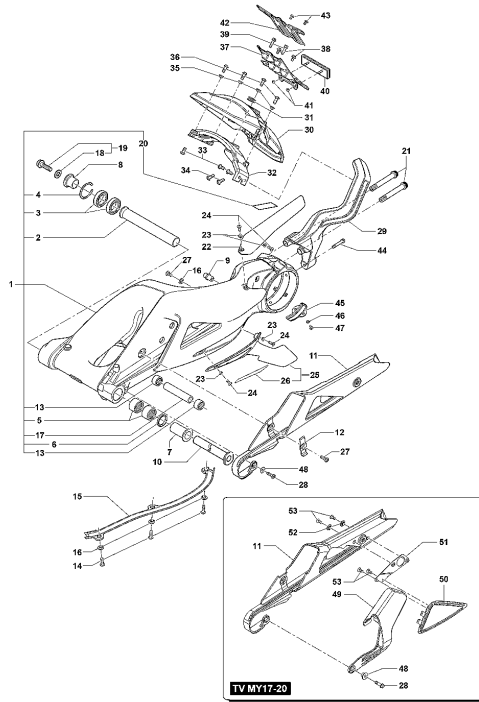

Pos	Part Number	Description	Additional Text	Quantity
1	SPMV8000B9833	Finished rear swingarm with bearings		1,00
2	SPMV800084872	SPACER, SWINGARM BEARING		1,00
3	SPMV800084938	BALL BEARING, SWINGARM, RIGH S		2,00
4	SPMV800084939	CIRCLIP, J42x1,75 V		1,00
5	SPMV800084936	NEEDLE BEARING, SWINGARM, LEFT		2,00
6	SPMV800084937	RETAINER, SWINGARM, FRONT SIDE		1,00
7	SPMV800084859	BUSH, SWINGARM, LEFT SIDE		1,00
8	SPMV800084873	FORK RH BUSH		1,00
9	SPMV8000B2762	BRACKET, REAR BRAKE, SCREW		1,00
10	SPMV800091655	AXLE, SWINGARM	750S, 750S 1+1	1,00
11	SPMV8000C1468	CHAIN SLIDER	FROM VIN 002734	1,00
11	SPMV8A00C1468	CHAIN PAD	MY17/20 800-LUSSO, RC, SCS	1,00
12	SPMV8000B5786	CHAIN SLIDING BLOCK CLIP		1,00
13	SPMV8000B5875	NEEDLE BEARING HK1814L3AS		2,00
14	SPMV8D00B2672	SCREW	RR-RUSH	3,00
15	SPMV8000B9836	LOWER CLOSING TILE FOR SWINGAR		1,00
16	SPMV800090391	SPACER, D15,5xD8xD6,2xE3,8		4,00
17	SPMV8A00B5824	PIN D18-D12-L87		1,00
18	SPMV8000C0852	WASHER		1,00
19	SPMV8000C0928	SCREW AND ROSETTE KIT FOR PIN		1,00
20	SPMV8000B5874	DECAL		1,00
21	SPMV8A00B2752	SCREW SWINGARM	DRAGSTER, DRAGSTER RR/RR LH/RC	2,00
22	SPMV8000B5449	UPPER CHAIN COVER	EXCEPT F3 ORO	1,00
23	SPMV8000B2798	WASHER, ESPAÇADORA	MY18/20 F3 675 RC-F3 800 RC	4,00
24	SPMV8B00B4221	Screw M5x0,8-CH3-L14	MY18/20 F3 675 RC-F3 800 RC	4,00
25	SPMV8000C1141	LOWER CHAIN COVER		1,00