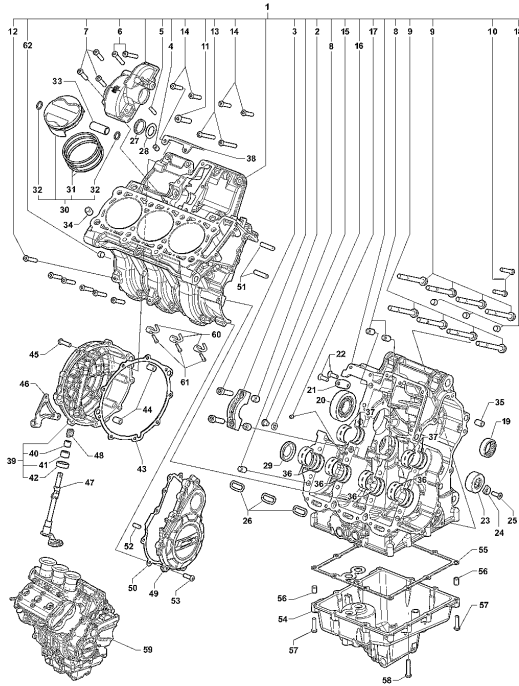

Pos	Part Number	Description	Additional Text	Quantity
1	SPMV8000B1981	CRANK CASES	MY12/15 F3 675-F3 800	1,00
1	SPMV80A0B1981	CRANKCASE	MY17 F3 675 RC-F3 800 RC	1,00
2	SPMV8B0086119	CYLINDRICAL PLUG DIN 908-M16X1		2,00
3	SPMV60NAB4274	Screw TCCE M8x1,25-L35		2,00
4	SPMV800051549	PIN D8-D6		2,00
5	SPMV6BN0B5226	ROLLER D5 SP23.8		1,00
6	SPMV60NDB2740	SCREW TBCE M6X1-L40	AGO	2,00
7	SPMV60NDB2738	SCREW TBCE M6X1-L30	RR-SCS-RC SCS	3,00
8	SPMV800007719	PIN D10-D7		3,00
9	SPMV8C00B4272	Screw TCCEF M8x1,25-L85		8,00
10	SPMV60NEB4273	SCREW TCBC M6X1-L35		2,00
11	SPMV60NDB4246	Screw TBCE M8x1,25-L40		1,00
12	SPMV60NDB2739	SCREW TBCE M6X1-L35	RR-SCS-RC SCS	6,00
13	SPMV60NDB2741	SCREW TBCE M6X1-L50		2,00
14	SPMV60NDB2738	SCREW TBCE M6X1-L30	RR-SCS-RC SCS	4,00
15	SPMV8000B2746	CILINDRICAL PLUG DIN 908-M16X1		3,00
16	SPMV800089426	WASHER D16		3,00
17	SPMV8B00B4324	LUBRICATING JET		1,00
18	SPMV8B00B3024	CONICAL PLUG DIN 906-M12X1		3,00
19	SPMV8000B4775	ROLLER PIN BEARING 30X37X12		1,00
20	SPMV8000B2610	BALL BEARING D62-D27-SP1		1,00
21	SPMV8000B2611	BALL BEARING RETAIN		1,00
22	SPMV60NDB4392	Screw TSCE M6x1-L20		2,00
23	SPMV8000A1086	ROLLER BEARING D24-D40-SP1	BRUTALE S,09192>,<10409,10968>	1,00
24	SPMV8000B2612	BALL BEARING RETAIN		1,00
25	SPMV60NDB4392	Screw TSCE M6x1-L20		1,00
26	SPMV8000B4371	OR3093 T2		3,00