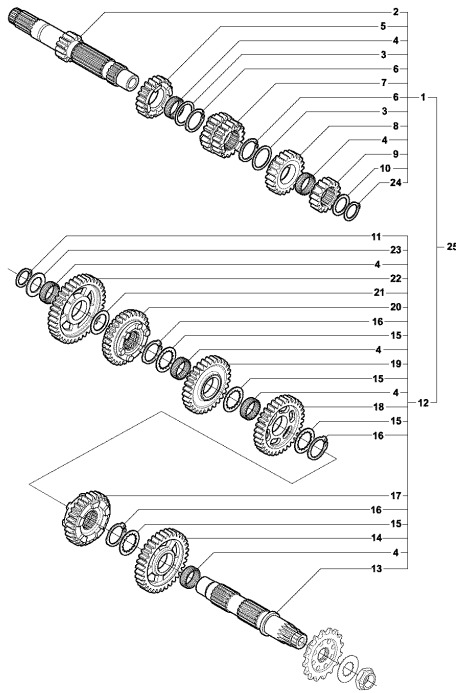

Pos	Part Number	Description	Additional Text	Quantity
1	SPMV8000B1022	SHAFT, PRIMARY, GEAR	MY12/16 F3 675-800-RC	1,00
2	SPMV8000B4136	PRIMARY GEAR Z=13	675	1,00
3	SPMV8000A0973	WASHER	ENGINE 6540-6742 & 7236>	2,00
4	SPMV8000A0370	BUSH	ENGINE 6540-6742 & 7236>	6,00
5	SPMV8000B1026	DRIVEN GEAR 5 Z-21	MY12/16 F3 675-800-RC	1,00
6	SPMV8000A0975	SNAP RING	ENGINE 6540-6742 & 7236>	2,00
7	SPMV8000B1025	3RD-4TH GEAR	F3 ORO-F3 AGO	1,00
8	SPMV8000B1024	DRIVEN GEAR 6 Z-22	MY12/16 F3 675-800-RC	1,00
9	SPMV8000B1023	DRIVEN GEAR 2 Z-16		1,00
10	SPMV8D0081569	WASHER	1.0 MM	1,00
11	SPMV66N021210	CIRCLIP		1,00
12	SPMV8000B1029	SHAFT, SENCONDARY, GEAR	MY12/16 F3 675-800-RC	1,00
13	SPMV8000B1030	COUNTER SHAFT		1,00
14	SPMV8000B1036	DRIVEN GEAR 2	F3 ORO-F3 AGO	1,00
15	SPMV8000A4196	WASHER	BRUTALE S,09192>,<10409,10968>	4,00
16	SPMV8000A0990	SNAP RING	ENGINE 6540-6742 & 7236>	3,00
17	SPMV8000B1035	DRIVEN GEAR 6	MY12/16 F3 800-F3 800 RC	1,00
18	SPMV8000B1034	3RD GEAR	MY12/16 F3 675-800-RC	1,00
19	SPMV8000B1033	4TH GEAR	MY12/16 F3 675-800-RC	1,00
20	SPMV8000B1032	DRIVEN GEAR 5	MY12/16 F3 675-F3 675 RC	1,00
21	SPMV8000A0987	WASHER	ENGINE 6540-6742 & 7236>	1,00
22	SPMV8000B4137	DRIVEN GEAR 1	VIN>09289, 09291-09320	1,00
23	SPMV8000A4780	WASHER	BRUTALE S,09192>,<10409,10968>	1,00
24	SPMV8000B7876	ELASTIC LOWERED RING 24		1,00