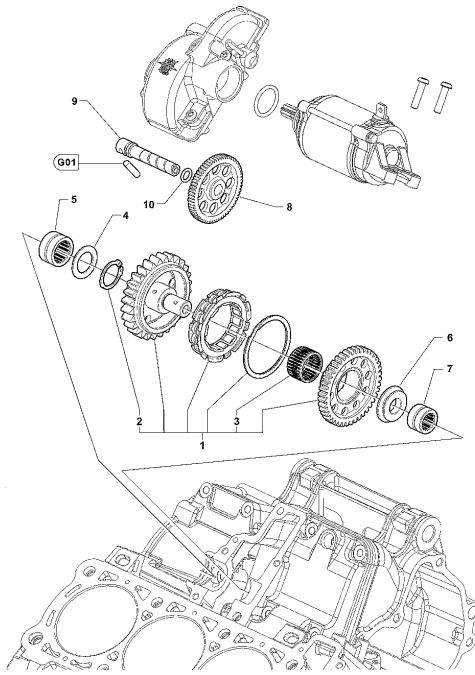

Pos	Part Number	Description	Additional Text	Quantity
1	SPMV8000C2942	COMPLETE STARTING SHAFT		1,00
2	SPMV8000B7302	CIRCLIP		1,00
3	SPMV8A0065795	NEEDLE BEARING, D25xD29xSP17		1,00
4	SPMV8000B7288	SHIM		1,00
5	SPMV800039538	ROLL BEARING 20X28X16		1,00
6	SPMV8000B2794	SPACER WASHER		1,00
7	SPMV8000B2791	ROLL BEARING 15X23X16		1,00
8	SPMV8000B5000	STARTER REDUCTION GEAR		1,00
9	SPMV8000B5225	STARTING REDUCTION GEAR PIN		1,00
10	SPMV800023108	OR2037 T1		1,00