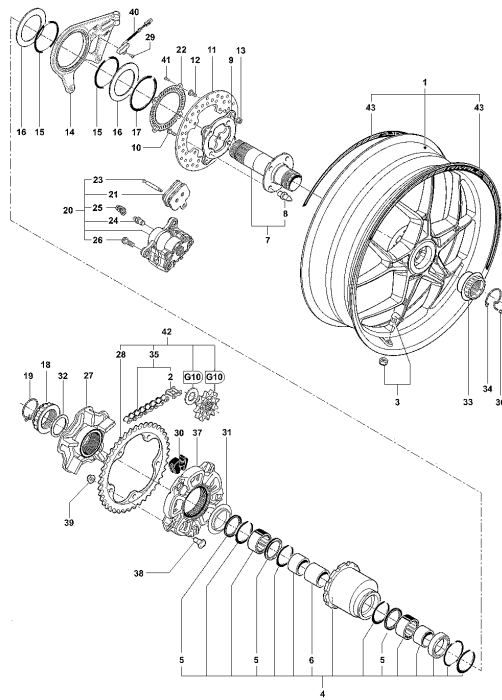

Pos	Part Number	Description	Additional Text	Quantity
1	SPMV8000C3023	'REAR WHEEL RIM. 17" FINISHED'	MY16 RED/SILVER	1,00
1	SPMV80A0B4444	REAR WHEEL	MY12/16 F3 800	1,00
1	SPMV80A0C3023	REAR WHEEL RIM. 17" FINISHED	MY16 WHITE	1,00
2	SPMV8000B5930	CHAIN LINK	BRUTALE 920	1,00
3	SPMV8000B3195	VALVE, WHEEL	675,800,800RR,DRAG., DRAG. RC	1,00
4	SPMV8000B7317	REAR ECCENTRIC HUB CO	BRUTALE 920	1,00
5	SPMV800084909	GROMMET		3,00
6	SPMV8000B7316	SPACER, REAR WHEEL HUB	MY12/16 F3 675-F3 800	1,00
7	SPMV8000B3198	HUB, REAR WHEEL, INNER SIDE		1,00
8	SPMV8000B5947	PLUG FOR REAR WHEEL		4,00
9	SPMV800084890	FLANGE, REAR WHEEL HUB, INNER	1000S, 1000S1+1	1,00
10	SPMV80A084902	SCREW, FLANGE PIN		4,00
11	SPMV8000B5926	REAR BRAKE DISC		1,00
12	SPMV8A00B5927	Screw HEX M7x17 8.8 ZB	CORSA	4,00
13	SPMV800084891	NUT, M7		4,00
14	SPMV8000B5928	REAR BRAKE PLIER	NO ABS F3 675-800-ORO	1,00
14	SPMV8A00B5928	BRACKET CALIPER BRAKE, REAR	F3 AGO-F3 675 RC-F3 800 RC	1,00
15	SPMV800086702	RUBBER RING, 3325 D82,22x2,62		2,00
16	SPMV800084893	WASHER, D81xD93xE0,7		2,00
17	SPMV800084913	CIRCLIP, F80		1,00
18	SPMV800084904	SPECIAL NUT, REAR WHEEL AXLE,	EXCEPT RC LH	1,00
19	SPMV800084898	STEEL RING, REAR WHEEL, LEFT S		1,00
20	SPMV80A0B5204	CALIPER BRAKE REAR	F3 800-AGO-RC	1,00
21	SPMV8000B5975	REAR BRAKE PADS PAIR		1,00
22	SPMV8000B5899	REAR PHONIC WHEEL		1,00
23	SPMV800095277	PIN		1,00
24	SPMV800095278	BLEED NIPPLE		1,00