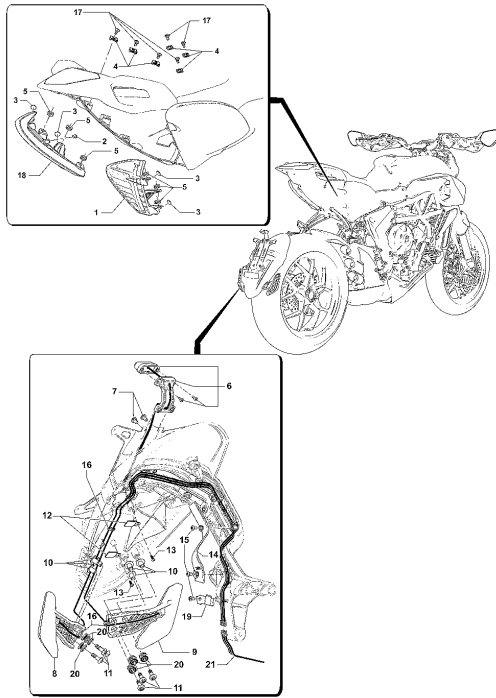

Pos	Part Number	Description	Additional Text	Quantity
1	SPMV8000B8420	RIGHT REAR LIGHT		1,00
2	SPMV800090978	CUSHION, FUEL TANK FAIRING SID	ROSSO / MY22 RR-SCS	2,00
3	SPMV800092663	PAD D16		4,00
4	SPMV8000B5811	NUT M5	MY12/13 F3 675-F3 ORO-F3 800	6,00
5	SPMV8000B3118	CUSHION, D16xD8xE7,5	EXCEPT USA-CND	6,00
6	SPMV8000B8969	LAMP, LICENSE PLATE		1,00
7	SPMV8000B9347	VITE TBEI M5X0,8-CH3-L10 UNI		2,00
8	SPMV8000B8242	REAR TURN SIGNAL INDICATOR D	MY16/17 DRAGSTER-DRAGSTER RR DRAGSTER RR LH, DRAGSTER RC MY14/15 DRAGSTER-DRAG. RR	1,00
9	SPMV8000B8241	REAR DIRECTION INDICATOR		1,00
10	SPMV8000B9340	SPACER D14-D7-D5,2-SP10,3		6,00
11	SPMV8000B5919	Screw	MY15/17 F3 675 RC-F3 800 RC	6,00
12	SPMV8000B8251	CABLE GUIDE		2,00
13	SPMV8AA0B6742	SCREW PH-AB 3,5X9,5		2,00
14	SPMV8000B9307	INSIDE COVER		1,00
15	SPMV98B0090901	Special screw M4x8	TAMBURINI	3,00
16	SPMV800092661	CLAMP 2.4X92	MY14/20 F3 675-F3 800	3,00
17	SPMV8A00B5920	Screw	AGO	6,00
18	SPMV8000B8419	LEFT REAR LIGHT		1,00
19	SPMV8000B9316	WIRES STOP PLATE		1,00
20	SPMV8000B9341	ANTI VIBRATION D14-D7-SP10		6,00
21	SPMV8000B8094	HARNESS, REAR LAMP		1,00