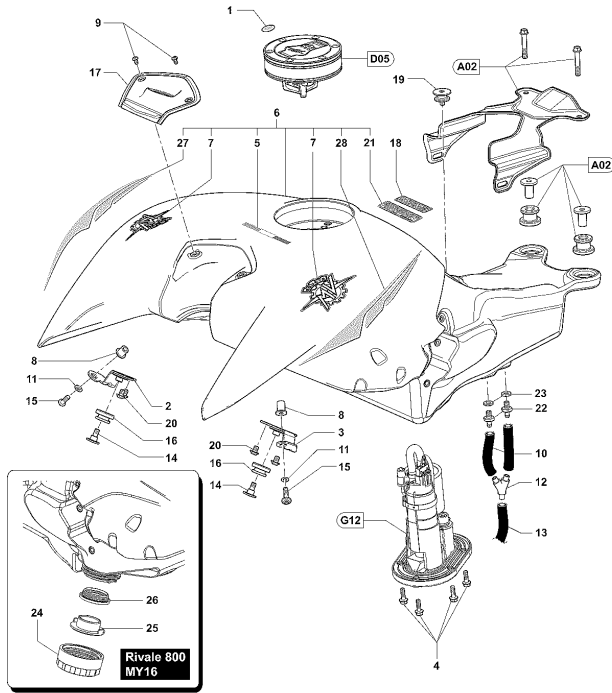

Pos	Part Number	Description	Additional Text	Quantity
1	SPMV800092664	DECAL		1,00
2	SPMV8000B8604	RIGHT SIDE PANEL PLATE		1,00
3	SPMV8000B8605	LEFT SIDE PANEL PLATE		1,00
4	SPMV8E00B2680	SCREW, M5x0,8x16 CH8		6,00
5	SPMV8000B8603	DECAL 37 TIMES CHAMPION	MY14 RED/SILVER	1,00
5	SPMV8000C3019	"DECAL "TRICOLOR" FOR TANK"	MY16	1,00
5	SPMV80A0B8603	DECAL 37 WORLD CHAMPION	MY14 BLACK	1,00
5	SPMV80B0B8603	DECAL 37 TIMES CHAMPION	MY14 GRAY/BLACK	1,00
6	SPMV8000B8515	COMPLETE FUEL TANK	MY14 RED/SILVER	1,00
6	SPMV8000C3018	FULL FUEL TANK	MY16 RED/SILVER	1,00
6	SPMV80A0B8515	FUEL TANK	MY14 BLACK	1,00
6	SPMV80A0C3018	COMPLETE FUEL TANK	MY16 WHITE	1,00
6	SPMV80B0B8515	FUEL TANK	MY14 GRAY/BLACK	1,00
7	SPMV8000C3050	DECAL FOR TANK	MY19 RED/SILVER F3 800	2,00
7	SPMV80A090322	DECAL	RED/SILVER	2,00
7	SPMV80A0C3050	MV" DECAL FOR TANK	MY19/20 RED/SILVER F3 800	2,00
7	SPMV80T090322	DECAL MV FOR TANK	MY14 BLACK	2,00
7	SPMV80U090322	DECAL MV FOR TANK	MY14 GRAY/BLACK	2,00
8	SPMV800063150	SPRING NUT M5		2,00
9	SPMV98B0090901	Special screw M4x8	TAMBURINI	2,00
10	SPMV8A0091688	BREATHER HOSE FUEL TANK	MY12/16	2,00
11	SPMV8000B5958	WASHER D10,5 D5 SP0,5 IN NYLON	B4 RS-B4 RR-B4 NURBURGRING	2,00
12	SPMV800091689	CONECTOR, Y, FUEL TANK HOSE		1,00
13	SPMV8D0091688	FUEL TANK BREATHER PIPE		1,00
14	SPMV8000B3781	SCREW, ESPECIAL DE FIXAÇÃO DO		2,00
15	SPMV8B00B5919	SCREW M5 L20	RR, MY22 RC	2,00
16	SPMV800091633	CUSHION, FUEL TANK		2,00