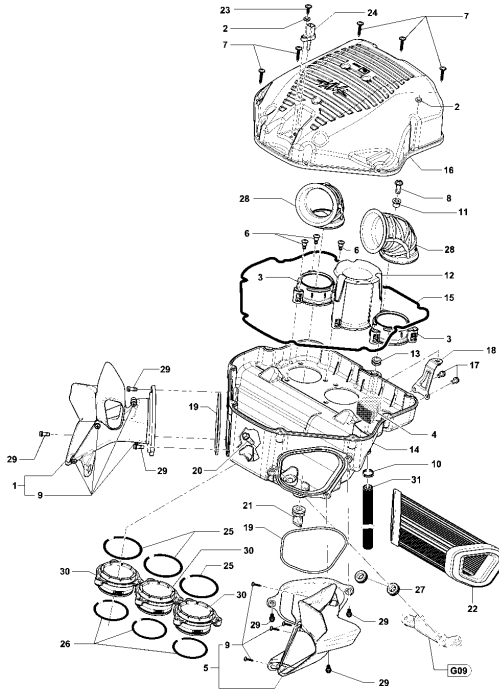

Pos	Part Number	Description	Additional Text	Quantity
1	SPMV8000B8614	LEVER HOLDER, RH		1,00
2	SPMV62ND15635	WASHER D9,7-D		2,00
3	SPMV8000B7221	UPPER SIDE INTAKE DUCT	ROSSO	2,00
4	SPMV8000B6003	SPONGE AIRBOX		1,00
5	SPMV8000B8613	LEVER HOLDER, LH		1,00
6	SPMV8000B5999	SPECIAL SCREW M5		9,00
7	SPMV8BA084658	TAPPING SCREW	RR-SCS-RC SCS	9,00
8	SPMV8B00B2688	Screw TCEIF M6x1x16	EXCEPT F3 ORO	1,00
9	SPMV8EA0B2778	SCREW PH-AB 3.9X19		8,00
10	SPMV8J0092249	CLAMP		2,00
11	SPMV8000B2799	WASHER, SPACER, D8xD6,2xL8,5	MY12/16 F3 675-F3 800	1,00
12	SPMV8000B6334	UPPER ASPIRATION HORN	675, 800, DRAGSTER	1,00
13	SPMV800089293	CUSHION, D18xD8xE7,5	MY14/20 F3 675-F3 800	1,00
14	SPMV8000B5482	LOWER RAW AIRBOX		1,00
15	SPMV8000B5992	AIRBOX WASHER		1,00
16	SPMV8000B8516	AIRBOX COVER, UPPER		1,00
17	SPMV8000B2688	Screw TCEIF M6x10	675-800 MY17 AMERICA	2,00
18	SPMV8000B5918	REAR AIRBOX PLATE		1,00
19	SPMV8000B6285	WASHER		2,00
20	SPMV8000B3763	SCREW, ESPECIAL M6 DO FAROL D		2,00
21	SPMV800048971	RUBBER		1,00
22	SPMV8000B5993	AIR FILTER F3		1,00
23	SPMV80A084658	Screw M5x16		1,00
24	SPMV8000B3207	SENSOR, AIR TEMPERATURE		1,00
25	SPMV8000B5998	OR3231 T2,6-D58,42 VITON		3,00
26	SPMV800081304	ORING, OR2187 T1,78 D47,35 VI		3,00
27	SPMV8A00B3600	CUSHION, D20xD10xE7,5	B4 RS-B4 RR-B4 NURBURGRING	2,00
28	SPMV8000B7220	UPPER ASPIRATION HORN	675, 800, DRAGSTER	2,00