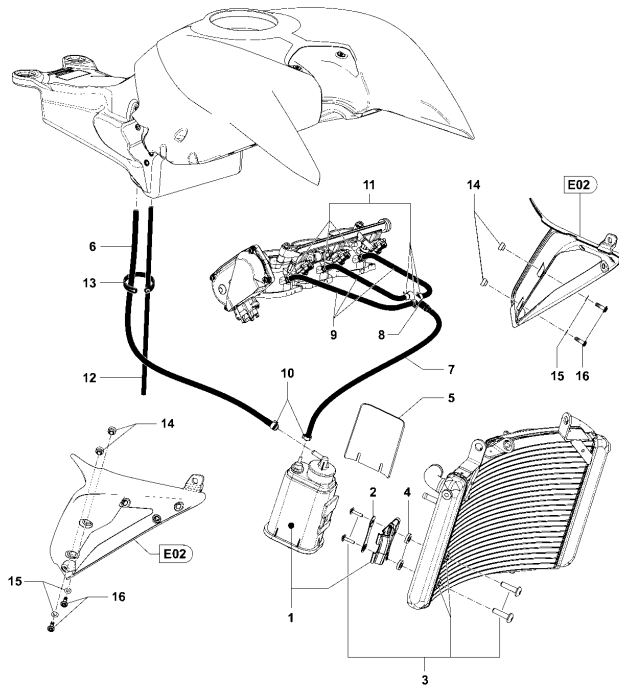

Pos	Part Number	Description	Additional Text	Quantity
1	SPMV800097083	CANISTER COMPLETE	008836-008839 & 009155> B4 910 S/910 R, USA	1,00
2	SPMV8000B8646	CANISTER PLATE	MY15/16 USA-CAN-CHN- THA	1,00
3	SPMV8000B8644	CANISTER FIXING KIT		1,00
4	SPMV8000B8494	SPACER SP2,5		2,00
5	SPMV8000B7186	ADHESIVE PROTECTION FOR CANISTE	MY12/16 USA CND CN	1,00
6	SPMV8D0098714	TUBE 5,5X9,5 L=700		1,00
7	SPMV8B0097089	TUBE D3,5-D9-L250		1,00
8	SPMV8000B6733	4-WAY CONNECTOR	MY12/16 USA CND CN	1,00
9	SPMV800091037	HOSE, RUBBER 4X9	MY12/16 USA CND CN	3,00
10	SPMV800096458	CLAMP, METAL, 55 90	MY17/20 F3 675-800-RC	2,00
11	SPMV8AA091634	CLAMP, METAL, SHORT	MY12/16 USA CND CN	6,00
12	SPMV8000B6216	HOSE D5-D8 EPICLORID	MY12/16 USA CND CN	1,00
13	SPMV800053724	BELT, RUBBER, SHORT	MY12/16 USA CND CN	1,00
14	SPMV8000B9309	SPACER D12 D8 D5 SP8		4,00
15	SPMV8000B5958	WASHER D10,5 D5 SP0,5 IN NYLON	B4 RS-B4 RR-B4 NURBURGRING	4,00
16	SPMV8000B5919	Screw	MY15/17 F3 675 RC-F3 800 RC	4,00