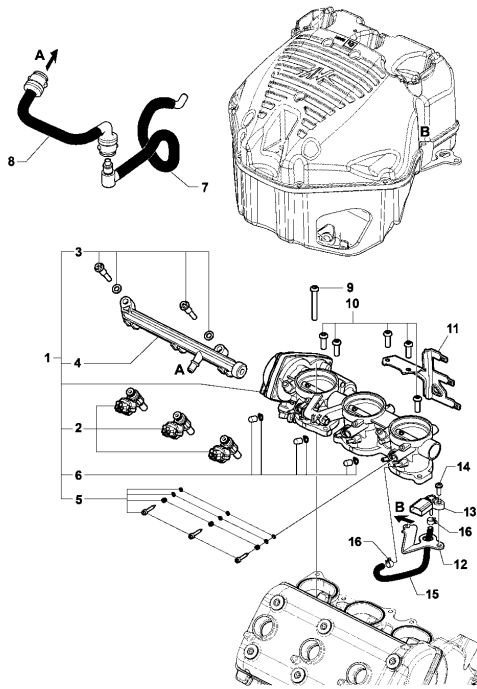

Pos	Part Number	Description	Additional Text	Quantity
1	SPMV8000B5349	THROTTLE BODY (MIKUNI)	675, 800, DRAGSTER	1,00
2	SPMV8000B6933	INJECTOR THROTTLE BODY		1,00
3	SPMV8000B6934	WASHER AND SCREW KIT		1,00
4	SPMV8000B6935	INSIDE LINK FUEL TANK		1,00
5	SPMV8000B6936	Screw kit		1,00
6	SPMV8000B6937	CAP-SPRING KIT		1,00
7	SPMV8000B8520	PIPE, FUEL INTAKE	MY14	1,00
7	SPMV8000B9692	FUEL HOSE	MY16	1,00
8	SPMV8000B6336	FUEL PIPE	675, 800, DRAGSTER	1,00
9	SPMV8L00B2688	SCREW TCEIF M6X50		1,00
10	SPMV8D00B2688	Screw TCEIF M6x20 RT	RR-RUSH	5,00
11	SPMV8000B7018	CONNECTOR PLATE		1,00
12	SPMV8000B5980	PLATE PRESSURE SENSOR		1,00
13	SPMV8000B3432	SENSOR, PRESSURE		1,00
14	SPMV8D00B2681	SCREW, M6x1x16 CH8	MY12/16 F3 675-F3 800	1,00
15	SPMV8F0091037	HOSE, RUBBER, AIR, 110		1,00
16	SPMV8AA091634	CLAMP, METAL, SHORT	MY12/16 USA CND CN	2,00