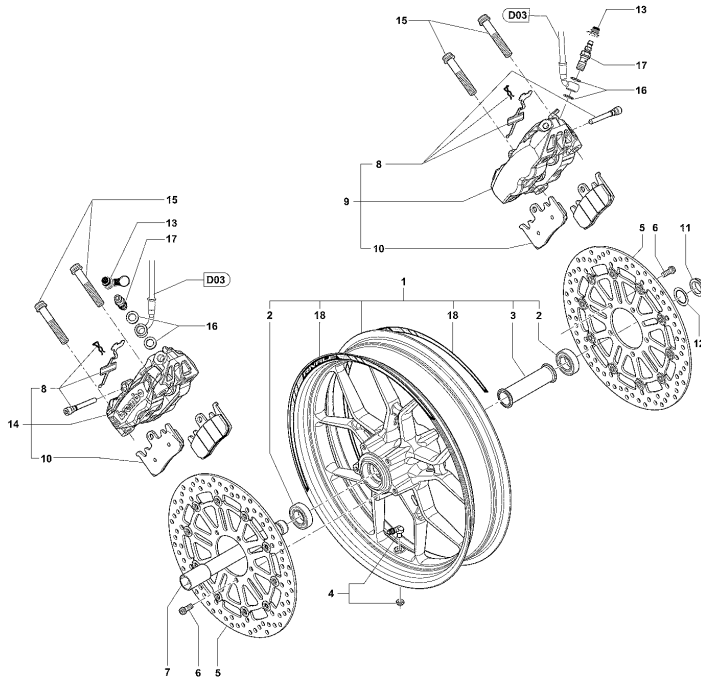

Pos	Part Number	Description	Additional Text	Quantity
1	SPMV8000B5894	FRONT WHEEL 17"X3,50CON	MY12/16 F3 800	1,00
1	SPMV8000C3026	'FRONT WHEEL RIM 17 "X3.50 "WITH"	MY16 RED/SILVER	1,00
1	SPMV80A0C3026	Wheel rim ant.17 "x3.50 "concuscin. an	MY16 WHITE	1,00
2	SPMV8A0026846	RADIAL BEARING		2,00
3	SPMV8000B3200	SPACER	F4S, F4R	1,00
4	SPMV8000B3195	VALVE, WHEEL	675,800,800RR,DRAG., DRAG. RC	1,00
5	SPMV8000B4450	FRONT DISC D320 SP4,5	F3 675-800-RC	2,00
6	SPMV8A00B2690	SCREW, TCEIF M8x20 RT	EXCEPT PIRELLI-LH44	10,00
7	SPMV8000B5931	FRONT WHEEL PIN	EXCEPT AGO	1,00
8	SPMV8000B9026	KIT SPRING-PIN-	RR, SCS	2,00
9	SPMV8000B8527	BRAKE CALIPER, REAR, LH	MY14	1,00
9	SPMV8000B9659	LH FRONT BRAKE CALIPER	MY16	1,00
10	SPMV8000B9025	FRONT BRAKE PADS	MY14	2,00
10	SPMV8000B9657	PAIR OF FRANO PADS FRONT	MY16	2,00
11	SPMV8A00B9883	NUT M25X1,25-CH28-SP9,5	EXCEPT AGO	1,00
12	SPMV8000B2730	WASHER D33,5-D25,3-SP1		1,00
13	SPMV800053259	COVER, RUBBER	1000 VIN <008064 1000 USA	2,00
14	SPMV8000B8526	BRAKE CALIPER, REAR, RH	MY14	1,00
14	SPMV8000B9658	RH FRONT BRAKE CALIPER	MY16	1,00
15	SPMV8K00B2691	Screw TCEIF M10x1,25xL58	DRAGSTER, DRAGSTER RR/RR LH/RC	4,00
16	SPMV800021480	WASHER, COPPER, D14xD10,2xE1	MY12/14 F3 675	4,00
17	SPMV8000A3975	DRAIN VALVE	MY18/20 F3 675-F3 800	2,00
18	SPMV8000C3001	RIVAL THREAD DECAL FOR	MY16 RED/SILVER	2,00
18	SPMV80A0C3001	RIVAL THREAD DECAL FOR	MY16 WHITE	2,00