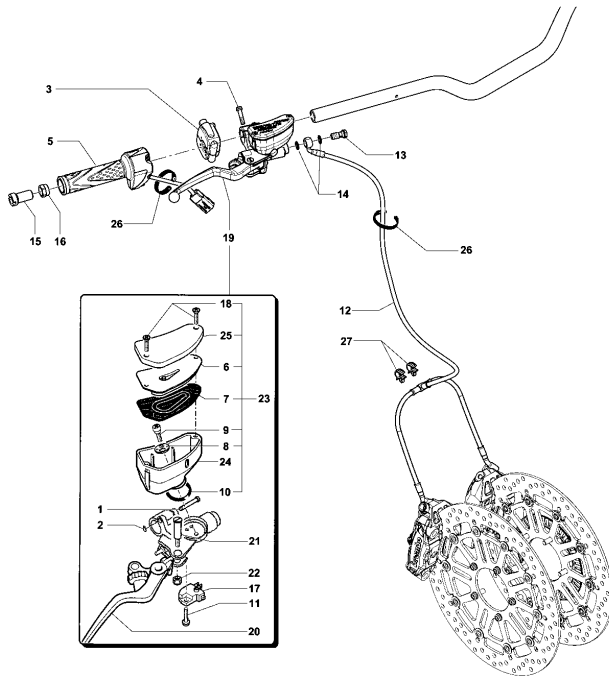

Pos	Part Number	Description	Additional Text	Quantity
1	SPMV800082695	PIN, SUPPORT		1,00
2	SPMV800094643	WASHER, SPECIAL, D3,4		1,00
3	SPMV8000B4568	SWITCH, IGNITION, RIGHT SIDE	BRUTALE 920	1,00
4	SPMV8F00B2688	Screw TCEIF M6x25 RP	800RR, DRAGSTER RR, DRAG.RR LH	1,00
5	SPMV8A00B5444	THROTTLE CONTROL D.B.W.	MY12/14 675-800 005428> MY14 DRAGSTER	1,00
5	SPMV8C00B5444	THROTTLE CONTROL D.B.W.	MY12/15 EXCEPT F3 ORO	1,00
6	SPMV800093302	DIAPHRAGM		1,00
7	SPMV800093303	GASKET		1,00
8	SPMV800098962	SEPARATOR		1,00
9	SPMV8000A1295	SEPARATOR SCREW	F4S, F4R, F4 FRECCIE TRICOLORI	1,00
10	SPMV800093306	GROMMET		1,00
11	SPMV800070865	Screw		1,00
12	SPMV8000B8466	OIL PIPE FRONT BRAKE-PUMP-CALI		1,00
13	SPMV80A091692	SPECIAL SCREW, OIL BRAKE PIPE,	F4S, F4R, F4 FRECCIE TRICOLORI	1,00
14	SPMV800021480	WASHER, COPPER, D14xD10,2xE1	MY12/14 F3 675	2,00
15	SPMV8000B8465	Screw mirror support		1,00
16	SPMV8000B8467	LOCKER, PIN HANDLEBAR		1,00
17	SPMV800070864	STOP SWITCH	F4S, F4R, F4 FRECCIE TRICOLORI	1,00
18	SPMV800093313	SCREW M4X16		2,00
19	SPMV8000B8462	FRONT BRAKE PUMP		1,00
20	SPMV80A0A3823	Brake lever	1090, 1090R, 1090RR	1,00
21	SPMV800093299	LEVER PIN	F4S, F4R, F4 FRECCIE TRICOLORI	1,00
22	SPMV800093300	LEVER NUT		1,00
23	SPMV80A098722	COMPLETE OIL TANK		1,00
24	SPMV800097121	FRONT BRAKE FLUID RESERVOIR		1,00