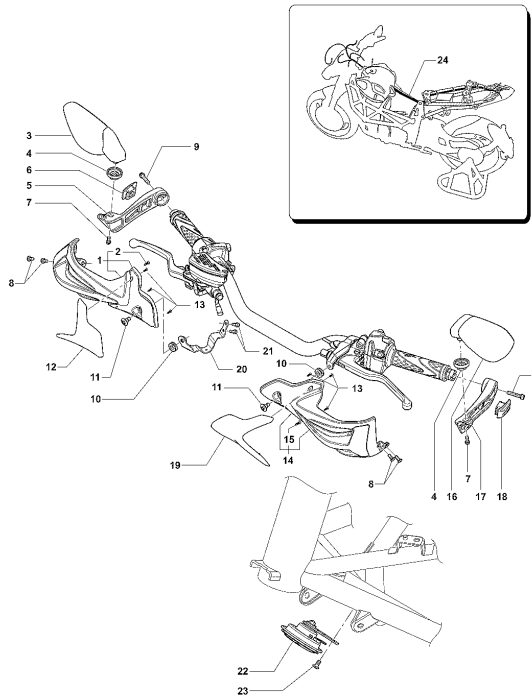

Pos	Part Number	Description	Additional Text	Quantity
1	SPMV8000B9860	HAND GUARD DIRECTION		1,00
2	SPMV80A0B2778	Screw PH-AB 3,9x9,5		4,00
3	SPMV8000B8534	RIGHT REARVIEWER	DRAGSTER, DRAGSTER RR/RR LH/RC	1,00
4	SPMV8000B8541	RUBBER CAP, REAR MIRROR		2,00
5	SPMV8000B8536	RIGHT MIRROR BRACKET		1,00
6	SPMV8000B8538	CUSHION, REAR MIRROR, RH		1,00
7	SPMV8B00B2687	SCREW, TCEIF M5x12	B4 RR-B4 NURBURGRING-RUSH	2,00
8	SPMV8A00B4221	Screw M5x0,8 CH3-L12		4,00
9	SPMV8G00B2688	Screw TCEIF M6x30	EXCEPT ORO	2,00
10	SPMV800089293	CUSHION, D18xD8xE7,5	MY14/20 F3 675-F3 800	2,00
11	SPMV8000B8602	Screw	MY14/20 F3 675-F3 800	2,00
12	SPMV80A0B8506	RIGHT HAND GUARD BADGE	MY14/16 RED/SILVER	1,00
12	SPMV80B0B8506	RIGHT HAND GUARD BADGE	MY14 BLACK	1,00
12	SPMV80C0B8506	RIGHT HAND GUARD BADGE	MY14 GRAY/BLACK	1,00
12	SPMV80G0B8506	FRIEZE FOR RIGHT HAND GUARD FINISHED	MY16 WHITE	1,00
13	SPMV8AA0B2777	Screw PH-AB 2.9x9,5	DRAGSTER RR LH OPT DRAGSTER RC	6,00
14	SPMV8000B9859	LEFT HANDGUARD		1,00
15	SPMV80A0B2778	Screw PH-AB 3,9x9,5		4,00
16	SPMV8000B8533	LEFT MIRROR		1,00
17	SPMV8000B8535	LEFT MIRROR BRACKET		1,00
18	SPMV8000B8537	CUSHION, REAR MIRROR, LH		1,00
19	SPMV80A0B8505	LEFT HAND GUARD BADGE	MY14/16 RED/SILVER	1,00
19	SPMV80B0B8505	LEFT HAND GUARD BADGE	MY14 BLACK	1,00
19	SPMV80C0B8505	LEFT HAND GUARD BADGE	MY14 GRAY/BLACK	1,00
19	SPMV80G0B8505	FRIEZE FOR LEFT HAND GUARD FINISHED	MY16 WHITE	1,00
20	SPMV8000B8464	BRACKET, PROTECTION HANDS		1,00