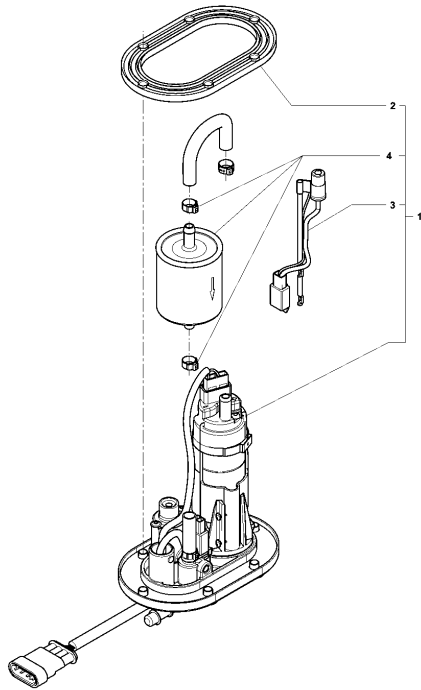

Pos	Part Number	Description	Additional Text	Quantity
1	SPMV8000B7904	FUEL PUMP		1,00
2	SPMV8000B8612	SEALING GASKET G.A.C.		1,00
3	SPMV8000B8975	THERMOSTATE KIT WITH WIRING		1,00
4	SPMV8000B4278	FUEL FILTER		1,00