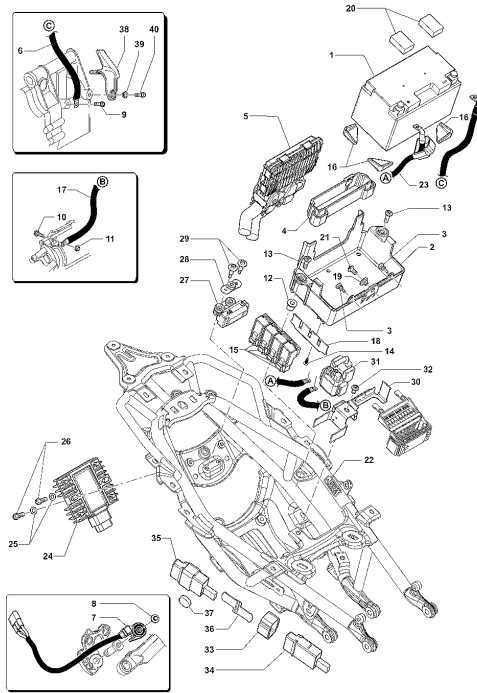

Pos	Part Number	Description	Additional Text	Quantity
1	SPMV8000B8270	BATTERY		1,00
2	SPMV8000B5478	SUPPORT BATTERY		1,00
3	SPMV800095828	CUSION		2,00
4	SPMV8A00B5917	CUSHION ECU		1,00
5	SPMV8000B8517	ECU	MY14	1,00
5	SPMV8000C0744	TAPPET IGNITION CONTROL UNIT	MY16	1,00
5	SPMV8A00B8517	INJECTION IGNITION CONTROL UNIT	MY14 FRA	1,00
5	SPMV8A00C0744	AIR IGNITION CONTROL BOX	MY16 FRA	1,00
5	SPMV8B00B8517	INJECTION IGNITION CONTROL UNIT	MY14 USA-CAN	1,00
5	SPMV8B00C0744	AIR IGNITION CONTROL BOX	MY16 USA-CAN	1,00
5	SPMV8C00B8517	COMPRESSION IGNITION CONTROL UNIT	MY14 JPN	1,00
5	SPMV8C00C0744	AIR IGNITION CONTROL BOX	MY16 JPN	1,00
5	SPMV8D00B8517	INJECTION IGNITION CONTROL UNIT	MY14 RC	1,00
5	SPMV8D00C0744	AIR IGNITION CONTROL BOX	MY16 RC	1,00
5	SPMV8G00B8517	COMPRESSION IGNITION CONTROL UNIT	MY14 CHN	1,00
5	SPMV8G00C0744	AIR IGNITION CONTROL BOX	MY16 CHN	1,00
6	SPMV8000B8095	GROUND CABLE		1,00
7	SPMV8A00B5428	SIDE STAND SWITCH	MY15/20 F3 675-F3 800	1,00
7	SPMV8000B5428	LATERAL CRUTCH SWITCH	F3 ORO-F3 AGO	1,00
8	SPMV800085516	SCREW, TFE M6X1-L16,5		1,00
9	SPMV8B00B2681	Screw M6x1-CH8-L12	F4S, F4 FRECCE TRICOLORI	1,00
10	SPMV8A00B2680	Screw TEF M5x0,8x6 CH8 RT	MY12/16 USA CND CN	1,00
11	SPMV8000B2708	NUT, M5x0,8	VIN >000710 F3 675	1,00
12	SPMV800048245	CUSHION, SCREW, M6x1 L16	B4 RS	2,00
13	SPMV8B00B2672	SCREW, M6x11,7x21	DRAGSTER	2,00
14	SPMV8AA0B2778	SCREW, PH-AB 3,9x13	EXCEPT AGO	1,00
15	SPMV8000A6749	RELAY	ROSSO	4,00
16	SPMV800066339	CUSHION, BATTERY	BRUTALE S <10760	4,00