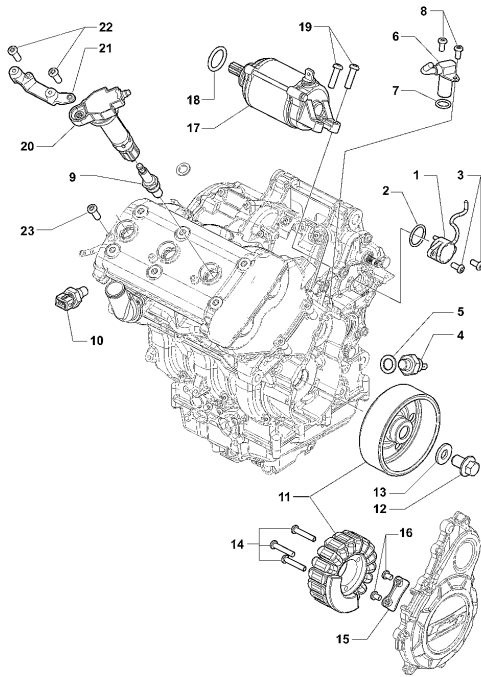

Pos	Part Number	Description	Additional Text	Quantity
1	SPMV8000B8763	HALL SENSOR	F3 AGO-F3 675 RC-F3 800 RC	1,00
2	SPMV8A0042700	OR2093 T1		1,00
3	SPMV60NDB2734	Screw TBCE M5x0,8-L12	800	2,00
4	SPMV8000A7862	MINIUMUM PRESSURE SWITCH		1,00
5	SPMV62N015676	WASHER D17-D10		1,00
6	SPMV800090184	RPM ENGINE SENSOR		1,00
7	SPMV800022551	OR2056 T1		1,00
8	SPMV60NDB2734	Screw TBCE M5x0,8-L12	800	2,00
9	SPMV800099561	SPARK PLUG	STD	3,00
9	SPMV8000B7884	SPARK PLUG NGK CR9EIB-9	OPT	3,00
10	SPMV8000B5422	WATER TEMPERATURE SENSOR		1,00
11	SPMV8000B8312	SHIHLIN GENERATOR		1,00
12	SPMV8F00B2790	SCREW TEF M12X1.25 L20 SX		1,00
13	SPMV800064846	ROSETTA D12.5-D25-SP2.5		1,00
14	SPMV60NDB4867	Screw TBCE M5x0,8-L30		3,00
15	SPMV8000B4383	GENERATOR CABLE RETAIN PLATE		1,00
16	SPMV60NDB4395	Screw TBCE M5x0,8-L8		2,00
17	SPMV8000B4334	STARTER MOTOR		1,00
18	SPMV800091597	GROMMET		1,00
19	SPMV60NDB2737	SCREW TBCE M6X1-L25	F3 ORO-F3 AGO	2,00
20	SPMV8000B2787	ELDOR COIL PLUG		3,00
21	SPMV8000B6056	FRONT AIRBOX SUPPORT		1,00
22	SPMV60NDB2737	SCREW TBCE M6X1-L25	F3 ORO-F3 AGO	2,00
23	SPMV60NDB2735	SCREW TBCE M6X1-L16	MY15/17 F3 675 RC-F3 800 RC	1,00