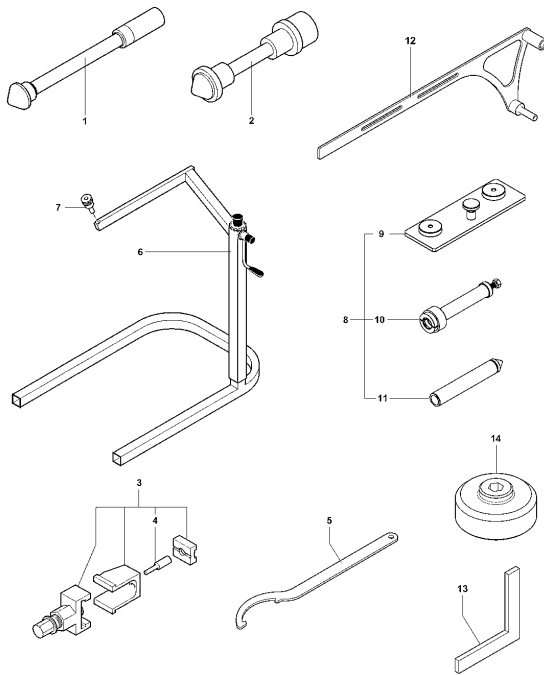

Pos	Part Number	Description	Additional Text	Quantity
1	SPMV8000B6782	TOOL		1,00
2	SPMV8000B4421	FRONT WHEEL BEARINGS		1,00
3	SPMV800095389	CHAIN TOOL PITCH 520 532		1,00
4	SPMV800095390	PIN CHAIN CUTTING 520-532		1,00
5	SPMV8000B7038	TOOL PRE-LOAD REGULATION		1,00
6	SPMV800095807	ANT. STAND COMPLETE		1,00
7	SPMV8000B7340	PIN FOR FRONT STAND		1,00
8	SPMV8000B6779	TOOL		1,00
9	SPMV8000B6780	STEERING HEAD PLATE		1,00
10	SPMV8000B6781	STEERING BEARING		1,00
11	SPMV800097890	STEERING BEARING		1,00
12	SPMV8000B6787	REAR SUSPENSION SETTING ROD		1,00
13	SPMV8000B9372	HANDLEBARS SCREW TIMING TOOL		1,00
14	SPMV8000C0967	WRENCH FOR CARBU LEVEL PROBE		1,00