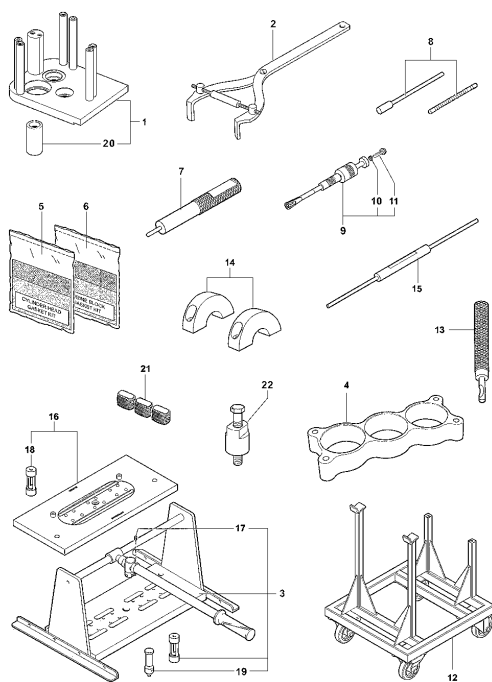

Pos	Part Number	Description	Additional Text	Quantity
1	SPMV8000B7177	Setting gauge gearbox		1,00
2	SPMV800079015	CLUTCH BLOCKING TOOL		1,00
3	SPMV800094796	VALVES ASSEMBLY		1,00
4	SPMV8000B7207	PISTON ASSEMBLING PLATE		1,00
5	SPMV8000B7295	HEAD GASKET KIT		1,00
6	SPMV8000B7296	WASHER KIT		1,00
7	SPMV800095581	VALVE SEAL ASSEMBLY		1,00
8	SPMV8000A2625	BROACH FOR VALVE GUIDE		1,00
9	SPMV800094798	GOMMIN DISASSEMBLY EQUIPMENT		1,00
10	SPMV62N115538	SPRING WASHER		1,00
11	SPMV8C0069056	TEF SCREW M8X1.25 CH12-L30		3,00
12	SPMV8000C2372	SUPP.FOR DISASSEMBLYASSEMBLY		1,00
13	SPMV8000B7299	TOOLS		1,00
14	SPMV8000B7214	CAMSHAFT TOOL ASSEMBLING		2,00
15	SPMV800095429	CONTROL PAD		1,00
16	SPMV8000B7254	F3 PLATE		1,00
17	SPMV800051521	SCREW M4X6		2,00
18	SPMV8000B7255	CONE MOUNTING PART		1,00
19	SPMV800095179	HALF-CONES		1,00
20	SPMV8A00B2859	PIPE		1,00
21	SPMV8000B7036	COVER CONNECTION		2,00
22	SPMV8000B9720	Puller rotor		1,00