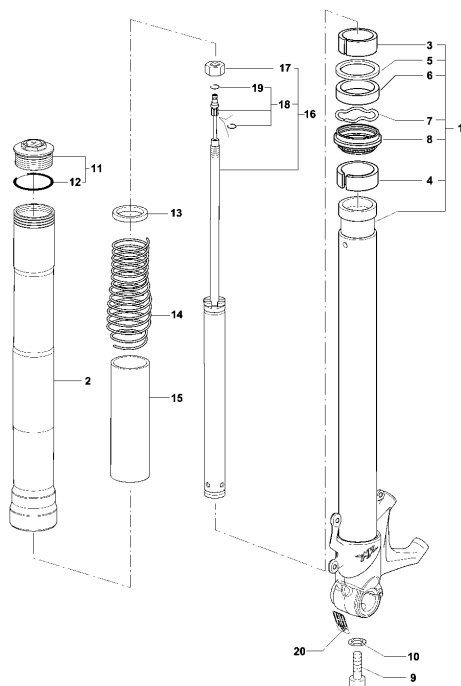

Pos	Part Number	Description	Additional Text	Quantity
1	SPMV8000B9225	COMPLETE LEFT FORK		1,00
2	SPMV8000B9231	COMPLETE FORK		1,00
3	SPMV800097550	BUSH		1,00
4	SPMV800097544	BUSH		1,00
5	SPMV800097551	WASHER		1,00
6	SPMV8000B8388	O'RING	F3 800-F3 AGO-F3 800 RC	1,00
7	SPMV800097553	STOP RING		1,00
8	SPMV8000B8389	DUST SCRAPER	VIN 001015> F3 675	1,00
9	SPMV800097784	SCREW M10X25		1,00
10	SPMV800046511	WASHER		1,00
11	SPMV8000B9227	LEFT FORK CAP		1,00
12	SPMV800097557	O RING		1,00
13	SPMV8000B7139	CUSHION SPRING		1,00
14	SPMV8000B9232	FORK SPRING		1,00
15	SPMV8000B9233	SPRING SPACER		1,00
16	SPMV8000B9230	ADJUSTEMENTE COMPRESSION		1,00
17	SPMV61ND15352	NUT M12X1,25 UNI 5587		1,00
18	SPMV8000B7143	GAS RING		1,00
19	SPMV8000A0817	GROMMET		1,00
20	SPMV8000B7206	DECAL -AVVERTENZA-		1,00