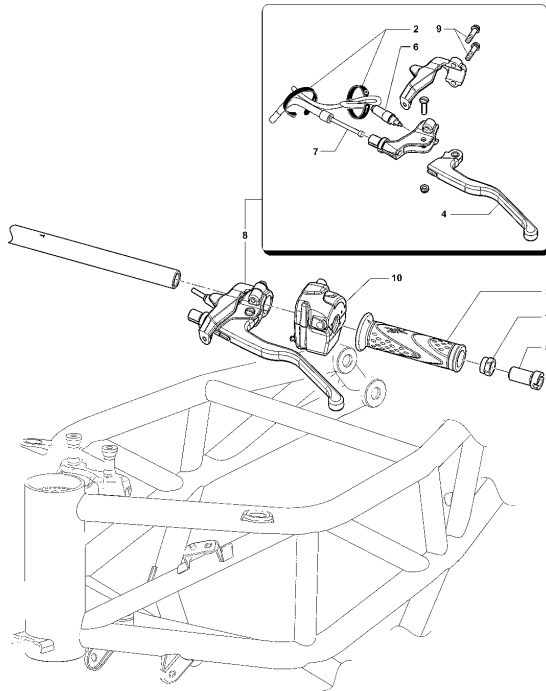

Pos	Part Number	Description	Additional Text	Quantity
1	SPMV8000B8467	LOCKER, PIN HANDLEBAR		1,00
2	SPMV800053724	BELT, RUBBER, SHORT	MY12/16 USA CND CN	2,00
3	SPMV8000B5683	LEFT HANDLEBAR GRIP	800	1,00
4	SPMV8000B8968	CLUTCH LEVEL	MY20 F3 800 RC	1,00
5	SPMV8000B8465	Screw mirror support		1,00
6	SPMV8000B6214	CLUTCH SWITCH		1,00
7	SPMV8000B9318	CLUTCH TRANSMISSION CONTROL		1,00
8	SPMV8000B8463	CLUTCH CONTROL		1,00
9	SPMV8F00B2688	Screw TCEIF M6x25 RP	800RR, DRAGSTER RR, DRAG.RR LH	2,00
10	SPMV8000B4567	LEFT SWITCH	F4R, F4RR	1,00