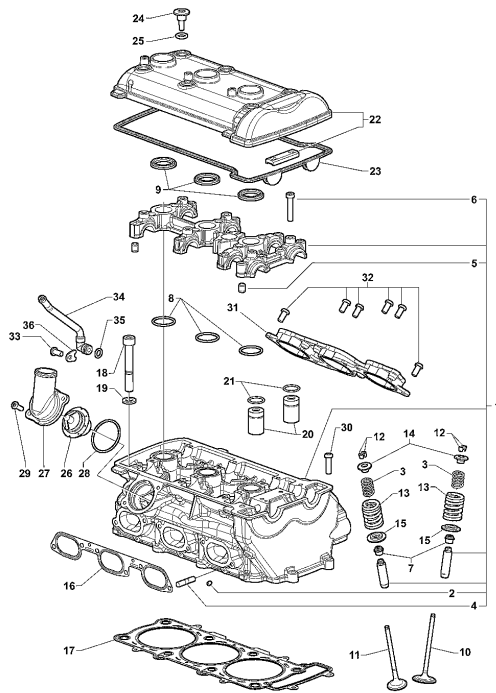

Pos	Part Number	Description	Additional Text	Quantity
1	SPMV8000B7065	CYLINDER HEAD	MY12/14 675-800-DRAGSTER	1,00
1	SPMV8B00B9941	CYLINDER HEAD	MY15/16 DRAGSTER RR/DRAG. RC 800RR, DRAGSTER RR LH	1,00
2	SPMV800069769	CONICAL PLUG EI M14X1		2,00
3	SPMV800098671	INTERNAL VALVE SPRING	750S, 750S1+1, SENNA	12,00
4	SPMV8000B4234	EXHAUST TRAPED SCREW		6,00
5	SPMV800051549	PIN D8-D6		2,00
6	SPMV60NAB4273	SCREW TCBC E M6X1 - L35		16,00
7	SPMV800065814	INTAKE AND EXHAUST GASKET		12,00
8	SPMV8A0023111	OR2106 T1		3,00
9	SPMV8000B4285	Candle shaft gasket		3,00
10	SPMV8000B1445	INTAKE VALVE		6,00
11	SPMV8000B1446	EXHAUST VALVE		6,00
12	SPMV800092433	COTTER VALVE 15JAP	ENGINE 01801>	24,00
13	SPMV800098670	EXTERNAL VALVE SPRING	750S, 750S1+1, SENNA	12,00
14	SPMV800098761	RETAINING SPRING UPPER	BRUTALE S <10760	12,00
15	SPMV800098681	LOWER SPRING PLATE	BRUTALE S <10760	12,00
16	SPMV8000B4242	Manifold gasket		1,00
17	SPMV8000B2179	HEAD GASKET		1,00
18	SPMV8000B4247	Screw TCCEI M10x1,5		8,00
19	SPMV8000B4269	WASHER D18-D11		8,00
20	SPMV8000B2782	HOLE SERVICE PLUG		2,00
21	SPMV800023108	OR2037 T1		2,00
22	SPMV8000B2623	HEAD COVER	F3 AGO	1,00
22	SPMV8C00B2623	Head cover	MY16/20 F3 675-800-RC	1,00
23	SPMV8000B4284	HEAD COVER GASKET		1,00
24	SPMV8000B2759	Screw valve cover		6,00