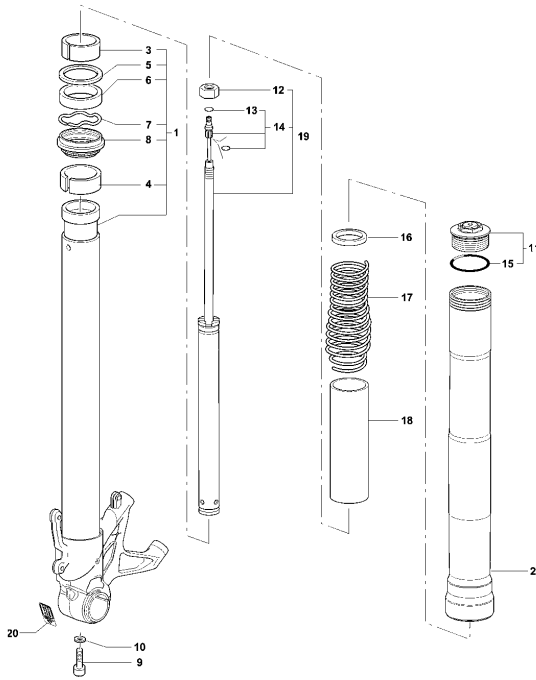

Pos	Part Number	Description	Additional Text	Quantity
1	SPMV8000B9226	COMPLETE RIGHT LEG		1,00
2	SPMV8000B9231	COMPLETE FORK		1,00
3	SPMV800097550	BUSH		1,00
4	SPMV800097544	BUSH		1,00
5	SPMV800097551	WASHER		1,00
6	SPMV8000B8388	O'RING	F3 800-F3 AGO-F3 800 RC	1,00
7	SPMV800097553	STOP RING		1,00
8	SPMV8000B8389	DUST SCRAPER	VIN 001015> F3 675	1,00
9	SPMV800097784	SCREW M10X25		1,00
10	SPMV800046511	WASHER		1,00
11	SPMV8000B9228	RIGHT FORK CAP		1,00
12	SPMV61ND15352	NUT M12X1,25 UNI 5587		1,00
13	SPMV8000A0817	GROMMET		1,00
14	SPMV8000B7143	GAS RING		1,00
15	SPMV800097557	O RING		1,00
16	SPMV8000B7139	CUSHION SPRING		1,00
17	SPMV8000B9232	FORK SPRING		1,00
18	SPMV8000B9233	SPRING SPACER		1,00
19	SPMV8000B9229	ADJUSTEMENT EXTENTION		1,00
20	SPMV8000B7206	DECAL -AVVERTENZA-		1,00