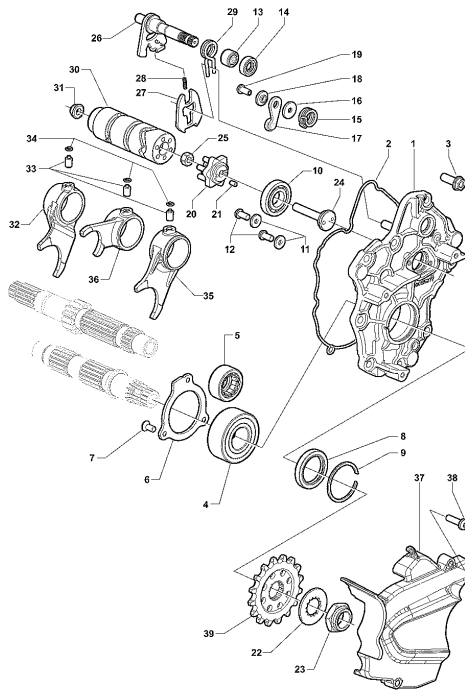

Pos	Part Number	Description	Additional Text	Quantity
1	SPMV8000B5276	COMPLETE CHANGE COVER	MY12/15	1,00
1	SPMV8A00B5276	COMPLETE CHANGE COVER	MY16/20 F3 675-800-RC	1,00
2	SPMV8000B2639	COVER GEARSHIFT GASKET		1,00
3	SPMV8M00B2683	SCREW TEF M8X1		8,00
4	SPMV8000A2318	OBLIQUE BEARING 2 ROWS SF. D28	BRUTALE S,09192>,<10409,10968>	1,00
5	SPMV8000A1086	ROLLER BEARING D24-D40-SP1	BRUTALE S,09192>,<10409,10968>	1,00
6	SPMV800086114	BEARING LOCKING PLATE		1,00
7	SPMV60NDB4389	Screw TSCE M6x1-L14		3,00
8	SPMV800089410	GASKET RING D35-D47-SP7		1,00
9	SPMV800091603	SEEGER RING SB 48		1,00
10	SPMV8B0014258	BEARING		1,00
11	SPMV8000A0901	WASHER D15-D6		2,00
12	SPMV60NDB2780	Screw TBCE M6x1-L14	EXCEPT ROSSO	2,00
13	SPMV800051191	ROLL BEARING D12-D18-SP1		1,00
14	SPMV8A0028855	RING CORCOS BA-B-SL D22-D12-		1,00
15	SPMV8000B5284	CLAMP SPEED CLICK SPRING		1,00
16	SPMV800086107	SPACING WASHER D6.2-D20-		1,00
17	SPMV8000B5285	CLAMP SPEED CLICK		1,00
18	SPMV800085493	SPEED CLICK PING		1,00
19	SPMV60NDB2780	Screw TBCE M6x1-L14	EXCEPT ROSSO	1,00
20	SPMV8000B5339	SELECTOR DRUM WITH PINS		1,00
21	SPMV800038520	ROLL D4-L8		1,00
22	SPMV8000B3312	SECURE WASHER		1,00
23	SPMV8000B2716	BOLT M22X1	MY12/13 VIN >001264 F3 675-ORO	1,00
24	SPMV8000B5283	Pin gearshift drum		1,00
25	SPMV61NE15035	EXAGONAL STD NUT M8X1		1,00