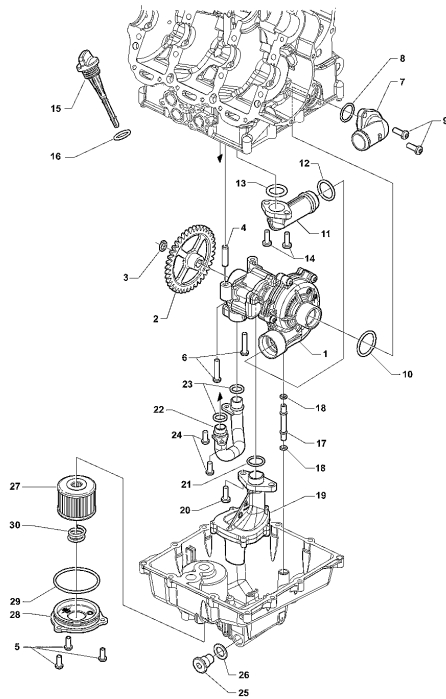

Pos	Part Number	Description	Additional Text	Quantity
1	SPMV8000B2644	PUMP GROUP		1,00
2	SPMV8000B2555	GEAR OIL PUMP	MY12/16	1,00
3	SPMV66N021202	RETAIN RING D12-D11	ROSSO-RR	1,00
4	SPMV8000B3232	PIN		1,00
5	SPMV60NDB2735	SCREW TBCE M6X1-L16	MY15/17 F3 675 RC-F3 800 RC	3,00
6	SPMV60NDB3397	SCREW TBCE M6X1-L45		2,00
7	SPMV8000B4099	INLET WATER PIPE		1,00
8	SPMV800023110	OR2100 T1		1,00
9	SPMV60NDB4719	SCREW TCBC M6X1-L20		2,00
10	SPMV800035809	OR3137 T2		1,00
11	SPMV8000B4626	INLET WATER PIPE		1,00
12	SPMV800023120	OR3106 T2		1,00
13	SPMV8000B3233	OR4093 T3		1,00
14	SPMV60NDB2736	SCREW TBCE M6X1-L20	MY18/20 F3 675 RC-F3 800 RC	2,00
15	SPMV8000B4021	OIL CUP		1,00
16	SPMV800029074	OR128 T2		1,00
17	SPMV8000B3234	OUTLET WATER PIPE		1,00
18	SPMV8000B6928	ORM 5		2,00
19	SPMV8000B4691	OIL SUCTION PUMP		1,00
20	SPMV60NDB4719	SCREW TCBC M6X1-L20		2,00
21	SPMV800041693	OR2087 T1		1,00
22	SPMV8000B4195	INLET OIL TUBE		1,00
23	SPMV800025593	OR119 T2		2,00
24	SPMV60NDB2735	SCREW TBCE M6X1-L16	MY15/17 F3 675 RC-F3 800 RC	2,00
25	SPMV800073011	OIL PLUG ASSEMBLY		1,00
26	SPMV62N015679	ALUMINIUM WASHER D24-D16		1,00