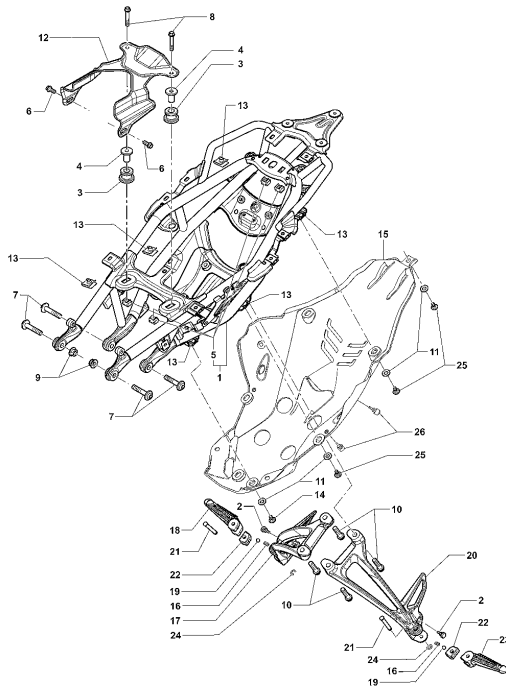

Pos	Part Number	Description	Additional Text	Quantity
1	SPMV8000B8168	RIVALE REAR SUBFRAME	MY14	1,00
1	SPMV80A0B8168	Complete rivale rear frame	MY16	1,00
2	SPMV800095828	CUSION		2,00
3	SPMV8000B6508	RUBBER DAMPER FUEL TANK		2,00
4	SPMV8000B8611	SPACER, SEAT BRACKET		2,00
5	SPMV8A00B5762	NUT M6		4,00
6	SPMV8C00B2681	SCREW, TEF M6x1 CH8 L14	RR-SCS-RC SCS	2,00
7	SPMV8A00B5650	SPECIAL SCREW M8X1,25-L42	MY14/20 EXCEPT F3 ORO	4,00
8	SPMV8J00B2681	Screw M6x1 L35 CH8	675-800 MY17 AMERICA	2,00
9	SPMV8000B2712	NUT, M8x1,25x8,5 CH12	MY15/17 JPN F3 RC	4,00
10	SPMV8D00B2690	SCREW, TCEIF M8x1,25x30 RP	RR-RUSH	4,00
11	SPMV8000B5959	WASHER D12 D7,8 SP0,5 IN NYLON	MY14/20 EXCEPT F3 ORO	7,00
12	SPMV8000B8528	REAR BRACKET, SEAT		1,00
13	SPMV8000B5811	NUT M5	MY12/13 F3 675-F3 ORO-F3 800	7,00
14	SPMV8A00B5920	Screw	AGO	2,00
15	SPMV8000B8511	REAR FAIRING, BOTTOM SIDE		1,00
16	SPMV800094170	SPRING, FOOTREST		2,00
17	SPMV8000B8224	RIGHT FOOTREST REAR SUPPORT		1,00
18	SPMV80A091662	FOOTREST, PASSENGER, RIGHT SID		1,00
19	SPMV6BN021507	BALL, FOOTREST		2,00
20	SPMV8000B8223	LEFT FOOTREST REAR SUPPORT		1,00
21	SPMV8B00B2769	PIN, FOOTREST		2,00
22	SPMV800094171	SUPPORT, FIX, FOOTREST		2,00
23	SPMV80A091661	FOOTREST, PASSENGER, LEFT SIDE		1,00
24	SPMV800090429	LOCK RING, FOOTREST		2,00
25	SPMV8000B5920	Screw	MY12/13 F3 675-F3 ORO-F3 800	5,00
26	SPMV800066308	VIBRATION-DAMPER	1000S, AGO	4,00