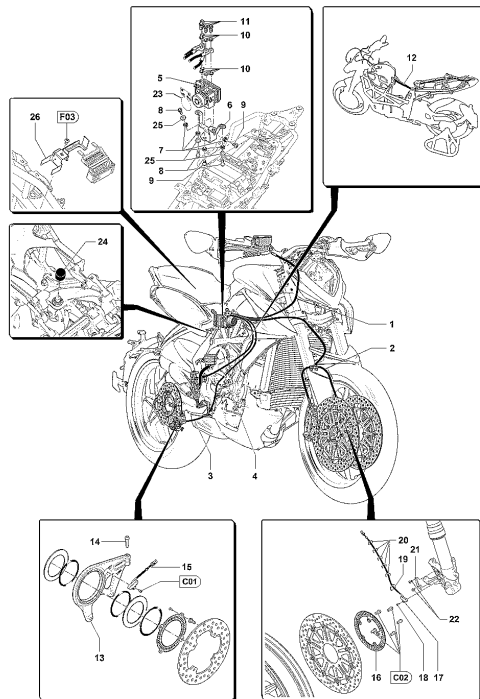

Pos	Part Number	Description	Additional Text	Quantity
1	SPMV8000B8622	FRONT BRAKE PUMP OIL TUBE		1,00
2	SPMV8000B8623	OIL TUBE ABS MODULE BRAKE		1,00
3	SPMV8000B8621	OIL TUBE ABS MODULE BRAKE		1,00
4	SPMV8000B8620	REAR BRAKE OIL PUMP TUBE		1,00
5	SPMV8000B9135	ABS MODULE WET	MY15 675-800 800RR	1,00
6	SPMV8000B8619	ABS SUPPORT		1,00
7	SPMV800089293	CUSHION, D18xD8xE7,5	MY14/20 F3 675-F3 800	5,00
8	SPMV8D00B2681	SCREW, M6x1x16 CH8	MY12/16 F3 675-F3 800	3,00
9	SPMV8000B8602	Screw	MY14/20 F3 675-F3 800	2,00
10	SPMV800021480	WASHER, COPPER, D14xD10,2xE1	MY12/14 F3 675	8,00
11	SPMV8000A8947	TUBO OIL PIPE UNION	F4RR	4,00
12	SPMV8000B8093	MAIN CABLE	MY14 ABS	1,00
12	SPMV8000B9863	MAIN CABLE	MY16 ABS	1,00
13	SPMV8A00B5928	BRACKET CALIPER BRAKE, REAR	F3 AGO-F3 675 RC-F3 800 RC	1,00
14	SPMV8000C2249	SCREW, M6X25	RR-RUSH	1,00
15	SPMV8000B7768	SENSOR, SPEED	F3 AGO-F3 675 RC-F3 800 RC	1,00
16	SPMV8000B9516	FRONT PHONIC WHEEL	MY14/20 F3 675-F3 800	1,00
17	SPMV8000B7768	SENSOR, SPEED	F3 AGO-F3 675 RC-F3 800 RC	1,00
18	SPMV800090901	Screw M4	750 ORO	1,00
19	SPMV800056783	Plastic clamp, L142	MY17/20 F3 675-F3 800	1,00
20	SPMV800092661	CLAMP 2.4X92	MY14/20 F3 675-F3 800	5,00
21	SPMV8000B9412	POSITIONING BRACKET FOR ABS SE	F3 675 RC-F3 800 RC	1,00
22	SPMV8A00A5257	Screw M5x0,8-CH3-L10	MY16	2,00
23	SPMV8000C2959	ADHESIVE FOR ABS MODULE	MY14/20 F3 675-F3 800	1,00
24	SPMV8000B9342	CAP PROTECTION		1,00
25	SPMV8000B2799	WASHER, SPACER, D8xD6,2xL8,5	MY12/16 F3 675-F3 800	3,00