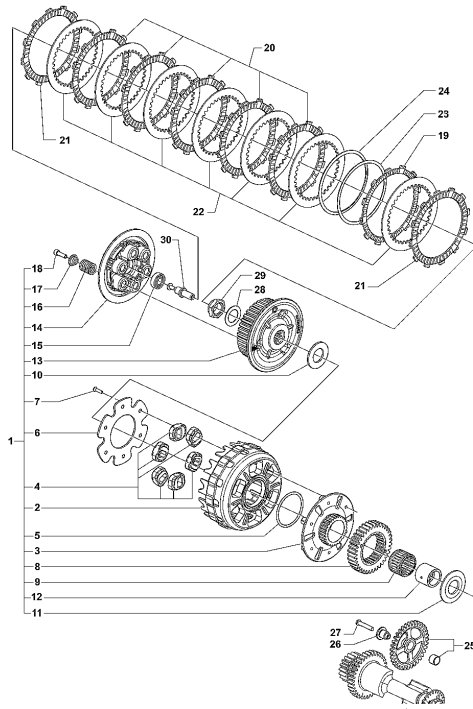

Pos	Part Number	Description	Additional Text	Quantity
1	SPMV8000C0442	Primary gear and clutch	800, DRAGSTER	1,00
2	SPMV8000B9716	CLUTCH BELL	MY14/20 F3 675	1,00
3	SPMV8000B1728	BELL FLANGE	MY14/20 F3 675	1,00
4	SPMV8A00B6484	FLEXIBLE COUPLING	MY14/20 F3 675	6,00
5	SPMV8000B3996	OR164 T3,53-D60,33	MY14/20 F3 675	1,00
6	SPMV8000B1727	SPROCKET RETAINING DISC	MY14/20 F3 675	1,00
7	SPMV60NDB4391	Screw TSCE M6x1-L182	F3 800-AGO-RC	6,00
8	SPMV8000B1729	INGR.CONDOTTO TRASMISS.PRIM.		1,00
9	SPMV8000B3997	ROLL BEARING K35X42X30	MY14/20 F3 675	1,00
10	SPMV8000B4997	WASHER CLUTCH, SP2.6	SCS-RC SCS	1,00
11	SPMV8000B3018	WASHER FOR DRIVER GEAR SP3	MY14/20 F3 675	1,00
12	SPMV8000B3989	DRIVER GEAR SPACER	MY14/20 F3 675	1,00
13	SPMV8000C0438	DISK CARRIER HUB	800, DRAGSTER	1,00
14	SPMV8000B9718	DISC PUSHER PLATE		1,00
15	SPMV800034317	BEARING		1,00
16	SPMV8000A0730	CLUTCH SPRING	MY14/20 F3 675	6,00
17	SPMV8000B4721	SPRING DRIVER WASHER	MY14/20 F3 675	6,00
18	SPMV60ND02509	Screw M6x1-CH5-L20	F3 800-AGO-RC	6,00
19	SPMV8000A6915	Lining plate	MY14/20 F3 675	1,00
20	SPMV8000A6916	Lining lamella	MY14/20 F3 675	6,00
21	SPMV8000A6917	Liner	MY14/20 F3 675	2,00
22	SPMV8000A6918	Steel lamella	MY14/20 F3 675	8,00
23	SPMV8000A6922	SPRING JUDDER	MY14/20 F3 675	1,00
24	SPMV8000A6923	SPRING SEAT	MY14/20 F3 675	1,00
25	SPMV8000C2382	OIL PUMP TRANSMISSION GEAR	MY14/15 EXCEPT F3 ORO	1,00
26	SPMV8000C2379	PIN	MY14/15 EXCEPT F3 ORO	1,00
27	SPMV60NDB2740	SCREW TBCE M6X1-L40	AGO	1,00
28	SPMV8000B7308	WASHER	MY12/13 VIN 001265> F3 675	1,00