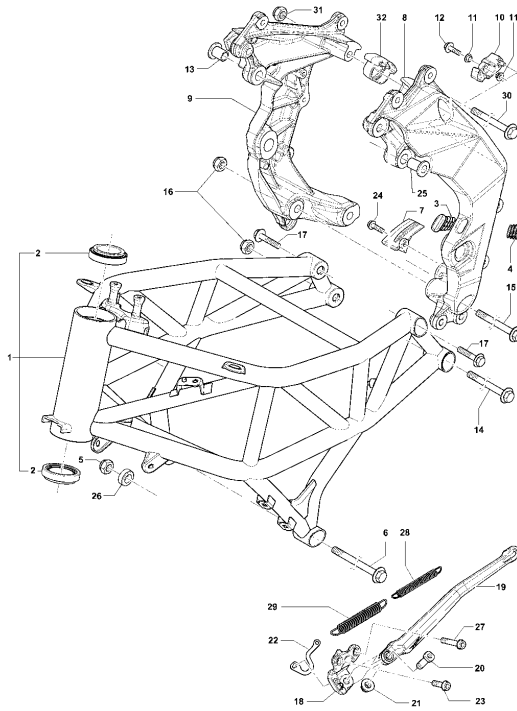

1.Frame	3
2.RearFrame	5
3.Swingarm	6
4.RearShock	8
5.HandlebarFrontFork	9
6.RHFork	10
7.LHFork	11
8.RearWheel	12
9.FrontWheel	14
10.LHRearset	15
11.RHRearset	17
12.FrontBrakeMasterCyl	18
13.ClutchLever	20
14.Locks	21
15.FrontFairingFrontFender	22
16.LowerFairing	24
17.FuelTank	26
18.AirBox	28
19.SaddleRearFairing	30
20.WiringHarness	32
21.Headlight	34
22.ElectricalDevices	35
23.TailLight	37
24.CrankCase	38
25.CrankShaft	40
26.CylinderHead	41
27.Timing	43
28.StarterGears	45
29.OilFilterWaterPump	46
30.Clutch	48

Pos	Part Number	Description	Additional Text	Quantity
1	SPMV8000B8152	FINISHED RIVALE FRAME WBEARIN	MY14/16 RED/SILVER MY14 GRAY/BLACK	1,00
1	SPMV80A0B8152	FRAME	MY14 BLACK, MY16 WHITE	1,00
2	SPMV8000B4784	STEERING BEARING		2,00
3	SPMV8000B8433	RUBBER CAP, FRONT		1,00
4	SPMV8000B8434	RUBBER CAP, REAR		1,00
5	SPMV8000B7168	FIXING NUT		1,00
6	SPMV8000B7165	SCREW FRONT ENGINE FIXING	MY12/16 F3 800-AGO-RC	1,00
7	SPMV8000B5644	LOWER CHAIN SLIDING BLOCK		1,00
8	SPMV8BA0B5643	LEFT SWINGARM FULCRUM PLATE	MY15/17 F3 AGO-RC	1,00
9	SPMV8BA0B5642	SWINGARM RIGHT PLATE	MY14/18 F3 675-F3 800	1,00
10	SPMV8000B3559	SLIDER CHAIN		1,00
11	SPMV80A090392	SPACER	B4 RS-B4 RR-B4 NURBURGRING	2,00
12	SPMV8E00B2681	Screw M6x1-CH8-L20	MY17/20 F3 675 RC-F3 800 RC	1,00
13	SPMV8B0084857	ENGINE FIXING BUSH		1,00
14	SPMV8B00B5645	SCREW TEF M12X1,25-L238		1,00
15	SPMV8A00B5645	SCREW TEF M12X1,25-L202		1,00
16	SPMV8000B2715	NUT, M12x1,25x12,5 CH17		2,00
17	SPMV8000B2750	Screw TEF M12x1,25-L30		2,00
18	SPMV8000B5662	COMPLETE STAND PLATE		1,00
19	SPMV8000B8460	SIDE KICKSTAND	MY14	1,00
19	SPMV8000C0098	SIDE CRUTCH	MY16	1,00
20	SPMV8000B5666	SIDE STAND PIN	MY12/14 F3 675-800-ORO- AGO	1,00
20	SPMV8000C0096	CRUTCH ROTATION PIN	MY15/20 F3 675-F3 800	1,00
21	SPMV80A090432	NUT, PARLOCK M8x1,25		1,00
22	SPMV8000B5667	DEFLECTOR PLATE SPRING		1,00