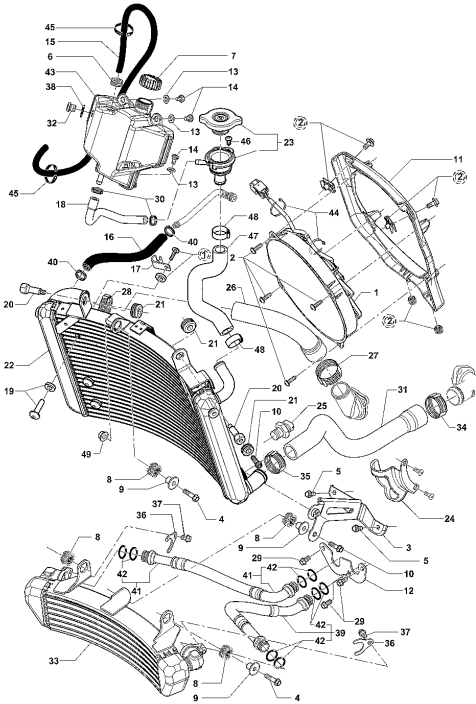

Pos	Part Number	Description	Additional Text	Quantity
1	SPMV8000B5430	RADIATOR FAN		1,00
2	SPMV8000B6058	FIXING KIT ELECTRIC VALVE		1,00
3	SPMV8000B7720	FIXING PLATE, RADIATOR	ROSSO	1,00
4	SPMV8G00B2681	Screw M6x1 CH8	LUSSO, RC, SCS	1,00
5	SPMV8B00B2681	Screw M6x1-CH8-L12	F4S, F4 FRECCIE TRICOLORI	2,00
6	SPMV800089293	CUSHION, D18xD8xE7,5	MY14/20 F3 675-F3 800	1,00
7	SPMV8000B7049	PLUG		1,00
8	SPMV800062651	VIBRATION REDUCER D22-D10-SP12		5,00
9	SPMV800062652	SPACER D10-D6	FOR COOLER 800084917	4,00
10	SPMV8E00B2681	Screw M6x1-CH8-L20	MY17/20 F3 675 RC-F3 800 RC	2,00
11	SPMV8000B7354	CONVEYOR FAN		1,00
12	SPMV8000B7719	OIL TUBE FIXING PLATE		1,00
13	SPMV8000B5959	WASHER D12 D7,8 SP0,5 IN NYLON	MY14/20 EXCEPT F3 ORO	3,00
14	SPMV8000B5920	Screw	MY12/13 F3 675-F3 ORO-F3 800	3,00
15	SPMV8M0091037	PIPE RUBBER D4-D9-L1450		1,00
16	SPMV8000B6026	AIRING HOSE RADIATOR		1,00
17	SPMV8000B7224	CLIP		1,00
18	SPMV8000B9363	PIPE RUBBER D6,5X10,5-L310		1,00
19	SPMV8000B7355	FIXING CLIP KIT, CABLE		1,00
20	SPMV8000B7541	SPACER D21-D9,25-D6,2-L13		2,00
21	SPMV8000B6022	CUSHION D21-D9-SP11		2,00
22	SPMV8000B8529	WATER RADIATOR		1,00
23	SPMV8000B8530	RADIATOR PLUG		1,00
24	SPMV8000B6059	DOWNHOLDER		1,00
25	SPMV8000B5422	WATER TEMPERATURE SENSOR		1,00
26	SPMV8000B6023	WATER HOSE		1,00