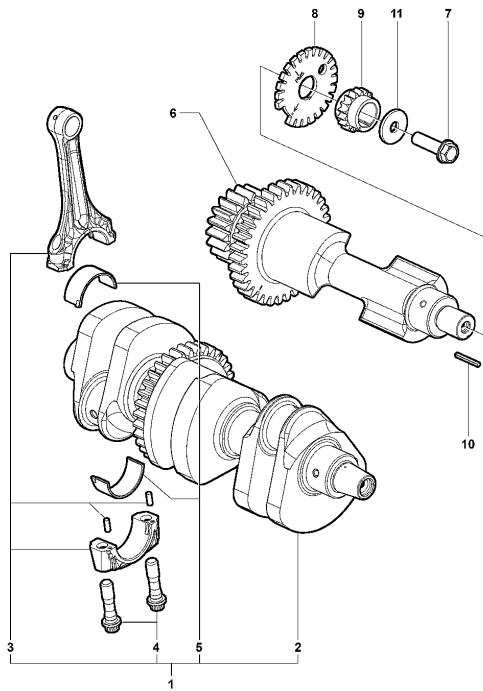

Pos	Part Number	Description	Additional Text	Quantity
1	SPMV8000B7326	CRANKSHAFT COMPL. OF LINKS	F3 800-F3 AGO-F3 800 RC	1,00
2	SPMV8000B1364	NAKED CRANKSHAFT	F3 800-F3 AGO-F3 800 RC	1,00
3	SPMV8000B1994X	COMPLETE CONNECTING ROD 800 WEIGHT X	F3 800-F3 AGO-F3 800 RC	3,00
3	SPMV8000B1994Y	COMPLETE CONNECTING ROD 800 WEIGHT Y	F3 800-F3 AGO-F3 800 RC	3,00
3	SPMV8000B1994Z	COMPLETE CONNECTING ROD 800 WEIGHT Z	F3 800-F3 AGO-F3 800 RC	3,00
4	SPMV8000B4100	SCREW		6,00
5	SPMV8000B1932	ROD BEARING		6,00
5	SPMV8A00B1932	BUSHING		6,00
6	SPMV8000B7328	FULL COUNTERSHAFT	MY15/16 F3 800 RC	1,00
7	SPMV8A00B2683	Screw M8x1,25-L30	EXCEPT MY 15 RC	1,00
8	SPMV8000B1933	PHONIC WEEL		1,00
9	SPMV8000B2627	TIMING SYSTEM GEAR		1,00
10	SPMV8000B2643	SLIDE A UNI 6604-69 2X2X22		1,00
11	SPMV8000B6497	WASHER D24-D8.5 SP.4		1,00