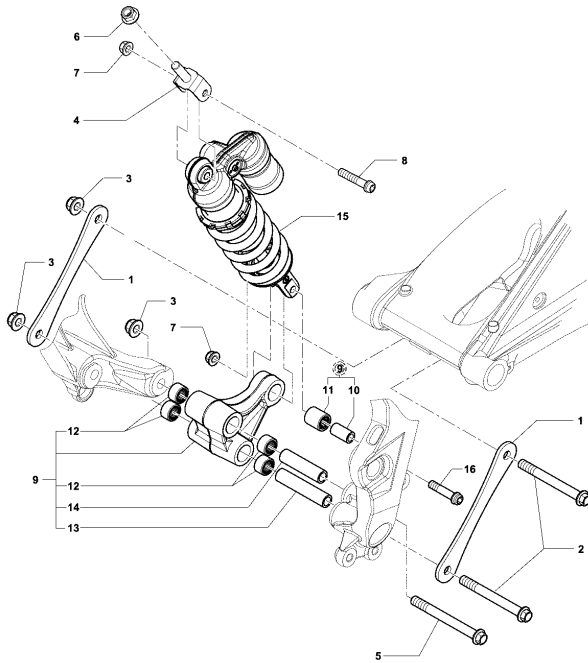

Pos	Part Number	Description	Additional Text	Quantity
1	SPMV8A00B5788	PLATE, REAR SUSPENSION	MY14/20 VIN >001014 F3 675	2,00
2	SPMV8000B5645	SCREW M12X1,25-CH14-L112		2,00
3	SPMV8000B2715	NUT, M12x1,25x12,5 CH17		3,00
4	SPMV8000B5790	FORK ADAPTER	DRAGSTER, DRAGSTER RR/RR LH/RC	1,00
5	SPMV8C00B5645	SCREW M12X1,25-CH14-L122		1,00
6	SPMV8000B2715	NUT, M12x1,25x12,5 CH17		1,00
7	SPMV8000B6064	NUT M10X1,25-CH14-SP8		2,00
8	SPMV8G00B2691	Screw TCEIF M10x1,25-L45	EXCEPT 675	1,00
9	SPMV8000B5822	EQUALIZER FOR REAR SOSPENSION	VIN >001014 F3 675-F3 ORO	1,00
10	SPMV8000B5823	PIN D16-D10-L30		1,00
11	SPMV8000B5876	BEARING HMK1626LL3		1,00
12	SPMV8000B5875	NEEDLE BEARING HK1814L3AS		4,00
13	SPMV8A00B5824	PIN D18-D12-L87		1,00
14	SPMV8000B5824	PIN D18-D12-L71		1,00
15	SPMV8000B8232	REAR SHOCK ABSORBER		1,00
16	SPMV8H00B2691	Screw TCEIF M10x1,25 L50	675	1,00