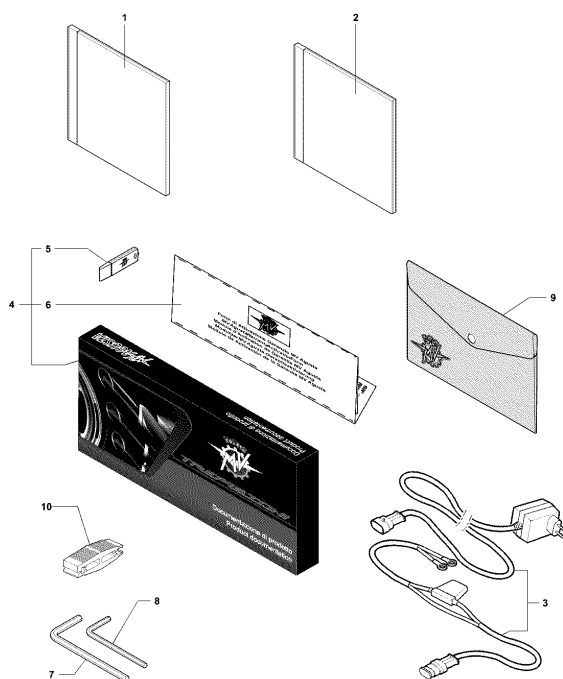

Pos	Part Number	Description	Additional Text	Quantity
1	SPMV8000B8456	CD WORKSHOP MANUAL FRAME MULTI		1,00
2	SPMV8000B6231	ENGINE WORKSHOP MANUAL CD		1,00
3	SPMV8000B7923	BATTERY CHARGER KIT	MY15 RC	1,00
3	SPMV8A00B7923	CHARGER KIT	USA CND	1,00
3	SPMV8B00B7923	KIT BATTERY CHARGER JPN	JPN	1,00
4	SPMV8000B8453	DOCUMENTAZ.PRODOTTO MV RIVALE	MY14 USA-CAN	1,00
4	SPMV8000B9971	DOCUMENTAZ.PRODOTTO MV RIVALE	MY16	1,00
4	SPMV8000C2995	DOCUMENTAZ.PRODOTTO MV RIVALE	MY16 USA-CAN	1,00
4	SPMV8000B8446	DOCUMENTAZ.PRODOTTO MV RIVALE	MY14	1,00
5	SPMV8000B3250	USB KEY DOCUMENTATION OF	F3 ORO-F3 AGO	1,00
6	SPMV8000A9649	WARRANTY ACTIVATION FORM MV A	F3 AGO	1,00
7	SPMV800039383	HEXAGON WRENCH KEY 4MM		1,00
8	SPMV800092856	TOOL		1,00
9	SPMV800093414	CASE, DOCUMENTS	MY12/16 F3 675-800-RC	1,00
10	SPMV800099275	TOOL FUSE		1,00