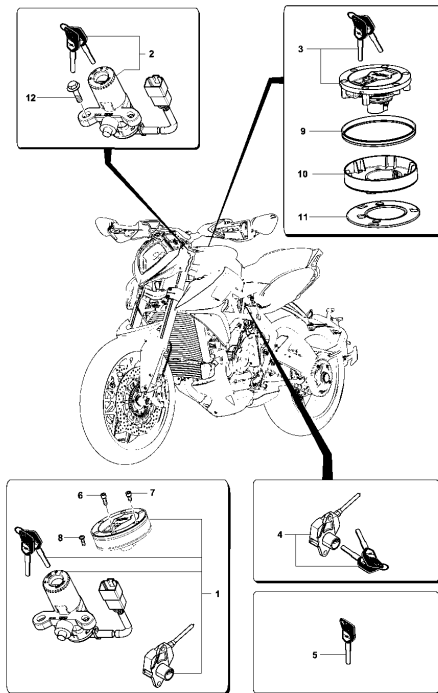

Pos	Part Number	Description	Additional Text	Quantity
1	SPMV8B00B5210	LOCKS KIT	JPN UP TO VIN 002901	1,00
2	SPMV8A00B5410	IGNITION SWITCH WITH		1,00
3	SPMV8000B5411	FUEL TANK CAP WITH		1,00
4	SPMV8000B5412	SADDLE LOCK COMPLETE WITH	675, 800, 800RR	1,00
5	SPMV8000B5413	SPARE PARTS KEY		1,00
6	SPMV800066531	Screw plug		3,00
7	SPMV8C0066531	Screw TCEI M5x0,8-L10 INOX		3,00
8	SPMV8B00B4221	Screw M5x0,8-CH3-L14	MY18/20 F3 675 RC-F3 800 RC	1,00
9	SPMV8000B5216	GASKET		1,00
10	SPMV8A00B5214	CARBURETOR CAP UNION	JPN UP TO VIN 002901	1,00
11	SPMV8A00B5215	GASKET		1,00
12	SPMV8E00B2681	Screw M6x1-CH8-L20	MY17/20 F3 675 RC-F3 800 RC	2,00