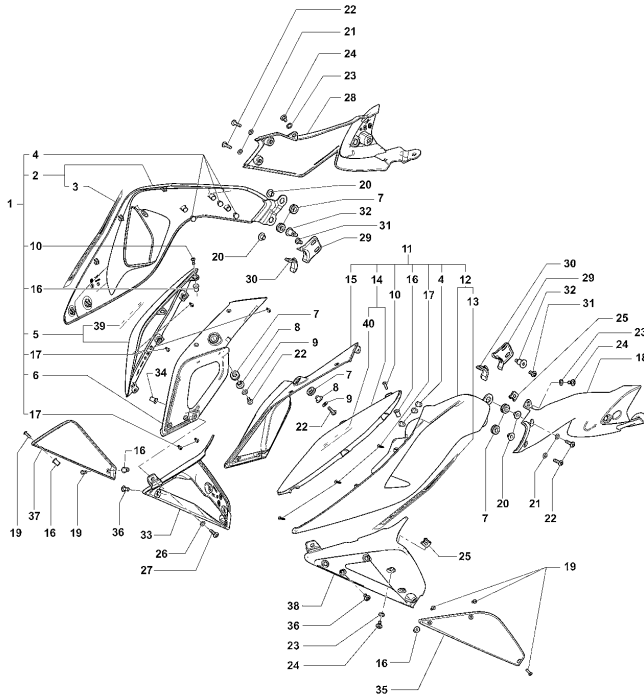

Pos	Part Number	Description	Additional Text	Quantity
1	SPMV8000B8486	RIGHT TANK SIDE	MY14 RED/SILVER	1,00
1	SPMV8000C3002	RIGHT SIDE TANK	MY16 RED/SILVER	1,00
1	SPMV80A0B8486	FUEL TANK RIGHT PANEL	MY14 BLACK	1,00
1	SPMV80A0C3002	RIGHT SIDE TANK	MY16 WHITE	1,00
1	SPMV80B0B8486	RIGHT SIDE	MY14 GRAY/BLACK	1,00
2	SPMV8000B8586	FUEL TANK FAIRING, RH	MY14 RED/SILVER	1,00
2	SPMV8000C3004	RIGHT SIDE TANK COMPL.	MY16 RED/SILVER	1,00
2	SPMV80A0B8586	FUEL TANK FAIRING, RH	MY14 BLACK	1,00
2	SPMV80A0C3004	RIGHT SIDE TANK COMPL.	MY16 WHITE	1,00
2	SPMV80B0B8586	FUEL TANK FAIRING, RH	MY14 GRAY/BLACK	1,00
3	SPMV8000B8588	DECAL TRE PISTONI-TRICOLOUR	MY14 RED/SILVER	1,00
3	SPMV8000C3006	'DECAL "CRC" FOR RIGHT SIDE'	MY16	1,00
3	SPMV80A0B8588	DECAL	MY14 BLACK	1,00
3	SPMV80B0B8588	DECAL	MY14 GRAY/BLACK	1,00
4	SPMV800090978	CUSHION, FUEL TANK FAIRING SID	ROSSO / MY22 RR-SCS	6,00
5	SPMV8000C3008	FRIEZE FOR RIGHT SIDE TANK	MY16 RED/SILVER	1,00
5	SPMV80A0C3008	FRIEZE FOR RIGHT SIDE TANK	MY16 WHITE	1,00
5	SPMV80B0B8490	RIGHT FUEL TANK PANEL BADGE	MY14 GRAY/BLACK MY14 BLACK	1,00
5	SPMV80A0B8490	FRIEZE FOR RIGHT SIDE TANK	MY14 RED/SILVER	1,00
6	SPMV8000B8590	INTERNAL CAP, RH		1,00
7	SPMV800089293	CUSHION, D18xD8xE7,5	MY14/20 F3 675-F3 800	6,00
8	SPMV8000B2799	WASHER, SPACER, D8xD6,2xL8,5	MY12/16 F3 675-F3 800	2,00
9	SPMV8000B5958	WASHER D10,5 D5 SP0,5 IN NYLON	B4 RS-B4 RR-B4 NURBURGRING	2,00
10	SPMV8A0090901	SCREW, M4x13,7	750S, 750S 1+1	4,00
11	SPMV8000B8485	FUEL TANK LEFT PANEL	MY14 RED/SILVER	1,00
11	SPMV8000C3003	LH SIDE TANK	MY16 RED/SILVER	1,00
11	SPMV80A0B8485	FUEL TANK LEFT PANEL	MY14 BLACK	1,00