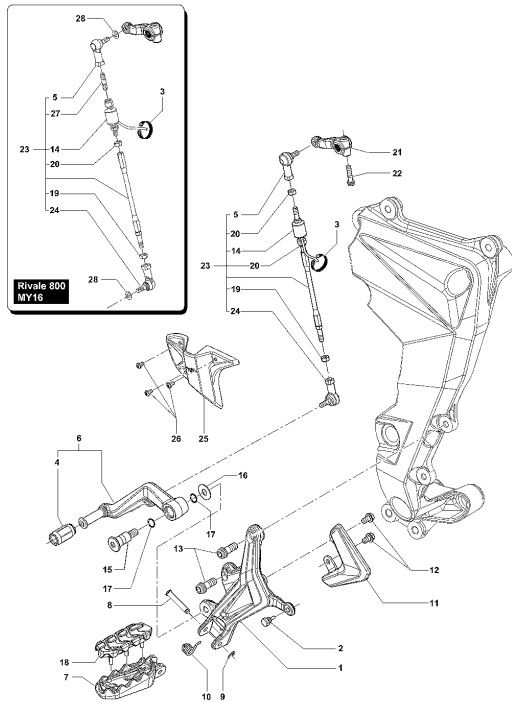

Pos	Part Number	Description	Additional Text	Quantity
1	SPMV8000B8205	LEFT FOOTREST FR SUPPORT		1,00
2	SPMV800095828	CUSION		1,00
3	SPMV800092668	CLAMP, RUBBER	PER EAS F3 675	1,00
4	SPMV800089298	RUBBER COVER		1,00
5	SPMV8A00B8219	LINK, AXLE GEARSHIFT, LH		1,00
6	SPMV8000B8214	FULL GEARS PEDAL	MY15/17 800-LUSSO, ED.1	1,00
7	SPMV8000B8207	LEFT FRONT FOOT REST	MY15/17 800-LUSSO, ED.1	1,00
8	SPMV8A00B2769	PIN, DRIVER FOOTREST SUPPORT	F4S, F4R	1,00
9	SPMV800090429	LOCK RING, FOOTREST		1,00
10	SPMV80A090418	SPRING, DRIVER FOOTREST SUPPOR		1,00
11	SPMV8000B8211	PROTECTION, FOOTPEG, LH		1,00
12	SPMV8A00B2681	SCREW, M6x1	990R-1090RR <000640	2,00
13	SPMV8B00B2690	Screw TCEIF M8x22 RP	EXCEPT F3 ORO	4,00
14	SPMV8000B9304	QUICK SHIFT SENSOR		1,00
14	SPMV8000B9611	DOWN SHIFT SENSOR	MY15/20 VIN >000790 F3 800	1,00
15	SPMV8A00B2802	PIN M8-CH6-L22.2	800	1,00
16	SPMV8000B2723	WASHER, D8,2xD20xE1		1,00
17	SPMV800001199	RING, RUBBER, D11,11x1,78		2,00
18	SPMV8000B8209	LEFT RUBBER FOOTPEG		1,00
19	SPMV8000B6751	NUT M6X1 SIN-CH10-SP5		1,00
20	SPMV61ND15033	NUT M6X1-CH10-SP5		2,00
21	SPMV8A00B5692	GEAR SHIFT CONTROL LEVER	MY15/17 800-LUSSO, ED.1	1,00
22	SPMV8F00B2688	Screw TCEIF M6x25 RP	800RR, DRAGSTER RR, DRAG.RR LH	1,00
23	SPMV8000B8238	COMPLETE CHANGE ROD	MY14	1,00
23	SPMV8000B9612	COMPLETE GEAR STICK	MY16	1,00
24	SPMV8000B8219	LINK, AXLE GEARSHIFT, RH		1,00