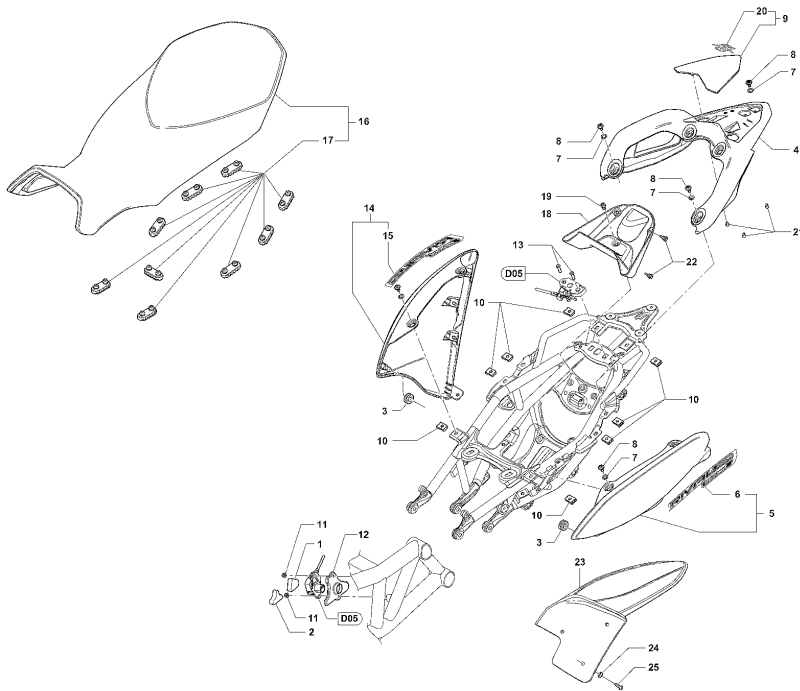

Pos	Part Number	Description	Additional Text	Quantity
1	SPMV8000B8580	REAR CUSHION, LOCKER SEAT		1,00
2	SPMV8000B8581	FRONT CUSHION, LOCKER SEAT		1,00
3	SPMV800089293	CUSHION, D18xD8xE7,5	MY14/20 F3 675-F3 800	2,00
4	SPMV80A0B8512	REAR FAIRING	MY14/16 RED/SILVER	1,00
4	SPMV80B0B8512	REAR FAIRING	MY14 BLACK	1,00
4	SPMV80C0B8512	REAR FAIRING	MY14 GRAY/BLACK	1,00
4	SPMV80F0B8512	FINISHED TAILPIECE	MY16 WHITE	1,00
5	SPMV8000B8595	REAR FAIRING, LH	MY14 RED/SILVER	1,00
5	SPMV8000C3015	LEFT SIDE COMP NUMBER HOLDER	MY16 RED/SILVER	1,00
5	SPMV80A0B8595	REAR FAIRING, LH	MY14 BLACK	1,00
5	SPMV80A0C3015	LEFT SIDE PANEL COMP NUMBER HOLDER	MY16 WHITE	1,00
5	SPMV80B0B8595	REAR FAIRING, LH	MY14 GRAY/BLACK	1,00
6	SPMV8000B8597	DECAL RIVALE-800CC LX SIDE PAN	MY14 RED/SILVER	1,00
6	SPMV8000C3017	"DECAL "RIVAL STRIPE GRAPHIC"	MY16 RED/SILVER	1,00
6	SPMV80A0B8597	DECAL RIVALE 800CC	MY14 BLACK	1,00
6	SPMV80A0C3017	DECAL "RIVAL GRAPHIC STRIPE"	MY16 WHITE	1,00
6	SPMV80B0B8597	DECAL RIVALE 800CC	MY14 GRAY/BLACK	1,00
7	SPMV8000B5959	WASHER D12 D7,8 SP0,5 IN NYLON	MY14/20 EXCEPT F3 ORO	11,00
8	SPMV8000B5920	Screw	MY12/13 F3 675-F3 ORO-F3 800	11,00
9	SPMV8000B8593	TAIL COVER	MY14 RED/SILVER	1,00
9	SPMV80A0B8593	TAIL COVER	MY14 BLACK	1,00
9	SPMV80B0B8593	TAIL COVER	MY14 GRAY/BLACK	1,00
9	SPMV80D0B8593	TAIL COVER COMPL.	MY16 WHITE	1,00
9	SPMV80C0B8593	TAIL COVER COMPL.	MY16 RED/SILVER	1,00
10	SPMV8000B5811	NUT M5	MY12/13 F3 675-F3 ORO-F3 800	10,00
11	SPMV8000B2707	NUT, M5x0,8xE6 CH8 PARLOCK	990R-1090RR 002105> USA BRUTALE 920 USA	2,00