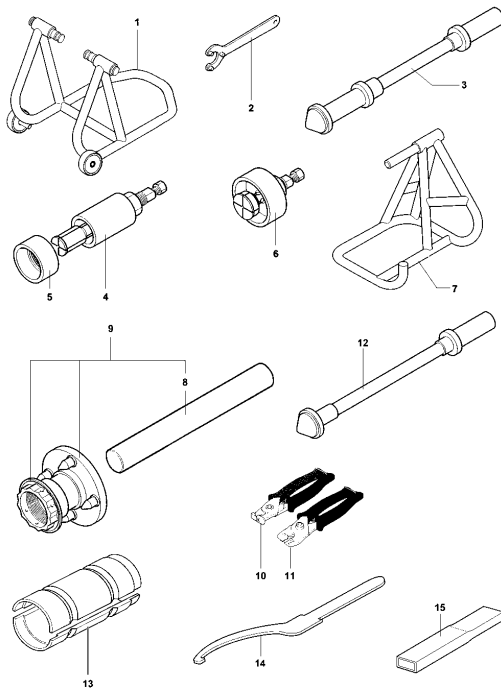

Pos	Part Number	Description	Additional Text	Quantity
1	SPMV800095830	FRONT STAND		1,00
2	SPMV800091645	Holding wrench		1,00
3	SPMV8000B6920	TOOL FRONT WHEEL BEARING		1,00
4	SPMV800092860	FORK BEARING		1,00
5	SPMV800092861	BEARING EXTRACTOR		1,00
6	SPMV8000B4416	FRONT WHEEL BEARING		1,00
7	SPMV8000B9312	REAR STAND		1,00
8	SPMV8000A1953	PIN FOR CENTERING		1,00
9	SPMV800092865	Special tool rear wheel		1,00
10	SPMV800095850	Tool for pliers clic clamps		1,00
11	SPMV800098321	Tool for tilted pliers clic clamps		1,00
12	SPMV800092866	FORK PACK TOOL		1,00
13	SPMV8000B6785	Tool dust cover and oil seal		1,00
14	SPMV800092854	Hook wrench		1,00
15	SPMV800092855	Hook wrench extension		1,00