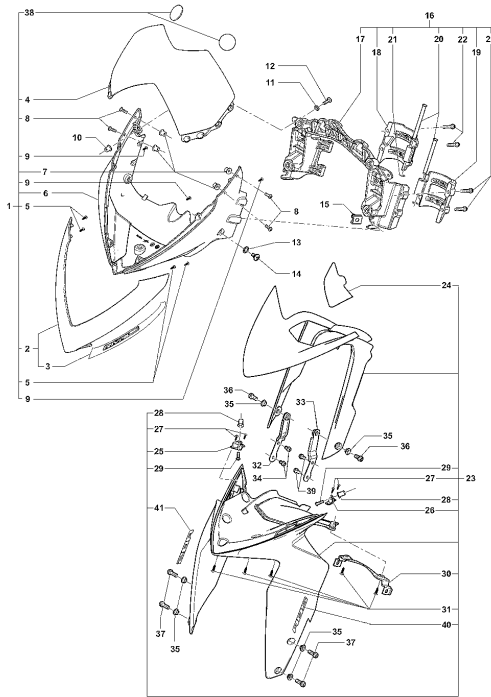

Pos	Part Number	Description	Additional Text	Quantity
1	SPMV8000B8477	WINDSCREEN	MY14 RED/SILVER	1,00
1	SPMV8000C2998	CUPOLINO	MY16 RED/SILVER	1,00
1	SPMV80A0B8477	WINDSHIELD	MY14 BLACK	1,00
1	SPMV80A0C2998	CUPOLINO	MY16 WHITE	1,00
1	SPMV80B0B8477	WINDSHIELD	MY14 GRAY/BLACK	1,00
2	SPMV8000B8583	FRONT DECORATIVE FAIRING	MY14 RED/SILVER	1,00
2	SPMV8000C2999	FRIEZE FOR WINDSHIELD COMPL.	MY16 RED/SILVER	1,00
2	SPMV80A0B8583	FRONT DECORATIVE FAIRING	MY14 BLACK	1,00
2	SPMV80A0C2999	FRIEZE FOR DOME COMPL.	MY16 WHITE	1,00
2	SPMV80B0B8583	FRONT DECORATIVE FAIRING	MY14 GRAY/BLACK	1,00
3	SPMV8000B8584	DECAL RIVALE FOR WINDSCREEN	MY14 RED/SILVER	1,00
3	SPMV8000C3000	'DECAL "RIVAL" FOR DOME"	MY16 RED/SILVER	1,00
3	SPMV80A0B8584	DECAL RIVALE FOR WINDSHIELD	MY14 BLACK	1,00
3	SPMV80A0C3000	DECAL "RIVAL" FOR DOME	MY16 WHITE	1,00
3	SPMV80B0B8584	DECAL RIVALE	MY14 GRAY/BLACK	1,00
4	SPMV8000B8479	AIR DEFLECTOR		1,00
5	SPMV8AA0B2777	Screw PH-AB 2.9x9,5	DRAGSTER RR LH OPT DRAGSTER RC	4,00
6	SPMV8000B8483	LOWER FAIRING		1,00
7	SPMV800091022	BUSH, SCREW, M4x0,7	F4S, F4R, F4RR	4,00
8	SPMV8A0090901	SCREW, M4x13,7	750S, 750S 1+1	4,00
9	SPMV8AA0B2777	Screw PH-AB 2.9x9,5	DRAGSTER RR LH OPT DRAGSTER RC	4,00
10	SPMV800063150	SPRING NUT M5		2,00
11	SPMV8000B5958	WASHER D10,5 D5 SP0,5 IN NYLON	B4 RS-B4 RR-B4 NURBURGRING	2,00
12	SPMV8B00B5919	SCREW M5 L20	RR, MY22 RC	2,00
13	SPMV8000B5959	WASHER D12 D7,8 SP0,5 IN NYLON	MY14/20 EXCEPT F3 ORO	2,00
14	SPMV8000B5920	Screw	MY12/13 F3 675-F3 ORO- F3 800	2,00