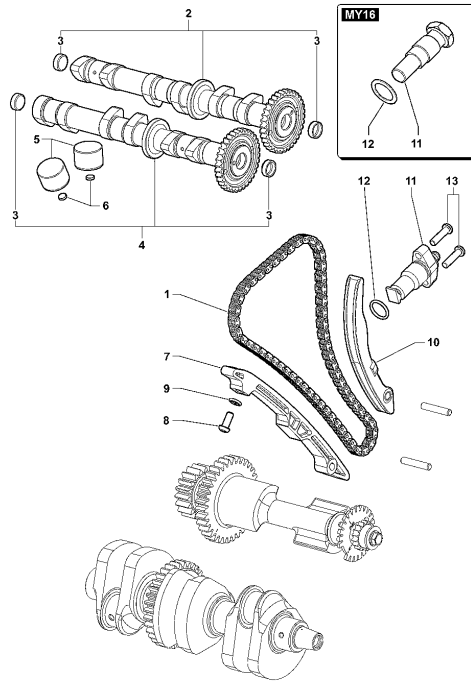

Pos	Part Number	Description	Additional Text	Quantity
1	SPMV8000B2629	Timing chain		1,00
2	SPMV8000B2630	INLET CAMSHAFT	RR-PIRELLI-RC-LH44-SCS MY18 AMERICA	1,00
3	SPMV8C0057196	STABLE PLUG D16-SP6-10		4,00
4	SPMV8000B2631	CAMSHAFT EXHAUST		1,00
5	SPMV8000B1448	TAPPET D28		12,00
6	SPMV800084182	CLEARANCE ADJUSTING	1.60 MM	12,00
6	SPMV8A0084182	CLEARANCE ADJUSTING	1.65 MM	12,00
6	SPMV8B0084182	CLEARANCE ADJUSTING	1.70 MM	12,00
6	SPMV8C0084182	CLEARANCE ADJUSTING	1.75 MM	12,00
6	SPMV8D0084182	CLEARANCE ADJUSTING	1.80 MM	12,00
6	SPMV8E0084182	CLEARANCE ADJUSTING	1.85 MM	12,00
6	SPMV8F0084182	CLEARANCE ADJUSTING	1.90 MM	12,00
6	SPMV8G0084182	CLEARANCE ADJUSTING	1.95 MM	12,00
6	SPMV8H0084182	CLEARANCE ADJUSTING	2.00 MM	12,00
6	SPMV8J0084182	GAP SPACER	2.05 MM	12,00
6	SPMV8K0084182	CLEARANCE ADJUSTING	2.10 MM	12,00
6	SPMV8L0084182	CLEARANCE ADJUSTING	2.15 MM	12,00
6	SPMV8M0084182	CLEARANCE ADJUSTING	2.20 MM	12,00
6	SPMV8N0084182	CLEARANCE ADJUSTING	2.25 MM	12,00
6	SPMV8P0084182	CLEARANCE ADJUSTING	2.30 MM	12,00
6	SPMV8R0084182	CLEARANCE ADJUSTING	2.35 MM	12,00
6	SPMV8S0084182	CLEARANCE ADJUSTING	2.40 MM	12,00
6	SPMV8T0084182	CLEARANCE ADJUSTING	2.45 MM	12,00
6	SPMV8U0084182	CLEARANCE ADJUSTING	2.50 MM	12,00
6	SPMV8V0084182	CLEARANCE ADJUSTING	2.55 MM	12,00
6	SPMV8W0084182	CLEARANCE ADJUSTING	2.60 MM	12,00
7	SPMV8000B7019	FIXED TIMING SYSTEM SLIDER		1,00