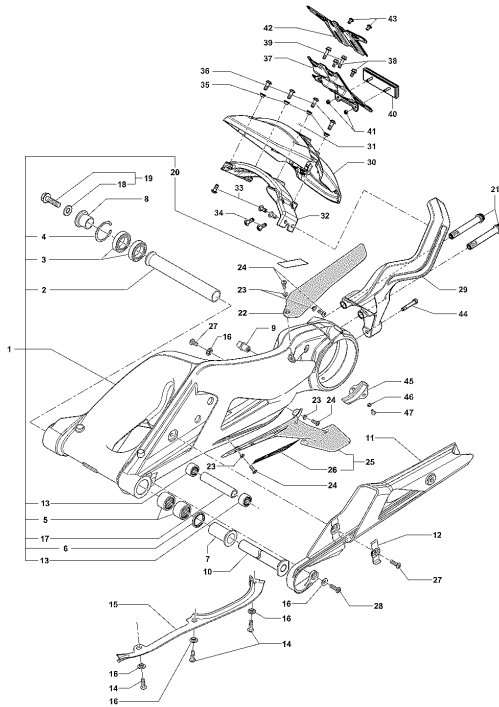

Pos	Part Number	Description	Additional Text	Quantity
1	SPMV8B00B5783	REAR SWINGARM. WITH BEARINGS	MY14/18 F3 675-F3 800	1,00
2	SPMV800084872	SPACER, SWINGARM BEARING		1,00
3	SPMV800084938	BALL BEARING, SWINGARM, RIGH S		2,00
4	SPMV800084939	CIRCLIP, J42x1,75 V		1,00
5	SPMV800084936	NEEDLE BEARING, SWINGARM, LEFT		2,00
6	SPMV800084937	RETAINER, SWINGARM, FRONT SIDE		1,00
7	SPMV800084859	BUSH, SWINGARM, LEFT SIDE		1,00
8	SPMV800084873	FORK RH BUSH		1,00
9	SPMV8000B2762	BRACKET, REAR BRAKE, SCREW		1,00
10	SPMV800091655	AXLE, SWINGARM	750S, 750S 1+1	1,00
11	SPMV8000B5785	CHAIN SLIDING BLOCK	MY12/16 F3 675-F3 800	1,00
12	SPMV8000B5786	CHAIN SLIDING BLOCK CLIP		1,00
13	SPMV8000B5875	NEEDLE BEARING HK1814L3AS		2,00
14	SPMV8D00B2672	SCREW	RR-RUSH	3,00
15	SPMV8000B8471	LOWER REAR TAIL	DRAGSTER, DRAGSTER RR/RR LH/RC	1,00
16	SPMV800090391	SPACER, D15,5xD8xD6,2xE3,8		5,00
17	SPMV8A00B5824	PIN D18-D12-L87		1,00
18	SPMV8000C0852	WASHER		1,00
19	SPMV8000C0928	SCREW AND ROSETTE KIT FOR PIN		1,00
20	SPMV8000B5874	DECAL		1,00
21	SPMV8A00B2752	SCREW SWINGARM	DRAGSTER, DRAGSTER RR/RR LH/RC	2,00
22	SPMV8000B5449	UPPER CHAIN COVER	EXCEPT F3 ORO	1,00
23	SPMV8000B2798	WASHER, ESPAÇADORA	MY18/20 F3 675 RC-F3 800 RC	4,00
24	SPMV8B00B4221	Screw M5x0,8-CH3-L14	MY18/20 F3 675 RC-F3 800 RC	4,00
25	SPMV8000B8342	COMPLETE LOWER CHAIN COVER	MY17/20 F3 800-F3 800 RC	1,00
26	SPMV8000B8341	ADHESIVE TAG REGOLAZ.CATENA	MY17/20 F3 800-F3 800 RC	1,00