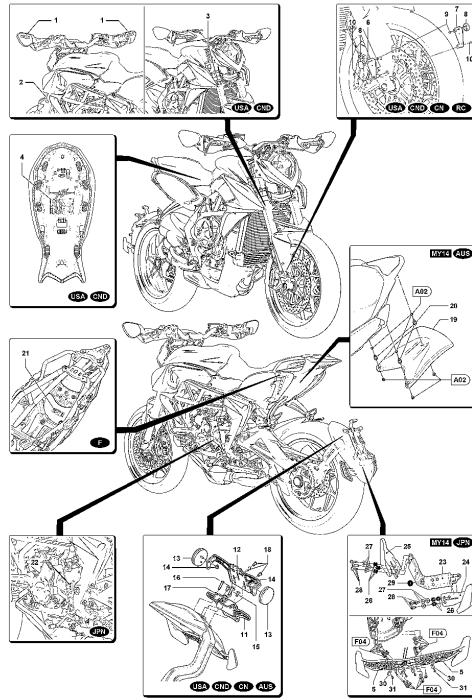

Pos	Part Number	Description	Additional Text	Quantity
1	SPMV800094019	DECAL MIRROR	USA-CND	2,00
2	SPMV8000B8630	SO LEVEL CONTROL PLATE	USA, CAN	1,00
3	SPMV8000B8629	TIRE PLATE USACANA	USA, CAN	1,00
4	SPMV8000B8631	EMISSION CONTROL PLATE	USA, CAN	1,00
5	SPMV800092661	CLAMP 2.4X92	MY14/20 F3 675-F3 800	2,00
6	SPMV8A00B4972	RIGHT BRACKET	MY14 USA-CAN-CHN-RC	1,00
6	SPMV8B00B4972	RIGHT BRACKET FOR LATE REFLECTOR	MY16 USA-CAN-CHN-RC	1,00
7	SPMV8A00B4973	LEFT BRACKET	MY14 USA-CAN-CHN-RC	1,00
7	SPMV8B00B4973	LEFT BRACKET FOR LATE REFLECTOR	MY16 USA-CAN-CHN-RC	1,00
8	SPMV80A0B4964	RETROREFLECTOR	990R-1090RR 002105> USA BRUTALE 920 USA	2,00
9	SPMV8000B2707	NUT, M5x0,8xE6 CH8 PARLOCK	990R-1090RR 002105> USA BRUTALE 920 USA	2,00
10	SPMV8J00B2688	SCREW TCEIF M6X40	F3 ORO	2,00
11	SPMV8000B8896	LOWER FLANGE PLATEHOLDER USAC		1,00
12	SPMV8000B8897	UPPER FLANGE PLATEHOLDER USAC		1,00
13	SPMV8000B4964	RETROREFLECTOR	990R-1090RR 002105> USA BRUTALE 920 USA	2,00
13	SPMV80A0B4964	RETROREFLECTOR	990R-1090RR 002105> USA BRUTALE 920 USA	2,00
14	SPMV8000B2707	NUT, M5x0,8xE6 CH8 PARLOCK	990R-1090RR 002105> USA BRUTALE 920 USA	2,00
15	SPMV8A00B9347	Screw TBEI M5x0,8-CH3-L12 UNI	USA-CND	2,00
16	SPMV8F00B9347	SCREW TBEI M5X0,8-CH3-L25 UNI		2,00
17	SPMV8000B2798	WASHER, ESPAÇADORA	MY18/20 F3 675 RC-F3 800 RC	2,00
18	SPMV8000B9347	VITE TBEI M5X0,8-CH3-L10 UNI		3,00
19	SPMV8000B8647	REAR MUDGUARD APPNDAGE AUSTRAL		1,00
20	SPMV8000B9179	SPECIAL SCREW		3,00
21	SPMV8000B9329	ANTIMANIPULATION PLATE	FRA	1,00
22	SPMV800095842	GEARS DATA PLATE	JPN	1,00