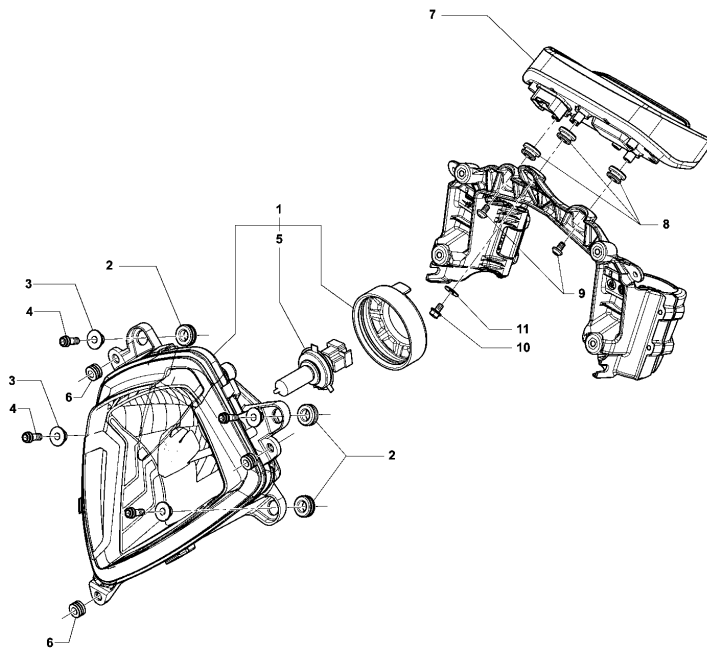

Pos	Part Number	Description	Additional Text	Quantity
1	SPMV8000B7875	HEADLIGHT		1,00
2	SPMV8A00B3600	CUSHION, D20xD10xE7,5	B4 RS-B4 RR-B4 NURBURGRING	4,00
3	SPMV8A00B3764	SPACER D18-D10-L8	B4 RS-B4 RR-B4 NURBURGRING	4,00
4	SPMV8B00B2688	Screw TCEIF M6x1x16	EXCEPT F3 ORO	4,00
5	SPMV8000B5710	H4 BULB	BRUTALE 920	1,00
6	SPMV8A00B6507	CUSHIOM D14-D7-SP8		2,00
7	SPMV8000B7726	DASHBOARD		1,00
8	SPMV800090239	CUSHION, RUBBER, 2	B4 RS-B4 RR-B4 NURBURGRING	3,00
9	SPMV800092659	Special screw M5x8 dashboard		2,00
10	SPMV8B00B2680	SCREW, TEF M5x0,8x8 CH10	USA, CAN	1,00
11	SPMV62ND15548	WASHER, D15x5,2xE1	EXCEPT USA-CND	1,00