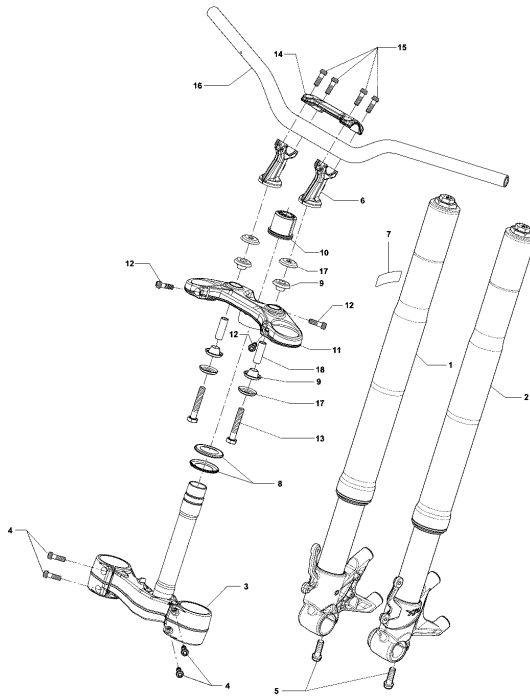

Pos	Part Number	Description	Additional Text	Quantity
1	SPMV8000B9224	COMPLETE RIGHT LEG		1,00
2	SPMV8000B9223	COMPLETE LEFT LEG		1,00
3	SPMV8000B8229	STEERING STEM		1,00
4	SPMV8C00B2690	SCREW, TCEIF M8x25 RP	MY12/16 JPN F3 675-F3 800	4,00
5	SPMV8C00B2690	SCREW, TCEIF M8x25 RP	MY12/16 JPN F3 675-F3 800	2,00
6	SPMV8000B8227	LOWER HANDLEBAR FIXING PLATE	MY14	2,00
6	SPMV8000B9378	LOWER CLAMP FOR HALDLERBAR	MY16	2,00
7	SPMV80A0A4000	TYRES DATA PLATE	675, 800, 800RR	1,00
8	SPMV800090897	DUST COVER, STEERING STEM		2,00
9	SPMV8000B6249	VIBRATION DAMPER HANDLEBAR		4,00
10	SPMV8B0090280	CLAMPING GEAR BEARING		1,00
11	SPMV8000B8226	STEERING HEAD		1,00
12	SPMV8C00B2690	SCREW, TCEIF M8x25 RP	MY12/16 JPN F3 675-F3 800	3,00
13	SPMV8000B9319	SCREW TE M10X1,25 L60 UNI 5738	675, 800, 800RR	2,00
14	SPMV8000B8228	UPPER GUIDE BLOCK HANDLEBAR	800, ED.1, LUSSO, SCS	1,00
15	SPMV8C00B2690	SCREW, TCEIF M8x25 RP	MY12/16 JPN F3 675-F3 800	4,00
16	SPMV8000B8461	HANDLEBARS		1,00
17	SPMV8000B6248	CAP VIBRATION DAMPER		4,00
18	SPMV8A00B6250	VIBRATION SPACER		2,00