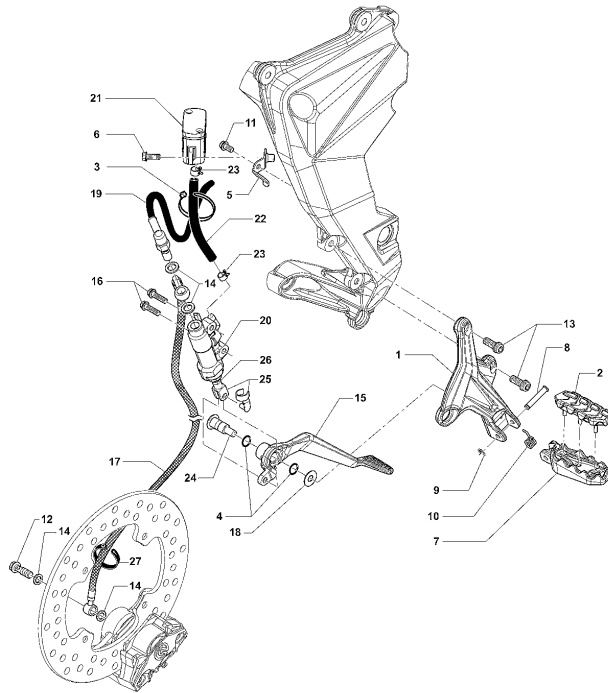

Pos	Part Number	Description	Additional Text	Quantity
1	SPMV8000B8206	RIGHT FOOTREST FR SUPPORT		1,00
2	SPMV8000B8210	RIGHT RUBBER FOOTPEG		1,00
3	SPMV800056783	Plastic clamp, L142	MY17/20 F3 675-F3 800	1,00
4	SPMV800001199	RING, RUBBER, D11,11x1,78		2,00
5	SPMV8000B9490	PLATE FOR OIL TANK	MY15/17 F3 675 RC-F3 800 RC	1,00
6	SPMV8D00B2681	SCREW, M6x1x16 CH8	MY12/16 F3 675-F3 800	1,00
7	SPMV8000B8208	RIGHT FRONT FOOTREST	MY15/17 800-LUSSO, ED.1	1,00
8	SPMV8A00B2769	PIN, DRIVER FOOTREST SUPPORT	F4S, F4R	1,00
9	SPMV800090429	LOCK RING, FOOTREST		1,00
10	SPMV80A090418	SPRING, DRIVER FOOTREST SUPPOR		1,00
11	SPMV8B00B2681	Screw M6x1-CH8-L12	F4S, F4 FRECCE TRICOLORI	1,00
12	SPMV8000A8947	TUBO OIL PIPE UNION	F4RR	1,00
13	SPMV8B00B2690	Screw TCEIF M8x22 RP	EXCEPT F3 ORO	2,00
14	SPMV800021480	WASHER, COPPER, D14xD10,2xE1	MY12/14 F3 675	4,00
15	SPMV8000B8212	FULL REAR BRAKE PEDAL	MY15/17 800-LUSSO, ED.1	1,00
16	SPMV8F00B2681	SCREW, M6x1 CH8 L22		2,00
17	SPMV8000B8470	REAR OIL PIPE PUMP-BRAKE CALIP		1,00
18	SPMV8000B2723	WASHER, D8,2xD20xE1		1,00
19	SPMV8000B5429	STOP SWITCH	MY12/16 F3 675-F3 800	1,00
20	SPMV800089313	REAR BRAKE PUMP	F3 ORO-F3 AGO	1,00
21	SPMV800090315	REAR BRAKE FLUID		1,00
22	SPMV8L0070266	TANK OIL TUBE		1,00
23	SPMV800070700	SPRING CLAMP		2,00
24	SPMV8A00B2802	PIN M8-CH6-L22.2	800	1,00
25	SPMV8000B2800	STOPPER, MASTER CYLINDER, REAR		1,00
26	SPMV61ND15062	NUT, M6x1x4 CH10		1,00
27	SPMV800092247	CLAMP, RUBBER, L62	F3 ORO-F3 AGO	1,00