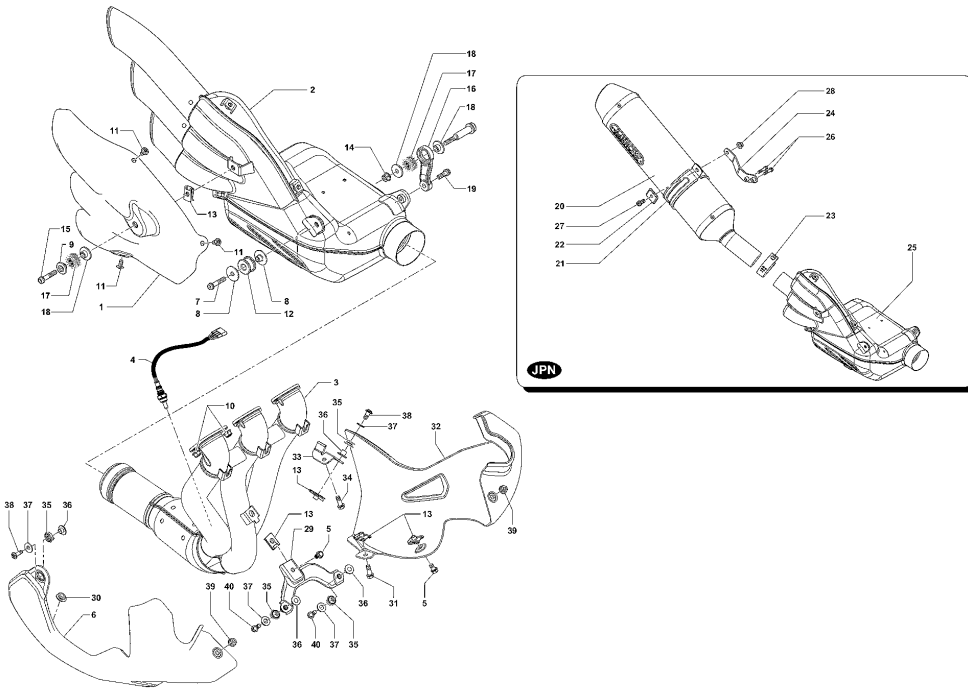

Pos	Part Number	Description	Additional Text	Quantity
1	SPMV8000B6015	EXHAUST PROTECTION	MY12/16 F3 675-F3 800	1,00
2	SPMV8000B7984	SILENCER		1,00
3	SPMV8000B7914	EXHAUST MANIFOLD		1,00
4	SPMV8A00B9339	Lambda probe		1,00
4	SPMV8000B9339	DELPHI LAMBDA PROBE	MY14	1,00
5	SPMV8A00B2681	SCREW, M6x1	990R-1090RR <000640	2,00
6	SPMV8000B8414	COVER MUFFLER, RH	MY15/17 800-LUSSO, ED.1	1,00
7	SPMV8G00B2688	Screw TCEIF M6x30	EXCEPT ORO	1,00
8	SPMV8000B3678	WASHER, SPACER, MUFFLER COLECT	VIN: >001581, 001614/001644 VIN: 001655/001669 VIN: 001685/001744 VIN: 001778/002055	2,00
9	SPMV800092662	SPACER	MY12/16 F3 675-F3 800	1,00
10	SPMV8000B2710	NUT, M6x1 CH10 E7 PARLOCK	EXCEPT ORO	6,00
11	SPMV8C00B5919	SCREW M5	F3 ORO-F3 AGO	3,00
12	SPMV8000B3677	CUSION, MUFFLER		1,00
13	SPMV800046893	NUT M6X1	F3 ORO-F3 AGO	5,00
14	SPMV8000B2710	NUT, M6x1 CH10 E7 PARLOCK	EXCEPT ORO	1,00
15	SPMV8G00B2688	Screw TCEIF M6x30	EXCEPT ORO	1,00
16	SPMV8000B9886	SILENCER SUPPORT		1,00
17	SPMV800062651	VIBRATION REDUCER D22-D10-SP12		2,00
18	SPMV800090943	BUSH, SPACER		3,00
19	SPMV8C00B2688	SCREW, TCEIF M6x18 RT	ED.1, LUSSO, RC, SCS	1,00
20	SPMV8000B8319	JAPAN SILENCER	JPN F3 ORO-F3 AGO	1,00
20	SPMV8000C0740	EXHAUST SILENCER JAP	MY15/16 JPN RC	1,00
21	SPMV8000B8321	CLIP	MY12/16 JPN F3 675-F3 800	1,00
22	SPMV8000B8322	PLATE	MY12/16 JPN F3 675-F3 800	1,00