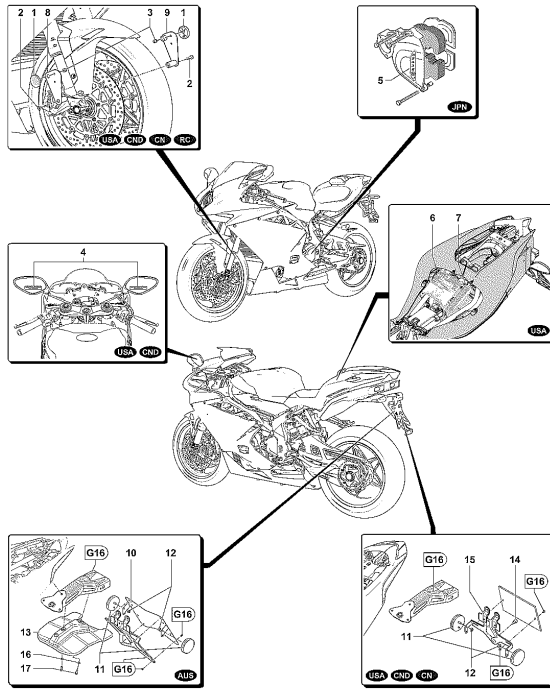

Pos	Part Number	Description	Additional Text	Quantity
1	SPMV80A0B4964	RETROREFLECTOR	990R-1090RR 002105> USA BRUTALE 920 USA	2,00
2	SPMV8K00B2681	Screw M6x1-CH8-L40		2,00
3	SPMV8000B2707	NUT, M5x0,8xE6 CH8 PARLOCK	990R-1090RR 002105> USA BRUTALE 920 USA	2,00
4	SPMV800094019	DECAL MIRROR	USA-CND	2,00
5	SPMV800095842	GEARS DATA PLATE	JPN	1,00
6	SPMV8000C0889	EMISSION CONTROL PLATE	USA, CND	1,00
7	SPMV8000C0888	SO LEVEL CONTROL PLATE	USA, CND	1,00
8	SPMV8000B4972	R.H. REFLECTOR	MY11-12 USA	1,00
9	SPMV8000B4973	L.H. REFLECTOR	MY11-12 USA	1,00
10	SPMV8000B6737	PLATE HOLDER PLATE AUSTRALIA		1,00
11	SPMV8000B4964	RETROREFLECTOR	990R-1090RR 002105> USA BRUTALE 920 USA	2,00
11	SPMV80A0B4964	RETROREFLECTOR	990R-1090RR 002105> USA BRUTALE 920 USA	2,00
12	SPMV8000B2707	NUT, M5x0,8xE6 CH8 PARLOCK	990R-1090RR 002105> USA BRUTALE 920 USA	2,00
13	SPMV8000B7577	REAR MUDGUARD EXTENTION AU		1,00
14	SPMV800099419	PIN, CUSHION	TAMBURINI	1,00
15	SPMV8000B6736	LICENCE PLATE HOLDER	USA CND CN	1,00
16	SPMV80A092658	WASHER, SPACER, D10xD7,6xD5,2x	RR-SCS (VIN: >001629) / RC SCS	2,00
17	SPMV8B00B2687	SCREW, TCEIF M5x12	B4 RR-B4 NURBURGRING-RUSH	2,00