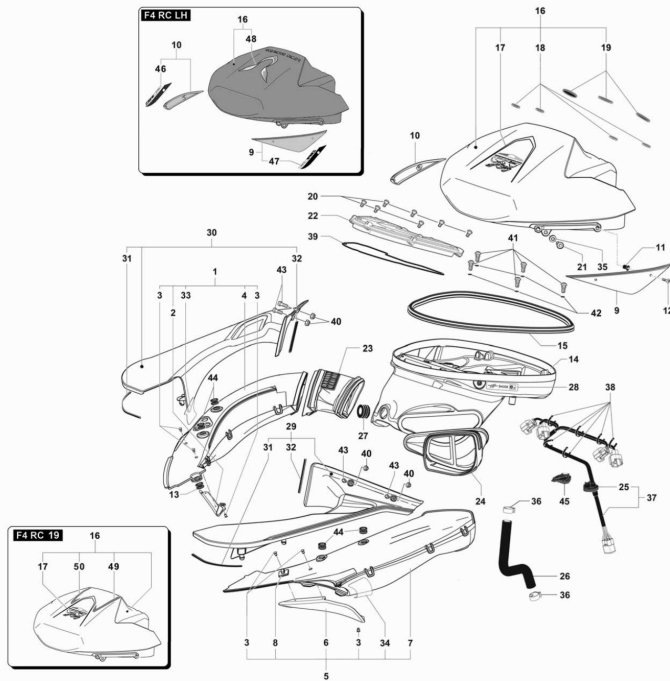

Pos	Part Number	Description	Additional Text	Quantity
1	SPMV8000B8260	RX COMPL.AIR DUCT		1,00
2	SPMV8000B4052	GRID, PROTECTION, AIR DUCT, RI		1,00
3	SPMV800093355	RIVET, GRID PROTECTION		6,00
4	SPMV8000B3992	DUCT, AIR BOX, RIGHT SIDE		1,00
5	SPMV8000B3725	LH INTAKE DUCT, ASSY		1,00
6	SPMV8000B4051	GRID, PROTECTION, AIR DUCT, LE		1,00
7	SPMV8000B3991	DUCT, AIR BOX, LEFT SIDE		1,00
8	SPMV8000B4426	STICKER, AIR DUCT CUSHION		1,00
9	SPMV8000C5179	LEFT SIDE PANEL AIRBOX COMPL.	RC LH	1,00
9	SPMV80A0B3721	FINISHED LEFT AIRBOX SIDE PANEL	MY15 RC, MY17 RC, MY18 RC	1,00
9	SPMV80C0B3721	LEFT SIDE PANEL AIRBOX COMPL.	MY19 RC	1,00
10	SPMV8000C5180	RIGHT SIDE PANEL AIRBOX COMPL.	RC LH	1,00
10	SPMV80A0B3722	RIGHT SIDE PANEL AIRBOX FINISHED	MY15 RC, MY17 RC, MY18 RC	1,00
10	SPMV80C0B3722	RIGHT SIDE PANEL AIRBOX FINISHED	MY19 RC	1,00
11	SPMV800091022	BUSH, SCREW, M4x0,7	F4S, F4R, F4RR	4,00
12	SPMV8A0090901	SCREW, M4x13,7	750S, 750S 1+1	4,00
13	SPMV800089293	CUSHION, D18xD8xE7,5	MY14/20 F3 675-F3 800	1,00
14	SPMV8000B7226	FAIRING, AIR FILTER BOX		1,00
15	SPMV8000B4117	RUBBER PROTECTION, AIR BOX		1,00
16	SPMV8000C0650	AIRBOX SUP. COMPLETE	MY15 RC	1,00
16	SPMV8000C3920	AIRBOX SUP. COMPLETE	MY17 RC	1,00
16	SPMV8000C4643	UPPER AIRBOX COMPLETE	RC LH	1,00
16	SPMV8000C5034	AIRBOX SUP. COMPLETE	MY18 RC	1,00
16	SPMV8000C5888	UPPER AIRBOX COMPL.	MY19 RC	1,00
17	SPMV8000C0843	DECAL LOGO F4 RC FOR AIRBOX	MY15 RC	1,00
17	SPMV8000C4220	DECAL LOGO F4 RC FOR AIRBOX	MY17 RC	1,00
17	SPMV8000C5069	F4 RC LOGO DECAL FOR AIRBOX	MY18 RC	1,00