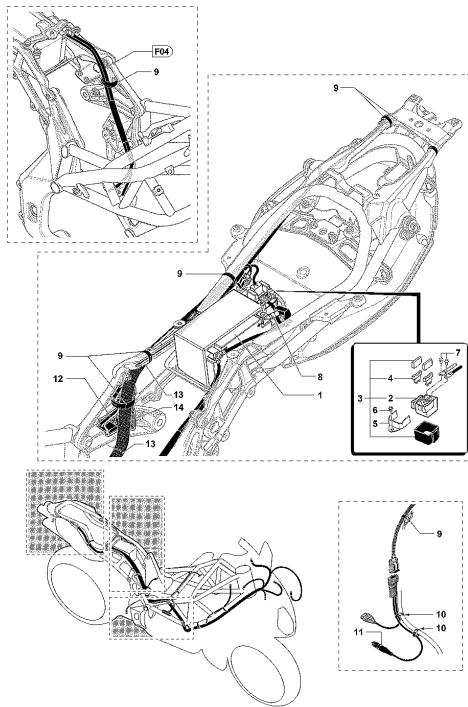

Pos	Part Number	Description	Additional Text	Quantity
1	SPMV8000C0664	BATTERY		1,00
2	SPMV800091115	SWITCH, STARTER		1,00
3	SPMV8000A5350	SOLENOID STARTER		1,00
4	SPMV800093018	FUSE, VALVE, 40A		2,00
5	SPMV80A099276	PLATE		1,00
6	SPMV8000C0597	SCREW TCCTX M6X1 T30-L8	ORO	1,00
7	SPMV8000C0597	SCREW TCCTX M6X1 T30-L8	ORO	2,00
8	SPMV8000B3750	CABLE, BATTERY, POSITIVE		1,00
9	SPMV800092247	CLAMP, RUBBER, L62	F3 ORO-F3 AGO	8,00
10	SPMV800053724	BELT, RUBBER, SHORT	MY12/16 USA CND CN	2,00
11	SPMV800090213	SWITCH, REAR BRAKE LIGHT		1,00
12	SPMV8000B6657	COVER PROTECTION, CABLE		1,00
13	SPMV800092661	CLAMP 2.4X92	MY14/20 F3 675-F3 800	2,00
14	SPMV8000B4963	PROTECTION, WIRE HARNESS, 2		1,00