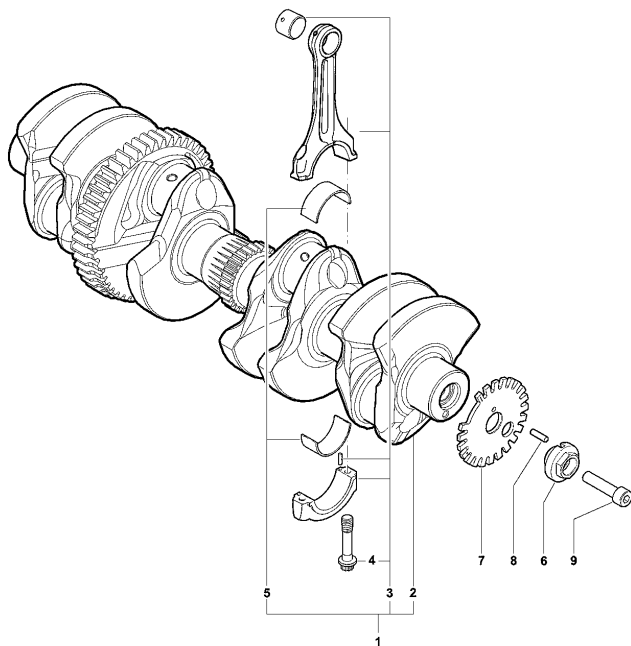

Pos	Part Number	Description	Additional Text	Quantity
1	SPMV8000C0676	Crankshaft comp.of connecting rods		1,00
2	SPMV4594031000	CRANKSHAFT STROKE 50.9	MY21-22	1,00
3	SPMV8000C0677	CYLINDER COMPL. OF CAP AND VI		4,00
4	SPMV8000B4100	SCREW		8,00
5	SPMV800081315	BIG END HALF BEARING	HALF-BEARING RED	8,00
5	SPMV8A0081315	BIG END HALF BEARING	HALF-BEARING BLEU	8,00
5	SPMV8B0081315	BIG END HALF BEARING	HALF-BEARING YELLOW	8,00
6	SPMV8A0086727	HUB FOR PHONIC WHEEL		1,00
7	SPMV800086726	PHONIC WHEEL		1,00
8	SPMV800019971	PIN, OIL PUMP GEAR, 4x15,8		1,00
9	SPMV8G00C0598	TCCTX SCREW M8X1.25 T40-L35		1,00