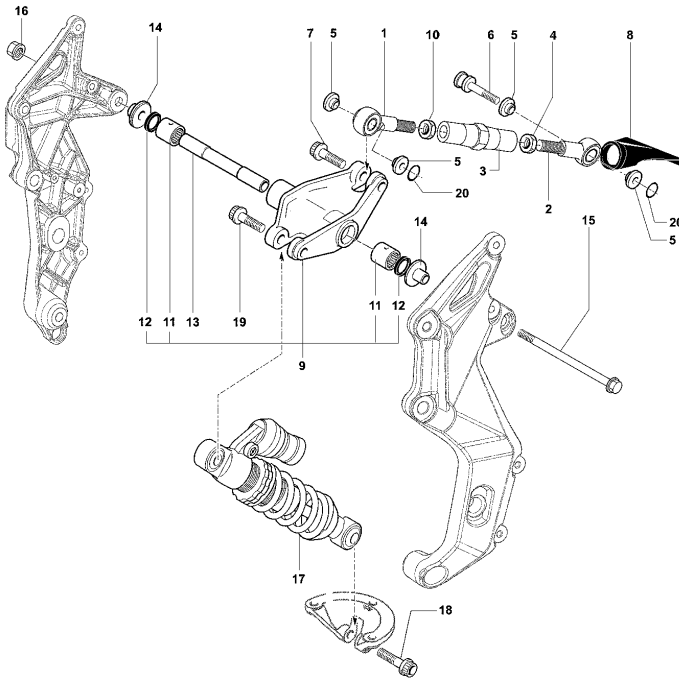

Pos	Part Number	Description	Additional Text	Quantity
1	SPMV8A00B3158	LOWER HALF SUPPORT		1,00
2	SPMV8000B3158	UPPER HALF SUPPORT		1,00
3	SPMV8000B4132	REAR SUSPENSION		1,00
3	SPMV80A0B4132	REAR SUSPENSION ROD.	RC LH	1,00
4	SPMV8A00B3159	SPRING M12		1,00
5	SPMV8000B3160	SPACER, SHOCK ABSORBER AXLE		4,00
6	SPMV8000B2763	SPECIAL SCREW, SHOCK ABSORBER,		1,00
7	SPMV8E00C0599	SCREW TCCTX M10X1,25 T50-L45	ORO	1,00
8	SPMV800091027	DUST COVER, SHOCK ABSORBER CYL		1,00
9	SPMV8A00B3633	ROCKER ARM ASSEMBLY		1,00
9	SPMV8AA0B3633	REAR SUSPENSION SURGERY SUSPENSION SLEEV	RC LH	1,00
10	SPMV8000B3159	SPRING M12		1,00
11	SPMV800084945	BEARING		2,00
12	SPMV800084946	GROMMET		2,00
13	SPMV800084858	SPACER		1,00
14	SPMV80A086447	WASHER, SPACER, SHOCK ABSORBER		2,00
15	SPMV8000C1435	SCREW TCCTX M10X1,25 -T50-L140	ORO	1,00
16	SPMV8000B2714	NUT, M10x1,25x10 CH14		1,00
17	SPMV8000B4762	REAR SHOCK ABSORBER	F4RR	1,00
17	SPMV8000C5322	REAR SHOCK ABSORBER LH	RC LH	1,00
18	SPMV8G00C0599	Screw TCCTX M10x1,25 T50-L55	ORO	1,00
19	SPMV8F00C0599	Screw TCCTX M10x1,25 T50-L50	ORO	1,00
20	SPMV8000B3491	WASHER, SHOCK ABSORBER ADJUSTE		1,00