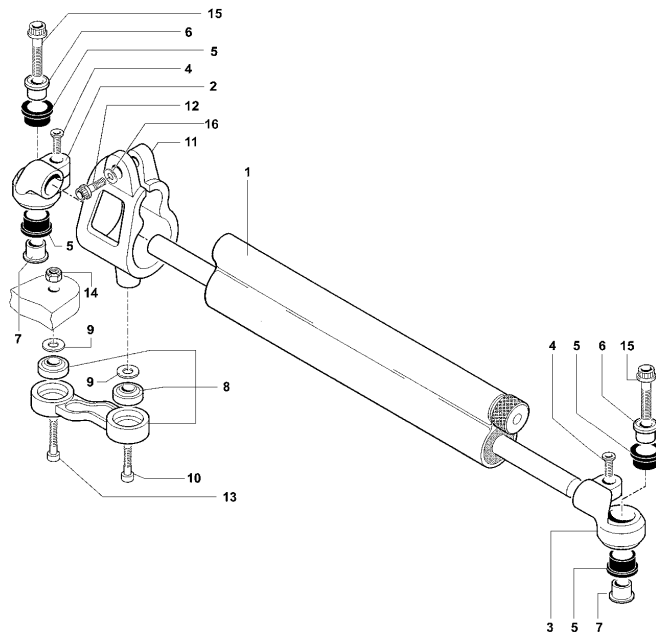

Pos	Part Number	Description	Additional Text	Quantity
1	SPMV8000B4943	STEERING DAMPER		1,00
2	SPMV8000C1838	TERMIN. DX FOR SHOCK ABSORBER OF ST	EXCEPT RC LH	1,00
2	SPMV80A0C1838	TERMIN. RIGHT FOR SHOCK ABSORBER. DI ST	RC LH	1,00
3	SPMV8000C1839	TERMIN. SX FOR SHOCK ABSORBER OF ST	EXCEPT RC LH	1,00
3	SPMV80A0C1839	TERMIN. SX FOR SHOCK ABSORBER. OF ST	RC LH	1,00
4	SPMV8000B2758	Screw steering damper		2,00
5	SPMV800082776	BUSH, RUBBER		4,00
6	SPMV800089304	UPPER SPACER, STEERING SHOCK A	1000S, 1000S1+1	2,00
7	SPMV800082775	FITTING	1000S, 1000S1+1	2,00
8	SPMV800090284	PISTON ROD, STEERING SHOCK ABS	EXCEPT RC LH	1,00
8	SPMV80B090284	CONNECTING ROD SHOCK ABSORBER OF STEERIN	RC LH	1,00
9	SPMV8C00B2720	WASHER, D12xD6,1xE0,7		2,00
10	SPMV8000B2747	Screw shock absorber		1,00
11	SPMV800086409	BRACKET,STEERING DAMPER	1000S, 1000S1+1	1,00
11	SPMV80B086409	SUPPORT FOR STEERING DAMPER	RC LH	1,00
12	SPMV8D00C0597	SCREW TCCTX M6X1 T30-L16	ORO	1,00
13	SPMV8B00B2747	SCREW, STEERING SHOCK ABSORBER		1,00
14	SPMV8000B2709	NUT, M6xE5 CH10 DA MESA SUPERI		1,00
15	SPMV8H00C0597	SCREW TCCTX M6X1 T30-L25	ORO	2,00
16	SPMV62ND15504	WAHSER DE12xDI6.4xE1, AÇO		1,00