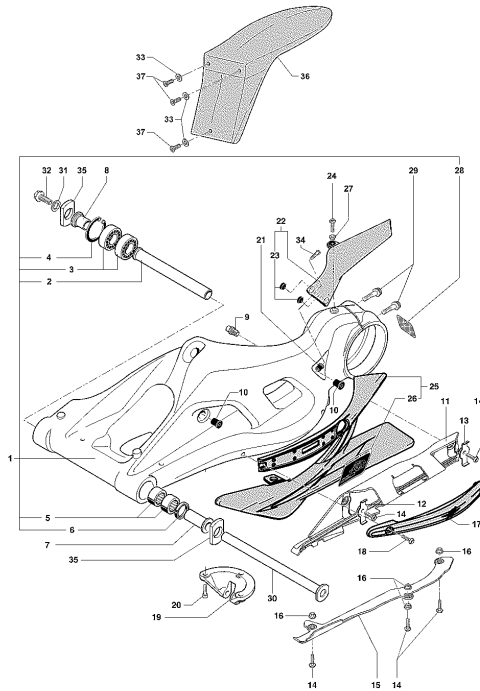

Pos	Part Number	Description	Additional Text	Quantity
1	SPMV8AC0B3614	REAR SWINGARM	1090 VIN <005262 1090R, 1090RR, CORSA	1,00
2	SPMV800084872	SPACER, SWINGARM BEARING		1,00
3	SPMV800084938	BALL BEARING, SWINGARM, RIGH S		2,00
4	SPMV800084939	CIRCLIP, J42x1,75 V		1,00
5	SPMV800084936	NEEDLE BEARING, SWINGARM, LEFT		2,00
6	SPMV800084937	RETAINER, SWINGARM, FRONT SIDE		1,00
7	SPMV800084859	BUSH, SWINGARM, LEFT SIDE		1,00
8	SPMV800084873	FORK RH BUSH		1,00
9	SPMV8000B2762	BRACKET, REAR BRAKE, SCREW		1,00
10	SPMV800048245	CUSHION, SCREW, M6x1 L16	B4 RS	2,00
11	SPMV8000B3622	CHAIN GUIDE, UPPER		1,00
12	SPMV800087463	METAL BRACKET, CHAIN GUIDE, RE		1,00
13	SPMV800089300	METAL BRACKET, CHAIN GUIDE, FR		1,00
14	SPMV8E00C0600	SCREW TFTX M6X1 T30-L20	ORO	5,00
15	SPMV8000B3623	CHAIN GUIDE, BOTTOM		1,00
16	SPMV800090391	SPACER, D15,5xD8xD6,2xE3,8		4,00
17	SPMV8000B3629	PROTECTOR, SWINGARM	EXCEPT RC LH	1,00
17	SPMV80A0B3629	SWAY BAR PROTECTOR	RC LH	1,00
18	SPMV8D00C0597	SCREW TCCTX M6X1 T30-L16	ORO	2,00
19	SPMV800087441	SUPPORT, SHOCK ABSORBER	1000S, 1000S1+1	1,00
20	SPMV8B00C0599	SCREW TCCTX M10X1,25 T50-L30	ORO	3,00
21	SPMV800091022	BUSH, SCREW, M4x0,7	F4S, F4R, F4RR	1,00
22	SPMV8000C0793	COMPLETE UPPER CHAIN COVER	EXCEPT RC LH	1,00
22	SPMV980A0C0793	COMPLETE UPPER CHAIN COVER	RC LH	1,00
23	SPMV800090979	CAP, UPPER GUIDE CHAIN	SR	2,00
24	SPMV8A00B2672	SCREW, M6x11,7x12	MY18 RC, MY19 RC, RC LH	1,00
25	SPMV8000C0796	LOWER CHAIN COVER STD COMP	EXCEPT RC LH	1,00