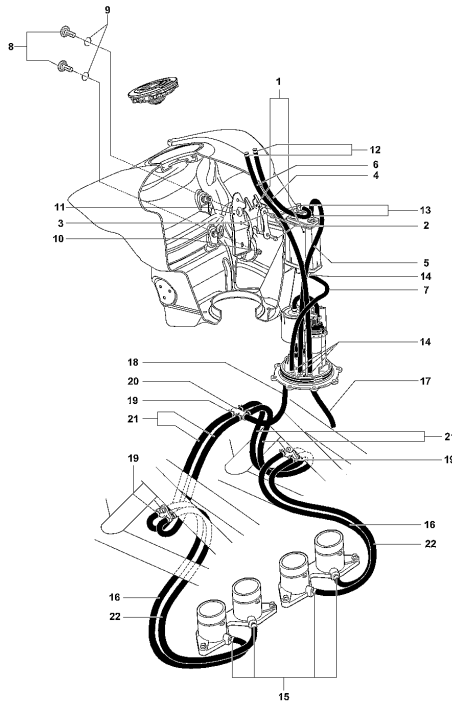

Pos	Part Number	Description	Additional Text	Quantity
1	SPMV800097083	CANISTER COMPLETE	008836-008839 & 009155> B4 910 S/910 R, USA	1,00
2	SPMV8A00B2680	Screw TEF M5x0,8x6 CH8 RT	MY12/16 USA CND CN	2,00
3	SPMV80A097086	CANISTER CENTERING	MY12/16 USA CND CN	1,00
4	SPMV8C0090940	HOSE, FUEL TANK		1,00
5	SPMV800097089	HOSE	MY12/16 USA CND CN	1,00
6	SPMV8C0090940	HOSE, FUEL TANK		1,00
7	SPMV8000B3443	HOSE		1,00
8	SPMV80A099373	Screw		2,00
9	SPMV8A0023116	ORING, 13,10x2,62mm		2,00
10	SPMV8000B2707	NUT, M5x0,8xE6 CH8 PARLOCK	990R-1090RR 002105> USA BRUTALE 920 USA	1,00
11	SPMV8AA097087	CANISTER FIXING PLATE		1,00
12	SPMV8C0091687	CLAMP, STEEL, FUEL TANK HOSE		2,00
13	SPMV800096458	CLAMP, METAL, 55 90	MY17/20 F3 675-800-RC	2,00
14	SPMV8B0092256	CLAMP, HOSE		3,00
15	SPMV800096458	CLAMP, METAL, 55 90	MY17/20 F3 675-800-RC	4,00
16	SPMV8A0091037	HOSE, RUBBER, AIR, 155		2,00
17	SPMV800098950	FUEL TANK DRAIN PIPE		1,00
18	SPMV800098715	HOSE		1,00
19	SPMV8AA091634	CLAMP, METAL, SHORT	MY12/16 USA CND CN	12,00
20	SPMV800097088	5-WAY FITTING		1,00
21	SPMV800097090	HOSE		4,00
22	SPMV8F0091037	HOSE, RUBBER, AIR, 110		2,00