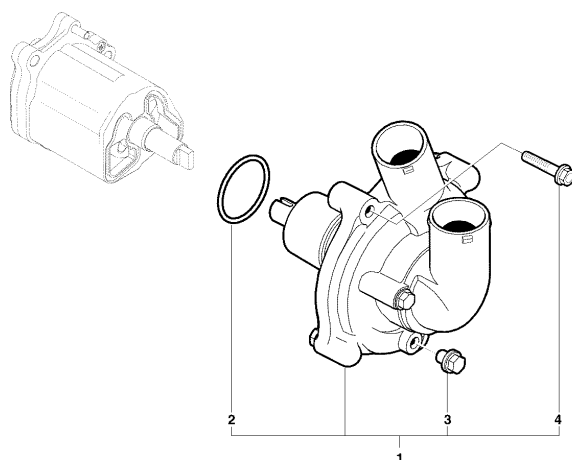

Pos	Part Number	Description	Additional Text	Quantity
1	SPMV8A00B3315	WATER PUMP, F4		1,00
1	SPMV8C00B3315	MIKUNI WATER PUMP	1090 VIN <005262 1090R, 1090RR, CORSA	1,00
2	SPMV8000B2574	GROMMET		1,00
3	SPMV8000B4308	Screw water pump		1,00
4	SPMV8K00C0597	SCREW TCCTX M6X1 T30-L35	ORO	2,00