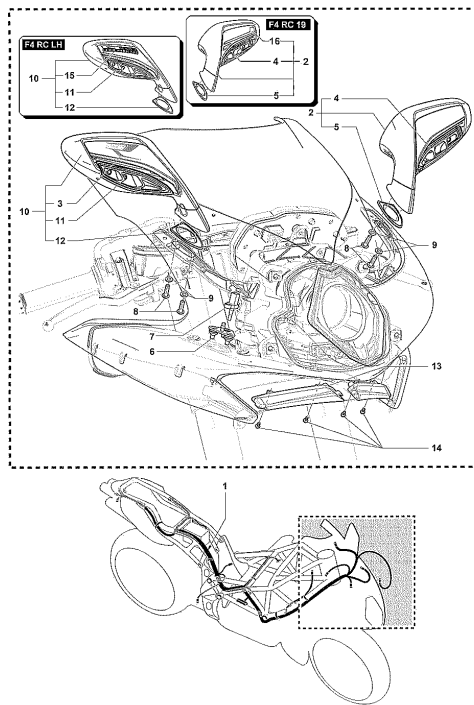

Pos	Part Number	Description	Additional Text	Quantity
1	SPMV8000B7551	MAIN HARNESS		1,00
2	SPMV8000C6901	LEFT REAR VIEW MIRROR WITH INDICATOR	MY19 RC	1,00
2	SPMV80L0B3759	LEFT REAR VIEW MIRROR WITH INDICATOR	MY15 RC, MY17 RC	1,00
2	SPMV80P0B3759	LEFT REAR VIEW MIRROR WITH INDICATOR	MY18 RC	1,00
2	SPMV80R0B3759	LEFT REAR VIEW MIRROR WITH INDICATOR	RC LH	1,00
3	SPMV8000C0806	DECAL F4 RC LOGO FOR LEFT REARVIEW MIRRO	MY15 RC, MY17 RC, MY19 RC	1,00
3	SPMV80A0C0806	F4 RC DECAL FOR RIGHT REAR VIEW MIRROR	MY18 RC	1,00
4	SPMV8000B4251	L.H. FRONT BLINKER		1,00
5	SPMV8000B4253	LH GASKET		1,00
6	SPMV8000B3219	CUSHION, SENSOR AIR TEMPERATUR		1,00
7	SPMV8000B3207	SENSOR, AIR TEMPERATURE		1,00
8	SPMV8F00C0600	SCREW TFTX M6X1 T30-L25	ORO	4,00
9	SPMV8C00B2720	WASHER, D12xD6,1xE0,7		4,00
10	SPMV8000C0720	RIGHT REAR VIEW MIRROR WITH INDICATOR	MY15 RC, MY17 RC	1,00
10	SPMV8000C4640	RIGHT REAR VIEW MIRROR WITH INDICATOR	RC LH	1,00
10	SPMV8000C6900	RIGHT REARVIEW MIRROR WITH INDICATOR	MY19 RC	1,00
10	SPMV80A0C0720	RIGHT REAR VIEW MIRROR WITH INDICATOR	MY18 RC	1,00
11	SPMV8000B4250	R.H. FRONT BLINKER		1,00
12	SPMV8000B4252	RH GASKET		1,00
13	SPMV8000B7747	LED LIGHT		1,00
14	SPMV8B00B2777	SCREW PH-AB 2,9X13		4,00
15	SPMV8000C4642	F4 LH DECAL FOR RIGHT REAR VIEW MIRROR		1,00
16	SPMV8000C6899	'DECAL "FRIEZE" FOR REAR VIEW MIRROR"		1,00