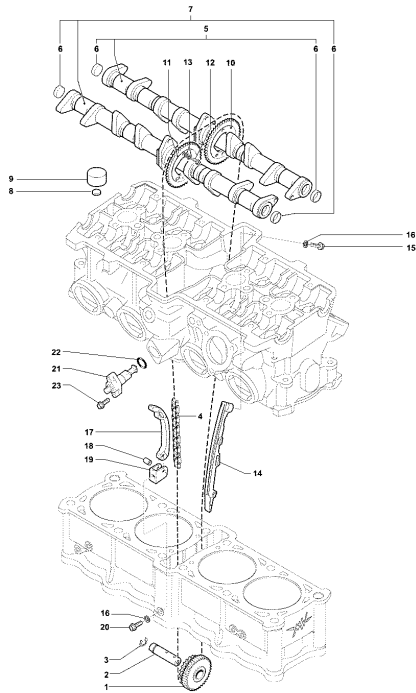

Pos	Part Number	Description	Additional Text	Quantity
1	SPMV4594035800	TRANSMISSION DRIVE GEAR		1,00
2	SPMV8000C0683	Complete timing pin		1,00
3	SPMV66N021313	CLAMP, GEAR PIN		1,00
4	SPMV8A0096598	OPEN TIMING CHAIN	TIMING CHAIN OPEN	1,00
4	SPMV8A00A0120	CHAIN, CAM	TIMING CHAIN CLOSED	1,00
5	SPMV8F00A9009	CAMSHAFT INTAKE		1,00
6	SPMV8C0057196	STABLE PLUG D16-SP6-10		4,00
7	SPMV8C00B3523	CAMSHAFT EXHAUST		1,00
8	SPMV800084182	CLEARANCE ADJUSTING	1.60 MM	16,00
8	SPMV8A0084182	CLEARANCE ADJUSTING	1.65 MM	16,00
8	SPMV8B0084182	CLEARANCE ADJUSTING	1.70 MM	16,00
8	SPMV8C0084182	CLEARANCE ADJUSTING	1.75 MM	16,00
8	SPMV8D0084182	CLEARANCE ADJUSTING	1.80 MM	16,00
8	SPMV8E0084182	CLEARANCE ADJUSTING	1.85 MM	16,00
8	SPMV8F0084182	CLEARANCE ADJUSTING	1.90 MM	16,00
8	SPMV8G0084182	CLEARANCE ADJUSTING	1.95 MM	16,00
8	SPMV8H0084182	CLEARANCE ADJUSTING	2.00 MM	16,00
8	SPMV8J0084182	GAP SPACER	2.05 MM	16,00
8	SPMV8K0084182	CLEARANCE ADJUSTING	2.10 MM	16,00
8	SPMV8L0084182	CLEARANCE ADJUSTING	2.15 MM	16,00
8	SPMV8M0084182	CLEARANCE ADJUSTING	2.20 MM	16,00
8	SPMV8N0084182	CLEARANCE ADJUSTING	2.25 MM	16,00
8	SPMV8P0084182	CLEARANCE ADJUSTING	2.30 MM	16,00
8	SPMV8R0084182	CLEARANCE ADJUSTING	2.35 MM	16,00
8	SPMV8S0084182	CLEARANCE ADJUSTING	2.40 MM	16,00
8	SPMV8T0084182	CLEARANCE ADJUSTING	2.45 MM	16,00
8	SPMV8U0084182	CLEARANCE ADJUSTING	2.50 MM	16,00
8	SPMV8V0084182	CLEARANCE ADJUSTING	2.55 MM	16,00