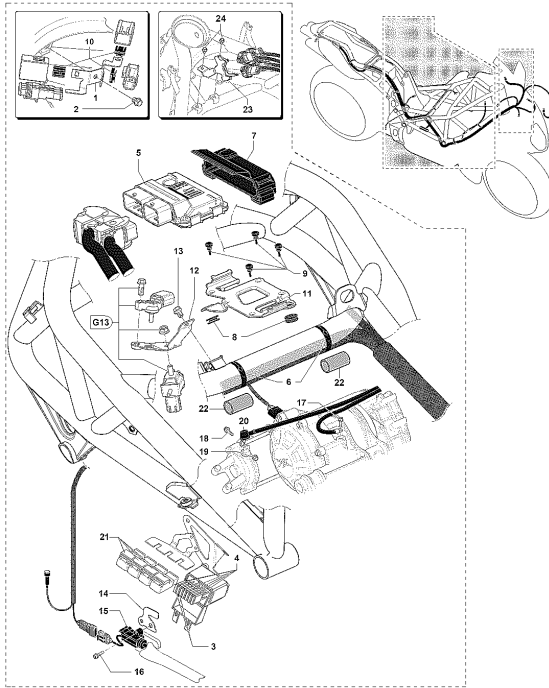

Pos	Part Number	Description	Additional Text	Quantity
1	SPMV8000B7601	BRACKET ELECTRICAL CONECTOR		1,00
2	SPMV8000C0597	SCREW TCCTX M6X1 T30-L8	ORO	1,00
3	SPMV8E0099274	LITTLEFUSE 10A		3,00
4	SPMV8F0099274	FUSE 15A		4,00
5	SPMV8000C0665	IGNITION CONTROL UNIT IGNITION		1,00
5	SPMV8B00C0665	IGNITION CONTROL UNIT IGNITION	USA, CND	1,00
5	SPMV8C00C0665	IGNITION CONTROL UNIT	JPN	1,00
6	SPMV800092248	CLAMP, RUBBER, L82	RR-SCS-RC SCS	2,00
7	SPMV8A00B5917	CUSHION ECU		1,00
8	SPMV800089293	CUSHION, D18xD8xE7,5	MY14/20 F3 675-F3 800	2,00
9	SPMV800095828	CUSION		4,00
10	SPMV8000B5301	CLAMP, CONNECTOR		3,00
11	SPMV8000B7243	BRACKET ECU		1,00
12	SPMV8000B7582	BRACKET VALVE SOLENOID		1,00
13	SPMV8000C0597	SCREW TCCTX M6X1 T30-L8	ORO	1,00
14	SPMV80A091653	PLATE		1,00
15	SPMV800090375	SENSOR, SIDE STAND		1,00
16	SPMV8F00B2687	SCREW, TCEIF M5x22 RP	SCS-RC SCS	2,00
17	SPMV8000C0598	TCCTX SCREW M8X1.25 T40-L15	ORO	1,00
18	SPMV8A00B2680	Screw TEF M5x0,8x6 CH8 RT	MY12/16 USA CND CN	1,00
19	SPMV8000B2708	NUT, M5x0,8	VIN >000710 F3 675	1,00
20	SPMV8000B3108	CABLE, BATTERY, NEGATIVE		1,00
21	SPMV8000A6749	RELAY	ROSSO	4,00
22	SPMV8C00B6213	PROTECTION		1,00
23	SPMV8000B7602	BRACKET COIL CONECTOR		1,00
24	SPMV8000C0597	SCREW TCCTX M6X1 T30-L8	ORO	1,00