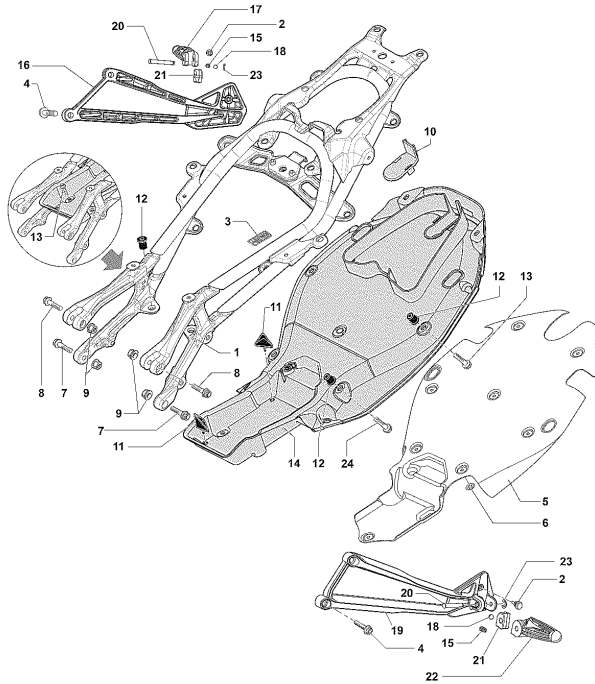

Pos	Part Number	Description	Additional Text	Quantity
1	SPMV80A0B7225	FRAME	F4RR	1,00
1	SPMV80C0B7225	FINISHED FRAME	RC LH	1,00
1	SPMV80D0B7225	FINISHED FRAME	MY19 RC	1,00
2	SPMV8000B4049	METAL BRAK CET, FAIRING, LEFT R		1,00
3	SPMV8000B4043	METAL BRAK CET, FAIRING, LEFT F		1,00
4	SPMV8000C0597	SCREW TCCTX M6X1 T30-L8	ORO	4,00
5	SPMV8000B4044	METAL BRACKET, FAIRING, RIGHT		1,00
6	SPMV8000B3004	SCREW, ENGINE SUPPORT, FRONT S		2,00
7	SPMV8000B4050	METAL BRAK CET, FAIRING, RIGHT		1,00
8	SPMV8AC0B3477	SUB-FRAME, LEFT	F4RR	1,00
9	SPMV8AC0B3478	SUB-FRAME, RIGHT	F4RR	1,00
10	SPMV8000B3559	SLIDER CHAIN		2,00
11	SPMV80A090392	SPACER	B4 RS-B4 RR-B4 NURBURGRING	4,00
12	SPMV8F00C0597	SCREW TCCTX M6X1 T30-L20	ORO	2,00
13	SPMV8000B3560	BUSH, ENGINE F4		2,00
14	SPMV8000B3561	AXLE, ENGINE SUPPORT, UPPER		1,00
15	SPMV8000B2756	AXLE, ENGINE SUPPORT, BOTTOM		1,00
16	SPMV8000B2715	NUT, M12x1,25x12,5 CH17		2,00
17	SPMV8000B2750	Screw TEF M12x1,25-L30		2,00
18	SPMV8000B3581	PLATE		1,00
19	SPMV8000B3583	SIDE STAND	1090 VIN FROM 004516 TO 004821 MY13/14 1090RR, 1090R	1,00
20	SPMV80A090431	PIN		1,00
21	SPMV80A090432	NUT, PARLOCK M8x1,25		1,00
22	SPMV8000B3584	BRACKET SPRING		1,00
23	SPMV8B00C0598	Screw TCCTX M8x1,25 T40-L22	ORO	2,00
24	SPMV8000B4219	STEEL BRACKET, FAIRING, LEFT S		1,00

25	SPMV8B0070695	PLASTIC CAP, FRAME HOLE	RC SCS	2,00
26	SPMV800084915	Special screw steering stem		1,00
27	SPMV8D00C0598	SCREW TCCTX M8X1.25 T40-L30	ORO	1,00
28	SPMV8000B3986	INNER SPRING		1,00
29	SPMV8000B3987	OUTER SPRING		1,00
30	SPMV8A00C0597	SCREW TCCTX M6X1 T30-L10	ORO	1,00
31	SPMV8000B4203	STICKER MANUAL WELDING FRAME		1,00
32	SPMV8000B4924	STICKER, FRAME, PROTECTION		2,00
33	SPMV800041874	CUSHION, D24xD13xE9		2,00