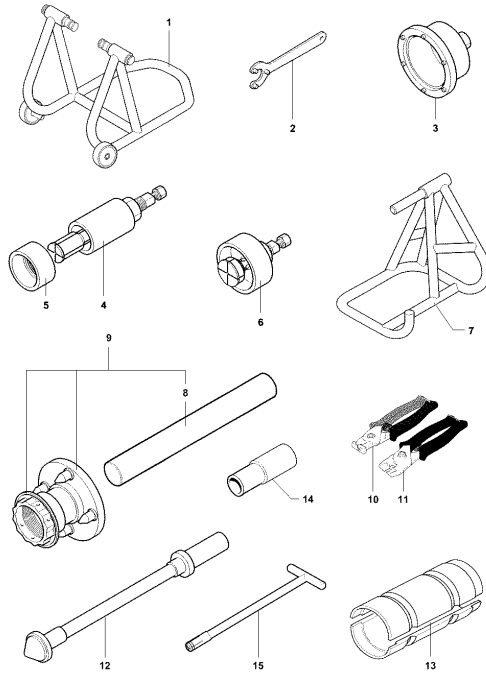

Pos	Part Number	Description	Additional Text	Quantity
1	SPMV800095830	FRONT STAND		2,00
2	SPMV800091645	Holding wrench		1,00
3	SPMV800092857	Groove nut wrench		1,00
4	SPMV800092860	FORK BEARING		1,00
5	SPMV800092861	BEARING EXTRACTOR		1,00
6	SPMV8000B4416	FRONT WHEEL BEARING		1,00
7	SPMV8000B9312	REAR STAND		1,00
8	SPMV8000A1953	PIN FOR CENTERING		1,00
9	SPMV800092865	Special tool rear wheel		1,00
10	SPMV800095850	Tool for pliers clic clamps		1,00
11	SPMV800098321	Tool for tilted pliers clic clamps		1,00
12	SPMV800092866	FORK PACK TOOL		1,00
13	SPMV8000A1039	Tool for dust cover and oil seal		1,00
14	SPMV8000B4412	WRENCH FOR FRONT WHEEL AXLE		1,00
15	SPMV8000B4415	BUSH EXTRACTOR		1,00