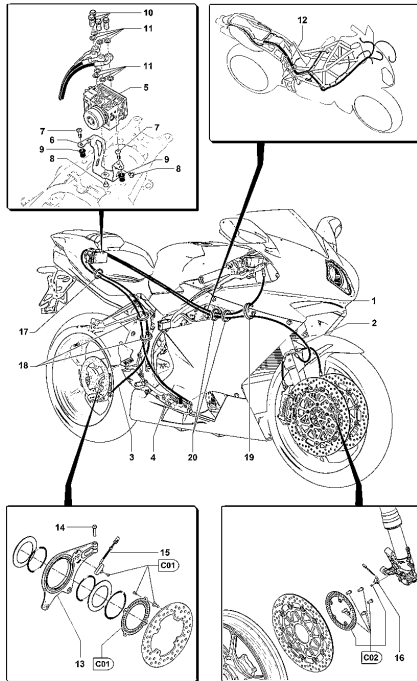

Pos	Part Number	Description	Additional Text	Quantity
1	SPMV8000B8369	HOSE OIL, LEVER BRAKE, FRONT	F4RR	1,00
2	SPMV8000B8370	HOSE OIL, CALIPER, FRONT		1,00
3	SPMV8000B8368	HOSE OIL, CALIPER, HEAR		1,00
4	SPMV8000B8367	HOSE OIL, MASTER CYLINDER,		1,00
5	SPMV8000B9134	ABS MODULE WET	MY14 675-800 MY15/16 DRAG.-DRAG.RR/RR LH/RC	1,00
6	SPMV8000B8366	BRACKET, ABS MODULE		1,00
7	SPMV8E00C0600	SCREW TFTX M6X1 T30-L20	ORO	2,00
8	SPMV8000B2672	SCREW M6	F4R, F4RR	2,00
9	SPMV800048245	CUSHION, SCREW, M6x1 L16	B4 RS	2,00
10	SPMV8000A8947	TUBO OIL PIPE UNION	F4RR	4,00
11	SPMV800021480	WASHER, COPPER, D14xD10,2xE1	MY12/14 F3 675	8,00
12	SPMV8000B7551	MAIN HARNESS		1,00
13	SPMV8C00B0976	SUPPORT, REAR BREAK CALIPER	1090-1090R-1090RR ABS CORSA	1,00
14	SPMV8F00B2688	Screw TCEIF M6x25 RP	800RR, DRAGSTER RR, DRAG.RR LH	1,00
15	SPMV8000B7768	SENSOR, SPEED	F3 AGO-F3 675 RC-F3 800 RC	1,00
16	SPMV8000B7768	SENSOR, SPEED	F3 AGO-F3 675 RC-F3 800 RC	1,00
17	SPMV8G00B6213	COVER, CABLE		1,00
18	SPMV8F00B6213	COVER, CABLE		2,00
19	SPMV800092661	CLAMP 2.4X92	MY14/20 F3 675-F3 800	1,00
20	SPMV800056444	CLAMP, PLASTIC		1,00