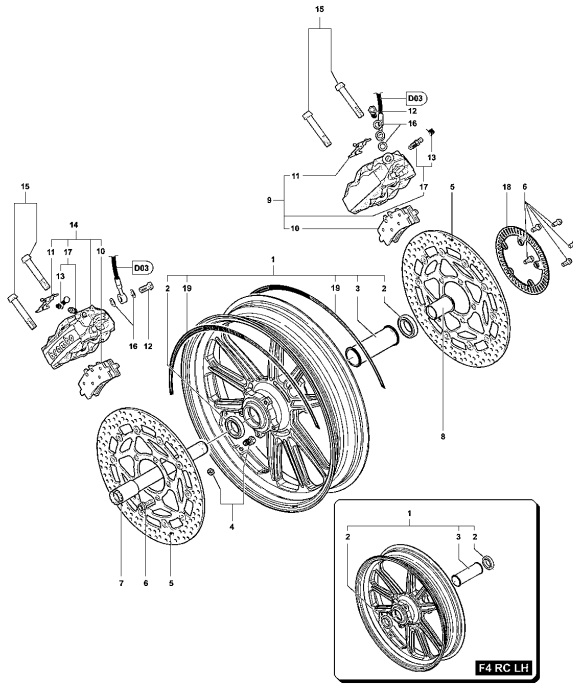

Pos	Part Number	Description	Additional Text	Quantity
1	SPMV8000C0656	FRONT WHEEL RIM 17X3.50" CO	RC LH	1,00
1	SPMV8000C2395	FRONT WHEEL RIM 17X3.50" CO	RC LH	1,00
1	SPMV8000C3928	'FRONT WHEEL RIM 17 "X3.50 "WITH"	MY15 RC, MY17 RC	1,00
1	SPMV80A0C3928	WHEEL RIM FRONT.17 "X3.50 "WITH	MY18 RC	1,00
1	SPMV80B0C3928	Front wheel rim 17 "x3.50 "concuscin. an	MY19 RC	1,00
2	SPMV8A0026846	RADIAL BEARING		2,00
3	SPMV8000B3672	SPACER	F4RR, F4 FRECCIE TRICOLORI	1,00
4	SPMV8000B3195	VALVE, WHEEL	675,800,800RR,DRAG., DRAG. RC	1,00
5	SPMV8000B3353	BRAKE DISK, FRON SIDE, D320xE5	F3 AGO	2,00
6	SPMV8A00C0598	Screw TCCTX M8x1,25 T40-L20	ORO	10,00
7	SPMV8A00A3468	AXLE, FRONT WHEEL, B4	F4RR	1,00
8	SPMV80A0A3469	BUSH FOR PIN	F4RR	1,00
9	SPMV8000B7547	CALIPER WITH PADS FRONT	F4RR	1,00
10	SPMV8000B8563	FRONT BRAKE PAD COUPLE	F4RR	2,00
11	SPMV8000B1602	SPRING	1000 VIN 008065> & 1078	2,00
12	SPMV8000B1948	SPECIAL SCREW, BRAKE FLUID PIP	1000 VIN 008065> & 1078	2,00
13	SPMV8000A2042	DUST COVER	1000 VIN 008065> & 1078	2,00
14	SPMV8000B7546	CALIPER WITH PADS FRONT	F4RR	1,00
15	SPMV8H00C0599	SCREW TCCTX M10X1,25 T50-L58		4,00
16	SPMV800021480	WASHER, COPPER, D14xD10,2xE1	MY12/14 F3 675	4,00
17	SPMV8000A2041	DRAIN SCREW	MY15/20 F3 675	2,00
18	SPMV8000B9517	FRONT PHONIC WHEEL	F3 AGO	1,00
19	SPMV8000C1411	"THREAD DECAL ""RACING DEPARTMENT""	MY15/16 F3 675 RC-F3 800 RC	2,00
19	SPMV8000C3817	RACING DEPARTMENT THREAD DECAL	MY17 F3 675 RC-F3 800 RC	2,00
19	SPMV80A0C3817	RACING DEPARTMENT" THREAD DECAL	MY18 F3 675 RC-F3 800 RC	2,00