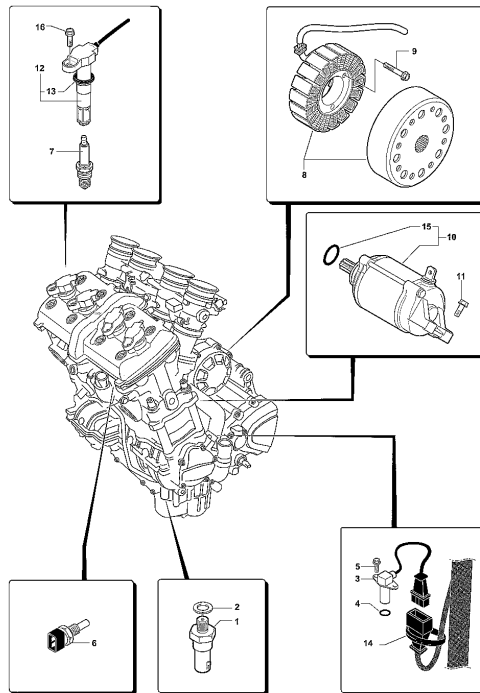

Pos	Part Number	Description	Additional Text	Quantity
1	SPMV8000A7862	MINIUMUM PRESSURE SWITCH		1,00
2	SPMV62N015676	WASHER D17-D10		1,00
3	SPMV800090184	RPM ENGINE SENSOR		1,00
4	SPMV800022551	OR2056 T1		1,00
5	SPMV8C00B2680	SCREW, TEF M5x0,8x12 CH8 RT		2,00
6	SPMV8000B5422	WATER TEMPERATURE SENSOR		1,00
7	SPMV800095906	SPARK PLUG, NGK CR9 EB	1000S, 1000S1+1,AGO,NGK CR9EB	4,00
8	SPMV8000B9185	SHIHLIN ALTERNATOR		1,00
9	SPMV60ND07331	Screw M5x0,8-L22		3,00
10	SPMV8000B2549	ENGINE, STARTING		1,00
11	SPMV8G00C0597	SCREW TCCTX M6X1 T30-L22	ORO	2,00
12	SPMV8000B7183	CABLE, SPARK PLUG		4,00
13	SPMV8000B7708	ELDOR PLUG TOP COIL GROMMET		4,00
14	SPMV800092248	CLAMP, RUBBER, L82	RR-SCS-RC SCS	1,00
15	SPMV800091597	GROMMET		1,00
16	SPMV8D00C0597	SCREW TCCTX M6X1 T30-L16	ORO	4,00