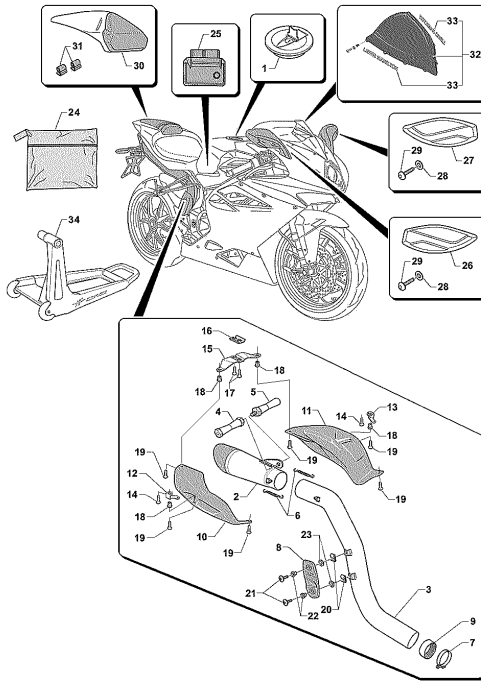

Pos	Part Number	Description	Additional Text	Quantity
1	SPMV8000C1354	Fuel tank cap with quick release		1,00
2	SPMV8000C4133	MONO RACING SILENCER		1,00
2	SPMV8000C4616	F4 LH MONO RACING SILENCER	RC LH	1,00
3	SPMV8000C4134	MANIFOLD PIPE WITH		1,00
4	SPMV8000C4135	FIXING BUSHING WITH HOLE		1,00
5	SPMV8000C4136	FIXING BUSHING WITH STEM		1,00
6	SPMV8000C4137	SHORT TYPE SPRING		2,00
7	SPMV8000C3666	COMPLETE FUEL TANK	MY17 800 RED/SILVER MY17 LUSO RED/SILVER	1,00
8	SPMV8000C4139	SIDE HEAT SHIELD	MY17 RC, MY18 RC, MY19 RC	1,00
8	SPMV80B0C4139	SIDE HEAT SHIELD	RC LH	1,00
9	SPMV8000B3670	GROMMET	RUSH	1,00
10	SPMV80A0C4140	RIGHT UNDERTAIL BULKHEAD FOR	MY17 RC, MY18 RC, MY19 RC	1,00
10	SPMV80B0C4140	RIGHT UNDERTAIL BULKHEAD FOR	RC LH	1,00
11	SPMV80A0C4141	LEFT UNDERTAIL BULKHEAD FOR	MY17 RC, MY18 RC, MY19 RC	1,00
11	SPMV80B0C4141	LEFT UNDERTAIL BULKHEAD FOR	RC LH	1,00
12	SPMV8000C4142	FIXING PLATE		1,00
13	SPMV8000C4143	LEFT FIXING PLATE		1,00
14	SPMV8F00C0600	SCREW TFTX M6X1 T30-L25	ORO	2,00
15	SPMV8000C4144	REAR FIXING PLATE		1,00
16	SPMV8000C1575	PROTECTION FOR EXHAUST SPRING		1,00
17	SPMV8B00B2687	SCREW, TCEIF M5x12	B4 RR-B4 NURBURGRING-RUSH	2,00
18	SPMV800048245	CUSHION, SCREW, M6x1 L16	B4 RS	4,00
19	SPMV8D00C0600	SCREW TFTX M6X1 T30-L18	ORO	6,00
20	SPMV800046893	NUT M6X1	F3 ORO-F3 AGO	2,00
21	SPMV8A00C0600	SCREW TFTX M6X1 T30-L12	MY15 RC, MY17 RC	2,00