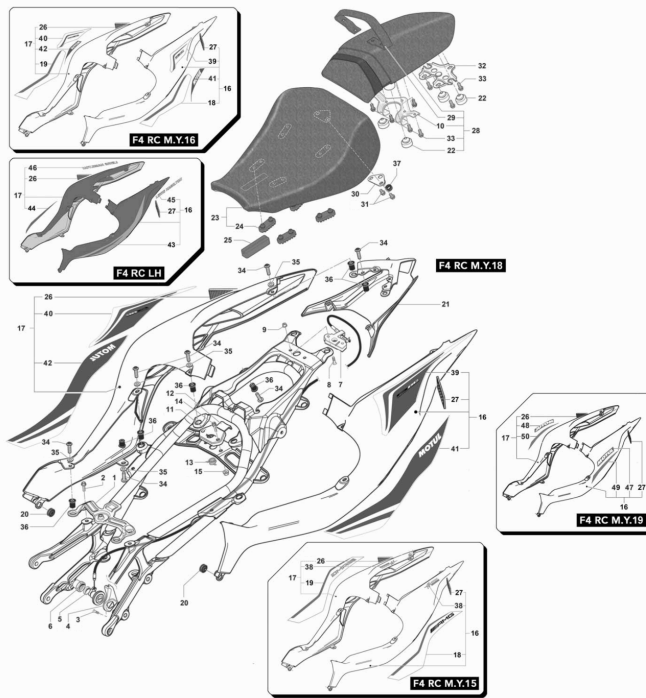

Pos	Part Number	Description	Additional Text	Quantity
1	SPMV8000B3564	SUPPORT, METAL, FUEL TANK		1,00
2	SPMV8D00C0597	SCREW TCCTX M6X1 T30-L16	ORO	2,00
3	SPMV8A00C0597	SCREW TCCTX M6X1 T30-L10	ORO	2,00
4	SPMV8000B4034	CAP, METAL, LOCK SEAT		1,00
5	SPMV8000B4039	SPACER, PLASTIC, LOCK SEAT		1,00
6	SPMV8000B3143	NUT, ESPECIAL DA FECHADURA DO		1,00
7	SPMV8A00B3006	LOCK, SEAT		1,00
8	SPMV8E00B2694	SCREW, TSEI M5x0,8 CH3 L20	990R, 1090RR	2,00
9	SPMV8000B2708	NUT, M5x0,8	VIN >000710 F3 675	2,00
10	SPMV8000B3659	BRACKET FOR STRAP		1,00
11	SPMV800098709	SUPPORT, PLASTIC, LOCK SEAT		1,00
12	SPMV8000B8495	LEVER LOCK SEAT		1,00
13	SPMV800098702	SPRING, LOCK SEAT		1,00
14	SPMV8D00B2688	Screw TCEIF M6x20 RT	RR-RUSH	2,00
15	SPMV8000B2710	NUT, M6x1 CH10 E7 PARLOCK	EXCEPT ORO	2,00
16	SPMV8000C1787	LEFT SIDE FAIRING FOR TAIL COMPL.	MY15 RC	1,00
16	SPMV8000C3911	LEFT SIDE PANEL FOR TAIL COMPL.	MY17 RC	1,00
16	SPMV8000C4637	LEFT SIDE PANEL FOR TAIL COMPL.	RC LH	1,00
16	SPMV8000C5011	LEFT SIDE PANEL FOR TAIL COMPL.	MY18 RC	1,00
16	SPMV8000C5885	LEFT SIDE PANEL FOR TAIL COMPL.	MY19 RC	1,00
17	SPMV8000C1786	RIGHT REAR TAIL	MY15 RC	1,00
17	SPMV8000C3910	RIGHT SIDE PANEL FOR TAIL TANK COMPL.	MY17 RC	1,00
17	SPMV8000C4638	RIGHT SIDE PANEL FOR TAIL PIECE COMPL.	RC LH	1,00
17	SPMV8000C5012	RIGHT SIDE PANEL FOR TAIL TANK COMPL.	MY18 RC	1,00
17	SPMV8000C5884	RIGHT SIDE PANEL FOR TAIL PIECE COMPL.	MY19 RC	1,00
18	SPMV8000C1415	DECAL FRIEZE WITH SPONSOR FOR	MY15 RC	1,00
18	SPMV8000C3915	DECAL FRIEZE FOR CODI SIDE	MY17 RC	1,00
19	SPMV8000C1414	DECAL FRIEZE WITH SPONSOR FOR	MY15 RC	1,00