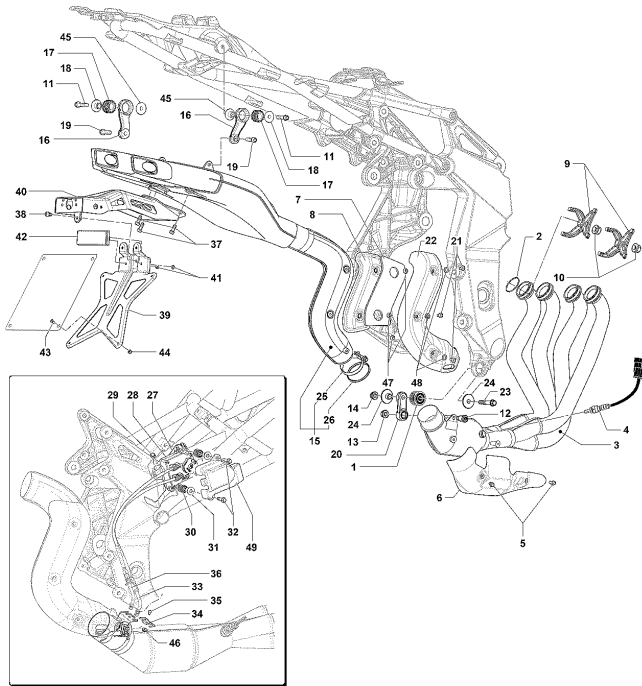

Pos	Part Number	Description	Additional Text	Quantity
1	SPMV8000B3677	CUSION, MUFFLER		1,00
2	SPMV800099383	WASHER, MUFFLER	4718> (USA 100437> & 200150>) USA 100437> & 200150>	4,00
3	SPMV8000B7617	MUFFLER		1,00
4	SPMV8A00B9339	Lambda probe		1,00
5	SPMV8A00C0600	SCREW TFTX M6X1 T30-L12	MY15 RC, MY17 RC	2,00
6	SPMV8000B7951	COVER, MUFFLER		1,00
7	SPMV8000B4214	PROTECTOR, HEAT, MUFFLER, 3		1,00
8	SPMV8000B4213	PROTECTION, HEAT, MUFFLER 2		1,00
9	SPMV800090419	FLANGE, MUFFLER COLLECTOR		2,00
10	SPMV8000B2712	NUT, M8x1,25x8,5 CH12	MY15/17 JPN F3 RC	2,00
11	SPMV8J00C0597	SCREW TCCTX M6X1 T30-L30	ORO	2,00
12	SPMV8000B3679	SCREW, ESPECIAL, MUFFLER COLL		1,00
13	SPMV8000C0748	AUTOBLOC.FLANG.NUT M6X1 -CH10	ORO	1,00
14	SPMV8000C0748	AUTOBLOC.FLANG.NUT M6X1 -CH10	ORO	1,00
15	SPMV8000B7619	SILENCER		1,00
16	SPMV8000B9886	SILENCER SUPPORT		2,00
17	SPMV800062651	VIBRATION REDUCER D22-D10-SP12		2,00
18	SPMV8000B4716	WASHER, ESPAÇADORA DO COXIM DO		2,00
19	SPMV8F00C0597	SCREW TCCTX M6X1 T30-L20	ORO	2,00
20	SPMV8000B3676	SUPPORT, MUFFLER		1,00
21	SPMV8A00C0600	SCREW TFTX M6X1 T30-L12	MY15 RC, MY17 RC	3,00
22	SPMV8AD0B3682	SIDE EXHAUST PROTECTION		1,00
23	SPMV8K00C0597	SCREW TCCTX M6X1 T30-L35	ORO	1,00
24	SPMV8000B3678	WASHER, SPACER, MUFFLER COLECT	VIN: >001581, 001614/001644 VIN: 001655/001669 VIN: 001685/001744 VIN: 001778/002055	2,00
25	SPMV8000B3666	CLAMP		1,00