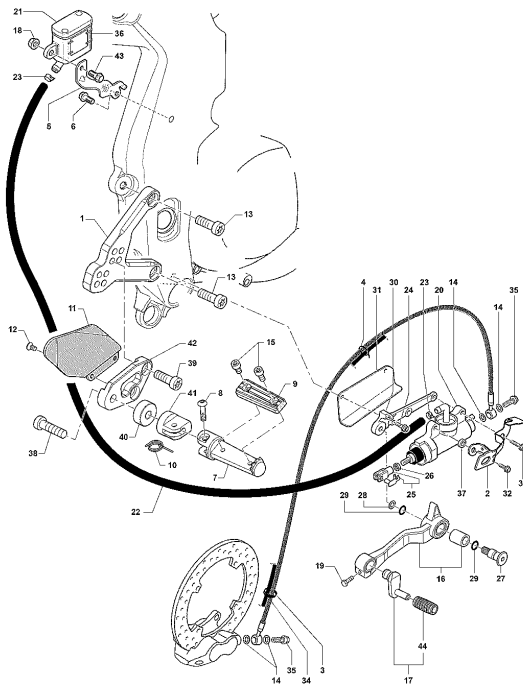

Pos	Part Number	Description	Additional Text	Quantity
1	SPMV8000C1196	FRONT FOOTREST SUPPORT FIXED RIGHT		1,00
2	SPMV8A00B4216	BRACKET, MASTER CYLINDER		1,00
3	SPMV800092668	CLAMP, RUBBER	PER EAS F3 675	1,00
4	SPMV800056783	CLAMP, PLASTIC, L142	MY17/20 F3 675-F3 800	1,00
5	SPMV8000B7478	BRACKET, OIL TANK		1,00
6	SPMV8B00C0597	SCREW TCCTX M6X1 T30-L12	ORO	1,00
7	SPMV8000C2492	FOLDING FOOTREST RIGHT		1,00
8	SPMV8000C1203	FOOTREST PIVOT		1,00
9	SPMV8000C1202	FOOTREST PROTECTION		1,00
10	SPMV8000C1204	SPRING		1,00
11	SPMV4595039200	Protection for right side rider footrest		1,00
12	SPMV8000C1209	SCREW TPSCE M4 L8 CH2.5		2,00
13	SPMV8A00C0598	Screw TCCTX M8x1,25 T40-L20	ORO	2,00
14	SPMV800021480	WASHER, COPPER, D14xD10,2xE1	MY12/14 F3 675	4,00
15	SPMV8000C1211	SCREW TCEI M5 L8 CH4		2,00
16	SPMV80A0C1612	REAR BRAKE PEDAL WITH BUSHING		1,00
17	SPMV80A0C1614	ECCENTRIC FOR PEDAL		1,00
18	SPMV8000C0748	AUTOBLOC.FLANG.NUT M6X1 -CH10	ORO	1,00
19	SPMV8E00C0597	SCREW TCCTX M6X1 T30-L18	ORO	1,00
20	SPMV800089313	REAR BRAKE PUMP	F3 ORO-F3 AGO	1,00
21	SPMV800090315	REAR BRAKE FLUID		1,00
22	SPMV8G0070266	PIPE		1,00
23	SPMV800070700	SPRING CLAMP		2,00
24	SPMV8B00C0598	Screw TCCTX M8x1,25 T40-L22	ORO	1,00
25	SPMV8000B2800	STOPPER, MASTER CYLINDER, REAR		1,00
26	SPMV61ND15062	NUT, M6x1x4 CH10		1,00
27	SPMV8A00B2802	PIN M8-CH6-L22.2	800	1,00
28	SPMV8000B2723	WASHER, D8,2xD20xE1		1,00