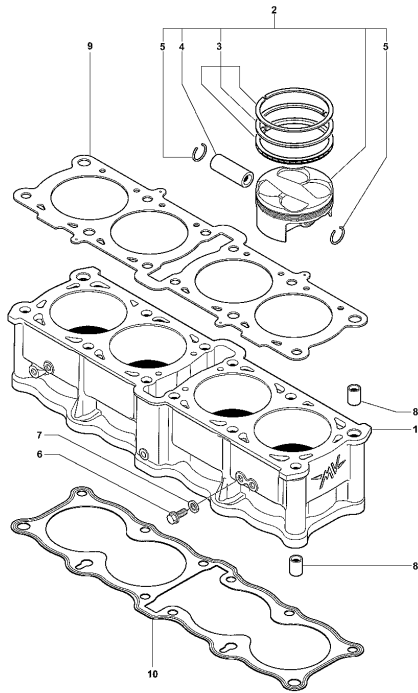

Pos	Part Number	Description	Additional Text	Quantity
1	SPMV80A0C5101	CYLINDER D79 PAINTED	RC LH	1,00
1	SPMV80B0C5101	CYLINDER D79 PAINTED	EXCEPT RC LH	1,00
1	SPMV80B0C0596	CYLINDER D79 PAINTED	EXCEPT RC LH	1,00
2	SPMVM603001700	Pistone d79 rc completo		4,00
2	SPMVM603001701	Pistone d79 rc completo		4,00
3	SPMV8000B4141	PISTON RING ASSEMBLY	1090RR	4,00
4	SPMVM603001600	SPINOT D15		4,00
5	SPMV8000B8282	PISTON PIN LOCK RING	MY17 AMERICA 800	8,00
6	SPMV8000C0597	SCREW TCCTX M6X1 T30-L8	ORO	2,00
7	SPMV800064988	SELF CENTERING WASHER D11-D6.1		2,00
8	SPMV800081535	REFERING PIN D11-D13		4,00
9	SPMV8000B9961	HEAD GASKET SP=0.40		1,00
9	SPMV8A00B9961	HEAD GASKET SP=0.55		1,00
9	SPMV8B00B9961	HEAD GASKET SP=0.70		1,00
10	SPMV8000A9371	GASKET, CYLINDER		1,00