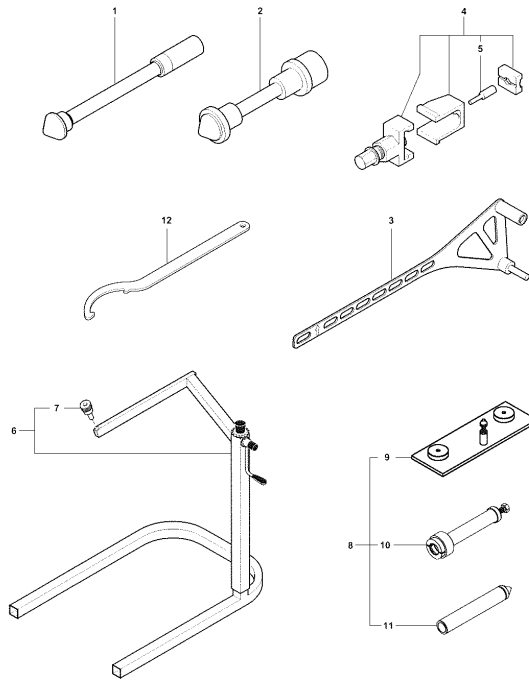

Pos	Part Number	Description	Additional Text	Quantity
1	SPMV800092867	ROCKER ARM PACK TOOL		1,00
2	SPMV8000B4421	FRONT WHEEL BEARINGS		1,00
3	SPMV8000B4413	REAR SUSPENSION		1,00
4	SPMV800095389	CHAIN TOOL PITCH 520 532		1,00
5	SPMV800095390	PIN CHAIN CUTTING 520-532		1,00
6	SPMV800095807	ANT. STAND COMPLETE		1,00
7	SPMV800095808	FRONT STAND PIN		1,00
8	SPMV800097887	EQUIPMENT. CUSHION. STER PIN		1,00
9	SPMV800097888	STEERING BASE CONTROL		1,00
10	SPMV800097889	STEERING BEARING		1,00
11	SPMV800097890	STEERING BEARING		1,00
12	SPMV8000B7038	TOOL PRE-LOAD REGULATION		1,00