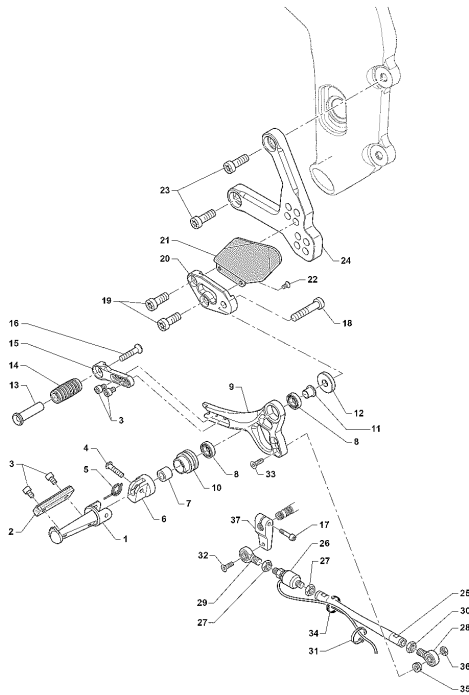

Pos	Part Number	Description	Additional Text	Quantity
1	SPMV8000C1201	FOLDING FOOTREST		1,00
2	SPMV8000C1202	FOOTREST PROTECTION		1,00
3	SPMV8000C1211	SCREW TCEI M5 L8 CH4		4,00
4	SPMV8000C1203	FOOTREST PIVOT		1,00
5	SPMV8000C1204	SPRING		1,00
6	SPMV8000C1200	FOOTREST SUPPORT		1,00
7	SPMV8000C1771	INTERNAL BEARING SPACER		1,00
8	SPMV8000C1206	BEARING		2,00
9	SPMV4594038900	GEAR LEVER		1,00
10	SPMV8000C1965	BEARING BUSHING		1,00
11	SPMV8000C1964	BEARING CENTERING SLEEVE		1,00
12	SPMV8000C1205	SPRING STOP		1,00
13	SPMV4594006300	SINGLE TOE PAD		1,00
14	SPMV8000C1208	FERRULE GROMMET		1,00
15	SPMV8000C1207	ADJUSTABLE FERRULE SUPPORT		1,00
16	SPMV8000C1210	TPSCE SCREW M6 L20 CH4		1,00
17	SPMV8F00C0597	SCREW TCCTX M6X1 T30-L20	ORO	1,00
18	SPMV8000C1212	SCREW TCEI M8 L35 CH5		1,00
19	SPMV8000C0598	TCCTX SCREW M8X1.25 T40-L15	ORO	2,00
20	SPMV4594038700	FRONT FOOTREST SUPPORT RIGHT MOBILE		1,00
21	SPMV4595005400	PROTECTION FOR SUPP. PEDANA		1,00
22	SPMV8000C1209	SCREW TPSCE M4 L8 CH2.5		2,00
23	SPMV8A00C0598	Screw TCCTX M8x1,25 T40-L20	ORO	2,00
24	SPMV8000C1197	FRONT FOOTBOARD SUPPORT FIXED LEFT		1,00
25	SPMV8B00C0768	Reverse shaft	EXCEPT RC LH	1,00
25	SPMV8BA0C0768	RETURN ROD	RC LH	1,00
26	SPMV8000B9611	DOWN SHIFT SENSOR	MY15/20 VIN >000790 F3 800	1,00
27	SPMV61ND15033	NUT M6X1-CH10-SP5		2,00