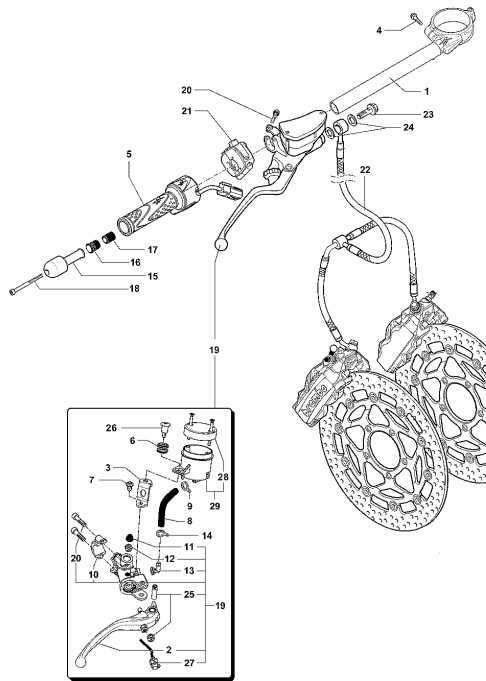

Pos	Part Number	Description	Additional Text	Quantity
1	SPMV8000B7770	HANDLEBAR RIGHT CPL	F4RR	1,00
1	SPMV80A0B7770	HALF HANDLEBAR RIGHT COMPL.	RC LH	1,00
2	SPMV8000C3343	FRONT BRAKE LEVER	MY15 F4RR	1,00
3	SPMV8A00B4912	BRACKET, OIL TANK		1,00
4	SPMV8000B2689	Screw TCEIF M7x1x25		1,00
5	SPMV8C00B5444	THROTTLE CONTROL D.B.W.	MY12/15 EXCEPT F3 ORO	1,00
6	SPMV8000B0908	RUBBER		1,00
7	SPMV8A00C0600	SCREW TFTX M6X1 T30-L12	MY15 RC, MY17 RC	1,00
8	SPMV8J0066179	HOSE DI6,5-DE10,5-L53		1,00
9	SPMV8000B0906	CLAMP		1,00
10	SPMV8000B4921	BRACKET, LEVER	B4 RR-B4 NURBURGRING-RUSH	1,00
11	SPMV8000B6802	DUST CUFF		1,00
12	SPMV8000B6810	PURGE CAP		1,00
13	SPMV8000B6807	CONNECTOR		1,00
14	SPMV8000B0906	CLAMP		1,00
15	SPMV8A00A4425	COUNTER WEIGHT, HANDLEBAR		1,00
16	SPMV8000A4426	CAP, RUBBER, BALLANCE WEIGHT		1,00
17	SPMV800090890	NUT, WITH RUBBER COVER, BALANC		1,00
18	SPMV8Z00C0597	SCREW TCCTX M6X1 T30-L95	ORO	1,00
19	SPMV8000C3344	COMPLETE FRONT BRAKE MASTER CYLINDER	MY15 F4RR	1,00
20	SPMV8G00C0597	SCREW TCCTX M6X1 T30-L22	ORO	2,00
21	SPMV8A00B4568	RIGHT SWITCH	F4RR	1,00
22	SPMV8000B7774	OIL PUMP PIPE - BREAK CALIPER	F4RR W/OUT ABS FOR ABS SEE DRAW K03	1,00
23	SPMV8000A8947	TUBO OIL PIPE UNION	F4RR	1,00
24	SPMV800021480	WASHER, COPPER, D14xD10,2xE1	MY12/14 F3 675	2,00
25	SPMV8000B6805	LEVER PIN	F4RR	1,00
26	SPMV8000A1189	Screw TTEI M5-D16-D	F4RR	1,00