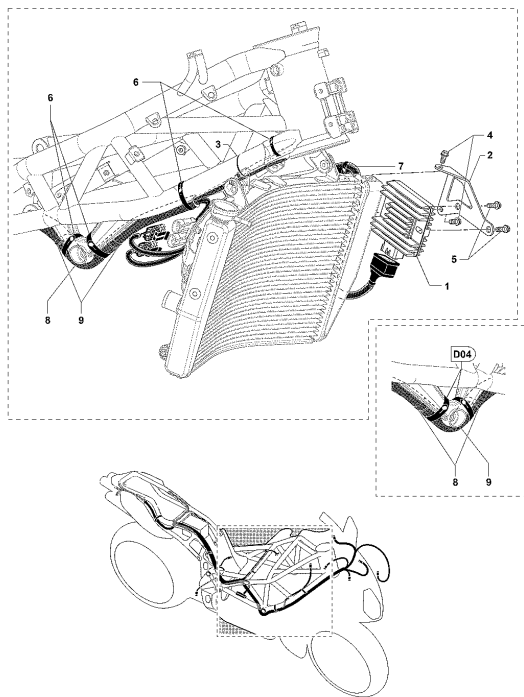

Pos	Part Number	Description	Additional Text	Quantity
1	SPMV8000B3206	RECTIFIER		1,00
2	SPMV8000B3754	SUPPORT, RECTIFIER		1,00
3	SPMV800056444	CLAMP, PLASTIC		1,00
4	SPMV8A00C0597	SCREW TCCTX M6X1 T30-L10	ORO	2,00
5	SPMV8G00C0597	SCREW TCCTX M6X1 T30-L22	ORO	2,00
6	SPMV800092248	CLAMP, RUBBER, L82	RR-SCS-RC SCS	4,00
7	SPMV800053724	BELT, RUBBER, SHORT	MY12/16 USA CND CN	1,00
8	SPMV8D00B6213	COVER PROTECTION, WIRE HARNESS		2,00
9	SPMV800092661	CLAMP 2.4X92	MY14/20 F3 675-F3 800	4,00