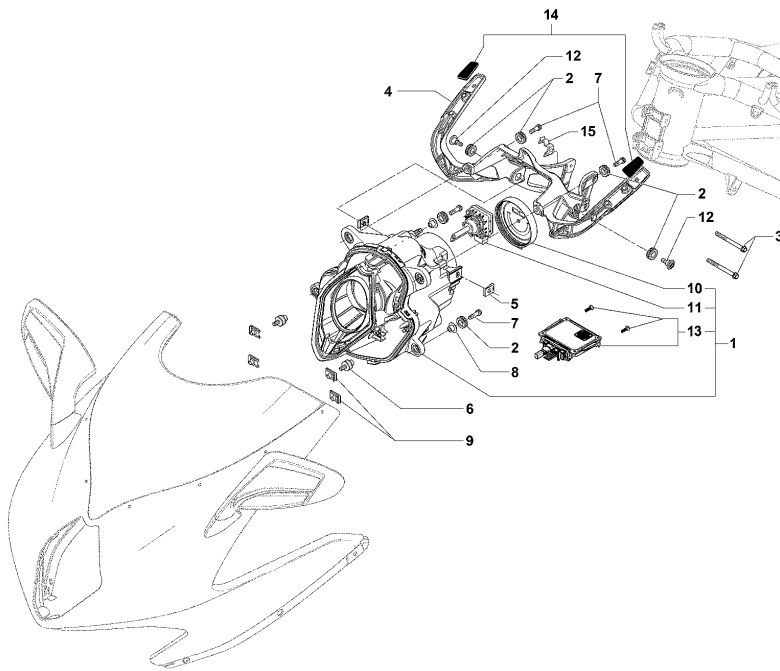

Pos	Part Number	Description	Additional Text	Quantity
1	SPMV8000B3692	HEADLIGHT	RIGHT HAND DRIVE	1,00
1	SPMV8000B3693	HEADLIGHT	LEFT HAND DRIVE	1,00
1	SPMV8000B3694	HEADLIGHT	USA	1,00
2	SPMV8A00B3600	CUSHION, D20xD10xE7,5	B4 RS-B4 RR-B4 NURBURGRING	6,00
3	SPMV8S00C0597	SCREW TCCTX M6X1 T30-L65		2,00
4	SPMV80A0B3565	SUPPORT, HEADLIGHT AND DASHBOA	EXCEPT RC LH	1,00
4	SPMV80B0B3565	FINISHED HEADLIGHT SUPPORT	RC LH	1,00
5	SPMV800046893	NUT M6X1	F3 ORO-F3 AGO	2,00
6	SPMV8000B3762	SCREW, ESPECIAL, HEADLIGHT		2,00
7	SPMV8E00C0597	SCREW TCCTX M6X1 T30-L18	ORO	4,00
8	SPMV8000B3764	SPACER, DASHBOARD, D18xD10xL9	MY17/20 F3 675-800-RC	2,00
9	SPMV800046893	NUT M6X1	F3 ORO-F3 AGO	4,00
10	SPMV8000B4883	PLUG		1,00
11	SPMV8000B4884	XENON BULB 35W		1,00
12	SPMV8000B3763	SCREW, ESPECIAL M6 DO FAROL D		2,00
13	SPMV8000B4885	KIT BALLAST		1,00
14	SPMV8000B4243	CUSHION, DASHBOARD		1,00
15	SPMV8000B4425	CLAMP, CABLE		1,00