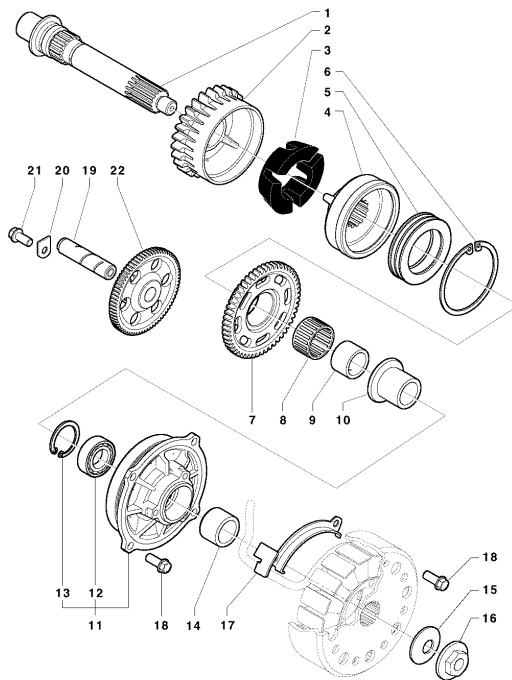

Pos	Part Number	Description	Additional Text	Quantity
1	SPMV8000B1989	AXLE, ALTERNATOR		1,00
2	SPMV8000B3301	GEAR, ALTERNATOR Z27		1,00
3	SPMV8000B3302	CUSHION, ALTERNATOR		1,00
4	SPMV8000B3303	BEARING RACE, ELECTRIC SYSTEM		1,00
5	SPMV8000B3304	BEARING, ELECTRIC SYSTEM		1,00
6	SPMV8000B3305	CIRCLIP, ALTERNATOR BEARING		1,00
7	SPMV4594029700	INGR.FOR FREE WHEEL Z-53		1,00
8	SPMV8A0065795	NEEDLE BEARING, D25xD29xSP17		1,00
9	SPMV8000B2038	SPACER, D20xD25xSP17,4mm		1,00
10	SPMV8000B2037	SPACER, D20,5xD26xD37		1,00
11	SPMV8000B4839	ALTERNATOR FLANGE		1,00
12	SPMV800017040	BALL BEARING, D42xD20xSP12		1,00
13	SPMV66N021270	CIRCLIP		1,00
14	SPMV8000B2039	SPACER, D20xD26xSP18,5		1,00
15	SPMV8000B3307	WASHER, LOCK, D12,2xD31,5xSP1,		1,00
16	SPMV4594030200	FLANGED NUT		1,00
17	SPMV8000B2704	CLAMP, STEEL, STATOR CABLE		1,00
18	SPMV8D00C0597	SCREW TCCTX M6X1 T30-L16	ORO	4,00
19	SPMV4594035500	INTERMEDIATE STARTER PIN		1,00
20	SPMV8000A2139	CLAMP, STEEL		1,00
21	SPMV8C00C0597	SCREW TCCTX M6X1 T30-L14	ORO	1,00
22	SPMV4594030000	INTERMEDIATE INPUT PIN Z-73,Z-18		1,00