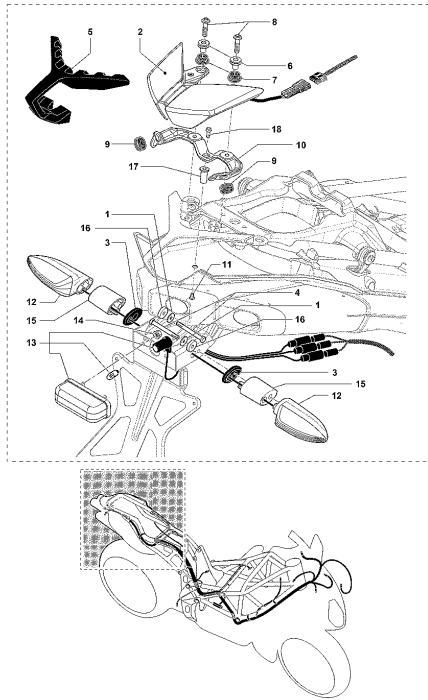

Pos	Part Number	Description	Additional Text	Quantity
1	SPMV62ND15548	WASHER, D15x5,2xE1	EXCEPT USA-CND	2,00
2	SPMV8000B7399	TAIL-LIGHT		1,00
3	SPMV8000B4740	CUSHION, BLINKER		2,00
4	SPMV60ND01065	SCREW TE M5X0,8-CH8-L50		2,00
5	SPMV8000B4236	CUSHION, TAILLIGHT		1,00
6	SPMV8000B4130	SPACER, D16xD7,8xD6,1xL14,4		2,00
7	SPMV800090239	CUSHION, RUBBER, 2	B4 RS-B4 RR-B4 NURBURGRING	2,00
8	SPMV8F00C0600	SCREW TFTX M6X1 T30-L25	ORO	2,00
9	SPMV800089293	CUSHION, D18xD8xE7,5	MY14/20 F3 675-F3 800	2,00
10	SPMV8000B4346	SUPPORT, TAILLIGHT		1,00
11	SPMV8A00A5257	Screw M5x0,8-CH3-L10	MY16	1,00
12	SPMV8F00B3117	BLINKER, REAR		2,00
12	SPMV8G00B3117	REAR DIRECTION INDICATOR LAMP	USA	2,00
13	SPMV8C00B3493	LAMP, LICENSE PLATE		1,00
14	SPMV8000B2707	NUT, M5x0,8xE6 CH8 PARLOCK	990R-1090RR 002105> USA BRUTALE 920 USA	2,00
15	SPMV8000B4728	SPACER, BLINKER	BRUTALE 920	2,00
16	SPMV8000B5721	SUPPORT, FLEXIBLE, D18-D5,5-SP		2,00
17	SPMV8000B7045	SPACER		1,00
18	SPMV8A00B2688	Screw TCEIF M6x14	EXCEPT ORO	1,00