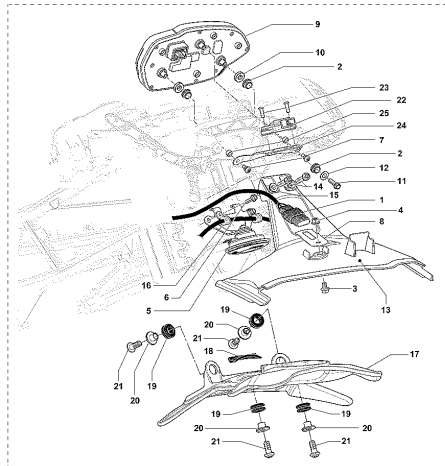

Pos	Part Number	Description	Additional Text	Quantity
1	SPMV8000B3217	RELAY, BLINKER	990R, 1090RR	1,00
2	SPMV800090239	CUSHION, RUBBER, 2	B4 RS-B4 RR-B4 NURBURGRING	3,00
3	SPMV8A00C0597	SCREW TCCTX M6X1 T30-L10	ORO	1,00
4	SPMV8000C0748	AUTOBLOC.FLANG.NUT M6X1 -CH10	ORO	1,00
5	SPMV8000B4376	WARNING HOOTER		1,00
6	SPMV8A00B2681	SCREW, M6x1	990R-1090RR <000640	2,00
7	SPMV8E00B2681	Screw M6x1-CH8-L20	MY17/20 F3 675 RC-F3 800 RC	2,00
8	SPMV8000B3753	SUPPORT, BLINKER RELAY		1,00
9	SPMV8000B7672	DASHBOARD		1,00
10	SPMV8000B4798	SPACER, DASHBOARD		2,00
11	SPMV8C00B2680	SCREW, TEF M5x0,8x12 CH8 RT		1,00
12	SPMV62ND15548	WASHER, D15x5,2xE1	EXCEPT USA-CND	1,00
13	SPMV8000B7748	FAIRING DEFLECTOR, CENTRAL		1,00
14	SPMV8E00C0597	SCREW TCCTX M6X1 T30-L18	ORO	2,00
15	SPMV80A090392	SPACER	B4 RS-B4 RR-B4 NURBURGRING	2,00
16	SPMV8A0068690	CLAMP		2,00
17	SPMV8000B4698	FAIRING DEFLECTOR, STEERING		1,00
18	SPMV8000B4757	CUSHION, FAIRING DEFLECTOR		1,00
19	SPMV800089293	CUSHION, D18xD8xE7,5	MY14/20 F3 675-F3 800	4,00
20	SPMV8000B2799	WASHER, SPACER, D8xD6,2xL8,5	MY12/16 F3 675-F3 800	4,00
21	SPMV8C00C0600	SCREW TFTX M6X1 T30-L16	ORO	4,00
22	SPMV8A00B7585	TRIM SENSOR		1,00
23	SPMV8A0090901	SCREW, M4x13,7	750S, 750S 1+1	2,00
24	SPMV8000B7583	BRACKET SENSOR INCLINATION		1,00
25	SPMV8000B7584	SPACER D8-D5.2-SP4.5		2,00