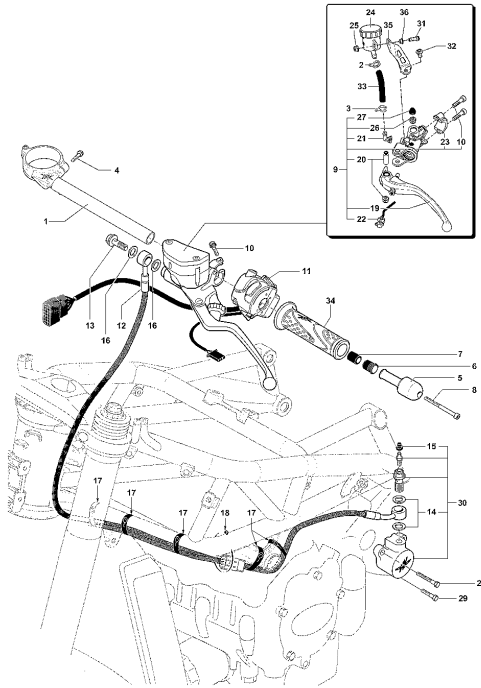

Pos	Part Number	Description	Additional Text	Quantity
1	SPMV8000B7771	HANDLEBAR LEFT CPL	F4RR	1,00
1	SPMV80A0B7771	SEMIMANUBRIO SX COMPL.	RC LH	1,00
2	SPMV8000B0906	CLAMP		1,00
3	SPMV8000B0906	CLAMP		1,00
4	SPMV8000B2689	Screw TCEIF M7x1x25		1,00
5	SPMV8A00A4425	COUNTER WEIGHT, HANDLEBAR		1,00
6	SPMV8000A4426	CAP, RUBBER, BALLANCE WEIGHT		1,00
7	SPMV800090890	NUT, WITH RUBBER COVER, BALANC		1,00
8	SPMV8Z00C0597	SCREW TCCTX M6X1 T30-L95	ORO	1,00
9	SPMV8000C1363	CLUTCH PUMP	MY13/14 F4RR	1,00
10	SPMV8G00C0597	SCREW TCCTX M6X1 T30-L22	ORO	2,00
11	SPMV8000B4567	LEFT SWITCH	F4R, F4RR	1,00
12	SPMV8000B1462	PIPE, OIL CLUTCH, F4	1000 VIN 008065> & 1078	1,00
13	SPMV8000A8947	TUBO OIL PIPE UNION	F4RR	1,00
14	SPMV800021480	WASHER, COPPER, D14xD10,2xE1	MY12/14 F3 675	2,00
15	SPMV800053259	COVER, RUBBER	1000 VIN <008064 1000 USA	1,00
16	SPMV800021480	WASHER, COPPER, D14xD10,2xE1	MY12/14 F3 675	2,00
17	SPMV800092248	CLAMP, RUBBER, L82	RR-SCS-RC SCS	5,00
18	SPMV800056444	CLAMP, PLASTIC		1,00
19	SPMV8000B6808	CLUTCH LEVER	F4RR	1,00
20	SPMV8000B6805	LEVER PIN	F4RR	1,00
21	SPMV8000B6807	CONNECTOR		1,00
22	SPMV8000B6809	MICROSWITCH	F4RR	1,00
23	SPMV8000B4921	BRACKET, LEVER	B4 RR-B4 NURBURGRING-RUSH	1,00
24	SPMV8000A8575	TANK OIL, CLUTCH		1,00
25	SPMV8000B2707	NUT, M5x0,8xE6 CH8 PARLOCK	990R-1090RR 002105> USA BRUTALE 920 USA	1,00