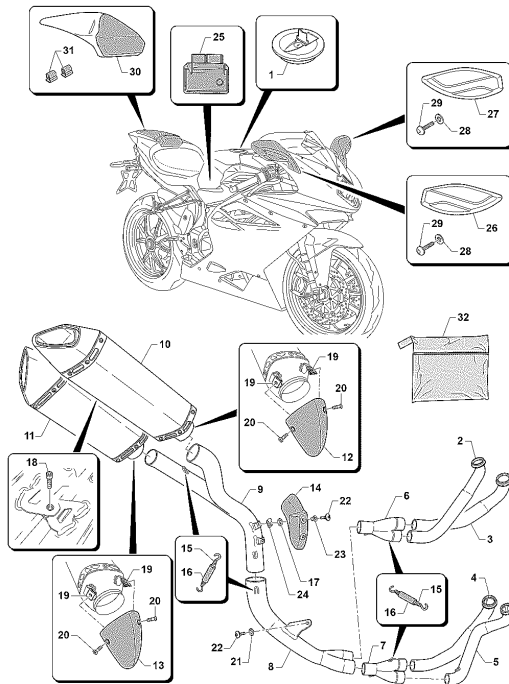

Pos	Part Number	Description	Additional Text	Quantity
1	SPMV8000C1354	Fuel tank cap with quick release		1,00
2	SPMV8000C1562	EXHAUST MANIFOLD 1	MY15 RC	1,00
3	SPMV8000C1563	EXHAUST MANIFOLD 2	MY15 RC	1,00
4	SPMV8000C1564	EXHAUST MANIFOLD 3	MY15 RC	1,00
5	SPMV8000C1565	EXHAUST MANIFOLD 4	MY15 RC	1,00
6	SPMV8000C1566	TWO-IN-ONE CONNECTOR FOR MANIFOLD	MY15 RC	1,00
7	SPMV8000C1567	TWO-IN-ONE FITTING FOR COLLET	MY15 RC	1,00
8	SPMV8000C1568	TWO IN ONE FITTING UNDER SUMP	MY15 RC	1,00
9	SPMV8000C1569	ONE IN TWO FITTING FOR SILENCER	MY15 RC	1,00
10	SPMV8000C1570	RIGHT SILENCER		1,00
11	SPMV8000C1571	LEFT SILENCER		1,00
12	SPMV8000C1572	RIGHT SILENCER PROTECTION	MY15 RC	1,00
13	SPMV8000C1573	LEFT SILENCER PROTECTION	MY15 RC	1,00
14	SPMV8000C0731	MANIFOLD SIDE PROTECTION	MY15 RC	1,00
15	SPMV8000C1574	EXHAUST SPRING		9,00
16	SPMV8000C1575	PROTECTION FOR EXHAUST SPRING		9,00
17	SPMV8000C1578	INSULATING WASHER		2,00
18	SPMV8000C1576	COUNTERSUNK HEAD SCREW		1,00
19	SPMV8000C1577	STAPLE NUT M4		4,00
20	SPMV98C0090901	SCREW M4X10	B4 RS-B4 RR-B4 NURBURGRING	4,00
21	SPMV62ND15549	WASHER D18-D6,4-SP1	B4 RS-B4 RR-B4 NURBURGRING	2,00
22	SPMV8A00C0600	SCREW TFTX M6X1 T30-L12	MY15 RC, MY17 RC	3,00
23	SPMV80A090392	SPACER	B4 RS-B4 RR-B4 NURBURGRING	2,00
24	SPMV800046893	NUT M6X1	F3 ORO-F3 AGO	2,00
25	SPMV8000C0745	IGNITION CONTROL UNIT IGNITION		1,00
26	SPMV8000C0734	RIGHT MIRROR SEAT FASTENER	MY17 RC	1,00