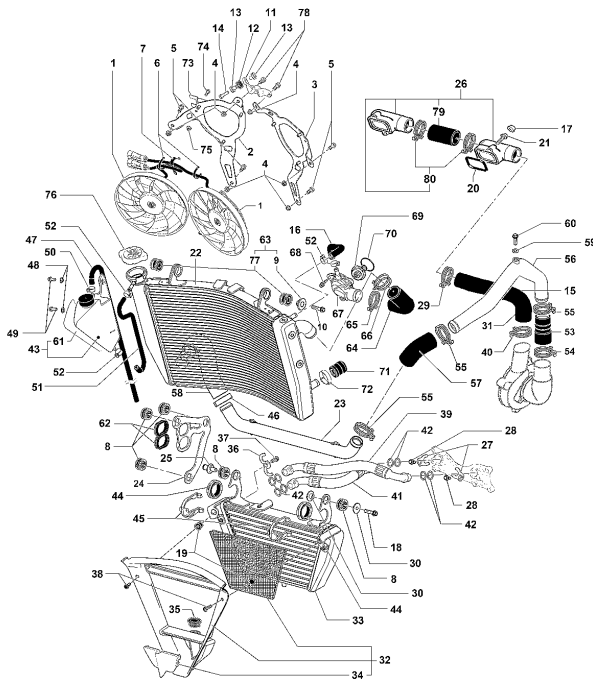

Pos	Part Number	Description	Additional Text	Quantity
1	SPMV8A00A7505	HEATER FAN		2,00
2	SPMV8000B3423	RH HEATER FAN SUPPORT		1,00
3	SPMV8000B3424	LH HEATER FAN SUPPORT		1,00
4	SPMV8000B2707	NUT, M5x0,8xE6 CH8 PARLOCK	990R-1090RR 002105> USA BRUTALE 920 USA	6,00
5	SPMV8A00B2681	SCREW, M6x1	990R-1090RR <000640	4,00
6	SPMV800056783	CLAMP, PLASTIC, L142	MY17/20 F3 675-F3 800	2,00
7	SPMV800092668	CLAMP, RUBBER	PER EAS F3 675	1,00
8	SPMV800062651	VIBRATION REDUCER D22-D10-SP12		5,00
9	SPMV8000B7172	SPACER D10-D6,25-L15		1,00
10	SPMV8H00C0597	SCREW TCCTX M6X1 T30-L25	ORO	1,00
11	SPMV8000B4772	SUPPORT, METAL, WATER RADIATOR		1,00
12	SPMV8000A0905	CUSHION, D17xD8E10		1,00
13	SPMV8AB045495	BUSH, SPACER, D14xD8xD6,25xE4,		2,00
14	SPMV8F00C0597	SCREW TCCTX M6X1 T30-L20	ORO	1,00
15	SPMV800090417	PROTECTION, RUBBER, PIPE		1,00
16	SPMV8000B3644	PIPE, RUBBER, RADIATOR, 3		1,00
17	SPMV800094896	CAP, RUBBER, SCREW, 2	RR-SCS-RC SCS	2,00
18	SPMV8H00B2681	Screw M6x1 CH8 RP	MY17 DRAGSTER RR/DRAGSTER RC	1,00
19	SPMV800048245	CUSHION, SCREW, M6x1 L16	B4 RS	2,00
20	SPMV800017679	ORING, 3156 39,34x2,62		2,00
21	SPMV8F00C0597	SCREW TCCTX M6X1 T30-L20	ORO	4,00
22	SPMV8000B3422	WATER COOLER	F4 FRECCIE TRICOLORI, F4R, F4RR F4S VIN 001323>	1,00
23	SPMV8000B4147	HOSE, WATER PUMP, F4		1,00
24	SPMV8000B7892	BRACKET, OIL RADIATOR		1,00
25	SPMV8000B3640	SCREW, ESPECIAL DO RADIADOR		1,00
26	SPMV8000C0917	WATER INLET MANIFOLD	EXCEPT RC LH	1,00