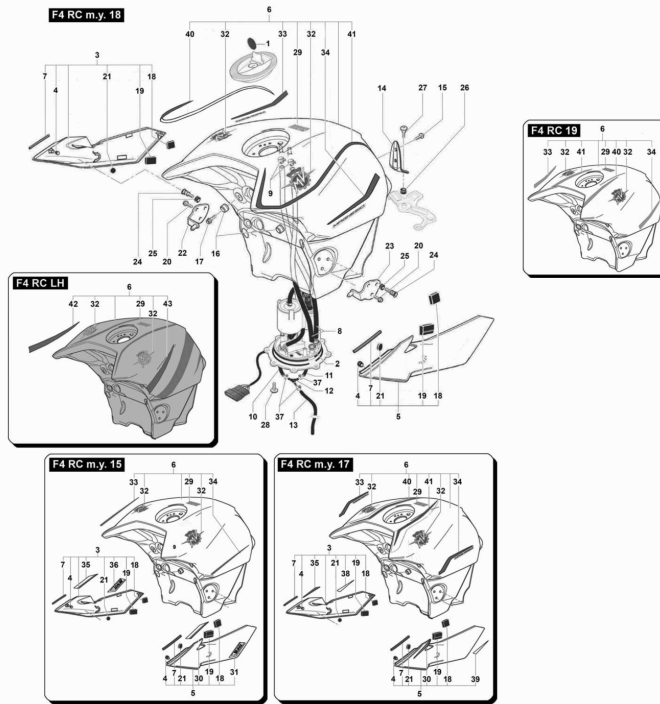

Pos	Part Number	Description	Additional Text	Quantity
1	SPMV800092664	DECAL		1,00
2	SPMV8B0092256	CLAMP, HOSE		2,00
3	SPMV8000C1782	COMPLETE RIGHT TANK SIDE	MY15 RC	1,00
3	SPMV8000C3900	RIGHT SIDE PANEL TANK COMPL.	MY17 RC	1,00
3	SPMV8000C5006	RIGHT SIDE PANEL TANK COMPL	MY18 RC	1,00
3	SPMV8000C5340	Right side panel tank compl.	RC LH	1,00
3	SPMV8000C5882	RIGHT SIDE PANEL TANK COMPL.	MY19 RC	1,00
4	SPMV800090978	CUSHION, FUEL TANK FAIRING SID	ROSSO / MY22 RR-SCS	2,00
5	SPMV8000C1783	LEFT TANK SIDE PANEL COMPL.	MY15 RC	1,00
5	SPMV8000C3901	LEFT SIDE PANEL TANK COMPL.	MY17 RC	1,00
5	SPMV8000C5005	SIDE PANEL SX TANK COMPLE	MY18 RC	1,00
5	SPMV8000C5339	Left side panel tank compl.	RC LH	1,00
5	SPMV8000C5883	LEFT SIDE PANEL TANK COMPL.	MY19 RC	1,00
6	SPMV8000C0649	COMPLETE FUEL TANK	MY15 RC	1,00
6	SPMV8000C0708	COMPLETE FUEL TANK	MY15 RC	1,00
6	SPMV8000C3857	FUEL TANK COMPL.	MY17 RC	1,00
6	SPMV8000C3858	COMPLETE FUEL TANK	MY17 RC	1,00
6	SPMV8000C4639	COMPLETE FUEL TANK	RC LH	1,00
6	SPMV8000C4641	FUEL TANK	RC LH	1,00
6	SPMV8000C5028	FUEL TANK COMPL.	MY18 RC	1,00
6	SPMV8000C5033	FUEL TANK	MY18 RC	1,00
6	SPMV8000C5886	FUEL TANK COMPL.	MY19 RC	1,00
6	SPMV8000C5887	FUEL TANK	MY19 RC	1,00
7	SPMV8000B4458	RUBBER PROTECTION, FAIRING SID		2,00
8	SPMV8C0090940	HOSE, FUEL TANK		2,00
9	SPMV8C0091687	CLAMP, STEEL, FUEL TANK HOSE		2,00
10	SPMV8A0091695	HOSE RUBBER, FUEL PUMP		1,00
11	SPMV800091690	HOSE, FUEL TANK BREATH, SHORT		1,00