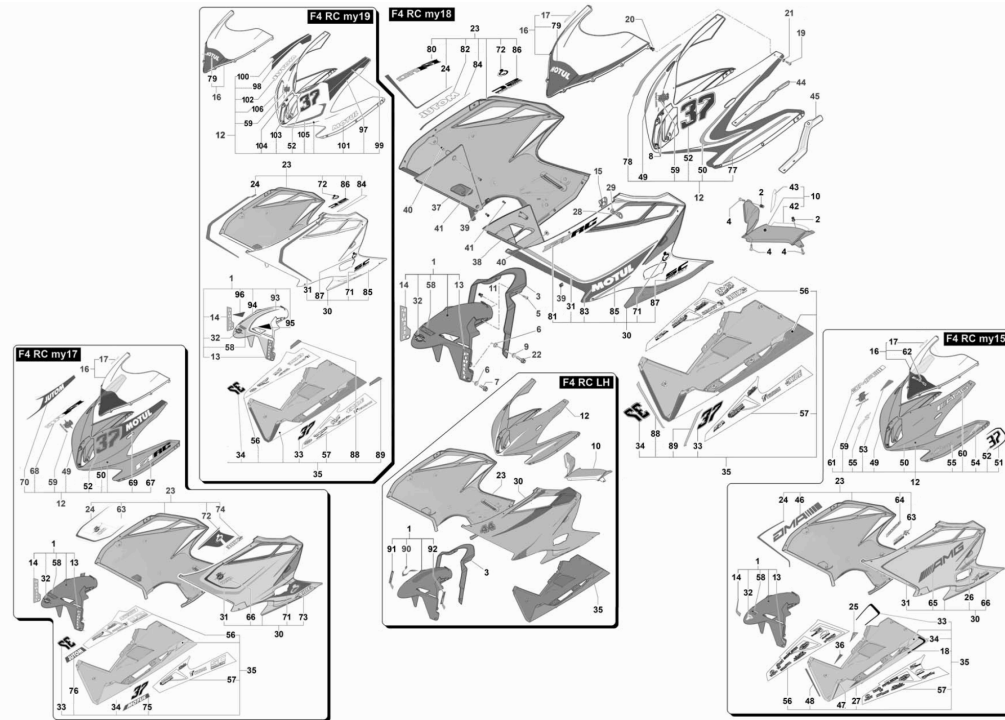

Pos	Part Number	Description	Additional Text	Quantity
1	SPMV8000C1776	COMPLETE FRONT FENDER	MY15 RC	1,00
1	SPMV8000C3865	COMPLETE FRONT FENDER	MY17 RC	1,00
1	SPMV8000C4626	FULL FRONT FENDER	RC LH	1,00
1	SPMV8000C5877	COMPLETE FRONT FENDER	MY19 RC	1,00
1	SPMV80A0C3865	FRONT MUDGUARD COMPLETE	MY18 RC	1,00
2	SPMV800091022	BUSH, SCREW, M4x0,7	F4S, F4R, F4RR	2,00
3	SPMV8000C0799	FRONT FENDER SPOILER	MY15 RC	1,00
3	SPMV980A0C0799	FRONT FENDER SPOILER	RC	1,00
3	SPMV80B0C0799	FRONT FENDER SPOILER	RC LH	1,00
4	SPMV8A0090901	SCREW, M4x13,7	750S, 750S 1+1	3,00
5	SPMV8A0090901	SCREW, M4x13,7	750S, 750S 1+1	2,00
6	SPMV80A090392	SPACER	B4 RS-B4 RR-B4 NURBURGRING	4,00
7	SPMV8D00C0597	SCREW TCCTX M6X1 T30-L16	ORO	2,00
8	SPMV8000B4339	CUSHION, FOAM, FAIRING	RR-PIRELLI-RC-LH44-SCS MY18 AMERICA	4,00
9	SPMV80A090392	SPACER	B4 RS-B4 RR-B4 NURBURGRING	2,00
10	SPMV8000B7579	WINDSHIELD SPOILER	MY13/14 F4-F4R RED/SILVER MY13/14 F4RR RED/WHITE MY15 F4 RED/SILVER	1,00
10	SPMV80G0B7579	Complete dome spoiler	RC LH	1,00
10	SPMV80H0B7579	FULL FAIRING SPOILER	MY19 RC	1,00
11	SPMV800091022	BUSH, SCREW, M4x0,7	F4S, F4R, F4RR	2,00
12	SPMV8000C1778	COMPLETE WINDSHIELD	MY15 RC	1,00
12	SPMV8000C3867	COMPLETE WINDSHIELD	MY17 RC	1,00
12	SPMV8000C4979	WINDSHIELD COMPL.	MY18 RC	1,00
12	SPMV8000C5041	FINISHED FAIRING	RC LH	1,00
12	SPMV8000C5878	WINDSHIELD COMPL.	MY19 RC	1,00
13	SPMV8000C1423	DECAL PIRELLI VERTICAL LEFT	MY17/18 RC	1,00