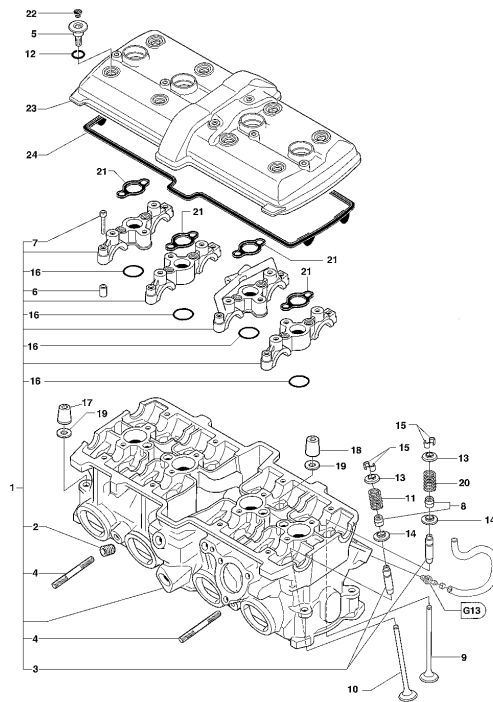

Pos	Part Number	Description	Additional Text	Quantity
1	SPMV8000B9958	Complete cylinder head	EXCEPT RC LH	1,00
1	SPMV80A0B9958	CYLINDER HEAD COMPLETE	RC LH	1,00
2	SPMV800069769	CONICAL PLUG EI M14X1		7,00
3	SPMV8A0081228	VALVE GUIDE	ENGINE 5952>	16,00
3	SPMV8B0081228	VALVE GUIDE	ENGINE 5952>	16,00
4	SPMV8A00B2768	STUD FOR EXHAUST PIPE		2,00
5	SPMV8A00B2759	HEAD COVER FIXING SCREWS		8,00
6	SPMV800051549	PIN D8-D6		8,00
7	SPMV800085071	SCREW M6X35		16,00
8	SPMV800065814	INTAKE AND EXHAUST GASKET		16,00
9	SPMV8000B4814	TITANIUM INTAKE VALVE D.31.8		8,00
10	SPMV8000B4815	TITANIUM EXHAUST VALVE D.26	F4R, F4RR	8,00
11	SPMV8000B2550	Valve spring	F3 675-F3 ORO-F3 AGO-F3 675 RC	8,00
12	SPMV800023113	OR3043 T2	008836-008839 & 009155> B4 910 S/910 R	8,00
13	SPMV8000B3473	PLATE	MY13/16 F3 800-F3 800 RC	16,00
14	SPMV8000B4113	PLATE EXHAUST VALVE SPRING	MY17/20 F3 675-F3 675 RC	16,00
15	SPMV800092433	COTTER VALVE 15JAP	ENGINE 01801>	32,00
16	SPMV800087752	ORING, LARGE		4,00
17	SPMV8A00C0772	HEAD FIXING NUT		10,00
18	SPMV8A00C0772	HEAD FIXING NUT		2,00
19	SPMV800069156	WASHER, 18x10,5x2 FLAT, BLACK		12,00
20	SPMV8000B3034	Valve spring	F3 675-F3 ORO-F3 AGO-F3 675 RC	8,00
21	SPMV8000B7740	GASKET SPARK PLUG		4,00
22	SPMV8000A8989	CAP, SCREW, CYLINDER HEAD COVE		8,00
23	SPMV8F00B7204	Head cover eldor	EXCEPT RC LH	1,00
23	SPMV8G00B7204	Head cover eldor	RC LH	1,00