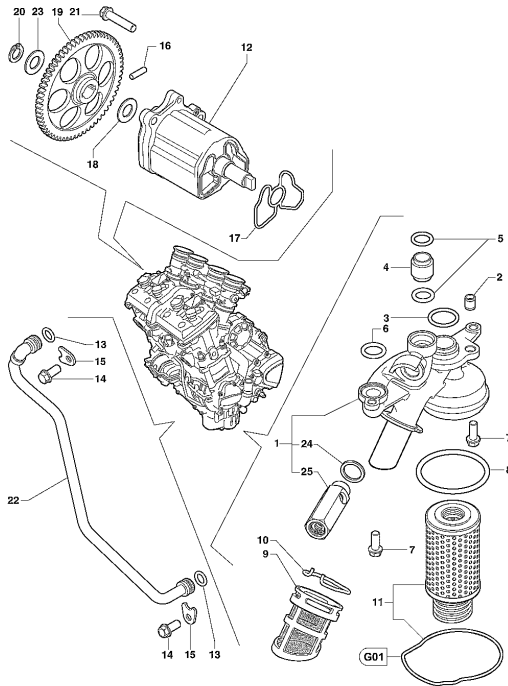

Pos	Part Number	Description	Additional Text	Quantity
1	SPMV8000B8027	OIL FILTER SUPPORT		1,00
2	SPMV800051549	PIN D8-D6		1,00
3	SPMV8A0034323	ORING, 20,29x0,62		1,00
4	SPMV4594036000	OIL PIPE TO FILTER		1,00
5	SPMV8A0023116	ORING, 13,10x2,62mm		2,00
6	SPMV8A00A0819	GROMMET D15,08		1,00
7	SPMV8D00C0597	SCREW TCCTX M6X1 T30-L16	ORO	2,00
8	SPMV8000B3449	ORING, OIL FILTER 33,57x3,53mm		1,00
9	SPMV8000B3450	NET, OIL FILTER		1,00
10	SPMV8000B3451	CIRCLIP, FIX, OIL FILTER NET		1,00
11	SPMV8000B5342	Oil filter kit		1,00
12	SPMV8000B2073	OIL PUMP		1,00
13	SPMV8A0023108	OR2037 T1		2,00
14	SPMV8C00C0597	SCREW TCCTX M6X1 T30-L14	ORO	2,00
15	SPMV800095505	OIL INLET FIXING PLATE		2,00
16	SPMV800019971	PIN, OIL PUMP GEAR, 4x15,8		1,00
17	SPMV8000B2512	GASKET, OIL PUMP		1,00
18	SPMV8A00B2815	WASHER, 21x12x0,5mm		1,00
19	SPMV8000B6796	GEAR OIL PUMP Z=59	F4R, F4RR	1,00
20	SPMV66N021202	RETAIN RING D12-D11	ROSSO-RR	1,00
21	SPMV8H00C0597	SCREW TCCTX M6X1 T30-L25	ORO	3,00
22	SPMV8000B2817	DUCT, OIL		1,00
23	SPMV8B00B2815	WASHER, 21x12x1,5		1,00
24	SPMV8000B8078	WASHER, DE23XD118XE1,5, COBRE		1,00
25	SPMV8000B8070	VALVE PRESSURE ADJUSTER, ENGIN		1,00