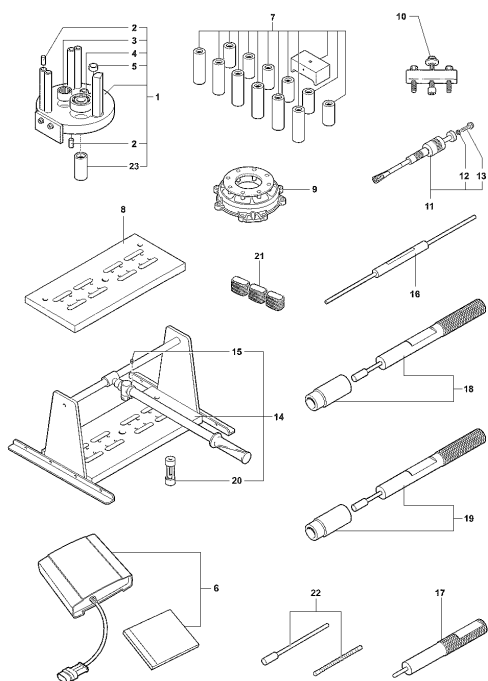

Pos	Part Number	Description	Additional Text	Quantity
1	SPMV8A0094792	Tool for Gearbox assembly		1,00
2	SPMV800086119	BUSH, CRANKCASE, 27x12MM		8,00
3	SPMV8000A1087	BEARING, SECONDARY AXLE, RNU41	BRUTALE S 09192>,<10409,10968>	1,00
4	SPMV800098405	BEARING	BRUTALE S 09192>,<10409,10968>	1,00
5	SPMV800087300	BEARING		1,00
7	SPMV8000A3406	PISTON PROJECTION		1,00
8	SPMV8000A9639	BASE PLATE		1,00
9	SPMV8000B5340	FLYWHEEL TOOL		1,00
10	SPMV8000B4305	Puller flywheel		1,00
11	SPMV800094798	GOMMIN DISASSEMBLY EQUIPMENT		1,00
12	SPMV62N115538	SPRING WASHER		1,00
13	SPMV8C0069056	TEF SCREW M8X1.25 CH12-L30		3,00
14	SPMV800094796	VALVES ASSEMBLY		1,00
15	SPMV800051521	SCREW M4X6		2,00
16	SPMV800095429	CONTROL PAD		1,00
17	SPMV800095581	VALVE SEAL ASSEMBLY		1,00
18	SPMV8000A2385	GUIDE MOUNTING PAD		1,00
19	SPMV8000B4368	GUIDE ASSEMBLY PAD		1,00
20	SPMV800095179	HALF-CONES		1,00
21	SPMV8000B7036	COVER CONNECTION		1,00
22	SPMV8000A2625	BROACH FOR VALVE GUIDE		1,00
23	SPMV8A00B2859	PIPE		1,00