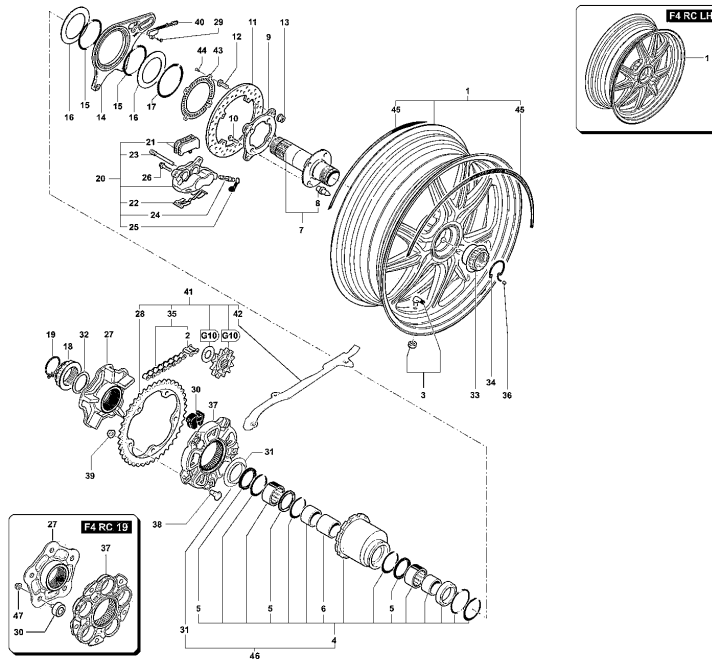

Pos	Part Number	Description	Additional Text	Quantity
1	SPMV8000C3937	REAR WHEEL RIM. 17 "X6.00"	MY16 DRAGSTER RC	1,00
1	SPMV80A0C2210	REAR WHEEL RIM. 17 "X6.00	RC LH	1,00
1	SPMV80A0C2389	REAR WHEEL RIM. 17 "X6.00	RC LH	1,00
1	SPMV80A0C3937	REAR WHEEL RIM. 17 "X6.00"	MY17 DRAGSTER RC	1,00
1	SPMV80B0C3937	WHEEL RIM POST. 17 "X6.00"	MY19 RC	1,00
1	SPMV80A0C3938	REAR WHEEL RIM. 17 X6.00	MY18 RC	1,00
1	SPMV80B0C3938	REAR WHEEL RIM 17 X6.00	MY19 RC	1,00
1	SPMV8000C3938	REAR WHEEL RIM. 17 X6.00	MY15 RC, MY17 RC	1,00
2	SPMV8000B5930	CHAIN LINK	BRUTALE 920	1,00
3	SPMV8000B3195	VALVE, WHEEL	675,800,800RR,DRAG., DRAG. RC	1,00
4	SPMV8000C4104	REAR ECCENTRIC HUB	MY17/20 F3 675-F3 800	1,00
4	SPMV8000B7317	REAR ECCENTRIC HUB CO	BRUTALE 920	1,00
5	SPMV800084909	GROMMET		3,00
6	SPMV8000B7316	SPACER, REAR WHEEL HUB	MY12/16 F3 675-F3 800	1,00
7	SPMV8000B3198	HUB, REAR WHEEL, INNER SIDE		1,00
8	SPMV8000B5947	PLUG FOR REAR WHEEL		4,00
9	SPMV800084890	FLANGE, REAR WHEEL HUB, INNER	1000S, 1000S1+1	1,00
10	SPMV80A084902	SCREW, FLANGE PIN		4,00
11	SPMV8A00B1654	DISK, REAR BRAKE		1,00
12	SPMV8A00B5927	Screw HEX M7x17 8.8 ZB	CORSA	4,00
13	SPMV800084891	NUT, M7		4,00
14	SPMV8C00B0976	SUPPORT, REAR BREAK CALIPER	1090-1090R-1090RR ABS CORSA	1,00
15	SPMV800086702	RUBBER RING, 3325 D82,22x2,62		2,00
16	SPMV800084893	WASHER, D81xD93xE0,7		2,00
17	SPMV800084913	CIRCLIP, F80		1,00
18	SPMV800084904	SPECIAL NUT, REAR WHEEL AXLE,	EXCEPT RC LH	1,00
18	SPMV8000C4817	LEFT NUT FOR REAR WHEEL AXLE	RC LH	1,00