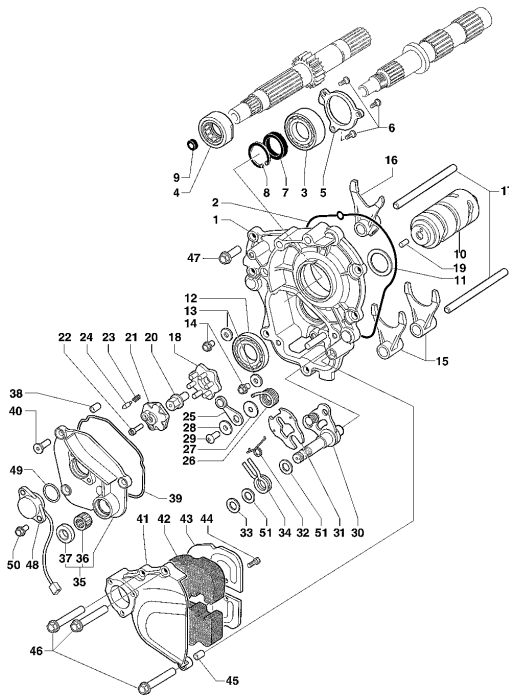

Pos	Part Number	Description	Additional Text	Quantity
1	SPMV8B00B6511	Complete gear control cover	EXCEPT RC LH	1,00
1	SPMV8C00B6511	GEARBOX CONTROL COVER COMPL	RC LH	1,00
2	SPMV800086117	PROTECTION, RUBBER, GEARSHIFT		1,00
3	SPMV8000A2318	OBLIQUE BEARING 2 ROWS SF. D28	BRUTALE S,09192>,<10409,10968>	1,00
4	SPMV8000A1086	ROLLER BEARING D24-D40-SP1	BRUTALE S,09192>,<10409,10968>	1,00
5	SPMV8A0086114	BEARING RETAINER PLATE		1,00
6	SPMV8B00B2695	SCREW, M6x1 CH4		3,00
7	SPMV800089410	GASKET RING D35-D47-SP7		1,00
8	SPMV800091603	SEEGER RING SB 48		1,00
9	SPMV800064296	RETAINER, AXLE, CLUTCH DRIVER		1,00
10	SPMV8000B2086	FORK CONTROL SHAFT	FOR GEAR WITHTROL UPSIDE-DOWN	1,00
11	SPMV8A0036022	WASHER, STEEL, COUNTERSHAFT T=	0.2	1,00
11	SPMV8B0036022	WASHER, STEEL, COUNTERSHAFT T=	0.3	1,00
11	SPMV8C0036022	WASHER, STEEL, COUNTERSHAFT T=	0.4	1,00
12	SPMV8A0021774	BEARING, DRUM GEARSHIFT, D25xD		1,00
13	SPMV8000A0901	WASHER D15-D6		2,00
15	SPMV800081583	FORK, GEARSHIFT, 1-4 2-3		2,00
16	SPMV8000A2537	FORK, GEARSHIFT, 5-6		1,00
17	SPMV800081585	AXLE, GEARSHIFT FORK		2,00
18	SPMV8000B4065	CAM, GEARSHIFT		1,00
19	SPMV800038520	ROLL D4-L8		1,00
20	SPMV8A00B2844	SCREW FIX.SELECTOR DRUM		1,00
21	SPMV8000B4116	SUPPORT, GEARSHIFT CAM		1,00
22	SPMV60ND02466	Screw M4 0,7x20		1,00
23	SPMV8000B4220	SPRING, SENSOR PIN		1,00
24	SPMV800042676	PIN, POSITIONING GEARSHIFT SEN		1,00