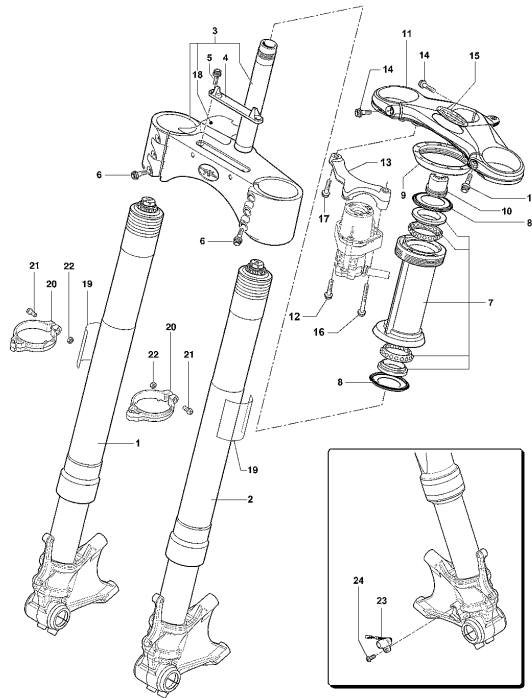

Pos	Part Number	Description	Additional Text	Quantity
1	SPMV8000B5190	FORK LEG ASSY, RIGHT	F4RR	1,00
1	SPMV8000C5320	Right leg lh complete	RC LH	1,00
2	SPMV8000B5191	FORK LEG ASSY, LEFT	F4RR	1,00
2	SPMV8000C5321	LEG LEFT LH COMPLETE	RC LH	1,00
3	SPMV8A00B4759	STEERING STEM	F4R, F4RR	1,00
4	SPMV8000B3496	STOPPER, HANDLEBAR		1,00
5	SPMV8D00C0597	SCREW TCCTX M6X1 T30-L16	ORO	2,00
6	SPMV8G00C0597	SCREW TCCTX M6X1 T30-L22	ORO	6,00
7	SPMV8000B4796	STEERING TUBE		1,00
8	SPMV800090897	DUST COVER, STEERING STEM		2,00
9	SPMV800086436	SPECIAL WASHER, STEERING STEM		1,00
10	SPMV8C0090280	SPECIAL NUT, STEERING STEM, F4		1,00
11	SPMV8A00B3480	STEERING STEM	F4RR	1,00
11	SPMV8AA0B3480	STEERING HEAD	RC LH	1,00
12	SPMV8C00C0598	SCREW TCCTX M8X1,25 T40-L25	ORO	1,00
13	SPMV8000B3495	BRACKET, IGNITION LOCK	EXCEPT RC LH	1,00
13	SPMV80A0B3495	IGNITION SWITCH SUPPORT	RC LH	1,00
14	SPMV8C00C0598	SCREW TCCTX M8X1,25 T40-L25	ORO	3,00
15	SPMV8000C1774	STEERING HEAD PLATE	MY15 RC	1,00
15	SPMV8000C3863	STEERING HEAD PLATE	MY17 RC	1,00
15	SPMV8000C4624	STEERING HEAD PLATE	RC LH	1,00
15	SPMV8000C4973	STEERING HEAD PLATE	MY18 RC, MY19 RC	1,00
16	SPMV8L00C0598	Screw TCCTX M8x1,25 T40-L55		1,00
17	SPMV8F00C0597	SCREW TCCTX M6X1 T30-L20	ORO	1,00
18	SPMV8000B4898	PROTECTION		1,00
19	SPMV8000B4536	STICKER, PROTECTION		2,00
20	SPMV8000B4215	CLAMP, FRONT BRAKE PIPE	F4, F4R	2,00
21	SPMV8D00B2687	Screw TCEIF M5x16 RT	B4 RS	2,00