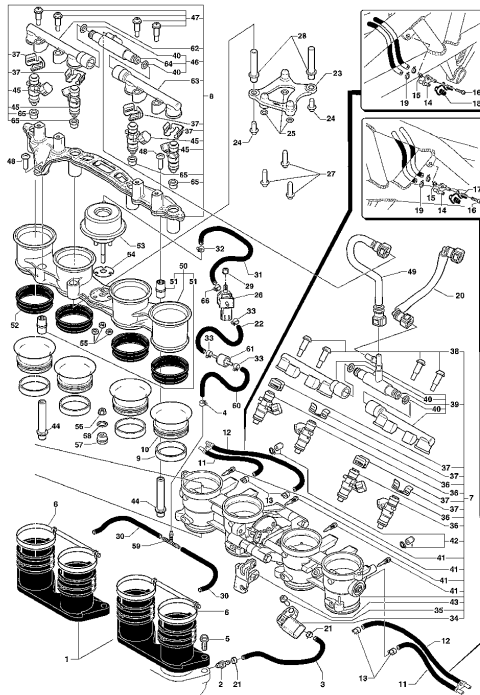

Pos	Part Number	Description	Additional Text	Quantity
1	SPMV8B00A6744	INDUCTION MANIFOLD		2,00
2	SPMV8A00B3525	CONNECTION HOSE		3,00
3	SPMV8000B8945	PIPE D4-D9		1,00
4	SPMV800096458	CLAMP, METAL, 55 90	MY17/20 F3 675-800-RC	3,00
5	SPMV8F00C0597	SCREW TCCTX M6X1 T30-L20	ORO	6,00
6	SPMV8000B4367	CLAMP, COLLECTOR INTAKE		2,00
7	SPMV8000B7182	THROTTLEBODY		1,00
8	SPMV8000C0723	Upper injection bank		1,00
9	SPMV8A00B3739	CIRCLIP DUCT		4,00
10	SPMV8000B4540	DUCT, RUBBER, AIR INTAKE		4,00
11	SPMV8F0091037	HOSE, RUBBER, AIR, 110		2,00
12	SPMV8A0091037	HOSE, RUBBER, AIR, 155		2,00
13	SPMV800096458	CLAMP, METAL, 55 90	MY17/20 F3 675-800-RC	4,00
14	SPMV800089801	CONNECTOR, VALVE PIPE		2,00
15	SPMV8000B2798	WASHER, ESPAÇADORA	MY18/20 F3 675 RC-F3 800 RC	2,00
16	SPMV8B00B2680	SCREW, TEF M5x0,8x8 CH10	USA, CAN	2,00
17	SPMV800089799	COVER, LEFT SIDE, RUBBER, CONN		1,00
18	SPMV800089800	COVER, RIGHT SIDE, RUBBER, CON		1,00
19	SPMV8AA091634	CLAMP, METAL, SHORT	MY12/16 USA CND CN	4,00
20	SPMV8000B7232	PIPE FUEL, INJECTION BODY		1,00
21	SPMV8AA091634	CLAMP, METAL, SHORT	MY12/16 USA CND CN	2,00
22	SPMV8K0091037	HOSE D4-D9-L70, RUBBER		1,00
23	SPMV8000B7241	BRACKET, PIN DUCT		1,00
24	SPMV8E00C0600	SCREW TFTX M6X1 T30-L20	ORO	2,00
25	SPMV800048485	GASKET		3,00
26	SPMV8000A3869	VALVE, SOLENOID, TSS		1,00
27	SPMV8C00C0600	SCREW TFTX M6X1 T30-L16	ORO	3,00
28	SPMV8000B7240	PIN, DUCT THROTTLE BODY		2,00