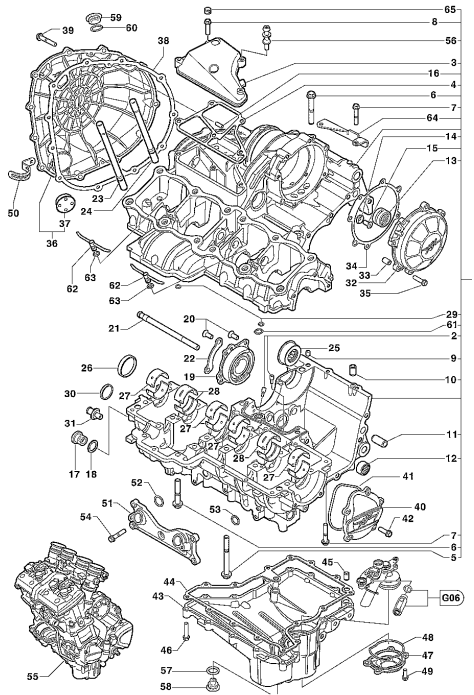

Pos	Part Number	Description	Additional Text	Quantity
1	SPMV8000C0855	Coupled bases	EXCEPT RC LH	1,00
1	SPMV8000C5430	Coupled bases	RC LH	1,00
2	SPMV8B00B2807	VALVE, OIL, CRANKCASE BOTTOM	B4 RS-B4 RR-RUSH, MY23	2,00
3	SPMV8C0092465	COVER	1090 VIN FROM 004516 TO 004821	1,00
3	SPMV8E0092465	Blow-by labyrinth cover	EXCEPT RC LH	1,00
4	SPMV8000B4019	GASKET, BLOW-BY COVER		1,00
5	SPMV8B00B2684	SCREW, M8x1,25 DA CARÇAÇA		13,00
6	SPMV8A00B2684	SCREW, M8x1,25		7,00
7	SPMV8K00C0597	SCREW TCCTX M6X1 T30-L35	ORO	12,00
8	SPMV8H00C0597	SCREW TCCTX M6X1 T30-L25	ORO	4,00
9	SPMV800007719	PIN D10-D7		3,00
10	SPMV8A0051549	REFERENCE PIN D6.2-D8-SP.1		1,00
11	SPMV800086119	BUSH, CRANKCASE, 27x12MM		3,00
12	SPMV800087300	BEARING		1,00
13	SPMV800081422	BEARING		1,00
14	SPMV800086737	WASHER, FIXACAO DO ROLAMENTO		1,00
15	SPMV8B00B2695	SCREW, M6x1 CH4		1,00
16	SPMV8C0019590	PIN, CLUTCH COVER, 15x5MM		2,00
17	SPMV8A00B2746	CYLINDRICAL PLUG DIN 908-M16X1		2,00
18	SPMV800089426	WASHER D16		2,00
19	SPMV8000B2532	BEARING, PRIMARY AXLE		1,00
20	SPMV8C00B2695	SCREW, M6x1 DO SUPORTE DO ROL		6,00
21	SPMV8A00B2063	Gearbox lubrication tube		1,00
22	SPMV8A00B2560	BEARING RETAINING PLATE		1,00
23	SPMV5609005000	STUD BOLT FIX.CYLINDERTEST		6,00
24	SPMV5609005100	STUD FASTENING CYLINDERTEST		6,00
25	SPMV8000A1087	BEARING, SECONDARY AXLE, RNU41	BRUTALE S 09192>,<10409,10968>	1,00