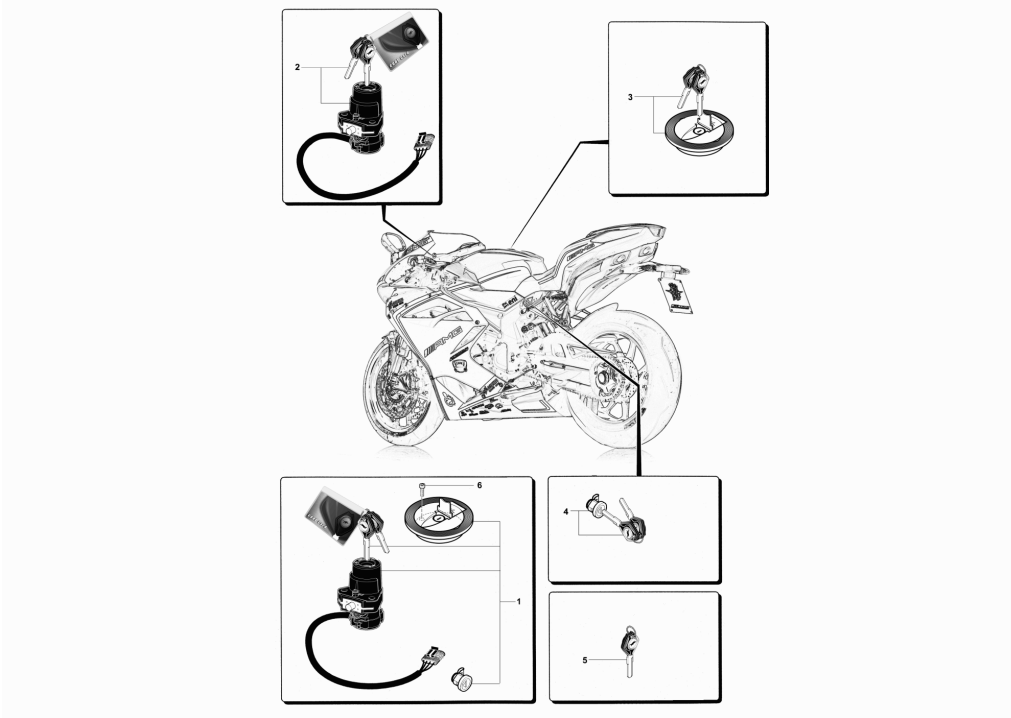

Pos	Part Number	Description	Additional Text	Quantity
1	SPMV8000C4620	SUPPLY LH LOCKS	RC LH	1,00
1	SPMV8A00B5572	KEY KIT IGNITION, FUEL TANK,	EXCEPT RC LH	1,00
2	SPMV8A00B5574	IGNITION LOCK SWITCH		1,00
3	SPMV8000B4440	FILLERCAP WITH KEYS		1,00
4	SPMV8000B4441	SADDLE LOCK WITH KEYS		1,00
5	SPMV8000C4623	SPARE KEY LH		1,00
5	SPMV8000B5575	SPARE KEY	EXCEPT RC LH	1,00
6	SPMV8C00B2687	SCREW, M5x14	F4RR	4,00