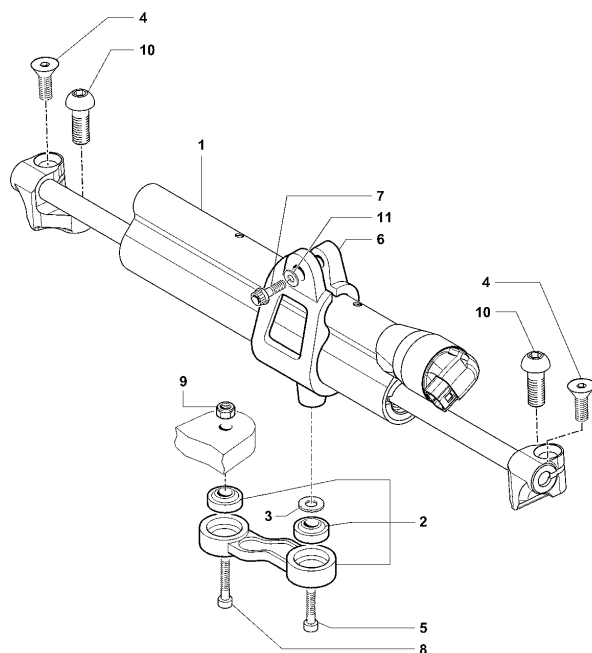

Pos	Part Number	Description	Additional Text	Quantity
1	SPMV8000B7656	ELECTRONIC STEERING DAMPER		1,00
2	SPMV800090284	PISTON ROD, STEERING SHOCK ABS	EXCEPT RC LH	1,00
3	SPMV8C00B2720	WASHER, D12xD6,1xE0,7		1,00
4	SPMV8000B7877	Screw TSPEI M5x14		2,00
5	SPMV8A00B2747	Screw shock absorber		1,00
6	SPMV800086409	BRACKET,STEERING DAMPER	1000S, 1000S1+1	1,00
7	SPMV8B00B2688	Screw TCEIF M6x1x16	EXCEPT F3 ORO	1,00
8	SPMV8B00B2747	SCREW, STEERING SHOCK ABSORBER		1,00
9	SPMV8000B2709	NUT, M6xE5 CH10 DA MESA SUPERI		1,00
10	SPMV8000B7878	Screw TBEI M6x16	ORO	2,00
11	SPMV62ND15504	WAHSER DE12xDI6.4xE1, AÇO		1,00