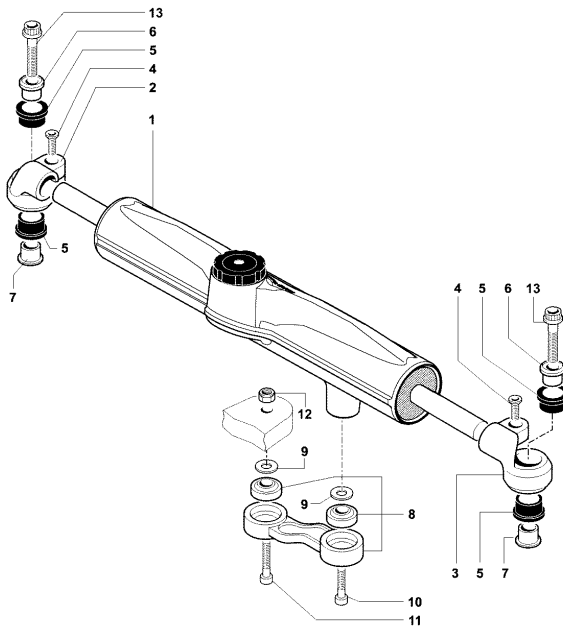

Pos	Part Number	Description	Additional Text	Quantity
1	SPMV8000B1118	SHOCK ABSORBER, STEERING, F4		1,00
2	SPMV800082769	LINK, STEERING SHOCK ABSORBER,	1000S, 1000S1+1	1,00
3	SPMV800086408	LINK, STEERING SHOCK ABSORBER,	DRAGSTER RR RED/BLACK 800RR, DRAGSTER RC DRAGSTER RR RED/WHITE	1,00
4	SPMV8000B2758	Screw steering damper		2,00
5	SPMV800082776	BUSH, RUBBER		4,00
6	SPMV800089304	UPPER SPACER, STEERING SHOCK A	1000S, 1000S1+1	2,00
7	SPMV8A0082775	SPACER, STEERING SHOCK ABSORBE		2,00
8	SPMV800090284	PISTON ROD, STEERING SHOCK ABS	EXCEPT RC LH	1,00
9	SPMV8C00B2720	WASHER, D12xD6,1xE0,7		2,00
10	SPMV8000B2747	Screw shock absorber		1,00
11	SPMV8B00B2747	SCREW, STEERING SHOCK ABSORBER		1,00
12	SPMV8000B2709	NUT, M6xE5 CH10 DA MESA SUPERI		1,00
13	SPMV8F00B2688	Screw TCEIF M6x25 RP	800RR, DRAGSTER RR, DRAG.RR LH	2,00