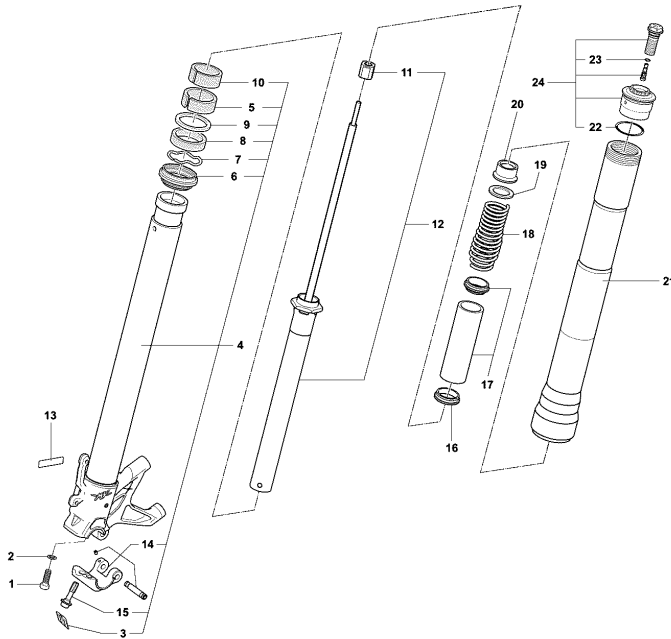

Pos	Part Number	Description	Additional Text	Quantity
1	SPMV800097784	SCREW M10X25		1,00
2	SPMV800046511	WASHER		1,00
3	SPMV8000B4460	DECAL		1,00
4	SPMV8000B4804	RIGHT STEM COMPL.		1,00
5	SPMV8000A1860	BUSH		1,00
6	SPMV8000A4690	DUST COVER		1,00
7	SPMV800089274	RETAINING RING		1,00
8	SPMV800086500	GROMMET		1,00
9	SPMV800089275	SPACER		1,00
10	SPMV800086503	BUSH		1,00
11	SPMV800081174	SPRING		1,00
12	SPMV8000B4806	CARTRIDGE EXTENSIO ADJUSTMENT		1,00
13	SPMV8000A8286	DECAL MARZOCCHI	B4 910 R/B4 ITALIA	1,00
14	SPMV8000B4808	CLAMP		1,00
15	SPMV8000B3775	SCREW, M8x32 HEX INT ZB		1,00
16	SPMV8000A1863	CENTERING FOR SPACER		1,00
17	SPMV8000B2164	SPACER AND BUSH	1000 VIN 008065> & 1078	1,00
18	SPMV8000A8287	SPRING	B4 910 R/B4 ITALIA	1,00
19	SPMV8000A1867	WASHER		1,00
20	SPMV8000A1868	SPRING PUSHER		1,00
21	SPMV8000B4261	SPRING		1,00
22	SPMV8000A1870	GROMMET		1,00
23	SPMV8000A0817	GROMMET		1,00
24	SPMV8000A4693	PLUG ASSEMBLY	BRUTALE S, 10761>	1,00