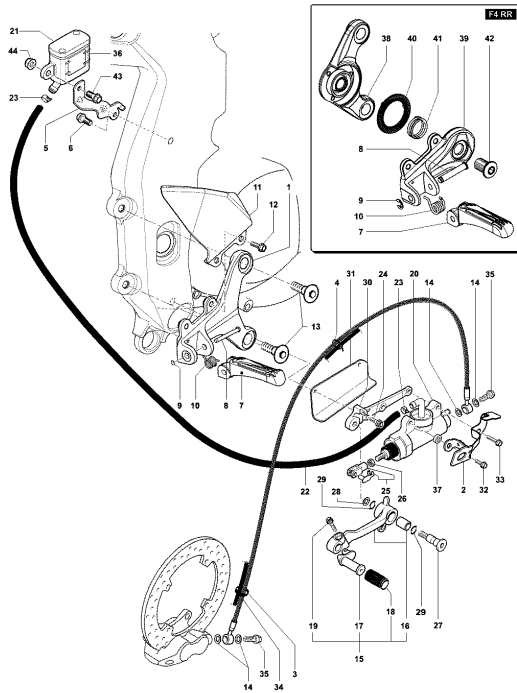

Pos	Part Number	Description	Additional Text	Quantity
1	SPMV8000B3568	SUPPORT, DRIVER FOOTREST, RIGH		1,00
2	SPMV8A00B4216	BRACKET, MASTER CYLINDER		1,00
3	SPMV800092668	CLAMP, RUBBER	PER EAS F3 675	1,00
4	SPMV800056783	CLAMP, PLASTIC, L142	MY17/20 F3 675-F3 800	1,00
5	SPMV8000B7478	BRACKET, OIL TANK		1,00
6	SPMV8B00B2681	Screw M6x1-CH8-L12	F4S, F4 FRECCE TRICOLORI	1,00
7	SPMV8000B6482	FRONT R.H. FOOT-REST F3	MY12/19 F3 675-F3 800	1,00
8	SPMV8A00B2769	PIN, DRIVER FOOTREST SUPPORT	F4S, F4R	1,00
9	SPMV800090429	LOCK RING, FOOTREST		1,00
10	SPMV80A090418	SPRING, DRIVER FOOTREST SUPPOR		1,00
11	SPMV8000B3572	FAIRING, DRIVER FOOTREST, RIGH		1,00
12	SPMV8A00B2681	SCREW, M6x1	990R-1090RR <000640	2,00
13	SPMV8A00B3505	SPECIAL SCREW, DRIVER FOOTREST	F3 ORO	2,00
14	SPMV800021480	WASHER, COPPER, D14xD10,2xE1	MY12/14 F3 675	4,00
15	SPMV8000B3101	PEDAL, REAR BRAKE	990R, 1090RR	1,00
16	SPMV800093314	REAR BRAKE PEDAL WITH BUSH	1000S, 1000S1+1	1,00
17	SPMV800089760	PEDAL ECCENTRIC		1,00
18	SPMV800089298	RUBBER COVER		1,00
19	SPMV8D00B2688	Screw TCEIF M6x20 RT	RR-RUSH	1,00
20	SPMV800089313	REAR BRAKE PUMP	F3 ORO-F3 AGO	1,00
21	SPMV800090315	REAR BRAKE FLUID		1,00
22	SPMV8G0070266	PIPE		1,00
23	SPMV800070700	SPRING CLAMP		2,00
24	SPMV8B00B2690	Screw TCEIF M8x22 RP	EXCEPT F3 ORO	1,00
25	SPMV8000B2800	STOPPER, MASTER CYLINDER, REAR		1,00
26	SPMV61ND15062	NUT, M6x1x4 CH10		1,00
27	SPMV8A00B2802	PIN M8-CH6-L22.2	800	1,00
28	SPMV8000B2723	WASHER, D8,2xD20xE1		1,00