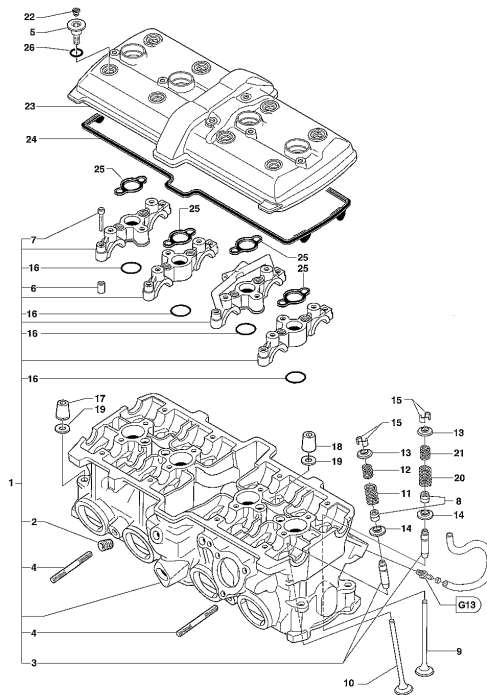

Pos	Part Number	Description	Additional Text	Quantity
1	SPMV8000B7200	FULL CYLINDER HEAD		1,00
2	SPMV800069769	CONICAL PLUG EI M14X1		7,00
3	SPMV8A0081228	VALVE GUIDE	ENGINE 5952>	16,00
3	SPMV8B0081228	VALVE GUIDE	ENGINE 5952>	16,00
4	SPMV8000B2768	STUD BOLT		2,00
5	SPMV8000B2759	Screw valve cover		8,00
6	SPMV800051549	PIN D8-D6		8,00
7	SPMV800085071	SCREW M6X35		16,00
8	SPMV800065814	INTAKE AND EXHAUST GASKET		16,00
9	SPMV8000B4814	TITANIUM INTAKE VALVE D.31.8		8,00
10	SPMV8000B4815	TITANIUM EXHAUST VALVE D.26	F4R, F4RR	8,00
11	SPMV8000A9743	SPRING EXHAUST VALVE OUTER	F4R, F4RR	8,00
11	SPMV8000B2550	Valve spring	F3 675-F3 ORO-F3 AGO-F3 675 RC	8,00
12	SPMV8000A9744	SPRING EXHAUST VALVE INNER	F4R, F4RR	8,00
13	SPMV8000B3473	PLATE	MY13/16 F3 800-F3 800 RC	16,00
13	SPMV8000B3526	SPRING RETAINING SUP.PLATE	MY17/20 F3 800-F3 800 RC	16,00
14	SPMV8000B4020	SPRING LOWER CAP	F4R, F4RR	16,00
14	SPMV8000B4113	PLATE EXHAUST VALVE SPRING	MY17/20 F3 675-F3 675 RC	16,00
15	SPMV800092433	COTTER VALVE 15JAP	ENGINE 01801>	32,00
16	SPMV800087752	ORING, LARGE		4,00
17	SPMV800081547	NUT, ESPECIAL DO CABEÇOTE 1		10,00
18	SPMV8000A8182	NUT, ESPECIAL DO CABEÇOTE 2	008836-008839 & 009155> B4 910 S/910 R	2,00
19	SPMV800069156	WASHER, 18x10,5x2 FLAT, BLACK		12,00
20	SPMV8000A9741	VALVE OUTER SPRING	MY17/20 F3 800-F3 800 RC	8,00
20	SPMV8000B3034	Valve spring	F3 675-F3 ORO-F3 AGO-F3 675 RC	8,00
21	SPMV8000A9742	VALVE INNER SPRING	MY18/20 F3 800 RC	8,00