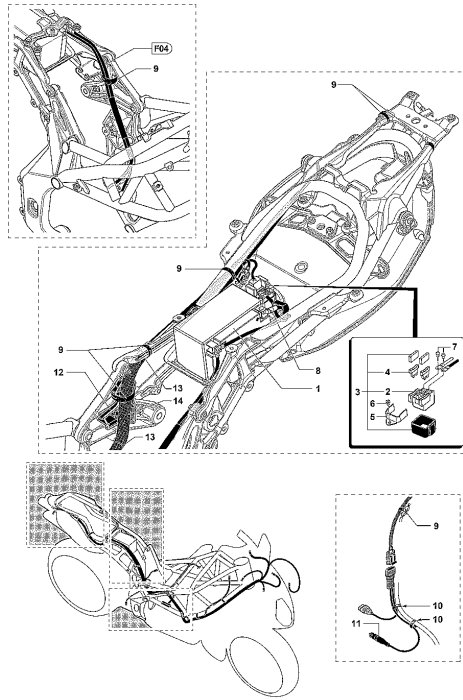

Pos	Part Number	Description	Additional Text	Quantity
1	SPMV8000B8270	BATTERY		1,00
2	SPMV800091115	SWITCH, STARTER		1,00
3	SPMV8000A5350	SOLENOID STARTER		1,00
4	SPMV800093018	FUSE, VALVE, 40A		2,00
5	SPMV80A099276	PLATE		1,00
6	SPMV8000B2681	Screw TEF M6x0,8x8 CH8 RT	990R-1090RR 000641> BRUTALE 920	1,00
7	SPMV8000B2681	Screw TEF M6x0,8x8 CH8 RT	990R-1090RR 000641> BRUTALE 920	2,00
8	SPMV8000B3750	CABLE, BATTERY, POSITIVE		1,00
9	SPMV800092247	CLAMP, RUBBER, L62	F3 ORO-F3 AGO	7,00
10	SPMV800053724	BELT, RUBBER, SHORT	MY12/16 USA CND CN	2,00
11	SPMV800090213	SWITCH, REAR BRAKE LIGHT		1,00
12	SPMV8000B6657	COVER PROTECTION, CABLE		1,00
13	SPMV800092661	CLAMP 2.4X92	MY14/20 F3 675-F3 800	2,00
14	SPMV8000B4963	PROTECTION, WIRE HARNESS, 2		1,00