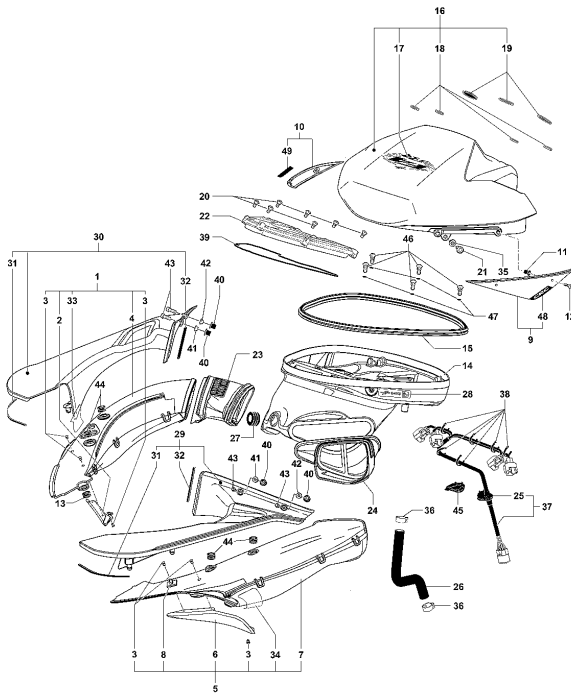

Pos	Part Number	Description	Additional Text	Quantity
1	SPMV8000B8260	RX COMPL.AIR DUCT		1,00
2	SPMV8000B4052	GRID, PROTECTION, AIR DUCT, RI		1,00
3	SPMV800093355	RIVET, GRID PROTECTION		6,00
4	SPMV8000B3992	DUCT, AIR BOX, RIGHT SIDE		1,00
5	SPMV8000B3725	LH INTAKE DUCT, ASSY		1,00
6	SPMV8000B4051	GRID, PROTECTION, AIR DUCT, LE		1,00
7	SPMV8000B3991	DUCT, AIR BOX, LEFT SIDE		1,00
8	SPMV8000B4426	STICKER, AIR DUCT CUSHION		1,00
9	SPMV8000B3721	FAIRING, AIR BOX UPPER CAP, LE	MY13/14 F4-F4RR, F4R	1,00
9	SPMV8000C2037	LEFT SIDE FAIRING AIRBOX COMPL.	MY15 F4-F4RR	1,00
10	SPMV8000B3722	FAIRING, AIR BOX UPPER CAP, RI	MY13/14 F4-F4RR, F4R	1,00
10	SPMV8000C2038	RIGHT SIDE PANEL AIRBOX COMPL.	MY15 F4-F4RR	1,00
11	SPMV800091022	BUSH, SCREW, M4x0,7	F4S, F4R, F4RR	4,00
12	SPMV8A0090901	SCREW, M4x13,7	750S, 750S 1+1	4,00
13	SPMV800089293	CUSHION, D18xD8xE7,5	MY14/20 F3 675-F3 800	1,00
14	SPMV8000B7226	FAIRING, AIR FILTER BOX		1,00
15	SPMV8000B4117	RUBBER PROTECTION, AIR BOX		1,00
16	SPMV8000B7915	COMPLETE SUP. AIRBOX	F4R RED/SILVER	1,00
16	SPMV8000B7925	COVER AIR FILTER, UPPER, RED	MY13/14 F4RR RED/WHITE	1,00
16	SPMV8000B8310	AIRBOX	MY13/14 F4 RED/SILVER	1,00
16	SPMV8000C2010	AIRBOX	MY15 F4RR WHITE/BLACK	1,00
16	SPMV8000C2063	AIRBOX	MY15 F4 RED/SILVER	1,00
16	SPMV80A0B7915	Airbox cover upper	F4R WHITE	1,00
16	SPMV80A0B7925	Airbox cover upper white	MY13/14 F4RR WHITE/BLACK	1,00
16	SPMV80A0B8310	Airbox cover upper white	MY13/14 F4 WHITE	1,00
16	SPMV80A0C2010	AIRBOX	MY15 F4RR GRAY/BLACK	1,00
16	SPMV80A0C2063	AIRBOX	MY15 F4 WHITE	1,00