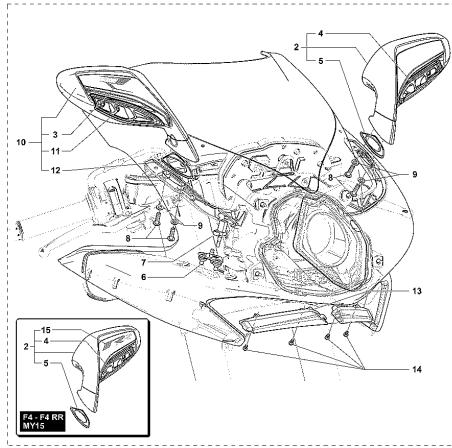

Pos	Part Number	Description	Additional Text	Quantity
1	SPMV8000B7550	MAIN CONNECTIONS CABLES		1,00
2	SPMV8000C2012	REAR MIRROR, LEFT SIDE	MY15 F4RR WHITE/BLACK	1,00
2	SPMV8000C2065	REAR MIRROR, LEFT SIDE	MY15 F4 RED/SILVER	1,00
2	SPMV80A0B3759	REAR MIRROR WITH BLINKER,	MY13/14 F4-F4R RED/SILVER MY13/14 F4RR RED/WHITE	1,00
2	SPMV80A0C2012	REAR MIRROR, LEFT SIDE	MY15 F4RR GRAY/BLACK	1,00
2	SPMV80A0C2065	REAR MIRROR, LEFT SIDE	MY15 F4 WHITE	1,00
2	SPMV80G0B3759	REAR MIRROR, LH, WHITE	MY13/14 F4-F4R WHITE	1,00
2	SPMV80H0B3759	REAR MIRROR WITH BLINKER,	MY13/14 F4RR WHITE/BLACK	1,00
3	SPMV8000B7824	F4 RR DECAL REAR MIRROR	MY13/14 F4RR RED/WHITE	1,00
3	SPMV8000B7852	DECAL F4R RX MIRROR	F4R RED/SILVER	1,00
3	SPMV80A0B7824	DECAL F4RR FOR REAR MIRROR	MY13/14 F4RR WHITE/BLACK	1,00
3	SPMV80A0B7852	DECAL F4 R FOR RIGHT MIRROR	F4R WHITE	1,00
4	SPMV8000B4251	L.H. FRONT BLINKER		1,00
5	SPMV8000B4253	LH GASKET		1,00
6	SPMV8000B3219	CUSHION, SENSOR AIR TEMPERATUR		1,00
7	SPMV8000B3207	SENSOR, AIR TEMPERATURE		1,00
8	SPMV8C00B2672	SCREW, M6x11,7x25 RP	MY18 AMERICA PIRELLI- RC-LH44-SCS	4,00
9	SPMV8C00B2720	WASHER, D12xD6,1xE0,7		4,00
10	SPMV8000B7912	RX REAR MIRROR WINDICATOR	F4R RED/SILVER	1,00
10	SPMV8000B7922	REAR MIRROR WITH BLINKER,	MY13/14 F4RR RED/WHITE	1,00
10	SPMV80A0B3758	REAR MIRROR, RIGHT SIDE, RED G	F4R RED/GRAY F4RR RED/WHITE F4S RED/SILVER	1,00
10	SPMV80A0B7912	RIGHT VIEW MIRROR	F4R WHITE	1,00