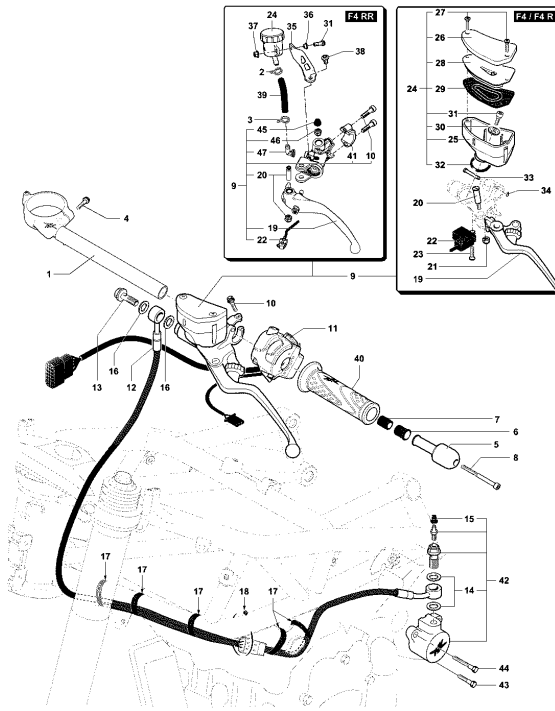

Pos	Part Number	Description	Additional Text	Quantity
1	SPMV8000B7771	HANDLEBAR LEFT CPL	F4RR	1,00
1	SPMV8F00B4463	COMPL LH HANDLEBAR	F4, F4R	1,00
2	SPMV8000B0906	CLAMP		1,00
3	SPMV8000B0906	CLAMP		1,00
4	SPMV8000B2689	Screw TCEIF M7x1x25		1,00
5	SPMV8A00A4425	COUNTER WEIGHT, HANDLEBAR		1,00
6	SPMV8000A4426	CAP, RUBBER, BALLANCE WEIGHT		1,00
7	SPMV800090890	NUT, WITH RUBBER COVER, BALANC		1,00
8	SPMV60ND02524	Screw M6x1-L95	1090RR	1,00
9	SPMV8000C1363	CLUTCH PUMP	MY13/14 F4RR	1,00
9	SPMV8000C3347	RADIAL CLUTCH MASTER CYLINDER	MY15 F4RR	1,00
9	SPMV80A089312	CLUTCH LEVER, SUPPORT WITH SWI	F4S, F4R	1,00
10	SPMV8E00B2688	Screw TCEIF M6x22 RP	F3 ORO	1,00
11	SPMV8000B4567	LEFT SWITCH	F4R, F4RR	1,00
12	SPMV8000B1462	PIPE, OIL CLUTCH, F4	1000 VIN 008065> & 1078	1,00
13	SPMV8000A8947	TUBO OIL PIPE UNION	F4RR	1,00
13	SPMV80A091692	SPECIAL SCREW, OIL BRAKE PIPE,	F4S, F4R, F4 FRECCIE TRICOLORI	1,00
14	SPMV800021480	WASHER, COPPER, D14xD10,2xE1	MY12/14 F3 675	2,00
15	SPMV800053259	COVER, RUBBER	1000 VIN <008064 1000 USA	1,00
16	SPMV800021480	WASHER, COPPER, D14xD10,2xE1	MY12/14 F3 675	2,00
17	SPMV800092248	CLAMP, RUBBER, L82	RR-SCS-RC SCS	5,00
18	SPMV800056444	CLAMP, PLASTIC		1,00
19	SPMV8000B6808	CLUTCH LEVER	F4RR	1,00
19	SPMV8000C3346	CLUTCH LEVER	MY15 F4RR	1,00
19	SPMV80A093298	CLUTCH LEVER	F4S, F4R	1,00
20	SPMV800093299	LEVER PIN	F4S, F4R, F4 FRECCIE TRICOLORI	1,00