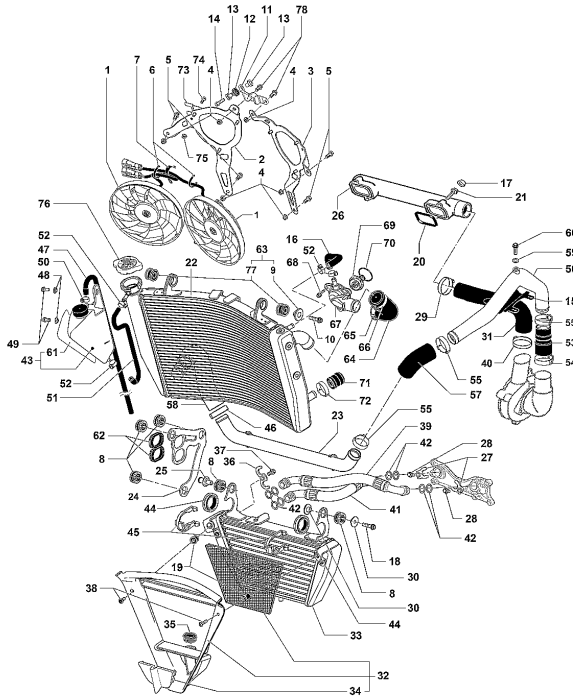

Pos	Part Number	Description	Additional Text	Quantity
1	SPMV8A00A7505	HEATER FAN		2,00
2	SPMV8000B3423	RH HEATER FAN SUPPORT		1,00
3	SPMV8000B3424	LH HEATER FAN SUPPORT		1,00
4	SPMV8000B2707	NUT, M5x0,8xE6 CH8 PARLOCK	990R-1090RR 002105> USA BRUTALE 920 USA	6,00
5	SPMV8A00B2681	SCREW, M6x1	990R-1090RR <000640	4,00
6	SPMV800056783	CLAMP, PLASTIC, L142	MY17/20 F3 675-F3 800	2,00
7	SPMV800092668	CLAMP, RUBBER	PER EAS F3 675	1,00
8	SPMV800062651	VIBRATION REDUCER D22-D10-SP12		5,00
9	SPMV8000B7172	SPACER D10-D6,25-L15		1,00
10	SPMV8G00B2681	Screw M6x1 CH8	LUSSO, RC, SCS	1,00
11	SPMV8000B4772	SUPPORT, METAL, WATER RADIATOR		1,00
12	SPMV8000A0905	CUSHION, D17xD8E10		1,00
13	SPMV8AB045495	BUSH, SPACER, D14xD8xD6,25xE4,		2,00
14	SPMV8E00B2681	Screw M6x1-CH8-L20	MY17/20 F3 675 RC-F3 800 RC	1,00
15	SPMV800090417	PROTECTION, RUBBER, PIPE		1,00
16	SPMV8000B3644	PIPE, RUBBER, RADIATOR, 3		1,00
17	SPMV800094896	CAP, RUBBER, SCREW, 2	RR-SCS-RC SCS	2,00
18	SPMV8G00B2681	Screw M6x1 CH8	LUSSO, RC, SCS	1,00
19	SPMV800048245	CUSHION, SCREW, M6x1 L16	B4 RS	2,00
20	SPMV800017679	ORING, 3156 39,34x2,62		2,00
21	SPMV8E00B2681	Screw M6x1-CH8-L20	MY17/20 F3 675 RC-F3 800 RC	4,00
22	SPMV8000B3422	WATER COOLER	F4 FRECCHE TRICOLORI, F4R, F4RR F4S VIN 001323>	1,00
23	SPMV8000B4147	HOSE, WATER PUMP, F4		1,00
24	SPMV8000B7892	BRACKET, OIL RADIATOR		1,00
25	SPMV8000B3640	SCREW, ESPECIAL DO RADIADOR		1,00