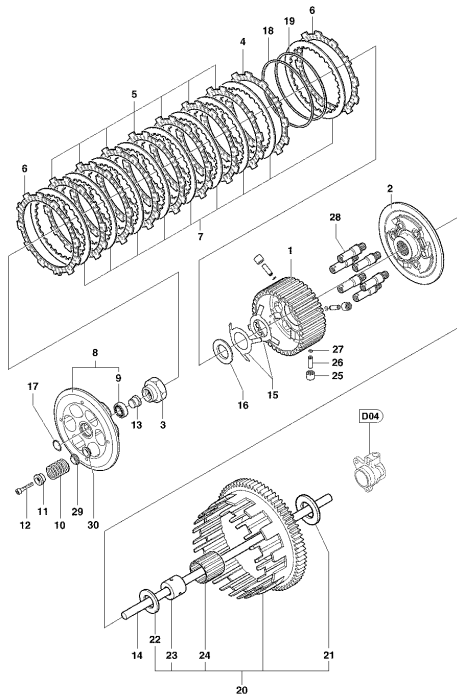

Pos	Part Number	Description	Additional Text	Quantity
1	SPMV8000B1015	HUB, CLUTCH		1,00
2	SPMV8000B1014	DRIVE FLANGE	MY14/20 F3 675	1,00
3	SPMV8000B2716	BOLT M22X1	MY12/13 VIN >001264 F3 675-ORO	1,00
4	SPMV8000A6915	Lining plate	MY14/20 F3 675	1,00
5	SPMV8000A6916	Lining lamella	MY14/20 F3 675	7,00
6	SPMV8000A6917	Liner	MY14/20 F3 675	2,00
7	SPMV8000A6918	Steel lamella	MY14/20 F3 675	9,00
8	SPMV8000B1019	DISK THRUST PLATE		1,00
9	SPMV8000A2565	RADIAL BEARING 12X28X7	MY14/20 F3 675	1,00
10	SPMV8000A0730	CLUTCH SPRING	MY14/20 F3 675	6,00
11	SPMV8000A4492	BUSH, CLUTCH SPRING		6,00
12	SPMV60ND02509	Screw M6x1-CH5-L20	F3 800-AGO-RC	6,00
13	SPMV8000B1947	CLUTCH DRIVING PIN	MY17 DRAGSTER RR/DRAGSTER RC	1,00
14	SPMV800088342	AXLE, DRIVER, CLUTCH		1,00
15	SPMV8000B0071	SPRING JUDDER	MY14/20 F3 675	2,00
16	SPMV8000B0072	SPRING SUPPORT	MY14/20 F3 675	1,00
17	SPMV66N021202	RETAIN RING D12-D11	ROSSO-RR	1,00
18	SPMV8000A6922	SPRING JUDDER	MY14/20 F3 675	1,00
19	SPMV8000A6923	SPRING SEAT	MY14/20 F3 675	1,00
20	SPMV8000B4825	CLUTCH HOUSING	F4R, F4RR	1,00
21	SPMV8000A2554	WASHER, CLUTCH		1,00
22	SPMV8000A2555	WASHER, MINOR, CLUTCH		1,00
23	SPMV8000A2556	SPACER, CLUTCH		1,00
24	SPMV8000A2553	BEARING		1,00
25	SPMV8000B0066	PIN BEARING 12X10X6 NK6	MY14/20 F3 675	3,00
26	SPMV8000B0067	BEARING PIN D6-L20	MY14/20 F3 675	3,00
27	SPMV66N021306	RETAIN RING D3.2	MY14/20 F3 675	3,00