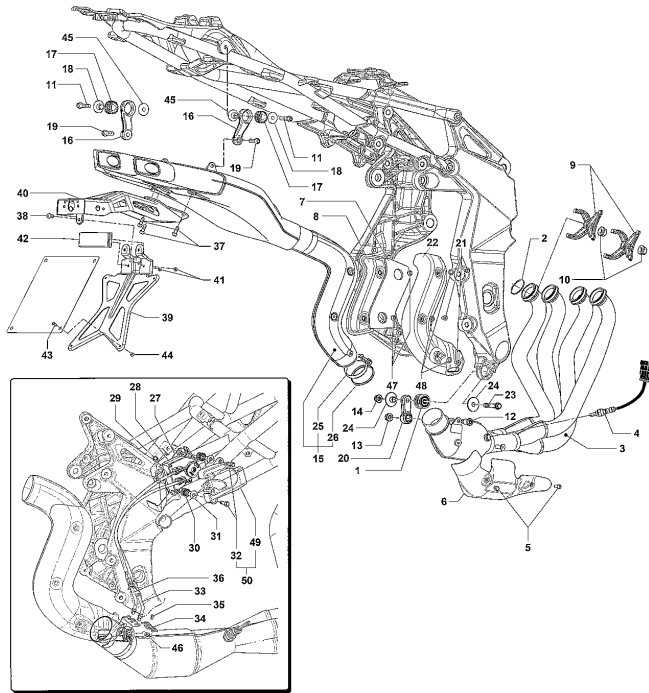

Pos	Part Number	Description	Additional Text	Quantity
1	SPMV8000B3677	CUSION, MUFFLER		1,00
2	SPMV800099383	WASHER, MUFFLER	4718> (USA 100437> & 200150>) USA 100437> & 200150>	4,00
3	SPMV8000B7617	MUFFLER		1,00
4	SPMV8000B9339	DELPHI LAMBDA PROBE	MY14	1,00
5	SPMV8A00B2672	SCREW, M6x11,7x12	MY18 RC, MY19 RC, RC LH	2,00
6	SPMV8000B7951	COVER, MUFFLER		1,00
7	SPMV8000B4214	PROTECTOR, HEAT, MUFFLER, 3		1,00
8	SPMV8000B4213	PROTECTION, HEAT, MUFFLER 2		1,00
9	SPMV800090419	FLANGE, MUFFLER COLLECTOR		2,00
10	SPMV8000B2712	NUT, M8x1,25x8,5 CH12	MY15/17 JPN F3 RC	2,00
11	SPMV8G00B2688	Screw TCEIF M6x30	EXCEPT ORO	2,00
12	SPMV8000B3679	SCREW, ESPECIAL, MUFFLER COLL		1,00
13	SPMV8000B2710	NUT, M6x1 CH10 E7 PARLOCK	EXCEPT ORO	1,00
14	SPMV8000B2710	NUT, M6x1 CH10 E7 PARLOCK	EXCEPT ORO	1,00
15	SPMV8000B7619	SILENCER		1,00
16	SPMV8000B9886	SILENCER SUPPORT		2,00
17	SPMV800062651	VIBRATION REDUCER D22-D10-SP12		2,00
18	SPMV8000B4716	WASHER, ESPAÇADORA DO COXIM DO		2,00
19	SPMV8D00B2688	Screw TCEIF M6x20 RT	RR-RUSH	2,00
20	SPMV8000B3676	SUPPORT, MUFFLER		1,00
21	SPMV8A00B2672	SCREW, M6x11,7x12	MY18 RC, MY19 RC, RC LH	3,00
22	SPMV8A00B3682	COVER MUFFLER		1,00
23	SPMV8H00B2688	Screw M6x35	RR-RUSH	1,00
24	SPMV8000B3678	WASHER, SPACER, MUFFLER COLECT	VIN: >001581, 001614/001644 VIN: 001655/001669 VIN: 001685/001744 VIN: 001778/002055	2,00