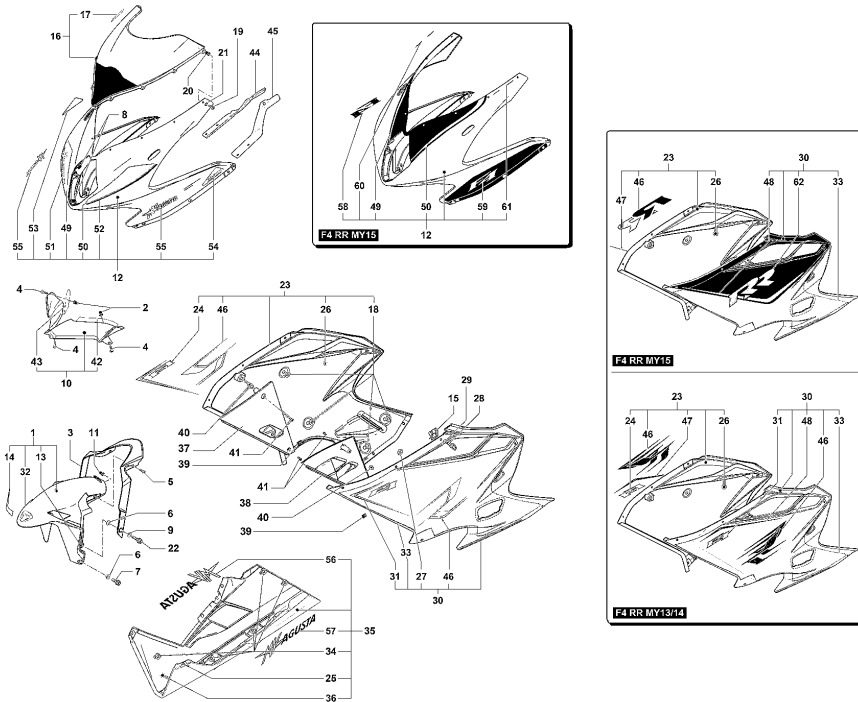

Pos	Part Number	Description	Additional Text	Quantity
1	SPMV8000B7905	FRONT MUDGUARD. COMPLETE	F4-F4R W/OUT ABS FOR ABS SEE DRAW K03	1,00
1	SPMV8000B7916	FRONT FENDER	F4RR W/OUT ABS FOR ABS SEE DRAW K03	1,00
2	SPMV800091022	BUSH, SCREW, M4x0,7	F4S, F4R, F4RR	2,00
3	SPMV8000B3767	FAIRING, REAR SIDE, FRONT MUDG	F4S, F4R, F4RR	1,00
4	SPMV8A0090901	SCREW, M4x13,7	750S, 750S 1+1	3,00
5	SPMV8A0090901	SCREW, M4x13,7	750S, 750S 1+1	2,00
6	SPMV80A090392	SPACER	B4 RS-B4 RR-B4 NURBURGRING	4,00
7	SPMV8B00B2688	Screw TCEIF M6x1x16	EXCEPT F3 ORO	2,00
8	SPMV8000B4339	CUSHION, FOAM, FAIRING	RR-PIRELLI-RC-LH44-SCS MY18 AMERICA	4,00
9	SPMV80A090392	SPACER	B4 RS-B4 RR-B4 NURBURGRING	2,00
10	SPMV8000B7579	WINDSHIELD SPOILER	MY13/14 F4-F4R RED/SILVER MY13/14 F4RR RED/WHITE MY15 F4 RED/SILVER	1,00
10	SPMV80A0B7579	SPOILER FOR COMPL WINDSHIELD	MY13/14 F4-F4R WHITE	1,00
10	SPMV80B0B7579	SPOILER	MY13/14 F4RR WHITE/BLACK	1,00
10	SPMV80E0B7579	COMPLETE FAIRING SPOILER	MY15 F4 WHITE MY15 F4RR WHITE/BLACK	1,00
10	SPMV80F0B7579	Complete dome spoiler	MY15 F4RR GRAY/BLACK	1,00
11	SPMV800091022	BUSH, SCREW, M4x0,7	F4S, F4R, F4RR	2,00
12	SPMV8000B7906	FAIRING HEADLIGHT, FRONT	MY13/14 F4-F4R RED/SILVER	1,00
12	SPMV8000B7917	FAIRING, HEAD LIGHT, RED	MY13/14 F4RR RED/WHITE	1,00
12	SPMV8000C2014	FAIRING, HEADLIGHT F4 RR	MY15 F4RR WHITE/BLACK	1,00
12	SPMV80A0B3709	FAIRING, FRONT SIDE, RED GRAY	F4S RED/SILVER	1,00
12	SPMV80A0B7906	FAIRING HEADLIGHT, WHITE	MY13/14 F4-F4R WHITE	1,00