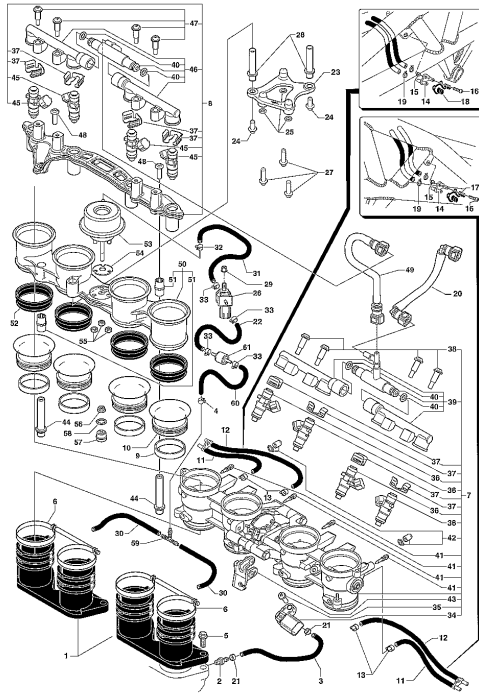

Pos	Part Number	Description	Additional Text	Quantity
1	SPMV8B00A6744	INDUCTION MANIFOLD		2,00
2	SPMV8A00B3525	CONNECTION HOSE		3,00
3	SPMV8000B8945	PIPE D4-D9		1,00
4	SPMV800096458	CLAMP, METAL, 55 90	MY17/20 F3 675-800-RC	3,00
5	SPMV60ND02509	Screw M6x1-CH5-L20	F3 800-AGO-RC	6,00
6	SPMV8000B4367	CLAMP, COLLECTOR INTAKE		2,00
7	SPMV8000B7182	THROTTLEBODY		1,00
8	SPMV8000B7189	INJECTION BODY		1,00
9	SPMV8A00B3739	CIRCLIP DUCT		4,00
10	SPMV8000B4540	DUCT, RUBBER, AIR INTAKE		4,00
11	SPMV8F0091037	HOSE, RUBBER, AIR, 110		2,00
12	SPMV8A0091037	HOSE, RUBBER, AIR, 155		2,00
13	SPMV800096458	CLAMP, METAL, 55 90	MY17/20 F3 675-800-RC	4,00
14	SPMV800089801	CONNECTOR, VALVE PIPE		2,00
15	SPMV8000B2798	WASHER, ESPAÇADORA	MY18/20 F3 675 RC-F3 800 RC	2,00
16	SPMV8B00B2680	SCREW, TEF M5x0,8x8 CH10	USA, CAN	2,00
17	SPMV800089799	COVER, LEFT SIDE, RUBBER, CONN		1,00
18	SPMV800089800	COVER, RIGHT SIDE, RUBBER, CON		1,00
19	SPMV8AA091634	CLAMP, METAL, SHORT	MY12/16 USA CND CN	4,00
20	SPMV8000B7232	PIPE FUEL, INJECTION BODY		1,00
21	SPMV8AA091634	CLAMP, METAL, SHORT	MY12/16 USA CND CN	2,00
22	SPMV8K0091037	HOSE D4-D9-L70, RUBBER		1,00
23	SPMV8000B7241	BRACKET, PIN DUCT		1,00
24	SPMV8B00B2672	SCREW, M6x11,7x21	DRAGSTER	2,00
25	SPMV800048485	GASKET		3,00
26	SPMV8000A3869	VALVE, SOLENOID, TSS		1,00
27	SPMV8D00B2672	SCREW	RR-RUSH	3,00
28	SPMV8000B7240	PIN, DUCT THROTTLE BODY		2,00