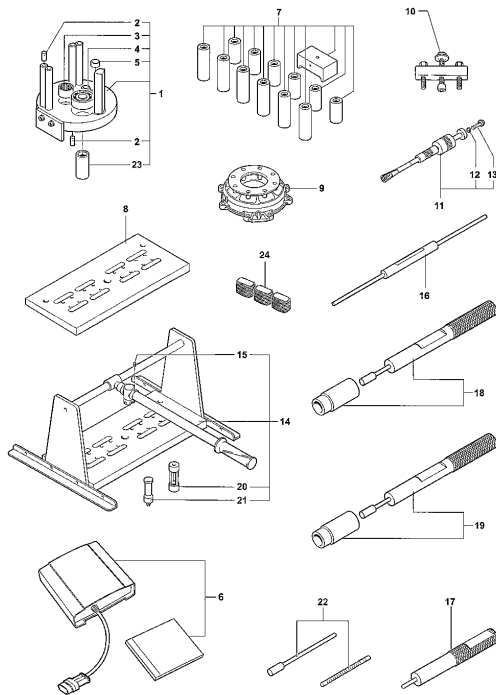

Pos	Part Number	Description	Additional Text	Quantity
1	SPMV8A0094792	Tool for Gearbox assembly		1,00
2	SPMV800086119	BUSH, CRANKCASE, 27x12MM		8,00
3	SPMV8000A1087	BEARING, SECONDARY AXLE, RNU41	BRUTALE S 09192>,<10409,10968>	1,00
4	SPMV800098405	BEARING	BRUTALE S 09192>,<10409,10968>	1,00
5	SPMV800087300	BEARING		1,00
7	SPMV8000A3406	PISTON PROJECTION		1,00
8	SPMV8000A9639	BASE PLATE		1,00
9	SPMV8000B5340	FLYWHEEL TOOL		1,00
10	SPMV8000B4305	Puller flywheel		1,00
11	SPMV800094798	GOMMIN DISASSEMBLY EQUIPMENT		1,00
12	SPMV62N115538	SPRING WASHER		1,00
13	SPMV8C0069056	TEF SCREW M8X1.25 CH12-L30		3,00
14	SPMV800094796	VALVES ASSEMBLY		1,00
15	SPMV800051521	SCREW M4X6		2,00
16	SPMV800095429	CONTROL PAD		1,00
17	SPMV800095581	VALVE SEAL ASSEMBLY		1,00
18	SPMV8000A2385	GUIDE MOUNTING PAD		1,00
19	SPMV8000B4368	GUIDE ASSEMBLY PAD		1,00
20	SPMV800095179	HALF-CONES		1,00
21	SPMV800095180	HALF-CONES		1,00
22	SPMV8000A2625	BROACH FOR VALVE GUIDE		1,00
23	SPMV8A00B2859	PIPE		1,00
24	SPMV8000B7036	COVER CONNECTION		1,00