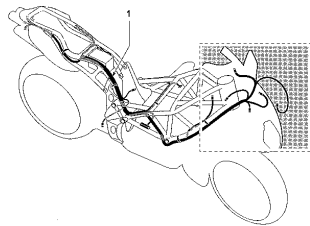

Pos	Part Number	Description	Additional Text	Quantity
1	SPMV8000B7550	MAIN CONNECTIONS CABLES		1,00
2	SPMV8000C2012	REAR MIRROR, LEFT SIDE	MY15 F4RR WHITE/BLACK	1,00
2	SPMV8000C2065	REAR MIRROR, LEFT SIDE	MY15 F4 RED/SILVER	1,00
2	SPMV80A0B3759	REAR MIRROR WITH BLINKER,	MY13/14 F4-F4R RED/SILVER MY13/14 F4RR RED/WHITE	1,00
2	SPMV80A0C2012	REAR MIRROR, LEFT SIDE	MY15 F4RR GRAY/BLACK	1,00
2	SPMV80A0C2065	REAR MIRROR, LEFT SIDE	MY15 F4 WHITE	1,00
2	SPMV80G0B3759	REAR MIRROR, LH, WHITE	MY13/14 F4-F4R WHITE	1,00
2	SPMV80H0B3759	REAR MIRROR WITH BLINKER,	MY13/14 F4RR WHITE/BLACK	1,00
3	SPMV8000B7824	F4 RR DECAL REAR MIRROR	MY13/14 F4RR RED/WHITE	1,00
3	SPMV8000B7852	DECAL F4R RX MIRROR	F4R RED/SILVER	1,00
3	SPMV80A0B7824	DECAL F4RR FOR REAR MIRROR	MY13/14 F4RR WHITE/BLACK	1,00
3	SPMV80A0B7852	DECAL F4 R FOR RIGHT MIRROR	F4R WHITE	1,00
4	SPMV8000B4251	L.H. FRONT BLINKER		1,00
5	SPMV8000B4253	LH GASKET		1,00
6	SPMV8000B3219	CUSHION, SENSOR AIR TEMPERATUR		1,00
7	SPMV8000B3207	SENSOR, AIR TEMPERATURE		1,00
8	SPMV8C00B2672	SCREW, M6x11,7x25 RP	MY18 AMERICA PIRELLI- RC-LH44-SCS	4,00
9	SPMV8C00B2720	WASHER, D12xD6,1xE0,7		4,00
10	SPMV8000B7912	RX REAR MIRROR WINDICATOR	F4R RED/SILVER	1,00
10	SPMV8000B7922	REAR MIRROR WITH BLINKER,	MY13/14 F4RR RED/WHITE	1,00
10	SPMV80A0B3758	REAR MIRROR, RIGHT SIDE, RED G	F4R RED/GRAY F4RR RED/WHITE F4S RED/SILVER	1,00
10	SPMV80A0B7912	RIGHT VIEW MIRROR	F4R WHITE	1,00