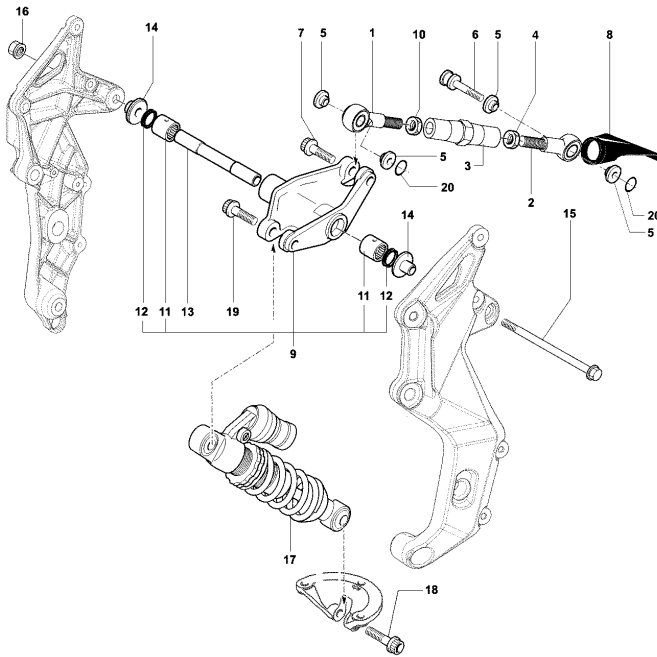

Pos	Part Number	Description	Additional Text	Quantity
1	SPMV8A00B3158	LOWER HALF SUPPORT		1,00
2	SPMV8000B3158	UPPER HALF SUPPORT		1,00
3	SPMV8000B4132	REAR SUSPENSION		1,00
4	SPMV8A00B3159	SPRING M12		1,00
5	SPMV8000B3160	SPACER, SHOCK ABSORBER AXLE		4,00
6	SPMV8000B2763	SPECIAL SCREW, SHOCK ABSORBER,		1,00
7	SPMV8G00B2691	Screw TCEIF M10x1,25-L45	EXCEPT 675	1,00
8	SPMV800091027	DUST COVER, SHOCK ABSORBER CYL		1,00
9	SPMV8A00B3633	ROCKER ARM ASSEMBLY		1,00
10	SPMV8000B3159	SPRING M12		1,00
11	SPMV800084945	BEARING		2,00
12	SPMV800084946	GROMMET		2,00
13	SPMV800084858	SPACER		1,00
14	SPMV80A086447	WASHER, SPACER, SHOCK ABSORBER		2,00
15	SPMV8000B2755	Screw shock absorber	RR-RUSH	1,00
16	SPMV8000B2714	NUT, M10x1,25x10 CH14		1,00
17	SPMV8000B3635	SHOCK ABSORBER, REAR, F4	F4S, F4R, F4 FRECCE TRICOLORI	1,00
17	SPMV8000B4762	REAR SHOCK ABSORBER	F4RR	1,00
17	SPMV8000B7658	SHOCK ABSORBER, REAR	F4RR	1,00
18	SPMV8J00B2691	SCREW, TCEIF M10x1,25xL55	RR-RUSH	1,00
19	SPMV8H00B2691	Screw TCEIF M10x1,25 L50	675	1,00
20	SPMV8000B3491	WASHER, SHOCK ABSORBER ADJUSTE		1,00