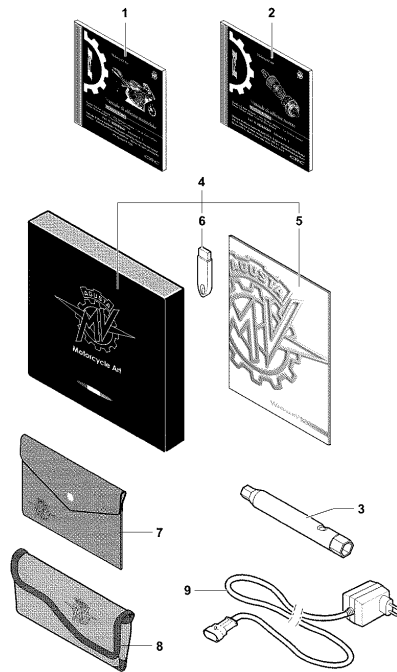

Pos	Part Number	Description	Additional Text	Quantity
1	SPMV8000B3601	CHASSIS OVERHAUL		1,00
2	SPMV8000B3602	ENGINE OVERHAUL		1,00
3	SPMV800089013	TOOL, SPARK PLUG, 16MM		1,00
4	SPMV8000B7563	WELCOME KIT F4 R13	F4, F4R	1,00
4	SPMV8000B7566	WELCOME KIT F5 R13 USACANAD	MY13/14 F4-F4R USA-CDN	1,00
4	SPMV8000B7639	GREETING SET F5 RR/13 USA/CANA	MY13/14 F4RR USA-CDN	1,00
4	SPMV8000C1996	WELCOME KIT F5 RR15 USACANA	MY15 F4RR USA-CDN	1,00
4	SPMV8000C2052	WELCOME KIT F415 USACANADA	MY15 F4 USA-CDN	1,00
4	SPMV8000B7636	WELCOME KIT F4 RR13	F4RR	1,00
5	SPMV8000B4120	WARRANTY ACTIVATION	F4S, F4 FRECCE TRICOLORI	1,00
6	SPMV8000B3250	USB KEY DOCUMENTATION OF	F3 ORO-F3 AGO	1,00
7	SPMV800093414	CASE, DOCUMENTS	MY12/16 F3 675-800-RC	1,00
8	SPMV8A0099351	TOOL KIT		1,00
9	SPMV8000B7923	BATTERY CHARGER KIT	MY15 RC	1,00
9	SPMV8A00B7923	CHARGER KIT	USA CND	1,00
9	SPMV8B00B7923	KIT BATTERY CHARGER JPN	JPN	1,00