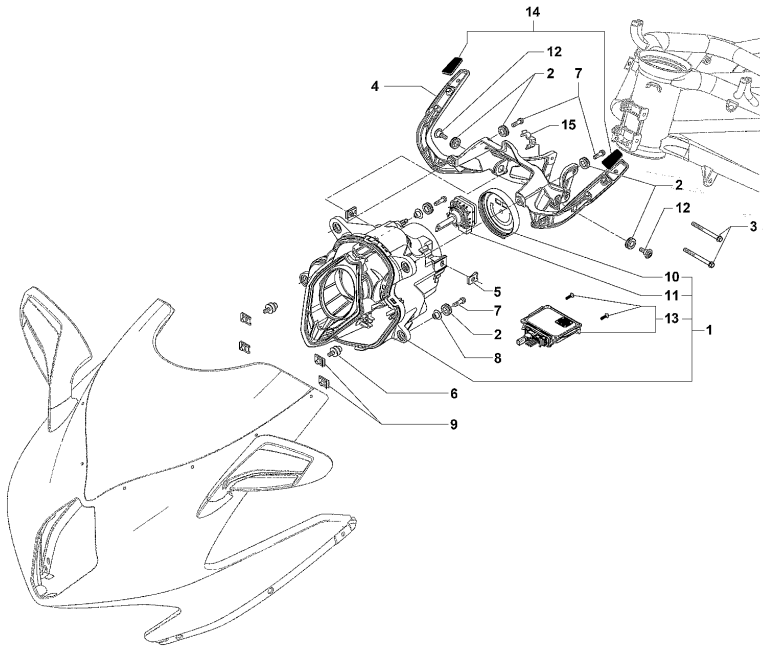

Pos	Part Number	Description	Additional Text	Quantity
1	SPMV8000B3692	HEADLIGHT	RIGHT HAND DRIVE	1,00
1	SPMV8000B3693	HEADLIGHT	LEFT HAND DRIVE	1,00
1	SPMV8000B3694	HEADLIGHT	USA	1,00
2	SPMV8A00B3600	CUSHION, D20xD10xE7,5	B4 RS-B4 RR-B4 NURBURGRING	6,00
3	SPMV60ND02518	Screw M6x1-L65		2,00
4	SPMV80A0B3565	SUPPORT, HEADLIGHT AND DASHBOA	EXCEPT RC LH	1,00
5	SPMV800046893	NUT M6X1	F3 ORO-F3 AGO	2,00
6	SPMV8000B3762	SCREW, ESPECIAL, HEADLIGHT		2,00
7	SPMV8C00B2688	SCREW, TCEIF M6x18 RT	ED.1, LUSSO, RC, SCS	4,00
8	SPMV8000B3764	SPACER, DASHBOARD, D18xD10xL9	MY17/20 F3 675-800-RC	2,00
9	SPMV800046893	NUT M6X1	F3 ORO-F3 AGO	4,00
10	SPMV8000B4883	PLUG		1,00
11	SPMV8000B4884	XENON BULB 35W		1,00
12	SPMV8000B3763	SCREW, ESPECIAL M6 DO FAROL D		2,00
13	SPMV8000B4885	KIT BALLAST		1,00
14	SPMV8000B4243	CUSHION, DASHBOARD		1,00
15	SPMV8000B4425	CLAMP, CABLE		1,00