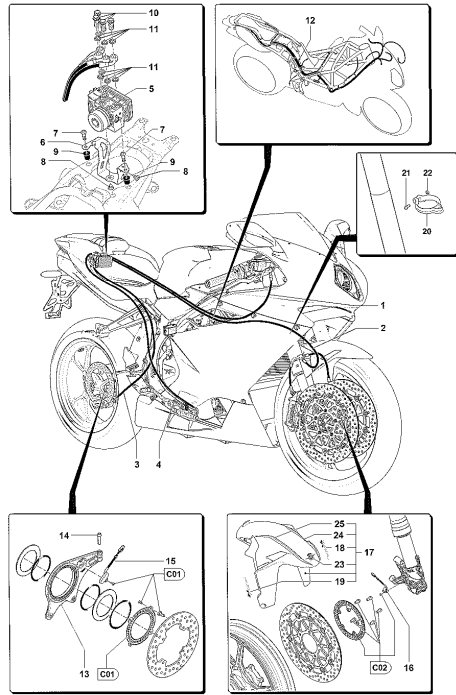

Pos	Part Number	Description	Additional Text	Quantity
1	SPMV8000B8369	HOSE OIL, LEVER BRAKE, FRONT	F4RR	1,00
1	SPMV8000B8371	OIL PIPE, PUMP BRAKE, FRONT	F4, F4R	1,00
2	SPMV8000B8370	HOSE OIL, CALIPER, FRONT		1,00
3	SPMV8000B8368	HOSE OIL, CALIPER, HEAR		1,00
4	SPMV8000B8367	HOSE OIL, MASTER CYLINDER,		1,00
5	SPMV8000B7466	ABS MODULE WET		1,00
6	SPMV8000B8366	BRACKET, ABS MODULE		1,00
7	SPMV8B00B2672	SCREW, M6x11,7x21	DRAGSTER	2,00
8	SPMV8000B2672	SCREW M6	F4R, F4RR	2,00
9	SPMV800048245	CUSHION, SCREW, M6x1 L16	B4 RS	2,00
10	SPMV8000A8947	TUBO OIL PIPE UNION	F4RR	4,00
11	SPMV800021480	WASHER, COPPER, D14xD10,2xE1	MY12/14 F3 675	8,00
12	SPMV8000B7551	MAIN HARNESS		1,00
13	SPMV8C00B0976	SUPPORT, REAR BREAK CALIPER	1090-1090R-1090RR ABS CORSA	1,00
14	SPMV8000C2249	SCREW, M6x25	RR-RUSH	1,00
15	SPMV8000B7768	SENSOR, SPEED	F3 AGO-F3 675 RC-F3 800 RC	1,00
16	SPMV8000B7768	SENSOR, SPEED	F3 AGO-F3 675 RC-F3 800 RC	1,00
17	SPMV8000B8372	MUDGUARD, FRONT	MY13/14 F4-F4RR, F4R	1,00
17	SPMV8000C2066	COMPLETE FRONT FENDER	MY15 F4	1,00
17	SPMV80B0C1512	COMPLETE FRONT FENDER	MY15 F4RR WHITE/BLACK	1,00
17	SPMV80C0C1512	COMPLETE FRONT FENDER	MY15 F4RR GRAY/BLACK	1,00
18	SPMV8000B7823	DECAL	MY13/14 F4-F4RR, F4R	1,00
18	SPMV8000C1515	DECAL "ABS R" SX FOR FENDER	MY15 1090RR BLACK/GRAY	1,00
18	SPMV80B0C1515	DECAL "ABS R" LEFT FOR FENDER	MY15 F4	1,00
18	SPMV80C0C1515	DECAL "ABS R" LEFT FOR FENDER	MY15 F4RR WHITE/BLACK	1,00
19	SPMV8000B7822	DECAL	MY13/14 F4-F4RR, F4R	1,00