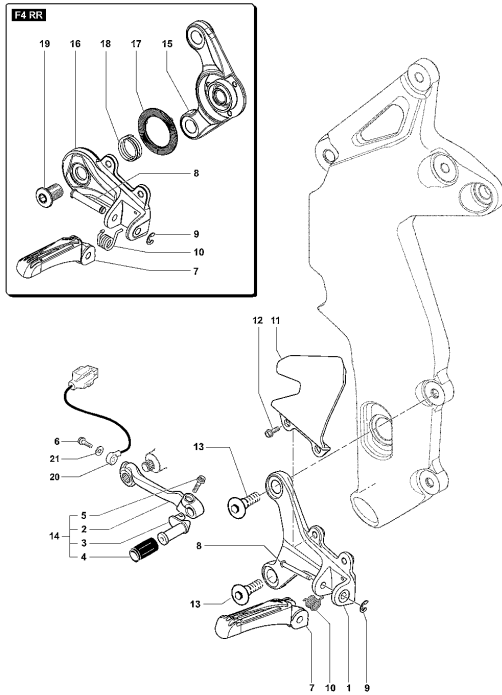

Pos	Part Number	Description	Additional Text	Quantity
1	SPMV8000B3569	SUPPORT, DRIVER FOOTREST, LEFT		1,00
2	SPMV8000B8960	GEAR SHIFT PEDAL		1,00
3	SPMV800089760	PEDAL ECCENTRIC		1,00
4	SPMV800089298	RUBBER COVER		1,00
5	SPMV8D00B2688	Screw TCEIF M6x20 RT	RR-RUSH	1,00
6	SPMV8000B8930	Screw TCEIF M6x1-L30		1,00
7	SPMV8000B6481	FRONT L.H.FOOT REST F3	MY12/19 F3 675-F3 800	1,00
8	SPMV8A00B2769	PIN, DRIVER FOOTREST SUPPORT	F4S, F4R	1,00
9	SPMV800090429	LOCK RING, FOOTREST		1,00
10	SPMV80A090418	SPRING, DRIVER FOOTREST SUPPOR		1,00
11	SPMV8000B3573	FAIRING, DRIVER FOOTREST, LEFT		1,00
12	SPMV8A00B2681	SCREW, M6x1	990R-1090RR <000640	2,00
13	SPMV8A00B3505	SPECIAL SCREW, DRIVER FOOTREST	F3 ORO	2,00
14	SPMV8000B8961	CHANGE GEAR PEDAL	1090RR, CORSA	1,00
15	SPMV8000B3795	LH FIXED SUPPORT		1,00
16	SPMV8000B3797	LH MOVABLE SUPPORT		1,00
17	SPMV8000B4069	WASHER FOR FOOTREST SUPPORT	F4RR, F4 FRECCIE TRICOLORI	1,00
18	SPMV8000B4070	FOOTBOARD SUPPORT		1,00
19	SPMV8000B3799	FOOTBOARD SUPPORT		1,00
20	SPMV8000B8085	SENSOR SHIFT		1,00
21	SPMV8C00B2720	WASHER, D12xD6,1xE0,7		1,00