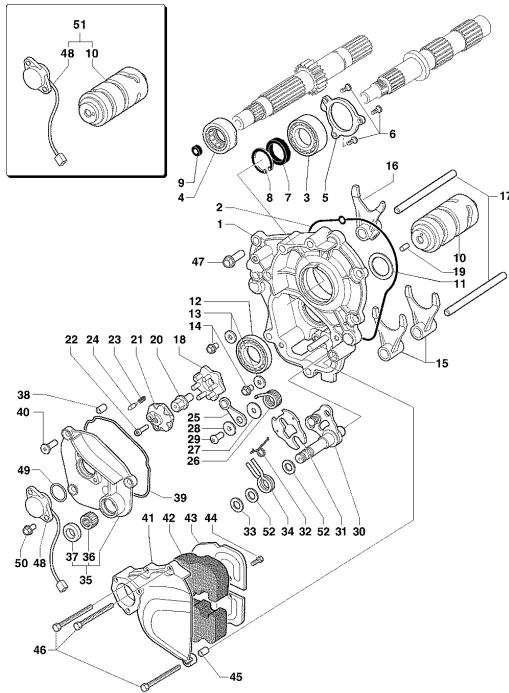

Pos	Part Number	Description	Additional Text	Quantity
1	SPMV8A00B6511	CHANGE COVER	1090 VIN <005262 1090R, 1090RR, CORSA	1,00
2	SPMV800086117	PROTECTION, RUBBER, GEARSHIFT		1,00
3	SPMV8000A2318	OBLIQUE BEARING 2 ROWS SF. D28	BRUTALE S,09192>,<10409,10968>	1,00
4	SPMV8000A1086	ROLLER BEARING D24-D40-SP1	BRUTALE S,09192>,<10409,10968>	1,00
5	SPMV800086114	BEARING LOCKING PLATE		1,00
6	SPMV8B00B2695	SCREW, M6x1 CH4		3,00
7	SPMV800089410	GASKET RING D35-D47-SP7		1,00
8	SPMV800091603	SEEGER RING SB 48		1,00
9	SPMV800064296	RETAINER, AXLE, CLUTCH DRIVER		1,00
10	SPMV8000B2086	FORK CONTROL SHAFT	FOR GEAR WITHTROL UPSIDE-DOWN	1,00
10	SPMV8000B3313	DRUM GEARSHIFT		1,00
11	SPMV8A0036022	WASHER, STEEL, COUNTERSHAFT T=	0.2	1,00
11	SPMV8B0036022	WASHER, STEEL, COUNTERSHAFT T=	0.3	1,00
11	SPMV8C0036022	WASHER, STEEL, COUNTERSHAFT T=	0.4	1,00
12	SPMV8A0021774	BEARING, DRUM GEARSHIFT, D25xD		1,00
13	SPMV8000A0901	WASHER D15-D6		2,00
14	SPMV8C00B2681	SCREW, TEF M6x1 CH8 L14	RR-SCS-RC SCS	2,00
15	SPMV800081583	FORK, GEARSHIFT, 1-4 2-3		2,00
16	SPMV8000A2537	FORK, GEARSHIFT, 5-6		1,00
17	SPMV800081585	AXLE, GEARSHIFT FORK		2,00
18	SPMV8000B4065	CAM, GEARSHIFT		1,00
19	SPMV800038520	ROLL D4-L8		1,00
20	SPMV8000B2844	SCREW, FIX, GEARSHIFT CAM		1,00
21	SPMV8000B4116	SUPPORT, GEARSHIFT CAM		1,00
22	SPMV60ND02466	Screw M4 0,7x20		1,00
23	SPMV8000B4220	SPRING, SENSOR PIN		1,00