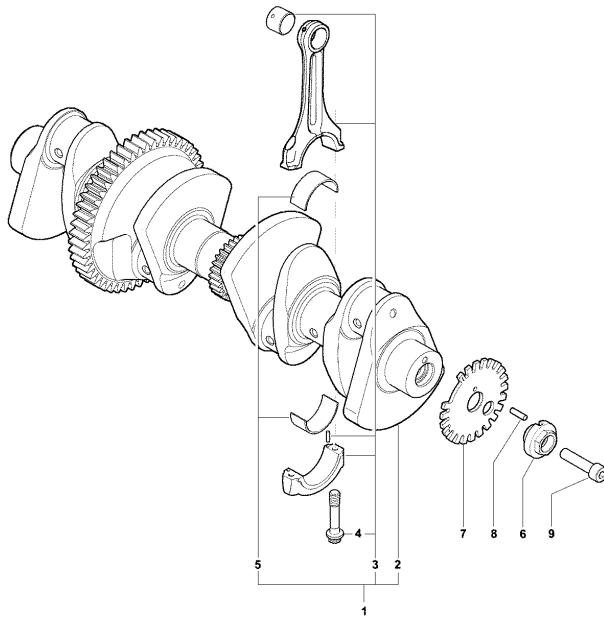

Pos	Part Number	Description	Additional Text	Quantity
1	SPMV8000B7930	CRANKSHAFT		1,00
1	SPMV8000B7713	CRANKSHAFT COMPL. BRASSES	F4, F4R	1,00
2	SPMV8000B7483	CRANKSHAFT STROKE 50.9	F4, F4R	1,00
2	SPMV8000B7931	CRANKSHAFT STROKE 50.9	F4RR	1,00
3	SPMV8000B4823	CONNECTING ROD ASSEMBLY	F4R, F4RR	4,00
3	SPMV8000B7932	CONNECTING ROD WSCREWS	F4RR	4,00
4	SPMV8000B4100	SCREW		8,00
5	SPMV800081315	BIG END HALF BEARING	HALF-BEARING RED	8,00
5	SPMV8A0081315	BIG END HALF BEARING	HALF-BEARING BLEU	8,00
5	SPMV8B0081315	BIG END HALF BEARING	HALF-BEARING YELLOW	8,00
6	SPMV800086727	PHONIC WHEEL STOP		1,00
7	SPMV800086726	PHONIC WHEEL		1,00
8	SPMV800019971	PIN, OIL PUMP GEAR, 4x15,8		1,00
9	SPMV60ND02558	Screw M8x1,25-L35		1,00