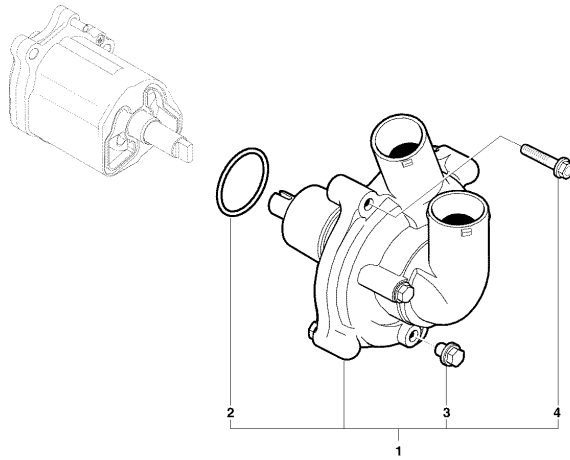

Pos	Part Number	Description	Additional Text	Quantity
1	SPMV8C00B3315	MIKUNI WATER PUMP	1090 VIN <005262 1090R, 1090RR, CORSA	1,00
2	SPMV8000B2574	GROMMET		1,00
3	SPMV8000B4308	Screw water pump		1,00
4	SPMV8J00B2681	Screw M6x1 L35 CH8	675-800 MY17 AMERICA	2,00