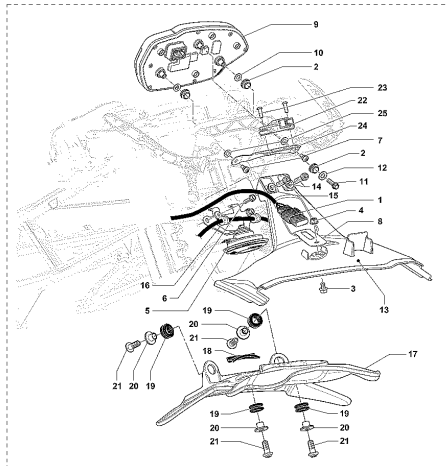

Pos	Part Number	Description	Additional Text	Quantity
1	SPMV8000B3217	RELAY, BLINKER	990R, 1090RR	1,00
2	SPMV800090239	CUSHION, RUBBER, 2	B4 RS-B4 RR-B4 NURBURGRING	3,00
3	SPMV8A00B2681	SCREW, M6x1	990R-1090RR <000640	1,00
4	SPMV8000B2710	NUT, M6x1 CH10 E7 PARLOCK	EXCEPT ORO	1,00
5	SPMV8000B4376	WARNING HOOTER		1,00
6	SPMV8B00B2681	Screw M6x1-CH8-L12	F4S, F4 FRECCE TRICOLORI	2,00
7	SPMV8E00B2680	SCREW, M5x0,8x16 CH8		2,00
8	SPMV8000B3753	SUPPORT, BLINKER RELAY		1,00
9	SPMV8000B7672	DASHBOARD		1,00
10	SPMV62ND15548	WASHER, D15x5,2xE1	EXCEPT USA-CND	2,00
11	SPMV8C00B2680	SCREW, TEF M5x0,8x12 CH8 RT		1,00
12	SPMV62ND15548	WASHER, D15x5,2xE1	EXCEPT USA-CND	1,00
13	SPMV8000B7748	FAIRING DEFLECTOR, CENTRAL		1,00
14	SPMV8C00B2688	SCREW, TCEIF M6x18 RT	ED.1, LUSSO, RC, SCS	2,00
15	SPMV80A090392	SPACER	B4 RS-B4 RR-B4 NURBURGRING	1,00
16	SPMV8A0068690	CLAMP		2,00
17	SPMV8000B4698	FAIRING DEFLECTOR, STEERING		1,00
18	SPMV8000B4757	CUSHION, FAIRING DEFLECTOR		1,00
19	SPMV800089293	CUSHION, D18xD8xE7,5	MY14/20 F3 675-F3 800	4,00
20	SPMV8000B2799	WASHER, SPACER, D8xD6,2xL8,5	MY12/16 F3 675-F3 800	4,00
21	SPMV8D00B2672	SCREW	RR-RUSH	4,00
22	SPMV8000B7585	SENSOR INCLINATION		1,00
23	SPMV8A0090901	SCREW, M4x13,7	750S, 750S 1+1	2,00
24	SPMV8000B7583	BRACKET SENSOR INCLINATION		1,00
25	SPMV62ND15548	WASHER, D15x5,2xE1	EXCEPT USA-CND	2,00