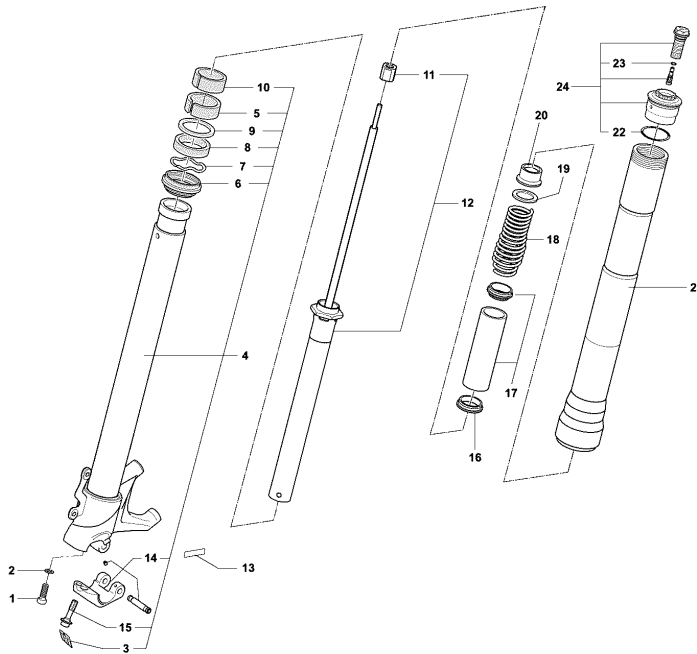

Pos	Part Number	Description	Additional Text	Quantity
1	SPMV800097784	SCREW M10X25		1,00
2	SPMV800046511	WASHER		1,00
3	SPMV8000B4460	DECAL		1,00
4	SPMV8A00B4805	COMPLETE LEFT LEG		1,00
5	SPMV8000A1860	BUSH		1,00
6	SPMV8000A4690	DUST COVER		1,00
7	SPMV800089274	RETAINING RING		1,00
8	SPMV800086500	GROMMET		1,00
9	SPMV800089275	SPACER		1,00
10	SPMV800086503	BUSH		1,00
11	SPMV800081174	SPRING		1,00
12	SPMV8000B4807	FILTER CARTRIDGE		1,00
13	SPMV8000A8286	DECAL MARZOCCHI	B4 910 R/B4 ITALIA	1,00
14	SPMV8000B4809	CLAMP		1,00
15	SPMV8000B3775	SCREW, M8x32 HEX INT ZB		1,00
16	SPMV8000A1863	CENTERING FOR SPACER		1,00
17	SPMV8000B2164	SPACER AND BUSH	1000 VIN 008065> & 1078	1,00
18	SPMV8000A8287	SPRING	B4 910 R/B4 ITALIA	1,00
19	SPMV8000A1867	WASHER		1,00
20	SPMV8000A1868	SPRING PUSHER		1,00
21	SPMV8000B4261	SPRING		1,00
22	SPMV8000A1870	GROMMET		1,00
23	SPMV8000A0817	GROMMET		1,00
24	SPMV8A00A4693	PLUG ASSEMBLY	1000 VIN 008065> & 1078	1,00