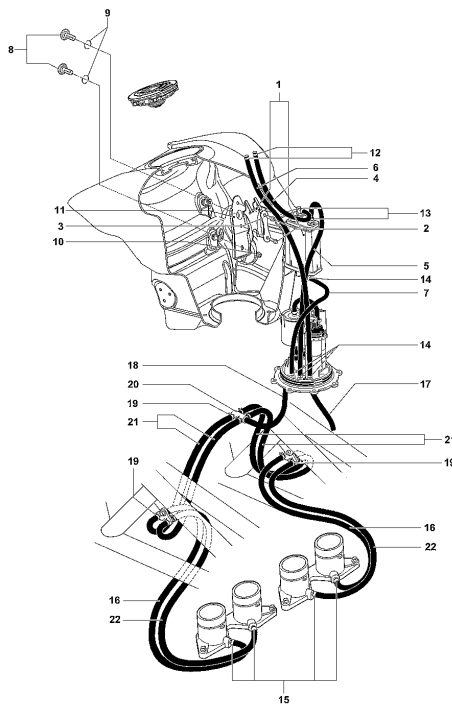

Pos	Part Number	Description	Additional Text	Quantity
1	SPMV800097083	CANISTER COMPLETE	008836-008839 & 009155> B4 910 S/910 R, USA	1,00
2	SPMV8A00B2680	Screw TEF M5x0,8x6 CH8 RT	MY12/16 USA CND CN	2,00
3	SPMV80A097086	CANISTER CENTERING	MY12/16 USA CND CN	1,00
4	SPMV8C0090940	HOSE, FUEL TANK		1,00
5	SPMV800097089	HOSE	MY12/16 USA CND CN	1,00
6	SPMV8C0090940	HOSE, FUEL TANK		1,00
7	SPMV8000B3443	HOSE		1,00
8	SPMV80A099373	Screw		2,00
9	SPMV8A0023116	ORING, 13,10x2,62mm		2,00
10	SPMV8000B2707	NUT, M5x0,8xE6 CH8 PARLOCK	990R-1090RR 002105> USA BRUTALE 920 USA	1,00
11	SPMV8AA097087	CANISTER FIXING PLATE		1,00
12	SPMV8C0091687	CLAMP, STEEL, FUEL TANK HOSE		2,00
13	SPMV800096458	CLAMP, METAL, 55 90	MY17/20 F3 675-800-RC	2,00
14	SPMV8B0092256	CLAMP, HOSE		3,00
15	SPMV800096458	CLAMP, METAL, 55 90	MY17/20 F3 675-800-RC	4,00
16	SPMV8A0091037	HOSE, RUBBER, AIR, 155		2,00
17	SPMV800098950	FUEL TANK DRAIN PIPE		1,00
18	SPMV800098715	HOSE		1,00
19	SPMV8AA091634	CLAMP, METAL, SHORT	MY12/16 USA CND CN	12,00
20	SPMV800097088	5-WAY FITTING		1,00
21	SPMV800097090	HOSE		4,00
22	SPMV8F0091037	HOSE, RUBBER, AIR, 110		2,00