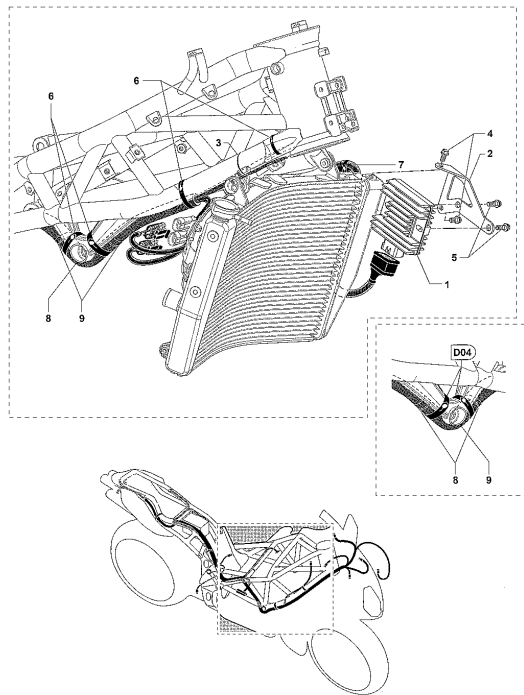

Pos	Part Number	Description	Additional Text	Quantity
1	SPMV8000B3206	RECTIFIER		1,00
2	SPMV8000B3754	SUPPORT, RECTIFIER		1,00
3	SPMV800056444	CLAMP, PLASTIC		1,00
4	SPMV8A00B2681	SCREW, M6x1	990R-1090RR <000640	2,00
5	SPMV8F00B2681	SCREW, M6x1 CH8 L22		2,00
6	SPMV800092248	CLAMP, RUBBER, L82	RR-SCS-RC SCS	4,00
7	SPMV800053724	BELT, RUBBER, SHORT	MY12/16 USA CND CN	1,00
8	SPMV8D00B6213	COVER PROTECTION, WIRE HARNESS		2,00
9	SPMV800092661	CLAMP 2.4X92	MY14/20 F3 675-F3 800	4,00