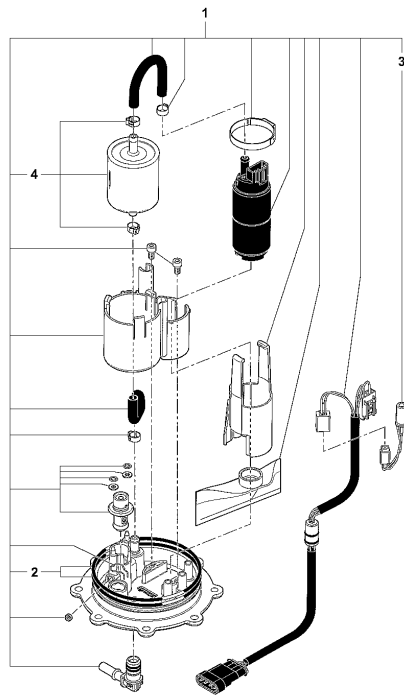

Pos	Part Number	Description	Additional Text	Quantity
1	SPMV8000B7749	FUEL PUMP		1,00
1	SPMV8A00B7749	LOWER FLANGE FOR TANK	USA	1,00
2	SPMV8000B4276	GROMMET		1,00
3	SPMV8000B4277	THERMISTOR		1,00
4	SPMV8000B4278	FUEL FILTER		1,00