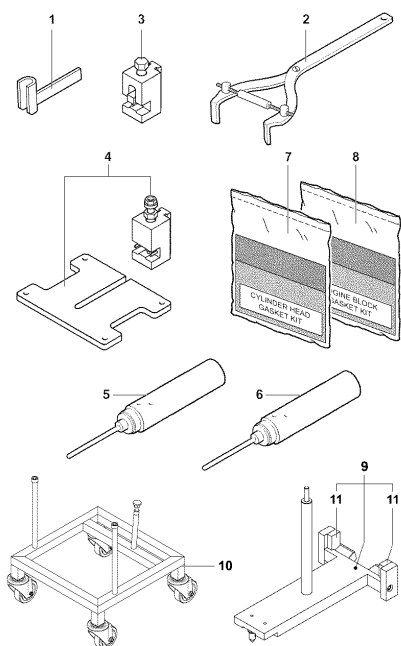

Pos	Part Number	Description	Additional Text	Quantity
1	SPMV8000B4726	SPACER FOR SPECIAL		1,00
2	SPMV800079015	CLUTCH BLOCKING TOOL		1,00
3	SPMV8000A2280	TIMING CHAIN MOUNTING		1,00
4	SPMV8000A2281	TIMING CHAIN CUTTING		1,00
5	SPMV8000B8900	EXHAUST VALVE BUMPER		1,00
6	SPMV8000B4566	PAD FOR INTAKE VALVE		1,00
7	SPMV8000B4309	HEAD GASKET KIT GASKET NOT		1,00
8	SPMV8000B4310	CYLINDER BASE GASKET		1,00
9	SPMV8000B4414	FUEL TANK BRACKET		1,00
10	SPMV8000B4417	Motor support		1,00
11	SPMV8A00B4340	CUSHION, LARGE, FUEL TANK FAIR		2,00