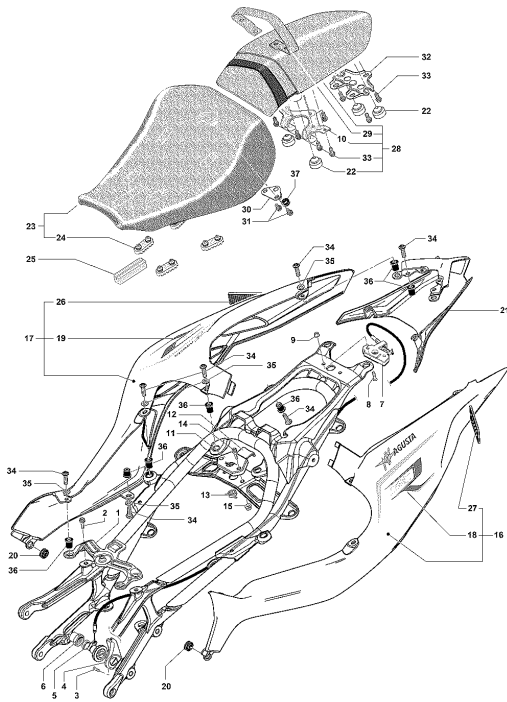

Pos	Part Number	Description	Additional Text	Quantity
1	SPMV8000B3564	SUPPORT, METAL, FUEL TANK		1,00
2	SPMV8B00B2688	Screw TCEIF M6x1x16	EXCEPT F3 ORO	2,00
3	SPMV8A00B2681	SCREW, M6x1	990R-1090RR <000640	2,00
4	SPMV8000B4034	CAP, METAL, LOCK SEAT		1,00
5	SPMV8000B4039	SPACER, PLASTIC, LOCK SEAT		1,00
6	SPMV8000B3143	NUT, ESPECIAL DA FECHADURA DO		1,00
7	SPMV8A00B3006	LOCK, SEAT		1,00
8	SPMV8E00B2694	SCREW, TSEI M5x0,8 CH3 L20	990R, 1090RR	2,00
9	SPMV8000B2708	NUT, M5x0,8	VIN >000710 F3 675	2,00
10	SPMV8000B3659	BRACKET FOR STRAP		1,00
11	SPMV800098709	SUPPORT, PLASTIC, LOCK SEAT		1,00
12	SPMV8000B8495	LEVER LOCK SEAT		1,00
13	SPMV800098702	SPRING, LOCK SEAT		1,00
14	SPMV8D00B2688	Screw TCEIF M6x20 RT	RR-RUSH	2,00
15	SPMV8000B2710	NUT, M6x1 CH10 E7 PARLOCK	EXCEPT ORO	2,00
16	SPMV8000B7911	LX TAIL FAIRING	F4R RED/SILVER	1,00
16	SPMV8000B7921	LEFT SIDE	MY13/14 F4RR RED/WHITE	1,00
16	SPMV8000B8307	LX COMPL.TAIL FAIRING	MY13/14 F4 RED/SILVER	1,00
16	SPMV8000C2031	LEFT SIDE PANEL FOR TAIL PIECE COMPL.	MY15 F4RR WHITE/BLACK	1,00
16	SPMV8000C2073	LEFT SIDE FAIRING FOR TAIL COMPL.	MY15 F4 RED/SILVER	1,00
16	SPMV80A0B7911	LEFT SIDE PANEL FOR TAIL	F4R WHITE	1,00
16	SPMV80A0B7921	LEFT FAIRING	MY13/14 F4RR WHITE/BLACK	1,00
16	SPMV80A0B8307	LEFT SIDE PANEL FOR COMPL TAIL	MY13/14 F4 WHITE	1,00
16	SPMV80A0C2031	LEFT SIDE PANEL FOR TAIL COMPL.	MY15 F4RR GRAY/BLACK	1,00
16	SPMV80A0C2073	LEFT SIDE PANEL FOR TAIL COMPL.	MY15 F4 WHITE	1,00
17	SPMV8000B7910	RX TAIL FAIRING	F4R RED/SILVER	1,00