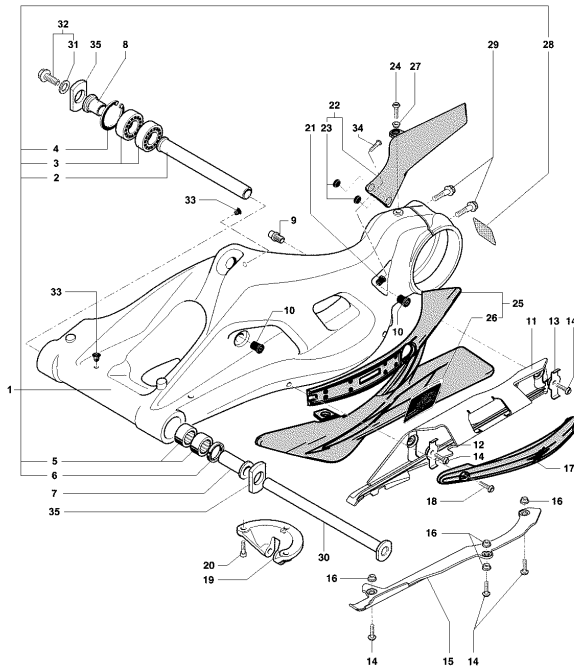

Pos	Part Number	Description	Additional Text	Quantity
1	SPMV8AC0B3614	REAR SWINGARM	1090 VIN <005262 1090R, 1090RR, CORSA	1,00
2	SPMV800084872	SPACER, SWINGARM BEARING		1,00
3	SPMV800084938	BALL BEARING, SWINGARM, RIGH S		2,00
4	SPMV800084939	CIRCLIP, J42x1,75 V		1,00
5	SPMV800084936	NEEDLE BEARING, SWINGARM, LEFT		2,00
6	SPMV800084937	RETAINER, SWINGARM, FRONT SIDE		1,00
7	SPMV800084859	BUSH, SWINGARM, LEFT SIDE		1,00
8	SPMV800084873	FORK RH BUSH		1,00
9	SPMV8000B2762	BRACKET, REAR BRAKE, SCREW		1,00
10	SPMV800048245	CUSHION, SCREW, M6x1 L16	B4 RS	2,00
11	SPMV8000B3622	CHAIN GUIDE, UPPER		1,00
12	SPMV800087463	METAL BRACKET, CHAIN GUIDE, RE		1,00
13	SPMV800089300	METAL BRACKET, CHAIN GUIDE, FR		1,00
14	SPMV8B00B2672	SCREW, M6x11,7x21	DRAGSTER	5,00
15	SPMV8000B3623	CHAIN GUIDE, BOTTOM		1,00
16	SPMV800090391	SPACER, D15,5xD8xD6,2xE3,8		4,00
17	SPMV8000B3629	PROTECTOR, SWINGARM	EXCEPT RC LH	1,00
18	SPMV8B00B2688	Screw TCEIF M6x1x16	EXCEPT F3 ORO	2,00
19	SPMV800087441	SUPPORT, SHOCK ABSORBER	1000S, 1000S1+1	1,00
20	SPMV8D00B2691	SCREW, TCEIF M10x1,25x31	RR-RUSH	3,00
21	SPMV800091022	BUSH, SCREW, M4x0,7	F4S, F4R, F4RR	1,00
22	SPMV8000B5318	CHAIN COVER SUP. COMPL.	RR-RUSH	1,00
23	SPMV800090979	CAP, UPPER GUIDE CHAIN	SR	2,00
24	SPMV8A00B2672	SCREW, M6x11,7x12	MY18 RC, MY19 RC, RC LH	1,00
25	SPMV8000B4016	LOWER CHAIN COVER COMPL.	F4S, F4R, F4RR	1,00
26	SPMV8000B4015	STICKER, CHAIN ADJUSTER		1,00