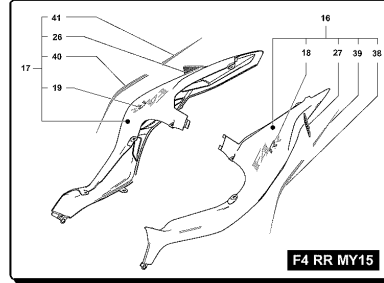

Pos	Part Number	Description	Additional Text	Quantity
1	SPMV8000B3564	SUPPORT, METAL, FUEL TANK		1,00
2	SPMV8B00B2688	Screw TCEIF M6x1x16	EXCEPT F3 ORO	2,00
3	SPMV8A00B2681	SCREW, M6x1	990R-1090RR <000640	2,00
4	SPMV8000B4034	CAP, METAL, LOCK SEAT		1,00
5	SPMV8000B4039	SPACER, PLASTIC, LOCK SEAT		1,00
6	SPMV8000B3143	NUT, ESPECIAL DA FECHADURA DO		1,00
7	SPMV8A00B3006	LOCK, SEAT		1,00
8	SPMV8E00B2694	SCREW, TSEI M5x0,8 CH3 L20	990R, 1090RR	2,00
9	SPMV8000B2708	NUT, M5x0,8	VIN >000710 F3 675	2,00
10	SPMV8000B3659	BRACKET FOR STRAP		1,00
11	SPMV800098709	SUPPORT, PLASTIC, LOCK SEAT		1,00
12	SPMV8000B8495	LEVER LOCK SEAT		1,00
13	SPMV800098702	SPRING, LOCK SEAT		1,00
14	SPMV8D00B2688	Screw TCEIF M6x20 RT	RR-RUSH	2,00
15	SPMV8000B2710	NUT, M6x1 CH10 E7 PARLOCK	EXCEPT ORO	2,00
16	SPMV8000B7911	LX TAIL FAIRING	F4R RED/SILVER	1,00
16	SPMV8000B7921	LEFT SIDE	MY13/14 F4RR RED/WHITE	1,00
16	SPMV8000B8307	LX COMPL.TAIL FAIRING	MY13/14 F4 RED/SILVER	1,00
16	SPMV8000C2031	LEFT SIDE PANEL FOR TAIL PIECE COMPL.	MY15 F4RR WHITE/BLACK	1,00
16	SPMV8000C2073	LEFT SIDE FAIRING FOR TAIL COMPL.	MY15 F4 RED/SILVER	1,00
16	SPMV80A0B7911	LEFT SIDE PANEL FOR TAIL	F4R WHITE	1,00
16	SPMV80A0B7921	LEFT FAIRING	MY13/14 F4RR WHITE/BLACK	1,00
16	SPMV80A0B8307	LEFT SIDE PANEL FOR COMPL TAIL	MY13/14 F4 WHITE	1,00
16	SPMV80A0C2031	LEFT SIDE PANEL FOR TAIL COMPL.	MY15 F4RR GRAY/BLACK	1,00
16	SPMV80A0C2073	LEFT SIDE PANEL FOR TAIL COMPL.	MY15 F4 WHITE	1,00
17	SPMV8000B7910	RX TAIL FAIRING	F4R RED/SILVER	1,00