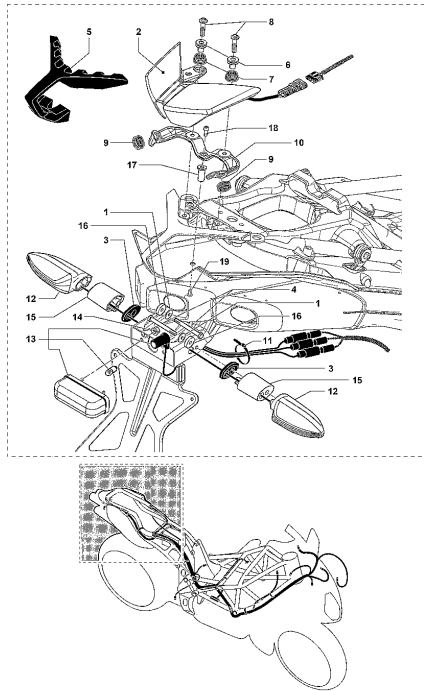

Pos	Part Number	Description	Additional Text	Quantity
1	SPMV62ND15548	WASHER, D15x5,2xE1	EXCEPT USA-CND	2,00
2	SPMV8000B7399	TAIL-LIGHT		1,00
3	SPMV8000B4740	CUSHION, BLINKER		2,00
4	SPMV60ND01065	SCREW TE M5X0,8-CH8-L50		2,00
5	SPMV8000B4236	CUSHION, TAILLIGHT		1,00
6	SPMV8000B4130	SPACER, D16xD7,8xD6,1xL14,4		2,00
7	SPMV800090239	CUSHION, RUBBER, 2	B4 RS-B4 RR-B4 NURBURGRING	2,00
8	SPMV8C00B2672	SCREW, M6x11,7x25 RP	MY18 AMERICA PIRELLI- RC-LH44-SCS	2,00
9	SPMV800089293	CUSHION, D18xD8xE7,5	MY14/20 F3 675-F3 800	2,00
10	SPMV8000B4346	SUPPORT, TAILLIGHT		1,00
11	SPMV800056783	CLAMP, PLASTIC, L142	MY17/20 F3 675-F3 800	1,00
12	SPMV8F00B3117	BLINKER, REAR		2,00
12	SPMV8G00B3117	REAR DIRECTION INDICATOR LAMP	USA	2,00
13	SPMV8C00B3493	LAMP, LICENSE PLATE		1,00
14	SPMV8000B2707	NUT, M5x0,8xE6 CH8 PARLOCK	990R-1090RR 002105> USA BRUTALE 920 USA	2,00
15	SPMV8000B4728	SPACER, BLINKER	BRUTALE 920	2,00
16	SPMV8000B5721	SUPPORT, FLEXIBLE, D18-D5,5-SP		2,00
17	SPMV8000B7045	SPACER		1,00
18	SPMV8A00B2688	Screw TCEIF M6x14	EXCEPT ORO	1,00
19	SPMV8A00A5257	Screw M5x0,8-CH3-L10	MY16	1,00