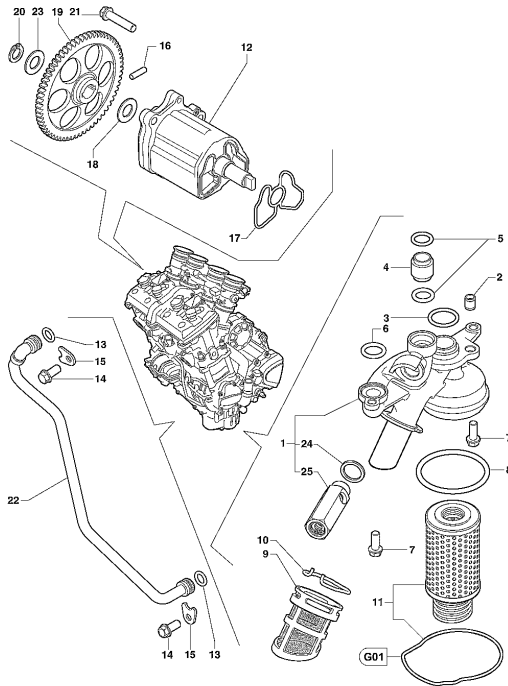

Pos	Part Number	Description	Additional Text	Quantity
1	SPMV8000B8084	OIL FILTER SUPPORT KIT WITH V		1,00
2	SPMV800051549	PIN D8-D6		1,00
3	SPMV8A0034323	ORING, 20,29x0,62		1,00
4	SPMV8000B3448	PIPE, OIL FILTER		1,00
5	SPMV8A0023116	ORING, 13,10x2,62mm		2,00
6	SPMV8A00A0819	GROMMET D15,08		1,00
7	SPMV8D00B2681	SCREW, M6x1x16 CH8	MY12/16 F3 675-F3 800	2,00
8	SPMV8000B3449	ORING, OIL FILTER 33,57x3,53mm		1,00
9	SPMV8000B3450	NET, OIL FILTER		1,00
10	SPMV8000B3451	CIRCLIP, FIX, OIL FILTER NET		1,00
11	SPMV8000B5342	Oil filter kit		1,00
12	SPMV8000B2073	OIL PUMP		1,00
13	SPMV8A0023108	OR2037 T1		2,00
14	SPMV8C00B2681	SCREW, TEF M6x1 CH8 L14	RR-SCS-RC SCS	2,00
15	SPMV800095505	OIL INLET FIXING PLATE		2,00
16	SPMV800019971	PIN, OIL PUMP GEAR, 4x15,8		1,00
17	SPMV8000B2512	GASKET, OIL PUMP		1,00
18	SPMV8A00B2815	WASHER, 21x12x0,5mm		1,00
19	SPMV8000B6796	GEAR OIL PUMP Z=59	F4R, F4RR	1,00
20	SPMV66N021202	RETAIN RING D12-D11	ROSSO-RR	1,00
21	SPMV8G00B2681	Screw M6x1 CH8	LUSSO, RC, SCS	3,00
22	SPMV8000B2817	DUCT, OIL		1,00
22	SPMV8000B4801	OIL DELIVERY DUCT TO TES	OPT	1,00
23	SPMV8B00B2815	WASHER, 21x12x1,5		1,00
24	SPMV8000B8078	WASHER, DE23XD118XE1,5, COBRE		1,00
25	SPMV8000B8070	VALVE PRESSURE ADJUSTER, ENGIN		1,00