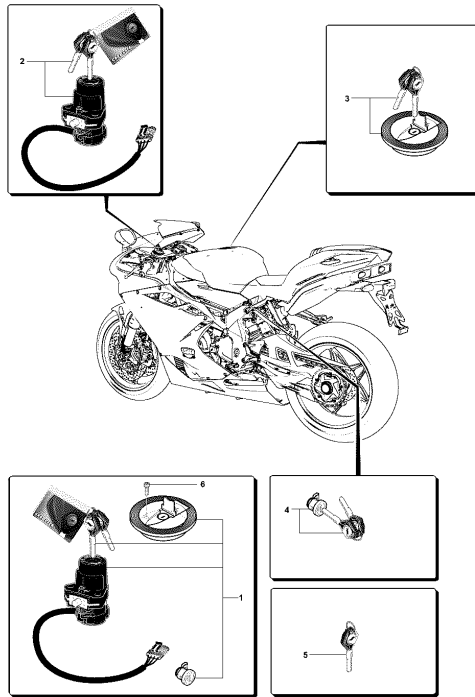

Pos	Part Number	Description	Additional Text	Quantity
1	SPMV8A00B5572	KEY KIT IGNITION, FUEL TANK,	EXCEPT RC LH	1,00
2	SPMV8A00B5574	IGNITION LOCK SWITCH		1,00
3	SPMV8000B4440	FILLERCAP WITH KEYS		1,00
4	SPMV8000B4441	SADDLE LOCK WITH KEYS		1,00
5	SPMV8000B5575	SPARE KEY	EXCEPT RC LH	1,00
6	SPMV8C00B2687	SCREW, M5x14	F4RR	4,00