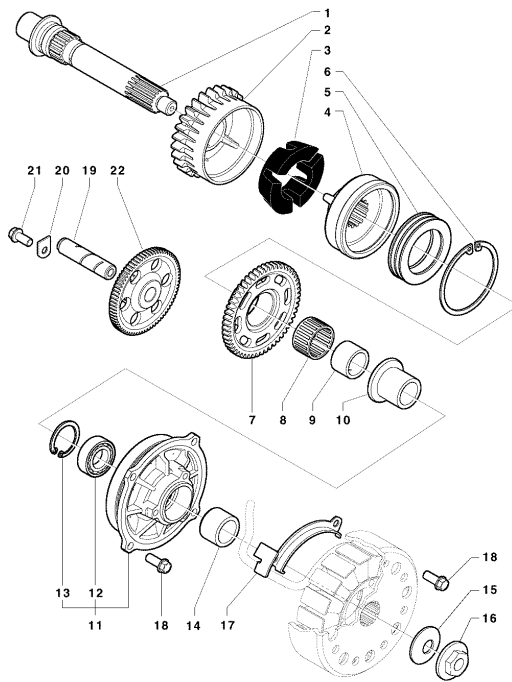

Pos	Part Number	Description	Additional Text	Quantity
1	SPMV8000B1989	AXLE, ALTERNATOR		1,00
2	SPMV8000B3301	GEAR, ALTERNATOR Z27		1,00
3	SPMV8000B3302	CUSHION, ALTERNATOR		1,00
4	SPMV8000B3303	BEARING RACE, ELECTRIC SYSTEM		1,00
5	SPMV8000B3304	BEARING, ELECTRIC SYSTEM		1,00
6	SPMV8000B3305	CIRCLIP, ALTERNATOR BEARING		1,00
7	SPMV8000A2126	GEAR, ELECTRIC SYSTEM		1,00
8	SPMV8000B2038	SPACER, D20xD25xSP17,4mm		1,00
9	SPMV8A0065795	NEEDLE BEARING, D25xD29xSP17		1,00
10	SPMV8000B2037	SPACER, D20,5xD26xD37		1,00
11	SPMV8000B4839	ALTERNATOR FLANGE		1,00
12	SPMV800017040	BALL BEARING, D42xD20xSP12		1,00
13	SPMV66N021270	CIRCLIP		1,00
14	SPMV8000B2039	SPACER, D20xD26xSP18,5		1,00
15	SPMV8000B3307	WASHER, LOCK, D12,2xD31,5xSP1,		1,00
16	SPMV8000A7390	NUT, FLANGE, SPECIAL		1,00
17	SPMV8000B2704	CLAMP, STEEL, STATOR CABLE		1,00
18	SPMV60ND07335	Screw M6x1-L16		4,00
19	SPMV8000A2131	PIN, CLUTCH		1,00
20	SPMV8000A2139	CLAMP, STEEL		1,00
21	SPMV8C00B2681	SCREW, TEF M6x1 CH8 L14	RR-SCS-RC SCS	1,00
22	SPMV8000A2140	BEARING, INTERMEDIATE Z73 Z18		1,00