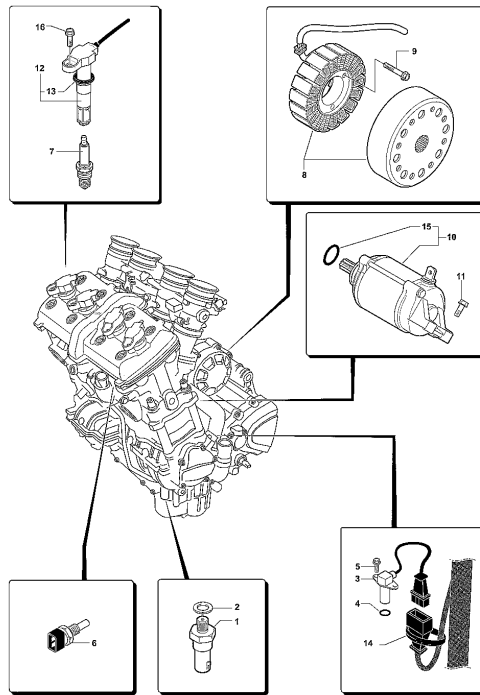

Pos	Part Number	Description	Additional Text	Quantity
1	SPMV8000A7862	MINIUMUM PRESSURE SWITCH		1,00
2	SPMV62N015676	WASHER D17-D10		1,00
3	SPMV800090184	RPM ENGINE SENSOR		1,00
4	SPMV800022551	OR2056 T1		1,00
5	SPMV8C00B2680	SCREW, TEF M5x0,8x12 CH8 RT		2,00
6	SPMV8000B5422	WATER TEMPERATURE SENSOR		1,00
7	SPMV800095906	SPARK PLUG, NGK CR9 EB	1000S, 1000S1+1,AGO,NGK CR9EB	4,00
7	SPMV8000B7884	SPARK PLUG NGK CR9EIB-9	OPT	4,00
8	SPMV8000B9185	SHIHLIN ALTERNATOR		1,00
9	SPMV60ND07331	Screw M5x0,8-L22		3,00
10	SPMV8000B2549	ENGINE, STARTING		1,00
11	SPMV8F00B2681	SCREW, M6x1 CH8 L22		2,00
12	SPMV8000B7183	CABLE, SPARK PLUG		4,00
13	SPMV8000B7708	ELDOR PLUG TOP COIL GROMMET		4,00
14	SPMV800092248	CLAMP, RUBBER, L82	RR-SCS-RC SCS	1,00
15	SPMV800091597	GROMMET		1,00
16	SPMV8D00B2681	SCREW, M6x1x16 CH8	MY12/16 F3 675-F3 800	4,00