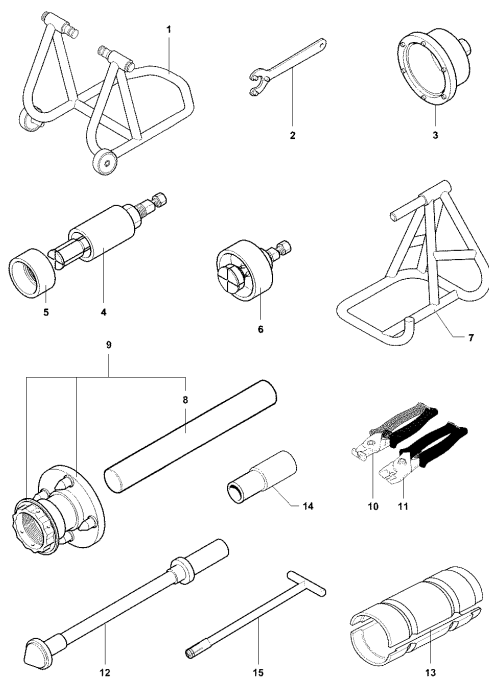

Pos	Part Number	Description	Additional Text	Quantity
1	SPMV800095830	FRONT STAND		2,00
2	SPMV800091645	Holding wrench		1,00
3	SPMV800092857	Groove nut wrench		1,00
4	SPMV800092860	FORK BEARING		1,00
5	SPMV800092861	BEARING EXTRACTOR		1,00
6	SPMV8000B4416	FRONT WHEEL BEARING		1,00
7	SPMV800092642	REAR STAND		1,00
8	SPMV8000A1953	PIN FOR CENTERING		1,00
9	SPMV800092865	Special tool rear wheel		1,00
10	SPMV800095850	Tool for pliers clic clamps		1,00
11	SPMV800098321	Tool for tilted pliers clic clamps		1,00
12	SPMV800092866	FORK PACK TOOL		1,00
13	SPMV8000A1039	Tool for dust cover and oil seal		1,00
14	SPMV8000B4412	WRENCH FOR FRONT WHEEL AXLE		1,00
15	SPMV8000B4415	BUSH EXTRACTOR		1,00