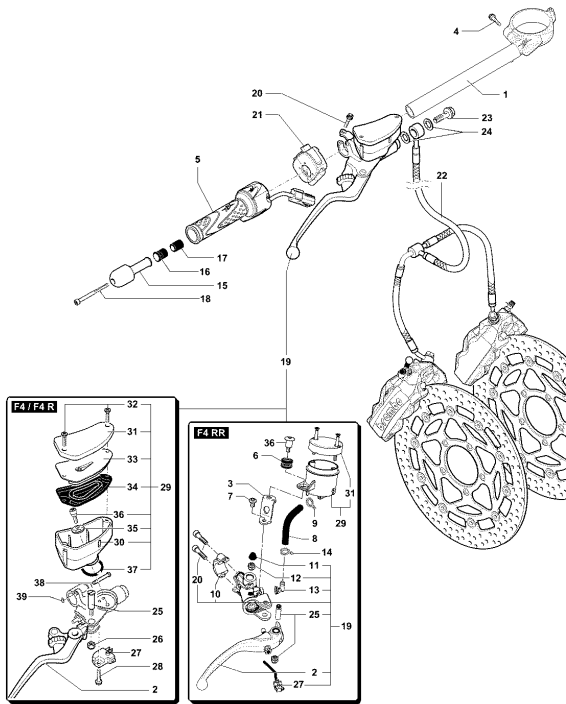

Pos	Part Number	Description	Additional Text	Quantity
1	SPMV8000B7770	HANDLEBAR RIGHT CPL	F4RR	1,00
1	SPMV8F00B4464	COMPL RH HANDLEBAR	F4, F4R	1,00
2	SPMV8000C3343	FRONT BRAKE LEVER	MY15 F4RR	1,00
2	SPMV80A0A3823	Brake lever	1090, 1090R, 1090RR	1,00
2	SPMV8000B6801	LEVER	F4RR	1,00
3	SPMV8A00B4912	BRACKET, OIL TANK		1,00
4	SPMV8000B2689	Screw TCEIF M7x1x25		1,00
5	SPMV8A00B5444	THROTTLE CONTROL D.B.W.	MY12/14 675-800 005428> MY14 DRAGSTER	1,00
6	SPMV8000B0908	RUBBER		1,00
7	SPMV8A00B2672	SCREW, M6x11,7x12	MY18 RC, MY19 RC, RC LH	1,00
8	SPMV8J0066179	HOSE DI6,5-DE10,5-L53		1,00
9	SPMV8000B0906	CLAMP		1,00
10	SPMV8000B4921	BRACKET, LEVER	B4 RR-B4 NURBURGRING-RUSH	1,00
11	SPMV8000B6802	DUST CUFF		1,00
12	SPMV8000B6810	PURGE CAP		1,00
13	SPMV8000B6807	CONNECTOR		1,00
14	SPMV8000B0906	CLAMP		1,00
15	SPMV8A00A4425	COUNTER WEIGHT, HANDLEBAR		1,00
16	SPMV8000A4426	CAP, RUBBER, BALLANCE WEIGHT		1,00
17	SPMV800090890	NUT, WITH RUBBER COVER, BALANC		1,00
18	SPMV60ND02524	Screw M6x1-L95	1090RR	1,00
19	SPMV8000C1360	CYLINDER, FRONT MASTER	MY13/14 F4RR	1,00
19	SPMV8000C3344	COMPLETE FRONT BRAKE MASTER CYLINDER	MY15 F4RR	1,00
19	SPMV80A094025	BRAKE LEVER, SUPPORT WITH SWIT	F4S, F4R	1,00
20	SPMV8E00B2688	Screw TCEIF M6x22 RP	F3 ORO	1,00
21	SPMV8000B4568	SWITCH, IGNITION, RIGHT SIDE	BRUTALE 920	1,00