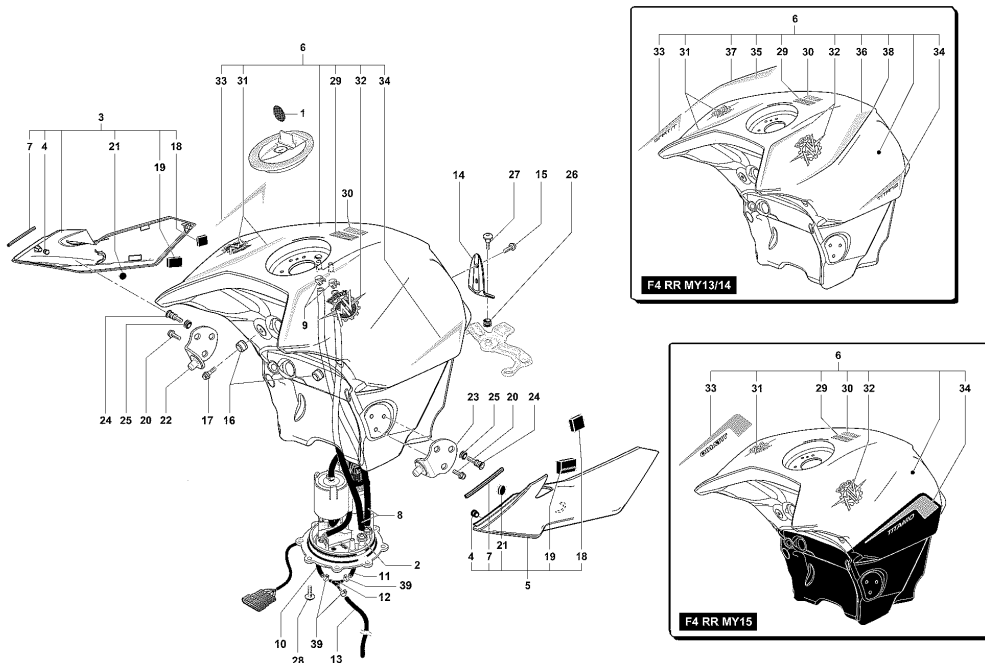

Pos	Part Number	Description	Additional Text	Quantity
1	SPMV800092664	DECAL		1,00
2	SPMV8B0092256	CLAMP, HOSE		2,00
3	SPMV8000B4456	FUEL TANK RH SIDE	F4S RED/SILVER	1,00
3	SPMV80F0B4456	RIGHT SIDE FOR TANK	MY13/14 F4-F4R WHITE MY13/14 F4RR RED/WHITE	1,00
3	SPMV80G0B4456	RIGHT SIDE FOR FUEL TANK	MY13/14 F4RR WHITE/BLACK	1,00
3	SPMV80J0B4456	Right side panel for tank compl.	MY15 F4RR WHITE/BLACK	1,00
3	SPMV80K0B4456	RIGHT TANK SIDE PANEL COMPL.	MY15 F4RR GRAY/BLACK	1,00
3	SPMV80L0B4456	RIGHT TANK SIDE PANEL COMPL.	MY15 F4 WHITE	1,00
4	SPMV800090978	CUSHION, FUEL TANK FAIRING SID	ROSSO / MY22 RR-SCS	2,00
5	SPMV8000B4457	FUEL TANK LH SIDE	F4S RED/SILVER	1,00
5	SPMV80F0B4457	LEFT SIDE FOR TANK	MY13/14 F4-F4R WHITE MY13/14 F4RR RED/WHITE	1,00
5	SPMV80G0B4457	LEFT SIDE FOR FUEL TANK	MY13/14 F4RR WHITE/BLACK	1,00
5	SPMV80J0B4457	Left side panel tank compl.	MY15 F4RR WHITE/BLACK	1,00
5	SPMV80K0B4457	Left side panel tank compl.	MY15 F4RR GRAY/BLACK	1,00
5	SPMV80L0B4457	Left side panel tank compl.	MY15 F4 WHITE	1,00
6	SPMV8000B7575	FUEL TANK	MY13/14 F4-F4R RED/SILVER	1,00
6	SPMV8000B7576	FUEL TANK	MY13/14 F4-F4R RED/SILVER USA	1,00
6	SPMV8000B7662	FUEL TANK, RED	MY13/14 F4RR RED/WHITE	1,00
6	SPMV8000B7663	FUEL TANK	MY13/14 F4RR RED/WHITE USA	1,00
6	SPMV8000C2006	FUEL TANK COMPL.	MY15 F4RR WHITE/BLACK	1,00
6	SPMV8000C2007	COMPLETE FUEL TANK	MY15 F4RR WHITE/BLACK USA	1,00
6	SPMV8000C2061	FUEL TANK COMPL.	MY15 F4 RED/SILVER	1,00