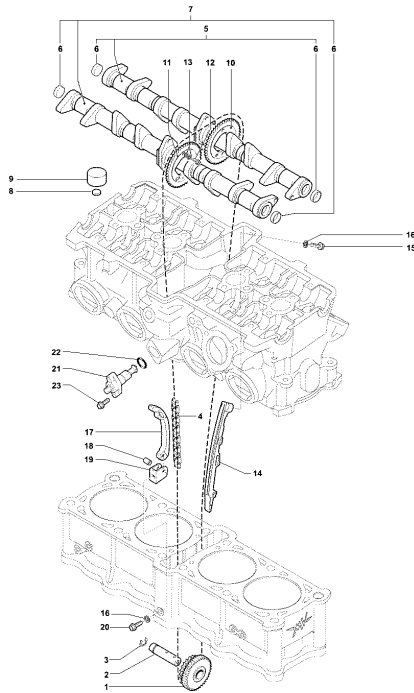

Pos	Part Number	Description	Additional Text	Quantity
1	SPMV800089445	GEAR, DISTRIBUTION		1,00
2	SPMV800081261	TIMING TRANSMISSION		1,00
3	SPMV66N021313	CLAMP, GEAR PIN		1,00
4	SPMV8A0096598	OPEN TIMING CHAIN	TIMING CHAIN OPEN	1,00
4	SPMV8A00A0120	CHAIN, CAM	TIMING CHAIN CLOSED	1,00
5	SPMV8F00A9009	CAMSHAFT INTAKE		1,00
6	SPMV8C0057196	STABLE PLUG D16-SP6-10		4,00
7	SPMV8C00B3523	CAMSHAFT EXHAUST		1,00
8	SPMV800084182	CLEARANCE ADJUSTING	1.60 MM	16,00
8	SPMV8A0084182	CLEARANCE ADJUSTING	1.65 MM	16,00
8	SPMV8B0084182	CLEARANCE ADJUSTING	1.70 MM	16,00
8	SPMV8C0084182	CLEARANCE ADJUSTING	1.75 MM	16,00
8	SPMV8D0084182	CLEARANCE ADJUSTING	1.80 MM	16,00
8	SPMV8E0084182	CLEARANCE ADJUSTING	1.85 MM	16,00
8	SPMV8F0084182	CLEARANCE ADJUSTING	1.90 MM	16,00
8	SPMV8G0084182	CLEARANCE ADJUSTING	1.95 MM	16,00
8	SPMV8H0084182	CLEARANCE ADJUSTING	2.00 MM	16,00
8	SPMV8J0084182	GAP SPACER	2.05 MM	16,00
8	SPMV8K0084182	CLEARANCE ADJUSTING	2.10 MM	16,00
8	SPMV8L0084182	CLEARANCE ADJUSTING	2.15 MM	16,00
8	SPMV8M0084182	CLEARANCE ADJUSTING	2.20 MM	16,00
8	SPMV8N0084182	CLEARANCE ADJUSTING	2.25 MM	16,00
8	SPMV8P0084182	CLEARANCE ADJUSTING	2.30 MM	16,00
8	SPMV8R0084182	CLEARANCE ADJUSTING	2.35 MM	16,00
8	SPMV8S0084182	CLEARANCE ADJUSTING	2.40 MM	16,00
8	SPMV8T0084182	CLEARANCE ADJUSTING	2.45 MM	16,00
8	SPMV8U0084182	CLEARANCE ADJUSTING	2.50 MM	16,00
8	SPMV8V0084182	CLEARANCE ADJUSTING	2.55 MM	16,00