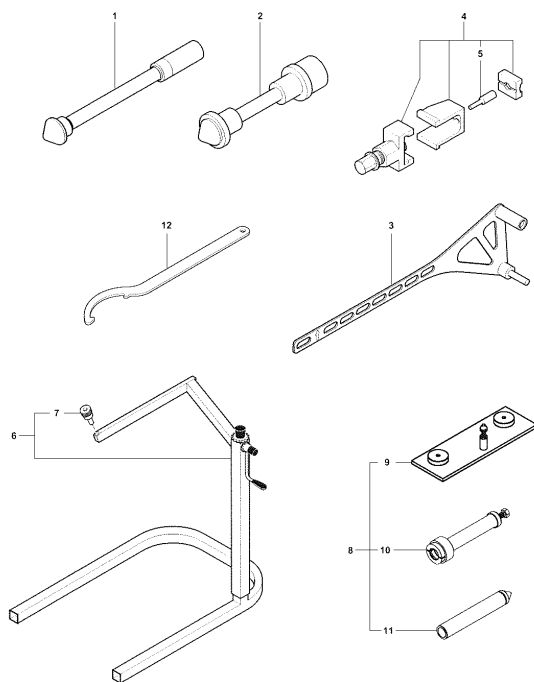

Pos	Part Number	Description	Additional Text	Quantity
1	SPMV800092867	ROCKER ARM PACK TOOL		1,00
2	SPMV8000B4421	FRONT WHEEL BEARINGS		1,00
3	SPMV8000B4413	REAR SUSPENSION		1,00
4	SPMV800095389	CHAIN TOOL PITCH 520 532		1,00
5	SPMV800095390	PIN CHAIN CUTTING 520-532		1,00
6	SPMV800095807	ANT. STAND COMPLETE		1,00
7	SPMV800095808	FRONT STAND PIN		1,00
8	SPMV800097887	EQUIPMENT. CUSHION. STER PIN		1,00
9	SPMV800097888	STEERING BASE CONTROL		1,00
10	SPMV800097889	STEERING BEARING		1,00
11	SPMV800097890	STEERING BEARING		1,00
12	SPMV8000B7038	TOOL PRE-LOAD REGULATION		1,00