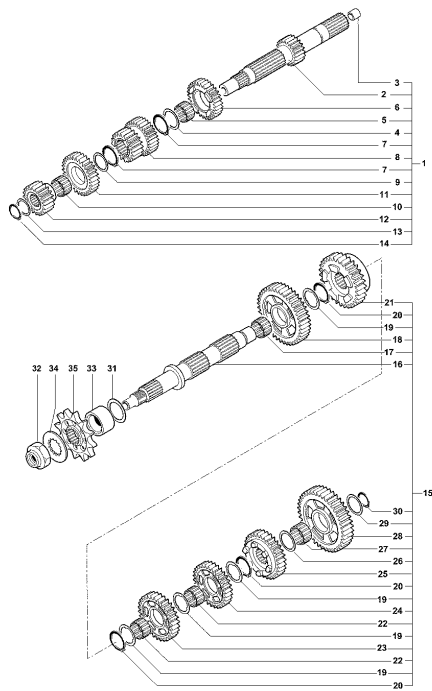

Pos	Part Number	Description	Additional Text	Quantity
1	SPMV8000A9894	MAINSHAFT, TRANSMISSION, F4		1,00
2	SPMV8000B0016	MAIN SHAFT	1000 VIN 008065> & 1078	1,00
3	SPMV800086699	BUSH		1,00
4	SPMV8000A0973	WASHER	ENGINE 6540-6742 & 7236>	1,00
5	SPMV8000A0370	BUSH	ENGINE 6540-6742 & 7236>	1,00
6	SPMV8000A2630	5TH GEAR	ENGINE 6540-6742 & 7236>	1,00
7	SPMV8000A0975	SNAP RING	ENGINE 6540-6742 & 7236>	2,00
8	SPMV8000B0017	3RD-4TH GEAR	1000 VIN 008065> & 1078	1,00
9	SPMV8000A0973	WASHER	ENGINE 6540-6742 & 7236>	1,00
10	SPMV8000A0370	BUSH	ENGINE 6540-6742 & 7236>	1,00
11	SPMV8000A3524	6TH GEAR		1,00
12	SPMV8000A9896	2ND GEAR	1000 VIN 008065> & 1078	1,00
13	SPMV8D0081569	WASHER	1.0 MM	1,00
14	SPMV66N221210	SNAP RING	SPR, SR, SR1+1, SENNA	1,00
15	SPMV8000B3536	COUNTERSHAFT, TRANSMISSION, F4		1,00
16	SPMV8000B2083	TRANSMISSION SHAFT		1,00
17	SPMV8000A0370	BUSH	ENGINE 6540-6742 & 7236>	1,00
18	SPMV8000A9897	2ND GEAR	1000 VIN 008065> & 1078	1,00
19	SPMV8000A4196	WASHER	BRUTALE S,09192>,<10409,10968>	4,00
20	SPMV8000A0990	SNAP RING	ENGINE 6540-6742 & 7236>	3,00
21	SPMV8000A2636	6TH GEAR	ENGINE 6540-6742 & 7236>	1,00
22	SPMV8000A0370	BUSH	ENGINE 6540-6742 & 7236>	2,00