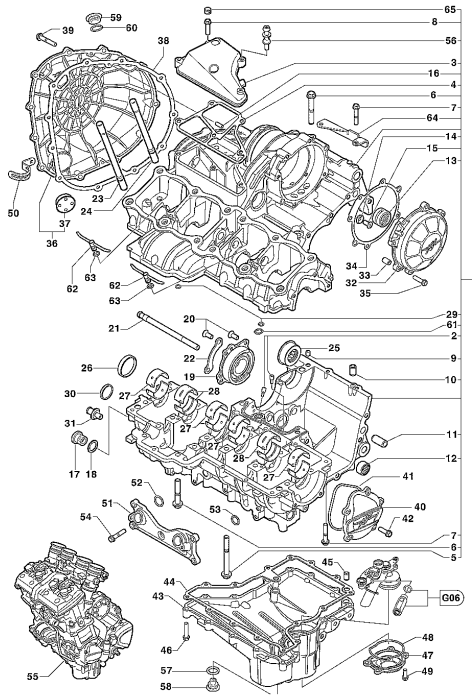

Pos	Part Number	Description	Additional Text	Quantity
1	SPMV8A00B7101	BASE COVER		1,00
2	SPMV8B00B2807	VALVE, OIL, CRANKCASE BOTTOM	B4 RS-B4 RR-RUSH, MY23	2,00
3	SPMV8D0092465	BLOW-BY COVER LABIRINT	1090 VIN <005262 1090R, 1090RR, CORSA	1,00
4	SPMV8000B4019	GASKET, BLOW-BY COVER		1,00
5	SPMV8B00B2684	SCREW, M8x1,25 DA CARÇAÇA		13,00
6	SPMV8A00B2684	SCREW, M8x1,25		7,00
7	SPMV8J00B2681	Screw M6x1 L35 CH8	675-800 MY17 AMERICA	12,00
8	SPMV8G00B2681	Screw M6x1 CH8	LUSSO, RC, SCS	4,00
9	SPMV800007719	PIN D10-D7		3,00
10	SPMV8A0051549	REFERENCE PIN D6.2-D8-SP.1		1,00
11	SPMV800086119	BUSH, CRANKCASE, 27x12MM		3,00
12	SPMV800087300	BEARING		1,00
13	SPMV800081422	BEARING		1,00
14	SPMV800086737	WASHER, FIXACAO DO ROLAMENTO		1,00
15	SPMV8B00B2695	SCREW, M6x1 CH4		1,00
16	SPMV8C0019590	PIN, CLUTCH COVER, 15x5MM		2,00
17	SPMV8000B2746	CILINDRICAL PLUG DIN 908-M16X1		2,00
18	SPMV800089426	WASHER D16		2,00
19	SPMV8000B2532	BEARING, PRIMARY AXLE		1,00
20	SPMV8C00B2695	SCREW, M6x1 DO SUPORTE DO ROL		6,00
21	SPMV8000B2063	CHANGE GEAR		1,00
22	SPMV8000B2560	SUPPORT, FIX, PRIMARY AXLE BEA		1,00
23	SPMV8000A2170	STUD BOLT, EXHAUST, CYLINDER H		6,00
24	SPMV8000A2171	STUD BOLT, INTAKE, CYLINDER HE		6,00
25	SPMV8000A1087	BEARING, SECONDARY AXLE, RNU41	BRUTALE S 09192>,<10409,10968>	1,00
26	SPMV800081412	CRANKCASE PLUG		1,00
27	SPMV800081317	ROD BEARING, 1-3-4-6 A	HALF-BEARING RED	8,00