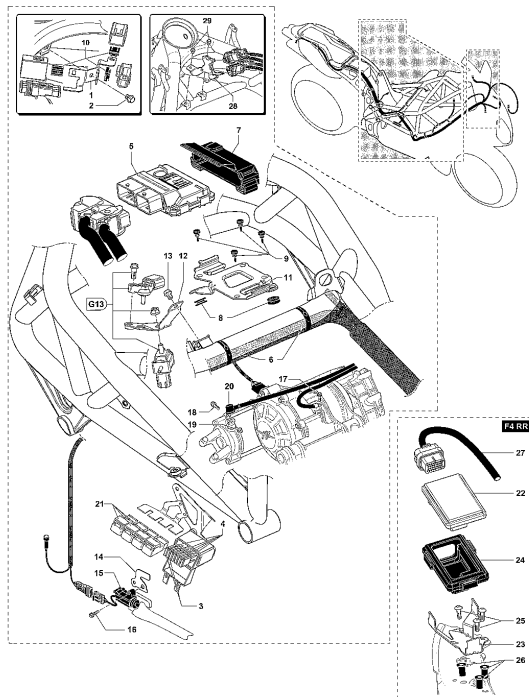

Pos	Part Number	Description	Additional Text	Quantity
1	SPMV8000B7601	BRACKET ELECTRICAL CONECTOR		1,00
2	SPMV8000B2681	Screw TEF M6x0,8x8 CH8 RT	990R-1090RR 000641> BRUTALE 920	1,00
3	SPMV8E0099274	LITTLEFUSE 10A		3,00
4	SPMV8F0099274	FUSE 15A		4,00
5	SPMV8000B7572	ECU	F4, F4R	1,00
5	SPMV8A00B7572	IGNITION CONTROL UNIT IGNITION	F4-F4R FRA	1,00
5	SPMV8B00B7572	INJECTION IGNITION CONTROL UNIT	F4-F4R USA-CDN	1,00
5	SPMV8C00B7572	COMPRESSION IGNITION CONTROL UNIT	F4-F4R JPN	1,00
5	SPMV8D00B7572	ECU	F4RR	1,00
5	SPMV8E00B7572	COMPRESSION IGNITION CONTROL UNIT	F4RR FRA	1,00
5	SPMV8F00B7572	INJECTION IGNITION CONTROL UNIT	F4RR USA-CDN	1,00
5	SPMV8G00B7572	ECU	F4RR JPN	1,00
5	SPMV8H00B7572	AIR IGNITION CONTROL BOX	F4-F4R RC	1,00
5	SPMV8J00B7572	AIR IGNITION CONTROL BOX	F4RR RC	1,00
6	SPMV800092248	CLAMP, RUBBER, L82	RR-SCS-RC SCS	2,00
7	SPMV8A00B5917	CUSHION ECU		1,00
8	SPMV800089293	CUSHION, D18xD8xE7,5	MY14/20 F3 675-F3 800	2,00
9	SPMV800095828	CUSION		4,00
10	SPMV8000B5301	CLAMP, CONNECTOR		3,00
11	SPMV8000B7243	BRACKET ECU		1,00
12	SPMV8000B7582	BRACKET VALVE SOLENOID		1,00
13	SPMV8000B2681	Screw TEF M6x0,8x8 CH8 RT	990R-1090RR 000641> BRUTALE 920	1,00
14	SPMV80A091653	PLATE		1,00
15	SPMV800090375	SENSOR, SIDE STAND		1,00
16	SPMV8F00B2687	SCREW, TCEIF M5x22 RP	SCS-RC SCS	2,00
17	SPMV8000B2682	Screw TEF M8x1,25x15 CH12		1,00
18	SPMV8A00B2680	Screw TEF M5x0,8x6 CH8 RT	MY12/16 USA CND CN	1,00