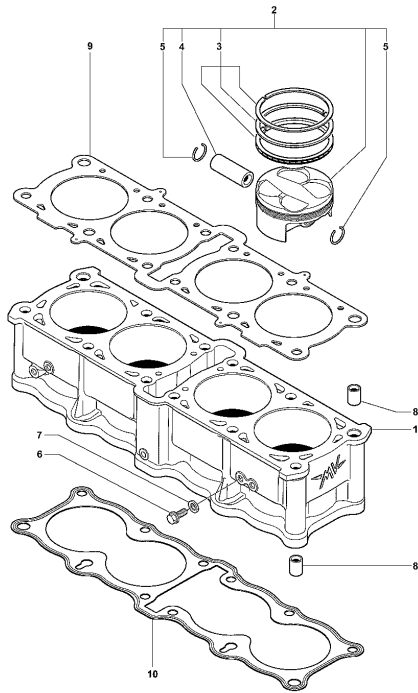

Pos	Part Number	Description	Additional Text	Quantity
1	SPMV80B0B9960	CYLINDER D79 VER	1090 VIN <005262 1090R, 1090RR, CORSA	1,00
2	SPMV8A00B4794	D79 PISTON		4,00
2	SPMV8B00B4794	COMPLETE D79 PISTON	OPT	4,00
3	SPMV8000B4141	PISTON RING ASSEMBLY	1090RR	4,00
4	SPMV8000B4932	PIN PISTON	F4R, F4RR	4,00
5	SPMV8000A2714	CIRCLIP, PISTON	990R, 1090RR	8,00
6	SPMV800081536	Screw M6x1-L8	RR-RUSH	2,00
7	SPMV800064988	SELF CENTERING WASHER D11-D6.1		2,00
8	SPMV800081535	REFERING PIN D11-D13		4,00
9	SPMV8000A9370	GASKET, CYLINDER HEAD, 0,4mm,	1078	1,00
9	SPMV8A00A9370	GASKET, CYLINDER HEAD, 0,55mm,	1078	1,00
9	SPMV8B00A9370	GASKET, CYLINDER HEAD, 0,7mm,	1078	1,00
10	SPMV8000A9371	GASKET, CYLINDER		1,00