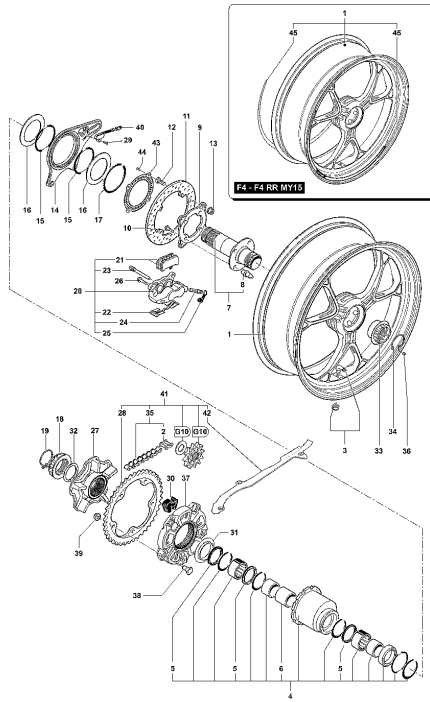

Pos	Part Number	Description	Additional Text	Quantity
1	SPMV8000C2002	REAR WHEEL	MY15 F4RR	1,00
1	SPMV8000C2057	REAR WHEEL	MY15 F4	1,00
1	SPMV80A0B7245	REAR WHEEL, 17", BRUTALE	MY13/14 1090, 1090R MY13/14 1090RR	1,00
1	SPMV80A0B7507	WHEEL 17", REAR	MY13/14 F4RR, F4R	1,00
2	SPMV8000B5930	CHAIN LINK	BRUTALE 920	1,00
3	SPMV8000B3195	VALVE, WHEEL	675,800,800RR,DRAG., DRAG. RC	1,00
4	SPMV8000B7317	REAR ECCENTRIC HUB CO	BRUTALE 920	1,00
5	SPMV800084909	GROMMET		3,00
6	SPMV8000B7316	SPACER, REAR WHEEL HUB	MY12/16 F3 675-F3 800	1,00
7	SPMV8000B3198	HUB, REAR WHEEL, INNER SIDE		1,00
8	SPMV8000B5947	PLUG FOR REAR WHEEL		4,00
9	SPMV800084890	FLANGE, REAR WHEEL HUB, INNER	1000S, 1000S1+1	1,00
10	SPMV80A084902	SCREW, FLANGE PIN		4,00
11	SPMV8A00B1654	DISK, REAR BRAKE		1,00
12	SPMV8A00B5927	Screw HEX M7x17 8.8 ZB	CORSA	4,00
13	SPMV800084891	NUT, M7		4,00
14	SPMV8B00B0976	REAR BRAKE CALIPER		1,00
15	SPMV800086702	RUBBER RING, 3325 D82,22x2,62		2,00
16	SPMV800084893	WASHER, D81xD93xE0,7		2,00
17	SPMV800084913	CIRCLIP, F80		1,00
18	SPMV800084904	SPECIAL NUT, REAR WHEEL AXLE,	EXCEPT RC LH	1,00
19	SPMV800084898	STEEL RING, REAR WHEEL, LEFT S		1,00
20	SPMV80A082753	CALIPER, WITH PADS, REAR SIDE		1,00
21	SPMV800082748	REAR BRAKE PADS		1,00
22	SPMV800082746	PAD CHECK SPRING		1,00
23	SPMV800082743	BRAKE PADS PIN		1,00
24	SPMV800089484	DRAIN VALVE		1,00