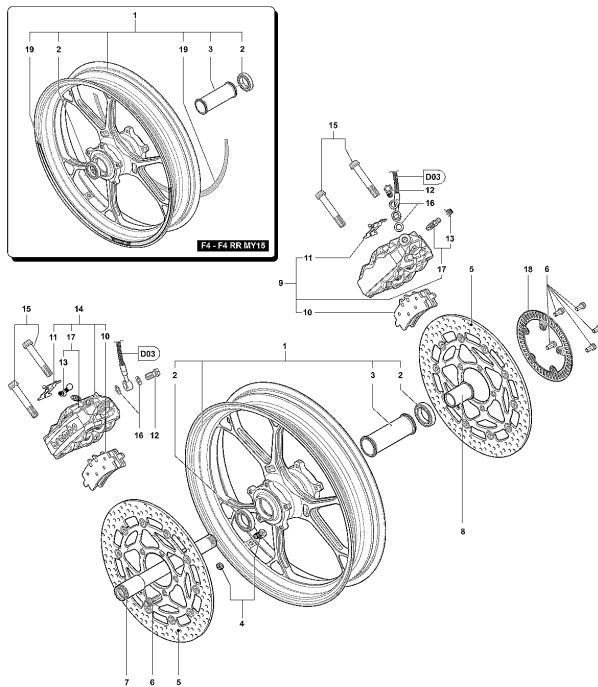

Pos	Part Number	Description	Additional Text	Quantity
1	SPMV8000B7247	FRONT WHEEL 17X3,5"	MY13/14 1090, 1090R	1,00
1	SPMV8000B7509	WHEEL 17"x3.5, FRONT	MY13/14 F4RR, F4R	1,00
1	SPMV8000C2005	REAR WHELL	MY15 F4RR	1,00
1	SPMV8000C2060	FRONT WHEEL	MY15 F4	1,00
2	SPMV8A0026846	RADIAL BEARING		2,00
3	SPMV8000B3200	SPACER	F4S, F4R	1,00
3	SPMV8000B3672	SPACER	F4RR, F4 FRECCIE TRICOLORI	1,00
4	SPMV8000B3195	VALVE, WHEEL	675,800,800RR,DRAG., DRAG. RC	1,00
5	SPMV8000B3353	BRAKE DISK, FRON SIDE, D320xE5	F3 AGO	2,00
6	SPMV8A00B2690	SCREW, TCEIF M8x20 RT	EXCEPT PIRELLI-LH44	10,00
7	SPMV8000B3620	AXLE, FRONT WHEEL, F4	F4S, F4R, F4 FRECCIE TRICOLORI	1,00
7	SPMV8A00A3468	AXLE, FRONT WHEEL, B4	F4RR	1,00
8	SPMV8000B3621	RING NUT	F4S, F4R, F4 FRECCIE TRICOLORI	1,00
8	SPMV80A0A3469	BUSH FOR PIN	F4RR	1,00
9	SPMV8000B1541	CALIPER, WITH PADS, FRONT LEFT	MY15/20 F3 675	1,00
9	SPMV8000B7547	CALIPER WITH PADS FRONT	F4RR	1,00
10	SPMV8000B1663	FRONT BRAKE PADS	1000 VIN 008065> & 1078	2,00
10	SPMV8000B8563	FRONT BRAKE PAD COUPLE	F4RR	2,00
11	SPMV8000B1602	SPRING	1000 VIN 008065> & 1078	2,00
12	SPMV8000B1948	SPECIAL SCREW, BRAKE FLUID PIP	1000 VIN 008065> & 1078	2,00
13	SPMV8000A2042	DUST COVER	1000 VIN 008065> & 1078	2,00
14	SPMV8000B1540	CALIPER, WITH PADS, FRONT RIGH	1000 VIN 008065> & 1078	1,00
14	SPMV8000B7546	CALIPER WITH PADS FRONT	F4RR	1,00
15	SPMV8K00B2691	Screw TCEIF M10x1,25xL58	DRAGSTER, DRAGSTER RR/RR LH/RC	4,00
16	SPMV800021480	WASHER, COPPER, D14xD10,2xE1	MY12/14 F3 675	4,00