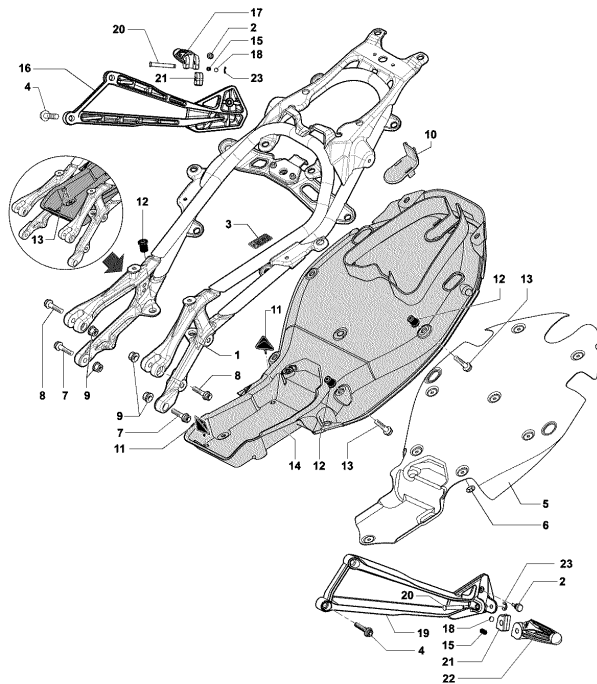

Pos	Part Number	Description	Additional Text	Quantity
1	SPMV80A0B7225	FRAME	F4RR	1,00
1	SPMV80A0B7341	FRAME F5	F4, F4R	1,00
2	SPMV8000B4049	METAL BRAK CET, FAIRING, LEFT R		1,00
3	SPMV8000B4043	METAL BRAK CET, FAIRING, LEFT F		1,00
4	SPMV8000B2681	Screw TEF M6x0,8x8 CH8 RT	990R-1090RR 000641> BRUTALE 920	4,00
5	SPMV8000B4044	METAL BRACKET, FAIRING, RIGHT		1,00
6	SPMV8000B3004	SCREW, ENGINE SUPPORT, FRONT S		2,00
7	SPMV8000B4050	METAL BRAK CET, FAIRING, RIGHT		1,00
8	SPMV80C0B3477	PLATE FRAME-SWINGARM, LH	F4, F4R	1,00
8	SPMV8AC0B3477	SUB-FRAME, LEFT	F4RR	1,00
9	SPMV80C0B3478	PLATE FRAME-SWINGARM, RH	F4, F4R	1,00
9	SPMV8AC0B3478	SUB-FRAME, RIGHT	F4RR	1,00
10	SPMV8000B3559	SLIDER CHAIN		2,00
11	SPMV80A090392	SPACER	B4 RS-B4 RR-B4 NURBURGRING	4,00
12	SPMV8E00B2681	Screw M6x1-CH8-L20	MY17/20 F3 675 RC-F3 800 RC	2,00
13	SPMV8000B3560	BUSH, ENGINE F4		2,00
14	SPMV8000B3561	AXLE, ENGINE SUPPORT, UPPER		1,00
15	SPMV8000B2756	AXLE, ENGINE SUPPORT, BOTTOM		1,00
16	SPMV8000B2715	NUT, M12x1,25x12,5 CH17		2,00
17	SPMV8000B2750	Screw TEF M12x1,25-L30		2,00
18	SPMV8000B3581	PLATE		1,00
19	SPMV80A0B3583	SIDE STAND	1090 VIN <005262 MY15 1090RR, CORSA	1,00
20	SPMV80A090431	PIN		1,00
21	SPMV80A090432	NUT, PARLOCK M8x1,25		1,00
22	SPMV8000B3584	BRACKET SPRING		1,00
23	SPMV8B00B2690	Screw TCEIF M8x22 RP	EXCEPT F3 ORO	2,00

24	SPMV8000B4219	STEEL BRACKET, FAIRING, LEFT S		1,00
25	SPMV8B0070695	PLASTIC CAP, FRAME HOLE	RC SCS	2,00
26	SPMV800084915	Special screw steering stem		1,00
27	SPMV8D00B2690	SCREW, TCEIF M8x1,25x30 RP	RR-RUSH	1,00
28	SPMV8000B3986	INNER SPRING		1,00
29	SPMV8000B3987	OUTER SPRING		1,00
30	SPMV8000B2688	Screw TCEIF M6x10	675-800 MY17 AMERICA	1,00
31	SPMV8000B4203	STICKER MANUAL WELDING FRAME		1,00
32	SPMV8000B4924	STICKER, FRAME, PROTECTION		2,00
33	SPMV8000B4784	STEERING BEARING		2,00
34	SPMV800041874	CUSHION, D24xD13xE9		2,00