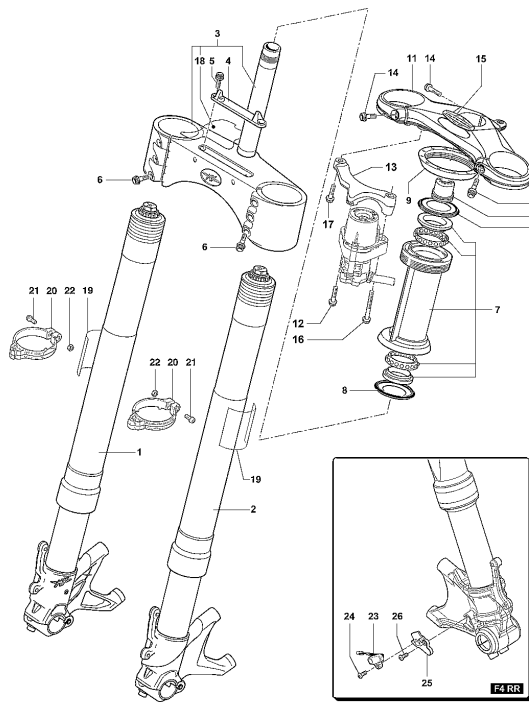

Pos	Part Number	Description	Additional Text	Quantity
1	SPMV8000B4802	RH LEG ASSEMBLY	F4S, F4R, F4 FRECCE TRICOLORI	1,00
1	SPMV8000B8348	RIGHT LEG	F4RR	1,00
2	SPMV8000B8347	LEFT LEG COMPL.	F4RR	1,00
2	SPMV8A00B4803	COMPLETE LEFT LEG	F4, F4R	1,00
3	SPMV8A00B4759	STEERING STEM	F4R, F4RR	1,00
4	SPMV8000B3496	STOPPER, HANDLEBAR		1,00
5	SPMV8B00B2688	Screw TCEIF M6x1x16	EXCEPT F3 ORO	2,00
6	SPMV8E00B2688	Screw TCEIF M6x22 RP	F3 ORO	6,00
7	SPMV8000B4796	STEERING TUBE		1,00
8	SPMV800090897	DUST COVER, STEERING STEM		2,00
9	SPMV800086436	SPECIAL WASHER, STEERING STEM		1,00
10	SPMV8C0090280	SPECIAL NUT, STEERING STEM, F4		1,00
11	SPMV8000B3480	UPPER BRIDGE, STEERING STEM	F4S, F4R, F4 FRECCE TRICOLORI	1,00
11	SPMV8A00B3480	STEERING STEM	F4RR	1,00
12	SPMV8C00B2690	SCREW, TCEIF M8x25 RP	MY12/16 JPN F3 675-F3 800	1,00
13	SPMV8000B3495	BRACKET, IGNITION LOCK	EXCEPT RC LH	1,00
14	SPMV8C00B2690	SCREW, TCEIF M8x25 RP	MY12/16 JPN F3 675-F3 800	3,00
15	SPMV8000B7586	STICKER, STEERING STEM	MY13/14 F4-F4RR, F4R	1,00
15	SPMV8000C1999	STICKER F4 RR	MY15 F4RR	1,00
16	SPMV8J00B2690	Screw TCEIF M8x1,25x55 RP		1,00
17	SPMV8D00B2688	Screw TCEIF M6x20 RT	RR-RUSH	1,00
18	SPMV8000B4898	PROTECTION		1,00
19	SPMV8000B4536	STICKER, PROTECTION		2,00
20	SPMV8000B4215	CLAMP, FRONT BRAKE PIPE	F4, F4R	2,00
21	SPMV8D00B2687	Screw TCEIF M5x16 RT	B4 RS	2,00
22	SPMV61ND15032	NUT, M5x0,8xE4 CH8		2,00