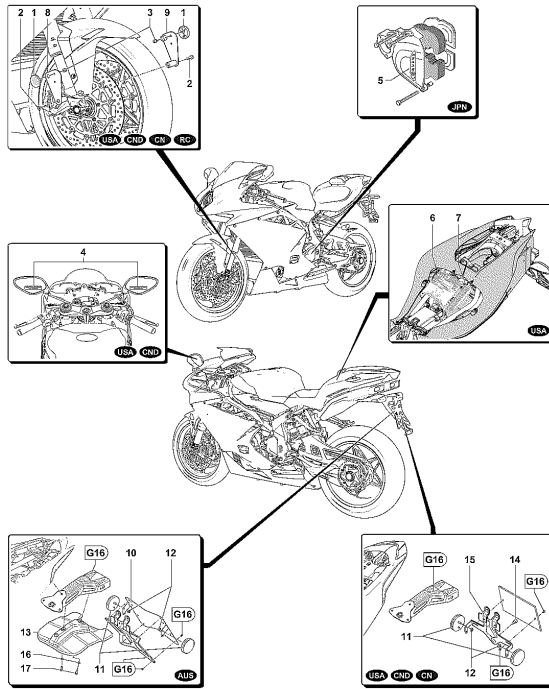

Pos	Part Number	Description	Additional Text	Quantity
1	SPMV80A0B4964	RETROREFLECTOR	990R-1090RR 002105> USA BRUTALE 920 USA	2,00
2	SPMV8K00B2681	Screw M6x1-CH8-L40		2,00
3	SPMV8000B2707	NUT, M5x0,8xE6 CH8 PARLOCK	990R-1090RR 002105> USA BRUTALE 920 USA	2,00
4	SPMV800094019	DECAL MIRROR	USA-CND	2,00
5	SPMV800095842	GEARS DATA PLATE	JPN	1,00
6	SPMV8000B7607	EMISSION CONTROL PLATE	USA, CDN	1,00
7	SPMV8000B7606	SO LEVEL CONTROL PLATE	F4RR USA-CDN	1,00
7	SPMV8000B8022	SO LEVEL CONTROL PLATE	F4-F4R USA-CDN	1,00
8	SPMV8000B4972	R.H. REFLECTOR	MY11-12 USA	1,00
9	SPMV8000B4973	L.H. REFLECTOR	MY11-12 USA	1,00
10	SPMV8000B6737	PLATE HOLDER PLATE AUSTRALIA		1,00
11	SPMV8000B4964	RETROREFLECTOR	990R-1090RR 002105> USA BRUTALE 920 USA	2,00
11	SPMV80A0B4964	RETROREFLECTOR	990R-1090RR 002105> USA BRUTALE 920 USA	2,00
12	SPMV8000B2707	NUT, M5x0,8xE6 CH8 PARLOCK	990R-1090RR 002105> USA BRUTALE 920 USA	2,00
13	SPMV8000B7577	REAR MUDGUARD EXTENTION AU		1,00
14	SPMV800099419	PIN, CUSHION	TAMBURINI	1,00
15	SPMV8000B6736	LICENCE PLATE HOLDER	USA CND CN	1,00
16	SPMV80A092658	WASHER, SPACER, D10xD7,6xD5,2x	RR-SCS (VIN: >001629) / RC SCS	2,00
17	SPMV8B00B2687	SCREW, TCEIF M5x12	B4 RR-B4 NURBURGRING-RUSH	2,00