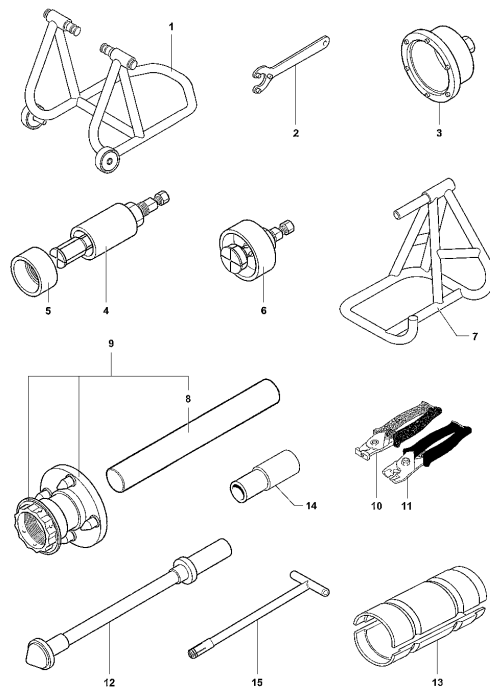

Pos	Part Number	Description	Additional Text	Quantity
1	SPMV800095830	FRONT STAND		2,00
2	SPMV800091645	Holding wrench		1,00
3	SPMV800092857	Groove nut wrench		1,00
4	SPMV800092860	FORK BEARING		1,00
5	SPMV800092861	BEARING EXTRACTOR		1,00
6	SPMV8000B4416	FRONT WHEEL BEARING		1,00
7	SPMV800092642	REAR STAND		1,00
8	SPMV8000A1953	PIN FOR CENTERING		1,00
9	SPMV800092865	Special tool rear wheel		1,00
10	SPMV800095850	Tool for pliers clic clamps		1,00
11	SPMV800098321	Tool for tilted pliers clic clamps		1,00
12	SPMV800092866	FORK PACK TOOL		1,00
13	SPMV8000A1039	Tool for dust cover and oil seal		1,00
14	SPMV8000B4412	WRENCH FOR FRONT WHEEL AXLE		1,00
15	SPMV8000B4415	BUSH EXTRACTOR		1,00