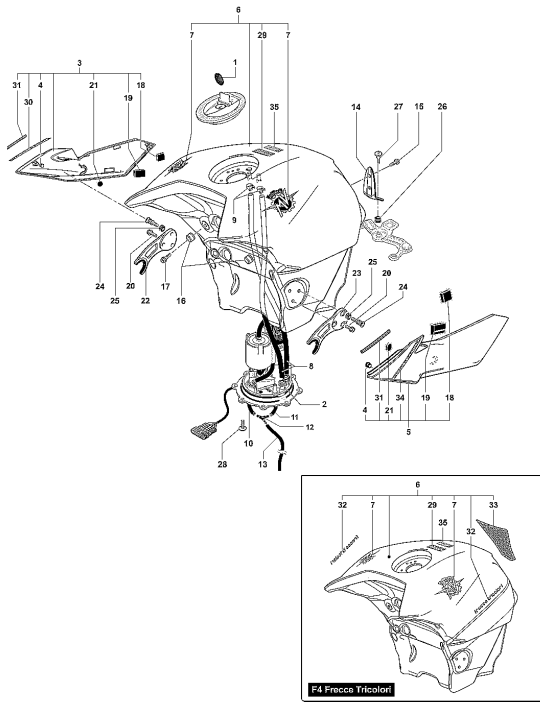

Pos	Part Number	Description	Additional Text	Quantity
1	SPMV800092664	DECAL		1,00
2	SPMV8B0092256	CLAMP, HOSE		2,00
3	SPMV8000B4456	FUEL TANK RH SIDE	F4S RED/SILVER	1,00
3	SPMV8000B6398	FUEL TANK RH SIDE	F4RR RED/WHITE	1,00
3	SPMV8000B6910	FUEL TANK RH SIDE	F4R RED/GRAY	1,00
3	SPMV80A0B4456	FUEL TANK RH SIDE	F4S BLACK GLOSSY/MATT	1,00
3	SPMV80A0B6910	RIGHT SIDE PANEL TANK	F4R WHITE/GRAY	1,00
3	SPMV80B0B4456	FUEL TANK RH SIDE	F4S GRAY TITANIUM/ADMIRAL	1,00
3	SPMV80E0B4456	FUEL TANK RH SIDE	F4RR WHITE/BLACK	1,00
3	SPMV80D0B4456	RIGHT SIDE PANEL TANK COMPL.	F4 FRECCIE TRICOLORI	1,00
4	SPMV800090978	CUSHION, FUEL TANK FAIRING SID		2,00
5	SPMV8000B4457	FUEL TANK LH SIDE	F4S RED/SILVER	1,00
5	SPMV8000B6397	FUEL TANK LH SIDE	F4RR RED/WHITE	1,00
5	SPMV8000B6909	FUEL TANK LH SIDE	F4R RED/GRAY	1,00
5	SPMV80A0B4457	FUEL TANK LH SIDE	F4S BLACK GLOSSY/MATT	1,00
5	SPMV80A0B6909	LEFT SIDE PANEL TANK	F4R WHITE/GRAY	1,00
5	SPMV80B0B4457	FUEL TANK LH SIDE	F4S GRAY TITANIUM/ADMIRAL	1,00
5	SPMV80E0B4457	FUEL TANK LH SIDE	F4RR WHITE/BLACK	1,00
5	SPMV80D0B4457	SIDE PANEL SX TANK COMPL.	F4 FRECCIE TRICOLORI	1,00
6	SPMV8000B3685	FUEL TANK, RED GREY	F4R RED/GRAY F4S RED/SILVER	1,00
6	SPMV8000B3686	FUEL TANK	F4R RED/GRAY USA	1,00
6	SPMV8000B3686	FUEL TANK	F4R RED/GRAY USA	1,00
6	SPMV8000B5400	FUEL TANK	F4 FRECCIE TRICOLORI	1,00
6	SPMV80A0B3685	FUEL TANK, BLACK	F4S BLACK GLOSSY/MATT	1,00