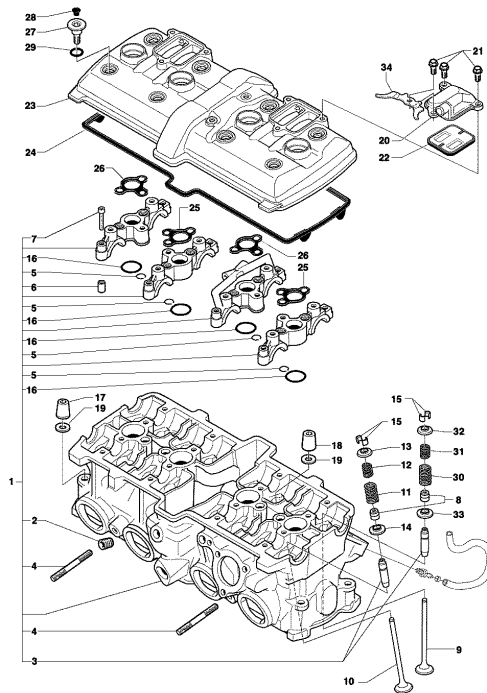

65	SPMV800094896	CAP, RUBBER, SCREW, 2		1,00
----	---------------	-----------------------	--	------

Pos	Part Number	Description	Additional Text	Quantity
1	SPMV8000B4205	DRIVING SHAFT ASSEMBLY		1,00
1	SPMV8000B4821	CRANKSHAFT COMPL. OF CONNECTING RODS	F4R, F4RR	1,00
2	SPMV8000B4206	DRIVING SHAFT	F4S, F4 FRECCE TRICOLORI	1,00
2	SPMV8000B4822	CRANKSHAFT STROKE 50.9	F4R, F4RR	1,00
3	SPMV8000B4207	CONNECTING ROD ASSEMBLY	990R, 1090RR	4,00
3	SPMV8000B4823	CONNECTING ROD ASSEMBLY	F4R, F4RR	4,00
4	SPMV8000B4100	SCREW		8,00
5	SPMV800081315	BIG END HALF BEARING	HALF-BEARING RED	8,00
5	SPMV8A0081315	BIG END HALF BEARING	HALF-BEARING BLEU	8,00
5	SPMV8B0081315	BIG END HALF BEARING	HALF-BEARING YELLOW	8,00
6	SPMV800086727	PHONIC WHEEL STOP		1,00
7	SPMV800086726	PHONIC WHEEL		1,00
8	SPMV800019971	PIN, OIL PUMP GEAR, 4x15,8		1,00
9	SPMV60ND02558	Screw M8x1,25-L35		1,00

Pos	Part Number	Description	Additional Text	Quantity
1	SPMV80A0B3403	CYLINDER, F4	990R	1,00
1	SPMV80A0B2551	CYLINDER, D79 PAINTED	1090RR	1,00
2	SPMV8000B4794	COMPLETE PISTON D79	F4R, F4RR	4,00
2	SPMV8000B6375	PISTON D76	F4S, F4 FRECCE TRICOLORI	4,00
3	SPMV8000B4141	PISTON RING ASSEMBLY	1090RR	4,00
3	SPMV8000B4865	PISTON RING ASSEMBLY	990R	4,00
4	SPMV8000A0606	BUSH, PISTON	990R, 1090RR	4,00
4	SPMV8000B4932	PIN PISTON	F4R, F4RR	4,00
5	SPMV8000A2714	CIRCLIP, PISTON	990R, 1090RR	8,00
6	SPMV800081536	Screw M6x1-L8	RR-RUSH	2,00
7	SPMV800064988	SELF CENTERING WASHER D11-D6.1		2,00
8	SPMV800081535	REFERING PIN D11-D13		4,00
9	SPMV8000A5200	HEAD GASKET	1000	1,00
9	SPMV8000A9370	GASKET, CYLINDER HEAD, 0,4mm,	1078	1,00
9	SPMV8A00A5200	HEAD GASKET	1000	1,00
9	SPMV8A00A9370	GASKET, CYLINDER HEAD, 0,55mm,	1078	1,00
9	SPMV8B00A5200	HEAD GASKET	1000	1,00
9	SPMV8B00A9370	GASKET, CYLINDER HEAD, 0,7mm,	1078	1,00
10	SPMV8000A9371	GASKET, CYLINDER		1,00