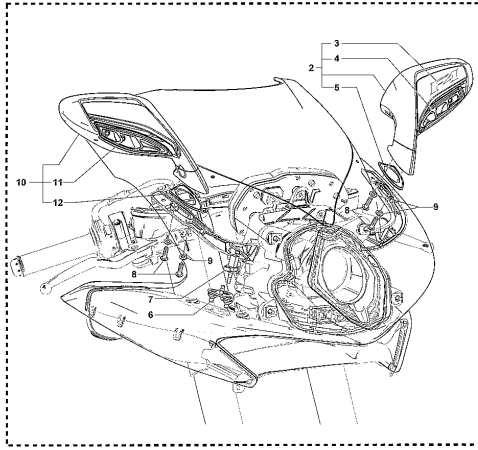

Pos	Part Number	Description	Additional Text	Quantity
1	SPMV8000B3707	WIRE HARNESS	F4S, F4 FRECCE TRICOLORI	1,00
1	SPMV8000B4570	WIRING HARNESS	F4R, F4RR	1,00
2	SPMV8000B4197	REAR MIRROR, LEFT SIDE, RED GR	F4S RED/SILVER	1,00
2	SPMV8000B5013	LEFT MIRROR	F4RR RED/WHITE	1,00
2	SPMV8000B6775	LEFT MIRROR	F4R RED/GRAY	1,00
2	SPMV80A0B4197	REAR MIRROR, LEFT SIDE, BLACK	F4S BLACK GLOSSY/MATT	1,00
2	SPMV80A0B6775	LEFT REAR VIEW MIRROR	F4R WHITE/GRAY	1,00
2	SPMV80B0B4197	REAR MIRROR, LEFT SIDE, SILVER	F4S GRAY TITANIUM/ADMIRAL	1,00
2	SPMV80C0B4197	LH REARVIEW MIRROR	F4 FRECCE TRICOLORI	1,00
2	SPMV80C0B5013	LEFT MIRROR	F4RR WHITE/BLACK	1,00
3	SPMV8000B4164	DECAL	F4S RED/SILVER	1,00
3	SPMV8000B5007	DECAL RR FOR LEFT MIRROR	F4RR RED/WHITE	1,00
3	SPMV8000B6391	DECAL F4 FOR LEFT MIRROR	F4R RED/GRAY	1,00
3	SPMV80A0B4164	DECAL	F4S BLACK GLOSSY/MATT F4S GRAY TITANIUM/ADMIRAL	1,00
3	SPMV80A0B5007	DECAL RR FOR LEFT MIRROR	F4RR WHITE/BLACK	1,00
3	SPMV80A0B6391	DECAL F4 FOR LEFT MIRROR	F4R WHITE/GRAY	1,00
3	SPMV80B0B4164	DECAL	F4 FRECCE TRICOLORI	1,00
4	SPMV8000B4251	L.H. FRONT BLINKER		1,00
5	SPMV8000B4253	LH GASKET		1,00
6	SPMV8000B3219	CUSHION, SENSOR AIR TEMPERATUR		1,00
7	SPMV8000B3207	SENSOR, AIR TEMPERATURE		1,00
8	SPMV8C00B2672	SCREW, M6x11,7x25 RP	MY18 AMERICA PIRELLI-RC-LH44-SCS	4,00
9	SPMV8C00B2720	WASHER, D12xD6,1xE0,7		4,00
10	SPMV80A0B3758	REAR MIRROR, RIGHT SIDE, RED G	F4R RED/GRAY F4RR RED/WHITE F4S RED/SILVER	1,00