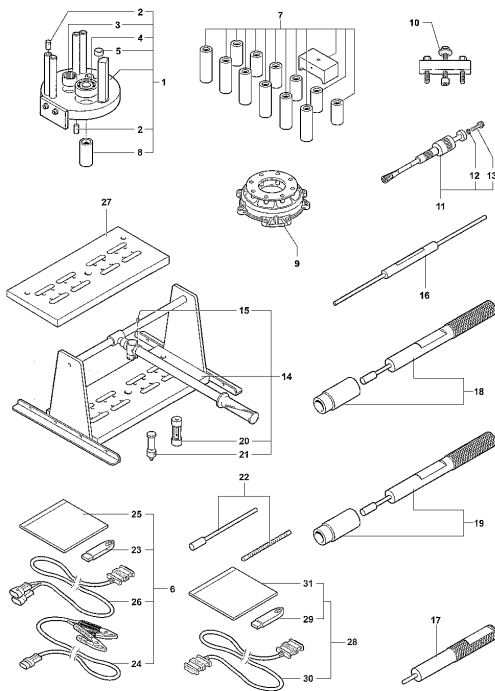

Pos	Part Number	Description	Additional Text	Quantity
1	SPMV8A0094792	Tool for Gearbox assembly		1,00
2	SPMV800086119	BUSH, CRANKCASE, 27x12MM		8,00
3	SPMV8000A1087	BEARING, SECONDARY AXLE, RNU41	BRUTALE S 09192>,<10409,10968>	1,00
4	SPMV800098405	BEARING	BRUTALE S 09192>,<10409,10968>	1,00
5	SPMV800087300	BEARING		1,00
6	SPMV8A00A5394	DIAGNOSTIC SOFTWARE		1,00
6	SPMV8B00A5394	VDSTS DIAGNOSTIC SOFTWARE	FOR WINDOWS VISTA	1,00
7	SPMV8000A3406	PISTON PROJECTION		1,00
8	SPMV8A00B2859	PIPE		1,00
9	SPMV8000B4304	FLYWHEEL LOCKING		1,00
10	SPMV8000B4305	Puller flywheel		1,00
11	SPMV800094798	GOMMIN DISASSEMBLY EQUIPMENT		1,00
12	SPMV62N115538	SPRING WASHER		1,00
13	SPMV8C0069056	TEF SCREW M8X1.25 CH12-L30		3,00
14	SPMV800094796	VALVES ASSEMBLY		1,00
15	SPMV800051521	SCREW M4X6		2,00
16	SPMV800095429	CONTROL PAD		1,00
17	SPMV800095581	VALVE SEAL ASSEMBLY		1,00
18	SPMV8000A2385	GUIDE MOUNTING PAD		1,00
19	SPMV8000B4368	GUIDE ASSEMBLY PAD		1,00
20	SPMV800095179	HALF-CONES		1,00
21	SPMV800095180	HALF-CONES		1,00
22	SPMV8000A2625	BROACH FOR VALVE GUIDE		1,00
23	SPMV8000A7688	HARDWARE KEY USB FOR VDST P		1,00
24	SPMV8000A5393	INTERVIEW CABLE WITH CENTRAL	FOR CONTROL UNIT INJECTION	1,00
25	SPMV8C0093878	CD-ROM WITH VDST VERSION 281_Q	FOR WINDOWS 98	1,00