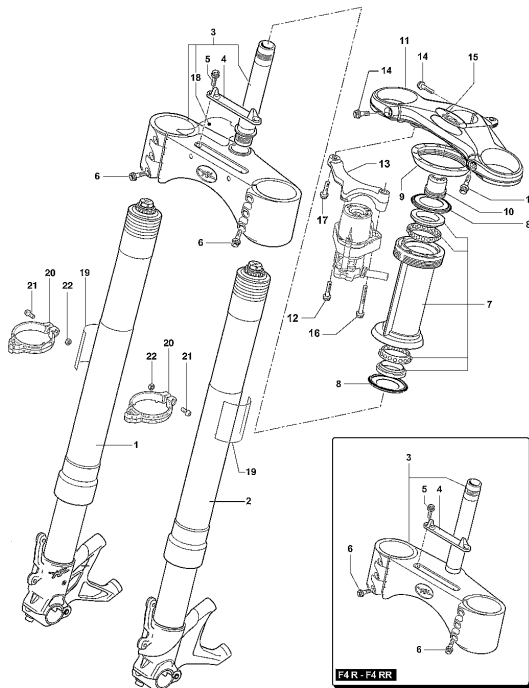

Pos	Part Number	Description	Additional Text	Quantity
1	SPMV8000B4802	RH LEG ASSEMBLY	F4S, F4R, F4 FRECCIE TRICOLORI	1,00
1	SPMV8000B5190	FORK LEG ASSY, RIGHT	F4RR	1,00
2	SPMV8000B4803	LH LEG ASSEMBLY	F4S, F4R, F4 FRECCIE TRICOLORI	1,00
2	SPMV8000B5191	FORK LEG ASSY, LEFT	F4RR	1,00
3	SPMV8A00B3606	STEERING STEM	F4S, F4 FRECCIE TRICOLORI	1,00
3	SPMV8A00B4759	STEERING STEM	F4R, F4RR	1,00
4	SPMV8000B3496	STOPPER, HANDLEBAR		1,00
5	SPMV8B00B2688	Screw TCEIF M6x1x16	EXCEPT F3 ORO	2,00
6	SPMV8E00B2688	Screw TCEIF M6x22 RP	F3 ORO	6,00
7	SPMV8000B4796	STEERING TUBE		1,00
7	SPMV8000B3608	ECC. STEERING COMPLE	F4S, F4 FRECCIE TRICOLORI	1,00
8	SPMV800090897	DUST COVER, STEERING STEM		2,00
9	SPMV800086436	SPECIAL WASHER, STEERING STEM		1,00
10	SPMV8C0090280	SPECIAL NUT, STEERING STEM, F4		1,00
11	SPMV8000B3480	UPPER BRIDGE, STEERING STEM	F4S, F4R, F4 FRECCIE TRICOLORI	1,00
11	SPMV8A00B3480	STEERING STEM	F4RR	1,00
12	SPMV8C00B2690	SCREW, TCEIF M8x25 RP	MY12/16 JPN F3 675-F3 800	1,00
13	SPMV8000B3495	BRACKET, IGNITION LOCK	EXCEPT RC LH	1,00
14	SPMV8C00B2690	SCREW, TCEIF M8x25 RP	MY12/16 JPN F3 675-F3 800	3,00
15	SPMV8000B3610	STICKER, FRONT, F4	F4S	1,00
15	SPMV8000B5948	STEERING HEAD PLATE	F4RR	1,00
15	SPMV8000B6759	STICKER FRONT, F4	F4R	1,00
15	SPMV8000B5387	STEERING HEAD PLATE	F4 FRECCIE TRICOLORI	1,00
16	SPMV8J00B2690	Screw TCEIF M8x1,25x55 RP		1,00