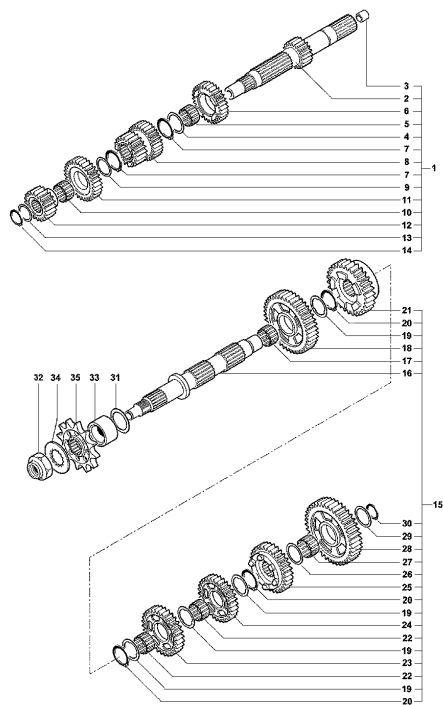

Pos	Part Number	Description	Additional Text	Quantity
1	SPMV8000A9894	MAINSHAFT, TRANSMISSION, F4		1,00
2	SPMV8000B0016	MAIN SHAFT	1000 VIN 008065> & 1078	1,00
3	SPMV800086699	BUSH		1,00
4	SPMV8000A0973	WASHER	ENGINE 6540-6742 & 7236>	1,00
5	SPMV8000A0370	BUSH	ENGINE 6540-6742 & 7236>	1,00
6	SPMV8000A2630	5TH GEAR	ENGINE 6540-6742 & 7236>	1,00
7	SPMV8000A0975	SNAP RING	ENGINE 6540-6742 & 7236>	2,00
8	SPMV8000B0017	3RD-4TH GEAR	1000 VIN 008065> & 1078	1,00
9	SPMV8000A0973	WASHER	ENGINE 6540-6742 & 7236>	1,00
10	SPMV8000A0370	BUSH	ENGINE 6540-6742 & 7236>	1,00
11	SPMV8000A3524	6TH GEAR		1,00
12	SPMV8000A9896	2ND GEAR	1000 VIN 008065> & 1078	1,00
13	SPMV8D0081569	WASHER	1.0 MM	1,00
14	SPMV66N221210	SNAP RING	SPR, SR, SR1+1, SENNA	1,00
15	SPMV8000B3536	COUNTERSHAFT, TRANSMISSION, F4		1,00
16	SPMV8000B2083	TRANSMISSION SHAFT		1,00
17	SPMV8000A0370	BUSH	ENGINE 6540-6742 & 7236>	1,00
18	SPMV8000A9897	2ND GEAR	1000 VIN 008065> & 1078	1,00
19	SPMV8000A4196	WASHER	BRUTALE S,09192>,<10409,10968>	4,00
20	SPMV8000A0990	SNAP RING	ENGINE 6540-6742 & 7236>	3,00
21	SPMV8000A2636	6TH GEAR	ENGINE 6540-6742 & 7236>	1,00
22	SPMV8000A0370	BUSH	ENGINE 6540-6742 & 7236>	2,00