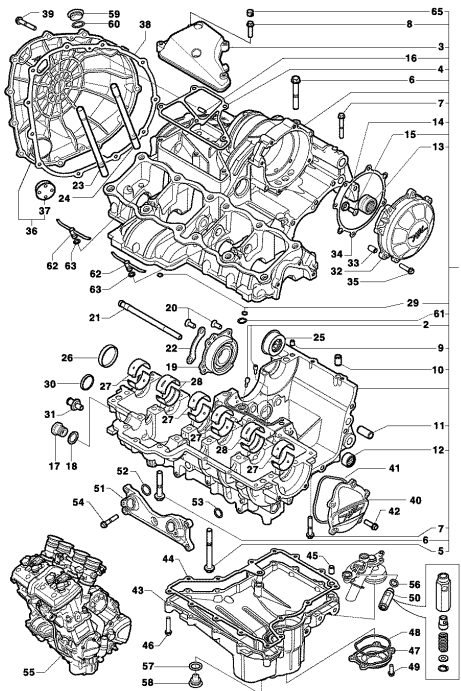

Pos	Part Number	Description	Additional Text	Quantity
1	SPMV8000B7101	MATCHED CRANKCASE		1,00
1	SPMV8000B4201	COUPLED CRANKCASE	F4S, F4 FRECCE TRICOLORI	1,00
2	SPMV8B00B2807	VALVE, OIL, CRANKCASE BOTTOM	B4 RS-B4 RR-RUSH, MY23	1,00
3	SPMV8C0092465	COVER	1090 VIN FROM 004516 TO 004821	1,00
4	SPMV8000B4019	GASKET, BLOW-BY COVER		1,00
5	SPMV8B00B2684	SCREW, M8x1,25 DA CARÇAÇA		13,00
6	SPMV8A00B2684	SCREW, M8x1,25		7,00
7	SPMV8J00B2681	Screw M6x1 L35 CH8	675-800 MY17 AMERICA	12,00
8	SPMV8G00B2681	Screw M6x1 CH8	LUSSO, RC, SCS	5,00
9	SPMV800007719	PIN D10-D7		3,00
10	SPMV8A0051549	REFERENCE PIN D6.2-D8-SP.1		1,00
11	SPMV800086119	BUSH, CRANKCASE, 27x12MM		3,00
12	SPMV800087300	BEARING		1,00
13	SPMV800081422	BEARING		1,00
14	SPMV800086737	WASHER, FIXACAO DO ROLAMENTO		1,00
15	SPMV8B00B2695	SCREW, M6x1 CH4		1,00
16	SPMV8C0019590	PIN, CLUTCH COVER, 15x5MM		2,00
17	SPMV8000B2746	CILINDRICAL PLUG DIN 908-M16X1		2,00
18	SPMV800089426	WASHER D16		2,00
19	SPMV8000B2532	BEARING, PRIMARY AXLE		1,00
20	SPMV8C00B2695	SCREW, M6x1 DO SUPORTE DO ROL		6,00
21	SPMV8000B2063	CHANGE GEAR		1,00
22	SPMV8000B2560	SUPPORT, FIX, PRIMARY AXLE BEA		1,00
23	SPMV8000A2170	STUD BOLT, EXHAUST, CYLINDER H		6,00
24	SPMV8000A2171	STUD BOLT, INTAKE, CYLINDER HE		6,00
25	SPMV8000A1087	BEARING, SECONDARY AXLE, RNU41	BRUTALE S 09192>, <10409,10968>	1,00