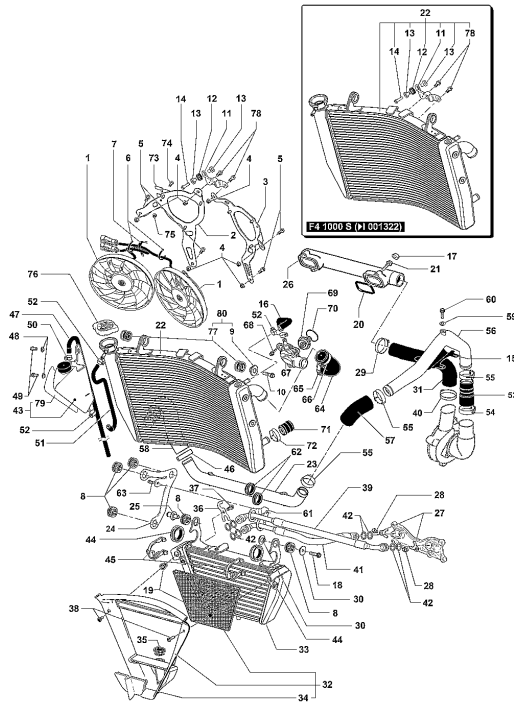

Pos	Part Number	Description	Additional Text	Quantity
1	SPMV8A00A7505	HEATER FAN		2,00
2	SPMV8000B3423	RH HEATER FAN SUPPORT		1,00
3	SPMV8000B3424	LH HEATER FAN SUPPORT		1,00
4	SPMV8000B2707	NUT, M5x0,8xE6 CH8 PARLOCK	990R-1090RR 002105> USA BRUTALE 920 USA	6,00
5	SPMV8A00B2681	SCREW, M6x1	990R-1090RR <000640	4,00
6	SPMV800056783	CLAMP, PLASTIC, L142	MY17/20 F3 675-F3 800	2,00
7	SPMV800092668	CLAMP, RUBBER	PER EAS F3 675	1,00
8	SPMV800062651	VIBRATION REDUCER D22-D10-SP12		5,00
9	SPMV8000B7172	SPACER D10-D6,25-L15		1,00
10	SPMV8G00B2681	Screw M6x1 CH8	LUSSO, RC, SCS	1,00
11	SPMV8000B4772	SUPPORT, METAL, WATER RADIATOR		1,00
12	SPMV8000A0905	CUSHION, D17xD8E10		1,00
13	SPMV8AB045495	BUSH, SPACER, D14xD8xD6,25xE4,		2,00
14	SPMV8E00B2681	Screw M6x1-CH8-L20	MY17/20 F3 675 RC-F3 800 RC	1,00
15	SPMV800090417	PROTECTION, RUBBER, PIPE		1,00
16	SPMV8000B3644	PIPE, RUBBER, RADIATOR, 3		1,00
17	SPMV800094896	CAP, RUBBER, SCREW, 2		2,00
18	SPMV8G00B2681	Screw M6x1 CH8	LUSSO, RC, SCS	1,00
19	SPMV800048245	CUSHION, SCREW, M6x1 L16	B4 RS	2,00
20	SPMV800017679	ORING, 3156 39,34x2,62		2,00
21	SPMV8E00B2681	Screw M6x1-CH8-L20	MY17/20 F3 675 RC-F3 800 RC	4,00
22	SPMV8000B3422	WATER COOLER	F4 FRECCHE TRICOLORI, F4R, F4RR F4S VIN 001323>	1,00
22	SPMV8000B6470	WATER RADIATOR KIT	F4S VIN <001322	1,00
23	SPMV8000B4147	HOSE, WATER PUMP, F4		1,00
24	SPMV8000B4146	SUPPORT, OIL RADIATOR, F4		1,00