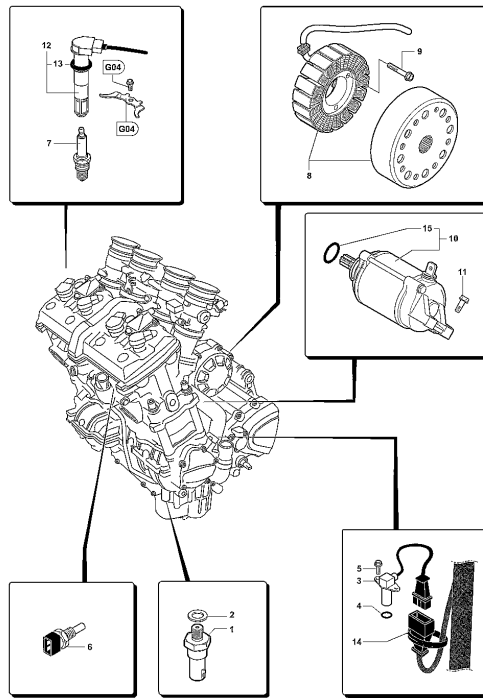

Pos	Part Number	Description	Additional Text	Quantity
1	SPMV8000A7862	MINIUMUM PRESSURE SWITCH		1,00
2	SPMV62N015676	WASHER D17-D10		1,00
3	SPMV800090184	RPM ENGINE SENSOR		1,00
4	SPMV800022551	OR2056 T1		1,00
5	SPMV8C00B2680	SCREW, TEF M5x0,8x12 CH8 RT		2,00
6	SPMV8000B3497	WATER TEMPERATURE		1,00
7	SPMV800095906	SPARK PLUG, NGK CR9 EB	1000S, 1000S1+1,AGO,NGK CR9EB	4,00
8	SPMV8000B4872	KOKUSAN ALTERNATOR		1,00
9	SPMV60ND07331	Screw M5x0,8-L22		3,00
10	SPMV8000B2549	ENGINE, STARTING		1,00
11	SPMV8F00B2681	SCREW, M6x1 CH8 L22		2,00
12	SPMV8000A6700	BERU COIL WITH GROMMET	008836-008839 & 009155> B4 910 S/910 R	4,00
13	SPMV8000A0515	RUBBER COVER		4,00
14	SPMV800092248	CLAMP, RUBBER, L82		1,00
15	SPMV800091597	GROMMET		1,00