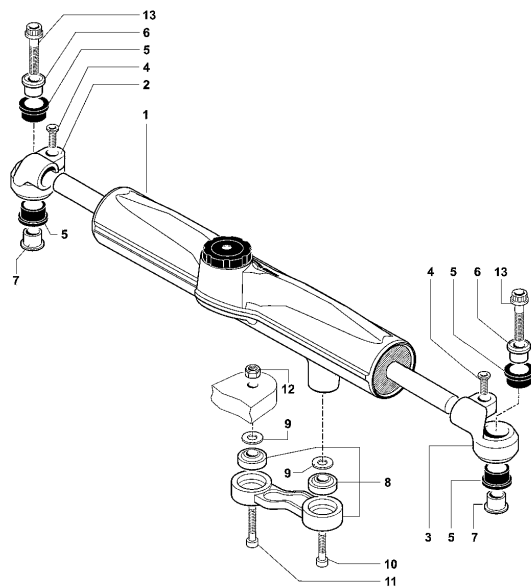

Pos	Part Number	Description	Additional Text	Quantity
1	SPMV8000B1118	SHOCK ABSORBER, STEERING, F4		1,00
2	SPMV800082769	LINK, STEERING SHOCK ABSORBER,	1000S, 1000S1+1	1,00
3	SPMV800086408	LINK, STEERING SHOCK ABSORBER,	DRAGSTER RR RED/BLACK 800RR, DRAGSTER RC DRAGSTER RR RED/WHITE	1,00
4	SPMV8000B2758	Screw steering damper		2,00
5	SPMV800082776	BUSH, RUBBER		4,00
6	SPMV800089304	UPPER SPACER, STEERING SHOCK A	1000S, 1000S1+1	2,00
7	SPMV8A0082775	SPACER, STEERING SHOCK ABSORBE		2,00
8	SPMV800090284	PISTON ROD, STEERING SHOCK ABS	EXCEPT RC LH	1,00
9	SPMV8C00B2720	WASHER, D12xD6,1xE0,7		2,00
10	SPMV8000B2747	Screw shock absorber		1,00
11	SPMV8B00B2747	SCREW, STEERING SHOCK ABSORBER		1,00
12	SPMV8000B2709	NUT, M6xE5 CH10 DA MESA SUPERI		1,00
13	SPMV8F00B2688	Screw TCEIF M6x25 RP	800RR, DRAGSTER RR, DRAG.RR LH	2,00