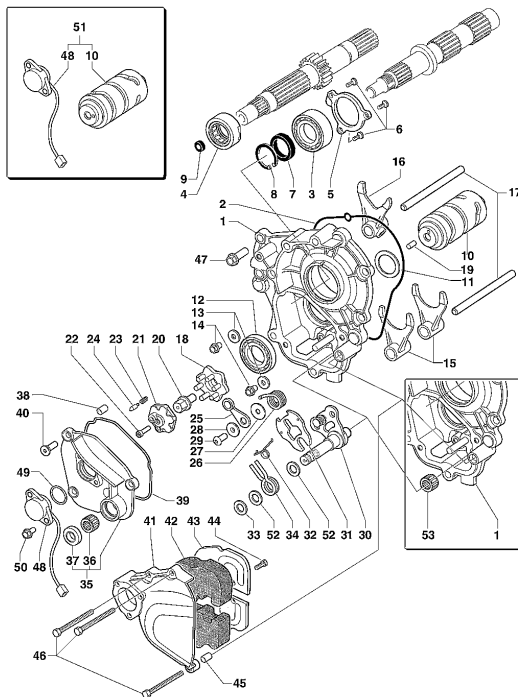

Pos	Part Number	Description	Additional Text	Quantity
1	SPMV8000B6511	COVER TRANSMISSION	1090 VIN FROM 004516 TO 004821	1,00
2	SPMV800086117	PROTECTION, RUBBER, GEARSHIFT		1,00
3	SPMV8000A2318	OBLIQUE BEARING 2 ROWS SF. D28	BRUTALE S,09192>,<10409,10968>	1,00
4	SPMV8000A1086	ROLLER BEARING D24-D40-SP1	BRUTALE S,09192>,<10409,10968>	1,00
5	SPMV800086114	BEARING LOCKING PLATE		1,00
6	SPMV8B00B2695	SCREW, M6x1 CH4		3,00
7	SPMV800089410	GASKET RING D35-D47-SP7		1,00
8	SPMV800091603	SEEGER RING SB 48		1,00
9	SPMV800064296	RETAINER, AXLE, CLUTCH DRIVER		1,00
10	SPMV8000B2086	FORK CONTROL SHAFT	FOR GEAR WITHTROL UPSIDE-DOWN	1,00
10	SPMV8000B3313	DRUM GEARSHIFT		1,00
11	SPMV8A0036022	WASHER, STEEL, COUNTERSHAFT T=	0.2	1,00
11	SPMV8B0036022	WASHER, STEEL, COUNTERSHAFT T=	0.3	1,00
11	SPMV8C0036022	WASHER, STEEL, COUNTERSHAFT T=	0.4	1,00
12	SPMV8A0021774	BEARING, DRUM GEARSHIFT, D25xD		1,00
13	SPMV8000A0901	WASHER D15-D6		2,00
14	SPMV8C00B2681	SCREW, TEF M6x1 CH8 L14		2,00
15	SPMV800081583	FORK, GEARSHIFT, 1-4 2-3		2,00
16	SPMV8000A2537	FORK, GEARSHIFT, 5-6		1,00
17	SPMV800081585	AXLE, GEARSHIFT FORK		2,00
18	SPMV8000B4065	CAM, GEARSHIFT		1,00
19	SPMV800038520	ROLL D4-L8		1,00
20	SPMV8000B2844	SCREW, FIX, GEARSHIFT CAM		1,00
21	SPMV8000B4116	SUPPORT, GEARSHIFT CAM		1,00
22	SPMV60ND02466	Screw M4 0,7x20		1,00
23	SPMV8000B4220	SPRING, SENSOR PIN		1,00