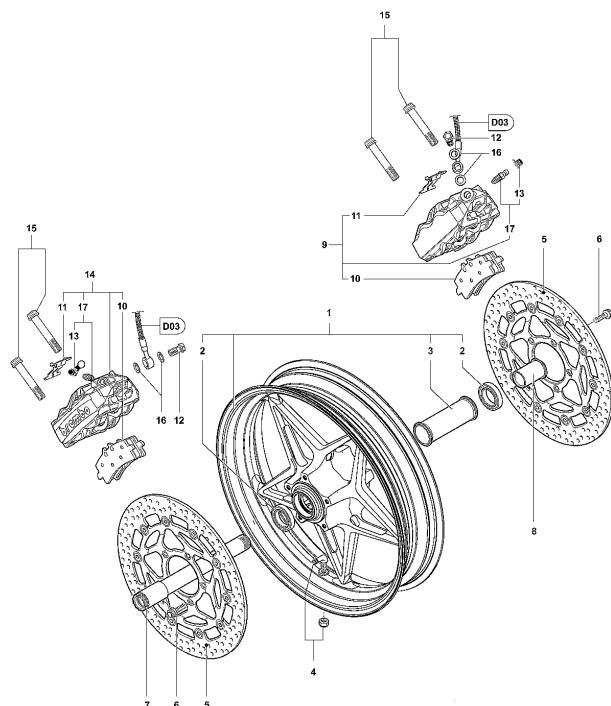

Pos	Part Number	Description	Additional Text	Quantity
1	SPMV8000B3352	WHEEL, FRONT, B4	F4RR	1,00
1	SPMV80A0B3163	FRONT WHEEL, 17"x3,5	BRUTALE 920	1,00
1	SPMVROG033	ALL.FORGED RIM FRONT	F4 FRECCHE TRICOLORI	1,00
2	SPMV8A0026846	RADIAL BEARING		2,00
3	SPMV8000B3200	SPACER	F4S, F4R	1,00
3	SPMV8000B3672	SPACER	F4RR, F4 FRECCHE TRICOLORI	1,00
4	SPMV8000B3195	VALVE, WHEEL	675,800,800RR,DRAG., DRAG. RC	1,00
5	SPMV8000B3353	BRAKE DISK, FRON SIDE, D320xE5	F3 AGO	2,00
6	SPMV8A00B2690	SCREW, TCEIF M8x20 RT	EXCEPT PIRELLI-LH44	10,00
7	SPMV8000B3620	AXLE, FRONT WHEEL, F4	F4S, F4R, F4 FRECCHE TRICOLORI	1,00
7	SPMV8A00A3468	AXLE, FRONT WHEEL, B4	F4RR	1,00
8	SPMV8000B3621	RING NUT	F4S, F4R, F4 FRECCHE TRICOLORI	1,00
8	SPMV80A0A3469	BUSH FOR PIN	F4RR	1,00
9	SPMV8000B1541	CALIPER, WITH PADS, FRONT LEFT	MY15/20 F3 675	1,00
10	SPMV8000B1663	FRONT BRAKE PADS	1000 VIN 008065> & 1078	2,00
11	SPMV8000B1602	SPRING	1000 VIN 008065> & 1078	2,00
12	SPMV8000B1948	SPECIAL SCREW, BRAKE FLUID PIP	1000 VIN 008065> & 1078	2,00
13	SPMV8000A2042	DUST COVER	1000 VIN 008065> & 1078	2,00
14	SPMV8000B1540	CALIPER, WITH PADS, FRONT RIGH	1000 VIN 008065> & 1078	1,00
15	SPMV8K00B2691	Screw TCEIF M10x1,25xL58	DRAGSTER, DRAGSTER RR/RR LH/RC	4,00
16	SPMV800021480	WASHER, COPPER, D14xD10,2xE1	MY12/14 F3 675	4,00
17	SPMV8000A2041	DRAIN SCREW	MY15/20 F3 675	2,00