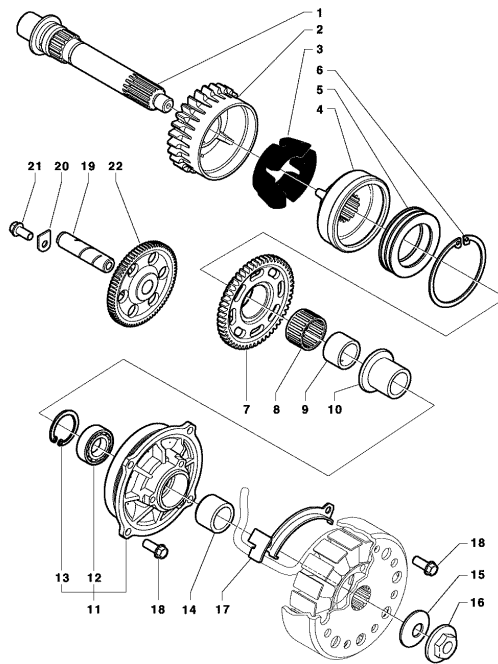

Pos	Part Number	Description	Additional Text	Quantity
1	SPMV8000B1989	AXLE, ALTERNATOR		1,00
2	SPMV8000B3301	GEAR, ALTERNATOR Z27		1,00
3	SPMV8000B3302	CUSHION, ALTERNATOR		1,00
4	SPMV8000B3303	BEARING RACE, ELECTRIC SYSTEM		1,00
5	SPMV8000B3304	BEARING, ELECTRIC SYSTEM		1,00
6	SPMV8000B3305	CIRCLIP, ALTERNATOR BEARING		1,00
7	SPMV8000A2126	GEAR, ELECTRIC SYSTEM		1,00
8	SPMV8000B2038	SPACER, D20xD25xSP17,4mm		1,00
9	SPMV8A0065795	NEEDLE BEARING, D25xD29xSP17		1,00
10	SPMV8000B2037	SPACER, D20,5xD26xD37		1,00
11	SPMV8000B4839	ALTERNATOR FLANGE		1,00
12	SPMV800017040	BALL BEARING, D42xD20xSP12		1,00
13	SPMV66N021270	CIRCLIP		1,00
14	SPMV8000B2039	SPACER, D20xD26xSP18,5		1,00
15	SPMV8000B3307	WASHER, LOCK, D12,2xD31,5xSP1,		1,00
16	SPMV8000A7390	NUT, FLANGE, SPECIAL		1,00
17	SPMV8000B2704	CLAMP, STEEL, STATOR CABLE		1,00
18	SPMV60ND07335	Screw M6x1-L16		4,00
19	SPMV8000A2131	PIN, CLUTCH		1,00
20	SPMV8000A2139	CLAMP, STEEL		1,00
21	SPMV8C00B2681	SCREW, TEF M6x1 CH8 L14		1,00
22	SPMV8000A2140	BEARING, INTERMEDIATE Z73 Z18		1,00