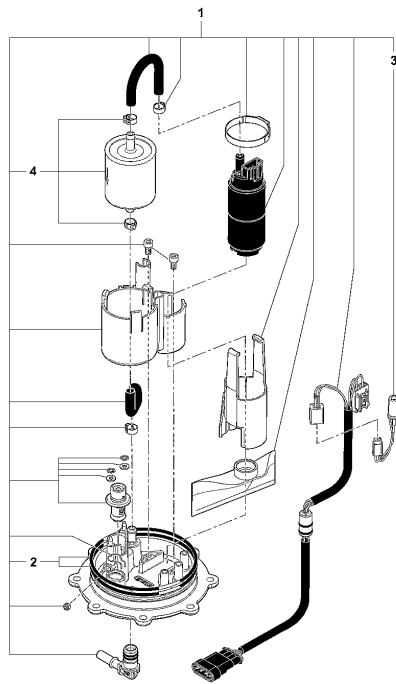

Pos	Part Number	Description	Additional Text	Quantity
1	SPMV8000B1958	FUEL PUMP		1,00
1	SPMV8A00B1958	FUEL TANK LOWER	USA	1,00
2	SPMV8000B4276	GROMMET		1,00
3	SPMV8000B4277	THERMISTOR		1,00
4	SPMV8000B4278	FUEL FILTER		1,00