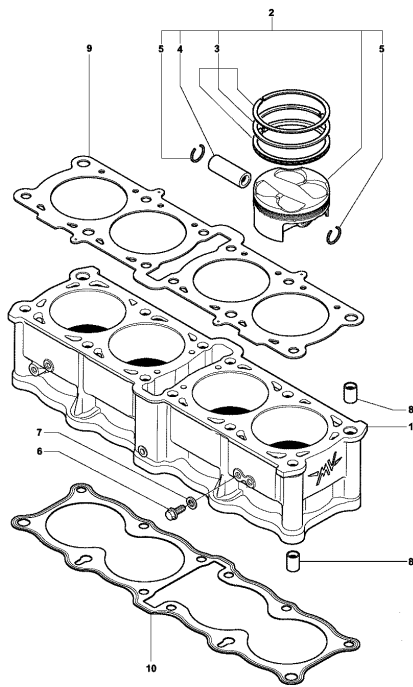

Pos	Part Number	Description	Additional Text	Quantity
1	SPMV80A0B3403	CYLINDER, F4	990R	1,00
1	SPMV80A0B2551	CYLINDER, D79 PAINTED	1090RR	1,00
2	SPMV8000B4794	COMPLETE PISTON D79	F4R, F4RR	4,00
2	SPMV8000B6375	PISTON D76	F4S, F4 FRECCE TRICOLORI	4,00
3	SPMV8000B4141	PISTON RING ASSEMBLY	1090RR	4,00
3	SPMV8000B4865	PISTON RING ASSEMBLY	990R	4,00
4	SPMV8000A0606	BUSH, PISTON	990R, 1090RR	4,00
4	SPMV8000B4932	PIN PISTON	F4R, F4RR	4,00
5	SPMV8000A2714	CIRCLIP, PISTON	990R, 1090RR	8,00
6	SPMV800081536	Screw M6x1-L8	RR-RUSH	2,00
7	SPMV800064988	SELF CENTERING WASHER D11-D6.1		2,00
8	SPMV800081535	REFERING PIN D11-D13		4,00
9	SPMV8000A5200	HEAD GASKET	1000	1,00
9	SPMV8000A9370	GASKET, CYLINDER HEAD, 0,4mm,	1078	1,00
9	SPMV8A00A5200	HEAD GASKET	1000	1,00
9	SPMV8A00A9370	GASKET, CYLINDER HEAD, 0,55mm,	1078	1,00
9	SPMV8B00A5200	HEAD GASKET	1000	1,00
9	SPMV8B00A9370	GASKET, CYLINDER HEAD, 0,7mm,	1078	1,00
10	SPMV8000A9371	GASKET, CYLINDER		1,00