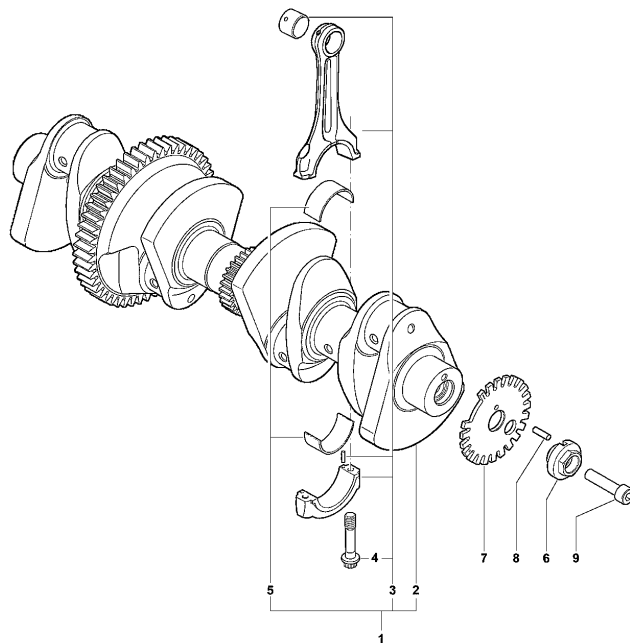

Pos	Part Number	Description	Additional Text	Quantity
1	SPMV8000B4205	DRIVING SHAFT ASSEMBLY		1,00
1	SPMV8000B4821	CRANKSHAFT COMPL. OF CONNECTING RODS	F4R, F4RR	1,00
2	SPMV8000B4206	DRIVING SHAFT	F4S, F4 FRECCE TRICOLORI	1,00
2	SPMV8000B4822	CRANKSHAFT STROKE 50.9	F4R, F4RR	1,00
3	SPMV8000B4207	CONNECTING ROD ASSEMBLY	990R, 1090RR	4,00
3	SPMV8000B4823	CONNECTING ROD ASSEMBLY	F4R, F4RR	4,00
4	SPMV8000B4100	SCREW		8,00
5	SPMV800081315	BIG END HALF BEARING	HALF-BEARING RED	8,00
5	SPMV8A0081315	BIG END HALF BEARING	HALF-BEARING BLEU	8,00
5	SPMV8B0081315	BIG END HALF BEARING	HALF-BEARING YELLOW	8,00
6	SPMV800086727	PHONIC WHEEL STOP		1,00
7	SPMV800086726	PHONIC WHEEL		1,00
8	SPMV800019971	PIN, OIL PUMP GEAR, 4x15,8		1,00
9	SPMV60ND02558	Screw M8x1,25-L35		1,00