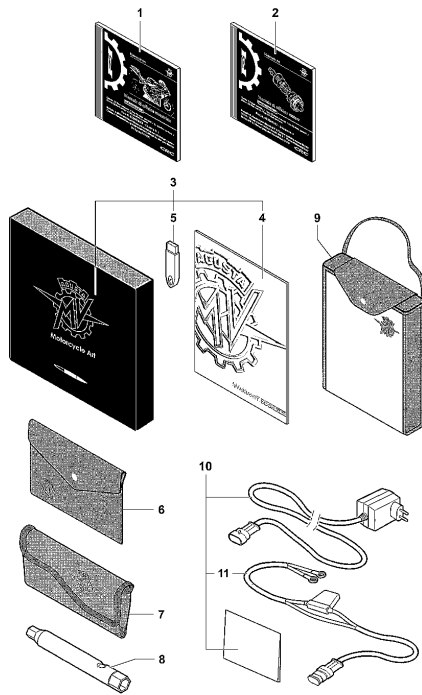

Pos	Part Number	Description	Additional Text	Quantity
1	SPMV8000B3601	CHASSIS OVERHAUL		1,00
2	SPMV8000B3602	ENGINE OVERHAUL		1,00
3	SPMV8000B3556	OWNER KIT	F4S	1,00
3	SPMV8000B3558	WELCOME KIT	F4S USA	1,00
3	SPMV8000B5368	WELCOME KIT	F4 FRECCE TRICOLORI	1,00
3	SPMV8000B5492	WELCOME KIT F5 12	F4R, F4RR	1,00
3	SPMV8000B5494	WELCOME KIT F412	F4R-F4RR USA	1,00
3	SPMV8000B5371	WELCOME KIT F4 1000 ARROWS TRI	F4 FRECCE TRICOLORI USA	1,00
4	SPMV8000B4120	WARRANTY ACTIVATION	F4S, F4 FRECCE TRICOLORI	1,00
4	SPMV8000B5497	USB KEY DOCUMENTATION OF	F4R, F4RR	1,00
5	SPMV8000B3250	USB KEY DOCUMENTATION OF	F3 ORO-F3 AGO	1,00
6	SPMV800093414	CASE, DOCUMENTS	MY12/16 F3 675-800-RC	1,00
7	SPMV8A0099351	TOOL KIT		1,00
8	SPMV800089013	TOOL, SPARK PLUG, 16MM		1,00
9	SPMV8000B5373	MOTORCYCLE COVER		1,00
10	SPMV8000A8617	BATTERY CHARGE		1,00
10	SPMV8000A9372	BATTERY CHARGE	USA	1,00
11	SPMV8000A8618	MOTORCYCLE TAIL		1,00