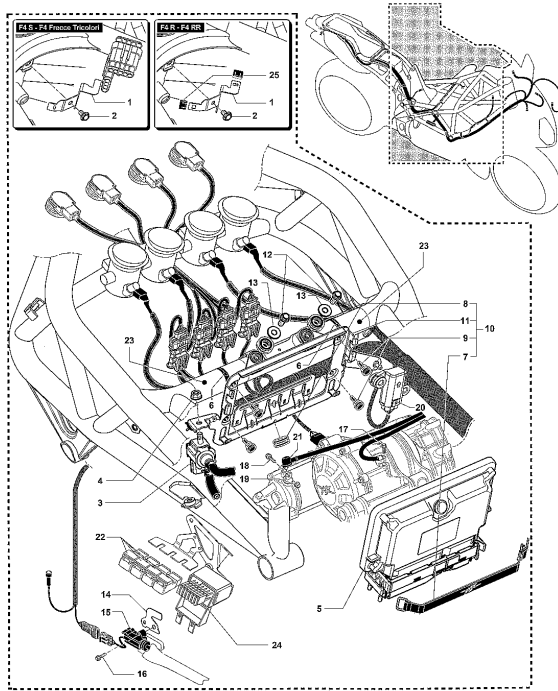

Pos	Part Number	Description	Additional Text	Quantity
1	SPMV8000B3751	BRACKET, SIDE STAND	F4S, F4 FRECCCE TRICOLORI	1,00
1	SPMV8000B5300	UPPER CONNECTOR PLATE	F4R, F4RR	1,00
2	SPMV8000B2681	Screw TEF M6x0,8x8 CH8 RT	990R-1090RR 000641> BRUTALE 920	1,00
3	SPMV8000A3869	VALVE, SOLENOID, TSS		1,00
4	SPMV8000B2710	NUT, M6x1 CH10 E7 PARLOCK	EXCEPT ORO	1,00
5	SPMV8000B3695	ECU	F4S, F4 FRECCCE TRICOLORI	1,00
5	SPMV8000B5484	ENGINE CONTROL UNIT	F4R	1,00
5	SPMV8000B5485	INJECTION IGNITION CONTROL UNIT	F4RR	1,00
5	SPMV8A00B5484	INJECTION IGNITION CONTROL UNIT	F4R FRA	1,00
5	SPMV8A00B5485	INJECTION IGNITION CONTROL UNIT	F4RR FRA	1,00
5	SPMV8B00B5485	INJECTION IGNITION CONTROL UNIT	F4RR JPN	1,00
5	SPMV8C00B5484	INJECTION IGNITION CONTROL BOX	F4R USA	1,00
5	SPMV8C00B5485	INJECTION IGNITION CONTROL UNIT	F4RR USA	1,00
5	SPMV8B00B3695	INJECTION IGNITION CONTROL UNIT	F4S, F4 FRECCCE TRICOLORI JPN	1,00
5	SPMV8B00B5484	INJECTION IGNITION CONTROL UNIT	F4R JPN	1,00
5	SPMV8C00B3695	INJECTION IGNITION CONTROL UNIT	F4S, F4 FRECCCE TRICOLORI USA	1,00
5	SPMV8A00B3695	INJECTION IGNITION CONTROL UNIT	F4S, F4 FRECCCE TRICOLORI FRA	1,00
6	SPMV800092248	CLAMP, RUBBER, L82		2,00
7	SPMV8000B3844	BELT, ECU		1,00
8	SPMV800090239	CUSHION, RUBBER, 2	B4 RS-B4 RR-B4 NURBURGRING	3,00
9	SPMV800095828	CUSION		4,00
10	SPMV8000B3755	ELECTRICAL PARTS		1,00
11	SPMV8000B3843	SUPPORT, ECU		1,00
12	SPMV8D00B2681	SCREW, M6x1x16 CH8	MY12/16 F3 675-F3 800	2,00