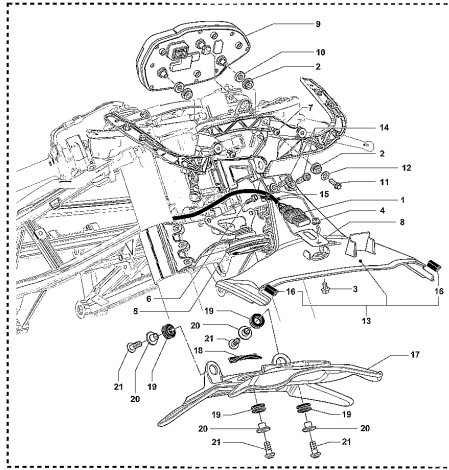

Pos	Part Number	Description	Additional Text	Quantity
1	SPMV8000B3217	RELAY, BLINKER	990R, 1090RR	1,00
2	SPMV800090239	CUSHION, RUBBER, 2	B4 RS-B4 RR-B4 NURBURGRING	3,00
3	SPMV8A00B2681	SCREW, M6x1	990R-1090RR <000640	1,00
4	SPMV8000B2710	NUT, M6x1 CH10 E7 PARLOCK	EXCEPT ORO	1,00
5	SPMV8000B4376	WARNING HOOTER		1,00
6	SPMV8000B2681	Screw TEF M6x0,8x8 CH8 RT	990R-1090RR 000641> BRUTALE 920	2,00
7	SPMV8000B4799	SCREW, ESPECIAL M6 DO PAINEL		2,00
8	SPMV8000B3753	SUPPORT, BLINKER RELAY		1,00
9	SPMV8000B4571	COMPLETE DASHBOARD		1,00
10	SPMV8000B4798	SPACER, DASHBOARD		2,00
11	SPMV8C00B2680	SCREW, TEF M5x0,8x12 CH8 RT		1,00
12	SPMV62ND15548	WASHER, D15x5,2xE1	B4 RS-B4 RR-B4 NURBURGRING	1,00
13	SPMV8000B4930	CENTRAL CONVEYOR COMPLET		1,00
14	SPMV8C00B2688	SCREW, TCEIF M6x18 RT	ED.1, LUSO, RC, SCS	1,00
15	SPMV80A090392	SPACER	B4 RS-B4 RR-B4 NURBURGRING	1,00
16	SPMV8B00B4458	PROTECTION, FAIRING		2,00
17	SPMV8000B4698	FAIRING DEFLECTOR, STEERING		1,00
18	SPMV8000B4757	CUSHION, FAIRING DEFLECTOR		1,00
19	SPMV800089293	CUSHION, D18xD8xE7,5	MY14/20 F3 675-F3 800	4,00
20	SPMV8000B2799	WASHER, SPACER, D8xD6,2xL8,5	MY12/16 F3 675-F3 800	4,00
21	SPMV8D00B2672	SCREW	RR-RUSH	4,00