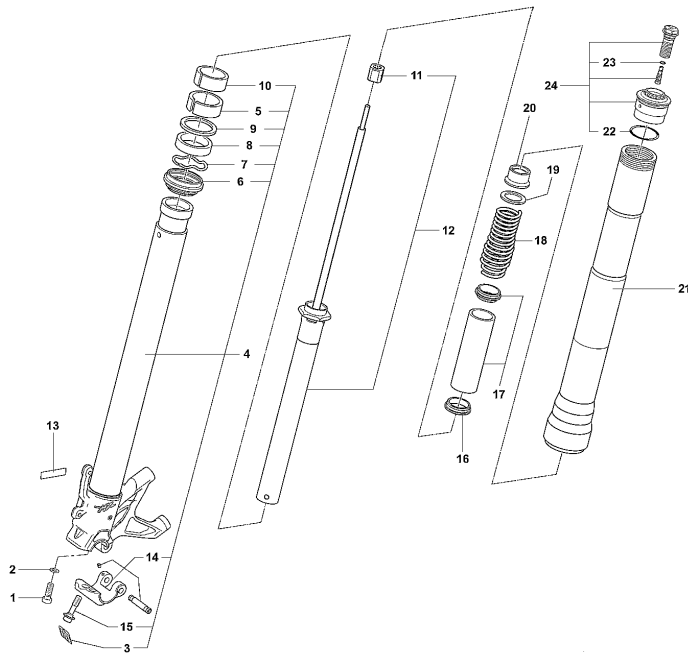

Pos	Part Number	Description	Additional Text	Quantity
1	SPMV800097784	SCREW M10X25		1,00
2	SPMV800046511	WASHER		1,00
3	SPMV8000B4460	DECAL		1,00
4	SPMV8000B4804	RIGHT STEM COMPL.		1,00
5	SPMV8000A1860	BUSH		1,00
6	SPMV8000A4690	DUST COVER		1,00
7	SPMV800089274	RETAINING RING		1,00
8	SPMV800086500	GROMMET		1,00
9	SPMV800089275	SPACER		1,00
10	SPMV800086503	BUSH		1,00
11	SPMV800081174	SPRING		1,00
12	SPMV8000B4806	CARTRIDGE EXTENSIO ADJUSTMENT		1,00
13	SPMV8000A8286	DECAL MARZOCCHI	B4 910 R/B4 ITALIA	1,00
14	SPMV8000B4808	CLAMP		1,00
15	SPMV8000B3775	SCREW, M8x32 HEX INT ZB		1,00
16	SPMV8000A1863	CENTERING FOR SPACER		1,00
17	SPMV8000B2164	SPACER AND BUSH	1000 VIN 008065> & 1078	1,00
18	SPMV8000A8287	SPRING	B4 910 R/B4 ITALIA	1,00
19	SPMV8000A1867	WASHER		1,00
20	SPMV8000A1868	SPRING PUSHER		1,00
21	SPMV8000B4261	SPRING		1,00
22	SPMV8000A1870	GROMMET		1,00
23	SPMV8000A0817	GROMMET		1,00
24	SPMV8000A4693	PLUG ASSEMBLY	BRUTALE S, 10761>	1,00