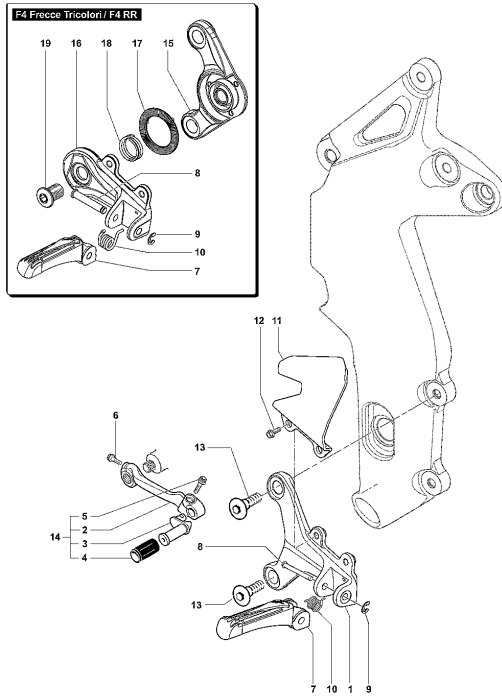

Pos	Part Number	Description	Additional Text	Quantity
1	SPMV8000B3569	SUPPORT, DRIVER FOOTREST, LEFT		1,00
2	SPMV800089759	GEAR SHIFT CONTROL PEDAL	1000S, 1000S1+1	1,00
3	SPMV800089760	PEDAL ECCENTRIC		1,00
4	SPMV800089298	RUBBER COVER		1,00
5	SPMV8D00B2688	Screw TCEIF M6x20 RT	RR-RUSH	1,00
6	SPMV8D00B2688	Screw TCEIF M6x20 RT	RR-RUSH	1,00
7	SPMV8000B3571	FOOTREST DRIVER, LEFT SIDE		1,00
8	SPMV80A090416	PIN, 2, FOOTREST	F4RR, F4 FRECCIE TRICOLORI	1,00
8	SPMV8A00B2769	PIN, DRIVER FOOTREST SUPPORT	F4S, F4R	1,00
9	SPMV800090429	LOCK RING, FOOTREST		1,00
10	SPMV80A090418	SPRING, DRIVER FOOTREST SUPPOR		1,00
11	SPMV8000B3573	FAIRING, DRIVER FOOTREST, LEFT		1,00
12	SPMV8A00B2681	SCREW, M6x1	990R-1090RR <000640	2,00
13	SPMV8A00B3505	SPECIAL SCREW, DRIVER FOOTREST	F3 ORO	2,00
14	SPMV8000B3103	PEDAL, GEAR SHIFT	990R, 1090RR	1,00
15	SPMV8000B3795	LH FIXED SUPPORT		1,00
16	SPMV8000B3797	LH MOVABLE SUPPORT		1,00
17	SPMV8000B4069	WASHER FOR FOOTREST SUPPORT	F4RR, F4 FRECCIE TRICOLORI	1,00
18	SPMV8000B4070	FOOTBOARD SUPPORT		1,00
19	SPMV8000B3799	FOOTBOARD SUPPORT		1,00