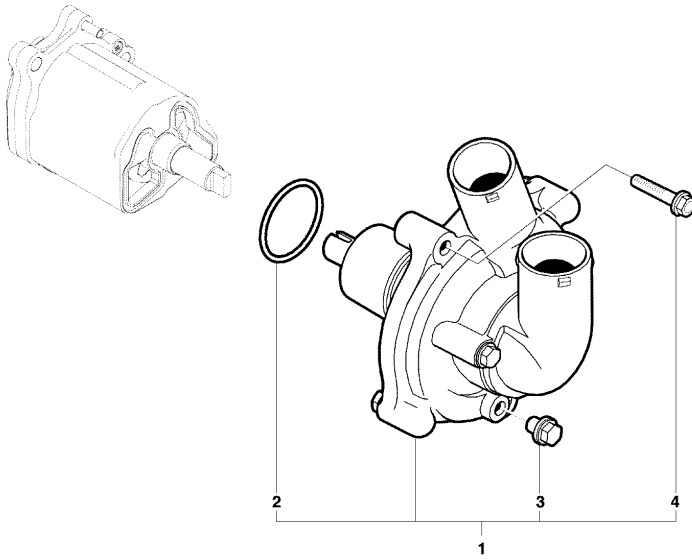

Pos	Part Number	Description	Additional Text	Quantity
1	SPMV8A00B3315	WATER PUMP, F4		1,00
2	SPMV8000B2574	GROMMET		1,00
3	SPMV8000B4308	Screw water pump		1,00
4	SPMV8J00B2681	Screw M6x1 L35 CH8	675-800 MY17 AMERICA	2,00