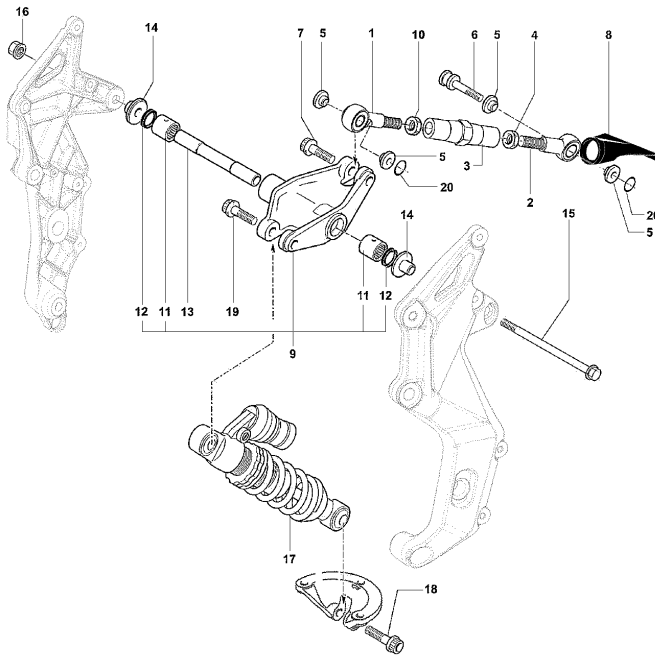

Pos	Part Number	Description	Additional Text	Quantity
1	SPMV8A00B3158	LOWER HALF SUPPORT		1,00
2	SPMV8000B3158	UPPER HALF SUPPORT		1,00
3	SPMV8000B4132	REAR SUSPENSION		1,00
4	SPMV8A00B3159	SPRING M12		1,00
5	SPMV8000B3160	SPACER, SHOCK ABSORBER AXLE		4,00
6	SPMV8000B2763	SPECIAL SCREW, SHOCK ABSORBER,		1,00
7	SPMV8G00B2691	Screw TCEIF M10x1,25-L45	EXCEPT 675	1,00
8	SPMV800091027	DUST COVER, SHOCK ABSORBER CYL		1,00
9	SPMV8A00B3633	ROCKER ARM ASSEMBLY		1,00
10	SPMV8000B3159	SPRING M12		1,00
11	SPMV800084945	BEARING		2,00
12	SPMV800084946	GROMMET		2,00
13	SPMV800084858	SPACER		1,00
14	SPMV80A086447	WASHER, SPACER, SHOCK ABSORBER		2,00
15	SPMV8000B2755	Screw shock absorber	RR-RUSH	1,00
16	SPMV8000B2714	NUT, M10x1,25x10 CH14		1,00
17	SPMV8000B3635	SHOCK ABSORBER, REAR, F4	F4S, F4R, F4 FRECCE TRICOLORI	1,00
17	SPMV8000B4762	REAR SHOCK ABSORBER	F4RR	1,00
18	SPMV8J00B2691	SCREW, TCEIF M10x1,25xL55	RR-RUSH	1,00
19	SPMV8H00B2691	Screw TCEIF M10x1,25 L50	675	1,00
20	SPMV8000B3491	WASHER, SHOCK ABSORBER ADJUSTE		1,00