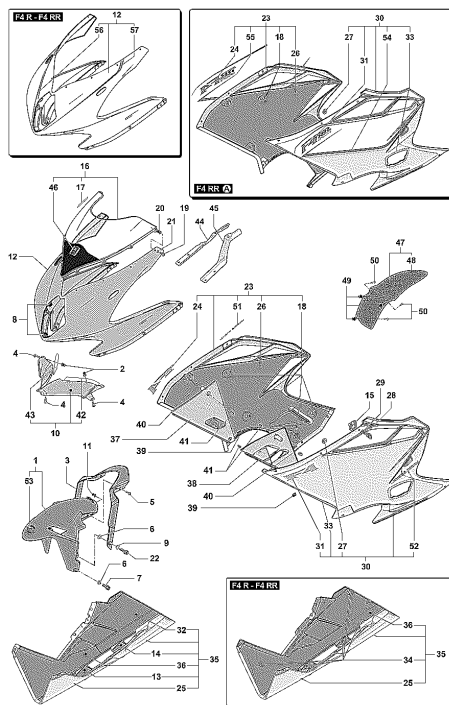

Pos	Part Number	Description	Additional Text	Quantity
1	SPMV8000B3766	MUDGUARD, FRONT SIDE	F4S, F4R	1,00
1	SPMV8000B5012	FRONT FENDER	F4RR RED/WHITE	1,00
1	SPMV80B0B5012	FRONT FENDER	F4RR WHITE/BLACK	1,00
1	SPMV9RDTL047018T	FRONT MUDGUARD	F4 FRECCE TRICOLORI	1,00
2	SPMV800091022	BUSH, SCREW, M4x0,7	F4S, F4R, F4RR	2,00
3	SPMV8000B3767	FAIRING, REAR SIDE, FRONT MUDG	F4S, F4R, F4RR	1,00
3	SPMV8000B027018T	FRONT FENDER SPOILER CARB. F4	F4 FRECCE TRICOLORI	1,00
4	SPMV8A0090901	SCREW, M4x13,7	750S, 750S 1+1	3,00
5	SPMV8A0090901	SCREW, M4x13,7	750S, 750S 1+1	2,00
6	SPMV80A090392	SPACER	B4 RS-B4 RR-B4 NURBURGRING	4,00
7	SPMV8B00B2688	Screw TCEIF M6x1x16	EXCEPT F3 ORO	2,00
8	SPMV8000B4339	CUSHION, FOAM, FAIRING	RR-PIRELLI-RC-LH44-SCS MY18 AMERICA	4,00
9	SPMV80A090392	SPACER	B4 RS-B4 RR-B4 NURBURGRING	2,00
10	SPMV8000B4929	FAIRING SPOILER	F4R RED/GRAY F4S RED/SILVER	1,00
10	SPMV80A0B4929	FAIRING SPOILER	F4S BLACK GLOSSY/MATT	1,00
10	SPMV80B0B4929	FAIRING SPOILER	F4S GRAY TITANIUM/ADMIRAL	1,00
10	SPMV80C0B4929	FAIRING SPOILER	F4 FRECCE TRICOLORI	1,00
10	SPMV80D0B4929	SPOILER FOR COMPL WINDSHIELD	F4RR WHITE/BLACK	1,00
10	SPMV80E0B4929	SPOILER FOR COMPL.WINDSHIELD	F4R WHITE/GRAY F4RR RED/WHITE	1,00
11	SPMV800091022	BUSH, SCREW, M4x0,7	F4S, F4R, F4RR	2,00
12	SPMV8000B5937	FRONT FAIRING	F4RR RED/WHITE	1,00
12	SPMV8000B6760	FRONT FAIRING	F4R RED/GRAY	1,00
12	SPMV80A0B3709	FAIRING, FRONT SIDE, RED GRAY	F4S RED/SILVER	1,00
12	SPMV80A0B5937	FRONT FAIRING	F4RR WHITE/BLACK	1,00