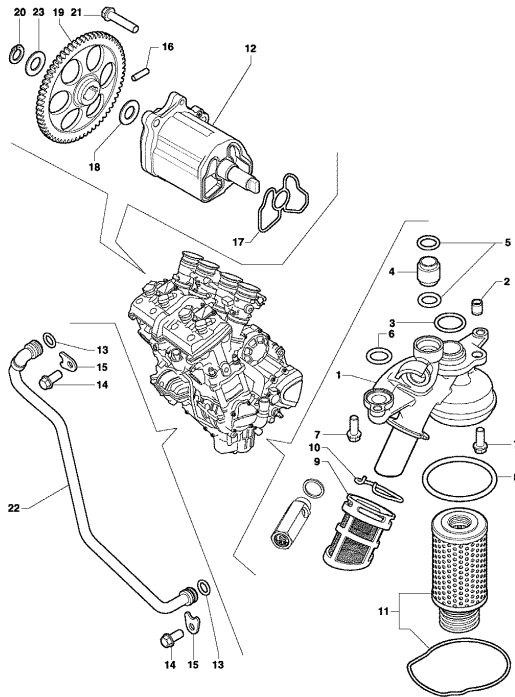

Pos	Part Number	Description	Additional Text	Quantity
1	SPMV8000B3433	OIL FILTER SUPPORT		1,00
2	SPMV800051549	PIN D8-D6		1,00
3	SPMV8A0034323	ORING, 20,29x0,62		1,00
4	SPMV8000B3448	PIPE, OIL FILTER		1,00
5	SPMV8A0023116	ORING, 13,10x2,62mm		2,00
6	SPMV8A00A0819	GROMMET D15,08		1,00
7	SPMV8D00B2681	SCREW, M6x1x16 CH8	MY12/16 F3 675-F3 800	2,00
8	SPMV8000B3449	ORING, OIL FILTER 33,57x3,53mm		1,00
9	SPMV8000B3450	NET, OIL FILTER		1,00
10	SPMV8000B3451	CIRCLIP, FIX, OIL FILTER NET		1,00
11	SPMV8000B5342	Oil filter kit		1,00
12	SPMV8000B2073	OIL PUMP		1,00
13	SPMV8A0023108	OR2037 T1		2,00
14	SPMV8C00B2681	SCREW, TEF M6x1 CH8 L14		2,00
15	SPMV800095505	OIL INLET FIXING PLATE		2,00
16	SPMV800019971	PIN, OIL PUMP GEAR, 4x15,8		1,00
17	SPMV8000B2512	GASKET, OIL PUMP		1,00
18	SPMV8A00B2815	WASHER, 21x12x0,5mm		1,00
19	SPMV8000B2031	GEAR, OIL PUMP, Z63	F4S, F4 FRECCE TRICOLORI	1,00
19	SPMV8000B6796	GEAR OIL PUMP Z=59	F4R, F4RR	1,00
20	SPMV66N021202	RETAIN RING D12-D11		1,00
21	SPMV8G00B2681	Screw M6x1 CH8	LUSSO, RC, SCS	3,00
22	SPMV8000B2817	DUCT, OIL		1,00
23	SPMV8B00B2815	WASHER, 21x12x1,5		1,00