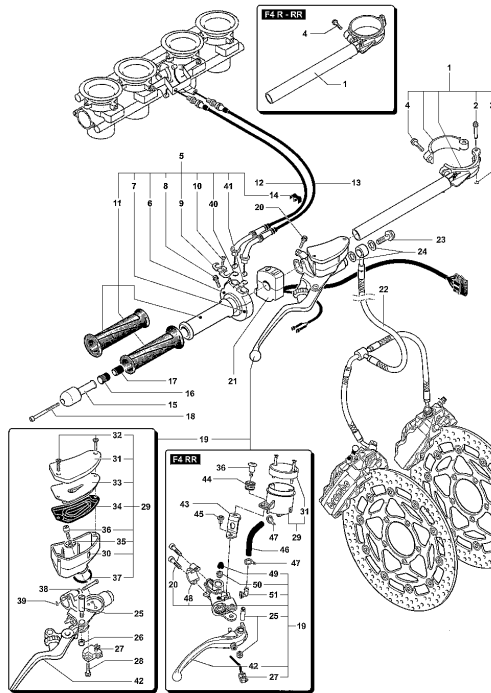

Pos	Part Number	Description	Additional Text	Quantity
1	SPMV8000B3590	RH HALF HANDLEBAR	F4S, F4 FRECCE TRICOLORI	1,00
1	SPMV8000B4464	RIGHT HANDLEBAR	F4R	1,00
1	SPMV8C00B4464	RIGHT HANDLEBAR	F4RR	1,00
2	SPMV80A0A3167	PIN, HANDLEBAR SUPPORT		1,00
3	SPMV800090892	CIRCLIP, HANDLEBAR PIN		1,00
4	SPMV8000B2689	Screw TCEIF M7x1x25		1,00
5	SPMV8000B2141	THROTTLE CONTROL		1,00
5	SPMV8000B4257	THROTTLE CONTROL WITH LEFT KNOB F	FRA	1,00
6	SPMV80A092894	SUPPORT, UPPER, THROTTLE CABLE		1,00
7	SPMV8000B4249	LOWER HALF BEARING	FRA	1,00
7	SPMV80A090265	SUPPORT, BOTTOM, THROTTLE CABL		1,00
8	SPMV8E00B2688	Screw TCEIF M6x22 RP	F3 ORO	2,00
9	SPMV800090266	SUPPORT, STEEL, THROTTLE CABLE		1,00
10	SPMV800093297	Screw TTEI M5x8		1,00
11	SPMV8000B2140	THROTTLE CONTROL		1,00
12	SPMV8000B3594	CABLE, THROTTLE OPENING, F4		1,00
13	SPMV8000B3595	CABLE, THROTTLE CLOSING, F4		1,00
14	SPMV800092630	CLAMP, THROTTLE CABLE		1,00
15	SPMV8000A4425	COUNTERWEIGHT	1000S, 1000S1+1	1,00
15	SPMVSPPMN005BF	HANDLEBAR PROTECTIONS EV1	F4 FRECCE TRICOLORI	1,00
16	SPMV8000A4426	CAP, RUBBER, BALLANCE WEIGHT		1,00
17	SPMV800090890	NUT, WITH RUBBER COVER, BALANC		1,00
18	SPMV60ND02524	Screw M6x1-L95	1090RR	1,00
19	SPMV8000B4911	RADIAL BRAKE PUMP	F4RR	1,00
19	SPMV80A094025	BRAKE LEVER, SUPPORT WITH SWIT	F4S, F4R	1,00
20	SPMV8E00B2688	Screw TCEIF M6x22 RP	F3 ORO	1,00
21	SPMV8000A6388	SWITCH, IGNITION, RIGHT SIDE	990R, 1090RR	1,00
21	SPMV8000B4568	SWITCH, IGNITION, RIGHT SIDE	BRUTALE 920	1,00