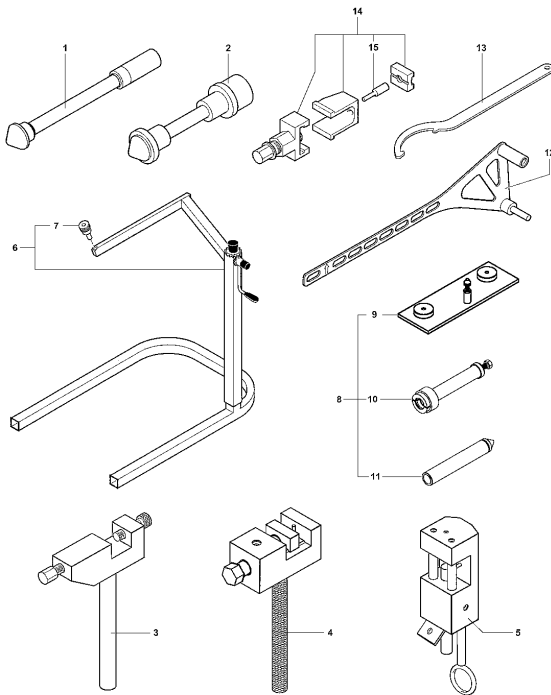

Pos	Part Number	Description	Additional Text	Quantity
1	SPMV800092867	ROCKER ARM PACK TOOL		1,00
2	SPMV8000B4421	FRONT WHEEL BEARINGS		1,00
3	SPMV8000B1439	CHAIN CUTTING TOOL		1,00
4	SPMV8000B1456	CHAIN JOINING TOOL		1,00
5	SPMV8000B1457	CHAIN RIVETING TOOL		1,00
6	SPMV800095807	ANT. STAND COMPLETE		1,00
7	SPMV800095808	FRONT STAND PIN		1,00
8	SPMV800097887	EQUIPMENT. CUSHION. STER PIN		1,00
9	SPMV800097888	STEERING BASE CONTROL		1,00
10	SPMV800097889	STEERING BEARING		1,00
11	SPMV800097890	STEERING BEARING		1,00
12	SPMV8000B4413	REAR SUSPENSION		1,00
13	SPMV8000B7038	TOOL PRE-LOAD REGULATION		1,00
14	SPMV800095389	CHAIN TOOL PITCH 520 532		1,00
15	SPMV800095390	PIN CHAIN CUTTING 520-532		1,00