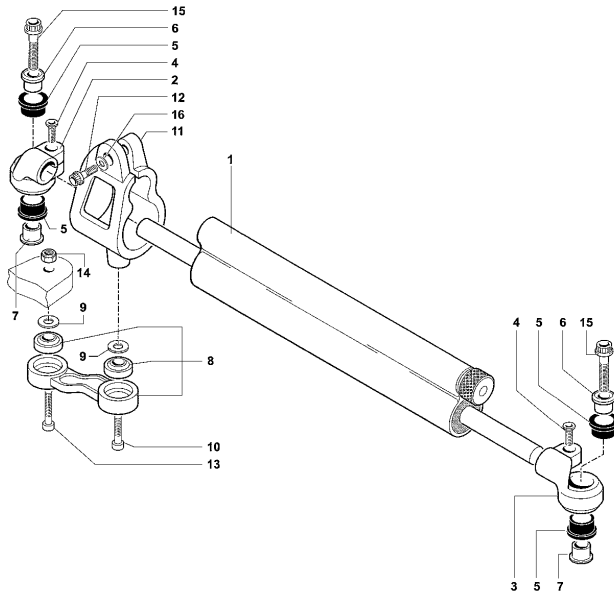

Pos	Part Number	Description	Additional Text	Quantity
1	SPMV8000B4943	STEERING DAMPER		1,00
2	SPMV800082769	LINK, STEERING SHOCK ABSORBER,	1000S, 1000S1+1	1,00
3	SPMV800086408	LINK, STEERING SHOCK ABSORBER,	DRAGSTER RR RED/BLACK 800RR, DRAGSTER RC DRAGSTER RR RED/WHITE	1,00
4	SPMV8000B2758	Screw steering damper		2,00
5	SPMV800082776	BUSH, RUBBER		4,00
6	SPMV800089304	UPPER SPACER, STEERING SHOCK A	1000S, 1000S1+1	2,00
7	SPMV800082775	FITTING	1000S, 1000S1+1	2,00
8	SPMV800090284	PISTON ROD, STEERING SHOCK ABS	EXCEPT RC LH	1,00
9	SPMV800070163	SHIELD D12-D6.1-SP0.7		2,00
10	SPMV8000B2747	Screw shock absorber		1,00
11	SPMV800086409	BRACKET,STEERING DAMPER	1000S, 1000S1+1	1,00
12	SPMV8B00B2688	Screw TCEIF M6x1x16	EXCEPT F3 ORO	1,00
13	SPMV8B00B2747	SCREW, STEERING SHOCK ABSORBER		1,00
14	SPMV8000B2709	NUT, M6xE5 CH10 DA MESA SUPERI		1,00
15	SPMV8F00B2688	Screw TCEIF M6x25 RP	800RR, DRAGSTER RR, DRAG.RR LH	1,00
16	SPMV62ND15504	WAHSER DE12xDI6.4xE1, AÇO		1,00