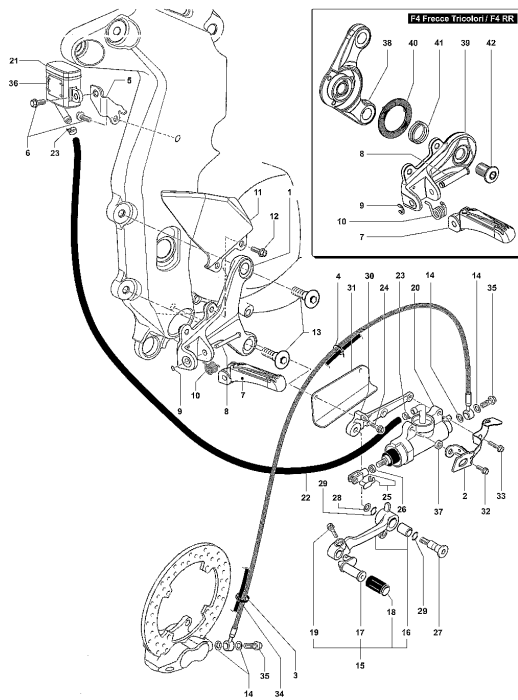

Pos	Part Number	Description	Additional Text	Quantity
1	SPMV8000B3568	SUPPORT, DRIVER FOOTREST, RIGH		1,00
2	SPMV8000B4216	STEEL SUPPORT, BRAKE MASTER CY		1,00
3	SPMV800092668	CLAMP, RUBBER	PER EAS F3 675	1,00
4	SPMV800056783	CLAMP, PLASTIC, L142	MY17/20 F3 675-F3 800	1,00
5	SPMV8000B4008	PLATE		1,00
6	SPMV8B00B2681	Screw M6x1-CH8-L12	F4S, F4 FRECCIE TRICOLORI	2,00
7	SPMV8000B3570	FOOTREST DRIVER, RIGHT SIDE		1,00
8	SPMV80A090416	PIN, 2, FOOTREST	F4RR, F4 FRECCIE TRICOLORI	1,00
8	SPMV8A00B2769	PIN, DRIVER FOOTREST SUPPORT	F4S, F4R	1,00
9	SPMV800090429	LOCK RING, FOOTREST		1,00
10	SPMV80A090418	SPRING, DRIVER FOOTREST SUPPOR		1,00
11	SPMV8000B3572	FAIRING, DRIVER FOOTREST, RIGH		1,00
12	SPMV8A00B2681	SCREW, M6x1	990R-1090RR <000640	2,00
13	SPMV8A00B3505	SPECIAL SCREW, DRIVER FOOTREST	F3 ORO	2,00
14	SPMV800021480	WASHER, COPPER, D14xD10,2xE1	MY12/14 F3 675	4,00
15	SPMV8000B3101	PEDAL, REAR BRAKE	990R, 1090RR	1,00
16	SPMV800093314	REAR BRAKE PEDAL WITH BUSH	1000S, 1000S1+1	1,00
17	SPMV800089760	PEDAL ECCENTRIC		1,00
18	SPMV800089298	RUBBER COVER		1,00
19	SPMV8D00B2688	Screw TCEIF M6x20 RT	RR-RUSH	1,00
20	SPMV800089313	REAR BRAKE PUMP	F3 ORO-F3 AGO	1,00
21	SPMV800090315	REAR BRAKE FLUID		1,00
22	SPMV8E0070266	BRAKE OIL HOSE		1,00
23	SPMV800070700	SPRING CLAMP		2,00
24	SPMV8B00B2690	Screw TCEIF M8x22 RP	EXCEPT F3 ORO	1,00
25	SPMV8000B2800	STOPPER, MASTER CYLINDER, REAR		1,00
26	SPMV61ND15062	NUT, M6x1x4 CH10		1,00