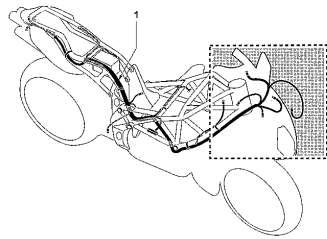

Pos	Part Number	Description	Additional Text	Quantity
1	SPMV8000B3707	WIRE HARNESS	F4S, F4 FRECCE TRICOLORI	1,00
1	SPMV8000B4570	WIRING HARNESS	F4R, F4RR	1,00
2	SPMV8000B4197	REAR MIRROR, LEFT SIDE, RED GR	F4S RED/SILVER	1,00
2	SPMV8000B5013	LEFT MIRROR	F4RR RED/WHITE	1,00
2	SPMV8000B6775	LEFT MIRROR	F4R RED/GRAY	1,00
2	SPMV80A0B4197	REAR MIRROR, LEFT SIDE, BLACK	F4S BLACK GLOSSY/MATT	1,00
2	SPMV80A0B6775	LEFT REAR VIEW MIRROR	F4R WHITE/GRAY	1,00
2	SPMV80B0B4197	REAR MIRROR, LEFT SIDE, SILVER	F4S GRAY TITANIUM/ADMIRAL	1,00
2	SPMV80C0B4197	LH REARVIEW MIRROR	F4 FRECCE TRICOLORI	1,00
2	SPMV80C0B5013	LEFT MIRROR	F4RR WHITE/BLACK	1,00
3	SPMV8000B4164	DECAL	F4S RED/SILVER	1,00
3	SPMV8000B5007	DECAL RR FOR LEFT MIRROR	F4RR RED/WHITE	1,00
3	SPMV8000B6391	DECAL F4 FOR LEFT MIRROR	F4R RED/GRAY	1,00
3	SPMV80A0B4164	DECAL	F4S BLACK GLOSSY/MATT F4S GRAY TITANIUM/ADMIRAL	1,00
3	SPMV80A0B5007	DECAL RR FOR LEFT MIRROR	F4RR WHITE/BLACK	1,00
3	SPMV80A0B6391	DECAL F4 FOR LEFT MIRROR	F4R WHITE/GRAY	1,00
3	SPMV80B0B4164	DECAL	F4 FRECCE TRICOLORI	1,00
4	SPMV8000B4251	L.H. FRONT BLINKER		1,00
5	SPMV8000B4253	LH GASKET		1,00
6	SPMV8000B3219	CUSHION, SENSOR AIR TEMPERATUR		1,00
7	SPMV8000B3207	SENSOR, AIR TEMPERATURE		1,00
8	SPMV8C00B2672	SCREW, M6x11,7x25 RP	MY18 AMERICA PIRELLI-RC-LH44-SCS	4,00
9	SPMV8C00B2720	WASHER, D12xD6,1xE0,7		4,00
10	SPMV80A0B3758	REAR MIRROR, RIGHT SIDE, RED G	F4R RED/GRAY F4RR RED/WHITE F4S RED/SILVER	1,00