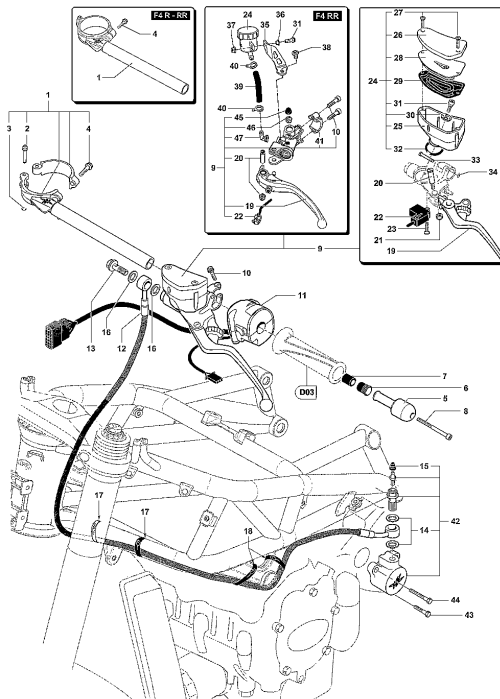

Pos	Part Number	Description	Additional Text	Quantity
1	SPMV8000B3591	LH HALF HANDLEBAR	F4S, F4 FRECCIE TRICOLORI	1,00
1	SPMV8000B4463	LEFT HANDLEBAR	F4R	1,00
1	SPMV8C00B4463	LEFT HANDLEBAR	F4RR	1,00
2	SPMV80A0A3167	PIN, HANDLEBAR SUPPORT		1,00
3	SPMV800090892	CIRCLIP, HANDLEBAR PIN		1,00
4	SPMV8000B2689	Screw TCEIF M7x1x25		1,00
5	SPMV8000A4425	COUNTERWEIGHT	1000S, 1000S1+1	1,00
5	SPMVSPPMN005BF	HANDLEBAR PROTECTIONS EV1	F4 FRECCIE TRICOLORI	1,00
6	SPMV8000A4426	CAP, RUBBER, BALLANCE WEIGHT		1,00
7	SPMV800090890	NUT, WITH RUBBER COVER, BALANC		1,00
8	SPMV60ND02524	Screw M6x1-L95	1090RR	1,00
9	SPMV8000B4914	LEVER CLUTCH W MASTER	F4RR	1,00
9	SPMV80A089312	CLUTCH LEVER, SUPPORT WITH SWI	F4S, F4R	1,00
10	SPMV8E00B2688	Screw TCEIF M6x22 RP	F3 ORO	1,00
11	SPMV8000A0922	SWITCH, HORN, LEFT SIDE	990R, 1090RR	1,00
11	SPMV8000B4567	LEFT SWITCH	F4R, F4RR	1,00
12	SPMV8000B1462	PIPE, OIL CLUTCH, F4	1000 VIN 008065> & 1078	1,00
13	SPMV8000A8947	TUBO OIL PIPE UNION	F4RR	1,00
13	SPMV80A091692	SPECIAL SCREW, OIL BRAKE PIPE,	F4S, F4R, F4 FRECCIE TRICOLORI	1,00
14	SPMV800021480	WASHER, COPPER, D14xD10,2xE1	MY12/14 F3 675	2,00
15	SPMV800053259	COVER, RUBBER	1000 VIN <008064 1000 USA	1,00
16	SPMV800021480	WASHER, COPPER, D14xD10,2xE1	MY12/14 F3 675	2,00
17	SPMV800092248	CLAMP, RUBBER, L82		2,00
18	SPMV800092247	CLAMP, RUBBER, L62	F3 ORO-F3 AGO	2,00
19	SPMV8000B6808	CLUTCH LEVER	F4RR	1,00
19	SPMV80A093298	CLUTCH LEVER	F4S, F4R	1,00