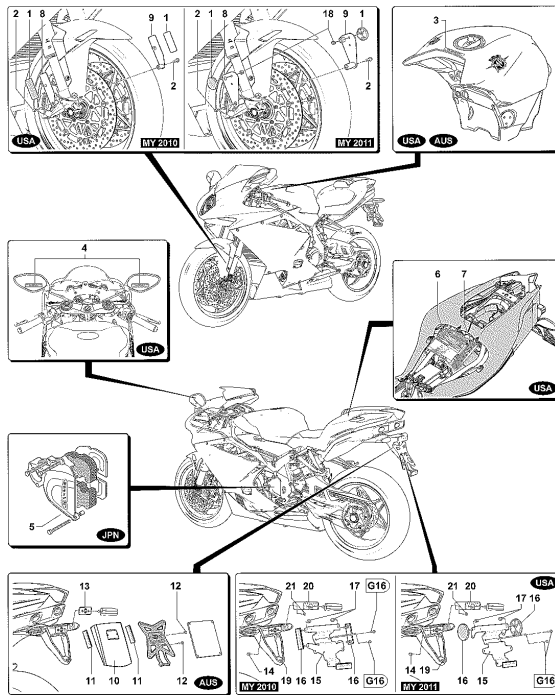

Pos	Part Number	Description	Additional Text	Quantity
1	SPMV8000B4687	RETROREFLECTOR	F4S MY10 USA	2,00
1	SPMV80A0B4964	RETROREFLECTOR	990R-1090RR 002105> USA BRUTALE 920 USA	2,00
2	SPMV8K00B2681	Screw M6x1-CH8-L40		2,00
3	SPMV800095366	FUEL DATA PLATE		1,00
4	SPMV800094019	DECAL MIRROR		2,00
5	SPMV800095842	GEARS DATA PLATE		1,00
6	SPMV8000B3698	öNOISEö DATA PLATE		1,00
6	SPMV8000B6419	EMISSION CONTROL PLATE	F4R-F4RR USA	1,00
7	SPMV8000B3697	öEMISSIONSö DATA PLATE		1,00
7	SPMV8000B6416	SO LEVEL CONTROL PLATE	F4R USA	1,00
7	SPMV8000B5236	SO LEVEL CONTROL PLATE	F4RR USA	1,00
8	SPMV8000B4686	R.H. REFLECTOR	F4S MY10 USA	1,00
8	SPMV8000B4972	R.H. REFLECTOR	MY11-12 USA	1,00
9	SPMV8000B4685	L.H. REFLECTOR	F4S MY10 USA	1,00
9	SPMV8000B4973	L.H. REFLECTOR	MY11-12 USA	1,00
10	SPMV8000B3747	NUMBER PLATE HOLDER		1,00
11	SPMV80B073832	RETROREFLECTOR		2,00
12	SPMV8F00B2688	Screw TCEIF M6x25 RP	800RR, DRAGSTER RR, DRAG.RR LH	2,00
13	SPMV8000B4231	SPACER		1,00
14	SPMV8000B2707	NUT, M5x0,8xE6 CH8 PARLOCK	990R-1090RR 002105> USA BRUTALE 920 USA	2,00
15	SPMV8000B4644	NUMBER PLATE HOLDER	990R <002104 USA	1,00
15	SPMV8000B4969	NUMBER PLATE HOLDER	1090RR 002105> USA BRUTALE 920 USA	1,00
16	SPMV800090374	REFLECTOR, REAR SIDE	990R-1090RR <002104 USA	2,00
16	SPMV8000B4964	RETROREFLECTOR	990R-1090RR 002105> USA BRUTALE 920 USA	2,00