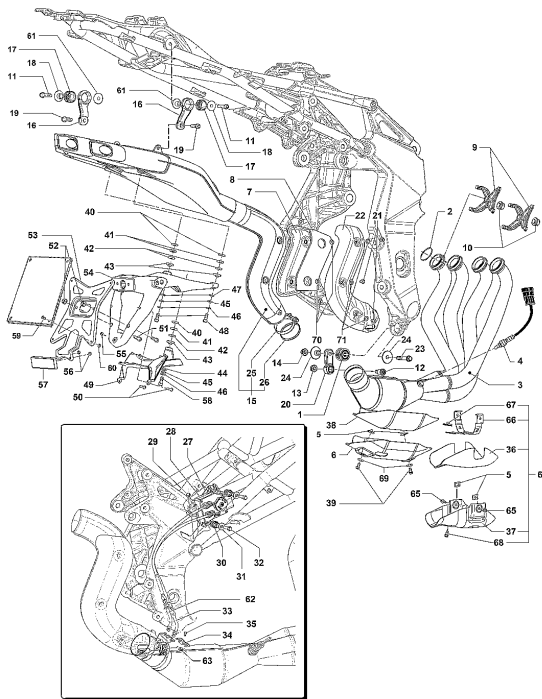

Pos	Part Number	Description	Additional Text	Quantity
1	SPMV8000B3677	CUSION, MUFFLER		1,00
2	SPMV800099383	WASHER, MUFFLER	4718> (USA 100437> & 200150>) USA 100437> & 200150>	4,00
3	SPMV8000B3662	COLLECTOR, MUFFLER	F4S, F4 FRECCIE TRICOLORI	1,00
3	SPMV8000B5185	EXHAUST CATAL COLLECTOR	F4R, F4RR	1,00
4	SPMV8000A8968	SENSOR, LAMBDA		1,00
5	SPMV8000B4689	NUT		4,00
6	SPMV8000B5530	HEAT SHIELD FOR MANIFOLD	F4R, F4RR	1,00
6	SPMV8000B6383	HEAT PROTECTION FOR EXHAUST	F4S, F4 FRECCIE TRICOLORI	1,00
7	SPMV8000B4214	PROTECTOR, HEAT, MUFFLER, 3		1,00
8	SPMV8000B4213	PROTECTION, HEAT, MUFFLER 2		1,00
9	SPMV800090419	FLANGE, MUFFLER COLLECTOR		2,00
10	SPMV8000B2712	NUT, M8x1,25x8,5 CH12	MY15/17 JPN F3 RC	2,00
11	SPMV8G00B2688	Screw TCEIF M6x30	EXCEPT ORO	2,00
12	SPMV8000B3679	SCREW, ESPECIAL, MUFFLER COLL		1,00
13	SPMV8000B2710	NUT, M6x1 CH10 E7 PARLOCK	EXCEPT ORO	1,00
14	SPMV8000B2710	NUT, M6x1 CH10 E7 PARLOCK	EXCEPT ORO	1,00
15	SPMV8000B3680	SILENCER	F4S, F4 FRECCIE TRICOLORI	1,00
15	SPMV80A0B3680	EXHAUST SILENCER	F4R, F4RR	1,00
16	SPMV800090378	SILENCER SUPPORT ROD		2,00
17	SPMV800062651	VIBRATION REDUCER D22-D10-SP12		2,00
18	SPMV8000B4716	WASHER, ESPAÇADORA DO COXIM DO		2,00
19	SPMV8D00B2688	Screw TCEIF M6x20 RT	RR-RUSH	2,00
20	SPMV8000B3676	SUPPORT, MUFFLER		1,00
21	SPMV8A00B2672	SCREW, M6x11,7x12	MY18 RC, MY19 RC, RC LH	3,00
22	SPMV8A00B3682	COVER MUFFLER		1,00