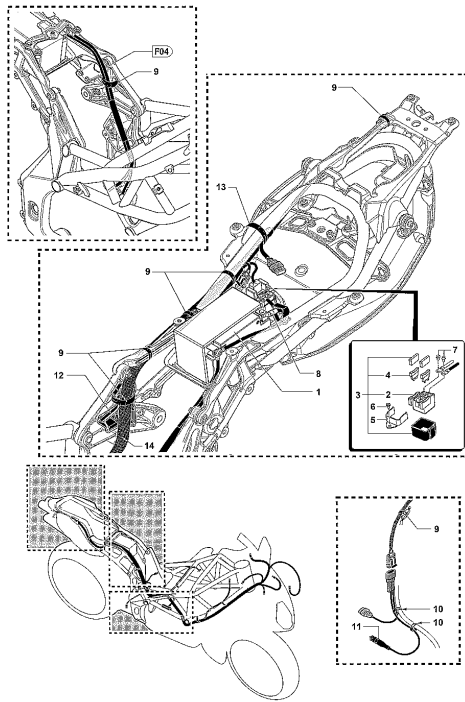

Pos	Part Number	Description	Additional Text	Quantity
1	SPMV8000B8270	BATTERY		1,00
2	SPMV800091115	SWITCH, STARTER		1,00
3	SPMV8000A5350	SOLENOID STARTER		1,00
4	SPMV800093018	FUSE, VALVE, 40A		2,00
5	SPMV80A099276	PLATE		1,00
6	SPMV8000B2681	Screw TEF M6x0,8x8 CH8 RT	990R-1090RR 000641> BRUTALE 920	1,00
7	SPMV8000B2681	Screw TEF M6x0,8x8 CH8 RT	990R-1090RR 000641> BRUTALE 920	2,00
8	SPMV8000B3750	CABLE, BATTERY, POSITIVE		1,00
9	SPMV800092247	CLAMP, RUBBER, L62	F3 ORO-F3 AGO	6,00
10	SPMV800053724	BELT, RUBBER, SHORT	MY12/16 USA CND CN	2,00
11	SPMV800090213	SWITCH, REAR BRAKE LIGHT		1,00
12	SPMV8000B4776	WIRING PROTECTION		1,00
13	SPMV800092248	CLAMP, RUBBER, L82		1,00
14	SPMV8000B4963	PROTECTION, WIRE HARNESS, 2		1,00