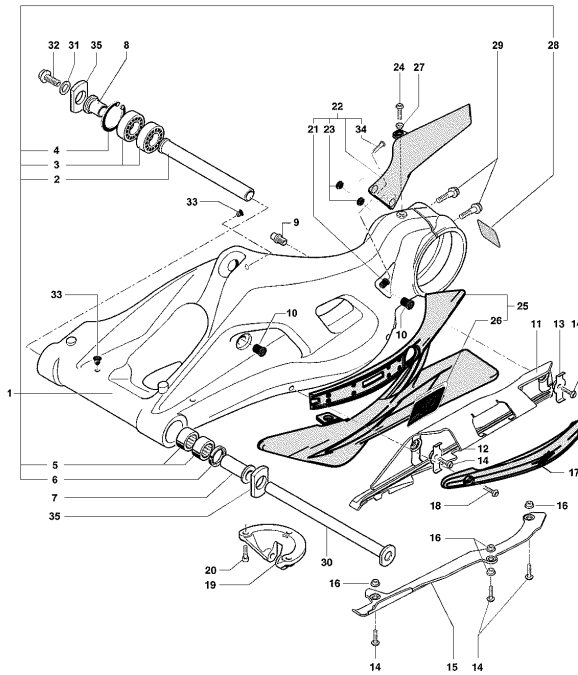

Pos	Part Number	Description	Additional Text	Quantity
1	SPMV8A00B3614	REAR FORK	990R	1,00
1	SPMV8AA0B3614	REAR FORK	1090RR, BRUTALE 920	1,00
2	SPMV800084872	SPACER, SWINGARM BEARING		1,00
3	SPMV800084938	BALL BEARING, SWINGARM, RIGH S		2,00
4	SPMV800084939	CIRCLIP, J42x1,75 V		1,00
5	SPMV800084936	NEEDLE BEARING, SWINGARM, LEFT		2,00
6	SPMV800084937	RETAINER, SWINGARM, FRONT SIDE		1,00
7	SPMV800084859	BUSH, SWINGARM, LEFT SIDE		1,00
8	SPMV800084873	FORK RH BUSH		1,00
9	SPMV8000B2762	BRACKET, REAR BRAKE, SCREW		1,00
10	SPMV800048245	CUSHION, SCREW, M6x1 L16	B4 RS	2,00
11	SPMV8000B3622	CHAIN GUIDE, UPPER		1,00
12	SPMV800087463	METAL BRACKET, CHAIN GUIDE, RE		1,00
13	SPMV800089300	METAL BRACKET, CHAIN GUIDE, FR		1,00
14	SPMV8B00B2672	SCREW, M6x11,7x21	DRAGSTER	5,00
15	SPMV8000B3623	CHAIN GUIDE, BOTTOM		1,00
16	SPMV800090391	SPACER, D15,5xD8xD6,2xE3,8		4,00
17	SPMV8000B3629	PROTECTOR, SWINGARM	EXCEPT RC LH	1,00
18	SPMV8B00B2688	Screw TCEIF M6x1x16	EXCEPT F3 ORO	2,00
19	SPMV800087441	SUPPORT, SHOCK ABSORBER	1000S, 1000S1+1	1,00
20	SPMV8D00B2691	SCREW, TCEIF M10x1,25x31	RR-RUSH	3,00
21	SPMV800091022	BUSH, SCREW, M4x0,7	F4S, F4R, F4RR	1,00
21	SPMV8000B4237	BUSH	F4 FRECCIE TRICOLORI	1,00
22	SPMV8000B5319	UPPER CHAIN COVER		1,00
22	SPMV8000B5377	CHAIN COVER SUP.COMPL.	F4 FRECCIE TRICOLORI	1,00
23	SPMV800090979	CAP, UPPER GUIDE CHAIN	SR	2,00
24	SPMV8A00B2672	SCREW, M6x11,7x12	MY18 RC, MY19 RC, RC LH	1,00
25	SPMV8000B4016	LOWER CHAIN COVER COMPL.	F4S, F4R, F4RR	1,00