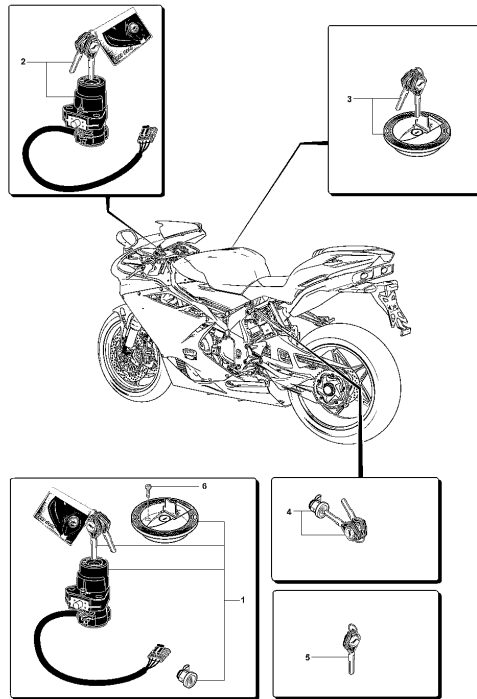

Pos	Part Number	Description	Additional Text	Quantity
1	SPMV8A00B5572	KEY KIT IGNITION, FUEL TANK,	EXCEPT RC LH	1,00
2	SPMV8A00B5574	IGNITION LOCK SWITCH		1,00
3	SPMV8000B4440	FILLERCAP WITH KEYS		1,00
4	SPMV8000B4441	SADDLE LOCK WITH KEYS		1,00
5	SPMV8000B5575	SPARE KEY	EXCEPT RC LH	1,00
6	SPMV8C00B2687	SCREW, M5x14	F4RR	4,00