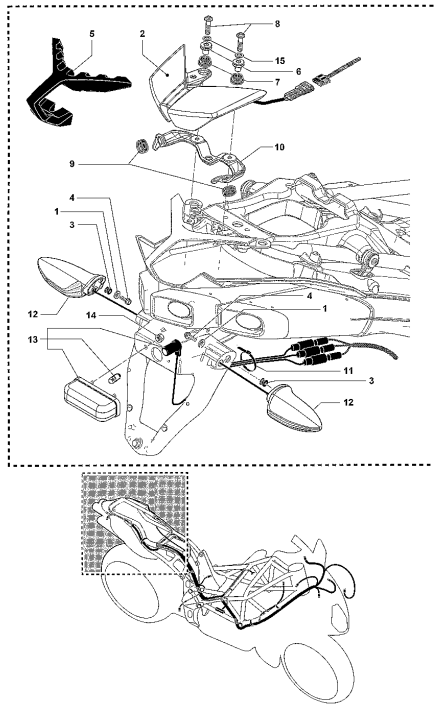

Pos	Part Number	Description	Additional Text	Quantity
1	SPMV62ND15548	WASHER, D15x5,2xE1	B4 RS-B4 RR-B4 NURBURGRING	2,00
2	SPMV8000B2988	TAILLIGHT		1,00
3	SPMV8000B3118	CUSHION, D16xD8xE7,5		2,00
4	SPMV8B00B2680	SCREW, TEF M5x0,8x8 CH10	USA, CAN	2,00
5	SPMV8000B4236	CUSHION, TAILLIGHT		1,00
6	SPMV8000B4130	SPACER, D16xD7,8xD6,1xL14,4		2,00
7	SPMV800090239	CUSHION, RUBBER, 2	B4 RS-B4 RR-B4 NURBURGRING	2,00
8	SPMV8C00B2672	SCREW, M6x11,7x25 RP	MY18 AMERICA PIRELLI- RC-LH44-SCS	2,00
9	SPMV800089293	CUSHION, D18xD8xE7,5	MY14/20 F3 675-F3 800	2,00
10	SPMV8000B4346	SUPPORT, TAILLIGHT		1,00
11	SPMV800056783	CLAMP, PLASTIC, L142	MY17/20 F3 675-F3 800	1,00
12	SPMV8B00B3117	BLINKER		2,00
12	SPMV8C00B3117	REAR TURN SIGNAL	USA	2,00
13	SPMV8A00B3493	LAMP, LICENSE PLATE		1,00
14	SPMV8000B2707	NUT, M5x0,8xE6 CH8 PARLOCK	990R-1090RR 002105> USA BRUTALE 920 USA	2,00
15	SPMV800089751	WASHER, PLÁSTICA 12,5x6x0,5 PO		2,00