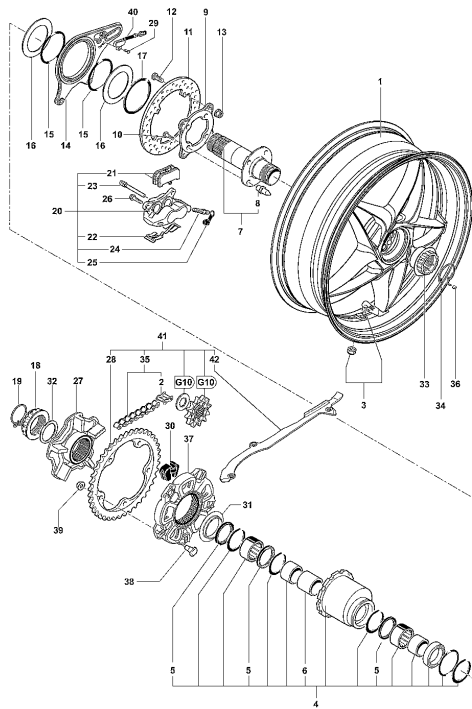

Pos	Part Number	Description	Additional Text	Quantity
1	SPMV80A0B3347	WHEEL, REAR, B4	1090RR	1,00
1	SPMV80B0B3098	REAR WHEEL, F4	BRUTALE 920	1,00
1	SPMVRDWL002099B	ALL.FORGED RIM POST.	F4 FRECCIE TRICOLORI	1,00
2	SPMV8000B5303	CHAIN LINK		1,00
3	SPMV8000B3195	VALVE, WHEEL	675,800,800RR,DRAG., DRAG. RC	1,00
4	SPMV8000B7317	REAR ECCENTRIC HUB CO	BRUTALE 920	1,00
5	SPMV800084909	GROMMET		3,00
6	SPMV8000B7316	SPACER, REAR WHEEL HUB	MY12/16 F3 675-F3 800	1,00
7	SPMV8000B3198	HUB, REAR WHEEL, INNER SIDE		1,00
8	SPMV80A084901	PIN		4,00
9	SPMV800084890	FLANGE, REAR WHEEL HUB, INNER	1000S, 1000S1+1	1,00
10	SPMV80A084902	SCREW, FLANGE PIN		4,00
11	SPMV8A00B1654	DISK, REAR BRAKE		1,00
12	SPMV8000B2767	SCREW, DISK BRAKE	1090-1090R-1090RR NO ABS (FOR ABS SEE DRAWING K03)	4,00
13	SPMV800084891	NUT, M7		4,00
14	SPMV8A00B0976	SUPPORT, REAR BRAKE CALIPER	1090-1090R-1090RR NO ABS	1,00
15	SPMV800086702	RUBBER RING, 3325 D82,22x2,62		2,00
16	SPMV800084893	WASHER, D81xD93xE0,7		2,00
17	SPMV800084913	CIRCLIP, F80		1,00
18	SPMV800084904	SPECIAL NUT, REAR WHEEL AXLE,	EXCEPT RC LH	1,00
19	SPMV800084898	STEEL RING, REAR WHEEL, LEFT S		1,00
20	SPMV80A082753	CALIPER, WITH PADS, REAR SIDE		1,00
21	SPMV800082748	REAR BRAKE PADS		1,00
22	SPMV800082746	PAD CHECK SPRING		1,00
23	SPMV800082743	BRAKE PADS PIN		1,00
24	SPMV800089484	DRAIN VALVE		1,00