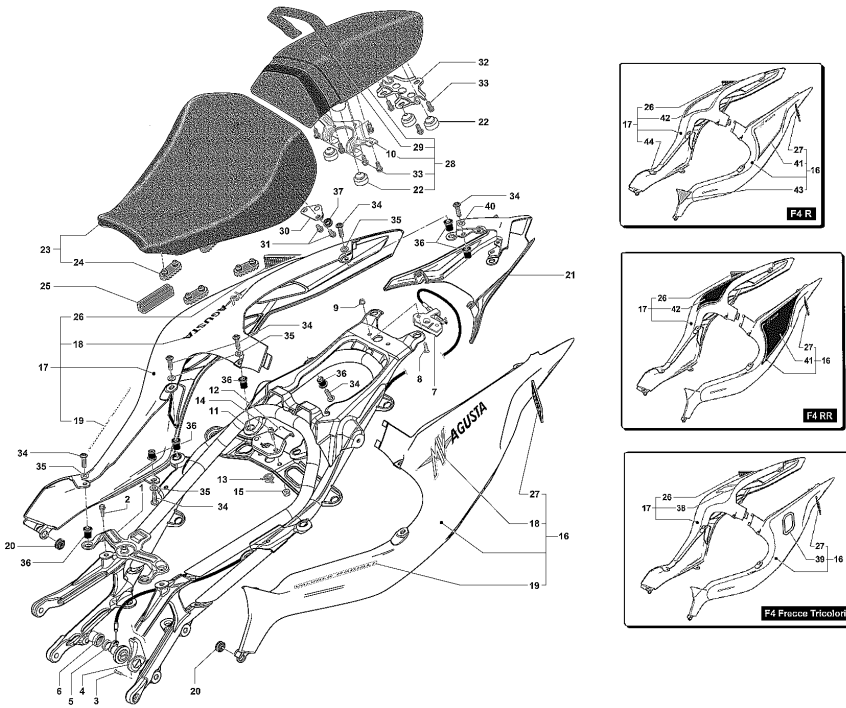

Pos	Part Number	Description	Additional Text	Quantity
1	SPMV8000B3564	SUPPORT, METAL, FUEL TANK		1,00
2	SPMV8B00B2688	Screw TCEIF M6x1x16	EXCEPT F3 ORO	2,00
3	SPMV8A00B2681	SCREW, M6x1	990R-1090RR <000640	2,00
4	SPMV8000B4034	CAP, METAL, LOCK SEAT		1,00
5	SPMV8000B4039	SPACER, PLASTIC, LOCK SEAT		1,00
6	SPMV8000B3143	NUT, ESPECIAL DA FECHADURA DO		1,00
7	SPMV8A00B3006	LOCK, SEAT		1,00
8	SPMV8E00B2694	SCREW, TSEI M5x0,8 CH3 L20	990R, 1090RR	2,00
9	SPMV8000B2708	NUT, M5x0,8	VIN >000710 F3 675	2,00
10	SPMV8000B3659	BRACKET FOR STRAP		1,00
11	SPMV800098709	SUPPORT, PLASTIC, LOCK SEAT		1,00
12	SPMV800098701	SUPPORT, LOCK SEAT		1,00
13	SPMV800098702	SPRING, LOCK SEAT		1,00
14	SPMV8D00B2688	Screw TCEIF M6x20 RT	RR-RUSH	2,00
15	SPMV8000B2710	NUT, M6x1 CH10 E7 PARLOCK	EXCEPT ORO	2,00
16	SPMV8000B3727	TAIL LH SIDE FAIRING	F4S RED/SILVER	1,00
16	SPMV8000B5011	TAIL LH SIDE FAIRING	F4RR RED/WHITE	1,00
16	SPMV8000B5395	TAIL LH SIDE FAIRING	F4 FRECCIE TRICOLORI	1,00
16	SPMV8000B6767	TAIL LH SIDE FAIRING	F4R RED/GRAY	1,00
16	SPMV8000B6773	TAIL LH SIDE FAIRING	F4R WHITE/GRAY	1,00
16	SPMV80A0B3727	TAIL LH SIDE FAIRING	F4S BLACK GLOSSY/MATT	1,00
16	SPMV80B0B3727	TAIL LH SIDE FAIRING	F4S GRAY TITANIUM/ADMIRAL	1,00
16	SPMV80E0B5011	TAIL LH SIDE FAIRING	F4RR WHITE/BLACK	1,00
17	SPMV8000B3728	TAIL RH SIDE FAIRING	F4S RED/SILVER	1,00
17	SPMV8000B5010	TAIL RH SIDE FAIRING	F4RR RED/WHITE	1,00
17	SPMV8000B5394	TAIL RH SIDE FAIRING	F4 FRECCIE TRICOLORI	1,00
17	SPMV8000B6768	TAIL RH SIDE FAIRING	F4R RED/GRAY	1,00