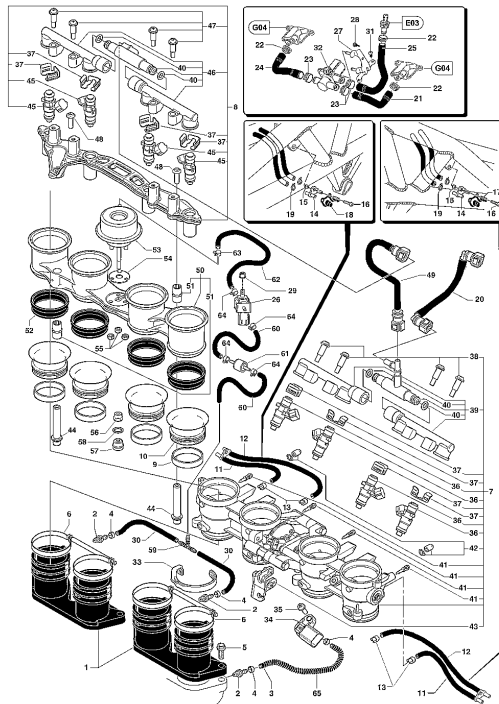

Pos	Part Number	Description	Additional Text	Quantity
1	SPMV8B00A6744	INDUCTION MANIFOLD		2,00
2	SPMV8000B3525	CONNECTOR, CYLINDER HEAD HOSE		3,00
3	SPMV8G0091037	HOSE, AIR, CYLINDER HEAD, 190M		1,00
4	SPMV800096458	CLAMP, METAL, 55 90	MY17/20 F3 675-800-RC	4,00
5	SPMV60ND02509	Screw M6x1-CH5-L20	F3 800-AGO-RC	6,00
6	SPMV8000B4367	CLAMP, COLLECTOR INTAKE		2,00
7	SPMV8A00B3533	THROTTLE BODY		1,00
7	SPMV8000B3533	THROTTLE BODY COMPLETE MIKU	F4S, F4 FRECCIE TRICOLORI	1,00
8	SPMV8000B4683	UPPER INJECTION BANK		1,00
9	SPMV8000B3739	CIRCLIP, METAL, RUBBER DUCT		4,00
10	SPMV8000B4540	DUCT, RUBBER, AIR INTAKE		4,00
11	SPMV8F0091037	HOSE, RUBBER, AIR, 110		2,00
12	SPMV8A0091037	HOSE, RUBBER, AIR, 155		2,00
13	SPMV800096458	CLAMP, METAL, 55 90	MY17/20 F3 675-800-RC	4,00
14	SPMV800089801	CONNECTOR, VALVE PIPE		2,00
15	SPMV8000B2798	WASHER, ESPAÇADORA	MY18/20 F3 675 RC-F3 800 RC	2,00
16	SPMV8B00B2680	SCREW, TEF M5x0,8x8 CH10	USA, CAN	2,00
17	SPMV800089799	COVER, LEFT SIDE, RUBBER, CONN		1,00
18	SPMV800089800	COVER, RIGHT SIDE, RUBBER, CON		1,00
19	SPMV8AA091634	CLAMP, METAL, SHORT	MY12/16 USA CND CN	4,00
20	SPMV8000B3688	PIPE, FUEL, THROTTLE BODY		1,00
21	SPMV8000B4072	PIPE, LEFT SIDE, RUBBER, VALVE		1,00
22	SPMV8D0092256	CLAMP, METAL, D16,5 66		3,00
23	SPMV8E0092249	CLAMP, METAL D17 R96		3,00
24	SPMV8000B4073	PIPE, RIGHT SIDE, RUBBER, VALV		1,00
25	SPMV8000B3744	PIPE, VALVE SECONDARY AIR		1,00
26	SPMV8000A3869	VALVE, SOLENOID, TSS		1,00