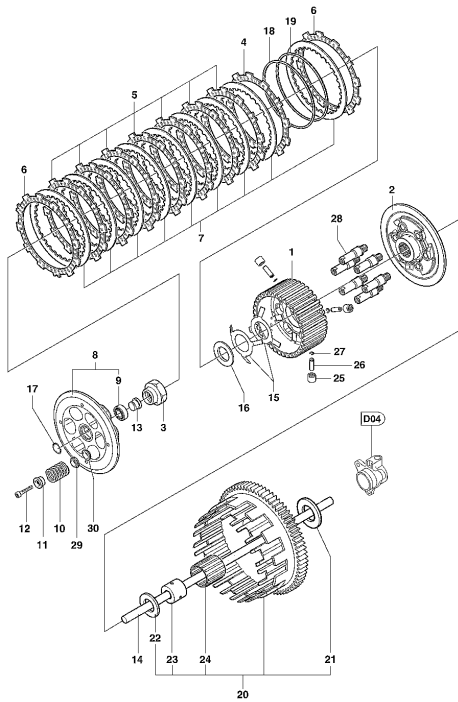

Pos	Part Number	Description	Additional Text	Quantity
1	SPMV8000B1015	HUB, CLUTCH		1,00
2	SPMV8000B1014	DRIVE FLANGE	MY14/20 F3 675	1,00
3	SPMV8000B2716	BOLT M22X1	MY12/13 VIN >001264 F3 675-ORO	1,00
4	SPMV8000A6915	Lining plate	MY14/20 F3 675	1,00
5	SPMV8000A6916	Lining lamella	MY14/20 F3 675	7,00
6	SPMV8000A6917	Liner	MY14/20 F3 675	2,00
7	SPMV8000A6918	Steel lamella	MY14/20 F3 675	9,00
8	SPMV8000B1019	DISK THRUST PLATE		1,00
9	SPMV8000A2565	RADIAL BEARING 12X28X7	MY14/20 F3 675	1,00
10	SPMV8000A0730	CLUTCH SPRING	MY14/20 F3 675	6,00
11	SPMV8000A4492	BUSH, CLUTCH SPRING		6,00
12	SPMV60ND02509	Screw M6x1-CH5-L20	F3 800-AGO-RC	6,00
13	SPMV8000B1947	CLUTCH DRIVING PIN	MY17 DRAGSTER RR/DRAGSTER RC	1,00
14	SPMV800088342	AXLE, DRIVER, CLUTCH		1,00
15	SPMV8000B0071	SPRING JUDDER	MY14/20 F3 675	2,00
16	SPMV8000B0072	SPRING SUPPORT	MY14/20 F3 675	1,00
17	SPMV66N021202	RETAIN RING D12-D11		1,00
18	SPMV8000A6922	SPRING JUDDER	MY14/20 F3 675	1,00
19	SPMV8000A6923	SPRING SEAT	MY14/20 F3 675	1,00
20	SPMV8000B3278	CLUTCH MAIN GEAR	F4S, F4 FRECCIE TRICOLORI	1,00
20	SPMV8000B4825	CLUTCH HOUSING	F4R, F4RR	1,00
21	SPMV8000A2554	WASHER, CLUTCH		1,00
22	SPMV8000A2555	WASHER, MINOR, CLUTCH		1,00
23	SPMV8000A2556	SPACER, CLUTCH		1,00
24	SPMV8000A2553	BEARING		1,00
25	SPMV8000B0066	PIN BEARING 12X10X6 NK6	MY14/20 F3 675	3,00