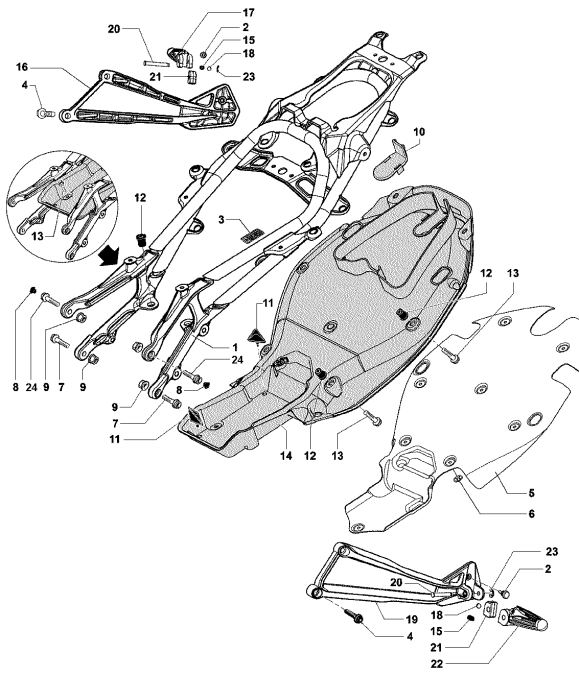

Pos	Part Number	Description	Additional Text	Quantity
1	SPMV8000B5268	COMPLETE REAR FRAME		1,00
2	SPMV800095828	CUSION		2,00
3	SPMV800092257	BATTERY DATA PLATE		1,00
4	SPMV8C00B2690	SCREW, TCEIF M8x25 RP	MY12/16 JPN F3 675-F3 800	4,00
5	SPMV8000B3771	COVER, THERMIC		1,00
6	SPMV8D0033690	LOCK WASHER, THERMIC COVER		8,00
7	SPMV8D00B2690	SCREW, TCEIF M8x1,25x30 RP	RR-RUSH	2,00
8	SPMV8000B4393	CAP		2,00
9	SPMV8000B2712	NUT, M8x1,25x8,5 CH12	MY15/17 JPN F3 RC	4,00
10	SPMV8000B4022	PLASTIC SUPPORT, WIRE HARNESS		1,00
11	SPMV800066339	CUSHION, BATTERY	BRUTALE S <10760	4,00
12	SPMV800048245	CUSHION, SCREW, M6x1 L16	B4 RS	6,00
13	SPMV8B00B2672	SCREW, M6x11,7x21	DRAGSTER	6,00
14	SPMV8000B3730	FENDER -BATTERY COVER		1,00
15	SPMV800094170	SPRING, FOOTREST		2,00
16	SPMV80A0B3576	BRACKET, FOOTREST, RIGHT SIDE		1,00
17	SPMV80A0B3578	FOOTREST, PASSENGER, RIGHT SID	MY12/18 F3 675-F3 800	1,00
18	SPMV6BN021507	BALL, FOOTREST		2,00
19	SPMV80A0B3577	BRACKET, FOOTREST, LEFT SIDE		1,00
20	SPMV8B00B2769	PIN, FOOTREST		2,00
21	SPMV800094171	SUPPORT, FIX, FOOTREST		2,00
22	SPMV80A0B3579	FOOTREST, PASSENGER, LEFT SIDE	MY12/18 F3 675-F3 800	1,00
23	SPMV800090429	LOCK RING, FOOTREST		2,00
24	SPMV8E00B2690	Screw M8 L=35	RR-RUSH	2,00