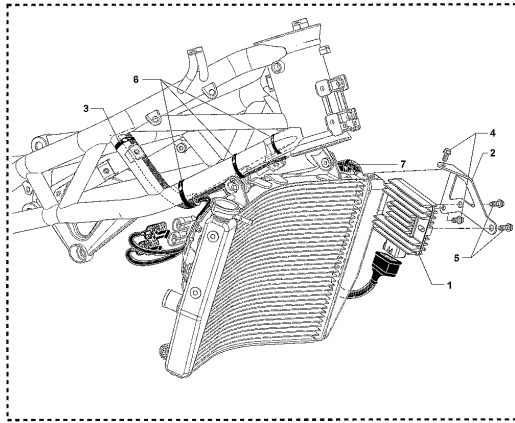

Pos	Part Number	Description	Additional Text	Quantity
1	SPMV8000B3206	RECTIFIER		1,00
2	SPMV8000B3754	SUPPORT, RECTIFIER		1,00
3	SPMV800092247	CLAMP, RUBBER, L62	F3 ORO-F3 AGO	1,00
4	SPMV8A00B2681	SCREW, M6x1	990R-1090RR <000640	2,00
5	SPMV8F00B2681	SCREW, M6x1 CH8 L22		2,00
6	SPMV800092248	CLAMP, RUBBER, L82		3,00
7	SPMV800053724	BELT, RUBBER, SHORT	MY12/16 USA CND CN	1,00