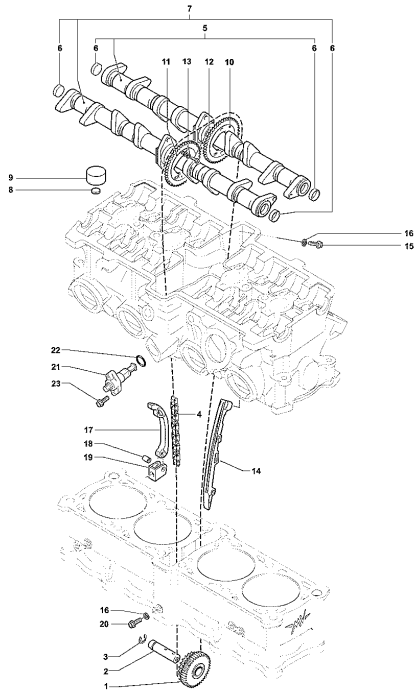

Pos	Part Number	Description	Additional Text	Quantity
1	SPMV800089445	GEAR, DISTRIBUTION		1,00
2	SPMV800081261	TIMING TRANSMISSION		1,00
3	SPMV66N021313	CLAMP, GEAR PIN		1,00
4	SPMV8A0096598	OPEN TIMING CHAIN	TIMING CHAIN OPEN	1,00
4	SPMV8A00A0120	CHAIN, CAM	TIMING CHAIN CLOSED	1,00
5	SPMV8F00A9009	CAMSHAFT INTAKE		1,00
6	SPMV8C0057196	STABLE PLUG D16-SP6-10		2,00
7	SPMV8C00B3523	CAMSHAFT EXHAUST		1,00
8	SPMV800084182	CLEARANCE ADJUSTING	1.60 MM	16,00
8	SPMV8A0084182	CLEARANCE ADJUSTING	1.65 MM	16,00
8	SPMV8B0084182	CLEARANCE ADJUSTING	1.70 MM	16,00
8	SPMV8C0084182	CLEARANCE ADJUSTING	1.75 MM	16,00
8	SPMV8D0084182	CLEARANCE ADJUSTING	1.80 MM	16,00
8	SPMV8E0084182	CLEARANCE ADJUSTING	1.85 MM	16,00
8	SPMV8F0084182	CLEARANCE ADJUSTING	1.90 MM	16,00
8	SPMV8G0084182	CLEARANCE ADJUSTING	1.95 MM	16,00
8	SPMV8H0084182	CLEARANCE ADJUSTING	2.00 MM	16,00
8	SPMV8J0084182	GAP SPACER	2.05 MM	16,00
8	SPMV8K0084182	CLEARANCE ADJUSTING	2.10 MM	16,00
8	SPMV8L0084182	CLEARANCE ADJUSTING	2.15 MM	16,00
8	SPMV8M0084182	CLEARANCE ADJUSTING	2.20 MM	16,00
8	SPMV8N0084182	CLEARANCE ADJUSTING	2.25 MM	16,00
8	SPMV8P0084182	CLEARANCE ADJUSTING	2.30 MM	16,00
8	SPMV8R0084182	CLEARANCE ADJUSTING	2.35 MM	16,00
8	SPMV8S0084182	CLEARANCE ADJUSTING	2.40 MM	16,00
8	SPMV8T0084182	CLEARANCE ADJUSTING	2.45 MM	16,00
8	SPMV8U0084182	CLEARANCE ADJUSTING	2.50 MM	16,00
8	SPMV8V0084182	CLEARANCE ADJUSTING	2.55 MM	16,00