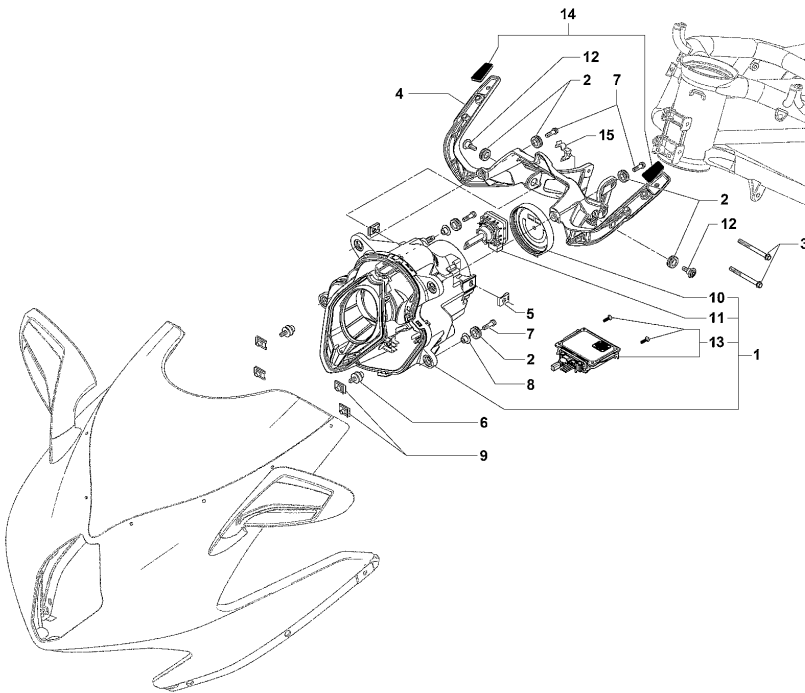

Pos	Part Number	Description	Additional Text	Quantity
1	SPMV8000B3692	HEADLIGHT	RIGHT HAND DRIVE	1,00
1	SPMV8000B3693	HEADLIGHT	LEFT HAND DRIVE	1,00
1	SPMV8000B3694	HEADLIGHT	USA	1,00
2	SPMV8A00B3600	CUSHION, D20xD10xE7,5	B4 RS-B4 RR-B4 NURBURGRING	6,00
3	SPMV60ND02518	Screw M6x1-L65		2,00
4	SPMV80A0B3565	SUPPORT, HEADLIGHT AND DASHBOA	EXCEPT RC LH	1,00
5	SPMV800046893	NUT M6X1	F3 ORO-F3 AGO	2,00
6	SPMV8000B3762	SCREW, ESPECIAL, HEADLIGHT		2,00
7	SPMV8C00B2688	SCREW, TCEIF M6x18 RT	ED.1, LUSO, RC, SCS	4,00
8	SPMV8000B3764	SPACER, DASHBOARD, D18xD10xL9	MY17/20 F3 675-800-RC	2,00
9	SPMV800046893	NUT M6X1	F3 ORO-F3 AGO	4,00
10	SPMV8000B4883	PLUG		1,00
11	SPMV8000B4884	XENON BULB 35W		1,00
12	SPMV8000B3763	SCREW, ESPECIAL M6 DO FAROL D		2,00
13	SPMV8000B4885	KIT BALLAST		1,00
14	SPMV8000B4243	CUSHION, DASHBOARD		1,00
15	SPMV8000B4425	CLAMP, CABLE		1,00