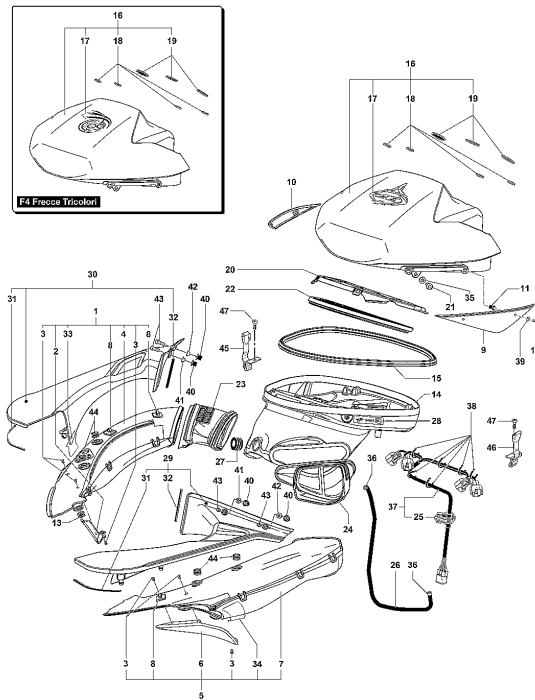

Pos	Part Number	Description	Additional Text	Quantity
1	SPMV8000B3726	RH INTAKE DUCT, ASSY		0,00
2	SPMV8000B4052	GRID, PROTECTION, AIR DUCT, RI		0,00
3	SPMV800093355	RIVET, GRID PROTECTION		0,00
4	SPMV8000B3992	DUCT, AIR BOX, RIGHT SIDE		0,00
5	SPMV8000B3725	LH INTAKE DUCT, ASSY		0,00
6	SPMV8000B4051	GRID, PROTECTION, AIR DUCT, LE		0,00
7	SPMV8000B3991	DUCT, AIR BOX, LEFT SIDE		0,00
8	SPMV8000B4426	STICKER, AIR DUCT CUSHION		0,00
9	SPMV8000B3721	FAIRING, AIR BOX UPPER CAP, LE	MY13/14 F4-F4RR, F4R	0,00
9	SPMVRDTL043018BT	AIR-BOX COVER CARB.F4 Y10 T	F4 FRECCIE TRICOLORI	0,00
10	SPMV8000B3722	FAIRING, AIR BOX UPPER CAP, RI	MY13/14 F4-F4RR, F4R	0,00
10	SPMVRDTL043018AT	AIR-BOX COVER CARB.F4 Y10 T	F4 FRECCIE TRICOLORI	0,00
11	SPMV800091022	BUSH, SCREW, M4x0,7	F4S, F4R, F4RR	0,00
12	SPMV8A0090901	SCREW, M4x13,7	750S, 750S 1+1	0,00
13	SPMV800089293	CUSHION, D18xD8xE7,5	MY14/20 F3 675-F3 800	0,00
14	SPMV8A00B3736	COVER, BOTTOM, AIR BOX		0,00
15	SPMV8000B4117	RUBBER PROTECTION, AIR BOX		0,00
16	SPMV8000B3734	COVER, AIR BOX, UPPER, RED GRE	F4S RED/SILVER F4R RED/GRAY	0,00
16	SPMV8000B5404	UPPER AIRBOX	F4 FRECCIE TRICOLORI	0,00
16	SPMV8000B5942	COVER, AIRBOX, UPPER	F4RR RED/WHITE	0,00
16	SPMV80A0B3734	COVER, AIR BOX, UPPER, BLACK	F4S BLACK GLOSSY/MATT	0,00
16	SPMV80C0B5942	COVER, AIR BOX, UPPER	F4RR WHITE/BLACK	0,00
16	SPMV80F0B3734	UPPER AIRBOX	F4R WHITE/GRAY	0,00
16	SPMV80B0B3734	AIRBOX SUP. COMPLETE	F4S GRAY TITANIUM/ADMIRAL	0,00
17	SPMV8000B4165	DECAL	F4S RED/SILVER F4R RED/GRAY	0,00
17	SPMV8000B5405	DECAL	F4 FRECCIE TRICOLORI	0,00