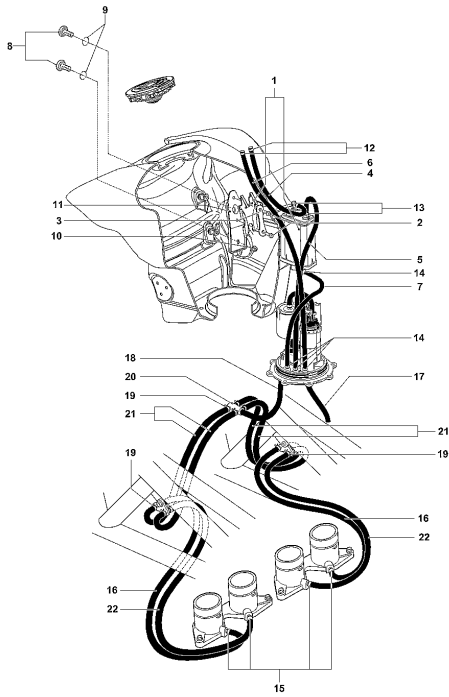

Pos	Part Number	Description	Additional Text	Quantity
1	SPMV800097083	CANISTER COMPLETE	008836-008839 & 009155> B4 910 S/910 R, USA	1,00
2	SPMV8A00B2680	Screw TEF M5x0,8x6 CH8 RT	MY12/16 USA CND CN	2,00
3	SPMV80A097086	CANISTER CENTERING	MY12/16 USA CND CN	1,00
4	SPMV8C0090940	HOSE, FUEL TANK		1,00
5	SPMV800097089	HOSE	MY12/16 USA CND CN	1,00
6	SPMV8C0090940	HOSE, FUEL TANK		1,00
7	SPMV8000B3443	HOSE		1,00
8	SPMV80A099373	Screw		2,00
9	SPMV8A0023116	ORING, 13,10x2,62mm		2,00
10	SPMV8000B2707	NUT, M5x0,8xE6 CH8 PARLOCK	990R-1090RR 002105> USA BRUTALE 920 USA	1,00
11	SPMV8AA097087	CANISTER FIXING PLATE		1,00
12	SPMV8C0091687	CLAMP, STEEL, FUEL TANK HOSE		2,00
13	SPMV800096458	CLAMP, METAL, 55 90	MY17/20 F3 675-800-RC	2,00
14	SPMV8B0092256	CLAMP, HOSE		3,00
15	SPMV800096458	CLAMP, METAL, 55 90	MY17/20 F3 675-800-RC	4,00
16	SPMV8A0091037	HOSE, RUBBER, AIR, 155		2,00
17	SPMV800098950	FUEL TANK DRAIN PIPE		1,00
18	SPMV800098715	HOSE		1,00
19	SPMV8AA091634	CLAMP, METAL, SHORT	MY12/16 USA CND CN	12,00
20	SPMV800097088	5-WAY FITTING		1,00
21	SPMV800097090	HOSE		4,00
22	SPMV8C0091037	HOSE, 1, CYLINDER HEAD, 190mm		2,00