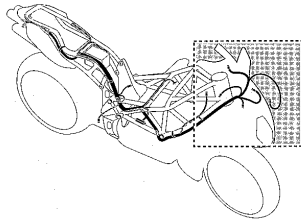

Pos	Part Number	Description	Additional Text	Quantity
1	SPMV8000B3217	RELAY, BLINKER	990R, 1090RR	1,00
2	SPMV800090239	CUSHION, RUBBER, 2	B4 RS-B4 RR-B4 NURBURGRING	3,00
3	SPMV8A00B2681	SCREW, M6x1	990R-1090RR <000640	1,00
4	SPMV8000B2710	NUT, M6x1 CH10 E7 PARLOCK	EXCEPT ORO	1,00
5	SPMV8000B4376	WARNING HOOTER		1,00
6	SPMV8000B2681	Screw TEF M6x0,8x8 CH8 RT	990R-1090RR 000641> BRUTALE 920	2,00
7	SPMV8000B4799	SCREW, ESPECIAL M6 DO PAINEL		2,00
8	SPMV8000B3753	SUPPORT, BLINKER RELAY		1,00
9	SPMV8000B4571	COMPLETE DASHBOARD		1,00
10	SPMV8000B4798	SPACER, DASHBOARD		2,00
11	SPMV8C00B2680	SCREW, TEF M5x0,8x12 CH8 RT		1,00
12	SPMV62ND15548	WASHER, D15x5,2xE1	B4 RS-B4 RR-B4 NURBURGRING	1,00
13	SPMV8000B4930	CENTRAL CONVEYOR COMPLET		1,00
14	SPMV8C00B2688	SCREW, TCEIF M6x18 RT	ED.1, LUSO, RC, SCS	1,00
15	SPMV80A090392	SPACER	B4 RS-B4 RR-B4 NURBURGRING	1,00
16	SPMV8B00B4458	PROTECTION, FAIRING		2,00
17	SPMV8000B4698	FAIRING DEFLECTOR, STEERING		1,00
18	SPMV8000B4757	CUSHION, FAIRING DEFLECTOR		1,00
19	SPMV800089293	CUSHION, D18xD8xE7,5	MY14/20 F3 675-F3 800	4,00
20	SPMV8000B2799	WASHER, SPACER, D8xD6,2xL8,5	MY12/16 F3 675-F3 800	4,00
21	SPMV8D00B2672	SCREW	RR-RUSH	4,00