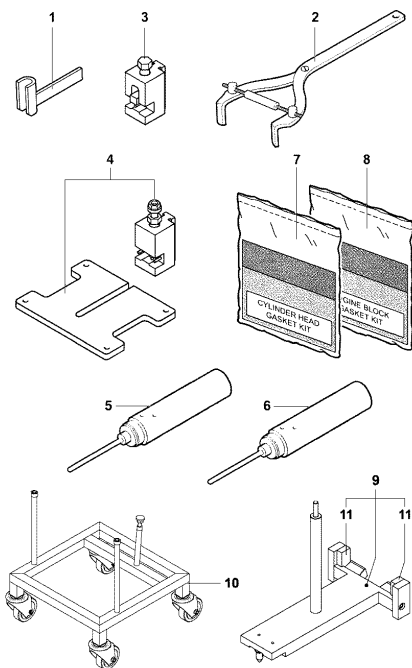

Pos	Part Number	Description	Additional Text	Quantity
1	SPMV8000B4726	SPACER FOR SPECIAL		1,00
2	SPMV800079015	CLUTCH BLOCKING TOOL		1,00
3	SPMV8000A2280	TIMING CHAIN MOUNTING		1,00
4	SPMV8000A2281	TIMING CHAIN CUTTING		1,00
5	SPMV800095318	PAD FOR EXHAUST VALVE		1,00
6	SPMV8000B4566	PAD FOR INTAKE VALVE		1,00
7	SPMV8000B4309	HEAD GASKET KIT GASKET NOT		1,00
8	SPMV8000B4310	CYLINDER BASE GASKET		1,00
9	SPMV8000B4414	FUEL TANK BRACKET		1,00
10	SPMV8000B4417	Motor support		1,00
11	SPMV8A00B4340	CUSHION, LARGE, FUEL TANK FAIR		2,00