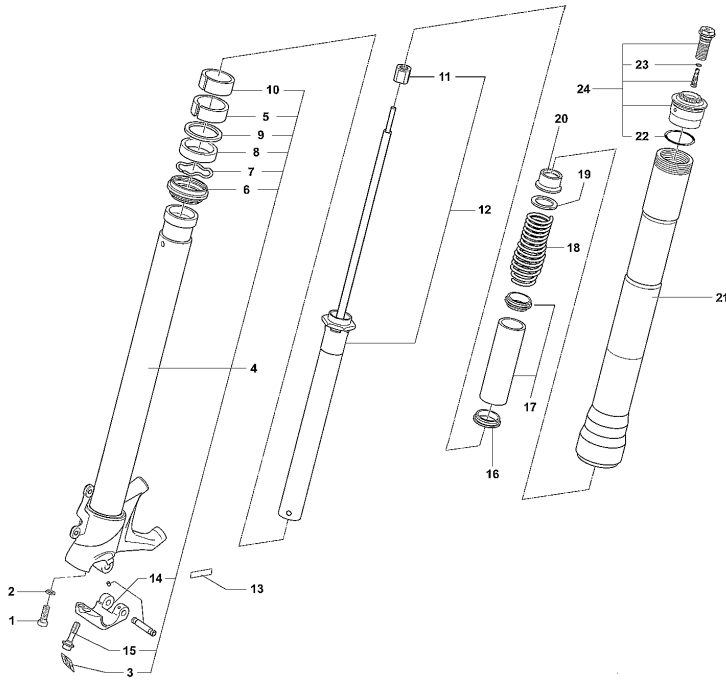

Pos	Part Number	Description	Additional Text	Quantity
1	SPMV800097784	SCREW M10X25		1,00
2	SPMV800046511	WASHER		1,00
3	SPMV8000B4460	DECAL		1,00
4	SPMV8000B4805	LEFT STEM COMPL.		1,00
5	SPMV8000A1860	BUSH		1,00
6	SPMV8000A4690	DUST COVER		1,00
7	SPMV800089274	RETAINING RING		1,00
8	SPMV800086500	GROMMET		1,00
9	SPMV800089275	SPACER		1,00
10	SPMV800086503	BUSH		1,00
11	SPMV800081174	SPRING		1,00
12	SPMV8000B4807	FILTER CARTRIDGE		1,00
13	SPMV8000A8286	DECAL MARZOCCHI	B4 910 R/B4 ITALIA	1,00
14	SPMV8000B4809	CLAMP		1,00
15	SPMV8000B3775	SCREW, M8x32 HEX INT ZB		1,00
16	SPMV8000A1863	CENTERING FOR SPACER		1,00
17	SPMV8000B2164	SPACER AND BUSH	1000 VIN 008065> & 1078	1,00
18	SPMV8000A8287	SPRING	B4 910 R/B4 ITALIA	1,00
19	SPMV8000A1867	WASHER		1,00
20	SPMV8000A1868	SPRING PUSHER		1,00
21	SPMV8000B4261	SPRING		1,00
22	SPMV8000A1870	GROMMET		1,00
23	SPMV8000A0817	GROMMET		1,00
24	SPMV8A00A4693	PLUG ASSEMBLY	1000 VIN 008065> & 1078	1,00