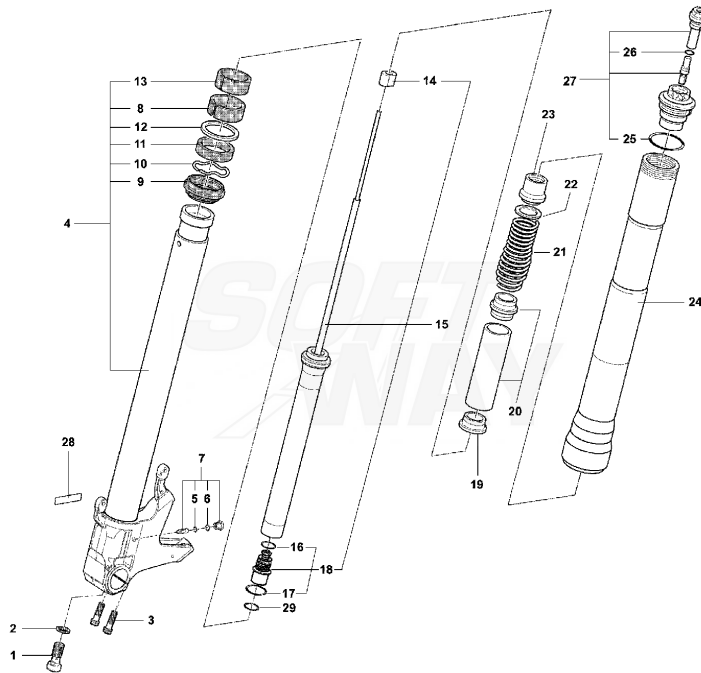

Pos	Part Number	Description	Additional Text	Quantity
1	SPMV800097784	SCREW M10X25		1,00
1	SPMV8000A0841	SPECIAL SCREW M12-L30	1000 VIN <008064 1000 USA	1,00
2	SPMV800046511	WASHER		1,00
2	SPMV800031113	SEALING WASHER	1000 VIN <008064 1000 USA	1,00
3	SPMV8000A3172	SCREW TCEIF M7X1X25	TAMBURINI	2,00
4	SPMV80A0B2160	FORK INNER TUBE RH		1,00
4	SPMV80B0A6392	RIGHT STEM COMPL.	B4 910 R/B4 ITALIA	1,00
5	SPMV8000A0826	OR2015 T1.78-D3.69	1000 VIN <008064 1000 USA	1,00
6	SPMV800050679	OR114 T1.78-D11.1	1000 VIN <008064 1000 USA	1,00
7	SPMV8000A1859	ADJUSTING SCREW		1,00
8	SPMV8000A1860	BUSH		1,00
9	SPMV8000A4690	DUST COVER		1,00
10	SPMV800089274	RETAINING RING		1,00
11	SPMV800086500	GROMMET		1,00
12	SPMV800089275	SPACER		1,00
13	SPMV800086503	BUSH		1,00
14	SPMV800081174	SPRING		1,00
15	SPMV8000B2161	CYLINDER-SET-FORK, RH		1,00
15	SPMV8000A8285	CARTRIDGE	B4 910 R/B4 ITALIA	1,00
16	SPMV800019789	O-RING		1,00
17	SPMV800081164	O-RING		1,00
18	SPMV8000A4847	SPINDLE TAPER	TAMBURINI	1,00
18	SPMV8000B2163	BOTTOM VALVE ASSEMBLY	1000 VIN 008065> & 1078	1,00
19	SPMV8000A1863	CENTERING FOR SPACER		1,00
20	SPMV8000A4849	PRE-LOAD SLEEVE	TAMBURINI	1,00
20	SPMV8000B2164	SPACER AND BUSH	1000 VIN 008065> & 1078	1,00