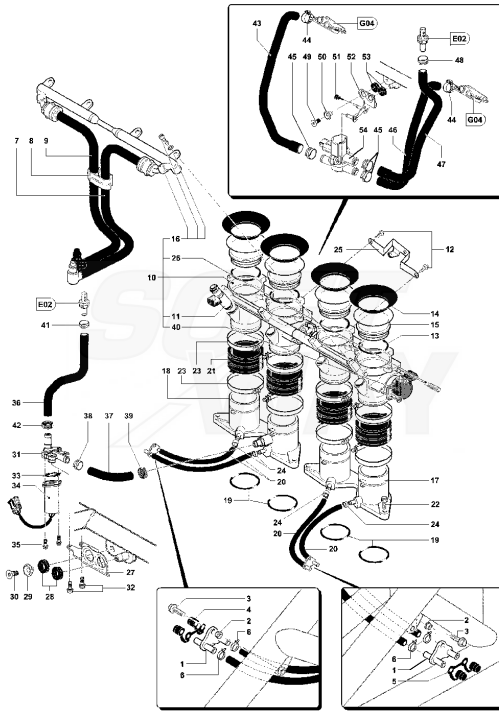

Pos	Part Number	Description	Additional Text	Quantity
1	SPMV800089801	CONNECTOR, VALVE PIPE		2,00
2	SPMV800067412	DISTANCE PIECE		2,00
3	SPMV8E0067997	SCREW, T.E.F. M5X10		2,00
4	SPMV800089799	COVER, LEFT SIDE, RUBBER, CONN		1,00
5	SPMV800089800	COVER, RIGHT SIDE, RUBBER, CON		1,00
6	SPMV8A0091634	HOSE CLAMP	USA	4,00
7	SPMV8A00A4887	HOSE, FUEL RETURN	005491-005495 & 005822> 1000R, 1000R1+1	1,00
8	SPMV8000A3745	PIPE SPACER CLIP B	1000S,S1+1,AGO,USA,VIN.100005> SEE NOTE	1,00
9	SPMV8A00A4886	HOSE, FUEL DELIVERY	005491-005495 & 005822> 1000R, 1000R1+1	1,00
10	SPMV8000A9882	THROTTLE BODY		1,00
11	SPMV8000A3037	INJECTOR KIT	1000S, 1000S1+1, AGO	4,00
12	SPMV8E0067997	SCREW, T.E.F. M5X10		2,00
13	SPMV800081304	ORING, OR2187 T1,78 D47,35 VI		4,00
14	SPMV800090350	PROTECTION, INTAKE DUCT		4,00
15	SPMV8000A3693	AIR FUNNEL	1000S, 1000S1+1, AGO, FRANCE	4,00
15	SPMV8000A9883	AIR FUNNEL	1000	4,00
15	SPMV8000B1649	AIR FUNNEL	1078	4,00
16	SPMV8000A4348	FUEL MANIFOLD KIT J.G.	1000S,S1+1,AGO,AFTER REPL.N10	1,00
17	SPMV8A00A3015	MANIFOLD, INTAKE RH	1000S, 1000S1+1, VIN. 002509> 1000S, USA, VIN. 100179> 1000S1+1, USA, VIN. 200163>	1,00
18	SPMV8A00A3476	LEFT FUEL MANIFOLD	1000S, 1000S1+1, VIN. 002509> 1000S, USA, VIN. 100179> 1000S1+1, USA, VIN. 200163>	1,00
19	SPMV800019965	OIL SEAL		4,00
20	SPMV8C0091037	HOSE, 1, CYLINDER HEAD, 190mm		4,00