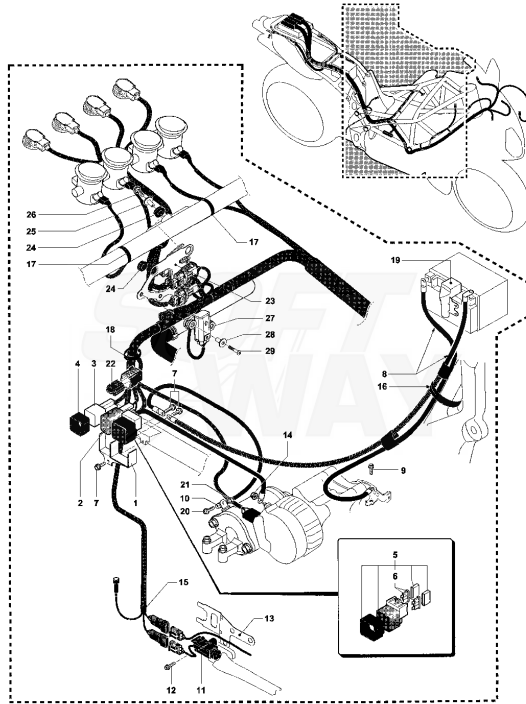

Pos	Part Number	Description	Additional Text	Quantity
1	SPMV800090390	STAY, ELECTRIC		1,00
2	SPMV8000B1352	INTERMITTENCE RELAY		1,00
3	SPMV800094439	RELAY		1,00
4	SPMV800090394	RELAY HOLDER		1,00
5	SPMV8000A5350	SOLENOID STARTER		1,00
6	SPMV800093018	FUSE, VALVE, 40A		2,00
7	SPMV8SA067545	Screw TEF M6x1-CH8-L8		3,00
8	SPMV8000A2363	BATTERY LEAD		1,00
9	SPMV8SA067545	Screw TEF M6x1-CH8-L8		1,00
10	SPMV800089965	WIRE STARTER MOTOR		1,00
11	SPMV800090375	SENSOR, SIDE STAND		1,00
12	SPMV8H0090424	Screw M5x22		2,00
13	SPMV800099141	PLATE		1,00
14	SPMV800037901	NUT		1,00
15	SPMV800053724	BELT, RUBBER, SHORT	MY12/16 USA CND CN	1,00
16	SPMV800092247	CLAMP, RUBBER, L62	F3 ORO-F3 AGO	1,00
17	SPMV800092247	CLAMP, RUBBER, L62	F3 ORO-F3 AGO	2,00
18	SPMV800092668	CLAMP, RUBBER	PER EAS F3 675	1,00
19	SPMV800094890	CAP, BATTERY PLUS TERMINAL		1,00
20	SPMV8D0067997	SCREW		1,00
21	SPMV800042278	NUT		1,00
22	SPMV8000A3892	CAP FOR SUMITOMO CONNECTOR	1000S, 1000S1+1, AGO	1,00
23	SPMV8000A4873	HOLDER, CONNECTOR		1,00
24	SPMV800089293	CUSHION, D18xD8xE7,5	MY14/20 F3 675-F3 800	3,00
25	SPMV800044099	SPACER		1,00
26	SPMV800062727	SCREW TEF M6X1-CH8-L16	1000S, AGO, TAMBURINI	1,00
27	SPMV8000A6408	SENSOR, POSITION		1,00
28	SPMV8000A6407	COMPASS D15-D6-D4,2-SP15	008836-008839 & 009155> B4 910 S/910 R	2,00