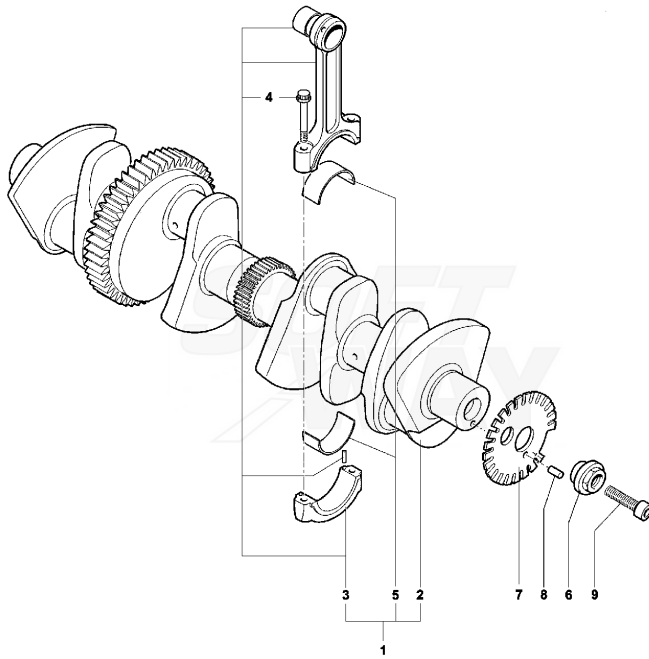

Pos	Part Number	Description	Additional Text	Quantity
1	SPMV8000A3782	CRANKSHAFT	1078RR	1,00
2	SPMV8000A3783	CRANKSHAFT COMPL.	1078RR	1,00
2	SPMV8000B1911	CRANKSHAFT COMPL.	STK	1,00
3	SPMV8000A5236	WASHER	BRUTALE S, 10761>	4,00
4	SPMV8000A5235	CONNECTING ROD		8,00
5	SPMV800081315	BIG END HALF BEARING	HALF-BEARING RED	8,00
5	SPMV8A0081315	BIG END HALF BEARING	HALF-BEARING BLEU	8,00
5	SPMV8B0081315	BIG END HALF BEARING	HALF-BEARING YELLOW	8,00
6	SPMV800086727	PHONIC WHEEL STOP		1,00
7	SPMV800086726	PHONIC WHEEL		1,00
8	SPMV800019971	PIN, OIL PUMP GEAR, 4x15,8		1,00
9	SPMV60N102558	SCREW		1,00