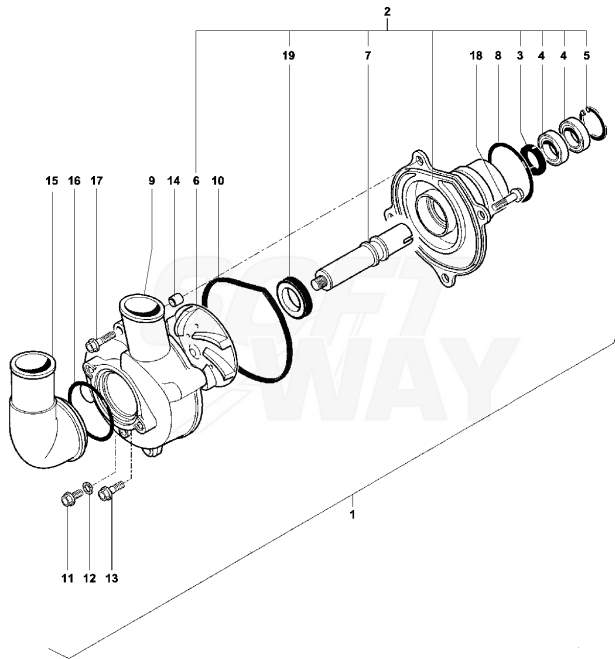

Pos	Part Number	Description	Additional Text	Quantity
1	SPMV8A00A6705	WATER PUMP	008836-008839 & 009181> B4 910 R/B4 ITALIA	1,00
2	SPMV8A00A6706	WATER PUMP BODY	008836-008839 & 009181> B4 910 R/B4 ITALIA	1,00
3	SPMV8A0028855	RING CORCOS BA-B-SL D22-D12-		1,00
4	SPMV800034317	BEARING		2,00
5	SPMV66N221262	CIRCLIP		1,00
6	SPMV800081538	RIM	SUPPLY WITH COD.8000A2608 UNITELY TO COD.8000B1797	1,00
7	SPMV8000A6709	SHAFT, WATER PUMP	008836-008839 & 009181> B4 910 R/B4 ITALIA	1,00
8	SPMV800035809	OR3137 T2		1,00
9	SPMV80B089412	COVER, WATER PUMP	SUPPLY WITH COD.8000A2608 UNITELY TO COD.8000B1797	1,00
10	SPMV800086702	RUBBER RING, 3325 D82,22x2,62		1,00
11	SPMV800081536	Screw M6x1-L8	RR-RUSH	1,00
12	SPMV800064988	SELF CENTERING WASHER D11-D6.1		1,00
13	SPMV800062727	SCREW TEF M6X1-CH8-L16	1000S, AGO, TAMBURINI	2,00
14	SPMV800051549	PIN D8-D6		2,00
15	SPMV80B089405	UNION WATER PUMP INLET	1000S, 1000S1+1, VIN. 002509> 1000S, USA, VIN. 100179> 1000S1+1, USA, VIN. 200163> TAMBURINI	1,00
16	SPMV800017679	ORING, 3156 39,34x2,62		1,00
17	SPMV8A0067545	SCREW	750 ORO ENGINE <00247 750S, 750S 1+1 ENGINE <00400	2,00
18	SPMV800062727	SCREW TEF M6X1-CH8-L16	1000S, AGO, TAMBURINI	2,00
19	SPMV8000A6708	SEAL, OIL BAU2SL 12X28		1,00