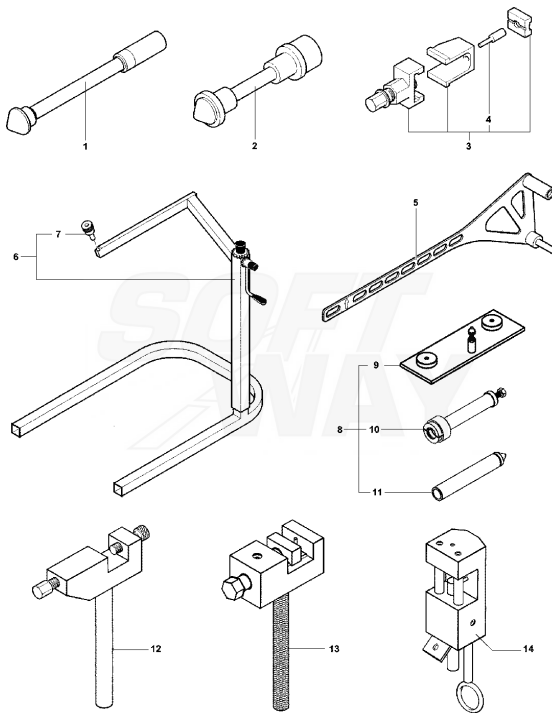

Pos	Part Number	Description	Additional Text	Quantity
1	SPMV800092867	ROCKER ARM PACK TOOL		1,00
2	SPMV800092868	FRONT WHEEL BEARING TOOL		1,00
3	SPMV800095389	CHAIN TOOL PITCH 520 532		1,00
4	SPMV800095390	PIN CHAIN CUTTING 520-532		1,00
5	SPMV800093347	REAR SUSPENSION		1,00
6	SPMV800095807	ANT. STAND COMPLETE		1,00
7	SPMV800095808	FRONT STAND PIN		1,00
8	SPMV800097887	EQUIPMENT. CUSHION. STER PIN		1,00
9	SPMV800097888	STEERING BASE CONTROL		1,00
10	SPMV800097889	STEERING BEARING		1,00
11	SPMV800097890	STEERING BEARING		1,00
12	SPMV8000B1439	CHAIN CUTTING TOOL		1,00
13	SPMV8000B1456	CHAIN JOINING TOOL		1,00
14	SPMV8000B1457	CHAIN RIVETING TOOL		1,00