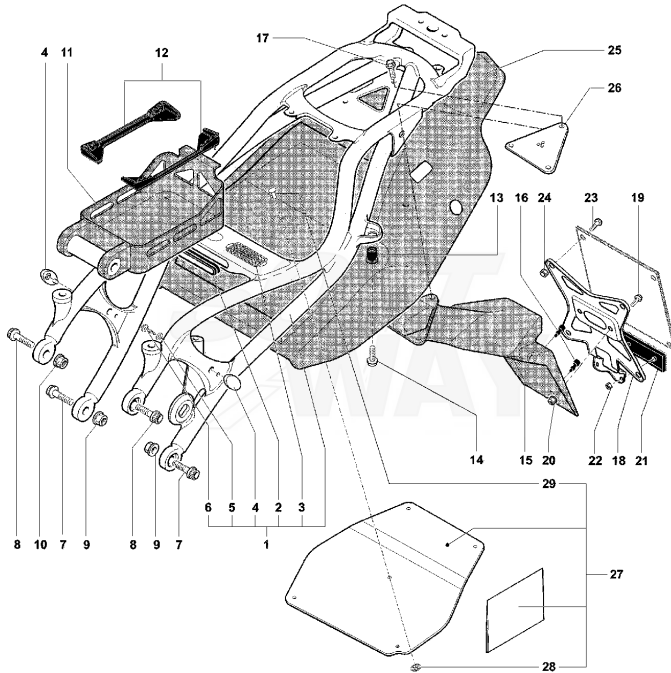

Pos	Part Number	Description	Additional Text	Quantity
1	SPMV800092889	FRAME POST.COMPL.	1000S	1,00
2	SPMV800087472	PAD, BATTERY		1,00
3	SPMV800092257	BATTERY DATA PLATE		1,00
4	SPMV800094276	SPACER FOR TAIL	1000S, AGO, TAMBURINI	2,00
5	SPMV800094313	WASHER 3X9X0.5		2,00
6	SPMV800081628	SCREW		2,00
7	SPMV8J0090426	TCEIF SCREW M8X1,25-L30	1000S, AGO, TAMBURINI	2,00
8	SPMV8K0090426	SCREW TCEIF M8X35	1000S, AGO, TAMBURINI	2,00
9	SPMV80B043928	NUT,M8X1.25	5146-5233 & 5238-5260 5433-5469 & 5493 <4611 (USA <100436 & <200149)	2,00
10	SPMV80B043928	NUT,M8X1.25	5146-5233 & 5238-5260 5433-5469 & 5493 <4611 (USA <100436 & <200149)	1,00
11	SPMV800091648	MV BATTERY TRAY		1,00
12	SPMV8000A3226	SEAT, BATTERY		2,00
13	SPMV800048245	CUSHION, SCREW, M6x1 L16	B4 RS	2,00
14	SPMV800062727	SCREW TEF M6X1-CH8-L16	1000S, AGO, TAMBURINI	2,00
15	SPMV800090963	GARAGE HOLDER	750S	1,00
16	SPMV800066308	VIBRATION-DAMPER	1000S, AGO	2,00
17	SPMV800062727	SCREW TEF M6X1-CH8-L16	1000S, AGO, TAMBURINI	3,00
18	SPMV800094506	PLATE HOLDER		1,00
19	SPMV8H0067545	SCREW	TAMBURINI	2,00
20	SPMV800044240	AUTOBLOC.FLANG.NUT M6X1-CH10	1000S, AGO, TAMBURINI	2,00
21	SPMV800090374	REFLECTOR, REAR SIDE	990R-1090RR <02104 USA	1,00
22	SPMV800091033	SELF-LOCKING NUT M4	1000S, AGO, TAMBURINI	2,00
23	SPMV80A047053	Screw M4 L8		4,00
24	SPMV800091033	SELF-LOCKING NUT M4	1000S, AGO, TAMBURINI	4,00
25	SPMV8A0094174	INSULATOR, HEAT		1,00