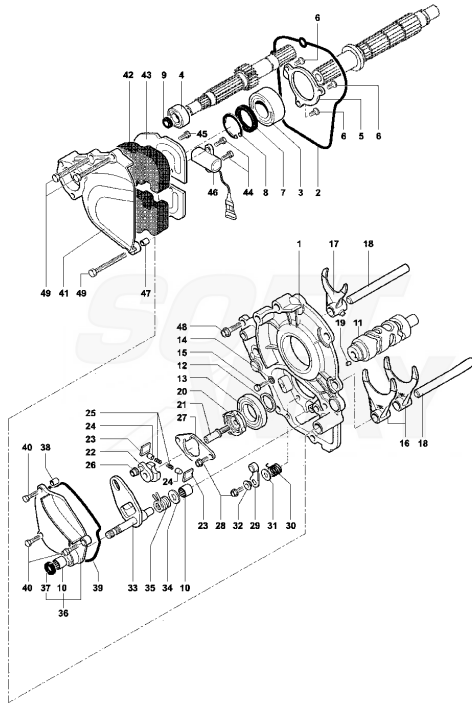

Pos	Part Number	Description	Additional Text	Quantity
1	SPMV8A00A2326	COVER TRANSMISSION	1000S, 1000S1+1, VIN. 002509> 1000S, USA, VIN. 100179> 1000S1+1, USA, VIN. 200163> TAMBURINI	1,00
2	SPMV800086117	PROTECTION, RUBBER, GEARSHIFT		1,00
3	SPMV8000A2318	OBLIQUE BEARING 2 ROWS SF. D28	BRUTALE S,09192>,<10409,10968>	1,00
4	SPMV8000A1086	ROLLER BEARING D24-D40-SP1	BRUTALE S,09192>,<10409,10968>	1,00
5	SPMV800086114	BEARING LOCKING PLATE		1,00
6	SPMV800028327	SCREW		3,00
7	SPMV800089410	GASKET RING D35-D47-SP7		1,00
8	SPMV800091603	SEEGER RING SB 48		1,00
9	SPMV800064296	RETAINER, AXLE, CLUTCH DRIVER		1,00
10	SPMV800051191	ROLL BEARING D12-D18-SP1		2,00
11	SPMV8A0089414	SHAFT	GEAR CONTROL UPSIDE-DOWN	1,00
11	SPMV8A0089416	SHAFT FORK		1,00
12	SPMV8A0036022	WASHER, STEEL, COUNTERSHAFT T=	0.2	1,00
12	SPMV8B0036022	WASHER, STEEL, COUNTERSHAFT T=	0.3	1,00
12	SPMV8C0036022	WASHER, STEEL, COUNTERSHAFT T=	0.4	1,00
13	SPMV8A0021774	BEARING, DRUM GEARSHIFT, D25xD		1,00
14	SPMV8000A0901	WASHER D15-D6		2,00
15	SPMV800062726	SCREW	750 ORO	2,00
16	SPMV800081583	FORK, GEARSHIFT, 1-4 2-3		2,00
17	SPMV8000A2537	FORK, GEARSHIFT, 5-6		1,00
18	SPMV800081585	AXLE, GEARSHIFT FORK		2,00
19	SPMV800038520	ROLL D4-L8		1,00
20	SPMV8A0097739	GEAR SELECTOR DRUM		1,00
21	SPMV800098149	SCREW		1,00
22	SPMV800087299	SELECTOR SPROCKET		1,00