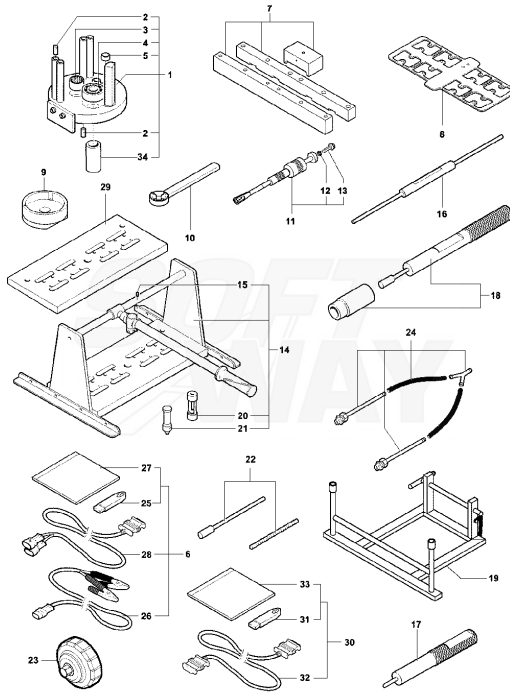

Pos	Part Number	Description	Additional Text	Quantity
1	SPMV8A0094792	Tool for Gearbox assembly		1,00
2	SPMV800086119	BUSH, CRANKCASE, 27x12MM		8,00
4	SPMV800098405	BEARING	BRUTALE S 09192>, <10409,10968>	1,00
5	SPMV800087300	BEARING		1,00
6	SPMV8A00A5394	DIAGNOSTIC SOFTWARE		1,00
7	SPMV8000A3406	PISTON PROJECTION		1,00
8	SPMV800094797	CONTOURED HEAD COVER PLATE		1,00
9	SPMV800094795	ALTERN.SHAFT LOCKING TOOL		1,00
10	SPMV800094794	FLEX.COUPLING LOCKING TOOL		1,00
11	SPMV800094798	GOMMIN DISASSEMBLY EQUIPMENT		1,00
12	SPMV62N115538	SPRING WASHER		1,00
13	SPMV8C0069056	TEF SCREW M8X1.25 CH12-L30		3,00
14	SPMV800094796	VALVES ASSEMBLY		1,00
15	SPMV800051521	SCREW M4X6		2,00
16	SPMV800095429	CONTROL PAD		1,00
17	SPMV800095581	VALVE SEAL ASSEMBLY		1,00
18	SPMV8000A2385	GUIDE MOUNTING PAD		1,00
19	SPMV800097867	ENGINE MOUNT		1,00
20	SPMV800095179	HALF-CONES		1,00
21	SPMV800095180	HALF-CONES		1,00
22	SPMV8000A2625	BROACH FOR VALVE GUIDE		1,00
23	SPMV8000A4317	OIL FILTER TOOL		1,00
24	SPMV8000A4686	CO CONTROLTOOL		1,00
25	SPMV8000A7688	HARDWARE KEY USB FOR VDST P		1,00
26	SPMV8000A5393	INTERVIEW CABLE WITH CENTRAL	FOR CONTROL UNIT INJECTION	1,00
27	SPMV8A0093878	CD-ROM SOFTWARE DIAGNOSTIC	FOR WINDOWS XP	1,00
28	SPMV8000A7689	SERIALUSB ADAPTER		1,00