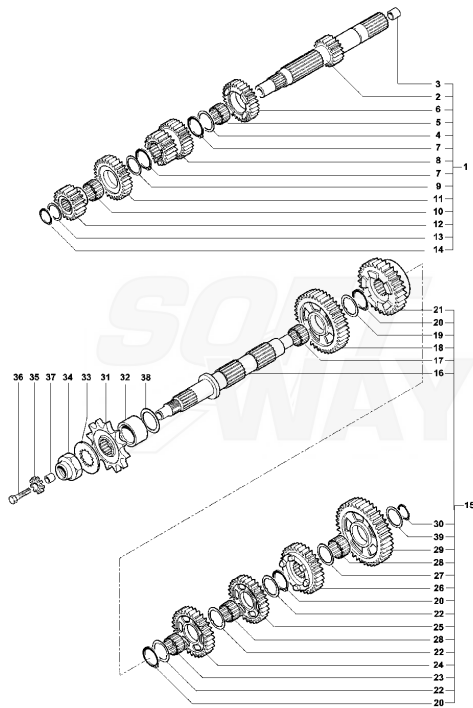

Pos	Part Number	Description	Additional Text	Quantity
1	SPMV8000A9894	MAINSHAFT, TRANSMISSION, F4		1,00
1	SPMV8000A3522	PRIMARY SHAFT	1000 USA 1000 VIN <008064	1,00
2	SPMV8000A2644	MAIN SHAFT ASSEMBLY	BRUTALE S,09192>,<10409,10968>	1,00
2	SPMV8000B0016	MAIN SHAFT	1000 VIN 008065> & 1078	1,00
2	SPMV80A0B0016	PRIM.SHAFT WITH INGR.	STK	1,00
3	SPMV800086699	BUSH		1,00
4	SPMV8000A0973	WASHER	ENGINE 6540-6742 & 7236>	1,00
5	SPMV8000A0370	BUSH	ENGINE 6540-6742 & 7236>	1,00
6	SPMV8000A2630	5TH GEAR	ENGINE 6540-6742 & 7236>	1,00
6	SPMV80A0A2630	INGR.5 ON PRIM.	STK	1,00
7	SPMV8000A0975	SNAP RING	ENGINE 6540-6742 & 7236>	2,00
8	SPMV8000A2631	3RD-4TH GEAR	ENGINE 6540-6742 & 7236>	1,00
8	SPMV8000B0017	3RD-4TH GEAR	1000 VIN 008065> & 1078	1,00
8	SPMV80A0B0017	INGR.SLIDING 3-4 ON PRIM.	STK	1,00
9	SPMV8000A0973	WASHER	ENGINE 6540-6742 & 7236>	1,00
10	SPMV8000A0370	BUSH	ENGINE 6540-6742 & 7236>	1,00
11	SPMV8000A3524	6TH GEAR		1,00
11	SPMV80A0A3524	INGR.6 ON PRIM.	STK	1,00
12	SPMV8000A2645	2ND GEAR	BRUTALE S,09192>,<10409,10968>	1,00
12	SPMV8000A9896	2ND GEAR	1000 VIN 008065> & 1078	1,00
12	SPMV80A0A9896	INGR.2ON THE PRIM.	STK	1,00
13	SPMV8D0081569	WASHER	1.0 MM	1,00