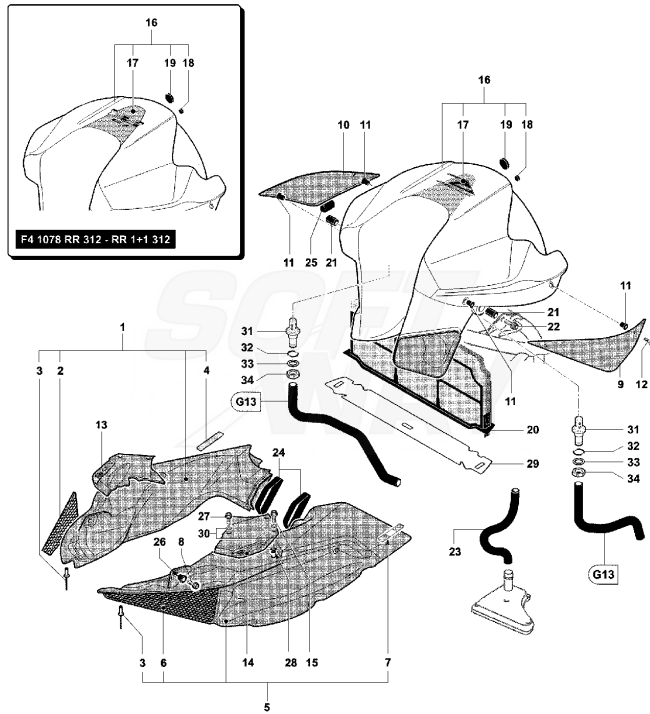

Pos	Part Number	Description	Additional Text	Quantity
1	SPMV8000B1804	RIGHT INTAKE MANIFOLD COMPL.		1,00
1	SPMV80A0A3218	RIGHT INTAKE DUCT COMPL.	1000R, 1000R1+1	1,00
2	SPMV80C091630	GUARD UNDER		1,00
3	SPMV800093355	RIVET, GRID PROTECTION		4,00
4	SPMV8000B1806	EMBLEM, RH TRICOLORE		1,00
4	SPMV8000A3216	RIGHT TRICOLOR PLATE	1000S, 1000S1+1, TAMBURINI	1,00
5	SPMV8000B1805	DUCT, AIR INTAKE, LH		1,00
5	SPMV80A0A3219	LEFT INTAKE DUCT COMPL.	1000R, 1000R1+1	1,00
6	SPMV80C091631	GUARD UNDER		1,00
7	SPMV8000B1807	EMBLEM, LH TRICOLORE		1,00
7	SPMV8000A3217	LEFT PLATE TRICOLOR	1000S, 1000S1+1, TAMBURINI	1,00
8	SPMV800062726	SCREW	750 ORO	2,00
9	SPMV800090965	PANEL	750S, 750S1+1, SR1+1	1,00
9	SPMV8A0090965	COVER, FRAME LH	1000 VIN 008065> & 1078	1,00
10	SPMV800090964	PLASTIC PANEL RH MV	750S, 750S1+1, SR1+1	1,00
10	SPMV8A0090964	COVER, FRAME RH	1000 VIN 008065> & 1078	1,00
11	SPMV800094651	WELL NUT MV 4MM.		4,00
12	SPMV8A0090901	SCREW, M4x13,7	750S, 750S 1+1	4,00
13	SPMV80A090412	COVER		1,00
14	SPMV80A090413	COVER		1,00
15	SPMV8B0089786	SCREW M6 TF D11-L25	750S, 750S 1+1	4,00
16	SPMV8000B0606	AIRBOX	1000 RED/SILVER	1,00
16	SPMV8000B1670	AIRBOX	1078 RED/SILVER	1,00
16	SPMV80A0B0606	AIRBOX	1000 BLACK/ANTHRACITE	1,00
16	SPMV80A0B1670	AIRBOX	1078 BLACK/ANTHRACITE	1,00
16	SPMV80B0B0606	AIRBOX	1000 WHITE/BLACK	1,00
16	SPMV80B0B1670	AIRBOX	1078 WHITE/BLACK	1,00