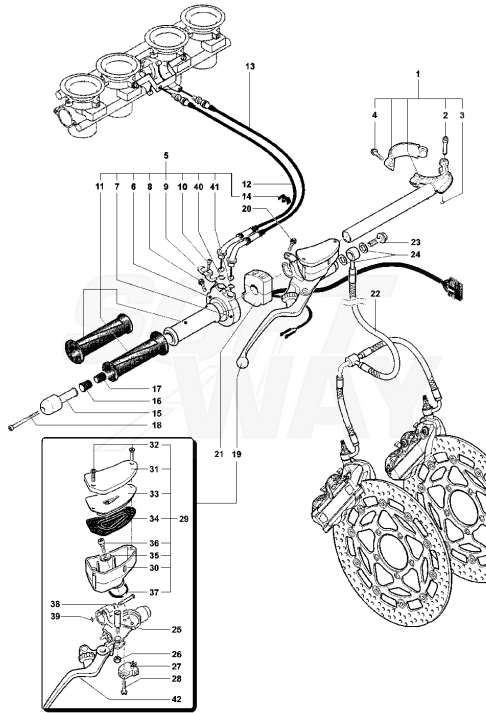

Pos	Part Number	Description	Additional Text	Quantity
1	SPMV8000A3168	SEMIMANUBRIO DX COMPL.	1000S, 1000S1+1	1,00
2	SPMV8000A3167	PIVOT PIN CLAMP		1,00
3	SPMV800090892	CIRCLIP, HANDLEBAR PIN		1,00
4	SPMV8000A3172	SCREW TCEIF M7X1X25	TAMBURINI	1,00
5	SPMV800094640	THROTTLE ASSY		1,00
6	SPMV800092894	THOTTLE TUBE INC CHOKE		1,00
7	SPMV800090265	CASE, THROTTLE GRIP LOWER		1,00
8	SPMV8H0090425	SCREW		2,00
9	SPMV800090266	SUPPORT, STEEL, THROTTLE CABLE		1,00
10	SPMV800093297	Screw TTEI M5x8		1,00
11	SPMV800094529	HANDLE BAR GRIPS		1,00
12	SPMV800090271	GAS CONTROL OPENING TRANSMISSION		1,00
13	SPMV800090272	THROTTLE CABLE		1,00
14	SPMV800092630	CLAMP, THROTTLE CABLE		1,00
15	SPMV8000A4425	COUNTERWEIGHT	1000S, 1000S1+1	1,00
16	SPMV8000A4426	CAP, RUBBER, BALLANCE WEIGHT		1,00
17	SPMV800090890	NUT, WITH RUBBER COVER, BALANC		1,00
18	SPMV60N102524	SCREW, TCEI M6X1-L95	1078RR	1,00
19	SPMV800094025	F4 FR MASTER CYL ASSY		1,00
20	SPMV8H0090425	SCREW		1,00
21	SPMV8000A6388	SWITCH, IGNITION, RIGHT SIDE	990R, 1090RR	1,00
22	SPMV8000A6387	HOSE, FRONT BRAKE	1000 VIN <008064 1000 USA	1,00
22	SPMV8000B1461	HOSE, FRONT BRAKE	1000 VIN 008065> & 1078	1,00
23	SPMV800091692	BOLT, OIL PIPE		1,00
24	SPMV800021480	WASHER, COPPER, D14xD10,2xE1	MY12/14 F3 675	2,00
25	SPMV800093299	LEVER PIN	F4S, F4R, F4 FRECCIE TRICOLORI	1,00
26	SPMV800093300	LEVER NUT		1,00