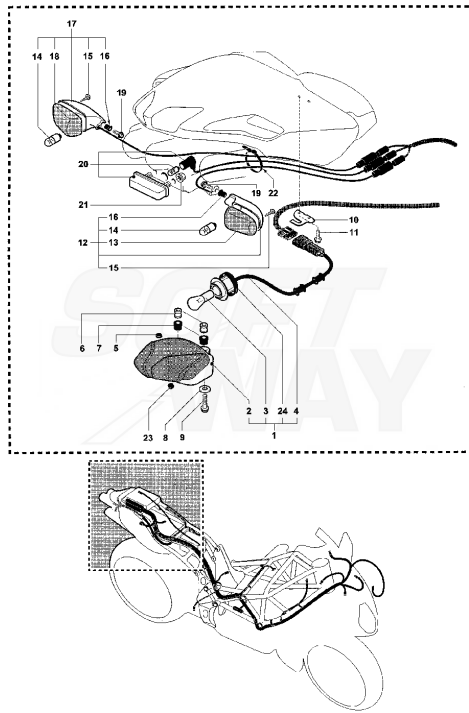

Pos	Part Number	Description	Additional Text	Quantity
1	SPMV800090369	FULL TAIL LIGHT	750 ORO, 750S	1,00
2	SPMV800093335	TAILLIGHT		1,00
3	SPMV8A0018246	BULB		1,00
4	SPMV800091696	COMPLETE LAMP HOLDER		1,00
5	SPMV800090979	CAP, UPPER GUIDE CHAIN	SR	1,00
5	SPMV800095500	RUBBER	SR1+1	1,00
6	SPMV800090415	SPACER	BRUTALE ORO	2,00
7	SPMV800090239	CUSHION, RUBBER, 2	B4 RS-B4 RR-B4 NURBURGRING	2,00
8	SPMV800056359	WASHER		2,00
9	SPMV8J0090425	BOLT		2,00
10	SPMV800091653	BRACKET		1,00
11	SPMV8AA059572	Screw TSEI M5X0,8-L12	750S	1,00
12	SPMV8B0090372	REAR FLASHER LIGHT RH		1,00
12	SPMV800090372	TURN SIGNAL POST.D	1000 USA 1000 VIN <008064	1,00
13	SPMV800093336	MV IND LENS		1,00
14	SPMV800036726	BULB		2,00
15	SPMV800093416	SCREW, TAPPING PH1 2.9X16		2,00
16	SPMV800048245	CUSHION, SCREW, M6x1 L16	B4 RS	2,00
17	SPMV8B0090373	REAR FLASHER LIGHT LH		1,00
17	SPMV800090373	REAR TURN SIGNAL S	1000 USA 1000 VIN <008064	1,00
18	SPMV800093337	TRANSPARENT FOR POS INDICATOR		1,00
19	SPMV800062728	SCREW TEF M6X1-CH8-L20	750 ORO ENGINE 00248> 750S, 750S 1+1 ENGINE 00401>	2,00
20	SPMV800092185	NUMBERPLATE LIGHT		1,00
21	SPMV800056443	NUT		2,00
22	SPMV800092661	CLAMP 2.4X92	MY14/20 F3 675-F3 800	1,00