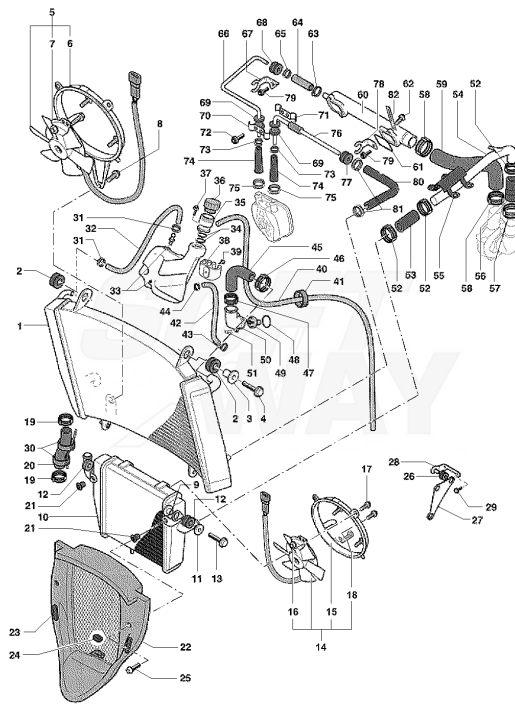

Pos	Part Number	Description	Additional Text	Quantity
1	SPMV8000B1126	RADIATOR ASSY, WATER UPPER		1,00
2	SPMV800094517	DAMPER	FOR COOLER 800084917	2,00
2	SPMV8000B1539	CUSHION, D22xD10xE15	FOR COOLER 8000B1126	2,00
3	SPMV800062652	SPACER D10-D6	FOR COOLER 800084917	1,00
3	SPMV8E0062652	BUSH, SPACER, D10xD6,25xL16,5	FOR COOLER 8000B1126	1,00
4	SPMV800062728	SCREW TEF M6X1-CH8-L20	750 ORO ENGINE 00248> 750S, 750S 1+1 ENGINE 00401>	1,00
4	SPMV800062729	SCREW TEF M6X1-CH8-L25	FOR COOLER 8000B1126	1,00
5	SPMV800095489	ELECTRIC FAN FOR UPPER RADIATOR		1,00
6	SPMV800095490	UPPER ELECTRIC FAN HOLDER		1,00
7	SPMV800042278	NUT		3,00
8	SPMV800062725	SCREW TEF M6X1-CH8-L10	750S	3,00
9	SPMV800090943	BUSH, SPACER		1,00
10	SPMV800084918	LOWER WATER RADIATOR		1,00
11	SPMV800090943	BUSH, SPACER		1,00
12	SPMV800062651	VIBRATION REDUCER D22-D10-SP12		2,00
13	SPMV800062729	SCREW TEF M6X1-CH8-L25	FOR COOLER 8000B1126	1,00
14	SPMV800084919	ELECTRIC FUN FOR RADIATOR		1,00
15	SPMV800084934	BRACKET ELECTRIC FAN		1,00
16	SPMV800042278	NUT		3,00
17	SPMV800062725	SCREW TEF M6X1-CH8-L10	750S	4,00
18	SPMV8000A1792	CLAMP, SPECIAL		1,00
19	SPMV8G0092249	CLAMP, METAL, R96 D30	RR-RUSH	2,00
20	SPMV800091031	HOSE		1,00
21	SPMV800048245	CUSHION, SCREW, M6x1 L16	B4 RS	2,00
22	SPMV80C095482	LOWER FAIRING	1000 USA 1000 VIN <008064	1,00
22	SPMV8AC095482	LOWER FAIRING	1000 VIN 008065> & 1078	1,00