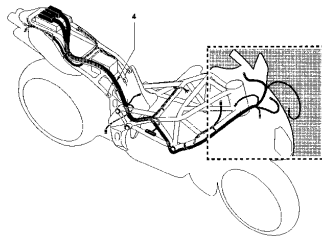

Pos	Part Number	Description	Additional Text	Quantity
1	SPMV8AA090246	FINISHED RIGHT MIRROR SUPPORT	750S, 750S1+1, SPR, SR1+1	1,00
2	SPMV8AA090247	LEFT MIRROR SUPPORT FINISHED	750S, 750S1+1, SPR, SR1+1	1,00
3	SPMV8S0090425	Screw M6x55		2,00
4	SPMV8000A9067	MAIN CABLE ASSEMBLY	005491-005495 & 005822> 1000R, 1000R1+1	1,00
5	SPMV80C090370	RH SENNA MIRROR	SENNA	1,00
5	SPMV80J090370	MIRROR, RIGHT	WHITE/BLACK	1,00
5	SPMV80K090370	RIGHT REARVIEW MIRROR WITH INDICATOR	1078 BLUE	1,00
5	SPMV80E090370	RIGHT REARVIEW MIRROR WITH INDICATOR	TAMBURINI	1,00
6	SPMV800093332	INDICATOR LENS R.H FRONT		1,00
7	SPMV800093417	LAMP HOLDER FOR INDICATOR		2,00
8	SPMV800093418	BULB		2,00
9	SPMV800037290	SCREW		2,00
10	SPMV800093851	SCREW		4,00
11	SPMV800090405	INDICATOR LOOM INSIDE NOSE CO		2,00
12	SPMV800093420	GASKET		1,00
13	SPMV800044014	SCREW		4,00
14	SPMV80C090371	LH SENNA MIRROR	1078 BLACK/ANTHRACITE	1,00
14	SPMV80J090371	MIRROR, LEFT	1078 WHITE/BLACK	1,00
14	SPMV80A0B0607	LEFT REARVIEW MIRROR WITH INDICATOR COMP	1000 BLACK/ANTHRACITE	1,00
14	SPMV80B0B0607	LEFT REARVIEW MIRROR WITH INDICATOR COMP	1000 WHITE/BLACK	1,00
14	SPMV80E090371	LEFT REARVIEW MIRROR WITH INDICATOR	1078 RED/SILVER	1,00
14	SPMV80K090371	LEFT REARVIEW MIRROR WITH INDICATOR	1078 BLUE	1,00
14	SPMV8000B0607	LEFT REARVIEW MIRROR WITH INDICATOR COMP	1000 RED/SILVER	1,00
15	SPMV800093333	INDICATOR LENS FRONT L.H		1,00
16	SPMV800093419	LH MIRROR PAD		1,00
17	SPMV8A0093346	SCREW TSPEI M3X8		4,00