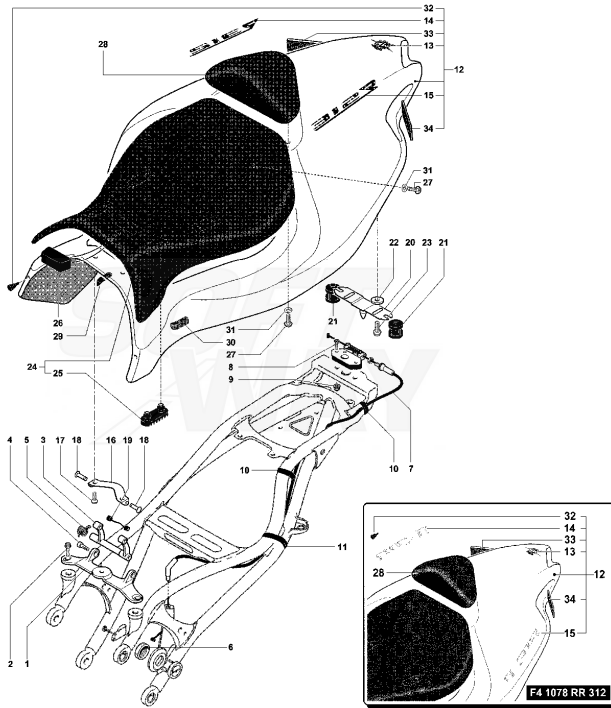

Pos	Part Number	Description	Additional Text	Quantity
1	SPMV800089802	BRACKET	1000S	1,00
2	SPMV800062728	SCREW TEF M6X1-CH8-L20	750 ORO ENGINE 00248> 750S, 750S 1+1 ENGINE 00401>	2,00
3	SPMV800089787	BRACKET MV		1,00
4	SPMV60N102482	SCREW		2,00
5	SPMV800090243	SPRING		1,00
6	SPMV800090250	LOCK NUT		1,00
7	SPMV800090251	CABLE		1,00
8	SPMV80A026970	TSEI SCREW M5X0.8-L16	1000S, AGO, TAMBURINI	2,00
9	SPMV800056443	NUT		2,00
10	SPMV800053724	BELT, RUBBER, SHORT	MY12/16 USA CND CN	2,00
11	SPMV800092248	CLAMP, RUBBER, L82	RR-SCS-RC SCS	1,00
12	SPMV8000B0603	COVER-TAIL	1000 RED/SILVER	1,00
12	SPMV8000B1668	COVER-TAIL	1078 RED/SILVER	1,00
12	SPMV80A0B0603	COVER-TAIL	1000 BLACK/ANTHRACITE	1,00
12	SPMV80A0B1668	COVER-TAIL	1078 BLACK/ANTHRACITE	1,00
12	SPMV80B0B0603	COVER-TAIL	1000 WHITE/BLACK	1,00
12	SPMV80B0B1668	COVER-TAIL	1078 WHITE/BLACK	1,00
12	SPMV80C0B1668	COMPL. TAILPIPE.	1078 BLUE	1,00
13	SPMV800090316	MV FRONT DECAL	750S, 750S 1+1 SILVER & BLACK	1,00
13	SPMV80B090316	DECAL	B4 910 R/B4 ITALIA BLACK, RED/SILVER	1,00
13	SPMV80C090316	EMBLEM MV	WHITE/BLACK	1,00
13	SPMV80D090316	DECAL MV FOR DOME	1078 BLUE	1,00
14	SPMV8000B0602	EMBLEM SEAT TAIL COVER, RH R 3	1000 RED/SILVER	1,00
14	SPMV8000B1680	EMBLEM, SEAT TAIL COVER, RH RR	1078 RED/SILVER	1,00
14	SPMV80A0B0602	EMBLEM SEAT TAIL COVER, RH R 3	1000 BLACK/ANTHRACITE	1,00