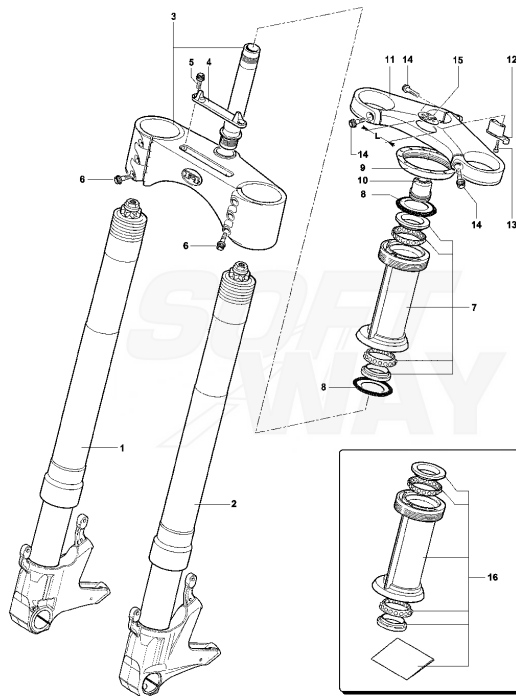

Pos	Part Number	Description	Additional Text	Quantity
1	SPMV8000B2166	FRONT CUSHION ASSY RH	1000 VIN 008065> & 1078	1,00
1	SPMV80B0A6394	FRONT CUSHION ASSY RH	1000R, 1000R1+1	1,00
2	SPMV80B0A6393	FRONT CUSHION ASSY LH		1,00
2	SPMV8000B2165	LEFT LEG COMPLETE	1000 VIN 008065> & 1078	1,00
3	SPMV800093852	STEERING BASE WITH PIN	B4 910S WALLY	1,00
4	SPMV800086407	LOCK STOP	1000S, 1000S1+1	1,00
5	SPMV8E0090425	Screw TCEIF M6x16		2,00
6	SPMV8H0090425	SCREW		6,00
7	SPMV8AA090279	STEERING TUBE		1,00
8	SPMV800090897	DUST COVER, STEERING STEM		2,00
9	SPMV800086436	SPECIAL WASHER, STEERING STEM		1,00
10	SPMV800090280	RING NUT TIGHTENING CUSHIN. OF ST	1000S, 1000S1+1	1,00
11	SPMV800090282	SAME 800093853	36 MM	1,00
12	SPMV800089783	MV STEERING LOCK BRACKET	1000S, 1000S1+1	1,00
13	SPMV8L0090424	TCEIF SCREW M5 X 30		2,00
14	SPMV8G0090426	SCREW		3,00
15	SPMV8000B1949	EMBLEM F4		1,00
15	SPMV8000A3175	DECAL F4-1000 TRICOLOR FOR	1000S, 1000S1+1	1,00
16	SPMV8000A6216	STEERING HEADSTOCK KIT	STEERING TUBE KIT	1,00