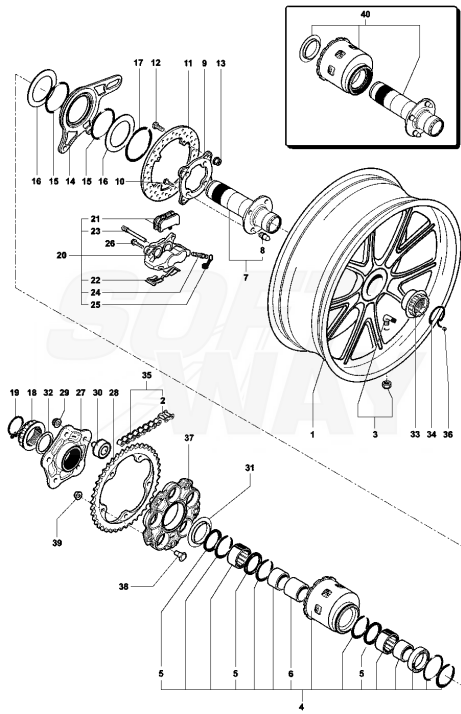

Pos	Part Number	Description	Additional Text	Quantity
1	SPMV80A0A9318	REAR WHEEL RIM. 17 FINISHED	1078RR	1,00
2	SPMV8000A4992	CHAIN LINK DID 525HV	1000S,1000S1+1,AGO,HV E HV KAY	1,00
2	SPMV8000B1438	CHAIN LINK	990R, 1090RR	1,00
2	SPMV8000A3280	CHAIN LINK	1000S,1000S1+1,AGO,525 ZVM	1,00
3	SPMV800091011	MV TYRE VALVE		1,00
4	SPMV800091677	COMPLETE ECCENTRIC HUB	750S, 750S 1+1	1,00
5	SPMV800084909	GROMMET		2,00
6	SPMV800084914	SPACER, HUB BEARING		1,00
7	SPMV800092888	REAR WHEEL PIN WITH PINS		1,00
8	SPMV800084901	REAR WHEEL PIN		4,00
9	SPMV800084890	FLANGE, REAR WHEEL HUB, INNER	1000S, 1000S1+1	1,00
10	SPMV800084902	SCREW		4,00
11	SPMV8000B1654	DISC REAR BRAKE		1,00
11	SPMV800082760	REAR BRAKE DISC	1000 VIN <008064 1000 USA	1,00
12	SPMV800084889	POS BRAKE DISK FIXING SCREW		4,00
13	SPMV800084891	NUT, M7		4,00
14	SPMV8000A3551	BRACKET, REAR CALIPER	1000S, 1000S1+1	1,00
15	SPMV800086702	RUBBER RING, 3325 D82,22x2,62		2,00
16	SPMV800084893	WASHER, D81xD93xE0,7		2,00
17	SPMV800084913	CIRCLIP, F80		1,00
18	SPMV800084904	SPECIAL NUT, REAR WHEEL AXLE,	EXCEPT RC LH	1,00
19	SPMV800084898	STEEL RING, REAR WHEEL, LEFT S		1,00
20	SPMV800082753	F4 RR CALIPER ASSY		1,00
21	SPMV800082748	REAR BRAKE PADS		1,00
22	SPMV800082746	PAD CHECK SPRING		1,00
23	SPMV800082743	BRAKE PADS PIN		1,00