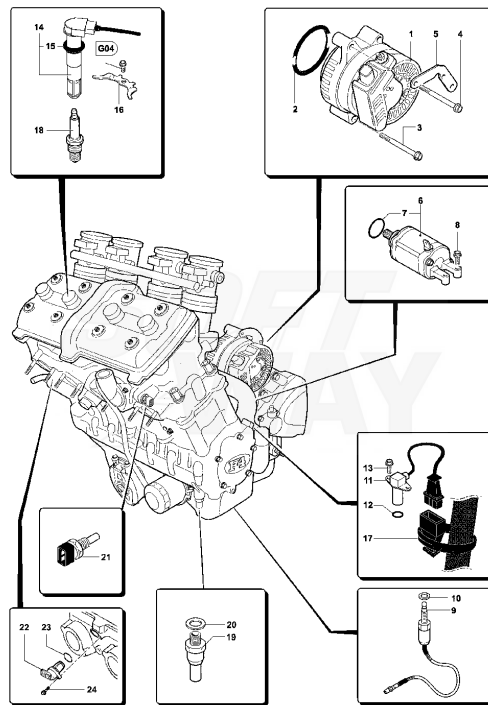

Pos	Part Number	Description	Additional Text	Quantity
1	SPMV8A0081387	ALTERNATOR		1,00
2	SPMV800086223	O-RING SEAL		1,00
3	SPMV8C0091697	SCREW TEF M8X1.25X70		1,00
4	SPMV8B0098219	SCREW TEF M8X1.25X85		2,00
5	SPMV800097278	BRACKET		1,00
6	SPMV8000A2323	STARTER MOTOR		1,00
7	SPMV800091597	GROMMET		1,00
8	SPMV8PA067545	SCREW TEF M6X1-CH8-L22		2,00
9	SPMV800087124	NEUTRAL LIGHT SWITCH		1,00
10	SPMV800039335	WASHER		1,00
11	SPMV800090184	RPM ENGINE SENSOR		1,00
12	SPMV800022551	OR2056 T1		1,00
13	SPMV800067997	SCREW		2,00
14	SPMV8000A6700	BERU COIL WITH GROMMET	008836-008839 & 009155> B4 910 S/910 R	4,00
15	SPMV8000A0515	RUBBER COVER		4,00
16	SPMV8000A8326	SUPPORT, SPARK PLUG CABLE, B4	005491-005495 & 005822> SENNNA	2,00
17	SPMV800092247	CLAMP, RUBBER, L62	F3 ORO-F3 AGO	1,00
18	SPMV800095906	SPARK PLUG, NGK CR9 EB	1000S, 1000S1+1,AGO,NGK CR9EB	4,00
18	SPMV8000B0008	SPARK PLUG NGK R0045Q-10	005491-005495 & 005822> 1000R, 1000R1+1	4,00
19	SPMV8000A7862	MINIUMUM PRESSURE SWITCH		1,00
20	SPMV62N015676	WASHER D17-D10		1,00
21	SPMV800088575	SENSOR	<008835 & 008840-009154 B4 910 ITALIA B4 910 S/910 R	1,00
22	SPMV8000A6703	SENSOR, CAM POSITION		1,00
23	SPMV800036380	OIL SEAL		1,00