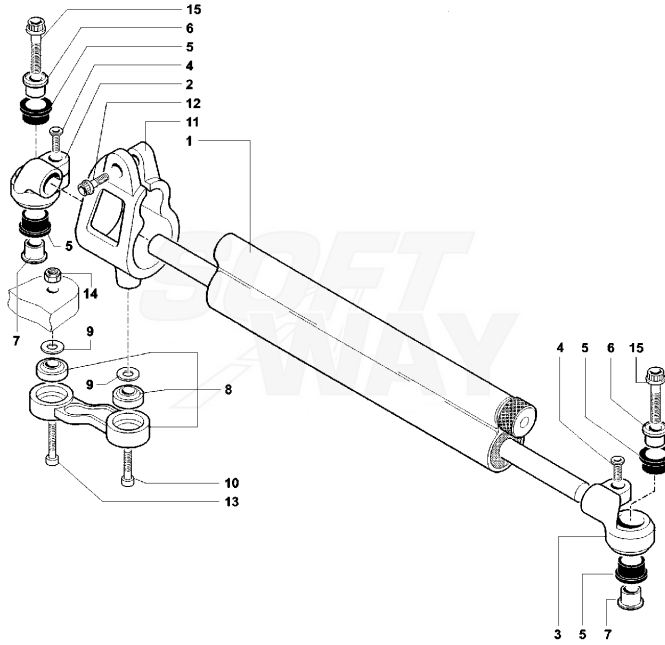

Pos	Part Number	Description	Additional Text	Quantity
1	SPMV800086406	STEERING DAMPER ADJUSTER		1,00
2	SPMV800082769	LINK, STEERING SHOCK ABSORBER,	1000S, 1000S1+1	1,00
3	SPMV800086408	LINK, STEERING SHOCK ABSORBER,	DRAGSTER RR RED/BLACK 800RR, DRAGSTER RC DRAGSTER RR RED/WHITE	1,00
4	SPMV800089303	FITTING		2,00
5	SPMV800082776	BUSH, RUBBER		4,00
6	SPMV800089304	UPPER SPACER, STEERING SHOCK A	1000S, 1000S1+1	2,00
7	SPMV800082775	FITTING	1000S, 1000S1+1	2,00
8	SPMV800090284	PISTON ROD, STEERING SHOCK ABS	EXCEPT RC LH	1,00
9	SPMV800070163	SHIELD D12-D6.1-SP0.7		2,00
10	SPMV800089306	SCREW		1,00
11	SPMV800086409	BRACKET,STEERING DAMPER	1000S, 1000S1+1	1,00
12	SPMV8E0090425	Screw TCEIF M6x16		1,00
13	SPMV8A0089306	SCREW		1,00
14	SPMV800090907	NUT, SELF-LOCKING M6 CH10		1,00
15	SPMV8J0090425	BOLT		2,00