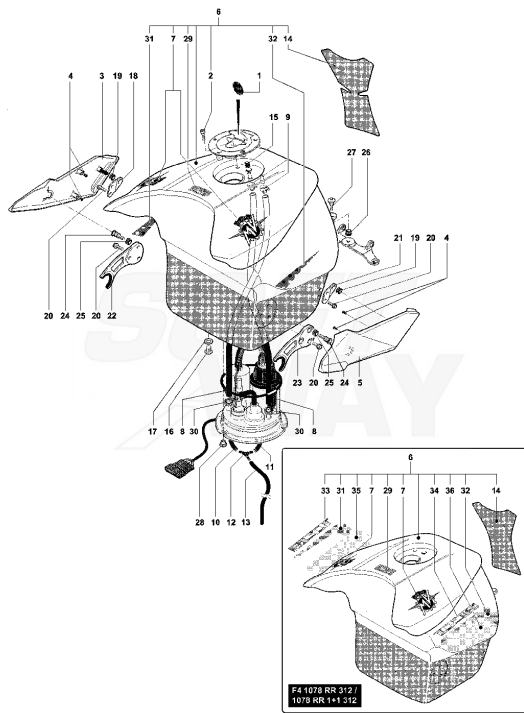

Pos	Part Number	Description	Additional Text	Quantity
1	SPMV800092664	DECAL		1,00
2	SPMV8D0066531	TCEI SCREW M5X0.8-CH4-L14		1,00
3	SPMV80E090298	FUEL TANK COVER, RIGHT	1000S,1000S1+1,AGO	1,00
3	SPMV80F090298	FUEL TANK COVER, RIGHT	TAMBURINI	1,00
3	SPMV80K090298	FINISHED RIGHT TANK SIDE PANEL	1078 BLUE	1,00
3	SPMV80D090298	FINISHED RIGHT TANK SIDE PANEL	SENNA	1,00
4	SPMV800090978	CUSHION, FUEL TANK FAIRING SID	ROSSO / MY22 RR-SCS	4,00
5	SPMV80E090297	FINISHED LEFT TANK SIDE FAIRING	1000S,1000S1+1,AGO	1,00
5	SPMV80F090297	FUEL TANK COVER, LEFT	TAMBURINI	1,00
5	SPMV80K090297	LEFT SIDE PANEL FINISHED TANK	1078 BLUE	1,00
5	SPMV80D090297	LEFT SIDE FINISHED TANK	SENNA	1,00
6	SPMV8000A8208	FUEL TANK	1000 RED/SILVER	1,00
6	SPMV8000B1669	FUEL TANK	1078 RED/SILVER	1,00
6	SPMV80A0B1669	FUEL TANK	1078 BLACK/ANTHRACITE	1,00
6	SPMV80B0B1669	FUEL TANK	1078 WHITE/BLACK	1,00
6	SPMV80B0A8260	FUEL TANK COMPL.	1000 WHITE/BLACK	1,00
6	SPMV80C0B1669	FUEL TANK COMPL.	1078 BLUE	1,00
6	SPMV80A0A8260	GASOLINE TANK COMPL.	1000R, 1000R1+1 BLACK/ANTHR.	1,00
7	SPMV800090322	DECAL	750S, 750S 1+1 SILVER & BLACK	2,00
7	SPMV80B090322	EMBLEM FUEL TANK MV	TAMBURINI	2,00
7	SPMV80C090322	EMBLEM FUEL TANK MV	WHITE/BLACK	2,00
7	SPMV80D090322	DECAL "MV" FOR TANK	1078 BLUE	2,00
8	SPMV800090940	HOSE 6.5X10.5 L-385 VITON	EXCEPT USA	2,00
9	SPMV8B0091687	STAINLESS STEEL HOSE CLAMP D10	008836-008839 & 009155> B4 910 S/910 R, USA	2,00
10	SPMV800091695	HOSE, FUEL TANK BREATH, MEDIUM		1,00
11	SPMV800091690	HOSE, FUEL TANK BREATH, SHORT		1,00