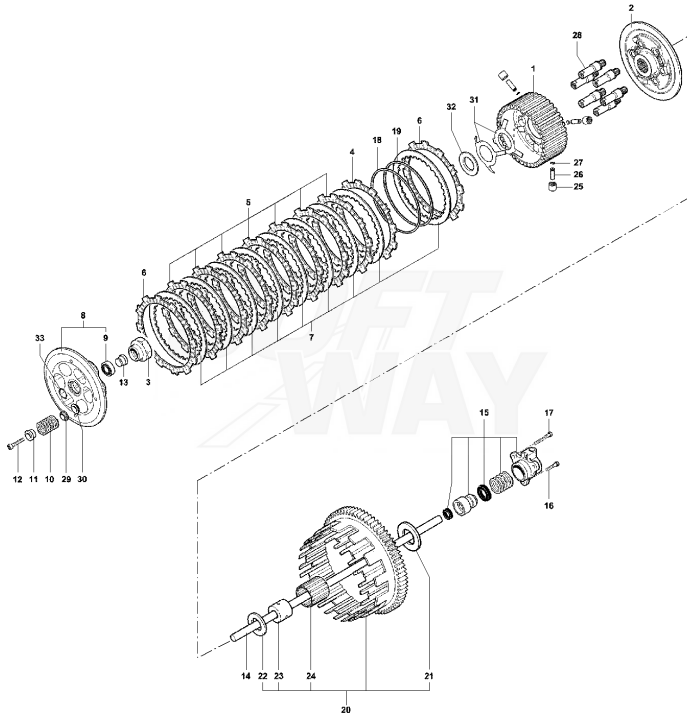

Pos	Part Number	Description	Additional Text	Quantity
1	SPMV8000B1015	HUB, CLUTCH		1,00
2	SPMV8000B1014	DRIVE FLANGE	MY14/20 F3 675	1,00
3	SPMV800091924	NUT M22X1.5	ENGINE <06539 & 6844-7235	1,00
4	SPMV8000A6915	Lining plate	MY14/20 F3 675	1,00
5	SPMV8000A6916	Lining lamella	MY14/20 F3 675	7,00
6	SPMV8000A6917	Liner	MY14/20 F3 675	2,00
7	SPMV8000A6918	Steel lamella	MY14/20 F3 675	9,00
8	SPMV8000B1019	DISK THRUST PLATE		1,00
9	SPMV8000A2565	RADIAL BEARING 12X28X7	MY14/20 F3 675	1,00
10	SPMV8000A0730	CLUTCH SPRING	MY14/20 F3 675	6,00
11	SPMV8000A4492	BUSH, CLUTCH SPRING		6,00
12	SPMV60N302512	Screw M6x1-L35		6,00
13	SPMV8000B1947	CLUTCH DRIVING PIN	MY17 DRAGSTER RR/DRAGSTER RC	1,00
14	SPMV800088342	AXLE, DRIVER, CLUTCH		1,00
15	SPMV800081478	CLUTCH CONTROL CYLINDER	EV02	1,00
16	SPMV800062728	SCREW TEF M6X1-CH8-L20	750 ORO ENGINE 00248> 750S, 750S 1+1 ENGINE 00401>	2,00
17	SPMV800067545	FRAME SCREW		1,00
18	SPMV8000A6922	SPRING JUDDER	MY14/20 F3 675	1,00
19	SPMV8000A6923	SPRING SEAT	MY14/20 F3 675	1,00
20	SPMV8000B1797	TRANSMISS.GROUP PRIM.	SUPPLY WITH COD.8A00A6705 UNITELY TO COD.8000A2608	1,00
21	SPMV8000A2554	WASHER, CLUTCH		1,00
22	SPMV8000A2555	WASHER, MINOR, CLUTCH		1,00
23	SPMV8000A2556	SPACER, CLUTCH		1,00
24	SPMV8000A2553	BEARING		1,00
25	SPMV8000B0066	PIN BEARING 12X10X6 NK6	MY14/20 F3 675	3,00