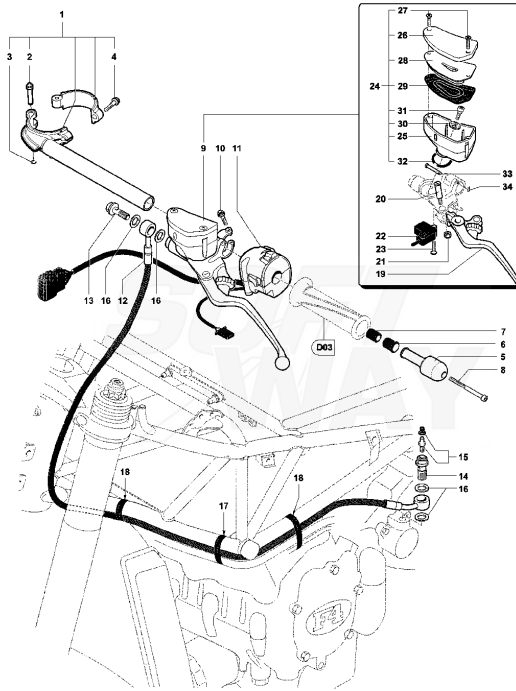

Pos	Part Number	Description	Additional Text	Quantity
1	SPMV8000A3169	SEMIMANUBRIO SX COMPL.	1000S, 1000S1+1	1,00
2	SPMV8000A3167	PIVOT PIN CLAMP		1,00
3	SPMV800090892	CIRCLIP, HANDLEBAR PIN		1,00
4	SPMV8000A3172	SCREW TCEIF M7X1X25	TAMBURINI	1,00
5	SPMV8000A4425	COUNTERWEIGHT	1000S, 1000S1+1	1,00
6	SPMV8000A4426	CAP, RUBBER, BALLANCE WEIGHT		1,00
7	SPMV800090890	NUT, WITH RUBBER COVER, BALANC		1,00
8	SPMV60N102524	SCREW, TCEI M6X1-L95	1078RR	1,00
9	SPMV800089312	F4 CLUTCH MASTER ASSY		1,00
10	SPMV8H0090425	SCREW		1,00
11	SPMV8000A0922	SWITCH, HORN, LEFT SIDE	990R, 1090RR	1,00
12	SPMV8000A3174	FBRAKE HOSE	1000 VIN <008064 1000 USA	1,00
12	SPMV8000B1462	PIPE, OIL CLUTCH, F4	1000 VIN 008065> & 1078	1,00
13	SPMV800091692	BOLT, OIL PIPE		1,00
14	SPMV800091691	SCREW FOR HYDRAULIC FITTINGS. WITH	750S, 750S 1+1	1,00
15	SPMV800033552	DRAIN KIT		1,00
16	SPMV800021480	WASHER, COPPER, D14xD10,2xE1	MY12/14 F3 675	4,00
17	SPMV800092248	CLAMP, RUBBER, L82	RR-SCS-RC SCS	1,00
18	SPMV800092247	CLAMP, RUBBER, L62	F3 ORO-F3 AGO	2,00
19	SPMV800093298	CLUTCH LEVER		1,00
20	SPMV800093299	LEVER PIN	F4S, F4R, F4 FRECCIE TRICOLORI	1,00
21	SPMV800093300	LEVER NUT		1,00
22	SPMV800093307	CLUTCH SWITCH	F4S, F4R, F4 FRECCIE TRICOLORI	1,00
23	SPMV800093313	SCREW M4X16		1,00
24	SPMV800093308	CLUTCH PUMP FLUID SUPPLY TANK		1,00
25	SPMV800093309	CLUTCH PUMP OIL TANK		1,00