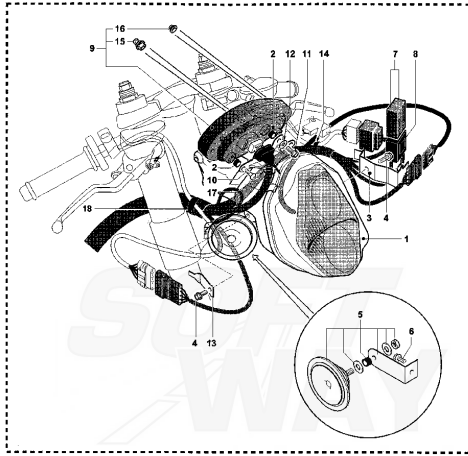

Pos	Part Number	Description	Additional Text	Quantity
1	SPMV800090912	COMP HEADLAMP	LHD	1,00
1	SPMV800094509	HEAD LIGHT	USA	1,00
1	SPMV800094507	HEADLAMP ANT.COMPL.VERSION	RHD	1,00
2	SPMV800090239	CUSHION, RUBBER, 2	B4 RS-B4 RR-B4 NURBURGRING	3,00
3	SPMV800090241	HOLDER, ELECTRIC PARTS		1,00
4	SPMV800062725	SCREW TEF M6X1-CH8-L10	750S	2,00
5	SPMV800090946	HORN ASSY		1,00
6	SPMV800062727	SCREW TEF M6X1-CH8-L16	1000S, AGO, TAMBURINI	1,00
7	SPMV800088572	RELAY		2,00
8	SPMV800091001	DAMPER, ENGINE MOUNT		1,00
9	SPMV8000B1505	METER		1,00
9	SPMV8000A6422	DASHBOARD COMPL.	1000	1,00
10	SPMV800092659	Special screw M5x8 dashboard		2,00
11	SPMV8D0067997	SCREW		1,00
12	SPMV62N115548	WASHER		1,00
13	SPMV800090240	PLATE		1,00
14	SPMV800092247	CLAMP, RUBBER, L62	F3 ORO-F3 AGO	1,00
15	SPMV800094860	WEDGE BASE BULB T6.5		1,00
16	SPMV800094861	LAMP T 3.4		1,00
17	SPMV800092661	CLAMP 2.4X92	MY14/20 F3 675-F3 800	1,00
18	SPMV800053724	BELT, RUBBER, SHORT	MY12/16 USA CND CN	1,00