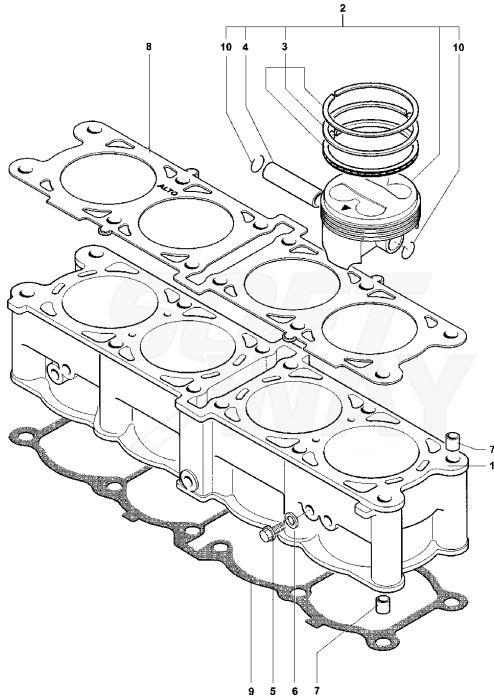

Pos	Part Number	Description	Additional Text	Quantity
1	SPMV80B0B1081	CYLINDER		1,00
1	SPMV80B0A5203	CYLINDER SHELL MAHLE D76	1000	1,00
2	SPMV8000A6686	PISTON ASSY	008836-008839 & 009155> B4 910 S/910 R	4,00
2	SPMV8000B2044	OUT OF STOCK	1000 VIN 008065>, STK	4,00
2	SPMV8000B1082	PISTON COMPLETE ART D79	1078	4,00
3	SPMV8000A2296	PISTON RINGS D76		4,00
3	SPMV8000B1083	PISTON SEGMENT ASSEMBLY D79	1078	4,00
4	SPMV8000A0606	BUSH, PISTON	990R, 1090RR	4,00
5	SPMV800081536	Screw M6x1-L8	RR-RUSH	2,00
6	SPMV800064988	SELF CENTERING WASHER D11-D6.1		2,00
7	SPMV800081535	REFERING PIN D11-D13		4,00
8	SPMV8000A5200	HEAD GASKET	1000	1,00
8	SPMV8000A9370	GASKET, CYLINDER HEAD, 0,4mm,	1078	1,00
8	SPMV8A00A5200	HEAD GASKET	1000	1,00
8	SPMV8A00A9370	GASKET, CYLINDER HEAD, 0,55mm,	1078	1,00
8	SPMV8B00A5200	HEAD GASKET	1000	1,00
8	SPMV8B00A9370	GASKET, CYLINDER HEAD, 0,7mm,	1078	1,00
9	SPMV8000A9371	GASKET, CYLINDER		1,00
9	SPMV800087771	GASKET. CYLINDER-BASE SP	750 ORO	1,00
10	SPMV8000A2714	CIRCLIP, PISTON	990R, 1090RR	8,00