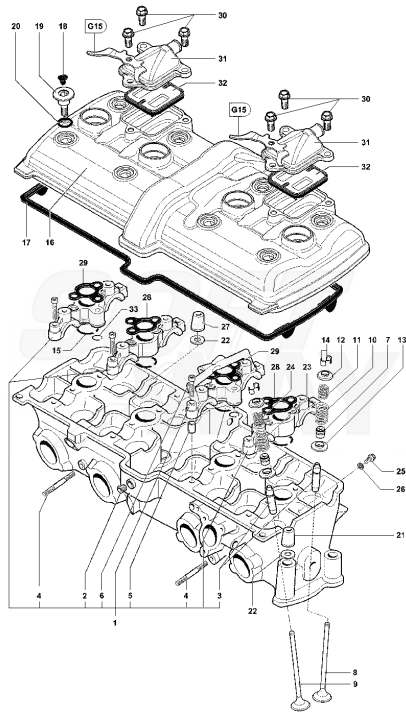

Pos	Part Number	Description	Additional Text	Quantity
1	SPMV8000A9885	CYLINDER HEAD COMPL.	1000	1,00
1	SPMV8000B1080	HEAD, CYLINDER	1078	1,00
1	SPMV8000B1862	COMPLETE CYLINDER HEAT	STK	1,00
2	SPMV800069769	CONICAL PLUG EI M14X1		7,00
3	SPMV8A0081228	VALVE GUIDE	ENGINE 5952>	16,00
3	SPMV8B0081228	VALVE GUIDE	ENGINE 5952>	16,00
4	SPMV800091064	STUD FOR EXHAUST PIPE	5146-5233 & 5238-5260 5433-5469 & 5493	2,00
5	SPMV800051549	PIN D8-D6		8,00
6	SPMV800085071	SCREW M6X35		16,00
7	SPMV800065814	INTAKE AND EXHAUST GASKET		16,00
8	SPMV8000A9702	VALVE INTAKE		8,00
9	SPMV80A097919	VALVE EXHAUST	F4S, F4 FRECCE TRICOLORI	8,00
10	SPMV8000A9886	SPRING, VALVE OUTER		8,00
11	SPMV8000A9774	SPRING, VALVE INNER		8,00
12	SPMV8000A3732	UPPER CAP	BRUTALE S, 10761>	16,00
13	SPMV8000A3733	LOWER CAP	BRUTALE S, 10761>	16,00
14	SPMV800092433	COTTER VALVE 15JAP	ENGINE 01801>	32,00
15	SPMV800087752	ORING, LARGE		4,00
16	SPMV8000A2172	AIR SECON HEAD COVER	008836-008839 & 009181>	1,00
17	SPMV800087756	RC GASKET		1,00
18	SPMV8000A8989	CAP, SCREW, CYLINDER HEAD COVE		8,00
19	SPMV8000A8637	BOLT, HEAD COVER	008836-008839 & 009155> B4 910 S/910 R	8,00
20	SPMV800023113	OR3043 T2	008836-008839 & 009155> B4 910 S/910 R	8,00
21	SPMV800081547	NUT, ESPECIAL DO CABEÇOTE 1		10,00
22	SPMV800069156	WASHER, 18x10,5x2 FLAT, BLACK		12,00
23	SPMV800098670	EXTERNAL VALVE SPRING	750S, 750S1+1, SENNA	8,00