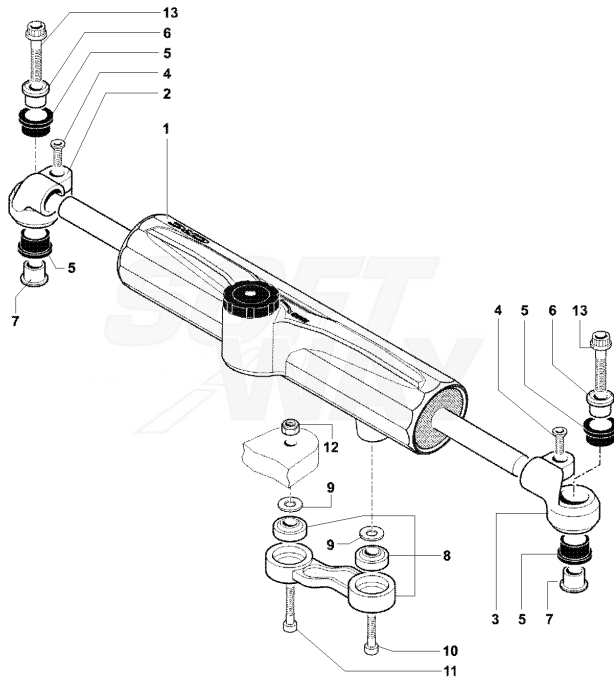

Pos	Part Number	Description	Additional Text	Quantity
1	SPMV8000B1118	SHOCK ABSORBER, STEERING, F4		1,00
2	SPMV800082769	LINK, STEERING SHOCK ABSORBER,	1000S, 1000S1+1	1,00
3	SPMV800086408	LINK, STEERING SHOCK ABSORBER,	DRAGSTER RR RED/BLACK 800RR, DRAGSTER RC DRAGSTER RR RED/WHITE	1,00
4	SPMV800089303	FITTING		2,00
5	SPMV800082776	BUSH, RUBBER		4,00
6	SPMV800089304	UPPER SPACER, STEERING SHOCK A	1000S, 1000S1+1	2,00
7	SPMV8A0082775	SPACER, STEERING SHOCK ABSORBE		2,00
8	SPMV800090284	PISTON ROD, STEERING SHOCK ABS	EXCEPT RC LH	1,00
9	SPMV800070163	SHIELD D12-D6.1-SP0.7		2,00
10	SPMV8B0089306	SCREW		1,00
11	SPMV8A0089306	SCREW		1,00
12	SPMV800090907	NUT, SELF-LOCKING M6 CH10		1,00
13	SPMV8J0090425	BOLT		2,00