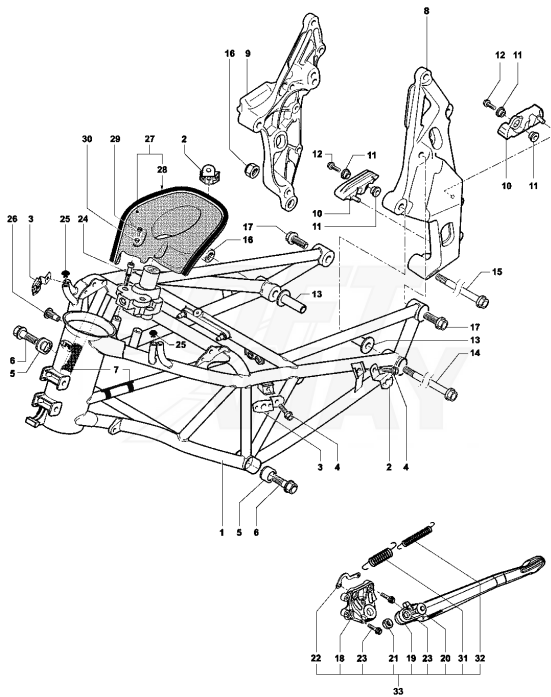

1.Frame	3
2.RearFrame	5
3.SwingArm	7
4.RearShock	9
5.FrontFork	10
6.RHFork	11
7.LHFork	13
8.SteeringDamperMY07	15
9.SteeringDamperMY0809	16
10.RearWheel	17
11.FrontWheel	19
12.LHRearset	20
13.RHRearset	21
14.RHClipOn	23
15.LHClipOn	25
16.Locks	27
17.FrontFairing1078	28
17a.FrontFairing1000	31
18.Airbox	34
19.FuelTank	36
20.RearFairingMonoPosto	38
21.RearFairingBiposto	40
22.WireHarness	42
23.Dashboard	44
24.Headlight	45
24.InjectionWiring	46
25.WiringCoolingFan	48
26.ECU	49
27.TailLight	50
28.Crankcase	52

Pos	Part Number	Description	Additional Text	Quantity
1	SPMV80A0B1662	FRAME		1,00
2	SPMV800089745	BRACKET		2,00
3	SPMV800089747	FAIRING MOUNT MV		2,00
4	SPMV800062725	SCREW TEF M6X1-CH8-L10	750S	4,00
5	SPMV8000A3163	PLATE FOR ANT. ATTACHMENT MOT		2,00
6	SPMV800084869	FRONT BIKE FIXING SCREW	B4 910S	2,00
7	SPMV800090417	PROTECTION, RUBBER, PIPE		2,00
8	SPMV80A0A3907	LH FRAME PLATE	1000S, 1000S1+1	1,00
9	SPMV80A0A3906	RH FRAME PLATE	1000S, 1000S1+1	1,00
10	SPMV800087476	CHAIN SLIDER		2,00
11	SPMV800090392	SPACER 12X8X6X5.2		4,00
12	SPMV800062728	SCREW TEF M6X1-CH8-L20	750 ORO ENGINE 00248> 750S, 750S 1+1 ENGINE 00401>	2,00
13	SPMV8A0084857	ENGINE FIXING BUSHING		2,00
14	SPMV800084866	UPPER MOTOR FASTENING SCREW		1,00
15	SPMV800084865	SCREW		1,00
16	SPMV800042023	NUT		2,00
17	SPMV800084867	TEF SCREW M12X1.25-L30		2,00
18	SPMV800089804	COMP CRUTCH MOUNT PLATE		1,00
19	SPMV80B089781	SIDE CRUTCH	TAMBURINI	1,00
20	SPMV800090431	CRUTCH PIVOT PIN		1,00
21	SPMV800090432	BRAKED NUT M8X1.25-CH13-SP7		1,00
22	SPMV800098706	KIT FOR CRUTCH WITH RETURN	WITH AUTOMATIC RETURN	1,00
22	SPMV800098707	KIT FOR CRUTCH WITHOUT RETURN	WITHOUT AUTOMATIC RETURN	1,00
23	SPMV8F0090426	Screw M8 L=22		3,00
24	SPMV800097885	SCREW		2,00
25	SPMV8B0070695	PLASTIC CAP, FRAME HOLE	RC SCS	2,00