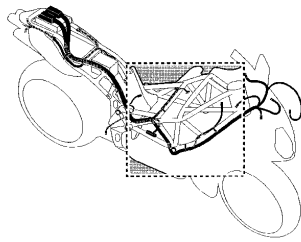

Pos	Part Number	Description	Additional Text	Quantity
1	SPMV800088575	SENSOR	<008835 & 008840-009154 B4 910 ITALIA B4 910 S/910 R	1,00
2	SPMV800088572	RELAY		1,00
3	SPMV800092247	CLAMP, RUBBER, L62	F3 ORO-F3 AGO	1,00
4	SPMV800089768	CLAMP		2,00
5	SPMV800092668	CLAMP, RUBBER	PER EAS F3 675	1,00
6	SPMV800092248	CLAMP, RUBBER, L82	RR-SCS-RC SCS	5,00