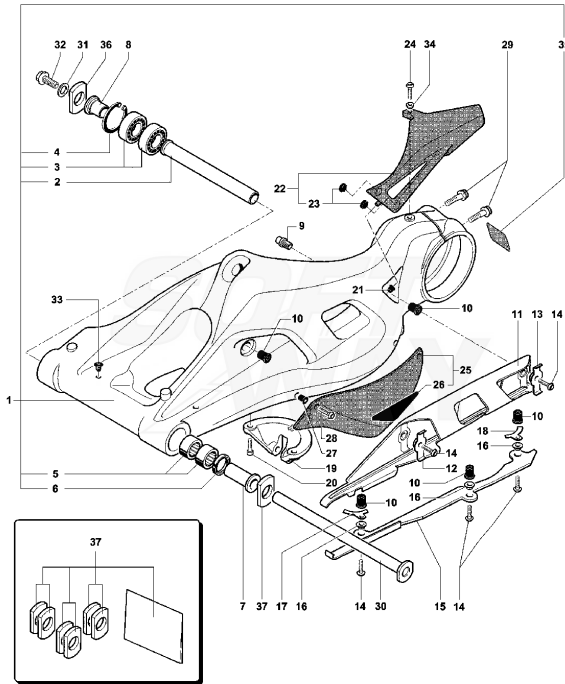

Pos	Part Number	Description	Additional Text	Quantity
1	SPMV800093854	SWING ARM	1000S, 1000S1+1	1,00
2	SPMV800084872	SPACER, SWINGARM BEARING		1,00
3	SPMV800084938	BALL BEARING, SWINGARM, RIGH S		2,00
4	SPMV800084939	CIRCLIP, J42x1,75 V		1,00
5	SPMV800084936	NEEDLE BEARING, SWINGARM, LEFT		2,00
6	SPMV800084937	RETAINER, SWINGARM, FRONT SIDE		1,00
7	SPMV800084859	BUSH, SWINGARM, LEFT SIDE		1,00
8	SPMV800084873	FORK RH BUSH		1,00
9	SPMV800090399	BRAKE CALIPER SUPPORT PEG POS		1,00
10	SPMV800048245	CUSHION, SCREW, M6x1 L16	B4 RS	5,00
11	SPMV800087473	UPPER CHAIN SHOE	750S, 750S 1+1	1,00
12	SPMV800087463	METAL BRACKET, CHAIN GUIDE, RE		1,00
13	SPMV800089300	METAL BRACKET, CHAIN GUIDE, FR		1,00
14	SPMV800089786	SCREW	750 ORO	5,00
15	SPMV800087475	LOWER CHAIN SHOE		1,00
16	SPMV800090391	SPACER, D15,5xD8xD6,2xE3,8		3,00
17	SPMV800090998	BRACKET, FRONT		1,00
18	SPMV800090999	PLATE POST FOR BRAKE HOSE		1,00
19	SPMV800087441	SUPPORT, SHOCK ABSORBER	1000S, 1000S1+1	1,00
20	SPMV8L0082751	Screw M10x1,25-L-31		3,00
21	SPMV800092631	GROMMET		1,00
22	SPMV800092849	UPPER CHAIN COVER COMPL.	BRUTALE S	1,00
22	SPMV8A0092849	CHAIN COVER, UPPER	1000 VIN 008065> & 1078	1,00
23	SPMV800090979	CAP, UPPER GUIDE CHAIN	SR	2,00
24	SPMV8A0089786	SCREW, FLANGE M6		1,00
25	SPMV800093855	LOWER CHAIN COVER	750S, 750S1+1	1,00
25	SPMV8A00A5785	LOWER CHAIN COVER COMPL.	1000 VIN 008065> & 1078	1,00
26	SPMV800092667	SWING ARM STICKER MV	750S, 750S1+1	1,00