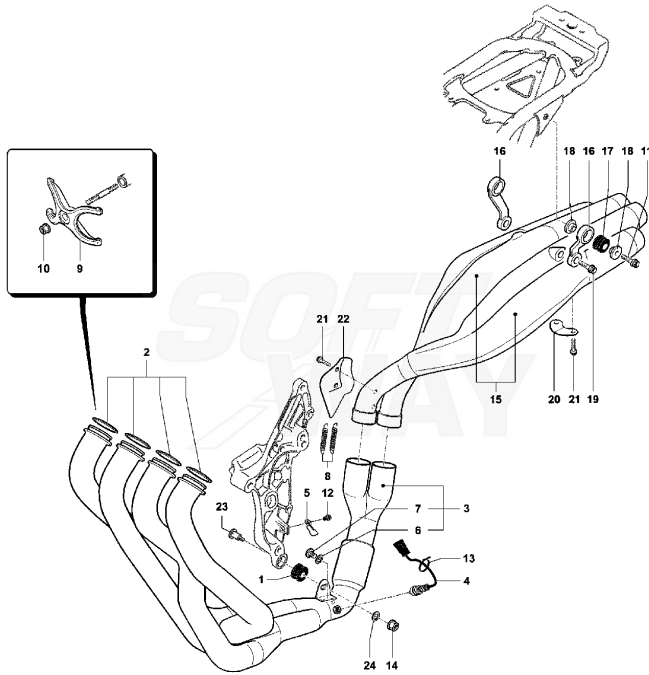

Pos	Part Number	Description	Additional Text	Quantity
1	SPMV800089302	CUSHION, D30 D22 D12 L3	B4 NURBURGRING-RUSH	1,00
2	SPMV800099383	WASHER, MUFFLER	4718> (USA 100437> & 200150>) USA 100437> & 200150>	4,00
3	SPMV8000A9814	EXHAUST MANIFOLD		1,00
4	SPMV8000A8968	SENSOR, LAMBDA		1,00
5	SPMV8000A9396	SUPP.CONNECTOR PROBE LAMBDA	005491-005495 & 005822> 1000R, 1000R1+1	1,00
6	SPMV800021480	WASHER, COPPER, D14xD10,2xE1	MY12/14 F3 675	1,00
7	SPMV800090972	CO PLUG		1,00
8	SPMV8000A1239	SPRING, MUFFLER		2,00
9	SPMV800090419	FLANGE, MUFFLER COLLECTOR		2,00
10	SPMV80B043928	NUT,M8X1.25	5146-5233 & 5238-5260 5433-5469 & 5493 <4611 (USA <100436 & <200149)	2,00
11	SPMV8J0090425	BOLT		2,00
12	SPMV800062725	SCREW TEF M6X1-CH8-L10	750S	1,00
13	SPMV800056783	Plastic clamp, L142	MY17/20 F3 675-F3 800	1,00
14	SPMV800044240	AUTOBLOC.FLANG.NUT M6X1-CH10	1000S, AGO, TAMBURINI	1,00
15	SPMV8000B1125	SILENCER, EXHAUST		1,00
15	SPMV8000A6421	EXHAUST SILENCERS	1000R, 1000R1+1	1,00
16	SPMV800090378	SILENCER SUPPORT ROD		2,00
17	SPMV800062651	VIBRATION REDUCER D22-D10-SP12		2,00
18	SPMV800090943	BUSH, SPACER		4,00
19	SPMV8G0090425	Screw TCEIF M6x20		2,00
20	SPMV800090974	BRACKET		1,00
21	SPMV8B0090425	Screw M6x10		4,00
22	SPMV80B091680	COVER, EXHAUST PIPE		1,00
23	SPMV8000A9996	SCREW, SPECIAL M6X1	005491-005495 & 005822> 1000R, 1000R1+1	1,00
24	SPMV800056359	WASHER		1,00