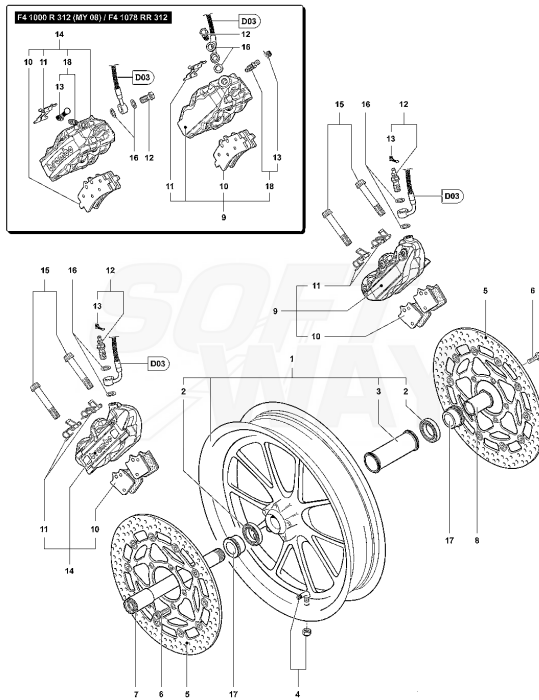

Pos	Part Number	Description	Additional Text	Quantity
1	SPMV8000B1538	WHEEL, FRONT		1,00
2	SPMV800090355	NSK BEARING		2,00
3	SPMV800090356	SPACER		1,00
4	SPMV800091011	MV TYRE VALVE		1,00
5	SPMV8A00A6228	FRONT BRAKE DISC. D320 SP5		2,00
6	SPMV8000A7462	SCREW KIT, BRAKE DISC		1,00
7	SPMV8000A3468	AXLE, FRONT WHEEL	TAMBURINI	1,00
8	SPMV8000A3469	RING NUT, FRONT WHEEL AXE	TAMBURINI	1,00
9	SPMV8000B1541	CALIPER, WITH PADS, FRONT LEFT	MY15/20 F3 675	1,00
9	SPMV8000A6415	FRONT BRAKE CALIPER. SX	1000 VIN <008064 1000 USA	1,00
10	SPMV8000A6416	PAD SET, DISC BRAKE	1000 VIN <008064 1000 USA	2,00
10	SPMV8000B1663	FRONT BRAKE PADS	1000 VIN 008065> & 1078	2,00
11	SPMV8000A2043	SPRING	1000 VIN <008064 1000 USA	2,00
11	SPMV8000B1602	SPRING	1000 VIN 008065> & 1078	2,00
12	SPMV8000B1948	SPECIAL SCREW, BRAKE FLUID PIP	1000 VIN 008065> & 1078	2,00
12	SPMV80A0A3975	BLEED SCREW KIT	1000 VIN <008064 1000 USA	2,00
13	SPMV800053259	COVER, RUBBER	1000 VIN <008064 1000 USA	2,00
13	SPMV8000A2042	DUST COVER	1000 VIN 008065> & 1078	2,00
14	SPMV8000A6414	CALIPER, FRONT BRAKE RH	1000 VIN <008064 1000 USA	1,00
14	SPMV8000B1540	CALIPER, WITH PADS, FRONT RIGH	1000 VIN 008065> & 1078	1,00
15	SPMV8Z0082751	Screw TCEIF M10x1,25-L=58		4,00
16	SPMV800021480	WASHER, COPPER, D14xD10,2xE1	MY12/14 F3 675	4,00
17	SPMV8000A3470	SPACER		2,00
18	SPMV8000A2041	DRAIN SCREW	MY15/20 F3 675	2,00