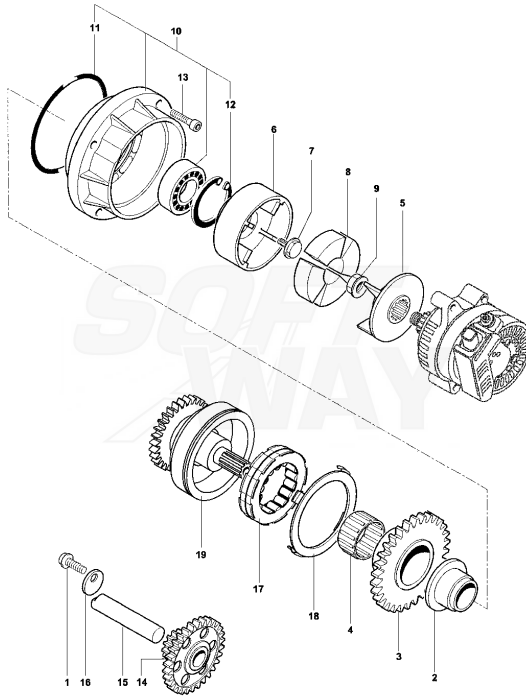

Pos	Part Number	Description	Additional Text	Quantity
1	SPMV800062726	SCREW	750 ORO	1,00
2	SPMV8000A2125	SPINDLE, TAPER		1,00
3	SPMV8000A2126	GEAR, ELECTRIC SYSTEM		1,00
4	SPMV8A0065795	NEEDLE BEARING, D25xD29xSP17		1,00
5	SPMV800081445	HOLDER, SPRING DRIVE		1,00
6	SPMV800087290	JOINT, HUB DRIVEN		1,00
7	SPMV800081393	SCREW		1,00
8	SPMV8000A3812	SPRING DRIVE, ALTERNATOR		4,00
9	SPMV800038624	FLANGE NUT M10X1,25-CH14-S		1,00
10	SPMV800081461	STATOR GENERATOR		1,00
11	SPMV800081453	SEAL RING		1,00
12	SPMV66N021272	ELASTIC RING		1,00
13	SPMV60N102509	TCEI SCREW M6X1-CH5-L20		4,00
14	SPMV8000A2140	BEARING, INTERMEDIATE Z73 Z18		1,00
15	SPMV8000A2131	PIN, CLUTCH		1,00
16	SPMV8000A2139	CLAMP, STEEL		1,00
17	SPMV8000A2137	FREE WHEEL MONDIAL		1,00
18	SPMV8000A2138	FREEWHEEL CHECK		1,00
19	SPMV8000A9139	ALTERNATOR DRIVE SHAFT COMPL.	008836-008839 & 009155> B4 910 S/910 R	1,00
19	SPMV8000B1854	ALTERNATOR DRIVE SHAFT COMPLETE	1000 VIN 008065>	1,00