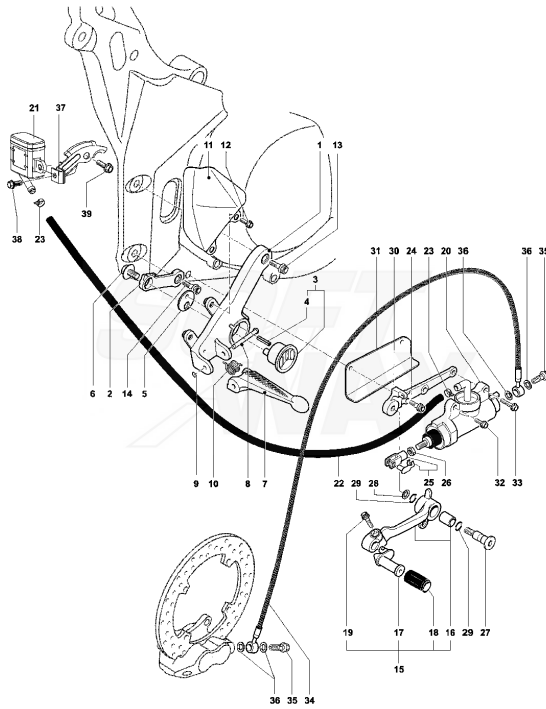

Pos	Part Number	Description	Additional Text	Quantity
1	SPMV800089772	RH FOOTREST HOLDER		1,00
2	SPMV800089774	SUPPORT	1000S, 1000S1+1	1,00
3	SPMV800092890	RH FOOTBOARD	1000S, 1000S1+1	1,00
4	SPMV800090314	SPRING PIN		1,00
5	SPMV800089777	PLATE		1,00
6	SPMV800089778	SCREW		1,00
7	SPMV800087466	FOOTREST, DRIVER, RIGHT SIDE	1000S, 1000S1+1	1,00
8	SPMV800090416	PIN FOR FOOTREST	SPR, SENNA	1,00
9	SPMV800090429	LOCK RING, FOOTREST		1,00
10	SPMV800090418	SPRING		1,00
11	SPMV800089334	RH GUARD	1000S, 1000S1+1	1,00
12	SPMV800062725	SCREW TEF M6X1-CH8-L10	750S	2,00
13	SPMV8G0090426	SCREW		1,00
14	SPMV8F0090426	Screw M8 L=22		1,00
15	SPMV800090275	REAR BRAKE PEDAL. COMPLETE	1000S, 1000S1+1	1,00
16	SPMV800093314	REAR BRAKE PEDAL WITH BUSH	1000S, 1000S1+1	1,00
17	SPMV800089760	PEDAL ECCENTRIC		1,00
18	SPMV800089298	RUBBER COVER		1,00
19	SPMV8G0090425	Screw TCEIF M6x20		1,00
20	SPMV800089313	REAR BRAKE PUMP	F3 ORO-F3 AGO	1,00
21	SPMV800090315	REAR BRAKE FLUID		1,00
22	SPMV8G0070266	PIPE		1,00
23	SPMV800070700	SPRING CLAMP		2,00
24	SPMV8F0090426	Screw M8 L=22		1,00
25	SPMV80A055757	BRAKE ROD FORK		1,00
26	SPMV61N115062	NUT		1,00
27	SPMV80A053548	PIN		1,00
28	SPMV800090894	WASHER D 8,2 D20 SP1		1,00