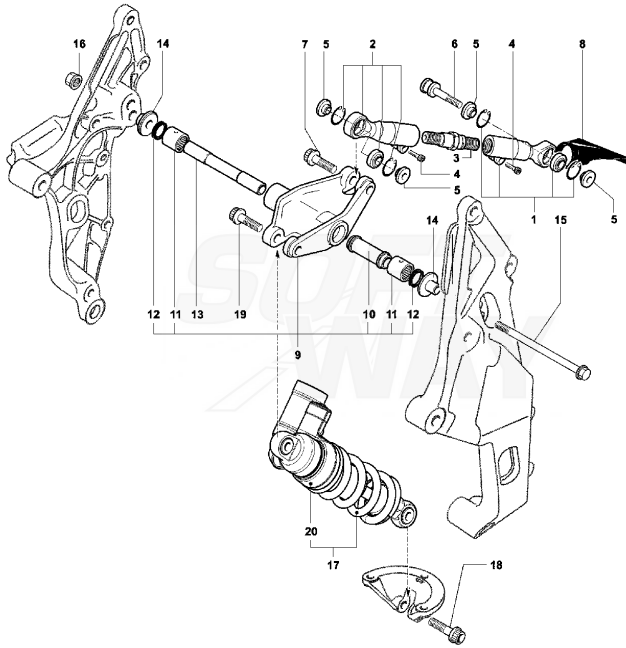

Pos	Part Number	Description	Additional Text	Quantity
1	SPMV800093318	LINK ARM	1000S, 1000S1+1	1,00
2	SPMV800093319	LOWER ARM	1000S, 1000S1+1	1,00
3	SPMV8000A4508	SCREW SET, ADJUST	1000S, 1000S1+1	1,00
4	SPMV8G0090425	Screw TCEIF M6x20		2,00
5	SPMV800084874	BEARING	1000S, 1000S1+1	4,00
6	SPMV800084868	SCREW		1,00
7	SPMV8P0082751	TCEIF SCREW M10X1.25-L-45		1,00
8	SPMV800091027	DUST COVER, SHOCK ABSORBER CYL		1,00
9	SPMV800093320	MV F4 SHOCK ROCKER	1000S, 1000S1+1	1,00
10	SPMV800089757	SPACER		1,00
11	SPMV800084945	BEARING		2,00
12	SPMV800084946	GROMMET		2,00
13	SPMV800084858	SPACER		1,00
14	SPMV800086447	BUSH		2,00
15	SPMV800084863	TOP PIVOT ARM BOLT		1,00
16	SPMV800042022	NUT		1,00
17	SPMV8000B1784	SHOCK ABSORBER, REAR		1,00
17	SPMV8000A4850	REAR SHOCK ABSORBER	1000R, 1000R1+1	1,00
18	SPMV8S0082751	SCREW		1,00
19	SPMV8R0082751	SCREW TCEIF M10X1.25X50		1,00
20	SPMV8000A3621	SPRING PRELOAD ADJUSTER		1,00