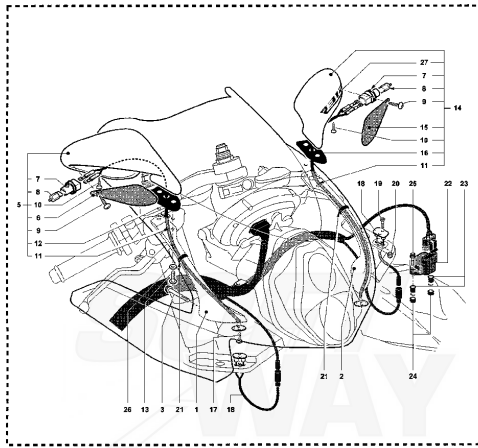

Pos	Part Number	Description	Additional Text	Quantity
1	SPMV8AA090246	FINISHED RIGHT MIRROR SUPPORT	750S, 750S1+1, SPR, SR1+1	1,00
2	SPMV8AA090247	LEFT MIRROR SUPPORT FINISHED	750S, 750S1+1, SPR, SR1+1	1,00
3	SPMV8S0090425	Screw M6x55		2,00
4	SPMV8000A9067	MAIN CABLE ASSEMBLY	005491-005495 & 005822> 1000R, 1000R1+1	1,00
5	SPMV80C090370	RH SENNA MIRROR	SENNA	1,00
5	SPMV80J090370	MIRROR, RIGHT	WHITE/BLACK	1,00
5	SPMV80K090370	RIGHT REARVIEW MIRROR WITH INDICATOR	1078 BLUE	1,00
5	SPMV80E090370	RIGHT REARVIEW MIRROR WITH INDICATOR	TAMBURINI	1,00
6	SPMV800093332	INDICATOR LENS R.H FRONT		1,00
7	SPMV800093417	LAMP HOLDER FOR INDICATOR		2,00
8	SPMV800093418	BULB		2,00
9	SPMV800037290	SCREW		2,00
10	SPMV800093851	SCREW		4,00
11	SPMV800090405	INDICATOR LOOM INSIDE NOSE CO		2,00
12	SPMV800093420	GASKET		1,00
13	SPMV800044014	SCREW		4,00
14	SPMV80C090371	LH SENNA MIRROR	1078 BLACK/ANTHRACITE	1,00
14	SPMV80J090371	MIRROR, LEFT	1078 WHITE/BLACK	1,00
14	SPMV80A0B0607	LEFT REARVIEW MIRROR WITH INDICATOR COMP	1000 BLACK/ANTHRACITE	1,00
14	SPMV80B0B0607	LEFT REARVIEW MIRROR WITH INDICATOR COMP	1000 WHITE/BLACK	1,00
14	SPMV80E090371	LEFT REARVIEW MIRROR WITH INDICATOR	1078 RED/SILVER	1,00
14	SPMV80K090371	LEFT REARVIEW MIRROR WITH INDICATOR	1078 BLUE	1,00
14	SPMV8000B0607	LEFT REARVIEW MIRROR WITH INDICATOR COMP	1000 RED/SILVER	1,00
15	SPMV800093333	INDICATOR LENS FRONT L.H		1,00
16	SPMV800093419	LH MIRROR PAD		1,00
17	SPMV8A0093346	SCREW TSPEI M3X8		4,00