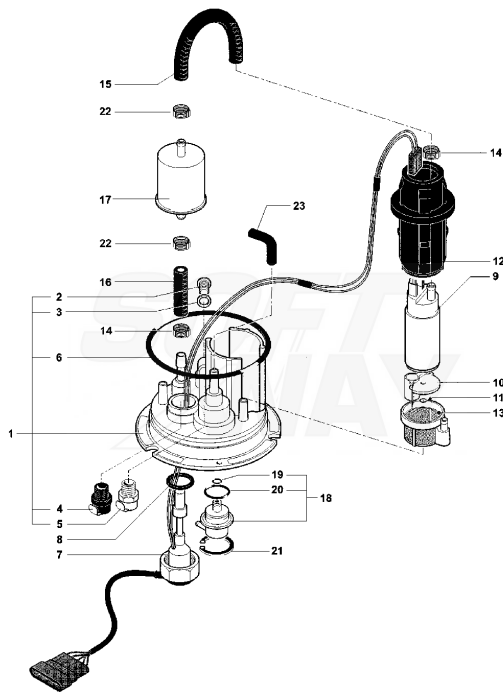

Pos	Part Number	Description	Additional Text	Quantity
1	SPMV800094275	INF.FLANGE FOR COMP TANK		1,00
2	SPMV800090927	PLUG		1,00
3	SPMV800021480	WASHER, COPPER, D14xD10,2xE1	MY12/14 F3 675	1,00
4	SPMV80A090925	QUICK CONNECT BODY - BLK		1,00
5	SPMV800090925	QUICK CONNECT BODY - WHITE		1,00
6	SPMV800090939	O RING		1,00
7	SPMV8000A1400	FUEL LEVEL SENSOR		1,00
8	SPMV800090919	GASKET FOR PROBE		1,00
9	SPMV800090920	FUEL PUMP	BOSCH	1,00
9	SPMV8000B1002	PUMP, FUEL	AISAN	1,00
10	SPMV8A0093410	FUEL PUMP CONVEYOR		1,00
11	SPMV8000B1136	SPRING		1,00
11	SPMV800093411	CIRCLIP D4	BOSCH	1,00
12	SPMV800090921	ELASTIC SUPPORT FOR PUMP		1,00
12	SPMV8000B1003	ELASTIC SUPPORT FOR PUMP	AISAN	1,00
13	SPMV800098305	FILTER, FUEL PUMP		1,00
14	SPMV8M0092249	CLAMP CLIC R 96 D14.5		2,00
15	SPMV8E0087431	FUEL HOSE		1,00
16	SPMV8H0087431	FUEL TUBE D14.5-D7.5-L50		1,00
17	SPMV800088585	FUEL FILTER		1,00
18	SPMV800090929	PRESS REG		1,00
19	SPMV800093323	OR T2.5-D5		1,00
20	SPMV800093324	O-RING		1,00
21	SPMV800090930	CIRCLIP 36 MM		1,00
22	SPMV8S0092249	CLAMP		2,00
23	SPMV800098304	PIPE, REGULATOR		1,00