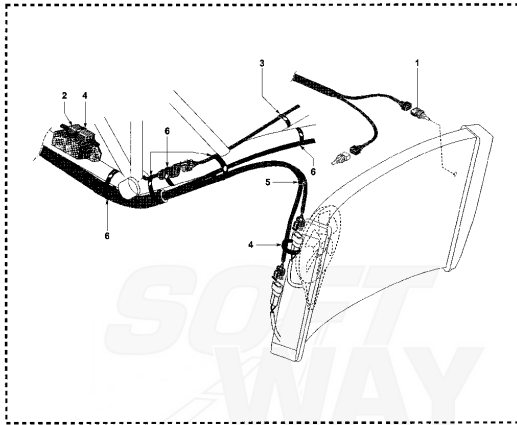

Pos	Part Number	Description	Additional Text	Quantity
1	SPMV800088575	SENSOR	<008835 & 008840-009154 B4 910 ITALIA B4 910 S/910 R	1,00
2	SPMV800088572	RELAY		1,00
3	SPMV800092247	CLAMP, RUBBER, L62	F3 ORO-F3 AGO	1,00
4	SPMV800089768	CLAMP		2,00
5	SPMV800092668	CLAMP, RUBBER	PER EAS F3 675	1,00
6	SPMV800092248	CLAMP, RUBBER, L82	RR-SCS-RC SCS	5,00