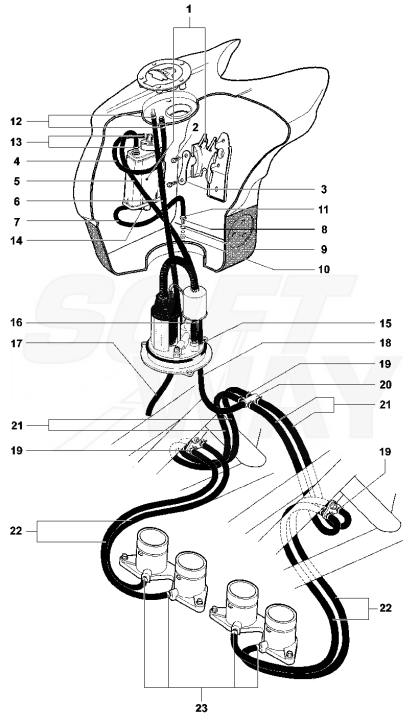

Pos	Part Number	Description	Additional Text	Quantity
1	SPMV800097083	CANISTER COMPLETE	008836-008839 & 009155> B4 910 S/910 R, USA	1,00
2	SPMV8D0067997	SCREW		2,00
3	SPMV800097086	PLATE		1,00
4	SPMV800098714	TUBE 5.5X9.5 L-400 WITH INLET	008836-008839 & 009155> B4 910 S/910 R, USA	1,00
5	SPMV800097089	HOSE	MY12/16 USA CND CN	1,00
6	SPMV800090940	HOSE 6.5X10.5 L-385 VITON	EXCEPT USA	1,00
7	SPMV8A0090940	HOSE, VITON 6.5X10.5X475		1,00
8	SPMV800095839	PLUG		1,00
9	SPMV8A0023116	ORING, 13,10x2,62mm		1,00
10	SPMV80B043928	NUT,M8X1.25	5146-5233 & 5238-5260 5433-5469 & 5493 <4611 (USA <100436 & <200149)	1,00
11	SPMV8A0092256	CLAMP CLIC R 66 10 MM		1,00
12	SPMV8B0091687	STAINLESS STEEL HOSE CLAMP D10	008836-008839 & 009155> B4 910 S/910 R, USA	2,00
13	SPMV800096458	CLAMP, METAL, 55 90	MY17/20 F3 675-800-RC	2,00
14	SPMV8A0092256	CLAMP CLIC R 66 10 MM		1,00
15	SPMV8B0092256	CLAMP, HOSE		1,00
16	SPMV8C0092256	CLAMP		1,00
17	SPMV800098950	FUEL TANK DRAIN PIPE		1,00
18	SPMV800098715	HOSE		1,00
19	SPMV8A0091634	HOSE CLAMP	USA	12,00
20	SPMV800097088	5-WAY FITTING		1,00
21	SPMV800097090	HOSE		4,00
22	SPMV8C0091037	HOSE, 1, CYLINDER HEAD, 190mm		4,00
23	SPMV800096458	CLAMP, METAL, 55 90	MY17/20 F3 675-800-RC	4,00