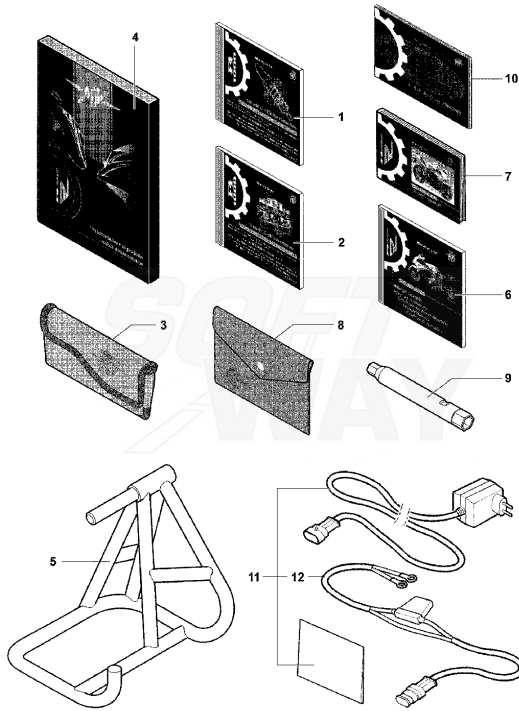

Pos	Part Number	Description	Additional Text	Quantity
1	SPMV8000A3314	MOTOTEL WORKSHOP MANUAL CD-ROM		1,00
2	SPMV8000A3315	WORKSHOP MANUAL CD	1000	1,00
2	SPMV8000B2580	CD-ROM WORKSHOP MANUAL MOTOR	1078	1,00
3	SPMV8A0099351	TOOL KIT		1,00
4	SPMV8000A9823	DOCUMENTAZ.PRODOTTO F4 1000 RR	1000 VIN <008064	1,00
4	SPMV8000B1111	PRODUCT DOCUMENTATION F4 R 312 M	1000 VIN 008065> & 1078	1,00
5	SPMV800092642	REAR STAND		1,00
7	SPMV8000A9828	MANUAL, OWNER		1,00
7	SPMV8000B1116	OWNER'S MANUAL USA 50 STATES	1078 USA	1,00
8	SPMV800093414	CASE, DOCUMENTS	MY12/16 F3 675-800-RC	1,00
9	SPMV800089013	TOOL, SPARK PLUG, 16MM		1,00
10	SPMV800097886	WORLD DEALER GUIDE		1,00
11	SPMV8000A8617	BATTERY CHARGE		1,00
11	SPMV8000A9372	BATTERY CHARGE	USA	1,00
12	SPMV8000A8618	MOTORCYCLE TAIL		1,00