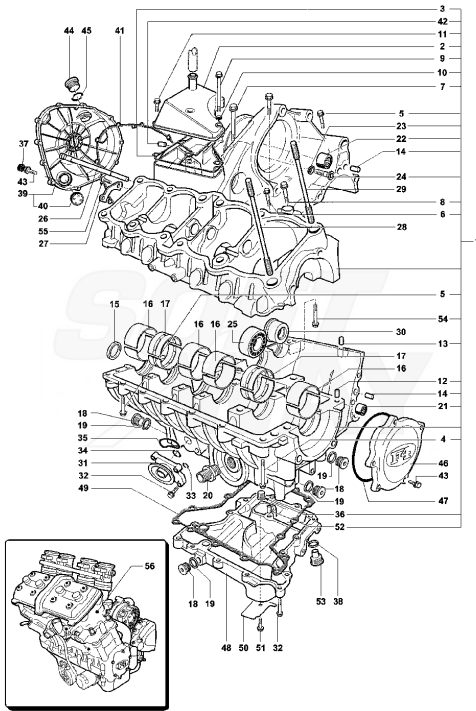

Pos	Part Number	Description	Additional Text	Quantity
1	SPMV8A00A0619	CRANKASE SET	1000S, 1000S1+1, VIN. 002509> 1000S, USA, VIN. 100179> 1000S1+1, USA, VIN. 200163> TAMBURINI	1,00
2	SPMV8A0092465	COVER BLOW-BY	1000S, 1000S1+1, VIN. 002509> 1000S, USA, VIN. 100179> 1000S1+1, USA, VIN. 200163> TAMBURINI	1,00
3	SPMV800087792	GASKET		1,00
4	SPMV800098219	SCREW TEF M8X1.25-L95		12,00
5	SPMV8A0067545	SCREW	750 ORO ENGINE <00247 750S, 750S 1+1 ENGINE <00400	12,00
6	SPMV8B0067545	SCREW		1,00
7	SPMV800099476	SCREW TEF M8X1.25X130		1,00
8	SPMV8A0091697	SCREW TEF M8X1.25X60		2,00
9	SPMV8V0067545	SCREW TEF M6X1X135 CH8		1,00
10	SPMV800064988	SELF CENTERING WASHER D11-D6.1		1,00
11	SPMV800062729	SCREW TEF M6X1-CH8-L25	FOR COOLER 8000B1126	4,00
12	SPMV800007719	PIN D10-D7		3,00
13	SPMV8A0051549	REFERENCE PIN D6.2-D8-SP.1		1,00
14	SPMV800086119	BUSH, CRANKCASE, 27x12MM		3,00
15	SPMV800081412	CRANKCASE PLUG		1,00
16	SPMV800081317	ROD BEARING, 1-3-4-6 A	HALF-BEARING RED	8,00
16	SPMV8A0081317	ROD BEARING, 1-3-4-6 B	HALF-BEARING BLEU	8,00
16	SPMV8B0081317	ROD BEARING, 1-3-4-6 C	HALF-BEARING YELLOW	8,00
17	SPMV800081316	RED CRANKSHAFT BEARING	HALF-BEARING RED	4,00
17	SPMV8A0081316	BLUE ROD BEARING, 2-5 B	HALF-BEARING BLEU	4,00
17	SPMV8B0081316	YELLOW ROD BEARING, 2-5 C	HALF-BEARING YELLOW	4,00
18	SPMV800089425	CYLINDRICAL CAP DIN 908-M16X1		4,00
19	SPMV800089426	WASHER D16		4,00
20	SPMV800081409	STAND, OIL FILTER		1,00