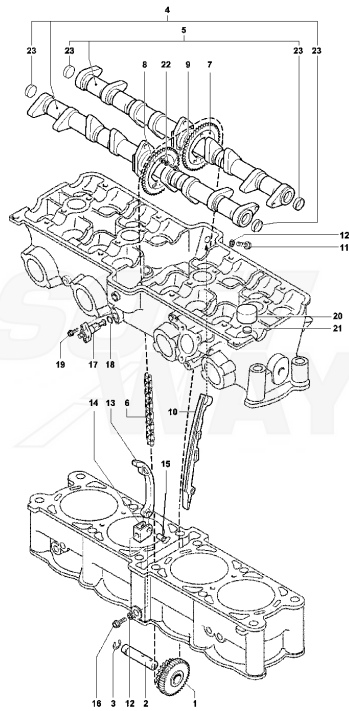

Pos	Part Number	Description	Additional Text	Quantity
1	SPMV800089445	GEAR, DISTRIBUTION		1,00
2	SPMV800081261	TIMING TRANSMISSION		1,00
3	SPMV66N021313	CLAMP, GEAR PIN		1,00
4	SPMV8C00A9010	CAM SHAFT, EXHAUST		1,00
5	SPMV8F00A9009	CAMSHAFT INTAKE		1,00
6	SPMV8A0096598	OPEN TIMING CHAIN	TIMING CHAIN OPEN	1,00
6	SPMV8A00A0120	CHAIN, CAM	TIMING CHAIN CLOSED	1,00
6	SPMV8A00A9377	96 LINK TIMING CHAIN	STK	1,00
7	SPMV800098680	GEAR INTAKE	1000	1,00
7	SPMV8000A7378	SPROCKET, CAM SHAFT INTAKE	1078	1,00
8	SPMV8000A2592	GEAR EXHAUST	SPR, SR1+1	1,00
8	SPMV8000A7379	GEAR EXHAUST	1078	1,00
9	SPMV8C0085071	SCREW M6X16	BRUTALE S 10761>	4,00
10	SPMV800081553	TENSIONER, CAM CHAIN, 1		1,00
11	SPMV800062728	SCREW TEF M6X1-CH8-L20	750 ORO ENGINE 00248> 750S, 750S 1+1 ENGINE 00401>	1,00
12	SPMV800064988	SELF CENTERING WASHER D11-D6.1		2,00
13	SPMV800086735	TENSIONER, CAM CHAIN, 2		1,00
14	SPMV800087784	SUPPORT, CAM TENSIONER		1,00
15	SPMV800087785	BUSH, CAM TENSIONER		1,00
16	SPMV800062727	SCREW TEF M6X1-CH8-L16	1000S, AGO, TAMBURINI	1,00
17	SPMV8000A5199	CHAIN, TENSOR, F4	MY12/14 F3 675-F3 800	1,00
18	SPMV800018422	OR2075 T1	MY12/14 F3 675-F3 800	1,00
19	SPMV800062729	SCREW TEF M6X1-CH8-L25	FOR COOLER 8000B1126	2,00
20	SPMV8000A3478	VALVE CUP		16,00
21	SPMV800084182	CLEARANCE ADJUSTING	1.60 MM	16,00
21	SPMV8A0084182	CLEARANCE ADJUSTING	1.65 MM	16,00
21	SPMV8B0084182	CLEARANCE ADJUSTING	1.70 MM	16,00