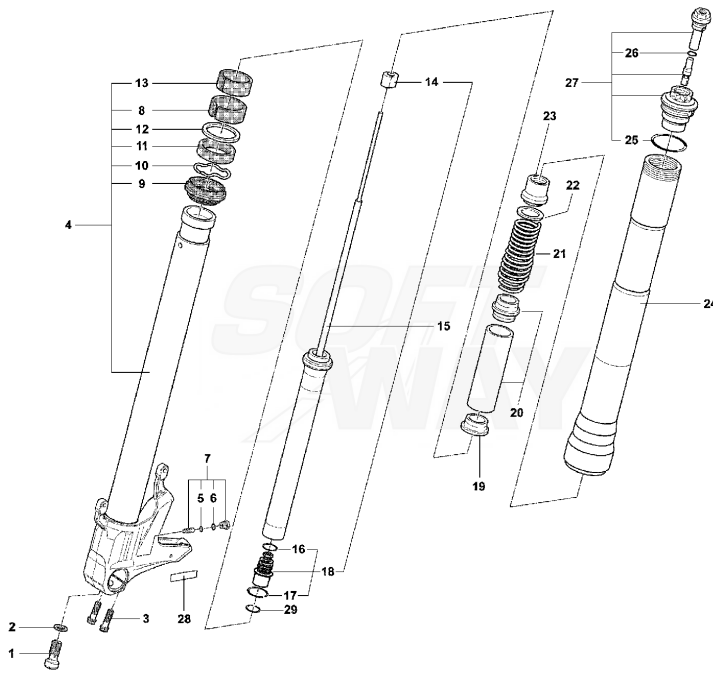

Pos	Part Number	Description	Additional Text	Quantity
1	SPMV800097784	SCREW M10X25		1,00
1	SPMV8000A0841	SPECIAL SCREW M12-L30	1000 VIN <008064 1000 USA	1,00
2	SPMV800046511	WASHER		1,00
2	SPMV800031113	SEALING WASHER	1000 VIN <008064 1000 USA	1,00
3	SPMV8000A3172	SCREW TCEIF M7X1X25	TAMBURINI	2,00
4	SPMV80A0B2159	FORK INNER TUBE LH		1,00
4	SPMV80B0A6391	LEFT STEM COMPL.	B4 910 R/B4 ITALIA	1,00
5	SPMV8000A0826	OR2015 T1.78-D3.69	1000 VIN <008064 1000 USA	1,00
6	SPMV800050679	OR114 T1.78-D11.1	1000 VIN <008064 1000 USA	1,00
7	SPMV8000A1859	ADJUSTING SCREW		1,00
8	SPMV8000A1860	BUSH		1,00
9	SPMV8000A4690	DUST COVER		1,00
10	SPMV800089274	RETAINING RING		1,00
11	SPMV800086500	GROMMET		1,00
12	SPMV800089275	SPACER		1,00
13	SPMV800086503	BUSH		1,00
14	SPMV800081174	SPRING		1,00
15	SPMV8000B2162	CYLINDER-SET-FORK, LH		1,00
15	SPMV8000A8285	CARTRIDGE	B4 910 R/B4 ITALIA	1,00
16	SPMV800019789	O-RING		1,00
17	SPMV800081164	O-RING		1,00
18	SPMV8000A4847	SPINDLE TAPER	TAMBURINI	1,00
18	SPMV8000B2163	BOTTOM VALVE ASSEMBLY	1000 VIN 008065> & 1078	1,00
19	SPMV8000A1863	CENTERING FOR SPACER		1,00
20	SPMV8000A4849	PRE-LOAD SLEEVE	TAMBURINI	1,00
20	SPMV8000B2164	SPACER AND BUSH	1000 VIN 008065> & 1078	1,00