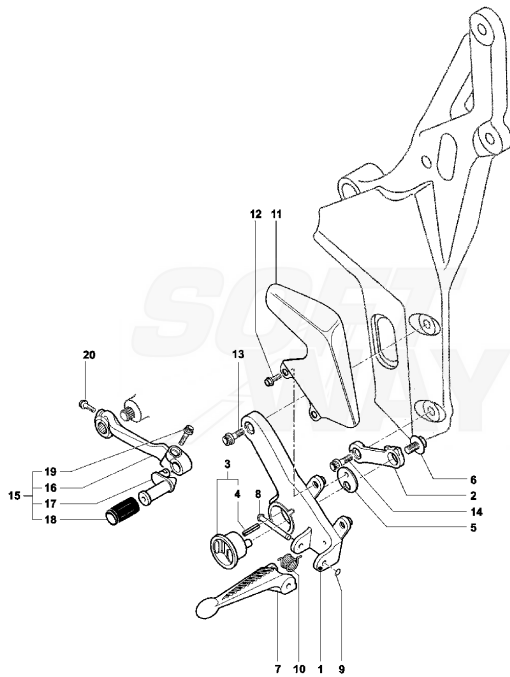

Pos	Part Number	Description	Additional Text	Quantity
1	SPMV800089771	LH FOOTREST HOLDER	1000S, 1000S1+1	1,00
2	SPMV800089773	LEFT CONNECTING ROD FOR FOOTPLATE SUPPOR	SPR, SENNA	1,00
3	SPMV800092891	LH FOOTBOARD	1000S, 1000S1+1	1,00
4	SPMV800090314	SPRING PIN		1,00
5	SPMV800089777	PLATE		1,00
6	SPMV800089778	SCREW		1,00
7	SPMV800087465	FOOTREST, DRIVER, LEFT SIDE	1000S, 1000S1+1	1,00
8	SPMV800090416	PIN FOR FOOTREST	SPR, SENNA	1,00
9	SPMV800090429	LOCK RING, FOOTREST		1,00
10	SPMV800090418	SPRING		1,00
11	SPMV800089335	LH GUARD	1000S, 1000S1+1	1,00
12	SPMV800062725	SCREW TEF M6X1-CH8-L10	750S	2,00
13	SPMV8G0090426	SCREW		1,00
14	SPMV8F0090426	Screw M8 L=22		1,00
15	SPMV800090277	GEAR SHIFT CONTROL PEDAL	1000S, 1000S1+1	1,00
16	SPMV800089759	GEAR SHIFT CONTROL PEDAL	1000S, 1000S1+1	1,00
17	SPMV800089760	PEDAL ECCENTRIC		1,00
18	SPMV800089298	RUBBER COVER		1,00
19	SPMV8G0090425	Screw TCEIF M6x20		1,00
20	SPMV8G0090425	Screw TCEIF M6x20		1,00