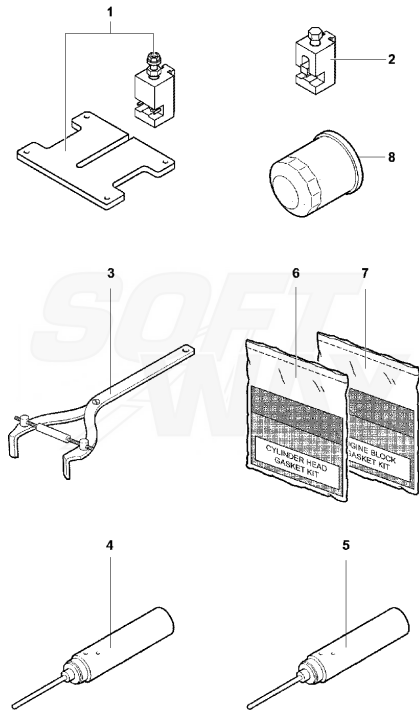

Pos	Part Number	Description	Additional Text	Quantity
1	SPMV8000A2281	TIMING CHAIN CUTTING		1,00
2	SPMV8000A2280	TIMING CHAIN MOUNTING		1,00
3	SPMV800079015	CLUTCH BLOCKING TOOL		1,00
4	SPMV800095318	PAD FOR EXHAUST VALVE		1,00
5	SPMV800095319	PAD FOR INTAKE VALVE		1,00
6	SPMV8000A5018	GASKET SET CYLINDER HEAD		1,00
7	SPMV8000A5019	GASKET SET, CRANKCASE		1,00
8	SPMV8000A5306	SBK OIL FILTER	RACING\STK	1,00