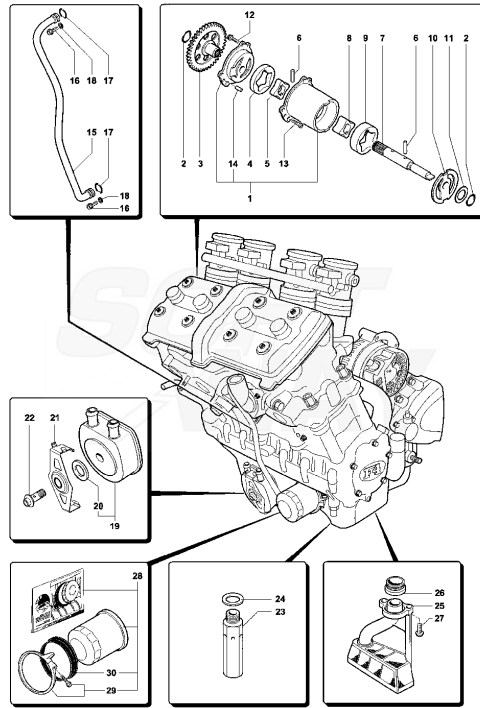

Pos	Part Number	Description	Additional Text	Quantity
1	SPMV800086201	OIL PUMP		1,00
2	SPMV66N021203	ELASTIC RING		2,00
3	SPMV8000A2608	GEAR PUMP DRIVEN 2 T45	<008835 & 008840-009154 B4 910 ITALIA B4 910 S/910 R	1,00
3	SPMV8000A7381	GEAR-COMP, OIL PUMP T63	008836-008839 & 009155> B4 910 S/910 R	1,00
4	SPMV800081364	OUTER ROTOR, OIL PUMP 10 MM		1,00
5	SPMV800081365	INNER ROTOR, OIL PUMP 10 MM		1,00
6	SPMV800019590	ROLLER		2,00
7	SPMV800080701	SHAFT, OIL PUMP		1,00
8	SPMV800081363	INNER ROTOR, OIL PUMP 18 MM		1,00
9	SPMV800081362	OUTER ROTOR, OIL PUMP 18 MM		1,00
10	SPMV800081443	SPACER, OIL PUMP ROTOR		1,00
11	SPMV8D0009408	WASHER 22X14.5X0.8		1,00
12	SPMV800062728	SCREW TEF M6X1-CH8-L20	750 ORO ENGINE 00248> 750S, 750S 1+1 ENGINE 00401>	3,00
13	SPMV800035408	SCREW	5208-5233 5238-5291 5464-5482 5494-5502 5584-5701 5712-5727	1,00
14	SPMV800038520	ROLL D4-L8		2,00
15	SPMV8000A2622	OIL DELIVERY PIPE		1,00
16	SPMV800062726	SCREW	750 ORO	2,00
17	SPMV800023108	OR2037 T1		2,00
18	SPMV800095505	OIL INLET FIXING PLATE		2,00
19	SPMV800089434	HEAT EXCHANGER		1,00
20	SPMV800092478	O RING		1,00
21	SPMV8000A1544	PLATE		1,00
22	SPMV800099459	SCREW		1,00
23	SPMV800086132	PRESSURE REG VALVE		1,00