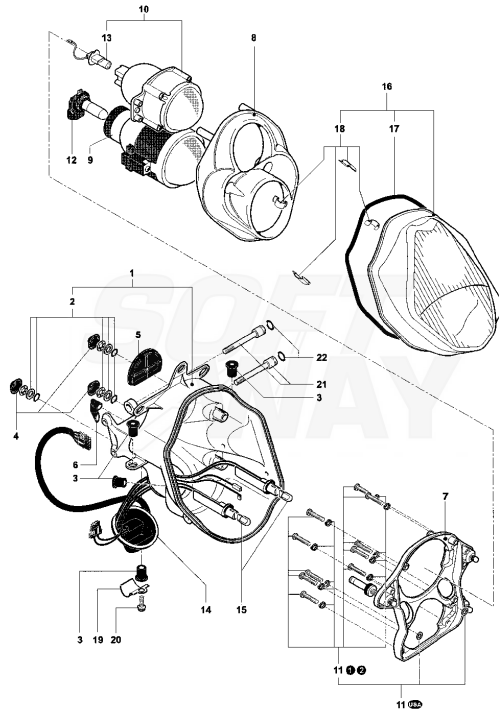

Pos	Part Number	Description	Additional Text	Quantity
1	SPMV800093328	HEADLAMP BRACKET ANT.COMPL.		1,00
2	SPMV800094526	HEADLIGHT ASSEMBLY FIXING KIT		1,00
3	SPMV800048245	CUSHION, SCREW, M6x1 L16	B4 RS	4,00
4	SPMV800086459	BOOT		3,00
5	SPMV800090363	UPPER END CAP		1,00
6	SPMV800093329	VENT PIPE		1,00
7	SPMV800093330	HEADLIGHT BRACKET		1,00
8	SPMV800090365	HEADLIGHT MASK		1,00
9	SPMV800091685	HEADLAMP		1,00
10	SPMV800091684	LOWER BEAM	EUR	1,00
10	SPMV800094523	LENS ASSY LOWER BEAM POLYELLIP	USA	1,00
10	SPMV800094522	ANAB. POLYELLISOIDALVERSION	AUS-GBR-JPN	1,00
11	SPMV800094521	FIXING SET, LENS		1,00
11	SPMV800094637	FIXING SET, LENS	USA	1,00
12	SPMV800093331	BULB		1,00
13	SPMV800079673	BULB		1,00
14	SPMV800091217	HEADLIGHT LOOM		1,00
15	SPMV800036230	BULB		2,00
16	SPMV800093334	LENS FOR PROJECTOR COMPL.		1,00
17	SPMV800090367	RUBBER		1,00
18	SPMV800090368	MV HEADLAMP CLIP		4,00
19	SPMV800090915	PLATE		1,00
20	SPMV8F0090425	SCREW		1,00
21	SPMV800090242	SCREW, SPECIAL M7X60		2,00
22	SPMV800023107	SEAL RING		2,00