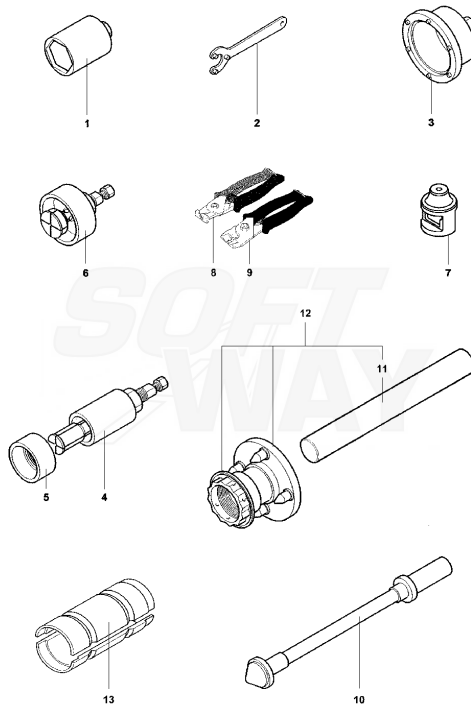

Pos	Part Number	Description	Additional Text	Quantity
1	SPMV800092872	WRENCH FOR FRONT WHEEL AXLE		2,00
2	SPMV800091645	Holding wrench		1,00
3	SPMV800092857	Groove nut wrench		1,00
4	SPMV800092860	FORK BEARING		1,00
5	SPMV800092861	BEARING EXTRACTOR		1,00
6	SPMV800092862	FRONT WHEEL BEARING PULLER		1,00
7	SPMV800092863	KEY FOR CPC		1,00
8	SPMV800095850	Tool for pliers clic clamps		1,00
9	SPMV800098321	Tool for tilted pliers clic clamps		1,00
10	SPMV800092866	FORK PACK TOOL		1,00
11	SPMV8000A1953	PIN FOR CENTERING		1,00
12	SPMV800092865	Special tool rear wheel		1,00
13	SPMV8000A1039	Tool for dust cover and oil seal		1,00