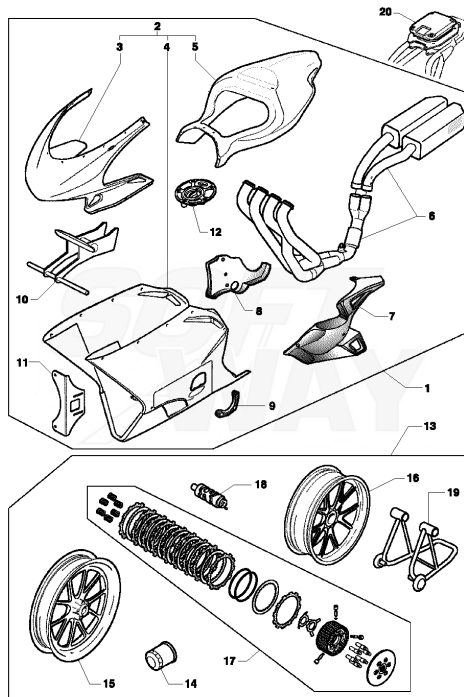

Pos	Part Number	Description	Additional Text	Quantity
1	SPMV8000B1926	STK MOTORCYCLE CONVERSION KIT		1,00
2	SPMV8000B1935	CARENA KIT		1,00
3	SPMV8000B1936	COWLING		1,00
4	SPMV8000B1937	UNDER FAIRING		1,00
5	SPMV8000B1938	REAR FAIRING		1,00
6	SPMV8000B1139	TITANIUM EXHAUST		1,00
7	SPMV8000B1940	SWING ARM PROTECTION CARBONS		1,00
8	SPMV8000B1941	CLUTCH COVER PROTECTION		1,00
9	SPMV8000B1942	PHONIC WHEEL PROTECTION CARBO		1,00
10	SPMV98000B1943	FRONT FRAME INSTRUMENTATION		1,00
11	SPMV8000B1944	WATER RADIATOR BRACKET		1,00
12	SPMV8000B1945	TANK CAP		1,00
13	SPMV8000B1939	SPARE PARTS KIT 312 1000 STK'08		1,00
14	SPMV8000A5306	SBK OIL FILTER	RACING\STK	10,00
15	SPMV8000B1538	WHEEL, FRONT		1,00
16	SPMV80A0A9318	REAR WHEEL RIM. 17 FINISHED	1078RR	1,00
17	SPMV8000B1946	CLUTCH OVERHAUL KIT		3,00
18	SPMV8A0089414	SHAFT	GEAR CONTROL UPSIDE-DOWN	1,00
19	SPMV800095830	FRONT STAND		1,00
20	SPMV8000B0828	STK ECU KIT		1,00