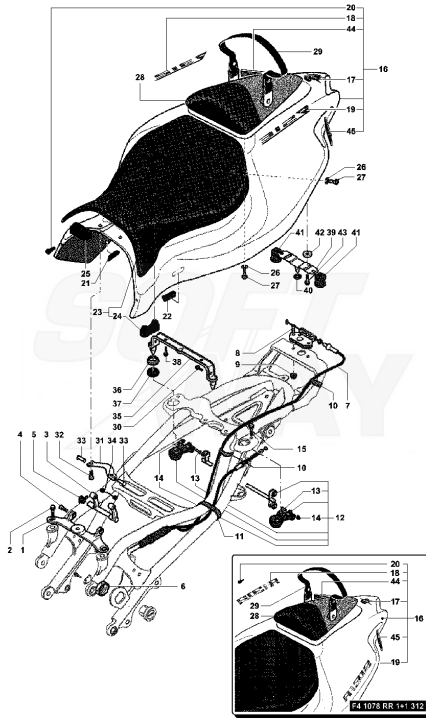

Pos	Part Number	Description	Additional Text	Quantity
1	SPMV800089802	BRACKET	1000S	1,00
2	SPMV800062728	SCREW TEF M6X1-CH8-L20	750 ORO ENGINE 00248> 750S, 750S 1+1 ENGINE 00401>	2,00
3	SPMV800089787	BRACKET MV		1,00
4	SPMV60N102482	SCREW		2,00
5	SPMV800090243	SPRING		1,00
6	SPMV800090250	LOCK NUT		1,00
7	SPMV800094172	CABLES		1,00
8	SPMV80A026970	TSEI SCREW M5X0.8-L16	1000S, AGO, TAMBURINI	2,00
9	SPMV800056443	NUT		2,00
10	SPMV800053724	BELT, RUBBER, SHORT	MY12/16 USA CND CN	2,00
11	SPMV800092248	CLAMP, RUBBER, L82	RR-SCS-RC SCS	1,00
12	SPMV800094194	SEAT LOCK		1,00
13	SPMV800094512	PIN		2,00
14	SPMV800097077	BOOT		2,00
15	SPMV800095508	SCREW, TAPPING A6X18		2,00
16	SPMV8000B0610	COVER-TAIL	1000 RED/SILVER	1,00
16	SPMV8000B1689	COVER-TAIL	1078 RED/SILVER	1,00
16	SPMV80A0B1689	COVER-TAIL	1078 BLACK/ANTHRACITE	1,00
16	SPMV80B0B0610	COVER-TAIL	1000 WHITE/BLACK	1,00
16	SPMV80B0B1689	TAIL COMPLETE	1078 WHITE/BLACK	1,00
16	SPMV80A0B0610	COMPLETE TAIL	1000 BLACK/ANTHRACITE	1,00
17	SPMV800090316	MV FRONT DECAL	750S, 750S 1+1 SILVER & BLACK	1,00
17	SPMV80B090316	DECAL	B4 910 R/B4 ITALIA BLACK, RED/SILVER	1,00
17	SPMV80C090316	EMBLEM MV	WHITE/BLACK	1,00
17	SPMV80D090316	DECAL MV FOR DOME	1078 BLUE	1,00
18	SPMV8000B0602	EMBLEM SEAT TAIL COVER, RH R 3	1000 RED/SILVER	1,00