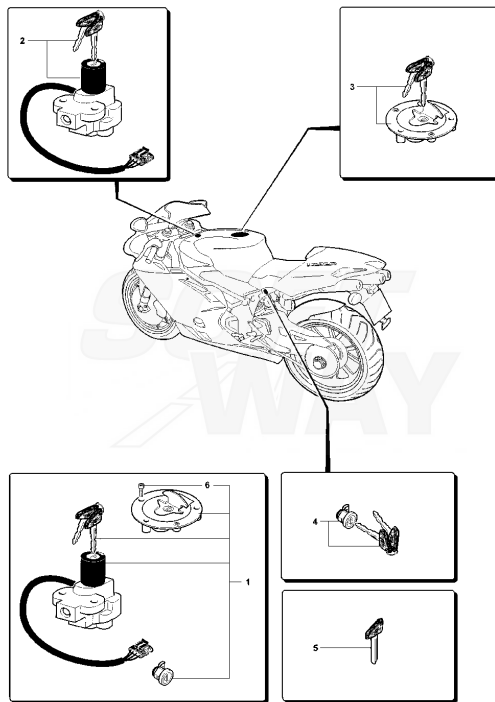

Pos	Part Number	Description	Additional Text	Quantity
1	SPMV800090249	SUPPLY LOCKS	1000S, 1000S1+1, AGO	1,00
2	SPMV800093339	IGNITION SWITCH WITH CH		1,00
3	SPMV800093340	FUEL TANK CUP WITH KEY		1,00
4	SPMV800093341	SADDLE LOCK WITH KEYS		1,00
5	SPMV800093338	RAW KEY		1,00
6	SPMV8A0066531	SCREW		3,00