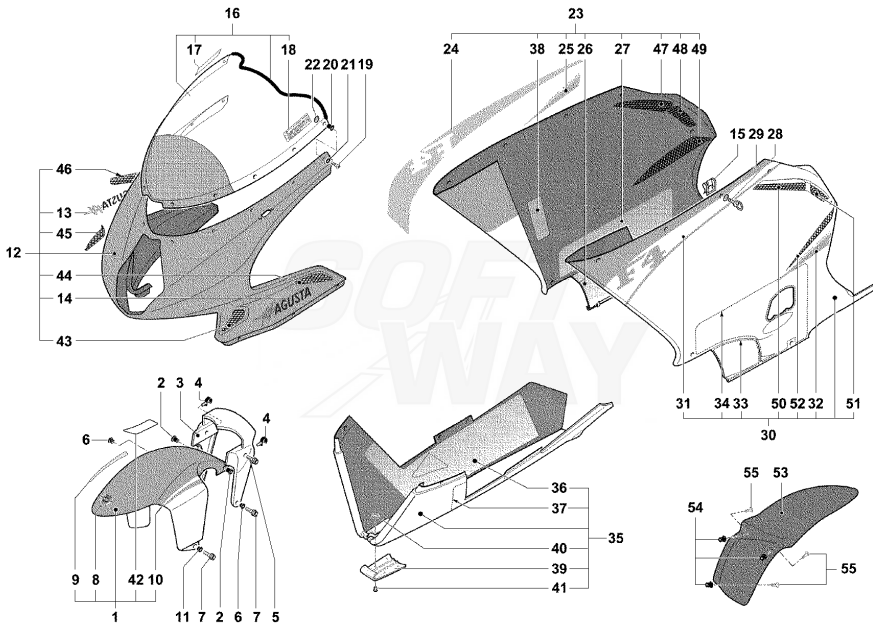

F4 1000 R 312 - F4 1000 R 1+1 312

Pos	Part Number	Description	Additional Text	Quantity
1	SPMV8000A8302	FENDER, FRONT	1000R, 1000R1+1 BLACK/ANTHR.	1,00
1	SPMV80A0A8302	FENDER, FRONT	1000R, 1000R1+1 RED/SILVER	1,00
1	SPMV80B0A8302	FENDER, FRONT	B4 910R WHITE/BLACK	1,00
2	SPMV800048245	CUSHION, SCREW, M6x1 L16	B4 RS	2,00
3	SPMV800098328	FRONTMUDGUARD	USA VIN <008064	1,00
3	SPMV8A0098328	FAIRING, MUDGUARD, FRONT SIDE	VIN 008065>	1,00
4	SPMV800091005	CLAMP, PLASTIC, BRAKE PIPE		2,00
5	SPMV8M0090425	SCREW TCEIF M6X35	1000R, 1000R1+1 <005490 & 005496-005821 SENNA	2,00
6	SPMV800092670	COLLAR		2,00
7	SPMV8D0090425	SCREW		4,00
8	SPMV8000A7932	EMBLEM FRONT FENDER MV CORSE	B4 910R, BLACK/ANTHRACIT	1,00
8	SPMV80A0A7932	EMBLEM FRONT FENDER MV CORSE	B4 910R, WHITE/BLACK	1,00
9	SPMV8000A8300	EMBLEM FRONT FENDER RH	B4 910R, WHITE/BLACK	1,00
9	SPMV80A0A8300	EMBLEM FRONT FENDER RH	1000R, 1000R1+1 RED/SILVER	1,00
10	SPMV8000A8301	EMBLEM FRONT FENDER LH	1000R, 1000R1+1 BLACK/ANTHR.	1,00
10	SPMV80A0A8301	EMBLEM FRONT FENDER LH	1000R, 1000R1+1 RED/SILVER	1,00
11	SPMV800092670	COLLAR		2,00
12	SPMV8000A8303	COWLING	1000R, 1000R1+1 BLACK/ANTHR.	1,00
12	SPMV80A0A8303	COWLING	1000R, 1000R1+1 RED/SILVER	1,00
12	SPMV80B0A8303	COWLING	WHITE/BLACK	1,00
13	SPMV80A0A8192	EMBLEM RH MV AGUSTA	BLACK/ANTHRACITE RED/SILVER	1,00
13	SPMV80B0A8192	EMBLEM RH MV AGUSTA	WHITE/BLACK	1,00