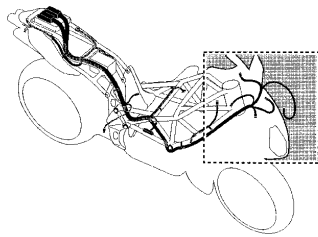

Pos	Part Number	Description	Additional Text	Quantity
1	SPMV800090912	COMP HEADLAMP	LHD	1,00
1	SPMV800094509	HEAD LIGHT	USA	1,00
1	SPMV800094507	HEADLAMP ANT.COMPL.VERSION	RHD	1,00
2	SPMV800090239	CUSHION, RUBBER, 2	B4 RS-B4 RR-B4 NURBURGRING	3,00
3	SPMV800090241	HOLDER, ELECTRIC PARTS		1,00
4	SPMV800062725	SCREW TEF M6X1-CH8-L10	750S	2,00
5	SPMV800090946	HORN ASSY		1,00
6	SPMV800062727	SCREW TEF M6X1-CH8-L16	1000S, AGO, TAMBURINI	1,00
7	SPMV800088572	RELAY		2,00
8	SPMV800091001	DAMPER, ENGINE MOUNT		1,00
9	SPMV8000B1505	METER		1,00
9	SPMV8000A6422	DASHBOARD COMPL.	1000	1,00
10	SPMV800092659	Special screw M5x8 dashboard		2,00
11	SPMV8D0067997	SCREW		1,00
12	SPMV62N115548	WASHER		1,00
13	SPMV800090240	PLATE		1,00
14	SPMV800092247	CLAMP, RUBBER, L62	F3 ORO-F3 AGO	1,00
15	SPMV800094860	WEDGE BASE BULB T6.5		1,00
16	SPMV800094861	LAMP T 3.4		1,00
17	SPMV800092661	CLAMP 2.4X92	MY14/20 F3 675-F3 800	1,00
18	SPMV800053724	BELT, RUBBER, SHORT	MY12/16 USA CND CN	1,00