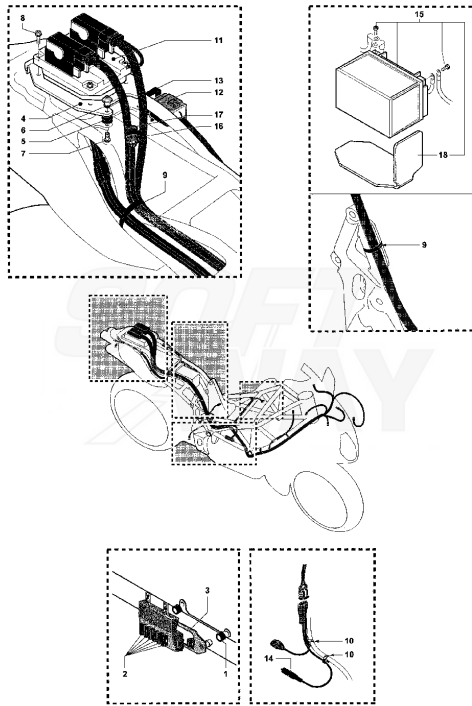

Pos	Part Number	Description	Additional Text	Quantity
1	SPMV800089293	CUSHION, D18xD8xE7,5	MY14/20 F3 675-F3 800	2,00
2	SPMV8F0099274	FUSE 15A		6,00
3	SPMV8000A6402	BRACKET, FUSE		1,00
4	SPMV8000A6404	BRACKET ENGINE CONTROL UNIT		1,00
5	SPMV800089293	CUSHION, D18xD8xE7,5	MY14/20 F3 675-F3 800	4,00
6	SPMV8000A6406	PEG FOR SUPP. ECU		4,00
7	SPMV8E0067997	SCREW, T.E.F. M5X10		4,00
8	SPMV8F0090425	SCREW		4,00
9	SPMV800092248	CLAMP, RUBBER, L82	RR-SCS-RC SCS	2,00
10	SPMV800053724	BELT, RUBBER, SHORT	MY12/16 USA CND CN	2,00
11	SPMV8C00A9072	IGNITION CONTROL UNIT	1000	1,00
11	SPMV8D00A9072	IGNITION CONTROL UNIT	1000 FRA	1,00
11	SPMV8D00A9389	INJECTION IGNITION CONTROL UNIT 5.	1078	1,00
11	SPMV8E00A9072	INJECTION IGNITION CONTROL UNIT	1000 JPN	1,00
11	SPMV8E00A9389	INJECTION IGNITION CONTROL UNIT INJECT.5	1078 FRA	1,00
11	SPMV8F00A9389	IGNITION CONTROL UNIT INJECTION.5.	1078 JPN	1,00
11	SPMV8L00A9072	INJECTION IGNITION CONTROL UNIT	STK	1,00
12	SPMV800094116	RELAY		1,00
13	SPMV800067548	ELASTIC SUPPORT		1,00
14	SPMV800090213	SWITCH, REAR BRAKE LIGHT		1,00
15	SPMV8000A9981	YUASA YTZ10S BATTERY WITH TERM		1,00
16	SPMV800053724	BELT, RUBBER, SHORT	MY12/16 USA CND CN	1,00
17	SPMV8B0089516	DIAGNOSTIC		1,00
18	SPMV8000A2762	THERMAL REFLECTOR		1,00