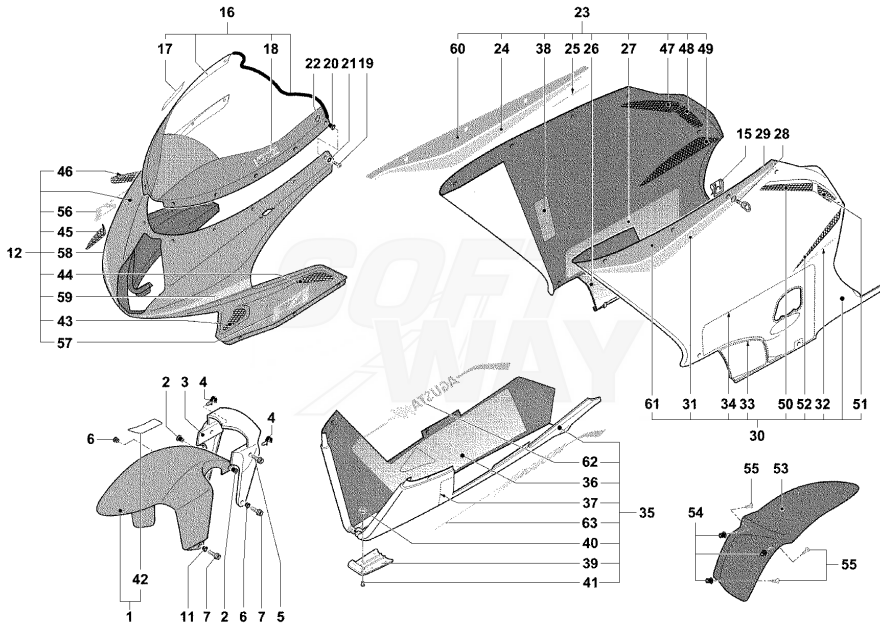

F4 1078 RR 312 - F4 1078 RR 1+1 312

Pos	Part Number	Description	Additional Text	Quantity
1	SPMV80H0A5240	FENDER, FRONT	BRUTALE S SILVER	1,00
1	SPMV80N0A5240	FENDER, FRONT	BLACK/ANTHRACITE	1,00
1	SPMV80P0A5240	FENDER, FRONT	WHITE/BLACK	1,00
1	SPMV80R0A5240	FRONT MUDGUARD. COMPL.	BLUE	1,00
2	SPMV800048245	CUSHION, SCREW, M6x1 L16	B4 RS	2,00
3	SPMV8A0098328	FAIRING, MUDGUARD, FRONT SIDE	VIN 008065>	1,00
4	SPMV800091005	CLAMP, PLASTIC, BRAKE PIPE		2,00
5	SPMV8M0090425	SCREW TCEIF M6X35	1000R, 1000R1+1 <005490 & 005496-005821 SENNA	2,00
6	SPMV800092670	COLLAR		2,00
7	SPMV8D0090425	SCREW		4,00
11	SPMV800092670	COLLAR		2,00
12	SPMV8000B1664	COWLING	RED/SILVER	1,00
12	SPMV80A0B1664	COWLING	BLACK/ANTHRACITE	1,00
12	SPMV80B0B1664	COWLING	WHITE/BLACK	1,00
12	SPMV80C0B1664	DOME COMPL.	BLUE	1,00
15	SPMV800090427	Fairing clamp		13,00
16	SPMV80A0B0335	WINDSHILD		1,00
17	SPMV80A0A4000	TYRES DATA PLATE	675, 800, 800RR	1,00
18	SPMV8000B0336	øFAIRING ø DATA PLATE		1,00
19	SPMV8A0090901	SCREW, M4x13,7	750S, 750S 1+1	10,00
20	SPMV800091022	BUSH, SCREW, M4x0,7	F4S, F4R, F4RR	10,00
21	SPMV800092882	WASHER, PLASTIC, FAIRING, M		10,00
22	SPMV8000A9985	WASHER		10,00
23	SPMV80A0B1666	SHIELD, LEG SIDE RH	BLACK/ANTHRACITE	1,00
23	SPMV80B0B1666	SHIELD, LEG SIDE RH	WHITE/BLACK	1,00
23	SPMV80C0B1666	RIGHT SIDE FAIRING COMPL.	BLUE	1,00
23	SPMV8000B1666	RIGHT SIDE FAIRING COMPL.	RED/SILVER	1,00
24	SPMV8000B1674	EMBLEM FAIRING RH	RED/SILVER	1,00