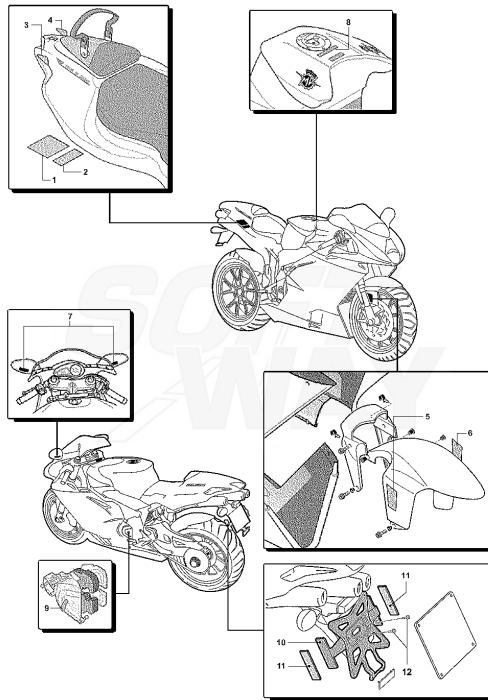

Pos	Part Number	Description	Additional Text	Quantity
1	SPMV8000B0498	LABEL, SMOKE LEVEL	1000 USA	1,00
1	SPMV8000B2011	LABEL, SMOKE LEVEL	1078 USA	1,00
2	SPMV8C00A3397	LABEL, NOISE		1,00
2	SPMV8A00B2010	STICKER CONTROL AND	1078 USA	1,00
3	SPMV800095486	REFLEX REFLECTOR, REAR RH		1,00
4	SPMV800095487	REFLEX REFLECTOR, REAR LH		1,00
5	SPMV800095484	REFLEX REFLECTOR, FRONT RH		1,00
6	SPMV800095485	REFLEX REFLECTOR, FRONT LH		1,00
7	SPMV800094019	DECAL MIRROR	USA-CND	2,00
8	SPMV800095366	FUEL DATA PLATE		1,00
9	SPMV800095842	GEARS DATA PLATE	JPN	1,00
10	SPMV8000A1825	SECURING FLANGE		1,00
11	SPMV80B073832	RETROREFLECTOR		2,00
12	SPMV800062726	SCREW	750 ORO	2,00