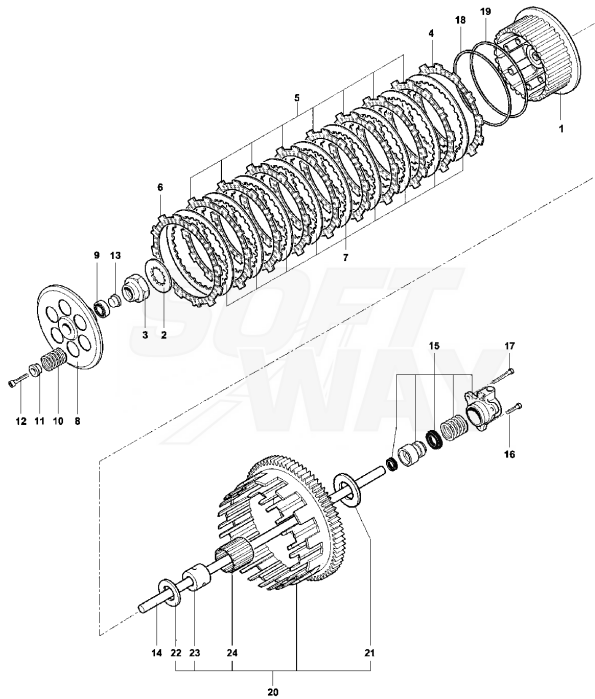

Pos	Part Number	Description	Additional Text	Quantity
1	SPMV8000A6914	HUB, CLUTCH		1,00
2	SPMV800081451	SAFETY WASHER	ENGINE <06539 & 6844-7235	1,00
3	SPMV800091924	NUT M22X1.5	ENGINE <06539 & 6844-7235	1,00
4	SPMV8000A6915	Lining plate	MY14/20 F3 675	1,00
5	SPMV8000A6916	Lining lamella	MY14/20 F3 675	8,00
6	SPMV8000A6917	Liner	MY14/20 F3 675	1,00
7	SPMV8000A6918	Steel lamella	MY14/20 F3 675	9,00
8	SPMV8000A6919	DISK THRUST PLATE		1,00
9	SPMV8000A2565	RADIAL BEARING 12X28X7	MY14/20 F3 675	1,00
10	SPMV8000A6921	SPRING, PLATE PRESSURE		6,00
11	SPMV8000A4492	BUSH, CLUTCH SPRING		6,00
12	SPMV60N302515	Screw TCEI M6x1-L50		6,00
13	SPMV8000A2566	PIN, DRIVER, CLUTCH		1,00
14	SPMV800088342	AXLE, DRIVER, CLUTCH		1,00
15	SPMV800081478	CLUTCH CONTROL CYLINDER	EV02	1,00
16	SPMV800062728	SCREW TEF M6X1-CH8-L20	750 ORO ENGINE 00248> 750S, 750S 1+1 ENGINE 00401>	2,00
17	SPMV800067545	FRAME SCREW		1,00
18	SPMV8000A6922	SPRING JUDDER	MY14/20 F3 675	1,00
19	SPMV8000A6923	SPRING SEAT	MY14/20 F3 675	1,00
20	SPMV8000A9144	CLUTCH HOUSING	005491-005495 & 005822> 1000R, 1000R1+1	1,00
21	SPMV8000A2554	WASHER, CLUTCH		1,00
22	SPMV8000A2555	WASHER, MINOR, CLUTCH		1,00
23	SPMV8000A2556	SPACER, CLUTCH		1,00
24	SPMV8000A2553	BEARING		1,00