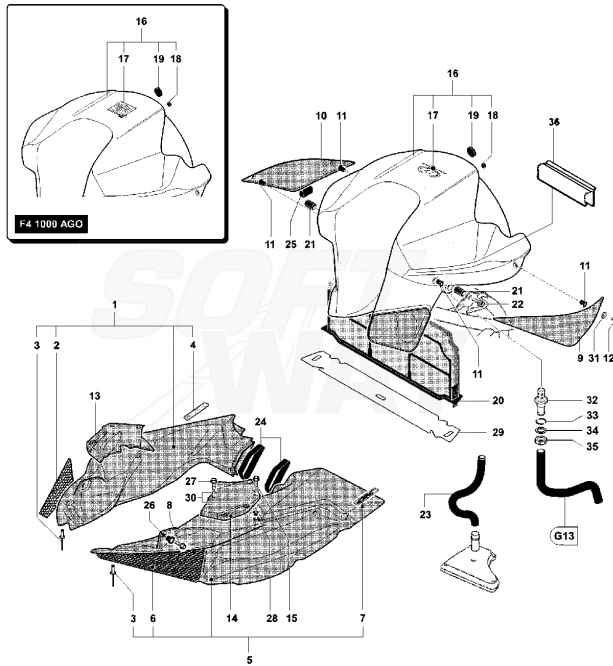

Pos	Part Number	Description	Additional Text	Quantity
1	SPMV80A098936	LH AIR DUCT CARBON		1,00
1	SPMV8000A3364	RIGHT INTAKE DUCT COMPL.	TAMBURINI, MV AGUSTA CORSE	1,00
1	SPMV8000A3218	RIGHT INTAKE DUCT COMPL.	1000S, 1000S1+1	1,00
2	SPMV800091630	GRILLE	1000S, 1000S1+1	1,00
2	SPMV80A091630	RIGHT GRID	AGO	1,00
2	SPMV80B091630	DUCT AIR INTAKE PROTECTION	TAMBURINI	1,00
3	SPMV800093355	RIVET, GRID PROTECTION		4,00
4	SPMV800090986	PLAQUE DX LOGO CRC	AGO	1,00
4	SPMV8000A3216	RIGHT TRICOLOR PLATE	1000S, 1000S1+1, TAMBURINI	1,00
5	SPMV80A098935	LH AIR DUCT		1,00
5	SPMV8000A3363	LEFT INTAKE DUCT COMPL.	TAMBURINI, MV AGUSTA CORSE	1,00
5	SPMV8000A3219	LEFT INTAKE DUCT COMPL.	1000S, 1000S1+1	1,00
6	SPMV80A091631	GRID, LEFT		1,00
6	SPMV80B091631	DUCT AIR INTAKE PROTECTION	TAMBURINI	1,00
6	SPMV800091631	DUCT AIR INTAKE GUARD	1000S, 1000S1+1	1,00
7	SPMV800090985	DECAL CRC LH		1,00
7	SPMV8000A3217	LEFT PLATE TRICOLOR	1000S, 1000S1+1, TAMBURINI	1,00
8	SPMV800062726	SCREW	750 ORO	2,00
9	SPMV800090965	PANEL	750S, 750S1+1, SR1+1	1,00
9	SPMV8000A3855	SIDE COVER, LEFT	TAMBURINI, MV AGUSTA CORSE	1,00
9	SPMV980A090257	SIDE COVER, LEFT	SPR, SENNA	1,00
10	SPMV800090964	PLASTIC PANEL RH MV	750S, 750S1+1, SR1+1	1,00
10	SPMV8000A3856	SIDE COVER, RIGHT	TAMBURINI, MV AGUSTA CORSE	1,00
10	SPMV980A090258	SIDE COVER, RIGHT	SPR, SENNA	1,00
11	SPMV800094651	WELL NUT MV 4MM.		4,00