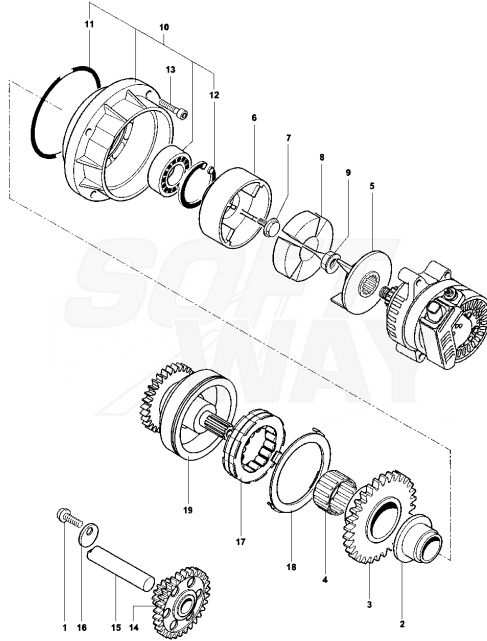

Pos	Part Number	Description	Additional Text	Quantity
1	SPMV800062726	SCREW	750 ORO	1,00
2	SPMV8000A2125	SPINDLE, TAPER		1,00
3	SPMV8000A2126	GEAR, ELECTRIC SYSTEM		1,00
4	SPMV8A0065795	NEEDLE BEARING, D25xD29xSP17		1,00
5	SPMV800081445	HOLDER, SPRING DRIVE		1,00
6	SPMV800087290	JOINT, HUB DRIVEN		1,00
7	SPMV800081393	SCREW		1,00
8	SPMV8000A3812	SPRING DRIVE, ALTERNATOR		4,00
9	SPMV800038624	FLANGE NUT M10X1,25-CH14-S		1,00
10	SPMV800081461	STATOR GENERATOR		1,00
11	SPMV800081453	SEAL RING		1,00
12	SPMV66N021272	ELASTIC RING		1,00
13	SPMV60N102509	TCEI SCREW M6X1-CH5-L20		4,00
14	SPMV8000A2140	BEARING, INTERMEDIATE Z73 Z18		1,00
15	SPMV8000A2131	PIN, CLUTCH		1,00
16	SPMV8000A2139	CLAMP, STEEL		1,00
17	SPMV8000A2137	FREE WHEEL MONDIAL		1,00
18	SPMV8000A2138	FREEWHEEL CHECK		1,00
19	SPMV8000A2128	ALTERNATOR SHAFT	<008835 & 008840-009154 B4 910 ITALIA B4 910 S/910 R	1,00