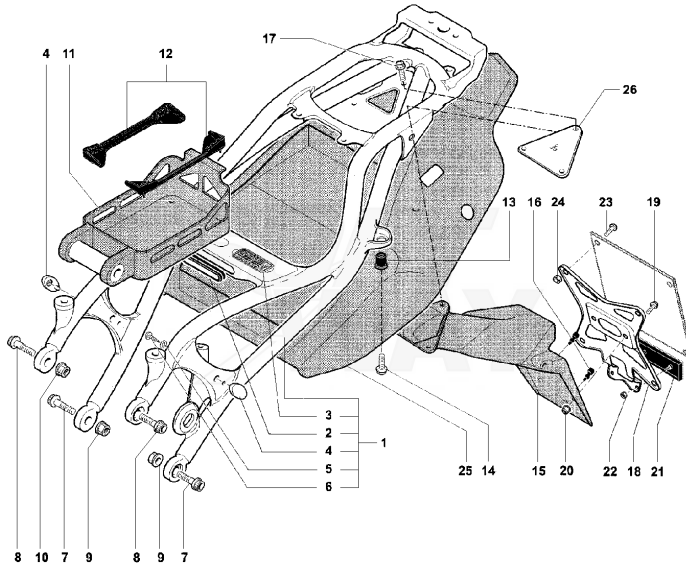

Pos	Part Number	Description	Additional Text	Quantity
1	SPMV800092889	FRAME POST.COMPL.	1000S	1,00
1	SPMV80A092889	FRAME POST.COMPL.	AGO, TAMBURINI	1,00
2	SPMV800087472	PAD, BATTERY		1,00
3	SPMV800092257	BATTERY DATA PLATE		1,00
4	SPMV800094276	SPACER FOR TAIL	1000S, AGO, TAMBURINI	2,00
5	SPMV800094313	WASHER 3X9X0.5		2,00
6	SPMV800081628	SCREW		2,00
7	SPMV8J0090426	TCEIF SCREW M8X1,25-L30	1000S, AGO, TAMBURINI	2,00
8	SPMV8K0090426	SCREW TCEIF M8X35	1000S, AGO, TAMBURINI	2,00
9	SPMV80B043928	NUT,M8X1.25	5146-5233 & 5238-5260 5433-5469 & 5493 <4611 (USA <100436 & <200149)	2,00
10	SPMV800090401	GALLY NUT M8 WITH WASHER	1000S, AGO, TAMBURINI	1,00
11	SPMV800091648	MV BATTERY TRAY		1,00
12	SPMV8000A3226	SEAT, BATTERY		2,00
13	SPMV800048245	CUSHION, SCREW, M6x1 L16	B4 RS	2,00
14	SPMV800062727	SCREW TEF M6X1-CH8-L16	1000S, AGO, TAMBURINI	2,00
15	SPMV800090260	BATTERY HOLDER	750 ORO	1,00
15	SPMV800090963	GARAGE HOLDER	750S	1,00
16	SPMV800066308	VIBRATION-DAMPER	1000S, AGO	2,00
16	SPMV800099419	PIN, CUSHION	TAMBURINI	2,00
17	SPMV800062727	SCREW TEF M6X1-CH8-L16	1000S, AGO, TAMBURINI	3,00
17	SPMV8H0067545	SCREW	TAMBURINI	3,00
18	SPMV800094506	PLATE HOLDER		1,00
19	SPMV8H0067545	SCREW	TAMBURINI	2,00
20	SPMV800044240	AUTOBLOC.FLANG.NUT M6X1-CH10	1000S, AGO, TAMBURINI	2,00
21	SPMV800090374	REFLECTOR, REAR SIDE	990R-1090RR <002104 USA	1,00
22	SPMV800091033	SELF-LOCKING NUT M4	1000S, AGO, TAMBURINI	2,00