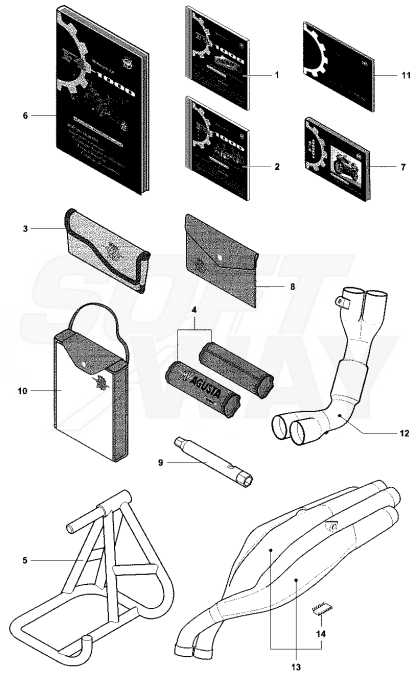

Pos	Part Number	Description	Additional Text	Quantity
1	SPMV8000A3314	MOTOTEL WORKSHOP MANUAL CD-ROM		1,00
2	SPMV8000A3315	WORKSHOP MANUAL CD	1000	1,00
3	SPMV800092850	BAG COMPLETE WITH TOOLING		1,00
4	SPMV800094318	COVER	AGO, TAMBURINI	2,00
5	SPMV800092642	REAR STAND		1,00
6	SPMV8000A3311	SPARE PARTS CATALOG		1,00
7	SPMV8000A2464	OWNER' S MANUAL IT	AGO	1,00
7	SPMV8000A2465	OWNER' S MANUAL USA	AGO, USA	1,00
7	SPMV8000A3307	OWNER' S MANUAL IT	1000S, 1000S1+1,VIN.>002508	1,00
7	SPMV8000A3316	OWNER' S MANUAL USA	1000S, 1000S1+1,TEL>100178	1,00
7	SPMV8000A3860	OWNER' S MANUAL IT	TAMBURINI	1,00
7	SPMV8000A3862	OWNER' S MANUAL USA	TAMBURINI	1,00
7	SPMV8000A4933	OWNER' S MANUAL ITALIAN	1000S, 1000S1+1,VIN.002509>	1,00
7	SPMV8A00A2464	OWNER' S MANUAL GB	AGO	1,00
7	SPMV8A00A3307	OWNERS MANUAL	1000S, 1000S1+1,VIN.>002508	1,00
7	SPMV8A00A3860	OWNERS MANUEL F4 1000	TAMBURINI	1,00
7	SPMV8A00A4933	OWNER' S MANUAL GB	1000S, 1000S1+1,VIN.002509>	1,00
7	SPMV8B00A3307	OWNER' S MANUAL FR	1000S, 1000S1+1,VIN.>002508	1,00
7	SPMV8B00A3860	OWNER' S MANUAL FR	TAMBURINI	1,00
7	SPMV8B00A4933	OWNER' S MANUAL FR	1000S, 1000S1+1,VIN.002509>	1,00
7	SPMV8C00A3860	OWNER' S MANUAL DE	TAMBURINI	1,00
7	SPMV8C00A4933	OWNER' S MANUAL DE	1000S, 1000S1+1,VIN.002509>	1,00
7	SPMV8D00A3307	OWNER' S MANUAL ES	1000S, 1000S1+1,VIN.>002508	1,00