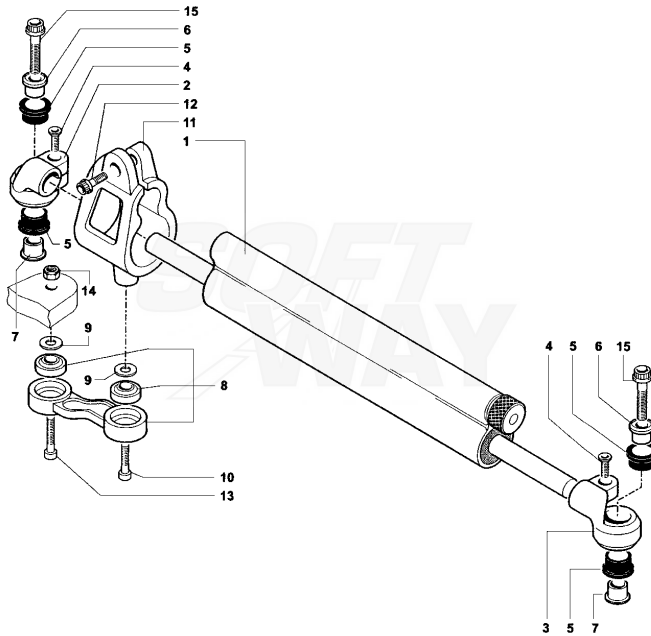

Pos	Part Number	Description	Additional Text	Quantity
1	SPMV800086406	STEERING DAMPER ADJUSTER		1,00
2	SPMV800082769	LINK, STEERING SHOCK ABSORBER,	1000S, 1000S1+1	1,00
2	SPMV80A082769	END PART, LEFT	AGO, TAMBURINI	1,00
3	SPMV800086408	LINK, STEERING SHOCK ABSORBER,	DRAGSTER RR RED/BLACK 800RR, DRAGSTER RC DRAGSTER RR RED/WHITE	1,00
3	SPMV80A086408	TERMIN. LEFT FOR SHOCK ABSORBER. OF ST	AGO, TAMBURINI	1,00
4	SPMV800089303	FITTING		2,00
5	SPMV800082776	BUSH, RUBBER		4,00
6	SPMV800089304	UPPER SPACER, STEERING SHOCK A	1000S, 1000S1+1	2,00
6	SPMV80A089304	UPPER SPACER	AGO, TAMBURINI	2,00
7	SPMV800082775	FITTING	1000S, 1000S1+1	2,00
7	SPMV80A082775	UNDER SPACER	AGO, TAMBURINI	2,00
8	SPMV800090284	PISTON ROD, STEERING SHOCK ABS	EXCEPT RC LH	1,00
8	SPMV80A090284	SHOCK ABSORBER CONNECTING ROD OF STEERIN	AGO, TAMBURINI	1,00
9	SPMV800070163	SHIELD D12-D6.1-SP0.7		2,00
10	SPMV800089306	SCREW		1,00
11	SPMV800086409	BRACKET,STEERING DAMPER	1000S, 1000S1+1	1,00
11	SPMV80A086409	BRACKET	AGO, TAMBURINI	1,00
12	SPMV8E0090425	Screw TCEIF M6x16		1,00
13	SPMV8A0089306	SCREW		1,00
14	SPMV800090907	NUT, SELF-LOCKING M6 CH10		1,00
15	SPMV8J0090425	BOLT		2,00