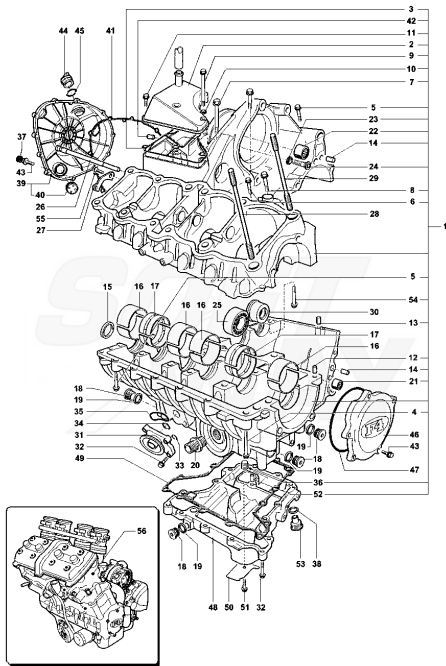

Pos	Part Number	Description	Additional Text	Quantity
1	SPMV8000A2162	CRANKCASE SET	1000S, 1000S1+1, VIN. >002508 1000S, USA, VIN. >100178 1000S1+1, USA, VIN. >200162 AGO	1,00
1	SPMV8A00A0619	CRANKASE SET	1000S, 1000S1+1, VIN. 002509> 1000S, USA, VIN. 100179> 1000S1+1, USA, VIN. 200163> TAMBURINI	1,00
2	SPMV800092465	COVER	1000S, 1000S1+1, VIN. >002508 1000S, USA, VIN. >100178 1000S1+1, USA, VIN. >200162 AGO	1,00
2	SPMV8A0092465	COVER BLOW-BY	1000S, 1000S1+1, VIN. 002509> 1000S, USA, VIN. 100179> 1000S1+1, USA, VIN. 200163> TAMBURINI	1,00
3	SPMV800087792	GASKET		1,00
4	SPMV800098219	SCREW TEF M8X1.25-L95		12,00
5	SPMV8A0067545	SCREW	750 ORO ENGINE <00247 750S, 750S 1+1 ENGINE <00400	12,00
6	SPMV8B0067545	SCREW		1,00
7	SPMV800099476	SCREW TEF M8X1.25X130		1,00
8	SPMV8A0091697	SCREW TEF M8X1.25X60		2,00
9	SPMV8V0067545	SCREW TEF M6X1X135 CH8		1,00
10	SPMV800064988	SELF CENTERING WASHER D11-D6.1		1,00
11	SPMV800062729	SCREW TEF M6X1-CH8-L25	FOR COOLER 8000B1126	4,00
12	SPMV800007719	PIN D10-D7		3,00
13	SPMV8A0051549	REFERENCE PIN D6.2-D8-SP.1		1,00
14	SPMV800086119	BUSH, CRANKCASE, 27x12MM		3,00
15	SPMV800081412	CRANKCASE PLUG		1,00
16	SPMV800081317	ROD BEARING, 1-3-4-6 A	HALF-BEARING RED	8,00
16	SPMV8A0081317	ROD BEARING, 1-3-4-6 B	HALF-BEARING BLEU	8,00
16	SPMV8B0081317	ROD BEARING, 1-3-4-6 C	HALF-BEARING YELLOW	8,00