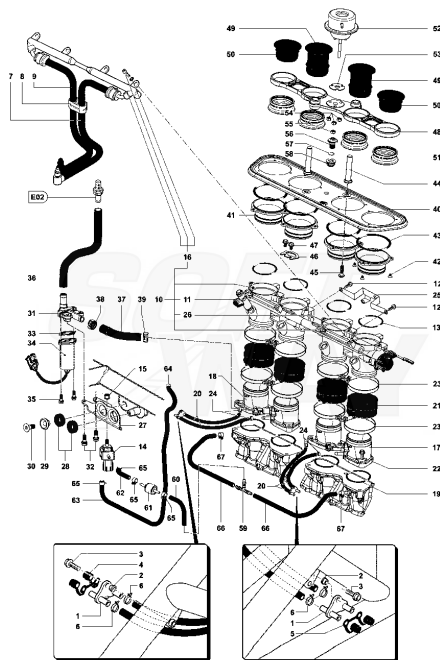

Pos	Part Number	Description	Additional Text	Quantity
1	SPMV800089801	CONNECTOR, VALVE PIPE		2,00
2	SPMV800067412	DISTANCE PIECE		2,00
3	SPMV8E0067997	SCREW, T.E.F. M5X10		2,00
4	SPMV800089799	COVER, LEFT SIDE, RUBBER, CONN		1,00
5	SPMV800089800	COVER, RIGHT SIDE, RUBBER, CON		1,00
6	SPMV8A0091634	HOSE CLAMP	USA	4,00
7	SPMV8000A3708	HOSE, FUEL RTN	1000S1+1, USA, VIN. >200162	1,00
8	SPMV8000A3745	PIPE SPACER CLIP B	1000S,S1+1,AGO,USA,VIN.100005> SEE NOTE	1,00
9	SPMV8000A3707	FUEL DELIVERY HOSE	1000S1+1, USA, VIN. >200162 SEE NOTE	1,00
10	SPMV8000A3036	THOTTLE BODY		1,00
11	SPMV8000A3037	INJECTOR KIT	1000S, 1000S1+1, AGO	4,00
12	SPMV8E0067997	SCREW, T.E.F. M5X10		2,00
13	SPMV800081304	ORING, OR2187 T1,78 D47,35 VI		4,00
14	SPMV8000A3869	VALVE, SOLENOID, TSS		1,00
15	SPMV800044240	AUTOBLOC.FLANG.NUT M6X1-CH10	1000S, AGO, TAMBURINI	1,00
16	SPMV8000A4348	FUEL MANIFOLD KIT J.G.	1000S,S1+1,AGO,AFTER REPL.N10	1,00
17	SPMV8A00A3015	MANIFOLD, INTAKE RH	1000S, 1000S1+1, VIN. 002509> 1000S, USA, VIN. 100179> 1000S1+1, USA, VIN. 200163>	1,00
18	SPMV8A00A3476	LEFT FUEL MANIFOLD	1000S, 1000S1+1, VIN. 002509> 1000S, USA, VIN. 100179> 1000S1+1, USA, VIN. 200163>	1,00
19	SPMV800019965	OIL SEAL		4,00
20	SPMV8C0091037	HOSE, 1, CYLINDER HEAD, 190mm		4,00
21	SPMV800089403	INLET SLEEVE	<008835 & 008840-009154 B4 910 ITALIA B4 910 S/910 R	4,00