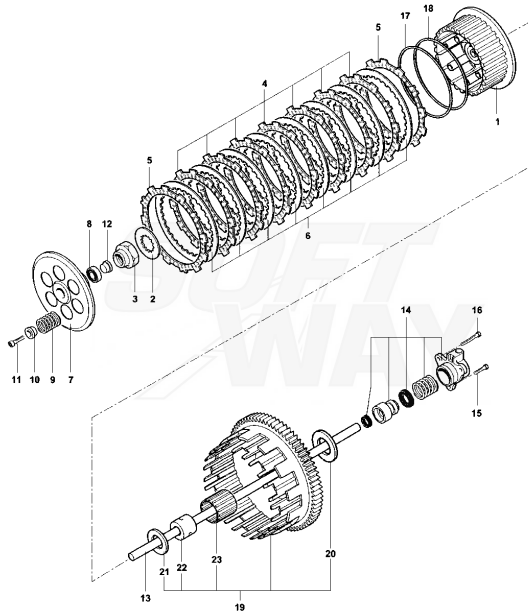

Pos	Part Number	Description	Additional Text	Quantity
1	SPMV8000A2559	HUB,PLATE HOLDING		1,00
2	SPMV800081451	SAFETY WASHER	ENGINE <06539 & 6844-7235	1,00
3	SPMV800091924	NUT M22X1.5	ENGINE <06539 & 6844-7235	1,00
4	SPMV8000A2561	CLUTCH DISC GASKETED A		7,00
5	SPMV8000A2560	DRIVING PLATE LINED B		2,00
6	SPMV8000A2562	DRIVEN PLATE UNLINED		8,00
7	SPMV8000A2563	PLATE CLUTCH PRESSURE ASSY		1,00
8	SPMV8000A2565	RADIAL BEARING 12X28X7	MY14/20 F3 675	1,00
9	SPMV8000A1895	CLUTCH SPRING		4,00
10	SPMV8000A4492	BUSH, CLUTCH SPRING		4,00
11	SPMV8000A1896	CAP SCREW		4,00
12	SPMV8000A2566	PIN, DRIVER, CLUTCH		1,00
13	SPMV800088342	AXLE, DRIVER, CLUTCH		1,00
14	SPMV80B081478	PUSH LEVER COMP.		1,00
14	SPMV80A081478	CLUTCH DRIVE CYLINDER	EV03	1,00
15	SPMV800062728	SCREW TEF M6X1-CH8-L20	750 ORO ENGINE 00248> 750S, 750S 1+1 ENGINE 00401>	2,00
16	SPMV800067545	FRAME SCREW		1,00
17	SPMV8000A3379	SPRING		1,00
18	SPMV8000A3380	SPRING SEAT		1,00
19	SPMV8000A2543	PRIMARY TRASM. ASSY		1,00
20	SPMV8000A2554	WASHER, CLUTCH		1,00
21	SPMV8000A2555	WASHER, MINOR, CLUTCH		1,00
22	SPMV8000A2556	SPACER, CLUTCH		1,00
23	SPMV8000A2553	BEARING		1,00