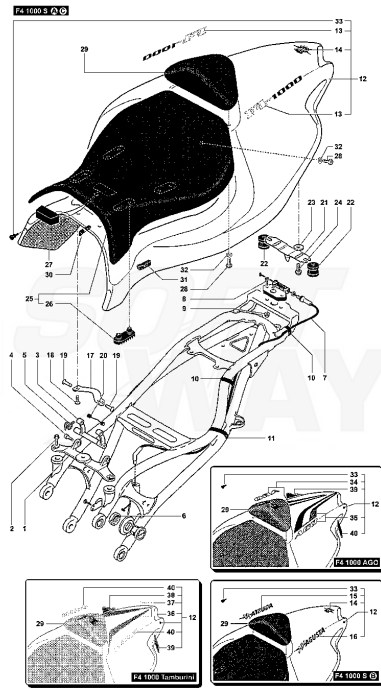

Pos	Part Number	Description	Additional Text	Quantity
1	SPMV800089802	BRACKET	1000S	1,00
1	SPMV80A089802	BRACKET, FUEL TANK REAR	AGO, TAMBURINI	1,00
2	SPMV800062728	SCREW TEF M6X1-CH8-L20	750 ORO ENGINE 00248> 750S, 750S 1+1 ENGINE 00401>	2,00
3	SPMV800089787	BRACKET MV		1,00
4	SPMV60N102482	SCREW		2,00
5	SPMV800090243	SPRING		1,00
6	SPMV800090250	LOCK NUT		1,00
7	SPMV800090251	CABLE		1,00
8	SPMV80A026970	TSEI SCREW M5X0.8-L16	1000S, AGO, TAMBURINI	2,00
9	SPMV800056443	NUT		2,00
10	SPMV800053724	BELT, RUBBER, SHORT	MY12/16 USA CND CN	2,00
11	SPMV800092248	CLAMP, RUBBER, L82	RR-SCS-RC SCS	1,00
12	SPMV8000A2443	TAIL UNIT AGO	AGO	1,00
12	SPMV8000A3222	F4 1000 TAIL UNIT	1000S, RED - SILVER	1,00
12	SPMV8000A3225	TAIL UNIT	1000S, BLEU - SILVER AND BLACK	1,00
12	SPMV80A0A3222	REAR FAIRING	1000S, BLACK	1,00
12	SPMV8000A3369	TAIL COMPLETE	TAMBURINI, MV AGUSTA CORSE	1,00
13	SPMV8000A3221	F4 1000 TAIL DECAL		2,00
14	SPMV800090316	MV FRONT DECAL	750S, 750S 1+1 SILVER & BLACK	1,00
15	SPMV8000A3224	GRAPHIC		1,00
16	SPMV8000A3223	GRAPHIC		1,00
17	SPMV800090344	BRACKET MV F4		1,00
18	SPMV8A0090904	Screw M5x0,8-L14		2,00
19	SPMV800090905	SEAT PIN		2,00
20	SPMV800090906	RUBBER COVER		1,00