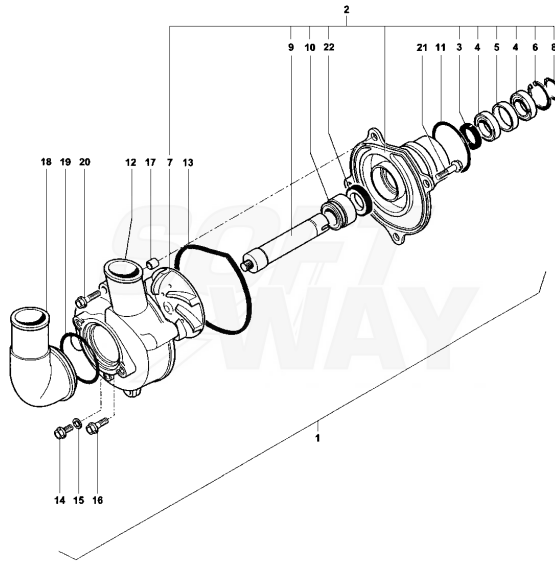

Pos	Part Number	Description	Additional Text	Quantity
1	SPMV800089427	WATER PUMP	1000S, 1000S1+1, VIN.>002508 1000S, USA, VIN. >100178 1000S1+1, USA, VIN. >200162 AGO	1,00
1	SPMV8A00A4786	WATER PUMP	1000S, 1000S1+1, VIN. 002509> 1000S, USA, VIN. 100179> 1000S1+1, USA, VIN. 200163> TAMBURINI	1,00
2	SPMV800089428	WATER PUMP BODY	1000S, 1000S1+1, VIN. >002508 1000S, USA, VIN. >100178 1000S1+1, USA, VIN. >200162 AGO	1,00
2	SPMV8A00A4787	WATER PUMP BODY	1000S, 1000S1+1, VIN. 002509> 1000S, USA, VIN. 100179> 1000S1+1, USA, VIN. 200163> TAMBURINI	1,00
3	SPMV8A0028855	RING CORCOS BA-B-SL D22-D12-		1,00
4	SPMV800034317	BEARING		2,00
5	SPMV800081239	SPACER D.23-D.28-SP.10	<008835 & 008840-009180	1,00
6	SPMV66N221262	CIRCLIP		1,00
7	SPMV800081538	RIM	SUPPLY WITH COD.8000A2608 UNITELY TO COD.8000B1797	1,00
8	SPMV66N221202	SEEGER SNAP RING D12	<008835 & 008840-009180	1,00
9	SPMV800081539	WATER PUMP SHAFT	<008835 & 008840-009180	1,00
10	SPMV800081236	ROTATING SEAL	<008835 & 008840-009180	1,00
11	SPMV800035809	OR3137 T2		1,00
12	SPMV80B089412	COVER, WATER PUMP	SUPPLY WITH COD.8000A2608 UNITELY TO COD.8000B1797	1,00
12	SPMV800089412	WATER PUMP COVER	1000S, 1000S1+1, VIN. >002508 1000S, USA, VIN. >100178 1000S1+1, USA, VIN. >200162 AGO	1,00
13	SPMV800086702	RUBBER RING, 3325 D82,22x2,62		1,00
14	SPMV800081536	Screw M6x1-L8	RR-RUSH	1,00