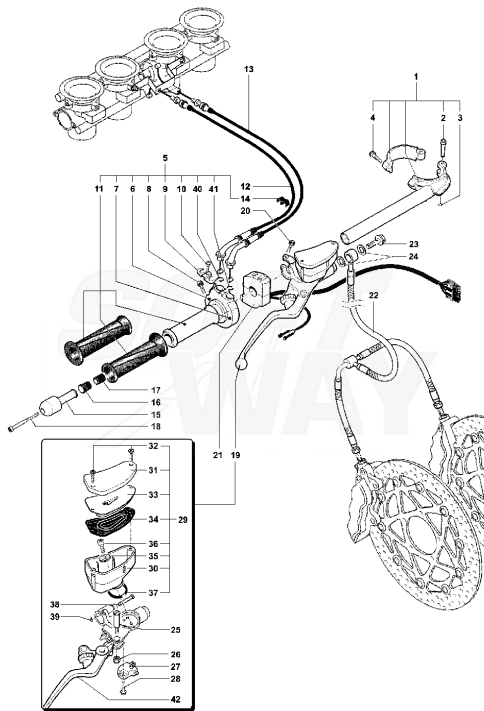

Pos	Part Number	Description	Additional Text	Quantity
1	SPMV80A0A3168	HANDLEBAR, RIGHT		1,00
1	SPMV8000A3168	SEMIMANUBRIO DX COMPL.	1000S, 1000S1+1	1,00
2	SPMV8000A3167	PIVOT PIN CLAMP		1,00
3	SPMV800090892	CIRCLIP, HANDLEBAR PIN		1,00
4	SPMV8000A3172	SCREW TCEIF M7X1X25	TAMBURINI	1,00
5	SPMV800094640	THROTTLE ASSY		1,00
6	SPMV800092894	THOTTLE TUBE INC CHOKE		1,00
7	SPMV800090265	CASE, THROTTLE GRIP LOWER		1,00
8	SPMV8H0090425	SCREW		2,00
9	SPMV800090266	SUPPORT, STEEL, THROTTLE CABLE		1,00
10	SPMV800093297	Screw TTEI M5x8		1,00
11	SPMV800094529	HANDLE BAR GRIPS		1,00
12	SPMV800090271	GAS CONTROL OPENING TRANSMISSION		1,00
13	SPMV800090272	THROTTLE CABLE		1,00
14	SPMV800092630	CLAMP, THROTTLE CABLE		1,00
15	SPMV8000A4425	COUNTERWEIGHT	1000S, 1000S1+1	1,00
15	SPMV80A0A4425	BAR END	AGO, TAMBURINI	1,00
16	SPMV8000A4426	CAP, RUBBER, BALLANCE WEIGHT		1,00
17	SPMV800090890	NUT, WITH RUBBER COVER, BALANC		1,00
18	SPMV60N102524	SCREW, TCEI M6X1-L95	1078RR	1,00
19	SPMV800094025	F4 FR MASTER CYL ASSY		1,00
20	SPMV8H0090425	SCREW		1,00
21	SPMV8000A0920	RIGHT SWITCH	B4 910 S/910 R B4 910 ITALIA <008835 & 008840- 009154	1,00
22	SPMV8000A4993	FRONT BRAKE HOSE		1,00
23	SPMV800091692	BOLT, OIL PIPE		1,00
24	SPMV800021480	WASHER, COPPER, D14xD10,2xE1	MY12/14 F3 675	2,00