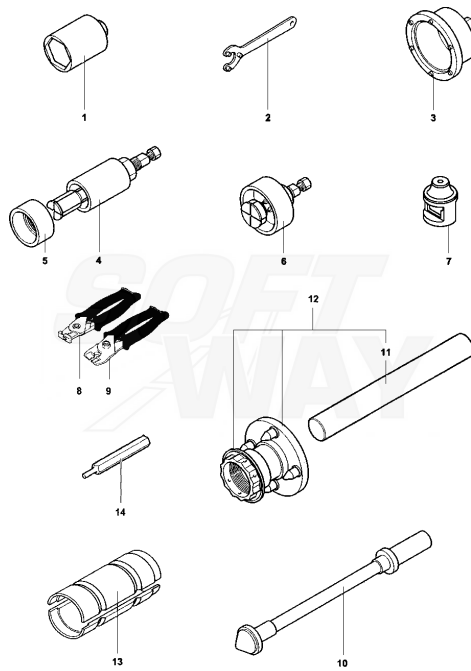

Pos	Part Number	Description	Additional Text	Quantity
1	SPMV800092872	WRENCH FOR FRONT WHEEL AXLE		2,00
2	SPMV800091645	Holding wrench		1,00
3	SPMV800092857	Groove nut wrench		1,00
4	SPMV800092860	FORK BEARING		1,00
5	SPMV800092861	BEARING EXTRACTOR		1,00
6	SPMV800092862	FRONT WHEEL BEARING PULLER		1,00
7	SPMV800092863	KEY FOR CPC		1,00
8	SPMV800095850	Tool for pliers clic clamps		1,00
9	SPMV800098321	Tool for tilted pliers clic clamps		1,00
10	SPMV800092866	FORK PACK TOOL		1,00
11	SPMV8000A1953	PIN FOR CENTERING		1,00
12	SPMV800092865	Special tool rear wheel		1,00
13	SPMV8000A1039	Tool for dust cover and oil seal		1,00
14	SPMV8000A6124	WRENCH SCHOCK ABSORBER		1,00