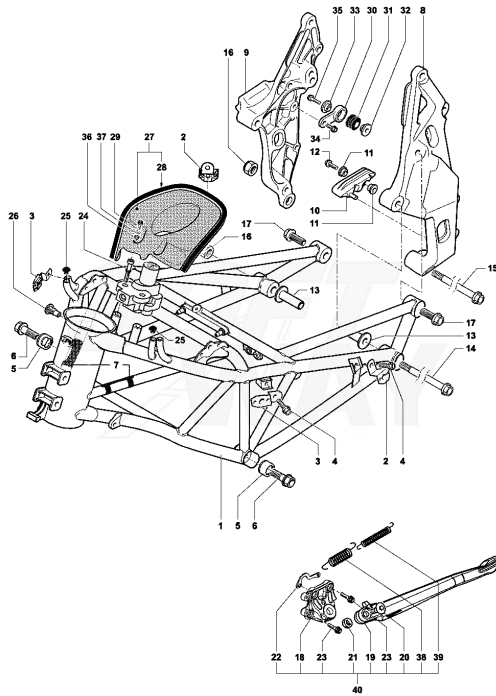

1frame	3
2RearFrame	5
3RearFrameDual	7
4Swingarm	9
5Shock	11
6Fork	12
7RHFrok	13
8LHFork	15
9Damper	17
10RearWheel	18
11FrontWheel	20
12LHFoot	21
13RHfoot	22
14RHClip	24
15LHClip	26
16	28
17Fairing	29
18Intake	32
19FuelTank'	34
20RearFairing	36
21RearFairingDual	38
22Harness	40
23dash	42
24Headlight	43
25	44
26FanWiri	45
27Fuellnj	46
28	48
29Crankcase	50
30Crankshaft	53

Pos	Part Number	Description	Additional Text	Quantity
1	SPMV80A0A3159	FRAME F4 1000	1000 S, 1000S 1+1	1,00
1	SPMV80A0A4867	FRAME	TAMBURINI	1,00
1	SPMV80B0A3159	FRAME	AGO	1,00
2	SPMV800089745	BRACKET		2,00
3	SPMV800089747	FAIRING MOUNT MV		2,00
4	SPMV800062725	SCREW TEF M6X1-CH8-L10	750S	4,00
5	SPMV8000A3163	PLATE FOR ANT. ATTACHMENT MOT		2,00
6	SPMV800084869	FRONT BIKE FIXING SCREW	B4 910S	2,00
7	SPMV800090417	PROTECTION, RUBBER, PIPE		2,00
8	SPMV80A0A3907	LH FRAME PLATE	1000S, 1000S1+1	1,00
8	SPMV80B0A3907	LEFT FRAME PLATE	AGO	1,00
8	SPMV80A090235	LEFT SWINGARM FULCRUM PLATE	TAMBURINI	1,00
9	SPMV80A0A3906	RH FRAME PLATE	1000S, 1000S1+1	1,00
9	SPMV80B0A3906	RIGHT FRAME PLATE	AGO	1,00
9	SPMV80A090236	RIGHT SWINGARM FULCRUM PLATE	TAMBURINI	1,00
10	SPMV800087476	CHAIN SLIDER		2,00
11	SPMV800090392	SPACER 12X8X6X5.2		4,00
12	SPMV800062728	SCREW TEF M6X1-CH8-L20	750 ORO ENGINE 00248> 750S, 750S 1+1 ENGINE 00401>	2,00
13	SPMV8A0084857	ENGINE FIXING BUSHING		2,00
14	SPMV800084866	UPPER MOTOR FASTENING SCREW		1,00
15	SPMV800084865	SCREW		1,00
16	SPMV800042023	NUT		2,00
17	SPMV800084867	TEF SCREW M12X1.25-L30		2,00
18	SPMV800089804	COMP CRUTCH MOUNT PLATE		1,00
19	SPMV800089781	SIDE COUPLING		1,00
19	SPMV80B089781	SIDE CRUTCH	TAMBURINI	1,00
19	SPMV80A089781	SIDE CRUTCH	AGO	1,00