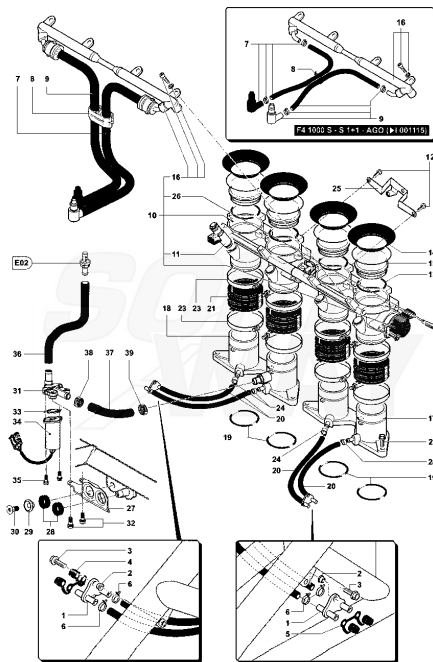

Pos	Part Number	Description	Additional Text	Quantity
1	SPMV800089801	CONNECTOR, VALVE PIPE		2,00
2	SPMV800067412	DISTANCE PIECE		2,00
3	SPMV8E0067997	SCREW, T.E.F. M5X10		2,00
4	SPMV800089799	COVER, LEFT SIDE, RUBBER, CONN		1,00
5	SPMV800089800	COVER, RIGHT SIDE, RUBBER, CON		1,00
6	SPMV8A0091634	HOSE CLAMP	USA	4,00
7	SPMV8000A3708	HOSE, FUEL RTN	1000S1+1, USA, VIN. >200162	1,00
7	SPMV8000A4887	HOSE, FUEL RETURN	1000S, USA, VIN. 100179> 1000S,1000S1+1,AGO,VIN.002509> 1000S1+1, USA, VIN. 200163>	1,00
7	SPMV80A0A1558	GASOLINE SUPPLY HOSE COMPL.	SEE NOTE	1,00
8	SPMV800056444	CLAMP, PLASTIC		1,00
8	SPMV8000A3745	PIPE SPACER CLIP B	1000S,S1+1,AGO,USA,VIN.100005> SEE NOTE	1,00
9	SPMV8000A4886	HOSE, FUEL DELIVERY	1000R, 1000R1+1 <005490 & 005496-005821 SENNA	1,00
9	SPMV8000A3707	FUEL DELIVERY HOSE	1000S1+1, USA, VIN. >200162 SEE NOTE	1,00
9	SPMV8000A1558	GASOLINE RETURN HOSE COMPL.	SEE NOTE	1,00
10	SPMV8000A3036	THOTTLE BODY		1,00
11	SPMV8000A3037	INJECTOR KIT	1000S, 1000S1+1, AGO	4,00
12	SPMV8E0067997	SCREW, T.E.F. M5X10		2,00
13	SPMV800081304	ORING, OR2187 T1,78 D47,35 VI		4,00
14	SPMV800090350	PROTECTION, INTAKE DUCT		4,00
15	SPMV800091595	DUCT, INTAKE	1000S, 1000S1+1, AGO	4,00
15	SPMV8000A3693	AIR FUNNEL	1000S, 1000S1+1, AGO, FRANCE	4,00
16	SPMV8000A1442	FUEL RAIL		1,00
16	SPMV8000A4348	FUEL MANIFOLD KIT J.G.	1000S,S1+1,AGO,AFTER REPL.N10	1,00