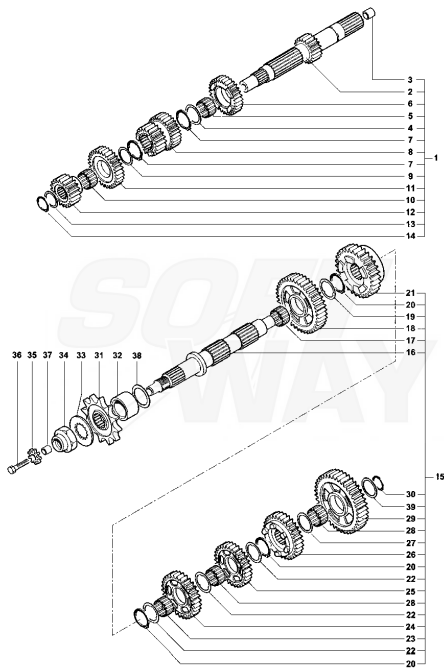

Pos	Part Number	Description	Additional Text	Quantity
1	SPMV8000A3522	PRIMARY SHAFT	1000 USA 1000 VIN <008064	1,00
2	SPMV8000A2644	MAIN SHAFT ASSEMBLY	BRUTALE S,09192>,<10409,10968>	1,00
3	SPMV800086699	BUSH		1,00
4	SPMV8000A0973	WASHER	ENGINE 6540-6742 & 7236>	1,00
5	SPMV8000A0370	BUSH	ENGINE 6540-6742 & 7236>	1,00
6	SPMV8000A2630	5TH GEAR	ENGINE 6540-6742 & 7236>	1,00
7	SPMV8000A0975	SNAP RING	ENGINE 6540-6742 & 7236>	2,00
8	SPMV8000A2631	3RD-4TH GEAR	ENGINE 6540-6742 & 7236>	1,00
9	SPMV8000A0973	WASHER	ENGINE 6540-6742 & 7236>	1,00
10	SPMV8000A0370	BUSH	ENGINE 6540-6742 & 7236>	1,00
11	SPMV8000A3524	6TH GEAR		1,00
12	SPMV8000A2645	2ND GEAR	BRUTALE S,09192>,<10409,10968>	1,00
13	SPMV8D0081569	WASHER	1.0 MM	1,00
14	SPMV66N221210	SNAP RING	SPR, SR, SR1+1, SENNA	1,00
15	SPMV8000A3523	SECONDARY SHAFT	1000 USA 1000 VIN <008064	1,00
16	SPMV8000A1072	COUNTER SHAFT	BRUTALE S,09192>,<10409,10968>	1,00
17	SPMV8000A0370	BUSH	ENGINE 6540-6742 & 7236>	1,00
18	SPMV8000A2650	2ND GEAR	BRUTALE S,09192>,<10409,10968>	1,00
19	SPMV8000A4196	WASHER	BRUTALE S,09192>,<10409,10968>	1,00