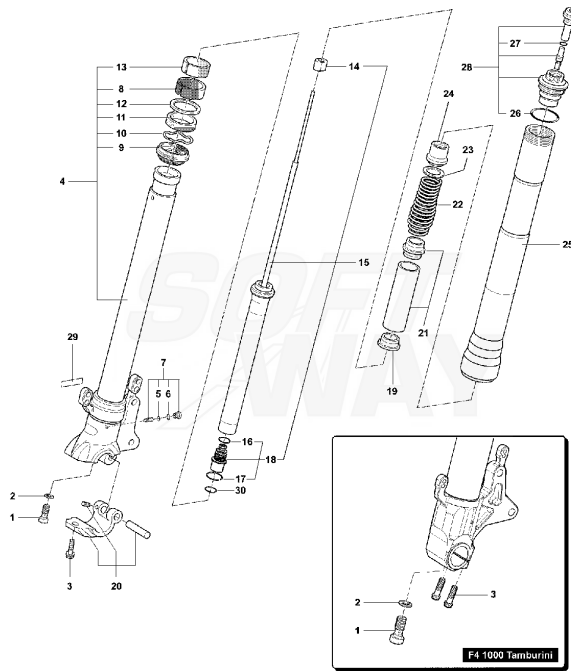

Pos	Part Number	Description	Additional Text	Quantity
1	SPMV8000A0841	SPECIAL SCREW M12-L30	1000 VIN <008064 1000 USA	1,00
2	SPMV800031113	SEALING WASHER	1000 VIN <008064 1000 USA	1,00
3	SPMV800082708	Screw	1000S, 1000S1+1, AGO	1,00
3	SPMV8000A3172	SCREW TCEIF M7X1X25	TAMBURINI	2,00
4	SPMV8000A4694	FORK INNER TUBE RIGHT	TAMBURINI	1,00
4	SPMV80A0A1858	RH LOWER LEG	AGO	1,00
4	SPMV8000A1858	COMPLETE RIGHT STEM	BRUTALE S	1,00
5	SPMV8000A0826	OR2015 T1.78-D3.69	1000 VIN <008064 1000 USA	1,00
6	SPMV800050679	OR114 T1.78-D11.1	1000 VIN <008064 1000 USA	1,00
7	SPMV8000A1859	ADJUSTING SCREW		1,00
8	SPMV8000A1860	BUSH		1,00
9	SPMV8000A4690	DUST COVER		1,00
10	SPMV800089274	RETAINING RING		1,00
11	SPMV800086500	GROMMET		1,00
12	SPMV800089275	SPACER		1,00
13	SPMV800086503	BUSH		1,00
14	SPMV800081174	SPRING		1,00
15	SPMV8000A4692	CARTRIDGE, FRONT FORK	BRUTALE S, 10761>	1,00
15	SPMV8000A4848	CARTRIDGE	TAMBURINI	1,00
16	SPMV800019789	O-RING		1,00
17	SPMV800081164	O-RING		1,00
18	SPMV8000A4691	COMPRESSION PACK ASSEMBLY	BRUTALE S, 10761>	1,00
18	SPMV8000A4847	SPINDLE TAPER	TAMBURINI	1,00
19	SPMV8000A1863	CENTERING FOR SPACER		1,00
20	SPMV8000A1864	CLAMP FOR RIGHT FOOT COMPL.	B4 910S	1,00
21	SPMV8000A1866	SPACER AND BUSH	1000S, 1000S1+1, AGO	1,00