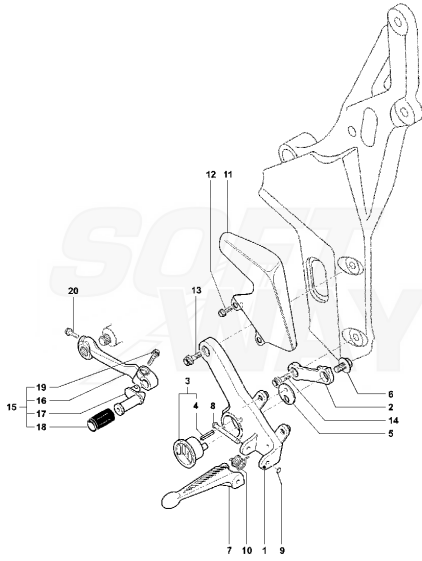

Pos	Part Number	Description	Additional Text	Quantity
1	SPMV800089771	LH FOOTREST HOLDER	1000S, 1000S1+1	1,00
1	SPMV8000A3847	LH HANGER	AGO, TAMBURINI	1,00
2	SPMV8000A2423	SUPPORT		1,00
2	SPMV800089773	LEFT CONNECTING ROD FOR FOOTPLATE SUPPOR	SPR, SENNA	1,00
3	SPMV800092891	LH FOOTBOARD	1000S, 1000S1+1	1,00
3	SPMV8000A2427	LH FOOTREST AJUSTER	AGO, TAMBURINI	1,00
4	SPMV800090314	SPRING PIN		1,00
5	SPMV800089777	PLATE		1,00
6	SPMV800089778	SCREW		1,00
7	SPMV800087465	FOOTREST, DRIVER, LEFT SIDE	1000S, 1000S1+1	1,00
7	SPMV8000A2429	LH FOOTREST	AGO, TAMBURINI	1,00
8	SPMV800090416	PIN FOR FOOTREST	SPR, SENNA	1,00
9	SPMV800090429	LOCK RING, FOOTREST		1,00
10	SPMV800090418	SPRING		1,00
11	SPMV800089335	LH GUARD	1000S, 1000S1+1	1,00
11	SPMV80A089335	GUARD	AGO, TAMBURINI	1,00
12	SPMV800062725	SCREW TEF M6X1-CH8-L10	750S	2,00
13	SPMV8G0090426	SCREW		1,00
14	SPMV8F0090426	Screw M8 L=22		1,00
15	SPMV80A090277	GEAR LEVER		1,00
15	SPMV800090277	GEAR SHIFT CONTROL PEDAL	1000S, 1000S1+1	1,00
16	SPMV800089759	GEAR SHIFT CONTROL PEDAL	1000S, 1000S1+1	1,00
16	SPMV80A089759	SHIFT CONTROL PEDAL	AGO, TAMBURINI	1,00
17	SPMV800089760	PEDAL ECCENTRIC		1,00
17	SPMV80A089760	ECCENTRIC FOR PEDAL	AGO, TAMBURINI	1,00
18	SPMV800089298	RUBBER COVER		1,00
19	SPMV8G0090425	Screw TCEIF M6x20		1,00
20	SPMV8G0090425	Screw TCEIF M6x20		1,00