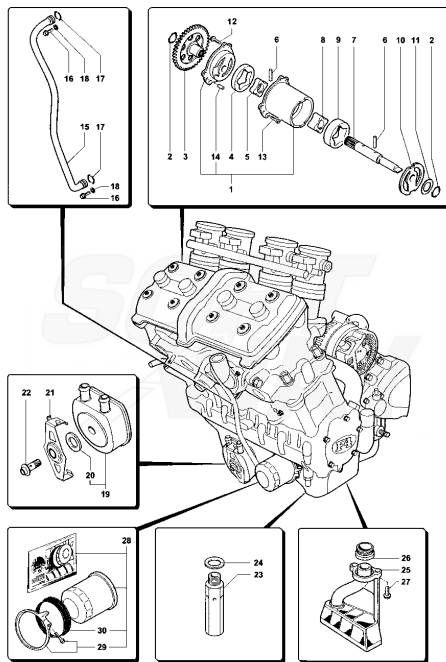

Pos	Part Number	Description	Additional Text	Quantity
1	SPMV800086201	OIL PUMP		1,00
2	SPMV66N021203	ELASTIC RING		2,00
3	SPMV8000A2608	GEAR PUMP DRIVEN 2 T45	<008835 & 008840-009154 B4 910 ITALIA B4 910 S/910 R	1,00
4	SPMV800081364	OUTER ROTOR, OIL PUMP 10 MM		1,00
5	SPMV800081365	INNER ROTOR, OIL PUMP 10 MM		1,00
6	SPMV800019590	ROLLER		2,00
7	SPMV800080701	SHAFT, OIL PUMP		1,00
8	SPMV800081363	INNER ROTOR, OIL PUMP 18 MM		1,00
9	SPMV800081362	OUTER ROTOR, OIL PUMP 18 MM		1,00
10	SPMV800081443	SPACER, OIL PUMP ROTOR		1,00
11	SPMV8D0009408	WASHER 22X14.5X0.8		1,00
12	SPMV800062728	SCREW TEF M6X1-CH8-L20	750 ORO ENGINE 00248> 750S, 750S 1+1 ENGINE 00401>	3,00
13	SPMV800035408	SCREW	5208-5233 5238-5291 5464-5482 5494-5502 5584-5701 5712-5727	1,00
14	SPMV800038520	ROLL D4-L8		2,00
15	SPMV8000A2622	OIL DELIVERY PIPE		1,00
16	SPMV800062726	SCREW	750 ORO	2,00
17	SPMV800023108	OR2037 T1		2,00
18	SPMV800095505	OIL INLET FIXING PLATE		2,00
19	SPMV800089434	HEAT EXCHANGER		1,00
20	SPMV800092478	O RING		1,00
21	SPMV8000A1544	PLATE		1,00
22	SPMV800099459	SCREW		1,00
23	SPMV800086132	PRESSURE REG VALVE		1,00
24	SPMV800047763	WASHER, DE COBRE 17,9x14,2x1,5		1,00
25	SPMV800080689	OIL NET FILTER		1,00