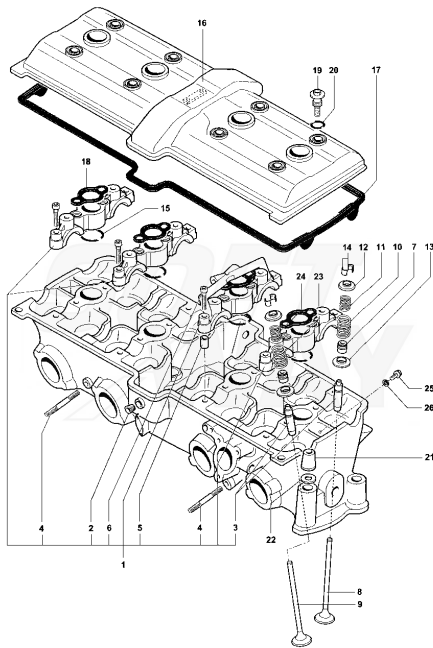

Pos	Part Number	Description	Additional Text	Quantity
1	SPMV8000A3022	HEAD, CYLINDER	1000S, 1000S1+1, VIN.>002508 1000S, USA, VIN.>100178 1000S1+1, USA, VIN. >200162 AGO	1,00
1	SPMV8A00A3022	HEAD, CYLINDER	1000S, 1000S1+1, VIN.002509> 1000S, USA, VIN.100179> 1000S1+1, USA, VIN. 200163>	1,00
1	SPMV8A00A3718	HEAD	TAMBURINI	1,00
2	SPMV800069769	CONICAL PLUG EI M14X1		7,00
3	SPMV8A0081228	VALVE GUIDE	ENGINE 5952>	16,00
3	SPMV8B0081228	VALVE GUIDE	ENGINE 5952>	16,00
4	SPMV800091064	STUD FOR EXHAUST PIPE	5146-5233 & 5238-5260 5433-5469 & 5493	2,00
5	SPMV800051549	PIN D8-D6		8,00
6	SPMV800085071	SCREW M6X35		16,00
7	SPMV800065814	INTAKE AND EXHAUST GASKET		16,00
8	SPMV800092428	INTAKE VALVE D29 JAP	ENGINE 01801>	8,00
8	SPMV800097918	INTAKE VALVE D29 JAP	1000S, 1000S1+1, AGO	8,00
9	SPMV800092429	EXHAUST VALVE D25 JAP	ENGINE 01801>	8,00
9	SPMV800097919	EXHAUST VALVE D25 JAP	1000S, 1000S1+1, AGO	8,00
10	SPMV800098670	EXTERNAL VALVE SPRING	750S, 750S1+1, SENNA	8,00
10	SPMV8000A1940	VALVE OUTER SPRING	SPR, SR1+1	8,00
11	SPMV800098671	INTERNAL VALVE SPRING	750S, 750S1+1, SENNA	8,00
11	SPMV8000A1941	VALVE INNER SPRING	SPR, SR1+1	8,00
12	SPMV8000A3732	UPPER CAP	BRUTALE S, 10761>	16,00
12	SPMV8000A5496	VALVE SEAT	TAMBURINI	16,00
13	SPMV8000A3733	LOWER CAP	BRUTALE S, 10761>	16,00
13	SPMV8000A4840	VALVE SEAT	TAMBURINI	16,00
14	SPMV800092433	COTTER VALVE 15JAP	ENGINE 01801>	32,00
15	SPMV800087752	ORING, LARGE		4,00