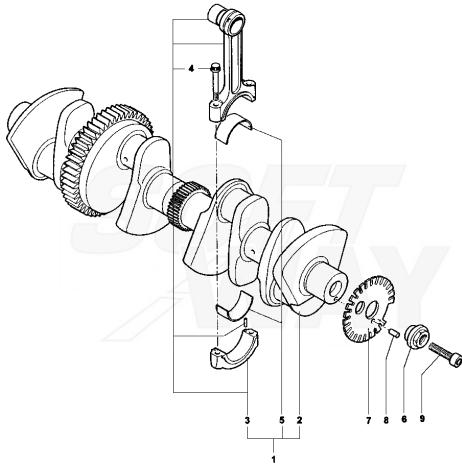

Pos	Part Number	Description	Additional Text	Quantity
1	SPMV8000A3782	CRANKSHAFT	1078RR	1,00
2	SPMV8000A3783	CRANKSHAFT COMPL.	1078RR	1,00
3	SPMV8000A5236	WASHER	BRUTALE S, 10761>	4,00
4	SPMV8000A5235	CONNECTING ROD		8,00
5	SPMV800081315	BIG END HALF BEARING	HALF-BEARING RED	8,00
5	SPMV8A0081315	BIG END HALF BEARING	HALF-BEARING BLEU	8,00
5	SPMV8B0081315	BIG END HALF BEARING	HALF-BEARING YELLOW	8,00
6	SPMV800086727	PHONIC WHEEL STOP		1,00
7	SPMV800086726	PHONIC WHEEL		1,00
8	SPMV800019971	PIN, OIL PUMP GEAR, 4x15,8		1,00
9	SPMV60N102558	SCREW		1,00