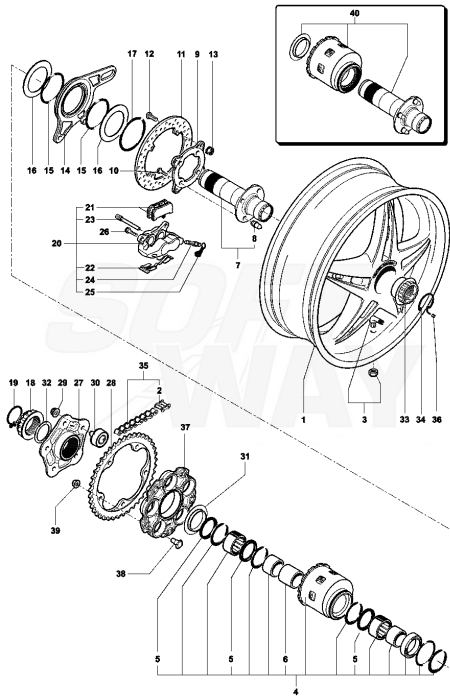

Pos	Part Number	Description	Additional Text	Quantity
1	SPMV8000A2451	REAR WHEEL	AGO	1,00
1	SPMV8AB090983	REAR WHEEL	750S EV03, 750S 1+1, SPR, SR	1,00
1	SPMV8AA0A2451	REAR WHEEL RIM 17	TAMBURINI	1,00
2	SPMV8000A3481	CHAIN LINK	TAMBURINI	1,00
2	SPMV8000A4992	CHAIN LINK DID 525HV	1000S,1000S1+1,AGO,HV E HV KAY	1,00
2	SPMV8000A3280	CHAIN LINK	1000S,1000S1+1,AGO,525 ZVM	1,00
3	SPMV800091011	MV TYRE VALVE		1,00
4	SPMV800091677	COMPLETE ECCENTRIC HUB	750S, 750S 1+1	1,00
5	SPMV800084909	GROMMET		2,00
6	SPMV800084914	SPACER, HUB BEARING		1,00
7	SPMV800092888	REAR WHEEL PIN WITH PINS		1,00
8	SPMV800084901	REAR WHEEL PIN		4,00
9	SPMV800084890	FLANGE, REAR WHEEL HUB, INNER	1000S, 1000S1+1	1,00
9	SPMV80A084890	FLANGE, REAR BRAKE DISK	AGO, TAMBURINI	1,00
10	SPMV800084902	SCREW		4,00
11	SPMV800082760	REAR BRAKE DISC	1000 VIN <008064 1000 USA	1,00
12	SPMV800084889	POS BRAKE DISK FIXING SCREW		4,00
13	SPMV800084891	NUT, M7		4,00
14	SPMV8000A3551	BRACKET, REAR CALIPER	1000S, 1000S1+1	1,00
14	SPMV80A0A3551	BRACKET, REAR BRAKE CALIPER	AGO, TAMBURINI	1,00
15	SPMV800086702	RUBBER RING, 3325 D82,22x2,62		2,00
16	SPMV800084893	WASHER, D81xD93xE0,7		2,00
17	SPMV800084913	CIRCLIP, F80		1,00
18	SPMV800084904	SPECIAL NUT, REAR WHEEL AXLE,	EXCEPT RC LH	1,00
19	SPMV800084898	STEEL RING, REAR WHEEL, LEFT S		1,00
20	SPMV800082753	F4 RR CALIPER ASSY		1,00