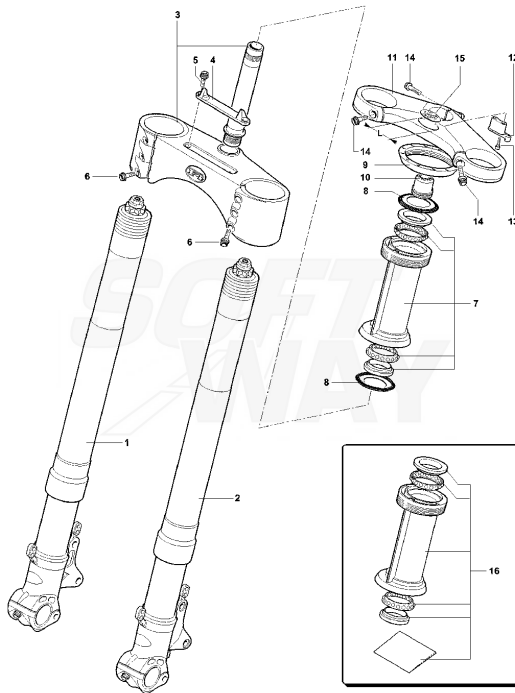

Pos	Part Number	Description	Additional Text	Quantity
1	SPMV8000A3178	FORK LEG ASSY, RIGHT	BRUTALE S, 10761>	1,00
1	SPMV8000A3340	FORK LEG ASSY, RIGHT	TAMBURINI	1,00
1	SPMV80A0A3178	FORK LEG ASSY, RIGHT	AGO	1,00
2	SPMV8000A3179	FORK LEG ASSY, LEFT	BRUTALE S, 10761>	1,00
2	SPMV8000A3341	FORK LEG ASSY, LEFT	TAMBURINI	1,00
2	SPMV80A0A3179	FORK LEG ASSY, LEFT	AGO	1,00
3	SPMV800093852	STEERING BASE WITH PIN	B4 910S WALLY	1,00
4	SPMV800086407	LOCK STOP	1000S, 1000S1+1	1,00
4	SPMV80A086407	STEERING LIMITING DEVICE	AGO, TAMBURINI	1,00
5	SPMV8E0090425	Screw TCEIF M6x16		2,00
6	SPMV8H0090425	SCREW		6,00
7	SPMV8AA090279	STEERING TUBE		1,00
8	SPMV800090897	DUST COVER, STEERING STEM		2,00
9	SPMV800086436	SPECIAL WASHER, STEERING STEM		1,00
10	SPMV80A090280	RING NUT, STEERING BEARING		1,00
10	SPMV800090280	RING NUT TIGHTENING CUSHIN. OF ST	1000S, 1000S1+1	1,00
11	SPMV800090282	SAME 800093853	36 MM	1,00
11	SPMV8AA090282	HEAD, STEERING STEM	AGO, TAMBURINI, L=60 MM	1,00
12	SPMV800089783	MV STEERING LOCK BRACKET	1000S, 1000S1+1	1,00
12	SPMV80A089783	STEERING STOP	AGO, TAMBURINI	1,00
13	SPMV8L0090424	TCEIF SCREW M5 X 30		2,00
14	SPMV8G0090426	SCREW		3,00
15	SPMV8000A3175	DECAL F4-1000 TRICOLOR FOR	1000S, 1000S1+1	1,00
16	SPMV8000A6216	STEERING HEADSTOCK KIT	STEERING TUBE KIT	1,00