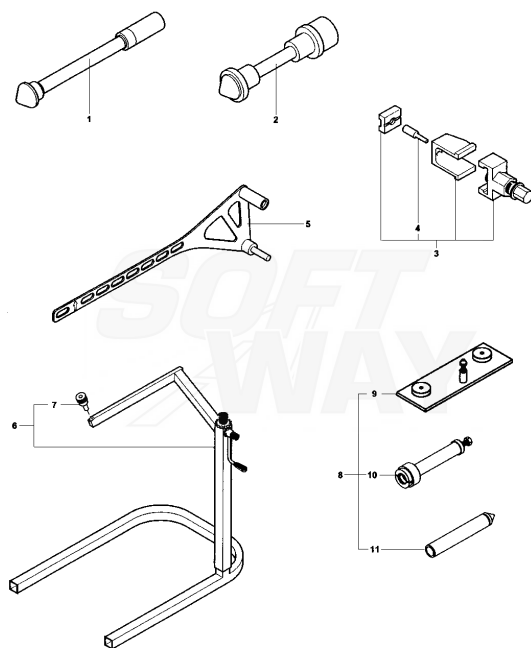

Pos	Part Number	Description	Additional Text	Quantity
1	SPMV800092867	ROCKER ARM PACK TOOL		1,00
2	SPMV800092868	FRONT WHEEL BEARING TOOL		1,00
3	SPMV800095389	CHAIN TOOL PITCH 520 532		1,00
4	SPMV800095390	PIN CHAIN CUTTING 520-532		1,00
5	SPMV800093347	REAR SUSPENSION		1,00
6	SPMV800095807	ANT. STAND COMPLETE		1,00
7	SPMV800095808	FRONT STAND PIN		1,00
8	SPMV800097887	EQUIPMENT. CUSHION. STER PIN		1,00
9	SPMV800097888	STEERING BASE CONTROL		1,00
10	SPMV800097889	STEERING BEARING		1,00
11	SPMV800097890	STEERING BEARING		1,00