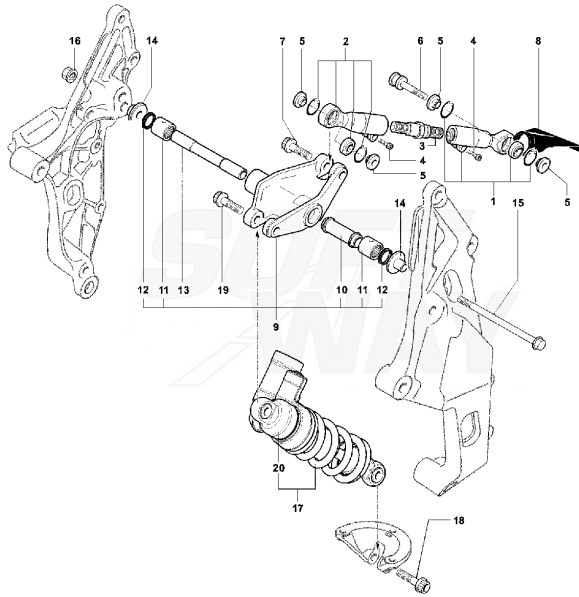

Pos	Part Number	Description	Additional Text	Quantity
1	SPMV800093318	LINK ARM	1000S, 1000S1+1	1,00
1	SPMV80A093318	UPPER HALF SUPPORT	AGO, TAMBURINI	1,00
2	SPMV800093319	LOWER ARM	1000S, 1000S1+1	1,00
2	SPMV8000A3858	LOWER HALF SUPPORT	TAMBURINI	1,00
2	SPMV80A093319	LOWER HALF SUPPORT	AGO	1,00
3	SPMV8000A4508	SCREW SET, ADJUST	1000S, 1000S1+1	1,00
3	SPMV80A0A4508	BOLT, ADJUSTER	AGO	1,00
3	SPMV80A0A5143	BOLT, ADJUSTER	TAMBURINI	1,00
4	SPMV8G0090425	Screw TCEIF M6x20		2,00
5	SPMV800084874	BEARING	1000S, 1000S1+1	4,00
5	SPMV80A084874	BUSH	AGO, TAMBURINI	4,00
6	SPMV800084868	SCREW		1,00
7	SPMV8P0082751	TCEIF SCREW M10X1.25-L-45		1,00
8	SPMV800091027	DUST COVER, SHOCK ABSORBER CYL		1,00
9	SPMV800093320	MV F4 SHOCK ROCKER	1000S, 1000S1+1	1,00
9	SPMV80A093320	ROCKING LEVER, COMPLETE	AGO, TAMBURINI	1,00
10	SPMV800089757	SPACER		1,00
11	SPMV800084945	BEARING		2,00
12	SPMV800084946	GROMMET		2,00
13	SPMV800084858	SPACER		1,00
14	SPMV800086447	BUSH		2,00
15	SPMV800084863	TOP PIVOT ARM BOLT		1,00
16	SPMV800042022	NUT		1,00
17	SPMV8000A3187	REAR SHOCK ASSY		1,00
17	SPMV8000A4954	REAR SHOCK ABSORBER	TAMBURINI	1,00
18	SPMV8S0082751	SCREW		1,00
19	SPMV8R0082751	SCREW TCEIF M10X1.25X50		1,00
20	SPMV8000A3621	SPRING PRELOAD ADJUSTER		1,00