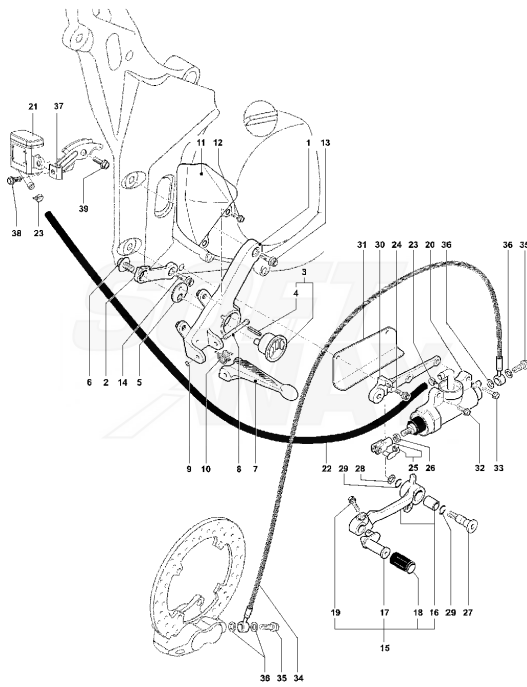

Pos	Part Number	Description	Additional Text	Quantity
1	SPMV800089772	RH FOOTREST HOLDER		1,00
1	SPMV8000A3848	RIGHT FOOTREST SUPPORT F4 1000	AGO, TAMBURINI	1,00
2	SPMV800089774	SUPPORT	1000S, 1000S1+1	1,00
2	SPMV8000A2422	SUPPORT RIGHT FOOTREST	AGO, TAMBURINI	1,00
3	SPMV800092890	RH FOOTBOARD	1000S, 1000S1+1	1,00
3	SPMV8000A2426	ECCENTRIC, RIGHT FOOTREST ADJU	AGO, TAMBURINI	1,00
4	SPMV800090314	SPRING PIN		1,00
5	SPMV800089777	PLATE		1,00
6	SPMV800089778	SCREW		1,00
7	SPMV800087466	FOOTREST, DRIVER, RIGHT SIDE	1000S, 1000S1+1	1,00
7	SPMV8000A2428	RH FOOTREST	AGO, TAMBURINI	1,00
8	SPMV800090416	PIN FOR FOOTREST	SPR, SENNA	1,00
9	SPMV800090429	LOCK RING, FOOTREST		1,00
10	SPMV800090418	SPRING		1,00
11	SPMV800089334	RH GUARD	1000S, 1000S1+1	1,00
11	SPMV80A089334	GUARD, FOOTREST RH	AGO, TAMBURINI	1,00
12	SPMV800062725	SCREW TEF M6X1-CH8-L10	750S	2,00
13	SPMV8G0090426	SCREW		1,00
14	SPMV8F0090426	Screw M8 L=22		1,00
15	SPMV800090275	REAR BRAKE PEDAL. COMPLETE	1000S, 1000S1+1	1,00
15	SPMV80A090275	COMPLETE REAR BRAKE PEDAL	AGO, TAMBURINI	1,00
16	SPMV80A093314	LEVER		1,00
16	SPMV800093314	REAR BRAKE PEDAL WITH BUSH	1000S, 1000S1+1	1,00
17	SPMV800089760	PEDAL ECCENTRIC		1,00
17	SPMV80A089760	ECCENTRIC FOR PEDAL	AGO, TAMBURINI	1,00
18	SPMV800089298	RUBBER COVER		1,00
19	SPMV8G0090425	Screw TCEIF M6x20		1,00
20	SPMV800089313	REAR BRAKE PUMP	F3 ORO-F3 AGO	1,00