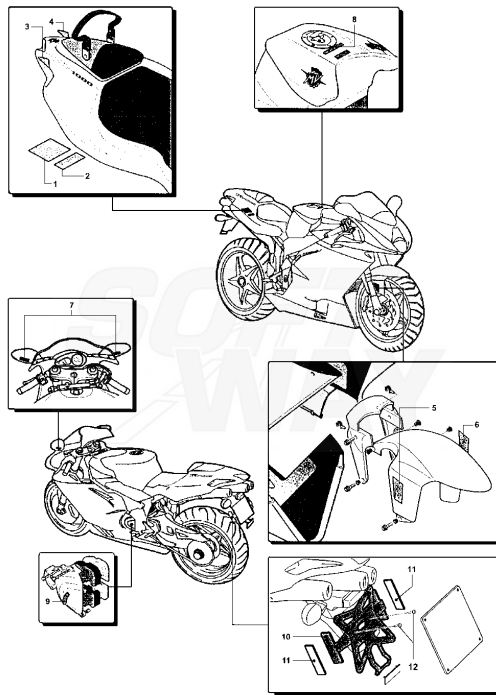

Pos	Part Number	Description	Additional Text	Quantity
1	SPMV8000A3293	EMISSIONS DATAPLATE	1000S, USA, VIN. >100282 1000S1+1, USA, VIN. >200206 AGO	1,00
1	SPMV8000A5107	EMISSIONS DATAPLATE	TAMBURINI, USA	1,00
1	SPMV8000A7154	LABEL, EMISSION CONTROL	1000S, USA, VIN. 100283> 1000S1+1, USA, VIN. 200207>	1,00
2	SPMV8000A3397	ADHESIVE PLATE EMISSION CONTROL	USA	1,00
3	SPMV800095486	REFLEX REFLECTOR, REAR RH		1,00
4	SPMV800095487	REFLEX REFLECTOR, REAR LH		1,00
5	SPMV800095484	REFLEX REFLECTOR, FRONT RH		1,00
6	SPMV800095485	REFLEX REFLECTOR, FRONT LH		1,00
7	SPMV800094019	DECAL MIRROR	USA-CND	2,00
8	SPMV800095366	FUEL DATA PLATE		1,00
9	SPMV800095842	GEARS DATA PLATE	JPN	1,00
10	SPMV8000A1825	SECURING FLANGE		1,00
11	SPMV80B073832	RETROREFLECTOR		2,00
12	SPMV800062726	SCREW	750 ORO	2,00