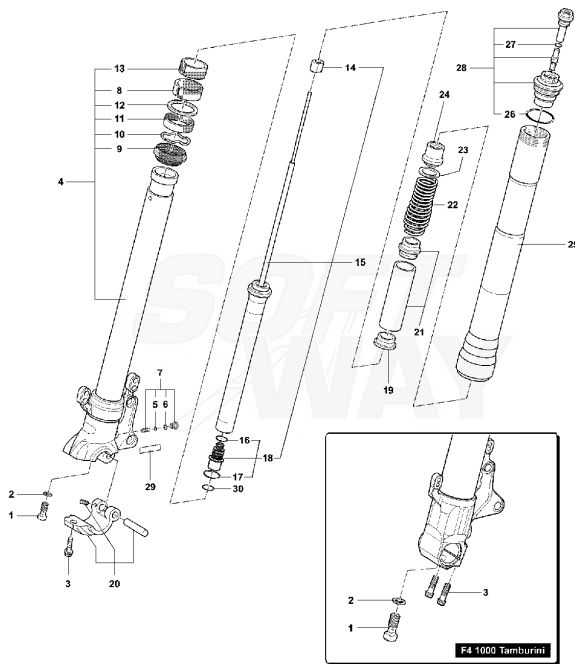

Pos	Part Number	Description	Additional Text	Quantity
1	SPMV8000A0841	SPECIAL SCREW M12-L30	1000 VIN <008064 1000 USA	1,00
2	SPMV800031113	SEALING WASHER	1000 VIN <008064 1000 USA	1,00
3	SPMV800082708	Screw	1000S, 1000S1+1, AGO	1,00
3	SPMV8000A3172	SCREW TCEIF M7X1X25	TAMBURINI	2,00
4	SPMV8000A1857	LH FORK STANCTION	BRUTALE S	1,00
4	SPMV8000A4695	FORK INNER TUBE LEFT	TAMBURINI	1,00
4	SPMV80A0A1857	LH LOWER FORK LEG	BRUTALE ORO	1,00
5	SPMV8000A0826	OR2015 T1.78-D3.69	1000 VIN <008064 1000 USA	1,00
6	SPMV800050679	OR114 T1.78-D11.1	1000 VIN <008064 1000 USA	1,00
7	SPMV8000A1859	ADJUSTING SCREW		1,00
8	SPMV8000A1860	BUSH		1,00
9	SPMV8000A4690	DUST COVER		1,00
10	SPMV800089274	RETAINING RING		1,00
11	SPMV800086500	GROMMET		1,00
12	SPMV800089275	SPACER		1,00
13	SPMV800086503	BUSH		1,00
14	SPMV800081174	SPRING		1,00
15	SPMV8000A4692	CARTRIDGE, FRONT FORK	BRUTALE S, 10761>	1,00
15	SPMV8000A4848	CARTRIDGE	TAMBURINI	1,00
16	SPMV800019789	O-RING		1,00
17	SPMV800081164	O-RING		1,00
18	SPMV8000A4691	COMPRESSION PACK ASSEMBLY	BRUTALE S, 10761>	1,00
18	SPMV8000A4847	SPINDLE TAPER	TAMBURINI	1,00
19	SPMV8000A1863	CENTERING FOR SPACER		1,00
20	SPMV8000A1865	CLAMP FOR LEFT FOOT COMPL.	B4 910S	1,00
21	SPMV8000A1866	SPACER AND BUSH	1000S, 1000S1+1, AGO	1,00