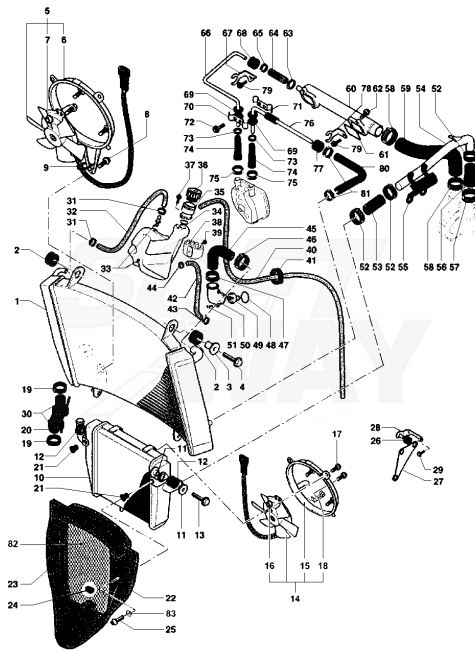

Pos	Part Number	Description	Additional Text	Quantity
1	SPMV800084917	UPPER WATER RADIATOR		1,00
2	SPMV800094517	DAMPER	FOR COOLER 800084917	2,00
3	SPMV800062652	SPACER D10-D6	FOR COOLER 800084917	1,00
4	SPMV800062728	SCREW TEF M6X1-CH8-L20	750 ORO ENGINE 00248> 750S, 750S 1+1 ENGINE 00401>	1,00
5	SPMV800095489	ELECTRIC FAN FOR UPPER RADIATOR		1,00
6	SPMV800095490	UPPER ELECTRIC FAN HOLDER		1,00
7	SPMV800042278	NUT		3,00
8	SPMV800062725	SCREW TEF M6X1-CH8-L10	750S	3,00
9	SPMV800092661	CLAMP 2.4X92	MY14/20 F3 675-F3 800	1,00
10	SPMV800084918	LOWER WATER RADIATOR		1,00
11	SPMV800090943	BUSH, SPACER		2,00
12	SPMV800062651	VIBRATION REDUCER D22-D10-SP12		2,00
13	SPMV800062729	SCREW TEF M6X1-CH8-L25	FOR COOLER 8000B1126	1,00
14	SPMV800084919	ELECTRIC FUN FOR RADIATOR		1,00
15	SPMV800084934	BRACKET ELECTRIC FAN		1,00
16	SPMV800042278	NUT		3,00
17	SPMV800062725	SCREW TEF M6X1-CH8-L10	750S	4,00
18	SPMV8000A1792	CLAMP, SPECIAL		1,00
19	SPMV8G0092249	CLAMP, METAL, R96 D30	RR-RUSH	2,00
20	SPMV800091031	HOSE		1,00
21	SPMV800048245	CUSHION, SCREW, M6x1 L16	B4 RS	2,00
22	SPMV800095482	LOWER RAD V-PANEL	1000S, 1000S1+1	1,00
22	SPMV8000A3360	COVER ASSY, UNDER	TAMBURINI, MV AGUSTA CORSE	1,00
22	SPMV80A095482	COVER ASSY, UNDER	AGO	1,00
23	SPMV800095804	CUSHION		2,00
24	SPMV800041874	CUSHION, D24xD13xE9		1,00