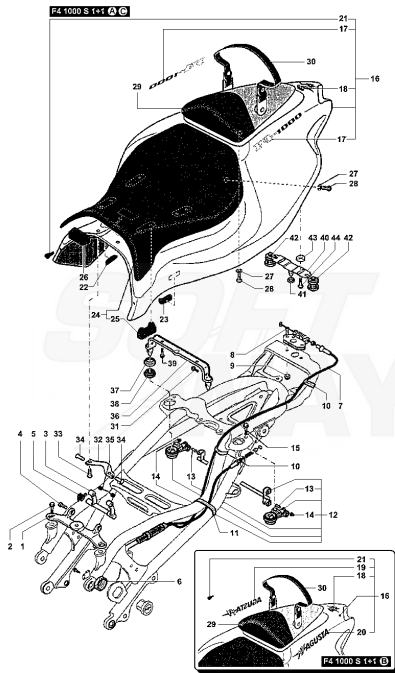

Pos	Part Number	Description	Additional Text	Quantity
1	SPMV800089802	BRACKET	1000S	1,00
2	SPMV800062728	SCREW TEF M6X1-CH8-L20	750 ORO ENGINE 00248> 750S, 750S 1+1 ENGINE 00401>	2,00
3	SPMV800089787	BRACKET MV		1,00
4	SPMV60N102482	SCREW		2,00
5	SPMV800090243	SPRING		1,00
6	SPMV800090250	LOCK NUT		1,00
7	SPMV800094172	CABLES		1,00
8	SPMV80A026970	TSEI SCREW M5X0.8-L16	1000S, AGO, TAMBURINI	2,00
9	SPMV800056443	NUT		2,00
10	SPMV800053724	BELT, RUBBER, SHORT	MY12/16 USA CND CN	2,00
11	SPMV800092248	CLAMP, RUBBER, L82	RR-SCS-RC SCS	1,00
12	SPMV800094194	SEAT LOCK		1,00
13	SPMV800094512	PIN		2,00
14	SPMV800097077	BOOT		2,00
15	SPMV800095508	SCREW, TAPPING A6X18		2,00
16	SPMV8000A3325	TAIL UNIT	BLEU - SILVER	1,00
16	SPMV80A0A3324	REAR FAIRING	BLACK	1,00
16	SPMV8000A3324	TAIL COMPLETE.	RED - SILVER	1,00
17	SPMV8000A3221	F4 1000 TAIL DECAL		2,00
18	SPMV800090316	MV FRONT DECAL	750S, 750S 1+1 SILVER & BLACK	1,00
19	SPMV8000A3224	GRAPHIC		1,00
20	SPMV8000A3223	GRAPHIC		1,00
21	SPMV800095828	CUSION		2,00
22	SPMV800094899	RUBBER PAD		1,00
23	SPMV800095499	RUBBER		1,00
24	SPMV800090379	MV F4 RIDER SEAT SILVER SERIES	1000S, RED - SILVER AND BLACK	1,00