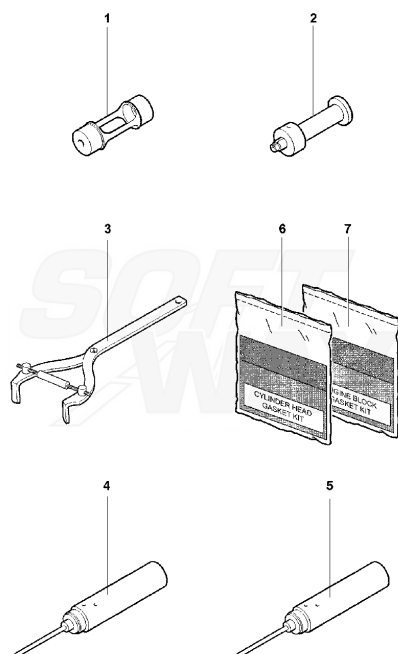

Pos	Part Number	Description	Additional Text	Quantity
1	SPMV800095179	HALF-CONES		1,00
2	SPMV800095180	HALF-CONES		1,00
3	SPMV800079015	CLUTCH BLOCKING TOOL		1,00
4	SPMV800095318	PAD FOR EXHAUST VALVE		1,00
5	SPMV800095319	PAD FOR INTAKE VALVE		1,00
6	SPMV8000A5018	GASKET SET CYLINDER HEAD		1,00
7	SPMV8000A5019	GASKET SET, CRANKCASE		1,00