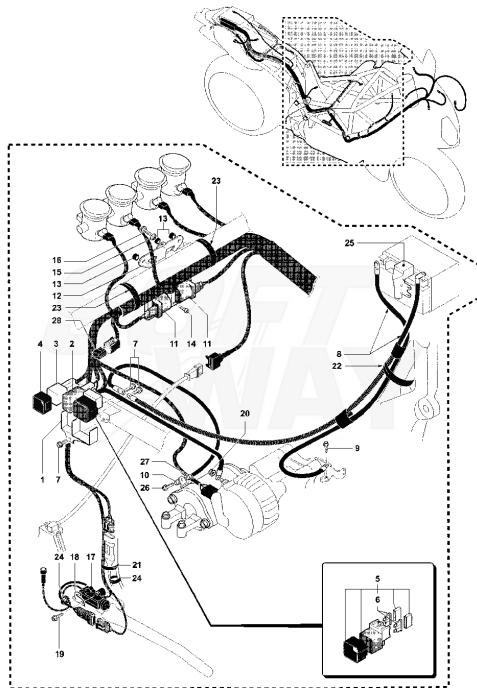

Pos	Part Number	Description	Additional Text	Quantity
1	SPMV800090390	STAY, ELECTRIC		1,00
2	SPMV800088173	INTERMITTENT RELAY		1,00
3	SPMV800094439	RELAY		1,00
4	SPMV800090394	RELAY HOLDER		1,00
5	SPMV8000A5350	SOLENOID STARTER		1,00
6	SPMV800093018	FUSE, VALVE, 40A		2,00
7	SPMV8SA067545	Screw TEF M6x1-CH8-L8		3,00
8	SPMV8000A2363	BATTERY LEAD		1,00
9	SPMV8SA067545	Screw TEF M6x1-CH8-L8		1,00
10	SPMV800089965	WIRE STARTER MOTOR		1,00
11	SPMV800091235	IGNITION COILS		2,00
12	SPMV800089754	COIL COUPLING PLATE		1,00
13	SPMV800089293	CUSHION, D18xD8xE7,5	MY14/20 F3 675-F3 800	3,00
14	SPMV60N102467	Screw TCEI RIF. 593124X25-2		4,00
15	SPMV800044099	SPACER		1,00
16	SPMV800062727	SCREW TEF M6X1-CH8-L16	1000S, AGO, TAMBURINI	1,00
17	SPMV800090375	SENSOR, SIDE STAND		1,00
18	SPMV800091653	BRACKET		1,00
19	SPMV8H0090424	Screw M5x22		2,00
20	SPMV800037901	NUT		1,00
21	SPMV800053724	BELT, RUBBER, SHORT	MY12/16 USA CND CN	1,00
22	SPMV800092247	CLAMP, RUBBER, L62	F3 ORO-F3 AGO	1,00
23	SPMV800092248	CLAMP, RUBBER, L82	RR-SCS-RC SCS	2,00
24	SPMV800092668	CLAMP, RUBBER	PER EAS F3 675	2,00
25	SPMV800094890	CAP, BATTERY PLUS TERMINAL		1,00
26	SPMV8D0067997	SCREW		1,00
27	SPMV800042278	NUT		1,00
28	SPMV8000A3892	CAP FOR SUMITOMO CONNECTOR	1000S, 1000S1+1, AGO	1,00