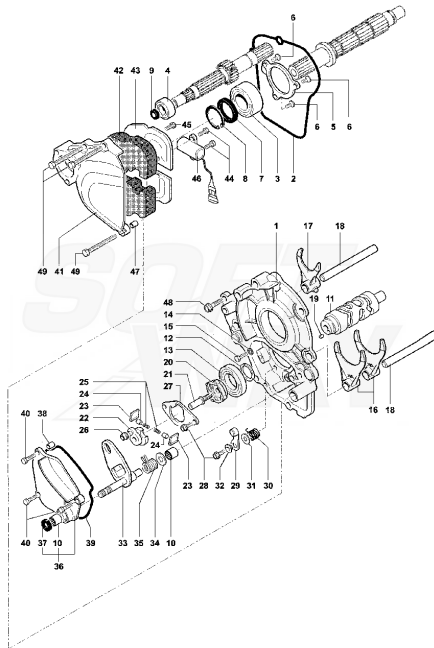

Pos	Part Number	Description	Additional Text	Quantity
1	SPMV8000A2326	COVER,TRANSMISSION	1000S, 1000S1+1, VIN. >002508 1000S, USA, VIN. >100178 1000S1+1, USA, VIN. >200162 AGO	1,00
1	SPMV8A00A2326	COVER TRANSMISSION	1000S, 1000S1+1, VIN. 002509> 1000S, USA, VIN. 100179> 1000S1+1, USA, VIN. 200163> TAMBURINI	1,00
2	SPMV800086117	PROTECTION, RUBBER, GEARSHIFT		1,00
3	SPMV8000A2318	OBLIQUE BEARING 2 ROWS SF. D28	BRUTALE S,09192>,<10409,10968>	1,00
4	SPMV8000A1086	ROLLER BEARING D24-D40-SP1	BRUTALE S,09192>,<10409,10968>	1,00
5	SPMV800086114	BEARING LOCKING PLATE		1,00
6	SPMV800028327	SCREW		3,00
7	SPMV800089410	GASKET RING D35-D47-SP7		1,00
8	SPMV800091603	SEEGER RING SB 48		1,00
9	SPMV800064296	RETAINER, AXLE, CLUTCH DRIVER		1,00
10	SPMV800051191	ROLL BEARING D12-D18-SP1		2,00
11	SPMV8A0089414	SHAFT	GEAR CONTROL UPSIDE- DOWN	1,00
11	SPMV8A0089416	SHAFT FORK		1,00
12	SPMV8A0036022	WASHER, STEEL, COUNTERSHAFT T=	0.2	1,00
12	SPMV8B0036022	WASHER, STEEL, COUNTERSHAFT T=	0.3	1,00
12	SPMV8C0036022	WASHER, STEEL, COUNTERSHAFT T=	0.4	1,00
13	SPMV8A0021774	BEARING, DRUM GEARSHIFT, D25xD		1,00
14	SPMV8000A0901	WASHER D15-D6		2,00
15	SPMV800062726	SCREW	750 ORO	2,00
16	SPMV800081583	FORK, GEARSHIFT, 1-4 2-3		2,00
17	SPMV8000A2537	FORK, GEARSHIFT, 5-6		1,00
18	SPMV800081585	AXLE, GEARSHIFT FORK		2,00
19	SPMV800038520	ROLL D4-L8		1,00