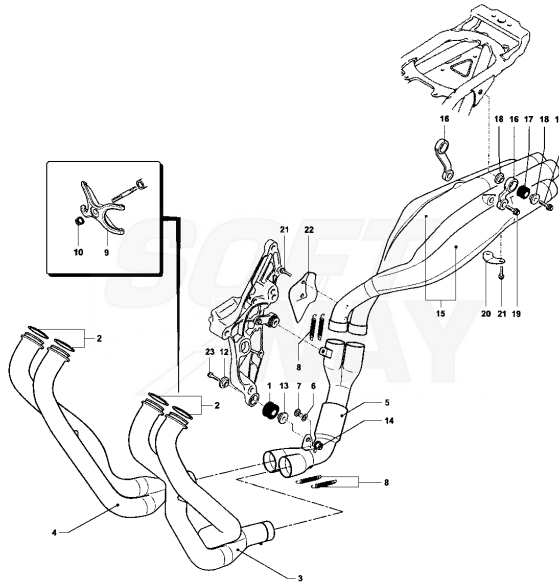

Pos	Part Number	Description	Additional Text	Quantity
1	SPMV800089302	CUSHION, D30 D22 D12 L3	B4 NURBURGRING-RUSH	1,00
2	SPMV800099383	WASHER, MUFFLER	4718> (USA 100437> & 200150>) USA 100437> & 200150>	4,00
3	SPMV8A00A3277	PIPE, EXHAUST 1-2		1,00
4	SPMV8A00A3278	PIPE, EXHAUST 3-4		1,00
5	SPMV8A00A3050	JOINT PIPE		1,00
6	SPMV800021480	WASHER, COPPER, D14xD10,2xE1	MY12/14 F3 675	1,00
7	SPMV800090972	CO PLUG		1,00
8	SPMV8000A1239	SPRING, MUFFLER		4,00
9	SPMV800090419	FLANGE, MUFFLER COLLECTOR		2,00
10	SPMV80B043928	NUT,M8X1.25	5146-5233 & 5238-5260 5433-5469 & 5493 <4611 (USA <100436 & <200149)	2,00
11	SPMV8L0090425	Screw TCEIF M6x30		2,00
12	SPMV800089299	EX SPACER	BRUTALE S	1,00
13	SPMV800090942	INNER SPACER	1000S, 1000S1+1, AGO	1,00
13	SPMV8000A1952	INNER SPACER	TAMBURINI	1,00
14	SPMV800044240	AUTOBLOC.FLANG.NUT M6X1-CH10	1000S, AGO, TAMBURINI	1,00
15	SPMV8A0095845	SILENCERS	1000S, 1000S1+1	1,00
15	SPMV8AB095845	SILENCER	AGO, TAMBURINI	1,00
16	SPMV800090378	SILENCER SUPPORT ROD		2,00
17	SPMV800062651	VIBRATION REDUCER D22-D10-SP12		2,00
18	SPMV800090943	BUSH, SPACER		4,00
19	SPMV8G0090425	Screw TCEIF M6x20		2,00
20	SPMV800090974	BRACKET		1,00
21	SPMV8B0090425	Screw M6x10		4,00
22	SPMV80A091680	GUARD, EXHAUST PIPE		1,00
22	SPMV800091680	EXHAUST PROTECTION	750S, 750S 1+1	1,00
22	SPMV800090253	EXHAUST PROTECTION	750 ORO	1,00