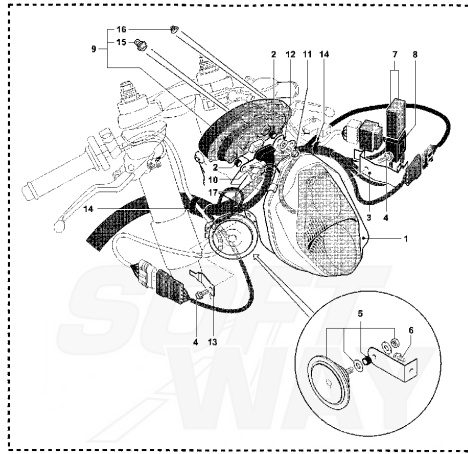

Pos	Part Number	Description	Additional Text	Quantity
1	SPMV800090912	COMP HEADLAMP	LHD	1,00
1	SPMV800094509	HEAD LIGHT	USA	1,00
1	SPMV800094507	HEADLAMP ANT.COMPL.VERSION	RHD	1,00
2	SPMV800090239	CUSHION, RUBBER, 2	B4 RS-B4 RR-B4 NURBURGRING	3,00
3	SPMV800090241	HOLDER, ELECTRIC PARTS		1,00
4	SPMV800062725	SCREW TEF M6X1-CH8-L10	750S	2,00
5	SPMV800090946	HORN ASSY		1,00
6	SPMV800062727	SCREW TEF M6X1-CH8-L16	1000S, AGO, TAMBURINI	1,00
7	SPMV800088572	RELAY		2,00
8	SPMV800091001	DAMPER, ENGINE MOUNT		1,00
9	SPMV8000A3865	DASHBOARD ASSY		1,00
9	SPMV8000A3286	DASHBOARD COMPL.	1000S, 1000S1+1, TAMBURINI	1,00
10	SPMV800092659	Special screw M5x8 dashboard		2,00
11	SPMV8D0067997	SCREW		1,00
12	SPMV62N115548	WASHER		1,00
13	SPMV800090240	PLATE		1,00
14	SPMV800092247	CLAMP, RUBBER, L62	F3 ORO-F3 AGO	2,00
15	SPMV800094860	WEDGE BASE BULB T6.5		1,00
16	SPMV800094861	LAMP T 3.4		1,00
17	SPMV800092661	CLAMP 2.4X92	MY14/20 F3 675-F3 800	1,00