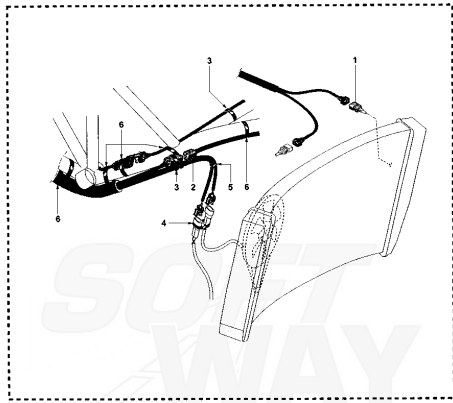

Pos	Part Number	Description	Additional Text	Quantity
1	SPMV800088575	SENSOR	<008835 & 008840-009154 B4 910 ITALIA B4 910 S/910 R	1,00
2	SPMV800088572	RELAY		1,00
3	SPMV800092247	CLAMP, RUBBER, L62	F3 ORO-F3 AGO	2,00
4	SPMV800053724	BELT, RUBBER, SHORT	MY12/16 USA CND CN	1,00
5	SPMV800092668	CLAMP, RUBBER	PER EAS F3 675	1,00
6	SPMV800092248	CLAMP, RUBBER, L82	RR-SCS-RC SCS	5,00