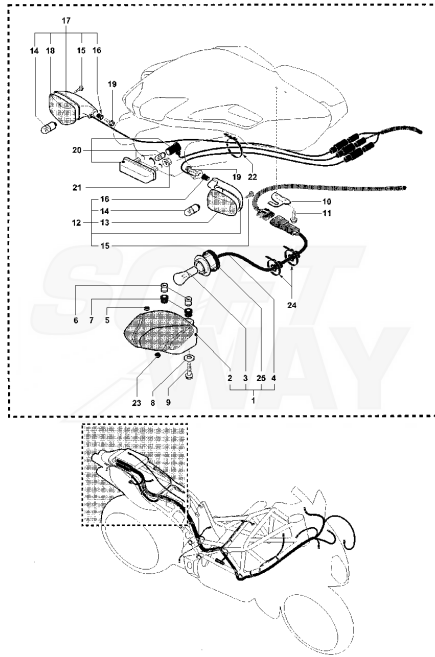

Pos	Part Number	Description	Additional Text	Quantity
1	SPMV800090369	FULL TAIL LIGHT	750 ORO, 750S	1,00
2	SPMV800093335	TAILLIGHT		1,00
3	SPMV8A0018246	BULB		1,00
4	SPMV800091696	COMPLETE LAMP HOLDER		1,00
5	SPMV800090979	CAP, UPPER GUIDE CHAIN	SR	1,00
5	SPMV800095500	RUBBER	SR1+1	1,00
6	SPMV800090415	SPACER	BRUTALE ORO	2,00
7	SPMV800090239	CUSHION, RUBBER, 2	B4 RS-B4 RR-B4 NURBURGRING	2,00
8	SPMV800056359	WASHER		2,00
9	SPMV8J0090425	BOLT		2,00
10	SPMV800091653	BRACKET		1,00
11	SPMV8AA059572	Screw TSEI M5X0,8-L12	750S	1,00
12	SPMV800090372	TURN SIGNAL POST.D	1000 USA 1000 VIN <008064	1,00
13	SPMV800093336	MV IND LENS		1,00
14	SPMV800036726	BULB		2,00
15	SPMV800093416	SCREW, TAPPING PH1 2.9X16		2,00
16	SPMV800048245	CUSHION, SCREW, M6x1 L16	B4 RS	2,00
17	SPMV800090373	REAR TURN SIGNAL S	1000 USA 1000 VIN <008064	1,00
18	SPMV800093337	TRANSPARENT FOR POS INDICATOR		1,00
19	SPMV800062728	SCREW TEF M6X1-CH8-L20	750 ORO ENGINE 00248> 750S, 750S 1+1 ENGINE 00401>	2,00
20	SPMV800092185	NUMBERPLATE LIGHT		1,00
21	SPMV800056443	NUT		2,00
22	SPMV800092661	CLAMP 2.4X92	MY14/20 F3 675-F3 800	1,00
23	SPMV800090979	CAP, UPPER GUIDE CHAIN	SR	1,00
23	SPMV8A0095500	CUSHION RUBBER	SR1+1	1,00