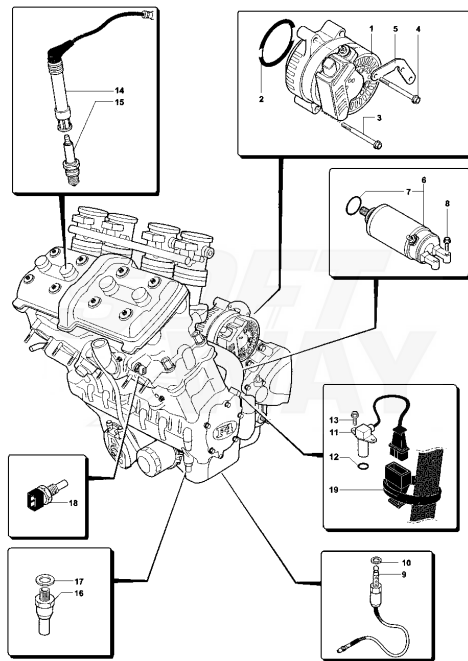

Pos	Part Number	Description	Additional Text	Quantity
1	SPMV8A0081387	ALTERNATOR		1,00
2	SPMV800086223	O-RING SEAL		1,00
3	SPMV8C0091697	SCREW TEF M8X1.25X70		1,00
4	SPMV8B0098219	SCREW TEF M8X1.25X85		2,00
5	SPMV800097278	BRACKET		1,00
6	SPMV8000A2323	STARTER MOTOR		1,00
7	SPMV800091597	GROMMET		1,00
8	SPMV8PA067545	SCREW TEF M6X1-CH8-L22		2,00
9	SPMV800087124	NEUTRAL LIGHT SWITCH		1,00
10	SPMV800039335	WASHER		1,00
11	SPMV800090184	RPM ENGINE SENSOR		1,00
12	SPMV800022551	OR2056 T1		1,00
13	SPMV800067997	SCREW		2,00
14	SPMV800081221	MTA SPARK PLUG COVER CAP	RED #1, 4	2,00
14	SPMV8A0081221	MTA SPARK PLUG COVER CAP	YELLOW # 2,3	2,00
15	SPMV800095906	SPARK PLUG, NGK CR9 EB	1000S, 1000S1+1,AGO,NGK CR9EB	4,00
15	SPMV800098527	SPE	NGK R 0045 - J 10	4,00
15	SPMV8000A0696	SPARK PLUG SPR	CHAMPION G 54 V	4,00
16	SPMV8000A3744	MINIMUM PRESSURE SWITCH	<008835 & 008840-009154 B4 910 ITALIA B4 910 S/910 R	1,00
17	SPMV62N015676	WASHER D17-D10		1,00
18	SPMV800088575	SENSOR	<008835 & 008840-009154 B4 910 ITALIA B4 910 S/910 R	1,00
19	SPMV800092248	CLAMP, RUBBER, L82	RR-SCS-RC SCS	1,00