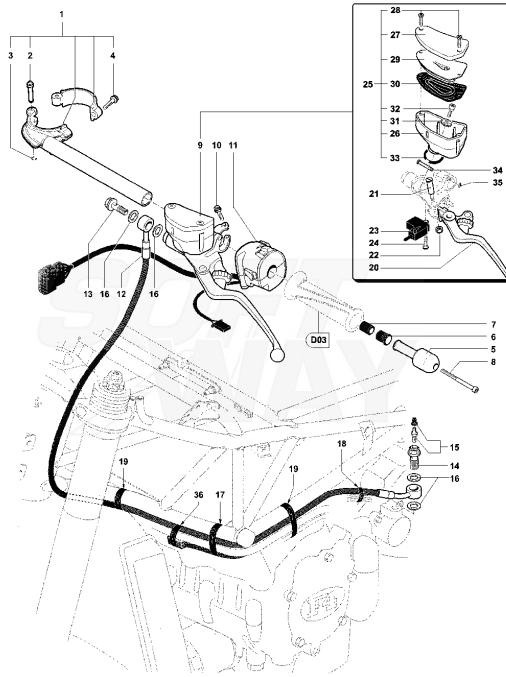

Pos	Part Number	Description	Additional Text	Quantity
1	SPMV8000A3169	SEMIMANUBRIO SX COMPL.	1000S, 1000S1+1	1,00
1	SPMV80A0A3169	SEMIMANUBRIO SX COMPLETE	AGO, TAMBURINI	1,00
2	SPMV8000A3167	PIVOT PIN CLAMP		1,00
3	SPMV800090892	CIRCLIP, HANDLEBAR PIN		1,00
4	SPMV8000A3172	SCREW TCEIF M7X1X25	TAMBURINI	1,00
5	SPMV8000A4425	COUNTERWEIGHT	1000S, 1000S1+1	1,00
5	SPMV80A0A4425	BAR END	AGO, TAMBURINI	1,00
6	SPMV8000A4426	CAP, RUBBER, BALLANCE WEIGHT		1,00
7	SPMV800090890	NUT, WITH RUBBER COVER, BALANC		1,00
8	SPMV60N102524	SCREW, TCEI M6X1-L95	1078RR	1,00
9	SPMV800089312	F4 CLUTCH MASTER ASSY		1,00
10	SPMV8H0090425	SCREW		1,00
11	SPMV8000A0922	SWITCH, HORN, LEFT SIDE	990R, 1090RR	1,00
12	SPMV8000A3174	FBRAKE HOSE	1000 VIN <008064 1000 USA	1,00
13	SPMV800091692	BOLT, OIL PIPE		1,00
14	SPMV800091691	SCREW FOR HYDRAULIC FITTINGS. WITH	750S, 750S 1+1	1,00
15	SPMV800033552	DRAIN KIT		1,00
16	SPMV800021480	WASHER, COPPER, D14xD10,2xE1	MY12/14 F3 675	4,00
17	SPMV800092248	CLAMP, RUBBER, L82	RR-SCS-RC SCS	1,00
18	SPMV800092668	CLAMP, RUBBER	PER EAS F3 675	1,00
19	SPMV800092247	CLAMP, RUBBER, L62	F3 ORO-F3 AGO	2,00
20	SPMV800093298	CLUTCH LEVER		1,00
21	SPMV800093299	LEVER PIN	F4S, F4R, F4 FRECCIE TRICOLORI	1,00
22	SPMV800093300	LEVER NUT		1,00
23	SPMV800093307	CLUTCH SWITCH	F4S, F4R, F4 FRECCIE TRICOLORI	1,00
24	SPMV800093313	SCREW M4X16		1,00