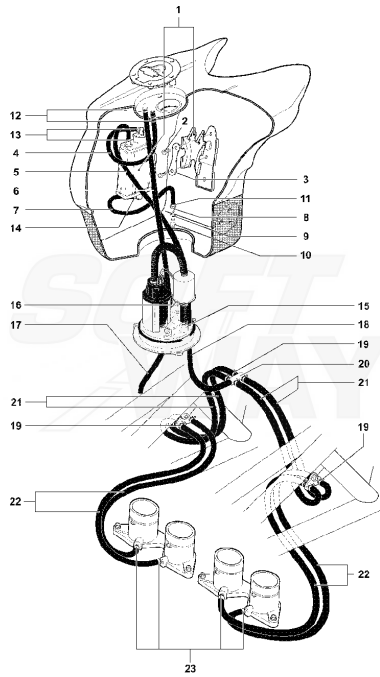

Pos	Part Number	Description	Additional Text	Quantity
1	SPMV800097083	CANISTER COMPLETE	008836-008839 & 009155> B4 910 S/910 R, USA	1,00
2	SPMV8D0067997	SCREW		2,00
3	SPMV800097086	PLATE		1,00
4	SPMV800098714	TUBE 5.5X9.5 L-400 WITH INLET	008836-008839 & 009155> B4 910 S/910 R, USA	1,00
5	SPMV800097089	HOSE	MY12/16 USA CND CN	1,00
6	SPMV800090940	HOSE 6.5X10.5 L-385 VITON	EXCEPT USA	1,00
7	SPMV8A0090940	HOSE, VITON 6.5X10.5X475		1,00
8	SPMV800095839	PLUG		1,00
9	SPMV8A0023116	ORING, 13,10x2,62mm		1,00
10	SPMV80B043928	NUT,M8X1.25	5146-5233 & 5238-5260 5433-5469 & 5493 <4611 (USA <100436 & <200149)	1,00
11	SPMV8A0092256	CLAMP CLIC R 66 10 MM		1,00
12	SPMV8B0091687	STAINLESS STEEL HOSE CLAMP D10	008836-008839 & 009155> B4 910 S/910 R, USA	2,00
13	SPMV800096458	CLAMP, METAL, 55 90	MY17/20 F3 675-800-RC	2,00
14	SPMV8A0092256	CLAMP CLIC R 66 10 MM		1,00
15	SPMV8B0092256	CLAMP, HOSE		1,00
16	SPMV8C0092256	CLAMP		1,00
17	SPMV800098950	FUEL TANK DRAIN PIPE		1,00
18	SPMV800098715	HOSE		1,00
19	SPMV8A0091634	HOSE CLAMP	USA	12,00
20	SPMV800097088	5-WAY FITTING		1,00
21	SPMV800097090	HOSE		4,00
22	SPMV8C0091037	HOSE, 1, CYLINDER HEAD, 190mm		4,00
23	SPMV800096458	CLAMP, METAL, 55 90	MY17/20 F3 675-800-RC	4,00