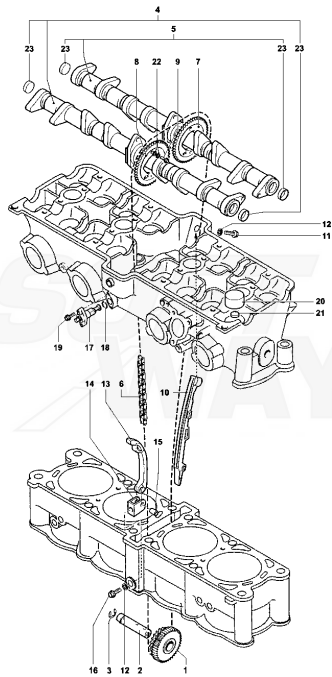

Pos	Part Number	Description	Additional Text	Quantity
1	SPMV800089445	GEAR, DISTRIBUTION		1,00
2	SPMV800081261	TIMING TRANSMISSION		1,00
3	SPMV66N021313	CLAMP, GEAR PIN		1,00
4	SPMV8000A3723	EXHAUST CAM		1,00
4	SPMV8000A3030	EXHAUST CAMSHAFT COMPL.	1000S, 1000S1+1, AGO	1,00
5	SPMV8000A3028	CAM SHAFT INTAKE	1000S, 1000S1+1, AGO	1,00
5	SPMV8000A3721	INLET CAM	TAMBURINI	1,00
6	SPMV8A0096598	OPEN TIMING CHAIN	TIMING CHAIN OPEN	1,00
6	SPMV8A00A0120	CHAIN, CAM	TIMING CHAIN CLOSED	1,00
7	SPMV8000A3032	SPROCKET, CAM SHAFT INTAKE		1,00
8	SPMV8000A3033	SPROCKET, CAM SHAFT EXHAUST	1000S, 1000S1+1, AGO	1,00
8	SPMV8000A3728	SPROCKET CAM SHAFT EXHAUST T28	TAMBURINI	1,00
9	SPMV8C0085071	SCREW M6X16	BRUTALE S 10761>	4,00
10	SPMV800081553	TENSIONER, CAM CHAIN, 1		1,00
11	SPMV800062728	SCREW TEF M6X1-CH8-L20	750 ORO ENGINE 00248> 750S, 750S 1+1 ENGINE 00401>	1,00
12	SPMV800064988	SELF CENTERING WASHER D11-D6.1		2,00
13	SPMV800086735	TENSIONER, CAM CHAIN, 2		1,00
14	SPMV800087784	SUPPORT, CAM TENSIONER		1,00
15	SPMV800087785	BUSH, CAM TENSIONER		1,00
16	SPMV800062727	SCREW TEF M6X1-CH8-L16	1000S, AGO, TAMBURINI	1,00
17	SPMV800091895	TSUBAKI CHAIN TENSIONER	1000S, 1000S1+1, AGO	1,00
17	SPMV8000A5206	TSUBAKI CHAIN TENSIONER	TAMBURINI	1,00
18	SPMV800018422	OR2075 T1	MY12/14 F3 675-F3 800	1,00
19	SPMV800062729	SCREW TEF M6X1-CH8-L25	FOR COOLER 8000B1126	2,00
20	SPMV8000A1839	BUCKET		16,00
21	SPMV800084182	CLEARANCE ADJUSTING	1.60 MM	16,00
21	SPMV8A0084182	CLEARANCE ADJUSTING	1.65 MM	16,00