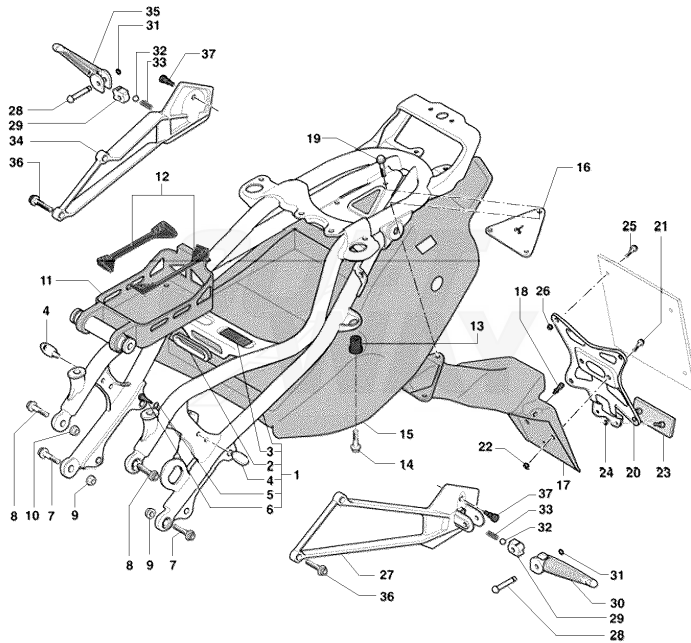

Pos	Part Number	Description	Additional Text	Quantity
1	SPMV800094164	SUBFRAME F4 BIPOSTO		1,00
2	SPMV800087472	PAD, BATTERY		1,00
3	SPMV800092257	BATTERY DATA PLATE		1,00
4	SPMV800094276	SPACER FOR TAIL	1000S, AGO, TAMBURINI	2,00
5	SPMV800094313	WASHER 3X9X0.5		2,00
6	SPMV800081628	SCREW		2,00
7	SPMV8J0090426	TCEIF SCREW M8X1,25-L30	1000S, AGO, TAMBURINI	2,00
8	SPMV8K0090426	SCREW TCEIF M8X35	1000S, AGO, TAMBURINI	2,00
9	SPMV80B043928	NUT,M8X1.25	5146-5233 & 5238-5260 5433-5469 & 5493 <4611 (USA <100436 & <200149)	2,00
10	SPMV800090401	GALLY NUT M8 WITH WASHER	1000S, AGO, TAMBURINI	1,00
11	SPMV800091648	MV BATTERY TRAY		1,00
12	SPMV8000A3226	SEAT, BATTERY		4,00
13	SPMV800048245	CUSHION, SCREW, M6x1 L16	B4 RS	2,00
14	SPMV800062727	SCREW TEF M6X1-CH8-L16	1000S, AGO, TAMBURINI	2,00
15	SPMV800094174	COVER		1,00
16	SPMV800095829	BULKHEAD GASKET	1000S, AGO, TAMBURINI	1,00
17	SPMV800090963	GARAGE HOLDER	750S	1,00
18	SPMV800066308	VIBRATION-DAMPER	1000S, AGO	2,00
19	SPMV800062727	SCREW TEF M6X1-CH8-L16	1000S, AGO, TAMBURINI	3,00
20	SPMV800094506	PLATE HOLDER		1,00
21	SPMV8H0067545	SCREW	TAMBURINI	2,00
22	SPMV800044240	AUTOBLOC.FLANG.NUT M6X1-CH10	1000S, AGO, TAMBURINI	2,00
23	SPMV800090374	REFLECTOR, REAR SIDE	990R-1090RR <002104 USA	1,00
24	SPMV800091033	SELF-LOCKING NUT M4	1000S, AGO, TAMBURINI	2,00
25	SPMV80A047053	Screw M4 L8		4,00
26	SPMV800091033	SELF-LOCKING NUT M4	1000S, AGO, TAMBURINI	4,00