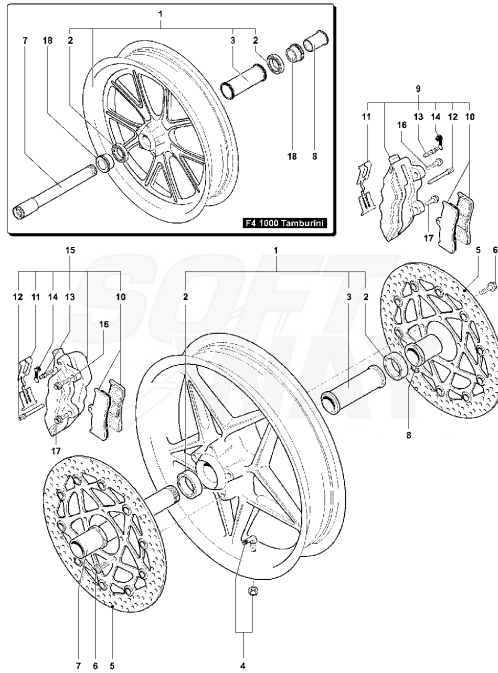

Pos	Part Number	Description	Additional Text	Quantity
1	SPMV80A094632	FRONT WHEEL	750S EV03, 750S 1+1, SPR, SR	1,00
1	SPMV80A0A2456	FRONT WHEEL	TAMBURINI	1,00
1	SPMV8000A2456	FRONT WHEEL RIM 17 X3.50 C	AGO	1,00
2	SPMV800090355	NSK BEARING		2,00
3	SPMV800090356	SPACER		1,00
4	SPMV800091011	MV TYRE VALVE		1,00
5	SPMV800082758	F4 1000 FRONT BRAKE DISK	SPR, SENNA	2,00
5	SPMV8000A3376	F4 MT FRONT BRAKE DISK SP.4,8	TAMBURINI	2,00
5	SPMV80A082758	F4 AGO FRONT BRAKE DISK	AGO	2,00
6	SPMV8C0090426	SCREW		10,00
7	SPMV800082752	FRONT WHEEL AXLE	1000S, 1000S1+1, AGO	1,00
7	SPMV8000A3468	AXLE, FRONT WHEEL	TAMBURINI	1,00
8	SPMV800082750	FRONT WHEEL NUT	1000S, 1000S1+1	1,00
8	SPMV8000A3469	RING NUT, FRONT WHEEL AXE	TAMBURINI	1,00
8	SPMV80A082750	RING NUT, FRONT WHEEL AXE	AGO	1,00
9	SPMV800094023	F4 FR CALIPER L ASSY	1000S, 1000S1+1	1,00
9	SPMV8000A2461	CLUTCH MASTER CYL ASSY	AGO, TAMBURINI	1,00
10	SPMV800094024	BRAKE PADS FRONT		2,00
11	SPMV800092886	SPRING, PAD		2,00
12	SPMV800082743	BRAKE PADS PIN		2,00
13	SPMV800089484	DRAIN VALVE		2,00
14	SPMV800089491	DUST COVER		2,00
15	SPMV800094022	F4 FR CALIPER R ASSY	1000S, 1000S1+1	1,00
15	SPMV8000A2460	CLUTCH MASTER CYL ASSY	AGO, TAMBURINI	1,00
16	SPMV8L0082751	Screw M10x1,25-L-31		2,00
17	SPMV8H0082751	TCEI SCREW M10 X 1.25 - L-26	B4 910S	2,00
18	SPMV8000A3470	SPACER		1,00