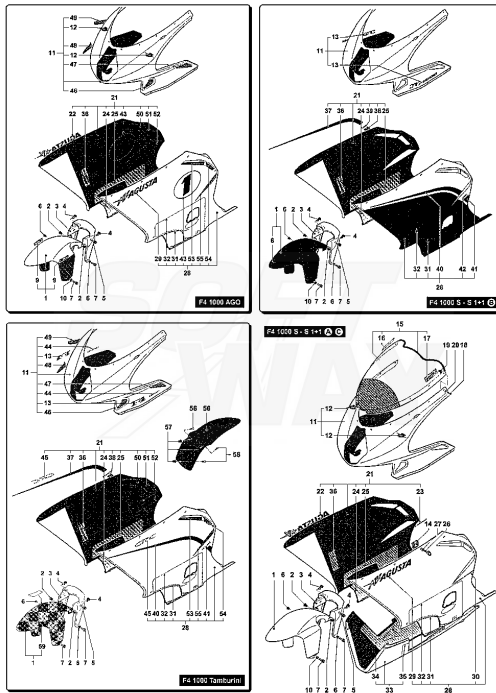

Pos	Part Number	Description	Additional Text	Quantity
1	SPMV8000A2436	FRONT MUDGUARD AGO	AGO, MV AGUSTA CORSE	1,00
1	SPMV80A0A3189	FRONT MUDGUARD BLUE	1000S,1000S1+1,BLEU-SILVER	1,00
1	SPMV80A0A5241	FRONT FENDER	TAMBURINI, MV AGUSTA CORSE	1,00
1	SPMV80F0A5240	FRONT MUDGARD	1000S, 1000S1+1, RED - SILVER	1,00
1	SPMV80J0A5240	FRONT MUDGARD	1000S, 1000S1+1, BLACK	1,00
2	SPMV800048245	CUSHION, SCREW, M6x1 L16	B4 RS	2,00
3	SPMV800098328	FRONTMUDGUARD	USA VIN <008064	1,00
4	SPMV800091005	CLAMP, PLASTIC, BRAKE PIPE		2,00
5	SPMV8M0090425	SCREW TCEIF M6X35	1000R, 1000R1+1 <005490 & 005496-005821 SENNA	2,00
6	SPMV800092670	COLLAR		2,00
7	SPMV8D0090425	SCREW		4,00
8	SPMV800090316	MV FRONT DECAL	750S, 750S 1+1 SILVER & BLACK	1,00
9	SPMV8000A2435	TRICOLOR DECAL	AGO	2,00
10	SPMV800062738	NYLON WASHER 11X6.2X0.5	AGO	2,00
10	SPMV800092670	COLLAR		2,00
11	SPMV8000A3204	FRONT FAIRING	1000S,1000S1+1,BLEU-SILVER	1,00
11	SPMV80C091667	FRONT FAIRING RED F4 1000	1000S,1000S1+1,RED - SILVER	1,00
11	SPMV80D091667	COWLING	1000S, 1000S1+1, BLACK	1,00
11	SPMV8000A3349	COMPLETE WINDSHIELD	TAMBURINI, MV AGUSTA CORSE	1,00
11	SPMV8000A2437	COMPLETE WINDSHIELD	AGO	1,00
12	SPMV800090316	MV FRONT DECAL	750S, 750S 1+1 SILVER & BLACK	2,00
13	SPMV8000A3045	F4 DECAL	TAMBURINI, CARBON	2,00