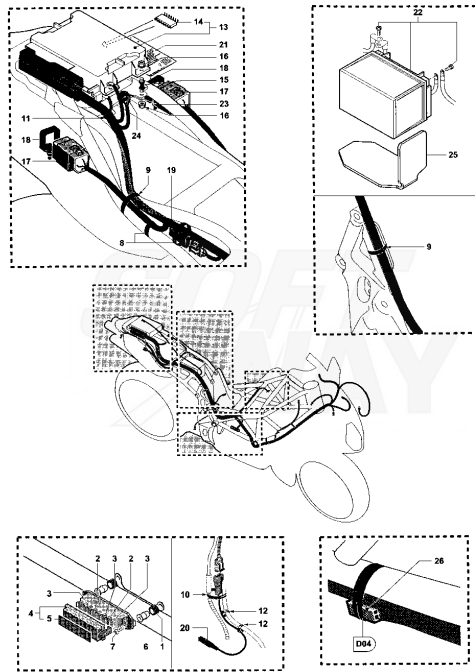

Pos	Part Number	Description	Additional Text	Quantity
1	SPMV800089293	CUSHION, D18xD8xE7,5	MY14/20 F3 675-F3 800	2,00
2	SPMV800047470	FUSE 7,5 AMP.		4,00
3	SPMV800047472	FUSE 15 AMP.		4,00
4	SPMV800091216	FUSE HOLDER COVER WITH DECAL		1,00
5	SPMV800090214	FUSIBIL HOLDER BOX LABEL		1,00
6	SPMV800090910	PEG FOR FUSIBIL HOLDER BOX	<008835 & 008840-009154 B4 910 ITALIA B4 910 S/910 R	2,00
7	SPMV80A065535	TCEI SCREW M5X0.8-L14		2,00
8	SPMV800092247	CLAMP, RUBBER, L62	F3 ORO-F3 AGO	2,00
9	SPMV800092248	CLAMP, RUBBER, L82	RR-SCS-RC SCS	2,00
10	SPMV800053724	BELT, RUBBER, SHORT	MY12/16 USA CND CN	1,00
11	SPMV800056444	CLAMP, PLASTIC		1,00
12	SPMV800053724	BELT, RUBBER, SHORT	MY12/16 USA CND CN	2,00
13	SPMV8000A3230	INJECTION IGNITION CONTROL UNIT	1000S, 1000S1+1, AGO	1,00
13	SPMV8A00A3230	INJECTION IGNITION CONTROL UNIT 1,	1000S, 1000S1+1, AGO, FRANCE	1,00
13	SPMV8B00A3230	INJECTION IGNITION CONTROL UNIT 1,	TAMBURINI	1,00
13	SPMV8C00A3230	INJECTION IGNITION CONTROL UNIT 1.6M	TAMBURINI, FRANCE	1,00
13	SPMV8D00A3230	INJECTION IGNITION CONTROL UNIT 1.6	1000S, 1000S1+1, AGO, JAPAN	1,00
13	SPMV8E00A3230	INJECTION IGN.CONTROL UNIT 1.6M	TAMBURINI, JAPAN	1,00
14	SPMV8A00A3232	EPROM	1000S, 1000S1+1, AGO, FRANCE	1,00
14	SPMV8B00A3232	CHIP	TAMBURINI	1,00
14	SPMV8C00A3232	EPROM	TAMBURINI, FRANCE	1,00
14	SPMV8D00A3232	EPROM	1000S, 1000S1+1, AGO, JAPAN	1,00
14	SPMV8E00A3232	EPROM	TAMBURINI, JAPAN	1,00
14	SPMV8000A3232	AGG. SOFTWARE CONTROL UNIT I.E.	1000S, 1000S1+1, AGO	1,00
15	SPMV800090913	COTTON REAL MOUNTING		4,00