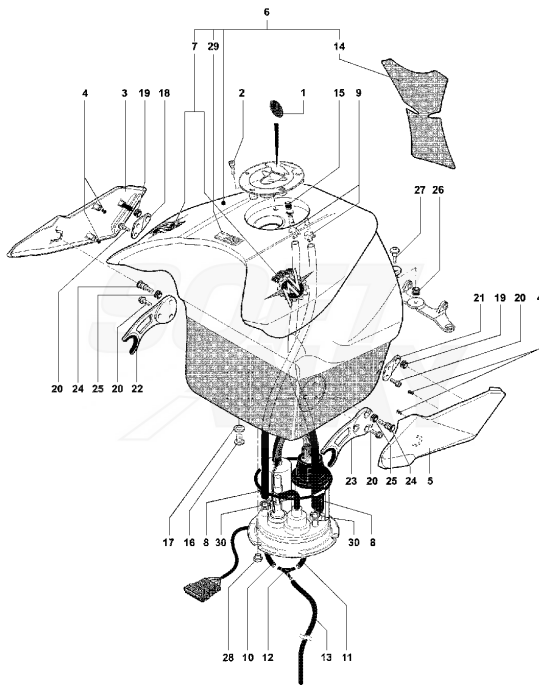

Pos	Part Number	Description	Additional Text	Quantity
1	SPMV800092664	DECAL		1,00
2	SPMV8D0066531	TCEI SCREW M5X0.8-CH4-L14		1,00
3	SPMV80E090298	FUEL TANK COVER, RIGHT	1000S,1000S1+1,AGO	1,00
3	SPMV80F090298	FUEL TANK COVER, RIGHT	TAMBURINI	1,00
3	SPMV80G090298	SIDE COVER, RIGHT	1000S, 1000S1+1, BLACK	1,00
4	SPMV800090978	CUSHION, FUEL TANK FAIRING SID	ROSSO / MY22 RR-SCS	4,00
5	SPMV80E090297	FINISHED LEFT TANK SIDE FAIRING	1000S,1000S1+1,AGO	1,00
5	SPMV80F090297	FUEL TANK COVER, LEFT	TAMBURINI	1,00
5	SPMV80G090297	LEFT SIDE FINISHED TANK	1000S, 1000S1+1, BLACK	1,00
6	SPMV8000A3743	FUEL TANK	TAMBURINI	1,00
6	SPMV80B0A3236	FUEL TANK	1000S, 1000S1+1, BLACK	1,00
6	SPMV8000A3236	FUEL TANK COMPL.	1000S,1000S1+1,RED - SILVER	1,00
6	SPMV80A0A3236	GASOLINE TANK COMPL.	1000S,1000S1+1,BLEU-SILVER	1,00
6	SPMV8000A2448	FUEL TANK COMPLETE	AGO	1,00
7	SPMV800090322	DECAL	750S, 750S 1+1 SILVER & BLACK	2,00
7	SPMV80B090322	EMBLEM FUEL TANK MV	TAMBURINI	2,00
8	SPMV800090940	HOSE 6.5X10.5 L-385 VITON	EXCEPT USA	2,00
9	SPMV8B0091687	STAINLESS STEEL HOSE CLAMP D10	008836-008839 & 009155> B4 910 S/910 R, USA	2,00
10	SPMV800091695	HOSE, FUEL TANK BREATH, MEDIUM		1,00
11	SPMV800091690	HOSE, FUEL TANK BREATH, SHORT		1,00
12	SPMV800091689	CONNECTOR, Y, FUEL TANK HOSE		1,00
13	SPMV800091688	HOSE, LARGE, FUEL TANK BREATH		1,00
14	SPMV8000A2447	PROTECTOR, TANK	AGO	1,00
14	SPMV8000A3741	TANK PAD	TAMBURINI	1,00
14	SPMV80A0A3235	PROTECTOR, TANK	1000S,1000S1+1,BLEU-SILVER	1,00