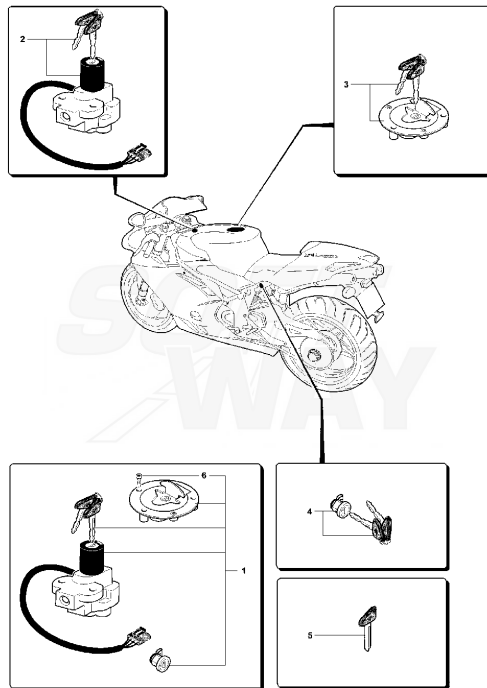

Pos	Part Number	Description	Additional Text	Quantity
1	SPMV800090249	SUPPLY LOCKS	1000S, 1000S1+1, AGO	1,00
1	SPMV80A090249	SUPPLY LOCKS	TAMBURINI	1,00
2	SPMV800093339	IGNITION SWITCH WITH CH		1,00
3	SPMV800093340	FUEL TANK CUP WITH KEY		1,00
4	SPMV800093341	SADDLE LOCK WITH KEYS		1,00
5	SPMV800093338	RAW KEY		1,00
6	SPMV8A0066531	SCREW		3,00