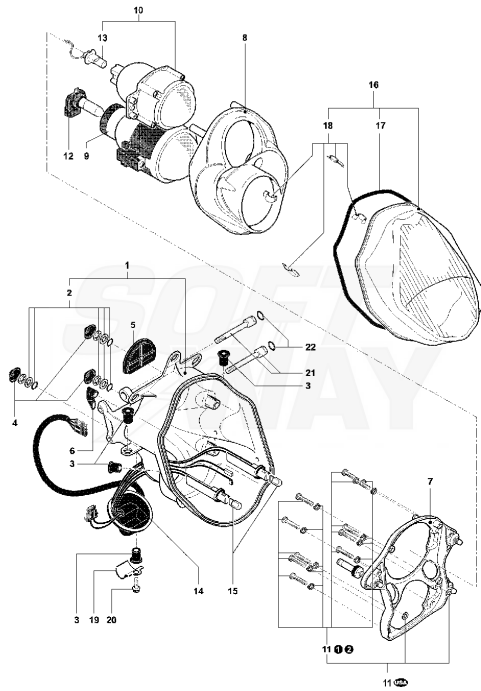

Pos	Part Number	Description	Additional Text	Quantity
1	SPMV800093328	HEADLAMP BRACKET ANT.COMPL.		1,00
2	SPMV800094526	HEADLIGHT ASSEMBLY FIXING KIT		1,00
3	SPMV800048245	CUSHION, SCREW, M6x1 L16	B4 RS	4,00
4	SPMV800086459	BOOT		3,00
5	SPMV800090363	UPPER END CAP		1,00
6	SPMV800093329	VENT PIPE		1,00
7	SPMV800093330	HEADLIGHT BRACKET		1,00
8	SPMV800090365	HEADLIGHT MASK		1,00
9	SPMV800091685	HEADLAMP		1,00
10	SPMV800091684	LOWER BEAM	EUR	1,00
10	SPMV800094523	LENS ASSY LOWER BEAM POLYELLIP	USA	1,00
10	SPMV800094522	ANAB. POLYELLISOIDALVERSION	AUS-GBR-JPN	1,00
11	SPMV800094521	FIXING SET, LENS		1,00
11	SPMV800094637	FIXING SET, LENS	USA	1,00
12	SPMV800093331	BULB		1,00
13	SPMV800079673	BULB		1,00
14	SPMV800091217	HEADLIGHT LOOM		1,00
15	SPMV800036230	BULB		2,00
16	SPMV800093334	LENS FOR PROJECTOR COMPL.		1,00
17	SPMV800090367	RUBBER		1,00
18	SPMV800090368	MV HEADLAMP CLIP		4,00
19	SPMV800090915	PLATE		1,00
20	SPMV8F0090425	SCREW		1,00
21	SPMV800090242	SCREW, SPECIAL M7X60		2,00
22	SPMV800023107	SEAL RING		2,00