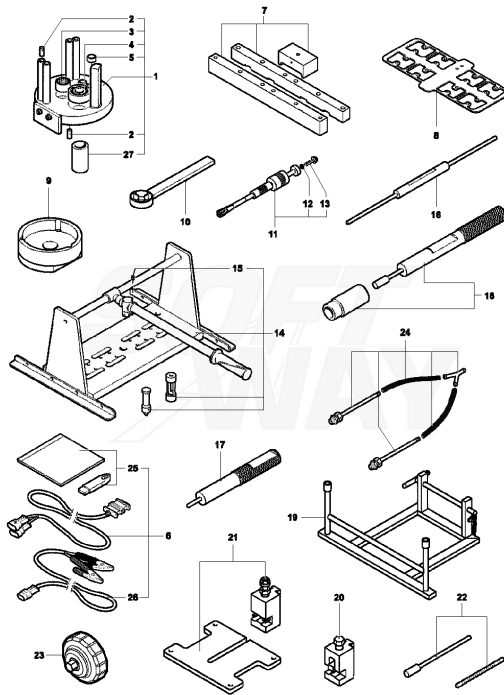

Pos	Part Number	Description	Additional Text	Quantity
1	SPMV8A0094792	Tool for Gearbox assembly		1,00
2	SPMV800086119	BUSH, CRANKCASE, 27x12MM		8,00
3	SPMV8000A1087	BEARING, SECONDARY AXLE, RNU41	BRUTALE S 09192>,<10409,10968>	1,00
4	SPMV800098405	BEARING	BRUTALE S 09192>,<10409,10968>	1,00
5	SPMV800087300	BEARING		1,00
6	SPMV8000A5394	SOFTWARE DIAGNOSTIC VDSTS MM		1,00
7	SPMV8000A3406	PISTON PROJECTION		1,00
8	SPMV800094797	CONTOURED HEAD COVER PLATE		1,00
9	SPMV800094795	ALTERN.SHAFT LOCKING TOOL		1,00
10	SPMV800094794	FLEX.COUPLING LOCKING TOOL		1,00
11	SPMV800094798	GOMMIN DISASSEMBLY EQUIPMENT		1,00
12	SPMV62N115538	SPRING WASHER		1,00
13	SPMV8C0069056	TEF SCREW M8X1.25 CH12-L30		3,00
14	SPMV800094796	VALVES ASSEMBLY		1,00
15	SPMV800051521	SCREW M4X6		2,00
16	SPMV800095429	CONTROL PAD		1,00
17	SPMV800095581	VALVE SEAL ASSEMBLY		1,00
18	SPMV8000A2385	GUIDE MOUNTING PAD		1,00
19	SPMV800097867	ENGINE MOUNT		1,00
20	SPMV8000A2280	TIMING CHAIN MOUNTING		1,00
21	SPMV8000A2281	TIMING CHAIN CUTTING		1,00
22	SPMV8000A2625	BROACH FOR VALVE GUIDE		1,00
23	SPMV8000A4317	OIL FILTER TOOL		1,00
24	SPMV8000A4686	CO CONTROLTOOL		1,00
25	SPMV8000A5353	SOFTWARE UPDATE DIAGNOS	UPDATE FOR WINDOWS	1,00
26	SPMV8000A5393	INTERVIEW CABLE WITH CENTRAL	FOR CONTROL UNIT INJECTION	1,00