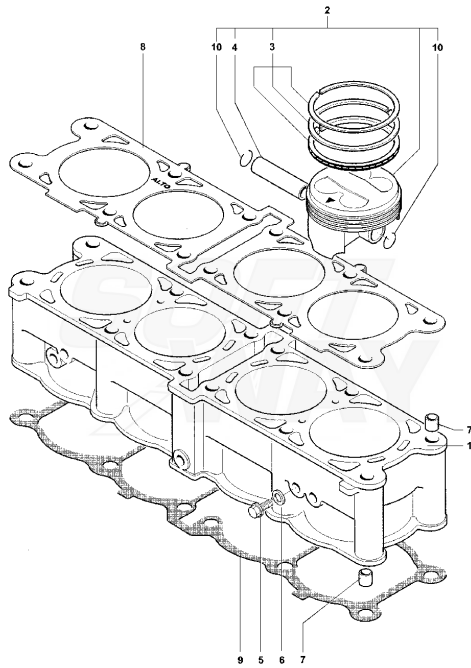

Pos	Part Number	Description	Additional Text	Quantity
1	SPMV80B0A2293	BARREL		1,00
1	SPMV8000A2293	CYLINDER SHELL MAHLE D76	1000S, 1000S1+1, VIN. >002508 1000S, USA, VIN. >100178 1000S1+1, USA, VIN. >200162 AGO	1,00
2	SPMV8000A3193	F41000CC PISTON D	B4 910 S/910 R B4 910 ITALIA <008835 & 008840- 009154	4,00
3	SPMV8000A2296	PISTON RINGS D76		4,00
4	SPMV8000A0606	BUSH, PISTON	990R, 1090RR	4,00
5	SPMV800081536	Screw M6x1-L8	RR-RUSH	2,00
6	SPMV800064988	SELF CENTERING WASHER D11-D6.1		2,00
7	SPMV800081535	REFERING PIN D11-D13		4,00
8	SPMV8000A2300	HEAD GASKET SP=0,40		1,00
8	SPMV8B00A2300	HEAD GASKET SP-0.70		1,00
8	SPMV8A00A2300	HEAD GASKET SP-0.55		1,00
9	SPMV800087771	GASKET. CYLINDER-BASE SP	750 ORO	1,00
10	SPMV8000A2714	CIRCLIP, PISTON	990R, 1090RR	8,00