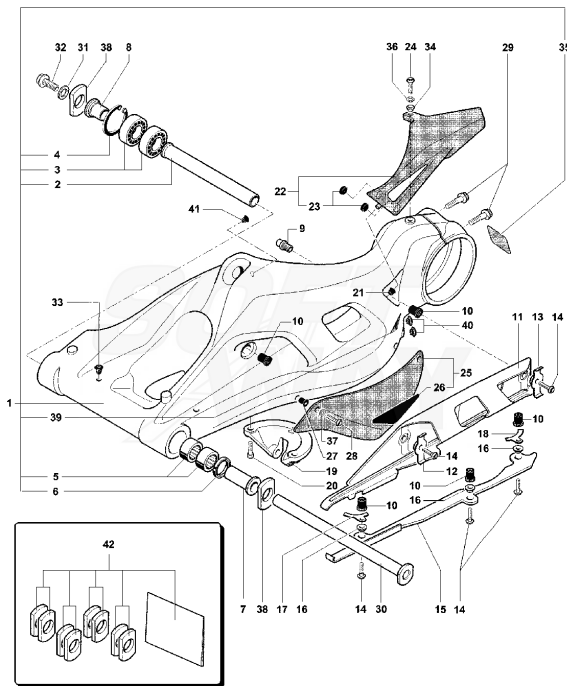

Pos	Part Number	Description	Additional Text	Quantity
1	SPMV800093854	SWING ARM	1000S, 1000S1+1	1,00
1	SPMV8000A3867	SWINGARM	TAMBURINI	1,00
1	SPMV80A093854	REAR SWING ARM	AGO	1,00
2	SPMV800084872	SPACER, SWINGARM BEARING		1,00
3	SPMV800084938	BALL BEARING, SWINGARM, RIGH S		2,00
4	SPMV800084939	CIRCLIP, J42x1,75 V		1,00
5	SPMV800084936	NEEDLE BEARING, SWINGARM, LEFT		2,00
6	SPMV800084937	RETAINER, SWINGARM, FRONT SIDE		1,00
7	SPMV800084859	BUSH, SWINGARM, LEFT SIDE		1,00
8	SPMV800084873	FORK RH BUSH		1,00
9	SPMV800090399	BRAKE CALIPER SUPPORT PEG POS		1,00
10	SPMV800048245	CUSHION, SCREW, M6x1 L16	B4 RS	5,00
11	SPMV800087473	UPPER CHAIN SHOE	750S, 750S 1+1	1,00
11	SPMV800092652	UPPER CHAIN SKID	750 ORO	1,00
12	SPMV800087463	METAL BRACKET, CHAIN GUIDE, RE		1,00
13	SPMV800089300	METAL BRACKET, CHAIN GUIDE, FR		1,00
14	SPMV800089786	SCREW	750 ORO	5,00
15	SPMV800087475	LOWER CHAIN SHOE		1,00
16	SPMV800090391	SPACER, D15,5xD8xD6,2xE3,8		3,00
17	SPMV800090998	BRACKET, FRONT		1,00
18	SPMV800090999	PLATE POST FOR BRAKE HOSE		1,00
19	SPMV800087441	SUPPORT, SHOCK ABSORBER	1000S, 1000S1+1	1,00
19	SPMV80A087441	BRACKET, SHOCK ABSORBER	AGO, TAMBURINI	1,00
20	SPMV8L0082751	Screw M10x1,25-L-31		3,00
21	SPMV800092631	GROMMET		1,00
22	SPMV800092849	UPPER CHAIN COVER COMPL.	BRUTALE S	1,00
22	SPMV80A092671	UPPER CHAIN COVER COMPLETE	SPR, SENNA	1,00
22	SPMV800092671	UPPER CHAIN COVER COMPL.	750 ORO	1,00