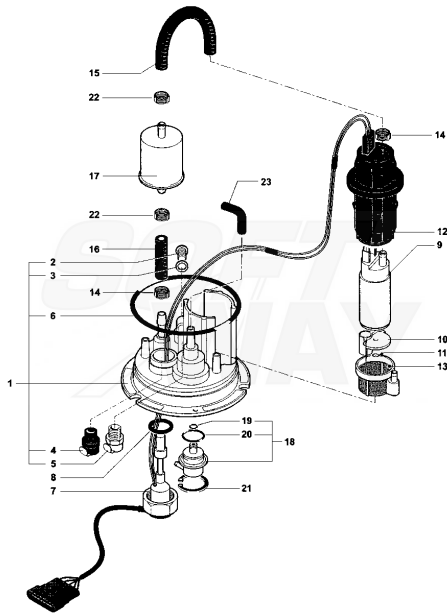

Pos	Part Number	Description	Additional Text	Quantity
1	SPMV800094275	INF.FLANGE FOR COMP TANK		1,00
2	SPMV800090927	PLUG		1,00
3	SPMV800021480	WASHER, COPPER, D14xD10,2xE1	MY12/14 F3 675	1,00
4	SPMV80A090925	QUICK CONNECT BODY - BLK		1,00
5	SPMV800090925	QUICK CONNECT BODY - WHITE		1,00
6	SPMV800090939	O RING		1,00
7	SPMV8000A1400	FUEL LEVEL SENSOR		1,00
8	SPMV800090919	GASKET FOR PROBE		1,00
9	SPMV800090920	FUEL PUMP	BOSCH	1,00
10	SPMV800093410	FUEL PUMP CONVEYOR		1,00
11	SPMV800093411	CIRCLIP D4	BOSCH	1,00
12	SPMV800090921	ELASTIC SUPPORT FOR PUMP		1,00
13	SPMV800098305	FILTER, FUEL PUMP		1,00
14	SPMV8M0092249	CLAMP CLIC R 96 D14.5		2,00
15	SPMV8E0087431	FUEL HOSE		1,00
16	SPMV8H0087431	FUEL TUBE D14.5-D7.5-L50		1,00
17	SPMV800088585	FUEL FILTER		1,00
18	SPMV800090929	PRESS REG		1,00
19	SPMV800093323	OR T2.5-D5		1,00
20	SPMV800093324	O-RING		1,00
21	SPMV800090930	CIRCLIP 36 MM		1,00
22	SPMV8S0092249	CLAMP		2,00
23	SPMV800098304	PIPE, REGULATOR		1,00