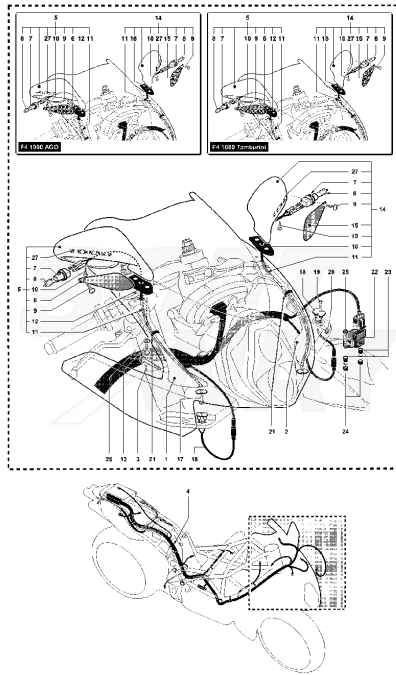

Pos	Part Number	Description	Additional Text	Quantity
1	SPMV8AA090246	FINISHED RIGHT MIRROR SUPPORT	750S, 750S1+1, SPR, SR1+1	1,00
2	SPMV8AA090247	LEFT MIRROR SUPPORT FINISHED	750S, 750S1+1, SPR, SR1+1	1,00
3	SPMV8S0090425	Screw M6x55		2,00
4	SPMV8000A3208	CABLES MAIN GROUP		1,00
5	SPMV8000A2446	MIRROR, RIGHT	AGO	1,00
5	SPMV80A0A3228	RH MIRROR	1000S,1000S1+1,BLEU-SILVER	1,00
5	SPMV80B0A3228	MIRROR, RIGHT	1000S, 1000S1+1, BLACK	1,00
5	SPMV80E090370	RIGHT REARVIEW MIRROR WITH INDICATOR	TAMBURINI	1,00
5	SPMV8000A3228	RIGHT REARVIEW MIRROR WITH INDICATOR COM	1000S,1000S1+1,RED - SILVER	1,00
6	SPMV800093332	INDICATOR LENS R.H FRONT		1,00
7	SPMV800093417	LAMP HOLDER FOR INDICATOR		2,00
8	SPMV800093418	BULB		2,00
9	SPMV800037290	SCREW		2,00
10	SPMV800093851	SCREW		4,00
11	SPMV800090405	INDICATOR LOOM INSIDE NOSE CO		2,00
12	SPMV800093420	GASKET		1,00
13	SPMV800044014	SCREW		4,00
14	SPMV8000A3229	LH MIRROR	1000S,1000S1+1,RED - SILVER	1,00
14	SPMV80A0A3229	LH MIRROR	1000S,1000S1+1,BLEU-SILVER	1,00
14	SPMV80B0A3229	MIRROR, LEFT	1000S, 1000S1+1, BLACK	1,00
14	SPMV8000A5310	LEFT REARVIEW MIRROR WITH INDICATOR COMP	TAMBURINI	1,00
14	SPMV8000A2445	LEFT REARVIEW MIRROR WITH INDICATOR	AGO	1,00
15	SPMV800093333	INDICATOR LENS FRONT L.H		1,00
16	SPMV800093419	LH MIRROR PAD		1,00
17	SPMV8A0093346	SCREW TSPEI M3X8		4,00