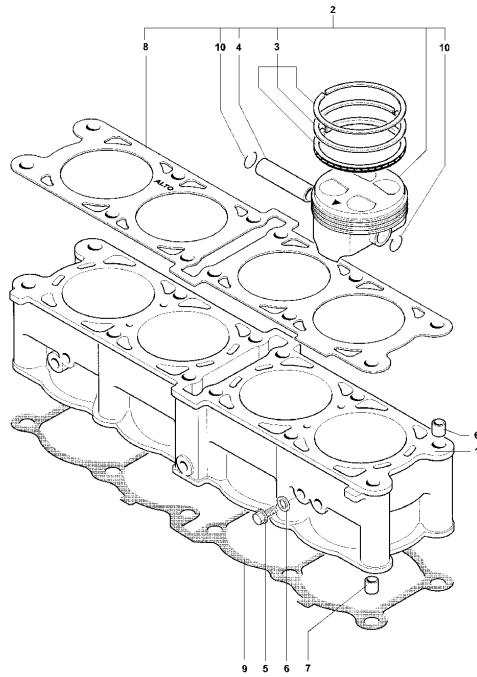

Pos	Part Number	Description	Additional Text	Quantity
1	SPMV800098020	CYLINDER		1,00
2	SPMV800098021	COMPL. PISTON	750S, 750S1+1, SENNA	4,00
2	SPMV8000A1345	PISTON ASSY	SPR, SR1+1	4,00
3	SPMV800098023	GROUP PISTON		4,00
4	SPMV800098027	SPLINK D16		4,00
5	SPMV800081536	Screw M6x1-L8	RR-RUSH	2,00
6	SPMV800064988	SELF CENTERING WASHER D11-D6.1		2,00
7	SPMV800081535	REFERING PIN D11-D13		4,00
8	SPMV800098679	F4 750 HEAD GASKET 1.45MM		1,00
8	SPMV8A0098679	HEAD GASKET 1.3MM		1,00
8	SPMV8B0098679	HEAD GASKET SP-1.2		1,00
9	SPMV800087771	GASKET. CYLINDER-BASE SP	750 ORO	1,00
10	SPMV800098028	STUD RETAINER RING		8,00