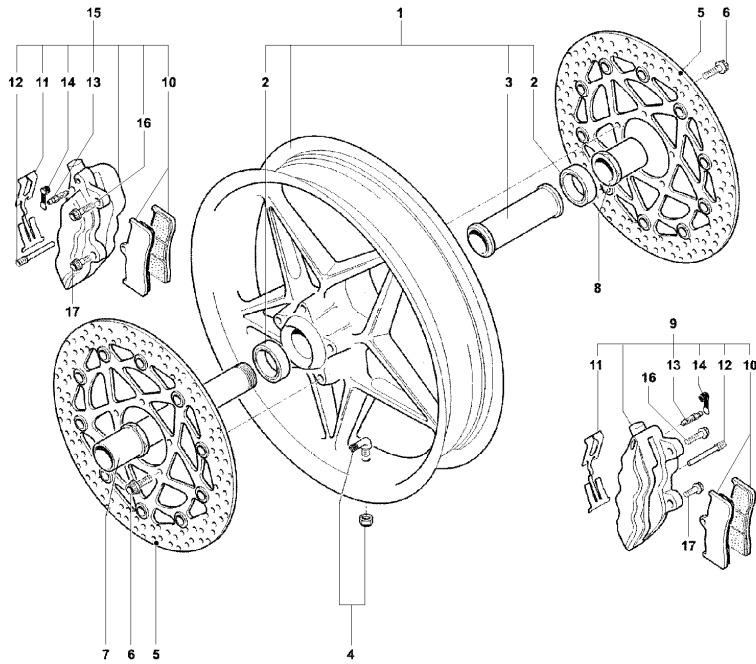

Pos	Part Number	Description	Additional Text	Quantity
1	SPMV800094632	FRONT WHEEL	EV02 750S, 750S1+1	1,00
1	SPMV80A094632	FRONT WHEEL	750S EV03, 750S 1+1, SPR, SR	1,00
1	SPMV80B094632	FRONT WHEEL	SENNA	1,00
2	SPMV800090355	NSK BEARING		2,00
3	SPMV800090356	SPACER		1,00
4	SPMV800091011	MV TYRE VALVE		1,00
5	SPMV800082758	F4 1000 FRONT BRAKE DISK	SPR, SENNA	2,00
5	SPMV800082759	BRAKE DISC	4.0 MM 750S, 750S1+1, SR1+1	2,00
5	SPMV8A0082759	FRONT BRAKE DISC. D310 SP.4.8	4.8 MM 750S, 750S1+1, SR1+1	2,00
6	SPMV8C0090426	SCREW		10,00
7	SPMV800082752	FRONT WHEEL AXLE	1000S, 1000S1+1, AGO	1,00
8	SPMV800082750	FRONT WHEEL NUT	1000S, 1000S1+1	1,00
9	SPMV800094023	F4 FR CALIPER L ASSY	1000S, 1000S1+1	1,00
10	SPMV800094024	BRAKE PADS FRONT		2,00
11	SPMV800092886	SPRING, PAD		2,00
12	SPMV800082743	BRAKE PADS PIN		2,00
13	SPMV800089484	DRAIN VALVE		2,00
14	SPMV800089491	DUST COVER		2,00
15	SPMV800094022	F4 FR CALIPER R ASSY	1000S, 1000S1+1	1,00
16	SPMV8L0082751	Screw M10x1,25-L-31		2,00
17	SPMV8H0082751	TCEI SCREW M10 X 1.25 - L-26	B4 910S	2,00