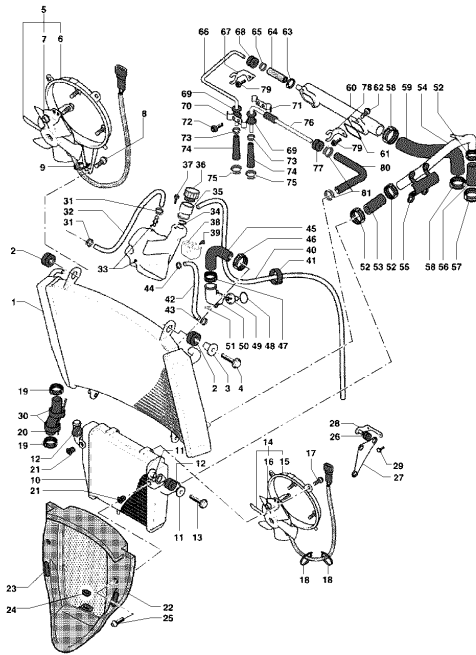

Pos	Part Number	Description	Additional Text	Quantity
1	SPMV800084917	UPPER WATER RADIATOR		1,00
2	SPMV800094517	DAMPER	FOR COOLER 800084917	2,00
3	SPMV800062652	SPACER D10-D6	FOR COOLER 800084917	1,00
4	SPMV800062728	SCREW TEF M6X1-CH8-L20	750 ORO ENGINE 00248> 750S, 750S 1+1 ENGINE 00401>	1,00
5	SPMV800095489	ELECTRIC FAN FOR UPPER RADIATOR		1,00
6	SPMV800095490	UPPER ELECTRIC FAN HOLDER		1,00
7	SPMV800042278	NUT		3,00
8	SPMV800062725	SCREW TEF M6X1-CH8-L10	750S	3,00
9	SPMV800092661	CLAMP 2.4X92	MY14/20 F3 675-F3 800	1,00
10	SPMV800084918	LOWER WATER RADIATOR		1,00
11	SPMV800090943	BUSH, SPACER		2,00
12	SPMV800062651	VIBRATION REDUCER D22-D10-SP12		2,00
13	SPMV800062729	SCREW TEF M6X1-CH8-L25	FOR COOLER 8000B1126	1,00
14	SPMV800084919	ELECTRIC FUN FOR RADIATOR		1,00
15	SPMV800084934	BRACKET ELECTRIC FAN		1,00
16	SPMV800042278	NUT		3,00
17	SPMV800062725	SCREW TEF M6X1-CH8-L10	750S	4,00
18	SPMV8000A1792	CLAMP, SPECIAL		1,00
19	SPMV8G0092249	CLAMP, METAL, R96 D30	RR-RUSH	2,00
20	SPMV800091031	HOSE		1,00
21	SPMV800048245	CUSHION, SCREW, M6x1 L16	B4 RS	2,00
22	SPMV800095482	LOWER RAD V-PANEL	1000S, 1000S1+1	1,00
23	SPMV800095804	CUSHION		2,00
24	SPMV800041874	CUSHION, D24xD13xE9		1,00
25	SPMV800089786	SCREW	750 ORO	2,00
26	SPMV800089293	CUSHION, D18xD8xE7,5	MY14/20 F3 675-F3 800	3,00
27	SPMV800091029	RAD BRACKET		1,00