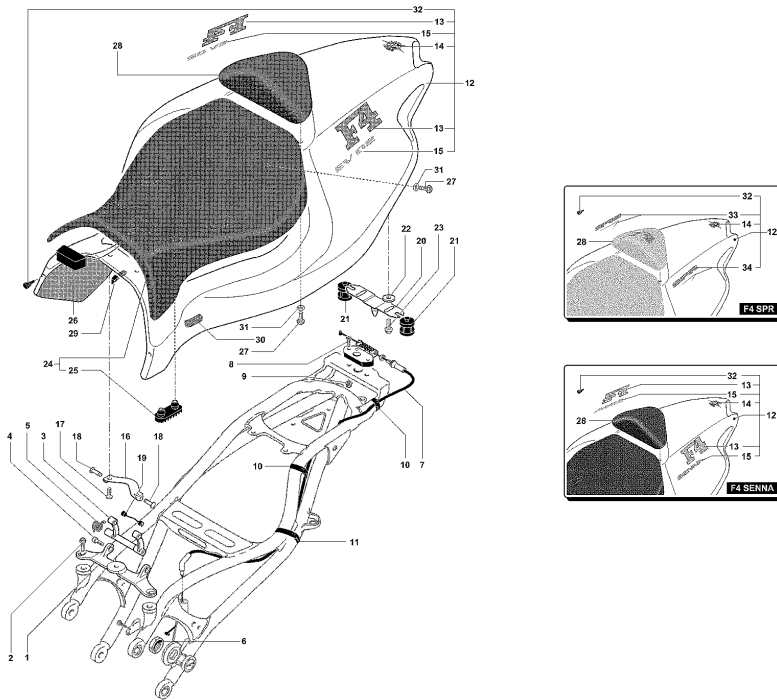

Pos	Part Number	Description	Additional Text	Quantity
1	SPMV800089802	BRACKET	1000S	1,00
2	SPMV800062727	SCREW TEF M6X1-CH8-L16	1000S, AGO, TAMBURINI	2,00
3	SPMV800089787	BRACKET MV		1,00
4	SPMV60N102482	SCREW		2,00
5	SPMV800090243	SPRING		1,00
6	SPMV800090250	LOCK NUT		1,00
7	SPMV800090251	CABLE		1,00
8	SPMV80A026970	TSEI SCREW M5X0.8-L16	1000S, AGO, TAMBURINI	2,00
9	SPMV800056443	NUT		2,00
10	SPMV800053724	BELT, RUBBER, SHORT	MY12/16 USA CND CN	2,00
11	SPMV800092248	CLAMP, RUBBER, L82		1,00
12	SPMV800099112	MV SENNA TAIL UNIT	SENNA	1,00
12	SPMV8000A1494	TAIL FAIRING EVO 2	EV02 750S	1,00
12	SPMV8000A1494	TAIL FAIRING EVO 2	EV02 750S	1,00
12	SPMV80A098944	TAIL UNIT MV SPR	SPR	1,00
12	SPMV8000A2365	COMPLETE TAIL	EV03 750S RED/SILVER A	1,00
12	SPMV80B0A1494	TAIL COMPLETE	EV02 750S BLACK C	1,00
12	SPMV80B0A2365	COMPLETE TAILPIPE	EV03 750S BLACK C	1,00
12	SPMV8AA0A1494	COMPLETE TAILPIPE	EV02 750S SILVER B	1,00
12	SPMV8AA0A2365	COMPLETE TAILPIPE	EV03 750S SILVER B	1,00
12	SPMV800091672	COMPLETE TAIL	SR, SR1+1	1,00
13	SPMV800090320	F4 TAIL DECAL		2,00
13	SPMV8A0090320	F4 DECAL FOR TAILPIPE	750S SILVER B	2,00
14	SPMV800090316	MV FRONT DECAL	750S, 750S 1+1 SILVER & BLACK	1,00
15	SPMV8000A1438	GRAPHIC, REAR FAIRING	UNDER PAINTING EV02 750S	2,00
15	SPMV8000A1520	GRAPHIC SET	OVER PAINTING EV02 750S	1,00