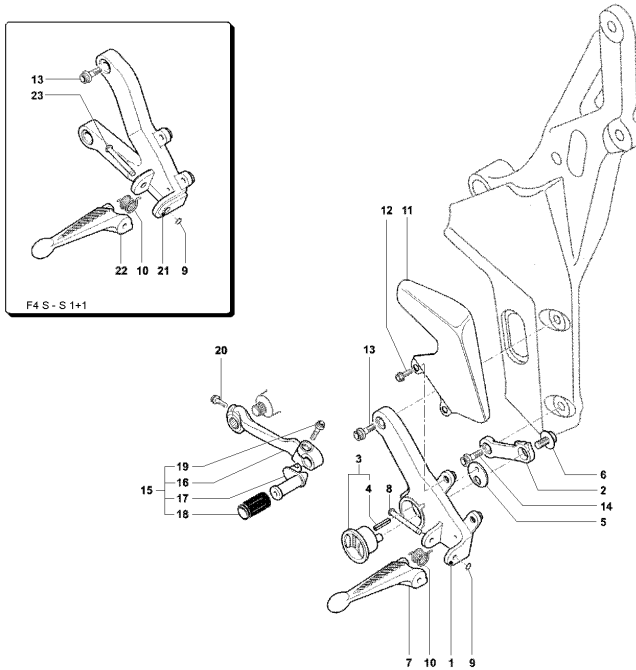

Pos	Part Number	Description	Additional Text	Quantity
1	SPMV800089771	LH FOOTREST HOLDER	1000S, 1000S1+1	1,00
2	SPMV800089773	LEFT CONNECTING ROD FOR FOOTPLATE SUPPOR	SPR, SENNA	1,00
3	SPMV800092891	LH FOOTBOARD	1000S, 1000S1+1	1,00
4	SPMV800090314	SPRING PIN		1,00
5	SPMV800089777	PLATE		1,00
6	SPMV800089778	SCREW		1,00
7	SPMV800087465	FOOTREST, DRIVER, LEFT SIDE	1000S, 1000S1+1	1,00
8	SPMV800090416	PIN FOR FOOTREST	SPR, SENNA	1,00
9	SPMV800090429	LOCK RING, FOOTREST		1,00
10	SPMV800090418	SPRING		1,00
11	SPMV800089335	LH GUARD	1000S, 1000S1+1	1,00
12	SPMV800062725	SCREW TEF M6X1-CH8-L10	750S	2,00
13	SPMV8G0090426	SCREW		1,00
14	SPMV8F0090426	Screw M8 L=22		1,00
15	SPMV800090277	GEAR SHIFT CONTROL PEDAL	1000S, 1000S1+1	1,00
16	SPMV800089759	GEAR SHIFT CONTROL PEDAL	1000S, 1000S1+1	1,00
17	SPMV800089760	PEDAL ECCENTRIC		1,00
18	SPMV800089298	RUBBER COVER		1,00
19	SPMV8G0090425	Screw TCEIF M6x20		1,00
20	SPMV8G0090425	Screw TCEIF M6x20		1,00
21	SPMV80A091659	L.H. FOOTREST SUPPORT		1,00
22	SPMV80A091661	FOOTREST, PASSENGER, LEFT SIDE		1,00
23	SPMV80A053546	PIN		1,00