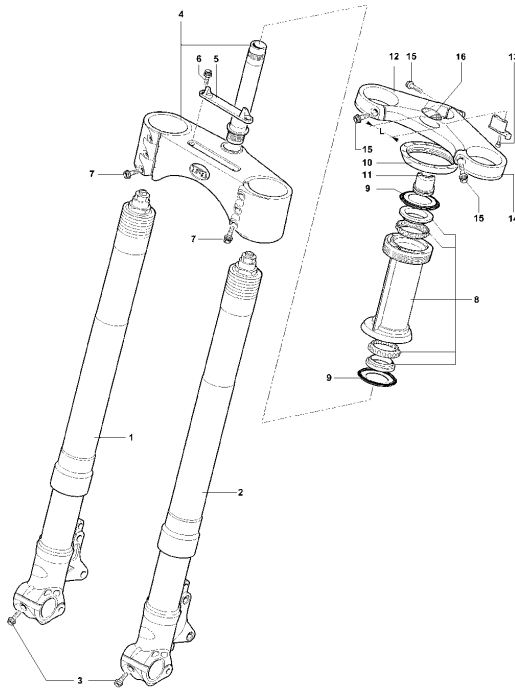

Pos	Part Number	Description	Additional Text	Quantity
1	SPMV800092846	FORK LEG	750S, 750S1+1, SR1+1	1,00
1	SPMV80A098726	FORK LEG ASSY, RIGHT	SENNA FROM 005464>, SPR	1,00
1	SPMV80A092846	COMPLETE RIGHT LEG	SENNA UP TO <004885 & USA	1,00
2	SPMV800092845	FORK LEG	750S, 750S1+1, SR1+1	1,00
2	SPMV80A098727	FORK LEG ASSY, LEFT	SENNA FROM 005464>, SPR	1,00
2	SPMV80A092845	COMPLETE LEFT LEG	SENNA UP TO <004885 & USA	1,00
3	SPMV800082708	Screw	1000S, 1000S1+1, AGO	2,00
4	SPMV800093852	STEERING BASE WITH PIN	B4 910S WALLY	1,00
5	SPMV800086407	LOCK STOP	1000S, 1000S1+1	1,00
6	SPMV8E0090425	Screw TCEIF M6x16		2,00
7	SPMV8H0090425	SCREW		6,00
8	SPMV800090279	STEERING HEAD COMPLETE		1,00
9	SPMV800090897	DUST COVER, STEERING STEM		2,00
10	SPMV800086436	SPECIAL WASHER, STEERING STEM		1,00
11	SPMV800090280	RING NUT TIGHTENING CUSHIN. OF ST	1000S, 1000S1+1	1,00
12	SPMV800090282	SAME 800093853	36 MM	1,00
12	SPMV8A0090282	HEAD, STEERING STEM 60 MM	SENNA	1,00
13	SPMV800089783	MV STEERING LOCK BRACKET	1000S, 1000S1+1	1,00
14	SPMV8L0090424	TCEIF SCREW M5 X 30		2,00
15	SPMV8G0090426	SCREW		3,00
16	SPMV800091642	TRICOLOR DECAL FOR HEAD OF	750S, 750S1+1	1,00