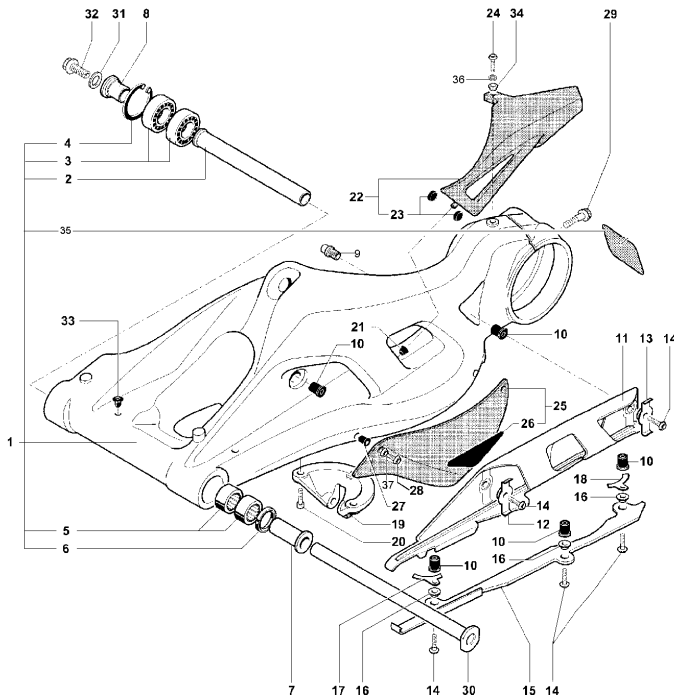

Pos	Part Number	Description	Additional Text	Quantity
1	SPMV800093854	SWING ARM	1000S, 1000S1+1	1,00
2	SPMV800084872	SPACER, SWINGARM BEARING		1,00
3	SPMV800084938	BALL BEARING, SWINGARM, RIGH S		2,00
4	SPMV800084939	CIRCLIP, J42x1,75 V		1,00
5	SPMV800084936	NEEDLE BEARING, SWINGARM, LEFT		2,00
6	SPMV800084937	RETAINER, SWINGARM, FRONT SIDE		1,00
7	SPMV800084859	BUSH, SWINGARM, LEFT SIDE		1,00
8	SPMV800084873	FORK RH BUSH		1,00
9	SPMV800090399	BRAKE CALIPER SUPPORT PEG POS		1,00
10	SPMV800048245	CUSHION, SCREW, M6x1 L16	B4 RS	5,00
11	SPMV800087473	UPPER CHAIN SHOE	750S, 750S 1+1	1,00
12	SPMV800087463	METAL BRACKET, CHAIN GUIDE, RE		1,00
13	SPMV800089300	METAL BRACKET, CHAIN GUIDE, FR		1,00
14	SPMV800089786	SCREW	750 ORO	5,00
15	SPMV800087475	LOWER CHAIN SHOE		1,00
16	SPMV800090391	SPACER, D15,5xD8xD6,2xE3,8		3,00
17	SPMV800090998	BRACKET, FRONT		1,00
18	SPMV800090999	PLATE POST FOR BRAKE HOSE		1,00
19	SPMV800087441	SUPPORT, SHOCK ABSORBER	1000S, 1000S1+1	1,00
20	SPMV8L0082751	Screw M10x1,25-L-31		3,00
21	SPMV800092631	GROMMET		1,00
22	SPMV800092849	UPPER CHAIN COVER COMPL.	BRUTALE S	1,00
22	SPMV80A092671	UPPER CHAIN COVER COMPLETE	SPR, SENNA	1,00
23	SPMV800090979	CAP, UPPER GUIDE CHAIN	SR	2,00
24	SPMV8A0089786	SCREW, FLANGE M6		1,00
25	SPMV800093855	LOWER CHAIN COVER	750S, 750S1+1	1,00
25	SPMV8000A3935	CHAIN COVER, LOWER	SR, SR1+1	1,00
26	SPMV800092667	SWING ARM STICKER MV	750S, 750S1+1	1,00