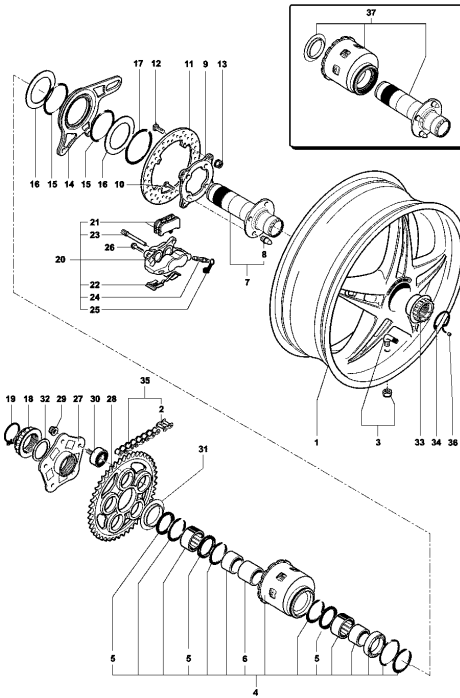

Pos	Part Number	Description	Additional Text	Quantity
1	SPMV8AB090983	REAR WHEEL	750S EV03, 750S 1+1, SPR, SR	1,00
1	SPMV8AC090983	REAR WHEEL	SENNA	1,00
1	SPMV8AA090983	REAR WHEEL RIM 17 FI	EV02 750S, 750S 1+1	1,00
2	SPMV800093864	CHAIN JOINT	750S, 750S 1+1	1,00
2	SPMV8000A3081	LINK	SPR. SR, SR1+1, SENNA	1,00
3	SPMV800091011	MV TYRE VALVE		1,00
4	SPMV800091677	COMPLETE ECCENTRIC HUB	750S, 750S 1+1	1,00
5	SPMV800084909	GROMMET		1,00
6	SPMV800084914	SPACER, HUB BEARING		1,00
7	SPMV800092888	REAR WHEEL PIN WITH PINS		1,00
8	SPMV800084901	REAR WHEEL PIN		4,00
9	SPMV800084890	FLANGE, REAR WHEEL HUB, INNER	1000S, 1000S1+1	1,00
10	SPMV800084902	SCREW		4,00
11	SPMV800082760	REAR BRAKE DISC	1000 VIN <008064 1000 USA	1,00
12	SPMV800084889	POS BRAKE DISK FIXING SCREW		4,00
13	SPMV800084891	NUT, M7		4,00
14	SPMV800082761	POSTERIOR BRAKE CALIPER SUPPORT	BRUTALE S <10760	1,00
15	SPMV800086702	RUBBER RING, 3325 D82,22x2,62		2,00
16	SPMV800084893	WASHER, D81xD93xE0,7		2,00
17	SPMV800084913	CIRCLIP, F80		1,00
18	SPMV800084904	SPECIAL NUT, REAR WHEEL AXLE,	EXCEPT RC LH	1,00
19	SPMV800084898	STEEL RING, REAR WHEEL, LEFT S		1,00
20	SPMV800082753	F4 RR CALIPER ASSY		1,00
21	SPMV800082748	REAR BRAKE PADS		1,00
22	SPMV800082746	PAD CHECK SPRING		1,00
23	SPMV800082743	BRAKE PADS PIN		1,00
24	SPMV800089484	DRAIN VALVE		1,00