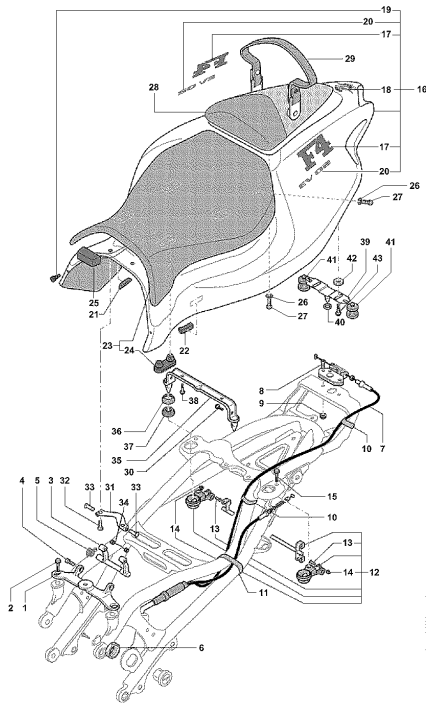

Pos	Part Number	Description	Additional Text	Quantity
1	SPMV800089802	BRACKET	1000S	1,00
2	SPMV800062727	SCREW TEF M6X1-CH8-L16	1000S, AGO, TAMBURINI	2,00
3	SPMV800089787	BRACKET MV		1,00
4	SPMV60N102482	SCREW		2,00
5	SPMV800090243	SPRING		1,00
6	SPMV800090250	LOCK NUT		1,00
7	SPMV800094172	CABLES		1,00
8	SPMV80A026970	TSEI SCREW M5X0.8-L16	1000S, AGO, TAMBURINI	2,00
9	SPMV800056443	NUT		2,00
10	SPMV800053724	BELT, RUBBER, SHORT	MY12/16 USA CND CN	2,00
11	SPMV800092248	CLAMP, RUBBER, L82		1,00
12	SPMV800094194	SEAT LOCK		1,00
13	SPMV800094512	PIN		2,00
14	SPMV800097077	BOOT		2,00
15	SPMV800095508	SCREW, TAPPING A6X18		2,00
16	SPMV8000A1495	TAIL UNIT DUAL EVO 2	EV02 750S1+1 RED/SILVER A	1,00
16	SPMV8000A2367	F4 EVO3 DUAL TAIL UNIT RED	EV03 750S1+1 RED/SILVER A	1,00
16	SPMV8AA0A1495	REAR FAIRING	EV02 750S1+1 SILVER B	1,00
16	SPMV8AA0A2367	REAR FAIRING	EV03 750S1+1 SILVER B	1,00
16	SPMV80B0A1495	TAIL COMPLETE	BLACK C EV02 750S1+1	1,00
16	SPMV80B0A2367	TAIL COMPLETE	EV03 750S1+1 BLACK C	1,00
16	SPMV800094173	TAIL COMPLETE	SR, SR1+1	1,00
17	SPMV800090320	F4 TAIL DECAL		2,00
17	SPMV8A0090320	F4 DECAL FOR TAILPIPE	750S SILVER B	2,00
18	SPMV800090316	MV FRONT DECAL	750S, 750S 1+1 SILVER & BLACK	1,00
19	SPMV800095828	CUSION		2,00