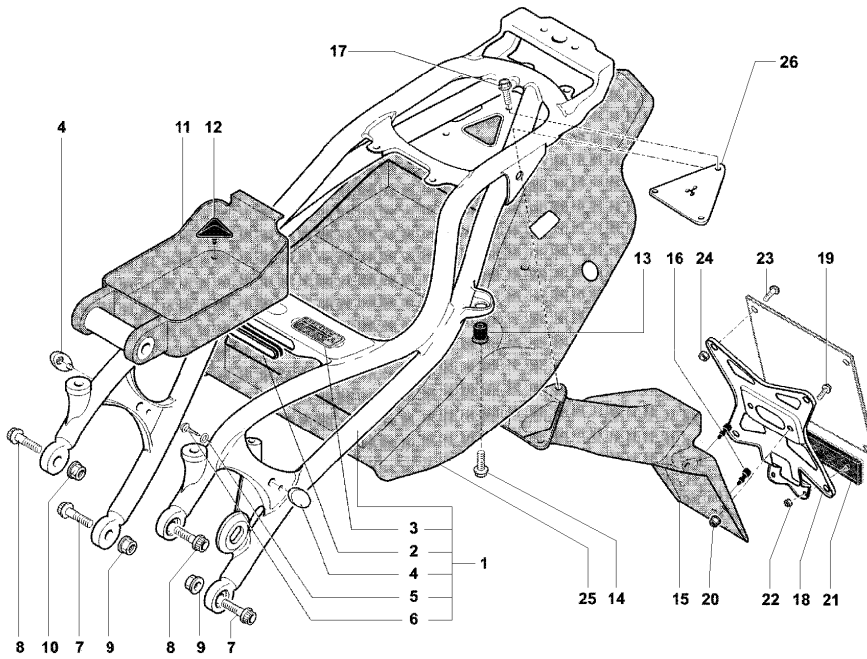

Pos	Part Number	Description	Additional Text	Quantity
1	SPMV80A084882	FRAME		1,00
1	SPMV800084882	FRAME		1,00
2	SPMV800089745	BRACKET		2,00
3	SPMV800089747	FAIRING MOUNT MV		2,00
4	SPMV800062725	SCREW TEF M6X1-CH8-L10	750S	4,00
5	SPMV800084871	BRACKET, FRONT		2,00
6	SPMV800084869	FRONT BIKE FIXING SCREW	B4 910S	2,00
7	SPMV800090417	PROTECTION, RUBBER, PIPE		2,00
8	SPMV800098331	FRAME SUPPORT F4 LH.		1,00
9	SPMV800097900	RIGHT SWINGARM FULCRUM PLATE	BRUTALE S	1,00
10	SPMV800087476	CHAIN SLIDER		2,00
11	SPMV800090392	SPACER 12X8X6X5.2		4,00
12	SPMV800062728	SCREW TEF M6X1-CH8-L20	750 ORO ENGINE 00248> 750S, 750S 1+1 ENGINE 00401>	2,00
13	SPMV8A0084857	ENGINE FIXING BUSHING		2,00
14	SPMV800084866	UPPER MOTOR FASTENING SCREW		1,00
15	SPMV800084865	SCREW		1,00
16	SPMV800042023	NUT		2,00
17	SPMV800084867	TEF SCREW M12X1.25-L30		2,00
18	SPMV800089804	COMP CRUTCH MOUNT PLATE		1,00
19	SPMV800089781	SIDE COUPLING		1,00
20	SPMV800090431	CRUTCH PIVOT PIN		1,00
21	SPMV800090432	BRAKED NUT M8X1.25-CH13-SP7		1,00
22	SPMV800098706	KIT FOR CRUTCH WITH RETURN	WITH AUTOMATIC RETURN	1,00
22	SPMV800098707	KIT FOR CRUTCH WITHOUT RETURN	WITHOUT AUTOMATIC RETURN	1,00
23	SPMV8F0090426	Screw M8 L=22		3,00
24	SPMV800089305	BOLT	SENNA	2,00

24	SPMV800097885	SCREW		2,00
25	SPMV8B0070695	PLASTIC CAP, FRAME HOLE		2,00
26	SPMV800084915	Special screw steering stem		1,00
27	SPMV800093862	KEY PANEL F4S MV	1000 VIN <008064 1000 USA	1,00
27	SPMV80A093322	ACC.NE COMP INTERLOCK COVER	SPR, SENNA	1,00
28	SPMV800091693	PROTECTION FOR SWITCH COVER		1,00
29	SPMV8D0090424	BOLT		2,00
30	SPMV800090973	PLATE	1000S, 1000S1+1	1,00
31	SPMV800062651	VIBRATION REDUCER D22-D10-SP12		1,00
32	SPMV800090943	BUSH, SPACER		1,00
33	SPMV800092662	SPACER	MY12/16 F3 675-F3 800	1,00
34	SPMV800062727	SCREW TEF M6X1-CH8-L16	1000S, AGO, TAMBURINI	1,00
35	SPMV8H0090425	SCREW		1,00
36	SPMV800092658	BOLT		2,00
37	SPMV8000A3474	WASHER D8,5-D5-SP0,5	SPR, SENNA	2,00
38	SPMV8000B3987	OUTER SPRING		1,00
39	SPMV8000B3986	INNER SPRING		1,00