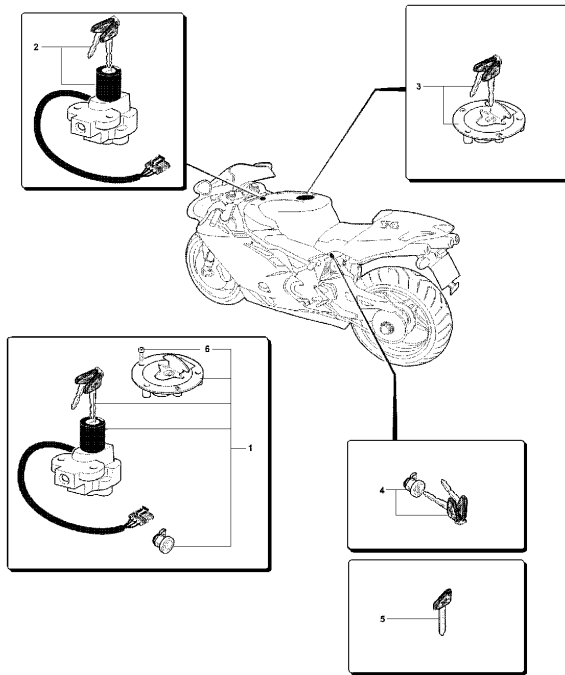

Pos	Part Number	Description	Additional Text	Quantity
1	SPMV800090249	SUPPLY LOCKS	1000S, 1000S1+1, AGO	1,00
2	SPMV800093339	IGNITION SWITCH WITH CH		1,00
3	SPMV800093340	FUEL TANK CUP WITH KEY		1,00
4	SPMV800093341	SADDLE LOCK WITH KEYS		1,00
5	SPMV800093338	RAW KEY		1,00
6	SPMV8A0066531	SCREW		3,00