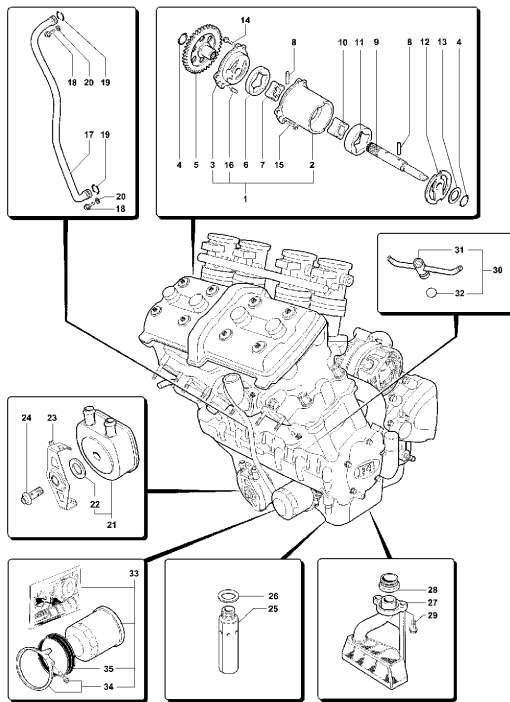

Pos	Part Number	Description	Additional Text	Quantity
1	SPMV800086201	OIL PUMP		1,00
2	SPMV800081482	OIL PUMP BODY		1,00
3	SPMV800081435	COVER, OIL PUMP		1,00
4	SPMV66N021203	ELASTIC RING		2,00
5	SPMV800081357	DRIVE GEAR		1,00
6	SPMV800081364	OUTER ROTOR, OIL PUMP 10 MM		1,00
7	SPMV800081365	INNER ROTOR, OIL PUMP 10 MM		1,00
8	SPMV800019590	ROLLER		2,00
9	SPMV800080701	SHAFT, OIL PUMP		1,00
10	SPMV800081363	INNER ROTOR, OIL PUMP 18 MM		1,00
11	SPMV800081362	OUTER ROTOR, OIL PUMP 18 MM		1,00
12	SPMV800081443	SPACER, OIL PUMP ROTOR		1,00
13	SPMV8D0009408	WASHER 22X14.5X0.8		1,00
14	SPMV800062728	SCREW TEF M6X1-CH8-L20	750 ORO ENGINE 00248> 750S, 750S 1+1 ENGINE 00401>	3,00
15	SPMV800035408	SCREW	5208-5233 5238-5291 5464-5482 5494-5502 5584-5701 5712-5727	1,00
16	SPMV800038520	ROLL D4-L8		2,00
17	SPMV800096738	OIL PIPE		1,00
18	SPMV800062726	SCREW	750 ORO	2,00
19	SPMV800023108	OR2037 T1		2,00
20	SPMV800095505	OIL INLET FIXING PLATE		2,00
21	SPMV800089434	HEAT EXCHANGER		1,00
22	SPMV800092478	O RING		1,00
23	SPMV8000A1544	PLATE		1,00
24	SPMV800099459	SCREW		1,00
25	SPMV800086132	PRESSURE REG VALVE		1,00
26	SPMV800047763	WASHER, DE COBRE 17,9x14,2x1,5		1,00