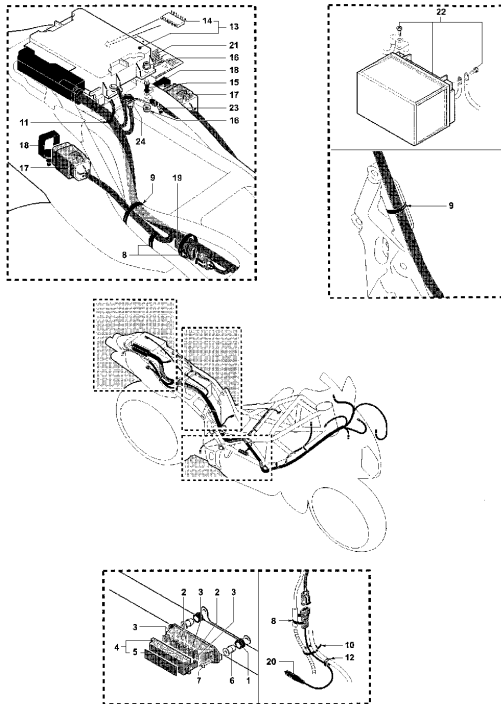

Pos	Part Number	Description	Additional Text	Quantity
1	SPMV800089293	CUSHION, D18xD8xE7,5	MY14/20 F3 675-F3 800	2,00
2	SPMV800047470	FUSE 7,5 AMP.		4,00
3	SPMV800047472	FUSE 15 AMP.		4,00
4	SPMV800091216	FUSE HOLDER COVER WITH DECAL		1,00
5	SPMV800090214	FUSIBIL HOLDER BOX LABEL		1,00
6	SPMV800090910	PEG FOR FUSIBIL HOLDER BOX	<008835 & 008840-009154 B4 910 ITALIA B4 910 S/910 R	2,00
7	SPMV80A065535	TCEI SCREW M5X0.8-L14		2,00
8	SPMV800092247	CLAMP, RUBBER, L62	F3 ORO-F3 AGO	3,00
9	SPMV800092248	CLAMP, RUBBER, L82		2,00
10	SPMV800092661	CLAMP 2.4X92	MY14/20 F3 675-F3 800	1,00
11	SPMV800056444	CLAMP, PLASTIC		1,00
12	SPMV800053724	BELT, RUBBER, SHORT	MY12/16 USA CND CN	1,00
13	SPMV8G0088581	IGNITION CONTROL UNIT	SENNA	1,00
13	SPMV8K0088581	CONTROL UNIT ACC. INJECTION 1.6M	FRA SENNA	1,00
13	SPMV8L0088581	INJECTION IGNITION CONTROL UNIT	4718> (USA 100437> & 200150>)	1,00
13	SPMV8M0088581	IGNITION CONTROL UNIT INJECTION 1.6M	FRA 750S, 750S1+1	1,00
13	SPMV8P0088581	INJECTION IGNITION CONTROL UNIT	<4611 (USA <100436 & <200149)	1,00
13	SPMV8R0088581	INJECTION IGNITION CONTROL UNIT	SPR, SR1+1	1,00
13	SPMV8T0088581	IGNITION CONTROL UNIT INJECTION 1.6M	FRA SPR, SR1+1	1,00
13	SPMV8U0088581	IGNITION CONTROL UNIT INJECTION 1.6M	JPN <4611 750S, 750S1+1	1,00
13	SPMV8V0088581	IGNITION CONTROL UNIT INJECTION 1.6M	JPN SENNA	1,00
13	SPMV8W0088581	CONTROL UNIT ACC. INJECTION 1.6M	JPN 4718> I 750S, 750S1+1	1,00
13	SPMV8Y0088581	CONTROL UNIT ACC. INJECTION 1.6M	JPN SPR, SR1+1	1,00
14	SPMV8H0095427	I.E. ECU UPDATE	<4611 (USA <100436 & <200149)	1,00
14	SPMV8J0095427	EPROM	SPR, SR1+1	1,00