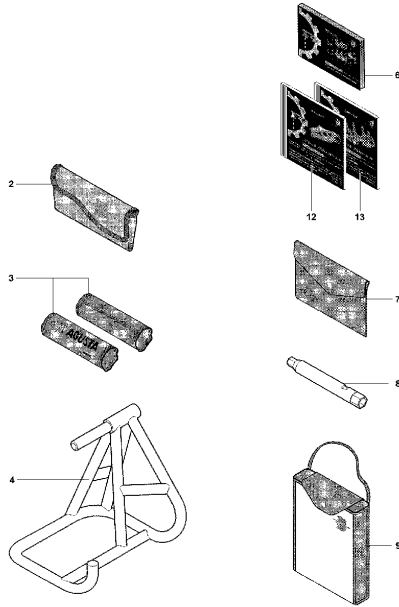

Pos	Part Number	Description	Additional Text	Quantity
2	SPMV800092850	BAG COMPLETE WITH TOOLING		1,00
3	SPMV800094318	COVER	AGO, TAMBURINI	2,00
4	SPMV800092642	REAR STAND		1,00
6	SPMV8A0098946	OWNER'S MANUAL	EV02 USA	0,00
6	SPMV8A00A1530	OWNER'S MANUAL	EV02 100437> USA	0,00
6	SPMV8B00A2533	OWNER'S MANUAL	EV03 FRA	0,00
6	SPMV8000A0958	USE AND MAINTENANCE BOOKLET. ITAL	ITA SENNA	1,00
6	SPMV8000A0960	OWNER'S MANUAL I	ITA SPR	1,00
6	SPMV8000A0961	OWNER'S MANUAL USA 50 STATES	USA SPR	1,00
6	SPMV8000A1529	OWNER'S MANUAL I	EV02 4718> ITA	1,00
6	SPMV8000A2533	OWNER'S MANUAL I	EV03 ITA	0,00
6	SPMV8000A2534	OWNER'S MANUAL USA 50 STATES	EV03 USA	0,00
6	SPMV8000A3920	OWNER'S MANUAL I	ITA SR, SR1+1	1,00
6	SPMV8000A3921	OWNER'S MANUAL USA 50 STATES	USA SR, SR1+1	1,00
6	SPMV8A0098956	OWNER'S MANUAL I OWNER'S MANUAL ENGLI	EV02 <4611 GBR	0,00
6	SPMV8A00A0958	OWNER'S MANUAL INGL	GBR SENNA	1,00
6	SPMV8A00A0960	OWNER'S MANUAL I	GBR SPR	1,00
6	SPMV8A00A1529	OWNER'S MANUAL INGL	EV02 4718> GBR	0,00
6	SPMV8A00A2533	OWNER'S MANUAL I	EV03 GBR	0,00
6	SPMV8A00A3920	OWNER'S MANUAL I	GBR SR, SR1+1	1,00
6	SPMV8B0098956	OWNER'S MANUAL I FRAN	EV02 <4611 FRA	0,00
6	SPMV8B00A0958	USER AND MAINTENANCE BOOKLET. FRAN	FRA SENNA	1,00
6	SPMV8B00A0960	USER AND MAINTENANCE BOOKLET. FRAN	FRA SPR	1,00
6	SPMV8B00A1529	USER AND MAINTENANCE BOOKLET. FRAN	EV02 4718> FRA	0,00
6	SPMV8C0098956	USER AND MAINTENANCE BOOKLET. TED	EV02 <4611 DEU	0,00
6	SPMV8C00A0958	USER AND MAINTENANCE BOOKLET. TEDE	DEU SENNA	1,00
6	SPMV8C00A0960	USER AND MAINTENANCE BOOKLETGERMAN	DEU SPR	1,00
6	SPMV8C00A1529	USER AND MAINTENANCE BOOKLET. TED	EV02 4718> DEU	1,00