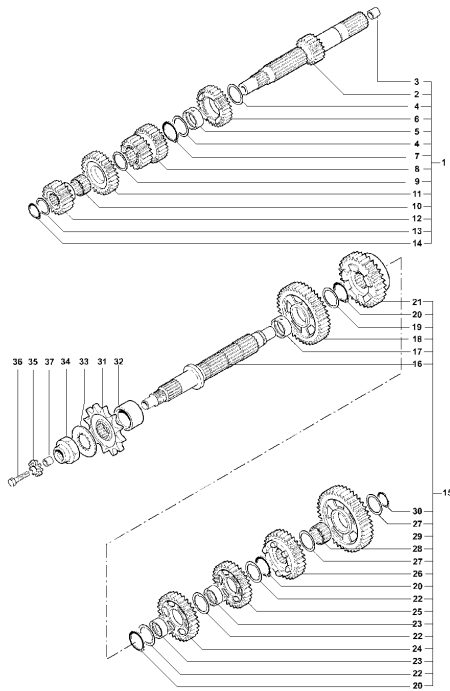

Pos	Part Number	Description	Additional Text	Quantity
1	SPMV800098882	PRIMARY SHAFT	ENGINE <06539 & 6844-7235	1,00
2	SPMV800091927	MAIN SHAFT		1,00
3	SPMV800086699	BUSH		1,00
4	SPMV8C0030362	WASHER, D35-D28,2		2,00
5	SPMV800081566	WASHER		1,00
6	SPMV800081565	GEAR DRIVE 5TH SPEED		1,00
7	SPMV800088415	CIRCLIP 25X1.5		1,00
8	SPMV800091891	3RD4TH GEAR	ENGINE 02671>	1,00
9	SPMV8D0081569	WASHER	1.0 MM	1,00
10	SPMV8A0025044	ROLLER CAGE	ENGINE 6540-6742 & 7236>	1,00
11	SPMV800088416	GEAR DRIVE 6TH SPEED		1,00
12	SPMV800091893	GEAR DRIVE 2ND SPEED	ENGINE 02671>	1,00
13	SPMV8G0048590	WASHER 26X18.1	06446>,<09191,10410>,<10967,00	1,00
14	SPMV66N221207	RING	06446>,<09191,10410>,<10967,00	1,00
15	SPMV800098883	SECONDARY SHAFT	ENGINE <06539 & 6844-7235	1,00
16	SPMV800093990	LAYSHAFT		1,00
17	SPMV800081566	WASHER		1,00
18	SPMV800081573	DRIVEN GEAR 2ND SPEED		1,00
19	SPMV8C0030362	WASHER, D35-D28,2		2,00
20	SPMV66N221213	RING, SNAP	SPR, SR, SR1+1, SENNA	3,00
21	SPMV800088417	INGRANAG. SCORREV. 6 ON SECONDARY SHAFT	ENGINE <06539 & 6844-7235	1,00
22	SPMV800081578	THRUST WASHER		3,00
23	SPMV800081577	BUSH		2,00
24	SPMV800081575	3RD GEAR		1,00
25	SPMV800081576	DRIVEN GEAR 4TH SPEED		1,00
26	SPMV800081579	DRIVEN GEAR 5TH SPEED		1,00