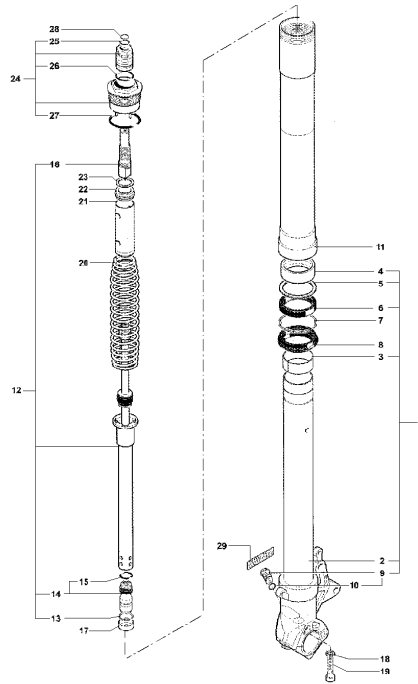

Pos	Part Number	Description	Additional Text	Quantity
1	SPMV800093360	RIGHT STEM		1,00
1	SPMV80A093360	FORK INNER TUBE RIGHT ASSY	SENNA <4485 & USA	1,00
2	SPMV800093404	RH LOWER FORK		1,00
2	SPMV80A093404	STEM WITH RIGHT FOOT COMPL.	SENNA <4485 & USA	1,00
3	SPMV800093361	BUSH		1,00
4	SPMV800093362	BUSH		1,00
5	SPMV800093363	SPACER		1,00
6	SPMV800093364	OIL SEAL		1,00
7	SPMV800093365	CLIP RING		1,00
8	SPMV800093366	DUST SEAL		1,00
9	SPMV800093367	BOLT, ADJUSTER		1,00
10	SPMV800093368	OR T1.5-D11.5		1,00
11	SPMV800093370	COVER		1,00
12	SPMV800093371	PLUNGER ASSY		1,00
13	SPMV800093372	SPRING RING		1,00
14	SPMV800093373	BOTTOM PIECE COMP		1,00
15	SPMV800073558	O-RING		1,00
16	SPMV800093374	ADJUSTER COMP		1,00
17	SPMV800093391	CENTERING RING		1,00
18	SPMV800093392	WASHER		1,00
19	SPMV800093393	SCREW		1,00
20	SPMV800093394	SPRING, FRONT FORK		1,00
21	SPMV800093395	BUSH		1,00
22	SPMV800093396	SPACER		1,00
23	SPMV800093397	WASHER		1,00
24	SPMV800093398	FORK CAP		1,00
25	SPMV800093399	O-RING13.8X2.4		1,00
26	SPMV800093400	OR T2,4-D23,7		1,00