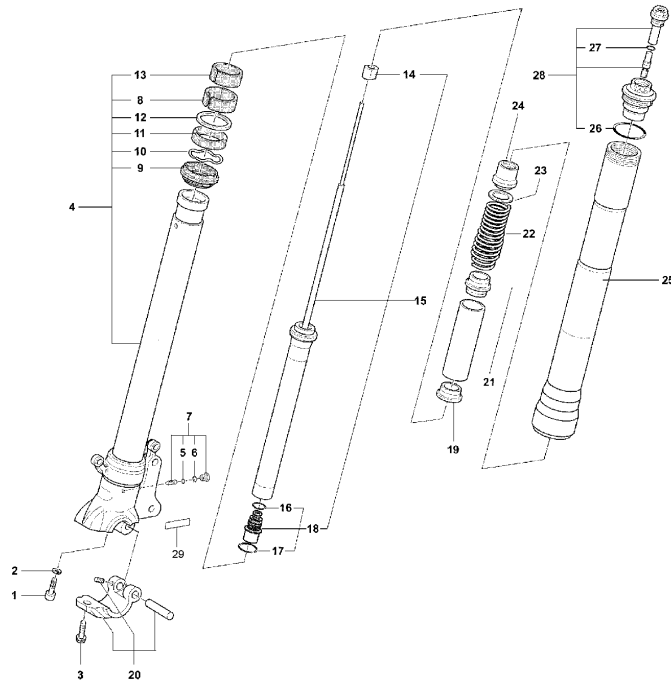

Pos	Part Number	Description	Additional Text	Quantity
1	SPMV8000A0841	SPECIAL SCREW M12-L30	1000 VIN <008064 1000 USA	1,00
2	SPMV800031113	SEALING WASHER	1000 VIN <008064 1000 USA	1,00
3	SPMV800082708	Screw	1000S, 1000S1+1, AGO	1,00
4	SPMV80A0A1857	LH LOWER FORK LEG	BRUTALE ORO	1,00
5	SPMV8000A0826	OR2015 T1.78-D3.69	1000 VIN <008064 1000 USA	1,00
6	SPMV800050679	OR114 T1.78-D11.1	1000 VIN <008064 1000 USA	1,00
7	SPMV8000A1859	ADJUSTING SCREW		1,00
8	SPMV8000A1860	BUSH		1,00
9	SPMV800086501	DUST SCRAPER		1,00
10	SPMV800089274	RETAINING RING		1,00
11	SPMV800086500	GROMMET		1,00
12	SPMV800089275	SPACER		1,00
13	SPMV800086503	BUSH		1,00
14	SPMV800081174	SPRING		1,00
15	SPMV8000A2216	PLUNGER ASSY		1,00
16	SPMV800019789	O-RING		1,00
17	SPMV800081164	O-RING		1,00
18	SPMV8000A2217	VALVE ASSY, BASE		1,00
19	SPMV8000A1863	CENTERING FOR SPACER		1,00
20	SPMV8000A1865	CLAMP FOR LEFT FOOT COMPL.	B4 910S	1,00
21	SPMV8000A2218	SPACER		1,00
22	SPMV8000A2219	SPRING, FRONT FORK	TAMBURINI	1,00
23	SPMV8000A1867	WASHER		1,00
24	SPMV8000A1868	SPRING PUSHER		1,00
25	SPMV8000A1869	HOLDER	1000S, 1000S1+1, AGO	1,00
26	SPMV8000A1870	GROMMET		1,00