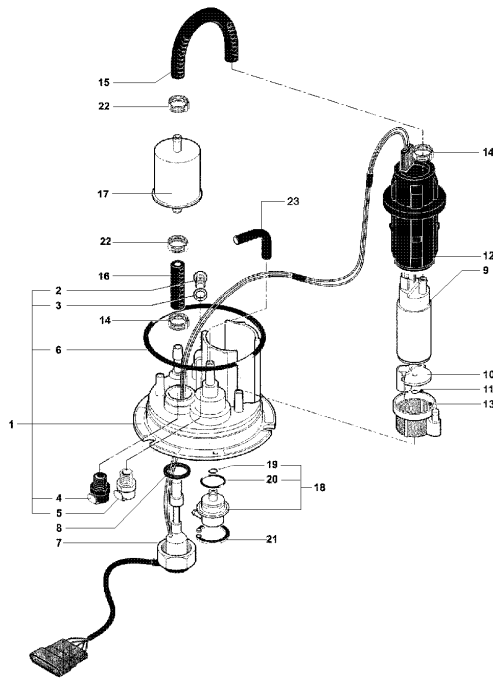

Pos	Part Number	Description	Additional Text	Quantity
1	SPMV800094275	INF.FLANGE FOR COMP TANK		1,00
2	SPMV800090927	PLUG		1,00
3	SPMV800021480	WASHER, COPPER, D14xD10,2xE1	MY12/14 F3 675	1,00
4	SPMV80A090925	QUICK CONNECT BODY - BLK		1,00
5	SPMV800090925	QUICK CONNECT BODY - WHITE		1,00
6	SPMV800090939	O RING		1,00
7	SPMV800091219	FUEL RESERVE PROBE		1,00
8	SPMV800090919	GASKET FOR PROBE		1,00
9	SPMV800090920	FUEL PUMP	BOSCH	1,00
10	SPMV800093410	FUEL PUMP CONVEYOR		1,00
11	SPMV800093411	CIRCLIP D4	BOSCH	1,00
12	SPMV800090921	ELASTIC SUPPORT FOR PUMP		1,00
13	SPMV800098305	FILTER, FUEL PUMP		1,00
14	SPMV8M0092249	CLAMP CLIC R 96 D14.5		2,00
15	SPMV8E0087431	FUEL HOSE		1,00
16	SPMV8H0087431	FUEL TUBE D14.5-D7.5-L50		1,00
17	SPMV800088585	FUEL FILTER		1,00
18	SPMV800090929	PRESS REG		1,00
19	SPMV800093323	OR T2.5-D5		1,00
20	SPMV800093324	O-RING		1,00
21	SPMV800090930	CIRCLIP 36 MM		1,00
22	SPMV8S0092249	CLAMP		2,00
23	SPMV800098304	PIPE, REGULATOR		1,00