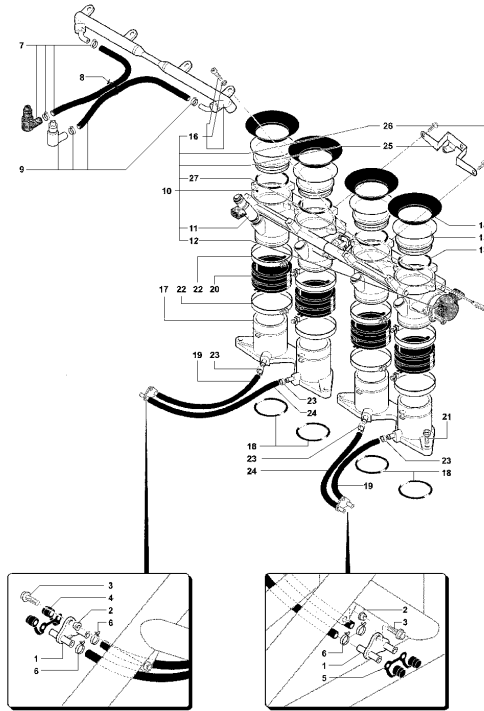

Pos	Part Number	Description	Additional Text	Quantity
1	SPMV800089801	CONNECTOR, VALVE PIPE		2,00
2	SPMV800067412	DISTANCE PIECE		2,00
3	SPMV8E0067997	SCREW, T.E.F. M5X10		2,00
4	SPMV800089799	COVER, LEFT SIDE, RUBBER, CONN		1,00
5	SPMV800089800	COVER, RIGHT SIDE, RUBBER, CON		1,00
6	SPMV8A0091634	HOSE CLAMP	USA	4,00
7	SPMV80A0A1558	GASOLINE SUPPLY HOSE COMPL.	SEE NOTE	1,00
8	SPMV800056444	CLAMP, PLASTIC		1,00
9	SPMV8000A1558	GASOLINE RETURN HOSE COMPL.	SEE NOTE	1,00
10	SPMV8000A4827	THROTTLE BODY COMPL. WEBER		1,00
11	SPMV8000A1440	INJECTOR KIT		4,00
12	SPMV8000A1455	SET OF SCREWS		1,00
13	SPMV800081304	ORING, OR2187 T1,78 D47,35 VI		4,00
14	SPMV800090350	PROTECTION, INTAKE DUCT		4,00
15	SPMV800097917	HOSE, FUEL	750S, 750S1+1, SENNA	4,00
15	SPMV8000A1355	HOSE, FUEL	SPR, SR1+1	4,00
16	SPMV8000A1442	FUEL RAIL		1,00
17	SPMV800092449	JOINT, CARBURETOR		2,00
18	SPMV800019965	OIL SEAL		4,00
19	SPMV800091037	HOSE, RUBBER 4X9	MY12/16 USA CND CN	2,00
20	SPMV800089403	INLET SLEEVE	<008835 & 008840-009154 B4 910 ITALIA B4 910 S/910 R	4,00
21	SPMV8PA067545	SCREW TEF M6X1-CH8-L22		6,00
22	SPMV800089404	CLAMP, INTAKE DUCT		8,00
23	SPMV800096458	CLAMP, METAL, 55 90	MY17/20 F3 675-800-RC	4,00
24	SPMV8A0091037	HOSE, RUBBER, AIR, 155		2,00
25	SPMV8000A1453	HOLDER, CABLE		1,00
26	SPMV8E0067997	SCREW, T.E.F. M5X10		1,00