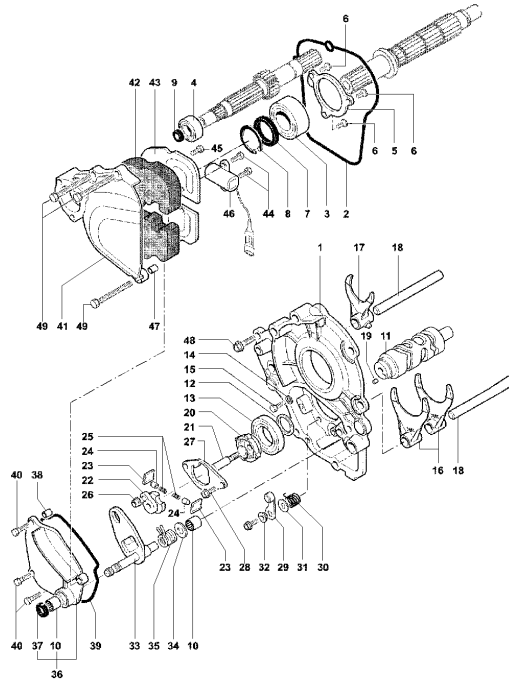

Pos	Part Number	Description	Additional Text	Quantity
1	SPMV800092488	GEAR BOX COVER		1,00
2	SPMV800086117	PROTECTION, RUBBER, GEARSHIFT		1,00
3	SPMV8000A3754	BEARING	06446>,<09191,10410>,<10967,00	1,00
4	SPMV800086116	BEARING	06446>,<09191,10410>,<10967,00	1,00
5	SPMV800086114	BEARING LOCKING PLATE		1,00
6	SPMV800028327	SCREW		3,00
7	SPMV800089410	GASKET RING D35-D47-SP7		1,00
8	SPMV800091603	SEEGER RING SB 48		1,00
9	SPMV800064296	RETAINER, AXLE, CLUTCH DRIVER		1,00
10	SPMV800051191	ROLL BEARING D12-D18-SP1		2,00
11	SPMV8A0089416	SHAFT FORK		1,00
12	SPMV8A0036022	WASHER, STEEL, COUNTERSHAFT T=	0.2	1,00
12	SPMV8B0036022	WASHER, STEEL, COUNTERSHAFT T=	0.3	1,00
12	SPMV8C0036022	WASHER, STEEL, COUNTERSHAFT T=	0.4	1,00
13	SPMV8A0021774	BEARING, DRUM GEARSHIFT, D25xD		1,00
14	SPMV8000A0901	WASHER D15-D6		2,00
15	SPMV800062726	SCREW	750 ORO	2,00
16	SPMV800081583	FORK, GEARSHIFT, 1-4 2-3		2,00
17	SPMV800081584	SELECTOR		1,00
17	SPMV8A0081584	FORK ENGAGEMENT 5 - 6	ENGINE 6540-6742 & 7236>	1,00
18	SPMV800081585	AXLE, GEARSHIFT FORK		2,00
19	SPMV800038520	ROLL D4-L8		1,00
20	SPMV8A0097739	GEAR SELECTOR DRUM		1,00
21	SPMV800098149	SCREW		1,00
22	SPMV800087299	SELECTOR SPROCKET		1,00
23	SPMV800071007	PAWL		2,00
24	SPMV800071008	JUMPER FERRULE		2,00
25	SPMV800071009	SPRING, PUNTALE D0.5 D3.8		2,00