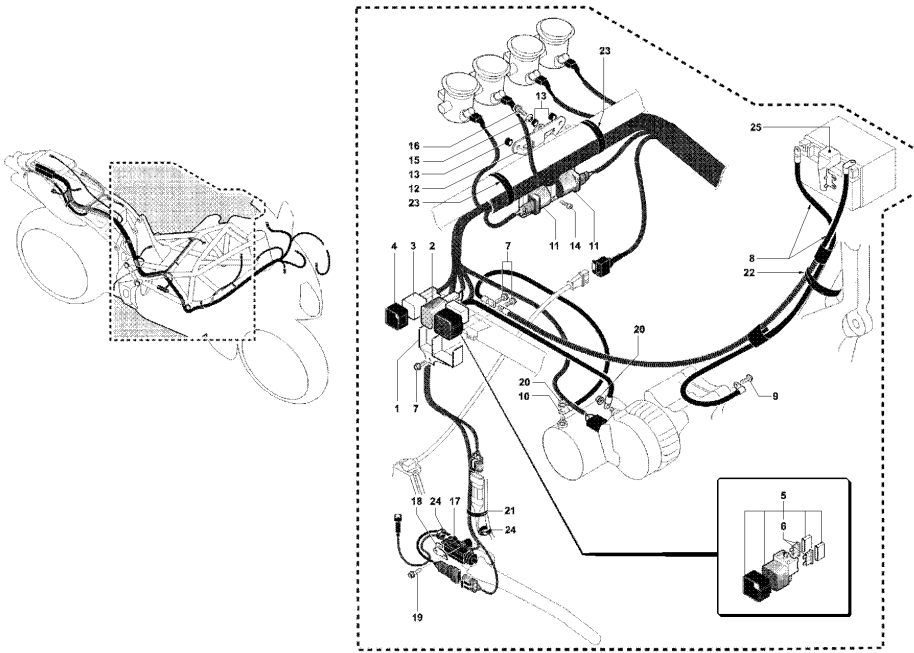

Pos	Part Number	Description	Additional Text	Quantity
1	SPMV800090390	STAY, ELECTRIC		1,00
2	SPMV800088173	INTERMITTENT RELAY		1,00
3	SPMV800094439	RELAY		1,00
4	SPMV800090394	RELAY HOLDER		1,00
5	SPMV800091115	SWITCH, STARTER		1,00
6	SPMV800093018	FUSE, VALVE, 40A		2,00
7	SPMV8SA067545	Screw TEF M6x1-CH8-L8		3,00
8	SPMV8000A2363	BATTERY LEAD		1,00
8	SPMV800091114	CONTACTOR-BATT. CABLES AND MASS	750S EV02, 750S1+1, SENNÀ	1,00
9	SPMV8SA067545	Screw TEF M6x1-CH8-L8		1,00
9	SPMV800092876	SCREW TTEI M8X10	750S EV02, 750S1+1, SENNÀ	1,00
10	SPMV800089965	WIRE STARTER MOTOR		1,00
11	SPMV800091235	IGNITION COILS		2,00
12	SPMV800089754	COIL COUPLING PLATE		1,00
13	SPMV800089293	CUSHION, D18xD8xE7,5	MY14/20 F3 675-F3 800	3,00
14	SPMV60N102467	Screw TCEI RIF. 593124X25-2		4,00
15	SPMV800044099	SPACER		1,00
16	SPMV800062727	SCREW TEF M6X1-CH8-L16	1000S, AGO, TAMBURINI	1,00
17	SPMV800090375	SENSOR, SIDE STAND		1,00
18	SPMV800091653	BRACKET		1,00
19	SPMV8H0090424	Screw M5x22		2,00
20	SPMV800037901	NUT		2,00
21	SPMV800053724	BELT, RUBBER, SHORT	MY12/16 USA CND CN	1,00
22	SPMV800092247	CLAMP, RUBBER, L62	F3 ORO-F3 AGO	1,00
23	SPMV800092248	CLAMP, RUBBER, L82		2,00
24	SPMV800092668	CLAMP, RUBBER	PER EAS F3 675	2,00
25	SPMV800094890	CAP, BATTERY PLUS TERMINAL		1,00