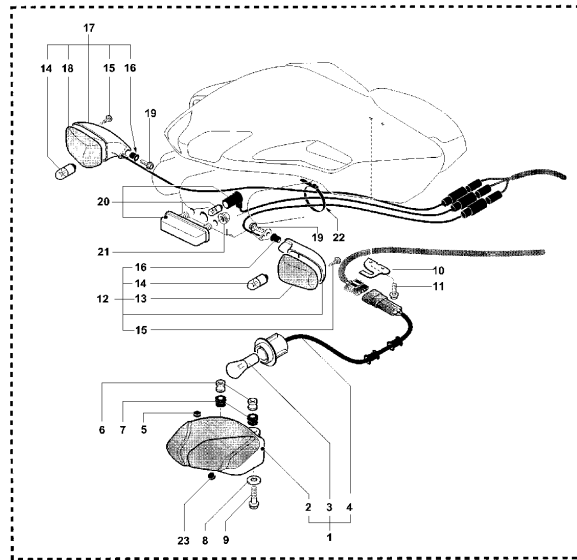

Pos	Part Number	Description	Additional Text	Quantity
1	SPMV800090369	FULL TAIL LIGHT	750 ORO, 750S	1,00
2	SPMV800093335	TAILLIGHT		1,00
3	SPMV8A0018246	BULB		1,00
4	SPMV8A0091696	COMPLETE LAMP HOLDER		1,00
5	SPMV800090979	CAP, UPPER GUIDE CHAIN	SR	1,00
5	SPMV800095500	RUBBER	SR1+1	1,00
6	SPMV800090415	SPACER	BRUTALE ORO	2,00
7	SPMV800090239	CUSHION, RUBBER, 2	B4 RS-B4 RR-B4 NURBURGRING	2,00
8	SPMV800056359	WASHER		2,00
9	SPMV8J0090425	BOLT		2,00
10	SPMV800091653	BRACKET		1,00
11	SPMV8AA059572	Screw TSEI M5X0,8-L12	750S	1,00
12	SPMV800090372	TURN SIGNAL POST.D	1000 USA 1000 VIN <008064	1,00
13	SPMV800093336	MV IND LENS		1,00
14	SPMV800036726	BULB		2,00
15	SPMV800093416	SCREW, TAPPING PH1 2.9X16		2,00
16	SPMV800048245	CUSHION, SCREW, M6x1 L16	B4 RS	2,00
17	SPMV800090373	REAR TURN SIGNAL S	1000 USA 1000 VIN <008064	1,00
18	SPMV800093337	TRANSPARENT FOR POS INDICATOR		1,00
19	SPMV800062728	SCREW TEF M6X1-CH8-L20	750 ORO ENGINE 00248> 750S, 750S 1+1 ENGINE 00401>	2,00
20	SPMV800092185	NUMBERPLATE LIGHT		1,00
21	SPMV800056443	NUT		2,00
22	SPMV800092661	CLAMP 2.4X92	MY14/20 F3 675-F3 800	1,00
23	SPMV800090979	CAP, UPPER GUIDE CHAIN	SR	1,00
23	SPMV8A0095500	CUSHION RUBBER	SR1+1	1,00