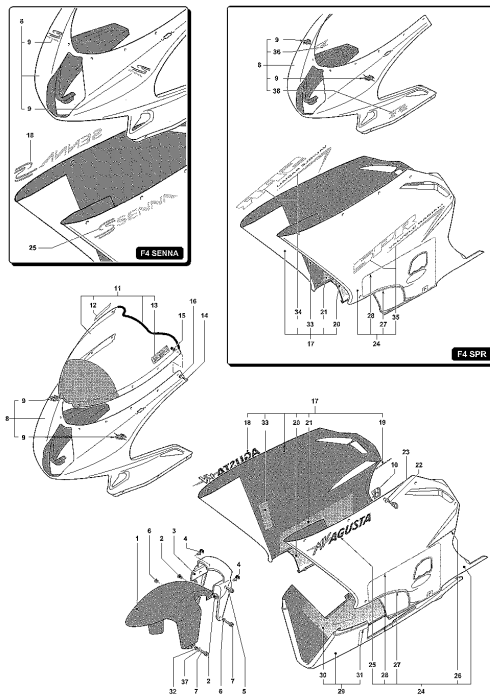

Pos	Part Number	Description	Additional Text	Quantity
1	SPMV80A0A3055	FINISHED FRONT FENDER	750S, 750S1+1, SR, SR1+1 RED/SILVER A	1,00
1	SPMV80B090254	FINISHED FRONT FENDER	SPR, SENNA	1,00
1	SPMV80D0A3055	FINISHED FRONT FENDER	750S, 750S1+1 SILVER B	1,00
1	SPMV80E0A3055	FINISHED FRONT FENDER	750S, 750S1+1 BLACK C	1,00
2	SPMV800048245	CUSHION, SCREW, M6x1 L16	B4 RS	2,00
3	SPMV800098328	FRONTMUDGUARD	USA VIN <008064	1,00
3	SPMV800090288	FRONT FENDER SPOILER	SPR, SR, SR1+1, SENNA	1,00
4	SPMV800091005	CLAMP, PLASTIC, BRAKE PIPE		2,00
5	SPMV8M0090425	SCREW TCEIF M6X35	1000R, 1000R1+1 <005490 & 005496-005821 SENNA	2,00
6	SPMV800092670	COLLAR		2,00
7	SPMV8D0090425	SCREW		4,00
8	SPMV800099165	SENNA NOSE CONE	SENNA	1,00
8	SPMV8000A2400	COWLING	SPR	1,00
8	SPMV80A091667	SILVER NOSE FAIRING MV F4.	750S, 750S1+1 SILVER B	1,00
8	SPMV80B091667	TOP HEADLIGHT FAIRING	750S, 750S1+1 BLACK C	1,00
8	SPMV800091667	COMPLETE WINDSHIELD	750S, 750S1+1, SR, SR1+1 RED/SILVER A	1,00
9	SPMV800090316	MV FRONT DECAL	750S, 750S 1+1 SILVER & BLACK	2,00
9	SPMV800099167	DECAL	SENNA	2,00
10	SPMV800090427	Fairing clamp		13,00
11	SPMV8000A9983	WINDSHILD		1,00
11	SPMV8000A9987	WINDSHIELD GLASS COMPL.USA	USA	1,00
12	SPMV80A0A4000	TYRES DATA PLATE	675, 800, 800RR	1,00
13	SPMV800094020	LABEL-WARNING COWLING		1,00
13	SPMV800092666	WARNING STICKER		1,00
14	SPMV8A0090901	SCREW, M4x13,7	750S, 750S 1+1	10,00
15	SPMV800091022	BUSH, SCREW, M4x0,7	F4S, F4R, F4RR	10,00