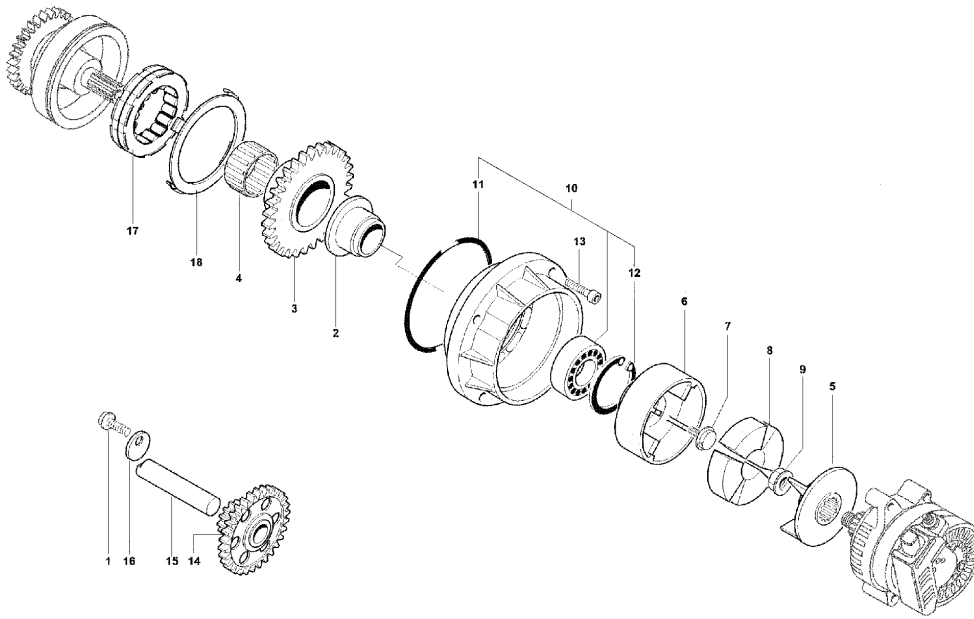

Pos	Part Number	Description	Additional Text	Quantity
1	SPMV800062726	SCREW	750 ORO	1,00
2	SPMV800086208	SPACER MV F4		1,00
3	SPMV800087288	GEAR		1,00
4	SPMV800048551	BEARING MV F4		1,00
5	SPMV800081445	HOLDER, SPRING DRIVE		1,00
6	SPMV800087290	JOINT, HUB DRIVEN		1,00
7	SPMV800081393	SCREW		1,00
8	SPMV8000A3812	SPRING DRIVE, ALTERENATOR		4,00
9	SPMV800038624	FLANGE NUT M10X1,25-CH14-S		1,00
10	SPMV800081461	STATOR GENERATOR		1,00
11	SPMV800081453	SEAL RING		1,00
12	SPMV66N021272	ELASTIC RING		1,00
13	SPMV60N102509	TCEI SCREW M6X1-CH5-L20		4,00
14	SPMV800091886	GEAR		1,00
15	SPMV800081380	PIN		1,00
16	SPMV800081381	PLATE		1,00
17	SPMV800087289	MV F4 SPRAG BEARING		1,00
18	SPMV800086732	COLLAR MV F4		1,00