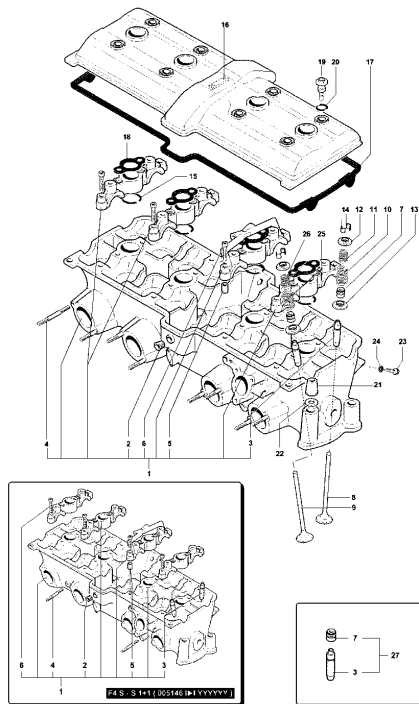

Pos	Part Number	Description	Additional Text	Quantity
1	SPMV800097250	CYLINDER HEAD	5146-5233 & 5238-5260 5433-5469 & 5493	1,00
1	SPMV800099497	CYLINDER	5470-5492 & 5494> <5145 & 5234-5237 & 5261-5432	1,00
1	SPMV8000A1340	CYLINDER HEAD SPR	SPR, SR1+1	1,00
2	SPMV800069769	CONICAL PLUG EI M14X1		7,00
3	SPMV8A0081228	VALVE GUIDE	ENGINE 5952>	16,00
3	SPMV8B0081228	VALVE GUIDE	ENGINE 5952>	16,00
4	SPMV800081276	STUD		8,00
4	SPMV800091064	STUD FOR EXHAUST PIPE	5146-5233 & 5238-5260 5433-5469 & 5493	2,00
5	SPMV800051549	PIN D8-D6		8,00
6	SPMV800085071	SCREW M6X35		16,00
7	SPMV800065814	INTAKE AND EXHAUST GASKET		16,00
7	SPMV800098167	VALVE SEAL GROMMET D4.5 JA	ENGINE <5951	16,00
8	SPMV800097918	INTAKE VALVE D29 JAP	1000S, 1000S1+1, AGO	8,00
9	SPMV800097919	EXHAUST VALVE D25 JAP	1000S, 1000S1+1, AGO	8,00
10	SPMV800098670	EXTERNAL VALVE SPRING	750S, 750S1+1, SENNA	8,00
10	SPMV8000A1940	VALVE OUTER SPRING	SPR, SR1+1	8,00
11	SPMV800098671	INTERNAL VALVE SPRING	750S, 750S1+1, SENNA	8,00
11	SPMV8000A1941	VALVE INNER SPRING	SPR, SR1+1	8,00
12	SPMV800098761	RETAING SPRING UPPER	BRUTALE S <10760	16,00
13	SPMV800098681	LOWER SPRING PLATE	BRUTALE S <10760	16,00
14	SPMV800092433	COTTER VALVE 15JAP	ENGINE 01801>	32,00
15	SPMV800087752	ORING, LARGE		4,00
16	SPMV800092447	CYLINDER HEAD		1,00
17	SPMV800087756	RC GASKET		1,00
18	SPMV800087755	SPARK PLUG PASSAGE GASKET	<008835 & 008840-009154 B4 910 ITALIA B4 910 S/910 R	4,00