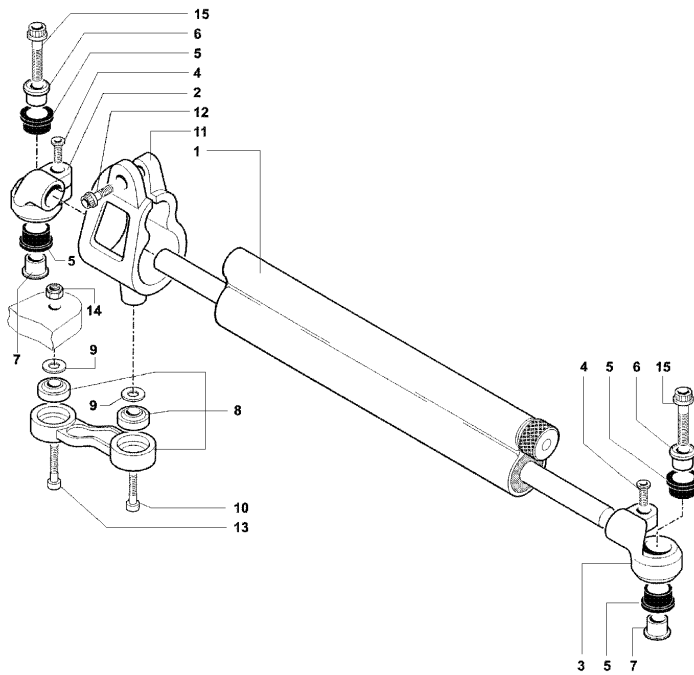

Pos	Part Number	Description	Additional Text	Quantity
1	SPMV800086406	STEERING DAMPER ADJUSTER		1,00
2	SPMV800082769	LINK, STEERING SHOCK ABSORBER,	1000S, 1000S1+1	1,00
3	SPMV800086408	LINK, STEERING SHOCK ABSORBER,	DRAGSTER RR RED/BLACK 800RR, DRAGSTER RC DRAGSTER RR RED/WHITE	1,00
4	SPMV800089303	FITTING		2,00
5	SPMV800082776	BUSH, RUBBER		4,00
6	SPMV800089304	UPPER SPACER, STEERING SHOCK A	1000S, 1000S1+1	2,00
7	SPMV800082775	FITTING	1000S, 1000S1+1	2,00
8	SPMV800090284	PISTON ROD, STEERING SHOCK ABS	EXCEPT RC LH	1,00
9	SPMV800070163	SHIELD D12-D6.1-SP0.7		2,00
10	SPMV800089306	SCREW		1,00
11	SPMV800086409	BRACKET,STEERING DAMPER	1000S, 1000S1+1	1,00
12	SPMV8E0090425	Screw TCEIF M6x16		1,00
13	SPMV8A0089306	SCREW		1,00
14	SPMV800090907	NUT, SELF-LOCKING M6 CH10		1,00
15	SPMV8J0090425	BOLT		2,00