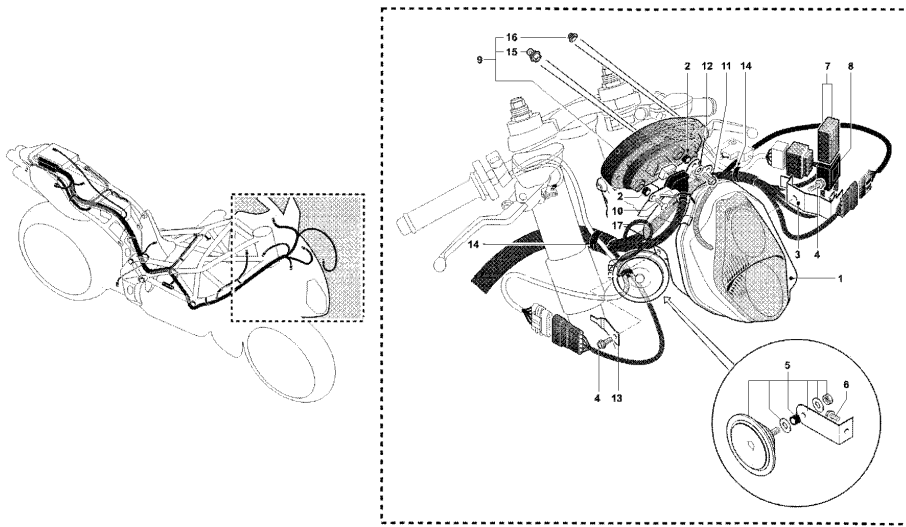

Pos	Part Number	Description	Additional Text	Quantity
1	SPMV800090912	COMP HEADLAMP	LHD	1,00
1	SPMV800094509	HEAD LIGHT	USA	1,00
1	SPMV800094507	HEADLAMP ANT.COMPL.VERSION	RHD	1,00
2	SPMV800090239	CUSHION, RUBBER, 2	B4 RS-B4 RR-B4 NURBURGRING	3,00
3	SPMV800090241	HOLDER, ELECTRIC PARTS		1,00
4	SPMV800062725	SCREW TEF M6X1-CH8-L10	750S	2,00
5	SPMV800090946	HORN ASSY		1,00
6	SPMV800062727	SCREW TEF M6X1-CH8-L16	1000S, AGO, TAMBURINI	1,00
7	SPMV800088572	RELAY		2,00
8	SPMV800091001	DAMPER, ENGINE MOUNT		1,00
9	SPMV800090386	DASHBOARD COMPLETE	750S, 750S1+1	1,00
9	SPMV800097102	COMPLETE DASHBOARD	SPR, SENNA	1,00
9	SPMV8000A2462	COMPLETE DASHBOARD	SR, SR1+1	1,00
10	SPMV800092659	Special screw M5x8 dashboard		2,00
11	SPMV8D0067997	SCREW		1,00
12	SPMV62N115548	WASHER		1,00
13	SPMV800090240	PLATE		1,00
14	SPMV800092247	CLAMP, RUBBER, L62	F3 ORO-F3 AGO	2,00
15	SPMV800094860	WEDGE BASE BULB T6.5		1,00
16	SPMV800094861	LAMP T 3.4		1,00
17	SPMV800092661	CLAMP 2.4X92	MY14/20 F3 675-F3 800	1,00