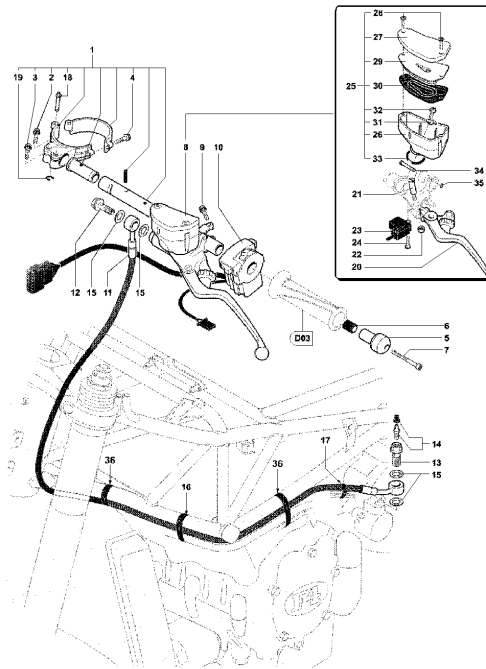

Pos	Part Number	Description	Additional Text	Quantity
1	SPMV800092893	LEFT HALF HANDLEBAR		1,00
1	SPMV80A092893	LEFT HALF HANDLEBAR	SR, SR1+1	1,00
2	SPMV8J0090425	BOLT		1,00
3	SPMV8G0090425	Screw TCEIF M6x20		1,00
4	SPMV8J0090425	BOLT		1,00
5	SPMV80A089782	HANDELBAR WEIGHT F4		1,00
5	SPMV800089782	COUNTERWEIGHT FOR HALF HANDLEBAR		1,00
6	SPMV800090890	NUT, WITH RUBBER COVER, BALANC		1,00
7	SPMV60N102517	SCREW		1,00
8	SPMV800089312	F4 CLUTCH MASTER ASSY		1,00
9	SPMV8H0090425	SCREW		1,00
10	SPMV800096455	HANDLE SWITCH, LEFT		1,00
10	SPMV800091534	LEFT COMMUTATOR	MY02	1,00
11	SPMV800087468	OIL HOSE PUMP-CYLINDER FR		1,00
12	SPMV800091692	BOLT, OIL PIPE		1,00
13	SPMV800091691	SCREW FOR HYDRAULIC FITTINGS. WITH	750S, 750S 1+1	1,00
14	SPMV800033552	DRAIN KIT		1,00
15	SPMV800021480	WASHER, COPPER, D14xD10,2xE1	MY12/14 F3 675	4,00
16	SPMV800092248	CLAMP, RUBBER, L82		1,00
17	SPMV800092668	CLAMP, RUBBER	PER EAS F3 675	1,00
18	SPMV800090891	CLIP ON HINGE PIN MV F4		1,00
19	SPMV800090892	CIRCLIP, HANDLEBAR PIN		1,00
20	SPMV800093298	CLUTCH LEVER		1,00
21	SPMV800093299	LEVER PIN	F4S, F4R, F4 FRECCIE TRICOLORI	1,00
22	SPMV800093300	LEVER NUT		1,00
23	SPMV800093307	CLUTCH SWITCH	F4S, F4R, F4 FRECCIE TRICOLORI	1,00
24	SPMV800093313	SCREW M4X16		1,00