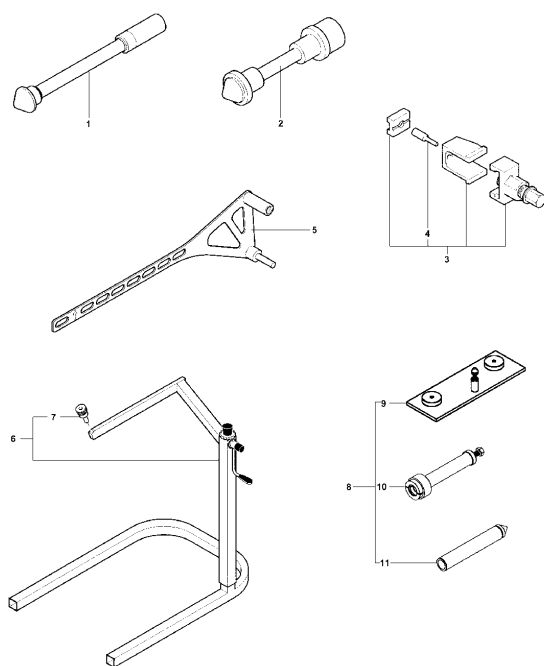

Pos	Part Number	Description	Additional Text	Quantity
1	SPMV800092867	ROCKER ARM PACK TOOL		1,00
2	SPMV800092868	FRONT WHEEL BEARING TOOL		1,00
3	SPMV800095389	CHAIN TOOL PITCH 520 532		1,00
4	SPMV800095390	PIN CHAIN CUTTING 520-532		1,00
5	SPMV800093347	REAR SUSPENSION		1,00
6	SPMV800095807	ANT. STAND COMPLETE		1,00
7	SPMV800095808	FRONT STAND PIN		1,00
8	SPMV800097887	EQUIPMENT. CUSHION. STER PIN		1,00
9	SPMV800097888	STEERING BASE CONTROL		1,00
10	SPMV800097889	STEERING BEARING		1,00
11	SPMV800097890	STEERING BEARING		1,00