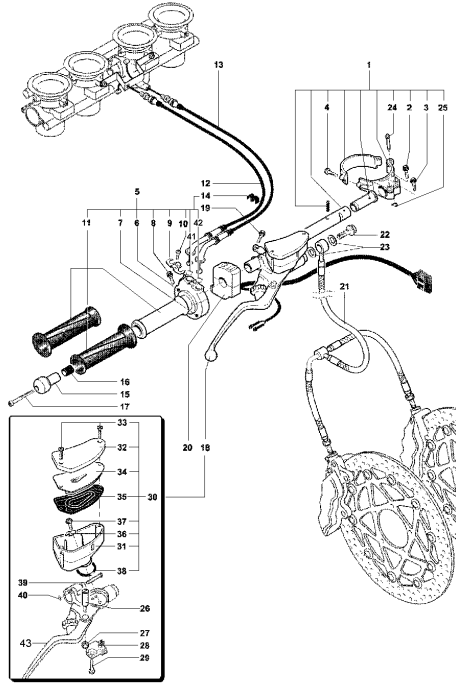

Pos	Part Number	Description	Additional Text	Quantity
1	SPMV800092892	HALF RIGHT HANDLEBAR		1,00
1	SPMV80A092892	HALF RIGHT HANDLEBAR	SR, SR1+1	1,00
2	SPMV8J0090425	BOLT		1,00
3	SPMV8G0090425	Screw TCEIF M6x20		1,00
4	SPMV8J0090425	BOLT		1,00
5	SPMV800094640	THROTTLE ASSY		1,00
5	SPMV800099416	THROTTLE CONTROL WITH HAND GRI	FRA	1,00
6	SPMV800092894	THOTTLE TUBE INC CHOKE		1,00
7	SPMV800090265	CASE, THROTTLE GRIP LOWER		1,00
7	SPMV800099413	LOWER HALF SHELL FOR GAS COM	FRA	1,00
8	SPMV8H0090425	SCREW		2,00
9	SPMV800090266	SUPPORT, STEEL, THROTTLE CABLE		1,00
10	SPMV800093297	Screw TTEI M5x8		1,00
11	SPMV800094529	HANDLE BAR GRIPS		1,00
12	SPMV800090271	GAS CONTROL OPENING TRANSMISSION		1,00
13	SPMV800090272	THROTTLE CABLE		1,00
14	SPMV800092630	CLAMP, THROTTLE CABLE		1,00
15	SPMV80A089782	HANDELBAR WEIGHT F4		1,00
15	SPMV800089782	COUNTERWEIGHT FOR HALF HANDLEBAR		1,00
16	SPMV800090890	NUT, WITH RUBBER COVER, BALANC		1,00
17	SPMV60N102517	SCREW		1,00
18	SPMV800094025	F4 FR MASTER CYL ASSY		1,00
19	SPMV8H0090425	SCREW		1,00
20	SPMV800091533	RIGHT COMMUTATOR		1,00
21	SPMV800087467	OIL HOSE PUMP-CALIPER BRAKE AN		1,00
22	SPMV800091692	BOLT, OIL PIPE		1,00
23	SPMV800021480	WASHER, COPPER, D14xD10,2xE1	MY12/14 F3 675	2,00
24	SPMV800090891	CLIP ON HINGE PIN MV F4		1,00