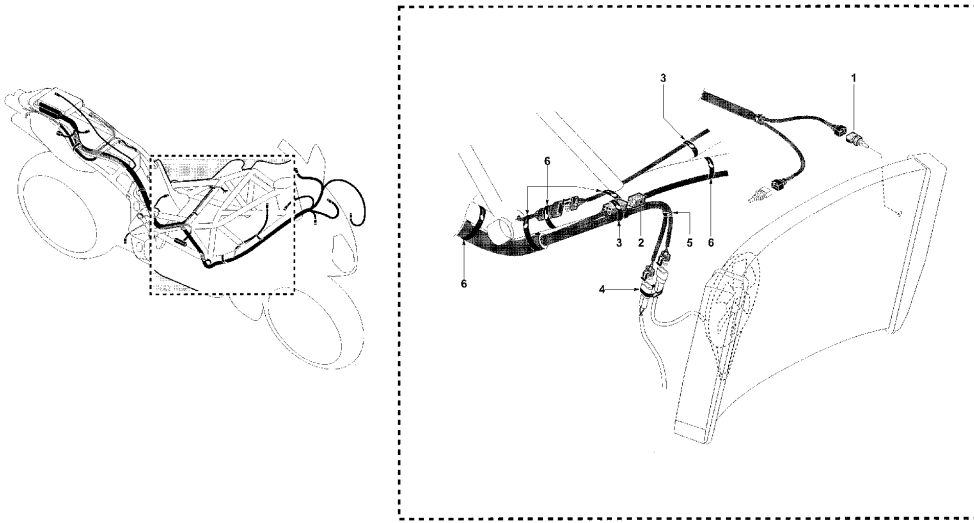

Pos	Part Number	Description	Additional Text	Quantity
1	SPMV800088575	SENSOR	<008835 & 008840-009154 B4 910 ITALIA B4 910 S/910 R	1,00
2	SPMV800088572	RELAY		1,00
3	SPMV800092247	CLAMP, RUBBER, L62	F3 ORO-F3 AGO	2,00
4	SPMV800053724	BELT, RUBBER, SHORT	MY12/16 USA CND CN	1,00
5	SPMV800092668	CLAMP, RUBBER	PER EAS F3 675	1,00
6	SPMV800092248	CLAMP, RUBBER, L82		5,00