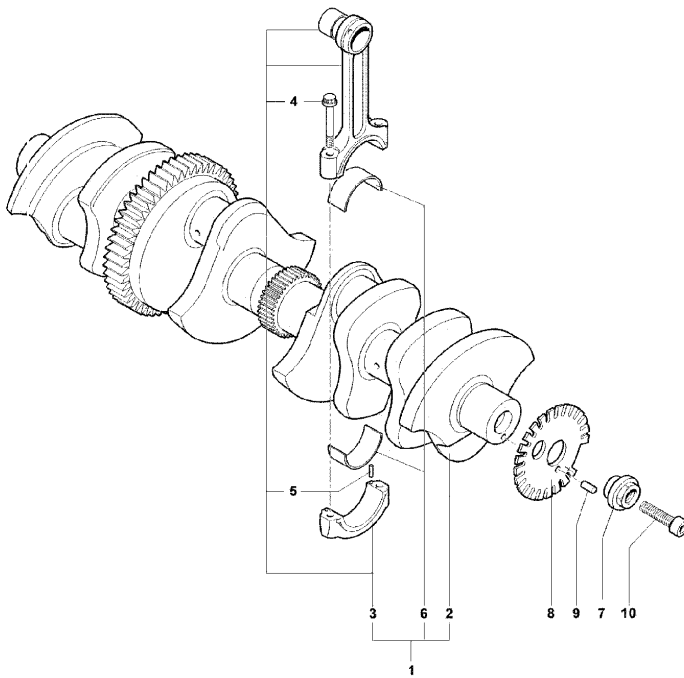

Pos	Part Number	Description	Additional Text	Quantity
1	SPMV800091897	ALB. ENGINE COMPLETE WITH CONNECTING ROD	BRUTALE S <10760	1,00
2	SPMV800091898	CRANKSHAFT		1,00
3	SPMV800091899	CONNECTING ROD COMPLETE WITH HAT AND		4,00
4	SPMV800085068	CONNECTING ROD CAP FASTENING SCREW		8,00
5	SPMV6BN021541	ROLLER SKF D.2 SP.7.8 BF		8,00
6	SPMV800081315	BIG END HALF BEARING	HALF-BEARING RED	8,00
6	SPMV8A0081315	BIG END HALF BEARING	HALF-BEARING BLEU	8,00
6	SPMV8B0081315	BIG END HALF BEARING	HALF-BEARING YELLOW	8,00
7	SPMV800086727	PHONIC WHEEL STOP		1,00
8	SPMV800086726	PHONIC WHEEL		1,00
9	SPMV800019971	PIN, OIL PUMP GEAR, 4x15,8		1,00
10	SPMV60N102558	SCREW		1,00