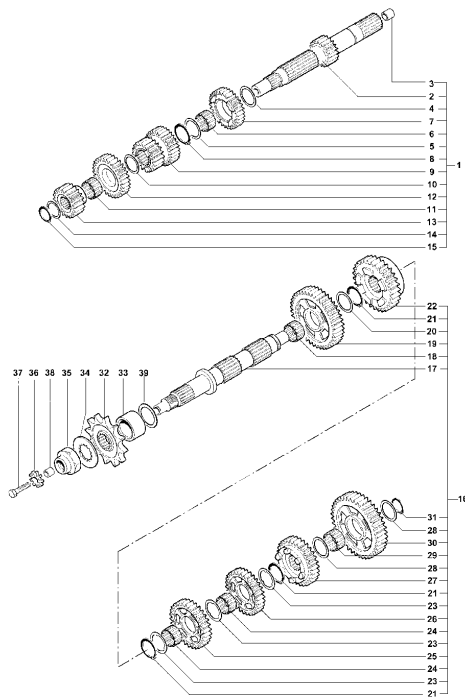

Pos	Part Number	Description	Additional Text	Quantity
1	SPMV800095960	PRIMARY SHAFT COMPL.	SPR, SR, SR1+1, SENNA	1,00
1	SPMV8000A2628	ASS. PRIMARY SHAFT	ENGINE 6540-6742 & 7236>	1,00
2	SPMV800095961	MAIN SHAFT	SPR, SR, SR1+1, SENNA	1,00
2	SPMV8000A2629	MAIN SHAFT	ENGINE 6540-6742 & 7236>	1,00
3	SPMV800086699	BUSH		1,00
4	SPMV8C0030362	WASHER, D35-D28,2		1,00
5	SPMV800096629	WASHER	SPR, SR, SR1+1, SENNA	1,00
5	SPMV8000A0973	WASHER	ENGINE 6540-6742 & 7236>	1,00
6	SPMV800096618	BEARING	SPR, SR, SR1+1, SENNA	1,00
6	SPMV8000A0370	BUSH	ENGINE 6540-6742 & 7236>	1,00
7	SPMV800095962	GEAR 5TH SPEED	SPR, SR, SR1+1, SENNA	1,00
7	SPMV8000A2630	5TH GEAR	ENGINE 6540-6742 & 7236>	1,00
8	SPMV66N221213	RING, SNAP	SPR, SR, SR1+1, SENNA	1,00
8	SPMV8000A0975	SNAP RING	ENGINE 6540-6742 & 7236>	1,00
9	SPMV800096586	GEAR 3TH - 4TH	SPR, SR, SR1+1, SENNA	1,00
9	SPMV8000A2631	3RD-4TH GEAR	ENGINE 6540-6742 & 7236>	1,00
10	SPMV8D0081569	WASHER	1.0 MM	1,00
11	SPMV8A0025044	ROLLER CAGE	ENGINE 6540-6742 & 7236>	1,00
12	SPMV800095964	GEAR 6TH	SPR, SR, SR1+1, SENNA	1,00
12	SPMV8000A2632	GEAR DRIVE 6TH SPEED	ENGINE 6540-6742 & 7236>	1,00
13	SPMV800095965	GEAR 2TH	SPR, SR, SR1+1, SENNA	1,00
13	SPMV8000A2633	GEAR DRIVE 2ND SPEED	ENGINE 6540-6742 & 7236>	1,00