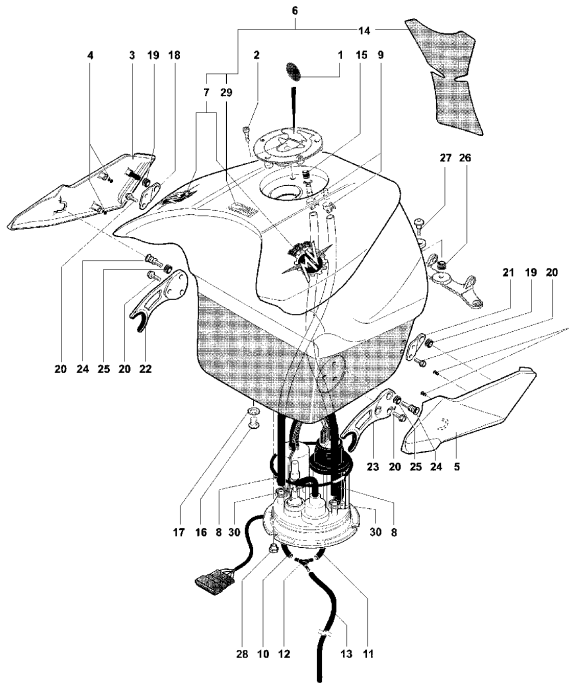

Pos	Part Number	Description	Additional Text	Quantity
1	SPMV800092664	DECAL		1,00
2	SPMV8D0066531	TCEI SCREW M5X0.8-CH4-L14		1,00
3	SPMV80A090298	FINISHED RIGHT TANK SIDE PANEL	750S, 750S1+1, SR, SR1+1 RED/SILVER A	1,00
3	SPMV80B090298	FINISHED RIGHT TANK SIDE PANEL	750S, 750S1+1 SILVER B	1,00
3	SPMV80C090298	FINISHED RIGHT TANK SIDE PANEL	750S, 750S1+1 SPR BLACK C	1,00
3	SPMV80D090298	FINISHED RIGHT TANK SIDE PANEL	SENNA	1,00
4	SPMV800090978	CUSHION, FUEL TANK FAIRING SID		4,00
5	SPMV80C090297	PANEL		1,00
5	SPMV80B090297	LEFT SIDE PANEL FINISHED TANK	750S, 750S1+1 SILVER B	1,00
5	SPMV80D090297	LEFT SIDE FINISHED TANK	SENNA	1,00
5	SPMV80A090297	LEFT SIDE PANEL FINISHED TANK	750S, 750S1+1, SR, SR1+1 RED/SILVER A	1,00
6	SPMV800091673	PETROL TANK	750S, 750S1+1, SR, SR1+1 RED/SILVER A	1,00
6	SPMV80A091673	SILVER MV FUEL TANK	750S, 750S1+1 SILVER B	1,00
6	SPMV80C091673	FUEL TANK	SENNA	1,00
6	SPMV80B091673	FULL FUEL TANK	750S, 750S1+1, SPR BLACK C	1,00
7	SPMV800090322	DECAL	750S, 750S 1+1 SILVER & BLACK	2,00
8	SPMV800090940	HOSE 6.5X10.5 L-385 VITON	EXCEPT USA	2,00
9	SPMV8B0091687	STAINLESS STEEL HOSE CLAMP D10	008836-008839 & 009155> B4 910 S/910 R, USA	2,00
10	SPMV800091695	HOSE, FUEL TANK BREATH, MEDIUM		1,00
11	SPMV800091690	HOSE, FUEL TANK BREATH, SHORT		1,00
12	SPMV800091689	CONECTOR, Y, FUEL TANK HOSE		1,00
13	SPMV800091688	HOSE, LARGE, FUEL TANK BREATH		1,00
14	SPMV800095803	PROTECTION		1,00
15	SPMV800090923	GASKET		1,00