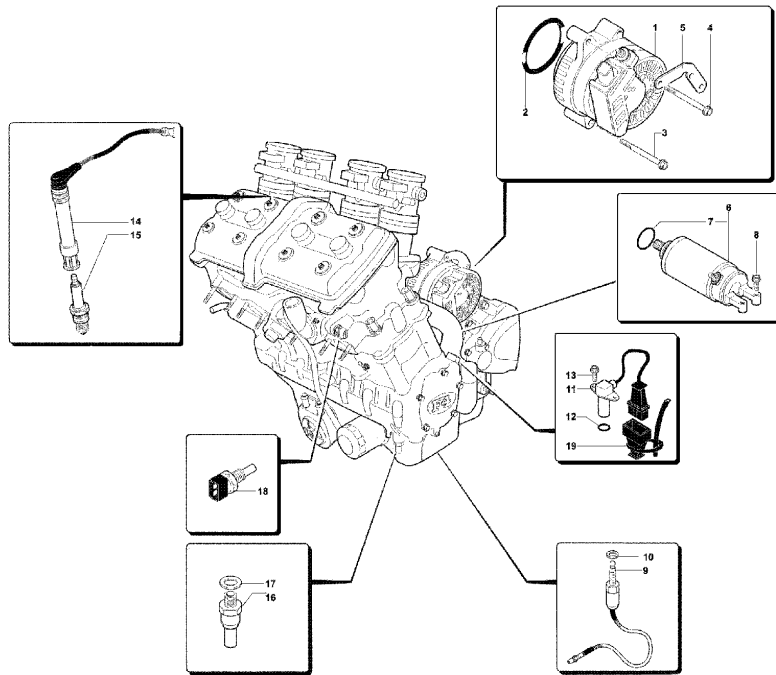

Pos	Part Number	Description	Additional Text	Quantity
1	SPMV8A0081387	ALTERNATOR		1,00
2	SPMV800086223	O-RING SEAL		1,00
3	SPMV8C0091697	SCREW TEF M8X1.25X70		1,00
4	SPMV8B0098219	SCREW TEF M8X1.25X85		2,00
5	SPMV800097278	BRACKET		1,00
6	SPMV800081388	STARTER MOTOR		1,00
7	SPMV800091597	GROMMET		1,00
8	SPMV800062729	SCREW TEF M6X1-CH8-L25	FOR COOLER 8000B1126	2,00
9	SPMV800087124	NEUTRAL LIGHT SWITCH		1,00
10	SPMV800039335	WASHER		1,00
11	SPMV800090184	RPM ENGINE SENSOR		1,00
12	SPMV800022551	OR2056 T1		1,00
13	SPMV800067997	SCREW		2,00
14	SPMV800081221	MTA SPARK PLUG COVER CAP	RED #1, 4	2,00
14	SPMV8A0081221	MTA SPARK PLUG COVER CAP	YELLOW # 2,3	2,00
15	SPMV800095906	SPARK PLUG, NGK CR9 EB	1000S, 1000S1+1,AGO,NGK CR9EB	4,00
15	SPMV800098527	SPE	NGK R 0045 - J 10	4,00
15	SPMV800099561	SPARK PLUG	STD	4,00
15	SPMV8000A0696	SPARK PLUG SPR	CHAMPION G 54 V	4,00
16	SPMV800089972	OIL PRESS SWITCH		1,00
17	SPMV62N015676	WASHER D17-D10		1,00
18	SPMV800088575	SENSOR	<008835 & 008840-009154 B4 910 ITALIA B4 910 S/910 R	1,00
19	SPMV800092248	CLAMP, RUBBER, L82		1,00