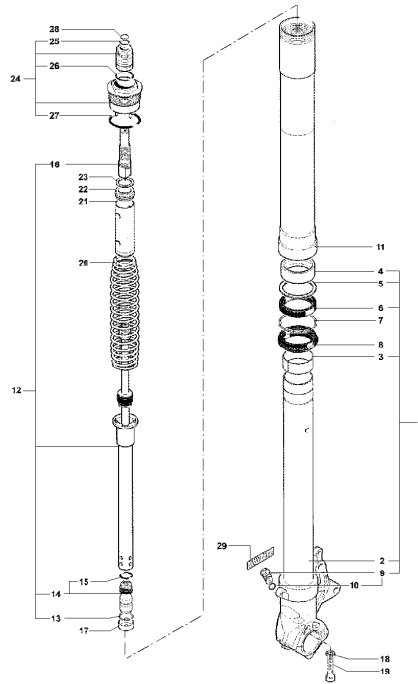

Pos	Part Number	Description	Additional Text	Quantity
1	SPMV80A093359	LH LOWER FORK SENNA		1,00
1	SPMV800093359	LEFT STEEL		1,00
2	SPMV800093403	FORK INNER TUBE LEFT		1,00
2	SPMV80A093403	STEM WITH LEFT FOOT COMPL.	SENNA <4485 & USA	1,00
3	SPMV800093361	BUSH		1,00
4	SPMV800093362	BUSH		1,00
5	SPMV800093363	SPACER		1,00
6	SPMV800093364	OIL SEAL		1,00
7	SPMV800093365	CLIP RING		1,00
8	SPMV800093366	DUST SEAL		1,00
9	SPMV800093367	BOLT, ADJUSTER		1,00
10	SPMV800093368	OR T1.5-D11.5		1,00
11	SPMV800093370	COVER		1,00
12	SPMV800093371	PLUNGER ASSY		1,00
13	SPMV800093372	SPRING RING		1,00
14	SPMV800093373	BOTTOM PIECE COMP		1,00
15	SPMV800073558	O-RING		1,00
16	SPMV800093374	ADJUSTER COMP		1,00
17	SPMV800093391	CENTERING RING		1,00
18	SPMV800093392	WASHER		1,00
19	SPMV800093393	SCREW		1,00
20	SPMV800093394	SPRING, FRONT FORK		1,00
21	SPMV800093395	BUSH		1,00
22	SPMV800093396	SPACER		1,00
23	SPMV800093397	WASHER		1,00
24	SPMV800093398	FORK CAP		1,00
25	SPMV800093399	O-RING13.8X2.4		1,00
26	SPMV800093400	OR T2,4-D23,7		1,00