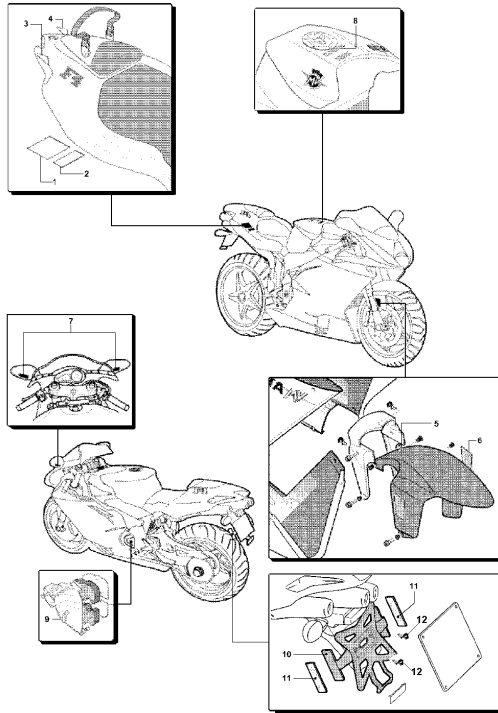

Pos	Part Number	Description	Additional Text	Quantity
1	SPMV800098952	EMISSIONS DATAPLATE	USA 750S, 750S1+1	1,00
1	SPMV800099444	EMISSIONS - DATAPLATE	USA SPR, SR1+1	1,00
1	SPMV8000A0925	EMISSIONS - DATAPLATE	USA EXCEPT CAL 750S, 750S1+1	1,00
1	SPMV8000A0956	EMISSIONS - DATAPLATE	USA EXCEPT CAL SENNA	1,00
2	SPMV8A0094018	NOISE DATA PLATE		1,00
2	SPMV800094018	ADHESIVE LABEL CHECK AND	USA 750S, 750S1+1	1,00
3	SPMV800095486	REFLEX REFLECTOR, REAR RH		1,00
4	SPMV800095487	REFLEX REFLECTOR, REAR LH		1,00
5	SPMV800095484	REFLEX REFLECTOR, FRONT RH		1,00
6	SPMV800095485	REFLEX REFLECTOR, FRONT LH		1,00
7	SPMV800094019	DECAL MIRROR		2,00
8	SPMV800095366	FUEL DATA PLATE		1,00
9	SPMV800095842	GEARS DATA PLATE		1,00
10	SPMV8000A1825	SECURING FLANGE		1,00
11	SPMV80B073832	RETROREFLECTOR		2,00
12	SPMV800062726	SCREW	750 ORO	2,00