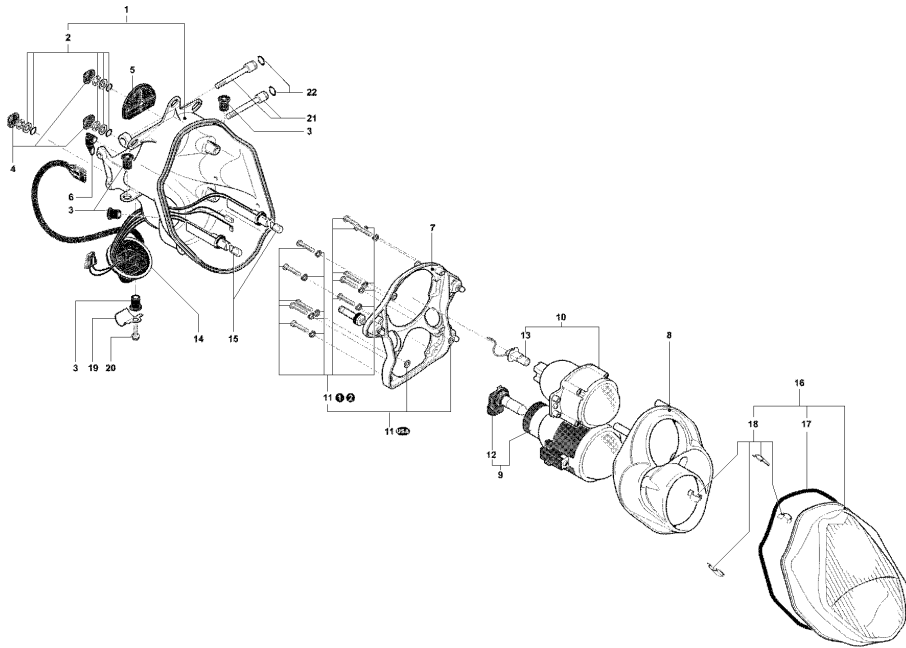

Pos	Part Number	Description	Additional Text	Quantity
1	SPMV800093328	HEADLAMP BRACKET ANT.COMPL.		1,00
2	SPMV800094526	HEADLIGHT ASSEMBLY FIXING KIT		1,00
3	SPMV800048245	CUSHION, SCREW, M6x1 L16	B4 RS	4,00
4	SPMV800086459	BOOT		3,00
5	SPMV800090363	UPPER END CAP		1,00
6	SPMV800093329	VENT PIPE		1,00
7	SPMV800093330	HEADLIGHT BRACKET		1,00
8	SPMV800090365	HEADLIGHT MASK		1,00
9	SPMV800091685	HEADLAMP		1,00
10	SPMV800091684	LOWER BEAM	EUR	1,00
10	SPMV800094523	LENS ASSY LOWER BEAM POLYELLIP	USA	1,00
10	SPMV800094522	ANAB. POLYELLISOIDALVERSION	AUS-GBR-JPN	1,00
11	SPMV800094521	FIXING SET, LENS		1,00
11	SPMV800094637	FIXING SET, LENS	USA	1,00
12	SPMV800093331	BULB		1,00
13	SPMV800079673	BULB		1,00
14	SPMV800091217	HEADLIGHT LOOM		1,00
15	SPMV800036230	BULB		2,00
16	SPMV800093334	LENS FOR PROJECTOR COMPL.		1,00
17	SPMV800090367	RUBBER		1,00
18	SPMV800090368	MV HEADLAMP CLIP		4,00
19	SPMV800090915	PLATE		1,00
20	SPMV8F0090425	SCREW		1,00
21	SPMV800090242	SCREW, SPECIAL M7X60		2,00
22	SPMV800023107	SEAL RING		2,00