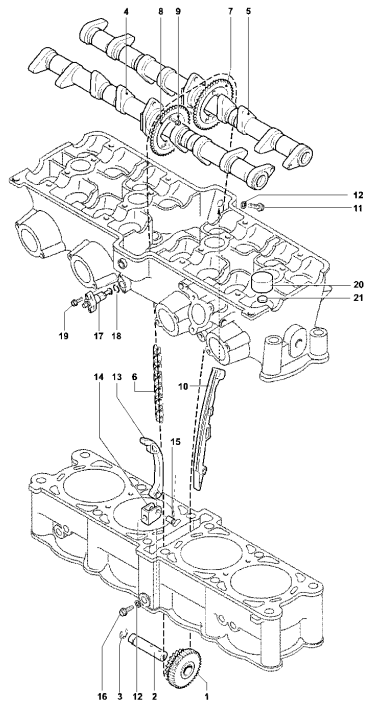

Pos	Part Number	Description	Additional Text	Quantity
1	SPMV800089445	GEAR, DISTRIBUTION		1,00
2	SPMV800081261	TIMING TRANSMISSION		1,00
3	SPMV66N021313	CLAMP, GEAR PIN		1,00
4	SPMV8000A0781	CAM SHAFT	750S, 750S1+1, SENNA	1,00
4	SPMV8000A1349	CAM	SPR, SR1+1	1,00
5	SPMV8000A1348	CAM		1,00
5	SPMV800087781	CAMSHAFT ASPIR.COMPL.	750S, 750S1+1, SENNA	1,00
6	SPMV800096598	CAM CHAIN LINK TIPE		1,00
6	SPMV8000A0120	TIMING CHAIN		1,00
7	SPMV800098931	SPROCKET, CAM SHAFT INTAKE	750S, 750S1+1, SENNA	1,00
7	SPMV8000A2591	SPROCKET, CAM SHAFT INTAKE	SPR, SR1+1	1,00
7	SPMV800097937	INTAKE DUCT GEAR	750S, 750S1+1, SENNA	1,00
8	SPMV8000A0780	SPROCKET, CAM SHAFT EXHAUST	750S, 750S1+1, SENNA	1,00
8	SPMV8000A2592	GEAR EXHAUST	SPR, SR1+1	1,00
9	SPMV800062726	SCREW	750 ORO	4,00
10	SPMV800081552	FIXED SKID NILATRONPOLIPE		1,00
11	SPMV800062728	SCREW TEF M6X1-CH8-L20	750 ORO ENGINE 00248> 750S, 750S 1+1 ENGINE 00401>	1,00
12	SPMV800064988	SELF CENTERING WASHER D11-D6.1		2,00
13	SPMV800086735	TENSIONER, CAM CHAIN, 2		1,00
14	SPMV800087784	SUPPORT, CAM TENSIONER		1,00
15	SPMV800087785	BUSH, CAM TENSIONER		1,00
16	SPMV800062727	SCREW TEF M6X1-CH8-L16	1000S, AGO, TAMBURINI	1,00
17	SPMV800091895	TSUBAKI CHAIN TENSIONER	1000S, 1000S1+1, AGO	1,00
18	SPMV800018422	OR2075 T1	MY12/14 F3 675-F3 800	1,00
19	SPMV800062729	SCREW TEF M6X1-CH8-L25	FOR COOLER 8000B1126	2,00
20	SPMV8000A1839	BUCKET		16,00
20	SPMV800092456	VALVE CUP D28 CO	750S, 750S1+1, SENNA	16,00