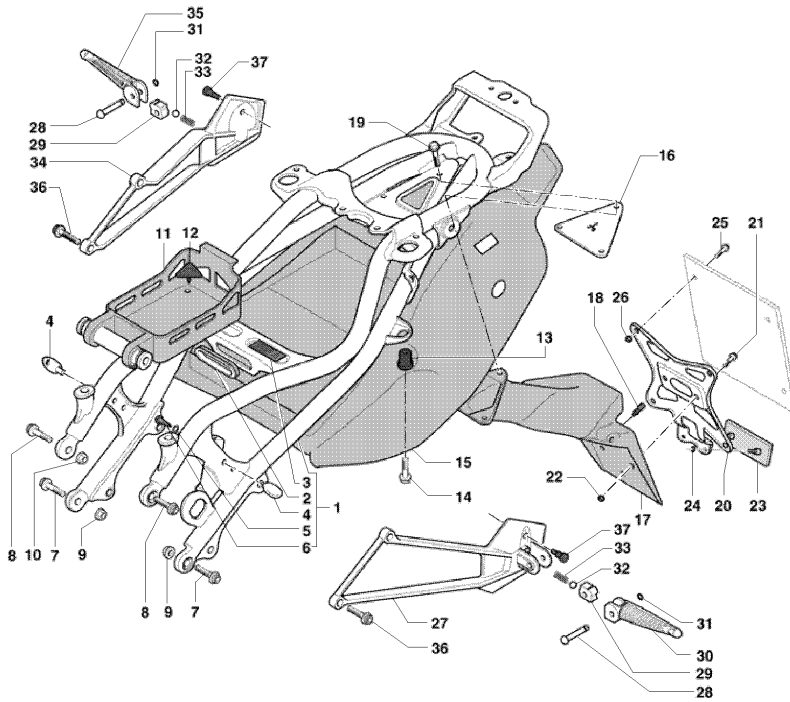

Pos	Part Number	Description	Additional Text	Quantity
1	SPMV800094164	SUBFRAME F4 BIPOSTO		1,00
2	SPMV800087472	PAD, BATTERY		1,00
3	SPMV800092257	BATTERY DATA PLATE		1,00
4	SPMV800094276	SPACER FOR TAIL	1000S, AGO, TAMBURINI	2,00
5	SPMV800094313	WASHER 3X9X0.5		2,00
6	SPMV800081628	SCREW		2,00
7	SPMV8J0090426	TCEIF SCREW M8X1,25-L30	1000S, AGO, TAMBURINI	2,00
8	SPMV8K0090426	SCREW TCEIF M8X35	1000S, AGO, TAMBURINI	2,00
9	SPMV80B043928	NUT,M8X1.25	5146-5233 & 5238-5260 5433-5469 & 5493 <4611 (USA <100436 & <200149)	2,00
10	SPMV800090401	GALLY NUT M8 WITH WASHER	1000S, AGO, TAMBURINI	1,00
11	SPMV800091648	MV BATTERY TRAY		1,00
12	SPMV800066339	CUSHION, BATTERY	BRUTALE S <10760	4,00
13	SPMV800048245	CUSHION, SCREW, M6x1 L16	B4 RS	2,00
14	SPMV800062727	SCREW TEF M6X1-CH8-L16	1000S, AGO, TAMBURINI	2,00
15	SPMV800094174	COVER		1,00
16	SPMV800095829	BULKHEAD GASKET	1000S, AGO, TAMBURINI	1,00
17	SPMV800090963	GARAGE HOLDER	750S	1,00
18	SPMV800066308	VIBRATION-DAMPER	1000S, AGO	2,00
19	SPMV800062727	SCREW TEF M6X1-CH8-L16	1000S, AGO, TAMBURINI	3,00
20	SPMV800094506	PLATE HOLDER		1,00
21	SPMV8H0067545	SCREW	TAMBURINI	2,00
22	SPMV800044240	AUTOBLOC.FLANG.NUT M6X1-CH10	1000S, AGO, TAMBURINI	2,00
23	SPMV800090374	REFLECTOR, REAR SIDE	990R-1090RR <002104 USA	1,00
24	SPMV800091033	SELF-LOCKING NUT M4	1000S, AGO, TAMBURINI	2,00
25	SPMV80A047053	Screw M4 L8		4,00
26	SPMV800091033	SELF-LOCKING NUT M4	1000S, AGO, TAMBURINI	4,00