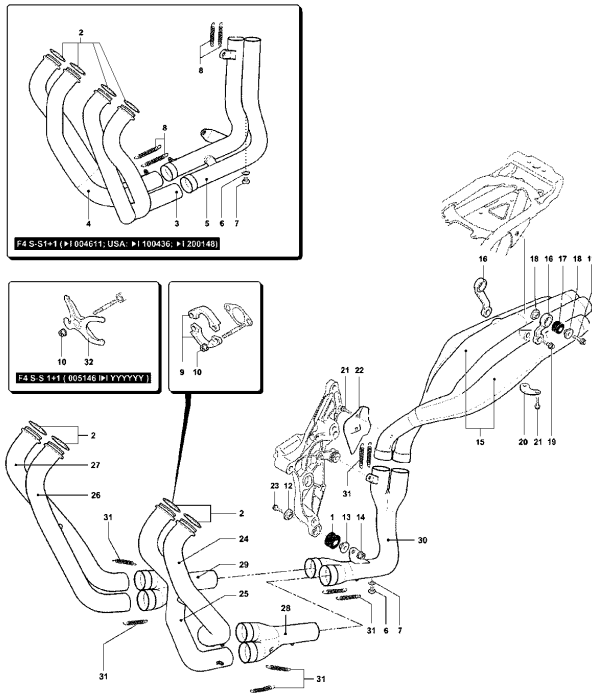

Pos	Part Number	Description	Additional Text	Quantity
1	SPMV800089302	CUSHION, D30 D22 D12 L3	B4 NURBURGRING-RUSH	1,00
2	SPMV800081263	GASKET	<4611 (USA <100436 & <200149)	4,00
2	SPMV800099383	WASHER, MUFFLER	4718> (USA 100437> & 200150>) USA 100437> & 200150>	4,00
3	SPMV8A0090360	EXHAUST PIPE, LEFT		1,00
4	SPMV8A0090361	MV FRONT EXHAUST		1,00
5	SPMV8A0090362	CENTER MANIFOLD	<4611 (USA <100436 & <200149)	1,00
6	SPMV800021480	WASHER, COPPER, D14xD10,2xE1	MY12/14 F3 675	1,00
7	SPMV800090972	CO PLUG		1,00
8	SPMV800092649	SPRING		4,00
9	SPMV800081227	HALF FLANGE FOR EXHAUST PIPES	<5145 & 5470-5492 & 5494>	8,00
10	SPMV8000A1238	NUT	4718> (USA 100437> & 200150>) <5145 & 5470-5492 & 5494>	8,00
10	SPMV80B043928	NUT,M8X1.25	5146-5233 & 5238-5260 5433-5469 & 5493 <4611 (USA <100436 & <200149)	2,00
11	SPMV8L0090425	Screw TCEIF M6x30		2,00
12	SPMV800089299	EX SPACER	BRUTALE S	1,00
13	SPMV800090942	INNER SPACER	1000S, 1000S1+1, AGO	1,00
14	SPMV800044240	AUTOBLOC.FLANG.NUT M6X1-CH10	1000S, AGO, TAMBURINI	1,00
15	SPMV800095845	SILENCER KIT	750S, 750S1+1, SPR	1,00
15	SPMV80A095845	SENNA TAIL PIPES	SENNA	1,00
15	SPMV80B095845	EXHAUST MUFFLERS	SR, SR1+1	1,00
16	SPMV800090378	SILENCER SUPPORT ROD		2,00
17	SPMV800062651	VIBRATION REDUCER D22-D10-SP12		2,00
18	SPMV800090943	BUSH, SPACER		4,00
19	SPMV8G0090425	Screw TCEIF M6x20		2,00