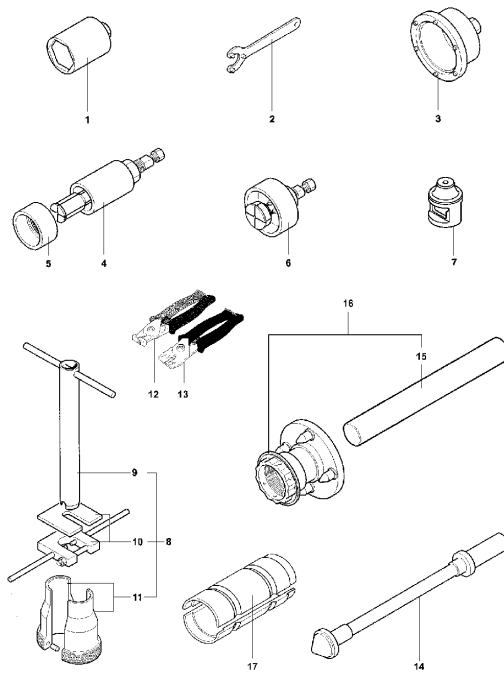

Pos	Part Number	Description	Additional Text	Quantity
1	SPMV800092872	WRENCH FOR FRONT WHEEL AXLE		2,00
2	SPMV800091645	Holding wrench		1,00
3	SPMV800092857	Groove nut wrench		1,00
4	SPMV800092860	FORK BEARING		1,00
5	SPMV800092861	BEARING EXTRACTOR		1,00
6	SPMV800092862	FRONT WHEEL BEARING PULLER		1,00
7	SPMV800092863	KEY FOR CPC		1,00
8	SPMV800092864	SHOWA TOOL FOR SUSP. ANT.	<004885	1,00
9	SPMV800094920	CARTRIDGE TOOL		1,00
10	SPMV800094919	SPRING TOOL		1,00
11	SPMV800094918	DUST COV&OIL SPLASH GUARD TOOL		1,00
12	SPMV800095850	Tool for pliers clic clamps		1,00
13	SPMV800098321	Tool for tilted pliers clic clamps		1,00
14	SPMV800092866	FORK PACK TOOL		1,00
15	SPMV8000A1953	PIN FOR CENTERING		1,00
16	SPMV800092865	Special tool rear wheel		1,00
17	SPMV8000A1039	Tool for dust cover and oil seal		1,00