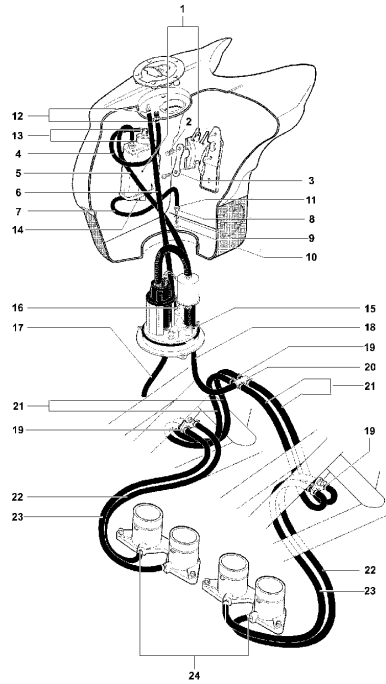

Pos	Part Number	Description	Additional Text	Quantity
1	SPMV800097083	CANISTER COMPLETE	008836-008839 & 009155> B4 910 S/910 R, USA	1,00
2	SPMV8D0067997	SCREW		2,00
3	SPMV800097086	PLATE		1,00
4	SPMV800098714	TUBE 5.5X9.5 L-400 WITH INLET	008836-008839 & 009155> B4 910 S/910 R, USA	1,00
5	SPMV800097089	HOSE	MY12/16 USA CND CN	1,00
6	SPMV800090940	HOSE 6.5X10.5 L-385 VITON	EXCEPT USA	1,00
7	SPMV8A0090940	HOSE, VITON 6.5X10.5X475		1,00
8	SPMV800095839	PLUG		1,00
9	SPMV8A0023116	ORING, 13,10x2,62mm		1,00
10	SPMV80B043928	NUT,M8X1.25	5146-5233 & 5238-5260 5433-5469 & 5493 <4611 (USA <100436 & <200149)	1,00
11	SPMV8A0092256	CLAMP CLIC R 66 10 MM		1,00
12	SPMV8B0091687	STAINLESS STEEL HOSE CLAMP D10	008836-008839 & 009155> B4 910 S/910 R, USA	2,00
13	SPMV800096458	CLAMP, METAL, 55 90	MY17/20 F3 675-800-RC	2,00
14	SPMV8A0092256	CLAMP CLIC R 66 10 MM		1,00
15	SPMV8B0092256	CLAMP, HOSE		1,00
16	SPMV8C0092256	CLAMP		1,00
17	SPMV800098950	FUEL TANK DRAIN PIPE		1,00
18	SPMV800098715	HOSE		1,00
19	SPMV8A0091634	HOSE CLAMP	USA	12,00
20	SPMV800097088	5-WAY FITTING		1,00
21	SPMV800097090	HOSE		4,00
22	SPMV800091037	HOSE, RUBBER 4X9	MY12/16 USA CND CN	2,00
23	SPMV8A0091037	HOSE, RUBBER, AIR, 155		2,00
24	SPMV800096458	CLAMP, METAL, 55 90	MY17/20 F3 675-800-RC	4,00