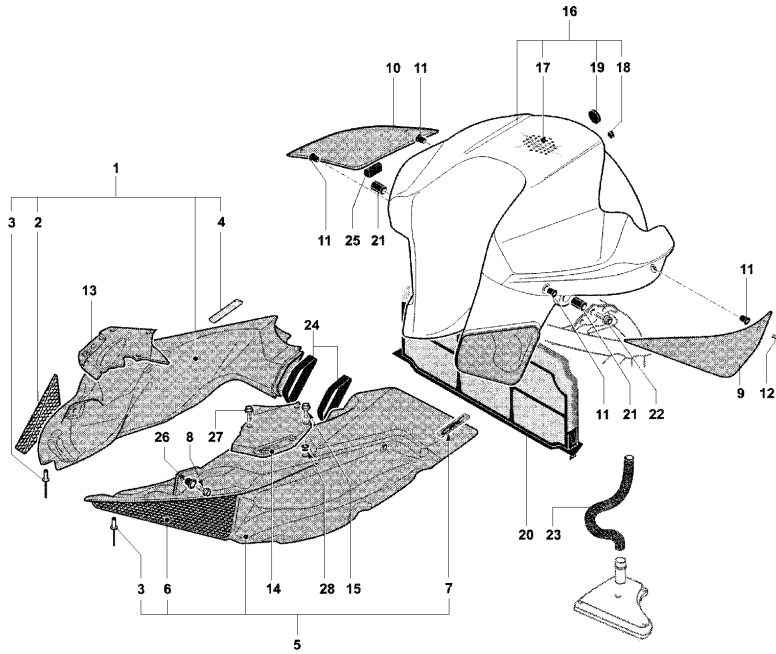

Pos	Part Number	Description	Additional Text	Quantity
1	SPMV800098936	DUCT, AIR INTAKE RIGHT		1,00
1	SPMV800091670	RIGHT INTAKE DUCT COMPLE	750S, 750S 1+1	1,00
2	SPMV800091630	GRILLE	1000S, 1000S1+1	1,00
3	SPMV800093355	RIVET, GRID PROTECTION		4,00
4	SPMV800090986	PLAQUE DX LOGO CRC	AGO	1,00
5	SPMV800091671	LH INLET DUCT MV		1,00
5	SPMV800098935	INTAKE DUCT SX COMPLE	SPR	1,00
6	SPMV800091631	DUCT AIR INTAKE GUARD	1000S, 1000S1+1	1,00
7	SPMV800090985	DECAL CRC LH		1,00
8	SPMV800062726	SCREW	750 ORO	2,00
9	SPMV800090965	PANEL	750S, 750S1+1, SR1+1	1,00
9	SPMV980A090257	SIDE COVER, LEFT	SPR, SENNA	1,00
10	SPMV800090964	PLASTIC PANEL RH MV	750S, 750S1+1, SR1+1	1,00
10	SPMV980A090258	SIDE COVER, RIGHT	SPR, SENNA	1,00
11	SPMV800094651	WELL NUT MV 4MM.		4,00
12	SPMV8A0090901	SCREW, M4x13,7	750S, 750S 1+1	4,00
13	SPMV80A090412	COVER		1,00
14	SPMV80A090413	COVER		1,00
15	SPMV8B0089786	SCREW M6 TF D11-L25	750S, 750S 1+1	4,00
16	SPMV800091674	MV AIRBOX	750S, 750S1+1, SR, SR1+1 RED/SILVER A	1,00
16	SPMV80A091674	SILVER MV AIR BOX	750S, 750S1+1 SILVER B	1,00
16	SPMV80B091674	AIRBOX	750S, 750S1+1, SPR BLACK C	1,00
16	SPMV80C091674	SENNА AIR BOX	SENNА	1,00
17	SPMV80A090321	DECAL		1,00
17	SPMV80B090321	DECAL MV STARS FOR AIRBOX	750S, 750S1+1, SPR, SENNА BLACK C	1,00
17	SPMV800090321	DECAL MV STARS FOR AIRBOX	750S, 750S1+1, SR, SR1+1 RED/SILVER A	1,00