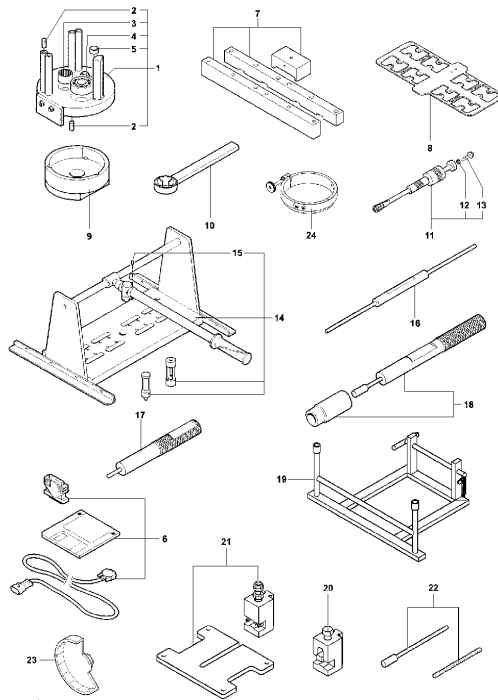

Pos	Part Number	Description	Additional Text	Quantity
1	SPMV800094792	GEAR CHANGE MOUNTING TOOL		1,00
2	SPMV800086119	BUSH, CRANKCASE, 27x12MM		8,00
3	SPMV800081424	ROLLER BEARING	06446>,<09191,10410>,<10967,00	1,00
4	SPMV800086121	BALL BEARING D25-D62 SP1		1,00
5	SPMV800087300	BEARING		1,00
6	SPMV8000A5394	SOFTWARE DIAGNOSTIC VDSTS MM		1,00
7	SPMV8000A3406	PISTON PROJECTION		1,00
8	SPMV800094797	CONTOURED HEAD COVER PLATE		1,00
9	SPMV800094795	ALTERN.SHAFT LOCKING TOOL		1,00
10	SPMV800094794	FLEX.COUPLING LOCKING TOOL		1,00
11	SPMV800094798	GOMMIN DISASSEMBLY EQUIPMENT		1,00
12	SPMV62N115538	SPRING WASHER		1,00
13	SPMV8C0069056	TEF SCREW M8X1.25 CH12-L30		3,00
14	SPMV800094796	VALVES ASSEMBLY		1,00
15	SPMV800051521	SCREW M4X6		2,00
16	SPMV800095429	CONTROL PAD		1,00
17	SPMV800095581	VALVE SEAL ASSEMBLY		1,00
18	SPMV8000A2385	GUIDE MOUNTING PAD		1,00
19	SPMV800097867	ENGINE MOUNT		1,00
20	SPMV8000A2280	TIMING CHAIN MOUNTING		1,00
21	SPMV8000A2281	TIMING CHAIN CUTTING		1,00
22	SPMV8000A2625	BROACH FOR VALVE GUIDE		1,00
23	SPMV800099010	OIL FILTER TOOL		1,00
24	SPMV8000A1432	CLAMP		1,00