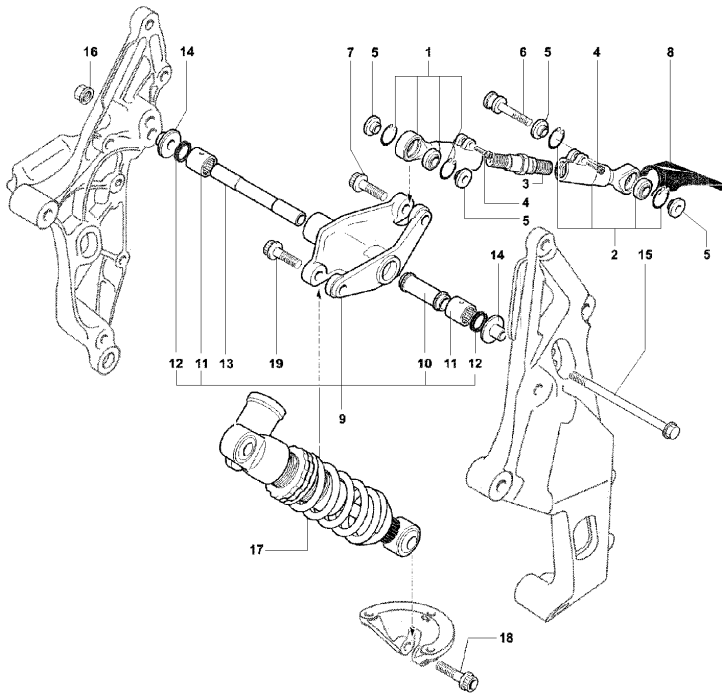

Pos	Part Number	Description	Additional Text	Quantity
1	SPMV800093318	LINK ARM	1000S, 1000S1+1	1,00
2	SPMV800093319	LOWER ARM	1000S, 1000S1+1	1,00
3	SPMV800084875	REGISTER FOR CONNECTING ROD SUSP. POST	BRUTALE S <10760	1,00
4	SPMV8G0090425	Screw TCEIF M6x20		2,00
5	SPMV800084874	BEARING	1000S, 1000S1+1	4,00
6	SPMV800084868	SCREW		1,00
7	SPMV8P0082751	TCEIF SCREW M10X1.25-L-45		1,00
8	SPMV800091027	DUST COVER, SHOCK ABSORBER CYL		1,00
9	SPMV800093320	MV F4 SHOCK ROCKER	1000S, 1000S1+1	1,00
10	SPMV800089757	SPACER		1,00
11	SPMV800084945	BEARING		2,00
12	SPMV800084946	GROMMET		2,00
13	SPMV800084858	SPACER		1,00
14	SPMV800086447	BUSH		2,00
15	SPMV800084863	TOP PIVOT ARM BOLT		1,00
16	SPMV800042022	NUT		1,00
17	SPMV800094187	REAR SHOCK MV F4 DUAL SEAT	750S EV02, 750S1+1	1,00
17	SPMV8000A1486	REAR SHOCK ABS	SPR, SR1+1	1,00
17	SPMV8000A1556	REAR SHOCK	EV03 750S	1,00
17	SPMV8000A0962	REAR SHOCK ABSORBER	SENNA	1,00
18	SPMV8S0082751	SCREW		1,00
19	SPMV8R0082751	SCREW TCEIF M10X1.25X50		1,00