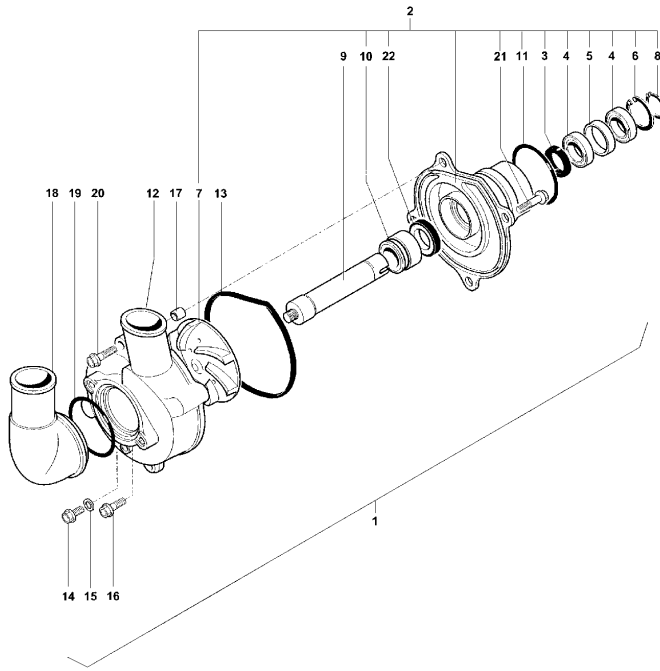

Pos	Part Number	Description	Additional Text	Quantity
1	SPMV800089427	WATER PUMP	1000S, 1000S1+1, VIN.>002508 1000S, USA, VIN. >100178 1000S1+1, USA, VIN. >200162 AGO	1,00
2	SPMV800089428	WATER PUMP BODY	1000S, 1000S1+1, VIN. >002508 1000S, USA, VIN. >100178 1000S1+1, USA, VIN. >200162 AGO	1,00
3	SPMV8A0028855	RING CORCOS BA-B-SL D22-D12-		1,00
4	SPMV800034317	BEARING		2,00
5	SPMV800081239	SPACER D.23-D.28-SP.10	<008835 & 008840-009180	1,00
6	SPMV66N221262	CIRCLIP		1,00
7	SPMV800081538	RIM	SUPPLY WITH COD.8000A2608 UNITELY TO COD.8000B1797	1,00
8	SPMV66N221202	SEEGER SNAP RING D12	<008835 & 008840-009180	1,00
9	SPMV800081539	WATER PUMP SHAFT	<008835 & 008840-009180	1,00
10	SPMV800081236	ROTATING SEAL	<008835 & 008840-009180	1,00
11	SPMV800035809	OR3137 T2		1,00
12	SPMV800089412	WATER PUMP COVER	1000S, 1000S1+1, VIN. >002508 1000S, USA, VIN. >100178 1000S1+1, USA, VIN. >200162 AGO	1,00
13	SPMV800086702	RUBBER RING, 3325 D82,22x2,62		1,00
14	SPMV800081536	Screw M6x1-L8	RR-RUSH	1,00
15	SPMV800064988	SELF CENTERING WASHER D11-D6.1		1,00
16	SPMV800062727	SCREW TEF M6X1-CH8-L16	1000S, AGO, TAMBURINI	2,00
17	SPMV800051549	PIN D8-D6		2,00
18	SPMV800089405	UNION WATER PUMP INLET	1000S, 1000S1+1, VIN. >002508 1000S, USA, VIN. >100178 1000S1+1, USA, VIN. >200162 AGO	1,00
19	SPMV800017679	ORING, 3156 39,34x2,62		1,00