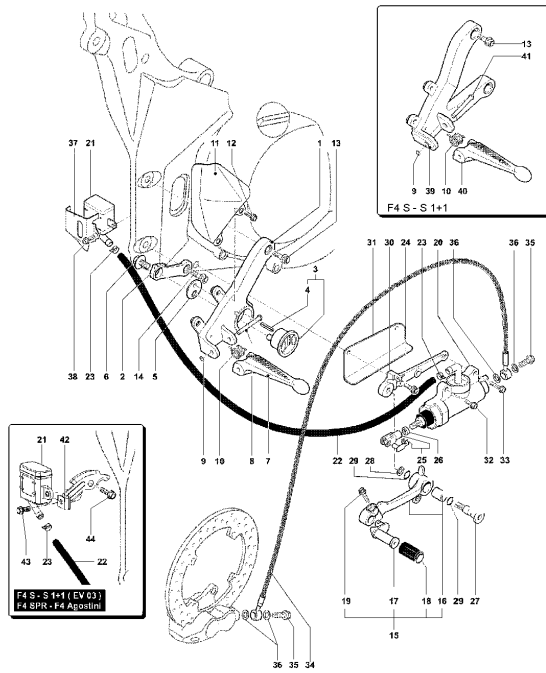

Pos	Part Number	Description	Additional Text	Quantity
1	SPMV800089772	RH FOOTREST HOLDER		1,00
2	SPMV800089774	SUPPORT	1000S, 1000S1+1	1,00
3	SPMV800092890	RH FOOTBOARD	1000S, 1000S1+1	1,00
4	SPMV800090314	SPRING PIN		1,00
5	SPMV800089777	PLATE		1,00
6	SPMV800089778	SCREW		1,00
7	SPMV800087466	FOOTREST, DRIVER, RIGHT SIDE	1000S, 1000S1+1	1,00
8	SPMV800090416	PIN FOR FOOTREST	SPR, SENNA	1,00
9	SPMV800090429	LOCK RING, FOOTREST		1,00
10	SPMV800090418	SPRING		1,00
11	SPMV800089334	RH GUARD	1000S, 1000S1+1	1,00
12	SPMV800062725	SCREW TEF M6X1-CH8-L10	750S	2,00
13	SPMV8G0090426	SCREW		2,00
14	SPMV8F0090426	Screw M8 L=22		1,00
15	SPMV800090275	REAR BRAKE PEDAL. COMPLETE	1000S, 1000S1+1	1,00
16	SPMV800093314	REAR BRAKE PEDAL WITH BUSH	1000S, 1000S1+1	1,00
17	SPMV800089760	PEDAL ECCENTRIC		1,00
18	SPMV800089298	RUBBER COVER		1,00
19	SPMV8G0090425	Screw TCEIF M6x20		1,00
20	SPMV800089313	REAR BRAKE PUMP	F3 ORO-F3 AGO	1,00
21	SPMV800090315	REAR BRAKE FLUID		1,00
22	SPMV8G0070266	PIPE		1,00
22	SPMV8A0070266	OIL HOSE TANK-PUMP POST	750S EV02, 750S1+1, SENNA	1,00
23	SPMV800070700	SPRING CLAMP		2,00
24	SPMV8F0090426	Screw M8 L=22		1,00
25	SPMV80A055757	BRAKE ROD FORK		1,00
26	SPMV61N115062	NUT		1,00
27	SPMV80A053548	PIN		1,00