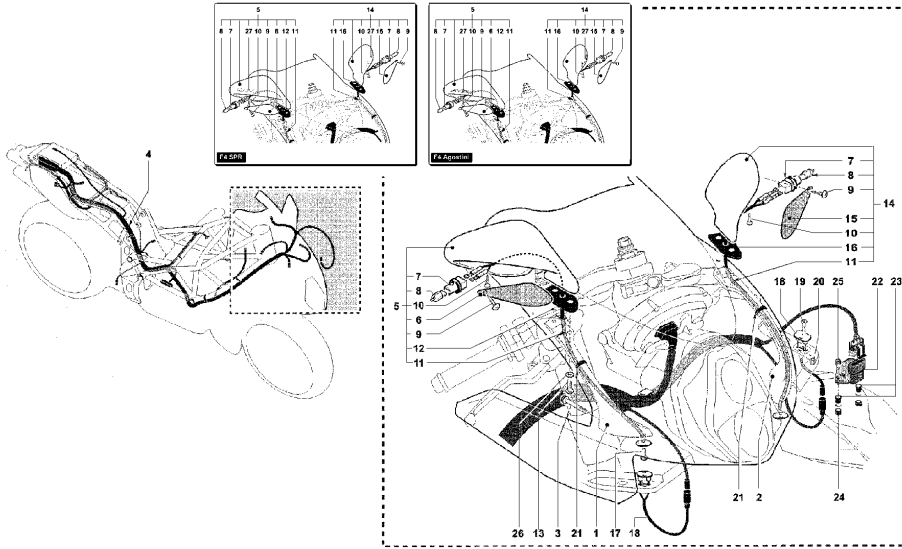

Pos	Part Number	Description	Additional Text	Quantity
1	SPMV80A090246	RH MIRROR		1,00
1	SPMV8AA090246	FINISHED RIGHT MIRROR SUPPORT	750S, 750S1+1, SPR, SR1+1	1,00
2	SPMV80A090247	LH MIRROR SUPPORT		1,00
2	SPMV8AA090247	LEFT MIRROR SUPPORT FINISHED	750S, 750S1+1, SPR, SR1+1	1,00
3	SPMV8S0090425	Screw M6x55		2,00
4	SPMV800095353	MAIN GROUP CABLES	750S, 750S 1+1 VIN 01153>	1,00
5	SPMV800090370	RIGHT MIRROR/INDICATOR ASSY.	750S, 750S1+1, SR, SR1+1 RED/SILVER A	1,00
5	SPMV8000A2402	RIGHT REAR VIEW MIRROR WITH TURN SIGNAL	SPR	1,00
5	SPMV80A090370	RH SILVER MV MIRROR	750S, 750S1+1 SILVER B	1,00
5	SPMV80C090370	RH SENNA MIRROR	SENNA	1,00
5	SPMV80B090370	RIGHT REAR VIEW MIRROR WITH INDICATOR	750S, 750S1+1 BLACK C	1,00
6	SPMV800093332	INDICATOR LENS R.H FRONT		1,00
7	SPMV800093417	LAMP HOLDER FOR INDICATOR		2,00
8	SPMV800093418	BULB		2,00
9	SPMV800037290	SCREW		2,00
10	SPMV800093851	SCREW		4,00
11	SPMV800090405	INDICATOR LOOM INSIDE NOSE CO		2,00
12	SPMV800093420	GASKET		1,00
13	SPMV800044014	SCREW		4,00
14	SPMV80C090371	LH SENNA MIRROR	1078 BLACK/ANTHRACITE	1,00
14	SPMV8000A2401	LEFT REARVIEW MIRROR WITH INDICATOR COMP	SPR	1,00
14	SPMV80A090371	LEFT REARVIEW MIRROR WITH INDICATOR	750S, 750S1+1 SILVER B	1,00
14	SPMV80B090371	LEFT REARVIEW MIRROR WITH INDICATOR	750S, 750S1+1 BLACK C	1,00
14	SPMV800090371	LEFT REARVIEW MIRROR WITH INDICATOR	750S, 750S1+1, SR, SR1+1 RED/SILVER A	1,00
15	SPMV800093333	INDICATOR LENS FRONT L.H		1,00