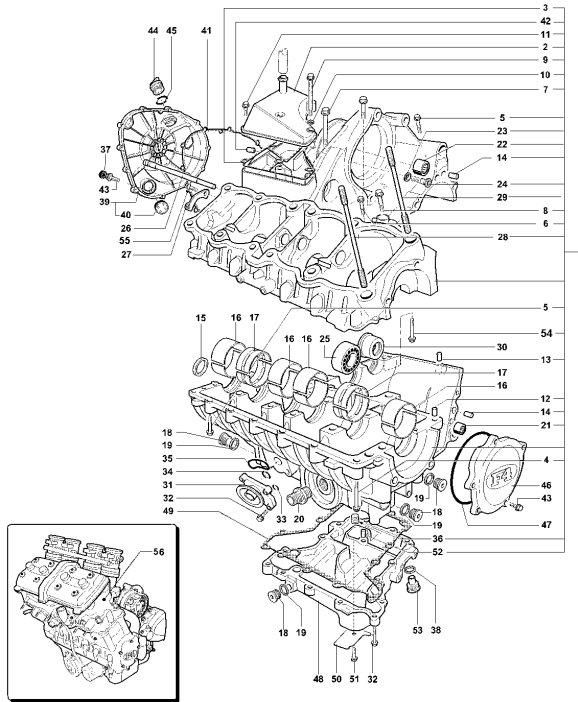

Pos	Part Number	Description	Additional Text	Quantity
1	SPMV8000A0619	CRANKCASES - PAIR		1,00
2	SPMV800092465	COVER	1000S, 1000S1+1, VIN. >002508 1000S, USA, VIN. >100178 1000S1+1, USA, VIN. >200162 AGO	1,00
3	SPMV800087792	GASKET		1,00
4	SPMV800098219	SCREW TEF M8X1.25-L95		12,00
5	SPMV8A0067545	SCREW	750 ORO ENGINE <00247 750S, 750S 1+1 ENGINE <00400	12,00
6	SPMV8B0067545	SCREW		1,00
7	SPMV800099476	SCREW TEF M8X1.25X130		1,00
8	SPMV8A0091697	SCREW TEF M8X1.25X60		2,00
9	SPMV8V0067545	SCREW TEF M6X1X135 CH8		1,00
10	SPMV800064988	SELF CENTERING WASHER D11-D6.1		1,00
11	SPMV800062729	SCREW TEF M6X1-CH8-L25	FOR COOLER 8000B1126	4,00
12	SPMV800007719	PIN D10-D7		3,00
13	SPMV8A0051549	REFERENCE PIN D6.2-D8-SP.1		1,00
14	SPMV800086119	BUSH, CRANKCASE, 27x12MM		3,00
15	SPMV800081412	CRANKCASE PLUG		1,00
16	SPMV800081317	ROD BEARING, 1-3-4-6 A	HALF-BEARING RED	8,00
16	SPMV8A0081317	ROD BEARING, 1-3-4-6 B	HALF-BEARING BLEU	8,00
16	SPMV8B0081317	ROD BEARING, 1-3-4-6 C	HALF-BEARING YELLOW	8,00
17	SPMV800081316	RED CRANKSHAFT BEARING	HALF-BEARING RED	4,00
17	SPMV8A0081316	BLUE ROD BEARING, 2-5 B	HALF-BEARING BLEU	4,00
17	SPMV8B0081316	YELLOW ROD BEARING, 2-5 C	HALF-BEARING YELLOW	4,00
18	SPMV800089425	CYLINDRICAL CAP DIN 908-M16X1		4,00
19	SPMV800089426	WASHER D16		4,00
20	SPMV800081409	STAND, OIL FILTER		1,00
21	SPMV800087300	BEARING		1,00