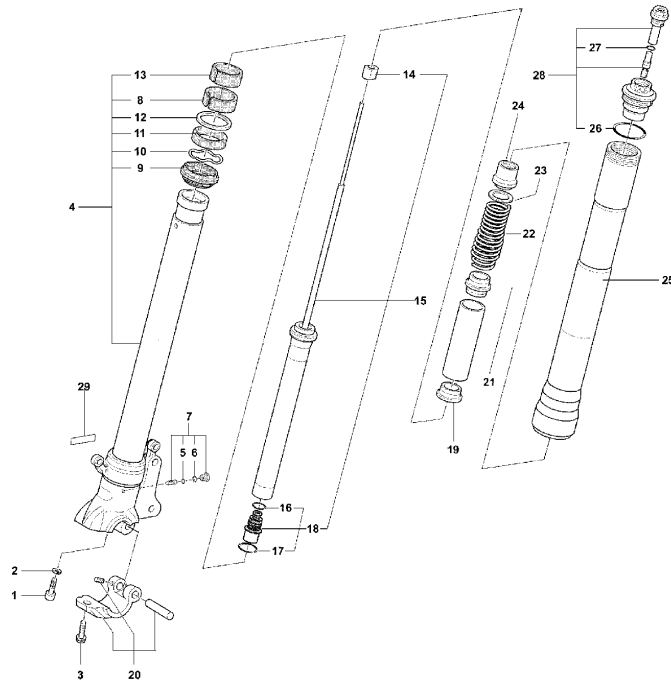

Pos	Part Number	Description	Additional Text	Quantity
1	SPMV8000A0841	SPECIAL SCREW M12-L30	1000 VIN <008064 1000 USA	1,00
2	SPMV800031113	SEALING WASHER	1000 VIN <008064 1000 USA	1,00
3	SPMV800082708	Screw	1000S, 1000S1+1, AGO	1,00
4	SPMV80A0A1858	RH LOWER LEG	AGO	1,00
5	SPMV8000A0826	OR2015 T1.78-D3.69	1000 VIN <008064 1000 USA	1,00
6	SPMV800050679	OR114 T1.78-D11.1	1000 VIN <008064 1000 USA	1,00
7	SPMV8000A1859	ADJUSTING SCREW		1,00
8	SPMV8000A1860	BUSH		1,00
9	SPMV800086501	DUST SCRAPER		1,00
10	SPMV800089274	RETAINING RING		1,00
11	SPMV800086500	GROMMET		1,00
12	SPMV800089275	SPACER		1,00
13	SPMV800086503	BUSH		1,00
14	SPMV800081174	SPRING		1,00
15	SPMV8000A2216	PLUNGER ASSY		1,00
16	SPMV800019789	O-RING		1,00
17	SPMV800081164	O-RING		1,00
18	SPMV8000A2217	VALVE ASSY, BASE		1,00
19	SPMV8000A1863	CENTERING FOR SPACER		1,00
20	SPMV8000A1864	CLAMP FOR RIGHT FOOT COMPL.	B4 910S	1,00
21	SPMV8000A2218	SPACER		1,00
22	SPMV8000A2219	SPRING, FRONT FORK	TAMBURINI	1,00
23	SPMV8000A1867	WASHER		1,00
24	SPMV8000A1868	SPRING PUSHER		1,00
25	SPMV8000A1869	HOLDER	1000S, 1000S1+1, AGO	1,00
26	SPMV8000A1870	GROMMET		1,00