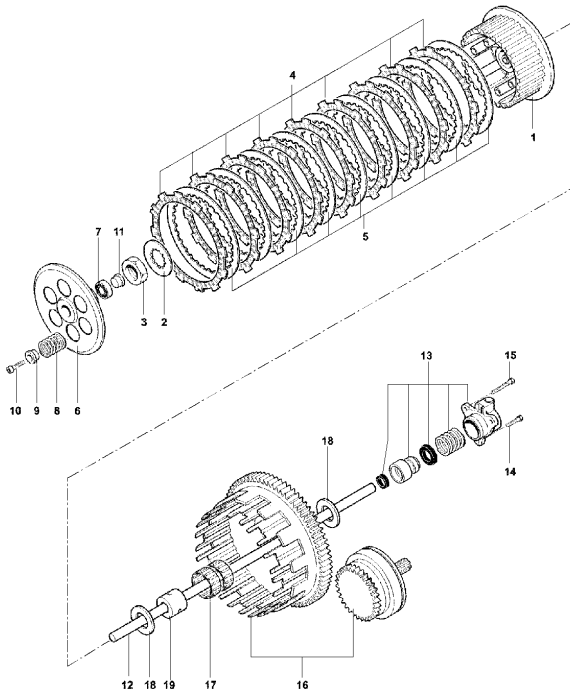

Pos	Part Number	Description	Additional Text	Quantity
1	SPMV800091926	DISC HOLDER HUB		1,00
2	SPMV800081451	SAFETY WASHER	ENGINE <06539 & 6844-7235	1,00
3	SPMV800091924	NUT M22X1.5	ENGINE <06539 & 6844-7235	1,00
4	SPMV800081511	CLUTCH PLATE	750S, 750S1+1	9,00
4	SPMV800099521	CLUTCH FRICTION DISK	SPR, SR, SR1+1, SENNA	9,00
5	SPMV800081510	F4 CLUTCH PLATE		8,00
6	SPMV800081508	PRESSURE PLATE		1,00
7	SPMV800034317	BEARING		1,00
8	SPMV800081516	CLUTCH SPRING	750 ORO	6,00
9	SPMV800081519	SPRING PLATE		6,00
10	SPMV60N102513	SCREW		6,00
11	SPMV800081402	CLUTCH PIN		1,00
12	SPMV800088342	AXLE, DRIVER, CLUTCH		1,00
13	SPMV800081478	CLUTCH CONTROL CYLINDER	EV02	1,00
13	SPMV80A081478	CLUTCH DRIVE CYLINDER	EV03	1,00
14	SPMV800062728	SCREW TEF M6X1-CH8-L20	750 ORO ENGINE 00248> 750S, 750S 1+1 ENGINE 00401>	2,00
15	SPMV800067545	FRAME SCREW		1,00
16	SPMV800096426	SET OF MATCHED PRIMARY		1,00
17	SPMV800088418	BEARING		1,00
18	SPMV800081517	THRUST WASHER	06446>,<09191,10410>,<10967,00	6,00
19	SPMV800087313	SPACER	06446>,<09191,10410>,<10967,00	6,00