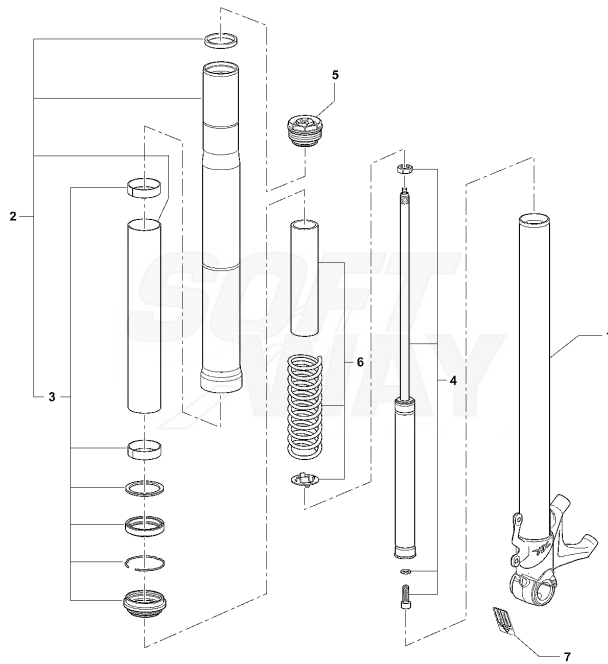

Pos	Part Number	Description	Additional Text	Quantity
1	SPMV8000C3205	LEFT STEM COMPL.	800 FRAME 001100> 675 800 FRAME >000874 MY17 AMERICA 800 FRAME 001015-001052	1,00
1	SPMV80A0C3205	LEFT STEM COMPL.	MY22 RC SCS	1,00
2	SPMV8000C3210	COMPLETE CHAINSTAY		1,00
3	SPMV8000C3212	FORK SEALS KIT		1,00
4	SPMV8000C3207	CARTRIDGE COMPRESSION ADJUSTER		1,00
5	SPMV8000C3209	LEFT FORK CAP	800 FRAME 001015- 001052 800 FRAME 001100> 800 FRAME >000874 MY17 AMERICA	1,00
6	SPMV8000C3211	FORK SPRING KIT	MY17 AMERICA 800 FRAME 001100> 800 FRAME 001015-001052 800 FRAME >000874	1,00
7	SPMV8000B7206	DECAL -AVVERTENZA-		1,00