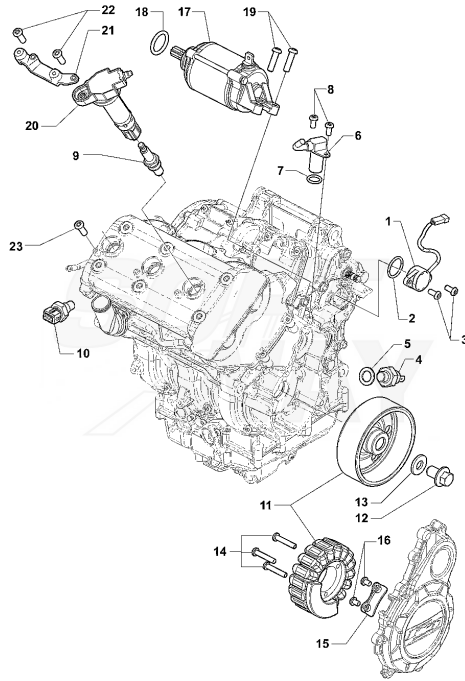

Pos	Part Number	Description	Additional Text	Quantity
1	SPMV8000C9872	GEAR SENSOR FOR 3 CYLINDERS E		1,00
2	SPMV8A0042700	OR2093 T1		1,00
3	SPMV60NDB2734	Screw TBCE M5x0,8-L12	800	2,00
4	SPMV8000A7862	MINIUMUM PRESSURE SWITCH		1,00
5	SPMV62N015676	WASHER D17-D10		1,00
6	SPMV800090184	RPM ENGINE SENSOR		1,00
7	SPMV800022551	OR2056 T1		1,00
8	SPMV60NDB2734	Screw TBCE M5x0,8-L12	800	2,00
9	SPMV8000B7884	SPARK PLUG NGK CR9EIB-9	OPT	3,00
10	SPMV8000B5422	WATER TEMPERATURE SENSOR		1,00
11	SPMV8000B8312	SHIHLIN GENERATOR		1,00
12	SPMV8F00B2790	SCREW TEF M12X1.25 L20 SX		1,00
13	SPMV800064846	ROSETTA D12.5-D25-SP2.5		1,00
14	SPMV60NDB4867	Screw TBCE M5x0,8-L30		3,00
15	SPMV8000B4383	GENERATOR CABLE RETAIN PLATE		1,00
16	SPMV60NDB4395	Screw TBCE M5x0,8-L8		2,00
17	SPMV8000B4334	STARTER MOTOR		1,00
18	SPMV800091597	GROMMET		1,00
19	SPMV60NDB2737	SCREW TBCE M6X1-L25	F3 ORO-F3 AGO	2,00
20	SPMV8000C8985	ELDOR COIL		3,00
21	SPMV8000B6056	FRONT AIRBOX SUPPORT		1,00
22	SPMV60NDB2737	SCREW TBCE M6X1-L25	F3 ORO-F3 AGO	2,00
23	SPMV60NDB2735	SCREW TBCE M6X1-L16	MY15/17 F3 675 RC-F3 800 RC	1,00