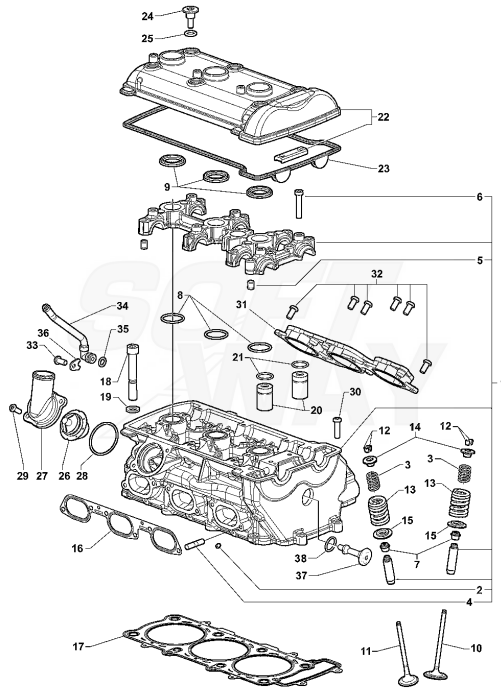

Pos	Part Number	Description	Additional Text	Quantity
1	SPMV8B00C8694	COMPLETE CYLINDER HEAD		1,00
2	SPMV800069769	CONICAL PLUG EI M14X1		2,00
3	SPMV800098671	INTERNAL VALVE SPRING	750S, 750S1+1, SENNA	12,00
4	SPMV8000B4234	EXHAUST TRAPED SCREW		6,00
5	SPMV800051549	PIN D8-D6		2,00
6	SPMV60NAB4273	SCREW TCBC E M6X1 - L35		16,00
7	SPMV800065814	INTAKE AND EXHAUST GASKET		12,00
8	SPMV8A0023111	OR2106 T1		3,00
9	SPMV8000B4285	Candle shaft gasket		3,00
10	SPMV8000B1445	INTAKE VAVE		6,00
11	SPMV8000B1446	EXHAUST VALVE		6,00
12	SPMV800092433	COTTER VALVE 15JAP	ENGINE 01801>	24,00
13	SPMV800098670	EXTERNAL VALVE SPRING	750S, 750S1+1, SENNA	12,00
14	SPMV800098761	RETAING SPRING UPPER	BRUTALE S <10760	12,00
15	SPMV800098681	LOWER SPRING PLATE	BRUTALE S <10760	12,00
16	SPMV8000B4242	Manifold gasket		1,00
17	SPMV8000B2179	HEAD GASKET		1,00
18	SPMV8000B4247	Screw TCCEI M10x1,5		8,00
19	SPMV8000B4269	WASHER D18-D11		8,00
20	SPMV8000B2782	HOLE SERVICE PLUG		2,00
21	SPMV800023108	OR2037 T1		2,00
22	SPMV8A00B2623	CYLINDER HEAD COVER	F3 ORO	1,00
22	SPMV8C00B2623	Head cover	MY16/20 F3 675-800-RC	1,00
23	SPMV8000B4284	HEAD COVER GASKET		1,00
24	SPMV8000B2759	Screw valve cover		6,00
25	SPMV800023113	OR3043 T2	008836-008839 & 009155> B4 910 S/910 R	6,00
26	SPMV800081283	BEHR-THOMPSON THERMOSTAT		1,00
27	SPMV80B0B2626	WATER OUTLET PIPE	MY16/20 F3 675-800-RC	1,00