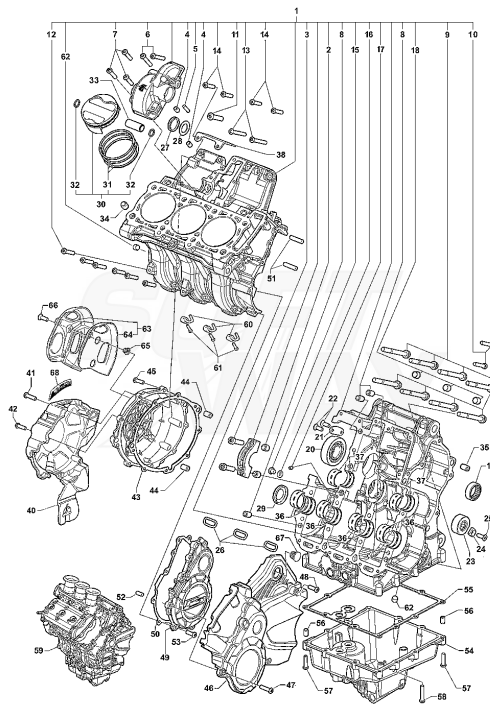

Pos	Part Number	Description	Additional Text	Quantity
1	SPMV8A00C3686	COUPLED CRANKCASE	MY17/20 F3 675-F3 800	1,00
2	SPMV8B0086119	CYLINDRICAL PLUG DIN 908-M16X1		2,00
3	SPMV60NAB4274	Screw TCCE M8x1,25-L35		2,00
4	SPMV800051549	PIN D8-D6		2,00
5	SPMV6BN0B5226	ROLLER D5 SP23.8		1,00
6	SPMV60NDB2740	SCREW TBCE M6X1-L40	AGO	2,00
7	SPMV60NDB2738	SCREW TBCE M6X1-L30	RR-SCS-RC SCS	3,00
8	SPMV800007719	PIN D10-D7		3,00
9	SPMV8C00B4272	Screw TCCEF M8x1,25-L85		8,00
10	SPMV60NEB4273	SCREW TCBCCE M6X1-L35		2,00
11	SPMV60NDB4246	Screw TBCE M8x1,25-L40		1,00
12	SPMV60NDB2739	SCREW TBCE M6X1-L35	RR-SCS-RC SCS	6,00
13	SPMV60NDB2741	SCREW TBCE M6X1-L50		2,00
14	SPMV60NDB2738	SCREW TBCE M6X1-L30	RR-SCS-RC SCS	4,00
15	SPMV8000B2746	CILINDRICAL PLUG DIN 908-M16X1		3,00
16	SPMV800089426	WASHER D16		3,00
17	SPMV8B00B4324	LUBRICATING JET		1,00
18	SPMV8B00B3024	CONICAL PLUG DIN 906-M12X1		3,00
19	SPMV8000B4775	ROLLER PIN BEARING 30X37X12		1,00
20	SPMV8000B2610	BALL BEARING D62-D27-SP1		1,00
21	SPMV8000B2611	BALL BEARING RETAIN		1,00
22	SPMV60NDB4392	Screw TSCE M6x1-L20		2,00
23	SPMV8000A1086	ROLLER BEARING D24-D40-SP1	BRUTALE S,09192>,<10409,10968>	1,00
24	SPMV8000B2612	BALL BEARING RETAIN		1,00
25	SPMV60NDB4392	Screw TSCE M6x1-L20		1,00
26	SPMV8000B4371	OR3093 T2		3,00
27	SPMV8000B2613	SHAFT CAP		1,00
28	SPMV8E0006115	SPACER WASHER		1,00