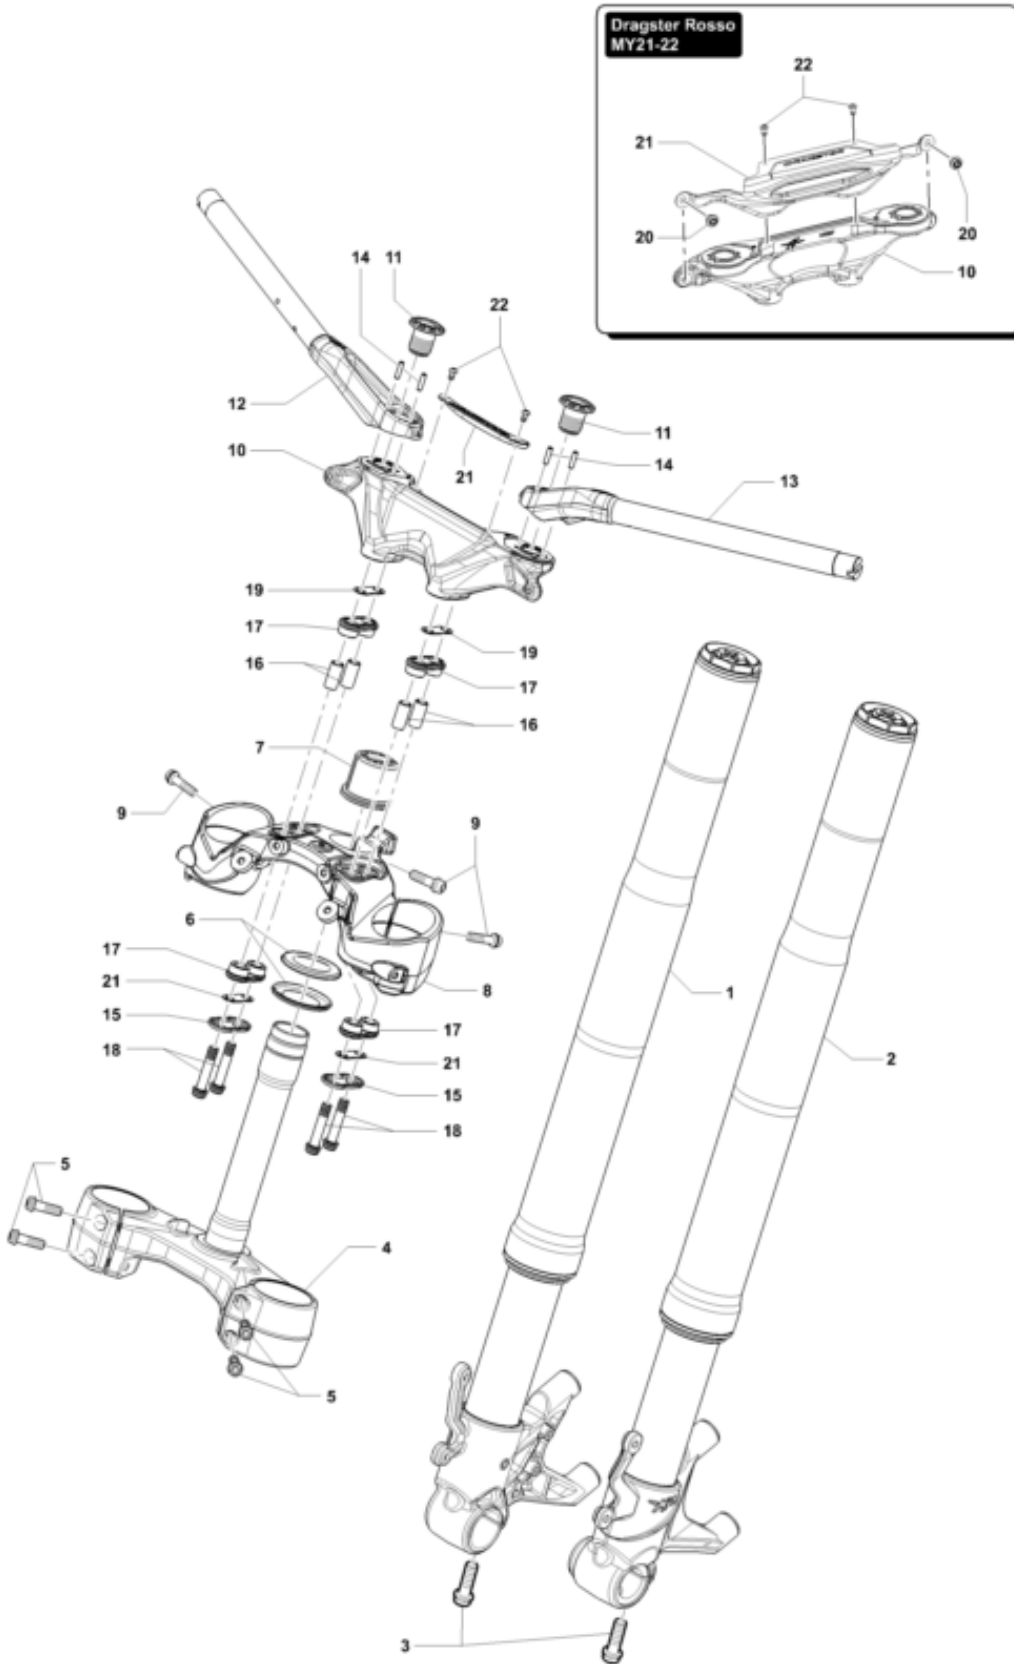

Pos	Part Number	Description	Additional Text	Quantity
1	SPMV8000C9852	RIGHT LEG COMPL.	ROSSO-RR-SCS / MY21 RC SCS	1,00
1	SPMV80A0C9852	RIGHT LEG COMPL.	MY22 RC SCS	1,00
2	SPMV8000C9853	LEFT LEG COMPL.	ROSSO-RR-SCS / MY21 RC SCS	1,00
2	SPMV80A0C9853	LEFT LEG COMPL.	MY22 RC SCS	1,00