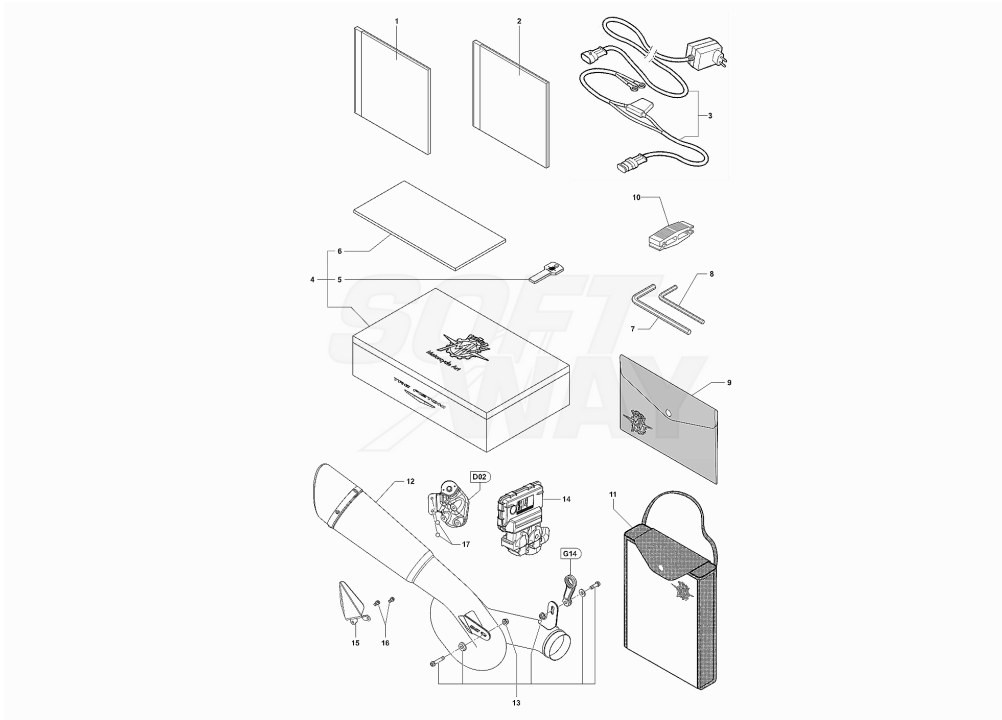

Pos	Part Number	Description	Additional Text	Quantity
2	SPMV8000B6231	ENGINE WORKSHOP MANUAL CD		1,00
3	SPMV8000B7923	BATTERY CHARGER KIT	MY15 RC	1,00
3	SPMV8A00B7923	CHARGER KIT	USA CND	1,00
3	SPMV8B00B7923	KIT BATTERY CHARGER JPN	JPN	1,00
4	SPMV8000C8976	DOCUMENTAZ.PRODOTTO MV	ROSSO	1,00
4	SPMV8000C8977	DOCUMENTAZ.PRODOTTO MV	USA-CND ROSSO	1,00
4	SPMV8000D0805	DOCUMENTAZ.PRODOTTO DRG RR	RR-SCS	1,00
4	SPMV8000D0806	DOCUMENTAZ.PRODOTTO DRG RR US	USA-CND RR-SCS	1,00
4	SPMV80A0D0805	DOCUMENTAZ.PRODOTTO DRG RC	RC SCS	1,00
4	SPMV80A0D0806	DOCUMENTAZ.PRODUCT DRG RC US	USA RC SCS	1,00
5	SPMV8000C5468	HI-SPEED USB 2.0 KEY 4GB	MY18/20 800-LUSSO-RC, SCS	1,00
6	SPMV8000C4965	MV WARRANTY BOOKLET	MY17/20 F3 675-800-RC	1,00
7	SPMV800039383	HEXAGON WRENCH KEY 4MM		1,00
8	SPMV800092856	TOOL		1,00
9	SPMV8000C8011	COMPLETE DOCUMENT HOLDER	MY20 F3 675-F3 800-F3 800 RC	1,00
10	SPMV800099275	TOOL FUSE		1,00
11	SPMV8000C9152	BIKE COVER B3 800 DRAGSTER	RC SCS	1,00
12	SPMV8A00C4680	RACING SC SILENCER	RC SCS	1,00
13	SPMV8000C4681	Racing rvs silencer fixing kit	RC SCS	1,00
14	SPMV8Y00C8842	Injection ignition control unit racing e	RC SCS	1,00
15	SPMV8000C4850	PROTECTOR FOR SUPP. RIGHT PEDESTAL	RC SCS	1,00
16	SPMV8000B2688	Screw TCEIF M6x10	675-800 MY17 AMERICA	2,00
17	SPMV8B0070695	PLASTIC CAP, FRAME HOLE	RC SCS	2,00