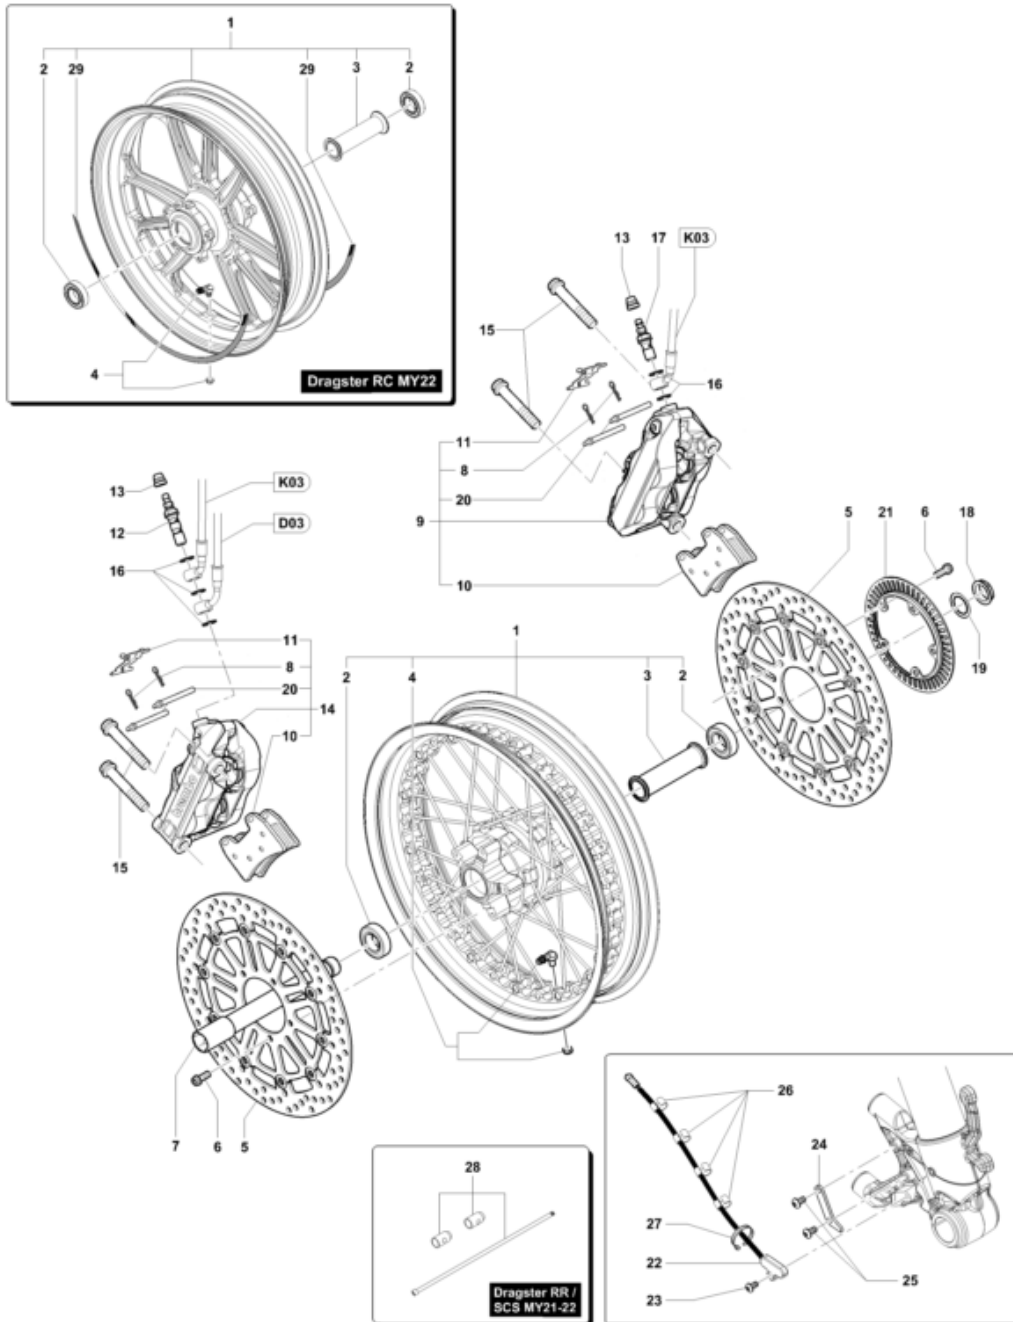

Pos	Part Number	Description	Additional Text	Quantity
1	SPMV8000D0889	WHEEL RIM ANT.17 "X3,50"+CU	MY22 RC SCS	1,00
1	SPMV80A0B5894	FRONT WHEEL 17"X3,50"	MY17/20 F3 675	1,00
1	SPMV80H0C0048	17" FRONT SPOKED WHEEL RIM	RR-SCS	1,00
1	SPMV8AA0C0656	FRONT WHEEL RIM 17 "X3.50" CO	MY20 RC-RCSCS	1,00
2	SPMV8A0026846	RADIAL BEARING		2,00
3	SPMV8000B3200	SPACER	F4S, F4R	1,00
3	SPMV8000B3672	SPACER	F4RR, F4 FRECCIE TRICOLORI	1,00
3	SPMV8000C0592	FRONT WHEEL INNER SPACER	DRAGSTER RR, DRAGSTER RR LH	1,00
4	SPMV8000B3195	VALVE, WHEEL	675,800,800RR,DRAG., DRAG. RC	1,00
4	SPMV80A0C0589	INFLATION VALVE	DRAGSTER RR RED/BLACK DRAGSTER RR YELLOW/BLACK	1,00
5	SPMV8000B4450	FRONT DISC D320 SP4,5	F3 675-800-RC	2,00