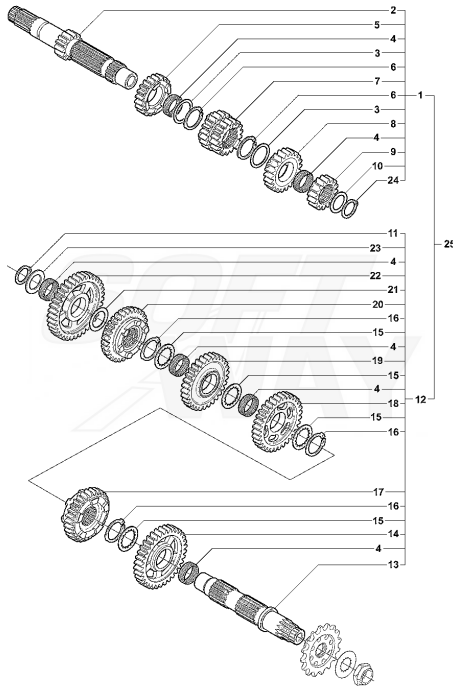

Pos	Part Number	Description	Additional Text	Quantity
2	SPMV8000B9873	PRIMARY SHAFT WITH BUSHINGS	MY17 DRAGSTER RR/DRAGSTER RC	1,00
3	SPMV8000A0973	WASHER	ENGINE 6540-6742 & 7236>	2,00
4	SPMV8000A0370	BUSH	ENGINE 6540-6742 & 7236>	6,00
5	SPMV8000C3166	ENGINE 5VEL.ON THE PRIM. Z 21	MY17/20 F3 675-800-RC	1,00
5	SPMV8000C3179	INGR. 5 ON PRIM.Z 22	ENGINE 22153>	1,00
6	SPMV8000A0975	SNAP RING	ENGINE 6540-6742 & 7236>	2,00
7	SPMV8000C3167	SLIDING 3RD-4TH GEAR ON PRIMARY	MY17/20 F3 675-800-RC	1,00
7	SPMV8000C3180	INGR.SLIDING 3-4 ON PRIM	ENGINE 22153>	1,00
8	SPMV8000C3168	6 GEAR	MY17/20 F3 675-800-RC	1,00
8	SPMV8000C3181	6 GEAR ON THE PRIM Z 21	ENGINE 22153>	1,00
9	SPMV8000B1023	DRIVEN GEAR 2 Z-16		1,00
10	SPMV8D0081569	WASHER	1.0 MM	1,00
11	SPMV66N021210	CIRCLIP		1,00
13	SPMV8000B1030	COUNTER SHAFT		1,00
14	SPMV8000C7090	GEAR 2ND VEL. ON	VIN>09321, 09290	1,00
14	SPMV8000C7098	INGR. 2ND SPEED ON SECONDARY Z	800-LUSSO ENGINE 25604> RC-SCS ENGINE 25627>	1,00
15	SPMV8000A4196	WASHER	BRUTALE S,09192>,<10409,10968>	4,00
16	SPMV8000A0990	SNAP RING	ENGINE 6540-6742 & 7236>	3,00
17	SPMV8000C7091	GEAR 6TH VEL. SUL	VIN>09321, 09290	1,00
17	SPMV8000C7099	INGR. 6 VEL.ON SECONDARY Z	800-LUSSO ENGINE 25604> RC-SCS ENGINE 25627>	1,00
18	SPMV8000C3170	INGR. 3 VEL. ON SEC.	MY17/20 F3 675-800-RC	1,00
19	SPMV8000C3171	INGR. 4TH ON SECONDARY	MY17/20 F3 675-800-RC	1,00