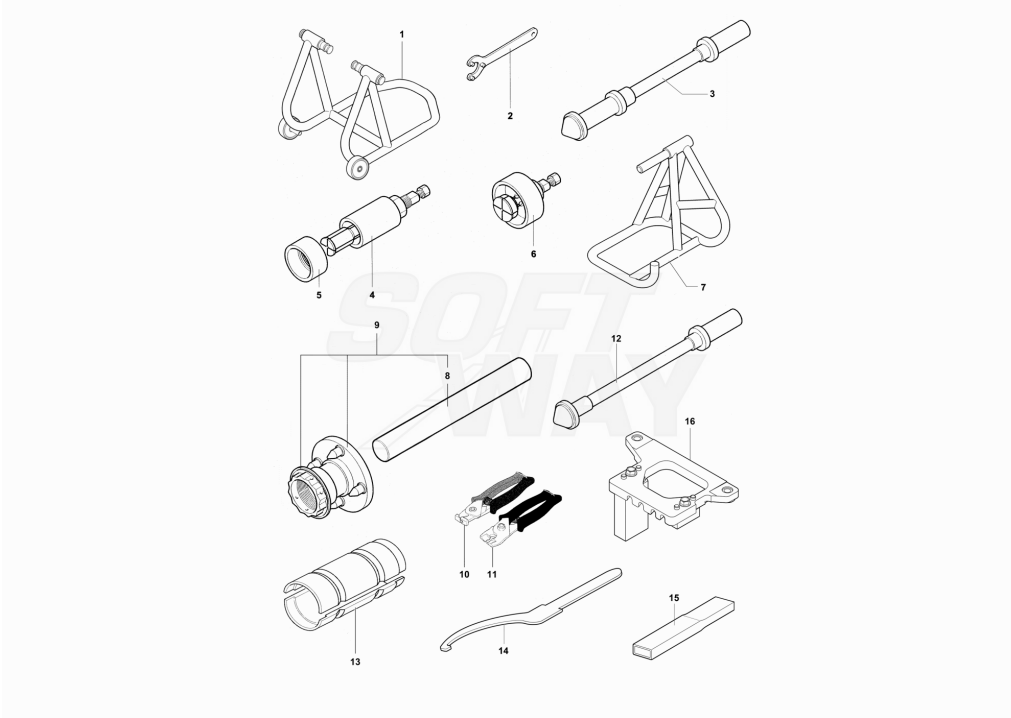

Pos	Part Number	Description	Additional Text	Quantity
1	SPMV800095830	FRONT STAND		1,00
2	SPMV800091645	Holding wrench		1,00
3	SPMV8000B6920	TOOL FRONT WHEEL BEARING		1,00
4	SPMV800092860	FORK BEARING		1,00
5	SPMV800092861	BEARING EXTRACTOR		1,00
6	SPMV8000B4416	FRONT WHEEL BEARING		1,00
7	SPMV8000B9312	REAR STAND		1,00
8	SPMV8000A1953	PIN FOR CENTERING		1,00
9	SPMV800092865	Special tool rear wheel		1,00
10	SPMV800095850	Tool for pliers clic clamps		1,00
11	SPMV800098321	Tool for tilted pliers clic clamps		1,00
12	SPMV800092866	FORK PACK TOOL		1,00
13	SPMV8000B6785	Tool dust cover and oil seal		1,00
14	SPMV800092854	Hook wrench		1,00
15	SPMV800092855	Hook wrench extension		1,00
16	SPMV8000D0608	RACCORDEMENT TIMING TOOL ON M		1,00