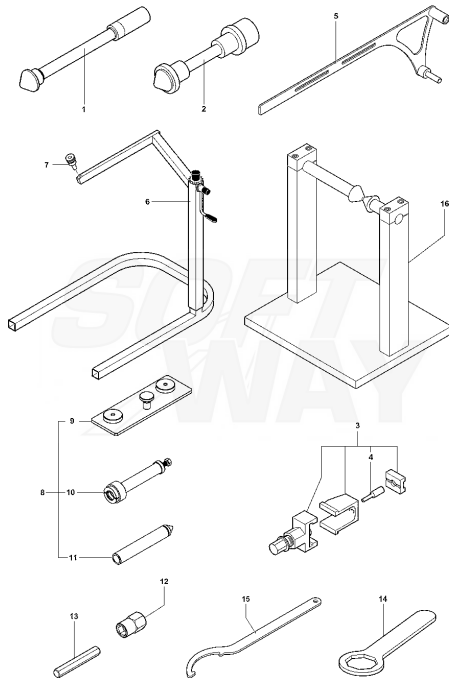

Pos	Part Number	Description	Additional Text	Quantity
1	SPMV8000B6782	TOOL		1,00
2	SPMV8000B4421	FRONT WHEEL BEARINGS		1,00
3	SPMV800095389	CHAIN TOOL PITCH 520 532		1,00
4	SPMV800095390	PIN CHAIN CUTTING 520-532		1,00
5	SPMV8000B6787	REAR SUSPENSION SETTING ROD		1,00
6	SPMV800095807	ANT. STAND COMPLETE		1,00
7	SPMV8000B7340	PIN FOR FRONT STAND		1,00
8	SPMV8000B6779	TOOL		1,00
9	SPMV8000B6780	STEERING HEAD PLATE		1,00
10	SPMV8000B6781	STEERING BEARING		1,00
11	SPMV800097890	STEERING BEARING		1,00
14	SPMV8000C3353	Tool for fork cap		1,00
15	SPMV8000B7038	TOOL PRE-LOAD REGULATION		1,00
16	SPMV8000C4659	CONTROL EQUIPMENT	DRAGSTER RR, DRAGSTER RR LH	1,00