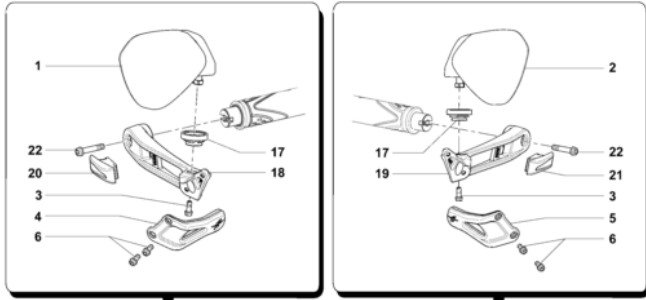

Pos	Part Number	Description	Additional Text	Quantity
1	SPMV8000B8534	RIGHT REARVIEWER	DRAGSTER, DRAGSTER RR/RR LH/RC	1,00
2	SPMV8000B8533	LEFT MIRROR		1,00
3	SPMV8B00B2687	SCREW, TCEIF M5x12	B4 RR-B4 NURBURGRING-RUSH	2,00
4	SPMV8000B8931	FRONT BRAKE LEVER PROTECTION		1,00
5	SPMV8000B8932	CLUTCH LEVER PROTECTION		1,00
6	SPMV8B00B2687	SCREW, TCEIF M5x12	B4 RR-B4 NURBURGRING-RUSH	4,00
7	SPMV8000C9160	RIGHT RADIATOR COVER	MY21 RC SCS	1,00
7	SPMV8000C9682	RIGHT RADIATOR COVER	SILVER/DARK GRAY RR-SCS	1,00
7	SPMV8000C9698	RIGHT RADIATOR COVER	ROSSO	1,00