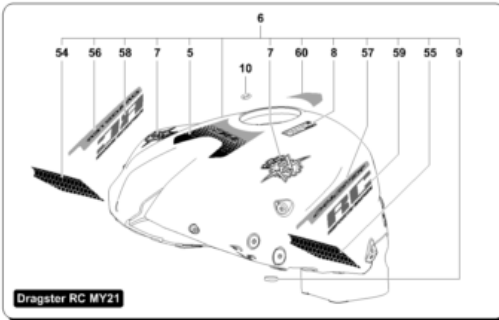

Dragster Rosso
MY21-22

Pos	Part Number	Description	Additional Text	Quantity
1	SPMV8000C2228	COVER	675-800 MY17 AMERICA	1,00
1	SPMV8000C3282	IGNITION SWITCH COVER	RR-PIRELLI-RC-LH44-SCS MY18 AMERICA	1,00
2	SPMV98B0090901	Special screw M4x8	TAMBURINI	2,00
3	SPMV800092664	DECAL		1,00
4	SPMV8000B2710	NUT, M6x1 CH10 E7 PARLOCK	EXCEPT ORO	2,00