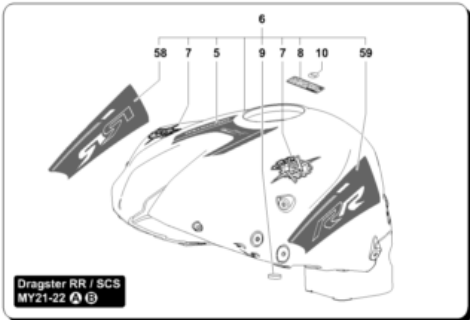

Dragster Rosso
MY21-22

Pos	Part Number	Description	Additional Text	Quantity
1	SPMV8000C2228	COVER	675-800 MY17 AMERICA	1,00
1	SPMV8000C3282	IGNITION SWITCH COVER	RR-PIRELLI-RC-LH44-SCS MY18 AMERICA	1,00
2	SPMV98B0090901	Special screw M4x8	TAMBURINI	2,00
3	SPMV800092664	DECAL		1,00
4	SPMV8000B2710	NUT, M6x1 CH10 E7 PARLOCK	EXCEPT ORO	2,00