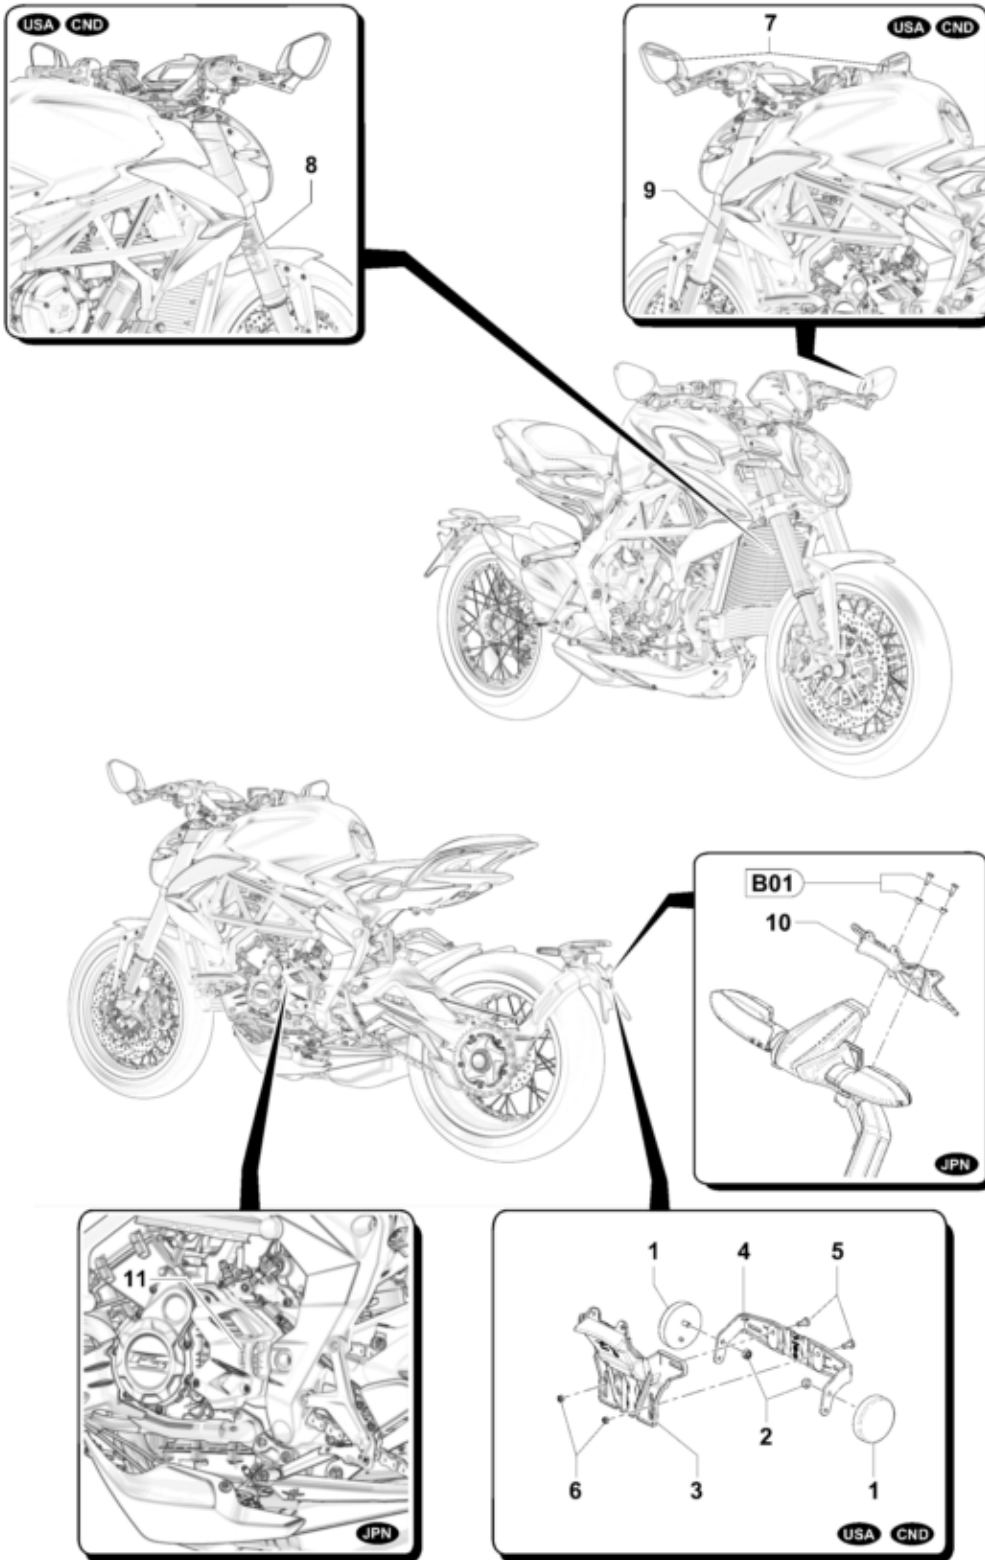

Pos	Part Number	Description	Additional Text	Quantity
1	SPMV8000B4964	RETROREFLECTOR	990R-1090RR 002105> USA BRUTALE 920 USA	2,00
2	SPMV8000B2707	NUT, M5x0,8xE6 CH8 PARLOCK	990R-1090RR 002105> USA BRUTALE 920 USA	2,00
3	SPMV8000C2152	UPPER FLANGE PLATE HOLDERCATADIO	USA-CND	1,00
4	SPMV8000C2153	UPPER PLATECATADIUM FLANGE	USA-CND	1,00
5	SPMV8A00B9347	Screw TBEI M5x0,8-CH3-L12 UNI	USA-CND	2,00
6	SPMV8000B2707	NUT, M5x0,8xE6 CH8 PARLOCK	990R-1090RR 002105> USA BRUTALE 920 USA	2,00