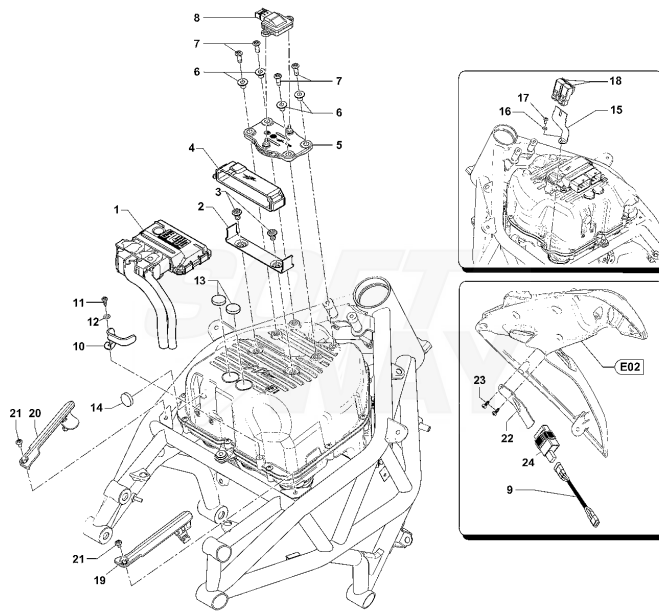

Pos	Part Number	Description	Additional Text	Quantity
1	SPMV8000C8830	INJECTION IGNITION CONTROL UNIT	ROSSO	1,00
1	SPMV8M00C8830	INJECTION IGNITION CONTROL UNIT	RR	1,00
1	SPMV8M00C8842	IGNITION CONTROL UNIT INJECTION	SCS - RC SCS	1,00
1	SPMV8P00C8830	INJECTION IGNITION CONTROL UNIT	USA-CND RR	1,00
1	SPMV8P00C8842	INJECTION IGNITION CONTROL UNIT	USA-CND SCS - RC SCS	1,00
1	SPMV8B00C8830	INJECTION IGNITION CONTROL UNIT	USA-CND ROSSO	1,00
2	SPMV8000C0232	CONTROL UNIT SUPPORT PLATE		1,00
3	SPMV8A00B2677	Screw M6x1-L10		2,00
4	SPMV8000C0233	CONTROL UNIT ELASTIC SUPPORT		1,00
5	SPMV8000C0921	ELASTIC SUPPORT FOR SENSOR	RR-PIRELLI-RC-LH44-SCS MY18 AMERICA	1,00
6	SPMV8000A1873	BUSH, SPACER, D16xD8xD6,2X10	BRUTALE S	4,00
7	SPMV8F00B2672	Screw M6x1-D11,7-L18	RR-PIRELLI-RC-LH44-SCS MY18 AMERICA	4,00
8	SPMV8000C8747	INERTIAL SENSOR		1,00
9	SPMV8000C6414	Cable flasher relay	USA - CND	1,00
10	SPMV8000C0243	CABLE RETAINER PLATE		1,00
11	SPMV80A084658	Screw M5x16		1,00
12	SPMV62ND15635	WASHER D9,7-D		1,00
13	SPMV8000B4339	CUSHION, FOAM, FAIRING	RR-PIRELLI-RC-LH44-SCS MY18 AMERICA	1,00
13	SPMV8A0095500	CUSHION RUBBER	SR1+1	2,00
14	SPMV800090979	CAP, UPPER GUIDE CHAIN	SR	1,00
15	SPMV8000C1724	RELAY FIXING PLATE		1,00
16	SPMV62ND15635	WASHER D9,7-D		1,00
17	SPMV80A084658	Screw M5x16		1,00
18	SPMV8000A6749	RELAY	ROSSO	2,00
19	SPMV8000C2260	RIGHT PROTECTION WIRING HARNESS		1,00
20	SPMV8000C3731	LEFT COVER WIRING HARNESS	RR-PIRELLI-RC-LH44-SCS MY18 AMERICA	1,00