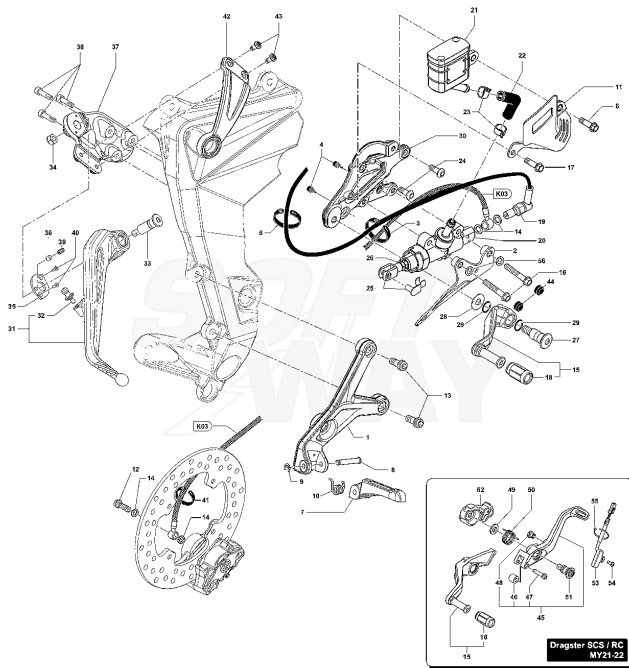

Pos	Part Number	Description	Additional Text	Quantity
1	SPMV80A0C3216	RIGHT FRONT FOOTREST SUPPORT	MY17 DRAGSTER RR YELLOW/BLACK MY17 DRAGSTER RC	1,00
2	SPMV8000C8778	RIGHT SIDE SUPPORT PLATE	RR	1,00
2	SPMV80A0B6290	POS BRAKE MASTER CYLINDER PROTECTOR	675-800 MY17 AMERICA	1,00
2	SPMV8A00C8778	RIGHT SIDE PANEL SUPPORT PLATE	SCS	1,00
3	SPMV800053724	BELT, RUBBER, SHORT	MY12/16 USA CND CN	1,00
4	SPMV800066308	VIBRATION-DAMPER	1000S, AGO	2,00
5	SPMV800092247	CLAMP, RUBBER, L62	F3 ORO-F3 AGO	1,00
6	SPMV8E00B2681	Screw M6x1-CH8-L20	MY17/20 F3 675 RC-F3 800 RC	1,00
7	SPMV80A0B6482	FRONT PEDESTAL. RIGHT	MY20 F3 675-F3 800	1,00
8	SPMV8A00B2769	PIN, DRIVER FOOTREST SUPPORT	F4S, F4R	1,00
9	SPMV800090429	LOCK RING, FOOTREST		1,00
10	SPMV80A090418	SPRING, DRIVER FOOTREST SUPPOR		1,00
11	SPMV8A00C2424	OIL TANK PROTECTION		1,00
12	SPMV8000A8947	TUBO OIL PIPE UNION	F4RR	1,00
13	SPMV8C00B2690	SCREW, TCEIF M8x25 RP	MY12/16 JPN F3 675-F3 800	2,00
14	SPMV800021480	WASHER, COPPER, D14xD10,2xE1	MY12/14 F3 675	4,00
15	SPMV80A0B6262	COMPLETE REAR BRAKE PEDAL	DRAGSTER RR YELLOW/BLACK DRAGSTER RR LH, DRAGSTER RC	1,00
15	SPMV80A0C7691	REAR BRAKE CONTROL PEDAL	SCS	1,00
16	SPMV8H00B2681	Screw M6x1 CH8 RP	MY17 DRAGSTER RR/DRAGSTER RC	2,00
16	SPMV8J00B2681	Screw M6x1 L35 CH8	675-800 MY17 AMERICA	2,00
17	SPMV8A00B2681	SCREW, M6x1	990R-1090RR <000640	1,00
18	SPMV800089298	RUBBER COVER		1,00
19	SPMV8000C1852	STOP PEDAL SWITCH	MY17/20 F3 675-F3 800	1,00
20	SPMV8000C2438	REAR BRAKE MASTER CYLINDERD12.7	MY17/20 F3 675-F3 800	1,00