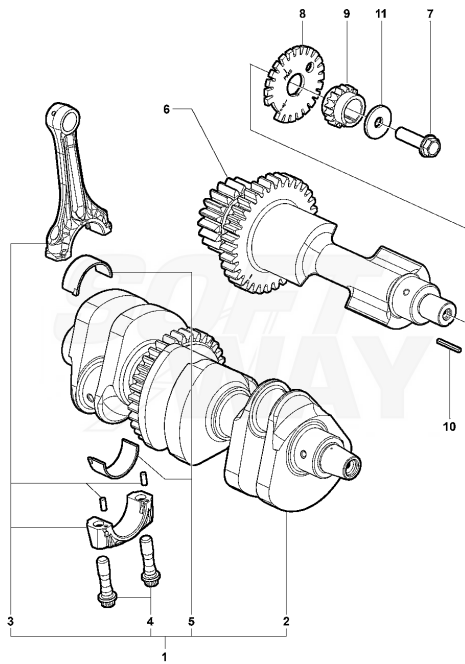

Pos	Part Number	Description	Additional Text	Quantity
1	SPMV8000C9741	Crankshaft compl. of connecting rods		1,00
2	SPMV8000B1364	NAKED CRANKSHAFT	F3 800-F3 AGO-F3 800 RC	1,00
3	SPMV8000C9742X	OMplete CONNECTING ROD 800		3,00
3	SPMV8000C9742Y	COMPLETE CONNECTING ROD 800		3,00
3	SPMV8000C9742Z	COMPLETE CONNECTING ROD 800		3,00
4	SPMV8000B4100	SCREW		6,00
5	SPMV8000C5592	CONNECTING ROD HALF-BEARING		6,00
5	SPMV8A00C5592	CONNECTING ROD HALF-BEARING BLUE		6,00
6	SPMV8000C4374	COMPLETE COUNTERSHAFT	MY17/20 F3 800 RC	1,00
7	SPMV8A00B2683	Screw M8x1,25-L30	EXCEPT MY 15 RC	1,00
8	SPMV8000B1933	PHONIC WEEL		1,00
9	SPMV8000B2627	TIMING SYSTEM GEAR		1,00
10	SPMV8000B2643	SLIDE A UNI 6604-69 2X2X22		1,00
11	SPMV8000B6497	WASHER D24-D8.5 SP.4		1,00