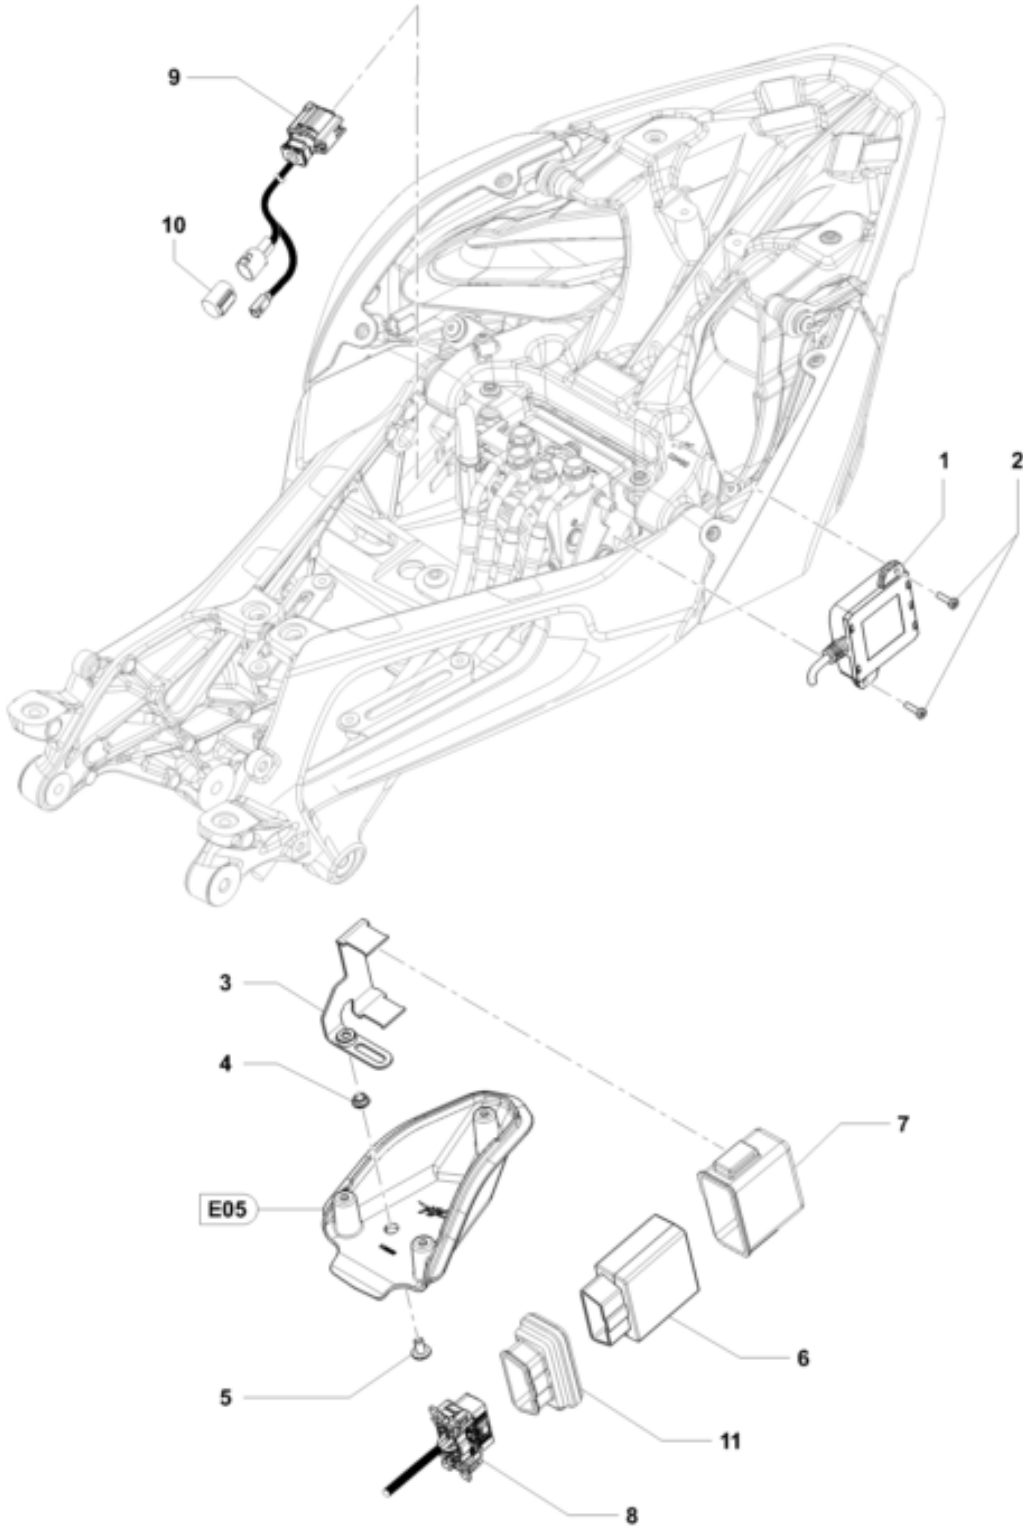

Pos	Part Number	Description	Additional Text	Quantity
1	SPMV8000C9312	GPS MODULE		1,00
2	SPMV8AA0B2771	TCIC SCREW M3X0.5-L8 DIN 7985		2,00
3	SPMV8000C9132	LOCATOR PLATE	RR-SCS (VIN: >001629) / RC SCS	1,00
4	SPMV80A092658	WASHER, SPACER, D10xD7,6xD5,2x	RR-SCS (VIN: >001629) / RC SCS	1,00
5	SPMV8CA0B5919	SCREW M5 FOR BODYWORK L10	RR-SCS (VIN: >001629) / RC SCS	1,00
6	SPMV8000C9733	FM3001 4G SATELLITE SYSTEM	USA-CND-AUS-JPN-TWN ORO	1,00