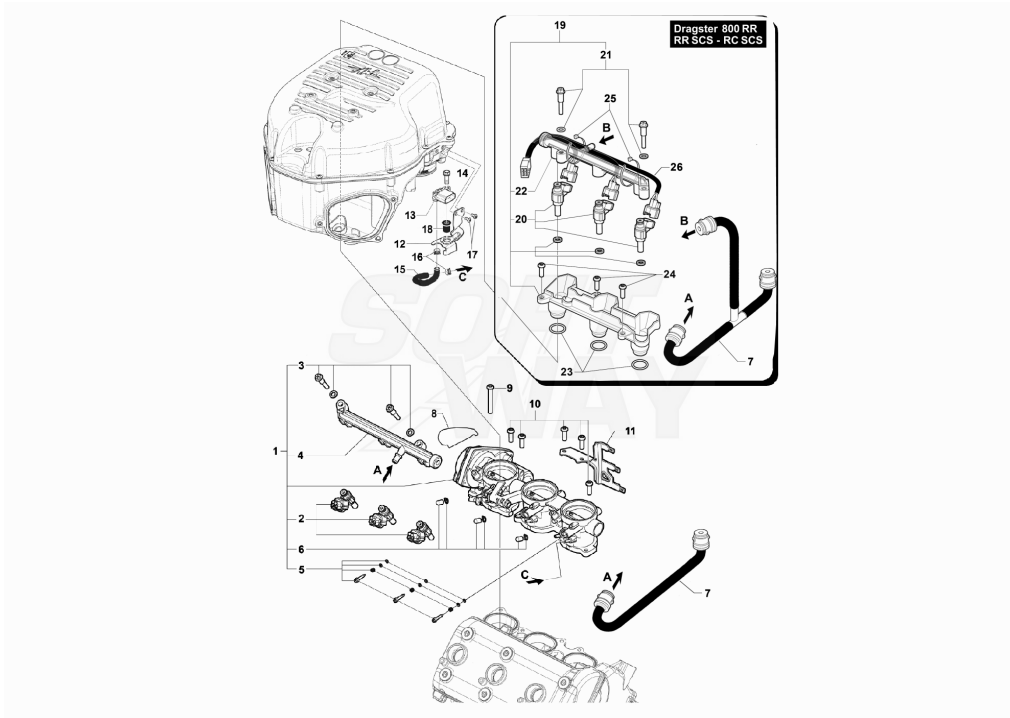

Pos	Part Number	Description	Additional Text	Quantity
1	SPMV8000B5347	MIKUNI THROTTLE BODY	800RR, DRAGSTER RR/RR LH/RC	1,00
1	SPMV8000B5349	THROTTLE BODY (MIKUNI)	675, 800, DRAGSTER	1,00
2	SPMV8000B6933	INJECTOR THROTTLE BODY		1,00
3	SPMV8000B6934	WASHER AND SCREW KIT		1,00
4	SPMV8000B6935	INSIDE LINK FUEL TANK		1,00
5	SPMV8000B6936	Screw kit		1,00
6	SPMV8000B6937	CAP-SPRING KIT		1,00
7	SPMV8000C9965	FUEL HOSE	EXCEPT ROSSO	1,00
7	SPMV8000C9966	FUEL HOSE	ROSSO	1,00
8	SPMV8000C3033	ADHESIVE DECAL FOR PROTECTION		1,00
9	SPMV8L00B2688	SCREW TCEIF M6X50		1,00
10	SPMV8D00B2688	Screw TCEIF M6x20 RT	RR-RUSH	5,00
11	SPMV8000B7018	CONNECTOR PLATE		1,00
12	SPMV8000C3694	SENSOR SUPPORT PLATE		1,00
13	SPMV8000B3432	SENSOR, PRESSURE		1,00
14	SPMV8F00B2681	SCREW, M6x1 CH8 L22		1,00
15	SPMV8000C6926	RUBBER HOSE D4-D9-L75		1,00
16	SPMV8B0096458	CLAMP, METAL, 55-85		2,00
17	SPMV98B0090901	Special screw M4x8	TAMBURINI	2,00
18	SPMV800048245	CUSHION, SCREW, M6x1 L16	B4 RS	1,00
19	SPMV8000B8699	INJECTION BANK	F3 800-F3 AGO-F3 800 RC	1,00
20	SPMV8000B8704	SUPERIOR BANK INJECTORS KIT	F3 800-F3 AGO-F3 800 RC	1,00
21	SPMV8000B8705	KIT SCREWS AND WASHERS FOR FLUTE	F3 800-F3 AGO-F3 800 RC	1,00
22	SPMV8000B8706	PETROL FLUTE F3 800	F3 800-F3 AGO-F3 800 RC	1,00
23	SPMV8000B6001	OR4081 T3,53-D20,22 VITON	RR-SCS-RC SCS	3,00
24	SPMV8BA084658	TAPPING SCREW	RR-SCS-RC SCS	3,00
25	SPMV800092661	CLAMP 2.4X92	MY14/20 F3 675-F3 800	2,00
26	SPMV8000B6061	WIRE INJECTOR	RR-SCS-RC SCS	1,00