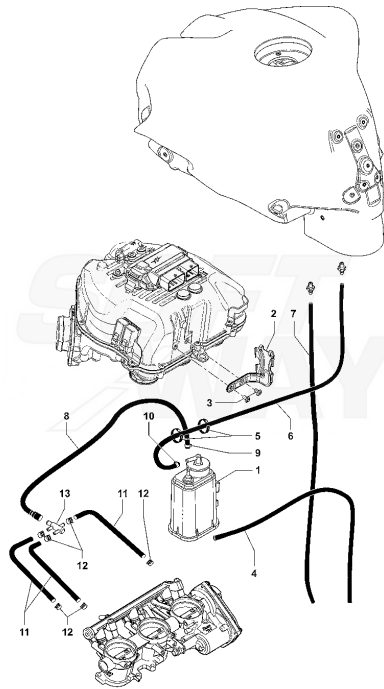

Pos	Part Number	Description	Additional Text	Quantity
1	SPMV800097084	CANISTER FILTER		1,00
2	SPMV8000C4365	CANISTER SUPPORT PLATE		1,00
3	SPMV8000B2672	SCREW M6	F4R, F4RR	2,00
4	SPMV8000C4366	CANISTER AIR INTAKE TUBE		1,00
5	SPMV800053724	BELT, RUBBER, SHORT	MY12/16 USA CND CN	2,00
6	SPMV8F0098714	TUBE 5.5X9.5 L=560 WITH INLET		1,00
7	SPMV8000B6216	HOSE D5-D8 EPICLORID	MY12/16 USA CND CN	1,00
7	SPMV8B00B6216	RUBBER TUBE D5-D8	675-800 MY17 AMERICA	1,00
8	SPMV8A00C2132	PIPE D3.5-D9 PREFORMED WITH	EXCEPT 675-800 675 800 FRAME 000502>	1,00
9	SPMV800096458	CLAMP, METAL, 55 90	MY17/20 F3 675-800-RC	1,00
10	SPMV800096458	CLAMP, METAL, 55 90	MY17/20 F3 675-800-RC	1,00
11	SPMV800091037	HOSE, RUBBER 4X9	MY12/16 USA CND CN	3,00
12	SPMV8AA091634	CLAMP, METAL, SHORT	MY12/16 USA CND CN	6,00
13	SPMV8000B6733	4-WAY CONNECTOR	MY12/16 USA CND CN	1,00