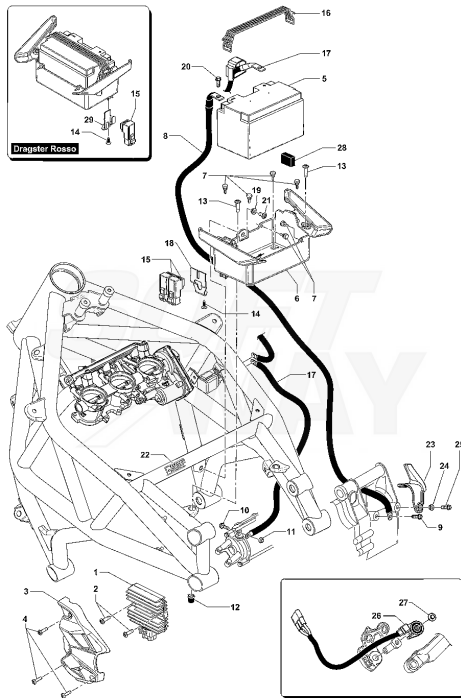

Pos	Part Number	Description	Additional Text	Quantity
1	SPMV8000B3206	RECTIFIER		1,00
2	SPMV8B00B2672	SCREW, M6x11,7x21	DRAGSTER	2,00
3	SPMV8000C2121	Tension regulator cover		1,00
4	SPMV8D00B5919	M5 SCREW FOR BODYWORK L14		3,00
5	SPMV8000B8270	BATTERY		1,00
6	SPMV8000C2114	BATTERY BRACKET		1,00
7	SPMV800095828	CUSION		8,00
8	SPMV8000B5977	BATTERY CABLE		1,00
9	SPMV8B00B2681	Screw M6x1-CH8-L12	F4S, F4 FRECCE TRICOLORI	1,00
10	SPMV8A00B2680	Screw TEF M5x0,8x6 CH8 RT	MY12/16 USA CND CN	1,00
11	SPMV8000B2708	NUT, M5x0,8	VIN >000710 F3 675	1,00
12	SPMV800048245	CUSHION, SCREW, M6x1 L16	B4 RS	2,00
13	SPMV8B00B2672	SCREW, M6x11,7x21	DRAGSTER	2,00
14	SPMV8AA0B2778	SCREW, PH-AB 3,9x13	EXCEPT AGO	2,00
14	SPMV8AA0B2778	SCREW, PH-AB 3,9x13	EXCEPT AGO	1,00
15	SPMV8000A6749	RELAY	ROSSO	3,00
15	SPMV8000A6749	RELAY	ROSSO	2,00
16	SPMV8000B5921	ELASTIC STRAP HELD		1,00
17	SPMV8A00C3197	CABLES TELERUT.-MOTOR AVV.BA		1,00
18	SPMV8000B5916	SUPPORT RELAY		1,00
19	SPMV80A090392	SPACER	B4 RS-B4 RR-B4 NURBURGRING	1,00
20	SPMV8E00B2672	SCREW TFEI M6X1 D11,7 L14	RR-RUSH	1,00
21	SPMV8A00B2672	SCREW, M6x11,7x12	MY18 RC, MY19 RC, RC LH	1,00
22	SPMV800092257	BATTERY DATA PLATE		1,00
23	SPMV8000B6815	PROTECTION		1,00
24	SPMV80A090392	SPACER	B4 RS-B4 RR-B4 NURBURGRING	1,00