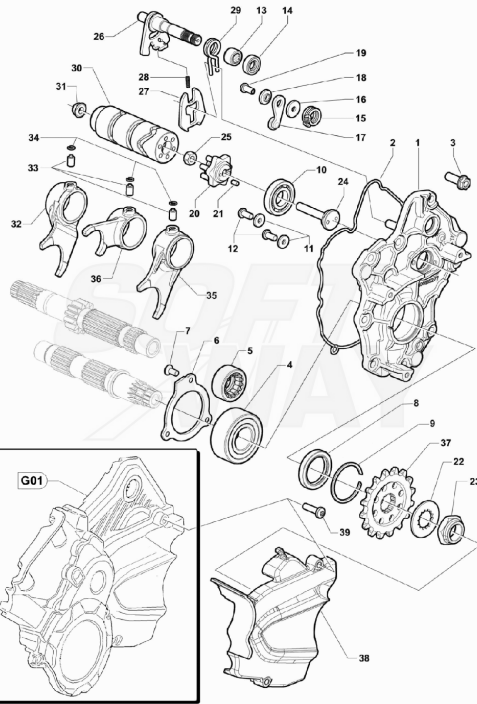

Pos	Part Number	Description	Additional Text	Quantity
1	SPMV8A00B9476	COMPLETE CLUTCH COVER	MY17 DRAGSTER RR/DRAGSTER RC	1,00
2	SPMV8000B2639	COVER GEARSHIFT GASKET		1,00
3	SPMV8M00B2683	SCREW TEF M8X1		8,00
4	SPMV8000A2318	OBLIQUE BEARING 2 ROWS SF. D28	BRUTALE S,09192>,<10409,10968>	1,00
5	SPMV8000A1086	ROLLER BEARING D24-D40-SP1	BRUTALE S,09192>,<10409,10968>	1,00
6	SPMV800086114	BEARING LOCKING PLATE		1,00
7	SPMV60NDB4389	Screw TSCE M6x1-L14		3,00
8	SPMV800089410	GASKET RING D35-D47-SP7		1,00
9	SPMV800091603	SEEGER RING SB 48		1,00
10	SPMV8B0014258	BEARING		1,00
11	SPMV8000A0901	WASHER D15-D6		2,00
12	SPMV60NDB2780	Screw TBCE M6x1-L14	EXCEPT ROSSO	2,00
13	SPMV800051191	ROLL BEARING D12-D18-SP1		1,00
14	SPMV8A0028855	RING CORCOS BA-B-SL D22-D12-		1,00
15	SPMV8000B5284	CLAMP SPEED CLICK SPRING		1,00
16	SPMV800086107	SPACING WASHER D6.2-D20-		1,00
17	SPMV8000B5285	CLAMP SPEED CLICK		1,00
18	SPMV800085493	SPEED CLICK PING		1,00
19	SPMV60NDB2780	Screw TBCE M6x1-L14	EXCEPT ROSSO	1,00
20	SPMV8000B5339	SELECTOR DRUM WITH PINS		1,00
21	SPMV800038520	ROLL D4-L8		1,00
22	SPMV8000B3312	SECURE WASHER		1,00
23	SPMV8000B2716	BOLT M22X1	MY12/13 VIN >001264 F3 675-ORO	1,00
24	SPMV8000B5283	Pin gearshift drum		1,00
25	SPMV61NE15035	EXAGONAL STD NUT M8X1		1,00
26	SPMV8000B5446	SELECTOR SHAFT		1,00