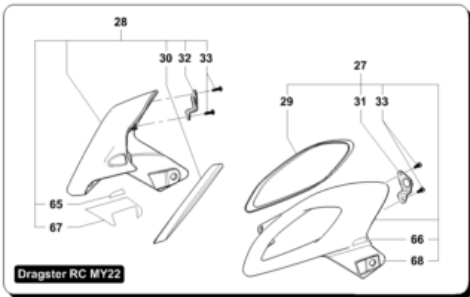

Dragster Rosso
MY21-22

Pos	Part Number	Description	Additional Text	Quantity
1	SPMV8000C2228	COVER	675-800 MY17 AMERICA	1,00
1	SPMV8000C3282	IGNITION SWITCH COVER	RR-PIRELLI-RC-LH44-SCS MY18 AMERICA	1,00
2	SPMV98B0090901	Special screw M4x8	TAMBURINI	2,00
3	SPMV800092664	DECAL		1,00
4	SPMV8000B2710	NUT, M6x1 CH10 E7 PARLOCK	EXCEPT ORO	2,00