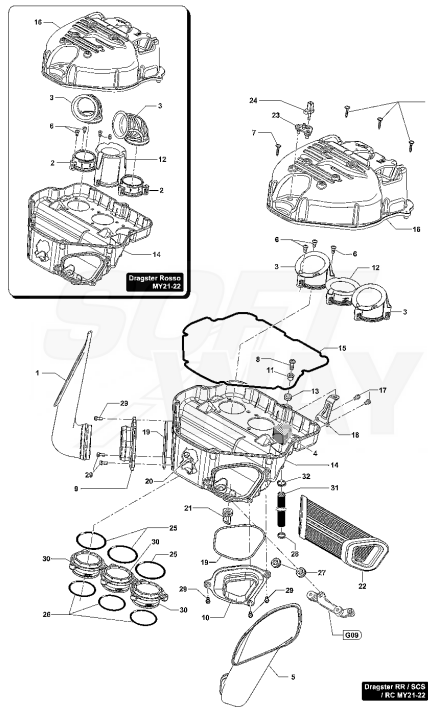

Pos	Part Number	Description	Additional Text	Quantity
1	SPMV8000C1742	RIGHT AIR INLET SLEEVE		1,00
2	SPMV8000B7221	UPPER SIDE INTAKE DUCT	ROSSO	2,00
3	SPMV8000B6927	UPPER ASPIRATION HORN	800RR, DRAGSTER RR/RR LH/RC	2,00
3	SPMV8000B7220	UPPER ASPIRATION HORN	675, 800, DRAGSTER	2,00
4	SPMV8000B6003	SPONGE AIRBOX		1,00
5	SPMV8000C1741	LEFT AIR INLET SLEEVE		1,00
6	SPMV8000B5999	SPECIAL SCREW M5		9,00
7	SPMV8BA084658	TAPPING SCREW	RR-SCS-RC SCS	9,00
8	SPMV8B00B2688	Screw TCEIF M6x1x16	EXCEPT F3 ORO	1,00
9	SPMV8000B6338	FLANGE, SLEEVE RH		1,00
10	SPMV8000B6339	FLANGE, SLEEVE LH		1,00
11	SPMV8000B2799	WASHER, SPACER, D8xD6,2xL8,5	MY12/16 F3 675-F3 800	1,00
12	SPMV8000B6334	UPPER ASPIRATION HORN	675, 800, DRAGSTER	1,00
12	SPMV8000B6926	UPPER ASPIRATION HORN	800RR, DRAGSTER RR/RR LH/RC	1,00
13	SPMV800089293	CUSHION, D18xD8xE7,5	MY14/20 F3 675-F3 800	1,00
14	SPMV8000C2370	AIRBOX INF. GREASE		1,00
15	SPMV8000C2422	GASKET FOR AIRBOX		1,00
16	SPMV8A00C1740	AIRBOX SUP.RAW	ROSSO	1,00
16	SPMV8A00C3235	AIRBOX SUP.RAW	EXCEPT ROSSO	1,00
17	SPMV8R00B2688	Screw TCEIF M6x12 RT	EXCEPT F3 ORO	2,00
18	SPMV8000B5918	REAR AIRBOX PLATE		1,00
19	SPMV8000B6285	WASHER		2,00
20	SPMV8000B3763	SCREW, ESPECIAL M6 DO FAROL D		2,00
21	SPMV800048971	RUBBER		1,00
22	SPMV8000B5993	AIR FILTER F3		1,00
23	SPMV8000B3219	CUSHION, SENSOR AIR TEMPERATUR		1,00
24	SPMV8000B3207	SENSOR, AIR TEMPERATURE		1,00