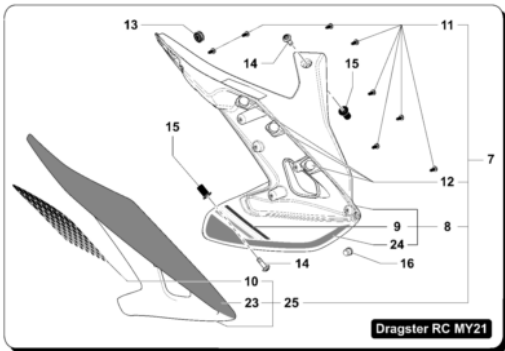

Pos	Part Number	Description	Additional Text	Quantity
1	SPMV8000B8534	RIGHT REARVIEWER	DRAGSTER, DRAGSTER RR/RR LH/RC	1,00
2	SPMV8000B8533	LEFT MIRROR		1,00
3	SPMV8B00B2687	SCREW, TCEIF M5x12	B4 RR-B4 NURBURGRING-RUSH	2,00
4	SPMV8000B8931	FRONT BRAKE LEVER PROTECTION		1,00
5	SPMV8000B8932	CLUTCH LEVER PROTECTION		1,00
6	SPMV8B00B2687	SCREW, TCEIF M5x12	B4 RR-B4 NURBURGRING-RUSH	4,00
7	SPMV8000C9160	RIGHT RADIATOR COVER	MY21 RC SCS	1,00
7	SPMV8000C9682	RIGHT RADIATOR COVER	SILVER/DARK GRAY RR-SCS	1,00
7	SPMV8000C9698	RIGHT RADIATOR COVER	ROSSO	1,00