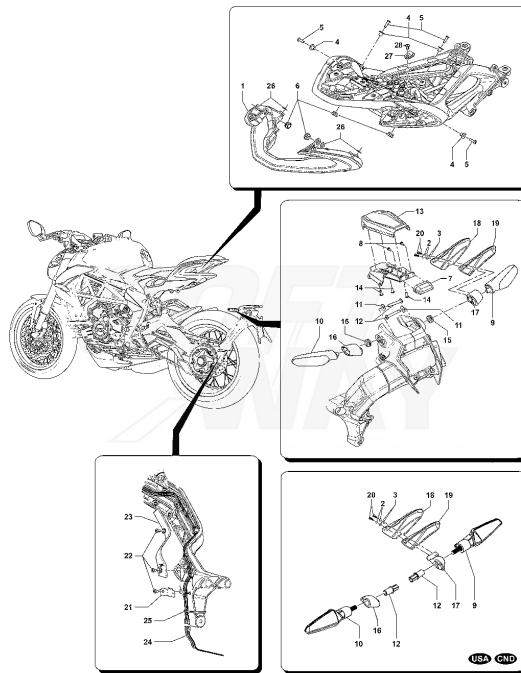

Pos	Part Number	Description	Additional Text	Quantity
1	SPMV8A00C3519	Tail lighth	ORO-RR	1,00
2	SPMV62NF15533	SPRING WASHER D3.2-D5.5-SP	USA/CND EXCLUDED	2,00
3	SPMV62NF15501	ESCUTCHEON D6-D3.2-SP0.5	USA/CND EXCLUDED	2,00
4	SPMV8000A1873	BUSH, SPACER, D16xD8xD6,2X10	BRUTALE S	4,00
5	SPMV8C00B4221	TBEI SCREW M5X0.8 CH3 L18	B4 RS-B4 RR-B4 NURBURGRING	4,00
6	SPMV800090239	CUSHION, RUBBER, 2	B4 RS-B4 RR-B4 NURBURGRING	4,00
7	SPMV8000B8250	LICENSE PLATE LIGHTING LIGHT		1,00
8	SPMV8AA0B2771	TCIC SCREW M3X0.5-L8 DIN 7985		2,00
9	SPMV8000C2127	DIRECTION LIGHT	EXCEPT 675	1,00
9	SPMV8000C7051	KOSO TURN SIGNAL	USA-CND	1,00
10	SPMV8000C2127	DIRECTION LIGHT	EXCEPT 675	1,00
10	SPMV8000C7051	KOSO TURN SIGNAL	USA-CND	1,00
11	SPMV8000C5937	SPACER WITH COLLAR	800-SCS-RCSCS	2,00
12	SPMV60ND02490	TCEI SCREW M5X0, 8-CH4-L35 UNI	USA-CND FRAME >004760	2,00
12	SPMV8000C7053	THREADED BUSHING	USA-CND	2,00
13	SPMV8000C2150	UPPER PLATE HOLDER CLOSURE		1,00
14	SPMV98C0090901	SCREW M4X10	B4 RS-B4 RR-B4 NURBURGRING	3,00
15	SPMV8000C5936	VIBRATION DAMPER D16-D8-SP6.5	800-SCS-RCSCS	2,00
16	SPMV8000C2151	REAR SPACER FOR INDICATOR	EXCEPT 675	1,00
16	SPMV8000C8427	REAR SPACER. FOR INDICATED	USA-CND	1,00
17	SPMV8000C2713	SPACER POST. FOR INDICATOR	EXCEPT 675	1,00
17	SPMV8000C7052	REAR SPACER. FOR INDICATOR	USA-CND	1,00
18	SPMV8000C2716	PROTECTION FOR INDICATOR OF	EXCEPT 675	1,00
18	SPMV8000C6411	PROTECTION FOR INDICATOR	USA-CND	1,00
19	SPMV8000C2969	THERMAL REFLECTOR FOR INDICATOR	EXCEPT 675	1,00
19	SPMV8000C6412	HEAT REFLECTOR FOR INDICATOR	USA-CND	1,00