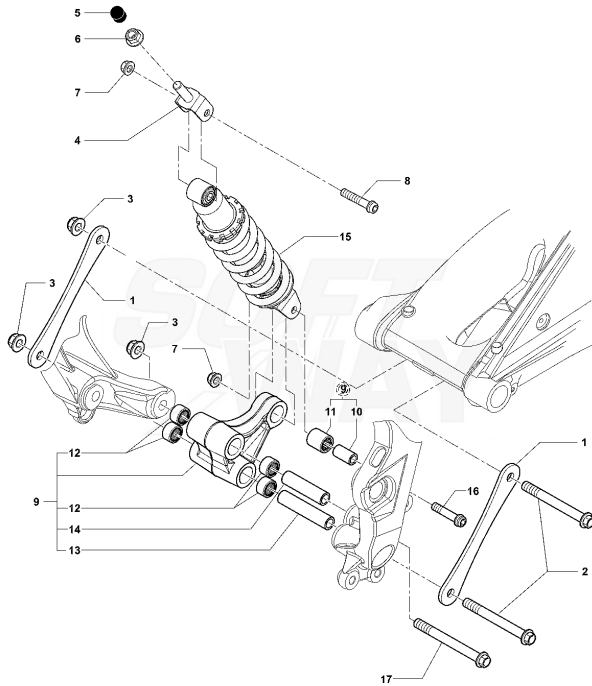

Pos	Part Number	Description	Additional Text	Quantity
1	SPMV8B00B5788	TIE ROD FOR REAR SUSPENSION	MY14/20 VIN 001015> F3 675	2,00
2	SPMV8000B5645	SCREW M12X1,25-CH14-L112		2,00
3	SPMV8000B2715	NUT, M12x1,25x12,5 CH17		3,00
4	SPMV8000B5790	FORK ADAPTER	DRAGSTER, DRAGSTER RR/RR LH/RC	1,00
5	SPMV8000B9342	CAP PROTECTION		1,00
6	SPMV8000B2715	NUT, M12x1,25x12,5 CH17		1,00
7	SPMV8000B6064	NUT M10X1,25-CH14-SP8		2,00
8	SPMV8G00B2691	Screw TCEIF M10x1,25-L45	EXCEPT 675	1,00
9	SPMV8000C6960	Rocker arm for rear suspension	VIN 001015> F3 675	1,00
10	SPMV8000B5823	PIN D16-D10-L30		1,00
11	SPMV8000B5876	BEARING HMK1626LL3		1,00
12	SPMV8000B5875	NEEDLE BEARING HK1814L3AS		4,00
13	SPMV8A00B5824	PIN D18-D12-L87		1,00
14	SPMV8000B5824	PIN D18-D12-L71		1,00
15	SPMV8000C9546	REAR SHOCK ABSORBER		1,00
16	SPMV8H00B2691	Screw TCEIF M10x1,25 L50	675	1,00
17	SPMV8C00B5645	SCREW M12X1,25-CH14-L122		1,00