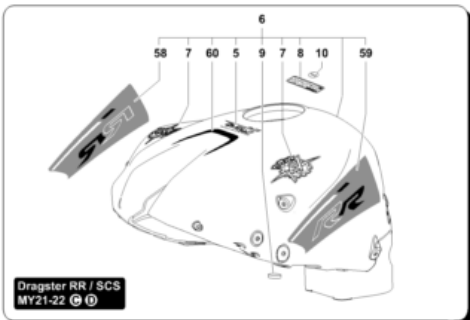

Dragster Rosso
MY21-22

Pos	Part Number	Description	Additional Text	Quantity
1	SPMV8000C2228	COVER	675-800 MY17 AMERICA	1,00
1	SPMV8000C3282	IGNITION SWITCH COVER	RR-PIRELLI-RC-LH44-SCS MY18 AMERICA	1,00
2	SPMV98B0090901	Special screw M4x8	TAMBURINI	2,00
3	SPMV800092664	DECAL		1,00
4	SPMV8000B2710	NUT, M6x1 CH10 E7 PARLOCK	EXCEPT ORO	2,00