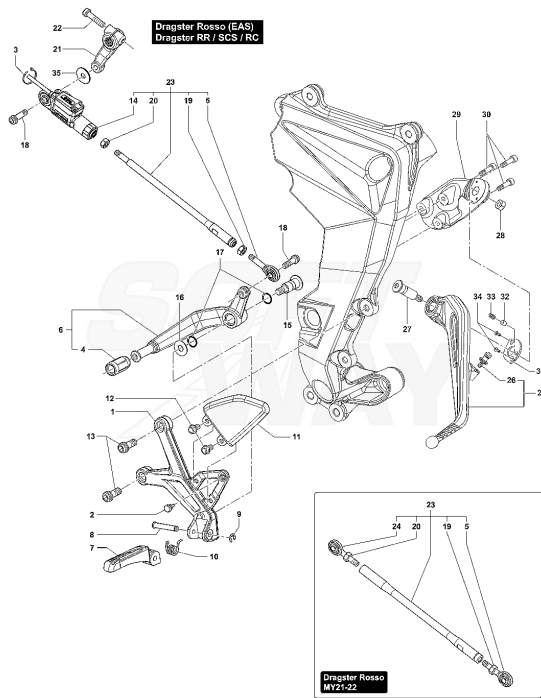

Pos	Part Number	Description	Additional Text	Quantity
1	SPMV80A0B7476	FRONT LEFT FOOTREST SUPPORT		1,00
2	SPMV800095828	CUSION		2,00
3	SPMV800092661	CLAMP 2.4X92	MY14/20 F3 675-F3 800	1,00
4	SPMV800089298	RUBBER COVER		1,00
5	SPMV8A00B6030	BALL JOINT	VIN>000790 675-800-RC	1,00
5	SPMV8A00C7192	LEFT BALL JOINT	VIN 000791> F3 675-800-RC	1,00
6	SPMV80A0B6265	COMPLETE GEARSHIFT PEDAL	DRAGSTER RR YELLOW/BLACK DRAGSTER RR LH, DRAGSTER RC	1,00
7	SPMV80A0B6481	FRONT LEFT FOOTPEG	MY20 F3 675-F3 800	1,00
8	SPMV8A00B2769	PIN, DRIVER FOOTREST SUPPORT	F4S, F4R	1,00
9	SPMV800090429	LOCK RING, FOOTREST		1,00
10	SPMV80A090418	SPRING, DRIVER FOOTREST SUPPOR		1,00
11	SPMV80A0B6243	PROTECTION FOR SUPP. LEFT PEDESTAL		1,00
12	SPMV8A00B2681	SCREW, M6x1	990R-1090RR <000640	2,00
13	SPMV8C00B2690	SCREW, TCEIF M8x25 RP	MY12/16 JPN F3 675-F3 800	2,00
14	SPMV8000C8746	DOMINO QUICK SHIFT SENSOR		1,00
15	SPMV8A00C9331	PIN M8-CH6-L22, 2		1,00
16	SPMV8000B2723	WASHER, D8,2xD20xE1		1,00
17	SPMV800001199	RING, RUBBER, D11,11x1,78		2,00
18	SPMV8000D0570	Screw TCEIF M6x1-L20		2,00
19	SPMV8000B6751	NUT M6X1 SIN-CH10-SP5		1,00
20	SPMV61ND15033	NUT M6X1-CH10-SP5		1,00
21	SPMV80A0B5692	GEAR SHIFT LEVER	MY17/20 F3 675 RC-F3 800 RC	1,00
22	SPMV8F00B2688	Screw TCEIF M6x25 RP	800RR, DRAGSTER RR, DRAG.RR LH	1,00
23	SPMV8000C8779	Complete electronic gear shift rod	EAS ROSSO EAS EXCEPT ROSSO	1,00