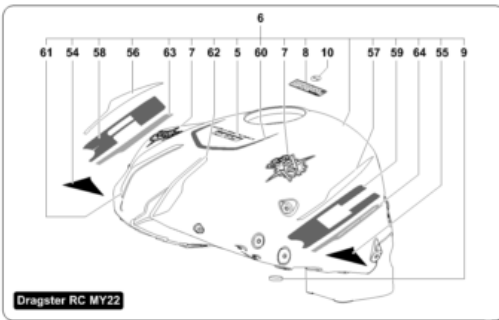

Dragster Rosso
MY21-22

Pos	Part Number	Description	Additional Text	Quantity
1	SPMV8000C2228	COVER	675-800 MY17 AMERICA	1,00
1	SPMV8000C3282	IGNITION SWITCH COVER	RR-PIRELLI-RC-LH44-SCS MY18 AMERICA	1,00
2	SPMV98B0090901	Special screw M4x8	TAMBURINI	2,00
3	SPMV800092664	DECAL		1,00
4	SPMV8000B2710	NUT, M6x1 CH10 E7 PARLOCK	EXCEPT ORO	2,00