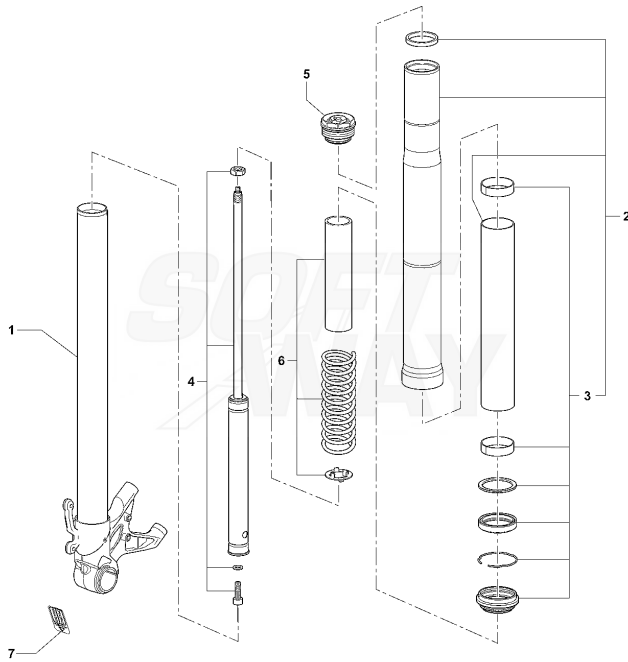

Pos	Part Number	Description	Additional Text	Quantity
1	SPMV8000C3204	RIGHT STEM COMPL.	675 800 FRAME >000874 MY17 AMERICA 800 FRAME 001100> 800 FRAME 001015-001052	1,00
1	SPMV80A0C3204	RIGHT STEM COMPL.	MY22 RC SCS	1,00
2	SPMV8000C3210	COMPLETE CHAINSTAY		1,00
3	SPMV8000C3212	FORK SEALS KIT		1,00
4	SPMV8000C3206	EXTENSION ADJUSTER CARTRIDGE		1,00
5	SPMV8000C3208	RIGHT FORK CAP	800 FRAME 001015- 001052 800 FRAME >000874 MY17 AMERICA 800 FRAME 001100>	1,00
6	SPMV8000C3211	FORK SPRING KIT	MY17 AMERICA 800 FRAME 001100> 800 FRAME 001015-001052 800 FRAME >000874	1,00
7	SPMV8000B7206	DECAL -AVVERTENZA-		1,00