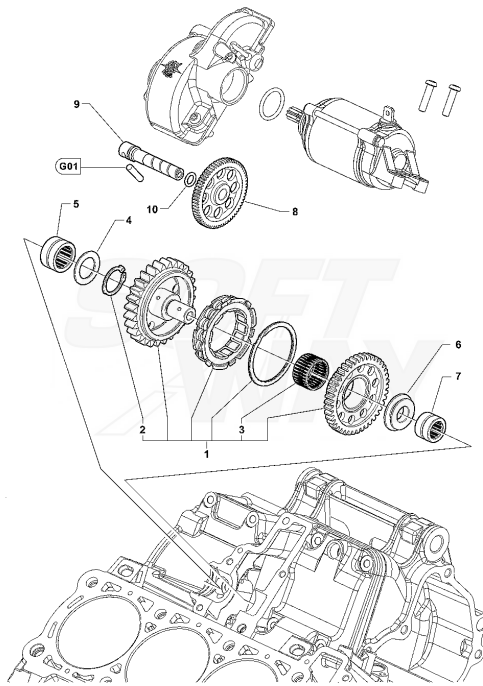

Pos	Part Number	Description	Additional Text	Quantity
1	SPMV8000C4242	COMPLETE SHAFT START ASSY		1,00
2	SPMV8000B7302	CIRCLIP		1,00
3	SPMV8A0065795	NEEDLE BEARING, D25xD29xSP17		1,00
4	SPMV8000B7288	SHIM		1,00
5	SPMV800039538	ROLL BEARING 20X28X16		1,00
6	SPMV8000B2794	SPACER WASHER		1,00
7	SPMV8000B2791	ROLL BEARING 15X23X16		1,00
8	SPMV8000B5000	STARTER REDUCTION GEAR		1,00
9	SPMV8000B5225	STARTING REDUCTION GEAR PIN		1,00
10	SPMV800023108	OR2037 T1		1,00