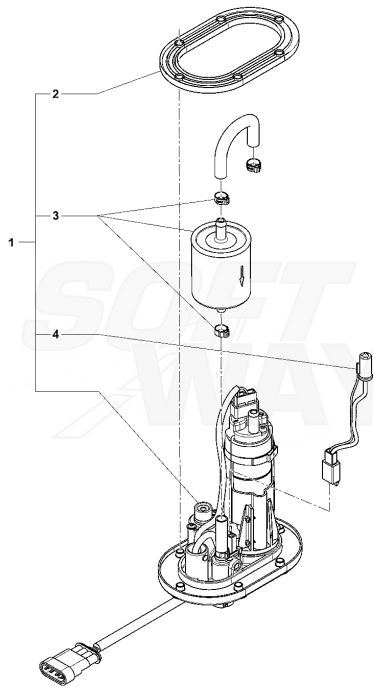

Pos	Part Number	Description	Additional Text	Quantity
1	SPMV8000C8722	FUEL INTAKE ASSEMBLY		1,00
2	SPMV8000B8612	SEALING GASKET G.A.C.		1,00
3	SPMV8000B4278	FUEL FILTER		1,00
4	SPMV8000B4277	THERMISTOR		1,00