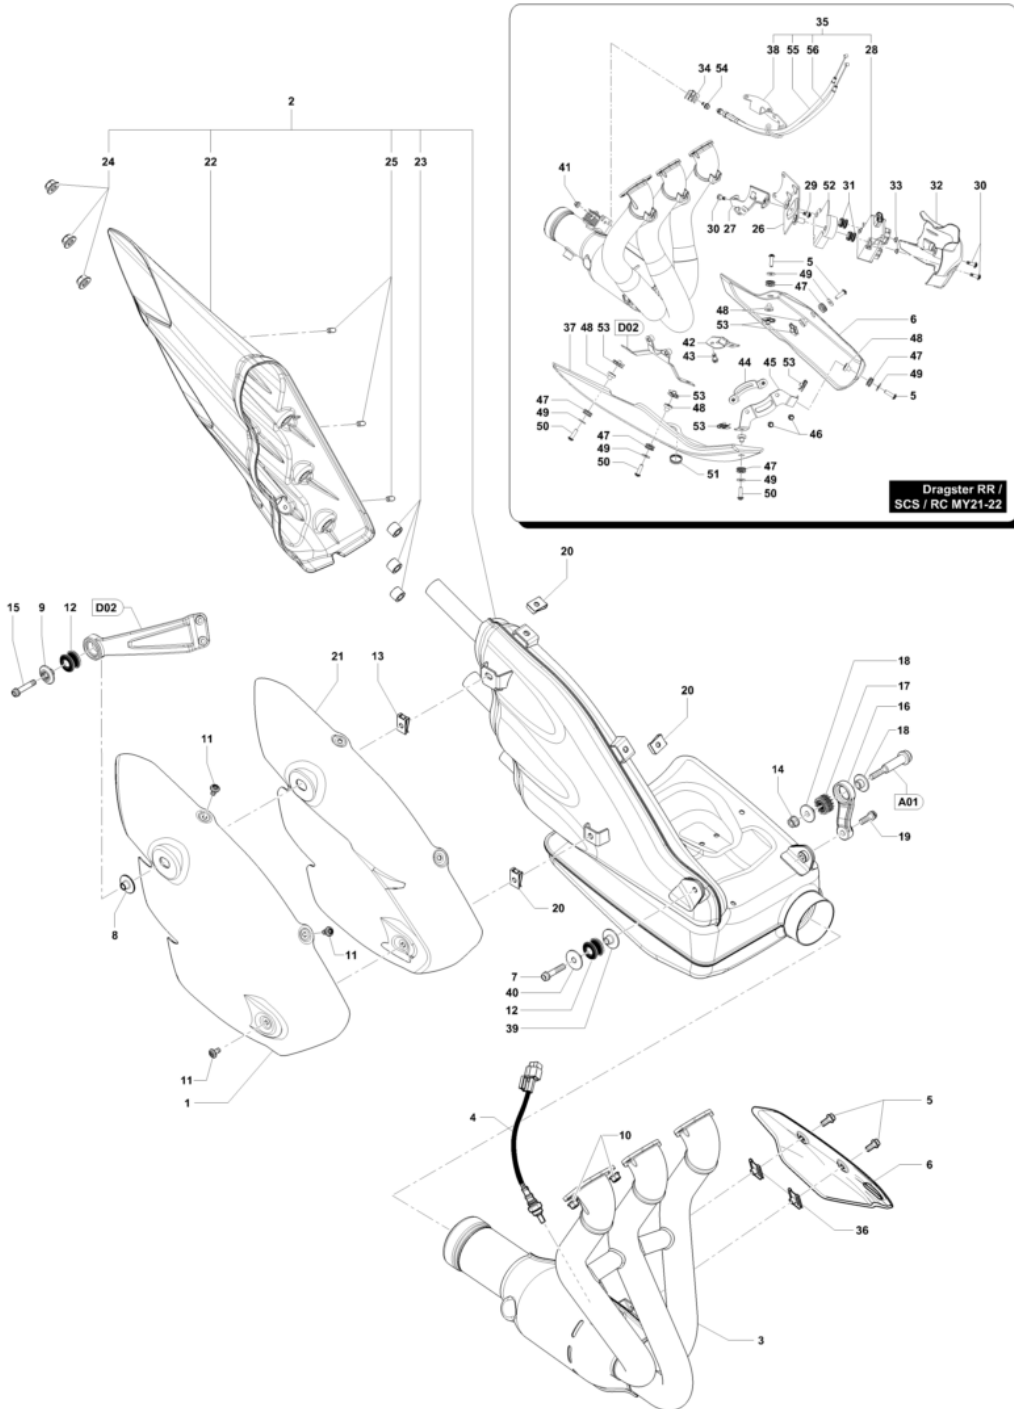

Pos	Part Number	Description	Additional Text	Quantity
1	SPMV80A0C2972	MUFFLER PROTECTOR	MY17 DRAGSTER RR/DRAGSTER RC	1,00
2	SPMV8000C8790	Silencer	RR-SCS	1,00
2	SPMV8000C8968	SILENCER	ROSSO	1,00
3	SPMV8000C8439	EXHAUST MANIFOLD CATALIZZ	RR-SCS	1,00
3	SPMV8000C8462	CATALIZ EXHAUST MANIFOLD	ROSSO	1,00
4	SPMV8000C8432	"LAMBDA" NGK PROBE"		1,00
5	SPMV8A00B2672	SCREW, M6x11,7x12	MY18 RC, MY19 RC, RC LH	2,00
5	SPMV8C00B2672	SCREW, M6x11,7x25 RP	MY18 AMERICA PIRELLI-RC-LH44-SCS	3,00
6	SPMV8000B6659	PROTECTION, CATALYZER	675, 800	1,00
6	SPMV8000C8795	LEFT SIDE EXHAUST PROTECTION	RR-SCS / RC SCS, MY21	1,00