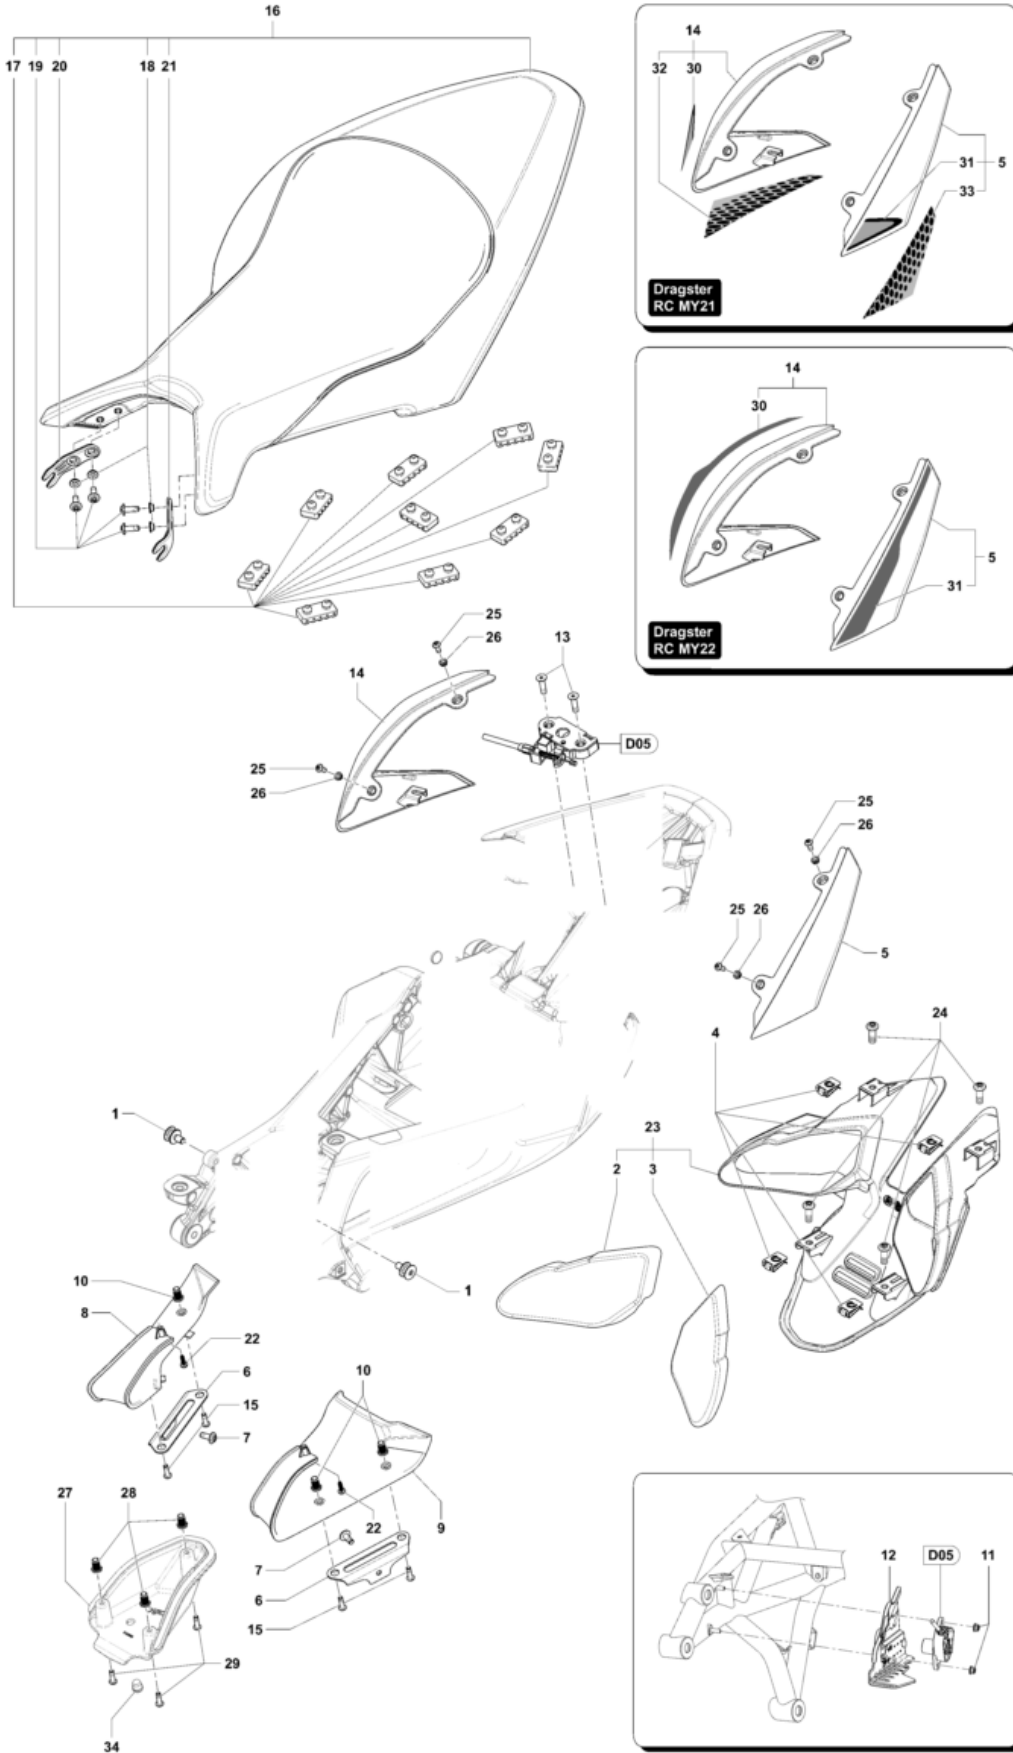

Pos	Part Number	Description	Additional Text	Quantity
1	SPMV8000C2136	PILOT SEAT		2,00
2	SPMV80A0C3512	RIGHT REAR CLOSURE NET.	EXCEPT PIRELLI	1,00
3	SPMV80A0C3511	RETINA SX REAR CLOSURE	EXCEPT PIRELLI	1,00