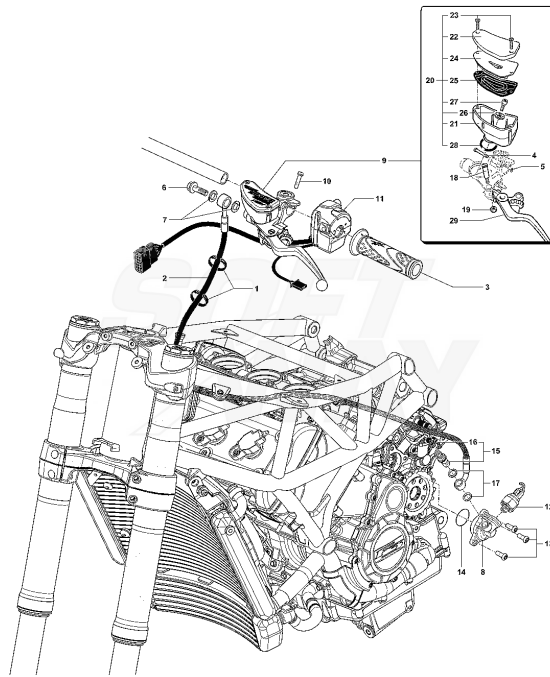

Pos	Part Number	Description	Additional Text	Quantity
1	SPMV800053724	BELT, RUBBER, SHORT	MY12/16 USA CND CN	2,00
2	SPMV8000C2481	OIL HOSE PUMP-ACTUATOR		1,00
3	SPMV8000B5683	LEFT HANDLEBAR GRIP	800	1,00
4	SPMV800082695	PIN, SUPPORT		1,00
5	SPMV800094643	WASHER, SPECIAL, D3,4		1,00
6	SPMV80A091692	SPECIAL SCREW, OIL BRAKE PIPE,	F4S, F4R, F4 FRECCIE TRICOLORI	1,00
7	SPMV800021480	WASHER, COPPER, D14xD10,2xE1	MY12/14 F3 675	2,00
8	SPMV8000B9467	SLAVE CYLINDER	800, ED.1, LUSSO, MY17/18 RC	1,00
8	SPMV8000C5801	HYDRAULIC CLUTCH ACTUATOR	SCS, MY19/20 RC	1,00
9	SPMV8000C3497	Clutch master cylinder		1,00
10	SPMV8F00B2688	Screw TCEIF M6x25 RP	800RR, DRAGSTER RR, DRAG.RR LH	1,00
11	SPMV8000B9497	LEFT SWITCH		1,00
12	SPMV8B00B9621	CLUTCH PRESSURE SENSOR		1,00
13	SPMV60NDB2736	SCREW TBCE M6X1-L20	MY18/20 F3 675 RC-F3 800 RC	3,00
14	SPMV8A0023111	OR2106 T1		1,00
15	SPMV8000A3975	DRAIN VALVE	MY18/20 F3 675-F3 800	1,00
16	SPMV800053259	COVER, RUBBER	1000 VIN <008064 1000 USA	1,00
17	SPMV800021480	WASHER, COPPER, D14xD10,2xE1	MY12/14 F3 675	2,00
18	SPMV800093299	LEVER PIN	F4S, F4R, F4 FRECCIE TRICOLORI	1,00
19	SPMV800093300	LEVER NUT		1,00
20	SPMV80A098723	COMPLETE OIL TANK		1,00
21	SPMV800097122	CLUTCH PUMP OIL TANK		1,00
22	SPMV80A093310	PLUG	1090, 1090R, 1090RR	1,00
23	SPMV800093313	SCREW M4X16		2,00
24	SPMV800093311	DIAPHRAGM		1,00