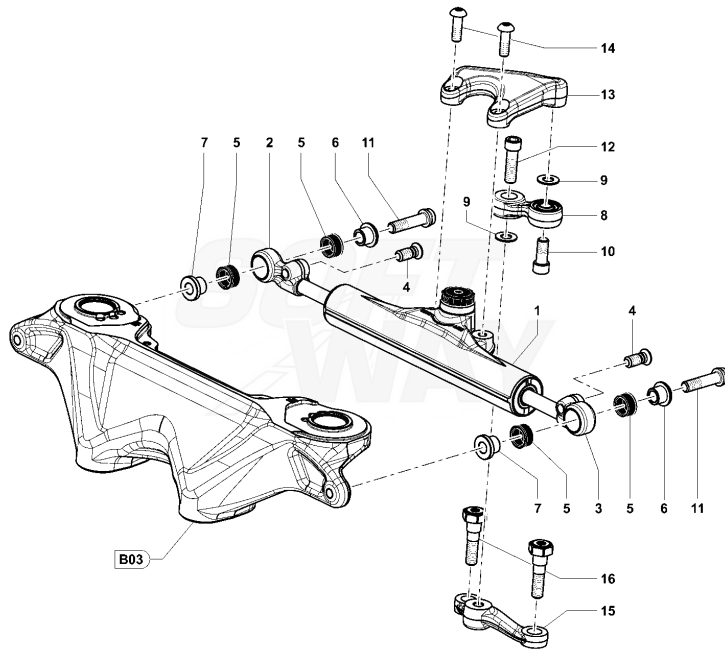

Pos	Part Number	Description	Additional Text	Quantity
1	SPMV8A00C3273	STEERING DAMPER ADJUSTER		1,00
2	SPMV80B082769	TERMIN. RIGHT FOR SHOCK ABSORBER. OF ST	DRAGSTER RR YELLOW/BLACK DRAGSTER RR LH	1,00
3	SPMV80B086408	TERMIN. SX FOR SHOCK ABSORBER. OF ST	DRAGSTER RR YELLOW/BLACK DRAGSTER RR LH	1,00
4	SPMV8000B2758	Screw steering damper		2,00
5	SPMV800082776	BUSH, RUBBER		4,00
6	SPMV800089304	UPPER SPACER, STEERING SHOCK A	1000S, 1000S1+1	2,00
7	SPMV8A0082775	SPACER, STEERING SHOCK ABSORBE		2,00
8	SPMV80A0C3272	Steering damper connecting rod	MY20 RR PIRELLI-LH44- SCS MY19 RC	1,00
9	SPMV8C00B2720	WASHER, D12xD6,1xE0,7		2,00
10	SPMV8000B2747	Screw shock absorber		1,00
11	SPMV8F00B2688	Screw TCEIF M6x25 RP	800RR, DRAGSTER RR, DRAG.RR LH	2,00
12	SPMV8B00B2747	SCREW, STEERING SHOCK ABSORBER		1,00
13	SPMV80A0C3326	SHOCK ABSORBER ARM	MY20 RR SCS-RC-RCSCS	1,00
14	SPMV60NDB2781	Screw TBCE M5x0,8-L16	MY18 AMERICA RR-RC- LH44-SCS	2,00
15	SPMV80A0C3269	SHOCK ABSORBED CONNECTING ROD ANCHOR	MY19RC MY20 RR PIRELLI-LH44 SCS	1,00
16	SPMV8000C3268	SWITCH FIXING SCREW	MY18 AMERICA EXCEPT 675-800-AMERICA	2,00