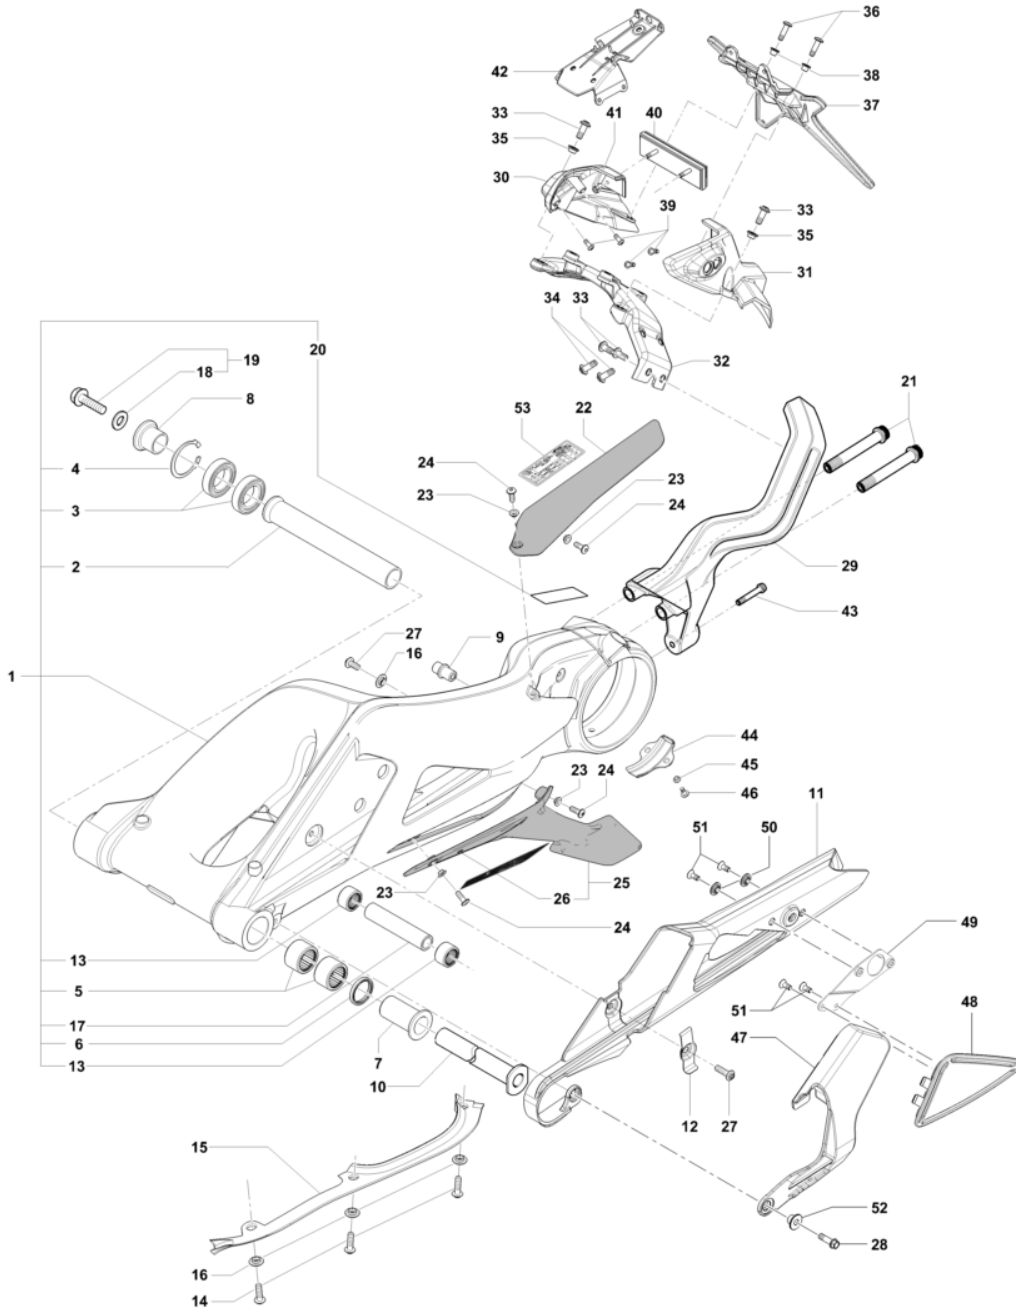

Pos	Part Number	Description	Additional Text	Quantity
1	SPMV8AA0C1678	RIGHT SIDE REAR FRAME	MY20 800	1,00
2	SPMV8AA0C1677	LEFT SIDE REAR FRAME	MY20 800	1,00
3	SPMV8000C1679	FRONT LINK PLATE		1,00
4	SPMV8D00B2676	TBEI SCREW M8X12		2,00
5	SPMV8000C2080	STAPLE NUT M8		2,00
6	SPMV8000C1680	REAR CONNECTION PLATE		1,00
7	SPMV8A00B2676	TBEI SCREW M8X16	B4 NURBURGRING-RUSH	2,00
8	SPMV80A0C3480	MULTIPLE CENTER SUPPORT		1,00
9	SPMV8C00B2690	SCREW, TCEIF M8x25 RP	MY12/16 JPN F3 675-F3 800	4,00
10	SPMV8000C3482	REAR FOOTBOARD RETAINER RIGHT		1,00
11	SPMV8000C3481	POST. FOOTBOARD RETAINER SX		1,00
12	SPMV800089293	CUSHION, D18xD8xE7,5	MY14/20 F3 675-F3 800	2,00
13	SPMV8B00B5650	SPECIAL SCREW M8X1.25-L35	RR-RUSH	2,00
14	SPMV8C00B5650	SPECIAL SCREW M8X1.25-L45		2,00
15	SPMV8000B2712	NUT, M8x1,25x8,5 CH12	MY15/17 JPN F3 RC	2,00
16	SPMV8000C1738	M6 STUD FOR REAR FASTENER		2,00
17	SPMV98C0090901	SCREW M4X10	B4 RS-B4 RR-B4 NURBURGRING	4,00