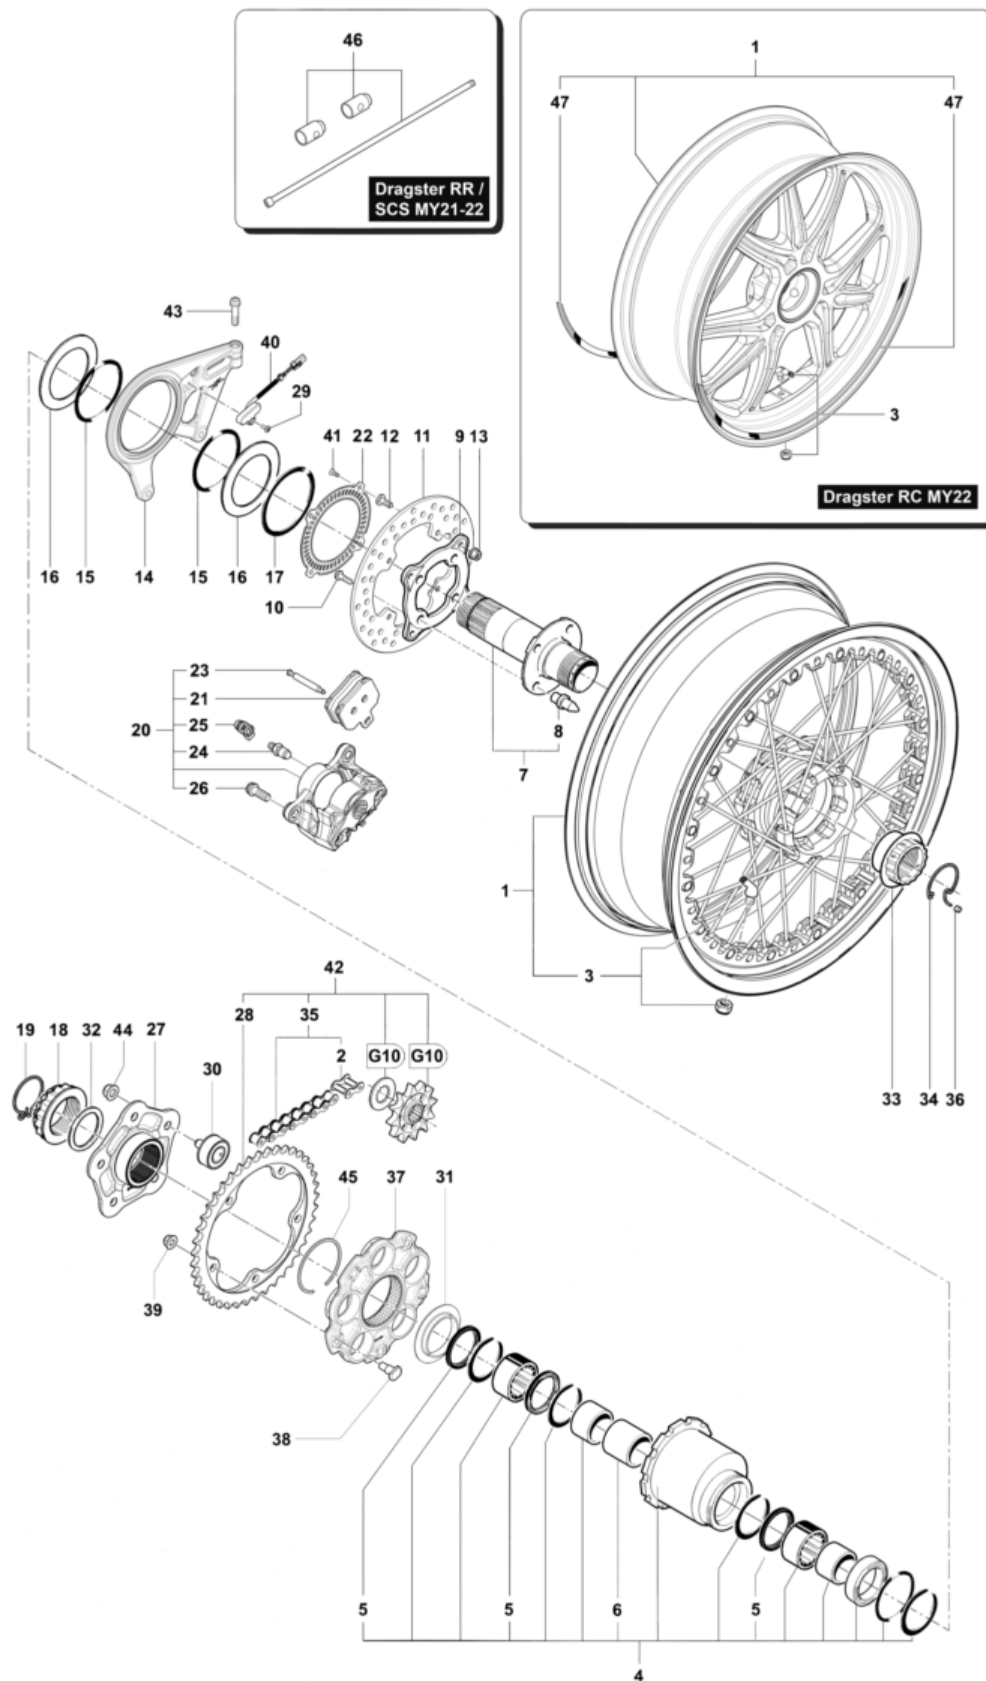

Pos	Part Number	Description	Additional Text	Quantity
1	SPMV8000D0886	REAR WHEEL RIM 17 "X6,00" F	MY22 RC SCS	1,00
1	SPMV80B0B7245	REAR WHEEL	ROSSO	1,00
1	SPMV80B0C2210	REAR WHEEL RIM. 17 "X6.00	MY20 RC/RCSCS	1,00
1	SPMV80H0C0046	17" SPOKED REAR WHEEL RIM	RR-SCS	1,00