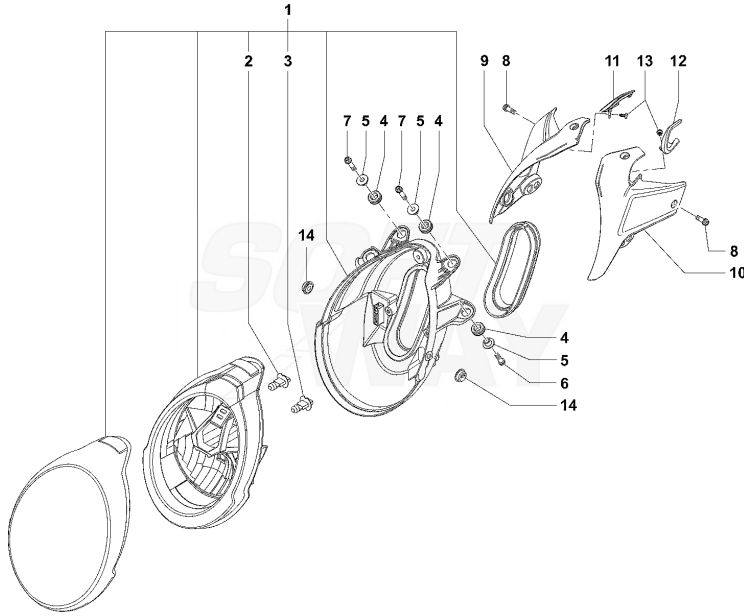

Pos	Part Number	Description	Additional Text	Quantity
1	SPMV8000C1726	COMPLETE HEADLAMP	EXCEPT 675	1,00
1	SPMV8000C9438	COMPLETE FRONT HEADLIGHT	ORO-RR	1,00
2	SPMV8000C3232	LAMP H11B 12V 55W	ROSSO	1,00
3	SPMV8000C3233	LAMP H3 12V 55W	ROSSO	1,00
4	SPMV8A00B3600	CUSHION, D20xD10xE7,5	B4 RS-B4 RR-B4 NURBURGRING	4,00
5	SPMV8A00B3764	SPACER D18-D10-L8	B4 RS-B4 RR-B4 NURBURGRING	4,00
6	SPMV8B00B2688	Screw TCEIF M6x1x16	EXCEPT F3 ORO	2,00
7	SPMV8F00B2688	Screw TCEIF M6x25 RP	800RR, DRAGSTER RR, DRAG.RR LH	2,00
8	SPMV8B00B2688	Screw TCEIF M6x1x16	EXCEPT F3 ORO	2,00
9	SPMV80B0C1728	RIGHT SUPPORT ANT.HEADLAMP	MY19 RC LH44-SCS MY20 800-RR	1,00
10	SPMV80B0C1729	SUPPORT SX HEADLAMP ANT.	MY19 RC MY20 800-RR LH44-SCS	1,00
11	SPMV8000C2124	RIGHT CABLE PROTECTION SKID		1,00
12	SPMV8000C2123	LEFT CABLE PROTECTION SKID		1,00
13	SPMV800027403	Screw RIF.695404.2x9.5-01 AB		2,00
14	SPMV8000C2122	RUBBER SPACER FOR HEADLIGHT	B4 RS	2,00