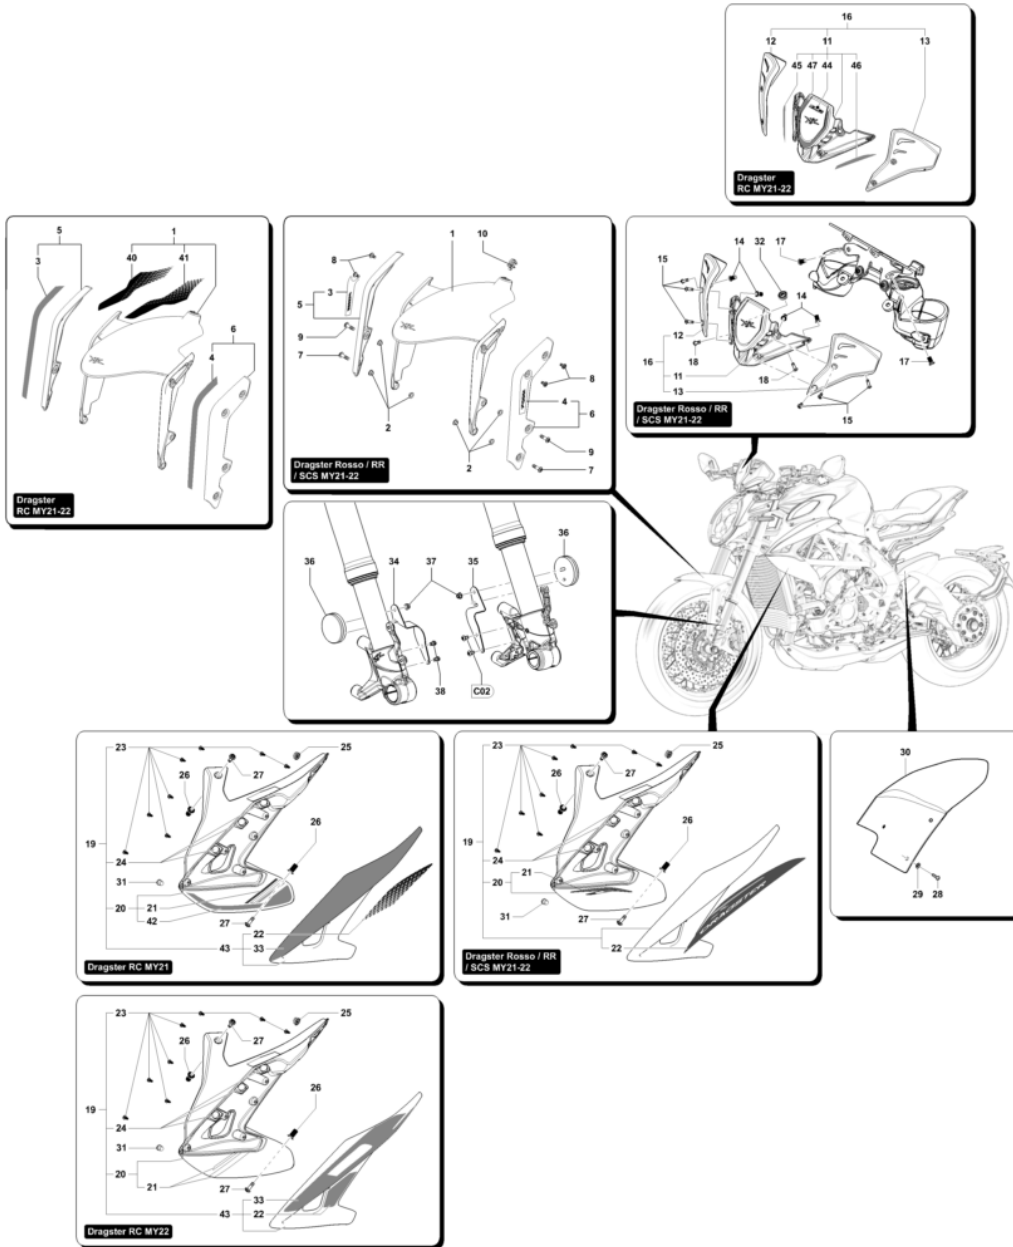

Pos	Part Number	Description	Additional Text	Quantity
1	SPMV8000C3500	FRONT FENDER GUARD.	800-RR-SCS	1,00
1	SPMV8000C9154	FRONT MUDGUARD. COMPL.	MY21 RC SCS	1,00
1	SPMV80B0C3500	FRONT FENDER FINISHED	AMERICA	1,00
1	SPMV80F0C3500	FRONT MUDGUARD. FINISHED	ROSSO RR	1,00
1	SPMV80J0C3500	FRONT MUDGUARD. FINISHED	SILVER/DARK GRAY RR-SCS	1,00
1	SPMV80K0C3500	FRONT MUDGUARD. FINISHED	GRAY/DARK GRAY RR-SCS	1,00
1	SPMV80N0C3500	FRONT MUDGUARD. FINISHED	RED/BLACK RR-SCS	1,00
2	SPMV80A090392	SPACER	B4 RS-B4 RR-B4 NURBURGRING	6,00
3	SPMV8000C0452	DECAL "ABS" FOR RIGHT SUPPORT	DRAGSTER RR LH DRAGSTER RR RED/BLACK MY15/16 DRAGSTER DRAGSTER RR RED/WHITE	1,00
3	SPMV8000C9972	'DECAL "FRIEZE "FOR RIGHT MUDGUARD SUP	MY21 RC SCS	1,00
3	SPMV80A0C9972	DECAL "FRIEZE "FOR RIGHT BRACKET	MY22 RC SCS	1,00