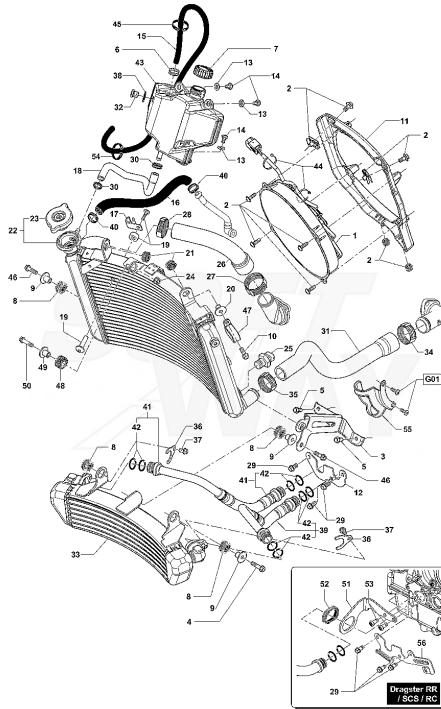

Pos	Part Number	Description	Additional Text	Quantity
1	SPMV8000B5430	RADIATOR FAN		1,00
2	SPMV8000B6058	FIXING KIT ELECTRIC VALVE		1,00
3	SPMV8000B7720	FIXING PLATE, RADIATOR	ROSSO	1,00
3	SPMV8000C8787	RADIATOR FIXING BRACKET	EXCEPT ROSSO	1,00
4	SPMV8F00B2688	Screw TCEIF M6x25 RP	800RR, DRAGSTER RR, DRAG.RR LH	1,00
5	SPMV8B00B2681	Screw M6x1-CH8-L12	F4S, F4 FRECCE TRICOLORI	2,00
6	SPMV800089293	CUSHION, D18xD8xE7,5	MY14/20 F3 675-F3 800	1,00
7	SPMV8000B7049	PLUG		1,00
8	SPMV800062651	VIBRATION REDUCER D22-D10-SP12		4,00
9	SPMV800062652	SPACER D10-D6	FOR COOLER 800084917	3,00
10	SPMV8G00B2681	Screw M6x1 CH8	LUSSO, RC, SCS	1,00
11	SPMV8000B7354	CONVEYOR FAN		1,00
12	SPMV8000B7719	OIL TUBE FIXING PLATE		1,00
13	SPMV8000B5959	WASHER D12 D7,8 SP0,5 IN NYLON	MY14/20 EXCEPT F3 ORO	3,00
14	SPMV8000B5920	Screw	MY12/13 F3 675-F3 ORO- F3 800	3,00
15	SPMV8H0091037	HOSE D4-D9-L950	RR-PIRELLI-RC-LH44-SCS MY18 AMERICA	1,00
15	SPMV8T0091037	RUBBER HOSE D4-D9-L1000	EXCEPT ROSSO	1,00
16	SPMV8000B6026	AIRING HOSE RADIATOR		1,00
17	SPMV8000B7224	CLIP		1,00
18	SPMV8S0066179	HOSE D6,5X10,5-L260		1,00
19	SPMV8000B7355	FIXING CLIP KIT, CABLE		1,00
20	SPMV8000B7541	SPACER D21-D9,25-D6,2-L13		1,00
21	SPMV8000B6022	CUSHION D21-D9-SP11		2,00
22	SPMV8000C2962	WATER COOLER		1,00
23	SPMV8A00B6019	PLUG, RADIATOR		1,00
24	SPMV8000B2710	NUT, M6x1 CH10 E7 PARLOCK	EXCEPT ORO	1,00