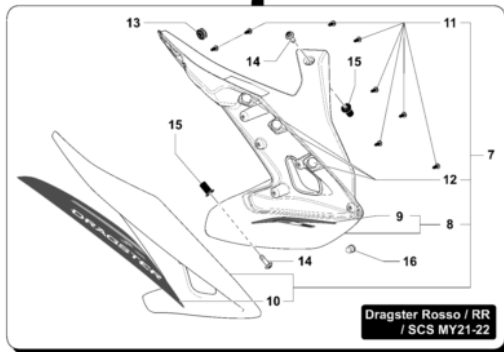

Pos	Part Number	Description	Additional Text	Quantity
1	SPMV8000B8534	RIGHT REARVIEWER	DRAGSTER, DRAGSTER RR/RR LH/RC	1,00
2	SPMV8000B8533	LEFT MIRROR		1,00
3	SPMV8B00B2687	SCREW, TCEIF M5x12	B4 RR-B4 NURBURGRING-RUSH	2,00
4	SPMV8000B8931	FRONT BRAKE LEVER PROTECTION		1,00
5	SPMV8000B8932	CLUTCH LEVER PROTECTION		1,00
6	SPMV8B00B2687	SCREW, TCEIF M5x12	B4 RR-B4 NURBURGRING-RUSH	4,00
7	SPMV8000C9160	RIGHT RADIATOR COVER	MY21 RC SCS	1,00
7	SPMV8000C9682	RIGHT RADIATOR COVER	SILVER/DARK GRAY RR-SCS	1,00
7	SPMV8000C9698	RIGHT RADIATOR COVER	ROSSO	1,00