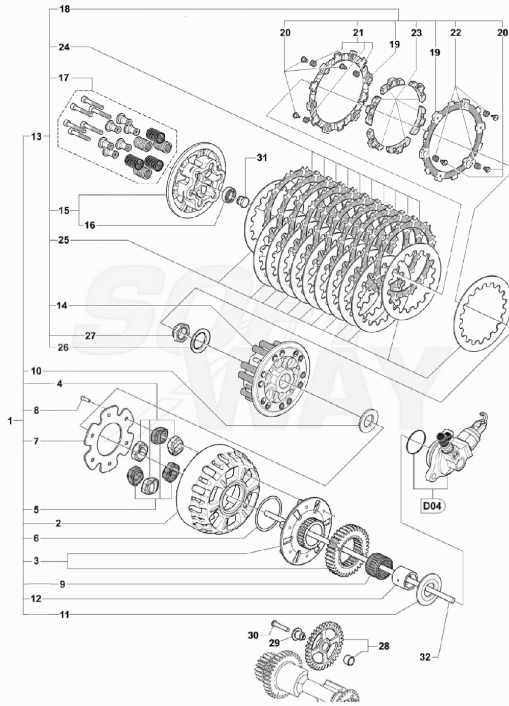

Pos	Part Number	Description	Additional Text	Quantity
1	SPMV8A00C7898	PRIMARY GEAR AND CLUTCH	SCS-RC SCS	1,00
2	SPMV8000C7900	CLUTCH BELL	SCS-RC SCS	1,00
3	SPMV8000C4381	FLANGE GEAR	MY17 DRAGSTER RR/DRAGSTER RC	1,00
4	SPMV8000B6484	RUBBER GASKET	MY14/20 F3 675	3,00
5	SPMV8A00B6484	FLEXIBLE COUPLING	MY14/20 F3 675	3,00
6	SPMV8000B3996	OR164 T3,53-D60,33	MY14/20 F3 675	1,00
7	SPMV8000B1727	SPROCKET RETAINING DISC	MY14/20 F3 675	1,00
8	SPMV60NDB4391	Screw TSCE M6x1-L182	F3 800-AGO-RC	6,00
9	SPMV8000B3997	ROLL BEARING K35X42X30	MY14/20 F3 675	1,00
10	SPMV8000B4997	WASHER CLUTCH, SP2.6	SCS-RC SCS	1,00
11	SPMV8000B3018	WASHER FOR DRIVER GEAR SP3	MY14/20 F3 675	1,00
12	SPMV8000B3989	DRIVER GEAR SPACER	MY14/20 F3 675	1,00
13	SPMV8A00C7904	CLUTCH REKLUSE	SCS-RC SCS	1,00
14	SPMV8000C5716	DISC HOLDER HUB	SCS-RC SCS	1,00
15	SPMV8A00C8211	WHEEL PUSHER PLATE	SCS	1,00
16	SPMV8000C5722	RADIAL BEARING 6001 -	SCS-RC SCS	1,00
17	SPMV8000C5723	CLUTCH SPRING KIT	SCS-RC SCS	1,00
18	SPMV8000C7905	EXP 3.0 CLUTCH DISC ASSEMBLY	SCS-RC SCS	1,00
19	SPMV8000C7906	EXP 3.0 CLUTCH DISC BODY	SCS-RC SCS	2,00
20	SPMV8000C5729	EXP 3.0 MOUNTING PIN - 14	SCS-RC SCS	6,00
21	SPMV8000C5730	EXP 3.0 GOLD ADJUSTMENT SPRING	SCS-RC SCS	3,00
22	SPMV8000C5731	EXP 3.0 ADJUSTMENT SPRING	SCS-RC SCS	3,00
23	SPMV8000C8087	MASSES EXP 3.0 - LIGHT	SCS-RC SCS	6,00
24	SPMV8000C7907	GARNISHED CLUTCH DISC	SCS-RC SCS	10,00
25	SPMV8000C5734	PLAIN CLUTCH DISC	SCS-RC SCS	12,00
26	SPMV8000B7308	WASHER	MY12/13 VIN 001265> F3 675	1,00