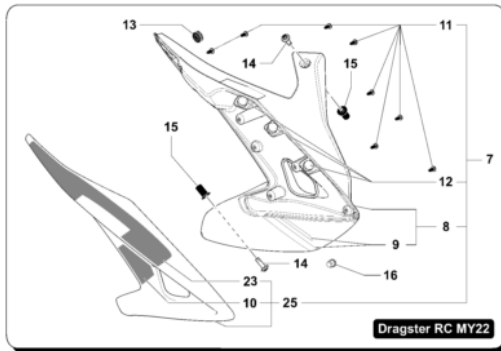

Pos	Part Number	Description	Additional Text	Quantity
1	SPMV8000B8534	RIGHT REARVIEWER	DRAGSTER, DRAGSTER RR/RR LH/RC	1,00
2	SPMV8000B8533	LEFT MIRROR		1,00
3	SPMV8B00B2687	SCREW, TCEIF M5x12	B4 RR-B4 NURBURGRING-RUSH	2,00
4	SPMV8000B8931	FRONT BRAKE LEVER PROTECTION		1,00
5	SPMV8000B8932	CLUTCH LEVER PROTECTION		1,00
6	SPMV8B00B2687	SCREW, TCEIF M5x12	B4 RR-B4 NURBURGRING-RUSH	4,00
7	SPMV8000C9160	RIGHT RADIATOR COVER	MY21 RC SCS	1,00
7	SPMV8000C9682	RIGHT RADIATOR COVER	SILVER/DARK GRAY RR-SCS	1,00
7	SPMV8000C9698	RIGHT RADIATOR COVER	ROSSO	1,00