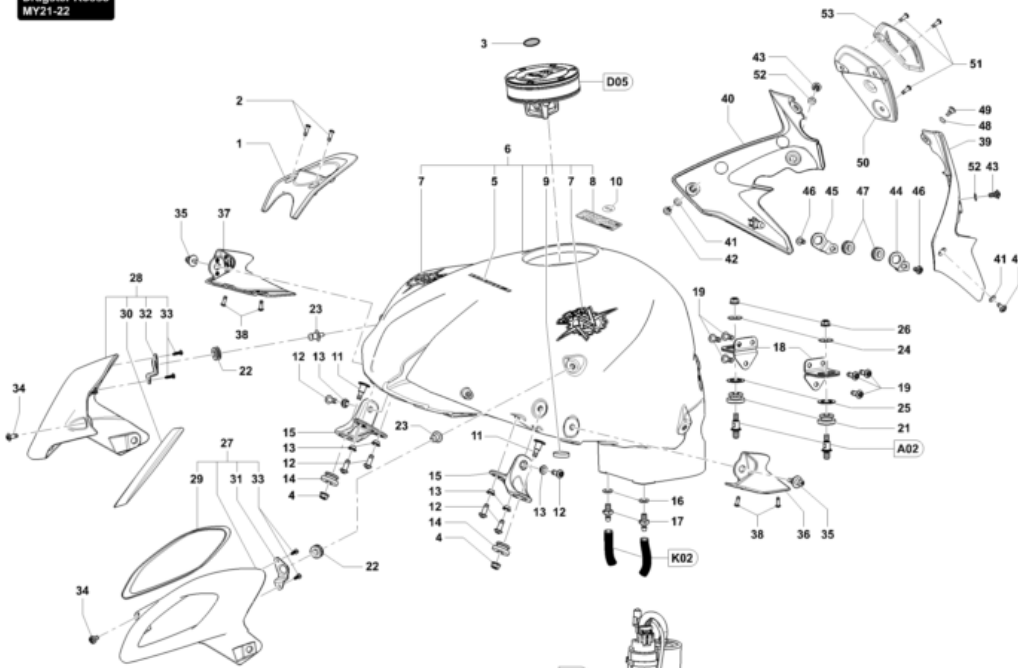

Dragster Rosso
MY21-22

Pos	Part Number	Description	Additional Text	Quantity
1	SPMV8000C2228	COVER	675-800 MY17 AMERICA	1,00
1	SPMV8000C3282	IGNITION SWITCH COVER	RR-PIRELLI-RC-LH44-SCS MY18 AMERICA	1,00
2	SPMV98B0090901	Special screw M4x8	TAMBURINI	2,00
3	SPMV800092664	DECAL		1,00
4	SPMV8000B2710	NUT, M6x1 CH10 E7 PARLOCK	EXCEPT ORO	2,00