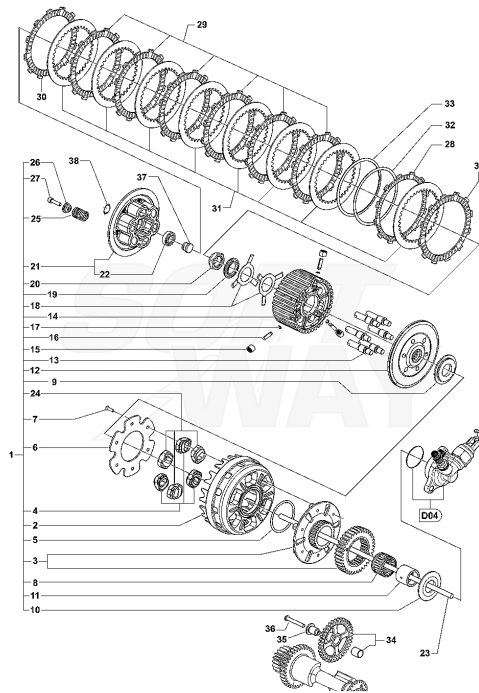

Pos	Part Number	Description	Additional Text	Quantity
1	SPMV8000C8676	Primary and clutch gear	ROSSO-RR	1,00
2	SPMV8000B9716	CLUTCH BELL	MY14/20 F3 675	1,00
3	SPMV8000C4381	FLANGE GEAR	MY17 DRAGSTER RR/DRAGSTER RC	1,00
4	SPMV8A00B6484	FLEXIBLE COUPLING	MY14/20 F3 675	3,00
5	SPMV8000B3996	OR164 T3,53-D60,33	MY14/20 F3 675	1,00
6	SPMV8000B1727	SPROCKET RETAINING DISC	MY14/20 F3 675	1,00
7	SPMV60NDB4391	Screw TSCE M6x1-L182	F3 800-AGO-RC	6,00
8	SPMV8000B3997	ROLL BEARING K35X42X30	MY14/20 F3 675	1,00
9	SPMV8000B8198	DRIVING GEAR WASHER	MY14/20 F3 675	1,00
10	SPMV8000B3018	WASHER FOR DRIVER GEAR SP3	MY14/20 F3 675	1,00
11	SPMV8000B3989	DRIVER GEAR SPACER	MY14/20 F3 675	1,00
12	SPMV8000B1014	DRIVE FLANGE	MY14/20 F3 675	1,00
13	SPMV8000B8243	SPRING COLUMN	F3 800-AGO-RC	6,00
14	SPMV8000C8677	DISC HOLDER HUB	ROSSO-RR	1,00
15	SPMV8000B0066	PIN BEARING 12X10X6 NK6	MY14/20 F3 675	3,00
16	SPMV8000B0067	BEARING PIN D6-L20	MY14/20 F3 675	3,00
17	SPMV66N021306	RETAIN RING D3.2	MY14/20 F3 675	3,00
18	SPMV8000B0071	SPRING JUDDER	MY14/20 F3 675	2,00
19	SPMV8000B0072	SPRING SUPPORT	MY14/20 F3 675	1,00
20	SPMV8000B8199	NUT M22X1	MY14/20 F3 675	1,00
21	SPMV8000C8678	Push plate	ROSSO-RR	1,00
22	SPMV8000A2565	RADIAL BEARING 12X28X7	MY14/20 F3 675	1,00
23	SPMV8A00B9469	CONTROL ROD	ROSSO-RR	1,00
24	SPMV8000B6484	RUBBER GASKET	MY14/20 F3 675	3,00
25	SPMV8000A0730	CLUTCH SPRING	MY14/20 F3 675	6,00
26	SPMV8000B4721	SPRING DRIVER WASHER	MY14/20 F3 675	6,00
27	SPMV60ND02509	Screw M6x1-CH5-L20	F3 800-AGO-RC	6,00
28	SPMV8000A6915	Lining plate	MY14/20 F3 675	1,00