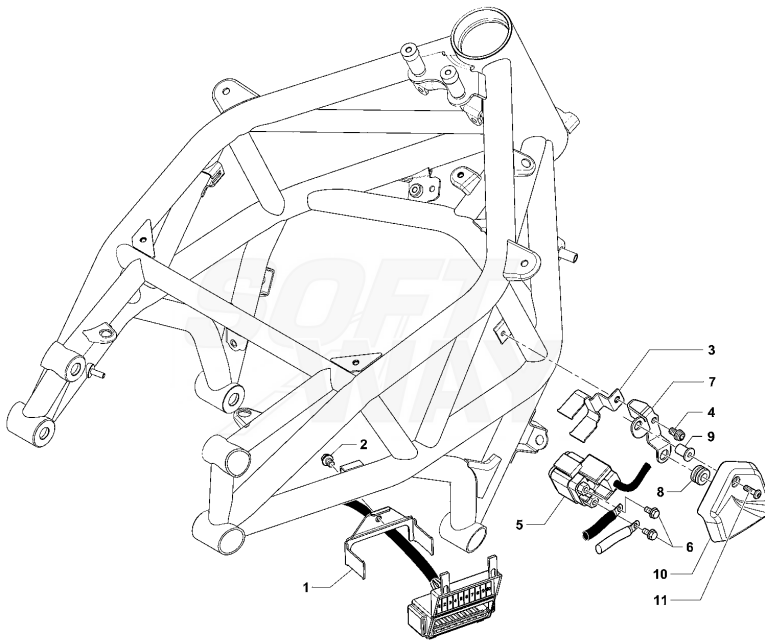

Pos	Part Number	Description	Additional Text	Quantity
1	SPMV8000B8821	BRACKET FUSE	F3 AGO-F3 675 RC-F3 800 RC	1,00
2	SPMV8A00B2677	Screw M6x1-L10		1,00
3	SPMV8000B5915	PLATE	675, 800, 800RR	1,00
4	SPMV8000B2687	Screw TCEIF M5x8	USA CND CN MY12/16	1,00
5	SPMV800091115	SWITCH, STARTER		1,00
6	SPMV8000B2681	Screw TEF M6x0,8x8 CH8 RT	990R-1090RR 000641> BRUTALE 920	2,00
7	SPMV8000B6989	PLATE CONTACTOR COVER		1,00
8	SPMV8000B6507	RUBBER DAMPER D14-D7-SP8		1,00
9	SPMV800091022	BUSH, SCREW, M4x0,7	F4S, F4R, F4RR	1,00
10	SPMV8000B6990	CONTACTOR COVER		1,00
11	SPMV8A0090901	SCREW, M4x13,7	750S, 750S 1+1	1,00