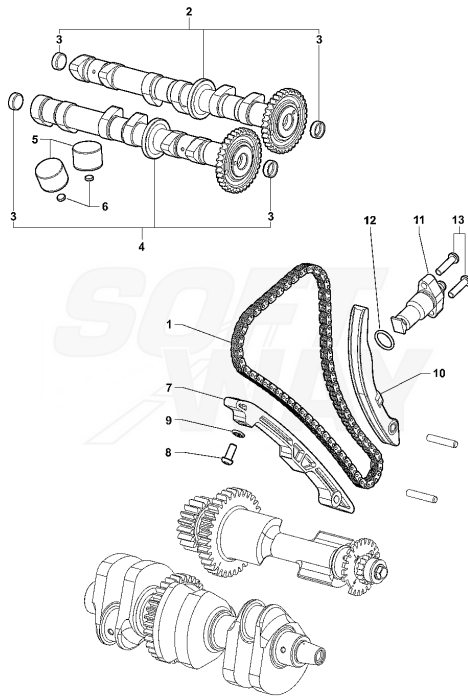

Pos	Part Number	Description	Additional Text	Quantity
1	SPMV8000B2629	Timing chain		1,00
2	SPMV8000B2630	INLET CAMSHAFT	RR-PIRELLI-RC-LH44-SCS MY18 AMERICA	1,00
2	SPMV8G00B2630	Intake camshaft compl	675-800 MY17 AMERICA	1,00
3	SPMV8C0057196	STABLE PLUG D16-SP6-10		4,00
4	SPMV8E00B2631	Full exhaust camshaft	675-800 MY17 AMERICA	1,00
4	SPMV8G00B2631	Exhaust camshaft complete	MY18 AMERICA RR- PIRELLI-RC-LH44-SCS	1,00
5	SPMV8000C8680	TUMBLER D28 DLC		12,00
6	SPMV800084182	CLEARANCE ADJUSTING	1.60 MM	12,00
6	SPMV8A0084182	CLEARANCE ADJUSTING	1.65 MM	12,00
6	SPMV8B0084182	CLEARANCE ADJUSTING	1.70 MM	12,00
6	SPMV8C0084182	CLEARANCE ADJUSTING	1.75 MM	12,00
6	SPMV8D0084182	CLEARANCE ADJUSTING	1.80 MM	12,00
6	SPMV8E0084182	CLEARANCE ADJUSTING	1.85 MM	12,00
6	SPMV8F0084182	CLEARANCE ADJUSTING	1.90 MM	12,00
6	SPMV8G0084182	CLEARANCE ADJUSTING	1.95 MM	12,00
6	SPMV8H0084182	CLEARANCE ADJUSTING	2.00 MM	12,00
6	SPMV8J0084182	GAP SPACER	2.05 MM	12,00
6	SPMV8K0084182	CLEARANCE ADJUSTING	2.10 MM	12,00
6	SPMV8L0084182	CLEARANCE ADJUSTING	2.15 MM	12,00
6	SPMV8M0084182	CLEARANCE ADJUSTING	2.20 MM	12,00
6	SPMV8N0084182	CLEARANCE ADJUSTING	2.25 MM	12,00
6	SPMV8P0084182	CLEARANCE ADJUSTING	2.30 MM	12,00
6	SPMV8R0084182	CLEARANCE ADJUSTING	2.35 MM	12,00
6	SPMV8S0084182	CLEARANCE ADJUSTING	2.40 MM	12,00
6	SPMV8T0084182	CLEARANCE ADJUSTING	2.45 MM	12,00
6	SPMV8U0084182	CLEARANCE ADJUSTING	2.50 MM	12,00
6	SPMV8V0084182	CLEARANCE ADJUSTING	2.55 MM	12,00