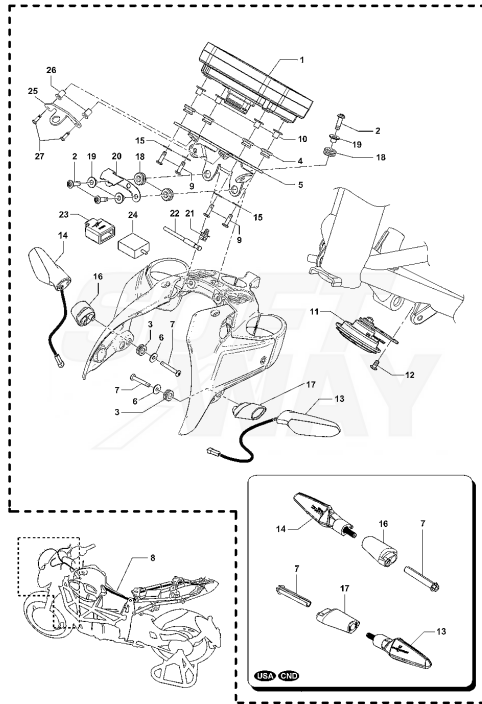

Pos	Part Number	Description	Additional Text	Quantity
1	SPMV8000C8799	COMPLETE DASHBOARD		1,00
2	SPMV8B00B2672	SCREW, M6x11,7x21	DRAGSTER	3,00
3	SPMV8000B3118	CUSHION, D16xD8xE7,5	EXCEPT USA-CND	2,00
4	SPMV800090239	CUSHION, RUBBER, 2	B4 RS-B4 RR-B4 NURBURGRING	4,00
5	SPMV8000C8798	DASHBOARD SUPPORT		1,00
6	SPMV62ND15548	WASHER, D15x5,2xE1	EXCEPT USA-CND	2,00
7	SPMV60ND02491	TCEI SCREW M5X0, 8-CH4-L40 UNI	USA-CND FRAME 004761> USA-CND FRAME >004760	2,00
7	SPMV8000C9134	THREADED BUSHING	USA-CND	2,00
8	SPMV8000C8783	MAIN CABLE ASSEMBLY	EXCEPT ROSSO	1,00
8	SPMV8000C8980	MAIN CABLE ASSEMBLY	ROSSO	1,00
9	SPMV8C00B4221	TBEI SCREW M5X0.8 CH3 L18	B4 RS-B4 RR-B4 NURBURGRING	4,00
10	SPMV8A00C6230	SPACER D16-D8-D5.2-SP10.5		4,00
11	SPMV8000B6298	HORN COMPLETE		1,00
12	SPMV8A00B2677	Screw M6x1-L10		1,00
13	SPMV8A00C2127	DIRECTION LIGHT	EXCEPT 675	1,00
13	SPMV8A00C7051	KOSO TURN SIGNAL	USA-CND	1,00
14	SPMV8A00C2127	DIRECTION LIGHT	EXCEPT 675	1,00
14	SPMV8A00C7051	KOSO TURN SIGNAL	USA-CND	1,00
15	SPMV62ND15548	WASHER, D15x5,2xE1	EXCEPT USA-CND	4,00
16	SPMV8000C2126	RIGHT FRONT SPACER FOR INDICAT	EXCEPT 675	1,00
16	SPMV8000C8768	FRONT SPACER FOR INDICATOR	USA-CND	1,00
17	SPMV8000C2125	LEFT FRONT SPACER FOR INDICAT	EXCEPT 675	1,00
17	SPMV8000C8768	FRONT SPACER FOR INDICATOR	USA-CND	1,00
18	SPMV800089293	CUSHION, D18xD8xE7,5	MY14/20 F3 675-F3 800	3,00
19	SPMV8000B2799	WASHER, SPACER, D8xD6,2xL8,5	MY12/16 F3 675-F3 800	3,00
20	SPMV8000C9133	Electrical components support plate		1,00