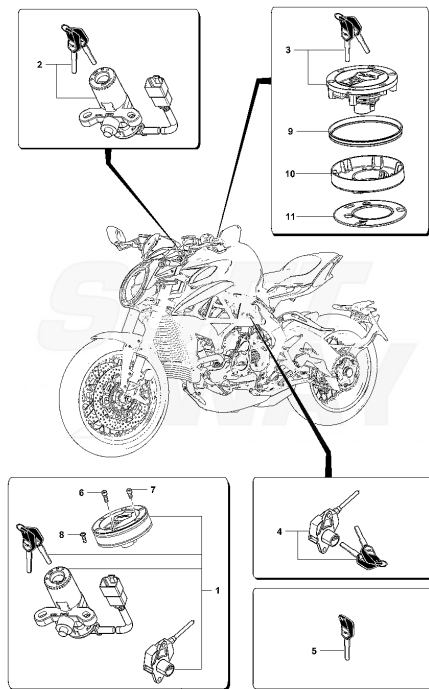

Pos	Part Number	Description	Additional Text	Quantity
1	SPMV8A00C9248	LOCKS SUPPLY		1,00
2	SPMV8000C9251	IGNITION SWITCH WITH		1,00
3	SPMV8000B5411	FUEL TANK CAP WITH		1,00
4	SPMV8D00B5412	SADDLE LOCK COMPLETE WITH		1,00
5	SPMV8000C9252	SPARE KEY		1,00
6	SPMV800066531	Screw plug		3,00
7	SPMV8C0066531	Screw TCEI M5x0,8-L10 INOX		3,00
8	SPMV8B00B4221	Screw M5x0,8-CH3-L14	MY18/20 F3 675 RC-F3 800 RC	1,00
9	SPMV8000B5216	GASKET		1,00
10	SPMV8A00B5214	CARBURETOR CAP UNION	JPN UP TO VIN 002901	1,00
11	SPMV8A00B5215	GASKET		1,00