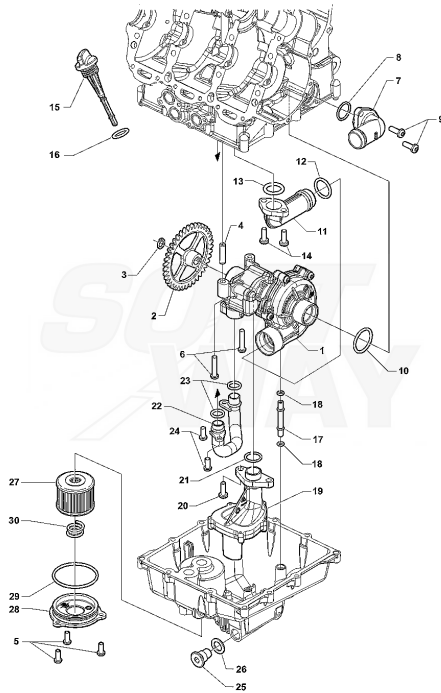

Pos	Part Number	Description	Additional Text	Quantity
1	SPMV8000B2644	PUMP GROUP		1,00
2	SPMV8000C4386	OIL PUMP GEAR	MY17/20 F3 675-800-RC	1,00
3	SPMV66N021202	RETAIN RING D12-D11	ROSSO-RR	1,00
4	SPMV8000B3232	PIN		1,00
5	SPMV60NDB2735	SCREW TBCE M6X1-L16	MY15/17 F3 675 RC-F3 800 RC	3,00
6	SPMV60NDB3397	SCREW TBCE M6X1-L45		2,00
7	SPMV8000B4099	INLET WATER PIPE		1,00
8	SPMV800023110	OR2100 T1		1,00
9	SPMV60NDB4719	SCREW TCBCE M6X1-L20		2,00
10	SPMV800035809	OR3137 T2		1,00
11	SPMV8000B4626	INLET WATER PIPE		1,00
12	SPMV800023120	OR3106 T2		1,00
13	SPMV8000B3233	OR4093 T3		1,00
14	SPMV60NDB2736	SCREW TBCE M6X1-L20	MY18/20 F3 675 RC-F3 800 RC	2,00
15	SPMV8000B4021	OIL CUP		1,00
16	SPMV800029074	OR128 T2		1,00
17	SPMV8000B3234	OUTLET WATER PIPE		1,00
18	SPMV8000B6928	ORM 5		2,00
19	SPMV8000B4691	OIL SUCTION PUMP		1,00
20	SPMV60NDB4719	SCREW TCBCE M6X1-L20		2,00
21	SPMV800041693	OR2087 T1		1,00
22	SPMV8000B4195	INLET OIL TUBE		1,00
23	SPMV800025593	OR119 T2		2,00
24	SPMV60NDB2735	SCREW TBCE M6X1-L16	MY15/17 F3 675 RC-F3 800 RC	2,00
25	SPMV800073011	OIL PLUG ASSEMBLY		1,00
26	SPMV62N015679	ALUMINIUM WASHER D24-D16		1,00