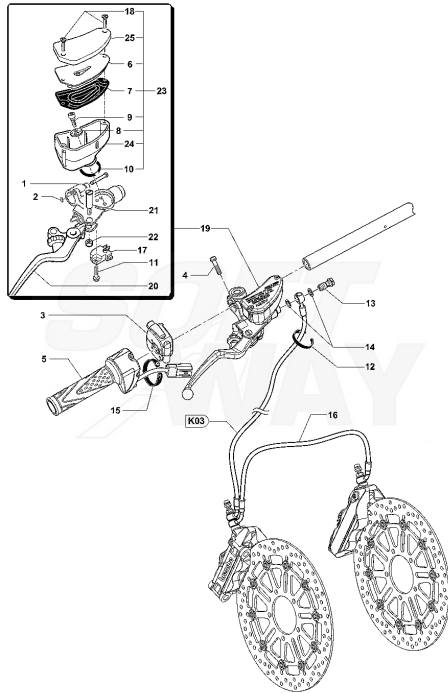

Pos	Part Number	Description	Additional Text	Quantity
1	SPMV800082695	PIN, SUPPORT		1,00
2	SPMV800094643	WASHER, SPECIAL, D3,4		1,00
3	SPMV8000C7784	RIGHT SWITCH	ROSSO	1,00
3	SPMV8000C9848	RIGHT SWITCH	EXCEPT ROSSO	1,00
3	SPMV8A00C7784	RIGHT SWITCH	USA-CND-AUS ROSSO	1,00
3	SPMV8A00C9848	RIGHT SWITCH	USA-CND-AUS EXCEPT ROSSO	1,00
4	SPMV8F00B2688	Screw TCEIF M6x25 RP	800RR, DRAGSTER RR, DRAG.RR LH	1,00
5	SPMV8E00B5444	Throttle twist grip	B4 RS-B4 RR, MY21/22 B4 NURBURGRING-RUSH	1,00
6	SPMV800093302	DIAPHRAGM		1,00
7	SPMV800093303	GASKET		1,00
8	SPMV800098962	SEPARATOR		1,00
9	SPMV8000A1295	SEPARATOR SCREW	F4S, F4R, F4 FRECCIE TRICOLORI	1,00
10	SPMV800093306	GROMMET		1,00
11	SPMV800070865	Screw		1,00
12	SPMV800053724	BELT, RUBBER, SHORT	MY12/16 USA CND CN	2,00
13	SPMV80A091692	SPECIAL SCREW, OIL BRAKE PIPE,	F4S, F4R, F4 FRECCIE TRICOLORI	1,00
14	SPMV800021480	WASHER, COPPER, D14xD10,2xE1	MY12/14 F3 675	2,00
15	SPMV800092668	CLAMP, RUBBER	PER EAS F3 675	1,00
16	SPMV8000C2426	OIL HOSE CLAMP CONNECTION	R	1,00
17	SPMV800070864	STOP SWITCH	F4S, F4R, F4 FRECCIE TRICOLORI	1,00
18	SPMV800093313	SCREW M4X16		2,00
19	SPMV8000C3496	Front brake master cylinder		1,00
20	SPMV8000B9498	ANT.BRAKE LEVER COMPL.	EXCEPT 675	1,00
21	SPMV800093299	LEVER PIN	F4S, F4R, F4 FRECCIE TRICOLORI	1,00