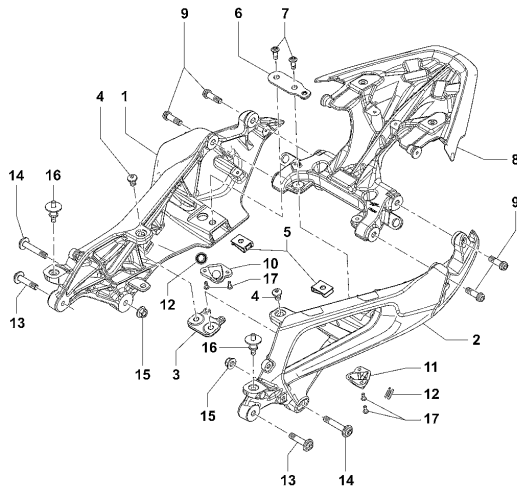

Pos	Part Number	Description	Additional Text	Quantity
1	SPMV8AA0C1678	RIGHT SIDE REAR FRAME	MY20 800	1,00
1	SPMV8AB0C1678	RIGHT SIDE REAR FRAME	PIRELLI BLACK/YELLOW AMERICA	1,00
2	SPMV8AA0C1677	LEFT SIDE REAR FRAME	MY20 800	1,00
2	SPMV8AB0C1677	LEFT SIDE REAR FRAME.	PIRELLI BLACK/YELLOW AMERICA	1,00
3	SPMV8000C1679	FRONT LINK PLATE		1,00
4	SPMV8D00B2676	TBEI SCREW M8X12		2,00
5	SPMV8000C2080	STAPLE NUT M8		2,00
6	SPMV8000C1680	REAR CONNECTION PLATE		1,00
7	SPMV8A00B2676	TBEI SCREW M8X16	B4 NURBURGRING-RUSH	2,00
8	SPMV80A0C3480	MULTIPLE CENTER SUPPORT		1,00
9	SPMV8C00B2690	SCREW, TCEIF M8x25 RP	MY12/16 JPN F3 675-F3 800	4,00
10	SPMV8000C3482	REAR FOOTBOARD RETAINER RIGHT		1,00
11	SPMV8000C3481	POST. FOOTBOARD RETAINER SX		1,00
12	SPMV800089293	CUSHION, D18xD8xE7,5	MY14/20 F3 675-F3 800	2,00
13	SPMV8B00B5650	SPECIAL SCREW M8X1.25-L35	RR-RUSH	2,00
14	SPMV8C00B5650	SPECIAL SCREW M8X1.25-L45		2,00
15	SPMV8000B2712	NUT, M8x1,25x8,5 CH12	MY15/17 JPN F3 RC	2,00
16	SPMV8000C1738	M6 STUD FOR REAR FASTENER		2,00
17	SPMV98C0090901	SCREW M4X10	B4 RS-B4 RR-B4 NURBURGRING	4,00