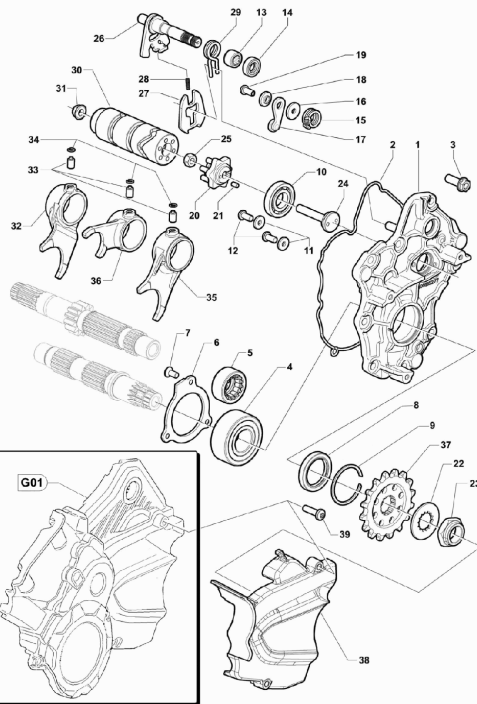

Pos	Part Number	Description	Additional Text	Quantity
1	SPMV8A00B9476	COMPLETE CLUTCH COVER	MY17 DRAGSTER RR/DRAGSTER RC	1,00
2	SPMV8000B2639	COVER GEARSHIFT GASKET		1,00
3	SPMV8M00B2683	SCREW TEF M8X1		8,00
4	SPMV8000A2318	OBLIQUE BEARING 2 ROWS SF. D28	BRUTALE S,09192>,<10409,10968>	1,00
5	SPMV8000A1086	ROLLER BEARING D24-D40-SP1	BRUTALE S,09192>,<10409,10968>	1,00
6	SPMV800086114	BEARING LOCKING PLATE		1,00
7	SPMV60NDB4389	Screw TSCE M6x1-L14		3,00
8	SPMV800089410	GASKET RING D35-D47-SP7		1,00
9	SPMV800091603	SEEGER RING SB 48		1,00
10	SPMV8B0014258	BEARING		1,00
11	SPMV8000A0901	WASHER D15-D6		2,00
12	SPMV60NDB2780	Screw TBCE M6x1-L14	EXCEPT ROSSO	2,00
13	SPMV800051191	ROLL BEARING D12-D18-SP1		1,00
14	SPMV8A0028855	RING CORCOS BA-B-SL D22-D12-		1,00
15	SPMV8000B5284	CLAMP SPEED CLICK SPRING		1,00
16	SPMV800086107	SPACING WASHER D6.2-D20-		1,00
17	SPMV8000B5285	CLAMP SPEED CLICK		1,00
18	SPMV800085493	SPEED CLICK PING		1,00
19	SPMV60NDB2780	Screw TBCE M6x1-L14	EXCEPT ROSSO	1,00
20	SPMV8000B5339	SELECTOR DRUM WITH PINS		1,00
21	SPMV800038520	ROLL D4-L8		1,00
22	SPMV8000B3312	SECURE WASHER		1,00
23	SPMV8000B2716	BOLT M22X1	MY12/13 VIN >001264 F3 675-ORO	1,00
24	SPMV8000B5283	Pin gearshift drum		1,00
25	SPMV61NE15035	EXAGONAL STD NUT M8X1		1,00
26	SPMV8000B5446	SELECTOR SHAFT		1,00