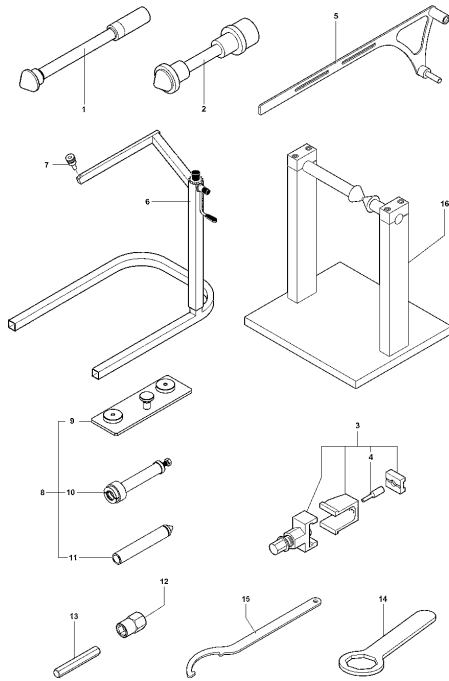

Pos	Part Number	Description	Additional Text	Quantity
1	SPMV8000B6782	TOOL		1,00
2	SPMV8000B4421	FRONT WHEEL BEARINGS		1,00
3	SPMV800095389	CHAIN TOOL PITCH 520 532		1,00
4	SPMV800095390	PIN CHAIN CUTTING 520-532		1,00
5	SPMV8000B6787	REAR SUSPENSION SETTING ROD		1,00
6	SPMV800095807	ANT. STAND COMPLETE		1,00
7	SPMV8000B7340	PIN FOR FRONT STAND		1,00
8	SPMV8000B6779	TOOL		1,00
9	SPMV8000B6780	STEERING HEAD PLATE		1,00
10	SPMV8000B6781	STEERING BEARING		1,00
11	SPMV800097890	STEERING BEARING		1,00
14	SPMV8000C3353	Tool for fork cap		1,00
15	SPMV8000B7038	TOOL PRE-LOAD REGULATION		1,00
16	SPMV8000C4659	CONTROL EQUIPMENT	DRAGSTER RR, DRAGSTER RR LH	1,00