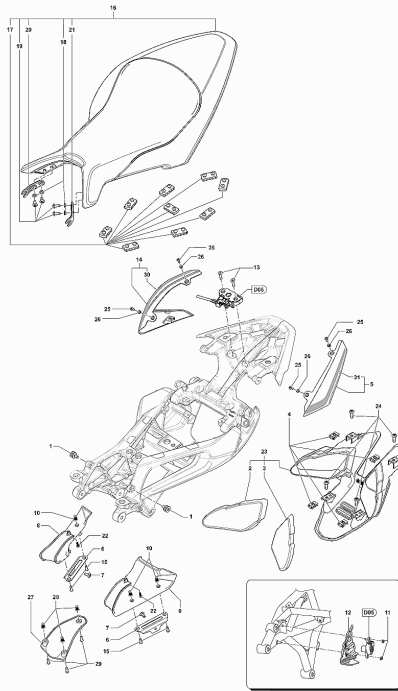

Pos	Part Number	Description	Additional Text	Quantity
1	SPMV8000C2136	PILOT SEAT		2,00
2	SPMV80A0C3512	RIGHT REAR CLOSURE NET.	EXCEPT PIRELLI	1,00
2	SPMV80B0C3512	RETINA DX REAR CLOSURE	PIRELLI BLACK/YELLOW	1,00
2	SPMV80C0C3512	RIGHT NET REAR CLOSURE	PIRELLI WHITE/BLUE	1,00
3	SPMV80A0C3511	RETINA SX REAR CLOSURE	EXCEPT PIRELLI	1,00
3	SPMV80B0C3511	RETINA SX REAR CLOSURE.	PIRELLI BLACK/YELLOW	1,00
3	SPMV80C0C3511	RETINA SX REAR CLOSURE	PIRELLI WHITE/BLUE	1,00
4	SPMV8000B5811	NUT M5	MY12/13 F3 675-F3 ORO-F3 800	4,00
5	SPMV8000C5957	LEFT SIDE PANEL UNDER SEAT COMPL	MY18/19 RC	1,00
5	SPMV8000C6037	LEFT SIDE PANEL UNDER SEAT	PIRELLI BLACK/YELLOW	1,00
5	SPMV8000C7667	LEFT SIDE PANEL UNDER SEAT COMPL	MY20 RC-RCSCS	1,00
5	SPMV8000C8025	LEFT UNDER SEAT SIDE PANEL	800	1,00
5	SPMV80A0C3507	LEFT UNDERSEAT SIDE PANEL	MY18/19 RR WHITE/GRAY	1,00
5	SPMV80A0C6037	SX UNDER SEAT SIDE PANEL	PIRELLI WHITE/BLUE	1,00
5	SPMV80B0C3507	UNDER SEAT LEFT SIDE PANEL	MY18/19 RR GRAY/GRIGIO SCURO	1,00
5	SPMV80C0C3507	LEFT UNDER SEAT SIDE PANEL	AMERICA	1,00
5	SPMV80K0C3507	UNDER SEAT LEFT SIDE PANEL	20 RR-SCS GRAY/BLACK/YELLOW	1,00
5	SPMV80L0C3507	UNDER SEAT LEFT SIDE PANEL	20 RR-SCS WHITE/BLACK/GREEN	1,00
6	SPMV8000C2110	PLATE FOR ANT.SUP CLOSURE		2,00
7	SPMV8A00B5919	SCREW M5 L12	MY17 DRAGSTER RR/DRAGSTER RC	2,00
8	SPMV8000C2112	RIGHT ANT.SUP.CLOSURE	800-RR-SCS-AMERICA MY18/19 RC	1,00
8	SPMV80A0C2112	FINISHED RIGHT ANT.SUP.CLOSURE	MY20 RC-RCSCS	1,00
8	SPMV80B0C2112	RIGHT UPPER FRONT CLOSURE FINISHED	PIRELLI WHITE/BLUE	1,00
8	SPMV80C0C2112	RIGHT UPPER FRONT FASTENER	PIRELLI BLACK/YELLOW	1,00