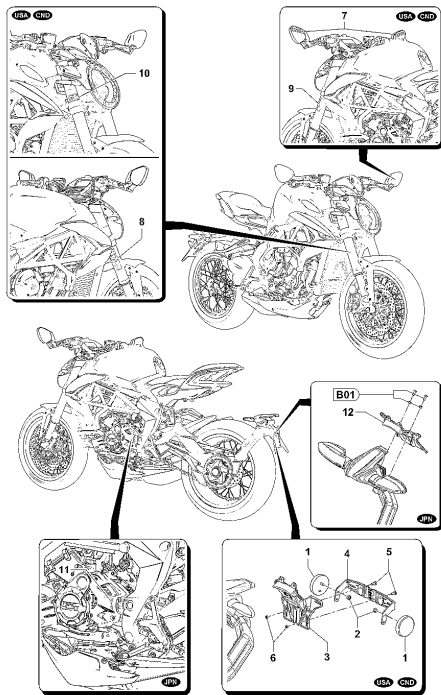

Pos	Part Number	Description	Additional Text	Quantity
1	SPMV8000B4964	RETROREFLECTOR	990R-1090RR 002105> USA BRUTALE 920 USA	2,00
2	SPMV8000B2707	NUT, M5x0,8xE6 CH8 PARLOCK	990R-1090RR 002105> USA BRUTALE 920 USA	2,00
3	SPMV8000C2152	UPPER FLANGE PLATE HOLDERCATADIO	USA-CND	1,00
4	SPMV8000C2153	UPPER PLATECATADIUM FLANGE	USA-CND	1,00
5	SPMV8A00B9347	Screw TBEI M5x0,8-CH3-L12 UNI	USA-CND	2,00
6	SPMV8000B2706	NUT, PARLOCK M4	990R-1090RR <002104 USA	2,00
7	SPMV800094019	DECAL MIRROR	USA-CND	2,00
8	SPMV8000C1666	EMISSION CONTROL PLATE	800 USA-CND MY17 AMERICA USA-CND	1,00
8	SPMV8000C5117	EMISSION CONTROL PLATE	RR-PIRELLI-RC-LH44-SCS USA-CND MY18 AMERICA USA-CND	1,00
9	SPMV8000C1665	SO LEVEL CONTROL PLATE	800 USA-CND MY17 AMERICA USA-CND	1,00
9	SPMV8000C5116	SO LEVEL CONTROL PLATE	RR-PIRELLI-RC-LH44-SCS USA-CND MY18 AMERICA USA-CND	1,00
10	SPMV8000C5713	TIRE PLATE USACANA	USA-CAN	1,00
11	SPMV800095842	GEARS DATA PLATE	JPN	1,00
12	SPMV8A00C2147	LICENSE PLATEREFLECTOR FLANGE	JPN	1,00