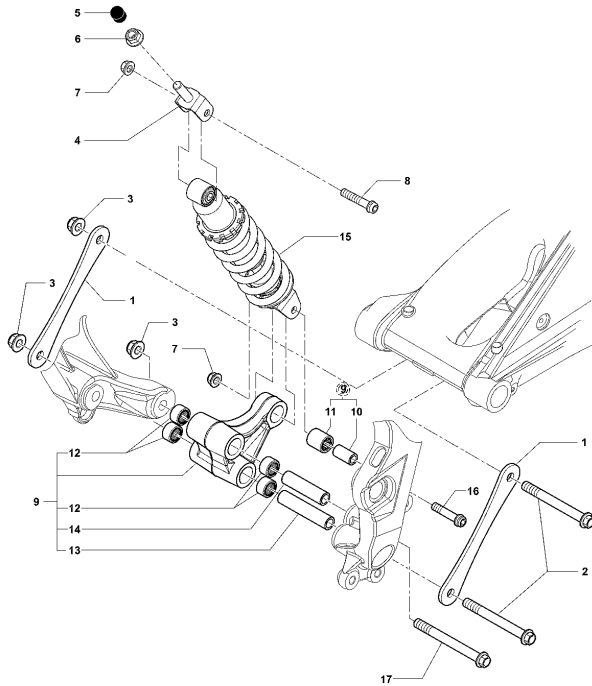

Pos	Part Number	Description	Additional Text	Quantity
1	SPMV8000B5788	REAR SOSPENSION TIE-ROD	MY13 F3 800	2,00
1	SPMV8A00B5788	PLATE, REAR SUSPENSION	MY14/20 VIN >001014 F3 675	2,00
2	SPMV8000B5645	SCREW M12X1,25-CH14-L112		2,00
3	SPMV8000B2715	NUT, M12x1,25x12,5 CH17		3,00
4	SPMV8000B5790	FORK ADAPTER	DRAGSTER, DRAGSTER RR/RR LH/RC	1,00
5	SPMV8000B9342	CAP PROTECTION		1,00
6	SPMV8000B2715	NUT, M12x1,25x12,5 CH17		1,00
7	SPMV8000B6064	NUT M10X1,25-CH14-SP8		2,00
8	SPMV8G00B2691	Screw TCEIF M10x1,25-L45	EXCEPT 675	1,00
9	SPMV8000B5822	EQUALIZER FOR REAR SOSPENSION	VIN >001014 F3 675-F3 ORO	1,00
10	SPMV8000B5823	PIN D16-D10-L30		1,00
11	SPMV8000B5876	BEARING HMK1626LL3		1,00
12	SPMV8000B5875	NEEDLE BEARING HK1814L3AS		4,00
13	SPMV8A00B5824	PIN D18-D12-L87		1,00
14	SPMV8000B5824	PIN D18-D12-L71		1,00
15	SPMV8000C2479	REAR SHOCK ABSORBER	800-RR-AMERICA-SCS	1,00
15	SPMV8000C3499	REAR SHOCK ABSORBER	PIRELLI-RC-LH44	1,00
16	SPMV8H00B2691	Screw TCEIF M10x1,25 L50	675	1,00
17	SPMV8C00B5645	SCREW M12X1,25-CH14-L122		1,00