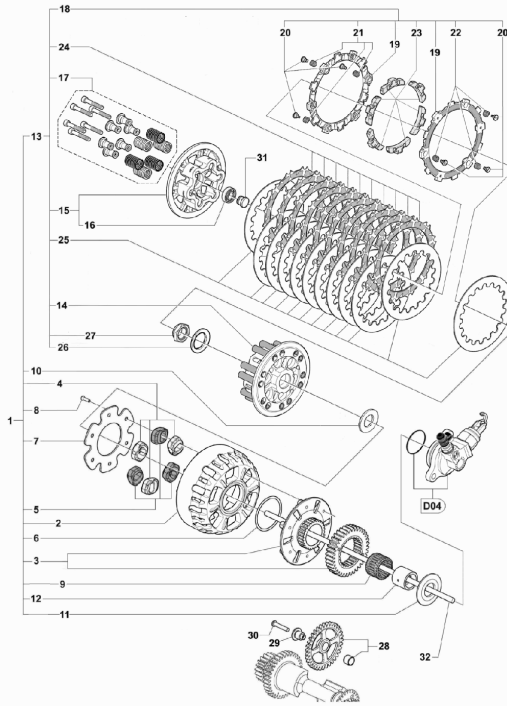

Pos	Part Number	Description	Additional Text	Quantity
1	SPMV8000C7898	PRIMARY GEAR AND CLUTCH		1,00
2	SPMV8000C7900	CLUTCH BELL	SCS-RC SCS	1,00
3	SPMV8000C4381	FLANGE GEAR	MY17 DRAGSTER RR/DRAGSTER RC	1,00
4	SPMV8000B6484	RUBBER GASKET	MY14/20 F3 675	3,00
5	SPMV8A00B6484	FLEXIBLE COUPLING	MY14/20 F3 675	3,00
6	SPMV8000B3996	OR164 T3,53-D60,33	MY14/20 F3 675	1,00
7	SPMV8000B1727	SPROCKET RETAINING DISC	MY14/20 F3 675	1,00
8	SPMV60NDB4391	Screw TSCE M6x1-L182	F3 800-AGO-RC	6,00
9	SPMV8000B3997	ROLL BEARING K35X42X30	MY14/20 F3 675	1,00
10	SPMV8000B4997	WASHER CLUTCH, SP2.6	SCS-RC SCS	1,00
11	SPMV8000B3018	WASHER FOR DRIVER GEAR SP3	MY14/20 F3 675	1,00
12	SPMV8000B3989	DRIVER GEAR SPACER	MY14/20 F3 675	1,00
13	SPMV8000C7904	REKLUSE CLUTCH		1,00
14	SPMV8000C5716	DISC HOLDER HUB	SCS-RC SCS	1,00
15	SPMV8000C8211	DISC PUSHER PLATE		1,00
16	SPMV8000C5722	RADIAL BEARING 6001 -	SCS-RC SCS	1,00
17	SPMV8000C5723	CLUTCH SPRING KIT	SCS-RC SCS	1,00
18	SPMV8000C7905	EXP 3.0 CLUTCH DISC ASSEMBLY	SCS-RC SCS	1,00
19	SPMV8000C7906	EXP 3.0 CLUTCH DISC BODY	SCS-RC SCS	2,00
20	SPMV8000C5729	EXP 3.0 MOUNTING PIN - 14	SCS-RC SCS	6,00
21	SPMV8000C5730	EXP 3.0 GOLD ADJUSTMENT SPRING	SCS-RC SCS	3,00
22	SPMV8000C5731	EXP 3.0 ADJUSTMENT SPRING	SCS-RC SCS	3,00
23	SPMV8000C8087	MASSES EXP 3.0 - LIGHT	SCS-RC SCS	6,00
24	SPMV8000C7907	GARNISHED CLUTCH DISC	SCS-RC SCS	10,00
25	SPMV8000C5734	PLAIN CLUTCH DISC	SCS-RC SCS	12,00
26	SPMV8000B7308	WASHER	MY12/13 VIN 001265> F3 675	1,00