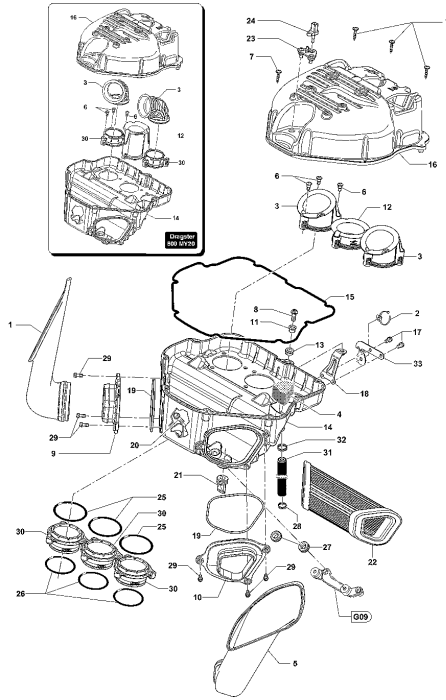

Pos	Part Number	Description	Additional Text	Quantity
1	SPMV8000C1742	RIGHT AIR INLET SLEEVE		1,00
2	SPMV8000B5979	CLAMP		1,00
3	SPMV8000B6927	UPPER ASPIRATION HORN	800RR, DRAGSTER RR/RR LH/RC	2,00
3	SPMV8000B7220	UPPER ASPIRATION HORN	675, 800, DRAGSTER	2,00
4	SPMV8000B6003	SPONGE AIRBOX		1,00
5	SPMV8000C1741	LEFT AIR INLET SLEEVE		1,00
6	SPMV8000B5999	SPECIAL SCREW M5		9,00
7	SPMV8BA084658	TAPPING SCREW	RR-SCS-RC SCS	9,00
8	SPMV8B00B2688	Screw TCEIF M6x1x16	EXCEPT F3 ORO	1,00
9	SPMV8000B6338	FLANGE, SLEEVE RH		1,00
10	SPMV8000B6339	FLANGE, SLEEVE LH		1,00
11	SPMV8000B2799	WASHER, SPACER, D8xD6,2xL8,5	MY12/16 F3 675-F3 800	1,00
12	SPMV8000B6334	UPPER ASPIRATION HORN	675, 800, DRAGSTER	1,00
12	SPMV8000B6926	UPPER ASPIRATION HORN	800RR, DRAGSTER RR/RR LH/RC	1,00
13	SPMV800089293	CUSHION, D18xD8xE7,5	MY14/20 F3 675-F3 800	1,00
14	SPMV8000C2370	AIRBOX INF. GREASE		1,00
15	SPMV8000C2422	GASKET FOR AIRBOX		1,00
16	SPMV8000C1740	AIRBOX SUP.RAW	675-800 MY17 AMERICA	1,00
16	SPMV8000C3235	AIRBOX SUP.RAW	RR-PIRELLI-RC-LH44-SCS MY18 AMERICA	1,00
17	SPMV8R00B2688	Screw TCEIF M6x12 RT	EXCEPT F3 ORO	2,00
18	SPMV8000B5918	REAR AIRBOX PLATE		1,00
19	SPMV8000B6285	WASHER		2,00
20	SPMV8000B3763	SCREW, ESPECIAL M6 DO FAROL D		2,00
21	SPMV800048971	RUBBER		1,00
22	SPMV8000B5993	AIR FILTER F3		1,00
23	SPMV8000B3219	CUSHION, SENSOR AIR TEMPERATUR		1,00