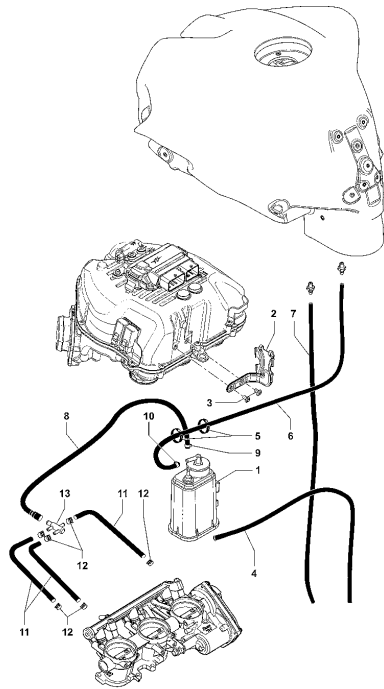

Pos	Part Number	Description	Additional Text	Quantity
1	SPMV800097084	CANISTER FILTER		1,00
2	SPMV8000C4365	CANISTER SUPPORT PLATE		1,00
3	SPMV8000B2672	SCREW M6	F4R, F4RR	2,00
4	SPMV8000C4366	CANISTER AIR INTAKE TUBE		1,00
5	SPMV800053724	BELT, RUBBER, SHORT	MY12/16 USA CND CN	2,00
6	SPMV8F0098714	TUBE 5.5X9.5 L=560 WITH INLET		1,00
7	SPMV8000B6216	HOSE D5-D8 EPICLORID	MY12/16 USA CND CN	1,00
8	SPMV8A00C2132	PIPE D3.5-D9 PREFORMED WITH	EXCEPT 675-800 675 800 FRAME 000502>	1,00
9	SPMV800096458	CLAMP, METAL, 55 90	MY17/20 F3 675-800-RC	1,00
10	SPMV800096458	CLAMP, METAL, 55 90	MY17/20 F3 675-800-RC	1,00
11	SPMV800091037	HOSE, RUBBER 4X9	MY12/16 USA CND CN	3,00
12	SPMV8AA091634	CLAMP, METAL, SHORT	MY12/16 USA CND CN	6,00
13	SPMV8000B6733	4-WAY CONNECTOR	MY12/16 USA CND CN	1,00