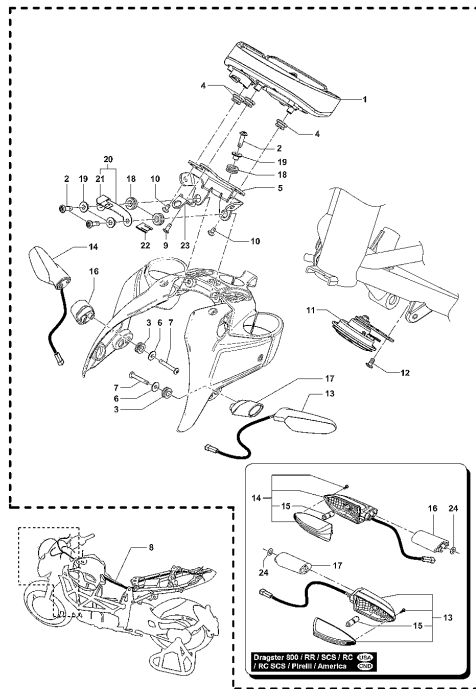

Pos	Part Number	Description	Additional Text	Quantity
1	SPMV8000C1759	Instrument cluster		1,00
2	SPMV8B00B2672	SCREW, M6x11,7x21	DRAGSTER	3,00
3	SPMV8000B3118	CUSHION, D16xD8xE7,5	EXCEPT USA-CND	2,00
4	SPMV800090239	CUSHION, RUBBER, 2	B4 RS-B4 RR-B4 NURBURGRING	3,00
5	SPMV8000C1758	DASHBOARD SUPPORT		1,00
6	SPMV62ND15548	WASHER, D15x5,2xE1	EXCEPT USA-CND	2,00
7	SPMV60ND02491	TCEI SCREW M5X0, 8-CH4-L40 UNI	USA-CND FRAME 004761> USA-CND FRAME >004760	2,00
7	SPMV60NDC2848	Screw TCEI M5x0,8-CH4-L90 UNI	USA-CND	2,00
8	SPMV8000C3516	MAIN CABLE ASSEMBLY	RR-SCS-RC-RCSCS- PIREL.-AMERICA	1,00
8	SPMV8000C8133	MAIN CABLE ASSEMBLY	800	1,00
9	SPMV8A00B4221	Screw M5x0,8 CH3-L12		1,00
10	SPMV800092659	Special screw M5x8 dashboard		2,00
11	SPMV8000B6298	HORN COMPLETE		1,00
12	SPMV8A00B2677	Screw M6x1-L10		1,00
13	SPMV8A00C2127	DIRECTION LIGHT	EXCEPT 675	1,00
13	SPMV8C00B6996	DIRECTION INDICATOR 6W	675 EXCEPT 675, PER USA-CND	1,00
14	SPMV8A00C2127	DIRECTION LIGHT	EXCEPT 675	1,00
14	SPMV8C00B6997	DIRECTION INDICATOR 6W	675 EXCEPT 675, PER USA-CND	1,00
15	SPMV8000B7056	LAMP HY6W AMBRA	SHEER F3 800-AGO-RC	2,00
16	SPMV8000C2126	RIGHT FRONT SPACER FOR INDICAT	EXCEPT 675	1,00
16	SPMV8000C2156	RIGHT FRONT SPACER FOR INDICAT	USA-CND	1,00
17	SPMV8000C2125	LEFT FRONT SPACER FOR INDICAT	EXCEPT 675	1,00
17	SPMV8000C2157	LEFT FRONT SPACER FOR INDICAT	USA-CND	1,00
18	SPMV800089293	CUSHION, D18xD8xE7,5	MY14/20 F3 675-F3 800	3,00
19	SPMV8000B2799	WASHER, SPACER, D8xD6,2xL8,5	MY12/16 F3 675-F3 800	3,00