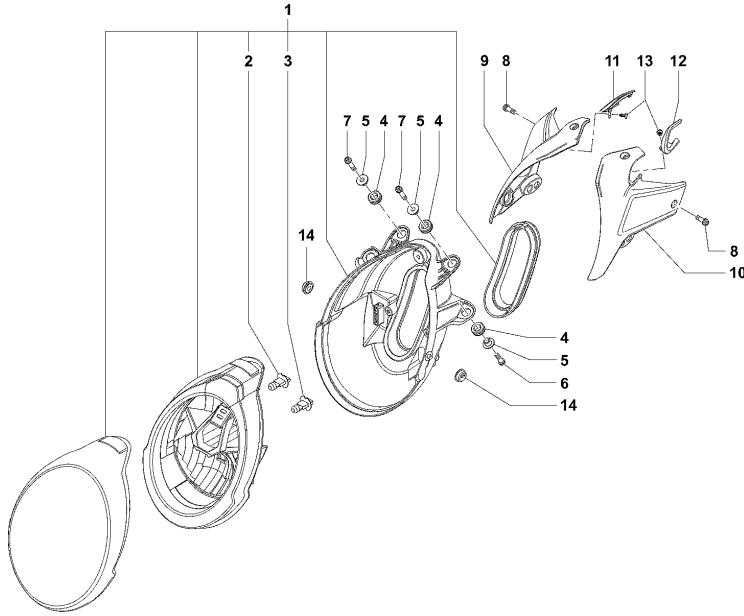

Pos	Part Number	Description	Additional Text	Quantity
1	SPMV8000C1726	COMPLETE HEADLAMP	EXCEPT 675	1,00
2	SPMV8000C3232	LAMP H11B 12V 55W	ROSSO	1,00
3	SPMV8000C3233	LAMP H3 12V 55W	ROSSO	1,00
4	SPMV8A00B3600	CUSHION, D20xD10xE7,5	B4 RS-B4 RR-B4 NURBURGRING	4,00
5	SPMV8A00B3764	SPACER D18-D10-L8	B4 RS-B4 RR-B4 NURBURGRING	4,00
6	SPMV8B00B2688	Screw TCEIF M6x1x16	EXCEPT F3 ORO	2,00
7	SPMV8F00B2688	Screw TCEIF M6x25 RP	800RR, DRAGSTER RR, DRAG.RR LH	2,00
8	SPMV8B00B2688	Screw TCEIF M6x1x16	EXCEPT F3 ORO	2,00
9	SPMV80B0C1728	RIGHT SUPPORT ANT.HEADLAMP	MY19 RC LH44-SCS MY20 800-RR	1,00
10	SPMV80B0C1729	SUPPORT SX HEADLAMP ANT.	MY19 RC MY20 800-RR LH44-SCS	1,00
11	SPMV8000C2124	RIGHT CABLE PROTECTION SKID		1,00
12	SPMV8000C2123	LEFT CABLE PROTECTION SKID		1,00
13	SPMV800027403	Screw RIF.695404.2x9.5-01 AB		2,00
14	SPMV8000C2122	RUBBER SPACER FOR HEADLIGHT	B4 RS	2,00