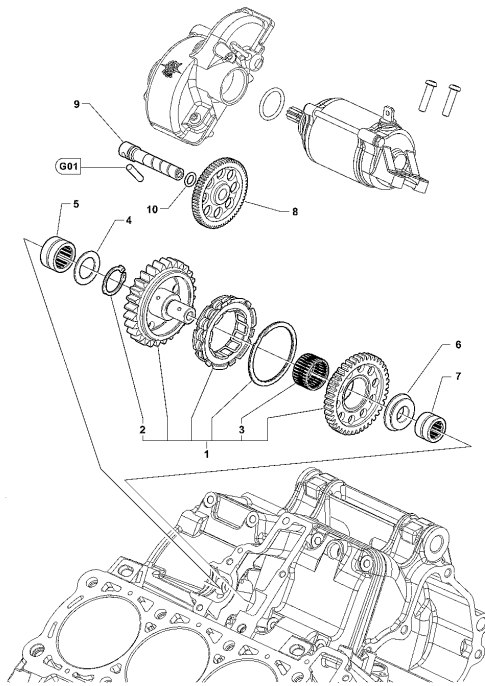

Pos	Part Number	Description	Additional Text	Quantity
1	SPMV8000C4242	COMPLETE SHAFT START ASSY		1,00
2	SPMV8000B7302	CIRCLIP		1,00
3	SPMV8A0065795	NEEDLE BEARING, D25xD29xSP17		1,00
4	SPMV8000B7288	SHIM		1,00
5	SPMV800039538	ROLL BEARING 20X28X16		1,00
6	SPMV8000B2794	SPACER WASHER		1,00
7	SPMV8000B2791	ROLL BEARING 15X23X16		1,00
8	SPMV8000B5000	STARTER REDUCTION GEAR		1,00
9	SPMV8000B5225	STARTING REDUCTION GEAR PIN		1,00
10	SPMV800023108	OR2037 T1		1,00