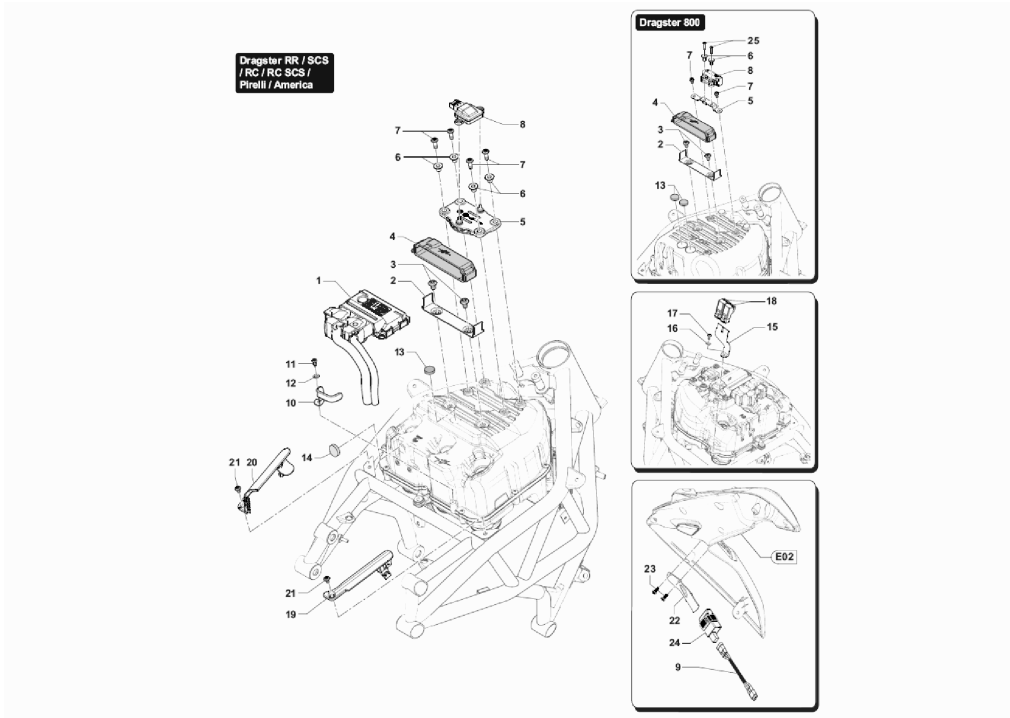

Pos	Part Number	Description	Additional Text	Quantity
1	SPMV8000C3517	IGNITION CONTROL UNIT INJECTION	800	1,00
1	SPMV8M00C3517	Injection ignition control unit eldor	RR-RC-AMERICA	1,00
1	SPMV8C00C3517	INJECTION IGNITION CONTROL UNIT	800 JPN	1,00
1	SPMV8D00C3517	INJECTION IGNITION CONTROL UNIT	800 TWN	1,00
1	SPMV8G00C3517	INJECTION IGNITION CONTROL UNIT	800 CHN	1,00
1	SPMV8M00C6789	INJECTION IGNITION CONTROL UNIT	PIRELLI	1,00
1	SPMV8M00C7852	AIR IGNITION CONTROL BOX	SCS-RCSCS	1,00
1	SPMV8P00C3517	AIR IGNITION CONTROL BOX	RR-RC-AMERICA USA-CAN	1,00
1	SPMV8P00C6789	AIR IGNITION CONTROL BOX	PIRELLI USA-CAN	1,00
1	SPMV8P00C7852	AIR IGNITION CONTROL BOX	SCS-RCSCS USA-CAN	1,00
1	SPMV8R00C3517	AIR IGNITION CONTROL BOX	RR-RC-AMERICA JPN	1,00
1	SPMV8R00C7852	AIR IGNITION CONTROL BOX	SCS-RCSCS JPN	1,00
1	SPMV8T00C3517	AIR IGNITION CONTROL BOX	RR-RC-AMERICA TWN	1,00
1	SPMV8T00C6789	AIR IGNITION CONTROL BOX	PIRELLI TWN	1,00
1	SPMV8T00C7852	AIR IGNITION CONTROL BOX	SCS-RCSCS TWN	1,00
1	SPMV8V00C3517	AIR IGNITION CONTROL BOX	RR-RC-AMERICA CHN	1,00
1	SPMV8V00C6789	AIR IGNITION CONTROL BOX	PIRELLI CHN	1,00
1	SPMV8V00C7852	IGNITION CONTROL UNIT	SCS-RCSCS CHN	1,00
1	SPMV8R00C6789	AIR IGNITION CONTROL BOX	PIRELLI JPN	1,00
1	SPMV8B00C3517	INJECTION IGNITION CONTROL UNIT	800 USA-CAN	1,00
2	SPMV8000C0232	CONTROL UNIT SUPPORT PLATE		1,00
3	SPMV8A00B2677	Screw M6x1-L10		2,00
4	SPMV8000C0233	CONTROL UNIT ELASTIC SUPPORT		1,00
5	SPMV8000C0921	ELASTIC SUPPORT FOR SENSOR	RR-PIRELLI-RC-LH44-SCS MY18 AMERICA	1,00
5	SPMV8000C1725	PLATE SENSOR SUPPORT	675-800 MY17 AMERICA	1,00
6	SPMV8000A1873	BUSH, SPACER, D16xD8xD6,2X10	BRUTALE S	4,00
6	SPMV80A0A6407	BUSH D15-D6-D4,2D-P15	MY17 AMERICA 675-800	2,00