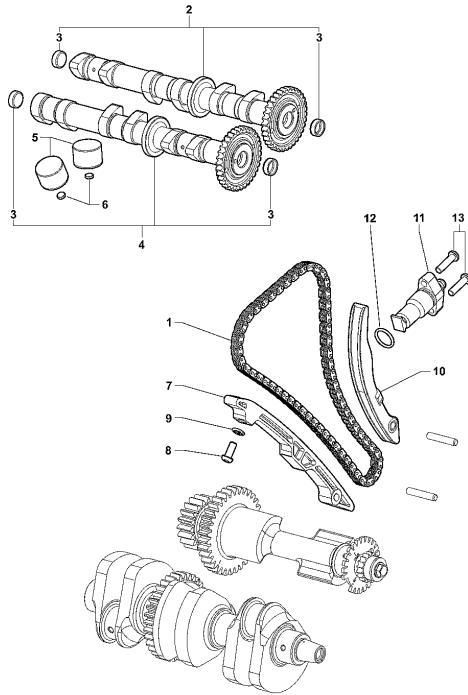

Pos	Part Number	Description	Additional Text	Quantity
1	SPMV8000B2629	Timing chain		1,00
2	SPMV8000B2630	INLET CAMSHAFT	RR-PIRELLI-RC-LH44-SCS MY18 AMERICA	1,00
2	SPMV8G00B2630	Intake camshaft compl	675-800 MY17 AMERICA	1,00
3	SPMV8C0057196	STABLE PLUG D16-SP6-10		4,00
4	SPMV8E00B2631	Full exhaust camshaft	675-800 MY17 AMERICA	1,00
4	SPMV8G00B2631	Exhaust camshaft complete	MY18 AMERICA RR- PIRELLI-RC-LH44-SCS	1,00
5	SPMV8000B1448	TAPPET D28		12,00
6	SPMV800084182	CLEARANCE ADJUSTING	1.60 MM	12,00
6	SPMV8A0084182	CLEARANCE ADJUSTING	1.65 MM	12,00
6	SPMV8B0084182	CLEARANCE ADJUSTING	1.70 MM	12,00
6	SPMV8C0084182	CLEARANCE ADJUSTING	1.75 MM	12,00
6	SPMV8D0084182	CLEARANCE ADJUSTING	1.80 MM	12,00
6	SPMV8E0084182	CLEARANCE ADJUSTING	1.85 MM	12,00
6	SPMV8F0084182	CLEARANCE ADJUSTING	1.90 MM	12,00
6	SPMV8G0084182	CLEARANCE ADJUSTING	1.95 MM	12,00
6	SPMV8H0084182	CLEARANCE ADJUSTING	2.00 MM	12,00
6	SPMV8J0084182	GAP SPACER	2.05 MM	12,00
6	SPMV8K0084182	CLEARANCE ADJUSTING	2.10 MM	12,00
6	SPMV8L0084182	CLEARANCE ADJUSTING	2.15 MM	12,00
6	SPMV8M0084182	CLEARANCE ADJUSTING	2.20 MM	12,00
6	SPMV8N0084182	CLEARANCE ADJUSTING	2.25 MM	12,00
6	SPMV8P0084182	CLEARANCE ADJUSTING	2.30 MM	12,00
6	SPMV8R0084182	CLEARANCE ADJUSTING	2.35 MM	12,00
6	SPMV8S0084182	CLEARANCE ADJUSTING	2.40 MM	12,00
6	SPMV8T0084182	CLEARANCE ADJUSTING	2.45 MM	12,00
6	SPMV8U0084182	CLEARANCE ADJUSTING	2.50 MM	12,00
6	SPMV8V0084182	CLEARANCE ADJUSTING	2.55 MM	12,00