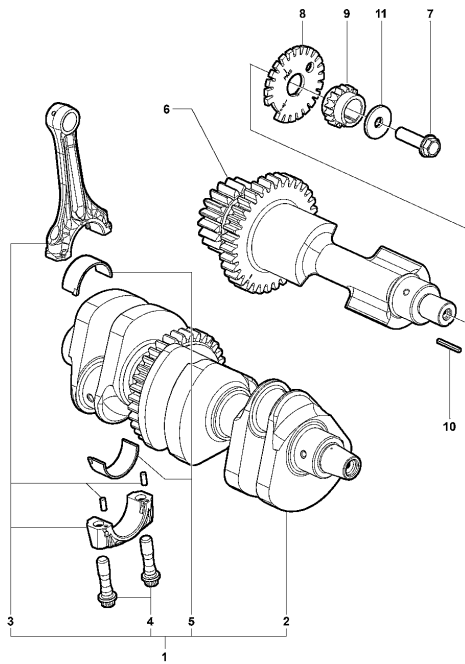

Pos	Part Number	Description	Additional Text	Quantity
1	SPMV8000B7326	CRANKSHAFT COMPL. OF LINKS	F3 800-F3 AGO-F3 800 RC	1,00
2	SPMV8000B1364	NAKED CRANKSHAFT	F3 800-F3 AGO-F3 800 RC	1,00
3	SPMV8000B1994X	COMPLETE CONNECTING ROD 800 WEIGHT X	F3 800-F3 AGO-F3 800 RC	3,00
3	SPMV8000B1994Y	COMPLETE CONNECTING ROD 800 WEIGHT Y	F3 800-F3 AGO-F3 800 RC	3,00
3	SPMV8000B1994Z	COMPLETE CONNECTING ROD 800 WEIGHT Z	F3 800-F3 AGO-F3 800 RC	3,00
4	SPMV8000B4100	SCREW		6,00
5	SPMV8000B1932	ROD BEARING		6,00
5	SPMV8A00B1932	BUSHING		6,00
6	SPMV8000C4374	COMPLETE COUNTERSHAFT	MY17/20 F3 800 RC	1,00
7	SPMV8A00B2683	Screw M8x1,25-L30	EXCEPT MY 15 RC	1,00
8	SPMV8000B1933	PHONIC WEEL		1,00
9	SPMV8000B2627	TIMING SYSTEM GEAR		1,00
10	SPMV8000B2643	SLIDE A UNI 6604-69 2X2X22		1,00
11	SPMV8000B6497	WASHER D24-D8.5 SP.4		1,00