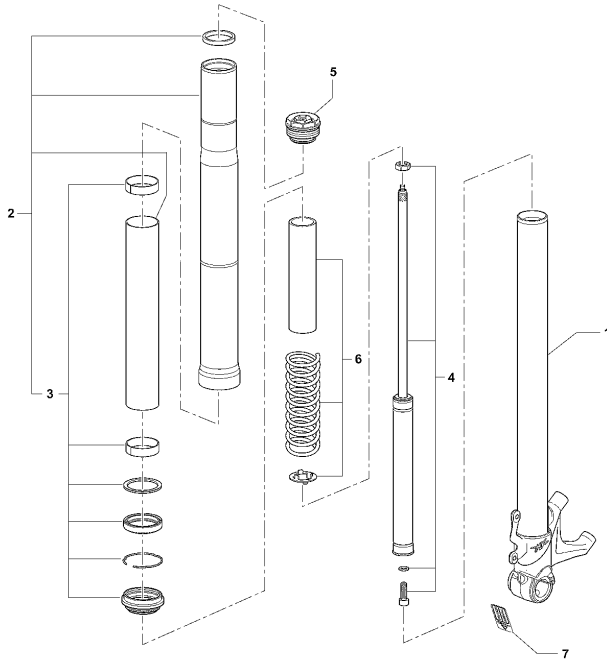

Pos	Part Number	Description	Additional Text	Quantity
1	SPMV8000C3205	LEFT STEM COMPL.	800 FRAME 001100> 675 800 FRAME >000874 MY17 AMERICA 800 FRAME 001015-001052	1,00
1	SPMV8000C6387	SX STEM COMPL.	RR-PIRELLI-RC-LH44-SCS MY18 AMERICA	1,00
2	SPMV8000C3210	COMPLETE CHAINSTAY		1,00
3	SPMV8000C3212	FORK SEALS KIT		1,00
4	SPMV8000C3207	CARTRIDGE COMPRESSION ADJUSTER		1,00
5	SPMV8000C3209	LEFT FORK CAP	800 FRAME 001015- 001052 800 FRAME 001100> 800 FRAME >000874 MY17 AMERICA	1,00
5	SPMV8000C6389	LEFT FORK CAP	MY18 AMERICA EXCEPT 675-800-AMERICA	1,00
6	SPMV8000C3211	FORK SPRING KIT	MY17 AMERICA 800 FRAME 001100> 800 FRAME 001015-001052 800 FRAME >000874	1,00
6	SPMV8000C6391	FORK SPRING KIT	MY18 AMERICA EXCEPT 675-800-AMERICA	1,00
7	SPMV8000B7206	DECAL -AVVERTENZA-		1,00