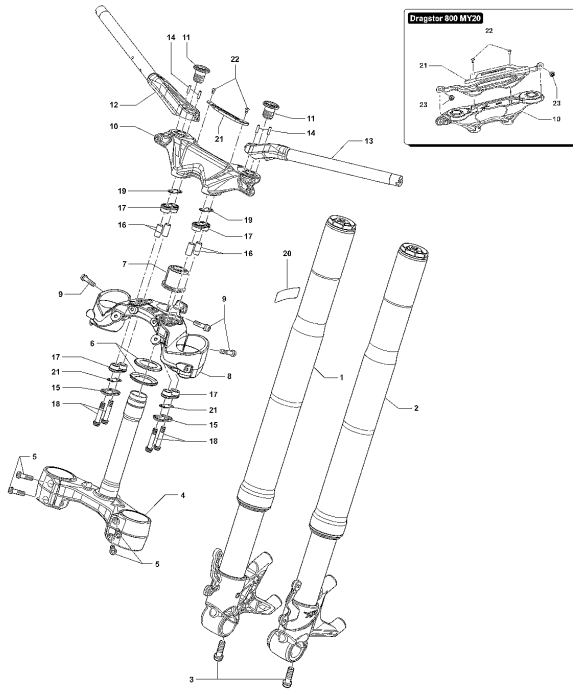

Pos	Part Number	Description	Additional Text	Quantity
1	SPMV8000C3202	RIGHT LEG COMPL.	MY17 AMERICA 800 FRAME 001100> 800 FRAME 001015-001052 800 FRAME >000874	1,00
1	SPMV8000C6386	RIGHT LEG COMPL.	RR-SCS MY18 AMERICA	1,00
1	SPMV8000C6702	RIGHT LEG COMPL.	PIRELLI-RC	1,00
2	SPMV8000C3203	LEFT LEG COMPL.	MY17 AMERICA 800 FRAME 001100> 800 FRAME 001015-001052 800 FRAME >000874	1,00
2	SPMV8000C6385	LEFT LEG COMPL.	MY18 AMERICA RR-SCS	1,00
2	SPMV8000C6701	LEFT LEG COMPL.	PIRELLI-RC	1,00
3	SPMV8C00B2690	SCREW, TCEIF M8x25 RP	MY12/16 JPN F3 675-F3 800	2,00
4	SPMV80A0B6255	STEERING BASE WITH PIN	DRAGSTER RR YELLOW/BLACK	1,00
5	SPMV8C00B2690	SCREW, TCEIF M8x25 RP	MY12/16 JPN F3 675-F3 800	4,00
6	SPMV800090897	DUST COVER, STEERING STEM		2,00
7	SPMV8C0090280	SPECIAL NUT, STEERING STEM, F4		1,00
8	SPMV80A0C1712	STEERING HEAD	MY20 RR PIRELLI-SCS	1,00
9	SPMV8D00B2690	SCREW, TCEIF M8x1,25x30 RP	RR-RUSH	3,00
10	SPMV8000C3327	SEMI-HANDLEBAR SUPPORT PLATE	MY18/19 RR PIRELLI-AMERICA	1,00
10	SPMV80A0C3327	SEMIMANUBRI SUPPORT PLATE	800-SCS-RC-RCSCS MY20 RR	1,00
11	SPMV8000C3330	FERRULE FOR HALF HANDLEBAR WITH	MY18/19 RR-RC PIRELLI-AMERICA	2,00
11	SPMV8000C9244	FERRULE FOR HALF HANDLEBAR WITH	800-SCS-RCSCS MY20 RR-RC	2,00
12	SPMV8000C3328	RIGHT HALF HANDLEBAR	MY18/19 RR PIRELLI-AMERICA	1,00
12	SPMV80A0C3328	HANDLEBAR RIGHT CPL	800-SCS-RC-RCSCS MY20 RR	1,00