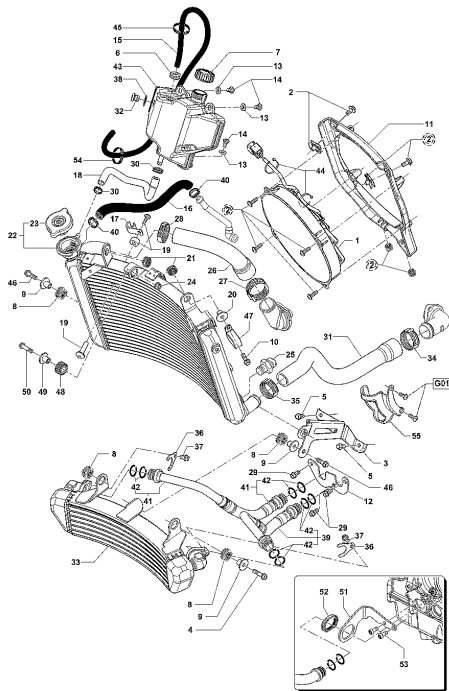

Pos	Part Number	Description	Additional Text	Quantity
1	SPMV8000B5430	RADIATOR FAN		1,00
2	SPMV8000B6058	FIXING KIT ELECTRIC VALVE		1,00
3	SPMV8000B7720	FIXING PLATE, RADIATOR	ROSSO	1,00
4	SPMV8F00B2688	Screw TCEIF M6x25 RP	800RR, DRAGSTER RR, DRAG.RR LH	1,00
5	SPMV8B00B2681	Screw M6x1-CH8-L12	F4S, F4 FRECCE TRICOLORI	2,00
6	SPMV800089293	CUSHION, D18xD8xE7,5	MY14/20 F3 675-F3 800	1,00
7	SPMV8000B7049	PLUG		1,00
8	SPMV800062651	VIBRATION REDUCER D22-D10-SP12		4,00
9	SPMV800062652	SPACER D10-D6	FOR COOLER 800084917	3,00
10	SPMV8G00B2681	Screw M6x1 CH8	LUSSO, RC, SCS	1,00
11	SPMV8000B7354	CONVEYOR FAN		1,00
12	SPMV8000B7719	OIL TUBE FIXING PLATE		1,00
13	SPMV8000B5959	WASHER D12 D7,8 SP0,5 IN NYLON	MY14/20 EXCEPT F3 ORO	3,00
14	SPMV8000B5920	Screw	MY12/13 F3 675-F3 ORO- F3 800	3,00
15	SPMV8H0091037	HOSE D4-D9-L950	RR-PIRELLI-RC-LH44-SCS MY18 AMERICA	1,00
15	SPMV8P0091037	Rubber hose d4-d9-l1320	675-800	1,00
16	SPMV8000B6026	AIRING HOSE RADIATOR		1,00
17	SPMV8000B7224	CLIP		1,00
18	SPMV8S0066179	HOSE D6,5X10,5-L260		1,00
19	SPMV8000B7355	FIXING CLIP KIT, CABLE		1,00
20	SPMV8000B7541	SPACER D21-D9,25-D6,2-L13		1,00
21	SPMV8000B6022	CUSHION D21-D9-SP11		2,00
22	SPMV8000C2962	WATER COOLER		1,00
23	SPMV8A00B6019	PLUG, RADIATOR		1,00
24	SPMV8000B2710	NUT, M6x1 CH10 E7 PARLOCK	EXCEPT ORO	1,00
25	SPMV8000B5422	WATER TEMPERATURE SENSOR		1,00