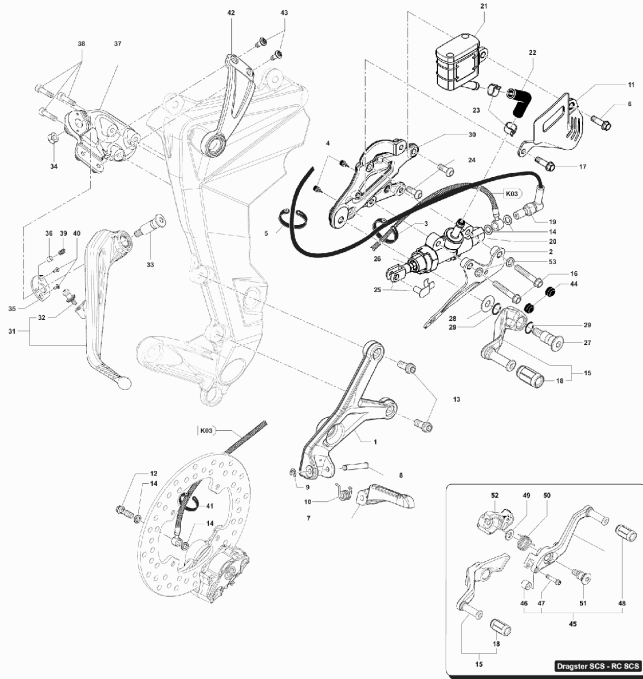

Pos	Part Number	Description	Additional Text	Quantity
1	SPMV80A0C3216	RIGHT FRONT FOOTREST SUPPORT	MY17 DRAGSTER RR YELLOW/BLACK MY17 DRAGSTER RC	1,00
2	SPMV8000C3276	RIGHT SIDE SUPPORT PLATE	MY17 DRAGSTER RR LH/DRAG. RC	1,00
2	SPMV80A0B6290	POS BRAKE MASTER CYLINDER PROTECTOR	675-800 MY17 AMERICA	1,00
2	SPMV8A00C3276	RIGHT SIDE SUPPORT PLATE	SCS	1,00
3	SPMV800053724	BELT, RUBBER, SHORT	MY12/16 USA CND CN	1,00
4	SPMV800066308	VIBRATION-DAMPER	1000S, AGO	2,00
5	SPMV800092247	CLAMP, RUBBER, L62	F3 ORO-F3 AGO	1,00
6	SPMV8E00B2681	Screw M6x1-CH8-L20	MY17/20 F3 675 RC-F3 800 RC	1,00
7	SPMV80A0B6482	FRONT PEDESTAL. RIGHT	MY20 F3 675-F3 800	1,00
8	SPMV8A00B2769	PIN, DRIVER FOOTREST SUPPORT	F4S, F4R	1,00
9	SPMV800090429	LOCK RING, FOOTREST		1,00
10	SPMV80A090418	SPRING, DRIVER FOOTREST SUPPOR		1,00
11	SPMV8000C2424	OIL TANK PROTECTION		1,00
12	SPMV8000A8947	TUBO OIL PIPE UNION	F4RR	1,00
13	SPMV8C00B2690	SCREW, TCEIF M8x25 RP	MY12/16 JPN F3 675-F3 800	2,00
14	SPMV800021480	WASHER, COPPER, D14xD10,2xE1	MY12/14 F3 675	4,00
15	SPMV80A0B6262	COMPLETE REAR BRAKE PEDAL	DRAGSTER RR YELLOW/BLACK DRAGSTER RR LH, DRAGSTER RC	1,00
15	SPMV80A0C7691	REAR BRAKE CONTROL PEDAL	SCS	1,00
16	SPMV8H00B2681	Screw M6x1 CH8 RP	MY17 DRAGSTER RR/DRAGSTER RC	2,00
16	SPMV8J00B2681	Screw M6x1 L35 CH8	675-800 MY17 AMERICA	2,00
17	SPMV8A00B2681	SCREW, M6x1	990R-1090RR <000640	1,00
18	SPMV800089298	RUBBER COVER		1,00
19	SPMV8000C1852	STOP PEDAL SWITCH	MY17/20 F3 675-F3 800	1,00