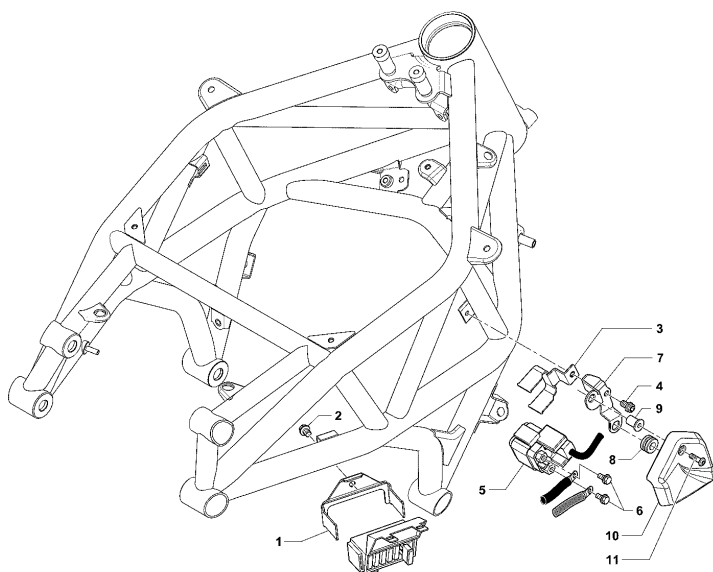

Pos	Part Number	Description	Additional Text	Quantity
1	SPMV8000B8821	BRACKET FUSE	F3 AGO-F3 675 RC-F3 800 RC	1,00
2	SPMV8A00B2677	Screw M6x1-L10		1,00
3	SPMV8000B5915	PLATE	675, 800, 800RR	1,00
4	SPMV8000B2687	Screw TCEIF M5x8	USA CND CN MY12/16	1,00
5	SPMV800091115	SWITCH, STARTER		1,00
6	SPMV8000B2681	Screw TEF M6x0,8x8 CH8 RT	990R-1090RR 000641> BRUTALE 920	2,00
7	SPMV8000B6989	PLATE CONTACTOR COVER		1,00
8	SPMV8000B6507	RUBBER DAMPER D14-D7-SP8		1,00
9	SPMV800091022	BUSH, SCREW, M4x0,7	F4S, F4R, F4RR	1,00
10	SPMV8000B6990	CONTACTOR COVER		1,00
11	SPMV8A0090901	SCREW, M4x13,7	750S, 750S 1+1	1,00