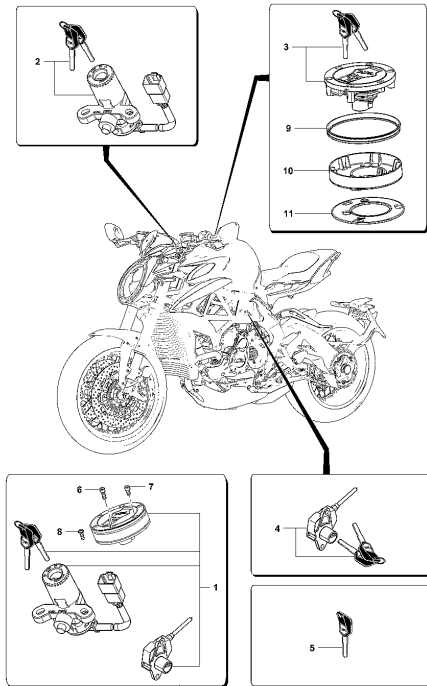

Pos	Part Number	Description	Additional Text	Quantity
1	SPMV8A00C2480	SUPPLY LOCKS		1,00
2	SPMV8000C0168	IGNITION SWITCH WITH		1,00
3	SPMV8000B5411	FUEL TANK CAP WITH		1,00
4	SPMV8D00B5412	SADDLE LOCK COMPLETE WITH		1,00
5	SPMV8000C0170	SPARE KEY		1,00
6	SPMV800066531	Screw plug		3,00
7	SPMV8C0066531	Screw TCEI M5x0,8-L10 INOX		3,00
8	SPMV8B00B4221	Screw M5x0,8-CH3-L14	MY18/20 F3 675 RC-F3 800 RC	1,00
9	SPMV8000B5216	GASKET		1,00
10	SPMV8A00B5214	CARBURETOR CAP UNION	JPN UP TO VIN 002901	1,00
11	SPMV8A00B5215	GASKET		1,00