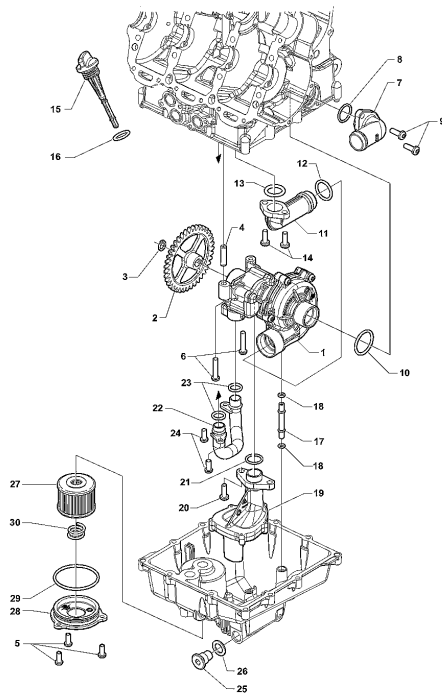

Pos	Part Number	Description	Additional Text	Quantity
1	SPMV8000B2644	PUMP GROUP		1,00
2	SPMV8000C4386	OIL PUMP GEAR	MY17/20 F3 675-800-RC	1,00
3	SPMV66N021202	RETAIN RING D12-D11	ROSSO-RR	1,00
4	SPMV8000B3232	PIN		1,00
5	SPMV60NDB2735	SCREW TBCE M6X1-L16	MY15/17 F3 675 RC-F3 800 RC	3,00
6	SPMV60NDB3397	SCREW TBCE M6X1-L45		2,00
7	SPMV8000B4099	INLET WATER PIPE		1,00
8	SPMV800023110	OR2100 T1		1,00
9	SPMV60NDB4719	SCREW TCBCE M6X1-L20		2,00
10	SPMV800035809	OR3137 T2		1,00
11	SPMV8000B4626	INLET WATER PIPE		1,00
12	SPMV800023120	OR3106 T2		1,00
13	SPMV8000B3233	OR4093 T3		1,00
14	SPMV60NDB2736	SCREW TBCE M6X1-L20	MY18/20 F3 675 RC-F3 800 RC	2,00
15	SPMV8000B4021	OIL CUP		1,00
16	SPMV800029074	OR128 T2		1,00
17	SPMV8000B3234	OUTLET WATER PIPE		1,00
18	SPMV8000B6928	ORM 5		2,00
19	SPMV8000B4691	OIL SUCTION PUMP		1,00
20	SPMV60NDB4719	SCREW TCBCE M6X1-L20		2,00
21	SPMV800041693	OR2087 T1		1,00
22	SPMV8000B4195	INLET OIL TUBE		1,00
23	SPMV800025593	OR119 T2		2,00
24	SPMV60NDB2735	SCREW TBCE M6X1-L16	MY15/17 F3 675 RC-F3 800 RC	2,00
25	SPMV800073011	OIL PLUG ASSEMBLY		1,00
26	SPMV62N015679	ALUMINIUM WASHER D24-D16		1,00