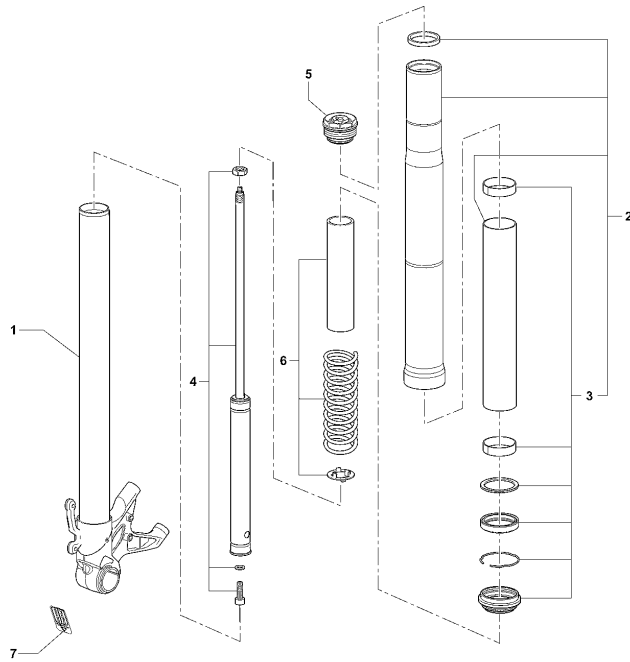

Pos	Part Number	Description	Additional Text	Quantity
1	SPMV8000C3204	RIGHT STEM COMPL.	675 800 FRAME >000874 MY17 AMERICA 800 FRAME 001100> 800 FRAME 001015-001052	1,00
1	SPMV8000C6388	RIGHT LEG COMPL.	RR-PIRELLI-RC-LH44-SCS MY18 AMERICA	1,00
2	SPMV8000C3210	COMPLETE CHAINSTAY		1,00
3	SPMV8000C3212	FORK SEALS KIT		1,00
4	SPMV8000C3206	EXTENSION ADJUSTER CARTRIDGE		1,00
5	SPMV8000C3208	RIGHT FORK CAP	800 FRAME 001015- 001052 800 FRAME >000874 MY17 AMERICA 800 FRAME 001100>	1,00
5	SPMV8000C6390	RIGHT FORK CAP	MY18 AMERICA EXCEPT 675-800-AMERICA	1,00
6	SPMV8000C3211	FORK SPRING KIT	MY17 AMERICA 800 FRAME 001100> 800 FRAME 001015-001052 800 FRAME >000874	1,00
6	SPMV8000C6391	FORK SPRING KIT	MY18 AMERICA EXCEPT 675-800-AMERICA	1,00
7	SPMV8000B7206	DECAL -AVVERTENZA-		1,00