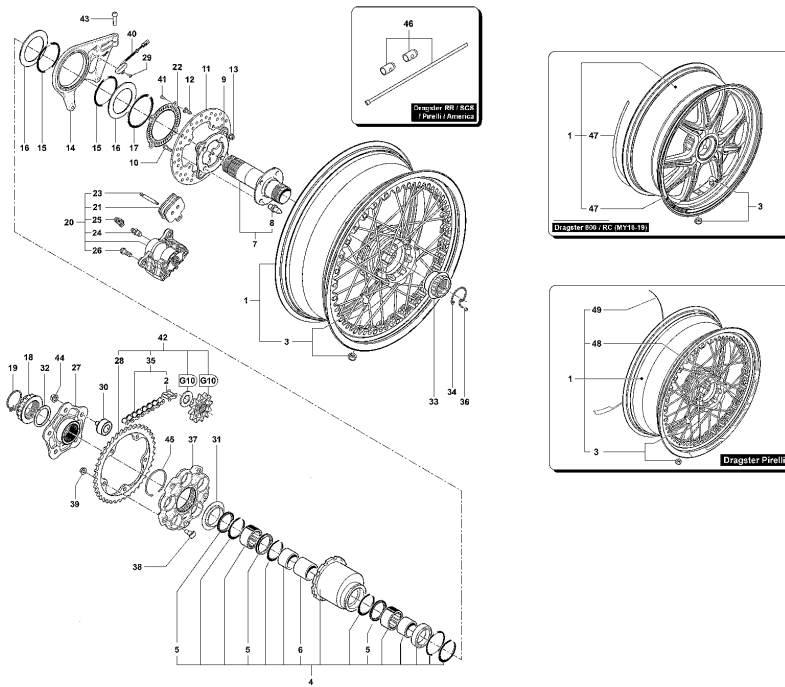

Pos	Part Number	Description	Additional Text	Quantity
1	SPMV8000C0046	REAR WHEEL RIM	DRAGSTER RR RED/WHITE	1,00
1	SPMV8000C6043	17" SPOKED REAR WHEEL RIM	PIRELLI BLACK/YELLOW	1,00
1	SPMV8000C8209	Rear wheel rim.17" finished with "fill	800	1,00
1	SPMV80A0C6043	17" SPOKED REAR WHEEL RIM	PIRELLI WHITE/BLUE	1,00
1	SPMV80B0C2210	REAR WHEEL RIM. 17 "X6.00	MY20 RC/RCSCS	1,00
1	SPMV80B0C3937	WHEEL RIM POST. 17 "X6.00"	MY19 RC	1,00
1	SPMV80C0C0046	REAR WHEEL	DRAGSTER RR YELLOW/BLACK	1,00
1	SPMV80D0C0046	17" SPOKED REAR WHEEL RIM	RR-SCS WHITE/BLACK/GREEN	1,00
1	SPMV80E0C0046	17" SPOKED REAR WHEEL RIM	AMERICA	1,00
2	SPMV8000B5930	CHAIN LINK	BRUTALE 920	1,00
2	SPMV8000C6985	CHAIN LINK	MY20 675-800- 800 RC	1,00
3	SPMV8000B3195	VALVE, WHEEL	675,800,800RR,DRAG., DRAG. RC	1,00
3	SPMV8000C0589	INFLATION VALVE	DRAGSTER RR RED/WHITE DRAGSTER RR LH	1,00
3	SPMV80A0C0589	INFLATION VALVE	DRAGSTER RR RED/BLACK DRAGSTER RR YELLOW/BLACK	1,00
4	SPMV8000C4104	REAR ECCENTRIC HUB	MY17/20 F3 675-F3 800	1,00
5	SPMV800084909	GROMMET		3,00
6	SPMV8000C3429	INTERNAL SPACER FOR	MY17/20 F3 675-F3 800	1,00
7	SPMV8000B3198	HUB, REAR WHEEL, INNER SIDE		1,00
8	SPMV8000B5947	PLUG FOR REAR WHEEL		4,00
9	SPMV800084890	FLANGE, REAR WHEEL HUB, INNER	1000S, 1000S1+1	1,00
10	SPMV80A084902	SCREW, FLANGE PIN		4,00
11	SPMV8000B5926	REAR BRAKE DISC		1,00
12	SPMV8A00B5927	Screw HEX M7x17 8.8 ZB	CORSA	4,00
13	SPMV800084891	NUT, M7		4,00