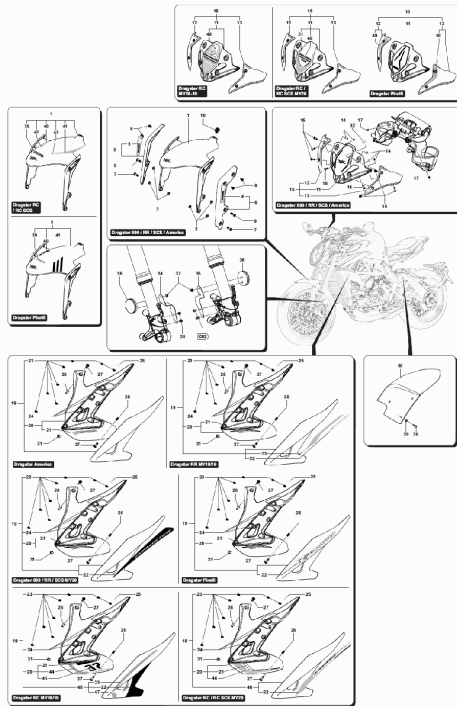

Pos	Part Number	Description	Additional Text	Quantity
1	SPMV8000C3500	FRONT FENDER GUARD.	800-RR-SCS	1,00
1	SPMV8000C5951	FRONT MUDGUARD. COMPL.	MY18/19 RC	1,00
1	SPMV8000C6024	FRONT MUDGUARD. COMPL.	PIRELLI BLACK/YELLOW	1,00
1	SPMV8000C7649	FRONT FANGER. COMPL.	MY20 RC-RCSCS	1,00
1	SPMV80A0C6024	FRONT FENDER GUARD. COMPL.	PIRELLI WHITE/BLUE	1,00
1	SPMV80B0C3500	FRONT FENDER FINISHED	AMERICA	1,00
2	SPMV80A090392	SPACER	B4 RS-B4 RR-B4 NURBURGRING	6,00
3	SPMV8000C4028	DECAL "PIRELLI" VERTICAL RIGHT	MY16 DRAGSTER RC	1,00
3	SPMV80B0C0452	DECAL "ABS" FOR RIGHT SUPPORT	MY18/19 RR WHITE/GRAY	1,00
3	SPMV80C0C0452	DECAL "ABS" FOR DX SUPPORT	MY18/19 RR GRAY/GRIGIO SCURO	1,00
3	SPMV80D0C0452	DECAL "ABS" FOR DX SUPPORT	PIRELLI BLACK/YELLOW	1,00
3	SPMV80F0C0452	DECAL "ABS" FOR RIGHT SUPPORT	PIRELLI WHITE/BLUE AMERICA	1,00
3	SPMV80G0C0452	DECAL "ABS" FOR DX SUPPORT	800	1,00
3	SPMV80G0C0452	DECAL "ABS" FOR DX SUPPORT	800	1,00
4	SPMV8000C4029	LEFT" VERTICAL "PIRELLI" DECAL	MY16 DRAGSTER RC	1,00
4	SPMV80B0C0451	DECAL "ABS" FOR SX SUPPORT	MY18/19 RR WHITE/GRAY	1,00
4	SPMV80C0C0451	DECAL "ABS" FOR SX SUPPORT	MY18/19 RR GRAY/GRIGIO SCURO	1,00
4	SPMV80D0C0451	DECAL "ABS" FOR LEFT SUPPORT	PIRELLI BLACK/YELLOW	1,00
4	SPMV80F0C0451	DECAL "ABS" LEFT FENDER SUPPORT	PIRELLI WHITE/BLUE AMERICA	1,00
4	SPMV80G0C0451	DECAL "ABS" FOR SUPPORT SX	800	1,00
4	SPMV80G0C0451	DECAL "ABS" FOR SUPPORT SX	800	1,00
5	SPMV8000C5952	SUPPORT RIGHT FRONT FENDER	RC-RCSCS	1,00
5	SPMV80C0C0450	RIGHT FRONT FENDER SUPPORT COMPL. COM	MY18/19 RR WHITE/GRAY	1,00
5	SPMV80D0C0450	RIGHT FENDER SUPPORT FRONT COM	MY18/19 RR GRAY/GRIGIO SCURO	1,00
5	SPMV80E0C0450	RIGHT FENDER SUPPORT FRONT FENDER COM	PIRELLI BLACK/YELLOW	1,00