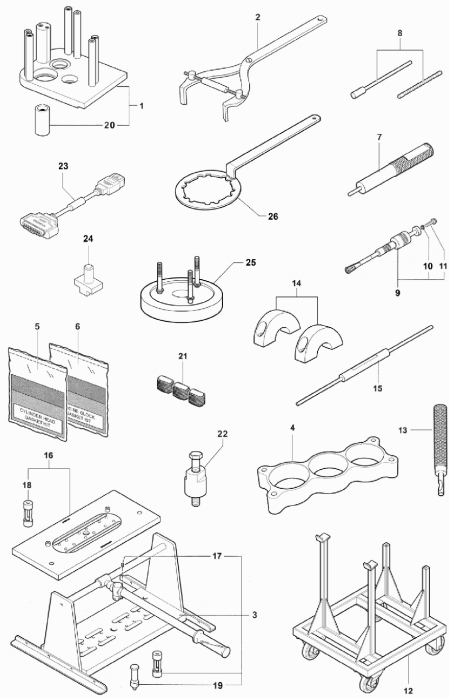

Pos	Part Number	Description	Additional Text	Quantity
1	SPMV8000B7177	Setting gauge gearbox		1,00
2	SPMV800079015	CLUTCH BLOCKING TOOL		1,00
3	SPMV800094796	VALVES ASSEMBLY		1,00
4	SPMV8000B7207	PISTON ASSEMBLING PLATE		1,00
5	SPMV8000B7295	HEAD GASKET KIT		1,00
6	SPMV8000B7296	WASHER KIT		1,00
7	SPMV800095581	VALVE SEAL ASSEMBLY		1,00
8	SPMV8000A2625	BROACH FOR VALVE GUIDE		1,00
9	SPMV800094798	GOMMIN DISASSEMBLY EQUIPMENT		1,00
10	SPMV62N115538	SPRING WASHER		1,00
11	SPMV8C0069056	TEF SCREW M8X1.25 CH12-L30		3,00
12	SPMV8000C2372	SUPP.FOR DISASSEMBLYASSEMBLY		1,00
13	SPMV8000B7299	TOOLS		1,00
14	SPMV8000B7214	CAMSHAFT TOOL ASSEMBLING		2,00
15	SPMV800095429	CONTROL PAD		1,00
16	SPMV8000B7254	F3 PLATE		1,00
17	SPMV800051521	SCREW M4X6		2,00
18	SPMV8000B7255	CONE MOUNTING PART		1,00
19	SPMV800095179	HALF-CONES		1,00
20	SPMV8A00B2859	PIPE		1,00
21	SPMV8000B7036	COVER CONNECTION		2,00
22	SPMV8000B9720	Puller rotor		1,00
23	SPMV8000C3198	OBD ADAPTER CABLE		1,00
24	SPMV8000C7824	Tool for exhaust valve		1,00
25	SPMV8000C6941	Tool for cluch setting	SCS - RC SCS	1,00
26	SPMV8000C7261	Holding wrench	SCS - RC SCS	1,00