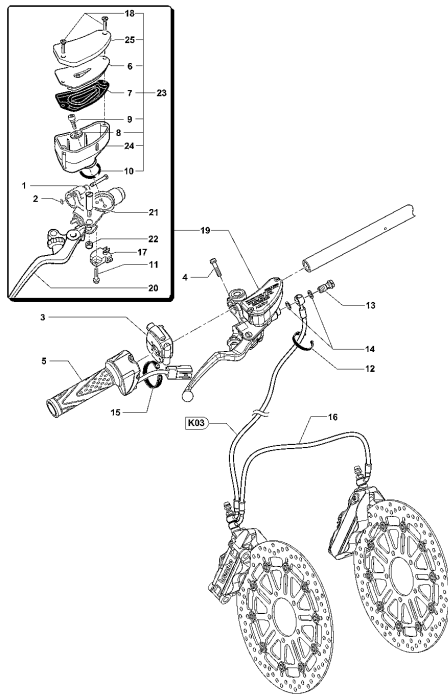

Pos	Part Number	Description	Additional Text	Quantity
1	SPMV800082695	PIN, SUPPORT		1,00
2	SPMV800094643	WASHER, SPECIAL, D3,4		1,00
3	SPMV8000C2376	RIGHT COMMUTATOR	EXCEPT 675	1,00
3	SPMV8A00C2376	RIGHT SIDE SWITCH USAJPN	800-RR-PIRELLI US-CA- JP-AU AMERICA-RC-LH44 US-CA-JP-AU	1,00
4	SPMV8F00B2688	Screw TCEIF M6x25 RP	800RR, DRAGSTER RR, DRAG.RR LH	1,00
5	SPMV8E00B5444	Throttle twist grip	B4 RS-B4 RR, MY21/22 B4 NURBURGRING-RUSH	1,00
6	SPMV800093302	DIAPHRAGM		1,00
7	SPMV800093303	GASKET		1,00
8	SPMV800098962	SEPARATOR		1,00
9	SPMV8000A1295	SEPARATOR SCREW	F4S, F4R, F4 FRECCIE TRICOLORI	1,00
10	SPMV800093306	GROMMET		1,00
11	SPMV800070865	Screw		1,00
12	SPMV800053724	BELT, RUBBER, SHORT	MY12/16 USA CND CN	2,00
13	SPMV80A091692	SPECIAL SCREW, OIL BRAKE PIPE,	F4S, F4R, F4 FRECCIE TRICOLORI	1,00
14	SPMV800021480	WASHER, COPPER, D14xD10,2xE1	MY12/14 F3 675	2,00
15	SPMV800092668	CLAMP, RUBBER	PER EAS F3 675	1,00
16	SPMV8000C2426	OIL HOSE CLAMP CONNECTION	R	1,00
17	SPMV800070864	STOP SWITCH	F4S, F4R, F4 FRECCIE TRICOLORI	1,00
18	SPMV800093313	SCREW M4X16		2,00
19	SPMV8000C3496	Front brake master cylinder		1,00
20	SPMV8000B9498	ANT.BRAKE LEVER COMPL.	EXCEPT 675	1,00
21	SPMV800093299	LEVER PIN	F4S, F4R, F4 FRECCIE TRICOLORI	1,00
22	SPMV800093300	LEVER NUT		1,00
23	SPMV80A098722	COMPLETE OIL TANK		1,00