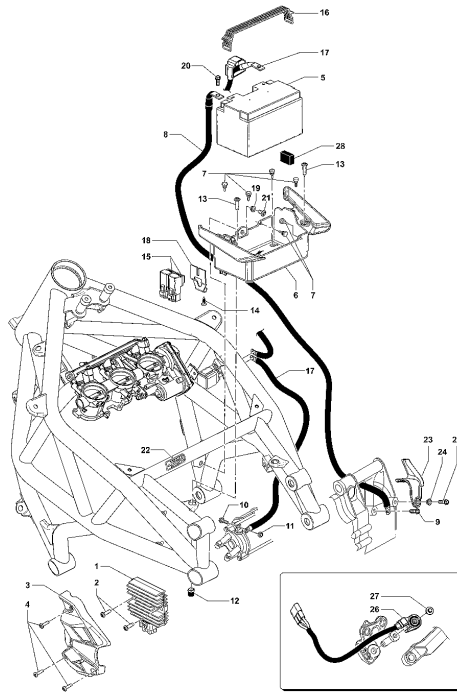

Pos	Part Number	Description	Additional Text	Quantity
1	SPMV8000B3206	RECTIFIER		1,00
2	SPMV8B00B2672	SCREW, M6x11,7x21	DRAGSTER	2,00
3	SPMV8000C2121	Tension regulator cover		1,00
4	SPMV8D00B5919	M5 SCREW FOR BODYWORK L14		3,00
5	SPMV8000B8270	BATTERY		1,00
6	SPMV8000C2114	BATTERY BRACKET		1,00
7	SPMV800095828	CUSION		8,00
8	SPMV8000B5977	BATTERY CABLE		1,00
9	SPMV8B00B2681	Screw M6x1-CH8-L12	F4S, F4 FRECCE TRICOLORI	1,00
10	SPMV8A00B2680	Screw TEF M5x0,8x6 CH8 RT	MY12/16 USA CND CN	1,00
11	SPMV8000B2708	NUT, M5x0,8	VIN >000710 F3 675	1,00
12	SPMV800048245	CUSHION, SCREW, M6x1 L16	B4 RS	2,00
13	SPMV8B00B2672	SCREW, M6x11,7x21	DRAGSTER	2,00
14	SPMV8AA0B2778	SCREW, PH-AB 3,9x13	EXCEPT AGO	1,00
15	SPMV8000A6749	RELAY	ROSSO	2,00
16	SPMV8000B5921	ELASTIC STRAP HELD		1,00
17	SPMV8A00C3197	CABLES TELERUT.-MOTOR AVV.BA		1,00
18	SPMV8000B5916	SUPPORT RELAY		1,00
19	SPMV80A090392	SPACER	B4 RS-B4 RR-B4 NURBURGRING	1,00
20	SPMV8E00B2672	SCREW TFEI M6X1 D11,7 L14	RR-RUSH	1,00
21	SPMV8A00B2672	SCREW, M6x11,7x12	MY18 RC, MY19 RC, RC LH	1,00
22	SPMV800092257	BATTERY DATA PLATE		1,00
23	SPMV8000B6815	PROTECTION		1,00
24	SPMV80A090392	SPACER	B4 RS-B4 RR-B4 NURBURGRING	1,00
25	SPMV8C00B2681	SCREW, TEF M6x1 CH8 L14	RR-SCS-RC SCS	1,00
26	SPMV8A00B5428	SIDE STAND SWITCH	MY15/20 F3 675-F3 800	1,00