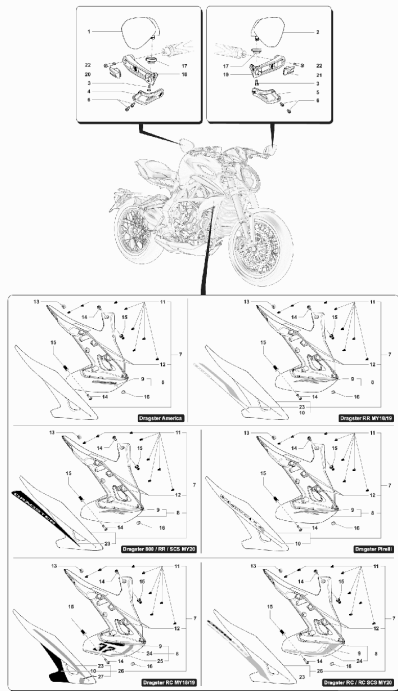

Pos	Part Number	Description	Additional Text	Quantity
1	SPMV8000B8534	RIGHT REARVIEWER	DRAGSTER, DRAGSTER RR/RR LH/RC	1,00
2	SPMV8000B8533	LEFT MIRROR		1,00
3	SPMV8B00B2687	SCREW, TCEIF M5x12	B4 RR-B4 NURBURGRING-RUSH	2,00
4	SPMV8000B8931	FRONT BRAKE LEVER PROTECTION		1,00
5	SPMV8000B8932	CLUTCH LEVER PROTECTION		1,00
6	SPMV8B00B2687	SCREW, TCEIF M5x12	B4 RR-B4 NURBURGRING-RUSH	4,00
7	SPMV8000C5672	RIGHT RADIATOR COVER	MY18/19 RR WHITE/GRAY	1,00
7	SPMV8000C5918	RIGHT RADIATOR COVER	MY19 RC	1,00
7	SPMV8000C6030	RIGHT RADIATOR COVER	PIRELLI BLACK/YELLOW	1,00
7	SPMV8000C6932	RIGHT RADIATOR COVER	AMERICA	1,00
7	SPMV8000C7658	RIGHT RADIATOR COVER	MY20 RC-RCSCS	1,00
7	SPMV8000C7922	RIGHT RADIATOR COVER	800	1,00
7	SPMV8000C7990	RIGHT RADIATOR COVER	MY20 GRAY/BLACK/YELLOW	1,00
7	SPMV80A0C5672	RIGHT RADIATOR COVER	MY18/19 RR GRAY/GRIGIO SCURO	1,00
7	SPMV80A0C6030	RIGHT SIDE PANEL RADIATOR COMPL.	PIRELLI WHITE/BLUE	1,00
7	SPMV80A0C7990	RIGHT RADIATOR COVER	MY20 WHITE/BLACK/GREEN	1,00
8	SPMV8000C2454	INT. RIGHT RADIATOR	675 MY16/17 800 MY18/20 800 RR-PIRELLI-SCS	1,00
8	SPMV8000C5920	Right int. radiator cover compl.	LH44	1,00
8	SPMV8000C7660	INT. COVER. RIGHT RADIATOR	MY20 RC-RCSCS	1,00
9	SPMV8000C2448	'TRICOLOR" DECAL FOR COVER"	AMERICA	1,00
9	SPMV8000C6810	'DECAL "BLACK FRIEZE" FOR COVER"	MY18/19 RC	1,00
9	SPMV8000C6928	'DECAL "AMERICA LIMITED EDITION"	AMERICA	1,00
9	SPMV8000C7808	'DECAL "FRIEZE-WHITE" FOR"	MY20 RC-RCSCS	1,00
10	SPMV8000C5678	DECAL "800" FOR COVER EXT.	MY18/19 RR WHITE/GRAY	1,00