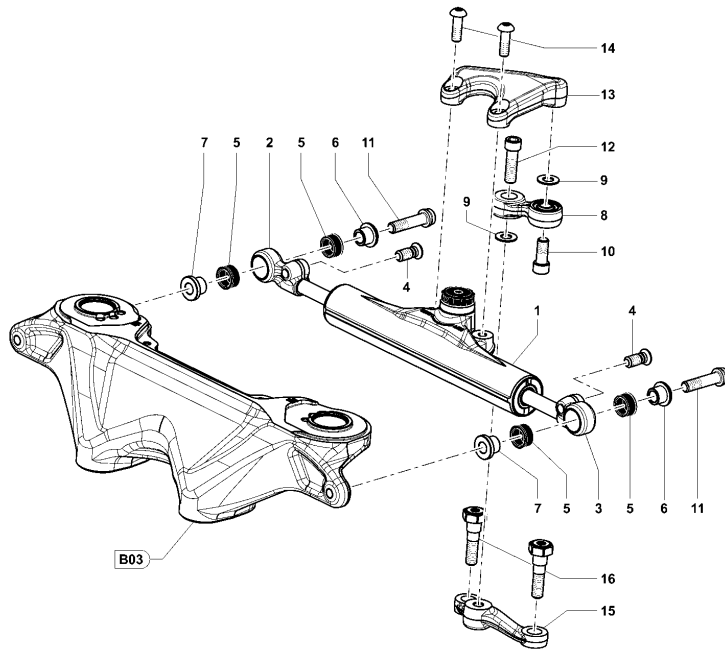

Pos	Part Number	Description	Additional Text	Quantity
1	SPMV8A00C3273	STEERING DAMPER ADJUSTER		1,00
2	SPMV800082769	LINK, STEERING SHOCK ABSORBER,	1000S, 1000S1+1	1,00
2	SPMV80B082769	TERMIN. RIGHT FOR SHOCK ABSORBER. OF ST	DRAGSTER RR YELLOW/BLACK DRAGSTER RR LH	1,00
3	SPMV800086408	LINK, STEERING SHOCK ABSORBER,	DRAGSTER RR RED/BLACK 800RR, DRAGSTER RC DRAGSTER RR RED/WHITE	1,00
3	SPMV80B086408	TERMIN. SX FOR SHOCK ABSORBER. OF ST	DRAGSTER RR YELLOW/BLACK DRAGSTER RR LH	1,00
4	SPMV8000B2758	Screw steering damper		2,00
5	SPMV800082776	BUSH, RUBBER		4,00
6	SPMV800089304	UPPER SPACER, STEERING SHOCK A	1000S, 1000S1+1	2,00
7	SPMV8A0082775	SPACER, STEERING SHOCK ABSORBE		2,00
8	SPMV8000C3272	Steering damper connecting rod	MY17/19 RR MY18 AMERICA MY18 RC	1,00
8	SPMV80A0C3272	Steering damper connecting rod	MY20 RR PIRELLI-LH44- SCS MY19 RC	1,00
9	SPMV8C00B2720	WASHER, D12xD6,1xE0,7		2,00
10	SPMV8000B2747	Screw shock absorber		1,00
11	SPMV8F00B2688	Screw TCEIF M6x25 RP	800RR, DRAGSTER RR, DRAG.RR LH	2,00
12	SPMV8B00B2747	SCREW, STEERING SHOCK ABSORBER		1,00
13	SPMV8000C3326	SHOCK ABSORBER ARM	MY18/19 RR PIRELLI- AMERICA	1,00
13	SPMV80A0C3326	SHOCK ABSORBER ARM	MY20 RR SCS-RC-RCSCS	1,00
14	SPMV60NDB2781	Screw TBCE M5x0,8-L16	MY18 AMERICA RR-RC- LH44-SCS	2,00
15	SPMV8000C3269	SHOCK ABSORBED CONNECTING ROD ANCHOR	MY18 AMERICA MY18 RC MY17/19 RR	1,00