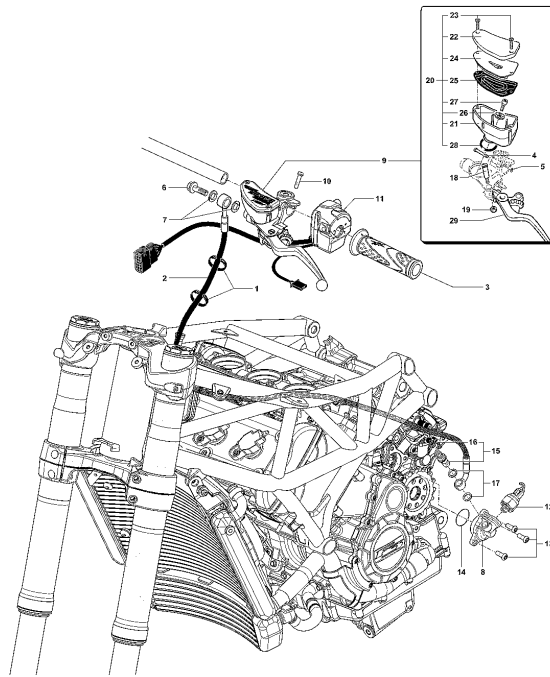

Pos	Part Number	Description	Additional Text	Quantity
1	SPMV800053724	BELT, RUBBER, SHORT	MY12/16 USA CND CN	2,00
2	SPMV8000C2481	OIL HOSE PUMP-ACTUATOR		1,00
3	SPMV8000B5683	LEFT HANDLEBAR GRIP	800	1,00
4	SPMV800082695	PIN, SUPPORT		1,00
5	SPMV800094643	WASHER, SPECIAL, D3,4		1,00
6	SPMV80A091692	SPECIAL SCREW, OIL BRAKE PIPE,	F4S, F4R, F4 FRECCIE TRICOLORI	1,00
7	SPMV800021480	WASHER, COPPER, D14xD10,2xE1	MY12/14 F3 675	2,00
8	SPMV8000B9467	SLAVE CYLINDER	800, ED.1, LUSSO, MY17/18 RC	1,00
8	SPMV8000C5801	HYDRAULIC CLUTCH ACTUATOR	SCS, MY19/20 RC	1,00
9	SPMV8000C3497	Clutch master cylinder		1,00
10	SPMV8F00B2688	Screw TCEIF M6x25 RP	800RR, DRAGSTER RR, DRAG.RR LH	1,00
11	SPMV8000C2420	LEFT SWITCH		1,00
12	SPMV8A00B9621	CLUTCH PRESSURE SENSOR		1,00
13	SPMV60NDB2736	SCREW TBCE M6X1-L20	MY18/20 F3 675 RC-F3 800 RC	3,00
14	SPMV8A0023111	OR2106 T1		1,00
15	SPMV8000A3975	DRAIN VALVE	MY18/20 F3 675-F3 800	1,00
16	SPMV800053259	COVER, RUBBER	1000 VIN <008064 1000 USA	1,00
17	SPMV800021480	WASHER, COPPER, D14xD10,2xE1	MY12/14 F3 675	2,00
18	SPMV800093299	LEVER PIN	F4S, F4R, F4 FRECCIE TRICOLORI	1,00
19	SPMV800093300	LEVER NUT		1,00
20	SPMV80A098723	COMPLETE OIL TANK		1,00
21	SPMV800097122	CLUTCH PUMP OIL TANK		1,00
22	SPMV80A093310	PLUG	1090, 1090R, 1090RR	1,00
23	SPMV800093313	SCREW M4X16		2,00
24	SPMV800093311	DIAPHRAGM		1,00