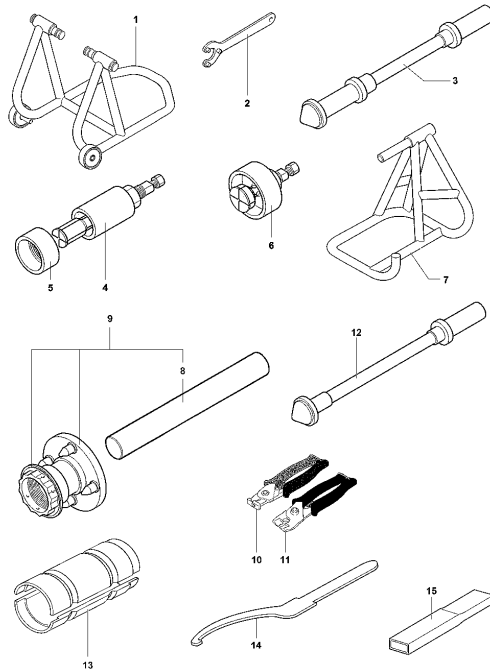

Pos	Part Number	Description	Additional Text	Quantity
1	SPMV800095830	FRONT STAND		1,00
2	SPMV800091645	Holding wrench		1,00
3	SPMV8000B6920	TOOL FRONT WHEEL BEARING		1,00
4	SPMV800092860	FORK BEARING		1,00
5	SPMV800092861	BEARING EXTRACTOR		1,00
6	SPMV8000B4416	FRONT WHEEL BEARING		1,00
7	SPMV8000B9312	REAR STAND		1,00
8	SPMV8000A1953	PIN FOR CENTERING		1,00
9	SPMV800092865	Special tool rear wheel		1,00
10	SPMV800095850	Tool for pliers clic clamps		1,00
11	SPMV800098321	Tool for tilted pliers clic clamps		1,00
12	SPMV800092866	FORK PACK TOOL		1,00
13	SPMV8000B6785	Tool dust cover and oil seal		1,00
14	SPMV800092854	Hook wrench		1,00
15	SPMV800092855	Hook wrench extension		1,00