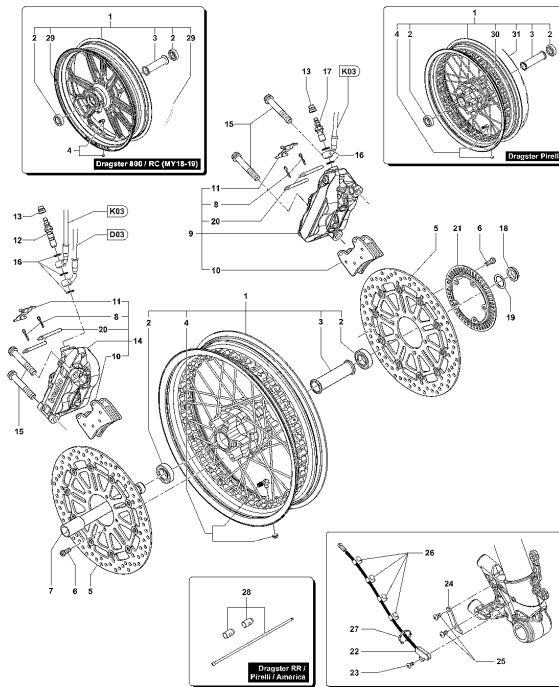

Pos	Part Number	Description	Additional Text	Quantity
1	SPMV8000C0048	FRONT WHEEL RIM	DRAGSTER RR RED/WHITE	1,00
1	SPMV8000C6048	FRONT WHEEL RIM SPOKED 17"	PIRELLI BLACK/YELLOW	1,00
1	SPMV8000C8210	Wheel rim front.17 "x3.50 "cuscuscin.	800	1,00
1	SPMV80A0C6048	Front spoked wheel rim 17 "x3.50" with	PIRELLI WHITE/BLUE	1,00
1	SPMV80C0C0048	FRONT WHEEL	DRAGSTER RR YELLOW/BLACK	1,00
1	SPMV80D0C0048	17" SPOKED FRONT WHEEL RIM	20 RR-SCS WHITE/BLACK/GREEN	1,00
1	SPMV80E0C0048	17" SPOKED FRONT WHEEL RIM	AMERICA	1,00
1	SPMV8AA0C0656	FRONT WHEEL RIM 17 "X3.50" CO	MY20 RC-RCSCS	1,00
1	SPMV8AB0C3928	Front wheel rim.17 "x3.50 "cuscuscin. and r	MY19 RC	1,00
2	SPMV8A0026846	RADIAL BEARING		2,00
3	SPMV8000B3200	SPACER	F4S, F4R	1,00
3	SPMV8000B3672	SPACER	F4RR, F4 FRECC TRICOLORI	1,00
3	SPMV8000C0592	FRONT WHEEL INNER SPACER	DRAGSTER RR, DRAGSTER RR LH	1,00
4	SPMV8000B3195	VALVE, WHEEL	675,800,800RR,DRAG., DRAG. RC	1,00
4	SPMV8000C0589	INFLATION VALVE	DRAGSTER RR RED/WHITE DRAGSTER RR LH	1,00
4	SPMV80A0C0589	INFLATION VALVE	DRAGSTER RR RED/BLACK DRAGSTER RR YELLOW/BLACK	1,00
5	SPMV8000B4450	FRONT DISC D320 SP4,5	F3 675-800-RC	2,00
6	SPMV8A00B2690	SCREW, TCEIF M8x20 RT	EXCEPT PIRELLI-LH44	10,00
7	SPMV8000B5931	FRONT WHEEL PIN	EXCEPT AGO	1,00
8	SPMV800088777	SPLIT PINS		2,00
9	SPMV80A0B6713	FRONT LEFT BRAKE CALIPER	MY15 675-800-DRAGSTER 800RR, DRAGSTER RR/RC	1,00