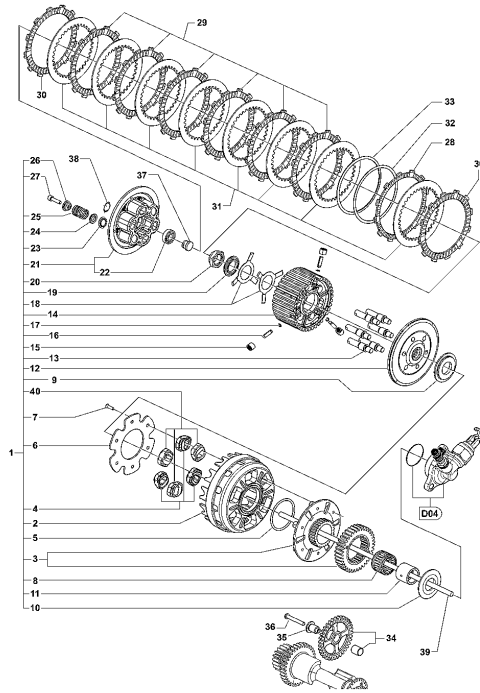

Pos	Part Number	Description	Additional Text	Quantity
1	SPMV8000C4420	PRIMARY AND CLUTCH GEAR	MY17 DRAGSTER RR/DRAGSTER RC	1,00
2	SPMV8000B9716	CLUTCH BELL	MY14/20 F3 675	1,00
3	SPMV8000C4381	FLANGE GEAR	MY17 DRAGSTER RR/DRAGSTER RC	1,00
4	SPMV8A00B6484	FLEXIBLE COUPLING	MY14/20 F3 675	3,00
5	SPMV8000B3996	OR164 T3,53-D60,33	MY14/20 F3 675	1,00
6	SPMV8000B1727	SPROCKET RETAINING DISC	MY14/20 F3 675	1,00
7	SPMV60NDB4391	Screw TSCE M6x1-L182	F3 800-AGO-RC	6,00
8	SPMV8000B3997	ROLL BEARING K35X42X30	MY14/20 F3 675	1,00
9	SPMV8000B8198	DRIVING GEAR WASHER	MY14/20 F3 675	1,00
10	SPMV8000B3018	WASHER FOR DRIVER GEAR SP3	MY14/20 F3 675	1,00
11	SPMV8000B3989	DRIVER GEAR SPACER	MY14/20 F3 675	1,00
12	SPMV8000B1014	DRIVE FLANGE	MY14/20 F3 675	1,00
13	SPMV8000B8243	SPRING COLUMN	F3 800-AGO-RC	6,00
14	SPMV8000B8196	DISC HUB	MY14/20 F3 675	1,00
15	SPMV8000B0066	PIN BEARING 12X10X6 NK6	MY14/20 F3 675	3,00
16	SPMV8000B0067	BEARING PIN D6-L20	MY14/20 F3 675	3,00
17	SPMV66N021306	RETAIN RING D3.2	MY14/20 F3 675	3,00
18	SPMV8000B0071	SPRING JUDDER	MY14/20 F3 675	2,00
19	SPMV8000B0072	SPRING SUPPORT	MY14/20 F3 675	1,00
20	SPMV8000B8199	NUT M22X1	MY14/20 F3 675	1,00
21	SPMV8000B8200	PRESSURE PLATE	F3 800-AGO-RC	1,00
22	SPMV8000A2565	RADIAL BEARING 12X28X7	MY14/20 F3 675	1,00
23	SPMV8000B2046	SPRING SEAT	MY14/20 F3 675	6,00
24	SPMV8000B0070	LOWER SPRING PLATE	MY14/20 F3 675	6,00
25	SPMV8000A0730	CLUTCH SPRING	MY14/20 F3 675	6,00
26	SPMV8000B4721	SPRING DRIVER WASHER	MY14/20 F3 675	6,00
27	SPMV60ND02509	Screw M6x1-CH5-L20	F3 800-AGO-RC	6,00