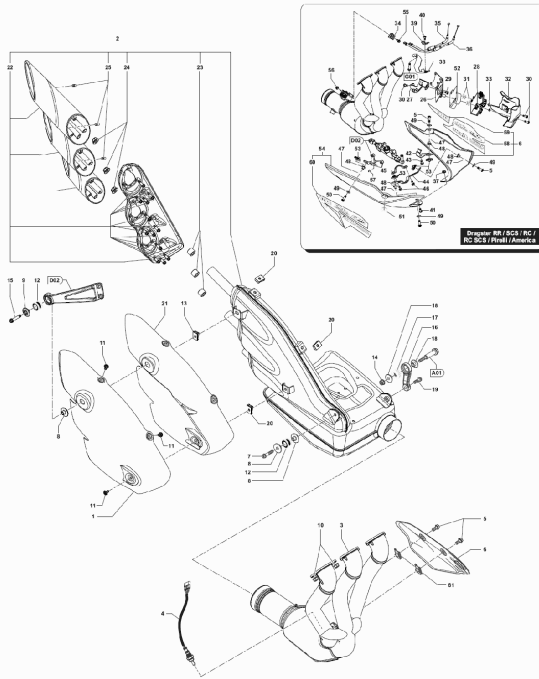

Pos	Part Number	Description	Additional Text	Quantity
1	SPMV80A0C2972	MUFFLER PROTECTOR	MY17 DRAGSTER RR/DRAGSTER RC	1,00
2	SPMV8000C1803	SILENCER	MY17 AMERICA 675-800	1,00
2	SPMV8000C3524	SILENCER	MY17 DRAGSTER RR/DRAGSTER RC	1,00
3	SPMV8000C1748	CATALYZED EXHAUST MANIFOLD	675-800 MY17 AMERICA	1,00
3	SPMV8000C3523	CATALYTIC EXHAUST MANIFOLD	MY17 DRAGSTER RR/DRAGSTER RC	1,00
4	SPMV8A00B9339	Lambda probe		1,00
5	SPMV8A00B2672	SCREW, M6x11,7x12	MY18 RC, MY19 RC, RC LH	2,00
5	SPMV8C00B2672	SCREW, M6x11,7x25 RP	MY18 AMERICA PIRELLI- RC-LH44-SCS	2,00
6	SPMV8000B6659	PROTECTION, CATALYZER	675, 800	1,00
6	SPMV8000C5925	LEFT SIDE EXHAUST PROTECTION	MY18 RC	1,00
6	SPMV80A0C2133	LEFT SIDE EXHAUST PROTECTION	MY17 DRAGSTER RR	1,00
7	SPMV8G00B2688	Screw TCEIF M6x30	EXCEPT ORO	1,00
8	SPMV8000B3678	WASHER, SPACER, MUFFLER COLECT	VIN: >001581, 001614/001644 VIN: 001655/001669 VIN: 001685/001744 VIN: 001778/002055	3,00
9	SPMV8000C2775	EXTERNAL SPACER FOR SCARIC	MY17/20 F3 675-F3 800	1,00
10	SPMV8000B2710	NUT, M6x1 CH10 E7 PARLOCK	EXCEPT ORO	6,00
11	SPMV8A00B5919	SCREW M5 L12	MY17 DRAGSTER RR/DRAGSTER RC	3,00
12	SPMV8000B3677	CUSION, MUFFLER		2,00
13	SPMV800046893	NUT M6X1	F3 ORO-F3 AGO	1,00
14	SPMV8000B2710	NUT, M6x1 CH10 E7 PARLOCK	EXCEPT ORO	1,00
15	SPMV8G00B2688	Screw TCEIF M6x30	EXCEPT ORO	1,00
16	SPMV8000B9886	SILENCER SUPPORT		1,00
17	SPMV800062651	VIBRATION REDUCER D22-D10-SP12		1,00