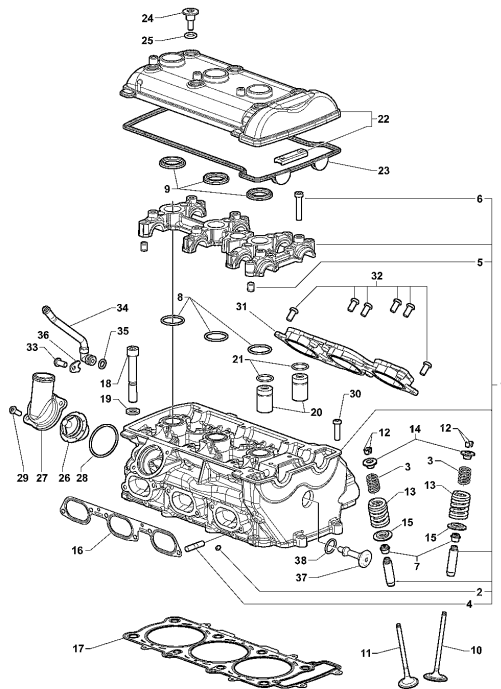

Pos	Part Number	Description	Additional Text	Quantity
1	SPMV8B00C3707	CYLINDER HEAD COMPLETE	MY17 DRAGSTER RR/DRAGSTER RC	1,00
2	SPMV800069769	CONICAL PLUG EI M14X1		2,00
3	SPMV800098671	INTERNAL VALVE SPRING	750S, 750S1+1, SENNA	12,00
4	SPMV8000B4234	EXHAUST TRAPED SCREW		6,00
5	SPMV800051549	PIN D8-D6		2,00
6	SPMV60NAB4273	SCREW TCBC E M6X1 - L35		16,00
7	SPMV800065814	INTAKE AND EXHAUST GASKET		12,00
8	SPMV8A0023111	OR2106 T1		3,00
9	SPMV8000B4285	Candle shaft gasket		3,00
10	SPMV8000B1445	INTAKE VAVE		6,00
11	SPMV8000B1446	EXHAUST VALVE		6,00
12	SPMV800092433	COTTER VALVE 15JAP	ENGINE 01801>	24,00
13	SPMV800098670	EXTERNAL VALVE SPRING	750S, 750S1+1, SENNA	12,00
14	SPMV800098761	RETAING SPRING UPPER	BRUTALE S <10760	12,00
15	SPMV800098681	LOWER SPRING PLATE	BRUTALE S <10760	12,00
16	SPMV8000B4242	Manifold gasket		1,00
17	SPMV8000B2179	HEAD GASKET		1,00
18	SPMV8000B4247	Screw TCCEI M10x1,5		8,00
19	SPMV8000B4269	WASHER D18-D11		8,00
20	SPMV8000B2782	HOLE SERVICE PLUG		2,00
21	SPMV800023108	OR2037 T1		2,00
22	SPMV8A00B2623	CYLINDER HEAD COVER	F3 ORO	1,00
22	SPMV8C00B2623	Head cover	MY16/20 F3 675-800-RC	1,00
23	SPMV8000B4284	HEAD COVER GASKET		1,00
24	SPMV8000B2759	Screw valve cover		6,00
25	SPMV800023113	OR3043 T2	008836-008839 & 009155> B4 910 S/910 R	6,00
26	SPMV800081283	BEHR-THOMPSON THERMOSTAT		1,00