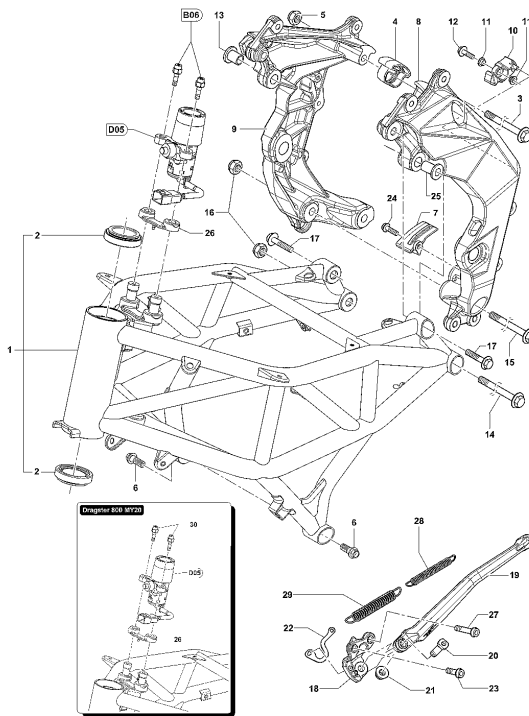

1.Frame	3
2.RearFrame	5
3.Swingarm	6
4.Shock	8
5.FrontFork	9
6.RHFork	11
7.LHFork	12
8.SteeringDamper	13
9.RearWheel	15
10.FrontWheel	18
11.LHRearset	20
12.RHRearset	22
13.RHClipOn	24
14.LHClipOn	26
15.Locks	28
16.FenderLHMidFairing	29
17.Mirror-RHMidFairing	33
18.AirBox	35
19.FuelTank	37
20.Saddle	42
21.Dashbaord	45
22.Headlight	47
23.ECU	48
24.VRegulator	50
25.StarterRelay	52
26.Taillight	53
27.Crankcase	55
28.Crankshaft	57
29.CylHead	58
30.Timing	60

Pos	Part Number	Description	Additional Text	Quantity
1	SPMV8AA0C1542	Finished frame b316 with bearings	RC MY17/19 RR WHITE/BLACK MY18 800 BLACK/SILVER MY18 AMERICA MY19 800 GRAY/GREY AVIO PIRELLI BLACK/RED MY18 800 WHITE/BLACK	1,00
1	SPMV8AB0C1542	Frame finished b316 with bearings	SCS SILVER/GRAY SCS RED/GRAY MY20 RR SILVER/GRAY MY20 RR RED/GRAY MY17/19 RR RED/BLACK MY20 800 MY19 800 RED/GRAY MY18 800 PIRELLI GRAY/BLUE	1,00
1	SPMV8AD0C1542	Finished frame b316 with bearings	PIRELLI BLACK/YELLOW	1,00
1	SPMV8AE0C1542	Frame B316	PIRELLI WHITE/BLUE	1,00
1	SPMV8AF0C1542	Finished frame b316 with bearings	MY19 AMERICA	1,00
2	SPMV8000B4784	STEERING BEARING		2,00
3	SPMV8A00B2755	TEF SCREW M10X107		1,00
4	SPMV8000B8561	FRAME PLATE COVER		1,00
5	SPMV8000B2714	NUT, M10x1,25x10 CH14		1,00
6	SPMV8000C3696	FRONT SCREW FIX. ENGINE	MY17/20 F3 800-RC-675	2,00
7	SPMV8000B5644	LOWER CHAIN SLIDING BLOCK		1,00
8	SPMV8CA0B5643	LEFT SWINGARM FULCRUM PLATE	MY19/20 F3 675-F3 800	1,00
9	SPMV8CA0B5642	RIGHT SWINGARM FULCRUM PLATE	MY19/20 F3 675-F3 800	1,00
10	SPMV8000B3559	SLIDER CHAIN		1,00
11	SPMV80A090392	SPACER	B4 RS-B4 RR-B4 NURBURGRING	2,00
12	SPMV8E00B2681	Screw M6x1-CH8-L20	MY17/20 F3 675 RC-F3 800 RC	1,00
13	SPMV8B0084857	ENGINE FIXING BUSH		1,00
14	SPMV8B00B5645	SCREW TEF M12X1,25-L238		1,00
15	SPMV8A00B5645	SCREW TEF M12X1,25-L202		1,00