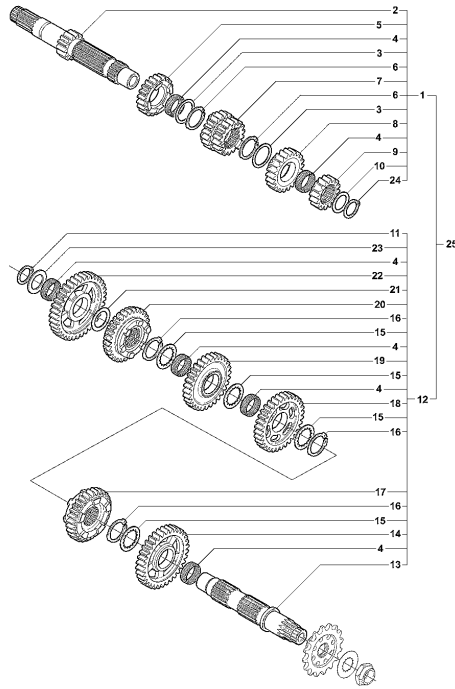

Pos	Part Number	Description	Additional Text	Quantity
2	SPMV8000B9873	PRIMARY SHAFT WITH BUSHINGS	MY17 DRAGSTER RR/DRAGSTER RC	1,00
3	SPMV8000A0973	WASHER	ENGINE 6540-6742 & 7236>	2,00
4	SPMV8000A0370	BUSH	ENGINE 6540-6742 & 7236>	6,00
5	SPMV8000C3166	ENGINE 5VEL.ON THE PRIM. Z 21	MY17/20 F3 675-800-RC	1,00
5	SPMV8000C3179	INGR. 5 ON PRIM.Z 22	ENGINE 22153>	1,00
6	SPMV8000A0975	SNAP RING	ENGINE 6540-6742 & 7236>	2,00
7	SPMV8000C3167	SLIDING 3RD-4TH GEAR ON PRIMARY	MY17/20 F3 675-800-RC	1,00
7	SPMV8000C3180	INGR.SLIDING 3-4 ON PRIM	ENGINE 22153>	1,00
8	SPMV8000C3168	6 GEAR	MY17/20 F3 675-800-RC	1,00
8	SPMV8000C3181	6 GEAR ON THE PRIM Z 21	ENGINE 22153>	1,00
9	SPMV8000B1023	DRIVEN GEAR 2 Z-16		1,00
10	SPMV8D0081569	WASHER	1.0 MM	1,00
11	SPMV66N021210	CIRCLIP		1,00
13	SPMV8000B1030	COUNTER SHAFT		1,00
14	SPMV8000B1036	DRIVEN GEAR 2	F3 ORO-F3 AGO	1,00
14	SPMV8000C7090	GEAR 2ND VEL. ON	VIN>09321, 09290	1,00
14	SPMV8000C7098	INGR. 2ND SPEED ON SECONDARY Z	800-LUSSO ENGINE 25604> RC-SCS ENGINE 25627>	1,00
15	SPMV8000A4196	WASHER	BRUTALE S,09192>,<10409,10968>	4,00
16	SPMV8000A0990	SNAP RING	ENGINE 6540-6742 & 7236>	3,00
17	SPMV8000C3169	INGR. 6 VEL.ON SECONDARY Z	VIN>09289, 09291-09320	1,00
17	SPMV8000C7091	GEAR 6TH VEL. SUL	VIN>09321, 09290	1,00
17	SPMV8000C7099	INGR. 6 VEL.ON SECONDARY Z	800-LUSSO ENGINE 25604> RC-SCS ENGINE 25627>	1,00