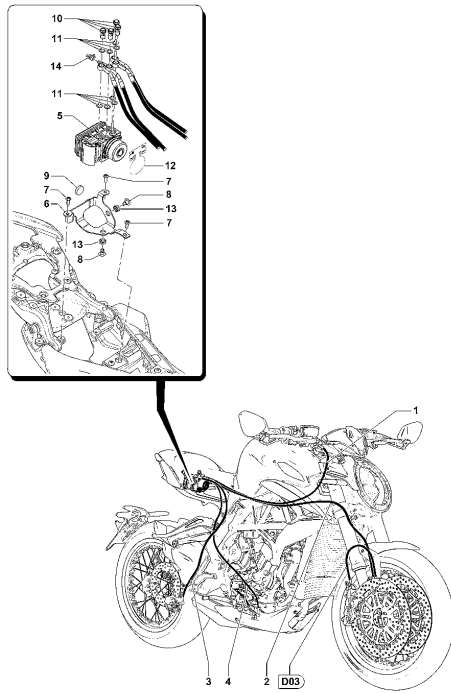

Pos	Part Number	Description	Additional Text	Quantity
1	SPMV8000C1709	FRONT BRAKE MASTER CYLINDER OIL HOSE-MO		1,00
2	SPMV8000C1710	OIL HOSE ABS-CLAMP MODULE		1,00
3	SPMV8000C1708	OIL HOSE ABS MODULE CLAMP		1,00
4	SPMV8000C7016	Rear brake master cylinder oil hose - ab		1,00
5	SPMV8000B9885	ABS MODULE WET	MY14/20 F3 675-F3 800	1,00
6	SPMV8000C1704	ABS MODULE SUPPORT		1,00
7	SPMV8E00B2672	SCREW TFEI M6X1 D11,7 L14	RR-RUSH	3,00
8	SPMV8000B8602	Screw	MY14/20 F3 675-F3 800	2,00
9	SPMV800095500	RUBBER	SR1+1	1,00
10	SPMV8000A8947	TUBO OIL PIPE UNION	F4RR	4,00
11	SPMV800021480	WASHER, COPPER, D14xD10,2xE1	MY12/14 F3 675	8,00
12	SPMV8000C2959	ADHESIVE FOR ABS MODULE	MY14/20 F3 675-F3 800	1,00
13	SPMV800089293	CUSHION, D18xD8xE7,5	MY14/20 F3 675-F3 800	2,00
14	SPMV800053259	COVER, RUBBER	1000 VIN <008064 1000 USA	1,00