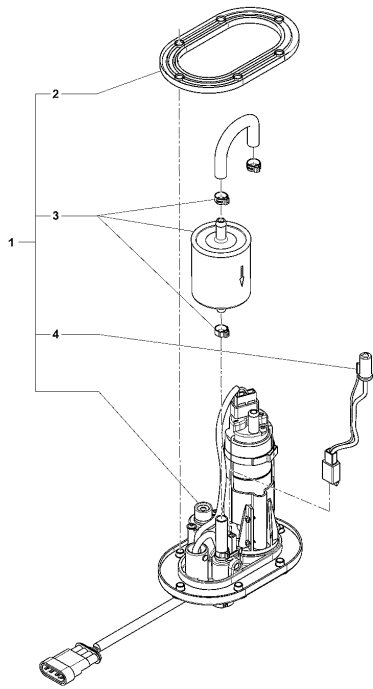

Pos	Part Number	Description	Additional Text	Quantity
1	SPMV8000C2181	FUEL INTAKE ASSEMBLY		1,00
2	SPMV8000B8612	SEALING GASKET G.A.C.		1,00
3	SPMV8000B4278	FUEL FILTER		1,00
4	SPMV8000B4277	THERMISTOR		1,00