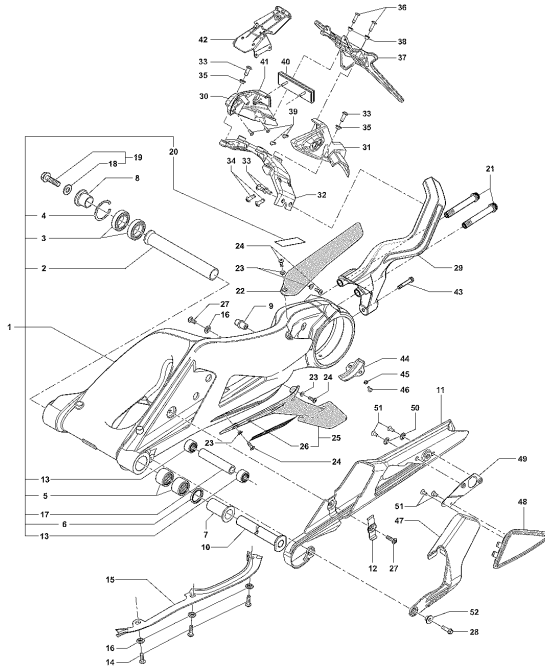

Pos	Part Number	Description	Additional Text	Quantity
1	SPMV8D00B5783	REAR SWINGARM. WITH BEARINGS	MY19/20 F3 675-F3 800	1,00
2	SPMV800084872	SPACER, SWINGARM BEARING		1,00
3	SPMV800084938	BALL BEARING, SWINGARM, RIGH S		2,00
4	SPMV800084939	CIRCLIP, J42x1,75 V		1,00
5	SPMV800084936	NEEDLE BEARING, SWINGARM, LEFT		2,00
6	SPMV800084937	RETAINER, SWINGARM, FRONT SIDE		1,00
7	SPMV800084859	BUSH, SWINGARM, LEFT SIDE		1,00
8	SPMV800084873	FORK RH BUSH		1,00
9	SPMV8000B2762	BRACKET, REAR BRAKE, SCREW		1,00
10	SPMV800091655	AXLE, SWINGARM	750S, 750S 1+1	1,00
11	SPMV8A00B5785	CHAIN SLIDING BLOCK	MY17/20 F3 675-F3 800	1,00
12	SPMV8000B5786	CHAIN SLIDING BLOCK CLIP		1,00
13	SPMV8000B5875	NEEDLE BEARING HK1814L3AS		2,00
14	SPMV8D00B2672	SCREW	RR-RUSH	3,00
15	SPMV8000B8471	LOWER REAR TAIL	DRAGSTER, DRAGSTER RR/RR LH/RC	1,00
16	SPMV800090391	SPACER, D15,5xD8xD6,2xE3,8		4,00
17	SPMV8A00B5824	PIN D18-D12-L87		1,00
18	SPMV8000C0852	WASHER		1,00
19	SPMV8000C0928	SCREW AND ROSETTE KIT FOR PIN		1,00
20	SPMV8000B5874	DECAL		1,00
21	SPMV8A00B2752	SCREW SWINGARM	DRAGSTER, DRAGSTER RR/RR LH/RC	2,00
22	SPMV8000B5449	UPPER CHAIN COVER	EXCEPT F3 ORO	1,00
23	SPMV8000B2798	WASHER, ESPAÇADORA	MY18/20 F3 675 RC-F3 800 RC	4,00
24	SPMV8B00B4221	Screw M5x0,8-CH3-L14	MY18/20 F3 675 RC-F3 800 RC	4,00
25	SPMV8000B8342	COMPLETE LOWER CHAIN COVER	MY17/20 F3 800-F3 800 RC	1,00
26	SPMV8000B8341	ADHESIVE TAG REGOLAZ.CATENA	MY17/20 F3 800-F3 800 RC	1,00