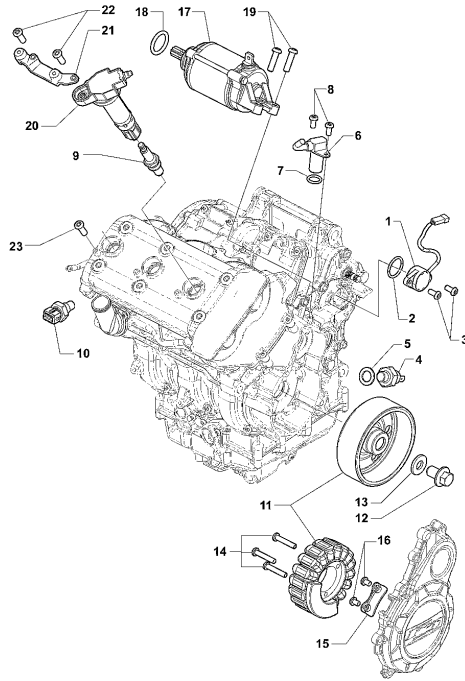

Pos	Part Number	Description	Additional Text	Quantity
1	SPMV8000B8763	HALL SENSOR	F3 AGO-F3 675 RC-F3 800 RC	1,00
2	SPMV8A0042700	OR2093 T1		1,00
3	SPMV60NDB2734	Screw TBCE M5x0,8-L12	800	2,00
4	SPMV8000A7862	MINIUMUM PRESSURE SWITCH		1,00
5	SPMV62N015676	WASHER D17-D10		1,00
6	SPMV800090184	RPM ENGINE SENSOR		1,00
7	SPMV800022551	OR2056 T1		1,00
8	SPMV60NDB2734	Screw TBCE M5x0,8-L12	800	2,00
9	SPMV8000B7884	SPARK PLUG NGK CR9EIB-9	OPT	3,00
10	SPMV8000B5422	WATER TEMPERATURE SENSOR		1,00
11	SPMV8000B8312	SHIHLIN GENERATOR		1,00
12	SPMV8F00B2790	SCREW TEF M12X1.25 L20 SX		1,00
13	SPMV800064846	ROSETTA D12.5-D25-SP2.5		1,00
14	SPMV60NDB4867	Screw TBCE M5x0,8-L30		3,00
15	SPMV8000B4383	GENERATOR CABLE RETAIN PLATE		1,00
16	SPMV60NDB4395	Screw TBCE M5x0,8-L8		2,00
17	SPMV8000B4334	STARTER MOTOR		1,00
18	SPMV800091597	GROMMET		1,00
19	SPMV60NDB2737	SCREW TBCE M6X1-L25	F3 ORO-F3 AGO	2,00
20	SPMV8000B2787	ELDOR COIL PLUG		3,00
21	SPMV8000B6056	FRONT AIRBOX SUPPORT		1,00
22	SPMV60NDB2737	SCREW TBCE M6X1-L25	F3 ORO-F3 AGO	2,00
23	SPMV60NDB2735	SCREW TBCE M6X1-L16	MY15/17 F3 675 RC-F3 800 RC	1,00