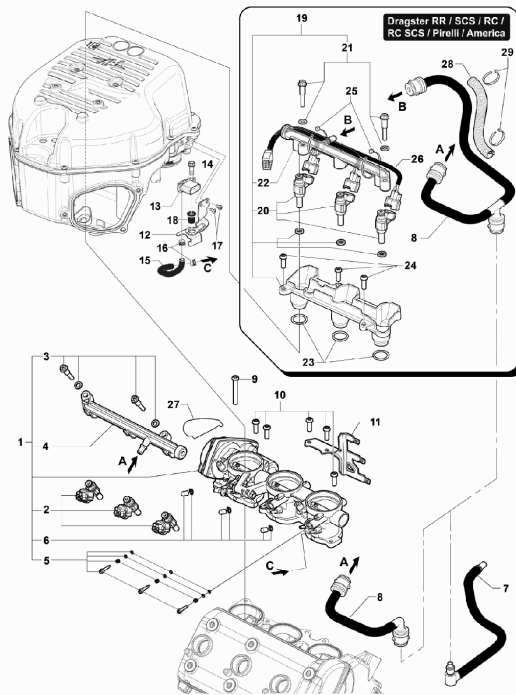

Pos	Part Number	Description	Additional Text	Quantity
1	SPMV8000B5347	MIKUNI THROTTLE BODY	800RR, DRAGSTER RR/RR LH/RC	1,00
1	SPMV8000B5349	THROTTLE BODY (MIKUNI)	675, 800, DRAGSTER	1,00
2	SPMV8000B6933	INJECTOR THROTTLE BODY		1,00
3	SPMV8000B6934	WASHER AND SCREW KIT		1,00
4	SPMV8000B6935	INSIDE LINK FUEL TANK		1,00
5	SPMV8000B6936	Screw kit		1,00
6	SPMV8000B6937	CAP-SPRING KIT		1,00
7	SPMV8000C1739	MAIN FUEL LINE OF	MY17 AMERICA 675-800	1,00
7	SPMV8000C3635	MAIN FUEL LINE OF	MY18 AMERICA RR- PIRELLI-RC-LH44-SCS	1,00
8	SPMV8000C2368	FUEL HOSE CONNECTION	675-800 MY17 AMERICA	1,00
8	SPMV8000C3521	FUEL HOSE CONNECTION	MY18 AMERICA RR- PIRELLI-RC-LH44-SCS	1,00
9	SPMV8L00B2688	SCREW TCEIF M6X50		1,00
10	SPMV8D00B2688	Screw TCEIF M6x20 RT	RR-RUSH	5,00
11	SPMV8000B7018	CONNECTOR PLATE		1,00
12	SPMV8000C3694	SENSOR SUPPORT PLATE		1,00
13	SPMV8000B3432	SENSOR, PRESSURE		1,00
14	SPMV8F00B2681	SCREW, M6x1 CH8 L22		1,00
15	SPMV8000C6926	RUBBER HOSE D4-D9-L75		1,00
16	SPMV8B0096458	CLAMP, METAL, 55-85		2,00
17	SPMV98B0090901	Special screw M4x8	TAMBURINI	2,00
18	SPMV800048245	CUSHION, SCREW, M6x1 L16	B4 RS	1,00
19	SPMV8000B8699	INJECTION BANK	F3 800-F3 AGO-F3 800 RC	1,00
20	SPMV8000B8704	SUPERIOR BANK INJECTORS KIT	F3 800-F3 AGO-F3 800 RC	1,00
21	SPMV8000B8705	KIT SCREWS AND WASHERS FOR FLUTE	F3 800-F3 AGO-F3 800 RC	1,00
22	SPMV8000B8706	PETROL FLUTE F3 800	F3 800-F3 AGO-F3 800 RC	1,00
23	SPMV8000B6001	OR4081 T3,53-D20,22 VITON	RR-SCS-RC SCS	3,00