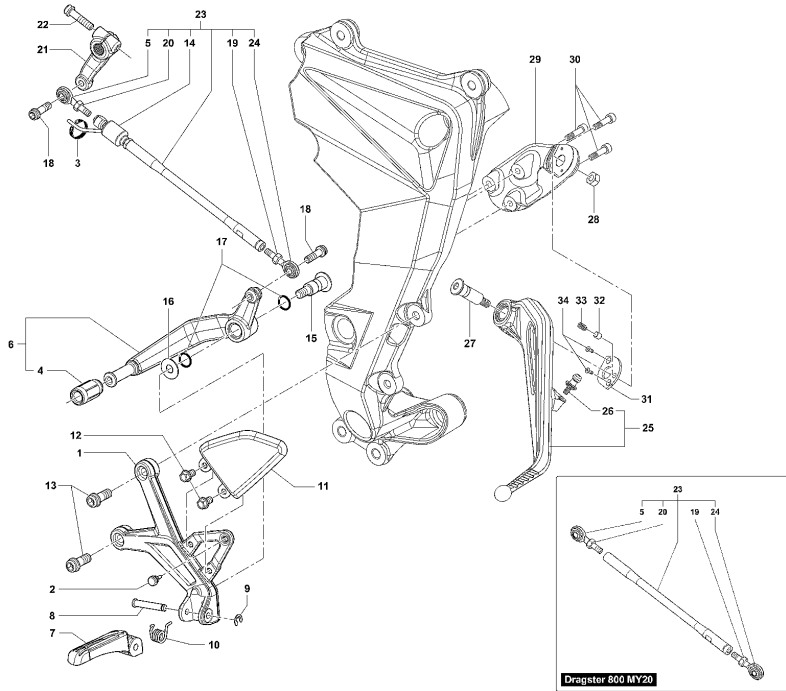

Pos	Part Number	Description	Additional Text	Quantity
1	SPMV80A0B7476	FRONT LEFT FOOTREST SUPPORT		1,00
2	SPMV800095828	CUSION		1,00
3	SPMV800092668	CLAMP, RUBBER	PER EAS F3 675	1,00
4	SPMV800089298	RUBBER COVER		1,00
5	SPMV8A00B6030	BALL JOINT	VIN>000790 675-800-RC	1,00
5	SPMV8A00B6030	BALL JOINT	VIN>000790 675-800-RC	1,00
5	SPMV8A00C7192	LEFT BALL JOINT	VIN 000791> F3 675-800-RC	1,00
5	SPMV8A00C7192	LEFT BALL JOINT	VIN 000791> F3 675-800-RC	1,00
6	SPMV80A0B6265	COMPLETE GEARSHIFT PEDAL	DRAGSTER RR YELLOW/BLACK DRAGSTER RR LH, DRAGSTER RC	1,00
7	SPMV80A0B6481	FRONT LEFT FOOTPEG	MY20 F3 675-F3 800	1,00
8	SPMV8A00B2769	PIN, DRIVER FOOTREST SUPPORT	F4S, F4R	1,00
9	SPMV800090429	LOCK RING, FOOTREST		1,00
10	SPMV80A090418	SPRING, DRIVER FOOTREST SUPPOR		1,00
11	SPMV80A0B6243	PROTECTION FOR SUPP. LEFT PEDESTAL		1,00
12	SPMV8A00B2681	SCREW, M6x1	990R-1090RR <000640	2,00
13	SPMV8C00B2690	SCREW, TCEIF M8x25 RP	MY12/16 JPN F3 675-F3 800	2,00
14	SPMV8000C7184	DOWN SHIFT SENSOR	VIN 000791> F3 RC	1,00
14	SPMV8000C7184	DOWN SHIFT SENSOR	VIN 000791> F3 RC	1,00
14	SPMV8000B9611	DOWN SHIFT SENSOR	MY15/20 VIN >000790 F3 800	1,00
15	SPMV8A00C9331	PIN M8-CH6-L22, 2		1,00
16	SPMV8000B2723	WASHER, D8,2xD20xE1		1,00
17	SPMV800001199	RING, RUBBER, D11,11x1,78		2,00
18	SPMV8D00B2688	Screw TCEIF M6x20 RT	RR-RUSH	2,00
19	SPMV8000B6751	NUT M6X1 SIN-CH10-SP5		1,00