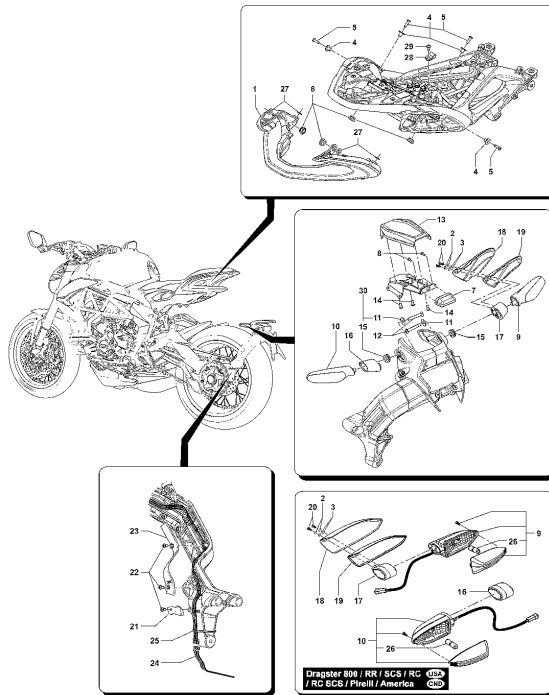

Pos	Part Number	Description	Additional Text	Quantity
1	SPMV8A00C3519	Tail lighth	ORO-RR	1,00
2	SPMV62NF15533	SPRING WASHER D3.2-D5.5-SP	USA/CND EXCLUDED	2,00
3	SPMV62NF15501	ESCUTCHEON D6-D3.2-SP0.5	USA/CND EXCLUDED	2,00
4	SPMV8000A1873	BUSH, SPACER, D16xD8xD6,2X10	BRUTALE S	4,00
5	SPMV8C00B4221	TBEI SCREW M5X0.8 CH3 L18	B4 RS-B4 RR-B4 NURBURGRING	4,00
6	SPMV800090239	CUSHION, RUBBER, 2	B4 RS-B4 RR-B4 NURBURGRING	4,00
7	SPMV8000B8250	LICENSE PLATE LIGHTING LIGHT		1,00
8	SPMV8AA0B2771	TCIC SCREW M3X0.5-L8 DIN 7985		2,00
9	SPMV8000C2127	DIRECTION LIGHT	EXCEPT 675	1,00
9	SPMV8D00B6996	DIRECTION INDICATOR 6W	675 EXCEPT 675, PER USA-CND	1,00
10	SPMV8000C2127	DIRECTION LIGHT	EXCEPT 675	1,00
10	SPMV8D00B6997	DIRECTION INDICATOR 6W	675 EXCEPT 675, PER USA-CND	1,00
11	SPMV8000C5937	SPACER WITH COLLAR	800-SCS-RCSCS	2,00
11	SPMV8000C5937	SPACER WITH COLLAR	800-SCS-RCSCS	2,00
12	SPMV60ND02490	TCEI SCREW M5X0, 8-CH4-L35 UNI	USA-CND FRAME >004760	2,00
12	SPMV60ND02491	TCEI SCREW M5X0, 8-CH4-L40 UNI	USA-CND FRAME 004761> USA-CND FRAME >004760	2,00
13	SPMV8000C2150	UPPER PLATE HOLDER CLOSURE		1,00
14	SPMV98C0090901	SCREW M4X10	B4 RS-B4 RR-B4 NURBURGRING	3,00
15	SPMV8000C5936	VIBRATION DAMPER D16-D8-SP6.5	800-SCS-RCSCS	2,00
15	SPMV8000C5936	VIBRATION DAMPER D16-D8-SP6.5	800-SCS-RCSCS	2,00
16	SPMV8000C2151	REAR SPACER FOR INDICATOR	EXCEPT 675	1,00
16	SPMV8000C2154	REAR SPACER FOR INDICATOR	675 EXCEPT 675, PER USA-CND	1,00
17	SPMV8000C2713	SPACER POST. FOR INDICATOR	EXCEPT 675	1,00
17	SPMV8000C2715	REAR SPACER. FOR INDICATED	675 EXCEPT 675, PER USA-CND	1,00