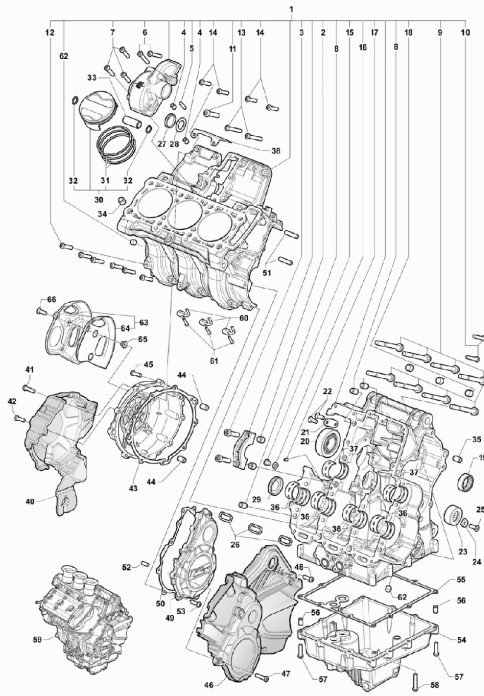

Pos	Part Number	Description	Additional Text	Quantity
1	SPMV8A00C3686	COUPLED CRANKCASE	MY17/20 F3 675-F3 800	1,00
2	SPMV8B0086119	CYLINDRICAL PLUG DIN 908-M16X1		2,00
3	SPMV60NAB4274	Screw TCCE M8x1,25-L35		2,00
4	SPMV800051549	PIN D8-D6		2,00
5	SPMV6BN0B5226	ROLLER D5 SP23.8		1,00
6	SPMV60NDB2740	SCREW TBCE M6X1-L40	AGO	2,00
7	SPMV60NDB2738	SCREW TBCE M6X1-L30	RR-SCS-RC SCS	3,00
8	SPMV800007719	PIN D10-D7		3,00
9	SPMV8C00B4272	Screw TCCEF M8x1,25-L85		8,00
10	SPMV60NEB4273	SCREW TCBCCE M6X1-L35		2,00
11	SPMV60NDB4246	Screw TBCE M8x1,25-L40		1,00
12	SPMV60NDB2739	SCREW TBCE M6X1-L35	RR-SCS-RC SCS	6,00
13	SPMV60NDB2741	SCREW TBCE M6X1-L50		2,00
14	SPMV60NDB2738	SCREW TBCE M6X1-L30	RR-SCS-RC SCS	4,00
15	SPMV8000B2746	CILINDRICAL PLUG DIN 908-M16X1		3,00
16	SPMV800089426	WASHER D16		3,00
17	SPMV8B00B4324	LUBRICATING JET		1,00
18	SPMV8B00B3024	CONICAL PLUG DIN 906-M12X1		3,00
19	SPMV8000B4775	ROLLER PIN BEARING 30X37X12		1,00
20	SPMV8000B2610	BALL BEARING D62-D27-SP1		1,00
21	SPMV8000B2611	BALL BEARING RETAIN		1,00
22	SPMV60NDB4392	Screw TSCE M6x1-L20		2,00
23	SPMV8000A1086	ROLLER BEARING D24-D40-SP1	BRUTALE S,09192>,<10409,10968>	1,00
24	SPMV8000B2612	BALL BEARING RETAIN		1,00
25	SPMV60NDB4392	Screw TSCE M6x1-L20		1,00
26	SPMV8000B4371	OR3093 T2		3,00
27	SPMV8000B2613	SHAFT CAP		1,00
28	SPMV8E0006115	SPACER WASHER		1,00