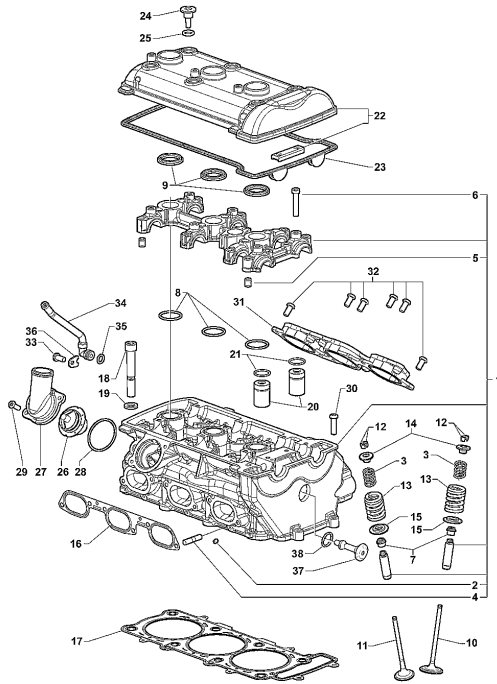

Pos	Part Number	Description	Additional Text	Quantity
1	SPMV8000B7065	CYLINDER HEAD	MY12/14 675-800-DRAGSTER	1,00
1	SPMV8000B9941	COMPLETE CYLINDER HEAD	MY15 675-800-DRAGSTER MY16 DRAGSTER	1,00
1	SPMV8B00B9941	CYLINDER HEAD	MY15/16 DRAGSTER RR/DRAG. RC 800RR, DRAGSTER RR LH	1,00
1	SPMV8B00C3707	CYLINDER HEAD COMPLETE	MY17 DRAGSTER RR/DRAGSTER RC	1,00
2	SPMV800069769	CONICAL PLUG EI M14X1		2,00
3	SPMV800098671	INTERNAL VALVE SPRING	750S, 750S1+1, SENNA	12,00
4	SPMV8000B4234	EXHAUST TRAPED SCREW		6,00
5	SPMV800051549	PIN D8-D6		2,00
6	SPMV60NAB4273	SCREW TCBC E M6X1 - L35		16,00
7	SPMV800065814	INTAKE AND EXHAUST GASKET		12,00
8	SPMV8A0023111	OR2106 T1		3,00
9	SPMV8000B4285	Candle shaft gasket		3,00
10	SPMV8000B1445	INTAKE VALVE		6,00
11	SPMV8000B1446	EXHAUST VALVE		6,00
12	SPMV800092433	COTTER VALVE 15JAP	ENGINE 01801>	24,00
13	SPMV800098670	EXTERNAL VALVE SPRING	750S, 750S1+1, SENNA	12,00
13	SPMV8000B2550	Valve spring	F3 675-F3 ORO-F3 AGO- F3 675 RC	12,00
14	SPMV800098761	RETAINING SPRING UPPER	BRUTALE S <10760	12,00
14	SPMV8000B3473	PLATE	MY13/16 F3 800-F3 800 RC	12,00
15	SPMV800098681	LOWER SPRING PLATE	BRUTALE S <10760	12,00
15	SPMV8000B4113	PLATE EXHAUST VALVE SPRING	MY17/20 F3 675-F3 675 RC	12,00
16	SPMV8000B4242	Manifold gasket		1,00
17	SPMV8000B2179	HEAD GASKET		1,00
18	SPMV8000B4247	Screw TCCEI M10x1,5		8,00
19	SPMV8000B4269	WASHER D18-D11		8,00