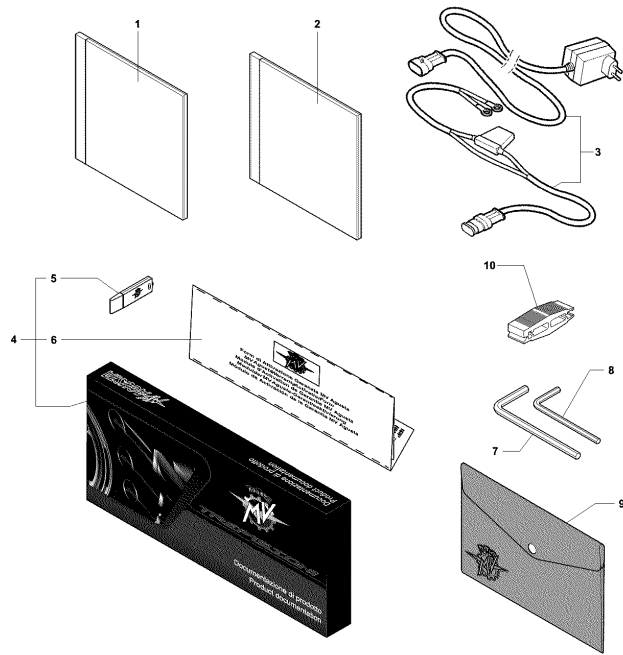

Pos	Part Number	Description	Additional Text	Quantity
1	SPMV8000B6230	CD, WORKSHOP MANUAL FRAME		1,00
2	SPMV8000B6231	ENGINE WORKSHOP MANUAL CD		1,00
3	SPMV8000B7923	BATTERY CHARGER KIT	MY15 RC	1,00
3	SPMV8A00B7923	CHARGER KIT	USA CDN	1,00
3	SPMV8B00B7923	KIT BATTERY CHARGER JPN	JPN	1,00
4	SPMV8000B6228	PRODUCT DOCUMENTATION B3	MY12/13 675	1,00
4	SPMV8000B6852	PRODUCT DOCUMENTATION B3	MY12/13 675 USA-CDN	1,00
4	SPMV8000B7948	B3 800 PRODUCT DOCUMENTATION	MY13 800	1,00
4	SPMV8000B7953	B3 800 DOCUMENTATION USACAN	MY13 800 USA-CDN	1,00
4	SPMV8000B8799	PRODUCT DOCUMENTATION DRAGSTER	MY14 DRAGSTER	1,00
4	SPMV8000B8804	DRAGSTER PRODUCT DOCUMENTATION	MY14 DRAGSTER USA-CAN	1,00
4	SPMV8000B9009	PRODUCT DOCUMENTATION B3 675/800	MY14 675-800	1,00
4	SPMV8000B9013	PRODUCT DOCUMENTATION B3 675800	MY14 675-800 USA-CDN	1,00
4	SPMV8000B9821	PRODUCT DOCUMENTATION B3 675800	MY15 675-800-800RR	1,00
4	SPMV8000B9825	PRODUCT DOCUMENTATION B3 675800	MY15 675-800-800RR USA-CDN	1,00
4	SPMV8000B9898	DRAGSTER PRODUCT DOCUMENTATION	MY15/16 800 DRAGSTER, DRAG.RR	1,00
4	SPMV8000B9901	DRAGSTER PRODUCT DOCUMENTATION	MY15 DRAG.-DRAG.RR USA-CAN	1,00
4	SPMV8000C2746	DOCUMENTAZ.PRODOTTO DRAGSTER	MY16 DRAG./DRAG.RR USA-CDN DRAGSTER RR LH	1,00
4	SPMV8000C3957	DRAGSTER PRODUCT DOCUMENTATION	MY17 DRAGSTER RR/DRAGSTER RC	1,00
4	SPMV8000C3962	DOCUMENTAZ.PRODOTTO DRAGSTER	MY17 DRAGSTER RR/RC USA-CAN	1,00
5	SPMV8000C4964	USB KEY DOCUMENTATION OF	MY17 800-LUSSO-RC	1,00
5	SPMV8000B3250	USB KEY DOCUMENTATION OF	F3 ORO-F3 AGO	1,00
6	SPMV8000A9649	WARRANTY ACTIVATION FORM MV A	F3 AGO	1,00