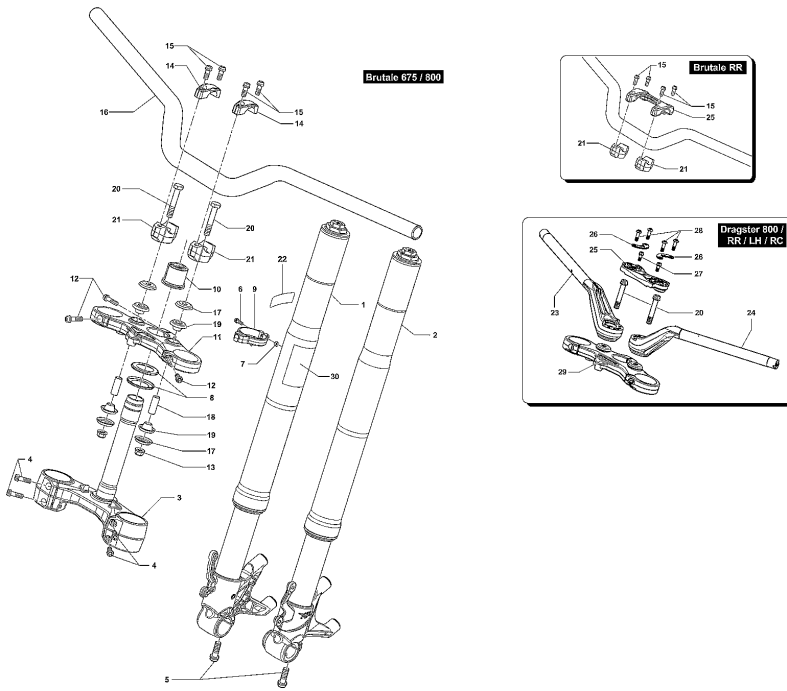

Pos	Part Number	Description	Additional Text	Quantity
1	SPMV8000B7992	FORK LEG ASST, RH	675	1,00
1	SPMV8000B8394	RH LEG ASSEMBLY	800	1,00
1	SPMV8000B9488	COMPL. RIGHT LEG	DRAGSTER <011620	1,00
1	SPMV8000C0604	FRONT CUSHION ASSY RIGHT	800RR, DRAGSTER RC	1,00
1	SPMV8000C0614	COMPL.RIGHT FORK ASSY	DRAG. RR RED/WHITE <009897 DRAGSTER RR RED/BLACK <009897	1,00
1	SPMV8000C1186	SHOCK ABSORBER, FRONT, RIGHT	DRAGSTER 011621>	1,00
1	SPMV8000C1190	RIGHT LEG COMPL.	DRAGSTER RR LH, DRAGSTER RC DRAGSTER RR RED/BLACK 009898> DRAG. RR RED/WHITE 009898>	1,00
1	SPMV80A0C1190	RIGHT LEG COMPL.	DRAGSTER RR YELLOW/BLACK	1,00
2	SPMV8000B9489	COMPL. LEFT LEG	DRAGSTER <011620	1,00
2	SPMV8000C0605	FRONT CUSHION ASSY LEFT	800RR, DRAGSTER RC	1,00
2	SPMV8000C0615	COMPL.LEFT FORK ASSY	DRAGSTER RR RED/BLACK <009897 DRAG. RR RED/WHITE <009897	1,00
2	SPMV8000C1187	SHOCK ABSORBER, FRONT, LEFT	DRAGSTER 011621>	1,00
2	SPMV8000C1189	LEFT LEG COMPL.	DRAG. RR RED/WHITE 009898> DRAGSTER RR RED/BLACK 009898> DRAGSTER RR LH	1,00
2	SPMV80A0C1189	LEFT LEG COMPL.	DRAGSTER RR YELLOW/BLACK	1,00
2	SPMV8A00B7991	LEGT LEG	675	1,00
2	SPMV8A00B8395	FRONT SHOCK ABSORBER, LH	800	1,00
3	SPMV8000B6255	LOWER TRIPLE CLAMP WITH PIVOT		1,00
3	SPMV80A0B6255	STEERING BASE WITH PIN	DRAGSTER RR YELLOW/BLACK	1,00