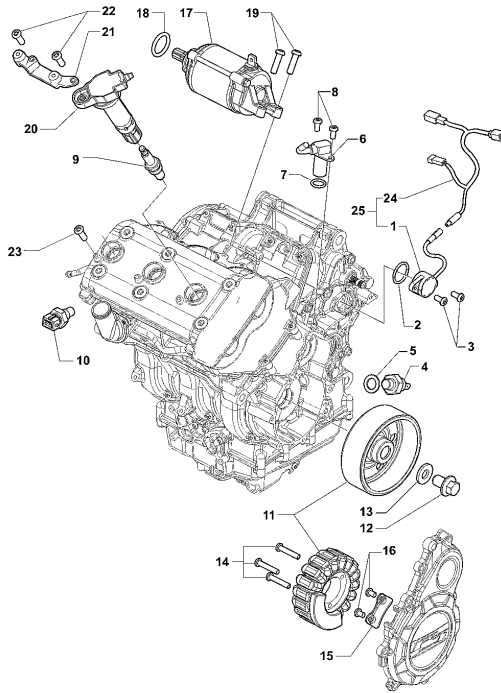

Pos	Part Number	Description	Additional Text	Quantity
1	SPMV8000B8763	HALL SENSOR	F3 AGO-F3 675 RC-F3 800 RC	1,00
1	SPMV8A00B2607	CHANGE GEAR SENSOR	F3 675-F3 ORO-F3 800	1,00
2	SPMV8A0042700	OR2093 T1		1,00
3	SPMV60NDB2734	Screw TBCE M5x0,8-L12	800	2,00
4	SPMV8000A7862	MINIUMUM PRESSURE SWITCH		1,00
5	SPMV62N015676	WASHER D17-D10		1,00
6	SPMV800090184	RPM ENGINE SENSOR		1,00
7	SPMV800022551	OR2056 T1		1,00
8	SPMV60NDB2734	Screw TBCE M5x0,8-L12	800	2,00
9	SPMV8000B7884	SPARK PLUG NGK CR9EIB-9	OPT	3,00
10	SPMV8000B5422	WATER TEMPERATURE SENSOR		1,00
11	SPMV8000B8312	SHIHLIN GENERATOR		1,00
12	SPMV8F00B2790	SCREW TEF M12X1.25 L20 SX		1,00
13	SPMV800064846	ROSETTA D12.5-D25-SP2.5		1,00
14	SPMV60NDB4867	Screw TBCE M5x0,8-L30		3,00
15	SPMV8000B4383	GENERATOR CABLE RETAIN PLATE		1,00
16	SPMV60NDB4395	Screw TBCE M5x0,8-L8		2,00
17	SPMV8000B4334	STARTER MOTOR		1,00
18	SPMV800091597	GROMMET		1,00
19	SPMV60NDB2737	SCREW TBCE M6X1-L25	F3 ORO-F3 AGO	2,00
20	SPMV8000B2787	ELDOR COIL PLUG		3,00
21	SPMV8000B6056	FRONT AIRBOX SUPPORT		1,00
22	SPMV60NDB2737	SCREW TBCE M6X1-L25	F3 ORO-F3 AGO	2,00
23	SPMV60NDB2735	SCREW TBCE M6X1-L16	MY15/17 F3 675 RC-F3 800 RC	1,00
24	SPMV8000B8762	GEAR SENSOR INTERFACE		1,00
25	SPMV8000B8970	GEAR BOX SENSOR		1,00