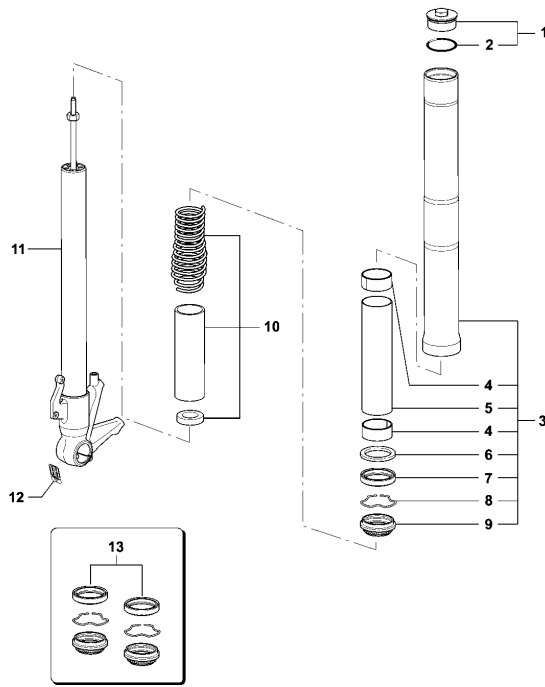

Pos	Part Number	Description	Additional Text	Quantity
1	SPMV8000B7995	PLUG ASSEMBLY		1,00
2	SPMV800097557	O RING		1,00
3	SPMV8000B7134	COMPLETE LEG	VIN >001014 F3 675	1,00
4	SPMV800097550	BUSH		2,00
5	SPMV8000B7135	SPACER		1,00
6	SPMV800097551	WASHER		1,00
7	SPMV800097552	FORK SEAL	F3 675 RC	1,00
8	SPMV800097553	STOP RING		1,00
9	SPMV8000B7136	DUST SCRAPER	VIN >001014 F3 675	1,00
10	SPMV8000B7996	SPRING - SPACER KIT		1,00
11	SPMV8A00B7993	LEFT LEG		1,00
12	SPMV8000B7206	DECAL -AVVERTENZA-		1,00
13	SPMV8000B7997	SEAL KIT		1,00