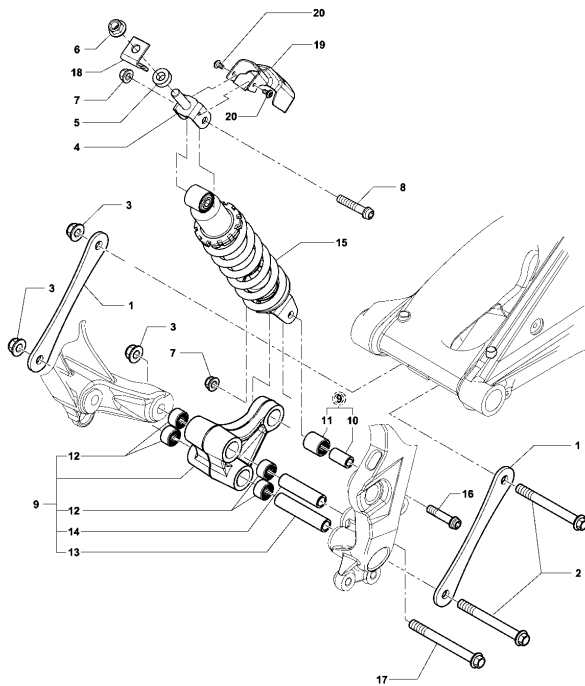

Pos	Part Number	Description	Additional Text	Quantity
1	SPMV8000B5788	REAR SOSPENSION TIE-ROD	MY13 F3 800	2,00
1	SPMV8A00B5788	PLATE, REAR SUSPENSION	MY14/20 VIN >001014 F3 675	2,00
2	SPMV8000B5645	SCREW M12X1,25-CH14-L112		2,00
3	SPMV8000B2715	NUT, M12x1,25x12,5 CH17		3,00
4	SPMV8000B5790	FORK ADAPTER	DRAGSTER, DRAGSTER RR/RR LH/RC	1,00
4	SPMV8A00B5790	FORK ADAPTER	675, 800, 800RR	1,00
5	SPMV8000B5791	SPACER D24-D12-SP4	MY13 F3 800	0,00
5	SPMV8A00B5791	SPACER D24-D12-SP9	675, 800, 800RR	1,00
6	SPMV8000B2715	NUT, M12x1,25x12,5 CH17		1,00
7	SPMV8000B6064	NUT M10X1,25-CH14-SP8		2,00
8	SPMV8G00B2691	Screw TCEIF M10x1,25-L45	EXCEPT 675	1,00
9	SPMV8000B5822	EQUALIZER FOR REAR SOSPENSION	VIN >001014 F3 675-F3 ORO	1,00
10	SPMV8000B5823	PIN D16-D10-L30		1,00
11	SPMV8000B5876	BEARING HMK1626LL3		1,00
12	SPMV8000B5875	NEEDLE BEARING HK1814L3AS		4,00
13	SPMV8A00B5824	PIN D18-D12-L87		1,00
14	SPMV8000B5824	PIN D18-D12-L71		1,00
15	SPMV8000B6244	REAR SHOCK ABSORBER	MY12/13 675	1,00
15	SPMV8000B7874	REAR SHOCK ABSORBER	800	1,00
15	SPMV8000B9068	REAR SHOCKABSORBER	MY14/15 675	1,00
15	SPMV8000B9486	REAR SHOCKABSORBER	DRAGSTER <011620	1,00
15	SPMV8000C1184	REAR SHOCK ABSORBER	DRAGSTER 011621>	1,00
15	SPMV80A0B7874	REAR SHOCKABSORBER	800RR	1,00
15	SPMV80A0B9486	REAR SHOCK ABSORBER	DRAGSTER RR RED/BLACK <009897 DRAG. RR RED/WHITE <009897	1,00