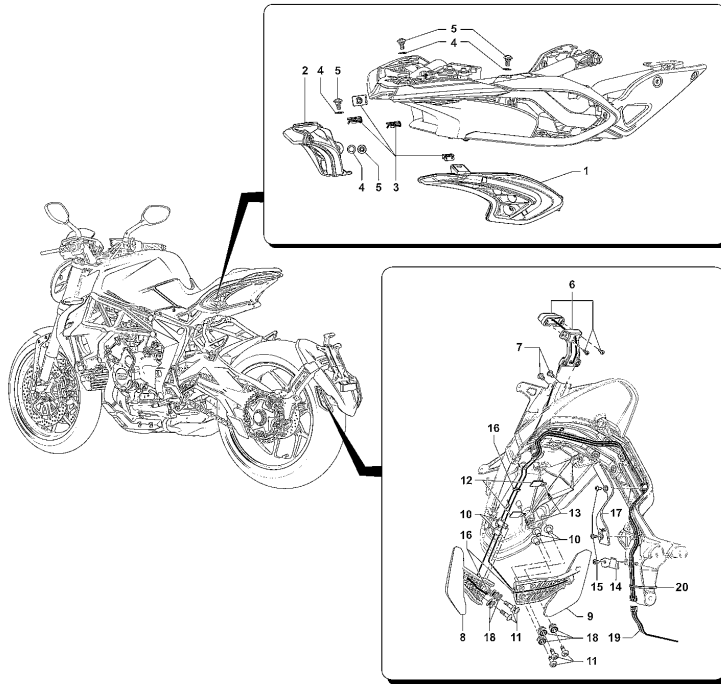

Pos	Part Number	Description	Additional Text	Quantity
1	SPMV8000B8822	REAR RIGHT LIGHT		1,00
2	SPMV8000B8823	REAR LIGHT LEFT		1,00
3	SPMV8000B5811	NUT M5	MY12/13 F3 675-F3 ORO-F3 800	6,00
4	SPMV8000B5959	WASHER D12 D7,8 SP0,5 IN NYLON	MY14/20 EXCEPT F3 ORO	6,00
5	SPMV8000B5920	Screw	MY12/13 F3 675-F3 ORO-F3 800	6,00
6	SPMV8000B8969	LAMP, LICENSE PLATE		1,00
7	SPMV8000B9347	VITE TBEI M5X0,8-CH3-L10 UNI		2,00
8	SPMV8000B8242	REAR TURN SIGNAL INDICATOR D	MY16/17 DRAGSTER-DRAGSTER RR DRAGSTER RR LH, DRAGSTER RC MY14/15 DRAGSTER-DRAG. RR	1,00
9	SPMV8000B8241	REAR DIRECTION INDICATOR		1,00
10	SPMV8000B9340	SPACER D14-D7-D5,2-SP10,3		6,00
11	SPMV8000B5919	Screw	MY15/17 F3 675 RC-F3 800 RC	6,00
12	SPMV8000B8251	CABLE GUIDE		2,00
13	SPMV8AA0B6742	SCREW PH-AB 3,5X9,5		2,00
14	SPMV8000B9316	WIRES STOP PLATE		1,00
15	SPMV98B0090901	Special screw M4x8	TAMBURINI	3,00
16	SPMV800092661	CLAMP 2.4X92	MY14/20 F3 675-F3 800	3,00
17	SPMV8000B9307	INSIDE COVER		1,00
18	SPMV8000B9341	ANTI VIBRATION D14-D7-SP10		6,00
19	SPMV8000B8094	HARNESS, REAR LAMP		1,00
20	SPMV800056444	CLAMP, PLASTIC		1,00