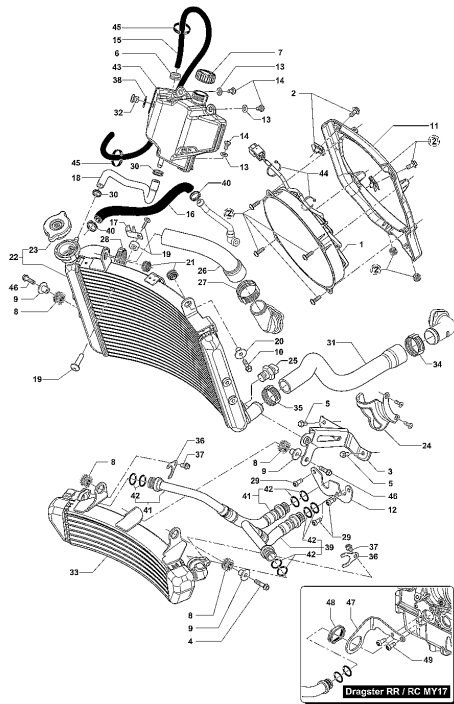

Pos	Part Number	Description	Additional Text	Quantity
1	SPMV8000B5430	RADIATOR FAN		1,00
2	SPMV8000B6058	FIXING KIT ELECTRIC VALVE		1,00
3	SPMV8000B7720	FIXING PLATE, RADIATOR	ROSSO	1,00
4	SPMV8F00B2688	Screw TCEIF M6x25 RP	800RR, DRAGSTER RR, DRAG.RR LH	1,00
5	SPMV8B00B2681	Screw M6x1-CH8-L12	F4S, F4 FRECCE TRICOLORI	2,00
6	SPMV800089293	CUSHION, D18xD8xE7,5	MY14/20 F3 675-F3 800	1,00
7	SPMV8000B7049	PLUG		1,00
8	SPMV800062651	VIBRATION REDUCER D22-D10-SP12		4,00
9	SPMV800062652	SPACER D10-D6	FOR COOLER 800084917	3,00
10	SPMV8E00B2681	Screw M6x1-CH8-L20	MY17/20 F3 675 RC-F3 800 RC	1,00
11	SPMV8000B7354	CONVEYOR FAN		1,00
12	SPMV8000B7719	OIL TUBE FIXING PLATE		1,00
13	SPMV8000B5959	WASHER D12 D7,8 SP0,5 IN NYLON	MY14/20 EXCEPT F3 ORO	3,00
14	SPMV8000B5920	Screw	MY12/13 F3 675-F3 ORO- F3 800	3,00
15	SPMV8H0091037	HOSE D4-D9-L950	RR-PIRELLI-RC-LH44-SCS MY18 AMERICA	1,00
16	SPMV8000B6026	AIRING HOSE RADIATOR		1,00
17	SPMV8000B7224	CLIP		1,00
18	SPMV8S0066179	HOSE D6,5X10,5-L260		1,00
19	SPMV8000B7355	FIXING CLIP KIT, CABLE		1,00
20	SPMV8000B7541	SPACER D21-D9,25-D6,2-L13		1,00
21	SPMV8000B6022	CUSHION D21-D9-SP11		2,00
22	SPMV8000B7724	WATER RADIATOR		1,00
22	SPMV8000C3988	WATER RADIATOR	MY17 DRAGSTER RR/DRAGSTER RC	1,00
23	SPMV8A00B6019	PLUG, RADIATOR		1,00
24	SPMV8000B6059	DOWNHOLDER		1,00