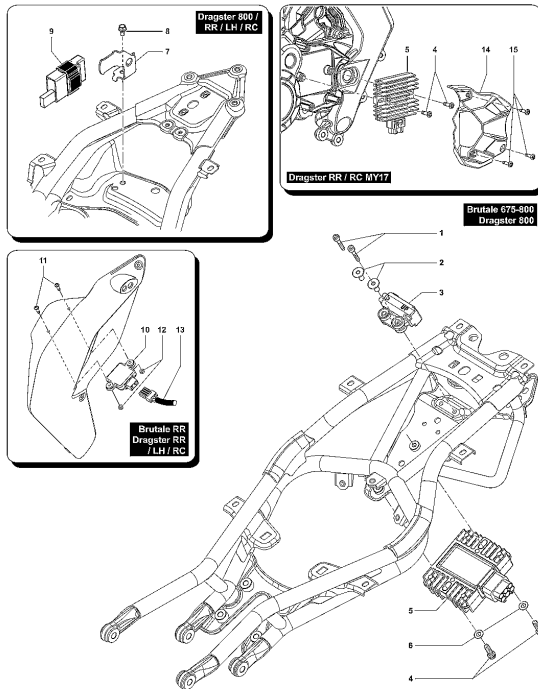

Pos	Part Number	Description	Additional Text	Quantity
1	SPMV60ND02466	Screw M4 0,7x20		2,00
2	SPMV80A0A6407	BUSH D15-D6-D4,2D-P15	MY17 AMERICA 675-800	2,00
3	SPMV8000A6756	SWITCH OFF SENSOR	MY17 AMERICA 675-800	1,00
4	SPMV8B00B2688	Screw TCEIF M6x1x16	EXCEPT F3 ORO	2,00
4	SPMV8D00B2688	Screw TCEIF M6x20 RT	RR-RUSH	2,00
5	SPMV8000B3206	RECTIFIER		1,00
6	SPMV8C00B2720	WASHER, D12xD6,1xE0,7		2,00
7	SPMV8000B8810	ABS MODULE SUPORT		1,00
8	SPMV8A00B2681	SCREW, M6x1	990R-1090RR <000640	1,00
9	SPMV8000B8944	RELAY, BLINKERS		1,00
10	SPMV8000B7899	BALANCE SENSOR		1,00
11	SPMV8A0090901	SCREW, M4x13,7	750S, 750S 1+1	2,00
12	SPMV8000B2706	NUT, PARLOCK M4	990R-1090RR <002104 USA	2,00
13	SPMV8000B7163	TRIM SENSOR WIRING HARNESS		1,00
14	SPMV8000C2121	Tension regulator cover		1,00
15	SPMV8D00B5919	M5 SCREW FOR BODYWORK L14		3,00