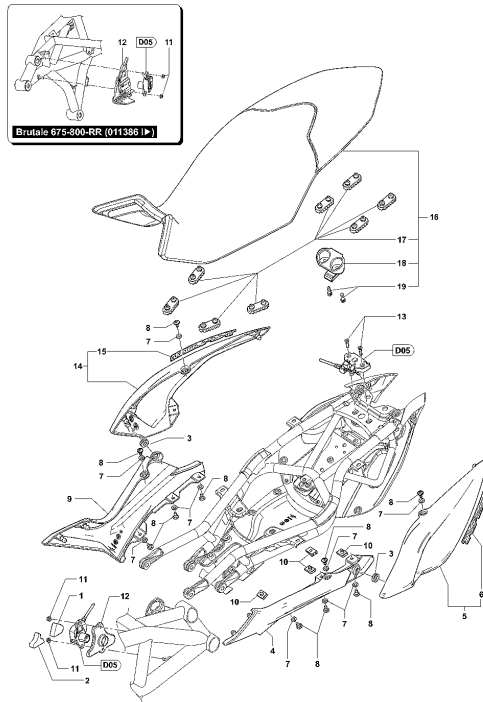

Pos	Part Number	Description	Additional Text	Quantity
1	SPMV8000B6797	RUBBER DAMPER		1,00
2	SPMV8000B7256	RUBBER DAMPER		1,00
3	SPMV800089293	CUSHION, D18xD8xE7,5	MY14/20 F3 675-F3 800	2,00
4	SPMV80A0B6321	UNDERSEAT FAIRING LH	MY12/14 675 RED/SILVER MY15 800 RED/SILVER	1,00
4	SPMV80B0B6321	UNDERSEAT FAIRING LH	MY12/14 675 WHITE/GOLD	1,00
4	SPMV80C0B6321	LEFT SIDE PANEL FOR UNDER	MY12/14 675 GRAY/ANTHRACITE	1,00
4	SPMV80D0B6321	FAIRING CENTRAL, LATERAL, LH	MY13/14 800 WHITE/GRAY	1,00
4	SPMV80E0B6321	FAIRING CENTRAL, LATERAL, LH	MY13/14 800 RED/SILVER	1,00
4	SPMV80F0B6321	FAIRING CENTRAL, LATERAL, LH	MY13/14 800 WHITE/RED	1,00
4	SPMV80G0B6321	LEFT SIDE FOR UNDER-SEAT	MY13/14 800 BLUE/WHITE	1,00
4	SPMV80H0B6321	LEFT SIDE FOR UNDERSEAT	800RR WHITE/RED	1,00
4	SPMV80J0B6321	LEFT SIDE FOR UNDERSEAT	800RR GRAY/BLACK	1,00
4	SPMV80K0B6321	LEFT SIDE FOR UNDERSEAT	MY15 675 WHITE/ANTHRACITE MY15 675 RED/ANTHRACITE	1,00
4	SPMV80L0B6321	LEFT SIDE FOR UNDERSEAT	MY15 800 WHITE/GRAY	1,00
4	SPMV80M0B6321	LEFT SIDE FOR UNDER-SEAT	MY15 800 GRAY/BLACK	1,00
4	SPMV80N0B6321	LEFT SIDE FOR UNDER-SEAT	MY15 675 MATT BLACK	1,00
5	SPMV8000B6323	TAIL LH SIDE FAIRING	MY12/14 675 RED/SILVER	1,00
5	SPMV8000B8333	LX COMPL.TAIL FAIRING	MY13/14 800 BLUE/WHITE	1,00
5	SPMV8000C0011	LEFT SIDE B3 800 RR	800RR WHITE/RED	1,00
5	SPMV8000C0459	LEFT SIDE FOR COMPL TAIL	MY15 800 RED/SILVER	1,00
5	SPMV8000C0465	LEFT SIDE FOR TAIL COMPL.	MY15 675 RED/ANTHRACITE	1,00
5	SPMV80A0B6323	TAIL LH SIDE FAIRING	MY12/14 675 WHITE/GOLD	1,00
5	SPMV80A0C0011	LEFT SIDE PANEL FOR TAIL	800RR GRAY/BLACK	1,00
5	SPMV80A0C0459	LEFT SIDE FOR COMPLETE TAIL	MY15 800 WHITE/GRAY	1,00