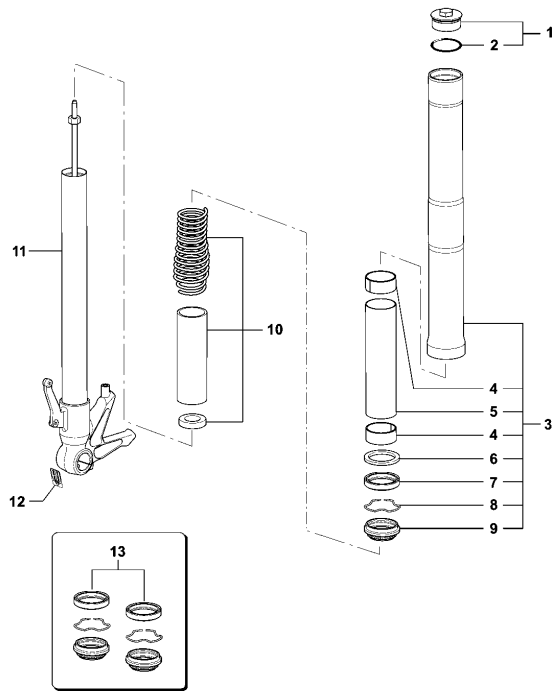

Pos	Part Number	Description	Additional Text	Quantity
1	SPMV8000B7995	PLUG ASSEMBLY		1,00
2	SPMV800097557	O RING		1,00
3	SPMV8000B7134	COMPLETE LEG	VIN >001014 F3 675	1,00
4	SPMV800097550	BUSH		2,00
5	SPMV8000B7135	SPACER		1,00
6	SPMV800097551	WASHER		1,00
7	SPMV800097552	FORK SEAL	F3 675 RC	1,00
8	SPMV800097553	STOP RING		1,00
9	SPMV8000B7136	DUST SCRAPER	VIN >001014 F3 675	1,00
10	SPMV8000B7996	SPRING - SPACER KIT		1,00
11	SPMV8000B7994	COMPLETE RIGHT STEM		1,00
12	SPMV8000B7206	DECAL -AVVERTENZA-		1,00
13	SPMV8000B7997	SEAL KIT		1,00