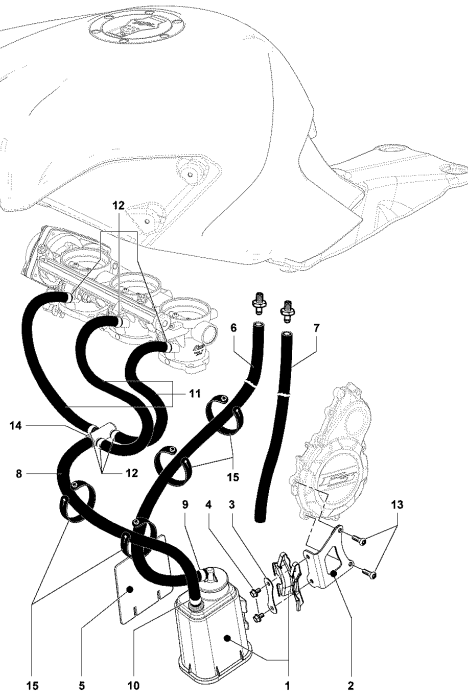

Pos	Part Number	Description	Additional Text	Quantity
1	SPMV800097083	CANISTER COMPLETE	008836-008839 & 009155> B4 910 S/910 R, USA	1,00
2	SPMV8000B7348	FIXING PLATE		1,00
3	SPMV80A097086	CANISTER CENTERING	MY12/16 USA CND CN	1,00
4	SPMV8A00B2680	Screw TEF M5x0,8x6 CH8 RT	MY12/16 USA CND CN	2,00
5	SPMV8000B7186	ADHESIVE PROTECTION FOR CANISTE	MY12/16 USA CND CN	1,00
6	SPMV8C0098714	HOSE 5,5X9,5 L=870		1,00
7	SPMV8B00B6216	RUBBER TUBE D5-D8	675-800 MY17 AMERICA	1,00
8	SPMV800097089	HOSE	MY12/16 USA CND CN	1,00
9	SPMV800096458	CLAMP, METAL, 55 90	MY17/20 F3 675-800-RC	1,00
10	SPMV800096458	CLAMP, METAL, 55 90	MY17/20 F3 675-800-RC	1,00
11	SPMV800091037	HOSE, RUBBER 4X9	MY12/16 USA CND CN	3,00
12	SPMV8AA091634	CLAMP, METAL, SHORT	MY12/16 USA CND CN	6,00
13	SPMV60NDB2737	SCREW TBCE M6X1-L25	F3 ORO-F3 AGO	2,00
14	SPMV8000B6733	4-WAY CONNECTOR	MY12/16 USA CND CN	1,00
15	SPMV800053724	BELT, RUBBER, SHORT	MY12/16 USA CND CN	4,00