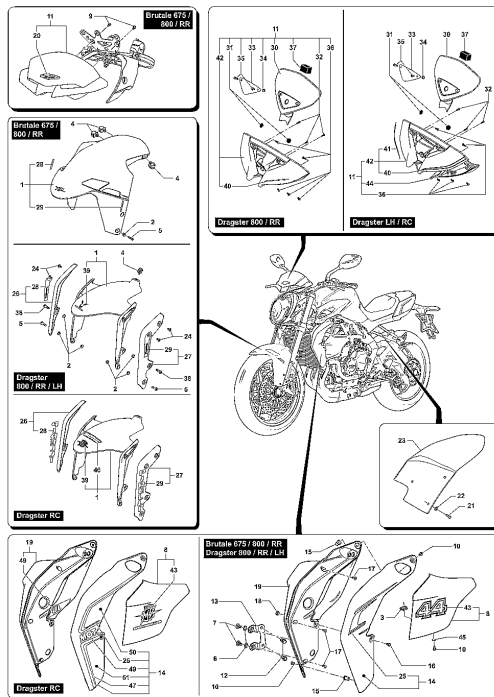

Pos	Part Number	Description	Additional Text	Quantity
1	SPMV8000B5451	FRONT MUDGUARD	NO ABS F3 675-F3 800	1,00
1	SPMV8000B8903	FRONT MUDGUARD	DRAGSTER, DRAGSTER RR	1,00
1	SPMV8000C2896	FRONT MUDGUARD COMPL.	DRAGSTER RR LH	1,00
1	SPMV8000C4025	FRONT MUDGUARD. COMPL.	MY16 DRAGSTER RC	1,00
1	SPMV8000C4852	FRONT FENDER GUARD. COMPL.	MY17 DRAGSTER RC	1,00
1	SPMV80C0C0298	FRONT FENDER COMPL.COMPL. ABS	800RR WHITE/RED	1,00
1	SPMV80D0C0298	FRONT FENDER FRONT COMPL.COMPL. ABS	800RR GRAY/BLACK	1,00
2	SPMV80A090392	SPACER	B4 RS-B4 RR-B4 NURBURGRING	4,00
3	SPMV8000B4560	NUT, FAIRING,	B4 RS	1,00
4	SPMV8000B5952	FAIRLLEAD BREAK PIPE		3,00
5	SPMV8B00B2672	SCREW, M6x11,7x21	DRAGSTER	2,00
5	SPMV8B00B2688	Screw TCEIF M6x1x16	EXCEPT F3 ORO	4,00
6	SPMV8000B5959	WASHER D12 D7,8 SP0,5 IN NYLON	MY14/20 EXCEPT F3 ORO	2,00
7	SPMV8000B5920	Screw	MY12/13 F3 675-F3 ORO-F3 800	2,00
8	SPMV8000B6361	RADIATOR AIR EXHAUST LH		1,00
8	SPMV8000C2905	AIR OUTLET LEFT RADIATOR COMPL	DRAGSTER RR LH	1,00
8	SPMV8000C4047	LEFT AIR OUTLET RADIATOR	DRAGSTER RC	1,00
9	SPMV8000B4221	SCREW, M5x10		3,00
10	SPMV8A0090901	SCREW, M4x13,7	750S, 750S 1+1	3,00
11	SPMV8000B6309	DASHBOARD COVER	MY12/14 675	1,00
11	SPMV8000B7989	COMPL.DASHBOARD COVER	MY13/14 800 WHITE/RED MY13/14 800 RED/SILVER MY13/14 800 WHITE/GRAY	1,00
11	SPMV8000B8332	COMPLETE DASHBOARD COVER	MY13/14 800 BLUE/WHITE	1,00
11	SPMV8000B8907	COMPL.DASHBOARD COVER	MY14/15 DRAGSTER WHITE	1,00
11	SPMV8000C0007	DASHBOARD COVER COMPL.	800RR	1,00
11	SPMV8000C0455	DASHBOARD COVER COMPL.	MY15 800	1,00