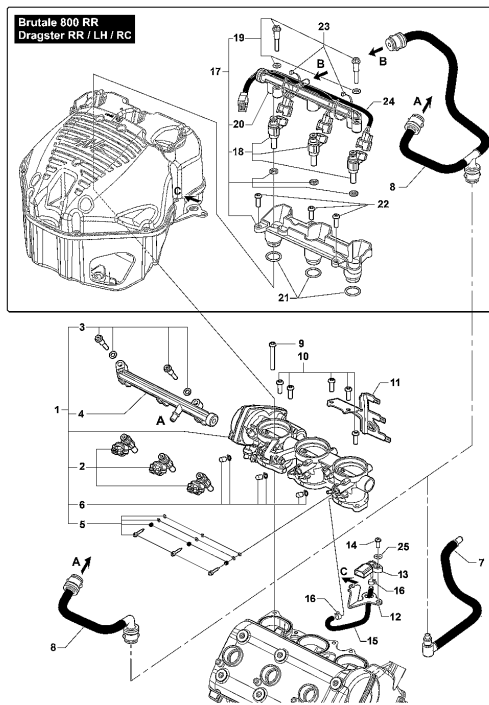

Pos	Part Number	Description	Additional Text	Quantity
1	SPMV8000B5347	MIKUNI THROTTLE BODY	800RR, DRAGSTER RR/RR LH/RC	1,00
1	SPMV8000B5349	THROTTLE BODY (MIKUNI)	675, 800, DRAGSTER	1,00
2	SPMV8000B6933	INJECTOR THROTTLE BODY		1,00
3	SPMV8000B6934	WASHER AND SCREW KIT		1,00
4	SPMV8000B6935	INSIDE LINK FUEL TANK		1,00
5	SPMV8000B6936	Screw kit		1,00
6	SPMV8000B6937	CAP-SPRING KIT		1,00
7	SPMV8000B4901	GASOLINE TUBE		1,00
8	SPMV8000B6336	FUEL PIPE	675, 800, DRAGSTER	1,00
8	SPMV8000B8702	HOSE PIPE FUEL	F3 800-F3 AGO-F3 800 RC	1,00
9	SPMV8L00B2688	SCREW TCEIF M6X50		1,00
10	SPMV8D00B2688	Screw TCEIF M6x20 RT	RR-RUSH	5,00
11	SPMV8000B7018	CONNECTOR PLATE		1,00
12	SPMV8000B5980	PLATE PRESSURE SENSOR		1,00
13	SPMV8000B3432	SENSOR, PRESSURE		1,00
14	SPMV8D00B2681	SCREW, M6x1x16 CH8	MY12/16 F3 675-F3 800	1,00
15	SPMV8F0091037	HOSE, RUBBER, AIR, 110		1,00
16	SPMV8B0096458	CLAMP, METAL, 55-85		2,00
17	SPMV8000B8699	INJECTION BANK	F3 800-F3 AGO-F3 800 RC	1,00
18	SPMV8000B8704	SUPERIOR BANK INJECTORS KIT	F3 800-F3 AGO-F3 800 RC	1,00
19	SPMV8000B8705	KIT SCREWS AND WASHERS FOR FLUTE	F3 800-F3 AGO-F3 800 RC	1,00
20	SPMV8000B8706	PETROL FLUTE F3 800	F3 800-F3 AGO-F3 800 RC	1,00
21	SPMV8000B6001	OR4081 T3,53-D20,22 VITON	RR-SCS-RC SCS	3,00
22	SPMV8BA084658	TAPPING SCREW	RR-SCS-RC SCS	3,00
23	SPMV800092661	CLAMP 2.4X92	MY14/20 F3 675-F3 800	2,00
24	SPMV8000B6061	WIRE INJECTOR	RR-SCS-RC SCS	1,00
25	SPMV62ND15635	WASHER D9,7-D		1,00