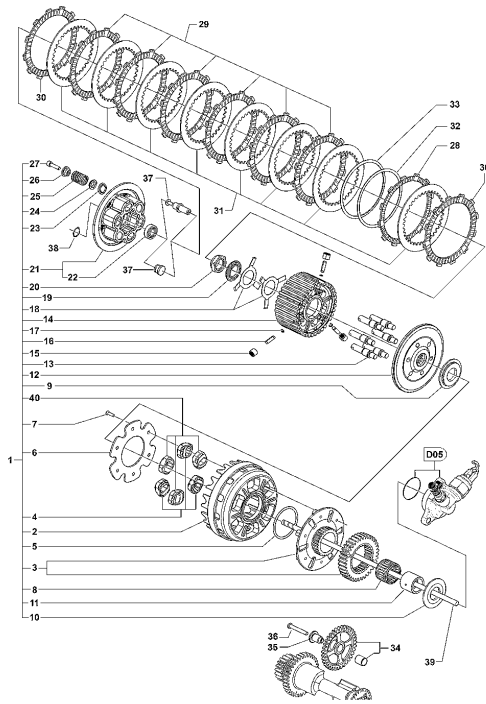

Pos	Part Number	Description	Additional Text	Quantity
1	SPMV8000B8202	CLUTCH AND PRIMARY GEAR	MY13/16 F3 800-AGO-800 RC	1,00
1	SPMV8000C4420	PRIMARY AND CLUTCH GEAR	MY17 DRAGSTER RR/DRAGSTER RC	1,00
2	SPMV8000B9716	CLUTCH BELL	MY14/20 F3 675	1,00
3	SPMV8000B9916	Primary wheel compl.	800RR, DRAGSTER RR LH MY15/16 DRAGSTER RR/DRAG. RC	1,00
3	SPMV8000C4381	FLANGE GEAR	MY17 DRAGSTER RR/DRAGSTER RC	1,00
4	SPMV8A00B6484	FLEXIBLE COUPLING	MY14/20 F3 675	3,00
5	SPMV8000B3996	OR164 T3,53-D60,33	MY14/20 F3 675	1,00
6	SPMV8000B1727	SPROCKET RETAINING DISC	MY14/20 F3 675	1,00
7	SPMV60NDB4391	Screw TSCE M6x1-L182	F3 800-AGO-RC	6,00
8	SPMV8000B3997	ROLL BEARING K35X42X30	MY14/20 F3 675	1,00
9	SPMV8000B8198	DRIVING GEAR WASHER	MY14/20 F3 675	1,00
10	SPMV8000B3018	WASHER FOR DRIVER GEAR SP3	MY14/20 F3 675	1,00
11	SPMV8000B3989	DRIVER GEAR SPACER	MY14/20 F3 675	1,00
12	SPMV8000B1014	DRIVE FLANGE	MY14/20 F3 675	1,00
13	SPMV8000B8243	SPRING COLUMN	F3 800-AGO-RC	6,00
14	SPMV8000B8196	DISC HUB	MY14/20 F3 675	1,00
15	SPMV8000B0066	PIN BEARING 12X10X6 NK6	MY14/20 F3 675	3,00
16	SPMV8000B0067	BEARING PIN D6-L20	MY14/20 F3 675	3,00
17	SPMV66N021306	RETAIN RING D3.2	MY14/20 F3 675	3,00
18	SPMV8000B0071	SPRING JUDDER	MY14/20 F3 675	2,00
19	SPMV8000B0072	SPRING SUPPORT	MY14/20 F3 675	1,00
20	SPMV8000B8199	NUT M22X1	MY14/20 F3 675	1,00
21	SPMV8000B8200	PRESSURE PLATE	F3 800-AGO-RC	1,00
22	SPMV8000A2565	RADIAL BEARING 12X28X7	MY14/20 F3 675	1,00
23	SPMV8000B2046	SPRING SEAT	MY14/20 F3 675	6,00