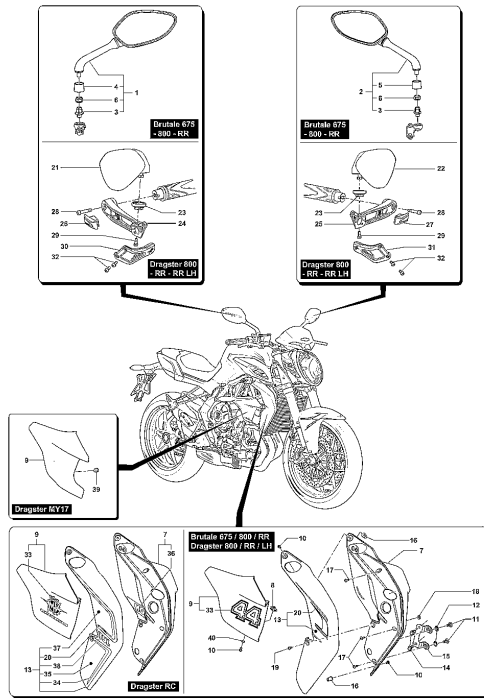

Pos	Part Number	Description	Additional Text	Quantity
1	SPMV8000B6164	MIRROR RH	1090	1,00
2	SPMV8000B6163	LEFT REAR VIEW MIRROR	675, 800, 800RR	1,00
3	SPMV8000B6169	PIVOT, MIRROR		2,00
4	SPMV8000B6168	PROTECTION RUBBER MIRROR RH		1,00
5	SPMV8000B6167	PROTECTION RUBBER MIRROR LH		1,00
6	SPMV8000B6170	NUT, CONICAL		2,00
7	SPMV8000B6356	RADIATOR COVER RH		1,00
7	SPMV8000C4864	RIGHT RADIATOR COVER	MY17 DRAGSTER RC	1,00
8	SPMV8000B4560	NUT, FAIRING,	B4 RS	1,00
9	SPMV8000B6360	RADIATOR AIR EXHAUST RH	675, 800, 800RR, DRAGSTER MY15/16 DRAGSTER RR	1,00
9	SPMV8000C2904	RIGHT AIR OUTLET RADIATOR COMPL	DRAGSTER RR LH	1,00
9	SPMV8000C3981	RIGHT RADIATOR AIR OUTLET	MY17 DRAGSTER RR	1,00
9	SPMV8000C4046	RIGHT AIR OUTLET RADIATOR	MY16 DRAGSTER RC	1,00
9	SPMV8000C4876	RIGHT AIR OUTLET RADIATOR COMPL	MY17 DRAGSTER RC	1,00
10	SPMV8A0090901	SCREW, M4x13,7	750S, 750S 1+1	3,00
11	SPMV8000B5920	Screw	MY12/13 F3 675-F3 ORO- F3 800	2,00
12	SPMV8000B5959	WASHER D12 D7,8 SP0,5 IN NYLON	MY14/20 EXCEPT F3 ORO	2,00
13	SPMV8000B6358	RADIATOR COVER, METALLIC RH	DRAGSTER RR RED/WHITE DRAGSTER RR RED/BLACK 675, 800	1,00
13	SPMV8000B8926	RX RADIATOR METAL COVER	MY14/15 DRAGSTER WHITE	1,00
13	SPMV8000C0552	Metal cover right radiator compl.	800RR	1,00
13	SPMV8000C4040	RIGHT METAL COVER RADIATO	MY16 DRAGSTER RC	1,00
13	SPMV8000C4866	RADIUSED RIGHT METAL COVER	MY17 DRAGSTER RC	1,00
13	SPMV80A0B8926	RIGHT RADIATOR METALIC COVER	MY14/15 DRAGSTER GRAY	1,00
13	SPMV80A0C0552	Right metal radiator cover compl.	MY16 DRAGSTER WHITE	1,00