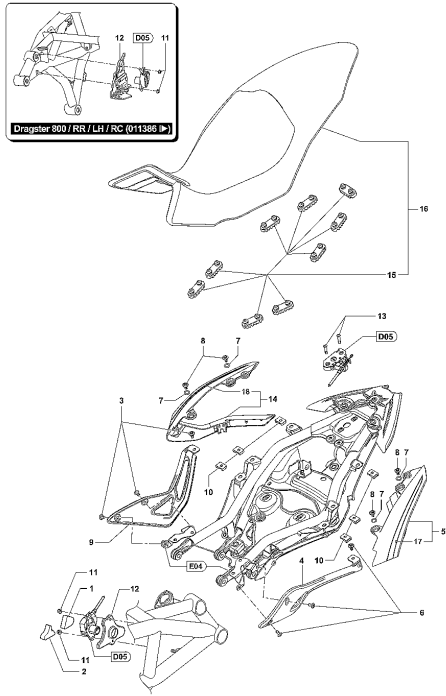

Pos	Part Number	Description	Additional Text	Quantity
1	SPMV8000B6797	RUBBER DAMPER		1,00
2	SPMV8000B7256	RUBBER DAMPER		1,00
3	SPMV8C00B5919	SCREW M5	F3 ORO-F3 AGO	3,00
4	SPMV8000B8911	LX SIDE PANEL FUELTANK	DRAGSTER RR RED/BLACK DRAGSTER, DRAGSTER RC DRAGSTER RR RED/WHITE	1,00
4	SPMV80A0B8911	LEFT TANK SIDE PANEL	DRAGSTER RR YELLOW/BLACK DRAGSTER RR LH	1,00
5	SPMV8000B8957	LX SEAT SIDE PANEL	MY14/15 DRAGSTER WHITE	1,00
5	SPMV8000C4037	LEFT SIDE PANEL SEAT COMPL.	MY16 DRAGSTER RC	1,00
5	SPMV8000C4859	LEFT SIDE PANEL SEAT COMPL.	MY17 DRAGSTER RC	1,00
5	SPMV80A0B8957	LEFT COMPLETE SIDE PANEL	MY14/15 DRAGSTER GRAY	1,00
5	SPMV80B0B8957	LEFT SIDE COMPLETE SEAT	DRAGSTER RR LH MY16 DRAGSTER WHITE DRAGSTER RR RED/WHITE	1,00
5	SPMV80C0B8957	LEFT SIDE FOR COMPL SEAT	DRAGSTER RR RED/BLACK	1,00
5	SPMV80D0B8957	COMPL. LEFT SIDE PANEL COMPL.	MY16 DRAGSTER BLACK	1,00
5	SPMV80E0B8957	LEFT SIDE PANEL SEAT COMPL.	DRAGSTER RR YELLOW/BLACK	1,00
6	SPMV8C00B5919	SCREW M5	F3 ORO-F3 AGO	3,00
7	SPMV8000B5959	WASHER D12 D7,8 SP0,5 IN NYLON	MY14/20 EXCEPT F3 ORO	6,00
8	SPMV8000B5920	Screw	MY12/13 F3 675-F3 ORO- F3 800	6,00
9	SPMV8000B8912	RX SIDE PANEL FUELTANK	DRAGSTER RR RED/WHITE DRAGSTER RR RED/BLACK DRAGSTER, DRAGSTER RC	1,00