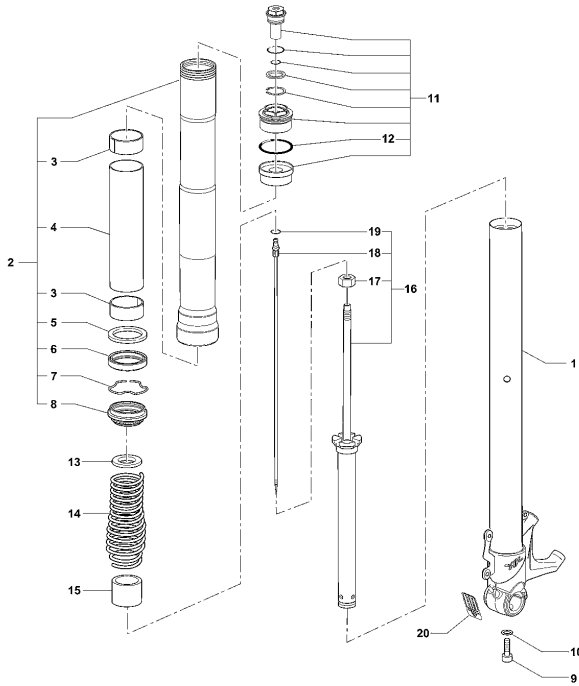

Pos	Part Number	Description	Additional Text	Quantity
1	SPMV8000C0607	FORK INNER TUBE LEFT	800RR, DRAGSTER RR/RR LH/RC	1,00
1	SPMV8A00B7133	LEFT LEG	800, DRAGSTER	1,00
2	SPMV8000B8387	COMPLETE STEM	VIN 001015> F3 675	1,00
2	SPMV80A0B8387	COMPLETE CHAINSTAY	DRAGSTER RR LH, DRAGSTER RC DRAGSTER RR RED/BLACK DRAGSTER RR RED/WHITE	1,00
2	SPMV80B0B8387	COMPLETE HOLDER	800RR, DRAGSTER RC	1,00
3	SPMV800097550	BUSH		2,00
4	SPMV8000B7135	SPACER		1,00
5	SPMV800097551	WASHER		1,00
6	SPMV8000B8388	O'RING	F3 800-F3 AGO-F3 800 RC	1,00
7	SPMV800097553	STOP RING		1,00
8	SPMV8000B8389	DUST SCRAPER	VIN 001015> F3 675	1,00
9	SPMV800097784	SCREW M10X25		1,00
10	SPMV800046511	WASHER		1,00
11	SPMV8000B7137	LEFT FORK CAP	800	1,00
11	SPMV8000C0609	LEFT FORK CAP	800RR, DRAGSTER RC	1,00
11	SPMV8000C0617	LEFT FORK CAP	DRAGSTER RR, DRAGSTER RR LH	1,00
11	SPMV8000C0619	LEFT FORK CAP	DRAGSTER	1,00
12	SPMV800097557	O RING		1,00
13	SPMV8000B7139	CUSHION SPRING		1,00
14	SPMV8000B8390	FORK SPRING	800, DRAGSTER, DRAG. RC	1,00
14	SPMV8000C0610	FORK SPRING	800RR, DRAGSTER RR/RR LH	1,00
15	SPMV8000C0611	SPRING SPACER	DRAGSTER RR <009897 800RR, DRAGSTER RC	1,00