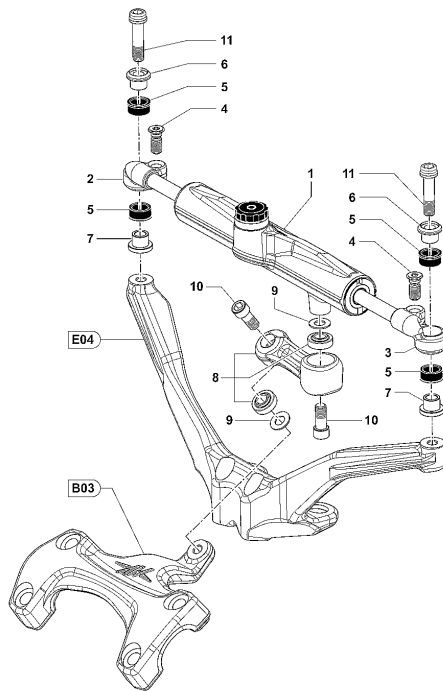

Pos	Part Number	Description	Additional Text	Quantity
1	SPMV8000C0949	STEERING DAMPER ADJUST		1,00
2	SPMV800082769	LINK, STEERING SHOCK ABSORBER,	1000S, 1000S1+1	1,00
2	SPMV80B082769	TERMIN. RIGHT FOR SHOCK ABSORBER. OF ST	DRAGSTER RR YELLOW/BLACK DRAGSTER RR LH	1,00
3	SPMV800086408	LINK, STEERING SHOCK ABSORBER,	DRAGSTER RR RED/BLACK 800RR, DRAGSTER RC DRAGSTER RR RED/WHITE	1,00
3	SPMV80B086408	TERMIN. SX FOR SHOCK ABSORBER. OF ST	DRAGSTER RR YELLOW/BLACK DRAGSTER RR LH	1,00
4	SPMV8000B2758	Screw steering damper		2,00
5	SPMV800082776	BUSH, RUBBER		4,00
6	SPMV800089304	UPPER SPACER, STEERING SHOCK A	1000S, 1000S1+1	2,00
7	SPMV8A0082775	SPACER, STEERING SHOCK ABSORBE		2,00
8	SPMV8000B9952	Steering damper connecting rod	800RR, DRAGSTER RC DRAGSTER RR RED/WHITE DRAGSTER RR RED/BLACK	1,00
8	SPMV80A0B9952	Steering damper connecting rod	DRAGSTER RR YELLOW/BLACK DRAGSTER RR LH, DRAGSTER RC	1,00
9	SPMV8C00B2720	WASHER, D12xD6,1xE0,7		2,00
10	SPMV8000B2747	Screw shock absorber		2,00
11	SPMV8F00B2688	Screw TCEIF M6x25 RP	800RR, DRAGSTER RR, DRAG.RR LH	2,00