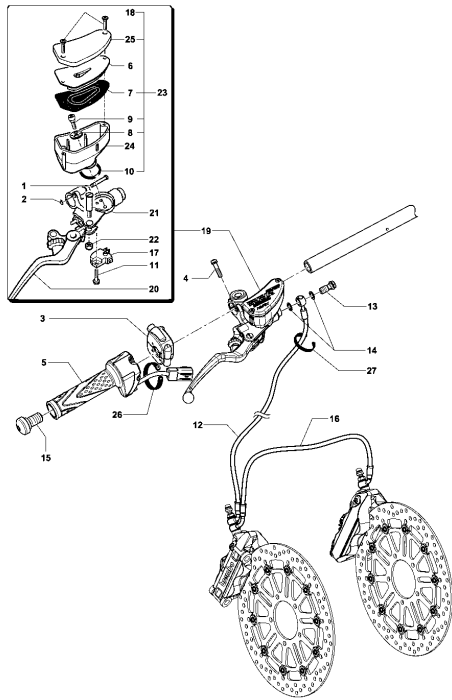

Pos	Part Number	Description	Additional Text	Quantity
1	SPMV800082695	PIN, SUPPORT		1,00
2	SPMV800094643	WASHER, SPECIAL, D3,4		1,00
3	SPMV8000B4568	SWITCH, IGNITION, RIGHT SIDE	BRUTALE 920	1,00
4	SPMV8F00B2688	Screw TCEIF M6x25 RP	800RR, DRAGSTER RR, DRAG.RR LH	1,00
5	SPMV8E00B5444	Throttle twist grip	B4 RS-B4 RR, MY21/22 B4 NURBURGRING-RUSH	1,00
5	SPMV8A00B5444	THROTTLE CONTROL D.B.W.	MY12/14 675-800 005428> MY14 DRAGSTER	1,00
5	SPMV8C00B5444	THROTTLE CONTROL D.B.W.	MY12/15 EXCEPT F3 ORO	1,00
5	SPMV8000B5444	THROTTLE CONTROL D.B.W.	F3 ORO	1,00
6	SPMV800093302	DIAPHRAGM		1,00
7	SPMV800093303	GASKET		1,00
8	SPMV800098962	SEPARATOR		1,00
9	SPMV8000A1295	SEPARATOR SCREW	F4S, F4R, F4 FRECCIE TRICOLORI	1,00
10	SPMV800093306	GROMMET		1,00
11	SPMV800070865	Screw		1,00
12	SPMV8000B6258	HOSE, FRONT BREAK		1,00
12	SPMV8000B9015	BRAKE PUMP-CALIPER OIL HOSE	675-800 WITHOUT ABS 005428>	1,00
13	SPMV80A091692	SPECIAL SCREW, OIL BRAKE PIPE,	F4S, F4R, F4 FRECCIE TRICOLORI	1,00
14	SPMV800021480	WASHER, COPPER, D14xD10,2xE1	MY12/14 F3 675	2,00
15	SPMV8000B6252	HANDLEBAR COUNTERWEIGHT	EXCEPT LH44	1,00
16	SPMV8000B5793	PLIER OIL TUBE	MY12/13 F3 675	1,00
16	SPMV8000B9016	OIL PIPE, CALIPER BRAKE	MY14 F3 675	1,00
17	SPMV800070864	STOP SWITCH	F4S, F4R, F4 FRECCIE TRICOLORI	1,00
18	SPMV800093313	SCREW M4X16		2,00
19	SPMV8000B6256	FRONT BREAK PUMP	675, 800, 800RR	1,00