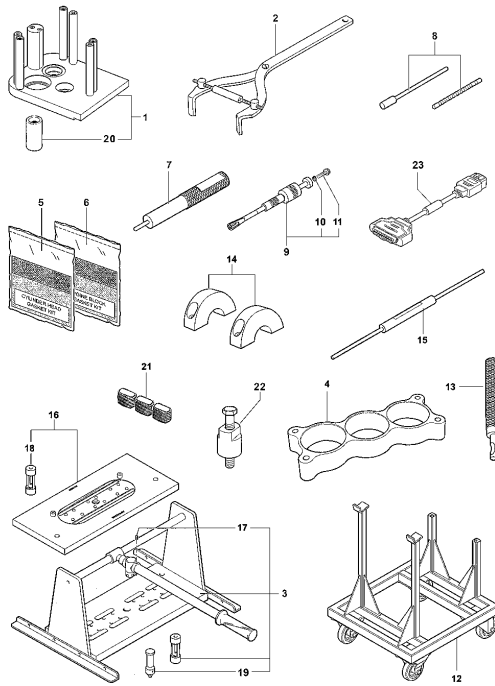

Pos	Part Number	Description	Additional Text	Quantity
1	SPMV8000B7177	Setting gauge gearbox		1,00
2	SPMV800079015	CLUTCH BLOCKING TOOL		1,00
3	SPMV800094796	VALVES ASSEMBLY		1,00
4	SPMV8000B7207	PISTON ASSEMBLING PLATE		1,00
5	SPMV8000B7295	HEAD GASKET KIT		1,00
6	SPMV8000B7296	WASHER KIT		1,00
7	SPMV800095581	VALVE SEAL ASSEMBLY		1,00
8	SPMV8000A2625	BROACH FOR VALVE GUIDE		1,00
9	SPMV800094798	GOMMIN DISASSEMBLY EQUIPMENT		1,00
10	SPMV62N115538	SPRING WASHER		1,00
11	SPMV8C0069056	TEF SCREW M8X1.25 CH12-L30		3,00
12	SPMV8000C2372	SUPP.FOR DISASSEMBLYASSEMBLY		1,00
13	SPMV8000B7299	TOOLS		1,00
14	SPMV8000B7214	CAMSHAFT TOOL ASSEMBLING		2,00
15	SPMV800095429	CONTROL PAD		1,00
16	SPMV8000B7254	F3 PLATE		1,00
17	SPMV800051521	SCREW M4X6		2,00
18	SPMV8000B7255	CONE MOUNTING PART		1,00
19	SPMV800095179	HALF-CONES		1,00
20	SPMV8A00B2859	PIPE		1,00
21	SPMV8000B7036	COVER CONNECTION		2,00
22	SPMV8000B9720	Puller rotor		1,00
23	SPMV8000C3198	OBD ADAPTER CABLE		1,00