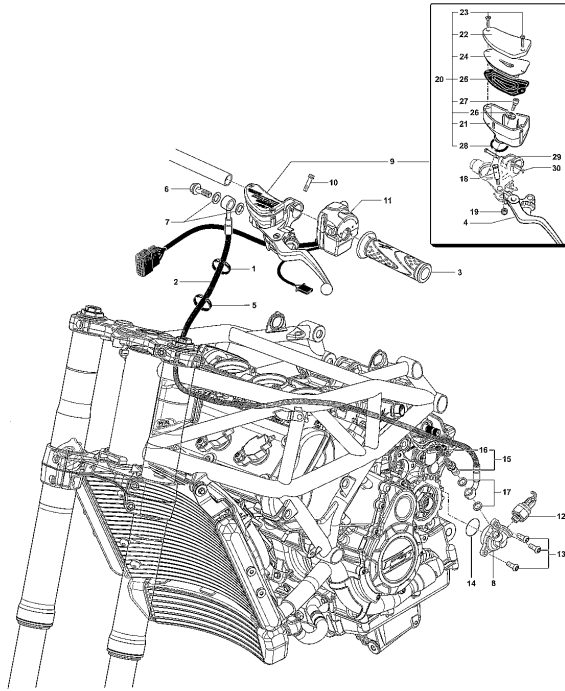

Pos	Part Number	Description	Additional Text	Quantity
1	SPMV800053724	BELT, RUBBER, SHORT	MY12/16 USA CND CN	1,00
2	SPMV8000C3974	OIL HOSE PUMP-ACTUATOR		1,00
3	SPMV8000B5683	LEFT HANDLEBAR GRIP	800	1,00
4	SPMV80A093298	CLUTCH LEVER	F4S, F4R	1,00
5	SPMV800053724	BELT, RUBBER, SHORT	MY12/16 USA CND CN	1,00
6	SPMV80A091692	SPECIAL SCREW, OIL BRAKE PIPE,	F4S, F4R, F4 FRECCIE TRICOLORI	1,00
7	SPMV800021480	WASHER, COPPER, D14xD10,2xE1	MY12/14 F3 675	2,00
8	SPMV8000B9467	SLAVE CYLINDER	800, ED.1, LUSSO, MY17/18 RC	1,00
9	SPMV8000C3973	Clutch pump		1,00
10	SPMV8F00B2688	Screw TCEIF M6x25 RP	800RR, DRAGSTER RR, DRAG.RR LH	1,00
11	SPMV8B00B4567	LEFT SWITCH		1,00
12	SPMV8A00B9621	CLUTCH PRESSURE SENSOR		1,00
13	SPMV60NDB2736	SCREW TBCE M6X1-L20	MY18/20 F3 675 RC-F3 800 RC	3,00
14	SPMV8A0023111	OR2106 T1		1,00
15	SPMV8000A3975	DRAIN VALVE	MY18/20 F3 675-F3 800	1,00
16	SPMV800053259	COVER, RUBBER	1000 VIN <008064 1000 USA	1,00
17	SPMV800021480	WASHER, COPPER, D14xD10,2xE1	MY12/14 F3 675	2,00
18	SPMV800093299	LEVER PIN	F4S, F4R, F4 FRECCIE TRICOLORI	1,00
19	SPMV800093300	LEVER NUT		1,00
20	SPMV80A098723	COMPLETE OIL TANK		1,00
21	SPMV800097122	CLUTCH PUMP OIL TANK		1,00
22	SPMV80A093310	PLUG	1090, 1090R, 1090RR	1,00
23	SPMV800093313	SCREW M4X16		2,00
24	SPMV800093311	DIAPHRAGM		1,00
25	SPMV800093312	GASKET		1,00