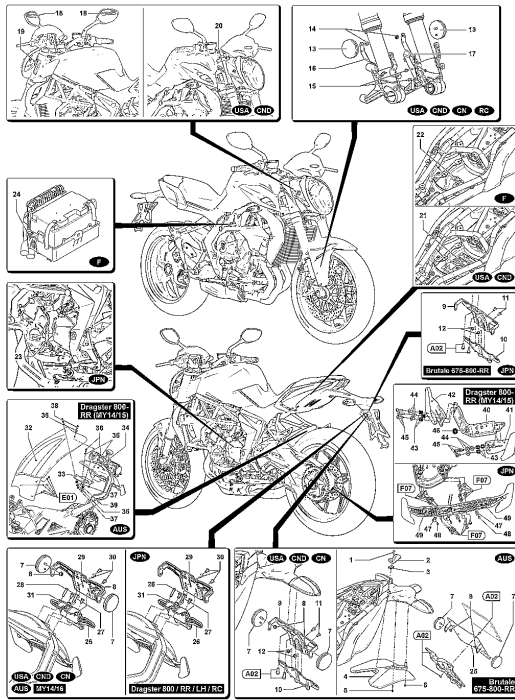

Pos	Part Number	Description	Additional Text	Quantity
1	SPMV8A00B4221	Screw M5x0,8 CH3-L12		1,00
2	SPMV8000B7347	EXTENSION FIXING PLATE		1,00
3	SPMV8000B5811	NUT M5	MY12/13 F3 675-F3 ORO-F3 800	1,00
4	SPMV8000B7346	EXTENSION REAR FENDER		1,00
5	SPMV8BA0B2778	SCREW PH-AB 3.9X32		1,00
6	SPMV8DA0B2778	SCREW PH-AB 3.9X38		1,00
7	SPMV8000B4964	RETROREFLECTOR	990R-1090RR 002105> USA BRUTALE 920 USA	2,00
7	SPMV80A0B4964	RETROREFLECTOR	990R-1090RR 002105> USA BRUTALE 920 USA	2,00
8	SPMV8000B2707	NUT, M5x0,8xE6 CH8 PARLOCK	990R-1090RR 002105> USA BRUTALE 920 USA	2,00
9	SPMV8000B7420	UPPER FLANGE LIC. PLATE HOLDER		1,00
10	SPMV8000B7421	LOWER FLANGE LIC. PLATE HOLDER		1,00
11	SPMV8000B4221	SCREW, M5x10		2,00
12	SPMV8000B2707	NUT, M5x0,8xE6 CH8 PARLOCK	990R-1090RR 002105> USA BRUTALE 920 USA	2,00
13	SPMV80A0B4964	RETROREFLECTOR	990R-1090RR 002105> USA BRUTALE 920 USA	2,00
14	SPMV8000B2707	NUT, M5x0,8xE6 CH8 PARLOCK	990R-1090RR 002105> USA BRUTALE 920 USA	2,00
15	SPMV8000B2687	Screw TCEIF M5x8	USA CND CN MY12/16	4,00
16	SPMV8000B7064	SUPPORT RH	USA CND CN MY12/16	1,00
17	SPMV8000B5895	REFLECTOR SUPPORT	USA CND CN MY12/16	1,00
18	SPMV800094019	DECAL MIRROR	USA-CND	2,00
19	SPMV8000B7410	SO LEVEL CONTROL PLATE	675 USA-CAN	1,00
19	SPMV8000B7961	SO LEVEL CONTROL PLATE	800 USA-CAN	1,00
19	SPMV8000B8935	LEVEL CONTROL PLATE	DRAGSTER USA-CAN	1,00
19	SPMV8000C0566	LEVEL CONTROL PLATE SO	MY15/16 800RR- DRAG.RR/RR LH/RC	1,00