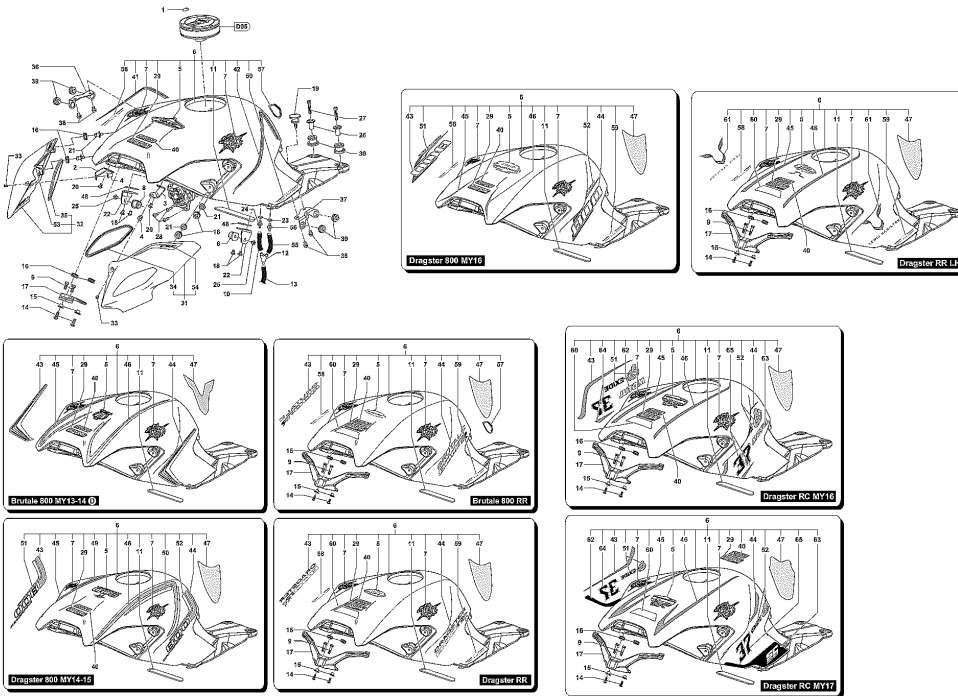

Pos	Part Number	Description	Additional Text	Quantity
1	SPMV800092664	DECAL		1,00
2	SPMV8000B6348	FIXING PLATE RH		1,00
3	SPMV8000B6817	FIXING PLATE LH SIDE		1,00
4	SPMV800091022	BUSH, SCREW, M4x0,7	F4S, F4R, F4RR	2,00
5	SPMV8000B6331	DECAL -BRUTALE 675- FUEL TANK	MY12/14 675 RED/SILVER APPLIED UNDER TRANSPARENT	1,00
5	SPMV8000B7979	BRUTALE 800 DECAL FUEL TANK	MY13/14 800 RED/SILVER APPLIED OVER TRANSPARENT	1,00
5	SPMV8000B8265	DECAL SCUDETTO ITALIA FUEL TANK	MY13/14 800 BLUE/WHITE	1,00
5	SPMV8000B9207	DECAL MV 800 DRAGSTER	MY14 DRAGSTER WHITE	1,00
5	SPMV8000C0013	DECAL BRUTALE 800 RR	800RR WHITE/RED	1,00
5	SPMV8000C0043	DECAL BRUTALE DRAGSTER 800 RR	DRAGSTER RR RED/WHITE	1,00
5	SPMV8000C0456	DECAL BRUTALE 800 FOR TANK	MY15 800 RED/SILVER	1,00
5	SPMV8000C0467	DECAL BRUTALE 675 FOR TANK	MY15 675 RED/ANTHRACITE	1,00
5	SPMV8000C0474	DECAL MV 800 DRAGSTER FOR	MY15 DRAGSTER WHITE	1,00
5	SPMV8000C2757	'DECAL "BRUTALE DRAGSTR 800"'	MY16 DRAGSTER WHITE	1,00
5	SPMV8000C2892	'DECAL "LH-DRAGSTER 800 RR" FOR'	DRAGSTER RR LH	1,00
5	SPMV8000C4053	DECAL 'DRAGSTER 800 RC' FOR	MY16 DRAGSTER RC	1,00
5	SPMV8000C5099	DECAL "DRAGSTER 800 RC" FOR	MY17 DRAGSTER RC	1,00
5	SPMV80A0B6331	DECAL -BRUTALE 675- FUEL TANK	MY12/14 675 WHITE/GOLD APPLIED UNDER TRANSPARENT	1,00
5	SPMV80A0B7979	DECAL BRUTALE 800 FOR TANK	MY13/14 800 WHITE/GRAY APPLIED OVER TRANSPARENT	1,00
5	SPMV80A0B9207	DECAL MV 800 DRAGSTER	MY14 DRAGSTER GRAY	1,00
5	SPMV80A0C0013	DECAL BRUTALE 800 RR	800RR GRAY/BLACK	1,00
5	SPMV80A0C0043	DECAL BRUTALE DRAGSTER 800	DRAGSTER RR RED/BLACK	1,00