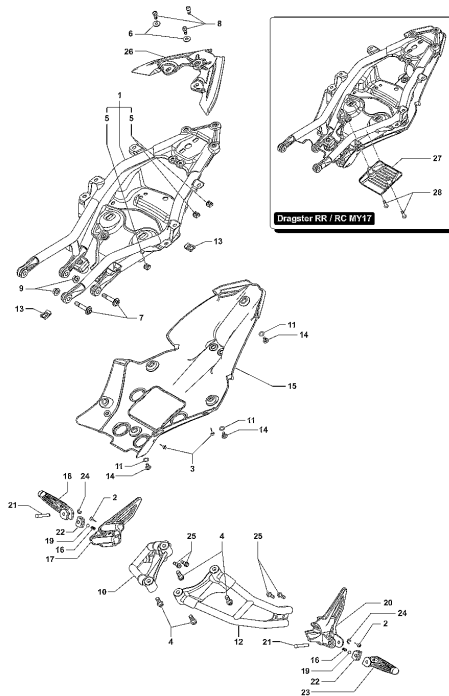

Pos	Part Number	Description	Additional Text	Quantity
1	SPMV8000B8858	REAR SUBFRAME DRAGSTER	MY14 DRAGSTER	1,00
1	SPMV80A0B8858	Complete dragster rear frame	MY15/16 DRAGSTER DRAGSTER RR/RR LH/RC	1,00
2	SPMV800095828	CUSION		2,00
3	SPMV800099419	PIN, CUSHION	TAMBURINI	4,00
4	SPMV8A00B2690	SCREW, TCEIF M8x20 RT	EXCEPT PIRELLI-LH44	4,00
5	SPMV8A00B5762	NUT M6		4,00
6	SPMV8000B2722	WASHER, D16xD6,4xE1,5	RR-SCS-RC SCS	2,00
7	SPMV8A00B5650	SPECIAL SCREW M8X1,25-L42	MY14/20 EXCEPT F3 ORO	4,00
8	SPMV8A00B2688	Screw TCEIF M6x14	EXCEPT ORO	3,00
9	SPMV8000B2712	NUT, M8x1,25x8,5 CH12	MY15/17 JPN F3 RC	4,00
10	SPMV80A0B8764	ED-COATING TRALLIS DRASTER	MY14 DRAGSTER	1,00
10	SPMV80B0B8764	TRELLIS DRAGSTER ED+ANTRACITE	MY15/16 DRAGSTER MY15/16 DRAG. RR RED/WHITE MY15/16 DRAGSTER RR RED/BLACK	1,00
10	SPMV80C0B8764	TRELLIS FOR FOOTBOARD SUPPORT	DRAGSTER RR LH, DRAGSTER RC	1,00
10	SPMV80D0B8764	GLOSSY BLACK TRELLIS DRAGSTER	MY16 DRAGSTER RC MY15/16 DRAG. RR YELLOW/BLACK	1,00
10	SPMV80D0C3968	GLOSSY BLACK TRELLIS DRAGSTER	MY17 DRAGSTER RR/DRAGSTER RC	1,00
11	SPMV8000B5959	WASHER D12 D7,8 SP0,5 IN NYLON	MY14/20 EXCEPT F3 ORO	6,00
12	SPMV80A0B8765	ED-COATING TRALLIS DRAGSTER	MY14 DRAGSTER	1,00
12	SPMV80B0B8765	TRELLIS DRAGSTER ED+ANTRACITE	MY15/16 DRAGSTER RR RED/BLACK MY15/16 DRAGSTER MY15/16 DRAG. RR RED/WHITE	1,00
12	SPMV80C0B8765	TRELLIS FOR FOOTBOARD SUPPORT	DRAGSTER RR LH, DRAGSTER RC	1,00