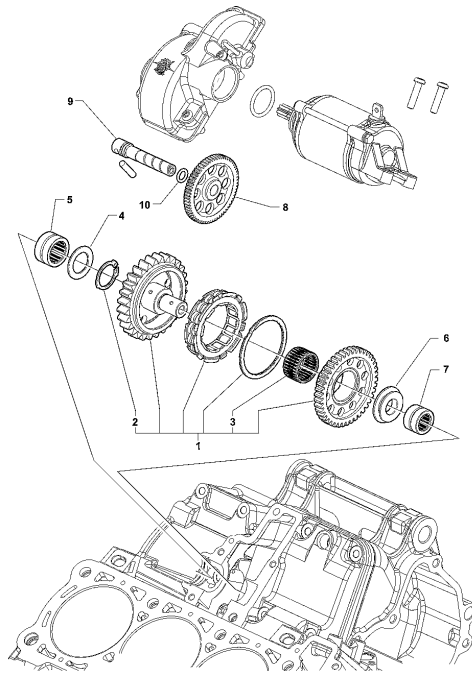

Pos	Part Number	Description	Additional Text	Quantity
1	SPMV8000C2942	COMPLETE STARTING SHAFT		1,00
2	SPMV8000B7302	CIRCLIP		1,00
3	SPMV8A0065795	NEEDLE BEARING, D25xD29xSP17		1,00
4	SPMV8000B7288	SHIM		1,00
5	SPMV800039538	ROLL BEARING 20X28X16		1,00
6	SPMV8000B2794	SPACER WASHER		1,00
7	SPMV8000B2791	ROLL BEARING 15X23X16		1,00
8	SPMV8000B5000	STARTER REDUCTION GEAR		1,00
9	SPMV8000B5225	STARTING REDUCTION GEAR PIN		1,00
10	SPMV800023108	OR2037 T1		1,00