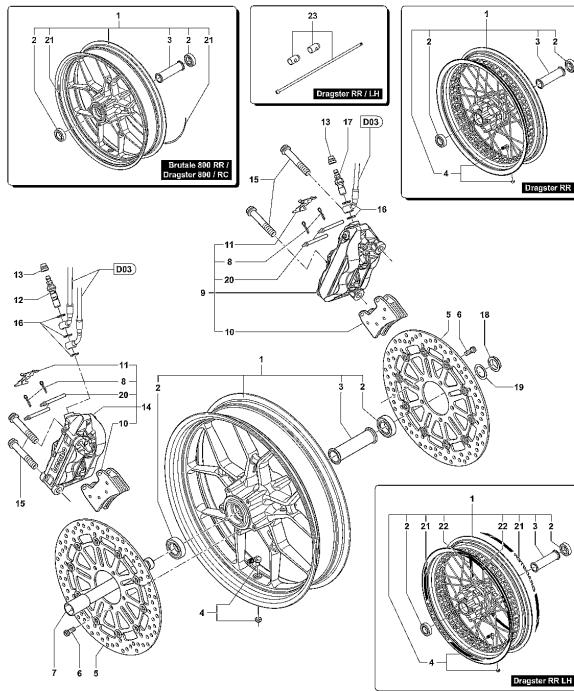

Pos	Part Number	Description	Additional Text	Quantity
1	SPMV8000B5894	FRONT WHEEL 17"X3,50CON	MY12/16 F3 800	1,00
1	SPMV8000B8338	FRONT WHEEL RIM 17 X 3,50	MY13/14 800 BLUE/WHITE	1,00
1	SPMV8000B9220	FRONT RIM WHEEL 17"X3.50	MY14 DRAGSTER	1,00
1	SPMV8000C0005	WHEEL RIM ANT. 17X3.50 "WITH	800RR	1,00
1	SPMV8000C0048	FRONT WHEEL RIM	DRAGSTER RR RED/WHITE	1,00
1	SPMV8000C0478	REAR WHEEL RIM	MY15 DRAGSTER	1,00
1	SPMV8000C2884	FRONT WHEEL RIM	DRAGSTER RR LH	1,00
1	SPMV80A0C0048	FRONT WHEEL RIM	DRAGSTER RR RED/BLACK	1,00
1	SPMV80A0C0478	Front wheel rim 17 "x3.50 "concuscin.	MY16 DRAGSTER WHITE	1,00
1	SPMV80B0C0478	FRONT WHEEL RIM 17 "X3.50 "WITH	MY16 DRAGSTER BLACK	1,00
1	SPMV80C0C0048	FRONT WHEEL	DRAGSTER RR YELLOW/BLACK	1,00
1	SPMV8A00C3928	17 "X3.50 "FRONT WHEEL RIM WITH	MY16 DRAGSTER RC	1,00
1	SPMV8AA0C3928	Front wheel rim 17 "x3.50 "concuscin. an	MY17 DRAGSTER RC	1,00
2	SPMV8A0026846	RADIAL BEARING		2,00
3	SPMV8000B3200	SPACER	F4S, F4R	1,00
3	SPMV8000C0592	FRONT WHEEL INNER SPACER	DRAGSTER RR, DRAGSTER RR LH	1,00
4	SPMV8000B3195	VALVE, WHEEL	675,800,800RR,DRAG., DRAG. RC	1,00
4	SPMV8000C0589	INFLATION VALVE	DRAGSTER RR RED/WHITE DRAGSTER RR LH	1,00
4	SPMV80A0C0589	INFLATION VALVE	DRAGSTER RR RED/BLACK DRAGSTER RR YELLOW/BLACK	1,00
5	SPMV8000B4450	FRONT DISC D320 SP4,5	F3 675-800-RC	2,00
6	SPMV8A00B2690	SCREW, TCEIF M8x20 RT	EXCEPT PIRELLI-LH44	10,00
7	SPMV8000B5931	FRONT WHEEL PIN	EXCEPT AGO	1,00
8	SPMV800088777	SPLIT PINS		2,00