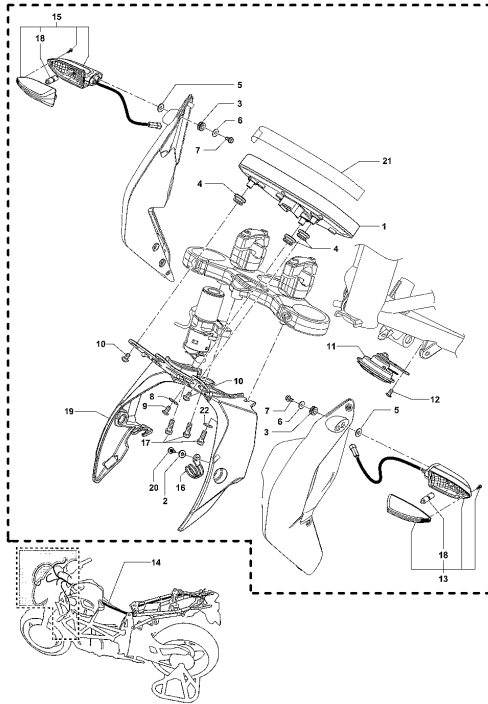

Pos	Part Number	Description	Additional Text	Quantity
1	SPMV8000B9787	DASHBOARD	MY15/16 F3 675-F3 800	1,00
1	SPMV8000C3192	COMPLETE DASHBOARD	MY18/20 F3 675 RC-F3 800 RC	1,00
1	SPMV8000B8709	DASHBOARD COMPLET	MY12/14 F3 675-F3 800	1,00
2	SPMV62ND15547	WASHER D12-D4,3-SP0,8		1,00
3	SPMV8000B3118	CUSHION, D16xD8xE7,5	EXCEPT USA-CND	2,00
4	SPMV800090239	CUSHION, RUBBER, 2	B4 RS-B4 RR-B4 NURBURGRING	3,00
5	SPMV8000B2724	WASHER, D16-D8,25-SP0,5		2,00
6	SPMV62ND15548	WASHER, D15x5,2xE1	EXCEPT USA-CND	2,00
7	SPMV8B00B2680	SCREW, TEF M5x0,8x8 CH10	USA, CAN	2,00
8	SPMV62ND15548	WASHER, D15x5,2xE1	EXCEPT USA-CND	1,00
9	SPMV8000B4221	SCREW, M5x10		1,00
10	SPMV800092659	Special screw M5x8 dashboard		2,00
11	SPMV8000B6298	HORN COMPLETE		1,00
12	SPMV8A00B2677	Screw M6x1-L10		1,00
13	SPMV8B00B6996	BLINKER 6W	USA, CAN	1,00
14	SPMV8000B6268	WIRING HARNESS	MY12/13 675-800 WITHOUT ABS	1,00
14	SPMV8000B8820	WIRING HARNESS	MY14 DRAGSTER	1,00
14	SPMV8000B9705	CABLE	MY15/16 DRAGSTER RR/DRAG. RC MY15/16 DRAGSTER, DRAG. RR LH	1,00
14	SPMV8000B9707	MAIN CABLE	800RR	1,00
14	SPMV8000C3983	MAIN CABLE ASSEMBLY	MY17 DRAGSTER RR/DRAGSTER RC	1,00
14	SPMV8000B8779	CABLES MAIN UNIT	MY14 675-800 WITHOUT ABS	1,00
15	SPMV8B00B6997	BLINKER 6W	USA, CAN	1,00
16	SPMV8000A1792	CLAMP, SPECIAL		1,00
17	SPMV8C00B2688	SCREW, TCEIF M6x18 RT	ED.1, LUSSO, RC, SCS	3,00