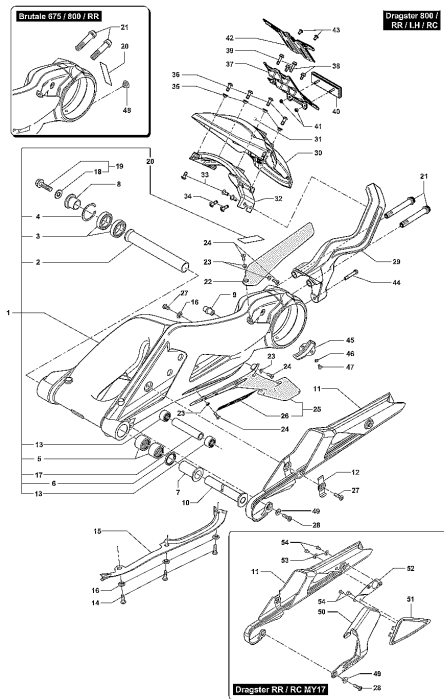

Pos	Part Number	Description	Additional Text	Quantity
1	SPMV8B00B5783	REAR SWINGARM. WITH BEARINGS	MY14/18 F3 675-F3 800	1,00
2	SPMV800084872	SPACER, SWINGARM BEARING		1,00
3	SPMV800084938	BALL BEARING, SWINGARM, RIGH S		2,00
4	SPMV800084939	CIRCLIP, J42x1,75 V		1,00
5	SPMV800084936	NEEDLE BEARING, SWINGARM, LEFT		2,00
6	SPMV800084937	RETAINER, SWINGARM, FRONT SIDE		1,00
7	SPMV800084859	BUSH, SWINGARM, LEFT SIDE		1,00
8	SPMV800084873	FORK RH BUSH		1,00
9	SPMV8000B2762	BRACKET, REAR BRAKE, SCREW		1,00
10	SPMV800091655	AXLE, SWINGARM	750S, 750S 1+1	1,00
11	SPMV8000B5785	CHAIN SLIDING BLOCK	MY12/16 F3 675-F3 800	1,00
11	SPMV8A00B5785	CHAIN SLIDING BLOCK	MY17/20 F3 675-F3 800	1,00
12	SPMV8000B5786	CHAIN SLIDING BLOCK CLIP		1,00
13	SPMV8000B5875	NEEDLE BEARING HK1814L3AS		2,00
14	SPMV8D00B2672	SCREW	RR-RUSH	3,00
15	SPMV8000B5787	LOWER SLIDING BLOCK	675, 800, 800RR	1,00
15	SPMV8000B8471	LOWER REAR TAIL	DRAGSTER, DRAGSTER RR/RR LH/RC	1,00
16	SPMV800090391	SPACER, D15,5xD8xD6,2xE3,8		4,00
17	SPMV8A00B5824	PIN D18-D12-L87		1,00
18	SPMV8000C0852	WASHER		1,00
19	SPMV8000C0928	SCREW AND ROSETTE KIT FOR PIN		1,00
20	SPMV8000B5874	DECAL		1,00
21	SPMV8000B2752	Special screw wheel hub	675, 800, 800RR	2,00
21	SPMV8A00B2752	SCREW SWINGARM	DRAGSTER, DRAGSTER RR/RR LH/RC	2,00
22	SPMV8000B5449	UPPER CHAIN COVER	EXCEPT F3 ORO	1,00
22	SPMV80B0C1104	SUP. CHAIN COVER FINISHED	DRAGSTER RR LH, DRAGSTER RC	1,00