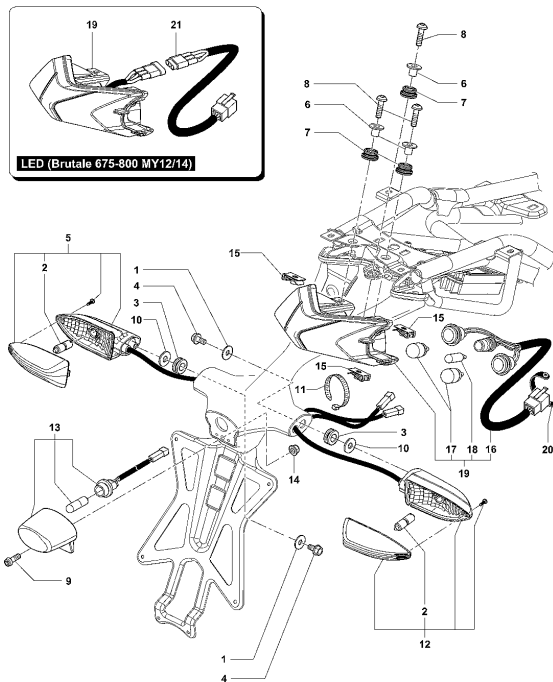

Pos	Part Number	Description	Additional Text	Quantity
1	SPMV62ND15548	WASHER, D15x5,2xE1	EXCEPT USA-CND	2,00
2	SPMV8000B7056	LAMP HY6W AMBRA	SHEER F3 800-AGO-RC	2,00
3	SPMV8000B3118	CUSHION, D16xD8xE7,5	EXCEPT USA-CND	2,00
4	SPMV8B00B2680	SCREW, TEF M5x0,8x8 CH10	USA, CAN	2,00
5	SPMV8A00B6997	BLINKER 6W	SHEER F3 800-AGO-RC	1,00
6	SPMV8000A1873	BUSH, SPACER, D16xD8xD6,2X10	BRUTALE S	3,00
7	SPMV800090239	CUSHION, RUBBER, 2	B4 RS-B4 RR-B4 NURBURGRING	3,00
8	SPMV8B00B5919	SCREW M5 L20	RR, MY22 RC	3,00
9	SPMV8C00B2687	SCREW, M5x14	F4RR	1,00
10	SPMV8000B2724	WASHER, D16-D8,25-SP0,5		2,00
11	SPMV800092661	CLAMP 2.4X92	MY14/20 F3 675-F3 800	1,00
12	SPMV8A00B6996	BLINKER 6W	SHEER F3 800-AGO-RC	1,00
13	SPMV8000B6161	PLATE HOLDER LIGHT		1,00
14	SPMV8000B2707	NUT, M5x0,8xE6 CH8 PARLOCK	990R-1090RR 002105> USA BRUTALE 920 USA	1,00
15	SPMV8000B5811	NUT M5	MY12/13 F3 675-F3 ORO- F3 800	3,00
16	SPMV8000B7034	COMPLETE LAMP HOLDER		1,00
17	SPMV8000B6941	LAMP 12V-16W W16W		2,00
18	SPMV800036230	BULB		1,00
19	SPMV8000B5427	REAR LAMP	MY12/14 F3 675-800-ORO- AGO	1,00
19	SPMV8000B9781	TAIL-LIGHT	MY15/20 F3 675-F3 800- RC	1,00
20	SPMV800053724	BELT, RUBBER, SHORT	MY12/16 USA CND CN	1,00
21	SPMV8000C1007	TAIL LIGHT ADAPTER LED		1,00