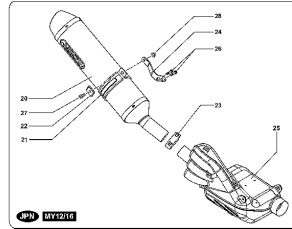

Pos	Part Number	Description	Additional Text	Quantity
1	SPMV8000B6015	EXHAUST PROTECTION	MY12/16 F3 675-F3 800	1,00
1	SPMV8000C2972	SILENCER PROTECTION	MY17 DRAGSTER RR	1,00
1	SPMV80A0B6015	EXHAUST PROTECTION	MY15/17 F3 675 RC-F3 800 RC	1,00
1	SPMV80A0C2972	MUFFLER PROTECTOR	MY17 DRAGSTER RR/DRAGSTER RC	1,00
1	SPMV80B0C1108	EXHAUST PROTECTION	DRAGSTER RR LH	1,00
2	SPMV8000C0053	SILENCER	800RR, DRAGSTER RR LH MY15/16 DRAGSTER RR/DRAG. RC	1,00
2	SPMV8000C3524	SILENCER	MY17 DRAGSTER RR/DRAGSTER RC	1,00
2	SPMV8B00B6175	SILENCER	675, 800, DRAGSTER	1,00
3	SPMV8000C3523	CATALYTIC EXHAUST MANIFOLD	MY17 DRAGSTER RR/DRAGSTER RC	1,00
3	SPMV8A00B7008	MUFFLER		1,00
4	SPMV8A00B9339	Lambda probe		1,00
5	SPMV8B00B2681	Screw M6x1-CH8-L12	F4S, F4 FRECCE TRICOLORI	2,00
5	SPMV8D00B2672	SCREW	RR-RUSH	2,00
6	SPMV8000B6659	PROTECTION, CATALYZER	675, 800	1,00
6	SPMV8000B8853	LX SIDE FAIRING EXHAUST PROTEC	MY14/15 DRAGSTER	1,00
6	SPMV8000C4067	LEFT SIDE EXHAUST PROTECTION	MY16 DRAGSTER RC	1,00
6	SPMV8000C4887	LEFT SIDE EXHAUST PROTECTION	MY17 DRAGSTER RC	1,00
6	SPMV80A0B8853	LEFT SIDE PANEL EXHAUST PROTEC	MY15/16 DRAGSTER RR 800RR, DRAGSTER RR LH MY16 DRAGSTER	1,00
6	SPMV80A0C2133	LEFT SIDE EXHAUST PROTECTION	MY17 DRAGSTER RR	1,00
7	SPMV8G00B2688	Screw TCEIF M6x30	EXCEPT ORO	1,00
8	SPMV8000B3678	WASHER, SPACER, MUFFLER COLECT	VIN: >001581, 001614/001644 VIN: 001655/001669 VIN: 001685/001744 VIN: 001778/002055	2,00