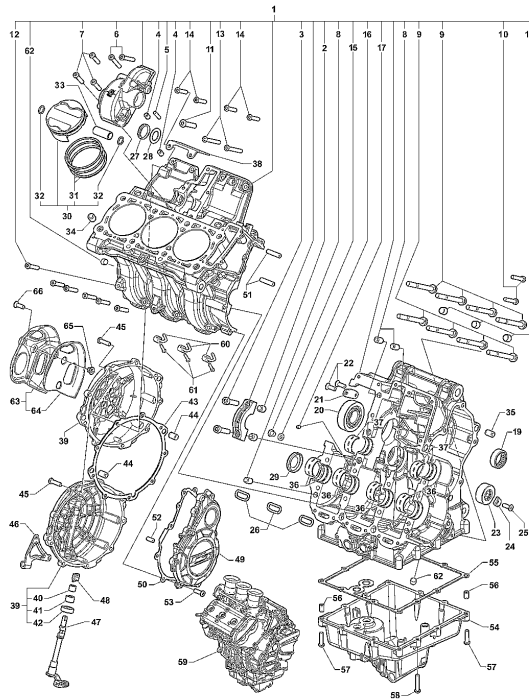

Pos	Part Number	Description	Additional Text	Quantity
1	SPMV8000B1981	CRANK CASES	MY12/15 F3 675-F3 800	1,00
1	SPMV80A0B1981	CRANKCASE	MY17 F3 675 RC-F3 800 RC	1,00
1	SPMV8A00C3686	COUPLED CRANKCASE	MY17/20 F3 675-F3 800	1,00
2	SPMV8B0086119	CYLINDRICAL PLUG DIN 908-M16X1		2,00
3	SPMV60NAB4274	Screw TCCE M8x1,25-L35		2,00
4	SPMV800051549	PIN D8-D6		2,00
5	SPMV6BN0B5226	ROLLER D5 SP23.8		1,00
6	SPMV60NDB2740	SCREW TBCE M6X1-L40	AGO	2,00
7	SPMV60NDB2738	SCREW TBCE M6X1-L30	RR-SCS-RC SCS	3,00
8	SPMV800007719	PIN D10-D7		3,00
9	SPMV8C00B4272	Screw TCCEF M8x1,25-L85		8,00
10	SPMV60NEB4273	SCREW TCBCE M6X1-L35		2,00
11	SPMV60NDB4246	Screw TBCE M8x1,25-L40		1,00
12	SPMV60NDB2739	SCREW TBCE M6X1-L35	RR-SCS-RC SCS	6,00
13	SPMV60NDB2741	SCREW TBCE M6X1-L50		2,00
14	SPMV60NDB2738	SCREW TBCE M6X1-L30	RR-SCS-RC SCS	4,00
15	SPMV8000B2746	CILINDRICAL PLUG DIN 908-M16X1		3,00
16	SPMV800089426	WASHER D16		3,00
17	SPMV8B00B4324	LUBRICATING JET		1,00
18	SPMV8B00B3024	CONICAL PLUG DIN 906-M12X1		3,00
19	SPMV8000B4775	ROLLER PIN BEARING 30X37X12		1,00
20	SPMV8000B2610	BALL BEARING D62-D27-SP1		1,00
21	SPMV8000B2611	BALL BEARING RETAIN		1,00
22	SPMV60NDB4392	Screw TSCE M6x1-L20		2,00
23	SPMV8000A1086	ROLLER BEARING D24-D40-SP1	BRUTALE S,09192>,<10409,10968>	1,00
24	SPMV8000B2612	BALL BEARING RETAIN		1,00
25	SPMV60NDB4392	Screw TSCE M6x1-L20		1,00