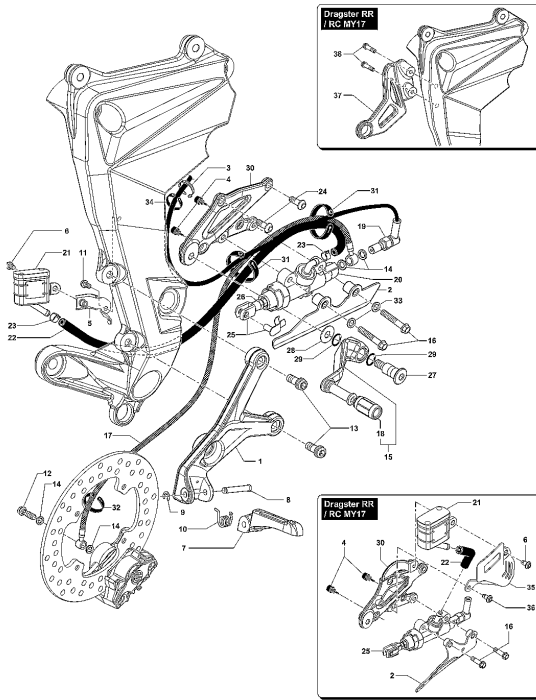

Pos	Part Number	Description	Additional Text	Quantity
1	SPMV8000C3216	RIGHT FRONT FOOTREST SUPPORT	MY17 DRAGSTER RR RED/BLACK MY17 DRAGSTER RR RED/WHITE	1,00
1	SPMV80A0B6238	RIGHT FRONT FOOTREST SUPPORT	DRAGSTER RR LH, DRAGSTER RC MY16 DRAGSTER RC MY15/16 DRAG. RR YELLOW/BLACK	1,00
1	SPMV80A0C3216	RIGHT FRONT FOOTREST SUPPORT	MY17 DRAGSTER RR YELLOW/BLACK MY17 DRAGSTER RC	1,00
1	SPMV8000B6238	RIGHT FRONT FOOTREST SUPPORT	MY15/16 DRAGSTER RR RED/BLACK 675, 800, 800RR, DRAGSTER MY15/16 DRAG. RR RED/WHITE	1,00
2	SPMV8000B6290	PROTECTION, REAR BREAK PUMP	675, 800	1,00
2	SPMV8000C3276	RIGHT SIDE SUPPORT PLATE	MY17 DRAGSTER RR LH/DRAG. RC	1,00
3	SPMV800056783	Plastic clamp, L142	MY17/20 F3 675-F3 800	1,00
4	SPMV800066308	VIBRATION-DAMPER	1000S, AGO	2,00
5	SPMV8000B5695	OIL TANK FIXING PLATE	MY12/13 F3 675-F3 800	1,00
5	SPMV8000B9490	PLATE FOR OIL TANK	MY15/17 F3 675 RC-F3 800 RC	1,00
6	SPMV8D00B2681	SCREW, M6x1x16 CH8	MY12/16 F3 675-F3 800	1,00
6	SPMV8E00B2681	Screw M6x1-CH8-L20	MY17/20 F3 675 RC-F3 800 RC	1,00
7	SPMV8000B6482	FRONT R.H. FOOT-REST F3	MY12/19 F3 675-F3 800	1,00
7	SPMV80A0B6482	FRONT PEDESTAL. RIGHT	MY20 F3 675-F3 800	1,00
8	SPMV8A00B2769	PIN, DRIVER FOOTREST SUPPORT	F4S, F4R	1,00
9	SPMV800090429	LOCK RING, FOOTREST		1,00
10	SPMV80A090418	SPRING, DRIVER FOOTREST SUPPOR		1,00
11	SPMV8B00B2681	Screw M6x1-CH8-L12	F4S, F4 FRECCE TRICOLORI	1,00