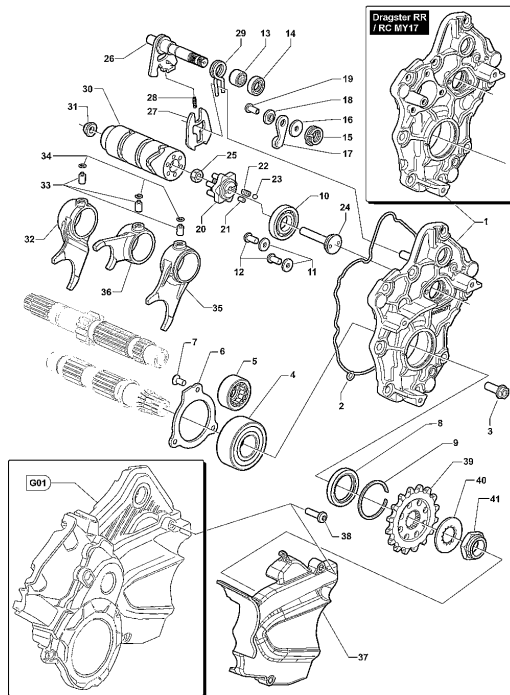

Pos	Part Number	Description	Additional Text	Quantity
1	SPMV8000B5276	COMPLETE CHANGE COVER	MY12/15	1,00
1	SPMV8A00B5276	COMPLETE CHANGE COVER	MY16/20 F3 675-800-RC	1,00
1	SPMV8A00B9476	COMPLETE CLUTCH COVER	MY17 DRAGSTER RR/DRAGSTER RC	1,00
2	SPMV8000B2639	COVER GEARSHIFT GASKET		1,00
3	SPMV8M00B2683	SCREW TEF M8X1		8,00
4	SPMV8000A2318	OBLIQUE BEARING 2 ROWS SF. D28	BRUTALE S,09192>,<10409,10968>	1,00
5	SPMV8000A1086	ROLLER BEARING D24-D40-SP1	BRUTALE S,09192>,<10409,10968>	1,00
6	SPMV800086114	BEARING LOCKING PLATE		1,00
7	SPMV60NDB4389	Screw TSCE M6x1-L14		3,00
8	SPMV800089410	GASKET RING D35-D47-SP7		1,00
9	SPMV800091603	SEEGER RING SB 48		1,00
10	SPMV8B0014258	BEARING		1,00
11	SPMV8000A0901	WASHER D15-D6		2,00
12	SPMV60NDB2780	Screw TBCE M6x1-L14	EXCEPT ROSSO	2,00
13	SPMV800051191	ROLL BEARING D12-D18-SP1		1,00
14	SPMV8A0028855	RING CORCOS BA-B-SL D22-D12-		1,00
15	SPMV8000B5284	CLAMP SPEED CLICK SPRING		1,00
16	SPMV800086107	SPACING WASHER D6.2-D20-		1,00
17	SPMV8000B5285	CLAMP SPEED CLICK		1,00
18	SPMV800085493	SPEED CLICK PING		1,00
19	SPMV60NDB2780	Screw TBCE M6x1-L14	EXCEPT ROSSO	1,00
20	SPMV8000B5339	SELECTOR DRUM WITH PINS		1,00
21	SPMV800038520	ROLL D4-L8		1,00
22	SPMV8000B4220	SPRING, SENSOR PIN		1,00
23	SPMV8000B7345	PIN		1,00
24	SPMV8000B5283	Pin gearshift drum		1,00