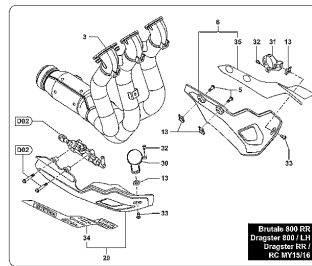

Pos	Part Number	Description	Additional Text	Quantity
1	SPMV8000B6015	EXHAUST PROTECTION	MY12/16 F3 675-F3 800	1,00
1	SPMV8000C2972	SILENCER PROTECTION	MY17 DRAGSTER RR	1,00
1	SPMV80A0B6015	EXHAUST PROTECTION	MY15/17 F3 675 RC-F3 800 RC	1,00
1	SPMV80A0C2972	MUFFLER PROTECTOR	MY17 DRAGSTER RR/DRAGSTER RC	1,00
1	SPMV80B0C1108	EXHAUST PROTECTION	DRAGSTER RR LH	1,00
2	SPMV8000C0053	SILENCER	800RR, DRAGSTER RR LH MY15/16 DRAGSTER RR/DRAG. RC	1,00
2	SPMV8000C3524	SILENCER	MY17 DRAGSTER RR/DRAGSTER RC	1,00
2	SPMV8B00B6175	SILENCER	675, 800, DRAGSTER	1,00
3	SPMV8000C3523	CATALYTIC EXHAUST MANIFOLD	MY17 DRAGSTER RR/DRAGSTER RC	1,00
3	SPMV8A00B7008	MUFFLER		1,00
4	SPMV8A00B9339	Lambda probe		1,00
5	SPMV8B00B2681	Screw M6x1-CH8-L12	F4S, F4 FRECCE TRICOLORI	2,00
5	SPMV8D00B2672	SCREW	RR-RUSH	2,00
6	SPMV8000B6659	PROTECTION, CATALYZER	675, 800	1,00
6	SPMV8000B8853	LX SIDE FAIRING EXHAUST PROTEC	MY14/15 DRAGSTER	1,00
6	SPMV8000C4067	LEFT SIDE EXHAUST PROTECTION	MY16 DRAGSTER RC	1,00
6	SPMV8000C4887	LEFT SIDE EXHAUST PROTECTION	MY17 DRAGSTER RC	1,00
6	SPMV80A0B8853	LEFT SIDE PANEL EXHAUST PROTEC	MY15/16 DRAGSTER RR 800RR, DRAGSTER RR LH MY16 DRAGSTER	1,00
6	SPMV80A0C2133	LEFT SIDE EXHAUST PROTECTION	MY17 DRAGSTER RR	1,00
7	SPMV8G00B2688	Screw TCEIF M6x30	EXCEPT ORO	1,00
8	SPMV8000B3678	WASHER, SPACER, MUFFLER COLECT	VIN: >001581, 001614/001644 VIN: 001655/001669 VIN: 001685/001744 VIN: 001778/002055	2,00