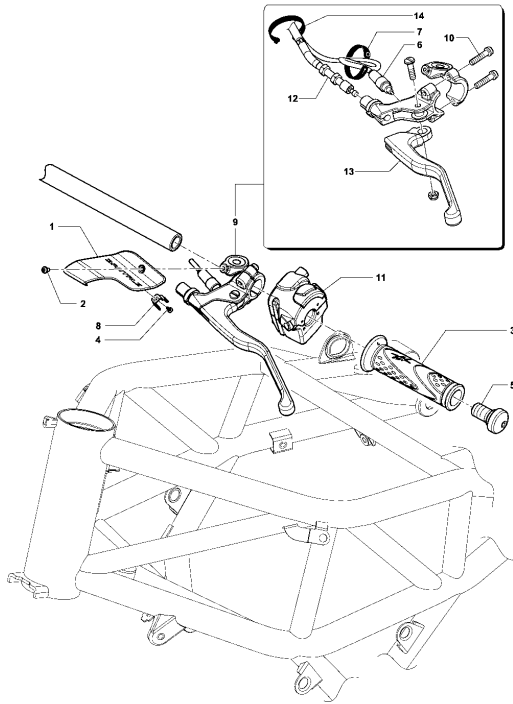

Pos	Part Number	Description	Additional Text	Quantity
1	SPMV8000B7001	COVER, CLUTCH LEVER		1,00
2	SPMV98B0090901	Special screw M4x8	TAMBURINI	1,00
3	SPMV8000B5683	LEFT HANDLEBAR GRIP	800	1,00
4	SPMV8A00B2777	SCREW PH-AB 2,9X9,5		1,00
5	SPMV8000B6252	HANDLEBAR COUNTERWEIGHT	EXCEPT LH44	1,00
6	SPMV8000B6214	CLUTCH SWITCH		1,00
7	SPMV800092247	CLAMP, RUBBER, L62	F3 ORO-F3 AGO	1,00
8	SPMV8000B7002	NUT, FIXING COVER		1,00
9	SPMV8000B6735	CLUTCH CONTROL	675, MY13 800	1,00
9	SPMV8000B8815	CLUTCH CONTROL	DRAGSTER MY15/16 DRAGSTER RR/DRAG. RC	1,00
9	SPMV8000B8973	CLUTCH CONTROL	MY14/15 800, 800RR	1,00
9	SPMV8000C2878	Clutch master cylinder "special"	DRAGSTER RR LH	1,00
10	SPMV8F00B2688	Screw TCEIF M6x25 RP	800RR, DRAGSTER RR, DRAG.RR LH	2,00
11	SPMV8000B4567	LEFT SWITCH	F4R, F4RR	1,00
12	SPMV8000B6261	CLUTCH CABLE		1,00
13	SPMV800067163	Clutch lever	F3 675-F3 ORO	1,00
13	SPMV8000B8968	CLUTCH LEVEL	MY20 F3 800 RC	1,00
13	SPMV80A0C1230	JOINTED CLUTCH LEVER EV1	DRAGSTER RR LH	1,00
14	SPMV800053724	BELT, RUBBER, SHORT	MY12/16 USA CND CN	1,00
14	SPMV800092668	CLAMP, RUBBER	PER EAS F3 675	1,00