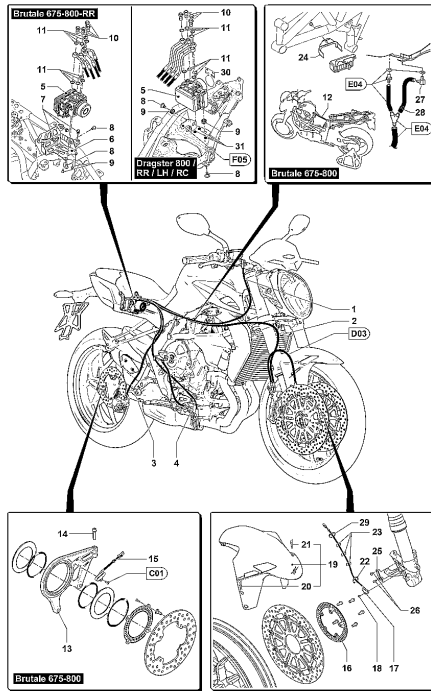

Pos	Part Number	Description	Additional Text	Quantity
1	SPMV8000B8813	OIL PIPE FRONT BRAKE PUMP ABS	DRAGSTER, DRAGSTER RR/RR LH/RC	1,00
1	SPMV8000B8833	OILP PIPE, PUMP BRAKE, FRONT	675, 800, 800RR	1,00
2	SPMV8000B8814	OIL PIPE FR.BRAKE CALIPER ABS	DRAGSTER, DRAGSTER RR/RR LH/RC	1,00
2	SPMV8000B8834	OIL PIPE, ABS-CALIPER	675, 800, 800RR	1,00
3	SPMV8000B8812	OIL PIPE REAR BRAKE CALIPER AB	DRAGSTER, DRAGSTER RR/RR LH/RC	1,00
3	SPMV8000B8832	OIL PIPE, ABS-CALIPER	675, 800, 800RR	1,00
4	SPMV8000B8811	OIL PIPE REAR BRAKE PUMP ABS M	DRAGSTER, DRAGSTER RR/RR LH/RC	1,00
4	SPMV8000B8831	OIL PIPE, PUMP BRAKE, REAR	675, 800, 800RR	1,00
5	SPMV8000B9134	ABS MODULE WET	MY14 675-800 MY15/16 DRAG.-DRAG.RR/RR LH/RC	1,00
5	SPMV8000B9135	ABS MODULE WET	MY15 675-800 800RR	1,00
5	SPMV8000B9885	ABS MODULE WET	MY14/20 F3 675-F3 800	1,00
6	SPMV8000B9019	BRACKET ABS MODULE		1,00
7	SPMV8000B2681	Screw TEF M6x0,8x8 CH8 RT	990R-1090RR 000641> BRUTALE 920	3,00
8	SPMV8000B2672	SCREW M6	F4R, F4RR	2,00
8	SPMV8000B8602	Screw	MY14/20 F3 675-F3 800	2,00
9	SPMV800089293	CUSHION, D18xD8xE7,5	MY14/20 F3 675-F3 800	2,00
9	SPMV800099419	PIN, CUSHION	TAMBURINI	2,00
10	SPMV8000A8947	TUBO OIL PIPE UNION	F4RR	4,00
11	SPMV800021480	WASHER, COPPER, D14xD10,2xE1	MY12/14 F3 675	8,00
12	SPMV8000B7733	MAIN HARNESS	MY14 675-800	1,00
12	SPMV8000B9707	MAIN CABLE	800RR	1,00
13	SPMV8A00B5928	BRACKET CALIPER BRAKE, REAR	F3 AGO-F3 675 RC-F3 800 RC	1,00
14	SPMV8F00B2688	Screw TCEIF M6x25 RP	800RR, DRAGSTER RR, DRAG.RR LH	1,00