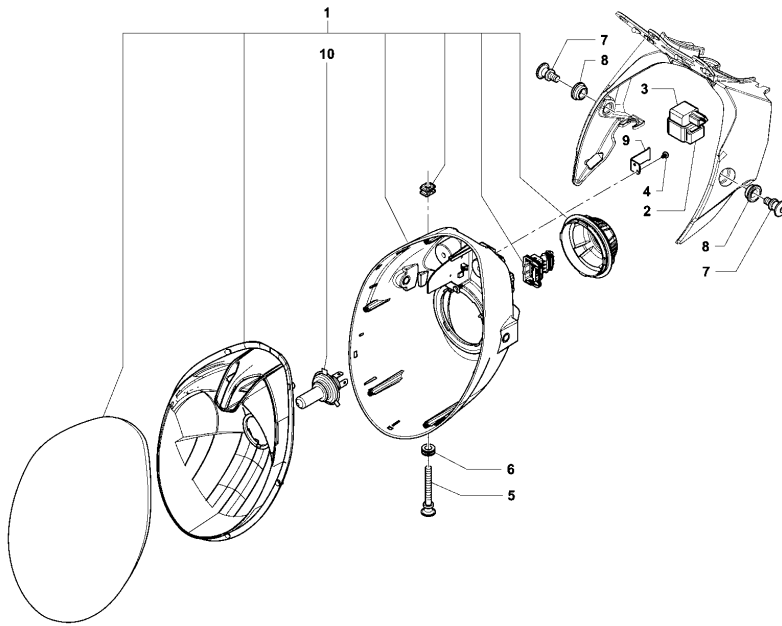

Pos	Part Number	Description	Additional Text	Quantity
1	SPMV8000B6162	HEADLIGHT		1,00
2	SPMV800090394	RELAY HOLDER		1,00
3	SPMV8000B1389	FLASHER RELAY		1,00
4	SPMV8A00B2777	SCREW PH-AB 2,9X9,5		1,00
5	SPMV8000B6506	SCREW		1,00
6	SPMV8000B6507	RUBBER DAMPER D14-D7-SP8		1,00
7	SPMV8000B6337	Screw headlight	RUSH	2,00
8	SPMV8A0097112	CUSHION, DASHBOARD	RUSH	2,00
9	SPMV8000B6798	SUPPORT PLATE		1,00
10	SPMV8000B5710	H4 BULB	BRUTALE 920	1,00