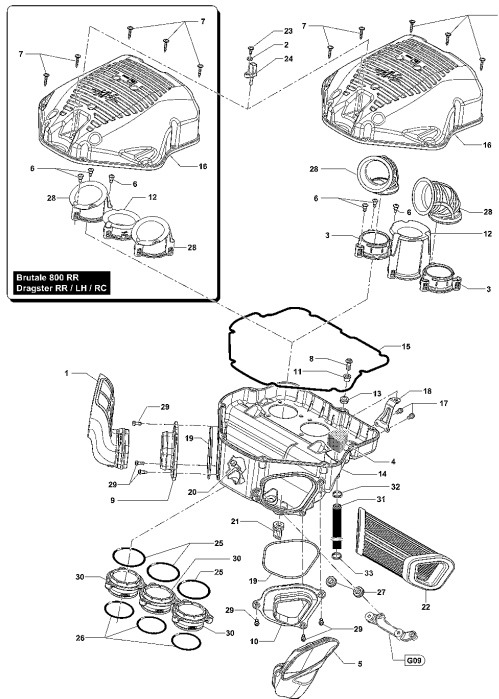

Pos	Part Number	Description	Additional Text	Quantity
1	SPMV8000B6340	SLEEVE AIR INLET RH		1,00
2	SPMV62ND15635	WASHER D9,7-D		1,00
3	SPMV8000B7221	UPPER SIDE INTAKE DUCT	ROSSO	2,00
4	SPMV8000B6003	SPONGE AIRBOX		1,00
5	SPMV8000B6341	SLEEVE AIR INLET LH		1,00
6	SPMV8000B5999	SPECIAL SCREW M5		9,00
7	SPMV8BA084658	TAPPING SCREW	RR-SCS-RC SCS	9,00
8	SPMV8B00B2688	Screw TCEIF M6x1x16	EXCEPT F3 ORO	1,00
9	SPMV8000B6338	FLANGE, SLEEVE RH		1,00
10	SPMV8000B6339	FLANGE, SLEEVE LH		1,00
11	SPMV8000B2799	WASHER, SPACER, D8xD6,2xL8,5	MY12/16 F3 675-F3 800	1,00
12	SPMV8000B6334	UPPER ASPIRATION HORN	675, 800, DRAGSTER	1,00
12	SPMV8000B6926	UPPER ASPIRATION HORN	800RR, DRAGSTER RR/RR LH/RC	1,00
13	SPMV800089293	CUSHION, D18xD8xE7,5	MY14/20 F3 675-F3 800	1,00
14	SPMV8000B5482	LOWER RAW AIRBOX		1,00
15	SPMV8000B5992	AIRBOX WASHER		1,00
16	SPMV8000B5481	UPPER RAW AIRBOX	MY12/16 F3 675-F3 800	1,00
16	SPMV8000B6335	UPPER AIRBOX RAW	675, 800, DRAGSTER	1,00
16	SPMV8A00B5481	AIRBOX SUP. GREY	MY17 DRAGSTER RR/DRAGSTER RC	1,00
17	SPMV8000B2688	Screw TCEIF M6x10	675-800 MY17 AMERICA	2,00
18	SPMV8000B5918	REAR AIRBOX PLATE		1,00
19	SPMV8000B6285	WASHER		2,00
20	SPMV8000B3763	SCREW, ESPECIAL M6 DO FAROL D		2,00
21	SPMV800048971	RUBBER		1,00
22	SPMV8000B5993	AIR FILTER F3		1,00
23	SPMV80A084658	Screw M5x16		1,00
24	SPMV8000B3207	SENSOR, AIR TEMPERATURE		1,00