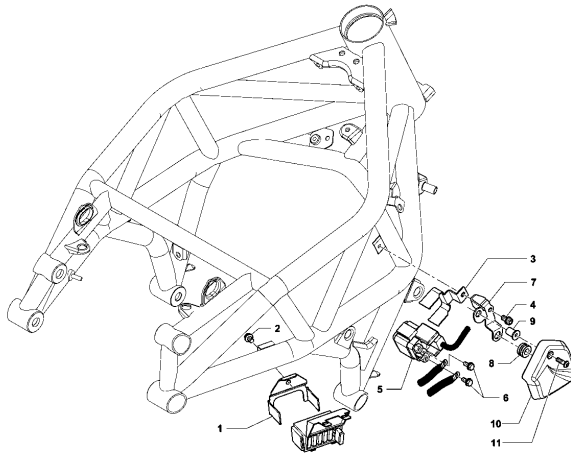

Pos	Part Number	Description	Additional Text	Quantity
1	SPMV8000B5914	PLATE	NO ABS F3 675-800-ORO	1,00
1	SPMV8000B8821	BRACKET FUSE	F3 AGO-F3 675 RC-F3 800 RC	1,00
2	SPMV8A00B2677	Screw M6x1-L10		1,00
3	SPMV8000B5915	PLATE	675, 800, 800RR	1,00
3	SPMV8000B9141	PLATE	DRAGSTER,DRAGSTER RR/RR LH/RC	1,00
4	SPMV8000B2687	Screw TCEIF M5x8	USA CND CN MY12/16	1,00
5	SPMV800091115	SWITCH, STARTER		1,00
6	SPMV8000B2681	Screw TEF M6x0,8x8 CH8 RT	990R-1090RR 000641> BRUTALE 920	2,00
7	SPMV8000B6989	PLATE CONTACTOR COVER		1,00
8	SPMV8000B6507	RUBBER DAMPER D14-D7-SP8		1,00
9	SPMV800091022	BUSH, SCREW, M4x0,7	F4S, F4R, F4RR	1,00
10	SPMV8000B6990	CONTACTOR COVER		1,00
11	SPMV8A0090901	SCREW, M4x13,7	750S, 750S 1+1	1,00
12	SPMV8000B9140	ELASTIC SUPPORT FOR ECU		1,00
13	SPMV8000B9137	DIAGNOSTIC CONTROL UNIT		1,00