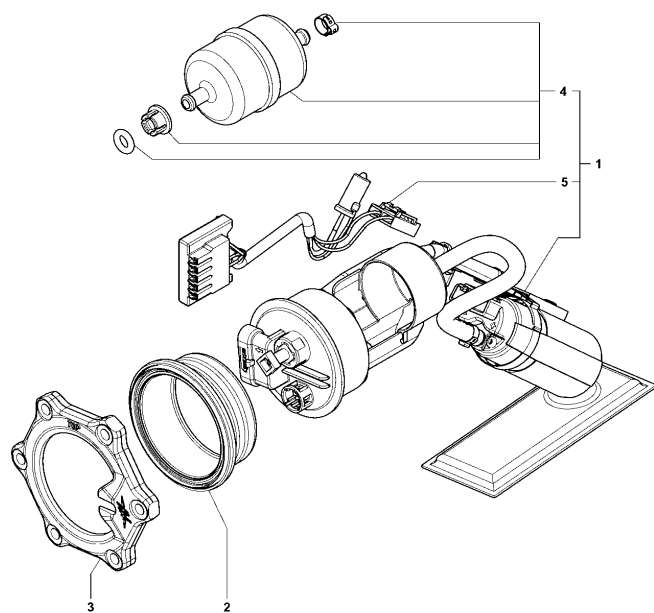

Pos	Part Number	Description	Additional Text	Quantity
1	SPMV8000B4722	ASPIRATION GROUP FUEL		1,00
2	SPMV8000B5991	WASHER G.A.C		1,00
3	SPMV8000B4723	G.A.C. FIXING FLANGE		1,00
4	SPMV8000B7161	FUEL FILTER		1,00
5	SPMV8000B7162	COMPLETE KIT CABLE		1,00