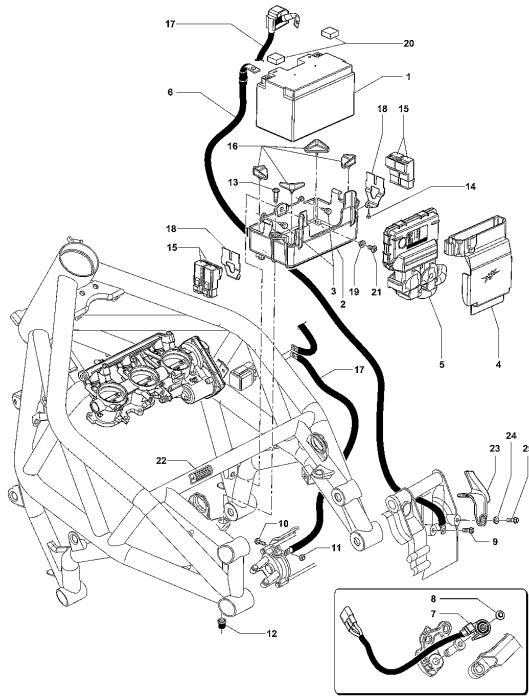

Pos	Part Number	Description	Additional Text	Quantity
1	SPMV8000B8270	BATTERY		1,00
2	SPMV8000B5478	SUPPORT BATTERY		1,00
3	SPMV800095828	CUSION		2,00
4	SPMV8000B5917	ELASTIC SUPPORT ECU		1,00
5	SPMV8000B6269	ECU	MY12/13 675	1,00
5	SPMV8000B7926	ECU	MY13 800	1,00
5	SPMV8000B9142	ECU	MY14/15 675	1,00
5	SPMV8000B9143	ECU	MY14 800	1,00
5	SPMV8000B9146	ECU	MY14 DRAGSTER	1,00
5	SPMV8000C0846	COMPRESSION IGNITION CONTROL UNIT	MY15 800	1,00
5	SPMV8000C0847	COMPRESSION IGNITION CONTROL UNIT	MY15/16 800 DRAGSTER	1,00
5	SPMV8A00B6269	IGNITION CONTROL UNIT INJECTION	MY12/13 675 USA-CDN	1,00
5	SPMV8A00B7926	COMPRESSION IGNITION CONTROL UNIT	MY13 800 FRA	1,00
5	SPMV8A00B9142	INJECTION IGNITION CONTROL UNIT	MY14/15 675 USA-CDN	1,00
5	SPMV8A00B9143	AIR IGNITION CONTROL BOX	MY14 800 FRA	1,00
5	SPMV8A00B9146	AIR IGNITION CONTROL BOX	MY14 DRAGSTER FRA	1,00
5	SPMV8A00C0846	INJECTION IGNITION CONTROL UNIT	MY15 800 FRA	1,00
5	SPMV8A00C0847	COMPRESSION IGNITION CONTROL UNIT	MY15/16 800 DRAGSTER FRA	1,00
5	SPMV8B00B7926	ECU	MY13 800 USA-CDN	1,00
5	SPMV8B00B9143	AIR IGNITION CONTROL BOX	MY14 800 USA-CDN	1,00
5	SPMV8B00B9146	AIR IGNITION CONTROL BOX	MY14 DRAGSTER USA-CAN	1,00
5	SPMV8B00C0846	INJECTION IGNITION CONTROL BOX	MY15 800 USA-CDN	1,00
5	SPMV8B00C0847	INJECTION IGNITION CONTROL UNIT	MY15/16 800 DRAGSTER USA-CDN	1,00
5	SPMV8C00B7926	INJECTION IGNITION CONTROL UNIT	MY13 800 JPN	1,00
5	SPMV8C00B9143	AIR IGNITION CONTROL BOX	MY14 800 JPN	1,00
5	SPMV8C00B9146	AIR IGNITION CONTROL BOX	MY14 DRAGSTER JPN	1,00