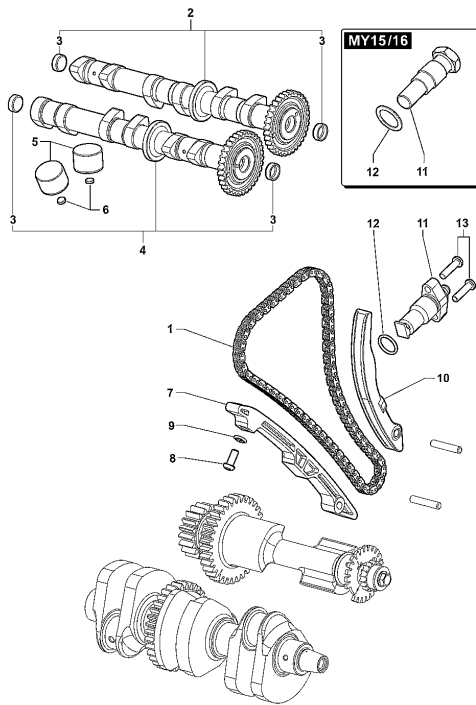

Pos	Part Number	Description	Additional Text	Quantity
1	SPMV8000B2629	Timing chain		1,00
2	SPMV8000B2630	INLET CAMSHAFT	RR-PIRELLI-RC-LH44-SCS MY18 AMERICA	1,00
3	SPMV8C0057196	STABLE PLUG D16-SP6-10		4,00
4	SPMV8000B2631	CAMSHAFT EXHAUST		1,00
5	SPMV8000B1448	TAPPET D28		12,00
6	SPMV800084182	CLEARANCE ADJUSTING	1.60 MM	12,00
6	SPMV8A0084182	CLEARANCE ADJUSTING	1.65 MM	12,00
6	SPMV8B0084182	CLEARANCE ADJUSTING	1.70 MM	12,00
6	SPMV8C0084182	CLEARANCE ADJUSTING	1.75 MM	12,00
6	SPMV8D0084182	CLEARANCE ADJUSTING	1.80 MM	12,00
6	SPMV8E0084182	CLEARANCE ADJUSTING	1.85 MM	12,00
6	SPMV8F0084182	CLEARANCE ADJUSTING	1.90 MM	12,00
6	SPMV8G0084182	CLEARANCE ADJUSTING	1.95 MM	12,00
6	SPMV8H0084182	CLEARANCE ADJUSTING	2.00 MM	12,00
6	SPMV8J0084182	GAP SPACER	2.05 MM	12,00
6	SPMV8K0084182	CLEARANCE ADJUSTING	2.10 MM	12,00
6	SPMV8L0084182	CLEARANCE ADJUSTING	2.15 MM	12,00
6	SPMV8M0084182	CLEARANCE ADJUSTING	2.20 MM	12,00
6	SPMV8N0084182	CLEARANCE ADJUSTING	2.25 MM	12,00
6	SPMV8P0084182	CLEARANCE ADJUSTING	2.30 MM	12,00
6	SPMV8R0084182	CLEARANCE ADJUSTING	2.35 MM	12,00
6	SPMV8S0084182	CLEARANCE ADJUSTING	2.40 MM	12,00
6	SPMV8T0084182	CLEARANCE ADJUSTING	2.45 MM	12,00
6	SPMV8U0084182	CLEARANCE ADJUSTING	2.50 MM	12,00
6	SPMV8V0084182	CLEARANCE ADJUSTING	2.55 MM	12,00
6	SPMV8W0084182	CLEARANCE ADJUSTING	2.60 MM	12,00
7	SPMV8000B7019	FIXED TIMING SYSTEM SLIDER		1,00