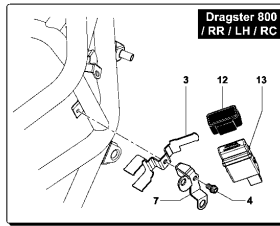

Pos	Part Number	Description	Additional Text	Quantity
1	SPMV8000B5914	PLATE	NO ABS F3 675-800-ORO	1,00
1	SPMV8000B8821	BRACKET FUSE	F3 AGO-F3 675 RC-F3 800 RC	1,00
2	SPMV8A00B2677	Screw M6x1-L10		1,00
3	SPMV8000B5915	PLATE	675, 800, 800RR	1,00
3	SPMV8000B9141	PLATE	DRAGSTER,DRAGSTER RR/RR LH/RC	1,00
4	SPMV8000B2687	Screw TCEIF M5x8	USA CND CN MY12/16	1,00
5	SPMV800091115	SWITCH, STARTER		1,00
6	SPMV8000B2681	Screw TEF M6x0,8x8 CH8 RT	990R-1090RR 000641> BRUTALE 920	2,00
7	SPMV8000B6989	PLATE CONTACTOR COVER		1,00
8	SPMV8000B6507	RUBBER DAMPER D14-D7-SP8		1,00
9	SPMV800091022	BUSH, SCREW, M4x0,7	F4S, F4R, F4RR	1,00
10	SPMV8000B6990	CONTACTOR COVER		1,00
11	SPMV8A0090901	SCREW, M4x13,7	750S, 750S 1+1	1,00
12	SPMV8000B9140	ELASTIC SUPPORT FOR ECU		1,00
13	SPMV8000B9137	DIAGNOSTIC CONTROL UNIT		1,00