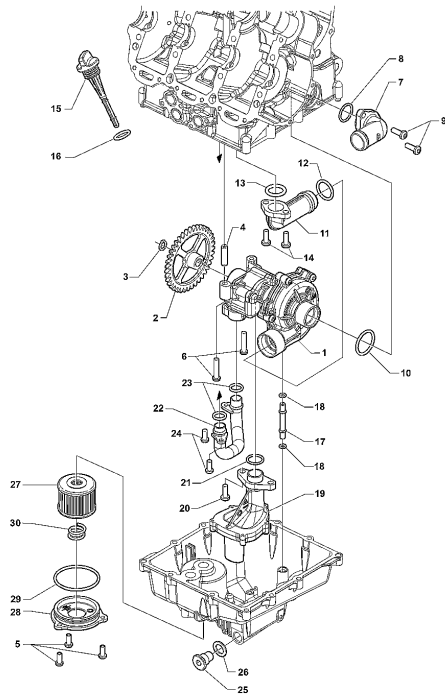

Pos	Part Number	Description	Additional Text	Quantity
1	SPMV8000B2644	PUMP GROUP		1,00
2	SPMV8000B2555	GEAR OIL PUMP	MY12/16	1,00
2	SPMV8000C4386	OIL PUMP GEAR	MY17/20 F3 675-800-RC	1,00
3	SPMV66N021202	RETAIN RING D12-D11	ROSSO-RR	1,00
4	SPMV8000B3232	PIN		1,00
5	SPMV60NDB2735	SCREW TBCE M6X1-L16	MY15/17 F3 675 RC-F3 800 RC	3,00
6	SPMV60NDB3397	SCREW TBCE M6X1-L45		2,00
7	SPMV8000B4099	INLET WATER PIPE		1,00
8	SPMV800023110	OR2100 T1		1,00
9	SPMV60NDB4719	SCREW TCBCE M6X1-L20		2,00
10	SPMV800035809	OR3137 T2		1,00
11	SPMV8000B4626	INLET WATER PIPE		1,00
12	SPMV800023120	OR3106 T2		1,00
13	SPMV8000B3233	OR4093 T3		1,00
14	SPMV60NDB2736	SCREW TBCE M6X1-L20	MY18/20 F3 675 RC-F3 800 RC	2,00
15	SPMV8000B4021	OIL CUP		1,00
16	SPMV800029074	OR128 T2		1,00
17	SPMV8000B3234	OUTLET WATER PIPE		1,00
18	SPMV8000B6928	ORM 5		2,00
19	SPMV8000B4691	OIL SUCTION PUMP		1,00
20	SPMV60NDB4719	SCREW TCBCE M6X1-L20		2,00
21	SPMV800041693	OR2087 T1		1,00
22	SPMV8000B4195	INLET OIL TUBE		1,00
23	SPMV800025593	OR119 T2		2,00
24	SPMV60NDB2735	SCREW TBCE M6X1-L16	MY15/17 F3 675 RC-F3 800 RC	2,00
25	SPMV800073011	OIL PLUG ASSEMBLY		1,00