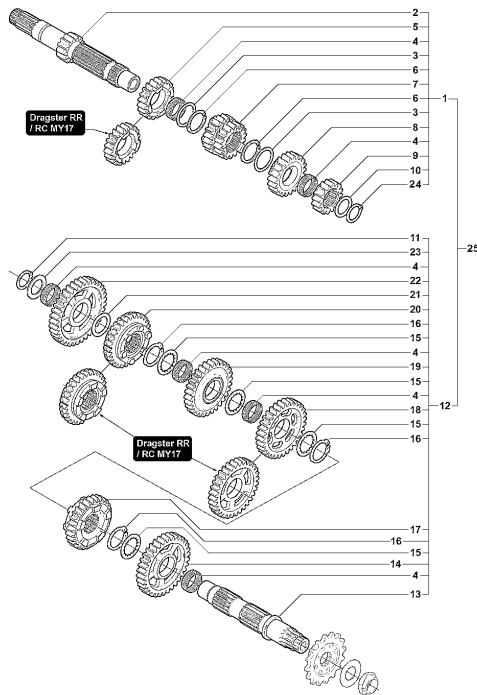

Pos	Part Number	Description	Additional Text	Quantity
1	SPMV8000B1022	SHAFT, PRIMARY, GEAR	MY12/16 F3 675-800-RC	1,00
2	SPMV8000B4136	PRIMARY GEAR Z=13	675	1,00
2	SPMV8000B9873	PRIMARY SHAFT WITH BUSHINGS	MY17 DRAGSTER RR/DRAGSTER RC	1,00
3	SPMV8000A0973	WASHER	ENGINE 6540-6742 & 7236>	2,00
4	SPMV8000A0370	BUSH	ENGINE 6540-6742 & 7236>	6,00
5	SPMV8000B1026	DRIVEN GEAR 5 Z-21	MY12/16 F3 675-800-RC	1,00
5	SPMV8000C3166	ENGINE 5VEL.ON THE PRIM. Z 21	MY17/20 F3 675-800-RC	1,00
6	SPMV8000A0975	SNAP RING	ENGINE 6540-6742 & 7236>	2,00
7	SPMV8000B1025	3RD-4TH GEAR	F3 ORO-F3 AGO	1,00
7	SPMV8000C3167	SLIDING 3RD-4TH GEAR ON PRIMARY	MY17/20 F3 675-800-RC	1,00
8	SPMV8000B1024	DRIVEN GEAR 6 Z-22	MY12/16 F3 675-800-RC	1,00
8	SPMV8000C3168	6 GEAR	MY17/20 F3 675-800-RC	1,00
9	SPMV8000B1023	DRIVEN GEAR 2 Z-16		1,00
10	SPMV8D0081569	WASHER	1.0 MM	1,00
11	SPMV66N021210	CIRCLIP		1,00
12	SPMV8000B1029	SHAFT, SENCONDARY, GEAR	MY12/16 F3 675-800-RC	1,00
13	SPMV8000B1030	COUNTER SHAFT		1,00
14	SPMV8000B1036	DRIVEN GEAR 2	F3 ORO-F3 AGO	1,00
15	SPMV8000A4196	WASHER	BRUTALE S,09192>,<10409,10968>	4,00
16	SPMV8000A0990	SNAP RING	ENGINE 6540-6742 & 7236>	3,00
17	SPMV8000B1035	DRIVEN GEAR 6	MY12/16 F3 800-F3 800 RC	1,00
17	SPMV8000C3169	INGR. 6 VEL.ON SECONDARY Z	VIN>09289, 09291-09320	1,00
18	SPMV8000B1034	3RD GEAR	MY12/16 F3 675-800-RC	1,00
18	SPMV8000C3170	INGR. 3 VEL. ON SEC.	MY17/20 F3 675-800-RC	1,00
19	SPMV8000B1033	4TH GEAR	MY12/16 F3 675-800-RC	1,00