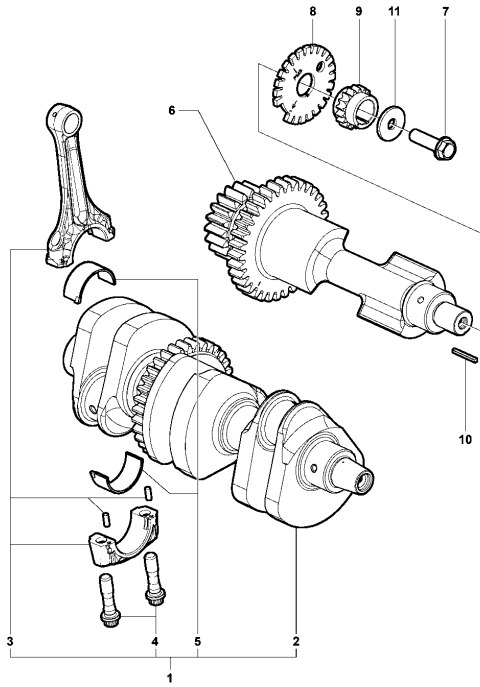

Pos	Part Number	Description	Additional Text	Quantity
1	SPMV8000B1929	CRANKSHAFT COMPL.DI CONNECTING RODS	F3 675-F3 ORO-F3 675 RC	1,00
1	SPMV8000B7326	CRANKSHAFT COMPL. OF LINKS	F3 800-F3 AGO-F3 800 RC	1,00
2	SPMV8000B1062	Crankshaft	F3 675-F3 ORO-F3 675 RC	1,00
2	SPMV8000B1364	NAKED CRANKSHAFT	F3 800-F3 AGO-F3 800 RC	1,00
3	SPMV8000B1930X	Connecting rod compl.	F3 675-F3 ORO-F3 675 RC	3,00
3	SPMV8000B1930Y	Connecting rod compl.	F3 675-F3 ORO-F3 675 RC	3,00
3	SPMV8000B1930Z	COMPLETE CONNECTING ROD 675 WEIGHT Z	F3 675-F3 ORO-F3 675 RC	3,00
3	SPMV8000B1994X	COMPLETE CONNECTING ROD 800 WEIGHT X	F3 800-F3 AGO-F3 800 RC	3,00
3	SPMV8000B1994Y	COMPLETE CONNECTING ROD 800 WEIGHT Y	F3 800-F3 AGO-F3 800 RC	3,00
3	SPMV8000B1994Z	COMPLETE CONNECTING ROD 800 WEIGHT Z	F3 800-F3 AGO-F3 800 RC	3,00
4	SPMV8000B4100	SCREW		6,00
5	SPMV8000B1932	ROD BEARING		6,00
5	SPMV8A00B1932	BUSHING		6,00
6	SPMV8000B4199	Balance shaft	MY12/16 F3 675-F3 ORO	1,00
6	SPMV8000B7328	FULL COUNTERSHAFT	MY15/16 F3 800 RC	1,00
6	SPMV8000C4374	COMPLETE COUNTERSHAFT	MY17/20 F3 800 RC	1,00
7	SPMV8A00B2683	Screw M8x1,25-L30	EXCEPT MY 15 RC	1,00
8	SPMV8000B1933	PHONIC WEEL		1,00
9	SPMV8000B2627	TIMING SYSTEM GEAR		1,00
10	SPMV8000B2643	SLIDE A UNI 6604-69 2X2X22		1,00
11	SPMV8000B6497	WASHER D24-D8.5 SP.4		1,00