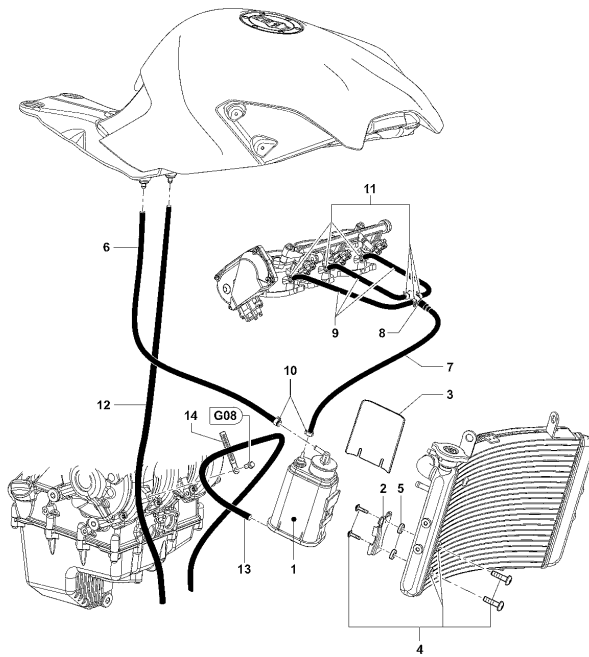

Pos	Part Number	Description	Additional Text	Quantity
1	SPMV800097084	CANISTER FILTER		1,00
2	SPMV8000C3986	CANISTER SUPPORT PLATE		1,00
3	SPMV8000B7186	ADHESIVE PROTECTION FOR CANISTE	MY12/16 USA CND CN	1,00
4	SPMV8000B8644	CANISTER FIXING KIT		1,00
5	SPMV8000B8494	SPACER SP2,5		2,00
6	SPMV8D0098714	TUBE 5,5X9,5 L=700		1,00
7	SPMV8B0097089	TUBE D3,5-D9-L250		1,00
8	SPMV8000B6733	4-WAY CONNECTOR	MY12/16 USA CND CN	1,00
9	SPMV800091037	HOSE, RUBBER 4X9	MY12/16 USA CND CN	3,00
10	SPMV800096458	CLAMP, METAL, 55 90	MY17/20 F3 675-800-RC	2,00
11	SPMV8AA091634	CLAMP, METAL, SHORT	MY12/16 USA CND CN	6,00
12	SPMV8B00B6216	RUBBER TUBE D5-D8	675-800 MY17 AMERICA	1,00
13	SPMV8T0066179	PIPE RUBBER D6,5X10,5-L310		1,00
14	SPMV8000A1792	CLAMP, SPECIAL		1,00