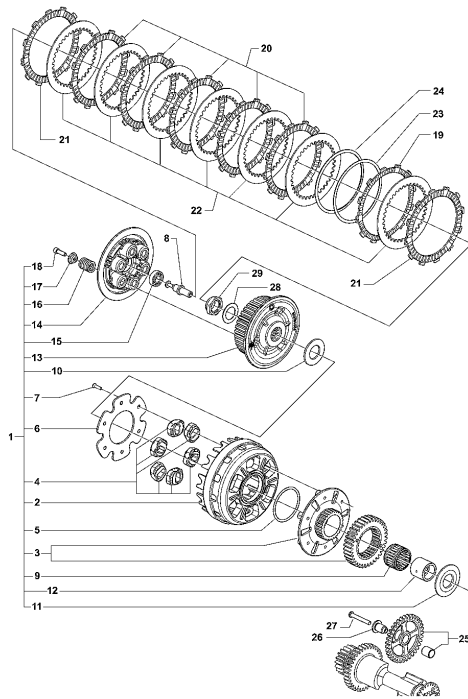

Pos	Part Number	Description	Additional Text	Quantity
1	SPMV8000C0441	PRIMARY GEAR AND CLUTCH	675	1,00
1	SPMV8000C0442	Primary gear and clutch	800, DRAGSTER	1,00
2	SPMV8000B9716	CLUTCH BELL	MY14/20 F3 675	1,00
3	SPMV8000B9916	Primary wheel compl.	800RR, DRAGSTER RR LH MY15/16 DRAGSTER RR/DRAG. RC	1,00
4	SPMV8000B6484	RUBBER GASKET	MY14/20 F3 675	6,00
4	SPMV8A00B6484	FLEXIBLE COUPLING	MY14/20 F3 675	6,00
5	SPMV8000B3996	OR164 T3,53-D60,33	MY14/20 F3 675	1,00
6	SPMV8000B1727	SPROCKET RETAINING DISC	MY14/20 F3 675	1,00
7	SPMV60NDB4391	Screw TSCE M6x1-L182	F3 800-AGO-RC	6,00
8	SPMV8000B7110	CLUTCH PIN	MY12/13 VIN >001264 F3 675-ORO	1,00
8	SPMV8000B8125	CLUTCH CONTROL PIN	800, DRAGSTER	1,00
9	SPMV8000B3997	ROLL BEARING K35X42X30	MY14/20 F3 675	1,00
10	SPMV8000B4997	WASHER CLUTCH, SP2.6	SCS-RC SCS	1,00
11	SPMV8000B3018	WASHER FOR DRIVER GEAR SP3	MY14/20 F3 675	1,00
12	SPMV8000B3989	DRIVER GEAR SPACER	MY14/20 F3 675	1,00
13	SPMV8000B9717	DISC HOLDER HUB	675	1,00
13	SPMV8000C0438	DISK CARRIER HUB	800, DRAGSTER	1,00
14	SPMV8000B9718	DISC PUSHER PLATE		1,00
15	SPMV800034317	BEARING		1,00
16	SPMV8000A0730	CLUTCH SPRING	MY14/20 F3 675	6,00
17	SPMV8000B4721	SPRING DRIVER WASHER	MY14/20 F3 675	6,00
18	SPMV60ND02509	Screw M6x1-CH5-L20	F3 800-AGO-RC	6,00
19	SPMV8000A6915	Lining plate	MY14/20 F3 675	1,00
20	SPMV8000A6916	Lining lamella	MY14/20 F3 675	5,00
21	SPMV8000A6917	Liner	MY14/20 F3 675	2,00
22	SPMV8000A6918	Steel lamella	MY14/20 F3 675	7,00