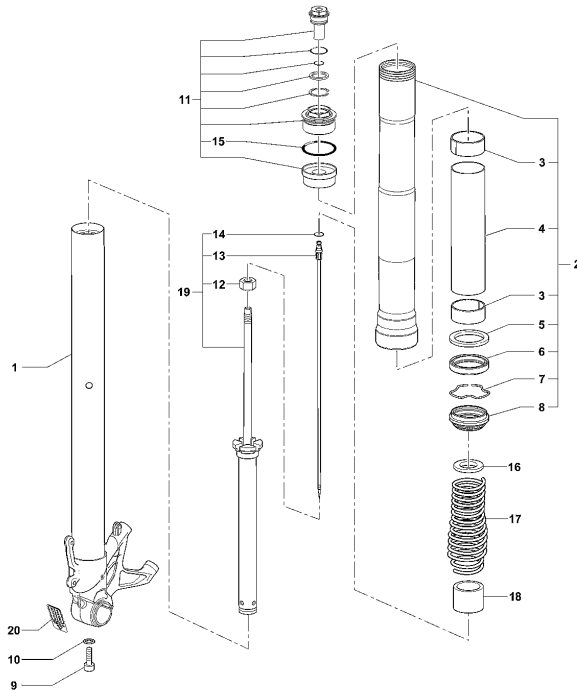

Pos	Part Number	Description	Additional Text	Quantity
1	SPMV8000B7132	RIGHT LEG	800, DRAGSTER	1,00
1	SPMV8000C0606	FORK INNER TUBE RIGHT	800RR, DRAGSTER RR/RR LH/RC	1,00
2	SPMV8000B8387	COMPLETE STEM	VIN 001015> F3 675	1,00
2	SPMV80A0B8387	COMPLETE CHAINSTAY	DRAGSTER RR LH, DRAGSTER RC DRAGSTER RR RED/BLACK DRAGSTER RR RED/WHITE	1,00
2	SPMV80B0B8387	COMPLETE HOLDER	800RR, DRAGSTER RC	1,00
3	SPMV800097550	BUSH		2,00
4	SPMV8000B7135	SPACER		1,00
5	SPMV800097551	WASHER		1,00
6	SPMV8000B8388	O'RING	F3 800-F3 AGO-F3 800 RC	1,00
7	SPMV800097553	STOP RING		1,00
8	SPMV8000B8389	DUST SCRAPER	VIN 001015> F3 675	1,00
9	SPMV800097784	SCREW M10X25		1,00
10	SPMV800046511	WASHER		1,00
11	SPMV8000B7138	RIGHT COVER FORK	800	1,00
11	SPMV8000C0608	RIGHT FORK CAP	800RR, DRAGSTER RC	1,00
11	SPMV8000C0616	RIGHT FORK CAP	DRAGSTER RR, DRAGSTER RR LH	1,00
11	SPMV8000C0618	RIGHT FORK CAP	DRAGSTER	1,00
12	SPMV61ND15352	NUT M12X1,25 UNI 5587		1,00
13	SPMV8000A0817	GROMMET		1,00
14	SPMV8000B7143	GAS RING		1,00
15	SPMV800097557	O RING		1,00
16	SPMV8000B7139	CUSHION SPRING		1,00
17	SPMV8000B8390	FORK SPRING	800, DRAGSTER, DRAG. RC	1,00
17	SPMV8000C0610	FORK SPRING	800RR, DRAGSTER RR/RR LH	1,00