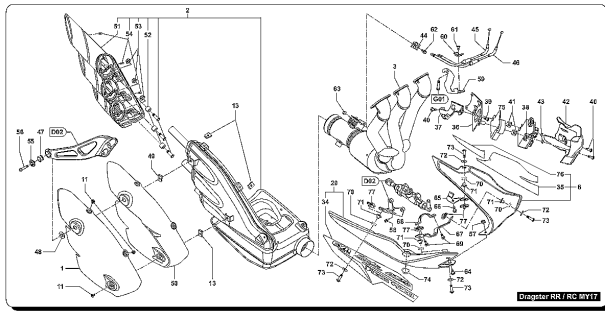

Pos	Part Number	Description	Additional Text	Quantity
1	SPMV8000B6015	EXHAUST PROTECTION	MY12/16 F3 675-F3 800	1,00
1	SPMV8000C2972	SILENCER PROTECTION	MY17 DRAGSTER RR	1,00
1	SPMV80A0B6015	EXHAUST PROTECTION	MY15/17 F3 675 RC-F3 800 RC	1,00
1	SPMV80A0C2972	MUFFLER PROTECTOR	MY17 DRAGSTER RR/DRAGSTER RC	1,00
1	SPMV80B0C1108	EXHAUST PROTECTION	DRAGSTER RR LH	1,00
2	SPMV8000C0053	SILENCER	800RR, DRAGSTER RR LH MY15/16 DRAGSTER RR/DRAG. RC	1,00
2	SPMV8000C3524	SILENCER	MY17 DRAGSTER RR/DRAGSTER RC	1,00
2	SPMV8B00B6175	SILENCER	675, 800, DRAGSTER	1,00
3	SPMV8000C3523	CATALYTIC EXHAUST MANIFOLD	MY17 DRAGSTER RR/DRAGSTER RC	1,00
3	SPMV8A00B7008	MUFFLER		1,00
4	SPMV8A00B9339	Lambda probe		1,00
5	SPMV8B00B2681	Screw M6x1-CH8-L12	F4S, F4 FRECCE TRICOLORI	2,00
5	SPMV8D00B2672	SCREW	RR-RUSH	2,00
6	SPMV8000B6659	PROTECTION, CATALYZER	675, 800	1,00
6	SPMV8000B8853	LX SIDE FAIRING EXHAUST PROTEC	MY14/15 DRAGSTER	1,00
6	SPMV8000C4067	LEFT SIDE EXHAUST PROTECTION	MY16 DRAGSTER RC	1,00
6	SPMV8000C4887	LEFT SIDE EXHAUST PROTECTION	MY17 DRAGSTER RC	1,00
6	SPMV80A0B8853	LEFT SIDE PANEL EXHAUST PROTEC	MY15/16 DRAGSTER RR 800RR, DRAGSTER RR LH MY16 DRAGSTER	1,00
6	SPMV80A0C2133	LEFT SIDE EXHAUST PROTECTION	MY17 DRAGSTER RR	1,00
7	SPMV8G00B2688	Screw TCEIF M6x30	EXCEPT ORO	1,00
8	SPMV8000B3678	WASHER, SPACER, MUFFLER COLECT	VIN: >001581, 001614/001644 VIN: 001655/001669 VIN: 001685/001744 VIN: 001778/002055	2,00