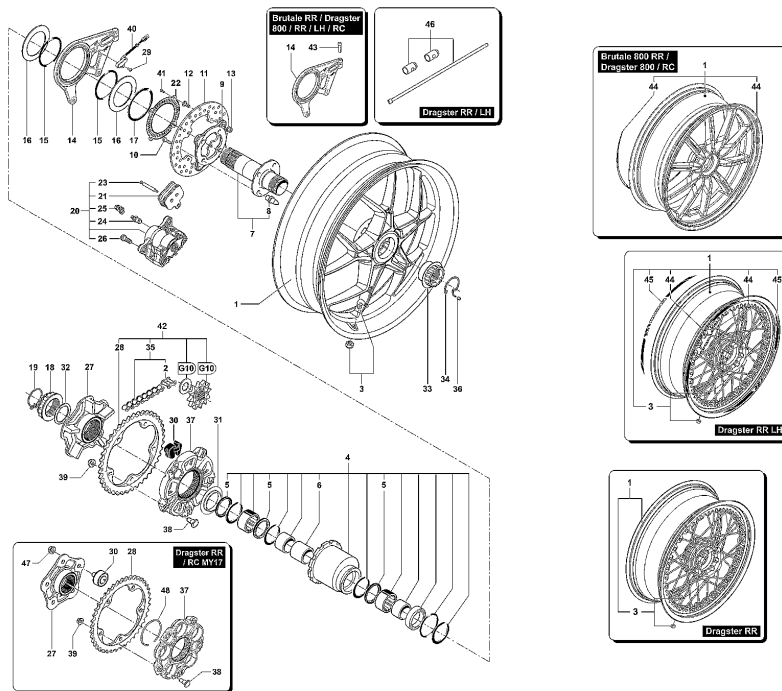

Pos	Part Number	Description	Additional Text	Quantity
1	SPMV8000B8336	REAR WHEEL RIM 17"X 5,50	MY13/14 800 BLUE/WHITE	1,00
1	SPMV8000B9219	REAR WHEEL RIM	MY14 DRAGSTER	1,00
1	SPMV8000C0004	REAR WHEEL 17"	800RR	1,00
1	SPMV8000C0046	REAR WHEEL RIM	DRAGSTER RR RED/WHITE	1,00
1	SPMV8000C0477	REAR WHEEL RIM	MY15 DRAGSTER	1,00
1	SPMV8000C2882	Rear spoked wheel rim 17 "compl. with th	DRAGSTER RR LH	1,00
1	SPMV8000C3937	REAR WHEEL RIM. 17 "X6.00"	MY16 DRAGSTER RC	1,00
1	SPMV80A0B4444	REAR WHEEL	MY12/16 F3 800	1,00
1	SPMV80A0C0046	REAR WHEEL RIM 17"	DRAGSTER RR RED/BLACK	1,00
1	SPMV80A0C0477	REAR WHEEL RIM. 17" FINISHED	MY16 DRAGSTER WHITE	1,00
1	SPMV80A0C3937	REAR WHEEL RIM. 17 "X6.00"	MY17 DRAGSTER RC	1,00
1	SPMV80B0C0477	Rear wheel rim. 17" finished with "drags	MY16 DRAGSTER BLACK	1,00
1	SPMV80C0C0046	REAR WHEEL	DRAGSTER RR YELLOW/BLACK	1,00
2	SPMV8000B5930	CHAIN LINK	BRUTALE 920	1,00
2	SPMV8000B6302	CHAIN LINK	675	1,00
3	SPMV8000B3195	VALVE, WHEEL	675,800,800RR,DRAG., DRAG. RC	1,00
3	SPMV8000C0589	INFLATION VALVE	DRAGSTER RR RED/WHITE DRAGSTER RR LH	1,00
3	SPMV80A0C0589	INFLATION VALVE	DRAGSTER RR RED/BLACK DRAGSTER RR YELLOW/BLACK	1,00
4	SPMV8000C4104	REAR ECCENTRIC HUB	MY17/20 F3 675-F3 800	1,00
4	SPMV8000C4253	REAR ECCENTRIC HUB	MY15/16 DRAGSTER RR/DRAG. RC	1,00
4	SPMV8000B7317	REAR ECCENTRIC HUB CO	BRUTALE 920	1,00
5	SPMV800084909	GROMMET		3,00
6	SPMV8000B7316	SPACER, REAR WHEEL HUB	MY12/16 F3 675-F3 800	1,00