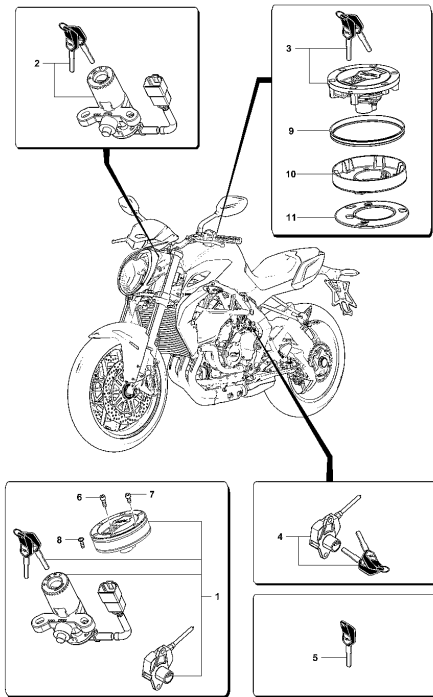

Pos	Part Number	Description	Additional Text	Quantity
1	SPMV8A00B5210	KIT KEY	675, 800, 800RR	1,00
1	SPMV8C00B5210	KEY SET	DRAGSTER, DRAGSTER RR/RC	1,00
1	SPMV8D00B5210	SUPPLY LOCKS	DRAGSTER RR LH	1,00
2	SPMV8000B5410	IGNITION SWITCH WITH		1,00
3	SPMV8000B5411	FUEL TANK CAP WITH		1,00
4	SPMV8000B5412	SADDLE LOCK COMPLETE WITH	675, 800, 800RR	1,00
4	SPMV8A00B5412	SADDLE LOCK COMPLETE WITH	DRAGSTER, DRAGSTER RR/RR LH/RC	1,00
5	SPMV8000B5413	SPARE PARTS KEY		1,00
5	SPMV8000C2934	SPARE KEY LH	DRAGSTER RR LH	1,00
6	SPMV800066531	Screw plug		3,00
7	SPMV8C0066531	Screw TCEI M5x0,8-L10 INOX		3,00
8	SPMV8B00B4221	Screw M5x0,8-CH3-L14	MY18/20 F3 675 RC-F3 800 RC	1,00
9	SPMV8000B5216	GASKET		1,00
10	SPMV8000B5214	INLET FUEL TANK		1,00
11	SPMV8A00B5215	GASKET		1,00