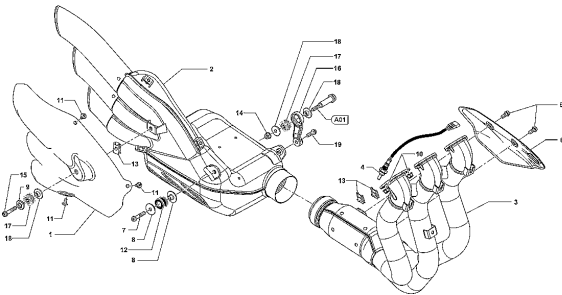

Pos	Part Number	Description	Additional Text	Quantity
1	SPMV8000B6015	EXHAUST PROTECTION	MY12/16 F3 675-F3 800	1,00
1	SPMV8000C2972	SILENCER PROTECTION	MY17 DRAGSTER RR	1,00
1	SPMV80A0B6015	EXHAUST PROTECTION	MY15/17 F3 675 RC-F3 800 RC	1,00
1	SPMV80A0C2972	MUFFLER PROTECTOR	MY17 DRAGSTER RR/DRAGSTER RC	1,00
1	SPMV80B0C1108	EXHAUST PROTECTION	DRAGSTER RR LH	1,00
2	SPMV8000C0053	SILENCER	800RR, DRAGSTER RR LH MY15/16 DRAGSTER RR/DRAG. RC	1,00
2	SPMV8000C3524	SILENCER	MY17 DRAGSTER RR/DRAGSTER RC	1,00
2	SPMV8B00B6175	SILENCER	675, 800, DRAGSTER	1,00
3	SPMV8000C3523	CATALYTIC EXHAUST MANIFOLD	MY17 DRAGSTER RR/DRAGSTER RC	1,00
3	SPMV8A00B7008	MUFFLER		1,00
4	SPMV8A00B9339	Lambda probe		1,00
5	SPMV8B00B2681	Screw M6x1-CH8-L12	F4S, F4 FRECCE TRICOLORI	2,00
5	SPMV8D00B2672	SCREW	RR-RUSH	2,00
6	SPMV8000B6659	PROTECTION, CATALYZER	675, 800	1,00
6	SPMV8000B8853	LX SIDE FAIRING EXHAUST PROTEC	MY14/15 DRAGSTER	1,00
6	SPMV8000C4067	LEFT SIDE EXHAUST PROTECTION	MY16 DRAGSTER RC	1,00
6	SPMV8000C4887	LEFT SIDE EXHAUST PROTECTION	MY17 DRAGSTER RC	1,00
6	SPMV80A0B8853	LEFT SIDE PANEL EXHAUST PROTEC	MY15/16 DRAGSTER RR 800RR, DRAGSTER RR LH MY16 DRAGSTER	1,00
6	SPMV80A0C2133	LEFT SIDE EXHAUST PROTECTION	MY17 DRAGSTER RR	1,00
7	SPMV8G00B2688	Screw TCEIF M6x30	EXCEPT ORO	1,00
8	SPMV8000B3678	WASHER, SPACER, MUFFLER COLECT	VIN: >001581, 001614/001644 VIN: 001655/001669 VIN: 001685/001744 VIN: 001778/002055	2,00