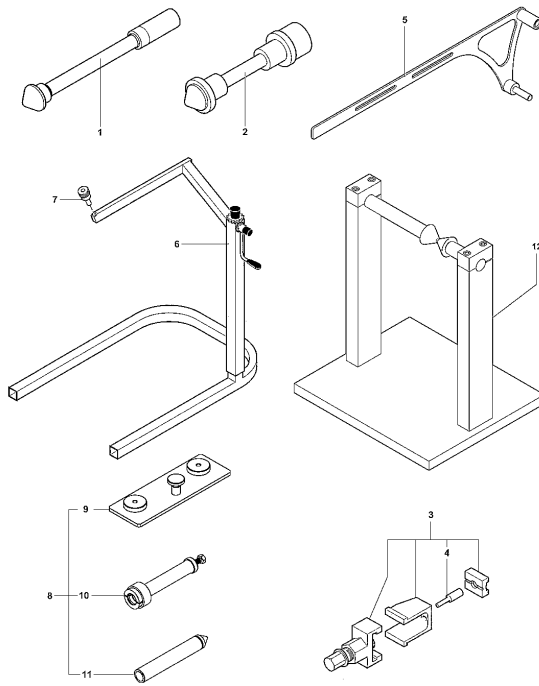

Pos	Part Number	Description	Additional Text	Quantity
1	SPMV8000B6782	TOOL		1,00
2	SPMV8000B4421	FRONT WHEEL BEARINGS		1,00
3	SPMV800095389	CHAIN TOOL PITCH 520 532		1,00
4	SPMV800095390	PIN CHAIN CUTTING 520-532		1,00
5	SPMV8000B6787	REAR SUSPENSION SETTING ROD		1,00
6	SPMV800095807	ANT. STAND COMPLETE		1,00
7	SPMV8000B7340	PIN FOR FRONT STAND		1,00
8	SPMV8000B6779	TOOL		1,00
9	SPMV8000B6780	STEERING HEAD PLATE		1,00
10	SPMV8000B6781	STEERING BEARING		1,00
11	SPMV800097890	STEERING BEARING		1,00
12	SPMV8000C4659	CONTROL EQUIPMENT	DRAGSTER RR, DRAGSTER RR LH	1,00