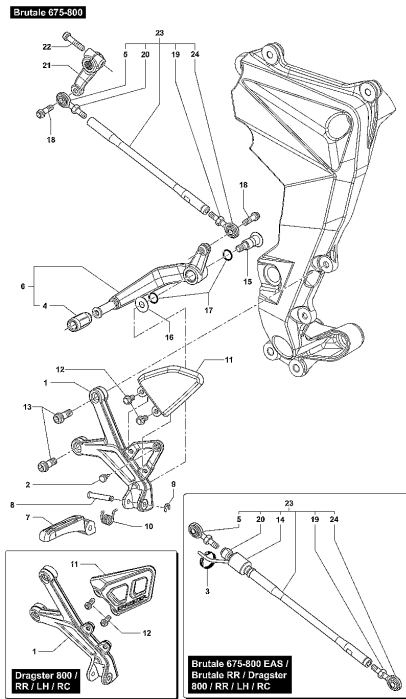

Pos	Part Number	Description	Additional Text	Quantity
1	SPMV8000B6239	LEFT FRONT FOOTREST	DRAGSTER RR RED/BLACK DRAGSTER DRAGSTER RR RED/WHITE	1,00
1	SPMV8000B7476	FRONT LEFT SUPPORT PEDAL	675, 800, 800RR	1,00
1	SPMV80A0B6239	FRONT LEFT FOOTREST SUPPORT	DRAGSTER RR YELLOW/BLACK DRAGSTER RR LH, DRAGSTER RC	1,00
2	SPMV800095828	CUSION		1,00
3	SPMV800092668	CLAMP, RUBBER	PER EAS F3 675	1,00
4	SPMV800089298	RUBBER COVER		1,00
5	SPMV8A00B6030	BALL JOINT	VIN>000790 675-800-RC	1,00
6	SPMV8000B6265	COMPLETE CHANGE GEAR PEDAL	DRAGSTER RR RED/BLACK 675, 800, 800RR, DRAGSTER DRAGSTER RR RED/WHITE	1,00
6	SPMV80A0B6265	COMPLETE GEARSHIFT PEDAL	DRAGSTER RR YELLOW/BLACK DRAGSTER RR LH, DRAGSTER RC	1,00
7	SPMV8000B6481	FRONT L.H.FOOT REST F3	MY12/19 F3 675-F3 800	1,00
7	SPMV80A0B6481	FRONT LEFT FOOTPEG	MY20 F3 675-F3 800	1,00
8	SPMV8A00B2769	PIN, DRIVER FOOTREST SUPPORT	F4S, F4R	1,00
9	SPMV800090429	LOCK RING, FOOTREST		1,00
10	SPMV80A090418	SPRING, DRIVER FOOTREST SUPPOR		1,00
11	SPMV8000B6243	GUARD, FOOTREST LH	675, 800, 800RR	1,00
11	SPMV8000B8809	LX FOOTREST SUPPORT PROTECTION	DRAGSTER, DRAGSTER RR/RR LH/RC	1,00
12	SPMV8A00B2681	SCREW, M6x1	990R-1090RR <000640	2,00
12	SPMV8R00B2688	Screw TCEIF M6x12 RT	EXCEPT F3 ORO	2,00
13	SPMV8B00B2690	Screw TCEIF M8x22 RP	EXCEPT F3 ORO	2,00
14	SPMV8000B6961	QUICK SHIFT SENSOR	MY13/14 F3 800	1,00