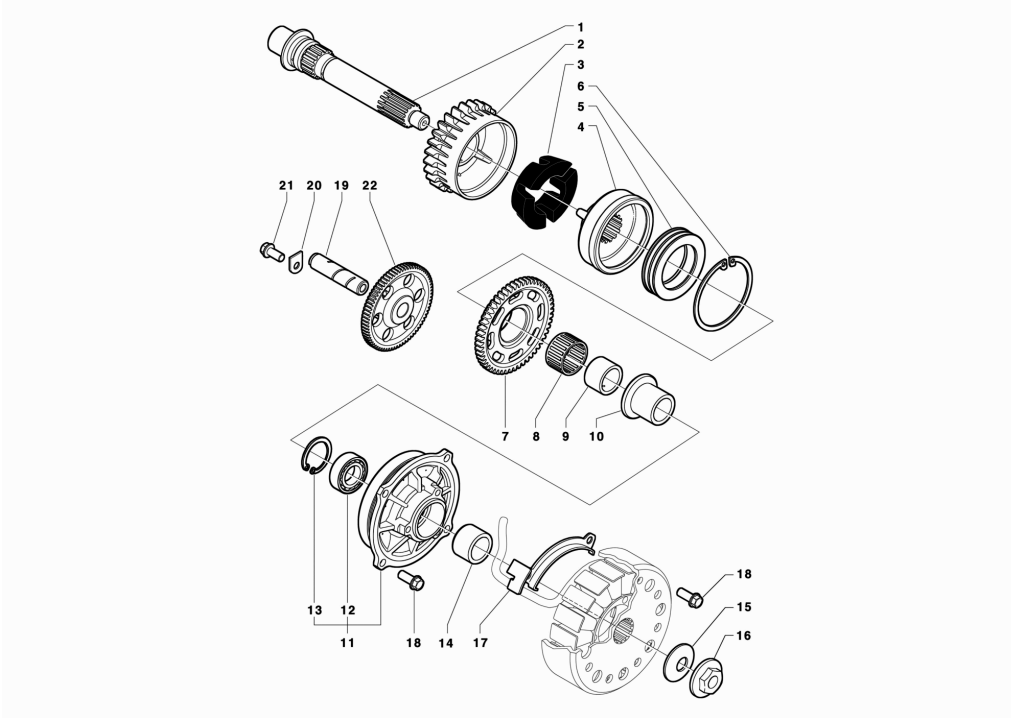

Pos	Part Number	Description	Additional Text	Quantity
1	SPMV8000B1989	AXLE, ALTERNATOR		1,00
2	SPMV8000B3301	GEAR, ALTERNATOR Z27		1,00
3	SPMV8000B3302	CUSHION, ALTERNATOR		1,00
4	SPMV8000B3303	BEARING RACE, ELECTRIC SYSTEM		1,00
5	SPMV8000B3304	BEARING, ELECTRIC SYSTEM		1,00
6	SPMV8000B3305	CIRCLIP, ALTERNATOR BEARING		1,00
7	SPMV4594029700	INGR.FOR FREE WHEEL Z-53		1,00
8	SPMV8000B2038	SPACER, D20xD25xSP17,4mm		1,00
9	SPMV8A0065795	NEEDLE BEARING, D25xD29xSP17		1,00
10	SPMV8000B2037	SPACER, D20,5xD26xD37		1,00
11	SPMV8000B4839	ALTERNATOR FLANGE		1,00
12	SPMV800017040	BALL BEARING, D42xD20xSP12		1,00
13	SPMV66N021270	CIRCLIP		1,00
14	SPMV8000B2039	SPACER, D20xD26xSP18,5		1,00
15	SPMV8000B3307	WASHER, LOCK, D12,2xD31,5xSP1,		1,00
16	SPMV4594030200	FLANGED NUT		1,00
17	SPMV8000B2704	CLAMP, STEEL, STATOR CABLE		1,00
18	SPMV60ND07335	Screw M6x1-L16		4,00
19	SPMV8000A2131	PIN, CLUTCH		1,00
20	SPMV8000A2139	CLAMP, STEEL		1,00
21	SPMV8C00B2681	SCREW, TEF M6x1 CH8 L14	RR-SCS-RC SCS	1,00
22	SPMV8000A2140	BEARING, INTERMEDIATE Z73 Z18		1,00