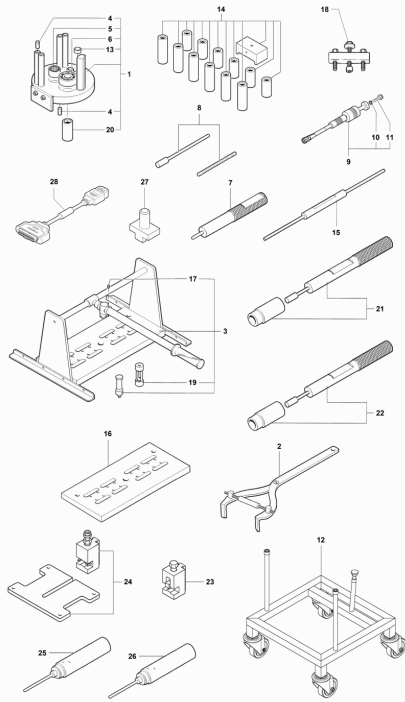

Pos	Part Number	Description	Additional Text	Quantity
1	SPMV8A0094792	Tool for Gearbox assembly		1,00
2	SPMV800079015	CLUTCH BLOCKING TOOL		1,00
3	SPMV800094796	VALVES ASSEMBLY		1,00
4	SPMV800086119	BUSH, CRANKCASE, 27x12MM		8,00
5	SPMV8000A1087	BEARING, SECONDARY AXLE, RNU41	BRUTALE S 09192>,<10409,10968>	1,00
6	SPMV800098405	BEARING	BRUTALE S 09192>,<10409,10968>	1,00
7	SPMV800095581	VALVE SEAL ASSEMBLY		1,00
8	SPMV8000A2625	BROACH FOR VALVE GUIDE		1,00
9	SPMV800094798	GOMMIN DISASSEMBLY EQUIPMENT		1,00
10	SPMV62N115538	SPRING WASHER		1,00
11	SPMV8C0069056	TEF SCREW M8X1.25 CH12-L30		3,00
12	SPMV8000B4417	Motor support		1,00
13	SPMV800087300	BEARING		1,00
14	SPMV8000A3406	PISTON PROJECTION		1,00
15	SPMV800095429	CONTROL PAD		1,00
16	SPMV8000A9639	BASE PLATE		1,00
17	SPMV800051521	SCREW M4X6		2,00
18	SPMV8000B4305	Puller flywheel		1,00
19	SPMV800095179	HALF-CONES		1,00
20	SPMV8A00B2859	PIPE		1,00
21	SPMV8000A2385	GUIDE MOUNTING PAD		1,00
22	SPMV8000B4368	GUIDE ASSEMBLY PAD		1,00
23	SPMV8000A2280	TIMING CHAIN MOUNTING		1,00
24	SPMV8000A2281	TIMING CHAIN CUTTING		1,00
25	SPMV8000B8900	EXHAUST VALVE BUMPER		1,00
26	SPMV8000B4566	PAD FOR INTAKE VALVE		1,00
27	SPMV8000C7824	Tool for exhaust valve		1,00