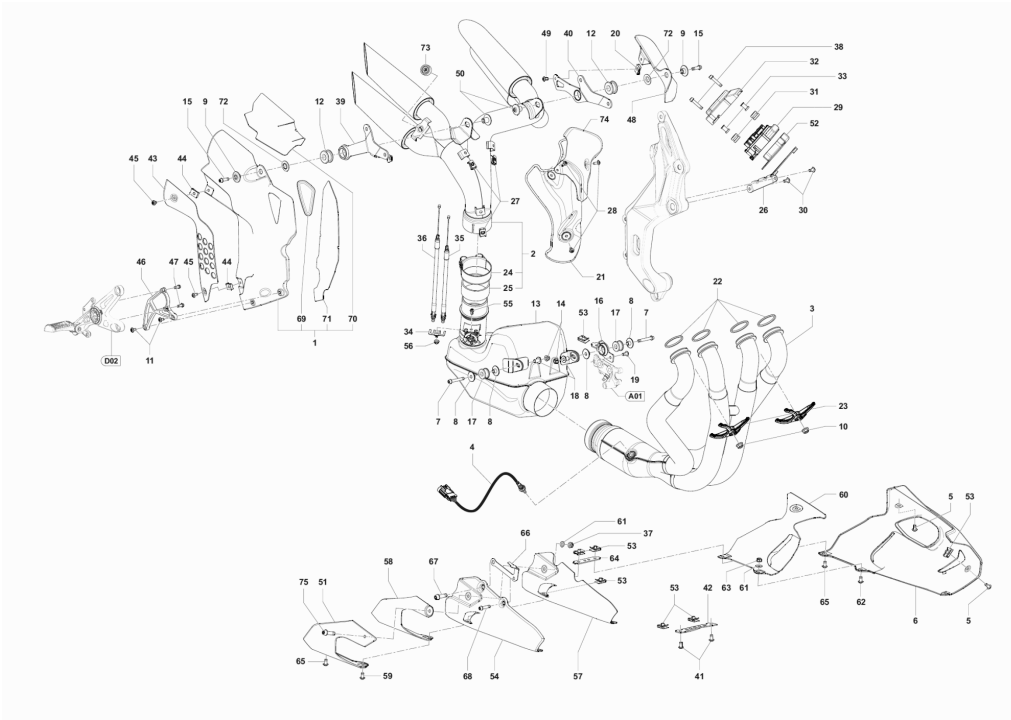

Pos	Part Number	Description	Additional Text	Quantity
1	SPMV80A0C9590	Right end muffler protector compl. termo	EXCEPT ORO	1,00
1	SPMV8AB0C9593	RIGHT SILENCERS PROTECTION	ORO	1,00
2	SPMV8000C6056	EXHAUST END SILENCERS		1,00
3	SPMV8000C6054	CATALYZED EXHAUST MANIFOLD		1,00
4	SPMV8A00B9339	Lambda probe		1,00
5	SPMV8A00B2672	SCREW, M6x11,7x12	MY18 RC, MY19 RC, RC LH	2,00
5	SPMV8A00C0600	SCREW TFTX M6X1 T30-L12	MY15 RC, MY17 RC	2,00
6	SPMV8000C8149	LEFT SIDE EXHAUST PROTECTION	EXCEPT ORO	1,00
6	SPMV8AB0C6267	LEFT SIDE EXHAUST PROTECTION	ORO	1,00
7	SPMV8J00B2688	SCREW TCEIF M6X40	F3 ORO	2,00
7	SPMV8L00C0597	SCREW TCCTX M6X1 T30-L40	ORO	2,00
8	SPMV8000B3678	WASHER, SPACER, MUFFLER COLECT	VIN: >001581, 001614/001644 VIN: 001655/001669 VIN: 001685/001744 VIN: 001778/002055	4,00
9	SPMV8000A9997	WASHER, SPACER, MUFFLER	008836-008839 & 009155> B4 910 S/910 R	2,00
10	SPMV8000B2712	NUT, M8x1,25x8,5 CH12	MY15/17 JPN F3 RC	2,00
11	SPMV8D00B5919	M5 SCREW FOR BODYWORK L14		2,00
12	SPMV800089302	CUSHION, D30 D22 D12 L3	B4 NURBURGRING-RUSH	2,00
13	SPMV8000C6055	CENTRAL EXHAUST SILENCER		1,00
14	SPMV8000B2710	NUT, M6x1 CH10 E7 PARLOCK	EXCEPT ORO	2,00
14	SPMV8000C0748	AUTOBLOC.FLANG.NUT M6X1 -CH10	ORO	2,00
15	SPMV8D00B2688	Screw TCEIF M6x20 RT	RR-RUSH	2,00
15	SPMV8F00C0597	SCREW TCCTX M6X1 T30-L20	ORO	2,00
16	SPMV8000C6257	SILENCER SUPPORT PLATE		1,00
17	SPMV8000B3677	CUSION, MUFFLER		2,00
18	SPMV8C00B2799	SPACER D8-D6.2-L14		2,00