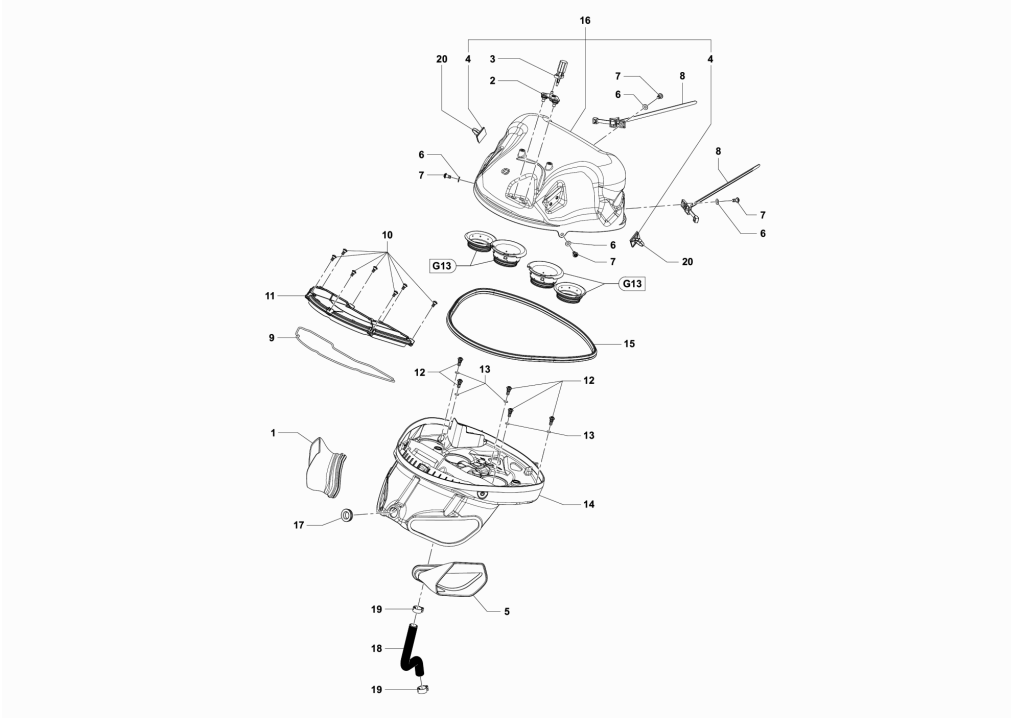

Pos	Part Number	Description	Additional Text	Quantity
1	SPMV8000C6244	ASP. CONDUCT. RIGHT		1,00
2	SPMV8000B3219	CUSHION, SENSOR AIR TEMPERATUR		1,00
3	SPMV8000B3207	SENSOR, AIR TEMPERATURE		1,00
4	SPMV8000C6238	ADHESIVE BASE FOR CABLE TIE		2,00
5	SPMV8000C6245	ASP. CONDUCT. SX		1,00
6	SPMV800089751	WASHER, PLÁSTICA 12,5x6x0,5 PO		4,00
7	SPMV8A00B2672	SCREW, M6x11,7x12	MY18 RC, MY19 RC, RC LH	4,00
7	SPMV8A00C0600	SCREW TFTX M6X1 T30-L12	MY15 RC, MY17 RC	4,00
8	SPMV8000C6415	WIRING RETAINING CLAMP		2,00
9	SPMV8000B7228	GASKET, AIR FILTER		1,00
10	SPMV8A00B5999	SCREW, M5		7,00
11	SPMV8000B7227	AIR FILTER		1,00
12	SPMV8000B7477	Screw air filter		5,00
13	SPMV8A0023105	ORING, 2018 T1,78-D4,48		5,00
14	SPMV8A00B7226	AIRBOX INF.		1,00
15	SPMV8000B4117	RUBBER PROTECTION, AIR BOX		1,00
16	SPMV8000C6236	UPPER AIRBOX COMPL.		1,00
17	SPMV800042001	CUSHION, D29xD27xD16xE9	RR-SCS-RC SCS	1,00
18	SPMV8000B7236	HOSE BLOW-BY		1,00
19	SPMV8Q0092249	CLAMP, STEEL, R96xD18,5		2,00
20	SPMV800056444	CLAMP, PLASTIC		2,00