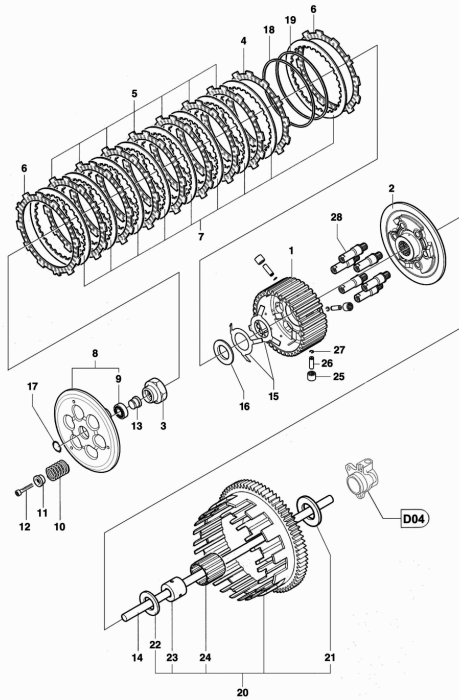

Pos	Part Number	Description	Additional Text	Quantity
1	SPMV8000C7302	DISC HOLDER HUB		1,00
2	SPMV8000B1014	DRIVE FLANGE	MY14/20 F3 675	1,00
3	SPMV8000B2716	BOLT M22X1	MY12/13 VIN >001264 F3 675-ORO	1,00
4	SPMV8000A6915	Lining plate	MY14/20 F3 675	1,00
5	SPMV8000A6916	Lining lamella	MY14/20 F3 675	7,00
6	SPMV8000A6917	Liner	MY14/20 F3 675	2,00
7	SPMV8000A6918	Steel lamella	MY14/20 F3 675	9,00
8	SPMV8000C7305	Push plate		1,00
9	SPMV8000A2565	RADIAL BEARING 12X28X7	MY14/20 F3 675	1,00
10	SPMV8000A0730	CLUTCH SPRING	MY14/20 F3 675	6,00
11	SPMV8000A4492	BUSH, CLUTCH SPRING		6,00
12	SPMV60ND02509	Screw M6x1-CH5-L20	F3 800-AGO-RC	6,00
13	SPMV8000B1947	CLUTCH DRIVING PIN	MY17 DRAGSTER RR/DRAGSTER RC	1,00
14	SPMV8C0088342	CLUTCH CONTROL ROD		1,00
15	SPMV8000B0071	SPRING JUDDER	MY14/20 F3 675	2,00
16	SPMV8000B0072	SPRING SUPPORT	MY14/20 F3 675	1,00
17	SPMV66N021202	RETAIN RING D12-D11	ROSSO-RR	1,00
18	SPMV8000A6922	SPRING JUDDER	MY14/20 F3 675	1,00
19	SPMV8000A6923	SPRING SEAT	MY14/20 F3 675	1,00
20	SPMV8000B4825	CLUTCH HOUSING	F4R, F4RR	1,00
21	SPMV8000A2554	WASHER, CLUTCH		1,00
22	SPMV8000A2555	WASHER, MINOR, CLUTCH		1,00
23	SPMV8000A2556	SPACER, CLUTCH		1,00
24	SPMV8000A2553	BEARING		1,00
25	SPMV8000B0066	PIN BEARING 12X10X6 NK6	MY14/20 F3 675	3,00
26	SPMV8000B0067	BEARING PIN D6-L20	MY14/20 F3 675	3,00
27	SPMV66N021306	RETAIN RING D3.2	MY14/20 F3 675	3,00