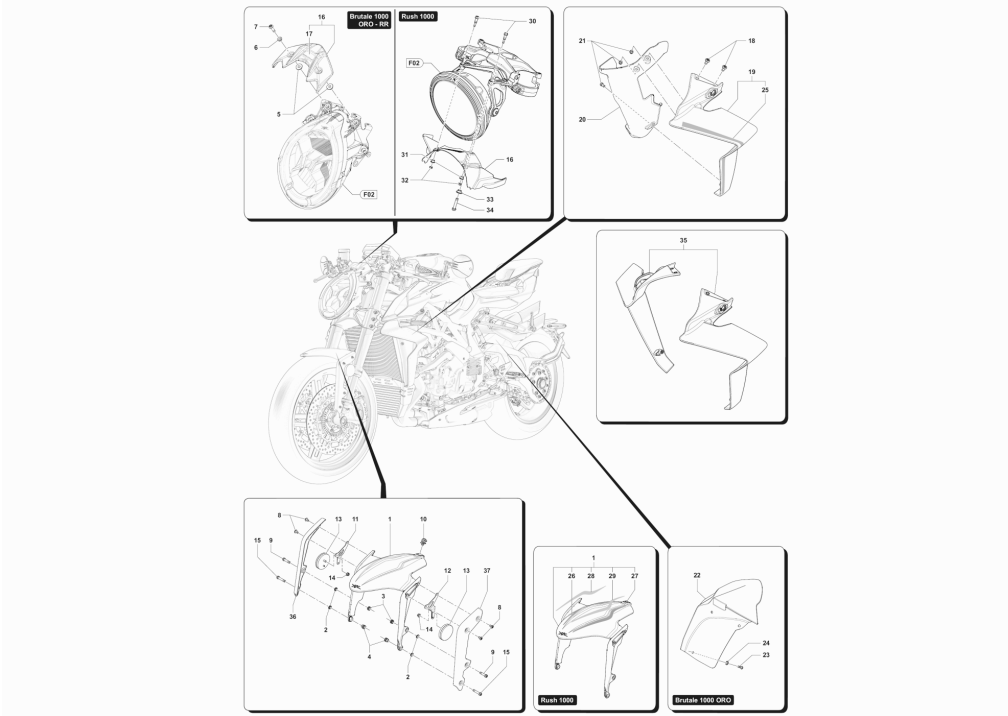

Pos	Part Number	Description	Additional Text	Quantity
1	SPMV8000C8550	COMPLETE FRONT FENDER	RUSH	1,00
1	SPMV80D0C3500	FRONT PANEL. FINISHED	ORO	1,00
1	SPMV80F0C3500	FRONT MUDGUARD. FINISHED	ROSSO RR	1,00
1	SPMV80G0C3500	FRONT MUDGUARD. FINISHED	RR GRAY/YELLOW	1,00
2	SPMV8AA090392	SPACER D12 D8 D6 SP3,3	B4 RR-B4 NURBURGRING-RUSH	4,00
3	SPMV8000C6171	UPPER SPACER FIX.		2,00
4	SPMV8000C6172	LOWER SPACER FIX.		2,00
5	SPMV8A00B3764	SPACER D18-D10-L8	B4 RS-B4 RR-B4 NURBURGRING	2,00
6	SPMV8000B3097	SPACER, D12,5xD9xD7xL2,5	B4 RS	2,00
7	SPMV8C00B2672	SCREW, M6x11,7x25 RP	MY18 AMERICA PIRELLI- RC-LH44-SCS	2,00
7	SPMV8F00C0600	SCREW TFTX M6X1 T30-L25	ORO	2,00
8	SPMV8A00B5919	SCREW M5 L12	MY17 DRAGSTER RR/DRAGSTER RC	4,00
9	SPMV8G00B2688	Screw TCEIF M6x30	EXCEPT ORO	2,00
9	SPMV8J00C0597	SCREW TCCTX M6X1 T30-L30	ORO	2,00
10	SPMV8000B5952	FAIRLLEAD BREAK PIPE		1,00
11	SPMV8000C6174	RIGHT BRACKET FOR REFLECTOR		1,00
12	SPMV8000C6173	LEFT BRACKET FOR REFLECTOR		1,00
13	SPMV80A0B4964	RETROREFLECTOR	990R-1090RR 002105> USA BRUTALE 920 USA	2,00
14	SPMV8000B2707	NUT, M5x0,8xE6 CH8 PARLOCK	990R-1090RR 002105> USA BRUTALE 920 USA	2,00
15	SPMV8F00B2688	Screw TCEIF M6x25 RP	800RR, DRAGSTER RR, DRAG.RR LH	2,00
15	SPMV8H00C0597	SCREW TCCTX M6X1 T30-L25	ORO	2,00
16	SPMV8000C7194	CENTER FRONT HEADLIGHT COVER	ORO	1,00
16	SPMV80B0C6381	CENTRAL COVER FRONT HEADLAMP	RR	1,00
16	SPMV8000C8599	COMPOUND HEADLIGHT COVER	RUSH	1,00