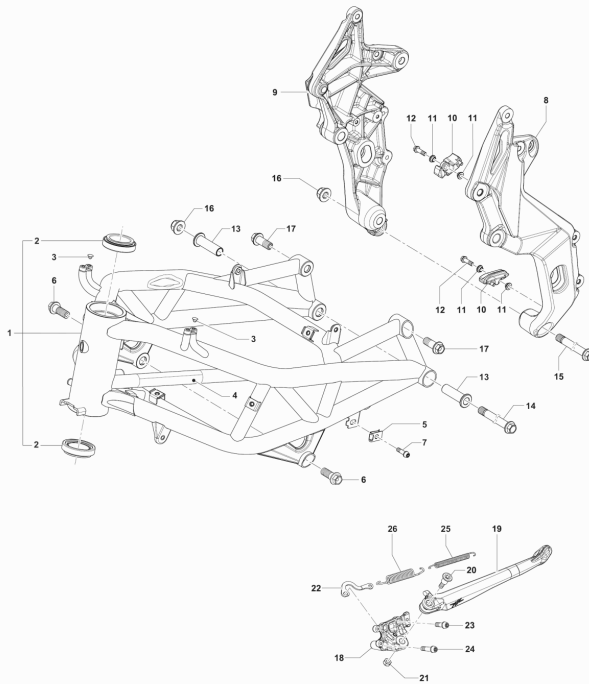

1.Frame	3
2.RearFrame	5
3.SwingARm	7
4.RearShock	9
5.FrontFork	10
6.SteeringDamper	11
7.RearWheel	12
8.FrontWheel	14
9.LHRearset	16
10.RHRearset	18
11.RHClipOn	20
12.LHClipOn	22
13.Locks	24
14.FrontnLeftMidFairings	25
15.MirrorRHMidFairings	27
16.AirBox	29
17.FuelTank	30
18.Saddle	34
19.WireHarness	37
20.Headlight	39
21.Electrics1	41
22.Electrics2	43
23.Electrics3	45
24.TailLightBlinkers	46
25.Crankcase	48
26.Crankshaft	51
27.Cylinder	52
28.CylHead	53
29.Timing	54
30.OilFilterPump	56

Pos	Part Number	Description	Additional Text	Quantity
1	SPMV8000C6084	Brutal 1000 frame with bearings	RR	1,00
1	SPMV80A0C6084	BRUTALE 1000 FRAME FINISHED	ORO-RUSH	1,00
2	SPMV8000B4784	STEERING BEARING		2,00
3	SPMV8B0070695	PLASTIC CAP, FRAME HOLE	RC SCS	2,00
4	SPMV8A00B4924	ADHESIVE PROTECTION FOR TE TUBE		2,00
5	SPMV800046893	NUT M6X1	F3 ORO-F3 AGO	1,00
6	SPMV8000B3004	SCREW, ENGINE SUPPORT, FRONT S		2,00
7	SPMV8D00B2688	Screw TCEIF M6x20 RT	RR-RUSH	1,00
7	SPMV8F00C0597	SCREW TCCTX M6X1 T30-L20	ORO	1,00
8	SPMV8AC0B3477	SUB-FRAME, LEFT	F4RR	1,00
8	SPMV8AD0B3477	LEFT SWINGARM FULCRUM PLATE F	ORO	1,00
9	SPMV8AC0B3478	SUB-FRAME, RIGHT	F4RR	1,00
9	SPMV8AD0B3478	RIGHT SWINGARM FULCRUM PLATE F	ORO	1,00
10	SPMV8000B3559	SLIDER CHAIN		2,00
11	SPMV80A090392	SPACER	B4 RS-B4 RR-B4 NURBURGRING	4,00
12	SPMV8E00B2681	Screw M6x1-CH8-L20	MY17/20 F3 675 RC-F3 800 RC	2,00
12	SPMV8F00C0597	SCREW TCCTX M6X1 T30-L20	ORO	2,00
13	SPMV8000B3560	BUSH, ENGINE F4		2,00
14	SPMV8000B3561	AXLE, ENGINE SUPPORT, UPPER		1,00
15	SPMV8000B2756	AXLE, ENGINE SUPPORT, BOTTOM		1,00
16	SPMV8000B2715	NUT, M12x1,25x12,5 CH17		2,00
17	SPMV8000B2750	Screw TEF M12x1,25-L30		2,00
18	SPMV8000B3581	PLATE		1,00
19	SPMV8000B3583	SIDE STAND	1090 VIN FROM 004516 TO 004821 MY13/14 1090RR, 1090R	1,00
19	SPMV80A0B3583	SIDE STAND	1090 VIN <005262 MY15 1090RR, CORSA	1,00