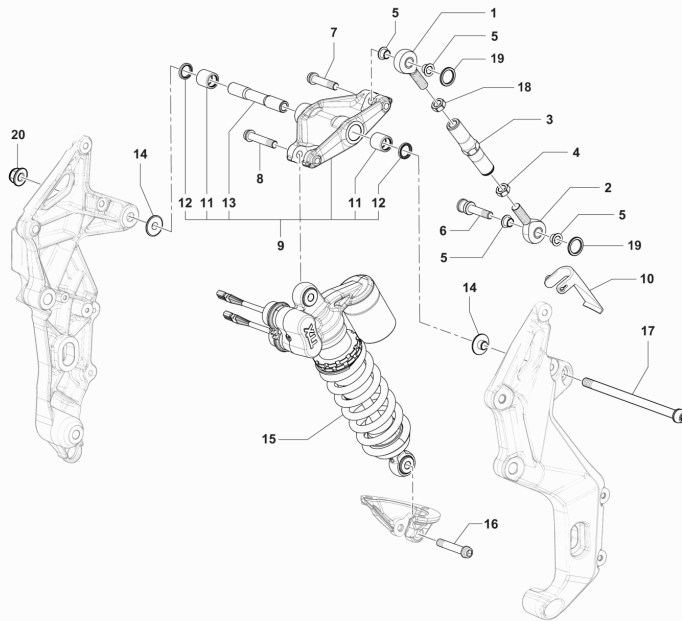

Pos	Part Number	Description	Additional Text	Quantity
1	SPMV8A00B3158	LOWER HALF SUPPORT		1,00
2	SPMV8000B3158	UPPER HALF SUPPORT		1,00
3	SPMV8000B4132	REAR SUSPENSION		1,00
4	SPMV8A00B3159	SPRING M12		1,00
5	SPMV8000B3160	SPACER, SHOCK ABSORBER AXLE		4,00
6	SPMV8000B2763	SPECIAL SCREW, SHOCK ABSORBER,		1,00
7	SPMV8E00C0599	SCREW TCCTX M10X1,25 T50-L45	ORO	1,00
7	SPMV8G00B2691	Screw TCEIF M10x1,25-L45	EXCEPT 675	1,00
8	SPMV8F00C0599	Screw TCCTX M10x1,25 T50-L50	ORO	1,00
8	SPMV8H00B2691	Screw TCEIF M10x1,25 L50	675	1,00
9	SPMV8A00B3633	ROCKER ARM ASSEMBLY		1,00
10	SPMV8000C8016	Suspension connecting rod cover		1,00
11	SPMV800084945	BEARING		2,00
12	SPMV800084946	GROMMET		2,00
13	SPMV800084858	SPACER		1,00
14	SPMV80A086447	WASHER, SPACER, SHOCK ABSORBER		2,00
15	SPMV8000B7658	SHOCK ABSORBER, REAR	F4RR	1,00
16	SPMV8G00C0599	Screw TCCTX M10x1,25 T50-L55	ORO	1,00
16	SPMV8J00B2691	SCREW, TCEIF M10x1,25xL55	RR-RUSH	1,00
17	SPMV8000B2755	Screw shock absorber	RR-RUSH	1,00
17	SPMV8000C1435	SCREW TCCTX M10X1,25 -T50-L140	ORO	1,00
18	SPMV8000B3159	SPRING M12		1,00
19	SPMV8000B3491	WASHER, SHOCK ABSORBER ADJUSTE		2,00
20	SPMV8000B2714	NUT, M10x1,25x10 CH14		1,00