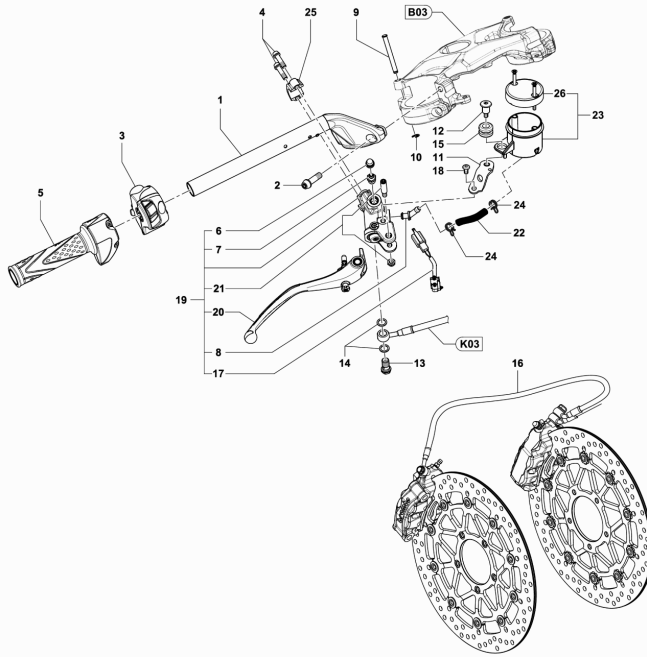

Pos	Part Number	Description	Additional Text	Quantity
1	SPMV80A0C6134	RIGHT HANDLEBAR	B4 RR-B4 NURBURGRING	1,00
2	SPMV8D00B2690	SCREW, TCEIF M8x1,25x30 RP	RR-RUSH	1,00
2	SPMV8D00C0598	SCREW TCCTX M8X1.25 T40-L30	ORO	1,00
3	SPMV8000C6399	RIGHT SWITCH	ORO-RR	1,00
3	SPMV8A00C6399	RIGHT-HAND SWITCH USACANADAJAP	ORO-RR USA-CND-JPN-AUS RUSH	1,00
4	SPMV8E00B2688	Screw TCEIF M6x22 RP	F3 ORO	2,00
4	SPMV8G00C0597	SCREW TCCTX M6X1 T30-L22	ORO	2,00
5	SPMV8E00B5444	Throttle twist grip	B4 RS-B4 RR, MY21/22 B4 NURBURGRING-RUSH	1,00
6	SPMV8000B6802	DUST CUFF		1,00
7	SPMV8000B6810	PURGE CAP		1,00
8	SPMV8000B6807	CONNECTOR		1,00
9	SPMV8000C6139	SEMIMANUBAR ROTATION PIN		1,00
10	SPMV800090429	LOCK RING, FOOTREST		1,00
11	SPMV8000C6138	BRAKE PUMP RESERVOIR SUPPORT	B4 RR-B4 NURBURGRING	1,00
12	SPMV8000A1189	Screw TTEI M5-D16-D	F4RR	1,00
13	SPMV8000A8947	TUBO OIL PIPE UNION	F4RR	1,00
14	SPMV800021480	WASHER, COPPER, D14xD10,2xE1	MY12/14 F3 675	2,00
15	SPMV8000B0908	RUBBER		1,00
16	SPMV8000C6158	CALIPER CONNECTION OIL HOSE		1,00
17	SPMV8A00B6804	MICROSWITCH		1,00
18	SPMV8A00B2672	SCREW, M6x11,7x12	MY18 RC, MY19 RC, RC LH	1,00
18	SPMV8A00C0600	SCREW TFTX M6X1 T30-L12	MY15 RC, MY17 RC	1,00
19	SPMV8A00C3344	FRONT BRAKE MASTER CYLINDER RADIAL		1,00
20	SPMV8000C3343	FRONT BRAKE LEVER	MY15 F4RR	1,00
21	SPMV8000B6805	LEVER PIN	F4RR	1,00
22	SPMV8G0066179	OIL HOSE	B4 RR-B4 NURBURGRING	1,00