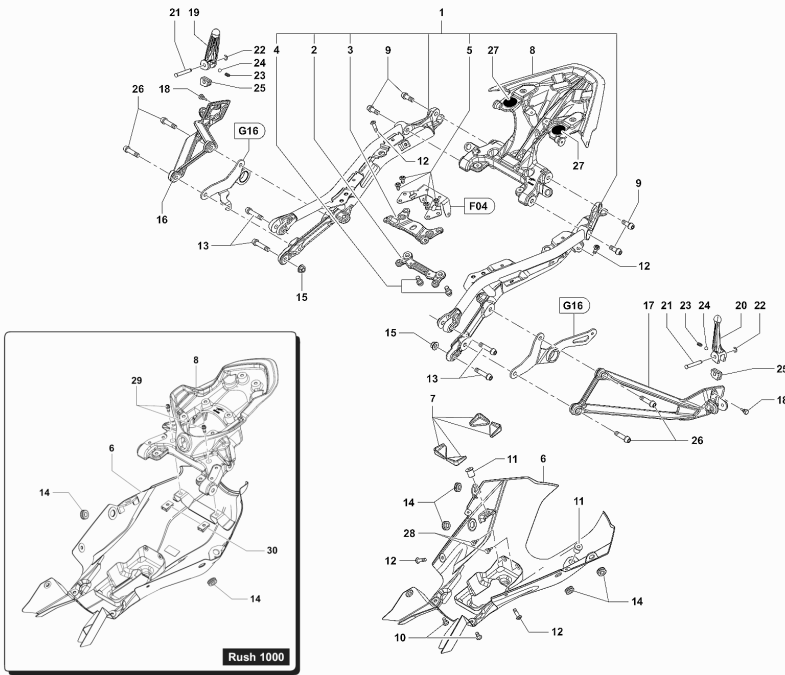

Pos	Part Number	Description	Additional Text	Quantity
1	SPMV8000C8294	Rear frame	RR	1,00
1	SPMV80A0C8288	Rear frame	ORO	1,00
1	SPMV80A0C8294	Rear frame	RUSH	1,00
2	SPMV8000C6398	SLEEPER INF. FOR FRAME		1,00
3	SPMV8000C6113	FRONT CROSS MEMBER FOR FRAME		1,00
4	SPMV8000B2690	Screw TCEIF M8x16 RT	RR-RUSH	2,00
4	SPMV8000C0598	TCCTX SCREW M8X1.25 T40-L15	ORO	2,00
5	SPMV8A00C0600	SCREW TFTX M6X1 T30-L12	MY15 RC, MY17 RC	4,00
5	SPMV8E00B2672	SCREW TFEI M6X1 D11,7 L14	RR-RUSH	4,00
6	SPMV8AB0C6192	COMPOSITE UNDERSEAT BULKHEAD	ORO	1,00
6	SPMV8BB0C6192	COMPOSITE UNDERSEAT BULKHEAD	RR	1,00
6	SPMV8000C8490	COMPOSITE UNDERSEAT BULKHEAD	RUSH	1,00
7	SPMV8000C6195	Accumulator support pad		4,00
8	SPMV80A0C8482	PASSENGER SEAT SUPPORT	RUSH	1,00
8	SPMV8AA0C3480	MULTIPLE CENTER SUPPORT	ORO-RR	1,00
9	SPMV8A00B2690	SCREW, TCEIF M8x20 RT	EXCEPT PIRELLI-LH44	4,00
9	SPMV8A00C0598	Screw TCCTX M8x1,25 T40-L20	ORO	4,00
10	SPMV8A00B2672	SCREW, M6x11,7x12	MY18 RC, MY19 RC, RC LH	4,00
10	SPMV8A00C0600	SCREW TFTX M6X1 T30-L12	MY15 RC, MY17 RC	4,00
11	SPMV800048245	CUSHION, SCREW, M6x1 L16	B4 RS	2,00
12	SPMV8B00B2672	SCREW, M6x11,7x21	DRAGSTER	2,00
12	SPMV8E00C0600	SCREW TFTX M6X1 T30-L20	ORO	2,00
13	SPMV8E00B2690	Screw M8 L=35	RR-RUSH	4,00
13	SPMV8F00C0598	SCREW TCCTX M8X1.25 T40-L35	ORO	4,00
14	SPMV800089293	CUSHION, D18xD8xE7,5	MY14/20 F3 675-F3 800	4,00
15	SPMV8000B2712	NUT, M8x1,25x8,5 CH12	MY15/17 JPN F3 RC	2,00
16	SPMV80A0C7048	REAR FOOTREST SUPPORT. RIGHT		1,00
17	SPMV80A0C7047	REAR FOOTREST SUPPORT. SX		1,00