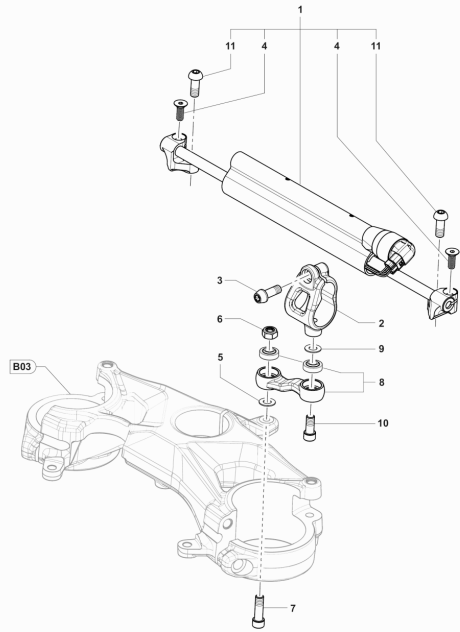

Pos	Part Number	Description	Additional Text	Quantity
1	SPMV8000B7656	ELECTRONIC STEERING DAMPER		1,00
2	SPMV800086409	BRACKET,STEERING DAMPER	1000S, 1000S1+1	1,00
3	SPMV8B00B2688	Screw TCEIF M6x1x16	EXCEPT F3 ORO	1,00
3	SPMV8D00C0597	SCREW TCCTX M6X1 T30-L16	ORO	1,00
4	SPMV8000B7877	Screw TSPEI M5x14		2,00
5	SPMV62ND15504	WAHSER DE12xDI6.4xE1, AÇO		1,00
6	SPMV8000B2709	NUT, M6xE5 CH10 DA MESA SUPERI		1,00
7	SPMV8B00B2747	SCREW, STEERING SHOCK ABSORBER		1,00
8	SPMV800090284	PISTON ROD, STEERING SHOCK ABS	EXCEPT RC LH	1,00
9	SPMV62ND15504	WAHSER DE12xDI6.4xE1, AÇO		1,00
10	SPMV8A00B2747	Screw shock absorber		1,00
11	SPMV8000B7878	Screw TBEI M6x16	ORO	2,00
11	SPMV8F00B2688	Screw TCEIF M6x25 RP	800RR, DRAGSTER RR, DRAG.RR LH	2,00