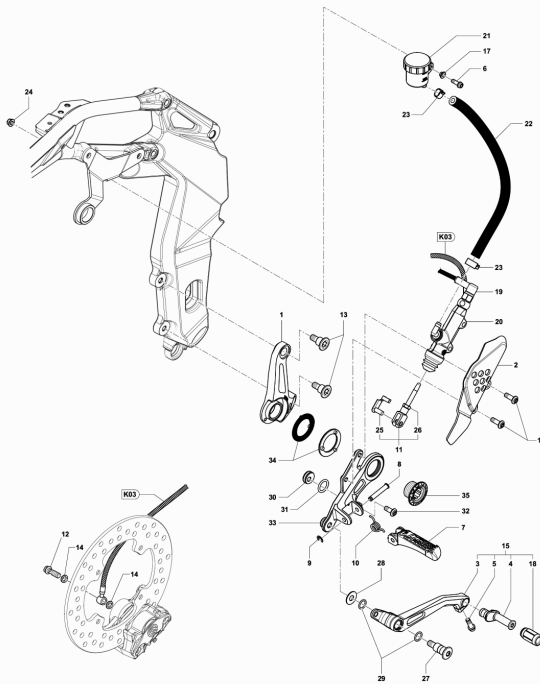

Pos	Part Number	Description	Additional Text	Quantity
1	SPMV8000C6124	FIXED SUPPORT FOR FRONT RIGHT FOOTBOARD	B4 RR-B4 NURBURGRING-RUSH	1,00
2	SPMV8000C6148	REAR BRAKE MASTER CYLINDER PROTECTOR	B4 RS-B4 RR	1,00
3	SPMV8000C6144	REAR BRAKE PEDAL. WITH COMPASS		1,00
4	SPMV80B089760	ECCENTRIC FOR PEDAL		1,00
5	SPMV8C00B2688	SCREW, TCEIF M6x18 RT	ED.1, LUSSO, RC, SCS	2,00
5	SPMV8E00C0597	SCREW TCCTX M6X1 T30-L18	ORO	1,00
6	SPMV8D00B2687	Screw TCEIF M5x16 RT	B4 RS	1,00
7	SPMV80A0B6482	FRONT PEDESTAL. RIGHT	MY20 F3 675-F3 800	1,00
8	SPMV8A00B2769	PIN, DRIVER FOOTREST SUPPORT	F4S, F4R	1,00
9	SPMV800090429	LOCK RING, FOOTREST		1,00
10	SPMV80A090418	SPRING, DRIVER FOOTREST SUPPOR		1,00
11	SPMV8000C2545	Rear brake pump control rod		1,00
12	SPMV8000A8947	TUBO OIL PIPE UNION	F4RR	1,00
13	SPMV8A00B3505	SPECIAL SCREW, DRIVER FOOTREST	F3 ORO	2,00
14	SPMV800021480	WASHER, COPPER, D14xD10,2xE1	MY12/14 F3 675	4,00
15	SPMV8000C6143	POST BRAKE PEDAL. COMPL.	ORO	1,00
15	SPMV8000C6689	REAR BRAKE PEDAL. COMPL.	RR-RUSH	1,00
16	SPMV8D00C0600	SCREW TFTX M6X1 T30-L18	ORO	2,00
16	SPMV8F00B2672	Screw M6x1-D11,7-L18	RR-PIRELLI-RC-LH44-SCS MY18 AMERICA	2,00
17	SPMV8B00B2798	COLLET	ROSSO	1,00
18	SPMV800089298	RUBBER COVER		1,00
19	SPMV8000C6406	STOP PEDAL SWITCH		1,00
20	SPMV8000C6147	REAR BRAKE MASTER CYLINDER		1,00
21	SPMV80A0A8575	OIL RESERVOIR CLUTCH MASTER CYLINDER		1,00
22	SPMV800070266	OIL TANK-PUMP PIPE REAR		1,00
23	SPMV800070700	SPRING CLAMP		2,00