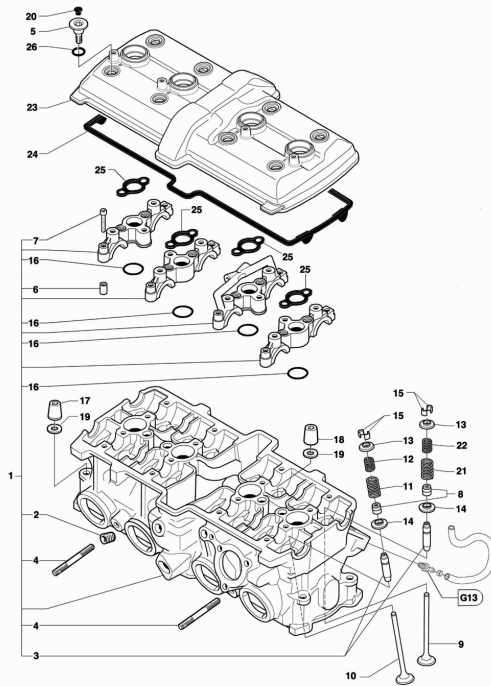

Pos	Part Number	Description	Additional Text	Quantity
1	SPMV8AA0C6098	COMPLETE CYLINDER HEAD		1,00
2	SPMV800069769	CONICAL PLUG EI M14X1		7,00
4	SPMV8000B2768	STUD BOLT		2,00
5	SPMV8000B2759	Screw valve cover		8,00
6	SPMV800051549	PIN D8-D6		8,00
7	SPMV800085071	SCREW M6X35		16,00
8	SPMV800065814	INTAKE AND EXHAUST GASKET		16,00
9	SPMV8000B4814	TITANIUM INTAKE VALVE D.31.8		8,00
10	SPMV8000B4815	TITANIUM EXHAUST VALVE D.26	F4R, F4RR	8,00
11	SPMV8000A9743	SPRING EXHAUST VALVE OUTER	F4R, F4RR	8,00
12	SPMV8000A9744	SPRING EXHAUST VALVE INNER	F4R, F4RR	8,00
13	SPMV8000B3526	SPRING RETAINING SUP.PLATE	MY17/20 F3 800-F3 800 RC	16,00
14	SPMV8000B4020	SPRING LOWER CAP	F4R, F4RR	16,00
15	SPMV800092433	COTTER VALVE 15JAP	ENGINE 01801>	32,00
16	SPMV800087752	ORING, LARGE		4,00
17	SPMV800081547	NUT, ESPECIAL DO CABEÇOTE 1		10,00
18	SPMV8000A8182	NUT, ESPECIAL DO CABEÇOTE 2	008836-008839 & 009155> B4 910 S/910 R	2,00
19	SPMV800069156	WASHER, 18x10,5x2 FLAT, BLACK		12,00
20	SPMV8000A8989	CAP, SCREW, CYLINDER HEAD COVE		8,00
21	SPMV8000C8258	INTAKE VALVE SPRING		8,00
22	SPMV8000A9742	VALVE INNER SPRING	MY18/20 F3 800 RC	8,00
23	SPMV8D00B7204	Head cover eldor		1,00
24	SPMV8000B4056	GASKET, CYLINDER HEAD COVER		1,00
25	SPMV8000B7740	GASKET SPARK PLUG		4,00
26	SPMV800023113	OR3043 T2	008836-008839 & 009155> B4 910 S/910 R	8,00