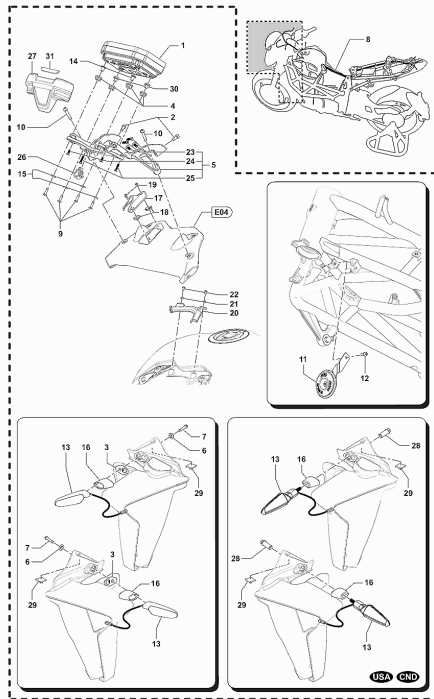

Pos	Part Number	Description	Additional Text	Quantity
1	SPMV8000C6279	Instrument cluster		1,00
1	SPMV8000C8688	COMPLETE DASHBOARD	RUSH	1,00
2	SPMV8A00B2688	Screw TCEIF M6x14	EXCEPT ORO	2,00
2	SPMV8C00C0597	SCREW TCCTX M6X1 T30-L14	ORO	2,00
3	SPMV8000C5936	VIBRATION DAMPER D16-D8-SP6.5	800-SCS-RCSCS	2,00
4	SPMV800090239	CUSHION, RUBBER, 2	B4 RS-B4 RR-B4 NURBURGRING	4,00
5	SPMV8000C7618	Dashboard bracket	B4 RS-RR-NURBURGRING	1,00
6	SPMV8000C5937	SPACER WITH COLLAR	800-SCS-RCSCS	2,00
7	SPMV60ND02490	TCEI SCREW M5X0, 8-CH4-L35 UNI	USA-CND FRAME >004760	2,00
8	SPMV8000C6202	CABLES MAIN ASSEMBLY	ORO-RR	1,00
8	SPMV8000C8484	MAIN CABLE ASSEMBLY	RUSH	1,00
9	SPMV8BA0B5919	M5 SCREW FOR BODYWORK L20	RR, MY22 RC	4,00
10	SPMV8G00B2688	Screw TCEIF M6x30	EXCEPT ORO	2,00
10	SPMV8J00C0597	SCREW TCCTX M6X1 T30-L30	ORO	2,00
11	SPMV8000C6215	HORN COMPLETE		1,00
12	SPMV8A00B2681	SCREW, M6x1	990R-1090RR <000640	1,00
12	SPMV8A00C0597	SCREW TCCTX M6X1 T30-L10	ORO	1,00
13	SPMV8A00C2127	DIRECTION LIGHT	EXCEPT 675	2,00
13	SPMV8A00C7051	KOSO TURN SIGNAL	USA-CND	2,00
14	SPMV8B00C6230	SPACER D16-D8-D5.2-SP13.5	B4 RS, B4 RR, NURBURGRING	2,00
15	SPMV62ND15548	WASHER, D15x5,2xE1	EXCEPT USA-CND	4,00
16	SPMV8000C2151	REAR SPACER FOR INDICATOR	EXCEPT 675	2,00
16	SPMV8000C7238	ANT.SPACER FOR INDICATOR	USA-CND	2,00
17	SPMV80B0C6176	WIRING HARNESS COVER	RR-RUSH	1,00
17	SPMV8AB0C6176	CABLE COVER	ORO	1,00
18	SPMV8000B4560	NUT, FAIRING,	B4 RS	2,00
19	SPMV98B0090901	Special screw M4x8	TAMBURINI	2,00