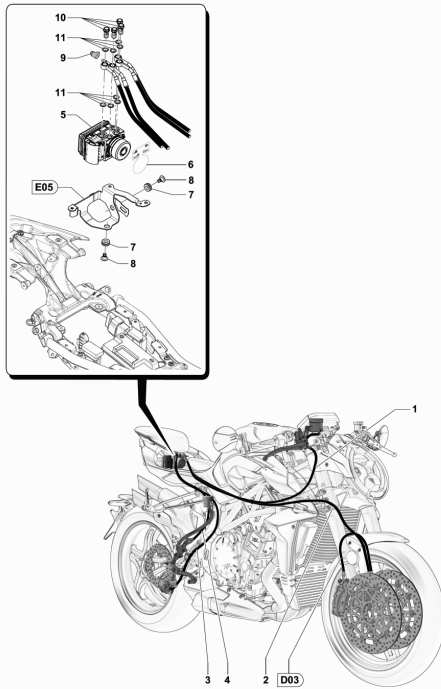

Pos	Part Number	Description	Additional Text	Quantity
1	SPMV8000C6157	FRONT BRAKE MASTER CYLINDER OIL HOSE		1,00
2	SPMV8000C6159	ABS-CALIPER MODULE OIL HOSE		1,00
3	SPMV8000C6156	OIL HOSE ABS MODULE CLAMP		1,00
4	SPMV8000C6155	REAR BRAKE MASTER CYLINDER OIL HOSE		1,00
5	SPMV8000B9885	ABS MODULE WET	MY14/20 F3 675-F3 800	1,00
6	SPMV8000C2959	ADHESIVE FOR ABS MODULE	MY14/20 F3 675-F3 800	1,00
7	SPMV800089293	CUSHION, D18xD8xE7,5	MY14/20 F3 675-F3 800	2,00
8	SPMV8000B8602	Screw	MY14/20 F3 675-F3 800	2,00
9	SPMV800053259	COVER, RUBBER	1000 VIN <008064 1000 USA	1,00
10	SPMV8000A8947	TUBO OIL PIPE UNION	F4RR	4,00
11	SPMV800021480	WASHER, COPPER, D14xD10,2xE1	MY12/14 F3 675	8,00