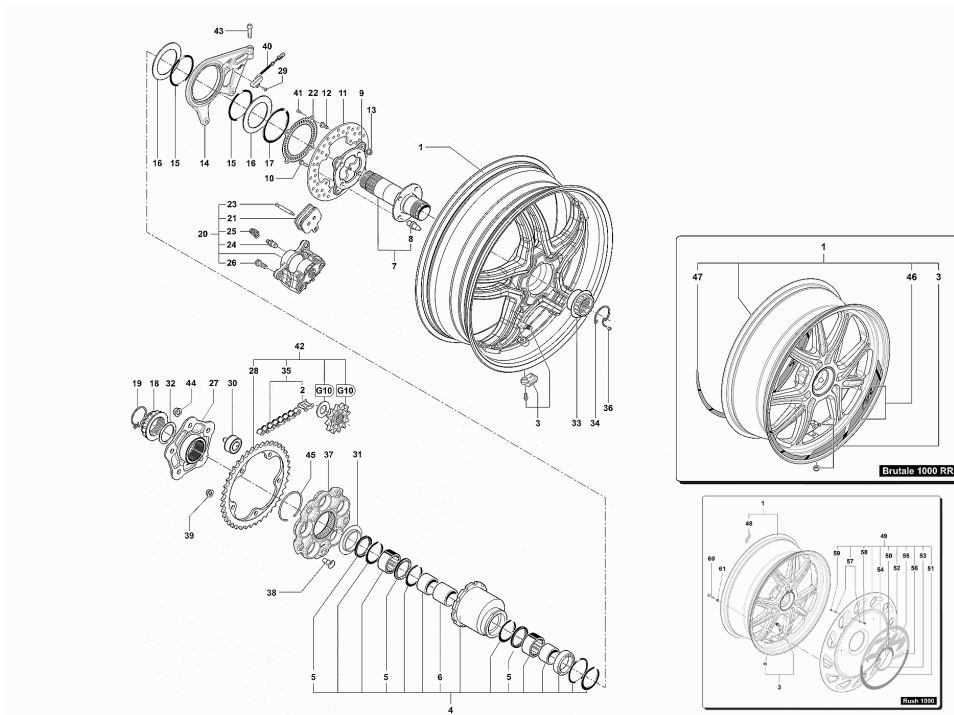

Pos	Part Number	Description	Additional Text	Quantity
1	SPMV8000C8206	Rear wheel rim.17 "x6.00 finished with	RR RED	1,00
1	SPMV8000C9448	'17 "X6,00 "FI REAR WHEEL RIM"	RUSH	1,00
1	SPMV980A0C6475	CARBON REAR WHEEL RIM	ORO	1,00
1	SPMV80A0C8206	'REAR WHEEL RIM.17 "X6.00"	RR GRAY/YELLOW	1,00
2	SPMV8000B6469	CHAIN LINK	DID 525 ZVM F3 ORO-F3 AGO	1,00
2	SPMV8000C6985	CHAIN LINK	MY20 675-800- 800 RC	1,00
3	SPMV8000B3195	VALVE, WHEEL	675,800,800RR,DRAG., DRAG. RC	1,00
3	SPMV8000C7234	TPMS VALVE	ORO	1,00
4	SPMV8000C4104	REAR ECCENTRIC HUB	MY17/20 F3 675-F3 800	1,00
5	SPMV800084909	GROMMET		3,00
6	SPMV8000C3429	INTERNAL SPACER FOR	MY17/20 F3 675-F3 800	1,00
7	SPMV8000B3198	HUB, REAR WHEEL, INNER SIDE		1,00
8	SPMV8000B5947	PLUG FOR REAR WHEEL		4,00
9	SPMV800084890	FLANGE, REAR WHEEL HUB, INNER	1000S, 1000S1+1	1,00
10	SPMV80A084902	SCREW, FLANGE PIN		4,00
11	SPMV8000B5926	REAR BRAKE DISC		1,00
12	SPMV8A00B5927	Screw HEX M7x17 8.8 ZB	CORSA	4,00
13	SPMV800084891	NUT, M7		4,00
14	SPMV8B00B5928	SUPP. REAR BRAKE CALIPER	PIRELLI-RC-LH44	1,00
15	SPMV800086702	RUBBER RING, 3325 D82,22x2,62		2,00
16	SPMV800084893	WASHER, D81xD93xE0,7		2,00
17	SPMV800084913	CIRCLIP, F80		1,00
18	SPMV800084904	SPECIAL NUT, REAR WHEEL AXLE,	EXCEPT RC LH	1,00
18	SPMV8000C4817	LEFT NUT FOR REAR WHEEL AXLE	RC LH	1,00
18	SPMV80A0C4817	LEFT NUT FOR REAR WHEEL AXLE	ORO	1,00
19	SPMV800084898	STEEL RING, REAR WHEEL, LEFT S		1,00
20	SPMV8000C7308	REAR BRAKE CALIPER		1,00