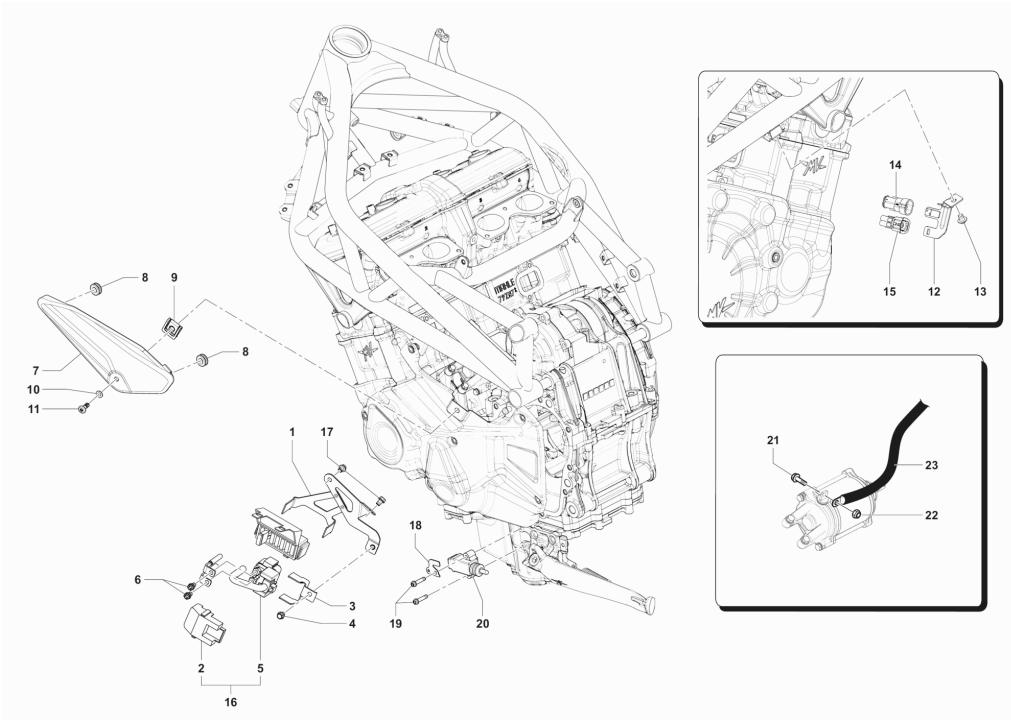

Pos	Part Number	Description	Additional Text	Quantity
1	SPMV8000C6254	ELECTRICAL COMPONENTS SUPPORT		1,00
2	SPMV8000C2646	STARTER CONTACTOR COVER		1,00
3	SPMV8000C6209	STARTER CONTACTOR SUPPORT		1,00
4	SPMV8000B2688	Screw TCEIF M6x10	675-800 MY17 AMERICA	1,00
4	SPMV8000C0597	SCREW TCCTX M6X1 T30-L8	ORO	1,00
5	SPMV800091115	SWITCH, STARTER		1,00
6	SPMV8000B2681	Screw TEF M6x0,8x8 CH8 RT	990R-1090RR 000641> BRUTALE 920	2,00
6	SPMV8000C0597	SCREW TCCTX M6X1 T30-L8	ORO	2,00
7	SPMV8AA0C6352	FUSE COVER		1,00
8	SPMV800089293	CUSHION, D18xD8xE7,5	MY14/20 F3 675-F3 800	2,00
9	SPMV800090427	Fairing clamp		1,00
10	SPMV800063161	NYLON WASHER		1,00
11	SPMV8000C0155	PIN FOR RECEPTACLE		1,00
12	SPMV8000C7190	CHARGING CONNECTORS SUPP.AND		1,00
13	SPMV8000B2672	SCREW M6	F4R, F4RR	1,00
13	SPMV8000C0600	SCREW TFTX M6X1 T30-L8	ORO	1,00
14	SPMV8000C6357	CHARGING CLOSURE CONNECTOR		1,00
15	SPMV8000C6358	DIAGNOSTIC CLOSURE CONNECTOR		1,00
16	SPMV8000C2645	Starter remote control		1,00
17	SPMV8000B2672	SCREW M6	F4R, F4RR	2,00
17	SPMV8000C0600	SCREW TFTX M6X1 T30-L8	ORO	2,00
18	SPMV80A091653	PLATE		1,00
19	SPMV800090375	SENSOR, SIDE STAND		1,00
20	SPMV8F00B2687	SCREW, TCEIF M5x22 RP	SCS-RC SCS	2,00
21	SPMV8A00B2680	Screw TEF M5x0,8x6 CH8 RT	MY12/16 USA CND CN	1,00
22	SPMV8000B2708	NUT, M5x0,8	VIN >000710 F3 675	1,00
23	SPMV8000C6203	STARTER CONTACTOR-MOTOR CABLE		1,00