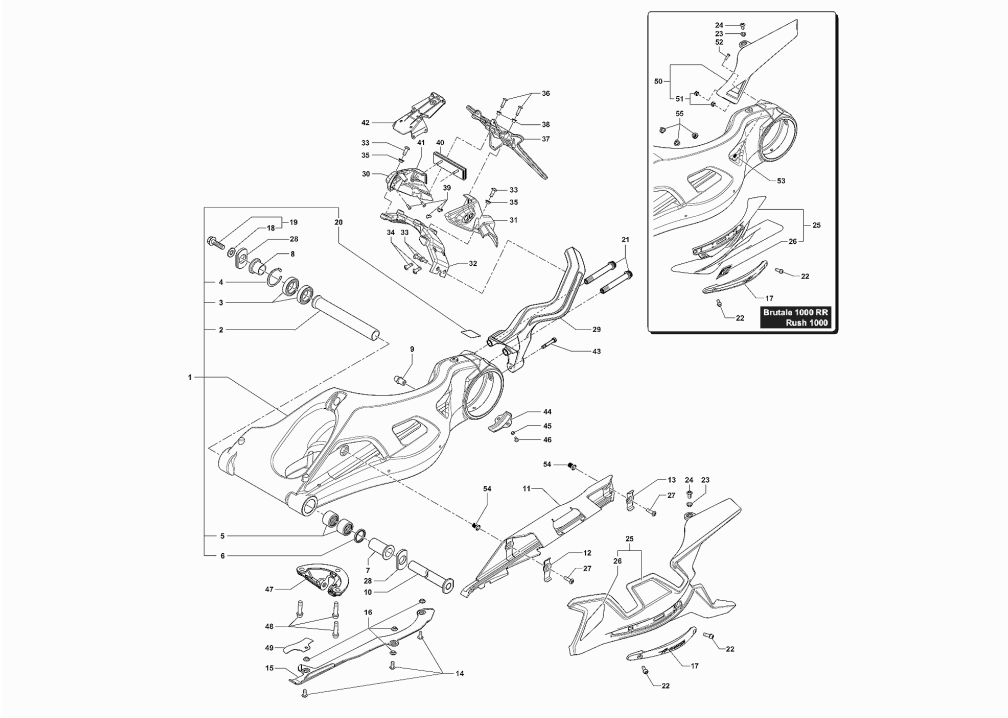

Pos	Part Number	Description	Additional Text	Quantity
1	SPMV8BC0B3614	Rear swingarm with bearings	RR-RUSH	1,00
1	SPMV8BD0B3614	Rear swingarm with bearings	ORO	1,00
2	SPMV800084872	SPACER, SWINGARM BEARING		1,00
3	SPMV800084938	BALL BEARING, SWINGARM, RIGH S		2,00
4	SPMV800084939	CIRCLIP, J42x1,75 V		1,00
5	SPMV800084936	NEEDLE BEARING, SWINGARM, LEFT		2,00
6	SPMV800084937	RETAINER, SWINGARM, FRONT SIDE		1,00
7	SPMV800084859	BUSH, SWINGARM, LEFT SIDE		1,00
8	SPMV800084873	FORK RH BUSH		1,00
9	SPMV8000B2762	BRACKET, REAR BRAKE, SCREW		1,00
10	SPMV800084864	AXE REAR SWING ARM	750 ORO	1,00
11	SPMV8000B3622	CHAIN GUIDE, UPPER		1,00
12	SPMV800087463	METAL BRACKET, CHAIN GUIDE, RE		1,00
13	SPMV800089300	METAL BRACKET, CHAIN GUIDE, FR		1,00
14	SPMV8B00B2672	SCREW, M6x11,7x21	DRAGSTER	3,00
14	SPMV8E00C0600	SCREW TFTX M6X1 T30-L20	ORO	3,00
15	SPMV8000B3623	CHAIN GUIDE, BOTTOM		1,00
16	SPMV800090391	SPACER, D15,5xD8xD6,2xE3,8		4,00
17	SPMV8000B3629	PROTECTOR, SWINGARM	EXCEPT RC LH	1,00
17	SPMV8000C6577	SWINGARM PROTECTOR	ORO	1,00
17	SPMV80A0B3629	SWAY BAR PROTECTOR	RC LH	1,00
17	SPMV80A0B3629	SWAY BAR PROTECTOR	RC LH	1,00
18	SPMV8000C0852	WASHER		1,00
19	SPMV8000C0928	SCREW AND ROSETTE KIT FOR PIN		1,00
20	SPMV8000A2734	DECAL		1,00
21	SPMV8A00B2752	SCREW SWINGARM	DRAGSTER, DRAGSTER RR/RR LH/RC	2,00
22	SPMV8B00B2688	Screw TCEIF M6x1x16	EXCEPT F3 ORO	2,00
22	SPMV8D00C0597	SCREW TCCTX M6X1 T30-L16	ORO	2,00