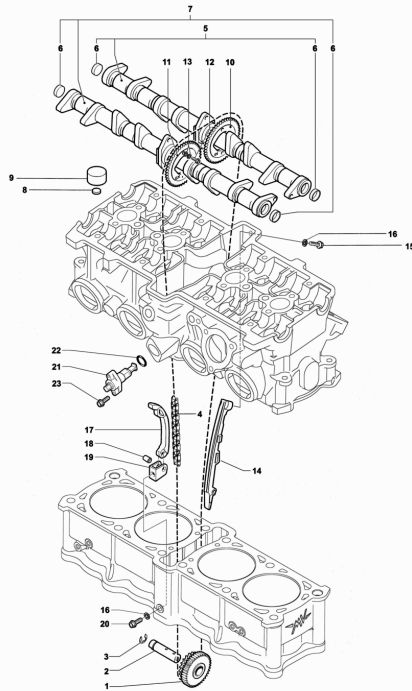

Pos	Part Number	Description	Additional Text	Quantity
1	SPMV800089445	GEAR, DISTRIBUTION		1,00
2	SPMV800081261	TIMING TRANSMISSION		1,00
3	SPMV66N021313	CLAMP, GEAR PIN		1,00
4	SPMV8A0096598	OPEN TIMING CHAIN	TIMING CHAIN OPEN	1,00
4	SPMV8A00A0120	CHAIN, CAM	TIMING CHAIN CLOSED	1,00
5	SPMV8F00A9009	CAMSHAFT INTAKE		1,00
6	SPMV8C0057196	STABLE PLUG D16-SP6-10		4,00
7	SPMV8C00B3523	CAMSHAFT EXHAUST		1,00
8	SPMV800084182	CLEARANCE ADJUSTING	1.60 MM	16,00
8	SPMV8A0084182	CLEARANCE ADJUSTING	1.65 MM	16,00
8	SPMV8B0084182	CLEARANCE ADJUSTING	1.70 MM	16,00
8	SPMV8C0084182	CLEARANCE ADJUSTING	1.75 MM	16,00
8	SPMV8D0084182	CLEARANCE ADJUSTING	1.80 MM	16,00
8	SPMV8E0084182	CLEARANCE ADJUSTING	1.85 MM	16,00
8	SPMV8F0084182	CLEARANCE ADJUSTING	1.90 MM	16,00
8	SPMV8G0084182	CLEARANCE ADJUSTING	1.95 MM	16,00
8	SPMV8H0084182	CLEARANCE ADJUSTING	2.00 MM	16,00
8	SPMV8J0084182	GAP SPACER	2.05 MM	16,00
8	SPMV8K0084182	CLEARANCE ADJUSTING	2.10 MM	16,00
8	SPMV8L0084182	CLEARANCE ADJUSTING	2.15 MM	16,00
8	SPMV8M0084182	CLEARANCE ADJUSTING	2.20 MM	16,00
8	SPMV8N0084182	CLEARANCE ADJUSTING	2.25 MM	16,00
8	SPMV8P0084182	CLEARANCE ADJUSTING	2.30 MM	16,00
8	SPMV8R0084182	CLEARANCE ADJUSTING	2.35 MM	16,00
8	SPMV8S0084182	CLEARANCE ADJUSTING	2.40 MM	16,00
8	SPMV8T0084182	CLEARANCE ADJUSTING	2.45 MM	16,00
8	SPMV8U0084182	CLEARANCE ADJUSTING	2.50 MM	16,00
8	SPMV8V0084182	CLEARANCE ADJUSTING	2.55 MM	16,00