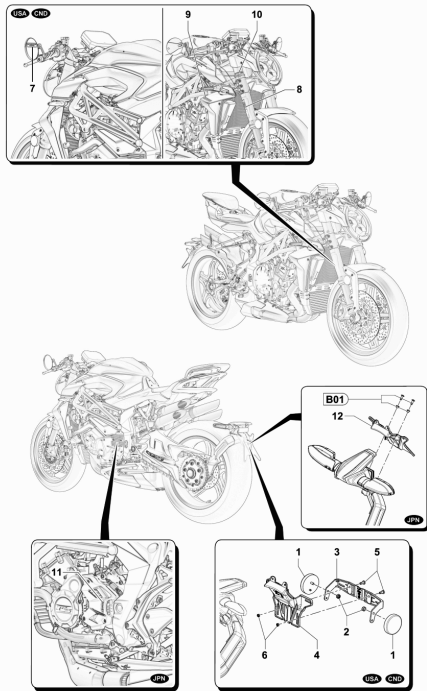

Pos	Part Number	Description	Additional Text	Quantity
1	SPMV8000B4964	RETROREFLECTOR	990R-1090RR 002105> USA BRUTALE 920 USA	2,00
2	SPMV8000B2707	NUT, M5x0,8xE6 CH8 PARLOCK	990R-1090RR 002105> USA BRUTALE 920 USA	2,00
3	SPMV8000C2152	UPPER FLANGE PLATE HOLDERCATADIO	USA-CND	1,00
4	SPMV8000C2153	UPPER PLATECATADIUM FLANGE	USA-CND	1,00
5	SPMV8A00B9347	Screw TBEI M5x0,8-CH3-L12 UNI	USA-CND	2,00
6	SPMV8000B2706	NUT, PARLOCK M4	990R-1090RR <002104 USA	2,00
7	SPMV800094019	DECAL MIRROR	USA-CND	2,00
8	SPMV8000C7067	EMISSION CONTROL PLATE	USA-CND	1,00
9	SPMV8000C7066	SO LEVEL CONTROL PLATE	USA-CND	1,00
10	SPMV8000C7065	TIRE PLATE USACANA	USA-CND	1,00
11	SPMV800095842	GEARS DATA PLATE	JPN	1,00
12	SPMV8A00C2147	LICENSE PLATEREFLECTOR FLANGE	JPN	1,00