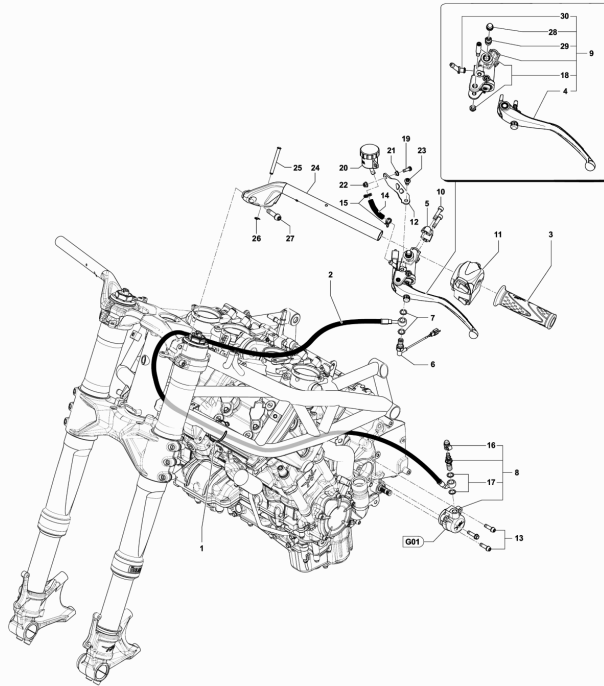

Pos	Part Number	Description	Additional Text	Quantity
1	SPMV800056444	CLAMP, PLASTIC		1,00
2	SPMV8000C6142	OIL HOSE PUMP-CYLINDER		1,00
3	SPMV8000B5683	LEFT HANDLEBAR GRIP	800	1,00
4	SPMV8000C3346	CLUTCH LEVER	MY15 F4RR	1,00
5	SPMV8000B4921	BRACKET, LEVER	B4 RR-B4 NURBURGRING-RUSH	1,00
6	SPMV8000C7198	PRESSURE SENSOR CONTROL		1,00
7	SPMV800021480	WASHER, COPPER, D14xD10,2xE1	MY12/14 F3 675	2,00
8	SPMV8000B5974	KIT CLUTCH PISTONS	1090 VIN <005262 1090R, 1090RR, CORSA	1,00
9	SPMV8000C7237	RADIAL CLUTCH MASTER CYLINDER		1,00
10	SPMV8E00B2688	Screw TCEIF M6x22 RP	F3 ORO	2,00
10	SPMV8G00C0597	SCREW TCCTX M6X1 T30-L22	ORO	2,00
11	SPMV8A00B9497	LEFT SWITCH		1,00
12	SPMV8000C6141	CLUTCH RESERVOIR SUPPORT	B4 RR-B4 NURBURGRING	1,00
13	SPMV8E00B2681	Screw M6x1-CH8-L20	MY17/20 F3 675 RC-F3 800 RC	2,00
13	SPMV8F00C0597	SCREW TCCTX M6X1 T30-L20	ORO	2,00
14	SPMV800066179	BREATHER HOSE	B4 RR-B4 NURBURGRING	1,00
15	SPMV8000B0906	CLAMP		2,00
16	SPMV800053259	COVER, RUBBER	1000 VIN <008064 1000 USA	1,00
17	SPMV800021480	WASHER, COPPER, D14xD10,2xE1	MY12/14 F3 675	2,00
18	SPMV8000B6805	LEVER PIN	F4RR	1,00
19	SPMV8D00B2687	Screw TCEIF M5x16 RT	B4 RS	1,00
20	SPMV80A0A8575	OIL RESERVOIR CLUTCH MASTER CYLINDER		1,00
21	SPMV8B00B2798	COLLET	ROSSO	1,00
22	SPMV8000B2707	NUT, M5x0,8xE6 CH8 PARLOCK	990R-1090RR 002105> USA BRUTALE 920 USA	1,00
23	SPMV8A00B2672	SCREW, M6x11,7x12	MY18 RC, MY19 RC, RC LH	1,00