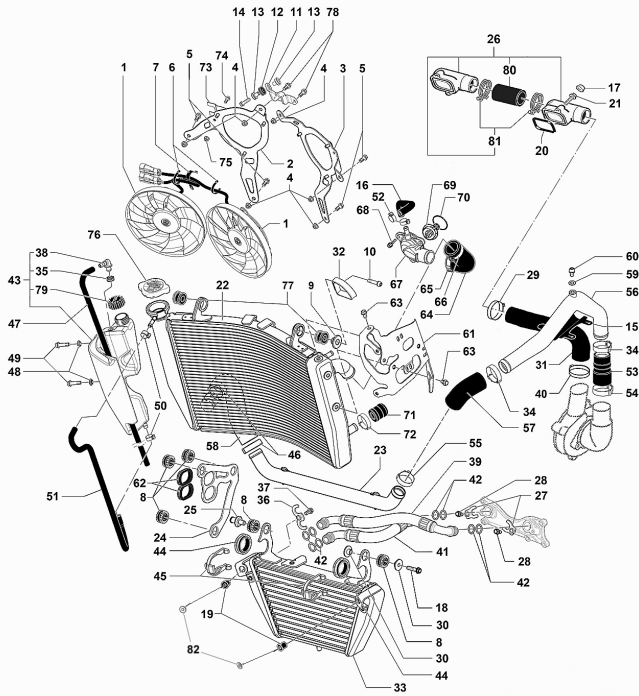

Pos	Part Number	Description	Additional Text	Quantity
1	SPMV8A00A7505	HEATER FAN		2,00
2	SPMV8000B3423	RH HEATER FAN SUPPORT		1,00
3	SPMV8000B3424	LH HEATER FAN SUPPORT		1,00
4	SPMV8000B2707	NUT, M5x0,8xE6 CH8 PARLOCK	990R-1090RR 002105> USA BRUTALE 920 USA	6,00
5	SPMV8A00B2681	SCREW, M6x1	990R-1090RR <000640	6,00
6	SPMV800056783	Plastic clamp, L142	MY17/20 F3 675-F3 800	2,00
7	SPMV800092668	CLAMP, RUBBER	PER EAS F3 675	1,00
8	SPMV800062651	VIBRATION REDUCER D22-D10-SP12		5,00
9	SPMV8000B7172	SPACER D10-D6,25-L15		1,00
10	SPMV8G00B2681	Screw M6x1 CH8	LUSSO, RC, SCS	1,00
10	SPMV8H00C0597	SCREW TCCTX M6X1 T30-L25	ORO	1,00
11	SPMV8000B4772	SUPPORT, METAL, WATER RADIATOR		1,00
12	SPMV8000A0905	CUSHION, D17xD8E10		1,00
13	SPMV8AB045495	BUSH, SPACER, D14xD8xD6,25xE4,		2,00
14	SPMV8E00B2681	Screw M6x1-CH8-L20	MY17/20 F3 675 RC-F3 800 RC	1,00
14	SPMV8F00C0597	SCREW TCCTX M6X1 T30-L20	ORO	1,00
15	SPMV800090417	PROTECTION, RUBBER, PIPE		1,00
16	SPMV8000B3644	PIPE, RUBBER, RADIATOR, 3		1,00
17	SPMV800094896	CAP, RUBBER, SCREW, 2	RR-SCS-RC SCS	2,00
18	SPMV8G00B2681	Screw M6x1 CH8	LUSSO, RC, SCS	1,00
18	SPMV8H00C0597	SCREW TCCTX M6X1 T30-L25	ORO	1,00
19	SPMV800048245	CUSHION, SCREW, M6x1 L16	B4 RS	2,00
20	SPMV800017679	ORING, 3156 39,34x2,62		2,00
21	SPMV8E00B2681	Screw M6x1-CH8-L20	MY17/20 F3 675 RC-F3 800 RC	4,00
22	SPMV8000B3422	WATER COOLER	F4 FRECCHE TRICOLORI, F4R, F4RR F4S VIN 001323>	1,00