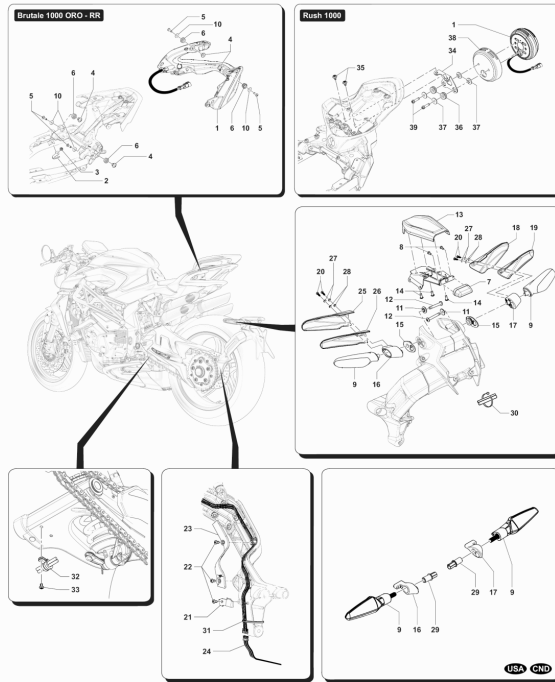

Pos	Part Number	Description	Additional Text	Quantity
1	SPMV80A0C7430	Tail lighth	RUSH	1,00
1	SPMV8A00C3519	Tail lighth	ORO-RR	1,00
2	SPMV8000C6714	LIGHT CONNECTOR RETAINER	B4 RS-B4 RR-B4 NURBURGRING	1,00
3	SPMV8C00B5919	SCREW M5	F3 ORO-F3 AGO	1,00
4	SPMV8000A1873	BUSH, SPACER, D16xD8xD6,2X10	BRUTALE S	4,00
5	SPMV8C00B4221	TBEI SCREW M5X0.8 CH3 L18	B4 RS-B4 RR-B4 NURBURGRING	4,00
6	SPMV800090239	CUSHION, RUBBER, 2	B4 RS-B4 RR-B4 NURBURGRING	4,00
7	SPMV8000B8250	LICENSE PLATE LIGHTING LIGHT		1,00
8	SPMV8AA0B2771	TCIC SCREW M3X0.5-L8 DIN 7985		2,00
9	SPMV8000C2127	DIRECTION LIGHT	EXCEPT 675	2,00
9	SPMV8000C7051	KOSO TURN SIGNAL	USA-CND	2,00
10	SPMV62ND15548	WASHER, D15x5,2xE1	EXCEPT USA-CND	4,00
11	SPMV8000C5937	SPACER WITH COLLAR	800-SCS-RCSCS	2,00
12	SPMV60ND02490	TCEI SCREW M5X0, 8-CH4-L35 UNI	USA-CND FRAME >004760	2,00
13	SPMV8000C2150	UPPER PLATE HOLDER CLOSURE		1,00
14	SPMV98C0090901	SCREW M4X10	B4 RS-B4 RR-B4 NURBURGRING	3,00
15	SPMV8000C5936	VIBRATION DAMPER D16-D8-SP6.5	800-SCS-RCSCS	2,00
16	SPMV8000C2713	SPACER POST. FOR INDICATOR	EXCEPT 675	1,00
16	SPMV8000C8427	REAR SPACER. FOR INDICATED	USA-CND	1,00
17	SPMV8000C2713	SPACER POST. FOR INDICATOR	EXCEPT 675	1,00
17	SPMV8000C8427	REAR SPACER. FOR INDICATED	USA-CND	1,00
18	SPMV8000C2716	PROTECTION FOR INDICATOR OF	EXCEPT 675	1,00
19	SPMV8000C2969	THERMAL REFLECTOR FOR INDICATOR	EXCEPT 675	1,00
20	SPMV8BA0B2777	SCREW AUTOFIL. PH-AB 2.9X13	USA/CND EXCLUDED	4,00
21	SPMV8000B9316	WIRES STOP PLATE		1,00
22	SPMV98B0090901	Special screw M4x8	TAMBURINI	3,00