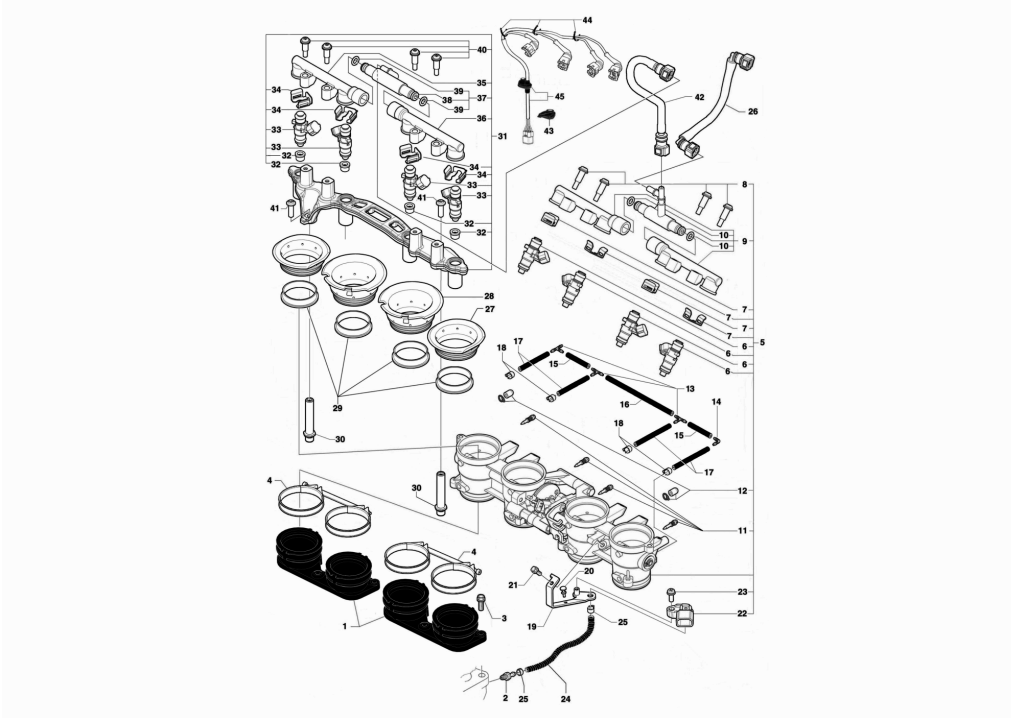

Pos	Part Number	Description	Additional Text	Quantity
1	SPMV8B00A6744	INDUCTION MANIFOLD		2,00
2	SPMV8A00B3525	CONNECTION HOSE		1,00
3	SPMV60ND02509	Screw M6x1-CH5-L20	F3 800-AGO-RC	6,00
4	SPMV8000B4367	CLAMP, COLLECTOR INTAKE		2,00
5	SPMV8000B7182	THROTTLEBODY		1,00
6	SPMV8000B4329	Injection nozzle		4,00
7	SPMV8000B4313	SPRING		4,00
8	SPMV8000B4314	SCREW-WASHER KIT		1,00
9	SPMV8000B4315	FLUTE KIT		1,00
10	SPMV8000B4316	GROMMET D7.6		2,00
11	SPMV8000B4317	BY-PASS ADJUSTMENT		1,00
12	SPMV8000B4318	CAP-SPRING KIT		1,00
13	SPMV8000A3889	CONNECTOR, HOSE 3 WAYS		3,00
14	SPMV8000C6915	90 CONNECTOR		1,00
15	SPMV8S0091037	RUBBER HOSE D4-D9-L55		2,00
16	SPMV800091037	HOSE, RUBBER 4X9	MY12/16 USA CND CN	1,00
17	SPMV8000C7493	Preformed d4-d9 tube with calibrated ins		4,00
18	SPMV8B0096458	CLAMP, METAL, 55-85		4,00
19	SPMV8000C6419	PLATE SUPP. SENSOR		1,00
20	SPMV800095828	CUSION		1,00
21	SPMV8C00B2680	SCREW, TEF M5x0,8x12 CH8 RT		1,00
22	SPMV8000B3432	SENSOR, PRESSURE		1,00
23	SPMV98C0090901	SCREW M4X10	B4 RS-B4 RR-B4 NURBURGRING	1,00
24	SPMV8000B8945	PIPE D4-D9		1,00
25	SPMV8B0096458	CLAMP, METAL, 55-85		2,00
26	SPMV8000C6836	FUEL HOSE		1,00
27	SPMV8000C6239	INTAKE HORN		2,00
28	SPMV8000C6240	INTAKE HORN		2,00