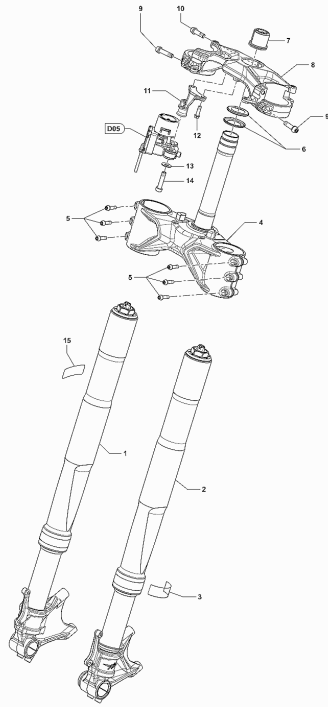

Pos	Part Number	Description	Additional Text	Quantity
1	SPMV8000B8348	RIGHT LEG	F4RR	1,00
2	SPMV8000B8347	LEFT LEG COMPL.	F4RR	1,00
3	SPMV8A00B4536	FRAME TUBE PROTECTOR	B4 RR-B4 NURBURGRING-RUSH	1,00
4	SPMV8000C6167	STEERING BASE WITH PIN		1,00
5	SPMV8E00B2688	Screw TCEIF M6x22 RP	F3 ORO	6,00
5	SPMV8G00C0597	SCREW TCCTX M6X1 T30-L22	ORO	6,00
6	SPMV800090897	DUST COVER, STEERING STEM		2,00
7	SPMV8C0090280	SPECIAL NUT, STEERING STEM, F4		1,00
8	SPMV80A0C6169	STEERING HEAD	B4 RR-B4 NURBURGRING-RUSH	1,00
9	SPMV8D00B2690	SCREW, TCEIF M8x1,25x30 RP	RR-RUSH	2,00
9	SPMV8D00C0598	SCREW TCCTX M8X1.25 T40-L30	ORO	2,00
10	SPMV8C00B2690	SCREW, TCEIF M8x25 RP	MY12/16 JPN F3 675-F3 800	1,00
10	SPMV8C00C0598	SCREW TCCTX M8X1,25 T40-L25	ORO	1,00
11	SPMV80A0C6170	IGNITION SWITCH HOLDER		1,00
12	SPMV8E00B2681	Screw M6x1-CH8-L20	MY17/20 F3 675 RC-F3 800 RC	2,00
13	SPMV8000B2723	WASHER, D8,2xD20xE1		2,00
14	SPMV8E00B2690	Screw M8 L=35	RR-RUSH	2,00
14	SPMV8F00C0598	SCREW TCCTX M8X1.25 T40-L35	ORO	2,00
15	SPMV8000C5568	ADHESIVE PLATE "PRESS. PNEU	PIRELLI-RC-LH44	1,00