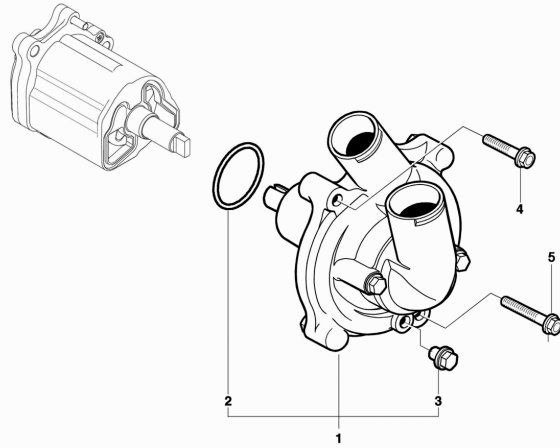

Pos	Part Number	Description	Additional Text	Quantity
1	SPMV8A00B3315	WATER PUMP, F4		1,00
2	SPMV8000B2574	GROMMET		1,00
3	SPMV8000B4308	Screw water pump		1,00
4	SPMV8J00B2681	Screw M6x1 L35 CH8	675-800 MY17 AMERICA	1,00
5	SPMV8L00B2681	SCREW TEF M6X1-CH8-L45	AGO	1,00