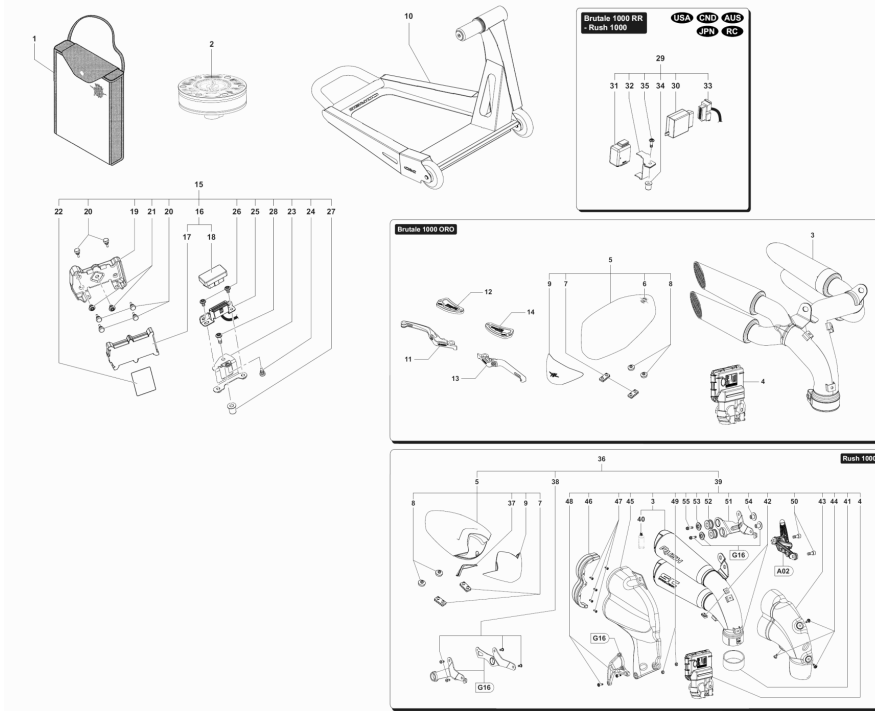

Pos	Part Number	Description	Additional Text	Quantity
1	SPMV8000C7117	BIKE COVER B4 1000 SERIES	ORO	1,00
1	SPMV98000C8641	RUSH 1000 MOTORCYCLE COVER	RUSH	1,00
2	SPMV80A0C6537	QUICK RELEASE FUEL CAP	ORO	1,00
2	SPMV80C0C6537	Fuel tank cap with quick release	RUSH	1,00
3	SPMV8000C8637	EXHAUST SILENCER	RUSH	1,00
3	SPMV8A00C7082	FINAL EXHAUST SILENCERS	ORO	1,00
4	SPMV8K00C6082	IGNITION CONTROL UNIT INIEZION	ORO	1,00
4	SPMV8Y00C6082	Injection ignition control unit eldor ra	RUSH	1,00
5	SPMV8000C8642	SINGLE SEAT TAIL RUSH 1000		1,00
5	SPMV8000C7119	SINGLE SEAT COVER B4 1000	ORO	1,00
6	SPMV8000C3053	"MV" DECAL FOR DOME"	MY18/20 F3 675 RC-F3 800 RC	1,00
7	SPMV8000C1752	SADDLE SUPPORT PAD		2,00
8	SPMV8000C1755	VIBRATION DAMPER FOR SADDLE	B4 NURBURGRING-RUSH	2,00
9	SPMV8000C7120	SINGLE SEAT TAIL PAD	ORO	1,00
9	SPMV8000C8645	SINGLE SEAT TAIL PAD	RUSH	1,00
10	SPMV8000C3396	BOX STAND		1,00
11	SPMV80A0C6562	FRONT BRAKE LEVER CNC UNLOCKED	RUSH	1,00
12	SPMV8000C6538	BRAKE OIL CAP		1,00
13	SPMV80A0C6563	ARTICULATED CLUTCH LEVER CNC	RUSH	1,00
14	SPMV8000C6539	CLUTCH OIL CAP		1,00
15	SPMV8000C7475	GNNS AND SATELLITE SYSTEM KIT		1,00
16	SPMV8000C7472	Satellite system gnns and obdii dongle		1,00
17	SPMV8000C7478	SATELLITE SYSTEM GNNS TELTO		1,00
18	SPMV8000C7479	MOBISAT ECHO OBDII DONGLE	NO USA-CND-AUS-JPN-TWN ORO	1,00
19	SPMV80B0C7473	SUPPORT FOR SATELLITE SYSTEM		1,00
20	SPMV800095828	CUSION		6,00
21	SPMV8000B2672	SCREW M6	F4R, F4RR	2,00