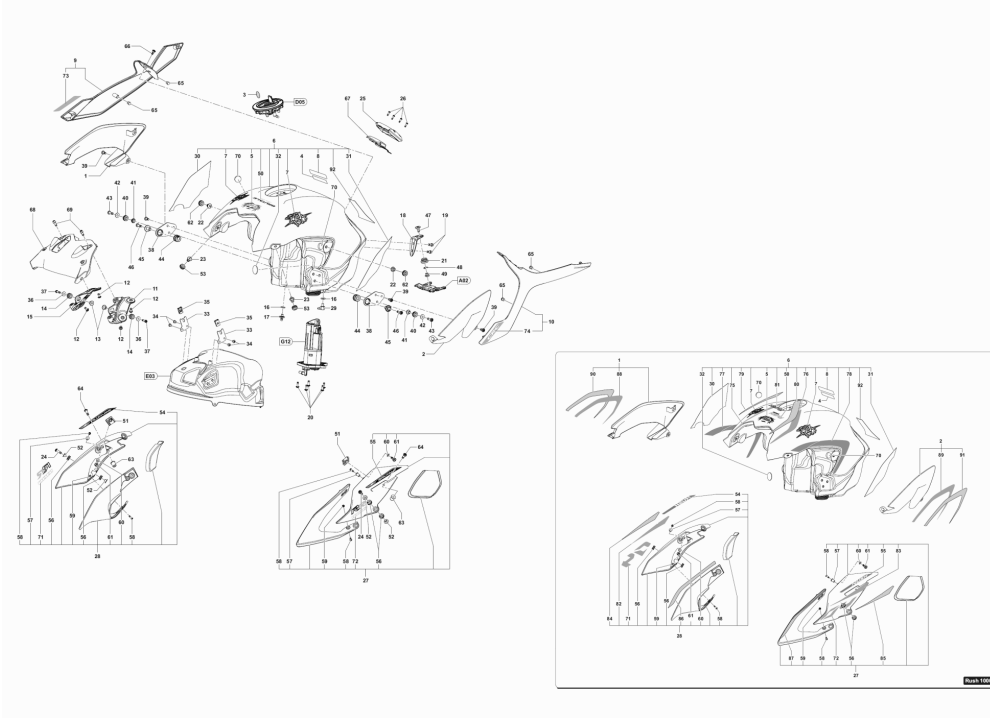

Pos	Part Number	Description	Additional Text	Quantity
1	SPMV8000C8580	RIGHT CENTER TANK SIDE PANEL	RUSH	1,00
1	SPMV80B0C6186	RIGHT CENTER TANK SIDE PANEL	RR	1,00
1	SPMV8AB0C6186	RIGHT CENTER SIDE PANEL TANK	ORO	1,00
2	SPMV8000C8579	LEFT CENTER TANK SIDE PANEL	RUSH	1,00
2	SPMV80B0C6187	LEFT CENTER TANK SIDE PANEL	RR	1,00
2	SPMV8AB0C6187	LEFT CENTER TANK SIDE PANEL	ORO	1,00
3	SPMV800092664	DECAL		1,00
4	SPMV8000C6925	'PLATE "E10" FOR TANK"	MY19/20 F3 675-F3 800	1,00
5	SPMV8000C7133	'LAUREL" DECAL FOR TANK"	ORO	1,00
5	SPMV8000C8021	'DECAL "ANNIVARSARIO 75" FOR"	MY20 RED/SILVER F3 800	1,00
5	SPMV80B0C8021	DECAL "ANNIVARSARIO 75" FOR	ROSSO RR	1,00
5	SPMV80C0C8021	DECAL "ANNIVERSARY 75" FOR SE	RUSH	1,00
6	SPMV8000C6692	COMPLETE FUEL TANK	ROSSO RR	1,00
6	SPMV8000C7131	COMPLETE FUEL TANK	ORO	1,00
6	SPMV8000C8595	COMPLETE FUEL TANK	RUSH	1,00
6	SPMV80A0C6692	COMPLETE FUEL TANK	RR GRAY/YELLOW	1,00
7	SPMV8000C3050	DECAL FOR TANK	MY19 RED/SILVER F3 800	2,00
7	SPMV80A0C3050	MV" DECAL FOR TANK	MY19/20 RED/SILVER F3 800	2,00
8	SPMV8000A9698	PLATE AVVERTENZA DOCUMENT		1,00
9	SPMV8000C8232	RIGHT TANK SIDE PANEL	EXCEPT ORO	1,00
9	SPMV8AB0C6188	RIGHT TANK SIDE PANEL	ORO	1,00
10	SPMV8000C8231	LEFT TANK SIDE PANEL	EXCEPT ORO	1,00
10	SPMV8AB0C6189	LEFT TANK SIDE PANEL	ORO	1,00
11	SPMV8000C6229	LEFT BRACKET FIX. FRONT. TANK		1,00
12	SPMV8A00B2672	SCREW, M6x11,7x12	MY18 RC, MY19 RC, RC LH	4,00
13	SPMV8000C6230	SPACER D16-D8-D5.2-SP12.5		2,00
14	SPMV8000A0905	CUSHION, D17xD8E10		2,00