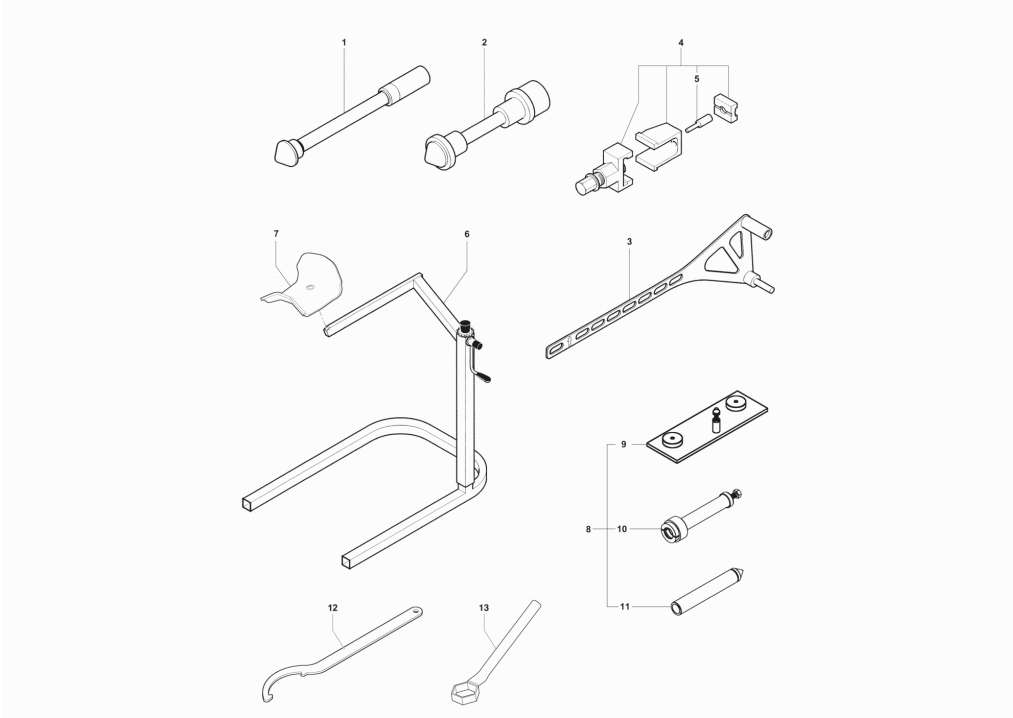

Pos	Part Number	Description	Additional Text	Quantity
1	SPMV800095830	FRONT STAND		1,00
2	SPMV800091645	Holding wrench		1,00
3	SPMV8000B4412	WRENCH FOR FRONT WHEEL AXLE		1,00
4	SPMV800092860	FORK BEARING		1,00
5	SPMV800092861	BEARING EXTRACTOR		1,00
6	SPMV8000B4416	FRONT WHEEL BEARING		1,00
7	SPMV800092866	FORK PACK TOOL		1,00
8	SPMV8000A1953	PIN FOR CENTERING		1,00
9	SPMV800092865	Special tool rear wheel		1,00
10	SPMV800095850	Tool for pliers clic clamps		1,00
11	SPMV800098321	Tool for tilted pliers clic clamps		1,00
12	SPMV8000B4415	BUSH EXTRACTOR		1,00
13	SPMV8000B9312	REAR STAND		1,00