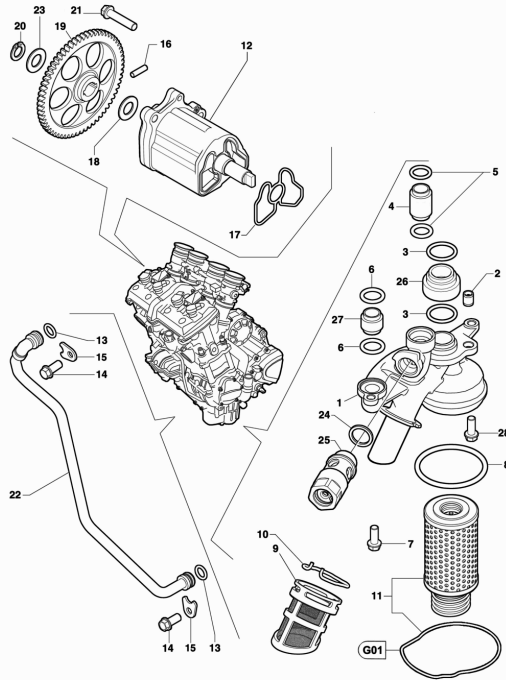

Pos	Part Number	Description	Additional Text	Quantity
1	SPMV8000C5784	OIL FILTER SUPPORT		1,00
2	SPMV800051549	PIN D8-D6		1,00
3	SPMV8A0034323	ORING, 20,29x0,62		2,00
4	SPMV4594036001	OIL HOSE TO FILTER		1,00
5	SPMV8A0023116	ORING, 13,10x2,62mm		2,00
6	SPMV8A0022551	OR2056 T1.78-D14 VITON		2,00
7	SPMV8D00B2681	SCREW, M6x1x16 CH8	MY12/16 F3 675-F3 800	1,00
8	SPMV8000B3449	ORING, OIL FILTER 33,57x3,53mm		1,00
9	SPMV8000B3450	NET, OIL FILTER		1,00
10	SPMV8000B3451	CIRCLIP, FIX, OIL FILTER NET		1,00
11	SPMV8000B5342	Oil filter kit		1,00
12	SPMV8000B2073	OIL PUMP		1,00
13	SPMV8A0023108	OR2037 T1		2,00
14	SPMV8C00B2681	SCREW, TEF M6x1 CH8 L14	RR-SCS-RC SCS	2,00
15	SPMV800095505	OIL INLET FIXING PLATE		2,00
16	SPMV800019971	PIN, OIL PUMP GEAR, 4x15,8		1,00
17	SPMV8000B2512	GASKET, OIL PUMP		1,00
18	SPMV8A00B2815	WASHER, 21x12x0,5mm		1,00
19	SPMV8000B6796	GEAR OIL PUMP Z=59	F4R, F4RR	1,00
20	SPMV66N021202	RETAIN RING D12-D11	ROSSO-RR	1,00
21	SPMV8G00B2681	Screw M6x1 CH8	LUSSO, RC, SCS	3,00
22	SPMV8000B2817	DUCT, OIL		1,00
22	SPMV8000B4801	OIL DELIVERY DUCT TO TES	OPT	1,00
23	SPMV8B00B2815	WASHER, 21x12x1,5		1,00
24	SPMV8000B8078	WASHER, DE23XD118XE1,5, COBRE		1,00
25	SPMV8000B8070	VALVE PRESSURE ADJUSTER, ENGIN		1,00
26	SPMV8000C6011	OIL FILTER SUPPORT TUBE		1,00
27	SPMV8000C5785	OIL PIPE TO CRANKCASE		1,00