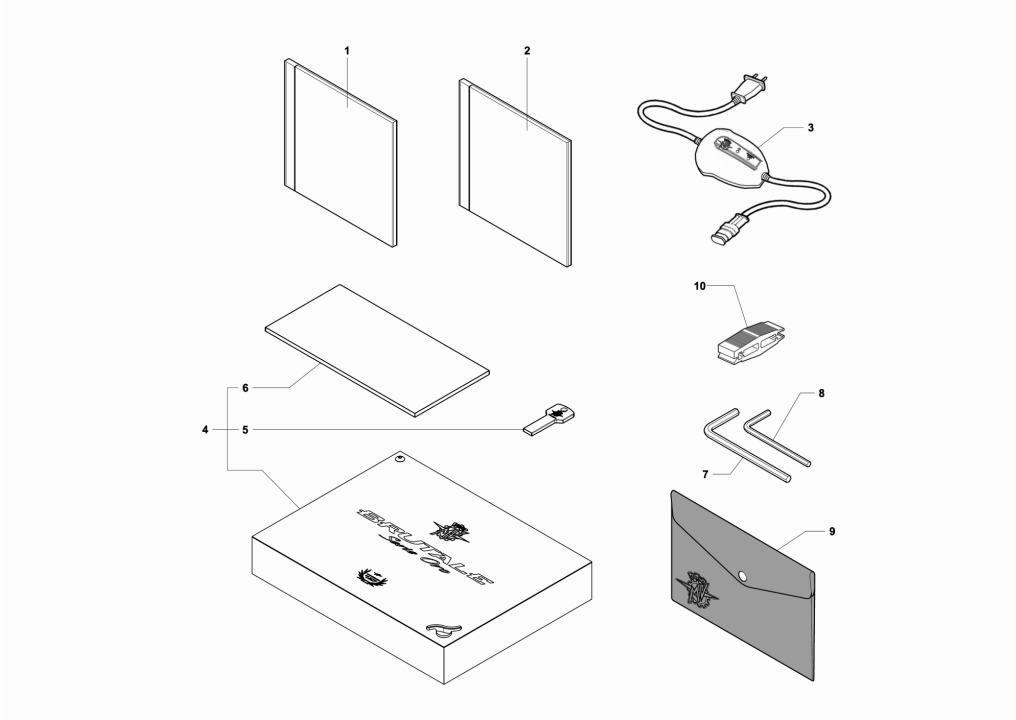

Pos	Part Number	Description	Additional Text	Quantity
2	SPMV8000B3602	ENGINE OVERHAUL		1,00
3	SPMV8000C3178	BATTERY CHARGER KIT	EXCEPT MY 15 RC	1,00
3	SPMV8A00C3178	BATTERY CHARGER KIT USA	EXCEPT MY 15 RC	1,00
3	SPMV8B00C3178	BATTERY CHARGER KIT JPN	EXCEPT MY 15 RC	1,00
4	SPMV8000C8041	DOCUMENTAZ.PRODOTTO MV BRUTALE	ORO	1,00
4	SPMV8000C8053	DOCUMENTAZ.PRODOTTO MV BRUTALE	ORO USA-CND	1,00
4	SPMV8000C8054	DOCUMENTAZ.PRODOTTO MV BRUTALE	RR	1,00
4	SPMV8000C8059	DOCUMENTAZ.PRODOTTO MV BRUTALE	RR USA-CND	1,00
4	SPMV8000C8627	WELCOME KIT MV RUSH 1000	RUSH	1,00
4	SPMV8000C8632	WELCOME KIT MV RUSH 1000	RUSH USA-CND	1,00
5	SPMV8000C5468	HI-SPEED USB 2.0 KEY 4GB	MY18/20 800-LUSSO-RC, SCS	1,00
6	SPMV8000C4965	MV WARRANTY BOOKLET	MY17/20 F3 675-800-RC	1,00
7	SPMV800039383	HEXAGON WRENCH KEY 4MM		1,00
8	SPMV800092856	TOOL		1,00
9	SPMV8000C8011	COMPLETE DOCUMENT HOLDER	MY20 F3 675-F3 800-F3 800 RC	1,00
10	SPMV800099275	TOOL FUSE		1,00