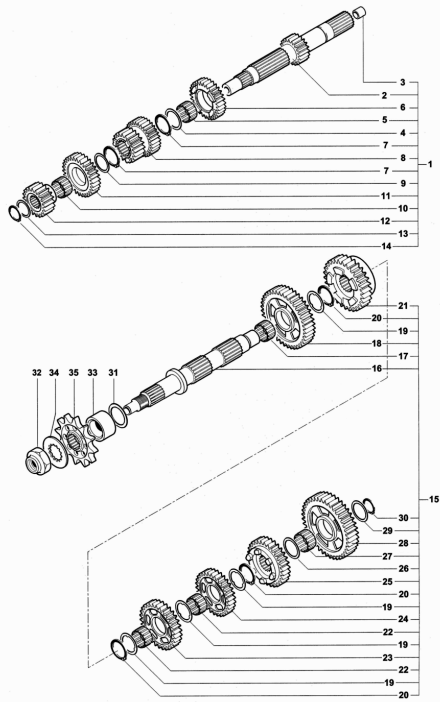

Pos	Part Number	Description	Additional Text	Quantity
2	SPMV8000B0016	MAIN SHAFT	1000 VIN 008065> & 1078	1,00
3	SPMV800086699	BUSH		1,00
4	SPMV8000A0973	WASHER	ENGINE 6540-6742 & 7236>	1,00
5	SPMV8000A0370	BUSH	ENGINE 6540-6742 & 7236>	1,00
6	SPMV8000C3179	INGR. 5 ON PRIM.Z 22	ENGINE 22153>	1,00
7	SPMV8000A0975	SNAP RING	ENGINE 6540-6742 & 7236>	2,00
8	SPMV8000C7203	SLIDING INPUT 3-4 ON PRIM.		1,00
9	SPMV8000A0973	WASHER	ENGINE 6540-6742 & 7236>	1,00
10	SPMV8000A0370	BUSH	ENGINE 6540-6742 & 7236>	1,00
11	SPMV8000C3181	6 GEAR ON THE PRIM Z 21	ENGINE 22153>	1,00
12	SPMV8000A9896	2ND GEAR	1000 VIN 008065> & 1078	1,00
13	SPMV8D0081569	WASHER	1.0 MM	1,00
14	SPMV8000B7876	ELASTIC LOWERED RING 24		1,00
16	SPMV8000B2083	TRANSMISSION SHAFT		1,00
17	SPMV8000A0370	BUSH	ENGINE 6540-6742 & 7236>	1,00
18	SPMV8000C7205	2ND GEAR ON SEC.		1,00
19	SPMV8000A4196	WASHER	BRUTALE S,09192>,<10409,10968>	4,00
20	SPMV8000A0990	SNAP RING	ENGINE 6540-6742 & 7236>	3,00
21	SPMV8000C7244	SLIDING INPUT 6TH ON		1,00
22	SPMV8000A0370	BUSH	ENGINE 6540-6742 & 7236>	2,00
23	SPMV8000C7206	INGR.3 ON SEC.		1,00
24	SPMV8000C3189	INGR. 4 ON SECONDARY Z 30	ENGINE 22153>	1,00