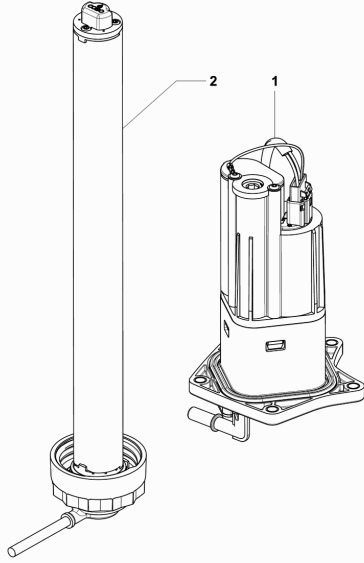

Pos	Part Number	Description	Additional Text	Quantity
1	SPMV8000C6235	FUEL INTAKE ASSEMBLY		1,00
2	SPMV8000B9950	FUEL LEVEL PROBE		1,00