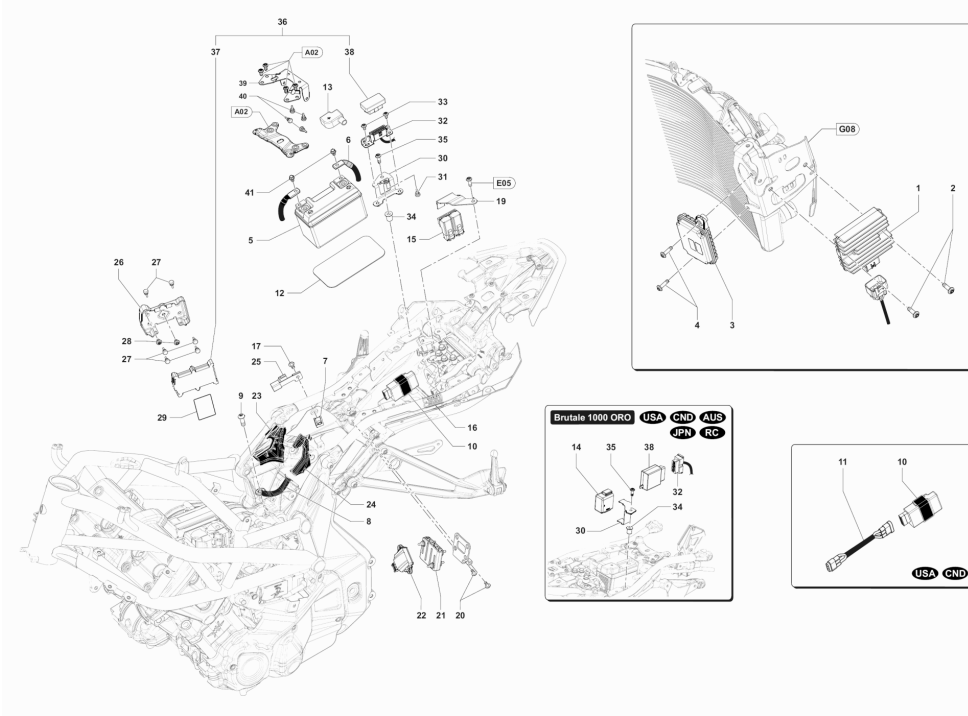

Pos	Part Number	Description	Additional Text	Quantity
1	SPMV8000B3206	RECTIFIER		1,00
2	SPMV8B00B2672	SCREW, M6x11,7x21	DRAGSTER	2,00
2	SPMV8E00C0600	SCREW TFTX M6X1 T30-L20	ORO	2,00
3	SPMV8000C7233	TPMS CONTROL UNIT		1,00
4	SPMV8B00B5919	SCREW M5 L20	RR, MY22 RC	2,00
5	SPMV8000C7182	BATTERY LIFEPO4 12V 48WH		1,00
6	SPMV8000C8698	POSITIVE BATTERY-TELERUT CABLE		1,00
7	SPMV800046893	NUT M6X1	F3 ORO-F3 AGO	1,00
8	SPMV8000C6356	BATTERY-MOTOR GROUND CABLE		1,00
9	SPMV8A00B2676	TBEI SCREW M8X16	B4 NURBURGRING-RUSH	1,00
10	SPMV8000B9739	RELE	USA-CND	1,00
10	SPMV8000C6404	INTERMITTENT RELAY	ROSSO	1,00
11	SPMV8000C6414	Cable flasher relay	USA - CND	1,00
12	SPMV8A0097895	HULL HEAT REFLECTOR		1,00
13	SPMV8000C7245	CAP FOR POSITIVE POLE		1,00
14	SPMV8000C8414	ELASTIC SYSTEM HOLDER		1,00
15	SPMV8000A6749	RELAY	ROSSO	2,00
16	SPMV800092257	BATTERY DATA PLATE		1,00
17	SPMV8A00B2672	SCREW, M6x11,7x12	MY18 RC, MY19 RC, RC LH	1,00
17	SPMV8A00C0600	SCREW TFTX M6X1 T30-L12	MY15 RC, MY17 RC	1,00
19	SPMV8000C6405	SENSOR SUPPORT PLATE		1,00
20	SPMV8A00B5919	SCREW M5 L12	MY17 DRAGSTER RR/DRAGSTER RC	2,00
21	SPMV8000C7681	ELASTIC SUPPORT FOR SENSOR		1,00
22	SPMV8000C6208	ATTITUDE SENSOR		1,00
23	SPMV8000B6657	COVER PROTECTION, CABLE		1,00
24	SPMV8000C6418	WIRING PROTECTION		1,00
25	SPMV8000C6914	PLATE FOR PROBE CONNECTOR		1,00