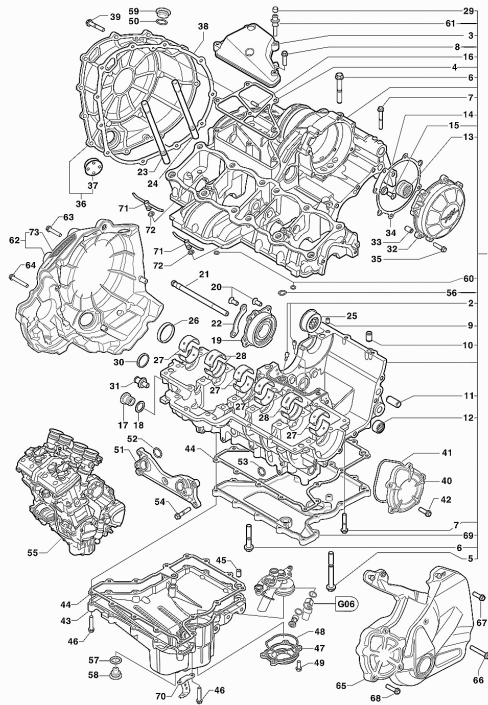

Pos	Part Number	Description	Additional Text	Quantity
1	SPMV8A00C5699	Mated bases	MY21-22	1,00
2	SPMV8B00B2807	VALVE, OIL, CRANKCASE BOTTOM	B4 RS-B4 RR-RUSH, MY23	2,00
3	SPMV8C00C5569	LABYRINTH COVER. BLOW-BY		1,00
4	SPMV8000B4019	GASKET, BLOW-BY COVER		1,00
5	SPMV8B00B2684	SCREW, M8x1,25 DA CARÇAÇA		13,00
6	SPMV8A00B2684	SCREW, M8x1,25		7,00
7	SPMV8J00B2681	Screw M6x1 L35 CH8	675-800 MY17 AMERICA	12,00
8	SPMV8G00B2681	Screw M6x1 CH8	LUSSO, RC, SCS	4,00
9	SPMV800007719	PIN D10-D7		3,00
10	SPMV8A0051549	REFERENCE PIN D6.2-D8-SP.1		1,00
11	SPMV800086119	BUSH, CRANKCASE, 27x12MM		3,00
12	SPMV800087300	BEARING		1,00
13	SPMV800081422	BEARING		1,00
14	SPMV800086737	WASHER, FIXACAO DO ROLAMENTO		1,00
15	SPMV8B00B2695	SCREW, M6x1 CH4		1,00
16	SPMV8C0019590	PIN, CLUTCH COVER, 15x5MM		2,00
17	SPMV8000B2746	CILINDRICAL PLUG DIN 908-M16X1		2,00
18	SPMV800089426	WASHER D16		2,00
19	SPMV8000B2532	BEARING, PRIMARY AXLE		1,00
20	SPMV8C00B2695	SCREW, M6x1 DO SUPORTE DO ROL		6,00
21	SPMV8A00B2063	Gearbox lubrication tube		1,00
22	SPMV8000B2560	SUPPORT, FIX, PRIMARY AXLE BEA		1,00
23	SPMV5609005000	STUD BOLT FIX.CYLINDERTEST		6,00
24	SPMV5609005100	STUD FASTENING CYLINDERTEST		6,00
25	SPMV8000A1087	BEARING, SECONDARY AXLE, RNU41	BRUTALE S 09192>,<10409,10968>	1,00
26	SPMV800081412	CRANKCASE PLUG		1,00
27	SPMV8000B5070	RED BENCH PAD		8,00
27	SPMV8A00B5070	BLUE BENCH PAD		8,00