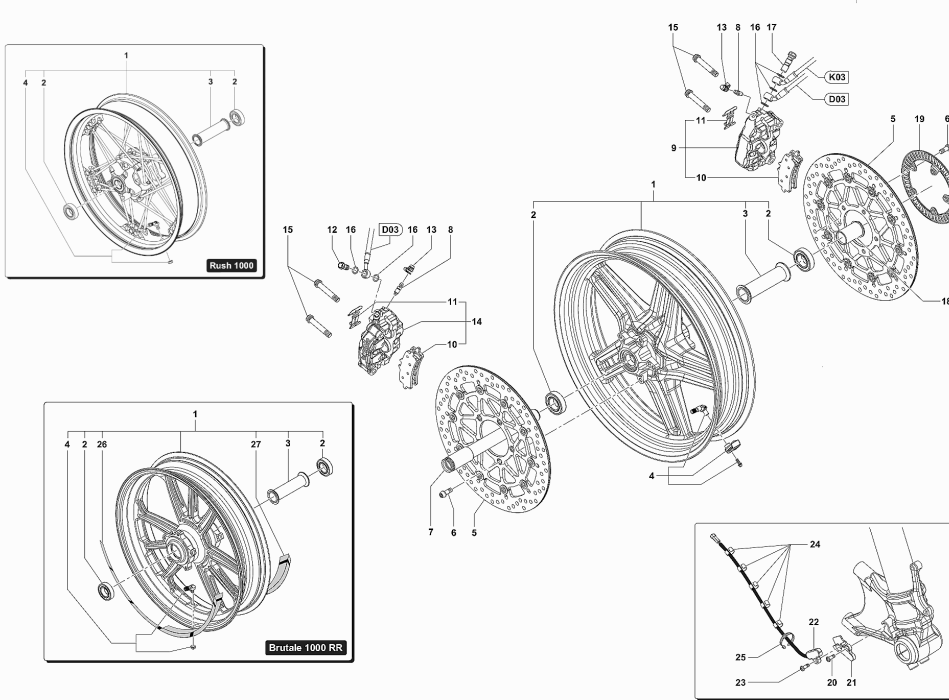

Pos	Part Number	Description	Additional Text	Quantity
1	SPMV8000C6697	'FRONT WHEEL RIM. SPOKED 17'''	RUSH	1,00
1	SPMV8000C8207	Front wheel rim.17 "x3.50 "concuscin.	RR RED	1,00
1	SPMV980A0C6478	FRONT WHEEL RIM. CARBON	ORO	1,00
1	SPMV80A0C8207	'WHEEL RIM FRONT.17 "X3.50 "WITH"	RR GRAY/YELLOW	1,00
2	SPMV8A0026846	RADIAL BEARING		2,00
3	SPMV8000B3672	SPACER	F4RR, F4 FRECCIE TRICOLORI	1,00
3	SPMV8000C6699	FRONT WHEEL INNER SPACER	RUSH	1,00
4	SPMV8000B3195	VALVE, WHEEL	675,800,800RR,DRAG., DRAG. RC	1,00
4	SPMV8000C7234	TPMS VALVE	ORO	1,00
4	SPMV80A0C0589	INFLATION VALVE	DRAGSTER RR RED/BLACK DRAGSTER RR YELLOW/BLACK	1,00
5	SPMV8000B3353	BRAKE DISK, FRON SIDE, D320xE5	F3 AGO	2,00
6	SPMV8000C2965	Screw TCCTX M8x1,25-T40-L20	ORO	10,00
6	SPMV8A00B2690	SCREW, TCEIF M8x20 RT	EXCEPT PIRELLI-LH44	10,00
7	SPMV8A00A3468	AXLE, FRONT WHEEL, B4	F4RR	1,00
8	SPMV8000A2041	DRAIN SCREW	MY15/20 F3 675	2,00
9	SPMV8000C6253	LEFT FRONT BRAKE CALIPER		1,00
10	SPMV8000B8563	FRONT BRAKE PAD COUPLE	F4RR	2,00
11	SPMV8000C7690	SPRING		2,00
12	SPMV8000A8947	TUBO OIL PIPE UNION	F4RR	1,00
13	SPMV8000A2042	DUST COVER	1000 VIN 008065> & 1078	2,00
14	SPMV8000C6252	RIGHT FRONT BRAKE CALIPER		1,00
15	SPMV8G00C0599	Screw TCCTX M10x1,25 T50-L55	ORO	4,00
15	SPMV8J00B2691	SCREW, TCEIF M10x1,25xL55	RR-RUSH	4,00
16	SPMV800021480	WASHER, COPPER, D14xD10,2xE1	MY12/14 F3 675	5,00
17	SPMV8000B3599	OIL PIPE UNION		1,00
18	SPMV80A0A3469	BUSH FOR PIN	F4RR	1,00