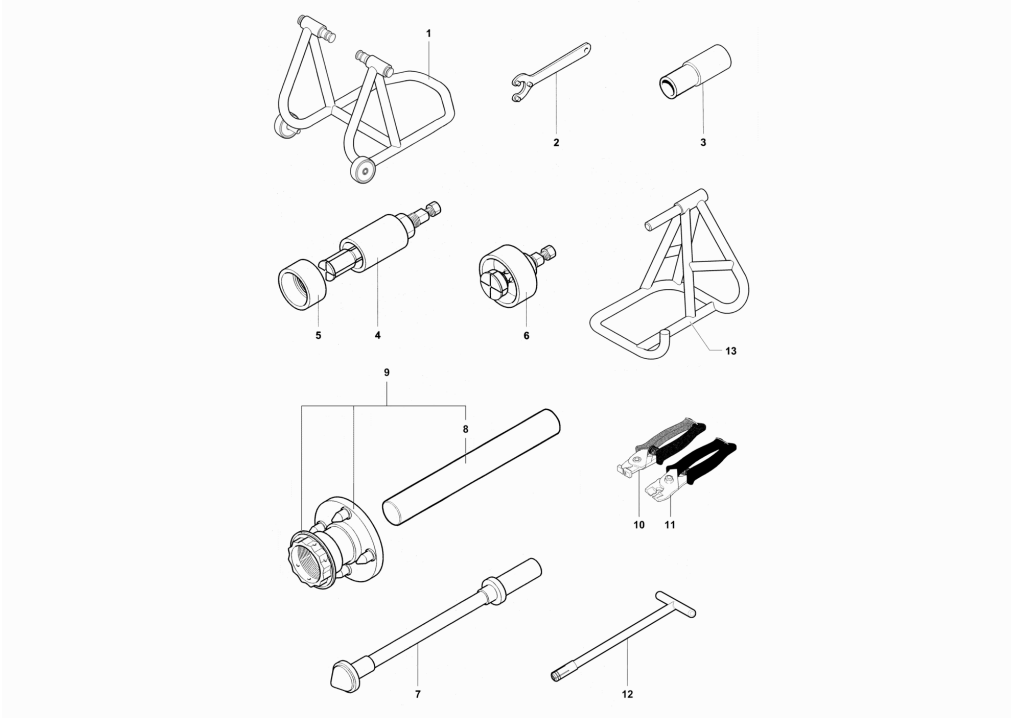

Pos	Part Number	Description	Additional Text	Quantity
1	SPMV800095830	FRONT STAND		1,00
2	SPMV800091645	Holding wrench		1,00
3	SPMV8000B4412	WRENCH FOR FRONT WHEEL AXLE		1,00
4	SPMV800092860	FORK BEARING		1,00
5	SPMV800092861	BEARING EXTRACTOR		1,00
6	SPMV8000B4416	FRONT WHEEL BEARING		1,00
7	SPMV800092866	FORK PACK TOOL		1,00
8	SPMV8000A1953	PIN FOR CENTERING		1,00
9	SPMV800092865	Special tool rear wheel		1,00
10	SPMV800095850	Tool for pliers clic clamps		1,00
11	SPMV800098321	Tool for tilted pliers clic clamps		1,00
12	SPMV8000B4415	BUSH EXTRACTOR		1,00
13	SPMV8000B9312	REAR STAND		1,00