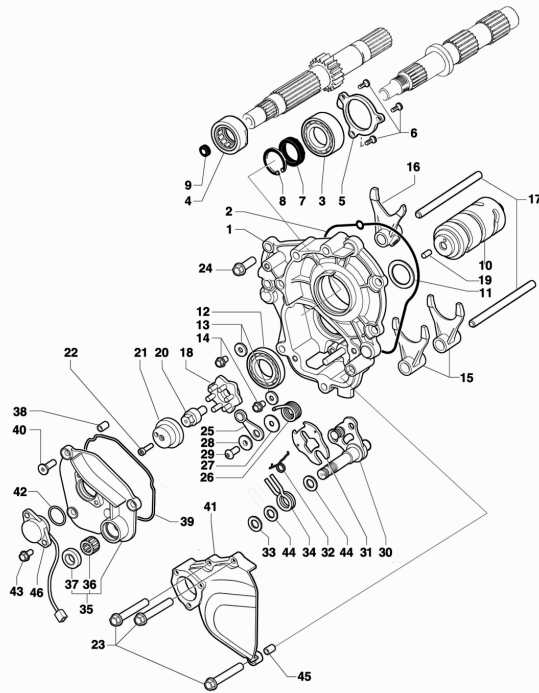

Pos	Part Number	Description	Additional Text	Quantity
1	SPMV8000B6511	COVER TRANSMISSION	1090 VIN FROM 004516 TO 004821	1,00
2	SPMV800086117	PROTECTION, RUBBER, GEARSHIFT		1,00
3	SPMV8000A2318	OBLIQUE BEARING 2 ROWS SF. D28	BRUTALE S,09192>,<10409,10968>	1,00
4	SPMV8000A1086	ROLLER BEARING D24-D40-SP1	BRUTALE S,09192>,<10409,10968>	1,00
5	SPMV800086114	BEARING LOCKING PLATE		1,00
6	SPMV8B00B2695	SCREW, M6x1 CH4		3,00
7	SPMV800089410	GASKET RING D35-D47-SP7		1,00
8	SPMV800091603	SEEGER RING SB 48		1,00
9	SPMV800064296	RETAINER, AXLE, CLUTCH DRIVER		1,00
10	SPMV8000B2086	FORK CONTROL SHAFT	FOR GEAR WITHTROL UPSIDE-DOWN	1,00
11	SPMV8A0036022	WASHER, STEEL, COUNTERSHAFT T=	0.2	1,00
11	SPMV8B0036022	WASHER, STEEL, COUNTERSHAFT T=	0.3	1,00
11	SPMV8C0036022	WASHER, STEEL, COUNTERSHAFT T=	0.4	1,00
12	SPMV8A0021774	BEARING, DRUM GEARSHIFT, D25xD		1,00
13	SPMV8000A0901	WASHER D15-D6		2,00
14	SPMV8C00B2681	SCREW, TEF M6x1 CH8 L14	RR-SCS-RC SCS	2,00
15	SPMV800081583	FORK, GEARSHIFT, 1-4 2-3		2,00
16	SPMV8000A2537	FORK, GEARSHIFT, 5-6		1,00
17	SPMV800081585	AXLE, GEARSHIFT FORK		2,00
18	SPMV8000B5194	GEAR SELECTOR DRUM COMPLE		1,00
19	SPMV800038520	ROLL D4-L8		1,00
20	SPMV8000B5196	SCREW FIXING SELECTOR DRUM		1,00
21	SPMV8000B5197	SELECTOR DRUM PEG SUPPORT		1,00
22	SPMV60ND02466	Screw M4 0,7x20		1,00
23	SPMV8A00B2683	Screw M8x1,25-L30	EXCEPT MY 15 RC	6,00
24	SPMV8C00B2683	SCREW, TEF M8x1,25x65 RP	EXCEPT MY 15 RC	3,00