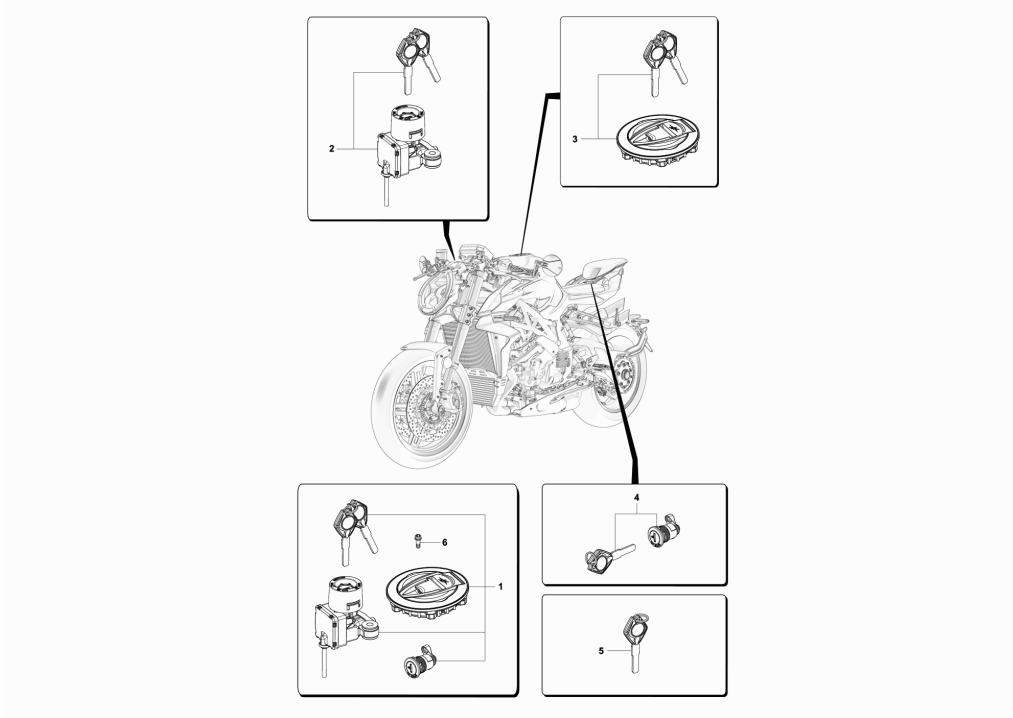

Pos	Part Number	Description	Additional Text	Quantity
1	SPMV8000C6090	LOCKS SUPPLY		1,00
2	SPMV8000C6092	E-LOCK IGNITION SWITCH		1,00
3	SPMV8000C7861	FUEL TANK CAP. FUEL WITH		1,00
4	SPMV8000B4441	SADDLE LOCK WITH KEYS		1,00
5	SPMV8000B5575	SPARE KEY	EXCEPT RC LH	1,00
6	SPMV8C00B2687	SCREW, M5x14	F4RR	4,00