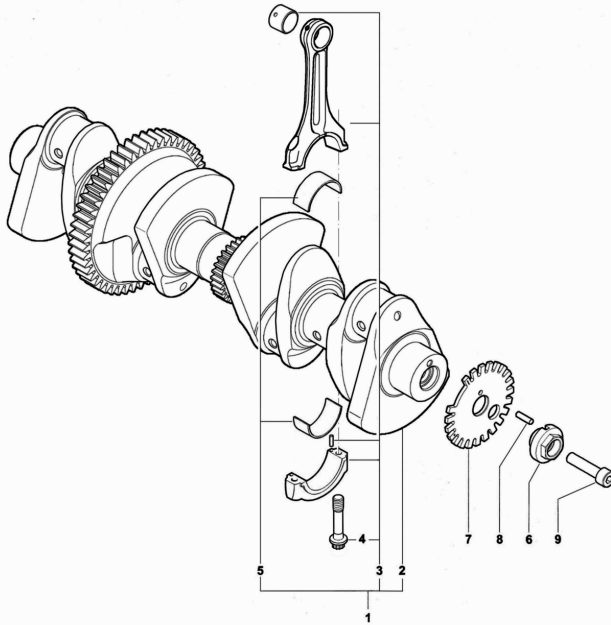

Pos	Part Number	Description	Additional Text	Quantity
1	SPMV8000C7297	Crankshaft with connecting rods	MY21-22	1,00
2	SPMV4594031000	CRANKSHAFT STROKE 50.9	MY21-22	1,00
3	SPMV8000C0677	CYLINDER COMPL. OF CAP AND VI		4,00
4	SPMV8000B4100	SCREW		8,00
5	SPMV8000B5068	SEMI-BEARING ROD BEARING		8,00
5	SPMV8A00B5068	SEMI-BEARING ROD BEARING		8,00
5	SPMV8B00B5068	HALF CONNECTING ROD BEARING		8,00
6	SPMV800086727	PHONIC WHEEL STOP		1,00
7	SPMV800086726	PHONIC WHEEL		1,00
8	SPMV800019971	PIN, OIL PUMP GEAR, 4x15,8		1,00
9	SPMV60ND02558	Screw M8x1,25-L35		1,00