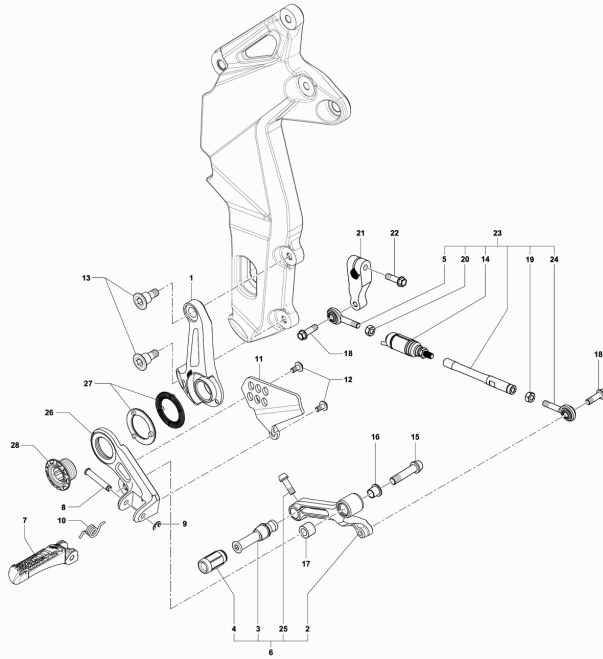

Pos	Part Number	Description	Additional Text	Quantity
1	SPMV8000C6123	FIXED SUPPORT FOR FRONT LEFT FOOTREST	B4 RR-B4 NURBURGRING-RUSH	1,00
2	SPMV8000C6162	GEAR SHIFT PEDAL WITH	B4 RR-B4 NURBURGRING-RUSH	1,00
3	SPMV80B089760	ECCENTRIC FOR PEDAL		1,00
4	SPMV800089298	RUBBER COVER		1,00
5	SPMV8A00C7192	LEFT BALL JOINT	VIN 000791> F3 675-800- RC	1,00
6	SPMV8000C6161	SHIFT CONTROL PEDAL COMPL.	ORO	1,00
6	SPMV8000C6690	GEAR SHIFT CONTROL PEDAL COMPL.	RR-RUSH	1,00
7	SPMV80A0B6481	FRONT LEFT FOOTPEG	MY20 F3 675-F3 800	1,00
8	SPMV8A00B2769	PIN, DRIVER FOOTREST SUPPORT	F4S, F4R	1,00
9	SPMV800090429	LOCK RING, FOOTREST		1,00
10	SPMV80A090418	SPRING, DRIVER FOOTREST SUPPOR		1,00
11	SPMV8000C6149	PROTECTION FOR SUPP. LEFT PEDESTAL	B4 RS-B4 RR	1,00
12	SPMV8C00B5919	SCREW M5	F3 ORO-F3 AGO	2,00
13	SPMV8A00B3505	SPECIAL SCREW, DRIVER FOOTREST	F3 ORO	2,00
14	SPMV8000C7184	DOWN SHIFT SENSOR	VIN 000791> F3 RC	1,00
15	SPMV8B00B5650	SPECIAL SCREW M8X1.25-L35	RR-RUSH	1,00
15	SPMV8F00C0598	SCREW TCCTX M8X1.25 T40-L35	ORO	1,00
16	SPMV8000C1771	INTERNAL BEARING SPACER		1,00
17	SPMV8000C1964	BEARING CENTERING SLEEVE		1,00
18	SPMV8E00B2681	Screw M6x1-CH8-L20	MY17/20 F3 675 RC-F3 800 RC	2,00
19	SPMV8000B6751	NUT M6X1 SIN-CH10-SP5		1,00
20	SPMV61ND15033	NUT M6X1-CH10-SP5		1,00
21	SPMV8A00C1214	GEAR SHIFT LEVER		1,00
22	SPMV8E00B2681	Screw M6x1-CH8-L20	MY17/20 F3 675 RC-F3 800 RC	1,00
23	SPMV8D00C7185	Complete rod electronic gearbox transmis		1,00