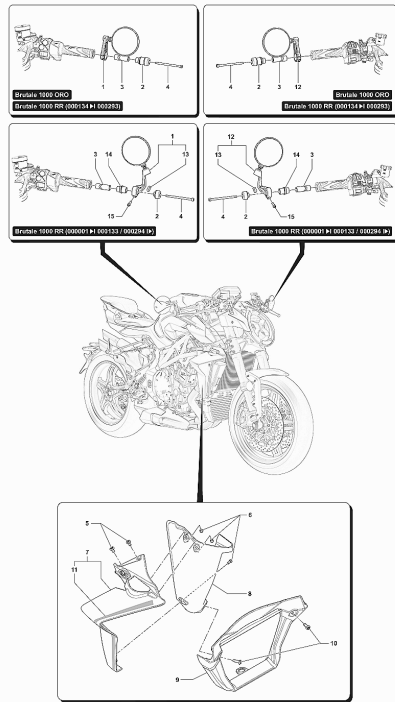

Pos	Part Number	Description	Additional Text	Quantity
1	SPMV8000C7682	MIRROR	RR VIN 000134-000293 ORO	1,00
1	SPMV8000C8246	RIGHT REARVIEWER	RUSH	1,00
1	SPMV8000C8246	RIGHT REARVIEWER	RUSH	1,00
2	SPMV8000C6225	HANDLEBAR CAP	RR VIN 000134-000293 ORO	2,00
2	SPMV8000C8118	HALF HANDLEBARCAP	RUSH	2,00
2	SPMV8000C8118	HALF HANDLEBARCAP	RUSH	2,00
3	SPMV8000C6919	ANCORING FOR HALF HANDLEBARCAP	B4 RR-B4 NURBURGRING	2,00
4	SPMV60NF02524	SCREW TCEI M6X1-L95	EXCEPT ORO	2,00
4	SPMV8Z00C0597	SCREW TCCTX M6X1 T30-L95	ORO	2,00
5	SPMV8A00B2672	SCREW, M6x11,7x12	MY18 RC, MY19 RC, RC LH	2,00
5	SPMV8A00C0600	SCREW TFTX M6X1 T30-L12	MY15 RC, MY17 RC	2,00
6	SPMV8000B2687	Screw TCEIF M5x8	USA CND CN MY12/16	3,00
7	SPMV8000C9450	RIGHT AERODYNAMIC APPENDIX	RR ROSSO VIN 000710, 000759 RR ROSSO VIN 000744-000750 RR ROSSO VIN 000752- 000754 RR ROSSO VIN 000761 >	1,00
7	SPMV8000C9454	RIGHT AERODYNAMIC APPENDAGE	RUSH 000708 > RUSH 000653	1,00
7	SPMV80A0C8856	RIGHT AERODYNAMIC APPENDIX	ORO	1,00
7	SPMV80A0C9450	RIGHT AERODYNAMIC APPENDIX	RR GRE/YEL VIN 000710, 000759 RR GRE/YEL VIN 000744-000750 RR GRE/YEL VIN 000752- 000754 RR GRE/YEL VIN 000761 >	1,00
8	SPMV80B0C7228	RIGHT APPENDIX COVER	EXCEPT ORO	1,00
8	SPMV8AB0C7228	COVER FOR RIGHT APPENDIX	ORO	1,00
9	SPMV80B0C7232	CONNECTION INF. APPENDICES	EXCEPT ORO	1,00
9	SPMV8AB0C7232	LINK INF. APPENDICES	ORO	1,00