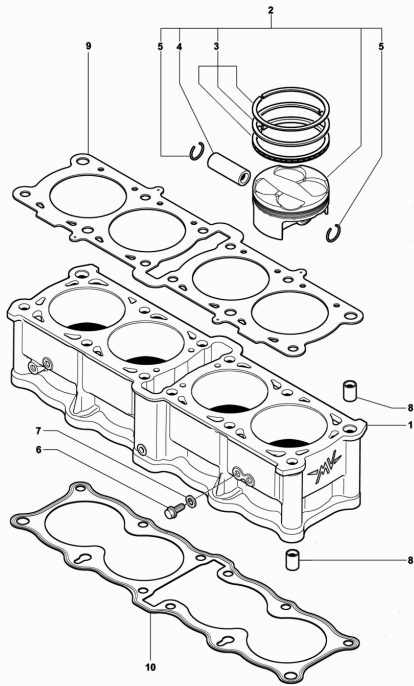

Pos	Part Number	Description	Additional Text	Quantity
1	SPMV80A0C5101	CYLINDER D79 PAINTED	RC LH	1,00
2	SPMV8A00C6099	PISTON D79 F4 RC COMPLETE		4,00
2	SPMV8B00C6099	PISTON D79 F4 RC COMPLETE	IN ALTERNATIVE TO 8A00C6099	4,00
3	SPMV8000C5697	PISTON D79	F3 800-F3 AGO-F3 800 RC	4,00
4	SPMVM603001600	SPINOT D15		4,00
5	SPMV8000B8282	PISTON PIN LOCK RING	MY17 AMERICA 800	8,00
6	SPMV800081536	Screw M6x1-L8	RR-RUSH	2,00
7	SPMV800064988	SELF CENTERING WASHER D11-D6.1		2,00
8	SPMV800081535	REFERING PIN D11-D13		4,00
9	SPMV8000B9961	HEAD GASKET SP=0.40		1,00
9	SPMV8A00B9961	HEAD GASKET SP=0.55		1,00
9	SPMV8B00B9961	HEAD GASKET SP=0.70		1,00
10	SPMV8000A9371	GASKET, CYLINDER		1,00