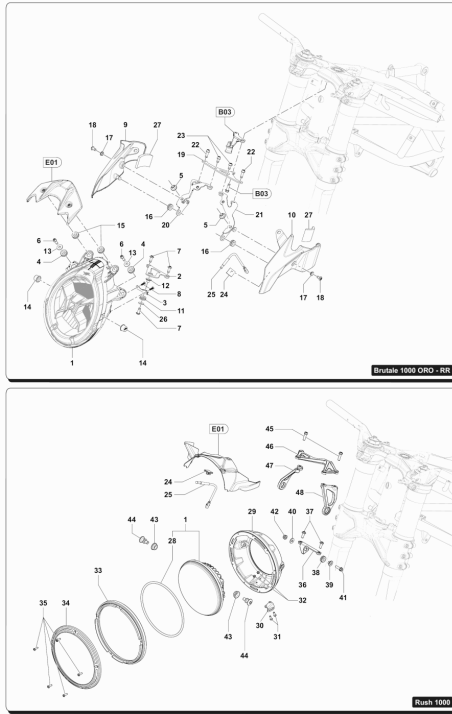

Pos	Part Number	Description	Additional Text	Quantity
1	SPMV8000C8473	FRONT HEADLAMP COMPLETE	RUSH	1,00
1	SPMV8000C9438	COMPLETE FRONT HEADLIGHT	ORO-RR	1,00
2	SPMV8000C7298	BRACKET SUPP. FRONT HEADLIGHT	B4 RS-B4 RR-B4 NURBURGRING	1,00
3	SPMV8000C7299	BRACKET INF FOR FRONT HEADLAMP	B4 RS-B4 RR-B4 NURBURGRING	1,00
4	SPMV8A00B3600	CUSHION, D20xD10xE7,5	B4 RS-B4 RR-B4 NURBURGRING	2,00
5	SPMV8A00B3764	SPACER D18-D10-L8	B4 RS-B4 RR-B4 NURBURGRING	2,00
6	SPMV8C00B2688	SCREW, TCEIF M6x18 RT	ED.1, LUSSO, RC, SCS	2,00
6	SPMV8E00C0597	SCREW TCCTX M6X1 T30-L18	ORO	2,00
7	SPMV8B00B2688	Screw TCEIF M6x1x16	EXCEPT F3 ORO	3,00
7	SPMV8C00C0600	SCREW TFTX M6X1 T30-L16	ORO	3,00
8	SPMV8000B6286	Screw D4x16	B4 RS-B4 RR-B4 NURBURGRING	2,00
9	SPMV80B0C6222	RIGHT SIDE COVER HEADLIGHT	B4 RR-B4 NURBURGRING	1,00
9	SPMV8AB0C6222	RIGHT SIDE HEADLIGHT COVER		1,00
10	SPMV80B0C6221	LEFT SIDE HEADLIGHT COVER	B4 RR-B4 NURBURGRING	1,00
10	SPMV8AB0C6221	LEFT SIDE HEADLIGHT COVER		1,00
11	SPMV800089293	CUSHION, D18xD8xE7,5	MY14/20 F3 675-F3 800	1,00
12	SPMV8000B2799	WASHER, SPACER, D8xD6,2xL8,5	MY12/16 F3 675-F3 800	1,00
13	SPMV62ND15549	WASHER D18-D6,4-SP1	B4 RS-B4 RR-B4 NURBURGRING	2,00
14	SPMV8000C8108	BUFFER FOR HEADLAMP	B4 RR-B4 NURBURGRING	2,00
15	SPMV8A00B3600	CUSHION, D20xD10xE7,5	B4 RS-B4 RR-B4 NURBURGRING	2,00
16	SPMV800089293	CUSHION, D18xD8xE7,5	MY14/20 F3 675-F3 800	2,00
17	SPMV80A090392	SPACER	B4 RS-B4 RR-B4 NURBURGRING	2,00
18	SPMV8A00B2672	SCREW, M6x11,7x12	MY18 RC, MY19 RC, RC LH	2,00