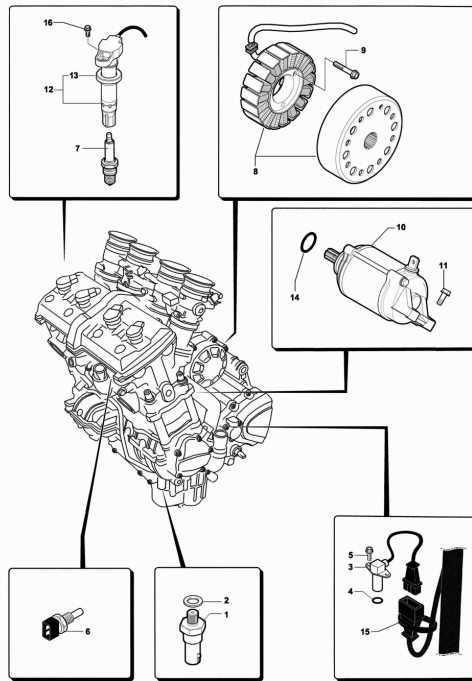

Pos	Part Number	Description	Additional Text	Quantity
1	SPMV8000A7862	MINIUMUM PRESSURE SWITCH		1,00
2	SPMV62N015676	WASHER D17-D10		1,00
3	SPMV800090184	RPM ENGINE SENSOR		1,00
4	SPMV800022551	OR2056 T1		1,00
5	SPMV8C00B2680	SCREW, TEF M5x0,8x12 CH8 RT		2,00
6	SPMV8000B5422	WATER TEMPERATURE SENSOR		1,00
7	SPMV8000B7884	SPARK PLUG NGK CR9EIB-9	OPT	1,00
8	SPMV8000B9185	SHIHLIN ALTERNATOR		1,00
9	SPMV60ND07331	Screw M5x0,8-L22		3,00
10	SPMV8000B2549	ENGINE, STARTING		1,00
11	SPMV8F00B2681	SCREW, M6x1 CH8 L22		2,00
12	SPMV8000B7183	CABLE, SPARK PLUG		4,00
13	SPMV8000B7708	ELDOR PLUG TOP COIL GROMMET		4,00
14	SPMV800091597	GROMMET		1,00
15	SPMV800092248	CLAMP, RUBBER, L82	RR-SCS-RC SCS	1,00
16	SPMV8D00B2681	SCREW, M6x1x16 CH8	MY12/16 F3 675-F3 800	4,00