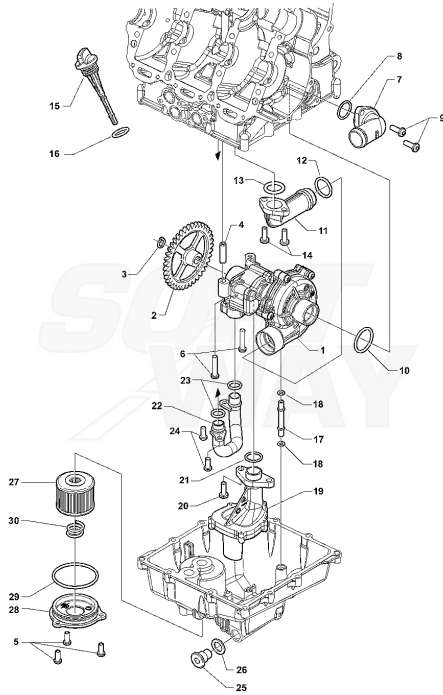

Pos	Part Number	Description	Additional Text	Quantity
1	SPMV8000B2644	PUMP GROUP		1,00
2	SPMV8000B2555	GEAR OIL PUMP	MY12/16	1,00
2	SPMV8000C4386	OIL PUMP GEAR	MY17/20 F3 675-800-RC	1,00
3	SPMV66N021202	RETAIN RING D12-D11	ROSSO-RR	1,00
4	SPMV8000B3232	PIN		1,00
5	SPMV60NDB2735	SCREW TBCE M6X1-L16	MY15/17 F3 675 RC-F3 800 RC	3,00
6	SPMV60NDB3397	SCREW TBCE M6X1-L45		2,00
7	SPMV8000B4099	INLET WATER PIPE		1,00
8	SPMV800023110	OR2100 T1		1,00
9	SPMV60NDB4719	SCREW TCBCE M6X1-L20		2,00
10	SPMV800035809	OR3137 T2		1,00
11	SPMV8000B4626	INLET WATER PIPE		1,00
12	SPMV800023120	OR3106 T2		1,00
13	SPMV8000B3233	OR4093 T3		1,00
14	SPMV60NDB2736	SCREW TBCE M6X1-L20	MY18/20 F3 675 RC-F3 800 RC	2,00
15	SPMV8000B4021	OIL CUP		1,00
16	SPMV800029074	OR128 T2		1,00
17	SPMV8000B3234	OUTLET WATER PIPE		1,00
18	SPMV8000B6928	ORM 5		2,00
19	SPMV8000B4691	OIL SUCTION PUMP		1,00
20	SPMV60NDB4719	SCREW TCBCE M6X1-L20		2,00
21	SPMV800041693	OR2087 T1		1,00
22	SPMV8000B4195	INLET OIL TUBE		1,00
23	SPMV800025593	OR119 T2		2,00
24	SPMV60NDB2735	SCREW TBCE M6X1-L16	MY15/17 F3 675 RC-F3 800 RC	2,00
25	SPMV800073011	OIL PLUG ASSEMBLY		1,00