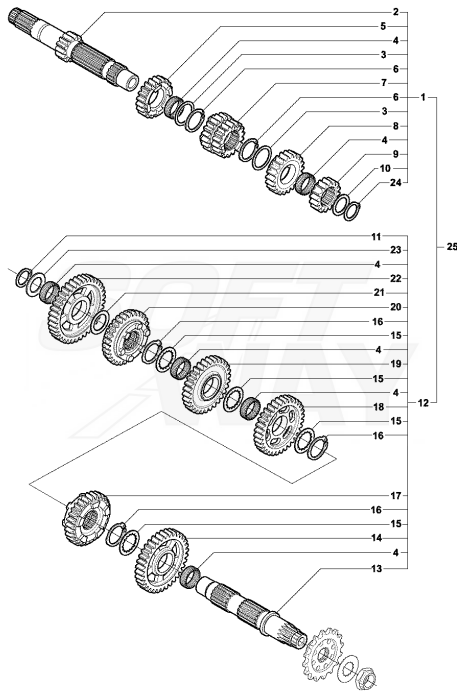

Pos	Part Number	Description	Additional Text	Quantity
1	SPMV8000B1022	SHAFT, PRIMARY, GEAR	MY12/16 F3 675-800-RC	1,00
1	SPMV8000B9480	PRIMARY SHAFT	MY16 800	1,00
2	SPMV8000B4136	PRIMARY GEAR Z=13	675	1,00
2	SPMV8000B9873	PRIMARY SHAFT WITH BUSHINGS	MY17 DRAGSTER RR/DRAGSTER RC	1,00
3	SPMV8000A0973	WASHER	ENGINE 6540-6742 & 7236>	2,00
4	SPMV8000A0370	BUSH	ENGINE 6540-6742 & 7236>	6,00
5	SPMV8000B1026	DRIVEN GEAR 5 Z-21	MY12/16 F3 675-800-RC	1,00
5	SPMV8000C3166	ENGINE 5VEL.ON THE PRIM. Z 21	MY17/20 F3 675-800-RC	1,00
5	SPMV8000C3179	INGR. 5 ON PRIM.Z 22	ENGINE 22153>	1,00
5	SPMV8A00A2630	INGR. 5 ON PRIM.Z=22	ENGINE <22152	1,00
6	SPMV8000A0975	SNAP RING	ENGINE 6540-6742 & 7236>	2,00
7	SPMV8000B1025	3RD-4TH GEAR	F3 ORO-F3 AGO	1,00
7	SPMV8000C3167	SLIDING 3RD-4TH GEAR ON PRIMARY	MY17/20 F3 675-800-RC	1,00
7	SPMV8000C3180	INGR.SLIDING 3-4 ON PRIM	ENGINE 22153>	1,00
7	SPMV8A00A2631	INGR.SLIDING 3-4 ON PRIM.	ENGINE <22152	1,00
8	SPMV8000B1024	DRIVEN GEAR 6 Z-22	MY12/16 F3 675-800-RC	1,00
8	SPMV8000B9683	INGR. 6 VEL. ON PRIM. Z=21	ENGINE <22152	1,00
8	SPMV8000C3168	6 GEAR	MY17/20 F3 675-800-RC	1,00
8	SPMV8000C3181	6 GEAR ON THE PRIM Z 21	ENGINE 22153>	1,00
9	SPMV8000B1023	DRIVEN GEAR 2 Z-16		1,00
10	SPMV8D0081569	WASHER	1.0 MM	1,00
11	SPMV66N021210	CIRCLIP		1,00
12	SPMV8000B1029	SHAFT, SENCONDARY, GEAR	MY12/16 F3 675-800-RC	1,00
12	SPMV8000B9640	SECOND SHAFT.	MY16 800	1,00
13	SPMV8000B1030	COUNTER SHAFT		1,00
14	SPMV8000B1036	DRIVEN GEAR 2	F3 ORO-F3 AGO	1,00