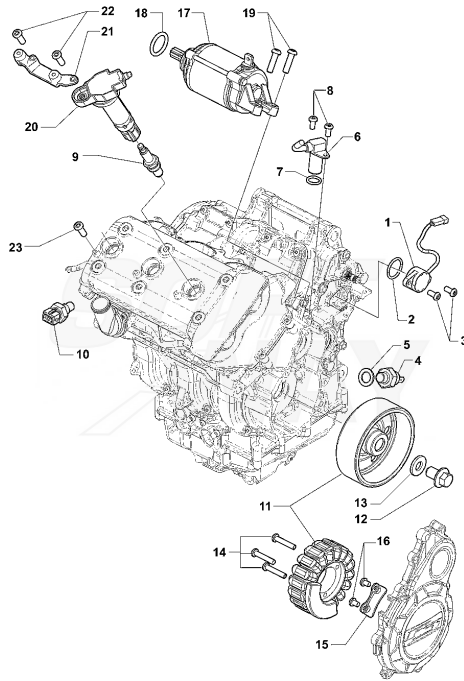

Pos	Part Number	Description	Additional Text	Quantity
1	SPMV8000B8763	HALL SENSOR	F3 AGO-F3 675 RC-F3 800 RC	1,00
2	SPMV8A0042700	OR2093 T1		1,00
3	SPMV60NDB2734	Screw TBCE M5x0,8-L12	800	2,00
4	SPMV8000A7862	MINIUMUM PRESSURE SWITCH		1,00
5	SPMV62N015676	WASHER D17-D10		1,00
6	SPMV800090184	RPM ENGINE SENSOR		1,00
7	SPMV800022551	OR2056 T1		1,00
8	SPMV60NDB2734	Screw TBCE M5x0,8-L12	800	2,00
9	SPMV8000B7884	SPARK PLUG NGK CR9EIB-9	OPT	3,00
10	SPMV8000B5422	WATER TEMPERATURE SENSOR		1,00
11	SPMV8000B8312	SHIHLIN GENERATOR		1,00
12	SPMV8F00B2790	SCREW TEF M12X1.25 L20 SX		1,00
13	SPMV800064846	ROSETTA D12.5-D25-SP2.5		1,00
14	SPMV60NDB4867	Screw TBCE M5x0,8-L30		3,00
15	SPMV8000B4383	GENERATOR CABLE RETAIN PLATE		1,00
16	SPMV60NDB4395	Screw TBCE M5x0,8-L8		2,00
17	SPMV8000B4334	STARTER MOTOR		1,00
18	SPMV800091597	GROMMET		1,00
19	SPMV60NDB2737	SCREW TBCE M6X1-L25	F3 ORO-F3 AGO	2,00
20	SPMV8000B2787	ELDOR COIL PLUG		3,00
21	SPMV8000B6056	FRONT AIRBOX SUPPORT		1,00
22	SPMV60NDB2737	SCREW TBCE M6X1-L25	F3 ORO-F3 AGO	2,00
23	SPMV60NDB2735	SCREW TBCE M6X1-L16	MY15/17 F3 675 RC-F3 800 RC	1,00