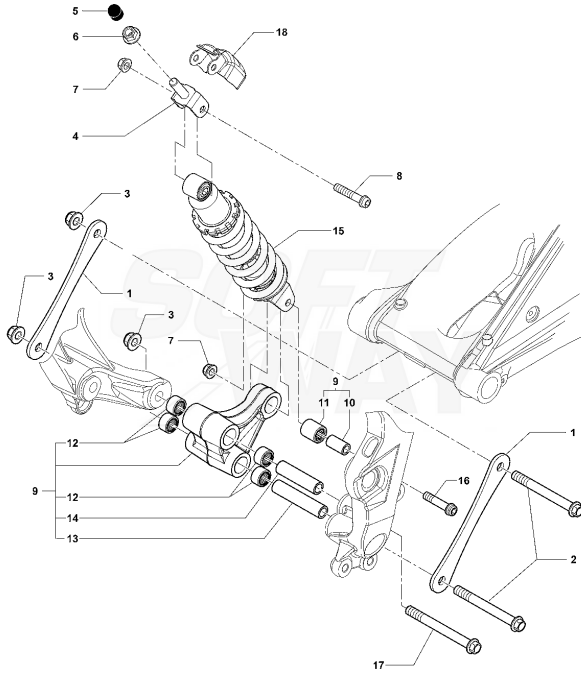

Pos	Part Number	Description	Additional Text	Quantity
1	SPMV8000B5788	REAR SOSPENSION TIE-ROD	MY13 F3 800	2,00
1	SPMV8A00B5788	PLATE, REAR SUSPENSION	MY14/20 VIN >001014 F3 675	2,00
2	SPMV8000B5645	SCREW M12X1,25-CH14-L112		2,00
3	SPMV8000B2715	NUT, M12x1,25x12,5 CH17		3,00
4	SPMV8000B5790	FORK ADAPTER	DRAGSTER, DRAGSTER RR/RR LH/RC	1,00
5	SPMV8000B9342	CAP PROTECTION		1,00
6	SPMV8000B2715	NUT, M12x1,25x12,5 CH17		1,00
7	SPMV8000B6064	NUT M10X1,25-CH14-SP8		2,00
8	SPMV8G00B2691	Screw TCEIF M10x1,25-L45	EXCEPT 675	1,00
8	SPMV8H00B2691	Screw TCEIF M10x1,25 L50	675	1,00
9	SPMV8000B5822	EQUALIZER FOR REAR SOSPENSION	VIN >001014 F3 675-F3 ORO	1,00
10	SPMV8000B5823	PIN D16-D10-L30		1,00
11	SPMV8000B5876	BEARING HMK1626LL3		1,00
12	SPMV8000B5875	NEEDLE BEARING HK1814L3AS		4,00
13	SPMV8A00B5824	PIN D18-D12-L87		1,00
14	SPMV8000B5824	PIN D18-D12-L71		1,00
15	SPMV8000C2479	REAR SHOCK ABSORBER	800-RR-AMERICA-SCS	1,00
15	SPMV8000C3040	REAR SHOCK ABSORBER	675	1,00
15	SPMV8000C3499	REAR SHOCK ABSORBER	PIRELLI-RC-LH44	1,00
16	SPMV8H00B2691	Screw TCEIF M10x1,25 L50	675	1,00
17	SPMV8C00B5645	SCREW M12X1,25-CH14-L122		1,00
18	SPMV8000C3174	SHOCK ABSORBER CONNECTION PROTECTION		1,00