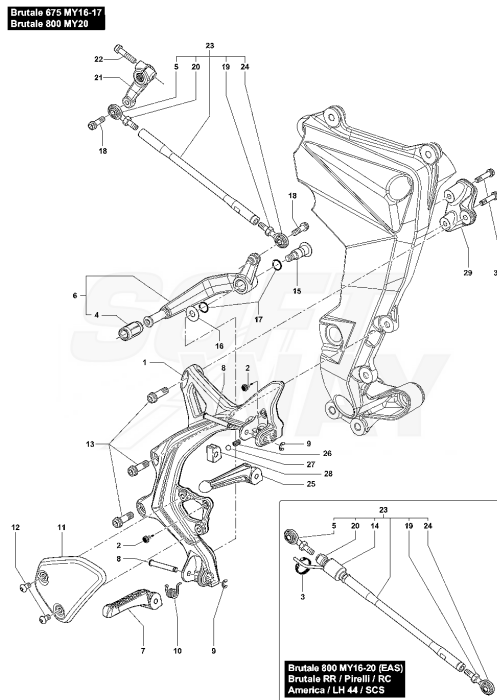

Pos	Part Number	Description	Additional Text	Quantity
1	SPMV80A0C1685	FINISHED LEFT FOOTPEG SUPPORT	MY16/19 675-800-RR MY17 AMERICA	1,00
1	SPMV80B0C1685	LEFT FOOTPEG SUPPORT FINISHED	MY18 AMERICA PIRELLI- RC-LH44-SCS MY20 800- RR	1,00
2	SPMV800095828	CUSION		2,00
3	SPMV800092668	CLAMP, RUBBER	PER EAS F3 675	1,00
4	SPMV800089298	RUBBER COVER		1,00
5	SPMV8A00B6030	BALL JOINT	VIN>000790 675-800-RC	1,00
5	SPMV8A00C7192	LEFT BALL JOINT	VIN 000791> F3 675-800- RC	1,00
6	SPMV8000B6265	COMPLETE CHANGE GEAR PEDAL	DRAGSTER RR RED/BLACK 675, 800, 800RR, DRAGSTER DRAGSTER RR RED/WHITE	1,00
6	SPMV80A0B6265	COMPLETE GEARSHIFT PEDAL	DRAGSTER RR YELLOW/BLACK DRAGSTER RR LH, DRAGSTER RC	1,00
7	SPMV80A0C2365	LEFT FRONT PEDAL	MY17 AMERICA MY16/19 675-800-RR	1,00
7	SPMV80B0C2365	FINISHED LEFT FRONT FOOTPEG	PIRELLI-RC-LH44-SCS	1,00
7	SPMV80B0C2365	FINISHED LEFT FRONT FOOTPEG	PIRELLI-RC-LH44-SCS	1,00
7	SPMV80B0C2365	FINISHED LEFT FRONT FOOTPEG	PIRELLI-RC-LH44-SCS	1,00
8	SPMV8B00B2769	PIN, FOOTREST		2,00
9	SPMV800090429	LOCK RING, FOOTREST		2,00
10	SPMV80A090418	SPRING, DRIVER FOOTREST SUPPOR		1,00
11	SPMV8000C1684	PROTECTION FOR SUPP. LEFT PEDESTAL	MY16/19 675-800-RR MY17 AMERICA	1,00
11	SPMV80A0C1684	PROTECTION FOR SUPP. LEFT PEDESTAL	MY20 800-RR PIRELLI-RC- LH44-SCS MY18 AMERICA	1,00
12	SPMV8A00B2677	Screw M6x1-L10		2,00