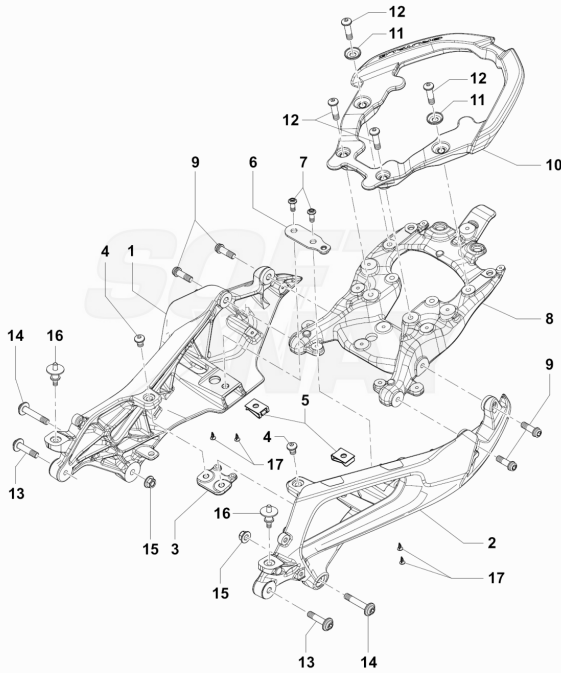

Pos	Part Number	Description	Additional Text	Quantity
1	SPMV80A0C1678	RIGHT SIDE REAR FRAME	675-RR-AMERICA MY16/19 800 PIRELLI BLACK/RED	1,00
1	SPMV80B0C1678	RIGHT SIDE REAR FRAME	PIRELLI GRAY/BLUE	1,00
1	SPMV80B0C1678	RIGHT SIDE REAR FRAME	PIRELLI GRAY/BLUE	1,00
1	SPMV80C0C1678	RIGHT SIDE REAR FRAME	LH44	1,00
1	SPMV8AA0C1678	RIGHT SIDE REAR FRAME	MY20 800	1,00
2	SPMV80A0C1677	LEFT SIDE REAR FRAME	MY16/19 800 PIRELLI BLACK/RED 675-RR- AMERICA	1,00
2	SPMV80B0C1677	LH SIDE REAR FRAME	RC PIRELLI GRAY/BLUE	1,00
2	SPMV80C0C1677	LH SIDE REAR FRAME	LH44	1,00
2	SPMV8AA0C1677	LEFT SIDE REAR FRAME	MY20 800	1,00
3	SPMV8000C1679	FRONT LINK PLATE		1,00
4	SPMV8D00B2676	TBEI SCREW M8X12		2,00
5	SPMV8000C2080	STAPLE NUT M8		2,00
6	SPMV8000C1680	REAR CONNECTION PLATE		1,00
7	SPMV8A00B2676	TBEI SCREW M8X16	B4 NURBURGRING-RUSH	2,00
8	SPMV80A0C1681	MULTIPLE CENTER SUPPORT		1,00
9	SPMV8C00B2690	SCREW, TCEIF M8x25 RP	MY12/16 JPN F3 675-F3 800	4,00
10	SPMV8000C1682	HANDLE		1,00
11	SPMV8000C2857	CUP FOR HANDLEBAR		2,00
12	SPMV8E00B2676	SCREW TBEI M8X30		4,00
13	SPMV8B00B5650	SPECIAL SCREW M8X1.25-L35	RR-RUSH	2,00
14	SPMV8C00B5650	SPECIAL SCREW M8X1.25-L45		2,00
15	SPMV8000B2712	NUT, M8x1,25x8,5 CH12	MY15/17 JPN F3 RC	2,00
16	SPMV8000C1738	M6 STUD FOR REAR FASTENER		2,00
17	SPMV8000C7611	END CAP		4,00