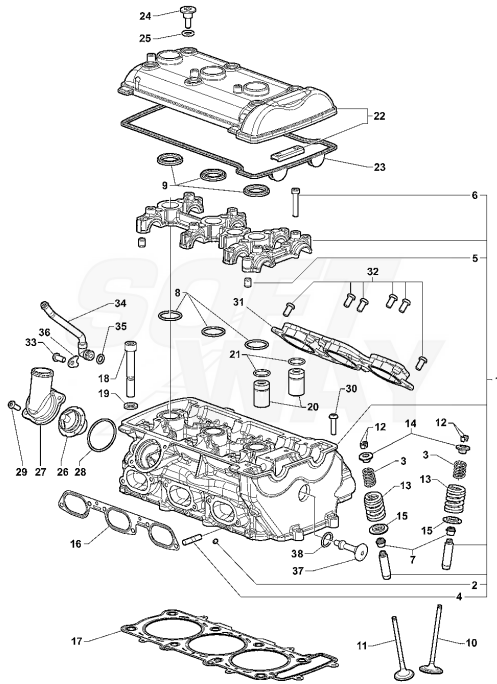

Pos	Part Number	Description	Additional Text	Quantity
1	SPMV8B00B9941	CYLINDER HEAD	MY15/16 DRAGSTER RR/DRAG. RC 800RR, DRAGSTER RR LH	1,00
1	SPMV8B00C3707	CYLINDER HEAD COMPLETE	MY17 DRAGSTER RR/DRAGSTER RC	1,00
2	SPMV800069769	CONICAL PLUG EI M14X1		2,00
3	SPMV800098671	INTERNAL VALVE SPRING	750S, 750S1+1, SENNA	12,00
4	SPMV8000B4234	EXHAUST TRAPED SCREW		6,00
5	SPMV800051549	PIN D8-D6		2,00
6	SPMV60NAB4273	SCREW TCBC E M6X1 - L35		16,00
7	SPMV800065814	INTAKE AND EXHAUST GASKET		12,00
8	SPMV8A0023111	OR2106 T1		3,00
9	SPMV8000B4285	Candle shaft gasket		3,00
10	SPMV8000B1445	INTAKE VALVE		6,00
11	SPMV8000B1446	EXHAUST VALVE		6,00
12	SPMV800092433	COTTER VALVE 15JAP	ENGINE 01801>	24,00
13	SPMV800098670	EXTERNAL VALVE SPRING	750S, 750S1+1, SENNA	12,00
14	SPMV800098761	RETAINING SPRING UPPER	BRUTALE S <10760	12,00
15	SPMV800098681	LOWER SPRING PLATE	BRUTALE S <10760	12,00
16	SPMV8000B4242	Manifold gasket		1,00
17	SPMV8000B2179	HEAD GASKET		1,00
18	SPMV8000B4247	Screw TCCEI M10x1,5		8,00
19	SPMV8000B4269	WASHER D18-D11		8,00
20	SPMV8000B2782	HOLE SERVICE PLUG		2,00
21	SPMV800023108	OR2037 T1		2,00
22	SPMV8A00B2623	CYLINDER HEAD COVER	F3 ORO	1,00
22	SPMV8C00B2623	Head cover	MY16/20 F3 675-800-RC	1,00
23	SPMV8000B4284	HEAD COVER GASKET		1,00
24	SPMV8000B2759	Screw valve cover		6,00