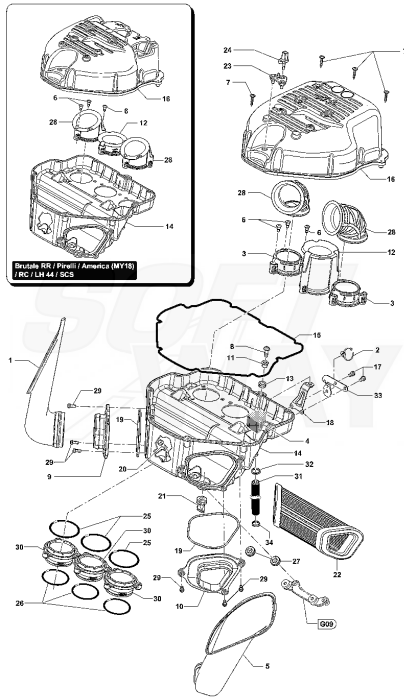

Pos	Part Number	Description	Additional Text	Quantity
1	SPMV8000C1742	RIGHT AIR INLET SLEEVE		1,00
2	SPMV8000B5979	CLAMP		1,00
3	SPMV8000B7221	UPPER SIDE INTAKE DUCT	ROSSO	2,00
4	SPMV8000B6003	SPONGE AIRBOX		1,00
5	SPMV8000C1741	LEFT AIR INLET SLEEVE		1,00
6	SPMV8000B5999	SPECIAL SCREW M5		9,00
7	SPMV8BA084658	TAPPING SCREW	RR-SCS-RC SCS	9,00
8	SPMV8B00B2688	Screw TCEIF M6x1x16	EXCEPT F3 ORO	1,00
9	SPMV8000B6338	FLANGE, SLEEVE RH		1,00
10	SPMV8000B6339	FLANGE, SLEEVE LH		1,00
11	SPMV8000B2799	WASHER, SPACER, D8xD6,2xL8,5	MY12/16 F3 675-F3 800	1,00
12	SPMV8000B6334	UPPER ASPIRATION HORN	675, 800, DRAGSTER	1,00
12	SPMV8000B6926	UPPER ASPIRATION HORN	800RR, DRAGSTER RR/RR LH/RC	1,00
13	SPMV800089293	CUSHION, D18xD8xE7,5	MY14/20 F3 675-F3 800	1,00
14	SPMV8000C2370	AIRBOX INF. GREASE		1,00
15	SPMV8000C2422	GASKET FOR AIRBOX		1,00
16	SPMV8000C1740	AIRBOX SUP.RAW	675-800 MY17 AMERICA	1,00
16	SPMV8000C3235	AIRBOX SUP.RAW	RR-PIRELLI-RC-LH44-SCS MY18 AMERICA	1,00
17	SPMV8R00B2688	Screw TCEIF M6x12 RT	EXCEPT F3 ORO	2,00
18	SPMV8000B5918	REAR AIRBOX PLATE		1,00
19	SPMV8000B6285	WASHER		2,00
20	SPMV8000B3763	SCREW, ESPECIAL M6 DO FAROL D		2,00
21	SPMV800048971	RUBBER		1,00
22	SPMV8000B5993	AIR FILTER F3		1,00
23	SPMV8000B3219	CUSHION, SENSOR AIR TEMPERATUR		1,00
24	SPMV8000B3207	SENSOR, AIR TEMPERATURE		1,00
25	SPMV8000B5998	OR3231 T2,6-D58,42 VITON		3,00