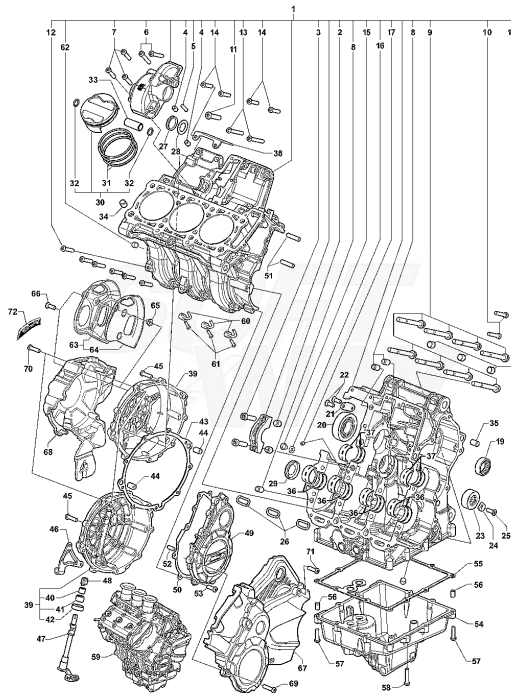

Pos	Part Number	Description	Additional Text	Quantity
1	SPMV80A0B1981	CRANKCASE	MY17 F3 675 RC-F3 800 RC	1,00
1	SPMV8A00C3686	COUPLED CRANKCASE	MY17/20 F3 675-F3 800	1,00
2	SPMV8B0086119	CYLINDRICAL PLUG DIN 908-M16X1		2,00
3	SPMV60NAB4274	Screw TCCE M8x1,25-L35		2,00
4	SPMV800051549	PIN D8-D6		2,00
5	SPMV6BN0B5226	ROLLER D5 SP23.8		1,00
6	SPMV60NDB2740	SCREW TBCE M6X1-L40	AGO	2,00
7	SPMV60NDB2738	SCREW TBCE M6X1-L30	RR-SCS-RC SCS	3,00
8	SPMV800007719	PIN D10-D7		3,00
9	SPMV8C00B4272	Screw TCCEF M8x1,25-L85		8,00
10	SPMV60NEB4273	SCREW TCBC M6X1-L35		2,00
11	SPMV60NDB4246	Screw TBCE M8x1,25-L40		1,00
12	SPMV60NDB2739	SCREW TBCE M6X1-L35	RR-SCS-RC SCS	6,00
13	SPMV60NDB2741	SCREW TBCE M6X1-L50		2,00
14	SPMV60NDB2738	SCREW TBCE M6X1-L30	RR-SCS-RC SCS	4,00
15	SPMV8000B2746	CILINDRICAL PLUG DIN 908-M16X1		3,00
16	SPMV800089426	WASHER D16		3,00
17	SPMV8B00B4324	LUBRICATING JET		1,00
18	SPMV8B00B3024	CONICAL PLUG DIN 906-M12X1		3,00
19	SPMV8000B4775	ROLLER PIN BEARING 30X37X12		1,00
20	SPMV8000B2610	BALL BEARING D62-D27-SP1		1,00
21	SPMV8000B2611	BALL BEARING RETAIN		1,00
22	SPMV60NDB4392	Screw TSCE M6x1-L20		2,00
23	SPMV8000A1086	ROLLER BEARING D24-D40-SP1	BRUTALE S,09192>,<10409,10968>	1,00
24	SPMV8000B2612	BALL BEARING RETAIN		1,00
25	SPMV60NDB4392	Screw TSCE M6x1-L20		1,00
26	SPMV8000B4371	OR3093 T2		3,00