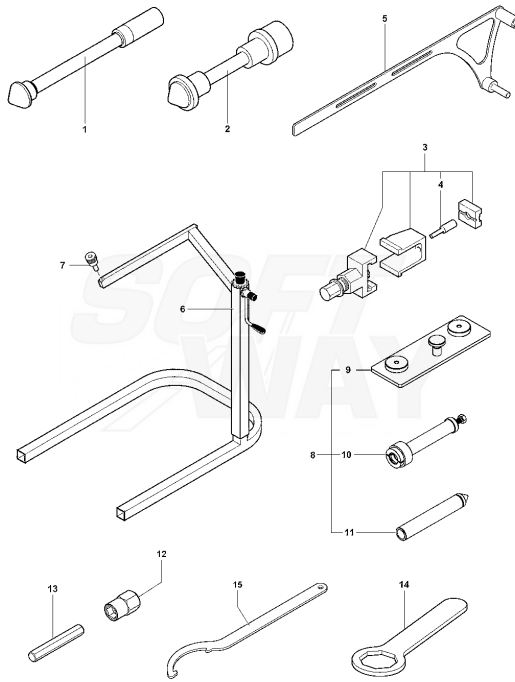

Pos	Part Number	Description	Additional Text	Quantity
1	SPMV8000B6782	TOOL		1,00
2	SPMV8000B4421	FRONT WHEEL BEARINGS		1,00
3	SPMV800095389	CHAIN TOOL PITCH 520 532		1,00
4	SPMV800095390	PIN CHAIN CUTTING 520-532		1,00
5	SPMV8000B6787	REAR SUSPENSION SETTING ROD		1,00
6	SPMV800095807	ANT. STAND COMPLETE		1,00
7	SPMV8000B7340	PIN FOR FRONT STAND		1,00
8	SPMV8000B6779	TOOL		1,00
9	SPMV8000B6780	STEERING HEAD PLATE		1,00
10	SPMV8000B6781	STEERING BEARING		1,00
11	SPMV800097890	STEERING BEARING		1,00
14	SPMV8000C3353	Tool for fork cap		1,00
15	SPMV8000B7038	TOOL PRE-LOAD REGULATION		1,00