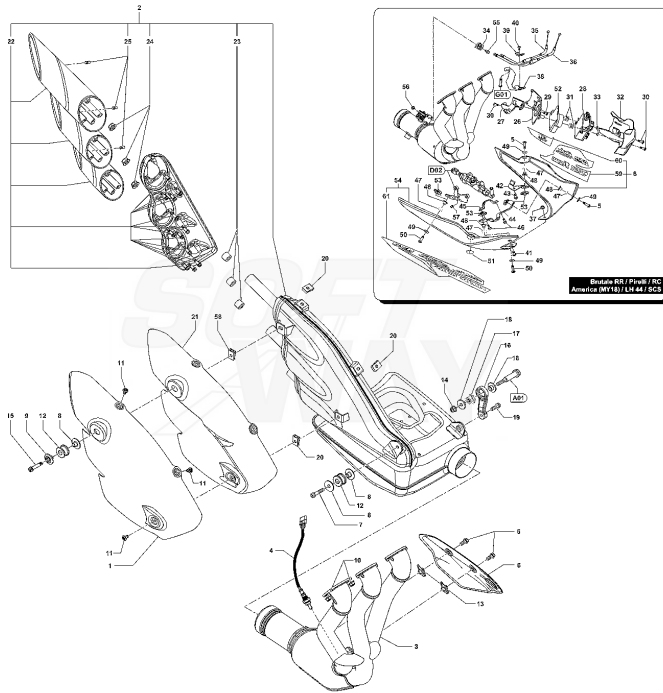

Pos	Part Number	Description	Additional Text	Quantity
1	SPMV8000C2972	SILENCER PROTECTION	MY17 DRAGSTER RR	1,00
1	SPMV80A0C2972	MUFFLER PROTECTOR	MY17 DRAGSTER RR/DRAGSTER RC	1,00
2	SPMV8000C1803	SILENCER	MY17 AMERICA 675-800	1,00
2	SPMV8000C3524	SILENCER	MY17 DRAGSTER RR/DRAGSTER RC	1,00
2	SPMV8000C6051	SILENCER WITH PAINT	LH44	1,00
3	SPMV8000C1748	CATALYZED EXHAUST MANIFOLD	675-800 MY17 AMERICA	1,00
3	SPMV8000C3523	CATALYTIC EXHAUST MANIFOLD	MY17 DRAGSTER RR/DRAGSTER RC	1,00
4	SPMV8A00B9339	Lambda probe		1,00
5	SPMV8A00B2672	SCREW, M6x11,7x12	MY18 RC, MY19 RC, RC LH	2,00
5	SPMV8C00B2672	SCREW, M6x11,7x25 RP	MY18 AMERICA PIRELLI-RC-LH44-SCS	2,00
6	SPMV8000B6659	PROTECTION, CATALYZER	675, 800	1,00
6	SPMV8000C4887	LEFT SIDE EXHAUST PROTECTION	MY17 DRAGSTER RC	1,00
6	SPMV8000C5925	LEFT SIDE EXHAUST PROTECTION	MY18 RC	1,00
6	SPMV80A0C2133	LEFT SIDE EXHAUST PROTECTION	MY17 DRAGSTER RR	1,00
7	SPMV8G00B2688	Screw TCEIF M6x30	EXCEPT ORO	1,00
8	SPMV8000B3678	WASHER, SPACER, MUFFLER COLECT	VIN: >001581, 001614/001644 VIN: 001655/001669 VIN: 001685/001744 VIN: 001778/002055	3,00
9	SPMV8000C2775	EXTERNAL SPACER FOR SCARIC	MY17/20 F3 675-F3 800	1,00
10	SPMV8000B2710	NUT, M6x1 CH10 E7 PARLOCK	EXCEPT ORO	6,00
11	SPMV8A00B5919	SCREW M5 L12	MY17 DRAGSTER RR/DRAGSTER RC	3,00
12	SPMV8000B3677	CUSION, MUFFLER		2,00
13	SPMV800046893	NUT M6X1	F3 ORO-F3 AGO	2,00
14	SPMV8000B2710	NUT, M6x1 CH10 E7 PARLOCK	EXCEPT ORO	1,00