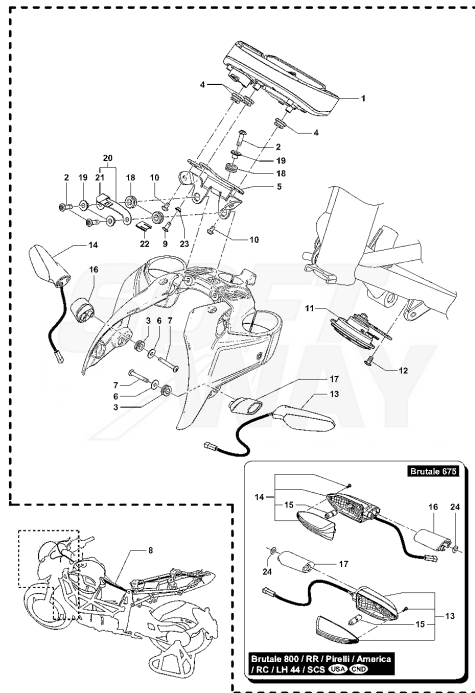

Pos	Part Number	Description	Additional Text	Quantity
1	SPMV8000C1759	Instrument cluster		1,00
2	SPMV8B00B2672	SCREW, M6x11,7x21	DRAGSTER	3,00
3	SPMV8000B3118	CUSHION, D16xD8xE7,5	EXCEPT USA-CND	2,00
4	SPMV800090239	CUSHION, RUBBER, 2	B4 RS-B4 RR-B4 NURBURGRING	3,00
5	SPMV8000C1758	DASHBOARD SUPPORT		1,00
6	SPMV62ND15548	WASHER, D15x5,2xE1	EXCEPT USA-CND	2,00
7	SPMV60ND02491	TCEI SCREW M5X0, 8-CH4-L40 UNI	USA-CND FRAME 004761> USA-CND FRAME >004760	2,00
7	SPMV60NDC2848	Screw TCEI M5x0,8-CH4-L90 UNI	USA-CND	2,00
8	SPMV8000C1721	MAIN CABLE ASSEMBLY	MY17 AMERICA 675-800	1,00
8	SPMV8000C3284	MAIN CABLE ASSEMBLY	MY18 AMERICA RR- PIRELLI-RC-LH44-SCS	1,00
9	SPMV8A00B4221	Screw M5x0,8 CH3-L12		1,00
10	SPMV800092659	Special screw M5x8 dashboard		2,00
11	SPMV8000B6298	HORN COMPLETE		1,00
12	SPMV8A00B2677	Screw M6x1-L10		1,00
13	SPMV8A00C2127	DIRECTION LIGHT	EXCEPT 675	1,00
13	SPMV8C00B6996	DIRECTION INDICATOR 6W	675 EXCEPT 675, PER USA-CND	1,00
14	SPMV8A00C2127	DIRECTION LIGHT	EXCEPT 675	1,00
14	SPMV8C00B6997	DIRECTION INDICATOR 6W	675 EXCEPT 675, PER USA-CND	1,00
15	SPMV8000B7056	LAMP HY6W AMBRA	SHEER F3 800-AGO-RC	2,00
16	SPMV8000C2126	RIGHT FRONT SPACER FOR INDICAT	EXCEPT 675	1,00
16	SPMV8000C2156	RIGHT FRONT SPACER FOR INDICAT	USA-CND	1,00
16	SPMV8000C3146	RIGHT FRONT SPACER FOR INDICAT	675	1,00
17	SPMV8000C2125	LEFT FRONT SPACER FOR INDICAT	EXCEPT 675	1,00
17	SPMV8000C2157	LEFT FRONT SPACER FOR INDICAT	USA-CND	1,00
17	SPMV8000C3147	LEFT FRONT SPACER FOR INDICAT	675	1,00