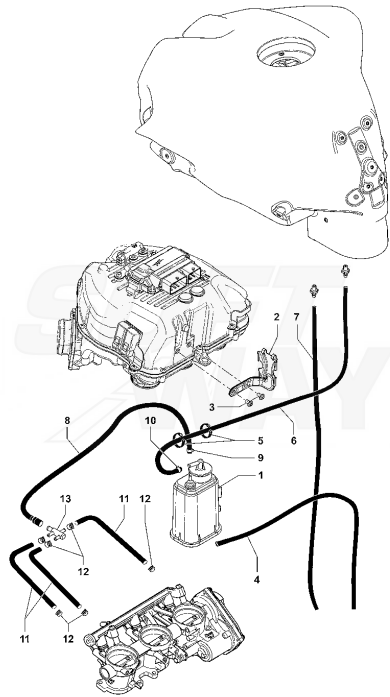

Pos	Part Number	Description	Additional Text	Quantity
1	SPMV800097084	CANISTER FILTER		1,00
2	SPMV8000C4365	CANISTER SUPPORT PLATE		1,00
3	SPMV8000B2672	SCREW M6	F4R, F4RR	2,00
4	SPMV8000C4366	CANISTER AIR INTAKE TUBE		1,00
5	SPMV800053724	BELT, RUBBER, SHORT	MY12/16 USA CND CN	2,00
6	SPMV8F0098714	TUBE 5.5X9.5 L=560 WITH INLET		1,00
7	SPMV8000B6216	HOSE D5-D8 EPICLORID	MY12/16 USA CND CN	1,00
7	SPMV8B00B6216	RUBBER TUBE D5-D8	675-800 MY17 AMERICA	1,00
8	SPMV8000C2132	D3.5-D9 PREFORMED PIPE WITH	800 FRAME >000501	1,00
8	SPMV8A00C2132	PIPE D3.5-D9 PREFORMED WITH	EXCEPT 675-800 675 800 FRAME 000502>	1,00
9	SPMV800096458	CLAMP, METAL, 55 90	MY17/20 F3 675-800-RC	1,00
10	SPMV800096458	CLAMP, METAL, 55 90	MY17/20 F3 675-800-RC	1,00
11	SPMV800091037	HOSE, RUBBER 4X9	MY12/16 USA CND CN	3,00
12	SPMV8AA091634	CLAMP, METAL, SHORT	MY12/16 USA CND CN	6,00
13	SPMV8000B6733	4-WAY CONNECTOR	MY12/16 USA CND CN	1,00