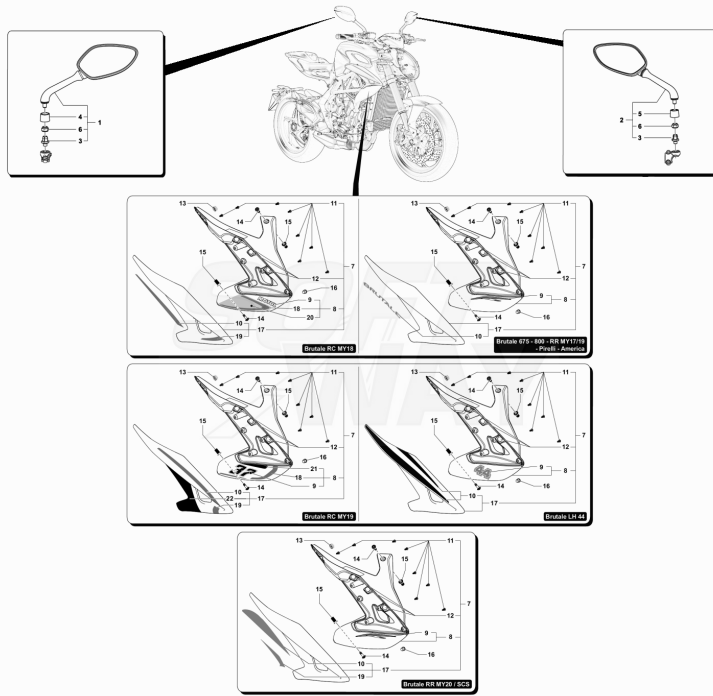

Pos	Part Number	Description	Additional Text	Quantity
1	SPMV8000C1134	RIGHT REAR MIRROR		1,00
2	SPMV8000C1135	LEFT REAR MIRROR		1,00
3	SPMV8000B6169	PIVOT, MIRROR		2,00
4	SPMV8000B6168	PROTECTION RUBBER MIRROR RH		1,00
5	SPMV8000B6167	PROTECTION RUBBER MIRROR LH		1,00
6	SPMV8000B6170	NUT, CONICAL		2,00
7	SPMV8000C2098	RIGHT RADIATOR COVER	MY16/17 800 BLACK/SILVER MY16/17 800 RED/SILVER	1,00
7	SPMV8000C4458	RIGHT RADIATOR COVER	MY17/19 RR	1,00
7	SPMV8000C4498	RIGHT RADIATOR COVER	AMERICA	1,00
7	SPMV8000C5140	RIGHT RADIATOR COVER	PIRELLI BLACK/RED	1,00
7	SPMV8000C5246	RIGHT RADIATOR COVER	MY18 RC	1,00
7	SPMV8000C5284	RIGHT RADIATOR COVER	LH44	1,00
7	SPMV8000C5918	RIGHT RADIATOR COVER	MY19 RC	1,00
7	SPMV8000C7030	RIGHT RADIATOR COVER	MY19 800 RED/GRAY	1,00
7	SPMV8000C7912	Right radiator cover	MY20 800	1,00
7	SPMV8000C7980	RIGHT RADIATOR COVER	MY20 RR RED/GRAY SCS BLACK/RED	1,00
7	SPMV80A0C2098	RIGHT RADIATOR COVER	MY16/17 800 WHITE/BLACK	1,00
7	SPMV80A0C4458	RIGHT RADIATOR COVER	MY18 800 RED-BLUE- BLACK	1,00
7	SPMV80A0C5140	RIGHT RADIATOR COVER	PIRELLI GRAY/BLUE	1,00
7	SPMV80A0C7030	RIGHT RADIATOR COVER	MY19 800 GRAY/GREY AVIO	1,00
7	SPMV80A0C7980	RIGHT RADIATOR COVER	MY20 RR SILVER/GRAY SCS GRAY/BLUE	1,00
7	SPMV80B0C7030	RIGHT RADIATOR COVER	MY19 800 BLUE/GRAY	1,00
7	SPMV8A00C2098	RIGHT RADIATOR COVER	MY16/17 800 BLACK/SILVER MY16/17 800 RED/SILVER	1,00