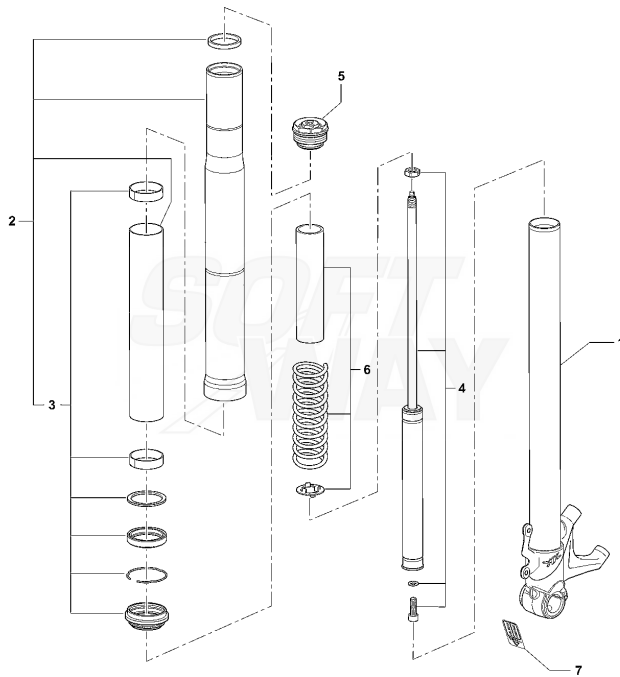

Pos	Part Number	Description	Additional Text	Quantity
1	SPMV8000C3205	LEFT STEM COMPL.	800 FRAME 001100> 675 800 FRAME >000874 MY17 AMERICA 800 FRAME 001015-001052	1,00
1	SPMV8000C6387	SX STEM COMPL.	RR-PIRELLI-RC-LH44-SCS MY18 AMERICA	1,00
2	SPMV8000C3210	COMPLETE CHAINSTAY		1,00
2	SPMV80A0C3210	COMPLETE SCABBARD	LH44	1,00
3	SPMV8000C3212	FORK SEALS KIT		1,00
4	SPMV8000C3207	CARTRIDGE COMPRESSION ADJUSTER		1,00
5	SPMV8000C3209	LEFT FORK CAP	800 FRAME 001015- 001052 800 FRAME 001100> 800 FRAME >000874 MY17 AMERICA	1,00
5	SPMV8000C6389	LEFT FORK CAP	MY18 AMERICA EXCEPT 675-800-AMERICA	1,00
6	SPMV8000C3211	FORK SPRING KIT	MY17 AMERICA 800 FRAME 001100> 800 FRAME 001015-001052 800 FRAME >000874	1,00
6	SPMV8000C6391	FORK SPRING KIT	MY18 AMERICA EXCEPT 675-800-AMERICA	1,00
7	SPMV8000B7206	DECAL -AVVERTENZA-		1,00