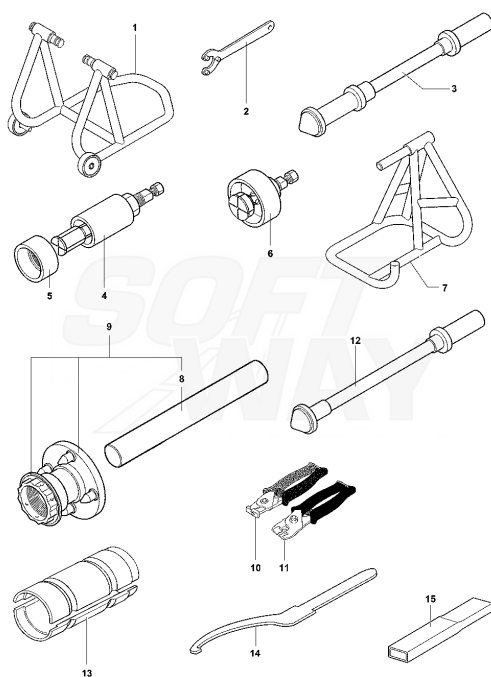

Pos	Part Number	Description	Additional Text	Quantity
1	SPMV800095830	FRONT STAND		1,00
2	SPMV800091645	Holding wrench		1,00
3	SPMV8000B6920	TOOL FRONT WHEEL BEARING		1,00
4	SPMV800092860	FORK BEARING		1,00
5	SPMV800092861	BEARING EXTRACTOR		1,00
6	SPMV8000B4416	FRONT WHEEL BEARING		1,00
7	SPMV8000B9312	REAR STAND		1,00
8	SPMV8000A1953	PIN FOR CENTERING		1,00
9	SPMV800092865	Special tool rear wheel		1,00
10	SPMV800095850	Tool for pliers clic clamps		1,00
11	SPMV800098321	Tool for tilted pliers clic clamps		1,00
12	SPMV800092866	FORK PACK TOOL		1,00
13	SPMV8000B6785	Tool dust cover and oil seal		1,00
14	SPMV800092854	Hook wrench		1,00
15	SPMV800092855	Hook wrench extension		1,00