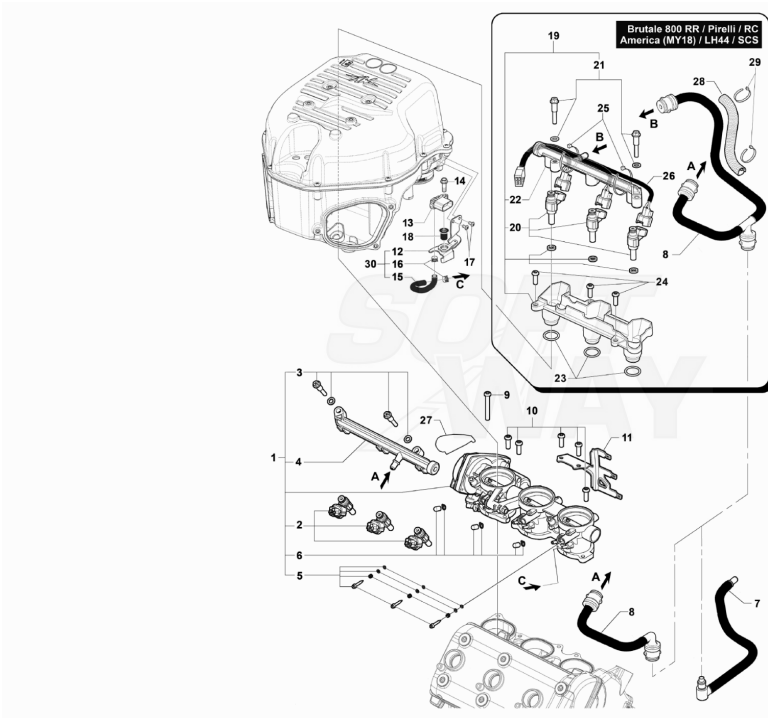

Pos	Part Number	Description	Additional Text	Quantity
1	SPMV8000B5347	MIKUNI THROTTLE BODY	800RR, DRAGSTER RR/RR LH/RC	1,00
1	SPMV8000B5349	THROTTLE BODY (MIKUNI)	675, 800, DRAGSTER	1,00
2	SPMV8000B6933	INJECTOR THROTTLE BODY		1,00
3	SPMV8000B6934	WASHER AND SCREW KIT		1,00
4	SPMV8000B6935	INSIDE LINK FUEL TANK		1,00
5	SPMV8000B6936	Screw kit		1,00
6	SPMV8000B6937	CAP-SPRING KIT		1,00
7	SPMV8000C1739	MAIN FUEL LINE OF	MY17 AMERICA 675-800	1,00
7	SPMV8000C3635	MAIN FUEL LINE OF	MY18 AMERICA RR- PIRELLI-RC-LH44-SCS	1,00
8	SPMV8000C2368	FUEL HOSE CONNECTION	675-800 MY17 AMERICA	1,00
8	SPMV8000C3521	FUEL HOSE CONNECTION	MY18 AMERICA RR- PIRELLI-RC-LH44-SCS	1,00
9	SPMV8L00B2688	SCREW TCEIF M6X50		1,00
10	SPMV8D00B2688	Screw TCEIF M6x20 RT	RR-RUSH	5,00
11	SPMV8000B7018	CONNECTOR PLATE		1,00
12	SPMV8000C3694	SENSOR SUPPORT PLATE		1,00
13	SPMV8000B3432	SENSOR, PRESSURE		1,00
14	SPMV8F00B2681	SCREW, M6x1 CH8 L22		1,00
15	SPMV8000C6926	RUBBER HOSE D4-D9-L75		1,00
16	SPMV8B0096458	CLAMP, METAL, 55-85		2,00
17	SPMV98B0090901	Special screw M4x8	TAMBURINI	2,00
18	SPMV800048245	CUSHION, SCREW, M6x1 L16	B4 RS	1,00
19	SPMV8000B8699	INJECTION BANK	F3 800-F3 AGO-F3 800 RC	1,00
20	SPMV8000B8704	SUPERIOR BANK INJECTORS KIT	F3 800-F3 AGO-F3 800 RC	1,00
21	SPMV8000B8705	KIT SCREWS AND WASHERS FOR FLUTE	F3 800-F3 AGO-F3 800 RC	1,00
22	SPMV8000B8706	PETROL FLUTE F3 800	F3 800-F3 AGO-F3 800 RC	1,00
23	SPMV8000B6001	OR4081 T3,53-D20,22 VITON	RR-SCS-RC SCS	3,00