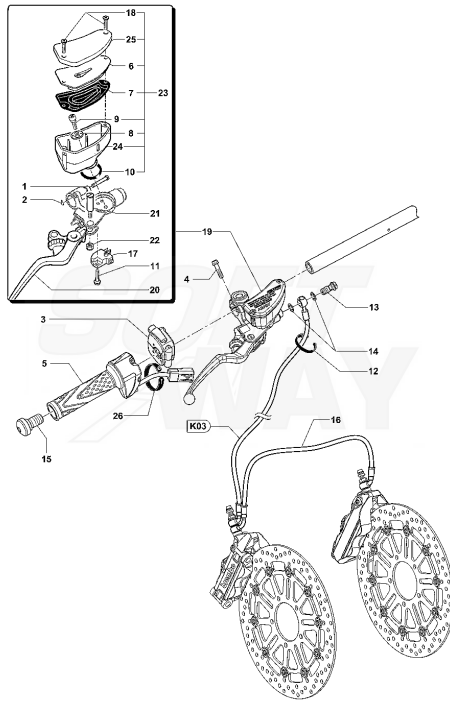

Pos	Part Number	Description	Additional Text	Quantity
1	SPMV800082695	PIN, SUPPORT		1,00
2	SPMV800094643	WASHER, SPECIAL, D3,4		1,00
3	SPMV8000B4568	SWITCH, IGNITION, RIGHT SIDE	BRUTALE 920	1,00
3	SPMV8000C2376	RIGHT COMMUTATOR	EXCEPT 675	1,00
3	SPMV8A00C2376	RIGHT SIDE SWITCH USAJPN	800-RR-PIRELLI US-CA- JP-AU AMERICA-RC-LH44 US-CA-JP-AU	1,00
4	SPMV8F00B2688	Screw TCEIF M6x25 RP	800RR, DRAGSTER RR, DRAG.RR LH	1,00
5	SPMV8E00B5444	Throttle twist grip	B4 RS-B4 RR, MY21/22 B4 NURBURGRING-RUSH	1,00
6	SPMV800093302	DIAPHRAGM		1,00
7	SPMV800093303	GASKET		1,00
8	SPMV800098962	SEPARATOR		1,00
9	SPMV8000A1295	SEPARATOR SCREW	F4S, F4R, F4 FRECCIE TRICOLORI	1,00
10	SPMV800093306	GROMMET		1,00
11	SPMV800070865	Screw		1,00
12	SPMV800053724	BELT, RUBBER, SHORT	MY12/16 USA CND CN	2,00
13	SPMV80A091692	SPECIAL SCREW, OIL BRAKE PIPE,	F4S, F4R, F4 FRECCIE TRICOLORI	1,00
14	SPMV800021480	WASHER, COPPER, D14xD10,2xE1	MY12/14 F3 675	2,00
15	SPMV8000B6252	HANDLEBAR COUNTERWEIGHT	EXCEPT LH44	1,00
15	SPMV80A0B6252	COUNTERWEIGHT FOR HANDLEBAR	LH44	1,00
16	SPMV8000C2426	OIL HOSE CLAMP CONNECTION	R	1,00
17	SPMV800070864	STOP SWITCH	F4S, F4R, F4 FRECCIE TRICOLORI	1,00
18	SPMV800093313	SCREW M4X16		2,00
19	SPMV8000B6256	FRONT BREAK PUMP	675, 800, 800RR	1,00
19	SPMV8000C2377	FRONT BRAKE MASTER CYLINDER	EXCEPT 675	1,00
20	SPMV8000B9498	ANT.BRAKE LEVER COMPL.	EXCEPT 675	1,00