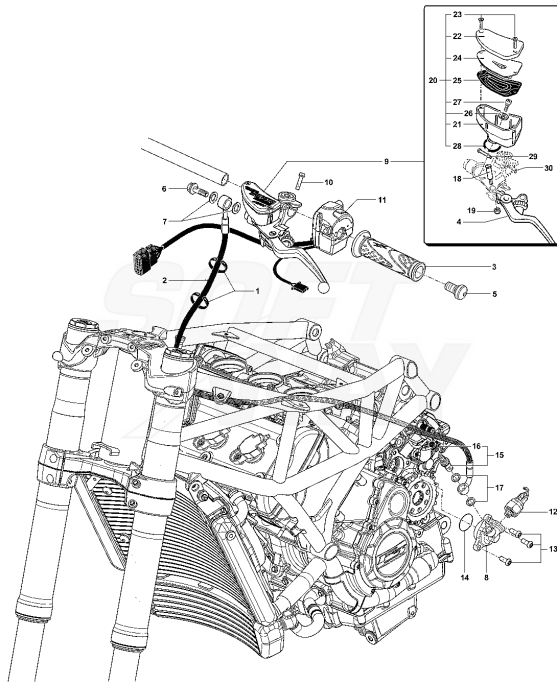

Pos	Part Number	Description	Additional Text	Quantity
1	SPMV800053724	BELT, RUBBER, SHORT	MY12/16 USA CND CN	2,00
2	SPMV8000C2481	OIL HOSE PUMP-ACTUATOR		1,00
3	SPMV8000B5683	LEFT HANDLEBAR GRIP	800	1,00
4	SPMV8000B9502	COMPLETE CLUTCH LEVEL		1,00
5	SPMV8000B6252	HANDLEBAR COUNTERWEIGHT	EXCEPT LH44	1,00
5	SPMV80A0B6252	COUNTERWEIGHT FOR HANDLEBAR	LH44	1,00
6	SPMV80A091692	SPECIAL SCREW, OIL BRAKE PIPE,	F4S, F4R, F4 FRECCIE TRICOLORI	1,00
7	SPMV800021480	WASHER, COPPER, D14xD10,2xE1	MY12/14 F3 675	2,00
8	SPMV8000B9467	SLAVE CYLINDER	800, ED.1, LUSSO, MY17/18 RC	1,00
8	SPMV8000C5801	HYDRAULIC CLUTCH ACTUATOR	SCS, MY19/20 RC	1,00
9	SPMV8000C2378	CLUTCH PUMTP		1,00
10	SPMV8F00B2688	Screw TCEIF M6x25 RP	800RR, DRAGSTER RR, DRAG.RR LH	1,00
11	SPMV8000C2420	LEFT SWITCH		1,00
12	SPMV8A00B9621	CLUTCH PRESSURE SENSOR		1,00
13	SPMV60NDB2736	SCREW TBCE M6X1-L20	MY18/20 F3 675 RC-F3 800 RC	3,00
14	SPMV8A0023111	OR2106 T1		1,00
15	SPMV8000A3975	DRAIN VALVE	MY18/20 F3 675-F3 800	1,00
16	SPMV800053259	COVER, RUBBER	1000 VIN <008064 1000 USA	1,00
17	SPMV800021480	WASHER, COPPER, D14xD10,2xE1	MY12/14 F3 675	2,00
18	SPMV800093299	LEVER PIN	F4S, F4R, F4 FRECCIE TRICOLORI	1,00
19	SPMV800093300	LEVER NUT		1,00
20	SPMV80A098723	COMPLETE OIL TANK		1,00
21	SPMV800097122	CLUTCH PUMP OIL TANK		1,00
22	SPMV80A093310	PLUG	1090, 1090R, 1090RR	1,00
23	SPMV800093313	SCREW M4X16		2,00