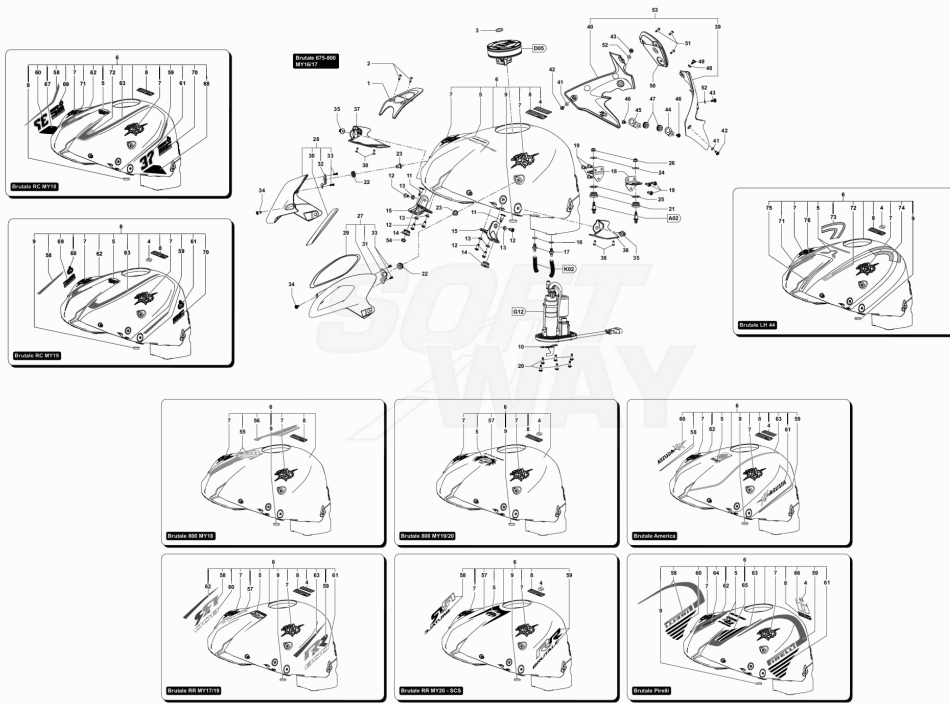

Pos	Part Number	Description	Additional Text	Quantity
1	SPMV8000C2228	COVER	675-800 MY17 AMERICA	1,00
1	SPMV8000C3282	IGNITION SWITCH COVER	RR-PIRELLI-RC-LH44-SCS MY18 AMERICA	1,00
2	SPMV98B0090901	Special screw M4x8	TAMBURINI	2,00
3	SPMV800092664	DECAL		1,00
4	SPMV8000B7250	FUEL WARNING MULTILINGUAL	F3 ORO-F3 AGO	1,00
4	SPMV8000C6925	'PLATE "E10" FOR TANK'	MY19/20 F3 675-F3 800	1,00
5	SPMV8000C2445	'DECAL "BRUTALE 800" FOR SERBAT'	MY16/17 800 RED/SILVER	1,00
5	SPMV8000C3047	DECAL 'BRUTALE 675' FOR TANK	675 RED/BLACK 675 WHITE/BLACK	1,00
5	SPMV8000C4510	DECAL "HISTORICAL STARS" FOR	AMERICA	1,00
5	SPMV8000C5154	DECAL "BRUTALE RR 800-PIRELLI D	PIRELLI BLACK/RED	1,00
5	SPMV8000C5248	DECAL '800 RR RC' FOR	MY18 RC	1,00
5	SPMV8000C5977	Decal panther lh tank	LH44	1,00
5	SPMV8000C6799	'DECAL "BRUTALE 800 RC" FOR'	MY19 RC	1,00
5	SPMV8000C7040	'DECAL "LAUREL" FOR TANK'	MY19 800 RED/GRAY MY19 800 GRAY/GREY AVIO MY19 800 BLUE/GRAY	1,00
5	SPMV8000C8018	'DECAL "ANNIVERSARY 75" FOR'	MY20 800	1,00
5	SPMV8000C8019	'DECAL "ANNIVERSARY 75" FOR'	MY20 RR RED/GRAY SCS RED/GRAY	1,00
5	SPMV80A0C2445	DECAL "BRUTALE 800" FOR SERBAT	MY16/17 800 WHITE/BLACK	1,00
5	SPMV80A0C4471	DECAL "RR 800 WITH FRIEZE" FOR	MY17/19 RR WHITE/BLACK	1,00
5	SPMV80A0C5154	DECAL "BRUTALE RR 800-PIRELLI D	PIRELLI GRAY/BLUE	1,00
5	SPMV80A0C8019	'DECAL "ANNIVERSARY 75" FOR'	MY20 RR SILVER/GRAY SCS SILVER/GRAY	1,00
5	SPMV80B0C2445	DECAL "BRUTALE 800" FOR SERBAT	MY16/17 800 BLACK/SILVER	1,00
6	SPMV8000C1733	FUEL TANK	MY16/17 800 RED/SILVER	1,00