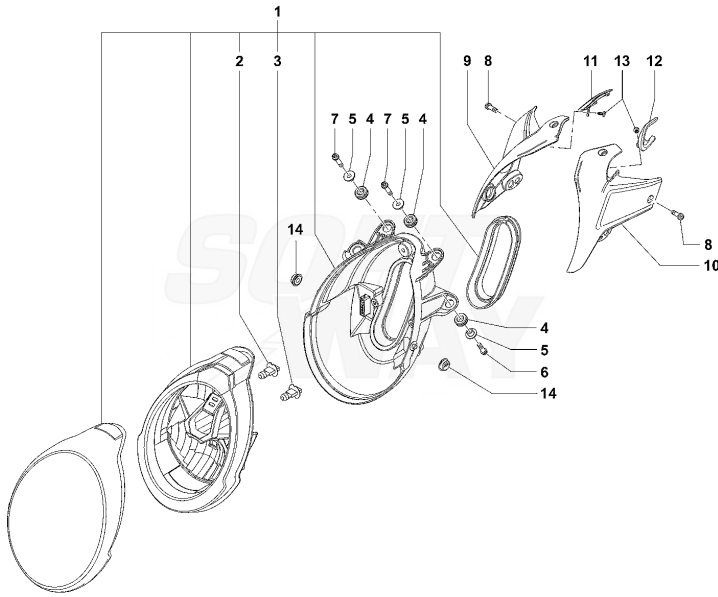

Pos	Part Number	Description	Additional Text	Quantity
1	SPMV8000C1726	COMPLETE HEADLAMP	EXCEPT 675	1,00
1	SPMV8000C3145	FRONT HEADLIGHT COMPL.	675	1,00
2	SPMV8000C3232	LAMP H11B 12V 55W	ROSSO	1,00
3	SPMV8000C3233	LAMP H3 12V 55W	ROSSO	1,00
4	SPMV8A00B3600	CUSHION, D20xD10xE7,5	B4 RS-B4 RR-B4 NURBURGRING	4,00
5	SPMV8A00B3764	SPACER D18-D10-L8	B4 RS-B4 RR-B4 NURBURGRING	4,00
6	SPMV8B00B2688	Screw TCEIF M6x1x16	EXCEPT F3 ORO	2,00
7	SPMV8F00B2688	Screw TCEIF M6x25 RP	800RR, DRAGSTER RR, DRAG.RR LH	2,00
8	SPMV8B00B2688	Screw TCEIF M6x1x16	EXCEPT F3 ORO	2,00
9	SPMV80A0C1728	RIGHT FRONT HEADLAMP SUPPORT	MY16/19 800-RR MY18 RC 675-PIRELLI-AMERICA	1,00
9	SPMV80B0C1728	RIGHT SUPPORT ANT.HEADLAMP	MY19 RC LH44-SCS MY20 800-RR	1,00
10	SPMV80A0C1729	SX SUPPORT FRONT HEADLAMP	MY18 RC 675-PIRELLI-AMERICA MY16/19 800-RR	1,00
10	SPMV80B0C1729	SUPPORT SX HEADLAMP ANT.	MY19 RC MY20 800-RR LH44-SCS	1,00
11	SPMV8000C2124	RIGHT CABLE PROTECTION SKID		1,00
12	SPMV8000C2123	LEFT CABLE PROTECTION SKID		1,00
13	SPMV800027403	Screw RIF.695404.2x9.5-01 AB		2,00
14	SPMV8000C2122	RUBBER SPACER FOR HEADLIGHT	B4 RS	2,00