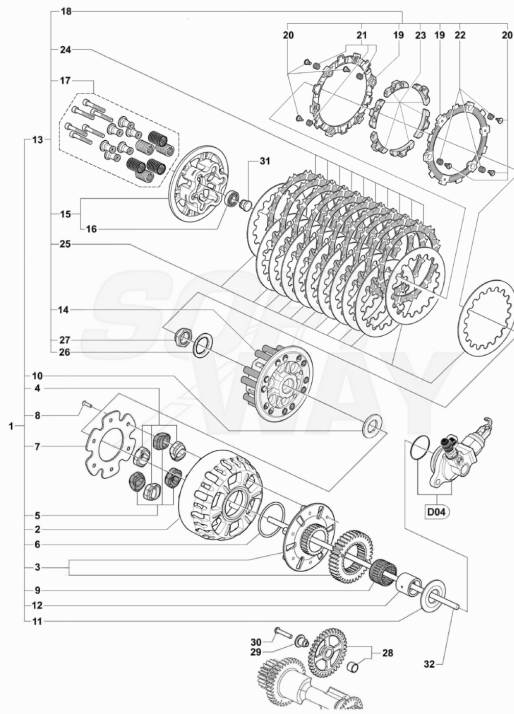

Pos	Part Number	Description	Additional Text	Quantity
1	SPMV8000C7898	PRIMARY GEAR AND CLUTCH		1,00
2	SPMV8000C7900	CLUTCH BELL	SCS-RC SCS	1,00
3	SPMV8000C4381	FLANGE GEAR	MY17 DRAGSTER RR/DRAGSTER RC	1,00
4	SPMV8000B6484	RUBBER GASKET	MY14/20 F3 675	3,00
5	SPMV8A00B6484	FLEXIBLE COUPLING	MY14/20 F3 675	3,00
6	SPMV8000B3996	OR164 T3,53-D60,33	MY14/20 F3 675	1,00
7	SPMV8000B1727	SPROCKET RETAINING DISC	MY14/20 F3 675	1,00
8	SPMV60NDB4391	Screw TSCE M6x1-L182	F3 800-AGO-RC	6,00
9	SPMV8000B3997	ROLL BEARING K35X42X30	MY14/20 F3 675	1,00
10	SPMV8000B4997	WASHER CLUTCH, SP2.6	SCS-RC SCS	1,00
11	SPMV8000B3018	WASHER FOR DRIVER GEAR SP3	MY14/20 F3 675	1,00
12	SPMV8000B3989	DRIVER GEAR SPACER	MY14/20 F3 675	1,00
13	SPMV8000C7904	REKLUSE CLUTCH		1,00
14	SPMV8000C5716	DISC HOLDER HUB	SCS-RC SCS	1,00
15	SPMV8000C8211	DISC PUSHER PLATE		1,00
16	SPMV8000C5722	RADIAL BEARING 6001 -	SCS-RC SCS	1,00
17	SPMV8000C5723	CLUTCH SPRING KIT	SCS-RC SCS	1,00
18	SPMV8000C7905	EXP 3.0 CLUTCH DISC ASSEMBLY	SCS-RC SCS	1,00
19	SPMV8000C7906	EXP 3.0 CLUTCH DISC BODY	SCS-RC SCS	2,00
20	SPMV8000C5729	EXP 3.0 MOUNTING PIN - 14	SCS-RC SCS	6,00
21	SPMV8000C5730	EXP 3.0 GOLD ADJUSTMENT SPRING	SCS-RC SCS	3,00
22	SPMV8000C5731	EXP 3.0 ADJUSTMENT SPRING	SCS-RC SCS	3,00
23	SPMV8000C8087	MASSES EXP 3.0 - LIGHT	SCS-RC SCS	6,00
24	SPMV8000C7907	GARNISHED CLUTCH DISC	SCS-RC SCS	10,00
25	SPMV8000C5734	PLAIN CLUTCH DISC	SCS-RC SCS	12,00
26	SPMV8000B7308	WASHER	MY12/13 VIN 001265> F3 675	1,00