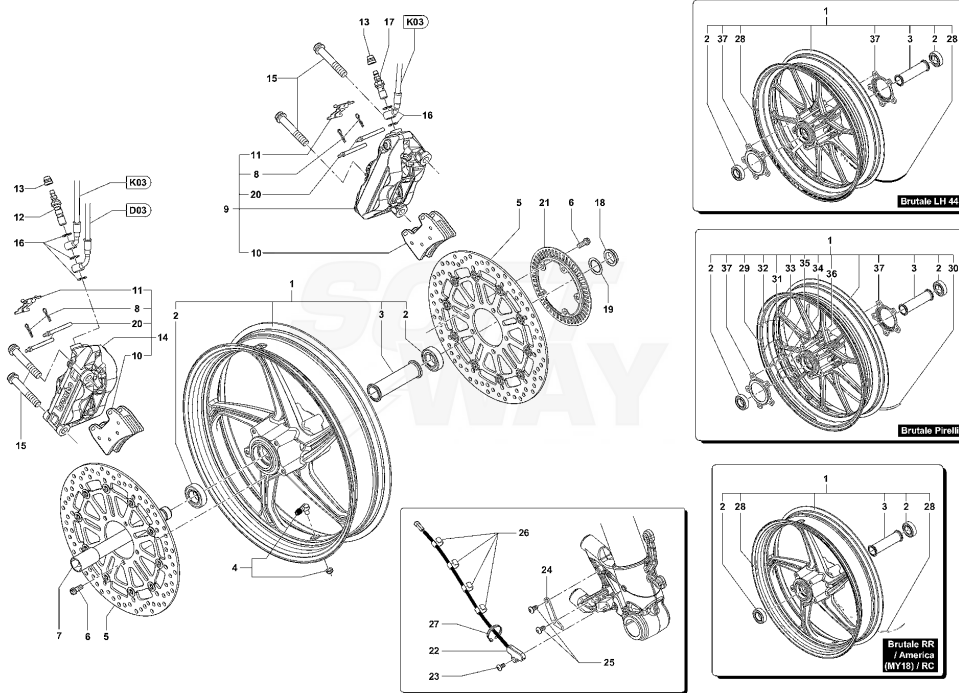

Pos	Part Number	Description	Additional Text	Quantity
1	SPMV8000B9736	FRONT WHEEL RIM 17X3.50"	MY20 F3 800	1,00
1	SPMV8000C4427	Wheel rim ant.17 "x3.50 "conuscin. and	MY17/19 RR MY18 AMERICA	1,00
1	SPMV8000C5318	FRONT WHEEL RIM 17 "X3.50"	LH44	1,00
1	SPMV8000C5366	Front wheel rim 17 "x3.50" cushin. and f	PIRELLI BLACK/RED	1,00
1	SPMV80A0B5894	FRONT WHEEL 17"X3,50"	MY17/20 F3 675	1,00
1	SPMV80A0C5366	FRONT WHEEL RIM 17 "X3.50"	PIRELLI GRAY/BLUE	1,00
1	SPMV80A0C8167	Wheel rim ant.17 "x3.50 "conuscin. an	SCS RED/GRAY MY20 RR RED/GRAY	1,00
1	SPMV80B0C8167	Wheel rim ant.17 "x3.50 "conuscin. and	SCS SILVER/GRAY MY20RR SILVER/GRAY	1,00
1	SPMV8AA0C3928	Front wheel rim 17 "x3.50 "conuscin. an	MY17 DRAGSTER RC	1,00
1	SPMV8AB0C3928	Front wheel rim.17 "x3.50 "cuscin. and r	MY19 RC	1,00
2	SPMV8A0026846	RADIAL BEARING		2,00
3	SPMV8000B3200	SPACER	F4S, F4R	1,00
3	SPMV8000B3672	SPACER	F4RR, F4 FRECCIE TRICOLORI	1,00
4	SPMV8000B3195	VALVE, WHEEL	675,800,800RR,DRAG., DRAG. RC	1,00
5	SPMV8000B4450	FRONT DISC D320 SP4,5	F3 675-800-RC	2,00
6	SPMV8A00B2690	SCREW, TCEIF M8x20 RT	EXCEPT PIRELLI-LH44	10,00
6	SPMV8C00B2690	SCREW, TCEIF M8x25 RP	MY12/16 JPN F3 675-F3 800	10,00
7	SPMV8000B5931	FRONT WHEEL PIN	EXCEPT AGO	1,00
8	SPMV800088777	SPLIT PINS		2,00
9	SPMV80A0B6713	FRONT LEFT BRAKE CALIPER	MY15 675-800-DRAGSTER 800RR, DRAGSTER RR/RC	1,00
10	SPMV8000B6714	FRONT BRAKE PADS PAIR	MY12/14 F3 675	2,00
11	SPMV800088776	PAD CHECK SPRING	MY12/14 F3 675	2,00
12	SPMV8000B5900	COMPLETE PIPE	MY12/14 F3 675	1,00