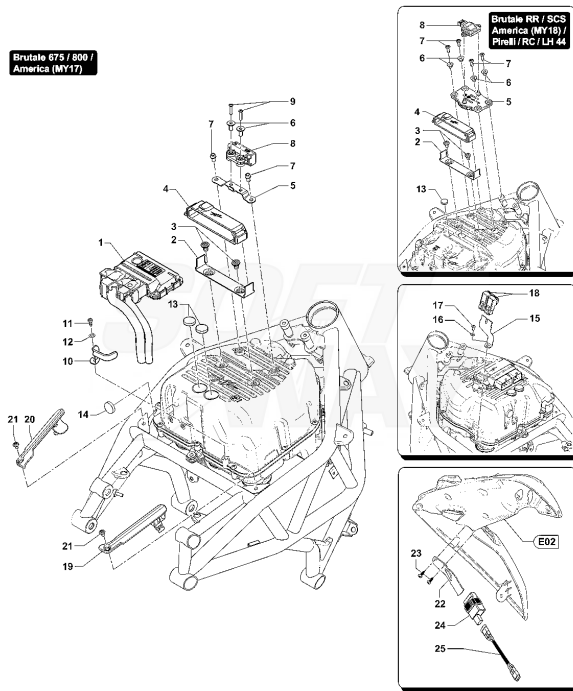

Pos	Part Number	Description	Additional Text	Quantity
1	SPMV8000C1722	IGNITION CONTROL UNIT	MY16/18 800 MY17	1,00
1	SPMV8000C3143	IGNITION CONTROL UNIT	675	1,00
1	SPMV8000C7239	Ignition control unit injection eldor	MY19/20 800	1,00
1	SPMV8B00C1722	IGNITION CONTROL UNIT	MY16/18 800 USA-CND	1,00
1	SPMV8B00C1722	IGNITION CONTROL UNIT	MY16/18 800 USA-CND	1,00
1	SPMV8B00C3143	IGNITION CONTROL UNIT IGNITION	675 USA-CND	1,00
1	SPMV8C00C3143	IGNITION CONTROL UNIT	675 JPN	1,00
1	SPMV8G00C7239	IGNITION CONTROL UNIT INJECTION	MY19/20 800 CHN	1,00
1	SPMV8M00C1722	INJECTION IGNITION CONTROL UNIT	RR MY18	1,00
1	SPMV8M00C5566	IGNITION CONTROL UNIT	PIRELLI-RC-LH44	1,00
1	SPMV8C00C1722	INJECTION IGNITION CONTROL UNIT	MY16/18 800 JPN MY17 JPN	1,00
1	SPMV8C00C7239	INJECTION IGNITION CONTROL UNIT	MY19/20 800 JPN	1,00
1	SPMV8D00C1722	COMPRESSION IGNITION CONTROL UNIT	MY17 TWN MY16/18 800 TWN	1,00
1	SPMV8D00C3143	VACUUM IGNITION CONTROL UNIT	675 TWN	1,00
1	SPMV8D00C7239	AIR IGNITION CONTROL BOX	MY19/20 800 TWN	1,00
1	SPMV8G00C1722	AIR IGNITION CONTROL BOX	MY17 CHN MY16/18 800 CHN	1,00
1	SPMV8G00C3143	INJECTION IGNITION CONTROL BOX	675 CHN	1,00
1	SPMV8M00C7838	INJECTION IGNITION CONTROL UNIT	SCS	1,00
1	SPMV8P00C1722	INJECTION IGNITION CONTROL UNIT	RR USA-CND MY18 USA-CND	1,00
1	SPMV8P00C7838	INJECTION IGNITION CONTROL BOX	SCS	1,00
1	SPMV8R00C1722	INJECTION IGNITION CONTROL BOX	MY18 JPN RR JPN	1,00
1	SPMV8R00C5566	AIR IGNITION CONTROL BOX	PIRELLI-RC-LH44 JPN	1,00
1	SPMV8R00C7838	AIR IGNITION CONTROL BOX	SCS	1,00
1	SPMV8T00C1722	AIR IGNITION CONTROL BOX	MY18 TWN RR TWN	1,00
1	SPMV8T00C5566	AIR IGNITION CONTROL BOX	PIRELLI-RC-LH44 TWN	1,00
1	SPMV8T00C7838	AIR IGNITION CONTROL BOX	SCS	1,00