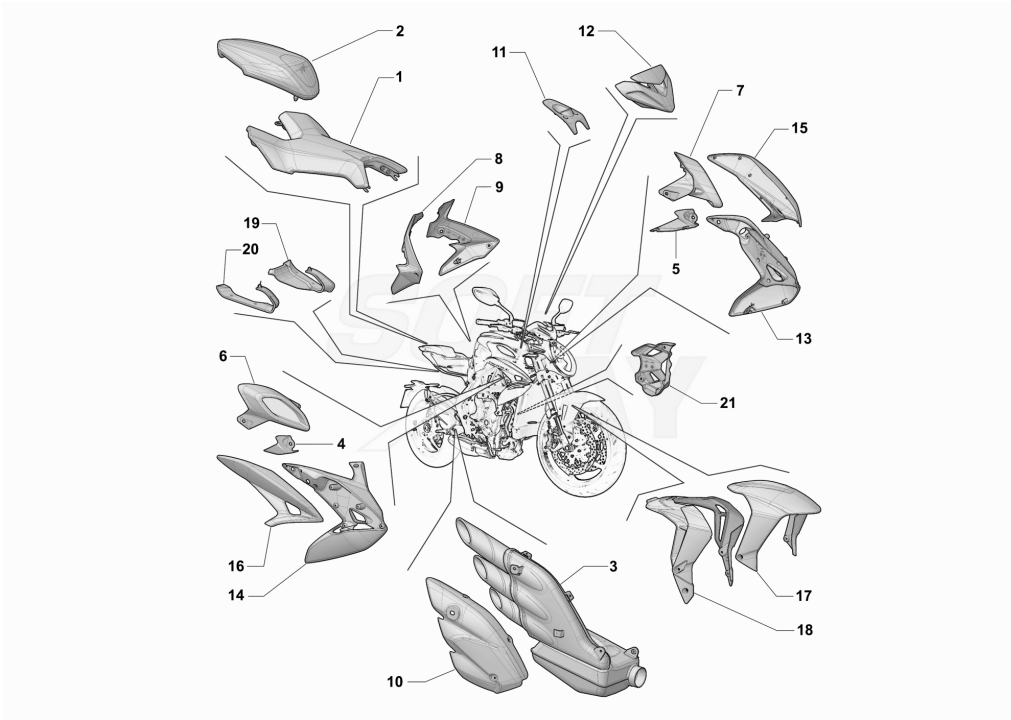

Pos	Part Number	Description	Additional Text	Quantity
1	SPMV8000C2456	NON-SLIP RIDER SEAT + GEL		1,00
2	SPMV8000C2457	NON-SLIP PASSENGER SEAT	675-800	1,00
3	SPMV8000C2458	STAINLESS B3D3 SILENCER	675-800	1,00
4	SPMV8000C2460	AIRBOXSERB. CONNECTION COVER	675-800	1,00
5	SPMV8000C2459	AIRBOXSERB. CONNECTION COVER	675-800	1,00
6	SPMV98000C2462	Cover air box carb. b3 my 16 dx		1,00
7	SPMV98000C2461	Cover air box carb. b3 my 16 sx		1,00
8	SPMV98000C2464	Tank cover carb. b3 my 16dx		1,00
9	SPMV98000C2463	Tank cover carb. b3 my 16sx		1,00
10	SPMV8000C2465	COVER MUFFLER CARB.	675-800	1,00
11	SPMV8000C2466	COVER BLOCK CARB. B3 MY16	675-800	1,00
12	SPMV8000C2467	Instrument cover carb. b3 my16		1,00
13	SPMV8000C2469	INTERNAL RADIATOR COVER	675-800	1,00
14	SPMV8000C2468	INSIDE RADIATOR COVER	675-800	1,00
15	SPMV98000C2471	External radiator cover carb. b3 my 16 s		1,00
16	SPMV98000C2470	External radiator cover carb. b3 my 16 d		1,00
17	SPMV8000C2861	FRONT FENDER CARBON		1,00
18	SPMV98000C2862	Carb. fender spoiler		1,00
19	SPMV8000C2863	FRONT CLOSURE SUP. SX	675-800	1,00
20	SPMV8000C2864	FRONT CLOSURE SUP. RIGHT	675-800	1,00
21	SPMV8000C2865	TENSIONER REGULATOR COVER	675-800	1,00