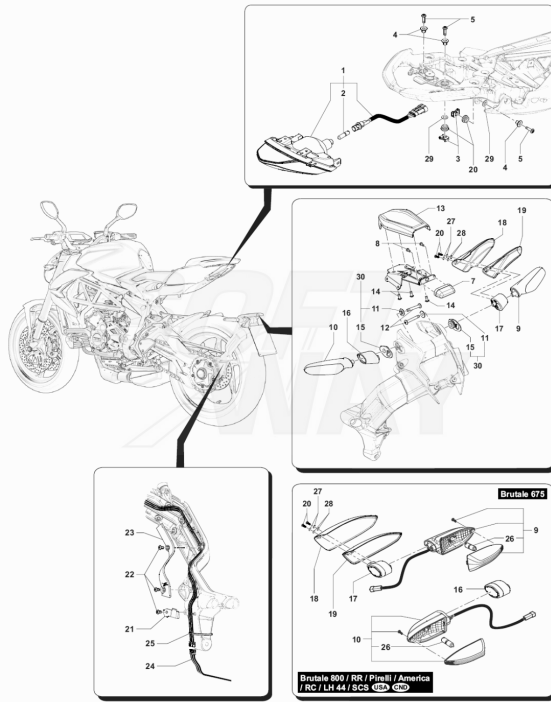

Pos	Part Number	Description	Additional Text	Quantity
1	SPMV8000C1727	REAR LIGHT		1,00
2	SPMV8000C3234	12V 21W H21W LAMP		1,00
3	SPMV8000B5811	NUT M5	MY12/13 F3 675-F3 ORO-F3 800	4,00
4	SPMV8000A1873	BUSH, SPACER, D16xD8xD6,2X10	BRUTALE S	4,00
5	SPMV8B00B5919	SCREW M5 L20	RR, MY22 RC	4,00
7	SPMV8000B8250	LICENSE PLATE LIGHTING LIGHT		1,00
8	SPMV8AA0B2771	TCIC SCREW M3X0.5-L8 DIN 7985		2,00
9	SPMV8000C2127	DIRECTION LIGHT	EXCEPT 675	1,00
9	SPMV8D00B6996	DIRECTION INDICATOR 6W	675 EXCEPT 675, PER USA-CND	1,00
10	SPMV8000C2127	DIRECTION LIGHT	EXCEPT 675	1,00
10	SPMV8D00B6997	DIRECTION INDICATOR 6W	675 EXCEPT 675, PER USA-CND	1,00
11	SPMV8000C5937	SPACER WITH COLLAR	800-SCS-RCSCS	2,00
12	SPMV60ND02490	TCEI SCREW M5X0, 8-CH4-L35 UNI	USA-CND FRAME >004760	2,00
12	SPMV60ND02491	TCEI SCREW M5X0, 8-CH4-L40 UNI	USA-CND FRAME 004761> USA-CND FRAME >004760	2,00
13	SPMV8000C2150	UPPER PLATE HOLDER CLOSURE		1,00
14	SPMV98C0090901	SCREW M4X10	B4 RS-B4 RR-B4 NURBURGRING	3,00
15	SPMV8000C5936	VIBRATION DAMPER D16-D8-SP6.5	800-SCS-RCSCS	2,00
16	SPMV8000C2151	REAR SPACER FOR INDICATOR	EXCEPT 675	1,00
16	SPMV8000C2154	REAR SPACER FOR INDICATOR	675 EXCEPT 675, PER USA-CND	1,00
17	SPMV8000C2713	SPACER POST. FOR INDICATOR	EXCEPT 675	1,00
17	SPMV8000C2715	REAR SPACER. FOR INDICATED	675 EXCEPT 675, PER USA-CND	1,00
18	SPMV8000C2716	PROTECTION FOR INDICATOR OF	EXCEPT 675	1,00
18	SPMV8000C2718	PROTECTION FOR INDICATOR OF	EXCEPT 675, PER USA-CND 675	1,00
19	SPMV8000C2969	THERMAL REFLECTOR FOR INDICATOR	EXCEPT 675	1,00