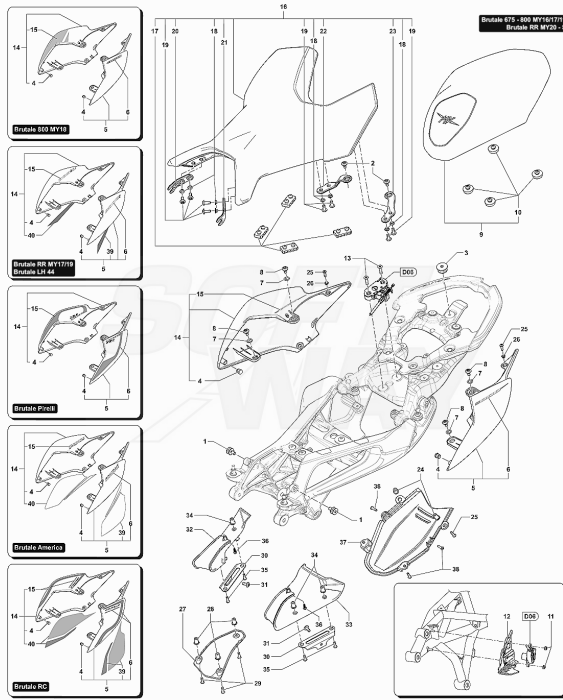

Pos	Part Number	Description	Additional Text	Quantity
1	SPMV8000C2136	PILOT SEAT		2,00
2	SPMV8000B5920	Screw	MY12/13 F3 675-F3 ORO-F3 800	2,00
3	SPMV8000C1962	PEG HOOKING FRONT SADDLE		1,00
4	SPMV800090978	CUSHION, FUEL TANK FAIRING SID	ROSSO / MY22 RR-SCS	2,00
5	SPMV8000C2105	LEFT UNDER SEAT SIDE PANEL COMPL	MY16/17 RED/SILVER	1,00
5	SPMV8000C3041	LEFT SIDE UNDER SEAT COMPL	675 RED/BLACK 675 BLACK 675 WHITE/BLACK	1,00
5	SPMV8000C4459	LEFT SIDE PANEL UNDER SEAT COMPL	MY17/19 RR RED/BLACK	1,00
5	SPMV8000C4503	LEFT SIDE PANEL UNDER SEAT COMPL	MY17 AMERICA	1,00
5	SPMV8000C5147	SIDE PANEL SX UNDER SEAT COMPL	PIRELLI BLACK/RED	1,00
5	SPMV8000C5223	LEFT SIDE PANEL UNDER SEAT COMPL	MY18 RC	1,00
5	SPMV8000C5289	LEFT SIDE PANEL UNDER SEAT COMPL	LH44	1,00
5	SPMV8000C5353	SIDE PANEL SX UNDER SEAT COMPL	PIRELI GRAY/BLUE	1,00
5	SPMV8000C5583	LEFT SIDE PANEL UNDER SEAT COMPL	MY18 800 RED	1,00
5	SPMV8000C5667	LEFT COMPLETE UNDERSEAT PANEL	MY18 AMERICA	1,00
5	SPMV8000C5923	LEFT SIDE PANEL UNDER SEAT COMPL	MY19 RC	1,00
5	SPMV8000C7035	LEFT SIDE PANEL UNDER SEAT COMPL	MY19 800 RED/GRAY	1,00
5	SPMV8000C8029	LEFT SIDE PANEL UNDER SEAT COMPL	SCS RED/GRAY MY20 RR RED/GRAY	1,00
5	SPMV80A0C2105	LEFT SIDE PANEL UNDER SEAT COMPL	MY16/17 WHITE/BLACK	1,00
5	SPMV80A0C4459	LEFT SIDE PANEL UNDER SEAT COMPL	MY17/19 RR WHITE/BLACK	1,00
5	SPMV80A0C5583	LEFT SIDE PANEL UNDER SEAT COMPL	MY18 800 BLUE	1,00
5	SPMV80A0C7035	LEFT SIDE PANEL UNDER SEAT COMPL	MY19 800 BLUE/GRAY	1,00
5	SPMV80A0C8029	LEFT SIDE PANEL UNDER SEAT COMPL	SCS SILVER/GRAY MY20 RR SILVER/GRAY	1,00
5	SPMV80B0C2105	LEFT SIDE PANEL UNDER SEAT COMPL	MY16/17 BLACK/SILVER	1,00
5	SPMV80B0C5583	SX UNDERSEAT SIDE PANEL COMPL	MY18 800 BLACK	1,00
5	SPMV80B0C7035	LEFT SIDE PANEL UNDER SEAT COMPL	MY19 800 GRAY/GREY AVIO	1,00