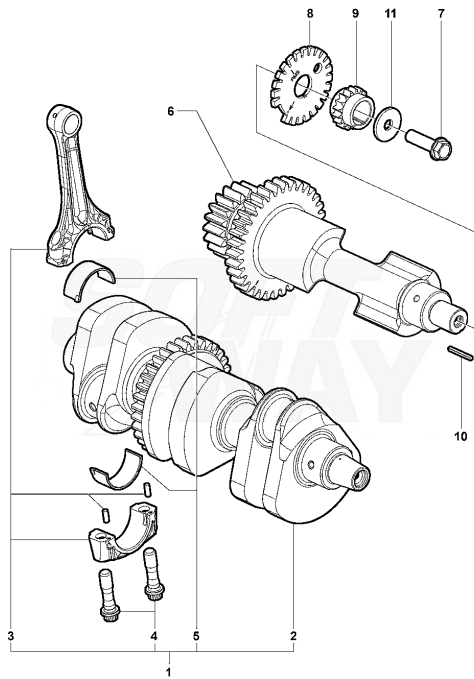

Pos	Part Number	Description	Additional Text	Quantity
1	SPMV8000B1929	CRANKSHAFT COMPL.DI CONNECTING RODS	F3 675-F3 ORO-F3 675 RC	1,00
1	SPMV8000B7326	CRANKSHAFT COMPL. OF LINKS	F3 800-F3 AGO-F3 800 RC	1,00
2	SPMV8000B1062	Crankshaft	F3 675-F3 ORO-F3 675 RC	1,00
2	SPMV8000B1364	NAKED CRANKSHAFT	F3 800-F3 AGO-F3 800 RC	1,00
3	SPMV8000B1930X	Connecting rod compl.	F3 675-F3 ORO-F3 675 RC	3,00
3	SPMV8000B1930Y	Connecting rod compl.	F3 675-F3 ORO-F3 675 RC	3,00
3	SPMV8000B1930Z	COMPLETE CONNECTING ROD 675 WEIGHT Z	F3 675-F3 ORO-F3 675 RC	3,00
3	SPMV8000B1994X	COMPLETE CONNECTING ROD 800 WEIGHT X	F3 800-F3 AGO-F3 800 RC	3,00
3	SPMV8000B1994Y	COMPLETE CONNECTING ROD 800 WEIGHT Y	F3 800-F3 AGO-F3 800 RC	3,00
3	SPMV8000B1994Z	COMPLETE CONNECTING ROD 800 WEIGHT Z	F3 800-F3 AGO-F3 800 RC	3,00
4	SPMV8000B4100	SCREW		6,00
5	SPMV8000B1932	ROD BEARING		6,00
5	SPMV8A00B1932	BUSHING		6,00
6	SPMV8000B4199	Balance shaft	MY12/16 F3 675-F3 ORO	1,00
6	SPMV8000B7328	FULL COUNTERSHAFT	MY15/16 F3 800 RC	1,00
6	SPMV8000C4374	COMPLETE COUNTERSHAFT	MY17/20 F3 800 RC	1,00
6	SPMV8000C4378	Complete countershaft	MY17/19 F3 675 RC	1,00
7	SPMV8A00B2683	Screw M8x1,25-L30	EXCEPT MY 15 RC	1,00
8	SPMV8000B1933	PHONIC WHEEL		1,00
9	SPMV8000B2627	TIMING SYSTEM GEAR		1,00
10	SPMV8000B2643	SLIDE A UNI 6604-69 2X2X22		1,00
11	SPMV8000B6497	WASHER D24-D8.5 SP.4		1,00