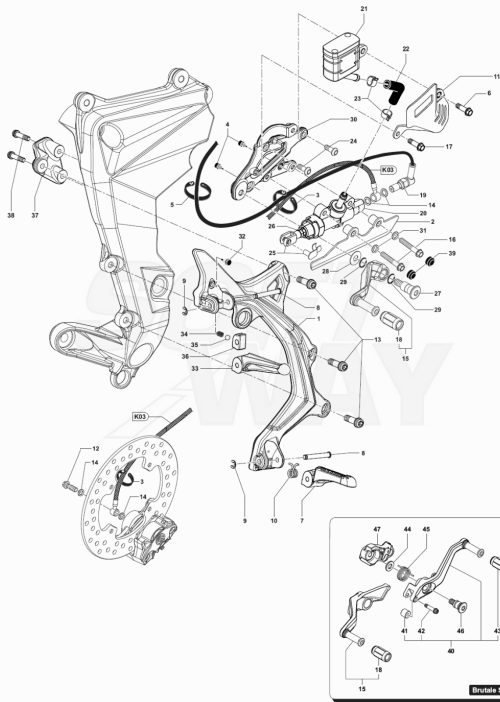

Pos	Part Number	Description	Additional Text	Quantity
1	SPMV80A0C1686	FINISHED RIGHT FOOTREST SUPPORT	MY17 AMERICA MY16/17 675-800	1,00
1	SPMV8AA0C1686	RIGHT FOOTPEG SUPPORT FINISHED	MY18/19 800 MY17/19 RR	1,00
1	SPMV8AB0C1686	Finished right footpeg support	PIRELLI-RC-LH44-SCS MY20 RR MY20 800 MY18 AMERICA	1,00
2	SPMV8000C3276	RIGHT SIDE SUPPORT PLATE	MY17 DRAGSTER RR LH/DRAG. RC	1,00
2	SPMV80A0B6290	POS BRAKE MASTER CYLINDER PROTECTOR	675-800 MY17 AMERICA	1,00
2	SPMV8A00C3276	RIGHT SIDE SUPPORT PLATE	SCS	1,00
3	SPMV800053724	BELT, RUBBER, SHORT	MY12/16 USA CND CN	2,00
4	SPMV800066308	VIBRATION-DAMPER	1000S, AGO	2,00
5	SPMV800092247	CLAMP, RUBBER, L62	F3 ORO-F3 AGO	1,00
6	SPMV8E00B2681	Screw M6x1-CH8-L20	MY17/20 F3 675 RC-F3 800 RC	1,00
7	SPMV80A0C2364	FINISHED RIGHT FRONT FOOTBOARD	MY17 AMERICA MY16/19 675-800-RR	1,00
7	SPMV80B0C2364	FINISHED RIGHT FRONT FOOTPEG	MY18 AMERICA PIRELLI-RC-LH44-SCS MY20 800-RR	1,00
8	SPMV8B00B2769	PIN, FOOTREST		2,00
9	SPMV800090429	LOCK RING, FOOTREST		2,00
10	SPMV80A090418	SPRING, DRIVER FOOTREST SUPPOR		1,00
11	SPMV8000C2424	OIL TANK PROTECTION		1,00
12	SPMV8000A8947	TUBO OIL PIPE UNION	F4RR	1,00
13	SPMV8C00B2690	SCREW, TCEIF M8x25 RP	MY12/16 JPN F3 675-F3 800	3,00
14	SPMV800021480	WASHER, COPPER, D14xD10,2xE1	MY12/14 F3 675	4,00
15	SPMV8000B6262	COMPLETE REAR BRAKE PEDAL	675, 800, 800RR, DRAGSTER DRAGSTER RR RED/WHITE DRAGSTER RR RED/BLACK	1,00