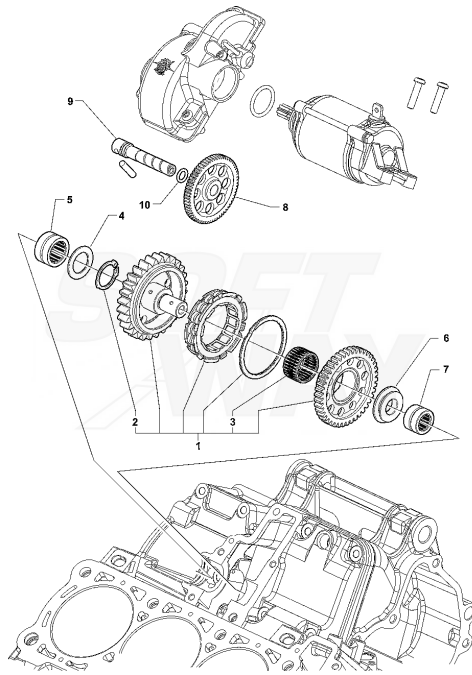

Pos	Part Number	Description	Additional Text	Quantity
1	SPMV8000C4242	COMPLETE SHAFT START ASSY		1,00
2	SPMV8000B7302	CIRCLIP		1,00
3	SPMV8A0065795	NEEDLE BEARING, D25xD29xSP17		1,00
4	SPMV8000B7288	SHIM		1,00
5	SPMV800039538	ROLL BEARING 20X28X16		1,00
6	SPMV8000B2794	SPACER WASHER		1,00
7	SPMV8000B2791	ROLL BEARING 15X23X16		1,00
8	SPMV8000B5000	STARTER REDUCTION GEAR		1,00
9	SPMV8000B5225	STARTING REDUCTION GEAR PIN		1,00
10	SPMV800023108	OR2037 T1		1,00