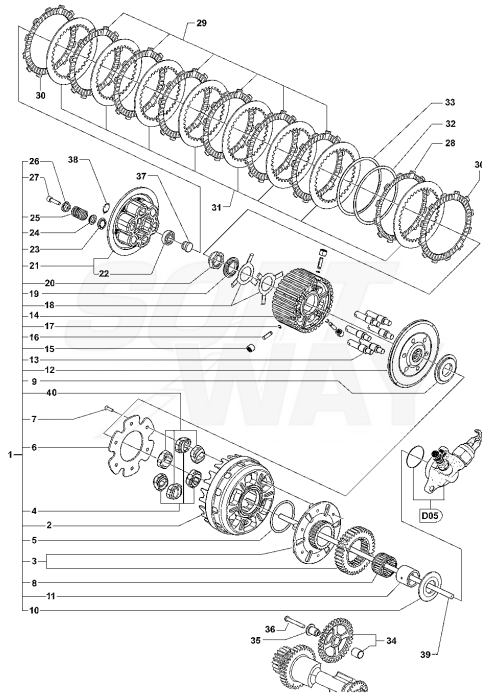

Pos	Part Number	Description	Additional Text	Quantity
1	SPMV8000C4420	PRIMARY AND CLUTCH GEAR	MY17 DRAGSTER RR/DRAGSTER RC	1,00
1	SPMV8000C3319	PRIMARY GEAR AND CLUTCH	MY17/19 800-LUSSO ENG. <22343 MY17/18 RC ENGINE <22343	1,00
2	SPMV8000B9716	CLUTCH BELL	MY14/20 F3 675	1,00
3	SPMV8000B9916	Primary wheel compl.	800RR, DRAGSTER RR LH MY15/16 DRAGSTER RR/DRAG. RC	1,00
3	SPMV8000C4381	FLANGE GEAR	MY17 DRAGSTER RR/DRAGSTER RC	1,00
4	SPMV8A00B6484	FLEXIBLE COUPLING	MY14/20 F3 675	3,00
5	SPMV8000B3996	OR164 T3,53-D60,33	MY14/20 F3 675	1,00
6	SPMV8000B1727	SPROCKET RETAINING DISC	MY14/20 F3 675	1,00
7	SPMV60NDB4391	Screw TSCE M6x1-L182	F3 800-AGO-RC	6,00
8	SPMV8000B3997	ROLL BEARING K35X42X30	MY14/20 F3 675	1,00
9	SPMV8000B8198	DRIVING GEAR WASHER	MY14/20 F3 675	1,00
10	SPMV8000B3018	WASHER FOR DRIVER GEAR SP3	MY14/20 F3 675	1,00
11	SPMV8000B3989	DRIVER GEAR SPACER	MY14/20 F3 675	1,00
12	SPMV8000B1014	DRIVE FLANGE	MY14/20 F3 675	1,00
13	SPMV8000B8243	SPRING COLUMN	F3 800-AGO-RC	6,00
14	SPMV8000B8196	DISC HUB	MY14/20 F3 675	1,00
15	SPMV8000B0066	PIN BEARING 12X10X6 NK6	MY14/20 F3 675	3,00
16	SPMV8000B0067	BEARING PIN D6-L20	MY14/20 F3 675	3,00
17	SPMV66N021306	RETAIN RING D3.2	MY14/20 F3 675	3,00
18	SPMV8000B0071	SPRING JUDDER	MY14/20 F3 675	2,00
19	SPMV8000B0072	SPRING SUPPORT	MY14/20 F3 675	1,00
20	SPMV8000B8199	NUT M22X1	MY14/20 F3 675	1,00
21	SPMV8000B8200	PRESSURE PLATE	F3 800-AGO-RC	1,00
22	SPMV8000A2565	RADIAL BEARING 12X28X7	MY14/20 F3 675	1,00
23	SPMV8000B2046	SPRING SEAT	MY14/20 F3 675	6,00