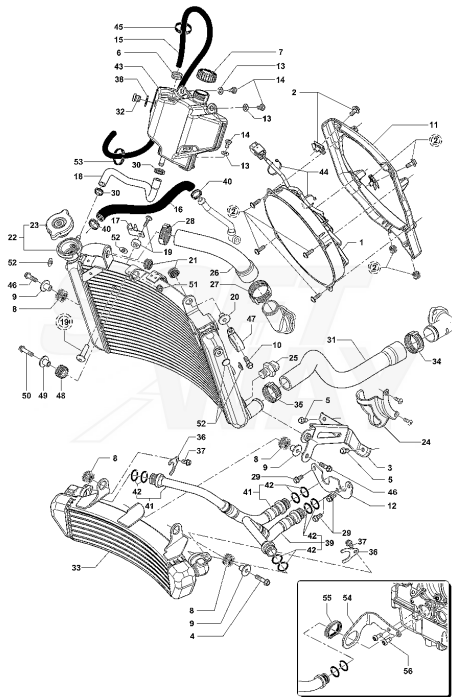

Pos	Part Number	Description	Additional Text	Quantity
1	SPMV8000B5430	RADIATOR FAN		1,00
2	SPMV8000B6058	FIXING KIT ELECTRIC VALVE		1,00
3	SPMV8000B7720	FIXING PLATE, RADIATOR	ROSSO	1,00
4	SPMV8F00B2688	Screw TCEIF M6x25 RP	800RR, DRAGSTER RR, DRAG.RR LH	1,00
5	SPMV8B00B2681	Screw M6x1-CH8-L12	F4S, F4 FRECCE TRICOLORI	2,00
6	SPMV800089293	CUSHION, D18xD8xE7,5	MY14/20 F3 675-F3 800	1,00
7	SPMV8000B7049	PLUG		1,00
8	SPMV800062651	VIBRATION REDUCER D22-D10-SP12		4,00
9	SPMV800062652	SPACER D10-D6	FOR COOLER 800084917	3,00
10	SPMV8G00B2681	Screw M6x1 CH8	LUSSO, RC, SCS	1,00
11	SPMV8000B7354	CONVEYOR FAN		1,00
12	SPMV8000B7719	OIL TUBE FIXING PLATE		1,00
13	SPMV8000B5959	WASHER D12 D7,8 SP0,5 IN NYLON	MY14/20 EXCEPT F3 ORO	3,00
14	SPMV8000B5920	Screw	MY12/13 F3 675-F3 ORO- F3 800	3,00
15	SPMV8H0091037	HOSE D4-D9-L950	RR-PIRELLI-RC-LH44-SCS MY18 AMERICA	1,00
15	SPMV8P0091037	Rubber hose d4-d9-l1320	675-800	1,00
15	SPMV8P0091037	Rubber hose d4-d9-l1320	675-800	1,00
16	SPMV8000B6026	AIRING HOSE RADIATOR		1,00
17	SPMV8000B7224	CLIP		1,00
18	SPMV8S0066179	HOSE D6,5X10,5-L260		1,00
19	SPMV8000B7355	FIXING CLIP KIT, CABLE		1,00
20	SPMV8000B7541	SPACER D21-D9,25-D6,2-L13		1,00
21	SPMV8000B6022	CUSHION D21-D9-SP11		2,00
22	SPMV8000C2962	WATER COOLER		1,00
23	SPMV8A00B6019	PLUG, RADIATOR		1,00
24	SPMV8000B6059	DOWNHOLDER		1,00