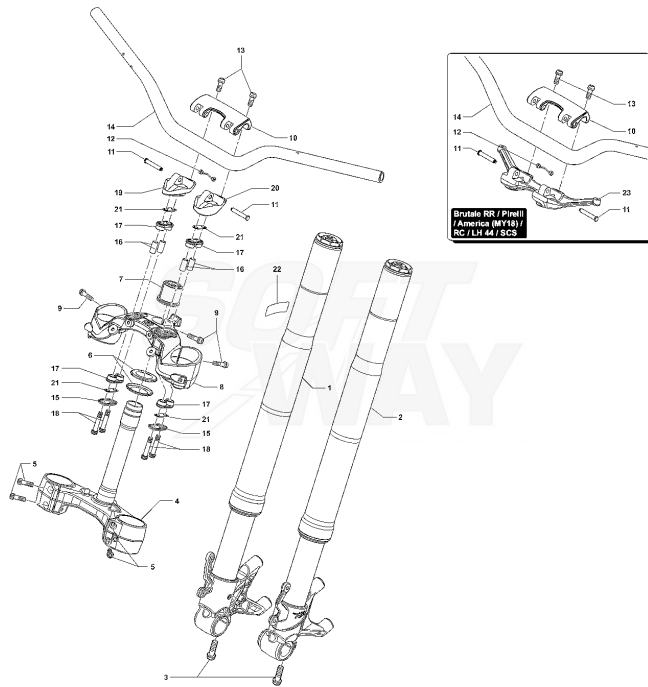

Pos	Part Number	Description	Additional Text	Quantity
1	SPMV8000C1186	SHOCK ABSORBER, FRONT, RIGHT	DRAGSTER 011621>	1,00
1	SPMV8000C3202	RIGHT LEG COMPL.	MY17 AMERICA 800 FRAME 001100> 800 FRAME 001015-001052 800 FRAME >000874	1,00
1	SPMV8000C6386	RIGHT LEG COMPL.	RR-SCS MY18 AMERICA	1,00
1	SPMV8000C6702	RIGHT LEG COMPL.	PIRELLI-RC	1,00
1	SPMV80A0C6702	RIGHT LEG COMPL.	LH44	1,00
2	SPMV8000C1187	SHOCK ABSORBER, FRONT, LEFT	DRAGSTER 011621>	1,00
2	SPMV8000C3203	LEFT LEG COMPL.	MY17 AMERICA 800 FRAME 001100> 800 FRAME 001015-001052 800 FRAME >000874	1,00
2	SPMV8000C6385	LEFT LEG COMPL.	MY18 AMERICA RR-SCS	1,00
2	SPMV8000C6701	LEFT LEG COMPL.	PIRELLI-RC	1,00
2	SPMV80A0C6701	LEFT LEG COMPL.	LH44	1,00
3	SPMV8C00B2690	SCREW, TCEIF M8x25 RP	MY12/16 JPN F3 675-F3 800	2,00
4	SPMV80A0B6255	STEERING BASE WITH PIN	DRAGSTER RR YELLOW/BLACK	1,00
5	SPMV8C00B2690	SCREW, TCEIF M8x25 RP	MY12/16 JPN F3 675-F3 800	4,00
6	SPMV800090897	DUST COVER, STEERING STEM		2,00
7	SPMV8C0090280	SPECIAL NUT, STEERING STEM, F4		1,00
8	SPMV8000C1712	STEERING HEAD	EXCEPT RR-PIRELLI MY17/19 RR	1,00
8	SPMV80A0C1712	STEERING HEAD	MY20 RR PIRELLI-SCS	1,00
9	SPMV8D00B2690	SCREW, TCEIF M8x1,25x30 RP	RR-RUSH	3,00
10	SPMV8000C1718	HANDLEBAR UPPER U-BOLT	MY18 RC MY16/19 800-RR 675-AMERICA	1,00
10	SPMV80A0C1718	UPPER HANDLEBAR U-BOLT	MY19 RC PIRELLI-LH44- SCS MY20 800-RR	1,00
11	SPMV8A00B3000	PIN ROTATION UPPER CUT MAN		2,00