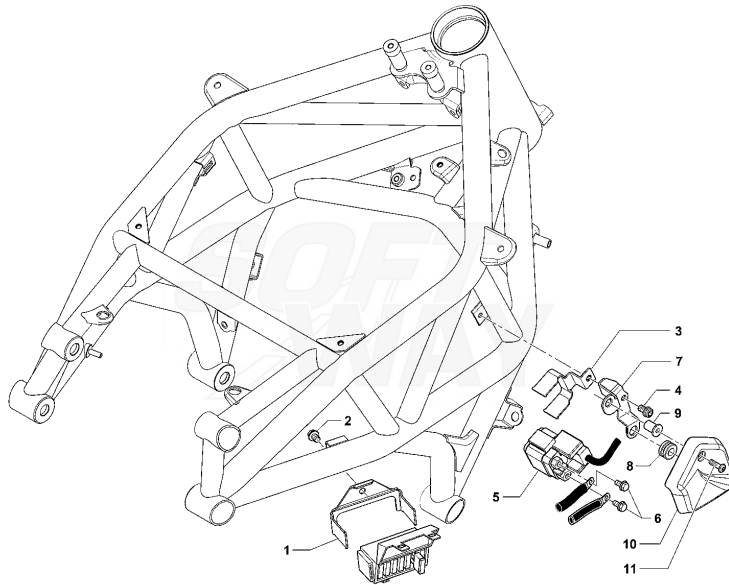

Pos	Part Number	Description	Additional Text	Quantity
1	SPMV8000B8821	BRACKET FUSE	F3 AGO-F3 675 RC-F3 800 RC	1,00
2	SPMV8A00B2677	Screw M6x1-L10		1,00
3	SPMV8000B5915	PLATE	675, 800, 800RR	1,00
4	SPMV8000B2687	Screw TCEIF M5x8	USA CND CN MY12/16	1,00
5	SPMV800091115	SWITCH, STARTER		1,00
6	SPMV8000B2681	Screw TEF M6x0,8x8 CH8 RT	990R-1090RR 000641> BRUTALE 920	2,00
7	SPMV8000B6989	PLATE CONTACTOR COVER		1,00
8	SPMV8000B6507	RUBBER DAMPER D14-D7-SP8		1,00
9	SPMV800091022	BUSH, SCREW, M4x0,7	F4S, F4R, F4RR	1,00
10	SPMV8000B6990	CONTACTOR COVER		1,00
11	SPMV8A0090901	SCREW, M4x13,7	750S, 750S 1+1	1,00