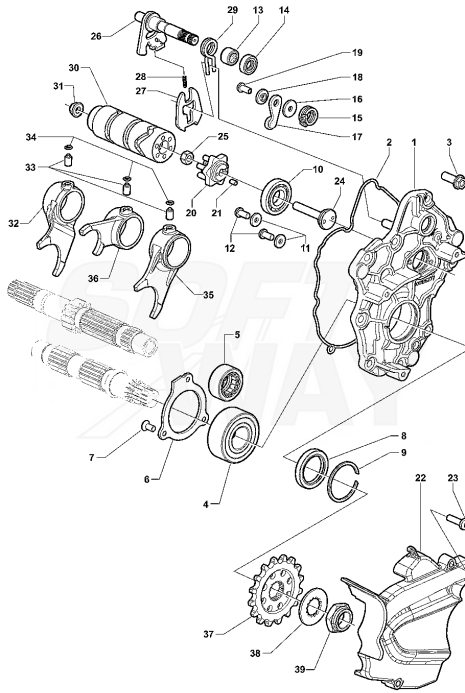

Pos	Part Number	Description	Additional Text	Quantity
1	SPMV8A00B9476	COMPLETE CLUTCH COVER	MY17 DRAGSTER RR/DRAGSTER RC	1,00
1	SPMV8A00C3342	COMPLETE GEARBOX COVER	675	1,00
2	SPMV8000B2639	COVER GEARSHIFT GASKET		1,00
3	SPMV8M00B2683	SCREW TEF M8X1		8,00
4	SPMV8000A2318	OBLIQUE BEARING 2 ROWS SF. D28	BRUTALE S,09192>,<10409,10968>	1,00
5	SPMV8000A1086	ROLLER BEARING D24-D40-SP1	BRUTALE S,09192>,<10409,10968>	1,00
6	SPMV800086114	BEARING LOCKING PLATE		1,00
7	SPMV60NDB4389	Screw TSCE M6x1-L14		3,00
8	SPMV800089410	GASKET RING D35-D47-SP7		1,00
9	SPMV800091603	SEEGER RING SB 48		1,00
10	SPMV8B0014258	BEARING		1,00
11	SPMV8000A0901	WASHER D15-D6		2,00
12	SPMV60NDB2780	Screw TBCE M6x1-L14	EXCEPT ROSSO	2,00
13	SPMV800051191	ROLL BEARING D12-D18-SP1		1,00
14	SPMV8A0028855	RING CORCOS BA-B-SL D22-D12-		1,00
15	SPMV8000B5284	CLAMP SPEED CLICK SPRING		1,00
16	SPMV800086107	SPACING WASHER D6.2-D20-		1,00
17	SPMV8000B5285	CLAMP SPEED CLICK		1,00
18	SPMV800085493	SPEED CLICK PING		1,00
19	SPMV60NDB2780	Screw TBCE M6x1-L14	EXCEPT ROSSO	1,00
20	SPMV8000B5339	SELECTOR DRUM WITH PINS		1,00
21	SPMV800038520	ROLL D4-L8		1,00
22	SPMV8000C2475	CHAIN COVER	MY17 DRAGSTER RR/DRAGSTER RC	1,00
22	SPMV8A00C2475	CHAIN COVER	675	1,00
23	SPMV60NDB4720	SCREW TCBCE M6X1-L25	RR-SCS-RC SCS	3,00
24	SPMV8000B5283	Pin gearshift drum		1,00