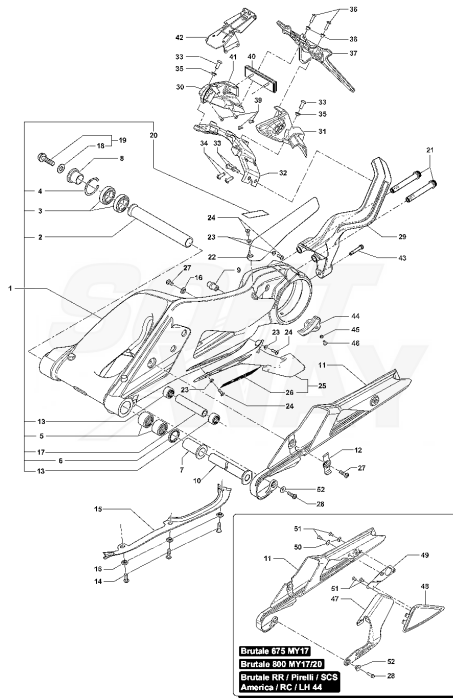

Pos	Part Number	Description	Additional Text	Quantity
1	SPMV8D00B5783	REAR SWINGARM. WITH BEARINGS	MY19/20 F3 675-F3 800	1,00
2	SPMV800084872	SPACER, SWINGARM BEARING		1,00
3	SPMV800084938	BALL BEARING, SWINGARM, RIGH S		2,00
4	SPMV800084939	CIRCLIP, J42x1,75 V		1,00
5	SPMV800084936	NEEDLE BEARING, SWINGARM, LEFT		2,00
6	SPMV800084937	RETAINER, SWINGARM, FRONT SIDE		1,00
7	SPMV800084859	BUSH, SWINGARM, LEFT SIDE		1,00
8	SPMV800084873	FORK RH BUSH		1,00
9	SPMV8000B2762	BRACKET, REAR BRAKE, SCREW		1,00
10	SPMV800091655	AXLE, SWINGARM	750S, 750S 1+1	1,00
11	SPMV8000B5785	CHAIN SLIDING BLOCK	MY12/16 F3 675-F3 800	1,00
11	SPMV8A00B5785	CHAIN SLIDING BLOCK	MY17/20 F3 675-F3 800	1,00
12	SPMV8000B5786	CHAIN SLIDING BLOCK CLIP		1,00
13	SPMV8000B5875	NEEDLE BEARING HK1814L3AS		2,00
14	SPMV8D00B2672	SCREW	RR-RUSH	3,00
15	SPMV8000B8471	LOWER REAR TAIL	DRAGSTER, DRAGSTER RR/RR LH/RC	1,00
16	SPMV800090391	SPACER, D15,5xD8xD6,2xE3,8		4,00
17	SPMV8A00B5824	PIN D18-D12-L87		1,00
18	SPMV8000C0852	WASHER		1,00
19	SPMV8000C0928	SCREW AND ROSETTE KIT FOR PIN		1,00
20	SPMV8000B5874	DECAL		1,00
21	SPMV8A00B2752	SCREW SWINGARM	DRAGSTER, DRAGSTER RR/RR LH/RC	2,00
22	SPMV8000B5449	UPPER CHAIN COVER	EXCEPT F3 ORO	1,00
23	SPMV8000B2798	WASHER, ESPAÇADORA	MY18/20 F3 675 RC-F3 800 RC	4,00
24	SPMV8B00B4221	Screw M5x0,8-CH3-L14	MY18/20 F3 675 RC-F3 800 RC	4,00
25	SPMV8000B8342	COMPLETE LOWER CHAIN COVER	MY17/20 F3 800-F3 800 RC	1,00