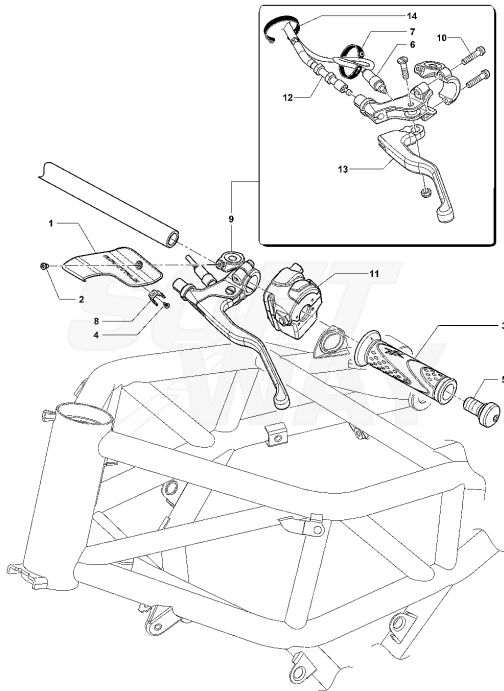

Pos	Part Number	Description	Additional Text	Quantity
1	SPMV8000B7001	COVER, CLUTCH LEVER		1,00
2	SPMV98B0090901	Special screw M4x8	TAMBURINI	1,00
3	SPMV8000B5683	LEFT HANDLEBAR GRIP	800	1,00
4	SPMV8A00B2777	SCREW PH-AB 2,9X9,5		1,00
5	SPMV8000B6252	HANDLEBAR COUNTERWEIGHT	EXCEPT LH44	1,00
6	SPMV8000B6214	CLUTCH SWITCH		1,00
7	SPMV800092247	CLAMP, RUBBER, L62	F3 ORO-F3 AGO	1,00
8	SPMV8000B7002	NUT, FIXING COVER		1,00
9	SPMV8000B6735	CLUTCH CONTROL	675, MY13 800	1,00
10	SPMV8F00B2688	Screw TCEIF M6x25 RP	800RR, DRAGSTER RR, DRAG.RR LH	2,00
11	SPMV8000B4567	LEFT SWITCH	F4R, F4RR	1,00
12	SPMV8000C1702	TRANSMISSION CLUTCH CONTROL		1,00
13	SPMV800067163	Clutch lever	F3 675-F3 ORO	1,00
14	SPMV800053724	BELT, RUBBER, SHORT	MY12/16 USA CND CN	2,00