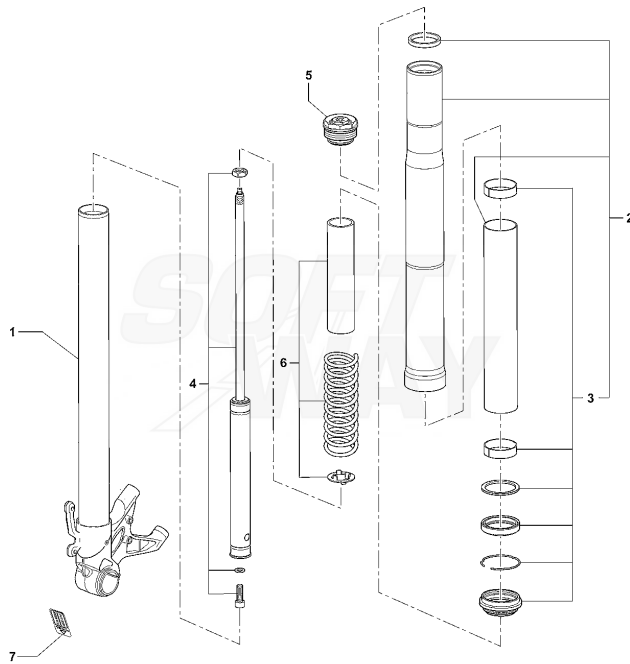

Pos	Part Number	Description	Additional Text	Quantity
1	SPMV8000C3204	RIGHT STEM COMPL.	675 800 FRAME >000874 MY17 AMERICA 800 FRAME 001100> 800 FRAME 001015-001052	1,00
1	SPMV8000C6388	RIGHT LEG COMPL.	RR-PIRELLI-RC-LH44-SCS MY18 AMERICA	1,00
2	SPMV8000C3210	COMPLETE CHAINSTAY		1,00
2	SPMV80A0C3210	COMPLETE SCABBARD	LH44	1,00
3	SPMV8000C3212	FORK SEALS KIT		1,00
4	SPMV8000C3206	EXTENSION ADJUSTER CARTRIDGE		1,00
5	SPMV8000C3208	RIGHT FORK CAP	800 FRAME 001015- 001052 800 FRAME >000874 MY17 AMERICA 800 FRAME 001100>	1,00
5	SPMV8000C6390	RIGHT FORK CAP	MY18 AMERICA EXCEPT 675-800-AMERICA	1,00
6	SPMV8000C3211	FORK SPRING KIT	MY17 AMERICA 800 FRAME 001100> 800 FRAME 001015-001052 800 FRAME >000874	1,00
6	SPMV8000C6391	FORK SPRING KIT	MY18 AMERICA EXCEPT 675-800-AMERICA	1,00
7	SPMV8000B7206	DECAL -AVVERTENZA-		1,00