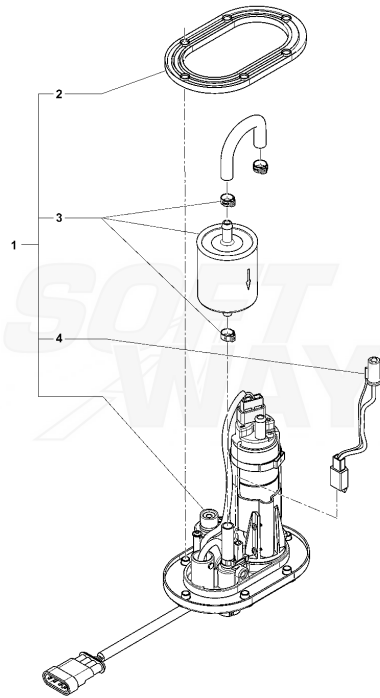

Pos	Part Number	Description	Additional Text	Quantity
1	SPMV8000C2181	FUEL INTAKE ASSEMBLY		1,00
2	SPMV8000B8612	SEALING GASKET G.A.C.		1,00
3	SPMV8000B4278	FUEL FILTER		1,00
4	SPMV8000B4277	THERMISTOR		1,00