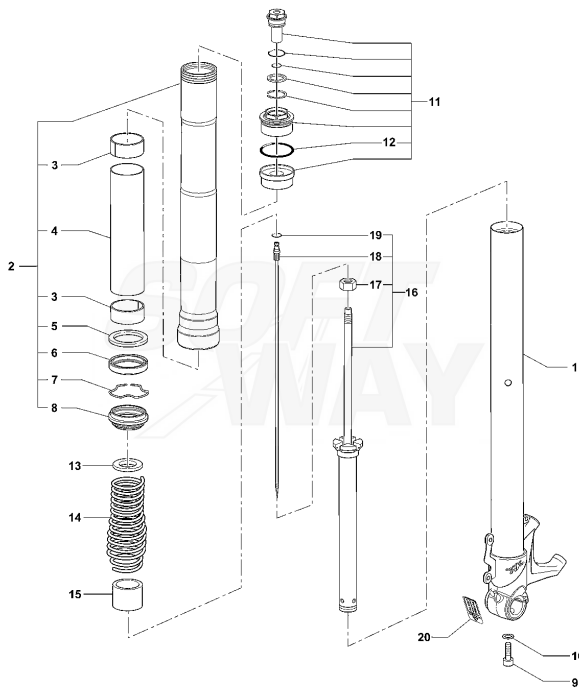

Pos	Part Number	Description	Additional Text	Quantity
1	SPMV8A00B7133	LEFT LEG	800, DRAGSTER	1,00
2	SPMV8000B8387	COMPLETE STEM	VIN 001015> F3 675	1,00
3	SPMV800097550	BUSH		2,00
4	SPMV8000B7135	SPACER		1,00
5	SPMV800097551	WASHER		1,00
6	SPMV8000B8388	O'RING	F3 800-F3 AGO-F3 800 RC	1,00
7	SPMV800097553	STOP RING		1,00
8	SPMV8000B8389	DUST SCRAPER	VIN 001015> F3 675	1,00
9	SPMV800097784	SCREW M10X25		1,00
10	SPMV800046511	WASHER		1,00
11	SPMV8000C0619	LEFT FORK CAP	DRAGSTER	1,00
12	SPMV800097557	O RING		1,00
13	SPMV8000B7139	CUSHION SPRING		1,00
14	SPMV8000B8390	FORK SPRING	800, DRAGSTER, DRAG. RC	1,00
15	SPMV8000C2849	Spacer for spring	DRAGSTER 011621>	1,00
16	SPMV8000C2851	COMPRESSION ADJUSTER CARTRIDGE	DRAGSTER 011621>	1,00
17	SPMV61ND15352	NUT M12X1,25 UNI 5587		1,00
18	SPMV8000B7143	GAS RING		1,00
19	SPMV8000A0817	GROMMET		1,00
20	SPMV8000B7206	DECAL -AVVERTENZA-		1,00