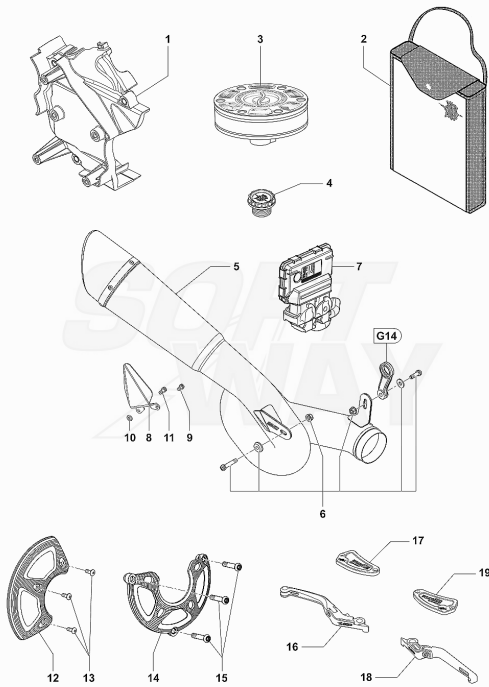

Pos	Part Number	Description	Additional Text	Quantity
1	SPMV8000C2475	CHAIN COVER	MY17 DRAGSTER RR/DRAGSTER RC	1,00
2	SPMV8000C5198	BIKE COVER B3 800 RR RC	MY18 RC	1,00
2	SPMV8000C5258	MOTORCYCLE COVER B3 800 RR LH	LH44	1,00
2	SPMV8000C5910	BIKE COVER B3 800 RR RC18	MY19 RC	1,00
3	SPMV980A0C1694	Fuel tank cap kit with quick release red		1,00
4	SPMV980A0C5063	ALUMINUM ENGINE OIL CAP		1,00
5	SPMV8A00C4680	RACING SC SILENCER	RC SCS	1,00
6	SPMV8000C4681	Racing rvs silencer fixing kit	RC SCS	1,00
7	SPMV8Y00C5566	INJECTION IGNITION CONTROL UNIT		1,00
8	SPMV8000C4850	PROTECTOR FOR SUPP. RIGHT PEDESTAL	RC SCS	1,00
9	SPMV8000B2688	Screw TCEIF M6x10	675-800 MY17 AMERICA	1,00
10	SPMV8000C5245	SPACER SPACER D12-D6,2-SP2,5		1,00
11	SPMV8R00B2688	Screw TCEIF M6x12 RT	EXCEPT F3 ORO	1,00
12	SPMV980A0C4687	CLUTCH COVER		1,00
13	SPMV60NDB2734	Screw TBCE M5x0,8-L12	800	3,00
14	SPMV980A0C4697	PICK UP PROTECTION COMPLETE		1,00
15	SPMV60NDB2737	SCREW TBCE M6X1-L25	F3 ORO-F3 AGO	3,00
16	SPMV980A0C1313	RED FOLDABLE BRAKE LEVER EV1	DRAGSTER RR LH	1,00
17	SPMV80A0C1696	MAN. BRAKE OIL PAN CAP		1,00
18	SPMV80A0C1322	EV1 CLUTCH LEVER WITH LINK		1,00
19	SPMV80A0C1697	CLUTCH OIL PAN CAP MAN.		1,00