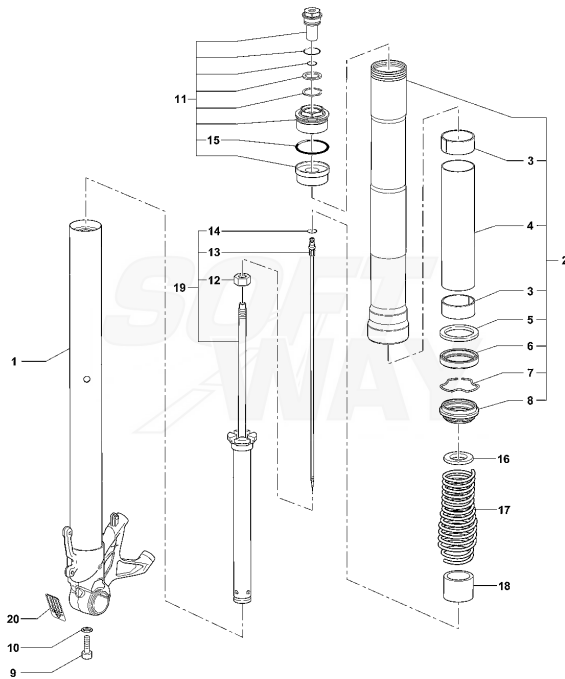

Pos	Part Number	Description	Additional Text	Quantity
1	SPMV8000B7132	RIGHT LEG	800, DRAGSTER	1,00
2	SPMV8000B8387	COMPLETE STEM	VIN 001015> F3 675	1,00
3	SPMV800097550	BUSH		2,00
4	SPMV8000B7135	SPACER		1,00
5	SPMV800097551	WASHER		1,00
6	SPMV8000B8388	O'RING	F3 800-F3 AGO-F3 800 RC	1,00
7	SPMV800097553	STOP RING		1,00
8	SPMV8000B8389	DUST SCRAPER	VIN 001015> F3 675	1,00
9	SPMV800097784	SCREW M10X25		1,00
10	SPMV800046511	WASHER		1,00
11	SPMV8000C0618	RIGHT FORK CAP	DRAGSTER	1,00
12	SPMV61ND15352	NUT M12X1,25 UNI 5587		1,00
13	SPMV8000A0817	GROMMET		1,00
14	SPMV8000B7143	GAS RING		1,00
15	SPMV800097557	O RING		1,00
16	SPMV8000B7139	CUSHION SPRING		1,00
17	SPMV8000B8390	FORK SPRING	800, DRAGSTER, DRAG. RC	1,00
18	SPMV8000C2849	Spacer for spring	DRAGSTER 011621>	1,00
19	SPMV8000C2850	EXTENSION ADJUSTMENT CARTRIDGE	DRAGSTER 011621>	1,00
20	SPMV8000B7206	DECAL -AVVERTENZA-		1,00