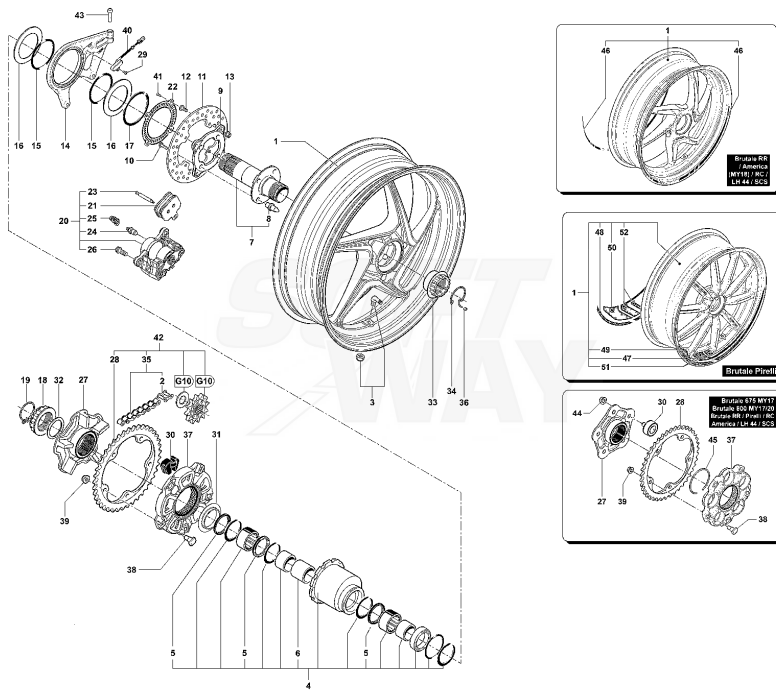

Pos	Part Number	Description	Additional Text	Quantity
1	SPMV8000C4430	REAR WHEEL RIM. 17"	MY18 AMERICA MY17/19 RR	1,00
1	SPMV8000C5317	Rear wheel rim. 17" finished with "lh44	LH44	1,00
1	SPMV8000C5365	REAR WHEEL RIM. 17"	PIRELLI BLACK/RED	1,00
1	SPMV80A0B9734	REAR WHEEL RIM 17 "X	MY17 AMERICA MY16/19 800	1,00
1	SPMV80A0C3289	REAR WHEEL RIM 17"X	MY20 F3 800	1,00
1	SPMV80A0C3937	REAR WHEEL RIM. 17 "X6.00"	MY17 DRAGSTER RC	1,00
1	SPMV80A0C5365	REAR WHEEL RIM. 17"	PIRELLI GRAY/BLUE	1,00
1	SPMV80B0B4444	REAR WHEEL RIM 17"X	MY17/20 F3 675	1,00
1	SPMV80B0C3937	WHEEL RIM POST. 17 "X6.00"	MY19 RC	1,00
1	SPMV8AA0C8166	Wheel rim post.17" finished with "filett	SCS RED/GRAY MY20 RR RED/GRAY	1,00
1	SPMV8AB0C8166	Rear wheel rim.17" finished with "mv agu	SCS SILVER/GRAY MY20 RR SILVER/GRAY	1,00
2	SPMV8000B5930	CHAIN LINK	BRUTALE 920	1,00
2	SPMV8000B6302	CHAIN LINK	675	1,00
2	SPMV8000C6985	CHAIN LINK	MY20 675-800- 800 RC	1,00
3	SPMV8000B3195	VALVE, WHEEL	675,800,800RR,DRAG., DRAG. RC	1,00
4	SPMV8000C4104	REAR ECCENTRIC HUB	MY17/20 F3 675-F3 800	1,00
4	SPMV8000C4253	REAR ECCENTRIC HUB	MY15/16 DRAGSTER RR/DRAG. RC	1,00
5	SPMV800084909	GROMMET		3,00
6	SPMV8000B7316	SPACER, REAR WHEEL HUB	MY12/16 F3 675-F3 800	1,00
6	SPMV8000C3429	INTERNAL SPACER FOR	MY17/20 F3 675-F3 800	1,00
7	SPMV8000B3198	HUB, REAR WHEEL, INNER SIDE		1,00
8	SPMV8000B5947	PLUG FOR REAR WHEEL		4,00
9	SPMV800084890	FLANGE, REAR WHEEL HUB, INNER	1000S, 1000S1+1	1,00
10	SPMV80A084902	SCREW, FLANGE PIN		4,00
11	SPMV8000B5926	REAR BRAKE DISC		1,00