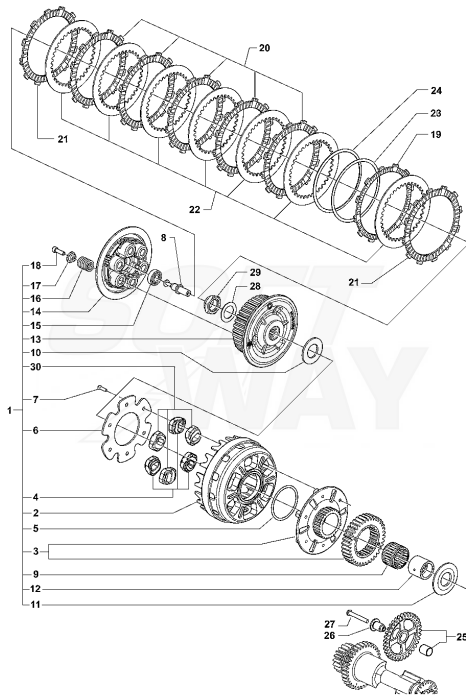

Pos	Part Number	Description	Additional Text	Quantity
1	SPMV8000C0441	PRIMARY GEAR AND CLUTCH	675	1,00
2	SPMV8000B9716	CLUTCH BELL	MY14/20 F3 675	1,00
3	SPMV8000B9916	Primary wheel compl.	800RR, DRAGSTER RR LH MY15/16 DRAGSTER RR/DRAG. RC	1,00
3	SPMV8000C4381	FLANGE GEAR	MY17 DRAGSTER RR/DRAGSTER RC	1,00
4	SPMV8000B6484	RUBBER GASKET	MY14/20 F3 675	3,00
5	SPMV8000B3996	OR164 T3,53-D60,33	MY14/20 F3 675	1,00
6	SPMV8000B1727	SPROCKET RETAINING DISC	MY14/20 F3 675	1,00
7	SPMV60NDB4391	Screw TSCE M6x1-L182	F3 800-AGO-RC	6,00
8	SPMV8000B7110	CLUTCH PIN	MY12/13 VIN >001264 F3 675-ORO	1,00
9	SPMV8000B3997	ROLL BEARING K35X42X30	MY14/20 F3 675	1,00
10	SPMV8000B4997	WASHER CLUTCH, SP2.6	SCS-RC SCS	1,00
11	SPMV8000B3018	WASHER FOR DRIVER GEAR SP3	MY14/20 F3 675	1,00
12	SPMV8000B3989	DRIVER GEAR SPACER	MY14/20 F3 675	1,00
13	SPMV8000B9717	DISC HOLDER HUB	675	1,00
14	SPMV8000B9718	DISC PUSHER PLATE		1,00
15	SPMV800034317	BEARING		1,00
16	SPMV8000A0730	CLUTCH SPRING	MY14/20 F3 675	6,00
17	SPMV8000B4721	SPRING DRIVER WASHER	MY14/20 F3 675	6,00
18	SPMV60ND02509	Screw M6x1-CH5-L20	F3 800-AGO-RC	6,00
19	SPMV8000A6915	Lining plate	MY14/20 F3 675	1,00
20	SPMV8000A6916	Lining lamella	MY14/20 F3 675	5,00
21	SPMV8000A6917	Liner	MY14/20 F3 675	2,00
22	SPMV8000A6918	Steel lamella	MY14/20 F3 675	7,00
23	SPMV8000A6922	SPRING JUDDER	MY14/20 F3 675	1,00
24	SPMV8000A6923	SPRING SEAT	MY14/20 F3 675	1,00
25	SPMV8000C2382	OIL PUMP TRANSMISSION GEAR	MY14/15 EXCEPT F3 ORO	1,00