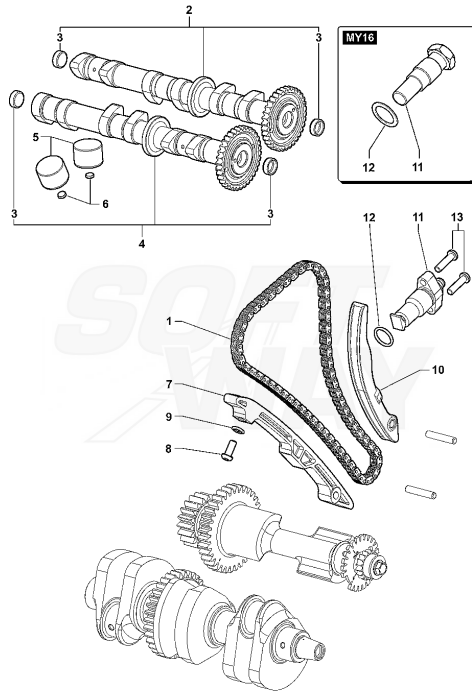

Pos	Part Number	Description	Additional Text	Quantity
1	SPMV8000B2629	Timing chain		1,00
2	SPMV8000B2630	INLET CAMSHAFT	RR-PIRELLI-RC-LH44-SCS MY18 AMERICA	1,00
2	SPMV8G00B2630	Intake camshaft compl	675-800 MY17 AMERICA	1,00
3	SPMV8C0057196	STABLE PLUG D16-SP6-10		4,00
4	SPMV8E00B2631	Full exhaust camshaft	675-800 MY17 AMERICA	1,00
4	SPMV8G00B2631	Exhaust camshaft complete	MY18 AMERICA RR- PIRELLI-RC-LH44-SCS	1,00
5	SPMV8000B1448	TAPPET D28		12,00
6	SPMV800084182	CLEARANCE ADJUSTING	1.60 MM	12,00
6	SPMV8A0084182	CLEARANCE ADJUSTING	1.65 MM	12,00
6	SPMV8B0084182	CLEARANCE ADJUSTING	1.70 MM	12,00
6	SPMV8C0084182	CLEARANCE ADJUSTING	1.75 MM	12,00
6	SPMV8D0084182	CLEARANCE ADJUSTING	1.80 MM	12,00
6	SPMV8E0084182	CLEARANCE ADJUSTING	1.85 MM	12,00
6	SPMV8F0084182	CLEARANCE ADJUSTING	1.90 MM	12,00
6	SPMV8G0084182	CLEARANCE ADJUSTING	1.95 MM	12,00
6	SPMV8H0084182	CLEARANCE ADJUSTING	2.00 MM	12,00
6	SPMV8J0084182	GAP SPACER	2.05 MM	12,00
6	SPMV8K0084182	CLEARANCE ADJUSTING	2.10 MM	12,00
6	SPMV8L0084182	CLEARANCE ADJUSTING	2.15 MM	12,00
6	SPMV8M0084182	CLEARANCE ADJUSTING	2.20 MM	12,00
6	SPMV8N0084182	CLEARANCE ADJUSTING	2.25 MM	12,00
6	SPMV8P0084182	CLEARANCE ADJUSTING	2.30 MM	12,00
6	SPMV8R0084182	CLEARANCE ADJUSTING	2.35 MM	12,00
6	SPMV8S0084182	CLEARANCE ADJUSTING	2.40 MM	12,00
6	SPMV8T0084182	CLEARANCE ADJUSTING	2.45 MM	12,00
6	SPMV8U0084182	CLEARANCE ADJUSTING	2.50 MM	12,00
6	SPMV8V0084182	CLEARANCE ADJUSTING	2.55 MM	12,00