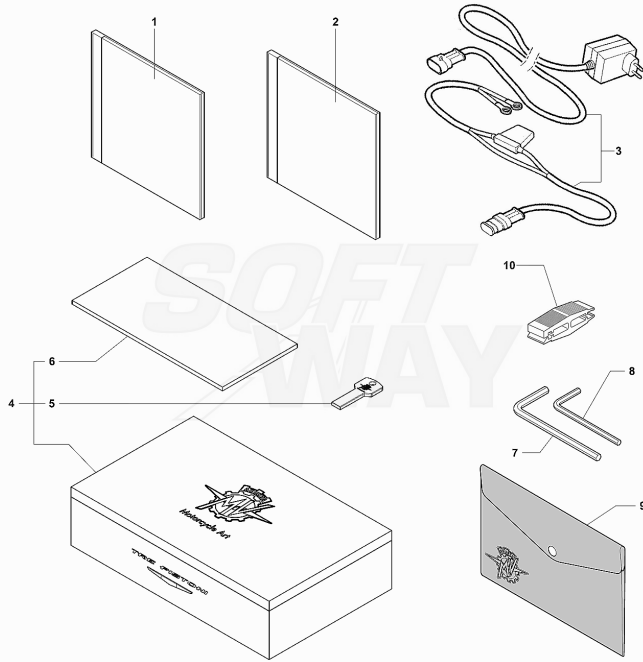

Pos	Part Number	Description	Additional Text	Quantity
1	SPMV8000C1659	CD MANUAL OFFIC.MOTOTELAIO		1,00
2	SPMV8000B6231	ENGINE WORKSHOP MANUAL CD		1,00
3	SPMV8000B7923	BATTERY CHARGER KIT	MY15 RC	1,00
3	SPMV8A00B7923	CHARGER KIT	USA CND	1,00
3	SPMV8B00B7923	KIT BATTERY CHARGER JPN	JPN	1,00
4	SPMV8000C5743	DOCUMENTAZ.PRODOTTO MV B3 800	MY18/19 800-RR	1,00
4	SPMV8000C5744	DOCUMENTAZ.PRODOTTO MV B3 800	MY18 800-RR USA-CND	1,00
4	SPMV8000C6305	PRODUCT DOCUMENTATION B3 800 RR	RC	1,00
4	SPMV8000C6306	PRODUCT DOCUMENTATION B3 800 RR	RC USA-CND	1,00
4	SPMV8000C7027	DOCUMENTAZ.PRODOTTO MV B3 800	MY19 800-RR USA-CND	1,00
4	SPMV8000C7834	PRODUCT DOCUMENTATION MV B3 800	MY20 800-SCS	1,00
4	SPMV8000C7836	PRODUCT DOCUMENTATION MV B3 800	MY20 800-SCS USA-CND	1,00
4	SPMV8000C8946	PRODUCT DOCUMENTATION MV B3 800	MY20 800	1,00
4	SPMV8000C8947	PRODUCT DOCUMENTATION MV B3 800	MY20 800 USA-CND	1,00
4	SPMV80B0C5743	PRODUCT DOCUMENTATION MV B3 800	MY18 PIRELLI-AMERICA-LH44	1,00
4	SPMV80B0C5744	PRODUCT DOCUMENTAZ.PRODOTTO MV B3 800	MY18 AMERICA-LH44 USA-CND MY18 PIRELLI USA-CND	1,00
4	SPMV8000C1655	PRODUCT DOCUMENTATION B3 675800	Y16/17 675-800-AMERICA USA-CND	1,00
4	SPMV8000C1650	PRODUCT DOCUMENTATION B3 675800	MY16/17 675-800-AMERICA	1,00
5	SPMV8000C5468	HI-SPEED USB 2.0 KEY 4GB	MY18/20 800-LUSSO-RC, SCS	1,00
5	SPMV8000B3250	USB KEY DOCUMENTATION OF	F3 ORO-F3 AGO	1,00
6	SPMV8000C2041	MV WARRANTY BOOKLET	MY17 DRAGSTER RR/DRAGSTER RC	1,00
6	SPMV8000C4965	MV WARRANTY BOOKLET	MY17/20 F3 675-800-RC	1,00
7	SPMV800039383	HEXAGON WRENCH KEY 4MM		1,00
8	SPMV800092856	TOOL		1,00