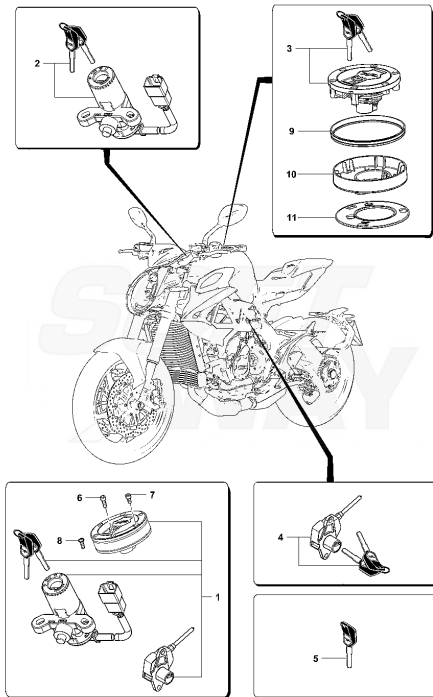

Pos	Part Number	Description	Additional Text	Quantity
1	SPMV8000C2480	LOCKS		1,00
2	SPMV8000C0168	IGNITION SWITCH WITH		1,00
3	SPMV8000B5411	FUEL TANK CAP WITH		1,00
4	SPMV8C00B5412	SADDLE LOCK COMPLETE WITH		1,00
5	SPMV8000C0170	SPARE KEY		1,00
6	SPMV800066531	Screw plug		3,00
7	SPMV8C0066531	Screw TCEI M5x0,8-L10 INOX		3,00
8	SPMV8B00B4221	Screw M5x0,8-CH3-L14	MY18/20 F3 675 RC-F3 800 RC	1,00
9	SPMV8000B5216	GASKET		1,00
10	SPMV8A00B5214	CARBURETOR CAP UNION	JPN UP TO VIN 002901	1,00
11	SPMV8A00B5215	GASKET		1,00