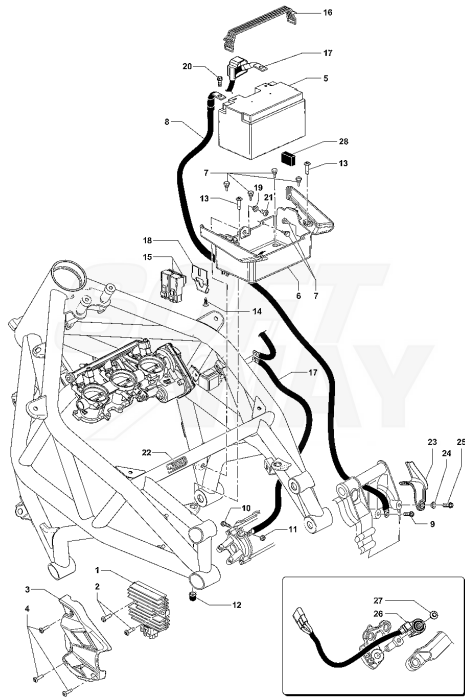

Pos	Part Number	Description	Additional Text	Quantity
1	SPMV8000B3206	RECTIFIER		1,00
2	SPMV8B00B2672	SCREW, M6x11,7x21	DRAGSTER	2,00
3	SPMV8000C2121	Tension regulator cover		1,00
4	SPMV8D00B5919	M5 SCREW FOR BODYWORK L14		3,00
5	SPMV8000B8270	BATTERY		1,00
6	SPMV8000C2114	BATTERY BRACKET		1,00
7	SPMV800095828	CUSION		8,00
8	SPMV8000B5977	BATTERY CABLE		1,00
9	SPMV8B00B2681	Screw M6x1-CH8-L12	F4S, F4 FRECCE TRICOLORI	1,00
10	SPMV8A00B2680	Screw TEF M5x0,8x6 CH8 RT	MY12/16 USA CND CN	1,00
11	SPMV8000B2708	NUT, M5x0,8	VIN >000710 F3 675	1,00
12	SPMV800048245	CUSHION, SCREW, M6x1 L16	B4 RS	2,00
13	SPMV8B00B2672	SCREW, M6x11,7x21	DRAGSTER	2,00
14	SPMV8AA0B2778	SCREW, PH-AB 3,9x13	EXCEPT ORO	1,00
15	SPMV8000A6749	RELAY	ROSSO	2,00
16	SPMV8000B5921	ELASTIC STRAP HELD		1,00
17	SPMV8A00C3197	CABLES TELERUT.-MOTOR AVV.BA		1,00
18	SPMV8000B5916	SUPPORT RELAY		1,00
19	SPMV80A090392	SPACER	B4 RS-B4 RR-B4 NURBURGRING	1,00
20	SPMV8E00B2672	SCREW TFEI M6X1 D11,7 L14	RR-RUSH	1,00
21	SPMV8A00B2672	SCREW, M6x11,7x12	MY18 RC, MY19 RC, RC LH	1,00
22	SPMV800092257	BATTERY DATA PLATE		1,00
23	SPMV8000B6815	PROTECTION		1,00
24	SPMV80A090392	SPACER	B4 RS-B4 RR-B4 NURBURGRING	1,00
25	SPMV8C00B2681	SCREW, TEF M6x1 CH8 L14	RR-SCS-RC SCS	1,00
26	SPMV8A00B5428	SIDE STAND SWITCH	MY15/20 F3 675-F3 800	1,00