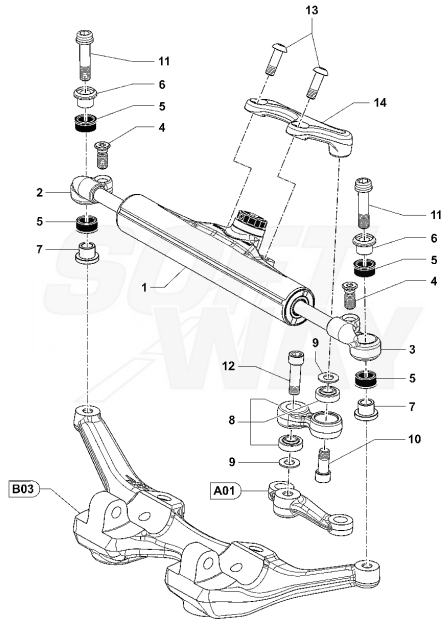

Pos	Part Number	Description	Additional Text	Quantity
1	SPMV8A00C3273	STEERING DAMPER ADJUSTER		1,00
2	SPMV800082769	LINK, STEERING SHOCK ABSORBER,	1000S, 1000S1+1	1,00
2	SPMV80B082769	TERMIN. RIGHT FOR SHOCK ABSORBER. OF ST	DRAGSTER RR YELLOW/BLACK DRAGSTER RR LH	1,00
3	SPMV800086408	LINK, STEERING SHOCK ABSORBER,	DRAGSTER RR RED/BLACK 800RR, DRAGSTER RC DRAGSTER RR RED/WHITE	1,00
3	SPMV80B086408	TERMIN. SX FOR SHOCK ABSORBER. OF ST	DRAGSTER RR YELLOW/BLACK DRAGSTER RR LH	1,00
4	SPMV8000B2758	Screw steering damper		2,00
5	SPMV800082776	BUSH, RUBBER		4,00
6	SPMV800089304	UPPER SPACER, STEERING SHOCK A	1000S, 1000S1+1	2,00
7	SPMV8A0082775	SPACER, STEERING SHOCK ABSORBE		2,00
8	SPMV8000C3272	Steering damper connecting rod	MY17/19 RR MY18 AMERICA MY18 RC	1,00
8	SPMV80A0C3272	Steering damper connecting rod	MY20 RR PIRELLI-LH44- SCS MY19 RC	1,00
9	SPMV8C00B2720	WASHER, D12xD6,1xE0,7		2,00
10	SPMV8000B2747	Screw shock absorber		1,00
11	SPMV8F00B2688	Screw TCEIF M6x25 RP	800RR, DRAGSTER RR, DRAG.RR LH	2,00
12	SPMV8B00B2747	SCREW, STEERING SHOCK ABSORBER		1,00
13	SPMV60NDB2781	Screw TBCE M5x0,8-L16	MY18 AMERICA RR-RC- LH44-SCS	2,00
14	SPMV8000C3270	SHOCK ABSORBER ARM	MY17/19 RR MY18 RC MY18 AMERICA	1,00
14	SPMV80A0C3270	SHOCK ABSORBER ARM	MY19 RC MY20RR PIRELLI-LH44-SCS	1,00