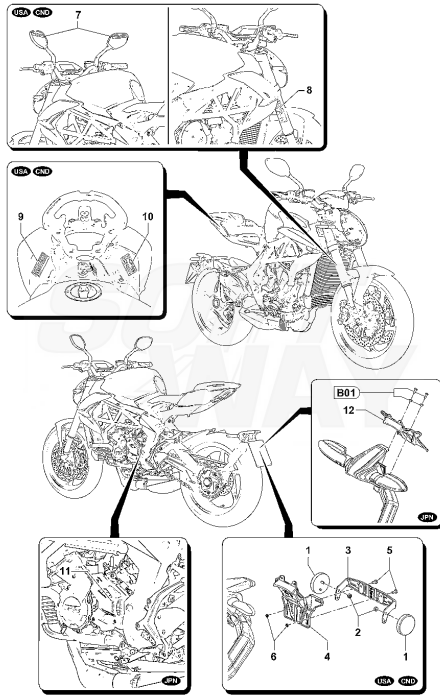

Pos	Part Number	Description	Additional Text	Quantity
1	SPMV8000B4964	RETROREFLECTOR	990R-1090RR 002105> USA BRUTALE 920 USA	2,00
2	SPMV8000B2707	NUT, M5x0,8xE6 CH8 PARLOCK	990R-1090RR 002105> USA BRUTALE 920 USA	2,00
3	SPMV8000C2152	UPPER FLANGE PLATE HOLDERCATADIO	USA-CND	1,00
4	SPMV8000C2153	UPPER PLATECATADIUM FLANGE	USA-CND	1,00
5	SPMV8A00B9347	Screw TBEI M5x0,8-CH3-L12 UNI	USA-CND	2,00
6	SPMV8000B2706	NUT, PARLOCK M4	990R-1090RR <002104 USA	2,00
7	SPMV800094019	DECAL MIRROR	USA-CND	2,00
8	SPMV8000C1666	EMISSION CONTROL PLATE	800 USA-CND MY17 AMERICA USA-CND	1,00
8	SPMV8000C3684	EMISSION CONTROL PLATE	675 USA-CND	1,00
8	SPMV8000C5117	EMISSION CONTROL PLATE	RR-PIRELLI-RC-LH44-SCS USA-CND MY18 AMERICA USA-CND	1,00
9	SPMV8000C1665	SO LEVEL CONTROL PLATE	800 USA-CND MY17 AMERICA USA-CND	1,00
9	SPMV8000C3569	SO LEVEL CONTROL PLATE	675 USA-CND	1,00
9	SPMV8000C5116	SO LEVEL CONTROL PLATE	RR-PIRELLI-RC-LH44-SCS USA-CND MY18 AMERICA USA-CND	1,00
10	SPMV8000C1664	TIRE PLATE USACANA	MY17 AMERICA USA-CND 675-800 USA-CND	1,00
10	SPMV8000C5115	TIRE PLATE USACANA	RR-PIRELLI-RC-LH44-SCS USA-CND MY18 AMERICA USA-CND	1,00
11	SPMV800095842	GEARS DATA PLATE	JPN	1,00
12	SPMV8A00C2147	LICENSE PLATEREFLECTOR FLANGE	JPN	1,00