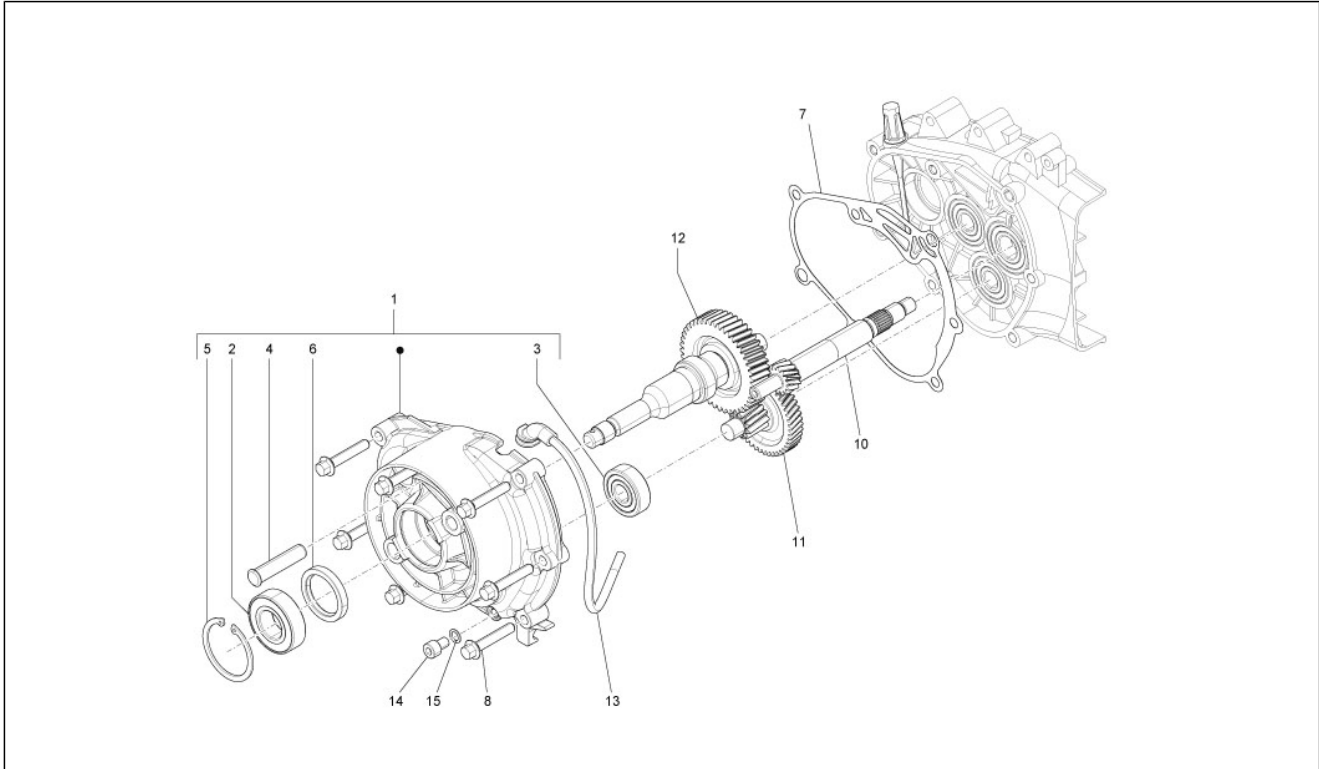

Group	Engine
Code	01.25
Description	Reduction unit
Service	1

Pos.	Code	Description	Qty	Variants
1	8460265	Side cover	1	
2	478984	Radial bearing 25x52x15	1	
3	485912	Radial ball bearing 15x42x13	1	
4	272921	Shoe fulcrum pin	1	
5	006652	Snap ring	1	
6	82899R	Gasket ring	1	
7	847930	Reduction unit cover gasket	1	
8	487211	Screw w/ flange M8x45	7	
10	8738745	Driven pulley shaft	1	
11	4858915	Transmission shaft	1	
12	4859095	Rear wheel axle	1	
13	CM162202	Reduction unit breather pipe assembly	1	
14	269755	Hex socket screw M8x12	1	
15	485703	Washer 8.2x12x1	1