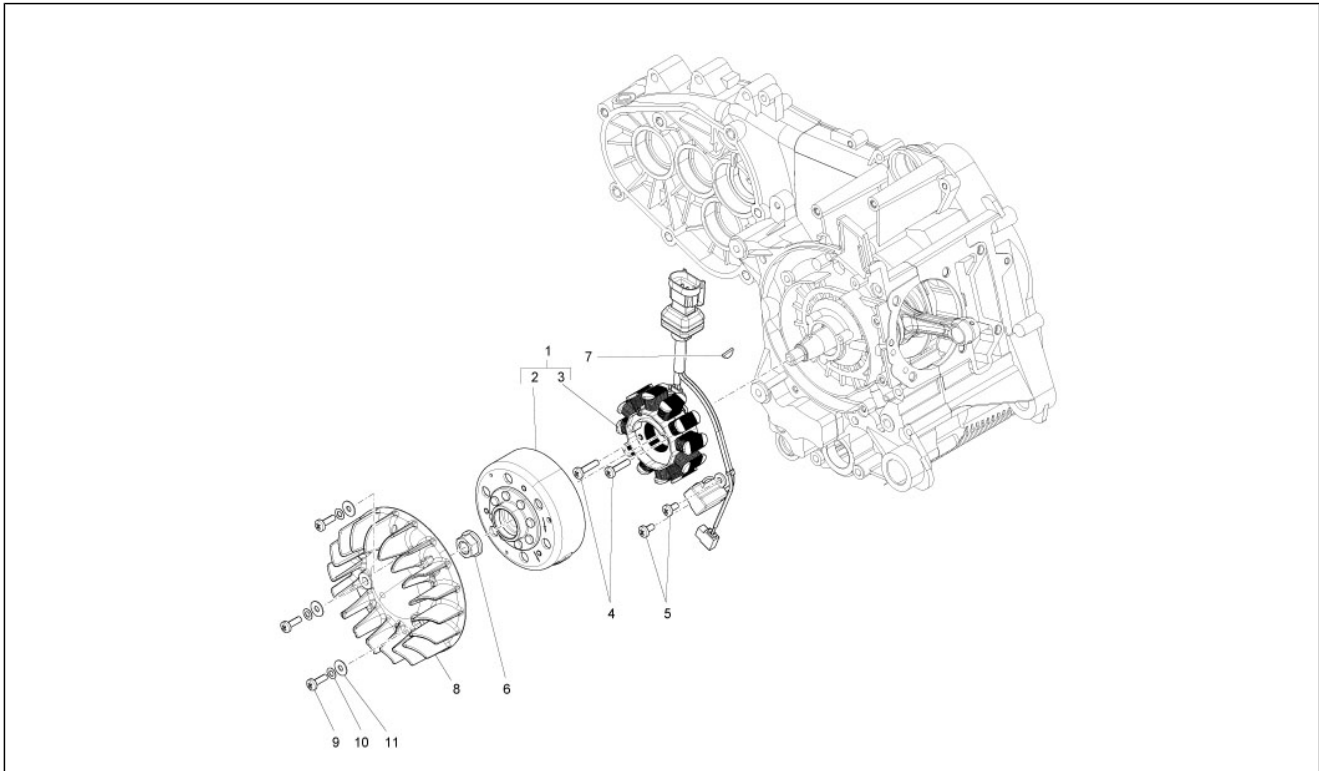

Group	Engine
Code	01.21
Description	Flywheel magneto
Service	1

Pos.	Code	Description	Qty	Variants
1	640297	Cdi magneto assy	1	
2	640296	Rotor, assy.	1	
3	640301	Stator	1	
4	828662	Screw M5x22	2	
5	018575	Screw M5x10	2	
6	436783	Flanged nut M12	1	
7	000267	Transmission key	1	
8	825430	Fan	1	
9	259151	screw M5x16	3	
10	060201	Flat washer 5,3x14x1	3	
10	006975	Washer Ø5,3xØ10x0,5	3	
11	828583	Washer Ø5xØ12x1.1	3