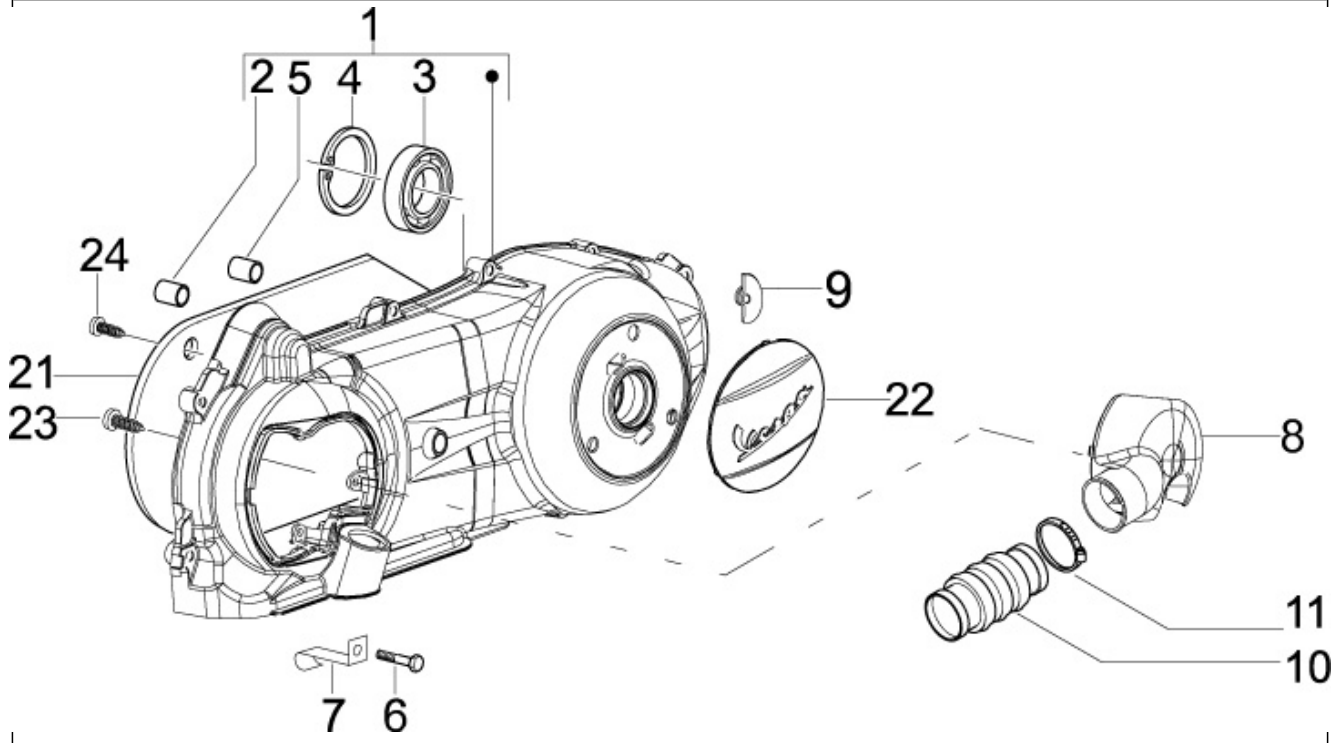

Group	Engine
Code	01.15
Description	Crankcase cover - Crankcase cooling
Service	1

Pos.	Code	Description	Qty	Variants
1	8413805	Transmission cover cpl.	1	
2	431860	Bush Ø8xØ12x8	1	
3	478985	Bearing	1	
4	006635	Snap ring	1	
5	239388	Pin 6,5x9,5x15	2	
6	289731	Screw w/ flange M6x30	1	
7	844964	Hose clamp	1	
8	876166	Cooling Cover	1	
9	871458	Retainer buffer	3	
10	298548	Bellows	1	
11	709519	Hose clamp	1	
21	873682	Air deflector	1	
22	CM155106	""""Vespa"" transmission small cover"	1	
23	270793	TBCIC Screw	3	
24	430264	Self-tapping screw	4