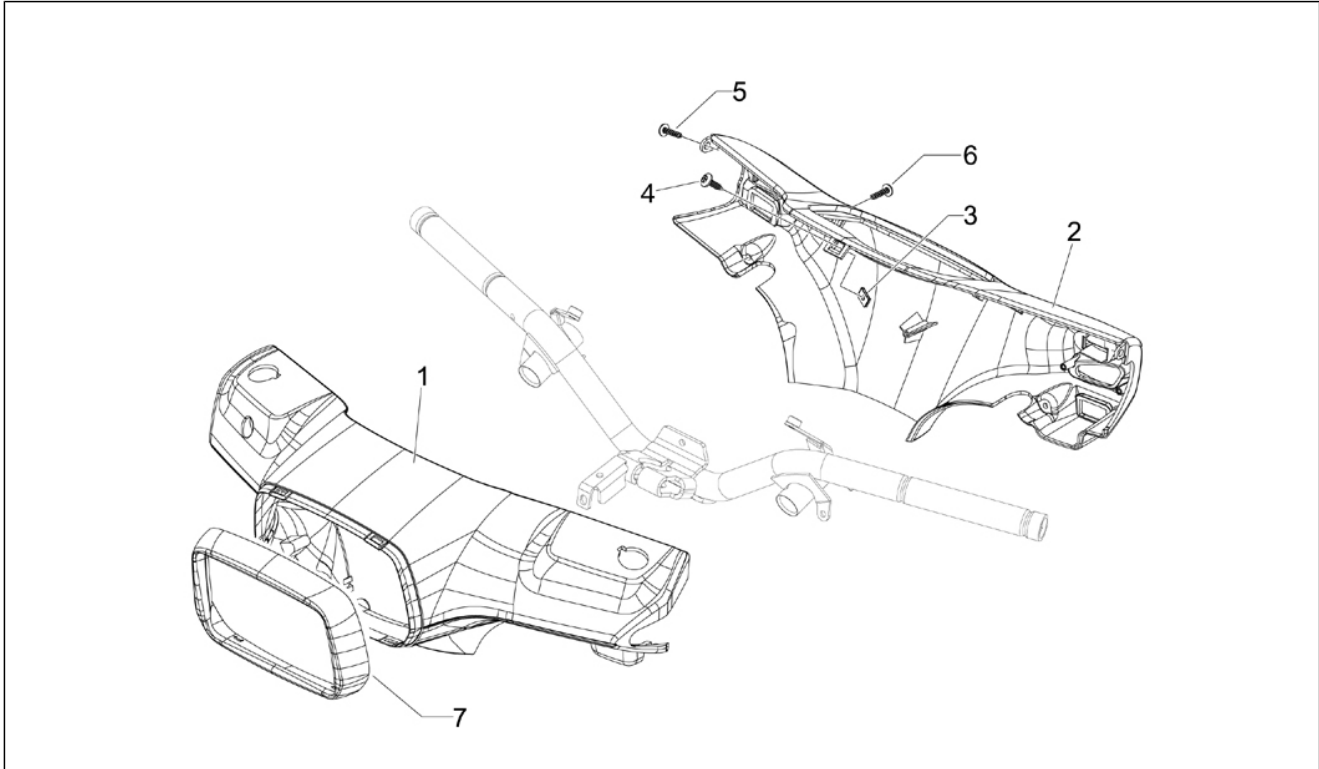

Group	Handlebars/Steering
Code	03.01
Description	Handlebars coverages
Service	1

Pos.	Code	Description	Qty	Variants
1	65426300DI	Front handlebar cover	1	Colour:Pastel blue[244/A]
1	65426300BR	Front handlebars cover	1	Colour:White - Blue[544 - 231/A] Colour:White[544] Colour:White[544] Colour:White - Red[544 - 894] Colour:White[544] Colour:White[544] Colour:White - Blue[544 - 231/A] Colour:White[544] Colour:White[544] Colour:White - Red[544 - 894] Colour:White[544] Colour:White[544] Colour:White - Blue[544 - 231/A] Colour:White[544] Colour:White[544] Colour:White - Red[544 - 894] Colour:White[544] Colour:White[544] Colour:White - Blue[544 - 231/A] Colour:White[544] Colour:White[544] Colour:White - Red[544 - 894] Colour:White[544] Colour:White[544] Colour:White - Blue[544 - 231/A] Colour:White[544] Colour:White[544] Colour:White - Red[544 - 894] Colour:White[544] Colour:White[544] Colour:White - Blue[544 - 231/A] Colour:White[544] Colour:White[544] Colour:White - Red[544 - 894] Colour:White[544] Colour:White[544]