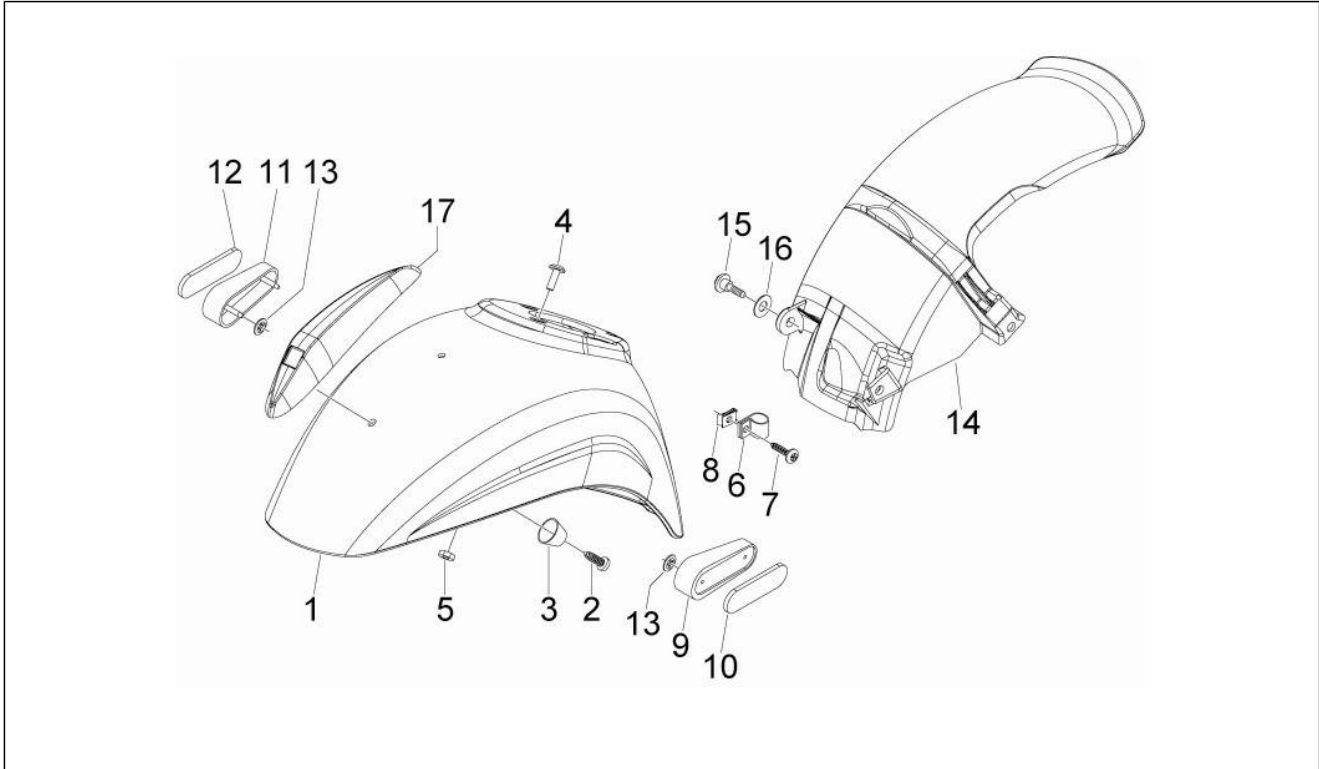

Group	Frame - Plastic parts - Coachwork
Code	02.33
Description	Wheel huosing - Mudguard
Service	1

Pos.	Code	Description	Qty	Variants
1	66653000NL	Front mudguard	1	Colour:White - Blue[544 - 231/A] Colour:Competition Black[85/B] Colour:Competition Black[85/B] Colour:Competition Black[85/B] Colour:Competition Black[85/B]
1	66653000DI	Front mudguard	1	Colour:Pastel blue[244/A]
1	66653000BR	Front mudguard	1	Colour:White[544] Colour:White - Red[544 - 894] Colour:White - Blue[544 - 231/A] Colour:White[544] Colour:White[544] Colour:White[544] Colour:White[544] Colour:White[544] Colour:White - Red[544 - 894] Colour:White - Blue[544 - 231/A] Colour:White[544] Colour:White[544] Colour:White[544] Colour:White[544] Colour:White[544] Colour:White - Red[544 - 894] Colour:White - Blue[544 - 231/A] Colour:White[544] Colour:White[544] Colour:White[544] Colour:White[544] Colour:White[544] Colour:White - Red[544 - 894] Colour:White - Blue[544 - 231/A] Colour:White[544] Colour:White[544] Colour:White[544] Colour:White[544]