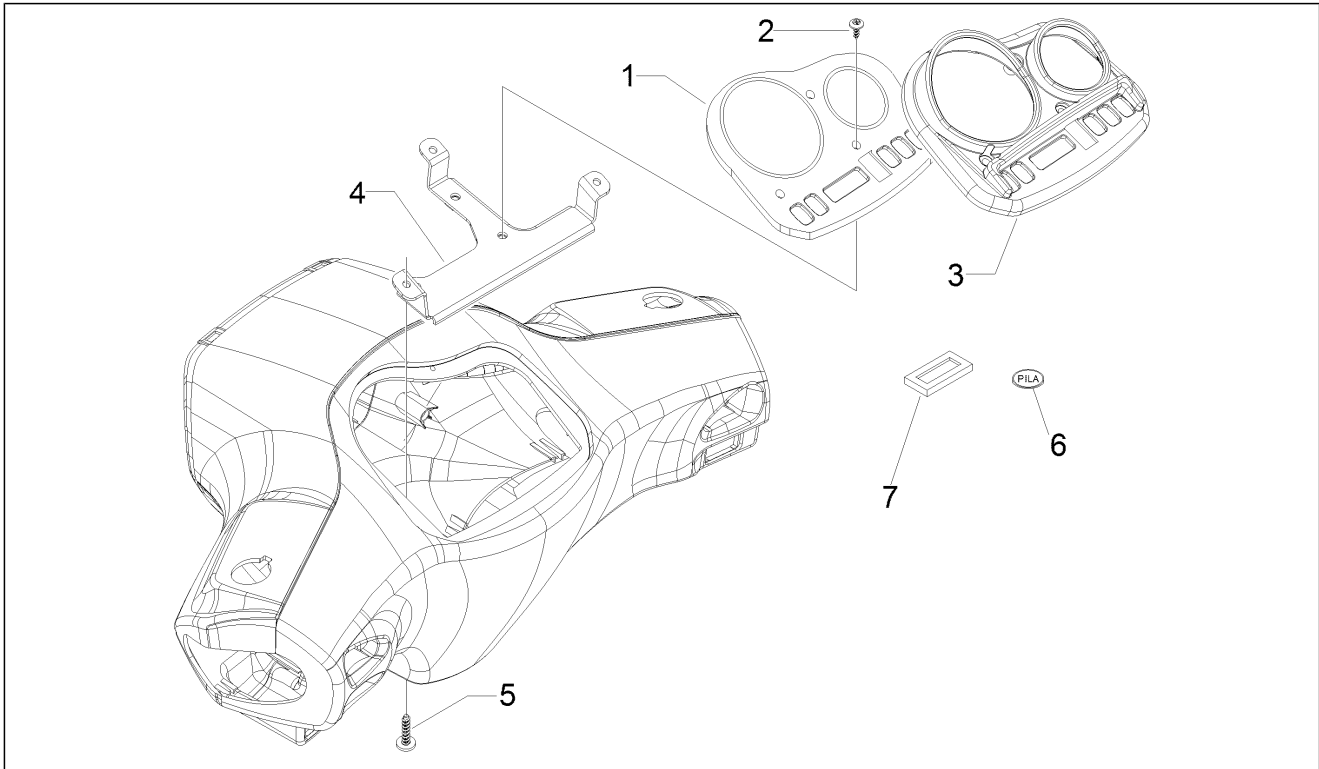

Group	Handlebars/Steering
Code	03.02
Description	Meter combination - Cruscotto
Service	1

Pos.	Code	Description	Qty	Variants
1	641954	Meter combination MPH	1	
1	641744	Meter combination km/h	1	
2	654300	Torx Screw	3	
3	654279	Instrument frame	1	
4	654298	Fixing plate	1	
5	297498	Self tapping screw	3	
6	498342	Battery for clock	1	
7	640484	Clock Pricol	1