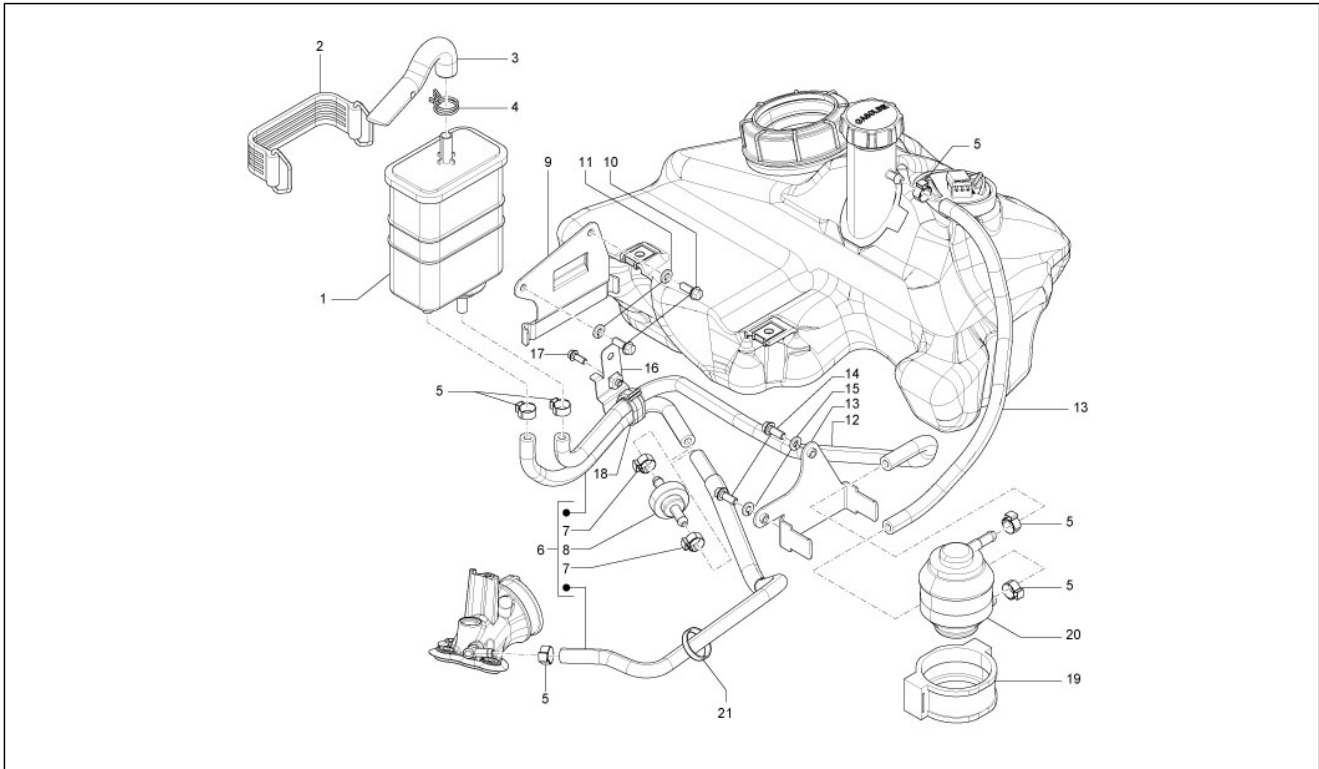

Group	Frame - Plastic parts - Coachwork
Code	02.61
Description	Anti-percolation system
Service	1

Pos.	Code	Description	Qty	Variants
1	1B0045715	Canister completo di stiker	1	
2	090854	Strip	1	
3	656581	Canister breather pipe	1	
4	CM002912	Hose clamp	1	
5	CM001914	Hose clamp	6	
6	657162	Canister pipe/ Complete depressor	1	
7	CM001914	Hose clamp	2	
8	CM179003	Safety valve	1	
9	576453	Bracket	1	
10	434541	Screw w/ flange M6x16	2	
11	016406	Spring washer 6,4x11,8x1	2	
12	CM177923	Sae j30 pipe L=1125 mm	1	
13	576452	Valve connection bracket	1	
14	434541	Screw w/ flange M6x16	2	
15	016406	Spring washer 6,4x11,8x1	2	
16	657166	Pipe support bracket with U.P.	1	
17	018509	screw	1	
17	969296	Screw w/ flange M6x10	1	
18	CM006904	Non return spring l=27	1	
19	576454	Maintenance	1	
20	CM028204	"Roll-over" valve	1	
21	257134	Lock-strap L=277	1