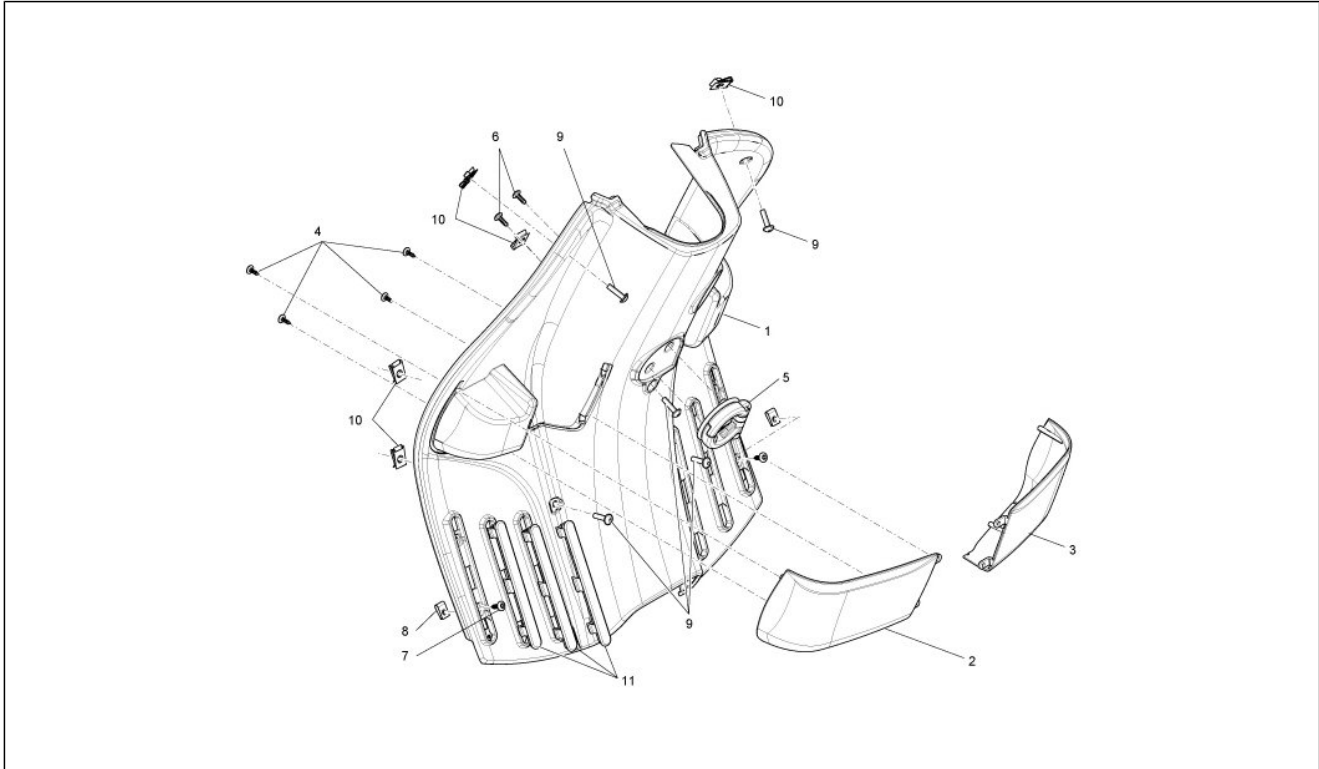

Group	Frame - Plastic parts - Coachwork
Code	02.30
Description	Front glove-box - Knee-guard panel
Service	1

Pos.	Code	Description	Qty	Variants
				Colour:White - Red[544 - 894] Colour:DRAGON RED[894] Colour:DRAGON RED[894] Colour:DRAGON RED[894] Colour:White - Red[544 - 894] Colour:DRAGON RED[894] Colour:DRAGON RED[894] Colour:DRAGON RED[894]
2	65429400BR	Left glovebox	1	Colour:White[544] Colour:White[544] Colour:White[544] Colour:White[544] Colour:White[544] Colour:White[544] Colour:White[544] Colour:White[544] Colour:White[544] Colour:White[544] Colour:White[544] Colour:White[544] Colour:White[544] Colour:White[544] Colour:White[544]
2	654294	Left glovebox	1	
2	6542940090	Left glovebox	1	Colour:Shiny Black[94] Colour:Shiny Black[94] Colour:Shiny Black[94] Colour:Shiny Black[94] Colour:Shiny Black[94] Colour:Shiny Black[94] Colour:Shiny Black[94] Colour:Shiny Black[94]
2	65429400AI	Left glovebox	1	Colour:Mizar Orange[938/A]
2	65429400AH	Left glovebox	1	Colour:White - Blue[544 - 231/A]