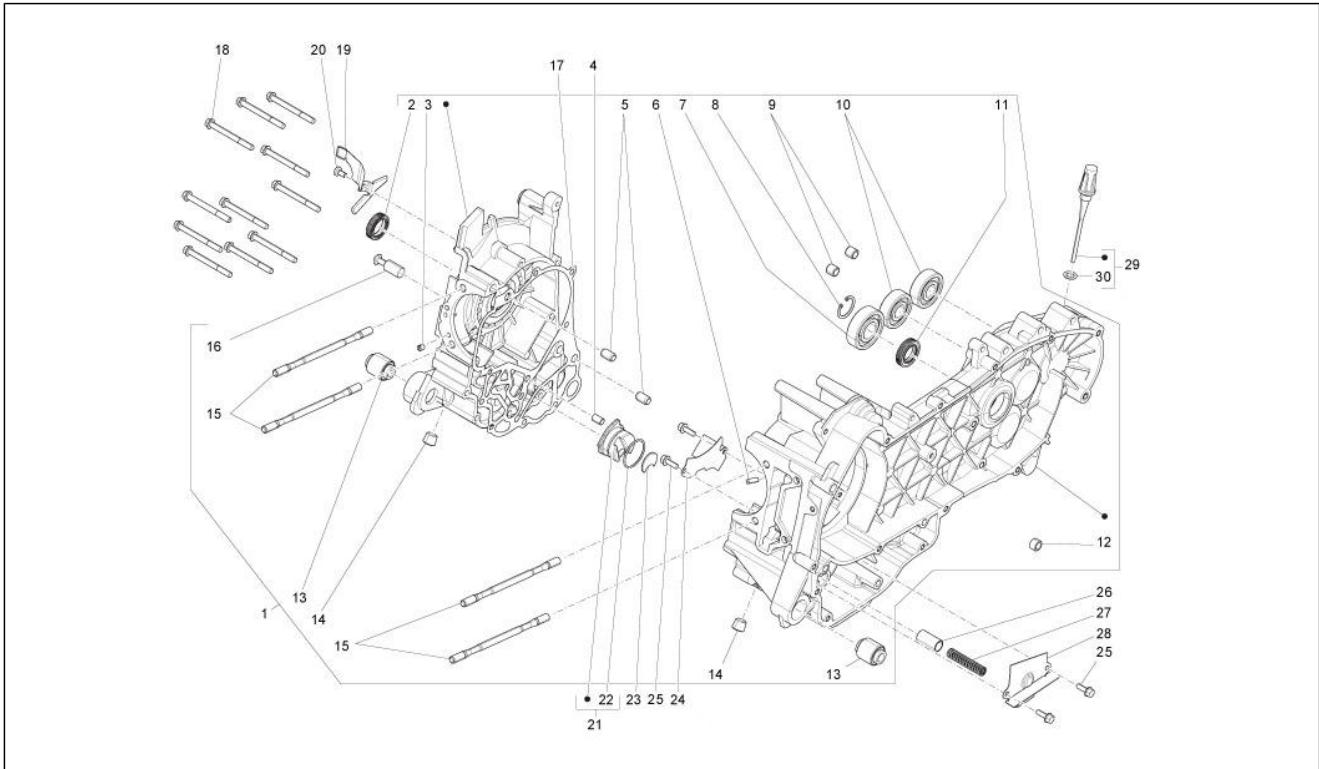

Group	Engine
Code	01.05
Description	Crankcase
Service	1

Pos.	Code	Description	Qty	Variants
1	CM1280085002	Complete crankcase Cat.2	1	
1	CM1280085001	Complete crankcase Cat.1	1	
2	82898R	Gasket ring 20-30-7	1	
3	844582	Nozzle D 1.1	1	
4	277916	Locating dowel Ø7,5x12	1	
5	239388	Pin 6,5x9,5x15	2	
6	484034	Nozzle	1	
7	485913	Radial bearing 20x47x14	1	
8	000674	Circlip 25x26.9x1.2	1	
9	478115	Locating dowel Ø11x10	2	
10	83018R	Radial ball bearing 15x42x13	1	
10	485912	Radial ball bearing 15x42x13	1	
11	82878R	Gasket ring 20-32-7	1	
12	431860	Bush Ø8xØ12x8	1	
13	486081	Silent-block	2	
14	411311	Plug M12x1,5	2	
15	411295	Stud bolt	4	
16	483785	Springs fixing pin	1	
17	845212	Half crankcase gasket	1	
18	432142	screw M6x60	11	
19	876657	Plate	1	
20	018575	Screw M5x10	1	
21	845861	Filter door insert	1	
22	431065	Gasket	1	
23	840489	Cup	1	
24	485047	Upper oil bulkhead	1	
25	830061	Screw w/ flange M5x16	4	
26	829661	Oil pressure valve	1