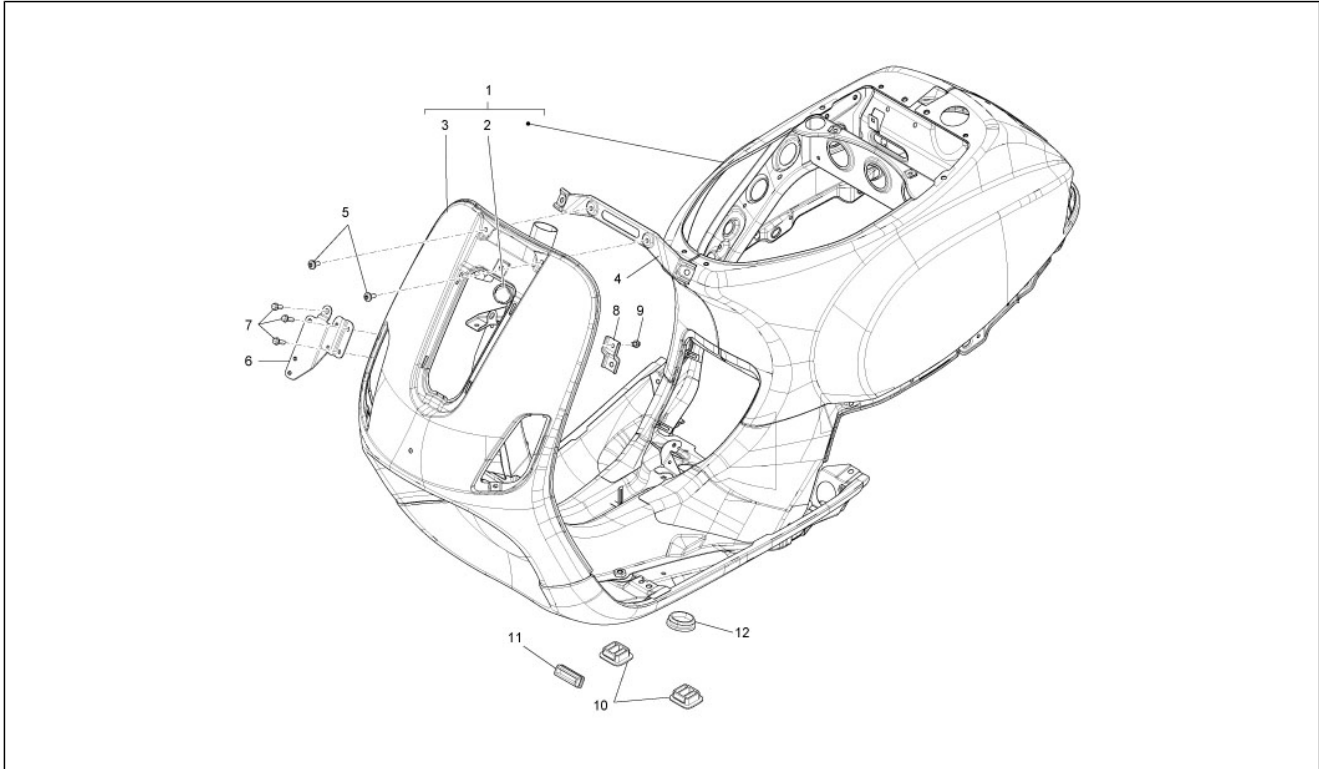

Group	Frame - Plastic parts - Coachwork
Code	02.01
Description	Frame/bodywork
Service	1

Pos.	Code	Description	Qty	Variants
1	65624350EZ	Painted body with u.p.	1	Colour:Titanium grey[742/B]
1	65624300AI	Painted body with u.p.	1	Colour:Mizar Orange[938/A]
1	67495050BR	Complete body	1	Colour:White - Red[544 - 894] Colour:White - Blue[544 - 231/A] Colour:White[544] Colour:White[544] Colour:White[544] Colour:White[544] Colour:White - Red[544 - 894] Colour:White - Blue[544 - 231/A] Colour:White[544] Colour:White[544] Colour:White[544] Colour:White[544] Colour:White - Red[544 - 894] Colour:White - Blue[544 - 231/A] Colour:White[544] Colour:White[544] Colour:White[544] Colour:White[544] Colour:White - Red[544 - 894] Colour:White - Blue[544 - 231/A] Colour:White[544] Colour:White[544] Colour:White[544] Colour:White[544] Colour:White - Red[544 - 894] Colour:White - Blue[544 - 231/A] Colour:White[544] Colour:White[544] Colour:White[544] Colour:White[544]