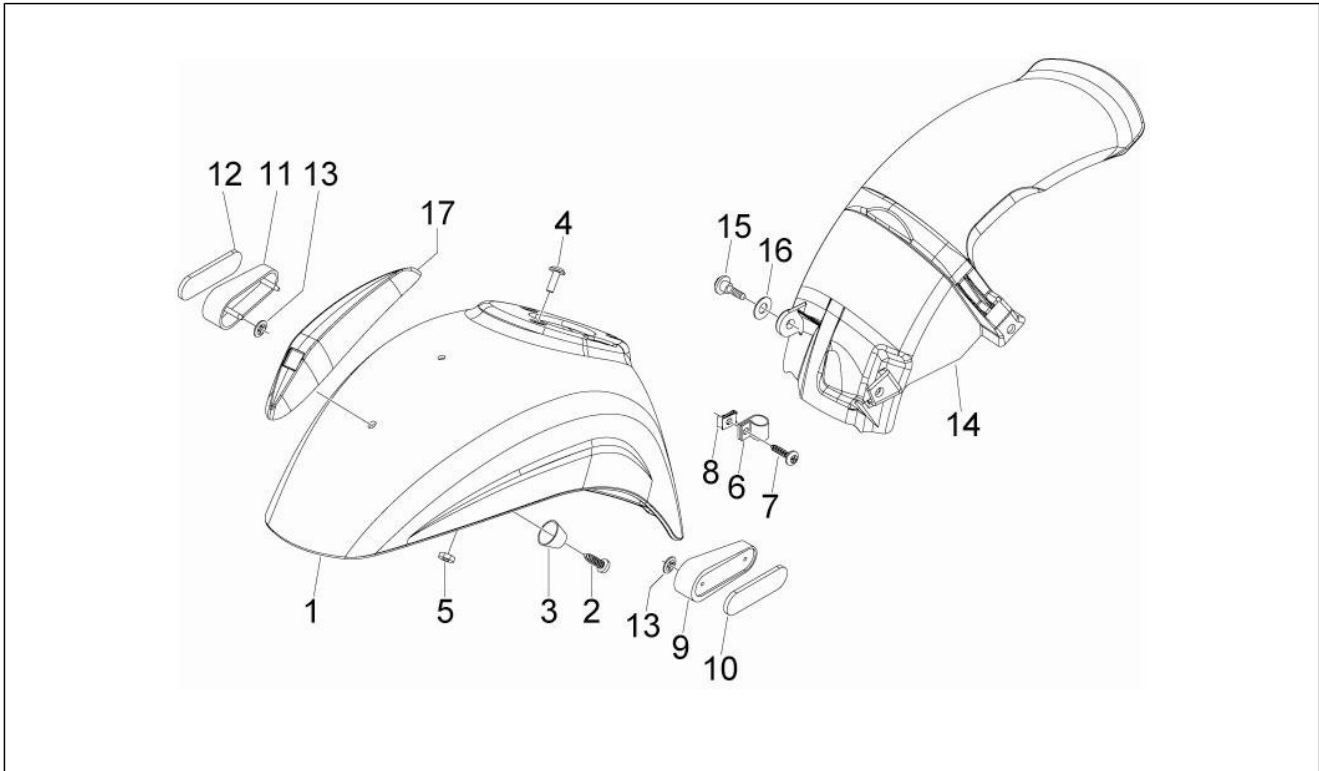

Group	Frame - Plastic parts - Coachwork
Code	02.33
Description	Wheel huosing - Mudguard
Service	1

Pos.	Code	Description	Qty	Variants
	66653000NL	Front mudguard	1	Colour:Competition Black[85/B]
1	6665300090	Front mudguard	1	Colour:Shiny Black[94] Colour:Shiny Black[94] Colour:Shiny Black[94] Colour:Shiny Black[94] Colour:Shiny Black[94] Colour:Shiny Black[94] Colour:Shiny Black[94] Colour:Shiny Black[94]
1	65072700R7	Front mudguard	1	Colour:DRAGON RED[894]
1	66653000R7	Front mudguard	1	Colour:DRAGON RED[894] Colour:DRAGON RED[894] Colour:DRAGON RED[894] Colour:DRAGON RED[894] Colour:DRAGON RED[894] Colour:DRAGON RED[894] Colour:DRAGON RED[894] Colour:DRAGON RED[894] Colour:DRAGON RED[894] Colour:DRAGON RED[894] Colour:DRAGON RED[894] Colour:DRAGON RED[894] Colour:DRAGON RED[894] Colour:DRAGON RED[894]
1	65072700AI	Front mudguard	1	Colour:Mizar Orange[938/A]
1	65072700BR	Front mudguard	1	Colour:White[544] Colour:White - Red[544 - 894] Colour:White - Blue[544 - 231/A] Colour:White[544] Colour:White - Red[544 - 894] Colour:White - Blue[544 - 231/A] Colour:White[544] Colour:White - Red[544 - 894]