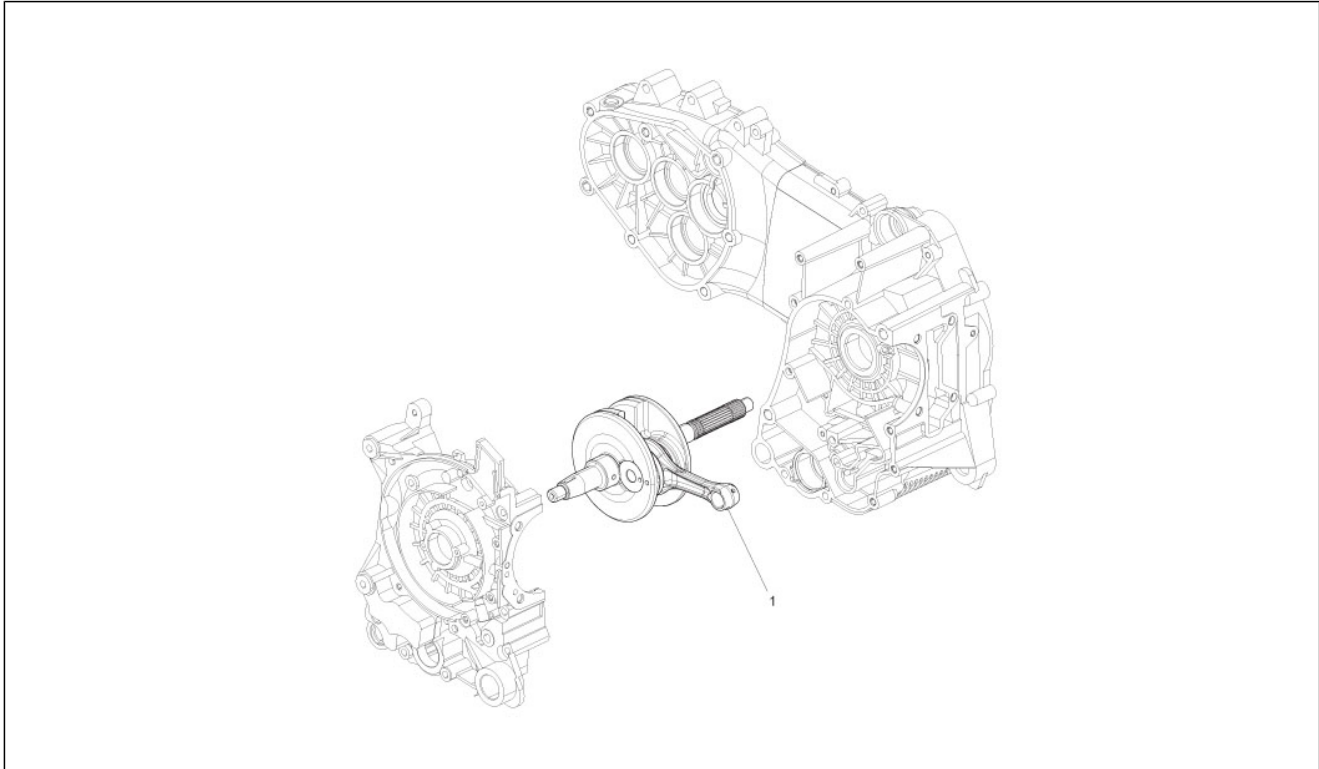

Group	Engine
Code	01.06
Description	Crankshaft
Service	1

Pos.	Code	Description	Qty	Variants
1	8412985001	Crankshaft assembly Cat.1	1	
1	8412985002	Crankshaft assembly Cat.2	1