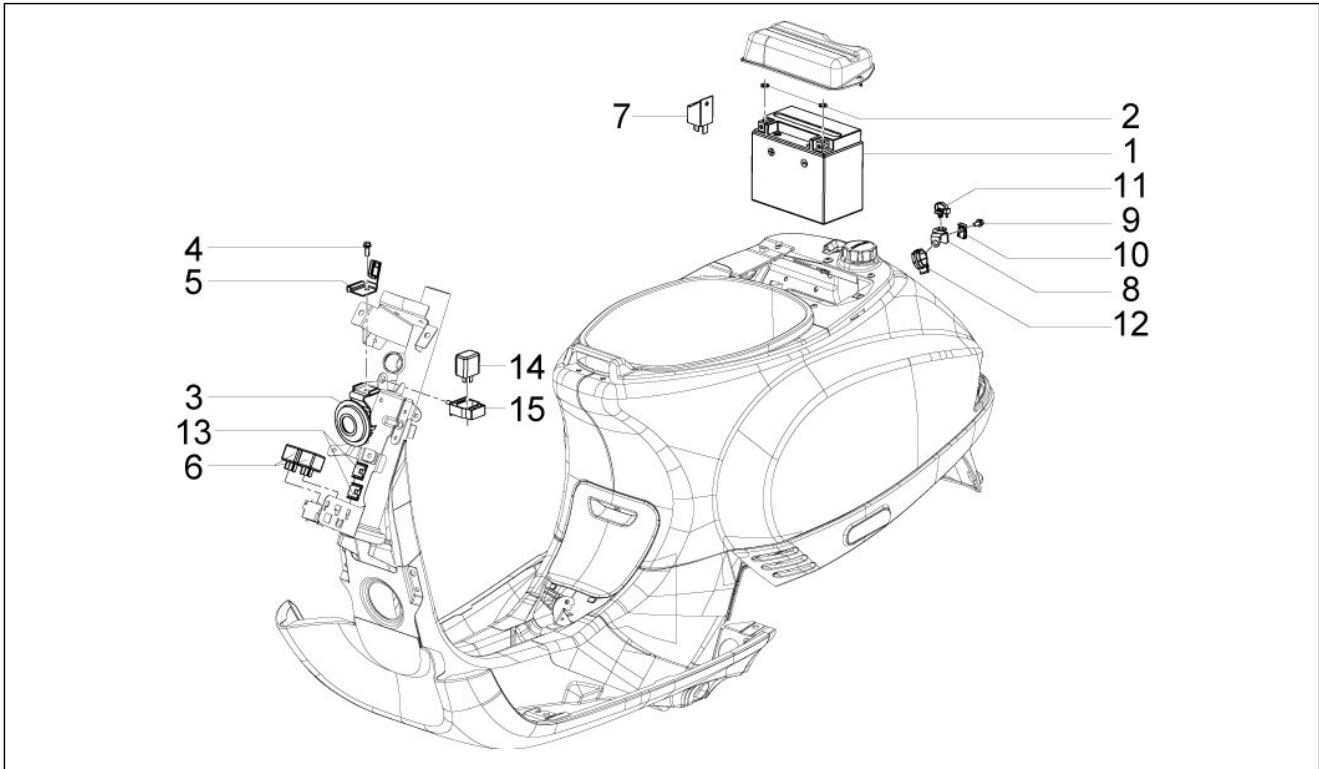

Group	Electrical system
Code	06.05
Description	Remote control switches - Battery - Horn
Service	1

Pos.	Code	Description	Qty	Variants
		[...]	1	
1	1R000318	Battery PTX12-BS 12V-10Ah (Piaggio)	1	
1	583158	Battery (Yuasa) 12V-10Ah	1	
2	016406	Spring washer 6,4x11,8x1	2	
3	1D000636	Horn	1	
4	434541	Screw w/ flange M6x16	1	
5	642076	Fuse support bracket	1	
6	641933	Relay with resistance 12V-30A	2	
6	58099R	Rem. control switch 12V-30A	2	
7	58115R	Starter relay 12V-80A	1	
8	641955	Plate	1	
9	484123	Screw w/ flange	1	
10	248419	Spring plate M5	1	
11	641764	Hose clamp	1	
12	CM006903	Pipes/cables retainer spring	2	
13	641599	Plugs spring	2	
14	640289	Turn indicator control	1