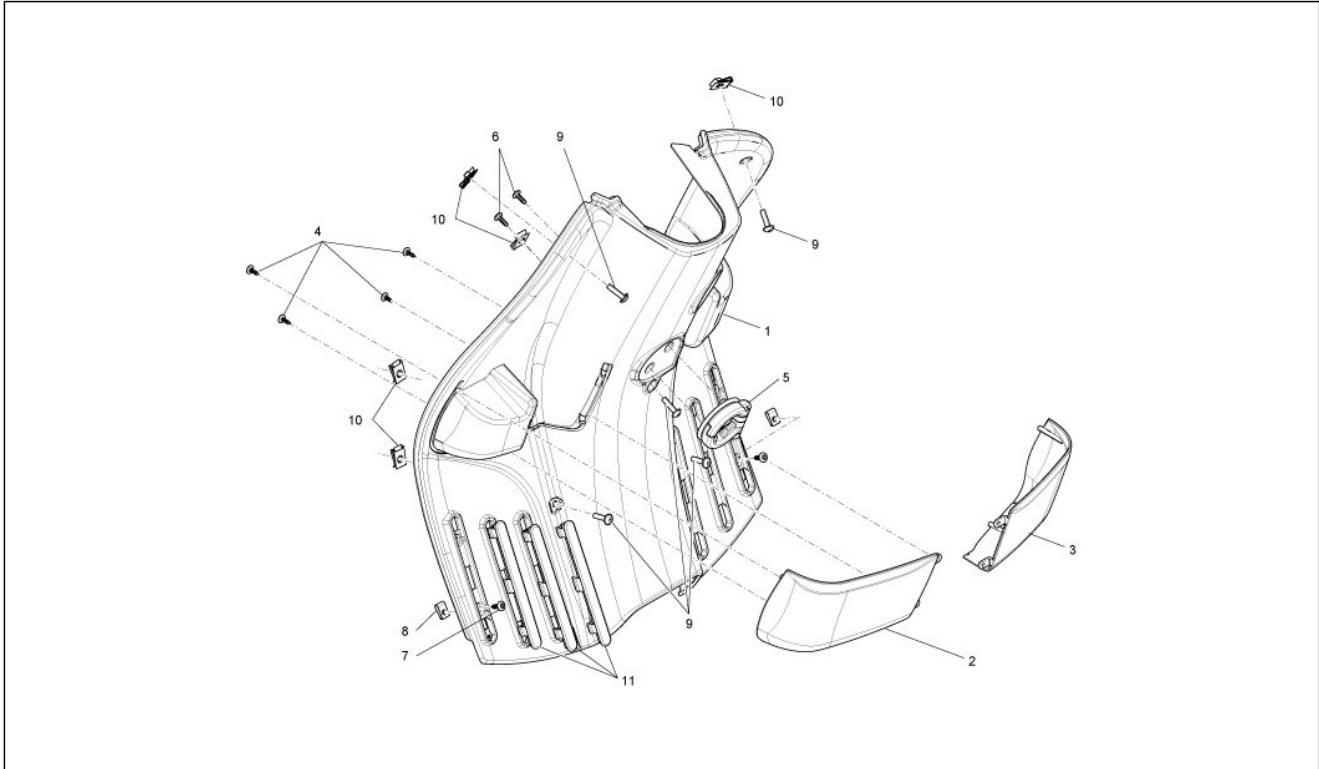

Group	Frame - Plastic parts - Coachwork
Code	02.30
Description	Front glove-box - Knee-guard panel
Service	1

Pos.	Code	Description	Qty	Variants
1	65425600AH	Counter shield	1	Colour:White - Blue[544 - 231/A]
1	67495400NL	Counter shield	1	Colour:Competition Black[85/B]
1	67495400BR	Painted leg shield back plate	1	Colour:White[544] Colour:White[544] Colour:White[544] Colour:White[544] Colour:White[544] Colour:White[544] Colour:White[544] Colour:White[544] Colour:White[544]
1	67495400AI	Painted leg shield back plate	1	Colour:Mizar Orange[938/A]
1	6749540090	Painted leg shield back plate	1	Colour:Shiny Black[94] Colour:Shiny Black[94] Colour:Shiny Black[94] Colour:Shiny Black[94] Colour:Shiny Black[94] Colour:Shiny Black[94] Colour:Shiny Black[94] Colour:Shiny Black[94]
1	67495400DI	Painted leg shield back plate	1	Colour:Pastel blue[244/A]
1	67495400EZ	Counter shield	1	Colour:Titanium grey[742/B] Colour:Titanium grey[742/B] Colour:Titanium grey[742/B] Colour:Titanium grey[742/B]
1	654256	Counter shield	1	
1	67495400R7	Painted leg shield back plate	1	Colour:White - Red[544 - 894] Colour:DRAGON RED[894] Colour:DRAGON RED[894] Colour:DRAGON RED[894] Colour:White - Red[544 - 894] Colour:DRAGON RED[894] Colour:DRAGON RED[894] Colour:DRAGON RED[894]