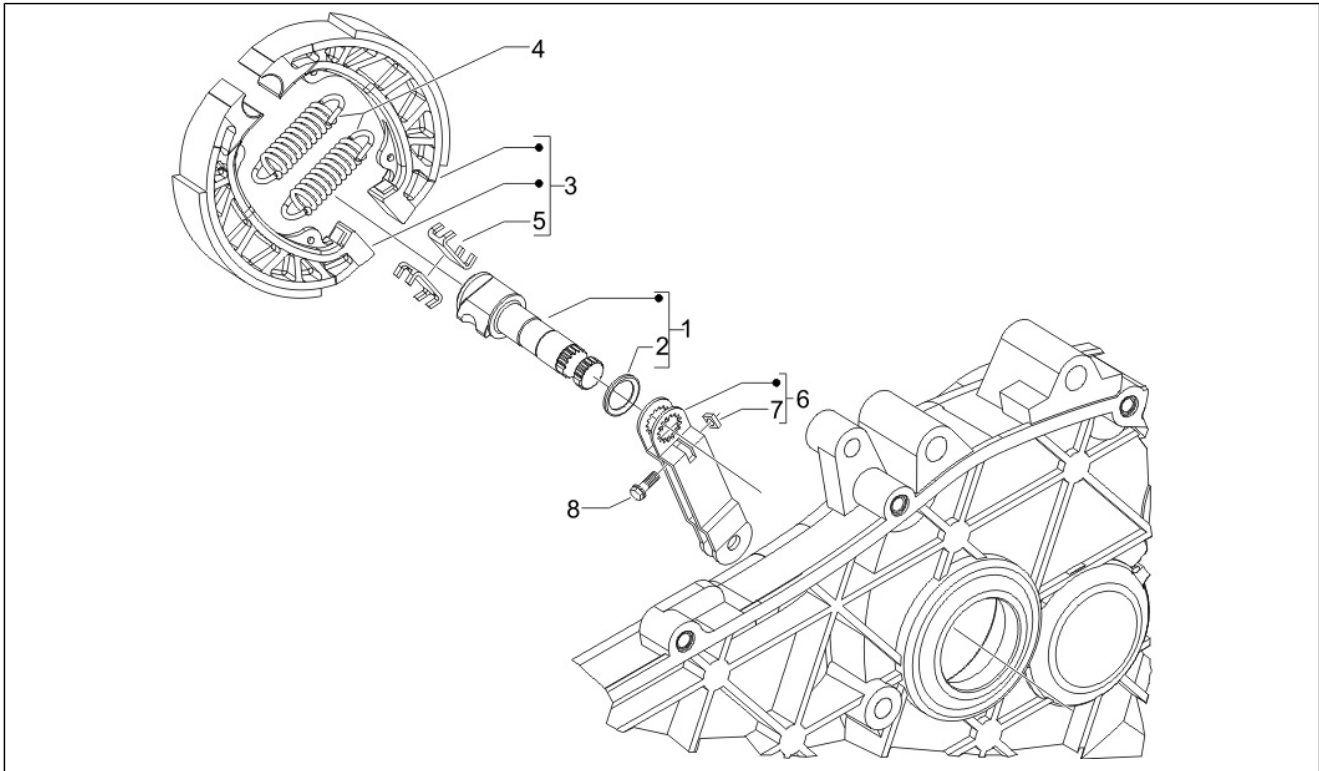

Group	Engine
Code	01.35
Description	Rear brake - Brake jaw
Service	1

Pos.	Code	Description	Qty	Variants
1	564136	Brake lever shaft	1	
2	564134	Gasket	2	
3	82907R	Pair of brake shoes	1	
4	266725	Brake shoes return spring	2	
5	266724	Plate	1	
6	564215	Rear brake control lever	1	
7	828862	Square nut	1	
8	414838	screw M6x35	1