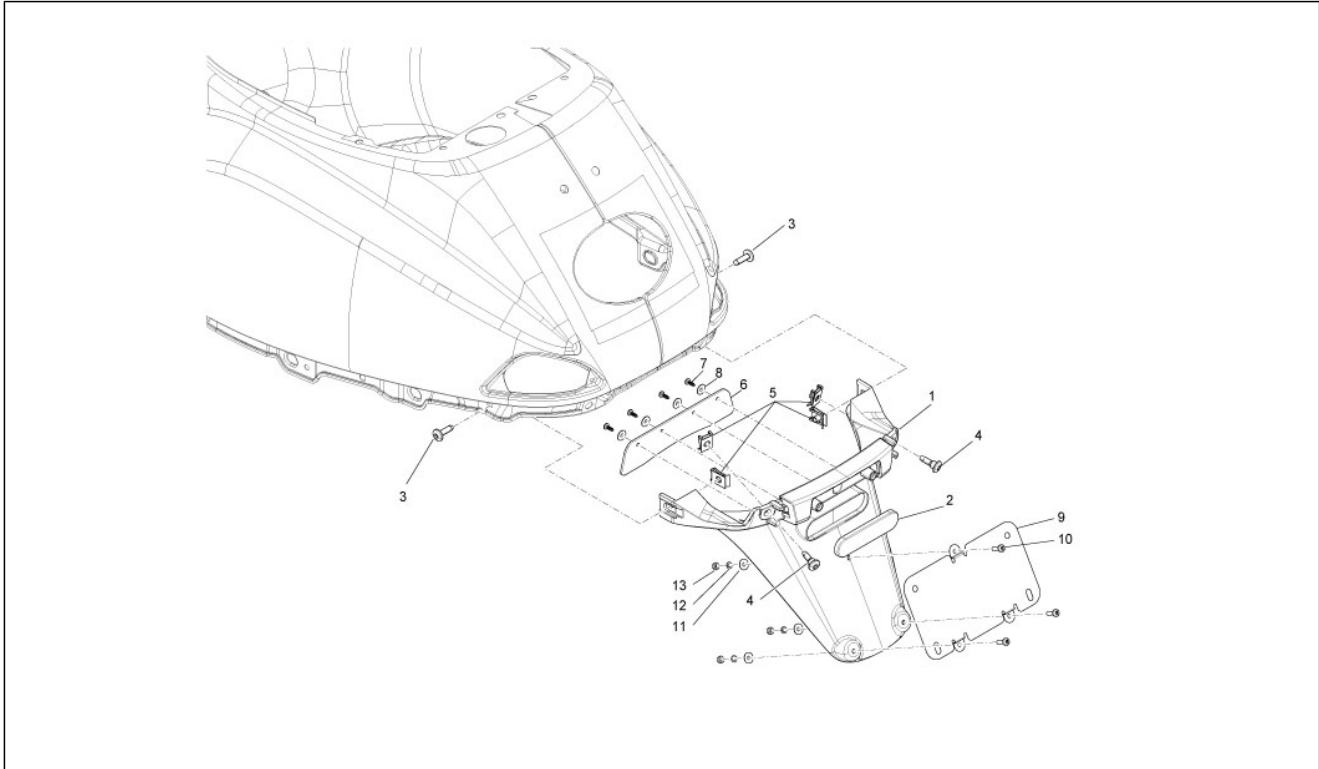

Group	Frame - Plastic parts - Coachwork
Code	02.37
Description	Rear cover - Splash guard
Service	1

Pos.	Code	Description	Qty	Variants
				Colour:White - Red[544 - 894] Colour:DRAGON RED[894] Colour:DRAGON RED[894] Colour:DRAGON RED[894]
1	65426100AI	Rear protection	1	Colour:Mizar Orange[938/A]
1	65426100EZ	Rear protection	1	Colour:Titanium grey[742/B] Colour:Titanium grey[742/B] Colour:Titanium grey[742/B] Colour:Titanium grey[742/B]
1	65426100DI	Rear protection	1	Colour:Pastel blue[244/A]
1	65426100BR	Rear protection	1	Colour:White[544] Colour:White[544] Colour:White[544] Colour:White[544] Colour:White[544] Colour:White[544] Colour:White[544] Colour:White[544] Colour:White[544] Colour:White[544] Colour:White[544] Colour:White[544] Colour:White[544] Colour:White[544] Colour:White[544] Colour:White[544]
2	582058	Rear retroreflector	1	
3	CM179302	Metric screw TBC	2	
4	CM179201	Metric screw M6x22	2	
5	254485	Spring plate M6	4	
6	623420	Splash guard	1	
7	296141	Self tapping screw	4	
8	013763	Flat washer 4,2x12x1	4