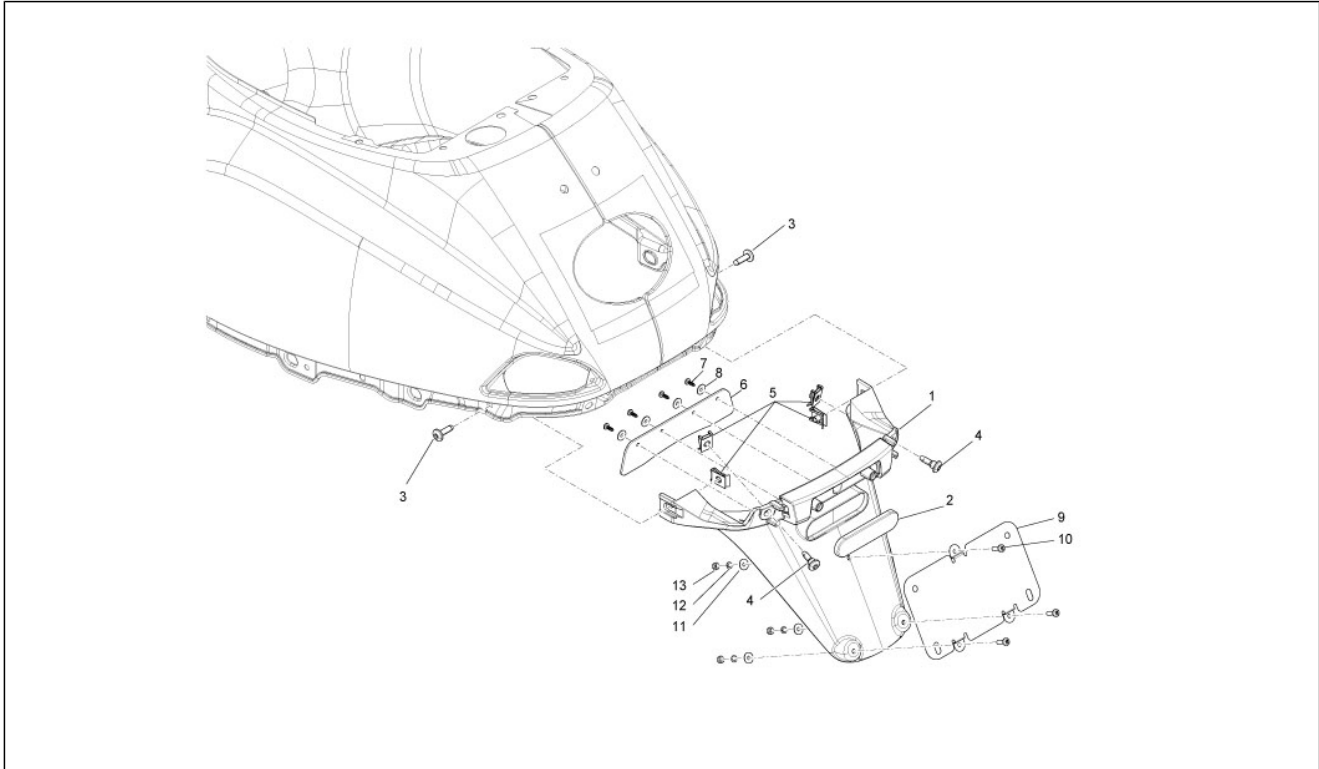

Group	Frame - Plastic parts - Coachwork
Code	02.37
Description	Rear cover - Splash guard
Service	1

Pos.	Code	Description	Qty	Variants
1	6542610090	Rear protection	1	Colour:Shiny Black[94] Colour:Shiny Black[94] Colour:Shiny Black[94] Colour:Shiny Black[94] Colour:Shiny Black[94] Colour:Shiny Black[94] Colour:Shiny Black[94] Colour:Shiny Black[94]
1	654261	Rear protection	1	
1	65426100AH	Rear protection	1	Colour:White - Blue[544 - 231/A]
1	65426100NL	Rear protection	1	Colour:Competition Black[85/B] Colour:Competition Black[85/B] Colour:Competition Black[85/B] Colour:Competition Black[85/B]
1	65426100R7	Rear protection	1	Colour:DRAGON RED[894] Colour:White - Red[544 - 894] Colour:DRAGON RED[894] Colour:DRAGON RED[894] Colour:DRAGON RED[894] Colour:DRAGON RED[894] Colour:White - Red[544 - 894] Colour:DRAGON RED[894] Colour:DRAGON RED[894] Colour:DRAGON RED[894] Colour:DRAGON RED[894] Colour:White - Red[544 - 894] Colour:DRAGON RED[894] Colour:DRAGON RED[894] Colour:DRAGON RED[894] Colour:DRAGON RED[894] Colour:White - Red[544 - 894] Colour:DRAGON RED[894] Colour:DRAGON RED[894] Colour:DRAGON RED[894] Colour:DRAGON RED[894]