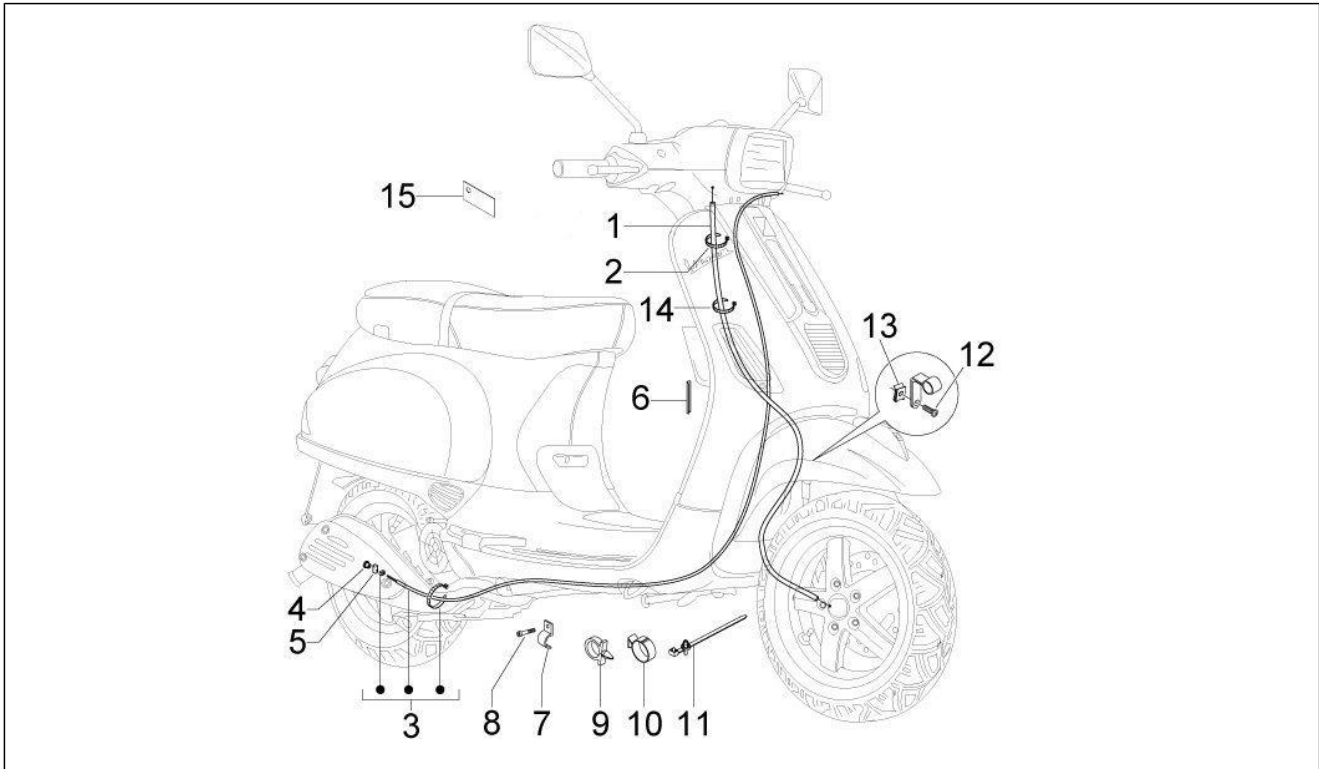

Group	Braking system - Transmissions
Code	05.03
Description	Transmissions
Service	1

Pos.	Code	Description	Qty	Variants
1	650836	Complete Transmission odometer	1	
2	257134	Lock-strap L=277	2	
3	665844	Rear brake lever complete transmission	1	
4	270310	Registro freno posteriore	1	
5	179640	Adjuster pin	1	
6	CM077701	Guard 45 mm	1	
7	564645	Plate	1	
8	709674	Hex socket screw M6x20	1	
9	CM006913	Pipes/cables retainer spring	1	
10	CM013202	Pipes/cables retainer spring	1	
11	298729	Hose clamp	1	
12	015911	Self tapping screw 4,2x16	1	
13	CM017408	Plate	1	
14	145298	Lock-strap L=180mm	2	
15	666117	Guard	1