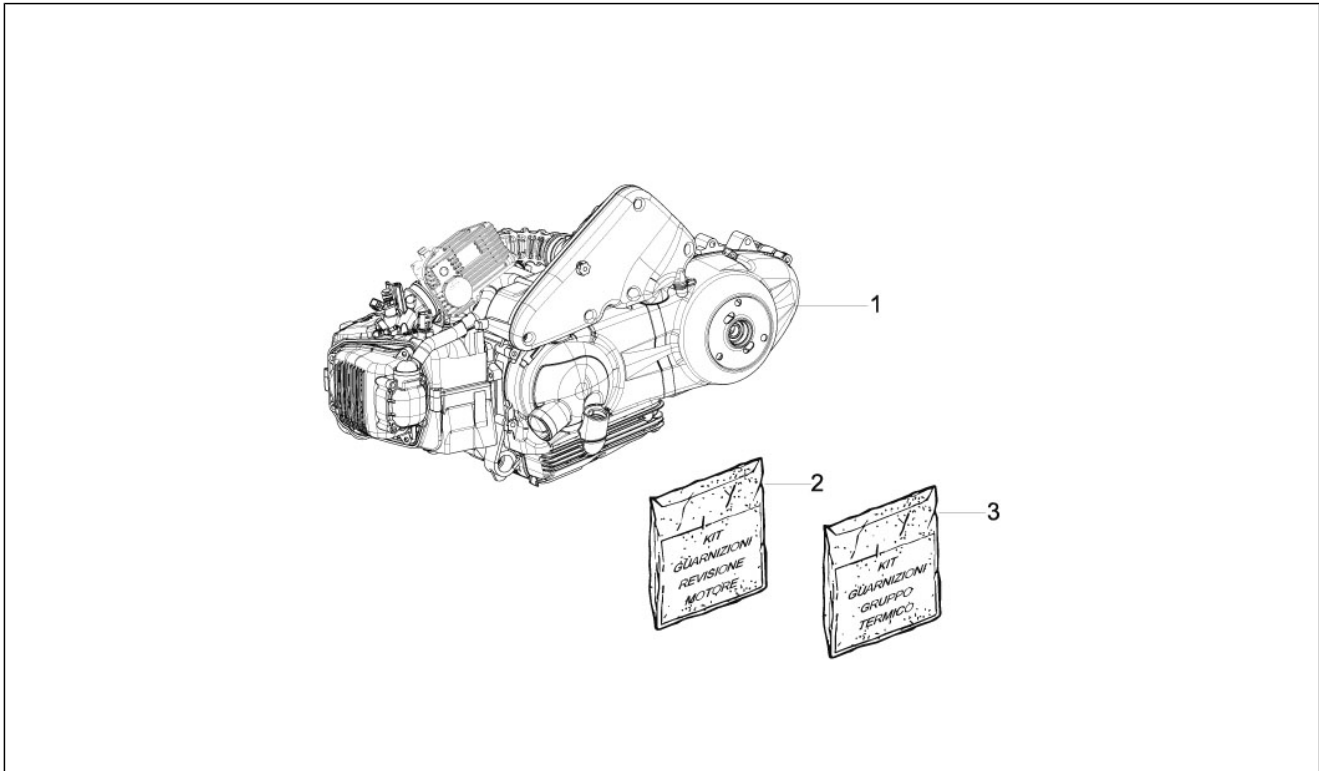

<b>Group</b>	Engine
<b>Code</b>	01.02
<b>Description</b>	Engine, assembly
<b>Service</b>	1

Pos.	Code	Description	Qty	Variants
1	CM1605095	"ENG. 151 4T/2V E3 I.E.VESPA ""S"" USA X S.P.P."	1	
2	1R000009	Kit guarnizioni completo	1	
3	1R000008	Cylinder gasket kit	1	