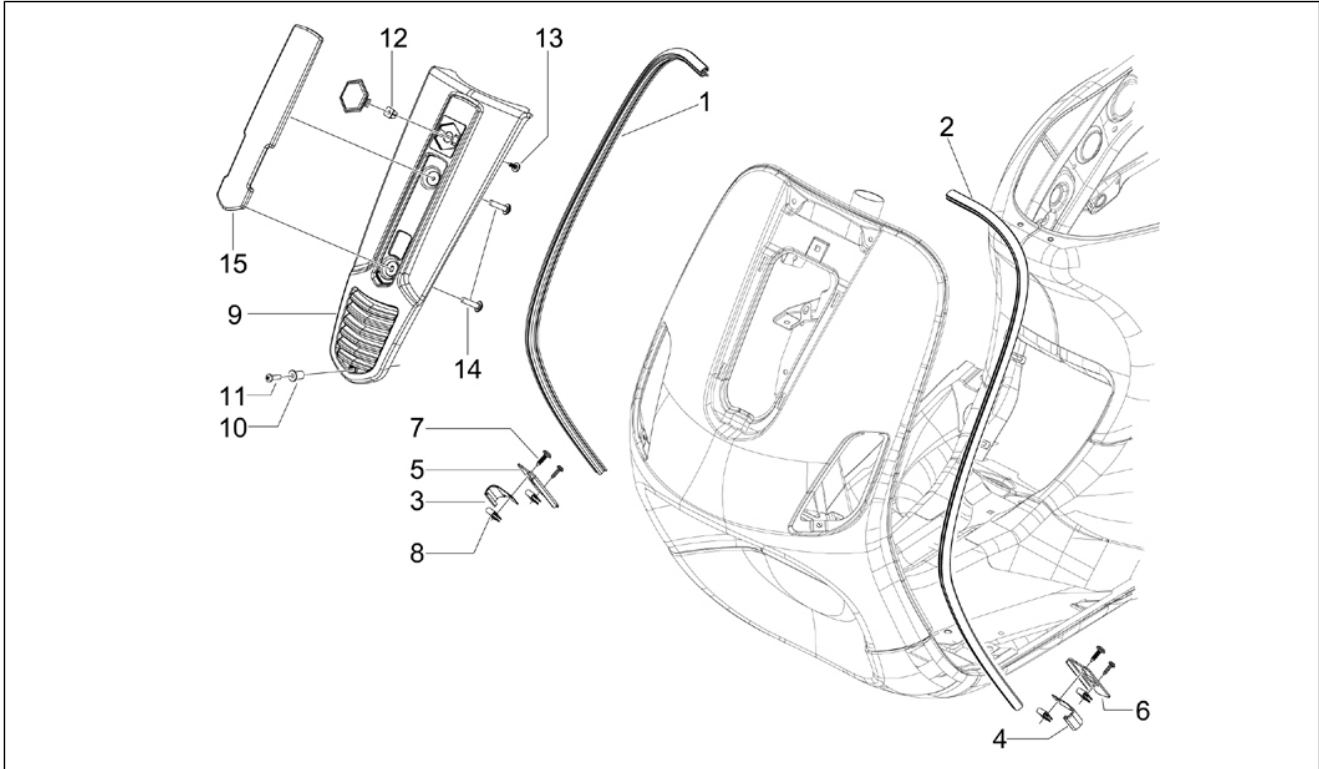

Group	Frame - Plastic parts - Coachwork
Code	02.26
Description	Front shield
Service	1

Pos.	Code	Description	Qty	Variants
1	622188	Right-hand shield edge	1	
2	622187	Left-hand shield edge	1	
3	299965	Butt strap DX	1	
4	299964	Butt strap SX	1	
5	654913	Right lower bracket of the leg shield back plate fix	1	
6	654899	Left lower bracket of the leg shield back plate fix	1	
7	268596	Plug screw	2	
8	CM017403	Spring plate	2	
9	67532300R7	Painted steering cover	1	Colour:DRAGON RED[894] Colour:DRAGON RED[894] Colour:DRAGON RED[894] Colour:DRAGON RED[894]
9	65488300AI	Steering column cover	1	Colour:Mizar Orange[938/A]
9	65488350DI	Steering column cover	1	Colour:Pastel blue[244/A]
9	67532300NL	Steering column cover	1	Colour:Competition Black[85/B] Colour:Competition Black[85/B] Colour:Competition Black[85/B] Colour:Competition Black[85/B]
9	65488300EZ	Steering column cover	1	Colour:Titanium grey[742/B]
9	65488350R7	Steering column cover	1	Colour:DRAGON RED[894] Colour:DRAGON RED[894] Colour:DRAGON RED[894] Colour:DRAGON RED[894]
9	6753230090	Painted steering cover	1	Colour:Shiny Black[94]
9	65488300BR	Steering column cover	1	Colour:White - Blue[544 - 231/A] Colour:White - Red[544 - 894] Colour:White[544] Colour:White[544] Colour:White - Blue[544 - 231/A] Colour:White - Red[544 - 894] Colour:White[544] Colour:White[544]