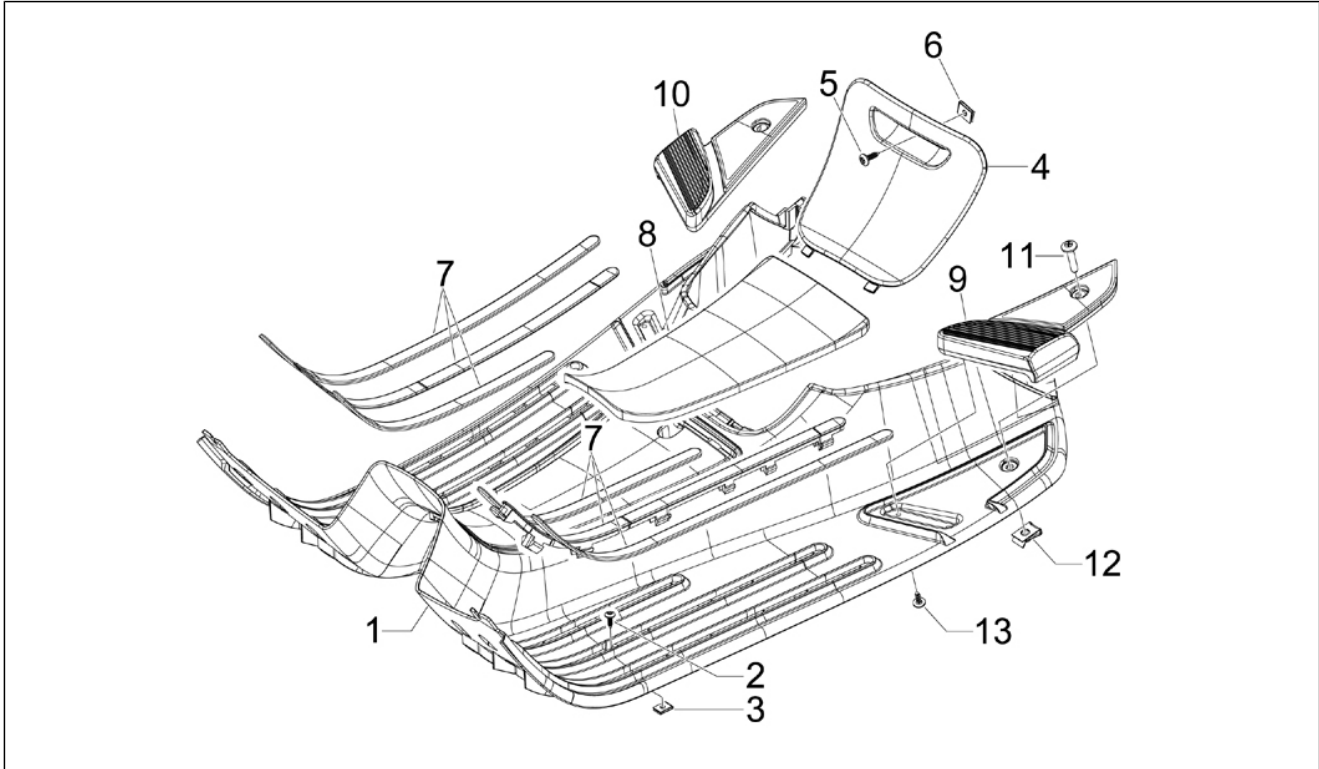

Group	Frame - Plastic parts - Coachwork
Code	02.31
Description	Central cover - Footrests
Service	1

Pos.	Code	Description	Qty	Variants
				Colour:White[544] Colour:White[544] Colour:White[544] Colour:White[544] Colour:White - Blue[544 - 231/A] Colour:White - Red[544 - 894] Colour:White[544] Colour:White[544] Colour:White[544] Colour:White[544] Colour:White[544] Colour:White - Blue[544 - 231/A] Colour:White - Red[544 - 894] Colour:White[544] Colour:White[544] Colour:White[544]
4	6221365090	Spark plug insp. door	1	Colour:Shiny Black[94] Colour:Shiny Black[94] Colour:Shiny Black[94] Colour:Shiny Black[94] Colour:Shiny Black[94] Colour:Shiny Black[94] Colour:Shiny Black[94] Colour:Shiny Black[94]
4	62213650NL	Spark plug insp. door	1	Colour:Competition Black[85/B] Colour:Competition Black[85/B] Colour:Competition Black[85/B] Colour:Competition Black[85/B]
4	62213650AI	Painted spark plug inspection cover	1	Colour:Mizar Orange[938/A]
5	259349	Screw M4,2x13	1	
6	199190	Expansion plug	1	
7	657126	Kit strips, footboard	1	
8	57345R	Central mat	1	
9	622125	LH footrest	1