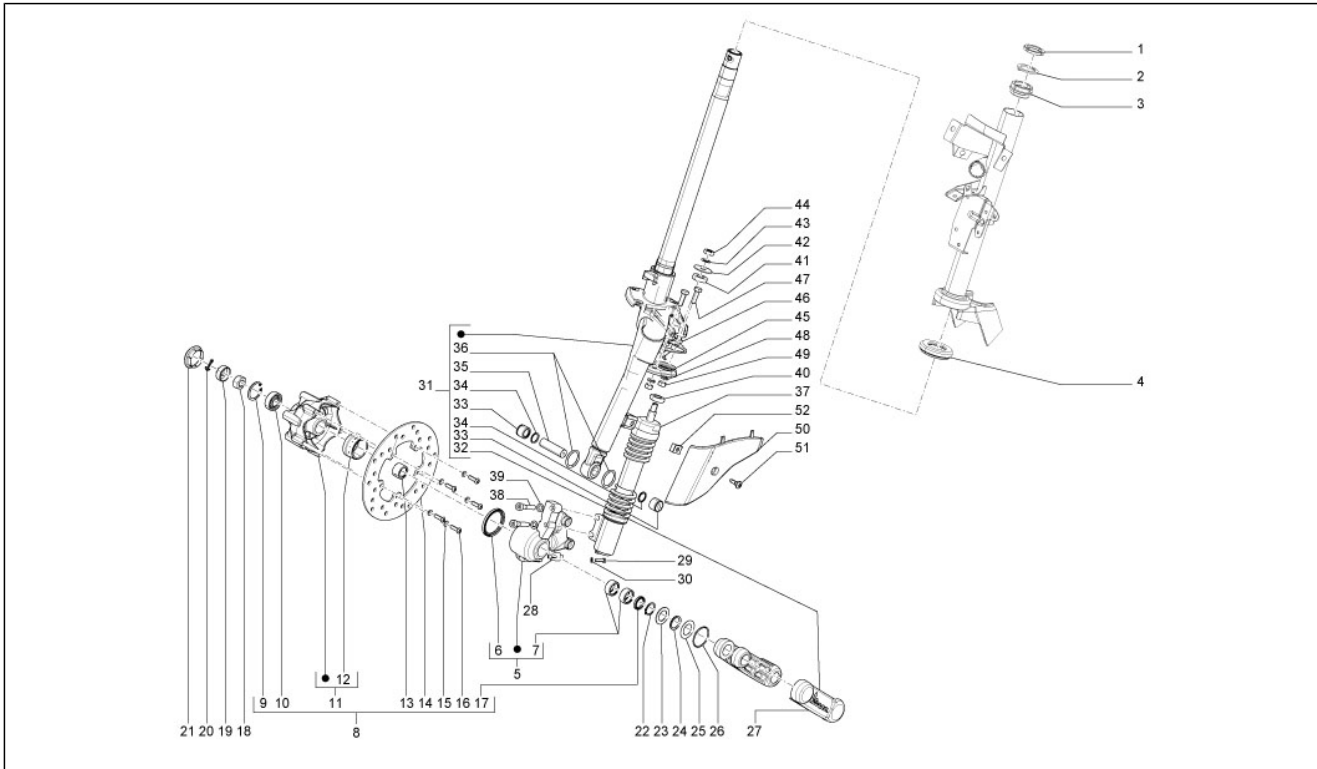

Group	Suspensions - Wheels
Code	04.02
Description	Fork/steering tube - Steering bearing unit
Service	1

Pos.	Code	Description	Qty	Variants
1	0111094	Steering tube ring nut	1	
2	0037514	Washer of the steering	1	
3	650693	Upper thrust ring	1	
4	650075	Lower steering bearing	1	
5	5602865	Not available	1	
6	177494	Ring	1	
7	177436	Drawn cap	2	
8	560284	Front wheel hub	1	
9	006635	Snap ring	1	
10	177610	Bearing	1	
11	560284	Front wheel hub	1	
12	267818	Ring gear counts Km socket	1	
13	177442	Roller cage	1	
14	56395R	Brake disc	1	
16	271147	Hex socket screw M6x20	5	
17	177443	Gasket ring	1	
18	021114	Nut	1	
19	177609	Cap	1	
20	012789	Split pin	1	
21	092517	Cover	1	
22	006422	Circlip	1	
23	177414	Washer	1	
24	177521	Ring	1	
25	177445	Washer	1	
26	177408	O-ring	1	
27	561433	Front suspension arm cover	1	
28	267819	Pinion	1	
29	031058	screw M5x16	1