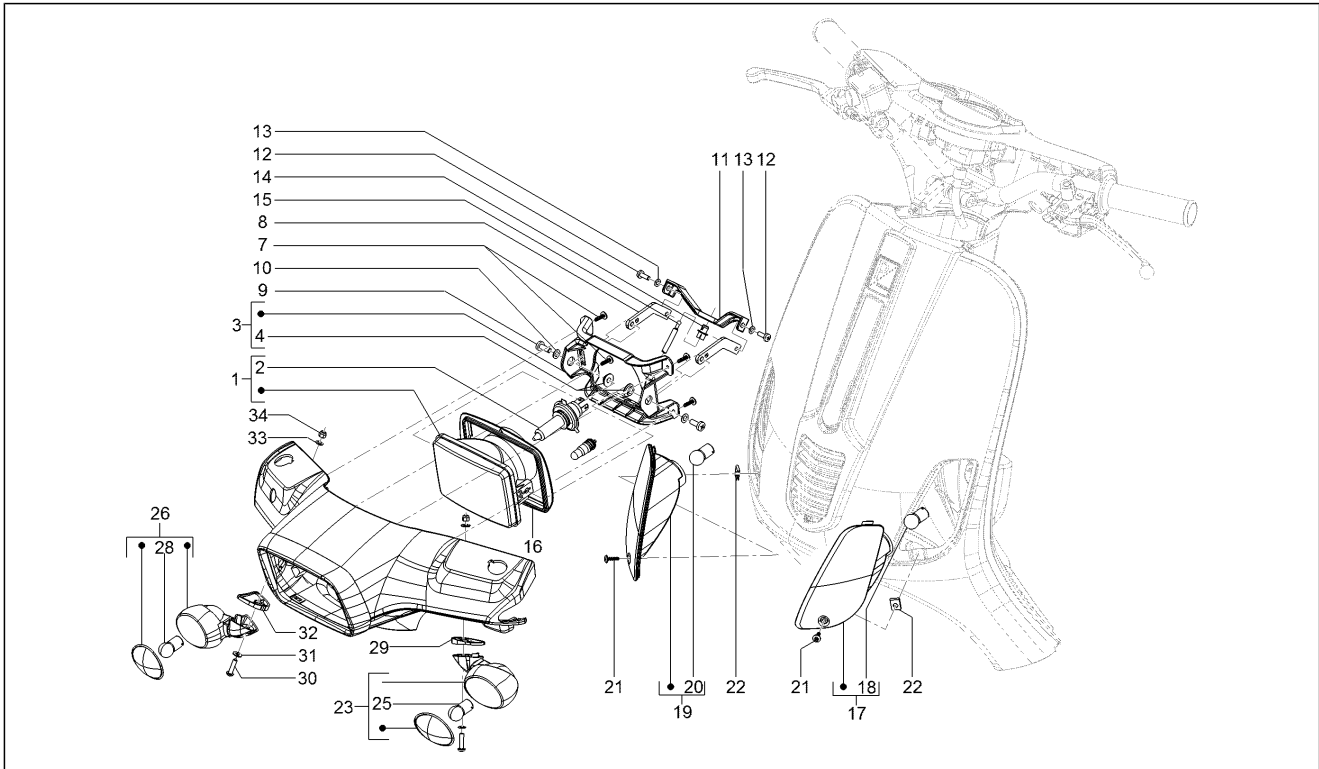

Group	Electrical system
Code	06.03
Description	Front headlamps - Turn signal lamps
Service	1

Pos.	Code	Description	Qty	Variants
33	003055	Plain washer 5,4x10x0,8	2	
34	012112	Nut	2