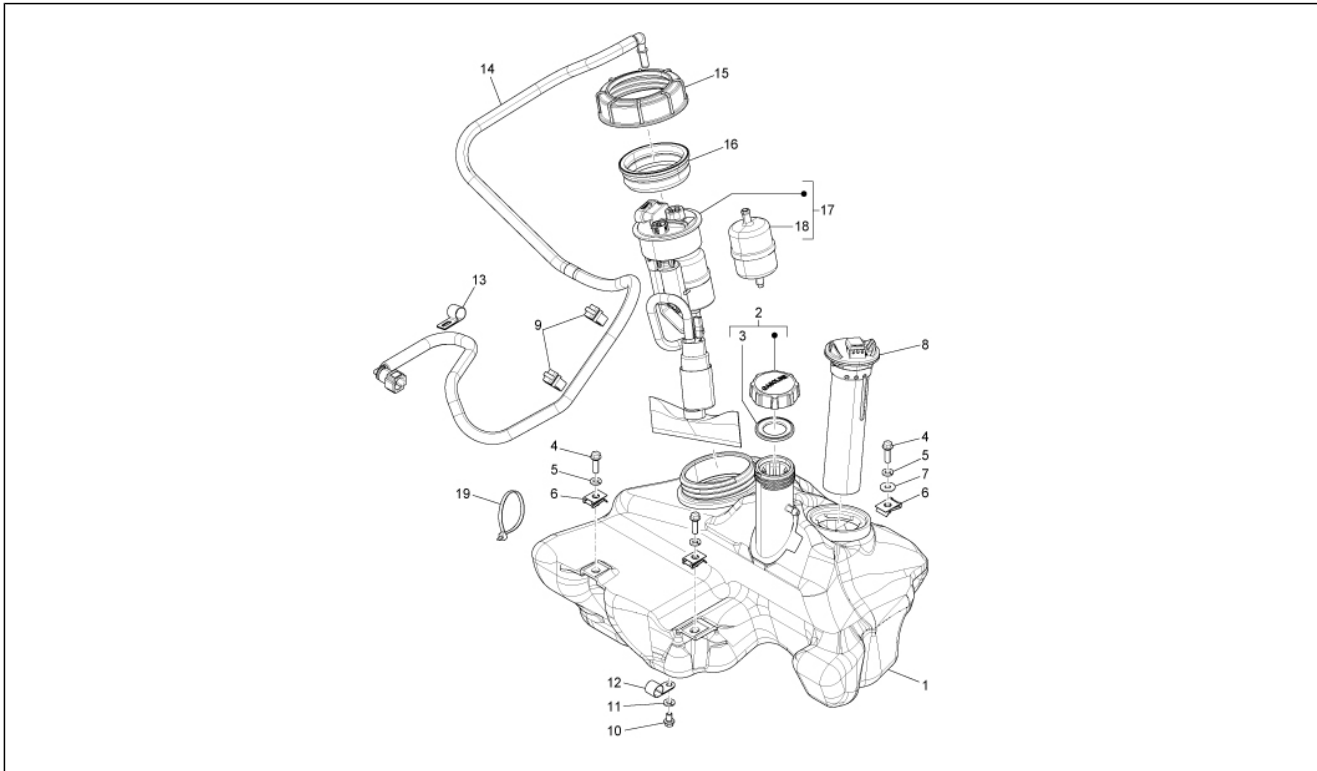

Group	Frame - Plastic parts - Coachwork
Code	02.47
Description	Fuel tank
Service	1

Pos.	Code	Description	Qty	Variants
1	657149	Fuel tank	1	
2	656022	Plug	1	
3	656021	Tank cover gasket	1	
4	018639	Hex screw M6x20	3	
5	016406	Spring washer 6,4x11,8x1	3	
6	254485	Spring plate M6	3	
7	013880	Flat washer 16x6,5x1,5	1	
8	CM025713	Indicator fuel level	1	
9	CM013201	Spring	2	
10	969296	Screw w/ flange M6x10	1	
11	016406	Spring washer 6,4x11,8x1	1	
12	573918	Hose clamp	2	
13	623743	Hose clamp	1	
14	657151	Fuel tube	1	
15	576546	Ring nut	1	
16	656003	Gasket	1	
17	641136	Complete fuel pump assembly	1	
18	639357	Fuel pump filter	1	
19	145298	Lock-strap L=180mm	1