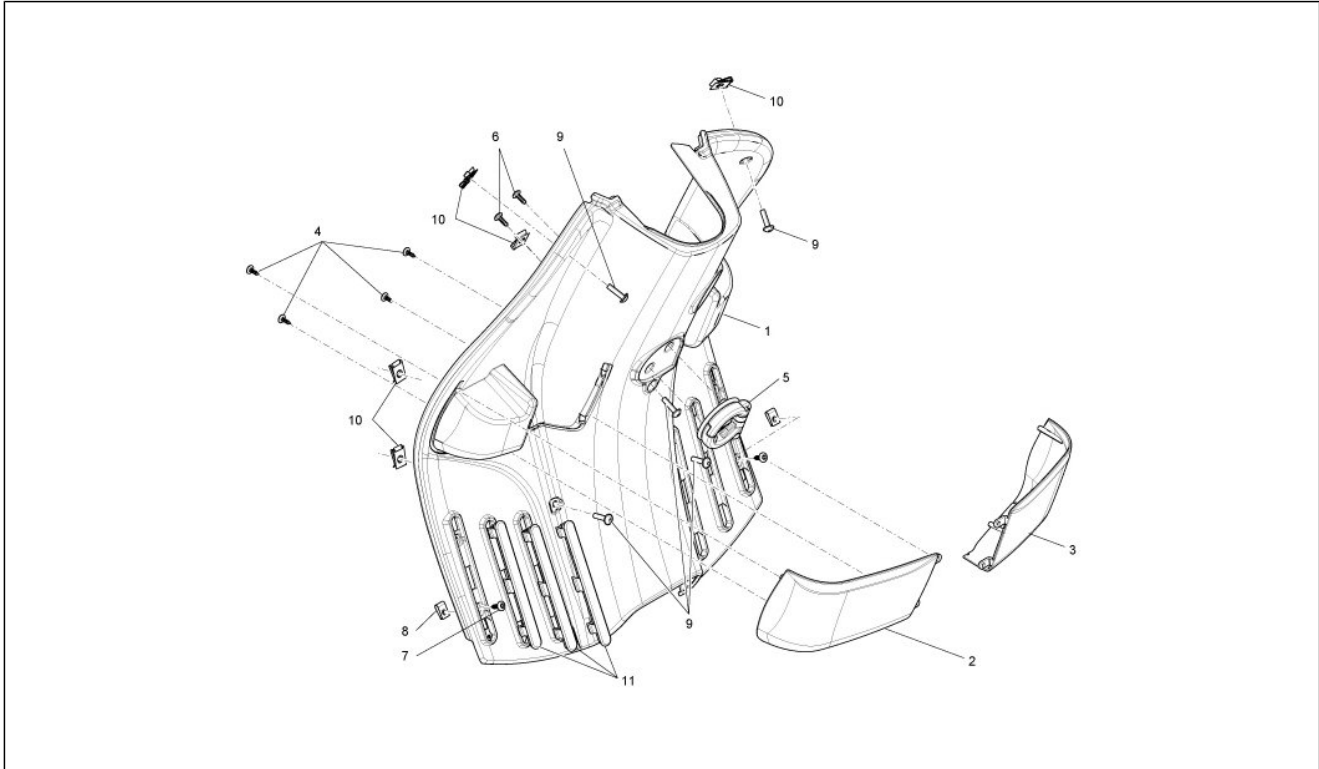

Group	Frame - Plastic parts - Coachwork
Code	02.30
Description	Front glove-box - Knee-guard panel
Service	1

Pos.	Code	Description	Qty	Variants
3	65429500R7	Right glovebox	1	Colour:White - Red[544 - 894] Colour:DRAGON RED[894] Colour:DRAGON RED[894] Colour:DRAGON RED[894] Colour:DRAGON RED[894] Colour:White - Red[544 - 894] Colour:DRAGON RED[894] Colour:DRAGON RED[894] Colour:DRAGON RED[894] Colour:DRAGON RED[894] Colour:DRAGON RED[894] Colour:White - Red[544 - 894] Colour:DRAGON RED[894] Colour:DRAGON RED[894] Colour:DRAGON RED[894] Colour:DRAGON RED[894] Colour:DRAGON RED[894] Colour:White - Red[544 - 894] Colour:DRAGON RED[894] Colour:DRAGON RED[894] Colour:DRAGON RED[894] Colour:DRAGON RED[894]
3	6542950090	Right glovebox	1	Colour:Shiny Black[94] Colour:Shiny Black[94] Colour:Shiny Black[94] Colour:Shiny Black[94] Colour:Shiny Black[94] Colour:Shiny Black[94] Colour:Shiny Black[94] Colour:Shiny Black[94]
3	65429500EZ	Right glovebox	1	Colour:Titanium grey[742/B] Colour:Titanium grey[742/B] Colour:Titanium grey[742/B]