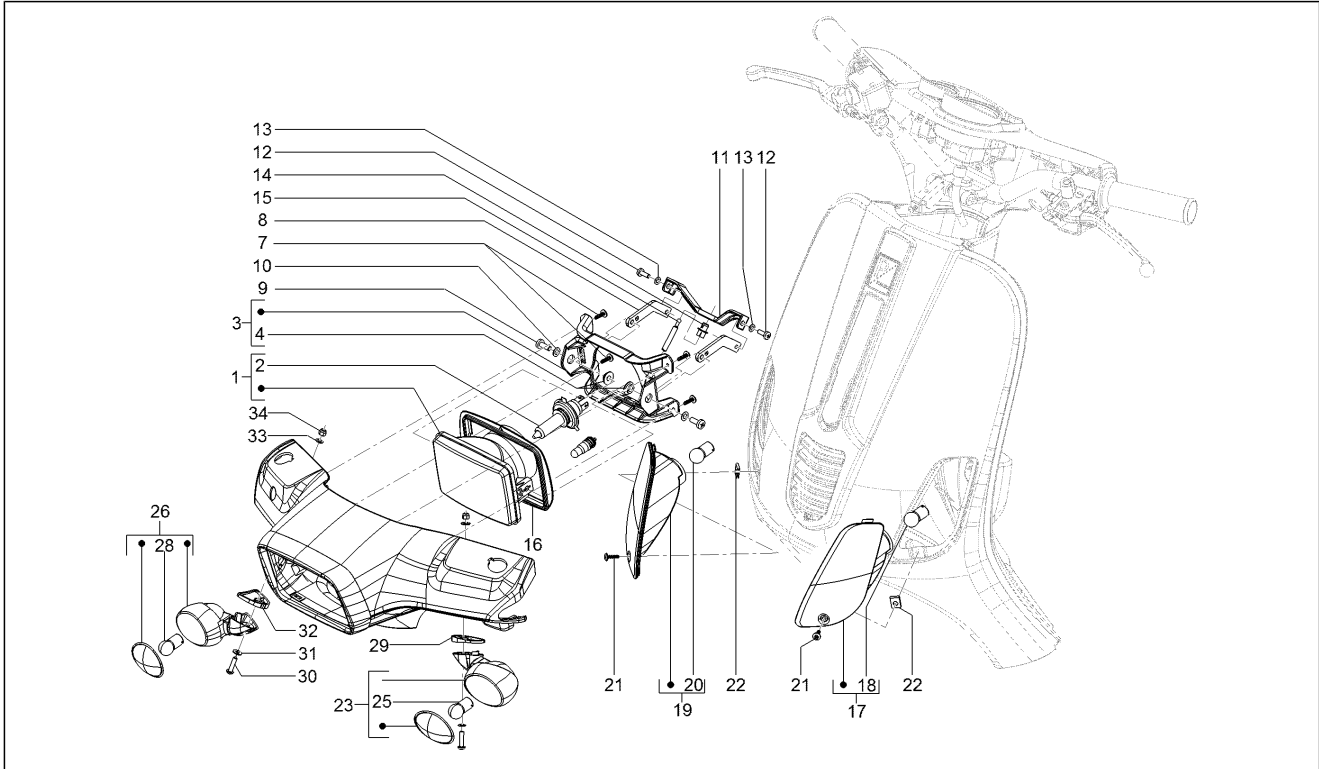

Group	Electrical system
Code	06.03
Description	Front headlamps - Turn signal lamps
Service	1

Pos.	Code	Description	Qty	Variants
1	640874	Reflector, assy.	1	
2	292723	Lamp H4 12V-60/55W	1	
3	654890	Complete headlight support	1	
4	654301	Headlight spacer	2	
7	270793	TBCIC Screw	4	
8	654271	Headlight support clamp	2	
9	015558	Screw m16x16	2	
10	006976	Spring washer 12x6,4x0,5	2	
11	654276	Junction component	1	
12	015935	TBCIC Screw M5x12	2	
13	006965	Washer 5.3x10x10	2	
14	640800	Adjuster block	1	
15	640801	Adjusting pin	1	
16	654876	Gasket	1	
17	639296	Fr. turn sig.lamp	1	
18	181747	Bulb 12V-5W	1	
19	639297	Fr. turn sig.lamp	1	
20	181747	Bulb 12V-5W	1	
21	008457	Self-tap screw M4,2x19	2	
22	CM017406	Plate	2	
23	639101	Front left turn indicator	1	
25	181746	Lamp 12V-10W	1	
26	639102	Front right turn indicator	1	
28	181746	Lamp 12V-10W	1	
29	640923	Left turn indicator support	1	
30	640924	Right turn indicator support	1	
31	842041	screw	1	
32	006078	Plain washer 12x5.2x1	2