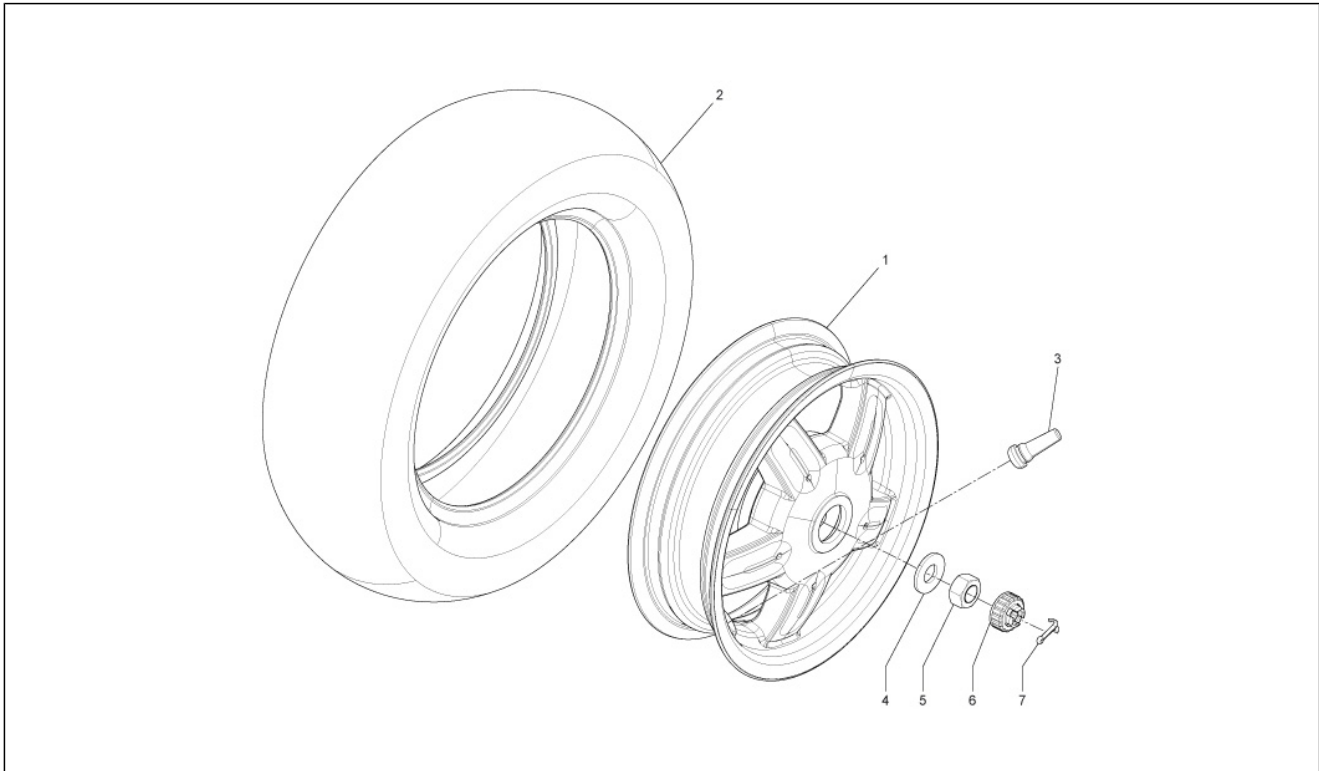

Group	Suspensions - Wheels
Code	04.12
Description	Rear wheel
Service	1

Pos.	Code	Description	Qty	Variants
1	58580R	Rear wheel	1	
2	600560	(Michelin) Rear tyre 120/70-10"	1	
2	560661	Tyre 120/70-10" Pirelli	1	
3	270991	Tubeless tyre valve	1	
4	273099	Plain washer 34,8x16,2x3	1	
5	563728	Nut M16x13	1	
6	194423	Nut hold cap	1	
7	012789	Split pin	1