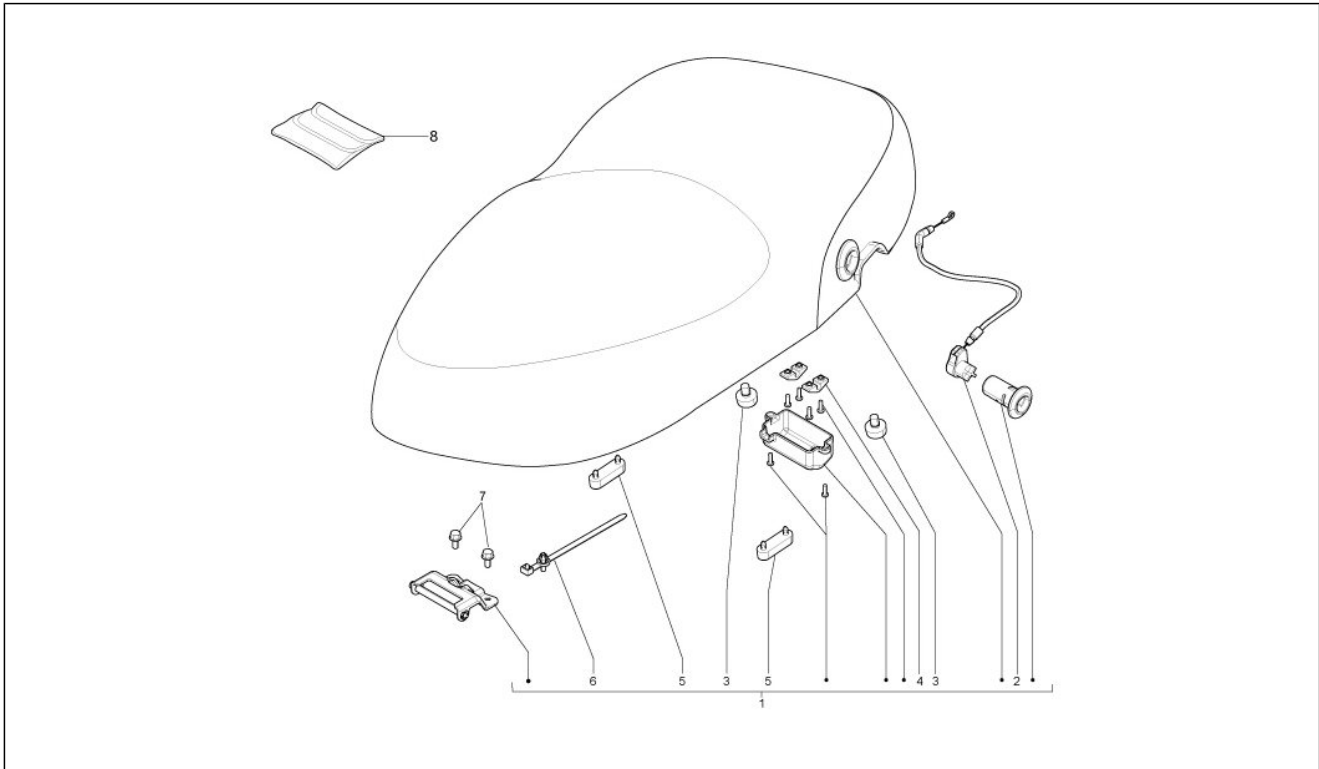

Group	Frame - Plastic parts - Coachwork
Code	02.39
Description	Saddle/seats
Service	1

Pos.	Code	Description	Qty	Variants
1	67329500C1	Saddle assembly	1	Colour:Competition Black[85/B] Colour:Competition Black[85/B] Colour:Titanium grey[742/B] Colour:Competition Black[85/B] Colour:Competition Black[85/B] Colour:Titanium grey[742/B] Colour:Competition Black[85/B] Colour:Competition Black[85/B] Colour:Titanium grey[742/B]
1	65428500C2	Saddle assembly	1	Colour:White - Blue[544 - 231/A]
1	65428500AI	Saddle assembly	1	Colour:Mizar Orange[938/A]
1	654285	Saddle assembly	1	
1	65428500AN	Saddle assembly	1	Colour:Shiny Black[94] Colour:White[544] Colour:DRAGON RED[894] Colour:Titanium grey[742/B] Colour:Shiny Black[94] Colour:White[544] Colour:Pastel blue[244/A] Colour:DRAGON RED[894] Colour:White[544] Colour:DRAGON RED[894] Colour:White[544] Colour:DRAGON RED[894] Colour:Shiny Black[94] Colour:Shiny Black[94] Colour:White[544] Colour:DRAGON RED[894] Colour:Titanium grey[742/B] Colour:Shiny Black[94] Colour:White[544] Colour:Pastel blue[244/A] Colour:DRAGON RED[894] Colour:White[544] Colour:DRAGON RED[894] Colour:White[544]