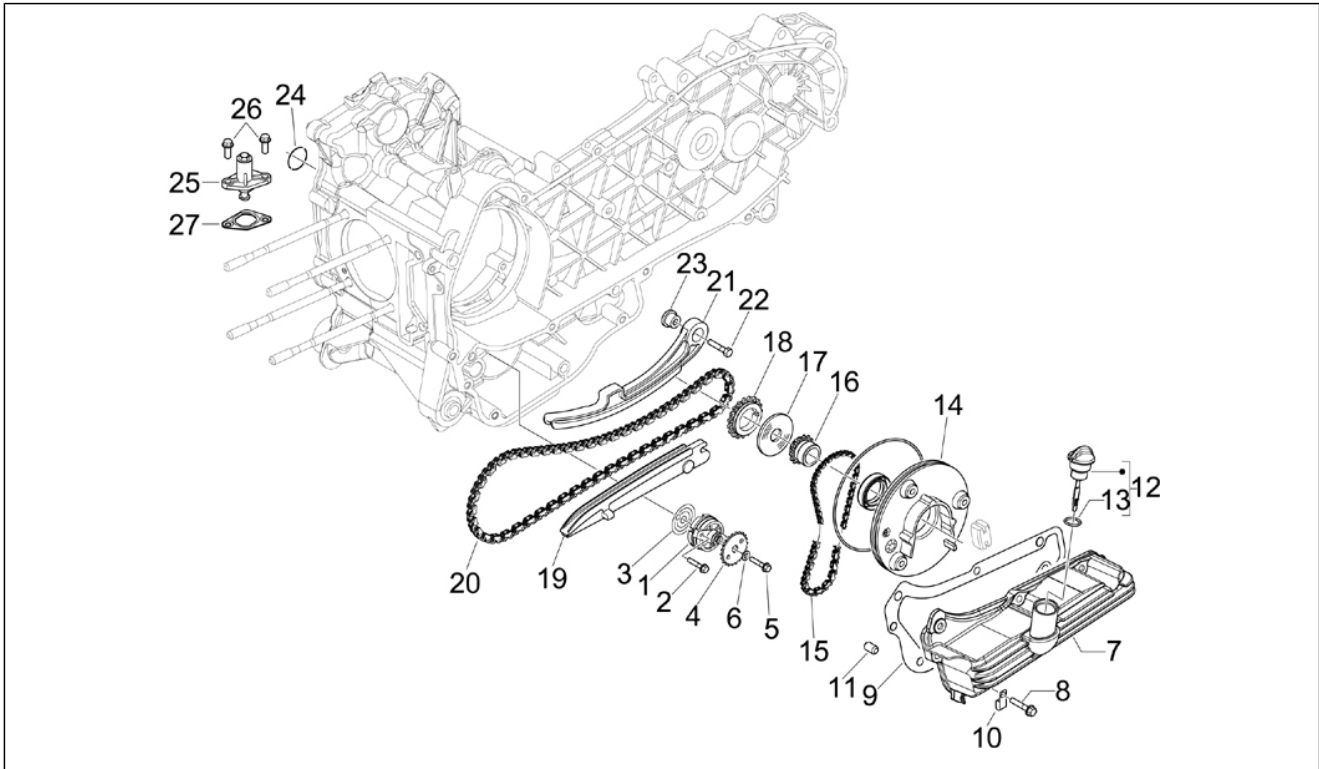

<b>Group</b>	Engine
<b>Code</b>	01.14
<b>Description</b>	Driven pulley
<b>Service</b>	1

Pos.	Code	Description	Qty	Variants
1	CM162402	Clutch driven pulley assy.	1	
2	830580	Fixed driven half pulley	1	
3	82518R	Roller cage 20x29x18	1	
4	82753R	Bearing 17x30x7	1	
5	483226	Snap ring	1	
6	828717	Guide pin L=12,5	4	
7	878998	Adjustable pulley, half	1	
8	431089	Gasket ring	2	
9	430585	Gasket	2	
10	431093	Cup	1	
11	872877	Variator spring	1	
12	487936	Clutch side cap	1	
13	CM1612015	Complete centrifugal clutch assembly	1	
14	433232	Ring nut	1	
15	8440494	Clutch drum	1	
16	274246	Flat washer 22x12,1x1	1	
17	486324	Nut M12x1.25	1	

<b>Group</b>	Engine
<b>Code</b>	01.18
<b>Description</b>	Oil pump
<b>Service</b>	1

Pos.	Code	Description	Qty	Variants
1	82877R	Oil pump assembly	1	
1	82948R	Oil pump assembly	1	
2	829593	Screw w/ flange M5x35	2	
3	486082	Carter-oil pump gasket	1	
4	287913	Oil pump gear	1	
5	833722	Screw w/ flange M6x14	1	
6	436695	Belleville spring Ø6,4xØ20x2	1	
7	843761	Motor oil cup	1	
8	825481	Hose clamp	1	
9	830128	Sump gasket	1	
10	487824	Retainer clamp	2	
11	277916	Locating dowel Ø7,5x12	3	
12	843364	Oil plug assembly	1	
13	479986	O-ring	1	
14	483775	Timing system cover	1	
15	82649R	Oil pump chain	1	
16	82783R	Oil pump control pinion	1	
17	483918	Oil seal washer	1	
18	82782R	Timing chain pinion	1	
19	828308	Chain tensioner sliding block	1	
20	82643R	Camshaft chain	1	
21	840510	Chain tensioner rod	1	
22	414837	Screw w/ flange M6x25	1	
23	485868	Chain tensioner rod spacer	1	
24	82538R	Gasket ring	1	
25	82650R	Complete chain tensioner	1	
26	434541	Screw w/ flange M6x16	2	
27	847928		1	