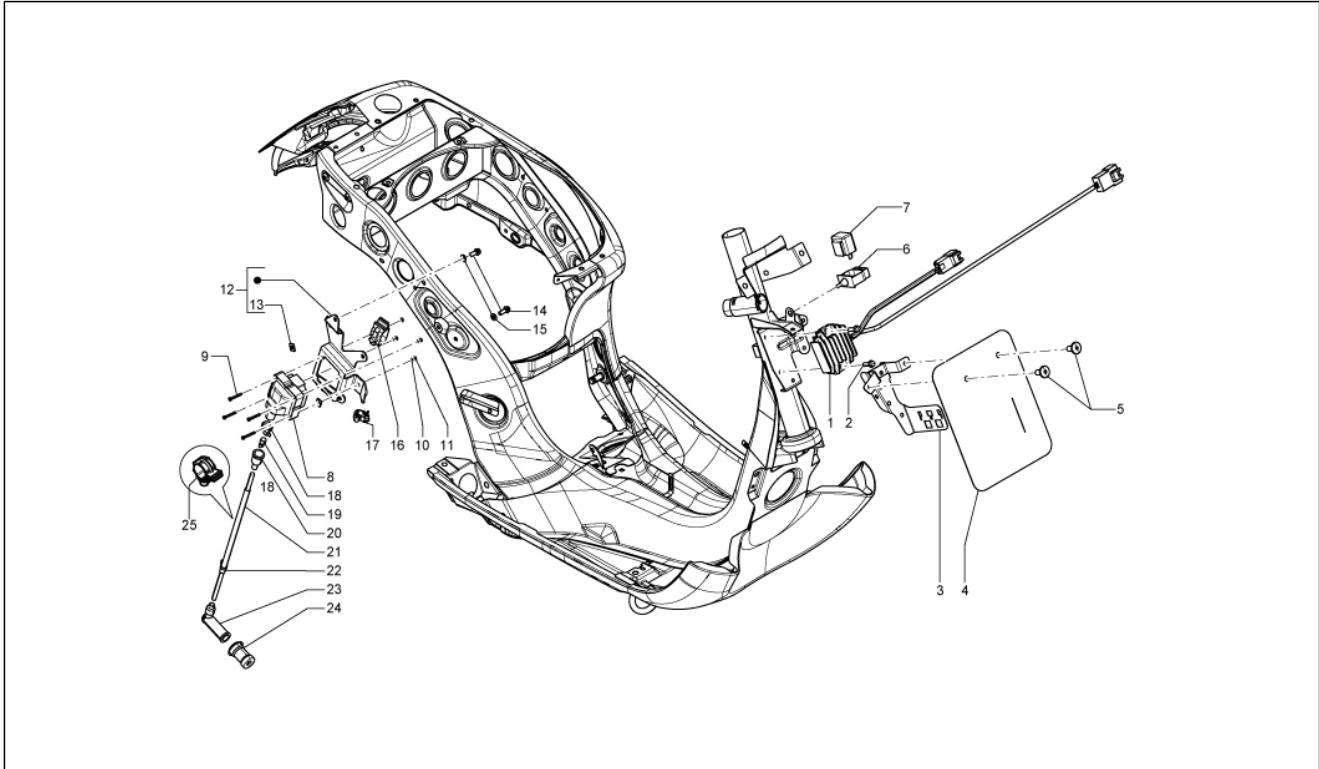

Group	Electrical system
Code	06.06
Description	Voltage Regulators - Electronic Control Units (ecu) - H.T. Coil
Service	1

Pos.	Code	Description	Qty	Variants
1	58204R	Voltage regulator	1	
2	018639	Hex screw M6x20	2	
3	641845	Connector bracket	1	
4	641846	Relays protection plate	1	
5	D9004468231	Clip	2	
6	291017	Flexible support	1	
7	640289	Turn indicator control	1	
8	58120R	HT coil	1	
9	583236	screw M3x20	4	
10	012554	Washer 3.2x5.7x0.9	4	
11	020003	Nut M 3	4	
12	641573	H.v. coil bracket	1	
13	D9004174001	Nut	2	
14	434541	Screw w/ flange M6x16	2	
15	016406	Spring washer 6,4x11,8x1	2	
16	CM006906	Non return spring L=33	1	
17	CM013201	Spring	1	
18	257134	Lock-strap L=277	1	
19	015014	End cap	1	
20	071671	Insulating cap	1	
21	080341	H.V. cable	1	
22	145298	Lock-strap L=180mm	1	
23	969348	Screened cap	1	
24	436919	Protection collar	1	
25	CM006905	Non return spring L=12	1