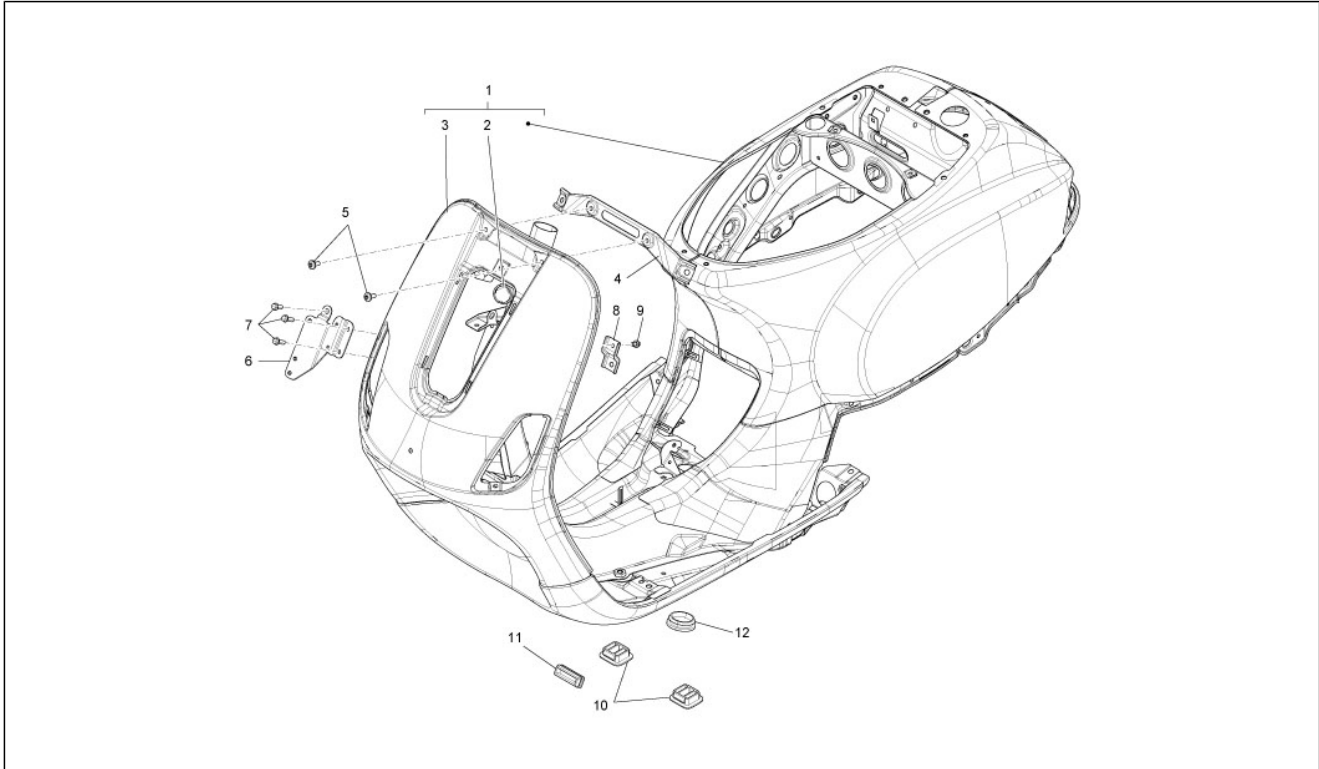

Group	Frame - Plastic parts - Coachwork
Code	02.01
Description	Frame/bodywork
Service	1

Pos.	Code	Description	Qty	Variants
1	6562435090	Painted body with u.p.	1	Colour:Shiny Black[94] Colour:Shiny Black[94] Colour:Shiny Black[94] Colour:Shiny Black[94]
1	65624301	Cataphoresis body with U.P.	1	
1	6749505090	Complete body	1	Colour:Shiny Black[94]
1	67495050R7	Complete body	1	Colour:DRAGON RED[894] Colour:DRAGON RED[894] Colour:DRAGON RED[894] Colour:DRAGON RED[894] Colour:DRAGON RED[894] Colour:DRAGON RED[894] Colour:DRAGON RED[894] Colour:DRAGON RED[894] Colour:DRAGON RED[894] Colour:DRAGON RED[894] Colour:DRAGON RED[894] Colour:DRAGON RED[894] Colour:DRAGON RED[894] Colour:DRAGON RED[894] Colour:DRAGON RED[894] Colour:DRAGON RED[894] Colour:DRAGON RED[894] Colour:DRAGON RED[894]
1	67495050EZ	Complete body	0	Colour:Titanium grey[742/B]
1	65624350DI	Painted body with u.p.	1	Colour:Pastel blue[244/A]
2	298604	Lock support	1	
3	6221145	Body shield	1	
4	654290	Upper fixing bracket of the leg shield back plate with U.P.	1	
5	CM179301	Screw M6x16	2	
6	654282	Fairing connecting plate	1	
7	434541	Screw w/ flange M6x16	3	
8	654292	Leg shield back plate fixing central bracket	1	
9	969296	Screw w/ flange M6x10	1