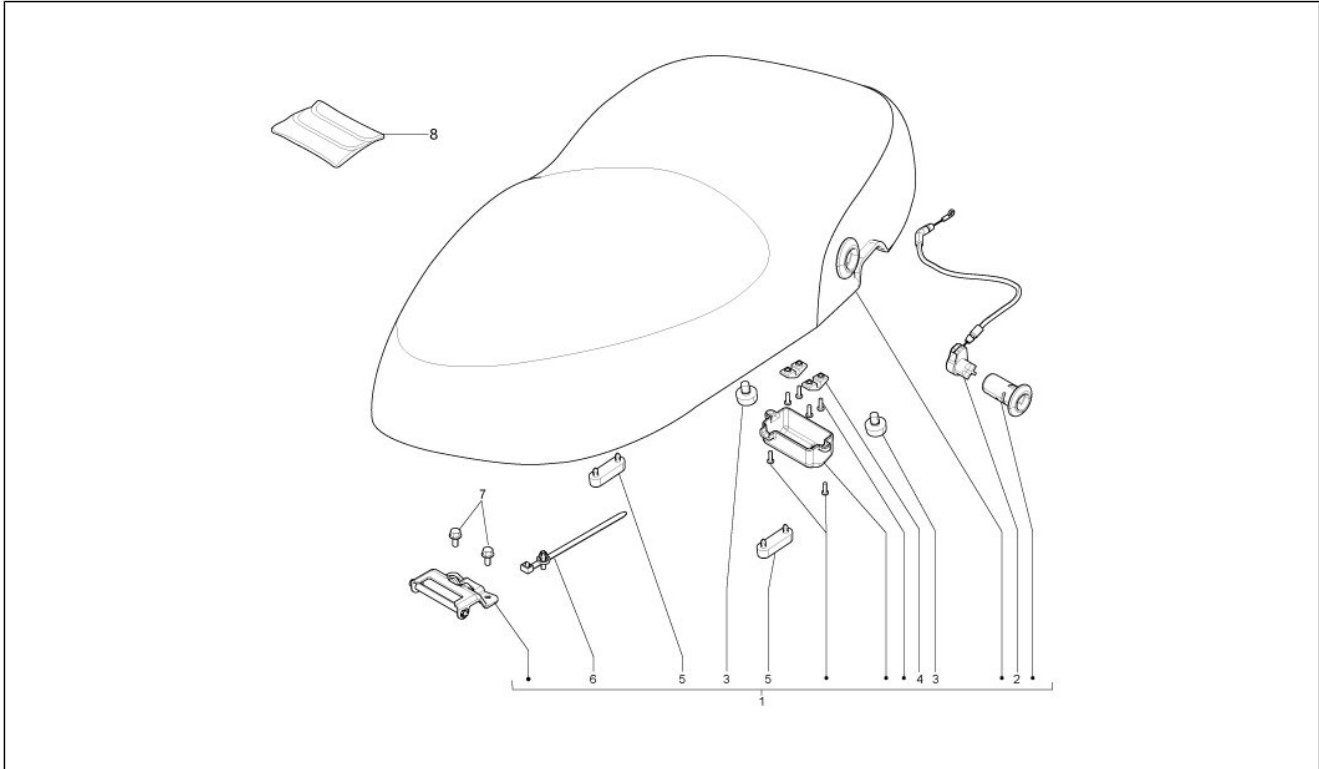

Group	Frame - Plastic parts - Coachwork
Code	02.39
Description	Saddle/seats
Service	1

Pos.	Code	Description	Qty	Variants
				Colour:DRAGON RED[894] Colour:Shiny Black[94] Colour:Shiny Black[94] Colour:White[544] Colour:DRAGON RED[894] Colour:Titanium grey[742/B] Colour:Shiny Black[94] Colour:White[544] Colour:Pastel blue[244/A] Colour:DRAGON RED[894] Colour:White[544] Colour:DRAGON RED[894] Colour:White[544] Colour:DRAGON RED[894] Colour:Shiny Black[94] Colour:Shiny Black[94] Colour:White[544] Colour:DRAGON RED[894] Colour:Titanium grey[742/B] Colour:Shiny Black[94] Colour:White[544] Colour:Pastel blue[244/A] Colour:DRAGON RED[894] Colour:White[544] Colour:DRAGON RED[894] Colour:White[544] Colour:DRAGON RED[894] Colour:Shiny Black[94] Colour:Shiny Black[94] Colour:White[544] Colour:DRAGON RED[894] Colour:Titanium grey[742/B] Colour:Shiny Black[94] Colour:White[544] Colour:Pastel blue[244/A] Colour:DRAGON RED[894] Colour:White[544] Colour:DRAGON RED[894]