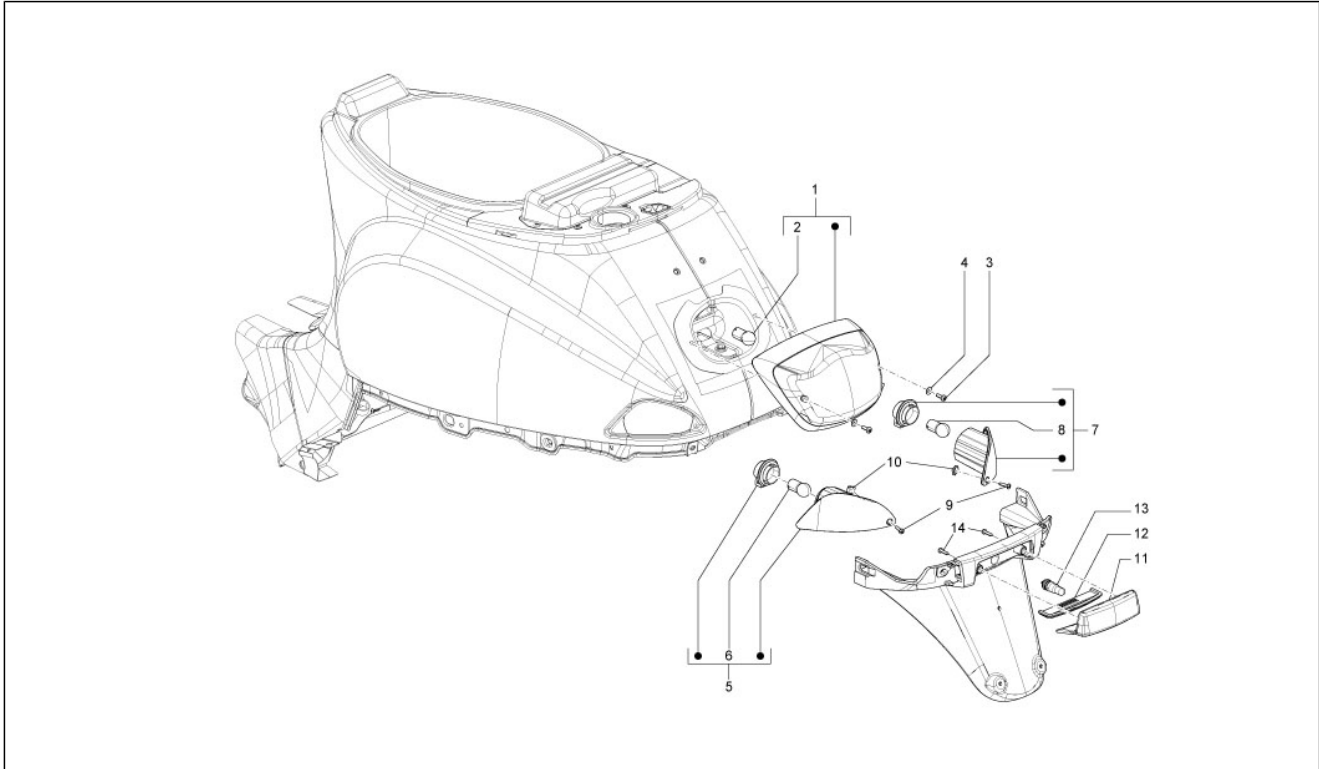

Group	Electrical system
Code	06.04
Description	Rear headlamps - Turn signal lamps
Service	1

Pos.	Code	Description	Qty	Variants
1	58264R	Taillight unit	1	
2	129953	Lamp 12V-21/5W	1	
3	015996	Screw M4x12	2	
4	013769	Washer	2	
5	58176R	Left rear turn indicator	1	
6	584332	Lamp 12V-10W	1	
7	58177R	Right rear turn indicator	1	
8	584332	Lamp 12V-10W	1	
9	008372	Screw d3,5x13	2	
10	CM017405	Spring plate	2	
11	65426200EZ	License plate light cover	1	Colour:Titanium grey[742/B] Colour:Titanium grey[742/B] Colour:Titanium grey[742/B] Colour:Titanium grey[742/B]
11	6542620090	License plate light cover	1	Colour:Shiny Black[94] Colour:Shiny Black[94] Colour:Shiny Black[94] Colour:Shiny Black[94] Colour:Shiny Black[94] Colour:Shiny Black[94] Colour:Shiny Black[94] Colour:Shiny Black[94] Colour:Shiny Black[94]
11	65426200AI	License plate light cover	1	Colour:Mizar Orange[938/A]
11	65426200BR	License plate light cover	1	Colour:White[544] Colour:White[544] Colour:White[544] Colour:White[544] Colour:White[544] Colour:White[544] Colour:White[544] Colour:White[544] Colour:White[544]