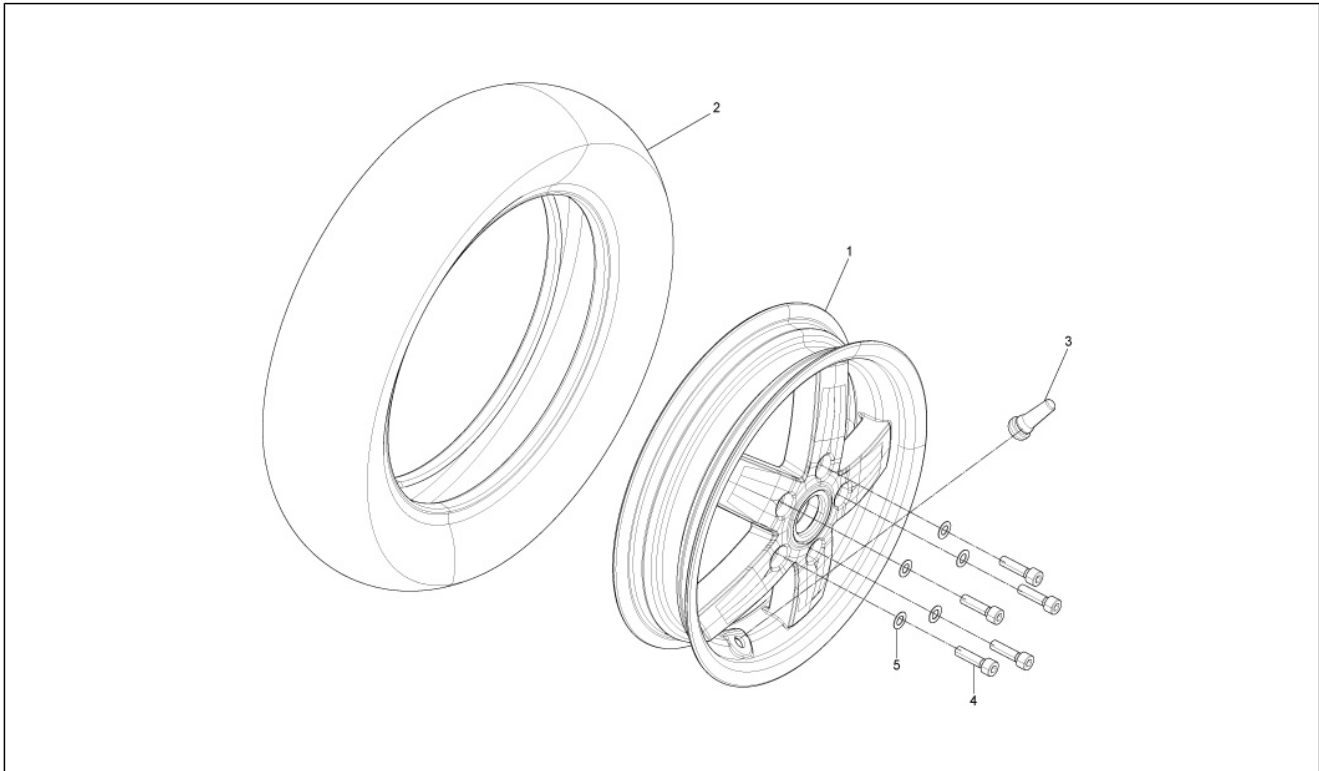

Group	Suspensions - Wheels
Code	04.11
Description	Front wheel
Service	1

Pos.	Code	Description	Qty	Variants
1	58579R		1	
1	58624R	2.50x11	1	
2	599986	(Pirelli) Front tyre	1	
2	601999	Tyre Michelin	1	
2	668616	Tyre 110/70 R11" Michelin	1	
3	270991	Tubeless tyre valve	1	
4	015792	screw M8x30	5	
5	709047	Spring washer	5