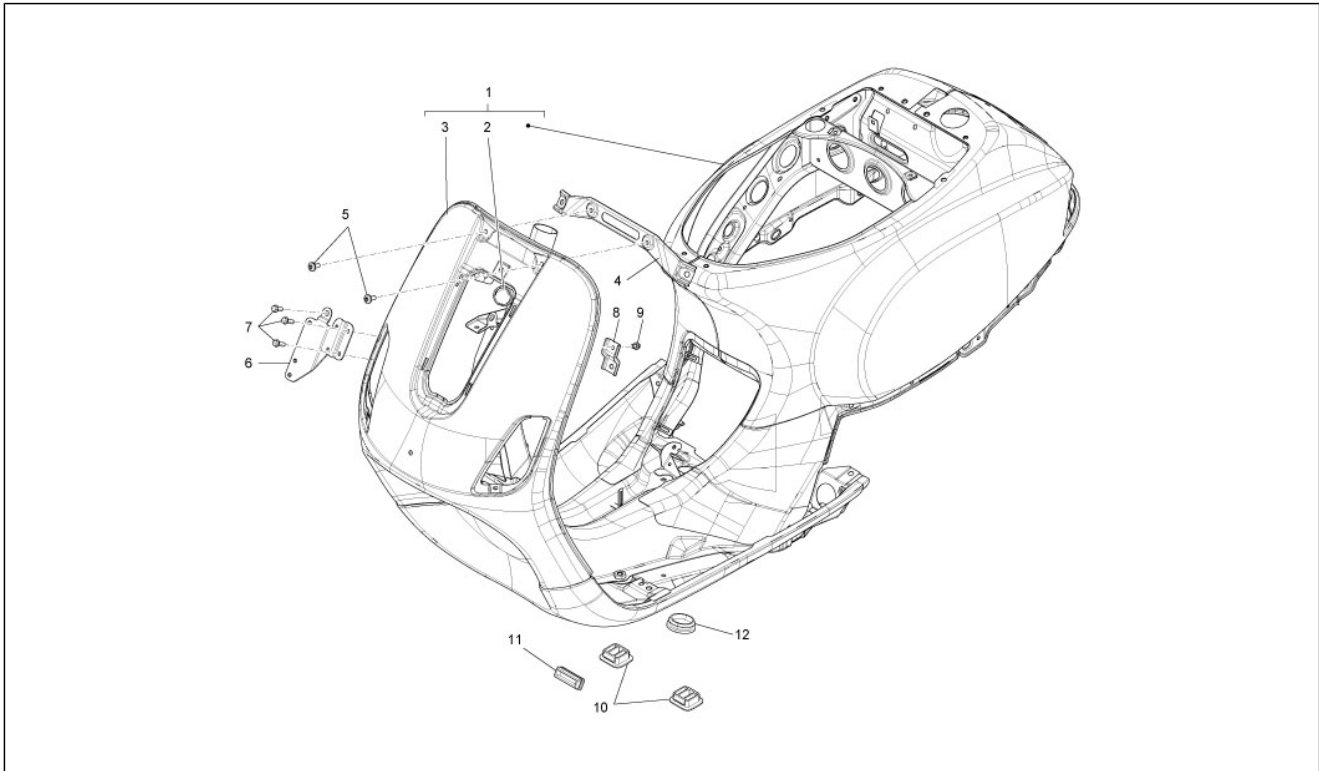

Group	Frame - Plastic parts - Coachwork
Code	02.01
Description	Frame/bodywork
Service	1

Pos.	Code	Description	Qty	Variants
10	299557	Cover	2	
11	299558	Cover	1	
12	299559	Cover	1