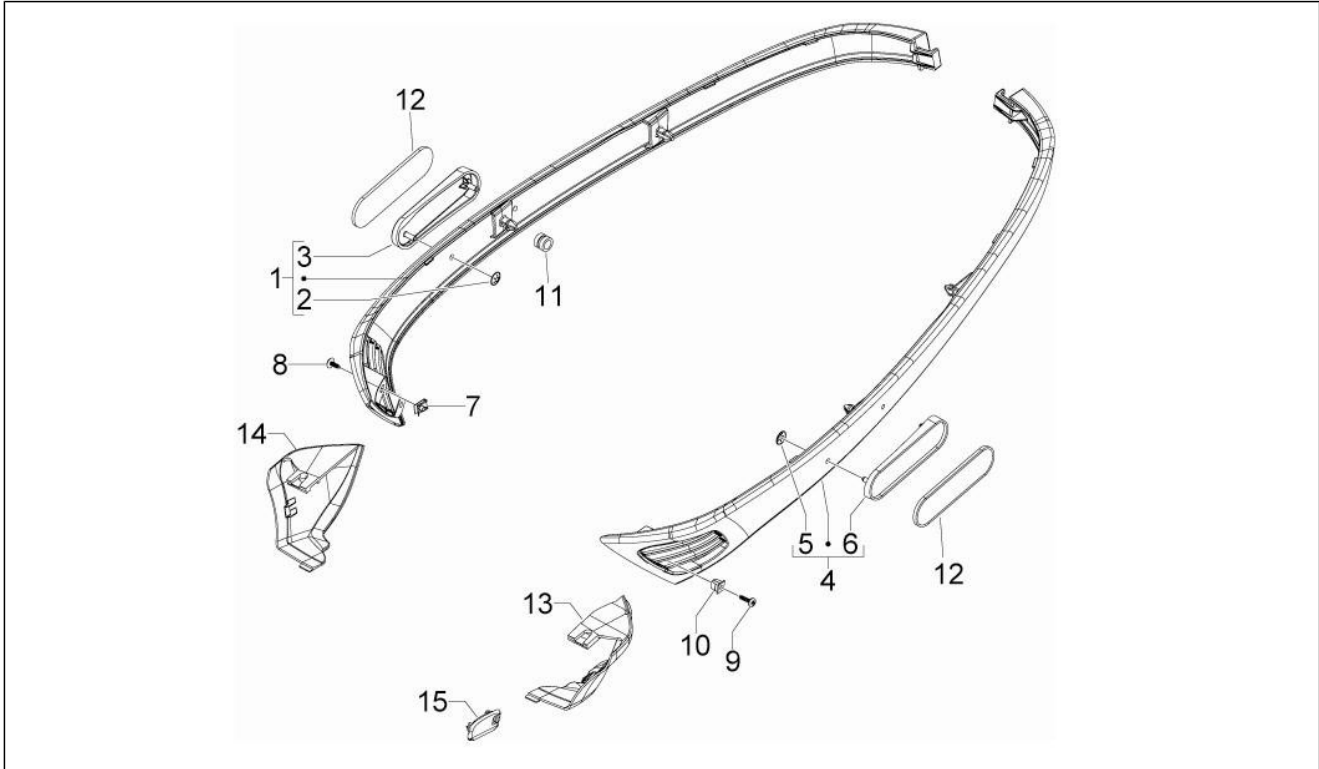

Group	Frame - Plastic parts - Coachwork
Code	02.32
Description	Side cover - Spoiler
Service	1

Pos.	Code	Description	Qty	Variants
				Colour:DRAGON RED[894]
4	672325	Left lower fairing	1	
4	65473500AI	Complete left lower fairing.	1	Colour:Mizar Orange[938/A]
4	67232500BR	Left lower fairing	1	Colour:White[544] Colour:White[544] Colour:White[544] Colour:White[544] Colour:White[544] Colour:White[544] Colour:White[544] Colour:White[544] Colour:White[544] Colour:White[544] Colour:White[544] Colour:White[544] Colour:White[544] Colour:White[544] Colour:White[544] Colour:White[544]
4	67232500NL	Left lower fairing	1	Colour:Competition Black[85/B] Colour:Competition Black[85/B] Colour:Competition Black[85/B] Colour:Competition Black[85/B]
4	67232500DI	Left lower fairing	1	Colour:Pastel blue[244/A]
4	65473500R7	Complete left lower fairing.	1	Colour:DRAGON RED[894]
4	6547350090	Complete left lower fairing.	1	Colour:Shiny Black[94]
4	67232500AI	Left lower fairing	1	Colour:Mizar Orange[938/A]
4	654735	Complete left lower fairing.	1	
4	6723250090	Left lower fairing	1	Colour:Shiny Black[94] Colour:Shiny Black[94] Colour:Shiny Black[94] Colour:Shiny Black[94] Colour:Shiny Black[94] Colour:Shiny Black[94]