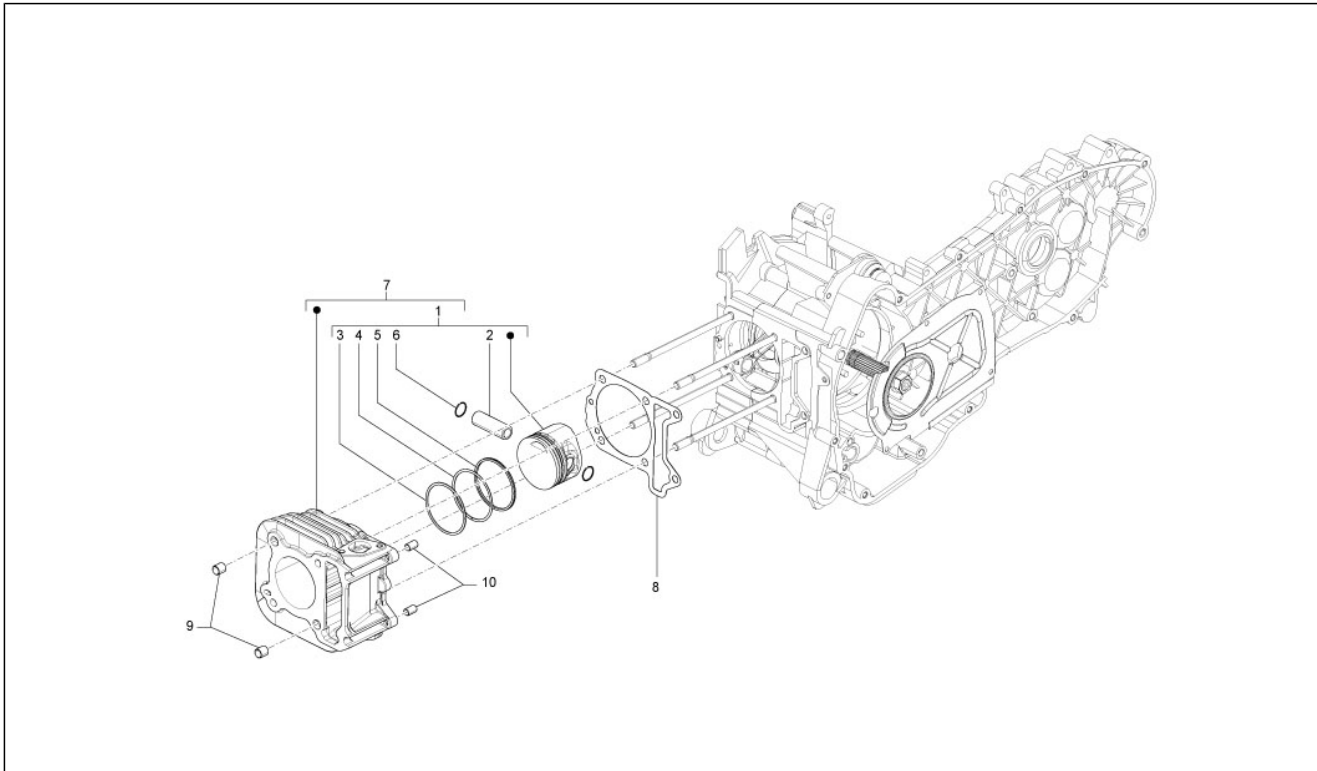

Group	Engine
Code	01.07
Description	Cylinder-piston-wrist pin unit
Service	1

Pos.	Code	Description	Qty	Variants
1	8270280002	Piston + piston pin Cat.2	1	
1	8270280003	Piston + piston pin Cat.3	1	
1	8270280001	Piston + piston pin Cat.1	1	
1	8270280004	Piston + piston pin Cat.4	1	
2	482335	Piston pin	1	
3	486294	Compression ring Ø62,6x1	1	
4	486295	Oil scraper ring Ø62,6x1	1	
5	486355	Oil scraper ring Ø62,6x2,5	1	
6	963486	Snap ring	2	
7	827041	Cylinder-piston-wrist pin assy.	1	
8	828146	Cylinder base gasket 0,4 mm	1	
8	828147	Cylinder base gasket 0,6 mm	1	
8	828148	Cylinder base gasket 0,8 mm	1	
9	277916	Locating dowel Ø7,5x12	2	
10	435571	Locating dowel	2