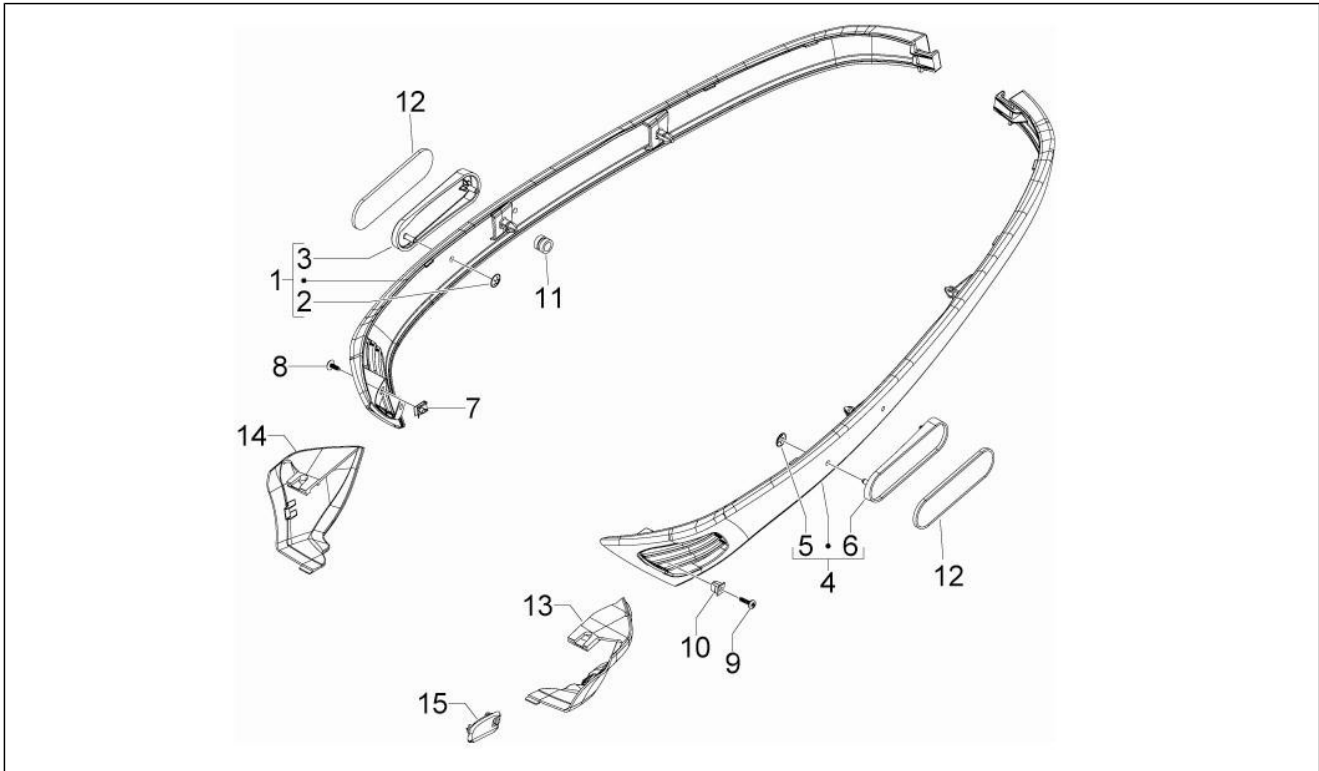

Group	Frame - Plastic parts - Coachwork
Code	02.32
Description	Side cover - Spoiler
Service	1

Pos.	Code	Description	Qty	Variants
1	67232600NL	Right lower fairing	1	Colour:Competition Black[85/B] Colour:Competition Black[85/B] Colour:Competition Black[85/B] Colour:Competition Black[85/B]
1	67232600EZ	Right lower fairing	1	Colour:Titanium grey[742/B] Colour:Titanium grey[742/B] Colour:Titanium grey[742/B] Colour:Titanium grey[742/B]
1	65473600BR	Complete right lower fairing.	1	Colour:White[544]
1	65473600AI	Complete right lower fairing.	1	Colour:Mizar Orange[938/A]
1	6723260090	Right lower fairing	1	Colour:Shiny Black[94] Colour:Shiny Black[94] Colour:Shiny Black[94] Colour:Shiny Black[94] Colour:Shiny Black[94] Colour:Shiny Black[94] Colour:Shiny Black[94] Colour:Shiny Black[94] Colour:Shiny Black[94]
1	67232600AI	Right lower fairing	1	Colour:Mizar Orange[938/A]
1	67232600R7	Right lower fairing	1	Colour:White - Red[544 - 894] Colour:DRAGON RED[894] Colour:DRAGON RED[894] Colour:DRAGON RED[894] Colour:DRAGON RED[894] Colour:DRAGON RED[894] Colour:White - Red[544 - 894] Colour:DRAGON RED[894] Colour:DRAGON RED[894] Colour:DRAGON RED[894] Colour:DRAGON RED[894] Colour:DRAGON RED[894] Colour:White - Red[544 - 894] Colour:DRAGON RED[894] Colour:DRAGON RED[894] Colour:DRAGON RED[894] Colour:DRAGON RED[894] Colour:White - Red[544 - 894]