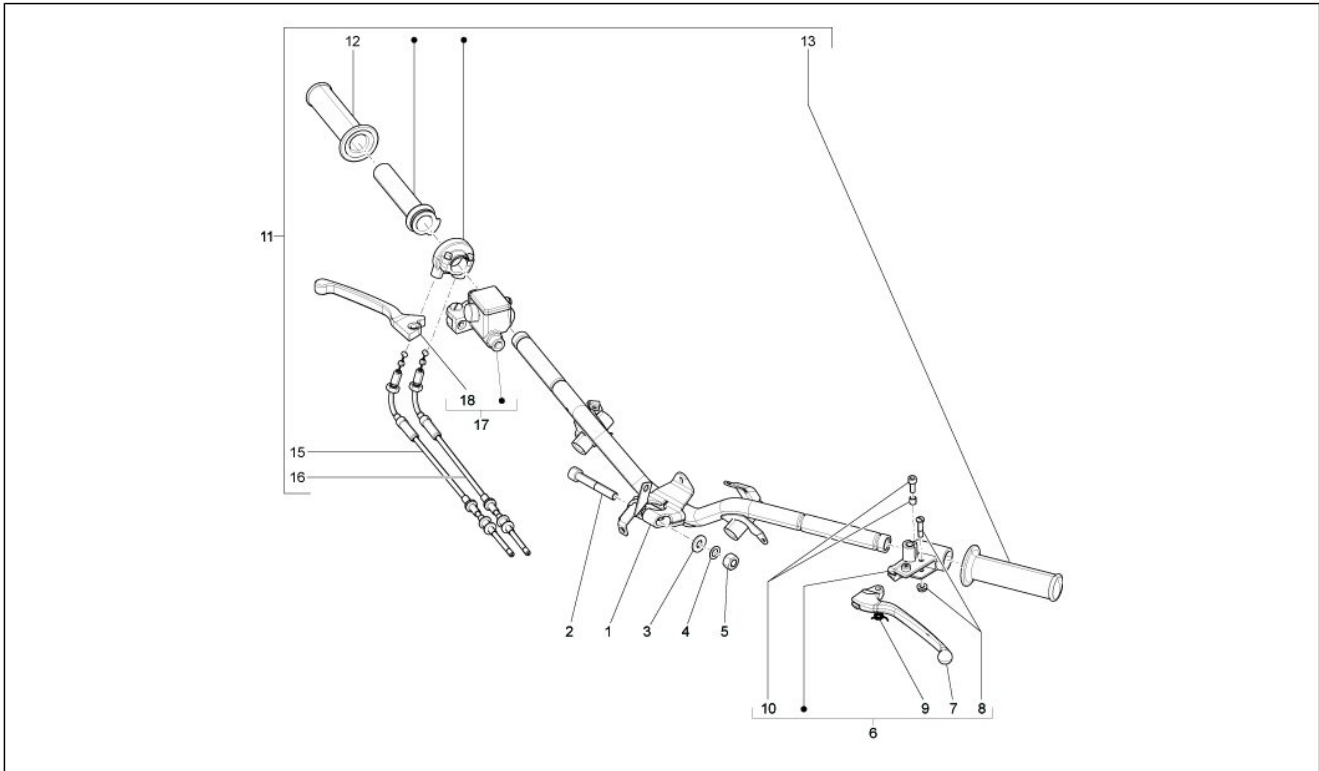

Group	Handlebars/Steering
Code	03.06
Description	Handlebars - Master cil.
Service	1

Pos.	Code	Description	Qty	Variants
1	6542675	Handlebar	1	
2	655554	Hex socket screw	1	
3	267917	Flat washer 18x10,2x2,5	1	
4	012543	Flat elastic washer with internal tothing 17x10,3x2	1	
5	015330	Nut M10	1	
6	CM063804	Left hand grip with rear brake lever	1	
7	564683	Rear brake control lever	1	
8	265249	Screw with nut	1	
9	267948	Spring	1	
10	123394	Screw with bushing	1	
11	CM079727	Throttle control sleeve assembly	1	
12	CM083804	Grip, r.h.	1	
13	CM083803	Grip, l.h.	1	
15	651171	Throttle opening transmission	1	
16	651172	Throttle closing transmission	1	
17	CM074904	Front master cilinder	1	
18	646833	Brake lever	1