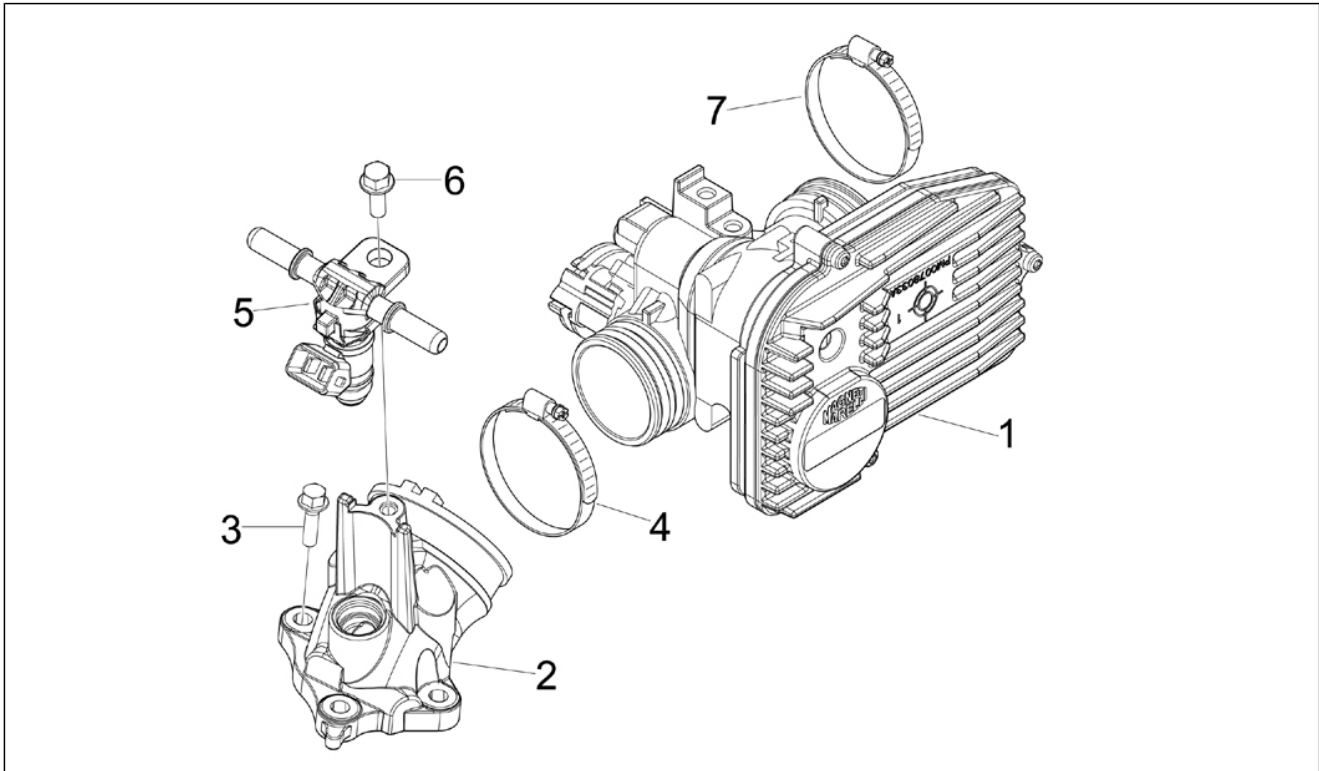

Group	Engine
Code	01.36
Description	Throttle body - Injector - Union pipe
Service	1

Pos.	Code	Description	Qty	Variants
1	CM160006	Throttle body with electronic control unit	1	
1	CM160010	Throttle body with electronic control unit	1	
2	879062	Union pipe	1	
3	018639	Hex screw M6x20	3	
4	709532	Hose clamp	1	
5	6418415	Complete injector	1	
6	872269	Screw w/ flange M5x20	1	
7	614188	Hose clamp	1