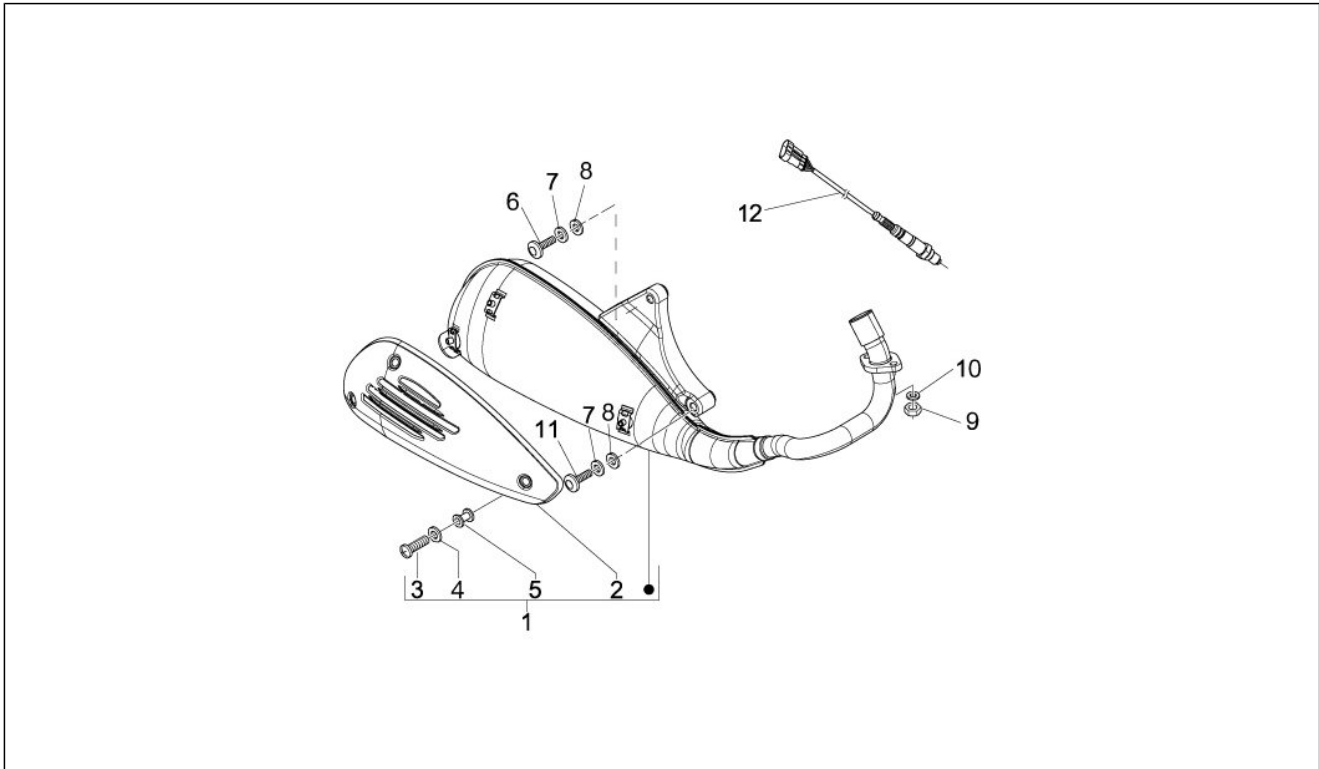

Group	Engine
Code	01.42
Description	Silencer
Service	1

Pos.	Code	Description	Qty	Variants
1	8771515	Silencer complete with protection	1	
2	845465	Protection	1	
3	842908	screw M5x10	3	
4	841821	Washer 6,6x18x1,6	3	
5	841782	Rubber spacer	3	
6	872997	Hex socket screw M8x55	1	
7	709012	Washer	2	
8	878735	Flat washer	2	
9	436947	Nut	2	
10	834187	Spring washer 16x8,2x2,2	2	
11	844483	Hex socket screw M8x50	1	
12	584344	Lamda sensor (L. 325 mm)	1