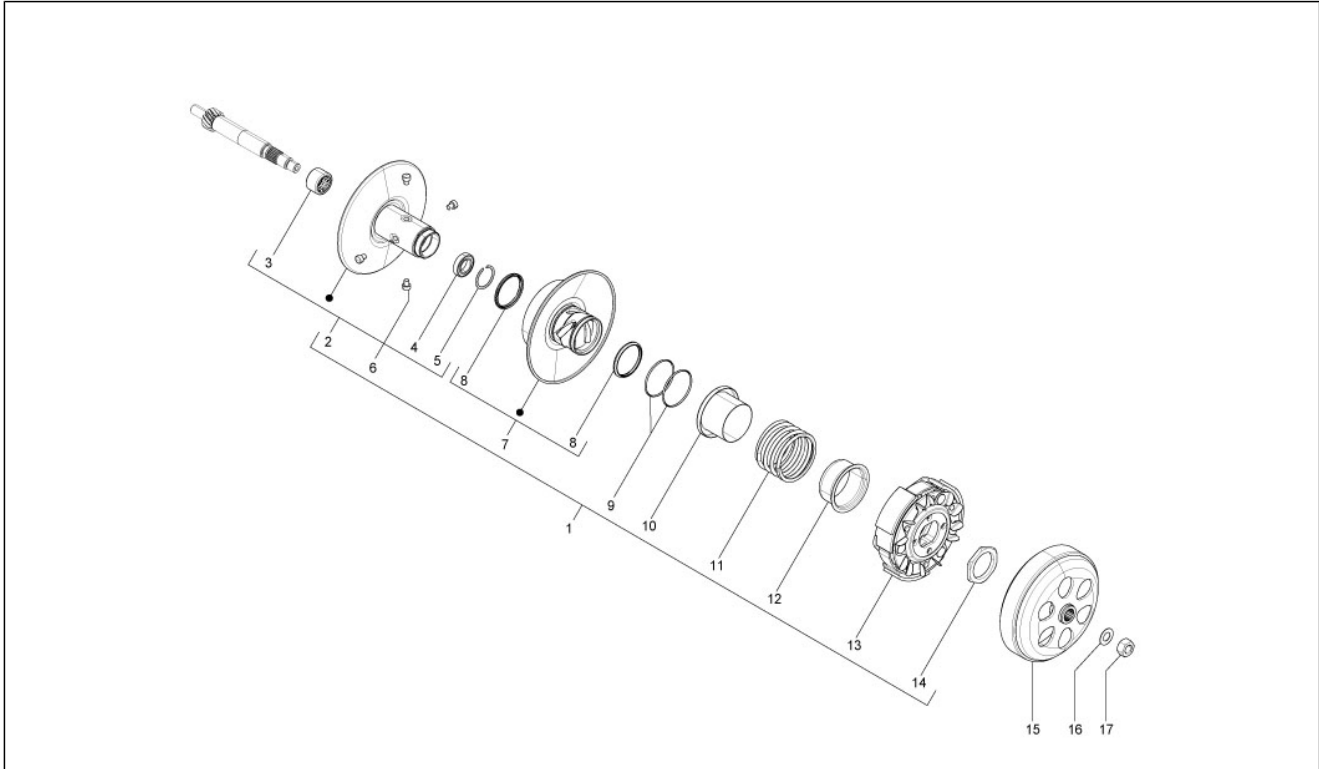

Group	Engine
Code	01.14
Description	Driven pulley
Service	1

Pos.	Code	Description	Qty	Variants
1	CM162402	Clutch driven pulley assy.	1	
2	830580	Fixed driven half pulley	1	
3	82518R	Roller cage 20x29x18	1	
4	82753R	Bearing 17x30x7	1	
5	483226	Snap ring	1	
6	828717	Guide pin L=12,5	4	
7	878998	Adjustable pulley, half	1	
8	431089	Gasket ring	2	
9	430585	Gasket	2	
10	431093	Cup	1	
11	872877	Variator spring	1	
12	487936	Clutch side cap	1	
13	CM1612015	Complete centrifugal clutch assembly	1	
14	433232	Ring nut	1	
15	8440494	Clutch drum	1	
16	274246	Flat washer 22x12,1x1	1	
17	486324	Nut M12x1.25	1