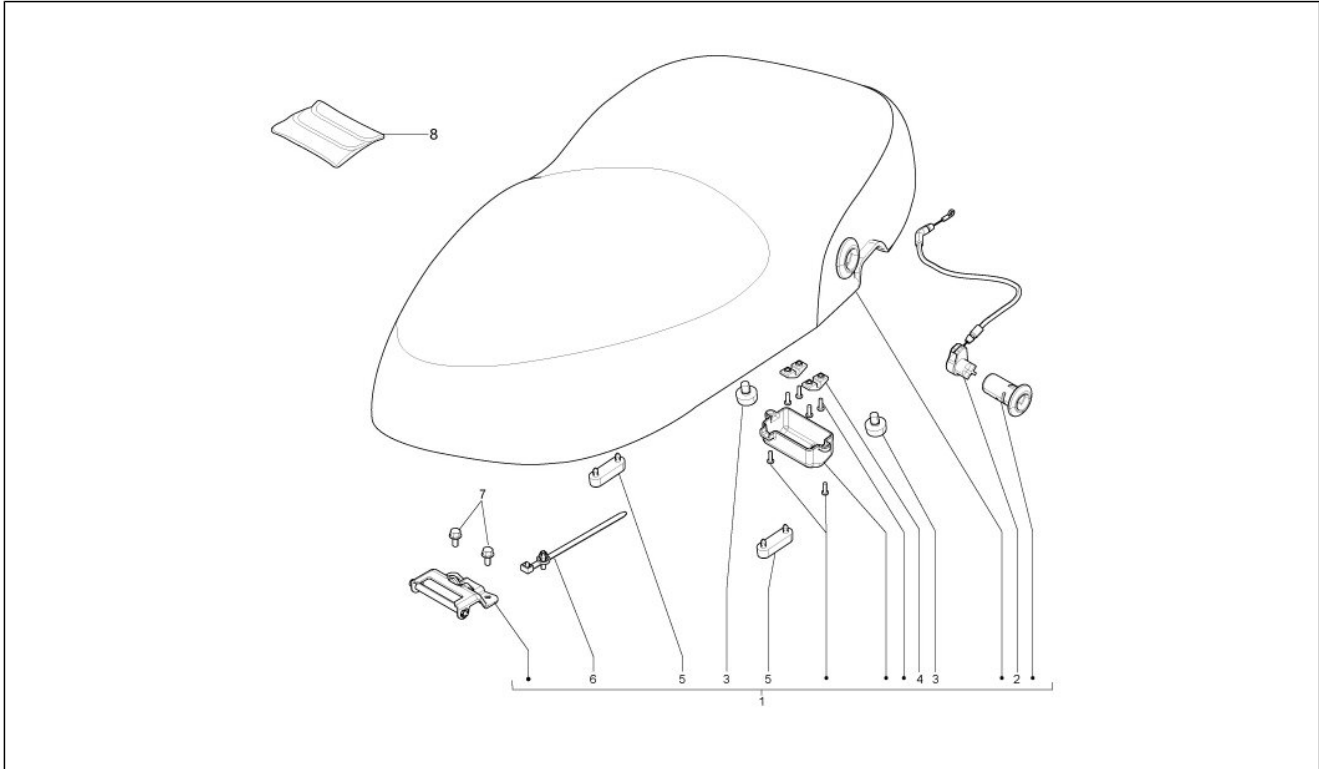

Group	Frame - Plastic parts - Coachwork
Code	02.39
Description	Saddle/seats
Service	1

Pos.	Code	Description	Qty	Variants
				Colour:DRAGON RED[894] Colour:White[544] Colour:DRAGON RED[894] Colour:Shiny Black[94] Colour:Shiny Black[94] Colour:White[544] Colour:DRAGON RED[894] Colour:Titanium grey[742/B] Colour:Shiny Black[94] Colour:White[544] Colour:Pastel blue[244/A] Colour:DRAGON RED[894] Colour:White[544] Colour:DRAGON RED[894] Colour:White[544] Colour:DRAGON RED[894] Colour:Shiny Black[94] Colour:Shiny Black[94] Colour:White[544] Colour:DRAGON RED[894] Colour:Titanium grey[742/B] Colour:Shiny Black[94] Colour:White[544] Colour:Pastel blue[244/A] Colour:DRAGON RED[894] Colour:White[544] Colour:DRAGON RED[894] Colour:White[544] Colour:DRAGON RED[894] Colour:Shiny Black[94] Colour:Shiny Black[94] Colour:White[544] Colour:DRAGON RED[894] Colour:Titanium grey[742/B] Colour:Shiny Black[94] Colour:White[544] Colour:Pastel blue[244/A] Colour:DRAGON RED[894]