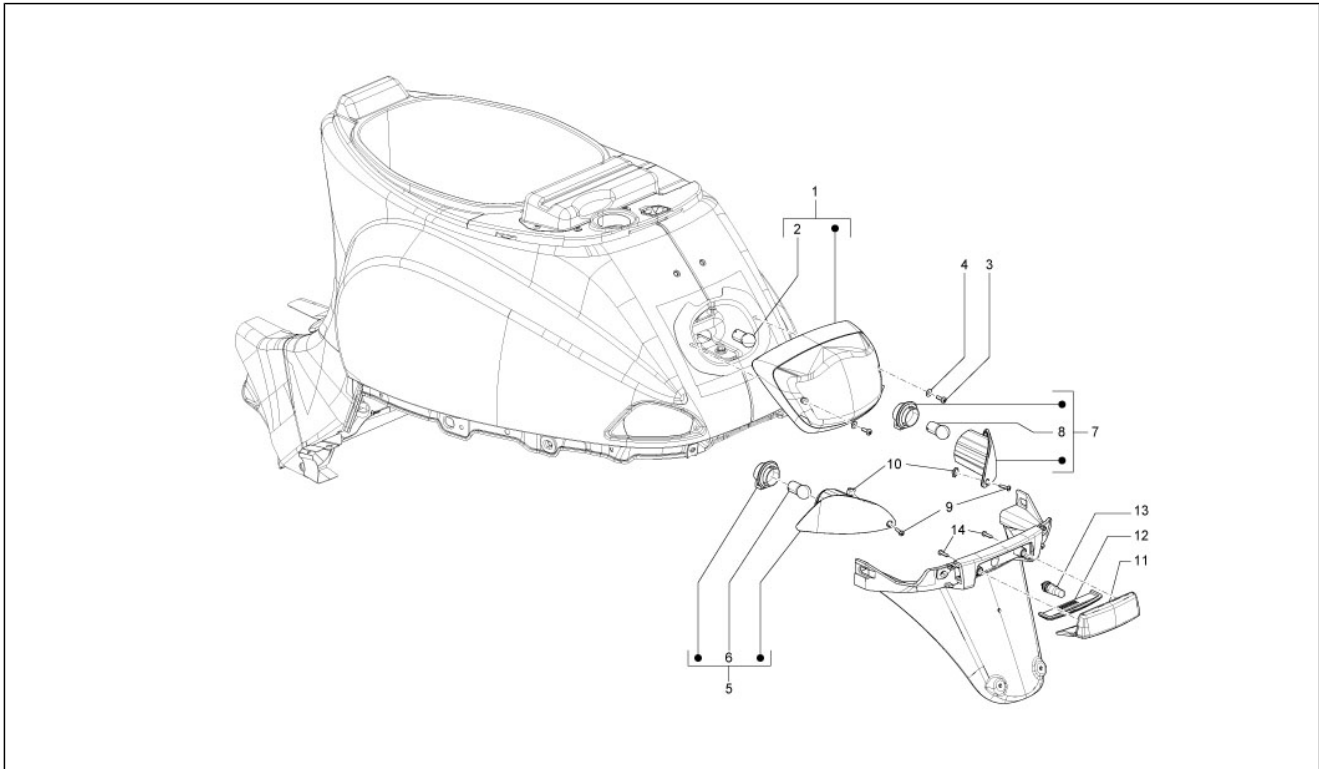

Group	Electrical system
Code	06.04
Description	Rear headlamps - Turn signal lamps
Service	1

Pos.	Code	Description	Qty	Variants
11	65426200NL	License plate light cover	1	Colour:Competition Black[85/B]
11	65426200R7	License plate light cover	1	Colour:DRAGON RED[894] Colour:DRAGON RED[894] Colour:DRAGON RED[894] Colour:DRAGON RED[894] Colour:DRAGON RED[894] Colour:DRAGON RED[894] Colour:DRAGON RED[894] Colour:DRAGON RED[894]
11	65426200DI	License plate light cover	1	Colour:Pastel blue[244/A]
11	654262	License plate light cover	1	
12	639335	License plate light glass	1	
13	292022	Lamp 12V-5W	1	
14	008372	Screw d3,5x13	2