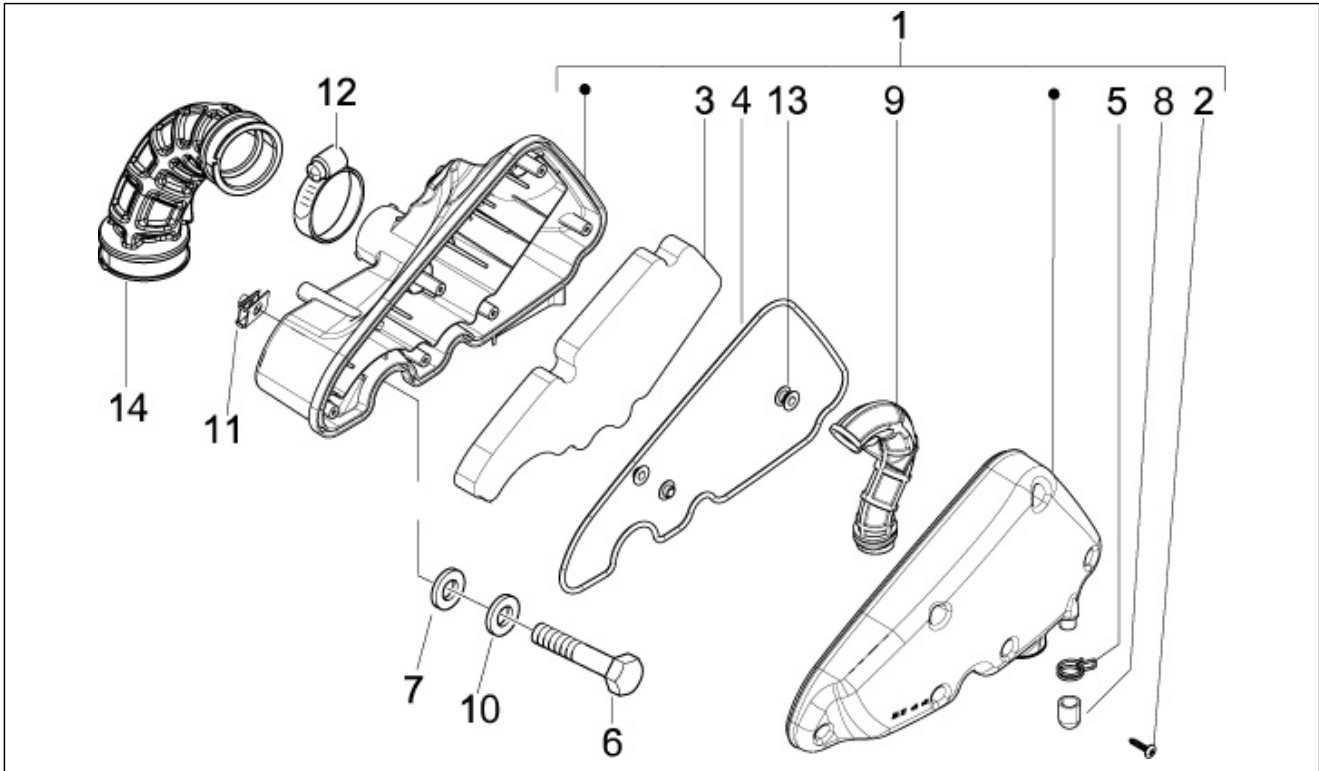

Group	Engine
Code	01.45
Description	Air filter
Service	1

Pos.	Code	Description	Qty	Variants
1	877439	Air cleaner	1	
2	258146	Self-tap screw M3x20	6	
3	843194	Air filter	1	
4	843195	Gasket	1	
5	CM002910	Hose clamp	1	
6	018640	Special cap screw M6x50	2	
7	003056	Flat washer 6,4x12x1	2	
8	827831	Cap	1	
9	877698	Air cleaner sleeve	1	
10	012533	Notched washer 6,6x11x0	2	
11	254485	Spring plate M6	2	
12	CM001904	Hose clamp	1	
12	709532	Hose clamp	1	
13	830056	Knurled bushing	4	
14	876836	Hose	1