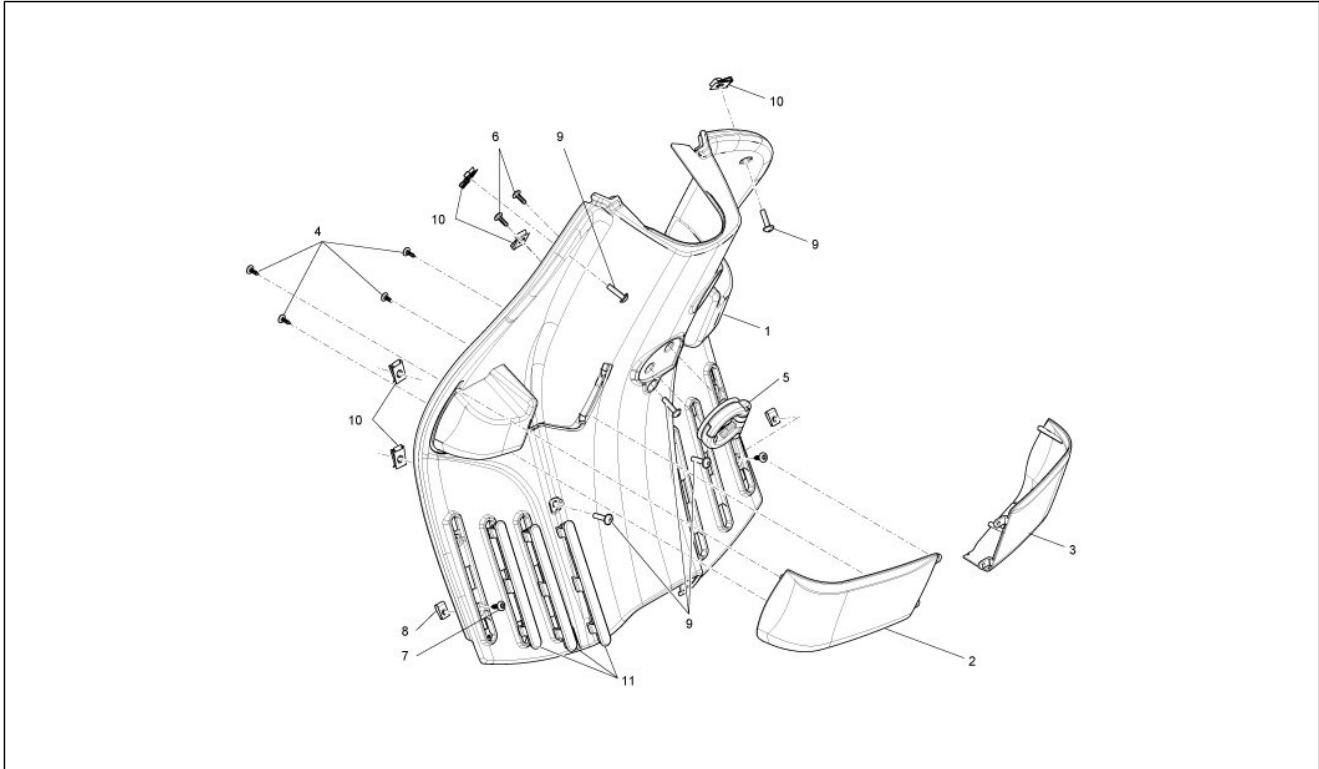

Group	Frame - Plastic parts - Coachwork
Code	02.30
Description	Front glove-box - Knee-guard panel
Service	1

Pos.	Code	Description	Qty	Variants
				Colour:Titanium grey[742/B]
3	65429500BR	Right glovebox	1	Colour:White[544] Colour:White[544] Colour:White[544] Colour:White[544] Colour:White[544] Colour:White[544] Colour:White[544] Colour:White[544] Colour:White[544] Colour:White[544] Colour:White[544] Colour:White[544] Colour:White[544] Colour:White[544] Colour:White[544] Colour:White[544]
3	65429500AI	Right glovebox	1	Colour:Mizar Orange[938/A]
3	65429500AH	Right glovebox	1	Colour:White - Blue[544 - 231/A]
3	65429500NL	Right glovebox	1	Colour:Competition Black[85/B] Colour:Competition Black[85/B] Colour:Competition Black[85/B] Colour:Competition Black[85/B]
4	297498	Self tapping screw	8	
5	575819	Bag holder hook	1	
6	CM178603	Self tapping screw D4.2x13	2	
7	CM178601	Self tapping screw D4.2x16	2	
8	CM017409	Spring plate	2	
9	AP8152338	Screw w/ flange	5	
10	248419	Spring plate M5	5	
11	654297	Packing	6