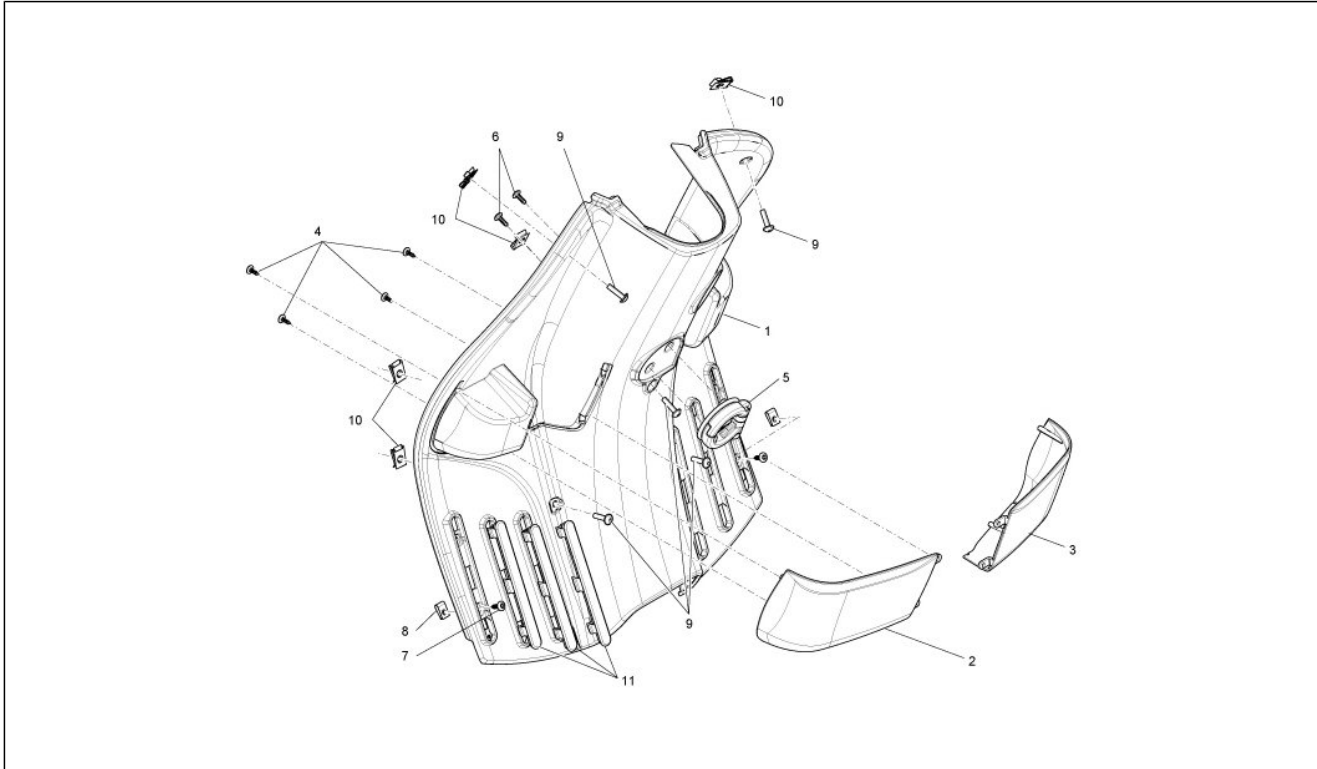

Group	Frame - Plastic parts - Coachwork
Code	02.30
Description	Front glove-box - Knee-guard panel
Service	1

Pos.	Code	Description	Qty	Variants
2	65429400EZ	Left glovebox	1	Colour: Titanium grey[742/B] Colour: Titanium grey[742/B] Colour: Titanium grey[742/B] Colour: Titanium grey[742/B]
2	65429400NL	Left glovebox	1	Colour: Competition Black[85/B] Colour: Competition Black[85/B] Colour: Competition Black[85/B] Colour: Competition Black[85/B]
2	65429400DI	Left glovebox	1	Colour: Pastel blue[244/A]
2	65429400R7	Left glovebox	1	Colour: White - Red[544 - 894] Colour: DRAGON RED[894] Colour: DRAGON RED[894] Colour: DRAGON RED[894] Colour: DRAGON RED[894] Colour: White - Red[544 - 894] Colour: DRAGON RED[894] Colour: DRAGON RED[894] Colour: DRAGON RED[894] Colour: DRAGON RED[894] Colour: White - Red[544 - 894] Colour: DRAGON RED[894] Colour: DRAGON RED[894] Colour: DRAGON RED[894] Colour: DRAGON RED[894] Colour: White - Red[544 - 894] Colour: DRAGON RED[894] Colour: DRAGON RED[894] Colour: DRAGON RED[894] Colour: DRAGON RED[894] Colour: White - Red[544 - 894] Colour: DRAGON RED[894] Colour: DRAGON RED[894] Colour: DRAGON RED[894] Colour: DRAGON RED[894]
3	65429500DI	Right glovebox	1	Colour: Pastel blue[244/A]
3	654295	Right glovebox	1