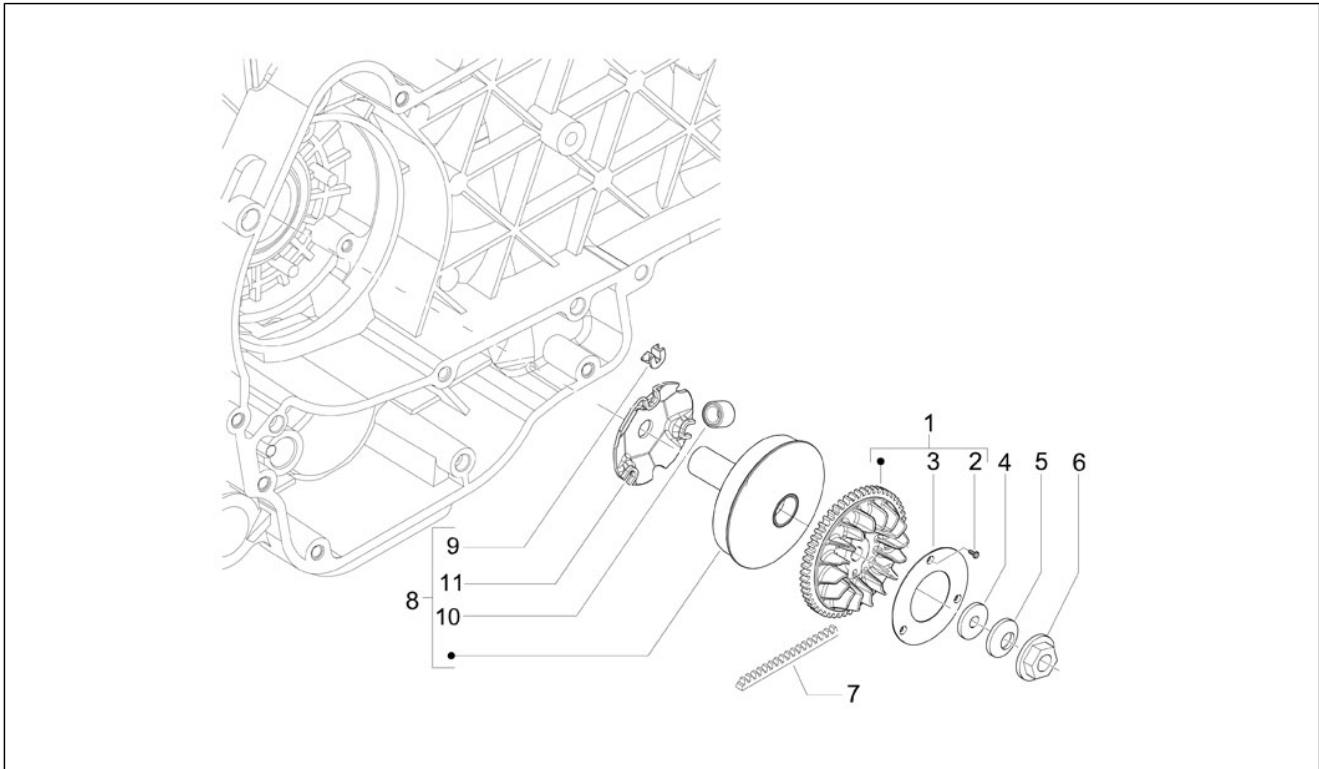

Group	Engine
Code	01.13
Description	Driving pulley
Service	1

Pos.	Code	Description	Qty	Variants
1	845607	Complete fixed driving half-pulley	1	
2	008370	screw	3	
3	832715	Plate	1	
4	876403	Flat washer	1	
5	434885	Plain washer 17x32x1	1	
6	436783	Flanged nut M12	1	
7	B017495	V-belt	1	
7	841213	(Mitsuboshi) V-belt	1	
8	CM144401	Complete roller housing	1	
9	434855	Sliding block	3	
10	CM1038015	Rollers kit	1	
11	842204	Roller contrast	1