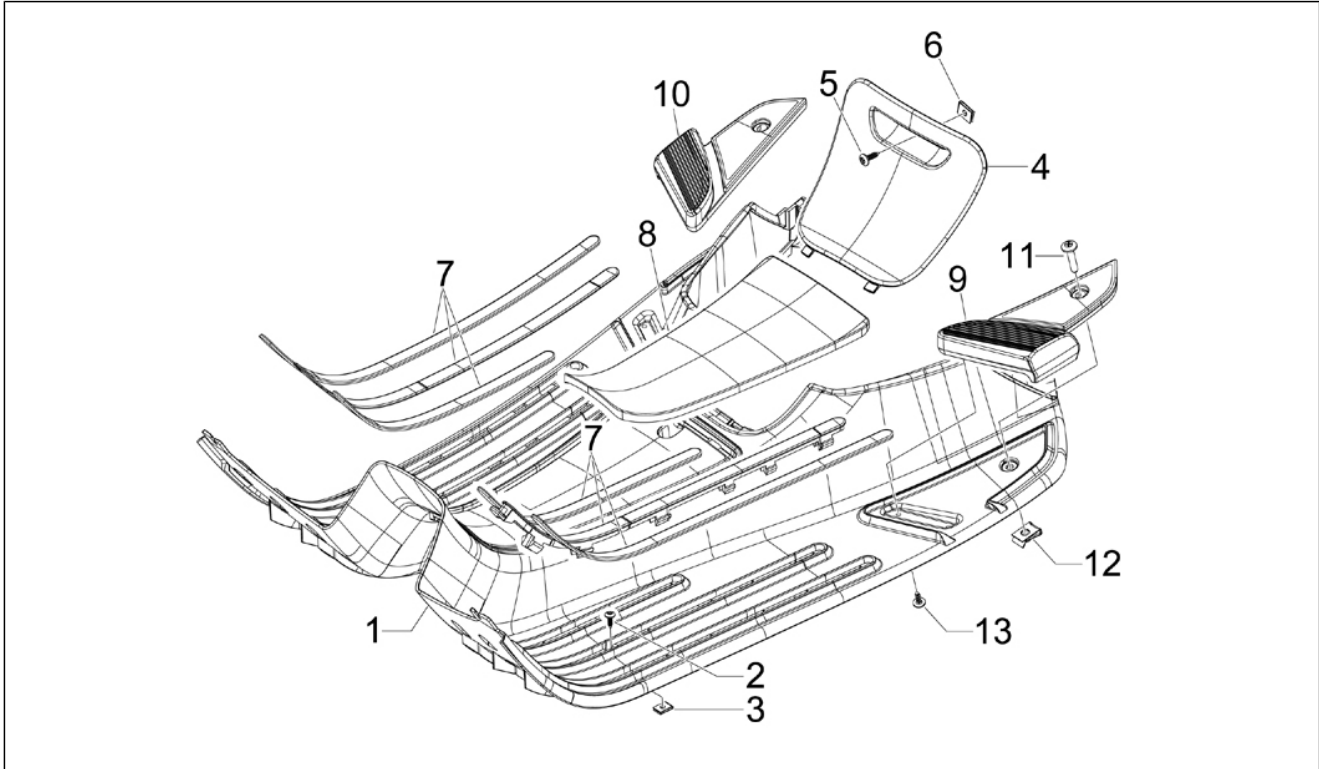

Group	Frame - Plastic parts - Coachwork
Code	02.31
Description	Central cover - Footrests
Service	1

Pos.	Code	Description	Qty	Variants
1	62212440AH	Footrest	1	Colour:White - Blue[544 - 231/A]
1	62212440R7	Painted footrest	1	Colour:DRAGON RED[894] Colour:White - Red[544 - 894] Colour:DRAGON RED[894] Colour:DRAGON RED[894] Colour:DRAGON RED[894] Colour:DRAGON RED[894] Colour:White - Red[544 - 894] Colour:DRAGON RED[894] Colour:DRAGON RED[894] Colour:DRAGON RED[894] Colour:DRAGON RED[894] Colour:White - Red[544 - 894] Colour:DRAGON RED[894] Colour:DRAGON RED[894] Colour:DRAGON RED[894] Colour:DRAGON RED[894] Colour:DRAGON RED[894] Colour:White - Red[544 - 894] Colour:DRAGON RED[894] Colour:DRAGON RED[894]
1	6221244	Footrest	1	
1	6221244090	Painted footrest	1	Colour:Shiny Black[94] Colour:Shiny Black[94] Colour:Shiny Black[94] Colour:Shiny Black[94] Colour:Shiny Black[94] Colour:Shiny Black[94] Colour:Shiny Black[94] Colour:Shiny Black[94]