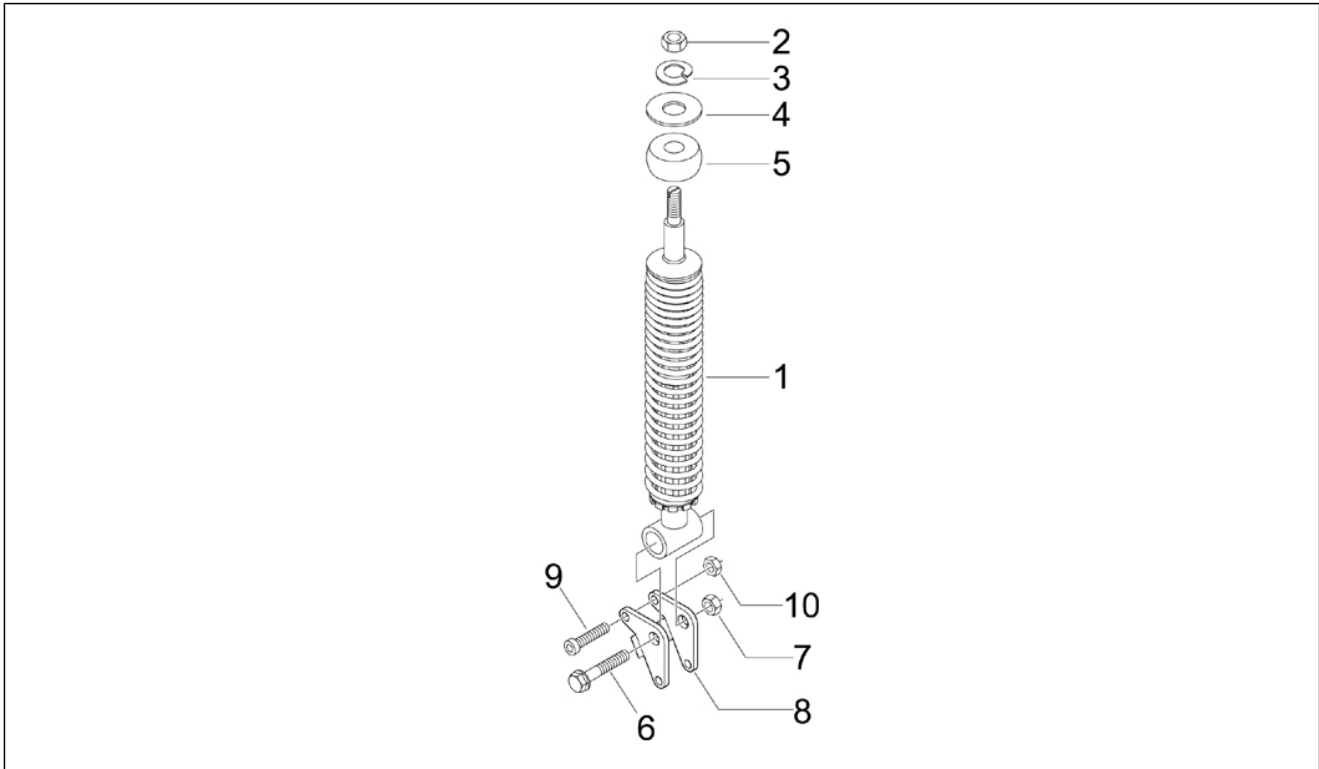

Group	Suspensions - Wheels
Code	04.10
Description	Rear suspension - Shock absorber/s
Service	1

Pos.	Code	Description	Qty	Variants
1	56410R	Rear shock absorber cpl.	1	
2	021108	Nut M8	1	
3	016408	Spring washer 13,75x8,15x4,5	1	
4	267038	Flat washer	1	
5	178150	Upper buffer	1	
6	268158	Screw w/ flange M10	1	
7	195483	Self locking nut M8	2	
8	563324	Bracket	1	
9	844483	Hex socket screw M8x50	2	
10	002440	Self locking nut M10	1