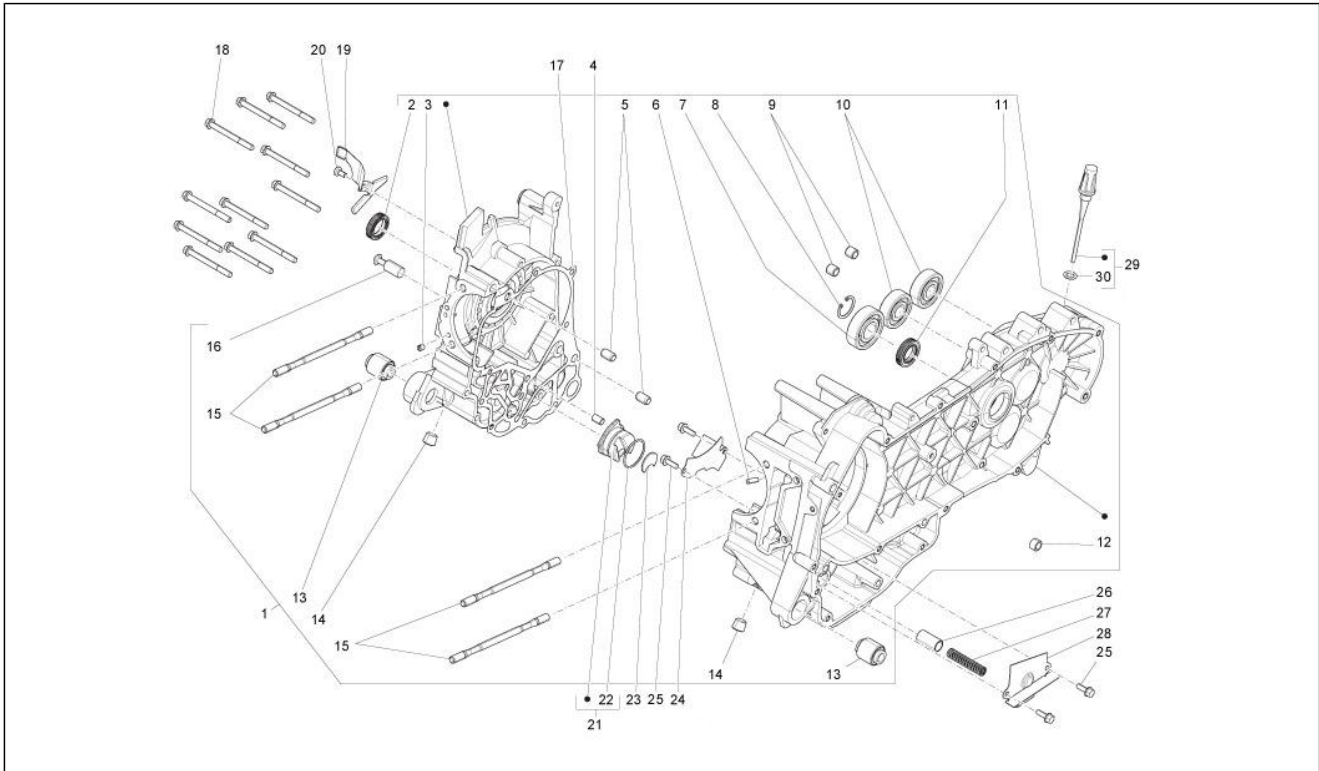

Group	Engine
Code	01.05
Description	Crankcase
Service	1

Pos.	Code	Description	Qty	Variants
27	485655	Spring	1	
28	483767	Lower oil bulkhead	1	
29	832130	Complete oil level dipstick	1	
30	827085	Gasket ring 14,43x9,19x2,62	1