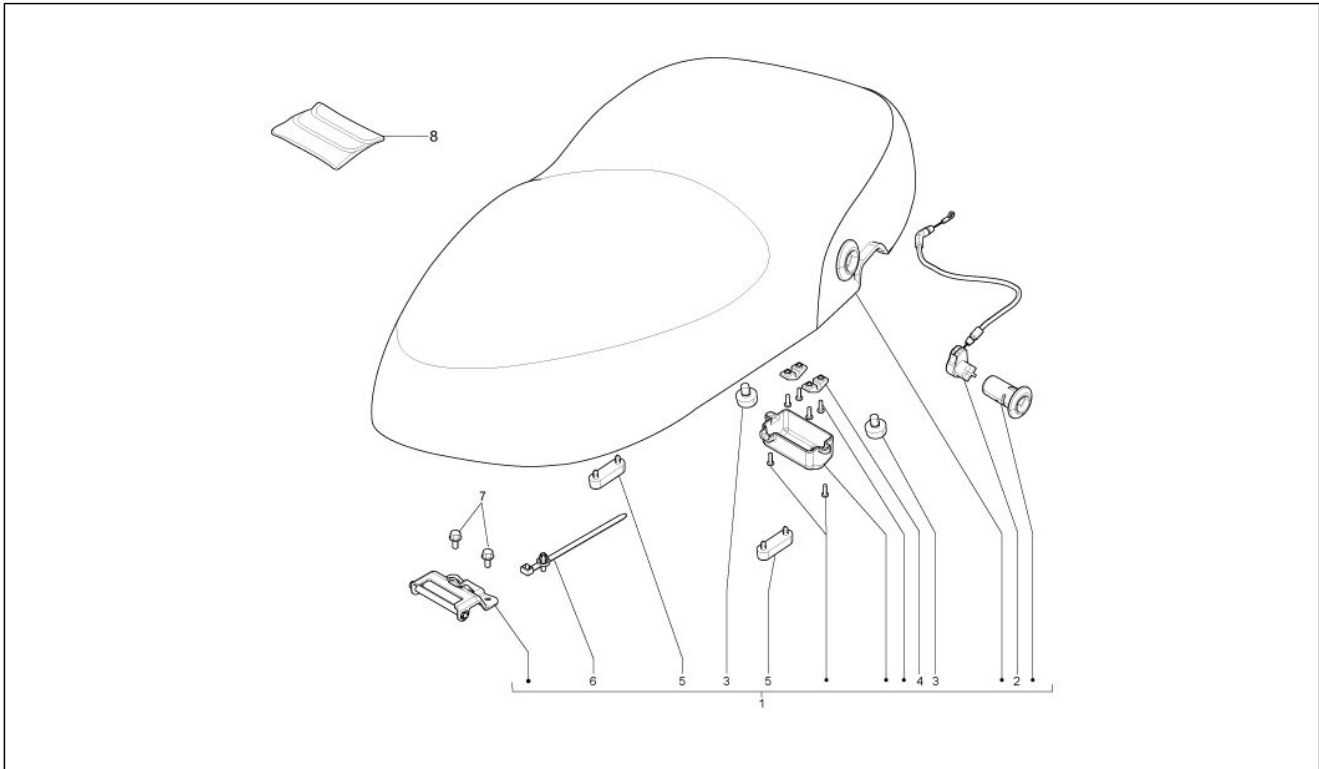

Group	Frame - Plastic parts - Coachwork
Code	02.39
Description	Saddle/seats
Service	1

Pos.	Code	Description	Qty	Variants
6	298729	Hose clamp	1	
7	436788	Screw w/ flange	2	
8	601030	Toolkit	1