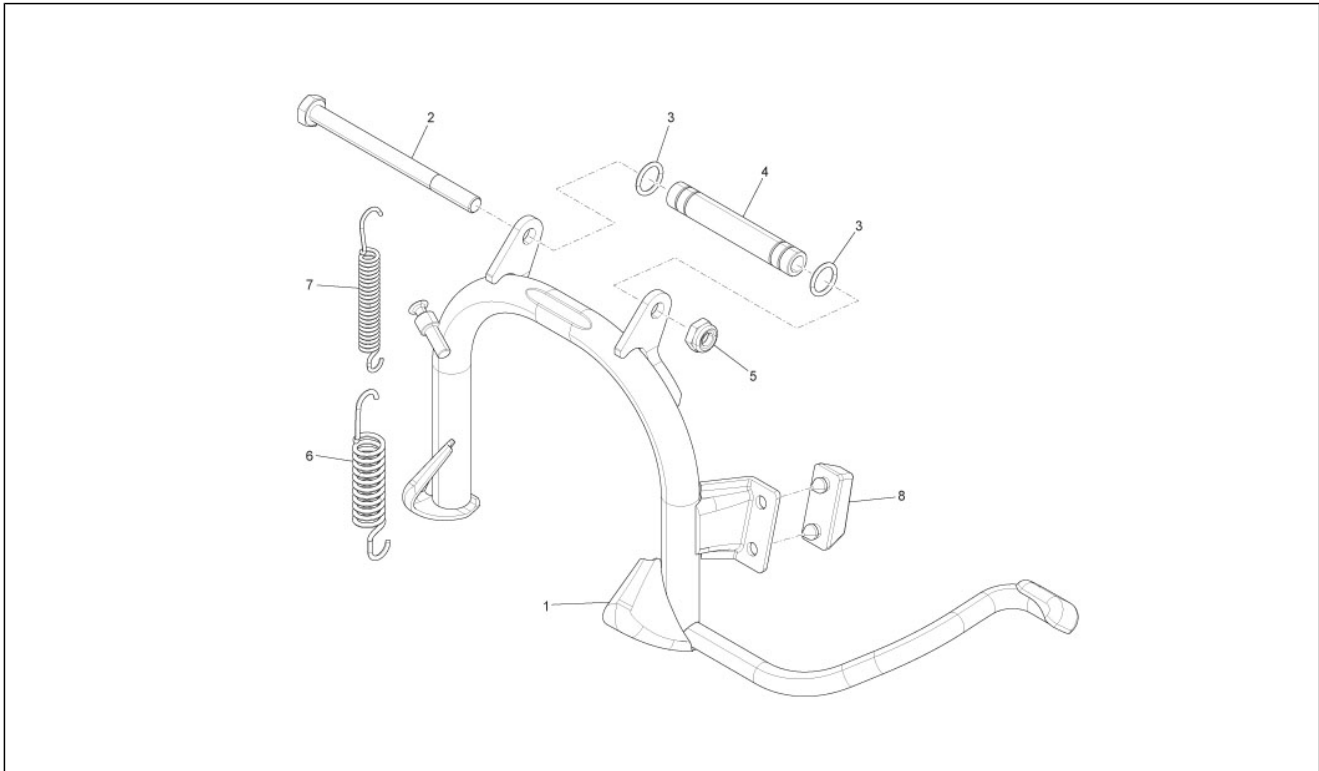

Group	Frame - Plastic parts - Coachwork
Code	02.25
Description	Stand/s
Service	1

Pos.	Code	Description	Qty	Variants
1	56467R	Centre stand with I.P.	1	
2	030115	Hex screw M10x130	1	
3	273754	O-ring	2	
4	582298	Spacer	1	
5	002440	Self locking nut M10	1	
6	581249	Spring	1	
7	581248	Spring	1	
8	563984	Pad	1