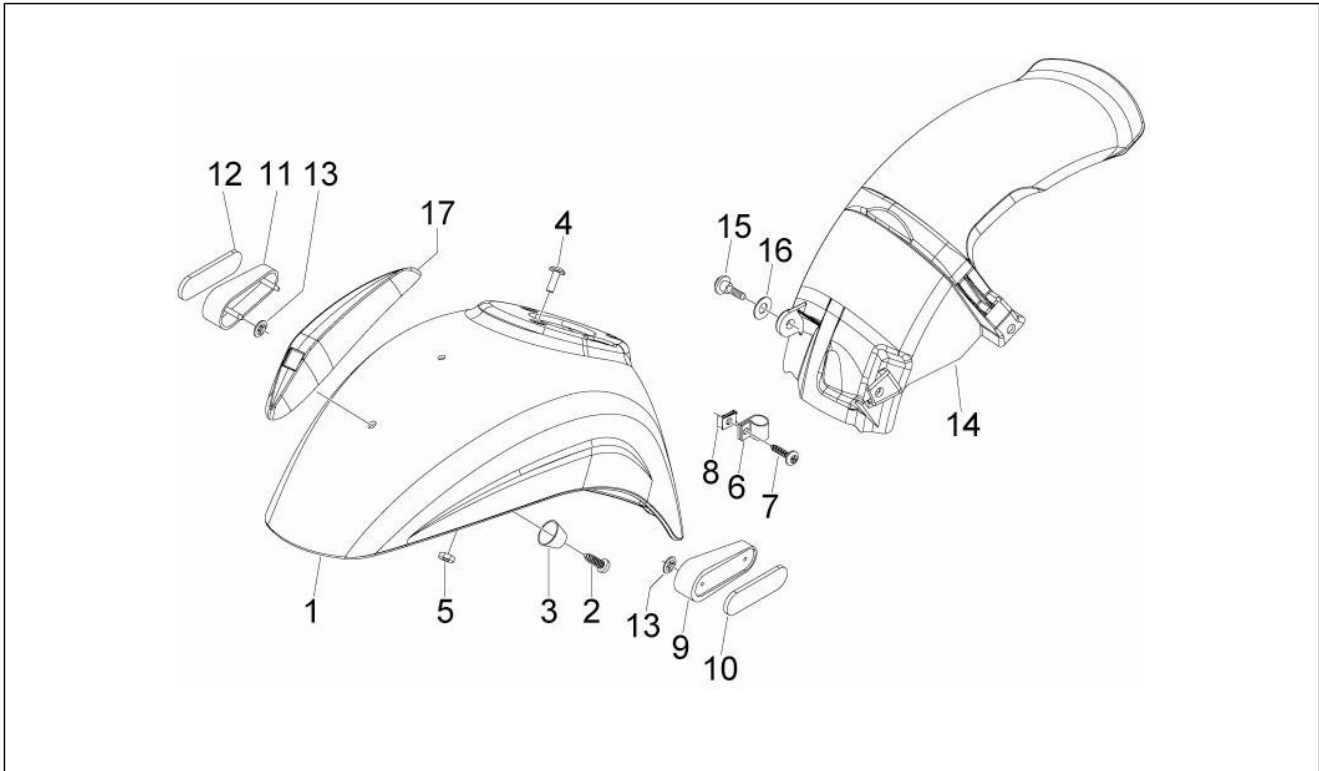

Group	Frame - Plastic parts - Coachwork
Code	02.33
Description	Wheel huosing - Mudguard
Service	1

Pos.	Code	Description	Qty	Variants
				Colour:White - Red[544 - 894] Colour:White - Blue[544 - 231/A] Colour:White[544] Colour:White[544] Colour:White[544]
1	66653000EZ	Front mudguard	1	Colour:Titanium grey[742/B] Colour:Titanium grey[742/B] Colour:Titanium grey[742/B] Colour:Titanium grey[742/B]
1	66653000AI	Front mudguard	1	Colour:Mizar Orange[938/A]
1	650727	Front mudguard	1	
1	6507270090	Front mudguard	1	Colour:Shiny Black[94]
2	015727	Self tapping screw 2,9x9,5	2	
3	192598	Cap	2	
4	CM179201	Metric screw M6x22	3	
5	241936	Self locking nut M6	3	
6	562919	Hose clamp	1	
7	015900	Self tapping screw	1	
8	CM017410	Spring plate	1	
9	584078	Bracket	1	
10	584083	Left lateral retroreflector	1	
11	584079	Bracket	1	
12	584084	Right lateral retroreflector	1	
13	181351	Spring plate	4	
14	575079	Rear mudguard	1	
15	CM179201	Metric screw M6x22	1	
16	709047	Spring washer	1	
17	599677	Mudguard crest	1