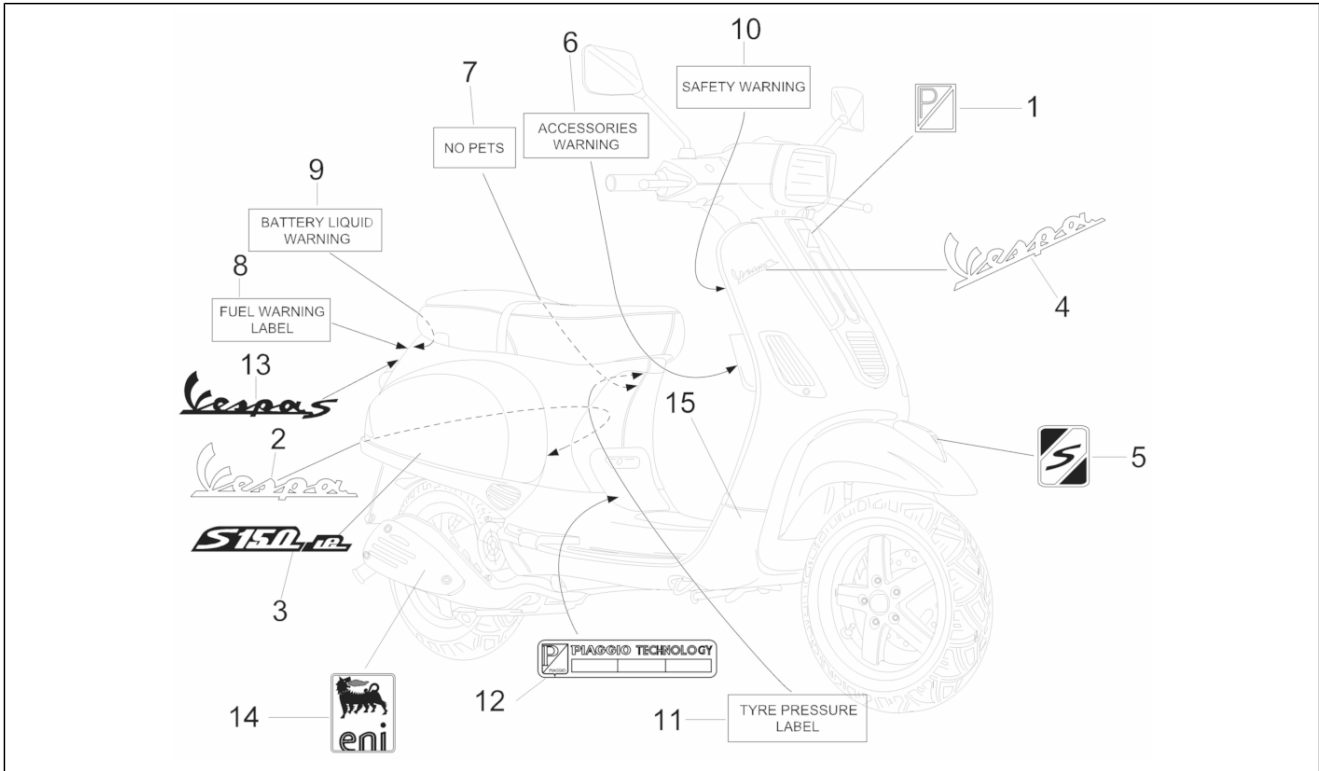

<b>Group</b>	Frame - Plastic parts - Coachwork
<b>Code</b>	02.38
<b>Description</b>	Plates - Emblems
<b>Service</b>	1

Pos.	Code	Description	Qty	Variants
1	576464	Shield "Piaggio"	1	
2	656220	""Vespa"" lateral label"	1	
3	656979	""S 150 ie"" label"	1	
4	57356R	""Vespa"" front label"	1	
5	654821	""S"" mudguard label"	1	
6	576708	Accessories sticker	1	
7	576953	Name plate "No pets"	1	
8	576705	Fuel warning plate	1	
9	576702	Battery decal	1	
10	576704	"Safety" plate	1	
11	655519	Tyre pressure label	1	
12	672200	Name plate "Piaggio Technology"	1	
13	673278	Name plate "Vespa S"	1	Colour:Competition Black[85/B]
13	656228	Name plate "Vespa S"	1	
14	895839	""Eni"" label"	2	
15	67327700A1	Sport label kit	1	Colour:Titanium grey[742/B]
15	67327700A2	Sport label kit	1	Colour:Competition Black[85/B]
15	65759000A1	College vespa piston rings kit	1	Colour:White - Red[544 - 894]
15	65759000A2	College vespa piston rings kit	1	Colour:White - Blue[544 - 231/A]