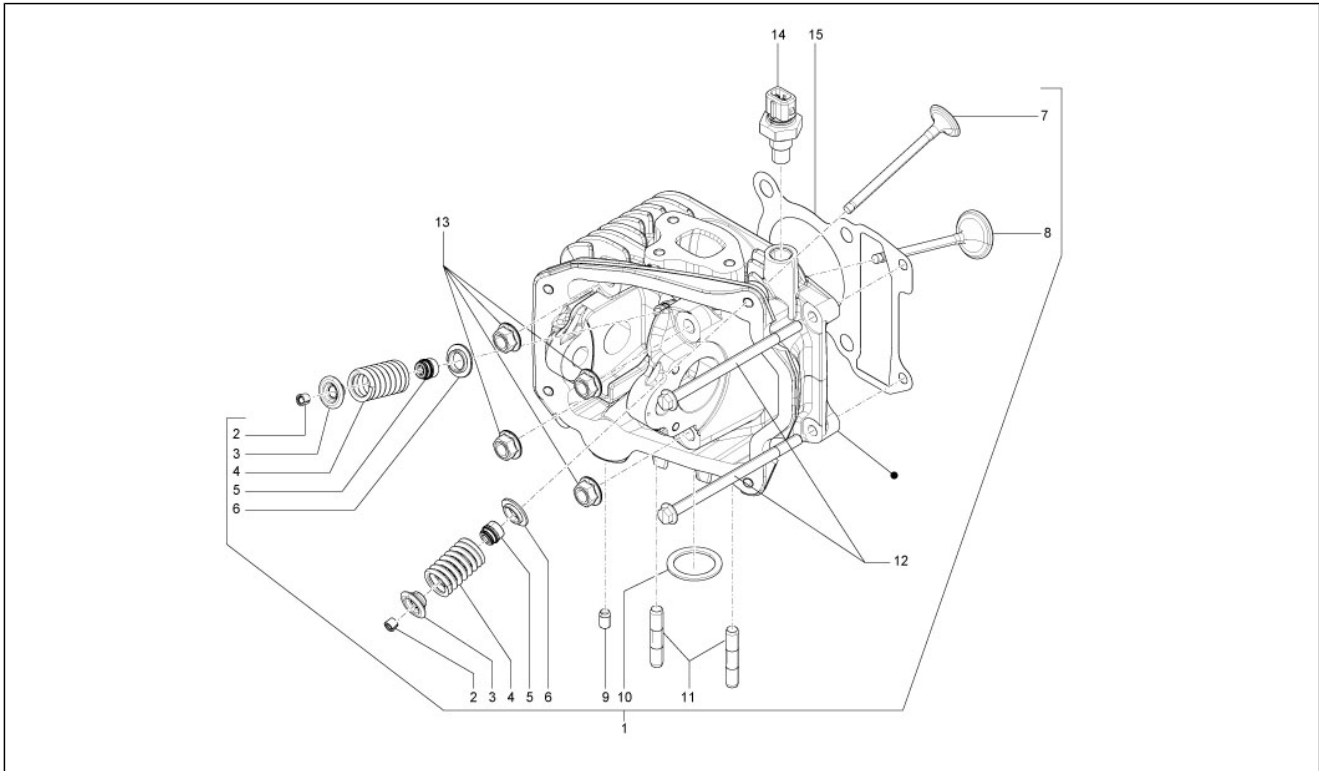

Group	Engine
Code	01.10
Description	Head unit - Valve
Service	1

Pos.	Code	Description	Qty	Variants
1	874755	Cylinder head assembly	1	
2	285846	Valve half-cone	4	
3	483914	Upper cap	2	
4	483915	Valve spring	2	
5	436438	Valve gasket ring	2	
6	483711	Lower cap	2	
7	877137	Exhaust valve	1	
8	483706	Intake valve	1	
9	842360	Plug M6x10	1	
10	434716	Big end-silencer gasket	1	
11	435629	Stud bolt M7	2	
12	485603	Screw w/ flange	2	
13	411296	Nut M8x1,25	4	
14	875168	Temp. Sensor	1	
15	82682R	Cylinder head gasket	1