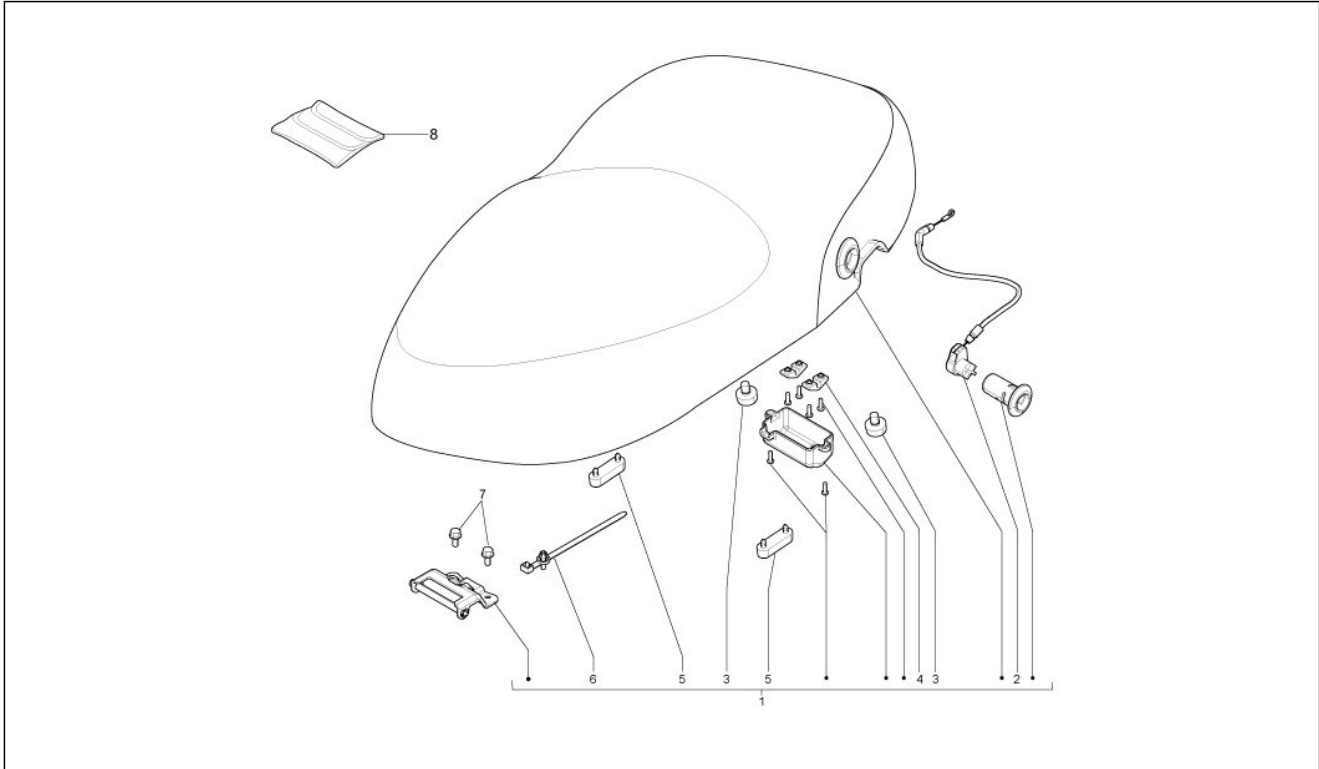

Group	Frame - Plastic parts - Coachwork
Code	02.39
Description	Saddle/seats
Service	1

Pos.	Code	Description	Qty	Variants
				Colour:White[544] Colour:DRAGON RED[894] Colour:White[544] Colour:DRAGON RED[894] Colour:Shiny Black[94] Colour:Shiny Black[94] Colour:White[544] Colour:DRAGON RED[894] Colour:Titanium grey[742/B] Colour:Shiny Black[94] Colour:White[544] Colour:Pastel blue[244/A] Colour:DRAGON RED[894] Colour:White[544] Colour:DRAGON RED[894] Colour:White[544] Colour:DRAGON RED[894] Colour:Shiny Black[94] Colour:Shiny Black[94] Colour:White[544] Colour:DRAGON RED[894] Colour:Titanium grey[742/B] Colour:Shiny Black[94] Colour:White[544] Colour:Pastel blue[244/A] Colour:DRAGON RED[894] Colour:White[544] Colour:DRAGON RED[894] Colour:White[544] Colour:DRAGON RED[894]
1	65428500C1	Saddle assembly	1	Colour:White - Red[544 - 894]
2	653994	Saddle opening transmission kit	1	
3	577492	Pad	2	
4	296743	Bracket	2	
5	296456	Stop buffer	2