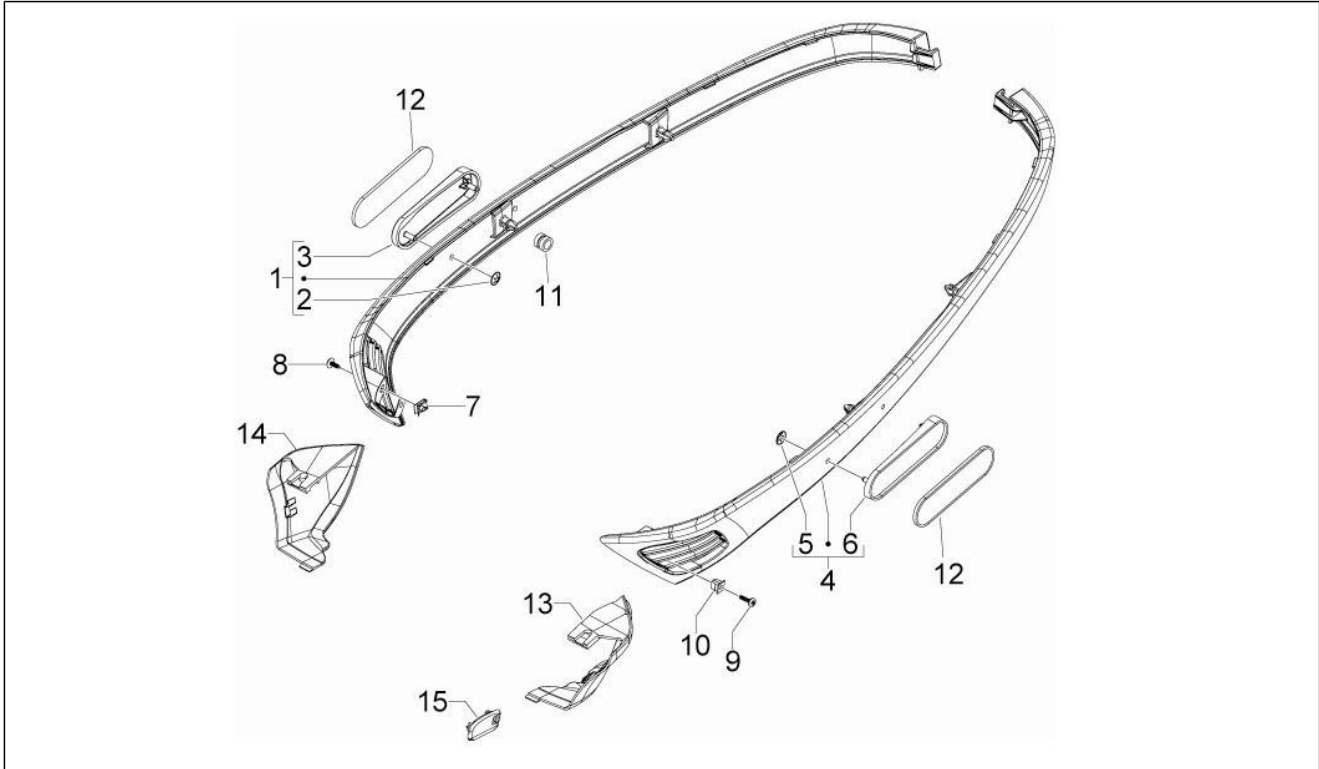

Group	Frame - Plastic parts - Coachwork
Code	02.32
Description	Side cover - Spoiler
Service	1

Pos.	Code	Description	Qty	Variants
				Colour:DRAGON RED[894] Colour:White - Red[544 - 894] Colour:DRAGON RED[894] Colour:DRAGON RED[894] Colour:DRAGON RED[894] Colour:DRAGON RED[894] Colour:White - Red[544 - 894] Colour:DRAGON RED[894] Colour:DRAGON RED[894] Colour:DRAGON RED[894] Colour:DRAGON RED[894] Colour:White - Red[544 - 894] Colour:DRAGON RED[894] Colour:DRAGON RED[894] Colour:DRAGON RED[894]
14	6221304	Right spoiler rear terminal	1	
14	6221304090	Right spoiler rear terminal	1	Colour:Shiny Black[94] Colour:Shiny Black[94] Colour:Shiny Black[94] Colour:Shiny Black[94] Colour:Shiny Black[94] Colour:Shiny Black[94] Colour:Shiny Black[94] Colour:Shiny Black[94]
14	62213040BR	Right spoiler rear terminal	1	Colour:White[544] Colour:White[544] Colour:White[544] Colour:White[544] Colour:White[544] Colour:White[544] Colour:White[544] Colour:White[544] Colour:White[544] Colour:White[544] Colour:White[544]