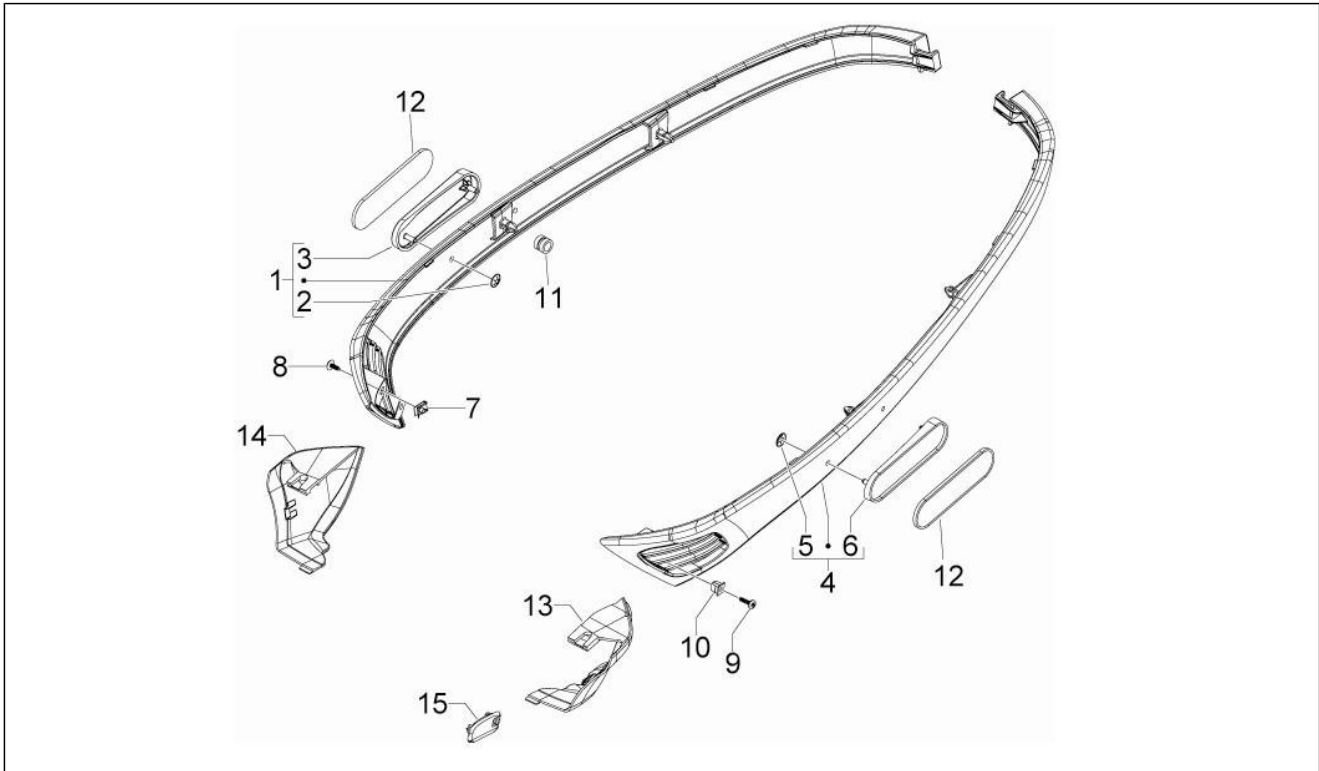

Group	Frame - Plastic parts - Coachwork
Code	02.32
Description	Side cover - Spoiler
Service	1

Pos.	Code	Description	Qty	Variants
				Colour:White[544] Colour:White[544] Colour:White[544] Colour:White[544]
14	62213040NL	Right spoiler rear terminal	1	Colour:Competition Black[85/B] Colour:Competition Black[85/B] Colour:Competition Black[85/B] Colour:Competition Black[85/B]
14	62213040AH	Right spoiler rear terminal	1	Colour:White - Blue[544 - 231/A]
14	62213040DI	Right spoiler rear terminal	1	Colour:Pastel blue[244/A]
14	62213040EZ	Right spoiler rear terminal	1	Colour:Titanium grey[742/B] Colour:Titanium grey[742/B] Colour:Titanium grey[742/B] Colour:Titanium grey[742/B]
15	620556	Spoiler cover	2