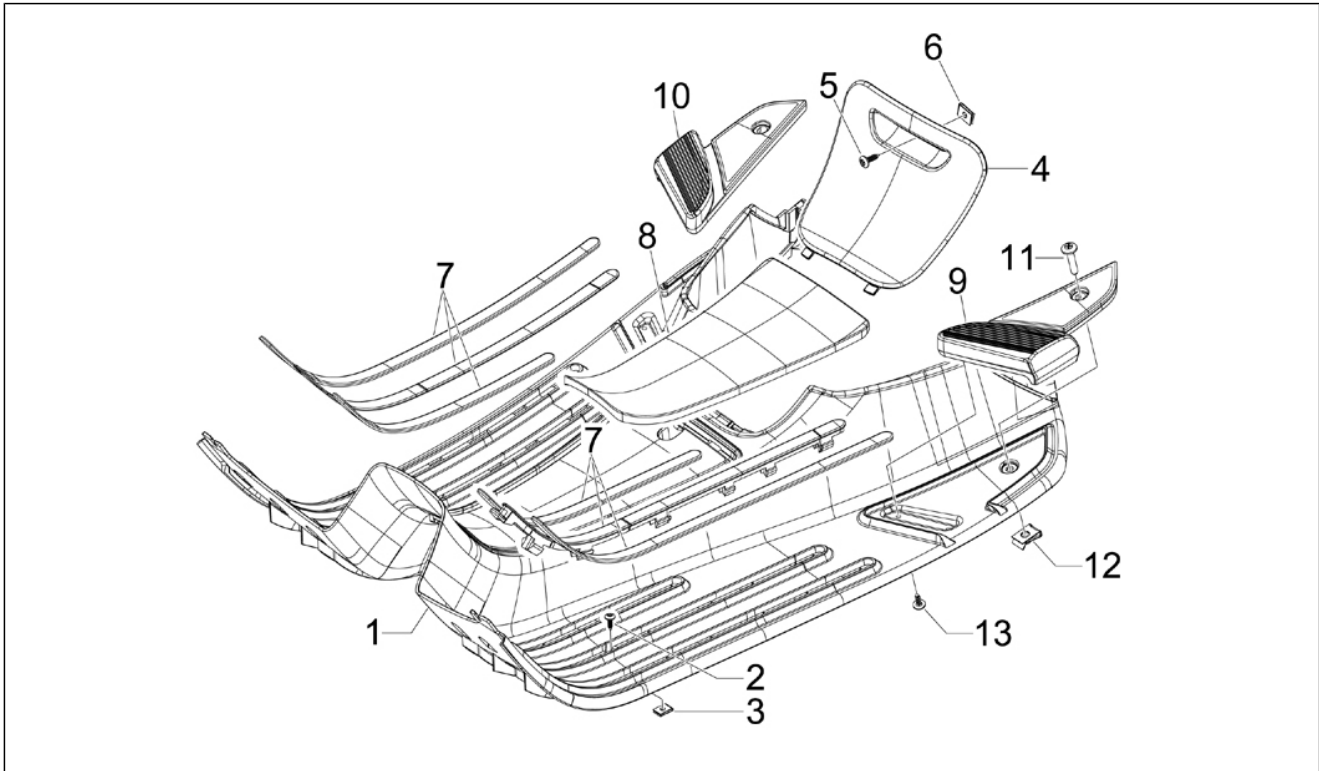

Group	Frame - Plastic parts - Coachwork
Code	02.31
Description	Central cover - Footrests
Service	1

Pos.	Code	Description	Qty	Variants
10	622126	RH footpad	1	
11	CM179303	Screw metrica	2	
12	254485	Spring plate M6	2	
13	297498	Self tapping screw	4