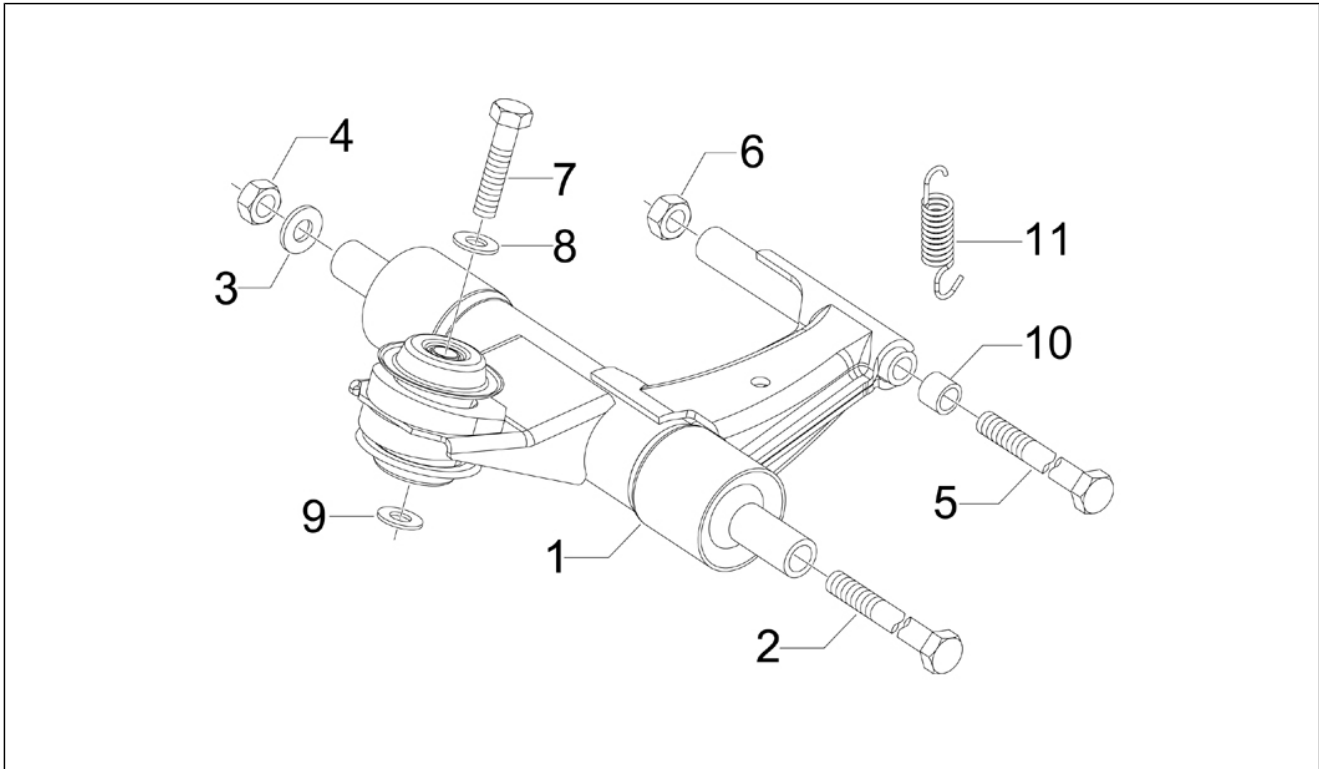

Group	Suspensions - Wheels
Code	04.01
Description	Swinging arm
Service	1

Pos.	Code	Description	Qty	Variants
1	56204R	Swinging arm	1	
2	597914	Hex socket screw M12x324	1	
3	709037	Washer	1	
4	261319	Nut m12x1,25 h=12,5	1	
5	271779	Hex socket screw M10x215	1	
6	002440	Self locking nut M10	2	
7	560045	Hex socket screw M10x80	1	
8	122781	Washer	1	
9	178790	Flat washer	1	
10	562310	Spacer	1	
11	564223	Spring	1