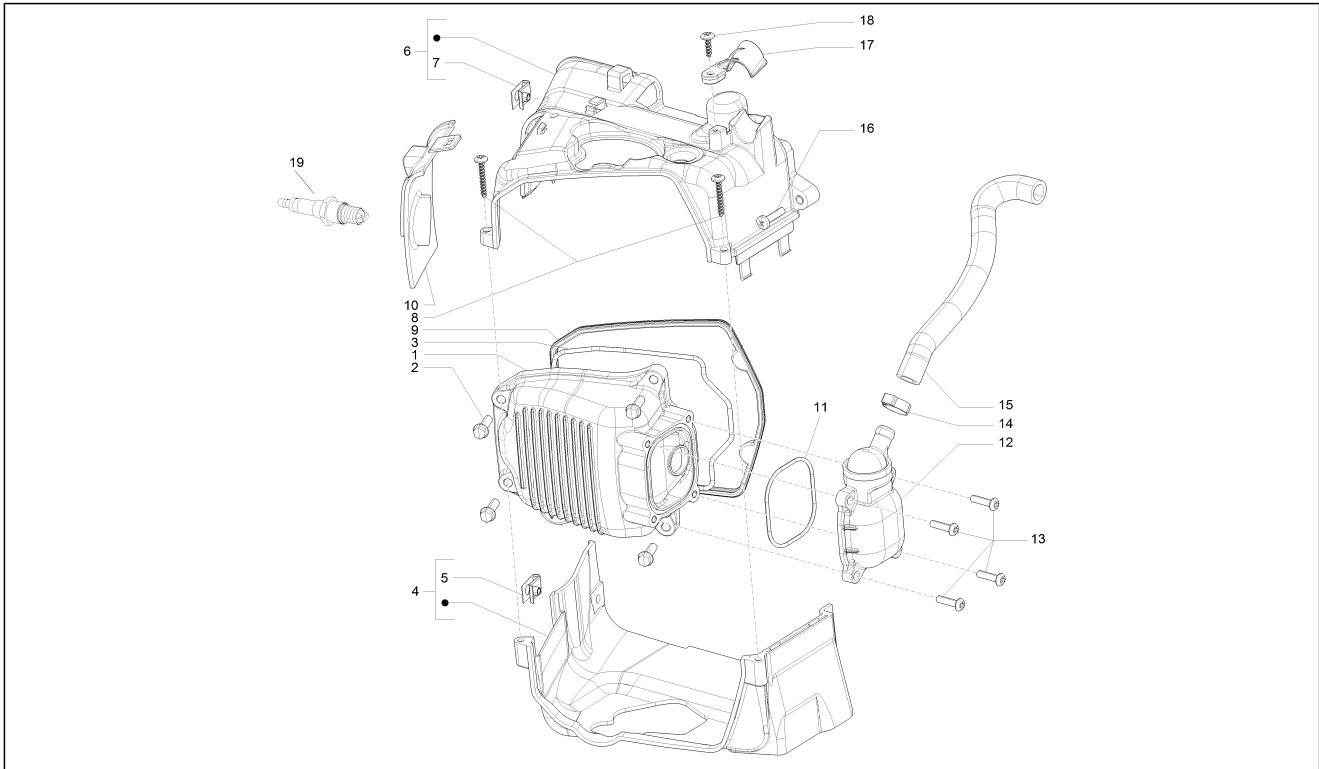

Group	Engine
Code	01.12
Description	Cylinder head cover
Service	1

Pos.	Code	Description	Qty	Variants
1	877140	Head cover	1	
2	018639	Hex screw M6x20	4	
3	829817	Packing	1	
4	833821	Exhaust side hood	1	
5	826275	Spring plate	1	
6	878520	Intake side hood	1	
6	B013100	Intake side hood	1	
7	826275	Spring plate	1	
8	259577	screw	2	
9	825364	Cylinder head gasket	1	
10	825368	Spark plug cover	1	
11	487989	Gasket	1	
12	829008	Oil bleed cover	1	
12	880685	Plug	1	
13	845753	Hex socket screw M5x20	4	
14	CM001904	Hose clamp	1	
15	876885	Oil breather pipe	1	
16	828662	Screw M5x22	3	
17	877170	Plug	1	
18	270793	TBCIC Screw	1	
19	641517	Spark plug (Denso) U22ESR-NB	1	
19	638852	Spark plug CR7EB (NGK)	1