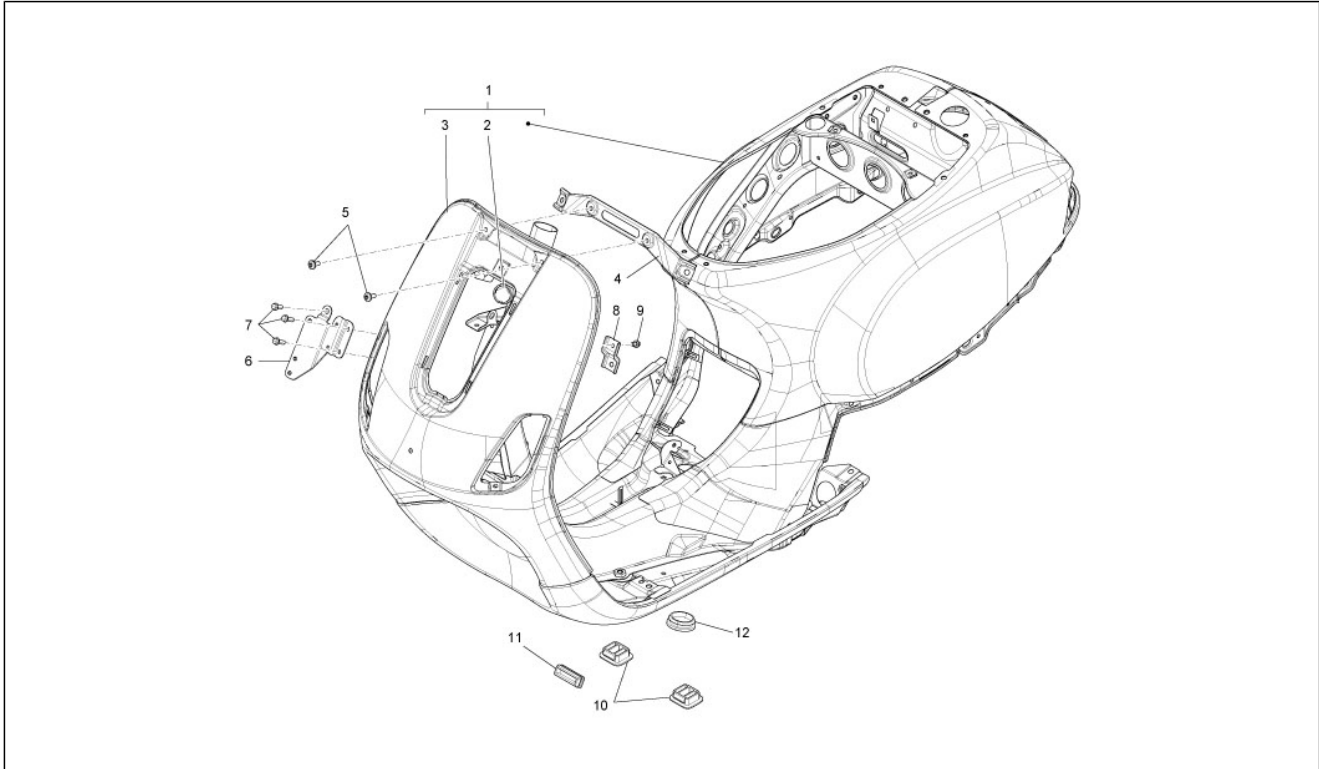

Group	Frame - Plastic parts - Coachwork
Code	02.01
Description	Frame/bodywork
Service	1

Pos.	Code	Description	Qty	Variants
1	298604	Lock support	1	Colour:White[544] Colour:DRAGON RED[894] Colour:DRAGON RED[894] Colour:DRAGON RED[894] Colour:DRAGON RED[894] Colour:DRAGON RED[894] Colour:DRAGON RED[894] Colour:DRAGON RED[894] Colour:DRAGON RED[894] Colour:DRAGON RED[894] Colour:DRAGON RED[894] Colour:DRAGON RED[894] Colour:DRAGON RED[894] Colour:DRAGON RED[894] Colour:DRAGON RED[894] Colour:DRAGON RED[894]
1	67495050NL	Complete body	1	Colour:Competition Black[85/B] Colour:Competition Black[85/B] Colour:Competition Black[85/B] Colour:Competition Black[85/B]
1	6221145	Body shield	1	Colour:DRAGON RED[894] Colour:DRAGON RED[894] Colour:DRAGON RED[894] Colour:DRAGON RED[894] Colour:DRAGON RED[894] Colour:DRAGON RED[894] Colour:DRAGON RED[894] Colour:DRAGON RED[894] Colour:DRAGON RED[894] Colour:DRAGON RED[894] Colour:DRAGON RED[894] Colour:DRAGON RED[894] Colour:DRAGON RED[894] Colour:DRAGON RED[894] Colour:DRAGON RED[894]