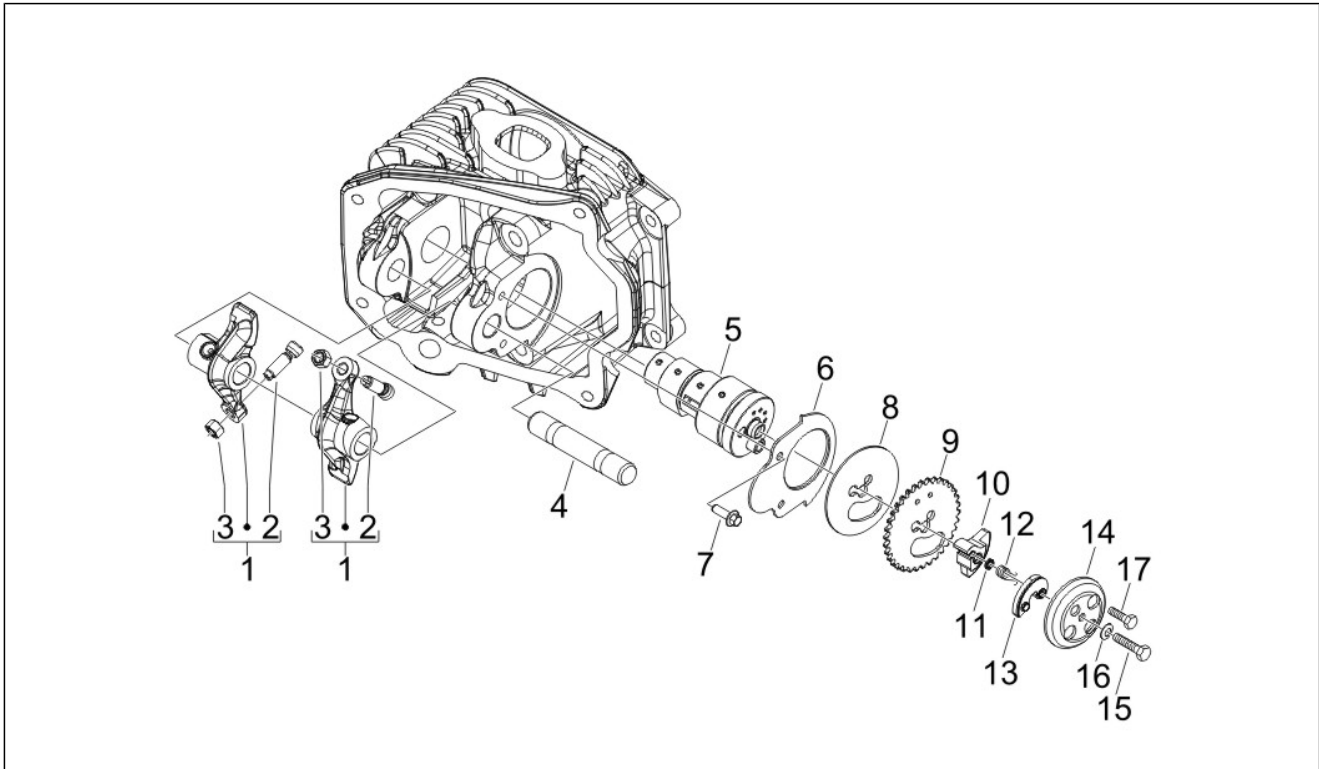

Group	Engine
Code	01.11
Description	Rocking levers support unit
Service	1

Pos.	Code	Description	Qty	Variants
1	830453	Rocker arm cpl.	2	
2	82817R	Adjuster screw	1	
3	484819	Nut	1	
4	486339	Rocker arms axis	1	
5	878001	Cam axle	1	
6	833308	Camshaft plate	1	
7	484123	Screw w/ flange	2	
8	487832	Washer	1	
9	486336	Timing system gear	1	
10	880650	Decompressor counterweight	1	
10	486331	Decompressor counterweight	1	
11	487833	Gasket	1	
12	486974	Spring	1	
13	8291345	Decompression counterweight	1	
14	880651	Decompression bell	1	
14	826396	Decompression bell	1	
15	414838	screw M6x35	1	
16	825363	Washer	1	
17	018538	Hex socket screw M5x30	1