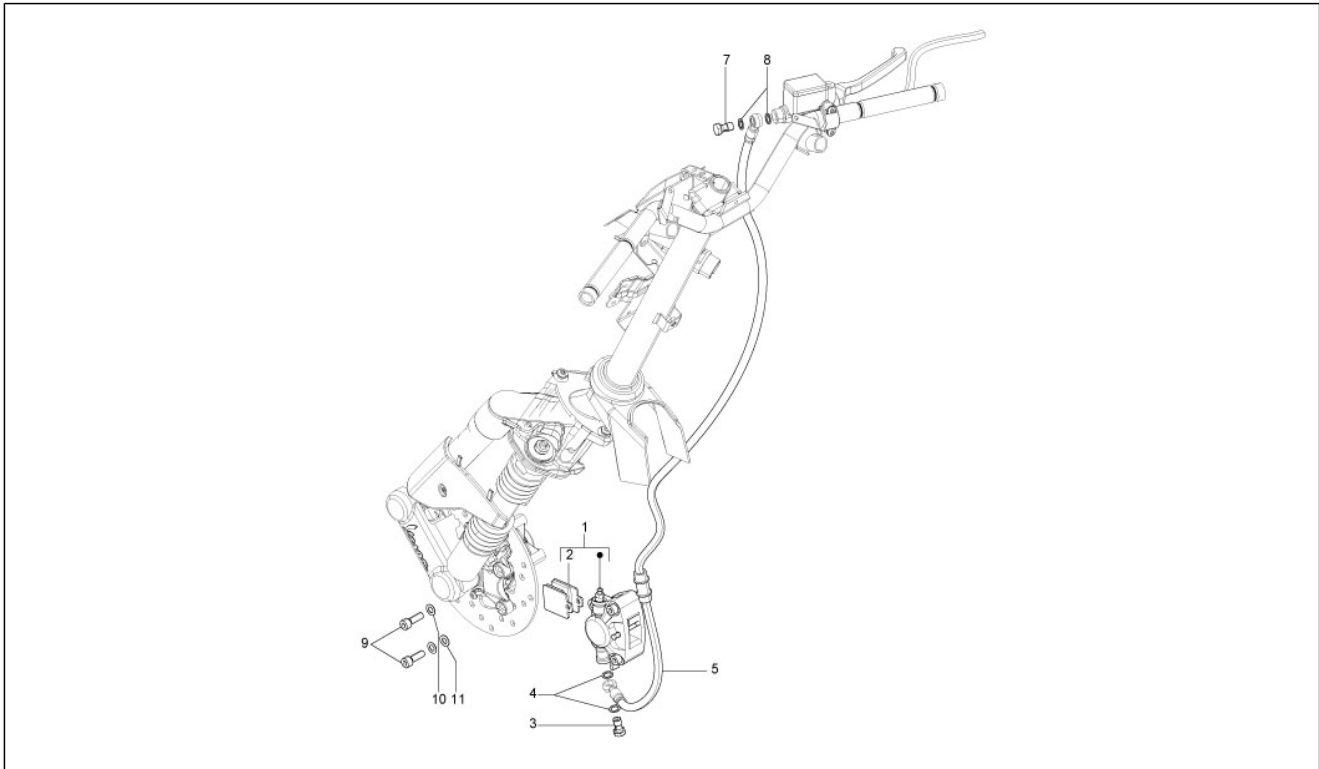

Group	Braking system - Transmissions
Code	05.01
Description	Brakes pipes - Calipers
Service	1

Pos.	Code	Description	Qty	Variants
1	CM065704	Caliper (Heng Tong)	1	
2	651356	(Heng Tong) Brake pads couple	1	
3	265451	Oil pipe screw M10x18	1	
4	127927	Gasket	2	
5	649871	Rear brake hydraulic piping	1	
7	265451	Oil pipe screw M10x18	1	
8	127927	Gasket	2	
9	271596	screw	2	
10	709047	Spring washer	2	
11	003058	Flat washer 15x8,4x1,5	2