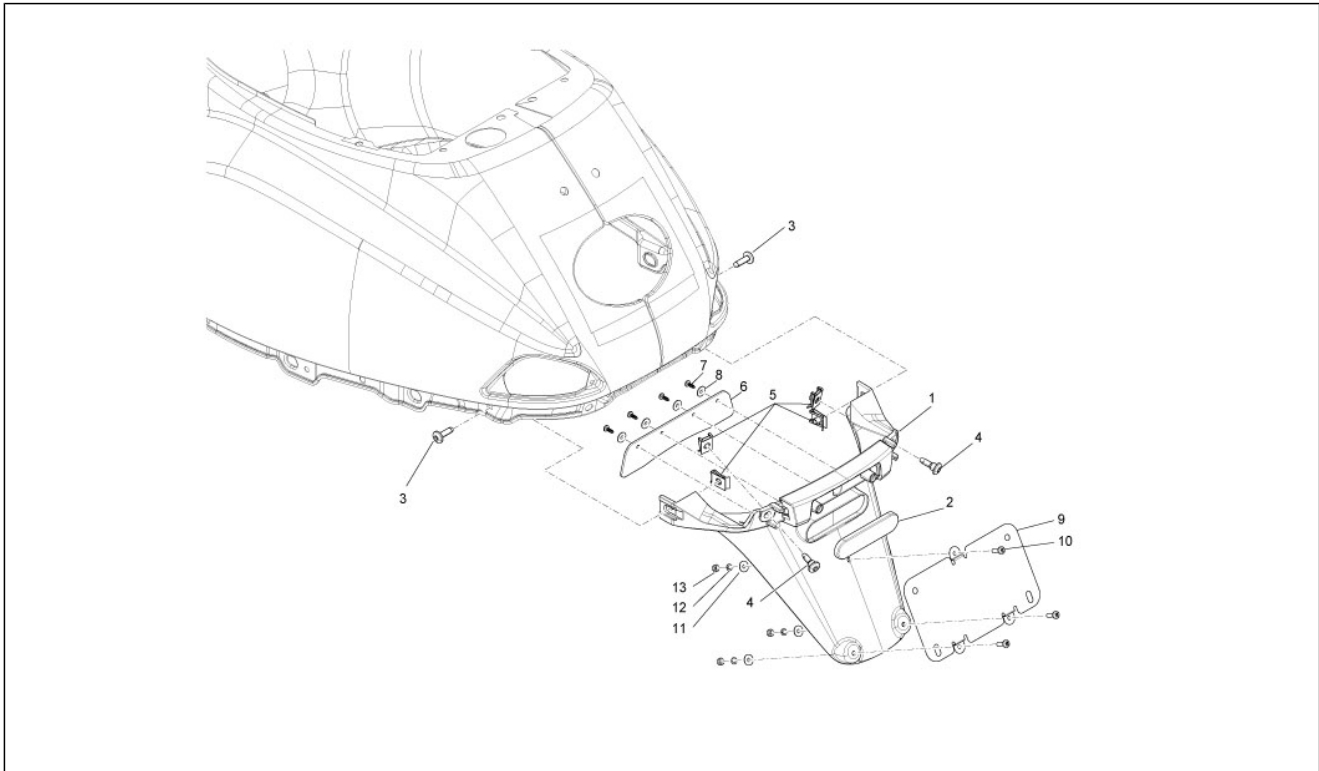

Group	Frame - Plastic parts - Coachwork
Code	02.37
Description	Rear cover - Splash guard
Service	1

Pos.	Code	Description	Qty	Variants
9	582691	License plate	1	
10	018591	screw M4x14	3	
11	013763	Flat washer 4,2x12x1	3	
12	016404	Flat washer 4,2x7,6x0,9	3	
13	020104	Nut M4	3