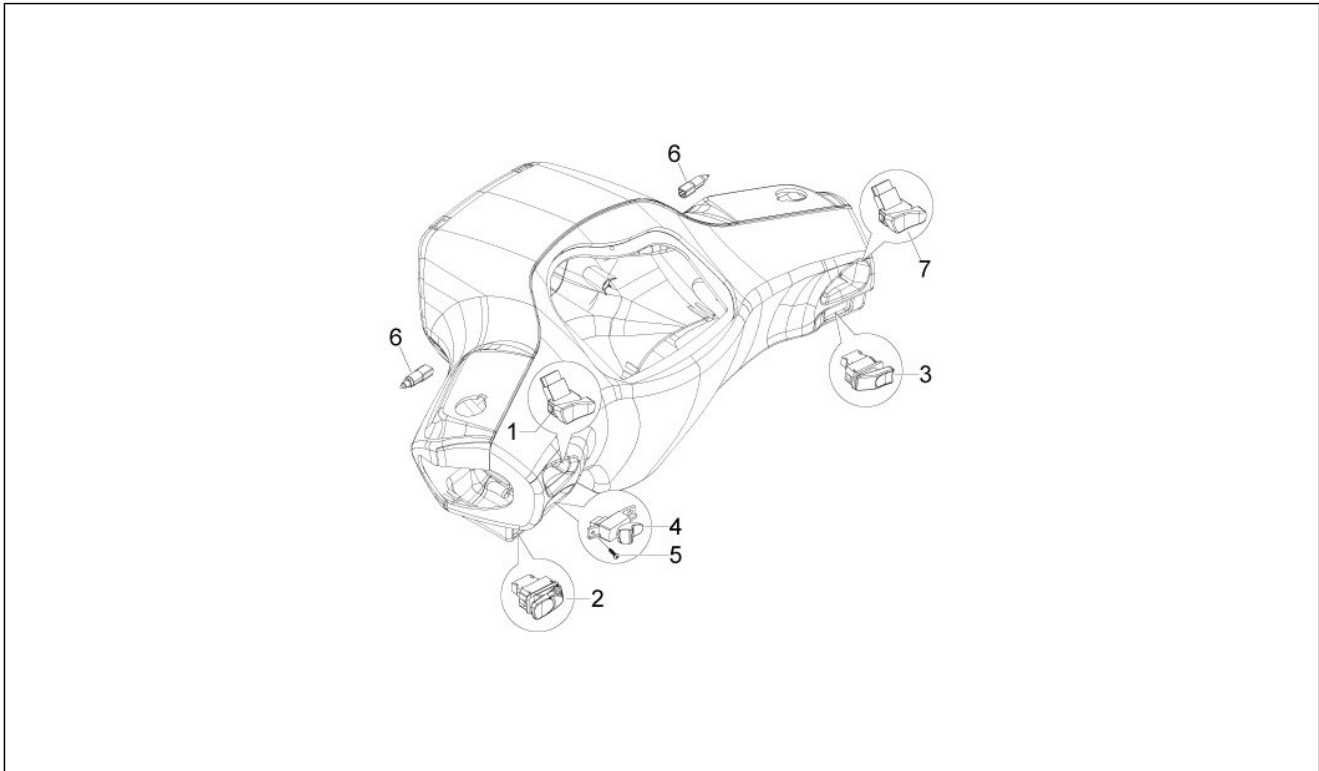

Group	Electrical system
Code	06.01
Description	Selectors - Switches - Buttons
Service	1

Pos.	Code	Description	Qty	Variants
1	294877	Headlight selector	1	
2	641358	Horn button	1	
2	641743	Horn button	1	
3	641359	Start pushbutton	1	
3	641609	Starter button	1	
4	294723	Turn signal lamps switch	1	
5	270793	TBCIC Screw	2	
6	642032	Button	2	
7	584599	Engine stop switch	1