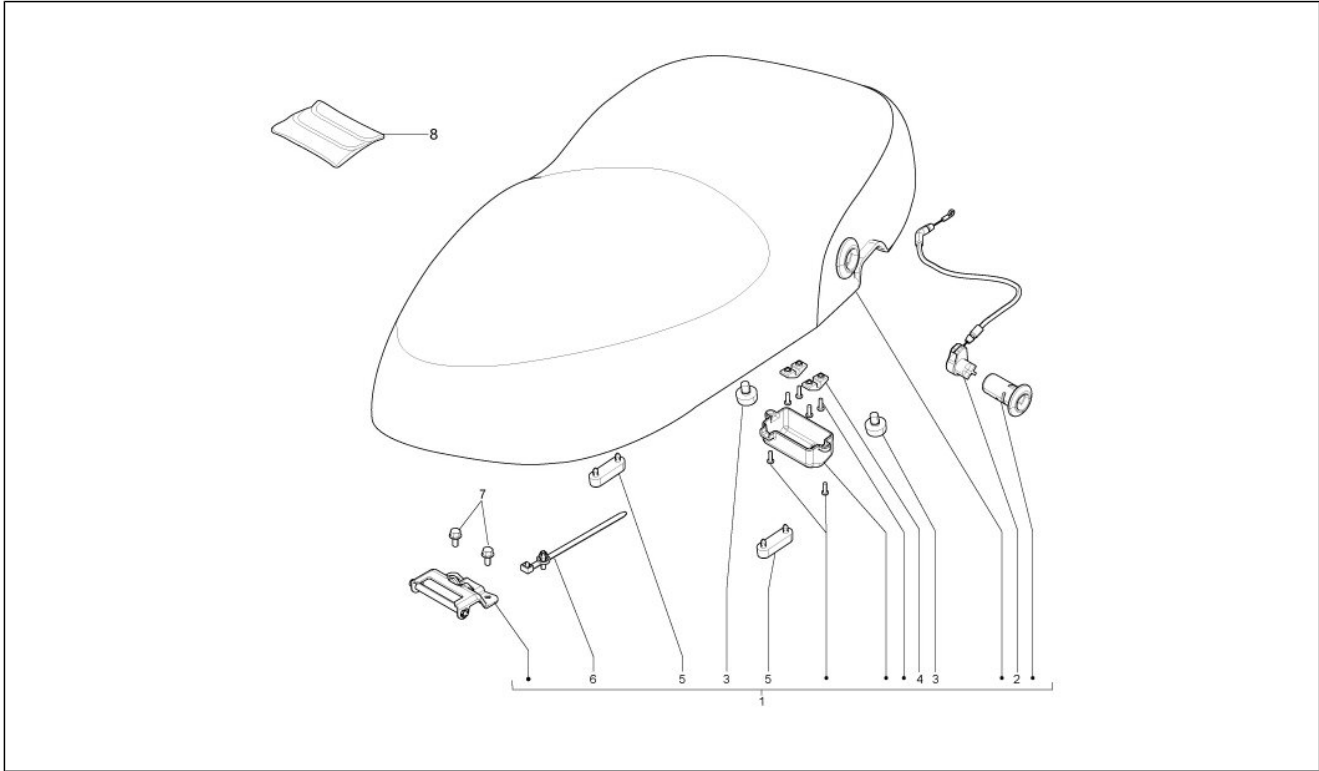

Group	Frame - Plastic parts - Coachwork
Code	02.39
Description	Saddle/seats
Service	1

Pos.	Code	Description	Qty	Variants
				Colour:White[544] Colour:DRAGON RED[894] Colour:Shiny Black[94] Colour:Shiny Black[94] Colour:White[544] Colour:DRAGON RED[894] Colour:Titanium grey[742/B] Colour:Shiny Black[94] Colour:White[544] Colour:Pastel blue[244/A] Colour:DRAGON RED[894] Colour:White[544] Colour:DRAGON RED[894] Colour:White[544] Colour:DRAGON RED[894] Colour:Shiny Black[94] Colour:Shiny Black[94] Colour:White[544] Colour:DRAGON RED[894] Colour:Titanium grey[742/B] Colour:Shiny Black[94] Colour:White[544] Colour:Pastel blue[244/A] Colour:DRAGON RED[894] Colour:White[544] Colour:DRAGON RED[894] Colour:White[544] Colour:DRAGON RED[894] Colour:Shiny Black[94] Colour:Shiny Black[94] Colour:White[544] Colour:DRAGON RED[894] Colour:Titanium grey[742/B] Colour:Shiny Black[94] Colour:White[544] Colour:Pastel blue[244/A] Colour:DRAGON RED[894] Colour:White[544]