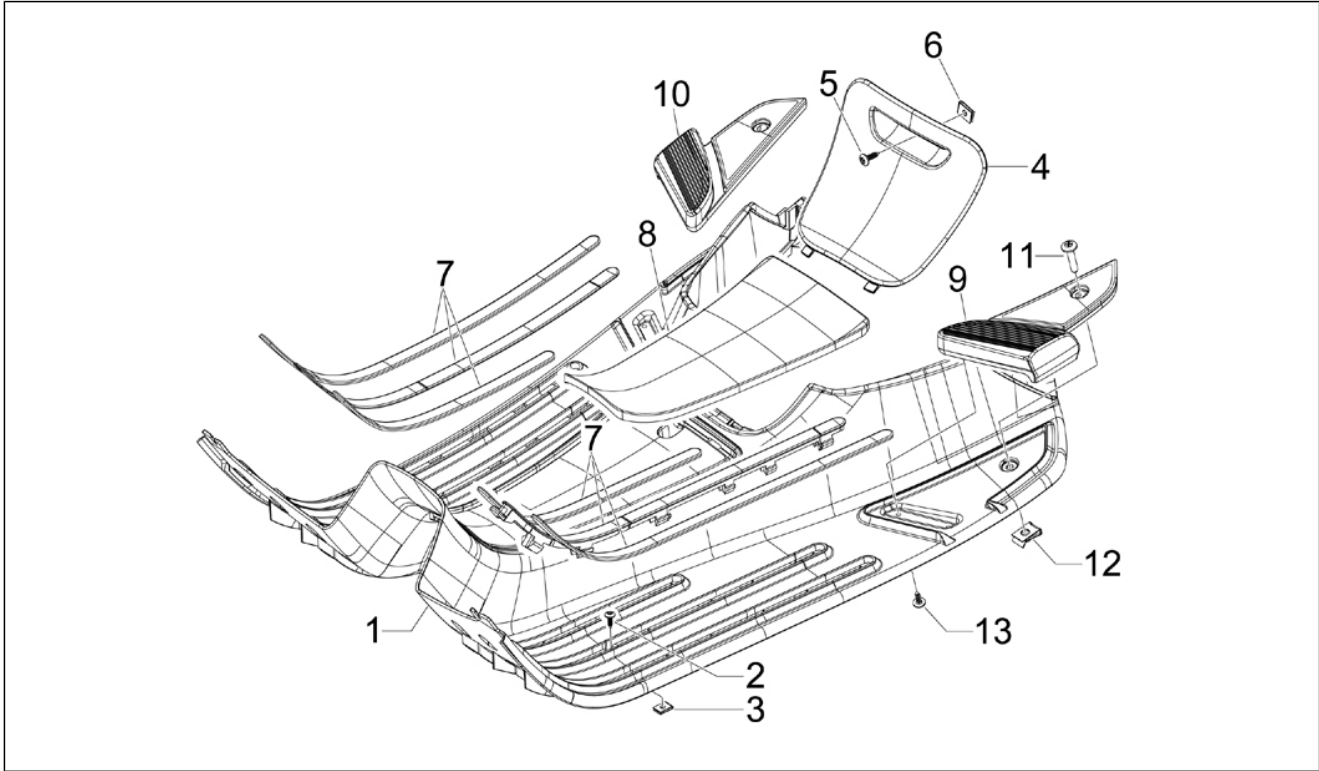

Group	Frame - Plastic parts - Coachwork
Code	02.31
Description	Central cover - Footrests
Service	1

Pos.	Code	Description	Qty	Variants
				Colour:DRAGON RED[894] Colour:DRAGON RED[894] Colour:DRAGON RED[894] Colour:DRAGON RED[894] Colour:DRAGON RED[894] Colour:DRAGON RED[894] Colour:DRAGON RED[894] Colour:DRAGON RED[894] Colour:DRAGON RED[894] Colour:DRAGON RED[894] Colour:DRAGON RED[894]
4	62213650EZ	Painted spark plug inspection cover	1	Colour:Titanium grey[742/B] Colour:Titanium grey[742/B] Colour:Titanium grey[742/B] Colour:Titanium grey[742/B]
4	62213650BR	Painted spark plug inspection cover	1	Colour:White[544] Colour:White - Blue[544 - 231/A] Colour:White - Red[544 - 894] Colour:White[544] Colour:White[544] Colour:White[544] Colour:White[544] Colour:White[544] Colour:White - Blue[544 - 231/A] Colour:White - Red[544 - 894] Colour:White[544] Colour:White[544] Colour:White[544] Colour:White[544] Colour:White[544] Colour:White - Blue[544 - 231/A] Colour:White - Red[544 - 894] Colour:White[544] Colour:White[544] Colour:White[544] Colour:White[544] Colour:White - Blue[544 - 231/A] Colour:White - Red[544 - 894]