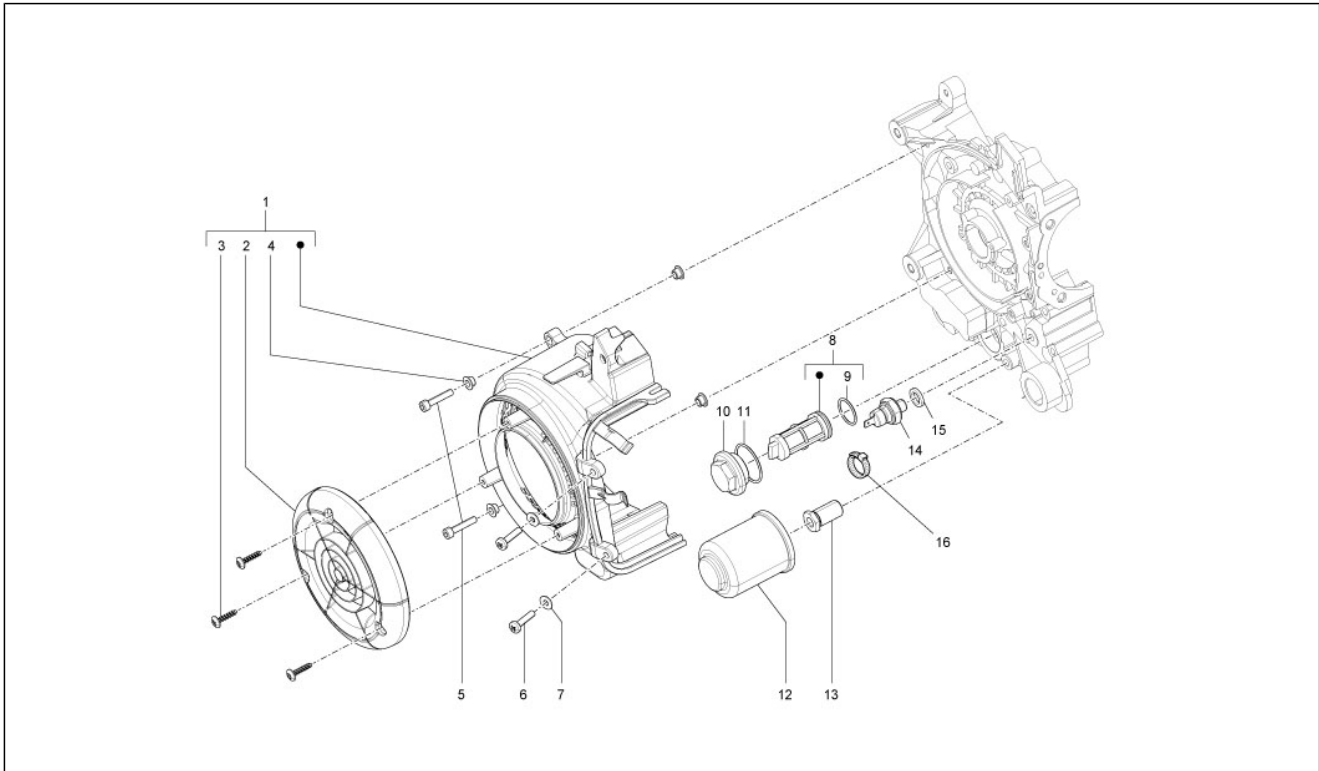

Group	Engine
Code	01.23
Description	Flywheel magneto cover - Oil filter
Service	1

Pos.	Code	Description	Qty	Variants
1	876918	Air deflector	1	
2	876919	Conveyor cover	1	
3	258146	Self-tap screw M3x20	3	
4	843757	Bush	4	
5	486972	Hex socket screw M5x25	2	
6	828662	Screw M5x22	3	
7	828583	Washer Ø5xØ12x1.1	2	
8	483841	Intake oil filter	1	
9	288474	O-ring 20,35x1,78	1	
10	826165	Oil filter plug	1	
11	285536	O-ring 31,47x1,78	1	
12	82635R	Oil filter	1	
13	483776	Special screw	1	
14	641541	Oil pressure sensor	1	
15	486075	Washer 10.5X16X2.5	1	
16	825481	Hose clamp	1