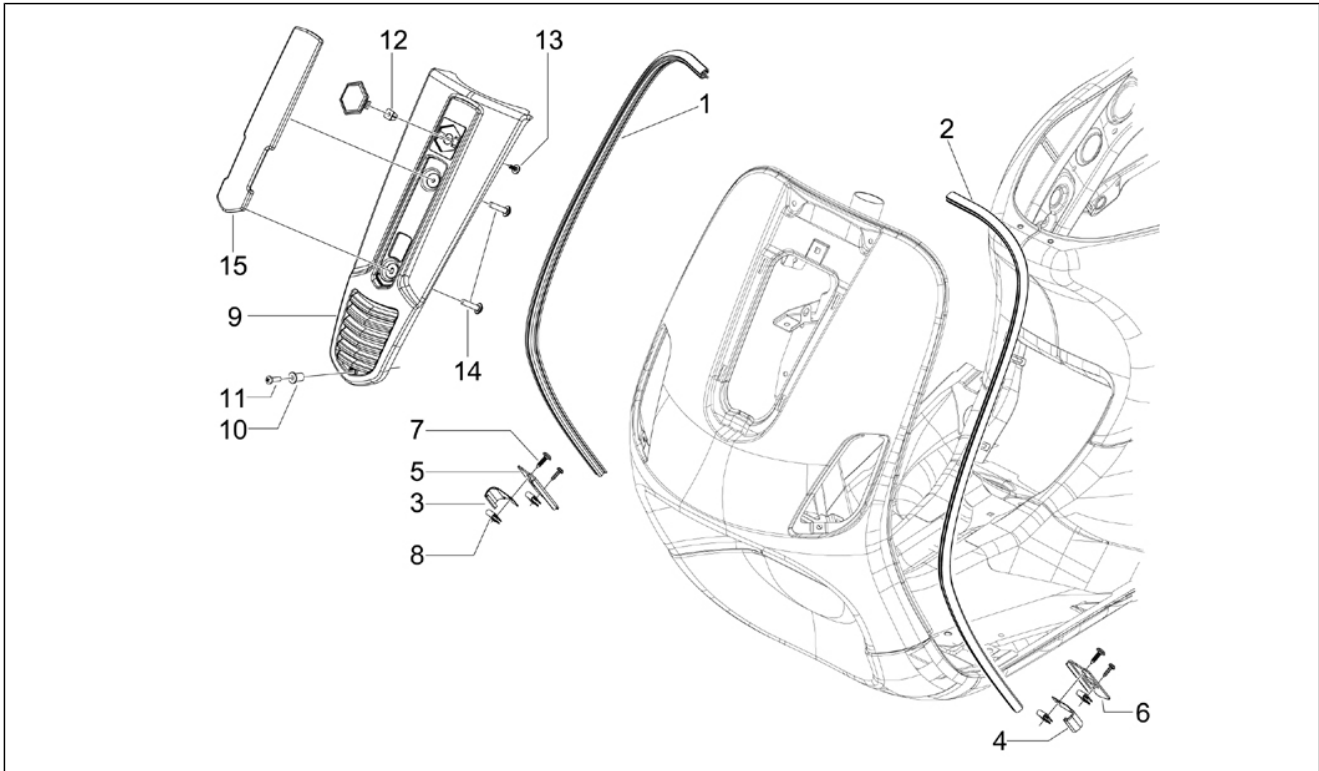

Group	Frame - Plastic parts - Coachwork
Code	02.26
Description	Front shield
Service	1

Pos.	Code	Description	Qty	Variants
				Colour:White - Blue[544 - 231/A] Colour:White - Red[544 - 894] Colour:White[544] Colour:White[544] Colour:White - Blue[544 - 231/A] Colour:White - Red[544 - 894] Colour:White[544] Colour:White[544]
9	6548835090	Steering column cover	1	Colour:Shiny Black[94] Colour:Shiny Black[94] Colour:Shiny Black[94] Colour:Shiny Black[94]
9	67532300BR	Painted steering cover	1	Colour:White[544] Colour:White[544] Colour:White[544] Colour:White[544]
9	67532300EZ	Steering column cover	1	Colour:Titanium grey[742/B]
10	AP8144564	Rubber w/ insert M4	1	
11	018544	screw	1	
12	199190	Expansion plug	1	
13	CM179101	Self-tapping screw	1	
14	297498	Self tapping screw	2	
15	654272	Front moulding	1