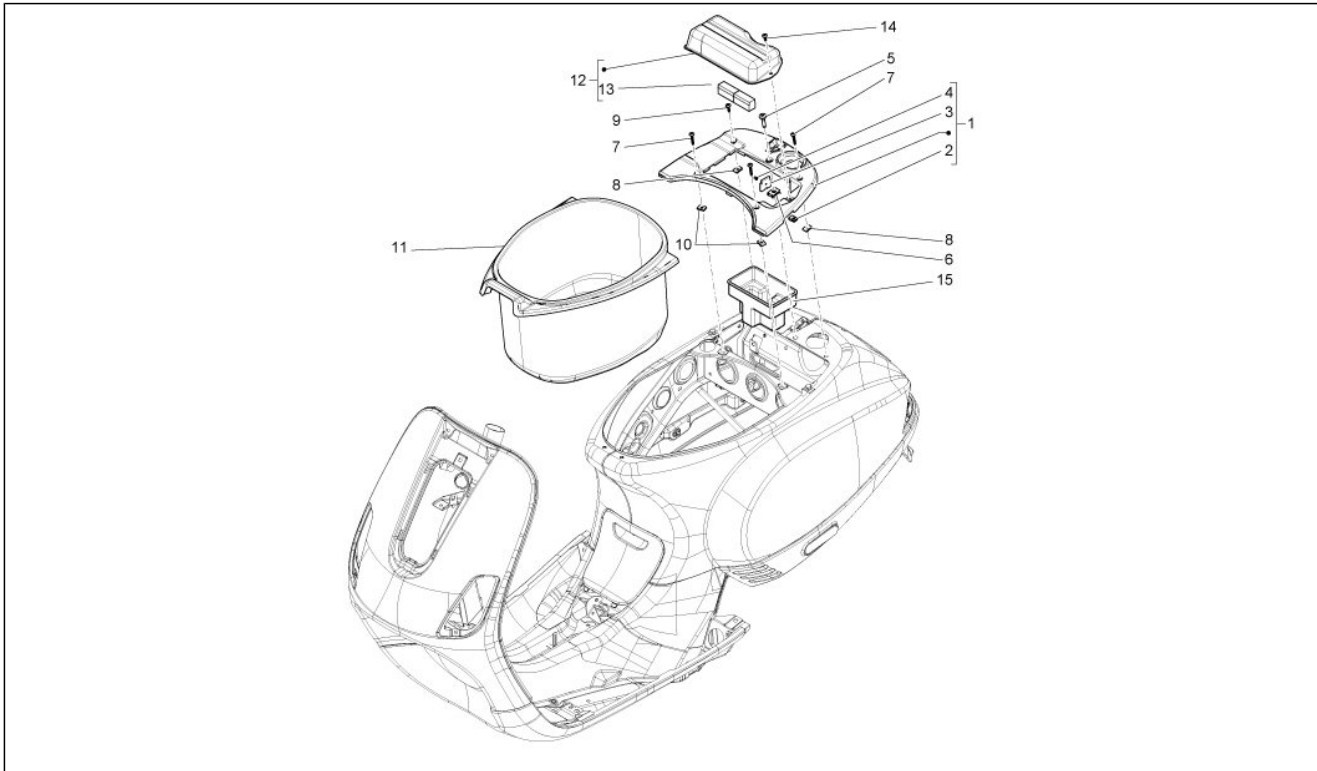

Group	Frame - Plastic parts - Coachwork
Code	02.34
Description	Helmet huosing - Undersaddle
Service	1

Pos.	Code	Description	Qty	Variants
1	623020	Battery cover	1	
2	CM017410	Spring plate	1	
3	290405	Bracket	1	
4	182302	Rivet	1	
5	CM179303	Screw metrica	1	
6	254485	Spring plate M6	1	
7	CM178608	Self tapping screw	3	
8	CM017408	Plate	2	
9	CM178604	Self-tap screw	1	
10	CM017410	Spring plate	2	
11	675266	Helmet compartment	1	
11	656246	Helmet compartment	1	
12	576017	Complete battery cover	1	
13	583310	Pad	2	
14	576189	Self-tap screw	1	
15	573128	Battery holder tray	1