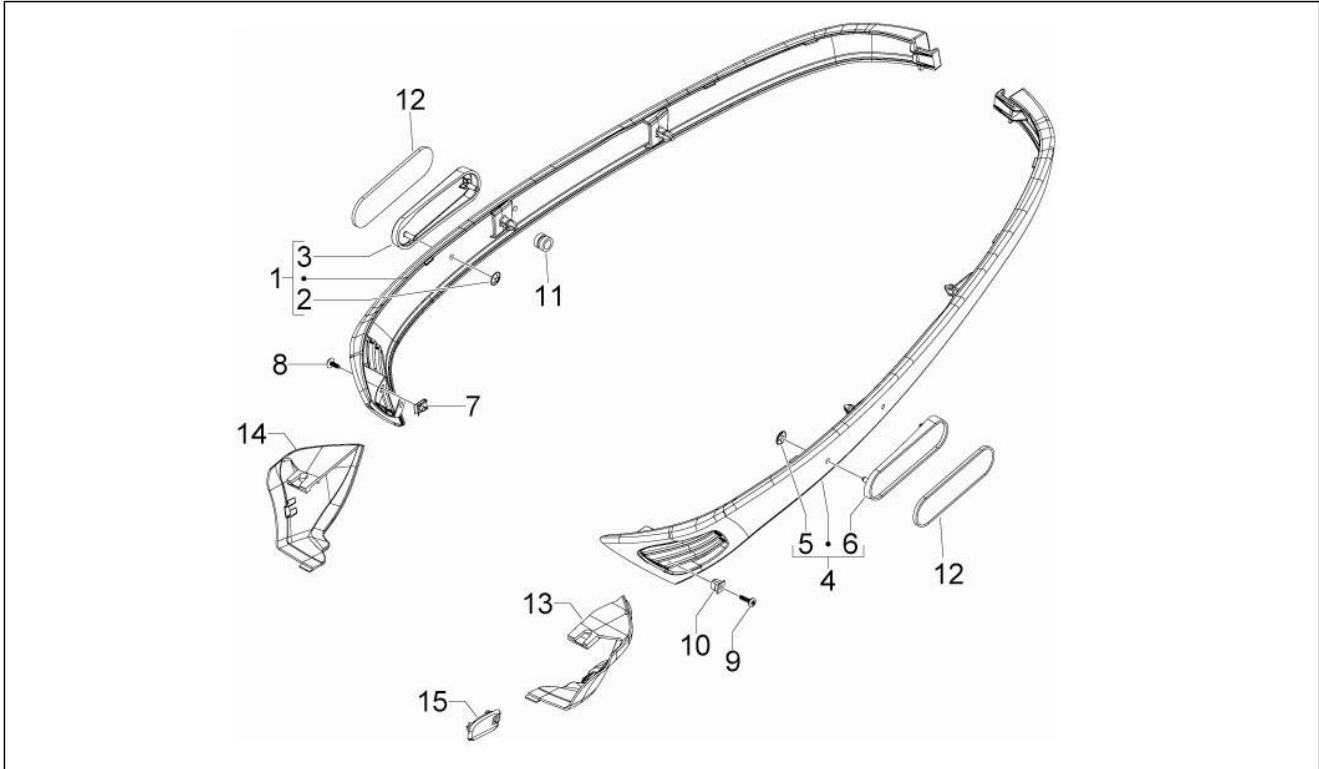

Group	Frame - Plastic parts - Coachwork
Code	02.32
Description	Side cover - Spoiler
Service	1

Pos.	Code	Description	Qty	Variants
				Colour:DRAGON RED[894] Colour:DRAGON RED[894] Colour:DRAGON RED[894] Colour:DRAGON RED[894] Colour:White - Red[544 - 894] Colour:DRAGON RED[894] Colour:DRAGON RED[894] Colour:DRAGON RED[894] Colour:DRAGON RED[894]
1	6547360090	Complete right lower fairing.	1	Colour:Shiny Black[94]
1	65473600AH	Complete right lower fairing.	1	Colour:White - Blue[544 - 231/A]
1	65473600R7	Complete right lower fairing.	1	Colour:DRAGON RED[894] Colour:White - Red[544 - 894] Colour:DRAGON RED[894] Colour:White - Red[544 - 894]
1	67232600BR	Right lower fairing	1	Colour:White[544] Colour:White[544] Colour:White[544] Colour:White[544] Colour:White[544] Colour:White[544] Colour:White[544] Colour:White[544] Colour:White[544] Colour:White[544] Colour:White[544] Colour:White[544] Colour:White[544] Colour:White[544] Colour:White[544] Colour:White[544]
1	654736	Complete right lower fairing.	1	
1	67232600AH	Right lower fairing	1	Colour:White - Blue[544 - 231/A]
1	67232600DI	Right lower fairing	1	Colour:Pastel blue[244/A]
2	181351	Spring plate	2