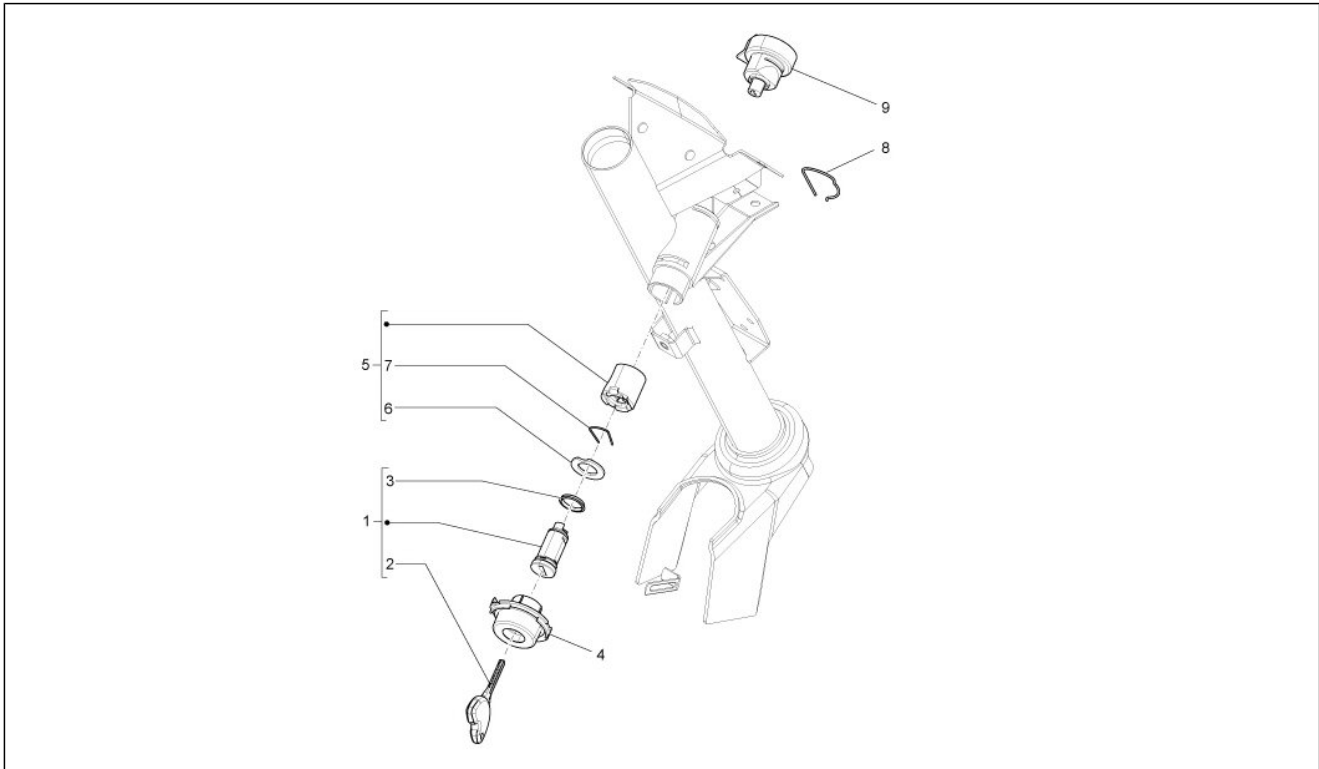

Group	Frame - Plastic parts - Coachwork
Code	02.46
Description	Locks
Service	1

Pos.	Code	Description	Qty	Variants
1	573905	Cylinder set	1	
2	573960	Key blank	1	
3	298731	Gasket ring	1	
4	298581	Lock body	1	
5	298903	Complete lock block	1	
6	298594	Flat washer	1	
7	298838	Cylinder retainer spring	1	
8	253937	Spring	1	
9	580621	Key switch	1	
9	643133	Key switch	1