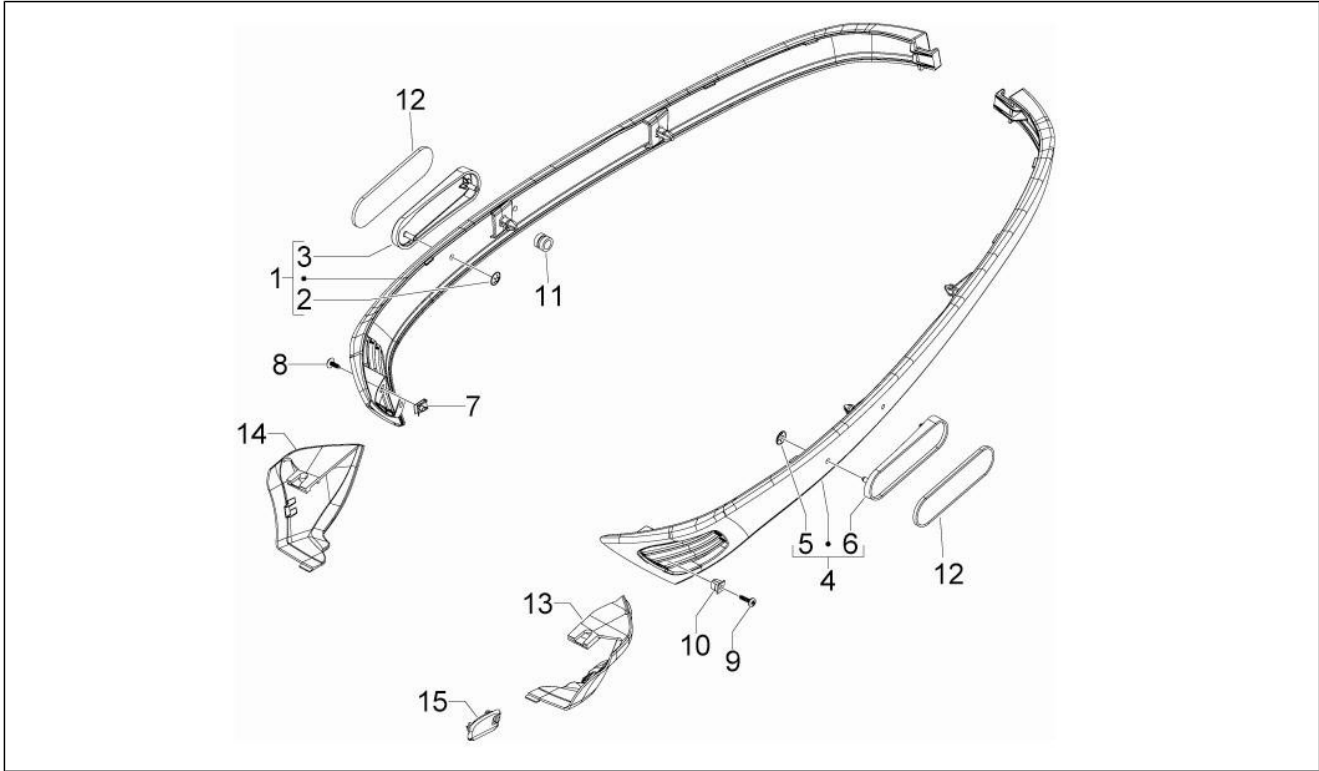

Group	Frame - Plastic parts - Coachwork
Code	02.32
Description	Side cover - Spoiler
Service	1

Pos.	Code	Description	Qty	Variants
				Colour:White[544] Colour:White[544] Colour:White[544]
13	62212940AH	Left spoiler rear terminal	1	Colour:White - Blue[544 - 231/A]
13	62212940EZ	Spoiler left rear terminal	1	Colour:Titanium grey[742/B] Colour:Titanium grey[742/B] Colour:Titanium grey[742/B] Colour:Titanium grey[742/B]
13	62212940R7	Left spoiler rear terminal	1	Colour:DRAGON RED[894] Colour:White - Red[544 - 894] Colour:DRAGON RED[894] Colour:DRAGON RED[894] Colour:DRAGON RED[894] Colour:White - Red[544 - 894] Colour:DRAGON RED[894] Colour:DRAGON RED[894] Colour:White - Red[544 - 894] Colour:DRAGON RED[894] Colour:DRAGON RED[894] Colour:DRAGON RED[894] Colour:White - Red[544 - 894] Colour:DRAGON RED[894] Colour:DRAGON RED[894]
13	62212940AI	Left spoiler rear terminal	1	Colour:Mizar Orange[938/A]
14	62213040AI	Right spoiler rear terminal	1	Colour:Mizar Orange[938/A]
14	62213040R7	Right spoiler rear terminal	1	Colour:DRAGON RED[894] Colour:White - Red[544 - 894] Colour:DRAGON RED[894] Colour:DRAGON RED[894] Colour:DRAGON RED[894] Colour:DRAGON RED[894] Colour:White - Red[544 - 894] Colour:DRAGON RED[894] Colour:DRAGON RED[894]