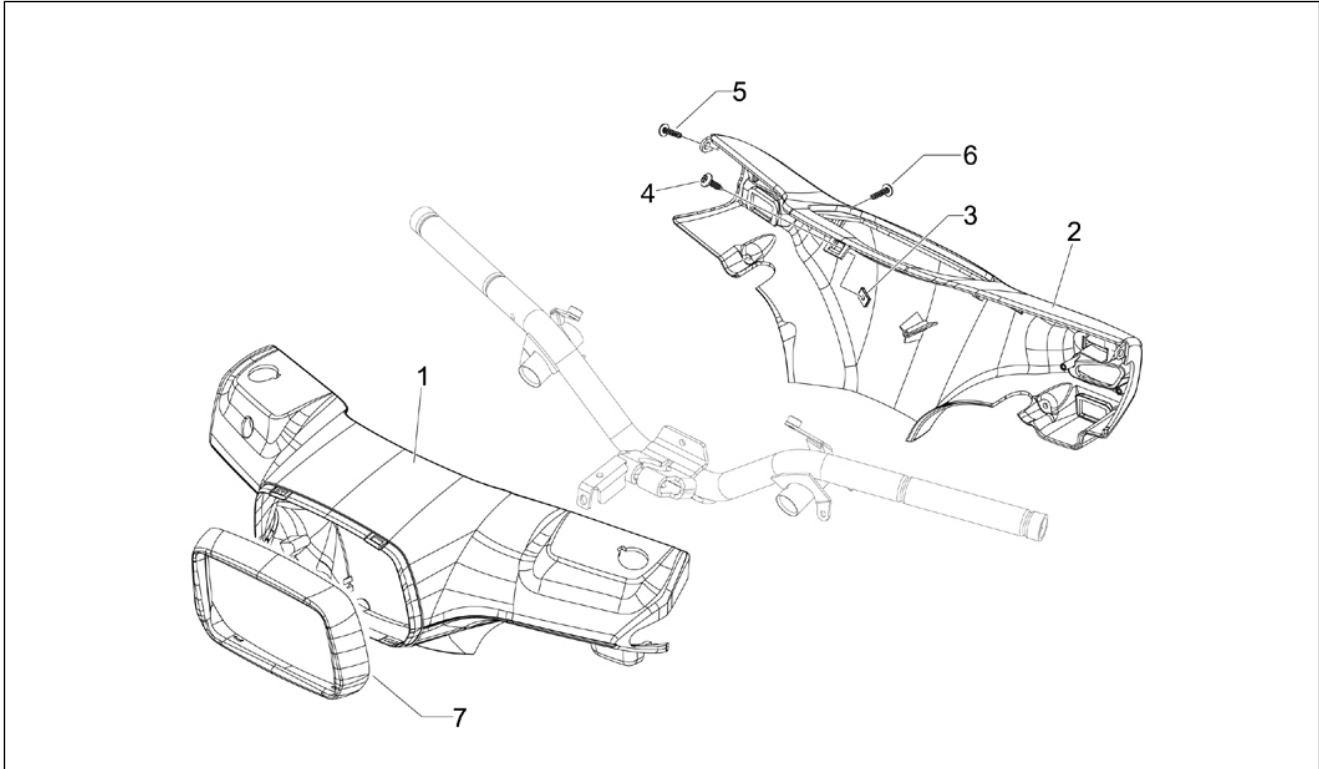

Group	Handlebars/Steering
Code	03.01
Description	Handlebars coverages
Service	1

Pos.	Code	Description	Qty	Variants
1	6542630090	Front handlebar cover	1	Colour:Shiny Black[94] Colour:Shiny Black[94] Colour:Shiny Black[94] Colour:Shiny Black[94] Colour:Shiny Black[94] Colour:Shiny Black[94] Colour:Shiny Black[94] Colour:Shiny Black[94]
1	654263	Front handlebars cover	1	
1	65426300AI	Front handlebars cover	1	Colour:Mizar Orange[938/A]
1	65426300NL	Front handlebar cover	1	Colour:Competition Black[85/B] Colour:Competition Black[85/B] Colour:Competition Black[85/B] Colour:Competition Black[85/B]
1	65426300R7	Front handlebars cover	1	Colour:DRAGON RED[894] Colour:DRAGON RED[894] Colour:DRAGON RED[894] Colour:DRAGON RED[894] Colour:DRAGON RED[894] Colour:DRAGON RED[894] Colour:DRAGON RED[894] Colour:DRAGON RED[894] Colour:DRAGON RED[894] Colour:DRAGON RED[894] Colour:DRAGON RED[894] Colour:DRAGON RED[894] Colour:DRAGON RED[894] Colour:DRAGON RED[894] Colour:DRAGON RED[894]
1	65426300EZ	Front handlebar cover	1	Colour:Titanium grey[742/B] Colour:Titanium grey[742/B] Colour:Titanium grey[742/B] Colour:Titanium grey[742/B]
2	65426400BR	Handlebar rear cover	1	Colour:White[544]