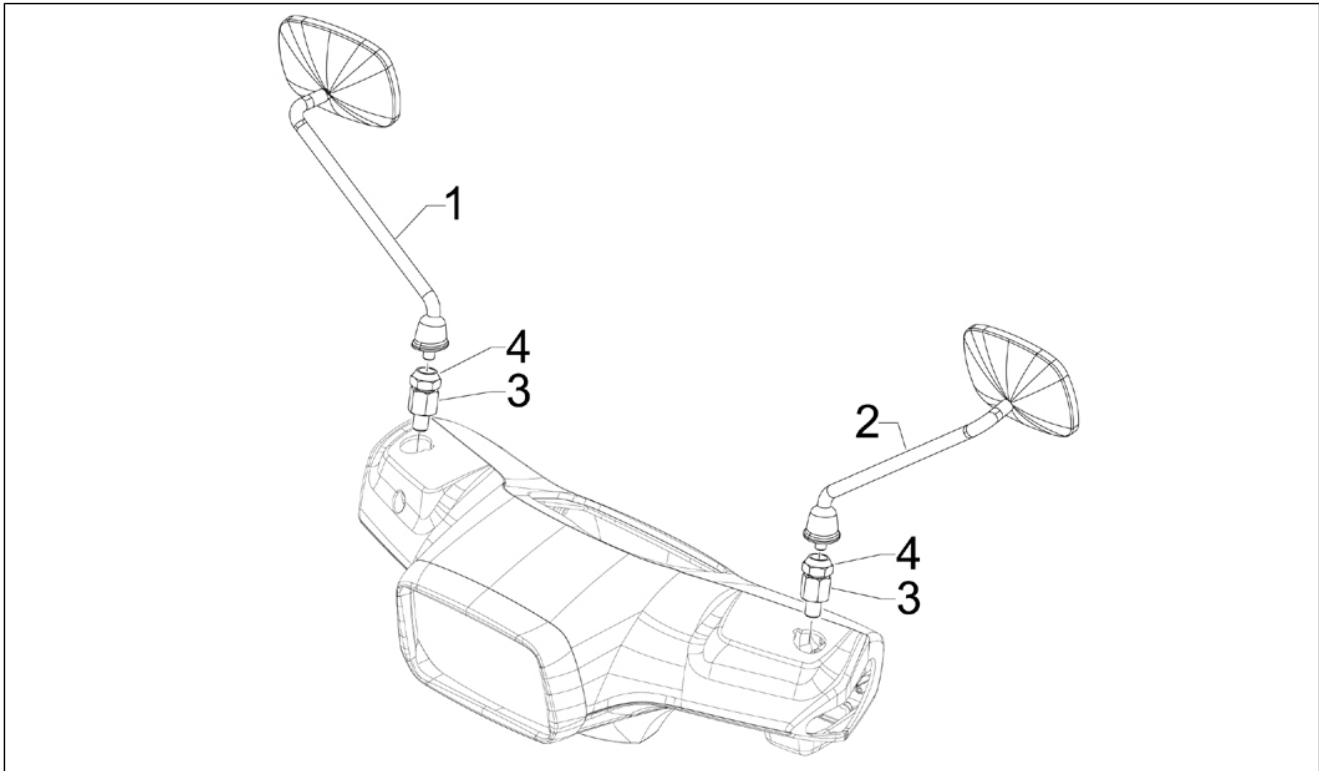

Group	Frame - Plastic parts - Coachwork
Code	02.45
Description	Driving mirror/s
Service	1

Pos.	Code	Description	Qty	Variants
1	CM178902	RH rearview mirror	1	
2	CM178901	LH rearview mirror	1	
3	655115	Mirror support	2	
4	654149	Nut	2