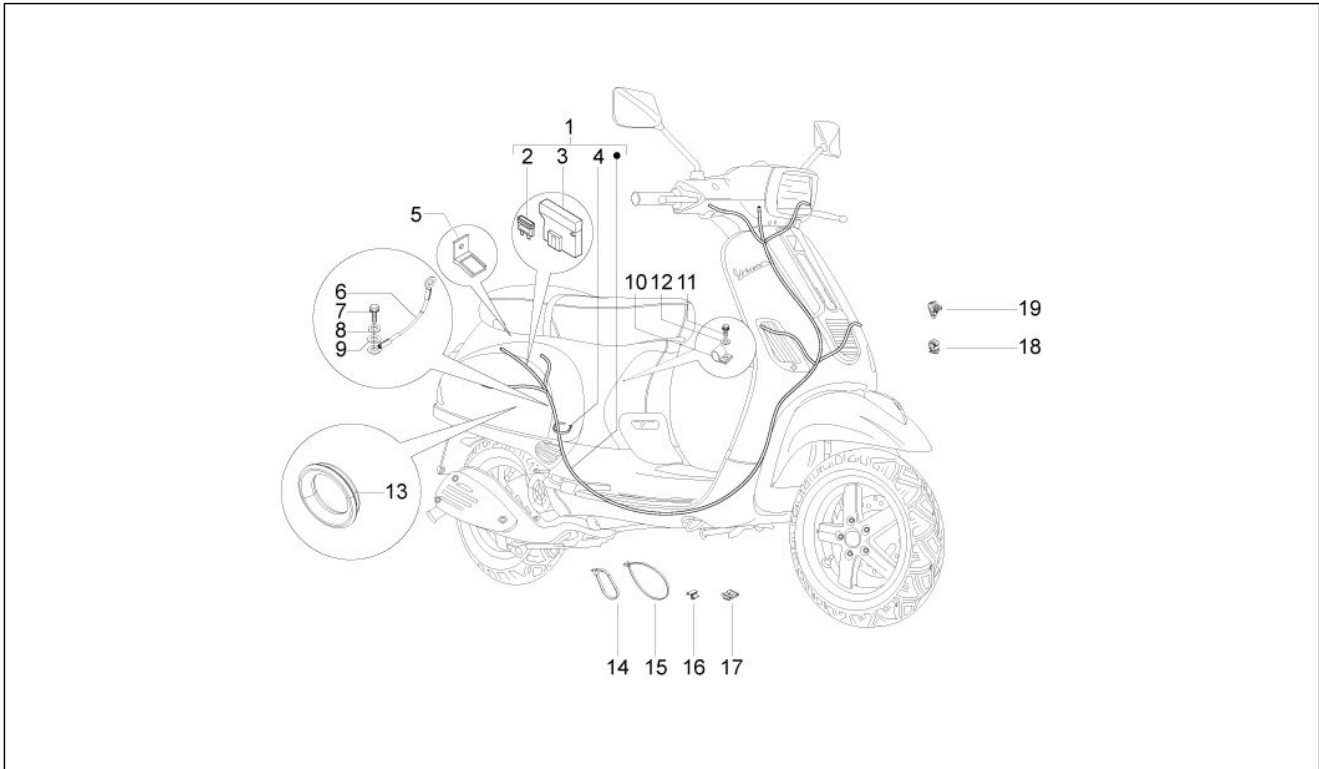

<b>Group</b>	Electrical system
<b>Code</b>	06.08
<b>Description</b>	Main cable harness
<b>Service</b>	1

Pos.	Code	Description	Qty	Variants
1	641949	Cable harness	1	
2	252945	Fuse 7,5A	2	
2	580561	Fuse 20A	1	
2	290860	Fuse 15A	1	
2	292507	Reed fuse 10A	2	
3	580653	Fuse holder	3	
4	145298	Lock-strap L=180mm	3	
5	639154	Fusebox bracket	1	
6	581309	Earth braid	1	
7	641204	Tri/lobed hexagonal self-tapping screw	1	
8	016406	Spring washer 6,4x11,8x1	1	
9	003056	Flat washer 6,4x12x1	1	
10	638792	Hose clamp	1	
11	873653	Screw M5x15	1	
12	012528	Washer	1	
13	294754	Fairlead	2	
14	145298	Lock-strap L=180mm	6	
15	257134	Lock-strap L=277	2	
16	584520	Connector spring	1	
17	641769	Spring for connector	1	
18	CM013201	Spring	3	
19	CM006910	Molletta	1	