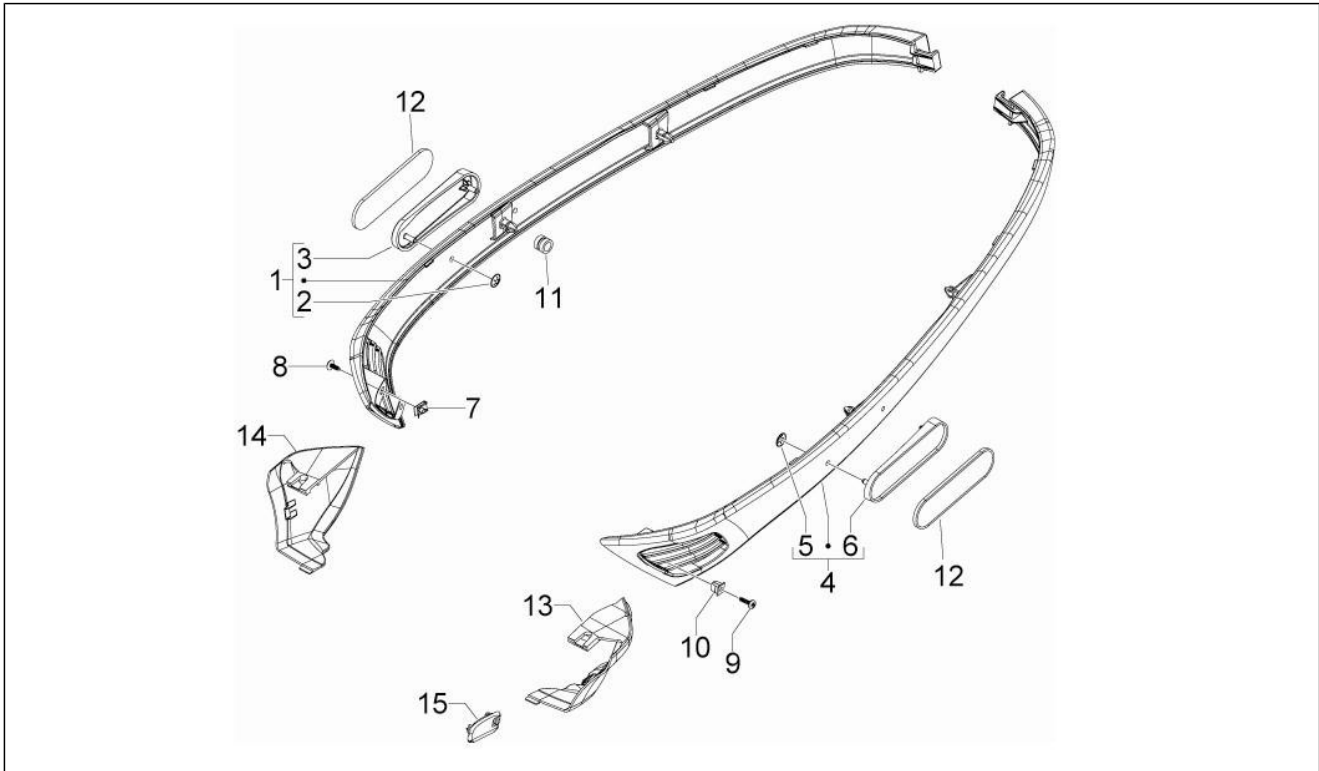

Group	Frame - Plastic parts - Coachwork
Code	02.32
Description	Side cover - Spoiler
Service	1

Pos.	Code	Description	Qty	Variants
				Colour:Shiny Black[94] Colour:Shiny Black[94] Colour:Shiny Black[94]
4	65473500AH	Complete left lower fairing.	1	Colour:White - Blue[544 - 231/A]
5	181351	Spring plate	2	
6	6543060090	Base plate for left lateral retroreflector	1	Colour:Shiny Black[94]
6	65430600R7	Base plate for left lateral retroreflector	1	Colour:DRAGON RED[894]
6	65430600AH	Base plate for left lateral retroreflector	1	Colour:White - Blue[544 - 231/A]
6	65430600BR	Base plate for left lateral retroreflector	1	Colour:White[544]
6	65430600AI	Base plate for left lateral retroreflector	1	Colour:Mizar Orange[938/A]
7	CM017410	Spring plate	1	
8	296141	Self tapping screw	1	
9	CM178603	Self tapping screw D4.2x13	3	
10	199190	Expansion plug	2	
11	463195	Elastic drift	4	
12	58233R	Rear retroreflector	2	
13	62212940NL	Left spoiler rear terminal	1	Colour:Competition Black[85/B] Colour:Competition Black[85/B] Colour:Competition Black[85/B] Colour:Competition Black[85/B]
13	6221294090	Left spoiler rear terminal	1	Colour:Shiny Black[94] Colour:Shiny Black[94] Colour:Shiny Black[94] Colour:Shiny Black[94]
13	62212940DI	Spoiler left rear terminal	1	Colour:Pastel blue[244/A]
13	6221294	Left spoiler rear terminal	1	
13	62212940BR	Left spoiler rear terminal	1	Colour:White[544] Colour:White[544] Colour:White[544] Colour:White[544] Colour:White[544] Colour:White[544]