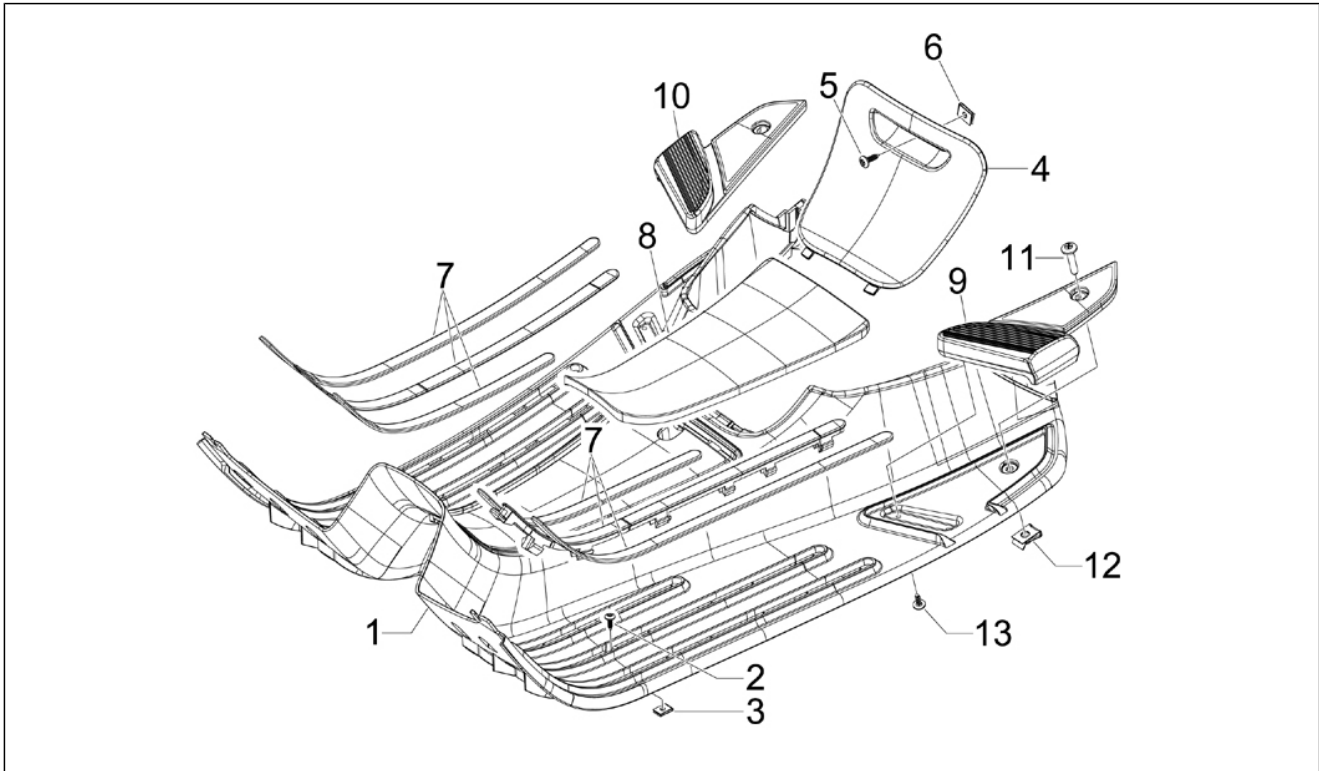

Group	Frame - Plastic parts - Coachwork
Code	02.31
Description	Central cover - Footrests
Service	1

Pos.	Code	Description	Qty	Variants
1	62212440EZ	Painted footrest	1	Colour: Titanium grey[742/B] Colour: Titanium grey[742/B] Colour: Titanium grey[742/B] Colour: Titanium grey[742/B]
1	62212440BR	Painted footrest	1	Colour: White[544] Colour: White[544] Colour: White[544] Colour: White[544] Colour: White[544] Colour: White[544] Colour: White[544] Colour: White[544] Colour: White[544] Colour: White[544] Colour: White[544] Colour: White[544] Colour: White[544] Colour: White[544] Colour: White[544] Colour: White[544]
1	62212440NL	Painted footrest	1	Colour: Competition Black[85/B] Colour: Competition Black[85/B] Colour: Competition Black[85/B] Colour: Competition Black[85/B]
1	62212440AI	Painted footrest	1	Colour: Mizar Orange[938/A]
1	62212440DI	Footrest	1	Colour: Pastel blue[244/A]
2	CM178601	Self tapping screw D4.2x16	2	
3	CM017406	Plate	2	
4	62213650DI	Spark plug insp. door	1	Colour: Pastel blue[244/A]
4	6221366	Spark plug insp. door	1	
4	62213650R7	Painted spark plug inspection cover	1	Colour: DRAGON RED[894] Colour: DRAGON RED[894] Colour: DRAGON RED[894] Colour: DRAGON RED[894]