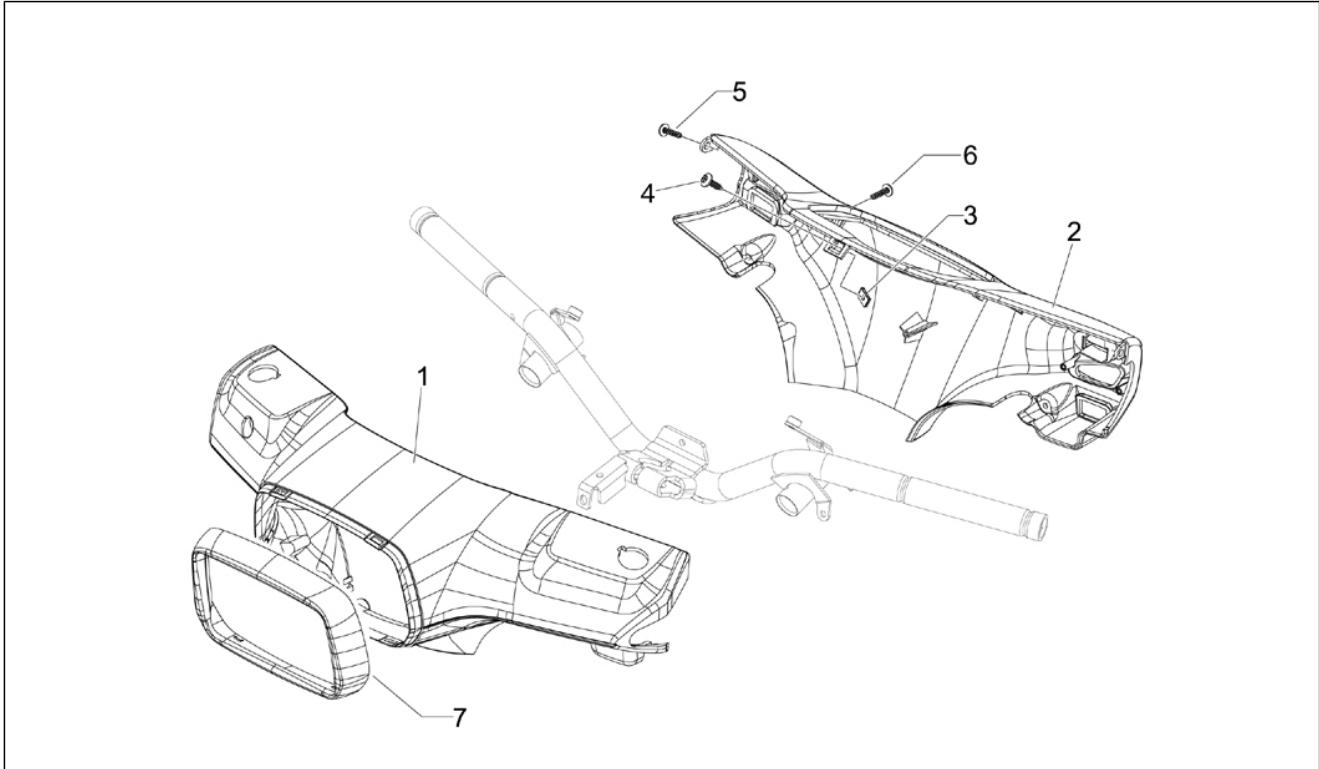

Group	Handlebars/Steering
Code	03.01
Description	Handlebars coverages
Service	1

Pos.	Code	Description	Qty	Variants
				Colour:White[544] Colour:White[544] Colour:White[544] Colour:White[544] Colour:White[544] Colour:White[544] Colour:White[544] Colour:White[544] Colour:White[544] Colour:White[544] Colour:White[544] Colour:White[544] Colour:White[544] Colour:White[544] Colour:White[544]
2	654264	Handlebar rear cover	1	
2	65426400AH	Handlebar rear cover	1	Colour:White - Blue[544 - 231/A]
2	65426400EZ	Handlebar rear cover	1	Colour:Titanium grey[742/B] Colour:Titanium grey[742/B] Colour:Titanium grey[742/B] Colour:Titanium grey[742/B]
2	65426400NL	Handlebar rear cover	1	Colour:Competition Black[85/B] Colour:Competition Black[85/B] Colour:Competition Black[85/B] Colour:Competition Black[85/B]
2	65426400DI	Handlebar rear cover	1	Colour:Pastel blue[244/A]
2	6542640090	Handlebar rear cover	1	Colour:Shiny Black[94] Colour:Shiny Black[94] Colour:Shiny Black[94] Colour:Shiny Black[94] Colour:Shiny Black[94] Colour:Shiny Black[94] Colour:Shiny Black[94] Colour:Shiny Black[94]