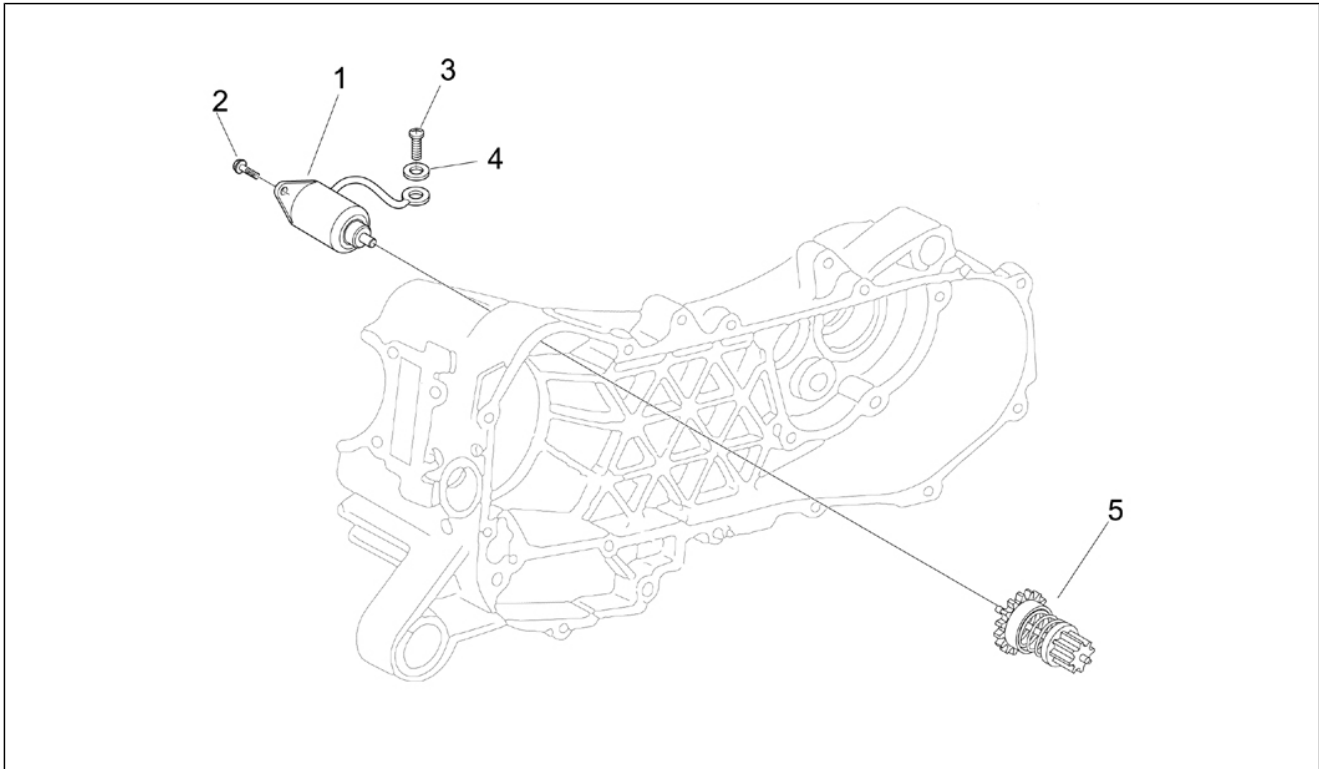

Group	Engine
Code	01.20
Description	Stater - Electric starter
Service	1

Pos.	Code	Description	Qty	Variants
1	82611R	Starter motor	1	
2	018639	Hex screw M6x20	2	
3	969296	Screw w/ flange M6x10	1	
4	006976	Spring washer 12x6,4x0,5	1	
5	584749	Pinion, assy	1