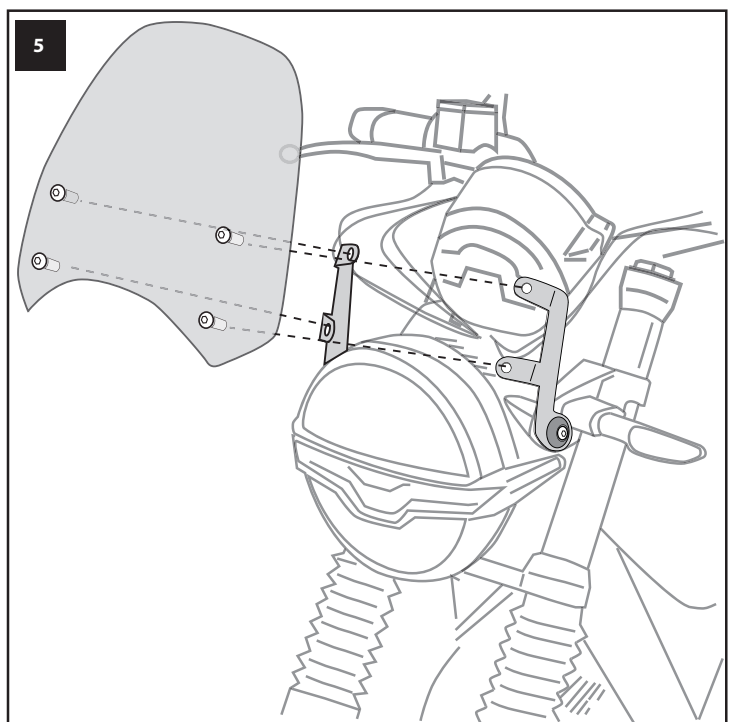

Questo è uno schermo di design sportivo.
Non guardare attraverso lo schermo con la moto in movimento.
Non rispettare questa indicazione può causare gravi danni a persone e cose.
Si raccomanda dopo il montaggio e periodicamente di verificare il fissaggio.
La Ditta non si assume alcuna responsabilità per eventuali danni riportati da persone o cose per un uso non corretto dei propri prodotti.

This shield features a sports design.
Do not look through this shield while you are driving.
The inobservance of this warning might cause damages to people and things.
It is recommended after installation and periodically to check the fixing system.
We are not responsible for damages to people and to things caused by wrong use or modifications of this product.

Manutenzione:
Lavare con acqua e sapone neutro. Asciugare con pelle umida.
Per togliere i piccoli graffi usare lucidante polish liquido.
Non usare benzine, solventi, alcool.

Maintenance:
Clean the shield with neutral soap and water.
Dry by wet chamois leather.
In order to remove small scratches use liquid polish of cars.
Don't use petrol, solvents, alcohol.