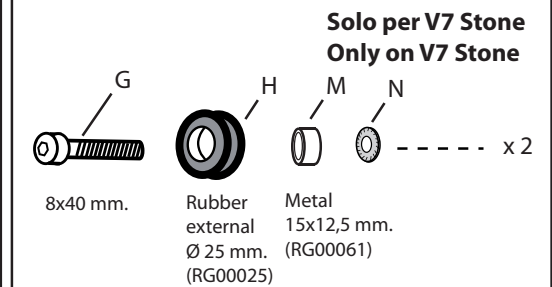

KIT:

CAFFE'
 Cod. 8010392 (Black Satin)
 Size 205 h x 240 L x 3 mm.

Or

SPORT
 Cod. 8010386 (Smoke Grey Dark)
 Cod. 8010391 (Smoke Grey)
 Cod. 8010390 (Black Satin)
 Size 265 h x 270 L x 3 mm.

TOURING
 Cod. 8010387 (Transparent)
 Cod. 8010389 (Smoke Grey)
 Size 360 h x 370 L x 4 mm.