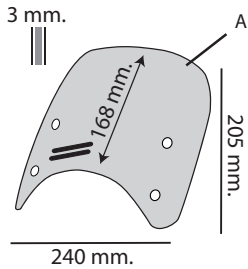

KIT:

CAFFE'
 Cod. 8010392 (Black Satin)
 Size 205 h x 240 L x 3 mm.

Or

SPORT
 Cod. 8010386 (Smoke Grey Dark)
 Cod. 8010391 (Smoke Grey)
 Cod. 8010390 (Black Satin)
 Size 265 h x 270 L x 3 mm.

TOURING
 Cod. 8010387 (Transparent)
 Cod. 8010389 (Smoke Grey)
 Size 360 h x 370 L x 4 mm.