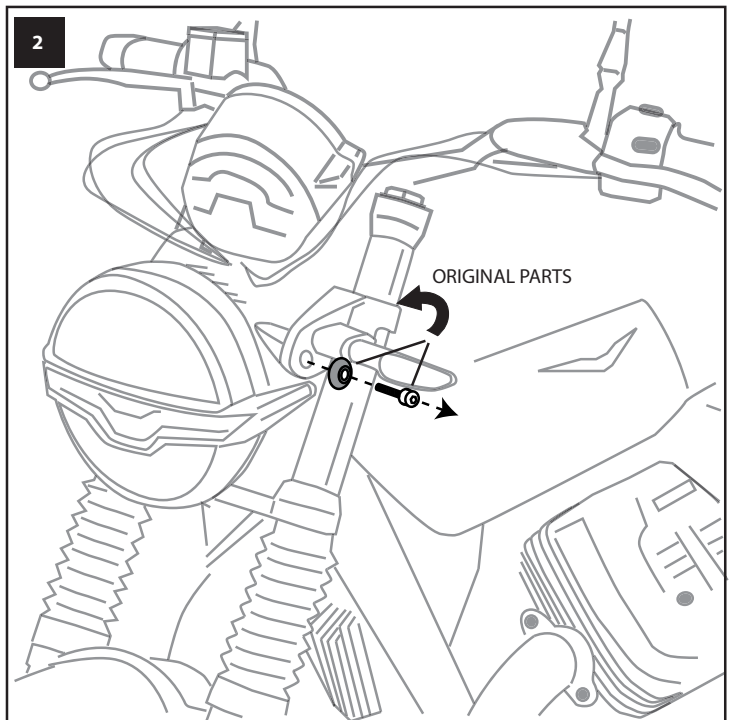

KIT:

Or

Solo per V7 Stone
Only on V7 Stone