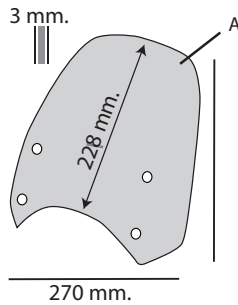

KIT:

CAFFE'
 Cod. 8010392 (Black Satin)
 Size 205 h x 240 L x 3 mm.

Or

SPORT
 Cod. 8010386 (Smoke Grey Dark)
 Cod. 8010391 (Smoke Grey)
 Cod. 8010390 (Black Satin)
 Size 265 h x 270 L x 3 mm.

TOURING
 Cod. 8010387 (Transparent)
 Cod. 8010389 (Smoke Grey)
 Size 360 h x 370 L x 4 mm.