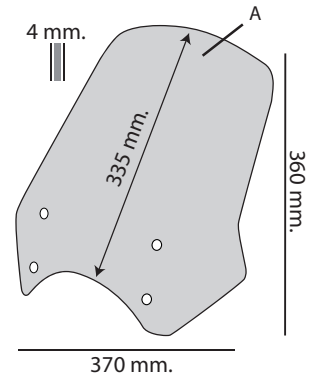

KIT:

CAFFE'
 Cod. 8010392 (Black Satin)
 Size 205 h x 240 L x 3 mm.

Or

SPORT
 Cod. 8010386 (Smoke Grey Dark)
 Cod. 8010391 (Smoke Grey)
 Cod. 8010390 (Black Satin)
 Size 265 h x 270 L x 3 mm.

TOURING
 Cod. 8010387 (Transparent)
 Cod. 8010389 (Smoke Grey)
 Size 360 h x 370 L x 4 mm.