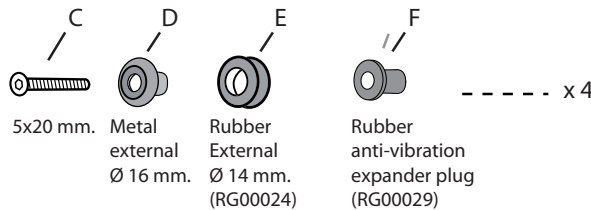

KIT:

CAFFE'
 Cod. 8010392 (Black Satin)
 Size 205 h x 240 L x 3 mm.

Or

SPORT
 Cod. 8010386 (Smoke Grey Dark)
 Cod. 8010391 (Smoke Grey)
 Cod. 8010390 (Black Satin)
 Size 265 h x 270 L x 3 mm.

TOURING
 Cod. 8010387 (Transparent)
 Cod. 8010389 (Smoke Grey)
 Size 360 h x 370 L x 4 mm.